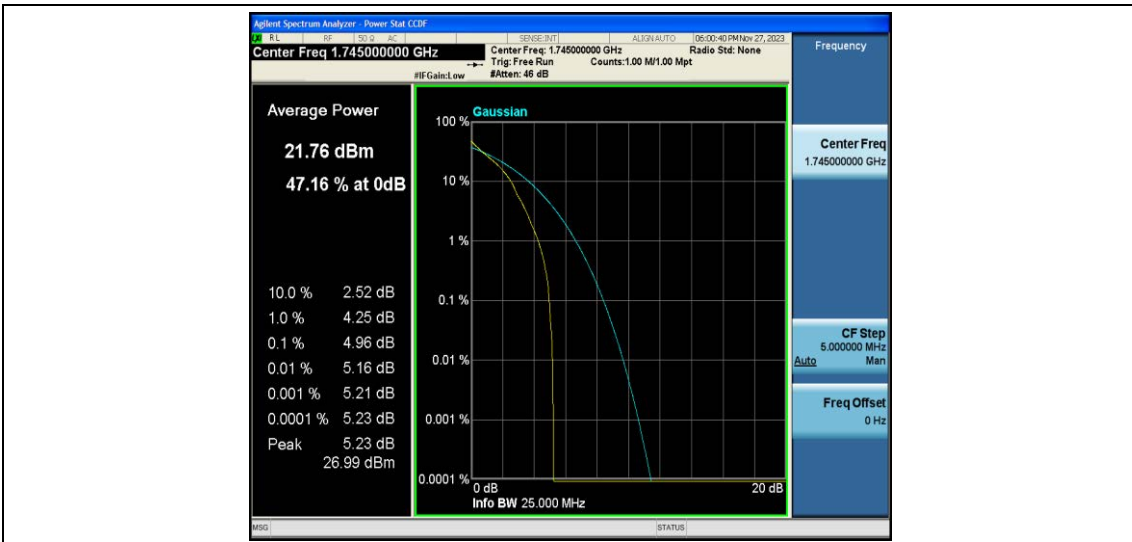

Band66-15MHz-QPSK-132322-1RB#0