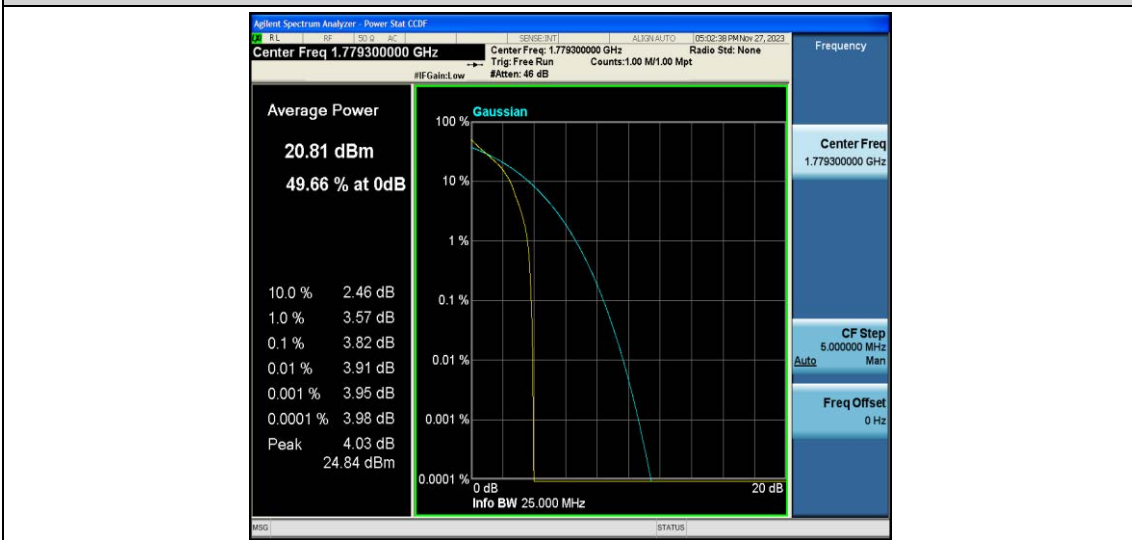

Test Graphs

Band66-1.4MHz-QPSK-131979-1RB#0

Band66-1.4MHz-QPSK-131979-6RB#0

Band66-1.4MHz-QPSK-132322-1RB#0

Band66-1.4MHz-QPSK-132322-6RB#0

Band66-1.4MHz-QPSK-132665-1RB#0

Band66-1.4MHz-QPSK-132665-6RB#0

Band66-1.4MHz-16QAM-131979-1RB#0