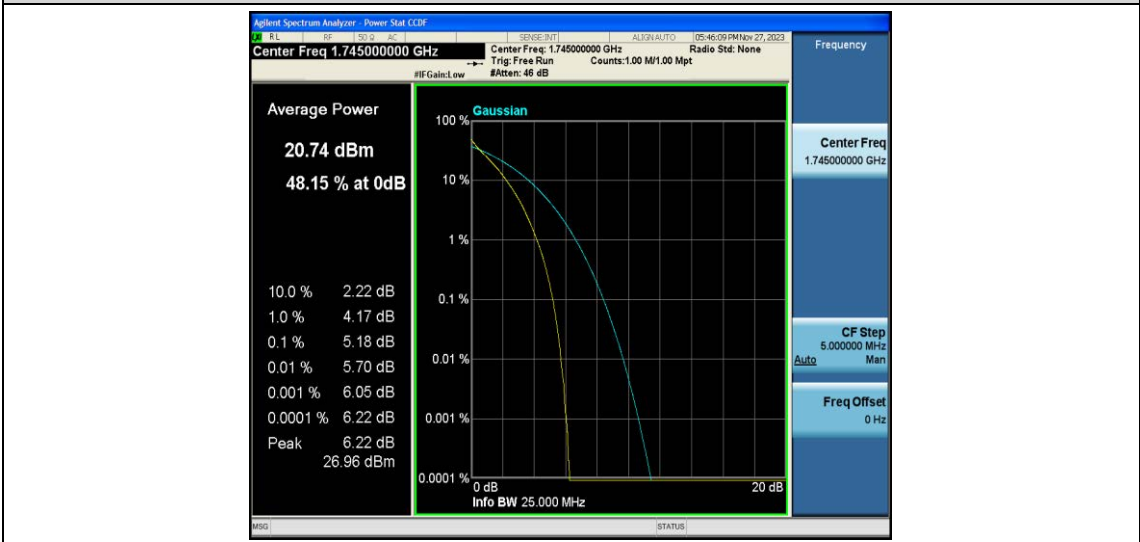

Band66-10MHz-QPSK-132322-50RB#0