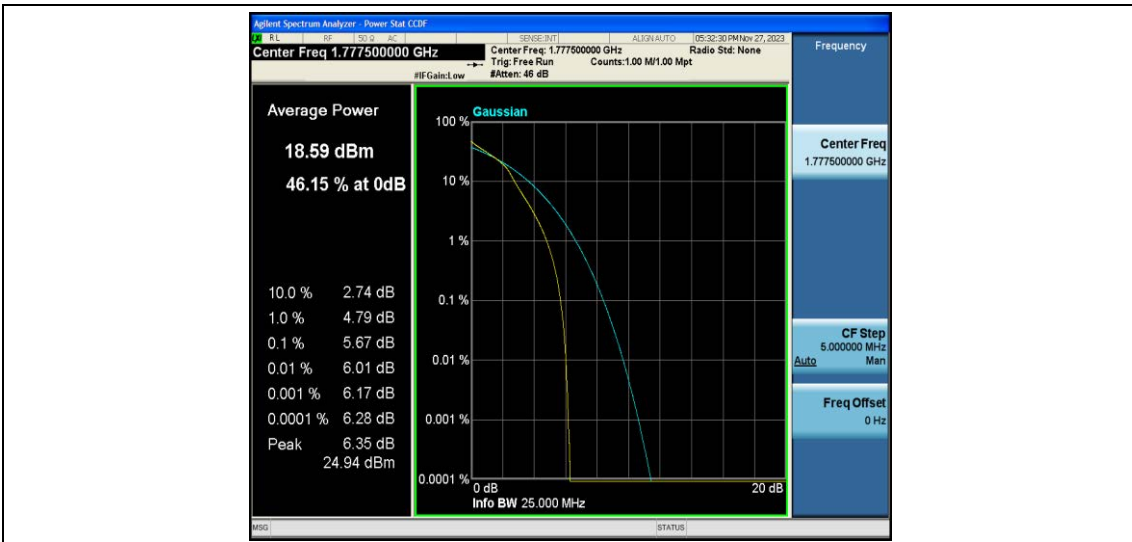

Band66-5MHz-16QAM-132647-25RB#0