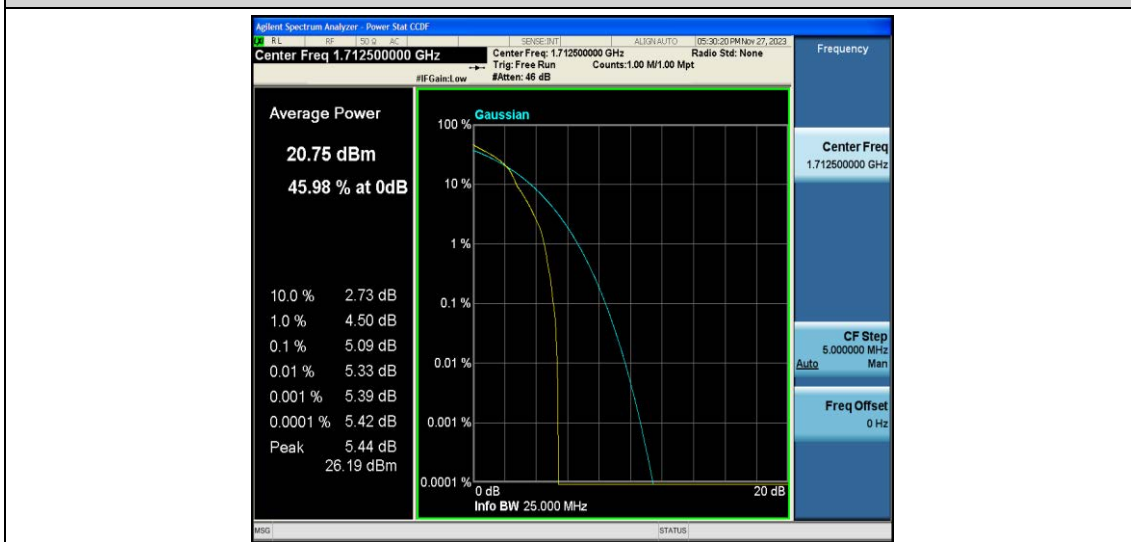

Band66-5MHz-16QAM-131997-1RB#0