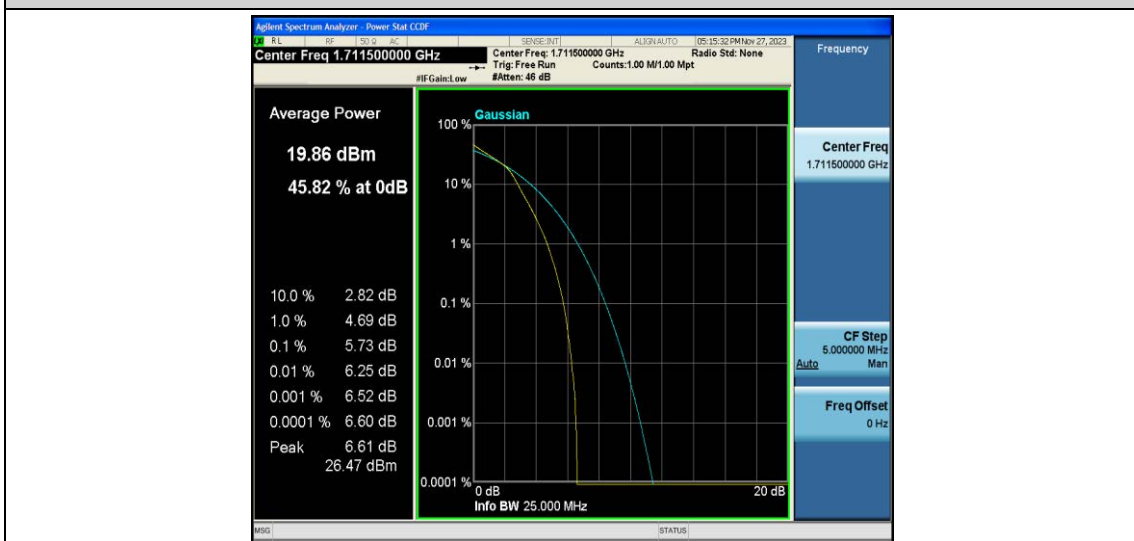

Band66-3MHz-16QAM-131987-15RB#0