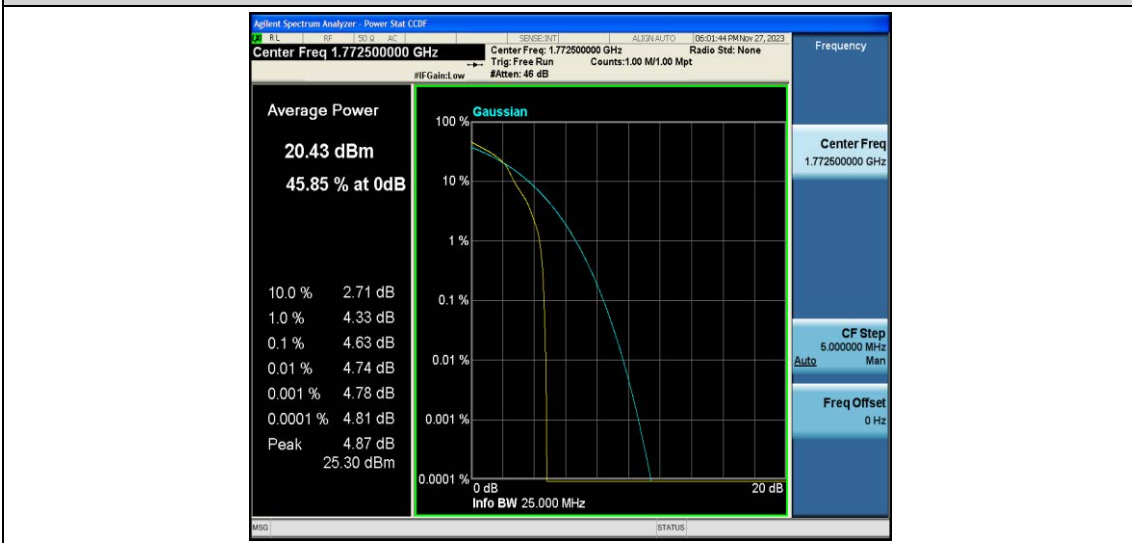

Band66-15MHz-16QAM-132597-1RB#0