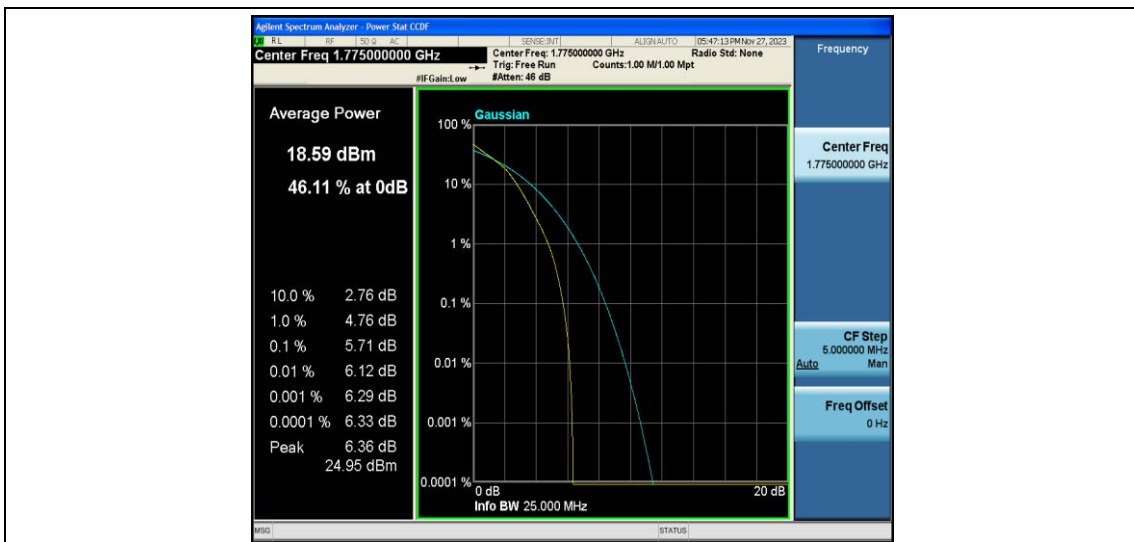

Band66-10MHz-16QAM-132622-50RB#0