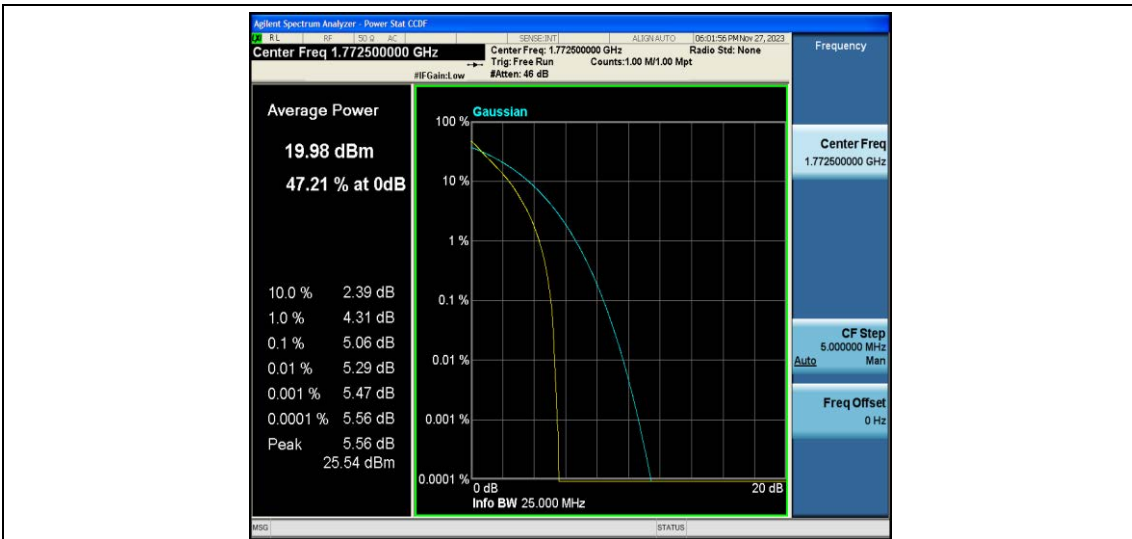

Band66-15MHz-QPSK-132597-75RB#0