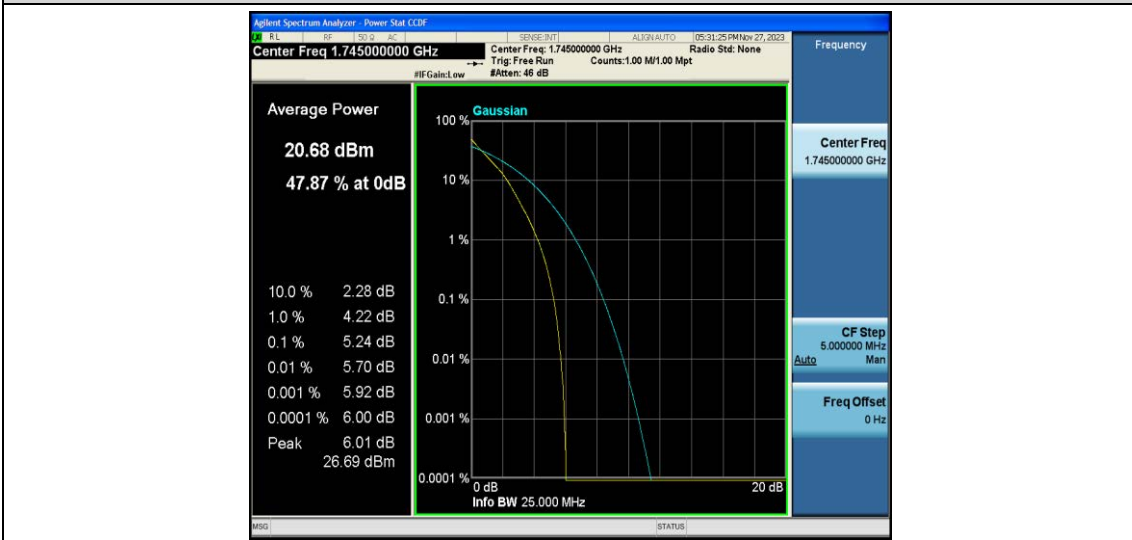

Band66-5MHz-QPSK-132322-25RB#0