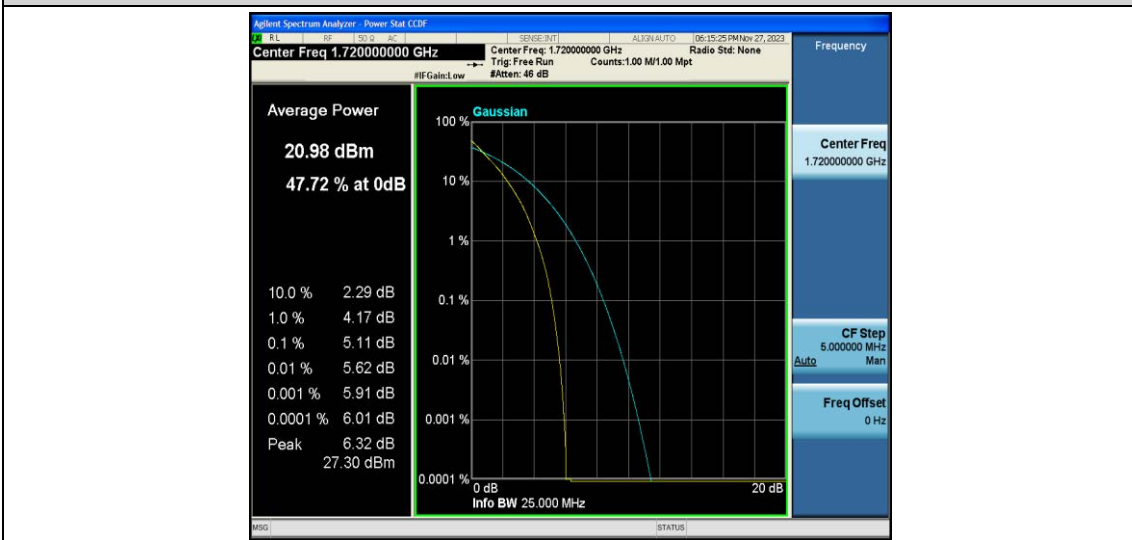

Band66-20MHz-QPSK-132072-100RB#0