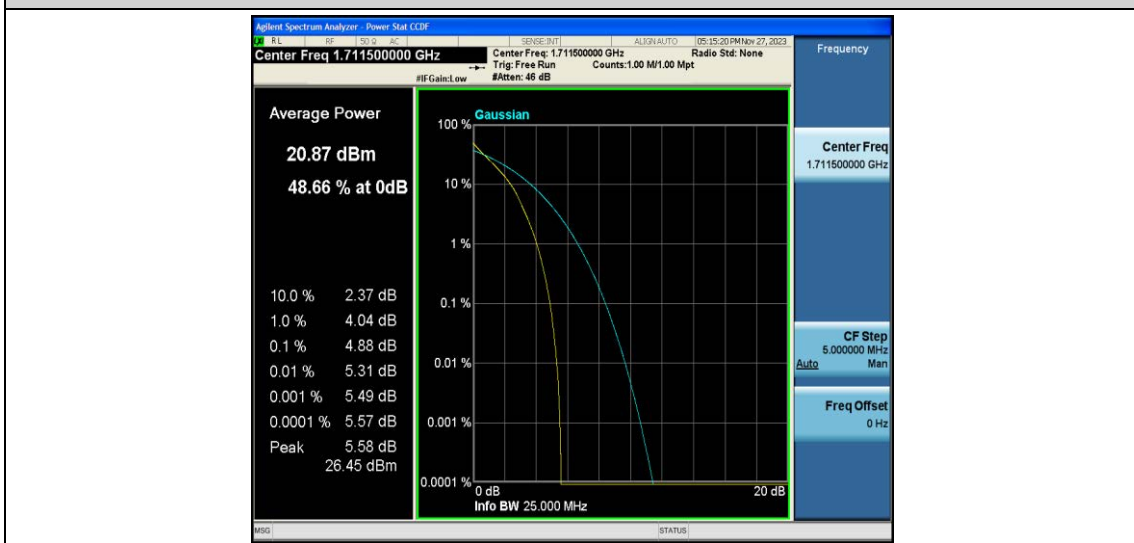

Band66-3MHz-QPSK-131987-15RB#0