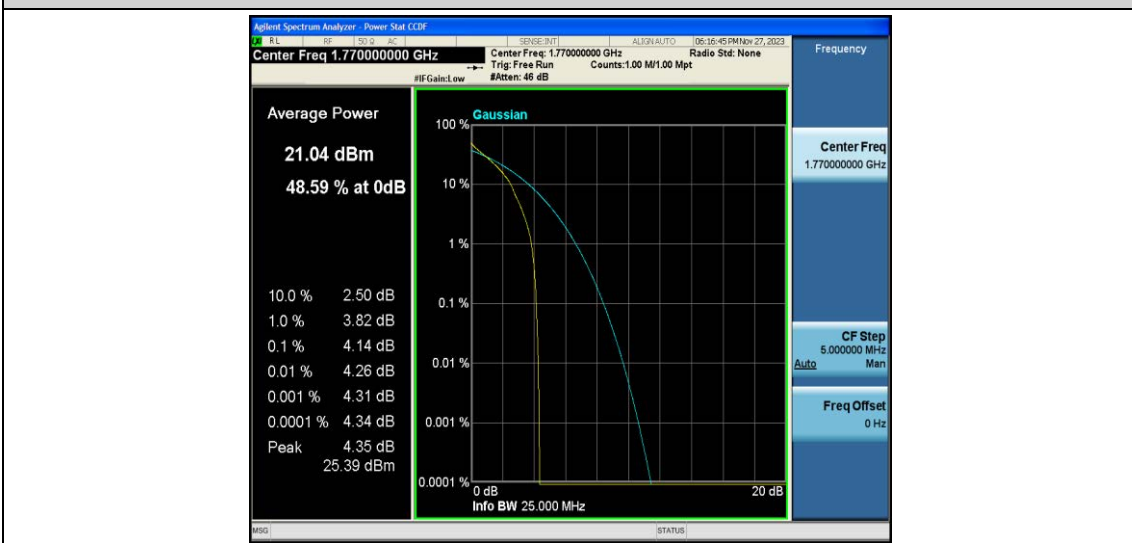

Band66-20MHz-QPSK-132572-1RB#0