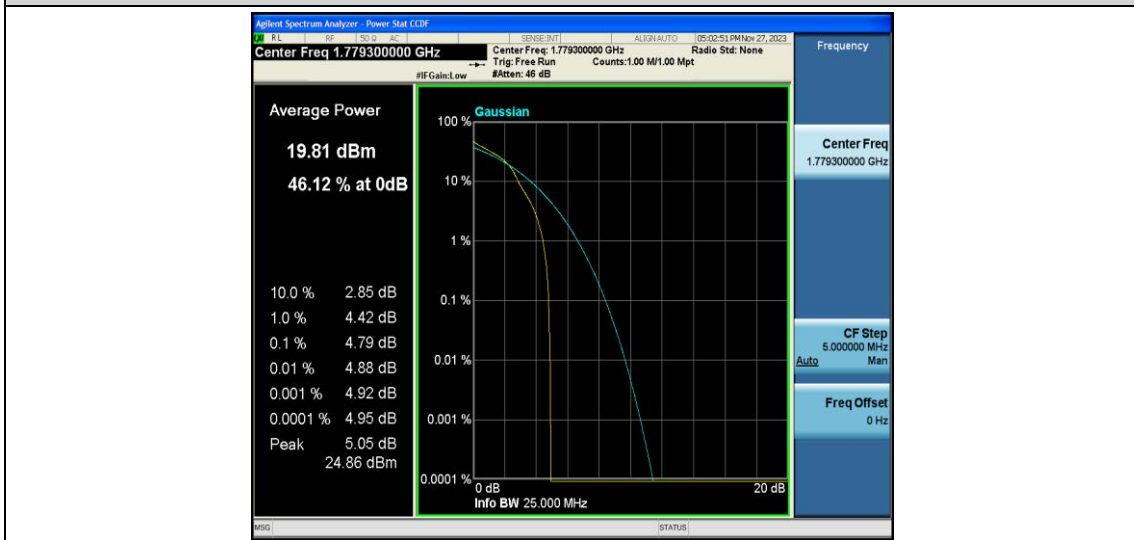

Band66-1.4MHz-16QAM-132665-1RB#0