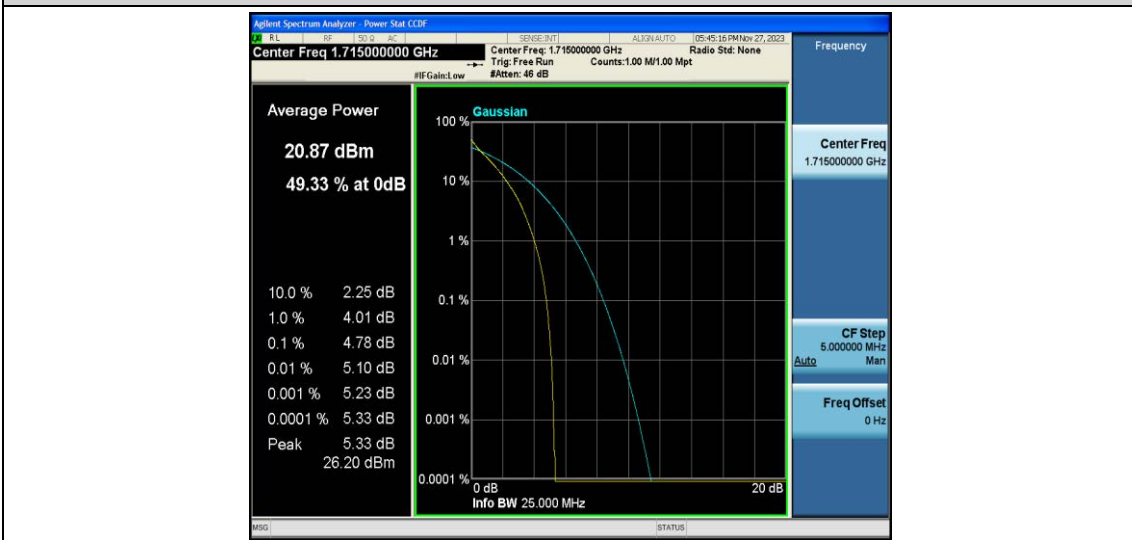

Band66-10MHz-QPSK-132022-50RB#0