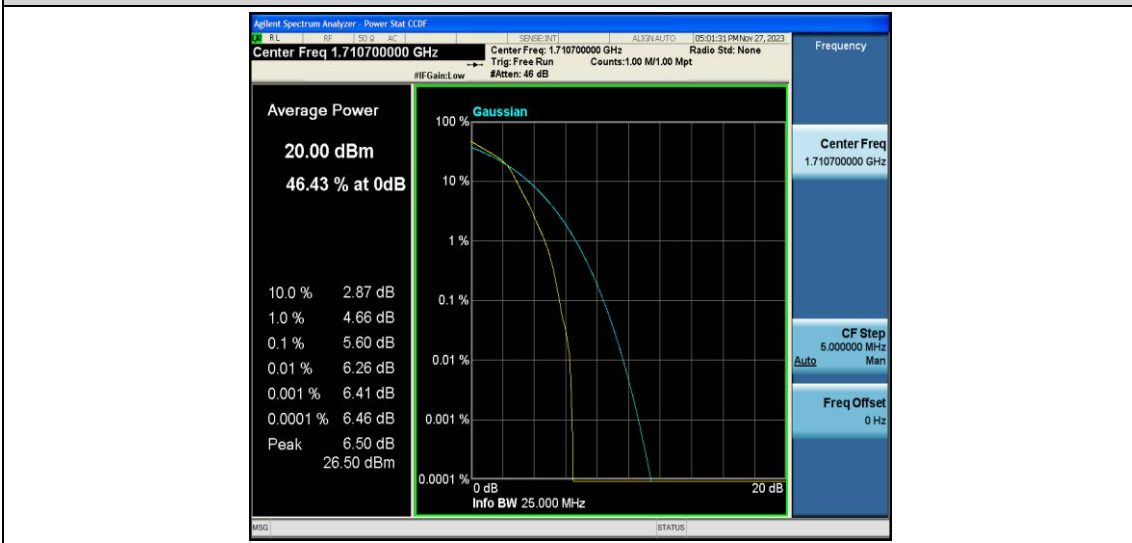

Band66-1.4MHz-16QAM-131979-6RB#0