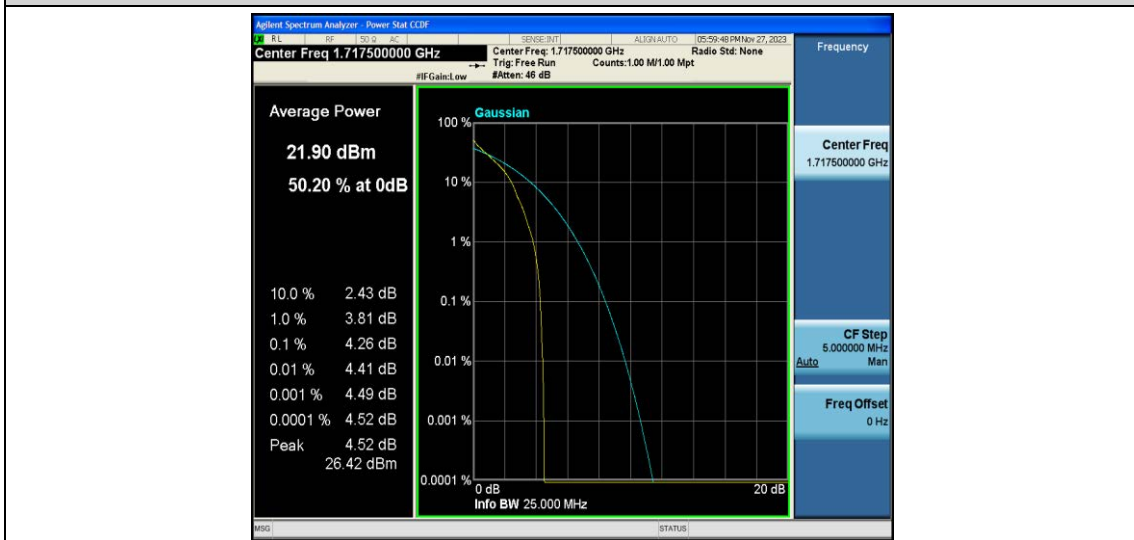

Band66-15MHz-QPSK-132047-1RB#0