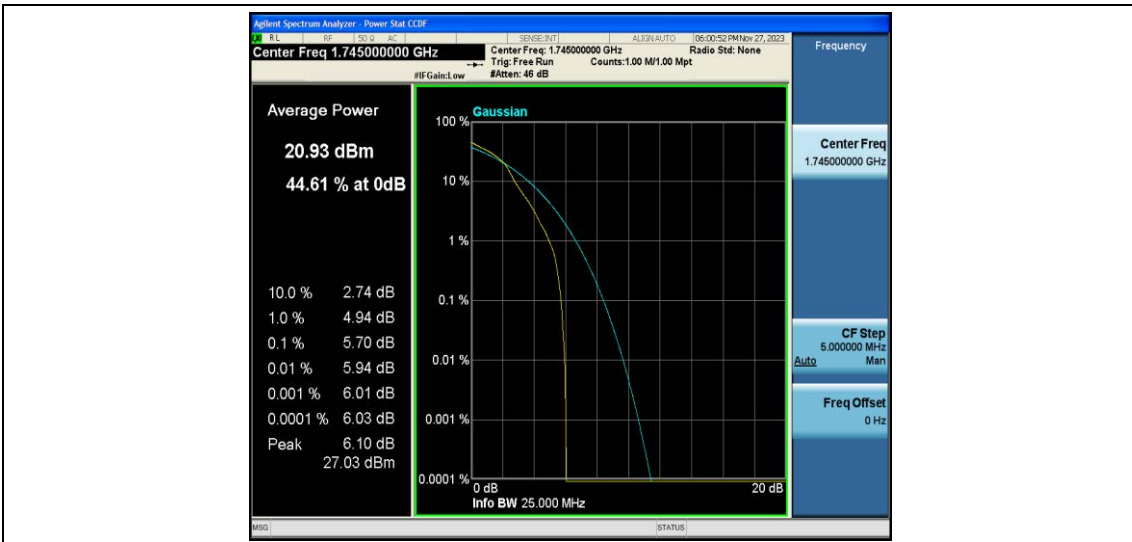

Band66-15MHz-16QAM-132322-1RB#0