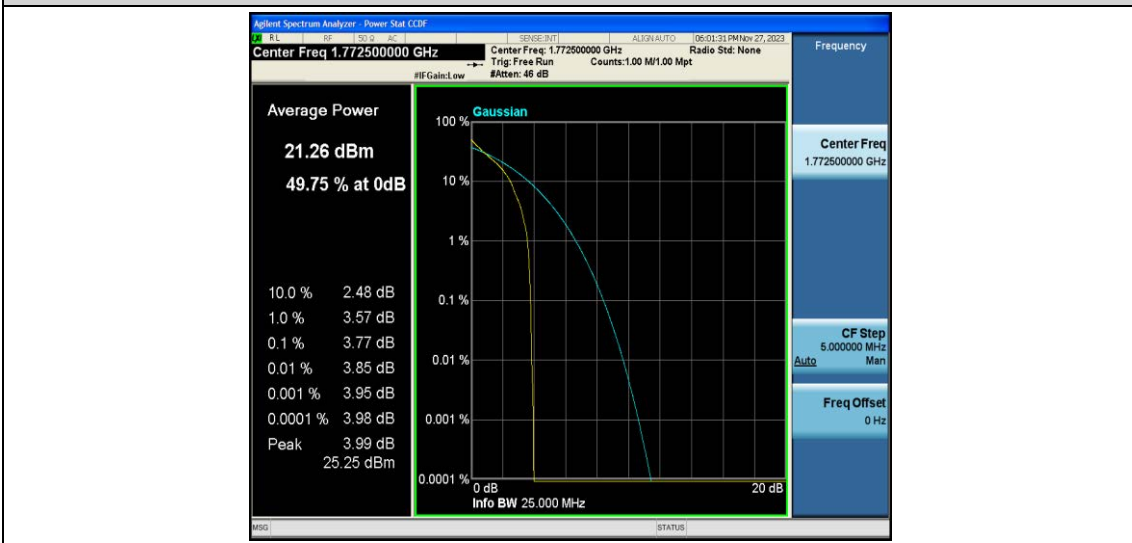

Band66-15MHz-QPSK-132597-1RB#0