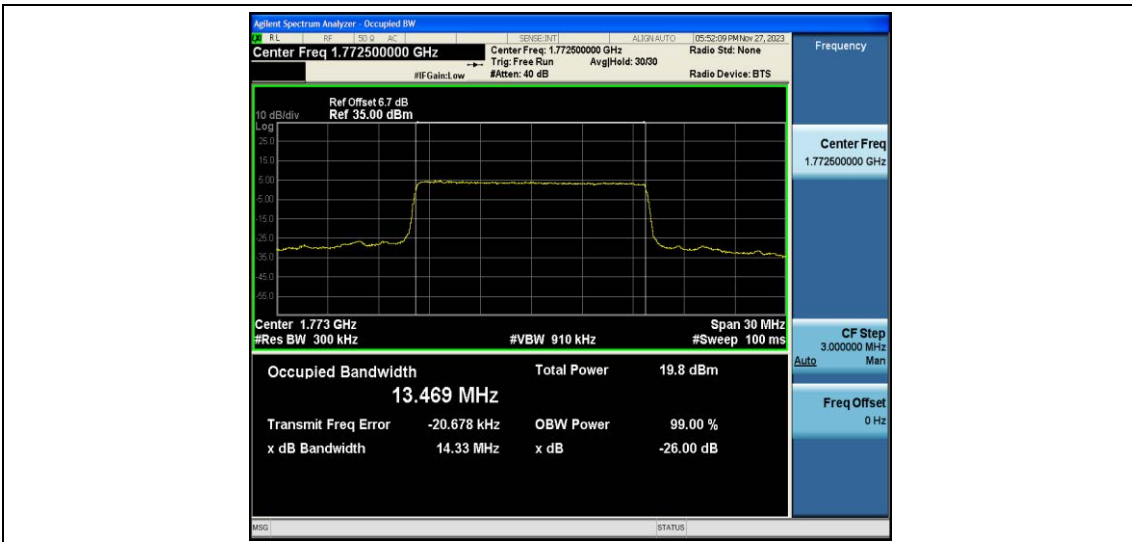

Band66-15MHz-QPSK-132597-75RB#0

Band66-15MHz-16QAM-132047-75RB#0

Band66-15MHz-16QAM-132322-75RB#0

Band66-15MHz-16QAM-132597-75RB#0

Band66-20MHz-QPSK-132072-100RB#0

Band66-20MHz-QPSK-132322-100RB#0

Band66-20MHz-QPSK-132572-100RB#0