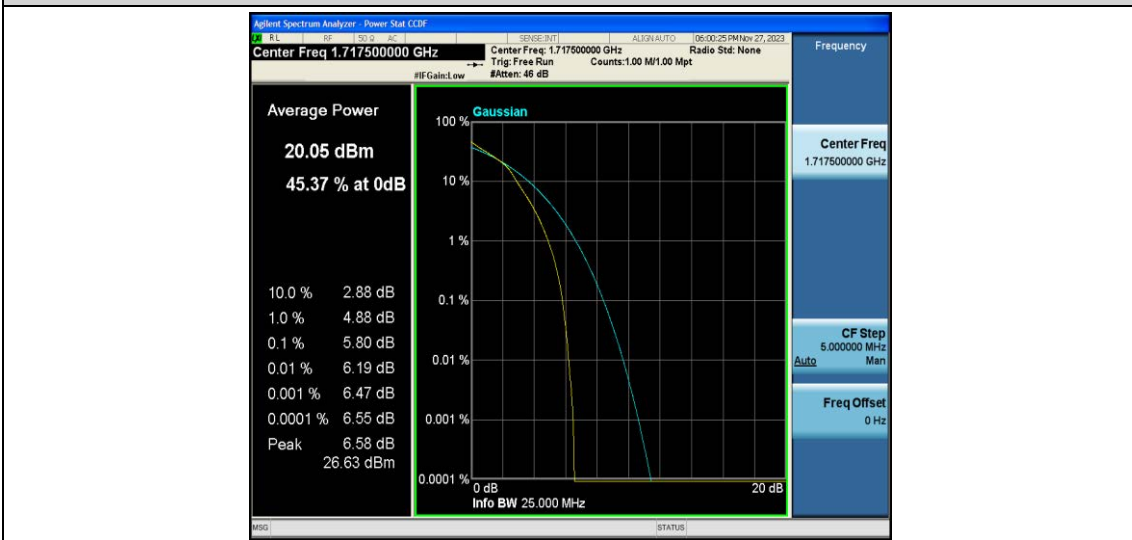

Band66-15MHz-16QAM-132047-75RB#0