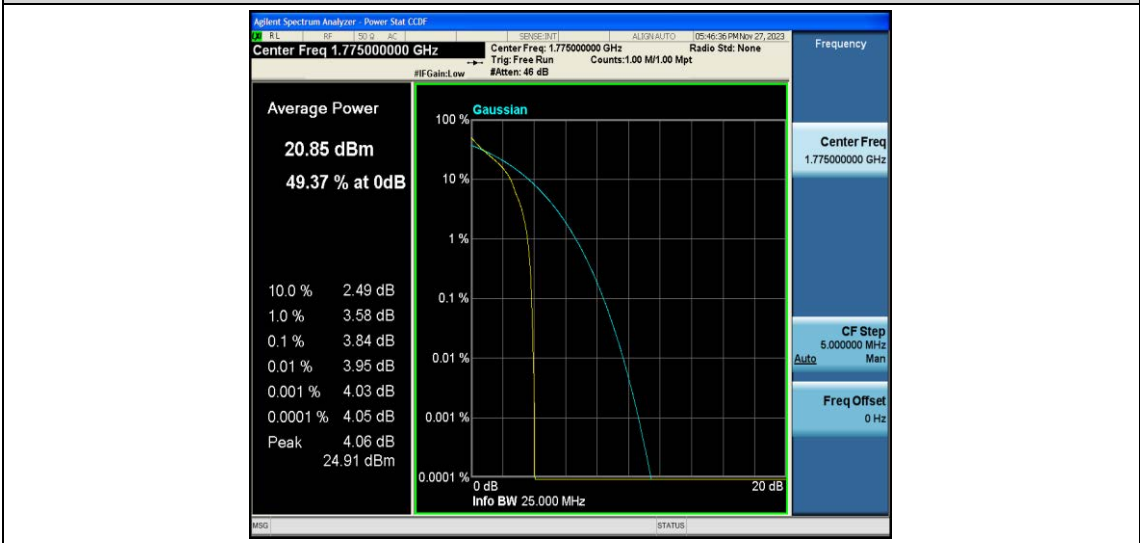

Band66-10MHz-QPSK-132622-1RB#0