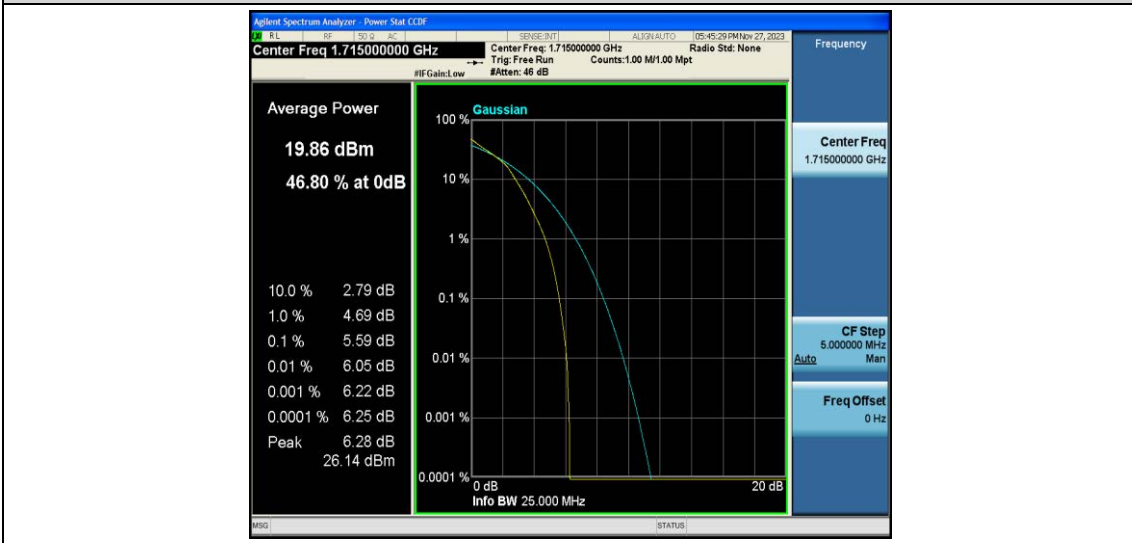

Band66-10MHz-16QAM-132022-50RB#0