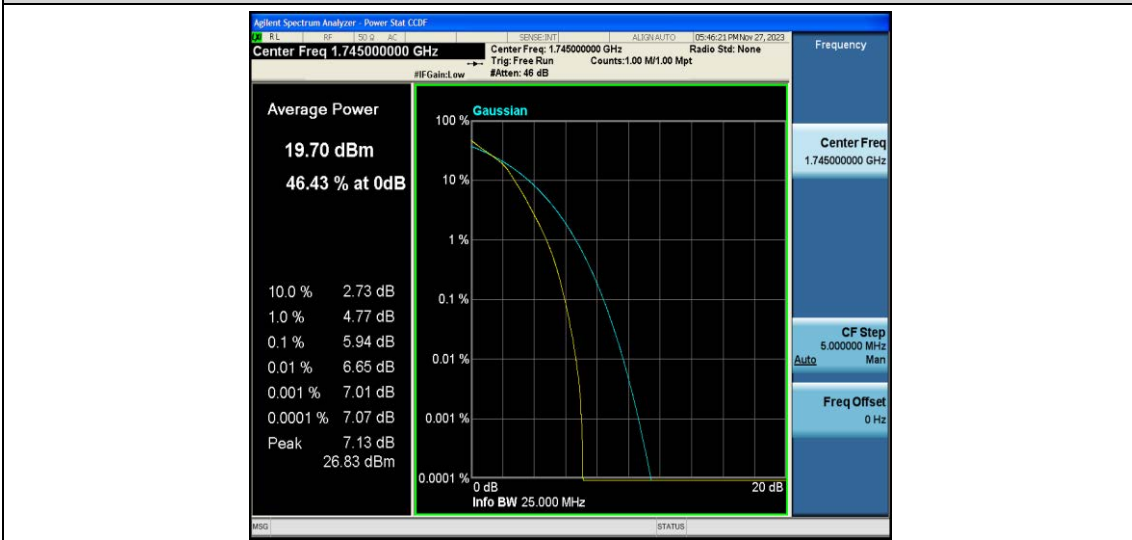

Band66-10MHz-16QAM-132322-50RB#0