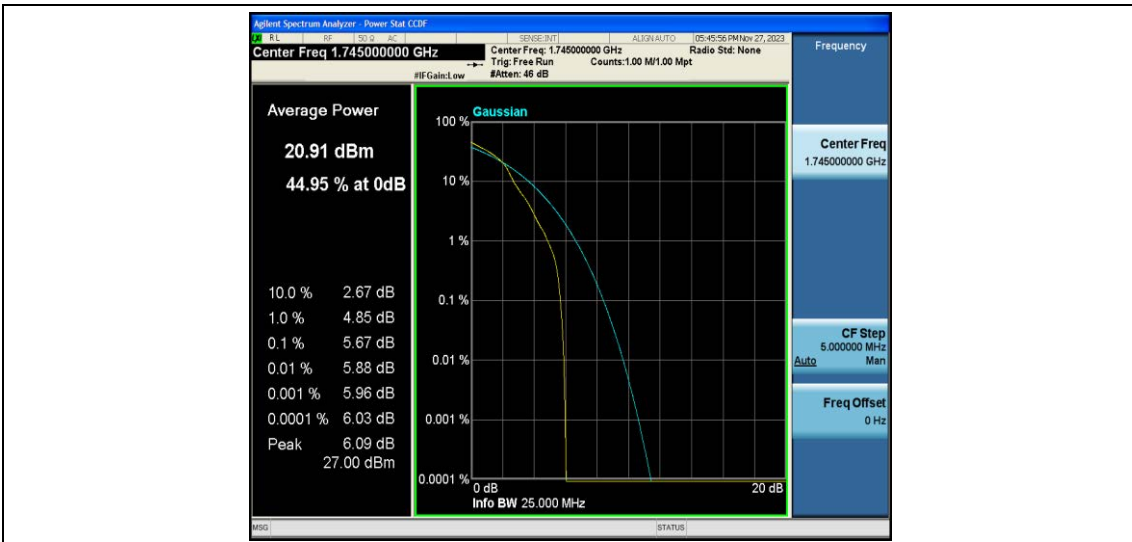

Band66-10MHz-16QAM-132322-1RB#0