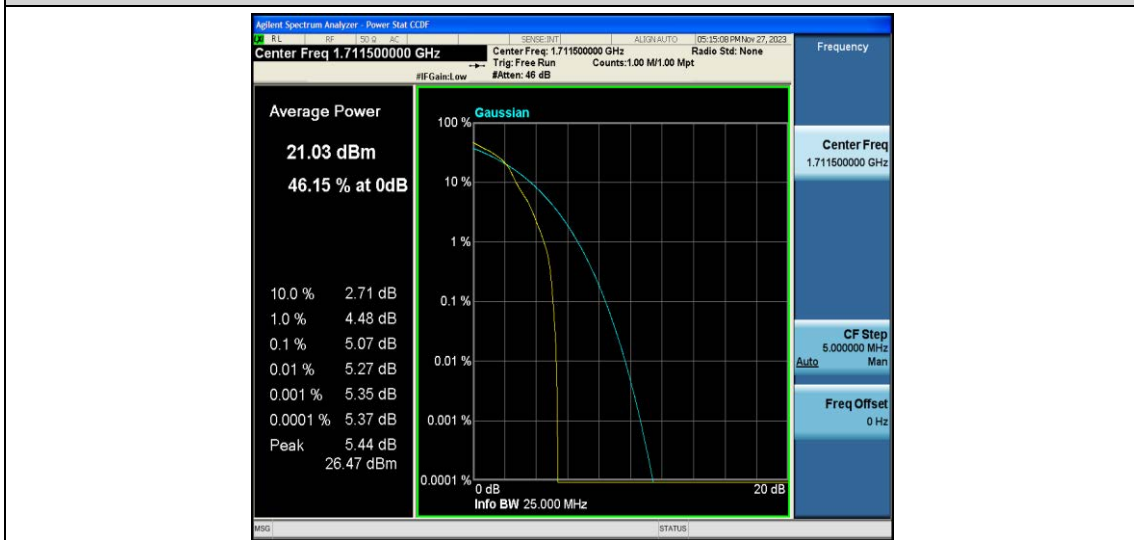

Band66-3MHz-16QAM-131987-1RB#0