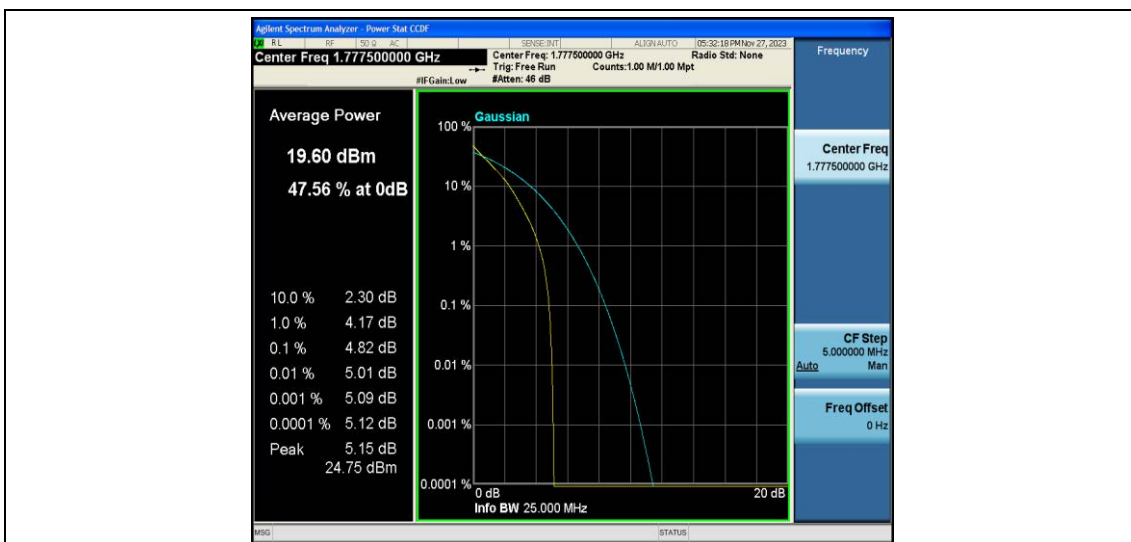

Band66-5MHz-QPSK-132647-25RB#0