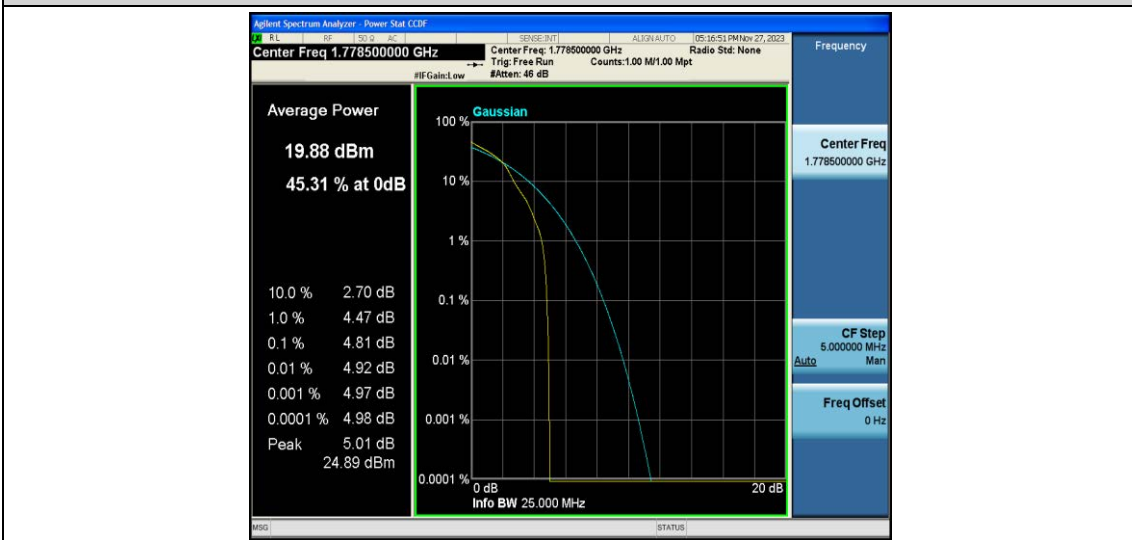

Band66-3MHz-16QAM-132657-1RB#0