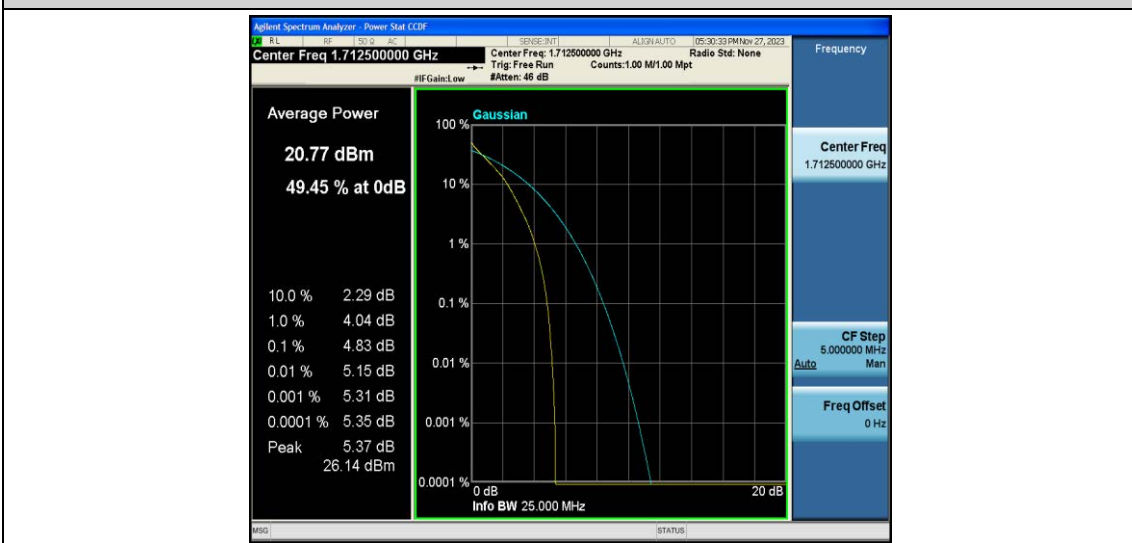

Band66-5MHz-QPSK-131997-25RB#0