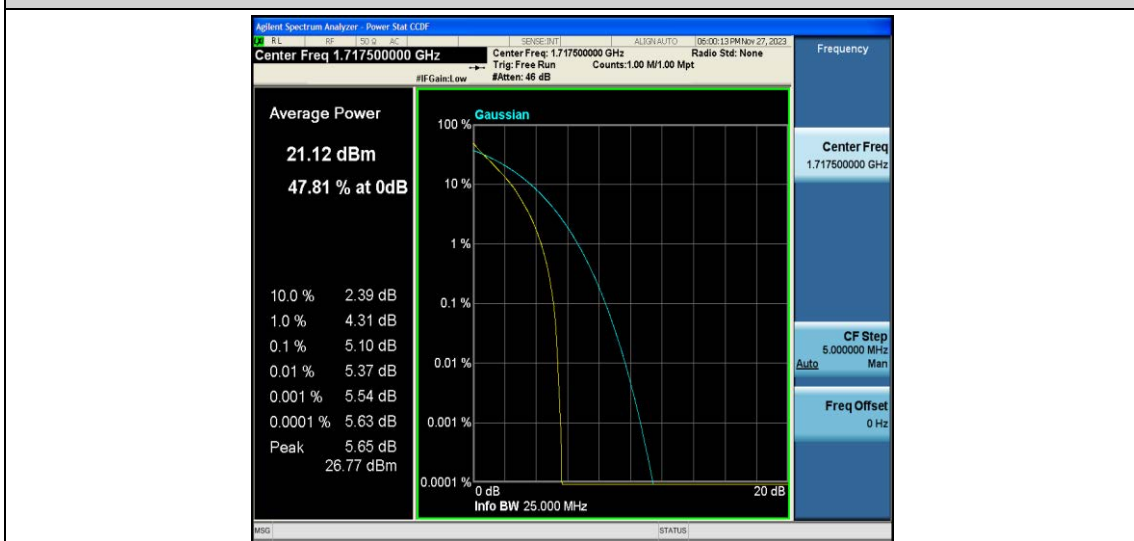

Band66-15MHz-QPSK-132047-75RB#0