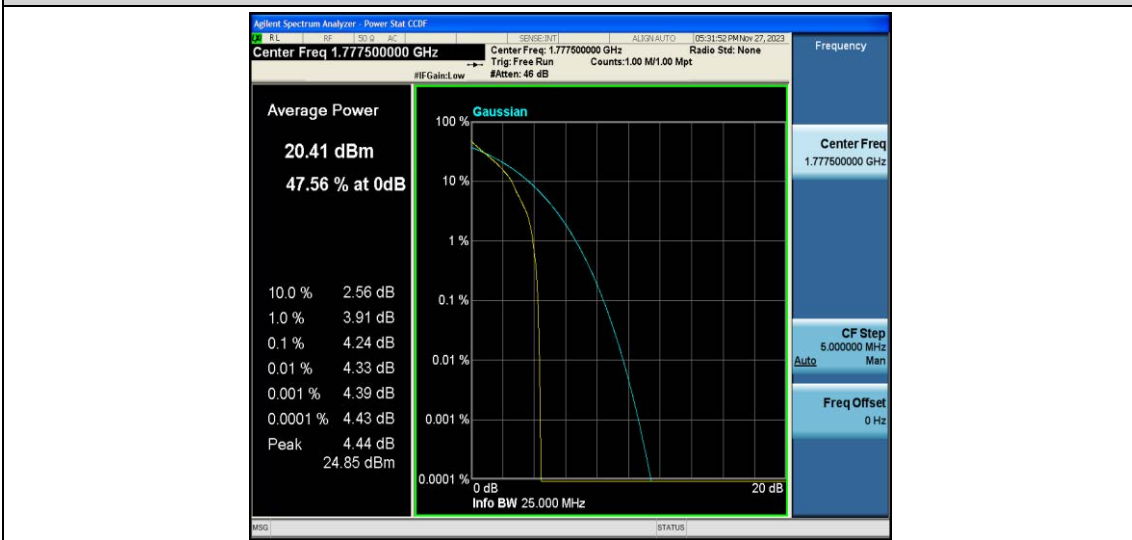

Band66-5MHz-QPSK-132647-1RB#0