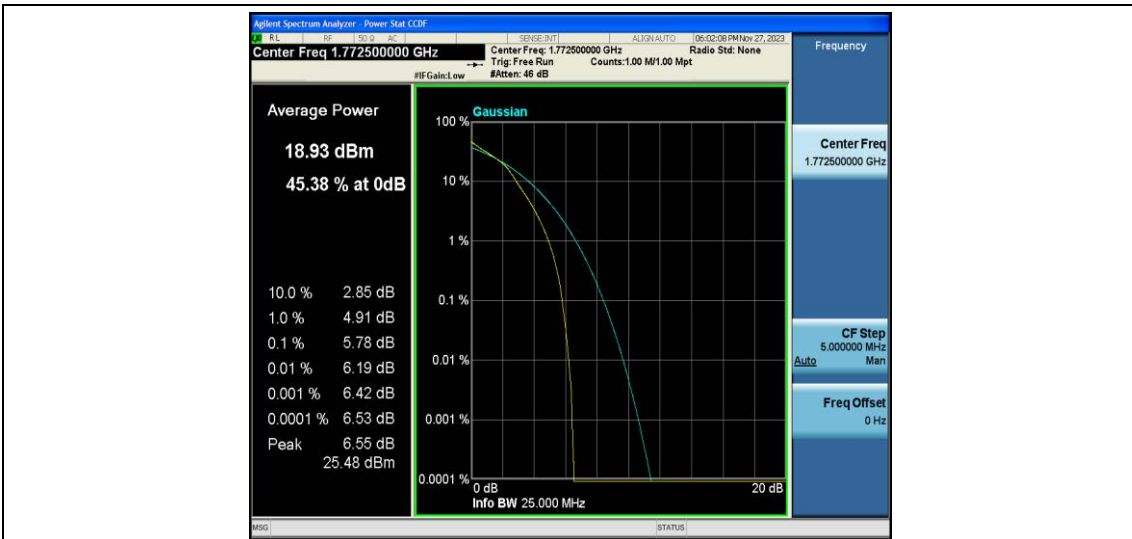

Band66-15MHz-16QAM-132597-75RB#0