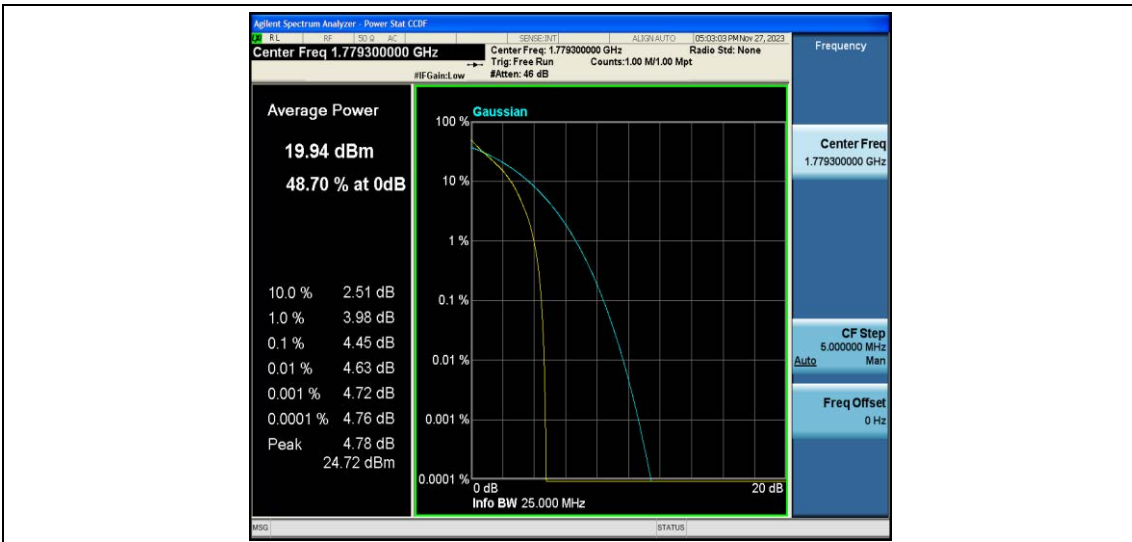

Band66-1.4MHz-QPSK-132665-6RB#0