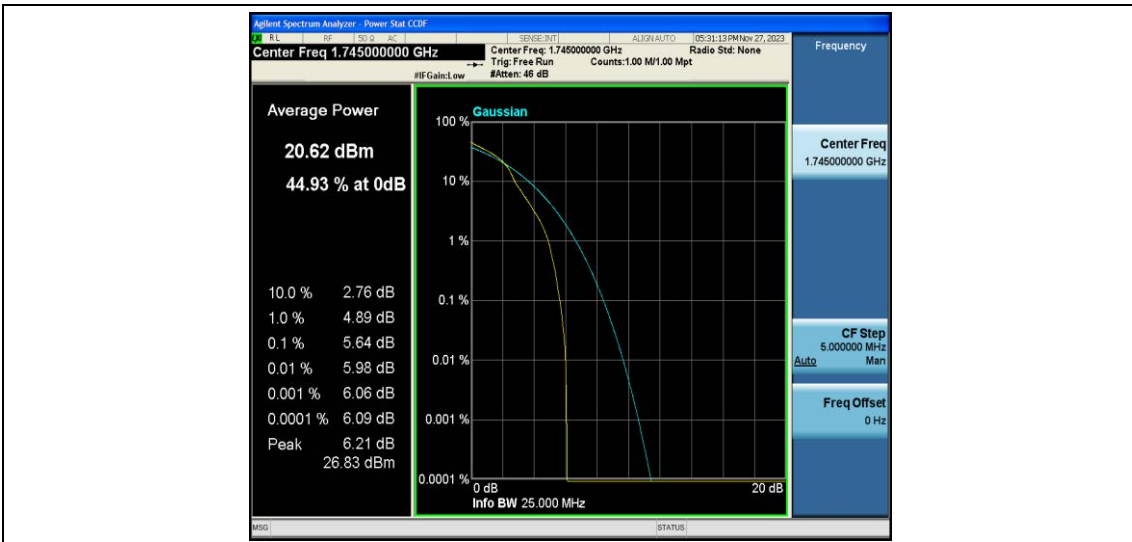

Band66-5MHz-16QAM-132322-1RB#0