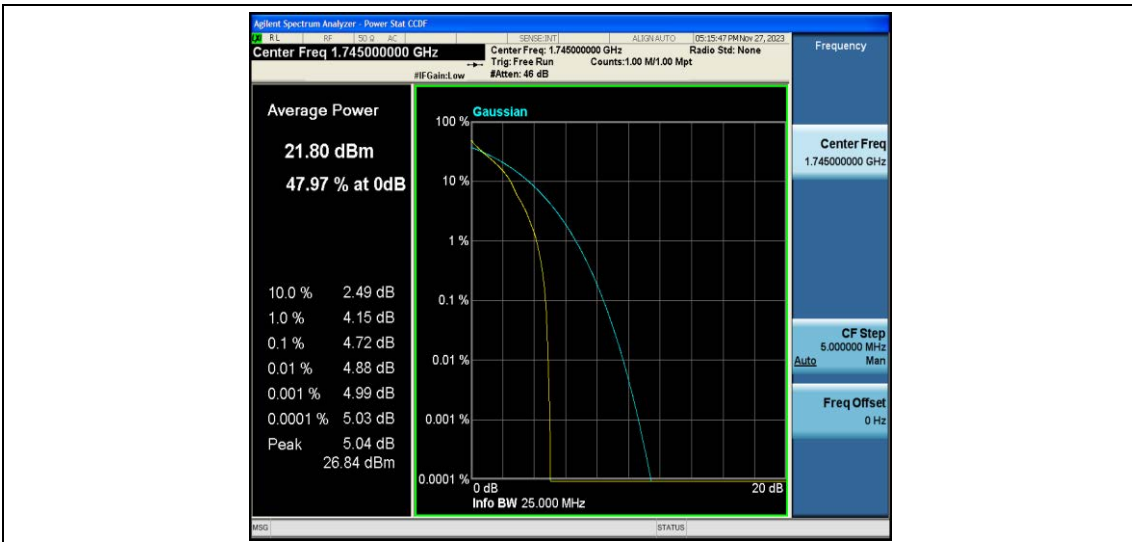

Band66-3MHz-QPSK-132322-1RB#0