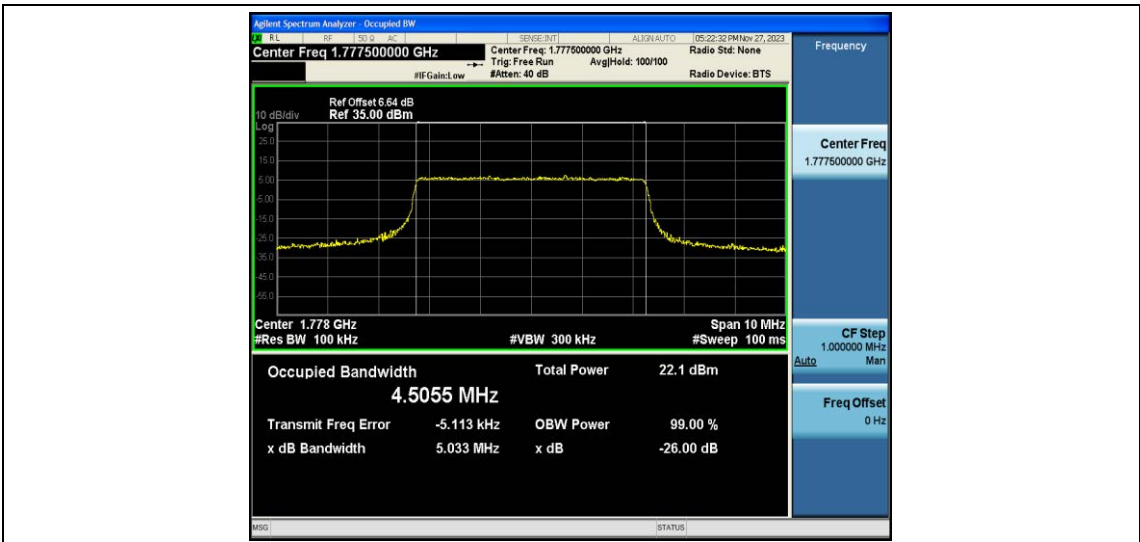

Band66-5MHz-QPSK-132647-25RB#0