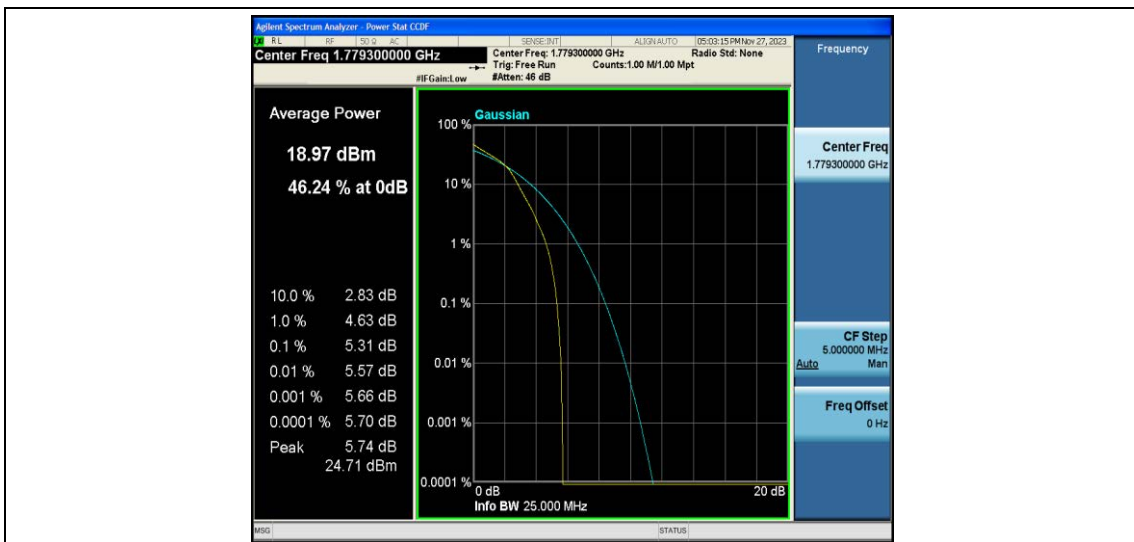

Band66-1.4MHz-16QAM-132665-6RB#0