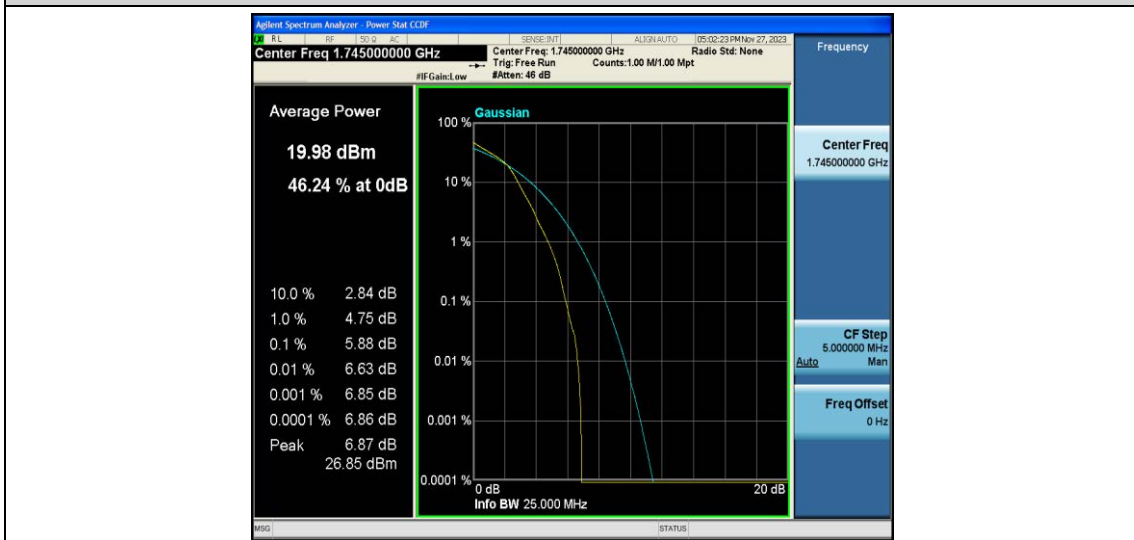

Band66-1.4MHz-16QAM-132322-6RB#0