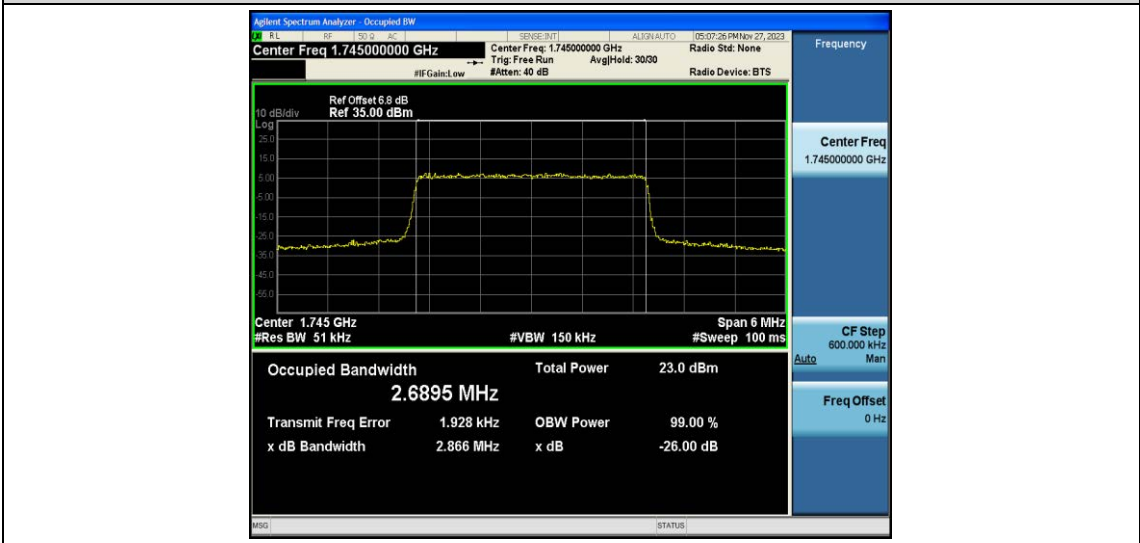

Band66-3MHz-QPSK-132322-15RB#0