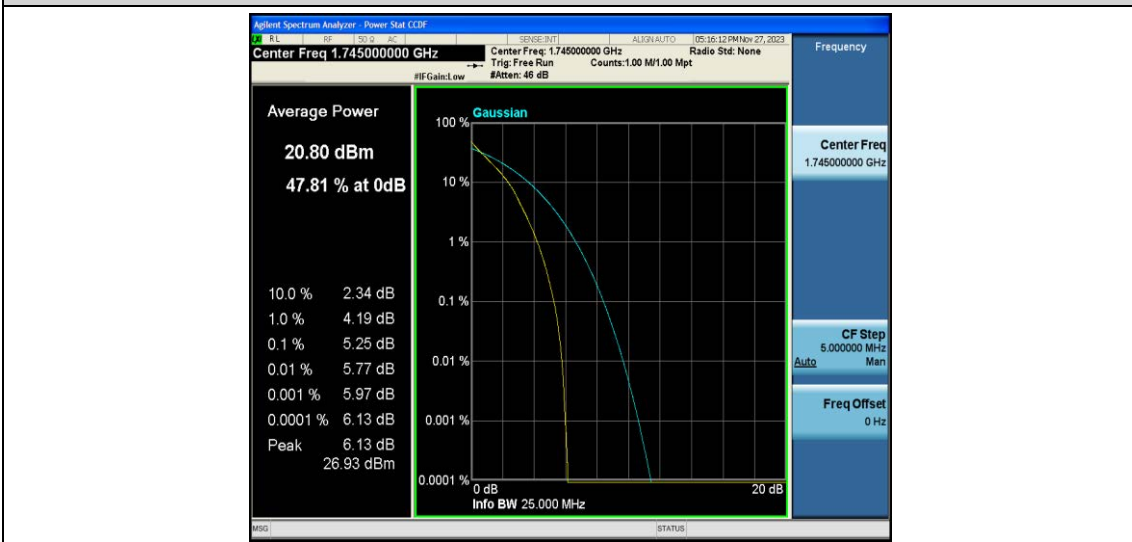

Band66-3MHz-QPSK-132322-15RB#0