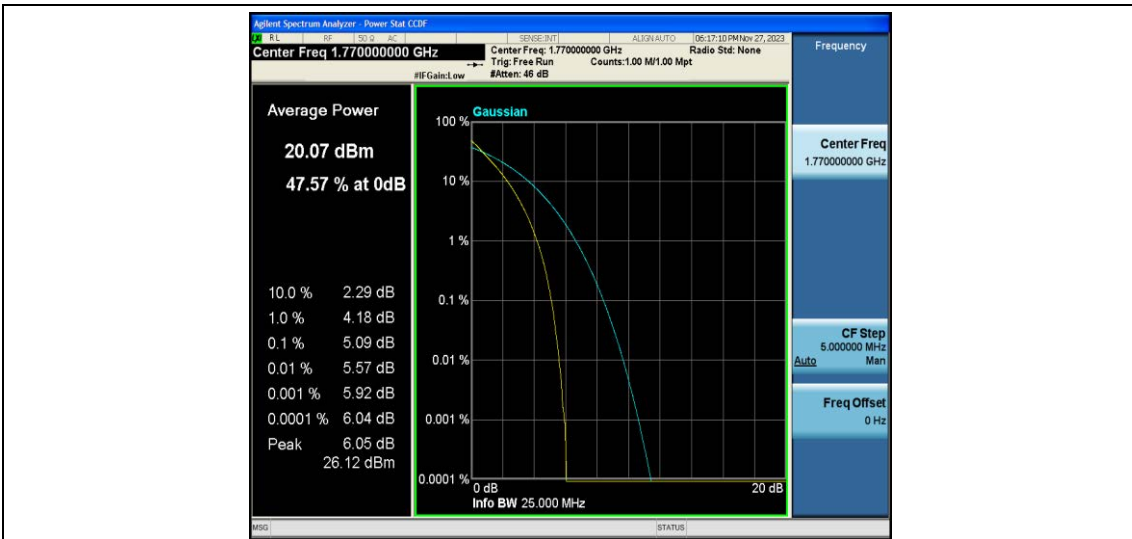

Band66-20MHz-QPSK-132572-100RB#0