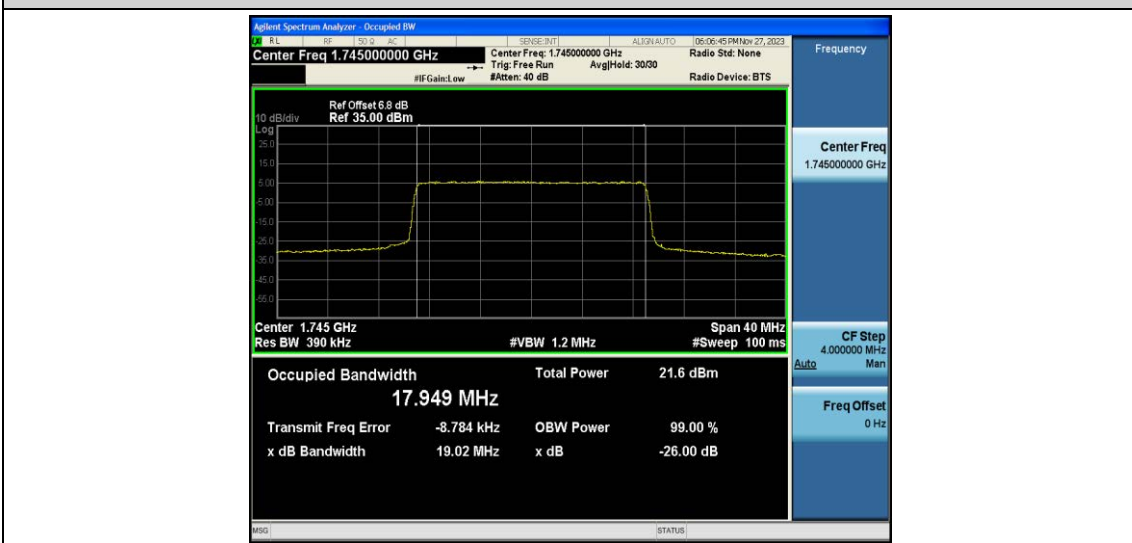

Band66-15MHz-QPSK-132597-75RB#0

Band66-15MHz-16QAM-132047-75RB#0

Band66-15MHz-16QAM-132322-75RB#0

Band66-15MHz-16QAM-132597-75RB#0

Band66-20MHz-QPSK-132072-100RB#0

Band66-20MHz-QPSK-132322-100RB#0

Band66-20MHz-QPSK-132572-100RB#0