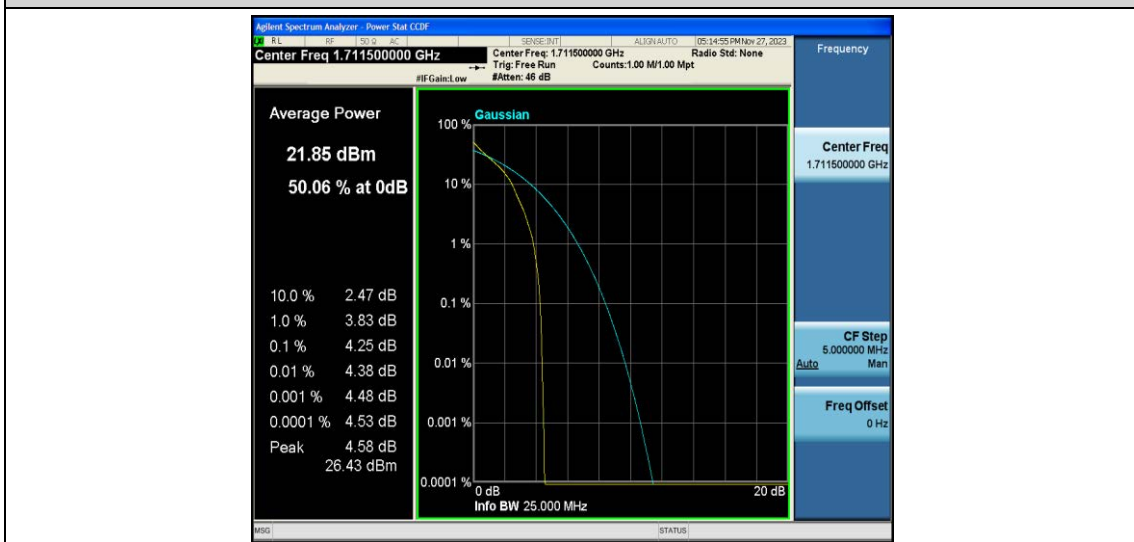

Band66-3MHz-QPSK-131987-1RB#0