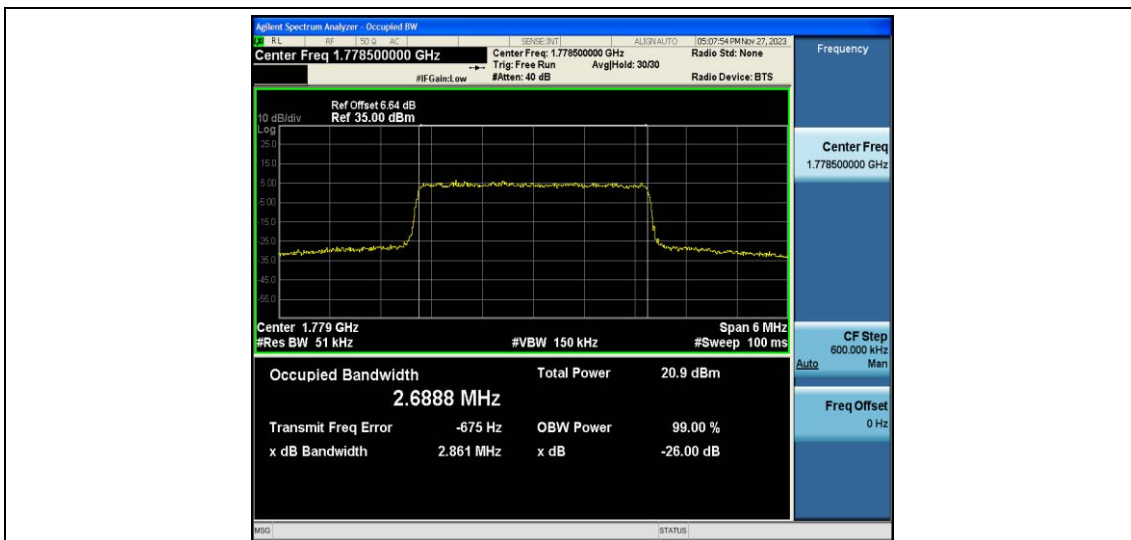

Band66-3MHz-16QAM-132657-15RB#0