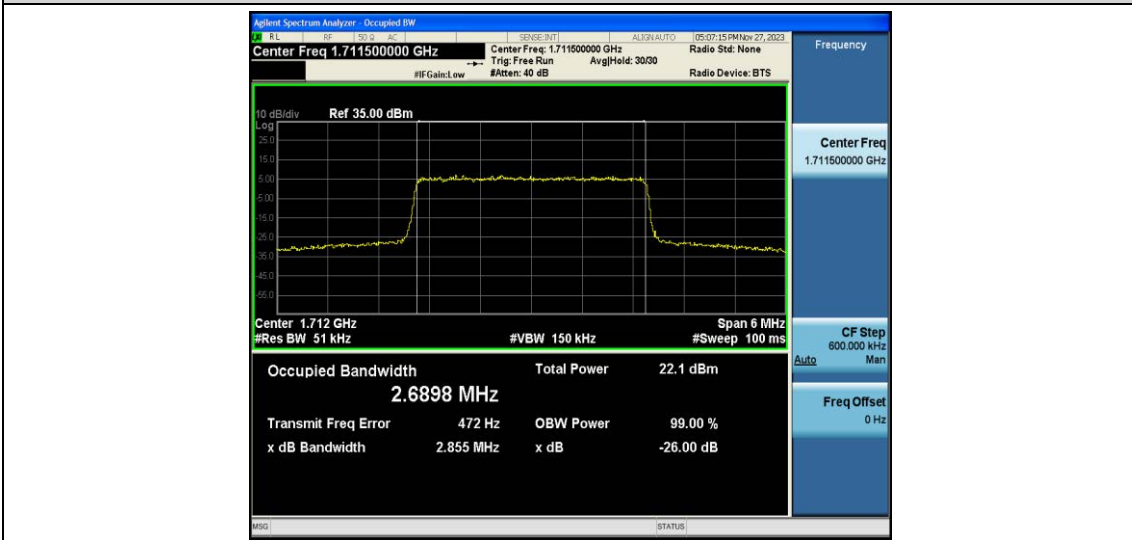

Band66-3MHz-16QAM-131987-15RB#0