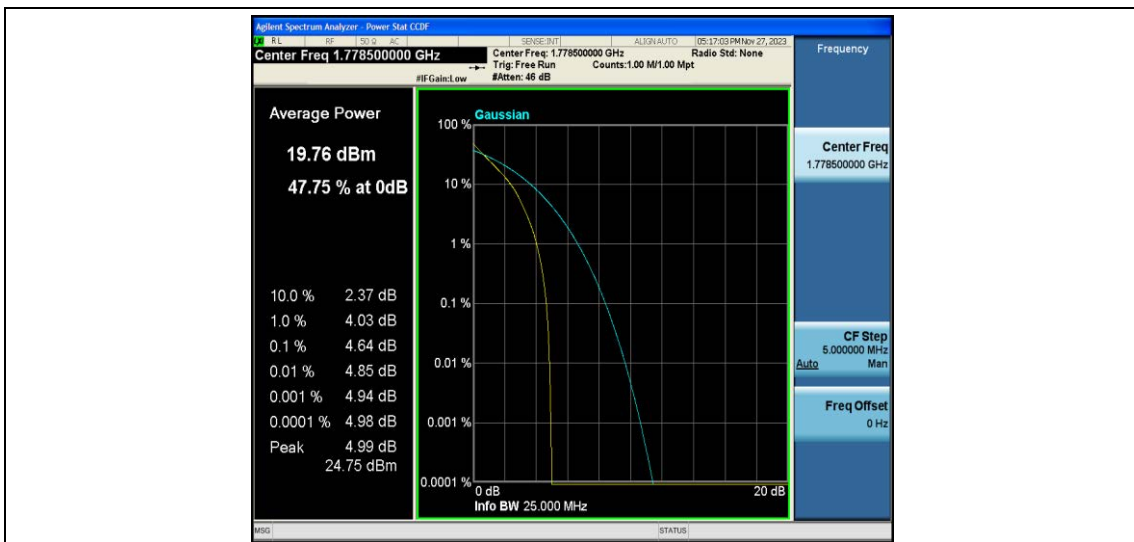

Band66-3MHz-QPSK-132657-15RB#0