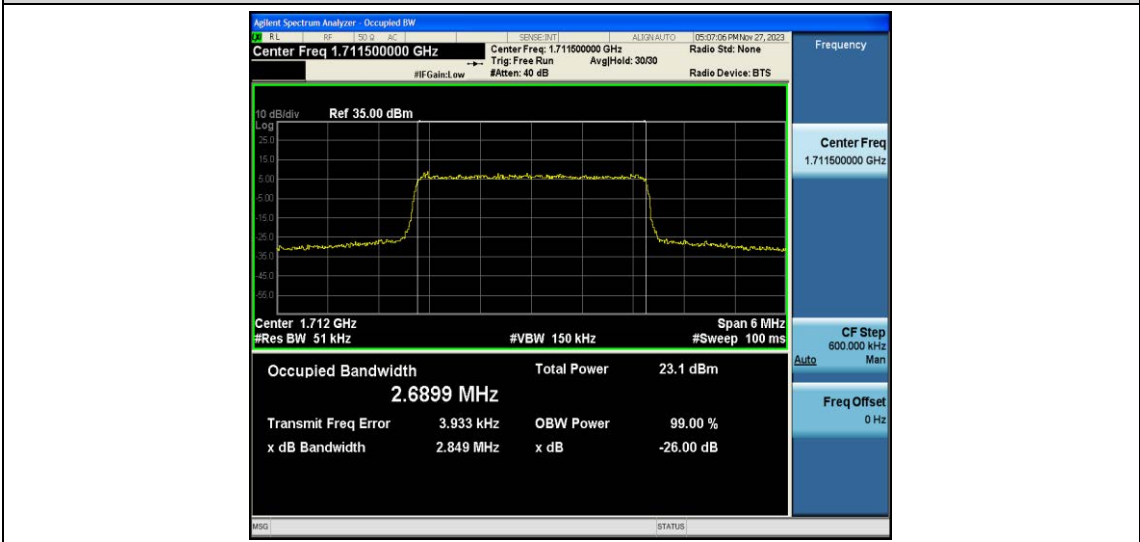

Band66-3MHz-QPSK-131987-15RB#0