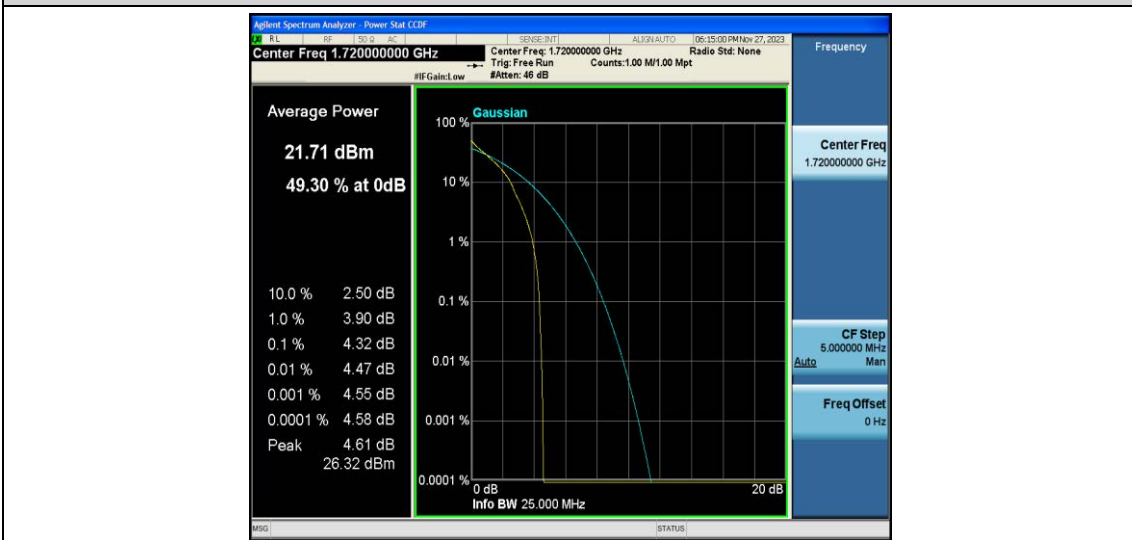

Band66-20MHz-QPSK-132072-1RB#0