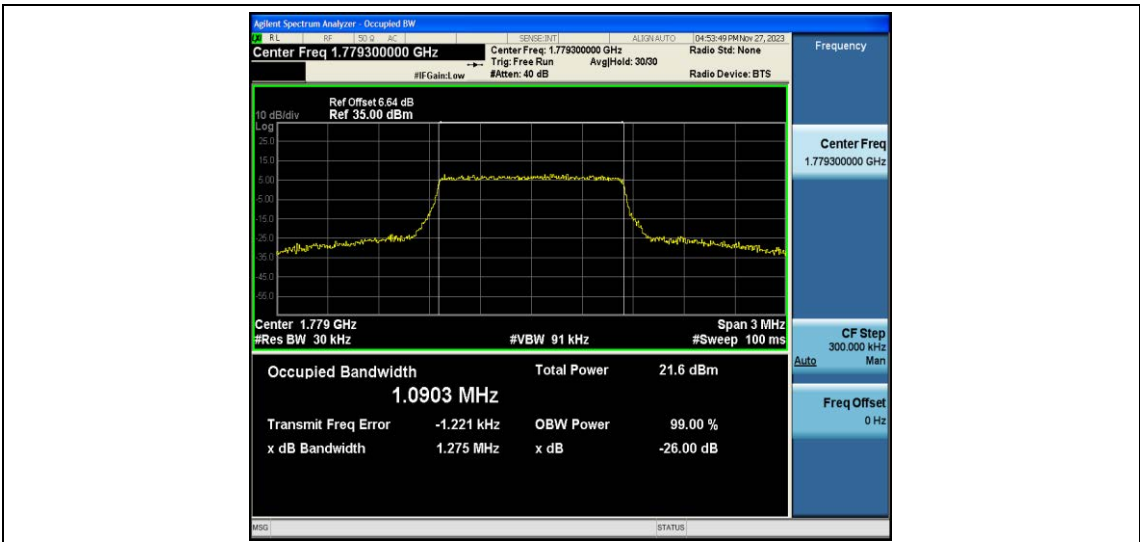

Band66-1.4MHz-16QAM-132665-6RB#0