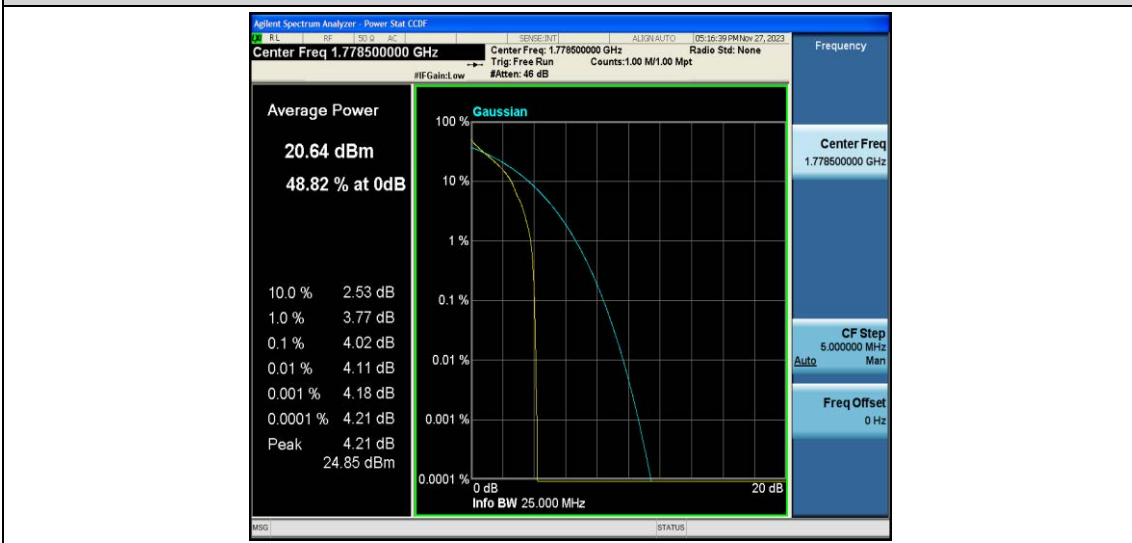

Band66-3MHz-QPSK-132657-1RB#0