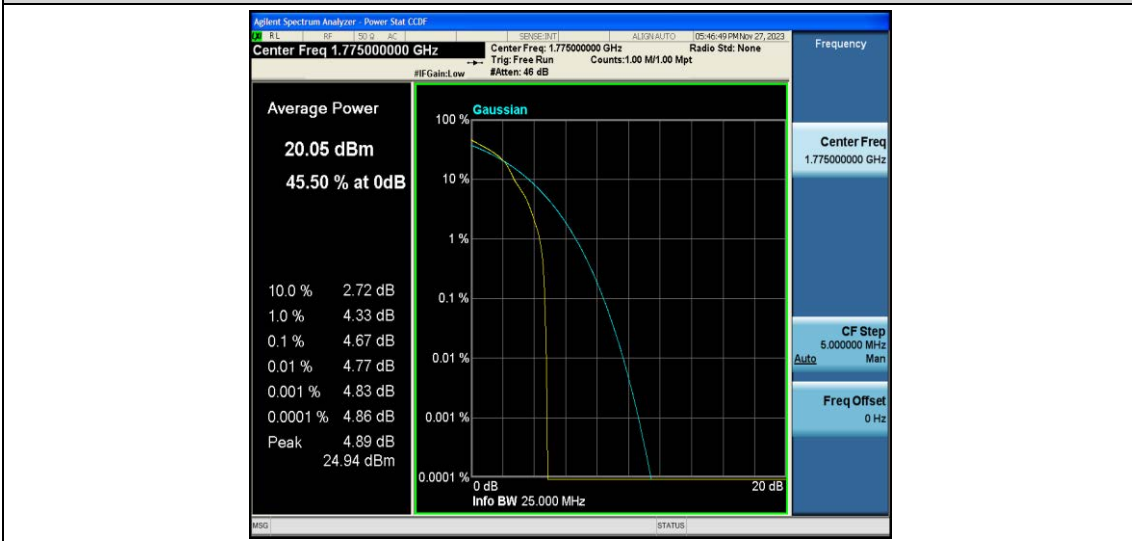

Band66-10MHz-16QAM-132622-1RB#0