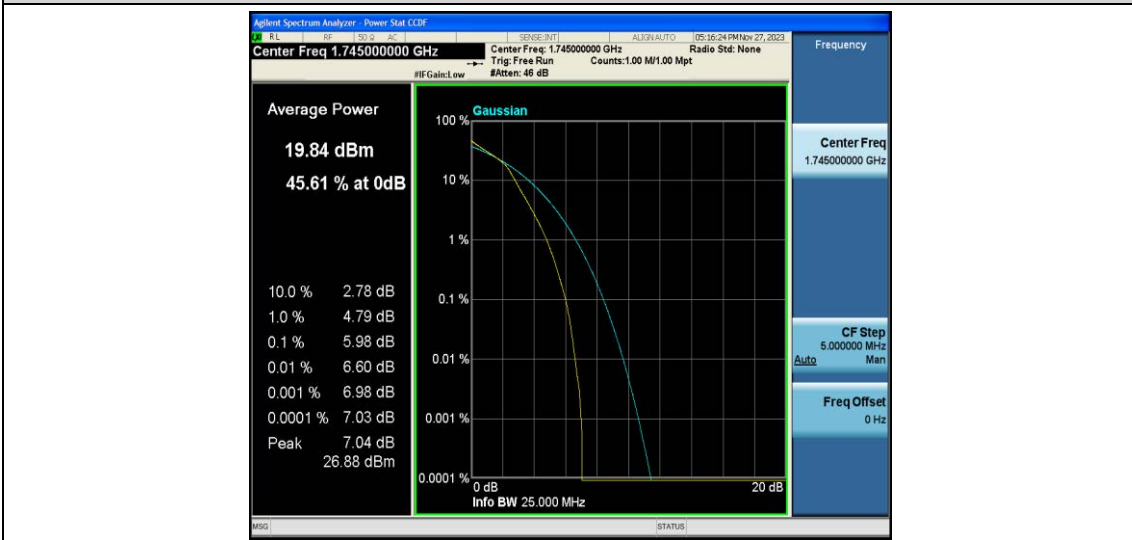

Band66-3MHz-16QAM-132322-15RB#0