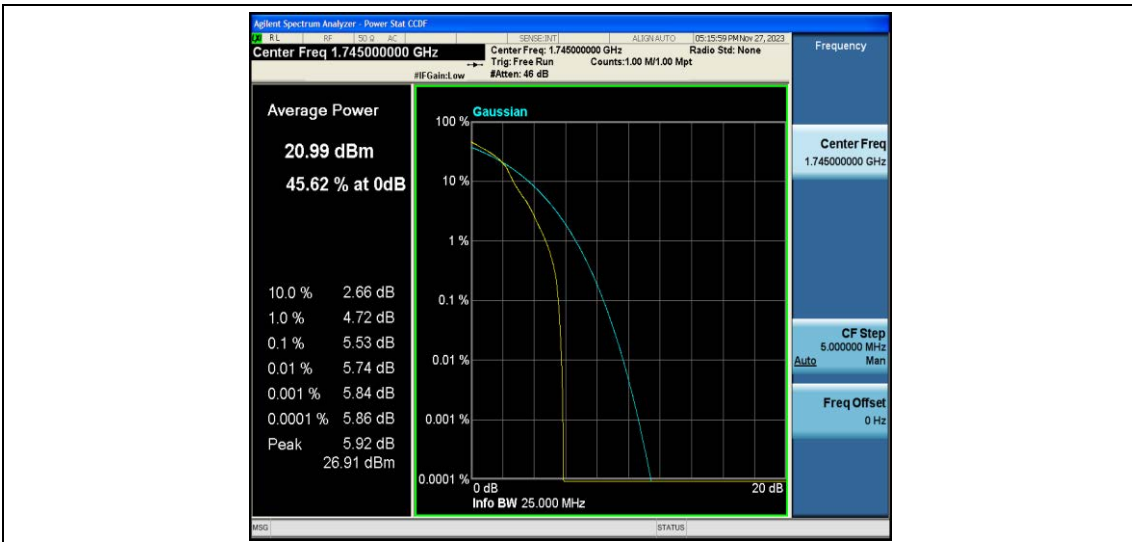

Band66-3MHz-16QAM-132322-1RB#0