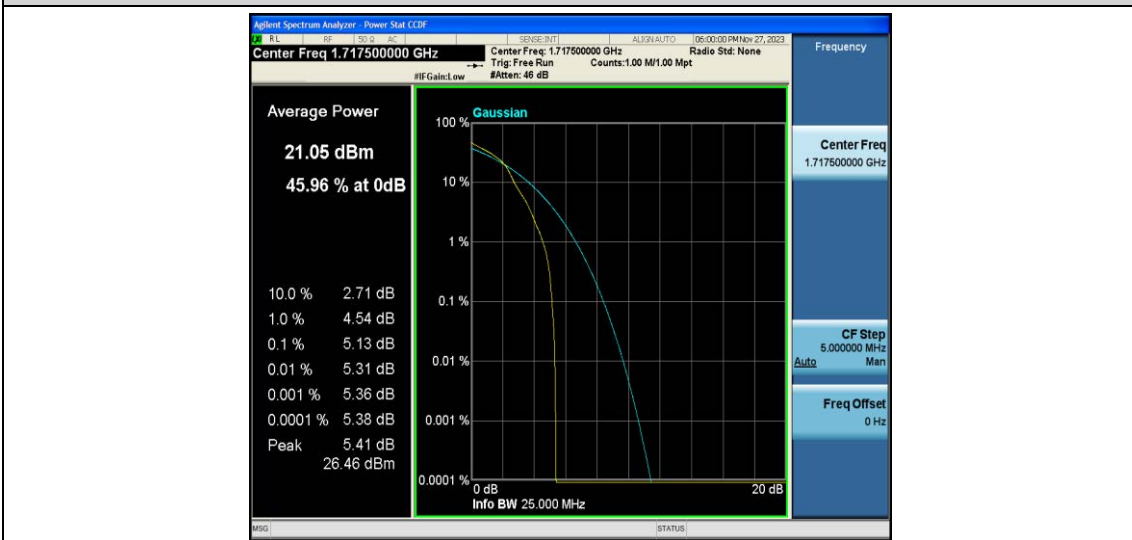

Band66-15MHz-16QAM-132047-1RB#0