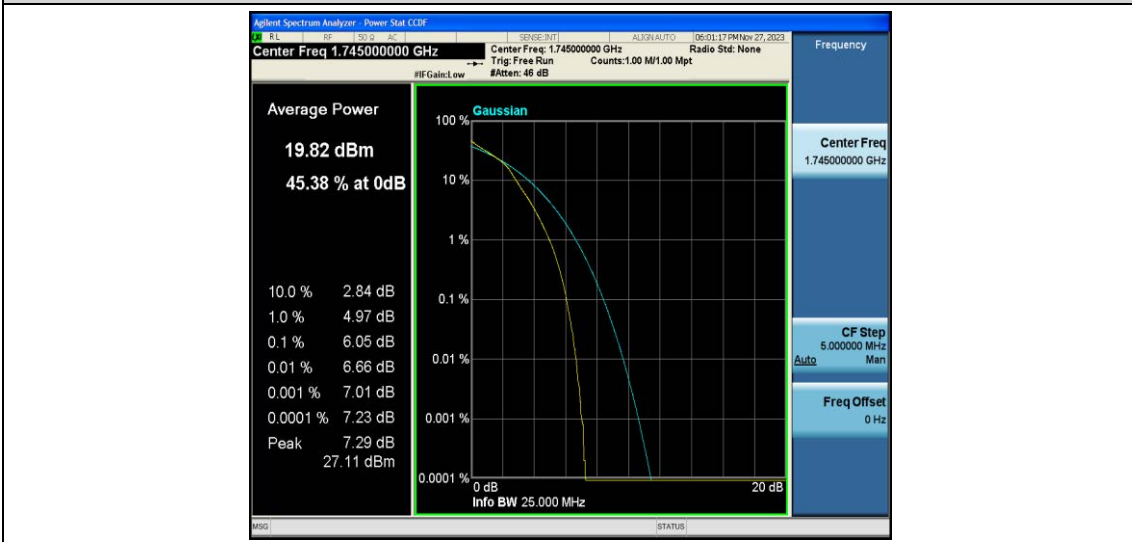

Band66-15MHz-16QAM-132322-75RB#0