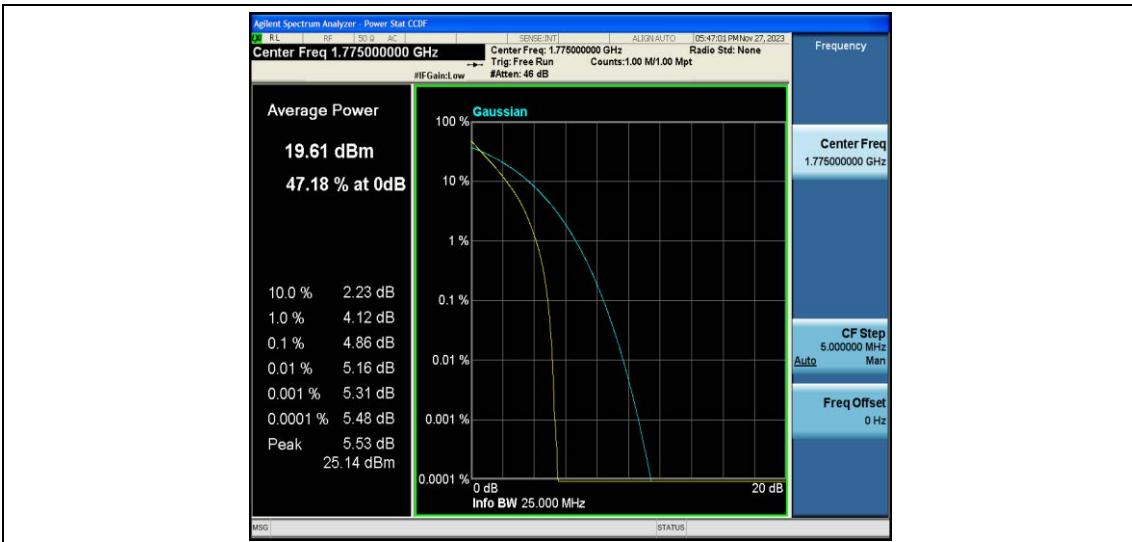

Band66-10MHz-QPSK-132622-50RB#0