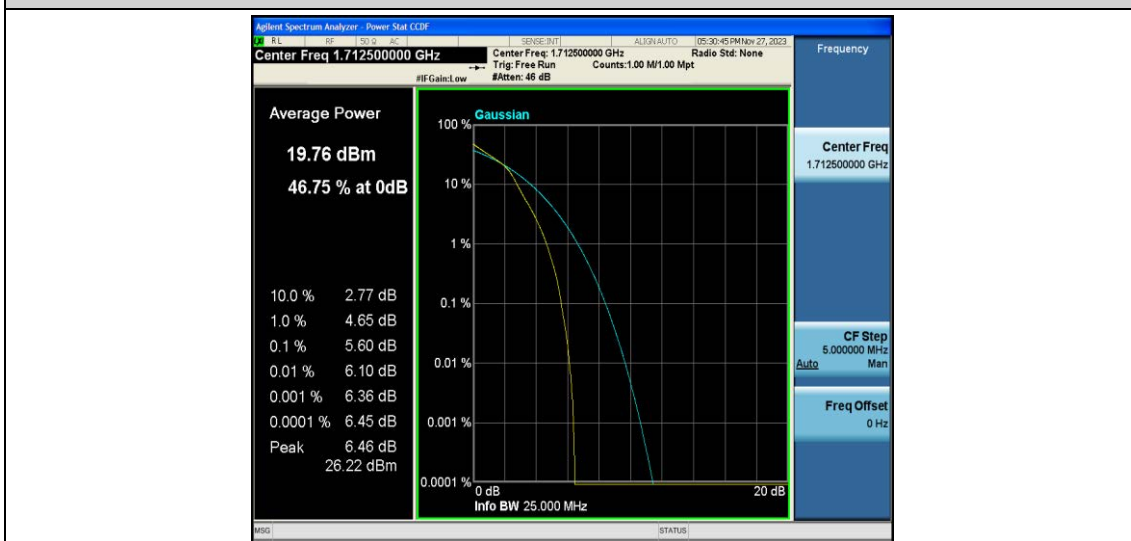

Band66-5MHz-16QAM-131997-25RB#0