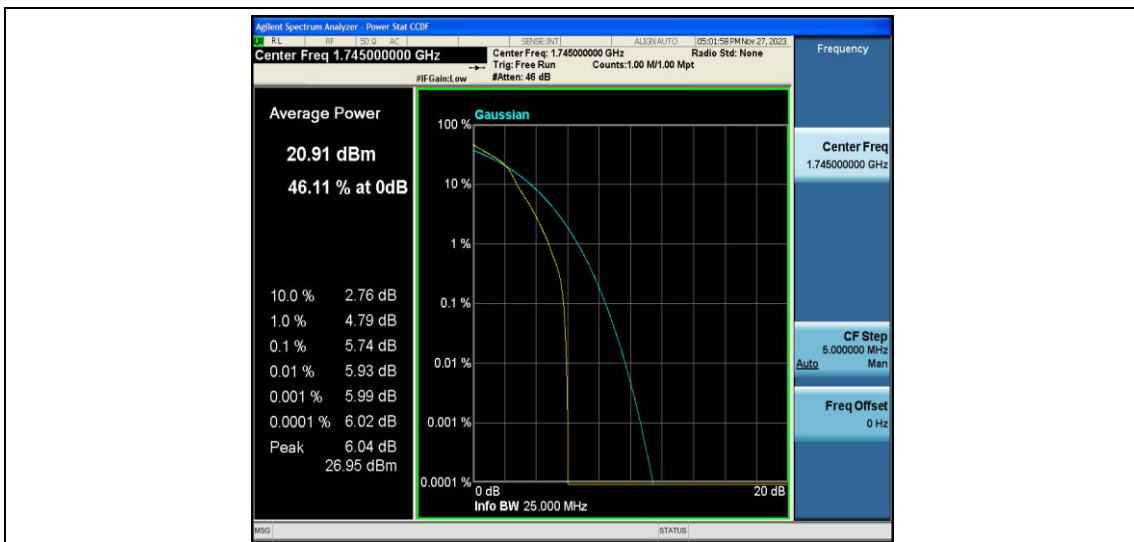

Band66-1.4MHz-16QAM-132322-1RB#0