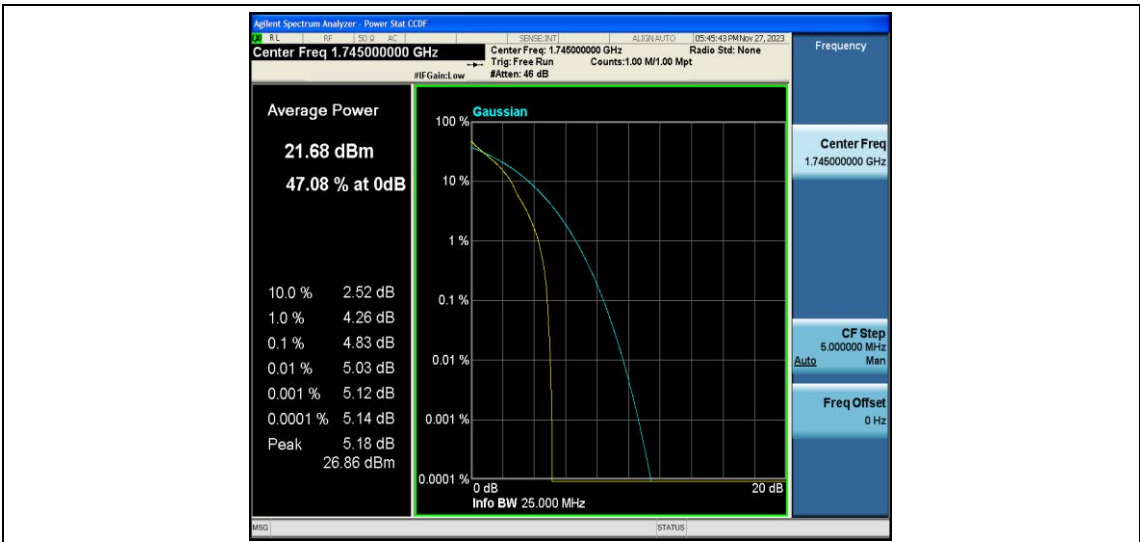

Band66-10MHz-QPSK-132322-1RB#0