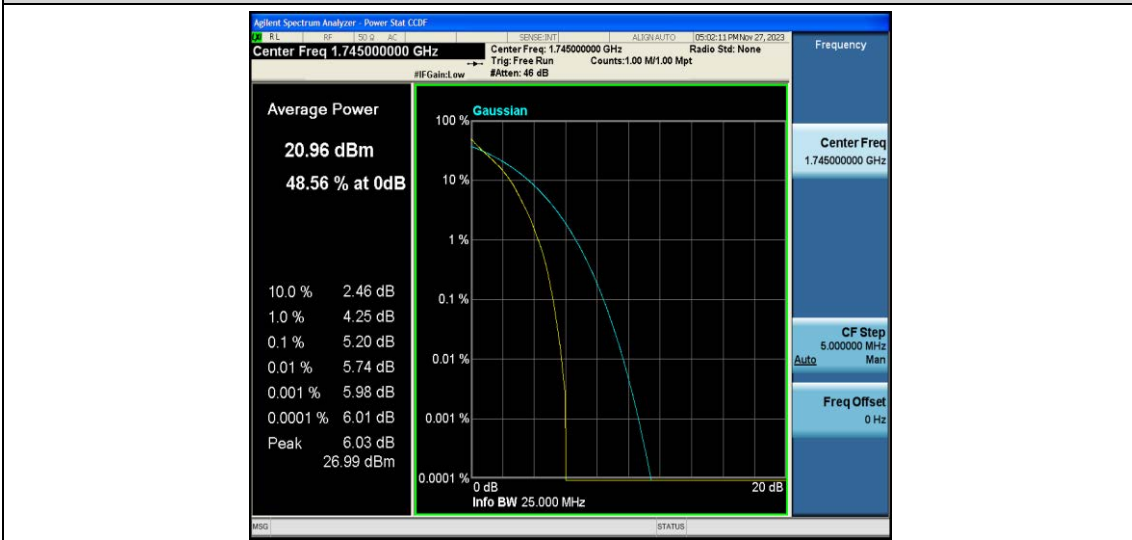

Test Graphs

Band66-1.4MHz-QPSK-131979-1RB#0

Band66-1.4MHz-QPSK-131979-6RB#0

Band66-1.4MHz-QPSK-132322-1RB#0

Band66-1.4MHz-QPSK-132322-6RB#0

Band66-1.4MHz-QPSK-132665-1RB#0

Band66-1.4MHz-QPSK-132665-6RB#0

Band66-1.4MHz-16QAM-131979-1RB#0