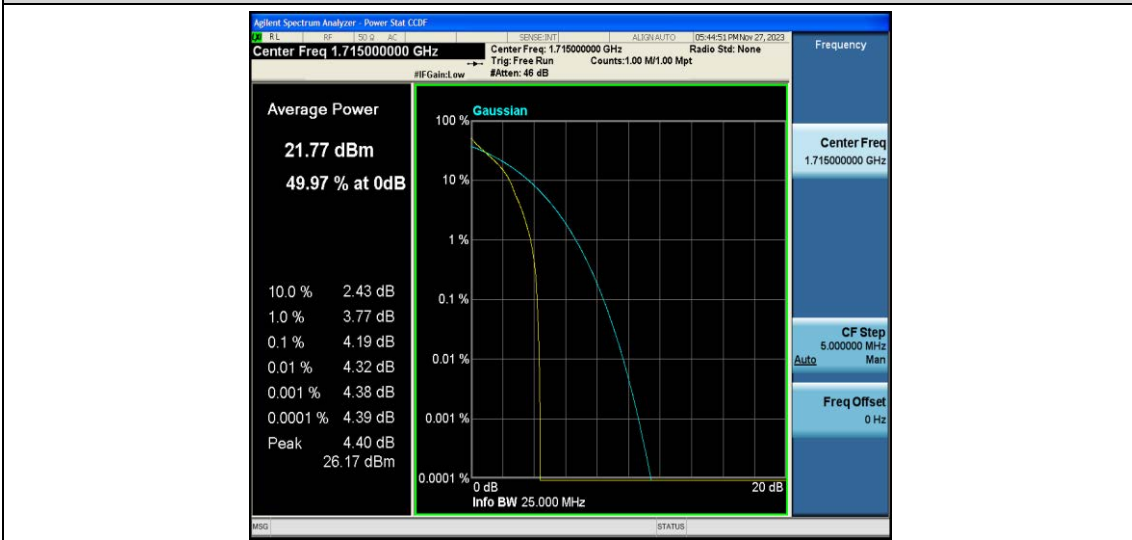

Band66-10MHz-QPSK-132022-1RB#0