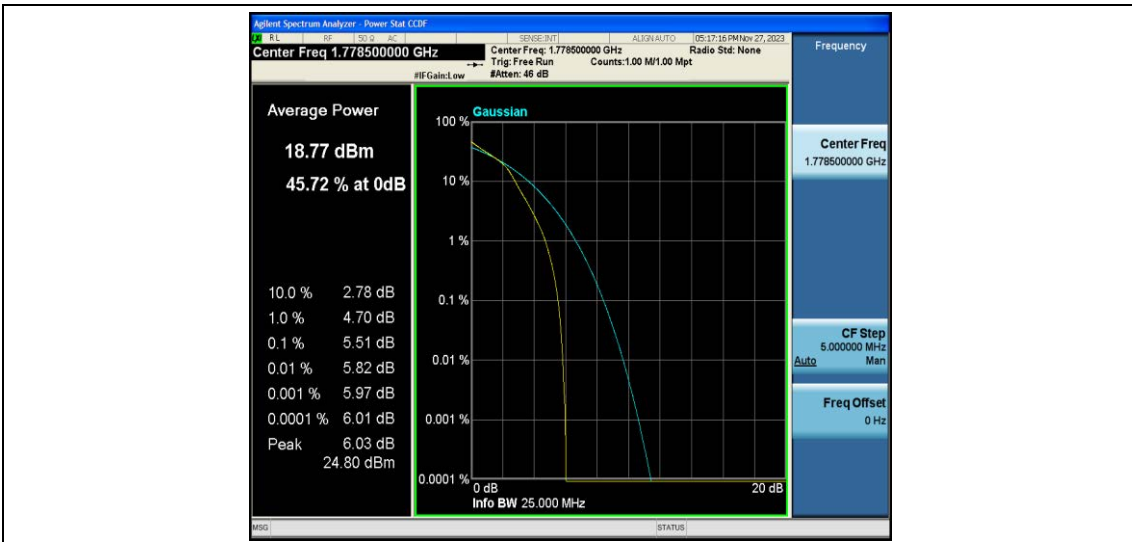

Band66-3MHz-16QAM-132657-15RB#0