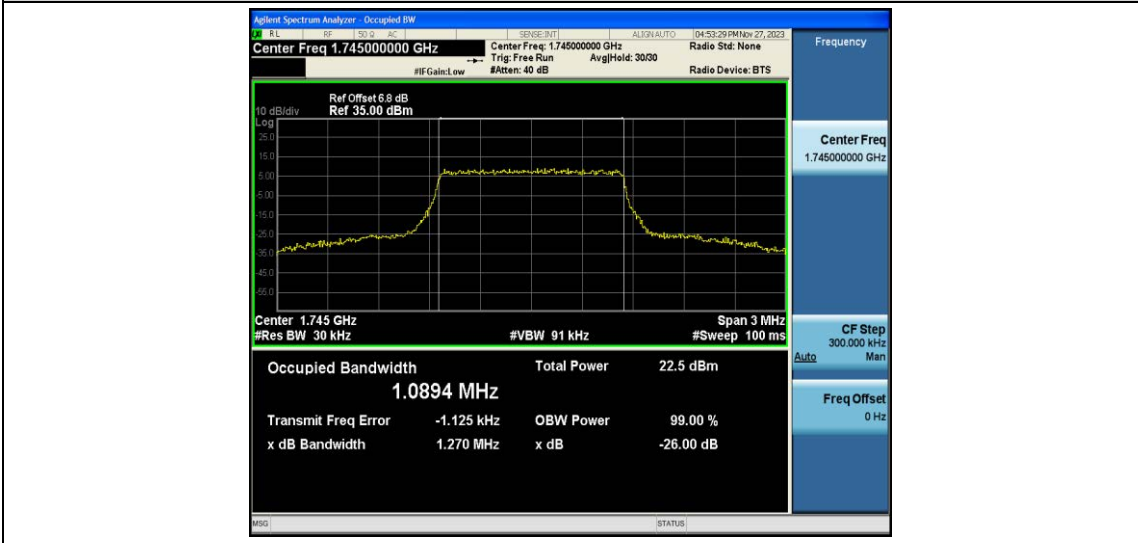

Band66	20MHz	16QAM	132072	100RB#0	17.942	19.02	PASS
Band66	20MHz	16QAM	132322	100RB#0	17.942	19.01	PASS
Band66	20MHz	16QAM	132572	100RB#0	17.949	18.99	PASS

Test Graphs

Band66-1.4MHz-16QAM-131979-6RB#0

Band66-1.4MHz-16QAM-132322-6RB#0