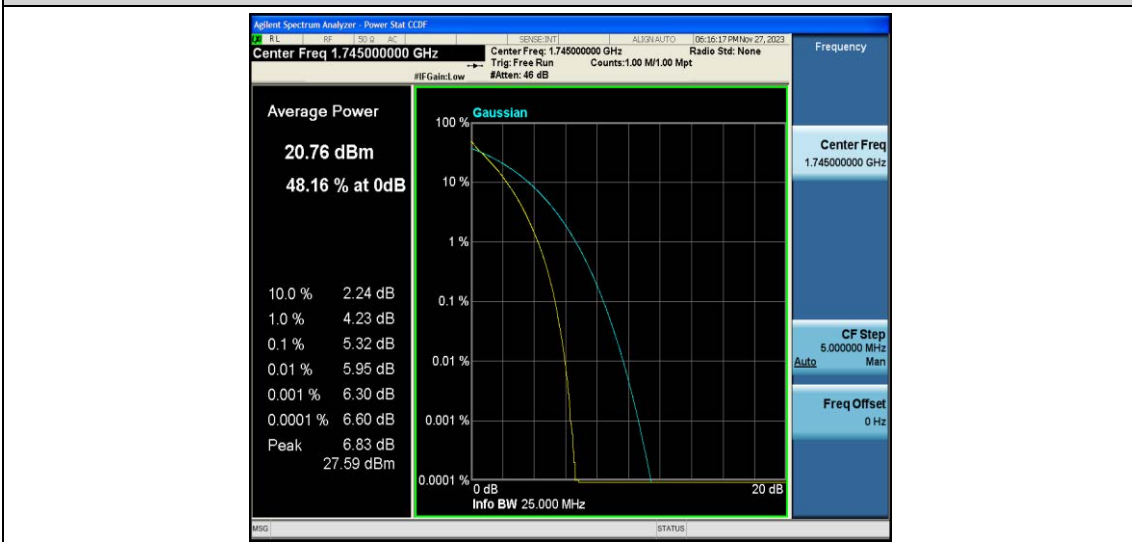

Band66-20MHz-QPSK-132322-100RB#0