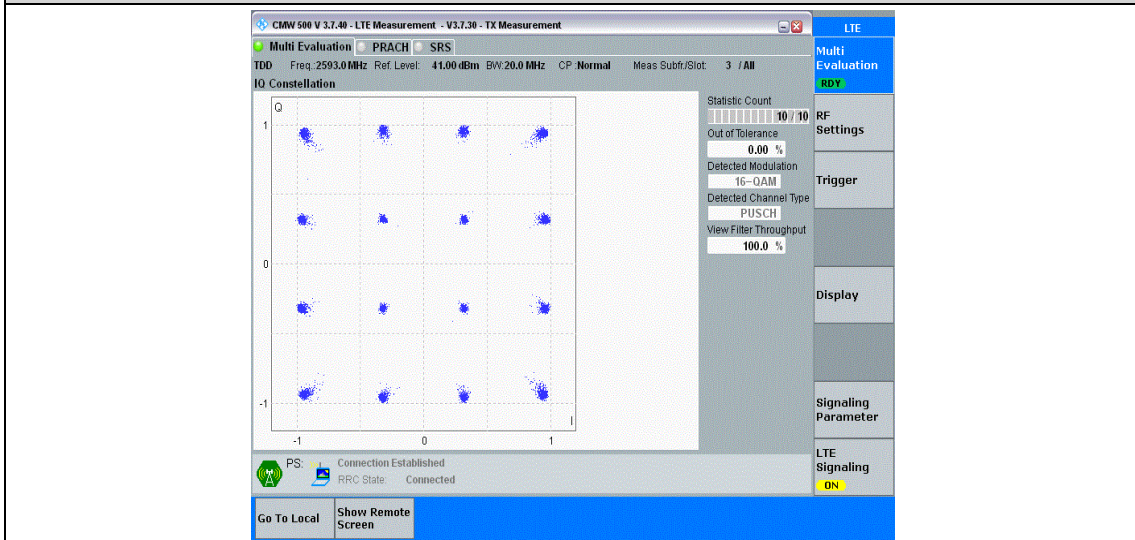

Band41-20MHz-16QAM-40620-100RB#0

Band41-20MHz-16QAM-41490-100RB#0