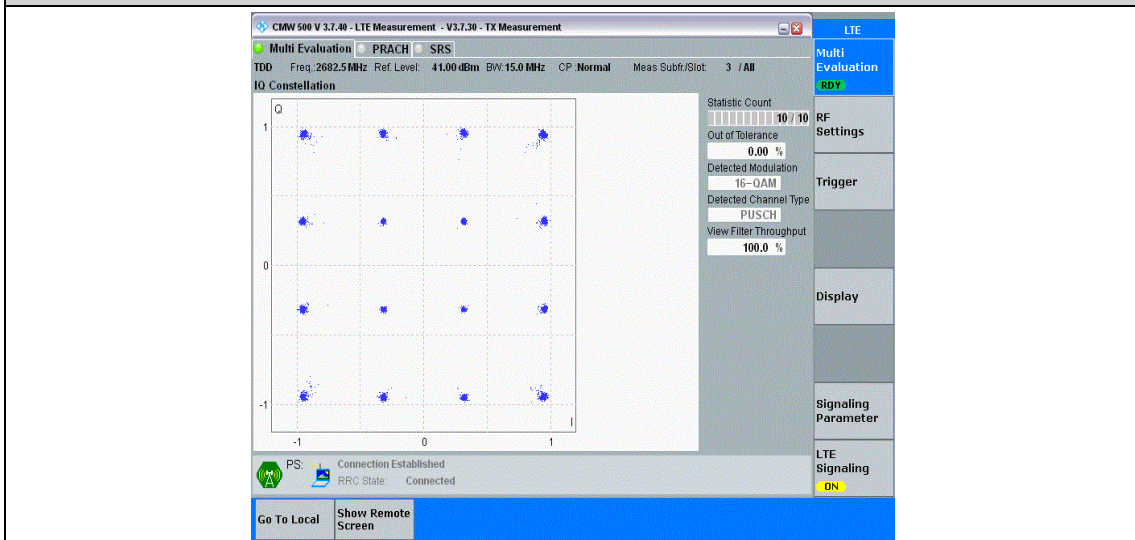

Band41-15MHz-QPSK-40620-75RB#0

Band41-15MHz-QPSK-41515-75RB#0

Band41-15MHz-16QAM-39725-75RB#0

Band41-15MHz-16QAM-40620-75RB#0

Band41-15MHz-16QAM-41515-75RB#0

Band41-20MHz-QPSK-39750-100RB#0

Band41-20MHz-QPSK-40620-100RB#0