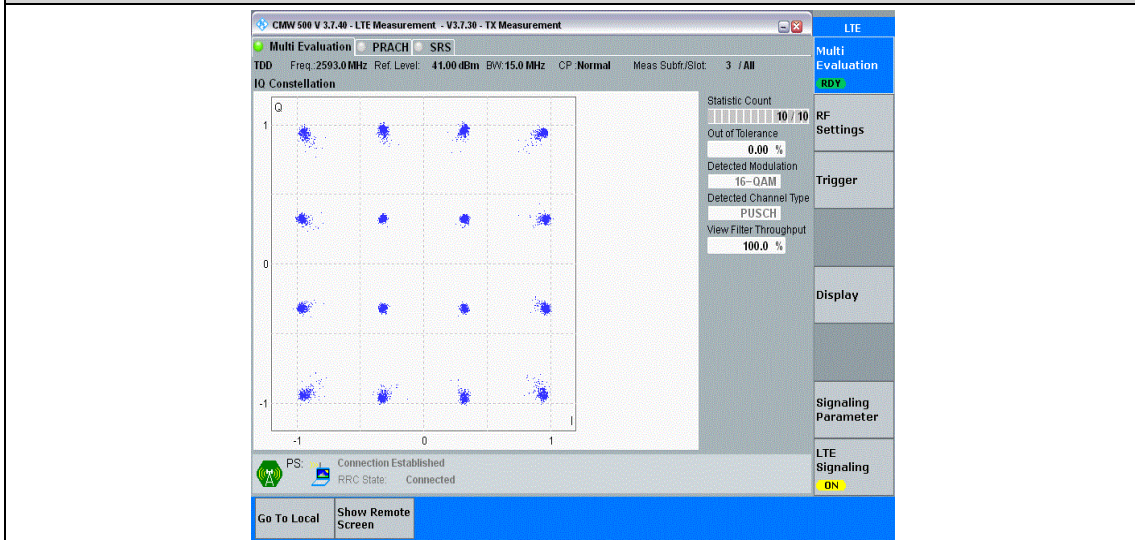

Band41-15MHz-QPSK-40620-75RB#0

Band41-15MHz-QPSK-41515-75RB#0

Band41-15MHz-16QAM-39725-75RB#0

Band41-15MHz-16QAM-40620-75RB#0

Band41-15MHz-16QAM-41515-75RB#0

Band41-20MHz-QPSK-39750-100RB#0

Band41-20MHz-QPSK-40620-100RB#0