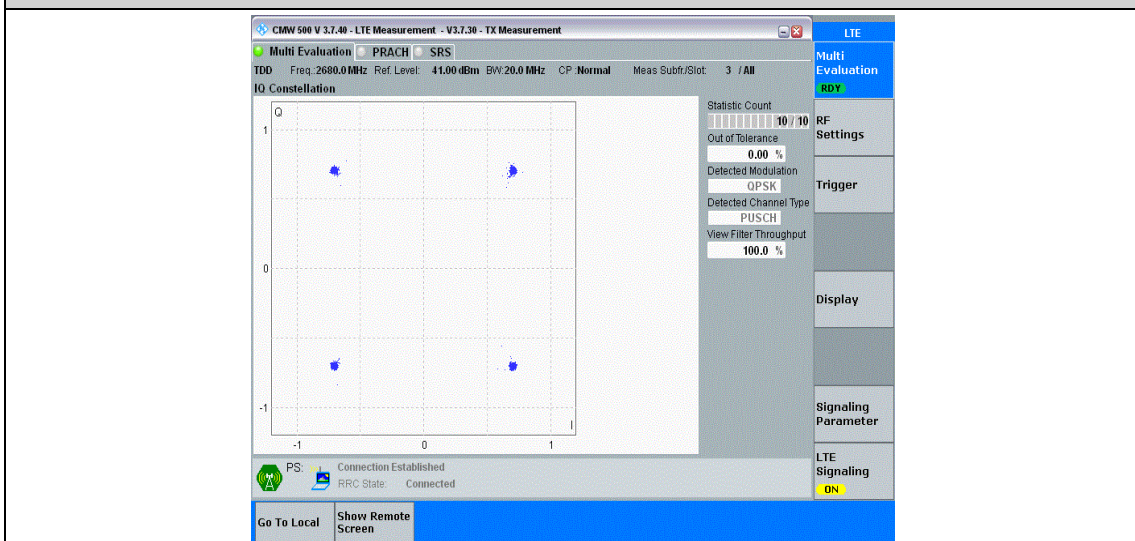

Band41-20MHz-QPSK-41490-100RB#0

Band41-20MHz-16QAM-39750-100RB#0