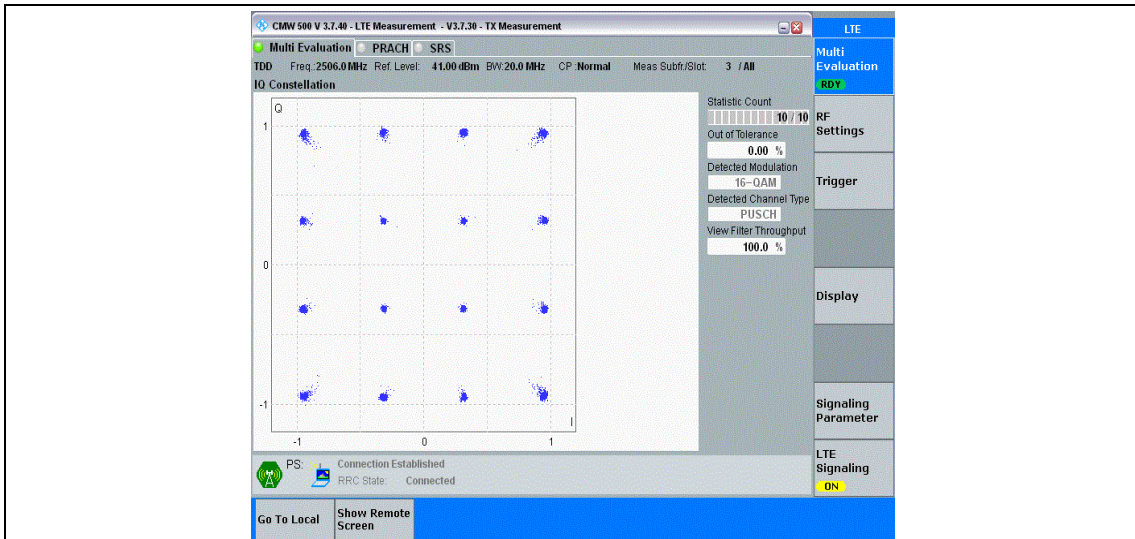

Band41-20MHz-16QAM-39750-100RB#0

Band41-20MHz-16QAM-40620-100RB#0