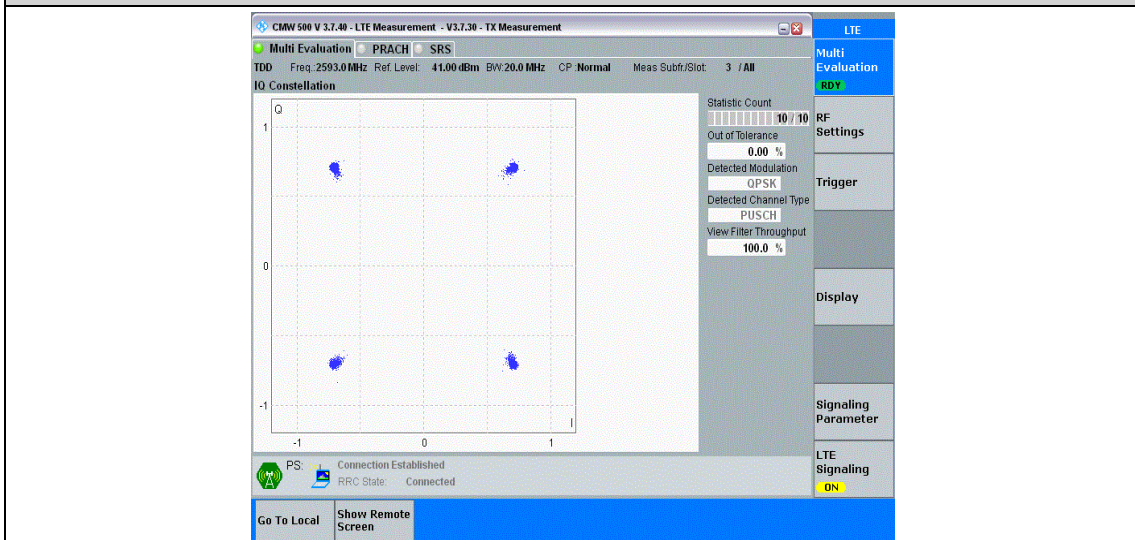

Band41-15MHz-QPSK-40620-75RB#0

Band41-15MHz-QPSK-41515-75RB#0

Band41-15MHz-16QAM-39725-75RB#0

Band41-15MHz-16QAM-40620-75RB#0

Band41-15MHz-16QAM-41515-75RB#0

Band41-20MHz-QPSK-39750-100RB#0

Band41-20MHz-QPSK-40620-100RB#0