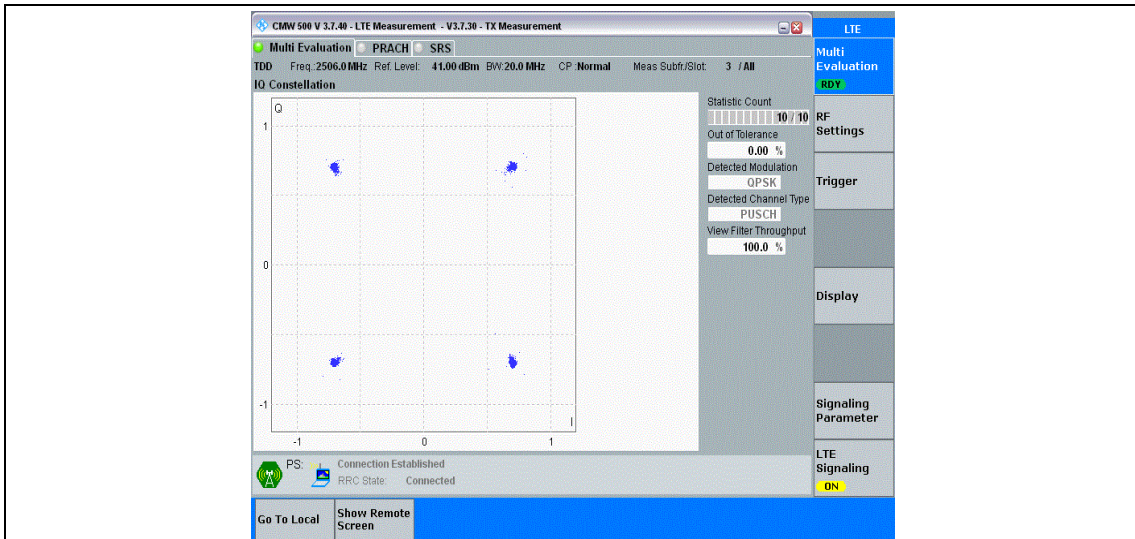

Band41-15MHz-QPSK-40620-75RB#0

Band41-15MHz-QPSK-41515-75RB#0

Band41-15MHz-16QAM-39725-75RB#0

Band41-15MHz-16QAM-40620-75RB#0

Band41-15MHz-16QAM-41515-75RB#0

Band41-20MHz-QPSK-39750-100RB#0

Band41-20MHz-QPSK-40620-100RB#0