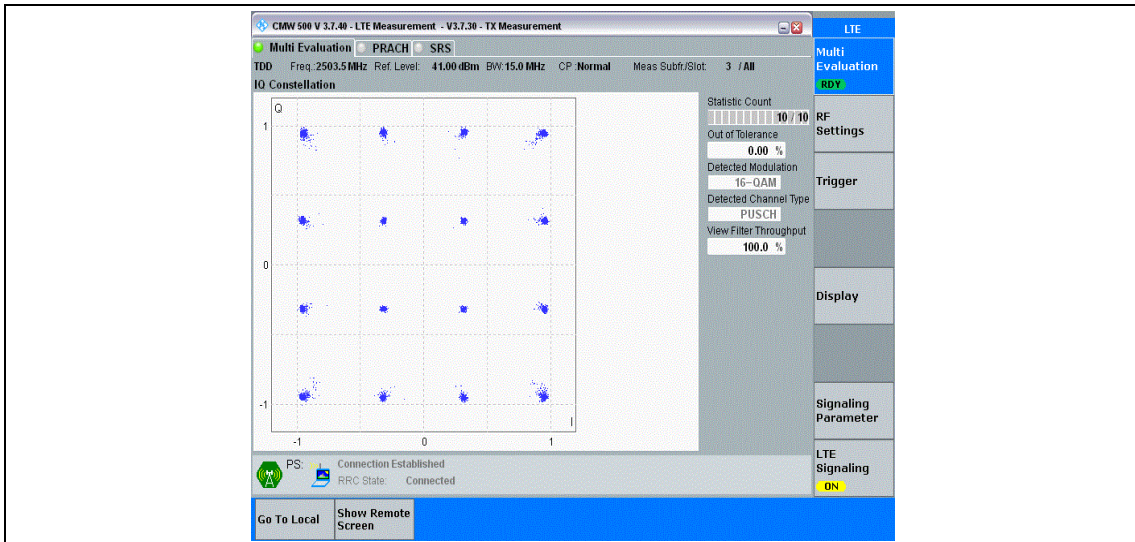

Band41-15MHz-QPSK-40620-75RB#0

Band41-15MHz-QPSK-41515-75RB#0

Band41-15MHz-16QAM-39725-75RB#0

Band41-15MHz-16QAM-40620-75RB#0

Band41-15MHz-16QAM-41515-75RB#0

Band41-20MHz-QPSK-39750-100RB#0

Band41-20MHz-QPSK-40620-100RB#0