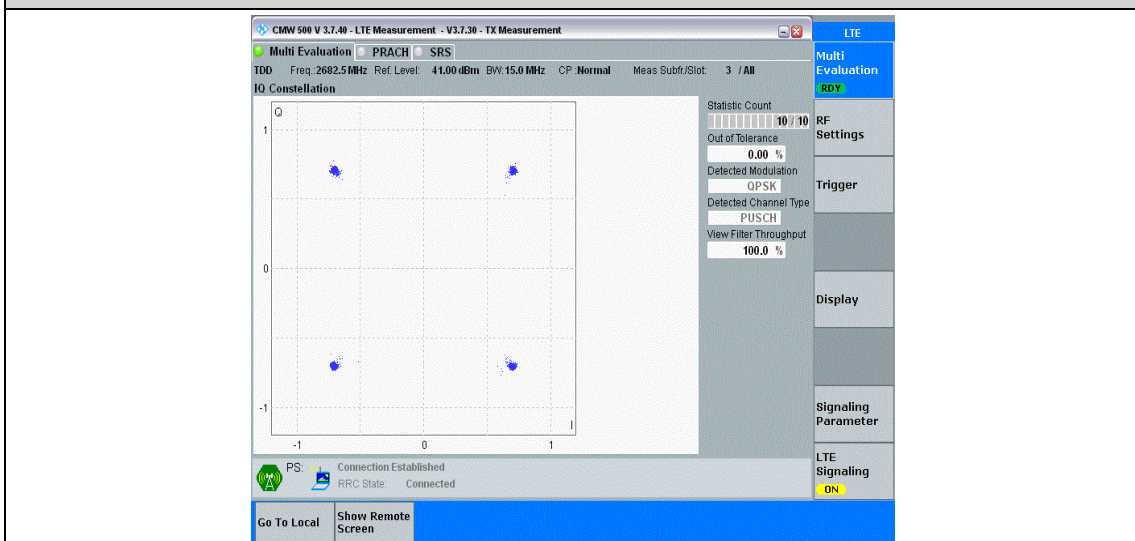

Band41-15MHz-QPSK-40620-75RB#0

Band41-15MHz-QPSK-41515-75RB#0

Band41-15MHz-16QAM-39725-75RB#0

Band41-15MHz-16QAM-40620-75RB#0

Band41-15MHz-16QAM-41515-75RB#0

Band41-20MHz-QPSK-39750-100RB#0

Band41-20MHz-QPSK-40620-100RB#0