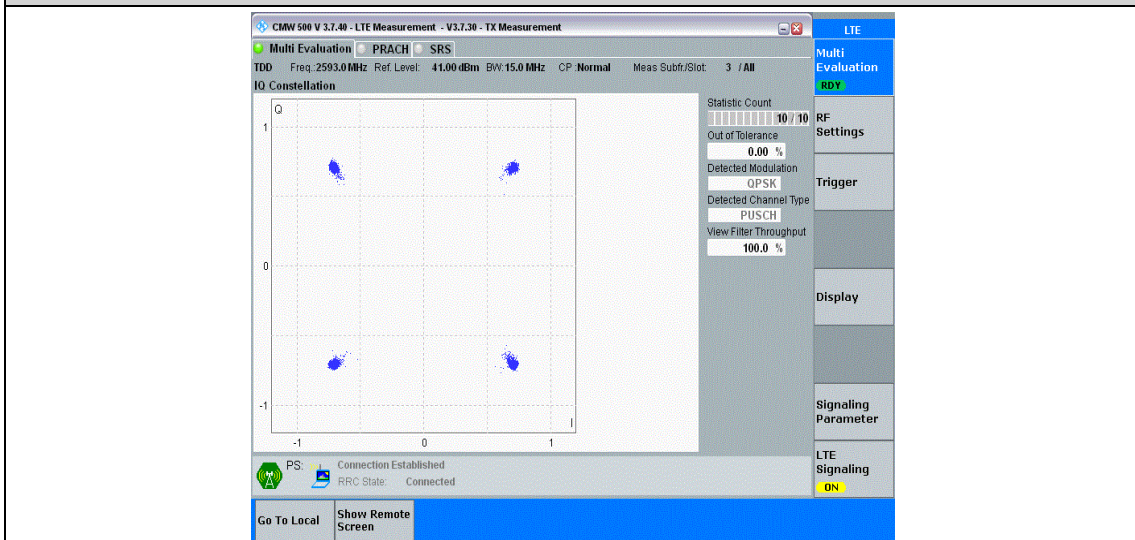

Band41-15MHz-QPSK-40620-75RB#0

Band41-15MHz-QPSK-41515-75RB#0

Band41-15MHz-16QAM-39725-75RB#0

Band41-15MHz-16QAM-40620-75RB#0

Band41-15MHz-16QAM-41515-75RB#0

Band41-20MHz-QPSK-39750-100RB#0

Band41-20MHz-QPSK-40620-100RB#0