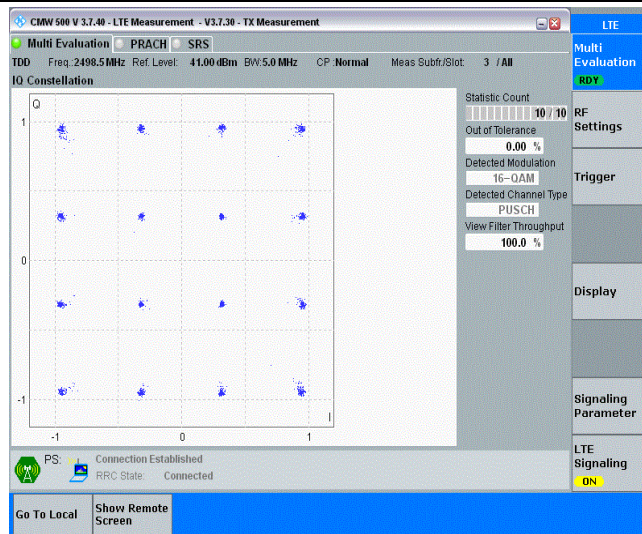

Band41-5MHz-16QAM-39675-25RB#0