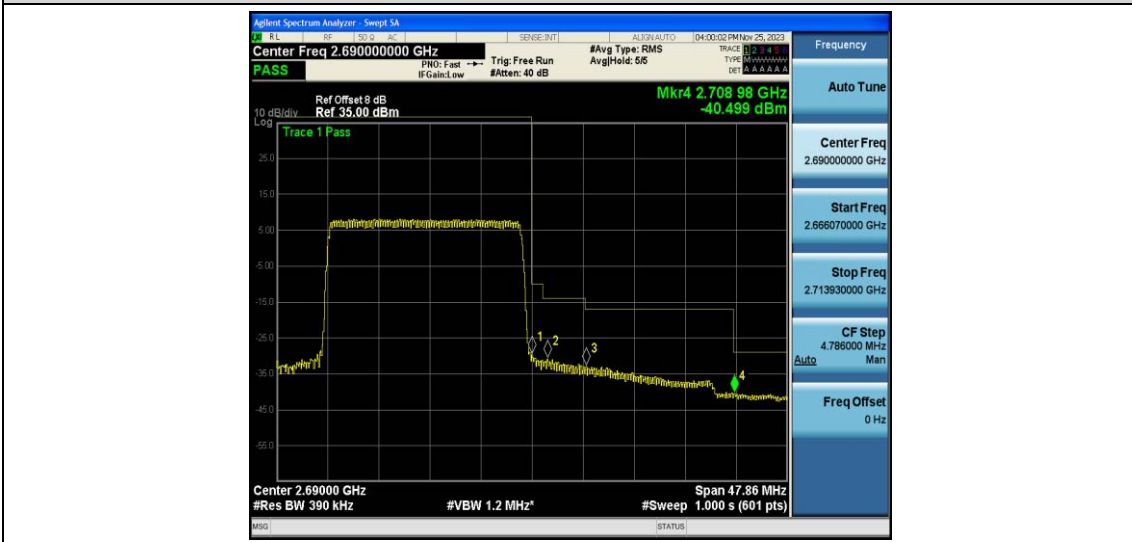

Band41-20MHz-16QAM-39750-1RB#0

Band41-20MHz-16QAM-39750-1RB#99

Band41-20MHz-16QAM-39750-100RB#0

Band41-20MHz-16QAM-41490-1RB#0

Band41-20MHz-16QAM-41490-1RB#99

Band41-20MHz-16QAM-41490-100RB#0

Appendix E: Conducted Spurious Emission