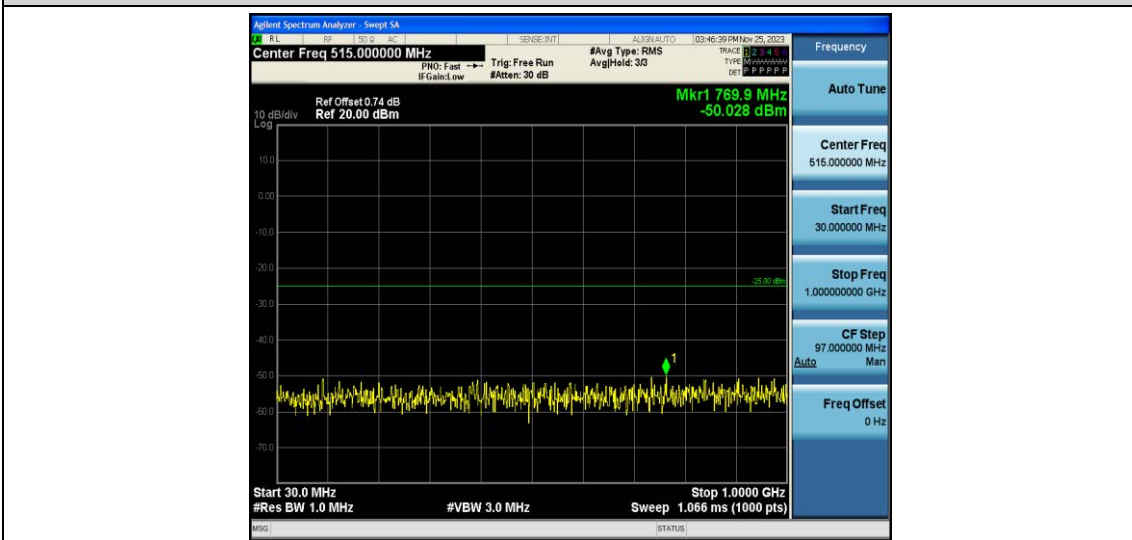

Band41-15MHz-16QAM-40620-1RB#0-Range1:30~1000MHz