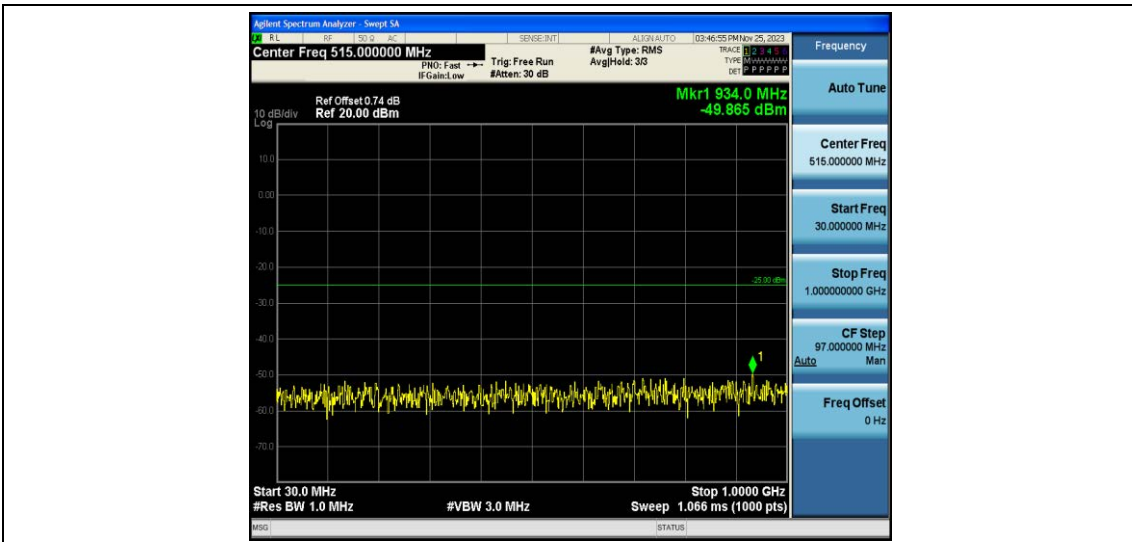

Band41-15MHz-QPSK-41515-1RB#0-Range1:30~1000MHz