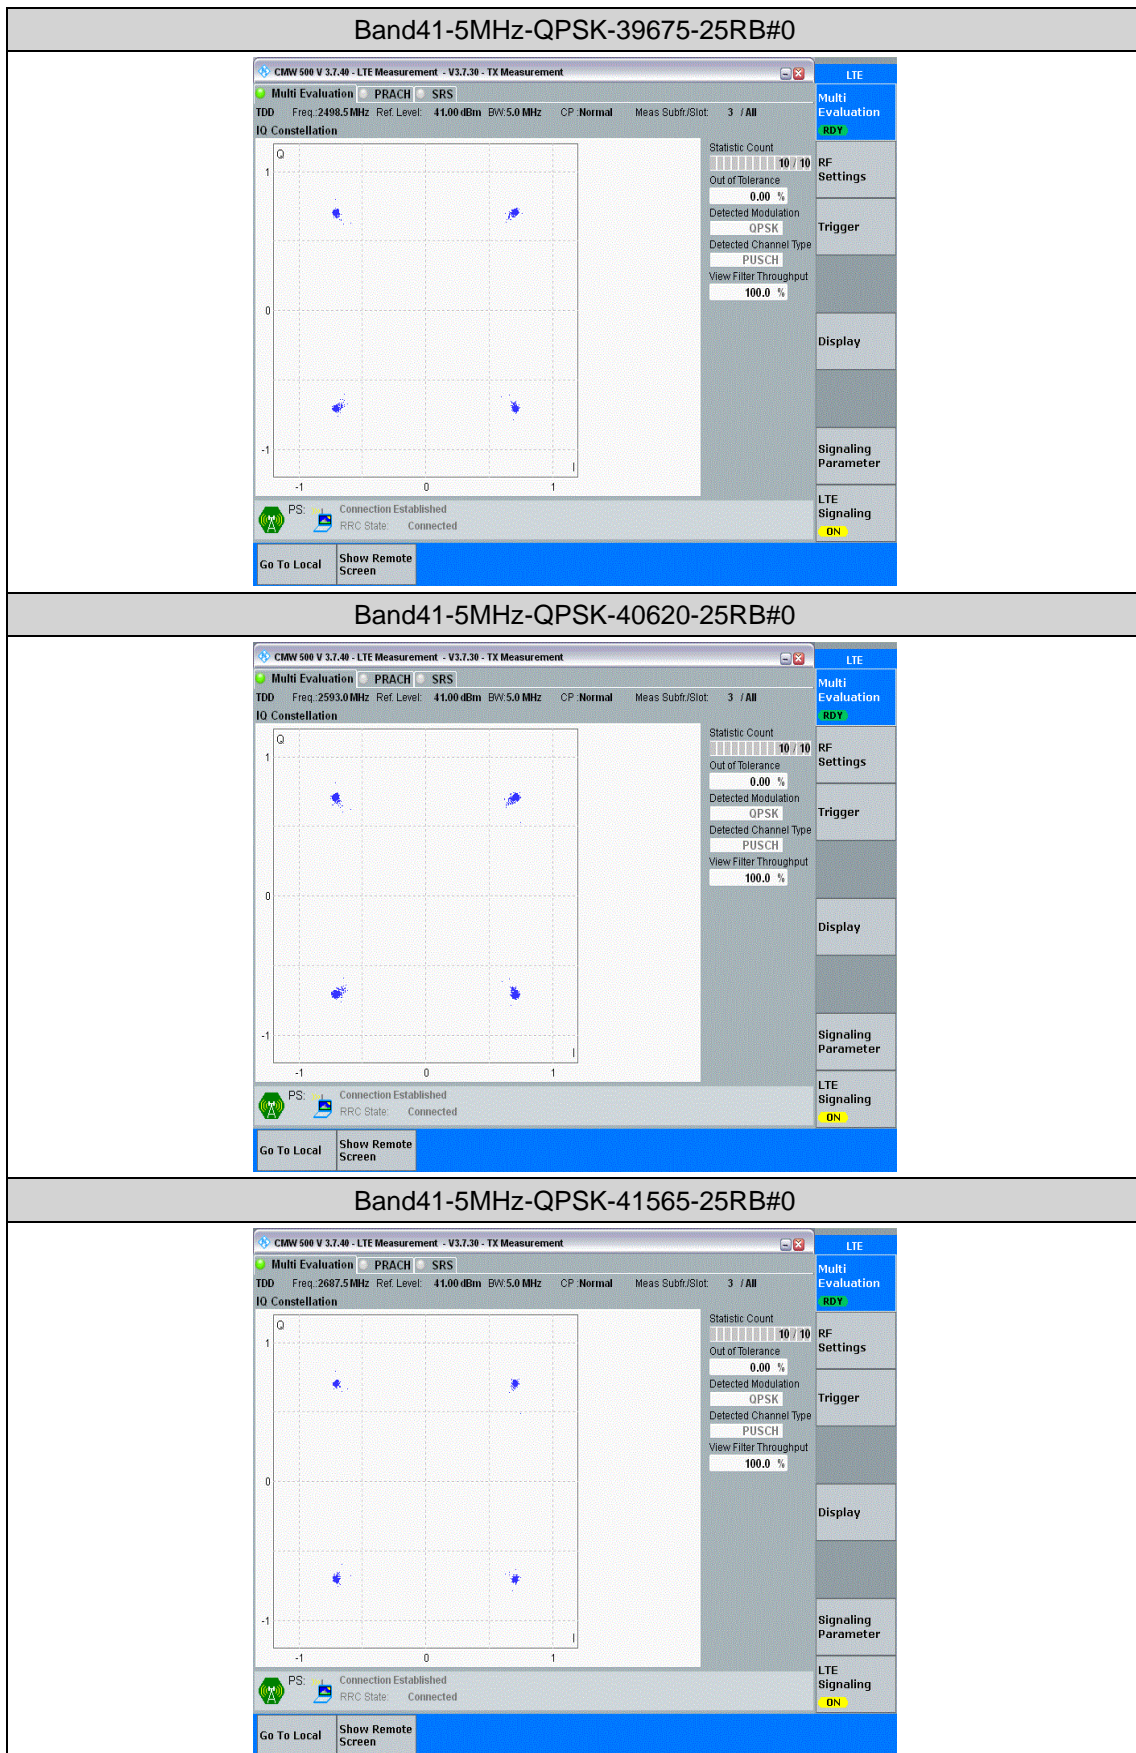

Test Graphs