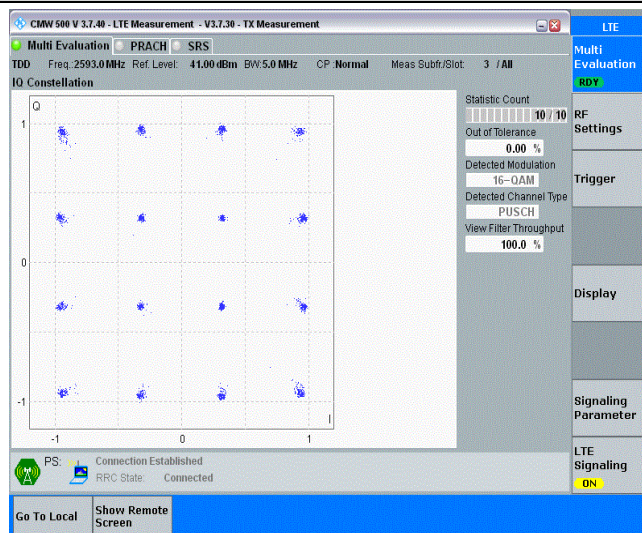

Band41-5MHz-16QAM-40620-25RB#0