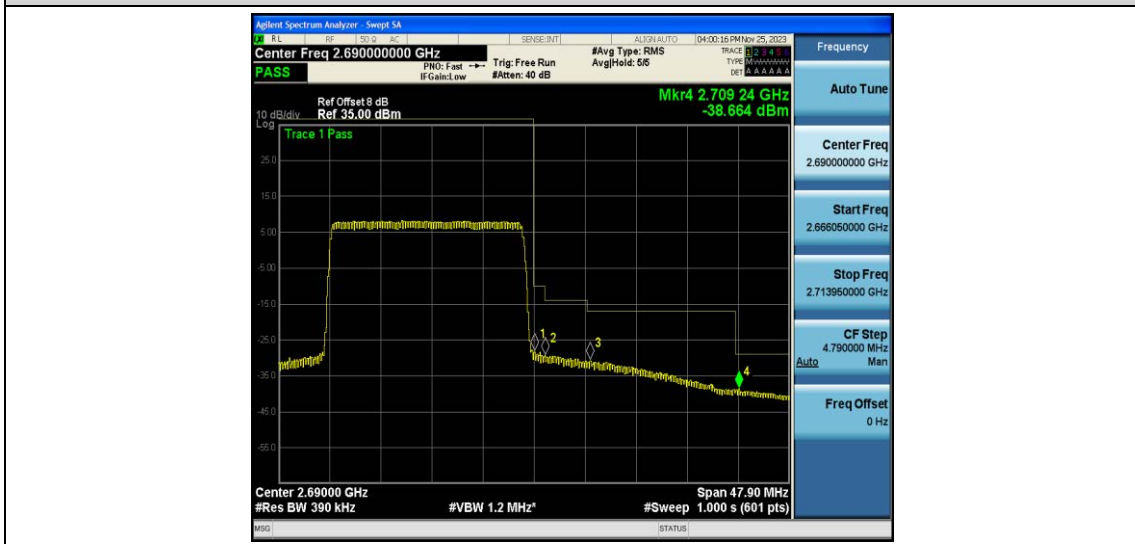

Band41-20MHz-16QAM-39750-1RB#0

Band41-20MHz-16QAM-39750-1RB#99

Band41-20MHz-16QAM-39750-100RB#0

Band41-20MHz-16QAM-41490-1RB#0

Band41-20MHz-16QAM-41490-1RB#99

Band41-20MHz-16QAM-41490-100RB#0

Appendix E: Conducted Spurious Emission