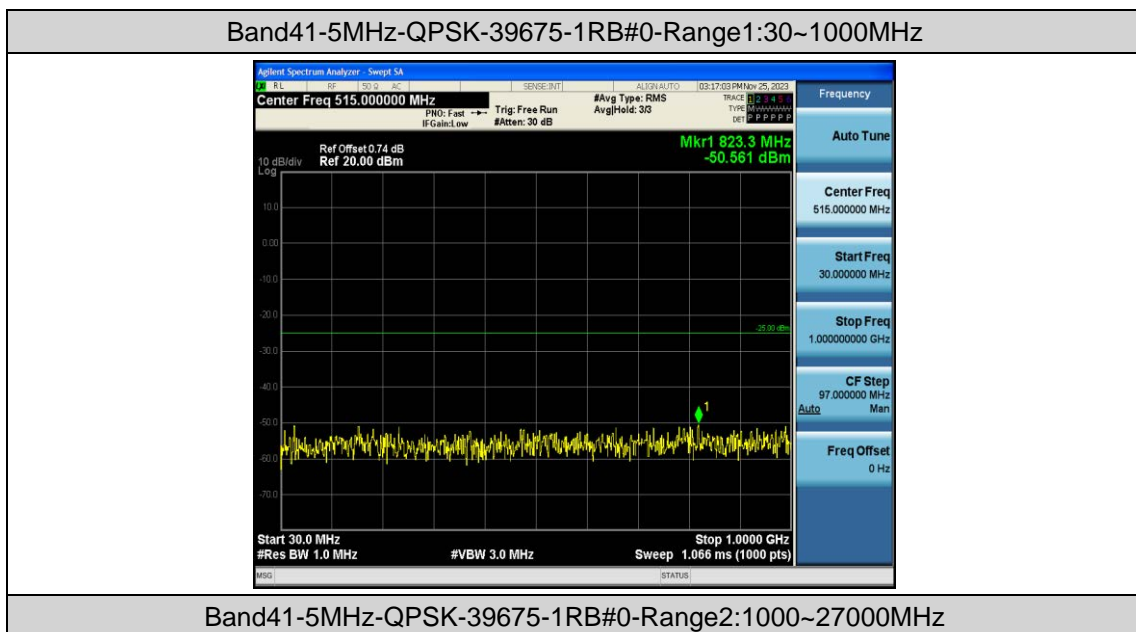

Band4 1	20MHz	QPSK	40620	1RB#0	Range2:1000~27000M Hz	-31.9 8	PAS S
Band4 1	20MHz	QPSK	41490	1RB#0	Range1:30~1000MHz	-51.2	PAS S
Band4 1	20MHz	QPSK	41490	1RB#0	Range2:1000~27000M Hz	-32.2 8	PAS S
Band4 1	20MHz	16QAM	39750	1RB#0	Range1:30~1000MHz	-51.1 7	PAS S
Band4 1	20MHz	16QAM	39750	1RB#0	Range2:1000~27000M Hz	-32.1 5	PAS S
Band4 1	20MHz	16QAM	40620	1RB#0	Range1:30~1000MHz	-50.3 3	PAS S
Band4 1	20MHz	16QAM	40620	1RB#0	Range2:1000~27000M Hz	-31.7 8	PAS S
Band4 1	20MHz	16QAM	41490	1RB#0	Range1:30~1000MHz	-51.4	PAS S
Band4 1	20MHz	16QAM	41490	1RB#0	Range2:1000~27000M Hz	-31.5 5	PAS S

Test Graphs