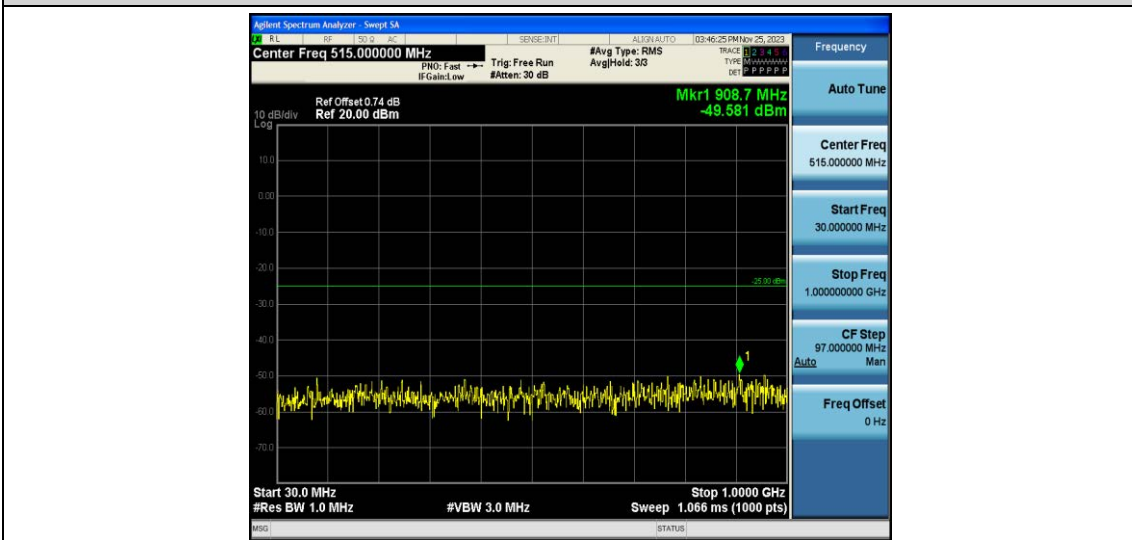

Band41-15MHz-QPSK-40620-1RB#0-Range1:30~1000MHz