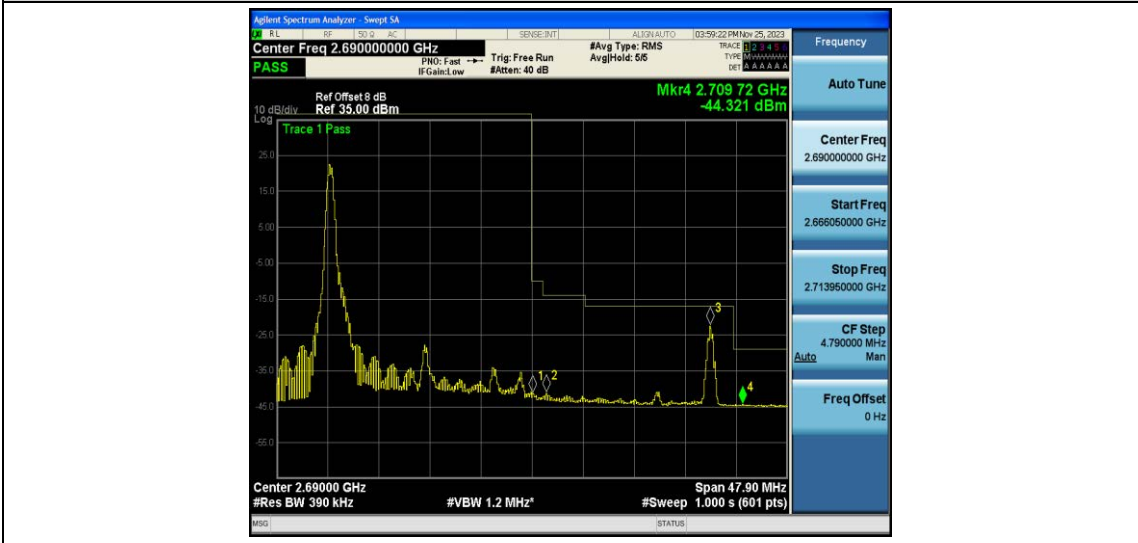

Band41-20MHz-16QAM-39750-1RB#0

Band41-20MHz-16QAM-39750-1RB#99

Band41-20MHz-16QAM-39750-100RB#0

Band41-20MHz-16QAM-41490-1RB#0

Band41-20MHz-16QAM-41490-1RB#99

Band41-20MHz-16QAM-41490-100RB#0

Appendix E: Conducted Spurious Emission