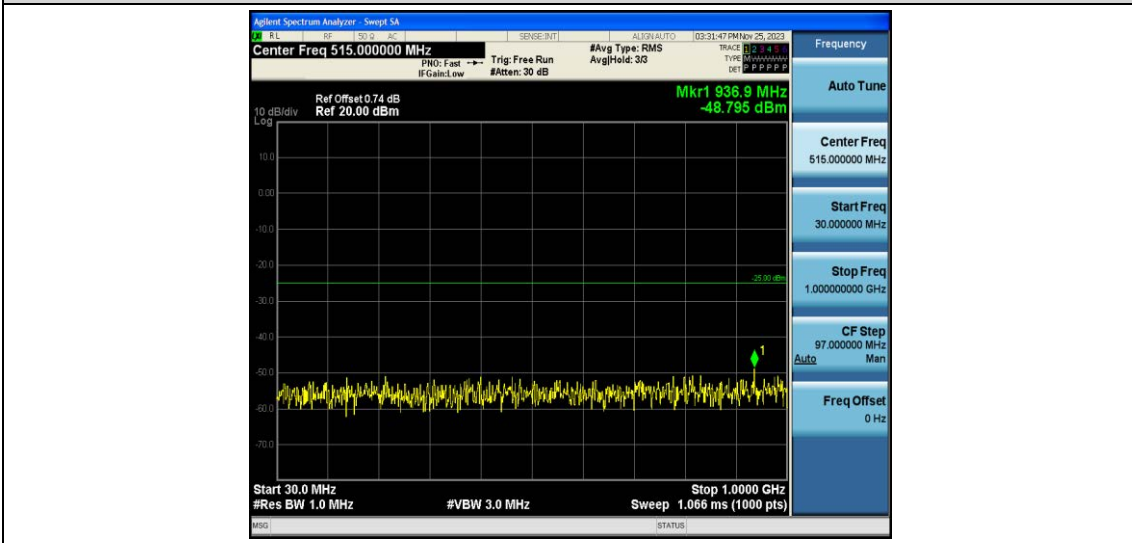

Band41-10MHz-16QAM-39700-1RB#0-Range1:30~1000MHz