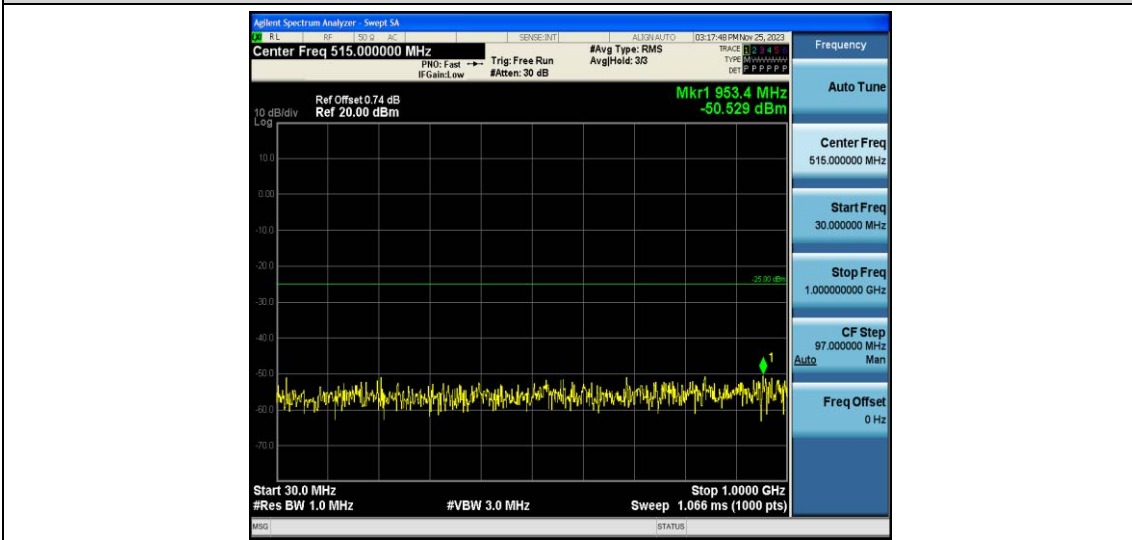

Band41-5MHz-16QAM-40620-1RB#0-Range1:30~1000MHz