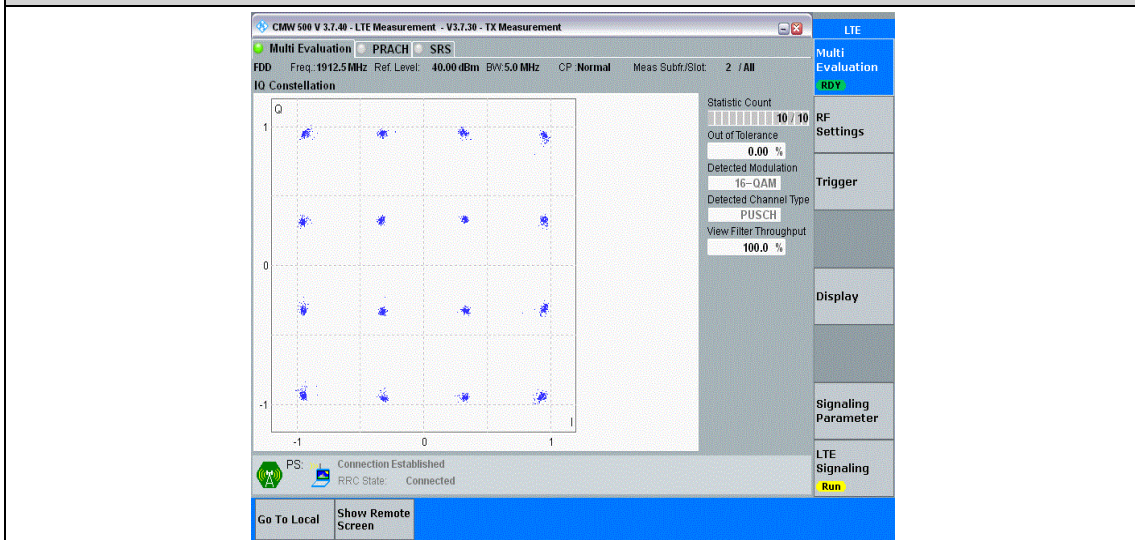

Band25-5MHz-16QAM-26665-25RB#0

Band25-10MHz-QPSK-26090-50RB#0