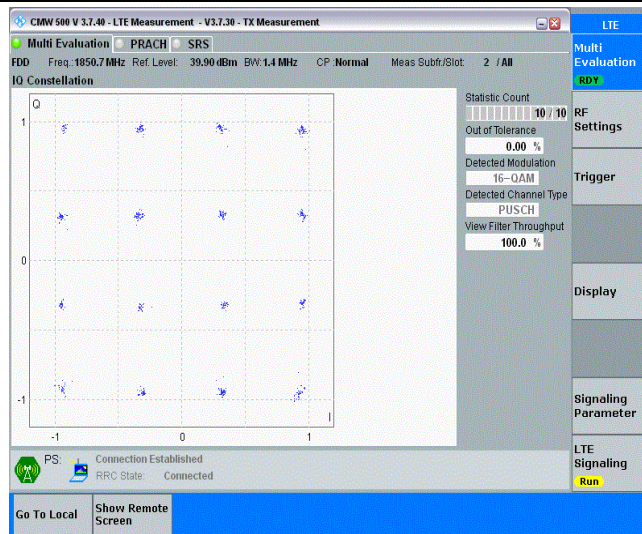

Band25-1.4MHz-16QAM-26047-6RB#0