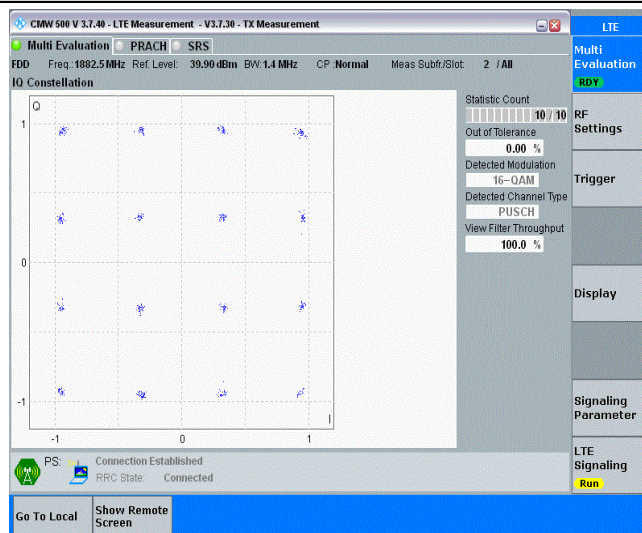

Band25-1.4MHz-16QAM-26365-6RB#0