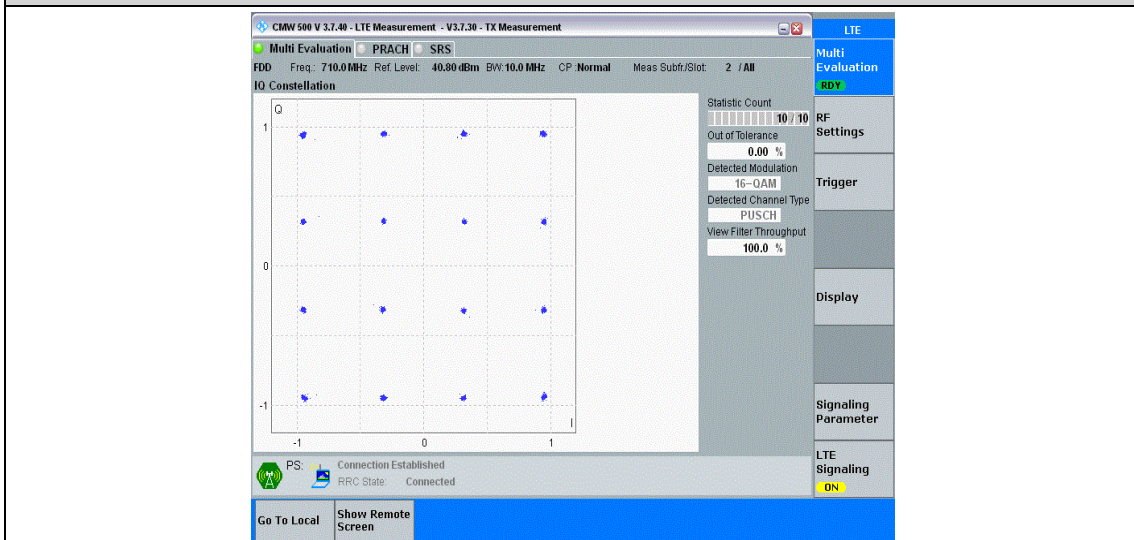

Band17-10MHz-16QAM-23800-50RB#0