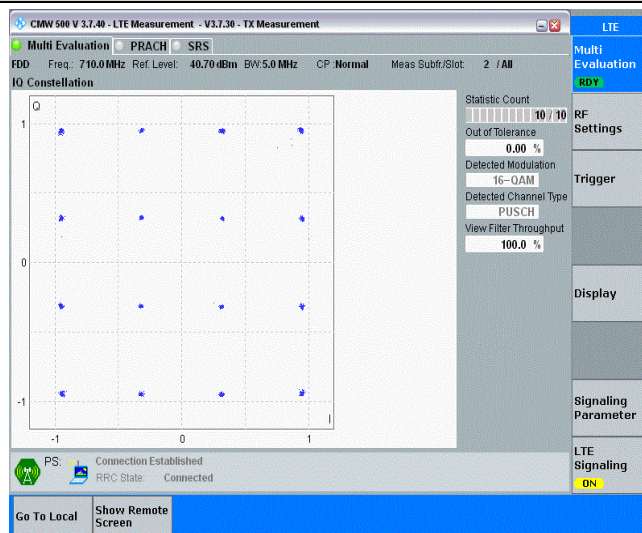

Test Graphs

Band17-5MHz-16QAM-23755-25RB#0

Band17-5MHz-16QAM-23790-25RB#0

Band17-5MHz-16QAM-23825-25RB#0

Band17-10MHz-QPSK-23780-50RB#0

Band17-10MHz-QPSK-23790-50RB#0

Band17-10MHz-QPSK-23800-50RB#0

Band17-10MHz-16QAM-23780-50RB#0