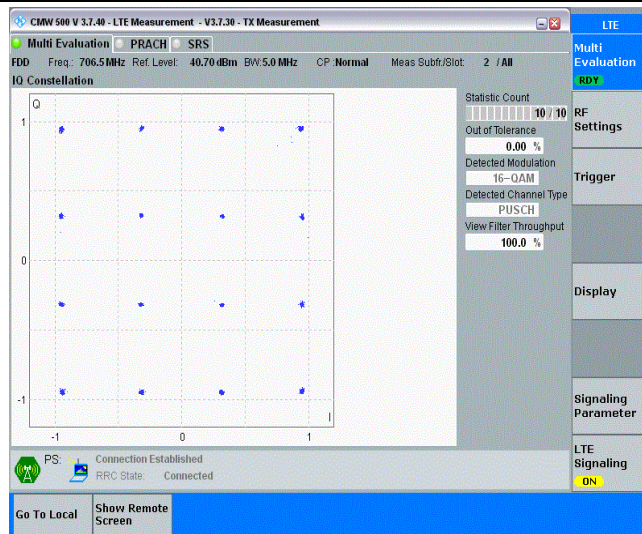

Test Graphs

Band17-5MHz-16QAM-23755-25RB#0

Band17-5MHz-16QAM-23790-25RB#0

Band17-5MHz-16QAM-23825-25RB#0

Band17-10MHz-QPSK-23780-50RB#0

Band17-10MHz-QPSK-23790-50RB#0

Band17-10MHz-QPSK-23800-50RB#0

Band17-10MHz-16QAM-23780-50RB#0