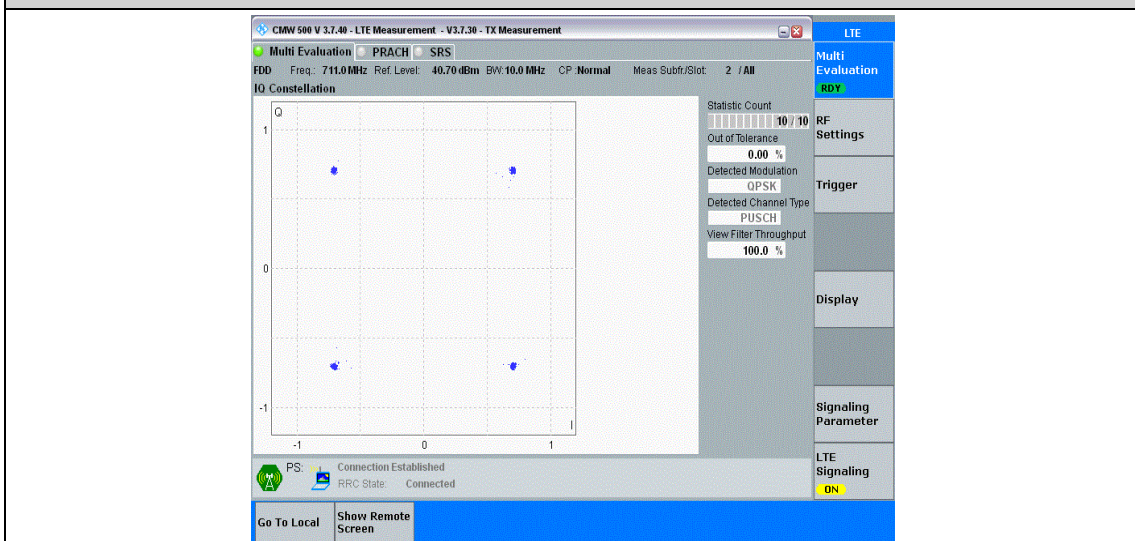

Test Graphs

Band17-5MHz-16QAM-23755-25RB#0

Band17-5MHz-16QAM-23790-25RB#0

Band17-5MHz-16QAM-23825-25RB#0

Band17-10MHz-QPSK-23780-50RB#0

Band17-10MHz-QPSK-23790-50RB#0

Band17-10MHz-QPSK-23800-50RB#0

Band17-10MHz-16QAM-23780-50RB#0