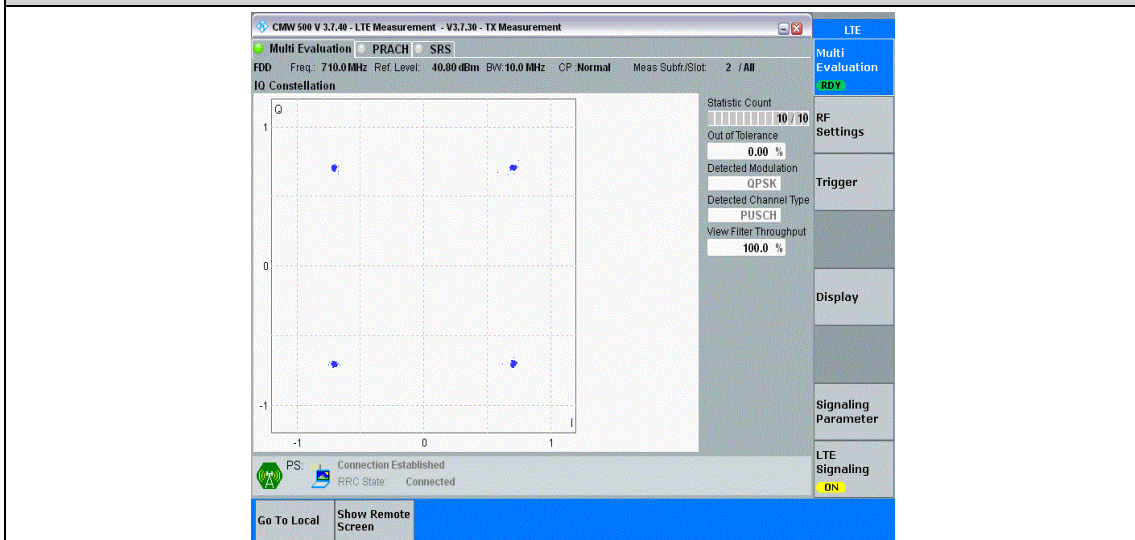

Test Graphs

Band17-5MHz-16QAM-23755-25RB#0

Band17-5MHz-16QAM-23790-25RB#0

Band17-5MHz-16QAM-23825-25RB#0

Band17-10MHz-QPSK-23780-50RB#0

Band17-10MHz-QPSK-23790-50RB#0

Band17-10MHz-QPSK-23800-50RB#0

Band17-10MHz-16QAM-23780-50RB#0