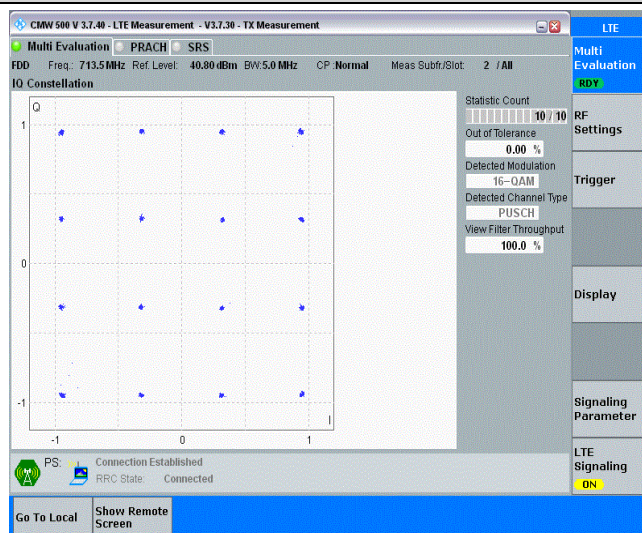

Test Graphs

Band17-5MHz-16QAM-23755-25RB#0

Band17-5MHz-16QAM-23790-25RB#0

Band17-5MHz-16QAM-23825-25RB#0

Band17-10MHz-QPSK-23780-50RB#0

Band17-10MHz-QPSK-23790-50RB#0

Band17-10MHz-QPSK-23800-50RB#0

Band17-10MHz-16QAM-23780-50RB#0