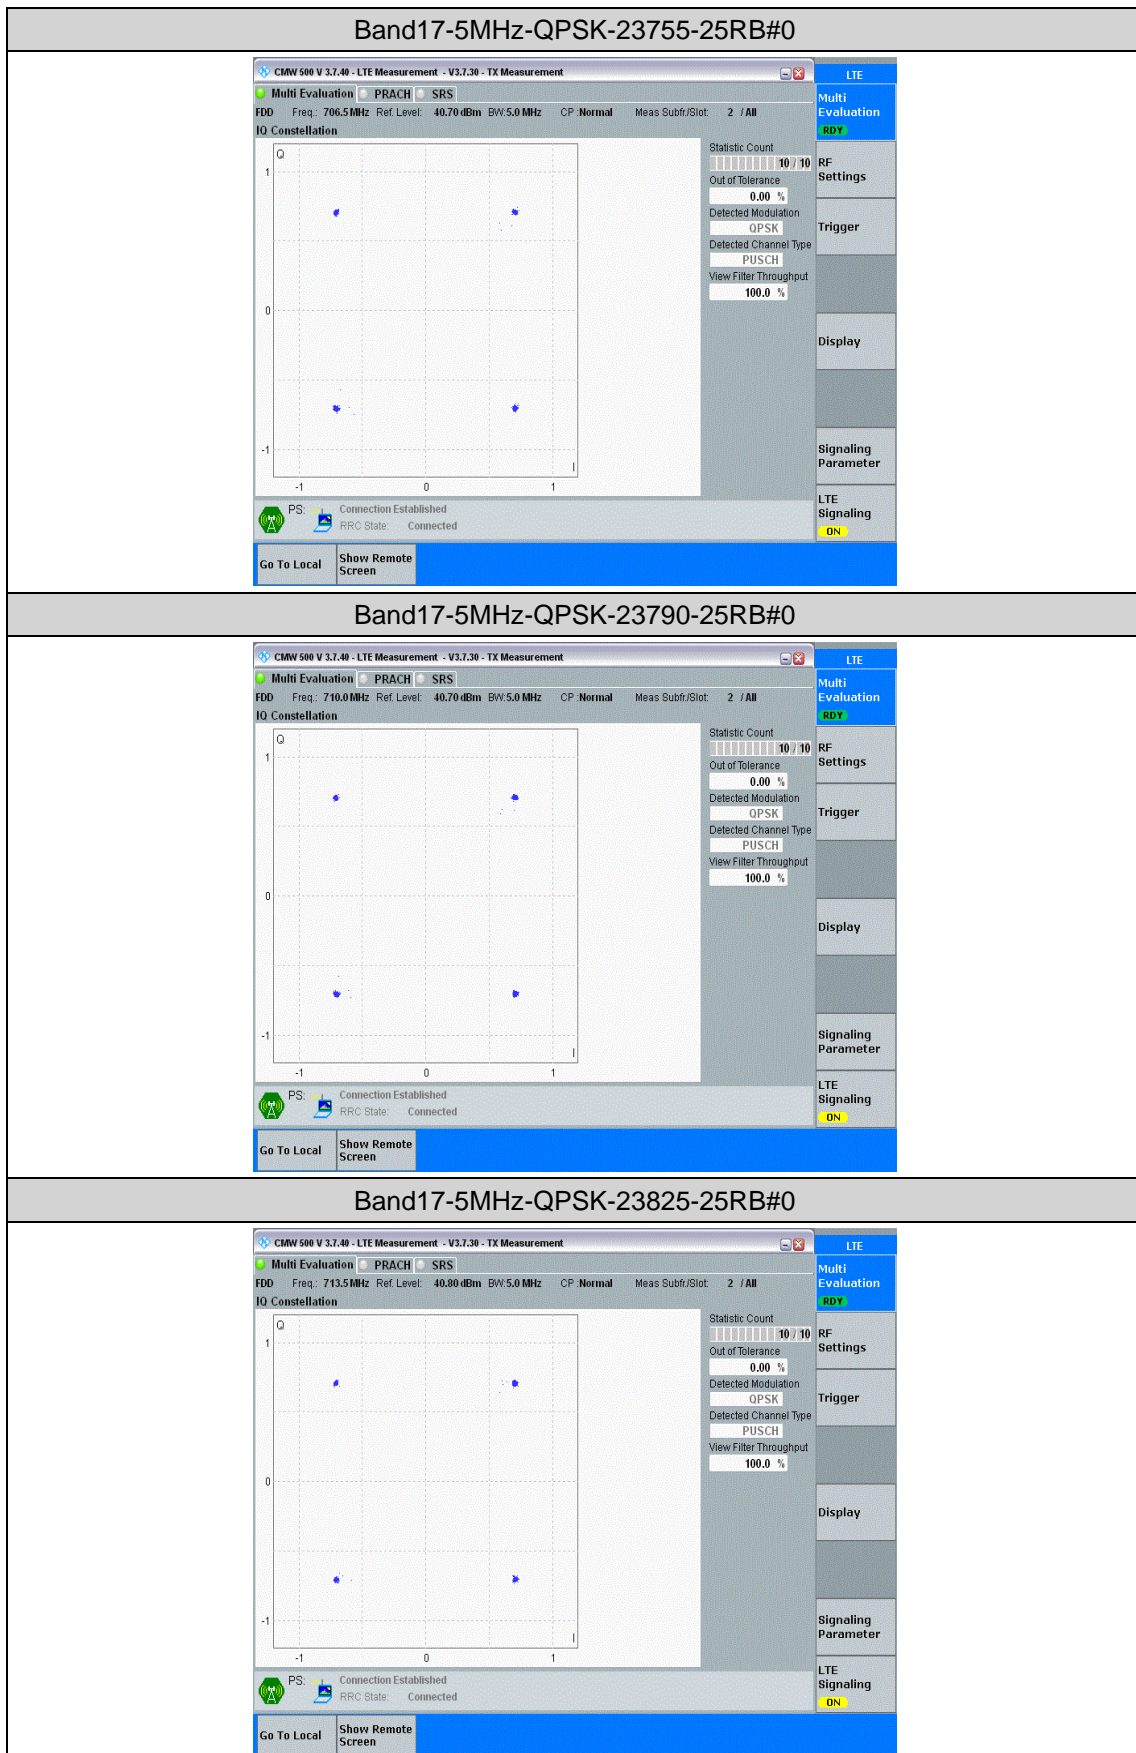

Test Graphs

Band17-5MHz-16QAM-23755-25RB#0

Band17-5MHz-16QAM-23790-25RB#0

Band17-5MHz-16QAM-23825-25RB#0

Band17-10MHz-QPSK-23780-50RB#0

Band17-10MHz-QPSK-23790-50RB#0

Band17-10MHz-QPSK-23800-50RB#0

Band17-10MHz-16QAM-23780-50RB#0

Band17-10MHz-16QAM-23790-50RB#0

Band17-10MHz-16QAM-23800-50RB#0