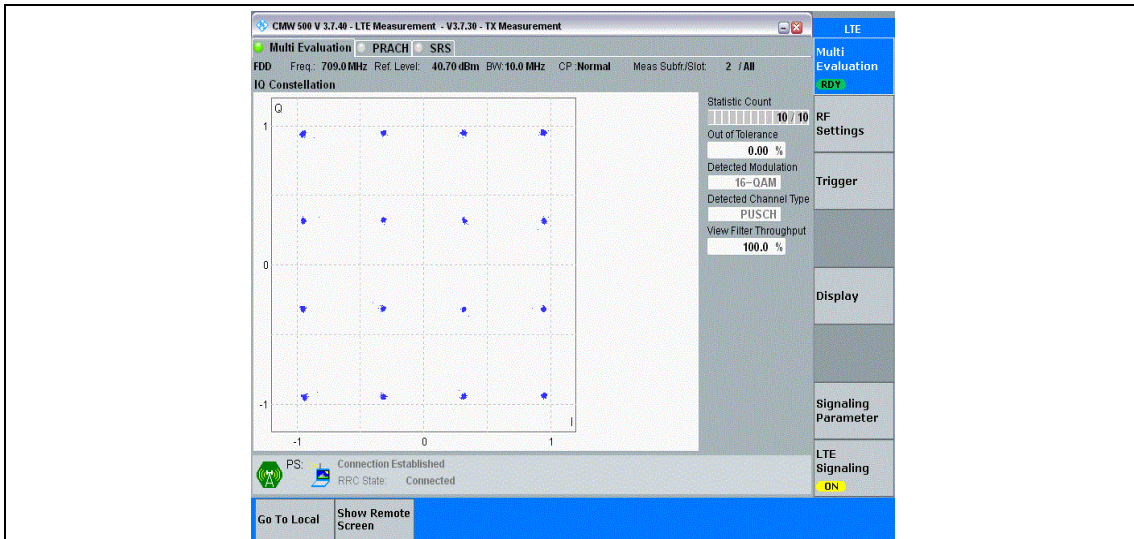

Test Graphs

Band17-5MHz-16QAM-23755-25RB#0

Band17-5MHz-16QAM-23790-25RB#0

Band17-5MHz-16QAM-23825-25RB#0

Band17-10MHz-QPSK-23780-50RB#0

Band17-10MHz-QPSK-23790-50RB#0

Band17-10MHz-QPSK-23800-50RB#0

Band17-10MHz-16QAM-23780-50RB#0