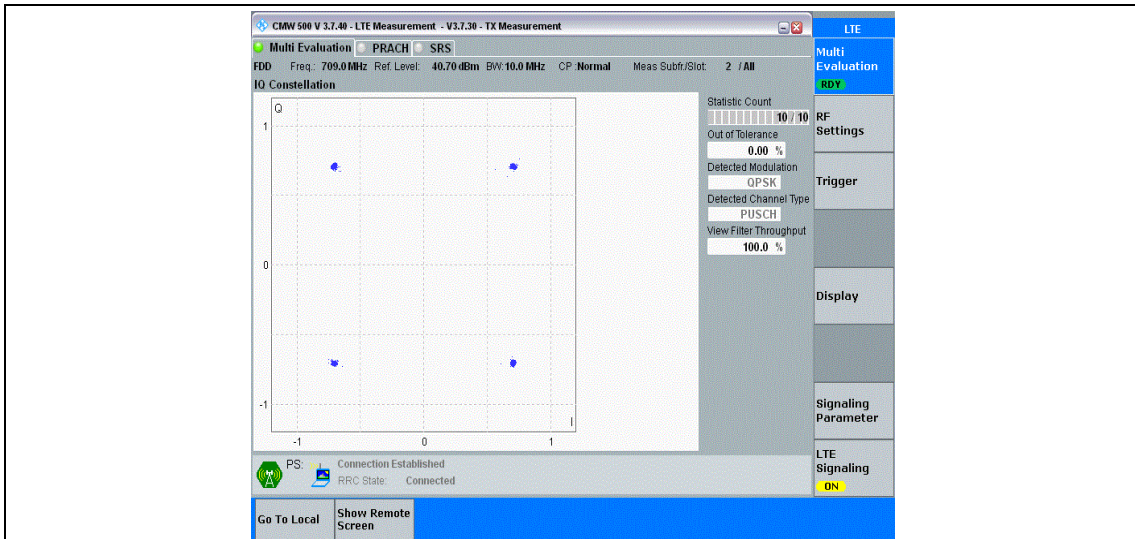

Test Graphs

Band17-5MHz-16QAM-23755-25RB#0

Band17-5MHz-16QAM-23790-25RB#0

Band17-5MHz-16QAM-23825-25RB#0

Band17-10MHz-QPSK-23780-50RB#0

Band17-10MHz-QPSK-23790-50RB#0

Band17-10MHz-QPSK-23800-50RB#0

Band17-10MHz-16QAM-23780-50RB#0