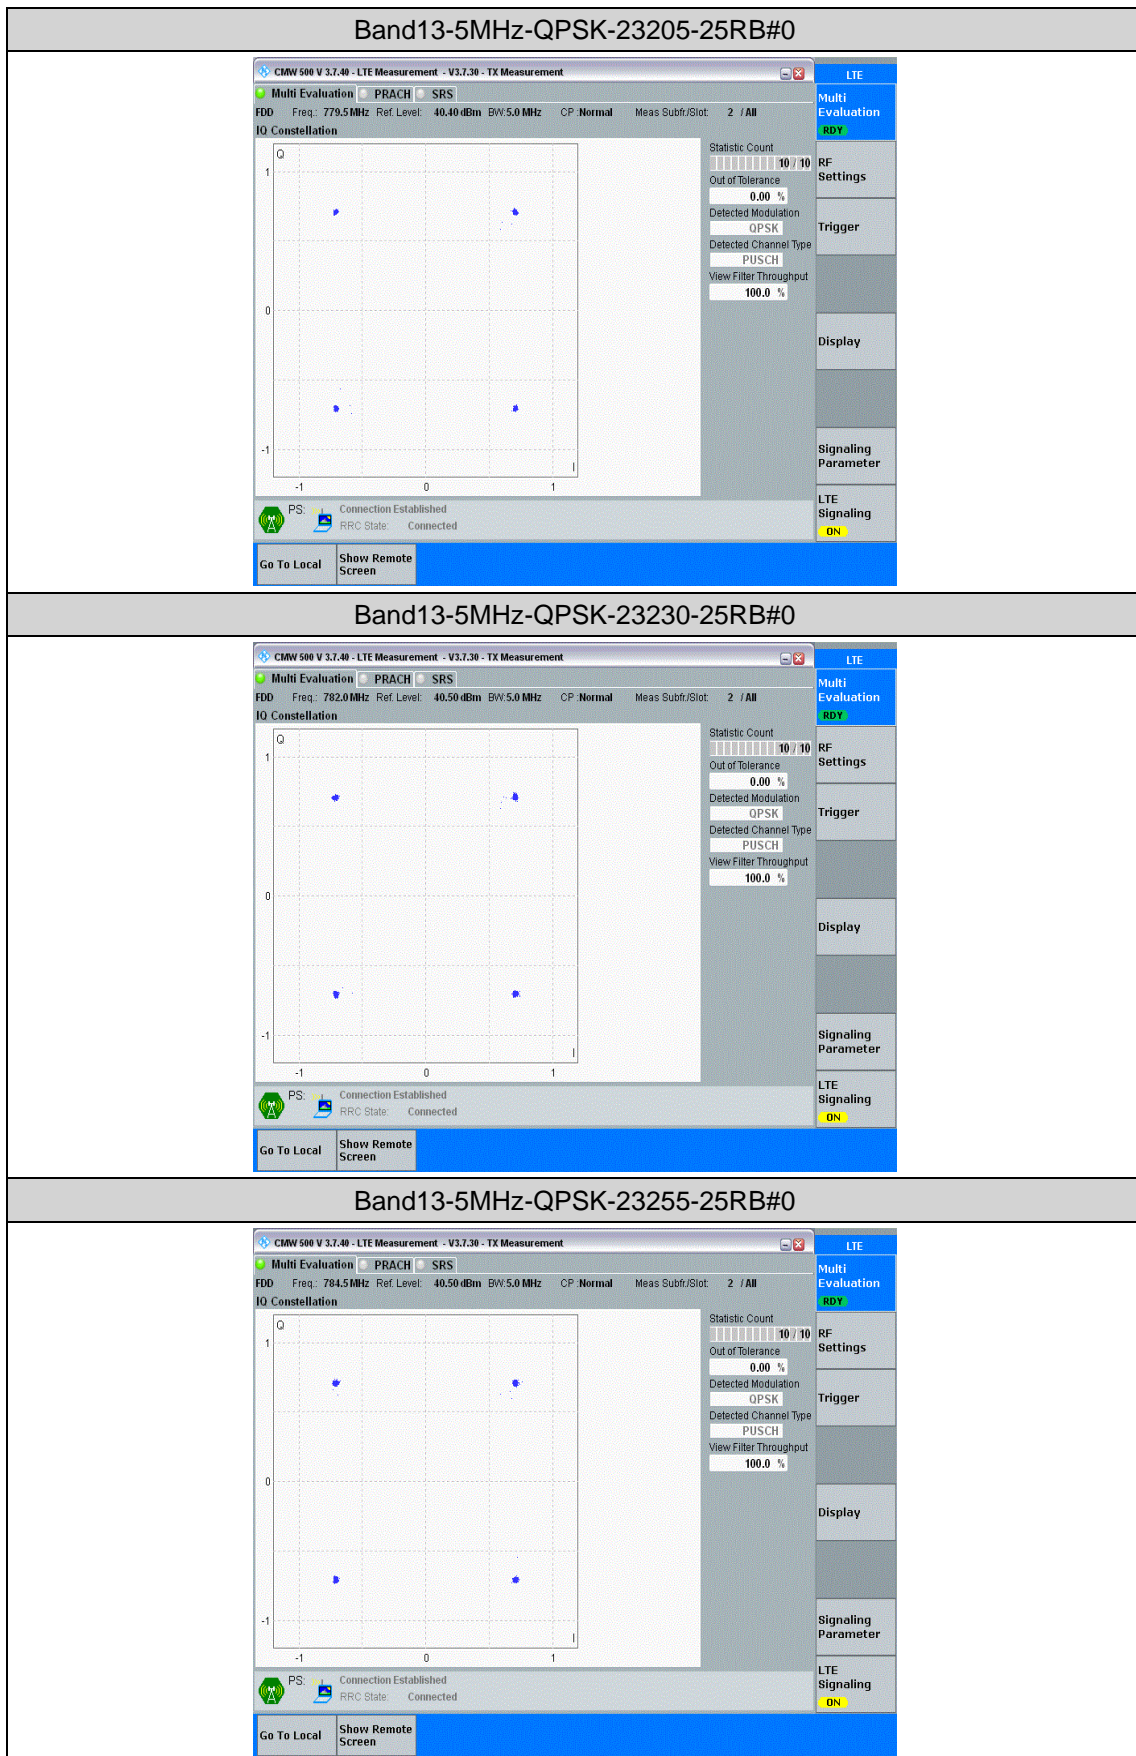

Test Graphs

Band13-5MHz-16QAM-23205-25RB#0

Band13-5MHz-16QAM-23230-25RB#0

Band13-5MHz-16QAM-23255-25RB#0

Band13-10MHz-QPSK-23230-50RB#0

Band13-10MHz-16QAM-23230-50RB#0