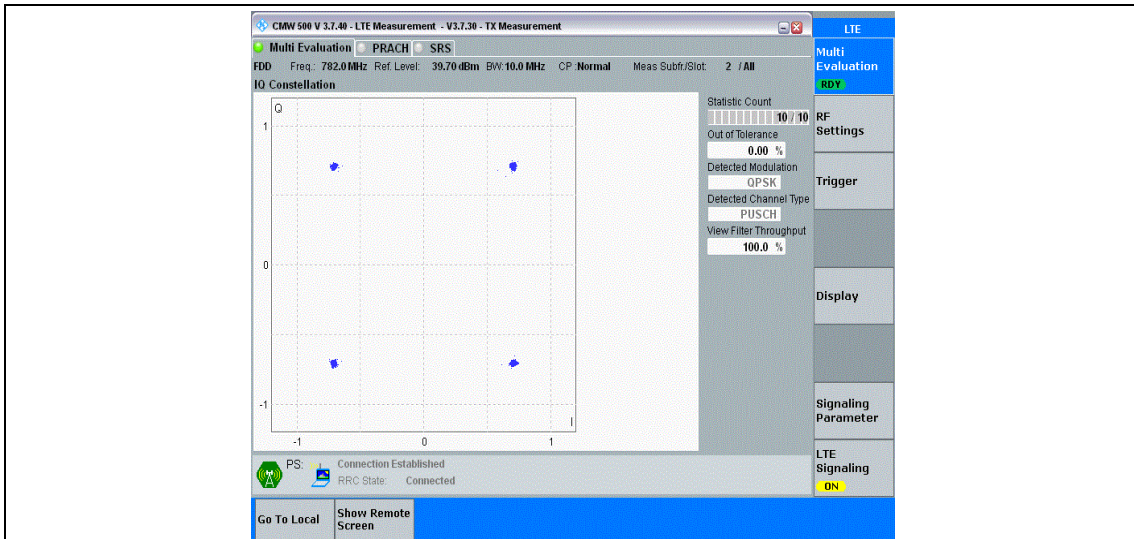

Test Graphs

Band13-5MHz-16QAM-23205-25RB#0

Band13-5MHz-16QAM-23230-25RB#0

Band13-5MHz-16QAM-23255-25RB#0

Band13-10MHz-QPSK-23230-50RB#0

Band13-10MHz-16QAM-23230-50RB#0