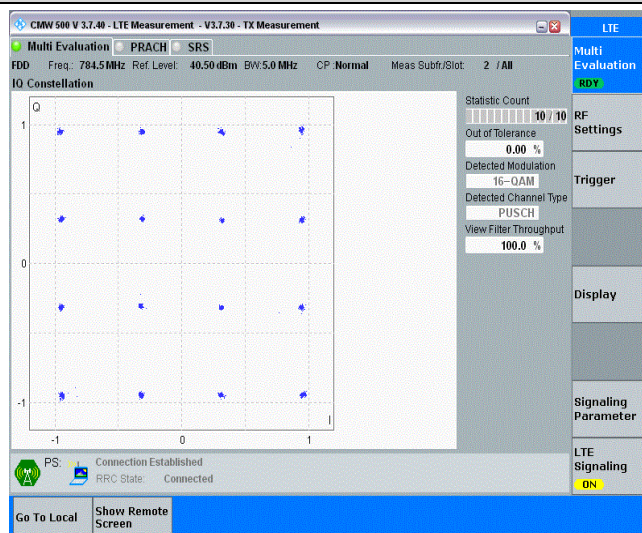

Test Graphs

Band13-5MHz-16QAM-23205-25RB#0

Band13-5MHz-16QAM-23230-25RB#0

Band13-5MHz-16QAM-23255-25RB#0

Band13-10MHz-QPSK-23230-50RB#0

Band13-10MHz-16QAM-23230-50RB#0