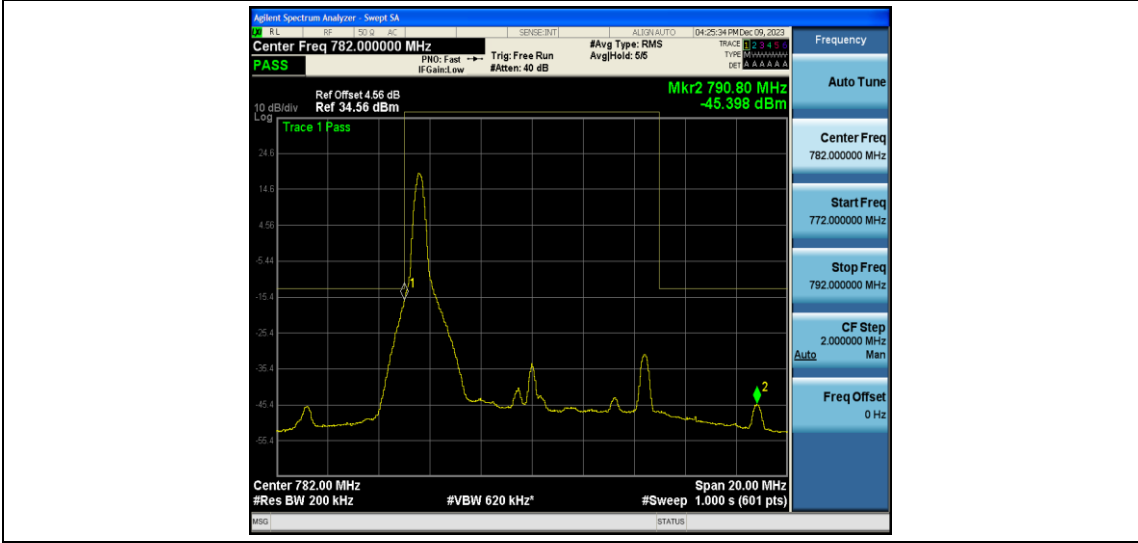

Band13-10MHz-16QAM-23230-1RB#0