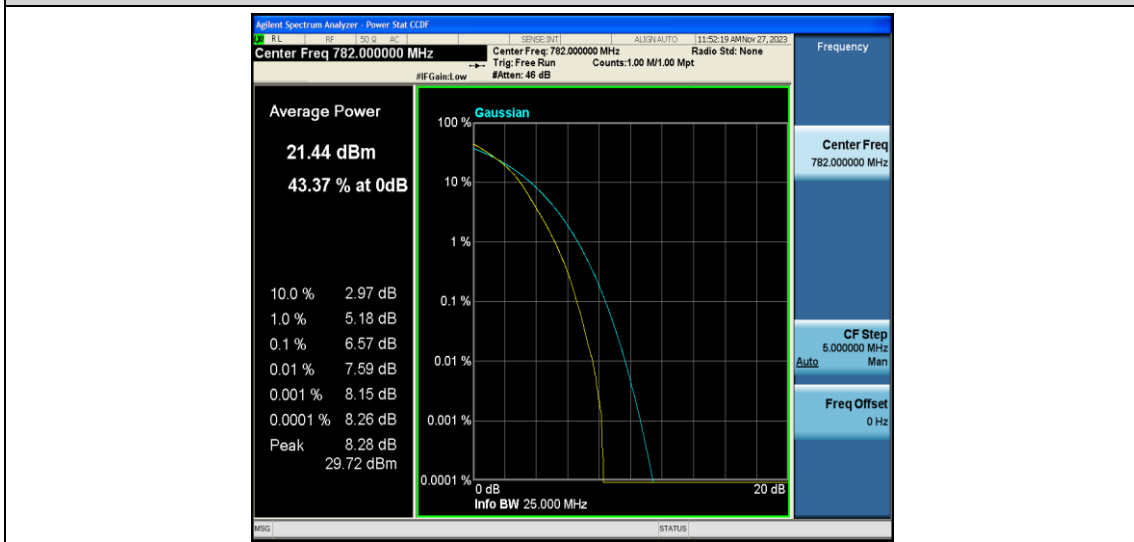

Band13-5MHz-16QAM-23255-1RB#0

Band13-5MHz-16QAM-23255-25RB#0

Band13-10MHz-QPSK-23230-1RB#0

Band13-10MHz-QPSK-23230-50RB#0

Band13-10MHz-16QAM-23230-1RB#0

Band13-10MHz-16QAM-23230-50RB#0

Appendix C: 26dB Bandwidth and Occupied Bandwidth