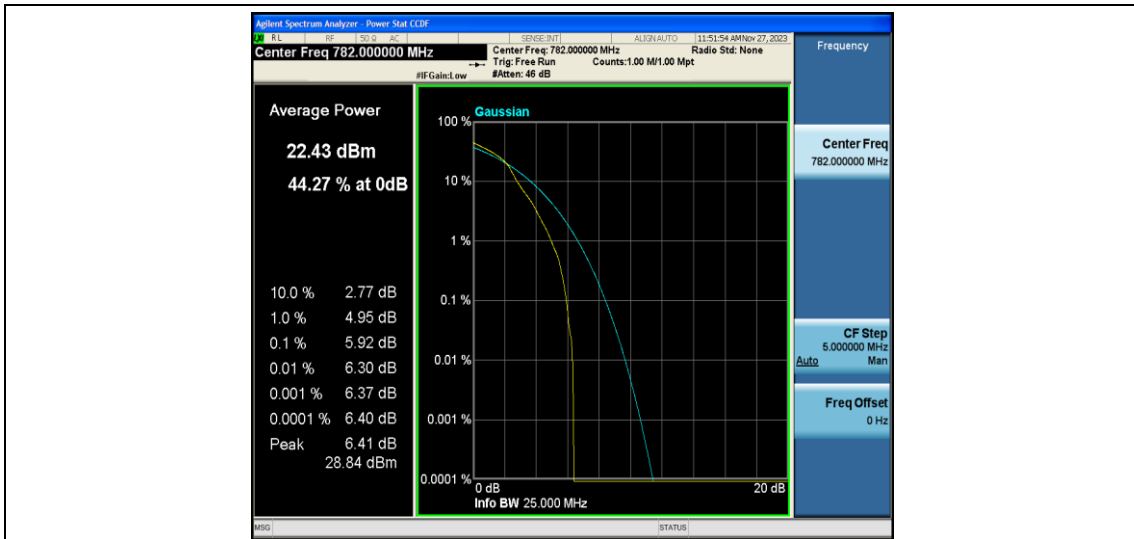

Band13-5MHz-16QAM-23255-1RB#0

Band13-5MHz-16QAM-23255-25RB#0

Band13-10MHz-QPSK-23230-1RB#0

Band13-10MHz-QPSK-23230-50RB#0

Band13-10MHz-16QAM-23230-1RB#0

Band13-10MHz-16QAM-23230-50RB#0

Appendix C: 26dB Bandwidth and Occupied Bandwidth