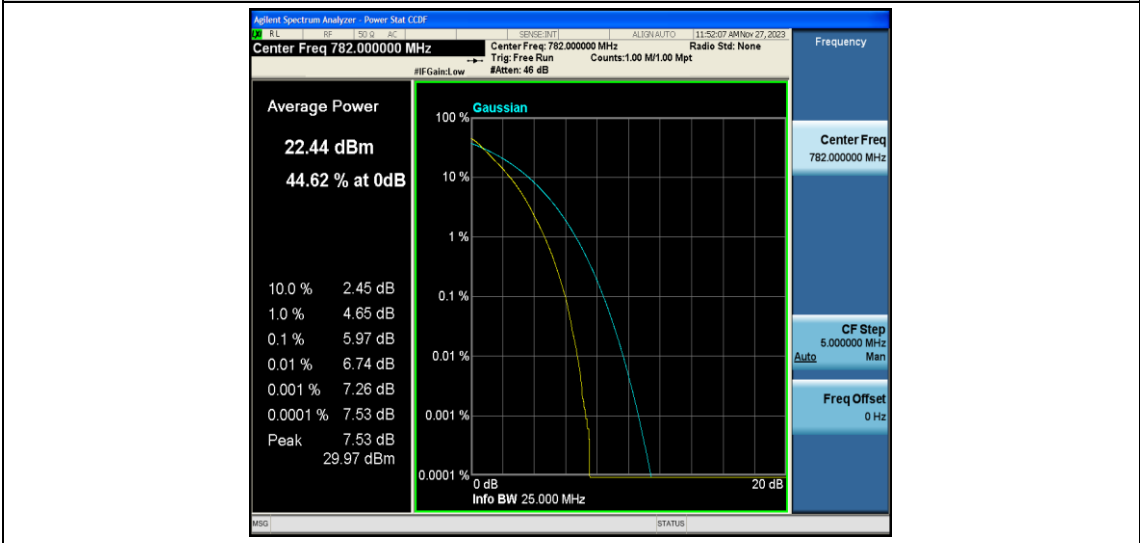

Band13-5MHz-16QAM-23255-1RB#0

Band13-5MHz-16QAM-23255-25RB#0

Band13-10MHz-QPSK-23230-1RB#0

Band13-10MHz-QPSK-23230-50RB#0

Band13-10MHz-16QAM-23230-1RB#0

Band13-10MHz-16QAM-23230-50RB#0

Appendix C: 26dB Bandwidth and Occupied Bandwidth