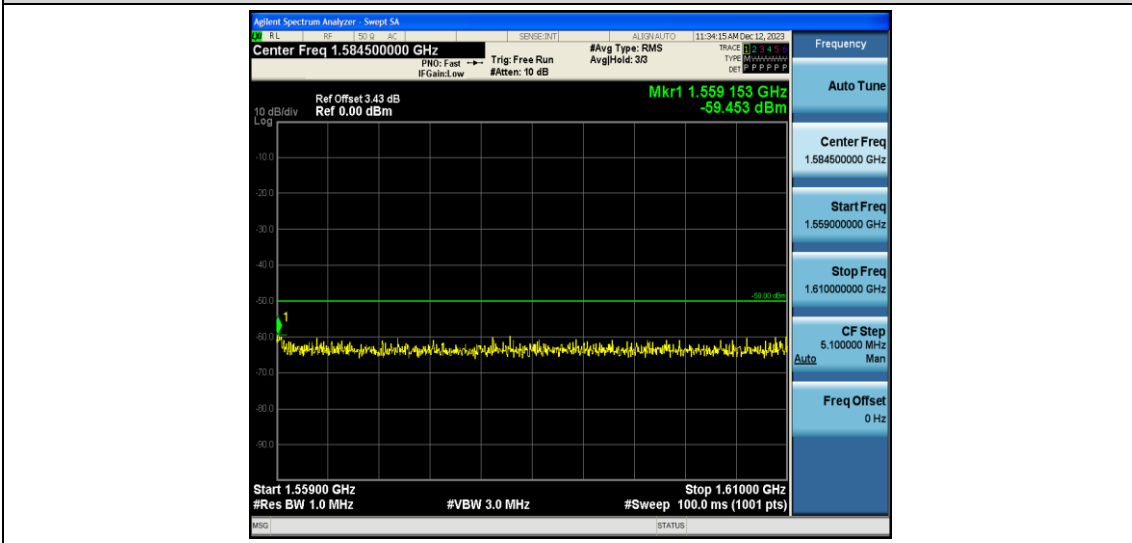

Band13-5MHz-16QAM-23205-1RB#0-Range5:1559~1610MHz