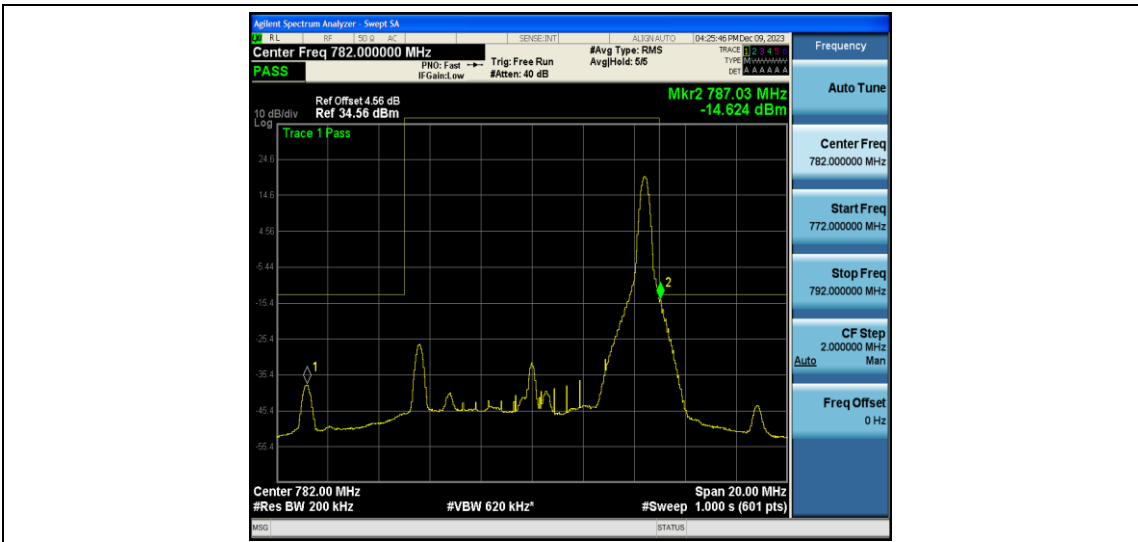

Band13-10MHz-QPSK-23230-1RB#49