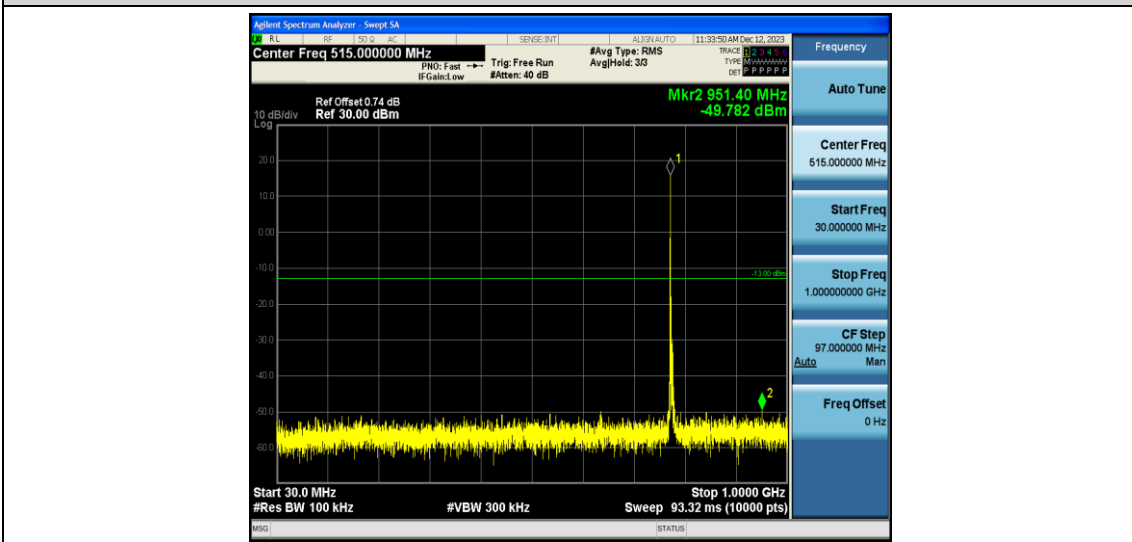

Band13-5MHz-16QAM-23205-1RB#0-Range1:30~1000MHz