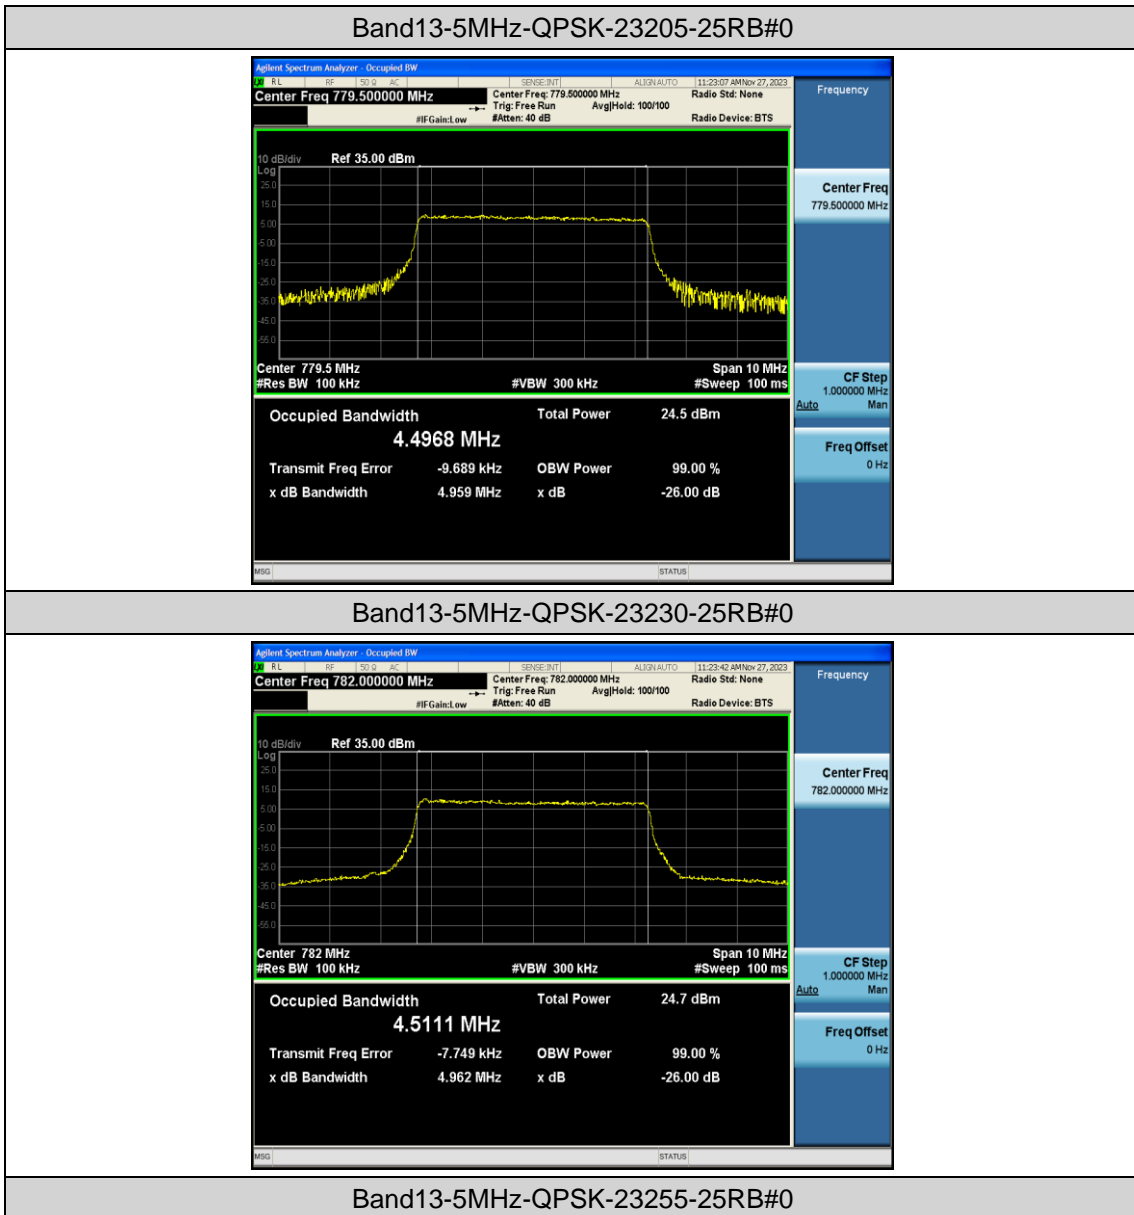

Test Graphs