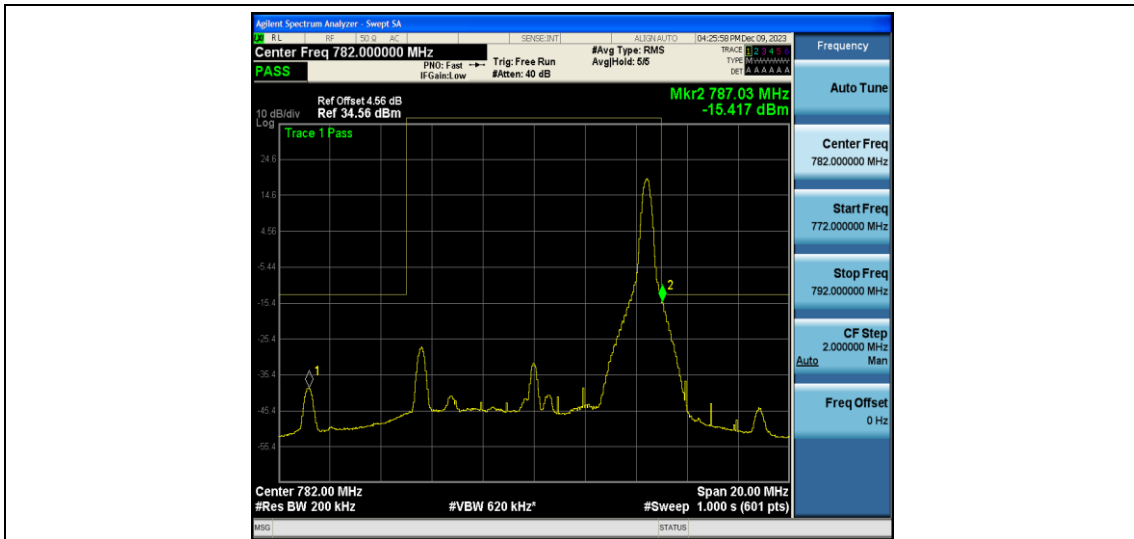

Band13-10MHz-16QAM-23230-1RB#49