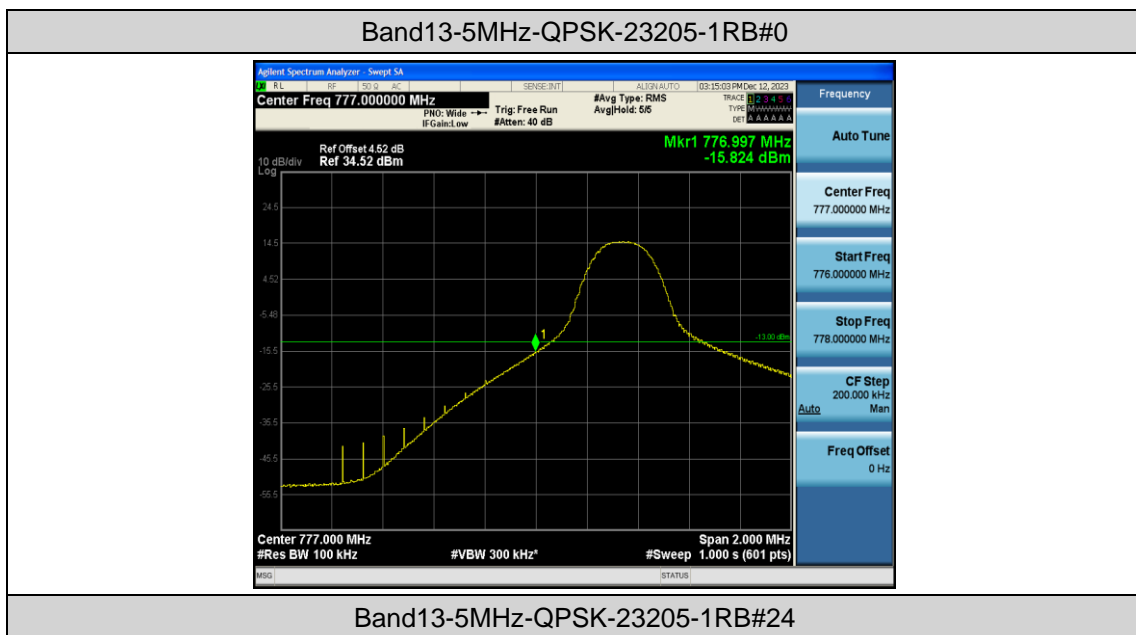

Appendix D: Band Edge

Test Result

Band	Bandwidth	Modulation	Channel	RB Configuration	Result(dBm)	Verdict
Band13	5MHz	QPSK	23205	1RB#0	-15.82	PASS
Band13	5MHz	QPSK	23205	1RB#24	-47.96	PASS
Band13	5MHz	QPSK	23205	25RB#0	-27.81	PASS
Band13	5MHz	QPSK	23255	1RB#0	-48.34	PASS
Band13	5MHz	QPSK	23255	1RB#24	-15.32	PASS
Band13	5MHz	QPSK	23255	25RB#0	-27.41	PASS
Band13	5MHz	16QAM	23205	1RB#0	-15.86	PASS
Band13	5MHz	16QAM	23205	1RB#24	-49.32	PASS
Band13	5MHz	16QAM	23205	25RB#0	-29.30	PASS
Band13	5MHz	16QAM	23255	1RB#0	-49.07	PASS
Band13	5MHz	16QAM	23255	1RB#24	-15.60	PASS
Band13	5MHz	16QAM	23255	25RB#0	-28.26	PASS
Band13	10MHz	QPSK	23230	1RB#0	-15.81,-44.46	PASS
Band13	10MHz	QPSK	23230	1RB#49	-38.24,-14.62	PASS
Band13	10MHz	QPSK	23230	50RB#0	-27.68,-30.76	PASS
Band13	10MHz	16QAM	23230	1RB#0	-16.60,-45.40	PASS
Band13	10MHz	16QAM	23230	1RB#49	-39.26,-15.42	PASS
Band13	10MHz	16QAM	23230	50RB#0	-29.18,-30.79	PASS

Test Graphs