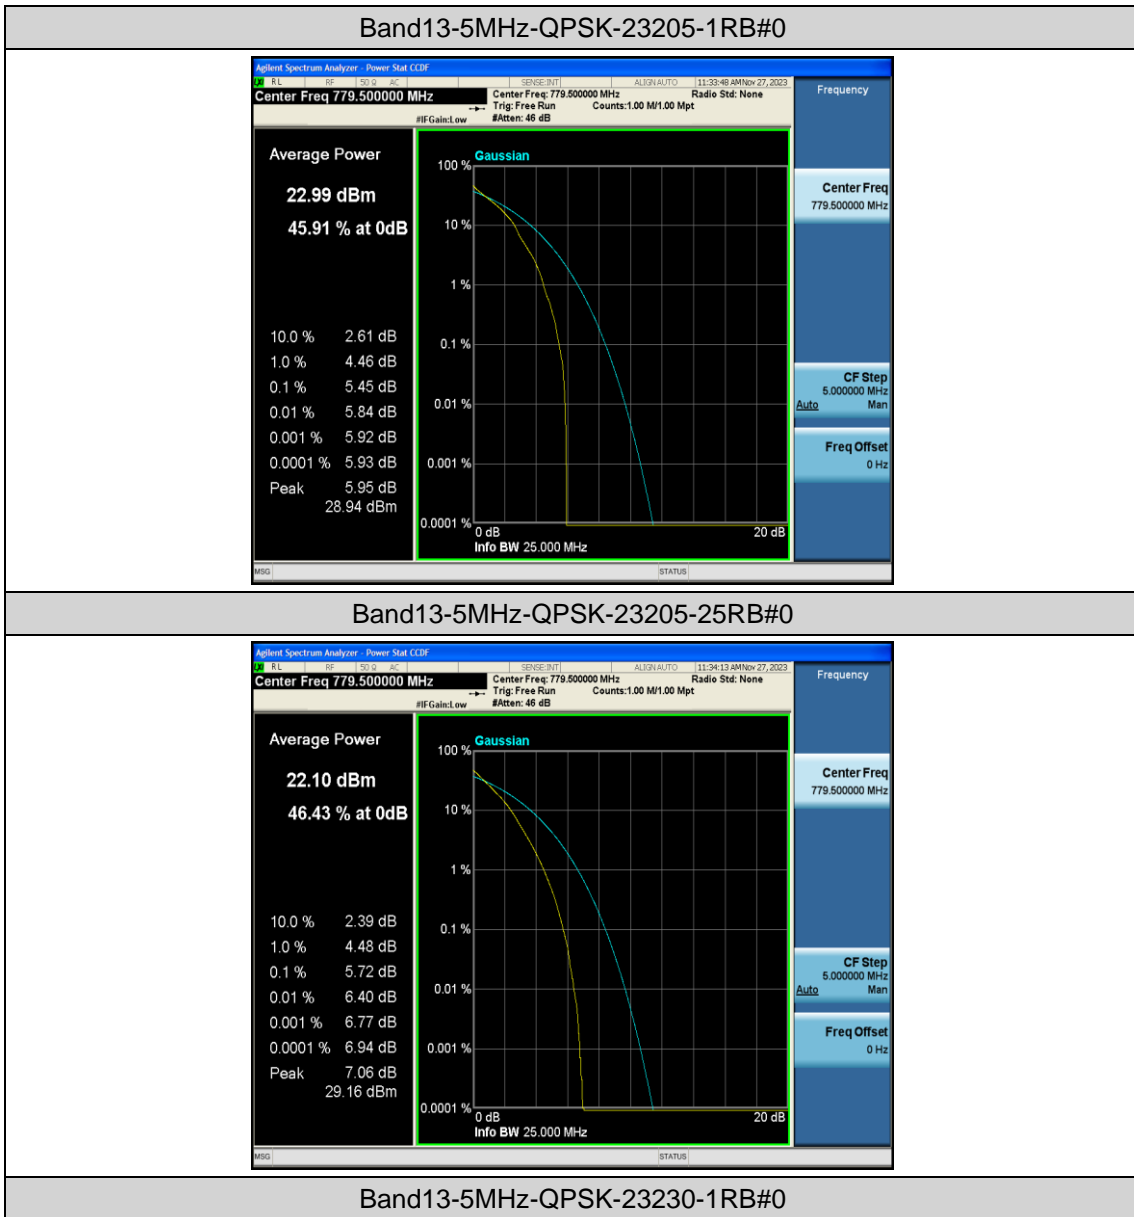

Test Graphs