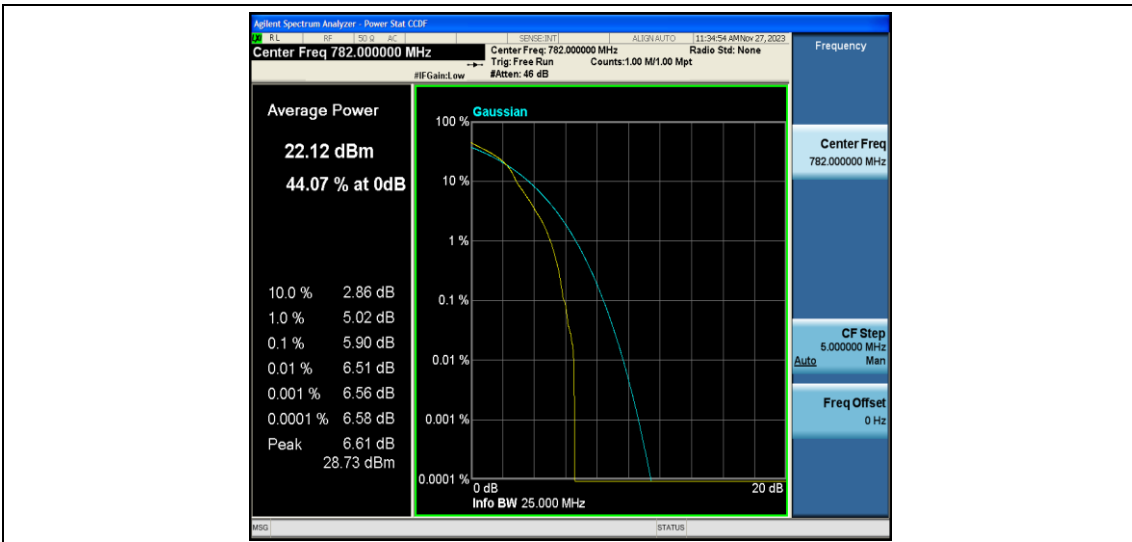

Band13-5MHz-16QAM-23230-1RB#0