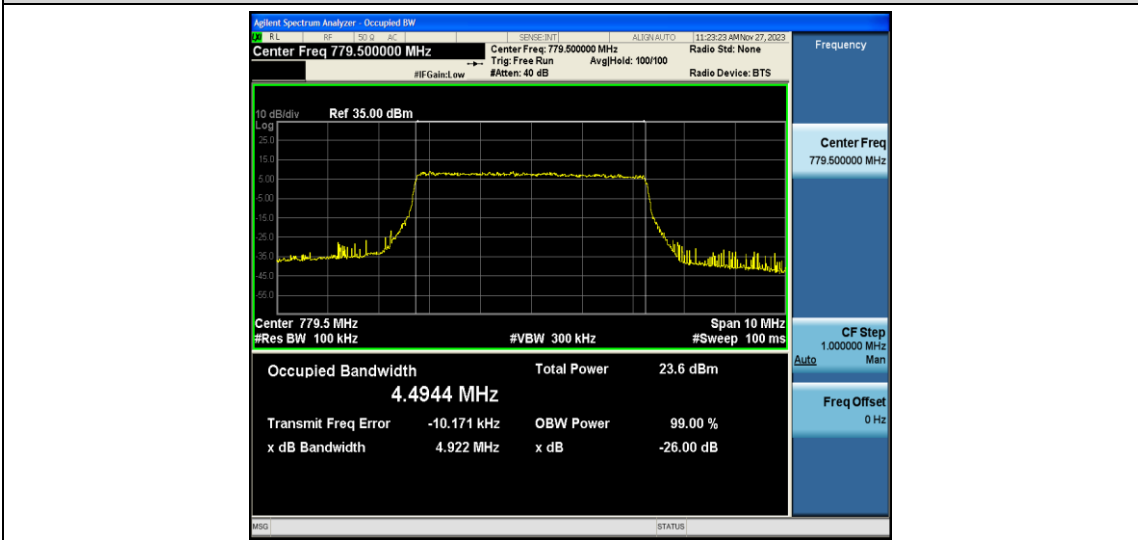

Band13-5MHz-16QAM-23205-25RB#0