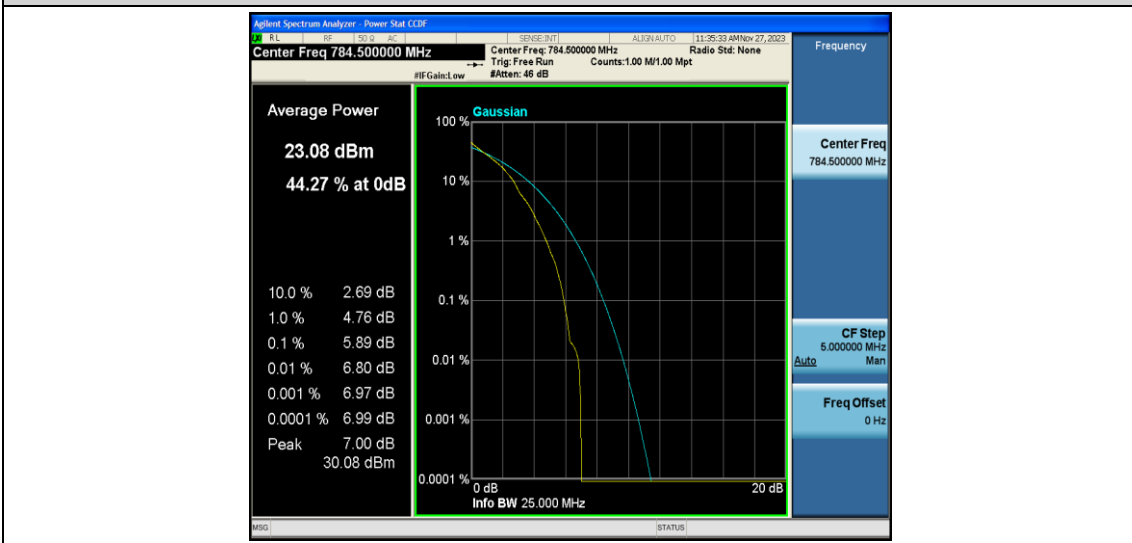

Band13-5MHz-QPSK-23255-1RB#0