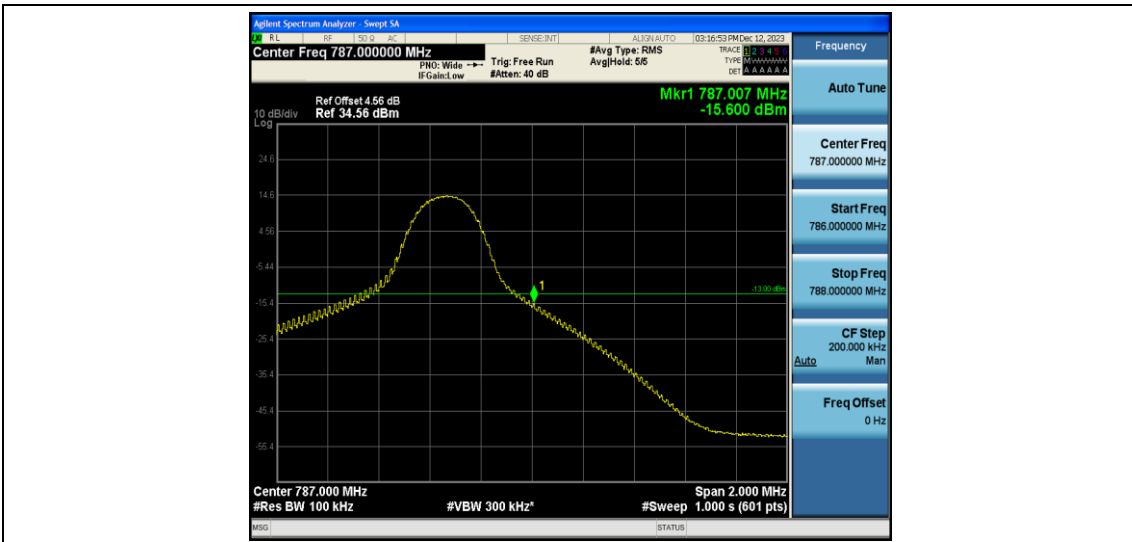

Band13-5MHz-16QAM-23255-1RB#24