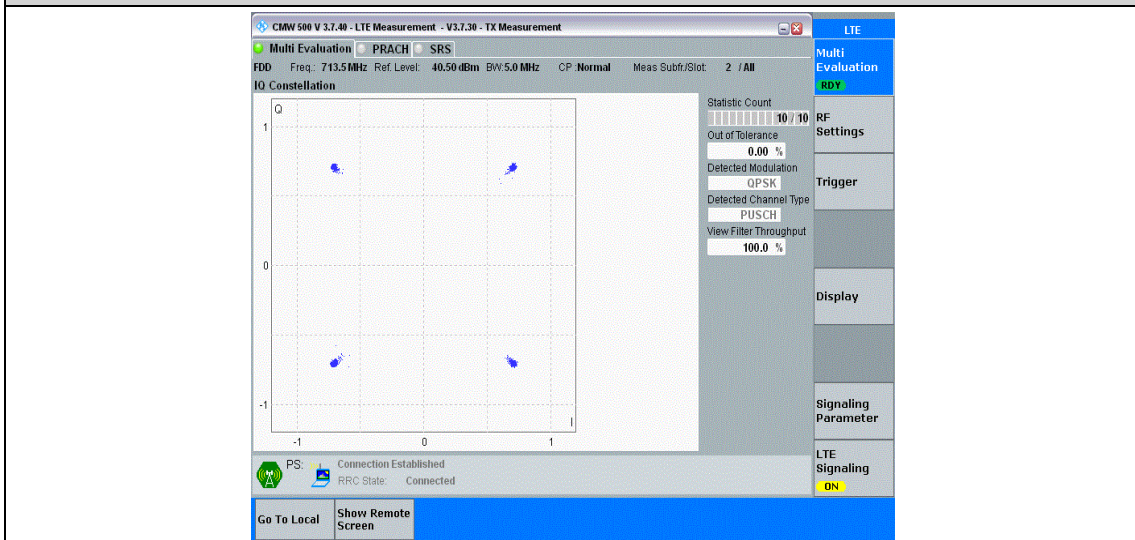

Band12-5MHz-QPSK-23095-25RB#0

Band12-5MHz-QPSK-23155-25RB#0

Band12-5MHz-16QAM-23035-25RB#0

Band12-5MHz-16QAM-23095-25RB#0

Band12-5MHz-16QAM-23155-25RB#0

Band12-10MHz-QPSK-23060-50RB#0

Band12-10MHz-QPSK-23095-50RB#0