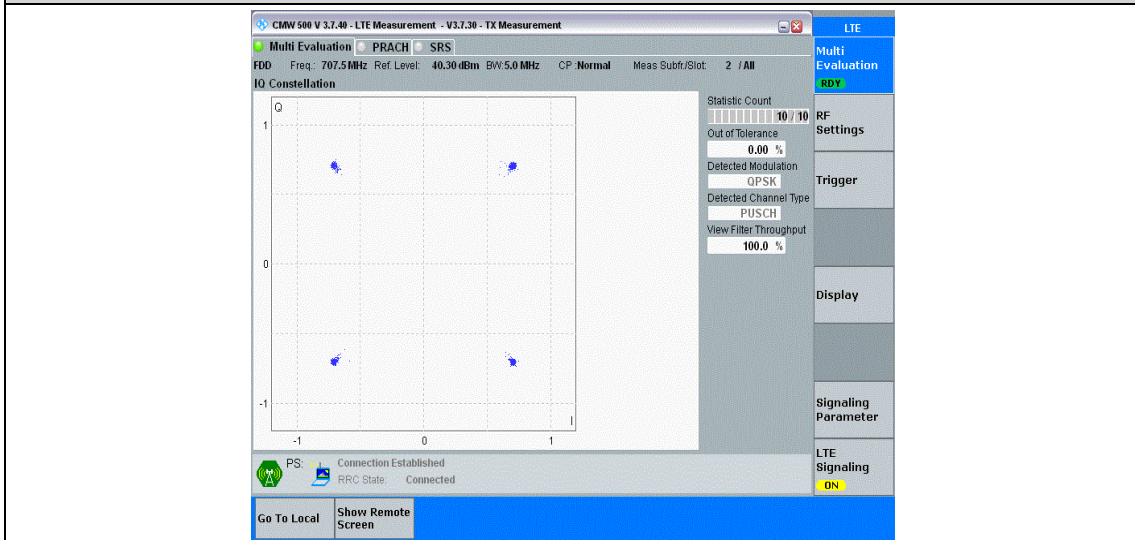

Band12-5MHz-QPSK-23095-25RB#0

Band12-5MHz-QPSK-23155-25RB#0

Band12-5MHz-16QAM-23035-25RB#0

Band12-5MHz-16QAM-23095-25RB#0

Band12-5MHz-16QAM-23155-25RB#0

Band12-10MHz-QPSK-23060-50RB#0

Band12-10MHz-QPSK-23095-50RB#0