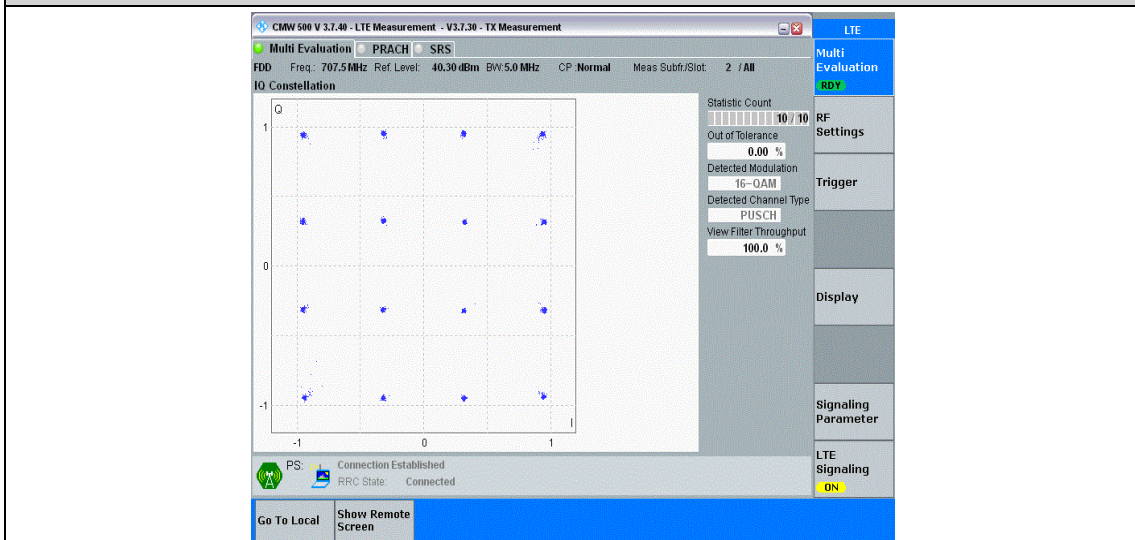

Band12-5MHz-QPSK-23095-25RB#0

Band12-5MHz-QPSK-23155-25RB#0

Band12-5MHz-16QAM-23035-25RB#0

Band12-5MHz-16QAM-23095-25RB#0

Band12-5MHz-16QAM-23155-25RB#0

Band12-10MHz-QPSK-23060-50RB#0

Band12-10MHz-QPSK-23095-50RB#0