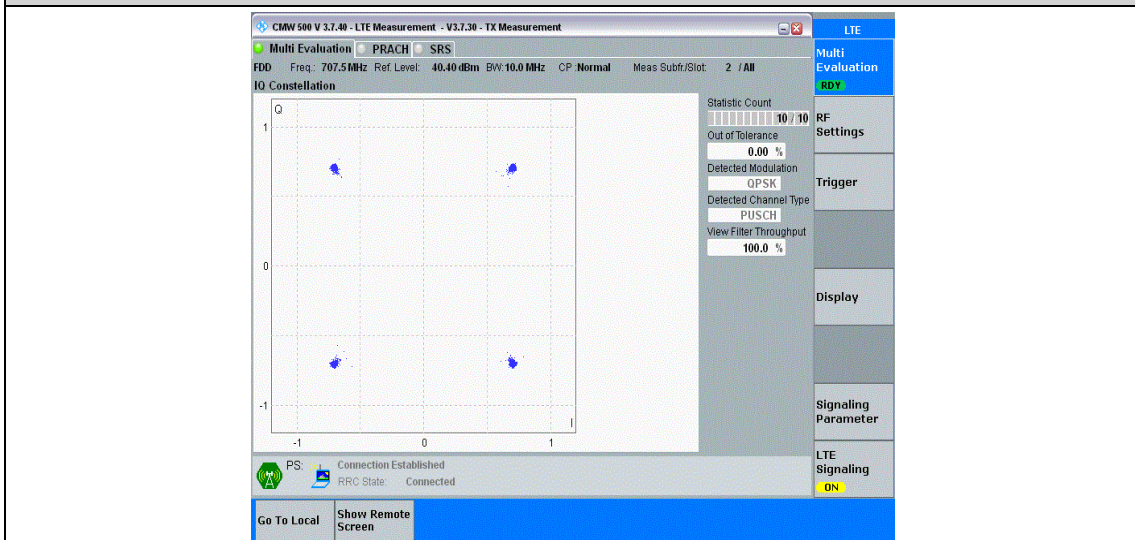

Band12-5MHz-QPSK-23095-25RB#0

Band12-5MHz-QPSK-23155-25RB#0

Band12-5MHz-16QAM-23035-25RB#0

Band12-5MHz-16QAM-23095-25RB#0

Band12-5MHz-16QAM-23155-25RB#0

Band12-10MHz-QPSK-23060-50RB#0

Band12-10MHz-QPSK-23095-50RB#0