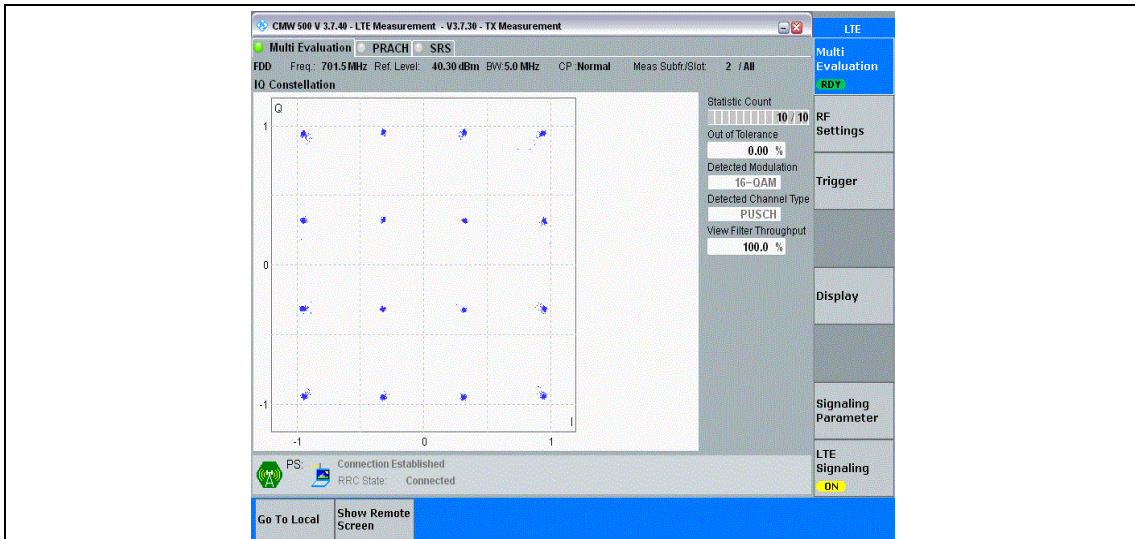

Band12-5MHz-QPSK-23095-25RB#0

Band12-5MHz-QPSK-23155-25RB#0

Band12-5MHz-16QAM-23035-25RB#0

Band12-5MHz-16QAM-23095-25RB#0

Band12-5MHz-16QAM-23155-25RB#0

Band12-10MHz-QPSK-23060-50RB#0

Band12-10MHz-QPSK-23095-50RB#0