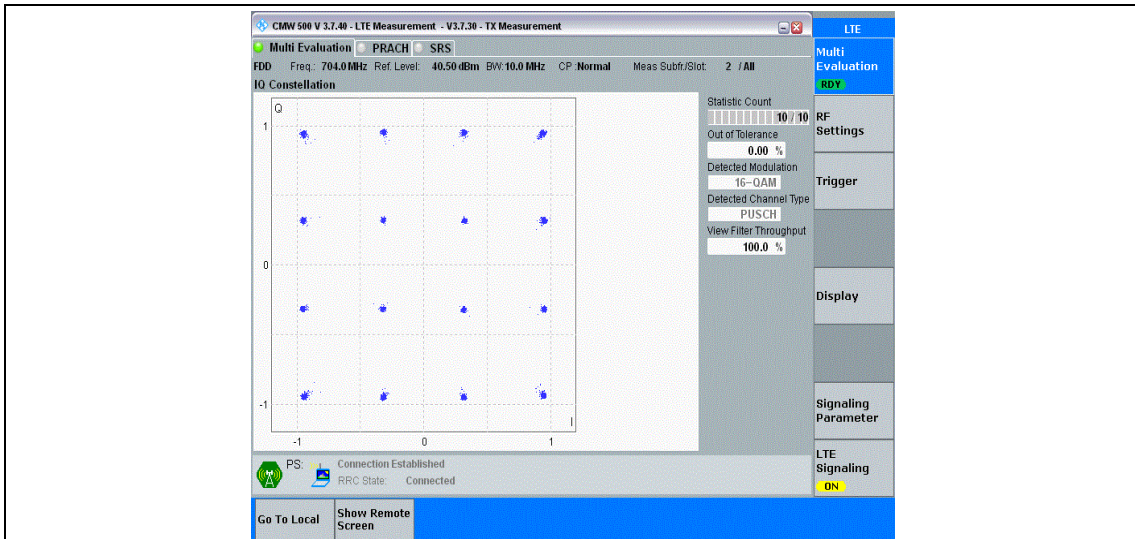

Band12-10MHz-16QAM-23060-50RB#0

Band12-10MHz-16QAM-23095-50RB#0