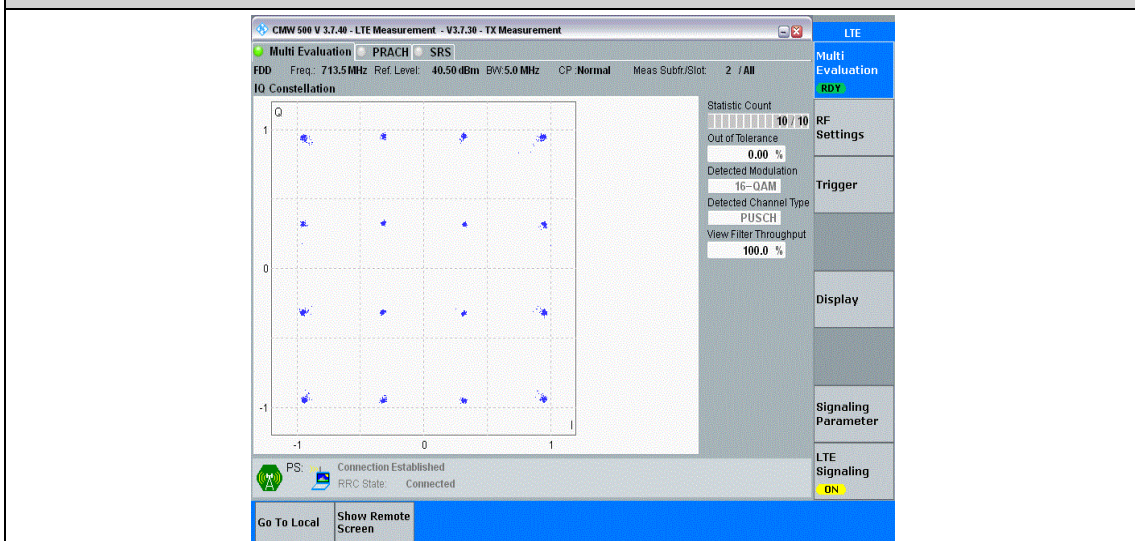

Band12-5MHz-QPSK-23095-25RB#0

Band12-5MHz-QPSK-23155-25RB#0

Band12-5MHz-16QAM-23035-25RB#0

Band12-5MHz-16QAM-23095-25RB#0

Band12-5MHz-16QAM-23155-25RB#0

Band12-10MHz-QPSK-23060-50RB#0

Band12-10MHz-QPSK-23095-50RB#0