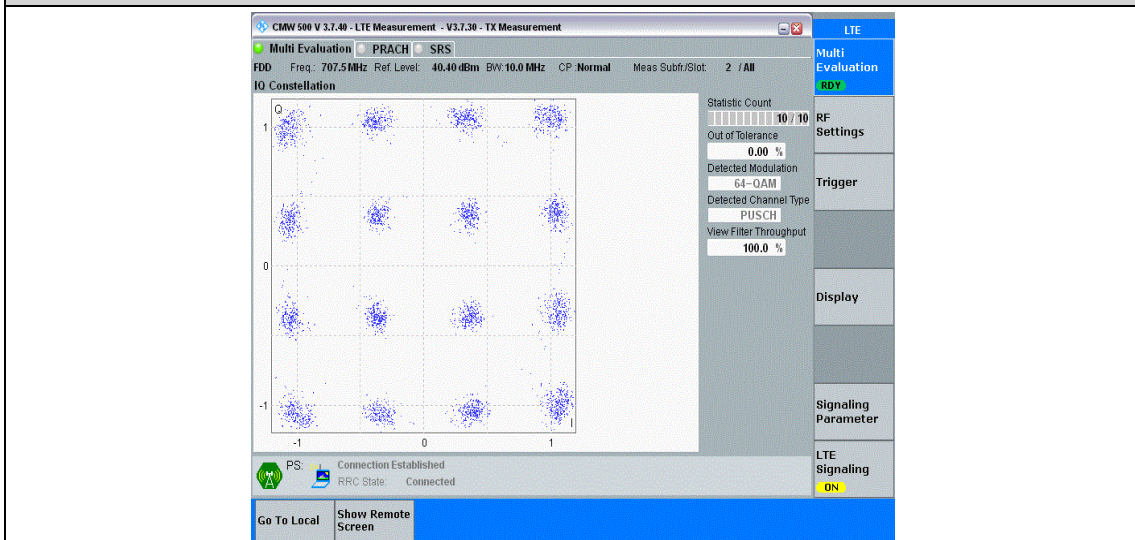

Band12-10MHz-QPSK-23130-50RB#0

Band12-10MHz-16QAM-23060-50RB#0

Band12-10MHz-16QAM-23095-50RB#0

Band12-10MHz-16QAM-23130-50RB#0