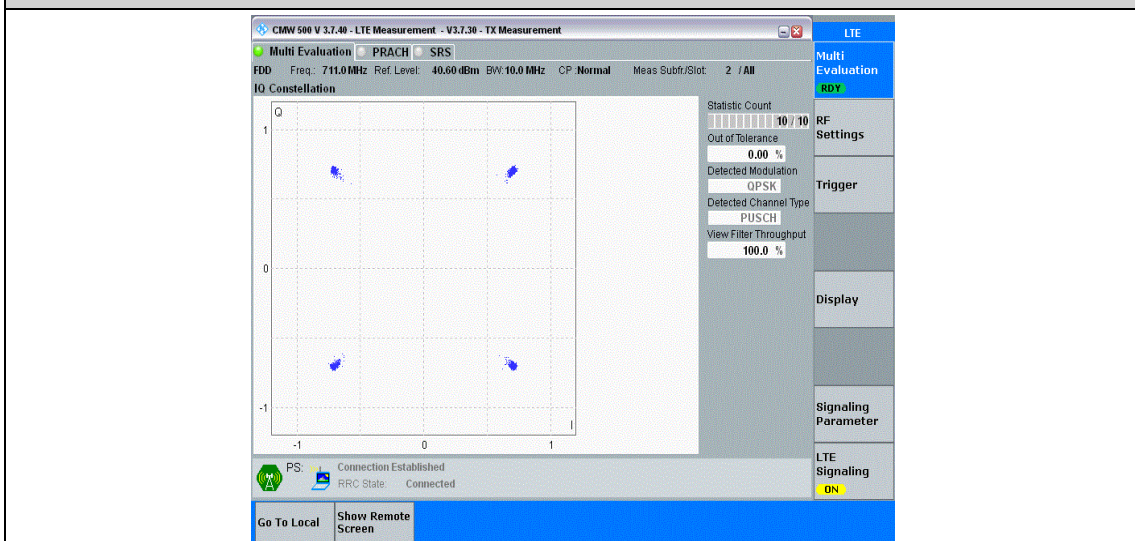

Band12-10MHz-QPSK-23130-50RB#0

Band12-10MHz-16QAM-23060-50RB#0