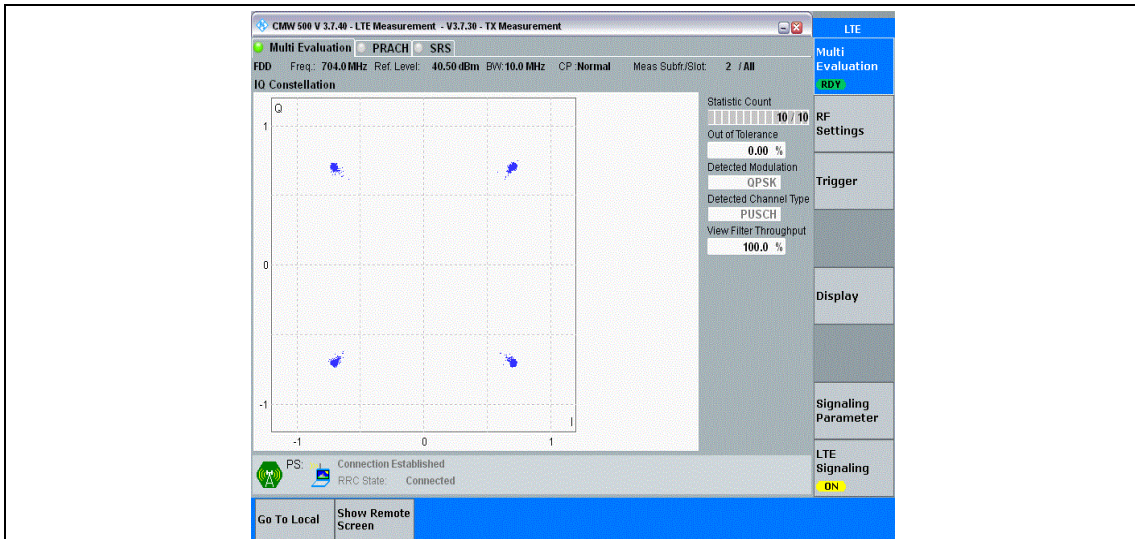

Band12-5MHz-QPSK-23095-25RB#0

Band12-5MHz-QPSK-23155-25RB#0

Band12-5MHz-16QAM-23035-25RB#0

Band12-5MHz-16QAM-23095-25RB#0

Band12-5MHz-16QAM-23155-25RB#0

Band12-10MHz-QPSK-23060-50RB#0

Band12-10MHz-QPSK-23095-50RB#0