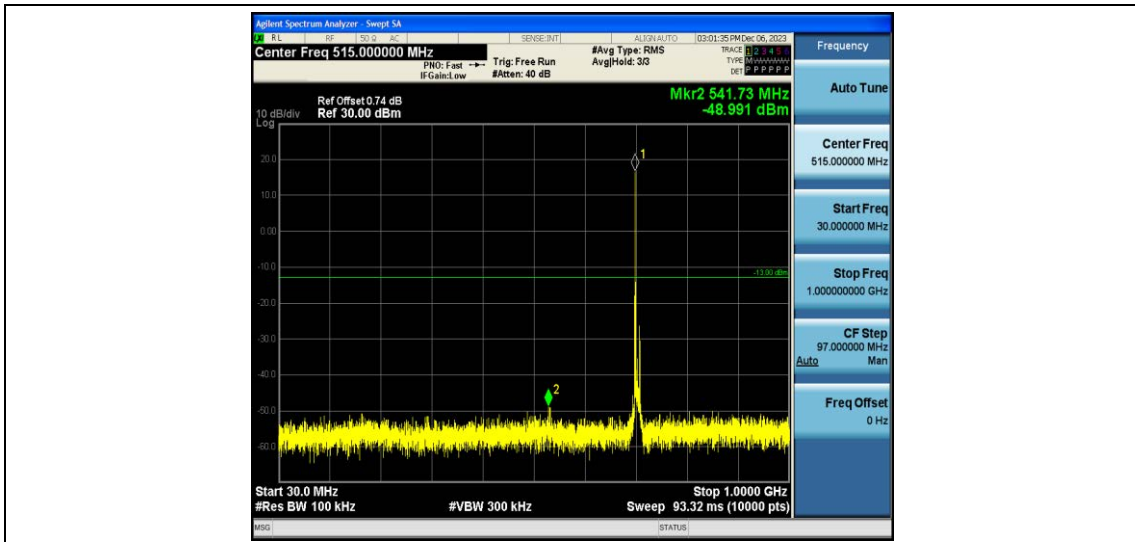

Band12-10MHz-16QAM-23130-1RB#0-Range1:30~1000MHz