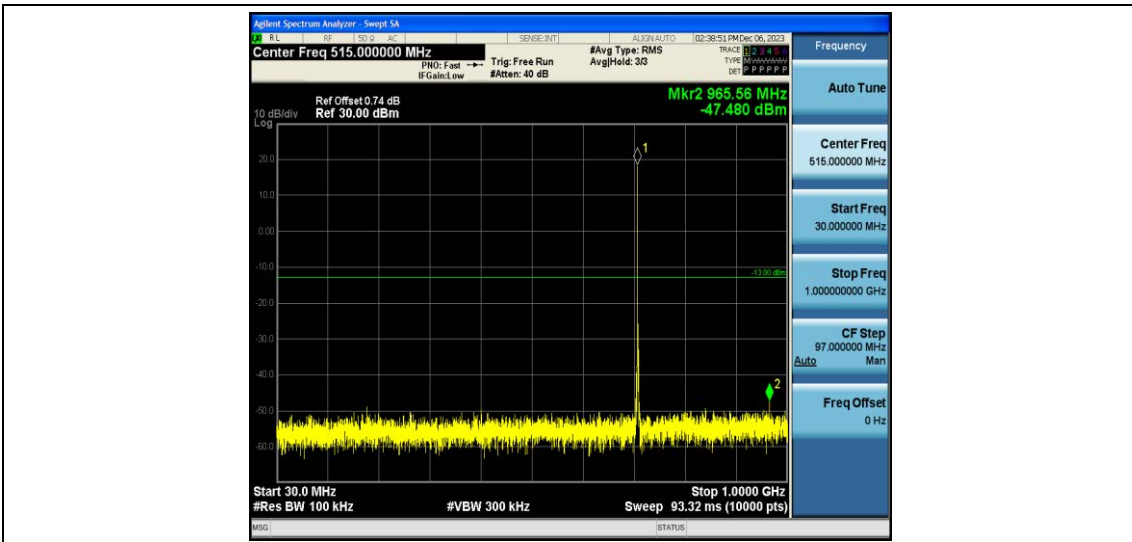

Band12-1.4MHz-16QAM-23173-1RB#0-Range1:30~1000MHz