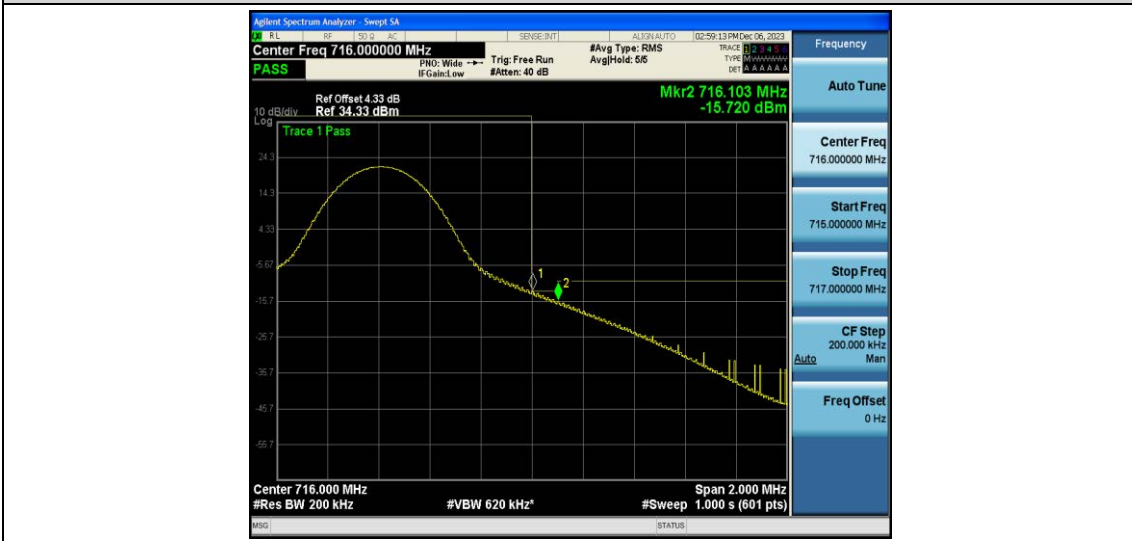

Band12-10MHz-QPSK-23130-1RB#49