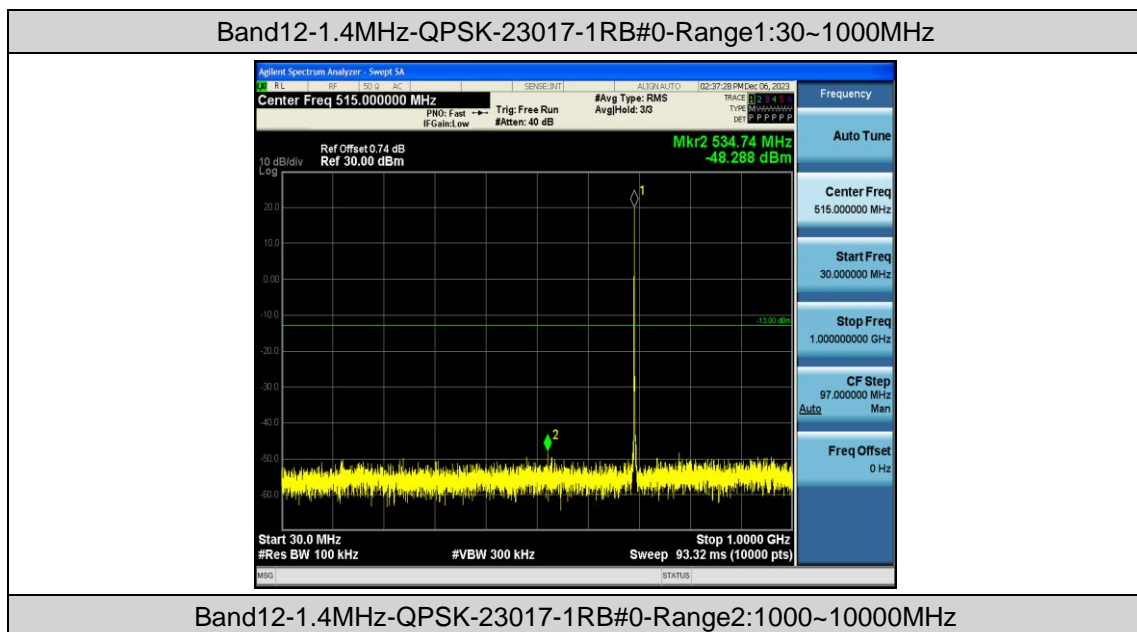

Band1 2	10MHz	QPSK	23095	1RB#0	Range2:1000~10000M Hz	-42.4 1	PAS S
Band1 2	10MHz	QPSK	23130	1RB#0	Range1:30~1000MHz	-50.3 4	PAS S
Band1 2	10MHz	QPSK	23130	1RB#0	Range2:1000~10000M Hz	-42.7 8	PAS S
Band1 2	10MHz	16QAM	23060	1RB#0	Range1:30~1000MHz	-48.9	PAS S
Band1 2	10MHz	16QAM	23060	1RB#0	Range2:1000~10000M Hz	-43.8 2	PAS S
Band1 2	10MHz	16QAM	23095	1RB#0	Range1:30~1000MHz	-49.1 8	PAS S
Band1 2	10MHz	16QAM	23095	1RB#0	Range2:1000~10000M Hz	-43.9 8	PAS S
Band1 2	10MHz	16QAM	23130	1RB#0	Range1:30~1000MHz	-48.9 9	PAS S
Band1 2	10MHz	16QAM	23130	1RB#0	Range2:1000~10000M Hz	-44.0 7	PAS S

Test Graphs