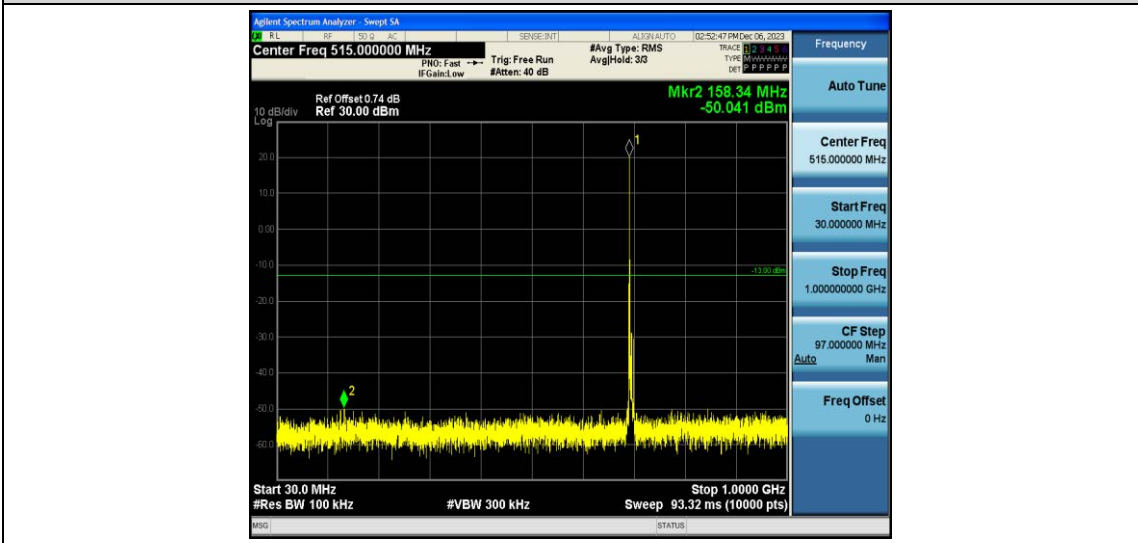

Band12-5MHz-16QAM-23035-1RB#0-Range1:30~1000MHz