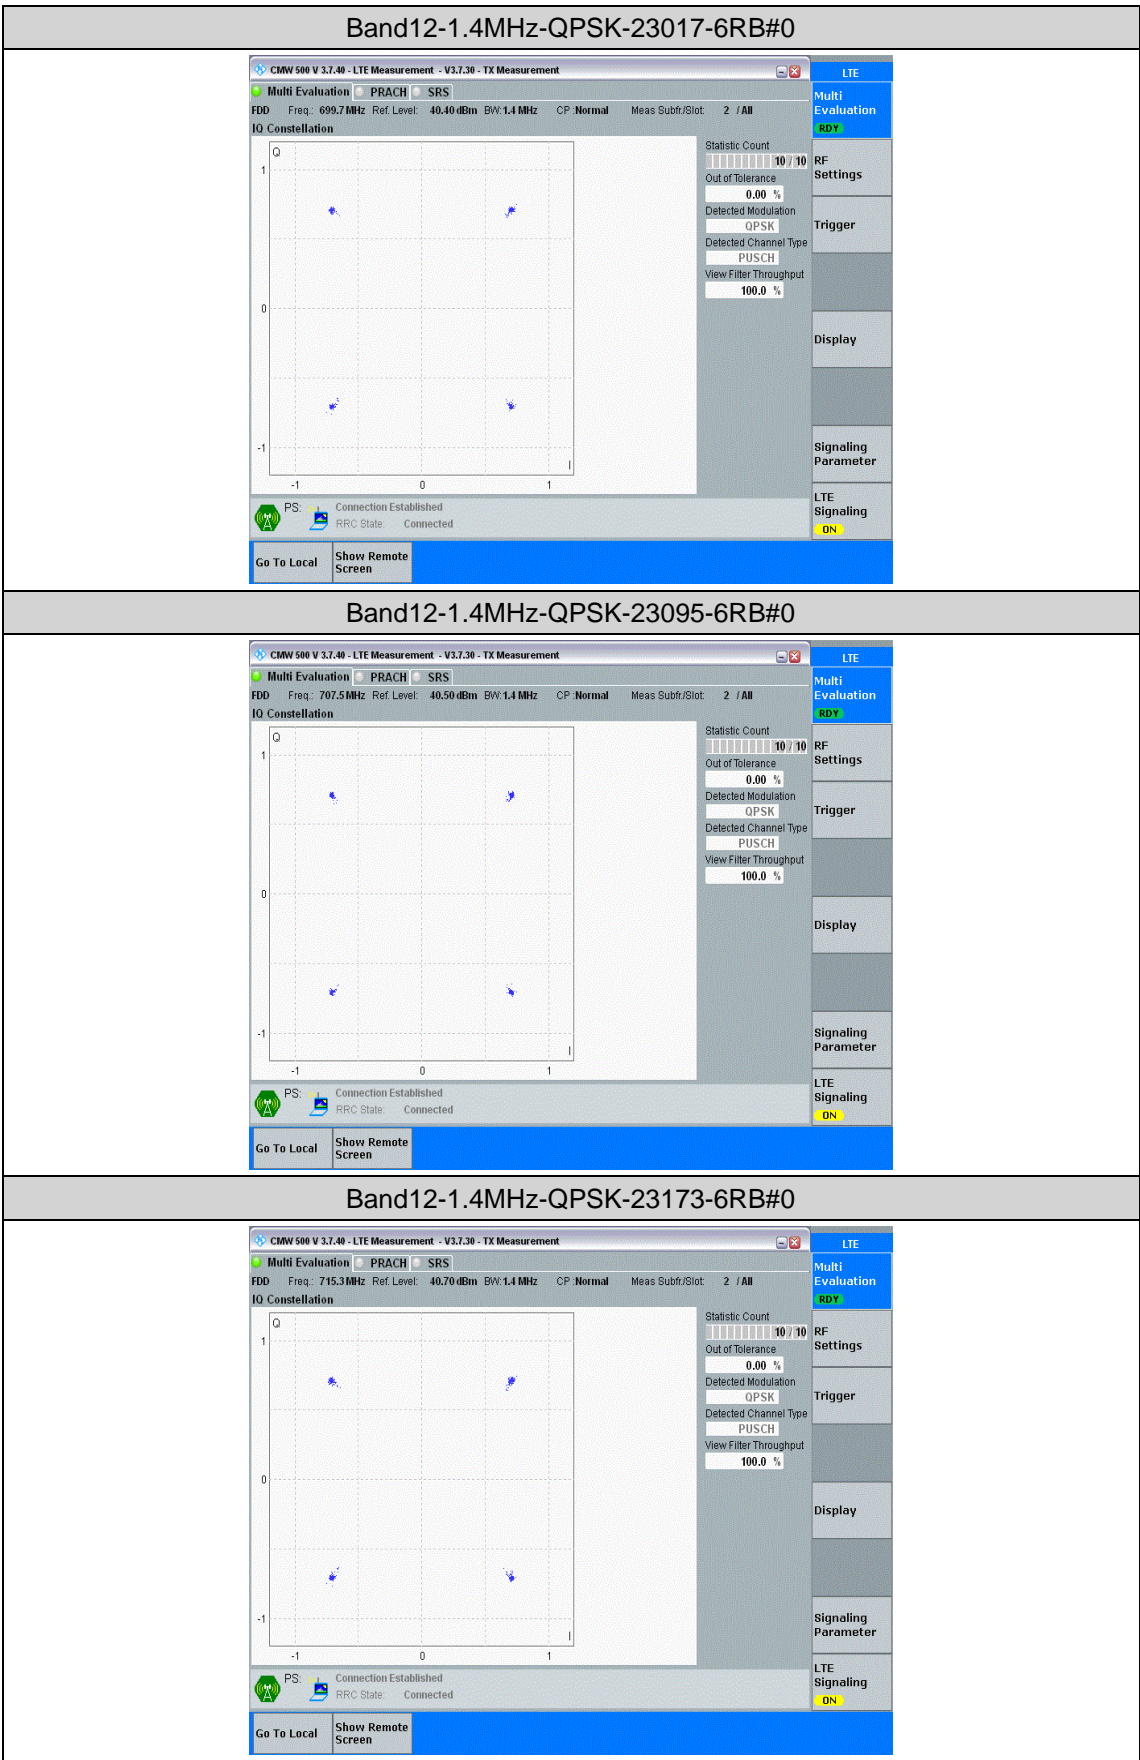

Test Graphs