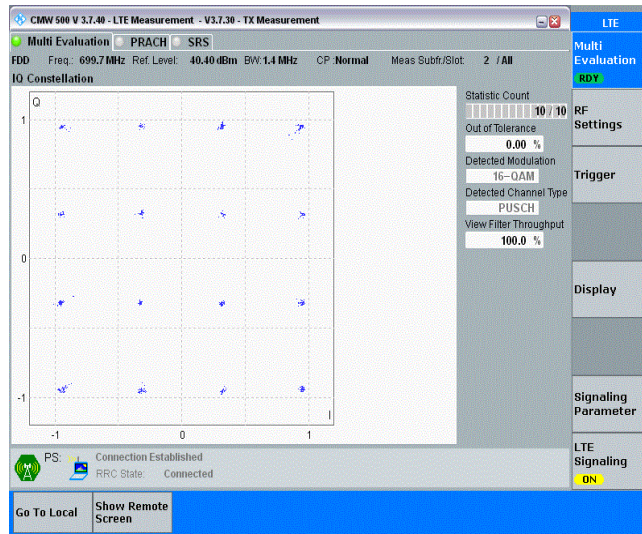

Band12-1.4MHz-16QAM-23017-6RB#0