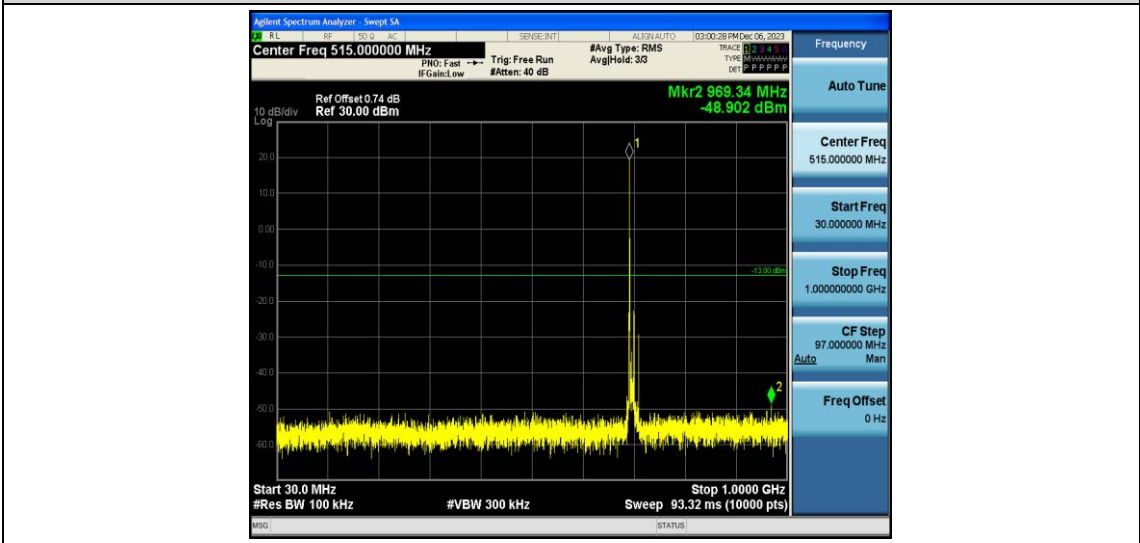

Band12-10MHz-16QAM-23060-1RB#0-Range1:30~1000MHz