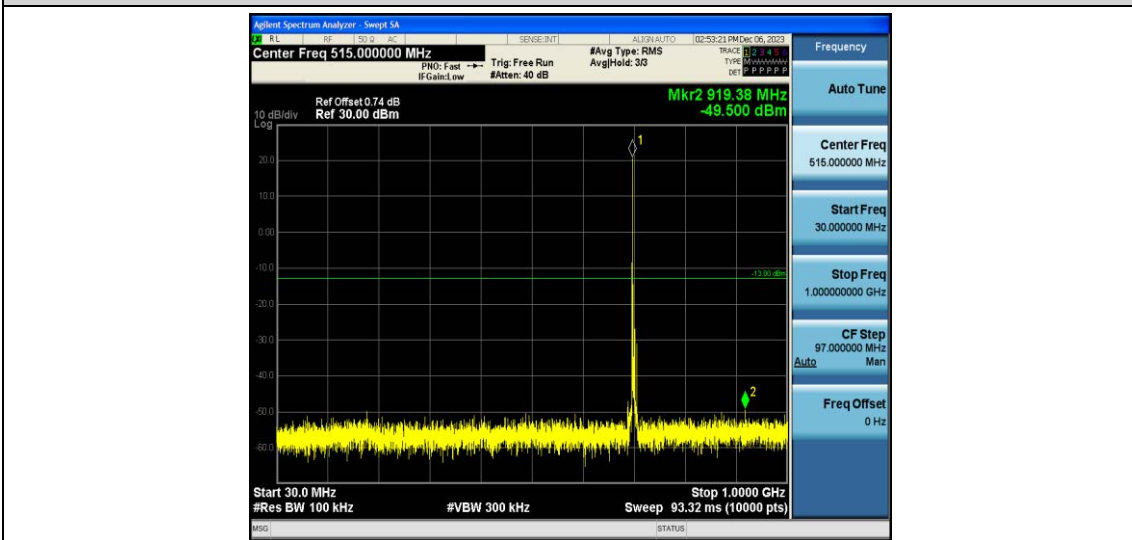

Band12-5MHz-16QAM-23095-1RB#0-Range1:30~1000MHz