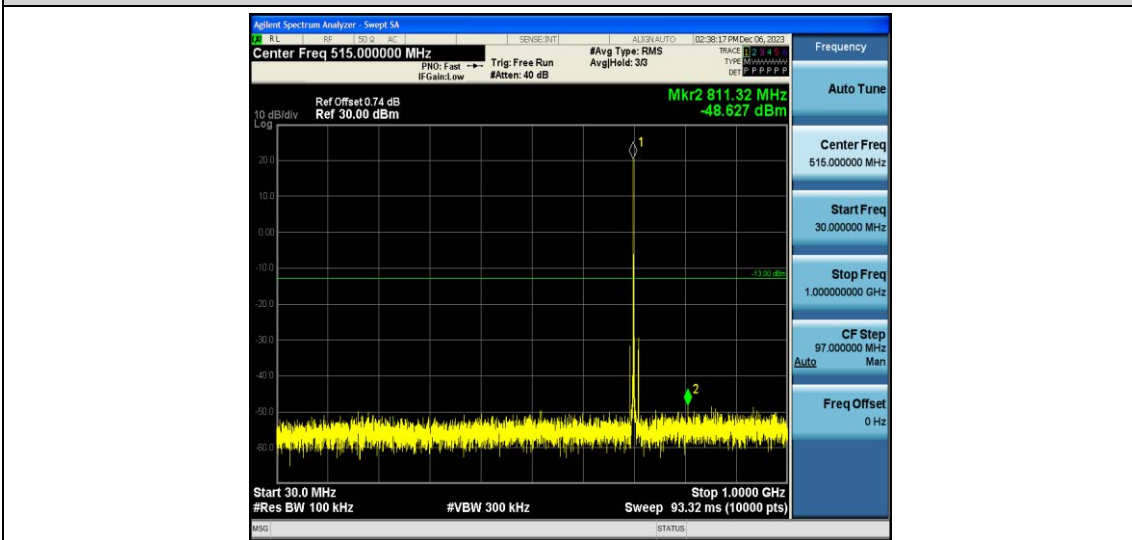

Band12-1.4MHz-16QAM-23095-1RB#0-Range1:30~1000MHz