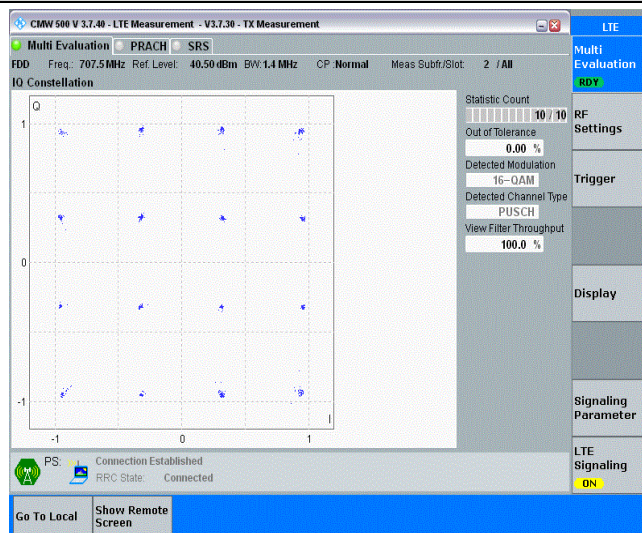

Band12-1.4MHz-16QAM-23095-6RB#0