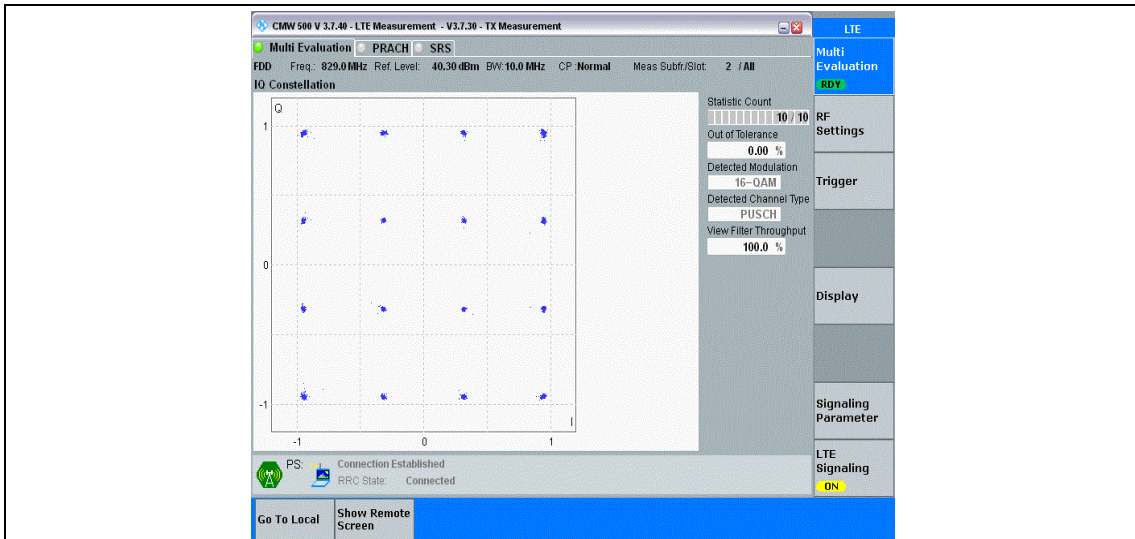

Band5-10MHz-16QAM-20450-50RB#0

Band5-10MHz-16QAM-20525-50RB#0