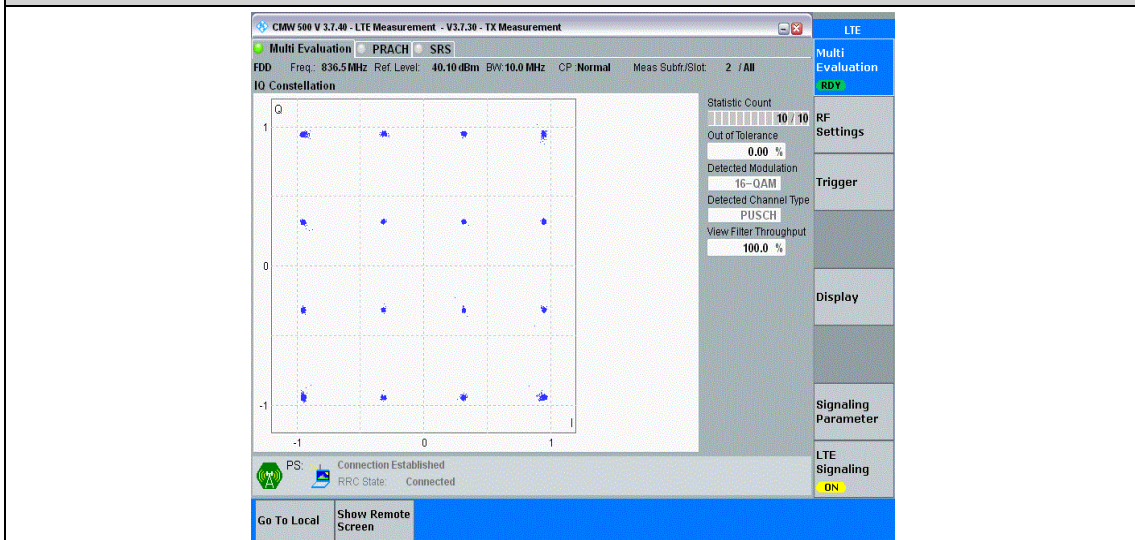

Band5-10MHz-16QAM-20525-50RB#0

Band5-10MHz-16QAM-20600-50RB#0