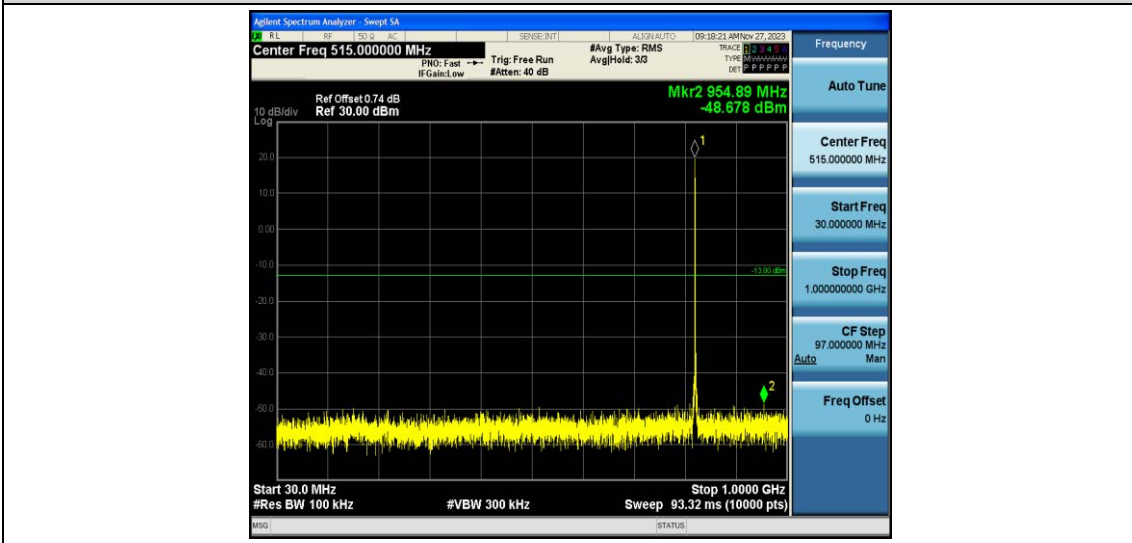

Band5-1.4MHz-16QAM-20407-1RB#0-Range1:30~1000MHz