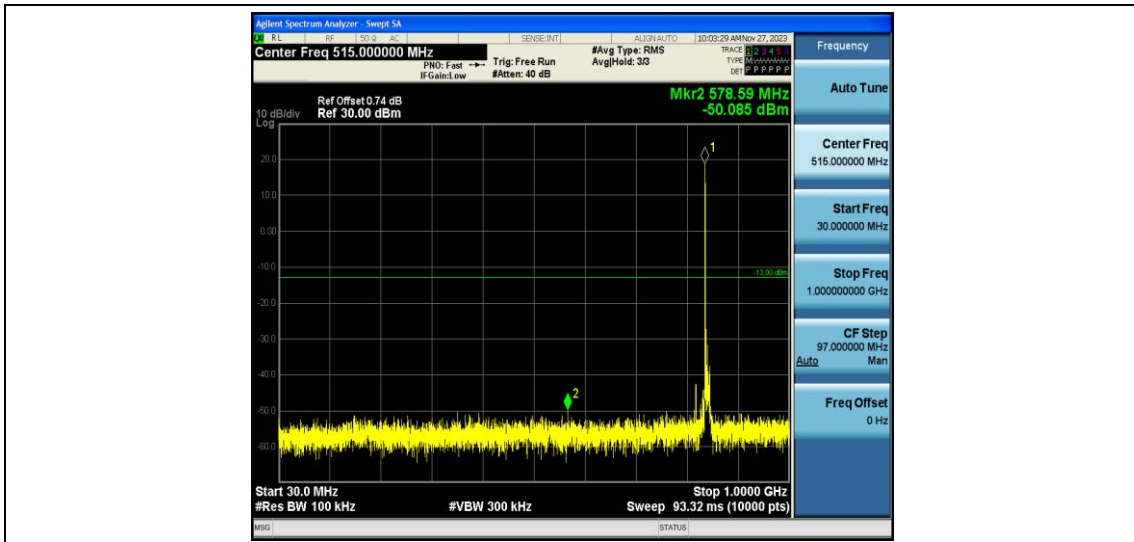

Band5-10MHz-16QAM-20600-1RB#0-Range1:30~1000MHz