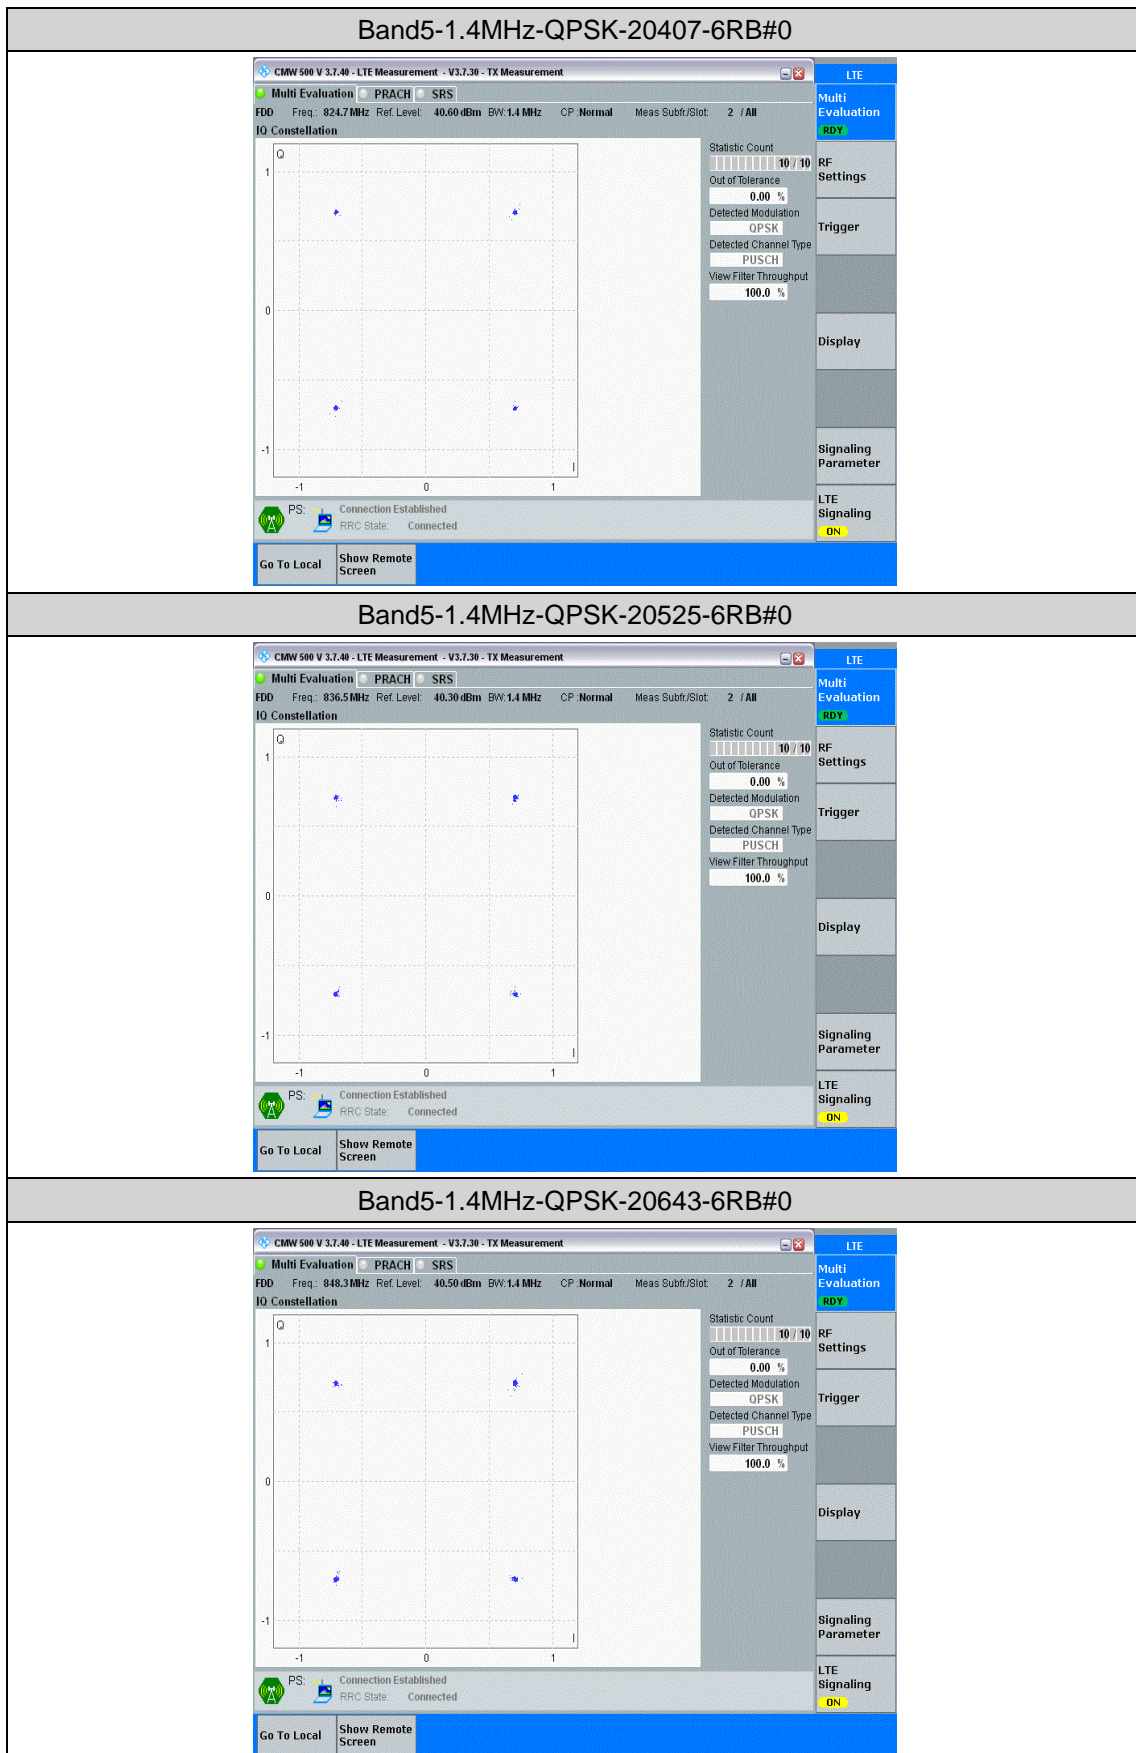

Test Graphs