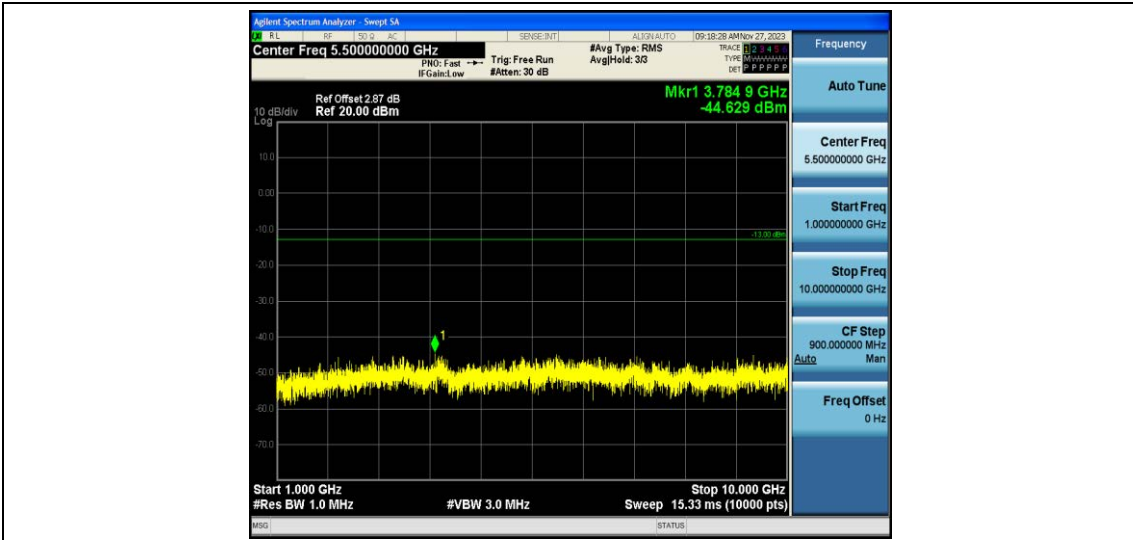

Band5-1.4MHz-16QAM-20407-1RB#0-Range2:1000~10000MHz