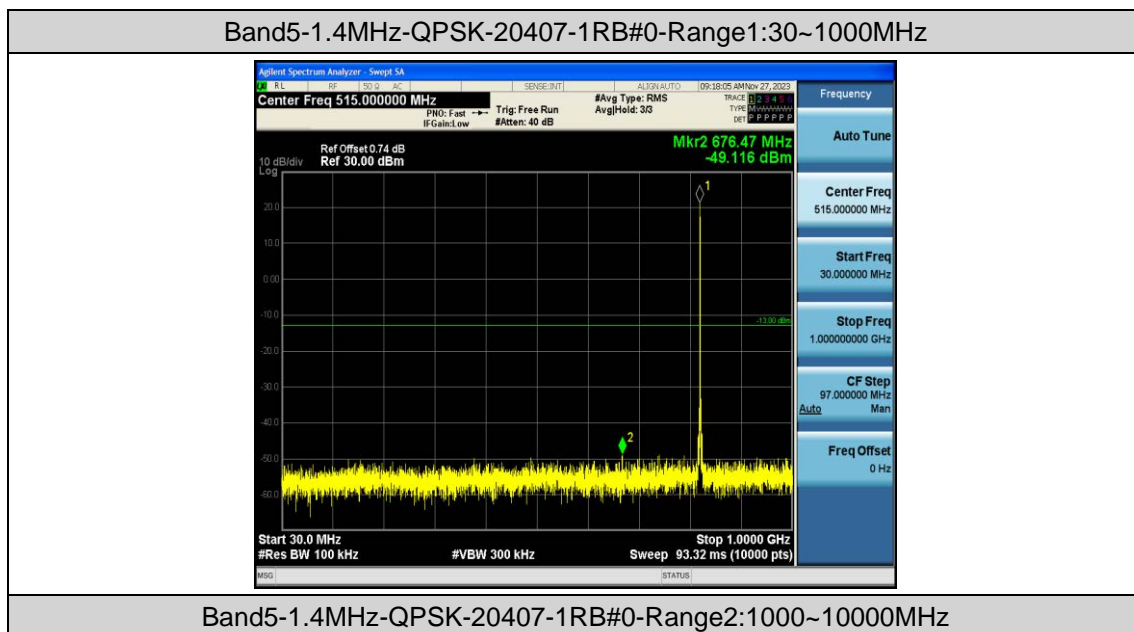

Band 5	10MHz	QPSK	20525	1RB#0	Range2:1000~10000M Hz	-41.4 6	PAS S
Band 5	10MHz	QPSK	20600	1RB#0	Range1:30~1000MHz	-50.7 5	PAS S
Band 5	10MHz	QPSK	20600	1RB#0	Range2:1000~10000M Hz	-42.4 5	PAS S
Band 5	10MHz	16QAM	20450	1RB#0	Range1:30~1000MHz	-49.2 5	PAS S
Band 5	10MHz	16QAM	20450	1RB#0	Range2:1000~10000M Hz	-41.8 2	PAS S
Band 5	10MHz	16QAM	20525	1RB#0	Range1:30~1000MHz	-50.6 1	PAS S
Band 5	10MHz	16QAM	20525	1RB#0	Range2:1000~10000M Hz	-44.3 9	PAS S
Band 5	10MHz	16QAM	20600	1RB#0	Range1:30~1000MHz	-50.0 9	PAS S
Band 5	10MHz	16QAM	20600	1RB#0	Range2:1000~10000M Hz	-41.8 8	PAS S

Test Graphs