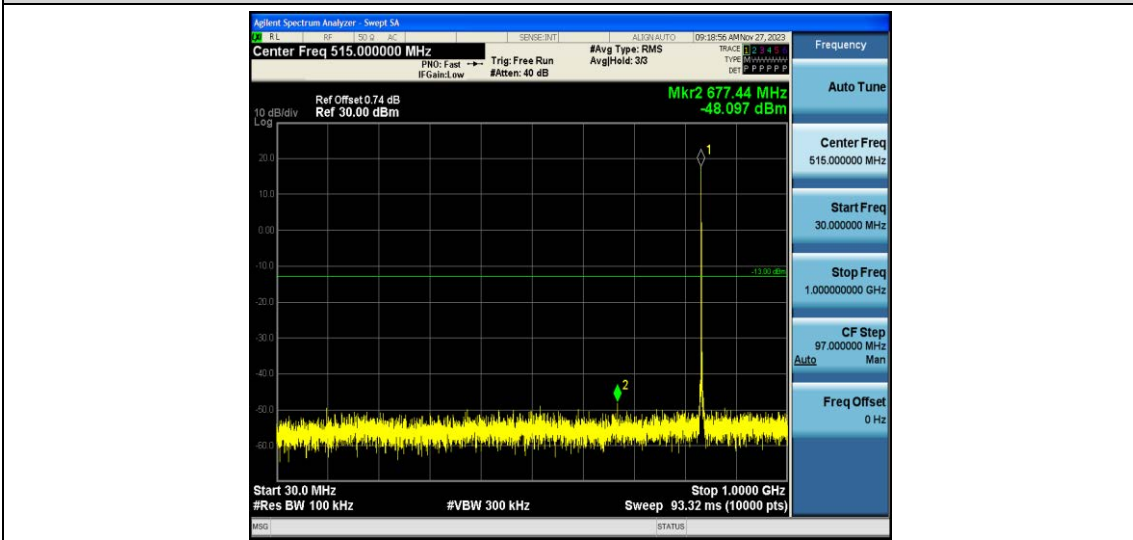

Band5-1.4MHz-16QAM-20525-1RB#0-Range1:30~1000MHz