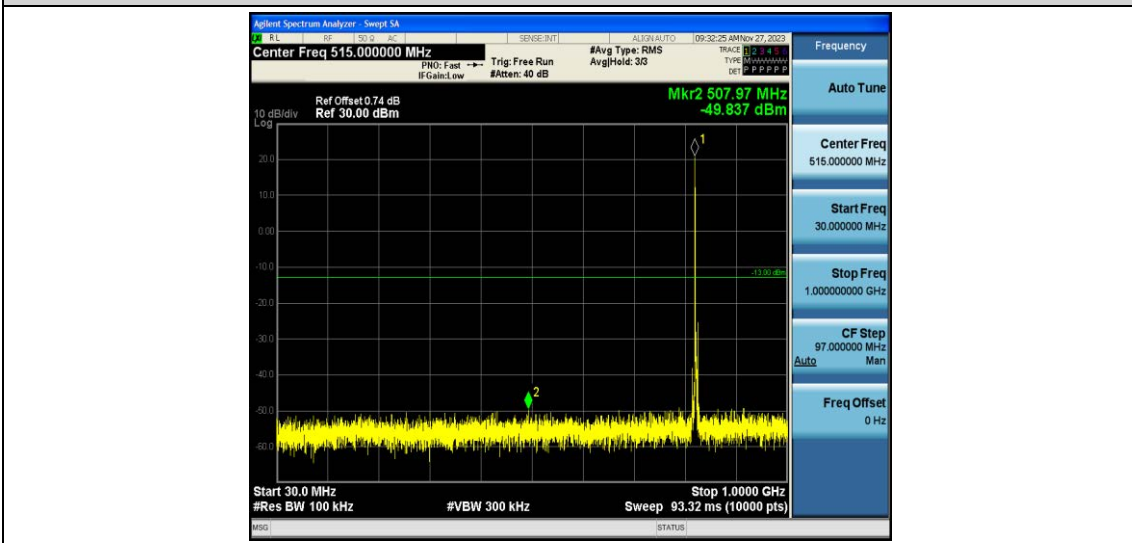

Band5-3MHz-QPSK-20415-1RB#0-Range1:30~1000MHz