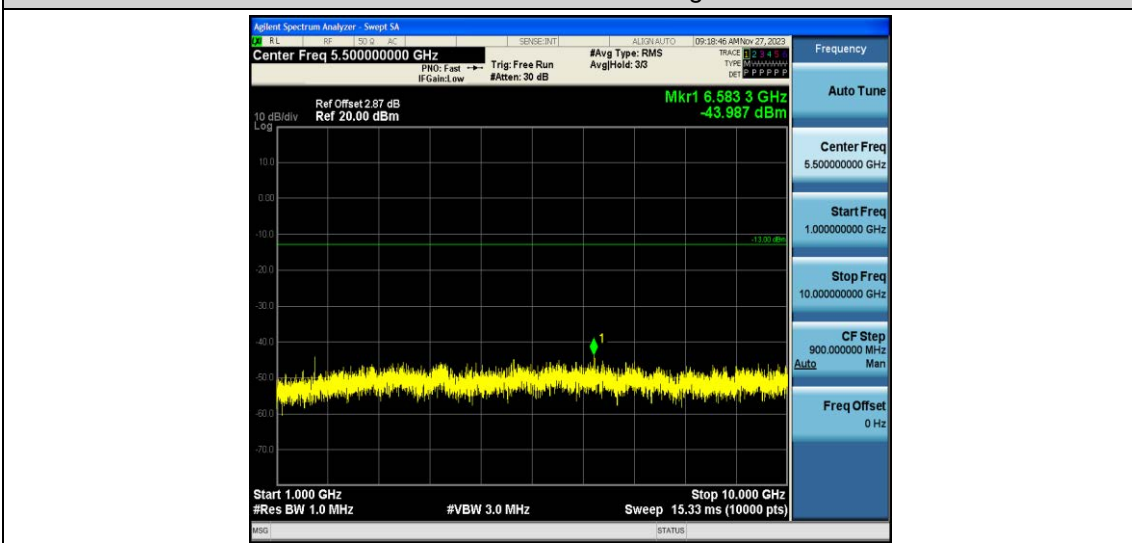

Test Graphs

Band5-1.4MHz-QPSK-20525-1RB#0-Range1:30~1000MHz

Band5-1.4MHz-QPSK-20525-1RB#0-Range2:1000~10000MHz

Band5-1.4MHz-QPSK-20643-1RB#0-Range1:30~1000MHz

Band5-1.4MHz-QPSK-20643-1RB#0-Range2:1000~10000MHz

Band5-1.4MHz-16QAM-20407-1RB#0-Range1:30~1000MHz

Band5-1.4MHz-16QAM-20407-1RB#0-Range2:1000~10000MHz

Band5-1.4MHz-16QAM-20525-1RB#0-Range1:30~1000MHz

Band5-1.4MHz-16QAM-20525-1RB#0-Range2:1000~10000MHz

Band5-1.4MHz-16QAM-20643-1RB#0-Range1:30~1000MHz