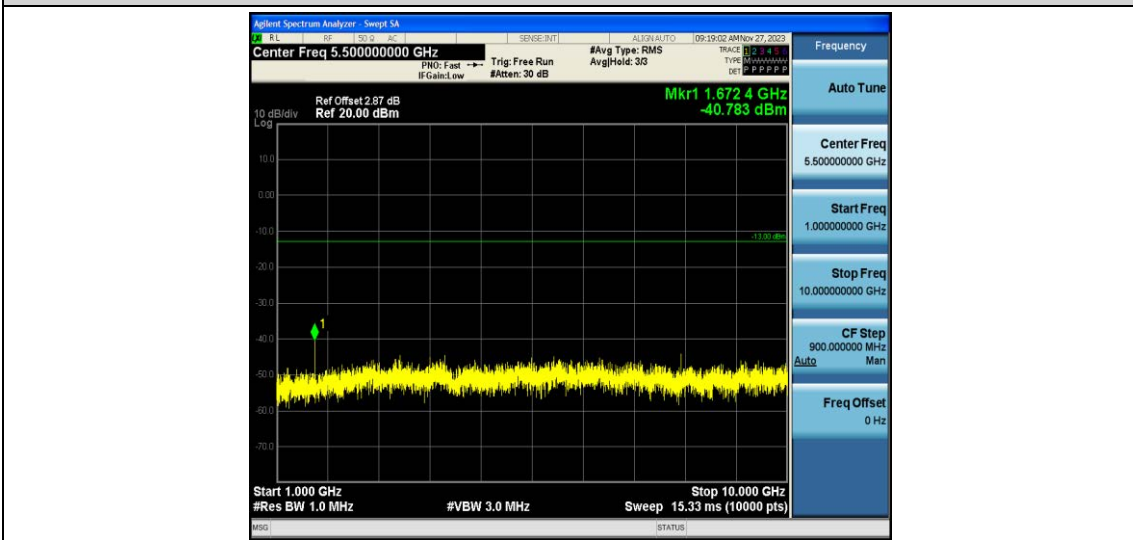

Band5-1.4MHz-16QAM-20407-1RB#0-Range1:30~1000MHz

Band5-1.4MHz-16QAM-20407-1RB#0-Range2:1000~10000MHz

Band5-1.4MHz-16QAM-20525-1RB#0-Range1:30~1000MHz

Band5-1.4MHz-16QAM-20525-1RB#0-Range2:1000~10000MHz

Band5-1.4MHz-16QAM-20643-1RB#0-Range1:30~1000MHz