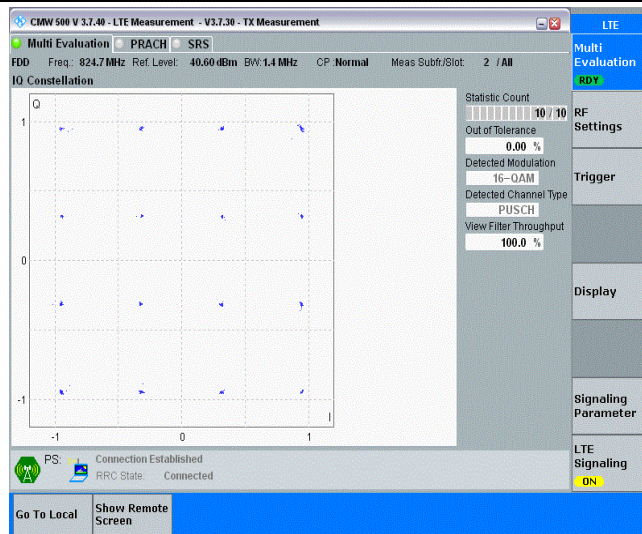

Appendix G: Modulation Characteristics

Test Result

Band	Bandwidth	Modulation	Channel	RB Configuration	Result	Verdict
Band5	1.4MHz	QPSK	20407	6RB#0	PASS	PASS
Band5	1.4MHz	QPSK	20525	6RB#0	PASS	PASS
Band5	1.4MHz	QPSK	20643	6RB#0	PASS	PASS
Band5	1.4MHz	16QAM	20407	6RB#0	PASS	PASS
Band5	1.4MHz	16QAM	20525	6RB#0	PASS	PASS
Band5	1.4MHz	16QAM	20643	6RB#0	PASS	PASS
Band5	3MHz	QPSK	20415	15RB#0	PASS	PASS
Band5	3MHz	QPSK	20525	15RB#0	PASS	PASS
Band5	3MHz	QPSK	20635	15RB#0	PASS	PASS
Band5	3MHz	16QAM	20415	15RB#0	PASS	PASS
Band5	3MHz	16QAM	20525	15RB#0	PASS	PASS
Band5	3MHz	16QAM	20635	15RB#0	PASS	PASS
Band5	5MHz	QPSK	20425	25RB#0	PASS	PASS
Band5	5MHz	QPSK	20525	25RB#0	PASS	PASS
Band5	5MHz	QPSK	20625	25RB#0	PASS	PASS
Band5	5MHz	16QAM	20425	25RB#0	PASS	PASS
Band5	5MHz	16QAM	20525	25RB#0	PASS	PASS
Band5	5MHz	16QAM	20625	25RB#0	PASS	PASS
Band5	10MHz	QPSK	20450	50RB#0	PASS	PASS
Band5	10MHz	QPSK	20525	50RB#0	PASS	PASS
Band5	10MHz	QPSK	20600	50RB#0	PASS	PASS
Band5	10MHz	16QAM	20450	50RB#0	PASS	PASS
Band5	10MHz	16QAM	20525	50RB#0	PASS	PASS
Band5	10MHz	16QAM	20600	50RB#0	PASS	PASS

Test Graphs

Band5-1.4MHz-16QAM-20407-6RB#0

Band5-1.4MHz-16QAM-20525-6RB#0

Band5-1.4MHz-16QAM-20643-6RB#0

Band5-3MHz-QPSK-20415-15RB#0

Band5-3MHz-QPSK-20525-15RB#0

Band5-3MHz-QPSK-20635-15RB#0

Band5-3MHz-16QAM-20415-15RB#0