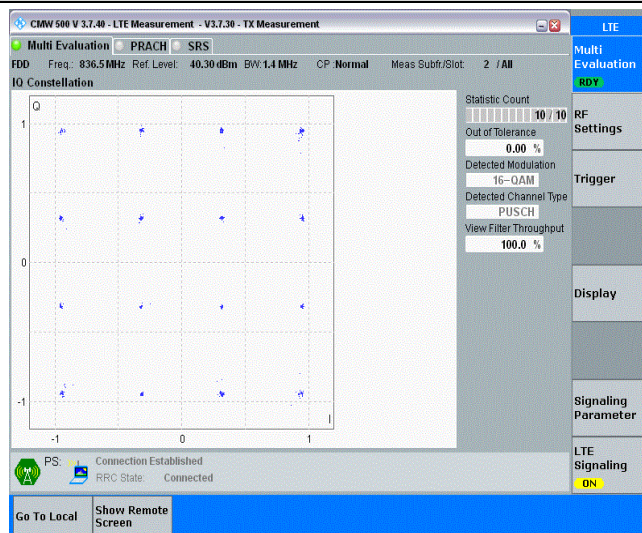

Appendix G: Modulation Characteristics

Test Result

Band	Bandwidth	Modulation	Channel	RB Configuration	Result	Verdict
Band5	1.4MHz	QPSK	20407	6RB#0	PASS	PASS
Band5	1.4MHz	QPSK	20525	6RB#0	PASS	PASS
Band5	1.4MHz	QPSK	20643	6RB#0	PASS	PASS
Band5	1.4MHz	16QAM	20407	6RB#0	PASS	PASS
Band5	1.4MHz	16QAM	20525	6RB#0	PASS	PASS
Band5	1.4MHz	16QAM	20643	6RB#0	PASS	PASS
Band5	3MHz	QPSK	20415	15RB#0	PASS	PASS
Band5	3MHz	QPSK	20525	15RB#0	PASS	PASS
Band5	3MHz	QPSK	20635	15RB#0	PASS	PASS
Band5	3MHz	16QAM	20415	15RB#0	PASS	PASS
Band5	3MHz	16QAM	20525	15RB#0	PASS	PASS
Band5	3MHz	16QAM	20635	15RB#0	PASS	PASS
Band5	5MHz	QPSK	20425	25RB#0	PASS	PASS
Band5	5MHz	QPSK	20525	25RB#0	PASS	PASS
Band5	5MHz	QPSK	20625	25RB#0	PASS	PASS
Band5	5MHz	16QAM	20425	25RB#0	PASS	PASS
Band5	5MHz	16QAM	20525	25RB#0	PASS	PASS
Band5	5MHz	16QAM	20625	25RB#0	PASS	PASS
Band5	10MHz	QPSK	20450	50RB#0	PASS	PASS
Band5	10MHz	QPSK	20525	50RB#0	PASS	PASS
Band5	10MHz	QPSK	20600	50RB#0	PASS	PASS
Band5	10MHz	16QAM	20450	50RB#0	PASS	PASS
Band5	10MHz	16QAM	20525	50RB#0	PASS	PASS
Band5	10MHz	16QAM	20600	50RB#0	PASS	PASS

Test Graphs

Band5-1.4MHz-16QAM-20407-6RB#0

Band5-1.4MHz-16QAM-20525-6RB#0

Band5-1.4MHz-16QAM-20643-6RB#0

Band5-3MHz-QPSK-20415-15RB#0

Band5-3MHz-QPSK-20525-15RB#0

Band5-3MHz-QPSK-20635-15RB#0

Band5-3MHz-16QAM-20415-15RB#0