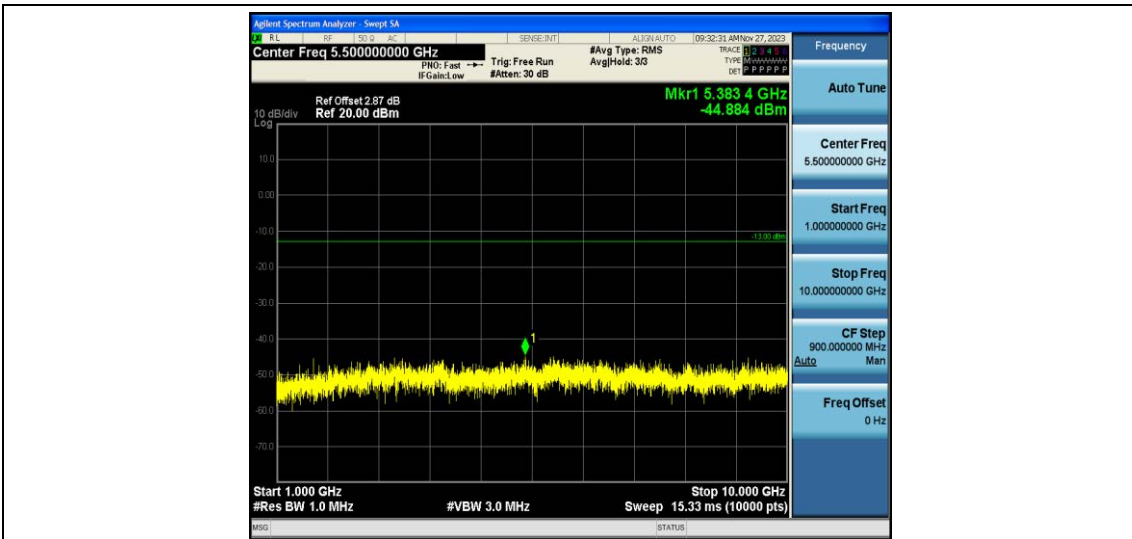

Band5-3MHz-QPSK-20415-1RB#0-Range2:1000~10000MHz