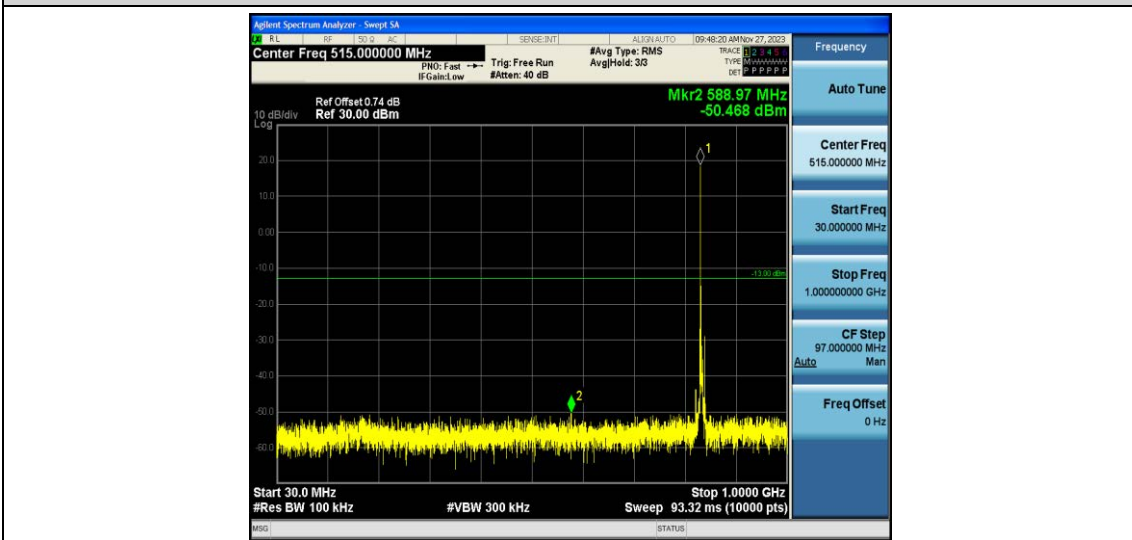

Band5-5MHz-16QAM-20525-1RB#0-Range1:30~1000MHz