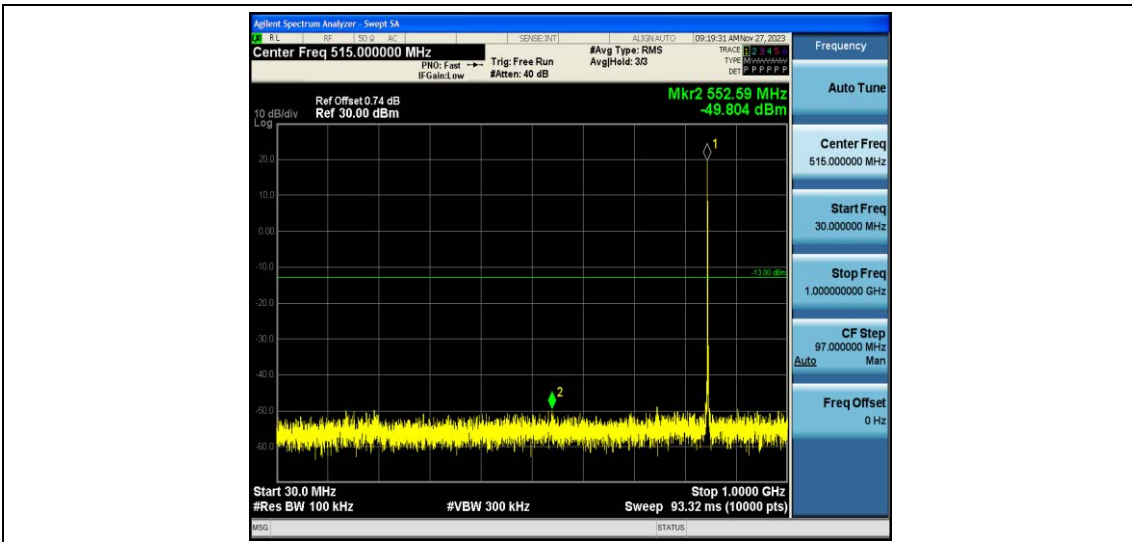

Band5-1.4MHz-16QAM-20407-1RB#0-Range1:30~1000MHz

Band5-1.4MHz-16QAM-20407-1RB#0-Range2:1000~10000MHz

Band5-1.4MHz-16QAM-20525-1RB#0-Range1:30~1000MHz

Band5-1.4MHz-16QAM-20525-1RB#0-Range2:1000~10000MHz

Band5-1.4MHz-16QAM-20643-1RB#0-Range1:30~1000MHz