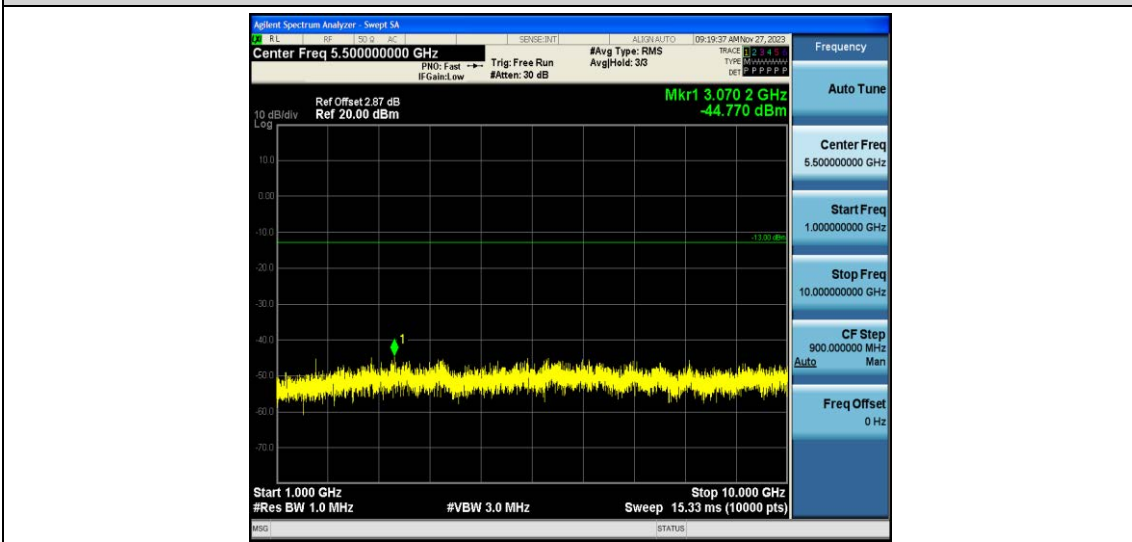

Band5-1.4MHz-16QAM-20643-1RB#0-Range2:1000~10000MHz