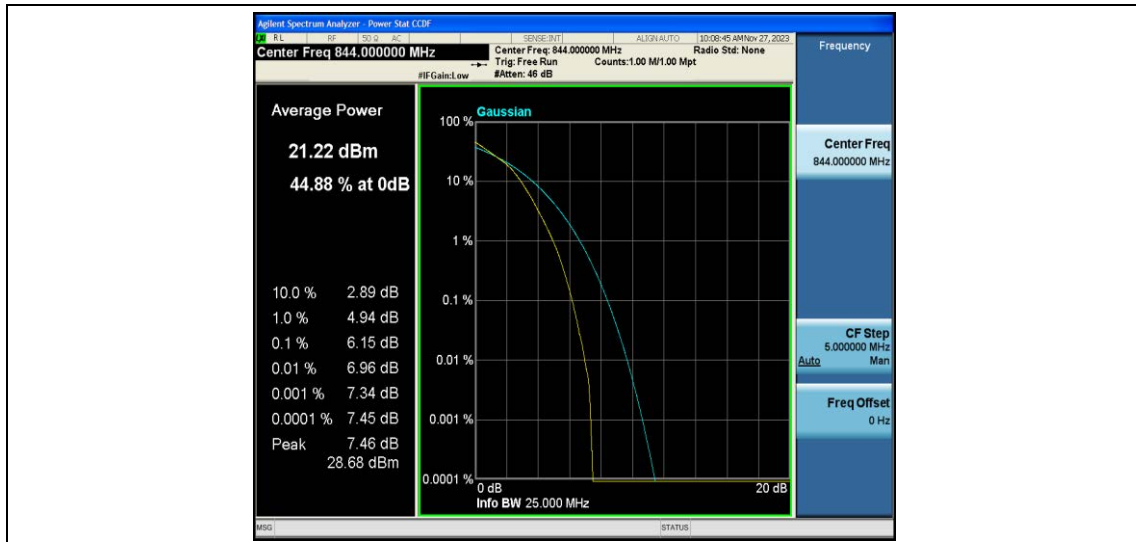

Band5-10MHz-16QAM-20450-1RB#0

Band5-10MHz-16QAM-20450-50RB#0

Band5-10MHz-16QAM-20525-1RB#0

Band5-10MHz-16QAM-20525-50RB#0

Band5-10MHz-16QAM-20600-1RB#0

Band5-10MHz-16QAM-20600-50RB#0

Appendix C: 26dB Bandwidth and Occupied Bandwidth