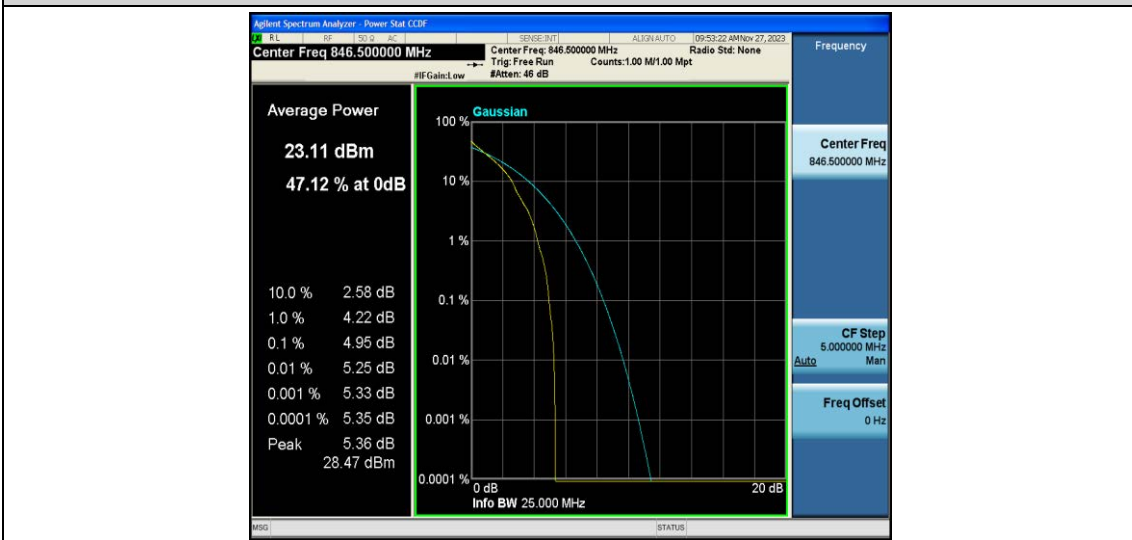

Band5-5MHz-QPSK-20625-1RB#0