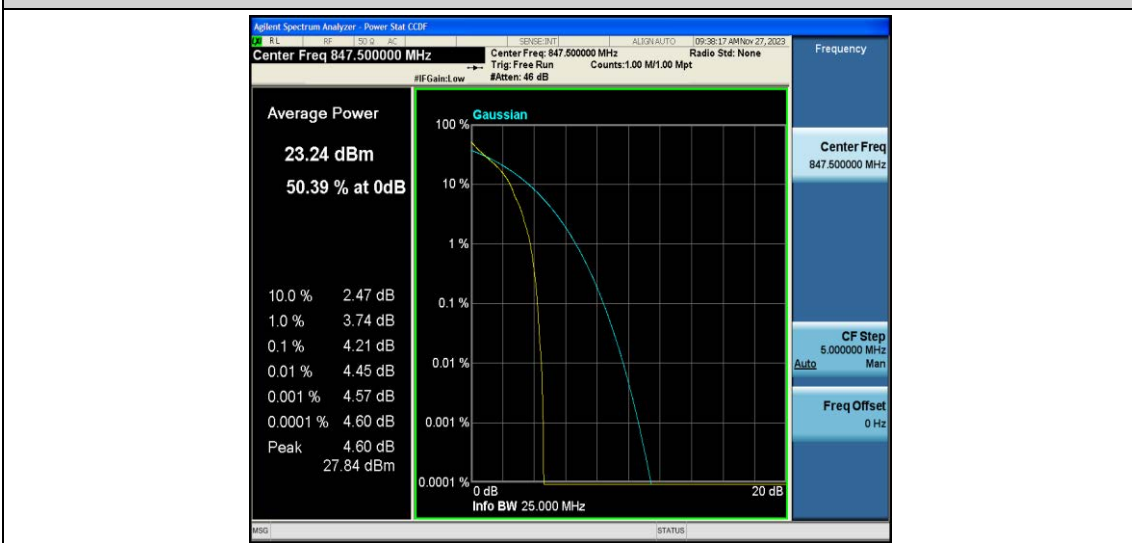

Band5-3MHz-QPSK-20635-1RB#0