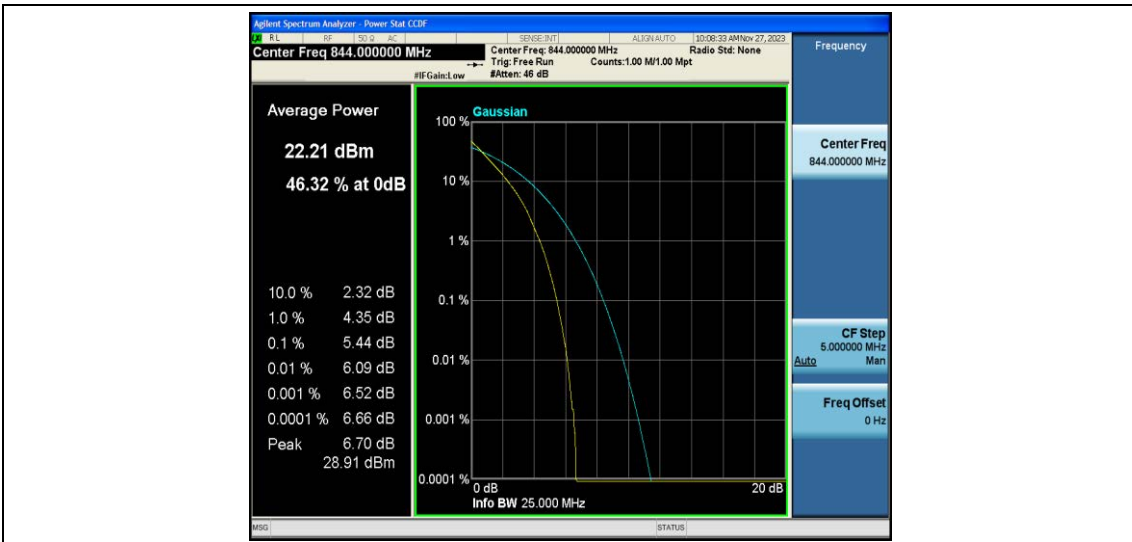

Band5-10MHz-QPSK-20600-50RB#0