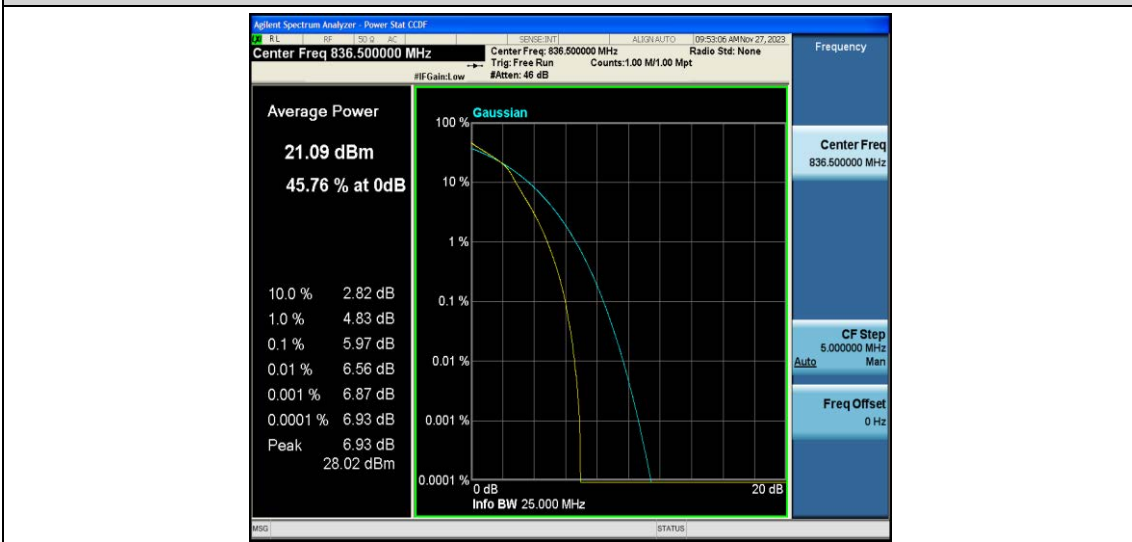

Band5-5MHz-16QAM-20525-25RB#0