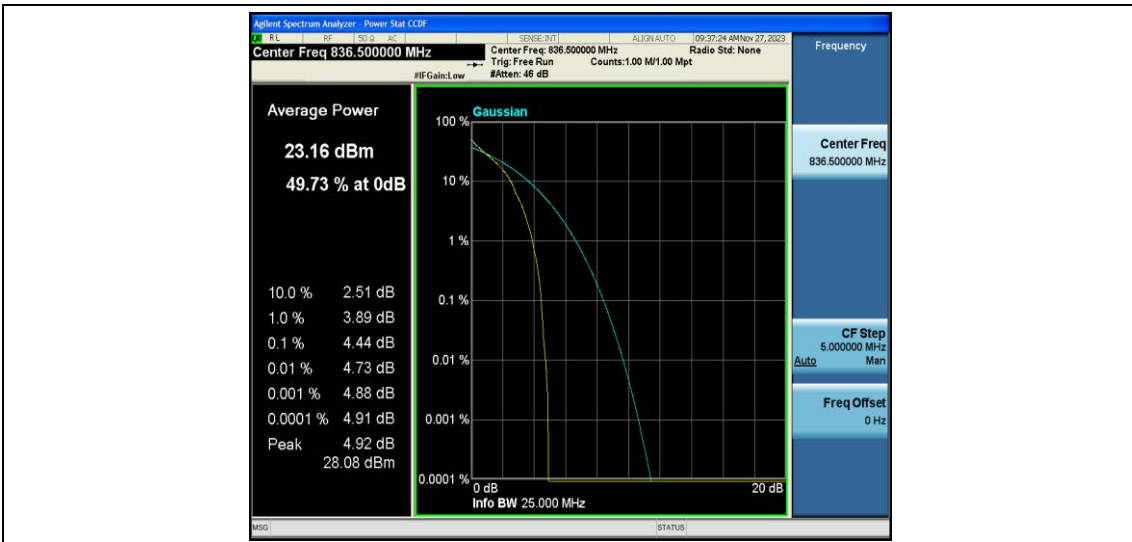

Band5-3MHz-QPSK-20525-1RB#0