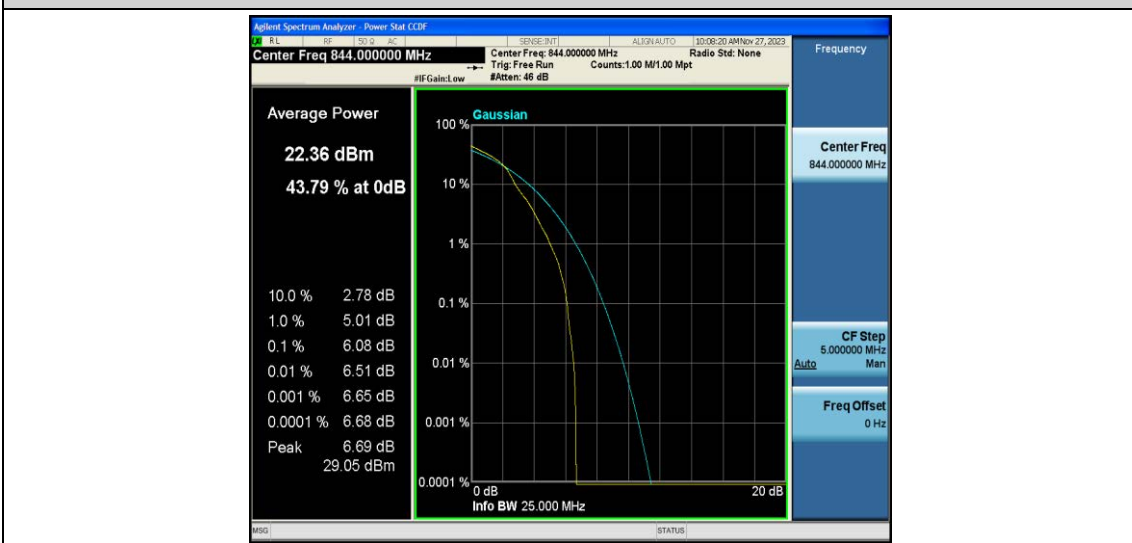

Band5-10MHz-16QAM-20450-1RB#0

Band5-10MHz-16QAM-20450-50RB#0

Band5-10MHz-16QAM-20525-1RB#0

Band5-10MHz-16QAM-20525-50RB#0

Band5-10MHz-16QAM-20600-1RB#0

Band5-10MHz-16QAM-20600-50RB#0

Appendix C: 26dB Bandwidth and Occupied Bandwidth