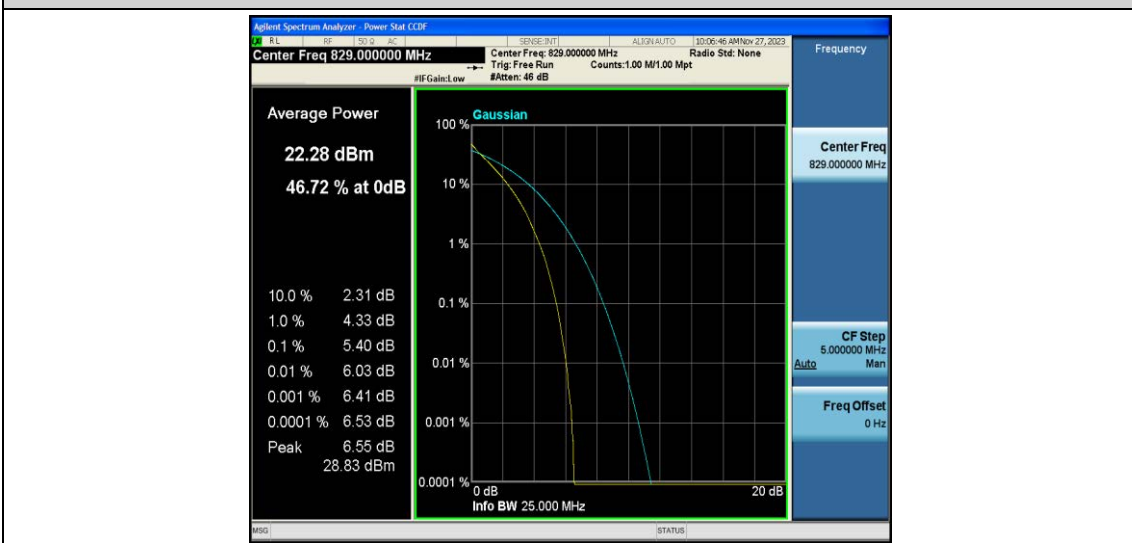

Band5-10MHz-QPSK-20450-50RB#0