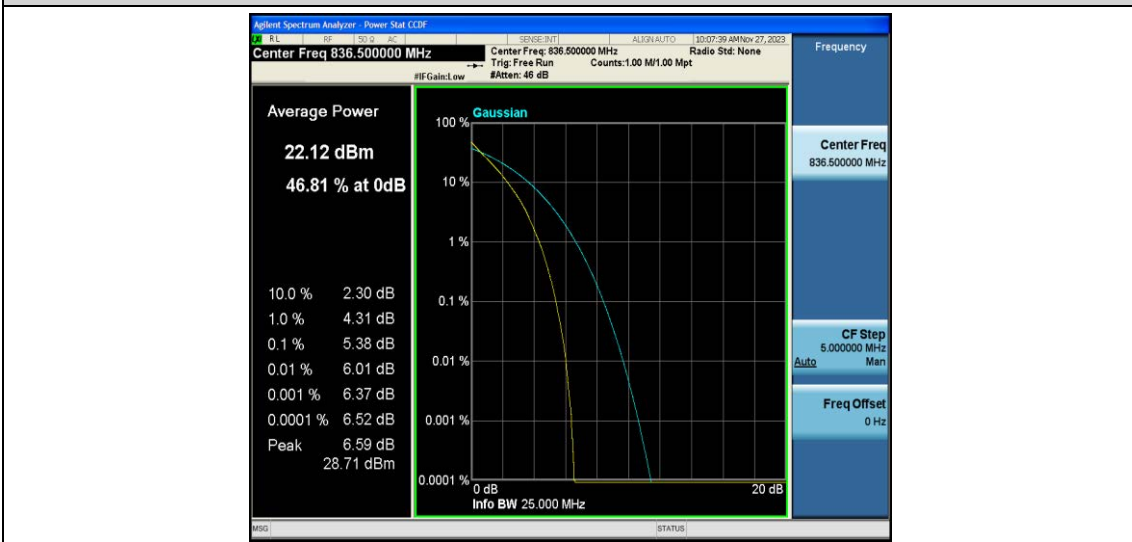

Band5-10MHz-QPSK-20525-50RB#0