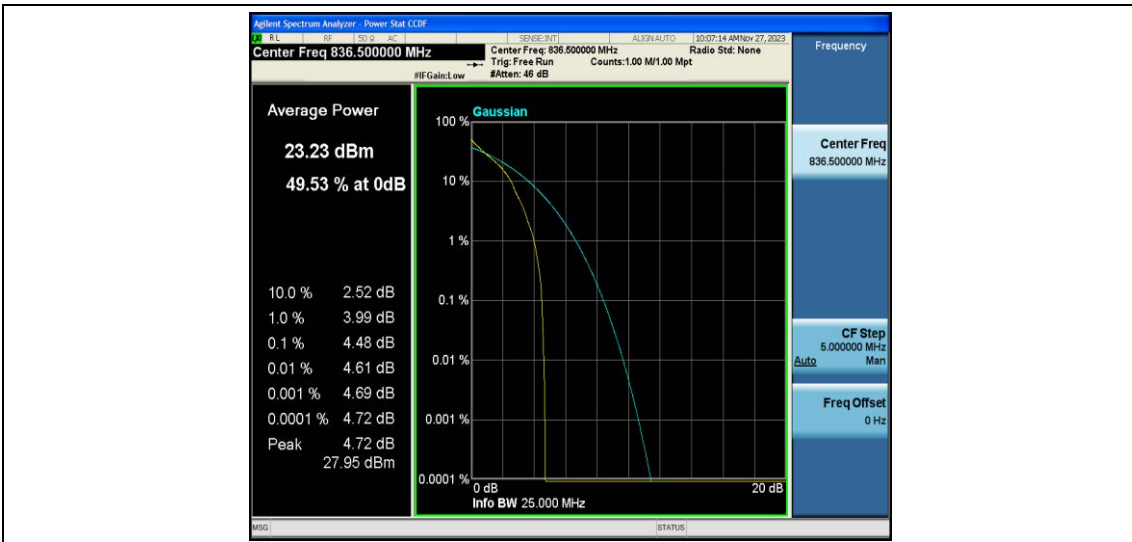

Band5-10MHz-QPSK-20525-1RB#0