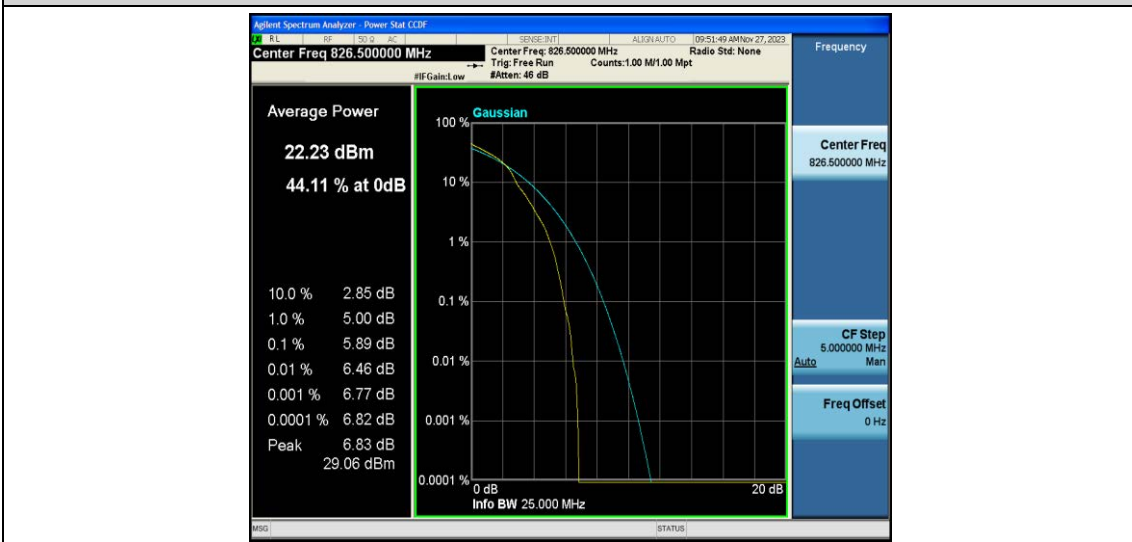

Band5-5MHz-16QAM-20425-1RB#0