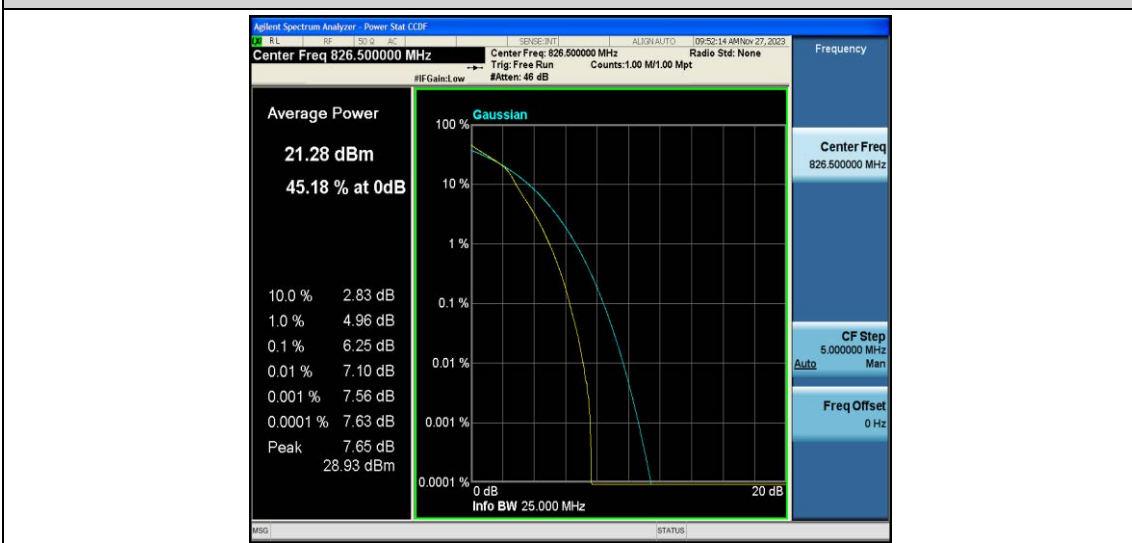

Band5-5MHz-16QAM-20425-25RB#0