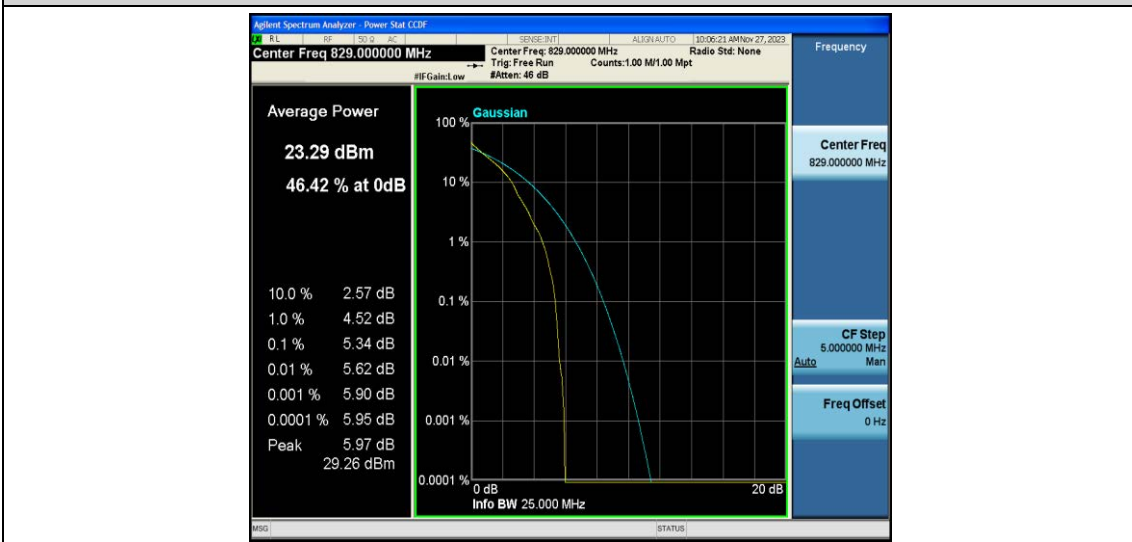

Band5-10MHz-QPSK-20450-1RB#0