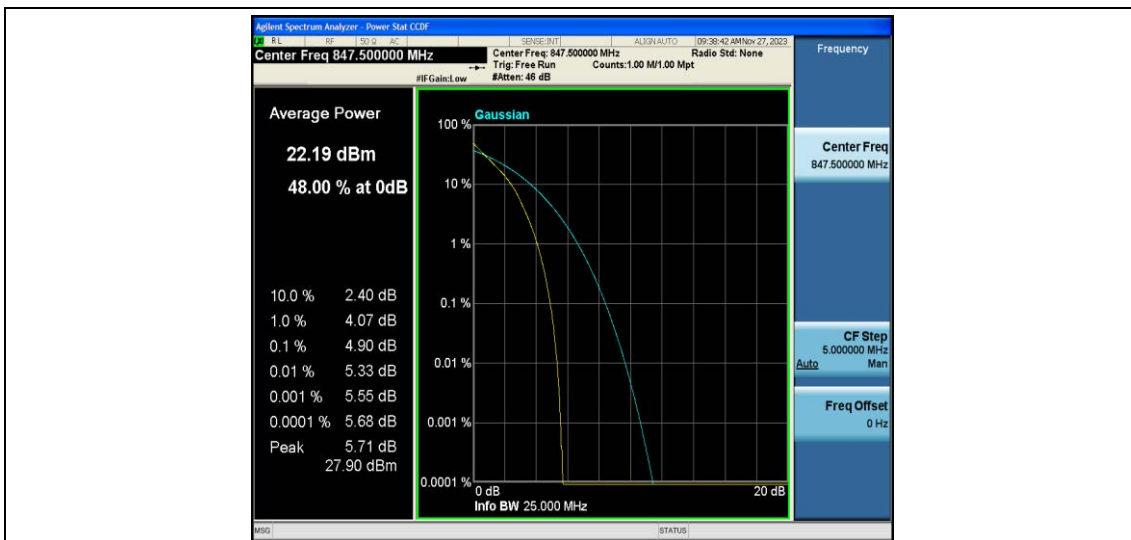

Band5-3MHz-QPSK-20635-15RB#0