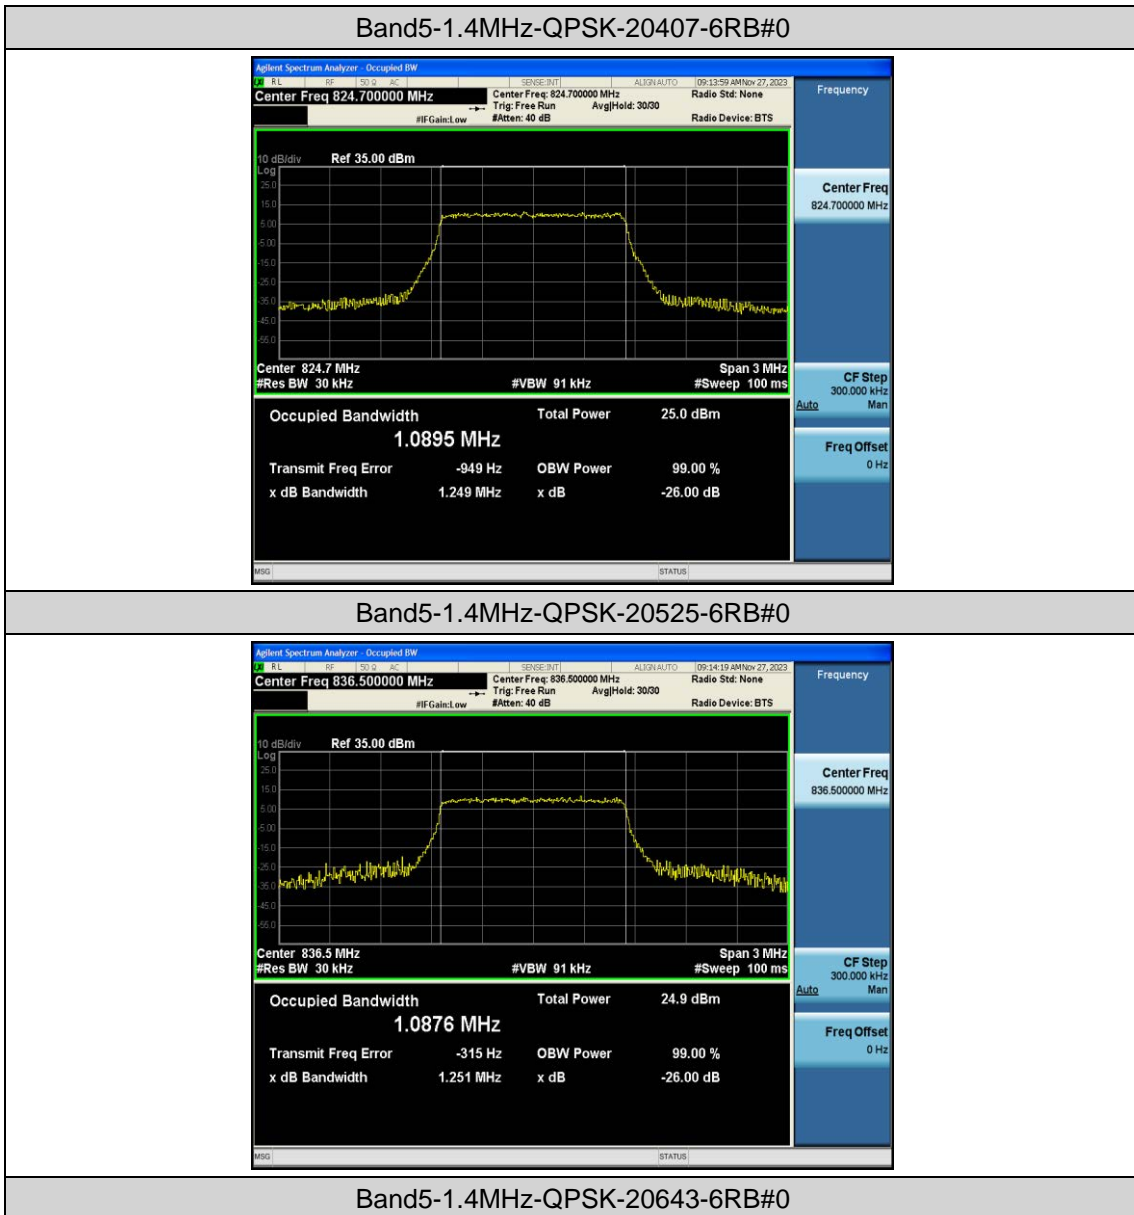

Test Graphs