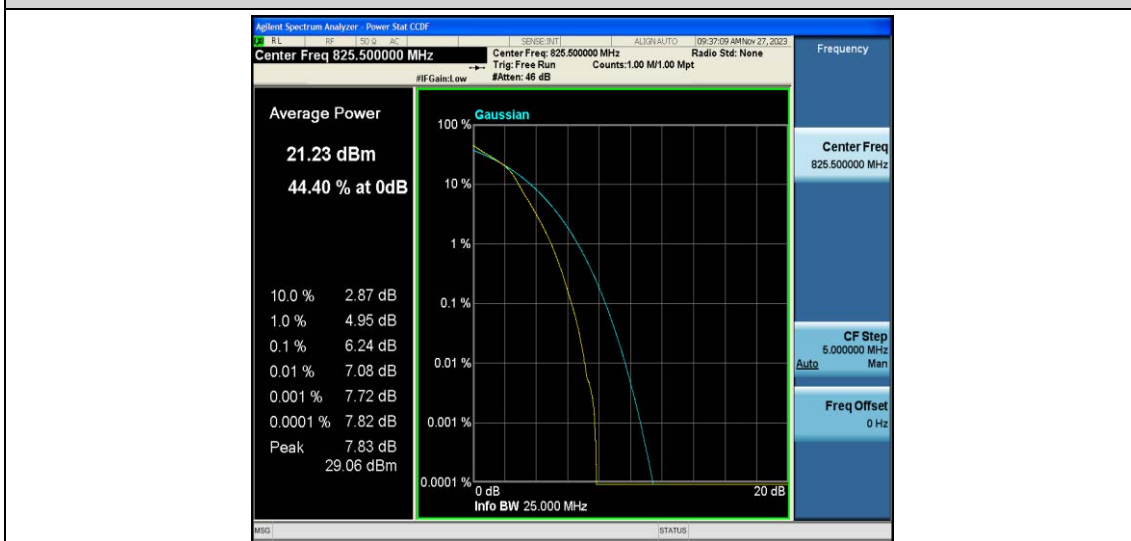

Band5-3MHz-16QAM-20415-15RB#0