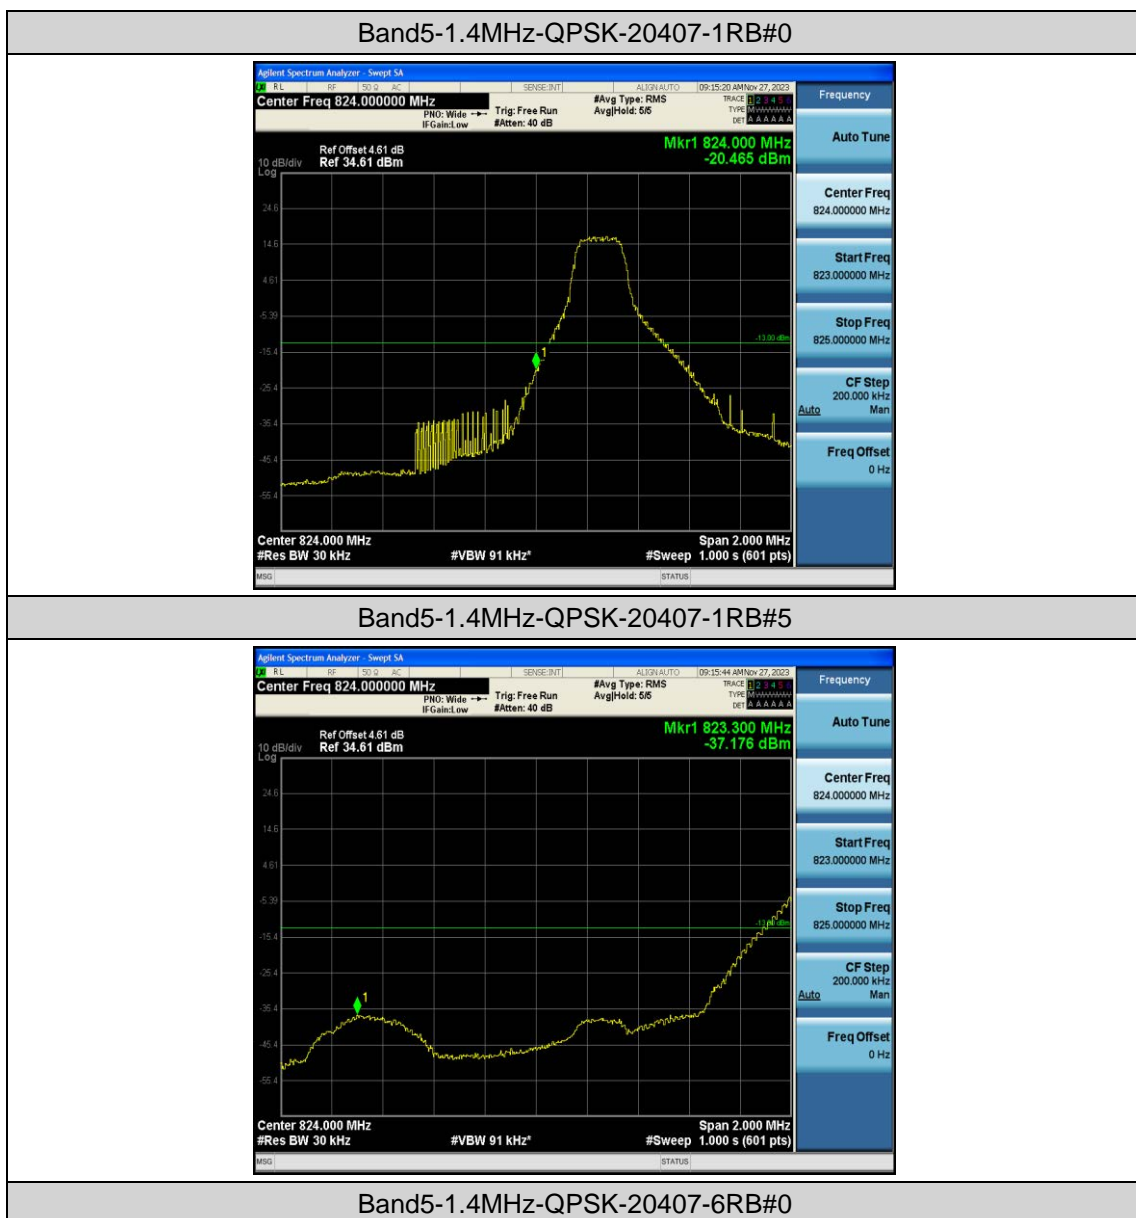

Band5	10MHz	QPSK	20450	1RB#0	-18.52	PASS
Band5	10MHz	QPSK	20450	1RB#49	-44.81	PASS
Band5	10MHz	QPSK	20450	50RB#0	-29.30	PASS
Band5	10MHz	QPSK	20600	1RB#0	-46.66	PASS
Band5	10MHz	QPSK	20600	1RB#49	-17.84	PASS
Band5	10MHz	QPSK	20600	50RB#0	-32.17	PASS
Band5	10MHz	16QAM	20450	1RB#0	-19.13	PASS
Band5	10MHz	16QAM	20450	1RB#49	-43.32	PASS
Band5	10MHz	16QAM	20450	50RB#0	-31.81	PASS
Band5	10MHz	16QAM	20600	1RB#0	-46.80	PASS
Band5	10MHz	16QAM	20600	1RB#49	-17.41	PASS
Band5	10MHz	16QAM	20600	50RB#0	-33.35	PASS

Test Graphs