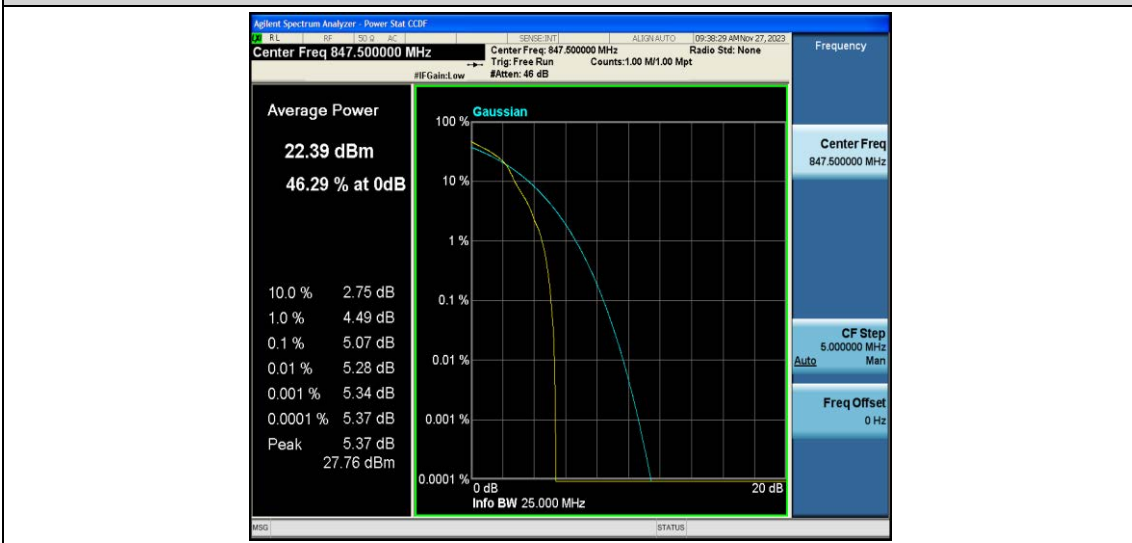

Band5-3MHz-16QAM-20635-1RB#0