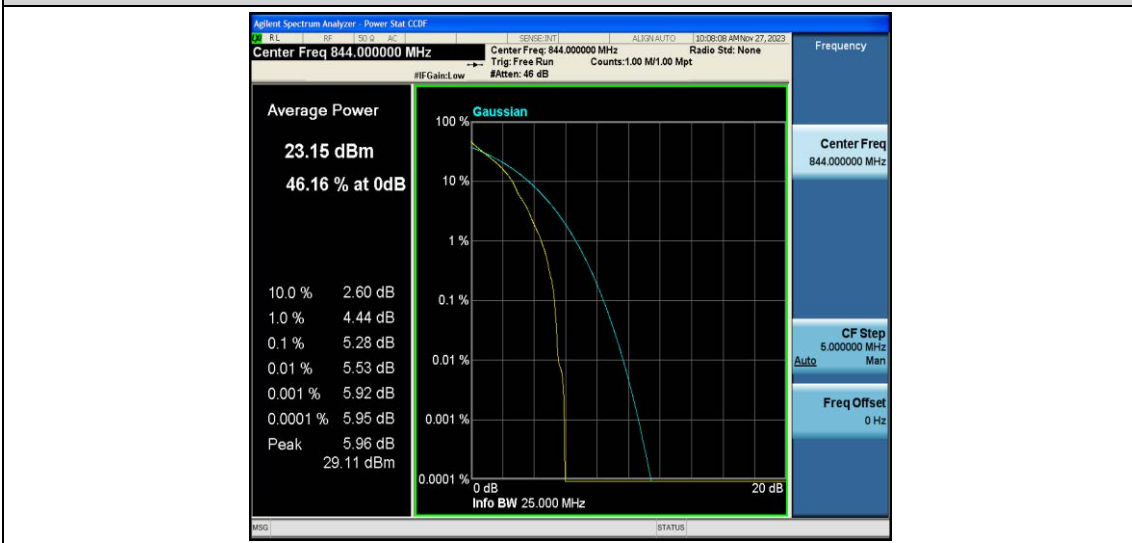

Band5-10MHz-QPSK-20600-1RB#0