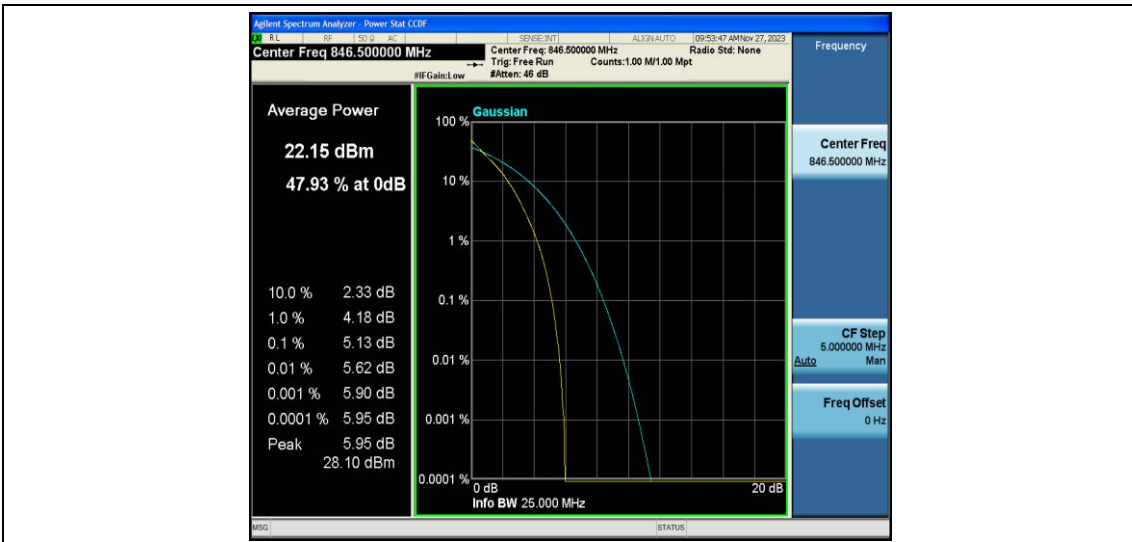

Band5-5MHz-QPSK-20625-25RB#0