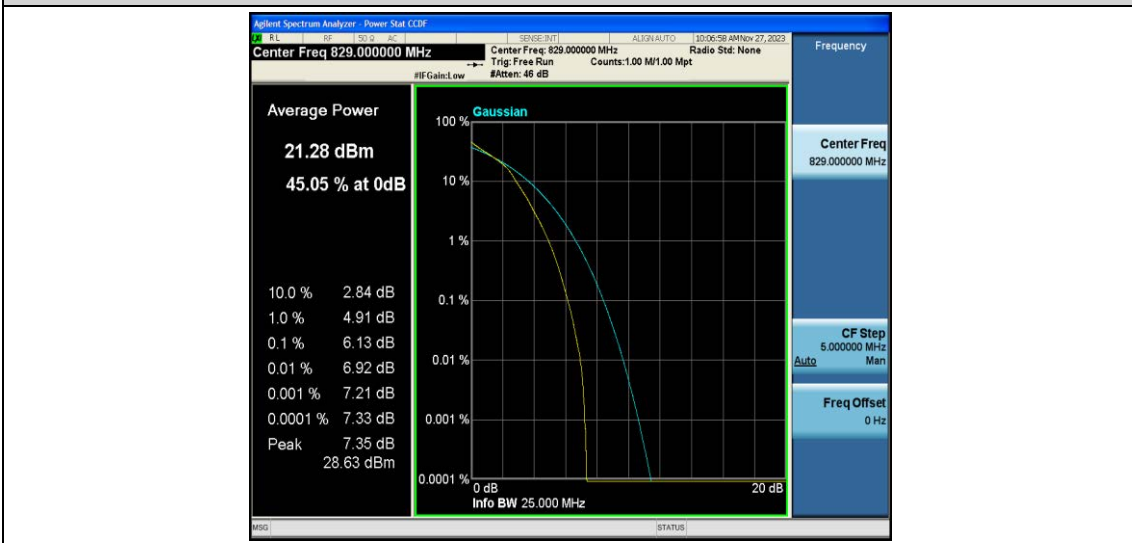

Band5-10MHz-16QAM-20450-50RB#0