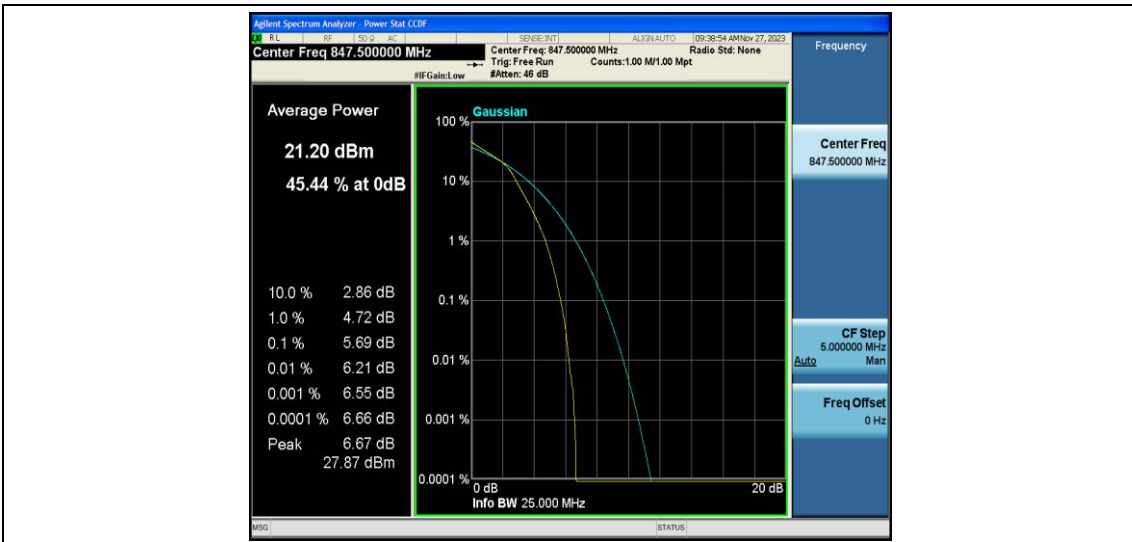

Band5-3MHz-16QAM-20635-15RB#0