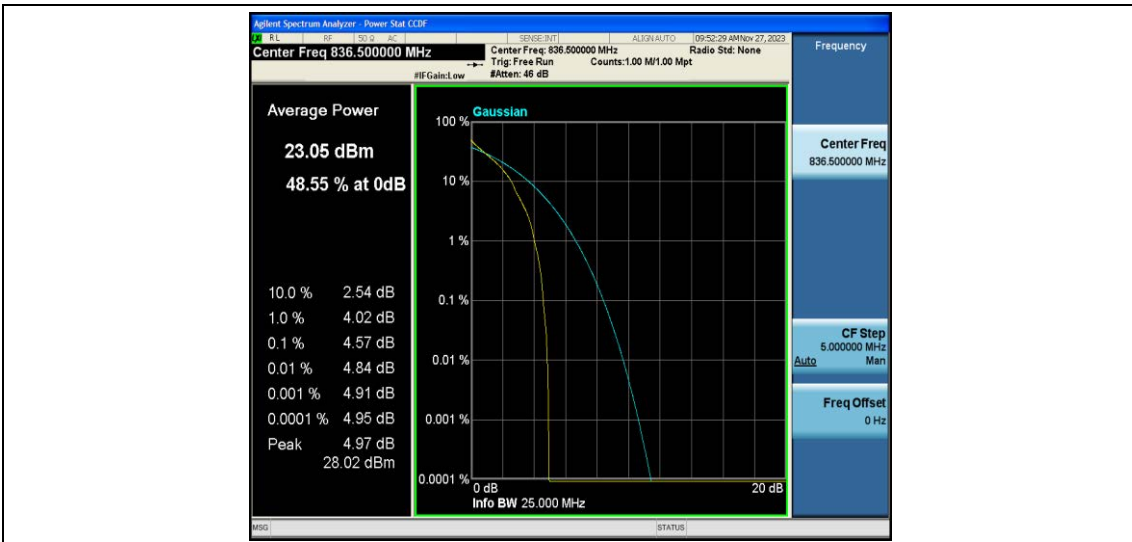

Band5-5MHz-QPSK-20525-1RB#0