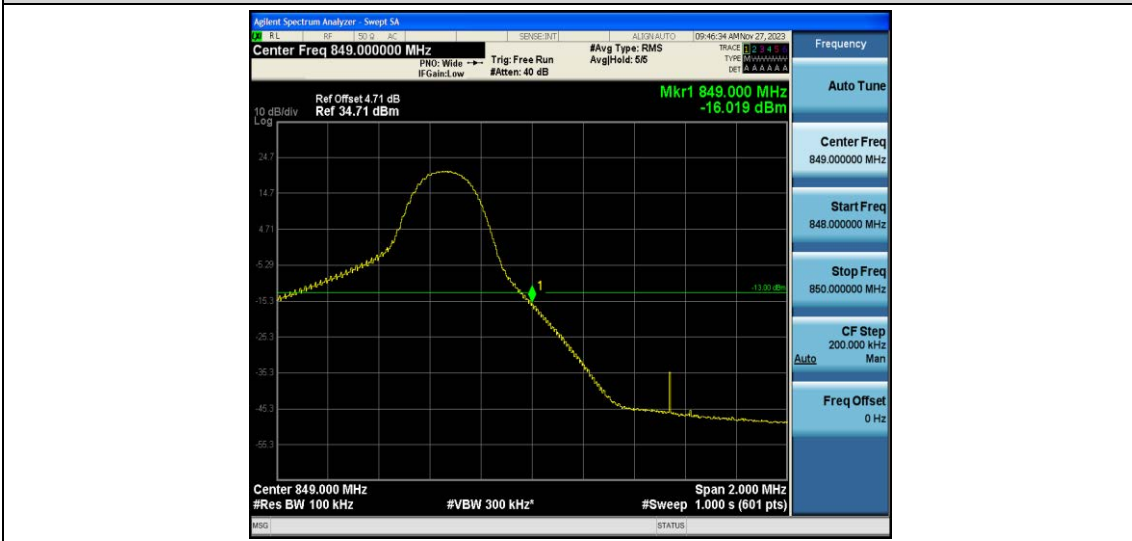

Band5-5MHz-QPSK-20625-1RB#24