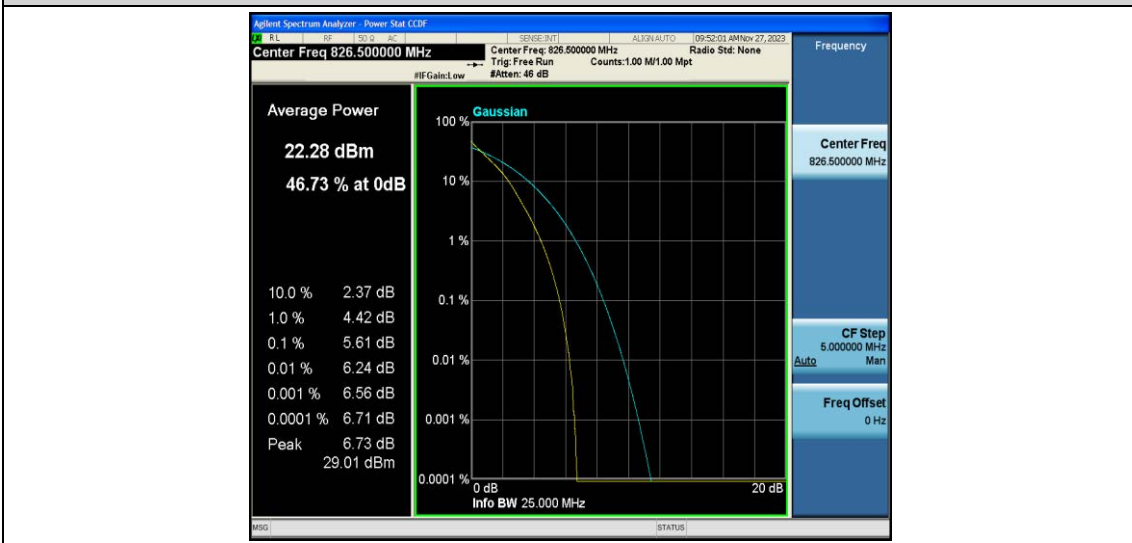

Band5-5MHz-QPSK-20425-25RB#0