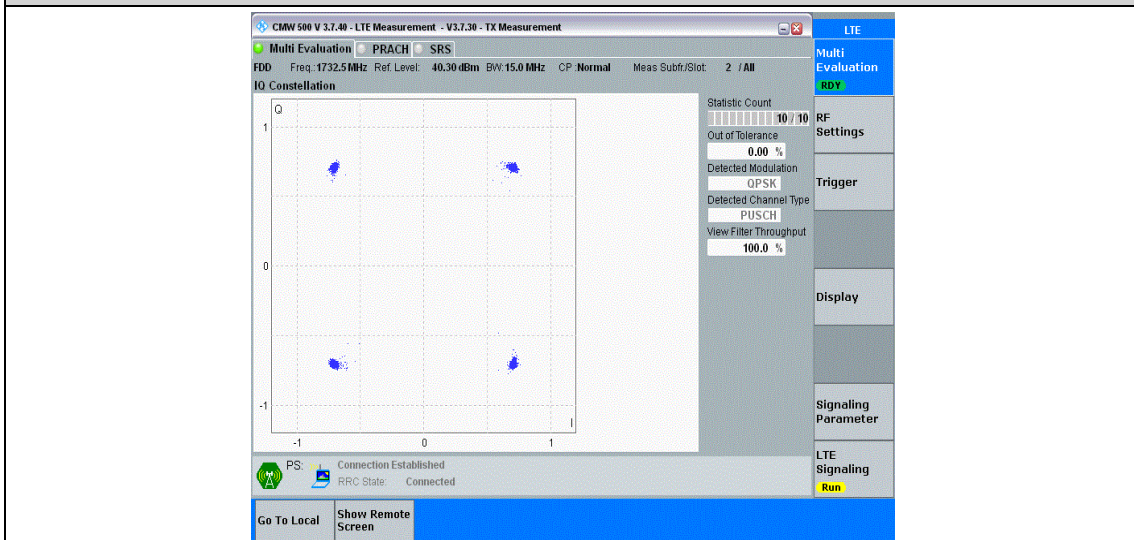

Band4-10MHz-16QAM-20175-50RB#0

Band4-10MHz-16QAM-20350-50RB#0

Band4-15MHz-QPSK-20025-75RB#0

Band4-15MHz-QPSK-20175-75RB#0

Band4-15MHz-QPSK-20325-75RB#0

Band4-15MHz-16QAM-20025-75RB#0

Band4-15MHz-16QAM-20175-75RB#0