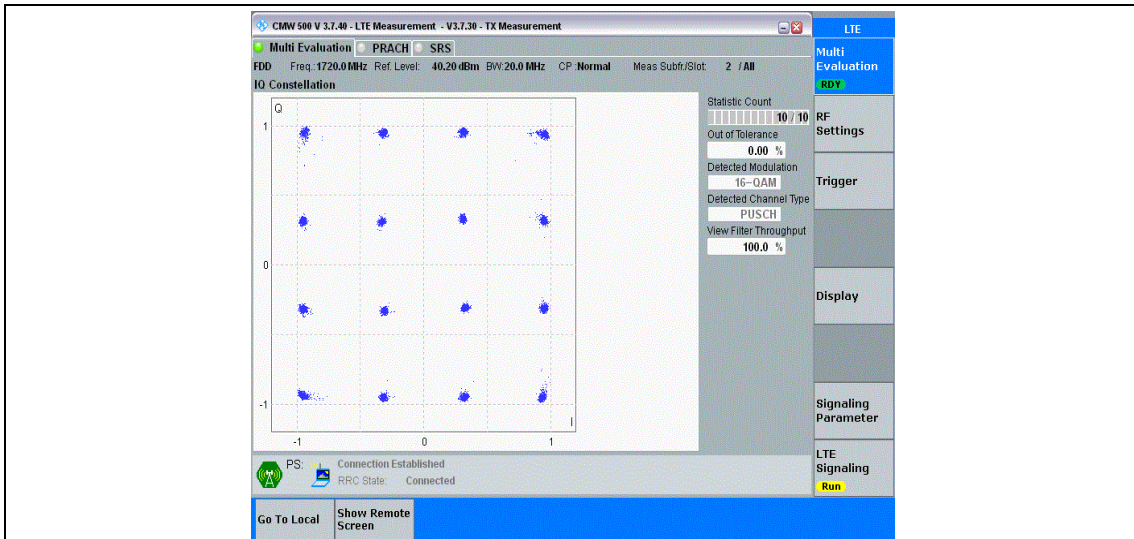

Band4-15MHz-16QAM-20325-75RB#0

Band4-20MHz-QPSK-20050-100RB#0

Band4-20MHz-QPSK-20175-100RB#0

Band4-20MHz-QPSK-20300-100RB#0

Band4-20MHz-16QAM-20050-100RB#0

Band4-20MHz-16QAM-20175-100RB#0

Band4-20MHz-16QAM-20300-100RB#0