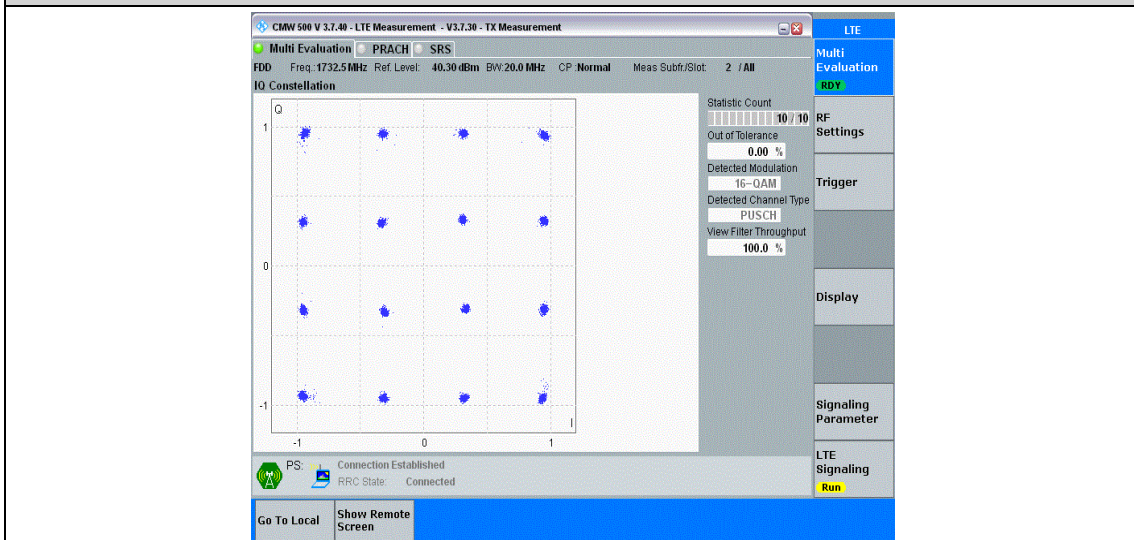

Band4-15MHz-16QAM-20325-75RB#0

Band4-20MHz-QPSK-20050-100RB#0

Band4-20MHz-QPSK-20175-100RB#0

Band4-20MHz-QPSK-20300-100RB#0

Band4-20MHz-16QAM-20050-100RB#0

Band4-20MHz-16QAM-20175-100RB#0

Band4-20MHz-16QAM-20300-100RB#0