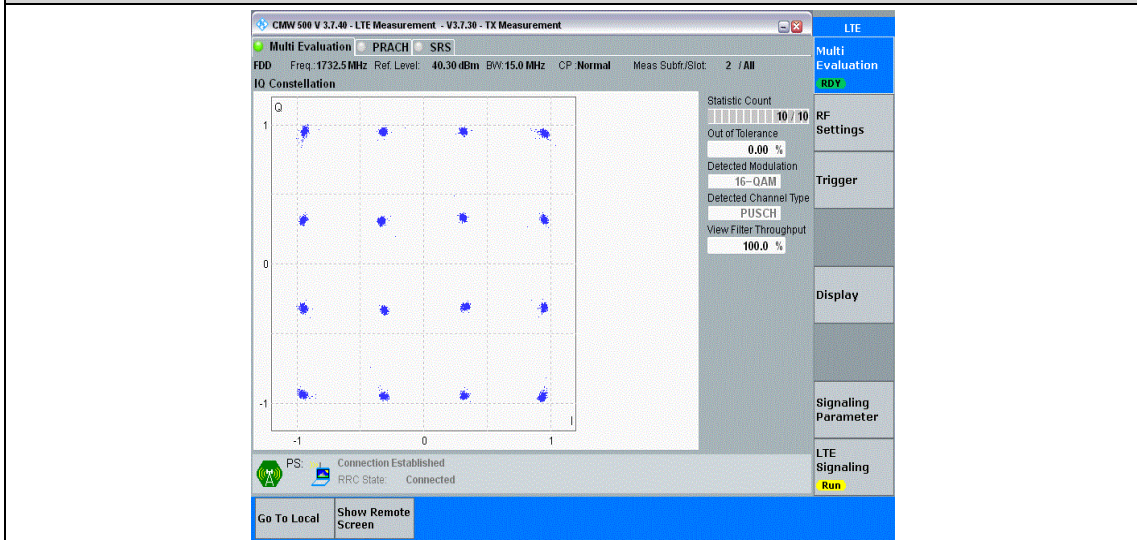

Band4-10MHz-16QAM-20175-50RB#0

Band4-10MHz-16QAM-20350-50RB#0

Band4-15MHz-QPSK-20025-75RB#0

Band4-15MHz-QPSK-20175-75RB#0

Band4-15MHz-QPSK-20325-75RB#0

Band4-15MHz-16QAM-20025-75RB#0

Band4-15MHz-16QAM-20175-75RB#0

Band4-15MHz-16QAM-20325-75RB#0

Band4-20MHz-QPSK-20050-100RB#0

Band4-20MHz-QPSK-20175-100RB#0

Band4-20MHz-QPSK-20300-100RB#0

Band4-20MHz-16QAM-20050-100RB#0

Band4-20MHz-16QAM-20175-100RB#0

Band4-20MHz-16QAM-20300-100RB#0