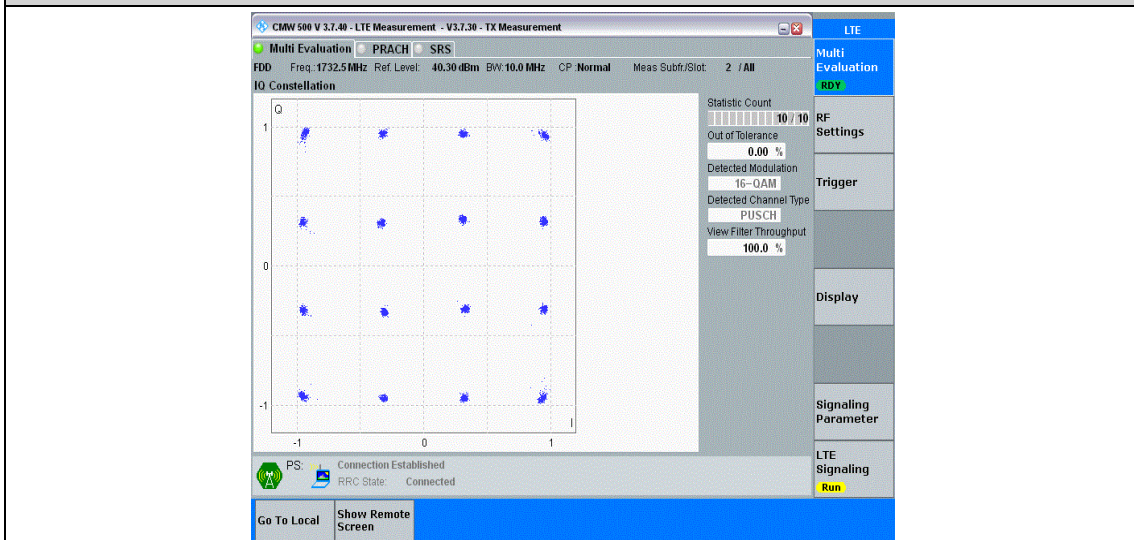

Band4-10MHz-16QAM-20175-50RB#0

Band4-10MHz-16QAM-20350-50RB#0

Band4-15MHz-QPSK-20025-75RB#0

Band4-15MHz-QPSK-20175-75RB#0

Band4-15MHz-QPSK-20325-75RB#0

Band4-15MHz-16QAM-20025-75RB#0

Band4-15MHz-16QAM-20175-75RB#0

Band4-15MHz-16QAM-20325-75RB#0

Band4-20MHz-QPSK-20050-100RB#0

Band4-20MHz-QPSK-20175-100RB#0

Band4-20MHz-QPSK-20300-100RB#0

Band4-20MHz-16QAM-20050-100RB#0

Band4-20MHz-16QAM-20175-100RB#0

Band4-20MHz-16QAM-20300-100RB#0