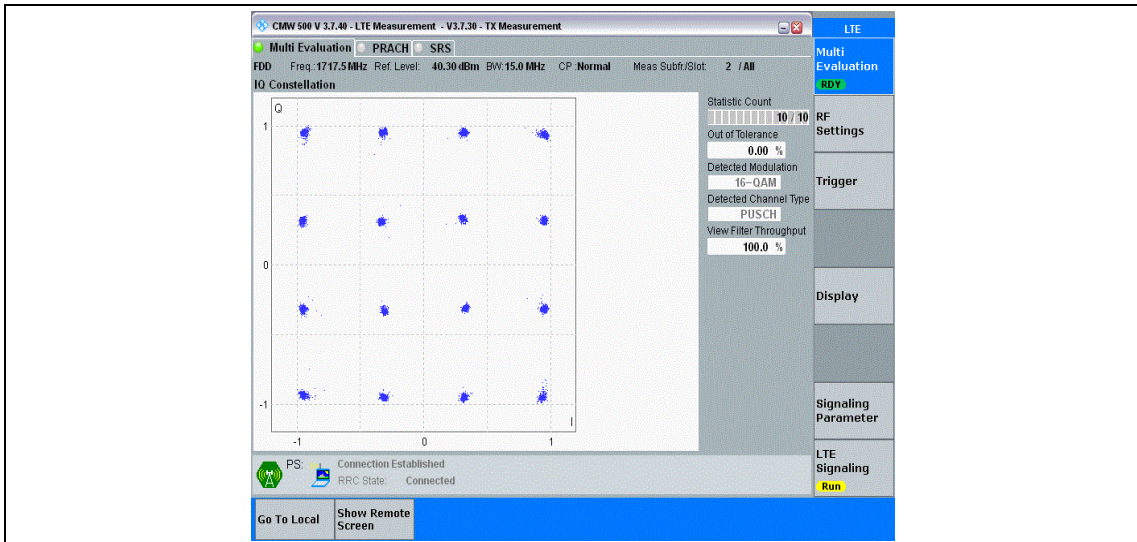

Band4-10MHz-16QAM-20175-50RB#0

Band4-10MHz-16QAM-20350-50RB#0

Band4-15MHz-QPSK-20025-75RB#0

Band4-15MHz-QPSK-20175-75RB#0

Band4-15MHz-QPSK-20325-75RB#0

Band4-15MHz-16QAM-20025-75RB#0

Band4-15MHz-16QAM-20175-75RB#0

Band4-15MHz-16QAM-20325-75RB#0

Band4-20MHz-QPSK-20050-100RB#0

Band4-20MHz-QPSK-20175-100RB#0

Band4-20MHz-QPSK-20300-100RB#0

Band4-20MHz-16QAM-20050-100RB#0

Band4-20MHz-16QAM-20175-100RB#0

Band4-20MHz-16QAM-20300-100RB#0