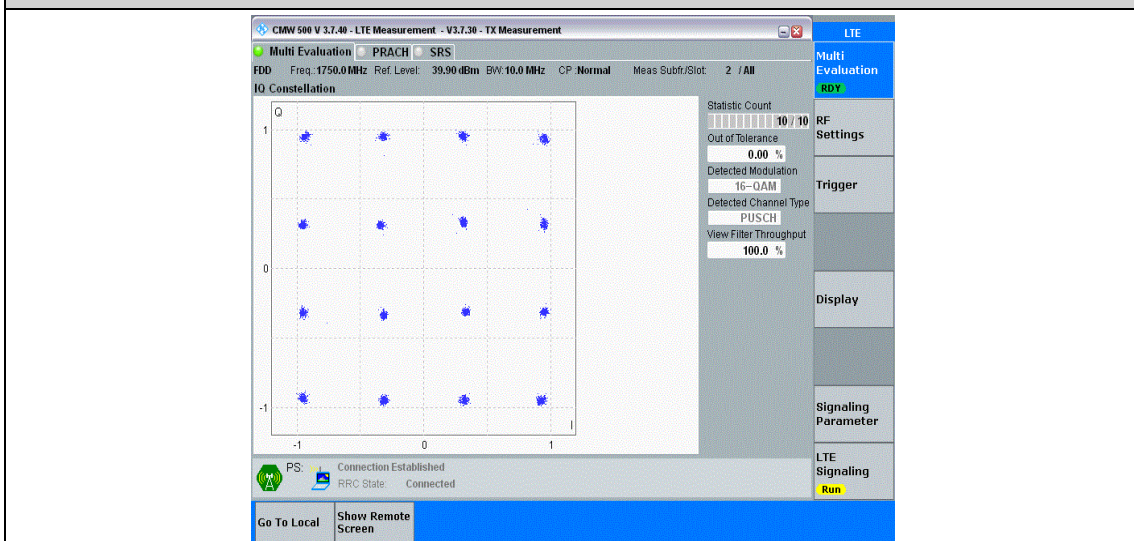

Band4-10MHz-16QAM-20175-50RB#0

Band4-10MHz-16QAM-20350-50RB#0

Band4-15MHz-QPSK-20025-75RB#0

Band4-15MHz-QPSK-20175-75RB#0

Band4-15MHz-QPSK-20325-75RB#0

Band4-15MHz-16QAM-20025-75RB#0

Band4-15MHz-16QAM-20175-75RB#0