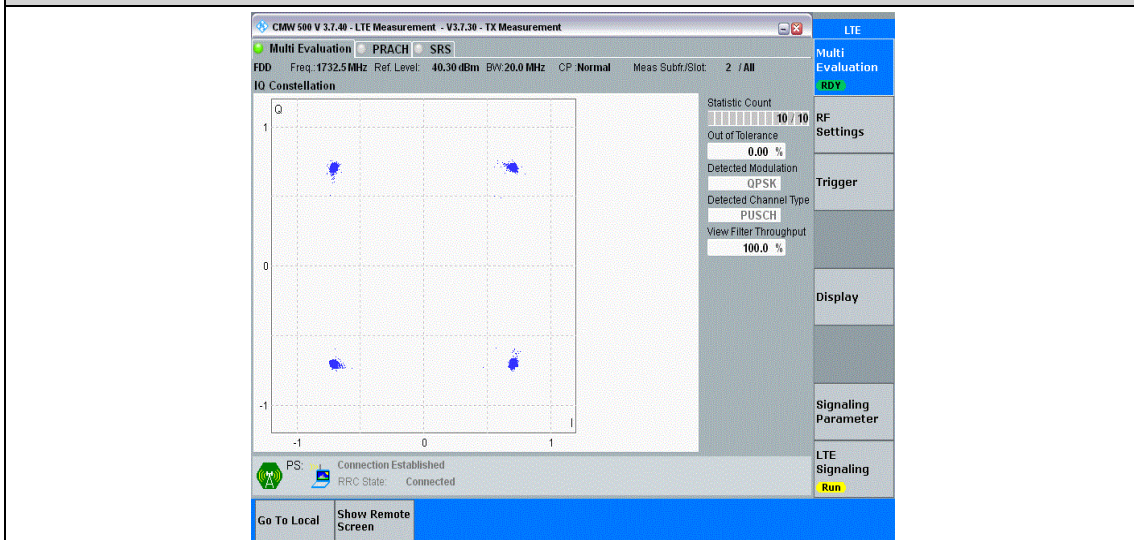

Band4-20MHz-QPSK-20175-100RB#0

Band4-20MHz-QPSK-20300-100RB#0