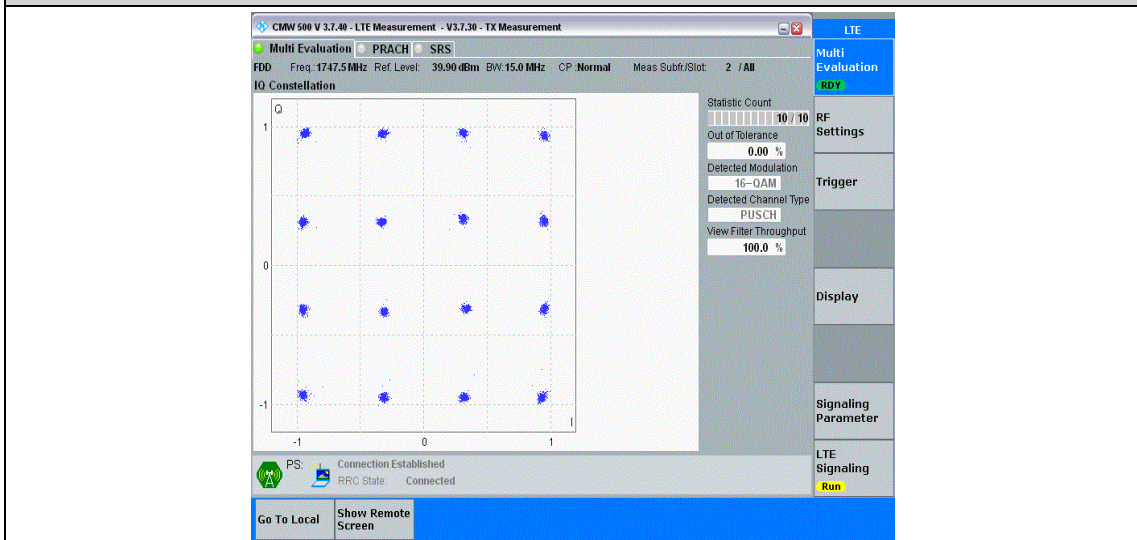

Band4-10MHz-16QAM-20175-50RB#0

Band4-10MHz-16QAM-20350-50RB#0

Band4-15MHz-QPSK-20025-75RB#0

Band4-15MHz-QPSK-20175-75RB#0

Band4-15MHz-QPSK-20325-75RB#0

Band4-15MHz-16QAM-20025-75RB#0

Band4-15MHz-16QAM-20175-75RB#0

Band4-15MHz-16QAM-20325-75RB#0

Band4-20MHz-QPSK-20050-100RB#0

Band4-20MHz-QPSK-20175-100RB#0

Band4-20MHz-QPSK-20300-100RB#0

Band4-20MHz-16QAM-20050-100RB#0

Band4-20MHz-16QAM-20175-100RB#0

Band4-20MHz-16QAM-20300-100RB#0