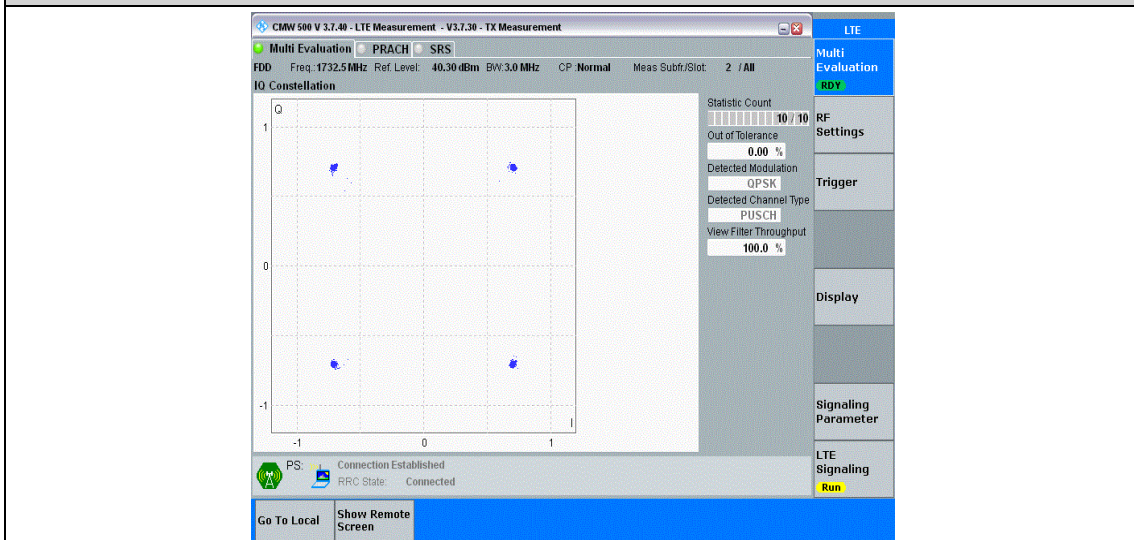

Band4-3MHz-QPSK-20385-15RB#0