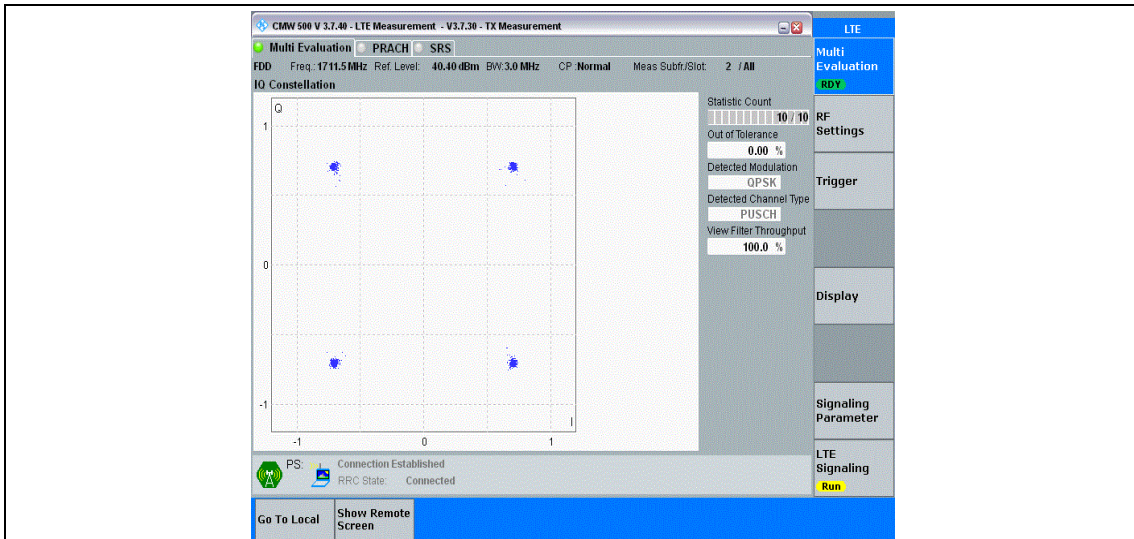

Band4-3MHz-QPSK-20175-15RB#0