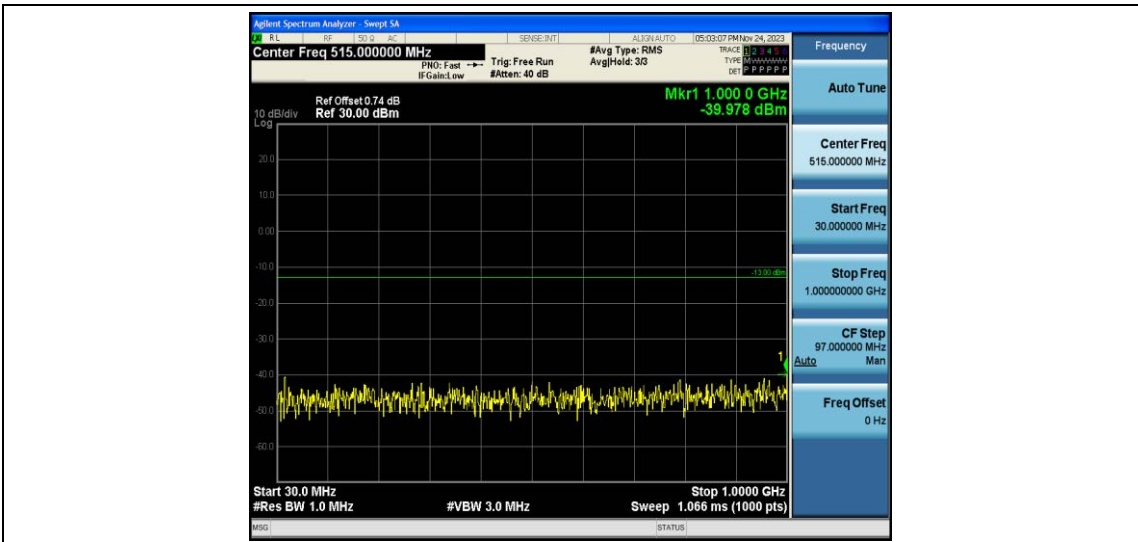

Band4-15MHz-16QAM-20325-1RB#0-Range1:30~1000MHz