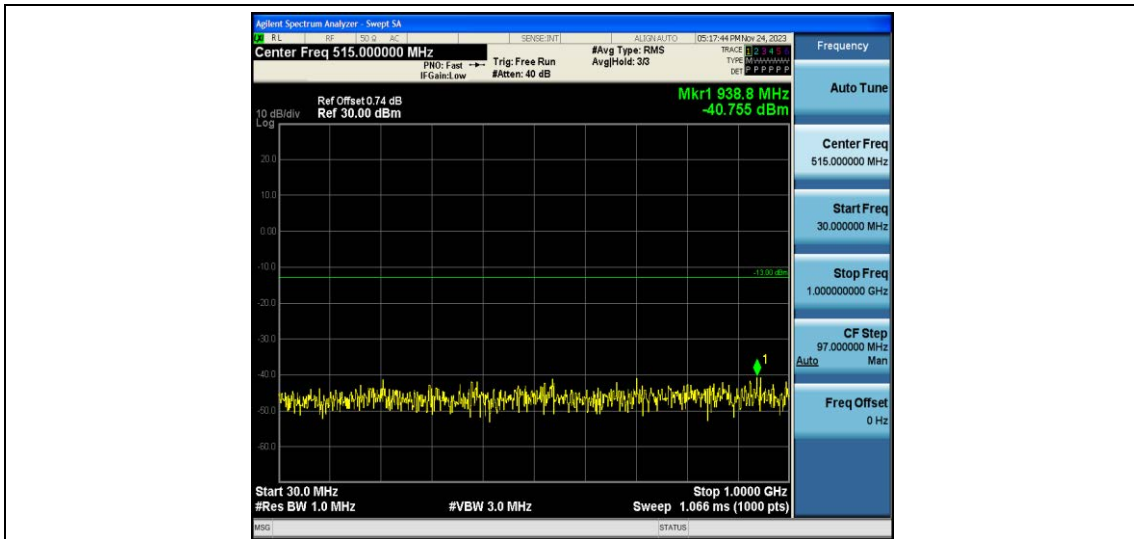

Band4-20MHz-16QAM-20300-1RB#0-Range1:30~1000MHz