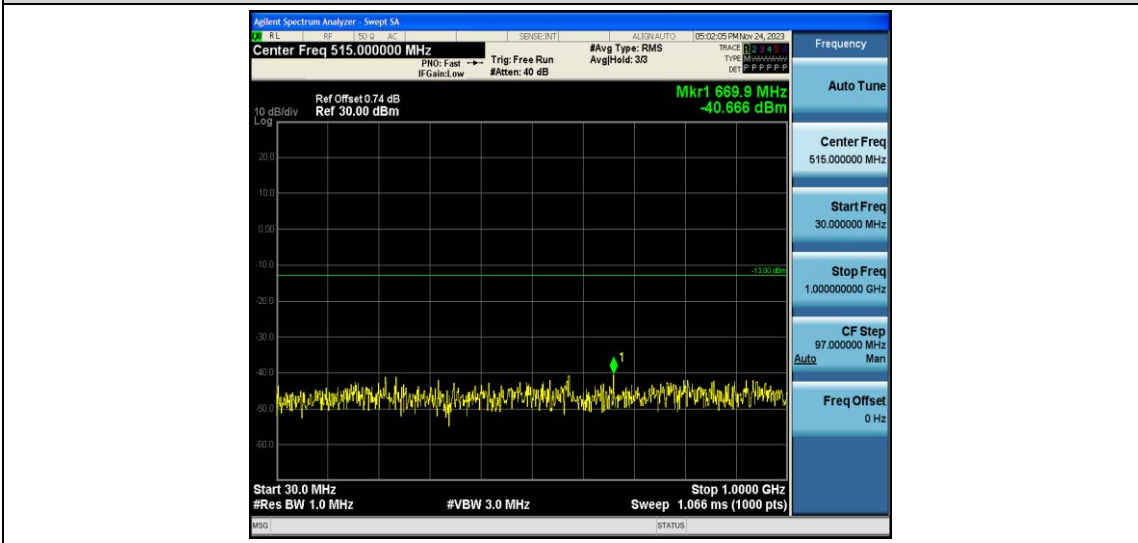

Band4-15MHz-16QAM-20025-1RB#0-Range1:30~1000MHz