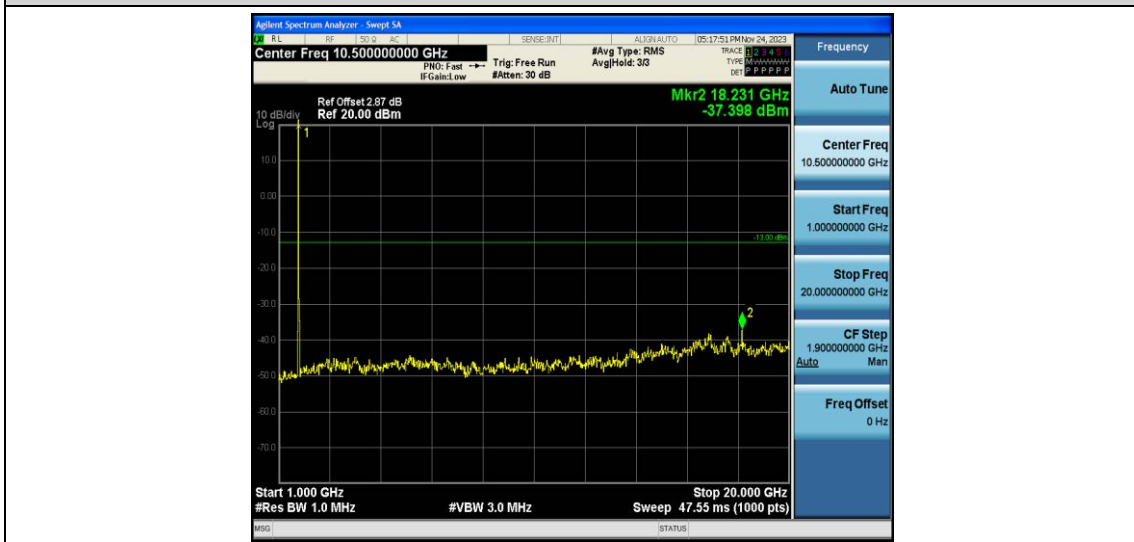

Band4-20MHz-16QAM-20175-1RB#0-Range1:30~1000MHz

Band4-20MHz-16QAM-20175-1RB#0-Range2:1000~20000MHz

Band4-20MHz-16QAM-20300-1RB#0-Range1:30~1000MHz

Band4-20MHz-16QAM-20300-1RB#0-Range2:1000~20000MHz

## Appendix F: Frequency Stability