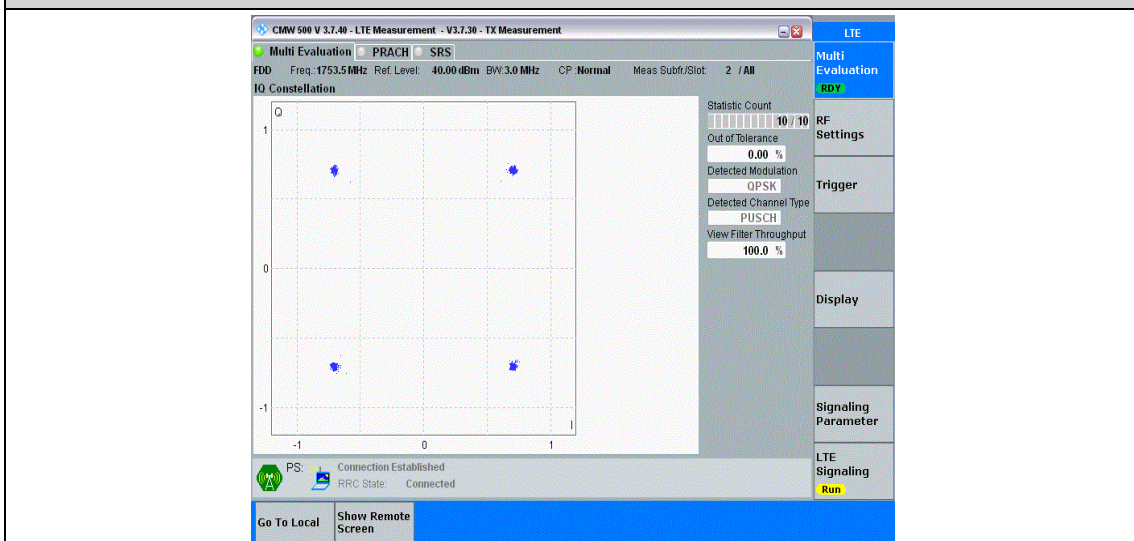

Band4-3MHz-16QAM-19965-15RB#0