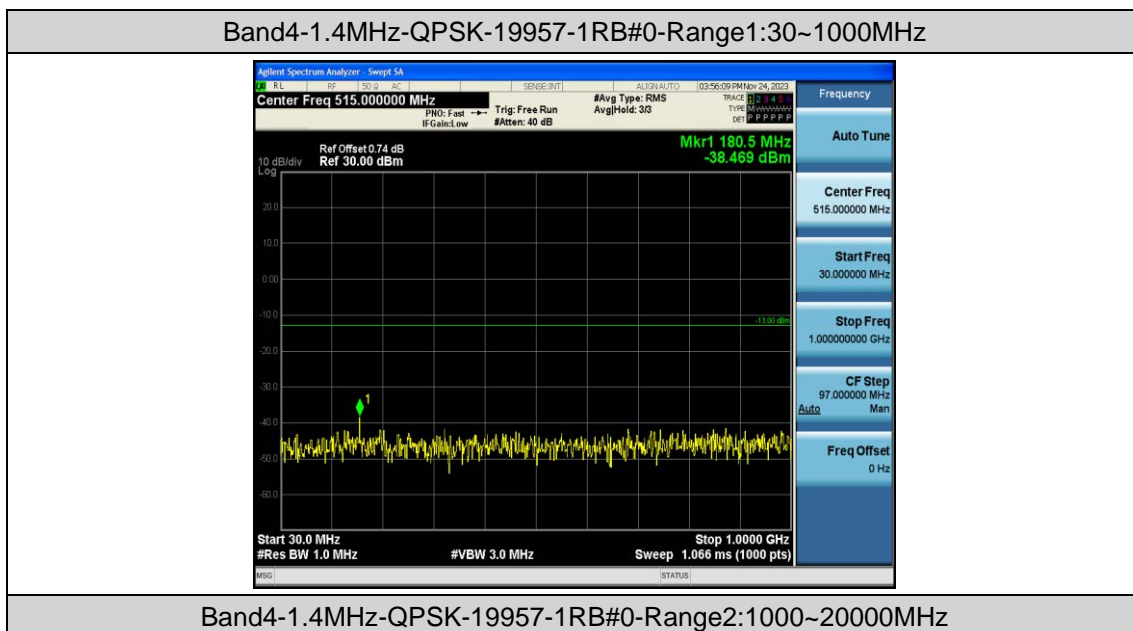

Band 4	20MHz	QPSK	20050	1RB#0	Range2:1000~20000M Hz	-38.3 7	PAS S
Band 4	20MHz	QPSK	20175	1RB#0	Range1:30~1000MHz	-40.5 4	PAS S
Band 4	20MHz	QPSK	20175	1RB#0	Range2:1000~20000M Hz	-37.7 3	PAS S
Band 4	20MHz	QPSK	20300	1RB#0	Range1:30~1000MHz	-41.7 5	PAS S
Band 4	20MHz	QPSK	20300	1RB#0	Range2:1000~20000M Hz	-37.5 8	PAS S
Band 4	20MHz	16QAM	20050	1RB#0	Range1:30~1000MHz	-41.7 6	PAS S
Band 4	20MHz	16QAM	20050	1RB#0	Range2:1000~20000M Hz	-38.3 5	PAS S
Band 4	20MHz	16QAM	20175	1RB#0	Range1:30~1000MHz	-41.0 5	PAS S
Band 4	20MHz	16QAM	20175	1RB#0	Range2:1000~20000M Hz	-38.4 3	PAS S
Band 4	20MHz	16QAM	20300	1RB#0	Range1:30~1000MHz	-40.7 6	PAS S
Band 4	20MHz	16QAM	20300	1RB#0	Range2:1000~20000M Hz	-37.4	PAS S

Test Graphs