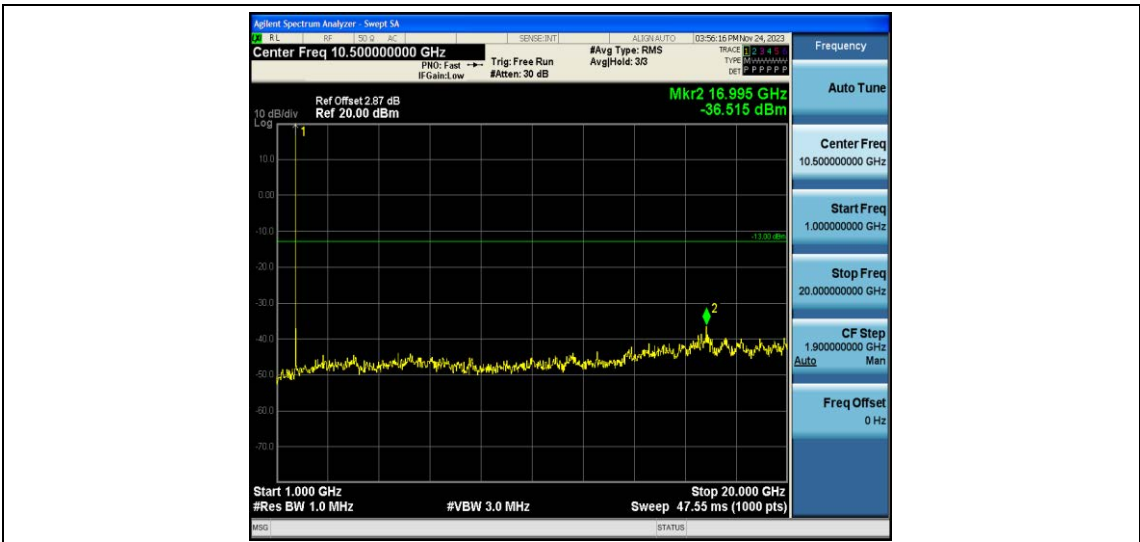

Band4-1.4MHz-QPSK-20175-1RB#0-Range1:30~1000MHz