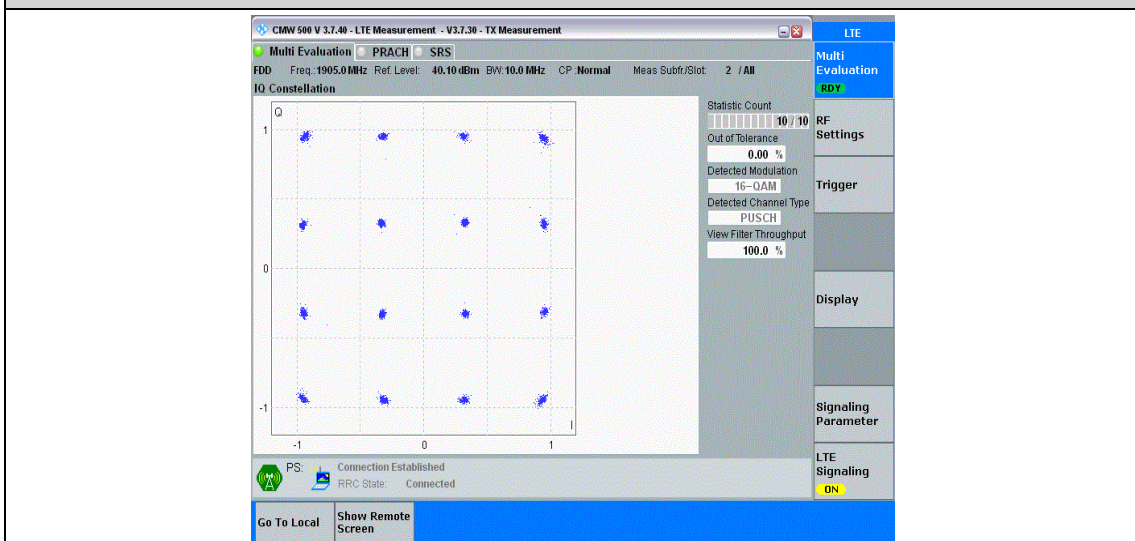

Band2-10MHz-16QAM-18900-50RB#0

Band2-10MHz-16QAM-19150-50RB#0

Band2-15MHz-QPSK-18675-75RB#0

Band2-15MHz-QPSK-18900-75RB#0

Band2-15MHz-QPSK-19125-75RB#0

Band2-15MHz-16QAM-18675-75RB#0

Band2-15MHz-16QAM-18900-75RB#0