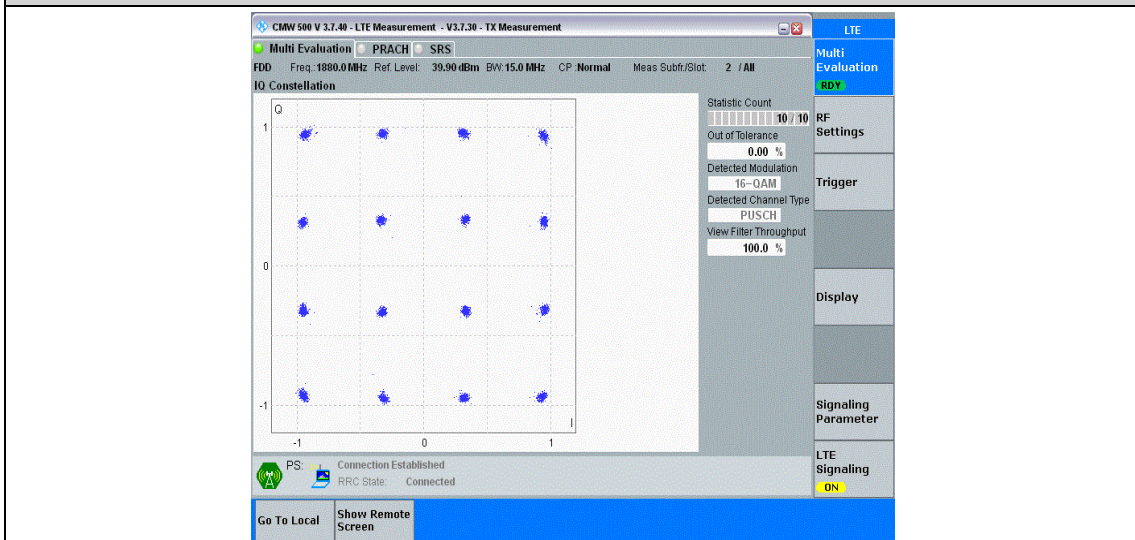

Band2-10MHz-16QAM-18900-50RB#0

Band2-10MHz-16QAM-19150-50RB#0

Band2-15MHz-QPSK-18675-75RB#0

Band2-15MHz-QPSK-18900-75RB#0

Band2-15MHz-QPSK-19125-75RB#0

Band2-15MHz-16QAM-18675-75RB#0

Band2-15MHz-16QAM-18900-75RB#0