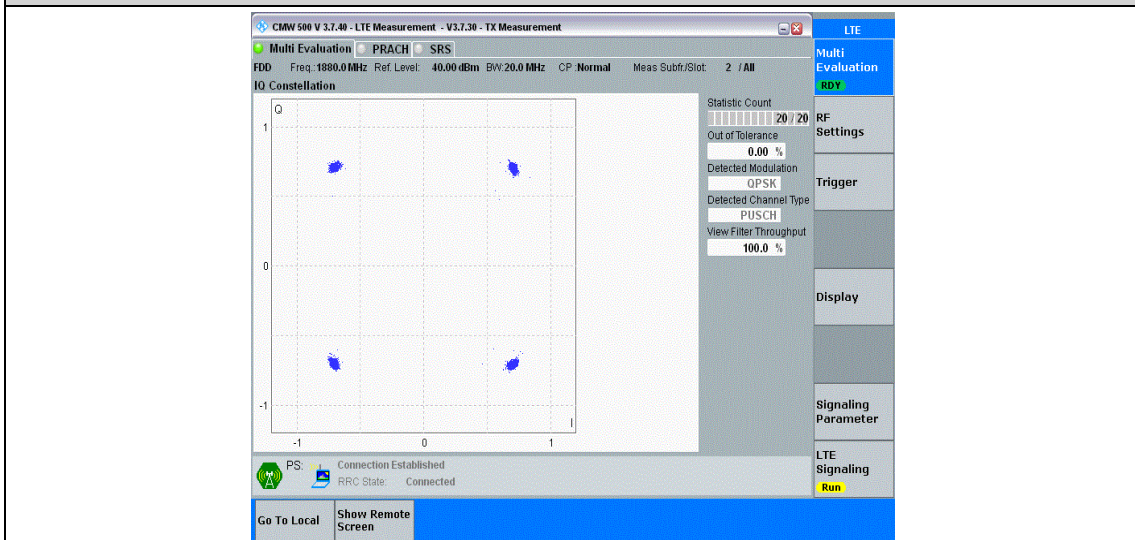

Band2-20MHz-QPSK-18900-100RB#0

Band2-20MHz-QPSK-19100-100RB#0