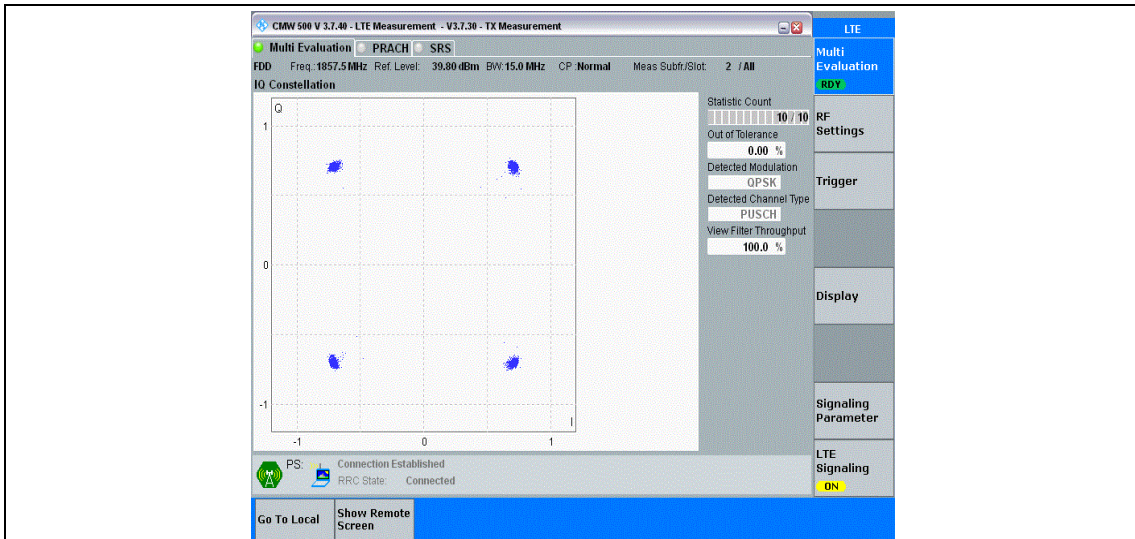

Band2-10MHz-16QAM-18900-50RB#0

Band2-10MHz-16QAM-19150-50RB#0

Band2-15MHz-QPSK-18675-75RB#0

Band2-15MHz-QPSK-18900-75RB#0

Band2-15MHz-QPSK-19125-75RB#0

Band2-15MHz-16QAM-18675-75RB#0

Band2-15MHz-16QAM-18900-75RB#0