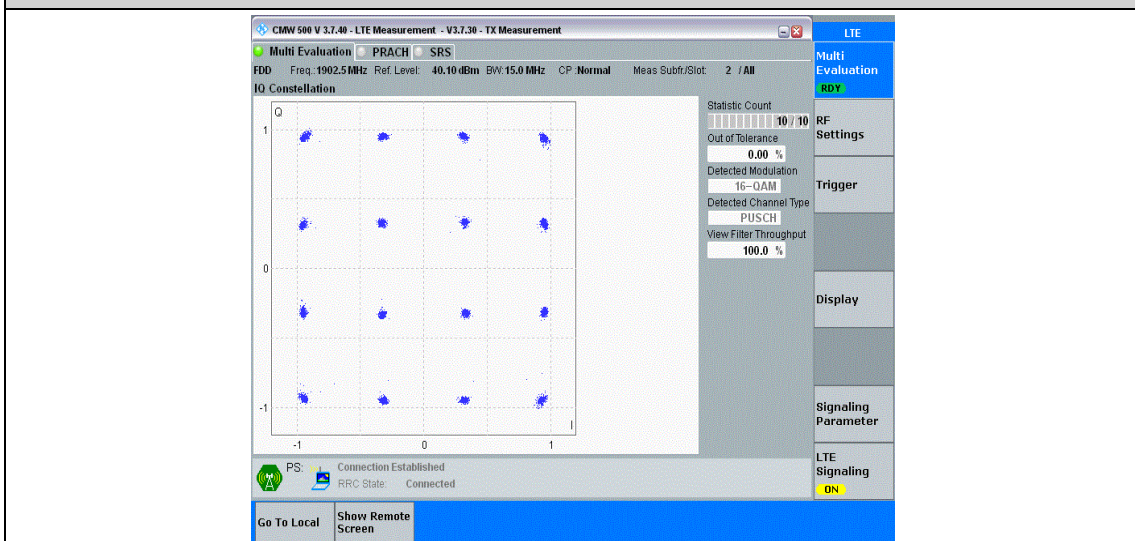

Band2-15MHz-16QAM-19125-75RB#0

Band2-20MHz-QPSK-18700-100RB#0