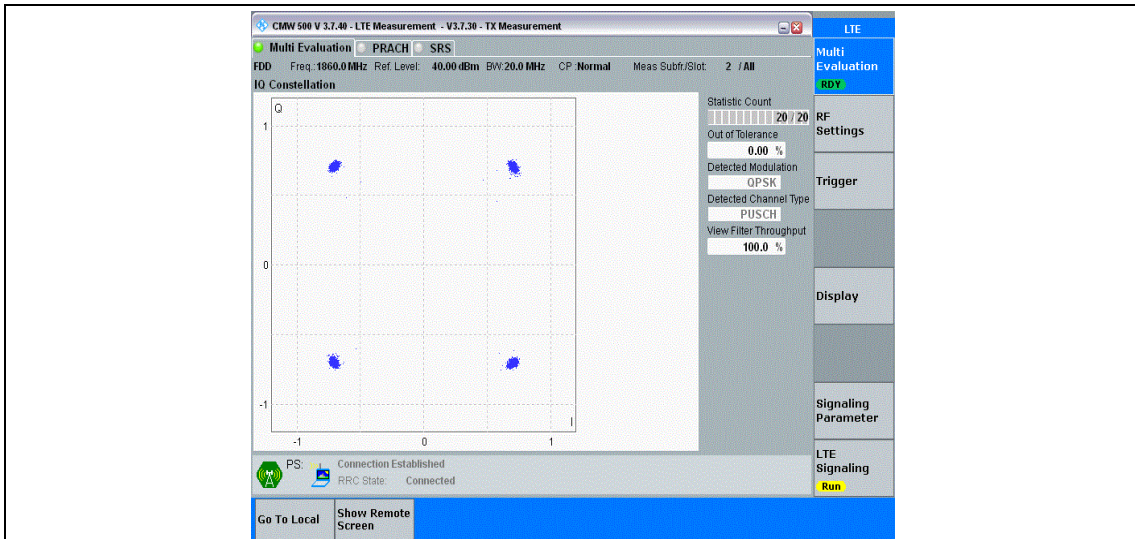

Band2-20MHz-QPSK-18700-100RB#0

Band2-20MHz-QPSK-18900-100RB#0