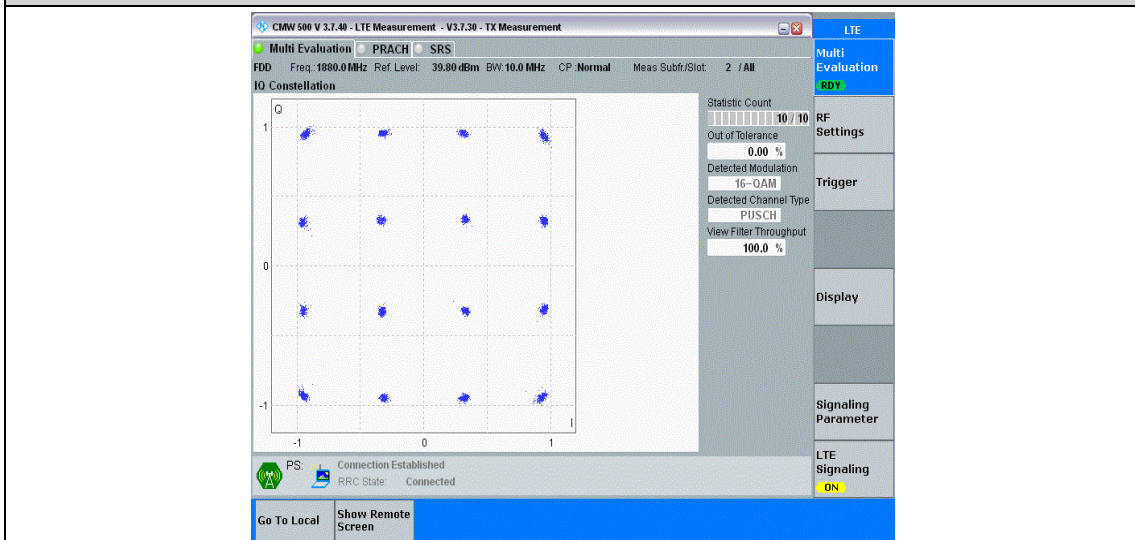

Band2-10MHz-16QAM-18900-50RB#0

Band2-10MHz-16QAM-19150-50RB#0

Band2-15MHz-QPSK-18675-75RB#0

Band2-15MHz-QPSK-18900-75RB#0

Band2-15MHz-QPSK-19125-75RB#0

Band2-15MHz-16QAM-18675-75RB#0

Band2-15MHz-16QAM-18900-75RB#0