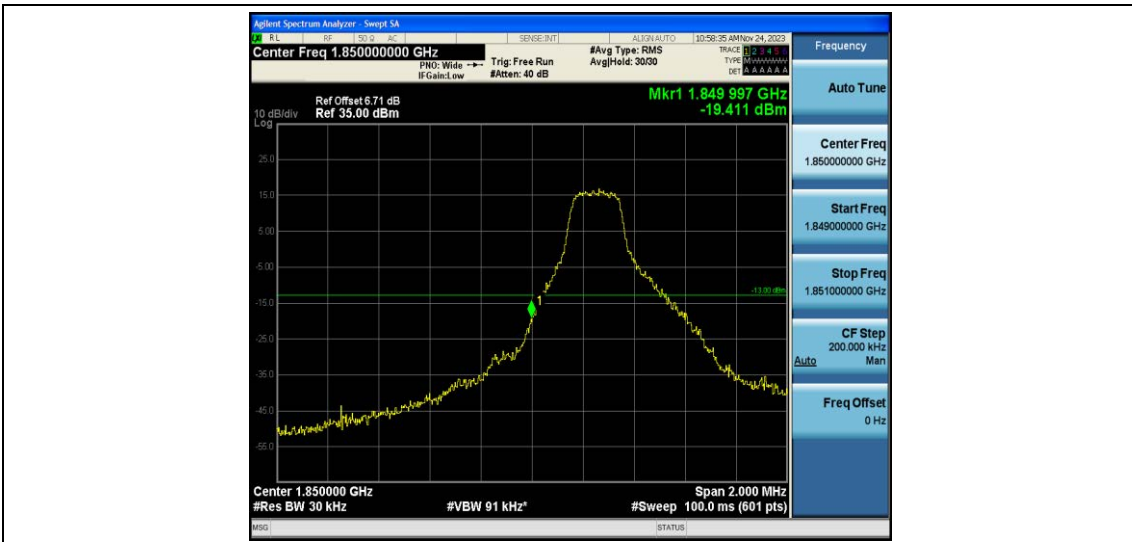

Band2-1.4MHz-QPSK-18607-1RB#5