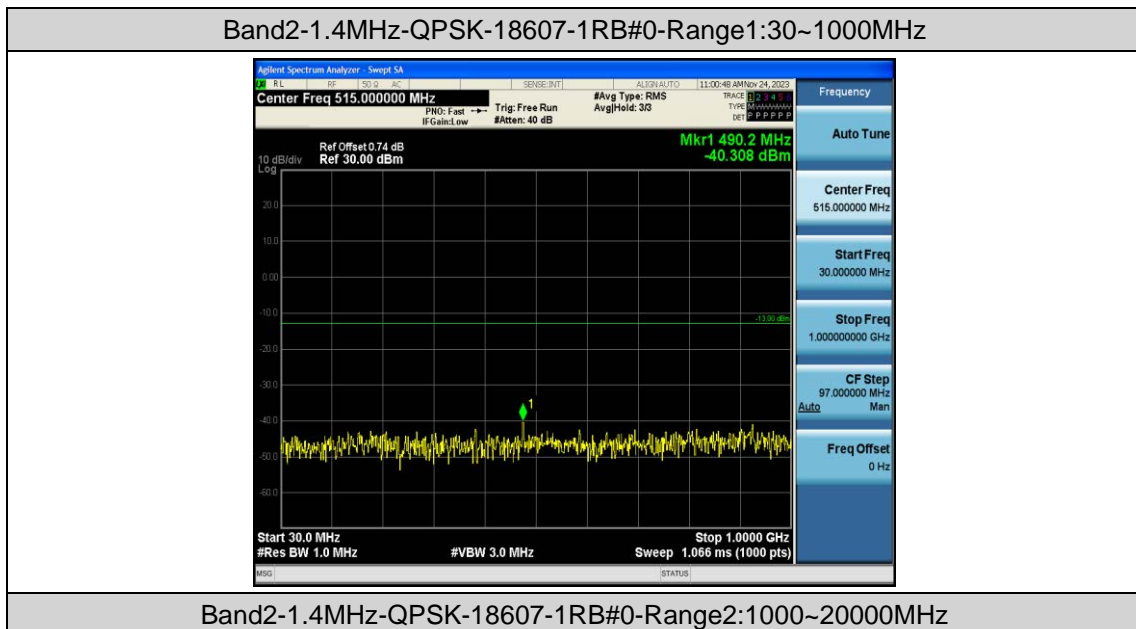

Band 2	20MHz	QPSK	18700	1RB#0	Range2:1000~20000M Hz	-38.16	PAS S
Band 2	20MHz	QPSK	18900	1RB#0	Range1:30~1000MHz	-40.3	PAS S
Band 2	20MHz	QPSK	18900	1RB#0	Range2:1000~20000M Hz	-39.24	PAS S
Band 2	20MHz	QPSK	19100	1RB#0	Range1:30~1000MHz	-40.69	PAS S
Band 2	20MHz	QPSK	19100	1RB#0	Range2:1000~20000M Hz	-37.92	PAS S
Band 2	20MHz	16QAM	18700	1RB#0	Range1:30~1000MHz	-39.94	PAS S
Band 2	20MHz	16QAM	18700	1RB#0	Range2:1000~20000M Hz	-38.46	PAS S
Band 2	20MHz	16QAM	18900	1RB#0	Range1:30~1000MHz	-40.42	PAS S
Band 2	20MHz	16QAM	18900	1RB#0	Range2:1000~20000M Hz	-37.39	PAS S
Band 2	20MHz	16QAM	19100	1RB#0	Range1:30~1000MHz	-40.33	PAS S
Band 2	20MHz	16QAM	19100	1RB#0	Range2:1000~20000M Hz	-38.98	PAS S

Test Graphs