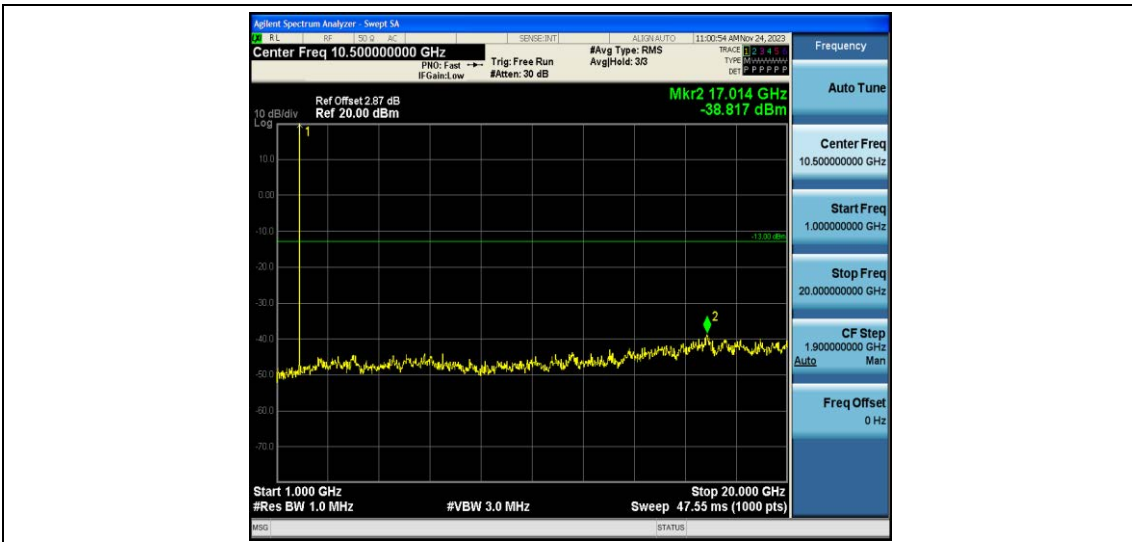

Band2-1.4MHz-QPSK-18900-1RB#0-Range1:30~1000MHz