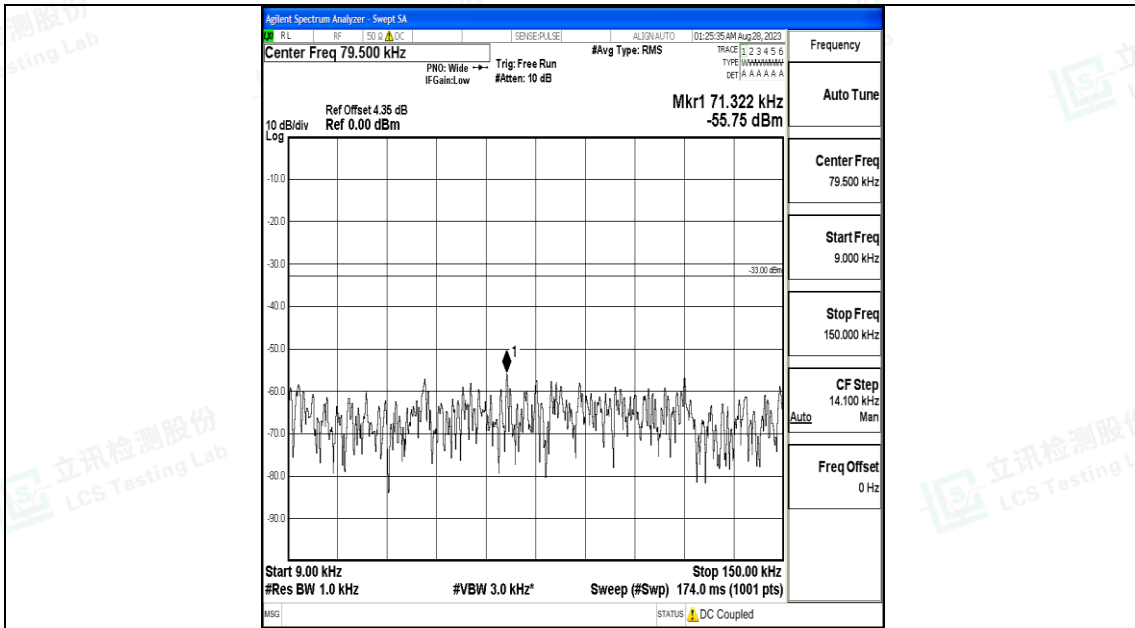

Band71_10MHz_16QAM_133422_1RB#0_0.15~30_0.15~30

Band71_10MHz_16QAM_133422_1RB#0_30~1000_30~1000

Band71_10MHz_16QAM_133422_1RB#0_1000~3000_1000~3000

Band71_10MHz_16QAM_133422_1RB#0_3000~10000_3000~10000

Band71_15MHz_QPSK_133197_1RB#0_0.009~0.15_0.009~0.15