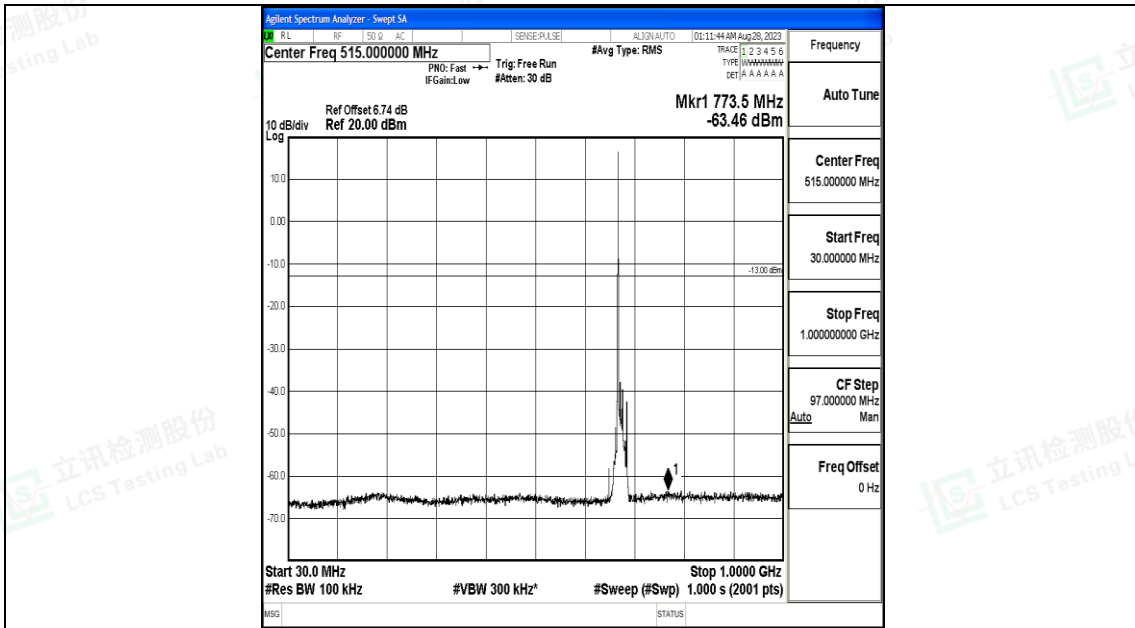

Band71_10MHz_QPSK_133297_1RB#0_0.15~30_0.15~30

Band71_10MHz_QPSK_133297_1RB#0_30~1000_30~1000