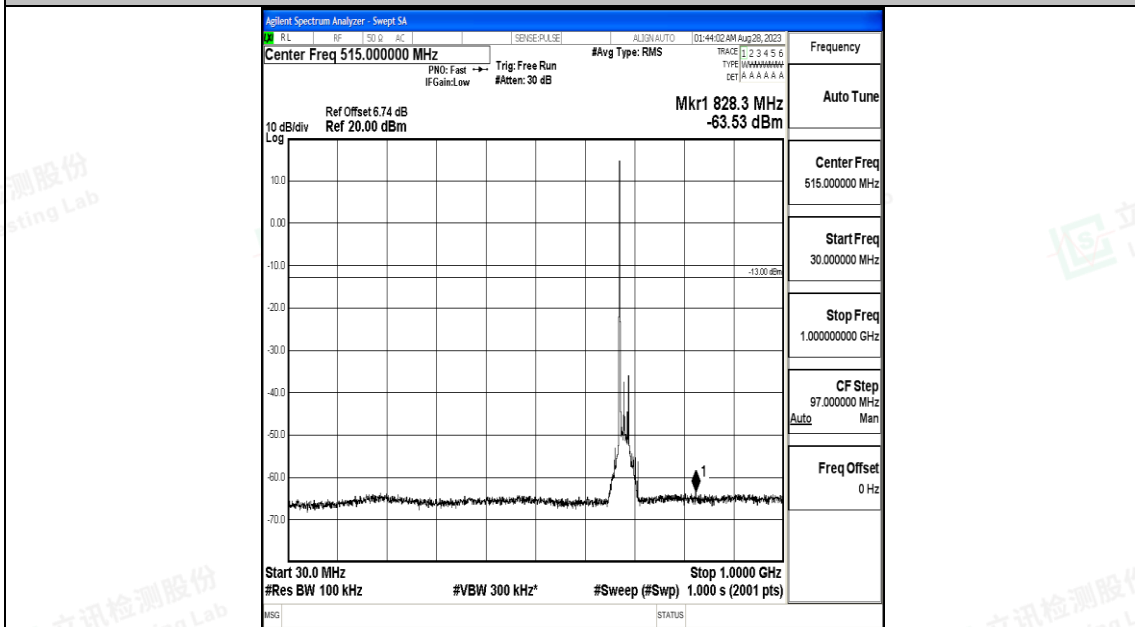

Band71_20MHz_16QAM_133372_1RB#0_0.15~30_0.15~30

Band71_20MHz_16QAM_133372_1RB#0_30~1000_30~1000