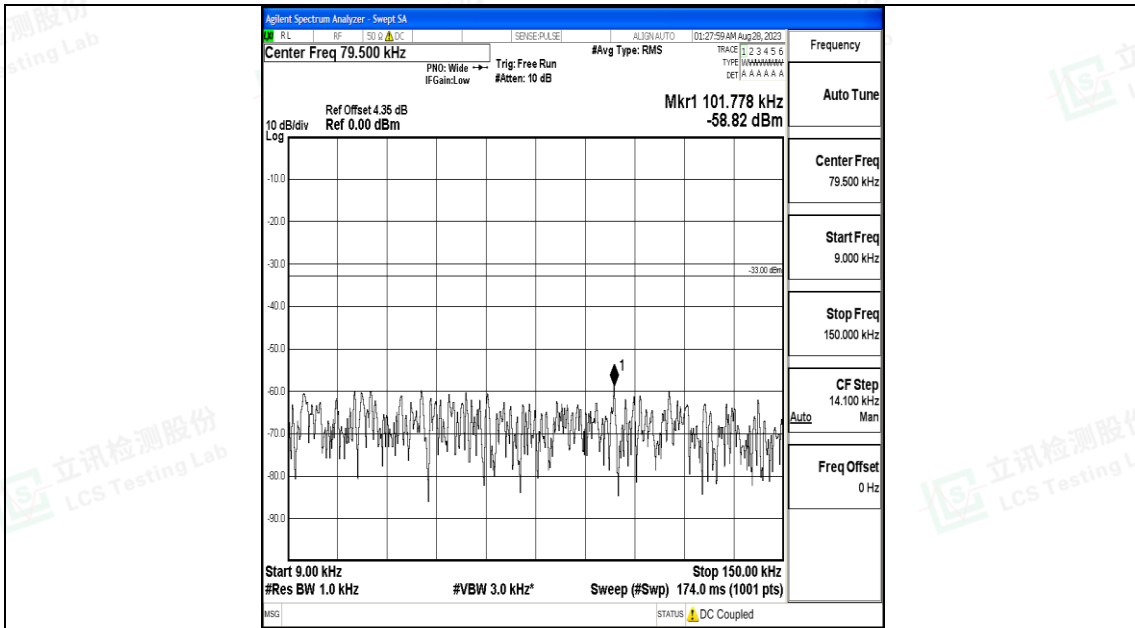

Band71_15MHz_16QAM_133297_1RB#0_0.15~30_0.15~30

Band71_15MHz_16QAM_133297_1RB#0_30~1000_30~1000

Band71_15MHz_16QAM_133297_1RB#0_1000~3000_1000~3000

Band71_15MHz_16QAM_133297_1RB#0_3000~10000_3000~10000

Band71_15MHz_QPSK_133397_1RB#0_0.009~0.15_0.009~0.15