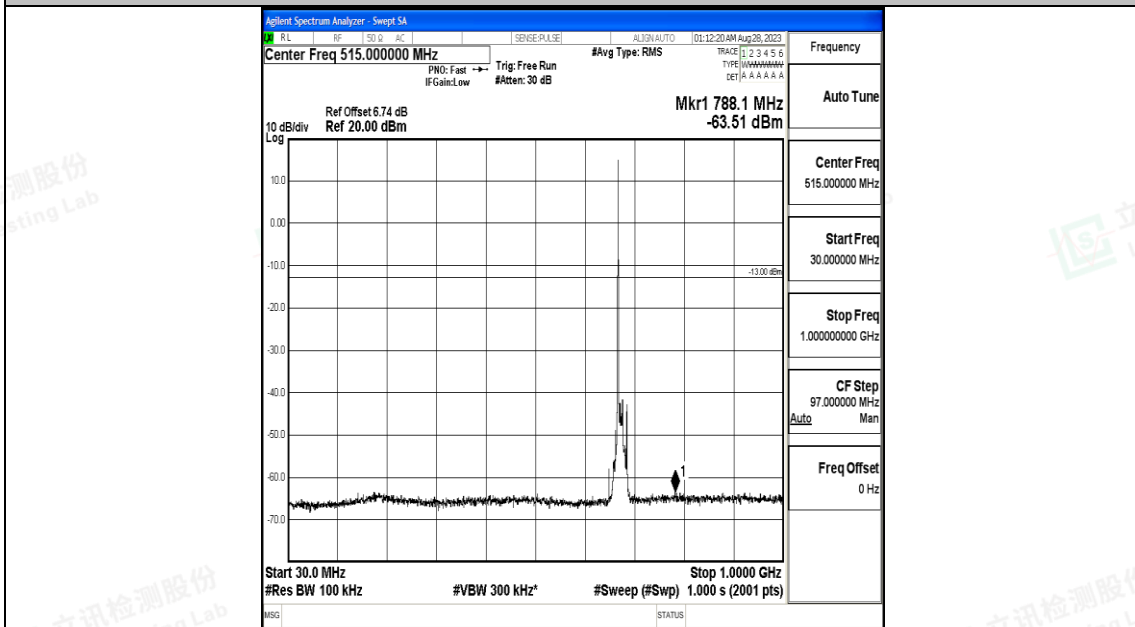

Band71_10MHz_16QAM_133297_1RB#0_0.15~30_0.15~30

Band71_10MHz_16QAM_133297_1RB#0_30~1000_30~1000