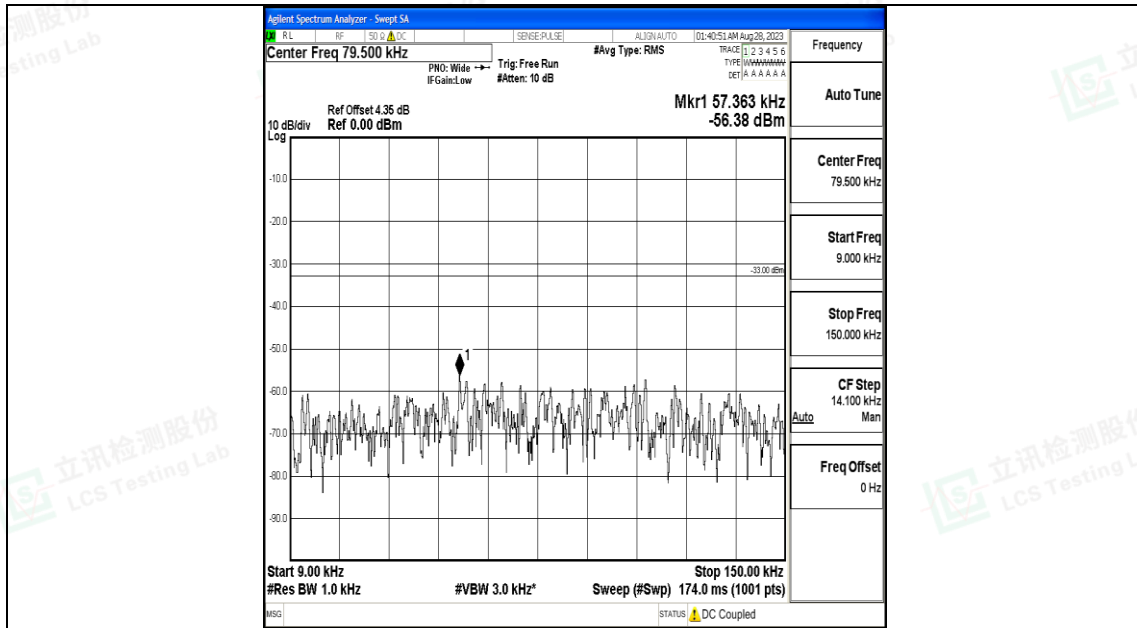

Band71_15MHz_16QAM_133397_1RB#0_0.15~30_0.15~30

Band71_15MHz_16QAM_133397_1RB#0_30~1000_30~1000

Band71_15MHz_16QAM_133397_1RB#0_1000~3000_1000~3000

Band71_15MHz_16QAM_133397_1RB#0_3000~10000_3000~10000

Band71_20MHz_QPSK_133222_1RB#0_0.009~0.15_0.009~0.15