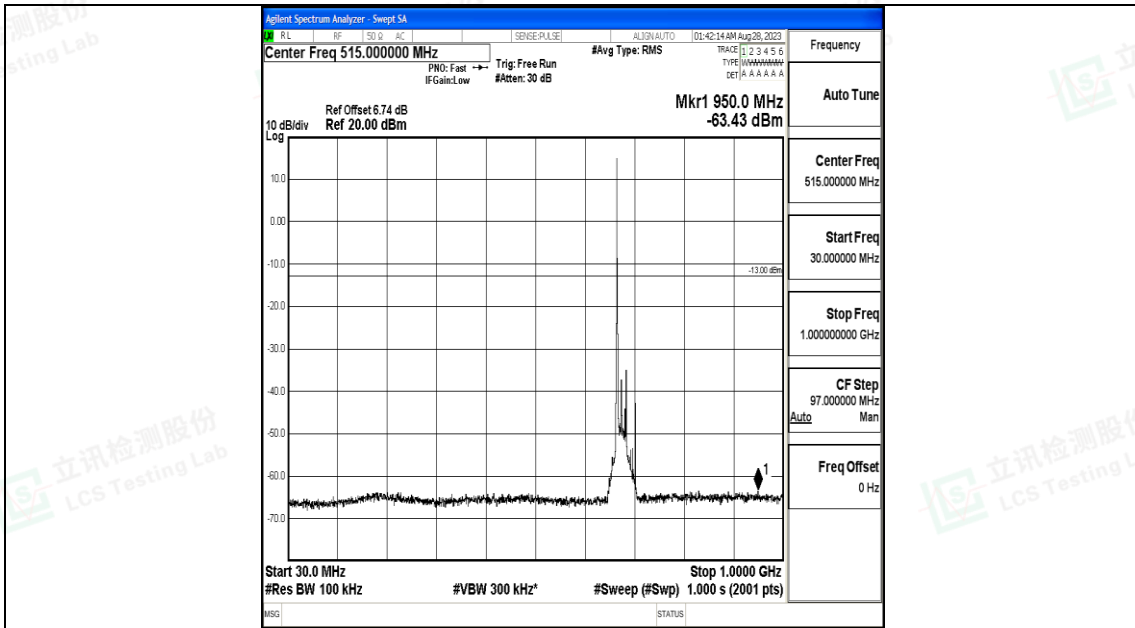

Band71_20MHz_QPSK_133322_1RB#0_0.15~30_0.15~30

Band71_20MHz_QPSK_133322_1RB#0_30~1000_30~1000