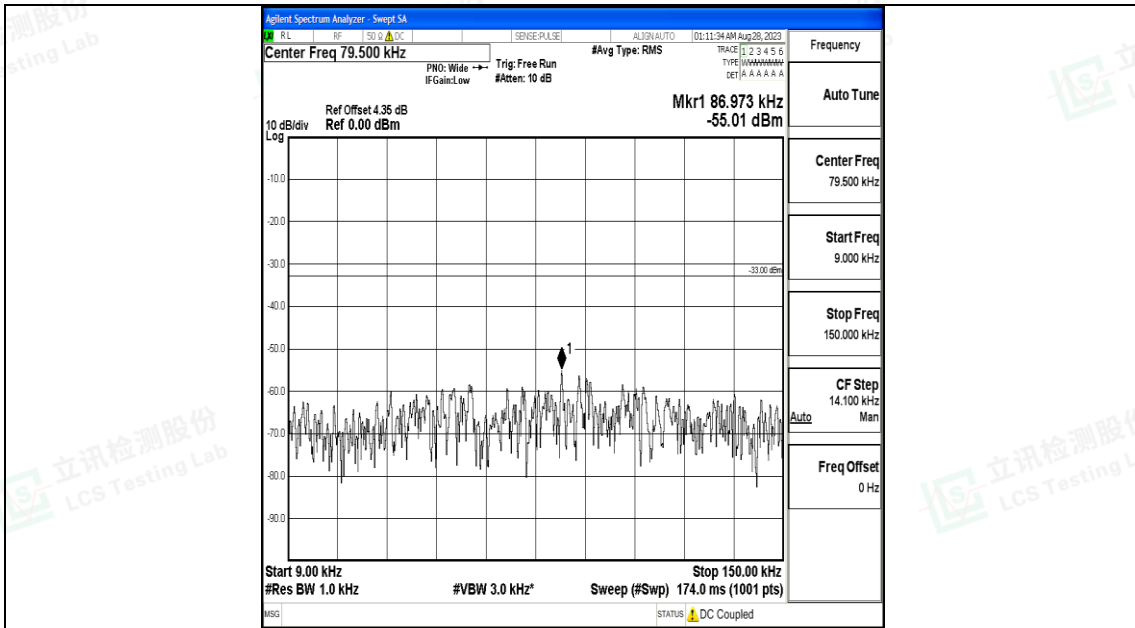

Band71_10MHz_16QAM_133172_1RB#0_0.15~30_0.15~30

Band71_10MHz_16QAM_133172_1RB#0_30~1000_30~1000

Band71_10MHz_16QAM_133172_1RB#0_1000~3000_1000~3000

Band71_10MHz_16QAM_133172_1RB#0_3000~10000_3000~10000

Band71_10MHz_QPSK_133297_1RB#0_0.009~0.15_0.009~0.15