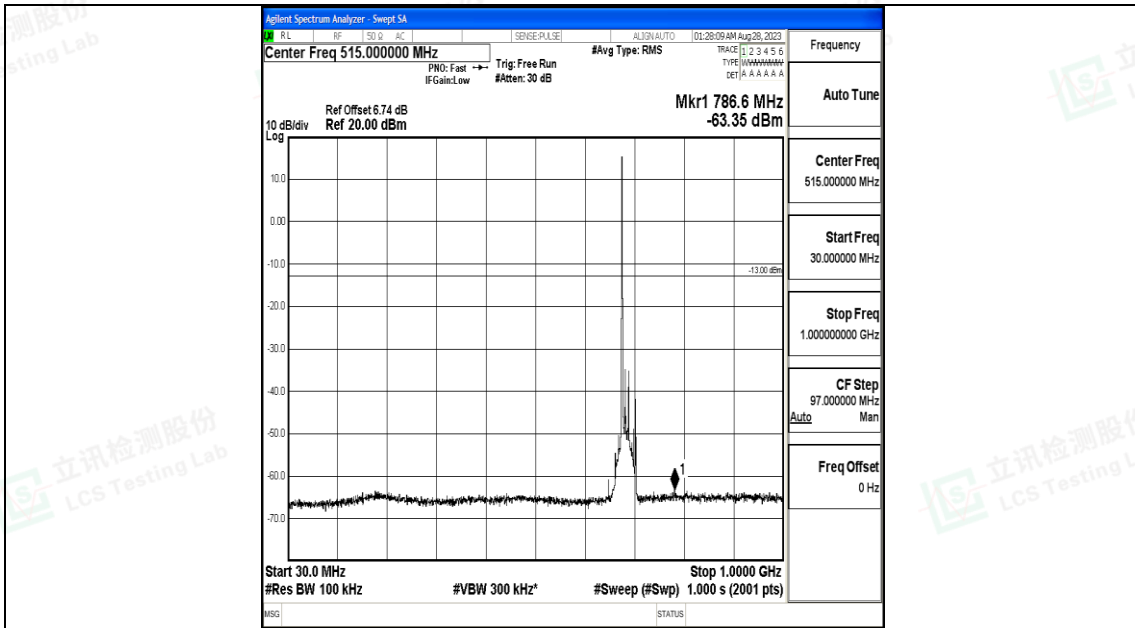

Band71_15MHz_QPSK_133397_1RB#0_0.15~30_0.15~30

Band71_15MHz_QPSK_133397_1RB#0_30~1000_30~1000