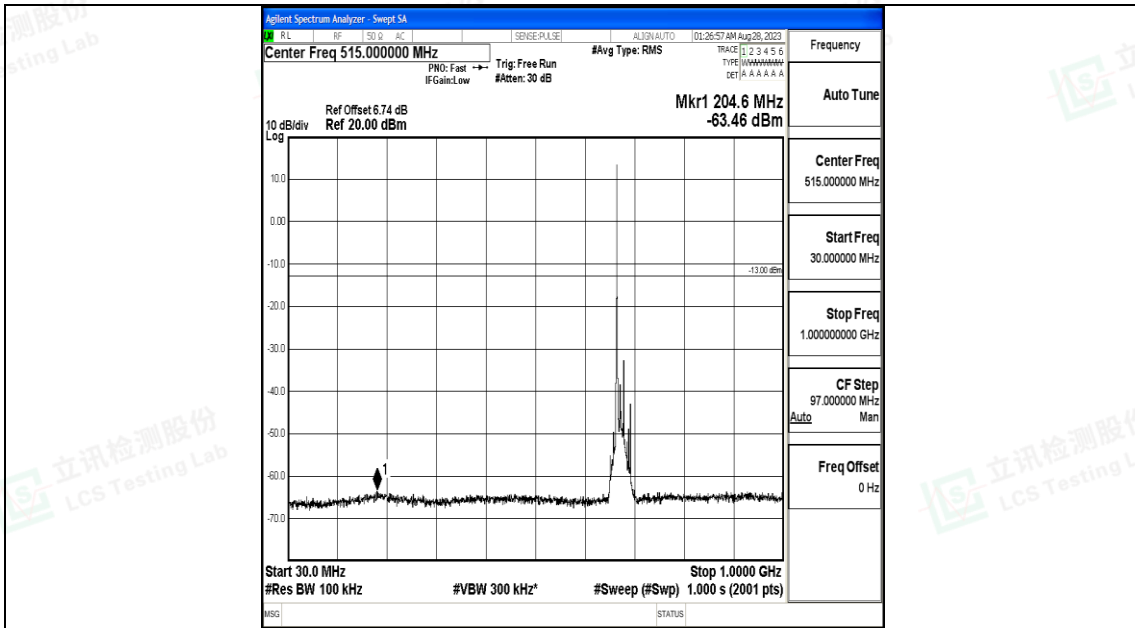

Band71_15MHz_QPSK_133297_1RB#0_0.15~30_0.15~30

Band71_15MHz_QPSK_133297_1RB#0_30~1000_30~1000