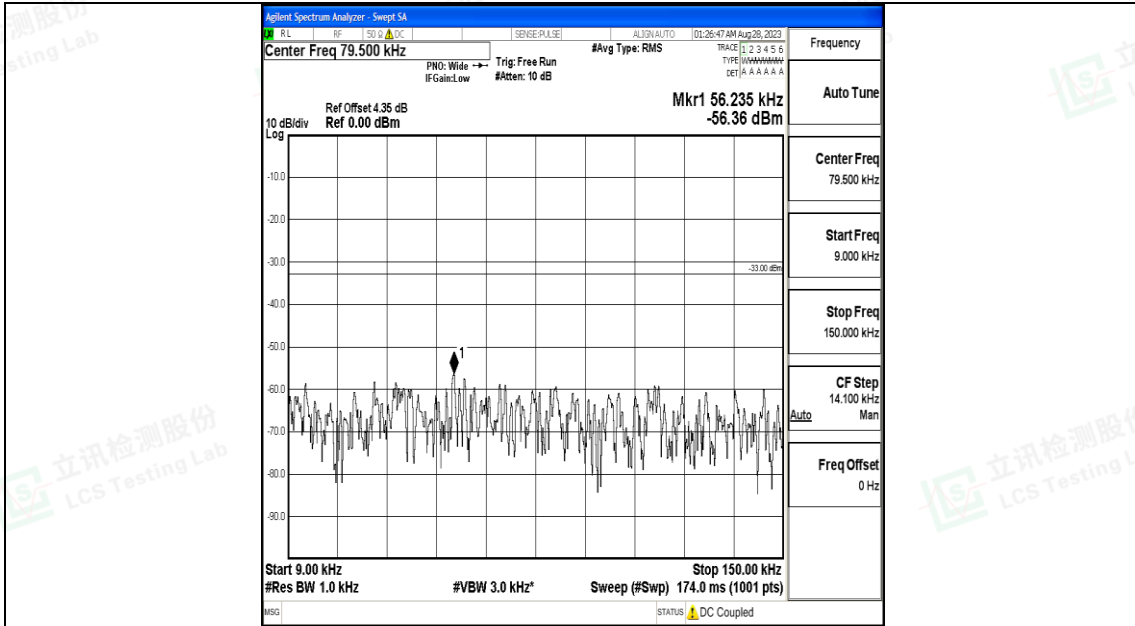

Band71_15MHz_16QAM_133197_1RB#0_0.15~30_0.15~30

Band71_15MHz_16QAM_133197_1RB#0_30~1000_30~1000

Band71_15MHz_16QAM_133197_1RB#0_1000~3000_1000~3000

Band71_15MHz_16QAM_133197_1RB#0_3000~10000_3000~10000

Band71_15MHz_QPSK_133297_1RB#0_0.009~0.15_0.009~0.15