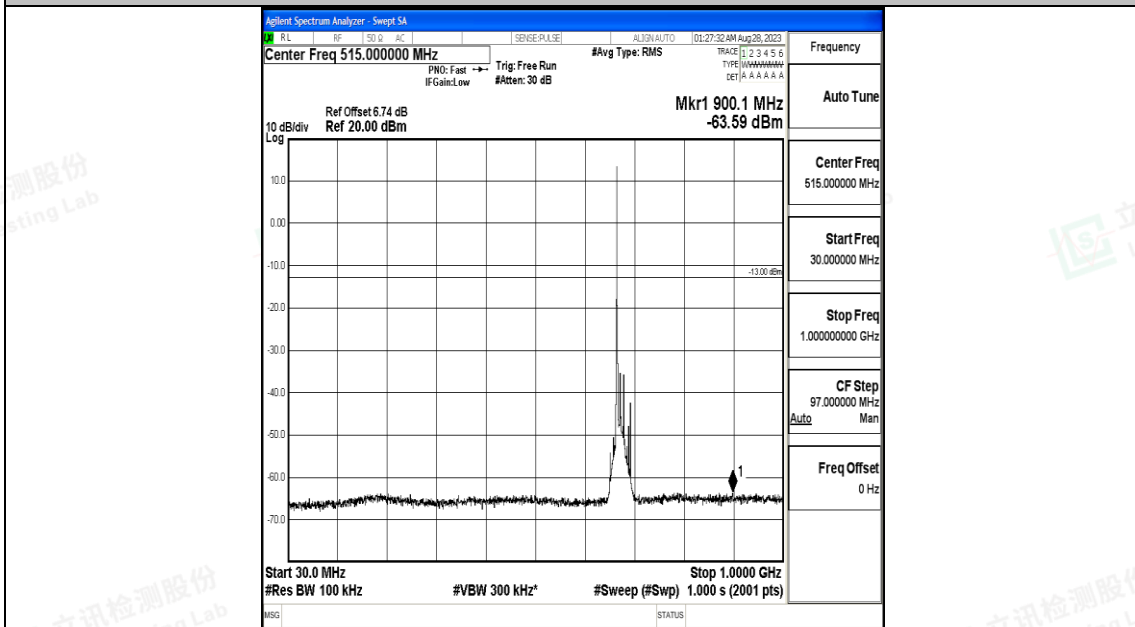

Band71_15MHz_16QAM_133297_1RB#0_0.15~30_0.15~30

Band71_15MHz_16QAM_133297_1RB#0_30~1000_30~1000