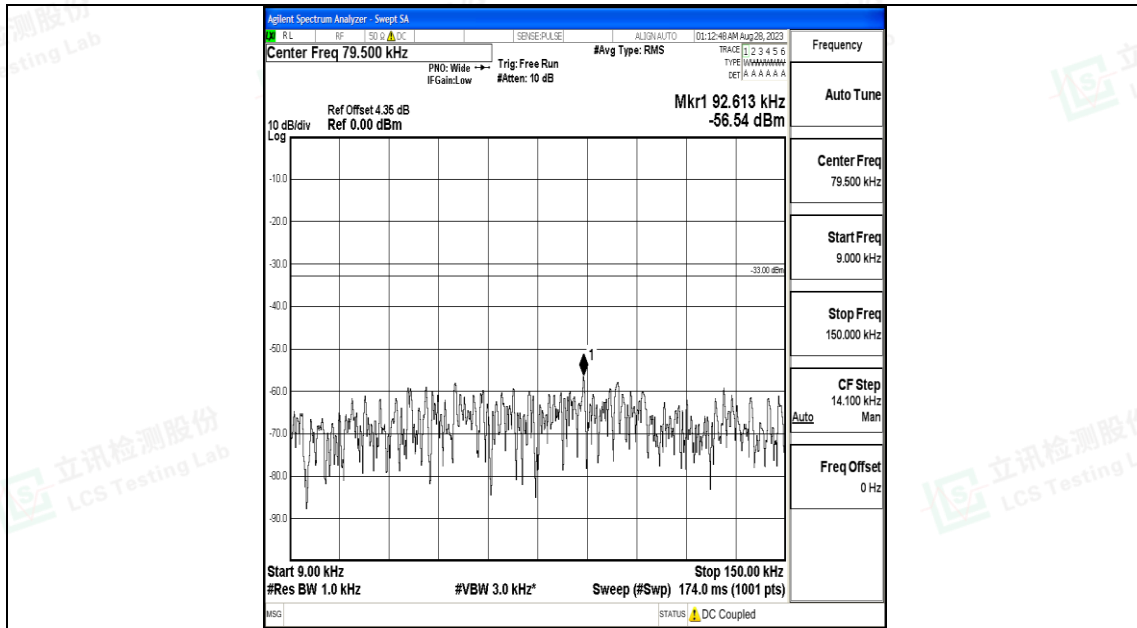

Band71_10MHz_16QAM_133297_1RB#0_0.15~30_0.15~30

Band71_10MHz_16QAM_133297_1RB#0_30~1000_30~1000

Band71_10MHz_16QAM_133297_1RB#0_1000~3000_1000~3000

Band71_10MHz_16QAM_133297_1RB#0_3000~10000_3000~10000

Band71_10MHz_QPSK_133422_1RB#0_0.009~0.15_0.009~0.15