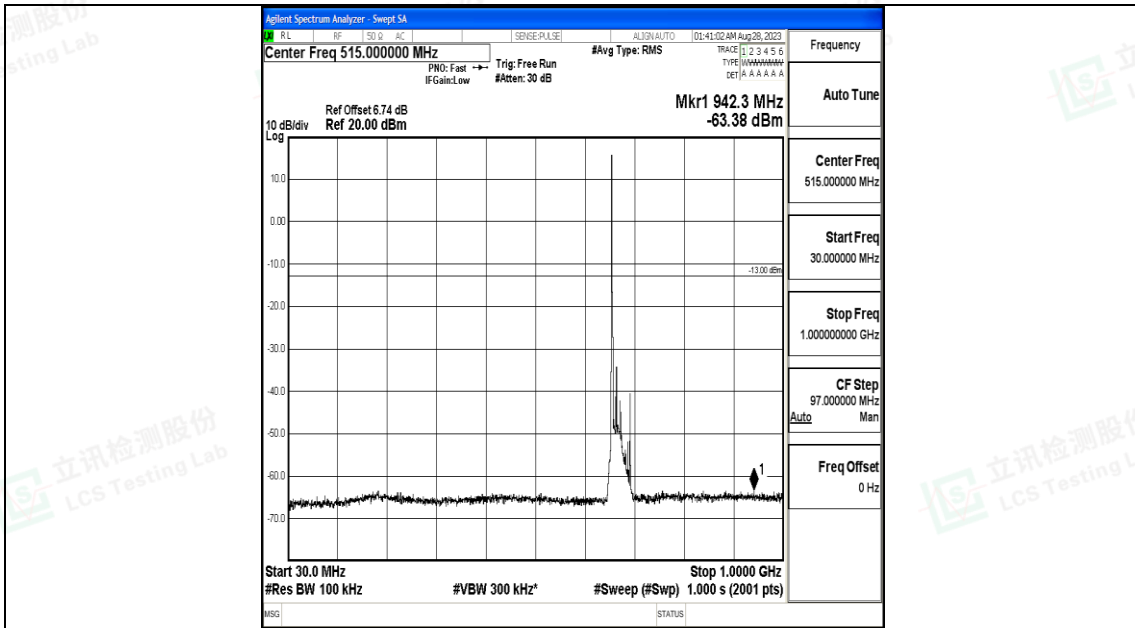

Band71_20MHz_QPSK_133222_1RB#0_0.15~30_0.15~30

Band71_20MHz_QPSK_133222_1RB#0_30~1000_30~1000