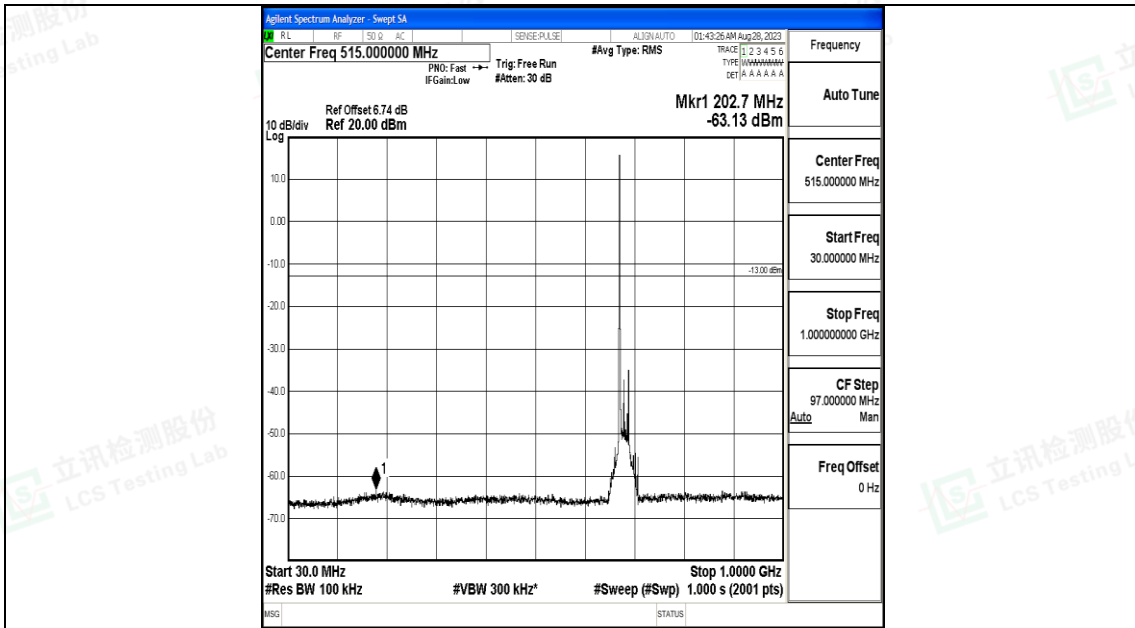

Band71_20MHz_QPSK_133372_1RB#0_0.15~30_0.15~30

Band71_20MHz_QPSK_133372_1RB#0_30~1000_30~1000