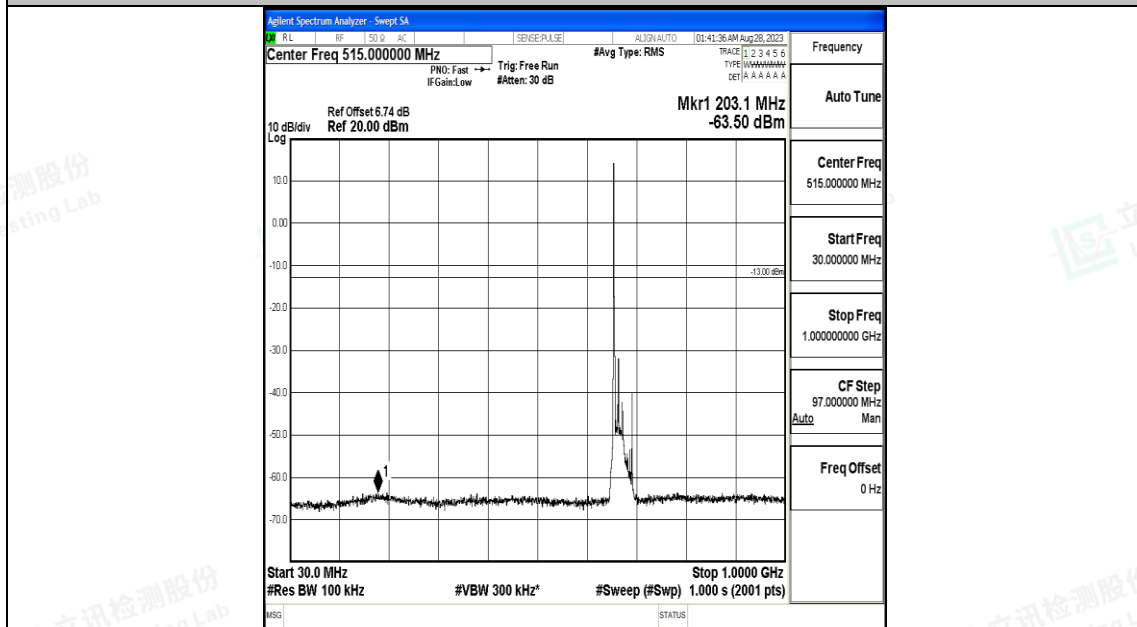

Band71_20MHz_16QAM_133222_1RB#0_0.15~30_0.15~30

Band71_20MHz_16QAM_133222_1RB#0_30~1000_30~1000