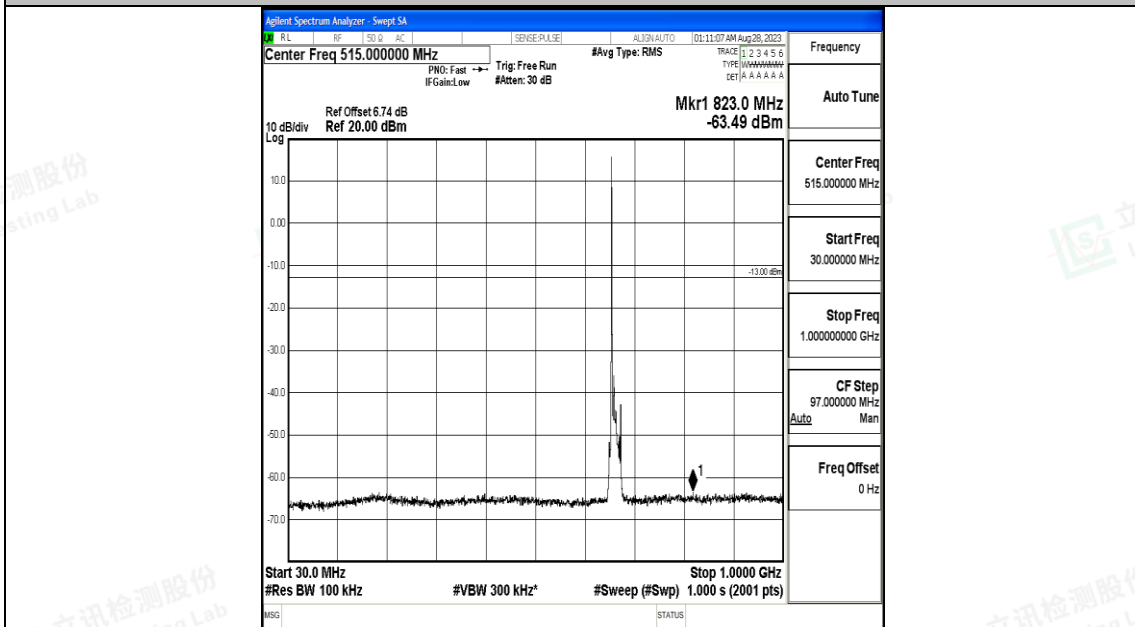

Band71_10MHz_16QAM_133172_1RB#0_0.15~30_0.15~30

Band71_10MHz_16QAM_133172_1RB#0_30~1000_30~1000