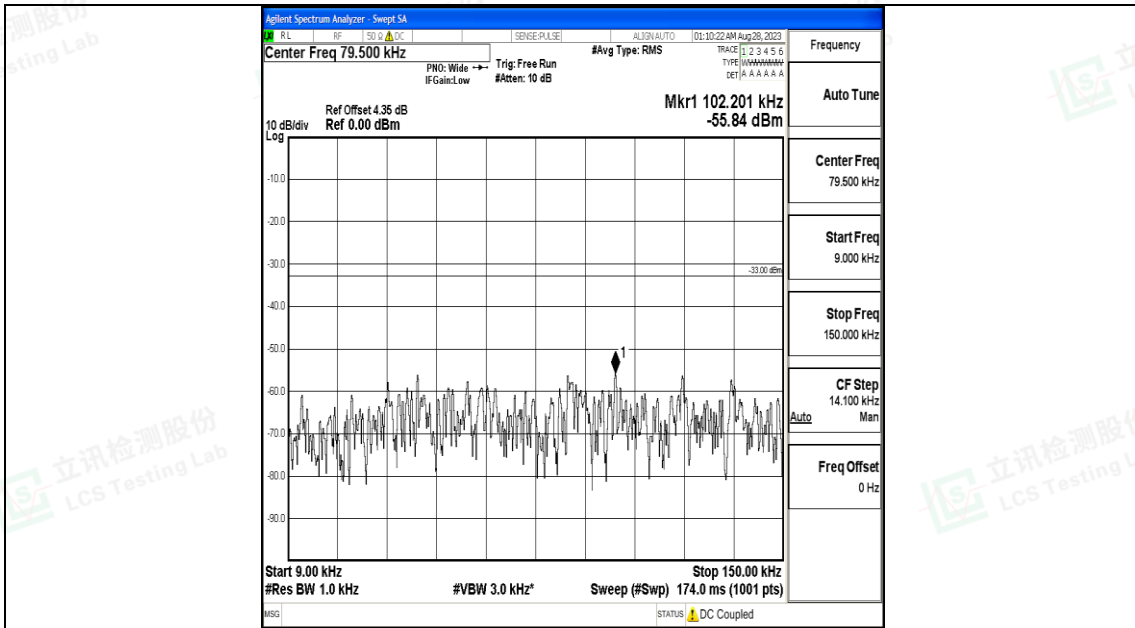

Band71_5MHz_16QAM_133447_1RB#0_30~1000_30~1000

Band71_5MHz_16QAM_133447_1RB#0_1000~3000_1000~3000

Band71_5MHz_16QAM_133447_1RB#0_3000~10000_3000~10000

Band71_10MHz_QPSK_133172_1RB#0_0.009~0.15_0.009~0.15