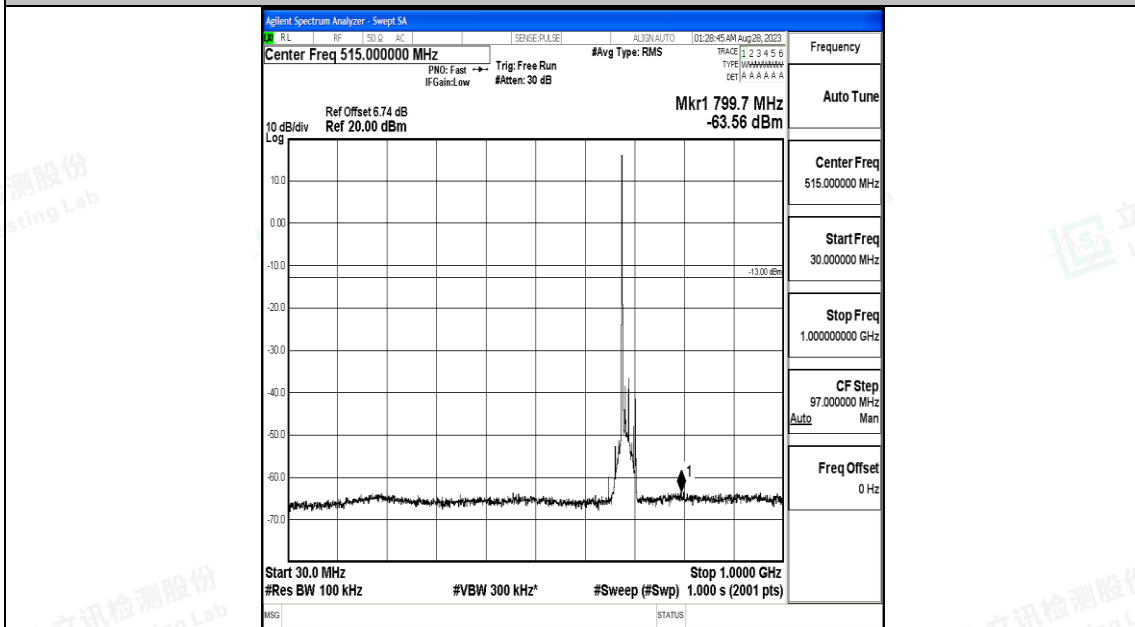

Band71_15MHz_16QAM_133397_1RB#0_0.15~30_0.15~30

Band71_15MHz_16QAM_133397_1RB#0_30~1000_30~1000