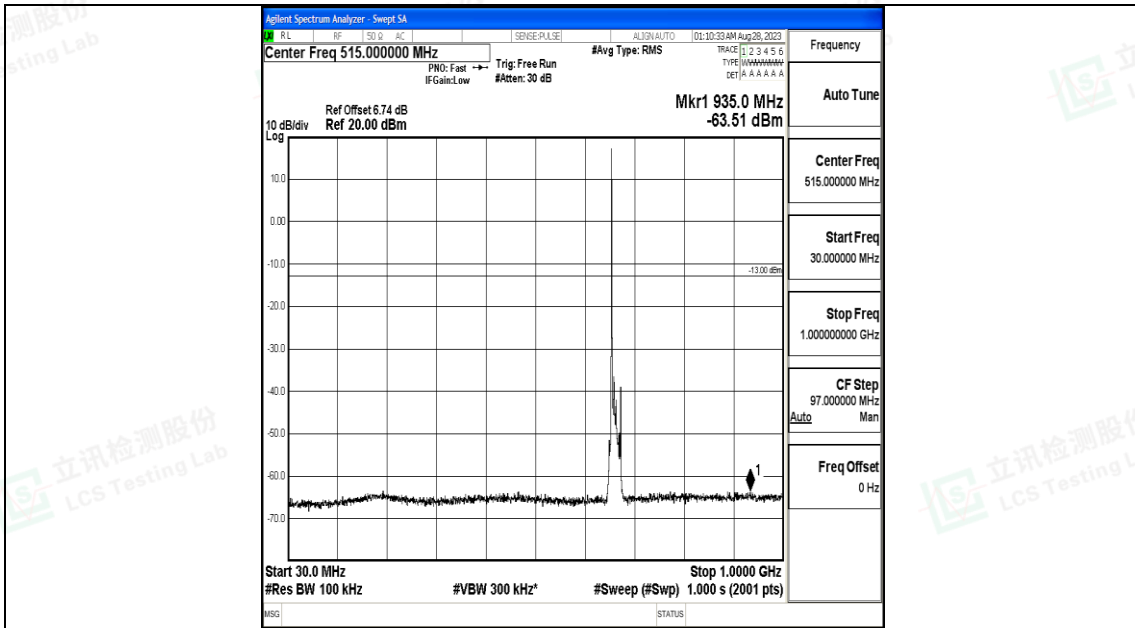

Band71_10MHz_QPSK_133172_1RB#0_0.15~30_0.15~30

Band71_10MHz_QPSK_133172_1RB#0_30~1000_30~1000