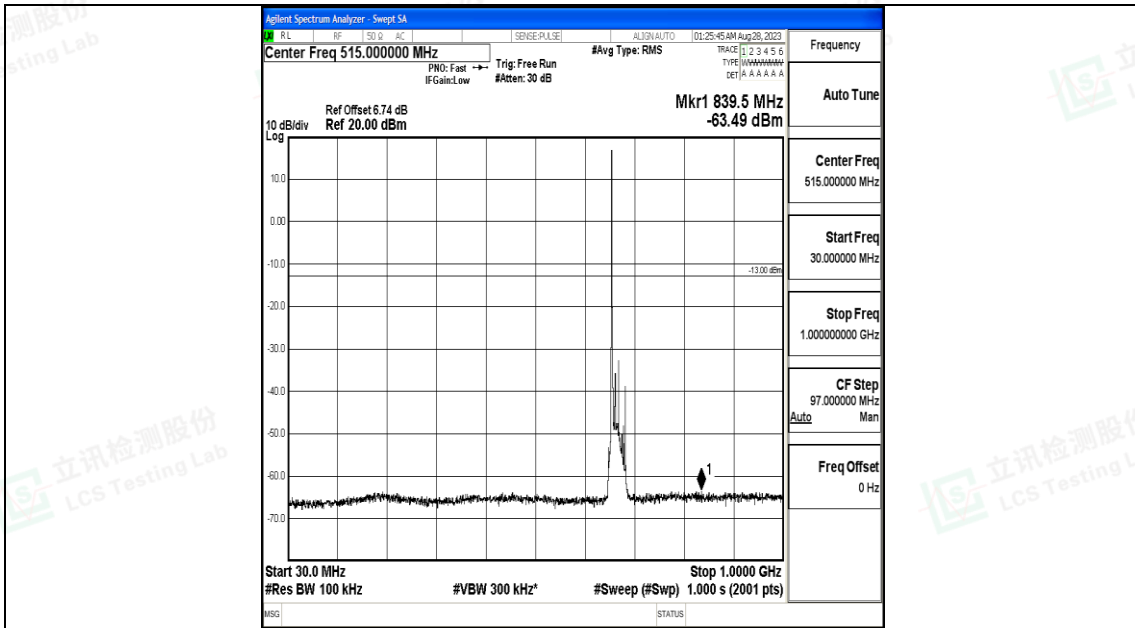

Band71_15MHz_QPSK_133197_1RB#0_0.15~30_0.15~30

Band71_15MHz_QPSK_133197_1RB#0_30~1000_30~1000