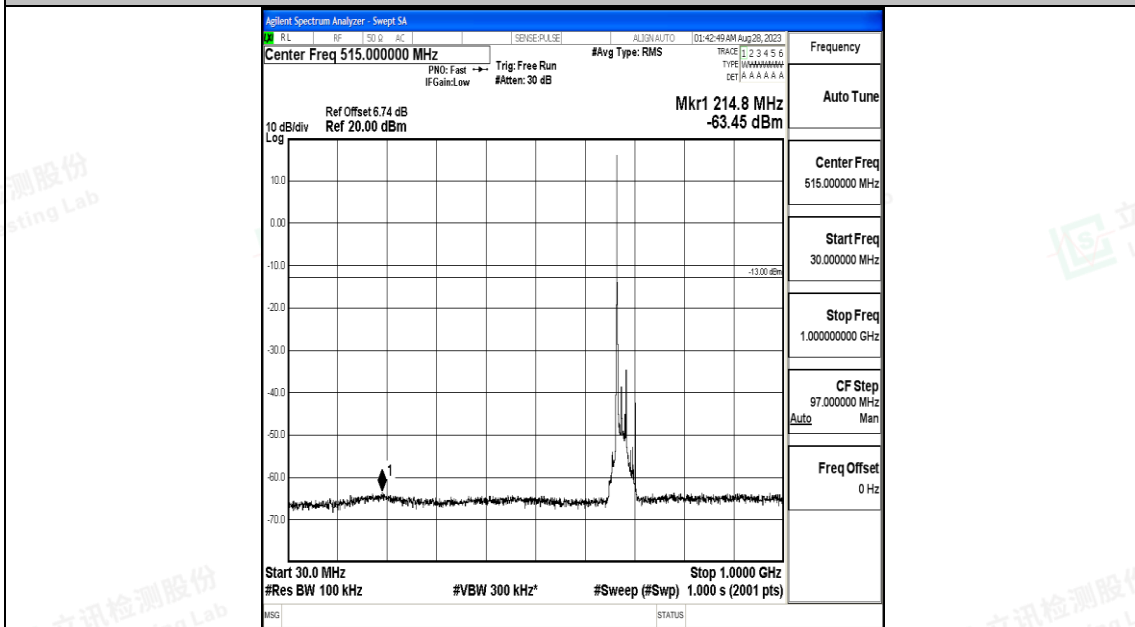

Band71_20MHz_16QAM_133322_1RB#0_0.15~30_0.15~30

Band71_20MHz_16QAM_133322_1RB#0_30~1000_30~1000