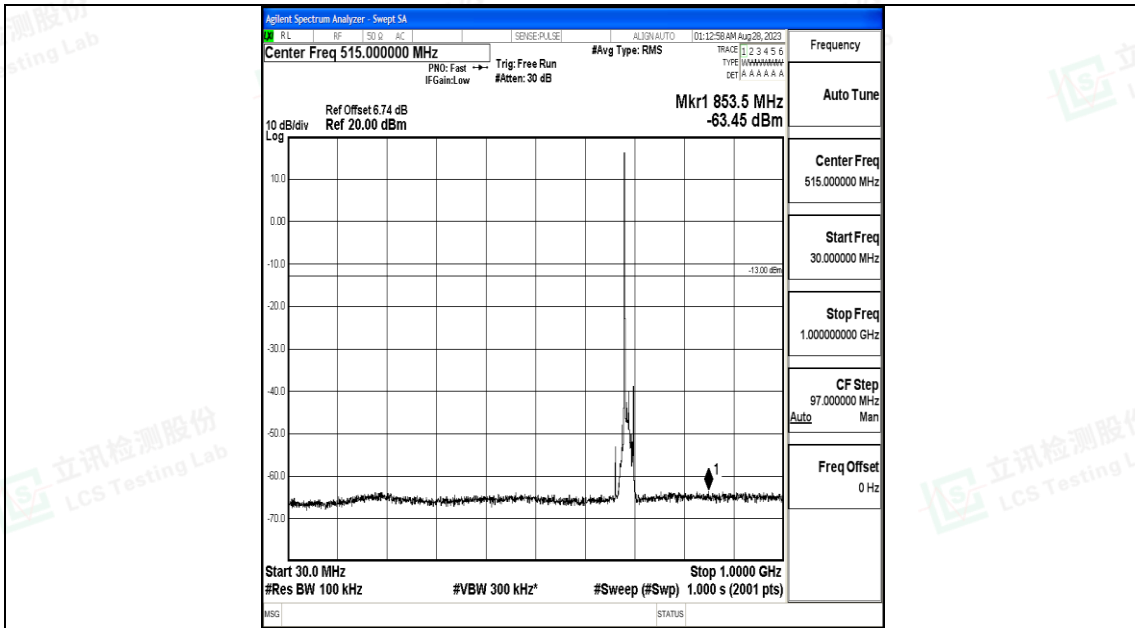

Band71_10MHz_QPSK_133422_1RB#0_0.15~30_0.15~30

Band71_10MHz_QPSK_133422_1RB#0_30~1000_30~1000