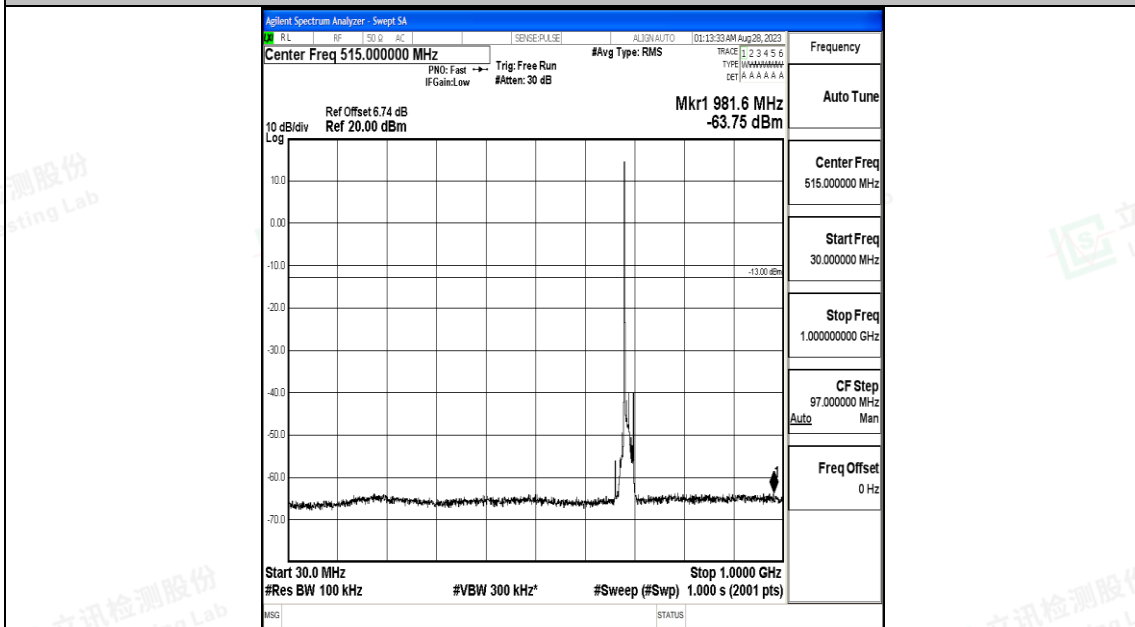

Band71_10MHz_16QAM_133422_1RB#0_0.15~30_0.15~30

Band71_10MHz_16QAM_133422_1RB#0_30~1000_30~1000