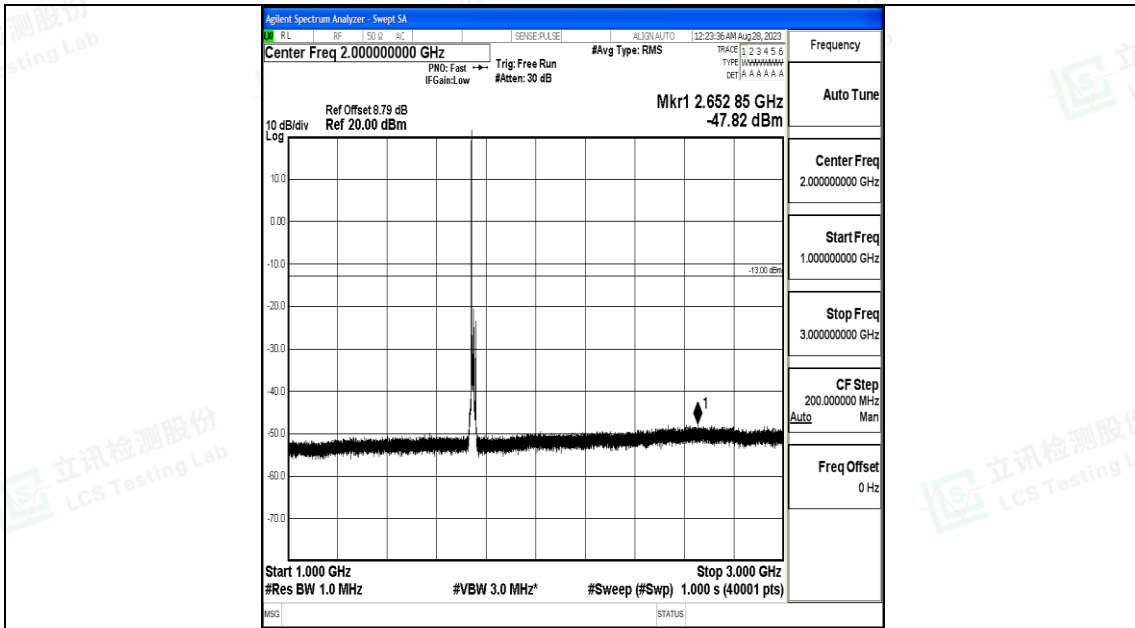

Band66\_10MHz\_QPSK\_132322\_1RB#0\_3000~20000\_3000~20000

Band66\_10MHz\_16QAM\_132322\_1RB#0\_0.009~0.15\_0.009~0.15

Band66\_10MHz\_16QAM\_132322\_1RB#0\_0.15~30\_0.15~30

Band66\_10MHz\_16QAM\_132322\_1RB#0\_30~1000\_30~1000