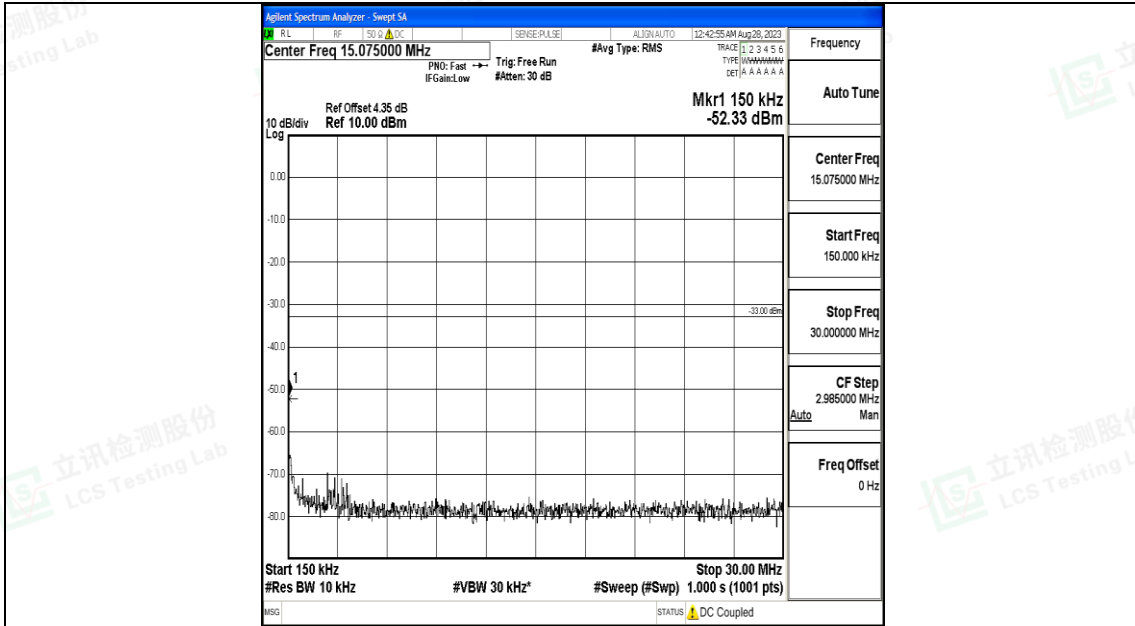

Band66_20MHz_16QAM_132322_1RB#0_0.009~0.15_0.009~0.15

Band66_20MHz_16QAM_132322_1RB#0_0.15~30_0.15~30