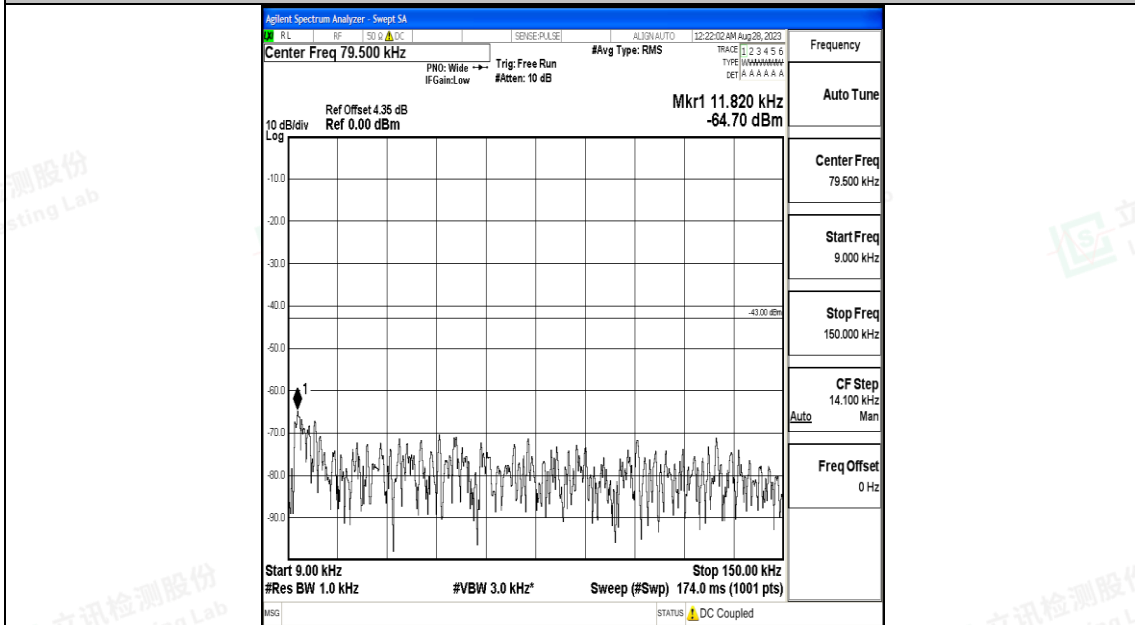

Band66\_10MHz\_QPSK\_132022\_1RB#0\_30~1000\_30~1000

Band66\_10MHz\_QPSK\_132022\_1RB#0\_1000~3000\_1000~3000

Band66\_10MHz\_QPSK\_132022\_1RB#0\_3000~20000\_3000~20000

Band66\_10MHz\_16QAM\_132022\_1RB#0\_0.009~0.15\_0.009~0.15