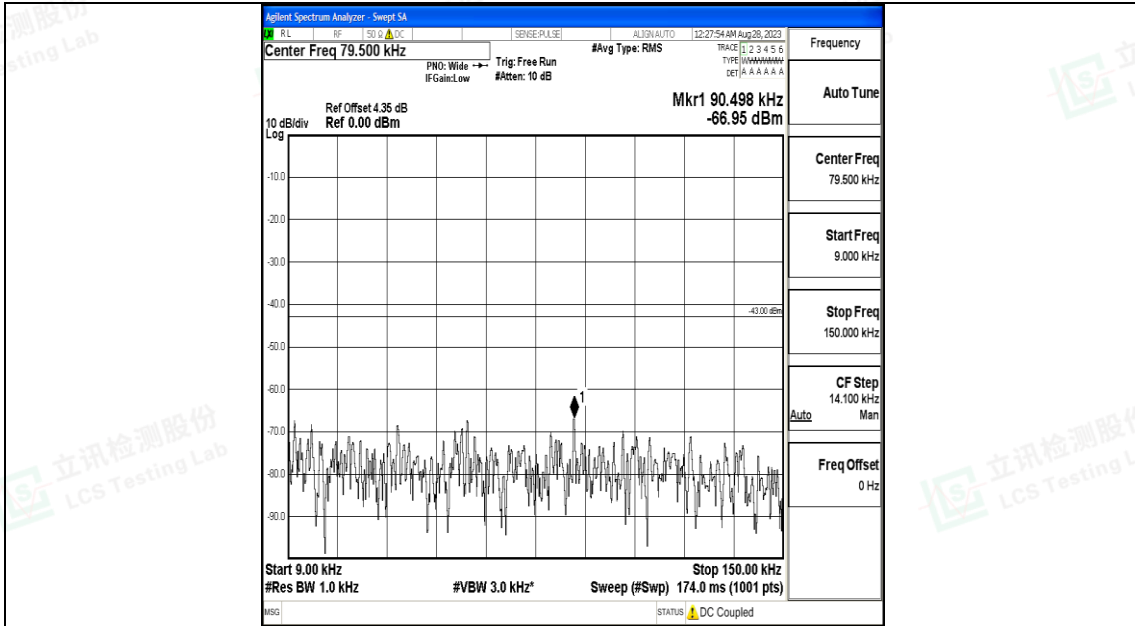

Band66\_10MHz\_16QAM\_132622\_1RB#0\_0.15~30\_0.15~30

Band66\_10MHz\_16QAM\_132622\_1RB#0\_30~1000\_30~1000

Band66\_10MHz\_16QAM\_132622\_1RB#0\_1000~3000\_1000~3000

Band66\_10MHz\_16QAM\_132622\_1RB#0\_3000~20000\_3000~20000