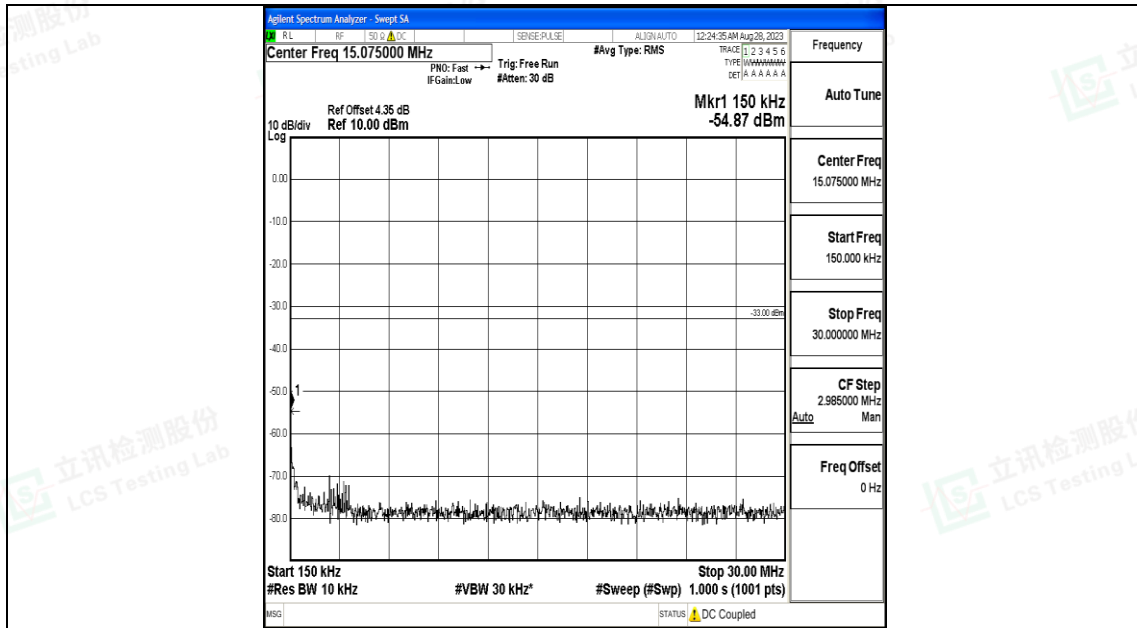

Band66\_10MHz\_QPSK\_132622\_1RB#0\_30~1000\_30~1000

Band66\_10MHz\_QPSK\_132622\_1RB#0\_1000~3000\_1000~3000

Band66\_10MHz\_QPSK\_132622\_1RB#0\_3000~20000\_3000~20000

Band66\_10MHz\_16QAM\_132622\_1RB#0\_0.009~0.15\_0.009~0.15