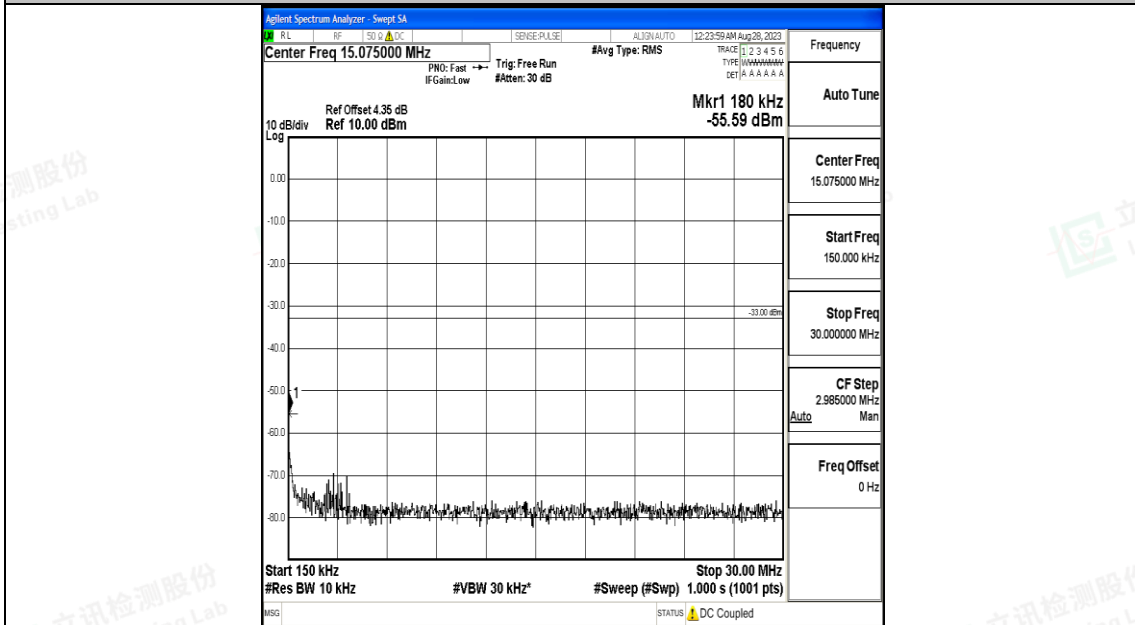

Band66\_10MHz\_16QAM\_132322\_1RB#0\_1000~3000\_1000~3000

Band66\_10MHz\_16QAM\_132322\_1RB#0\_3000~20000\_3000~20000

Band66\_10MHz\_QPSK\_132622\_1RB#0\_0.009~0.15\_0.009~0.15

Band66\_10MHz\_QPSK\_132622\_1RB#0\_0.15~30\_0.15~30