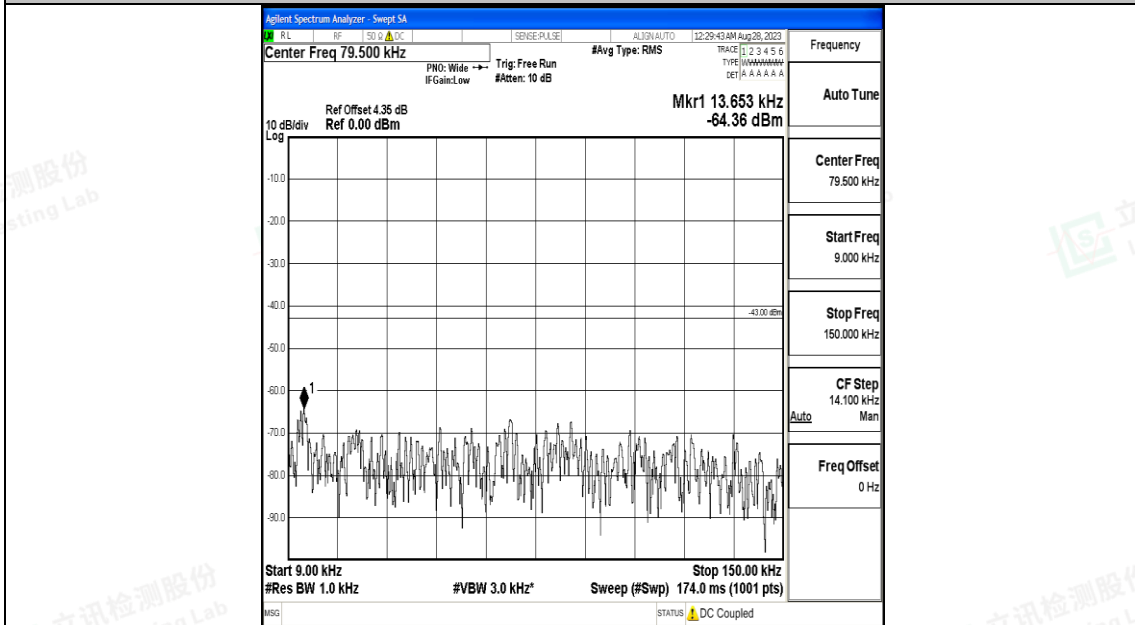

Band66\_15MHz\_QPSK\_132322\_1RB#0\_30~1000\_30~1000

Band66\_15MHz\_QPSK\_132322\_1RB#0\_1000~3000\_1000~3000

Band66\_15MHz\_QPSK\_132322\_1RB#0\_3000~20000\_3000~20000

Band66\_15MHz\_16QAM\_132322\_1RB#0\_0.009~0.15\_0.009~0.15