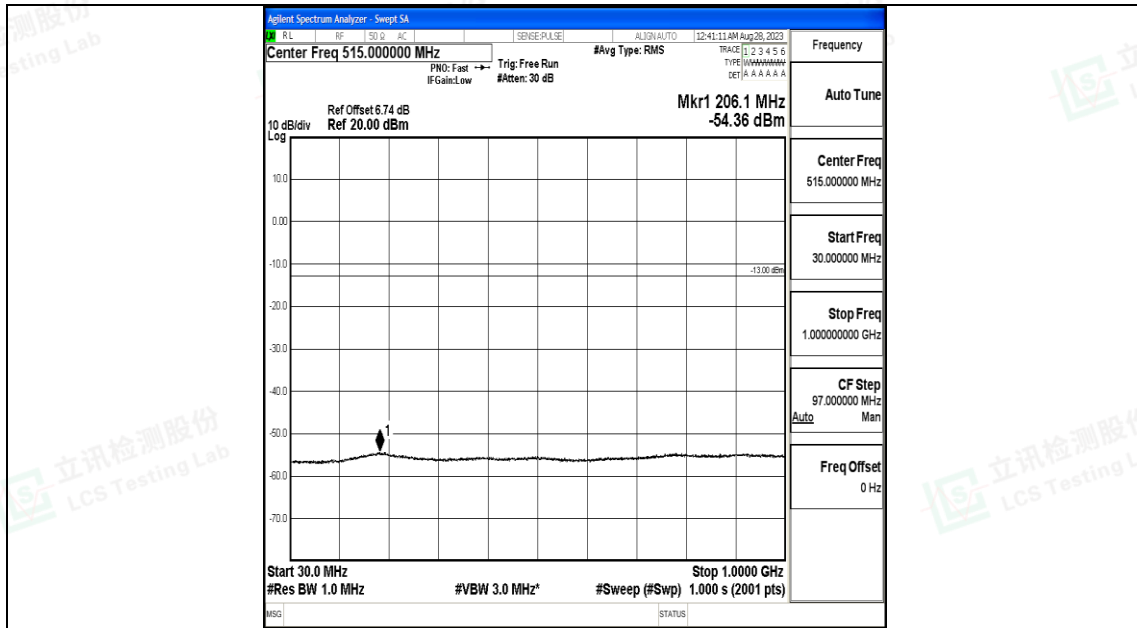

Band66\_15MHz\_16QAM\_132597\_1RB#0\_1000~3000\_1000~3000

Band66\_15MHz\_16QAM\_132597\_1RB#0\_3000~20000\_3000~20000

Band66\_20MHz\_QPSK\_132072\_1RB#0\_0.009~0.15\_0.009~0.15

Band66\_20MHz\_QPSK\_132072\_1RB#0\_0.15~30\_0.15~30