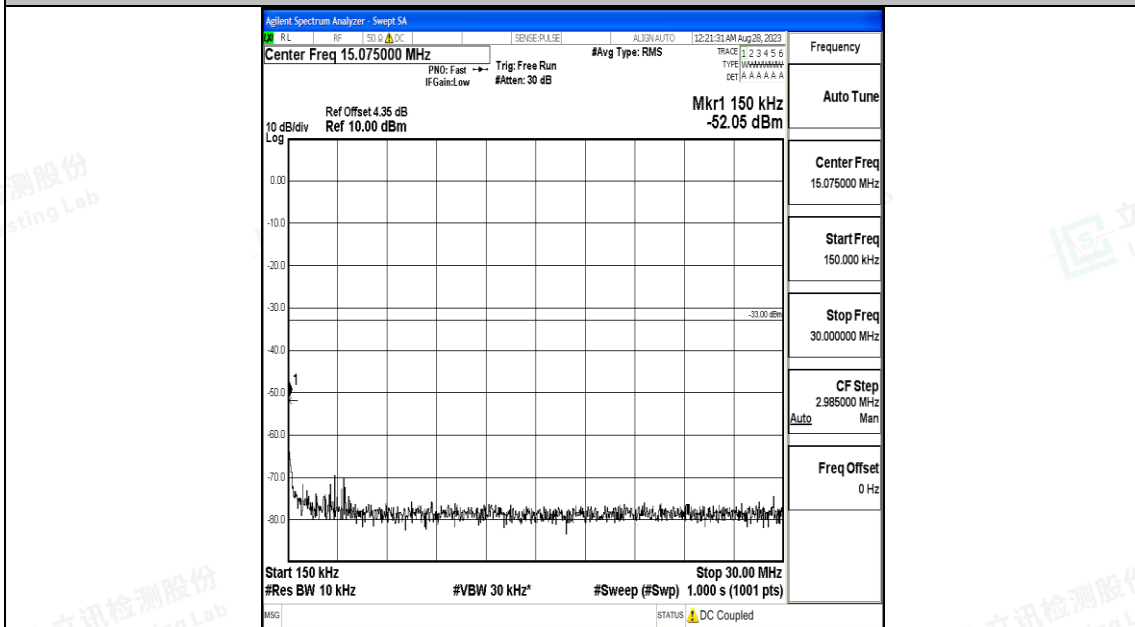

Band66\_5MHz\_16QAM\_132647\_1RB#0\_1000~3000\_1000~3000

Band66\_5MHz\_16QAM\_132647\_1RB#0\_3000~20000\_3000~20000

Band66\_10MHz\_QPSK\_132022\_1RB#0\_0.009~0.15\_0.009~0.15

Band66\_10MHz\_QPSK\_132022\_1RB#0\_0.15~30\_0.15~30