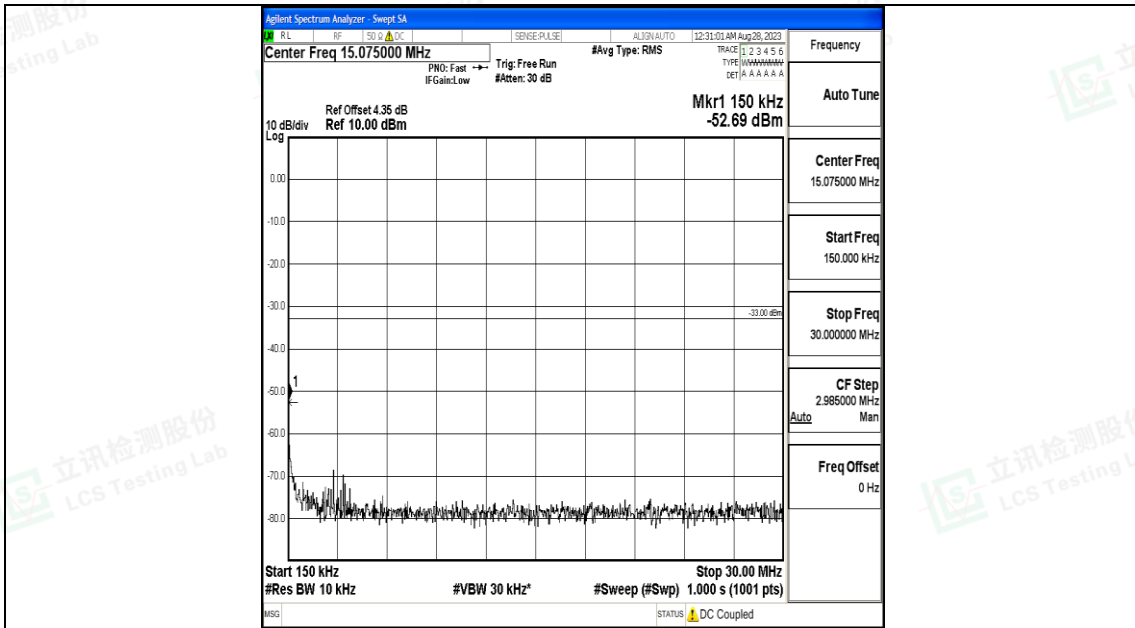

Band66_15MHz_16QAM_132597_1RB#0_0.009~0.15_0.009~0.15

Band66_15MHz_16QAM_132597_1RB#0_0.15~30_0.15~30