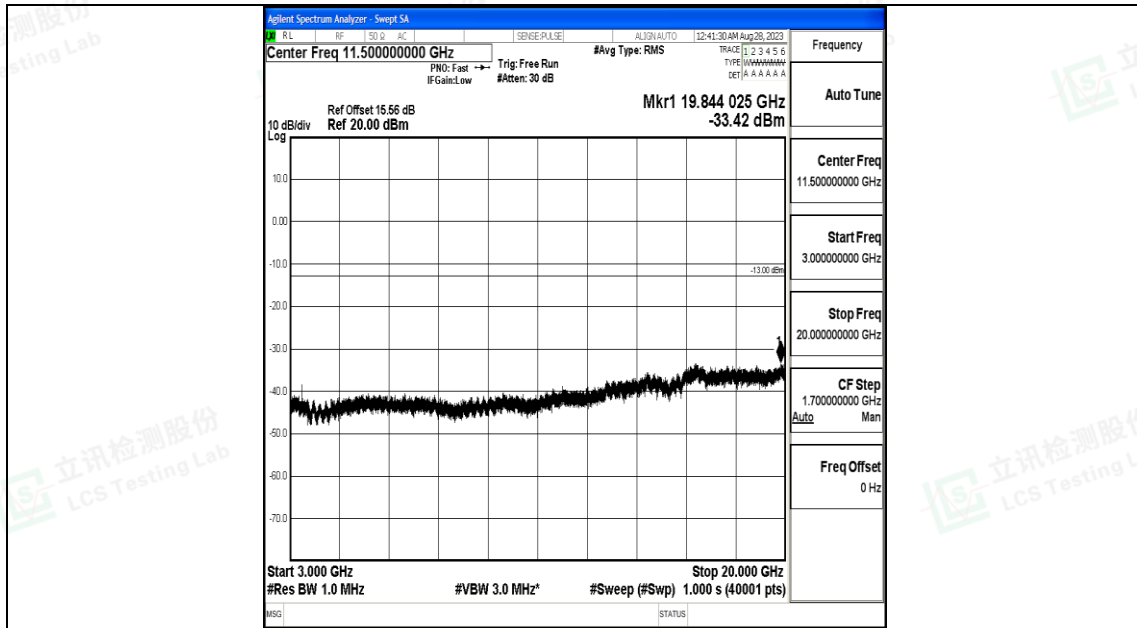

Band66_20MHz_QPSK_132072_1RB#0_1000~3000_1000~3000

Band66_20MHz_QPSK_132072_1RB#0_3000~20000_3000~20000