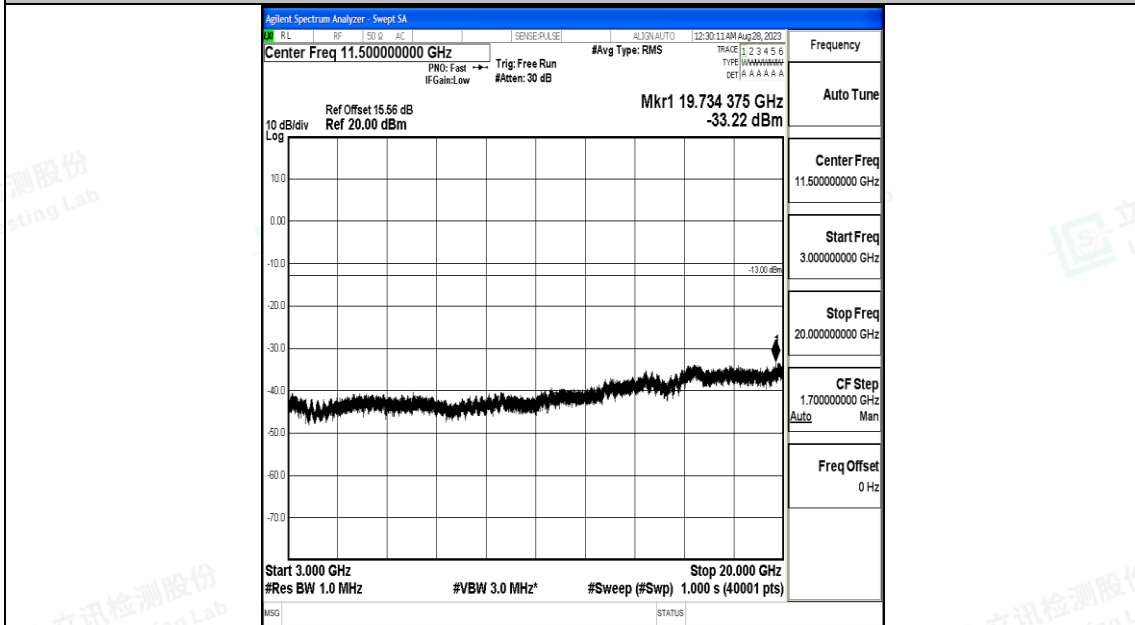

Band66\_15MHz\_16QAM\_132322\_1RB#0\_0.15~30\_0.15~30

Band66\_15MHz\_16QAM\_132322\_1RB#0\_30~1000\_30~1000

Band66\_15MHz\_16QAM\_132322\_1RB#0\_1000~3000\_1000~3000

Band66\_15MHz\_16QAM\_132322\_1RB#0\_3000~20000\_3000~20000