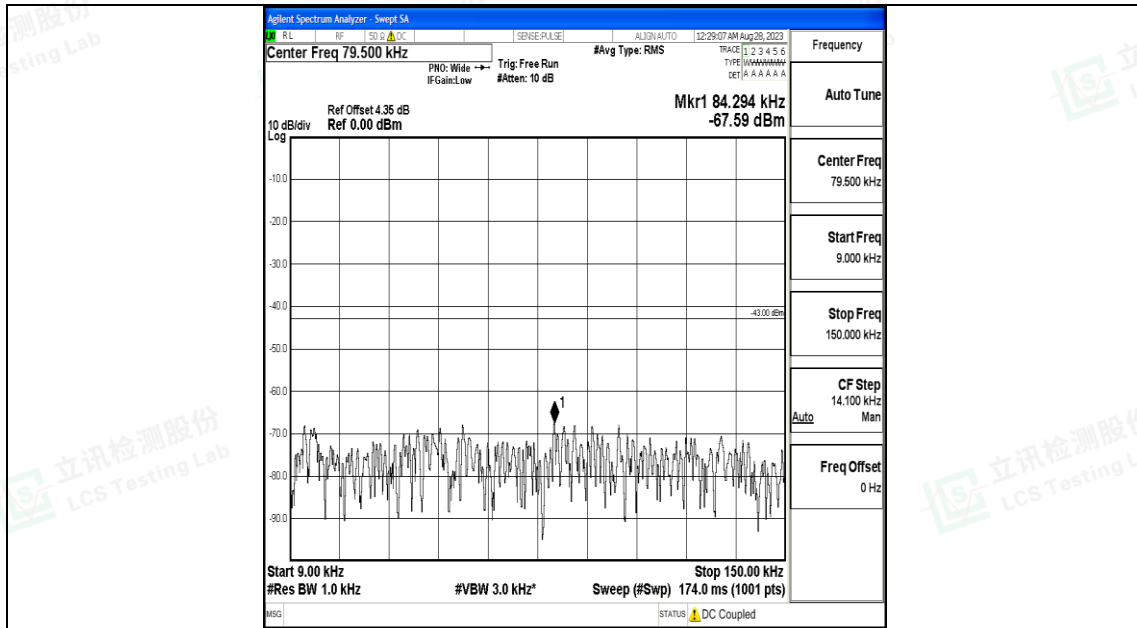

Band66_15MHz_16QAM_132047_1RB#0_3000~20000_3000~20000

Band66_15MHz_QPSK_132322_1RB#0_0.009~0.15_0.009~0.15