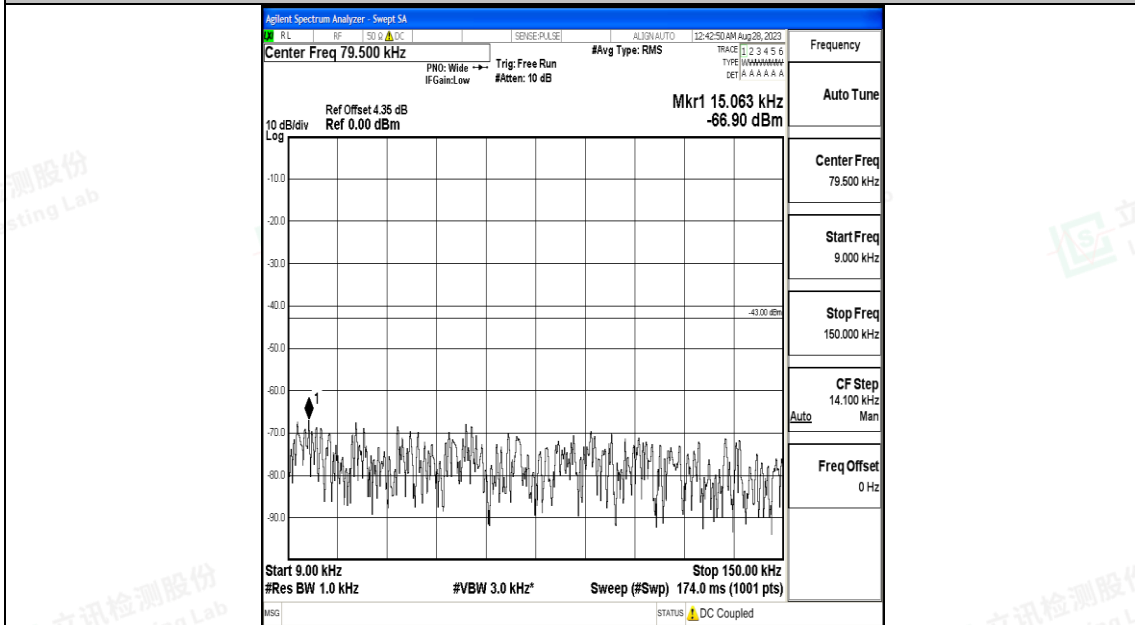

Band66_20MHz_QPSK_132322_1RB#0_3000~20000_3000~20000

Band66_20MHz_16QAM_132322_1RB#0_0.009~0.15_0.009~0.15