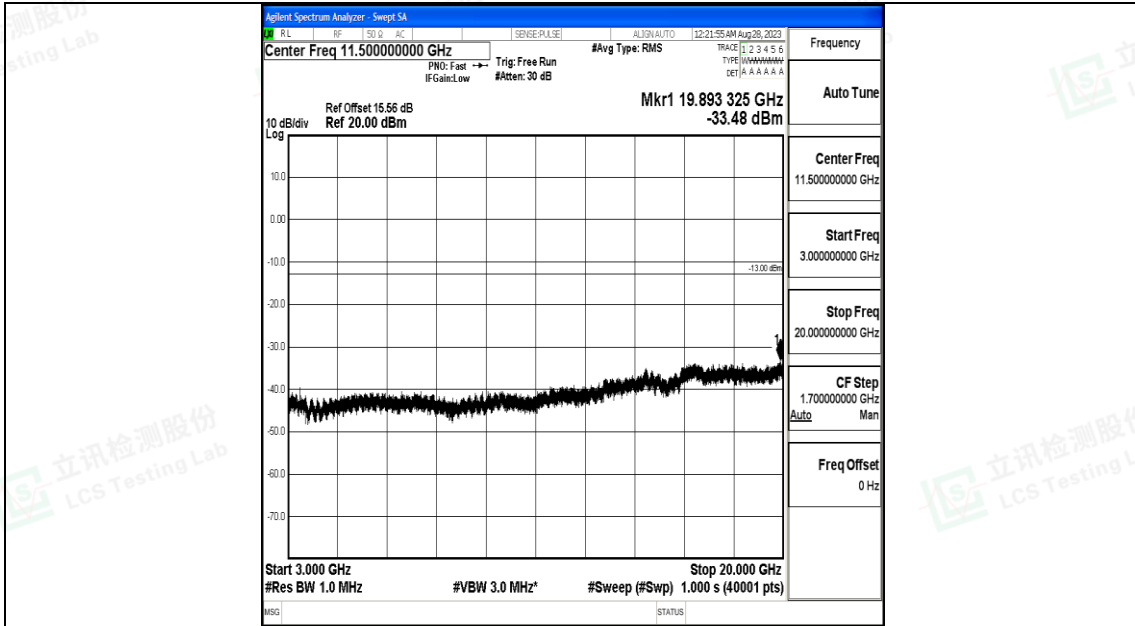

Band66_10MHz_QPSK_132022_1RB#0_1000~3000_1000~3000

Band66_10MHz_QPSK_132022_1RB#0_3000~20000_3000~20000