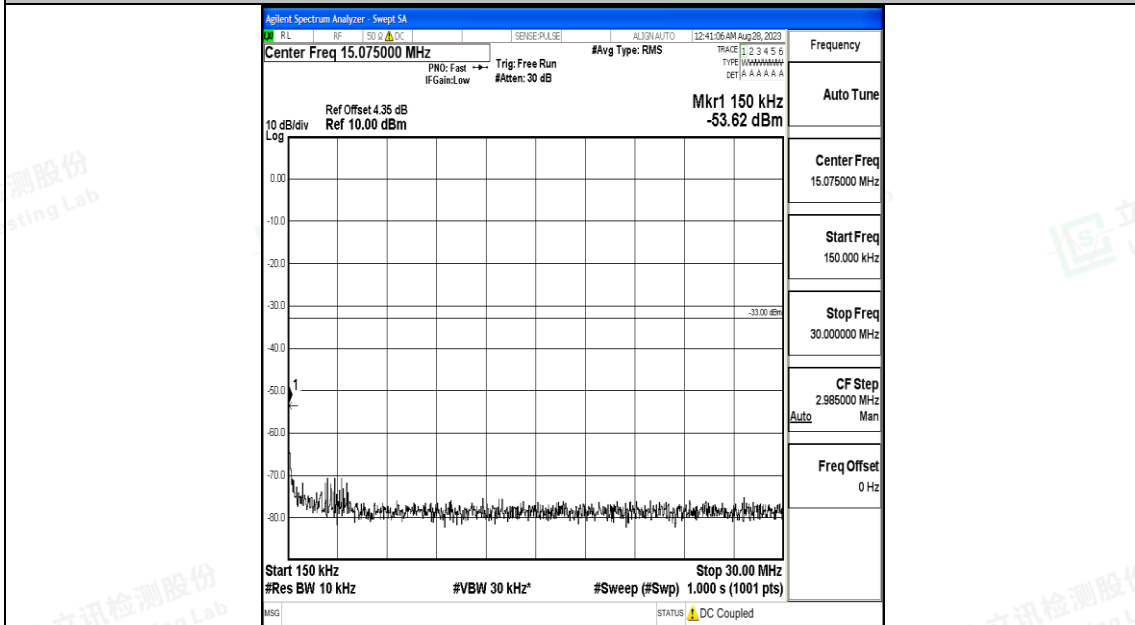

Band66\_15MHz\_16QAM\_132597\_1RB#0\_1000~3000\_1000~3000

Band66\_15MHz\_16QAM\_132597\_1RB#0\_3000~20000\_3000~20000

Band66\_20MHz\_QPSK\_132072\_1RB#0\_0.009~0.15\_0.009~0.15

Band66\_20MHz\_QPSK\_132072\_1RB#0\_0.15~30\_0.15~30