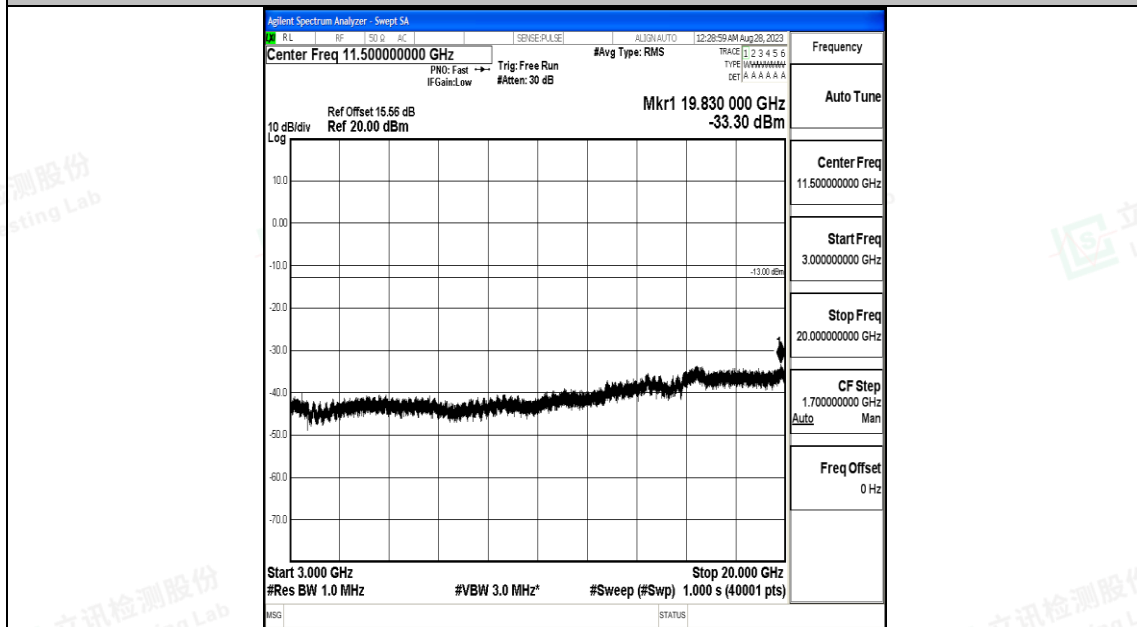

Band66_15MHz_16QAM_132047_1RB#0_1000~3000_1000~3000

Band66_15MHz_16QAM_132047_1RB#0_3000~20000_3000~20000