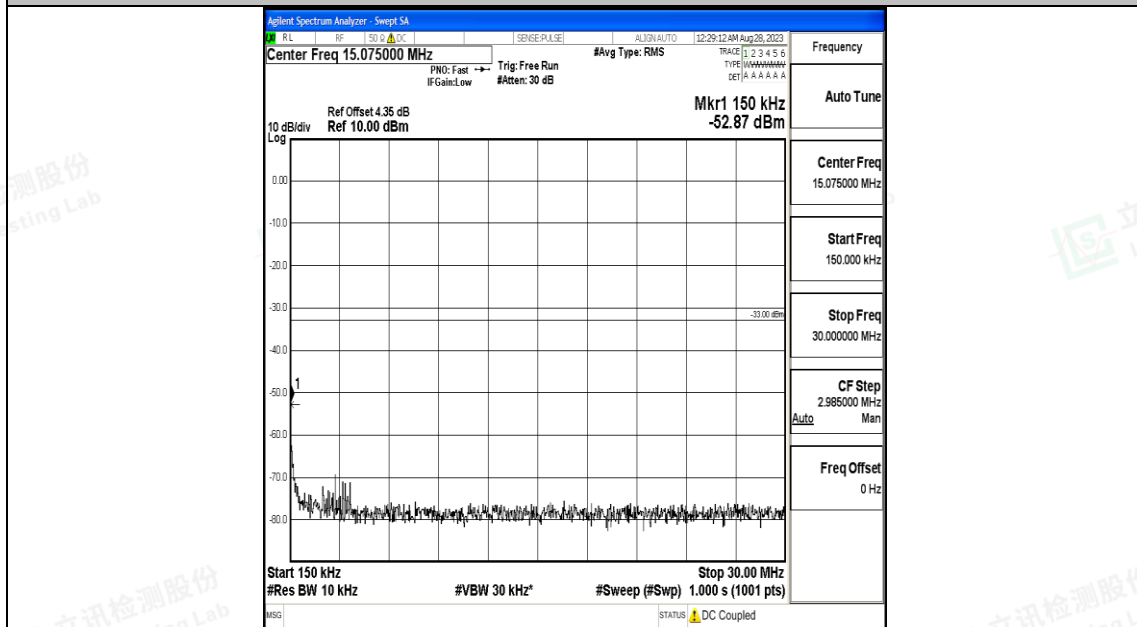

Band66\_15MHz\_16QAM\_132047\_1RB#0\_1000~3000\_1000~3000

Band66\_15MHz\_16QAM\_132047\_1RB#0\_3000~20000\_3000~20000

Band66\_15MHz\_QPSK\_132322\_1RB#0\_0.009~0.15\_0.009~0.15

Band66\_15MHz\_QPSK\_132322\_1RB#0\_0.15~30\_0.15~30