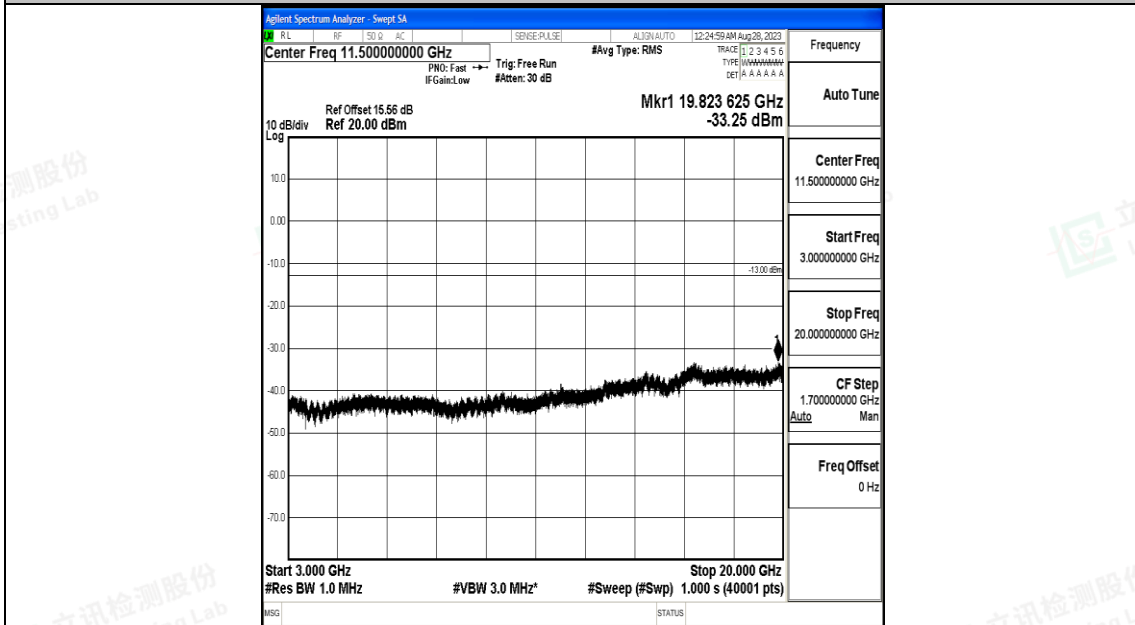

Band66\_10MHz\_16QAM\_132622\_1RB#0\_0.15~30\_0.15~30

Band66\_10MHz\_16QAM\_132622\_1RB#0\_30~1000\_30~1000

Band66\_10MHz\_16QAM\_132622\_1RB#0\_1000~3000\_1000~3000

Band66\_10MHz\_16QAM\_132622\_1RB#0\_3000~20000\_3000~20000