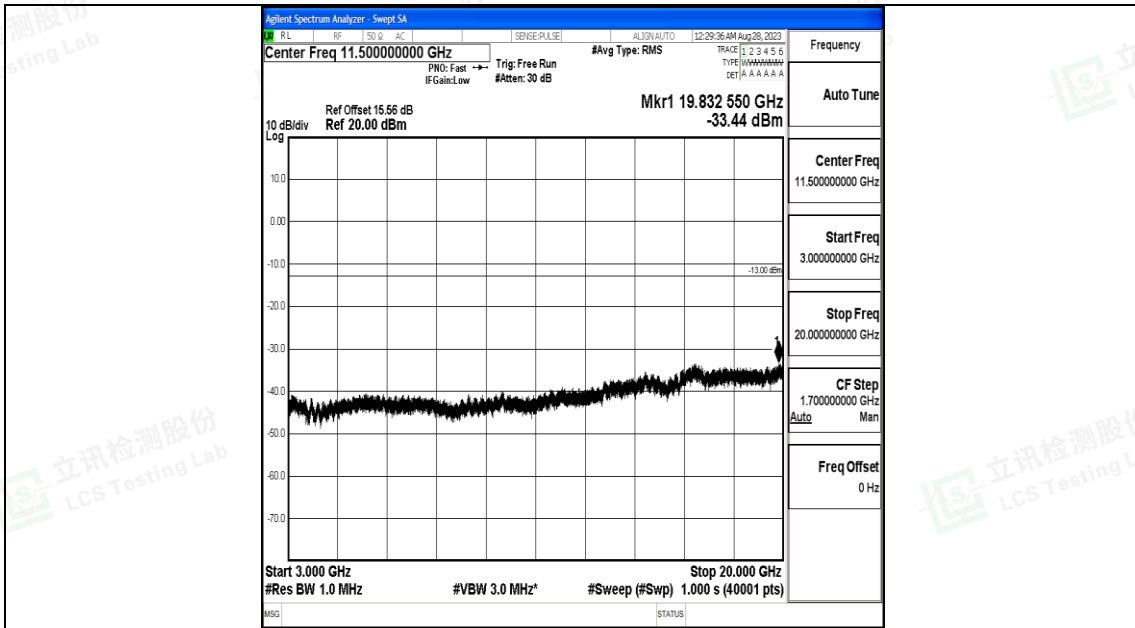

Band66_15MHz_QPSK_132322_1RB#0_1000~3000_1000~3000

Band66_15MHz_QPSK_132322_1RB#0_3000~20000_3000~20000