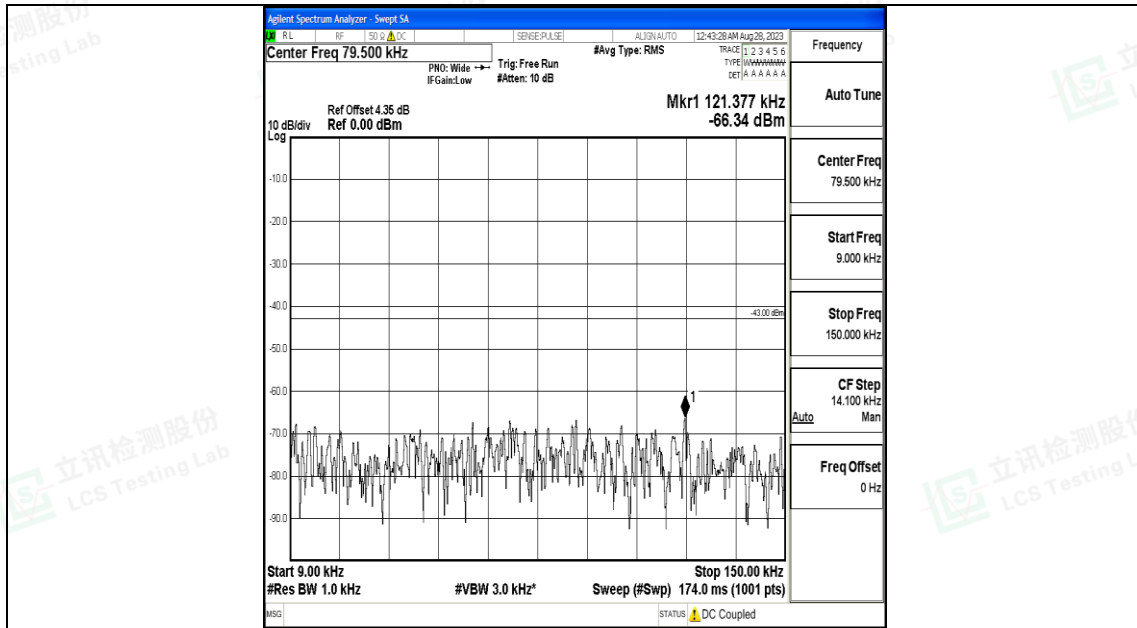

Band66_20MHz_16QAM_132322_1RB#0_3000~20000_3000~20000

Band66_20MHz_QPSK_132572_1RB#0_0.009~0.15_0.009~0.15