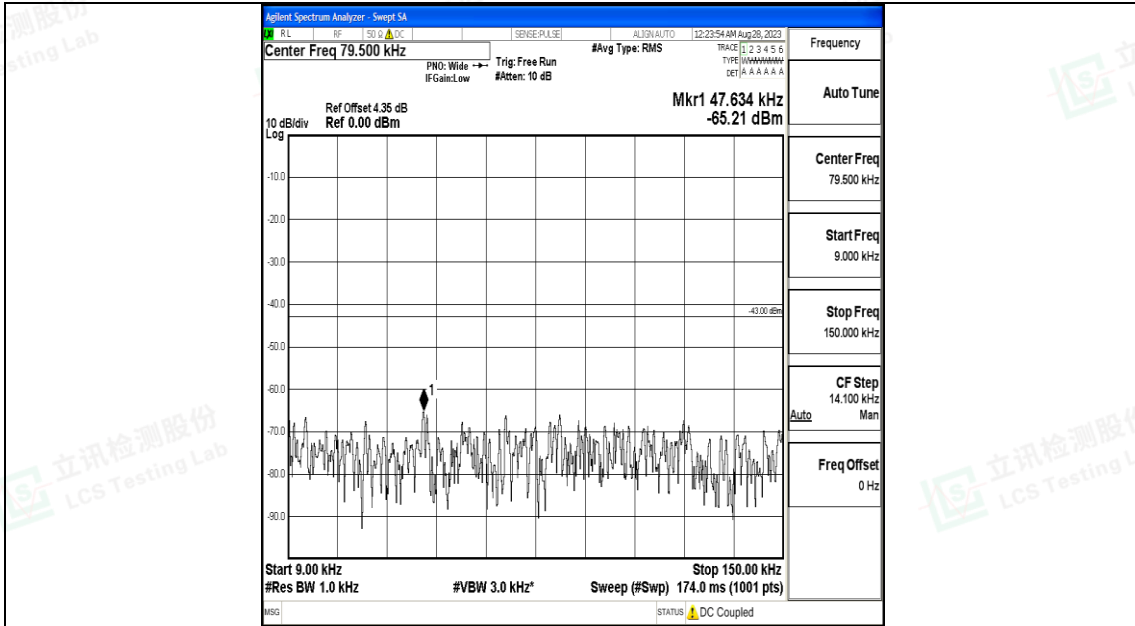

Band66_10MHz_16QAM_132322_1RB#0_3000~20000_3000~20000

Band66_10MHz_QPSK_132622_1RB#0_0.009~0.15_0.009~0.15