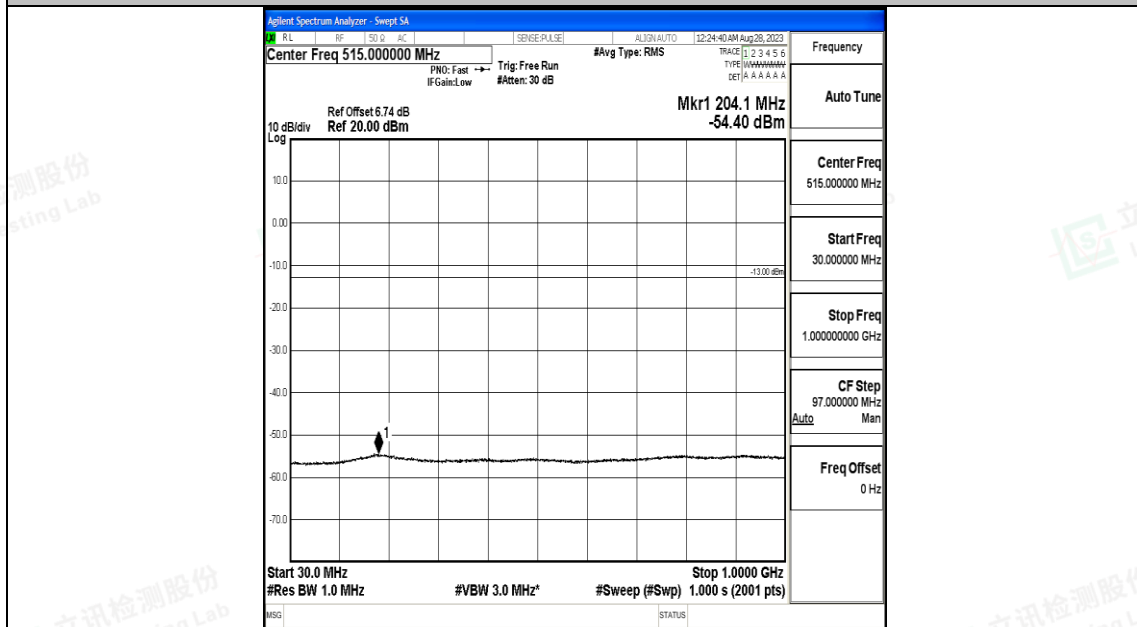

Band66_10MHz_16QAM_132622_1RB#0_0.15~30_0.15~30

Band66_10MHz_16QAM_132622_1RB#0_30~1000_30~1000