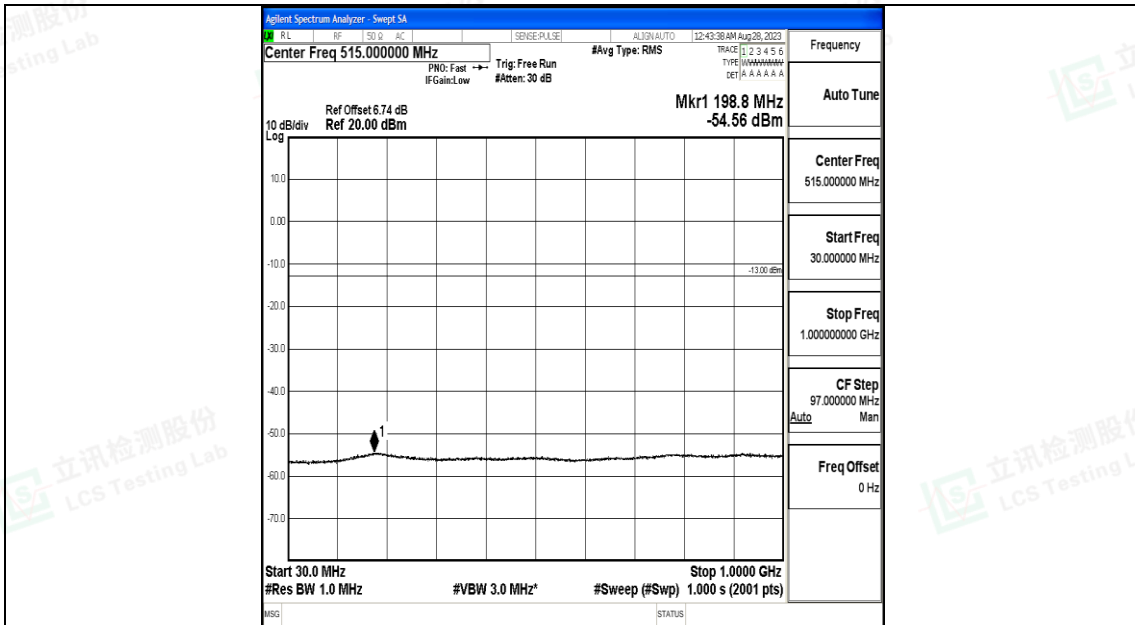

Band66\_20MHz\_16QAM\_132322\_1RB#0\_1000~3000\_1000~3000

Band66\_20MHz\_16QAM\_132322\_1RB#0\_3000~20000\_3000~20000

Band66\_20MHz\_QPSK\_132572\_1RB#0\_0.009~0.15\_0.009~0.15

Band66\_20MHz\_QPSK\_132572\_1RB#0\_0.15~30\_0.15~30