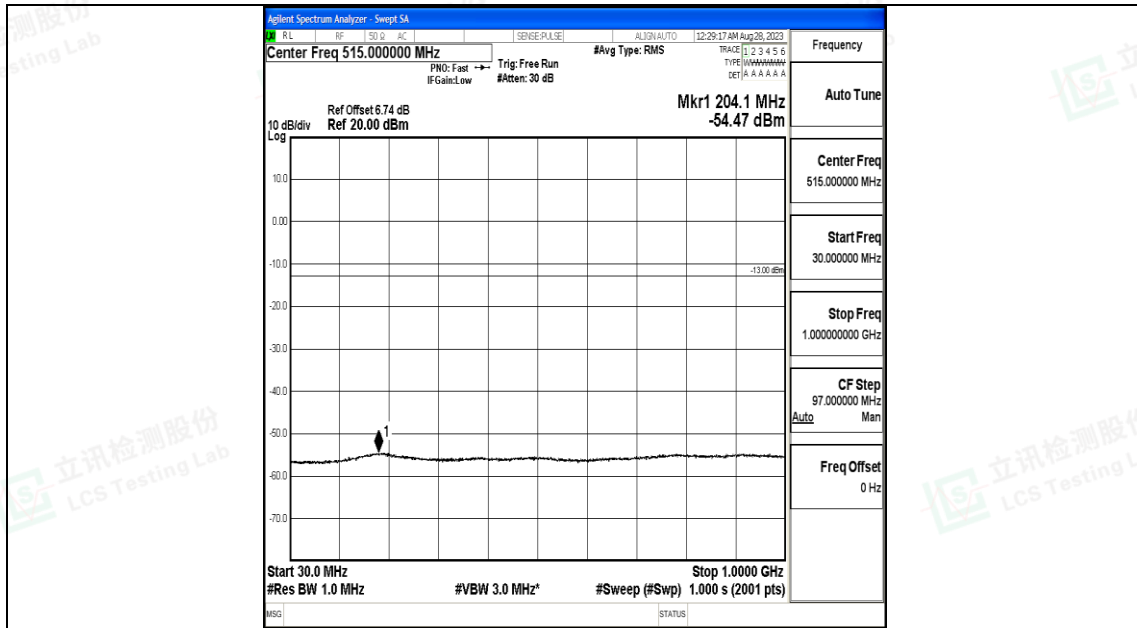

Band66\_15MHz\_16QAM\_132047\_1RB#0\_1000~3000\_1000~3000

Band66\_15MHz\_16QAM\_132047\_1RB#0\_3000~20000\_3000~20000

Band66\_15MHz\_QPSK\_132322\_1RB#0\_0.009~0.15\_0.009~0.15

Band66\_15MHz\_QPSK\_132322\_1RB#0\_0.15~30\_0.15~30