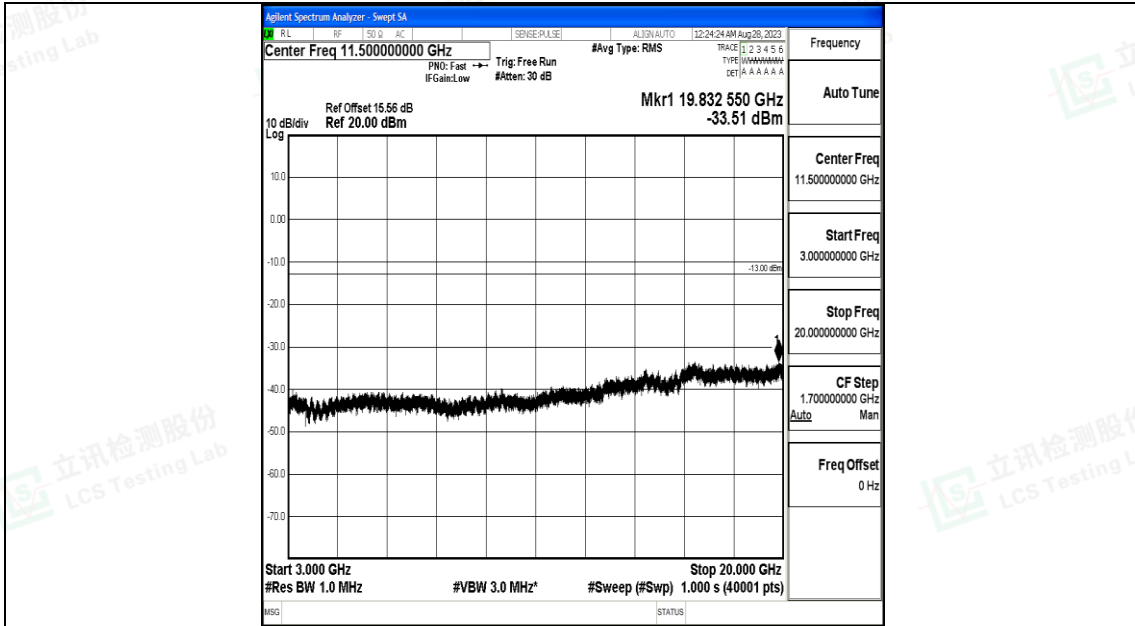

Band66_10MHz_QPSK_132622_1RB#0_1000~3000_1000~3000

Band66_10MHz_QPSK_132622_1RB#0_3000~20000_3000~20000