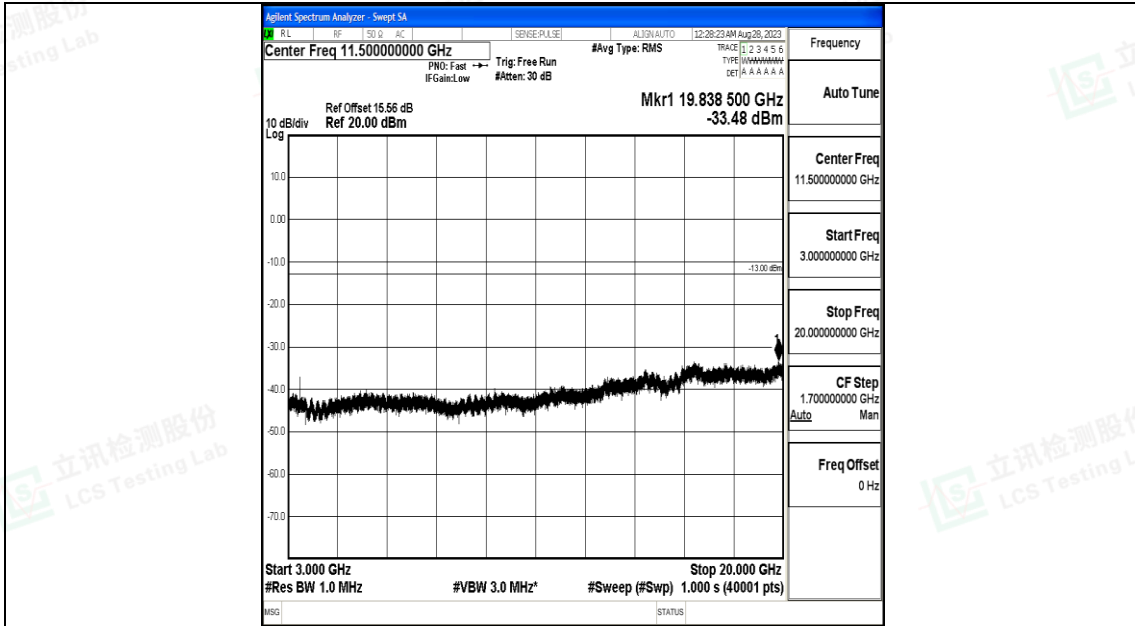

Band66\_15MHz\_QPSK\_132047\_1RB#0\_0.009~0.15\_0.009~0.15

Band66\_15MHz\_QPSK\_132047\_1RB#0\_0.15~30\_0.15~30

Band66\_15MHz\_QPSK\_132047\_1RB#0\_30~1000\_30~1000

Band66\_15MHz\_QPSK\_132047\_1RB#0\_1000~3000\_1000~3000