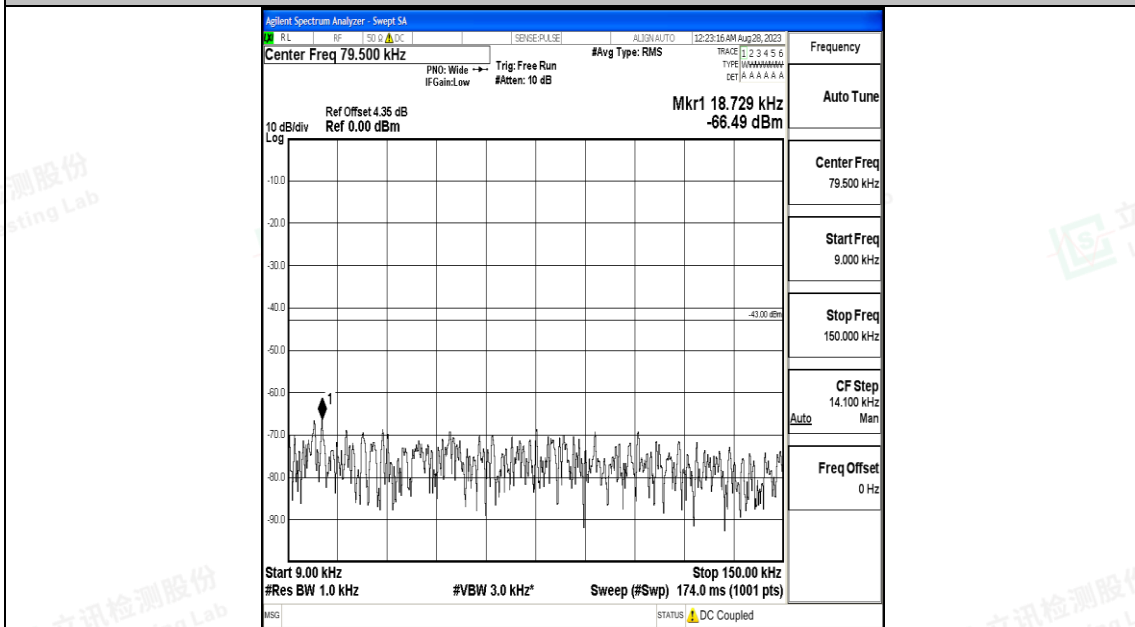

Band66_10MHz_QPSK_132322_1RB#0_3000~20000_3000~20000

Band66_10MHz_16QAM_132322_1RB#0_0.009~0.15_0.009~0.15