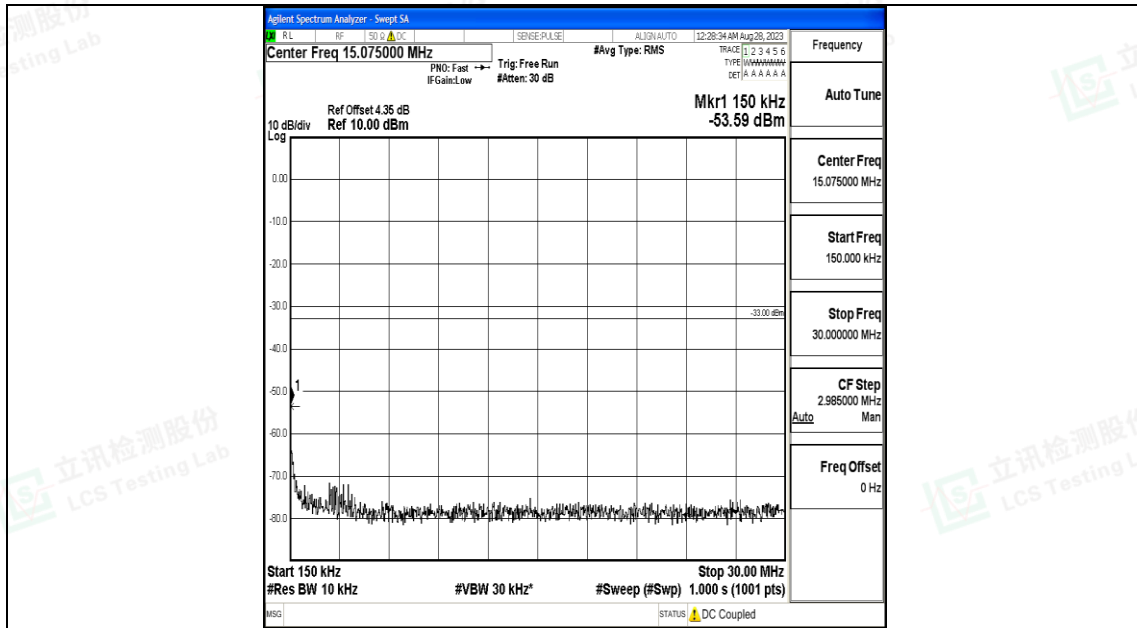

Band66_15MHz_16QAM_132047_1RB#0_0.009~0.15_0.009~0.15

Band66_15MHz_16QAM_132047_1RB#0_0.15~30_0.15~30