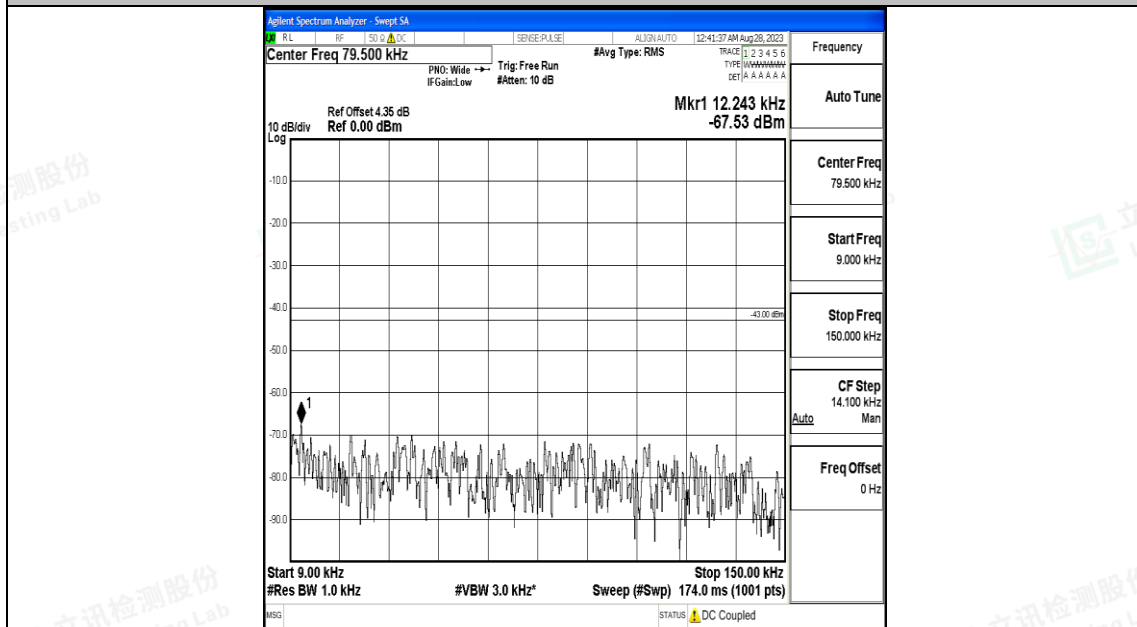

Band66\_20MHz\_QPSK\_132072\_1RB#0\_30~1000\_30~1000

Band66\_20MHz\_QPSK\_132072\_1RB#0\_1000~3000\_1000~3000

Band66\_20MHz\_QPSK\_132072\_1RB#0\_3000~20000\_3000~20000

Band66\_20MHz\_16QAM\_132072\_1RB#0\_0.009~0.15\_0.009~0.15