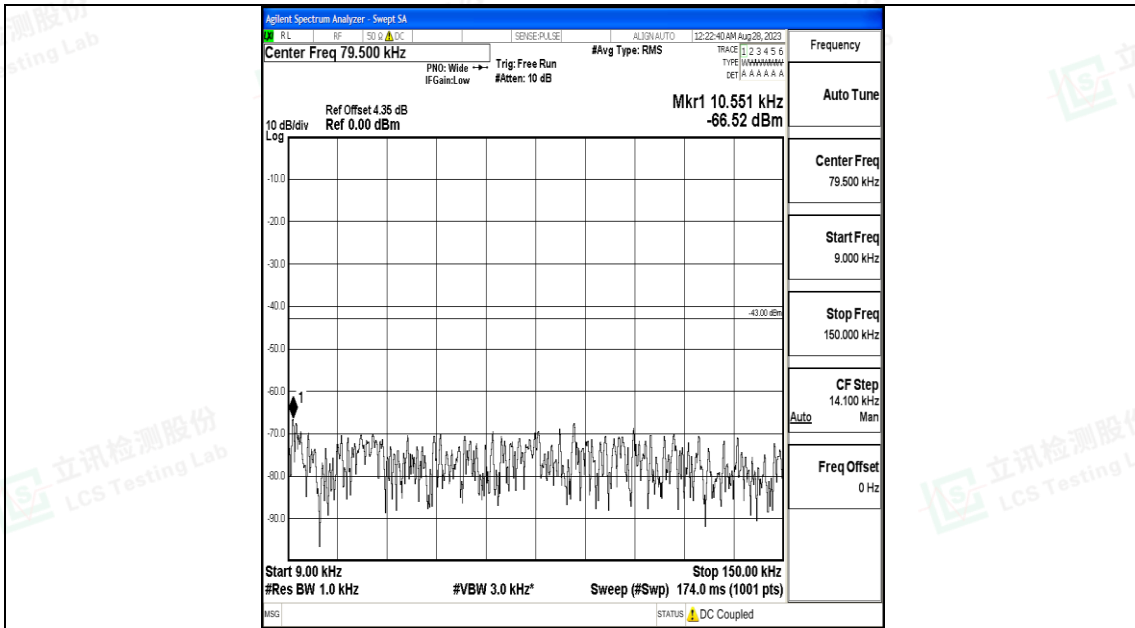

Band66\_10MHz\_16QAM\_132022\_1RB#0\_0.15~30\_0.15~30

Band66\_10MHz\_16QAM\_132022\_1RB#0\_30~1000\_30~1000

Band66\_10MHz\_16QAM\_132022\_1RB#0\_1000~3000\_1000~3000

Band66\_10MHz\_16QAM\_132022\_1RB#0\_3000~20000\_3000~20000