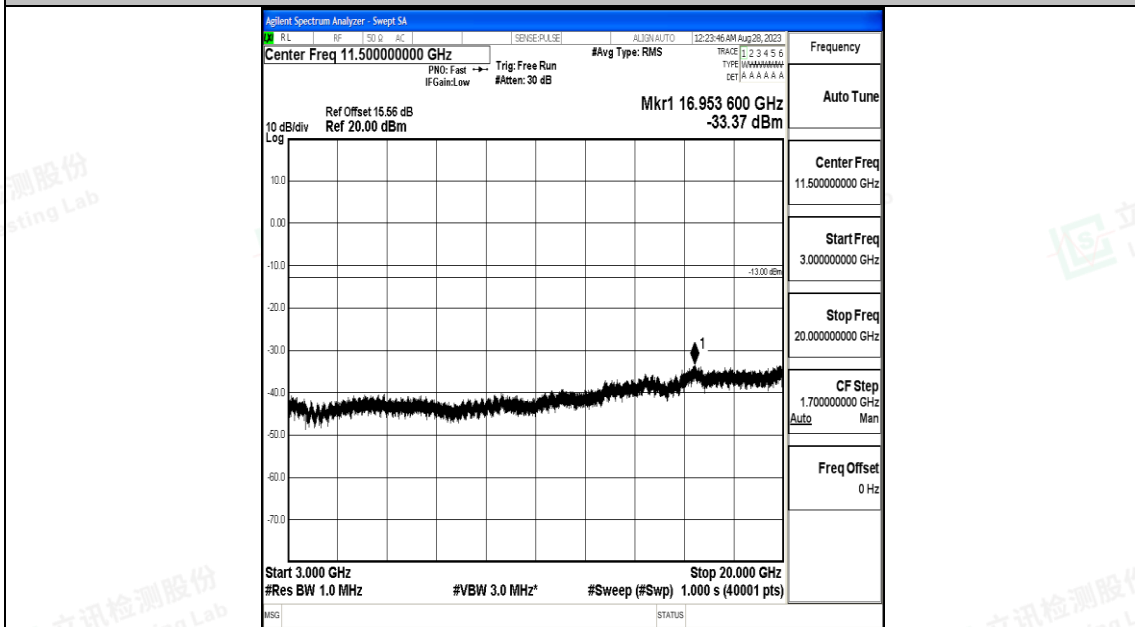

Band66_10MHz_16QAM_132322_1RB#0_1000~3000_1000~3000

Band66_10MHz_16QAM_132322_1RB#0_3000~20000_3000~20000