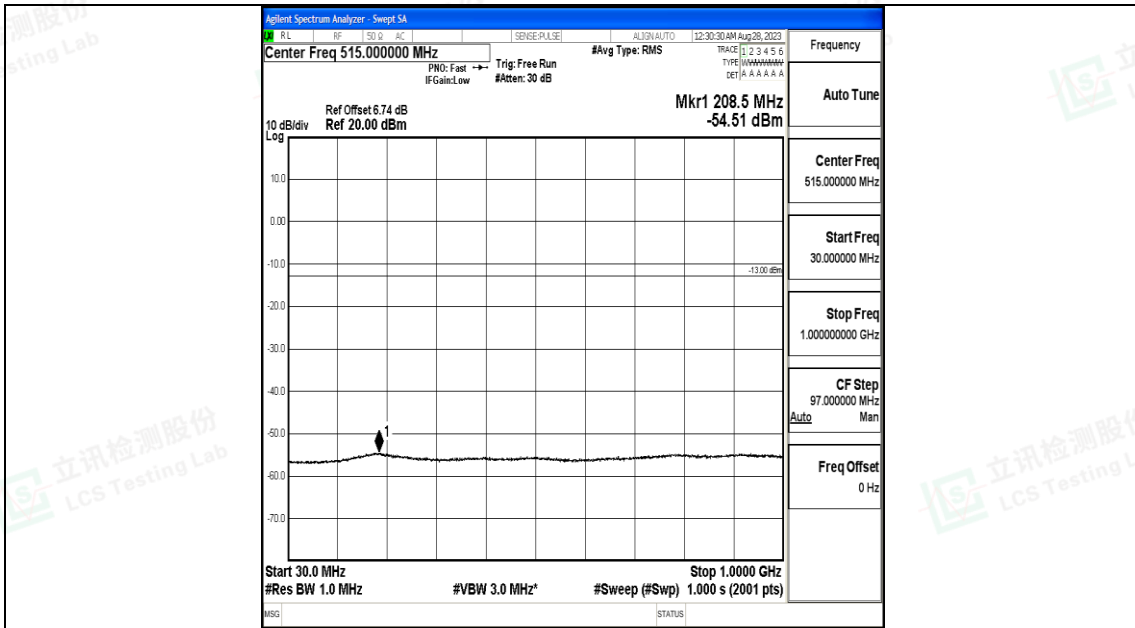

Band66_15MHz_QPSK_132597_1RB#0_0.15~30_0.15~30

Band66_15MHz_QPSK_132597_1RB#0_30~1000_30~1000