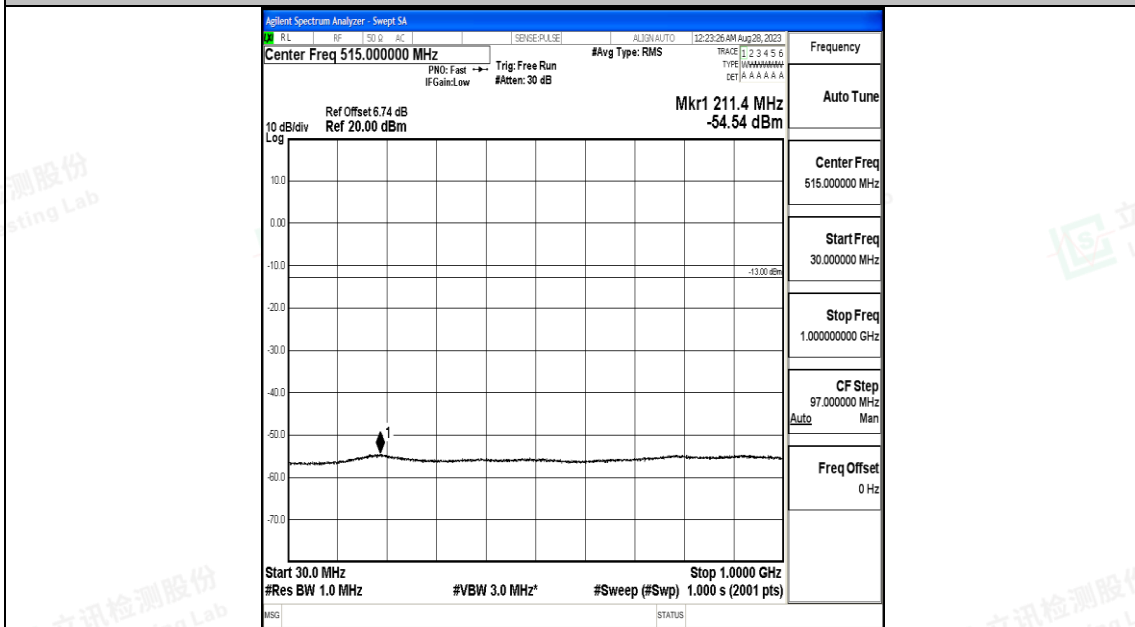

Band66\_10MHz\_QPSK\_132322\_1RB#0\_3000~20000\_3000~20000

Band66\_10MHz\_16QAM\_132322\_1RB#0\_0.009~0.15\_0.009~0.15

Band66\_10MHz\_16QAM\_132322\_1RB#0\_0.15~30\_0.15~30

Band66\_10MHz\_16QAM\_132322\_1RB#0\_30~1000\_30~1000