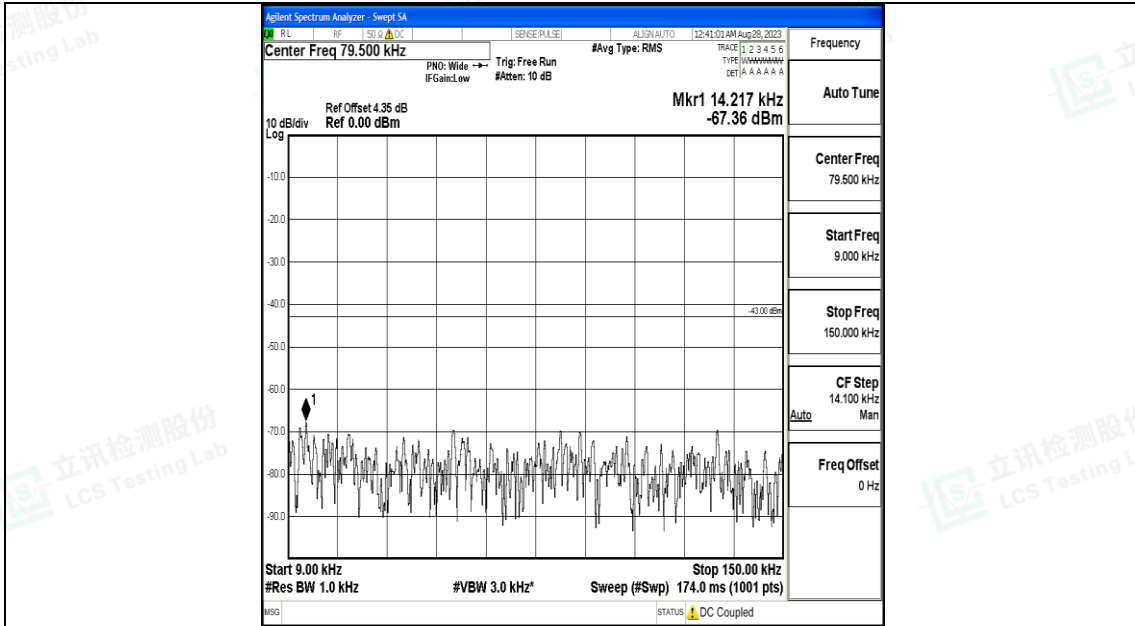

Band66_15MHz_16QAM_132597_1RB#0_3000~20000_3000~20000

Band66_20MHz_QPSK_132072_1RB#0_0.009~0.15_0.009~0.15