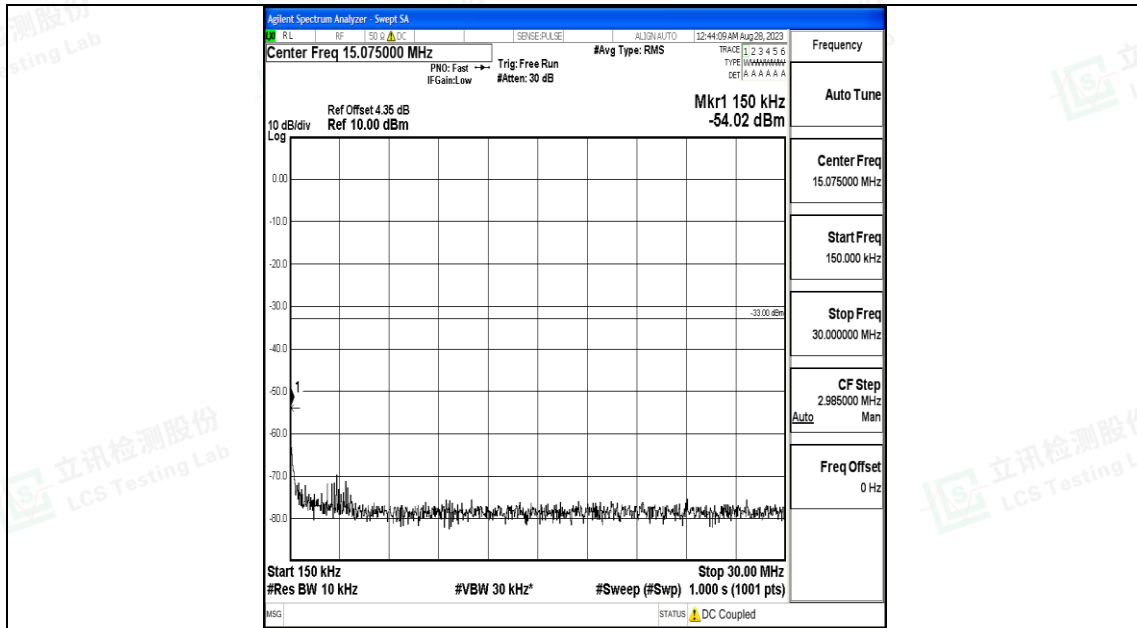

Band66\_20MHz\_QPSK\_132572\_1RB#0\_30~1000\_30~1000

Band66\_20MHz\_QPSK\_132572\_1RB#0\_1000~3000\_1000~3000

Band66\_20MHz\_QPSK\_132572\_1RB#0\_3000~20000\_3000~20000

Band66\_20MHz\_16QAM\_132572\_1RB#0\_0.009~0.15\_0.009~0.15