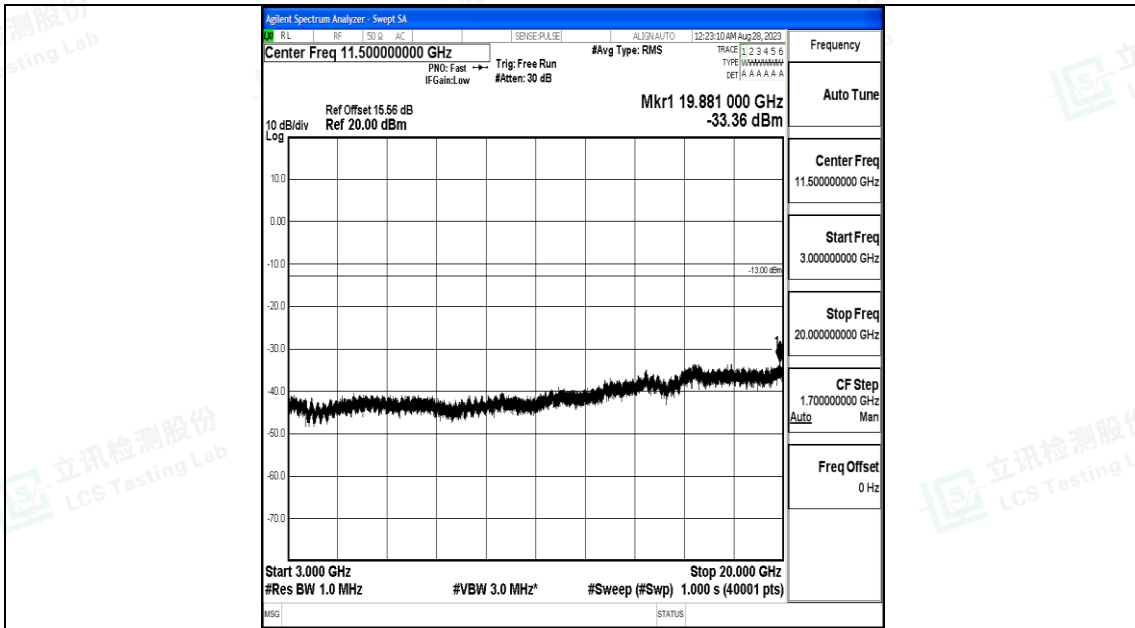

Band66\_10MHz\_QPSK\_132322\_1RB#0\_0.009~0.15\_0.009~0.15

Band66\_10MHz\_QPSK\_132322\_1RB#0\_0.15~30\_0.15~30

Band66\_10MHz\_QPSK\_132322\_1RB#0\_30~1000\_30~1000

Band66\_10MHz\_QPSK\_132322\_1RB#0\_1000~3000\_1000~3000