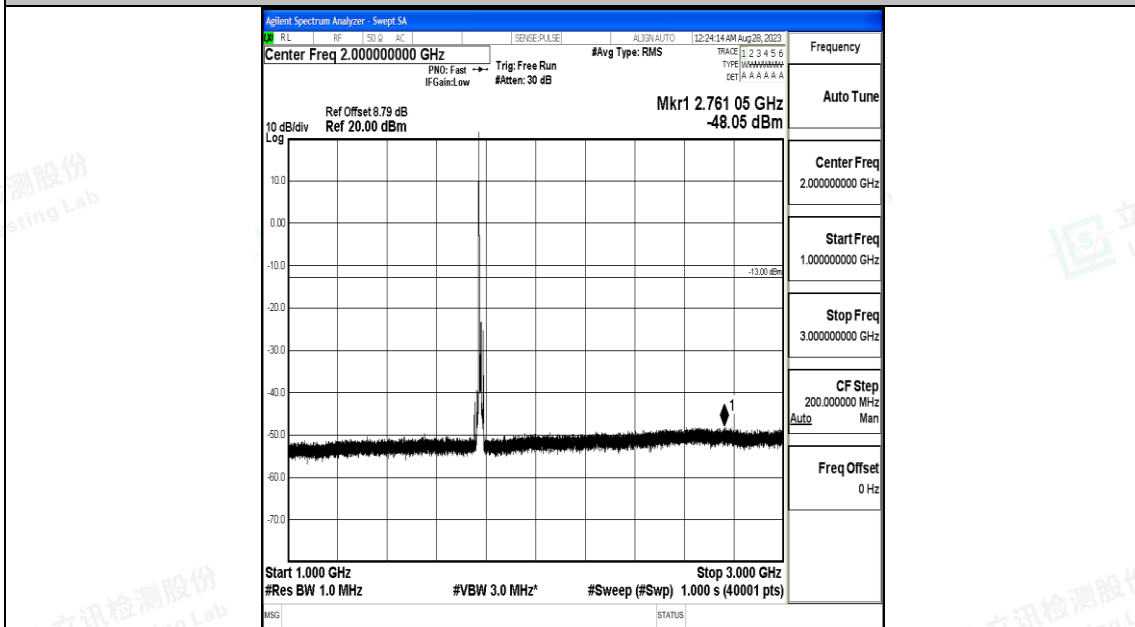

Band66_10MHz_QPSK_132622_1RB#0_30~1000_30~1000

Band66_10MHz_QPSK_132622_1RB#0_1000~3000_1000~3000