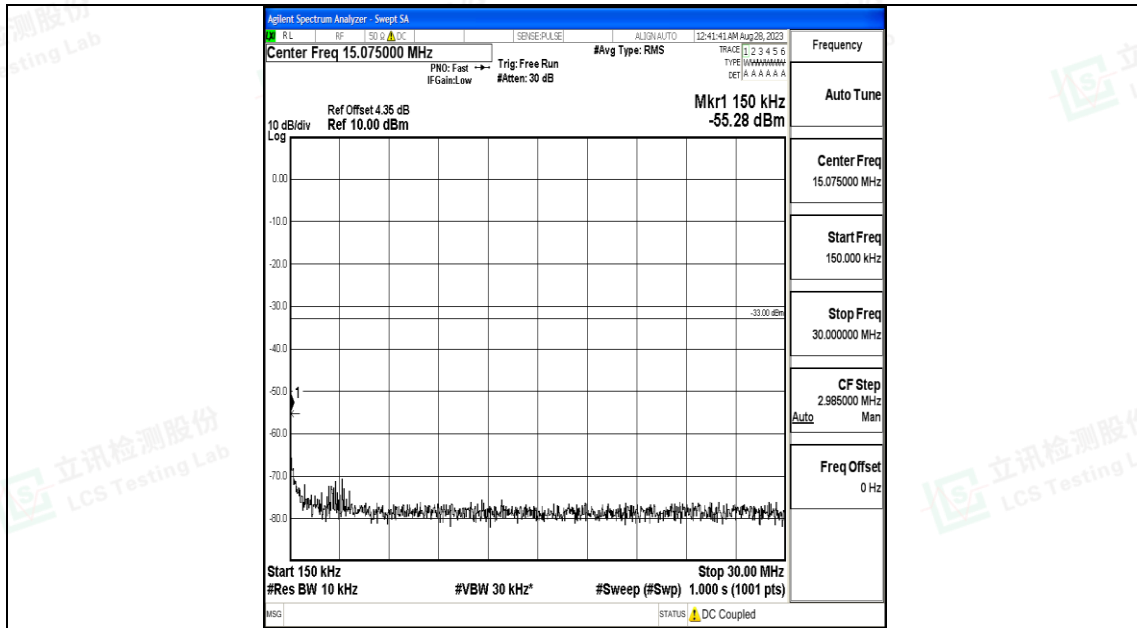

Band66\_20MHz\_QPSK\_132072\_1RB#0\_30~1000\_30~1000

Band66\_20MHz\_QPSK\_132072\_1RB#0\_1000~3000\_1000~3000

Band66\_20MHz\_QPSK\_132072\_1RB#0\_3000~20000\_3000~20000

Band66\_20MHz\_16QAM\_132072\_1RB#0\_0.009~0.15\_0.009~0.15