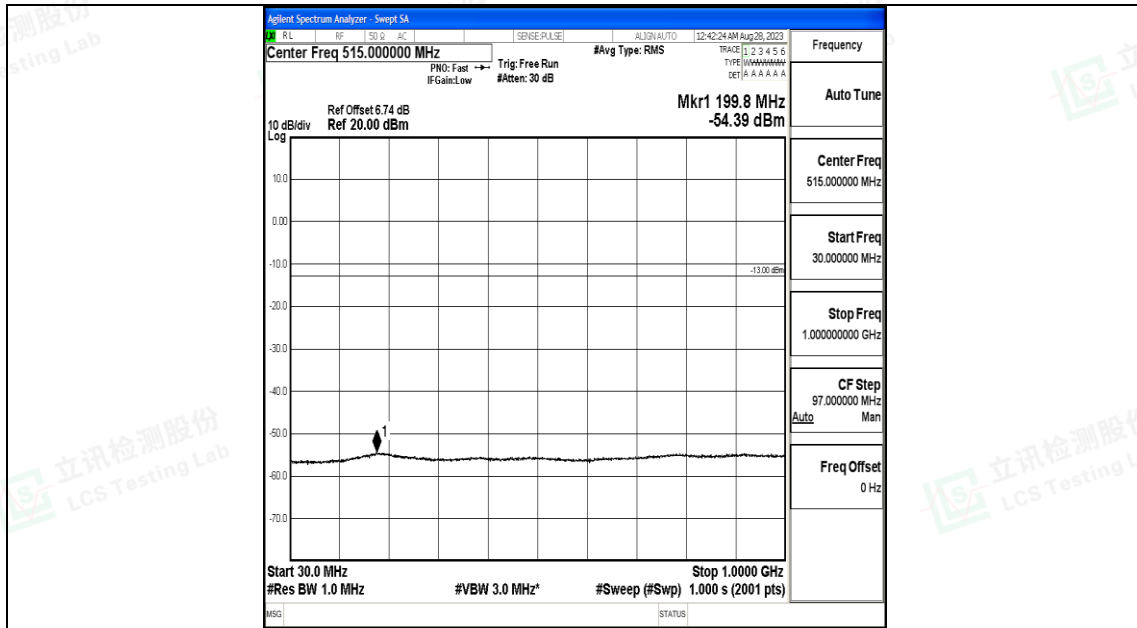

Band66_20MHz_QPSK_132322_1RB#0_0.15~30_0.15~30

Band66_20MHz_QPSK_132322_1RB#0_30~1000_30~1000