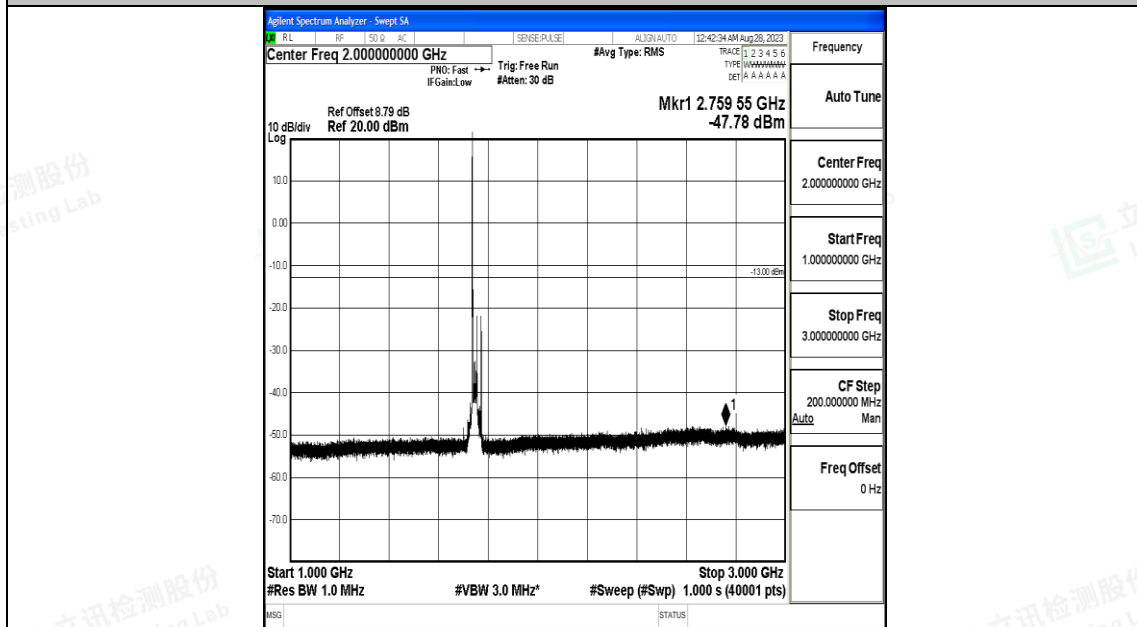

Band66\_20MHz\_QPSK\_132322\_1RB#0\_0.009~0.15\_0.009~0.15

Band66\_20MHz\_QPSK\_132322\_1RB#0\_0.15~30\_0.15~30

Band66\_20MHz\_QPSK\_132322\_1RB#0\_30~1000\_30~1000

Band66\_20MHz\_QPSK\_132322\_1RB#0\_1000~3000\_1000~3000