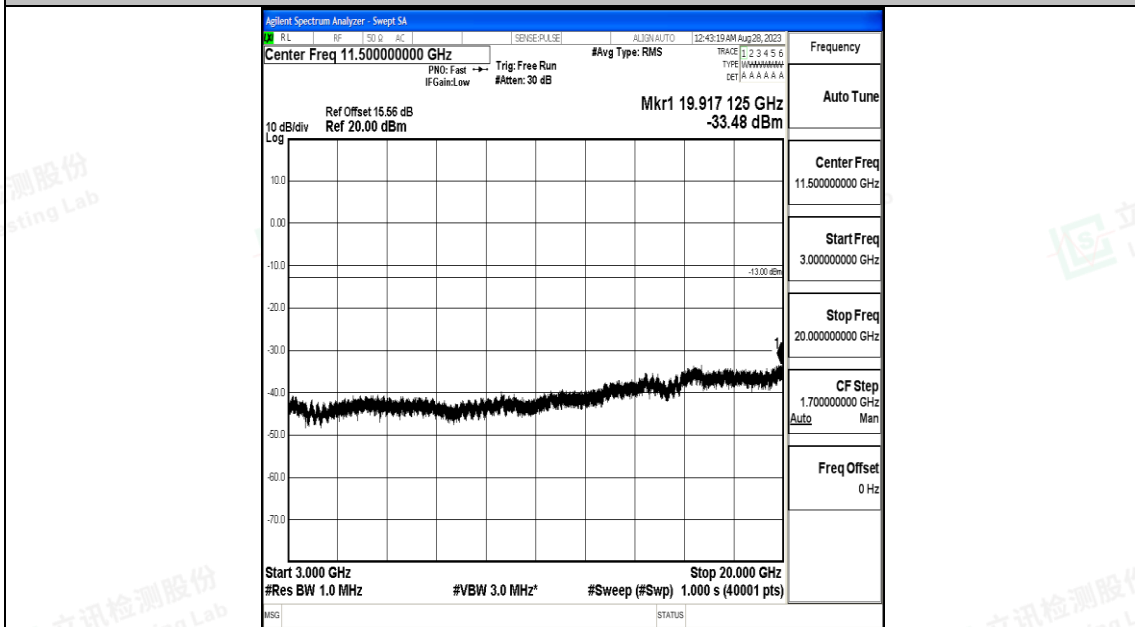

Band66_20MHz_16QAM_132322_1RB#0_1000~3000_1000~3000

Band66_20MHz_16QAM_132322_1RB#0_3000~20000_3000~20000