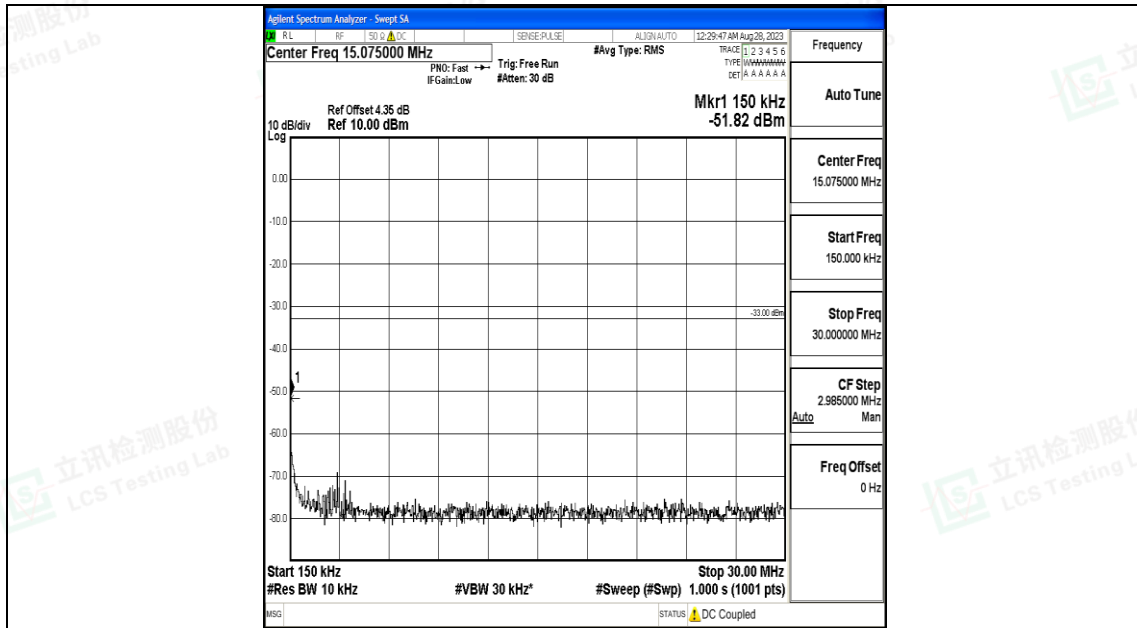

Band66\_15MHz\_QPSK\_132322\_1RB#0\_30~1000\_30~1000

Band66\_15MHz\_QPSK\_132322\_1RB#0\_1000~3000\_1000~3000

Band66\_15MHz\_QPSK\_132322\_1RB#0\_3000~20000\_3000~20000

Band66\_15MHz\_16QAM\_132322\_1RB#0\_0.009~0.15\_0.009~0.15