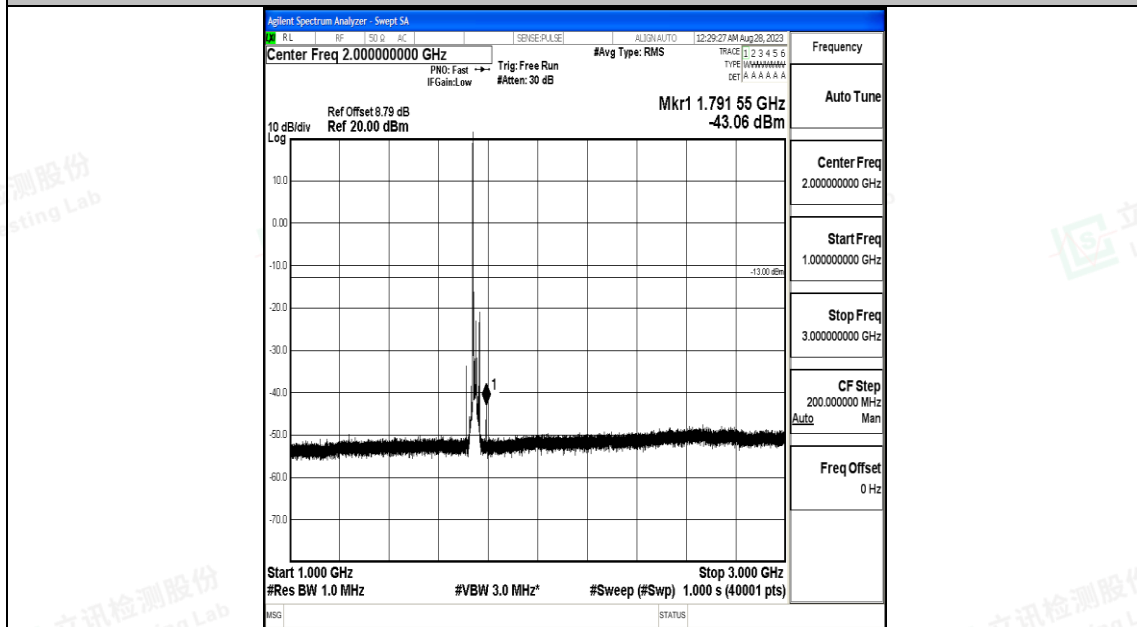

Band66_15MHz_QPSK_132322_1RB#0_30~1000_30~1000

Band66_15MHz_QPSK_132322_1RB#0_1000~3000_1000~3000