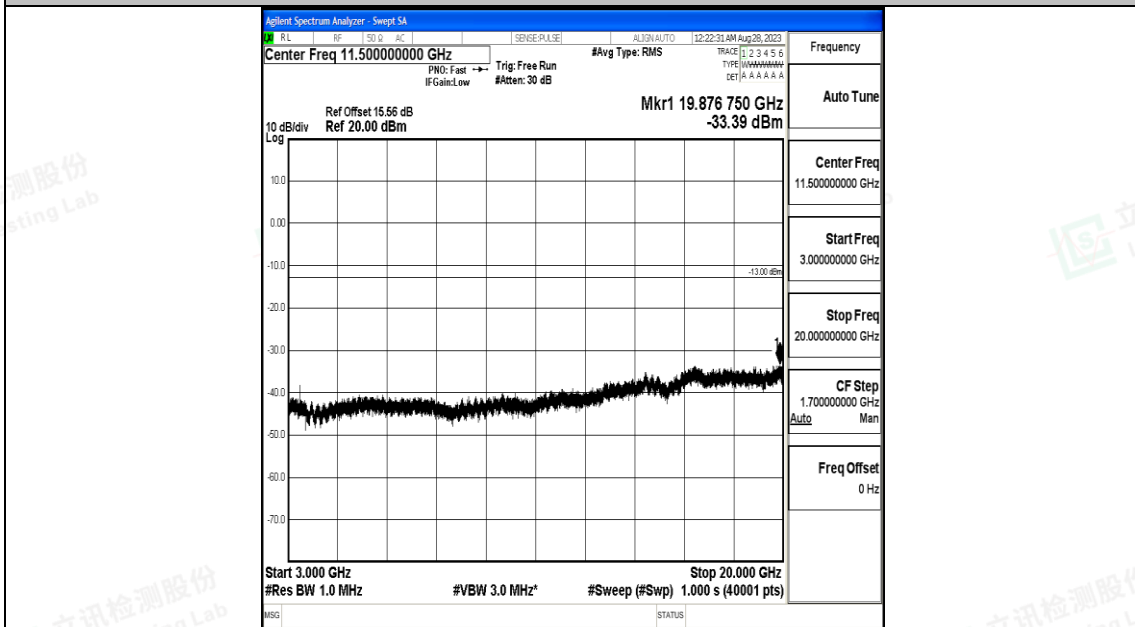

Band66\_10MHz\_16QAM\_132022\_1RB#0\_0.15~30\_0.15~30

Band66\_10MHz\_16QAM\_132022\_1RB#0\_30~1000\_30~1000

Band66\_10MHz\_16QAM\_132022\_1RB#0\_1000~3000\_1000~3000

Band66\_10MHz\_16QAM\_132022\_1RB#0\_3000~20000\_3000~20000