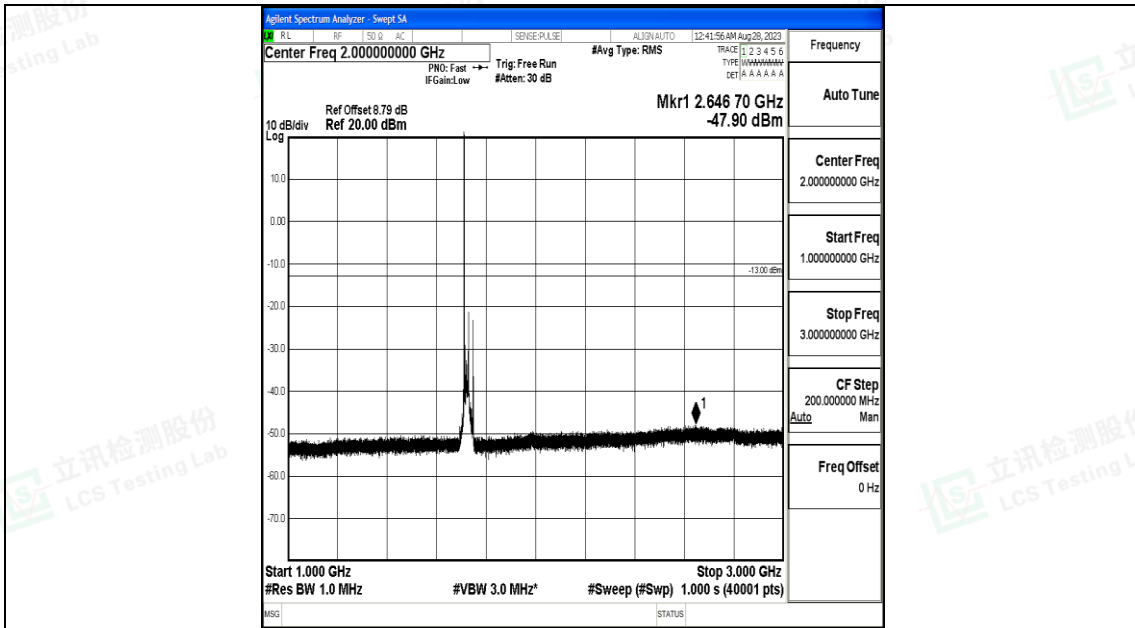

Band66_20MHz_16QAM_132072_1RB#0_30~1000_30~1000

Band66_20MHz_16QAM_132072_1RB#0_1000~3000_1000~3000