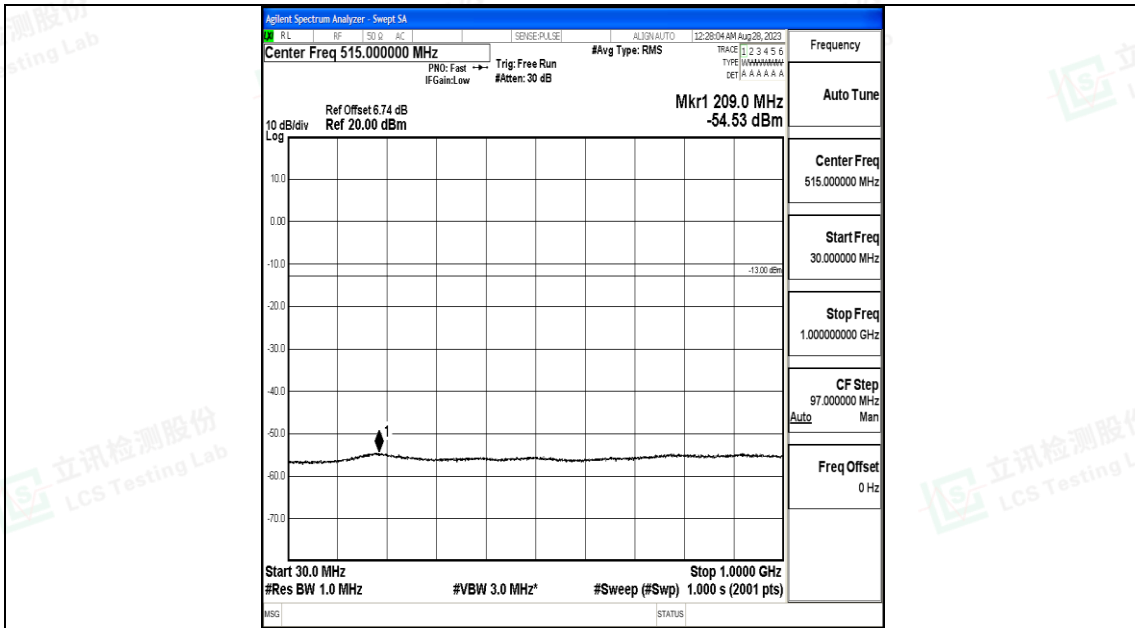

Band66_15MHz_QPSK_132047_1RB#0_0.15~30_0.15~30

Band66_15MHz_QPSK_132047_1RB#0_30~1000_30~1000