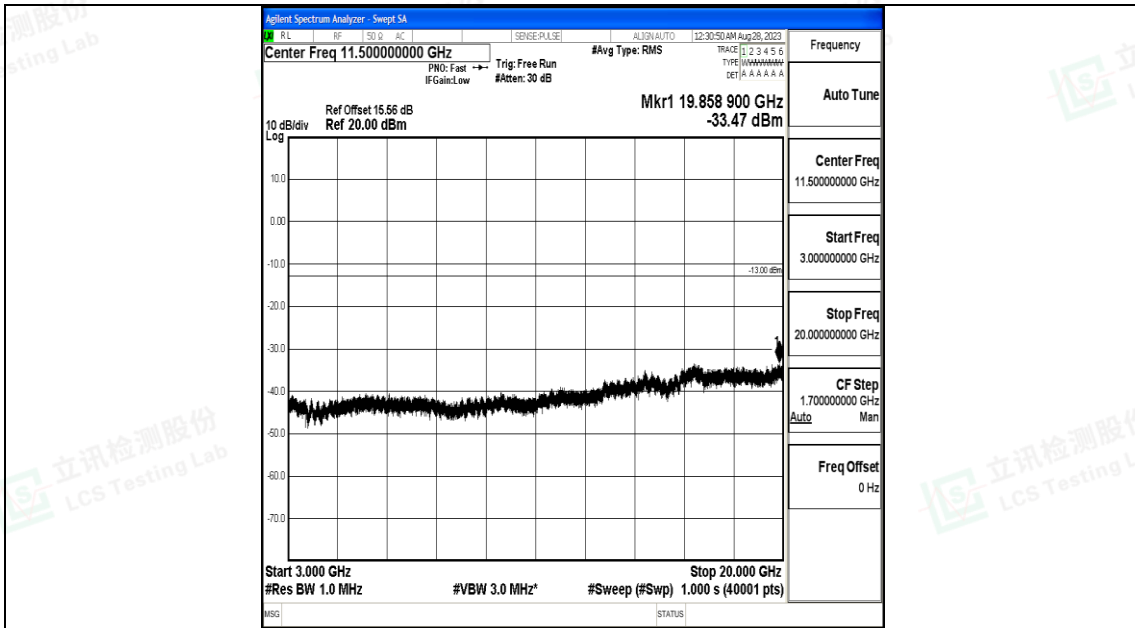

Band66\_15MHz\_QPSK\_132597\_1RB#0\_0.009~0.15\_0.009~0.15

Band66\_15MHz\_QPSK\_132597\_1RB#0\_0.15~30\_0.15~30

Band66\_15MHz\_QPSK\_132597\_1RB#0\_30~1000\_30~1000

Band66\_15MHz\_QPSK\_132597\_1RB#0\_1000~3000\_1000~3000