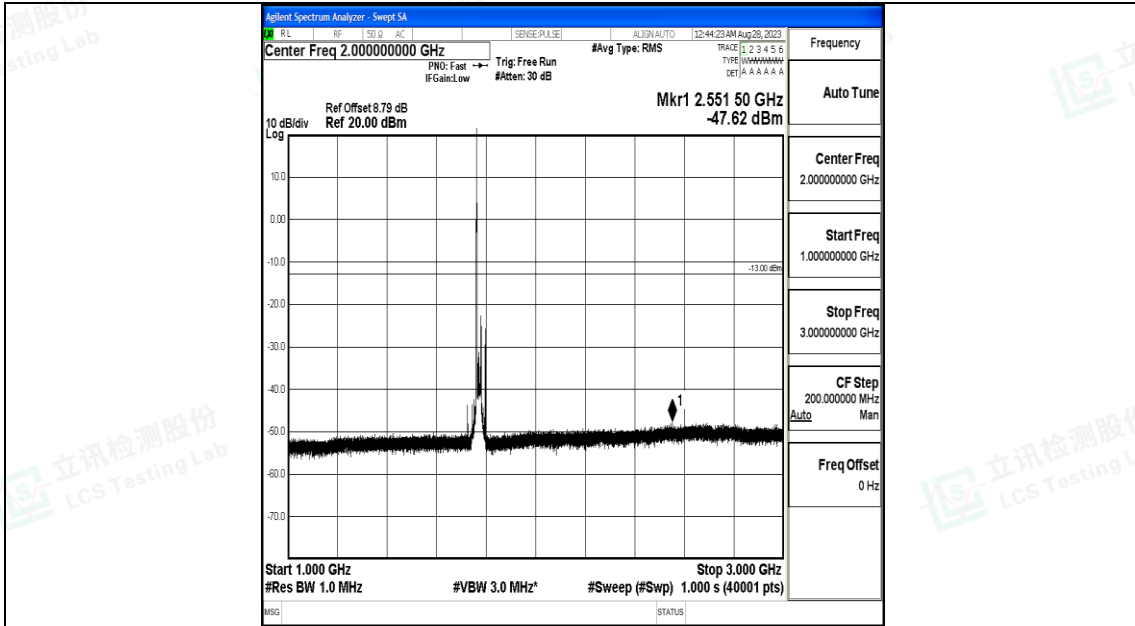

Band66_20MHz_16QAM_132572_1RB#0_30~1000_30~1000

Band66_20MHz_16QAM_132572_1RB#0_1000~3000_1000~3000