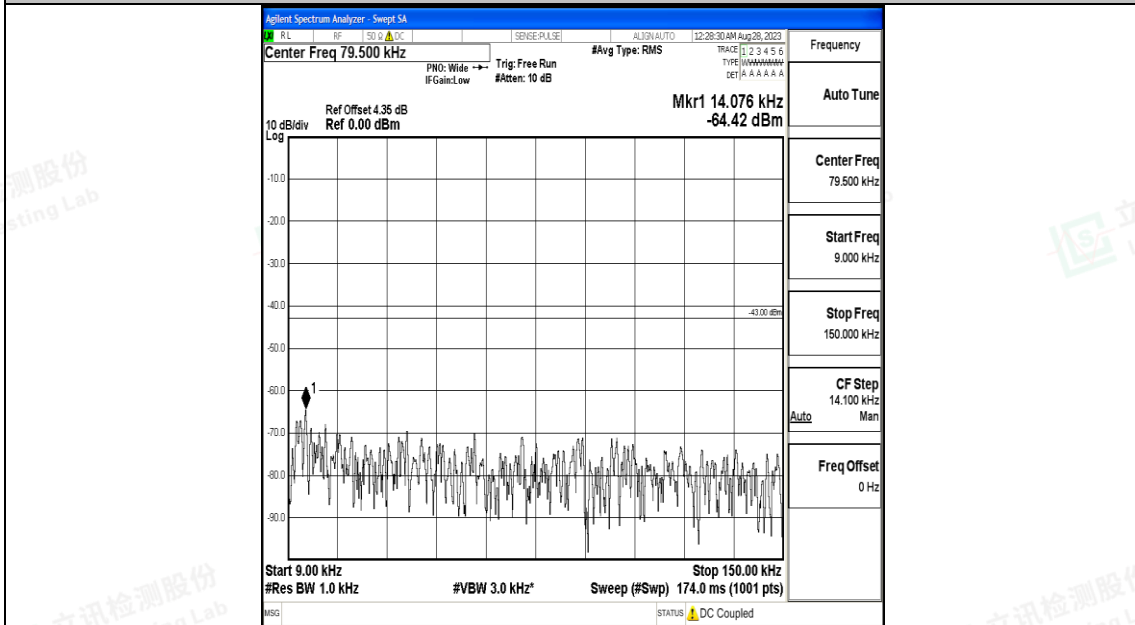

Band66_15MHz_QPSK_132047_1RB#0_3000~20000_3000~20000

Band66_15MHz_16QAM_132047_1RB#0_0.009~0.15_0.009~0.15