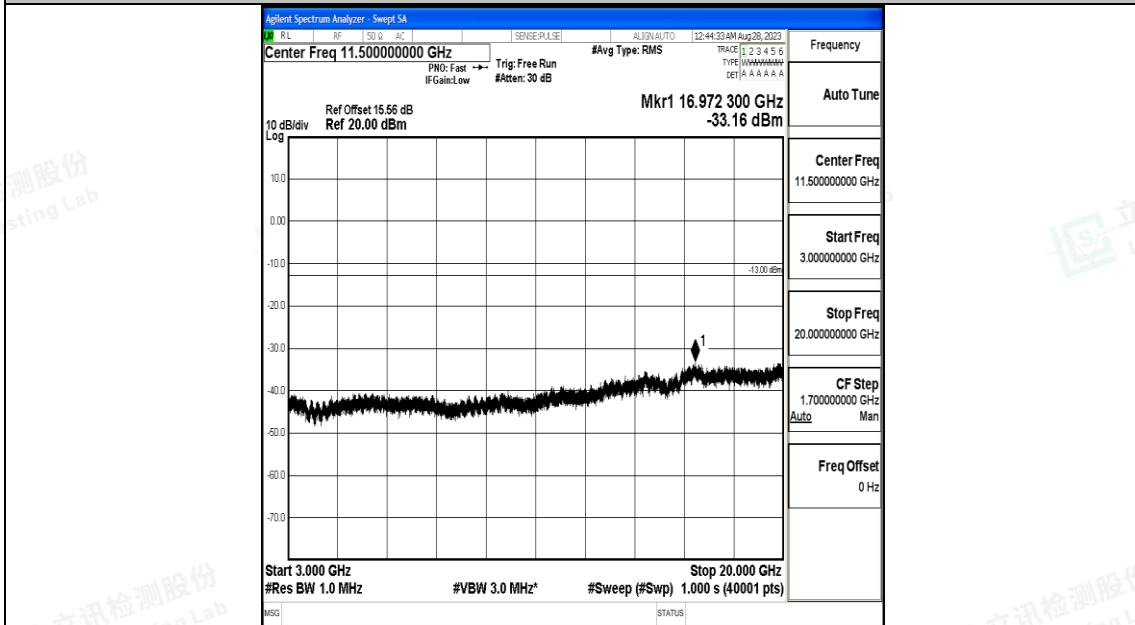

Band66\_20MHz\_16QAM\_132572\_1RB#0\_0.15~30\_0.15~30

Band66\_20MHz\_16QAM\_132572\_1RB#0\_30~1000\_30~1000

Band66\_20MHz\_16QAM\_132572\_1RB#0\_1000~3000\_1000~3000

Band66\_20MHz\_16QAM\_132572\_1RB#0\_3000~20000\_3000~20000