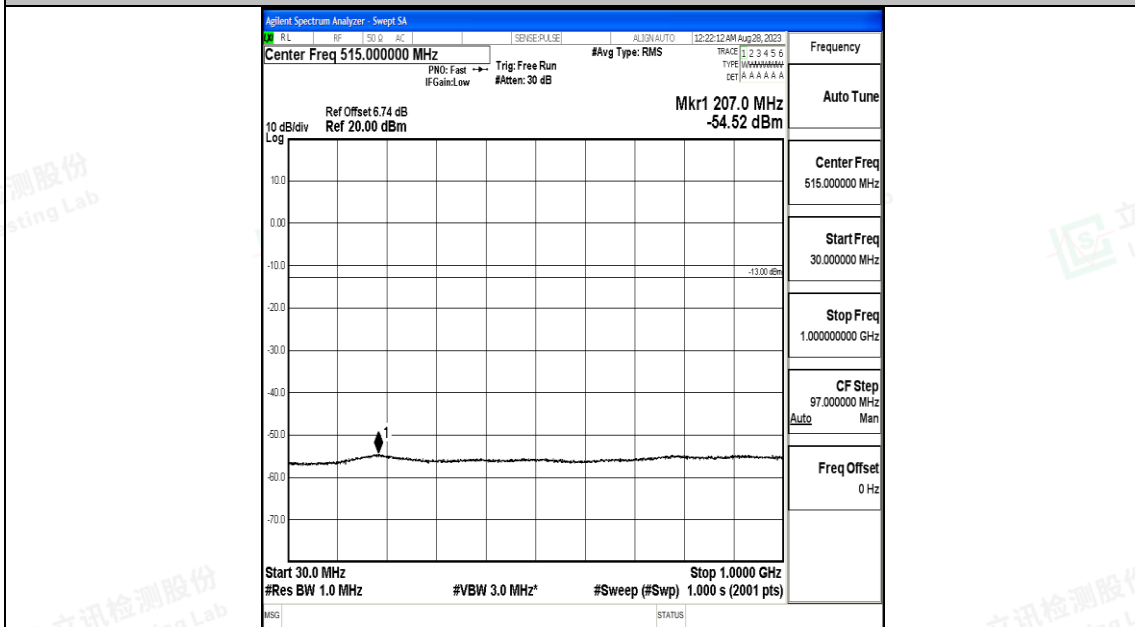

Band66_10MHz_16QAM_132022_1RB#0_0.15~30_0.15~30

Band66_10MHz_16QAM_132022_1RB#0_30~1000_30~1000