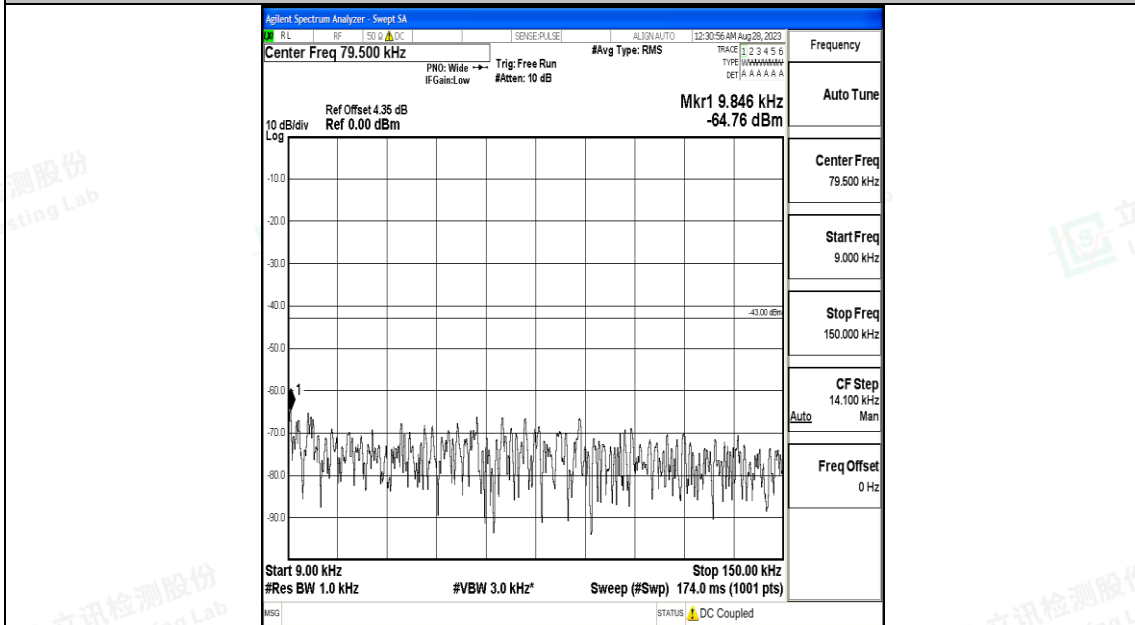

Band66_15MHz_QPSK_132597_1RB#0_3000~20000_3000~20000

Band66_15MHz_16QAM_132597_1RB#0_0.009~0.15_0.009~0.15