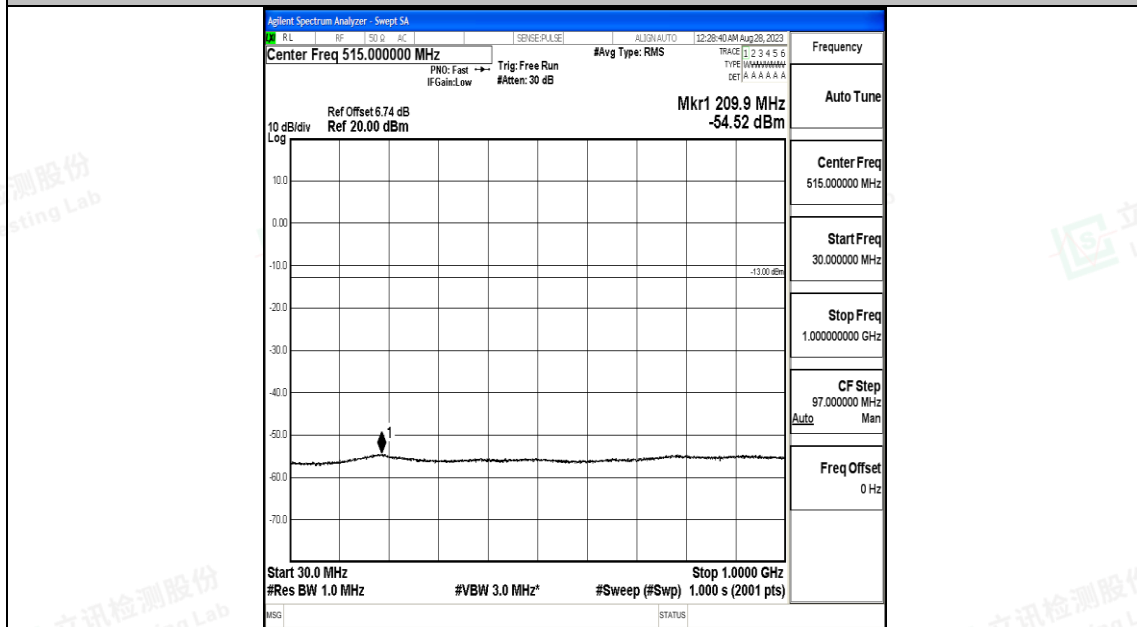

Band66\_15MHz\_QPSK\_132047\_1RB#0\_3000~20000\_3000~20000

Band66\_15MHz\_16QAM\_132047\_1RB#0\_0.009~0.15\_0.009~0.15

Band66\_15MHz\_16QAM\_132047\_1RB#0\_0.15~30\_0.15~30

Band66\_15MHz\_16QAM\_132047\_1RB#0\_30~1000\_30~1000