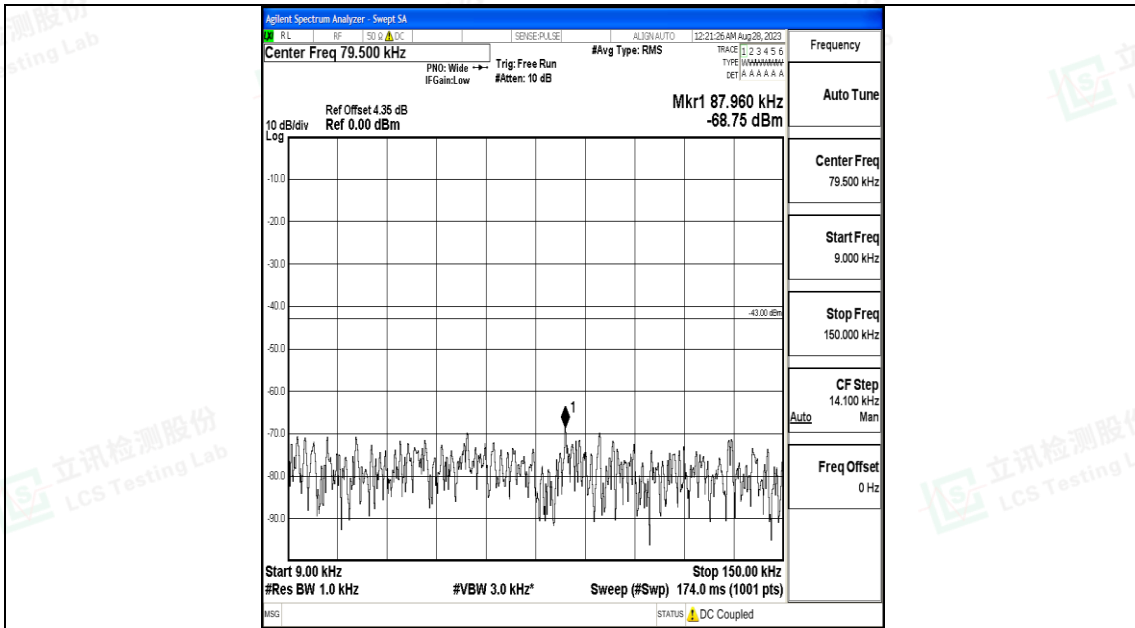

Band66\_5MHz\_16QAM\_132647\_1RB#0\_1000~3000\_1000~3000

Band66\_5MHz\_16QAM\_132647\_1RB#0\_3000~20000\_3000~20000

Band66\_10MHz\_QPSK\_132022\_1RB#0\_0.009~0.15\_0.009~0.15

Band66\_10MHz\_QPSK\_132022\_1RB#0\_0.15~30\_0.15~30