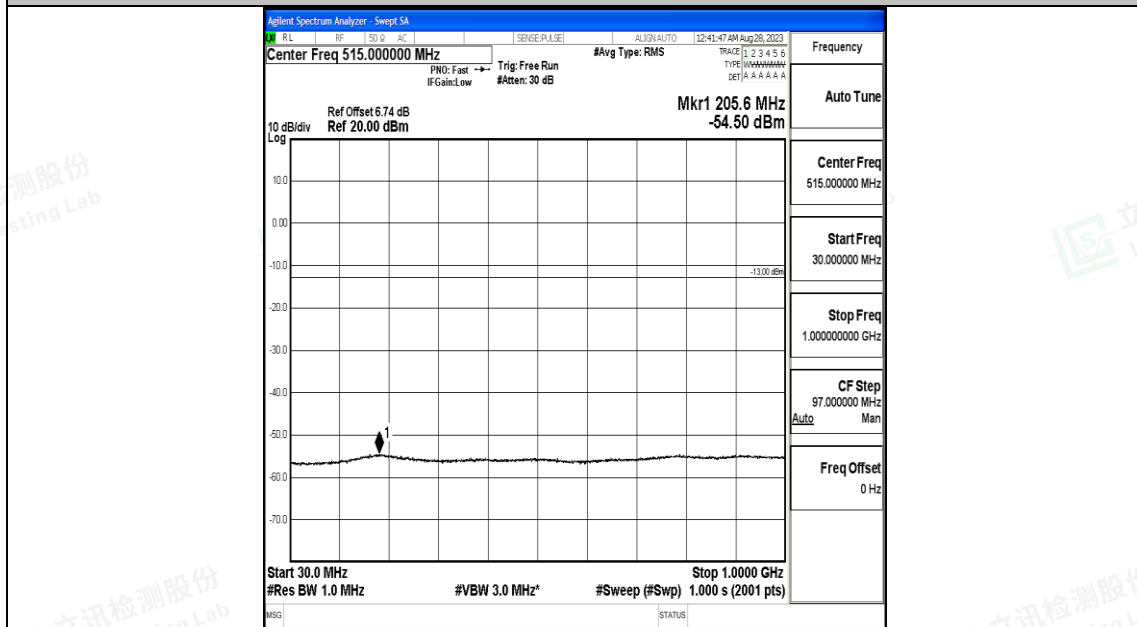

Band66_20MHz_16QAM_132072_1RB#0_0.15~30_0.15~30

Band66_20MHz_16QAM_132072_1RB#0_30~1000_30~1000