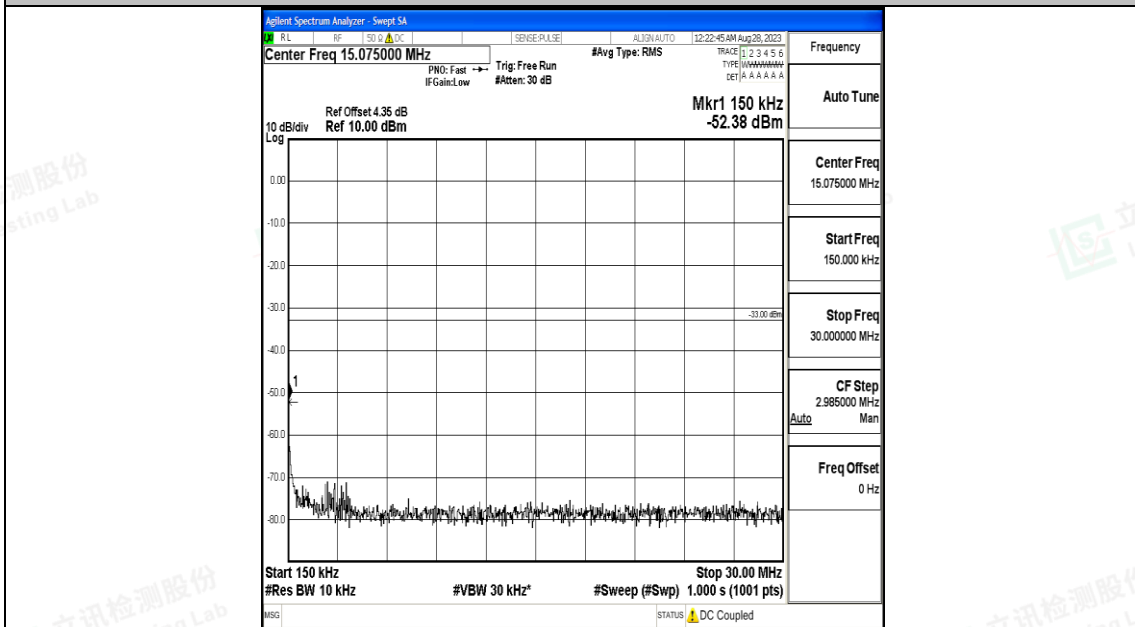

Band66_10MHz_QPSK_132322_1RB#0_0.009~0.15_0.009~0.15

Band66_10MHz_QPSK_132322_1RB#0_0.15~30_0.15~30