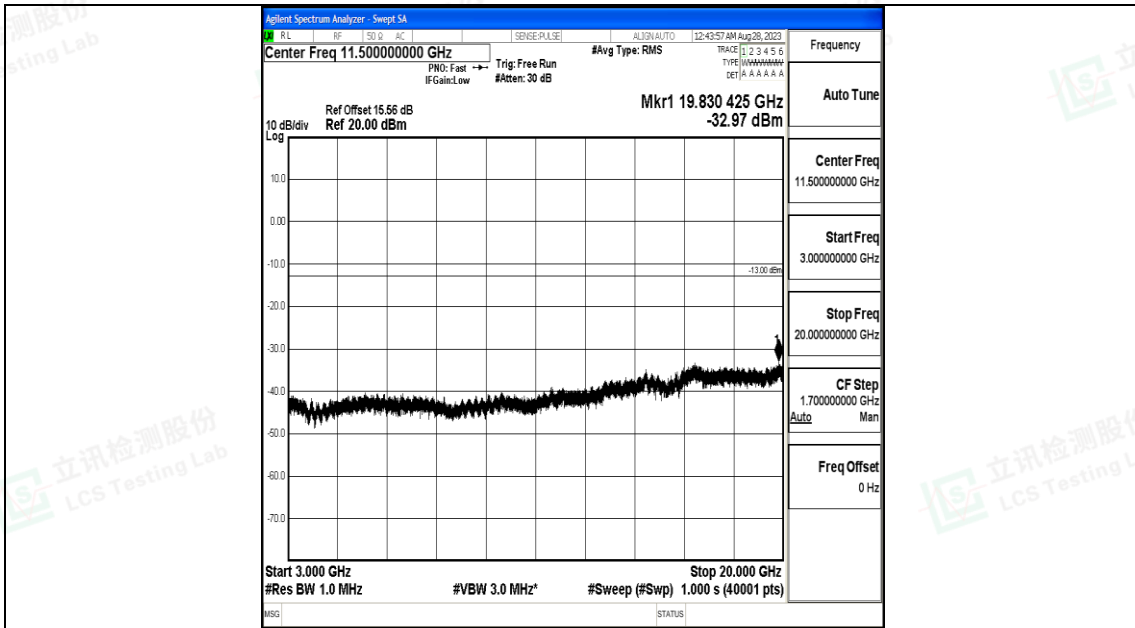

Band66_20MHz_QPSK_132572_1RB#0_1000~3000_1000~3000

Band66_20MHz_QPSK_132572_1RB#0_3000~20000_3000~20000