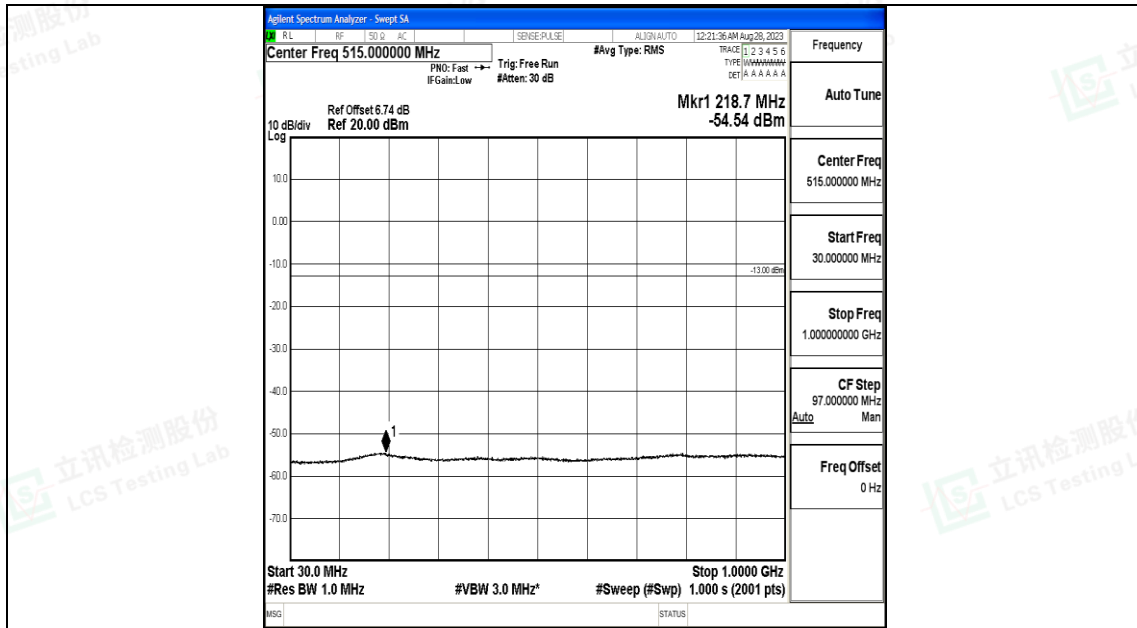

Band66\_5MHz\_16QAM\_132647\_1RB#0\_1000~3000\_1000~3000

Band66\_5MHz\_16QAM\_132647\_1RB#0\_3000~20000\_3000~20000

Band66\_10MHz\_QPSK\_132022\_1RB#0\_0.009~0.15\_0.009~0.15

Band66\_10MHz\_QPSK\_132022\_1RB#0\_0.15~30\_0.15~30