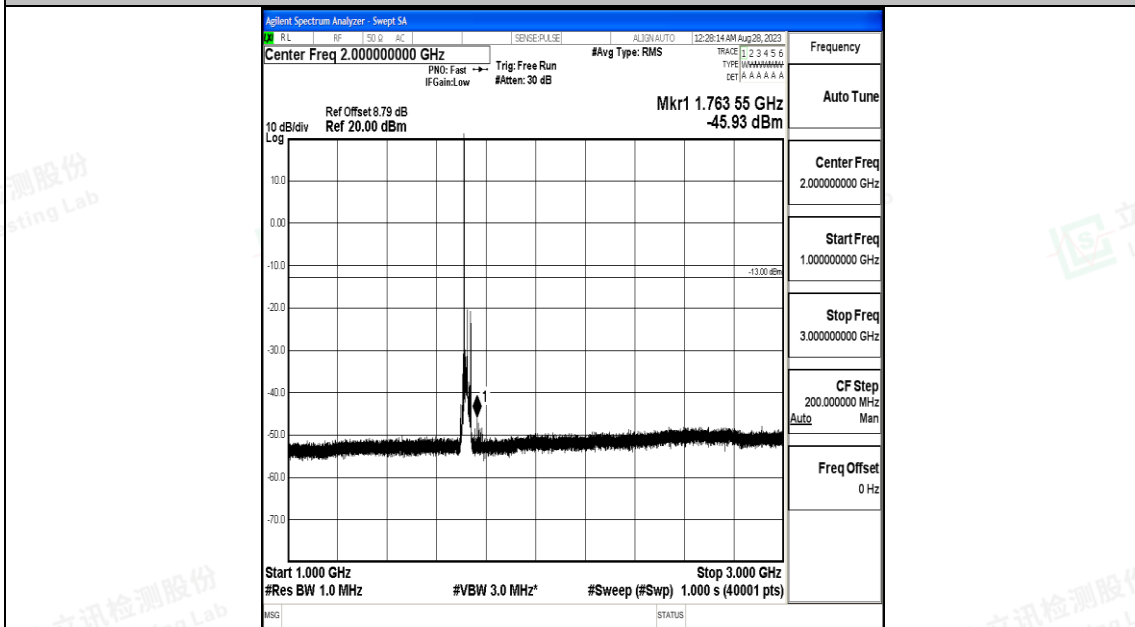

Band66\_15MHz\_QPSK\_132047\_1RB#0\_0.009~0.15\_0.009~0.15

Band66\_15MHz\_QPSK\_132047\_1RB#0\_0.15~30\_0.15~30

Band66\_15MHz\_QPSK\_132047\_1RB#0\_30~1000\_30~1000

Band66\_15MHz\_QPSK\_132047\_1RB#0\_1000~3000\_1000~3000