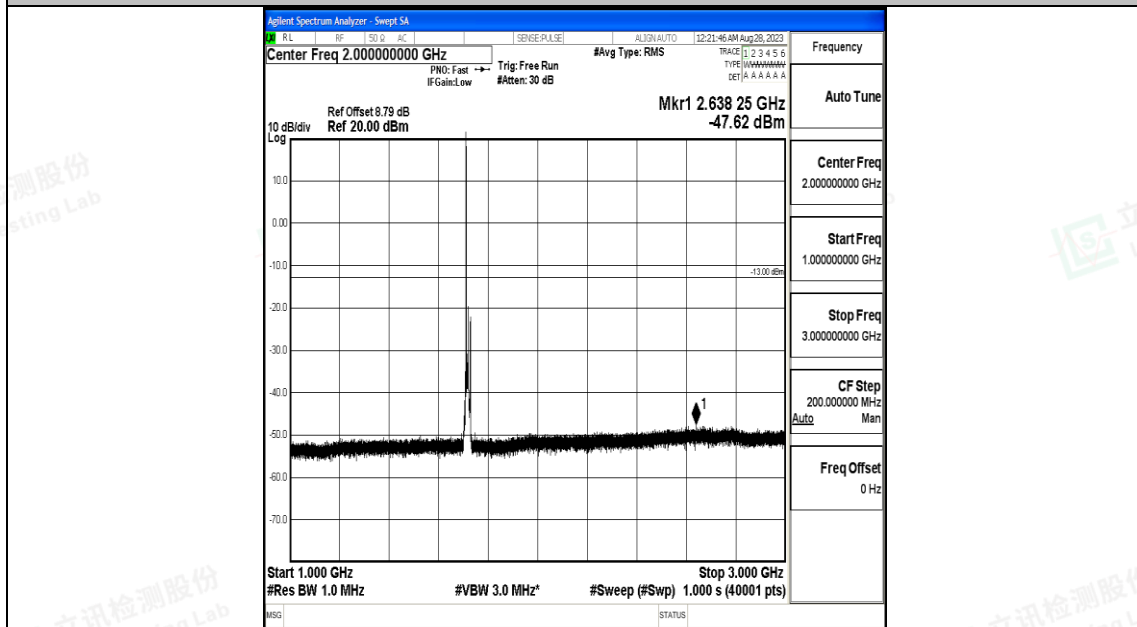

Band66_10MHz_QPSK_132022_1RB#0_30~1000_30~1000

Band66_10MHz_QPSK_132022_1RB#0_1000~3000_1000~3000