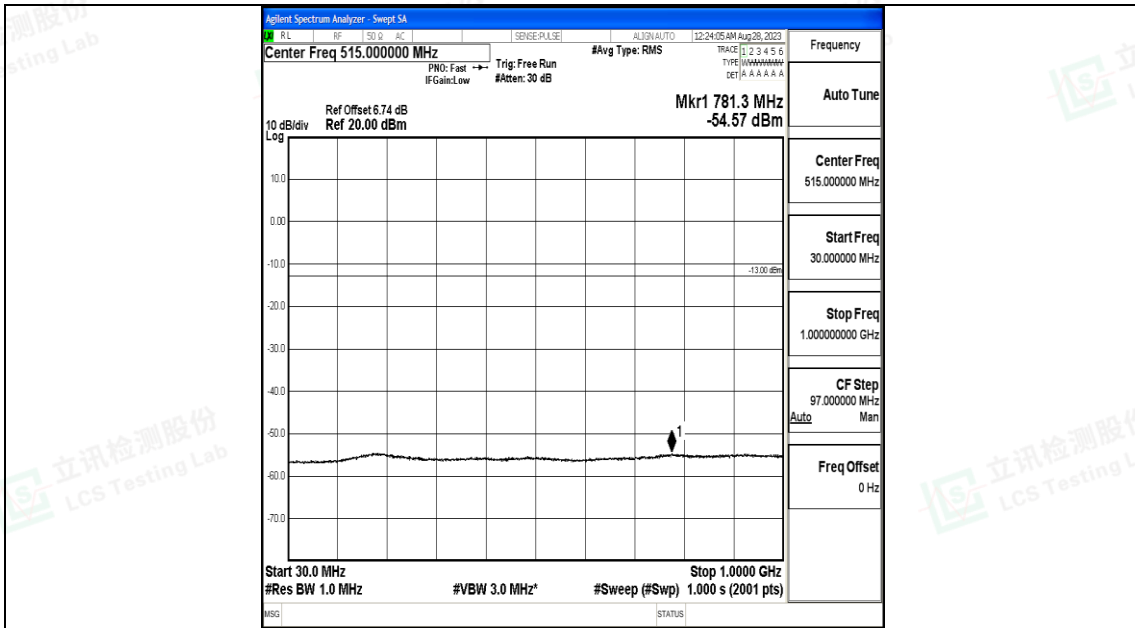

Band66\_10MHz\_16QAM\_132322\_1RB#0\_1000~3000\_1000~3000

Band66\_10MHz\_16QAM\_132322\_1RB#0\_3000~20000\_3000~20000

Band66\_10MHz\_QPSK\_132622\_1RB#0\_0.009~0.15\_0.009~0.15

Band66\_10MHz\_QPSK\_132622\_1RB#0\_0.15~30\_0.15~30