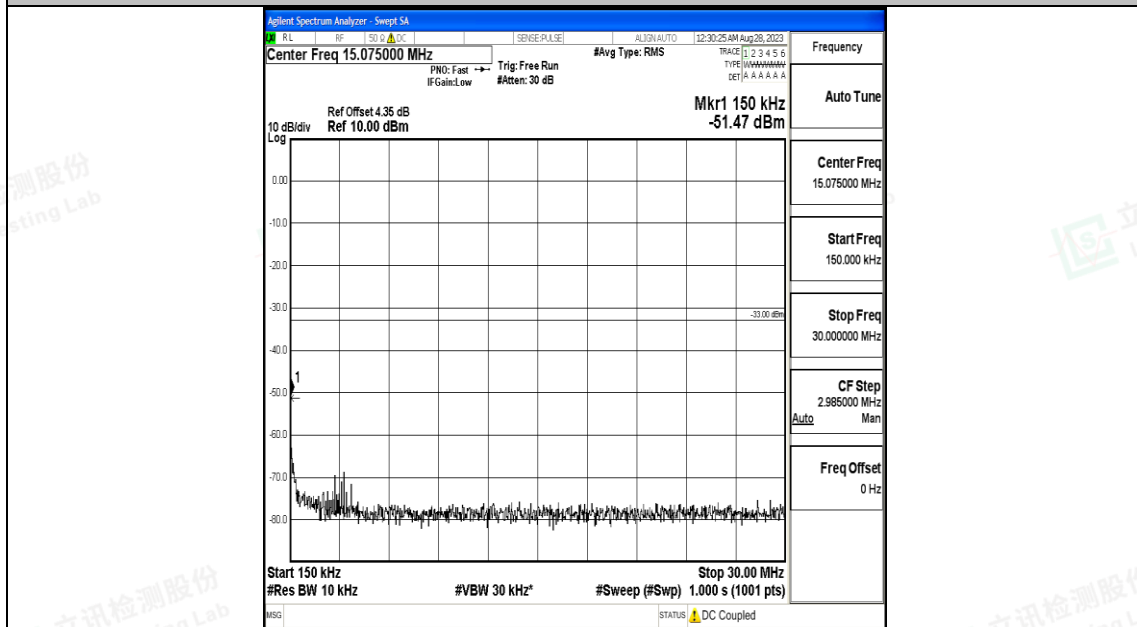

Band66_15MHz_QPSK_132597_1RB#0_0.009~0.15_0.009~0.15

Band66_15MHz_QPSK_132597_1RB#0_0.15~30_0.15~30