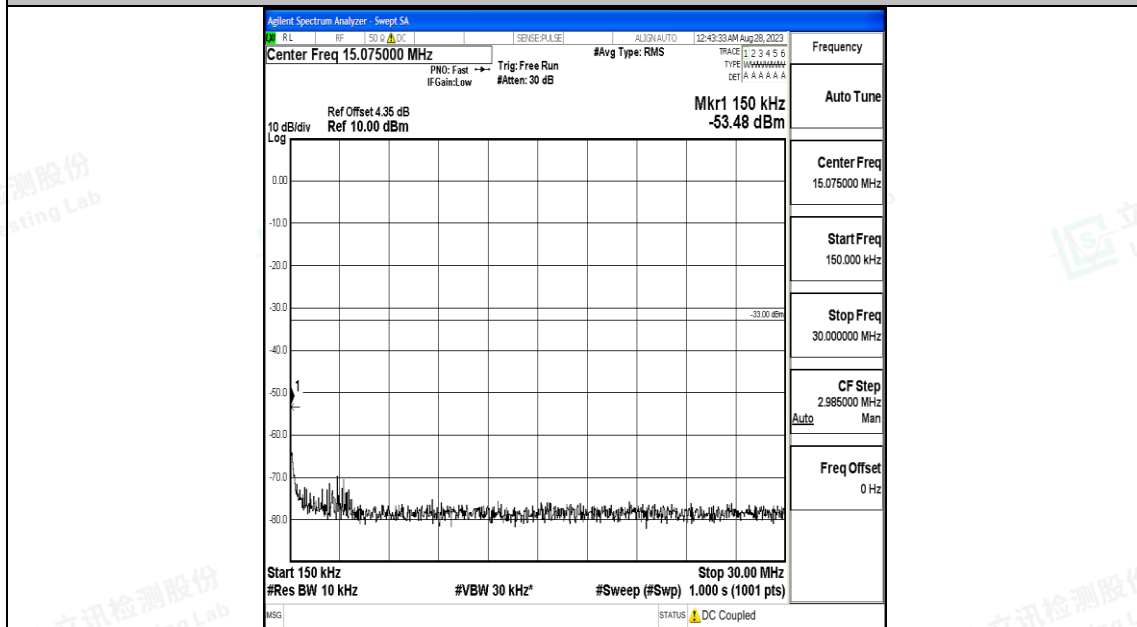

Band66\_20MHz\_16QAM\_132322\_1RB#0\_1000~3000\_1000~3000

Band66\_20MHz\_16QAM\_132322\_1RB#0\_3000~20000\_3000~20000

Band66\_20MHz\_QPSK\_132572\_1RB#0\_0.009~0.15\_0.009~0.15

Band66\_20MHz\_QPSK\_132572\_1RB#0\_0.15~30\_0.15~30