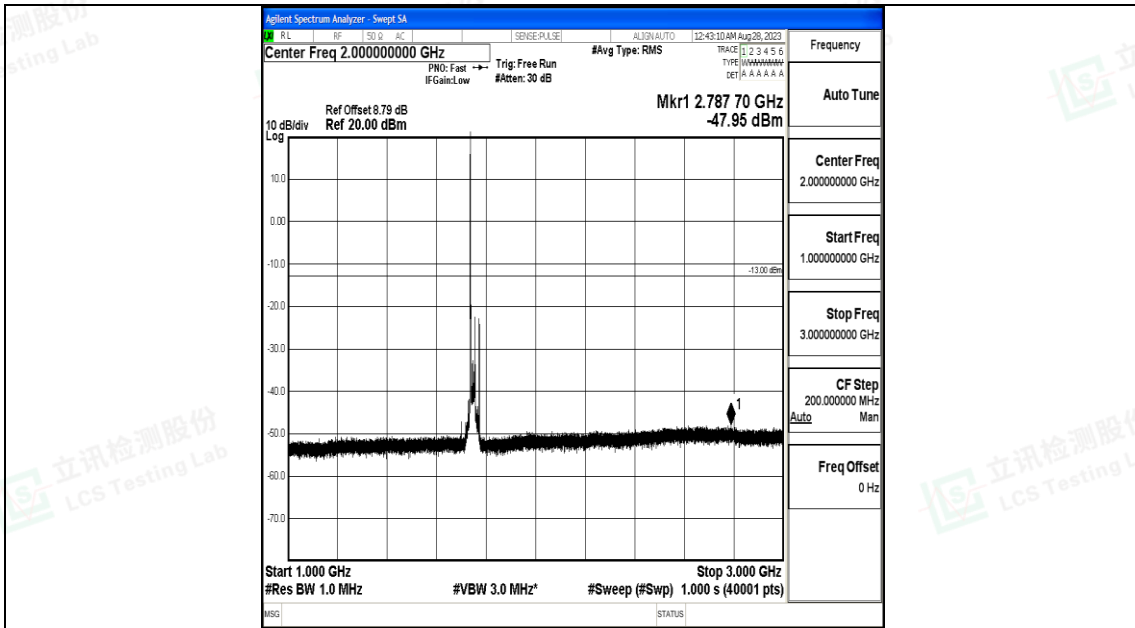

Band66\_20MHz\_QPSK\_132322\_1RB#0\_3000~20000\_3000~20000

Band66\_20MHz\_16QAM\_132322\_1RB#0\_0.009~0.15\_0.009~0.15

Band66\_20MHz\_16QAM\_132322\_1RB#0\_0.15~30\_0.15~30

Band66\_20MHz\_16QAM\_132322\_1RB#0\_30~1000\_30~1000