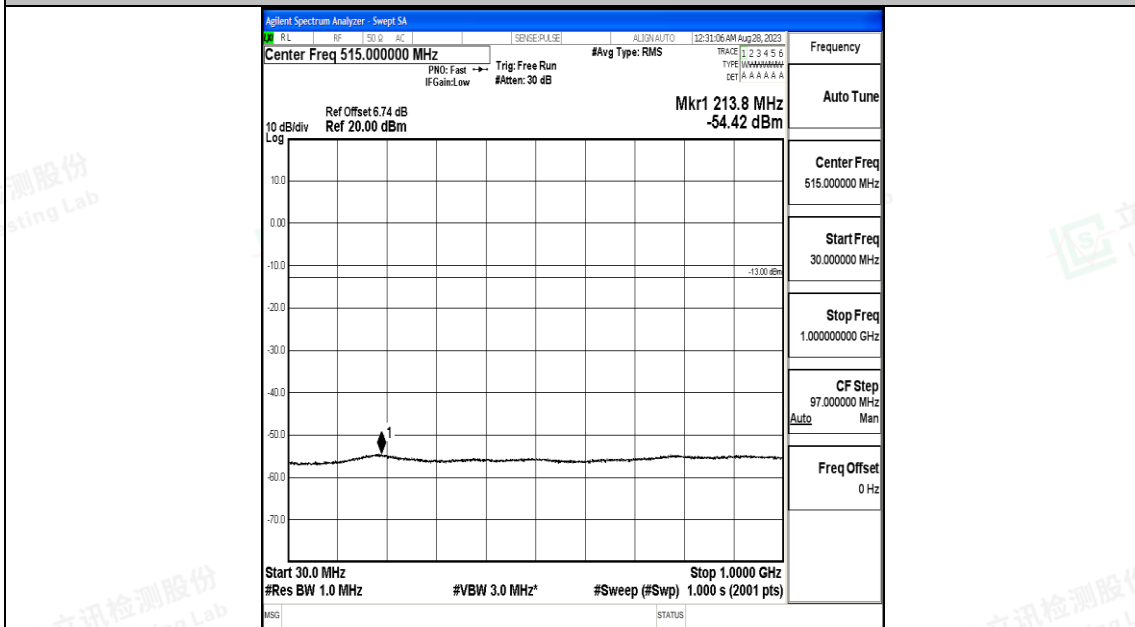

Band66\_15MHz\_QPSK\_132597\_1RB#0\_3000~20000\_3000~20000

Band66\_15MHz\_16QAM\_132597\_1RB#0\_0.009~0.15\_0.009~0.15

Band66\_15MHz\_16QAM\_132597\_1RB#0\_0.15~30\_0.15~30

Band66\_15MHz\_16QAM\_132597\_1RB#0\_30~1000\_30~1000