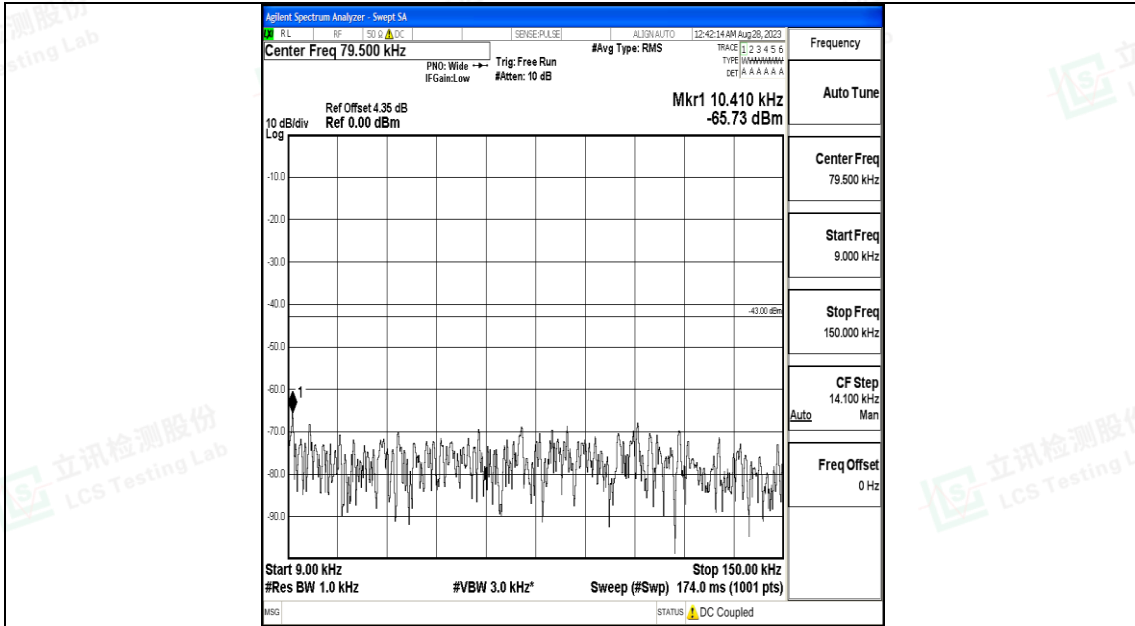

Band66\_20MHz\_16QAM\_132072\_1RB#0\_0.15~30\_0.15~30

Band66\_20MHz\_16QAM\_132072\_1RB#0\_30~1000\_30~1000

Band66\_20MHz\_16QAM\_132072\_1RB#0\_1000~3000\_1000~3000

Band66\_20MHz\_16QAM\_132072\_1RB#0\_3000~20000\_3000~20000