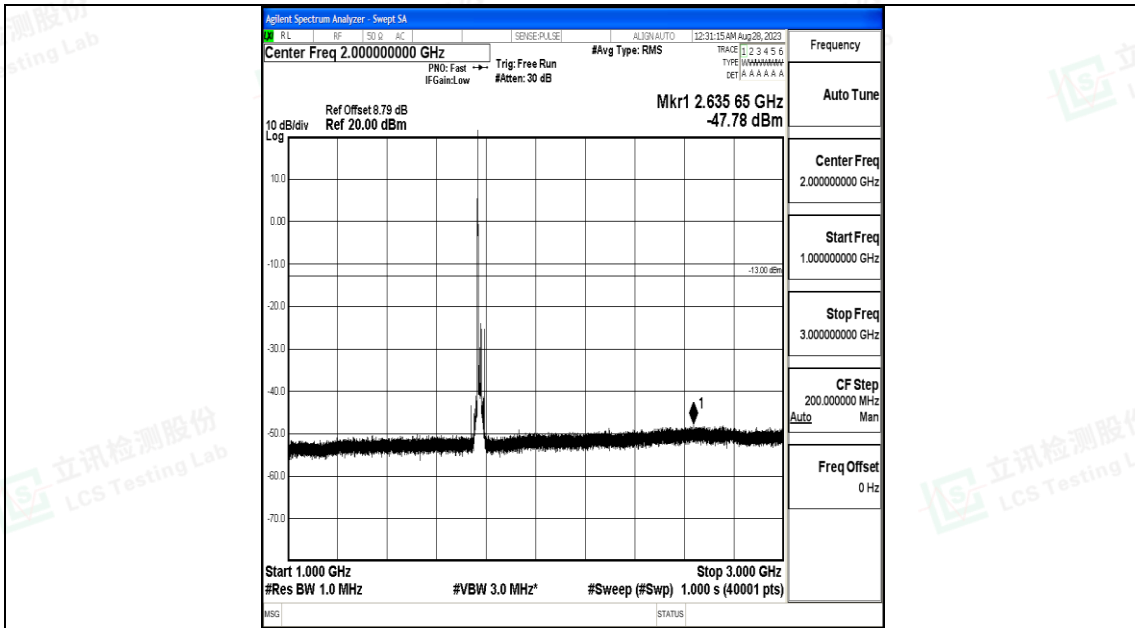

Band66\_15MHz\_QPSK\_132597\_1RB#0\_3000~20000\_3000~20000

Band66\_15MHz\_16QAM\_132597\_1RB#0\_0.009~0.15\_0.009~0.15

Band66\_15MHz\_16QAM\_132597\_1RB#0\_0.15~30\_0.15~30

Band66\_15MHz\_16QAM\_132597\_1RB#0\_30~1000\_30~1000