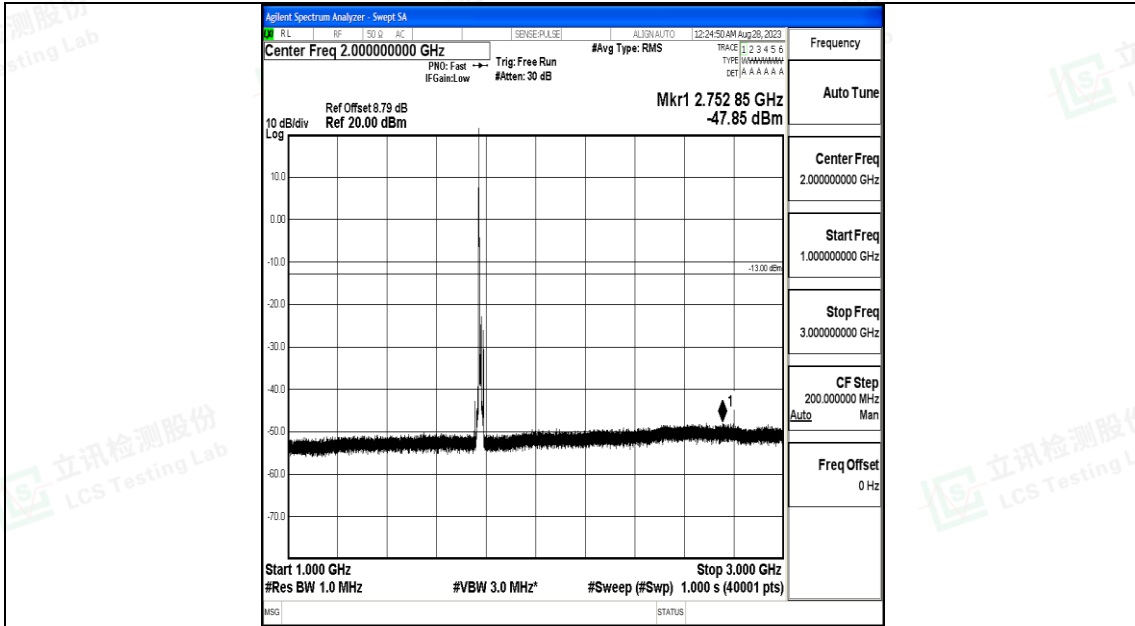

Band66_10MHz_16QAM_132622_1RB#0_30~1000_30~1000

Band66_10MHz_16QAM_132622_1RB#0_1000~3000_1000~3000