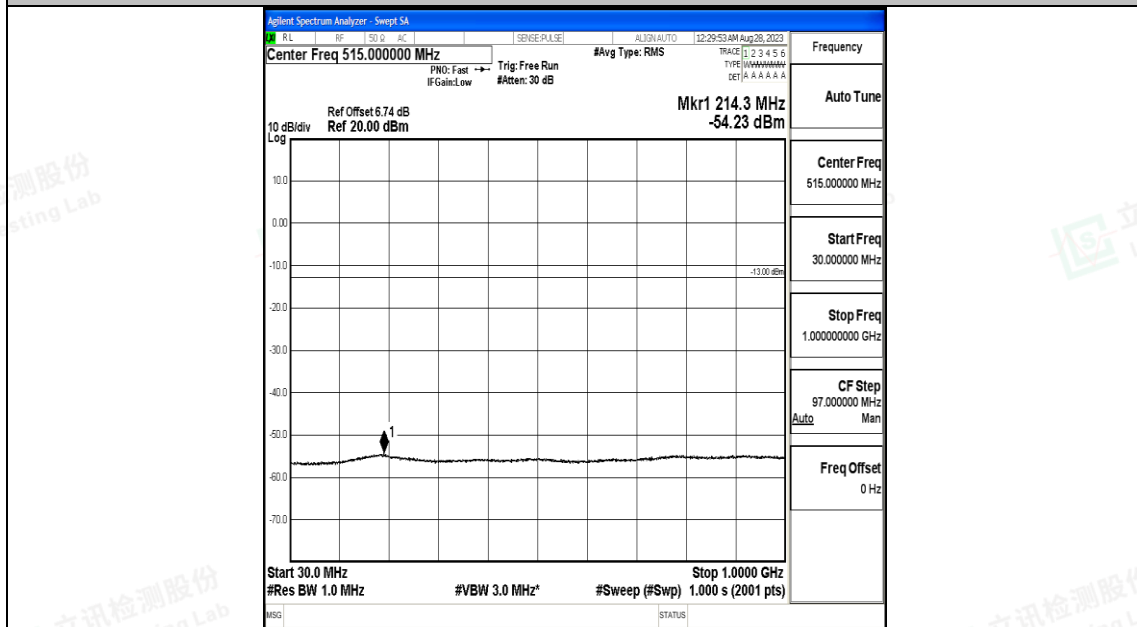

Band66_15MHz_16QAM_132322_1RB#0_0.15~30_0.15~30

Band66_15MHz_16QAM_132322_1RB#0_30~1000_30~1000