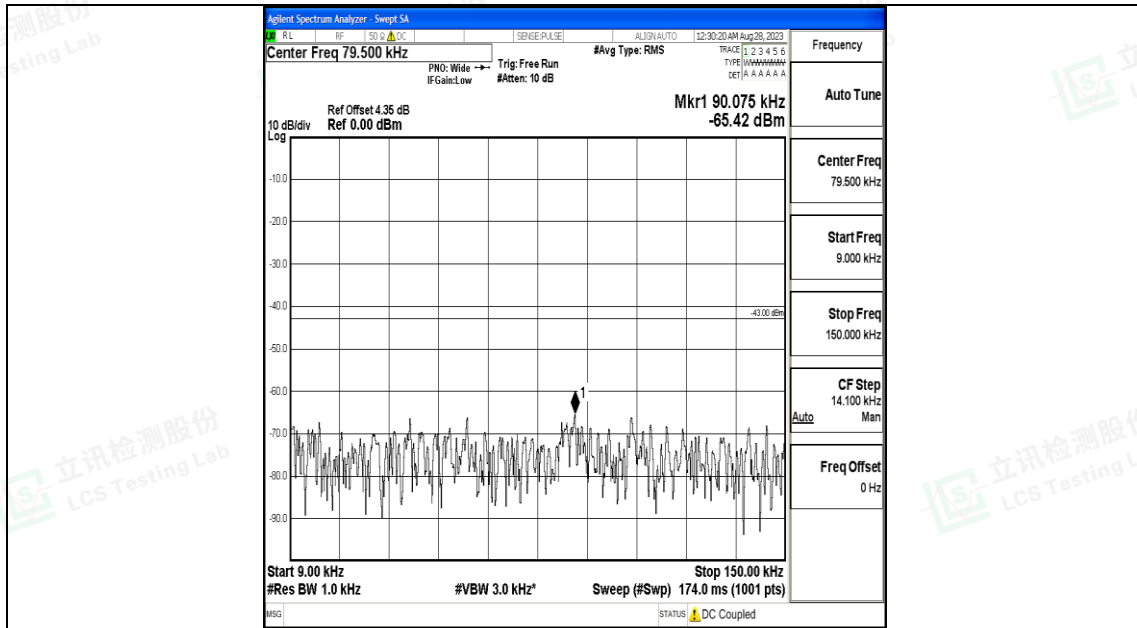

Band66\_15MHz\_16QAM\_132322\_1RB#0\_0.15~30\_0.15~30

Band66\_15MHz\_16QAM\_132322\_1RB#0\_30~1000\_30~1000

Band66\_15MHz\_16QAM\_132322\_1RB#0\_1000~3000\_1000~3000

Band66\_15MHz\_16QAM\_132322\_1RB#0\_3000~20000\_3000~20000