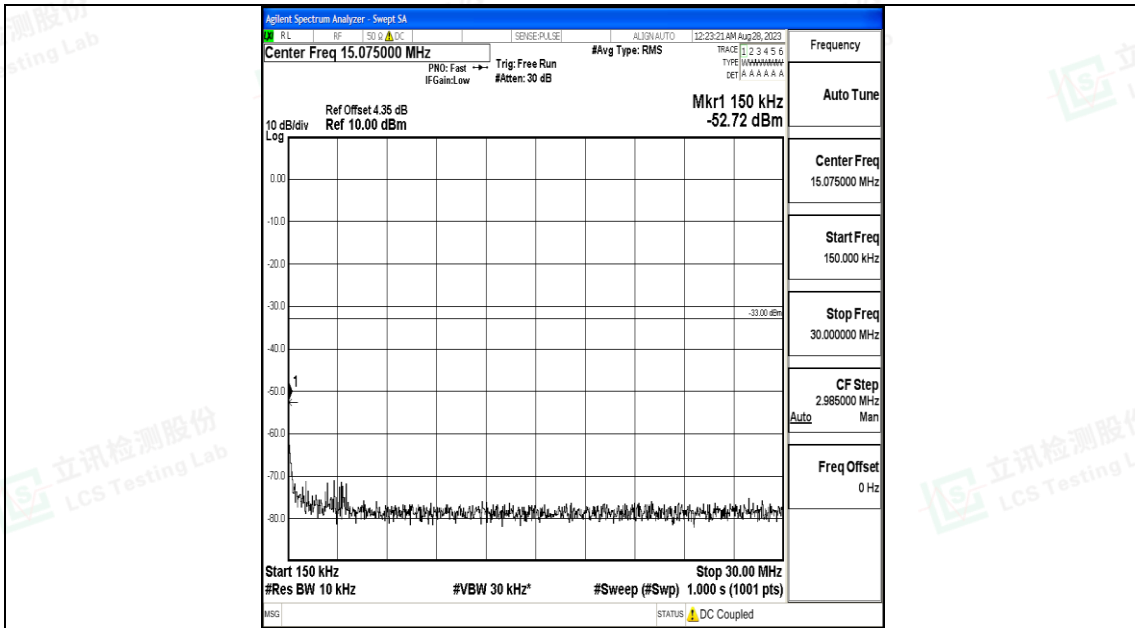

Band66_10MHz_16QAM_132322_1RB#0_0.009~0.15_0.009~0.15

Band66_10MHz_16QAM_132322_1RB#0_0.15~30_0.15~30