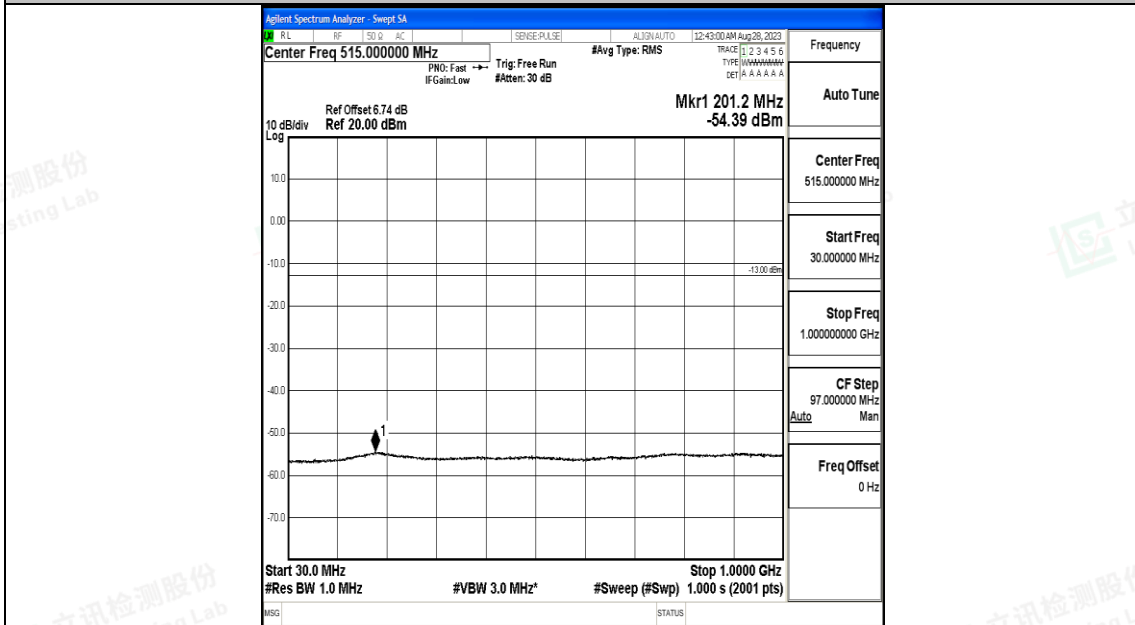

Band66\_20MHz\_QPSK\_132322\_1RB#0\_3000~20000\_3000~20000

Band66\_20MHz\_16QAM\_132322\_1RB#0\_0.009~0.15\_0.009~0.15

Band66\_20MHz\_16QAM\_132322\_1RB#0\_0.15~30\_0.15~30

Band66\_20MHz\_16QAM\_132322\_1RB#0\_30~1000\_30~1000