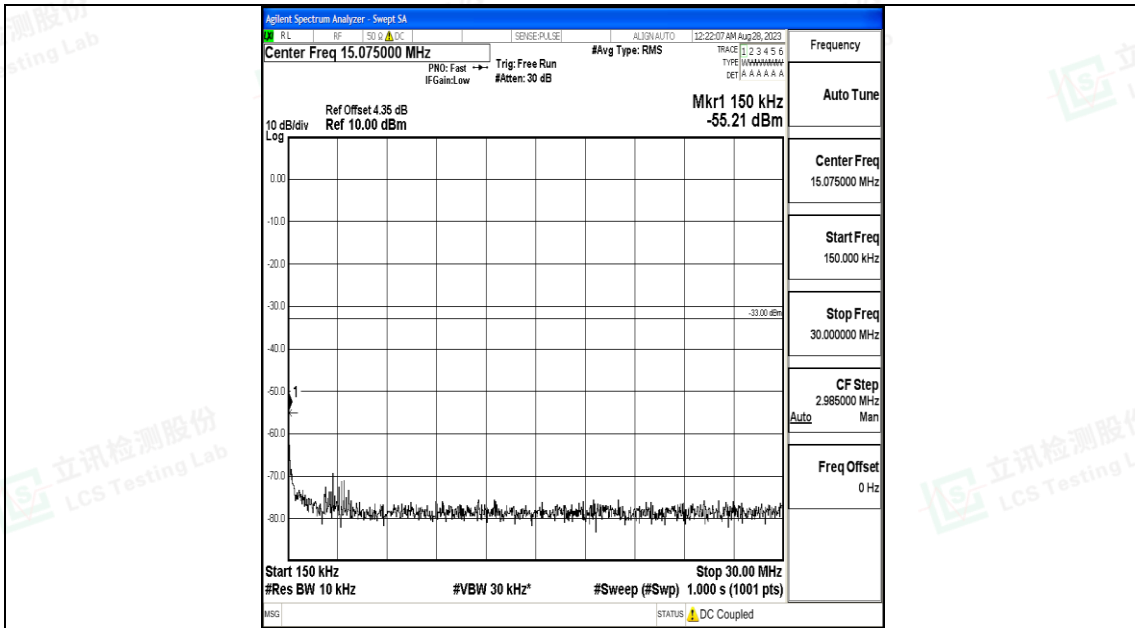

Band66\_10MHz\_QPSK\_132022\_1RB#0\_30~1000\_30~1000

Band66\_10MHz\_QPSK\_132022\_1RB#0\_1000~3000\_1000~3000

Band66\_10MHz\_QPSK\_132022\_1RB#0\_3000~20000\_3000~20000

Band66\_10MHz\_16QAM\_132022\_1RB#0\_0.009~0.15\_0.009~0.15