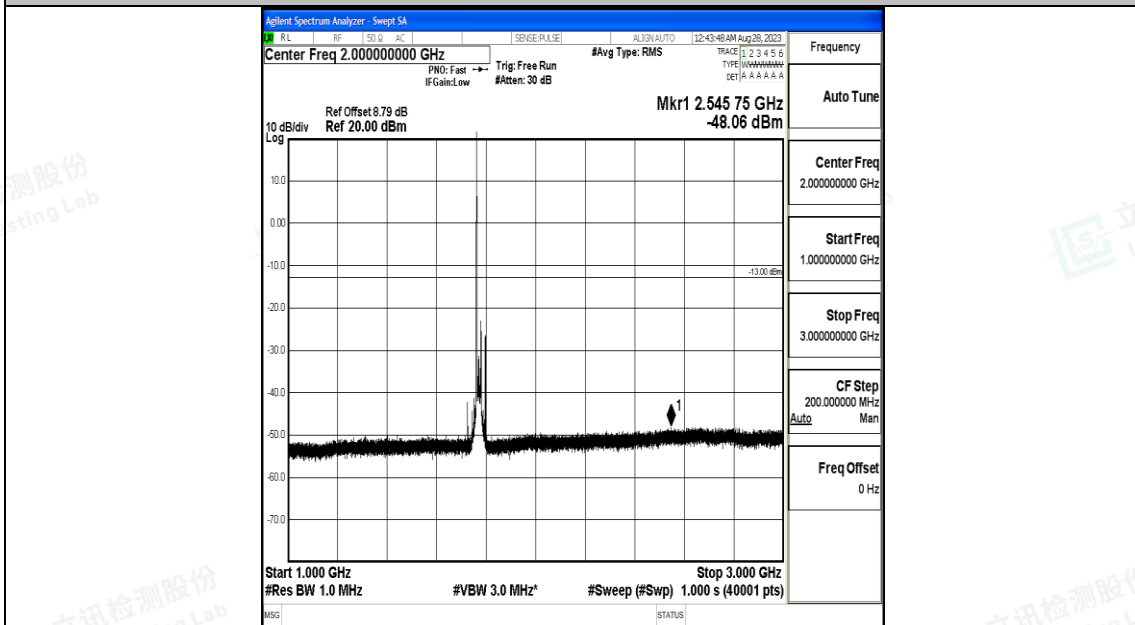

Band66_20MHz_QPSK_132572_1RB#0_30~1000_30~1000

Band66_20MHz_QPSK_132572_1RB#0_1000~3000_1000~3000