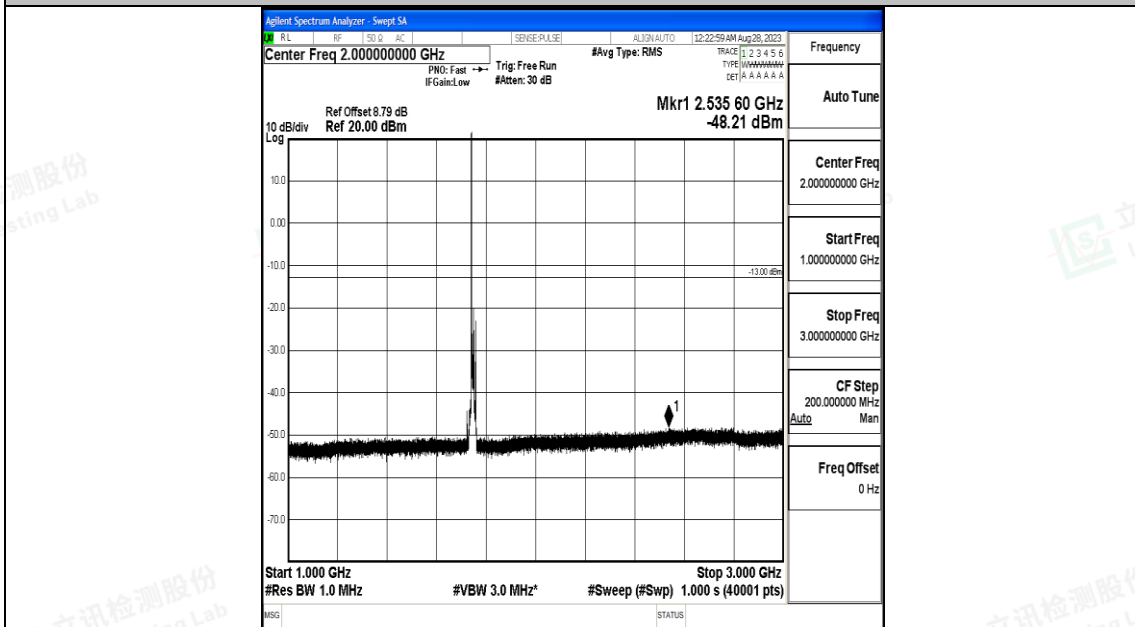

Band66\_10MHz\_QPSK\_132322\_1RB#0\_0.009~0.15\_0.009~0.15

Band66\_10MHz\_QPSK\_132322\_1RB#0\_0.15~30\_0.15~30

Band66\_10MHz\_QPSK\_132322\_1RB#0\_30~1000\_30~1000

Band66\_10MHz\_QPSK\_132322\_1RB#0\_1000~3000\_1000~3000