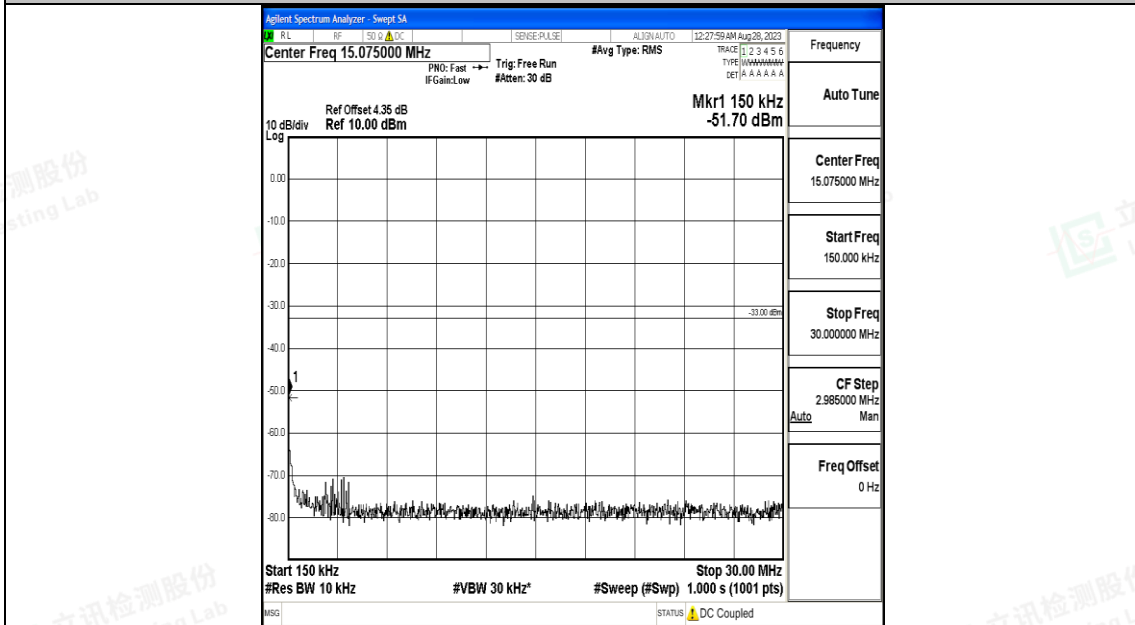

Band66_15MHz_QPSK_132047_1RB#0_0.009~0.15_0.009~0.15

Band66_15MHz_QPSK_132047_1RB#0_0.15~30_0.15~30