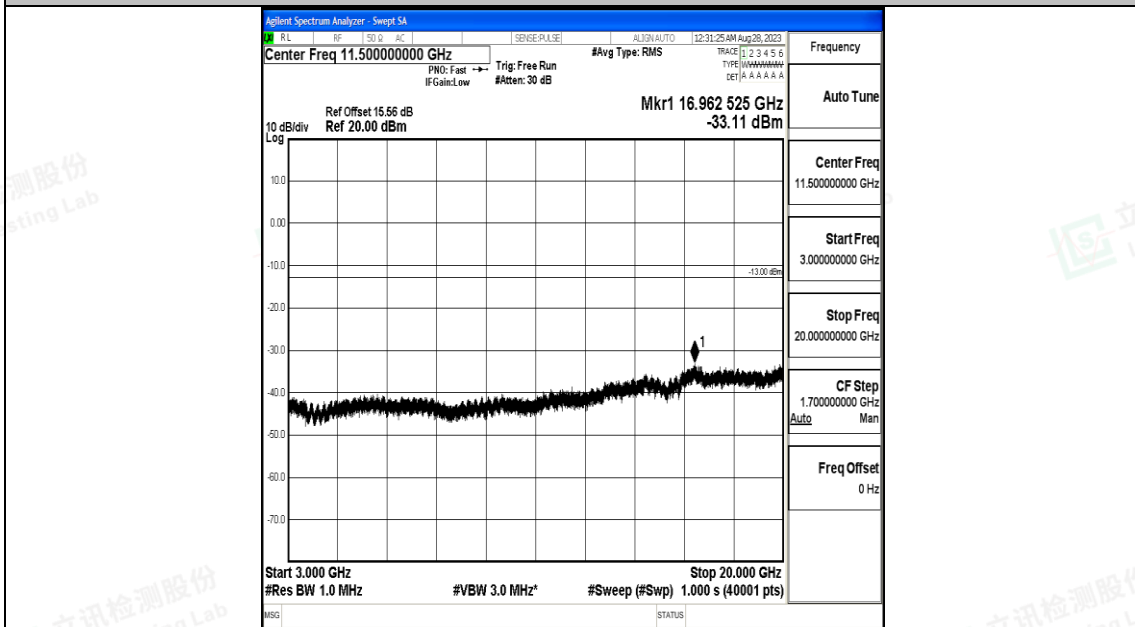

Band66_15MHz_16QAM_132597_1RB#0_1000~3000_1000~3000

Band66_15MHz_16QAM_132597_1RB#0_3000~20000_3000~20000