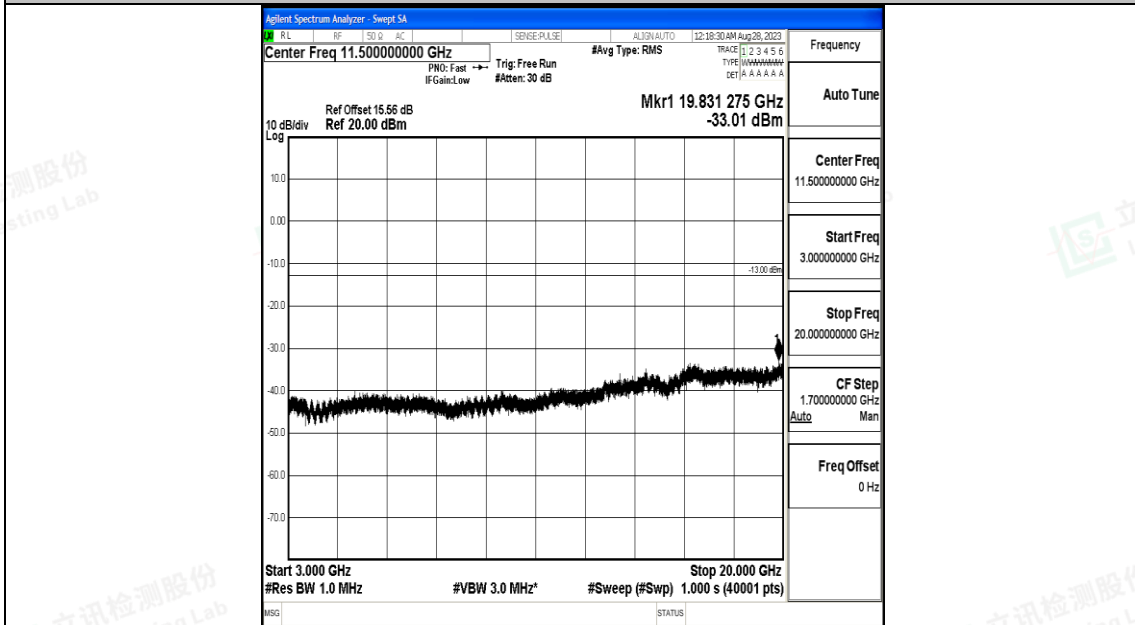

Band66\_5MHz\_16QAM\_132647\_1RB#0\_1000~3000\_1000~3000

Band66\_5MHz\_16QAM\_132647\_1RB#0\_3000~20000\_3000~20000

Band66\_10MHz\_QPSK\_132022\_1RB#0\_0.009~0.15\_0.009~0.15

Band66\_10MHz\_QPSK\_132022\_1RB#0\_0.15~30\_0.15~30