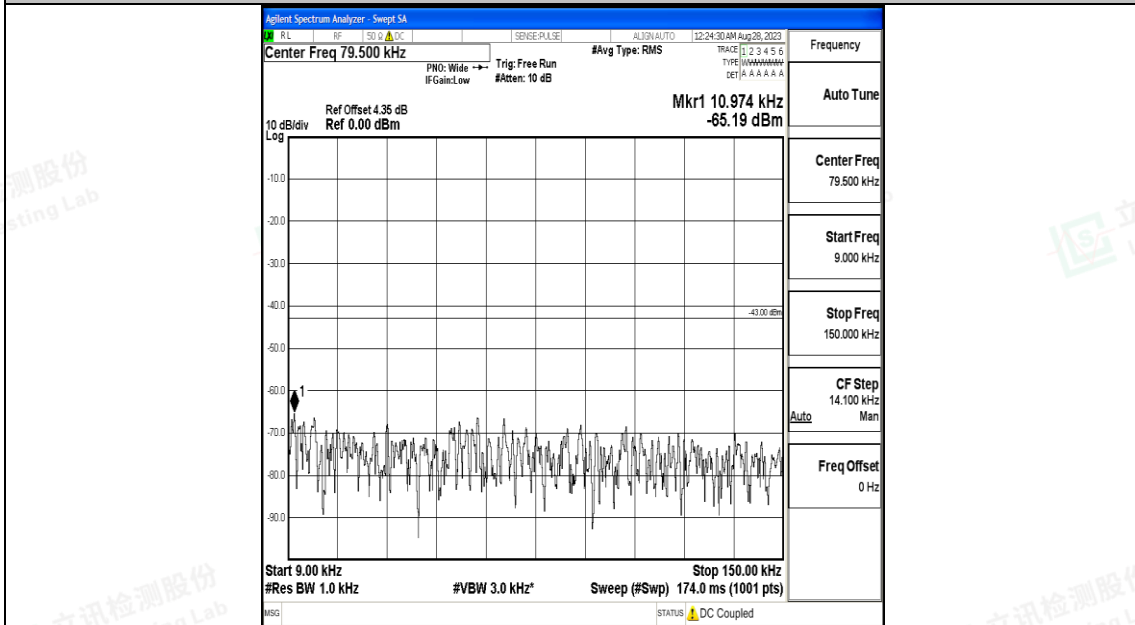

Band66\_10MHz\_QPSK\_132622\_1RB#0\_30~1000\_30~1000

Band66\_10MHz\_QPSK\_132622\_1RB#0\_1000~3000\_1000~3000

Band66\_10MHz\_QPSK\_132622\_1RB#0\_3000~20000\_3000~20000

Band66\_10MHz\_16QAM\_132622\_1RB#0\_0.009~0.15\_0.009~0.15