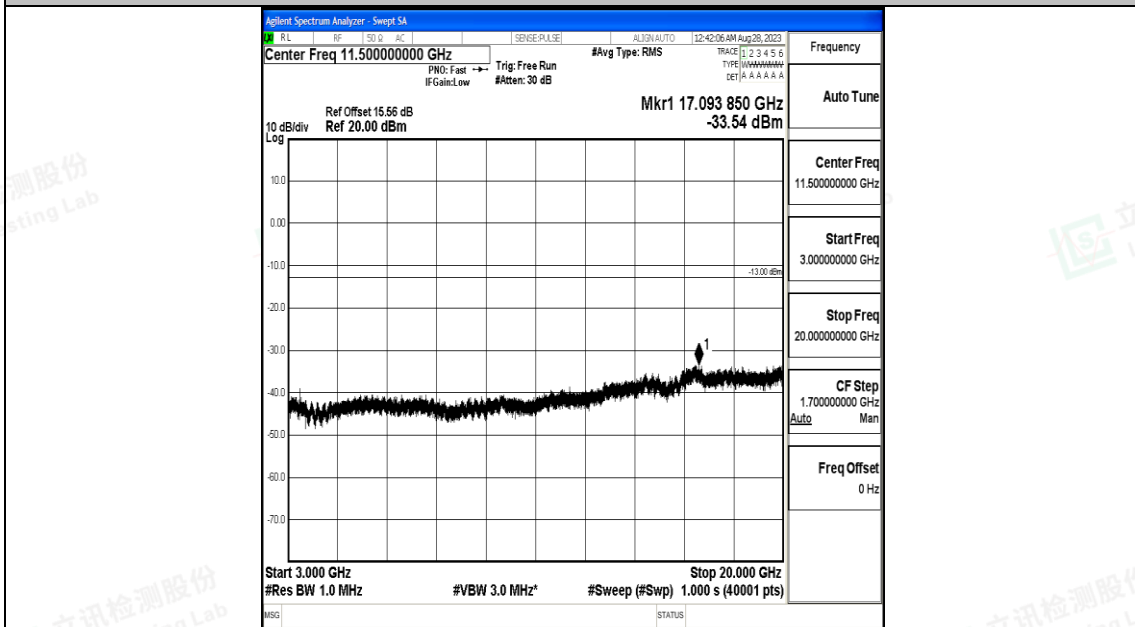

Band66\_20MHz\_16QAM\_132072\_1RB#0\_0.15~30\_0.15~30

Band66\_20MHz\_16QAM\_132072\_1RB#0\_30~1000\_30~1000

Band66\_20MHz\_16QAM\_132072\_1RB#0\_1000~3000\_1000~3000

Band66\_20MHz\_16QAM\_132072\_1RB#0\_3000~20000\_3000~20000