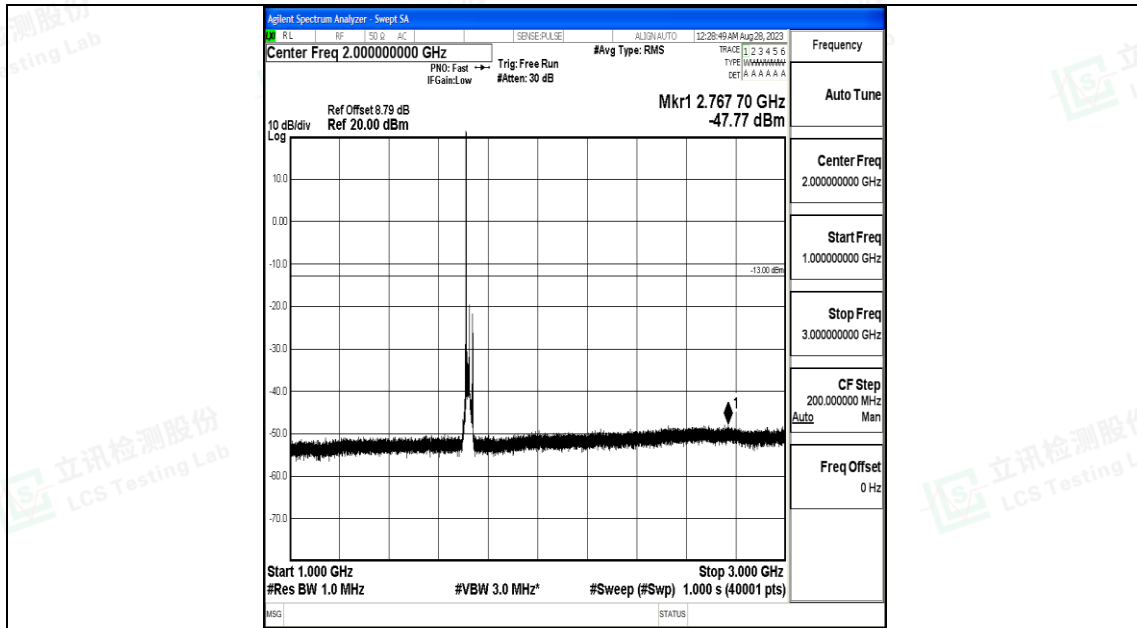

Band66\_15MHz\_QPSK\_132047\_1RB#0\_3000~20000\_3000~20000

Band66\_15MHz\_16QAM\_132047\_1RB#0\_0.009~0.15\_0.009~0.15

Band66\_15MHz\_16QAM\_132047\_1RB#0\_0.15~30\_0.15~30

Band66\_15MHz\_16QAM\_132047\_1RB#0\_30~1000\_30~1000