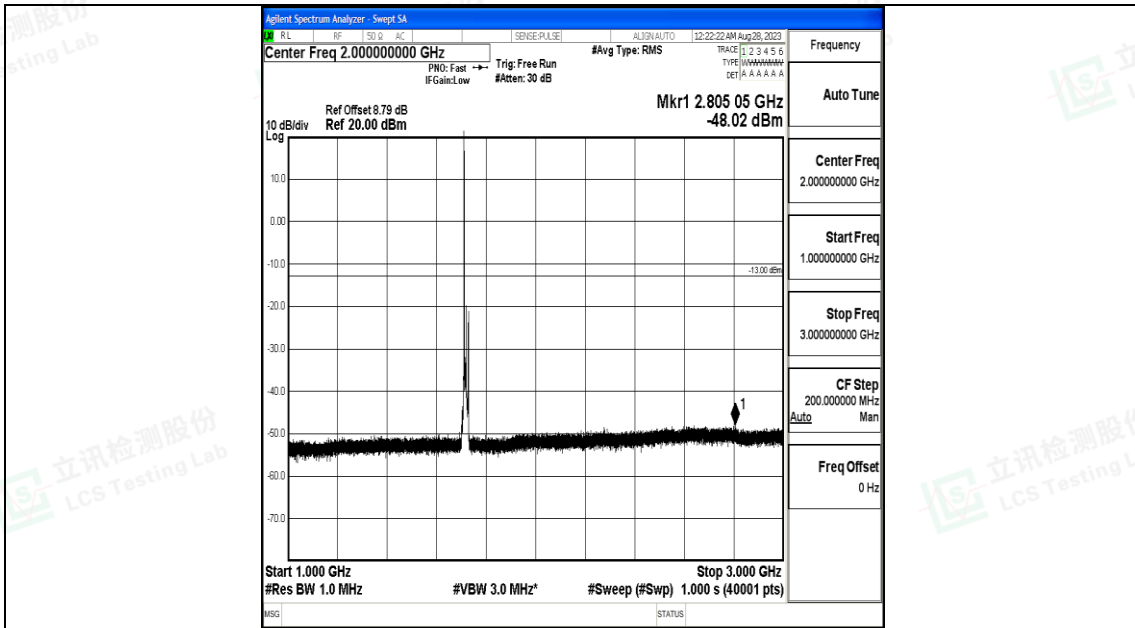

Band66_10MHz_16QAM_132022_1RB#0_30~1000_30~1000

Band66_10MHz_16QAM_132022_1RB#0_1000~3000_1000~3000