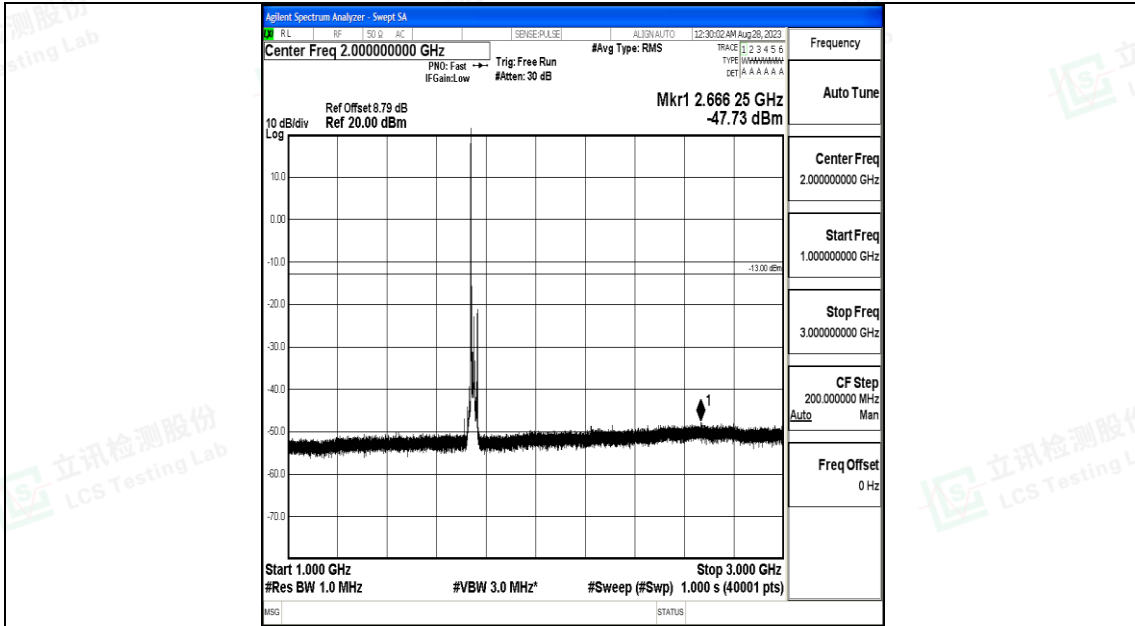

Band66_15MHz_16QAM_132322_1RB#0_30~1000_30~1000

Band66_15MHz_16QAM_132322_1RB#0_1000~3000_1000~3000