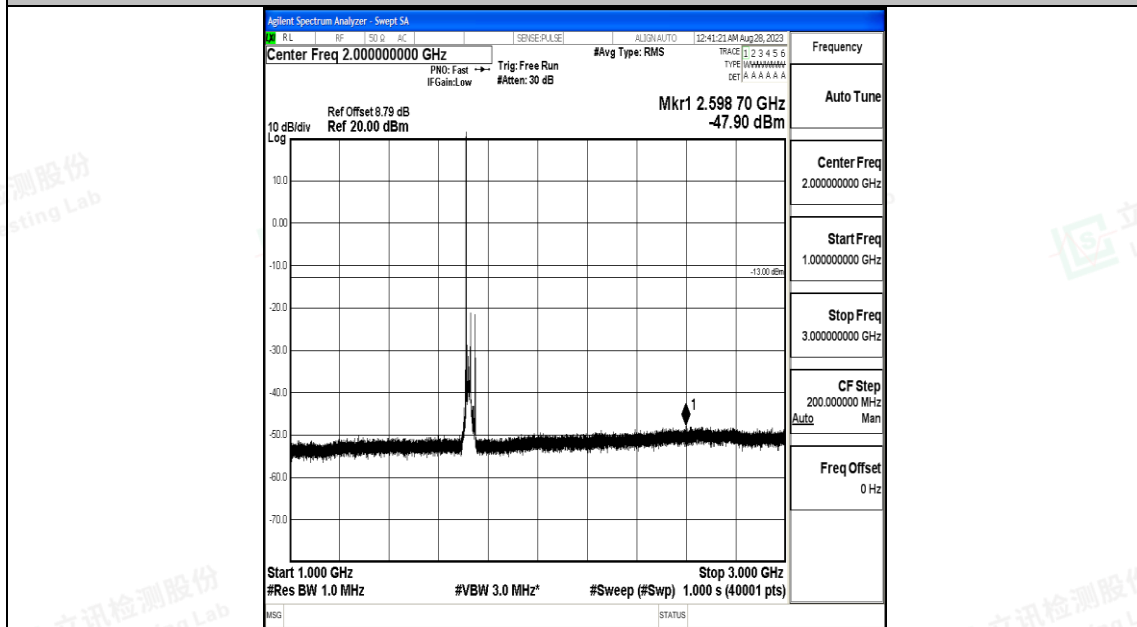

Band66_20MHz_QPSK_132072_1RB#0_30~1000_30~1000

Band66_20MHz_QPSK_132072_1RB#0_1000~3000_1000~3000