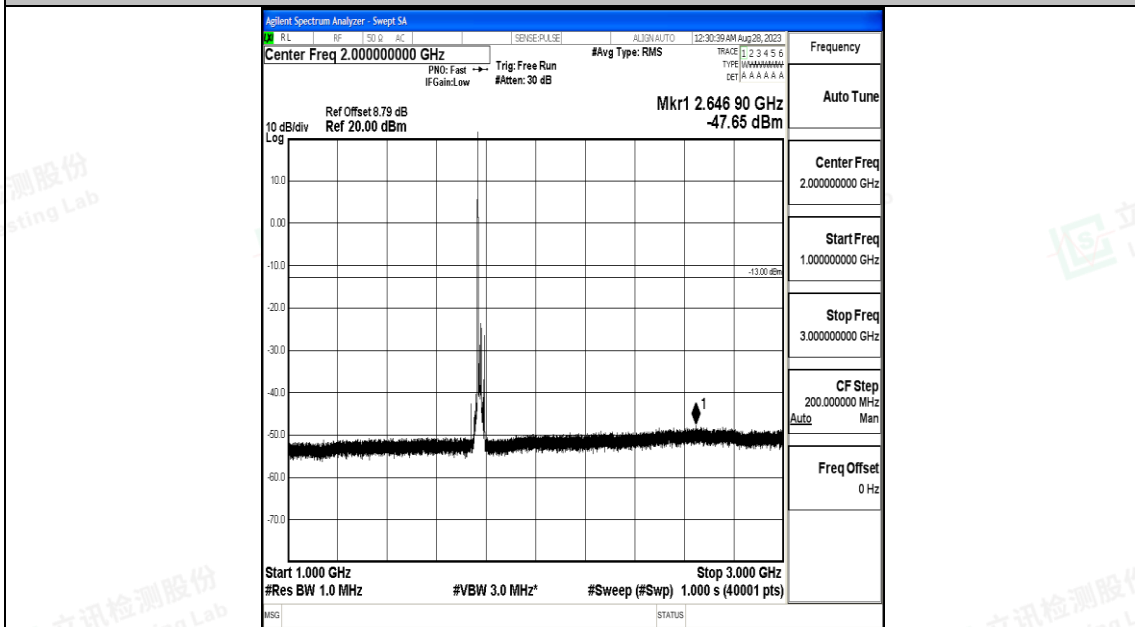

Band66\_15MHz\_QPSK\_132597\_1RB#0\_0.009~0.15\_0.009~0.15

Band66\_15MHz\_QPSK\_132597\_1RB#0\_0.15~30\_0.15~30

Band66\_15MHz\_QPSK\_132597\_1RB#0\_30~1000\_30~1000

Band66\_15MHz\_QPSK\_132597\_1RB#0\_1000~3000\_1000~3000