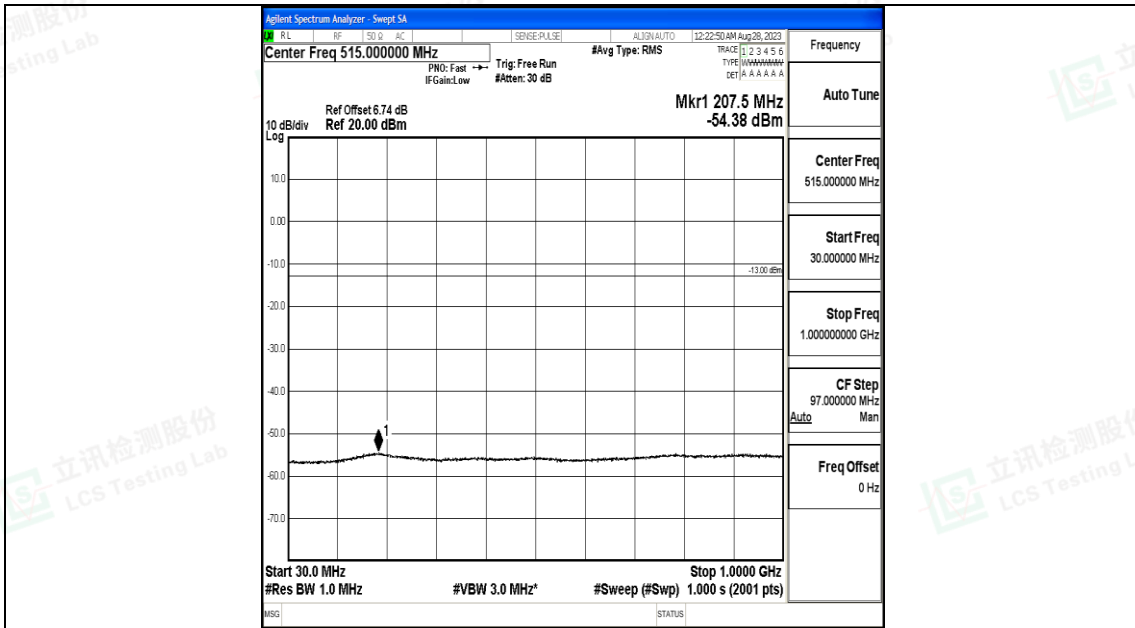

Band66_10MHz_QPSK_132322_1RB#0_0.15~30_0.15~30

Band66_10MHz_QPSK_132322_1RB#0_30~1000_30~1000