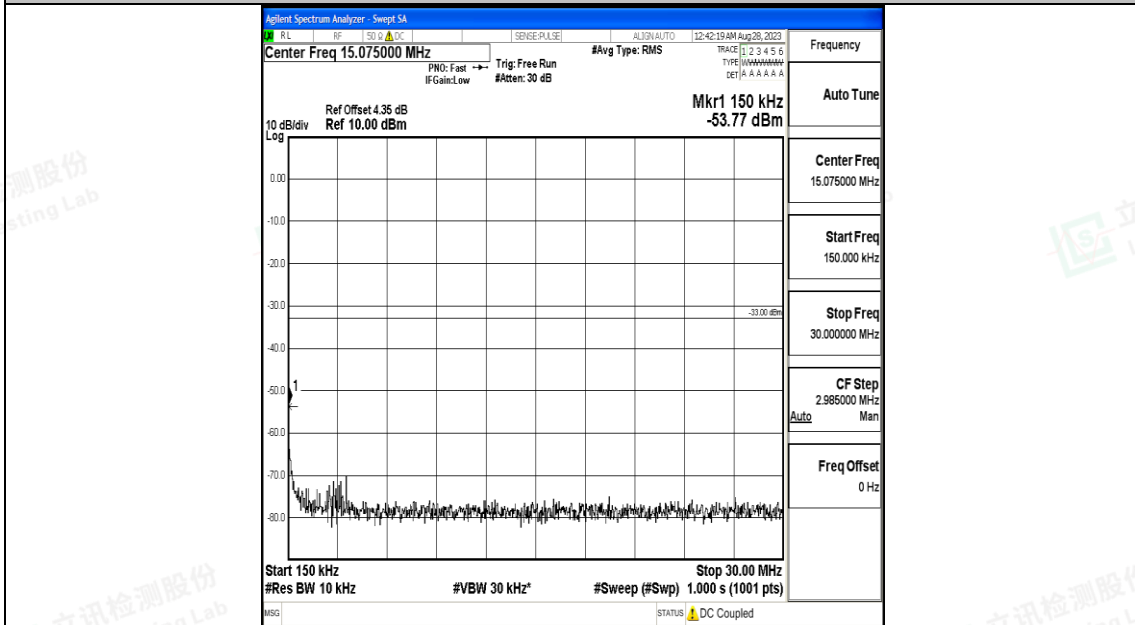

Band66_20MHz_QPSK_132322_1RB#0_0.009~0.15_0.009~0.15

Band66_20MHz_QPSK_132322_1RB#0_0.15~30_0.15~30