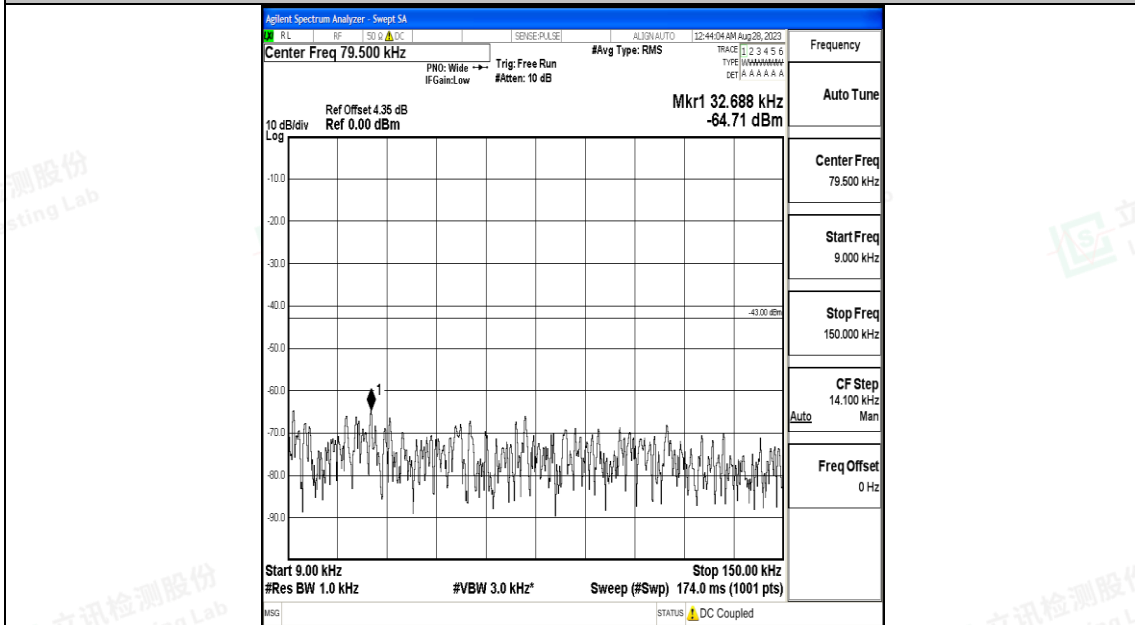

Band66\_20MHz\_QPSK\_132572\_1RB#0\_30~1000\_30~1000

Band66\_20MHz\_QPSK\_132572\_1RB#0\_1000~3000\_1000~3000

Band66\_20MHz\_QPSK\_132572\_1RB#0\_3000~20000\_3000~20000

Band66\_20MHz\_16QAM\_132572\_1RB#0\_0.009~0.15\_0.009~0.15