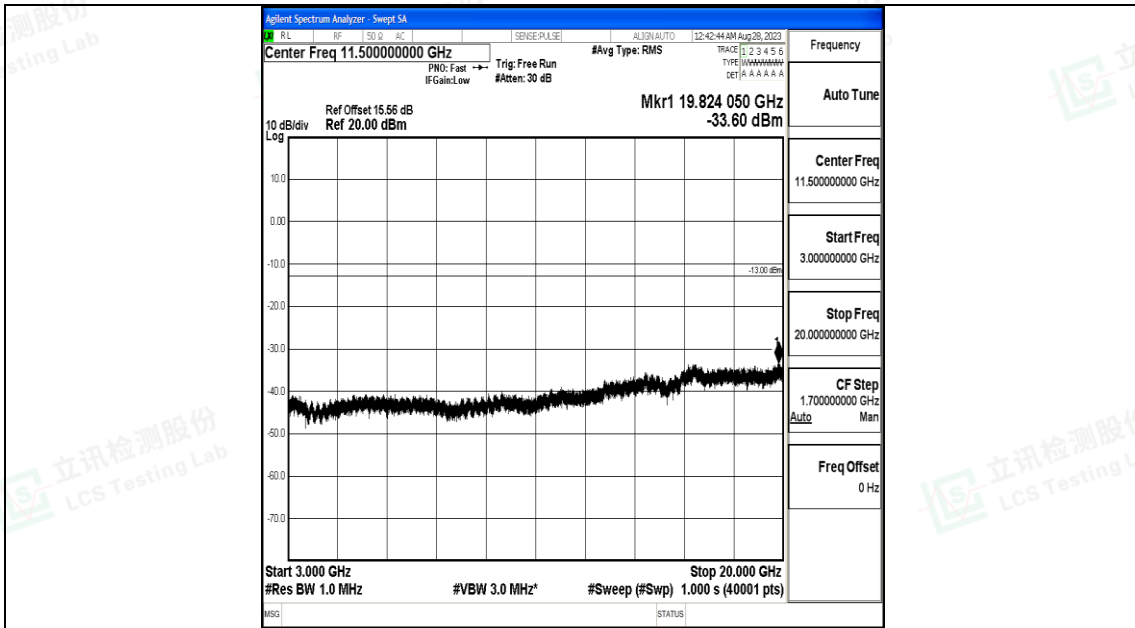

Band66\_20MHz\_QPSK\_132322\_1RB#0\_0.009~0.15\_0.009~0.15

Band66\_20MHz\_QPSK\_132322\_1RB#0\_0.15~30\_0.15~30

Band66\_20MHz\_QPSK\_132322\_1RB#0\_30~1000\_30~1000

Band66\_20MHz\_QPSK\_132322\_1RB#0\_1000~3000\_1000~3000