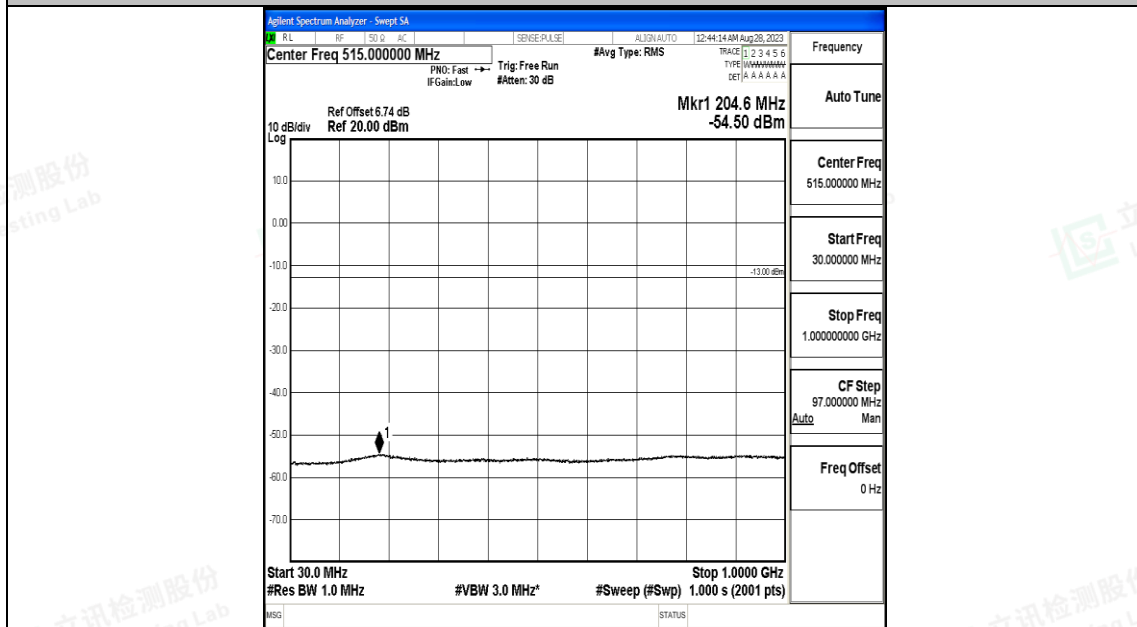

Band66_20MHz_16QAM_132572_1RB#0_0.15~30_0.15~30

Band66_20MHz_16QAM_132572_1RB#0_30~1000_30~1000