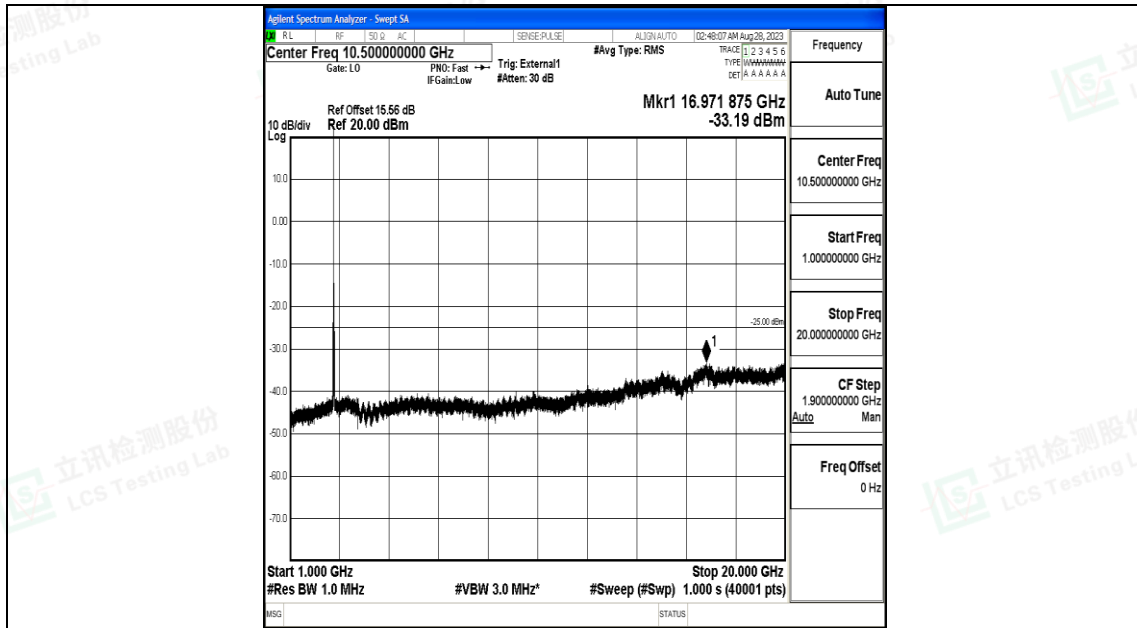

Band41_15MHz_16QAM_41515_1RB#0_30~1000_30~1000

Band41_15MHz_16QAM_41515_1RB#0_1000~20000_1000~20000