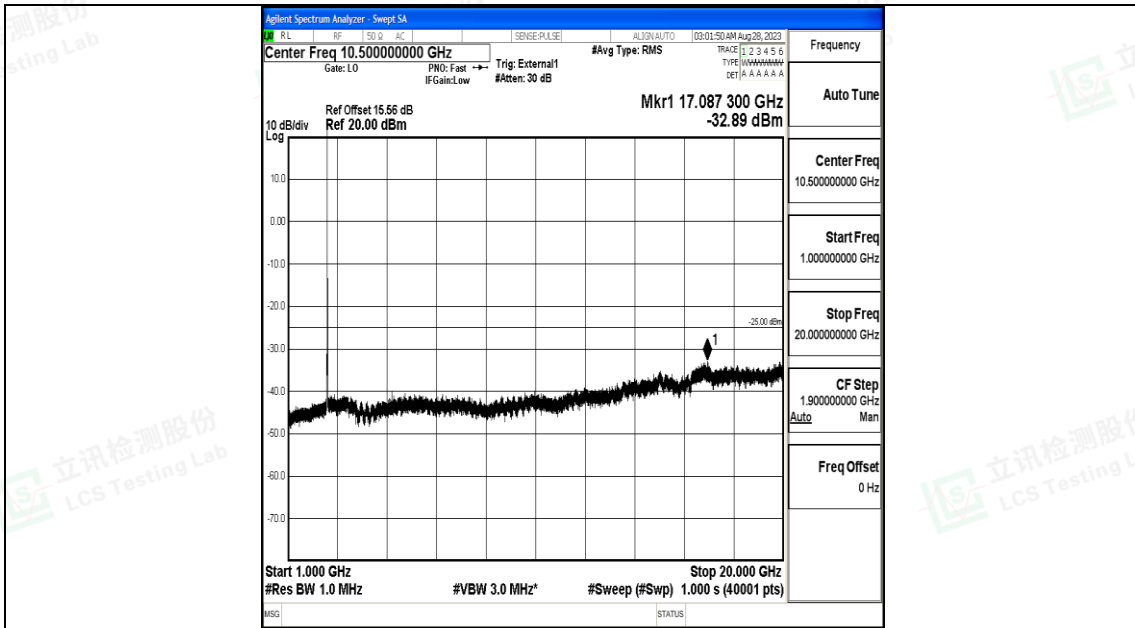

Band41_20MHz_16QAM_39750_1RB#0_30~1000_30~1000

Band41_20MHz_16QAM_39750_1RB#0_1000~20000_1000~20000