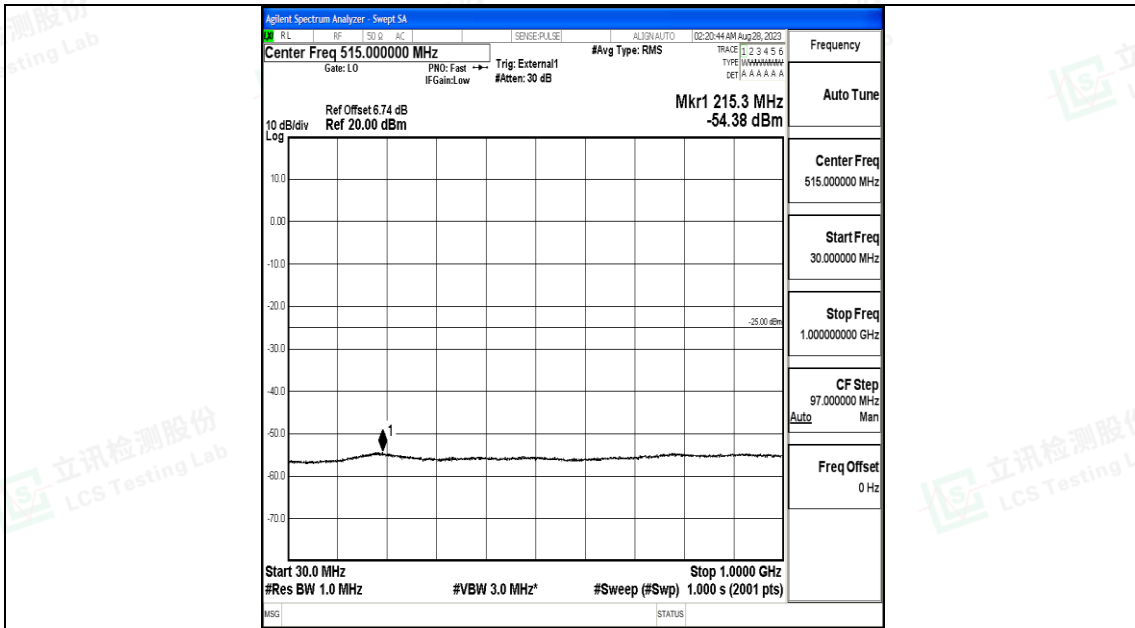

Band41_10MHz_QPSK_39700_1RB#0_0.15~30_0.15~30

Band41_10MHz_QPSK_39700_1RB#0_30~1000_30~1000