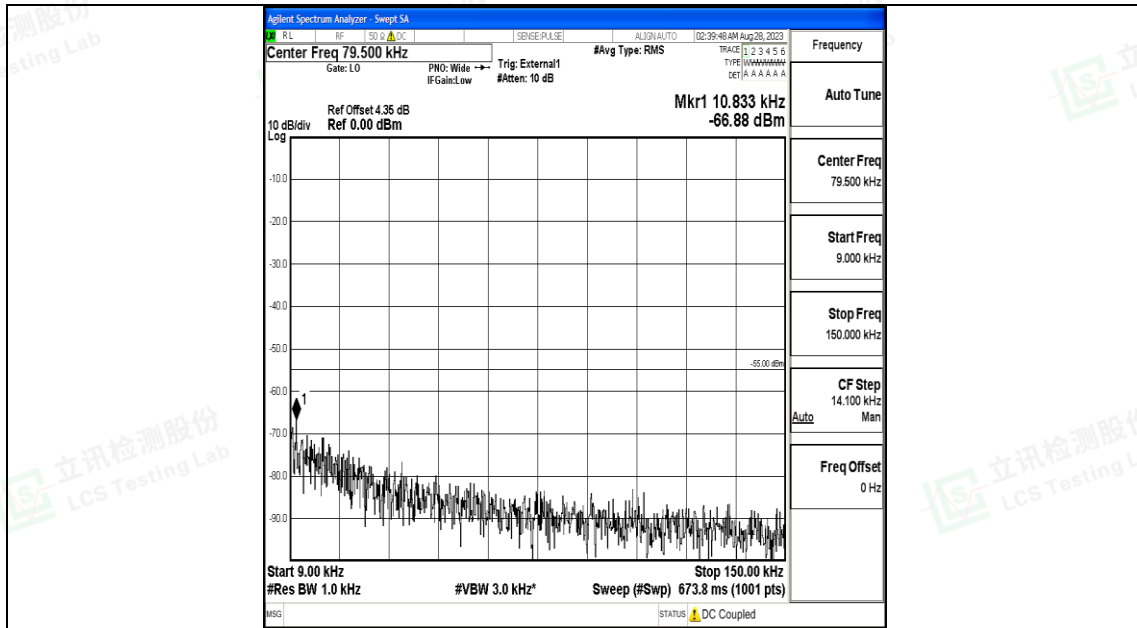

Band41_10MHz_16QAM_41540_1RB#0_0.15~30_0.15~30

Band41_10MHz_16QAM_41540_1RB#0_30~1000_30~1000

Band41_10MHz_16QAM_41540_1RB#0_1000~20000_1000~20000

Band41_10MHz_16QAM_41540_1RB#0_20000~27000_20000~27000

Band41_15MHz_QPSK_39725_1RB#0_0.009~0.15_0.009~0.15