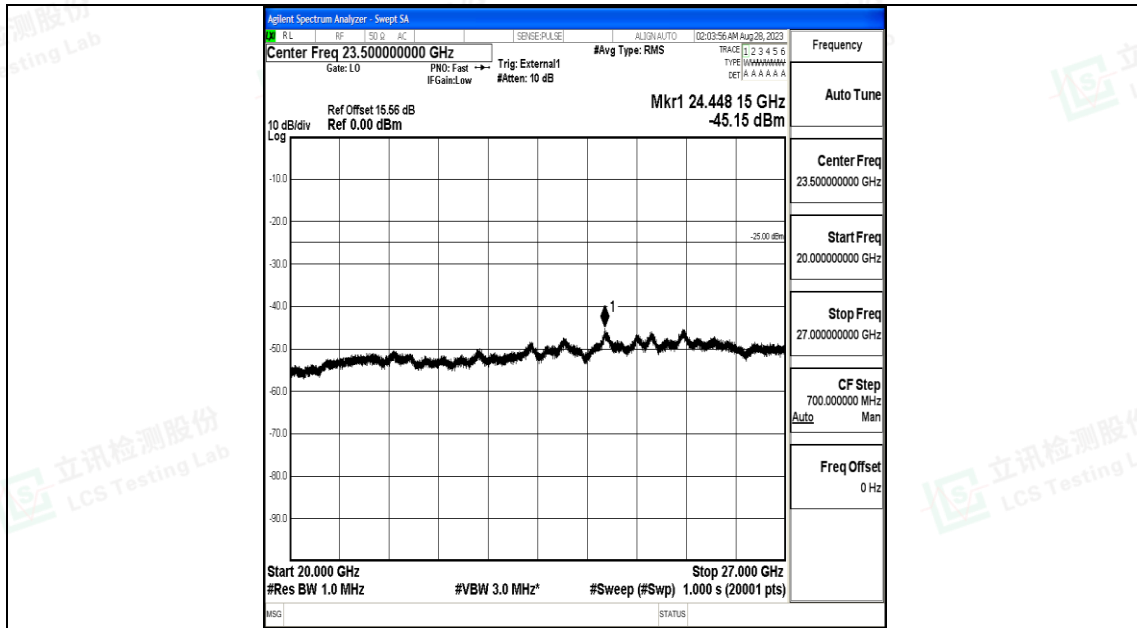

Band41_5MHz_QPSK_41565_1RB#0_30~1000_30~1000

Band41_5MHz_QPSK_41565_1RB#0_1000~20000_1000~20000

Band41_5MHz_QPSK_41565_1RB#0_20000~27000_20000~27000

Band41_5MHz_16QAM_41565_1RB#0_0.009~0.15_0.009~0.15

Band41_5MHz_16QAM_41565_1RB#0_0.15~30_0.15~30