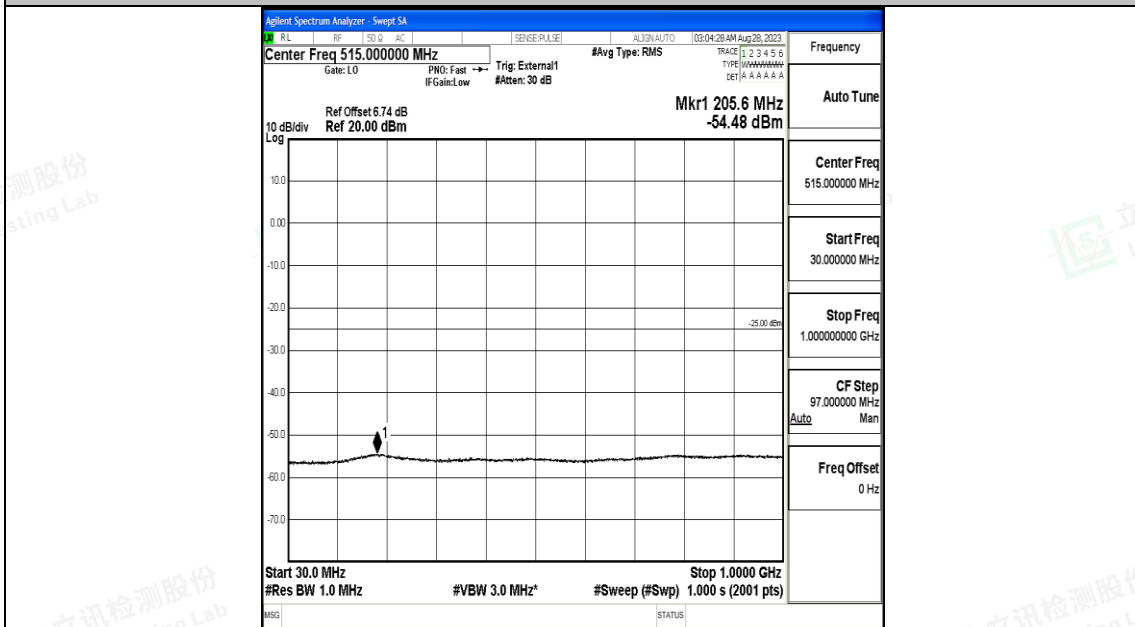

Band41_20MHz_16QAM_40620_1RB#0_0.15~30_0.15~30

Band41_20MHz_16QAM_40620_1RB#0_30~1000_30~1000