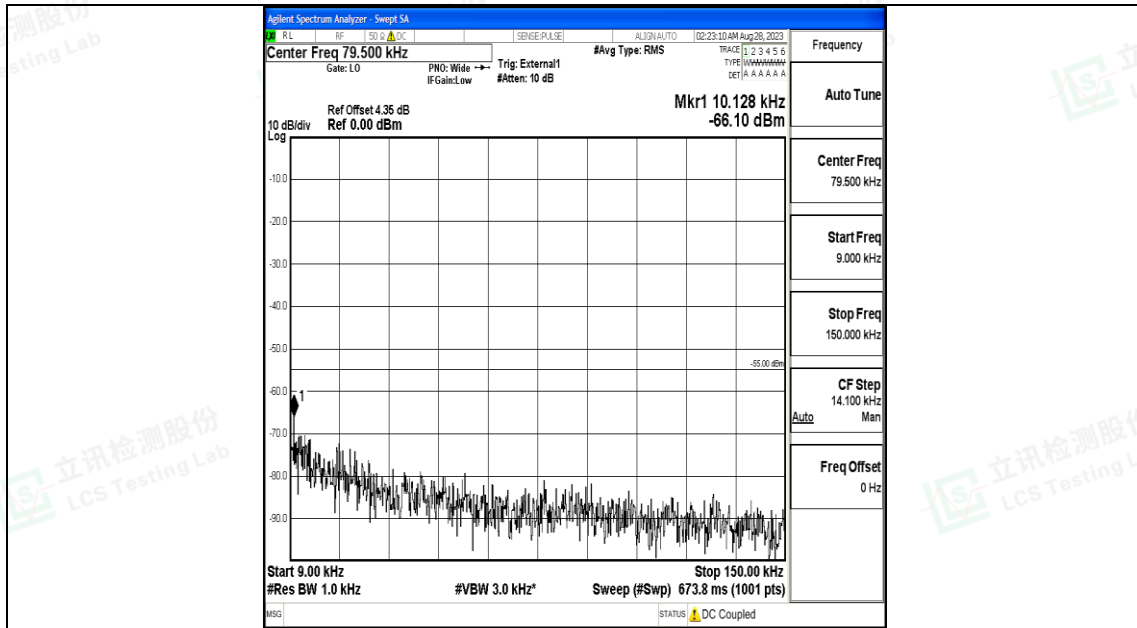

Band41_10MHz_16QAM_39700_1RB#0_0.15~30_0.15~30

Band41_10MHz_16QAM_39700_1RB#0_30~1000_30~1000

Band41_10MHz_16QAM_39700_1RB#0_1000~20000_1000~20000

Band41_10MHz_16QAM_39700_1RB#0_20000~27000_20000~27000

Band41_10MHz_QPSK_40620_1RB#0_0.009~0.15_0.009~0.15