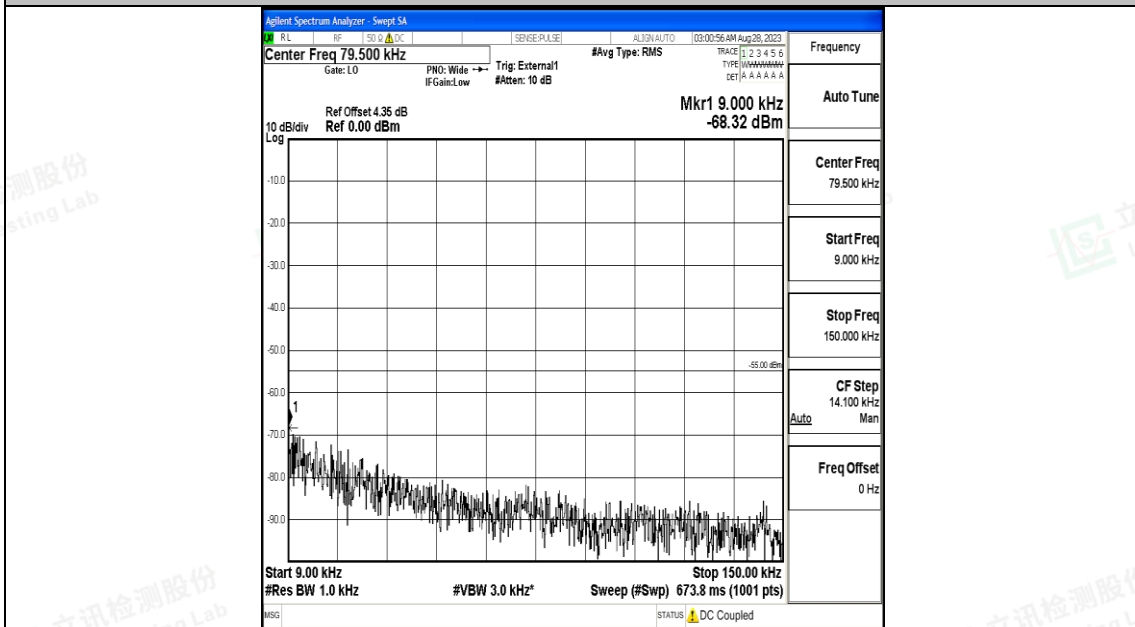

Band41_20MHz_QPSK_39750_1RB#0_0.15~30_0.15~30

Band41_20MHz_QPSK_39750_1RB#0_30~1000_30~1000

Band41_20MHz_QPSK_39750_1RB#0_1000~20000_1000~20000

Band41_20MHz_QPSK_39750_1RB#0_20000~27000_20000~27000

Band41_20MHz_16QAM_39750_1RB#0_0.009~0.15_0.009~0.15