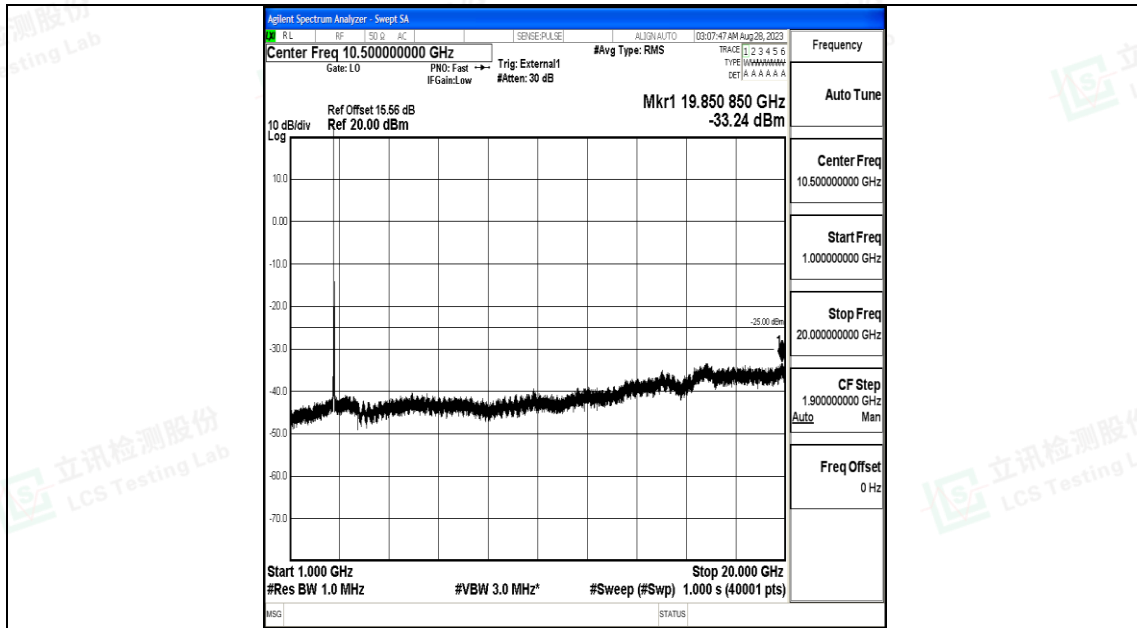

Band41_20MHz_16QAM_41490_1RB#0_30~1000_30~1000

Band41_20MHz_16QAM_41490_1RB#0_1000~20000_1000~20000