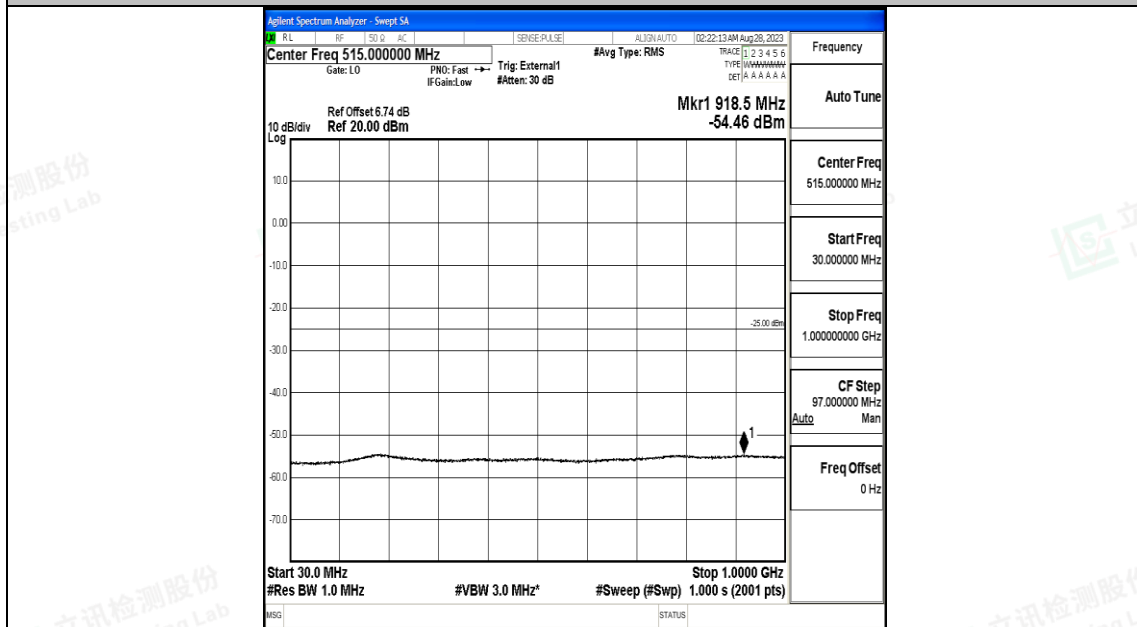

Band41_10MHz_16QAM_39700_1RB#0_0.15~30_0.15~30

Band41_10MHz_16QAM_39700_1RB#0_30~1000_30~1000