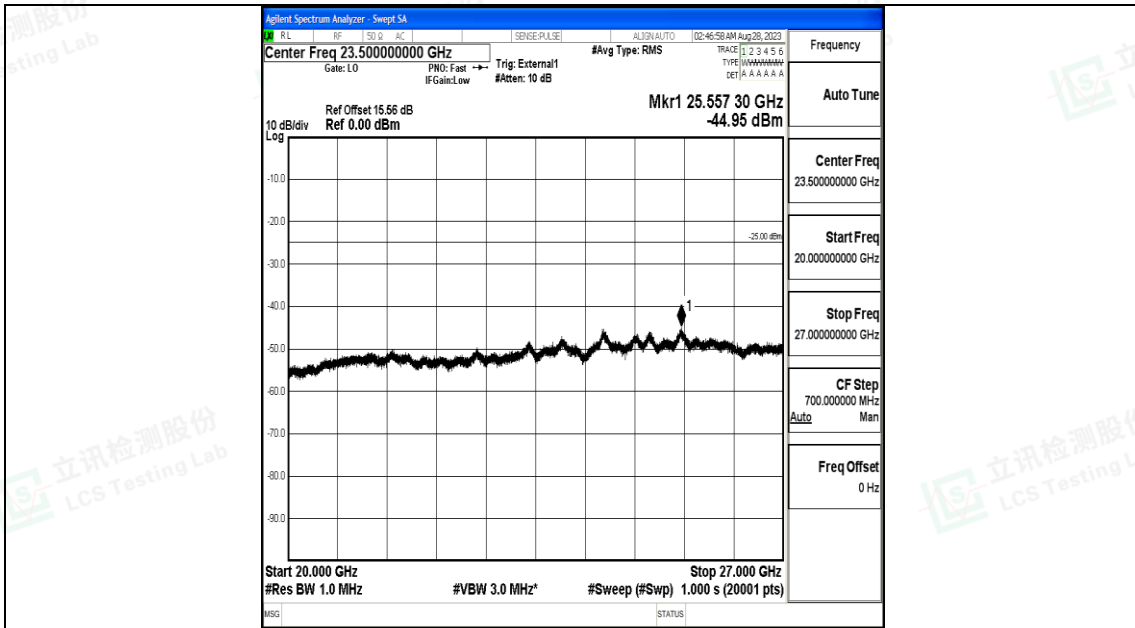

Band41_15MHz_QPSK_41515_1RB#0_0.15~30_0.15~30

Band41_15MHz_QPSK_41515_1RB#0_30~1000_30~1000

Band41_15MHz_QPSK_41515_1RB#0_1000~20000_1000~20000

Band41_15MHz_QPSK_41515_1RB#0_2000~27000_2000~27000

Band41_15MHz_16QAM_41515_1RB#0_0.009~0.15_0.009~0.15