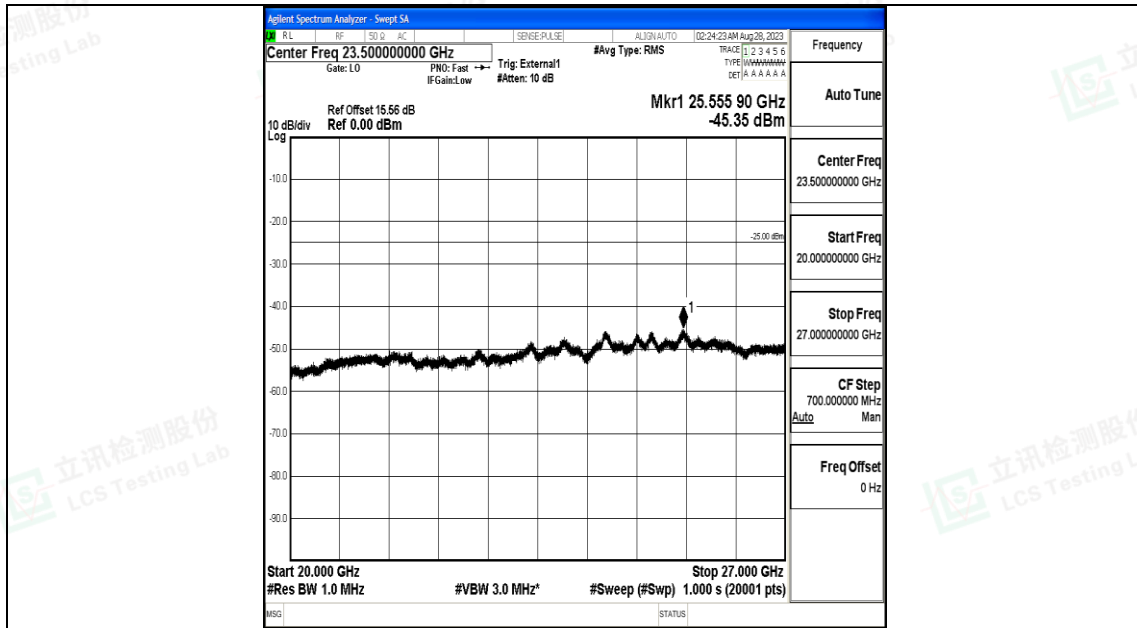

Band41_10MHz_QPSK_40620_1RB#0_0.15~30_0.15~30

Band41_10MHz_QPSK_40620_1RB#0_30~1000_30~1000

Band41_10MHz_QPSK_40620_1RB#0_1000~20000_1000~20000

Band41_10MHz_QPSK_40620_1RB#0_20000~27000_20000~27000

Band41_10MHz_16QAM_40620_1RB#0_0.009~0.15_0.009~0.15