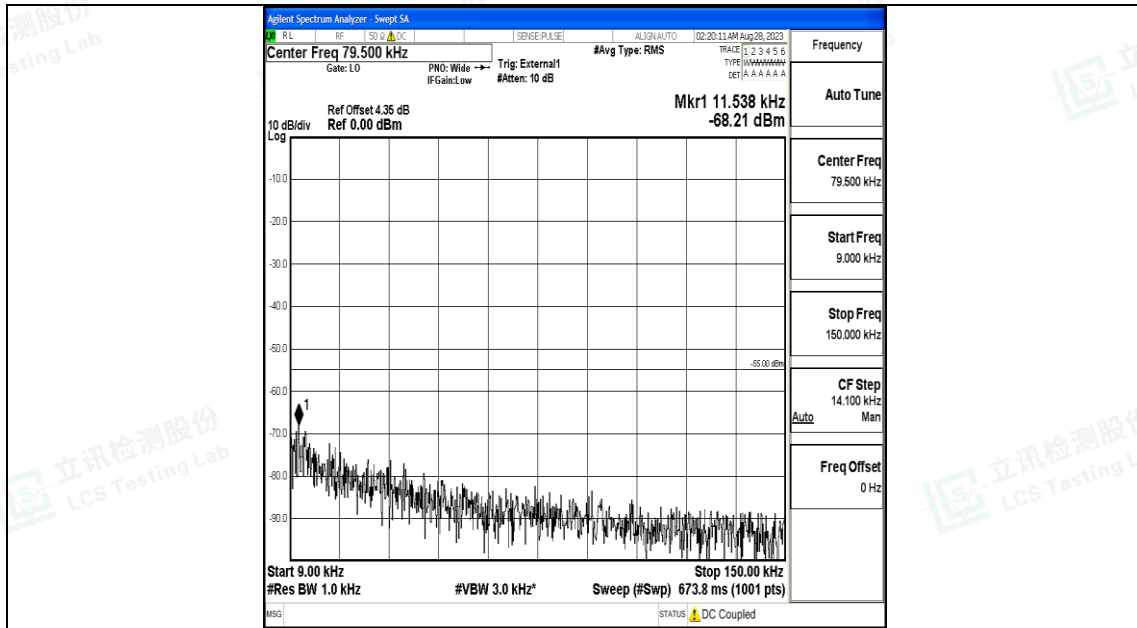

Band41_5MHz_16QAM_41565_1RB#0_30~1000_30~1000

Band41_5MHz_16QAM_41565_1RB#0_1000~20000_1000~20000

Band41_5MHz_16QAM_41565_1RB#0_20000~27000_20000~27000

Band41_10MHz_QPSK_39700_1RB#0_0.009~0.15_0.009~0.15