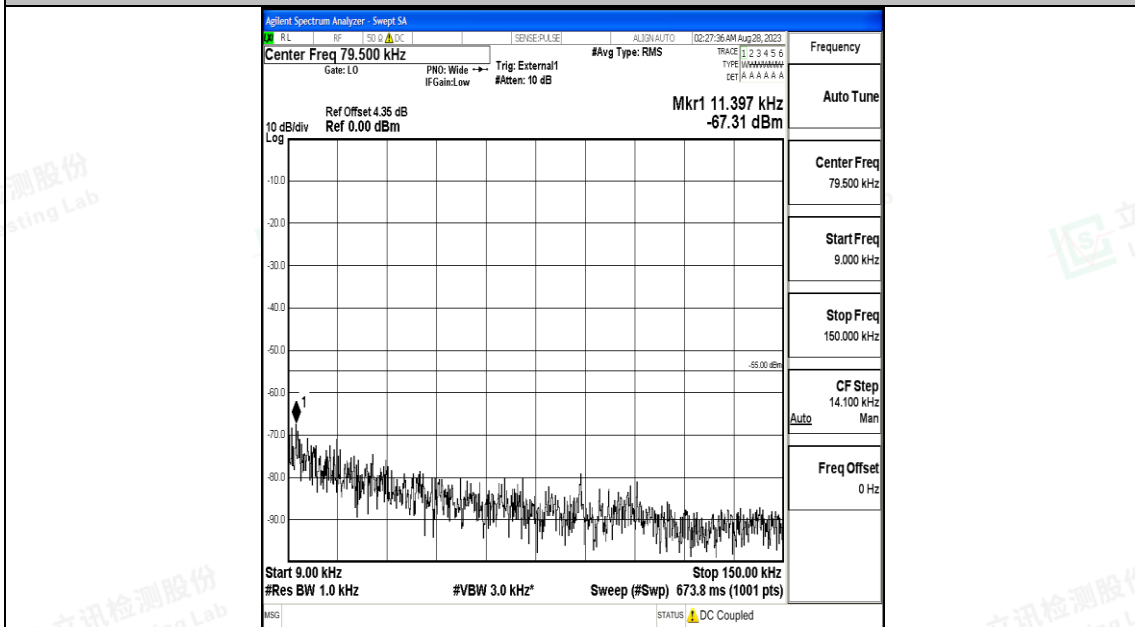

Band41_10MHz_QPSK_41540_1RB#0_0.15~30_0.15~30

Band41_10MHz_QPSK_41540_1RB#0_30~1000_30~1000

Band41_10MHz_QPSK_41540_1RB#0_1000~20000_1000~20000

Band41_10MHz_QPSK_41540_1RB#0_20000~27000_20000~27000

Band41_10MHz_16QAM_41540_1RB#0_0.009~0.15_0.009~0.15