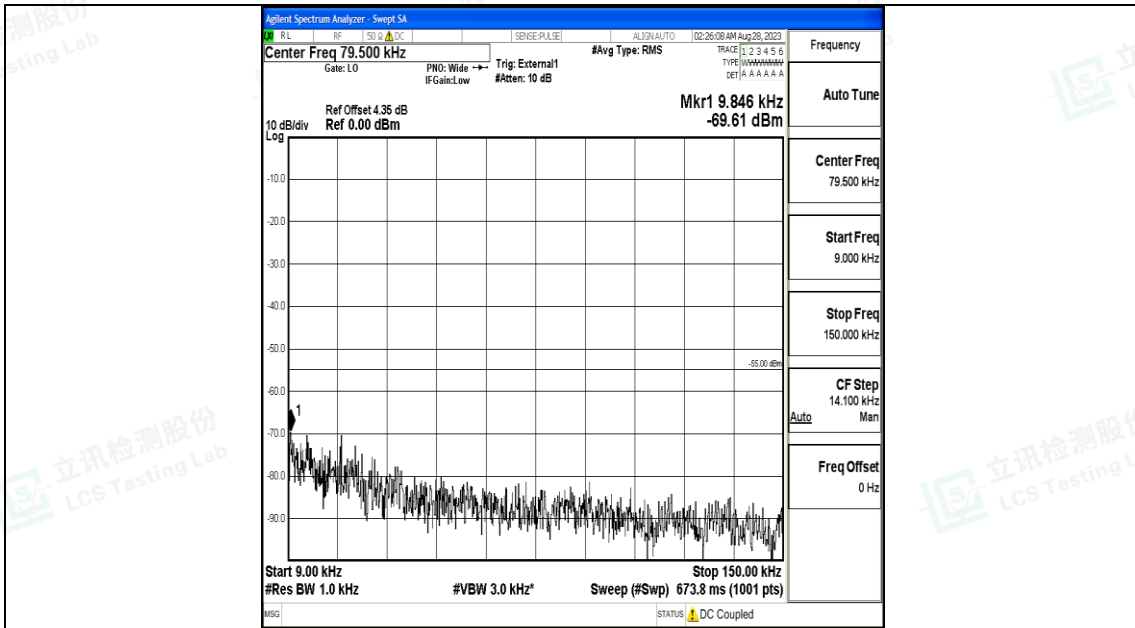

Band41_10MHz_16QAM_40620_1RB#0_0.15~30_0.15~30

Band41_10MHz_16QAM_40620_1RB#0_30~1000_30~1000

Band41_10MHz_16QAM_40620_1RB#0_1000~20000_1000~20000

Band41_10MHz_16QAM_40620_1RB#0_20000~27000_20000~27000

Band41_10MHz_QPSK_41540_1RB#0_0.009~0.15_0.009~0.15