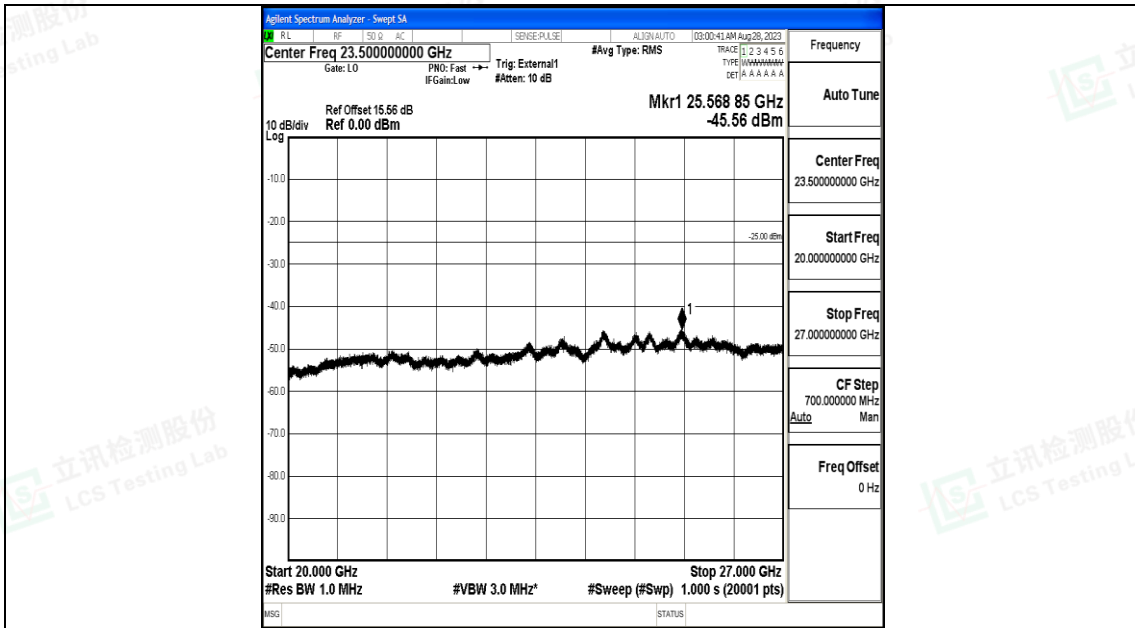

Band41_20MHz_QPSK_39750_1RB#0_0.15~30_0.15~30

Band41_20MHz_QPSK_39750_1RB#0_30~1000_30~1000

Band41_20MHz_QPSK_39750_1RB#0_1000~20000_1000~20000

Band41_20MHz_QPSK_39750_1RB#0_20000~27000_20000~27000

Band41_20MHz_16QAM_39750_1RB#0_0.009~0.15_0.009~0.15