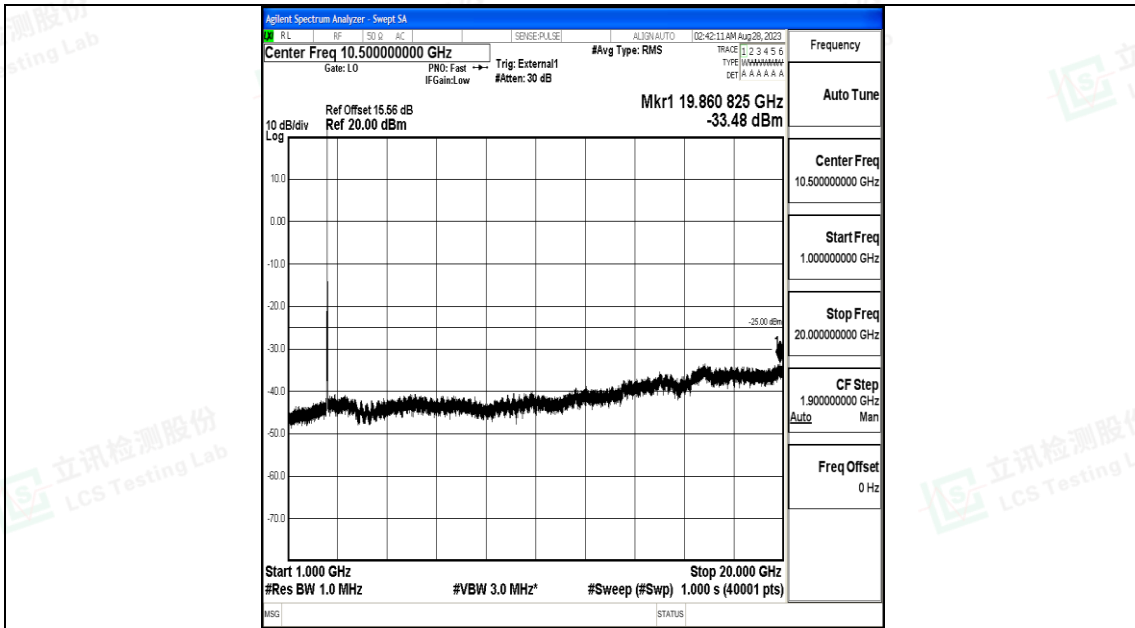

Band41_15MHz_16QAM_39725_1RB#0_30~1000_30~1000

Band41_15MHz_16QAM_39725_1RB#0_1000~20000_1000~20000