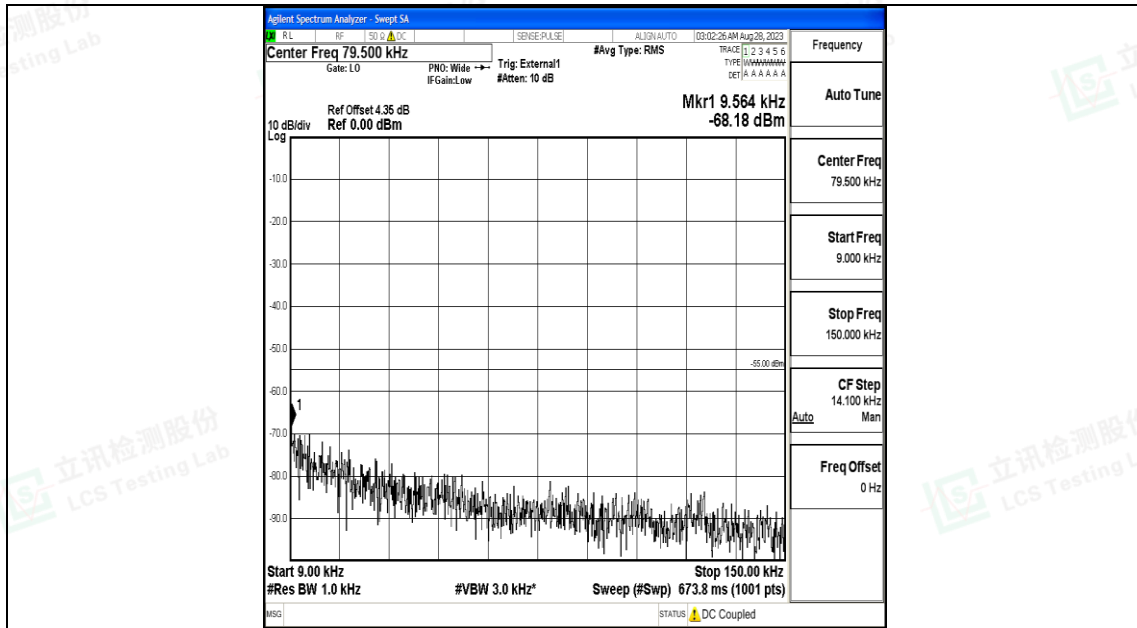

Band41_20MHz_16QAM_39750_1RB#0_0.15~30_0.15~30

Band41_20MHz_16QAM_39750_1RB#0_30~1000_30~1000

Band41_20MHz_16QAM_39750_1RB#0_1000~20000_1000~20000

Band41_20MHz_16QAM_39750_1RB#0_20000~27000_20000~27000

Band41_20MHz_QPSK_40620_1RB#0_0.009~0.15_0.009~0.15