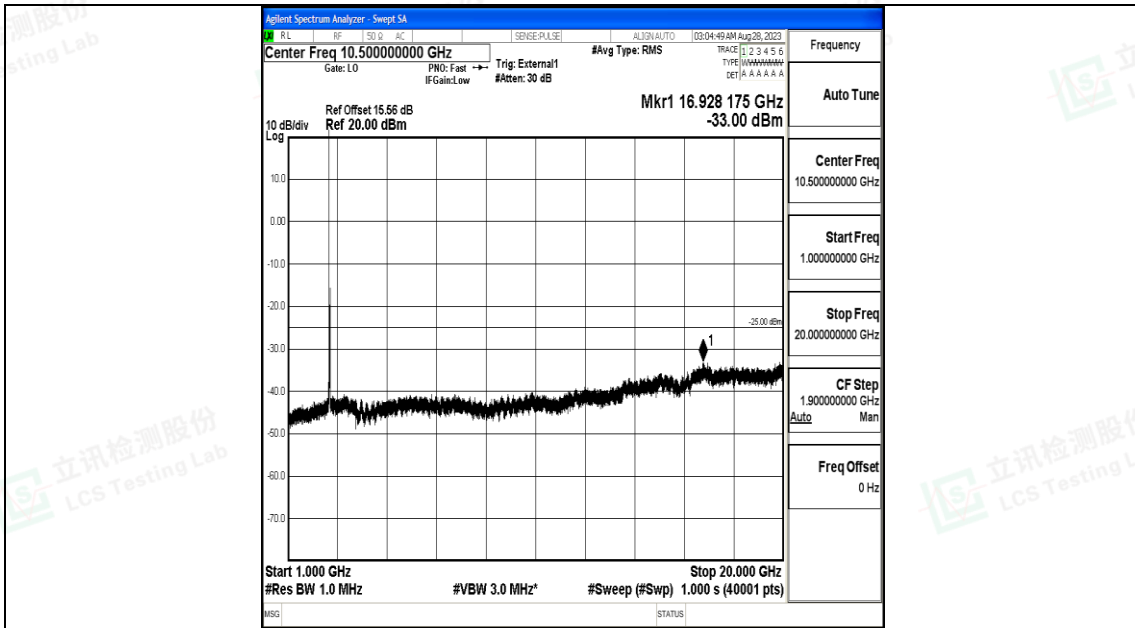

Band41_20MHz_16QAM_40620_1RB#0_30~1000_30~1000

Band41_20MHz_16QAM_40620_1RB#0_1000~20000_1000~20000