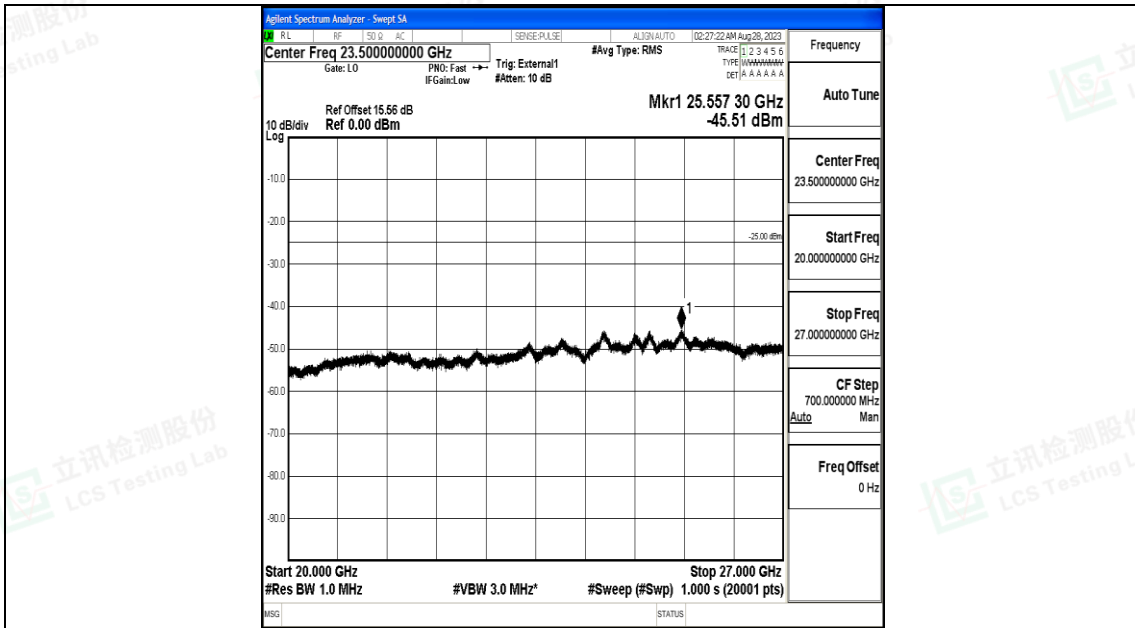

Band41_10MHz_QPSK_41540_1RB#0_0.15~30_0.15~30

Band41_10MHz_QPSK_41540_1RB#0_30~1000_30~1000

Band41_10MHz_QPSK_41540_1RB#0_1000~20000_1000~20000

Band41_10MHz_QPSK_41540_1RB#0_20000~27000_20000~27000

Band41_10MHz_16QAM_41540_1RB#0_0.009~0.15_0.009~0.15