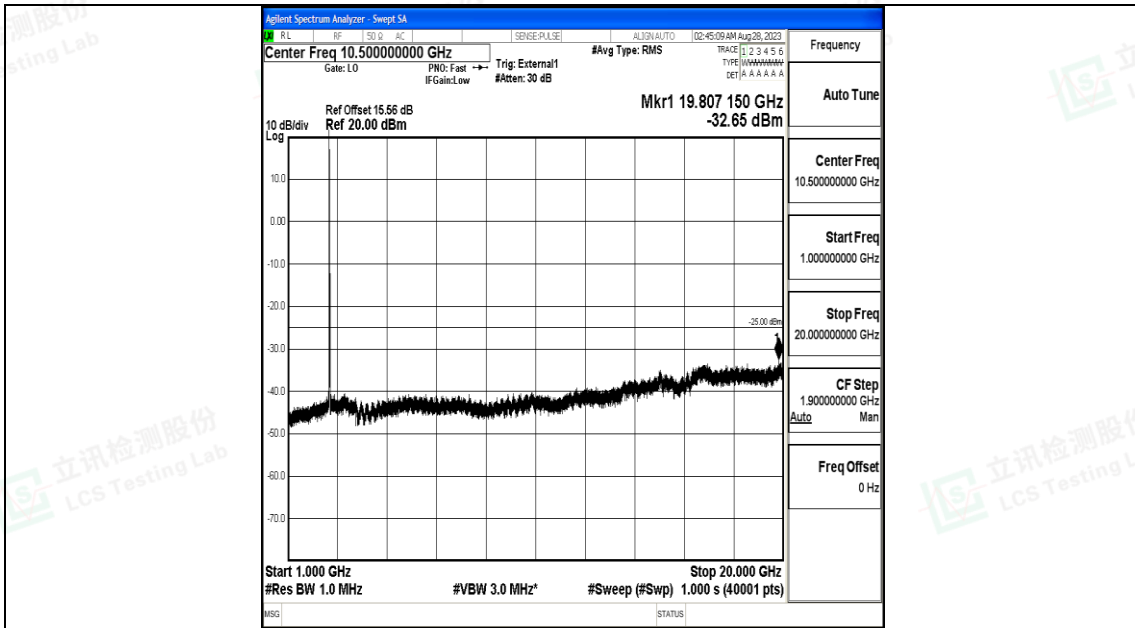

Band41_15MHz_16QAM_40620_1RB#0_30~1000_30~1000

Band41_15MHz_16QAM_40620_1RB#0_1000~20000_1000~20000