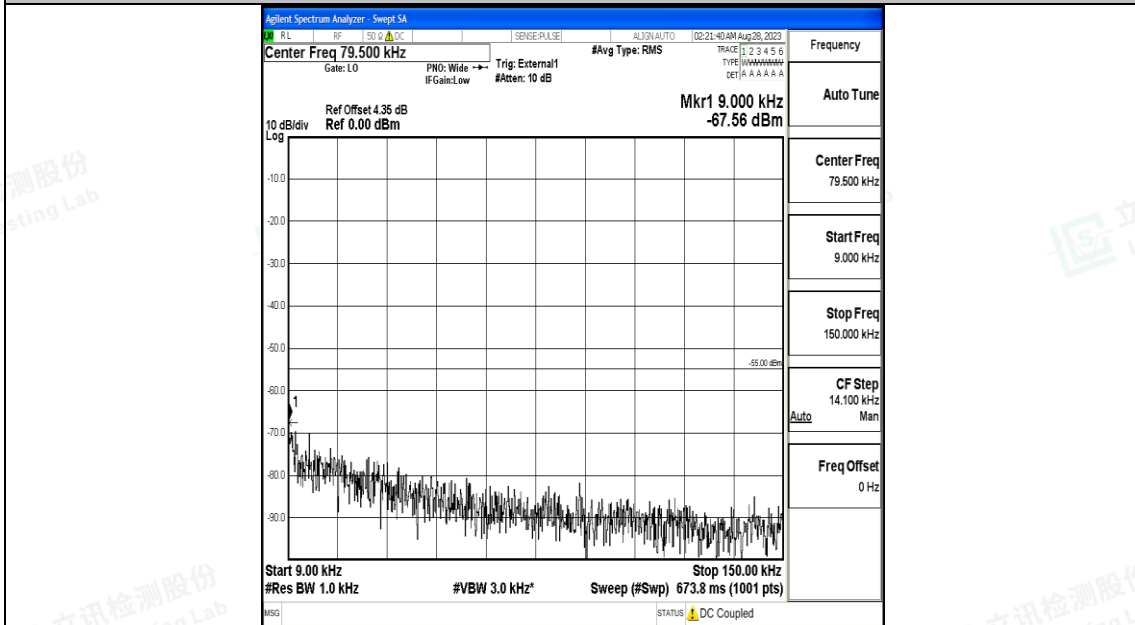

Band41_10MHz_QPSK_39700_1RB#0_0.15~30_0.15~30

Band41_10MHz_QPSK_39700_1RB#0_30~1000_30~1000

Band41_10MHz_QPSK_39700_1RB#0_1000~20000_1000~20000

Band41_10MHz_QPSK_39700_1RB#0_20000~27000_20000~27000

Band41_10MHz_16QAM_39700_1RB#0_0.009~0.15_0.009~0.15