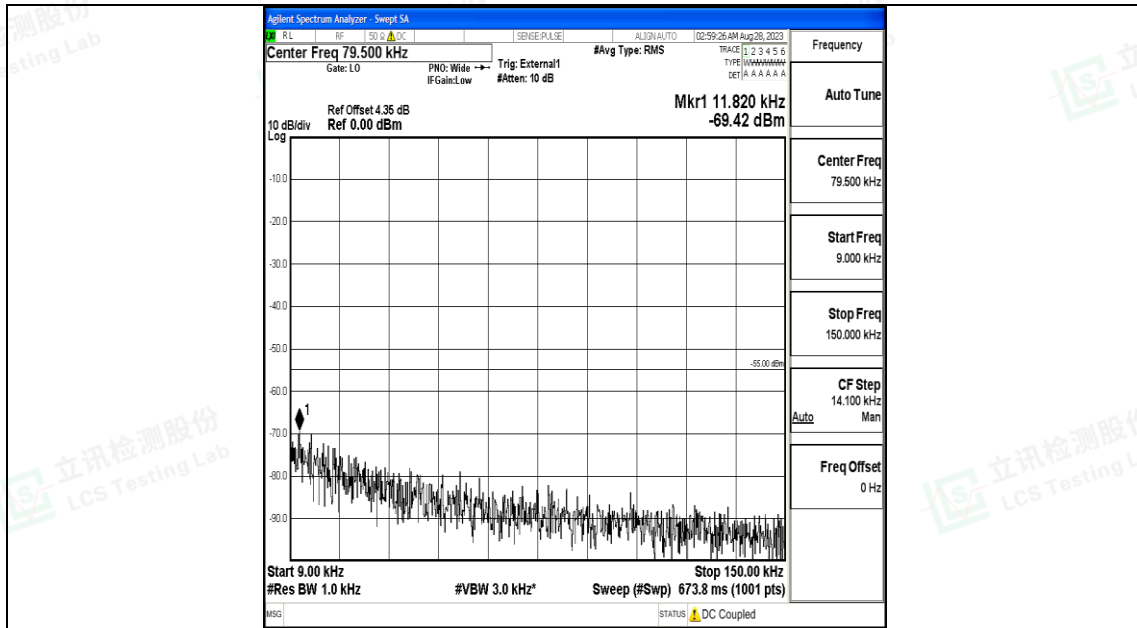

Band41_15MHz_16QAM_41515_1RB#0_0.15~30_0.15~30

Band41_15MHz_16QAM_41515_1RB#0_30~1000_30~1000

Band41_15MHz_16QAM_41515_1RB#0_1000~20000_1000~20000

Band41_15MHz_16QAM_41515_1RB#0_20000~27000_20000~27000

Band41_20MHz_QPSK_39750_1RB#0_0.009~0.15_0.009~0.15