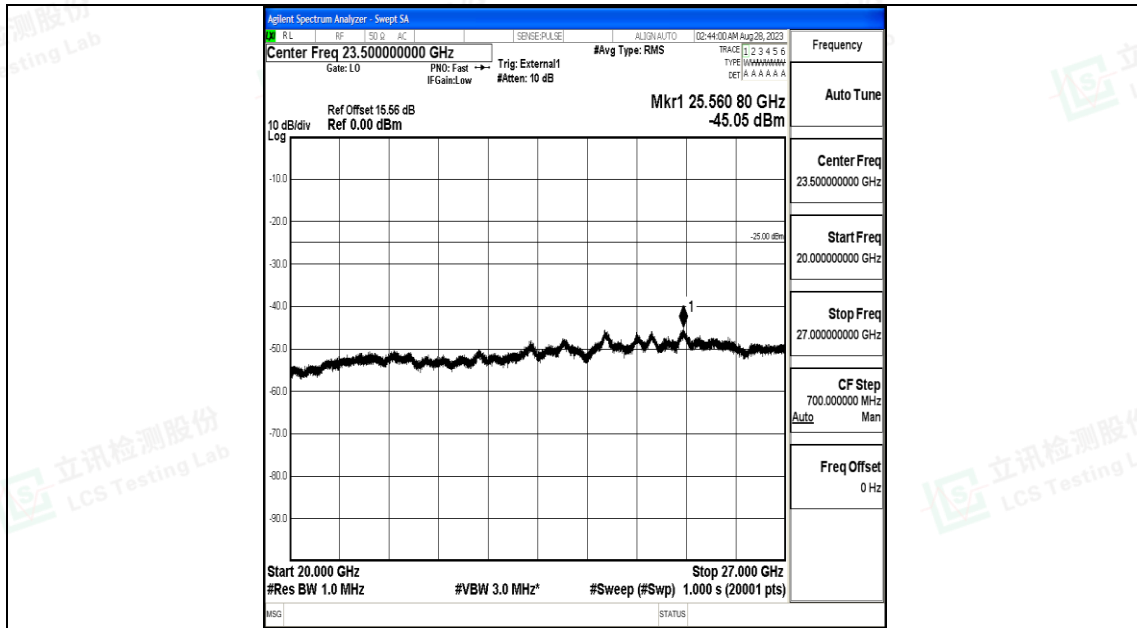

Band41_15MHz_QPSK_40620_1RB#0_0.15~30_0.15~30

Band41_15MHz_QPSK_40620_1RB#0_30~1000_30~1000

Band41_15MHz_QPSK_40620_1RB#0_1000~20000_1000~20000

Band41_15MHz_QPSK_40620_1RB#0_2000~27000_2000~27000

Band41_15MHz_16QAM_40620_1RB#0_0.009~0.15_0.009~0.15