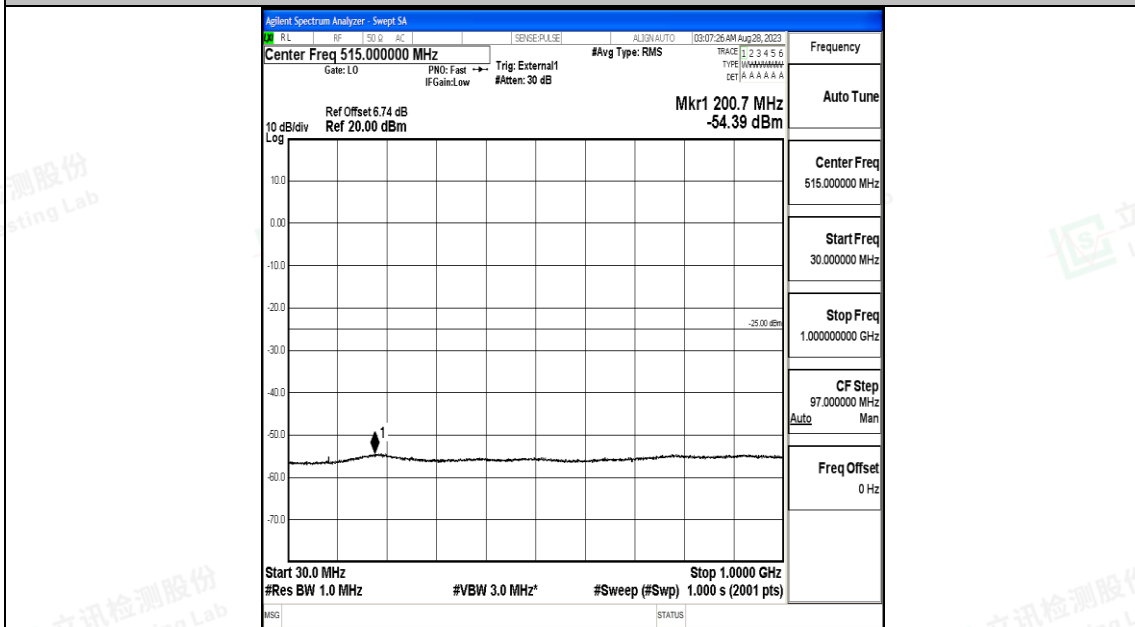

Band41_20MHz_16QAM_41490_1RB#0_0.15~30_0.15~30

Band41_20MHz_16QAM_41490_1RB#0_30~1000_30~1000