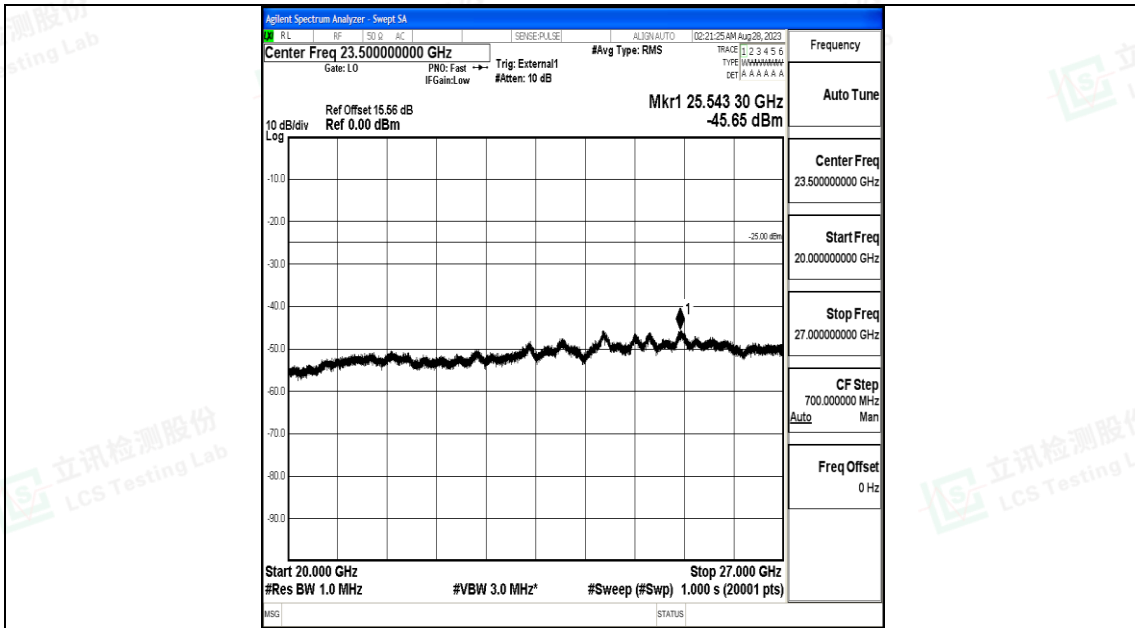

Band41_10MHz_QPSK_39700_1RB#0_0.15~30_0.15~30

Band41_10MHz_QPSK_39700_1RB#0_30~1000_30~1000

Band41_10MHz_QPSK_39700_1RB#0_1000~20000_1000~20000

Band41_10MHz_QPSK_39700_1RB#0_20000~27000_20000~27000

Band41_10MHz_16QAM_39700_1RB#0_0.009~0.15_0.009~0.15