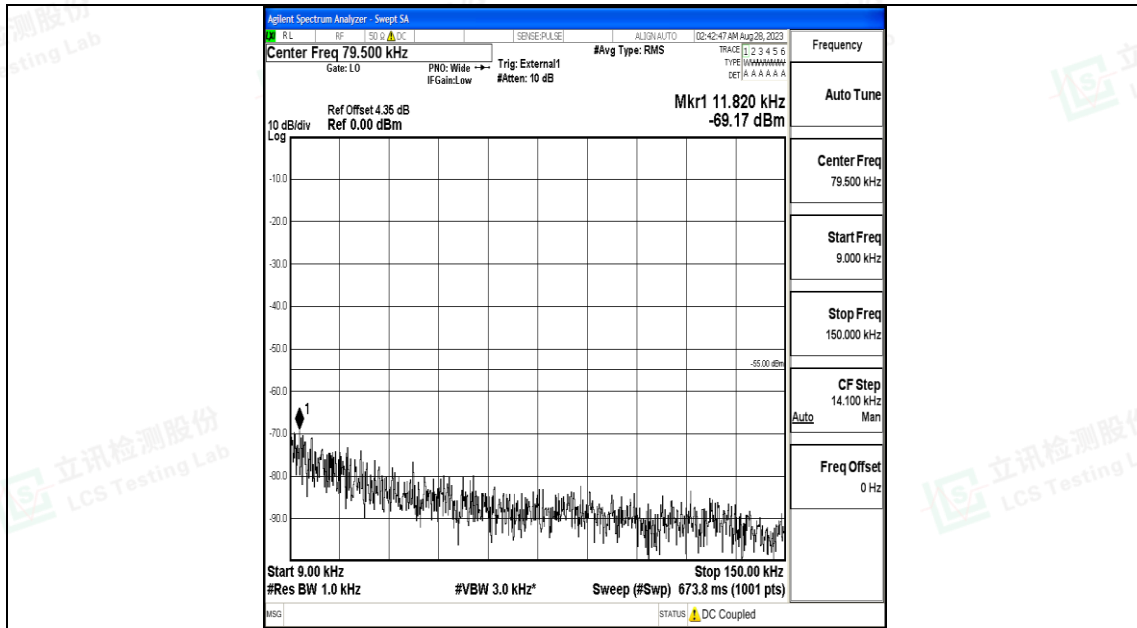

Band41_15MHz_16QAM_39725_1RB#0_0.15~30_0.15~30

Band41_15MHz_16QAM_39725_1RB#0_30~1000_30~1000

Band41_15MHz_16QAM_39725_1RB#0_1000~20000_1000~20000

Band41_15MHz_16QAM_39725_1RB#0_20000~27000_20000~27000

Band41_15MHz_QPSK_40620_1RB#0_0.009~0.15_0.009~0.15