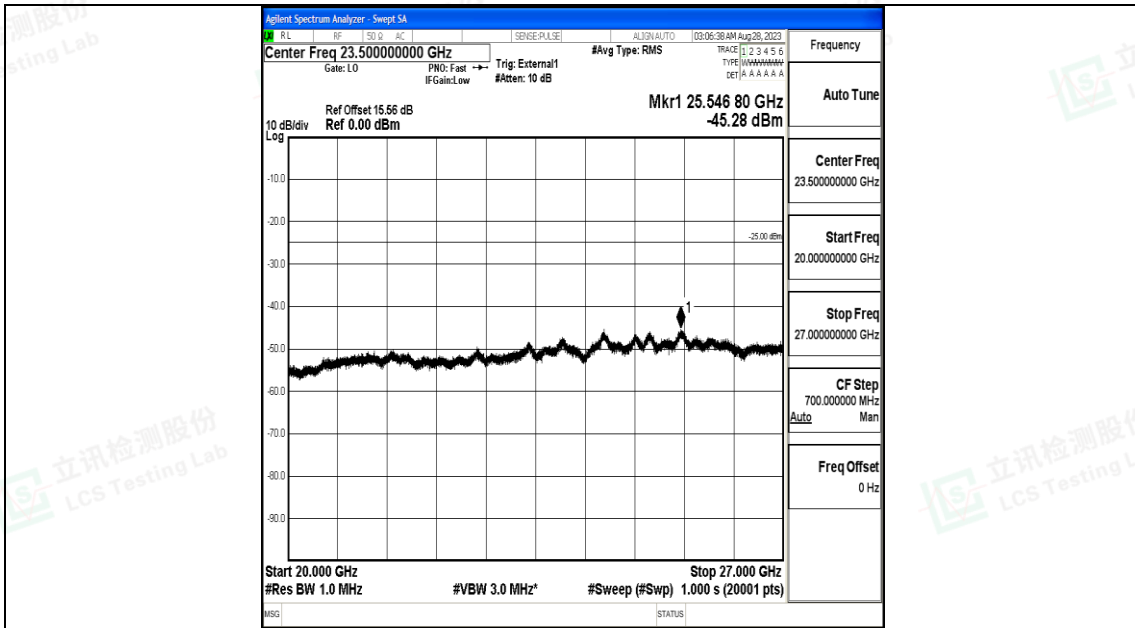

Band41_20MHz_QPSK_41490_1RB#0_0.15~30_0.15~30

Band41_20MHz_QPSK_41490_1RB#0_30~1000_30~1000

Band41_20MHz_QPSK_41490_1RB#0_1000~20000_1000~20000

Band41_20MHz_QPSK_41490_1RB#0_20000~27000_20000~27000

Band41_20MHz_16QAM_41490_1RB#0_0.009~0.15_0.009~0.15