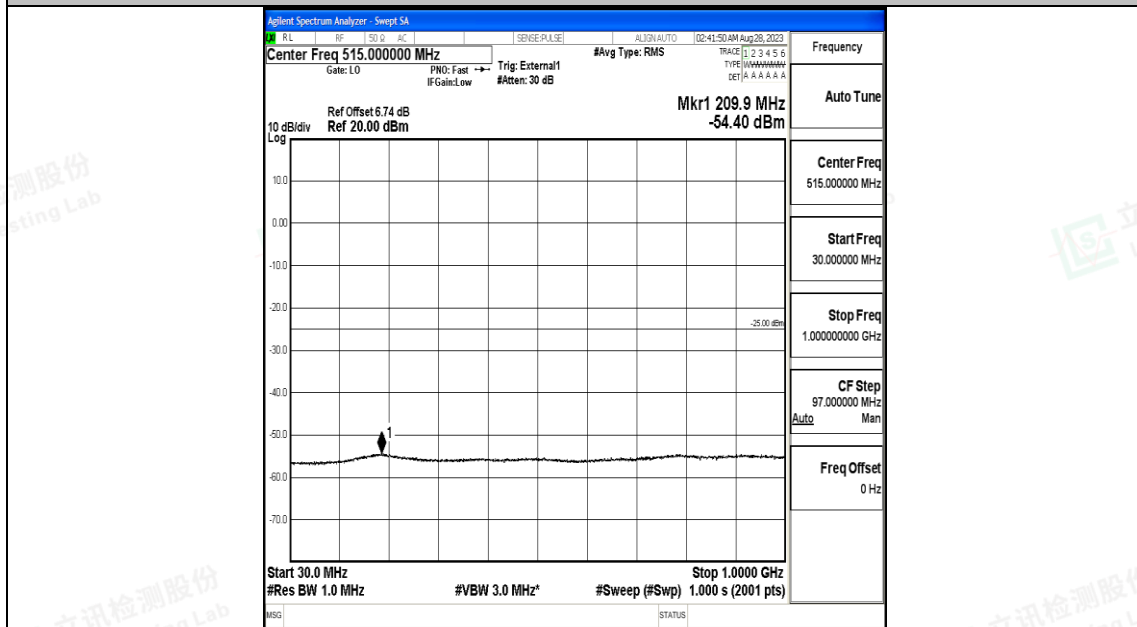

Band41_15MHz_16QAM_39725_1RB#0_0.15~30_0.15~30

Band41_15MHz_16QAM_39725_1RB#0_30~1000_30~1000