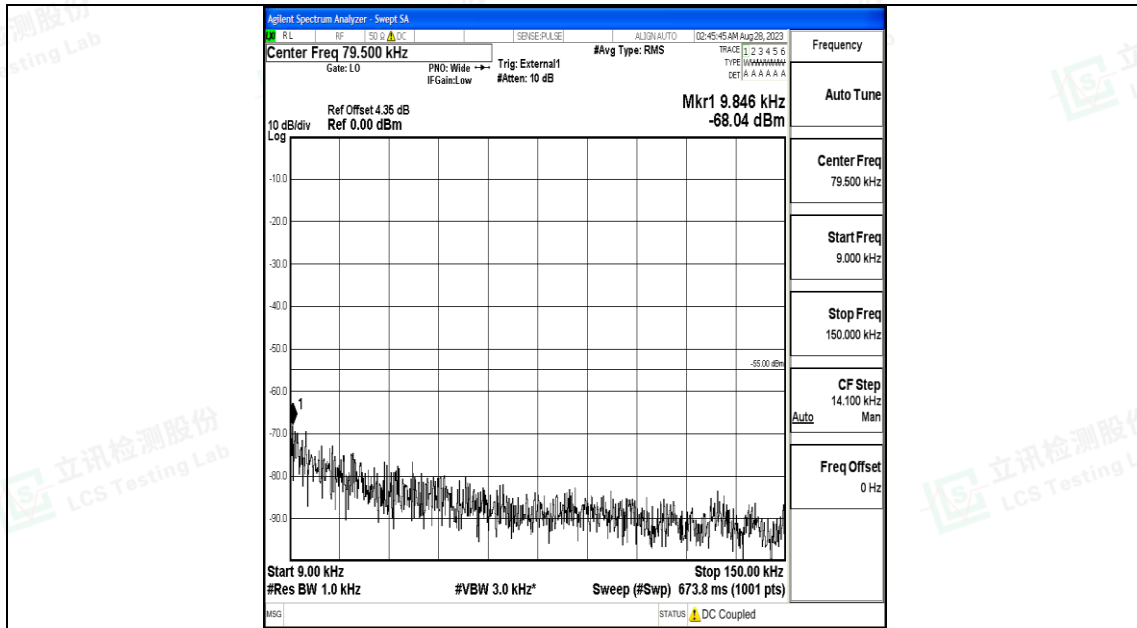

Band41_15MHz_16QAM_40620_1RB#0_0.15~30_0.15~30

Band41_15MHz_16QAM_40620_1RB#0_30~1000_30~1000

Band41_15MHz_16QAM_40620_1RB#0_1000~20000_1000~20000

Band41_15MHz_16QAM_40620_1RB#0_20000~27000_20000~27000

Band41_15MHz_QPSK_41515_1RB#0_0.009~0.15_0.009~0.15