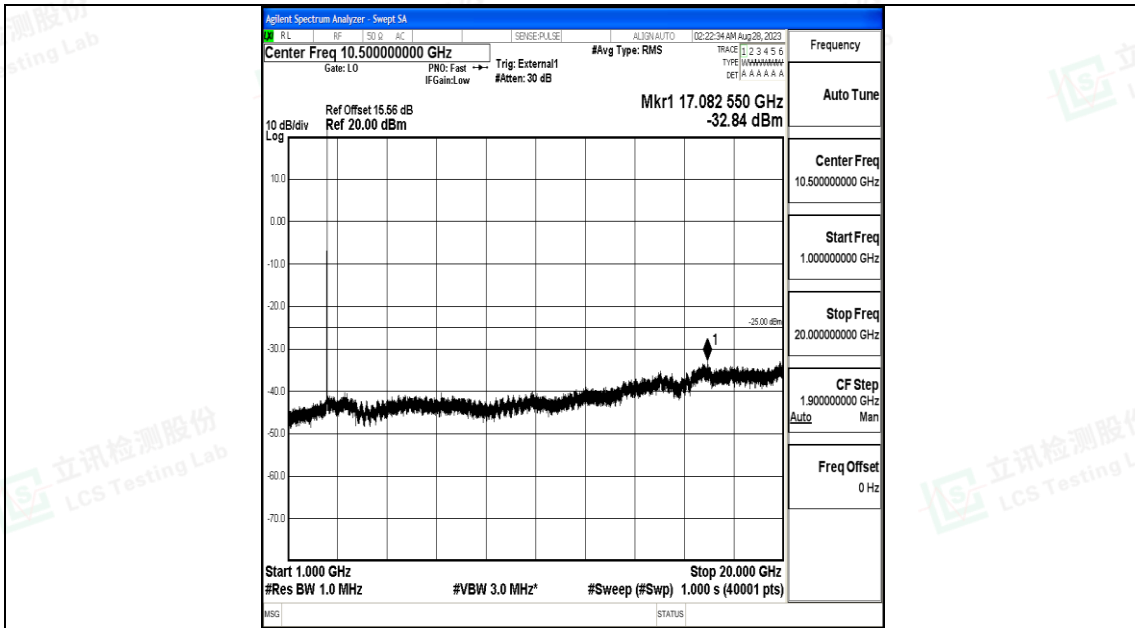

Band41_10MHz_16QAM_39700_1RB#0_30~1000_30~1000

Band41_10MHz_16QAM_39700_1RB#0_1000~20000_1000~20000