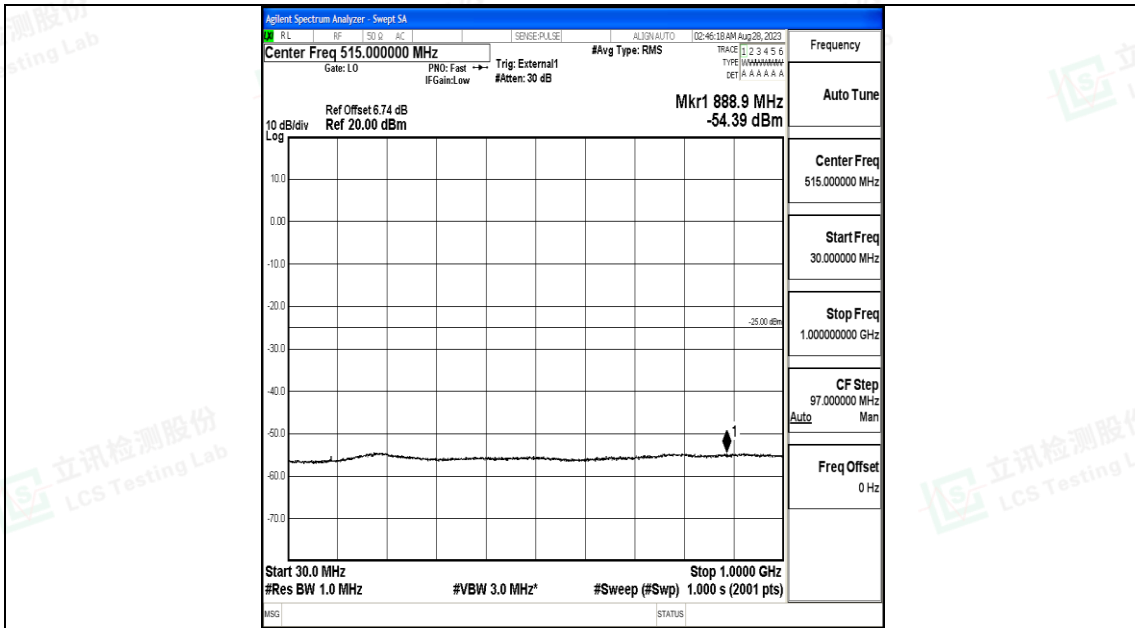

Band41_15MHz_QPSK_41515_1RB#0_0.15~30_0.15~30

Band41_15MHz_QPSK_41515_1RB#0_30~1000_30~1000