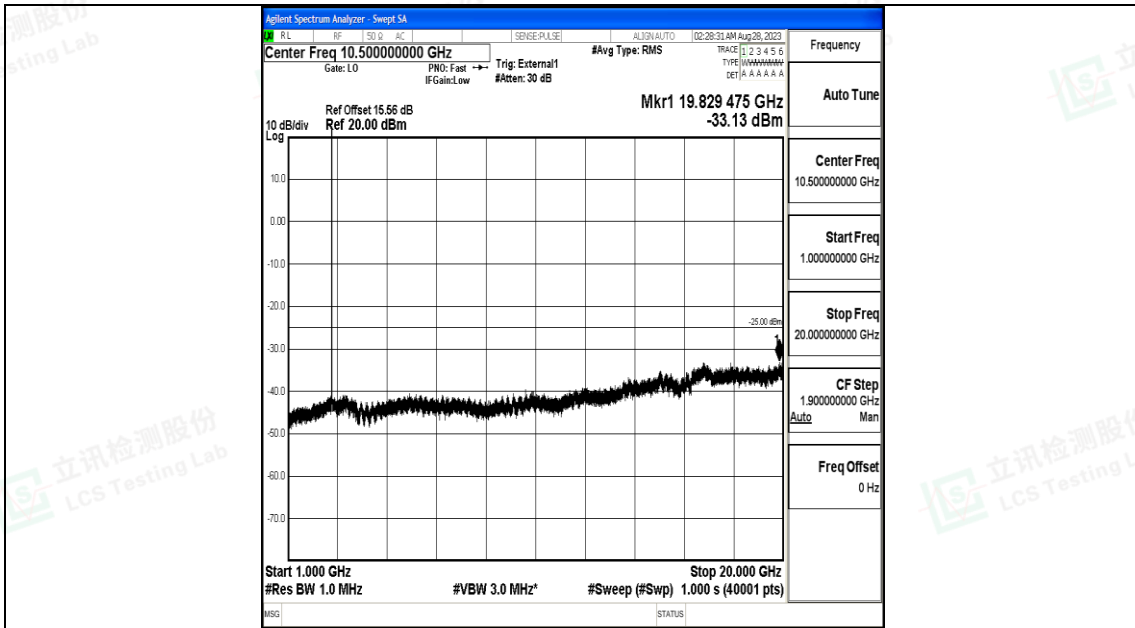

Band41_10MHz_16QAM_41540_1RB#0_30~1000_30~1000

Band41_10MHz_16QAM_41540_1RB#0_1000~20000_1000~20000