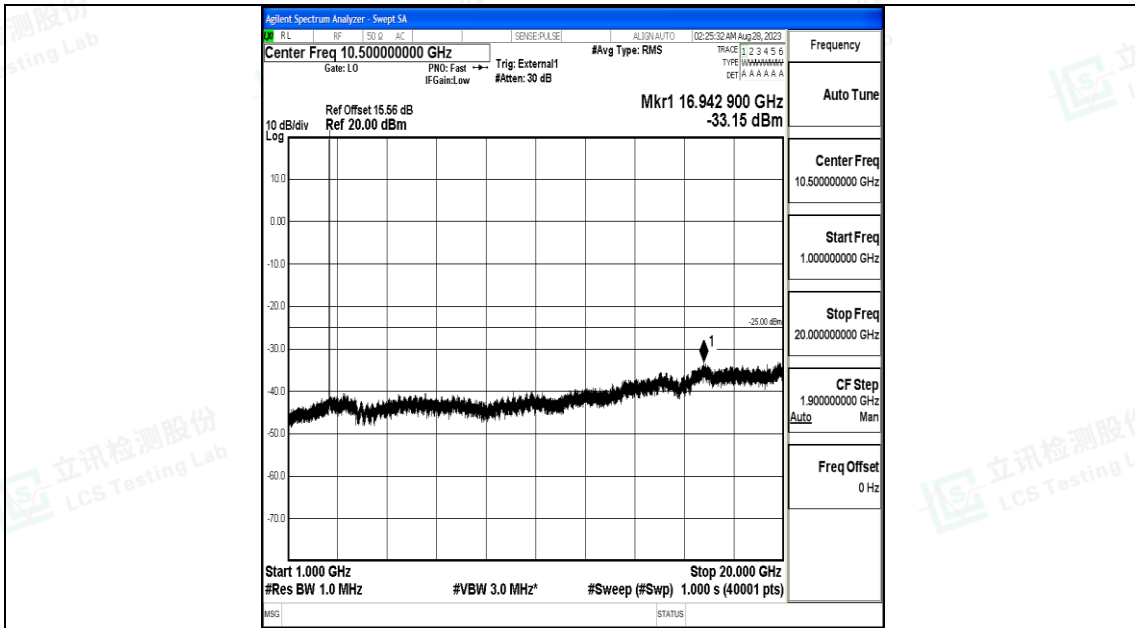

Band41_10MHz_16QAM_40620_1RB#0_30~1000_30~1000

Band41_10MHz_16QAM_40620_1RB#0_1000~20000_1000~20000