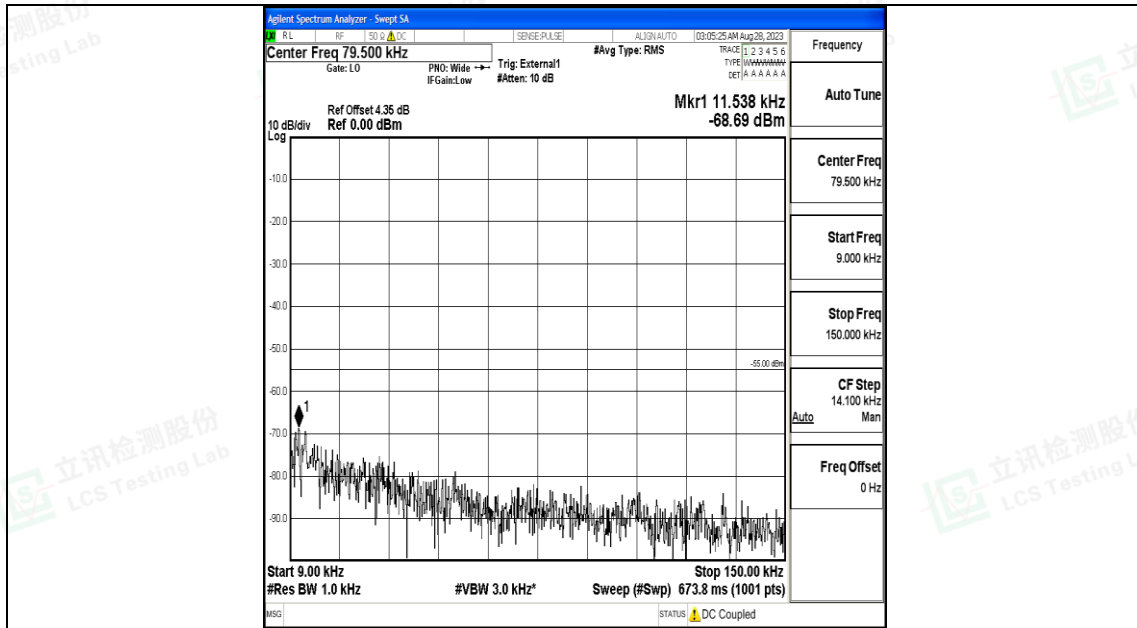

Band41_20MHz_16QAM_40620_1RB#0_0.15~30_0.15~30

Band41_20MHz_16QAM_40620_1RB#0_30~1000_30~1000

Band41_20MHz_16QAM_40620_1RB#0_1000~20000_1000~20000

Band41_20MHz_16QAM_40620_1RB#0_20000~27000_20000~27000

Band41_20MHz_QPSK_41490_1RB#0_0.009~0.15_0.009~0.15