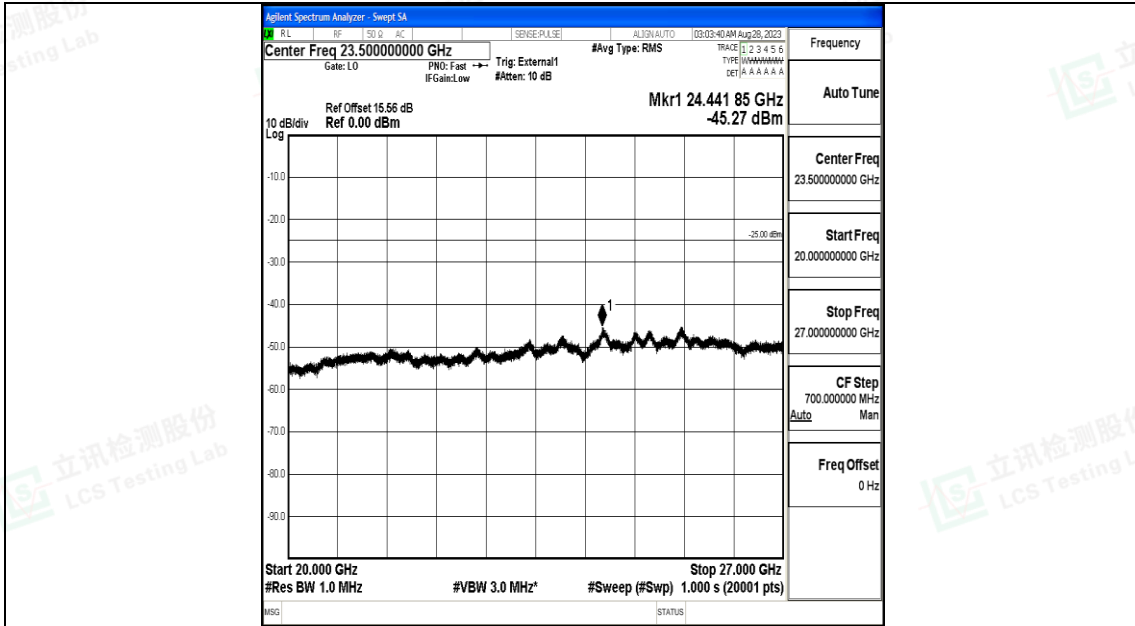

Band41_20MHz_QPSK_40620_1RB#0_0.15~30_0.15~30

Band41_20MHz_QPSK_40620_1RB#0_30~1000_30~1000

Band41_20MHz_QPSK_40620_1RB#0_1000~20000_1000~20000

Band41_20MHz_QPSK_40620_1RB#0_20000~27000_20000~27000

Band41_20MHz_16QAM_40620_1RB#0_0.009~0.15_0.009~0.15