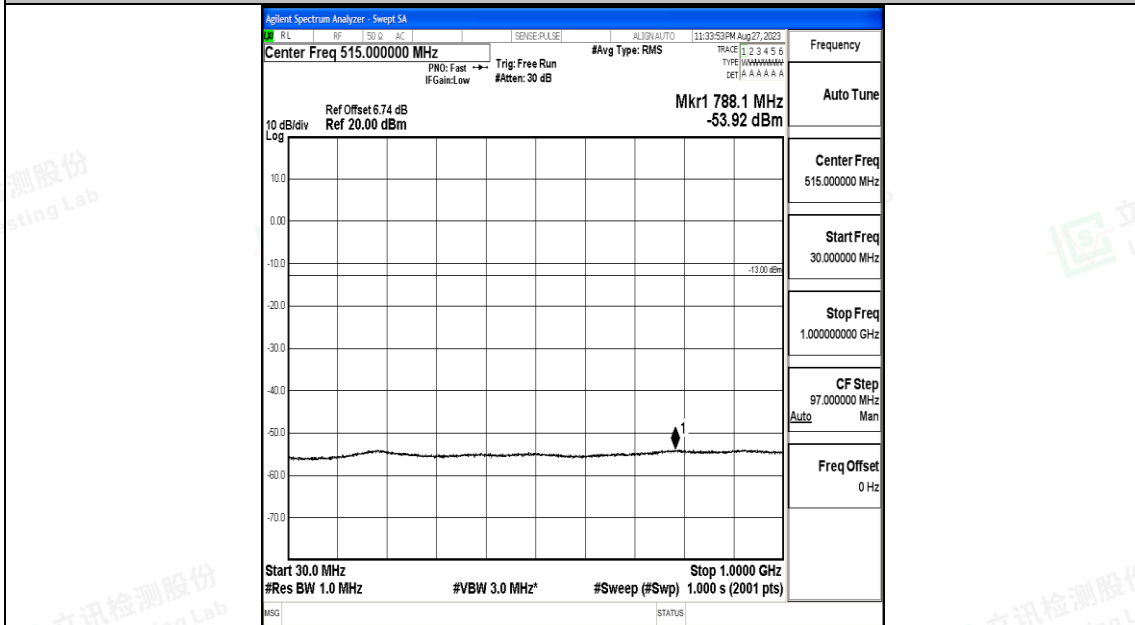

Band25\_20MHz\_QPSK\_26365\_1RB#0\_3000~20000\_3000~20000

Band25\_20MHz\_16QAM\_26365\_1RB#0\_0.009~0.15\_0.009~0.15

Band25\_20MHz\_16QAM\_26365\_1RB#0\_0.15~30\_0.15~30

Band25\_20MHz\_16QAM\_26365\_1RB#0\_30~1000\_30~1000