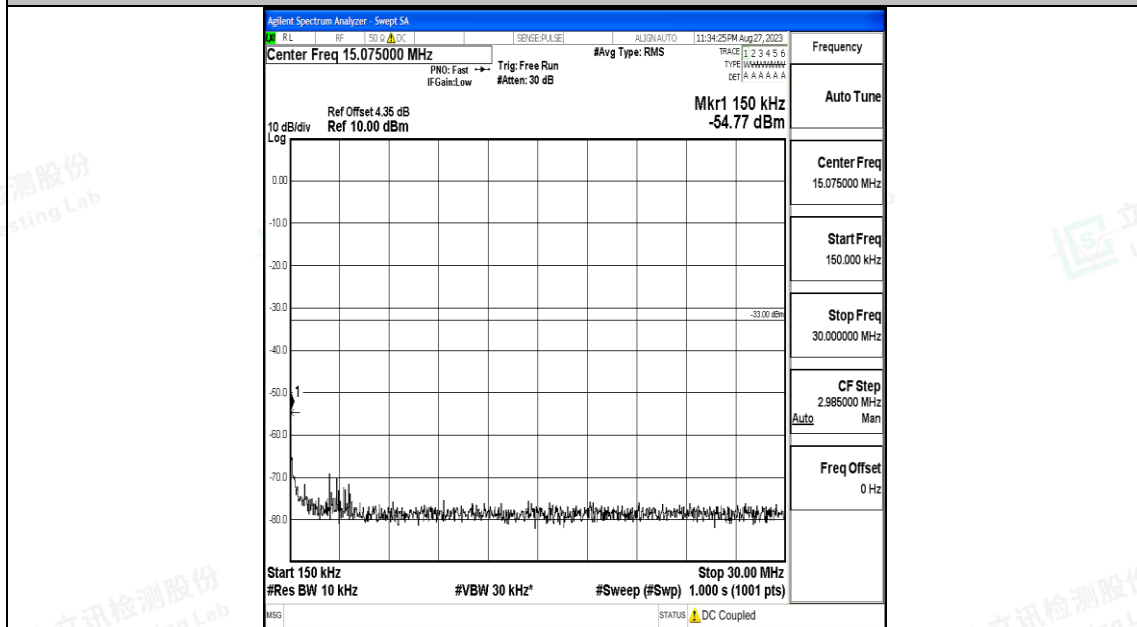

Band25\_20MHz\_16QAM\_26365\_1RB#0\_1000~3000\_1000~3000

Band25\_20MHz\_16QAM\_26365\_1RB#0\_3000~20000\_3000~20000

Band25\_20MHz\_QPSK\_26590\_1RB#0\_0.009~0.15\_0.009~0.15

Band25\_20MHz\_QPSK\_26590\_1RB#0\_0.15~30\_0.15~30