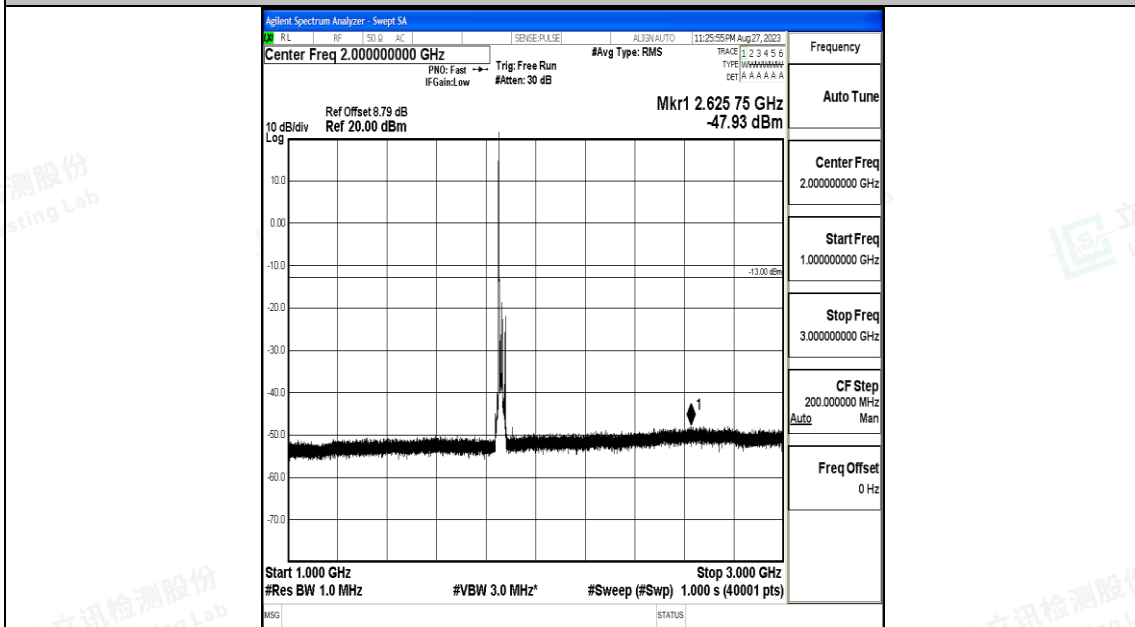

Band25\_15MHz\_QPSK\_26115\_1RB#0\_0.009~0.15\_0.009~0.15

Band25\_15MHz\_QPSK\_26115\_1RB#0\_0.15~30\_0.15~30

Band25\_15MHz\_QPSK\_26115\_1RB#0\_30~1000\_30~1000

Band25\_15MHz\_QPSK\_26115\_1RB#0\_1000~3000\_1000~3000