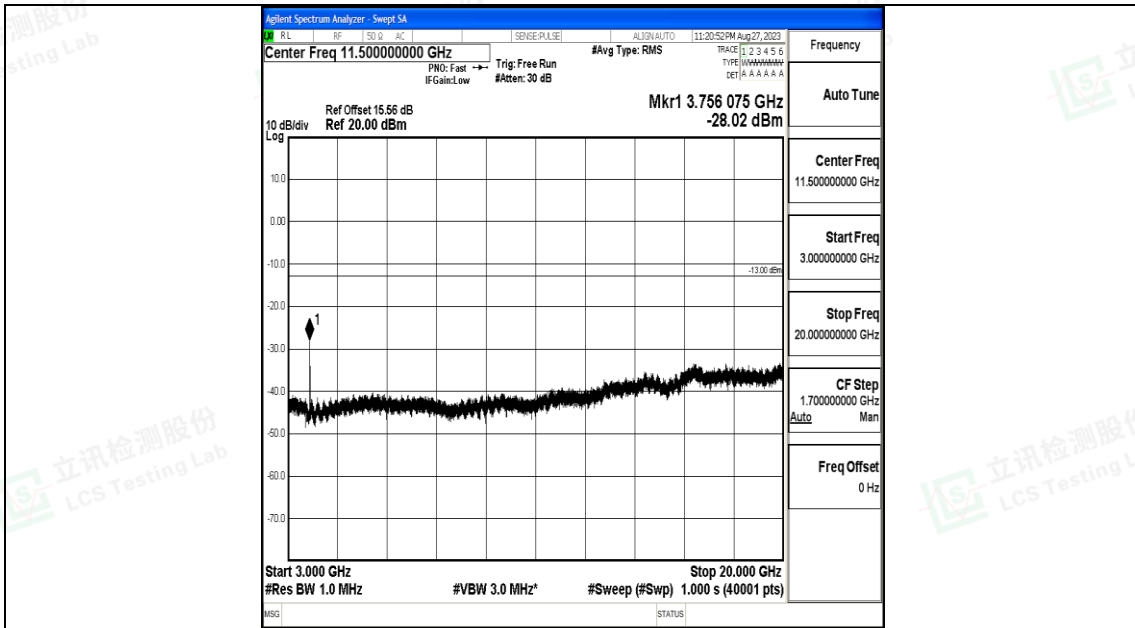

Band25\_10MHz\_QPSK\_26365\_1RB#0\_0.009~0.15\_0.009~0.15

Band25\_10MHz\_QPSK\_26365\_1RB#0\_0.15~30\_0.15~30

Band25\_10MHz\_QPSK\_26365\_1RB#0\_30~1000\_30~1000

Band25\_10MHz\_QPSK\_26365\_1RB#0\_1000~3000\_1000~3000