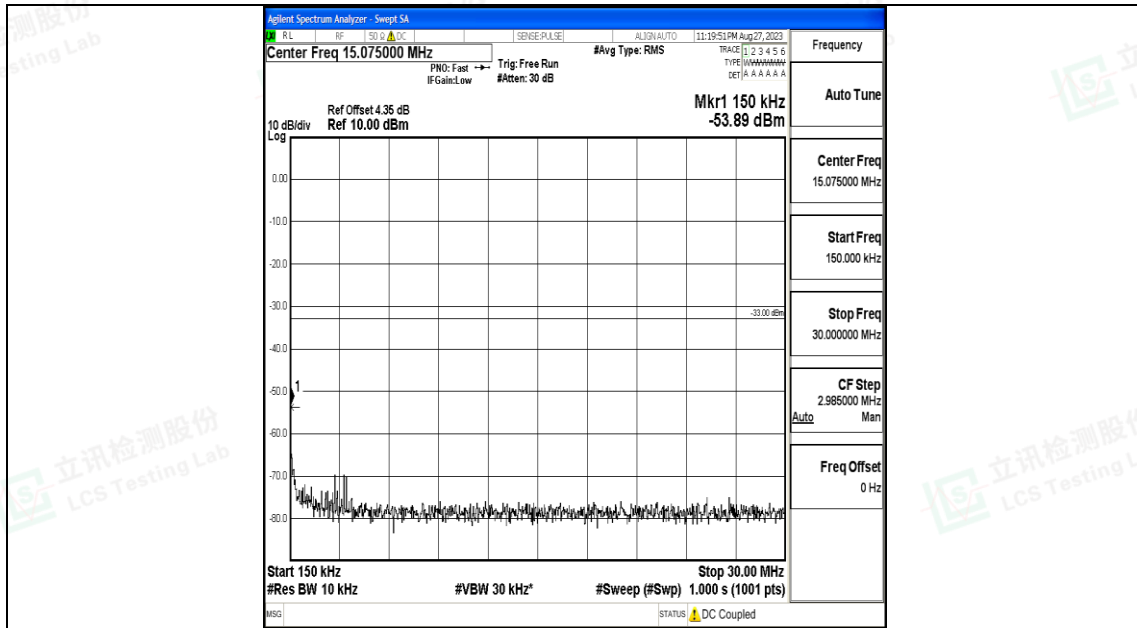

Band25\_10MHz\_QPSK\_26090\_1RB#0\_30~1000\_30~1000

Band25\_10MHz\_QPSK\_26090\_1RB#0\_1000~3000\_1000~3000

Band25\_10MHz\_QPSK\_26090\_1RB#0\_3000~20000\_3000~20000

Band25\_10MHz\_16QAM\_26090\_1RB#0\_0.009~0.15\_0.009~0.15