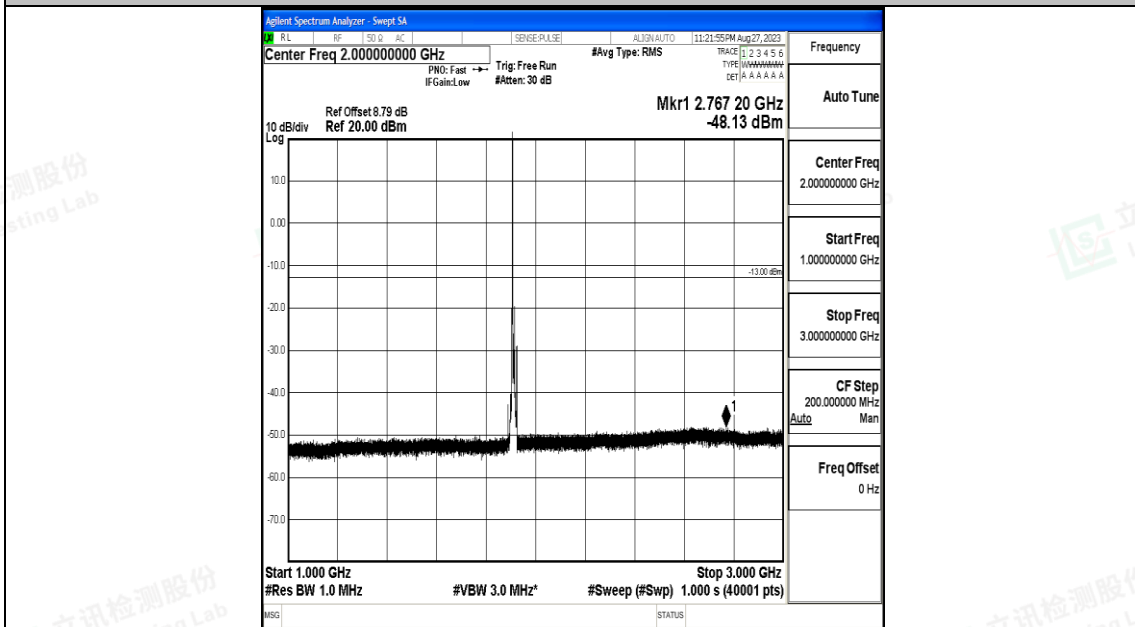

Band25_10MHz_QPSK_26640_1RB#0_30~1000_30~1000

Band25_10MHz_QPSK_26640_1RB#0_1000~3000_1000~3000