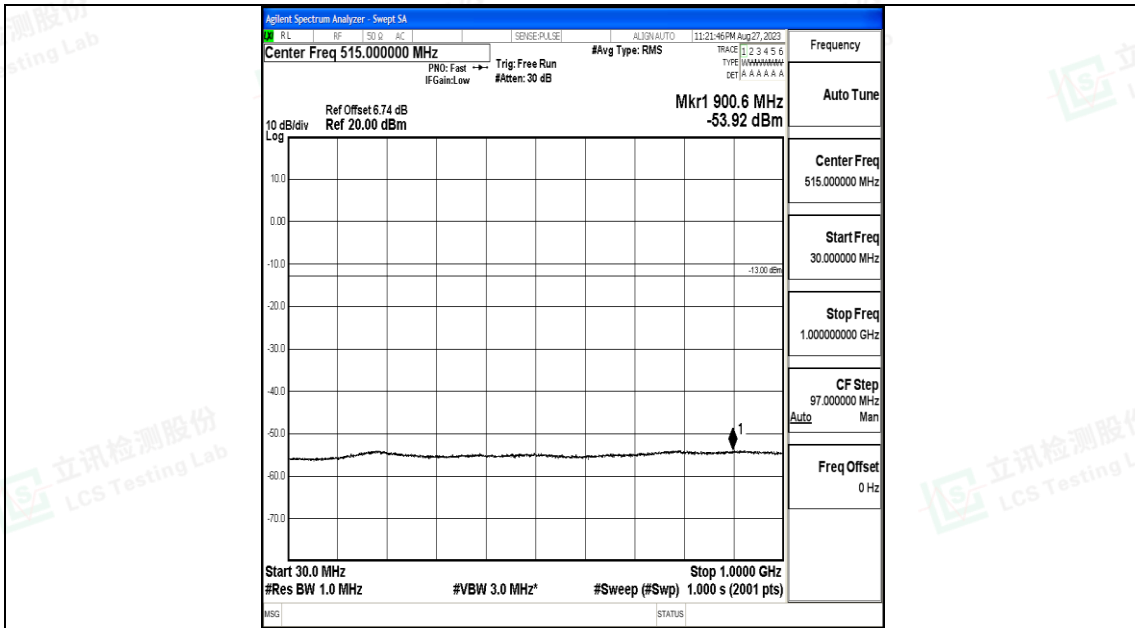

Band25\_10MHz\_16QAM\_26365\_1RB#0\_1000~3000\_1000~3000

Band25\_10MHz\_16QAM\_26365\_1RB#0\_3000~20000\_3000~20000

Band25\_10MHz\_QPSK\_26640\_1RB#0\_0.009~0.15\_0.009~0.15

Band25\_10MHz\_QPSK\_26640\_1RB#0\_0.15~30\_0.15~30