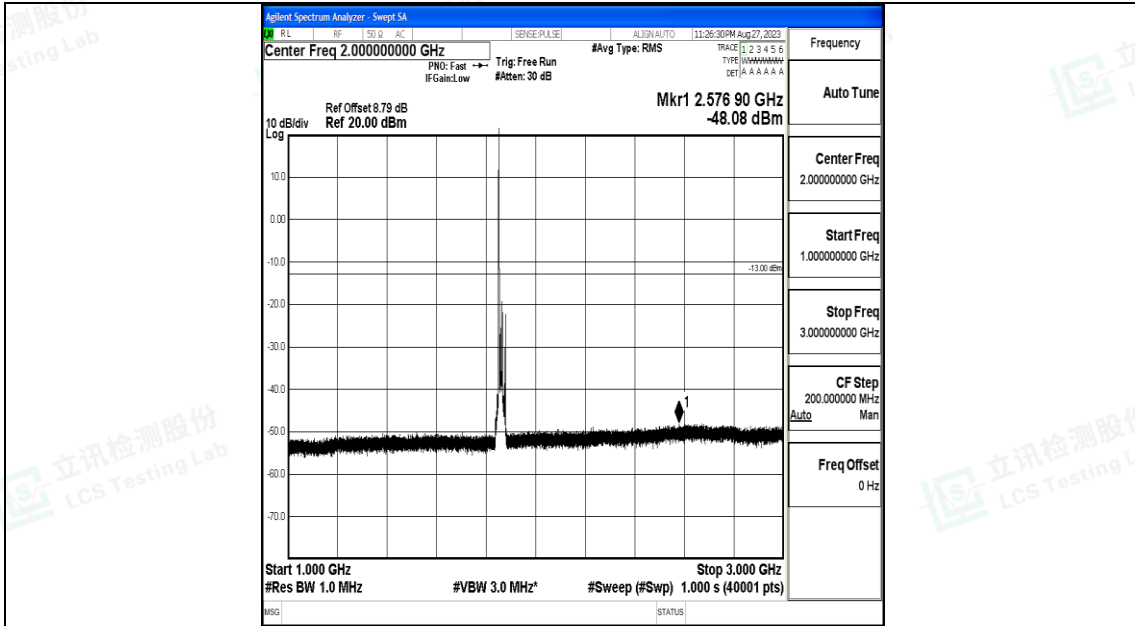

Band25\_15MHz\_QPSK\_26115\_1RB#0\_3000~20000\_3000~20000

Band25\_15MHz\_16QAM\_26115\_1RB#0\_0.009~0.15\_0.009~0.15

Band25\_15MHz\_16QAM\_26115\_1RB#0\_0.15~30\_0.15~30

Band25\_15MHz\_16QAM\_26115\_1RB#0\_30~1000\_30~1000