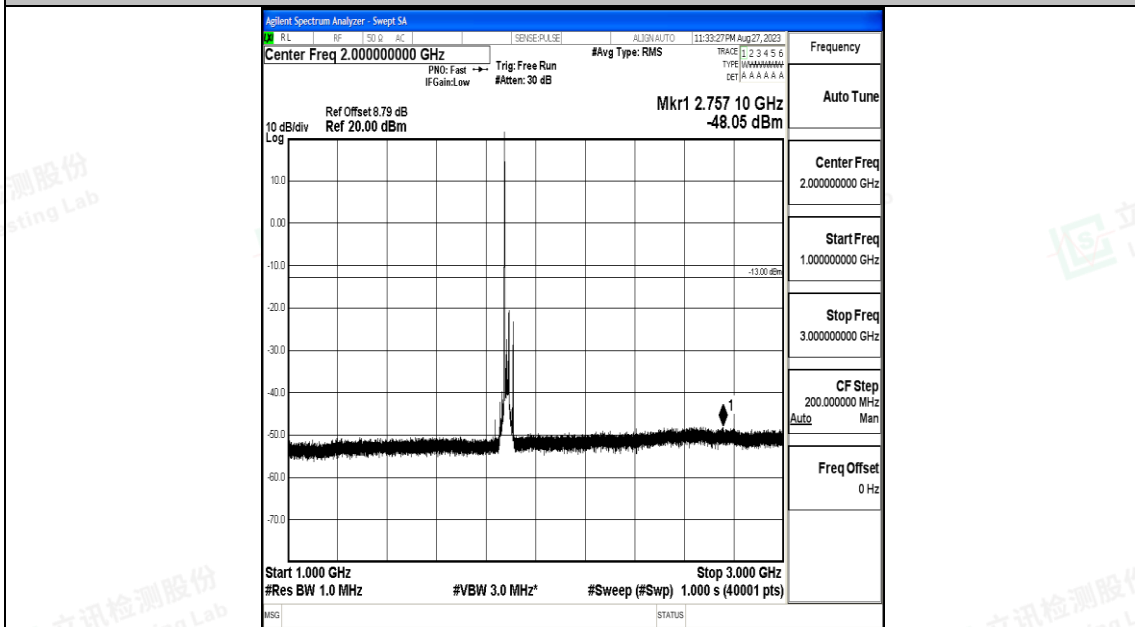

Band25\_20MHz\_QPSK\_26365\_1RB#0\_0.009~0.15\_0.009~0.15

Band25\_20MHz\_QPSK\_26365\_1RB#0\_0.15~30\_0.15~30

Band25\_20MHz\_QPSK\_26365\_1RB#0\_30~1000\_30~1000

Band25\_20MHz\_QPSK\_26365\_1RB#0\_1000~3000\_1000~3000