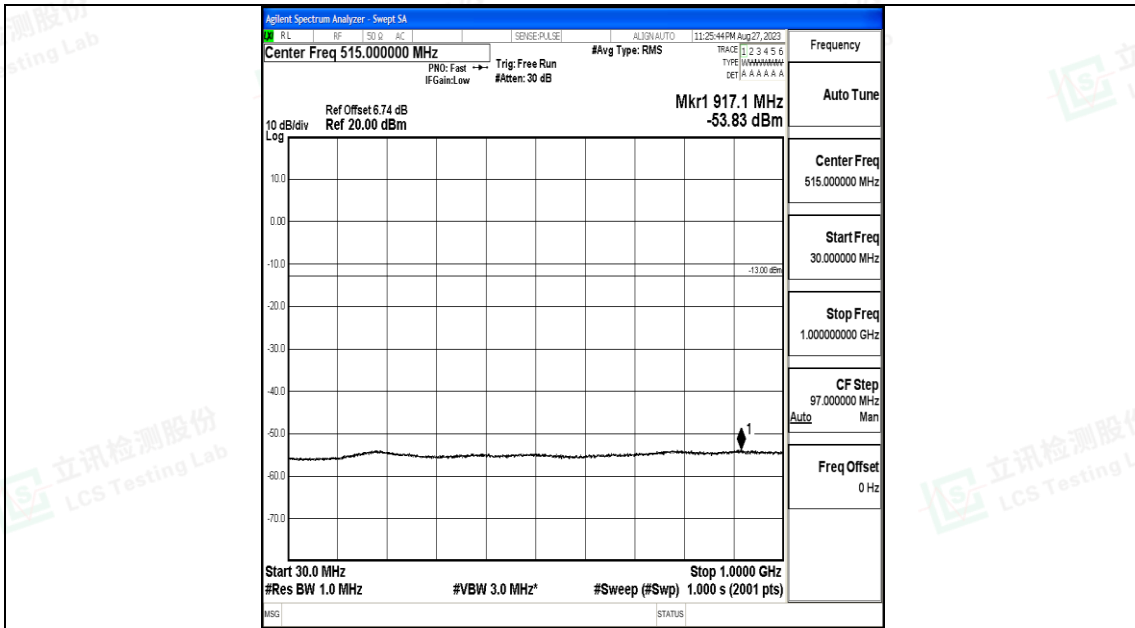

Band25_15MHz_QPSK_26115_1RB#0_0.15~30_0.15~30

Band25_15MHz_QPSK_26115_1RB#0_30~1000_30~1000