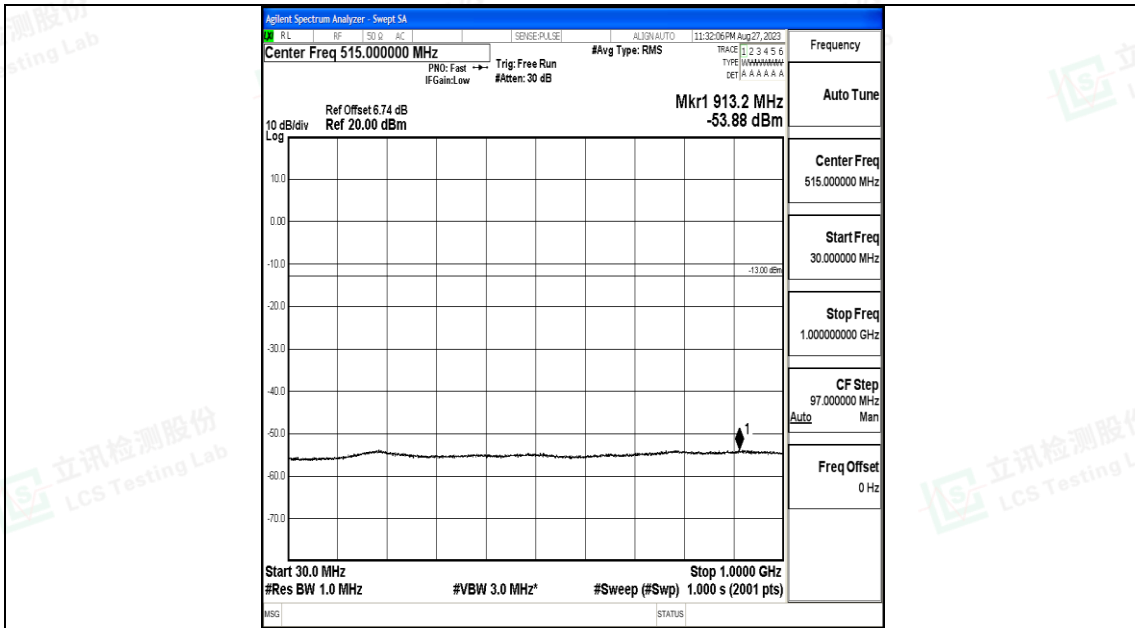

Band25\_15MHz\_16QAM\_26615\_1RB#0\_1000~3000\_1000~3000

Band25\_15MHz\_16QAM\_26615\_1RB#0\_3000~20000\_3000~20000

Band25\_20MHz\_QPSK\_26140\_1RB#0\_0.009~0.15\_0.009~0.15

Band25\_20MHz\_QPSK\_26140\_1RB#0\_0.15~30\_0.15~30