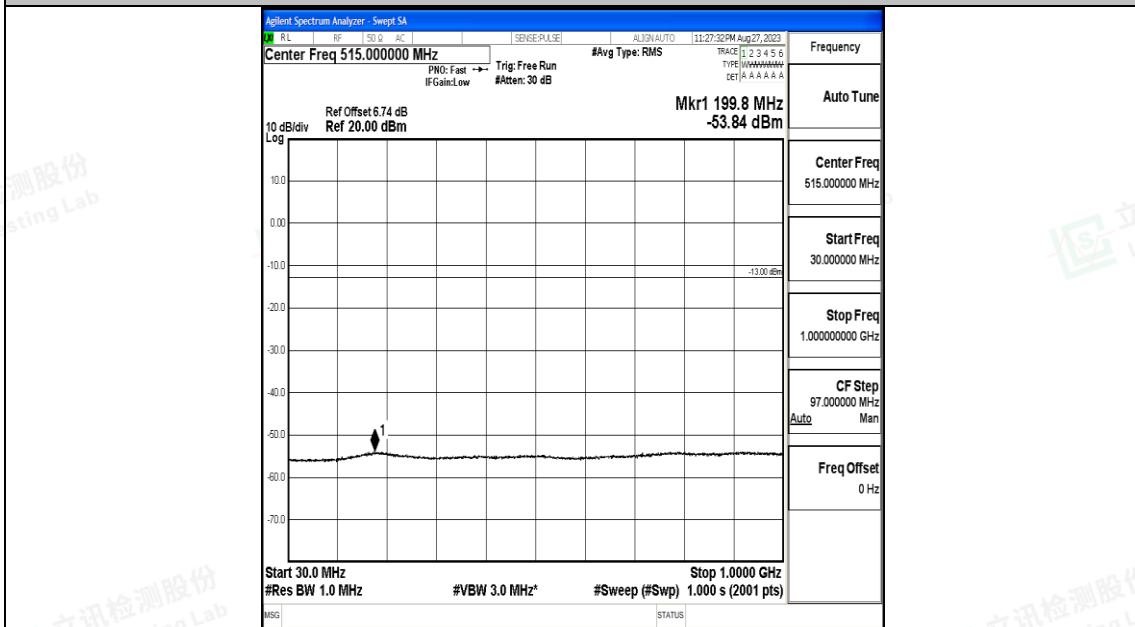

Band25_15MHz_16QAM_26365_1RB#0_0.15~30_0.15~30

Band25_15MHz_16QAM_26365_1RB#0_30~1000_30~1000