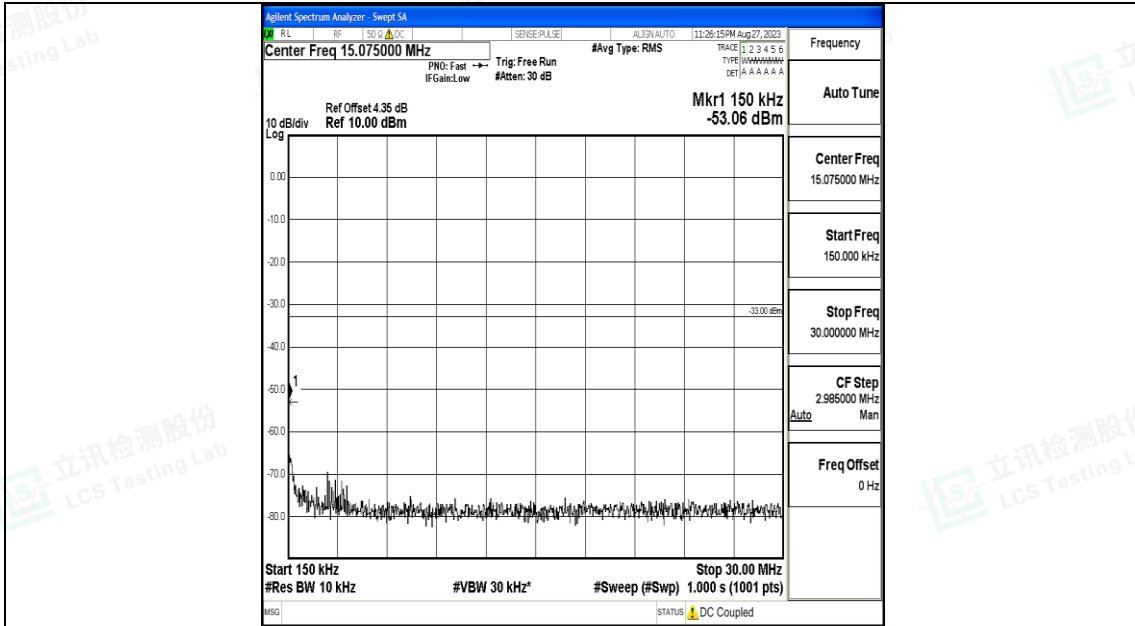

Band25_15MHz_16QAM_26115_1RB#0_0.009~0.15_0.009~0.15

Band25_15MHz_16QAM_26115_1RB#0_0.15~30_0.15~30