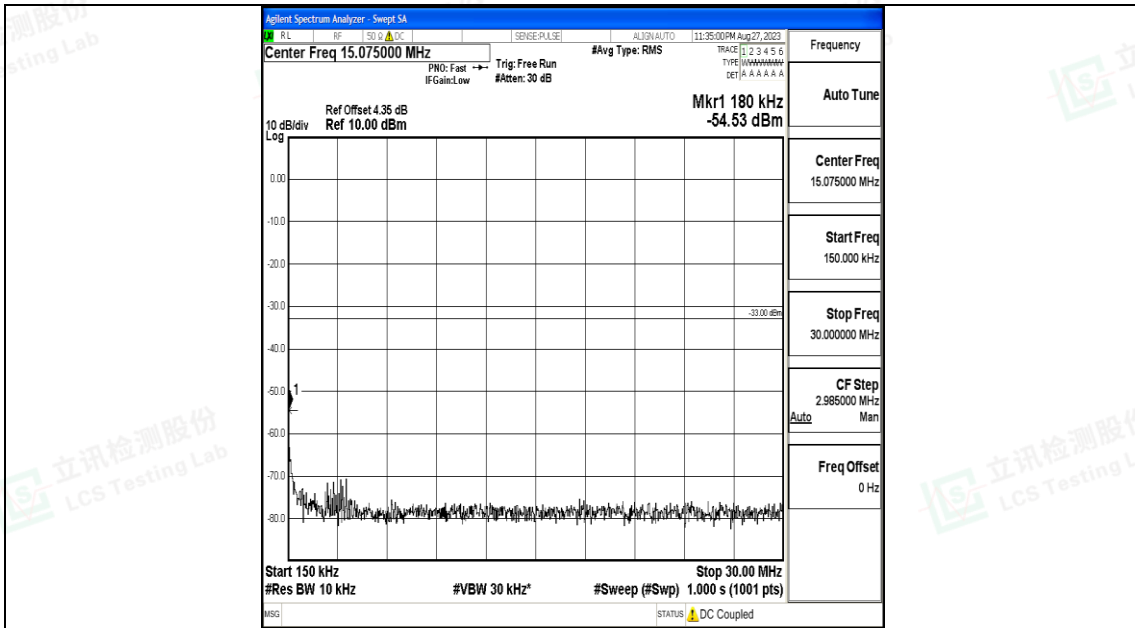

Band25\_20MHz\_QPSK\_26590\_1RB#0\_30~1000\_30~1000

Band25\_20MHz\_QPSK\_26590\_1RB#0\_1000~3000\_1000~3000

Band25\_20MHz\_QPSK\_26590\_1RB#0\_3000~20000\_3000~20000

Band25\_20MHz\_16QAM\_26590\_1RB#0\_0.009~0.15\_0.009~0.15