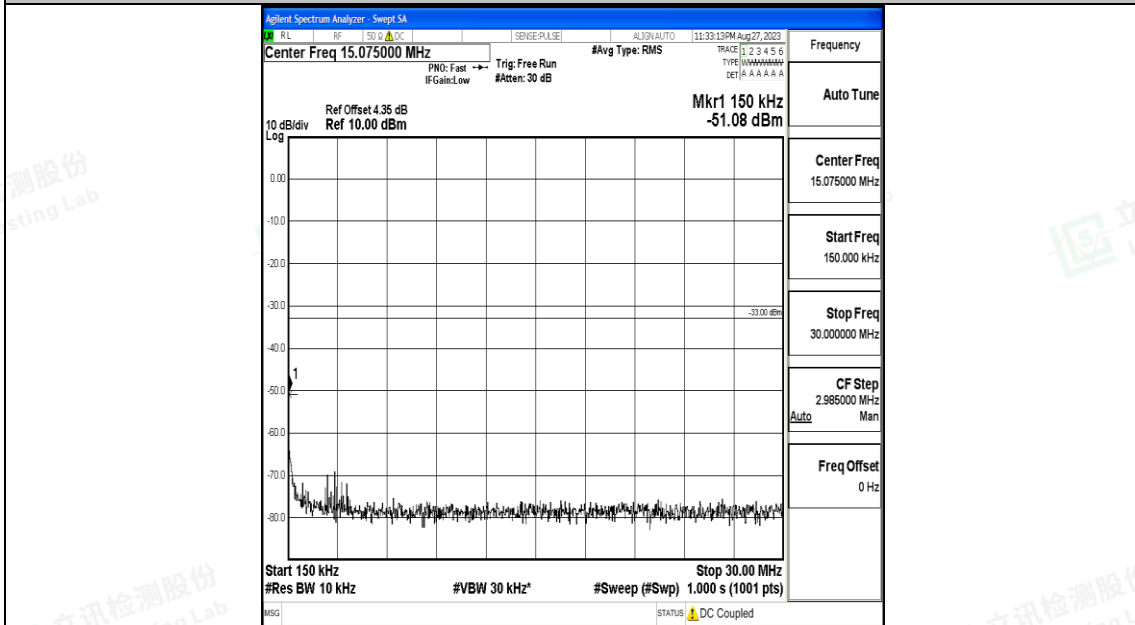

Band25_20MHz_QPSK_26365_1RB#0_0.009~0.15_0.009~0.15

Band25_20MHz_QPSK_26365_1RB#0_0.15~30_0.15~30