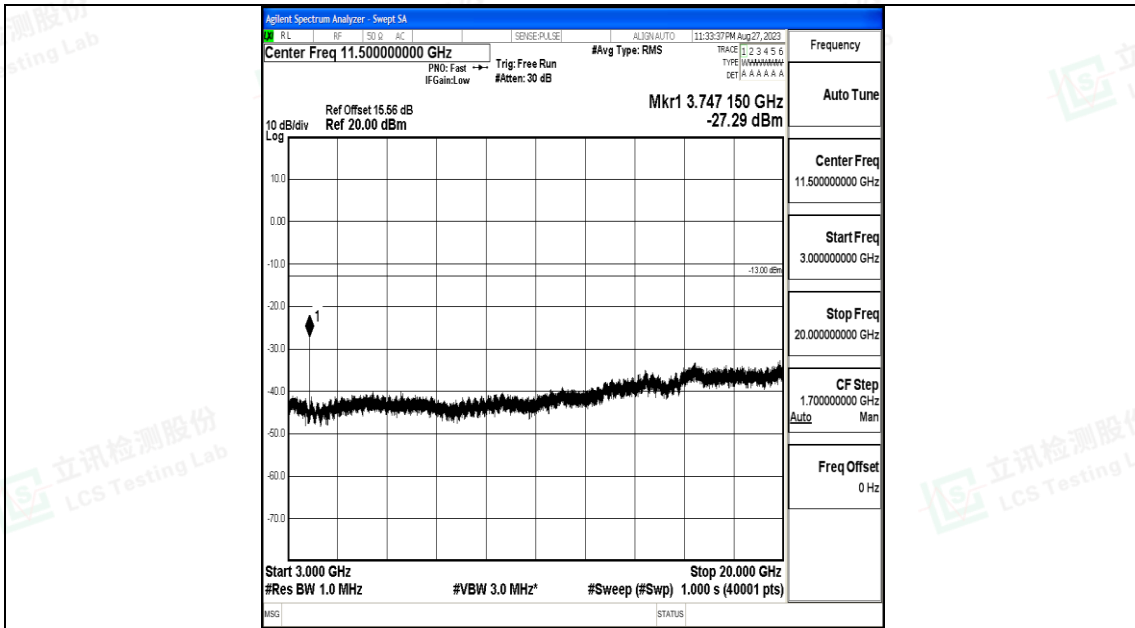

Band25\_20MHz\_QPSK\_26365\_1RB#0\_0.009~0.15\_0.009~0.15

Band25\_20MHz\_QPSK\_26365\_1RB#0\_0.15~30\_0.15~30

Band25\_20MHz\_QPSK\_26365\_1RB#0\_30~1000\_30~1000

Band25\_20MHz\_QPSK\_26365\_1RB#0\_1000~3000\_1000~3000