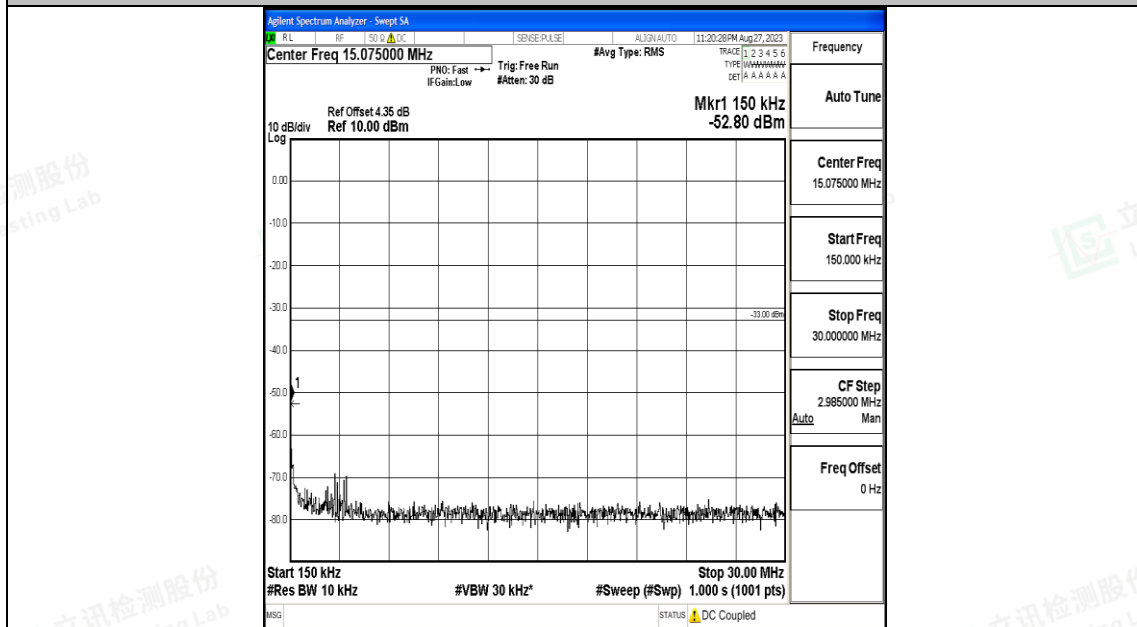

Band25_10MHz_QPSK_26365_1RB#0_0.009~0.15_0.009~0.15

Band25_10MHz_QPSK_26365_1RB#0_0.15~30_0.15~30