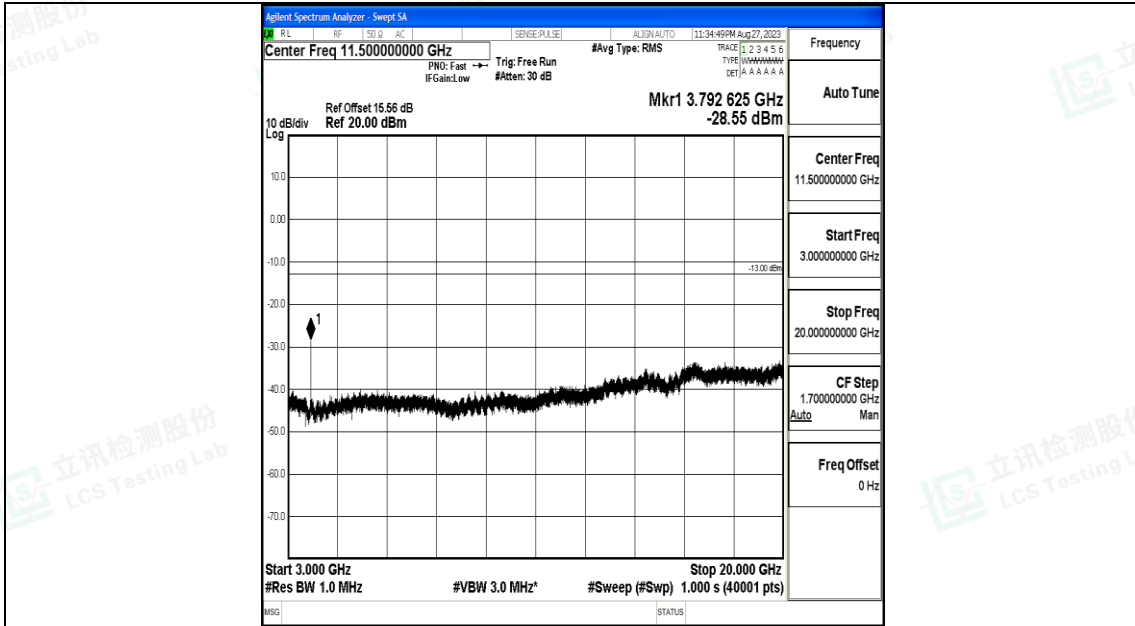

Band25_20MHz_QPSK_26590_1RB#0_1000~3000_1000~3000

Band25_20MHz_QPSK_26590_1RB#0_3000~20000_3000~20000