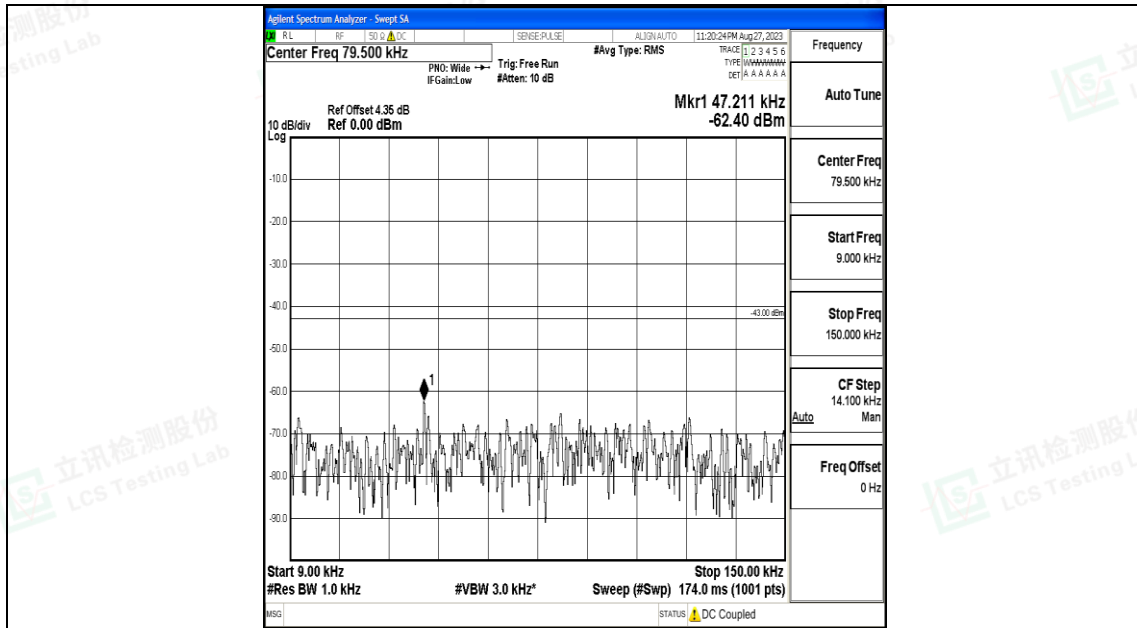

Band25\_10MHz\_16QAM\_26090\_1RB#0\_0.15~30\_0.15~30

Band25\_10MHz\_16QAM\_26090\_1RB#0\_30~1000\_30~1000

Band25\_10MHz\_16QAM\_26090\_1RB#0\_1000~3000\_1000~3000

Band25\_10MHz\_16QAM\_26090\_1RB#0\_3000~20000\_3000~20000