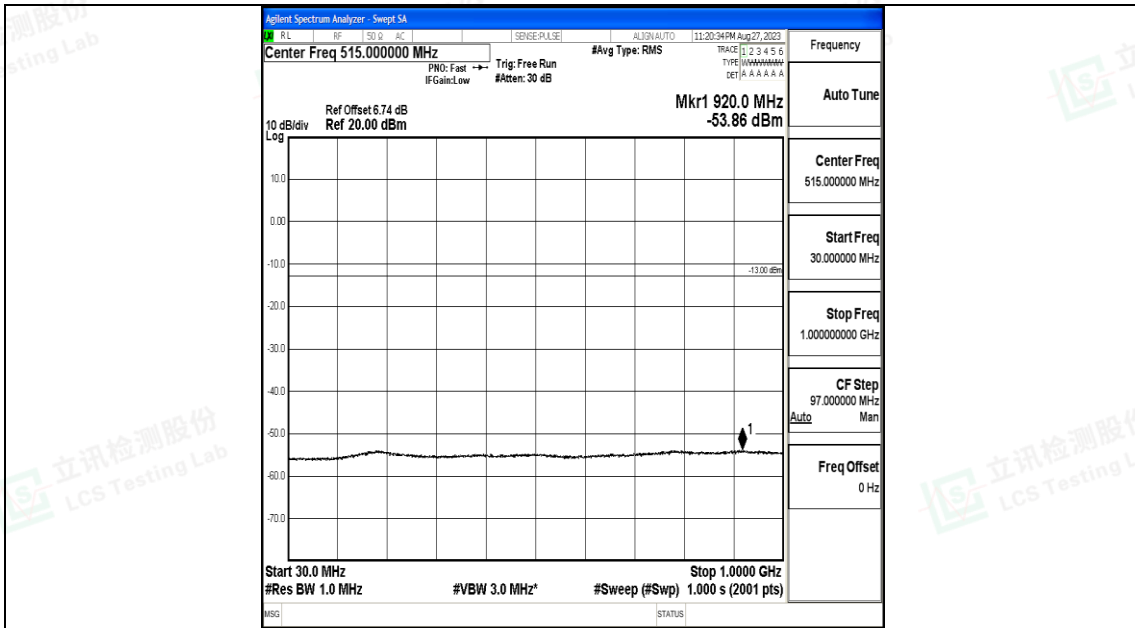

Band25_10MHz_QPSK_26365_1RB#0_0.15~30_0.15~30

Band25_10MHz_QPSK_26365_1RB#0_30~1000_30~1000