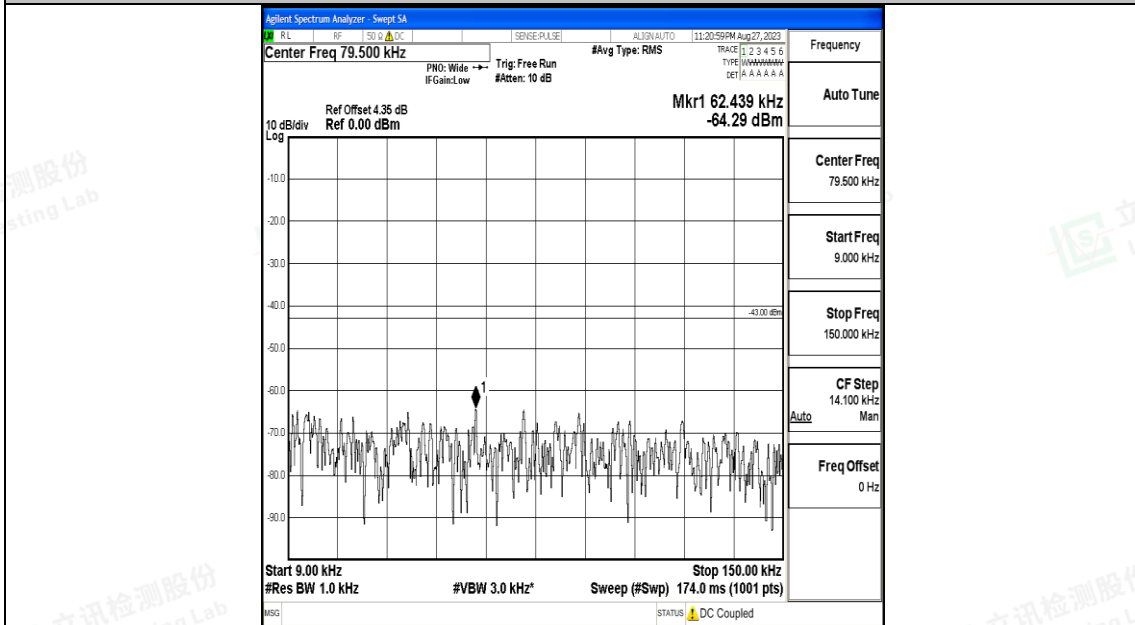

Band25_10MHz_QPSK_26365_1RB#0_3000~20000_3000~20000

Band25_10MHz_16QAM_26365_1RB#0_0.009~0.15_0.009~0.15