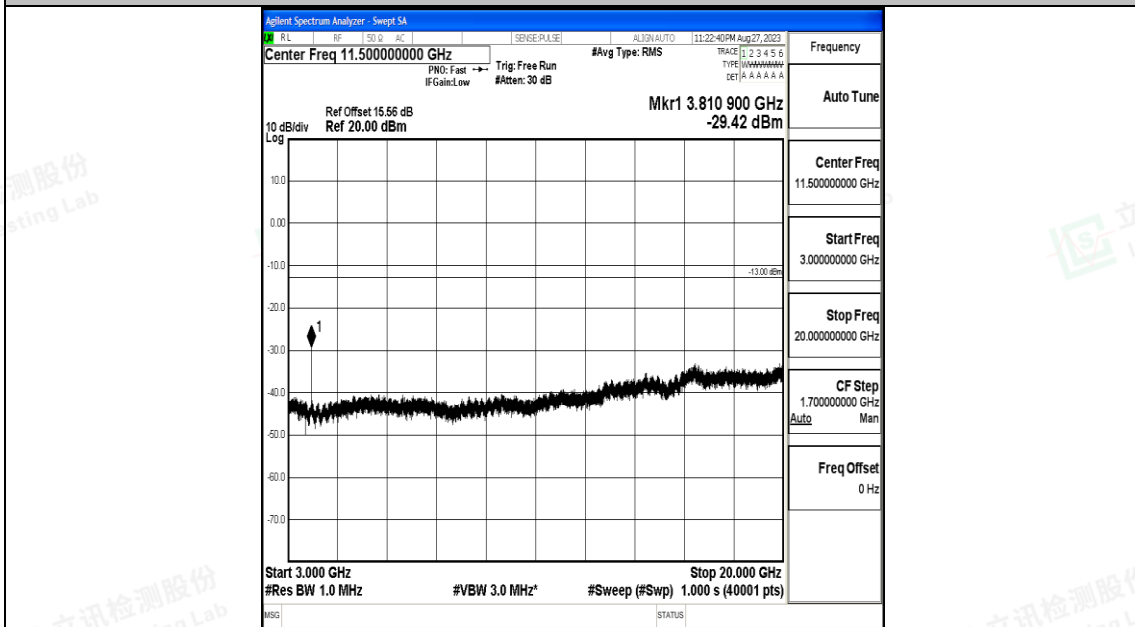

Band25\_10MHz\_16QAM\_26640\_1RB#0\_0.15~30\_0.15~30

Band25\_10MHz\_16QAM\_26640\_1RB#0\_30~1000\_30~1000

Band25\_10MHz\_16QAM\_26640\_1RB#0\_1000~3000\_1000~3000

Band25\_10MHz\_16QAM\_26640\_1RB#0\_3000~20000\_3000~20000