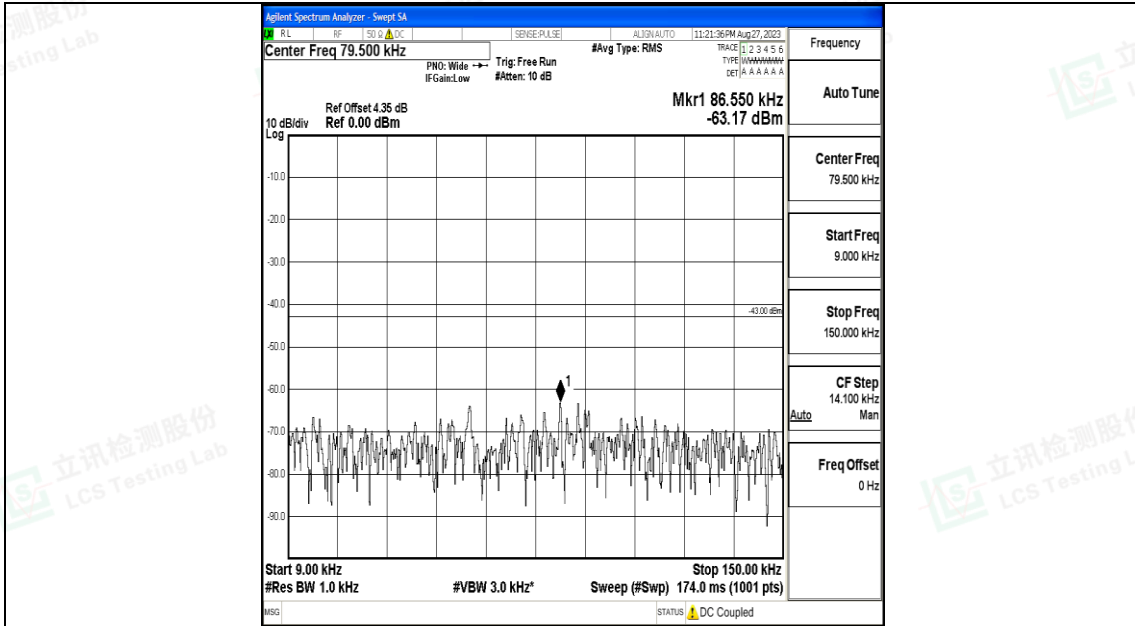

Band25_10MHz_16QAM_26365_1RB#0_3000~20000_3000~20000

Band25_10MHz_QPSK_26640_1RB#0_0.009~0.15_0.009~0.15