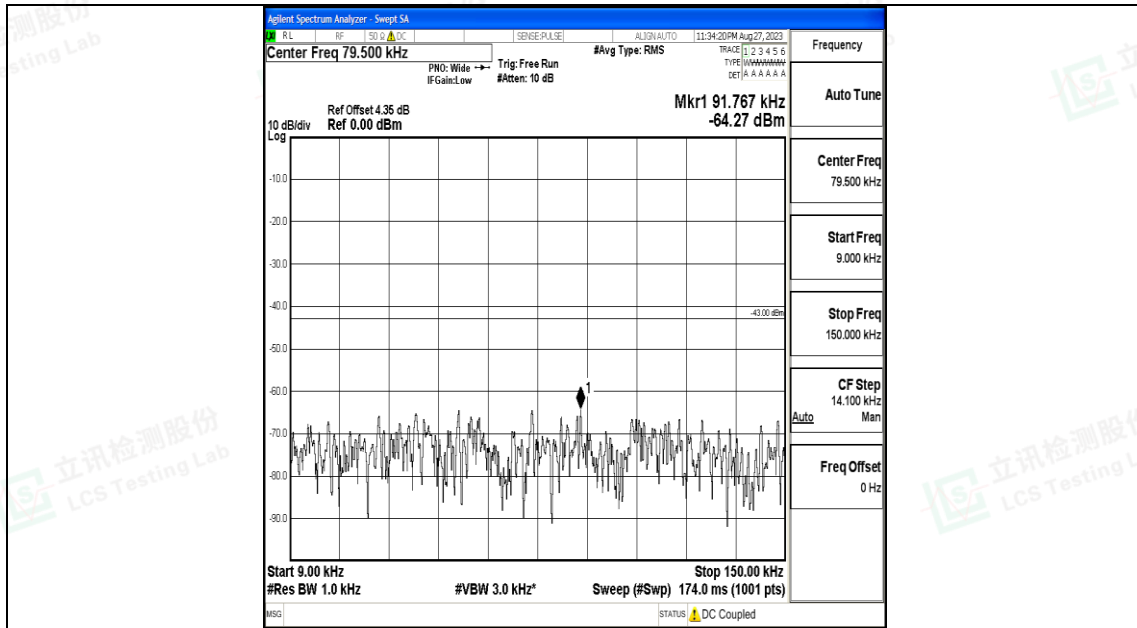

Band25_20MHz_16QAM_26365_1RB#0_3000~20000_3000~20000

Band25_20MHz_QPSK_26590_1RB#0_0.009~0.15_0.009~0.15