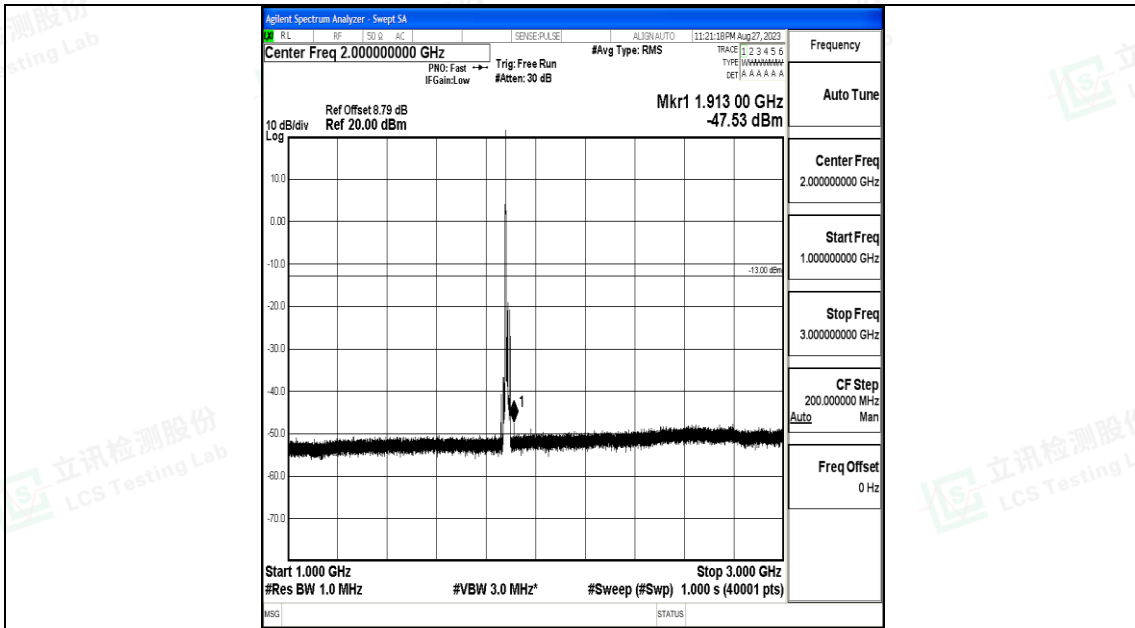

Band25\_10MHz\_QPSK\_26365\_1RB#0\_3000~20000\_3000~20000

Band25\_10MHz\_16QAM\_26365\_1RB#0\_0.009~0.15\_0.009~0.15

Band25\_10MHz\_16QAM\_26365\_1RB#0\_0.15~30\_0.15~30

Band25\_10MHz\_16QAM\_26365\_1RB#0\_30~1000\_30~1000