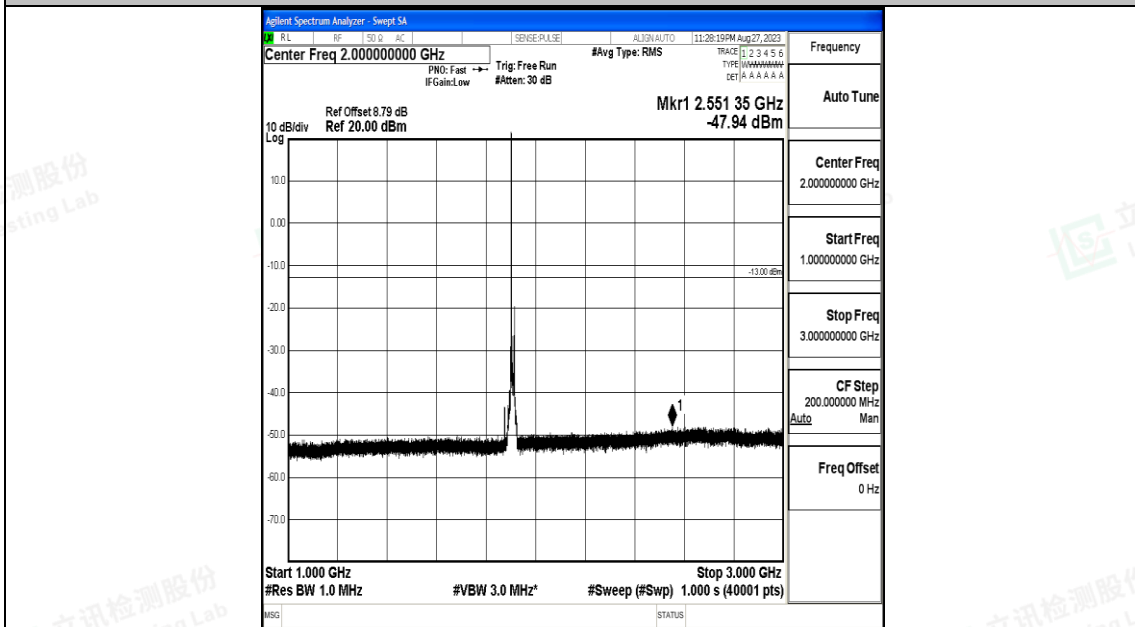

Band25\_15MHz\_QPSK\_26615\_1RB#0\_0.009~0.15\_0.009~0.15

Band25\_15MHz\_QPSK\_26615\_1RB#0\_0.15~30\_0.15~30

Band25\_15MHz\_QPSK\_26615\_1RB#0\_30~1000\_30~1000

Band25\_15MHz\_QPSK\_26615\_1RB#0\_1000~3000\_1000~3000