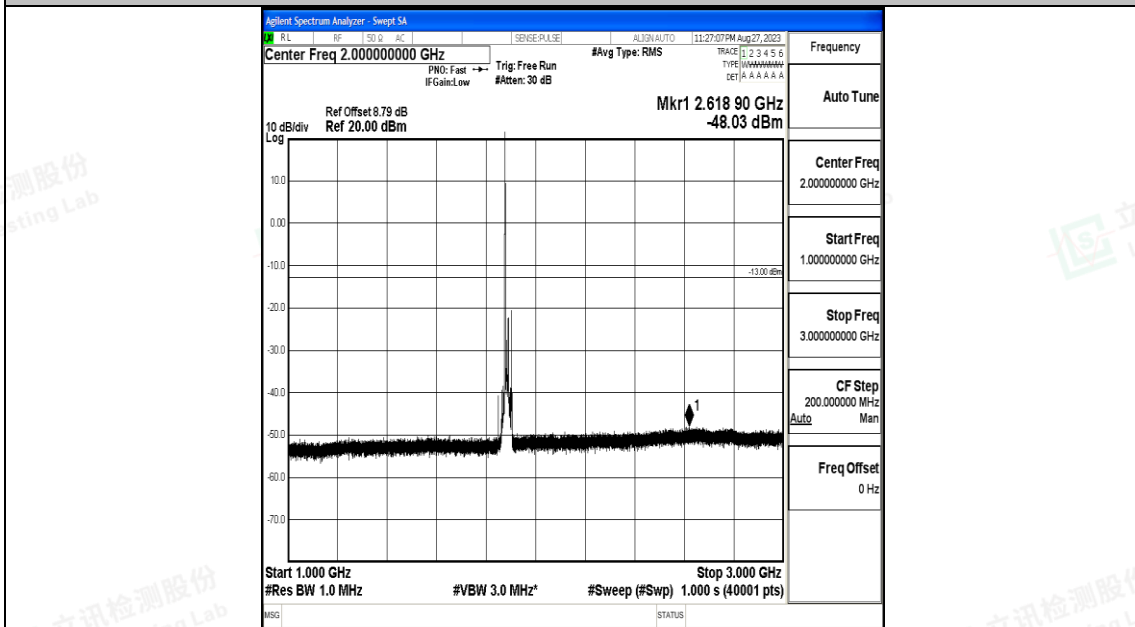

Band25_15MHz_QPSK_26365_1RB#0_30~1000_30~1000

Band25_15MHz_QPSK_26365_1RB#0_1000~3000_1000~3000