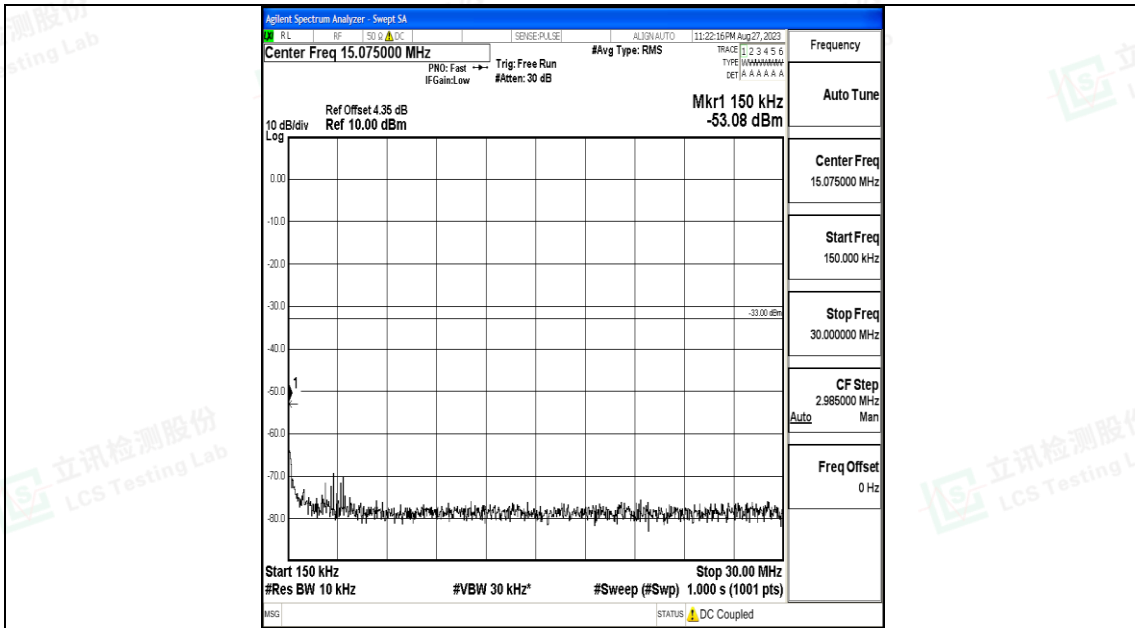

Band25\_10MHz\_QPSK\_26640\_1RB#0\_30~1000\_30~1000

Band25\_10MHz\_QPSK\_26640\_1RB#0\_1000~3000\_1000~3000

Band25\_10MHz\_QPSK\_26640\_1RB#0\_3000~20000\_3000~20000

Band25\_10MHz\_16QAM\_26640\_1RB#0\_0.009~0.15\_0.009~0.15