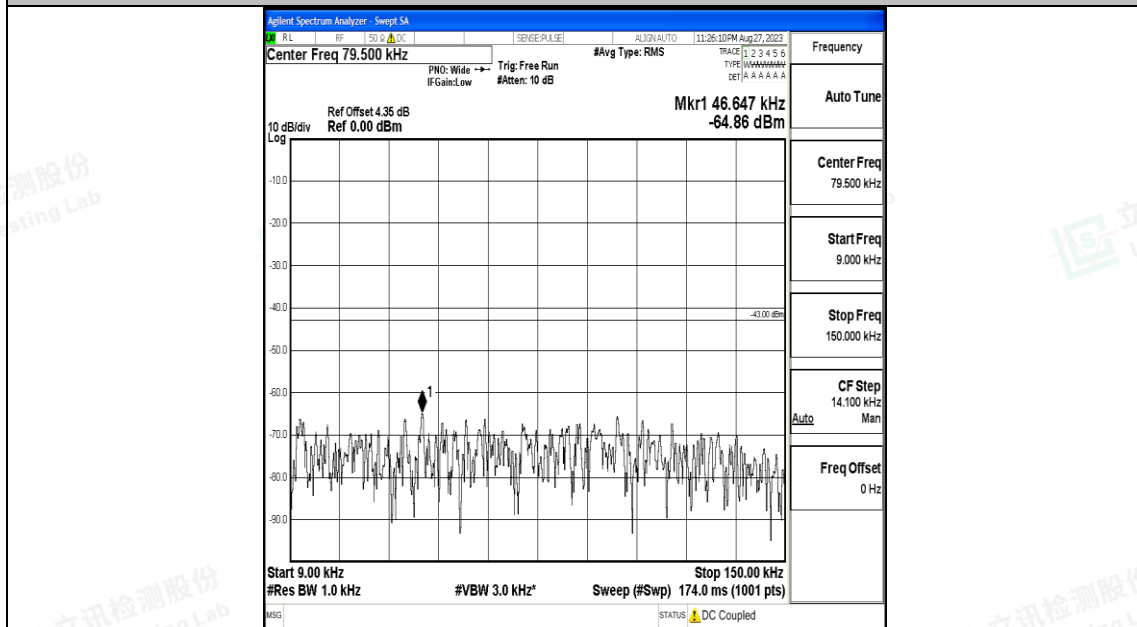

Band25_15MHz_QPSK_26115_1RB#0_3000~20000_3000~20000

Band25_15MHz_16QAM_26115_1RB#0_0.009~0.15_0.009~0.15