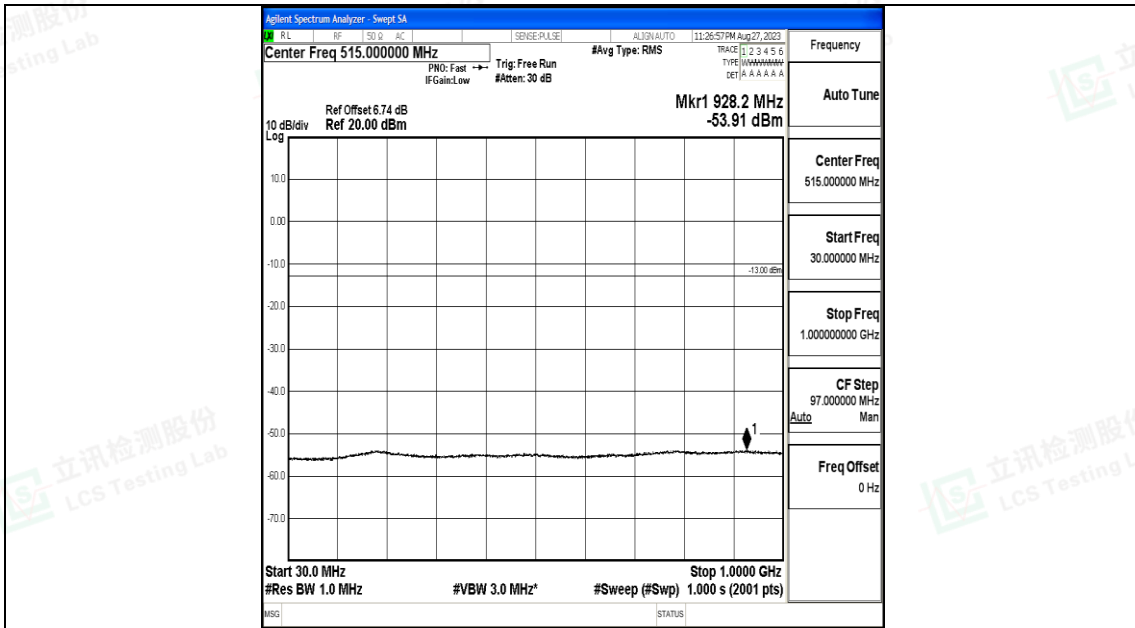

Band25\_15MHz\_16QAM\_26115\_1RB#0\_1000~3000\_1000~3000

Band25\_15MHz\_16QAM\_26115\_1RB#0\_3000~20000\_3000~20000

Band25\_15MHz\_QPSK\_26365\_1RB#0\_0.009~0.15\_0.009~0.15

Band25\_15MHz\_QPSK\_26365\_1RB#0\_0.15~30\_0.15~30