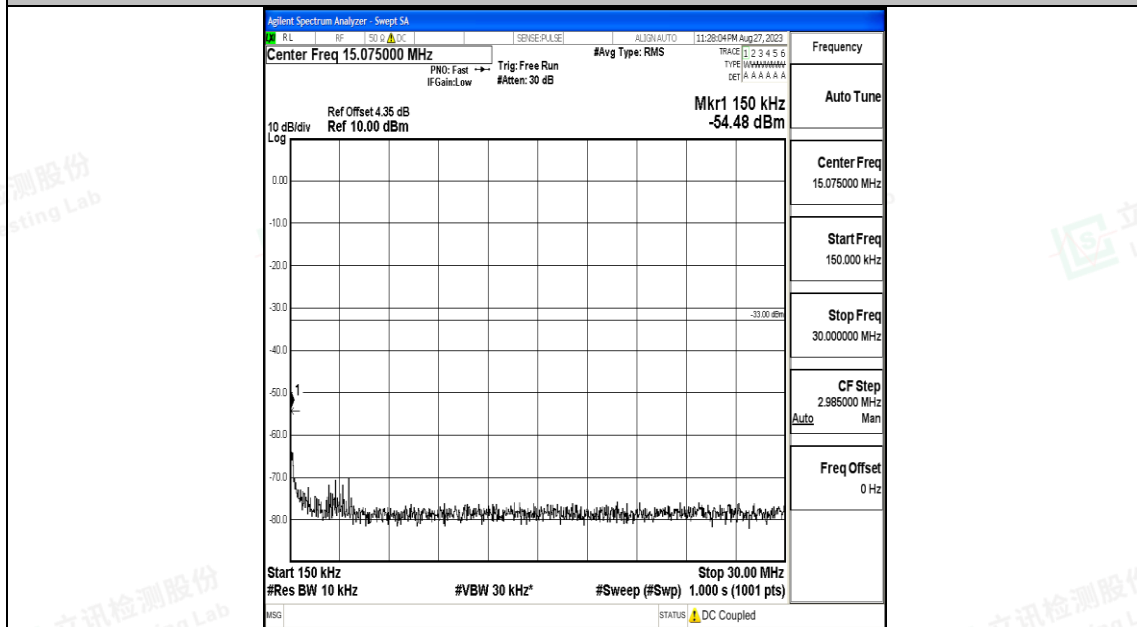

Band25_15MHz_QPSK_26615_1RB#0_0.009~0.15_0.009~0.15

Band25_15MHz_QPSK_26615_1RB#0_0.15~30_0.15~30