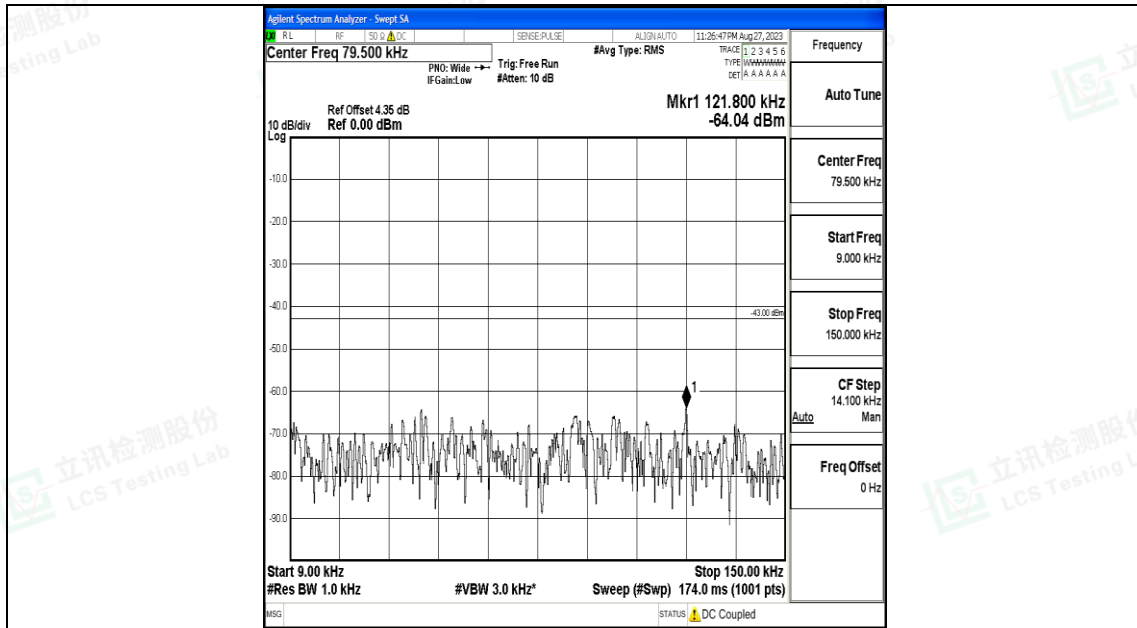

Band25_15MHz_16QAM_26115_1RB#0_3000~20000_3000~20000

Band25_15MHz_QPSK_26365_1RB#0_0.009~0.15_0.009~0.15