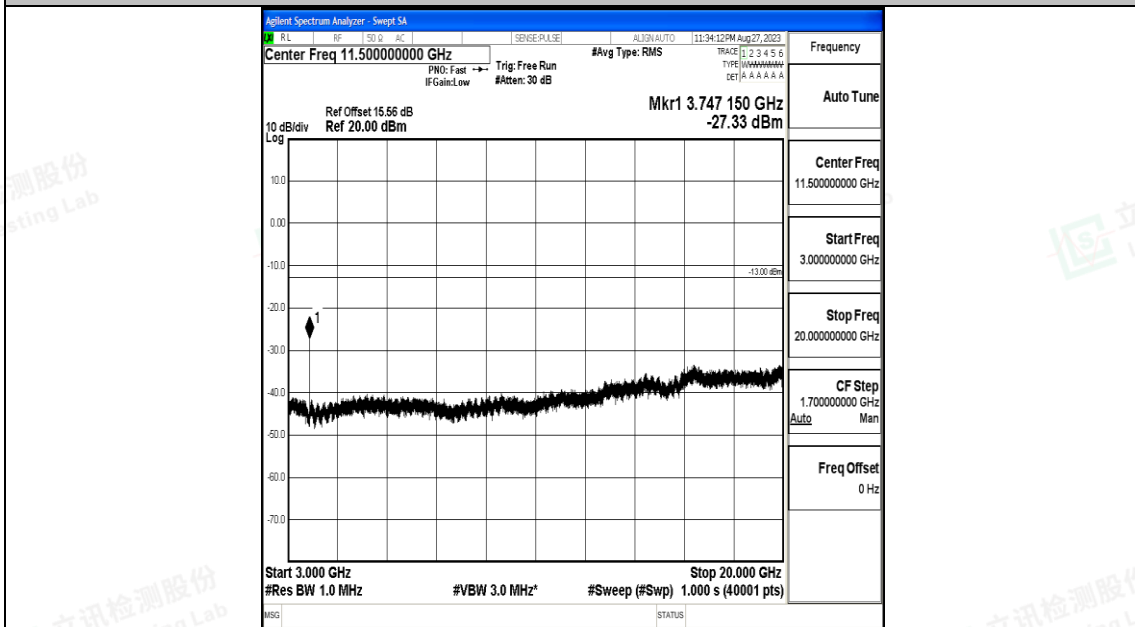

Band25_20MHz_16QAM_26365_1RB#0_1000~3000_1000~3000

Band25_20MHz_16QAM_26365_1RB#0_3000~20000_3000~20000