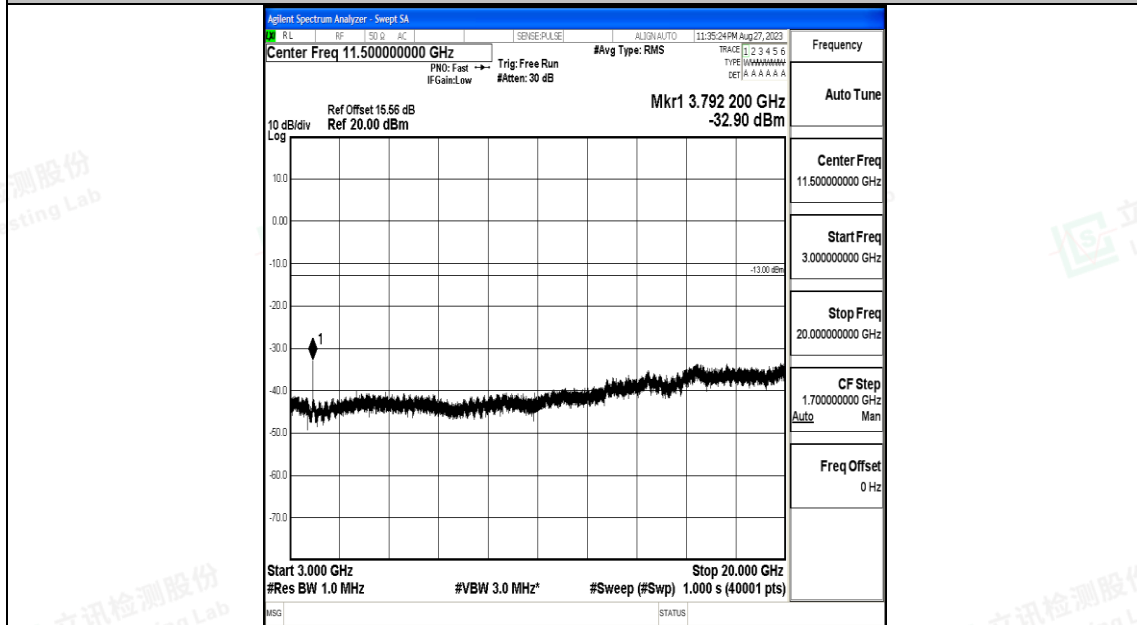

Band25\_20MHz\_16QAM\_26590\_1RB#0\_0.15~30\_0.15~30

Band25\_20MHz\_16QAM\_26590\_1RB#0\_30~1000\_30~1000

Band25\_20MHz\_16QAM\_26590\_1RB#0\_1000~3000\_1000~3000

Band25\_20MHz\_16QAM\_26590\_1RB#0\_3000~20000\_3000~20000