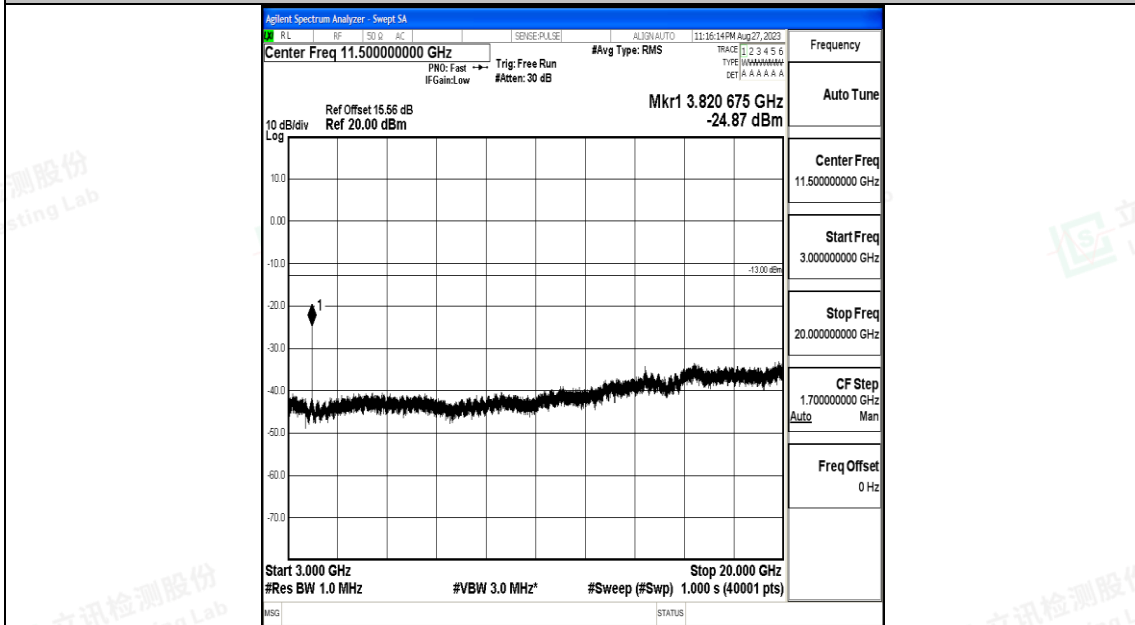

Band25\_5MHz\_16QAM\_26665\_1RB#0\_1000~3000\_1000~3000

Band25\_5MHz\_16QAM\_26665\_1RB#0\_3000~20000\_3000~20000

Band25\_10MHz\_QPSK\_26090\_1RB#0\_0.009~0.15\_0.009~0.15

Band25\_10MHz\_QPSK\_26090\_1RB#0\_0.15~30\_0.15~30