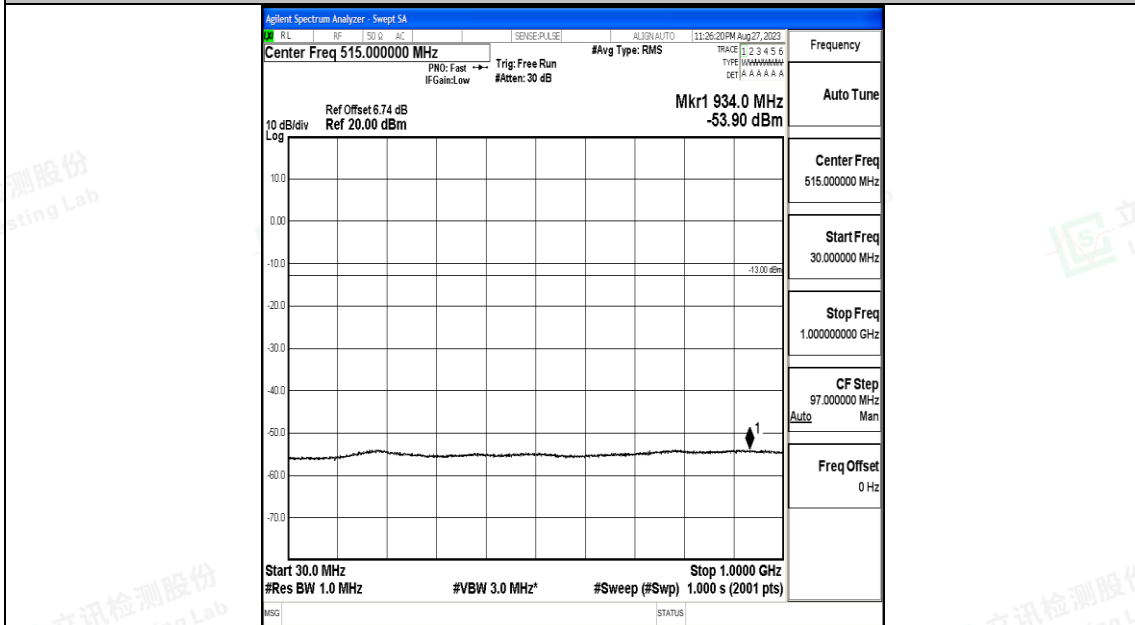

Band25\_15MHz\_QPSK\_26115\_1RB#0\_3000~20000\_3000~20000

Band25\_15MHz\_16QAM\_26115\_1RB#0\_0.009~0.15\_0.009~0.15

Band25\_15MHz\_16QAM\_26115\_1RB#0\_0.15~30\_0.15~30

Band25\_15MHz\_16QAM\_26115\_1RB#0\_30~1000\_30~1000