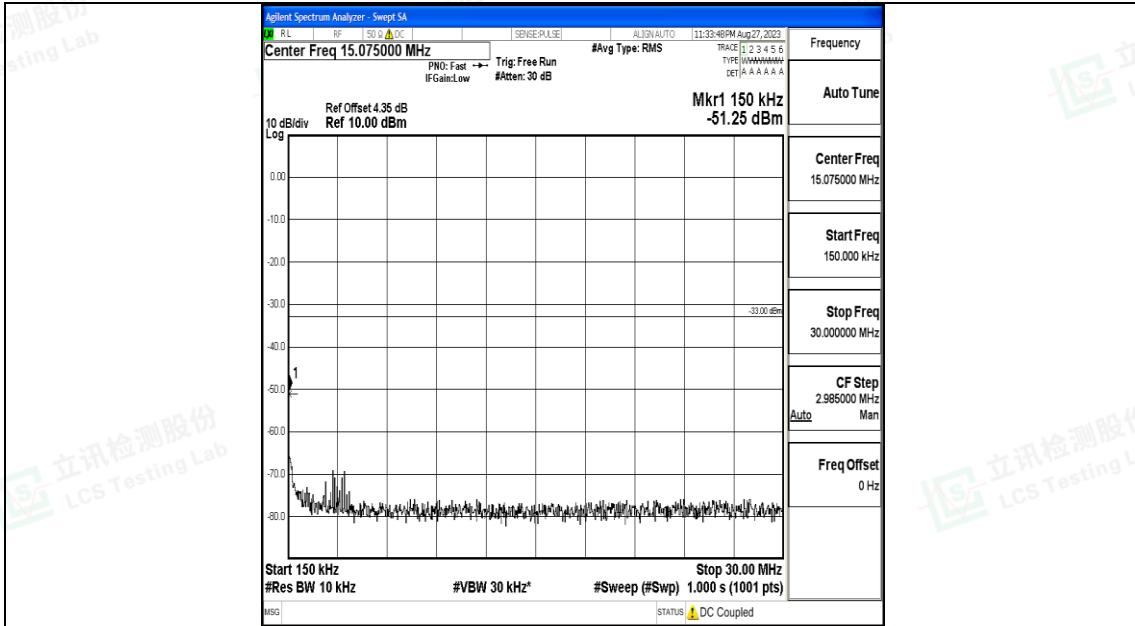

Band25_20MHz_16QAM_26365_1RB#0_0.009~0.15_0.009~0.15

Band25_20MHz_16QAM_26365_1RB#0_0.15~30_0.15~30