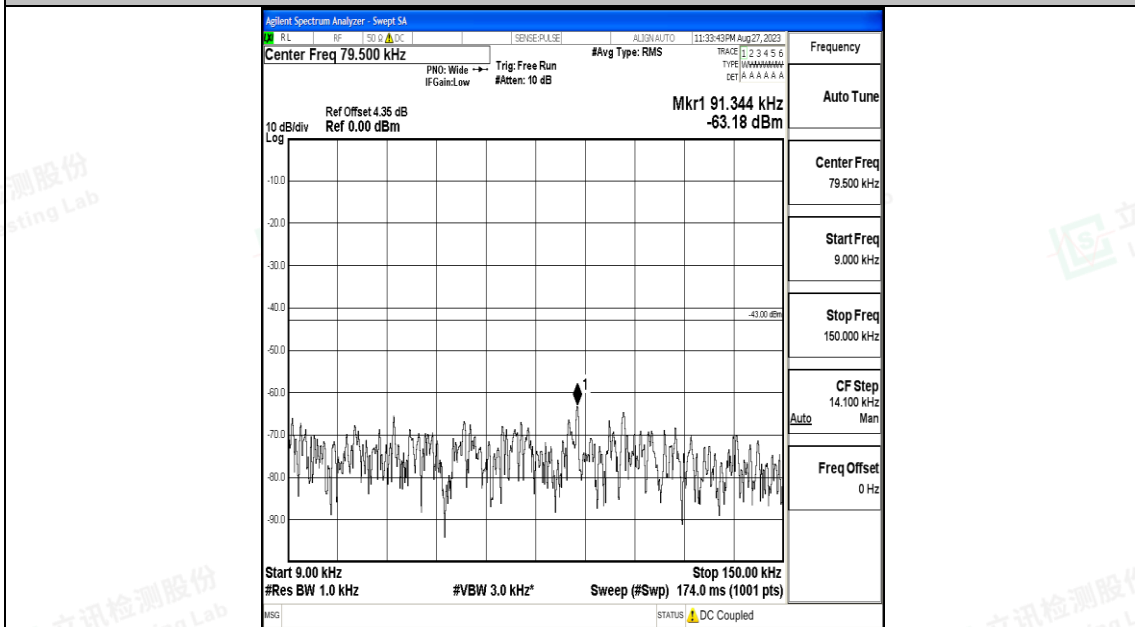

Band25_20MHz_QPSK_26365_1RB#0_3000~20000_3000~20000

Band25_20MHz_16QAM_26365_1RB#0_0.009~0.15_0.009~0.15