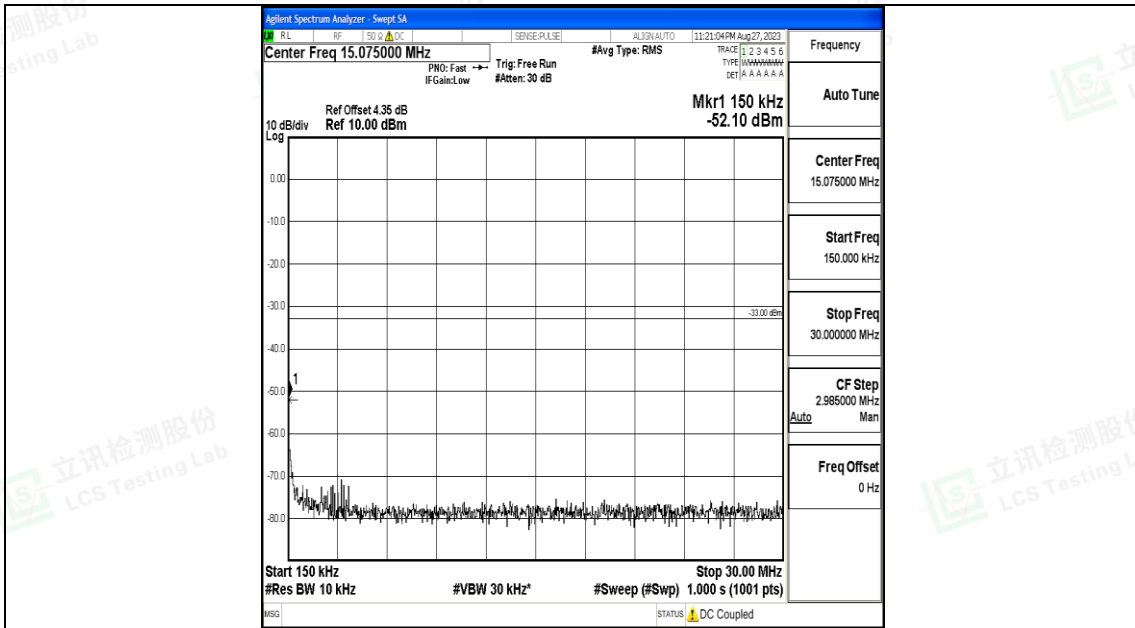

Band25_10MHz_16QAM_26365_1RB#0_0.009~0.15_0.009~0.15

Band25_10MHz_16QAM_26365_1RB#0_0.15~30_0.15~30