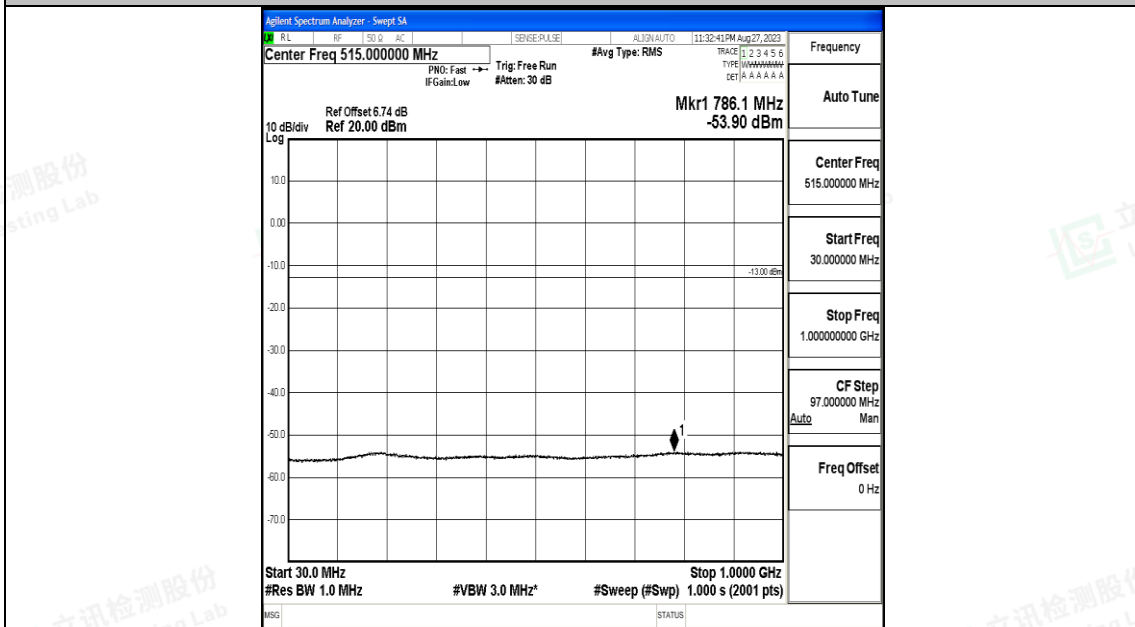

Band25_20MHz_16QAM_26140_1RB#0_0.15~30_0.15~30

Band25_20MHz_16QAM_26140_1RB#0_30~1000_30~1000