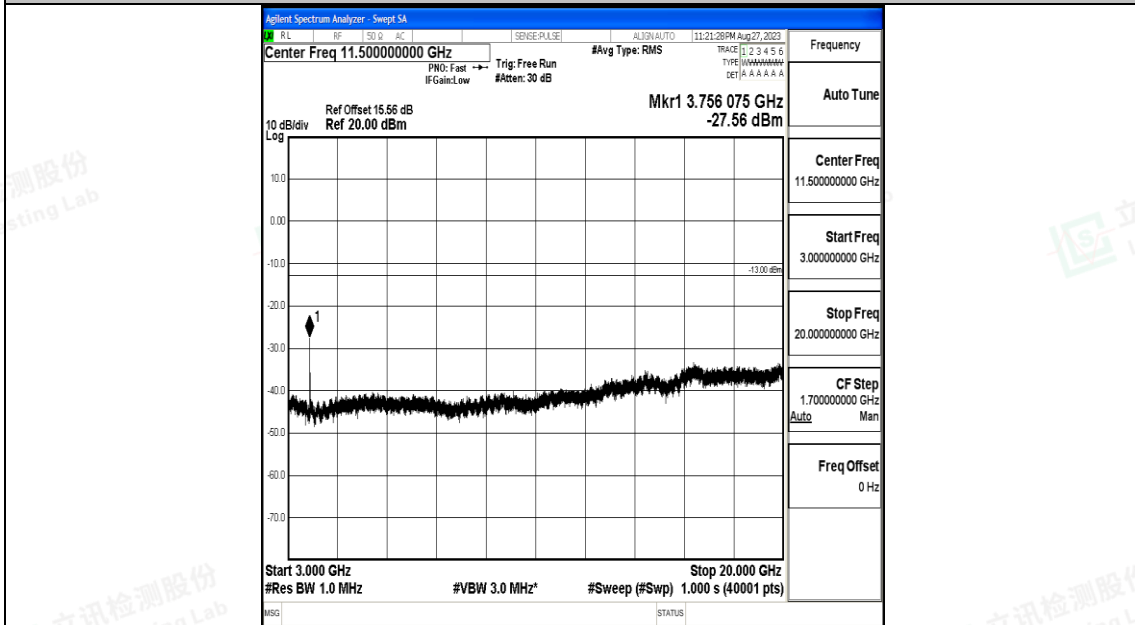

Band25_10MHz_16QAM_26365_1RB#0_1000~3000_1000~3000

Band25_10MHz_16QAM_26365_1RB#0_3000~20000_3000~20000