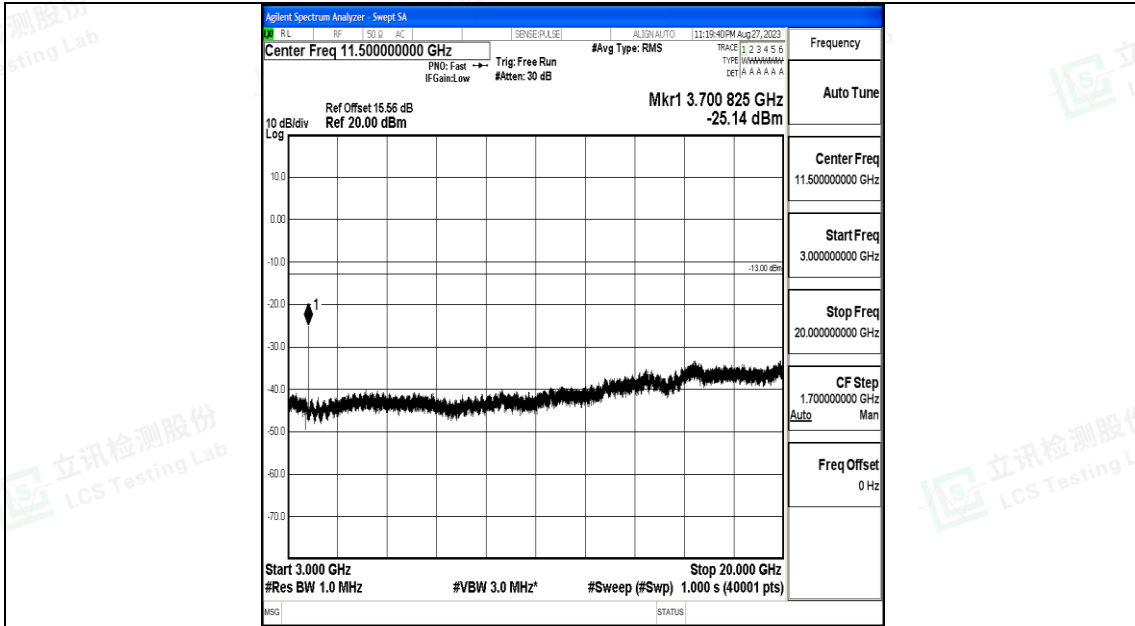

Band25_10MHz_QPSK_26090_1RB#0_1000~3000_1000~3000

Band25_10MHz_QPSK_26090_1RB#0_3000~20000_3000~20000