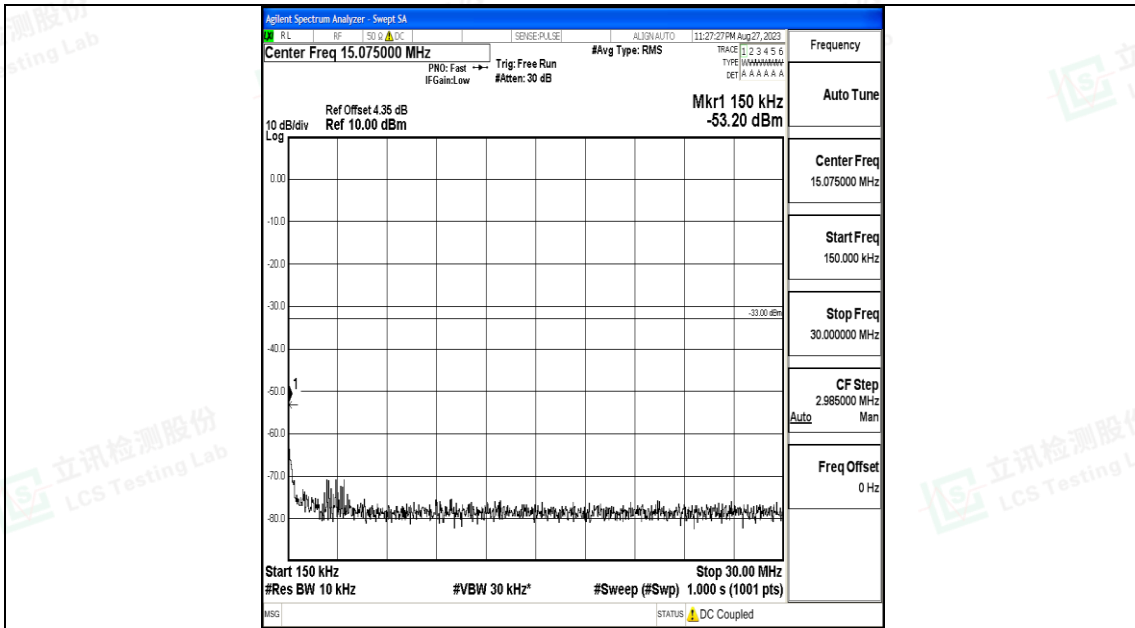

Band25\_15MHz\_QPSK\_26365\_1RB#0\_30~1000\_30~1000

Band25\_15MHz\_QPSK\_26365\_1RB#0\_1000~3000\_1000~3000

Band25\_15MHz\_QPSK\_26365\_1RB#0\_3000~20000\_3000~20000

Band25\_15MHz\_16QAM\_26365\_1RB#0\_0.009~0.15\_0.009~0.15