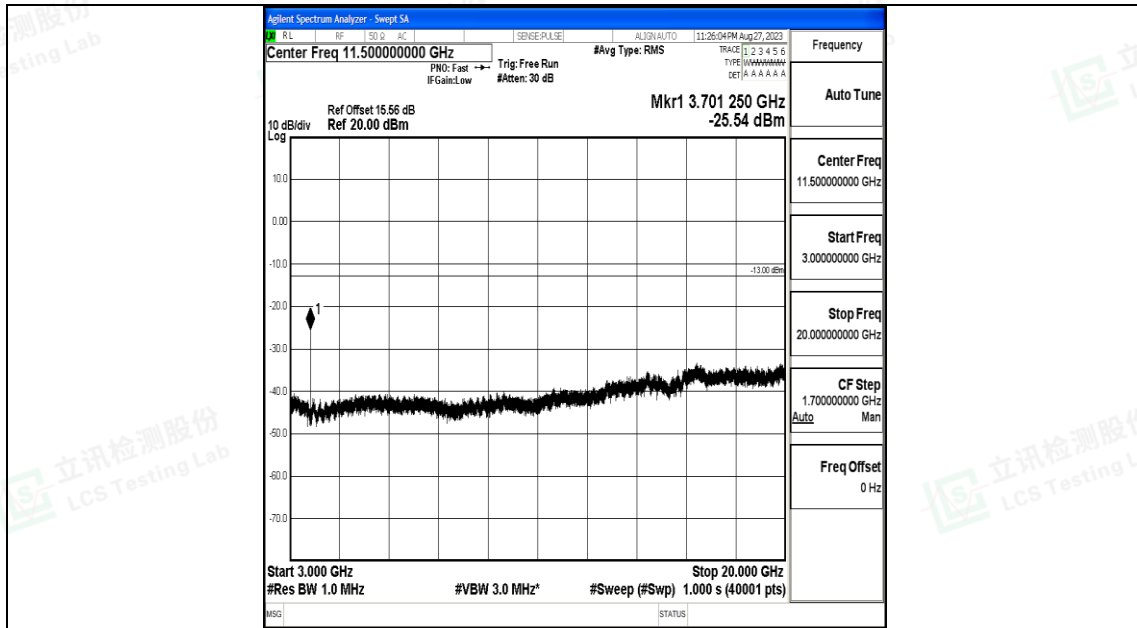

Band25\_15MHz\_QPSK\_26115\_1RB#0\_0.009~0.15\_0.009~0.15

Band25\_15MHz\_QPSK\_26115\_1RB#0\_0.15~30\_0.15~30

Band25\_15MHz\_QPSK\_26115\_1RB#0\_30~1000\_30~1000

Band25\_15MHz\_QPSK\_26115\_1RB#0\_1000~3000\_1000~3000