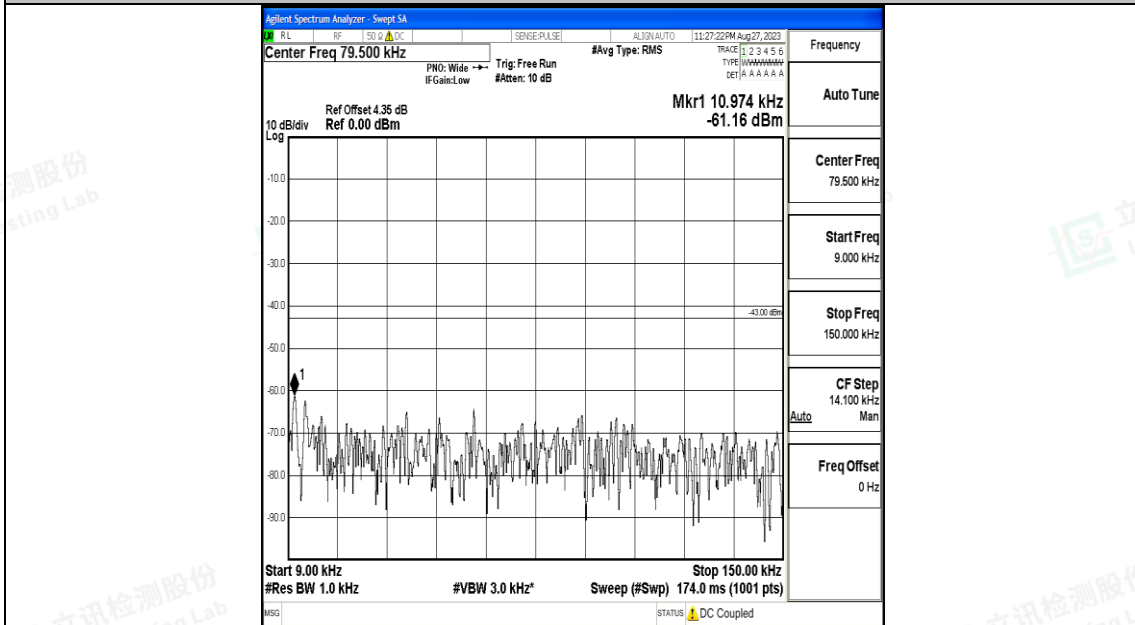

Band25\_15MHz\_QPSK\_26365\_1RB#0\_30~1000\_30~1000

Band25\_15MHz\_QPSK\_26365\_1RB#0\_1000~3000\_1000~3000

Band25\_15MHz\_QPSK\_26365\_1RB#0\_3000~20000\_3000~20000

Band25\_15MHz\_16QAM\_26365\_1RB#0\_0.009~0.15\_0.009~0.15