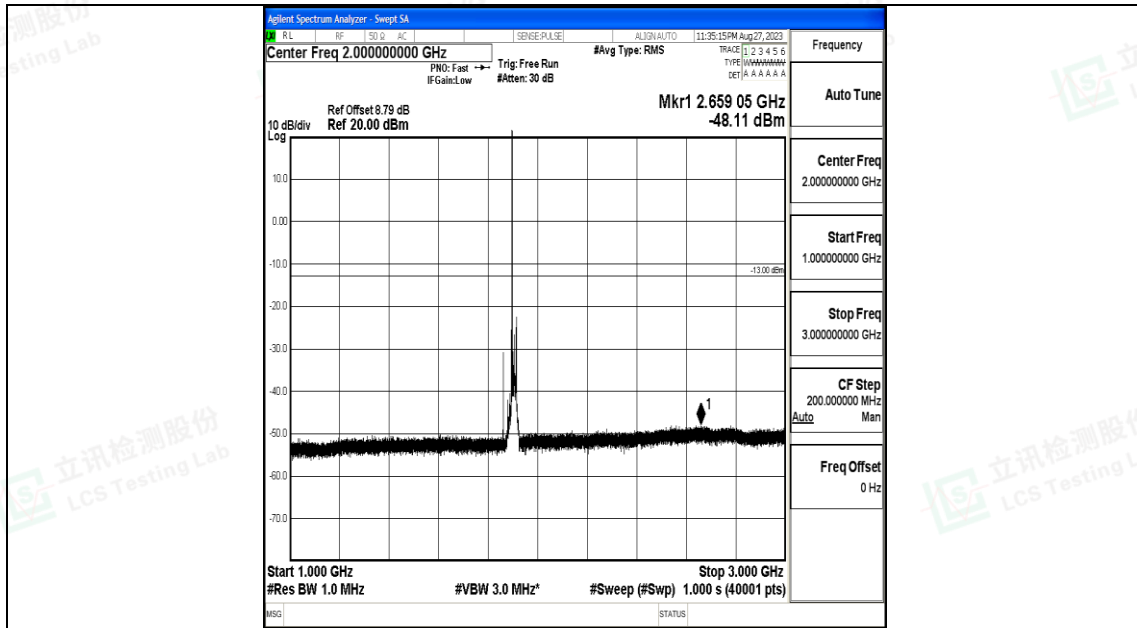

Band25_20MHz_16QAM_26590_1RB#0_30~1000_30~1000

Band25_20MHz_16QAM_26590_1RB#0_1000~3000_1000~3000