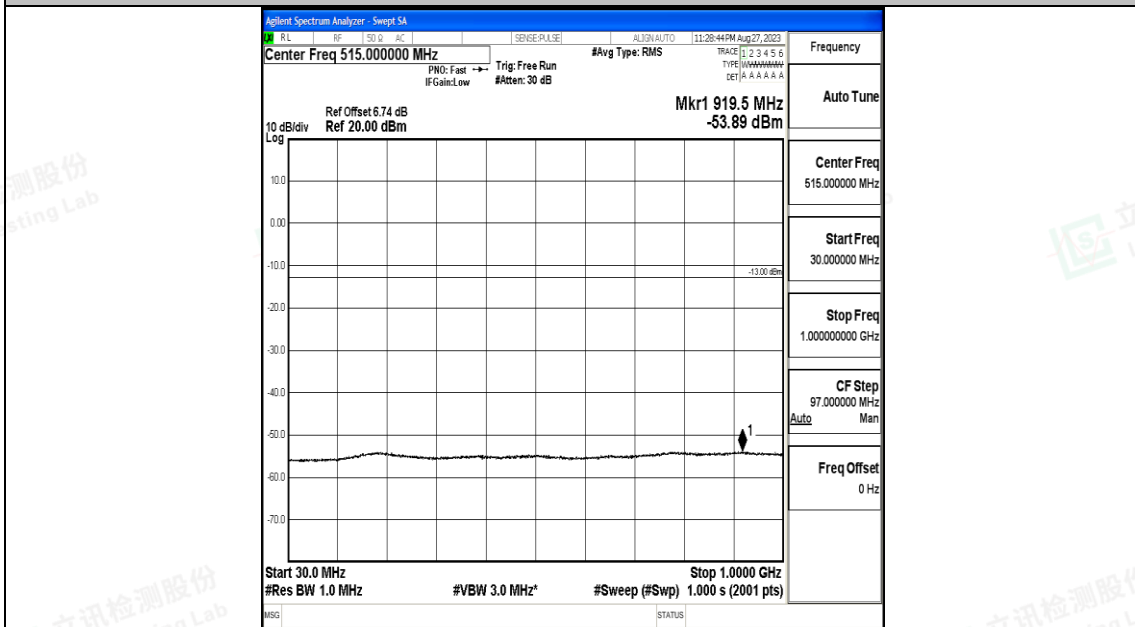

Band25\_15MHz\_QPSK\_26615\_1RB#0\_3000~20000\_3000~20000

Band25\_15MHz\_16QAM\_26615\_1RB#0\_0.009~0.15\_0.009~0.15

Band25\_15MHz\_16QAM\_26615\_1RB#0\_0.15~30\_0.15~30

Band25\_15MHz\_16QAM\_26615\_1RB#0\_30~1000\_30~1000