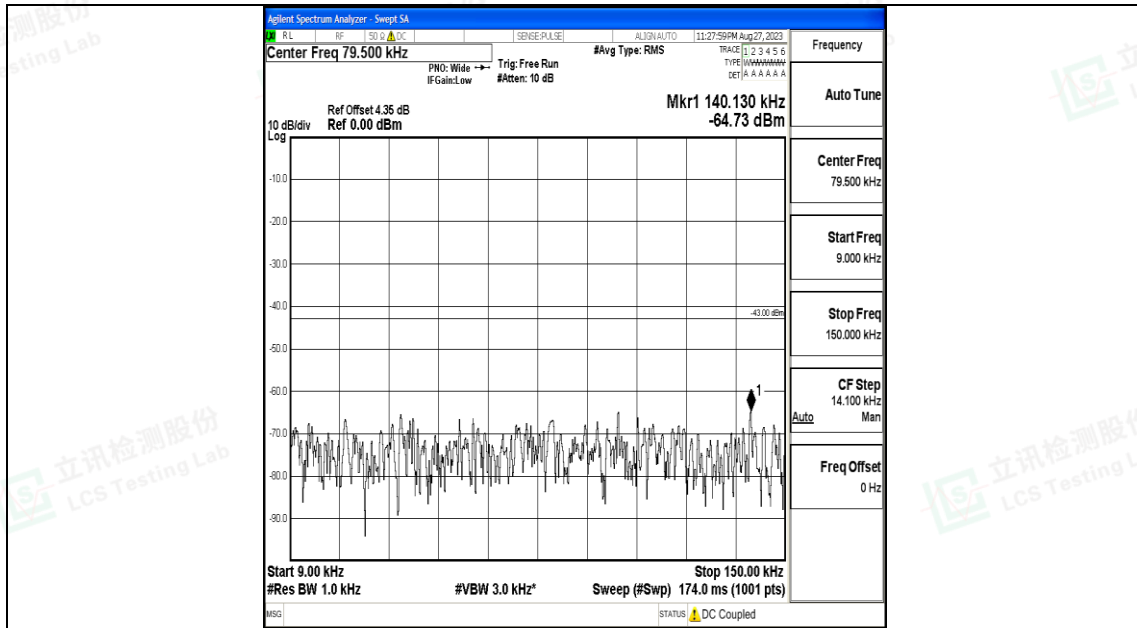

Band25\_15MHz\_16QAM\_26365\_1RB#0\_0.15~30\_0.15~30

Band25\_15MHz\_16QAM\_26365\_1RB#0\_30~1000\_30~1000

Band25\_15MHz\_16QAM\_26365\_1RB#0\_1000~3000\_1000~3000

Band25\_15MHz\_16QAM\_26365\_1RB#0\_3000~20000\_3000~20000