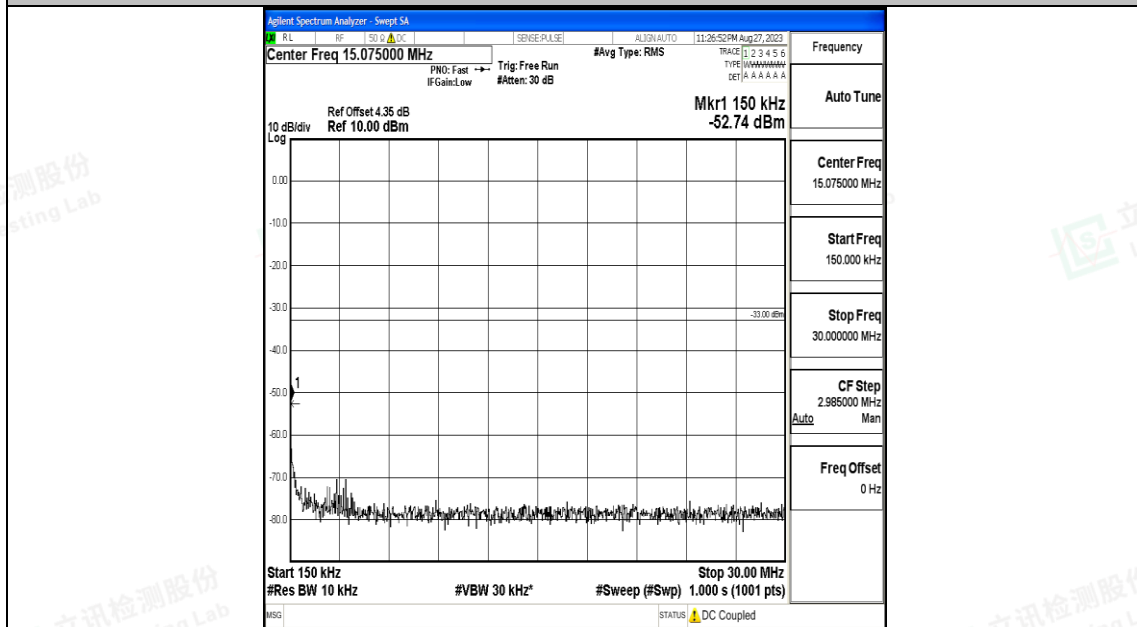

Band25\_15MHz\_16QAM\_26115\_1RB#0\_1000~3000\_1000~3000

Band25\_15MHz\_16QAM\_26115\_1RB#0\_3000~20000\_3000~20000

Band25\_15MHz\_QPSK\_26365\_1RB#0\_0.009~0.15\_0.009~0.15

Band25\_15MHz\_QPSK\_26365\_1RB#0\_0.15~30\_0.15~30