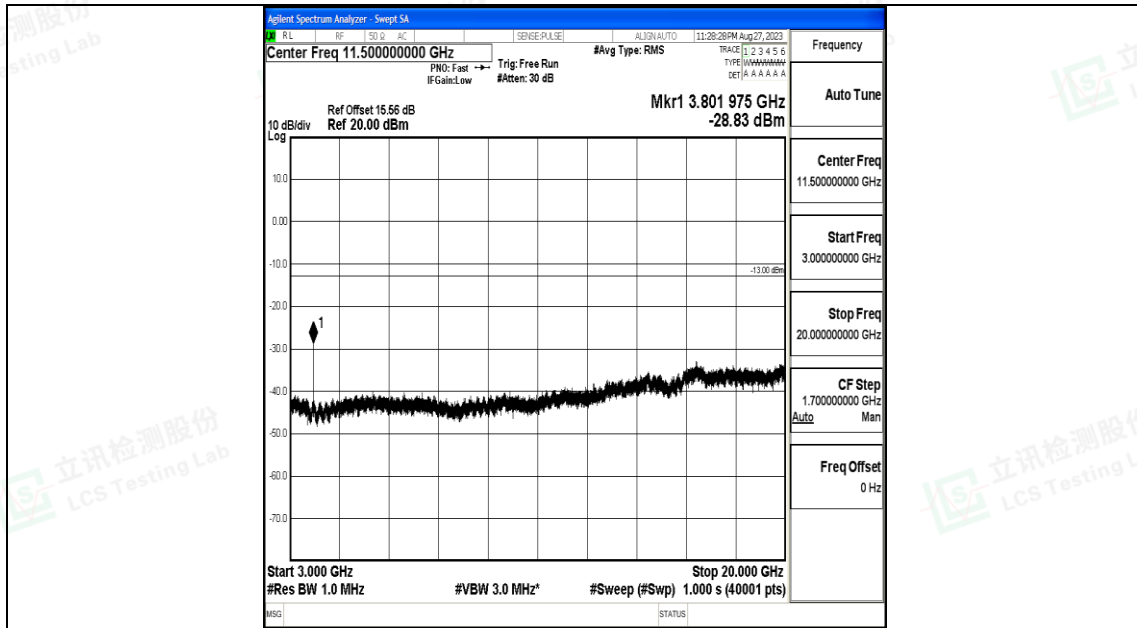

Band25\_15MHz\_QPSK\_26615\_1RB#0\_0.009~0.15\_0.009~0.15

Band25\_15MHz\_QPSK\_26615\_1RB#0\_0.15~30\_0.15~30

Band25\_15MHz\_QPSK\_26615\_1RB#0\_30~1000\_30~1000

Band25\_15MHz\_QPSK\_26615\_1RB#0\_1000~3000\_1000~3000