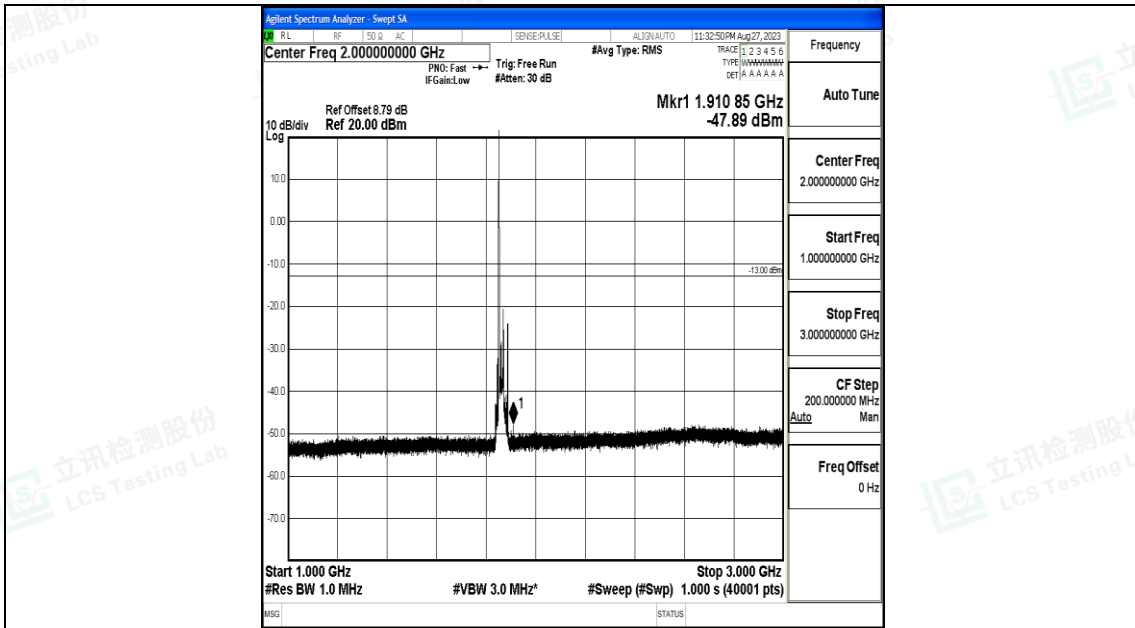

Band25_20MHz_16QAM_26140_1RB#0_30~1000_30~1000

Band25_20MHz_16QAM_26140_1RB#0_1000~3000_1000~3000