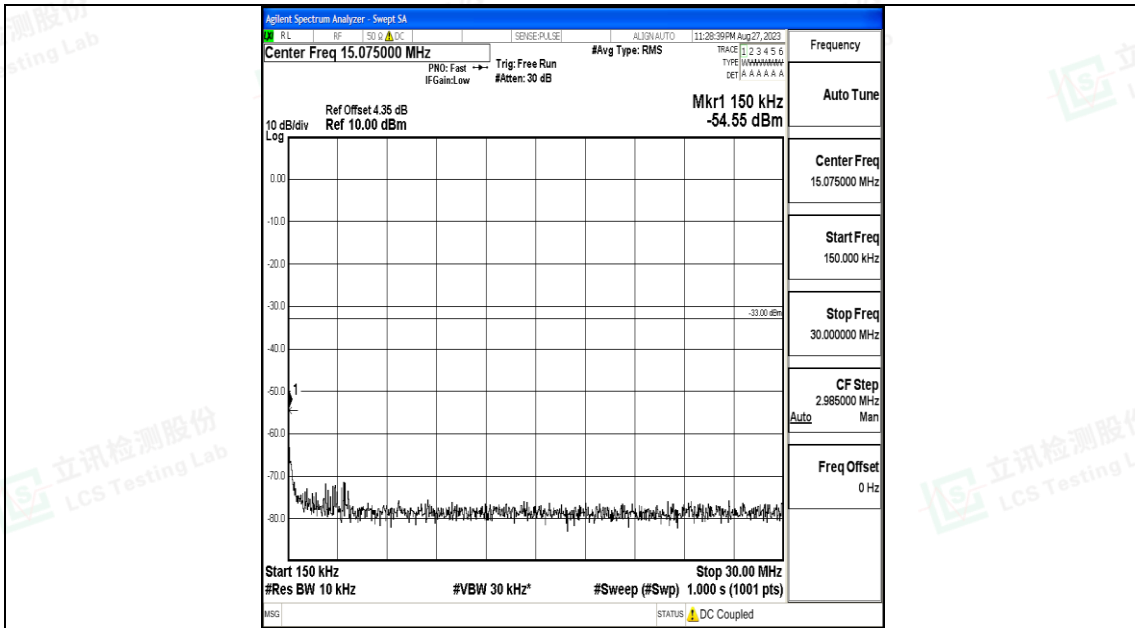

Band25_15MHz_16QAM_26615_1RB#0_0.009~0.15_0.009~0.15

Band25_15MHz_16QAM_26615_1RB#0_0.15~30_0.15~30