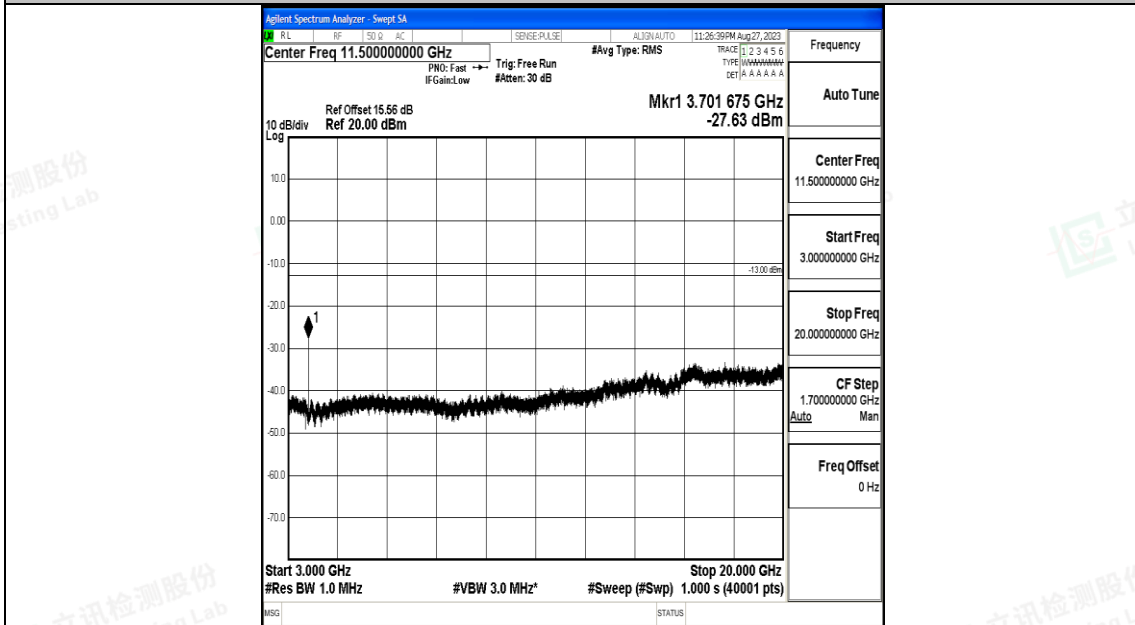

Band25_15MHz_16QAM_26115_1RB#0_1000~3000_1000~3000

Band25_15MHz_16QAM_26115_1RB#0_3000~20000_3000~20000