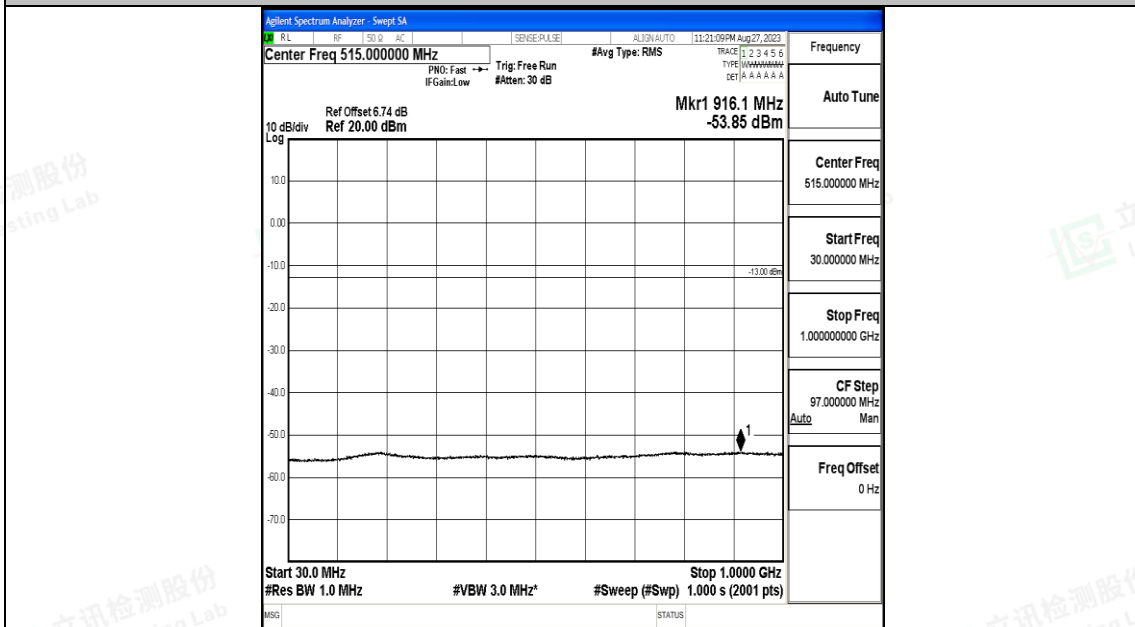

Band25\_10MHz\_QPSK\_26365\_1RB#0\_3000~20000\_3000~20000

Band25\_10MHz\_16QAM\_26365\_1RB#0\_0.009~0.15\_0.009~0.15

Band25\_10MHz\_16QAM\_26365\_1RB#0\_0.15~30\_0.15~30

Band25\_10MHz\_16QAM\_26365\_1RB#0\_30~1000\_30~1000