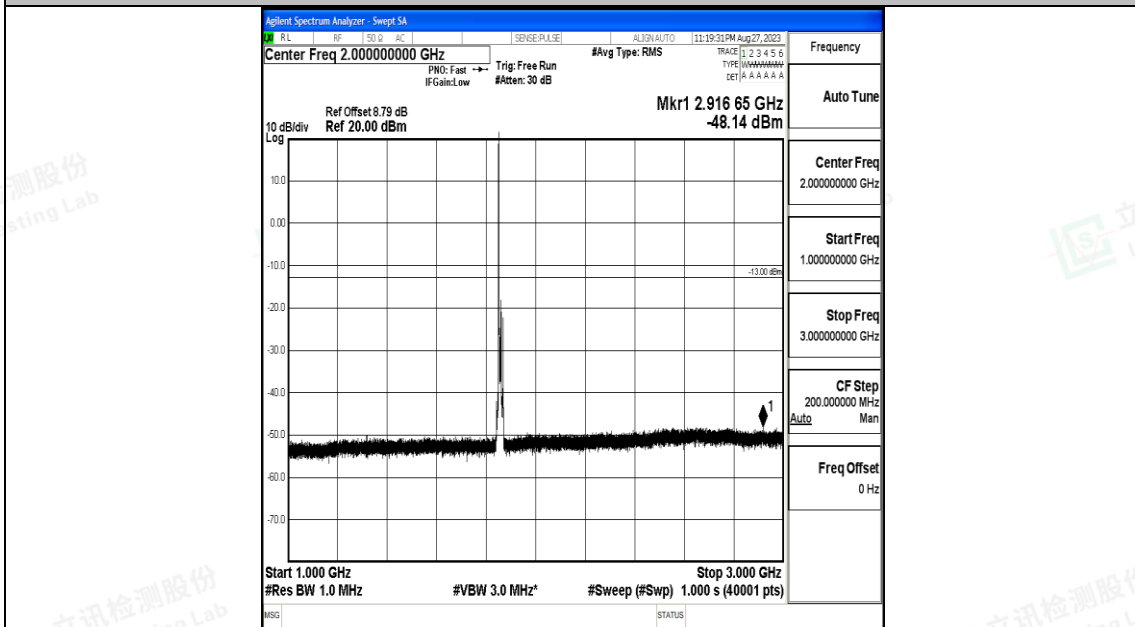

Band25_10MHz_QPSK_26090_1RB#0_30~1000_30~1000

Band25_10MHz_QPSK_26090_1RB#0_1000~3000_1000~3000