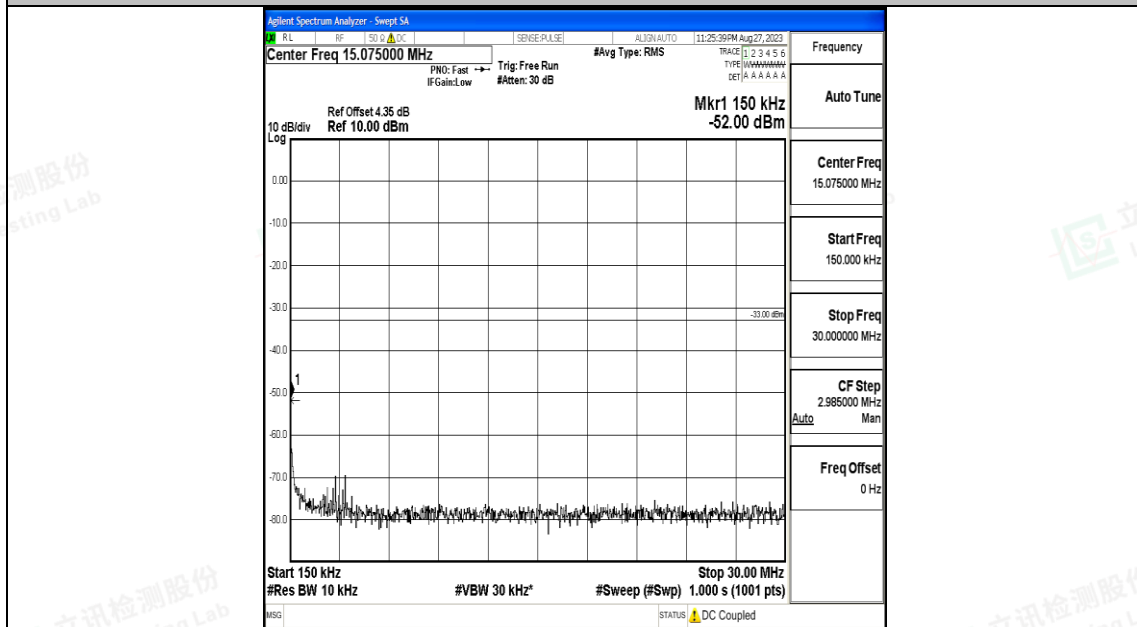

Band25_15MHz_QPSK_26115_1RB#0_0.009~0.15_0.009~0.15

Band25_15MHz_QPSK_26115_1RB#0_0.15~30_0.15~30