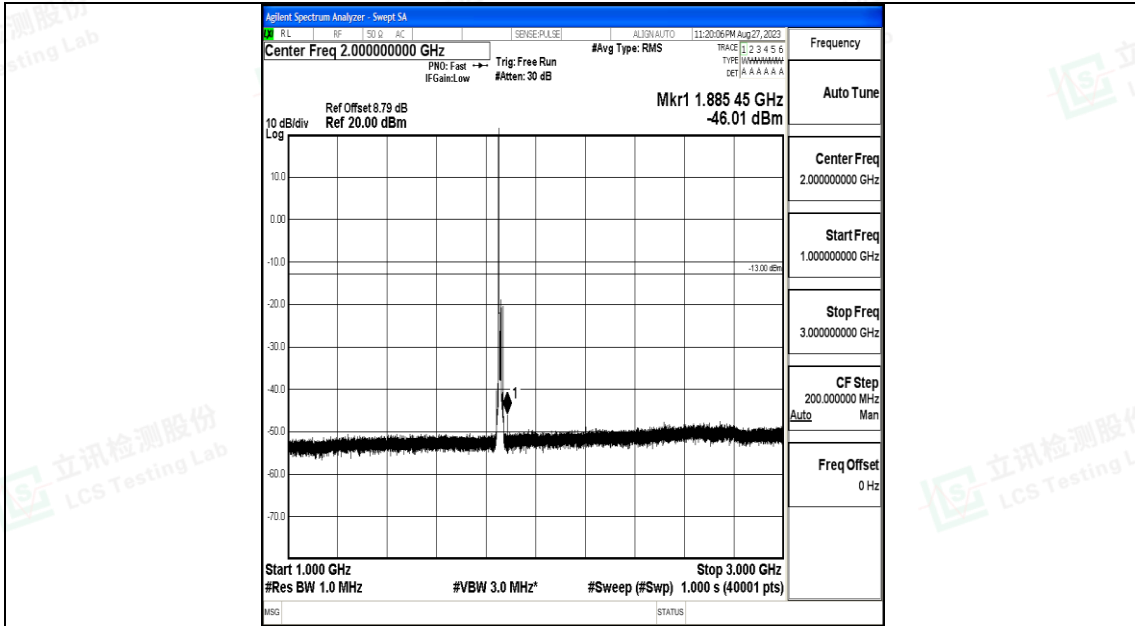

Band25_10MHz_16QAM_26090_1RB#0_30~1000_30~1000

Band25_10MHz_16QAM_26090_1RB#0_1000~3000_1000~3000