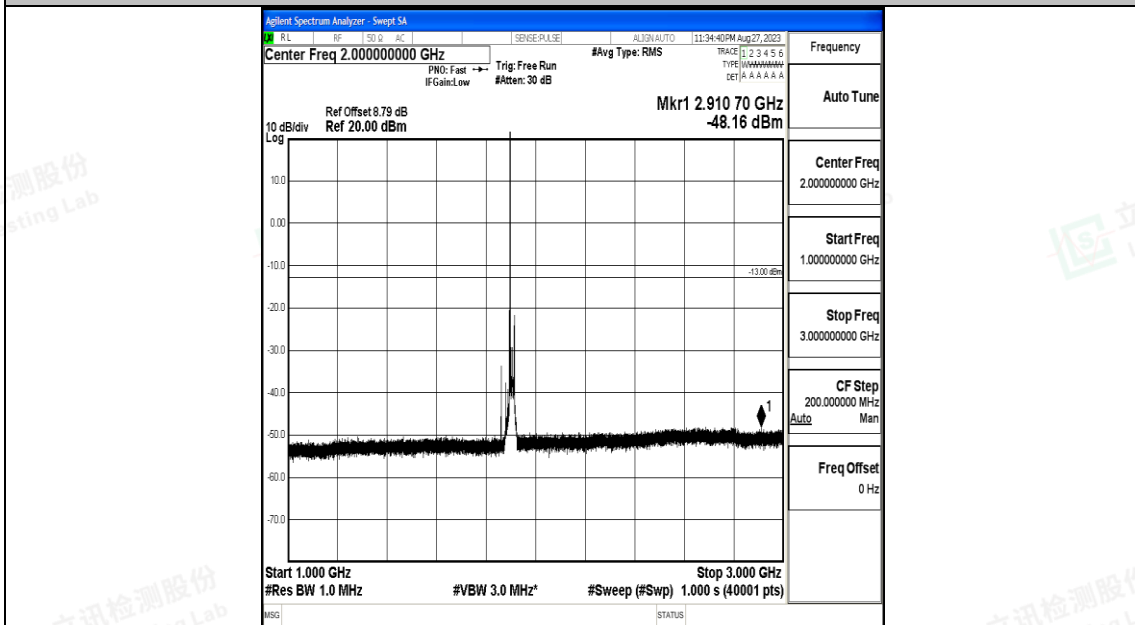

Band25_20MHz_QPSK_26590_1RB#0_30~1000_30~1000

Band25_20MHz_QPSK_26590_1RB#0_1000~3000_1000~3000