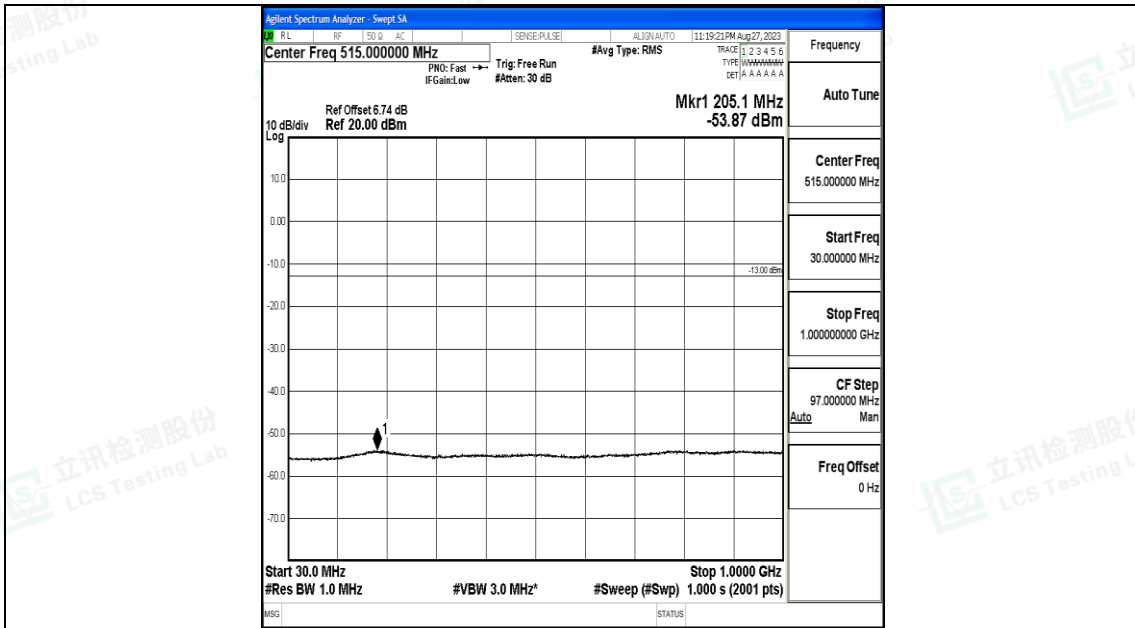

Band25\_5MHz\_16QAM\_26665\_1RB#0\_1000~3000\_1000~3000

Band25\_5MHz\_16QAM\_26665\_1RB#0\_3000~20000\_3000~20000

Band25\_10MHz\_QPSK\_26090\_1RB#0\_0.009~0.15\_0.009~0.15

Band25\_10MHz\_QPSK\_26090\_1RB#0\_0.15~30\_0.15~30