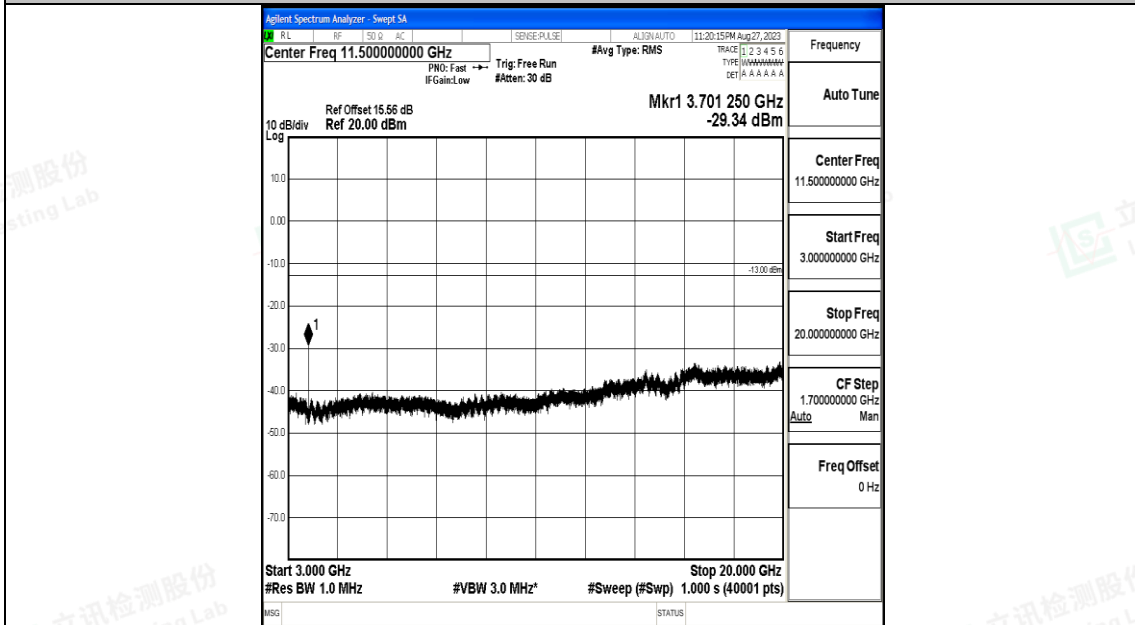

Band25\_10MHz\_16QAM\_26090\_1RB#0\_0.15~30\_0.15~30

Band25\_10MHz\_16QAM\_26090\_1RB#0\_30~1000\_30~1000

Band25\_10MHz\_16QAM\_26090\_1RB#0\_1000~3000\_1000~3000

Band25\_10MHz\_16QAM\_26090\_1RB#0\_3000~20000\_3000~20000