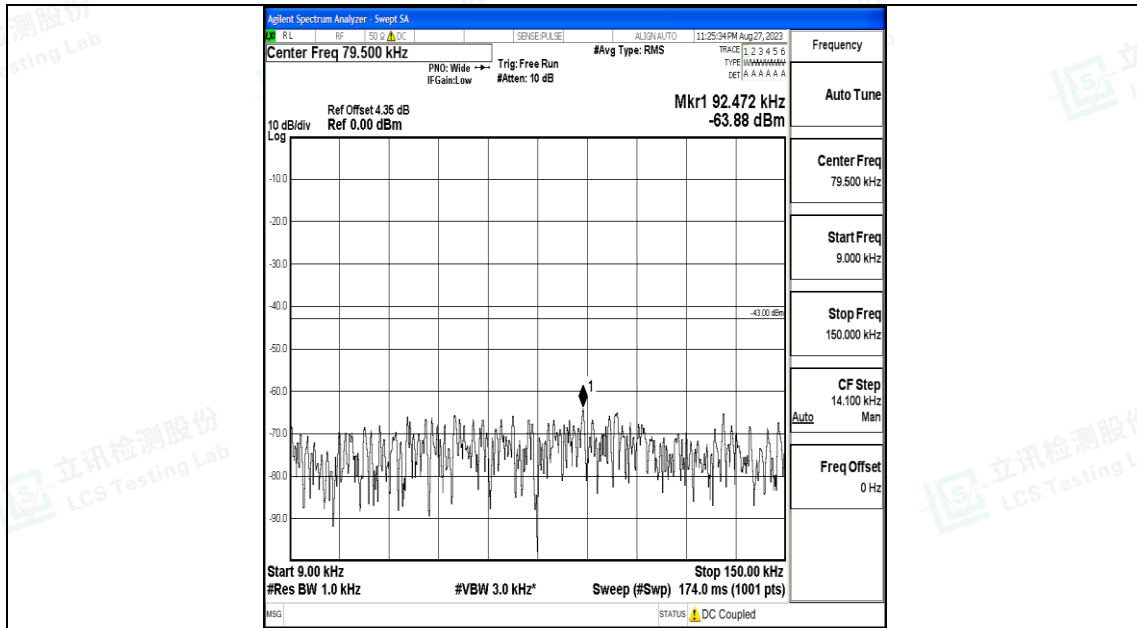

Band25\_10MHz\_16QAM\_26640\_1RB#0\_0.15~30\_0.15~30

Band25\_10MHz\_16QAM\_26640\_1RB#0\_30~1000\_30~1000

Band25\_10MHz\_16QAM\_26640\_1RB#0\_1000~3000\_1000~3000

Band25\_10MHz\_16QAM\_26640\_1RB#0\_3000~20000\_3000~20000