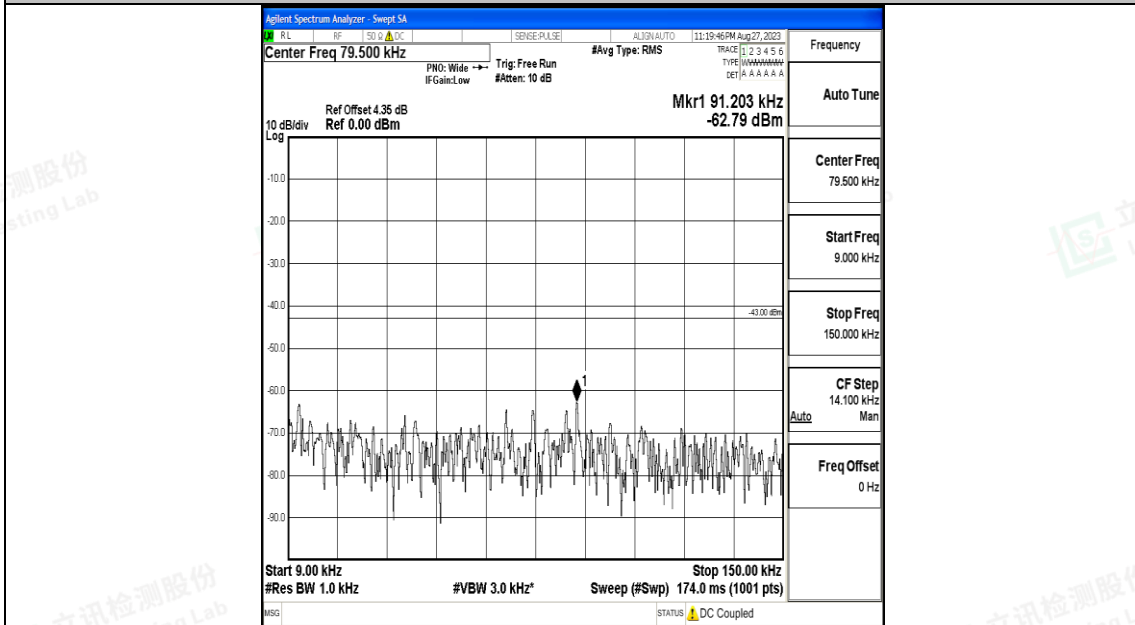

Band25\_10MHz\_QPSK\_26090\_1RB#0\_30~1000\_30~1000

Band25\_10MHz\_QPSK\_26090\_1RB#0\_1000~3000\_1000~3000

Band25\_10MHz\_QPSK\_26090\_1RB#0\_3000~20000\_3000~20000

Band25\_10MHz\_16QAM\_26090\_1RB#0\_0.009~0.15\_0.009~0.15