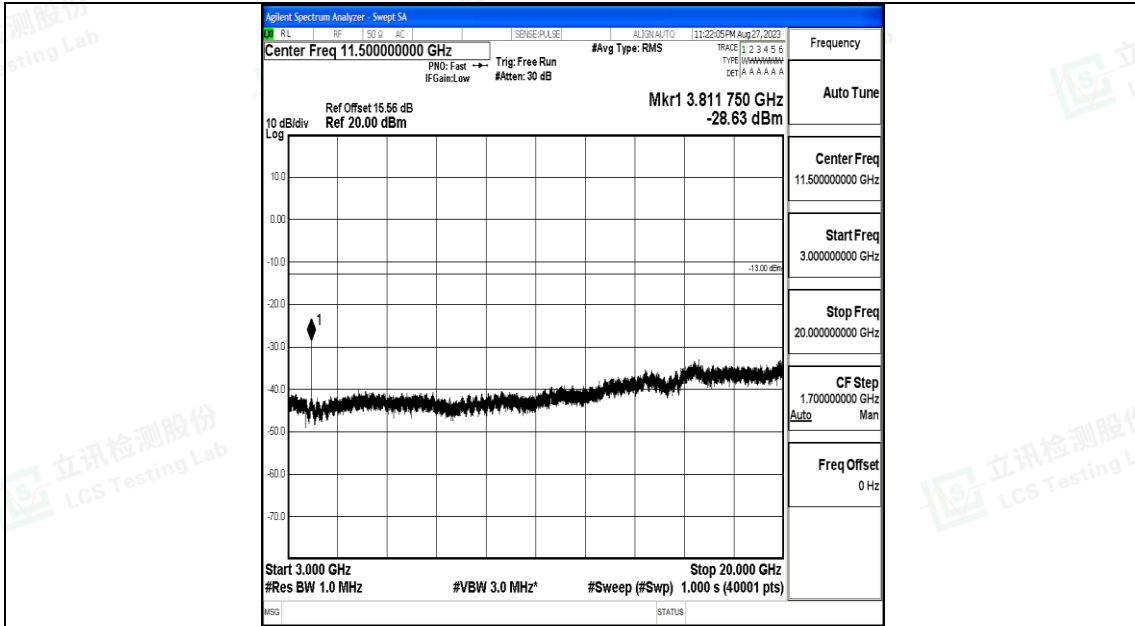

Band25_10MHz_QPSK_26640_1RB#0_1000~3000_1000~3000

Band25_10MHz_QPSK_26640_1RB#0_3000~20000_3000~20000