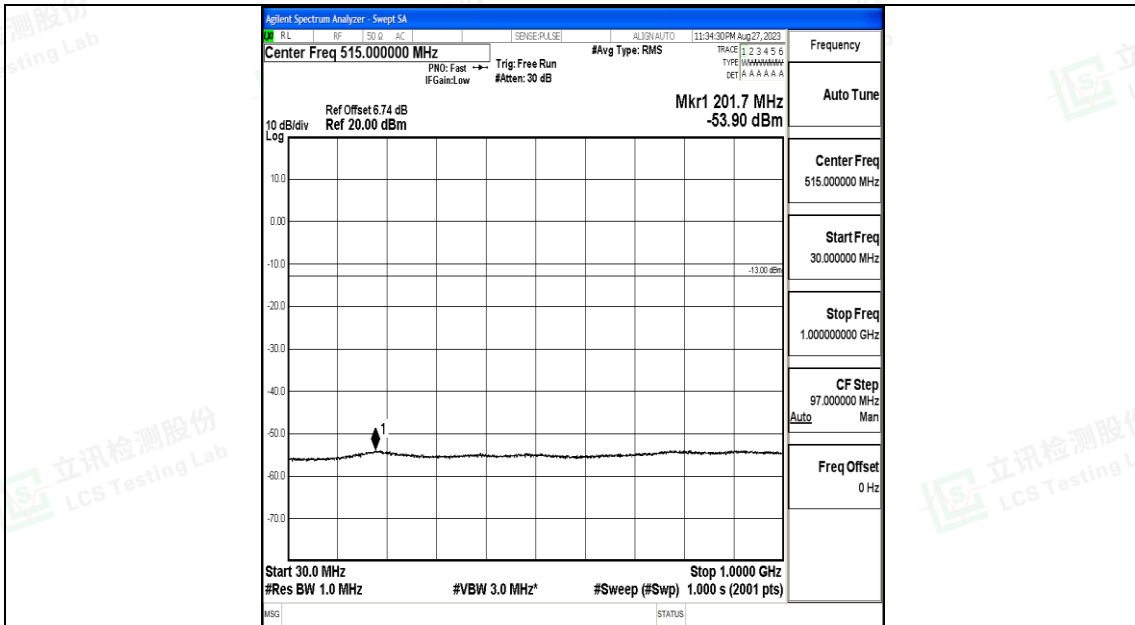

Band25\_20MHz\_16QAM\_26365\_1RB#0\_1000~3000\_1000~3000

Band25\_20MHz\_16QAM\_26365\_1RB#0\_3000~20000\_3000~20000

Band25\_20MHz\_QPSK\_26590\_1RB#0\_0.009~0.15\_0.009~0.15

Band25\_20MHz\_QPSK\_26590\_1RB#0\_0.15~30\_0.15~30