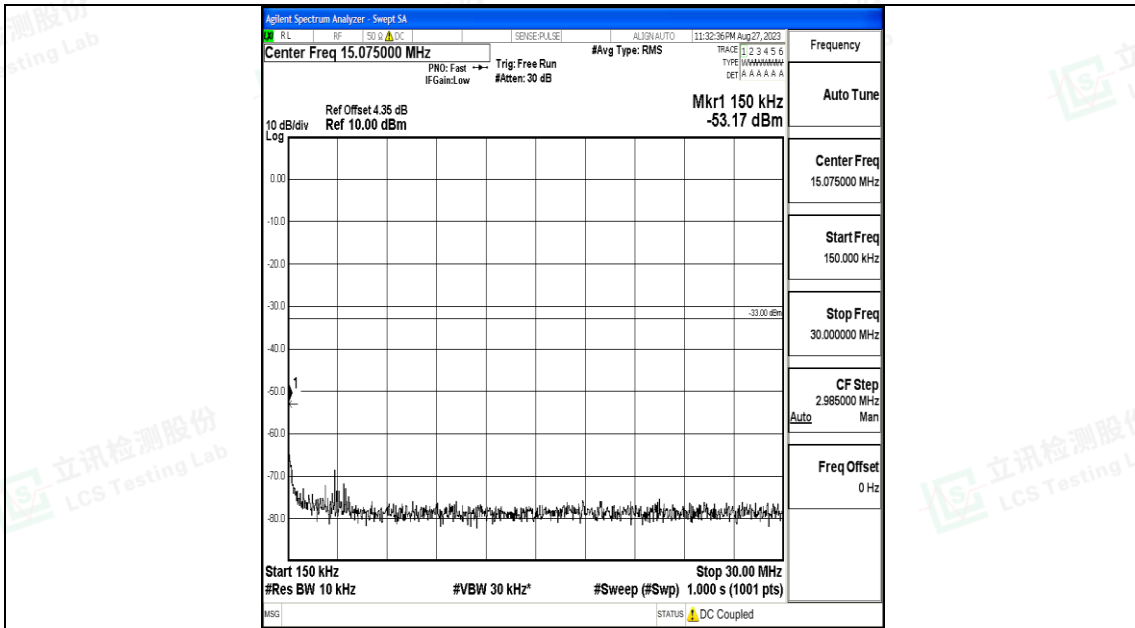

Band25\_20MHz\_QPSK\_26140\_1RB#0\_30~1000\_30~1000

Band25\_20MHz\_QPSK\_26140\_1RB#0\_1000~3000\_1000~3000

Band25\_20MHz\_QPSK\_26140\_1RB#0\_3000~20000\_3000~20000

Band25\_20MHz\_16QAM\_26140\_1RB#0\_0.009~0.15\_0.009~0.15