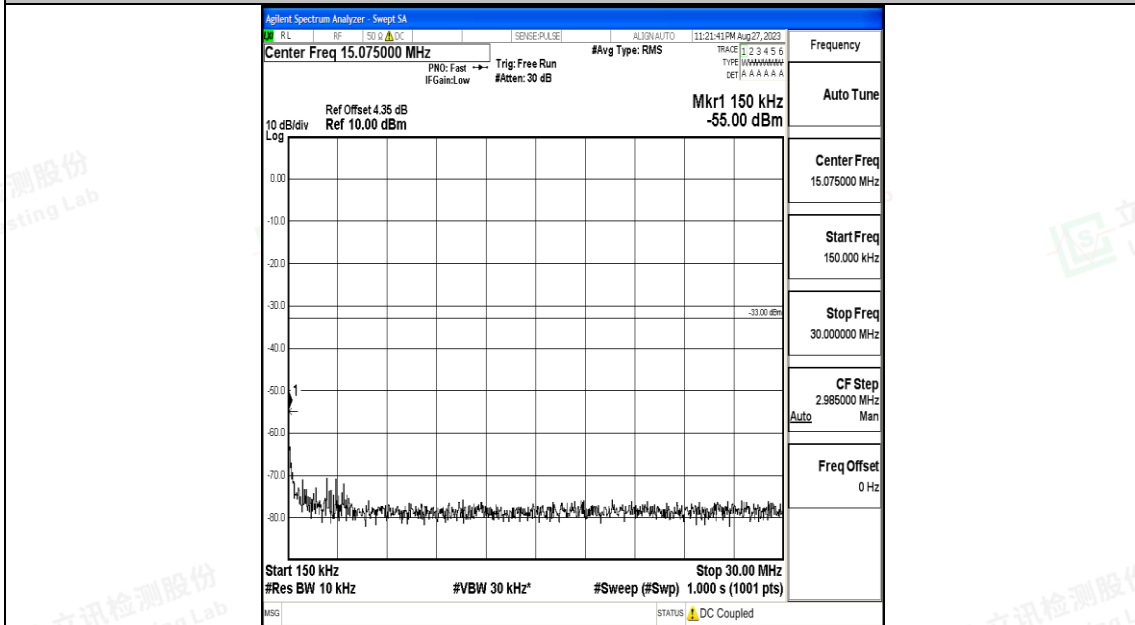

Band25\_10MHz\_16QAM\_26365\_1RB#0\_1000~3000\_1000~3000

Band25\_10MHz\_16QAM\_26365\_1RB#0\_3000~20000\_3000~20000

Band25\_10MHz\_QPSK\_26640\_1RB#0\_0.009~0.15\_0.009~0.15

Band25\_10MHz\_QPSK\_26640\_1RB#0\_0.15~30\_0.15~30