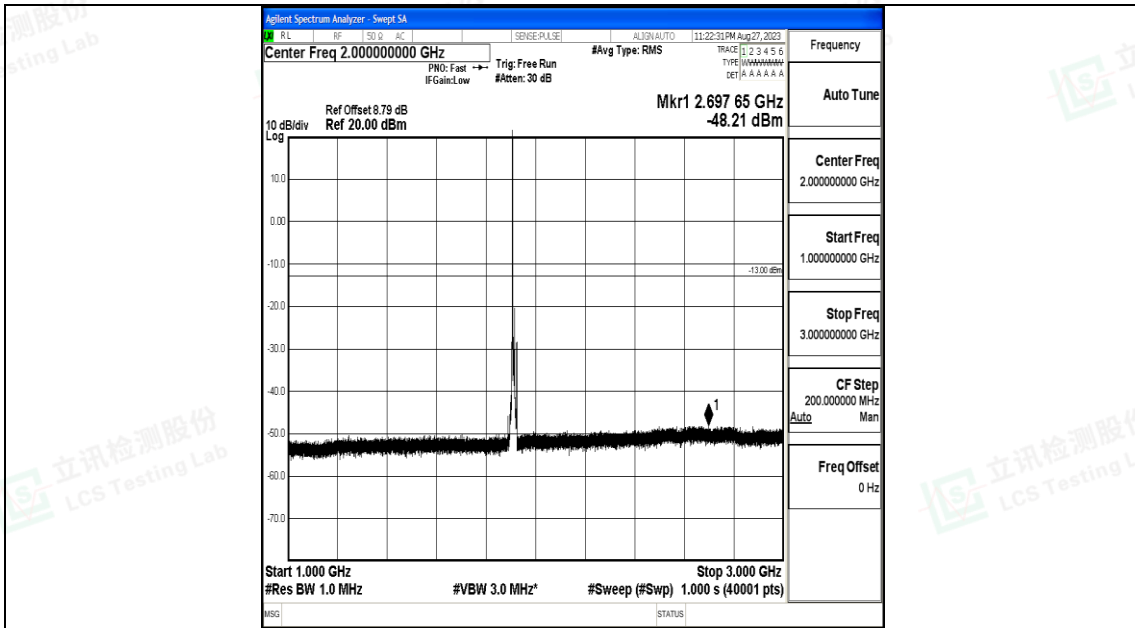

Band25_10MHz_16QAM_26640_1RB#0_30~1000_30~1000

Band25_10MHz_16QAM_26640_1RB#0_1000~3000_1000~3000