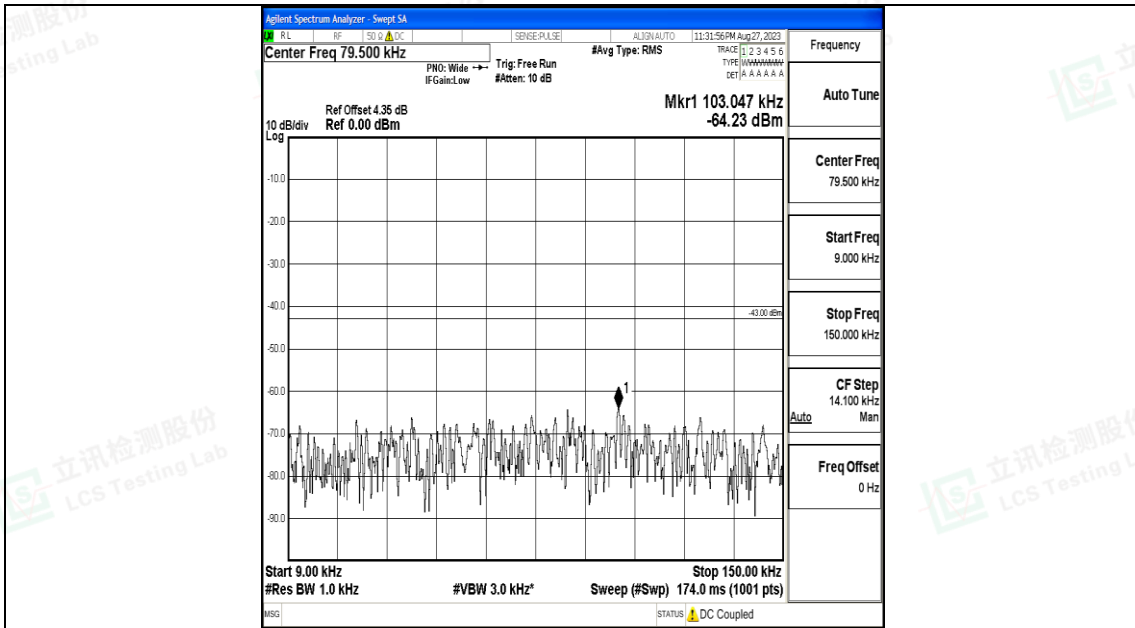

Band25_15MHz_16QAM_26615_1RB#0_3000~20000_3000~20000

Band25_20MHz_QPSK_26140_1RB#0_0.009~0.15_0.009~0.15