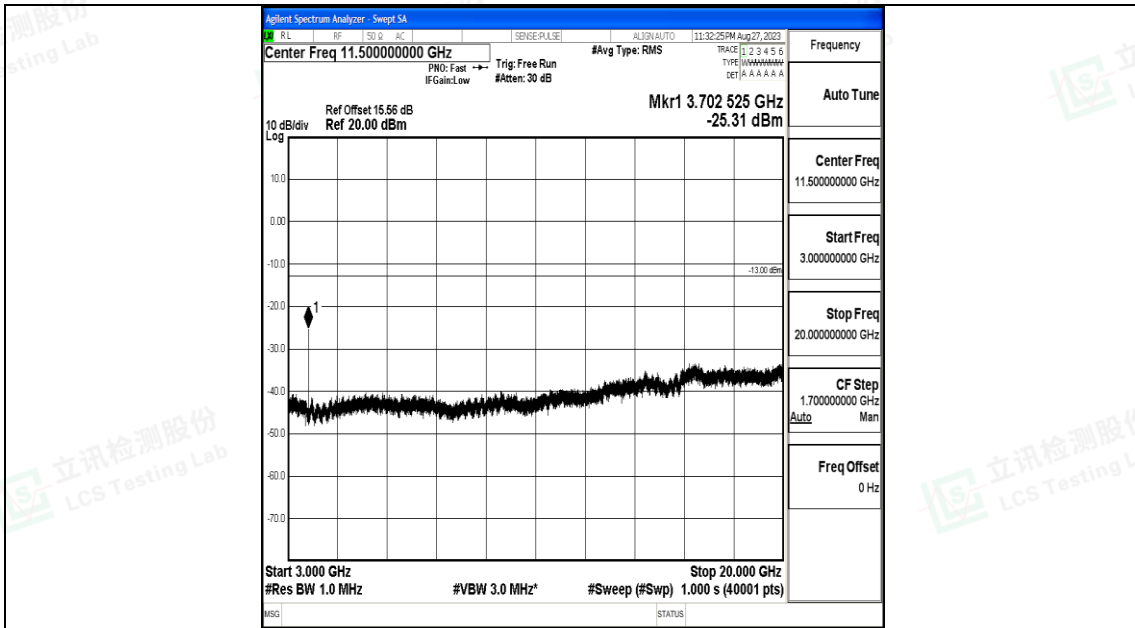

Band25_20MHz_QPSK_26140_1RB#0_1000~3000_1000~3000

Band25_20MHz_QPSK_26140_1RB#0_3000~20000_3000~20000