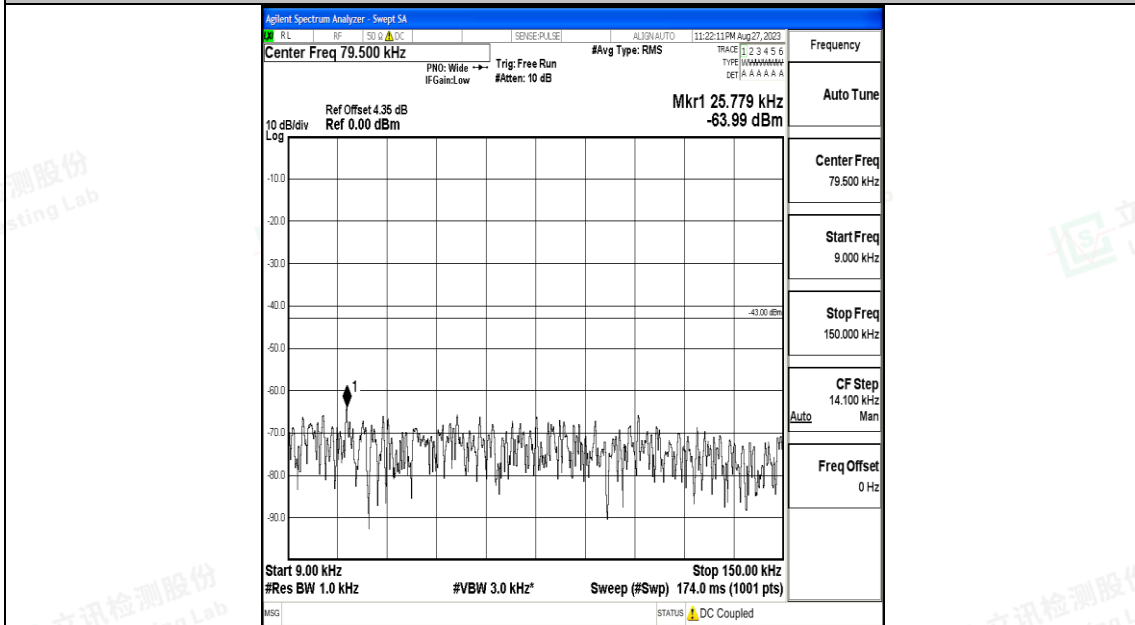

Band25\_10MHz\_QPSK\_26640\_1RB#0\_30~1000\_30~1000

Band25\_10MHz\_QPSK\_26640\_1RB#0\_1000~3000\_1000~3000

Band25\_10MHz\_QPSK\_26640\_1RB#0\_3000~20000\_3000~20000

Band25\_10MHz\_16QAM\_26640\_1RB#0\_0.009~0.15\_0.009~0.15