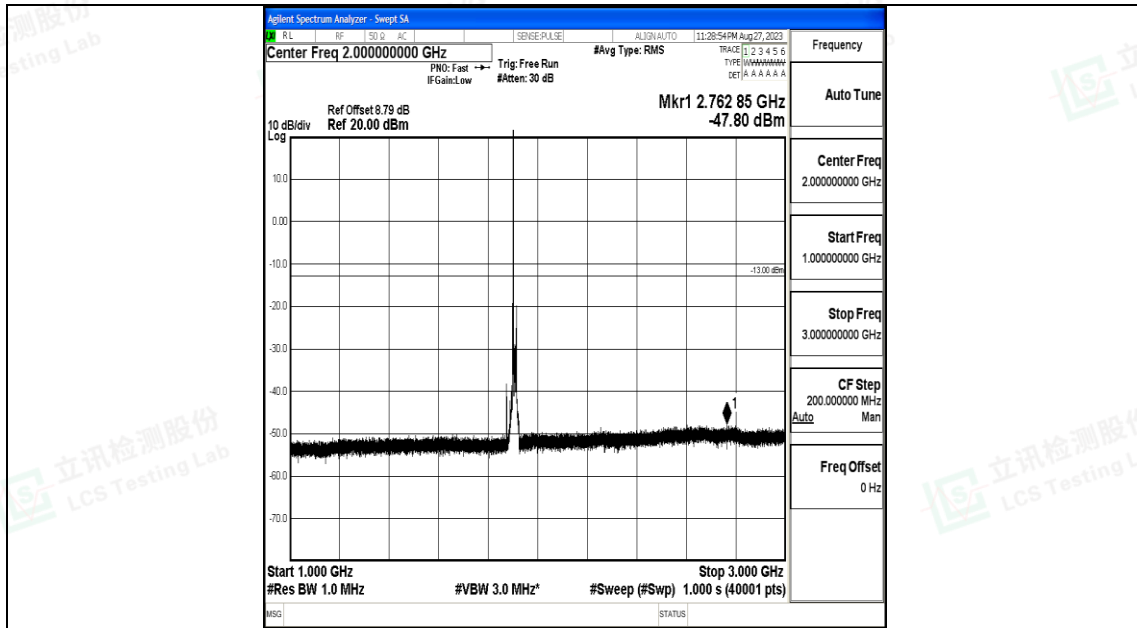

Band25\_15MHz\_QPSK\_26615\_1RB#0\_3000~20000\_3000~20000

Band25\_15MHz\_16QAM\_26615\_1RB#0\_0.009~0.15\_0.009~0.15

Band25\_15MHz\_16QAM\_26615\_1RB#0\_0.15~30\_0.15~30

Band25\_15MHz\_16QAM\_26615\_1RB#0\_30~1000\_30~1000