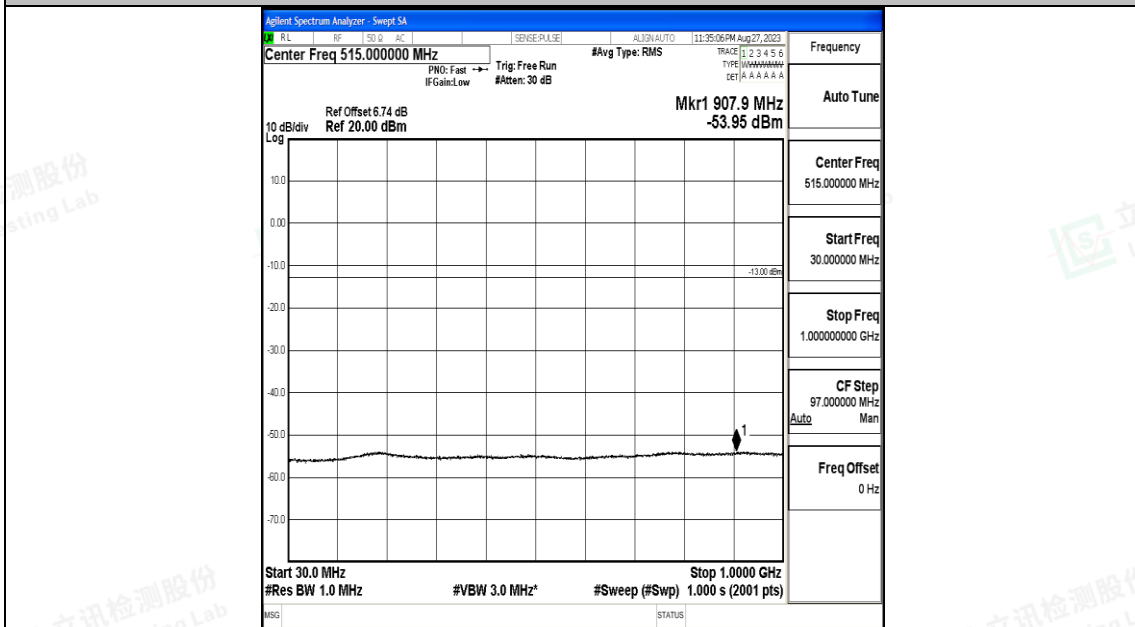

Band25_20MHz_16QAM_26590_1RB#0_0.15~30_0.15~30

Band25_20MHz_16QAM_26590_1RB#0_30~1000_30~1000