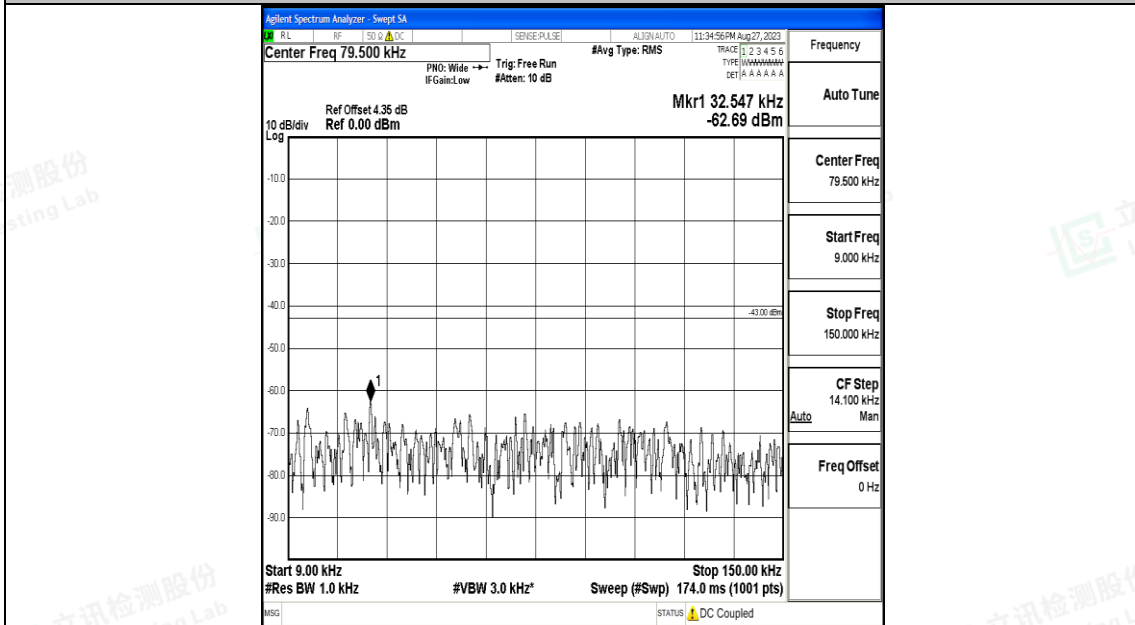

Band25\_20MHz\_QPSK\_26590\_1RB#0\_30~1000\_30~1000

Band25\_20MHz\_QPSK\_26590\_1RB#0\_1000~3000\_1000~3000

Band25\_20MHz\_QPSK\_26590\_1RB#0\_3000~20000\_3000~20000

Band25\_20MHz\_16QAM\_26590\_1RB#0\_0.009~0.15\_0.009~0.15