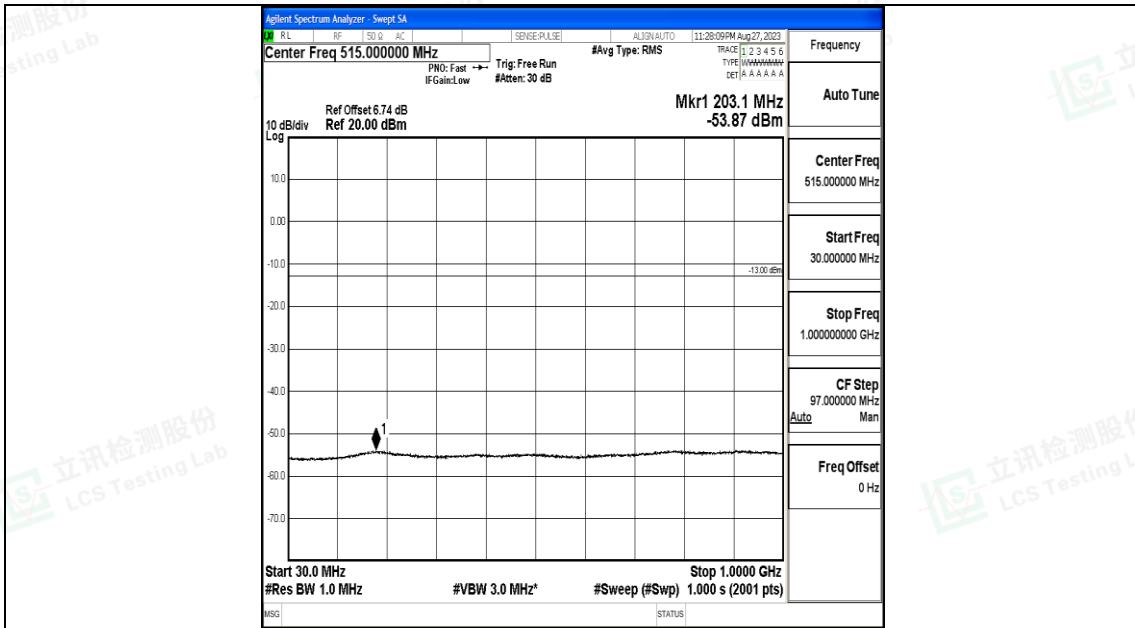

Band25_15MHz_QPSK_26615_1RB#0_0.15~30_0.15~30

Band25_15MHz_QPSK_26615_1RB#0_30~1000_30~1000