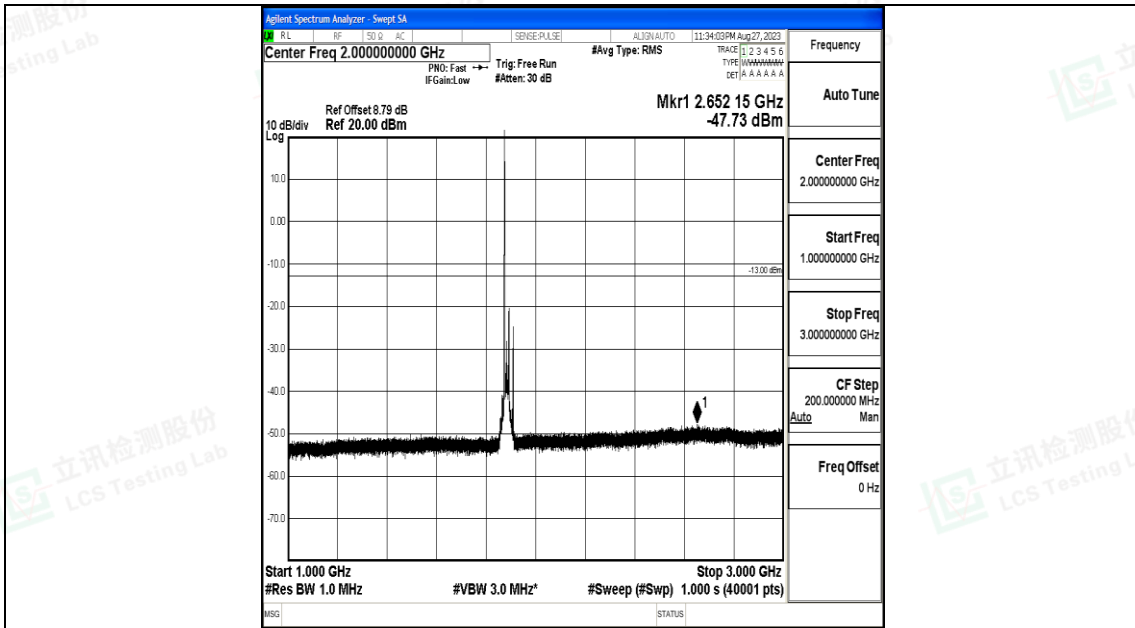

Band25\_20MHz\_QPSK\_26365\_1RB#0\_3000~20000\_3000~20000

Band25\_20MHz\_16QAM\_26365\_1RB#0\_0.009~0.15\_0.009~0.15

Band25\_20MHz\_16QAM\_26365\_1RB#0\_0.15~30\_0.15~30

Band25\_20MHz\_16QAM\_26365\_1RB#0\_30~1000\_30~1000