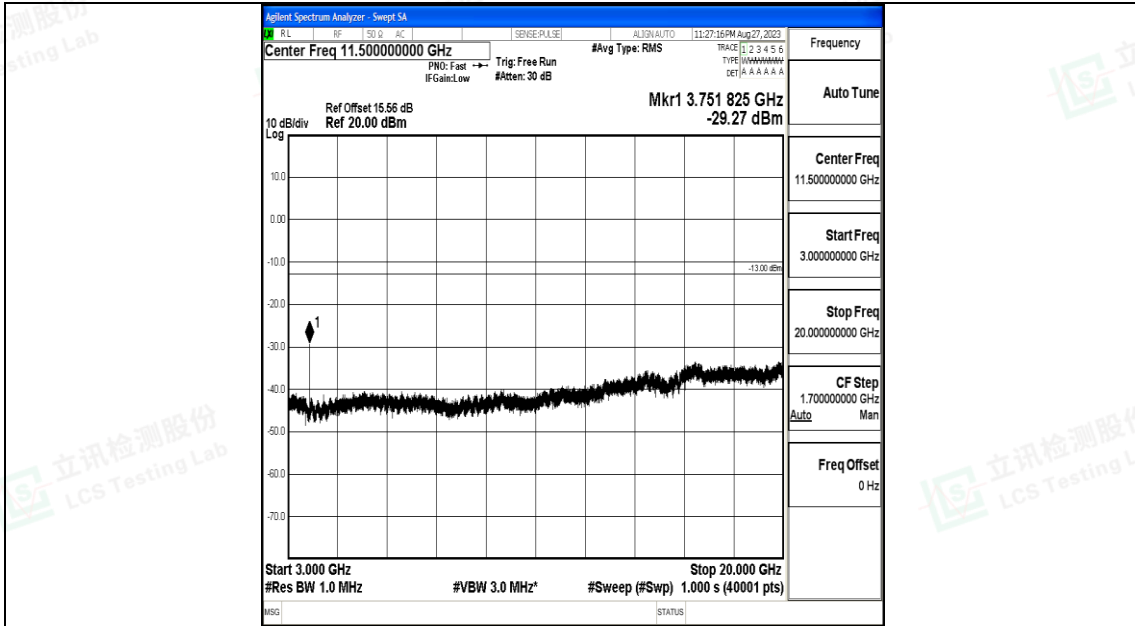

Band25_15MHz_QPSK_26365_1RB#0_1000~3000_1000~3000

Band25_15MHz_QPSK_26365_1RB#0_3000~20000_3000~20000