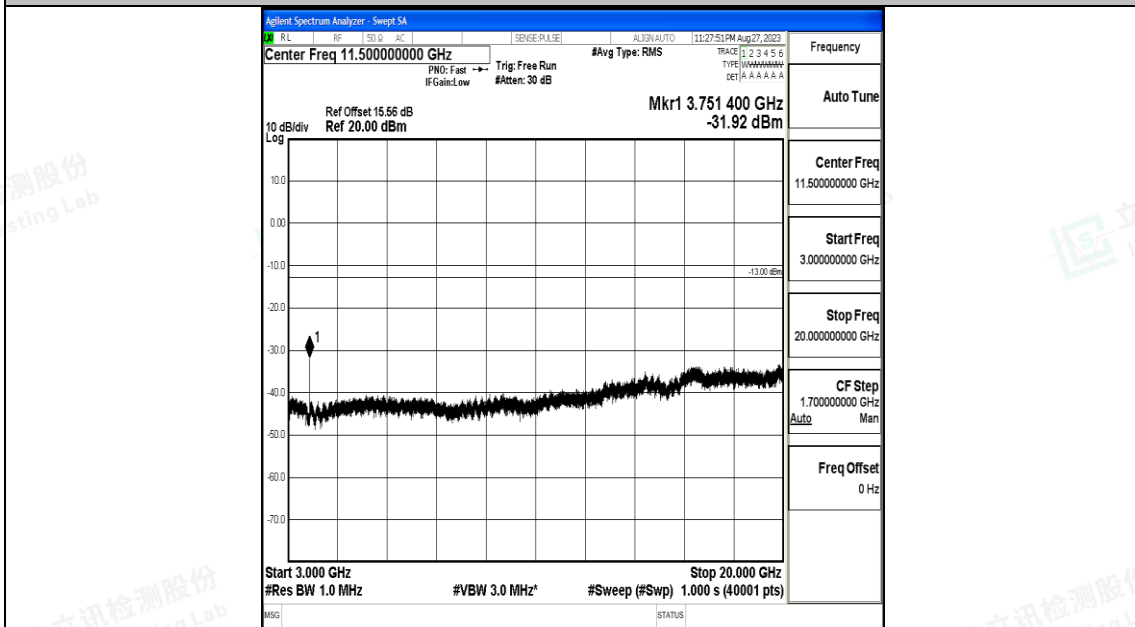

Band25\_15MHz\_16QAM\_26365\_1RB#0\_0.15~30\_0.15~30

Band25\_15MHz\_16QAM\_26365\_1RB#0\_30~1000\_30~1000

Band25\_15MHz\_16QAM\_26365\_1RB#0\_1000~3000\_1000~3000

Band25\_15MHz\_16QAM\_26365\_1RB#0\_3000~20000\_3000~20000