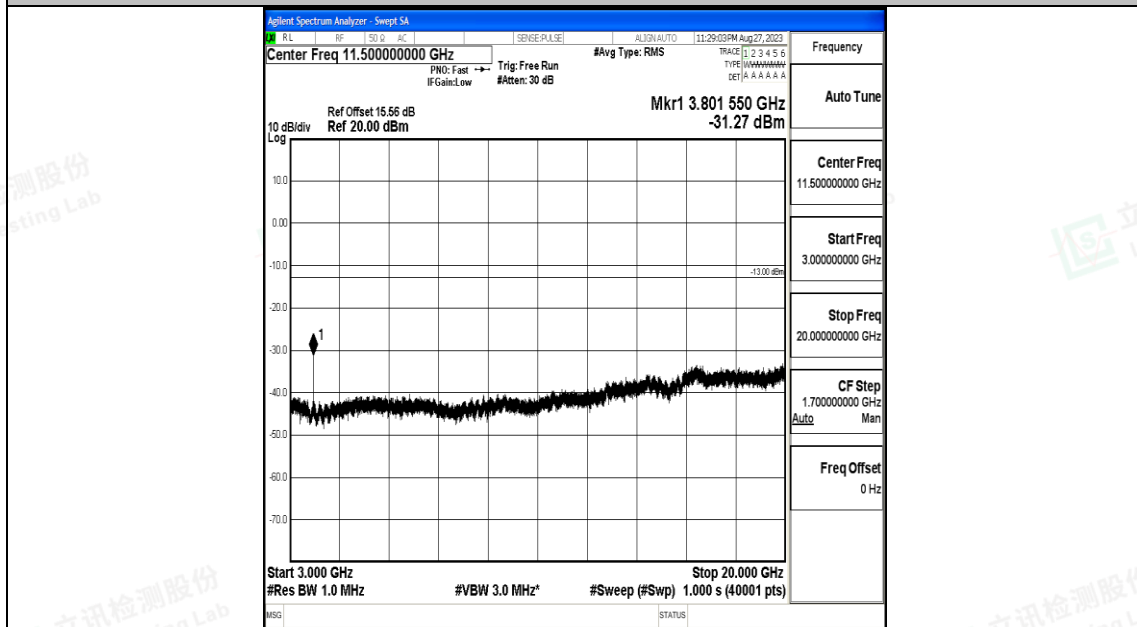

Band25_15MHz_16QAM_26615_1RB#0_1000~3000_1000~3000

Band25_15MHz_16QAM_26615_1RB#0_3000~20000_3000~20000