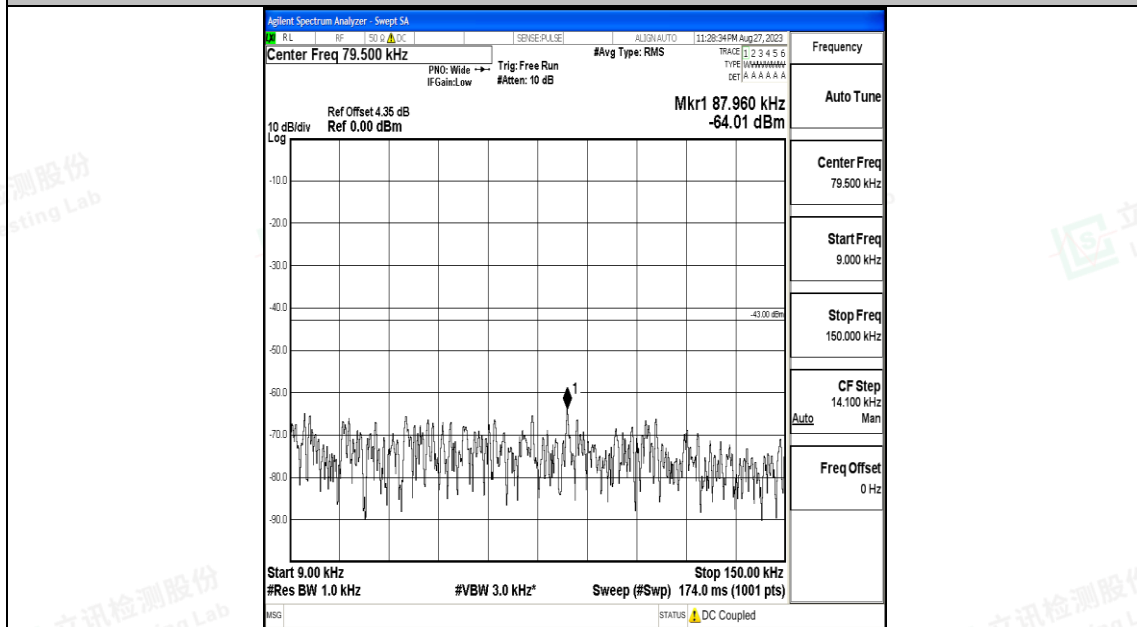

Band25_15MHz_QPSK_26615_1RB#0_3000~20000_3000~20000

Band25_15MHz_16QAM_26615_1RB#0_0.009~0.15_0.009~0.15