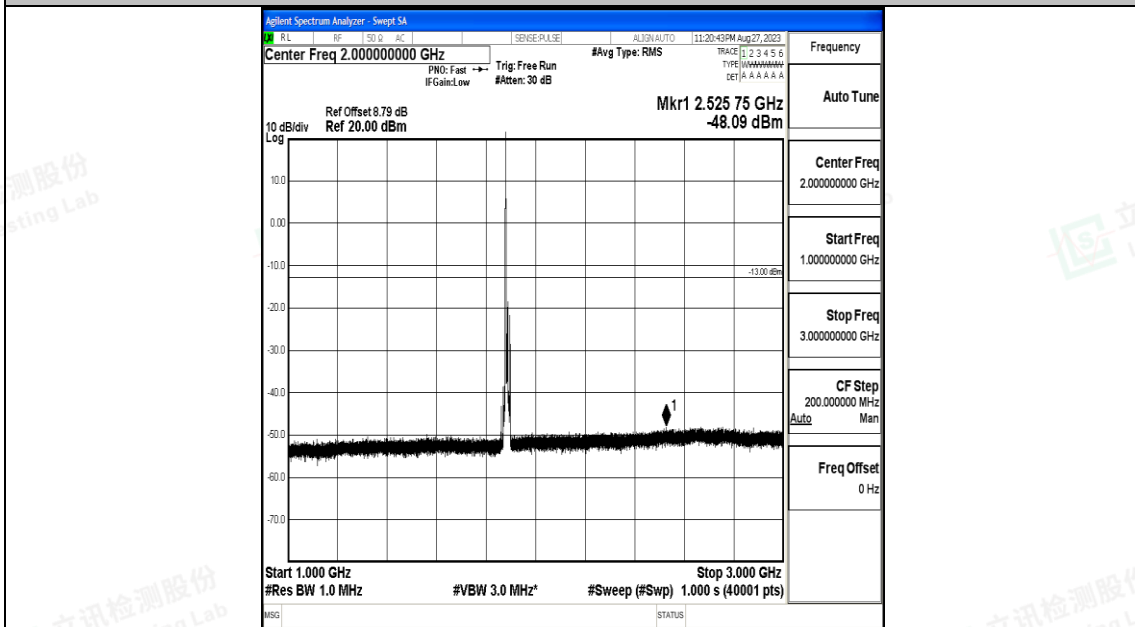

Band25\_10MHz\_QPSK\_26365\_1RB#0\_0.009~0.15\_0.009~0.15

Band25\_10MHz\_QPSK\_26365\_1RB#0\_0.15~30\_0.15~30

Band25\_10MHz\_QPSK\_26365\_1RB#0\_30~1000\_30~1000

Band25\_10MHz\_QPSK\_26365\_1RB#0\_1000~3000\_1000~3000