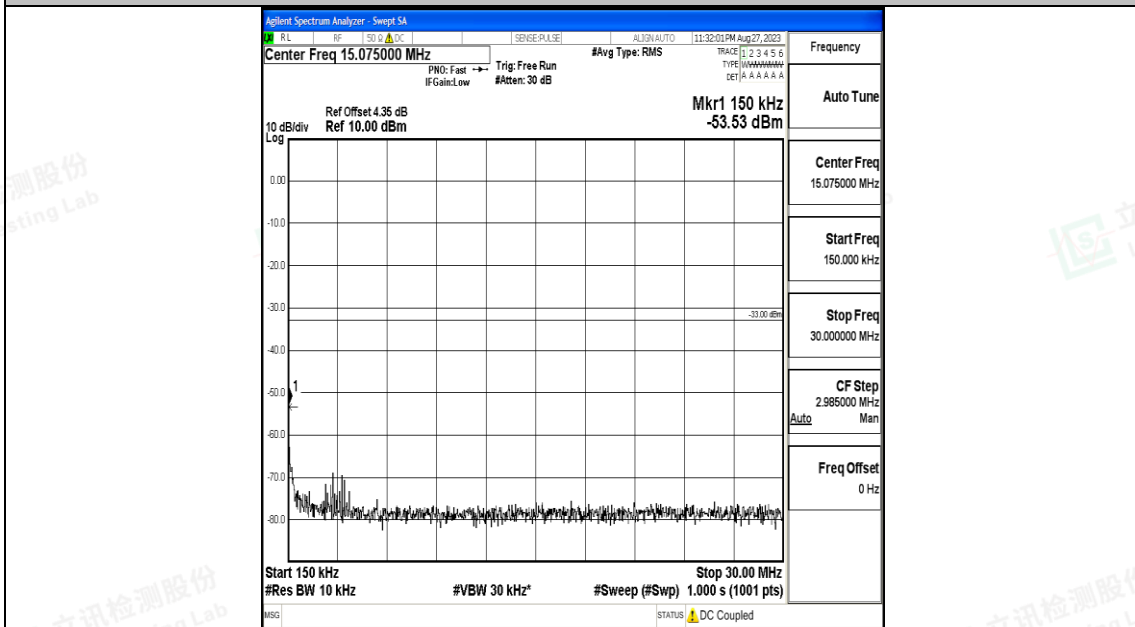

Band25\_15MHz\_16QAM\_26615\_1RB#0\_1000~3000\_1000~3000

Band25\_15MHz\_16QAM\_26615\_1RB#0\_3000~20000\_3000~20000

Band25\_20MHz\_QPSK\_26140\_1RB#0\_0.009~0.15\_0.009~0.15

Band25\_20MHz\_QPSK\_26140\_1RB#0\_0.15~30\_0.15~30