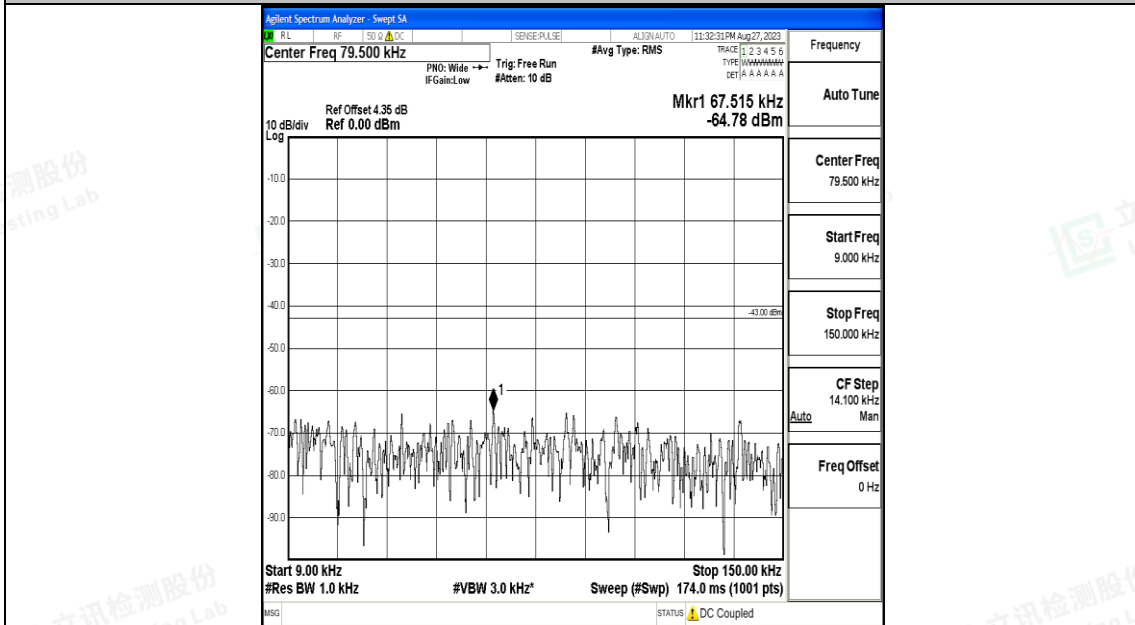

Band25\_20MHz\_QPSK\_26140\_1RB#0\_30~1000\_30~1000

Band25\_20MHz\_QPSK\_26140\_1RB#0\_1000~3000\_1000~3000

Band25\_20MHz\_QPSK\_26140\_1RB#0\_3000~20000\_3000~20000

Band25\_20MHz\_16QAM\_26140\_1RB#0\_0.009~0.15\_0.009~0.15