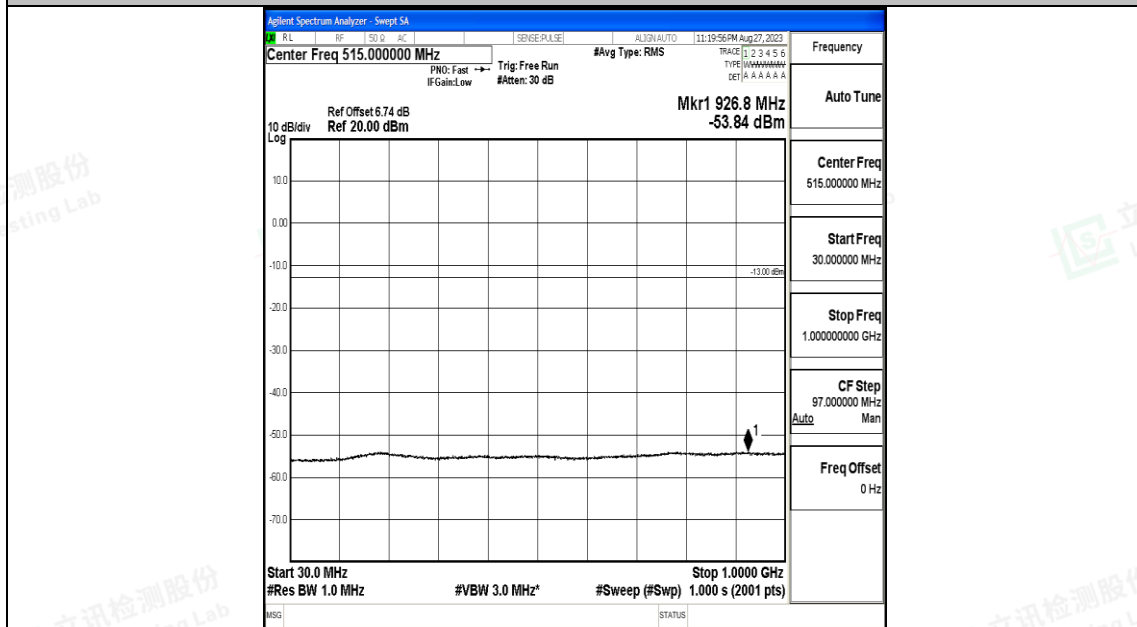

Band25_10MHz_16QAM_26090_1RB#0_0.15~30_0.15~30

Band25_10MHz_16QAM_26090_1RB#0_30~1000_30~1000