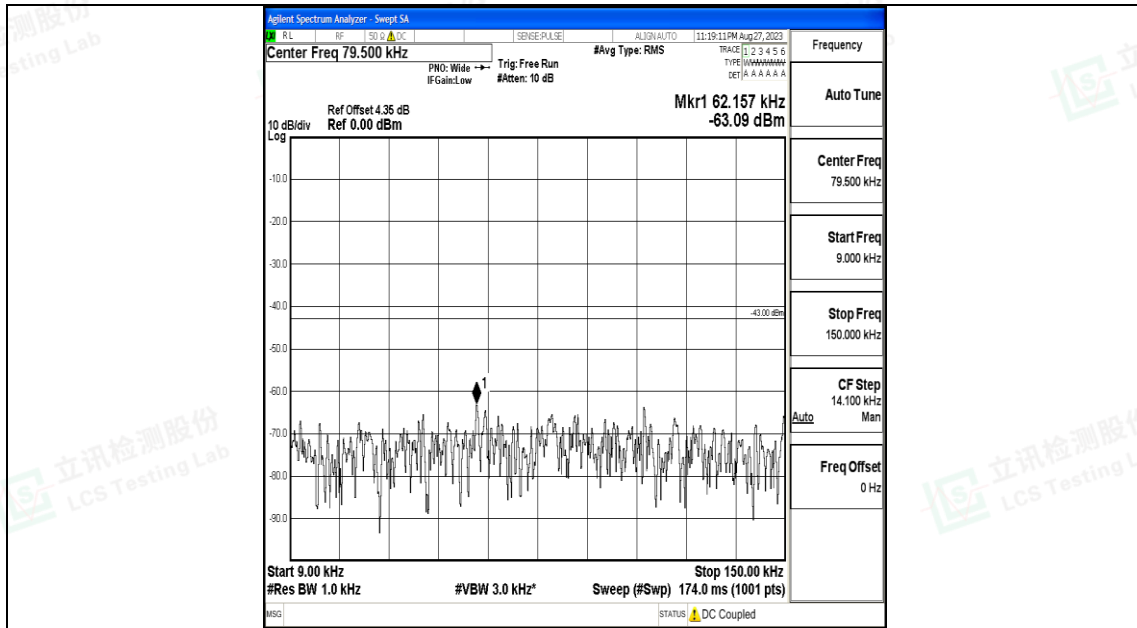

Band25\_5MHz\_16QAM\_26665\_1RB#0\_1000~3000\_1000~3000

Band25\_5MHz\_16QAM\_26665\_1RB#0\_3000~20000\_3000~20000

Band25\_10MHz\_QPSK\_26090\_1RB#0\_0.009~0.15\_0.009~0.15

Band25\_10MHz\_QPSK\_26090\_1RB#0\_0.15~30\_0.15~30