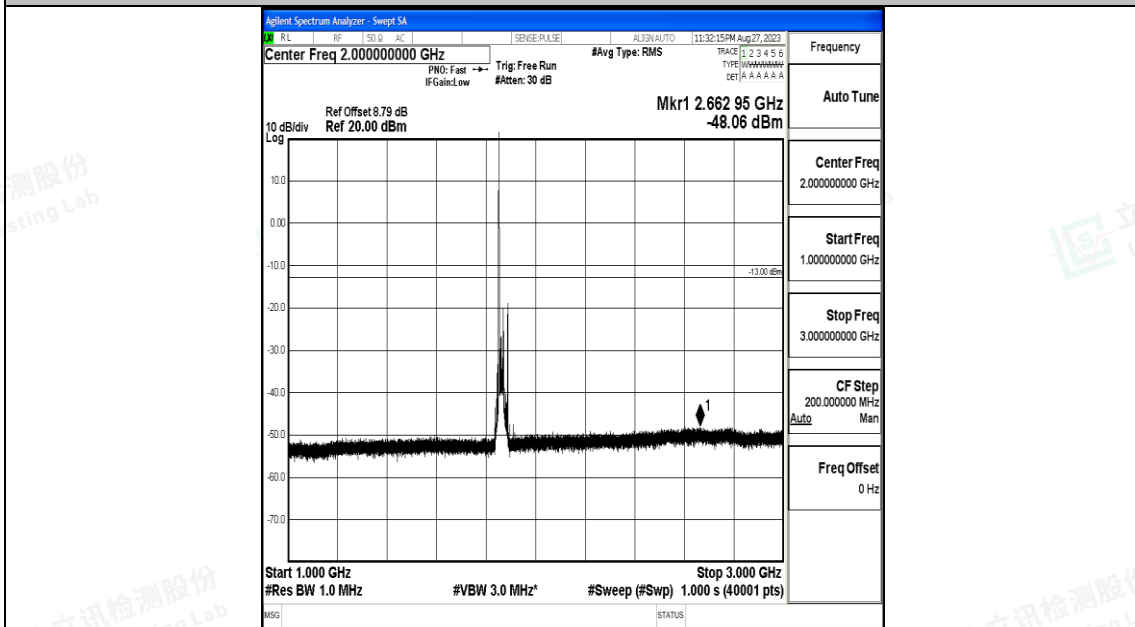

Band25_20MHz_QPSK_26140_1RB#0_30~1000_30~1000

Band25_20MHz_QPSK_26140_1RB#0_1000~3000_1000~3000