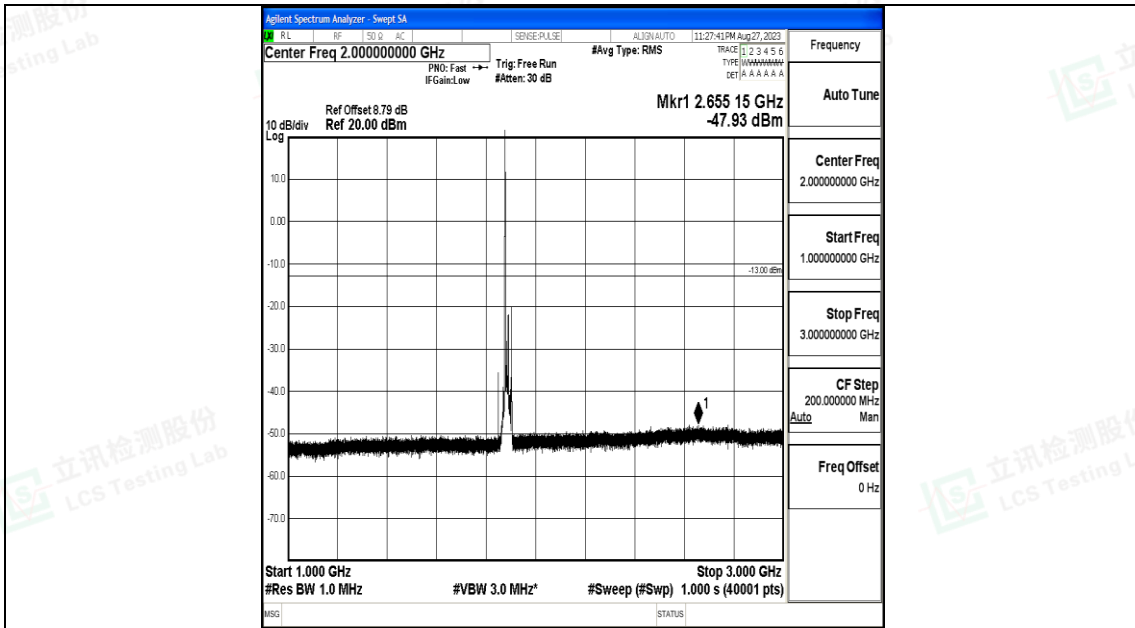

Band25_15MHz_16QAM_26365_1RB#0_30~1000_30~1000

Band25_15MHz_16QAM_26365_1RB#0_1000~3000_1000~3000