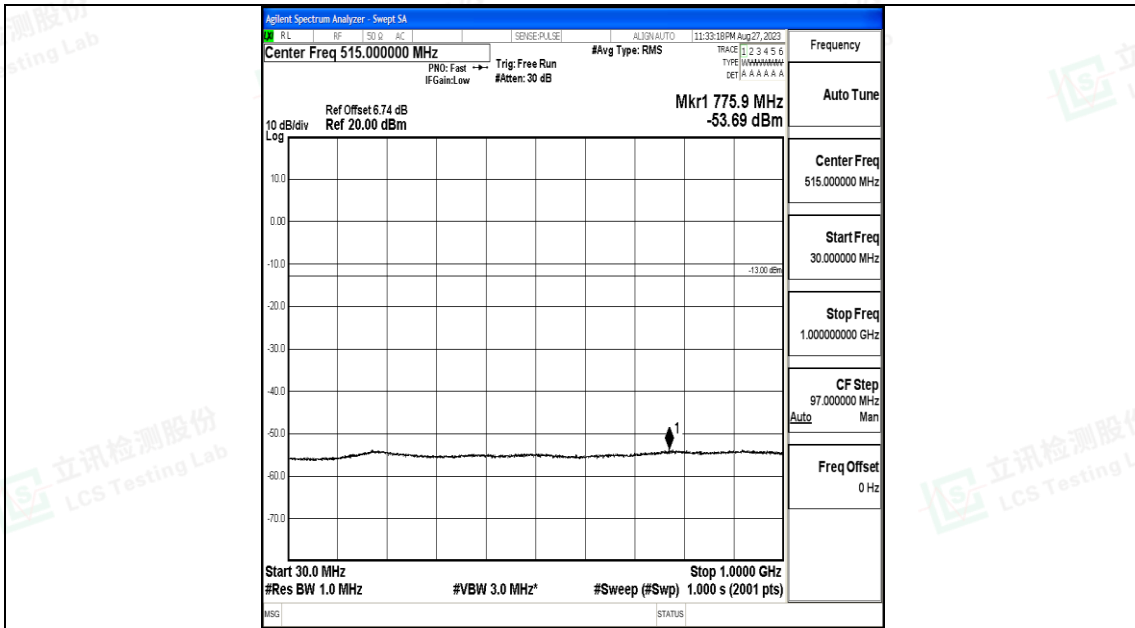

Band25_20MHz_QPSK_26365_1RB#0_0.15~30_0.15~30

Band25_20MHz_QPSK_26365_1RB#0_30~1000_30~1000