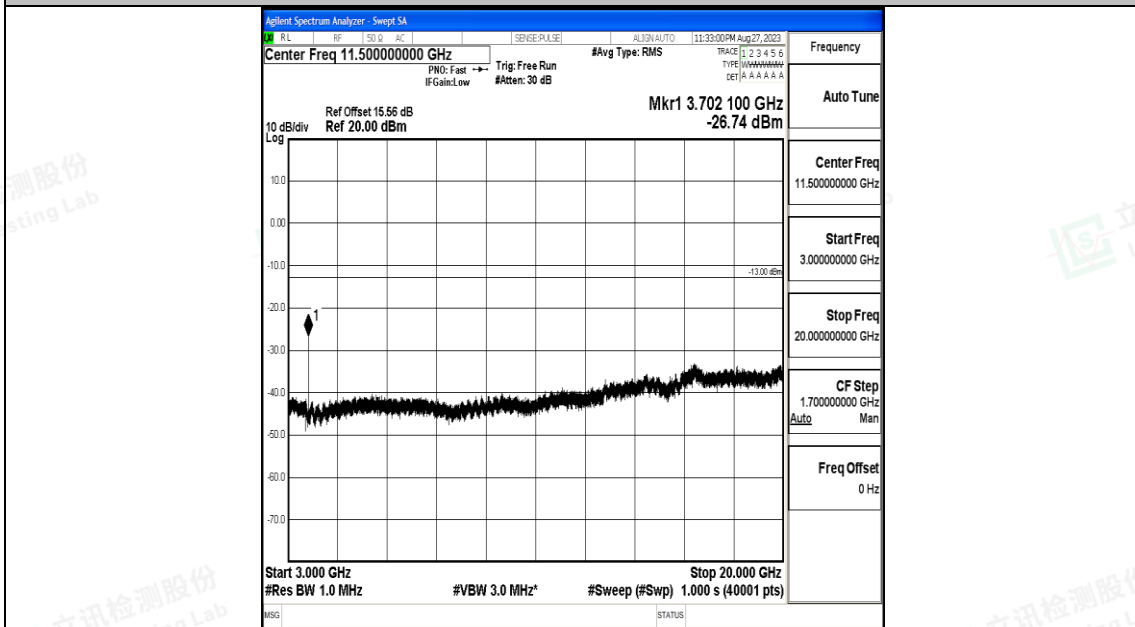

Band25\_20MHz\_16QAM\_26140\_1RB#0\_0.15~30\_0.15~30

Band25\_20MHz\_16QAM\_26140\_1RB#0\_30~1000\_30~1000

Band25\_20MHz\_16QAM\_26140\_1RB#0\_1000~3000\_1000~3000

Band25\_20MHz\_16QAM\_26140\_1RB#0\_3000~20000\_3000~20000