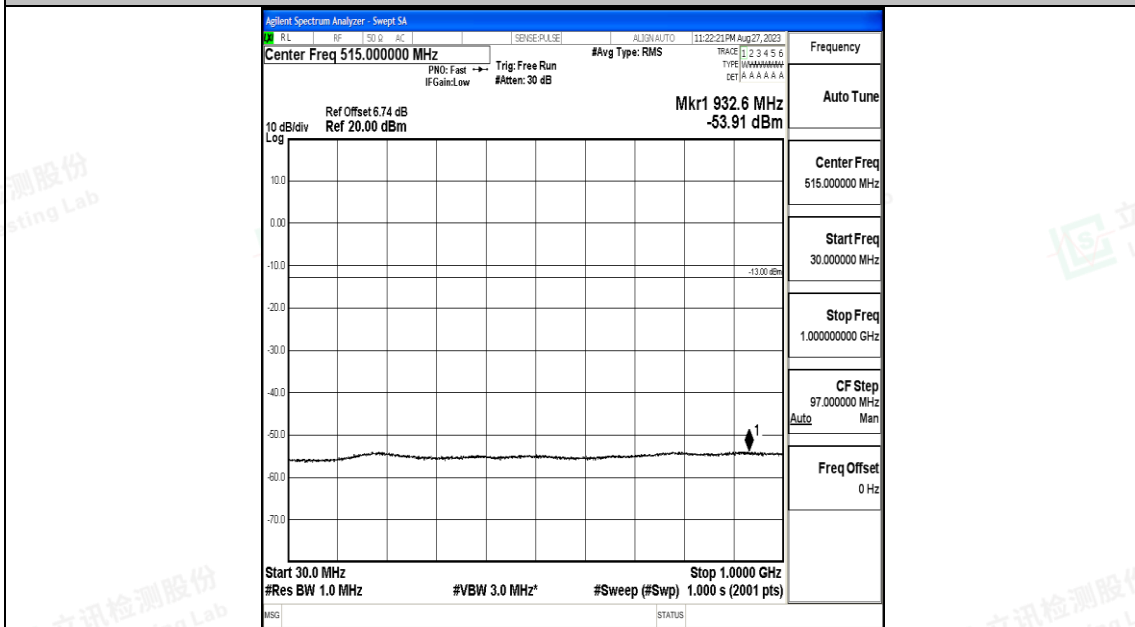

Band25_10MHz_16QAM_26640_1RB#0_0.15~30_0.15~30

Band25_10MHz_16QAM_26640_1RB#0_30~1000_30~1000