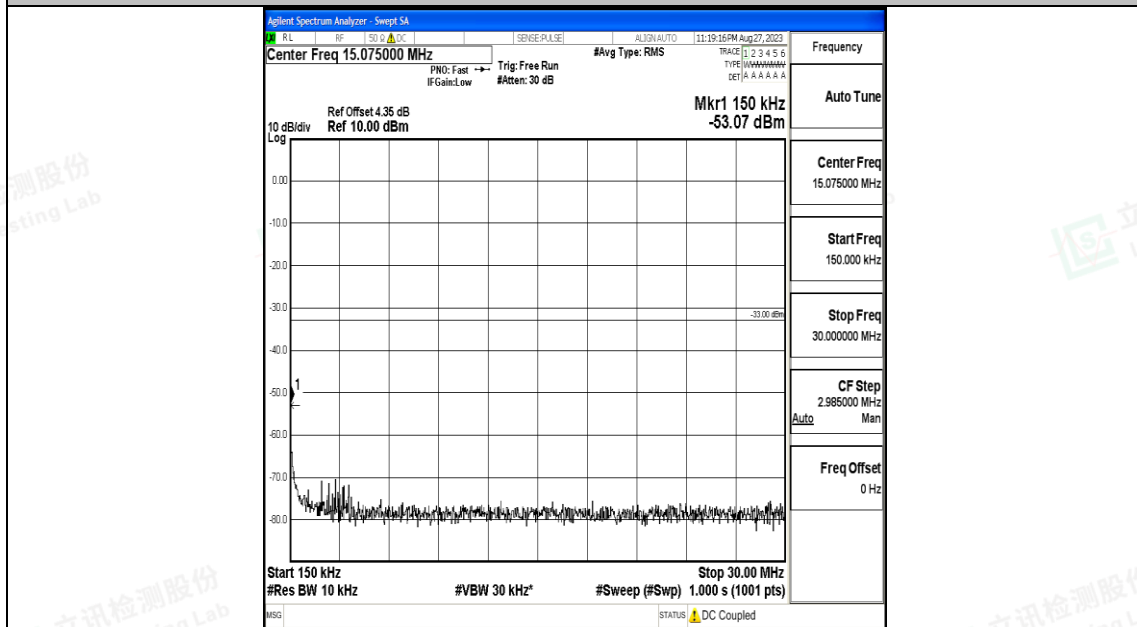

Band25\_5MHz\_16QAM\_26665\_1RB#0\_1000~3000\_1000~3000

Band25\_5MHz\_16QAM\_26665\_1RB#0\_3000~20000\_3000~20000

Band25\_10MHz\_QPSK\_26090\_1RB#0\_0.009~0.15\_0.009~0.15

Band25\_10MHz\_QPSK\_26090\_1RB#0\_0.15~30\_0.15~30