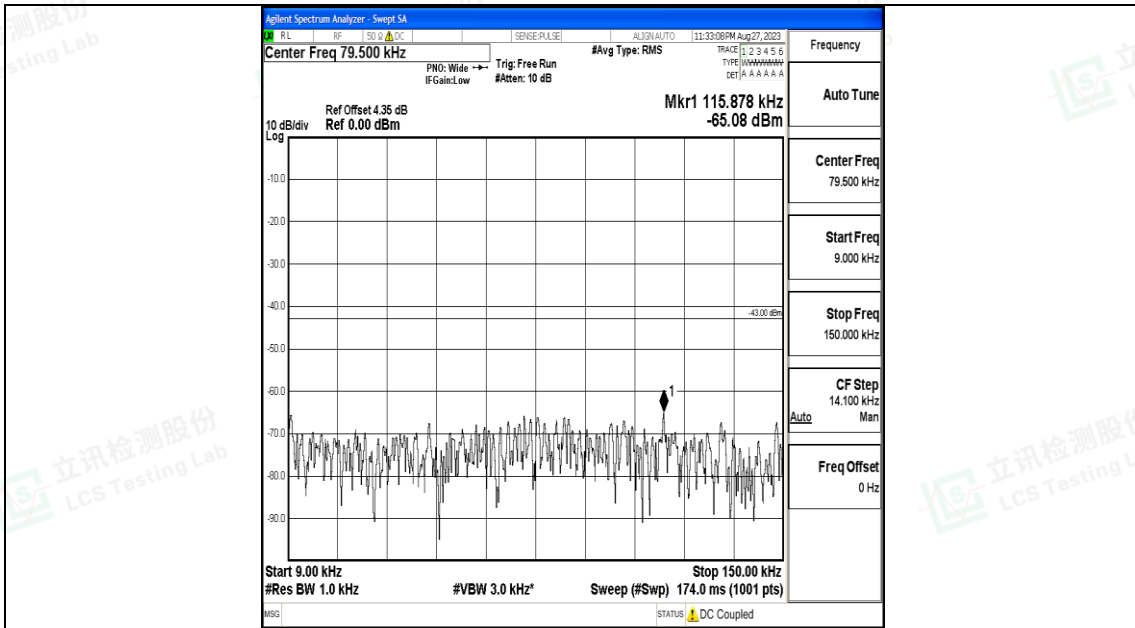

Band25\_20MHz\_16QAM\_26140\_1RB#0\_0.15~30\_0.15~30

Band25\_20MHz\_16QAM\_26140\_1RB#0\_30~1000\_30~1000

Band25\_20MHz\_16QAM\_26140\_1RB#0\_1000~3000\_1000~3000

Band25\_20MHz\_16QAM\_26140\_1RB#0\_3000~20000\_3000~20000