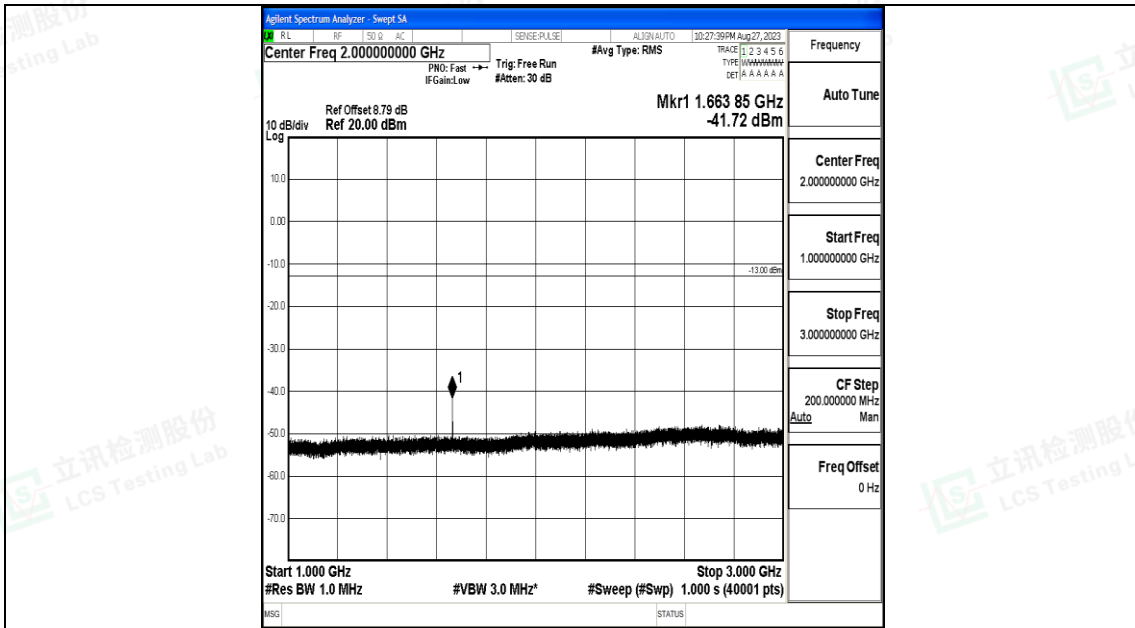

Band5_10MHz_16QAM_20525_1RB#0_30~1000_30~1000

Band5_10MHz_16QAM_20525_1RB#0_1000~3000_1000~3000