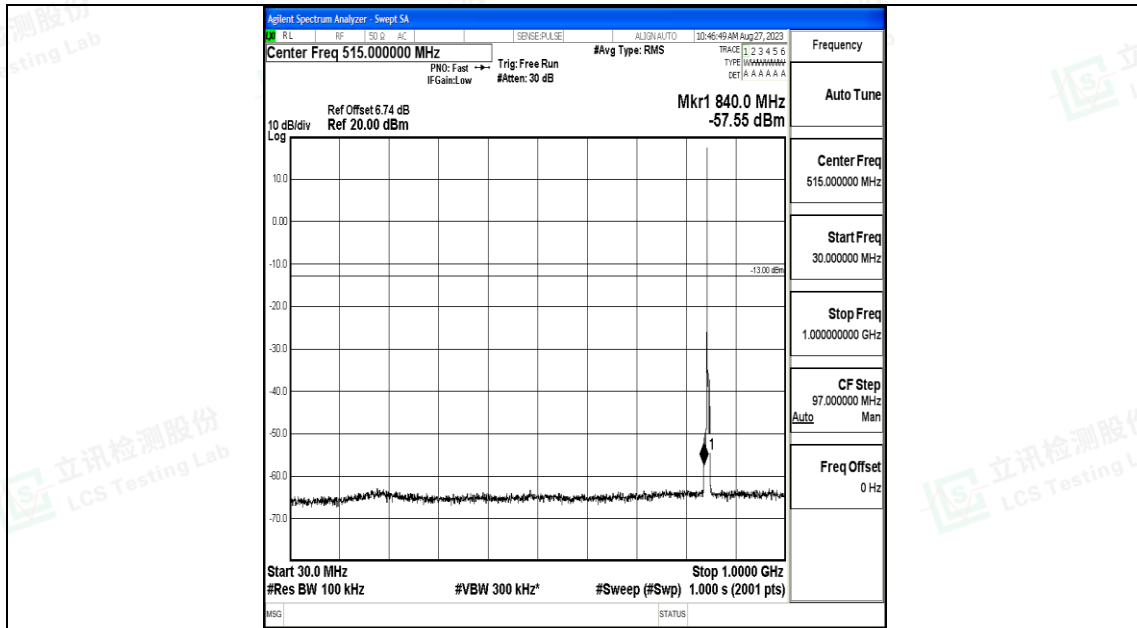

Band5_3MHz_16QAM_20525_1RB#0_30~1000_30~1000

Band5_3MHz_16QAM_20525_1RB#0_1000~3000_1000~3000

Band5_3MHz_16QAM_20525_1RB#0_3000~10000_3000~10000

Band5_3MHz_QPSK_20635_1RB#0_0.009~0.15_0.009~0.15

Band5_3MHz_QPSK_20635_1RB#0_0.15~30_0.15~30