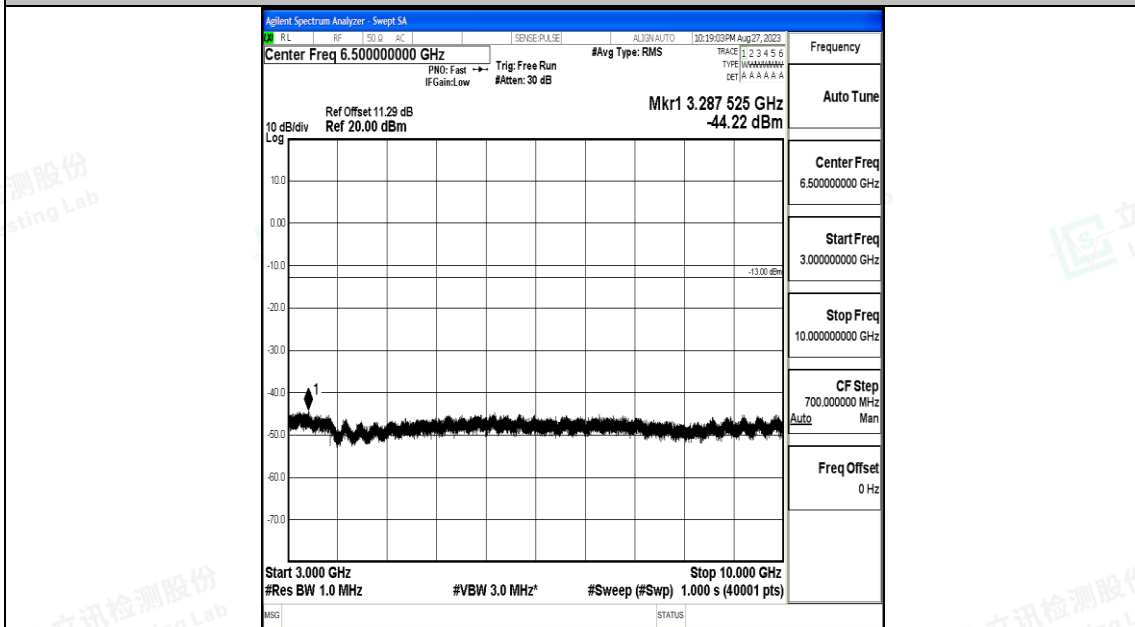

Band5_5MHz_16QAM_20425_1RB#0_1000~3000_1000~3000

Band5_5MHz_16QAM_20425_1RB#0_3000~10000_3000~10000