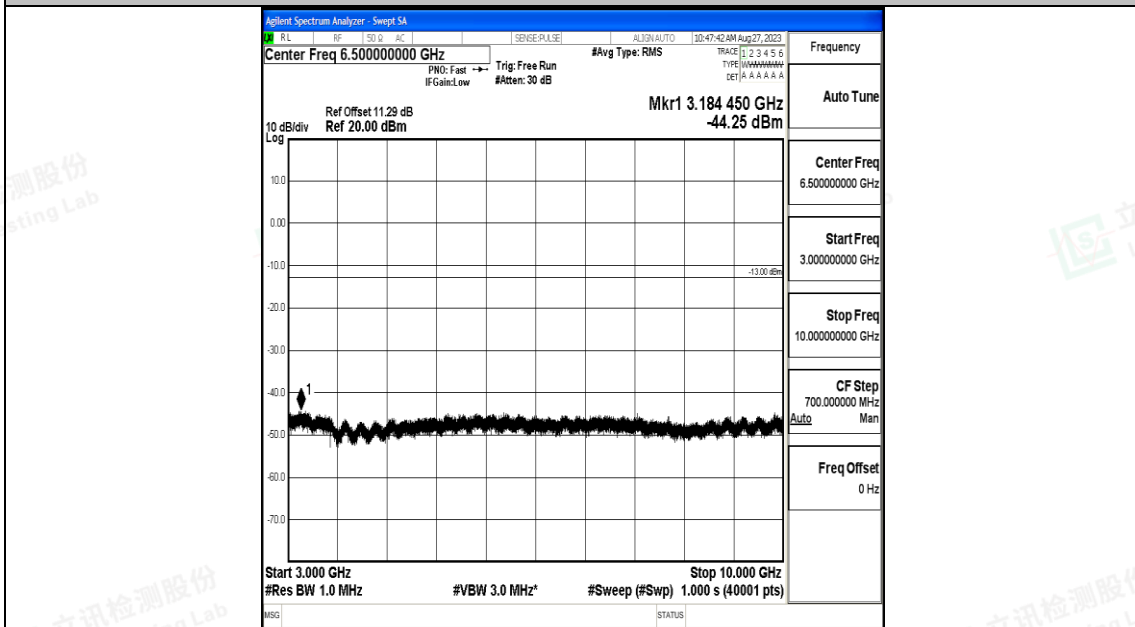

Band5_3MHz_16QAM_20635_1RB#0_1000~3000_1000~3000

Band5_3MHz_16QAM_20635_1RB#0_3000~10000_3000~10000