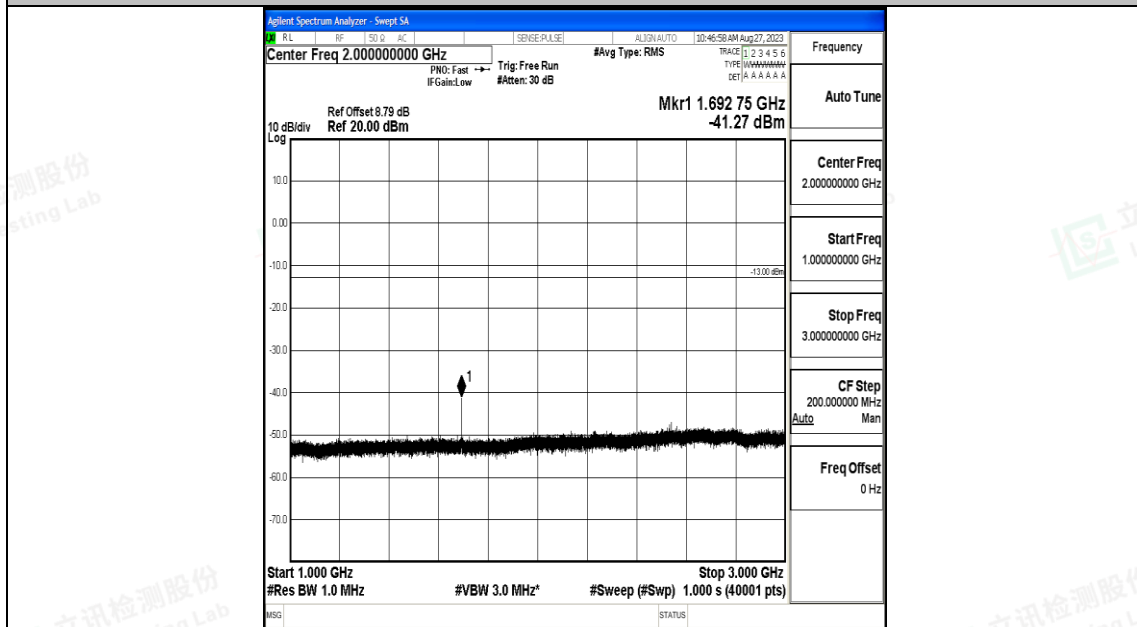

Band5_3MHz_QPSK_20635_1RB#0_30~1000_30~1000

Band5_3MHz_QPSK_20635_1RB#0_1000~3000_1000~3000