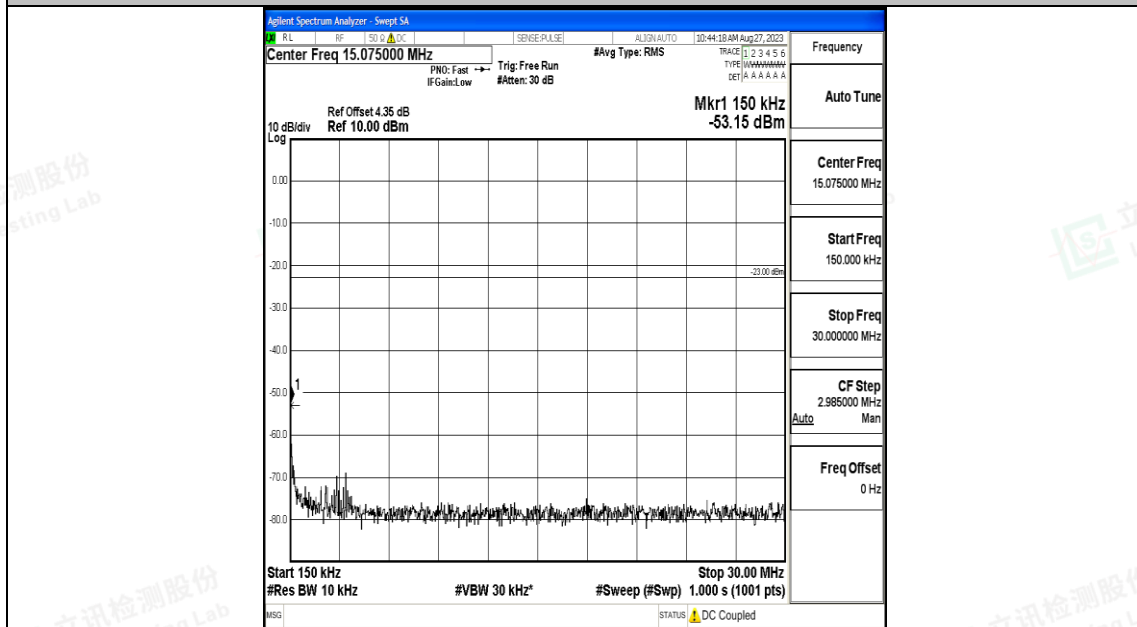

Band5_1.4MHz_16QAM_20643_1RB#0_30~1000_30~1000

Band5_1.4MHz_16QAM_20643_1RB#0_1000~3000_1000~3000

Band5_1.4MHz_16QAM_20643_1RB#0_3000~10000_3000~10000

Band5_3MHz_QPSK_20415_1RB#0_0.009~0.15_0.009~0.15

Band5_3MHz_QPSK_20415_1RB#0_0.15~30_0.15~30