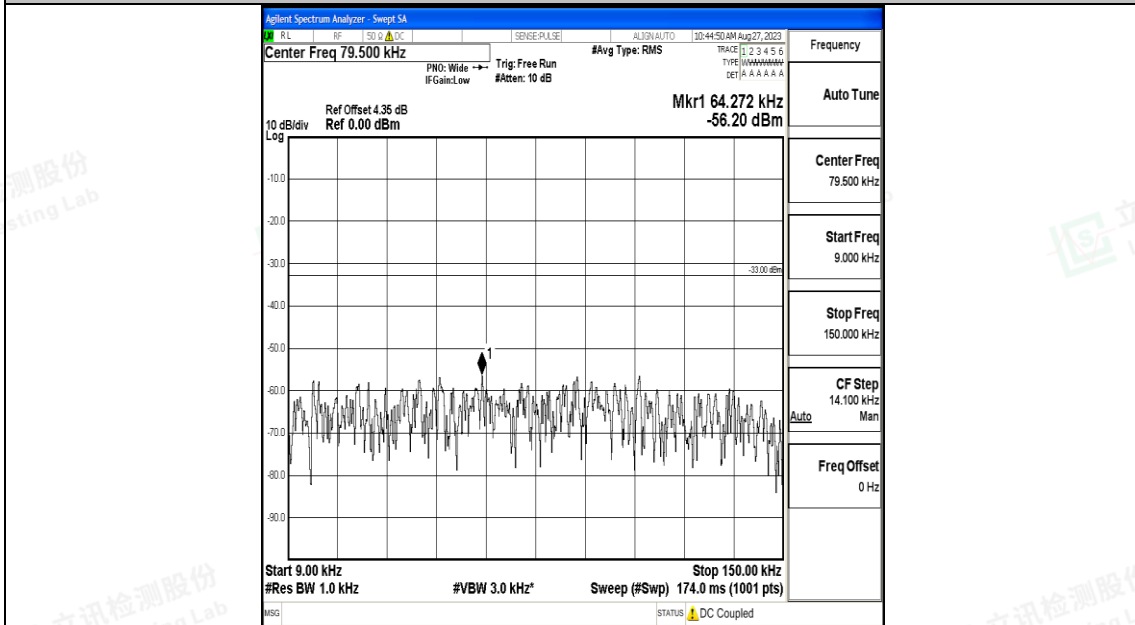

Band5_3MHz_QPSK_20415_1RB#0_30~1000_30~1000

Band5_3MHz_QPSK_20415_1RB#0_1000~3000_1000~3000

Band5_3MHz_QPSK_20415_1RB#0_3000~10000_3000~10000

Band5_3MHz_16QAM_20415_1RB#0_0.009~0.15_0.009~0.15

Band5_3MHz_16QAM_20415_1RB#0_0.15~30_0.15~30