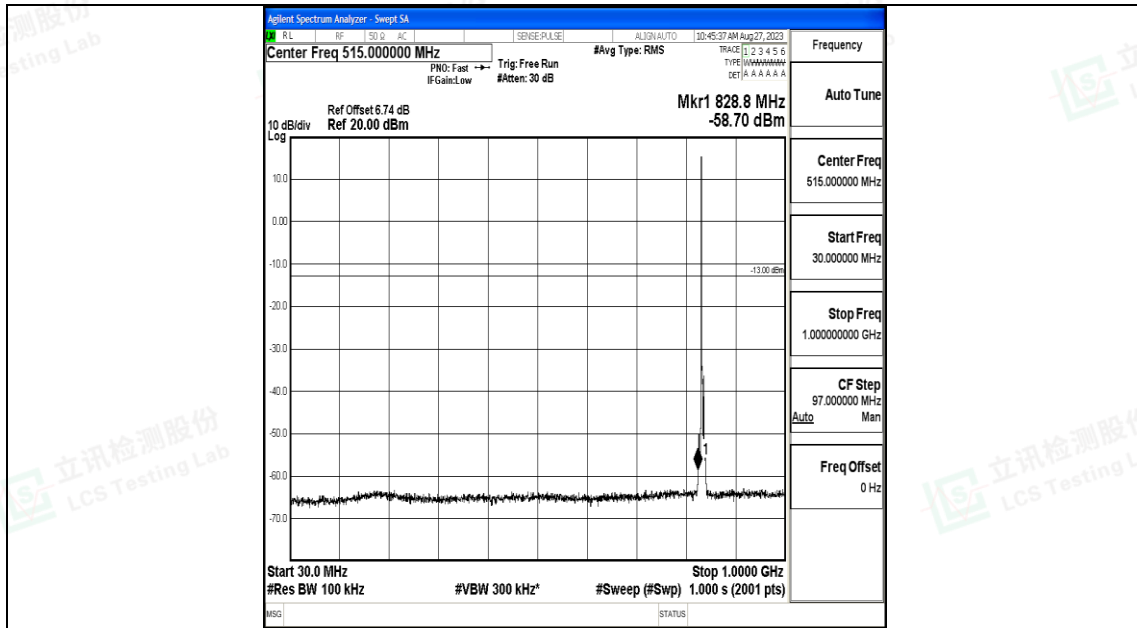

Band5_3MHz_16QAM_20415_1RB#0_30~1000_30~1000

Band5_3MHz_16QAM_20415_1RB#0_1000~3000_1000~3000

Band5_3MHz_16QAM_20415_1RB#0_3000~10000_3000~10000

Band5_3MHz_QPSK_20525_1RB#0_0.009~0.15_0.009~0.15

Band5_3MHz_QPSK_20525_1RB#0_0.15~30_0.15~30