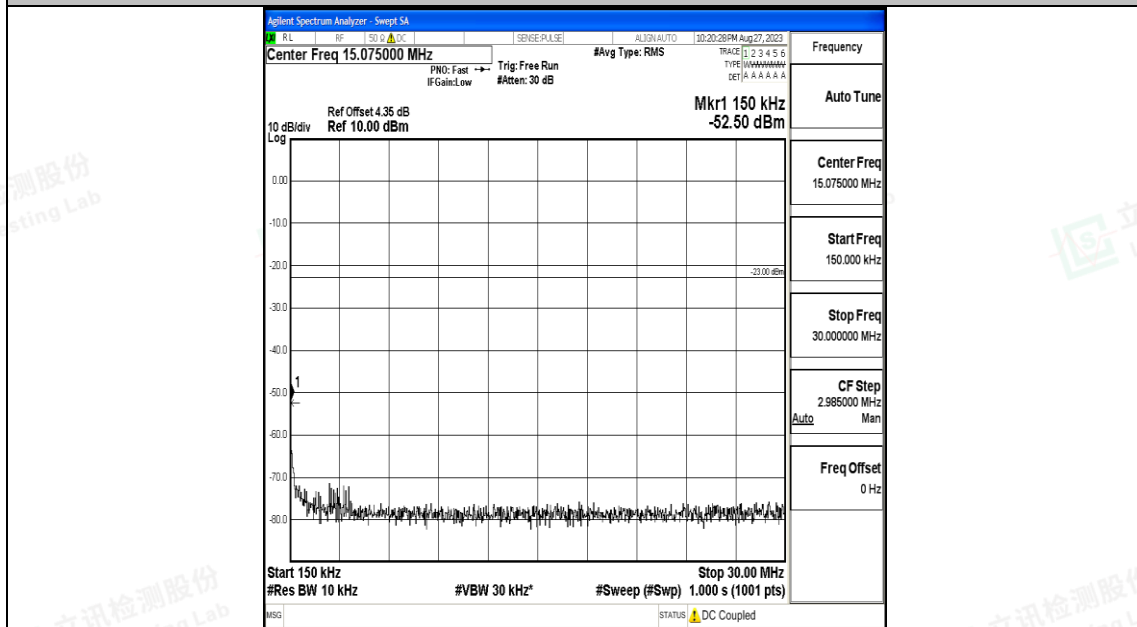

Band5_5MHz_16QAM_20525_1RB#0_30~1000_30~1000

Band5_5MHz_16QAM_20525_1RB#0_1000~3000_1000~3000

Band5_5MHz_16QAM_20525_1RB#0_3000~10000_3000~10000

Band5_5MHz_QPSK_20625_1RB#0_0.009~0.15_0.009~0.15

Band5_5MHz_QPSK_20625_1RB#0_0.15~30_0.15~30