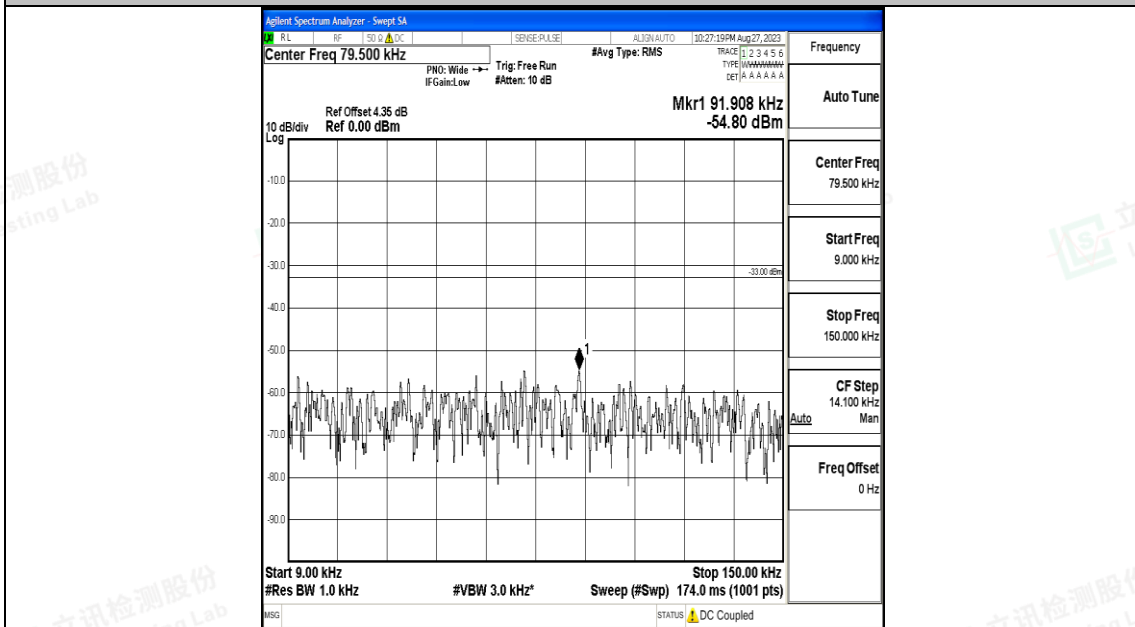

Band5_10MHz_QPSK_20525_1RB#0_30~1000_30~1000

Band5_10MHz_QPSK_20525_1RB#0_1000~3000_1000~3000

Band5_10MHz_QPSK_20525_1RB#0_3000~10000_3000~10000

Band5_10MHz_16QAM_20525_1RB#0_0.009~0.15_0.009~0.15

Band5_10MHz_16QAM_20525_1RB#0_0.15~30_0.15~30