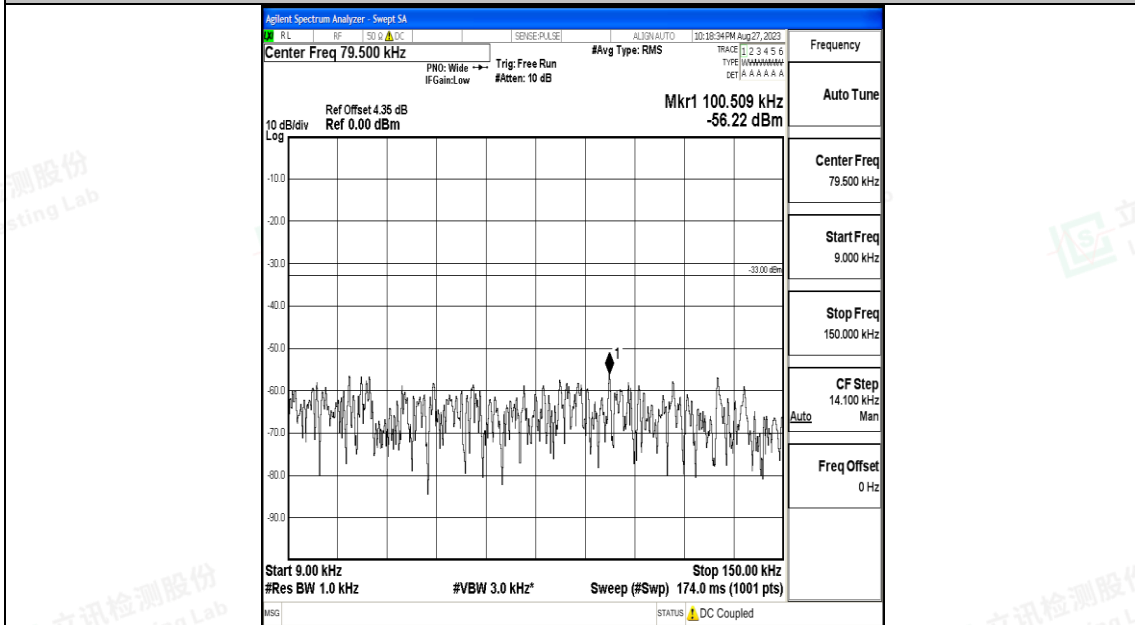

Band5_5MHz_QPSK_20425_1RB#0_30~1000_30~1000

Band5_5MHz_QPSK_20425_1RB#0_1000~3000_1000~3000

Band5_5MHz_QPSK_20425_1RB#0_3000~10000_3000~10000

Band5_5MHz_16QAM_20425_1RB#0_0.009~0.15_0.009~0.15

Band5_5MHz_16QAM_20425_1RB#0_0.15~30_0.15~30