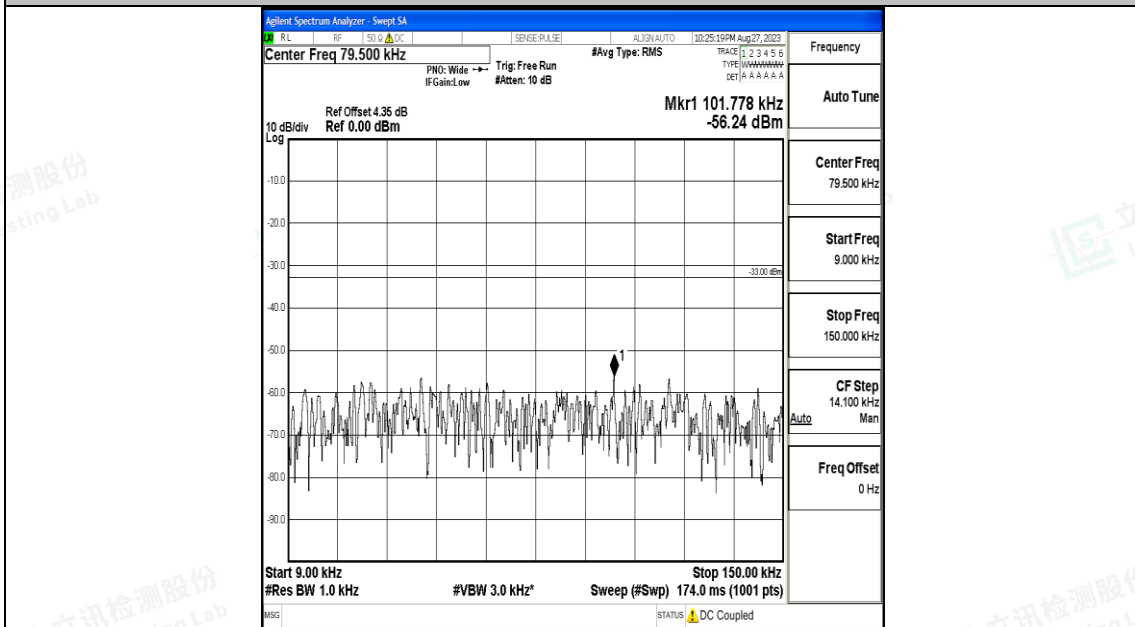

Band5_10MHz_QPSK_20450_1RB#0_30~1000_30~1000

Band5_10MHz_QPSK_20450_1RB#0_1000~3000_1000~3000

Band5_10MHz_QPSK_20450_1RB#0_3000~10000_3000~10000

Band5_10MHz_16QAM_20450_1RB#0_0.009~0.15_0.009~0.15

Band5_10MHz_16QAM_20450_1RB#0_0.15~30_0.15~30