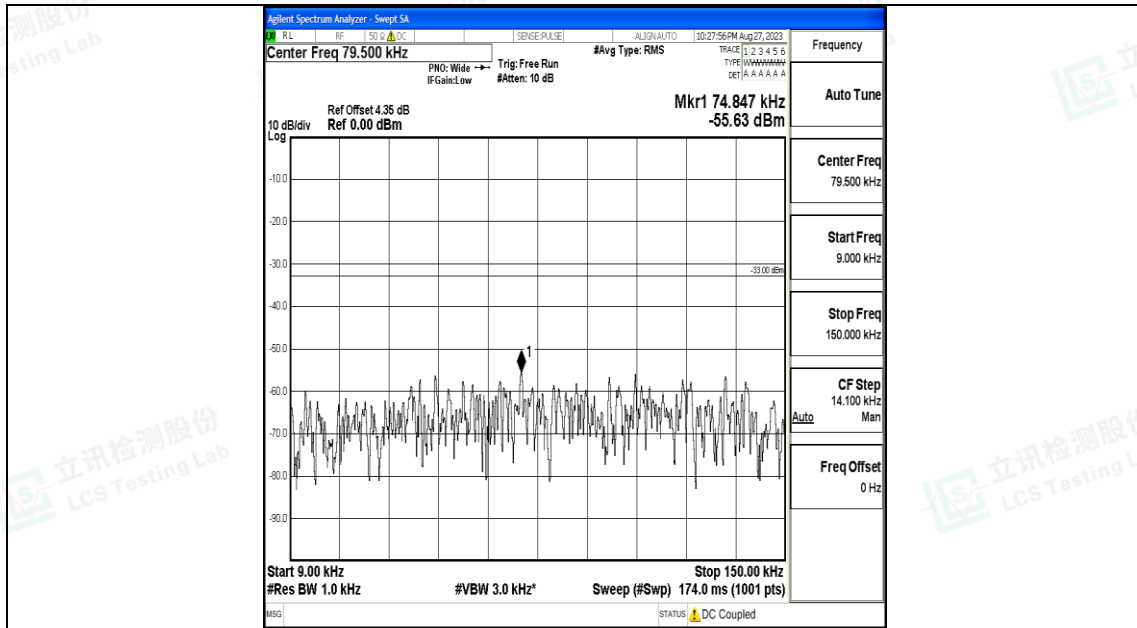

Band5_10MHz_16QAM_20525_1RB#0_30~1000_30~1000

Band5_10MHz_16QAM_20525_1RB#0_1000~3000_1000~3000

Band5_10MHz_16QAM_20525_1RB#0_3000~10000_3000~10000

Band5_10MHz_QPSK_20600_1RB#0_30~1000_30~1000

Band5_10MHz_QPSK_20600_1RB#0_1000~3000_1000~3000