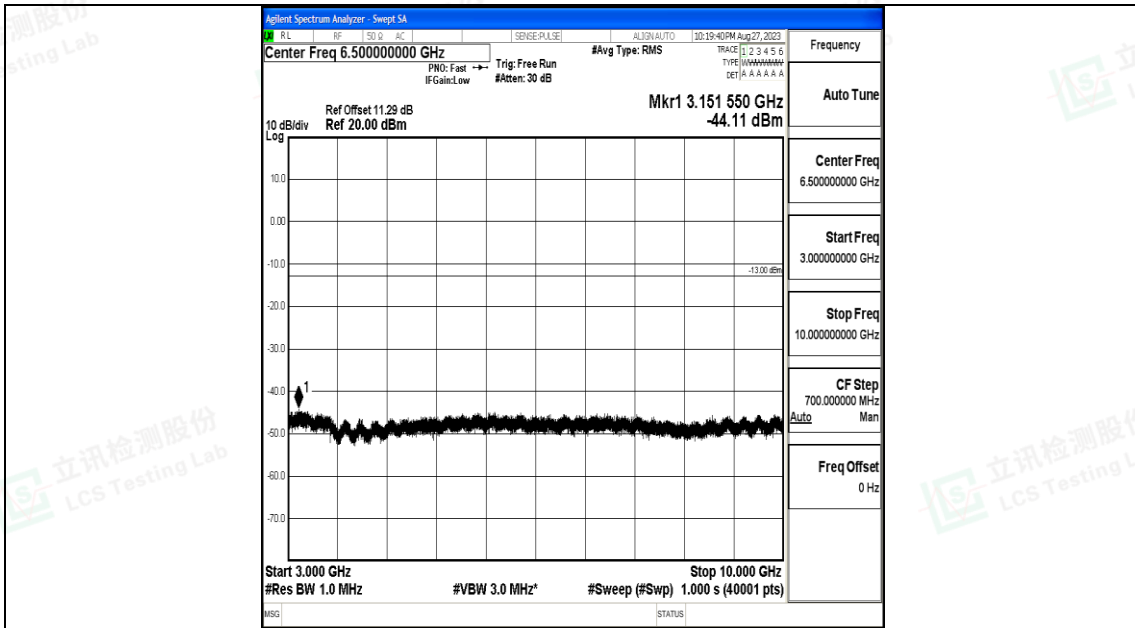

Band5_5MHz_QPSK_20525_1RB#0_1000~3000_1000~3000

Band5_5MHz_QPSK_20525_1RB#0_3000~10000_3000~10000