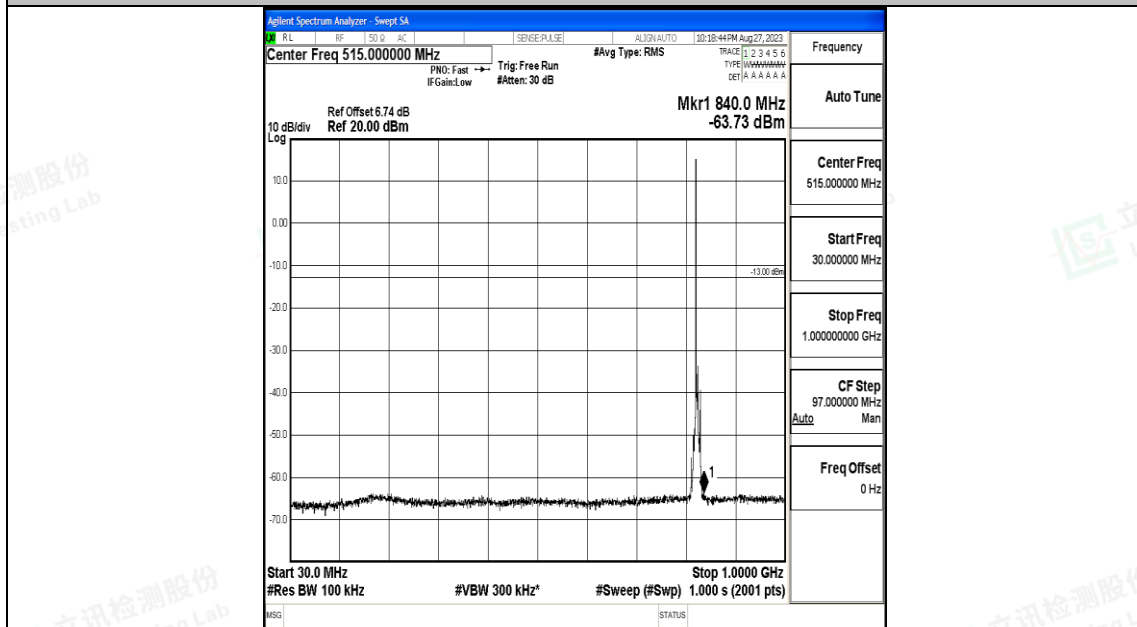

Band5_5MHz_QPSK_20425_1RB#0_30~1000_30~1000

Band5_5MHz_QPSK_20425_1RB#0_1000~3000_1000~3000

Band5_5MHz_QPSK_20425_1RB#0_3000~10000_3000~10000

Band5_5MHz_16QAM_20425_1RB#0_0.009~0.15_0.009~0.15

Band5_5MHz_16QAM_20425_1RB#0_0.15~30_0.15~30