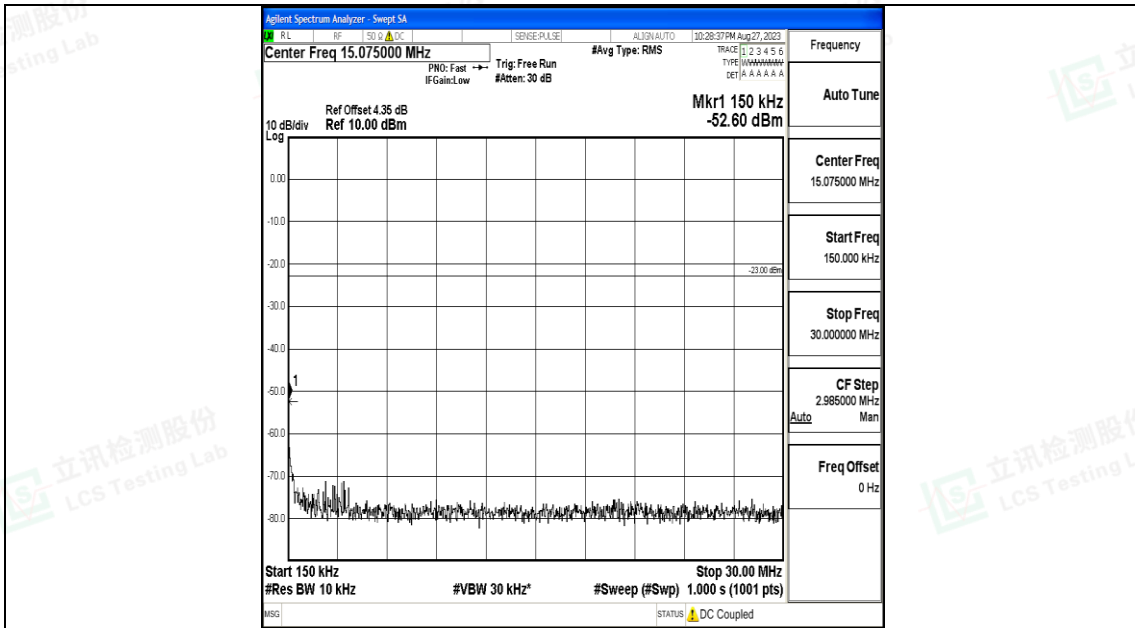

Band5_10MHz_16QAM_20600_1RB#0_0.009~0.15_0.009~0.15

Band5_10MHz_16QAM_20600_1RB#0_0.15~30_0.15~30