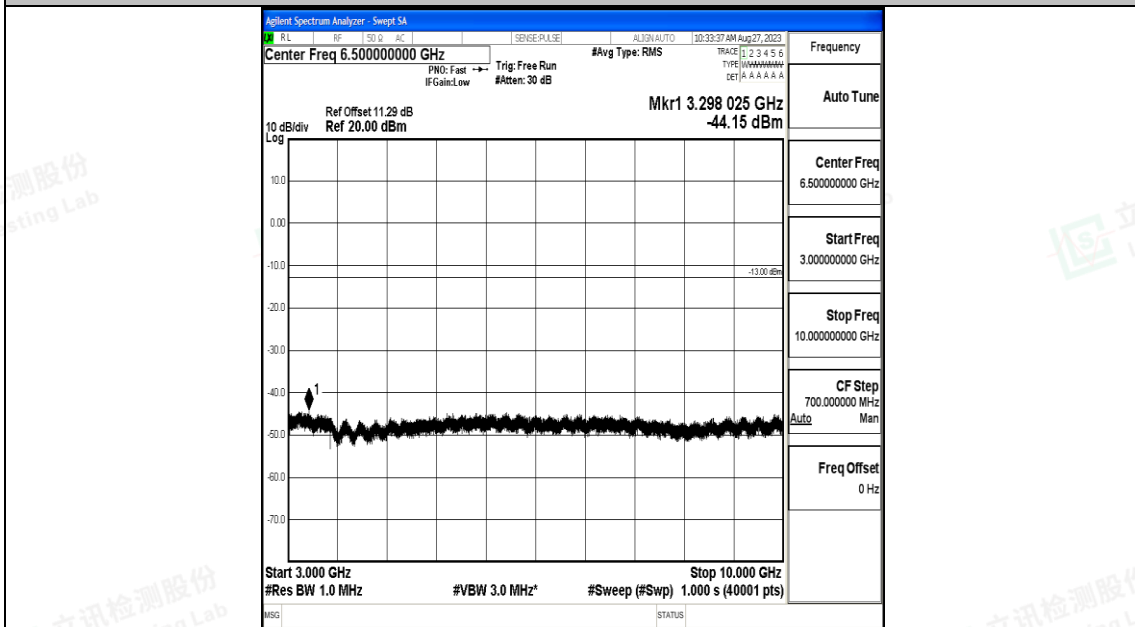

Band5_1.4MHz_16QAM_20643_1RB#0_1000~3000_1000~3000

Band5_1.4MHz_16QAM_20643_1RB#0_3000~10000_3000~10000