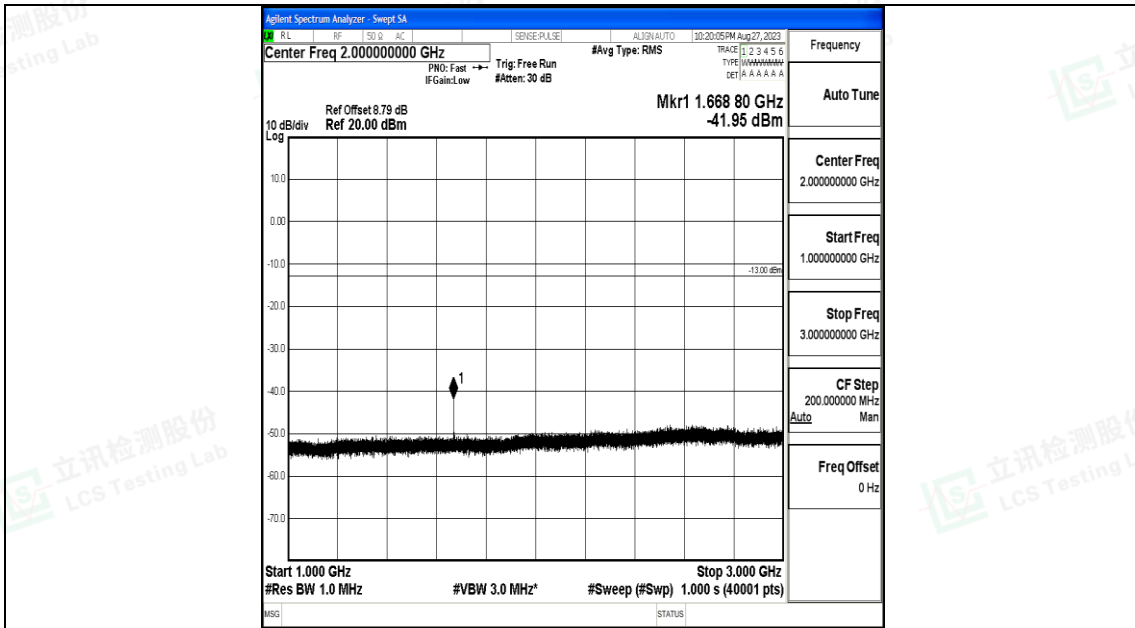

Band5_5MHz_16QAM_20525_1RB#0_30~1000_30~1000

Band5_5MHz_16QAM_20525_1RB#0_1000~3000_1000~3000