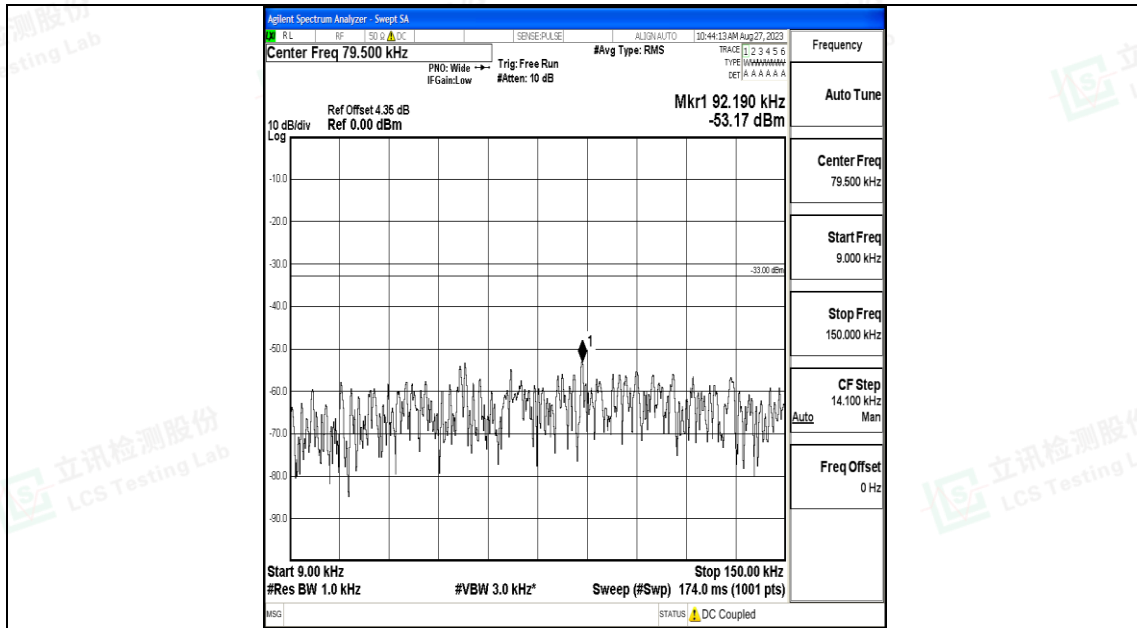

Band5_1.4MHz_16QAM_20643_1RB#0_30~1000_30~1000

Band5_1.4MHz_16QAM_20643_1RB#0_1000~3000_1000~3000

Band5_1.4MHz_16QAM_20643_1RB#0_3000~10000_3000~10000

Band5_3MHz_QPSK_20415_1RB#0_0.009~0.15_0.009~0.15

Band5_3MHz_QPSK_20415_1RB#0_0.15~30_0.15~30