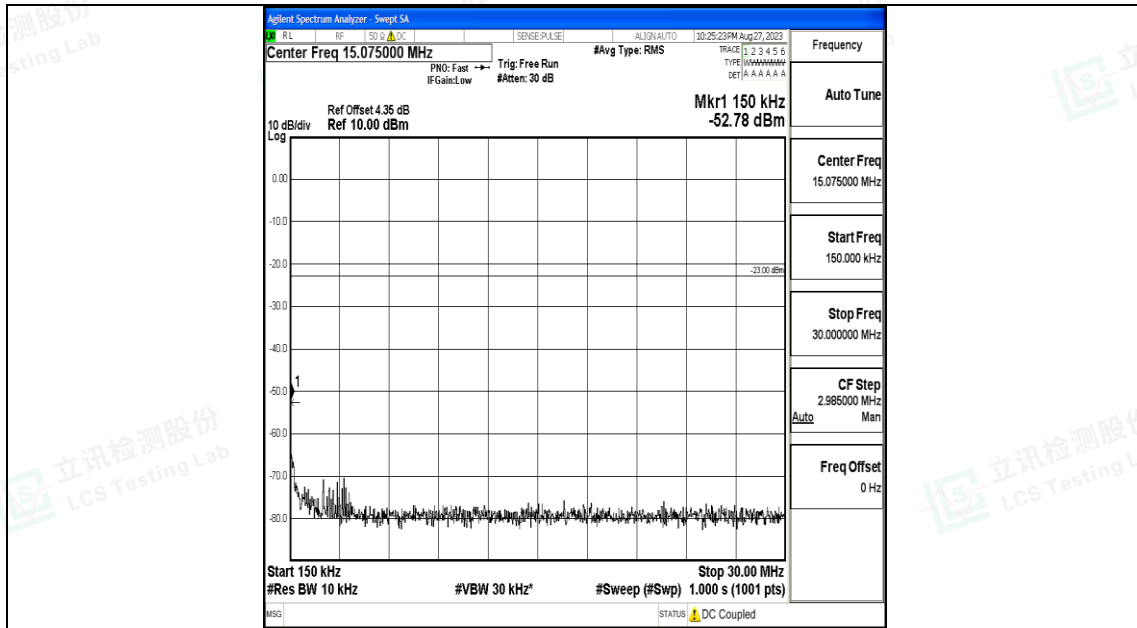

Band5_10MHz_QPSK_20450_1RB#0_30~1000_30~1000

Band5_10MHz_QPSK_20450_1RB#0_1000~3000_1000~3000

Band5_10MHz_QPSK_20450_1RB#0_3000~10000_3000~10000

Band5_10MHz_16QAM_20450_1RB#0_0.009~0.15_0.009~0.15

Band5_10MHz_16QAM_20450_1RB#0_0.15~30_0.15~30