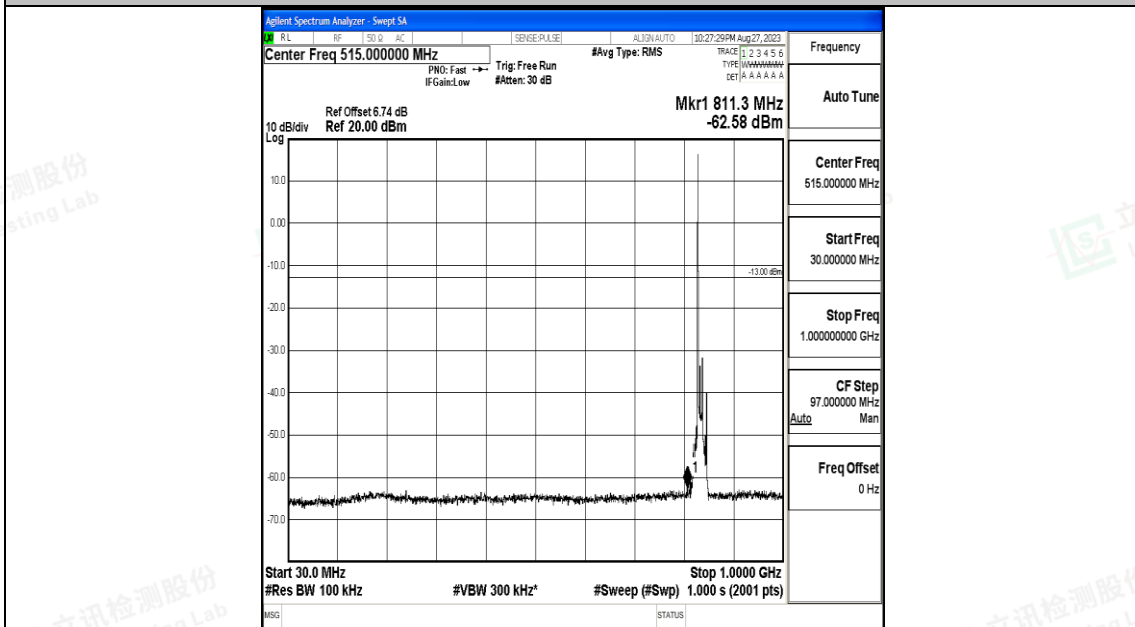

Band5_10MHz_QPSK_20525_1RB#0_30~1000_30~1000

Band5_10MHz_QPSK_20525_1RB#0_1000~3000_1000~3000

Band5_10MHz_QPSK_20525_1RB#0_3000~10000_3000~10000

Band5_10MHz_16QAM_20525_1RB#0_0.009~0.15_0.009~0.15

Band5_10MHz_16QAM_20525_1RB#0_0.15~30_0.15~30