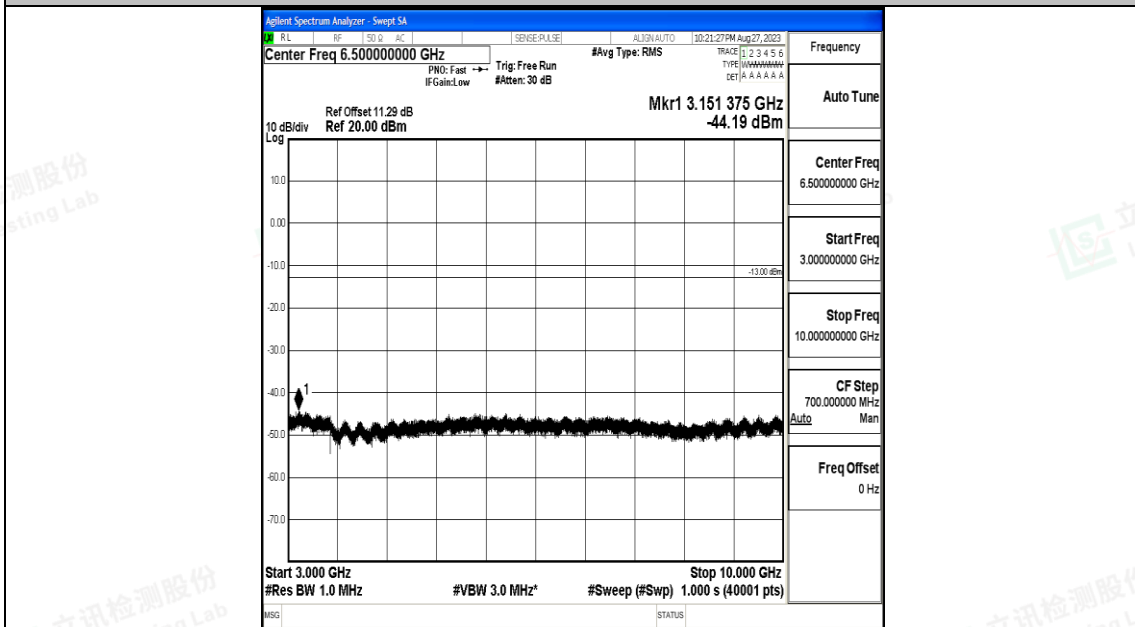

Band5_5MHz_16QAM_20625_1RB#0_1000~3000_1000~3000

Band5_5MHz_16QAM_20625_1RB#0_3000~10000_3000~10000