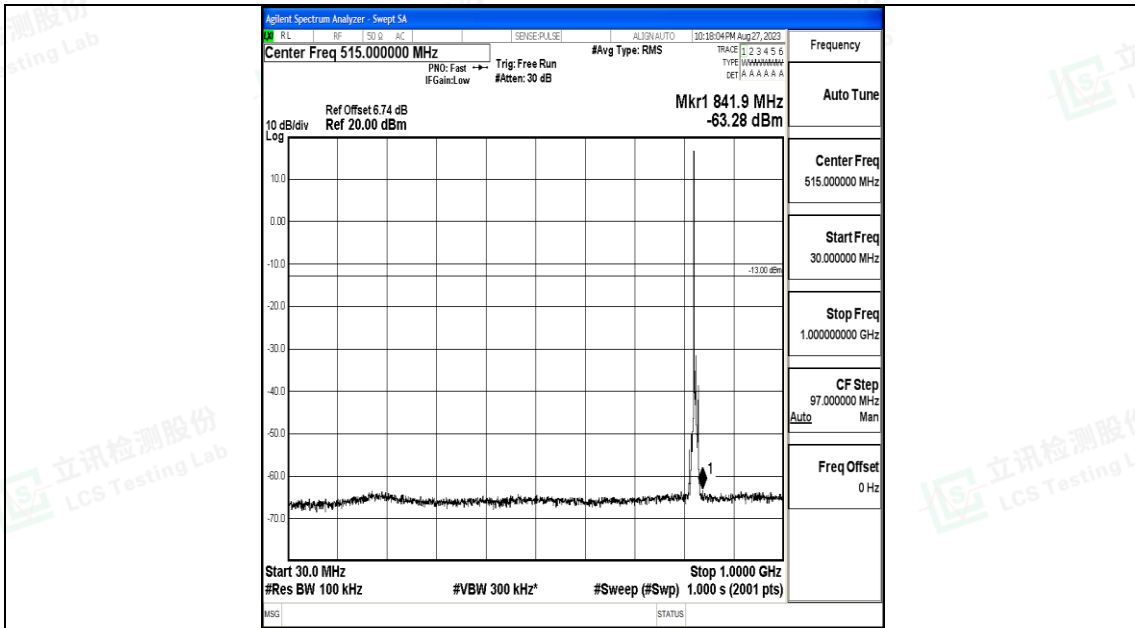

Band5_3MHz_16QAM_20635_1RB#0_30~1000_30~1000

Band5_3MHz_16QAM_20635_1RB#0_1000~3000_1000~3000

Band5_3MHz_16QAM_20635_1RB#0_3000~10000_3000~10000

Band5_5MHz_QPSK_20425_1RB#0_0.009~0.15_0.009~0.15

Band5_5MHz_QPSK_20425_1RB#0_0.15~30_0.15~30