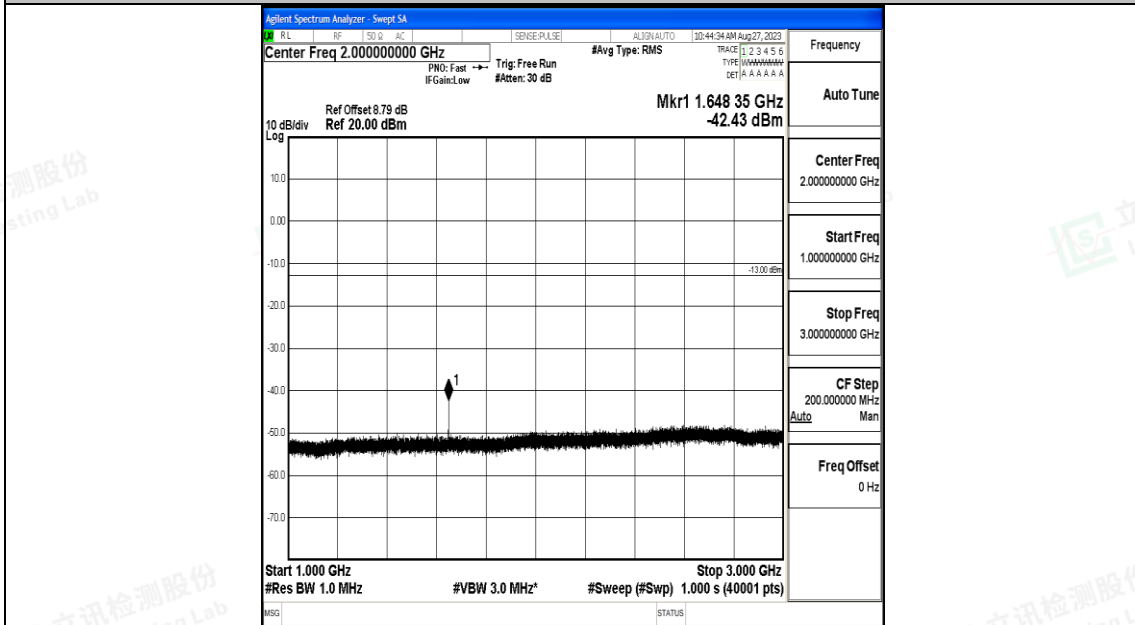

Band5_3MHz_QPSK_20415_1RB#0_30~1000_30~1000

Band5_3MHz_QPSK_20415_1RB#0_1000~3000_1000~3000