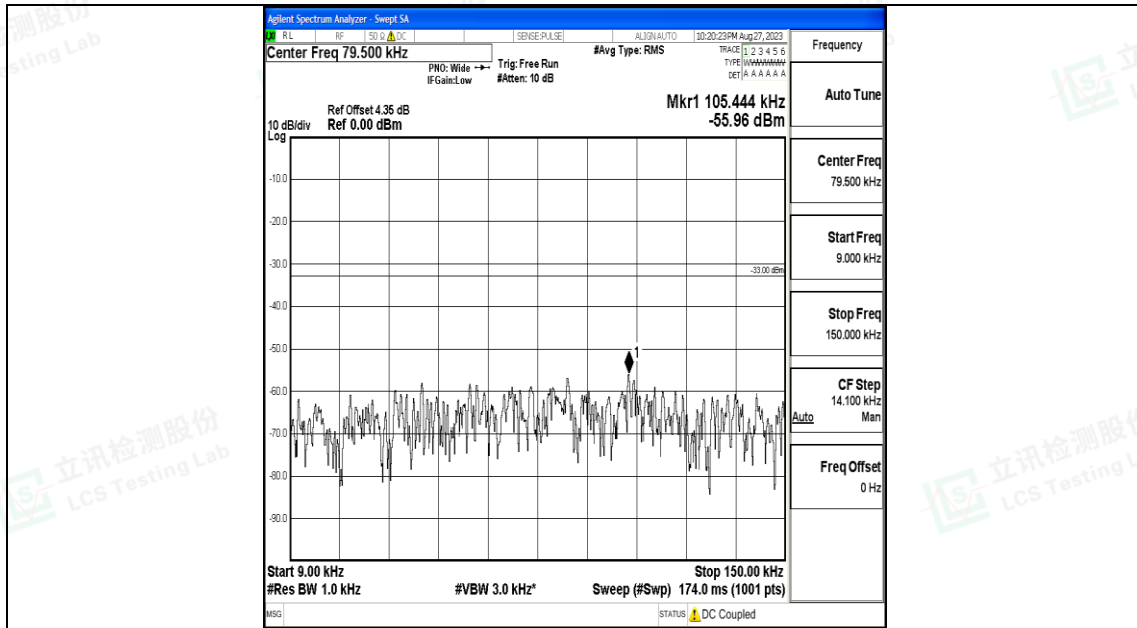

Band5_5MHz_16QAM_20525_1RB#0_30~1000_30~1000

Band5_5MHz_16QAM_20525_1RB#0_1000~3000_1000~3000

Band5_5MHz_16QAM_20525_1RB#0_3000~10000_3000~10000

Band5_5MHz_QPSK_20625_1RB#0_0.009~0.15_0.009~0.15

Band5_5MHz_QPSK_20625_1RB#0_0.15~30_0.15~30