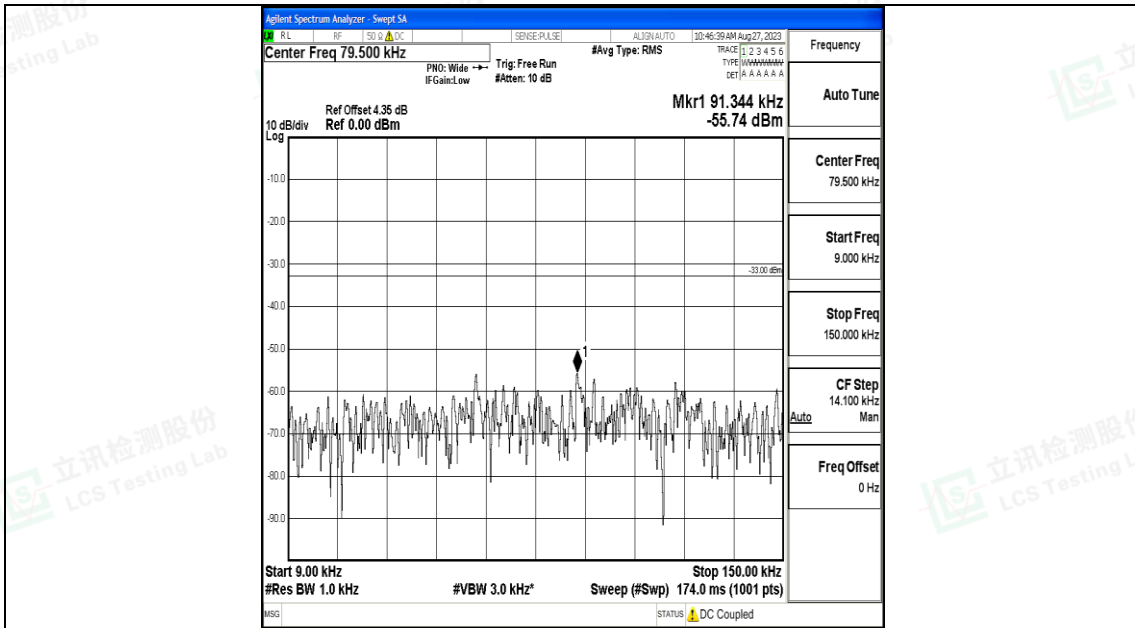

Band5_3MHz_16QAM_20525_1RB#0_30~1000_30~1000

Band5_3MHz_16QAM_20525_1RB#0_1000~3000_1000~3000

Band5_3MHz_16QAM_20525_1RB#0_3000~10000_3000~10000

Band5_3MHz_QPSK_20635_1RB#0_0.009~0.15_0.009~0.15

Band5_3MHz_QPSK_20635_1RB#0_0.15~30_0.15~30