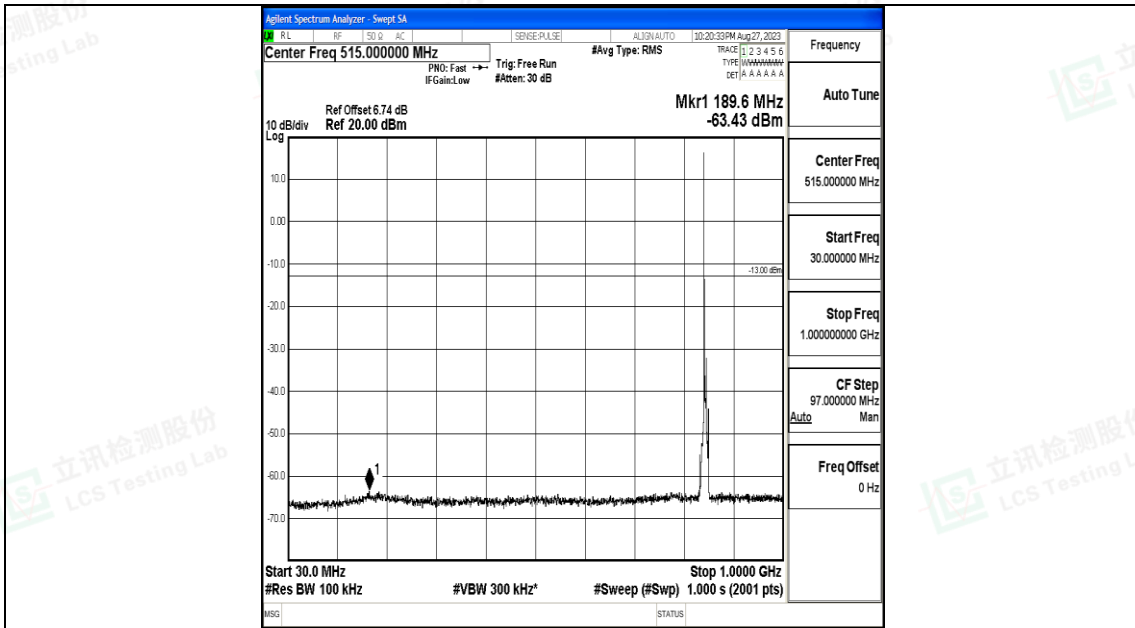

Band5_5MHz_16QAM_20525_1RB#0_30~1000_30~1000

Band5_5MHz_16QAM_20525_1RB#0_1000~3000_1000~3000

Band5_5MHz_16QAM_20525_1RB#0_3000~10000_3000~10000

Band5_5MHz_QPSK_20625_1RB#0_0.009~0.15_0.009~0.15

Band5_5MHz_QPSK_20625_1RB#0_0.15~30_0.15~30