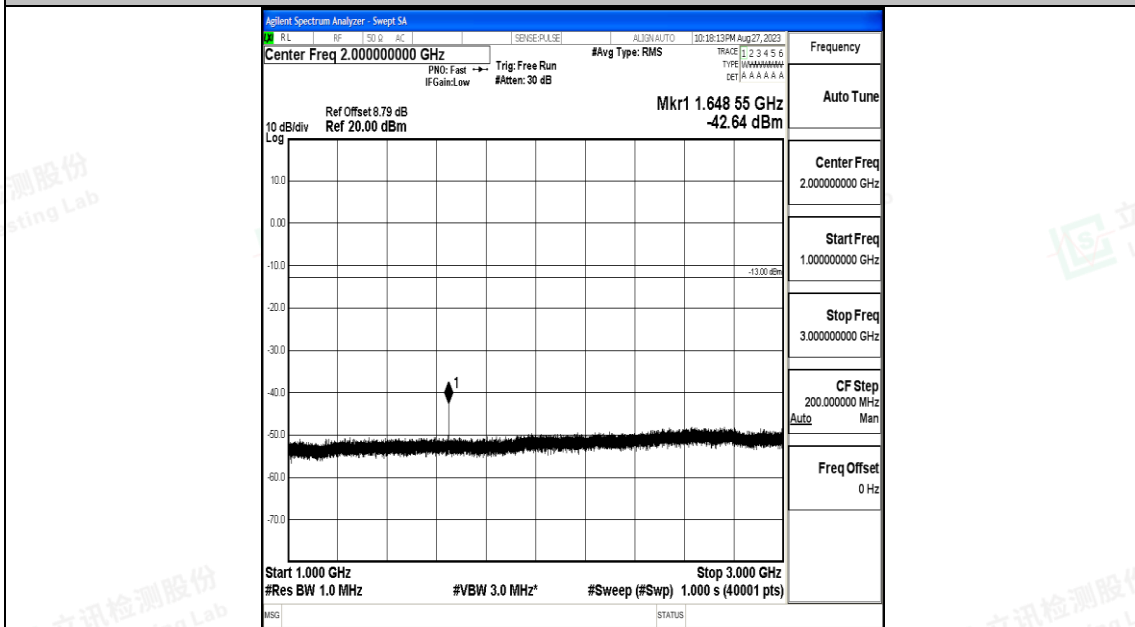

Band5_5MHz_QPSK_20425_1RB#0_30~1000_30~1000

Band5_5MHz_QPSK_20425_1RB#0_1000~3000_1000~3000