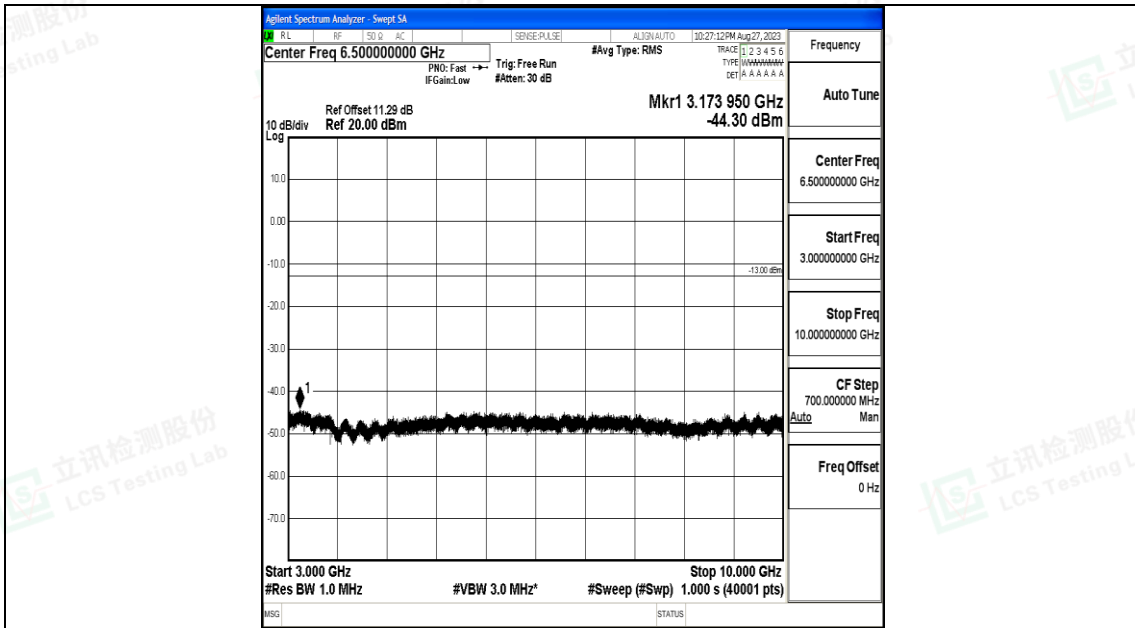

Band5_10MHz_QPSK_20525_1RB#0_1000~3000_1000~3000

Band5_10MHz_QPSK_20525_1RB#0_3000~10000_3000~10000