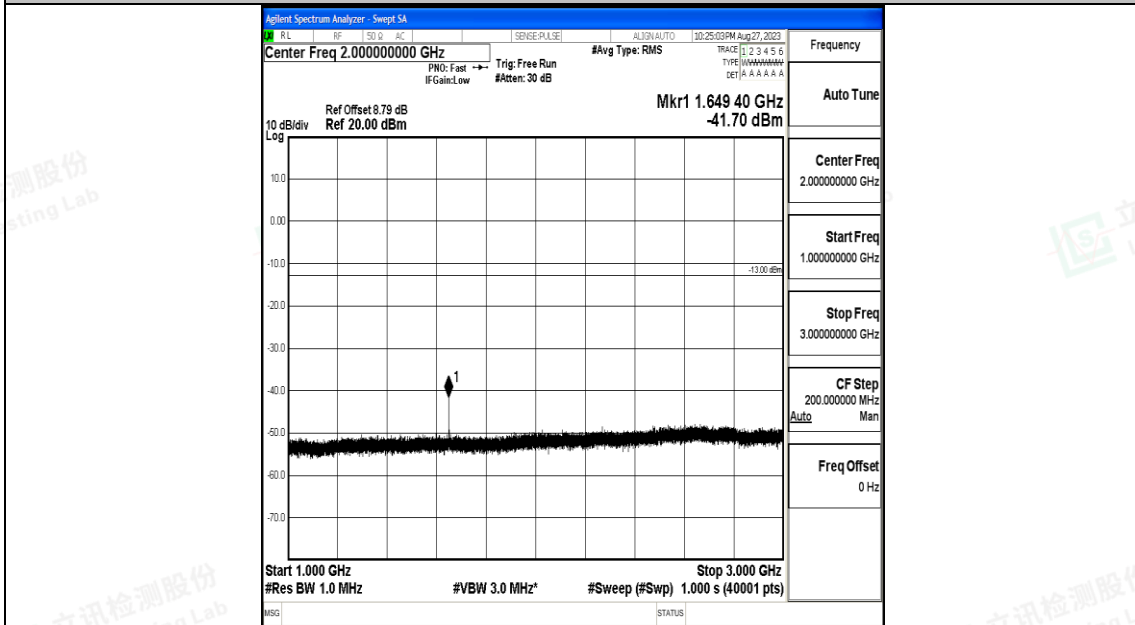

Band5_10MHz_QPSK_20450_1RB#0_30~1000_30~1000

Band5_10MHz_QPSK_20450_1RB#0_1000~3000_1000~3000