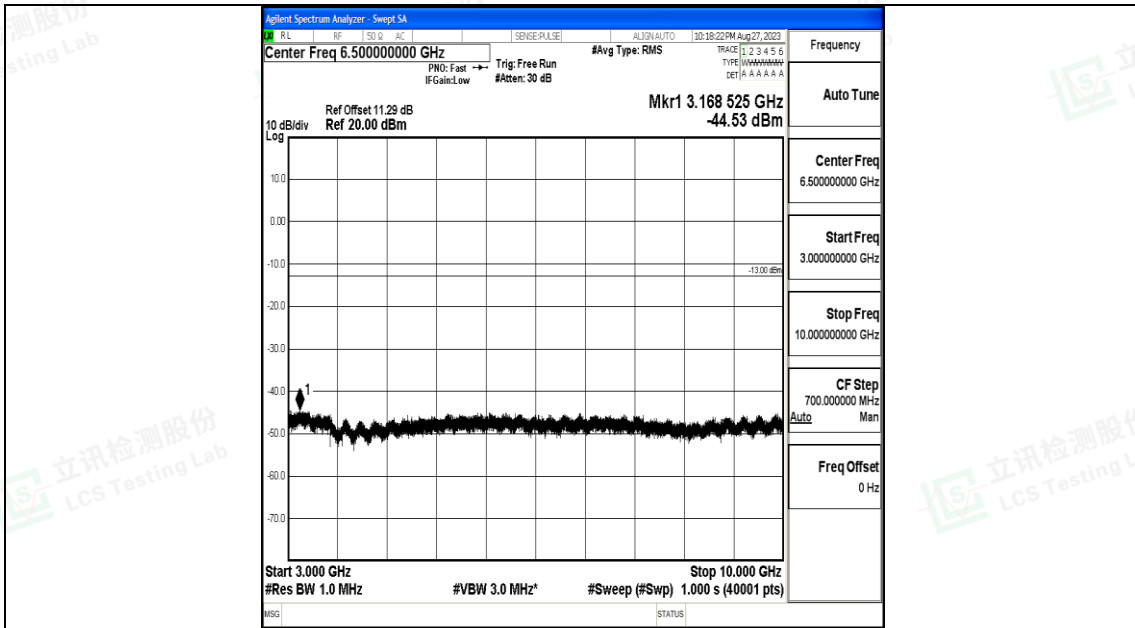

Band5_5MHz_QPSK_20425_1RB#0_1000~3000_1000~3000

Band5_5MHz_QPSK_20425_1RB#0_3000~10000_3000~10000