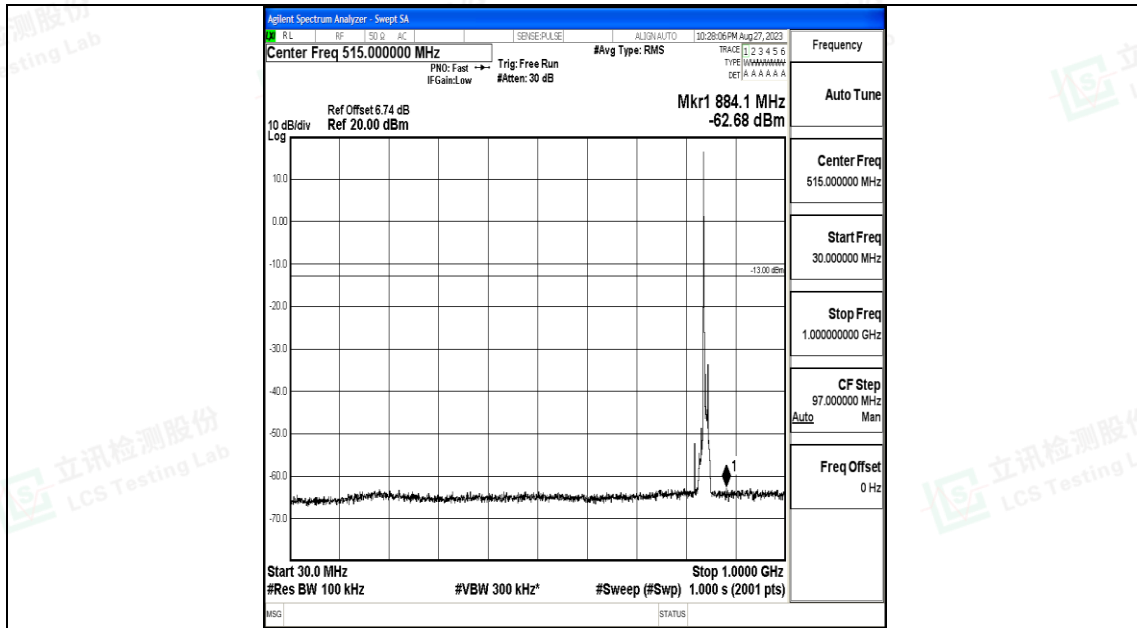

Band5_10MHz_16QAM_20525_1RB#0_30~1000_30~1000

Band5_10MHz_16QAM_20525_1RB#0_1000~3000_1000~3000

Band5_10MHz_16QAM_20525_1RB#0_3000~10000_3000~10000

Band5_10MHz_QPSK_20600_1RB#0_30~1000_30~1000

Band5_10MHz_QPSK_20600_1RB#0_1000~3000_1000~3000