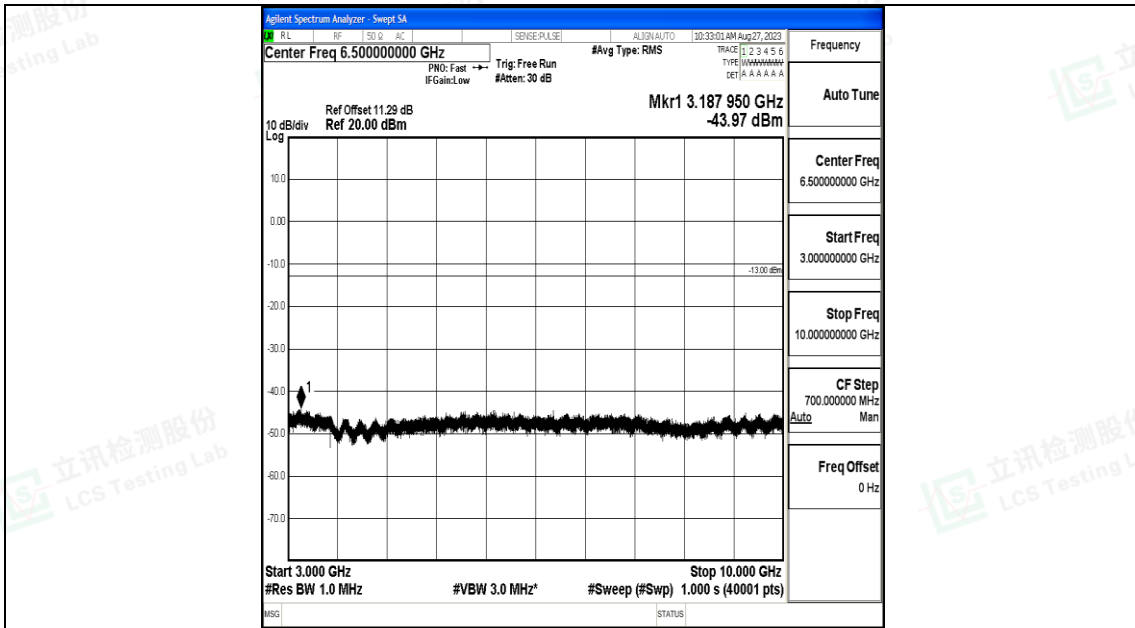

Band5_1.4MHz_QPSK_20643_1RB#0_30~1000_30~1000

Band5_1.4MHz_QPSK_20643_1RB#0_1000~3000_1000~3000

Band5_1.4MHz_QPSK_20643_1RB#0_3000~10000_3000~10000

Band5_1.4MHz_16QAM_20643_1RB#0_0.009~0.15_0.009~0.15

Band5_1.4MHz_16QAM_20643_1RB#0_0.15~30_0.15~30