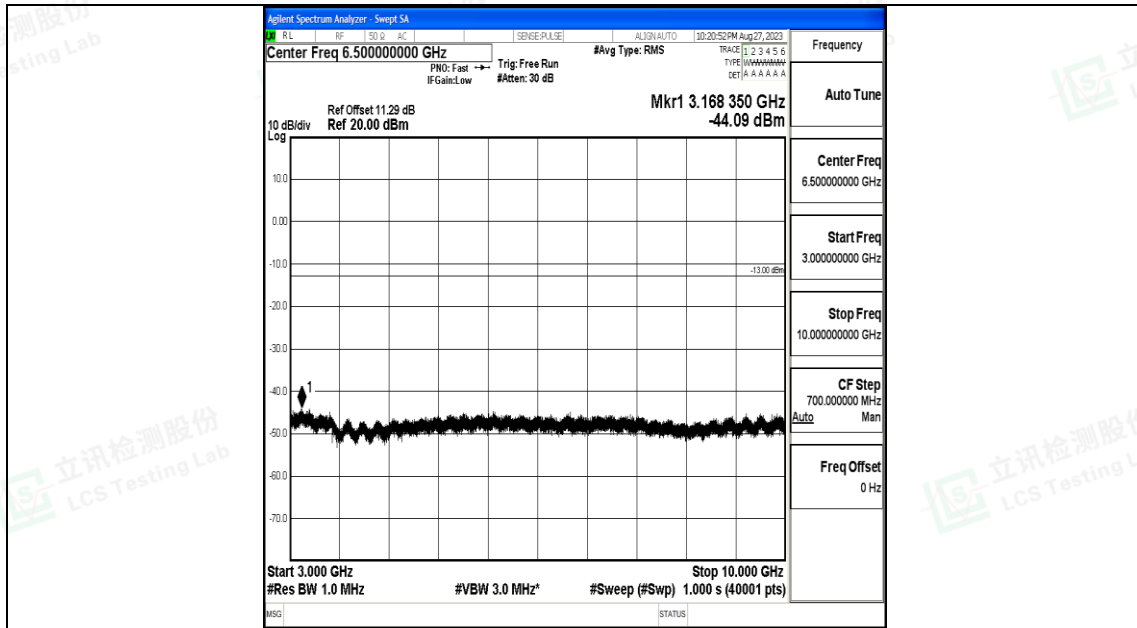

Band5_5MHz_QPSK_20625_1RB#0_1000~3000_1000~3000

Band5_5MHz_QPSK_20625_1RB#0_3000~10000_3000~10000