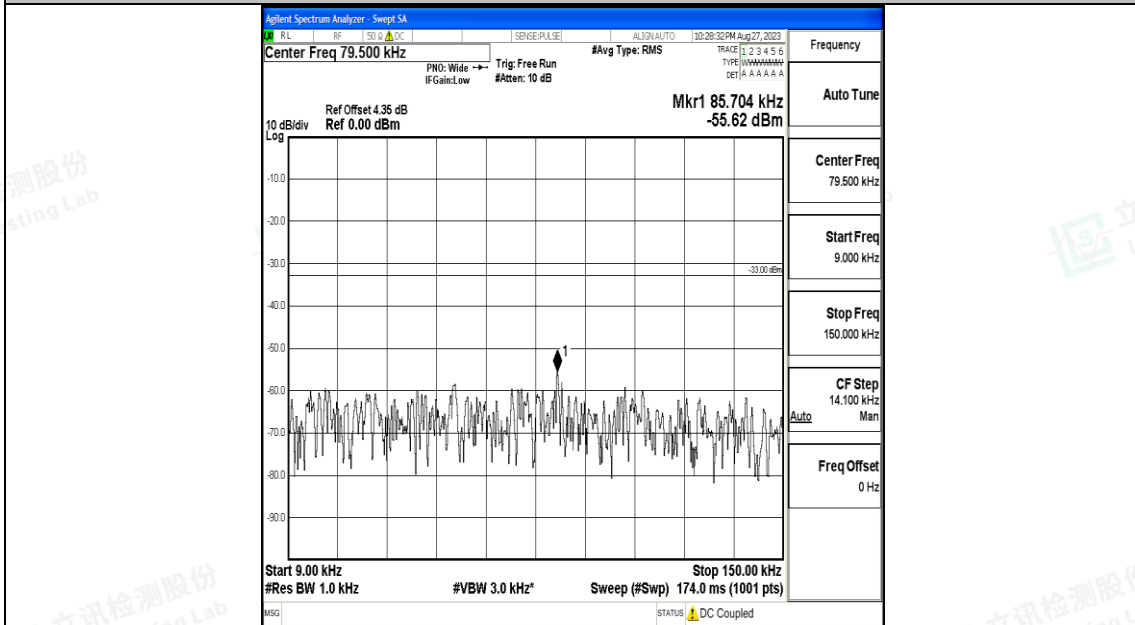

Band5_10MHz_QPSK_20600_1RB#0_3000~10000_3000~10000

Band5_10MHz_16QAM_20600_1RB#0_0.009~0.15_0.009~0.15