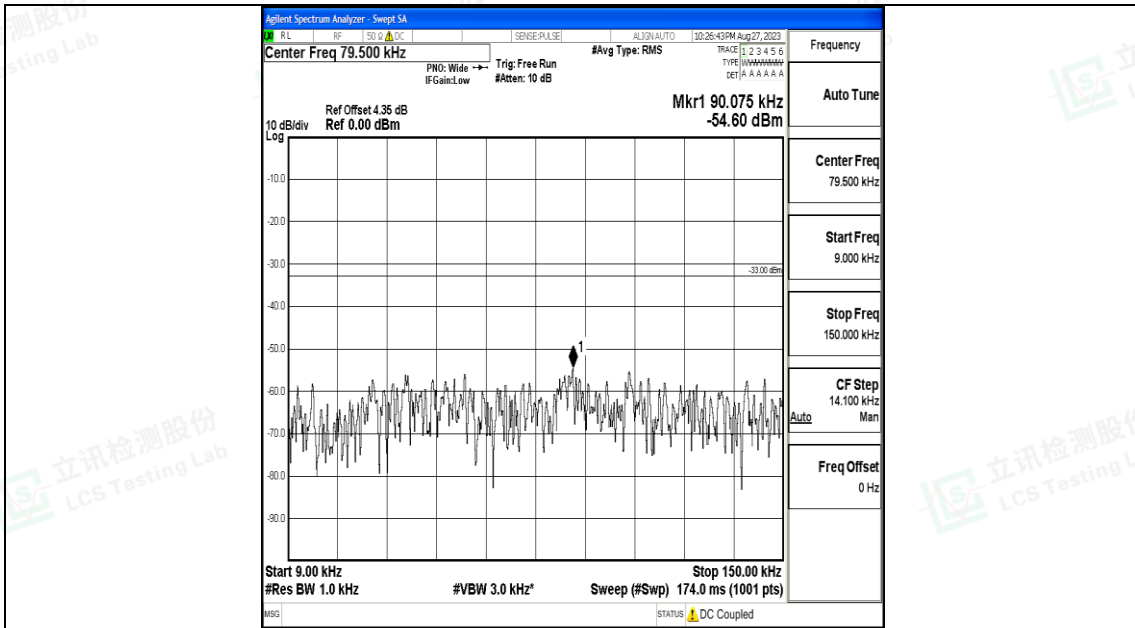

Band5_10MHz_16QAM_20450_1RB#0_30~1000_30~1000

Band5_10MHz_16QAM_20450_1RB#0_1000~3000_1000~3000

Band5_10MHz_16QAM_20450_1RB#0_3000~10000_3000~10000

Band5_10MHz_QPSK_20525_1RB#0_0.009~0.15_0.009~0.15

Band5_10MHz_QPSK_20525_1RB#0_0.15~30_0.15~30