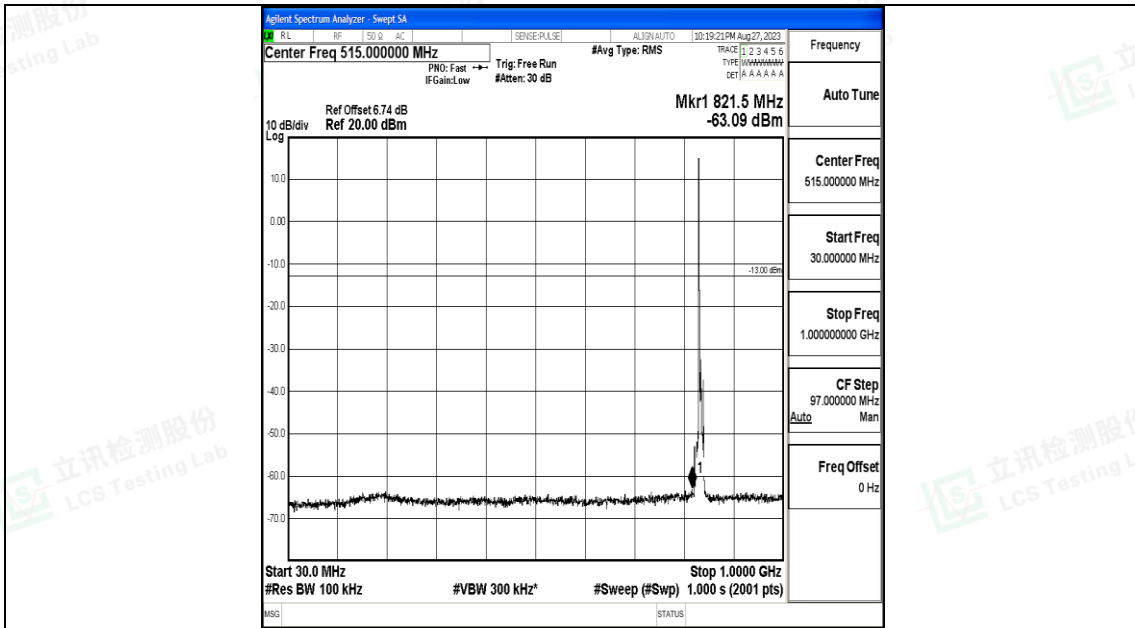

Band5_5MHz_16QAM_20425_1RB#0_30~1000_30~1000

Band5_5MHz_16QAM_20425_1RB#0_1000~3000_1000~3000

Band5_5MHz_16QAM_20425_1RB#0_3000~10000_3000~10000

Band5_5MHz_QPSK_20525_1RB#0_0.009~0.15_0.009~0.15

Band5_5MHz_QPSK_20525_1RB#0_0.15~30_0.15~30