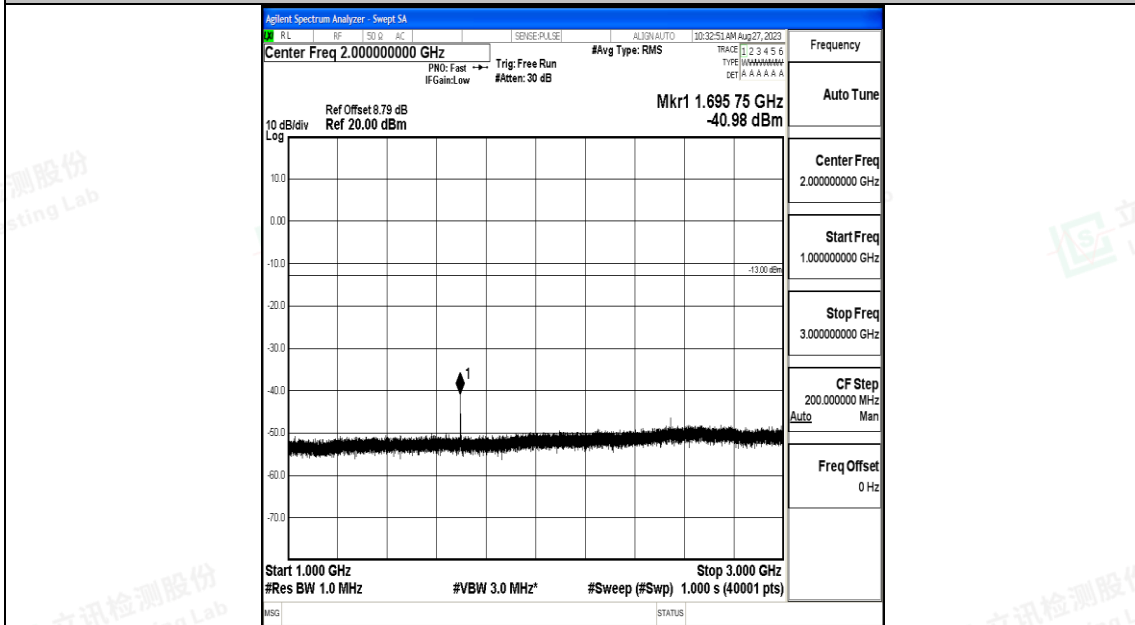

Band5_1.4MHz_QPSK_20643_1RB#0_30~1000_30~1000

Band5_1.4MHz_QPSK_20643_1RB#0_1000~3000_1000~3000

Band5_1.4MHz_QPSK_20643_1RB#0_3000~10000_3000~10000

Band5_1.4MHz_16QAM_20643_1RB#0_0.009~0.15_0.009~0.15

Band5_1.4MHz_16QAM_20643_1RB#0_0.15~30_0.15~30