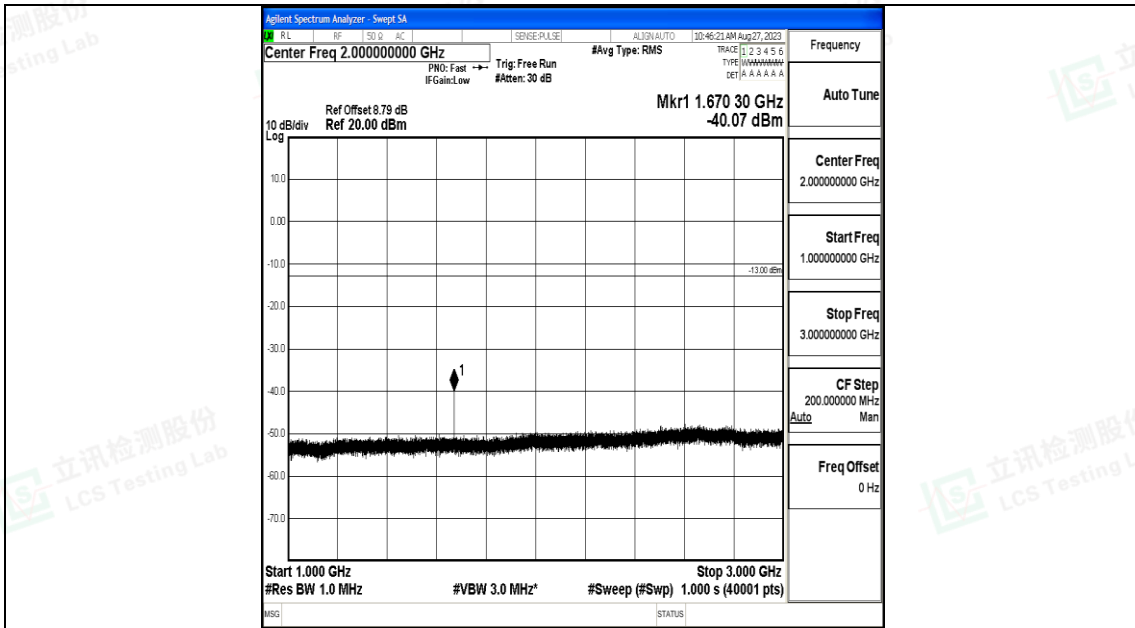

Band5_3MHz_16QAM_20525_1RB#0_30~1000_30~1000

Band5_3MHz_16QAM_20525_1RB#0_1000~3000_1000~3000