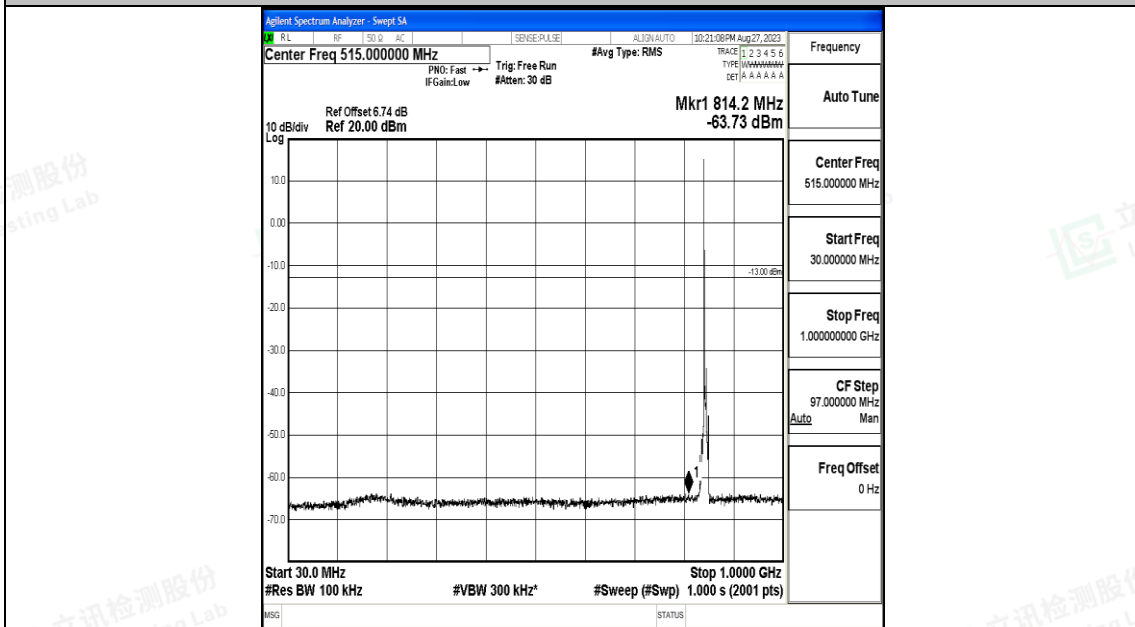

Band5_5MHz_QPSK_20625_1RB#0_30~1000_30~1000

Band5_5MHz_QPSK_20625_1RB#0_1000~3000_1000~3000

Band5_5MHz_QPSK_20625_1RB#0_3000~10000_3000~10000

Band5_5MHz_16QAM_20625_1RB#0_0.009~0.15_0.009~0.15

Band5_5MHz_16QAM_20625_1RB#0_0.15~30_0.15~30