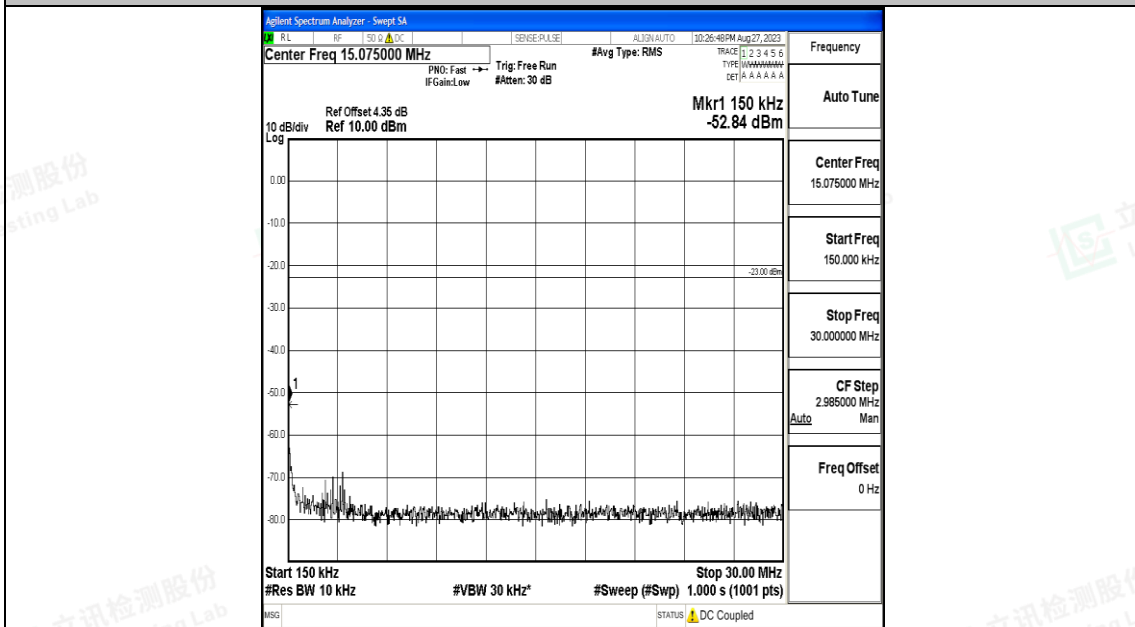

Band5_10MHz_16QAM_20450_1RB#0_30~1000_30~1000

Band5_10MHz_16QAM_20450_1RB#0_1000~3000_1000~3000

Band5_10MHz_16QAM_20450_1RB#0_3000~10000_3000~10000

Band5_10MHz_QPSK_20525_1RB#0_0.009~0.15_0.009~0.15

Band5_10MHz_QPSK_20525_1RB#0_0.15~30_0.15~30