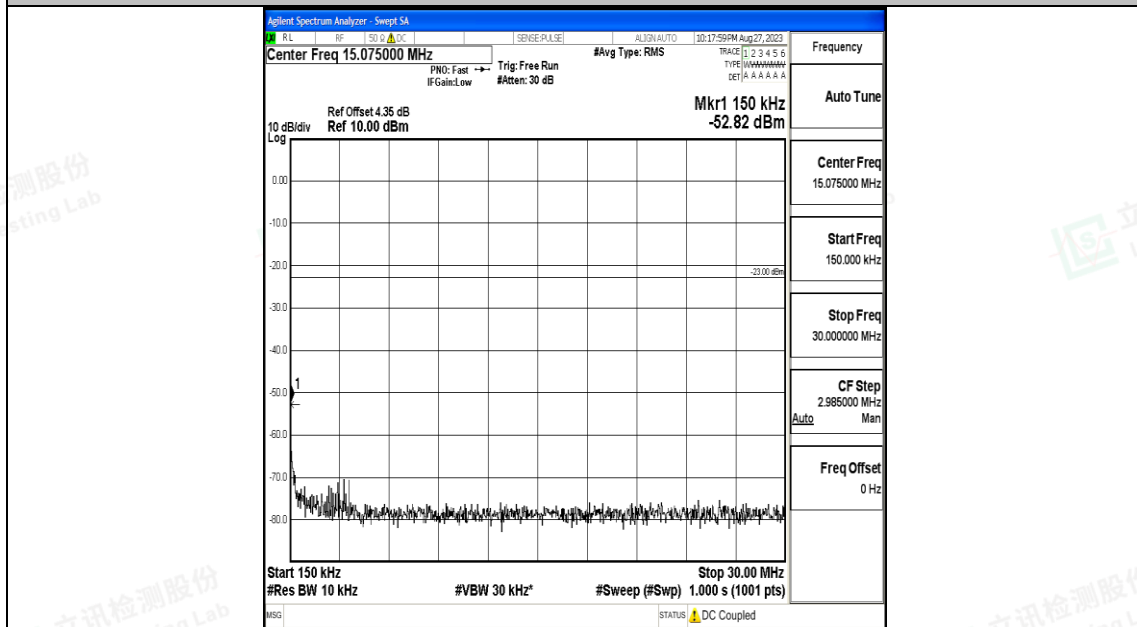

Band5_3MHz_16QAM_20635_1RB#0_30~1000_30~1000

Band5_3MHz_16QAM_20635_1RB#0_1000~3000_1000~3000

Band5_3MHz_16QAM_20635_1RB#0_3000~10000_3000~10000

Band5_5MHz_QPSK_20425_1RB#0_0.009~0.15_0.009~0.15

Band5_5MHz_QPSK_20425_1RB#0_0.15~30_0.15~30