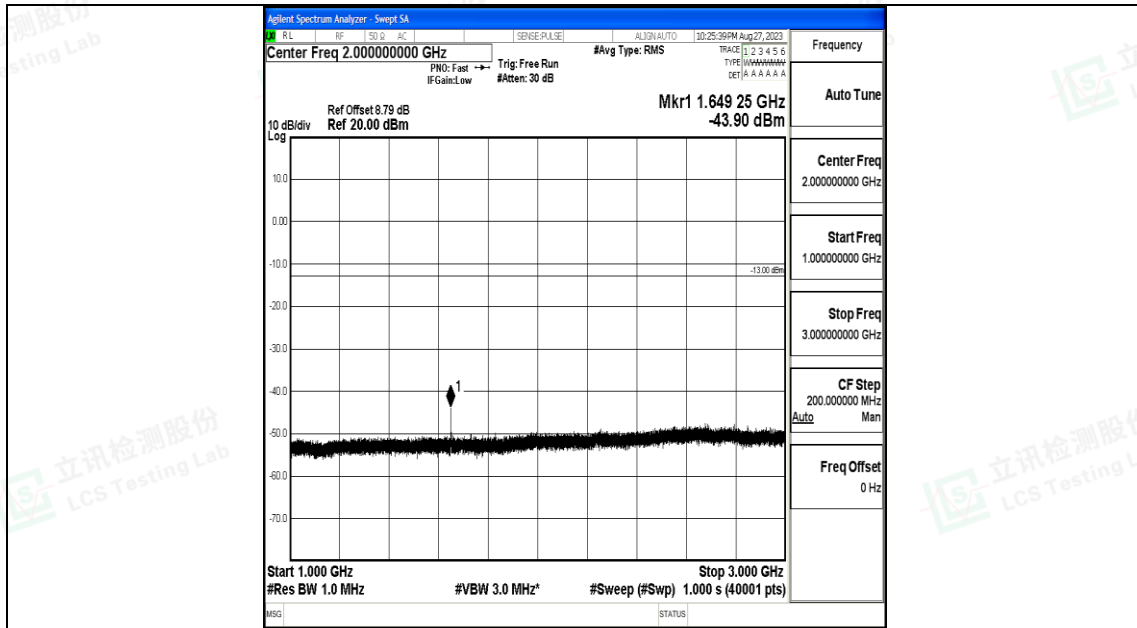

Band5_10MHz_16QAM_20450_1RB#0_30~1000_30~1000

Band5_10MHz_16QAM_20450_1RB#0_1000~3000_1000~3000