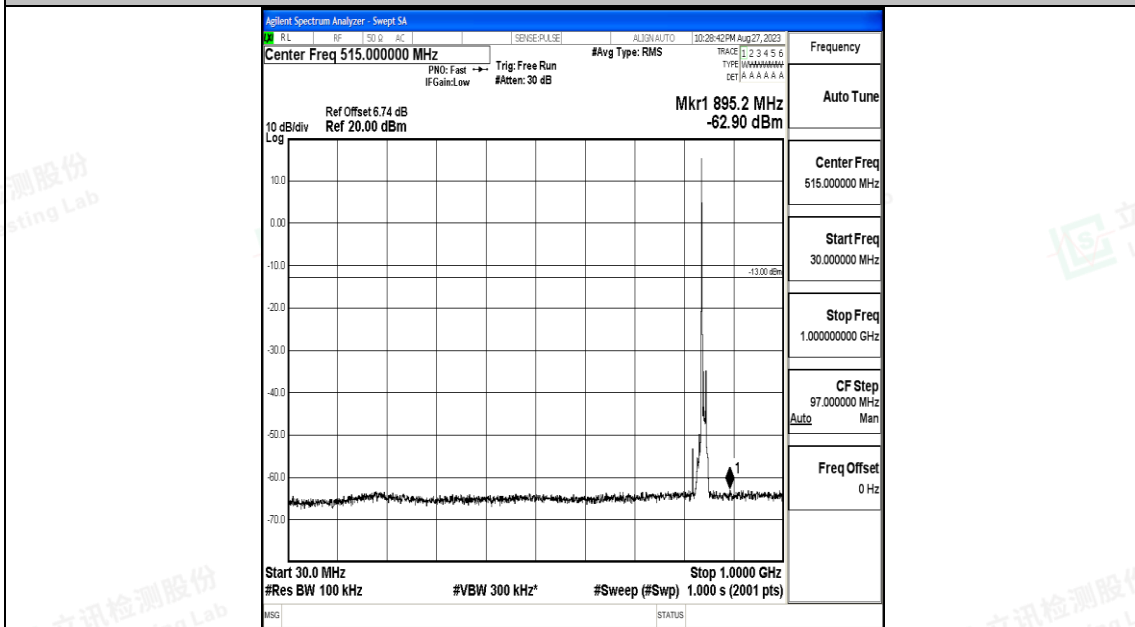

Band5_10MHz_QPSK_20600_1RB#0_3000~10000_3000~10000

Band5_10MHz_16QAM_20600_1RB#0_0.009~0.15_0.009~0.15

Band5_10MHz_16QAM_20600_1RB#0_0.15~30_0.15~30

Band5_10MHz_16QAM_20600_1RB#0_30~1000_30~1000

Band5_10MHz_16QAM_20600_1RB#0_1000~3000_1000~3000