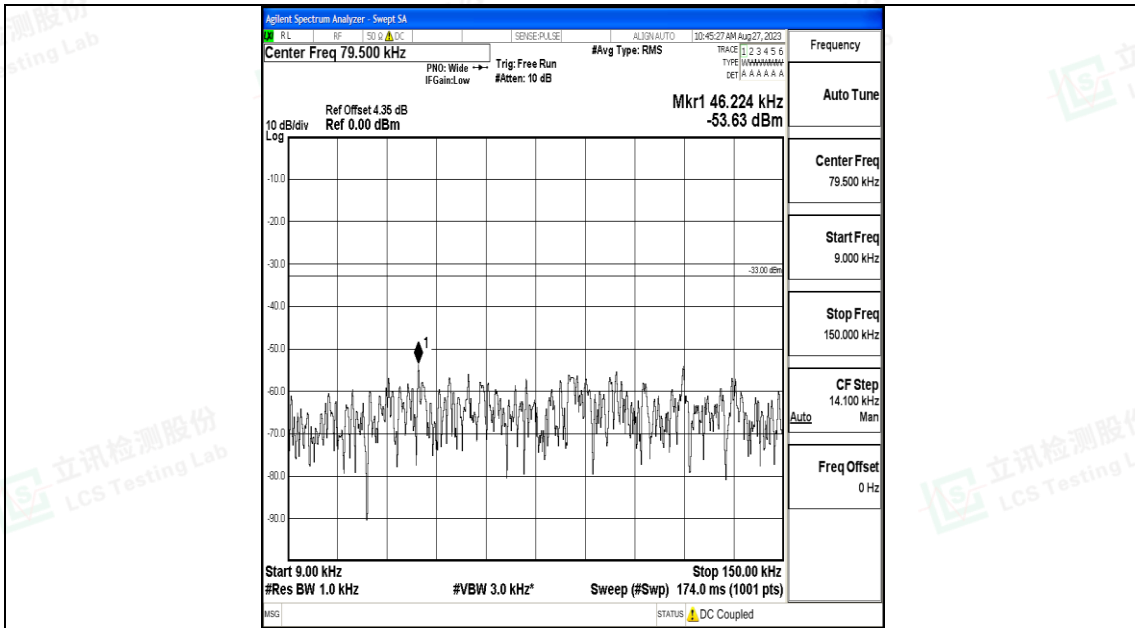

Band5_3MHz_16QAM_20415_1RB#0_30~1000_30~1000

Band5_3MHz_16QAM_20415_1RB#0_1000~3000_1000~3000

Band5_3MHz_16QAM_20415_1RB#0_3000~10000_3000~10000

Band5_3MHz_QPSK_20525_1RB#0_0.009~0.15_0.009~0.15

Band5_3MHz_QPSK_20525_1RB#0_0.15~30_0.15~30