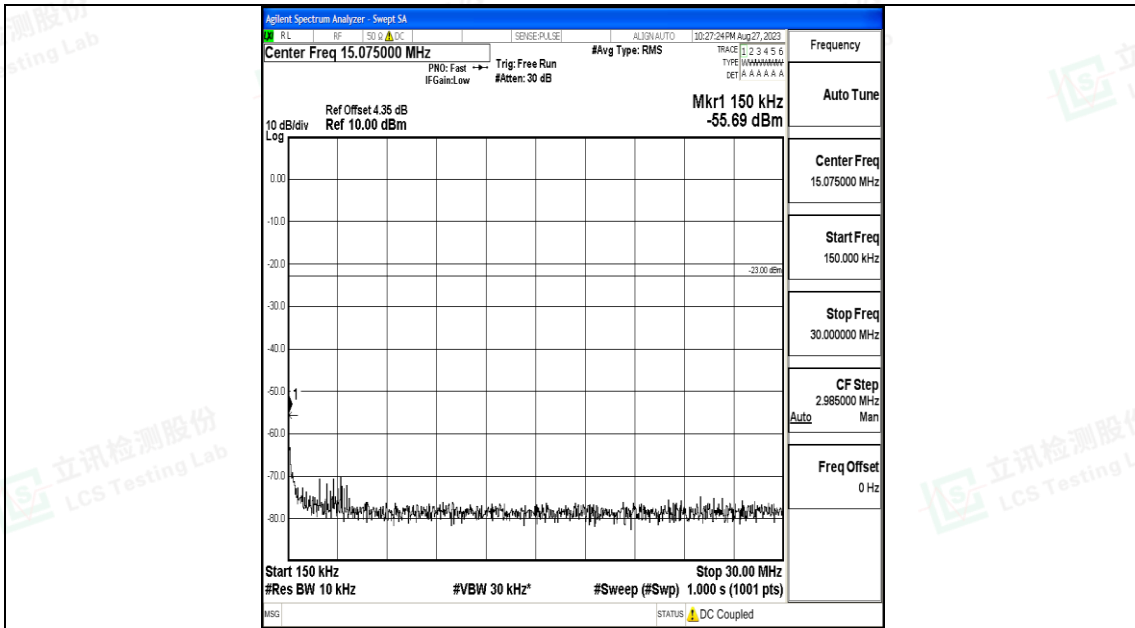

Band5_10MHz_QPSK_20525_1RB#0_30~1000_30~1000

Band5_10MHz_QPSK_20525_1RB#0_1000~3000_1000~3000

Band5_10MHz_QPSK_20525_1RB#0_3000~10000_3000~10000

Band5_10MHz_16QAM_20525_1RB#0_0.009~0.15_0.009~0.15

Band5_10MHz_16QAM_20525_1RB#0_0.15~30_0.15~30