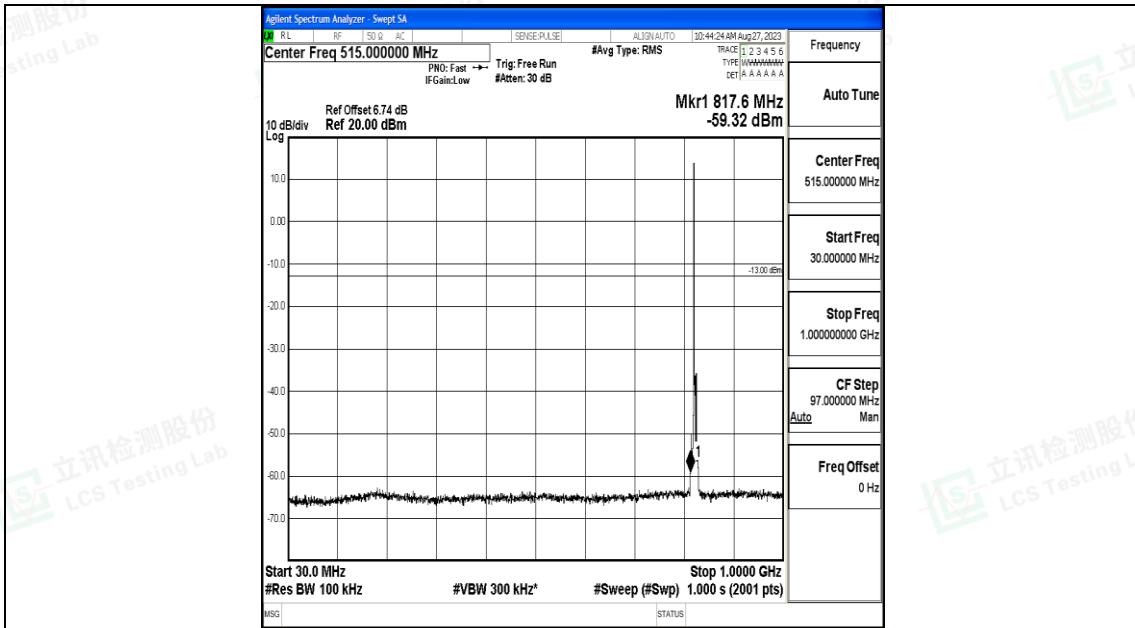

Band5_1.4MHz_16QAM_20643_1RB#0_30~1000_30~1000

Band5_1.4MHz_16QAM_20643_1RB#0_1000~3000_1000~3000

Band5_1.4MHz_16QAM_20643_1RB#0_3000~10000_3000~10000

Band5_3MHz_QPSK_20415_1RB#0_0.009~0.15_0.009~0.15

Band5_3MHz_QPSK_20415_1RB#0_0.15~30_0.15~30