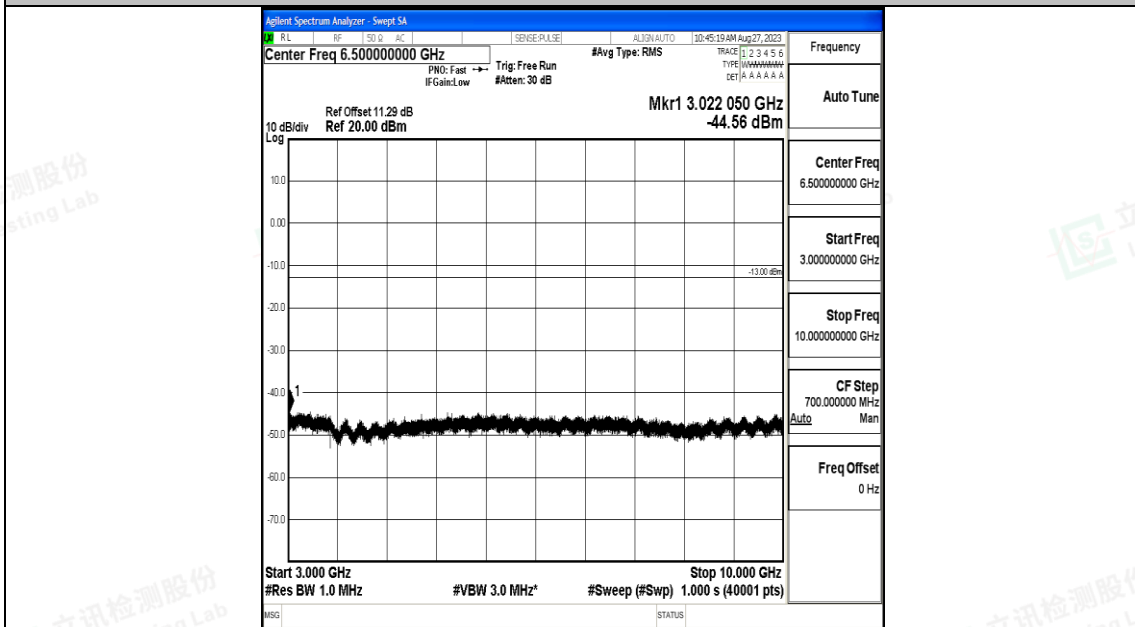

Band5_3MHz_16QAM_20415_1RB#0_1000~3000_1000~3000

Band5_3MHz_16QAM_20415_1RB#0_3000~10000_3000~10000