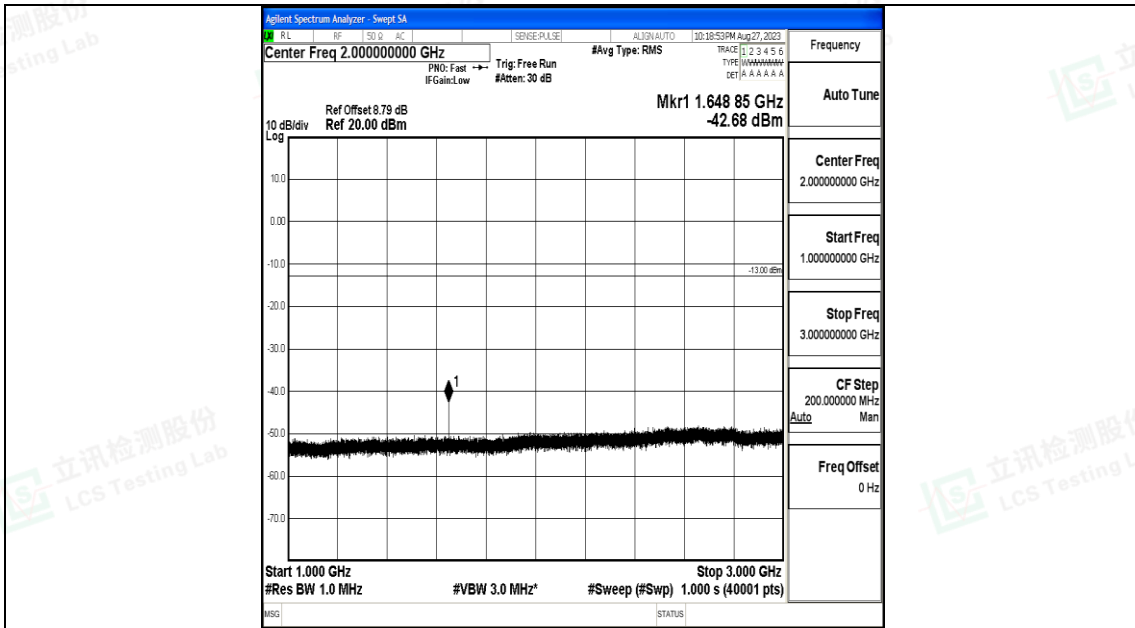

Band5_5MHz_16QAM_20425_1RB#0_30~1000_30~1000

Band5_5MHz_16QAM_20425_1RB#0_1000~3000_1000~3000