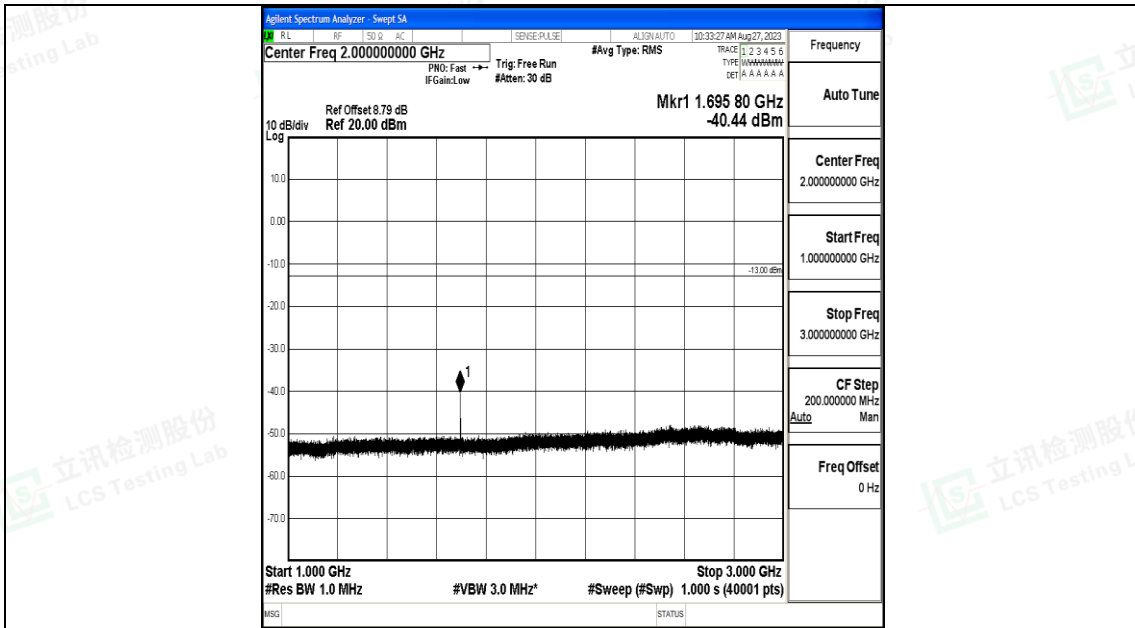

Band5_1.4MHz_16QAM_20643_1RB#0_30~1000_30~1000

Band5_1.4MHz_16QAM_20643_1RB#0_1000~3000_1000~3000