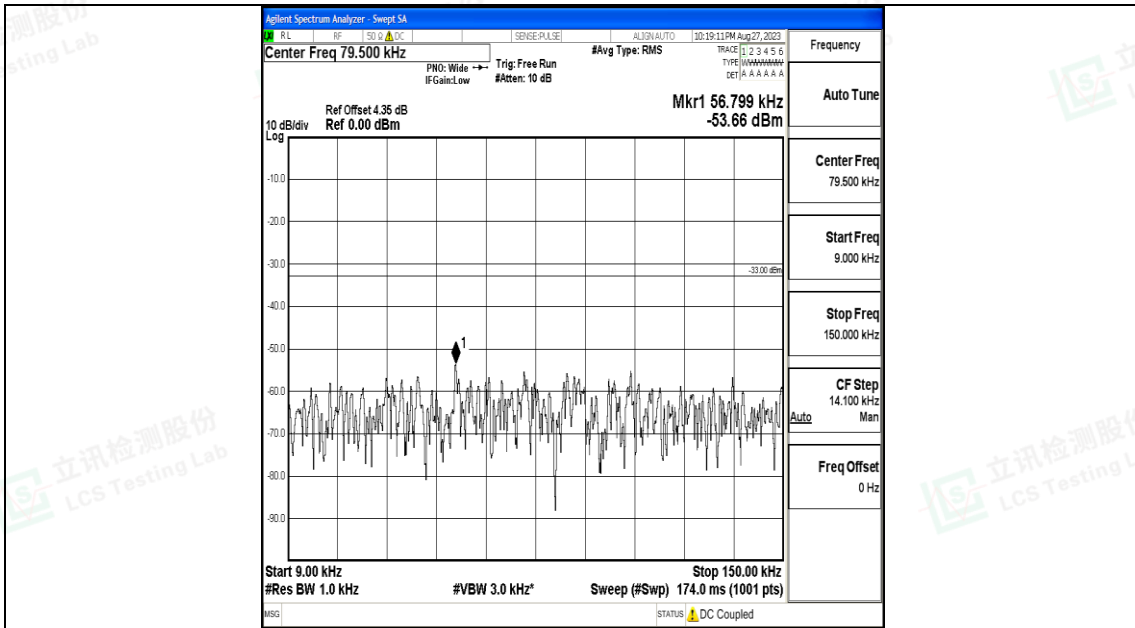

Band5_5MHz_16QAM_20425_1RB#0_30~1000_30~1000

Band5_5MHz_16QAM_20425_1RB#0_1000~3000_1000~3000

Band5_5MHz_16QAM_20425_1RB#0_3000~10000_3000~10000

Band5_5MHz_QPSK_20525_1RB#0_0.009~0.15_0.009~0.15

Band5_5MHz_QPSK_20525_1RB#0_0.15~30_0.15~30