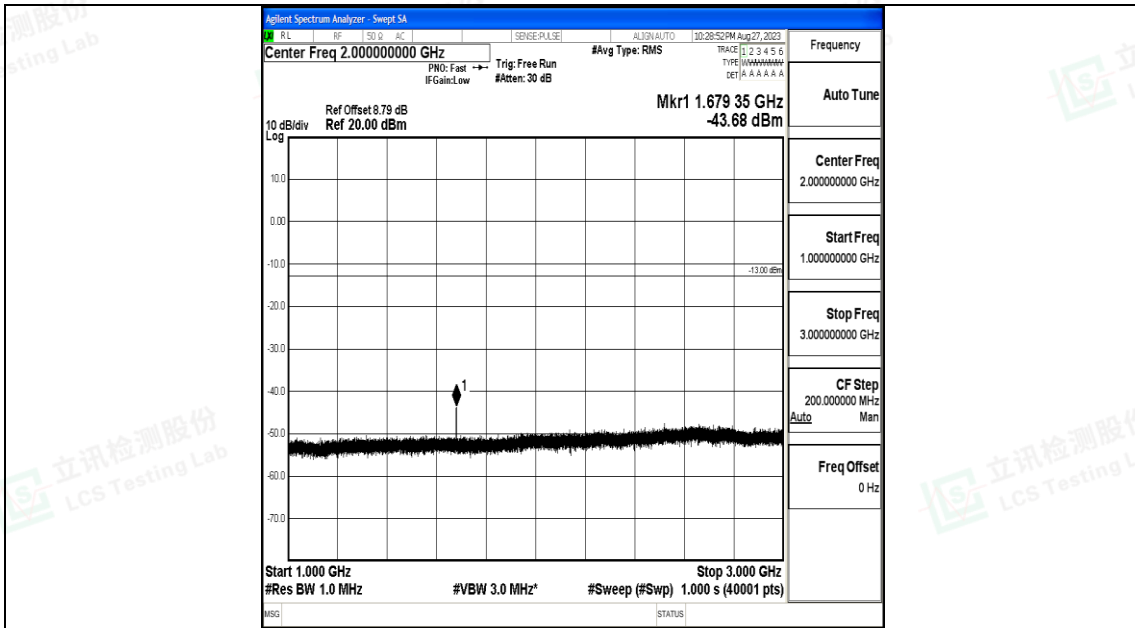

Band5_10MHz_QPSK_20600_1RB#0_3000~10000_3000~10000

Band5_10MHz_16QAM_20600_1RB#0_0.009~0.15_0.009~0.15

Band5_10MHz_16QAM_20600_1RB#0_0.15~30_0.15~30

Band5_10MHz_16QAM_20600_1RB#0_30~1000_30~1000

Band5_10MHz_16QAM_20600_1RB#0_1000~3000_1000~3000