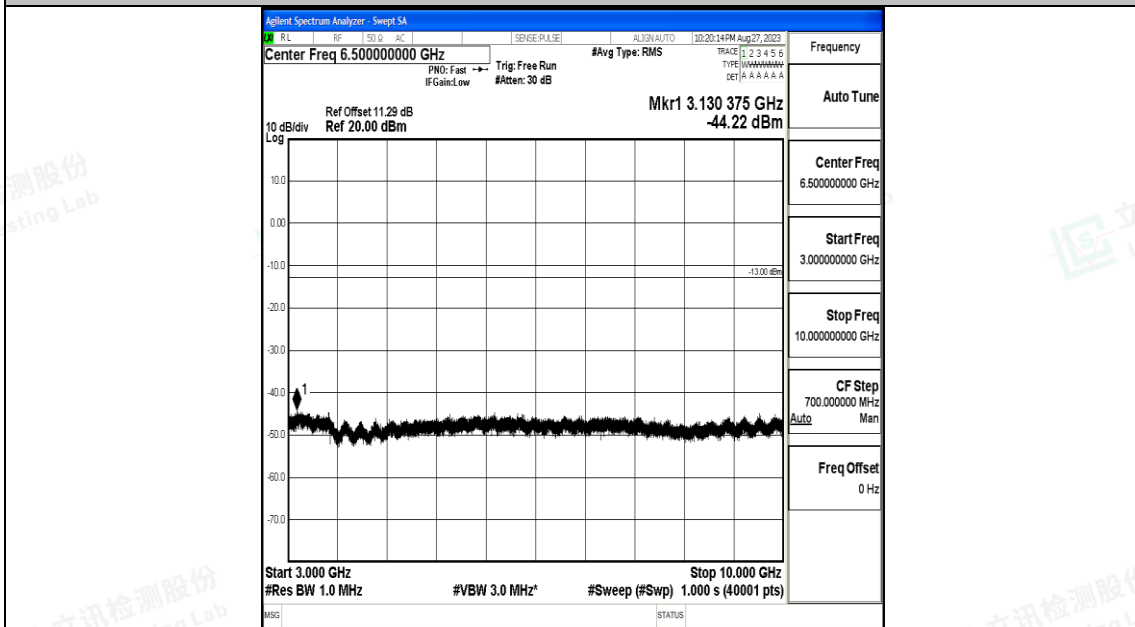

Band5_5MHz_16QAM_20525_1RB#0_1000~3000_1000~3000

Band5_5MHz_16QAM_20525_1RB#0_3000~10000_3000~10000