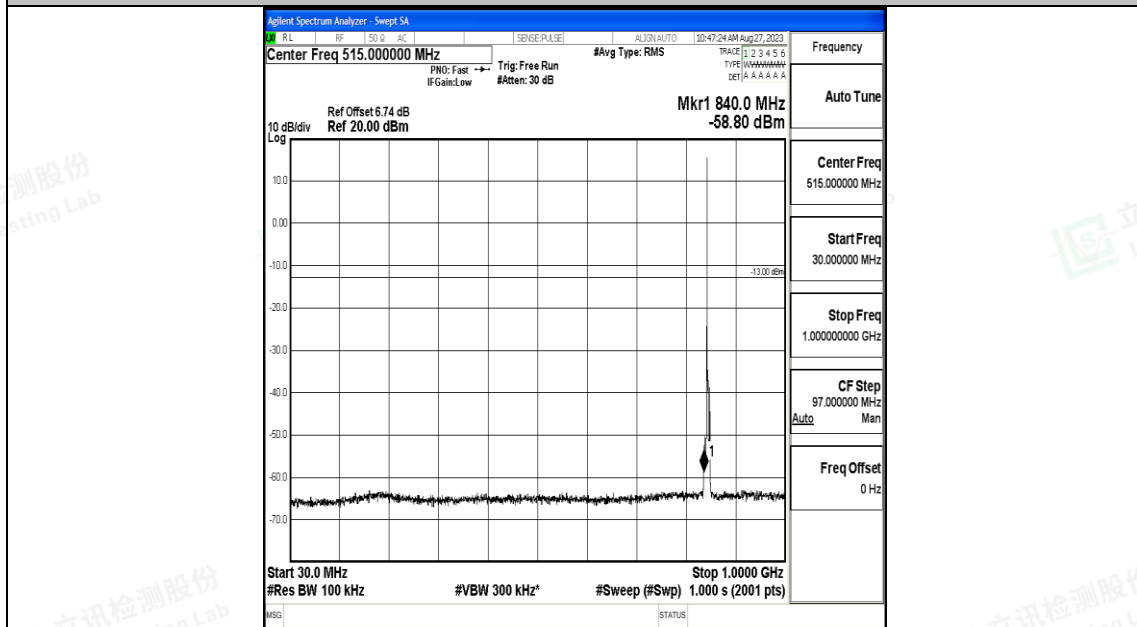

Band5_3MHz_QPSK_20635_1RB#0_30~1000_30~1000

Band5_3MHz_QPSK_20635_1RB#0_1000~3000_1000~3000

Band5_3MHz_QPSK_20635_1RB#0_3000~10000_3000~10000

Band5_3MHz_16QAM_20635_1RB#0_0.009~0.15_0.009~0.15

Band5_3MHz_16QAM_20635_1RB#0_0.15~30_0.15~30