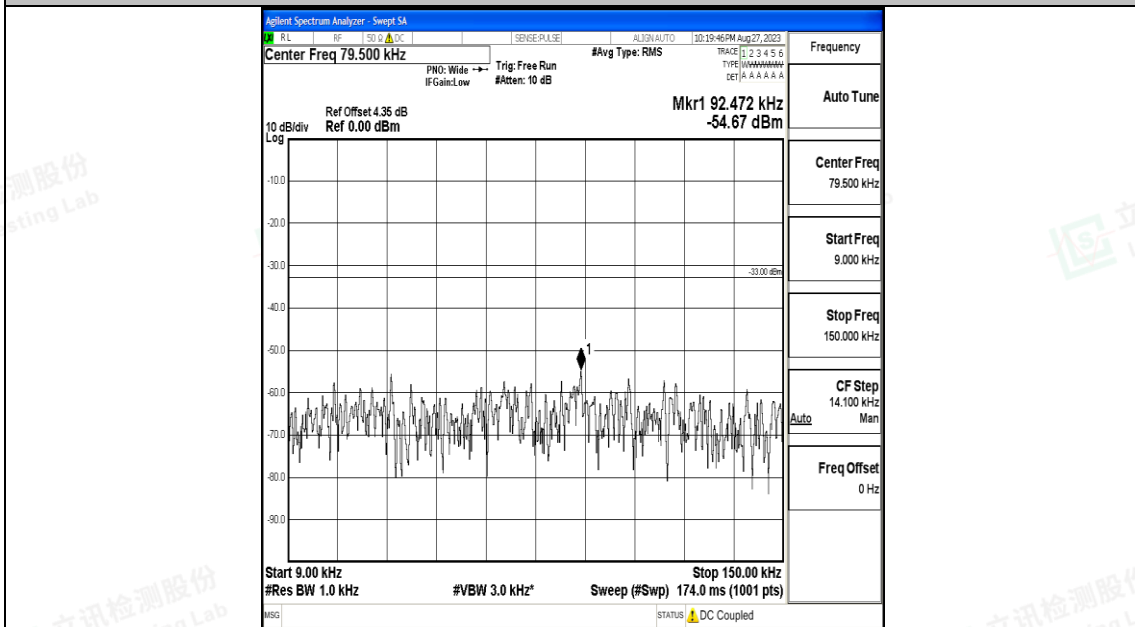

Band5_5MHz_QPSK_20525_1RB#0_30~1000_30~1000

Band5_5MHz_QPSK_20525_1RB#0_1000~3000_1000~3000

Band5_5MHz_QPSK_20525_1RB#0_3000~10000_3000~10000

Band5_5MHz_16QAM_20525_1RB#0_0.009~0.15_0.009~0.15

Band5_5MHz_16QAM_20525_1RB#0_0.15~30_0.15~30