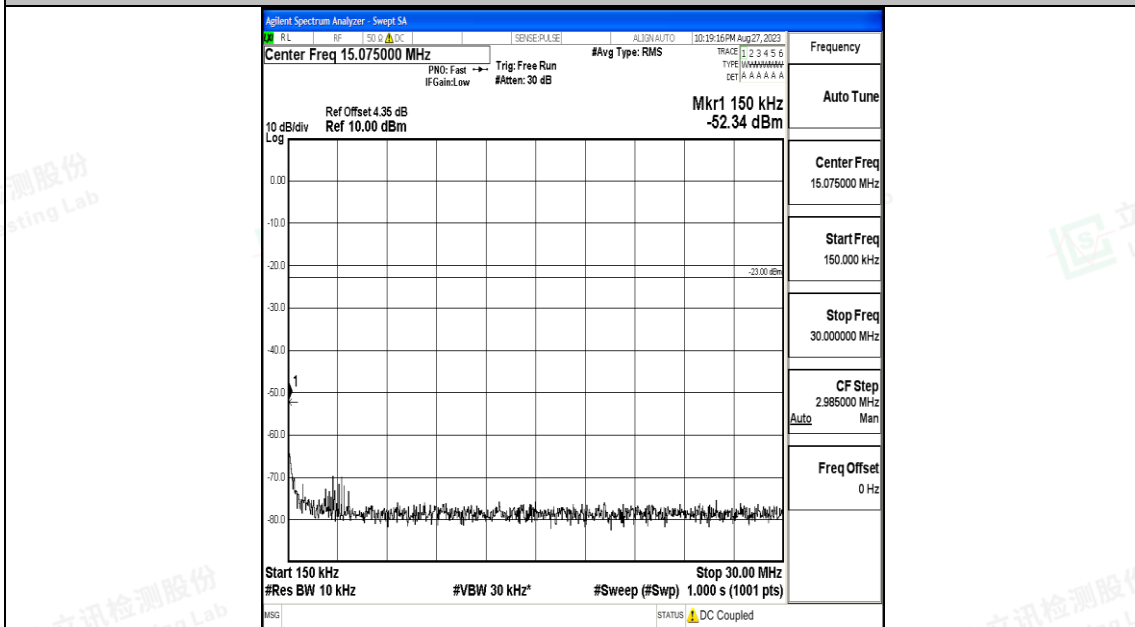

Band5_5MHz_16QAM_20425_1RB#0_30~1000_30~1000

Band5_5MHz_16QAM_20425_1RB#0_1000~3000_1000~3000

Band5_5MHz_16QAM_20425_1RB#0_3000~10000_3000~10000

Band5_5MHz_QPSK_20525_1RB#0_0.009~0.15_0.009~0.15

Band5_5MHz_QPSK_20525_1RB#0_0.15~30_0.15~30