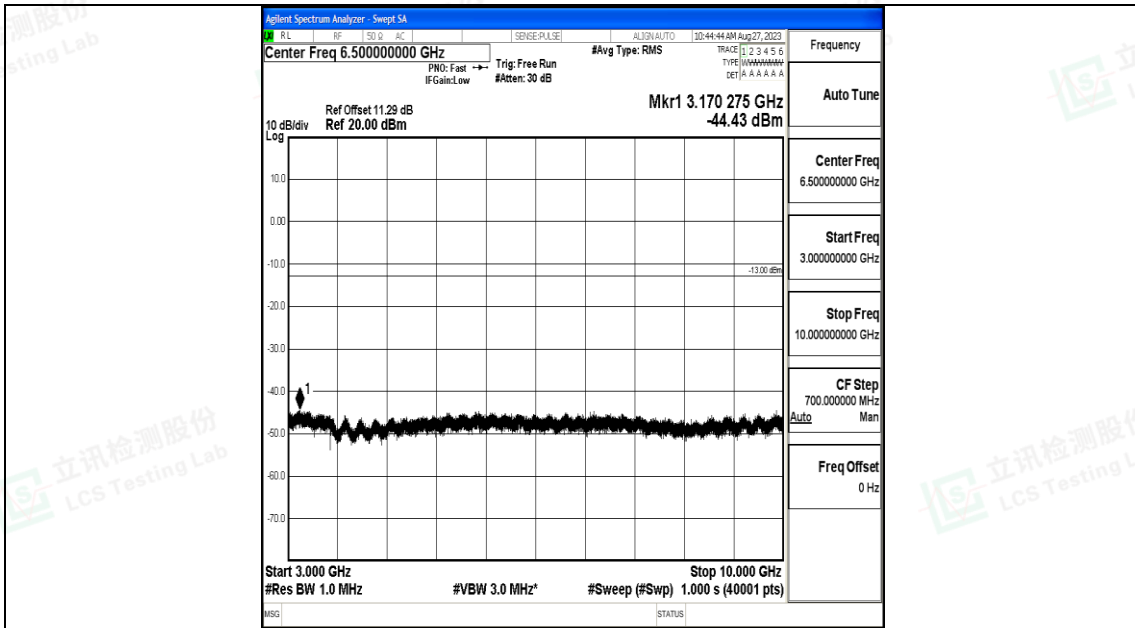

Band5_3MHz_QPSK_20415_1RB#0_1000~3000_1000~3000

Band5_3MHz_QPSK_20415_1RB#0_3000~10000_3000~10000