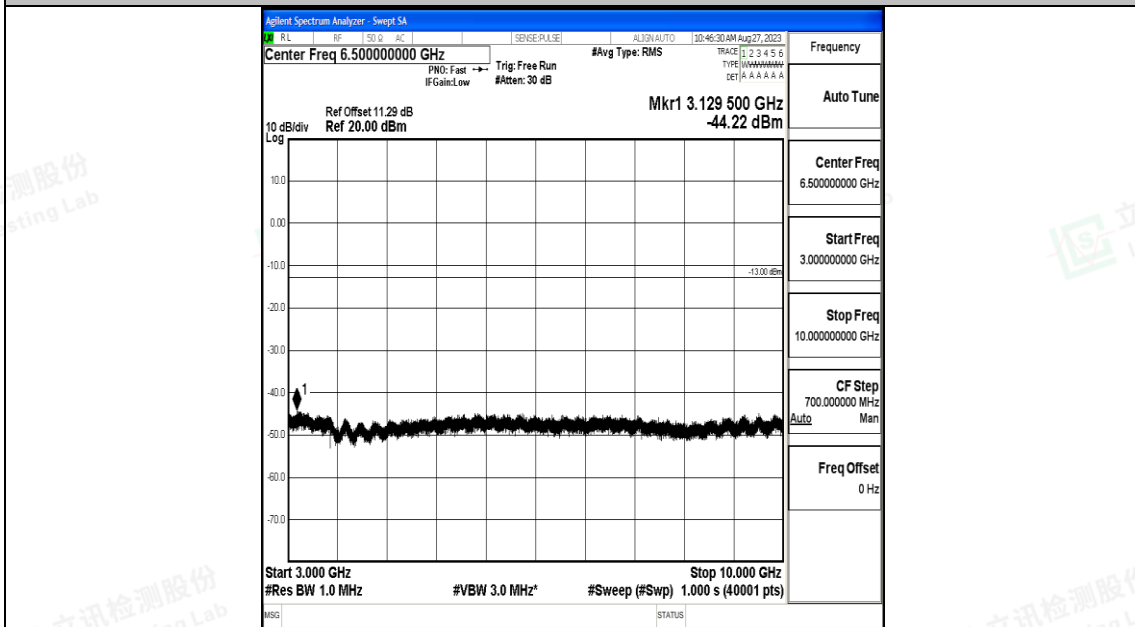

Band5_3MHz_16QAM_20525_1RB#0_1000~3000_1000~3000

Band5_3MHz_16QAM_20525_1RB#0_3000~10000_3000~10000