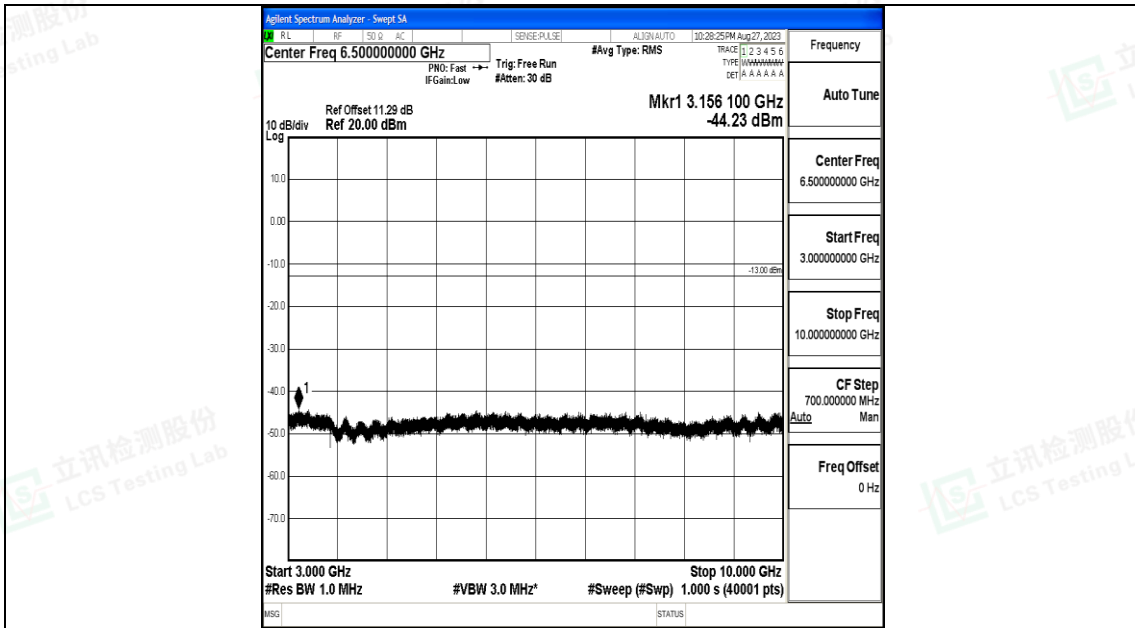

Band5_10MHz_16QAM_20525_1RB#0_30~1000_30~1000

Band5_10MHz_16QAM_20525_1RB#0_1000~3000_1000~3000

Band5_10MHz_16QAM_20525_1RB#0_3000~10000_3000~10000

Band5_10MHz_QPSK_20600_1RB#0_30~1000_30~1000

Band5_10MHz_QPSK_20600_1RB#0_1000~3000_1000~3000