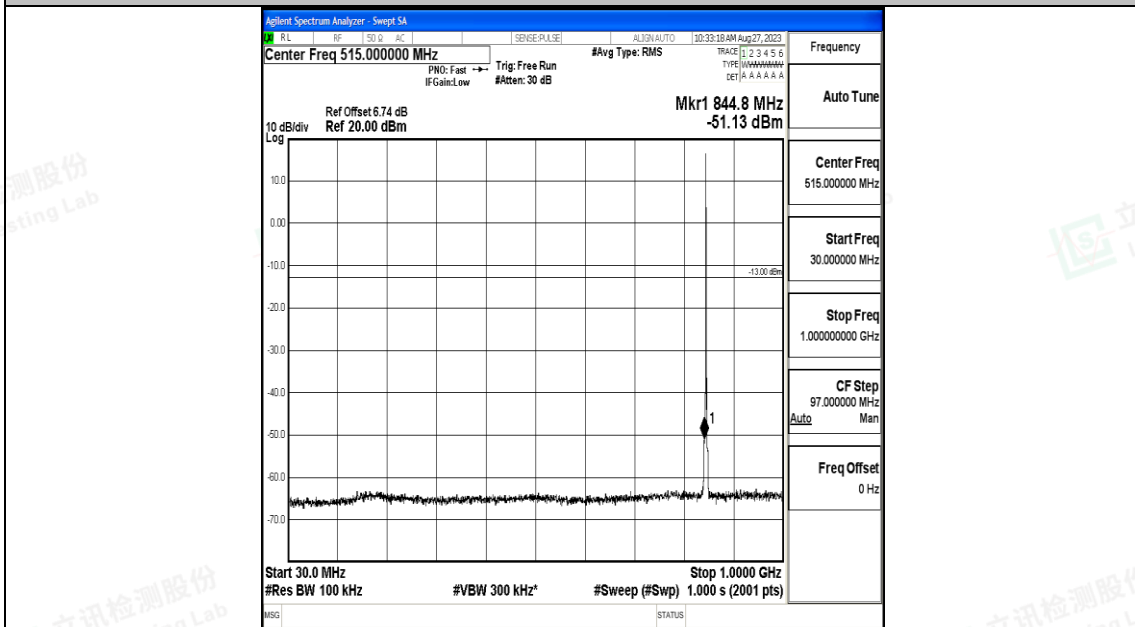

Band5_1.4MHz_QPSK_20643_1RB#0_30~1000_30~1000

Band5_1.4MHz_QPSK_20643_1RB#0_1000~3000_1000~3000

Band5_1.4MHz_QPSK_20643_1RB#0_3000~10000_3000~10000

Band5_1.4MHz_16QAM_20643_1RB#0_0.009~0.15_0.009~0.15

Band5_1.4MHz_16QAM_20643_1RB#0_0.15~30_0.15~30