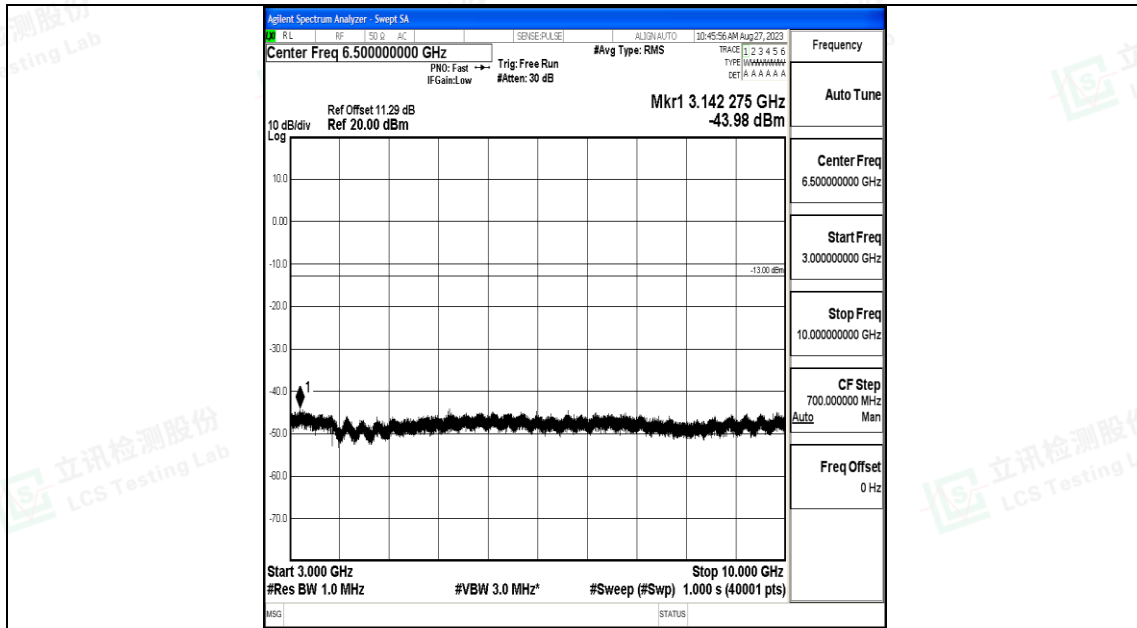

Band5_3MHz_QPSK_20525_1RB#0_1000~3000_1000~3000

Band5_3MHz_QPSK_20525_1RB#0_3000~10000_3000~10000