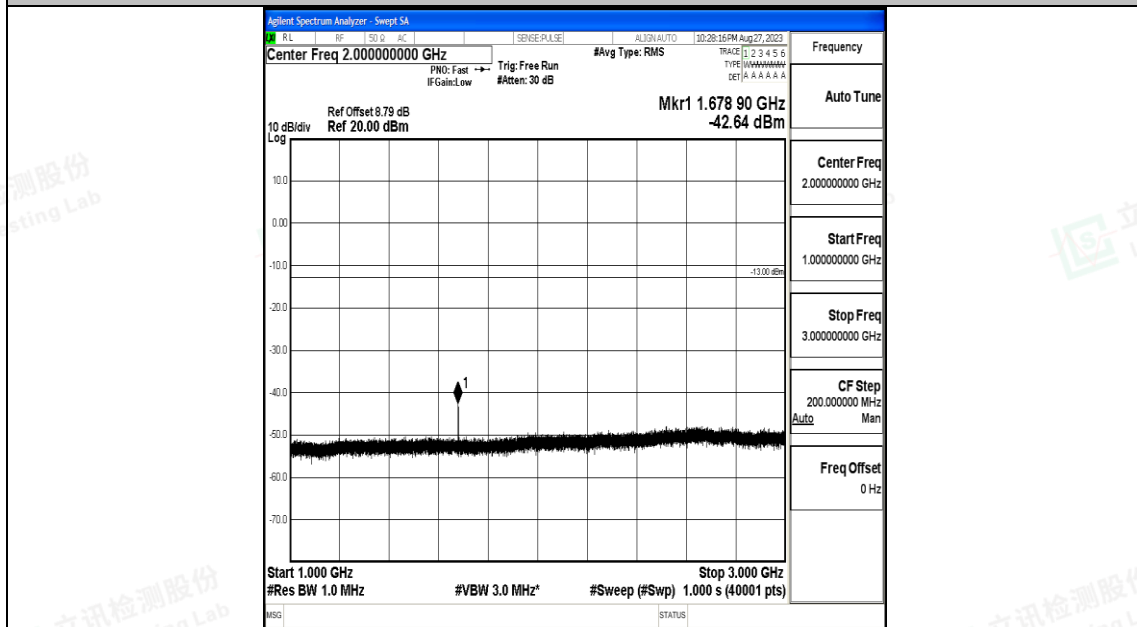

Band5_10MHz_16QAM_20525_1RB#0_30~1000_30~1000

Band5_10MHz_16QAM_20525_1RB#0_1000~3000_1000~3000

Band5_10MHz_16QAM_20525_1RB#0_3000~10000_3000~10000

Band5_10MHz_QPSK_20600_1RB#0_30~1000_30~1000

Band5_10MHz_QPSK_20600_1RB#0_1000~3000_1000~3000