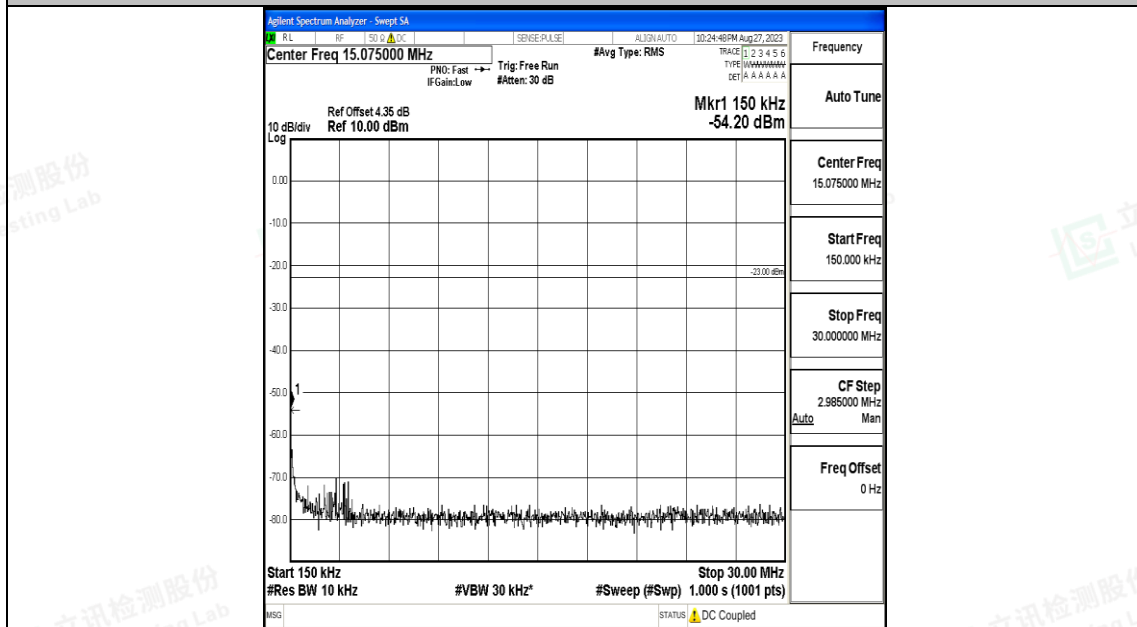

Band5_5MHz_16QAM_20625_1RB#0_30~1000_30~1000

Band5_5MHz_16QAM_20625_1RB#0_1000~3000_1000~3000

Band5_5MHz_16QAM_20625_1RB#0_3000~10000_3000~10000

Band5_10MHz_QPSK_20450_1RB#0_0.009~0.15_0.009~0.15

Band5_10MHz_QPSK_20450_1RB#0_0.15~30_0.15~30