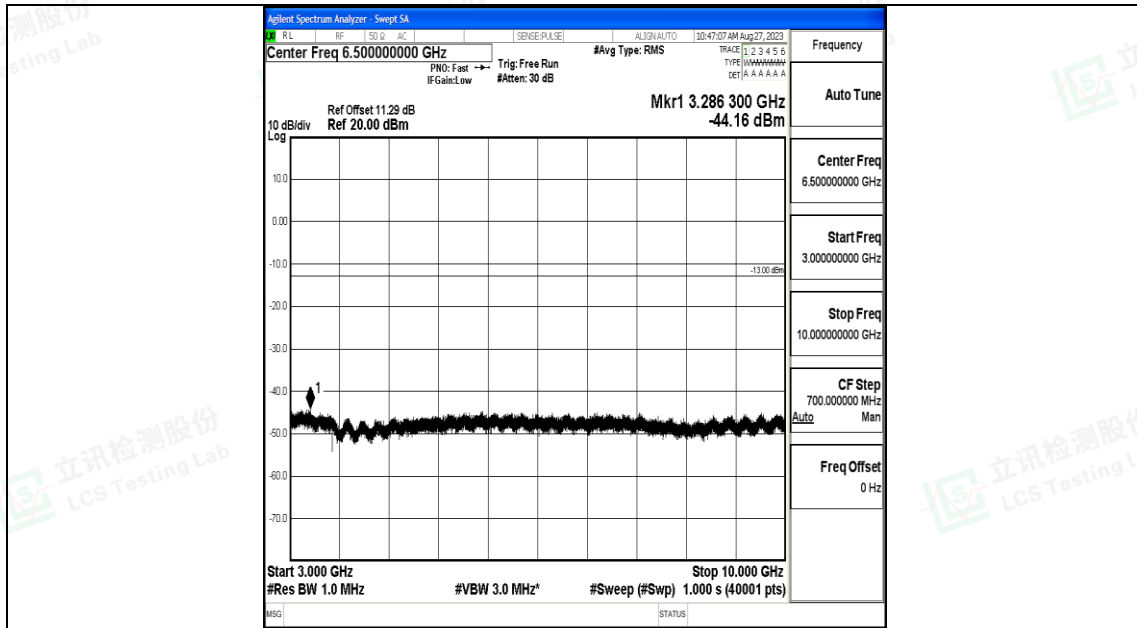

Band5_3MHz_QPSK_20635_1RB#0_1000~3000_1000~3000

Band5_3MHz_QPSK_20635_1RB#0_3000~10000_3000~10000