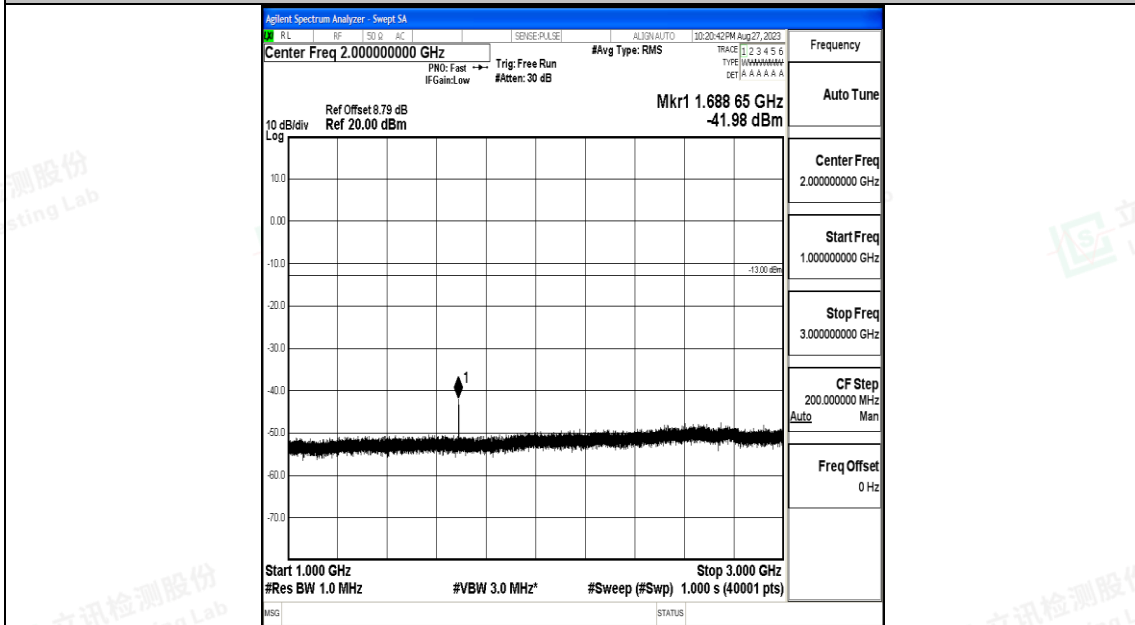

Band5_5MHz_QPSK_20625_1RB#0_30~1000_30~1000

Band5_5MHz_QPSK_20625_1RB#0_1000~3000_1000~3000