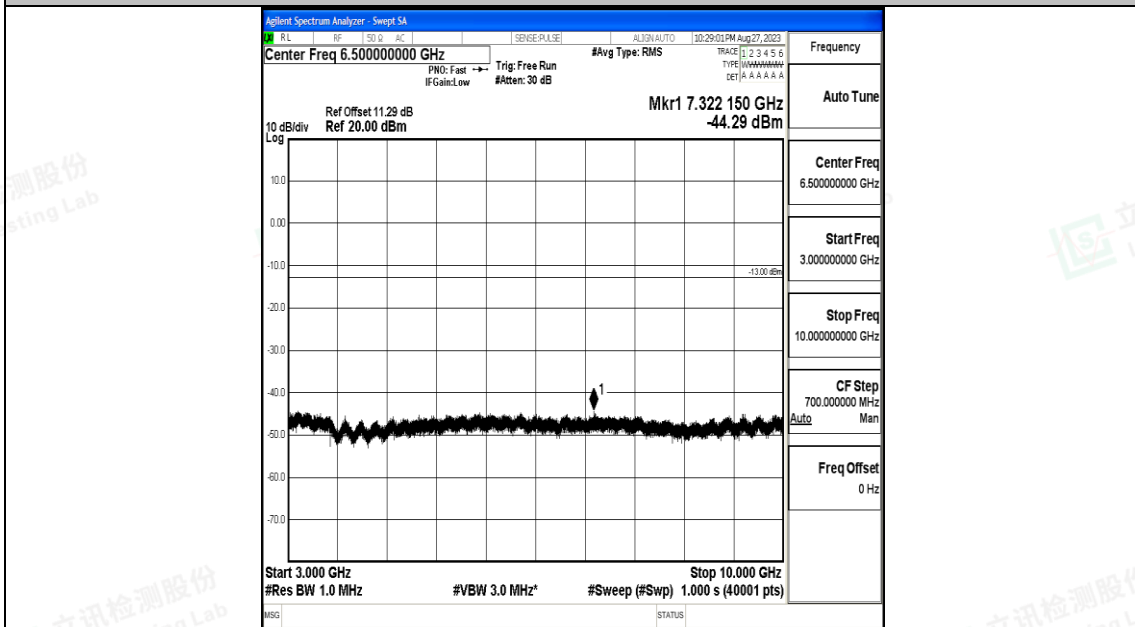

Band5_10MHz_QPSK_20600_1RB#0_3000~10000_3000~10000

Band5_10MHz_16QAM_20600_1RB#0_0.009~0.15_0.009~0.15

Band5_10MHz_16QAM_20600_1RB#0_0.15~30_0.15~30

Band5_10MHz_16QAM_20600_1RB#0_30~1000_30~1000

Band5_10MHz_16QAM_20600_1RB#0_1000~3000_1000~3000