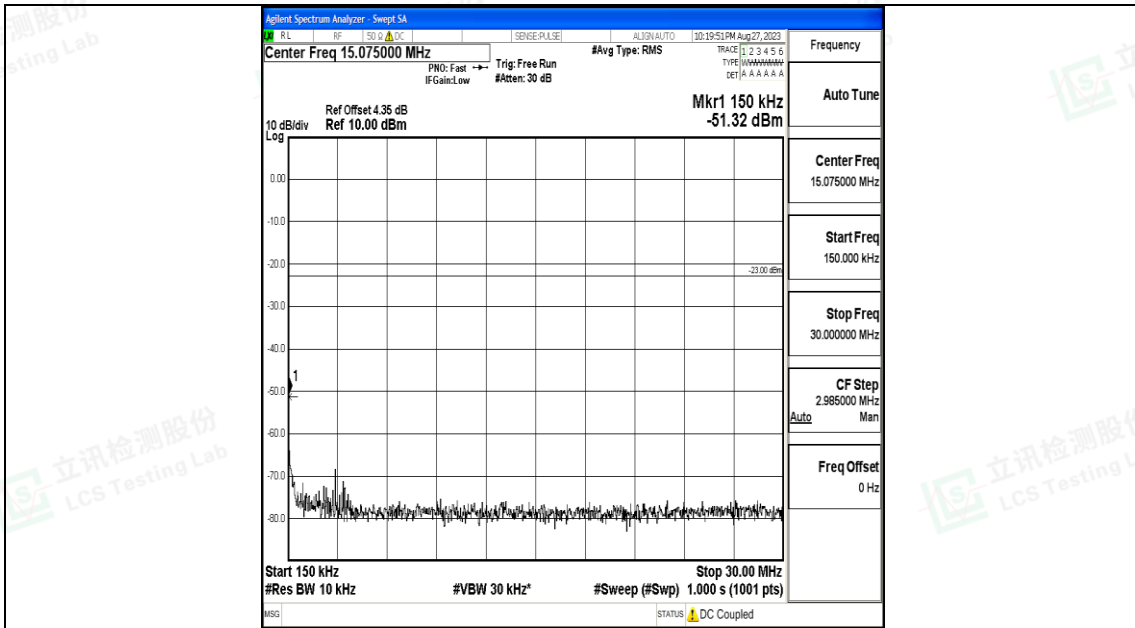

Band5_5MHz_QPSK_20525_1RB#0_30~1000_30~1000

Band5_5MHz_QPSK_20525_1RB#0_1000~3000_1000~3000

Band5_5MHz_QPSK_20525_1RB#0_3000~10000_3000~10000

Band5_5MHz_16QAM_20525_1RB#0_0.009~0.15_0.009~0.15

Band5_5MHz_16QAM_20525_1RB#0_0.15~30_0.15~30