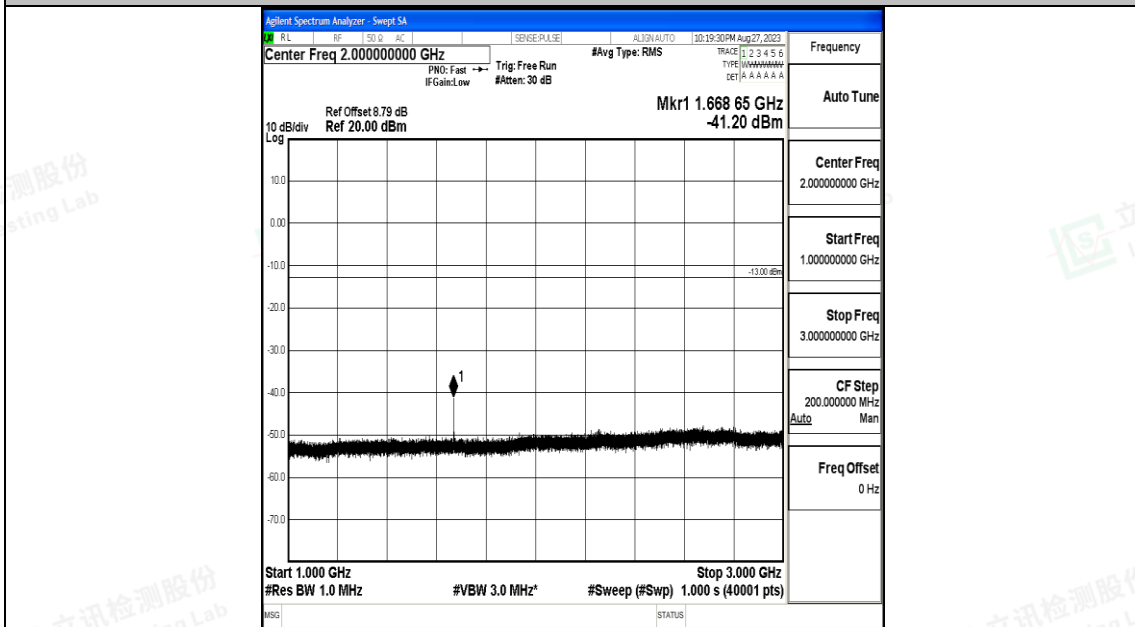

Band5_5MHz_QPSK_20525_1RB#0_30~1000_30~1000

Band5_5MHz_QPSK_20525_1RB#0_1000~3000_1000~3000