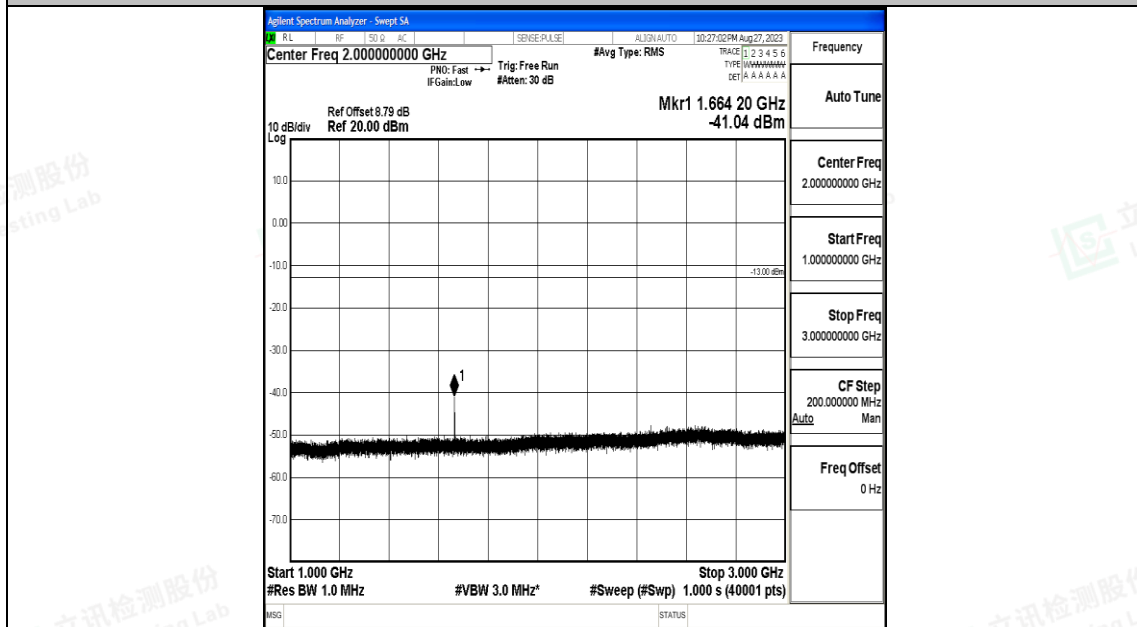

Band5_10MHz_QPSK_20525_1RB#0_30~1000_30~1000

Band5_10MHz_QPSK_20525_1RB#0_1000~3000_1000~3000