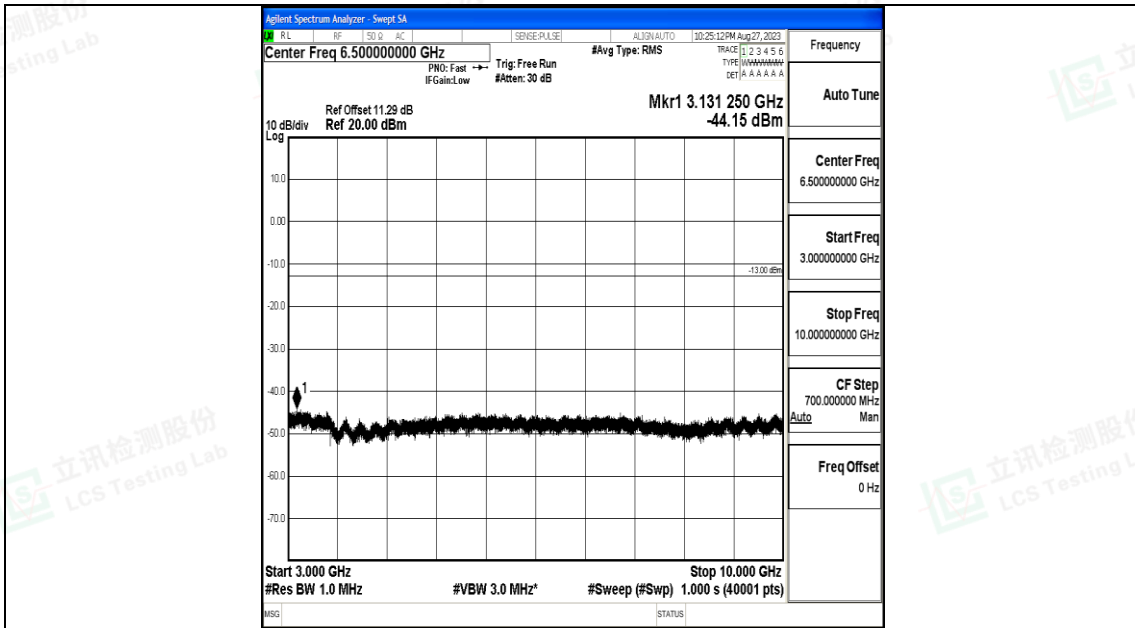

Band5_10MHz_QPSK_20450_1RB#0_1000~3000_1000~3000

Band5_10MHz_QPSK_20450_1RB#0_3000~10000_3000~10000