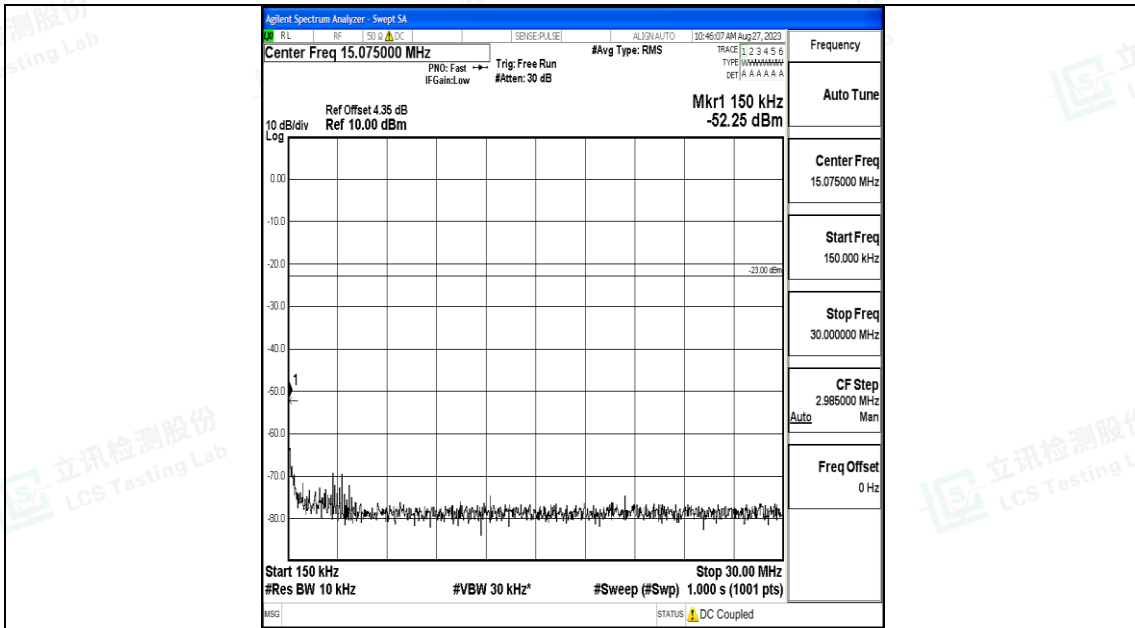

Band5_3MHz_QPSK_20525_1RB#0_30~1000_30~1000

Band5_3MHz_QPSK_20525_1RB#0_1000~3000_1000~3000

Band5_3MHz_QPSK_20525_1RB#0_3000~10000_3000~10000

Band5_3MHz_16QAM_20525_1RB#0_0.009~0.15_0.009~0.15

Band5_3MHz_16QAM_20525_1RB#0_0.15~30_0.15~30