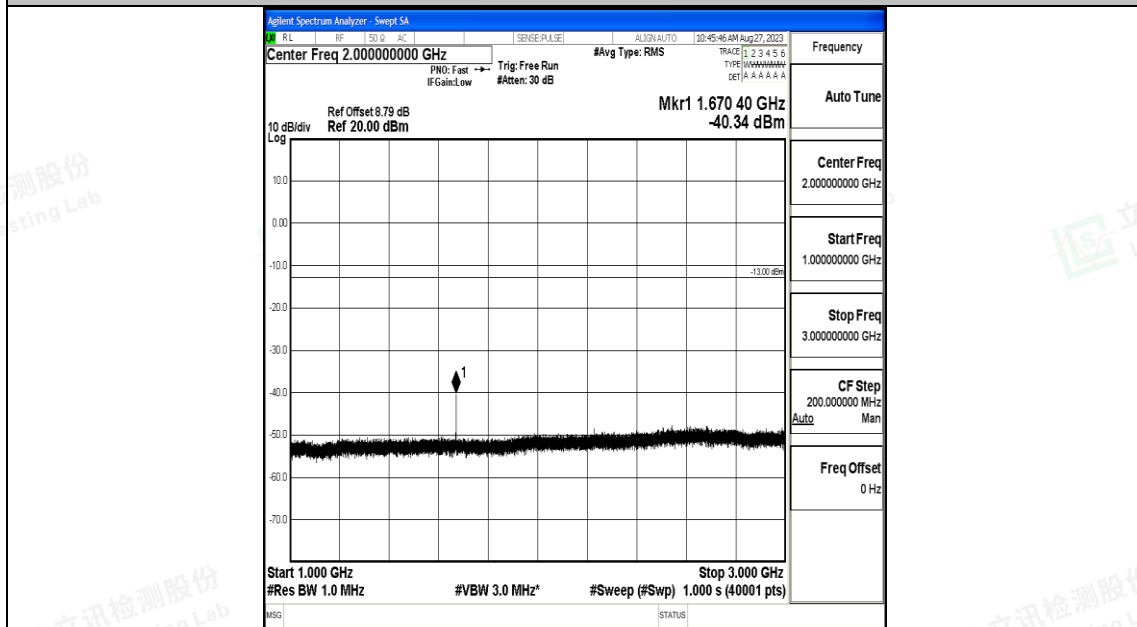

Band5_3MHz_QPSK_20525_1RB#0_30~1000_30~1000

Band5_3MHz_QPSK_20525_1RB#0_1000~3000_1000~3000