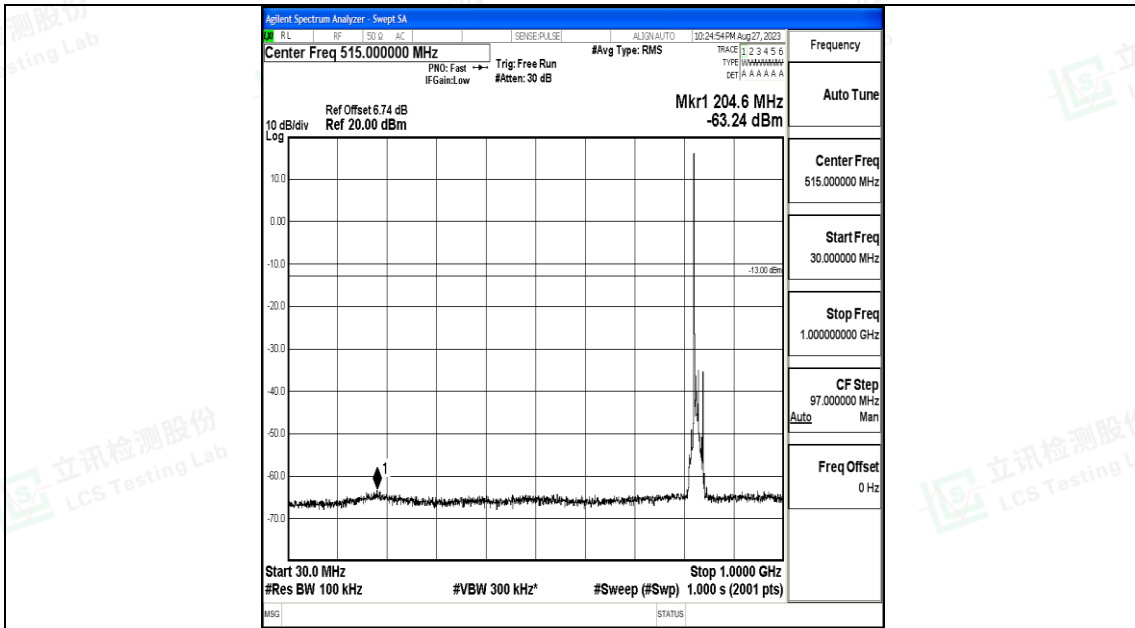

Band5_5MHz_16QAM_20625_1RB#0_30~1000_30~1000

Band5_5MHz_16QAM_20625_1RB#0_1000~3000_1000~3000

Band5_5MHz_16QAM_20625_1RB#0_3000~10000_3000~10000

Band5_10MHz_QPSK_20450_1RB#0_0.009~0.15_0.009~0.15

Band5_10MHz_QPSK_20450_1RB#0_0.15~30_0.15~30