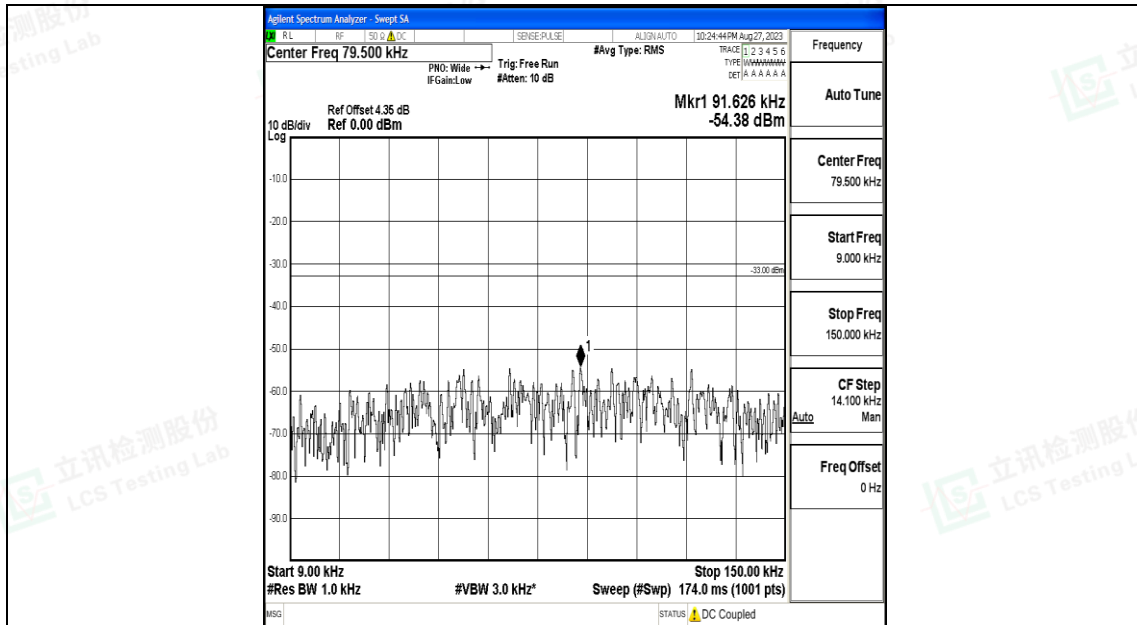

Band5_5MHz_16QAM_20625_1RB#0_30~1000_30~1000

Band5_5MHz_16QAM_20625_1RB#0_1000~3000_1000~3000

Band5_5MHz_16QAM_20625_1RB#0_3000~10000_3000~10000

Band5_10MHz_QPSK_20450_1RB#0_0.009~0.15_0.009~0.15

Band5_10MHz_QPSK_20450_1RB#0_0.15~30_0.15~30