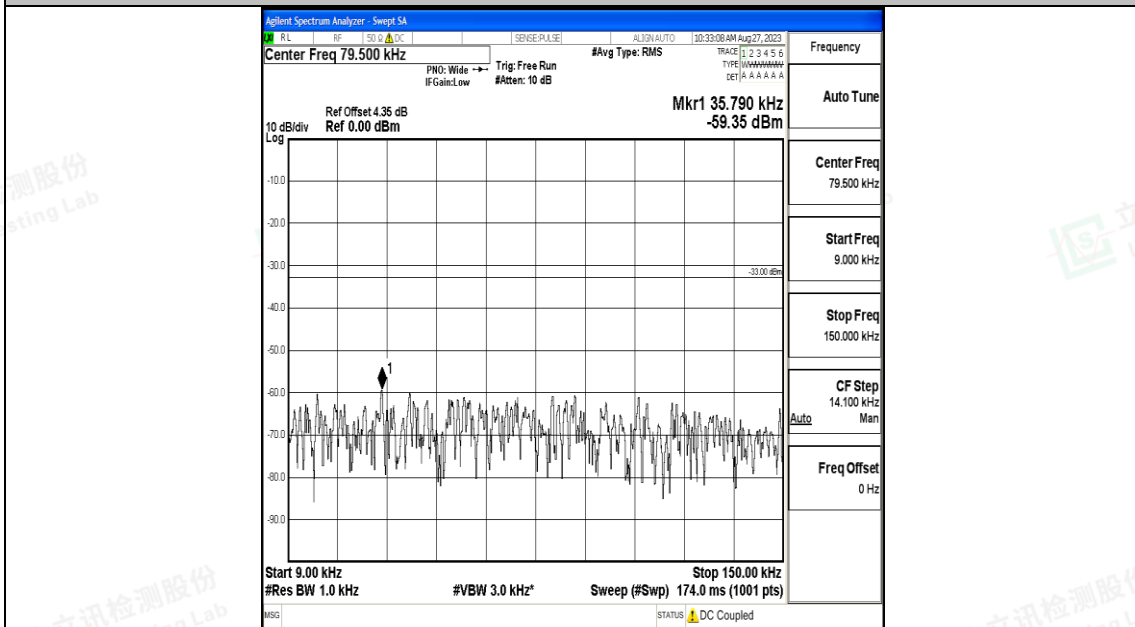

Band5_1.4MHz_QPSK_20643_1RB#0_30~1000_30~1000

Band5_1.4MHz_QPSK_20643_1RB#0_1000~3000_1000~3000

Band5_1.4MHz_QPSK_20643_1RB#0_3000~10000_3000~10000

Band5_1.4MHz_16QAM_20643_1RB#0_0.009~0.15_0.009~0.15

Band5_1.4MHz_16QAM_20643_1RB#0_0.15~30_0.15~30