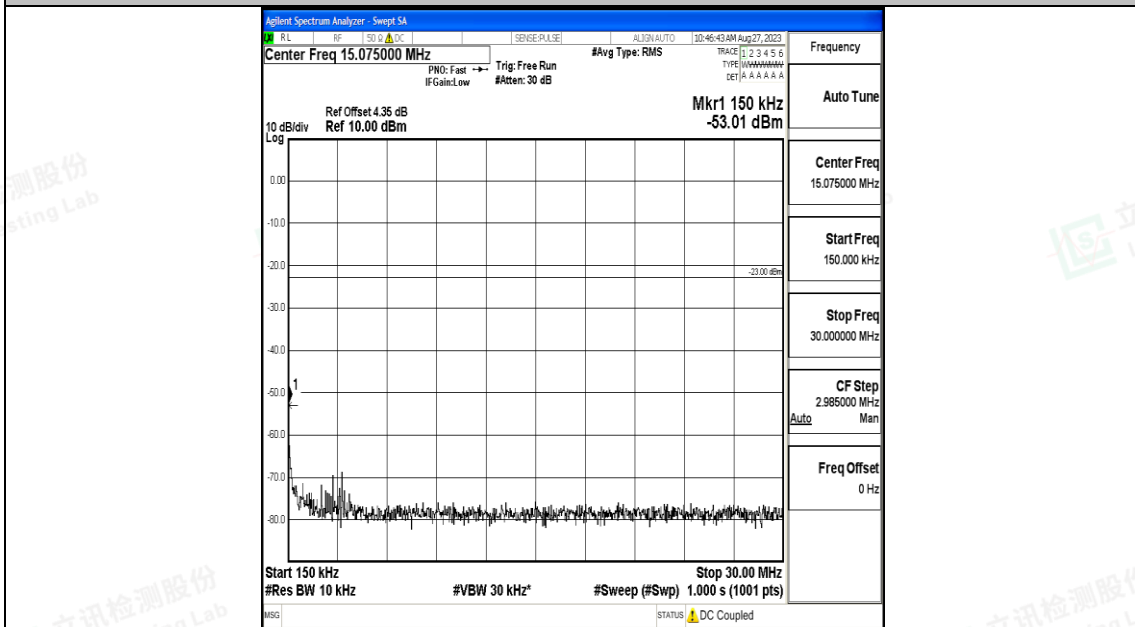

Band5_3MHz_16QAM_20525_1RB#0_30~1000_30~1000

Band5_3MHz_16QAM_20525_1RB#0_1000~3000_1000~3000

Band5_3MHz_16QAM_20525_1RB#0_3000~10000_3000~10000

Band5_3MHz_QPSK_20635_1RB#0_0.009~0.15_0.009~0.15

Band5_3MHz_QPSK_20635_1RB#0_0.15~30_0.15~30