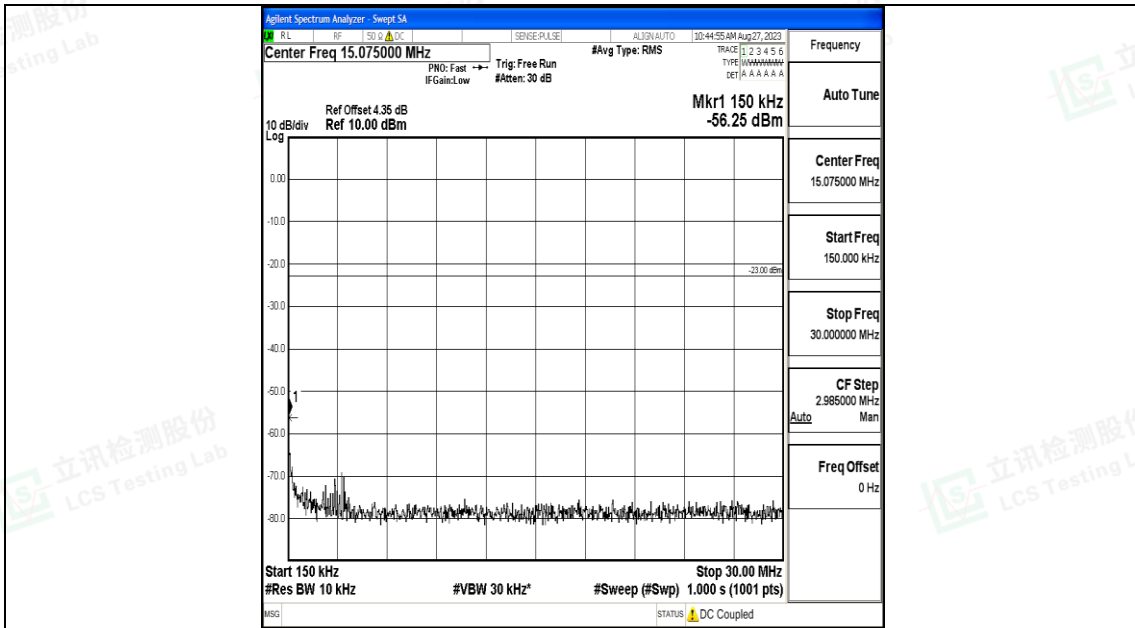

Band5_3MHz_QPSK_20415_1RB#0_30~1000_30~1000

Band5_3MHz_QPSK_20415_1RB#0_1000~3000_1000~3000

Band5_3MHz_QPSK_20415_1RB#0_3000~10000_3000~10000

Band5_3MHz_16QAM_20415_1RB#0_0.009~0.15_0.009~0.15

Band5_3MHz_16QAM_20415_1RB#0_0.15~30_0.15~30