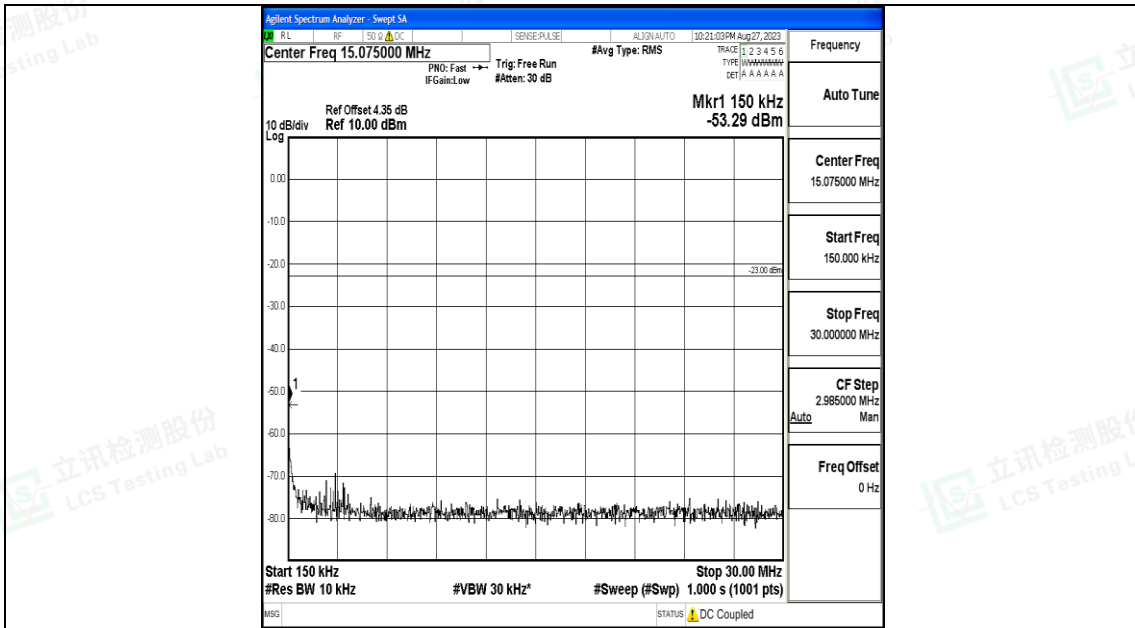

Band5_5MHz_QPSK_20625_1RB#0_30~1000_30~1000

Band5_5MHz_QPSK_20625_1RB#0_1000~3000_1000~3000

Band5_5MHz_QPSK_20625_1RB#0_3000~10000_3000~10000

Band5_5MHz_16QAM_20625_1RB#0_0.009~0.15_0.009~0.15

Band5_5MHz_16QAM_20625_1RB#0_0.15~30_0.15~30