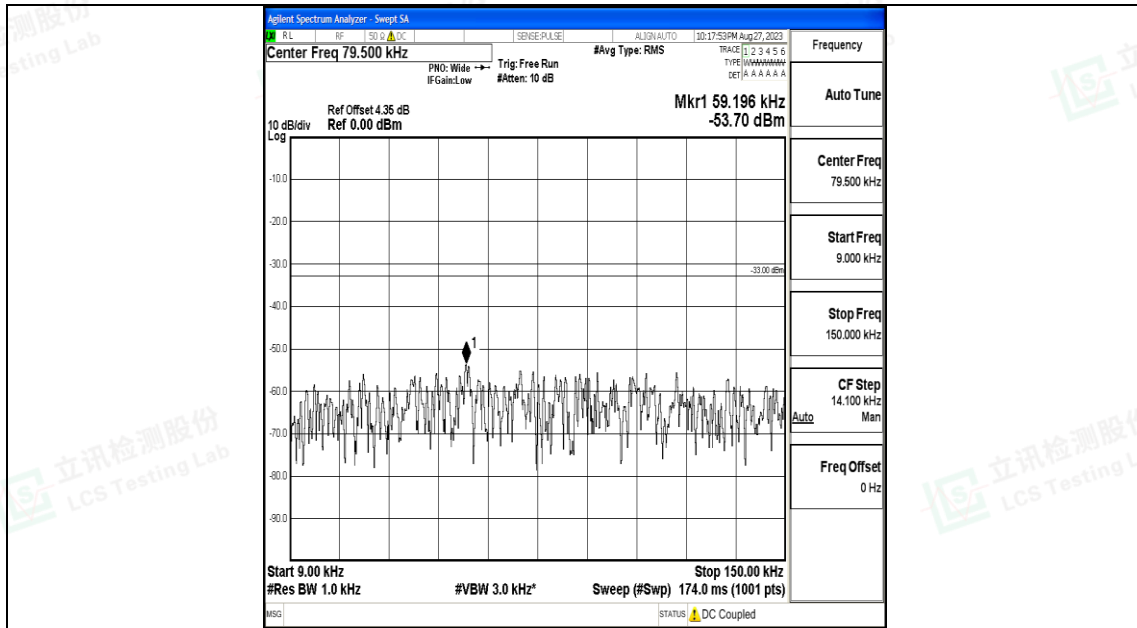

Band5_3MHz_16QAM_20635_1RB#0_30~1000_30~1000

Band5_3MHz_16QAM_20635_1RB#0_1000~3000_1000~3000

Band5_3MHz_16QAM_20635_1RB#0_3000~10000_3000~10000

Band5_5MHz_QPSK_20425_1RB#0_0.009~0.15_0.009~0.15

Band5_5MHz_QPSK_20425_1RB#0_0.15~30_0.15~30