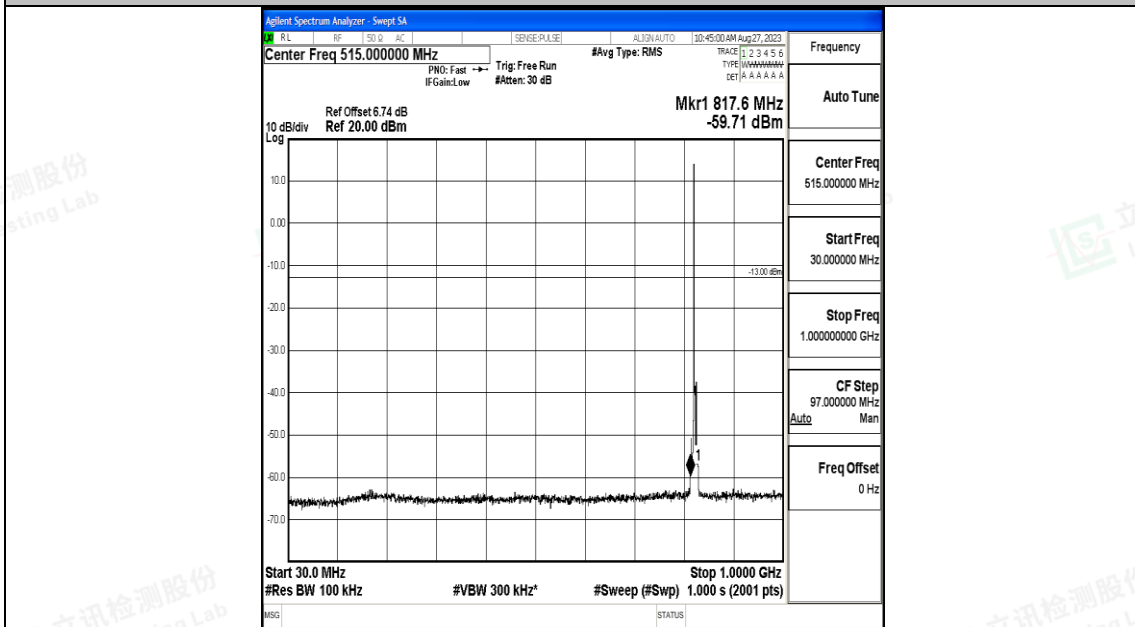

Band5_3MHz_QPSK_20415_1RB#0_30~1000_30~1000

Band5_3MHz_QPSK_20415_1RB#0_1000~3000_1000~3000

Band5_3MHz_QPSK_20415_1RB#0_3000~10000_3000~10000

Band5_3MHz_16QAM_20415_1RB#0_0.009~0.15_0.009~0.15

Band5_3MHz_16QAM_20415_1RB#0_0.15~30_0.15~30