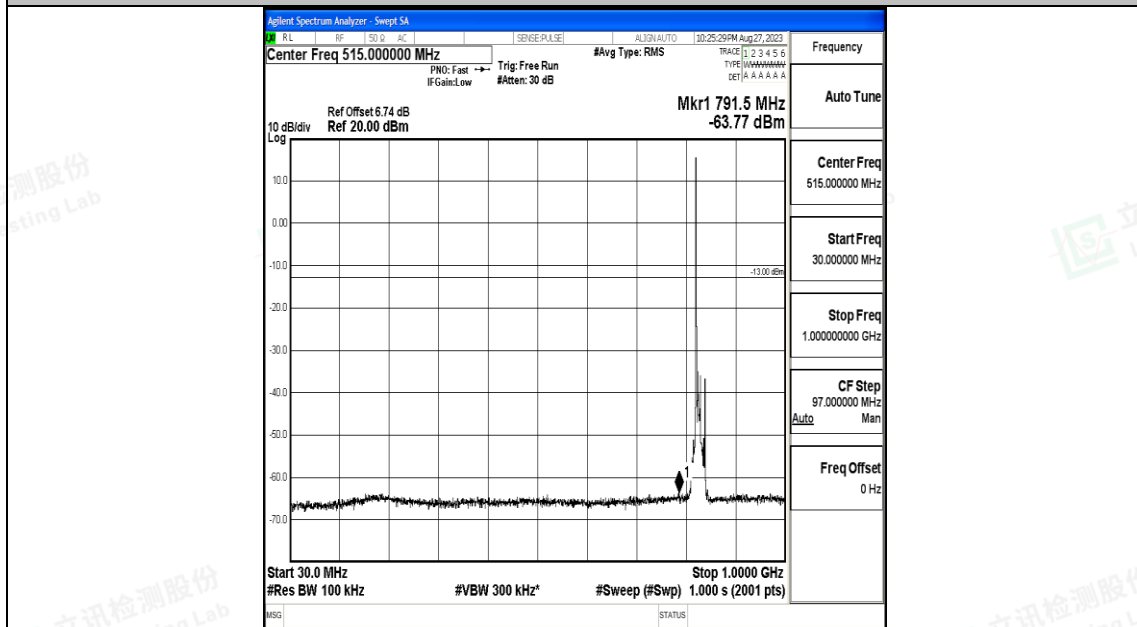

Band5_10MHz_QPSK_20450_1RB#0_30~1000_30~1000

Band5_10MHz_QPSK_20450_1RB#0_1000~3000_1000~3000

Band5_10MHz_QPSK_20450_1RB#0_3000~10000_3000~10000

Band5_10MHz_16QAM_20450_1RB#0_0.009~0.15_0.009~0.15

Band5_10MHz_16QAM_20450_1RB#0_0.15~30_0.15~30