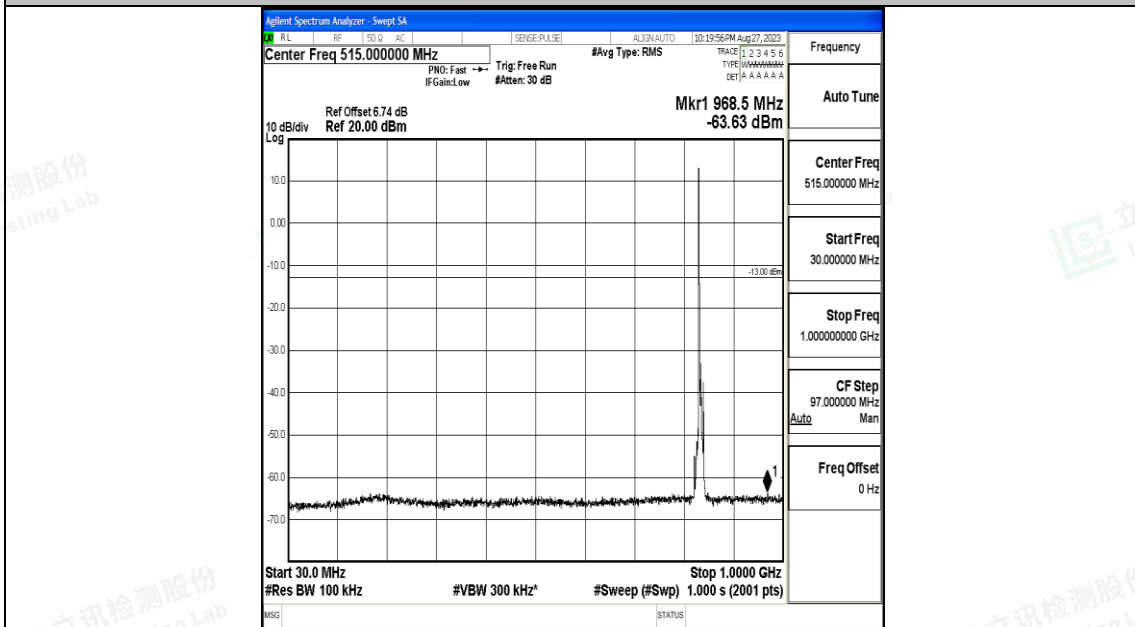

Band5_5MHz_QPSK_20525_1RB#0_30~1000_30~1000

Band5_5MHz_QPSK_20525_1RB#0_1000~3000_1000~3000

Band5_5MHz_QPSK_20525_1RB#0_3000~10000_3000~10000

Band5_5MHz_16QAM_20525_1RB#0_0.009~0.15_0.009~0.15

Band5_5MHz_16QAM_20525_1RB#0_0.15~30_0.15~30