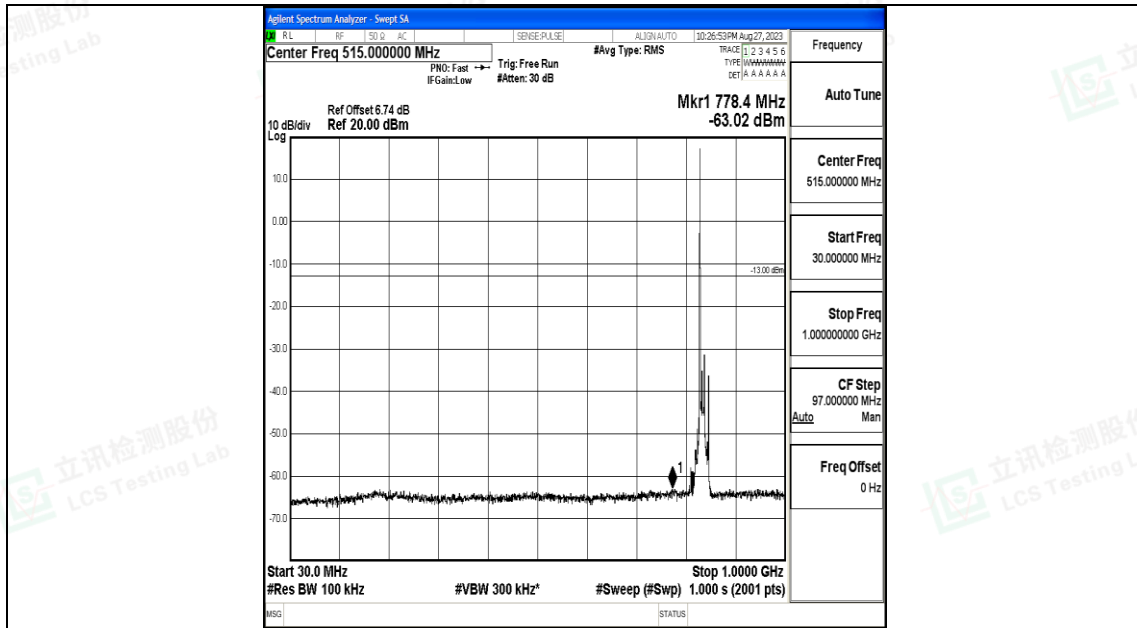

Band5_10MHz_16QAM_20450_1RB#0_30~1000_30~1000

Band5_10MHz_16QAM_20450_1RB#0_1000~3000_1000~3000

Band5_10MHz_16QAM_20450_1RB#0_3000~10000_3000~10000

Band5_10MHz_QPSK_20525_1RB#0_0.009~0.15_0.009~0.15

Band5_10MHz_QPSK_20525_1RB#0_0.15~30_0.15~30