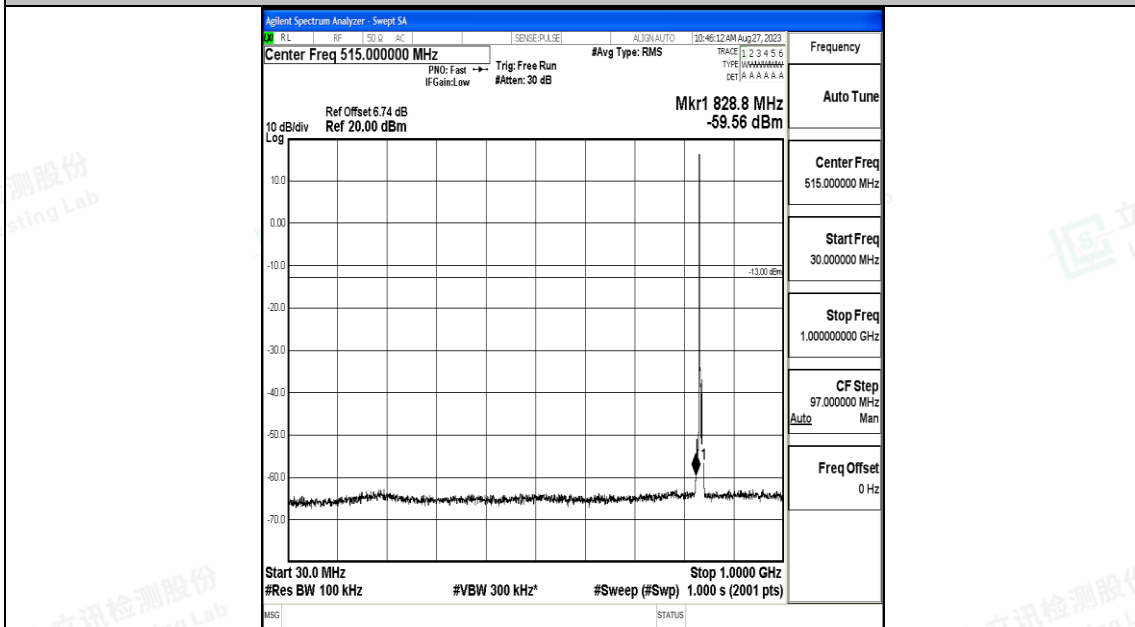

Band5_3MHz_QPSK_20525_1RB#0_30~1000_30~1000

Band5_3MHz_QPSK_20525_1RB#0_1000~3000_1000~3000

Band5_3MHz_QPSK_20525_1RB#0_3000~10000_3000~10000

Band5_3MHz_16QAM_20525_1RB#0_0.009~0.15_0.009~0.15

Band5_3MHz_16QAM_20525_1RB#0_0.15~30_0.15~30