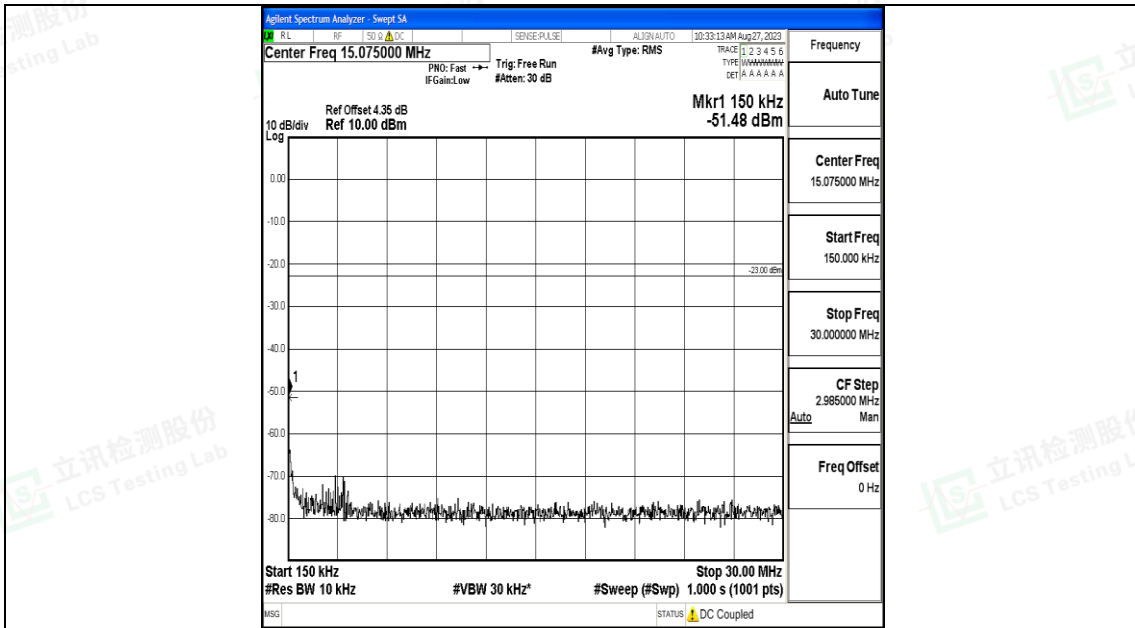

Band5_1.4MHz_QPSK_20643_1RB#0_30~1000_30~1000

Band5_1.4MHz_QPSK_20643_1RB#0_1000~3000_1000~3000

Band5_1.4MHz_QPSK_20643_1RB#0_3000~10000_3000~10000

Band5_1.4MHz_16QAM_20643_1RB#0_0.009~0.15_0.009~0.15

Band5_1.4MHz_16QAM_20643_1RB#0_0.15~30_0.15~30