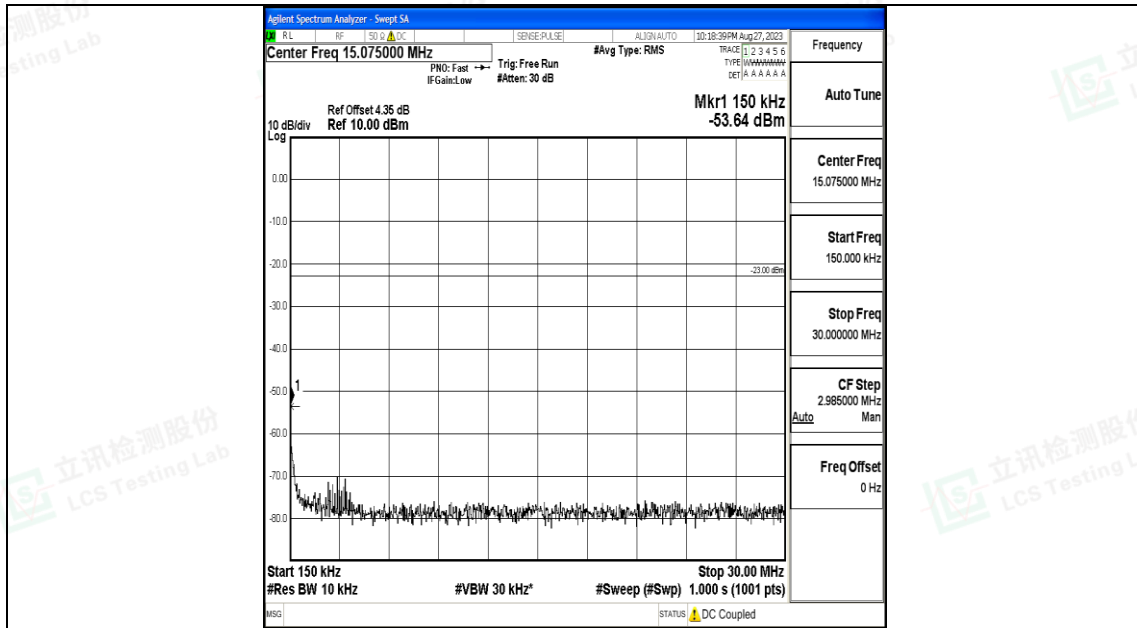

Band5_5MHz_QPSK_20425_1RB#0_30~1000_30~1000

Band5_5MHz_QPSK_20425_1RB#0_1000~3000_1000~3000

Band5_5MHz_QPSK_20425_1RB#0_3000~10000_3000~10000

Band5_5MHz_16QAM_20425_1RB#0_0.009~0.15_0.009~0.15

Band5_5MHz_16QAM_20425_1RB#0_0.15~30_0.15~30