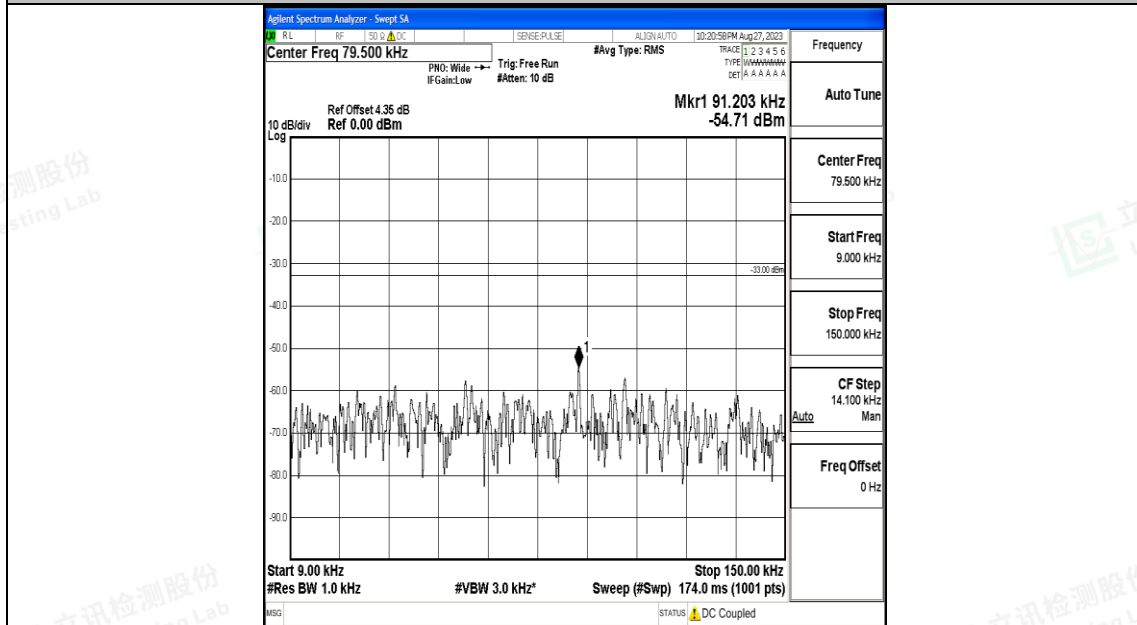

Band5_5MHz_QPSK_20625_1RB#0_30~1000_30~1000

Band5_5MHz_QPSK_20625_1RB#0_1000~3000_1000~3000

Band5_5MHz_QPSK_20625_1RB#0_3000~10000_3000~10000

Band5_5MHz_16QAM_20625_1RB#0_0.009~0.15_0.009~0.15

Band5_5MHz_16QAM_20625_1RB#0_0.15~30_0.15~30