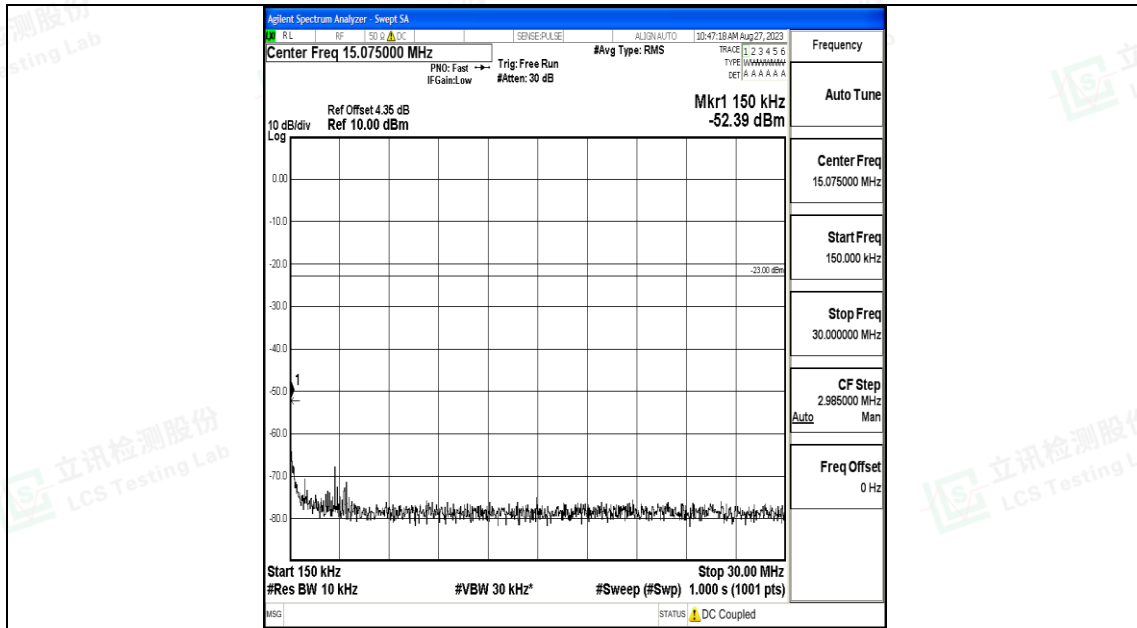

Band5_3MHz_QPSK_20635_1RB#0_30~1000_30~1000

Band5_3MHz_QPSK_20635_1RB#0_1000~3000_1000~3000

Band5_3MHz_QPSK_20635_1RB#0_3000~10000_3000~10000

Band5_3MHz_16QAM_20635_1RB#0_0.009~0.15_0.009~0.15

Band5_3MHz_16QAM_20635_1RB#0_0.15~30_0.15~30