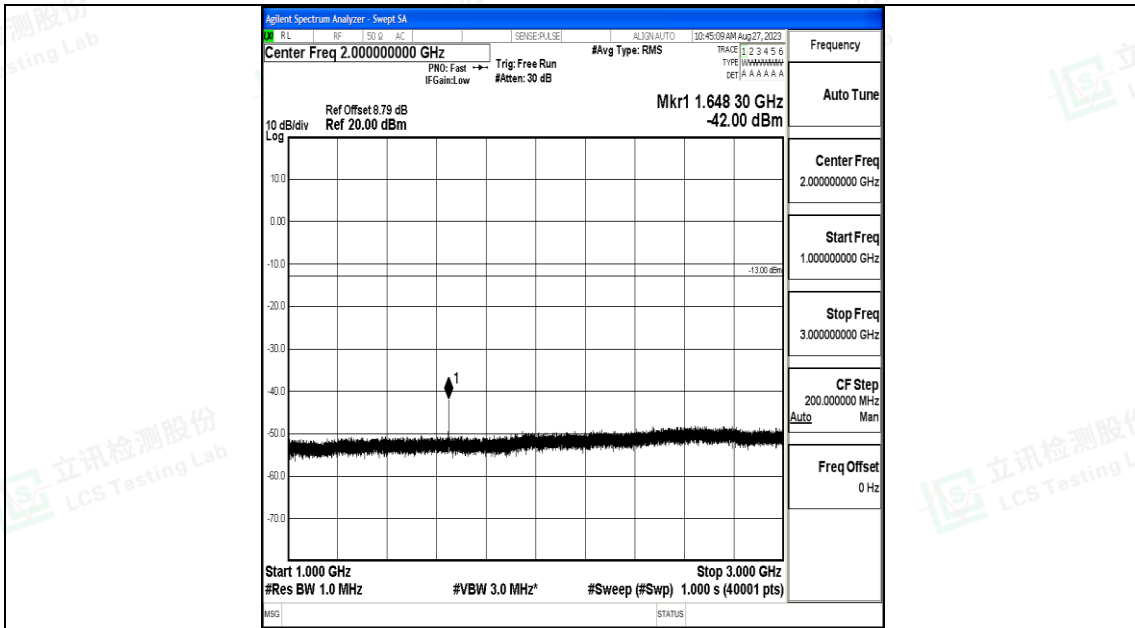

Band5_3MHz_16QAM_20415_1RB#0_30~1000_30~1000

Band5_3MHz_16QAM_20415_1RB#0_1000~3000_1000~3000