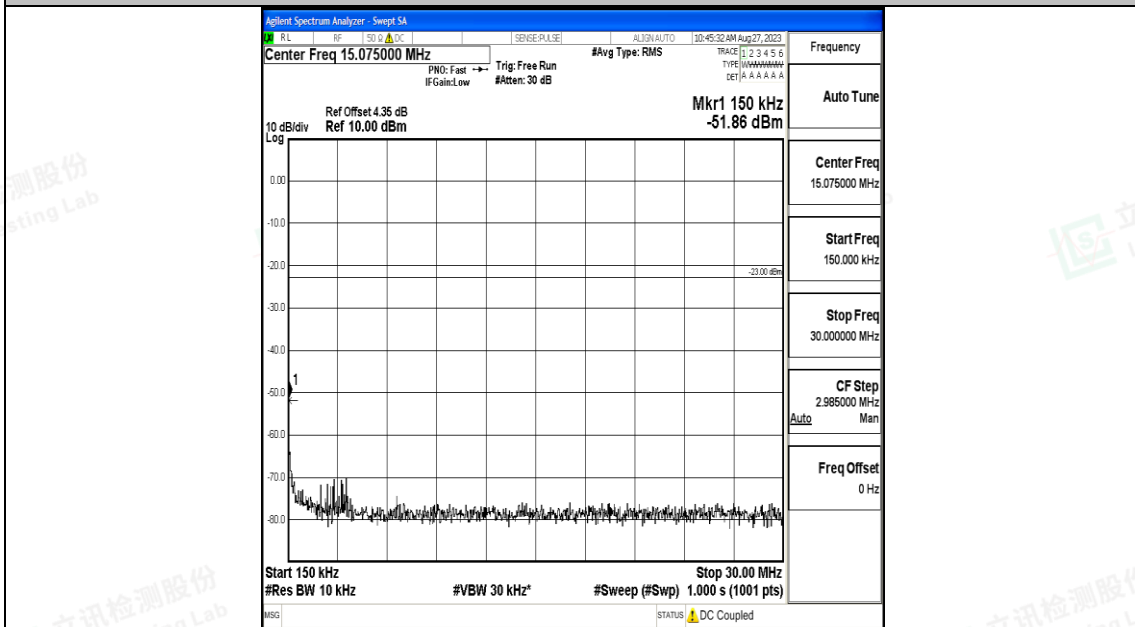

Band5_3MHz_16QAM_20415_1RB#0_30~1000_30~1000

Band5_3MHz_16QAM_20415_1RB#0_1000~3000_1000~3000

Band5_3MHz_16QAM_20415_1RB#0_3000~10000_3000~10000

Band5_3MHz_QPSK_20525_1RB#0_0.009~0.15_0.009~0.15

Band5_3MHz_QPSK_20525_1RB#0_0.15~30_0.15~30