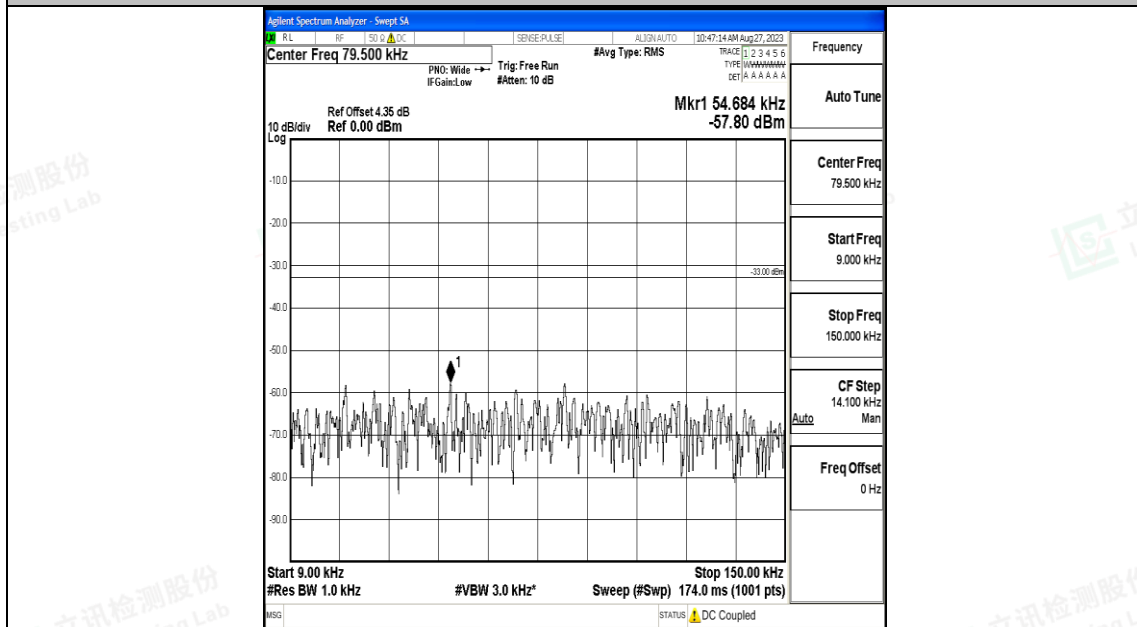

Band5_3MHz_QPSK_20635_1RB#0_30~1000_30~1000

Band5_3MHz_QPSK_20635_1RB#0_1000~3000_1000~3000

Band5_3MHz_QPSK_20635_1RB#0_3000~10000_3000~10000

Band5_3MHz_16QAM_20635_1RB#0_0.009~0.15_0.009~0.15

Band5_3MHz_16QAM_20635_1RB#0_0.15~30_0.15~30