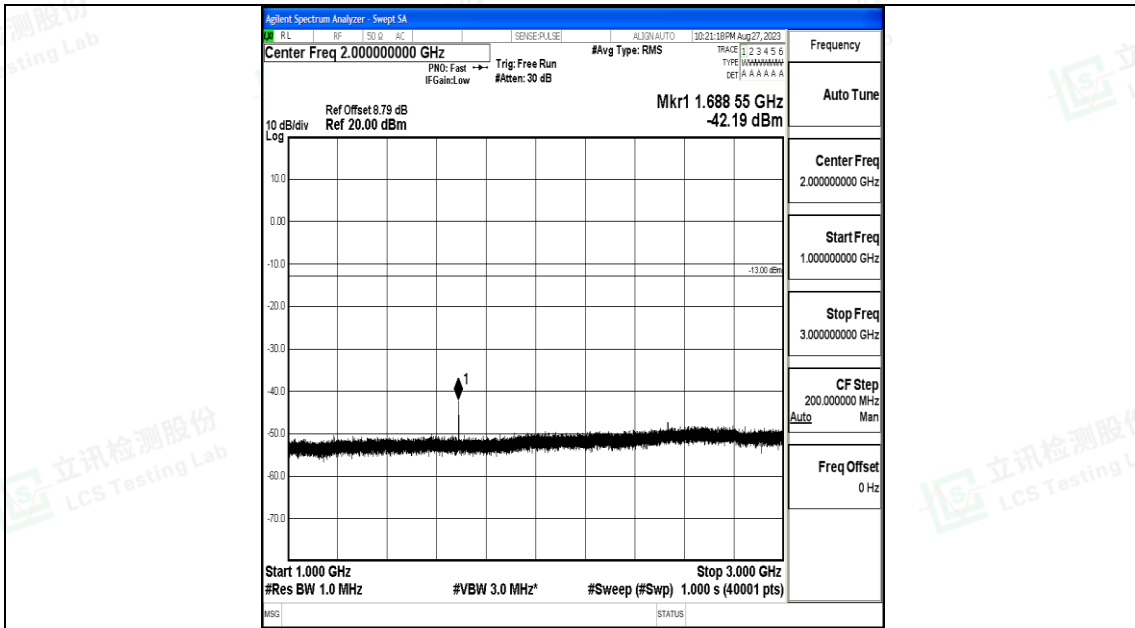

Band5_5MHz_16QAM_20625_1RB#0_30~1000_30~1000

Band5_5MHz_16QAM_20625_1RB#0_1000~3000_1000~3000