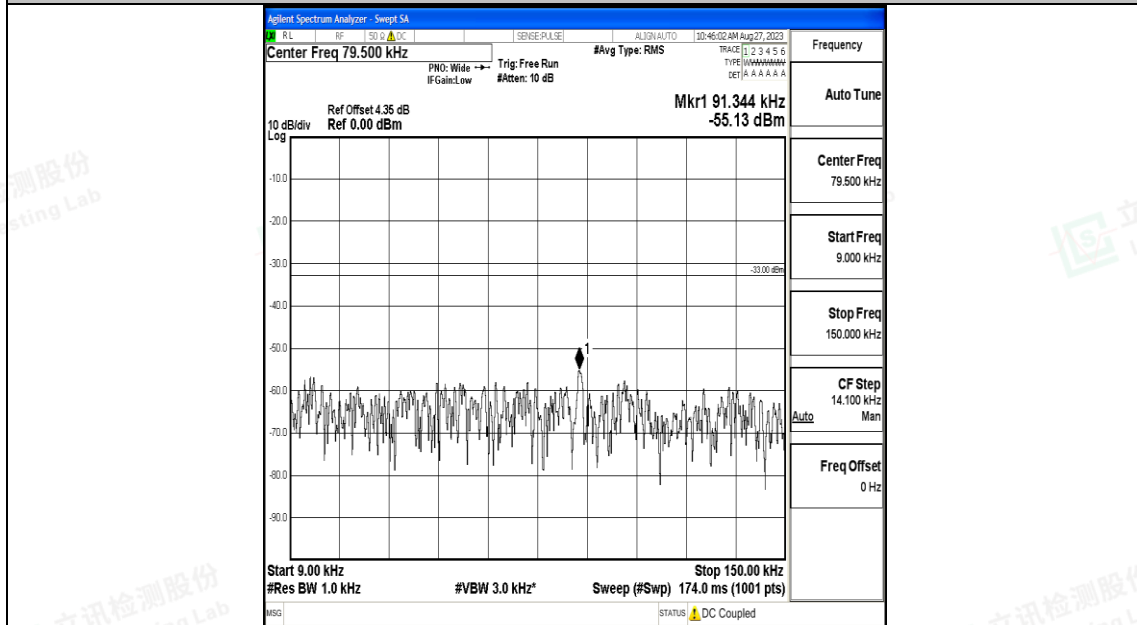

Band5_3MHz_QPSK_20525_1RB#0_30~1000_30~1000

Band5_3MHz_QPSK_20525_1RB#0_1000~3000_1000~3000

Band5_3MHz_QPSK_20525_1RB#0_3000~10000_3000~10000

Band5_3MHz_16QAM_20525_1RB#0_0.009~0.15_0.009~0.15

Band5_3MHz_16QAM_20525_1RB#0_0.15~30_0.15~30