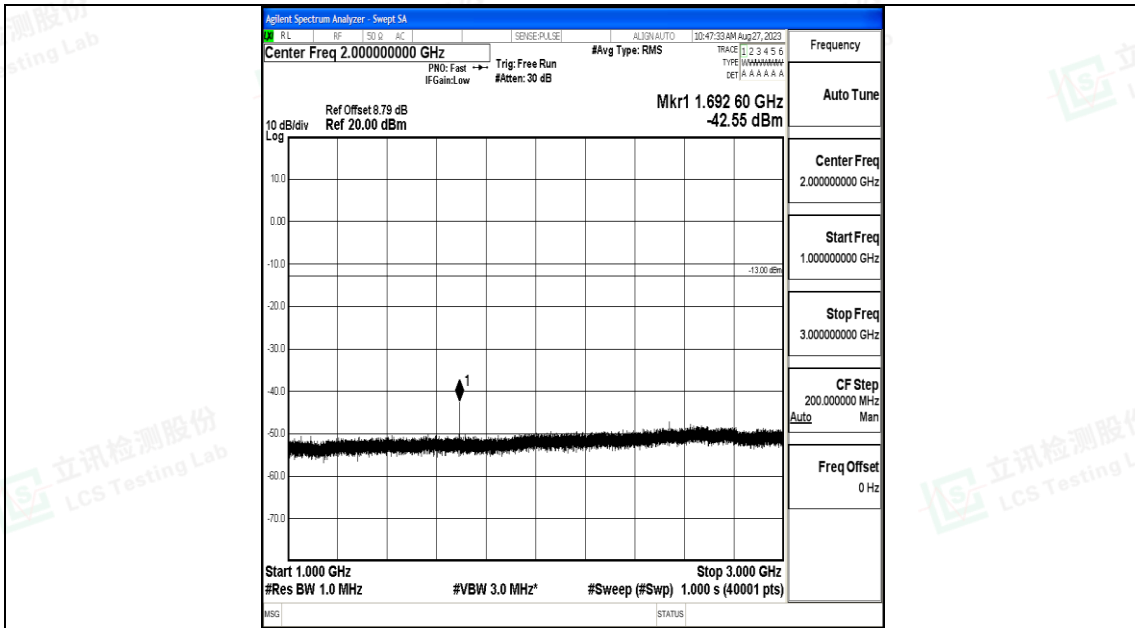

Band5_3MHz_16QAM_20635_1RB#0_30~1000_30~1000

Band5_3MHz_16QAM_20635_1RB#0_1000~3000_1000~3000