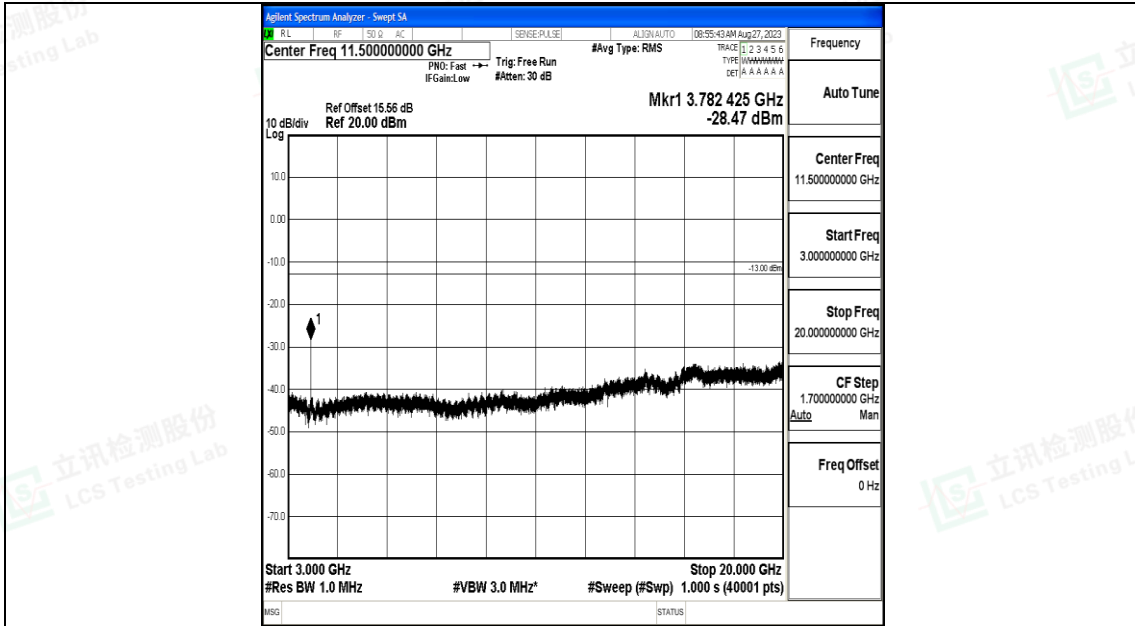

Band2_20MHz_QPSK_19100_1RB#0_30~1000_30~1000

Band2_20MHz_QPSK_19100_1RB#0_1000~3000_1000~3000

Band2_20MHz_QPSK_19100_1RB#0_3000~20000_3000~20000

Band2_20MHz_16QAM_19100_1RB#0_0.009~0.15_0.009~0.15

Band2_20MHz_16QAM_19100_1RB#0_0.15~30_0.15~30