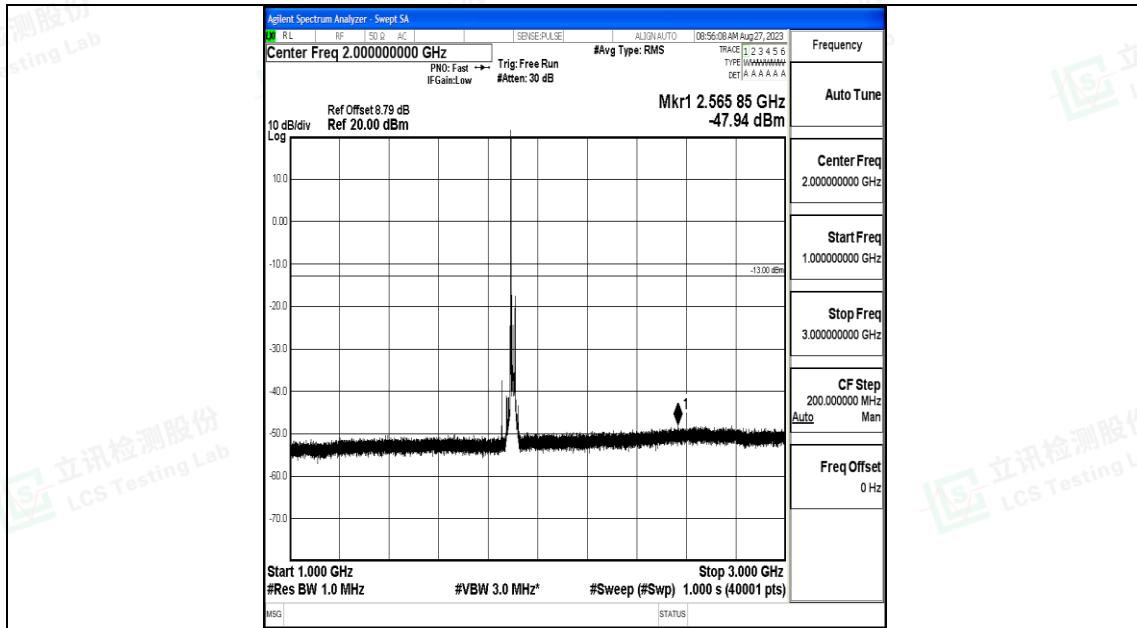

Band2_20MHz_16QAM_19100_1RB#0_30~1000_30~1000

Band2_20MHz_16QAM_19100_1RB#0_1000~3000_1000~3000