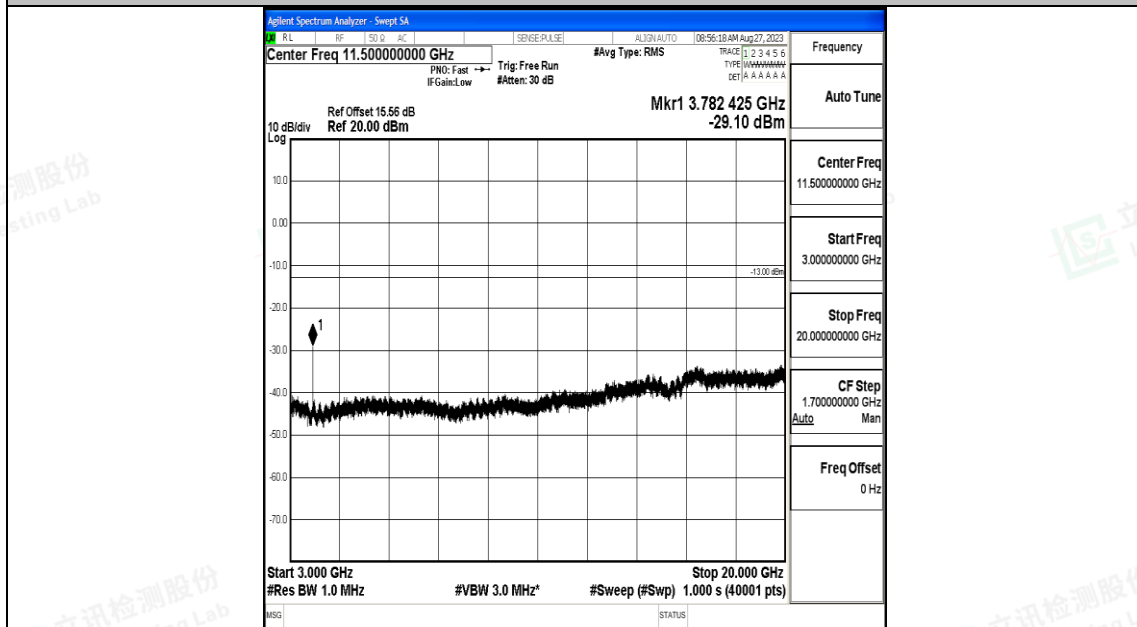

Band2_20MHz_16QAM_19100_1RB#0_1000~3000_1000~3000

Band2_20MHz_16QAM_19100_1RB#0_3000~20000_3000~20000