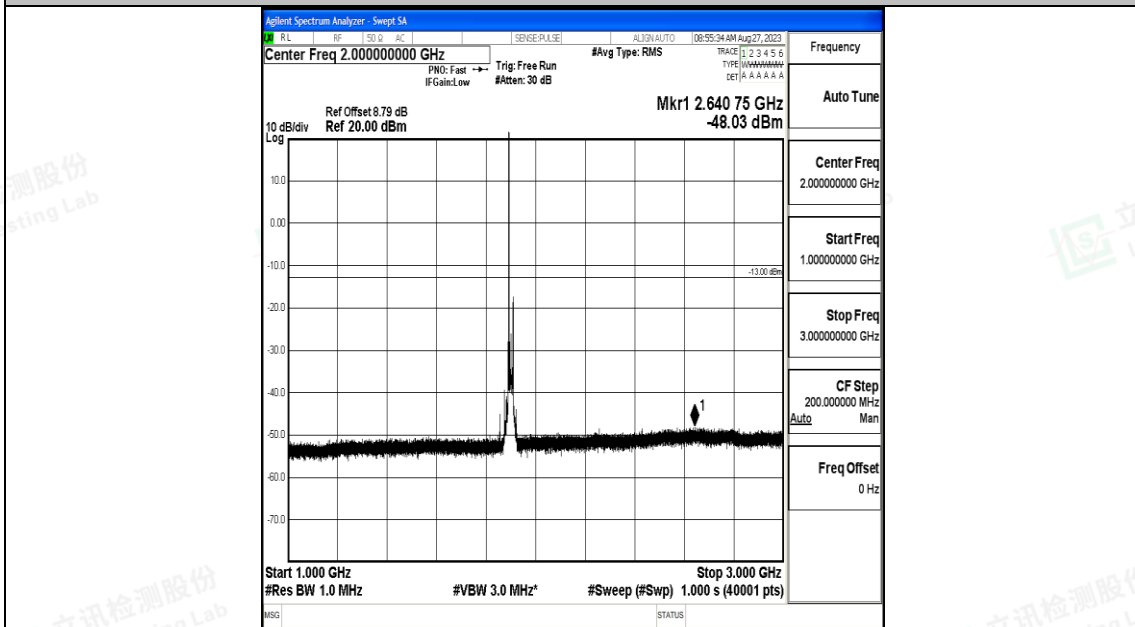

Band2_20MHz_QPSK_19100_1RB#0_30~1000_30~1000

Band2_20MHz_QPSK_19100_1RB#0_1000~3000_1000~3000

Band2_20MHz_QPSK_19100_1RB#0_3000~20000_3000~20000

Band2_20MHz_16QAM_19100_1RB#0_0.009~0.15_0.009~0.15

Band2_20MHz_16QAM_19100_1RB#0_0.15~30_0.15~30