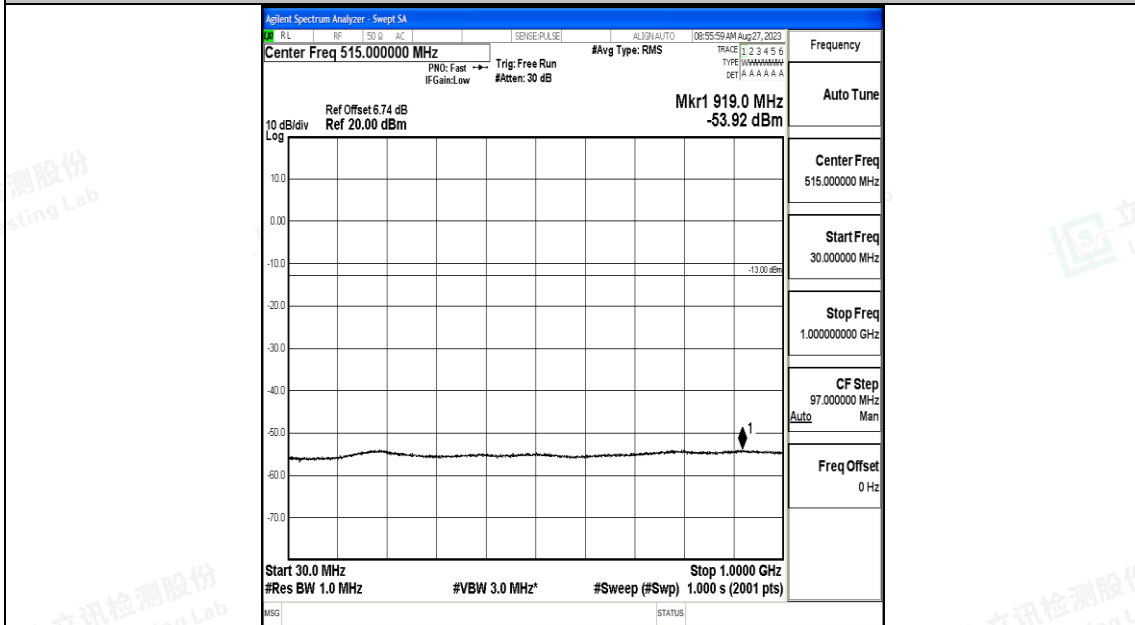

Band2_20MHz_QPSK_19100_1RB#0_30~1000_30~1000

Band2_20MHz_QPSK_19100_1RB#0_1000~3000_1000~3000

Band2_20MHz_QPSK_19100_1RB#0_3000~20000_3000~20000

Band2_20MHz_16QAM_19100_1RB#0_0.009~0.15_0.009~0.15

Band2_20MHz_16QAM_19100_1RB#0_0.15~30_0.15~30