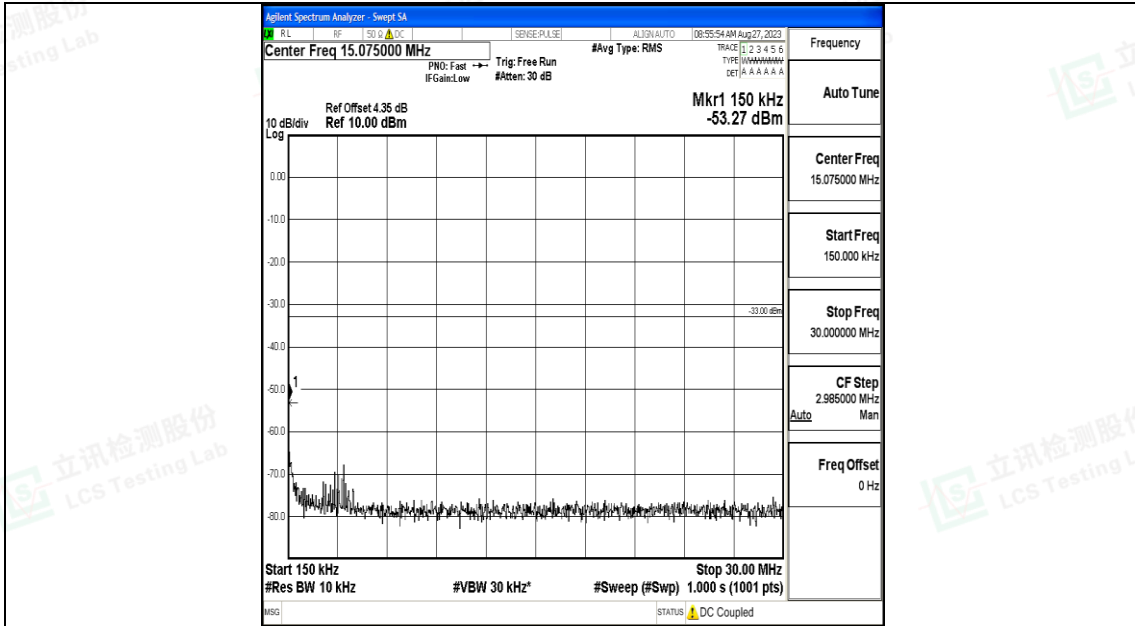

Band2_20MHz_QPSK_19100_1RB#0_30~1000_30~1000

Band2_20MHz_QPSK_19100_1RB#0_1000~3000_1000~3000

Band2_20MHz_QPSK_19100_1RB#0_3000~20000_3000~20000

Band2_20MHz_16QAM_19100_1RB#0_0.009~0.15_0.009~0.15

Band2_20MHz_16QAM_19100_1RB#0_0.15~30_0.15~30