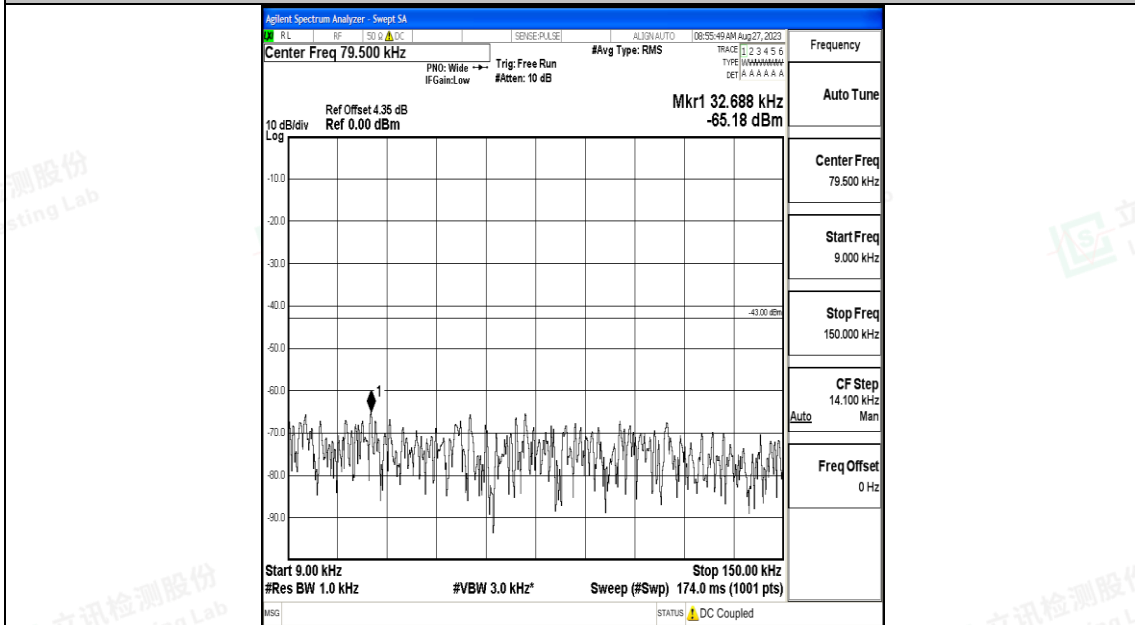

Band2_20MHz_QPSK_19100_1RB#0_30~1000_30~1000

Band2_20MHz_QPSK_19100_1RB#0_1000~3000_1000~3000

Band2_20MHz_QPSK_19100_1RB#0_3000~20000_3000~20000

Band2_20MHz_16QAM_19100_1RB#0_0.009~0.15_0.009~0.15

Band2_20MHz_16QAM_19100_1RB#0_0.15~30_0.15~30