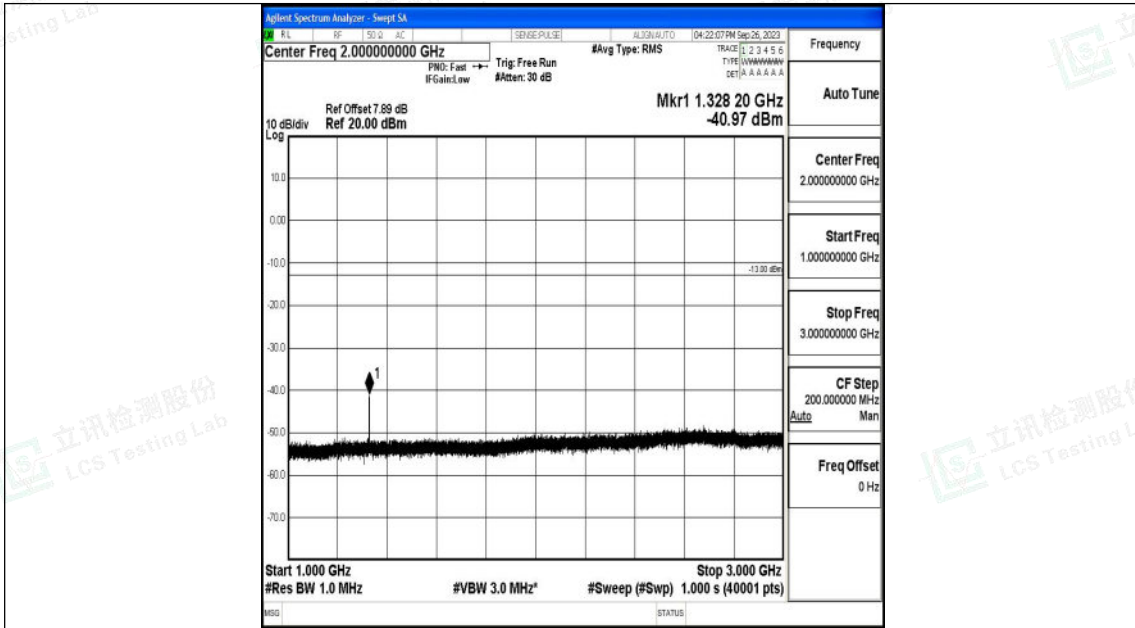

Band71_20MHz_16QAM_133222_1RB#0_30~1000_30~1000

Band71_20MHz_16QAM_133222_1RB#0_1000~3000_1000~3000