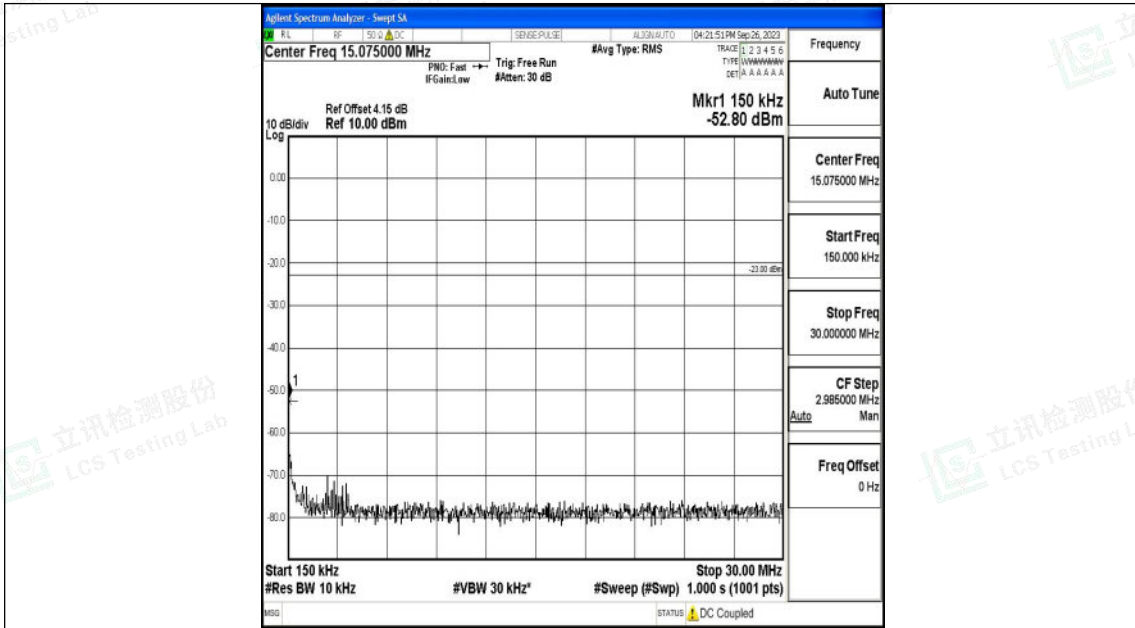

Band71_20MHz_16QAM_133222_1RB#0_0.009~0.15_0.009~0.15

Band71_20MHz_16QAM_133222_1RB#0_0.15~30_0.15~30