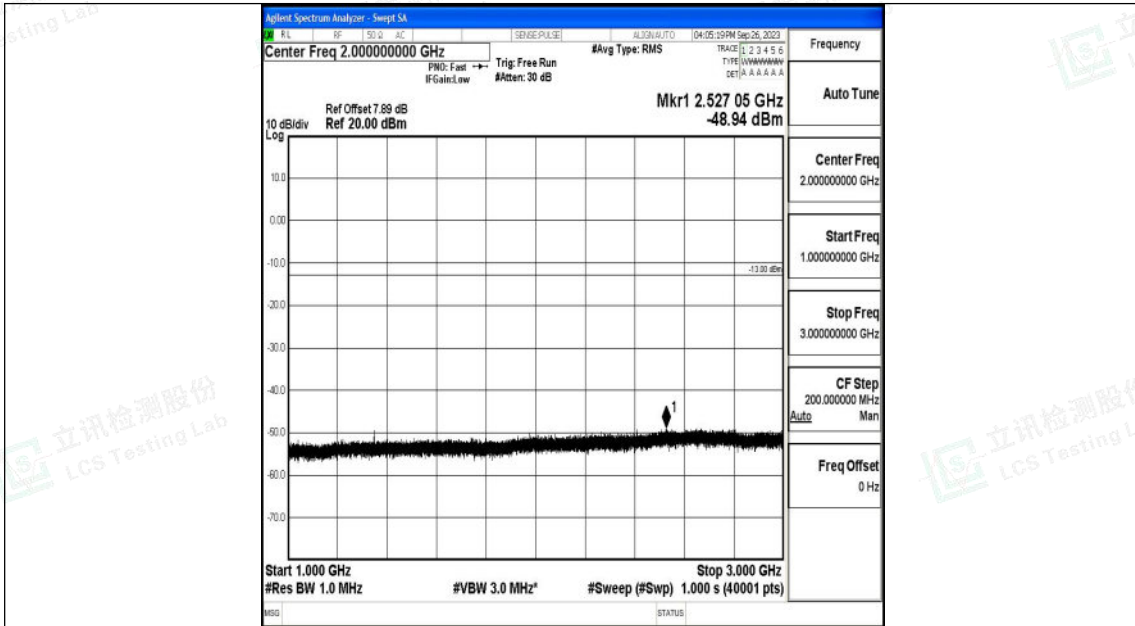

Band71_15MHz_16QAM_133297_1RB#0_30~1000_30~1000

Band71_15MHz_16QAM_133297_1RB#0_1000~3000_1000~3000