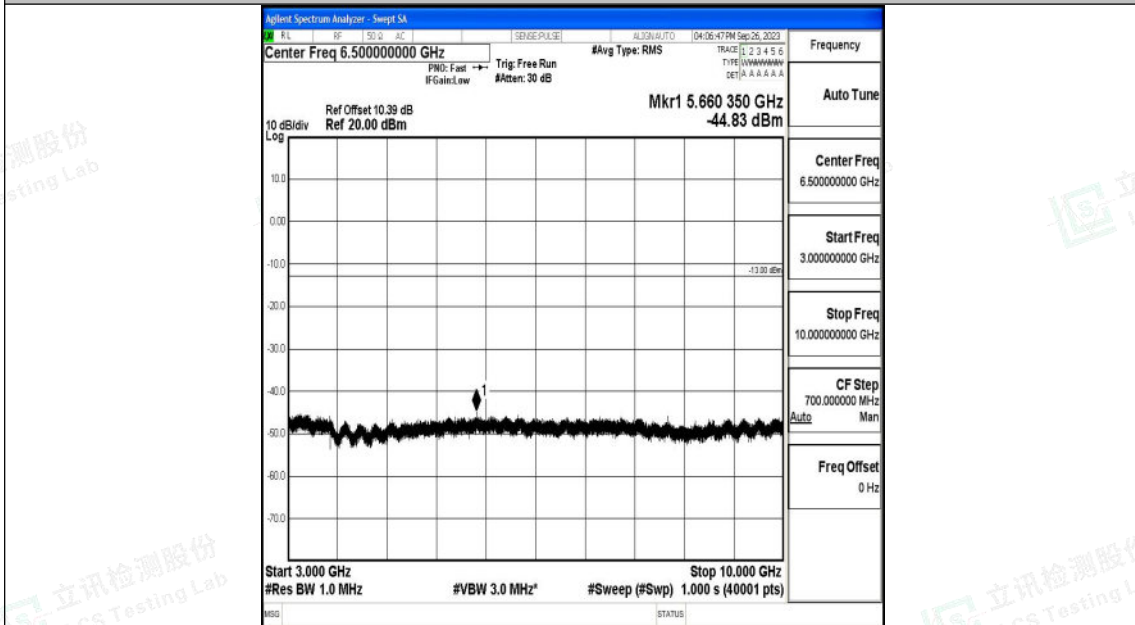

Band71_15MHz_16QAM_133397_1RB#0_1000~3000_1000~3000

Band71_15MHz_16QAM_133397_1RB#0_3000~10000_3000~10000

Shenzhen LCS Compliance Testing Laboratory Ltd.
Add: 101, 201 Bldg A & 301 Bldg C, Juji Industrial Park Yabianxueziwei, Shajing Street,
Baoan District, Shenzhen, 518000, China
Tel: +(86) 0755-82591330 | E-mail: webmaster@lcs-cert.com | Web: www.lcs-cert.com
Scan code to check authenticity