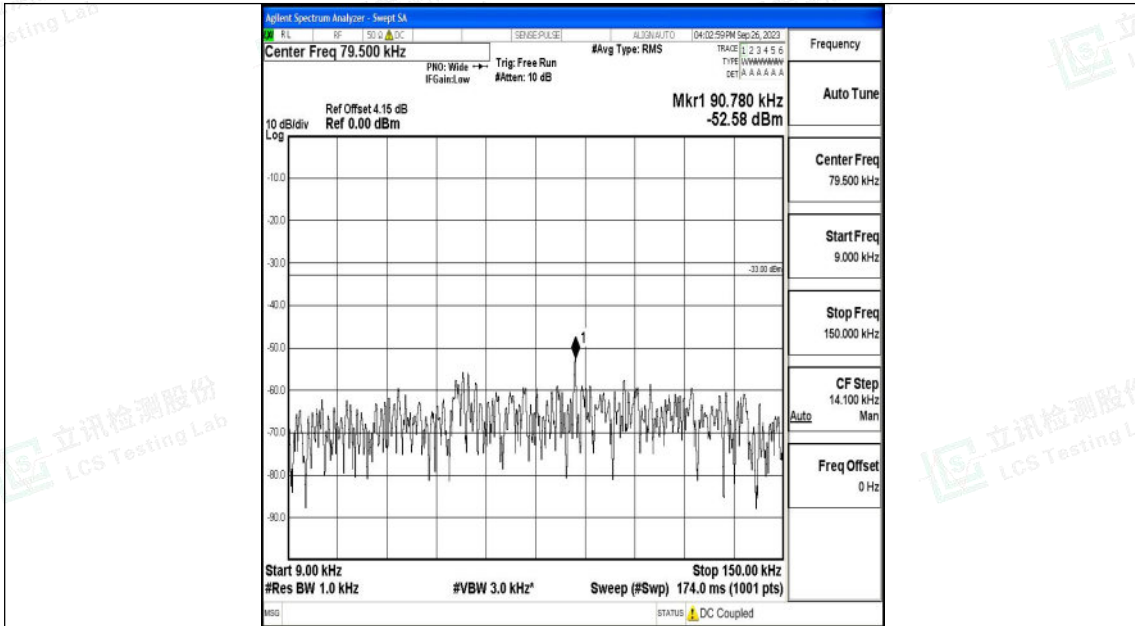

Band71_10MHz_16QAM_133422_1RB#0_3000~10000_3000~10000

Band71_15MHz_QPSK_133197_1RB#0_0.009~0.15_0.009~0.15