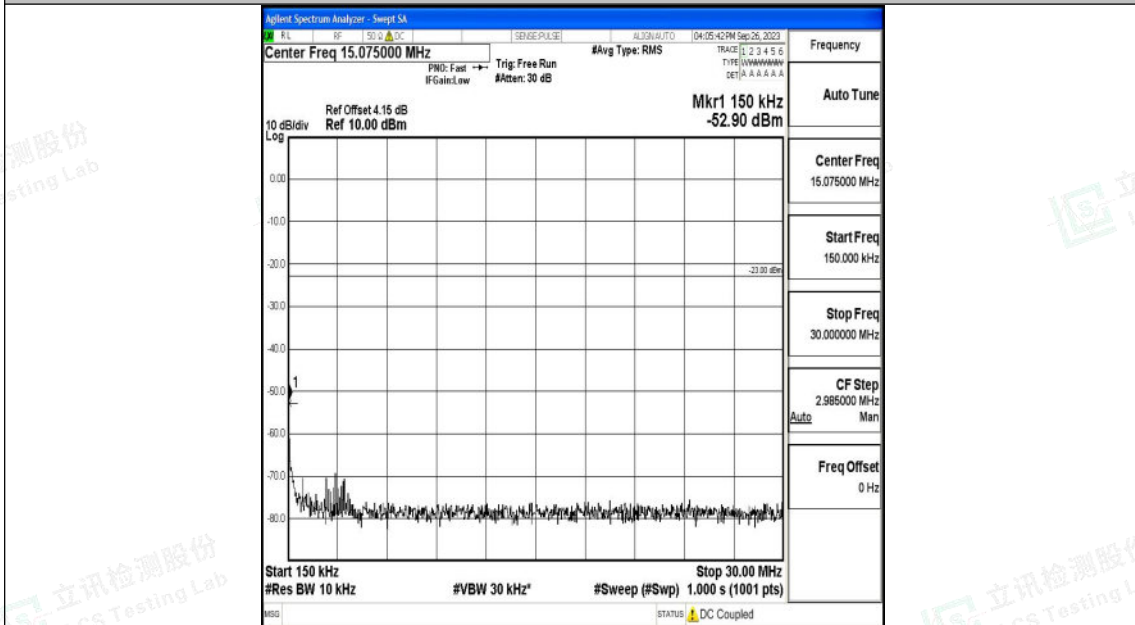

Band71_15MHz_QPSK_133397_1RB#0_0.009~0.15_0.009~0.15

Band71_15MHz_QPSK_133397_1RB#0_0.15~30_0.15~30

Shenzhen LCS Compliance Testing Laboratory Ltd.
Add: 101, 201 Bldg A & 301 Bldg C, Juji Industrial Park Yabianxueziwei, Shajing Street,
Baoan District, Shenzhen, 518000, China
Tel: +(86) 0755-82591330 | E-mail: webmaster@lcs-cert.com | Web: www.lcs-cert.com
Scan code to check authenticity