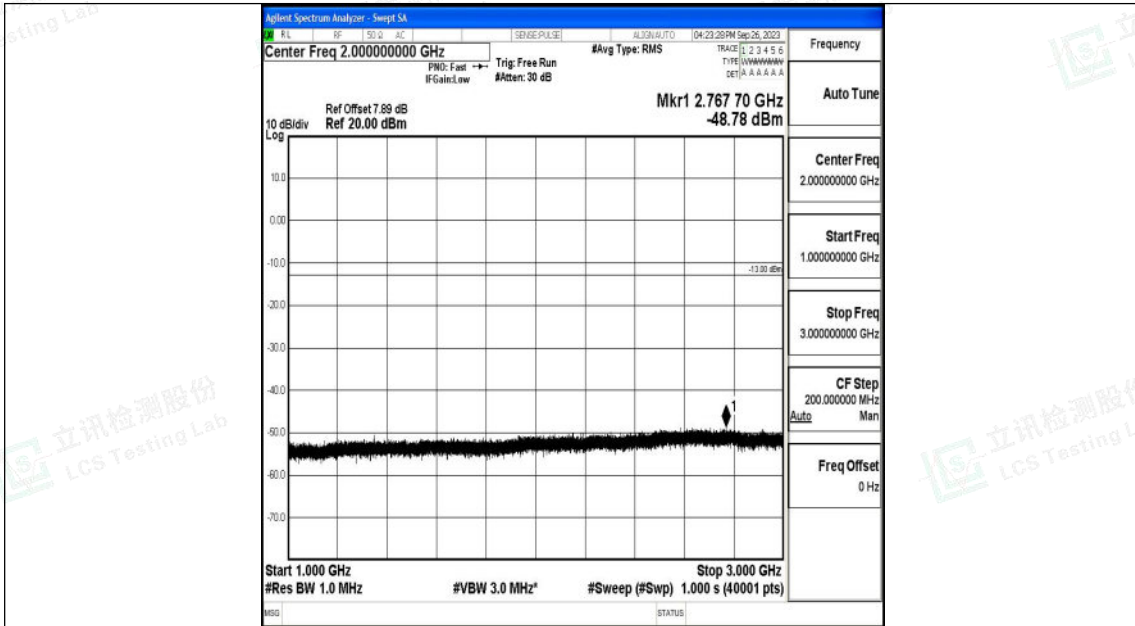

Band71_20MHz_16QAM_133322_1RB#0_30~1000_30~1000

Band71_20MHz_16QAM_133322_1RB#0_1000~3000_1000~3000