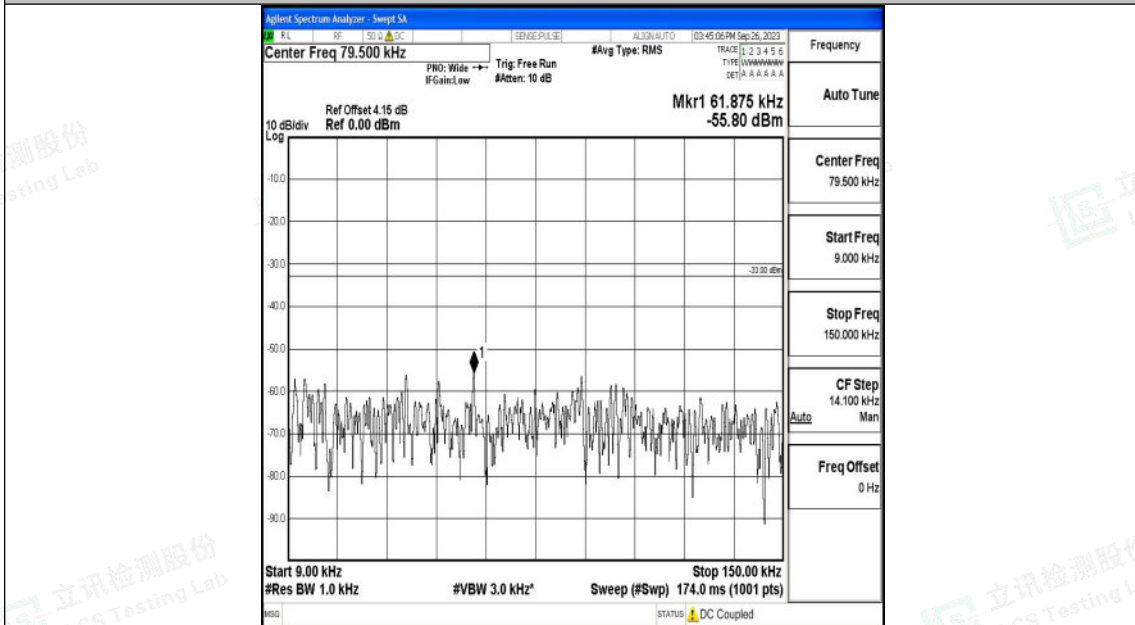

Band71_10MHz_QPSK_133172_1RB#0_3000~10000_3000~10000

Band71_10MHz_16QAM_133172_1RB#0_0.009~0.15_0.009~0.15

Shenzhen LCS Compliance Testing Laboratory Ltd.
Add: 101, 201 Bldg A & 301 Bldg C, Juji Industrial Park Yabianxueziwei, Shajing Street,
Baoan District, Shenzhen, 518000, China
Tel: +(86) 0755-82591330 | E-mail: webmaster@lcs-cert.com | Web: www.lcs-cert.com
Scan code to check authenticity