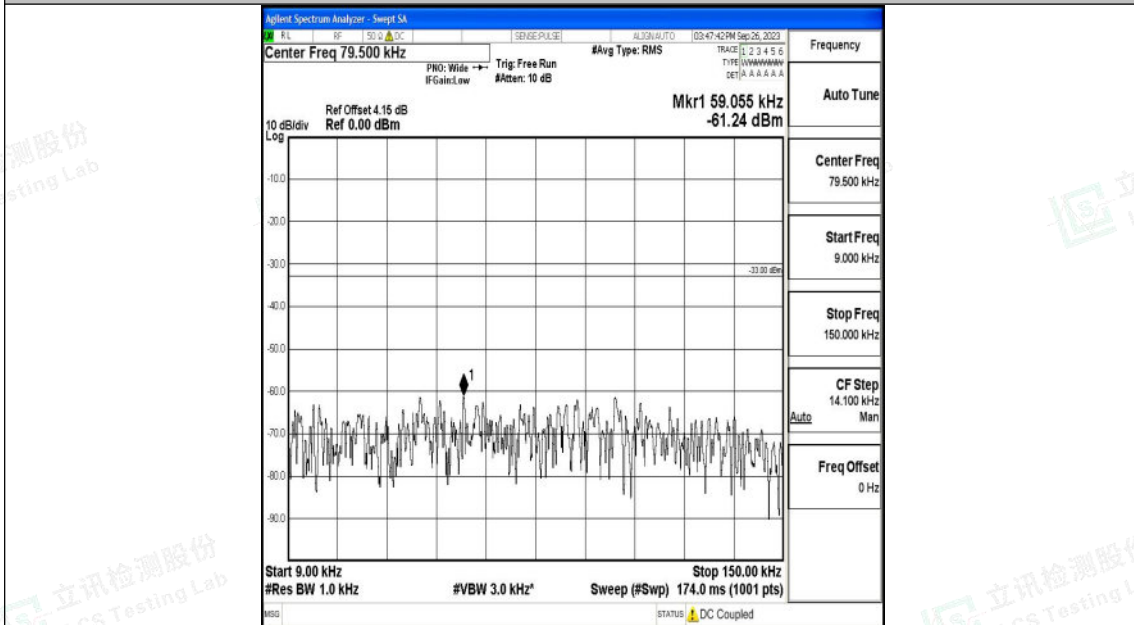

Band71_10MHz_QPSK_133422_1RB#0_3000~10000_3000~10000

Band71_10MHz_16QAM_133422_1RB#0_0.009~0.15_0.009~0.15

Shenzhen LCS Compliance Testing Laboratory Ltd.
Add: 101, 201 Bldg A & 301 Bldg C, Juji Industrial Park Yabianxueziwei, Shajing Street,
Baoan District, Shenzhen, 518000, China
Tel: +(86) 0755-82591330 | E-mail: webmaster@lcs-cert.com | Web: www.lcs-cert.com
Scan code to check authenticity