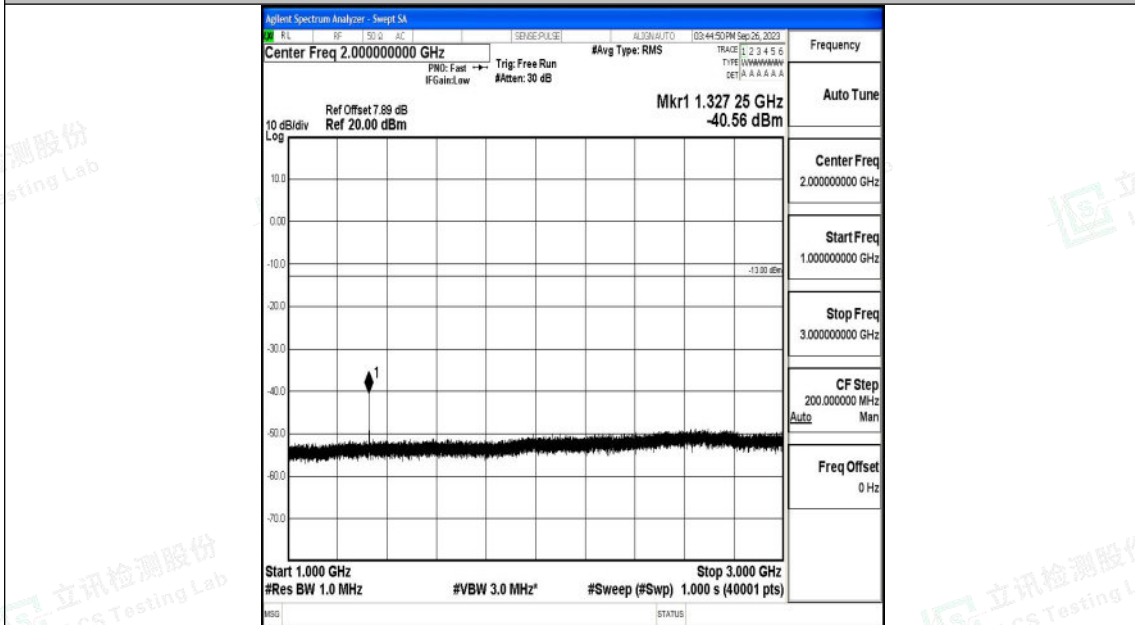

Band71_10MHz_QPSK_133172_1RB#0_30~1000_30~1000

Band71_10MHz_QPSK_133172_1RB#0_1000~3000_1000~3000

Shenzhen LCS Compliance Testing Laboratory Ltd.
Add: 101, 201 Bldg A & 301 Bldg C, Juji Industrial Park Yabianxueziwei, Shajing Street,
Baoan District, Shenzhen, 518000, China
Tel: +(86) 0755-82591330 | E-mail: webmaster@lcs-cert.com | Web: www.lcs-cert.com
Scan code to check authenticity