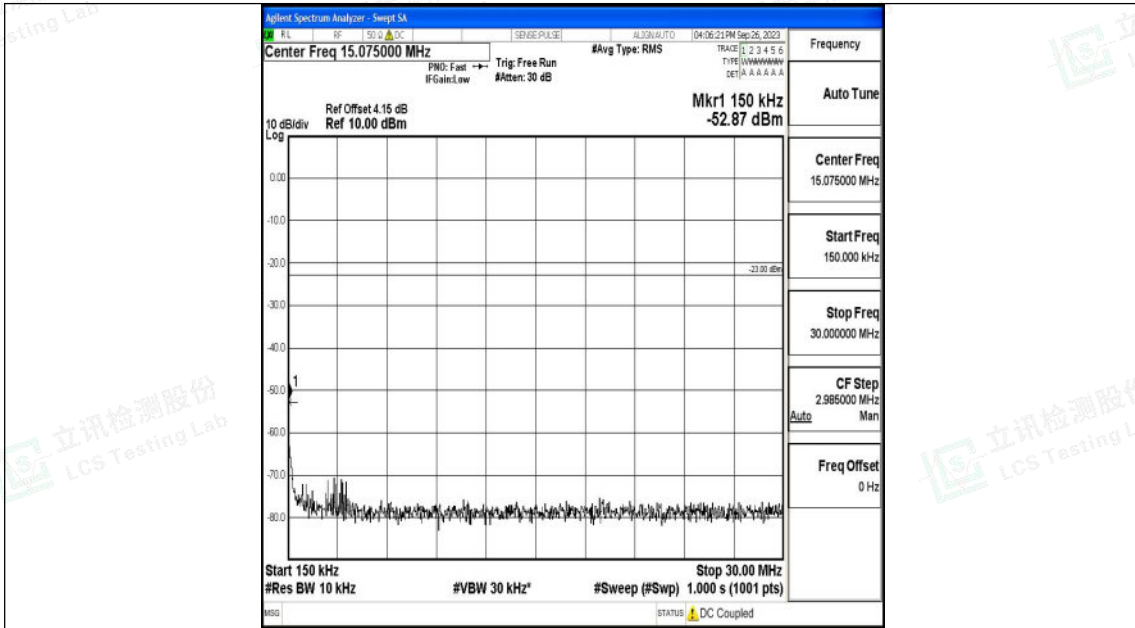

Band71_15MHz_16QAM_133397_1RB#0_0.009~0.15_0.009~0.15

Band71_15MHz_16QAM_133397_1RB#0_0.15~30_0.15~30