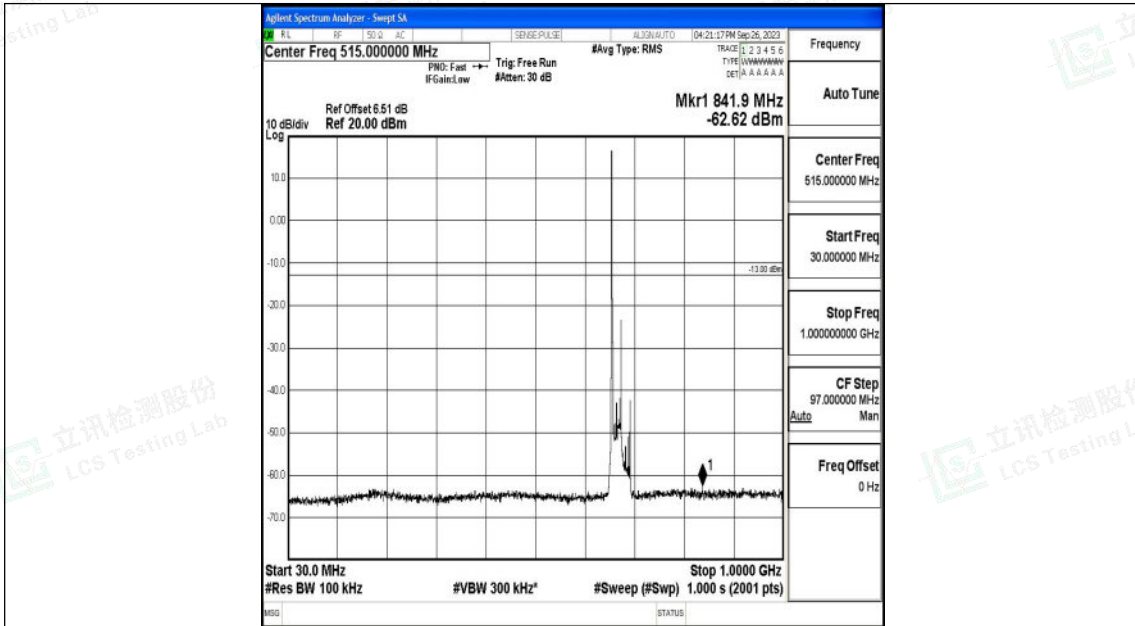

Band71_20MHz_QPSK_133222_1RB#0_0.15~30_0.15~30

Band71_20MHz_QPSK_133222_1RB#0_30~1000_30~1000