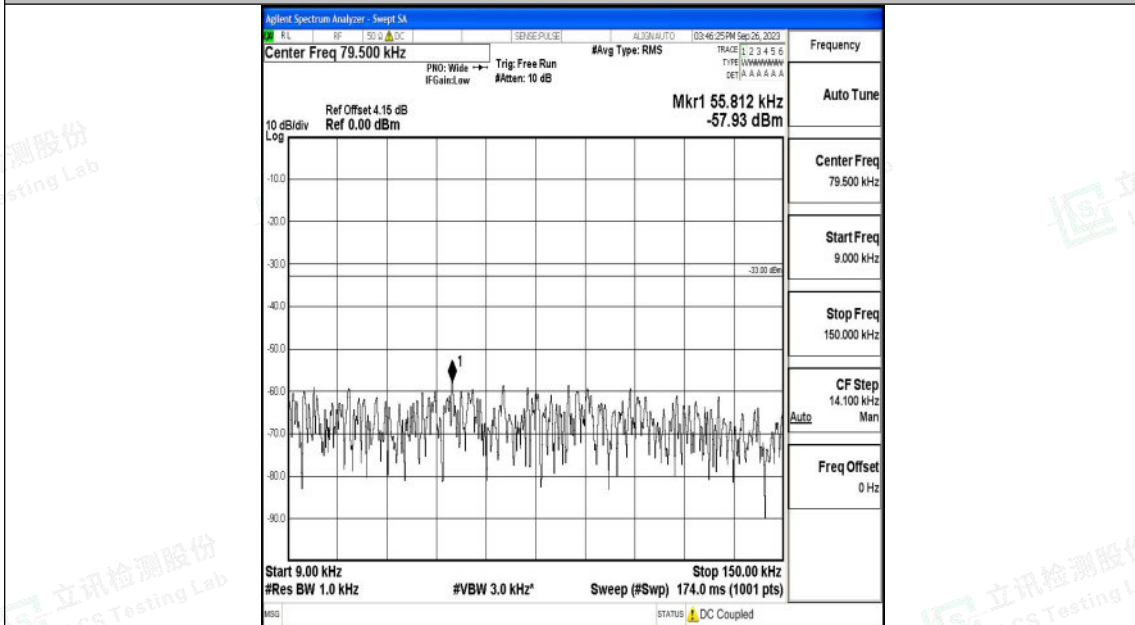

Band71_10MHz_QPSK_133297_1RB#0_3000~10000_3000~10000

Band71_10MHz_16QAM_133297_1RB#0_0.009~0.15_0.009~0.15

Shenzhen LCS Compliance Testing Laboratory Ltd.
Add: 101, 201 Bldg A & 301 Bldg C, Juji Industrial Park Yabianxueziwei, Shajing Street,
Baoan District, Shenzhen, 518000, China
Tel: +(86) 0755-82591330 | E-mail: webmaster@lcs-cert.com | Web: www.lcs-cert.com
Scan code to check authenticity