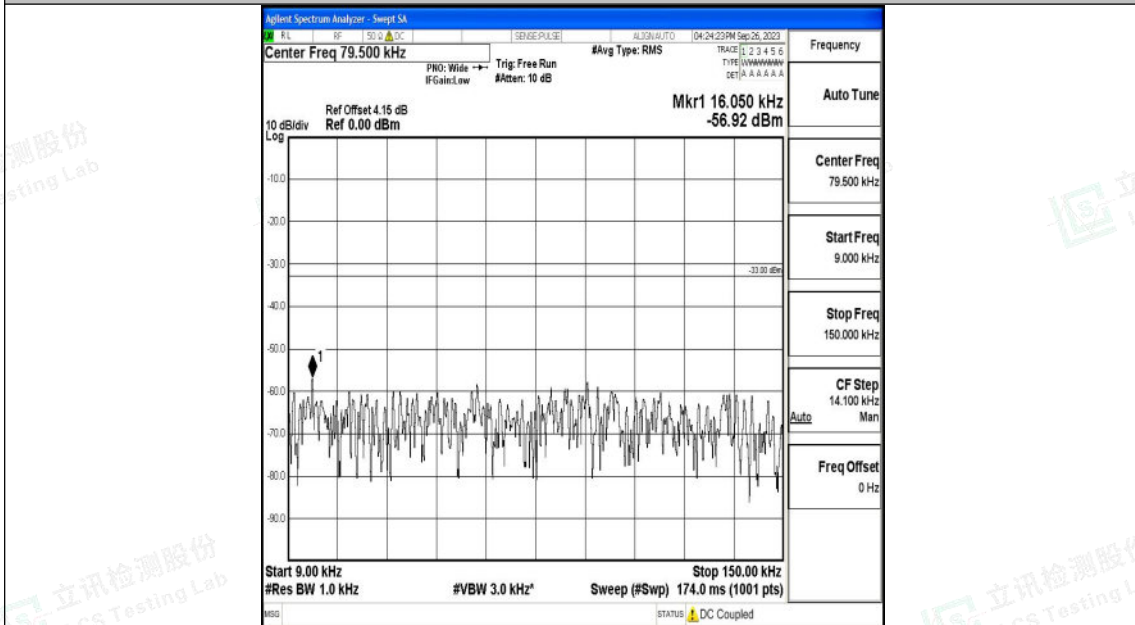

Band71_20MHz_QPSK_133372_1RB#0_3000~10000_3000~10000

Band71_20MHz_16QAM_133372_1RB#0_0.009~0.15_0.009~0.15

Shenzhen LCS Compliance Testing Laboratory Ltd.
Add: 101, 201 Bldg A & 301 Bldg C, Juji Industrial Park Yabianxueziwei, Shajing Street,
Baoan District, Shenzhen, 518000, China
Tel: +(86) 0755-82591330 | E-mail: webmaster@lcs-cert.com | Web: www.lcs-cert.com
Scan code to check authenticity