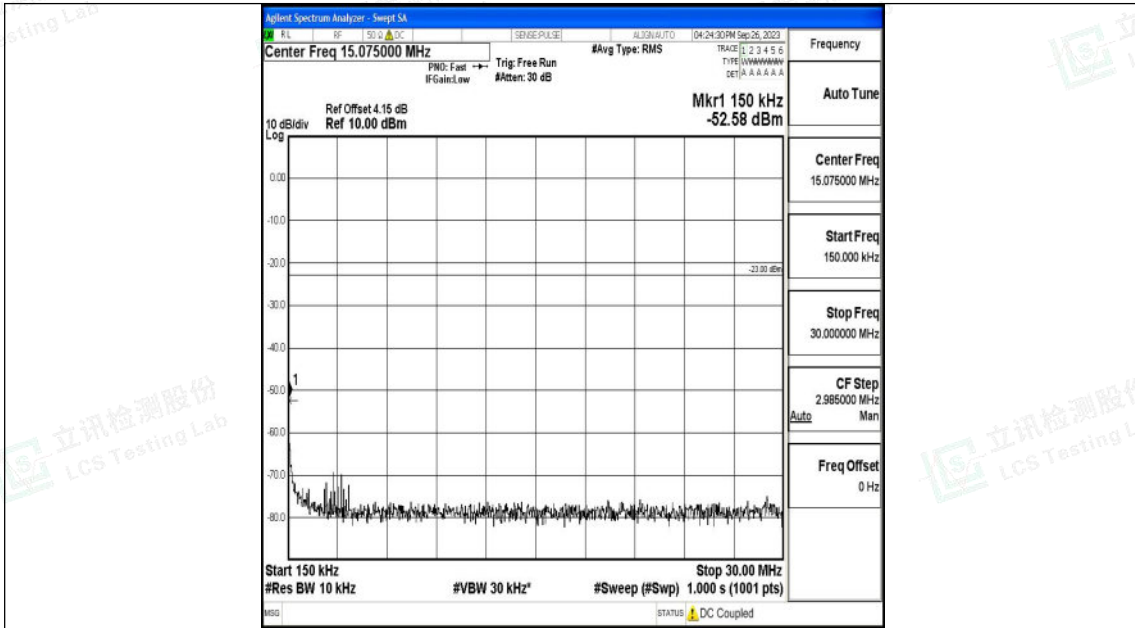

Band71_20MHz_16QAM_133372_1RB#0_0.009~0.15_0.009~0.15

Band71_20MHz_16QAM_133372_1RB#0_0.15~30_0.15~30