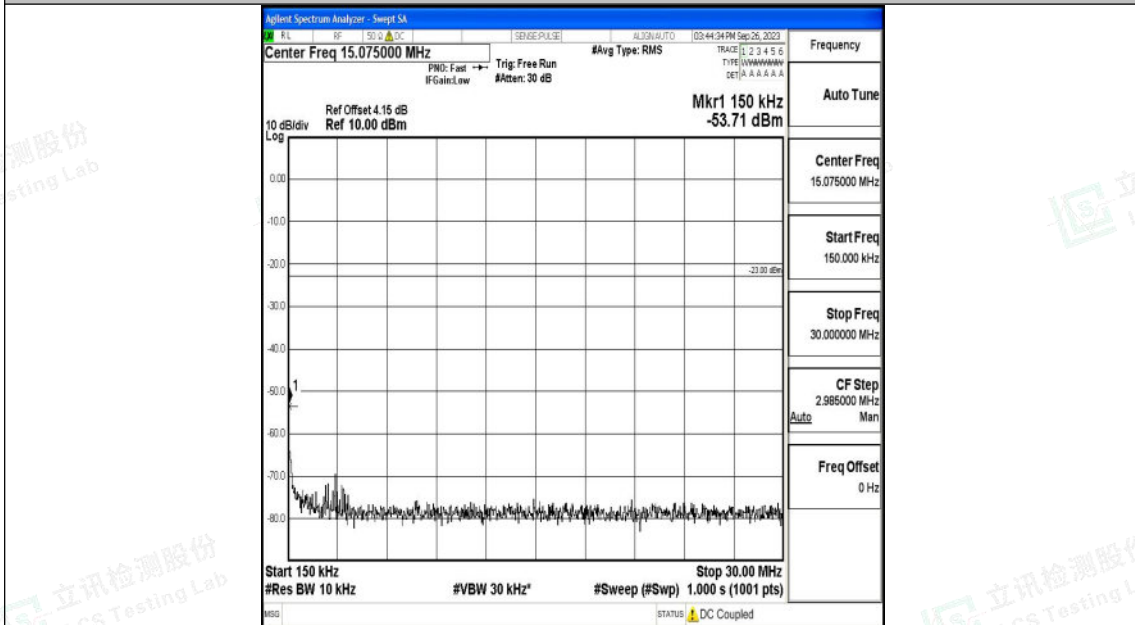

Band71_10MHz_QPSK_133172_1RB#0_0.009~0.15_0.009~0.15

Band71_10MHz_QPSK_133172_1RB#0_0.15~30_0.15~30

Shenzhen LCS Compliance Testing Laboratory Ltd.
 Add: 101, 201 Bldg A & 301 Bldg C, Juji Industrial Park Yabianxueziwei, Shajing Street,
 Baoan District, Shenzhen, 518000, China
 Tel: +(86) 0755-82591330 | E-mail: webmaster@lcs-cert.com | Web: www.lcs-cert.com
 Scan code to check authenticity