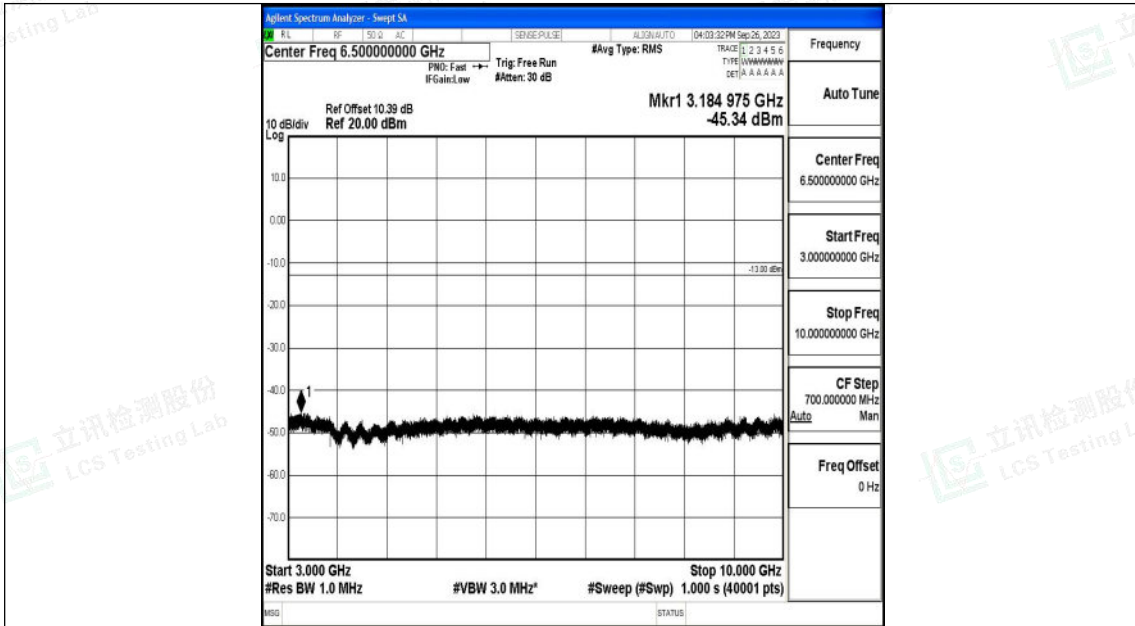

Band71_15MHz_QPSK_133197_1RB#0_1000~3000_1000~3000

Band71_15MHz_QPSK_133197_1RB#0_3000~10000_3000~10000