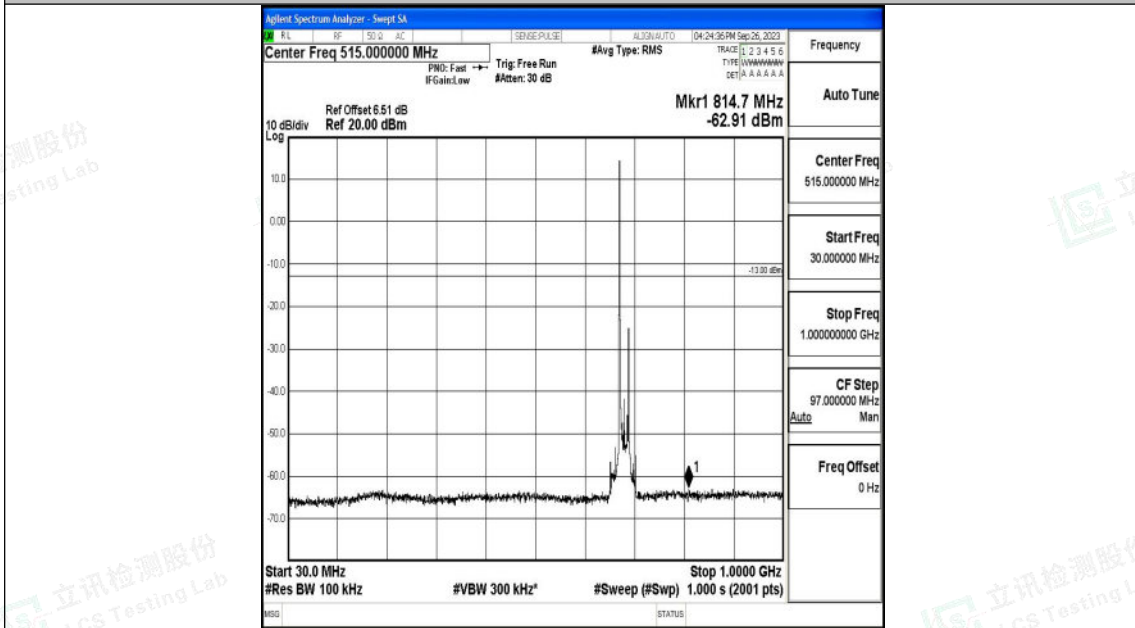

Band71_20MHz_16QAM_133372_1RB#0_0.15~30_0.15~30

Band71_20MHz_16QAM_133372_1RB#0_30~1000_30~1000

Shenzhen LCS Compliance Testing Laboratory Ltd.
Add: 101, 201 Bldg A & 301 Bldg C, Juji Industrial Park Yabianxueziwei, Shajing Street,
Baoan District, Shenzhen, 518000, China
Tel: +(86) 0755-82591330 | E-mail: webmaster@lcs-cert.com | Web: www.lcs-cert.com
Scan code to check authenticity