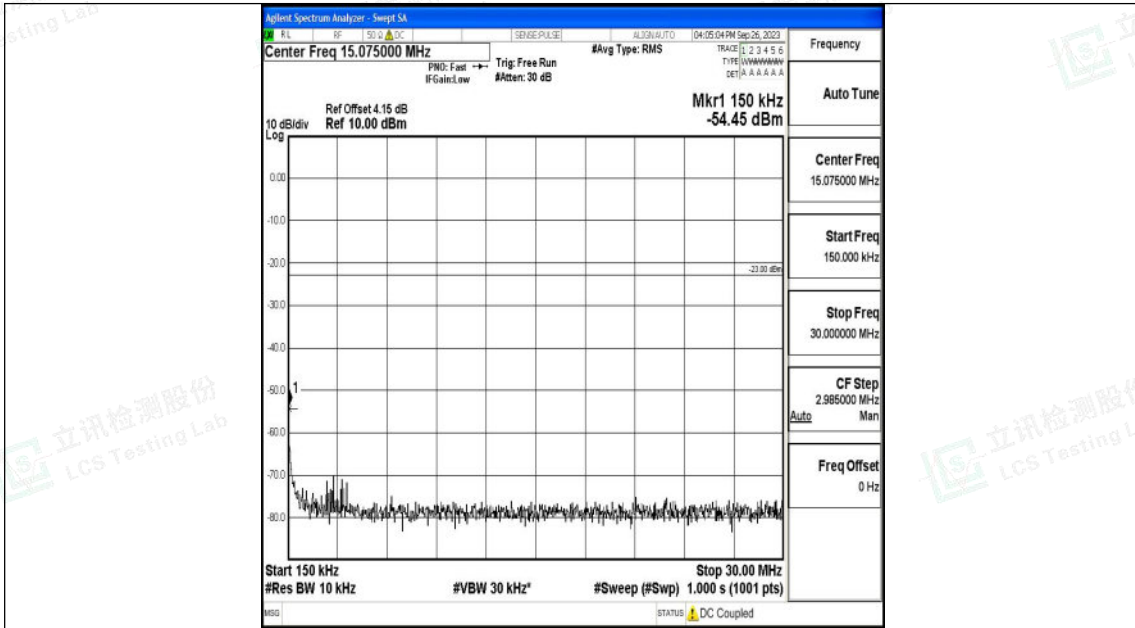

Band71_15MHz_16QAM_133297_1RB#0_0.009~0.15_0.009~0.15

Band71_15MHz_16QAM_133297_1RB#0_0.15~30_0.15~30