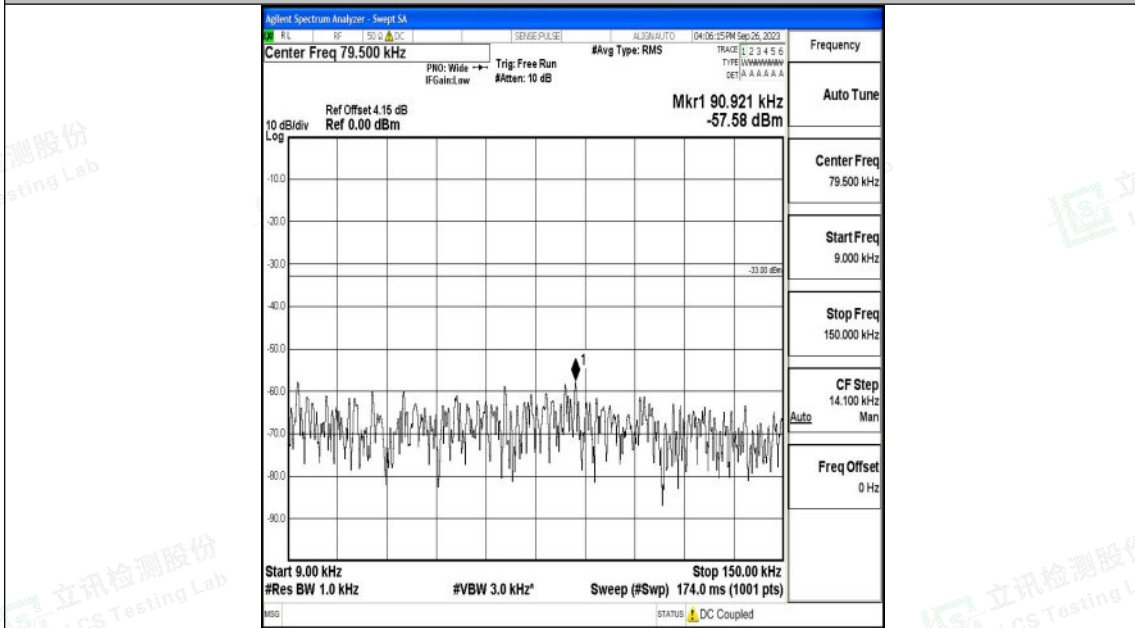

Band71_15MHz_QPSK_133397_1RB#0_3000~10000_3000~10000

Band71_15MHz_16QAM_133397_1RB#0_0.009~0.15_0.009~0.15

Shenzhen LCS Compliance Testing Laboratory Ltd.
Add: 101, 201 Bldg A & 301 Bldg C, Juji Industrial Park Yabianxueziwei, Shajing Street,
Baoan District, Shenzhen, 518000, China
Tel: +(86) 0755-82591330 | E-mail: webmaster@lcs-cert.com | Web: www.lcs-cert.com
Scan code to check authenticity