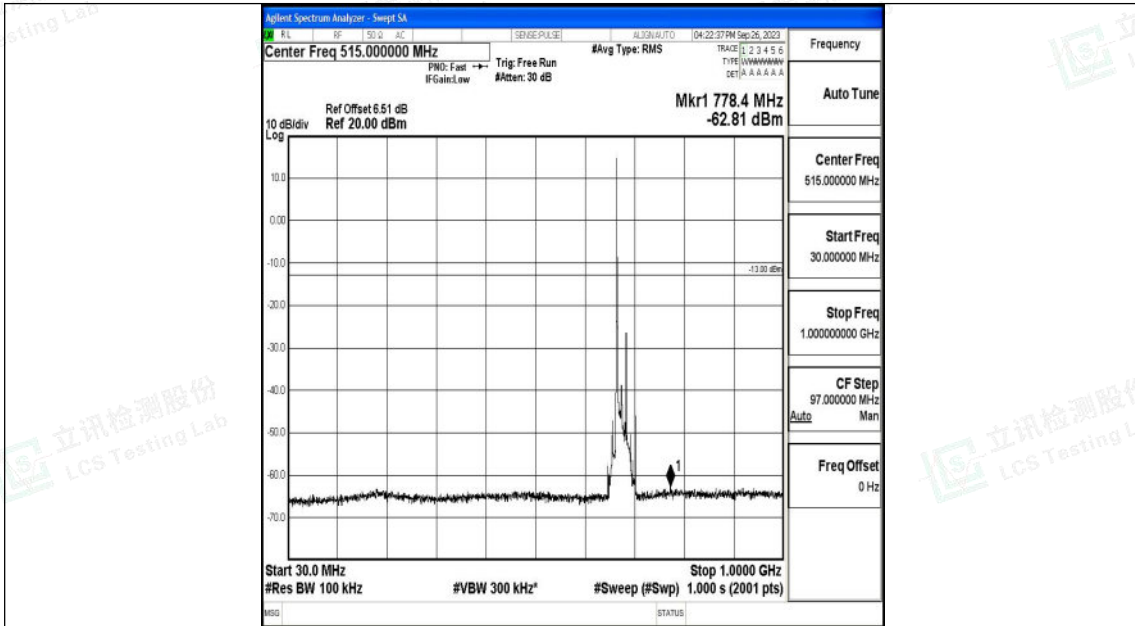

Band71_20MHz_QPSK_133322_1RB#0_0.15~30_0.15~30

Band71_20MHz_QPSK_133322_1RB#0_30~1000_30~1000