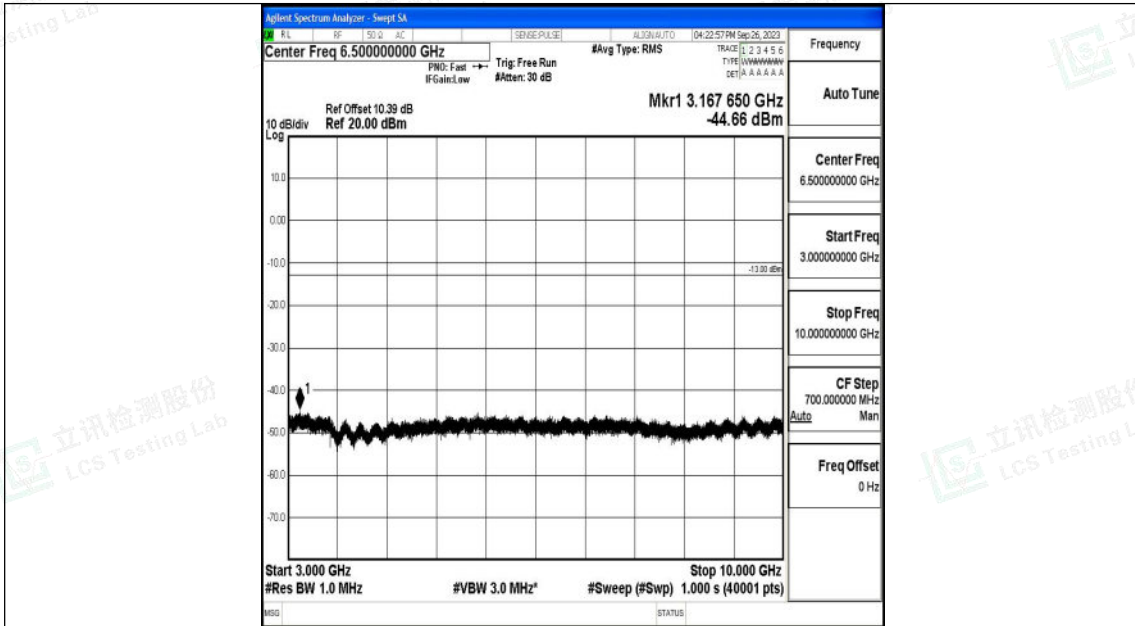

Band71_20MHz_QPSK_133322_1RB#0_1000~3000_1000~3000

Band71_20MHz_QPSK_133322_1RB#0_3000~10000_3000~10000