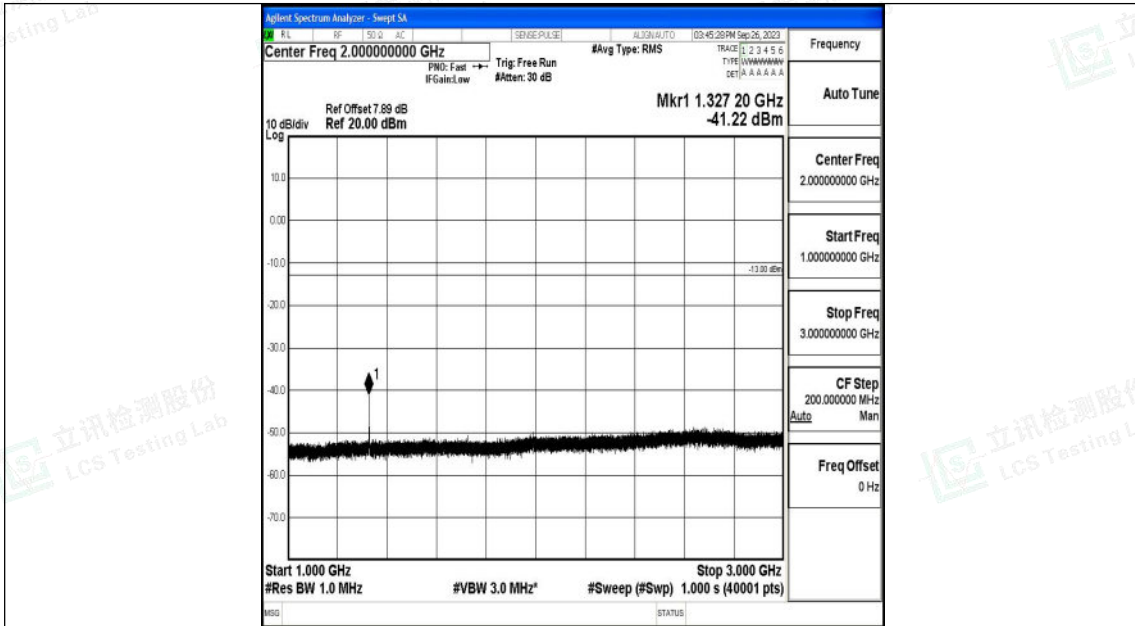

Band71_10MHz_16QAM_133172_1RB#0_30~1000_30~1000

Band71_10MHz_16QAM_133172_1RB#0_1000~3000_1000~3000