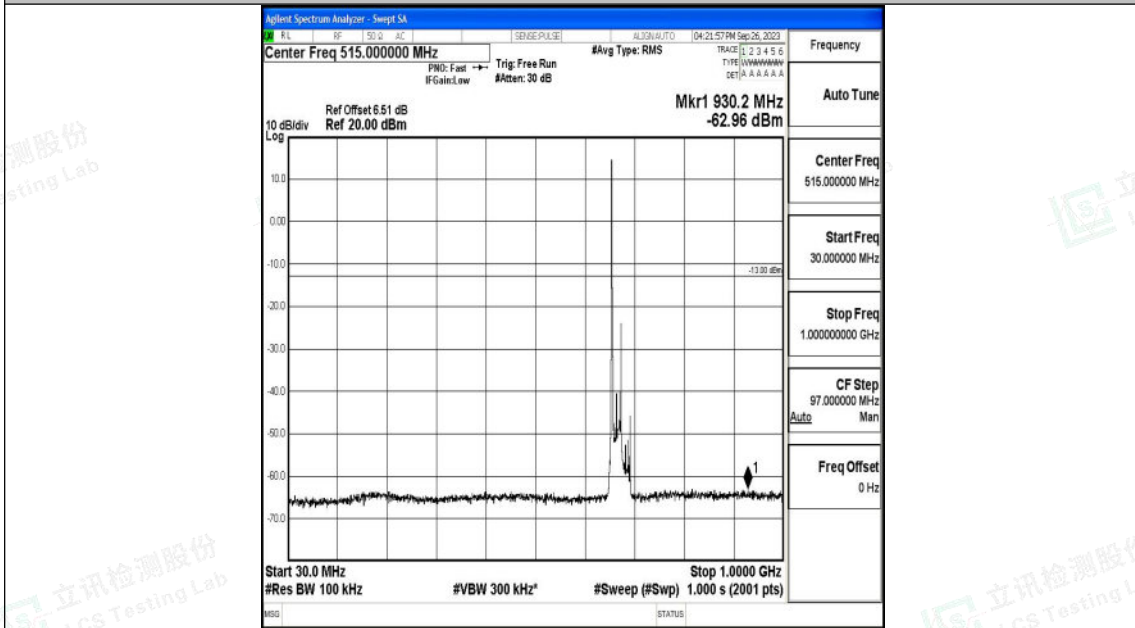

Band71_20MHz_16QAM_133222_1RB#0_0.15~30_0.15~30

Band71_20MHz_16QAM_133222_1RB#0_30~1000_30~1000

Shenzhen LCS Compliance Testing Laboratory Ltd.
Add: 101, 201 Bldg A & 301 Bldg C, Juji Industrial Park Yabianxueziwei, Shajing Street,
Baoan District, Shenzhen, 518000, China
Tel: +(86) 0755-82591330 | E-mail: webmaster@lcs-cert.com | Web: www.lcs-cert.com
Scan code to check authenticity