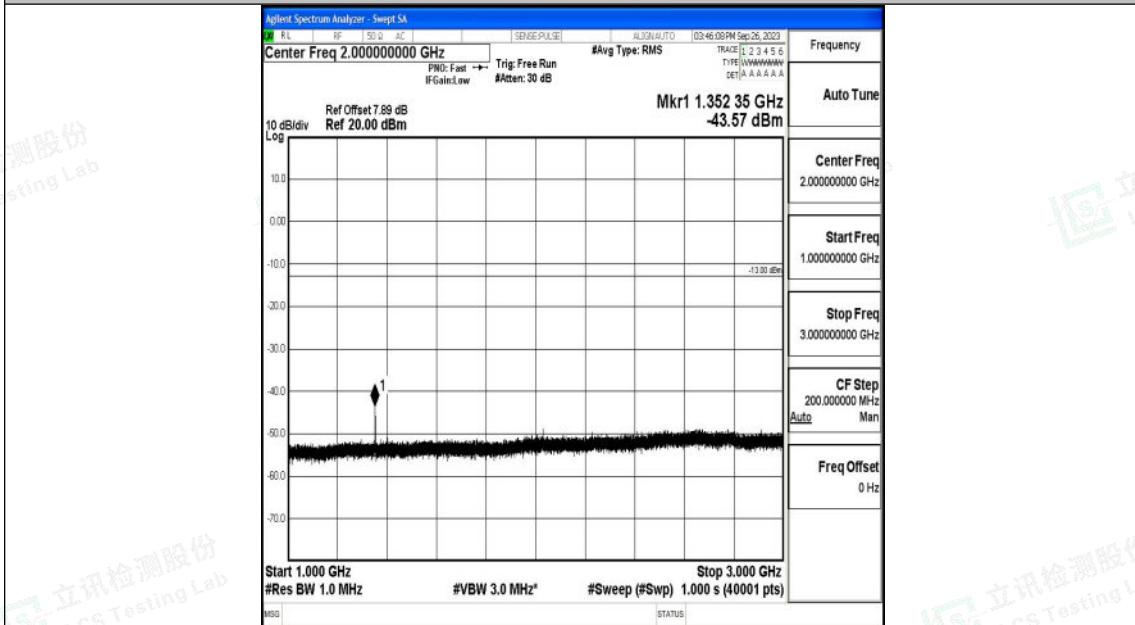

Band71_10MHz_QPSK_133297_1RB#0_30~1000_30~1000

Band71_10MHz_QPSK_133297_1RB#0_1000~3000_1000~3000

Shenzhen LCS Compliance Testing Laboratory Ltd.
Add: 101, 201 Bldg A & 301 Bldg C, Juji Industrial Park Yabianxueziwei, Shajing Street,
Baoan District, Shenzhen, 518000, China
Tel: +(86) 0755-82591330 | E-mail: webmaster@lcs-cert.com | Web: www.lcs-cert.com
Scan code to check authenticity