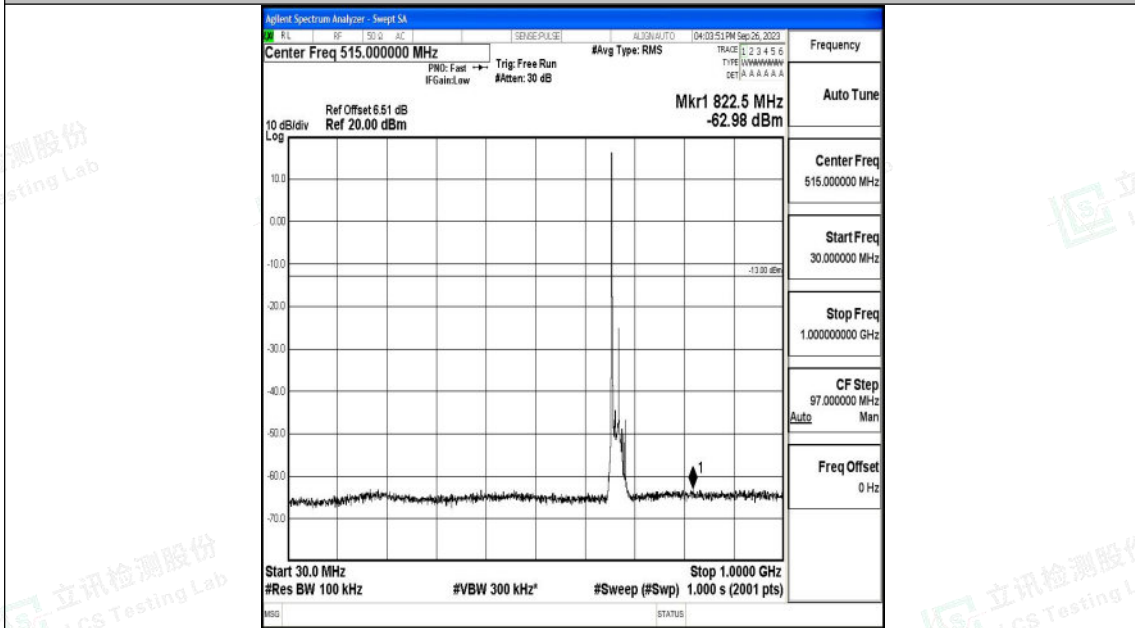

Band71_15MHz_16QAM_133197_1RB#0_0.15~30_0.15~30

Band71_15MHz_16QAM_133197_1RB#0_30~1000_30~1000