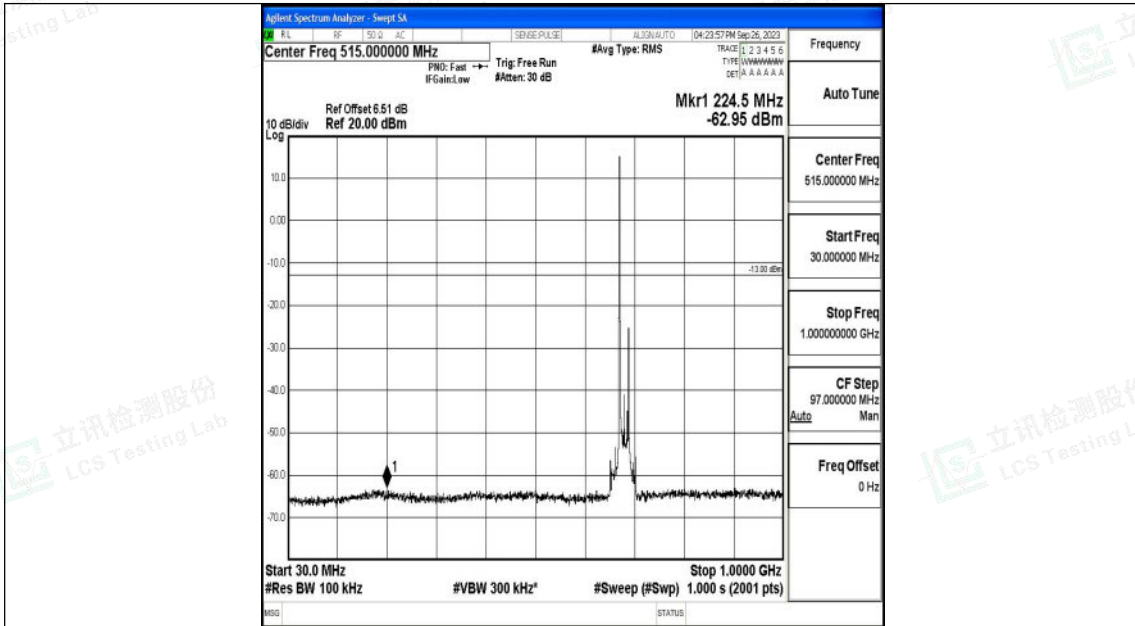

Band71_20MHz_QPSK_133372_1RB#0_0.15~30_0.15~30

Band71_20MHz_QPSK_133372_1RB#0_30~1000_30~1000