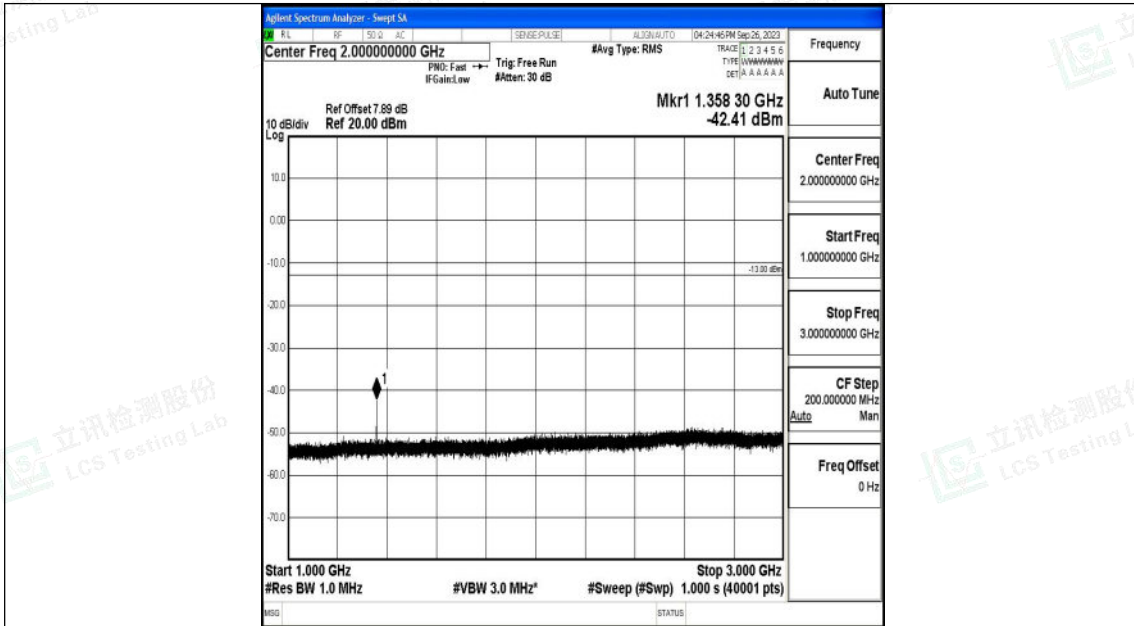

Band71_20MHz_16QAM_133372_1RB#0_30~1000_30~1000

Band71_20MHz_16QAM_133372_1RB#0_1000~3000_1000~3000