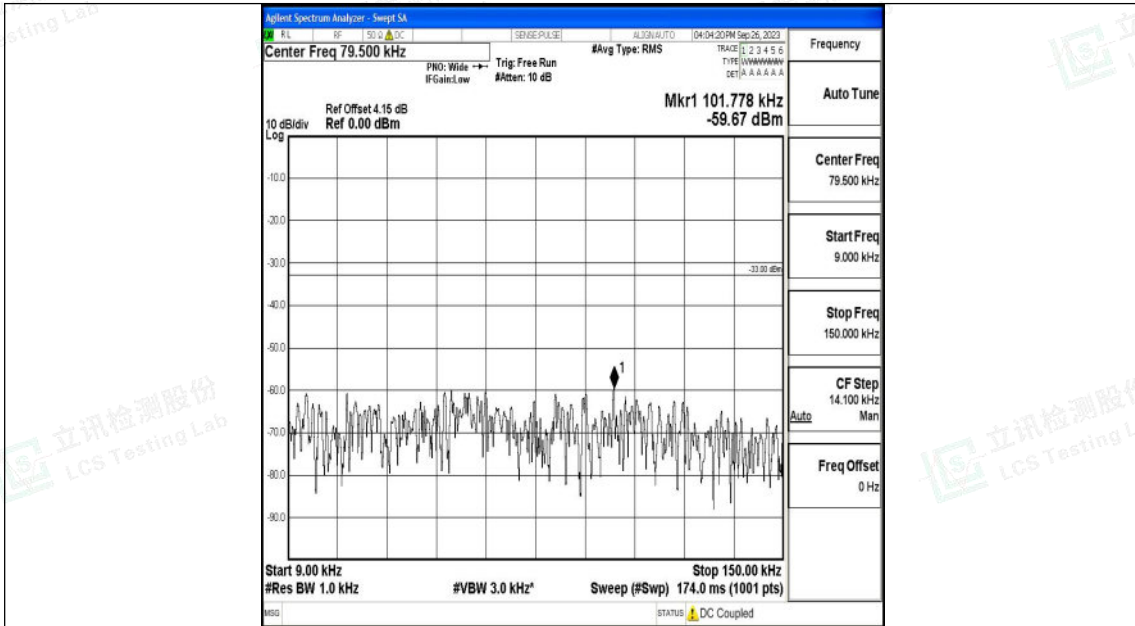

Band71_15MHz_16QAM_133197_1RB#0_0.15~30_0.15~30

Band71_15MHz_16QAM_133197_1RB#0_30~1000_30~1000

Band71_15MHz_16QAM_133197_1RB#0_1000~3000_1000~3000

Band71_15MHz_16QAM_133197_1RB#0_3000~10000_3000~10000

Shenzhen LCS Compliance Testing Laboratory Ltd.
 Add: 101, 201 Bldg A & 301 Bldg C, Juji Industrial Park Yabianxueziwei, Shajing Street,
 Baoan District, Shenzhen, 518000, China
 Tel: +(86) 0755-82591330 | E-mail: webmaster@lcs-cert.com | Web: www.lcs-cert.com
 Scan code to check authenticity