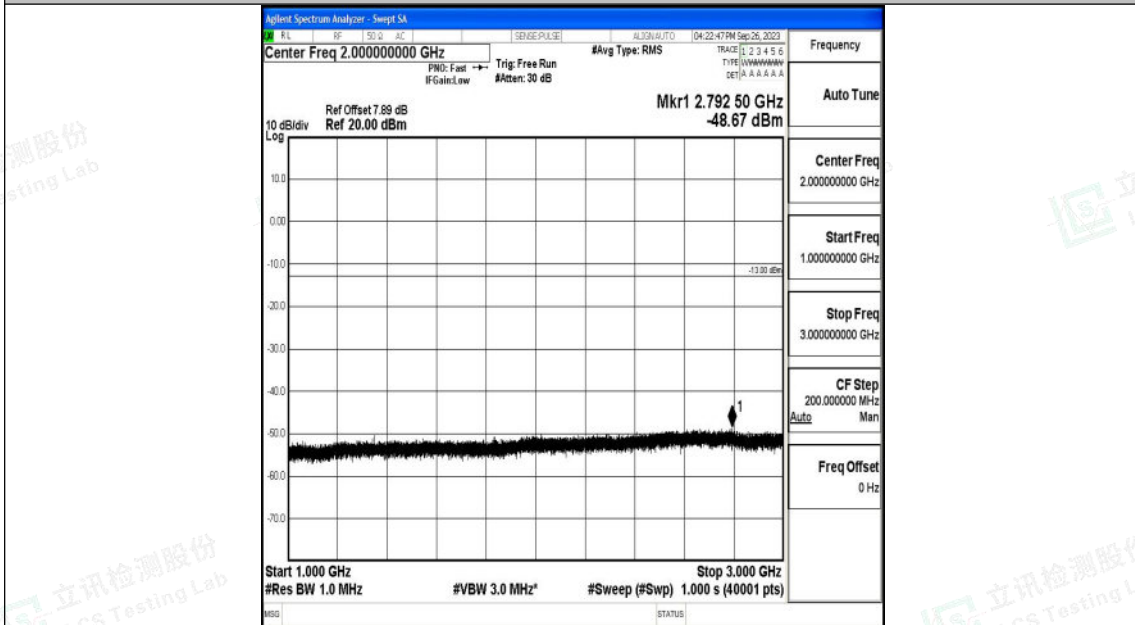

Band71_20MHz_QPSK_133322_1RB#0_30~1000_30~1000

Band71_20MHz_QPSK_133322_1RB#0_1000~3000_1000~3000

Shenzhen LCS Compliance Testing Laboratory Ltd.
Add: 101, 201 Bldg A & 301 Bldg C, Juji Industrial Park Yabianxueziwei, Shajing Street,
Baoan District, Shenzhen, 518000, China
Tel: +(86) 0755-82591330 | E-mail: webmaster@lcs-cert.com | Web: www.lcs-cert.com
Scan code to check authenticity