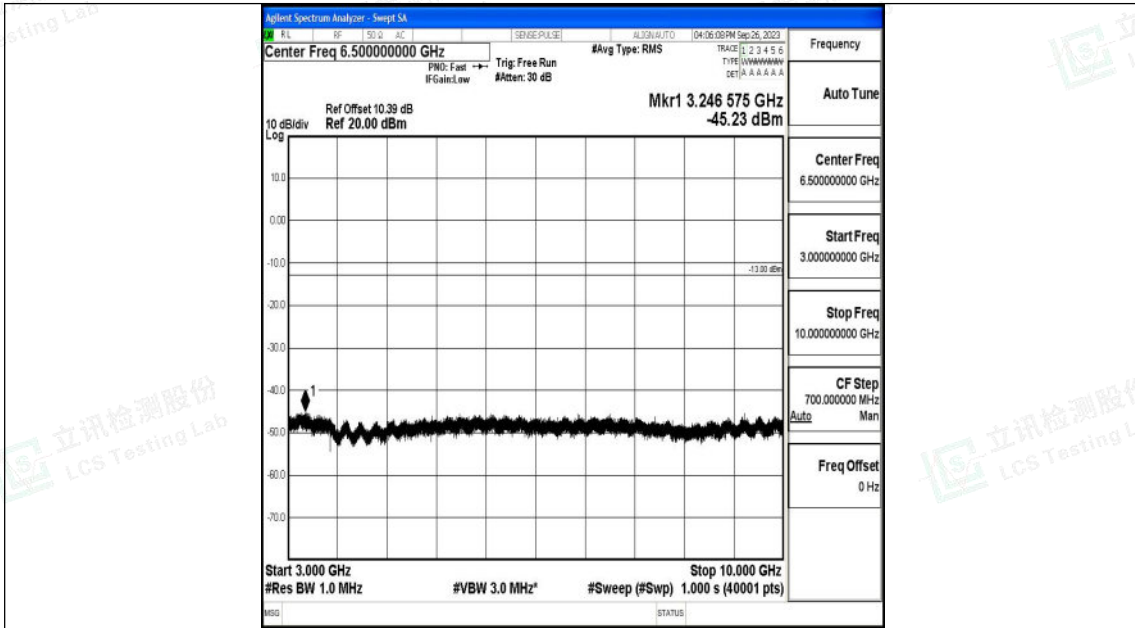

Band71_15MHz_QPSK_133397_1RB#0_1000~3000_1000~3000

Band71_15MHz_QPSK_133397_1RB#0_3000~10000_3000~10000