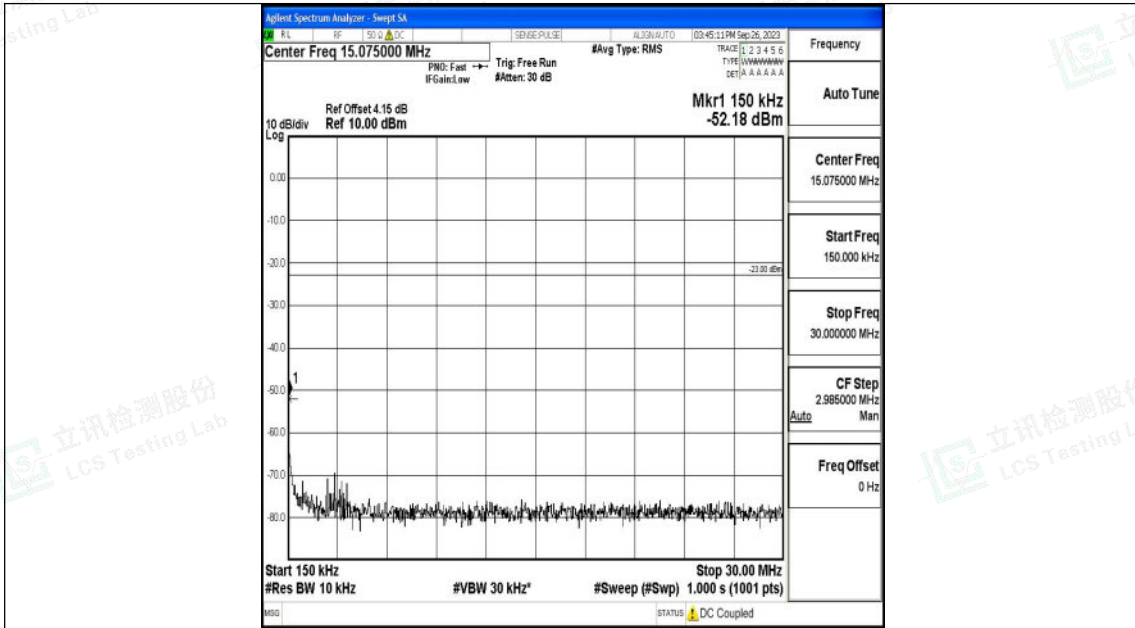

Band71_10MHz_16QAM_133172_1RB#0_0.009~0.15_0.009~0.15

Band71_10MHz_16QAM_133172_1RB#0_0.15~30_0.15~30