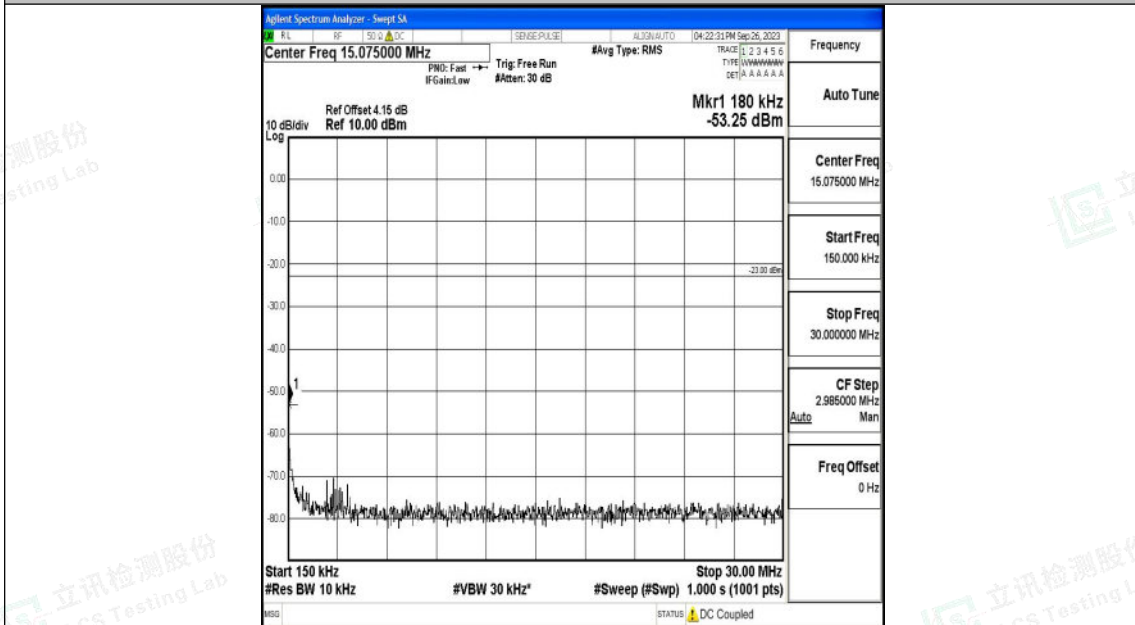

Band71_20MHz_QPSK_133322_1RB#0_0.009~0.15_0.009~0.15

Band71_20MHz_QPSK_133322_1RB#0_0.15~30_0.15~30

Shenzhen LCS Compliance Testing Laboratory Ltd.
Add: 101, 201 Bldg A & 301 Bldg C, Juji Industrial Park Yabianxueziwei, Shajing Street,
Baoan District, Shenzhen, 518000, China
Tel: +(86) 0755-82591330 | E-mail: webmaster@lcs-cert.com | Web: www.lcs-cert.com
Scan code to check authenticity