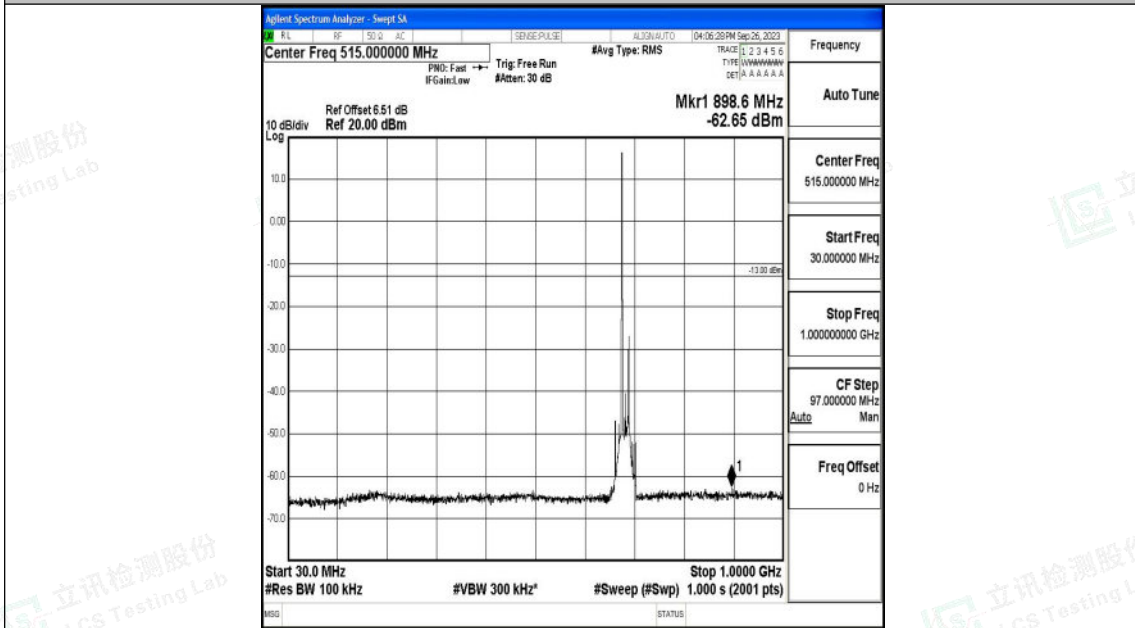

Band71_15MHz_16QAM_133397_1RB#0_0.15~30_0.15~30

Band71_15MHz_16QAM_133397_1RB#0_30~1000_30~1000

Shenzhen LCS Compliance Testing Laboratory Ltd.
Add: 101, 201 Bldg A & 301 Bldg C, Juji Industrial Park Yabianxueziwei, Shajing Street,
Baoan District, Shenzhen, 518000, China
Tel: +(86) 0755-82591330 | E-mail: webmaster@lcs-cert.com | Web: www.lcs-cert.com
Scan code to check authenticity