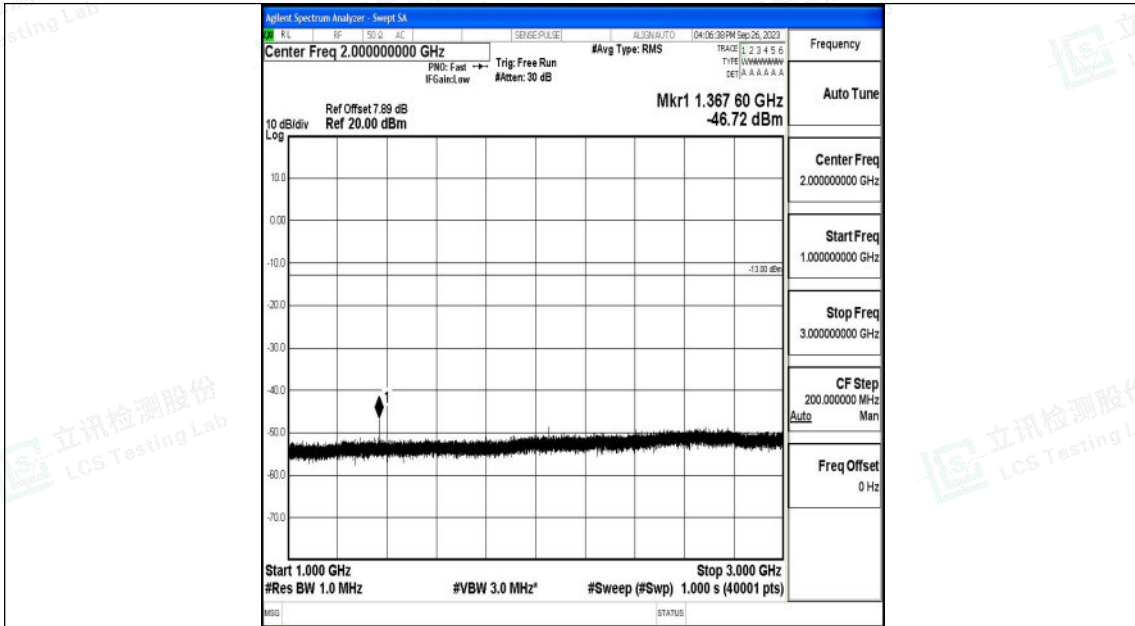

Band71_15MHz_16QAM_133397_1RB#0_30~1000_30~1000

Band71_15MHz_16QAM_133397_1RB#0_1000~3000_1000~3000