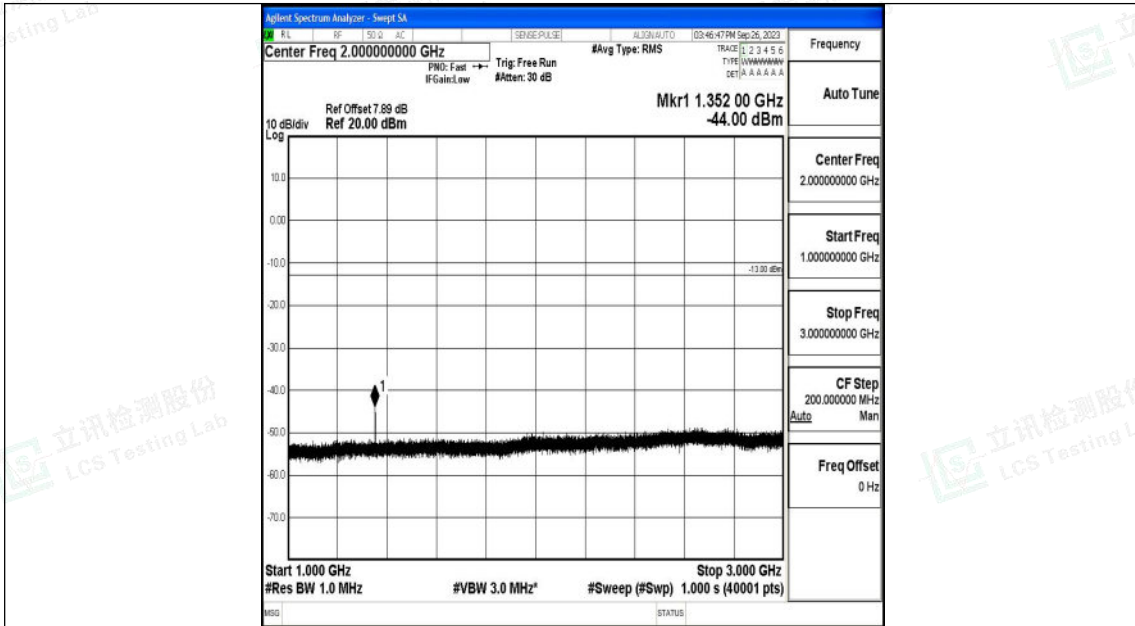

Band71_10MHz_16QAM_133297_1RB#0_30~1000_30~1000

Band71_10MHz_16QAM_133297_1RB#0_1000~3000_1000~3000