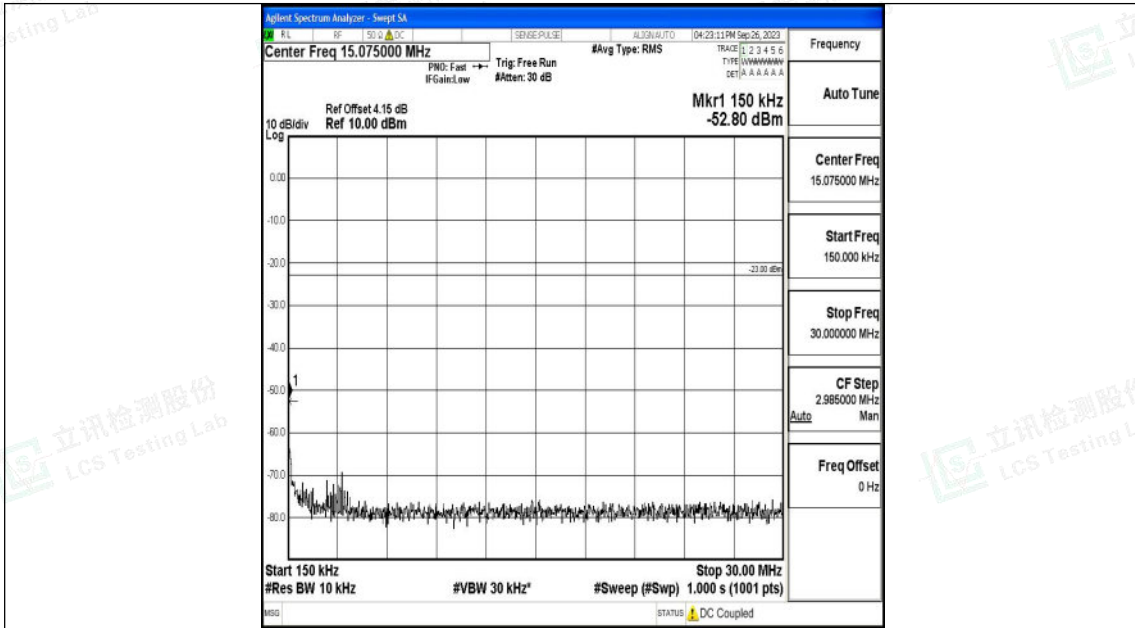

Band71_20MHz_16QAM_133322_1RB#0_0.009~0.15_0.009~0.15

Band71_20MHz_16QAM_133322_1RB#0_0.15~30_0.15~30