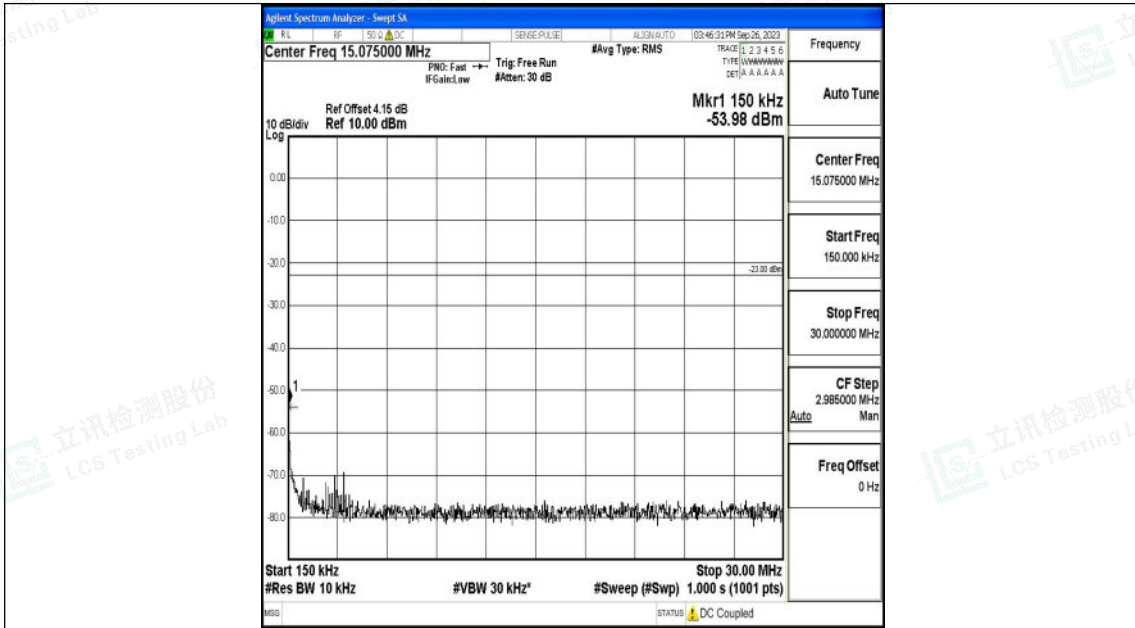

Band71_10MHz_16QAM_133297_1RB#0_0.009~0.15_0.009~0.15

Band71_10MHz_16QAM_133297_1RB#0_0.15~30_0.15~30