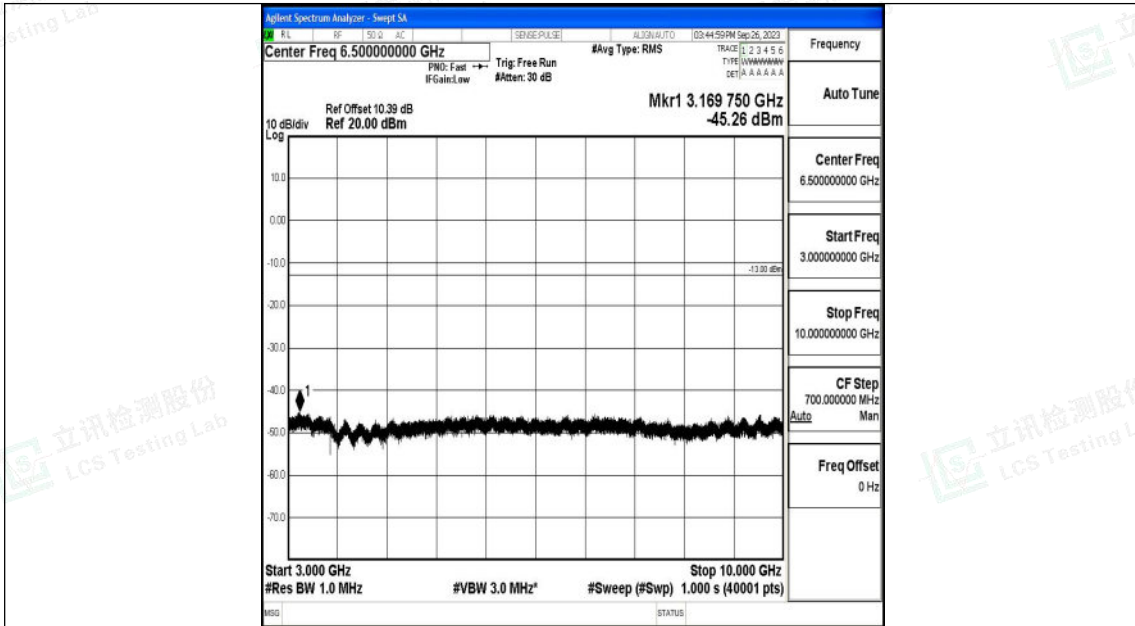

Band71_10MHz_QPSK_133172_1RB#0_1000~3000_1000~3000

Band71_10MHz_QPSK_133172_1RB#0_3000~10000_3000~10000