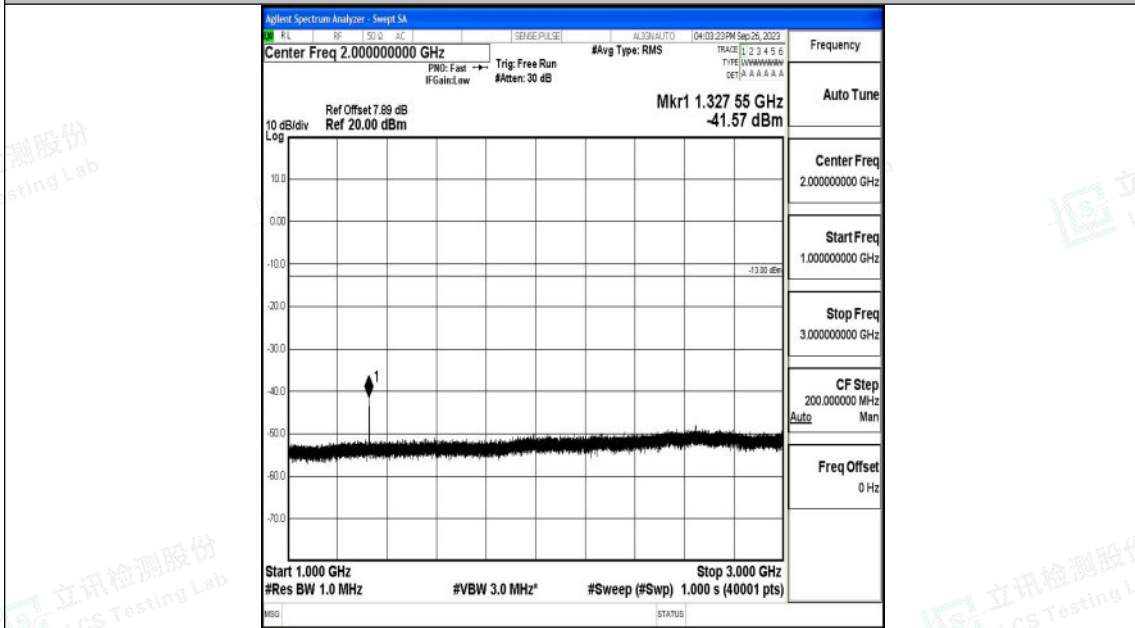

Band71_15MHz_QPSK_133197_1RB#0_30~1000_30~1000

Band71_15MHz_QPSK_133197_1RB#0_1000~3000_1000~3000

Shenzhen LCS Compliance Testing Laboratory Ltd.
Add: 101, 201 Bldg A & 301 Bldg C, Juji Industrial Park Yabianxueziwei, Shajing Street,
Baoan District, Shenzhen, 518000, China
Tel: +(86) 0755-82591330 | E-mail: webmaster@lcs-cert.com | Web: www.lcs-cert.com
Scan code to check authenticity