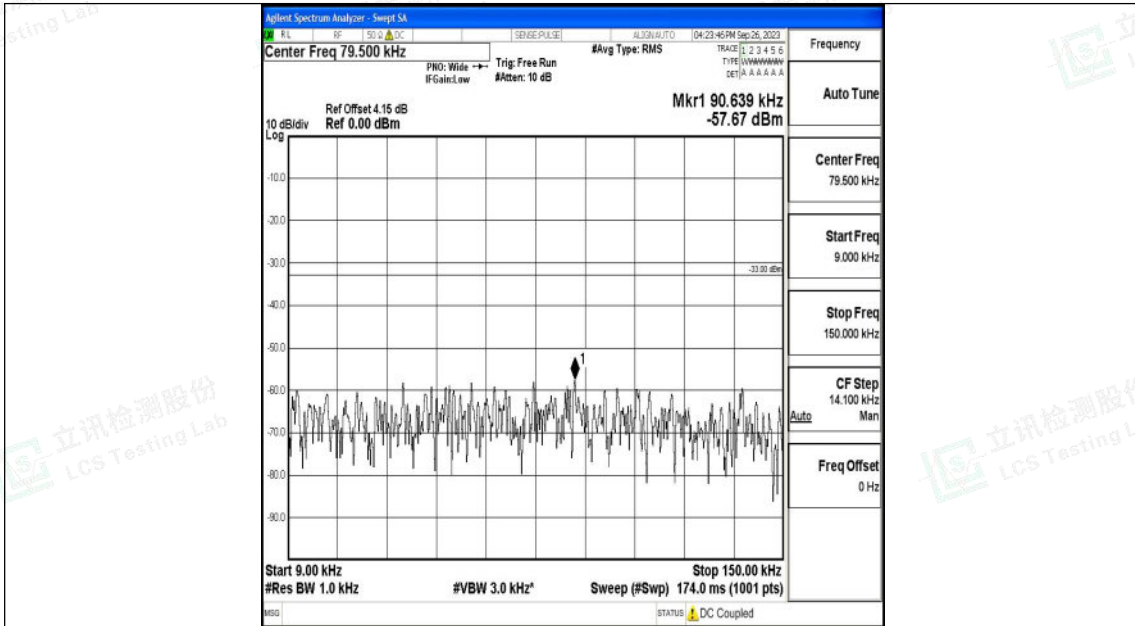

Band71_20MHz_16QAM_133322_1RB#0_3000~10000_3000~10000

Band71_20MHz_QPSK_133372_1RB#0_0.009~0.15_0.009~0.15