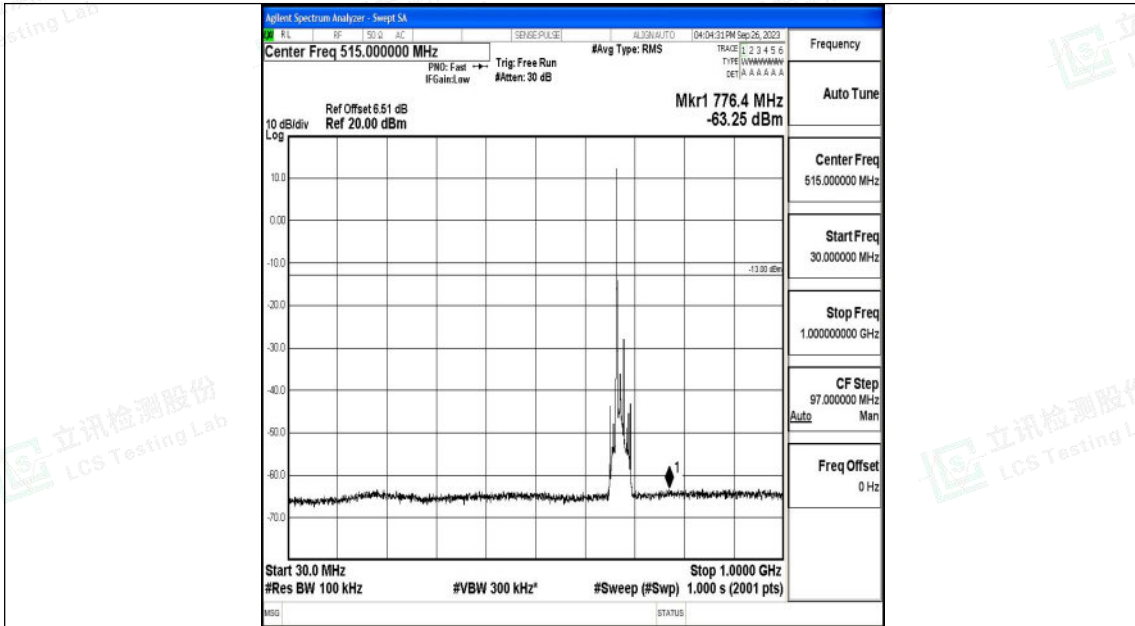

Band71_15MHz_QPSK_133297_1RB#0_0.15~30_0.15~30

Band71_15MHz_QPSK_133297_1RB#0_30~1000_30~1000