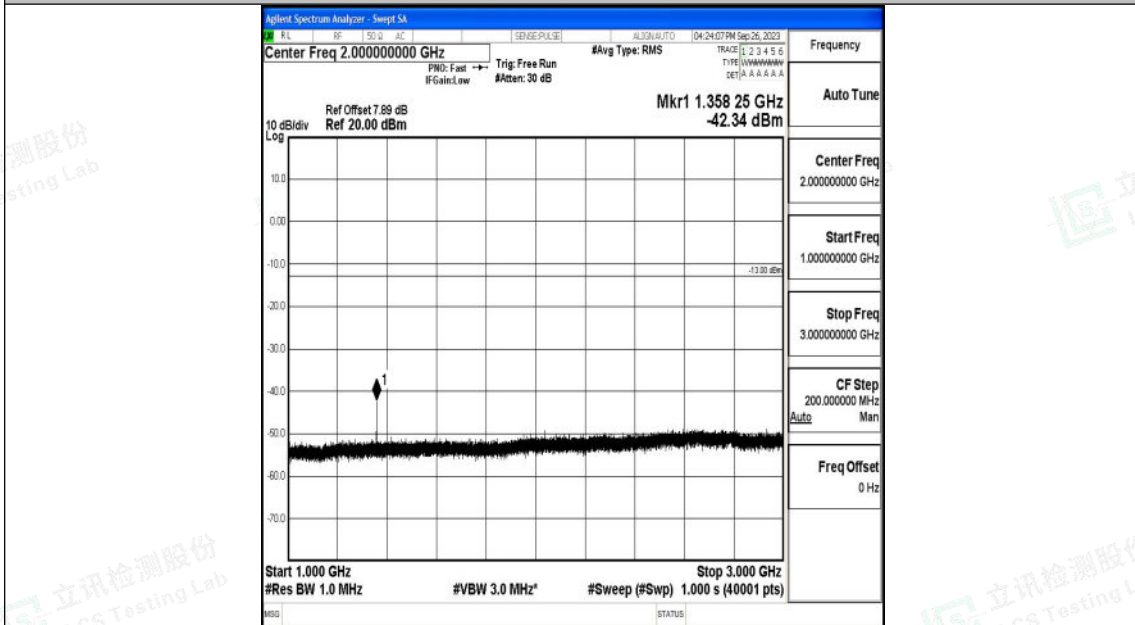

Band71_20MHz_QPSK_133372_1RB#0_30~1000_30~1000

Band71_20MHz_QPSK_133372_1RB#0_1000~3000_1000~3000

Shenzhen LCS Compliance Testing Laboratory Ltd.
Add: 101, 201 Bldg A & 301 Bldg C, Juji Industrial Park Yabianxueziwei, Shajing Street,
Baoan District, Shenzhen, 518000, China
Tel: +(86) 0755-82591330 | E-mail: webmaster@lcs-cert.com | Web: www.lcs-cert.com
Scan code to check authenticity