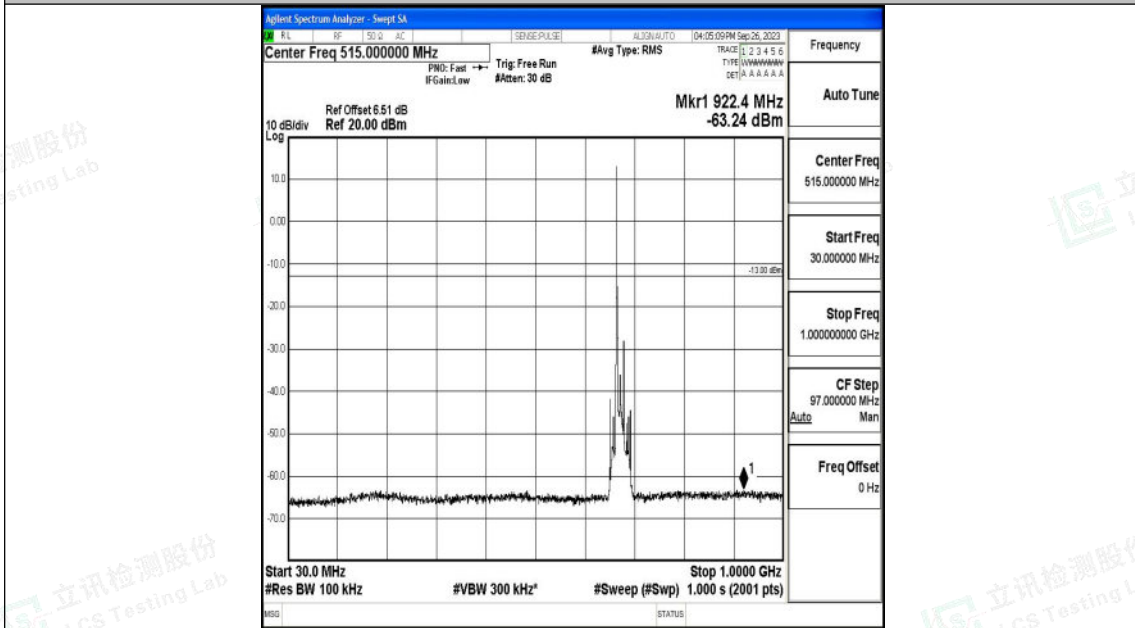

Band71_15MHz_16QAM_133297_1RB#0_0.15~30_0.15~30

Band71_15MHz_16QAM_133297_1RB#0_30~1000_30~1000

Shenzhen LCS Compliance Testing Laboratory Ltd.
Add: 101, 201 Bldg A & 301 Bldg C, Juji Industrial Park Yabianxueziwei, Shajing Street,
Baoan District, Shenzhen, 518000, China
Tel: +(86) 0755-82591330 | E-mail: webmaster@lcs-cert.com | Web: www.lcs-cert.com
Scan code to check authenticity