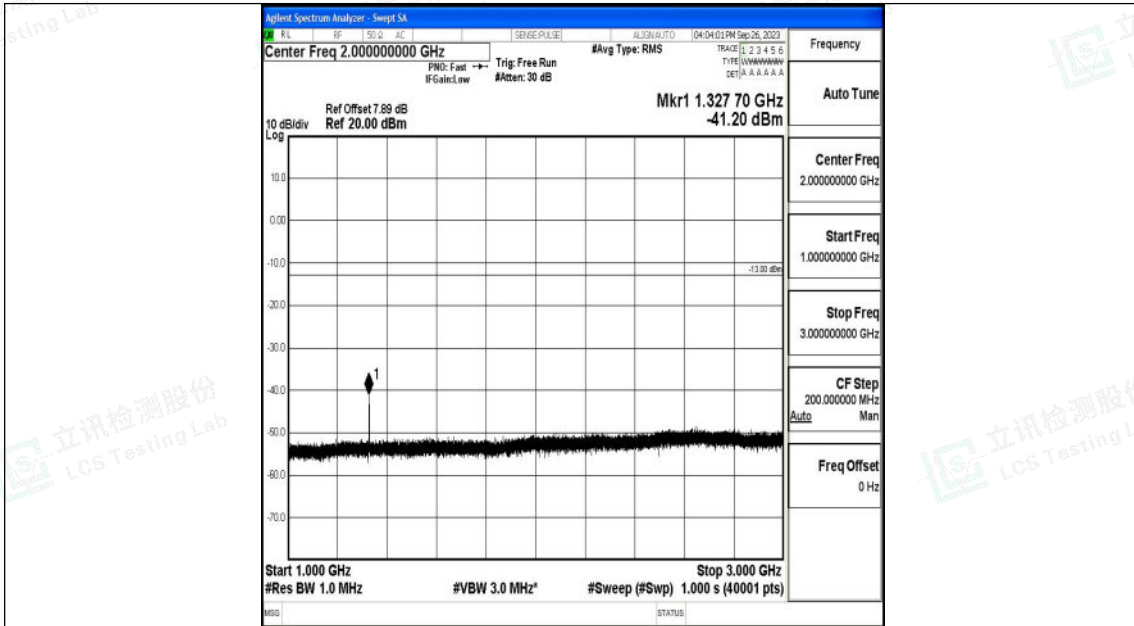

Band71_15MHz_16QAM_133197_1RB#0_30~1000_30~1000

Band71_15MHz_16QAM_133197_1RB#0_1000~3000_1000~3000