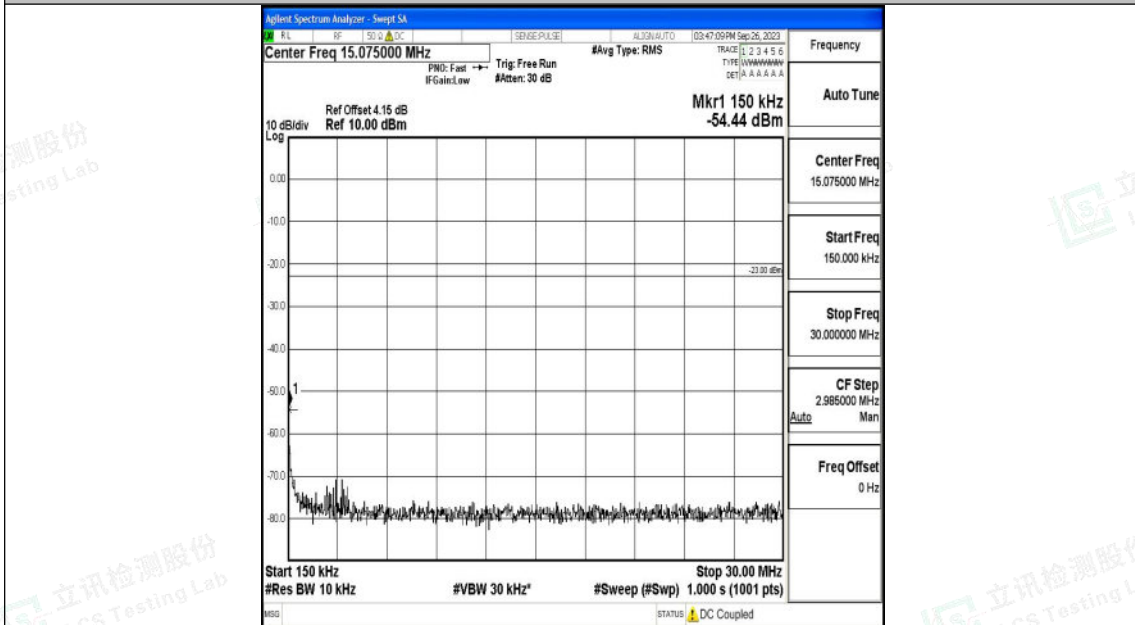

Band71_10MHz_QPSK_133422_1RB#0_0.009~0.15_0.009~0.15

Band71_10MHz_QPSK_133422_1RB#0_0.15~30_0.15~30

Shenzhen LCS Compliance Testing Laboratory Ltd.
Add: 101, 201 Bldg A & 301 Bldg C, Juji Industrial Park Yabianxueziwei, Shajing Street,
Baoan District, Shenzhen, 518000, China
Tel: +(86) 0755-82591330 | E-mail: webmaster@lcs-cert.com | Web: www.lcs-cert.com
Scan code to check authenticity