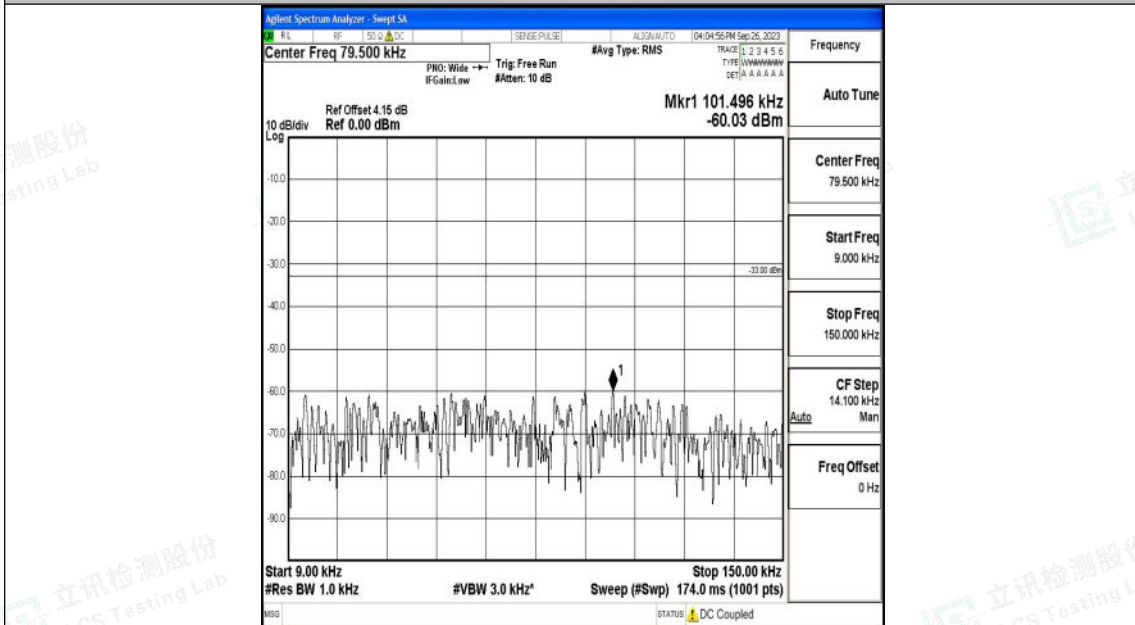

Band71_15MHz_QPSK_133297_1RB#0_3000~10000_3000~10000

Band71_15MHz_16QAM_133297_1RB#0_0.009~0.15_0.009~0.15

Shenzhen LCS Compliance Testing Laboratory Ltd.
Add: 101, 201 Bldg A & 301 Bldg C, Juji Industrial Park Yabianxueziwei, Shajing Street,
Baoan District, Shenzhen, 518000, China
Tel: +(86) 0755-82591330 | E-mail: webmaster@lcs-cert.com | Web: www.lcs-cert.com
Scan code to check authenticity