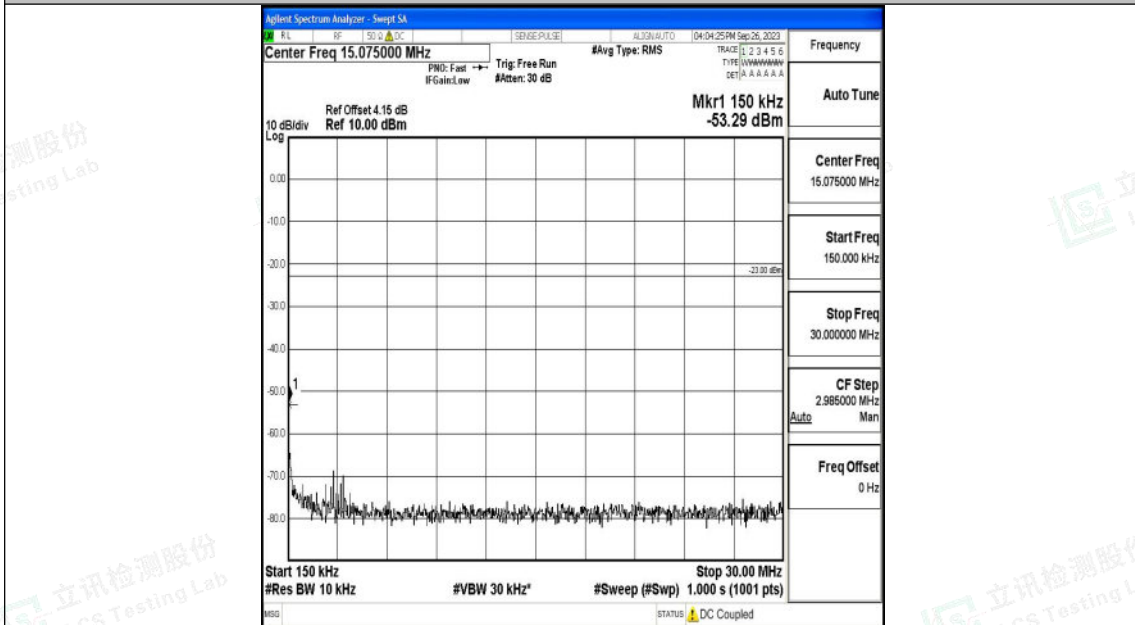

Band71_15MHz_QPSK_133297_1RB#0_0.009~0.15_0.009~0.15

Band71_15MHz_QPSK_133297_1RB#0_0.15~30_0.15~30

Shenzhen LCS Compliance Testing Laboratory Ltd.
Add: 101, 201 Bldg A & 301 Bldg C, Juji Industrial Park Yabianxueziwei, Shajing Street,
Baoan District, Shenzhen, 518000, China
Tel: +(86) 0755-82591330 | E-mail: webmaster@lcs-cert.com | Web: www.lcs-cert.com
Scan code to check authenticity