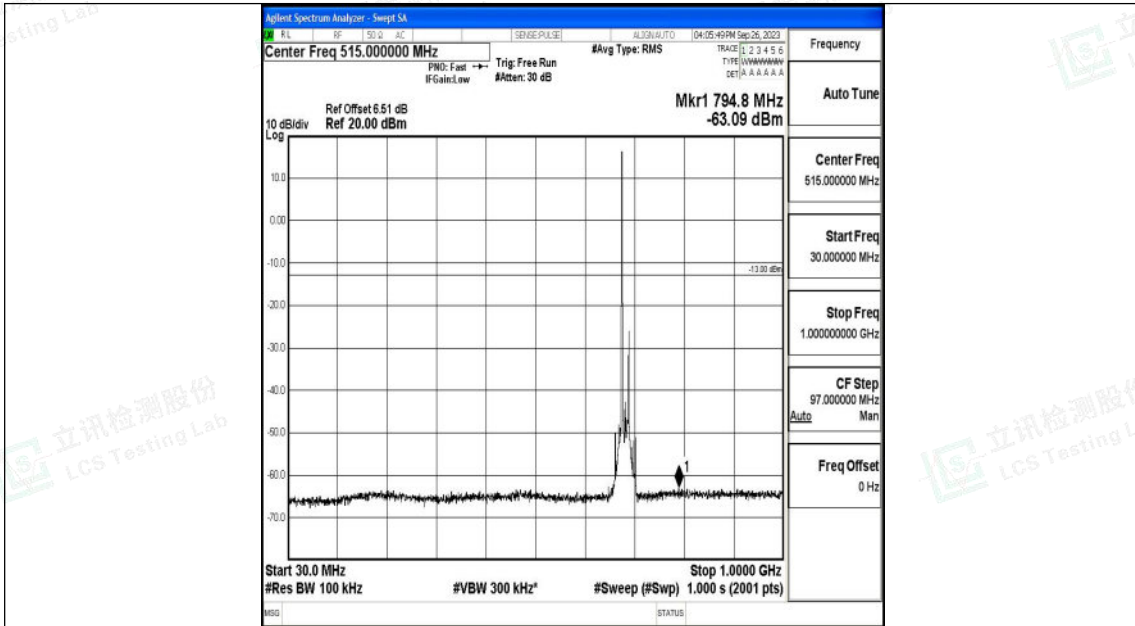

Band71_15MHz_QPSK_133397_1RB#0_0.15~30_0.15~30

Band71_15MHz_QPSK_133397_1RB#0_30~1000_30~1000