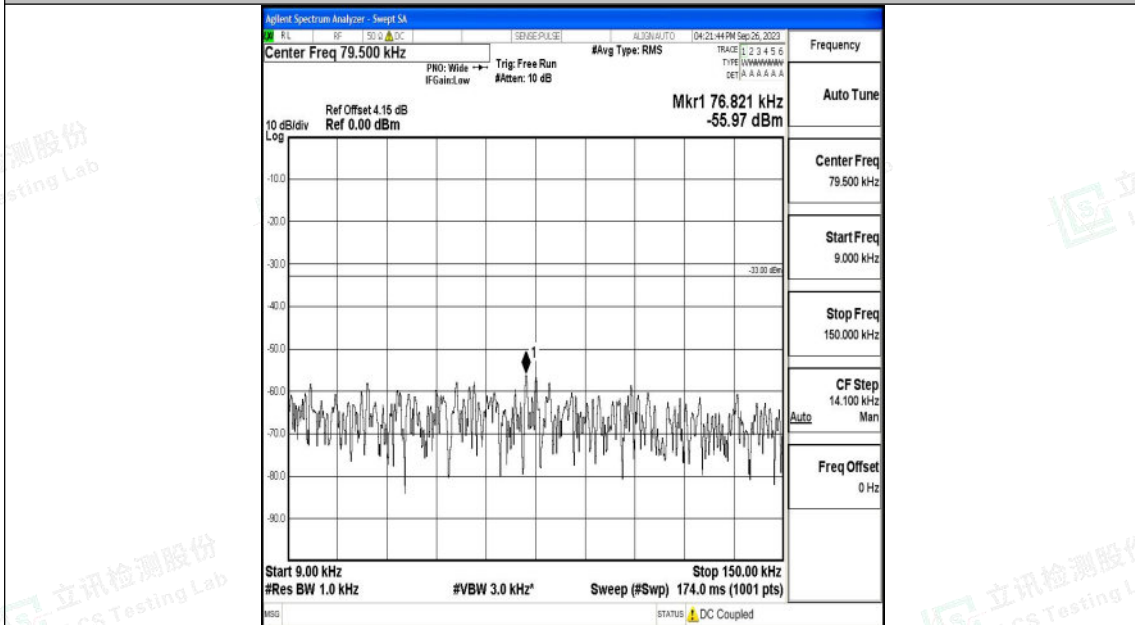

Band71_20MHz_QPSK_133222_1RB#0_3000~10000_3000~10000

Band71_20MHz_16QAM_133222_1RB#0_0.009~0.15_0.009~0.15

Shenzhen LCS Compliance Testing Laboratory Ltd.
Add: 101, 201 Bldg A & 301 Bldg C, Juji Industrial Park Yabianxueziwei, Shajing Street,
Baoan District, Shenzhen, 518000, China
Tel: +(86) 0755-82591330 | E-mail: webmaster@lcs-cert.com | Web: www.lcs-cert.com
Scan code to check authenticity