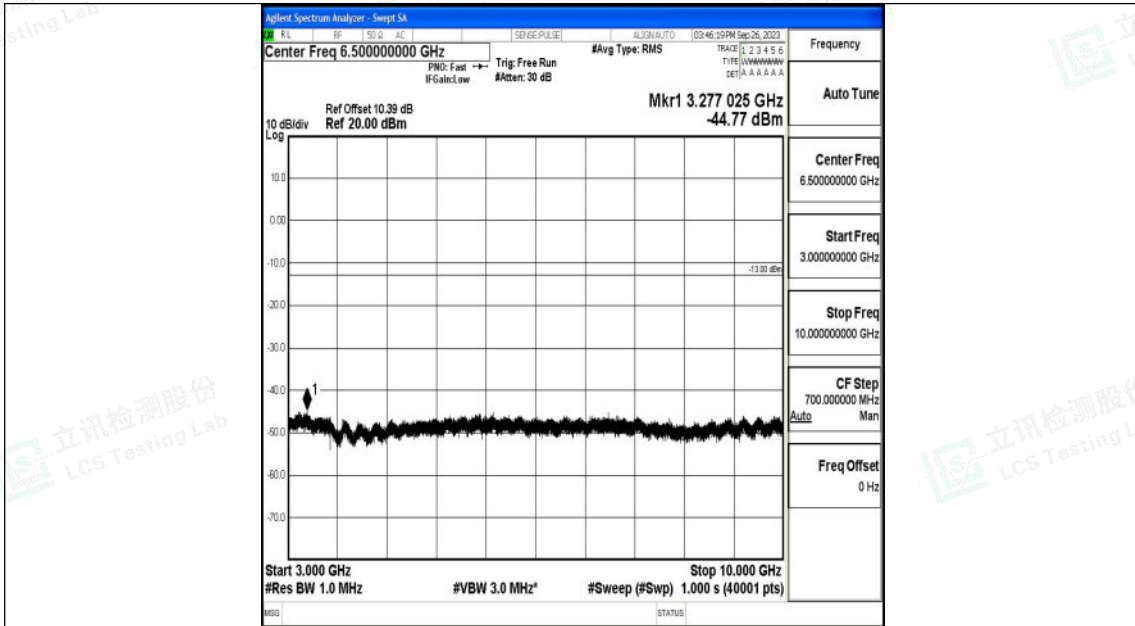

Band71_10MHz_QPSK_133297_1RB#0_1000~3000_1000~3000

Band71_10MHz_QPSK_133297_1RB#0_3000~10000_3000~10000