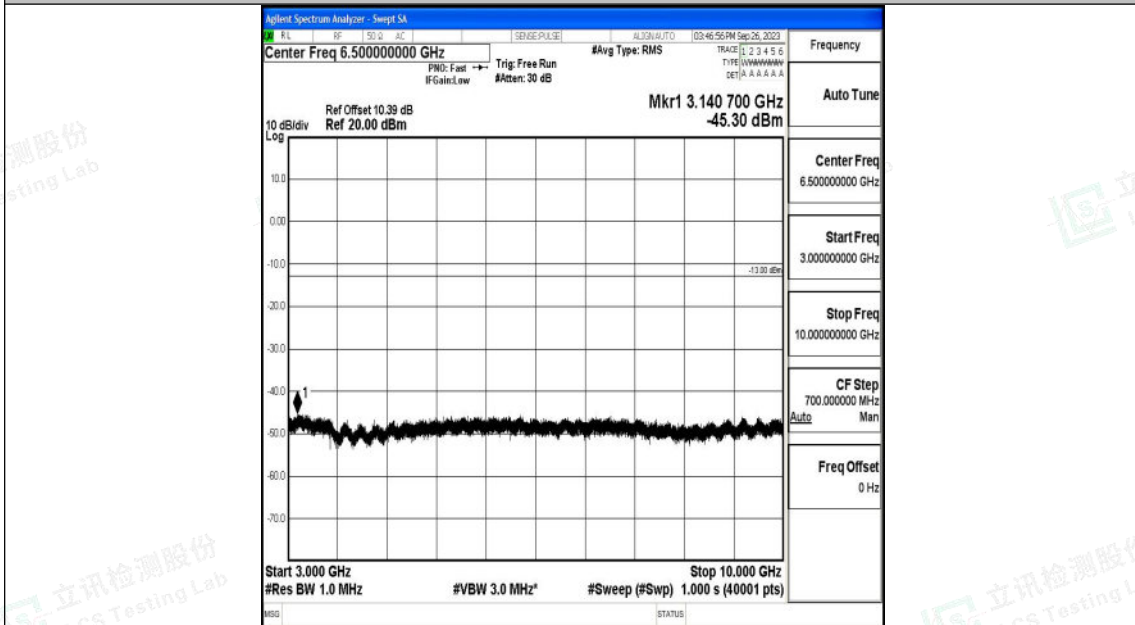

Band71_10MHz_16QAM_133297_1RB#0_1000~3000_1000~3000

Band71_10MHz_16QAM_133297_1RB#0_3000~10000_3000~10000

Shenzhen LCS Compliance Testing Laboratory Ltd.
Add: 101, 201 Bldg A & 301 Bldg C, Juji Industrial Park Yabianxueziwei, Shajing Street,
Baoan District, Shenzhen, 518000, China
Tel: +(86) 0755-82591330 | E-mail: webmaster@lcs-cert.com | Web: www.lcs-cert.com
Scan code to check authenticity