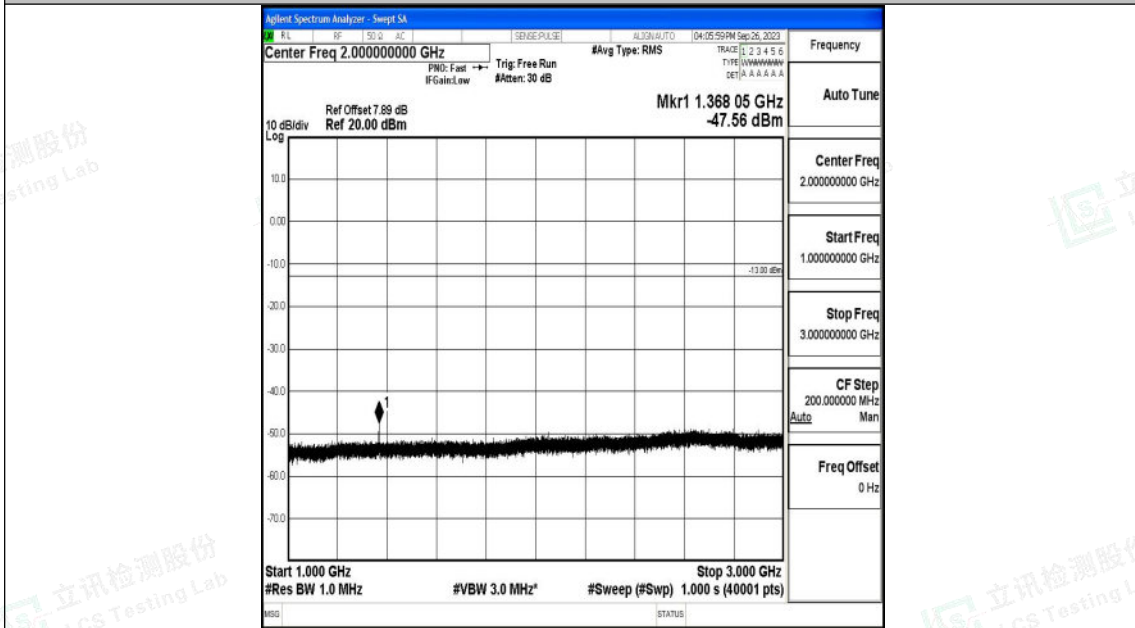

Band71_15MHz_QPSK_133397_1RB#0_30~1000_30~1000

Band71_15MHz_QPSK_133397_1RB#0_1000~3000_1000~3000

Shenzhen LCS Compliance Testing Laboratory Ltd.
Add: 101, 201 Bldg A & 301 Bldg C, Juji Industrial Park Yabianxueziwei, Shajing Street,
Baoan District, Shenzhen, 518000, China
Tel: +(86) 0755-82591330 | E-mail: webmaster@lcs-cert.com | Web: www.lcs-cert.com
Scan code to check authenticity