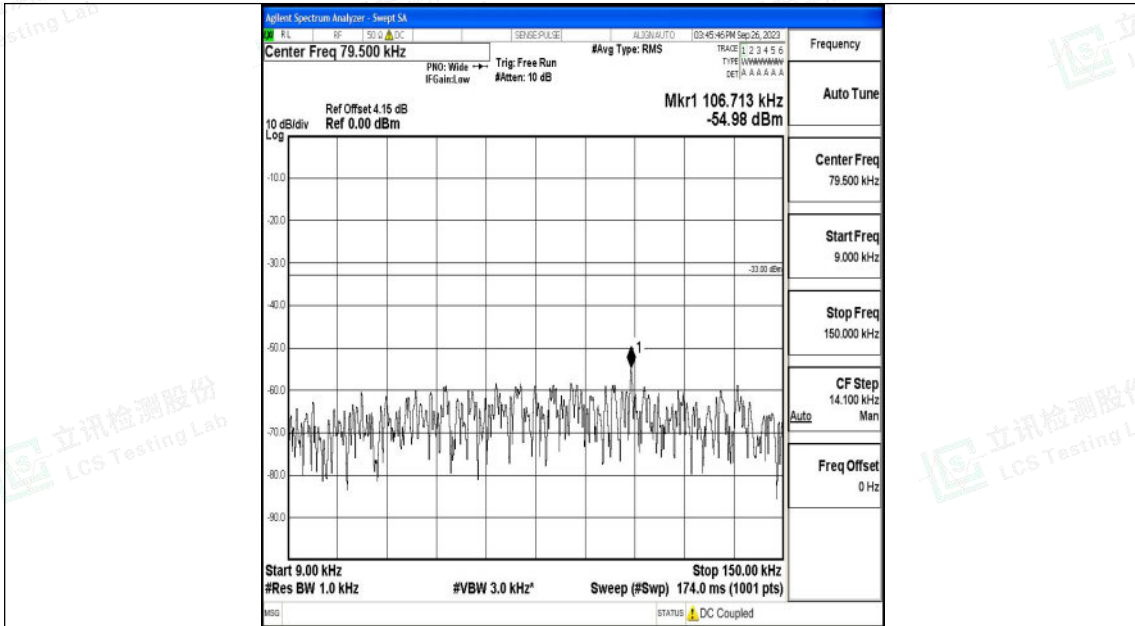

Band71_10MHz_16QAM_133172_1RB#0_0.15~30_0.15~30

Band71_10MHz_16QAM_133172_1RB#0_30~1000_30~1000

Band71_10MHz_16QAM_133172_1RB#0_1000~3000_1000~3000

Band71_10MHz_16QAM_133172_1RB#0_3000~10000_3000~10000

Shenzhen LCS Compliance Testing Laboratory Ltd.
 Add: 101, 201 Bldg A & 301 Bldg C, Juji Industrial Park Yabianxueziwei, Shajing Street,
 Baoan District, Shenzhen, 518000, China
 Tel: +(86) 0755-82591330 | E-mail: webmaster@lcs-cert.com | Web: www.lcs-cert.com
 Scan code to check authenticity