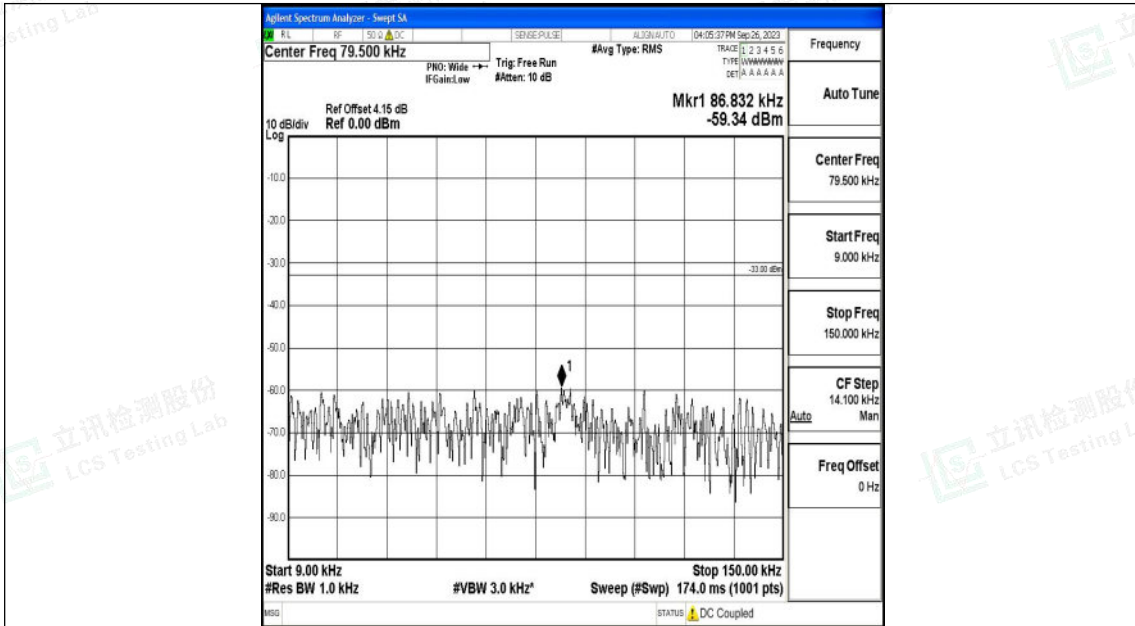

Band71_15MHz_16QAM_133297_1RB#0_3000~10000_3000~10000

Band71_15MHz_QPSK_133397_1RB#0_0.009~0.15_0.009~0.15