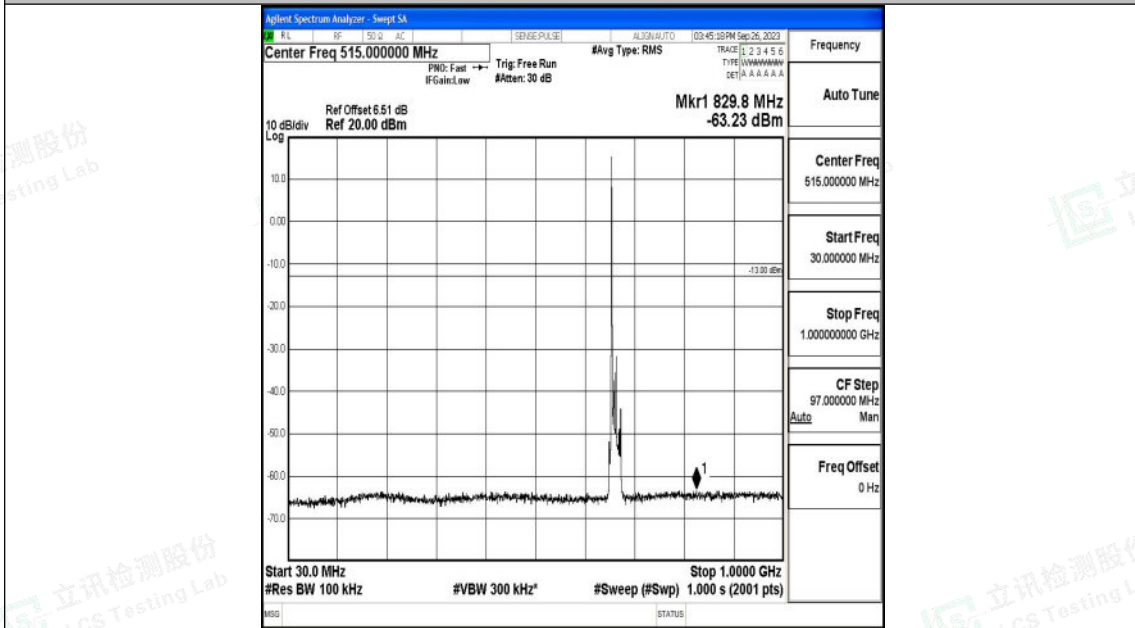

Band71_10MHz_16QAM_133172_1RB#0_0.15~30_0.15~30

Band71_10MHz_16QAM_133172_1RB#0_30~1000_30~1000