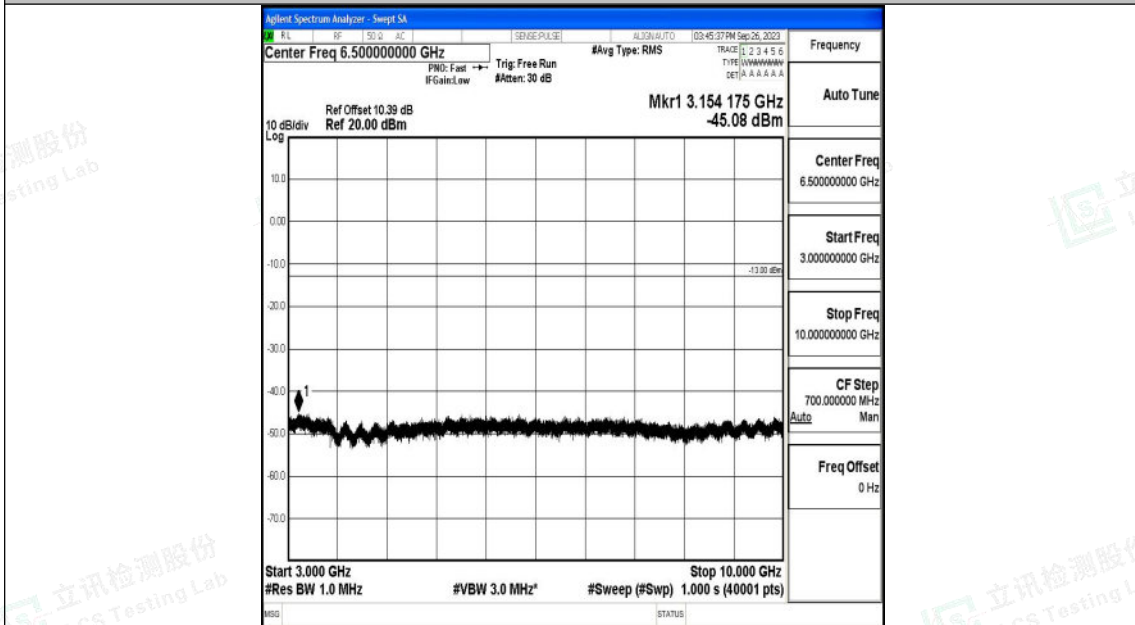

Band71_10MHz_16QAM_133172_1RB#0_0.15~30_0.15~30

Band71_10MHz_16QAM_133172_1RB#0_30~1000_30~1000

Band71_10MHz_16QAM_133172_1RB#0_1000~3000_1000~3000

Band71_10MHz_16QAM_133172_1RB#0_3000~10000_3000~10000

Shenzhen LCS Compliance Testing Laboratory Ltd.
 Add: 101, 201 Bldg A & 301 Bldg C, Juji Industrial Park Yabianxueziwei, Shajing Street,
 Baoan District, Shenzhen, 518000, China
 Tel: +(86) 0755-82591330 | E-mail: webmaster@lcs-cert.com | Web: www.lcs-cert.com
 Scan code to check authenticity