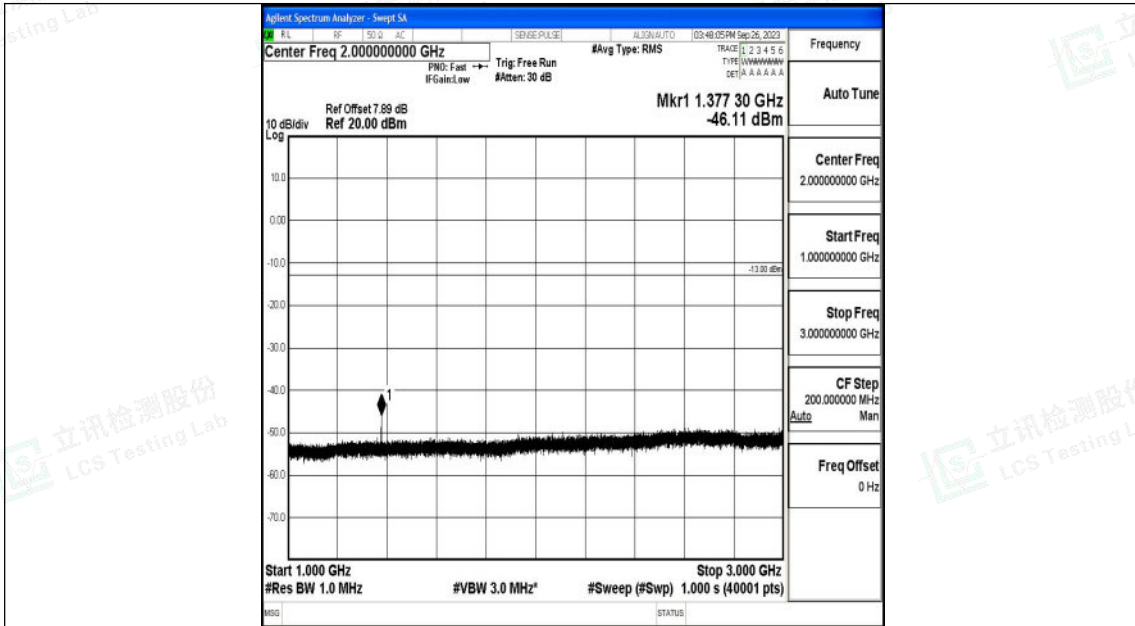

Band71_10MHz_16QAM_133422_1RB#0_30~1000_30~1000

Band71_10MHz_16QAM_133422_1RB#0_1000~3000_1000~3000