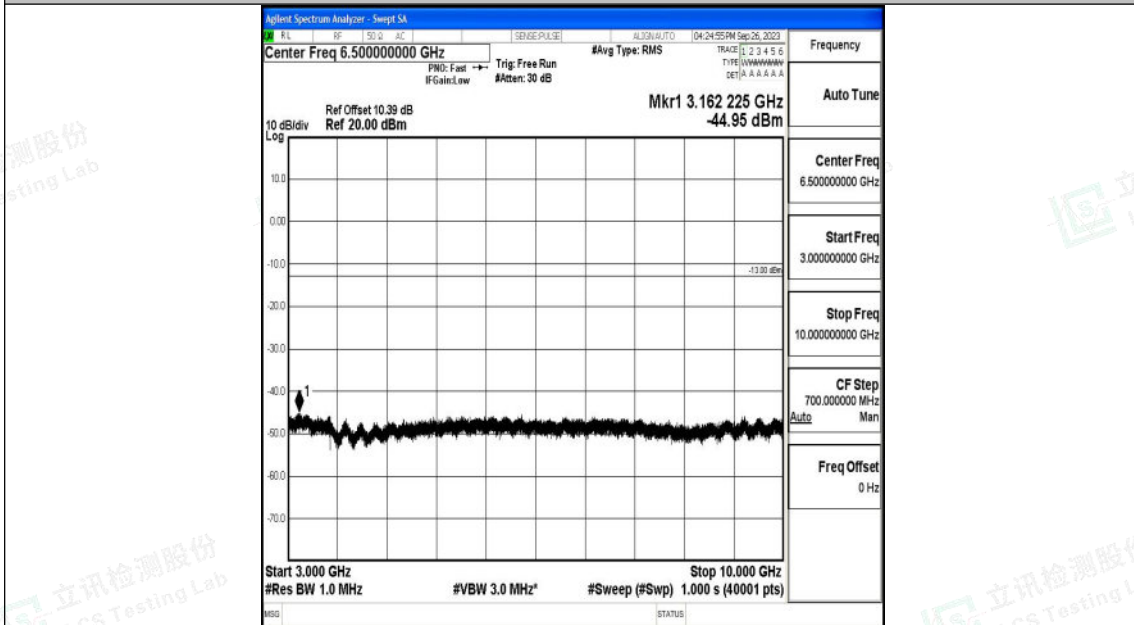

Band71_20MHz_16QAM_133372_1RB#0_1000~3000_1000~3000

Band71_20MHz_16QAM_133372_1RB#0_3000~10000_3000~10000

Shenzhen LCS Compliance Testing Laboratory Ltd.
Add: 101, 201 Bldg A & 301 Bldg C, Juji Industrial Park Yabianxueziwei, Shajing Street,
Baoan District, Shenzhen, 518000, China
Tel: +(86) 0755-82591330 | E-mail: webmaster@lcs-cert.com | Web: www.lcs-cert.com
Scan code to check authenticity