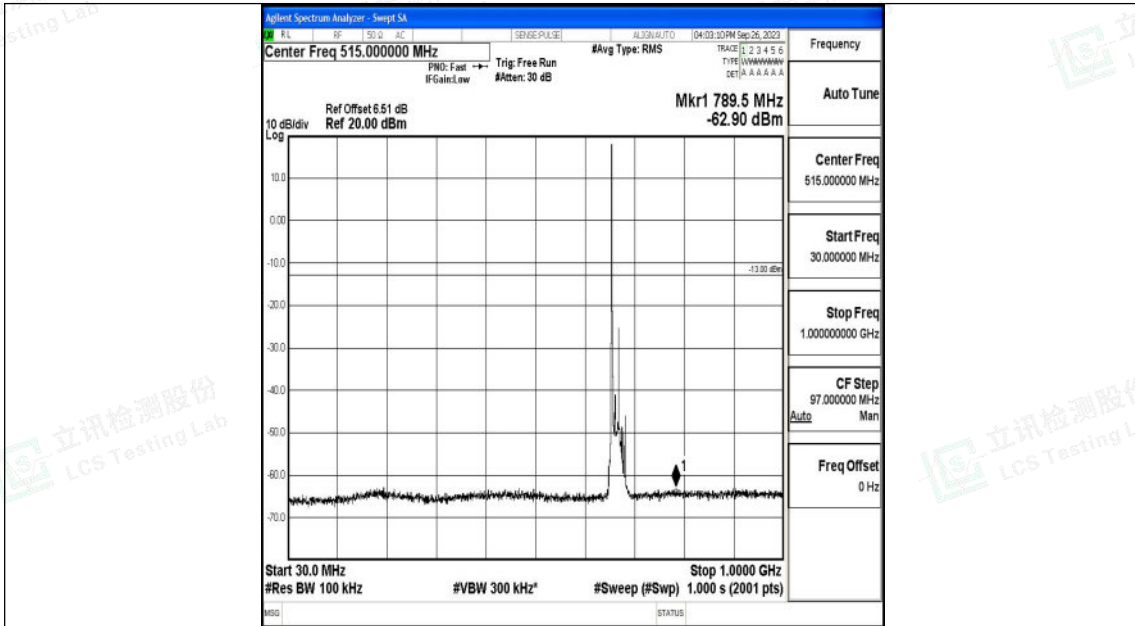

Band71_15MHz_QPSK_133197_1RB#0_0.15~30_0.15~30

Band71_15MHz_QPSK_133197_1RB#0_30~1000_30~1000