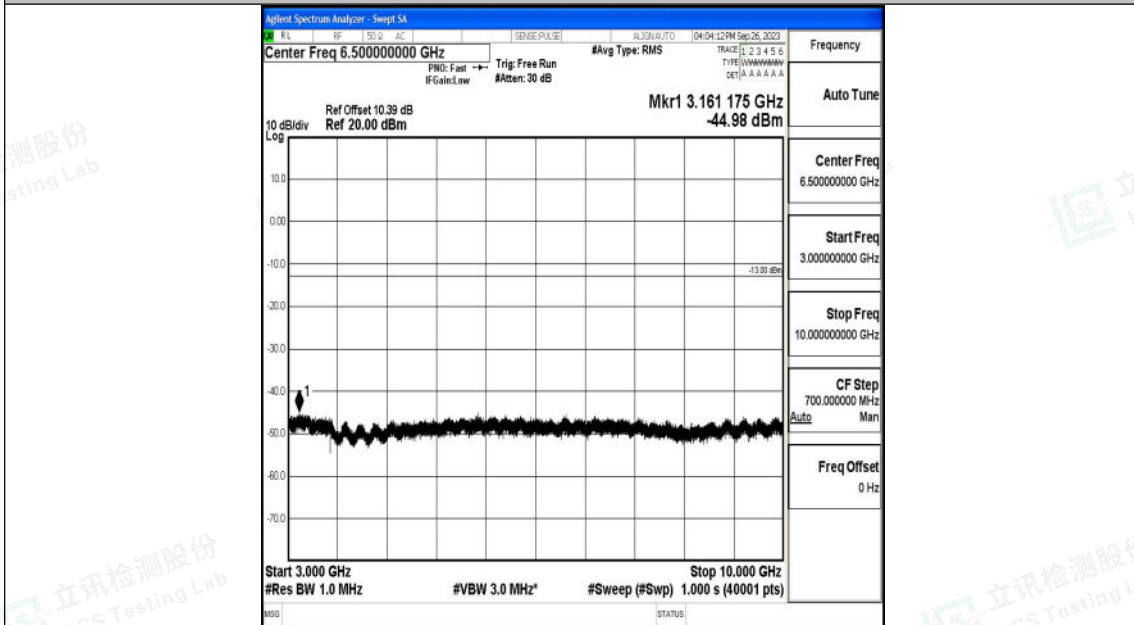

Band71_15MHz_16QAM_133197_1RB#0_0.15~30_0.15~30

Band71_15MHz_16QAM_133197_1RB#0_30~1000_30~1000

Band71_15MHz_16QAM_133197_1RB#0_1000~3000_1000~3000

Band71_15MHz_16QAM_133197_1RB#0_3000~10000_3000~10000

Shenzhen LCS Compliance Testing Laboratory Ltd.
 Add: 101, 201 Bldg A & 301 Bldg C, Juji Industrial Park Yabianxueziwei, Shajing Street,
 Baoan District, Shenzhen, 518000, China
 Tel: +(86) 0755-82591330 | E-mail: webmaster@lcs-cert.com | Web: www.lcs-cert.com
 Scan code to check authenticity