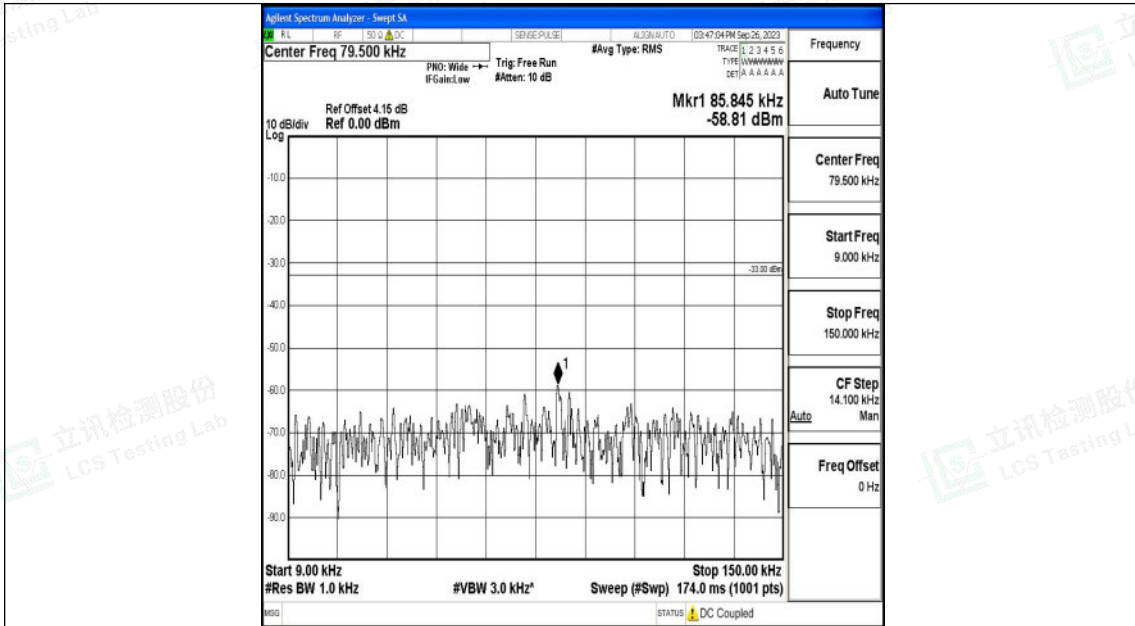

Band71_10MHz_16QAM_133297_1RB#0_3000~10000_3000~10000

Band71_10MHz_QPSK_133422_1RB#0_0.009~0.15_0.009~0.15