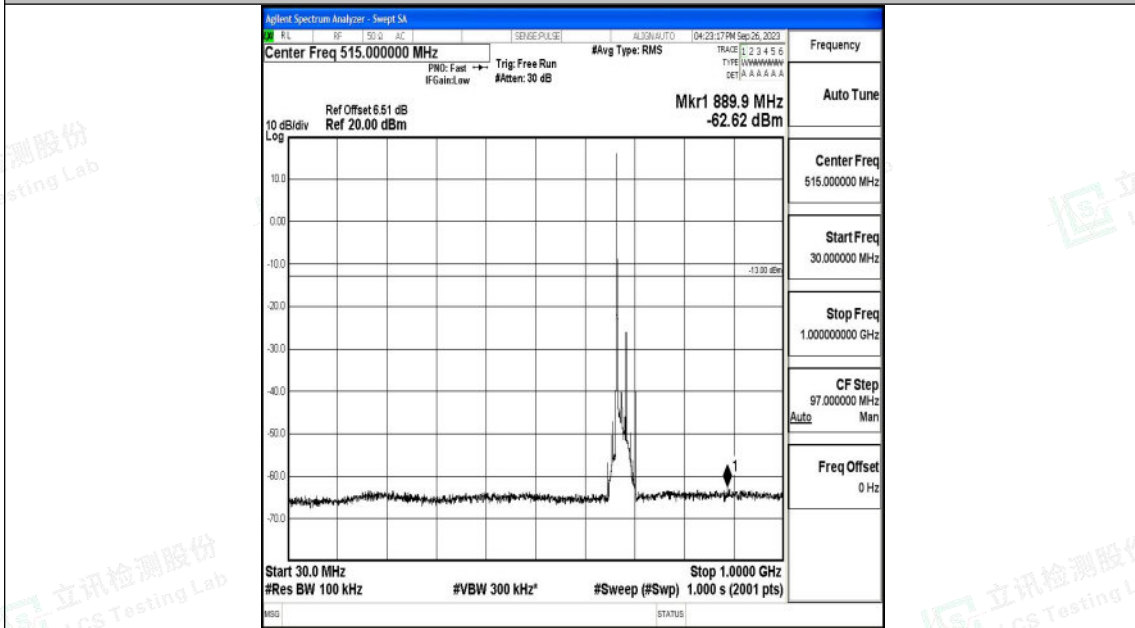

Band71_20MHz_16QAM_133322_1RB#0_0.15~30_0.15~30

Band71_20MHz_16QAM_133322_1RB#0_30~1000_30~1000

Shenzhen LCS Compliance Testing Laboratory Ltd.
Add: 101, 201 Bldg A & 301 Bldg C, Juji Industrial Park Yabianxueziwei, Shajing Street,
Baoan District, Shenzhen, 518000, China
Tel: +(86) 0755-82591330 | E-mail: webmaster@lcs-cert.com | Web: www.lcs-cert.com
Scan code to check authenticity