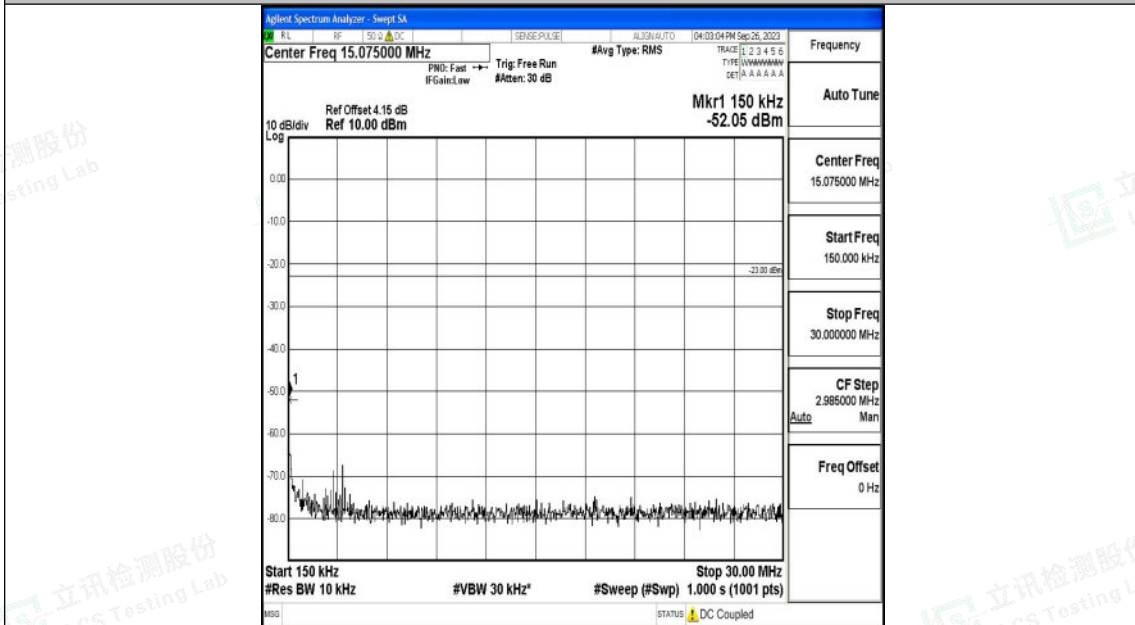

Band71_15MHz_QPSK_133197_1RB#0_0.009~0.15_0.009~0.15

Band71_15MHz_QPSK_133197_1RB#0_0.15~30_0.15~30

Shenzhen LCS Compliance Testing Laboratory Ltd.
Add: 101, 201 Bldg A & 301 Bldg C, Juji Industrial Park Yabianxueziwei, Shajing Street,
Baoan District, Shenzhen, 518000, China
Tel: +(86) 0755-82591330 | E-mail: webmaster@lcs-cert.com | Web: www.lcs-cert.com
Scan code to check authenticity