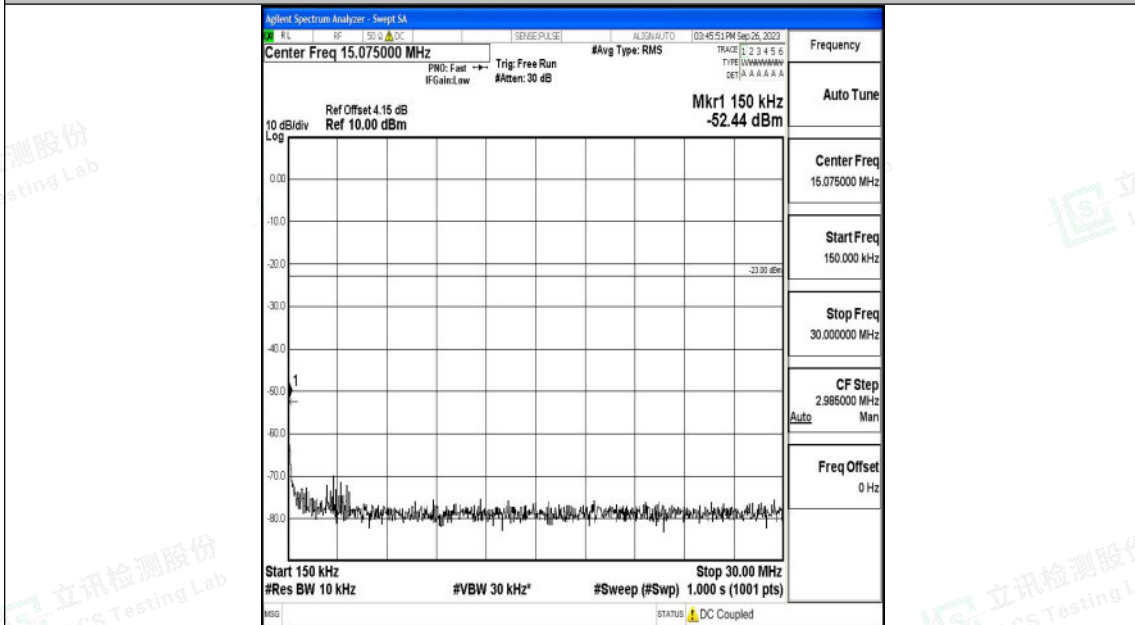

Band71_10MHz_QPSK_133297_1RB#0_0.009~0.15_0.009~0.15

Band71_10MHz_QPSK_133297_1RB#0_0.15~30_0.15~30

Shenzhen LCS Compliance Testing Laboratory Ltd.
Add: 101, 201 Bldg A & 301 Bldg C, Juji Industrial Park Yabianxueziwei, Shajing Street,
Baoan District, Shenzhen, 518000, China
Tel: +(86) 0755-82591330 | E-mail: webmaster@lcs-cert.com | Web: www.lcs-cert.com
Scan code to check authenticity