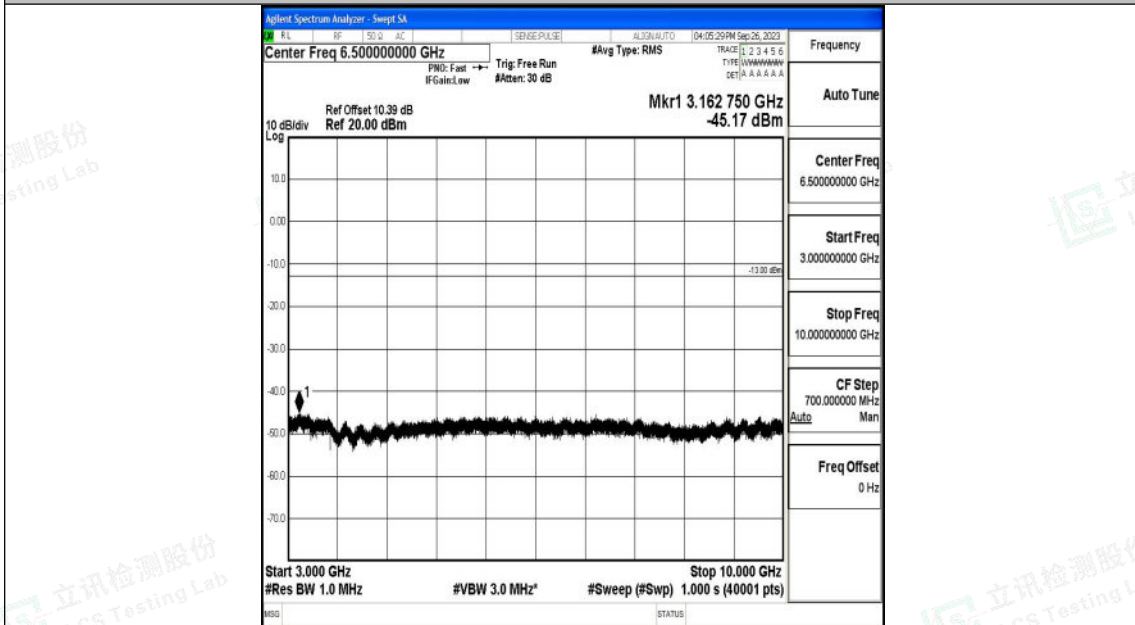

Band71_15MHz_16QAM_133297_1RB#0_1000~3000_1000~3000

Band71_15MHz_16QAM_133297_1RB#0_3000~10000_3000~10000

Shenzhen LCS Compliance Testing Laboratory Ltd.
Add: 101, 201 Bldg A & 301 Bldg C, Juji Industrial Park Yabianxueziwei, Shajing Street,
Baoan District, Shenzhen, 518000, China
Tel: +(86) 0755-82591330 | E-mail: webmaster@lcs-cert.com | Web: www.lcs-cert.com
Scan code to check authenticity