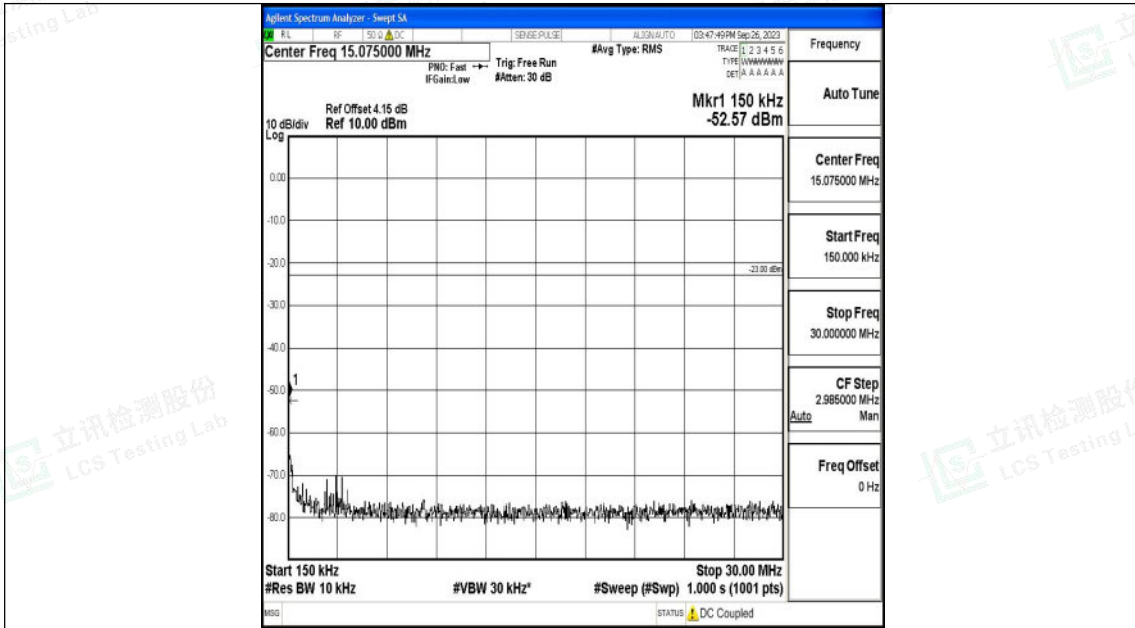

Band71_10MHz_16QAM_133422_1RB#0_0.009~0.15_0.009~0.15

Band71_10MHz_16QAM_133422_1RB#0_0.15~30_0.15~30