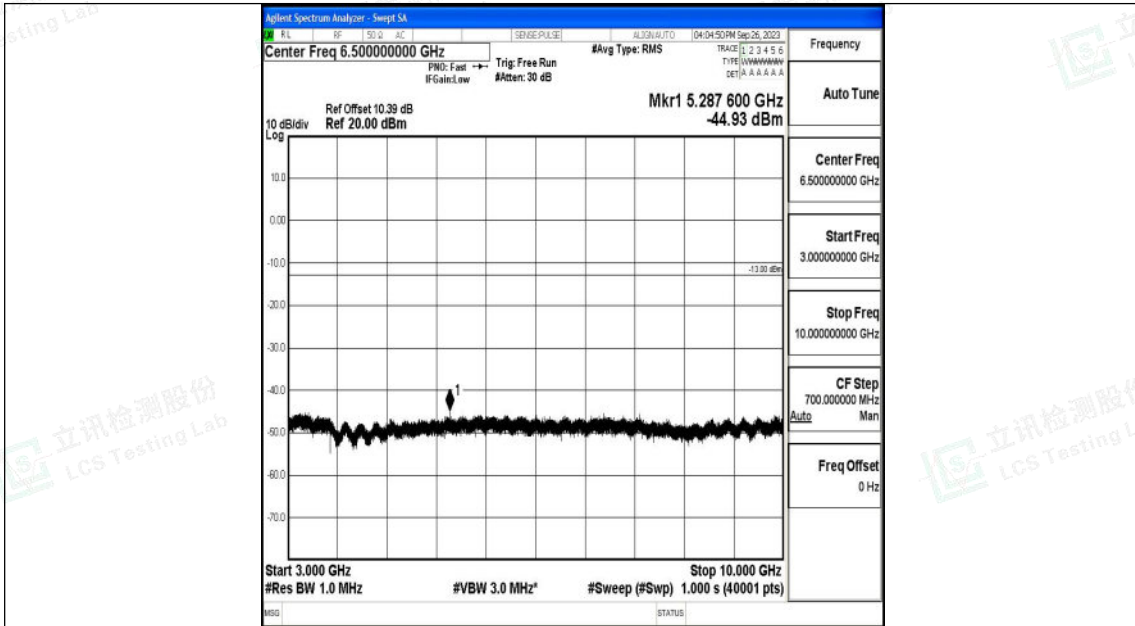

Band71_15MHz_QPSK_133297_1RB#0_1000~3000_1000~3000

Band71_15MHz_QPSK_133297_1RB#0_3000~10000_3000~10000