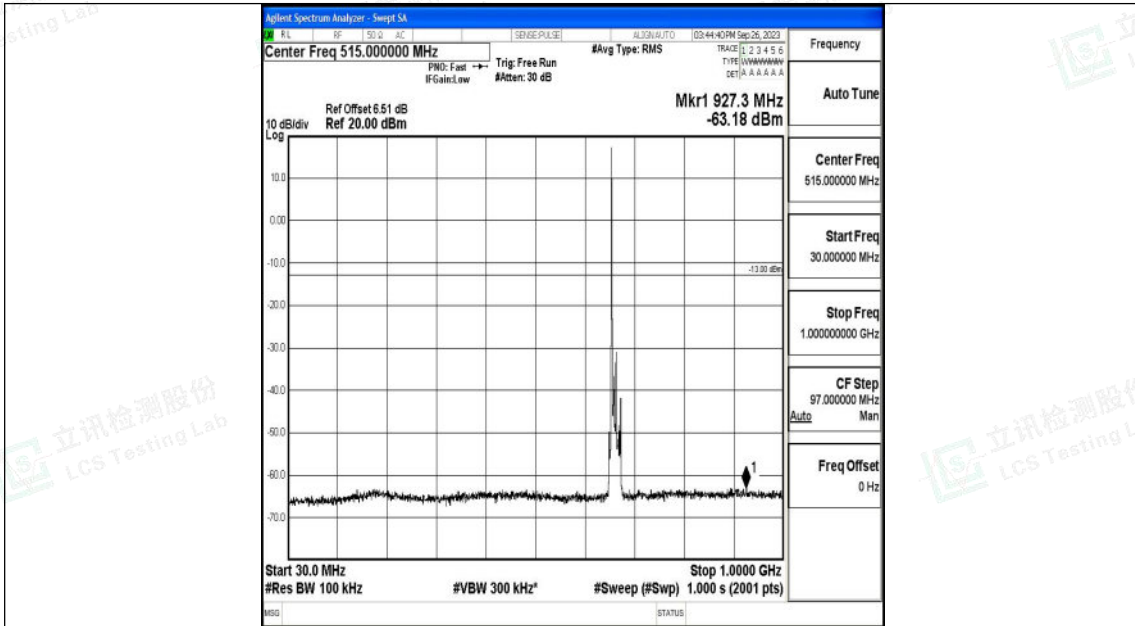

Band71_10MHz_QPSK_133172_1RB#0_0.009~0.15_0.009~0.15

Band71_10MHz_QPSK_133172_1RB#0_0.15~30_0.15~30

Shenzhen LCS Compliance Testing Laboratory Ltd.
 Add: 101, 201 Bldg A & 301 Bldg C, Juji Industrial Park Yabianxueziwei, Shajing Street,
 Baoan District, Shenzhen, 518000, China
 Tel: +(86) 0755-82591330 | E-mail: webmaster@lcs-cert.com | Web: www.lcs-cert.com
 Scan code to check authenticity