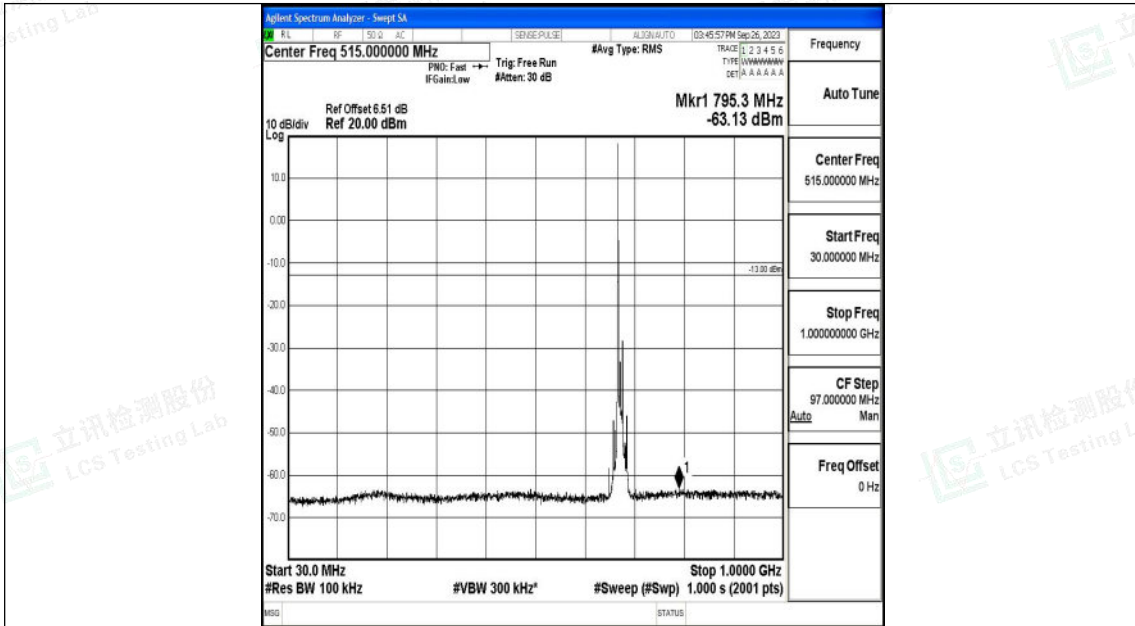

Band71_10MHz_QPSK_133297_1RB#0_0.15~30_0.15~30

Band71_10MHz_QPSK_133297_1RB#0_30~1000_30~1000