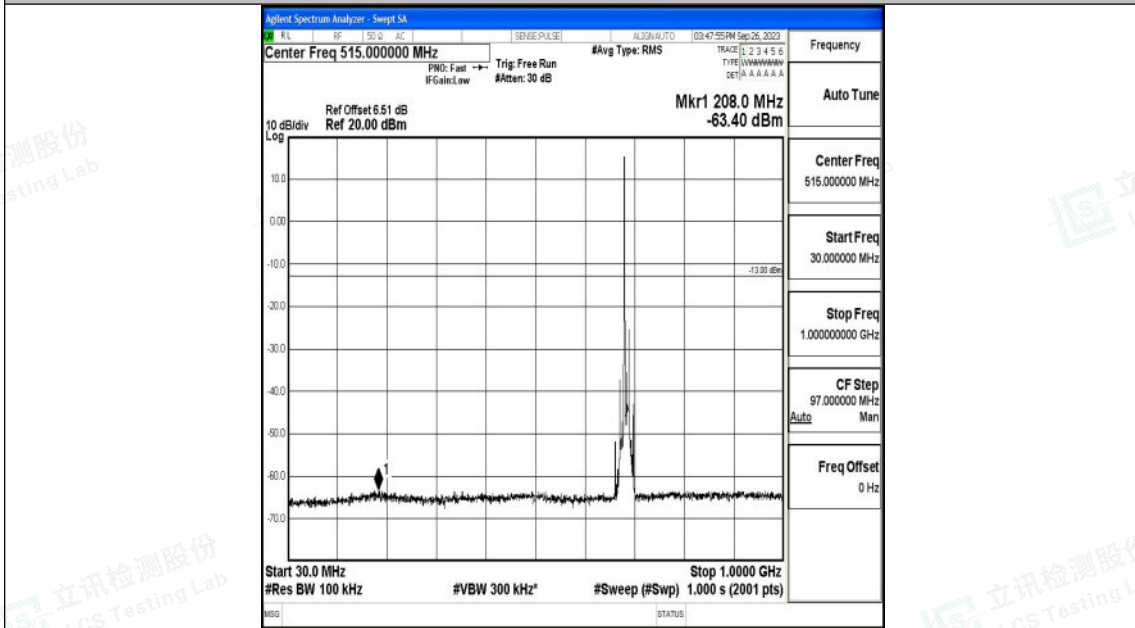

Band71_10MHz_16QAM_133422_1RB#0_0.15~30_0.15~30

Band71_10MHz_16QAM_133422_1RB#0_30~1000_30~1000

Shenzhen LCS Compliance Testing Laboratory Ltd.
Add: 101, 201 Bldg A & 301 Bldg C, Juji Industrial Park Yabianxueziwei, Shajing Street,
Baoan District, Shenzhen, 518000, China
Tel: +(86) 0755-82591330 | E-mail: webmaster@lcs-cert.com | Web: www.lcs-cert.com
Scan code to check authenticity