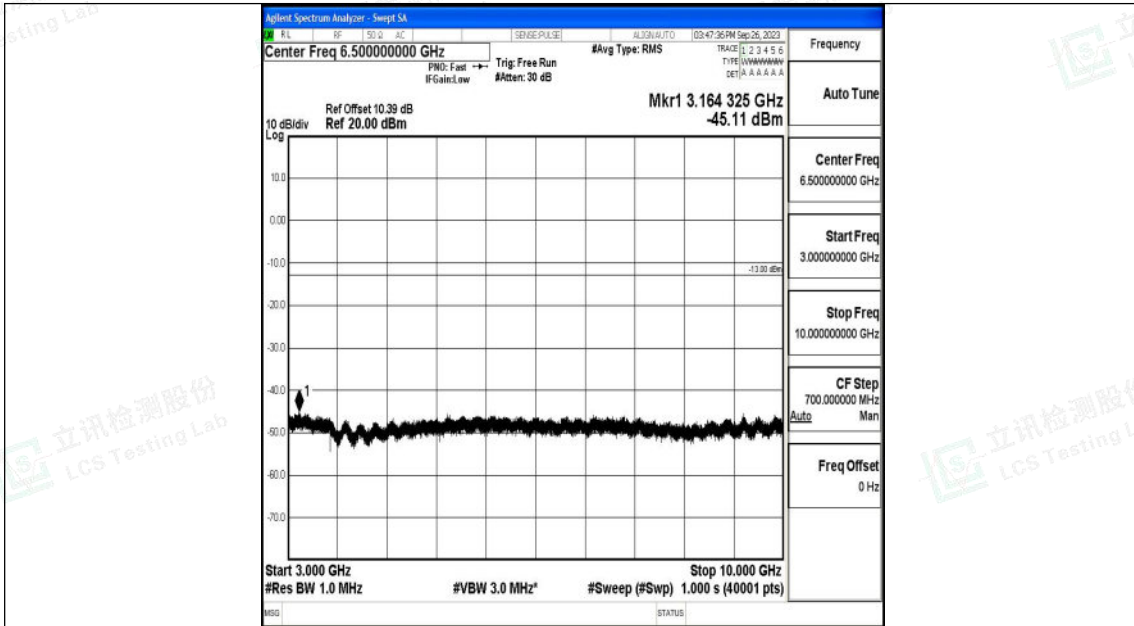

Band71_10MHz_QPSK_133422_1RB#0_1000~3000_1000~3000

Band71_10MHz_QPSK_133422_1RB#0_3000~10000_3000~10000