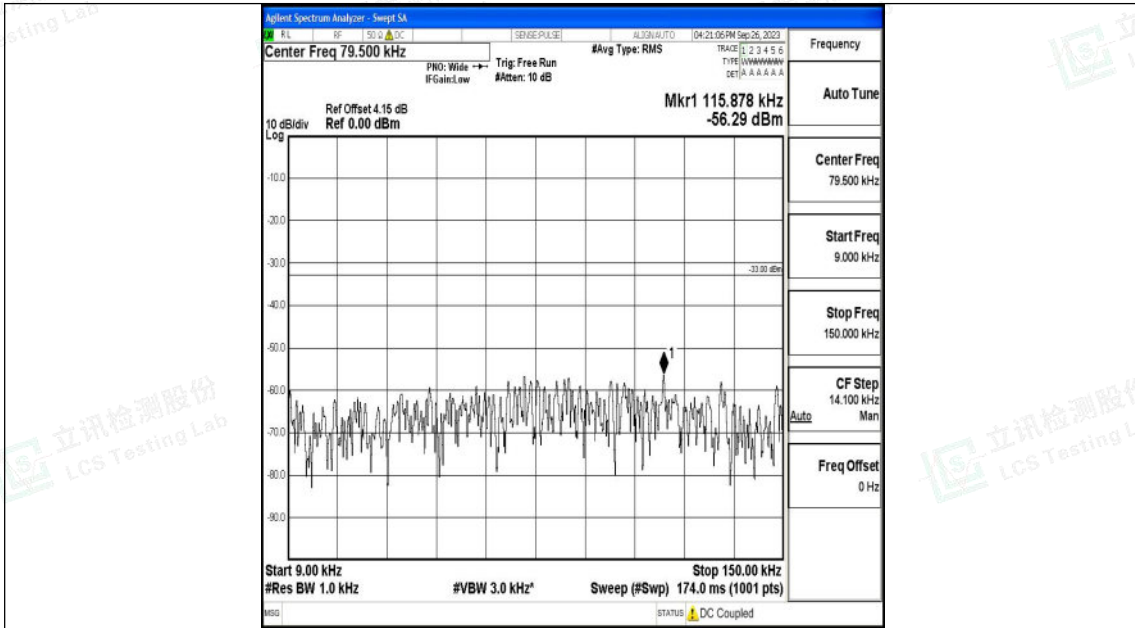

Band71_15MHz_16QAM_133397_1RB#0_3000~10000_3000~10000

Band71_20MHz_QPSK_133222_1RB#0_0.009~0.15_0.009~0.15