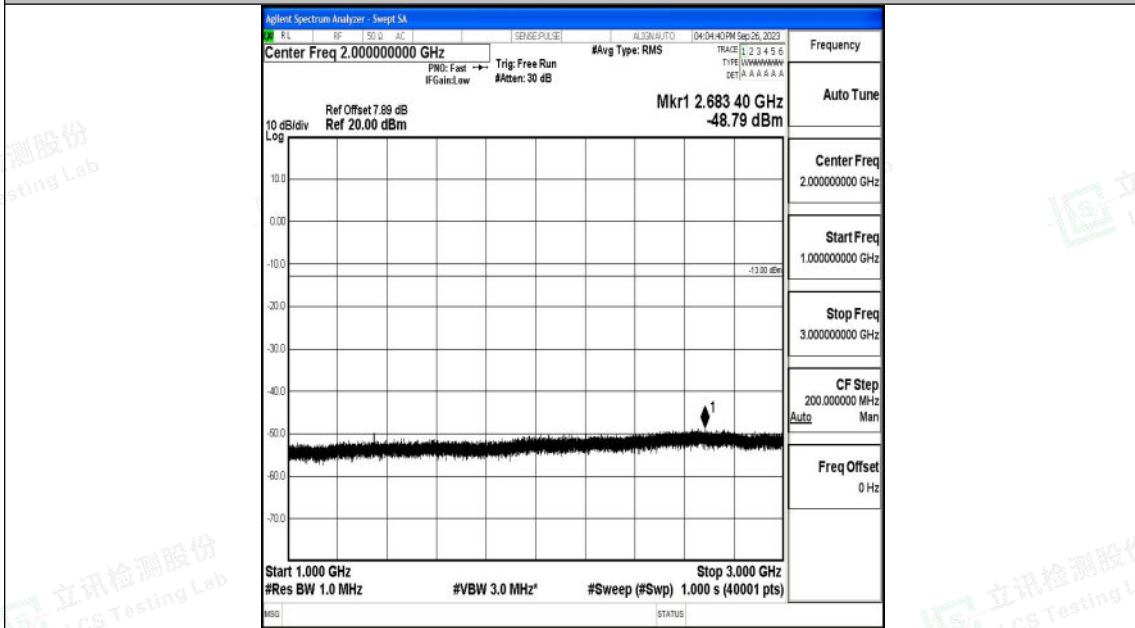

Band71_15MHz_QPSK_133297_1RB#0_30~1000_30~1000

Band71_15MHz_QPSK_133297_1RB#0_1000~3000_1000~3000

Shenzhen LCS Compliance Testing Laboratory Ltd.
Add: 101, 201 Bldg A & 301 Bldg C, Juji Industrial Park Yabianxueziwei, Shajing Street,
Baoan District, Shenzhen, 518000, China
Tel: +(86) 0755-82591330 | E-mail: webmaster@lcs-cert.com | Web: www.lcs-cert.com
Scan code to check authenticity