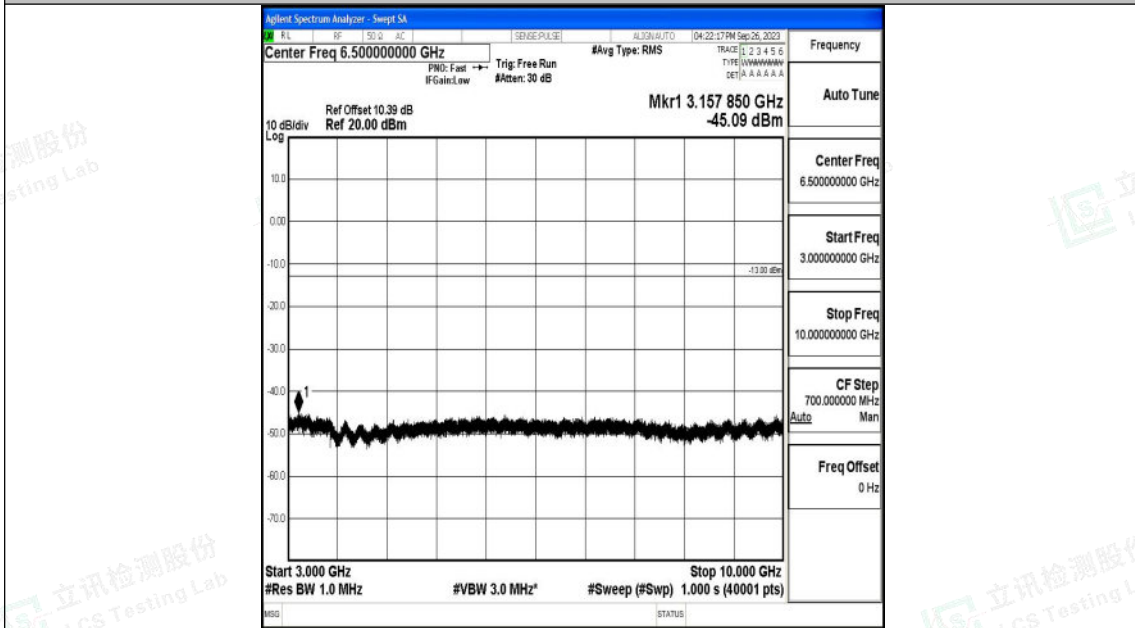

Band71_20MHz_16QAM_133222_1RB#0_1000~3000_1000~3000

Band71_20MHz_16QAM_133222_1RB#0_3000~10000_3000~10000

Shenzhen LCS Compliance Testing Laboratory Ltd.
Add: 101, 201 Bldg A & 301 Bldg C, Juji Industrial Park Yabianxueziwei, Shajing Street,
Baoan District, Shenzhen, 518000, China
Tel: +(86) 0755-82591330 | E-mail: webmaster@lcs-cert.com | Web: www.lcs-cert.com
Scan code to check authenticity