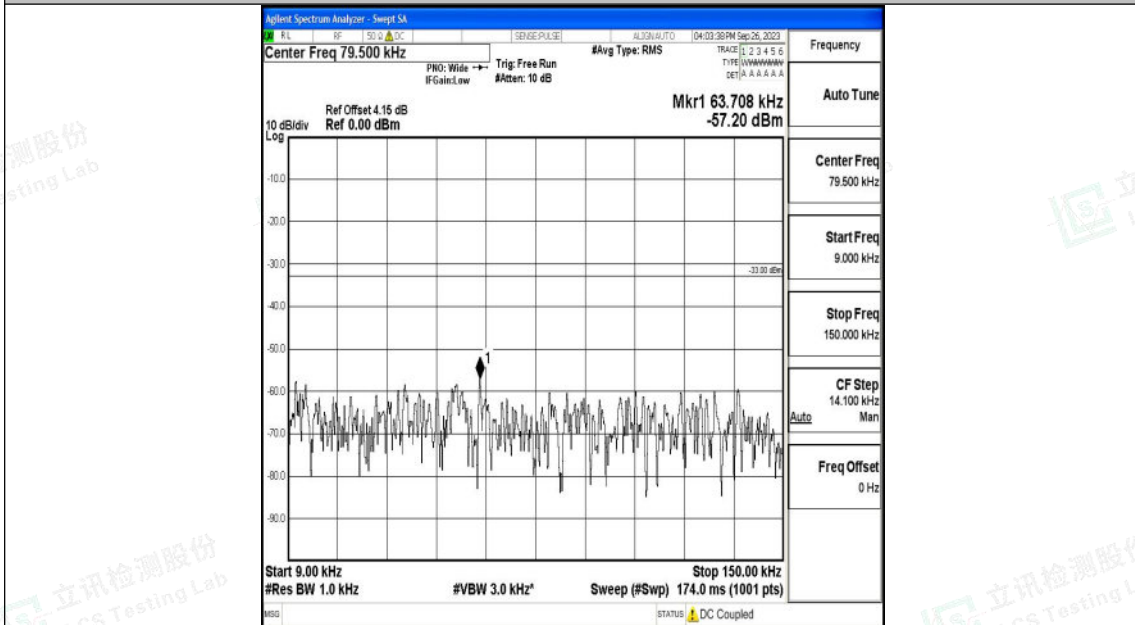

Band71_15MHz_QPSK_133197_1RB#0_3000~10000_3000~10000

Band71_15MHz_16QAM_133197_1RB#0_0.009~0.15_0.009~0.15

Shenzhen LCS Compliance Testing Laboratory Ltd.
Add: 101, 201 Bldg A & 301 Bldg C, Juji Industrial Park Yabianxueziwei, Shajing Street,
Baoan District, Shenzhen, 518000, China
Tel: +(86) 0755-82591330 | E-mail: webmaster@lcs-cert.com | Web: www.lcs-cert.com
Scan code to check authenticity