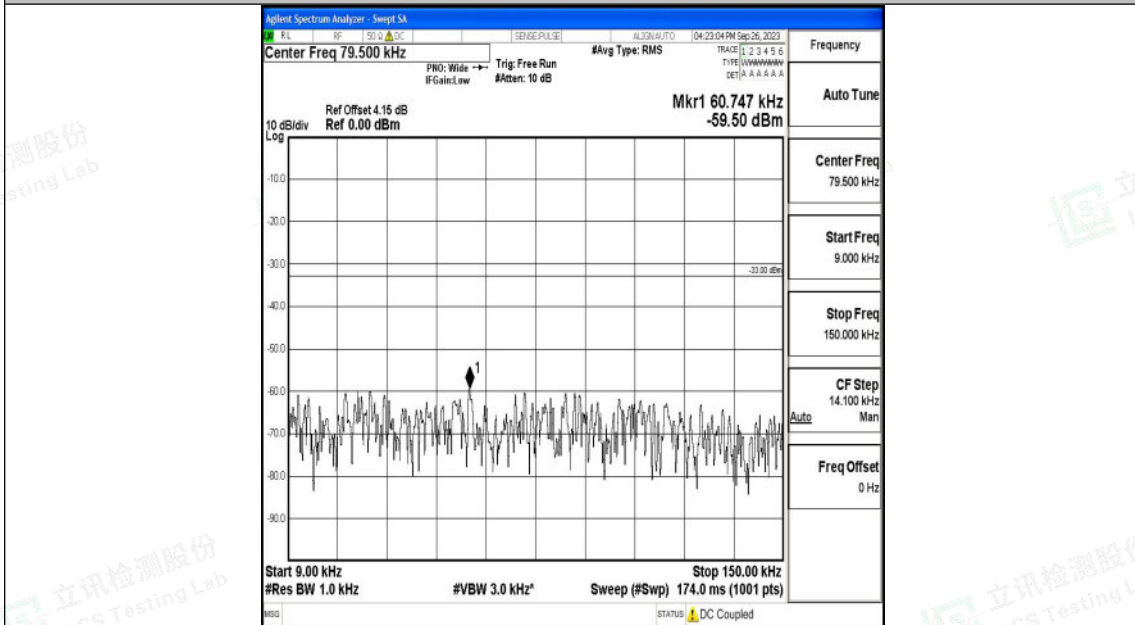

Band71_20MHz_QPSK_133322_1RB#0_3000~10000_3000~10000

Band71_20MHz_16QAM_133322_1RB#0_0.009~0.15_0.009~0.15

Shenzhen LCS Compliance Testing Laboratory Ltd.
Add: 101, 201 Bldg A & 301 Bldg C, Juji Industrial Park Yabianxueziwei, Shajing Street,
Baoan District, Shenzhen, 518000, China
Tel: +(86) 0755-82591330 | E-mail: webmaster@lcs-cert.com | Web: www.lcs-cert.com
Scan code to check authenticity