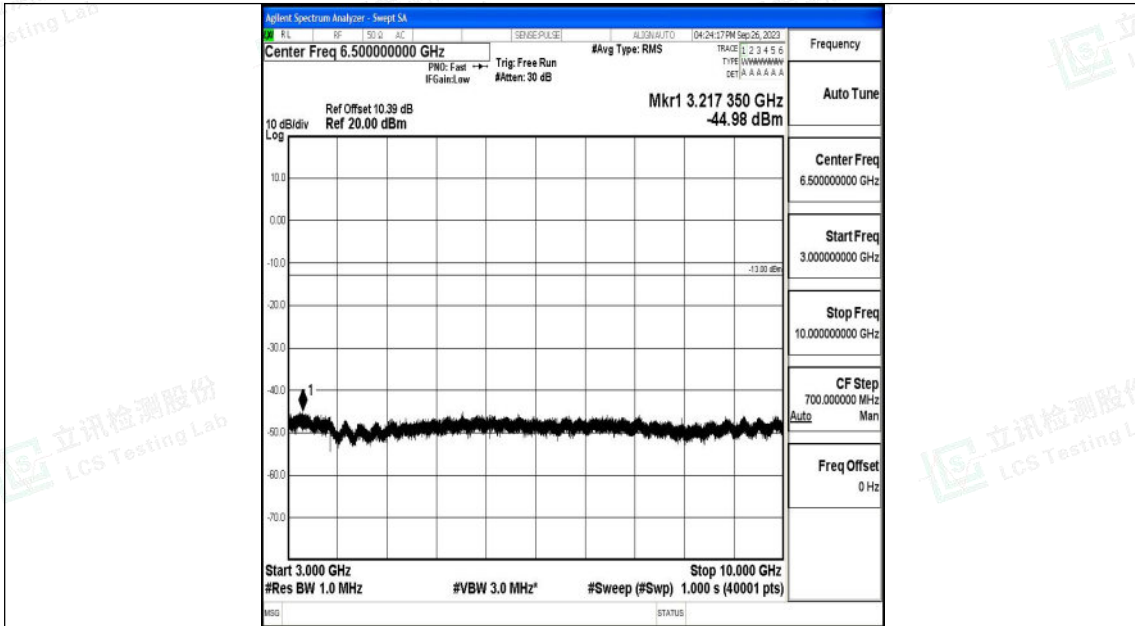

Band71_20MHz_QPSK_133372_1RB#0_1000~3000_1000~3000

Band71_20MHz_QPSK_133372_1RB#0_3000~10000_3000~10000