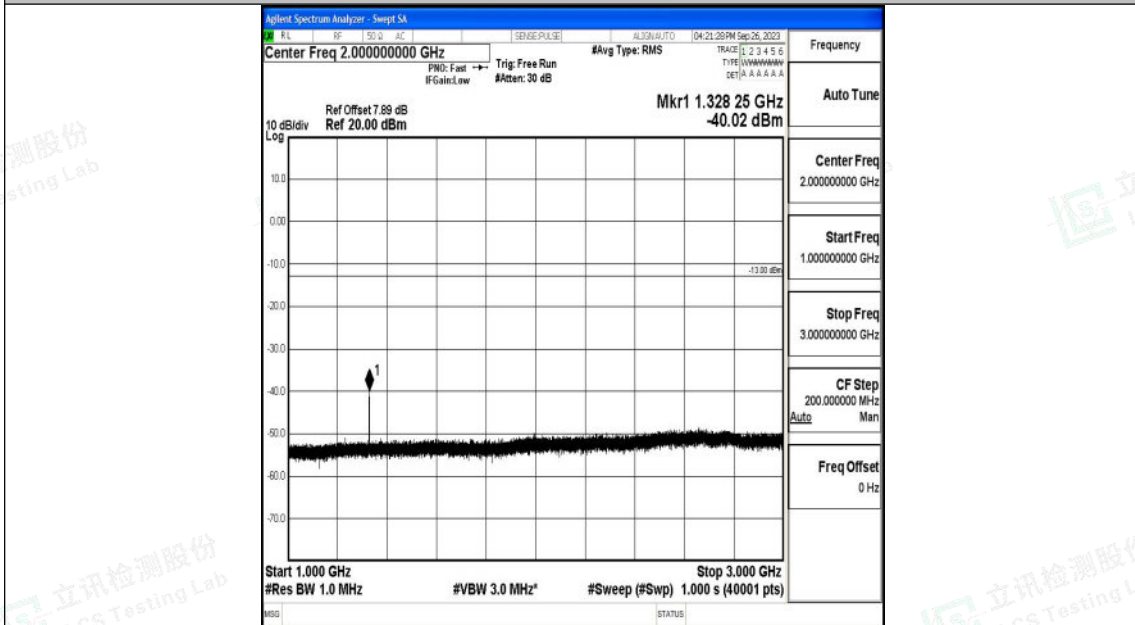

Band71_20MHz_QPSK_133222_1RB#0_30~1000_30~1000

Band71_20MHz_QPSK_133222_1RB#0_1000~3000_1000~3000

Shenzhen LCS Compliance Testing Laboratory Ltd.
Add: 101, 201 Bldg A & 301 Bldg C, Juji Industrial Park Yabianxueziwei, Shajing Street,
Baoan District, Shenzhen, 518000, China
Tel: +(86) 0755-82591330 | E-mail: webmaster@lcs-cert.com | Web: www.lcs-cert.com
Scan code to check authenticity