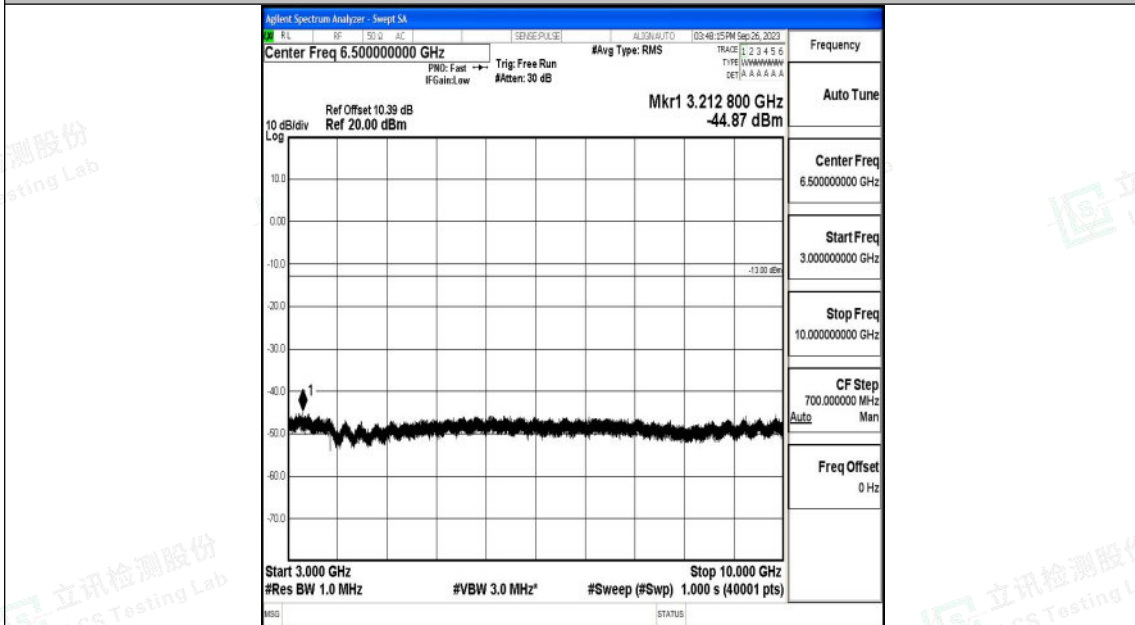

Band71_10MHz_16QAM_133422_1RB#0_1000~3000_1000~3000

Band71_10MHz_16QAM_133422_1RB#0_3000~10000_3000~10000

Shenzhen LCS Compliance Testing Laboratory Ltd.
Add: 101, 201 Bldg A & 301 Bldg C, Juji Industrial Park Yabianxueziwei, Shajing Street,
Baoan District, Shenzhen, 518000, China
Tel: +(86) 0755-82591330 | E-mail: webmaster@lcs-cert.com | Web: www.lcs-cert.com
Scan code to check authenticity