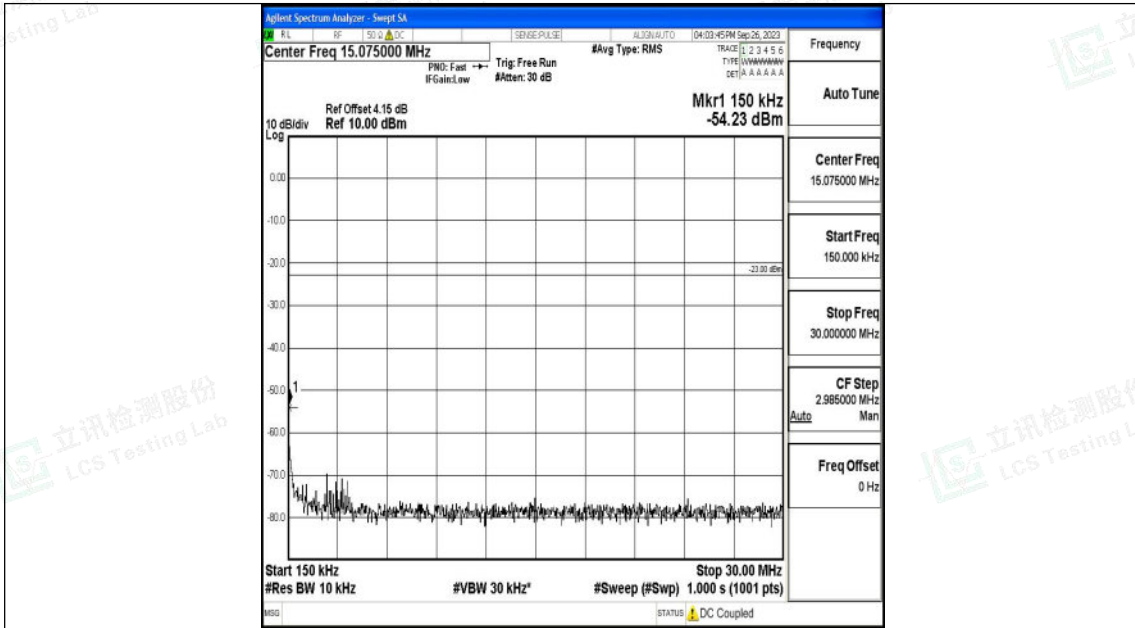

Band71_15MHz_16QAM_133197_1RB#0_0.009~0.15_0.009~0.15

Band71_15MHz_16QAM_133197_1RB#0_0.15~30_0.15~30