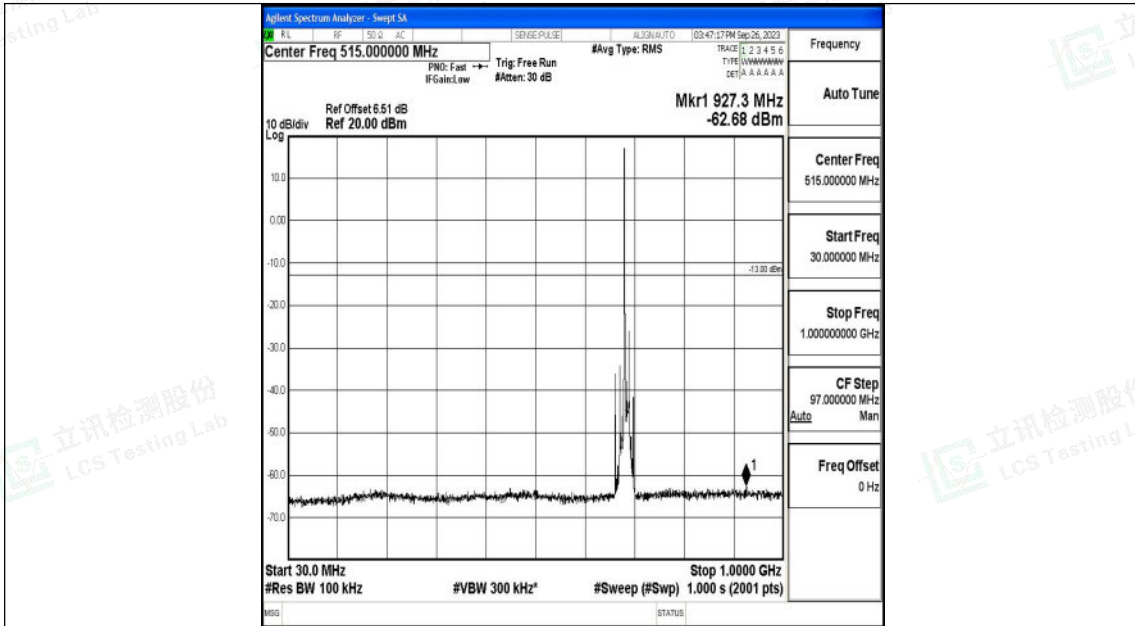

Band71_10MHz_QPSK_133422_1RB#0_0.15~30_0.15~30

Band71_10MHz_QPSK_133422_1RB#0_30~1000_30~1000