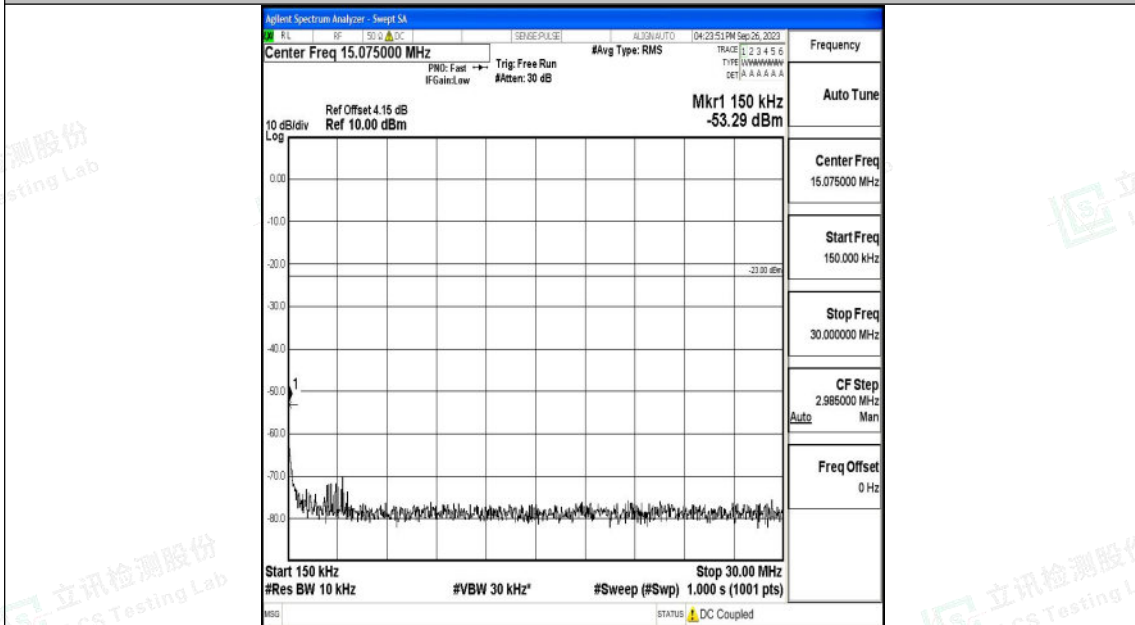

Band71_20MHz_QPSK_133372_1RB#0_0.009~0.15_0.009~0.15

Band71_20MHz_QPSK_133372_1RB#0_0.15~30_0.15~30

Shenzhen LCS Compliance Testing Laboratory Ltd.
Add: 101, 201 Bldg A & 301 Bldg C, Juji Industrial Park Yabianxueziwei, Shajing Street,
Baoan District, Shenzhen, 518000, China
Tel: +(86) 0755-82591330 | E-mail: webmaster@lcs-cert.com | Web: www.lcs-cert.com
Scan code to check authenticity