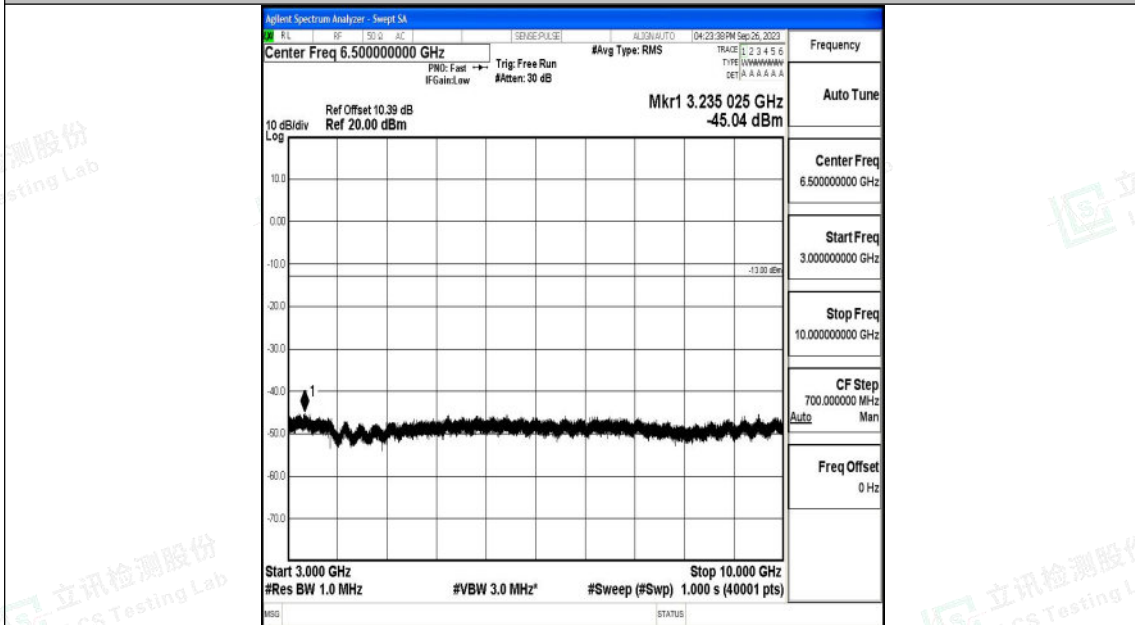

Band71_20MHz_16QAM_133322_1RB#0_1000~3000_1000~3000

Band71_20MHz_16QAM_133322_1RB#0_3000~10000_3000~10000

Shenzhen LCS Compliance Testing Laboratory Ltd.
Add: 101, 201 Bldg A & 301 Bldg C, Juji Industrial Park Yabianxueziwei, Shajing Street,
Baoan District, Shenzhen, 518000, China
Tel: +(86) 0755-82591330 | E-mail: webmaster@lcs-cert.com | Web: www.lcs-cert.com
Scan code to check authenticity