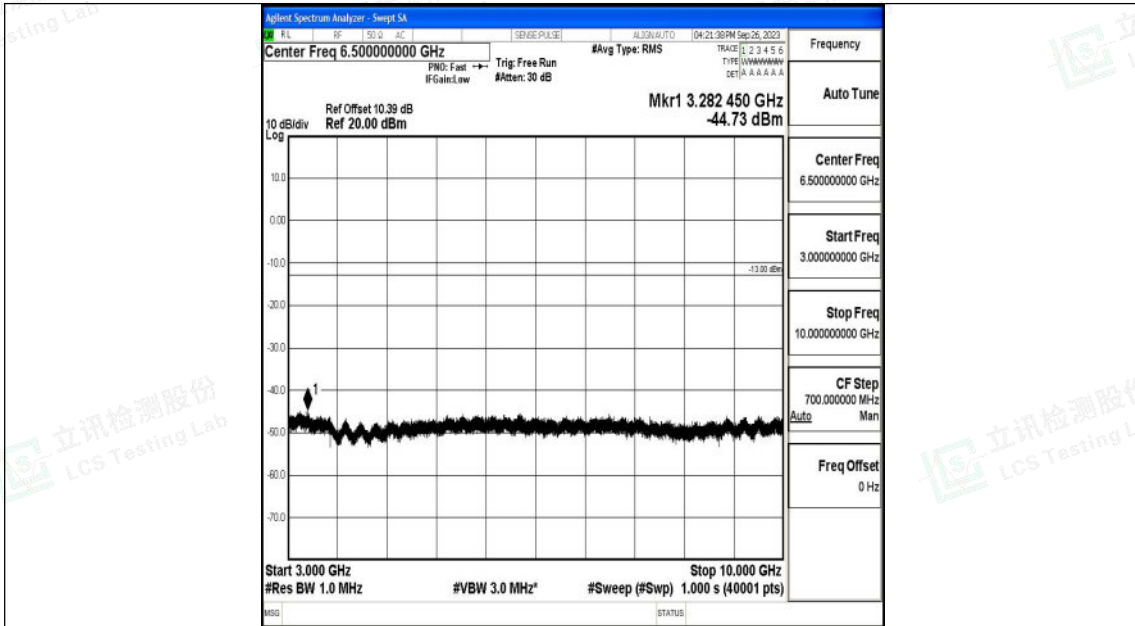

Band71_20MHz_QPSK_133222_1RB#0_1000~3000_1000~3000

Band71_20MHz_QPSK_133222_1RB#0_3000~10000_3000~10000