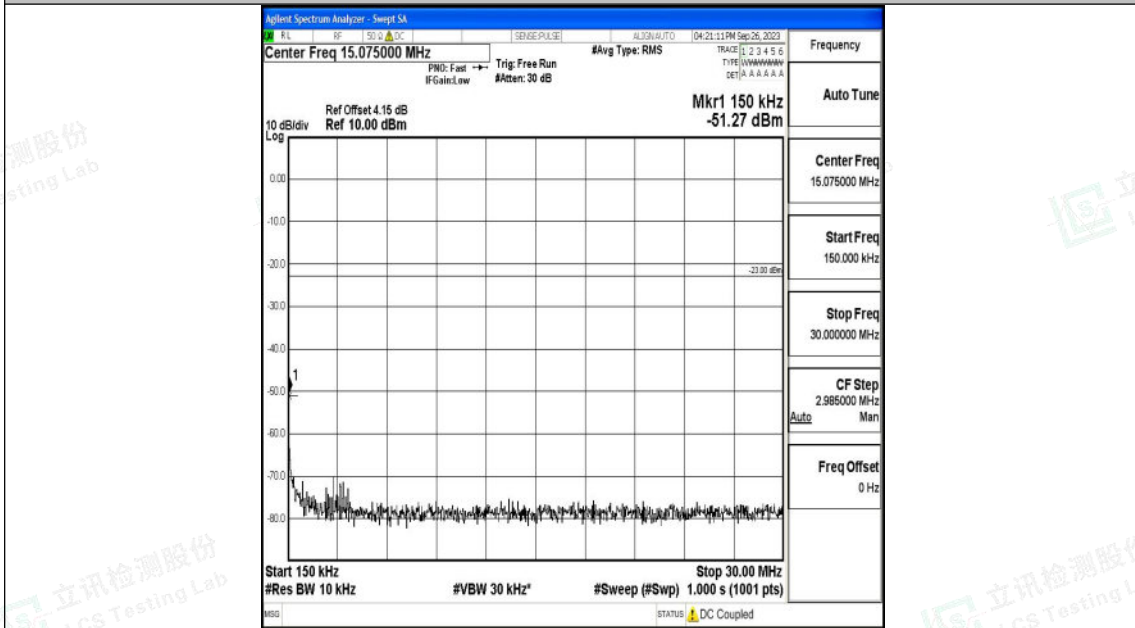

Band71_20MHz_QPSK_133222_1RB#0_0.009~0.15_0.009~0.15

Band71_20MHz_QPSK_133222_1RB#0_0.15~30_0.15~30

Shenzhen LCS Compliance Testing Laboratory Ltd.
Add: 101, 201 Bldg A & 301 Bldg C, Juji Industrial Park Yabianxueziwei, Shajing Street,
Baoan District, Shenzhen, 518000, China
Tel: +(86) 0755-82591330 | E-mail: webmaster@lcs-cert.com | Web: www.lcs-cert.com
Scan code to check authenticity