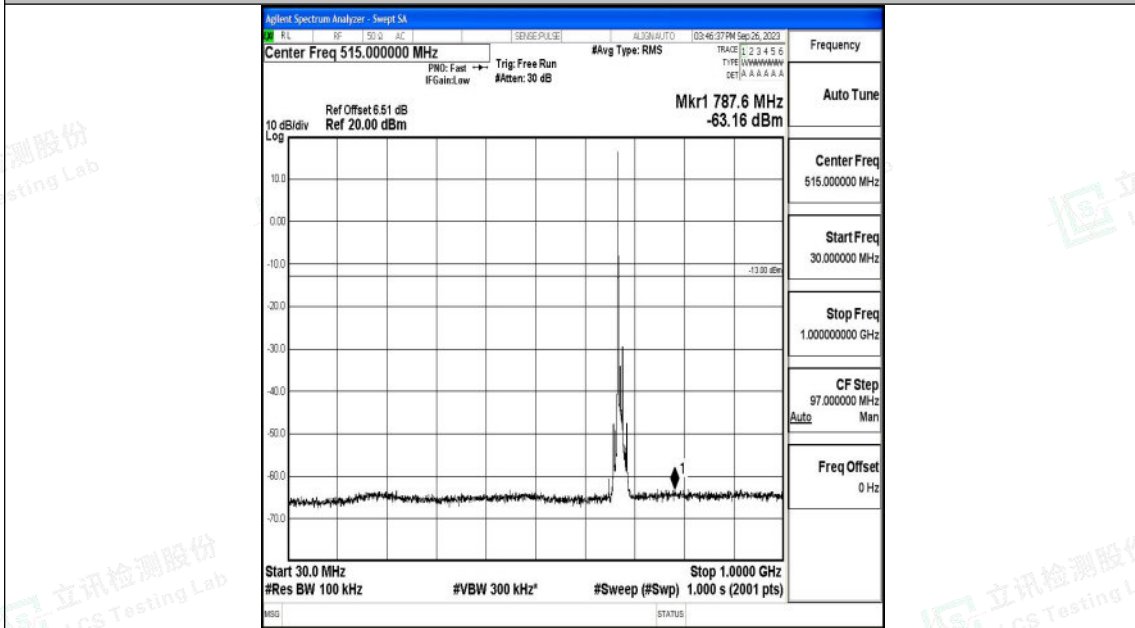

Band71_10MHz_16QAM_133297_1RB#0_0.15~30_0.15~30

Band71_10MHz_16QAM_133297_1RB#0_30~1000_30~1000

Shenzhen LCS Compliance Testing Laboratory Ltd.
Add: 101, 201 Bldg A & 301 Bldg C, Juji Industrial Park Yabianxueziwei, Shajing Street,
Baoan District, Shenzhen, 518000, China
Tel: +(86) 0755-82591330 | E-mail: webmaster@lcs-cert.com | Web: www.lcs-cert.com
Scan code to check authenticity