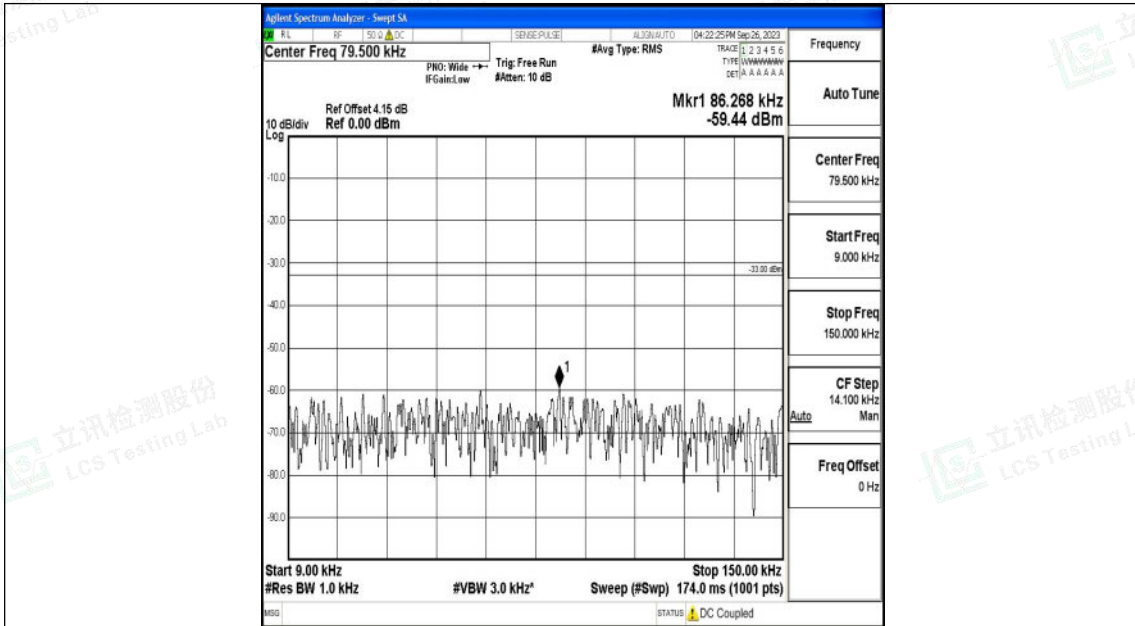

Band71_20MHz_16QAM_133222_1RB#0_3000~10000_3000~10000

Band71_20MHz_QPSK_133322_1RB#0_0.009~0.15_0.009~0.15