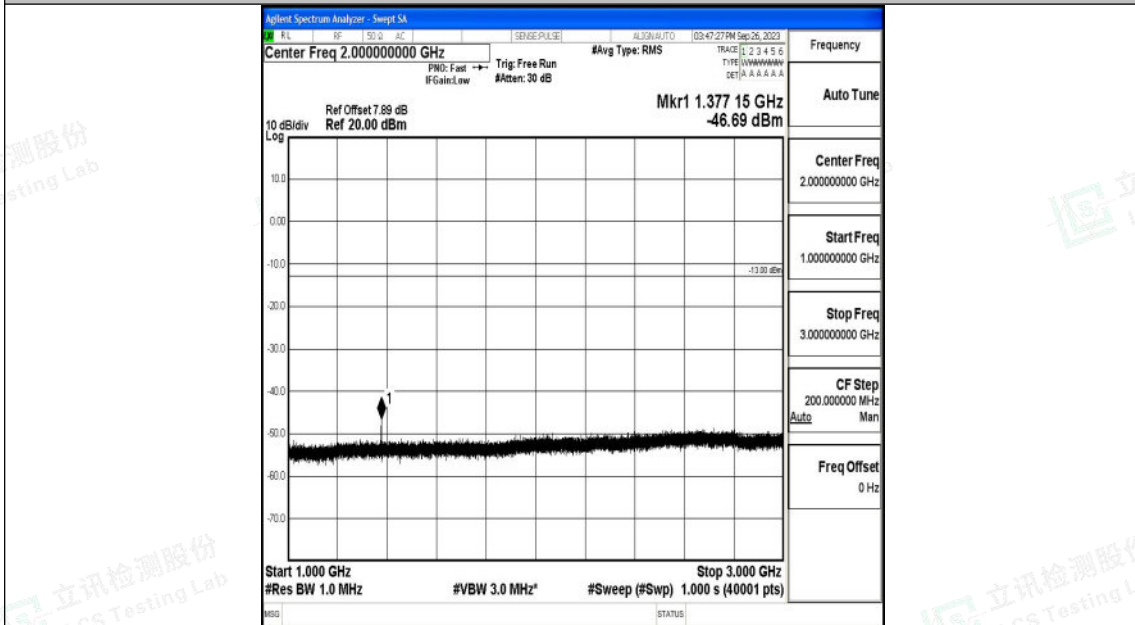

Band71_10MHz_QPSK_133422_1RB#0_30~1000_30~1000

Band71_10MHz_QPSK_133422_1RB#0_1000~3000_1000~3000

Shenzhen LCS Compliance Testing Laboratory Ltd.
Add: 101, 201 Bldg A & 301 Bldg C, Juji Industrial Park Yabianxueziwei, Shajing Street,
Baoan District, Shenzhen, 518000, China
Tel: +(86) 0755-82591330 | E-mail: webmaster@lcs-cert.com | Web: www.lcs-cert.com
Scan code to check authenticity