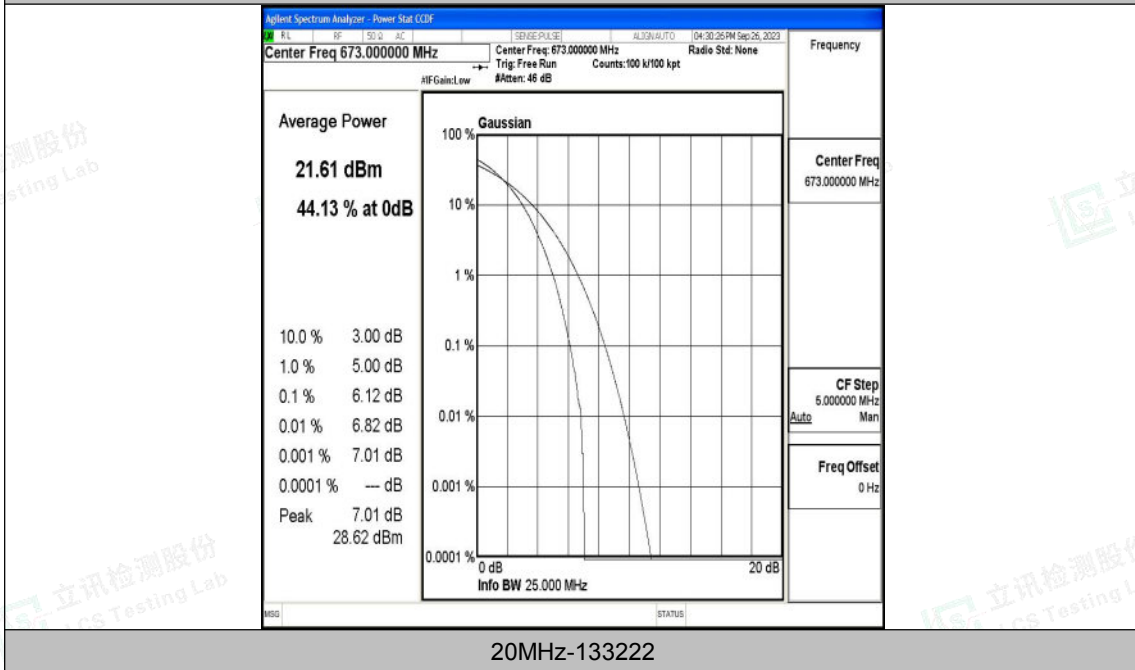

10MHz-133297

10MHz-133297

15MHz-133297

15MHz-133297

15MHz-133397

15MHz-133397

Shenzhen LCS Compliance Testing Laboratory Ltd.
 Add: 101, 201 Bldg A & 301 Bldg C, Juji Industrial Park Yabianxueziwei, Shajing Street,
 Baoan District, Shenzhen, 518000, China
 Tel: +(86) 0755-82591330 | E-mail: webmaster@lcs-cert.com | Web: www.lcs-cert.com
 Scan code to check authenticity