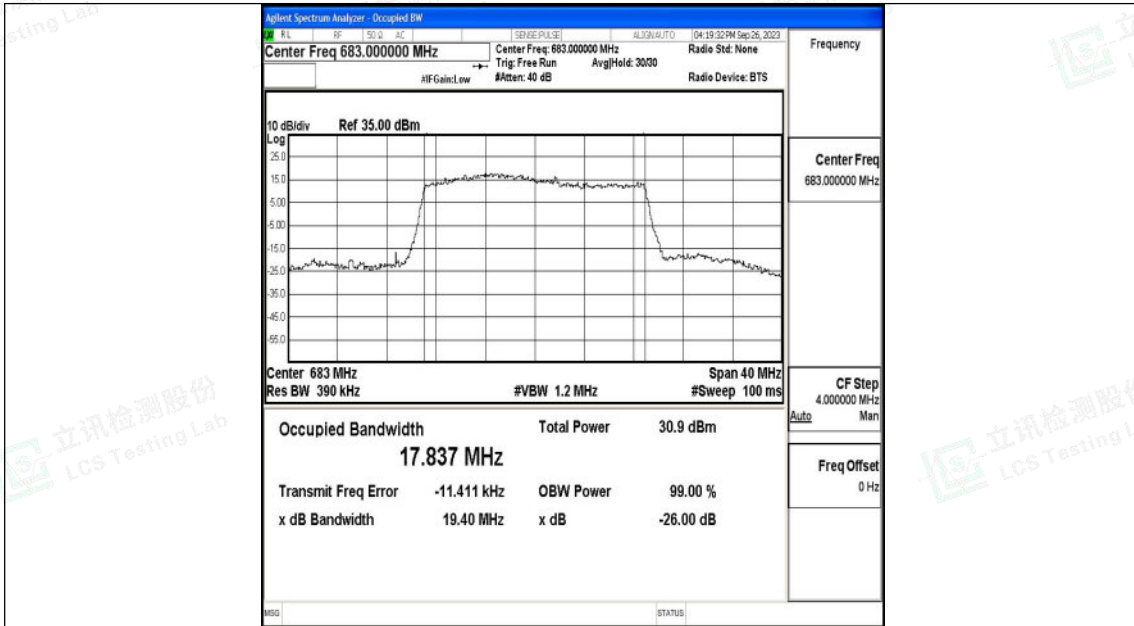

20MHz-133322