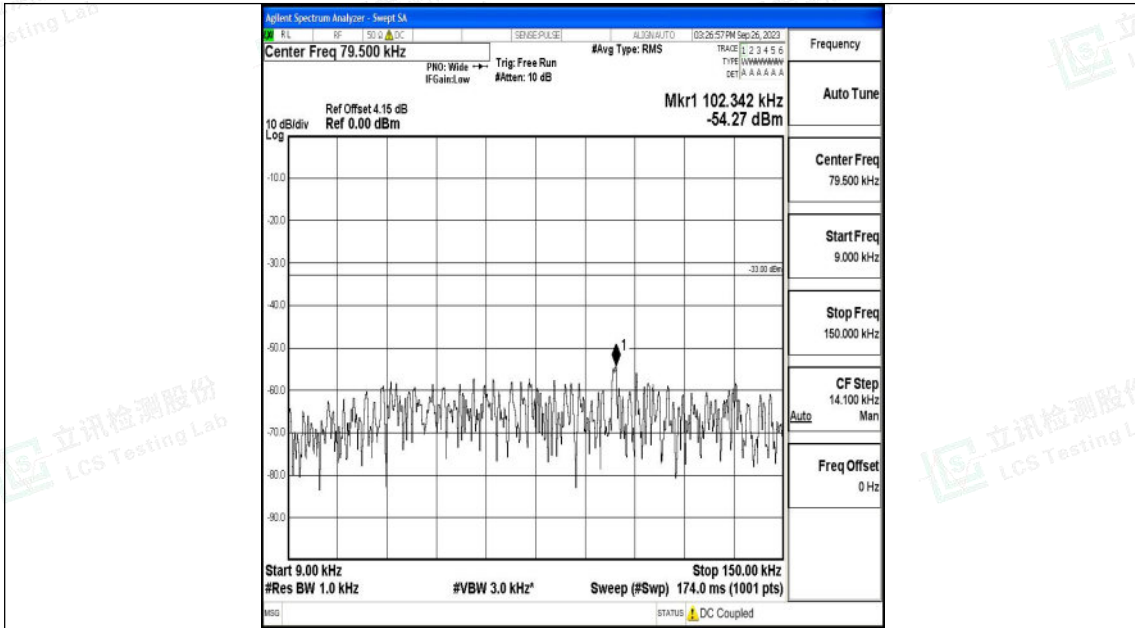

Band71_5MHz_16QAM_133147_1RB#0_3000~10000_3000~10000