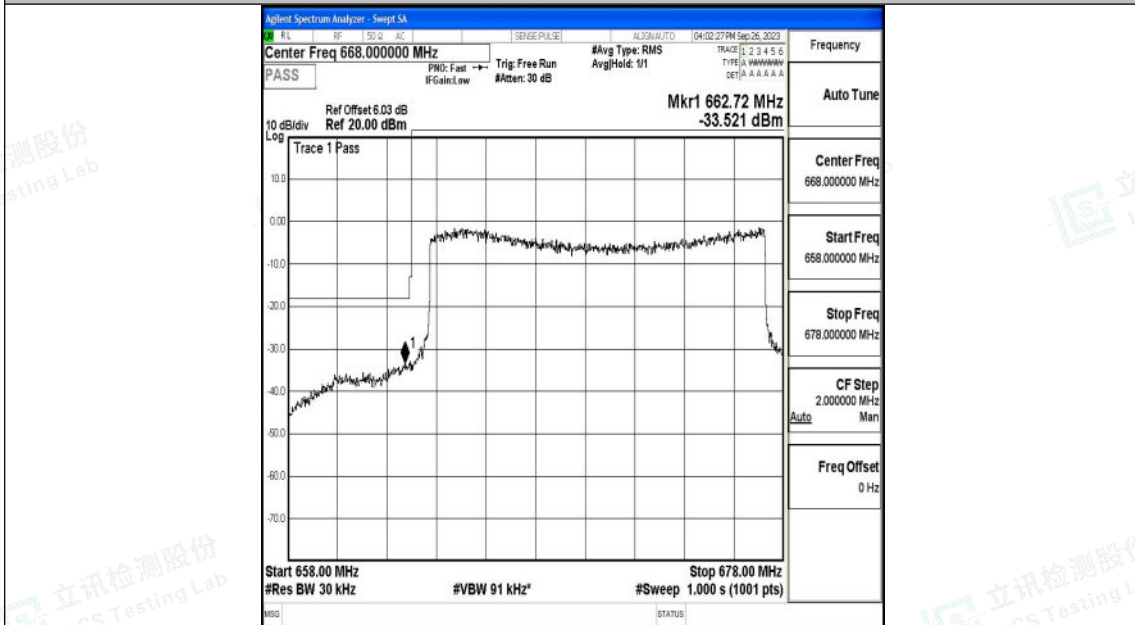

Band71_15MHz_QPSK_133197_75RB#0

Band71_15MHz_16QAM_133197_75RB#0

Shenzhen LCS Compliance Testing Laboratory Ltd.
Add: 101, 201 Bldg A & 301 Bldg C, Juji Industrial Park Yabianxueziwei, Shajing Street,
Baoan District, Shenzhen, 518000, China
Tel: +(86) 0755-82591330 | E-mail: webmaster@lcs-cert.com | Web: www.lcs-cert.com
Scan code to check authenticity