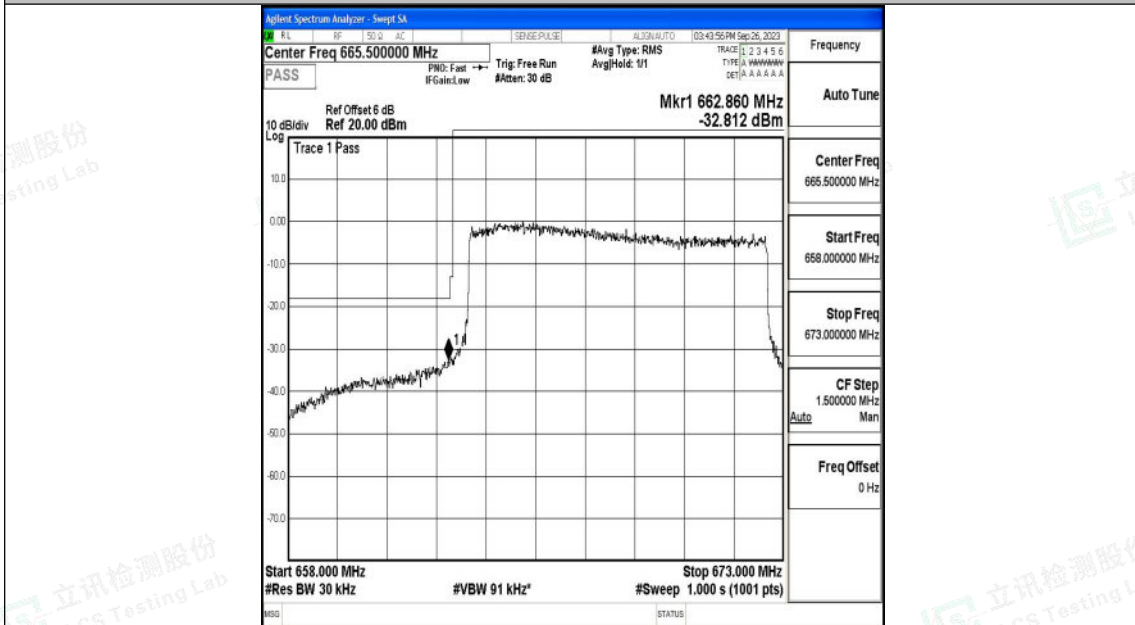

Band71_10MHz_QPSK_133172_50RB#0

Shenzhen LCS Compliance Testing Laboratory Ltd.
Add: 101, 201 Bldg A & 301 Bldg C, Juji Industrial Park Yabianxueziwei, Shajing Street,
Baoan District, Shenzhen, 518000, China
Tel: +(86) 0755-82591330 | E-mail: webmaster@lcs-cert.com | Web: www.lcs-cert.com
Scan code to check authenticity