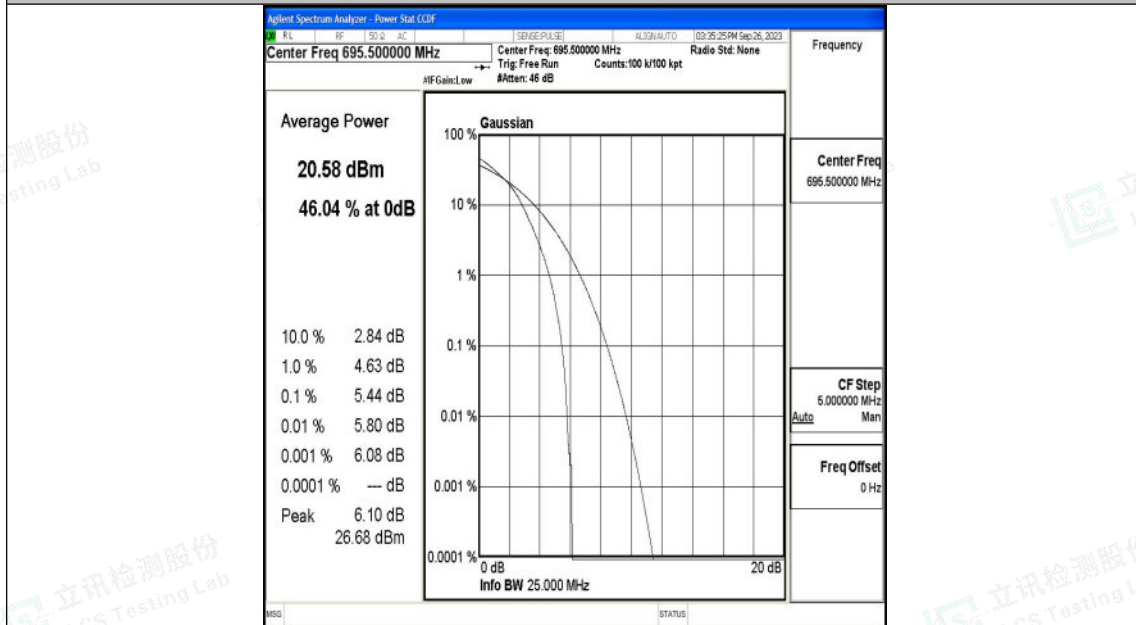

5MHz-133447