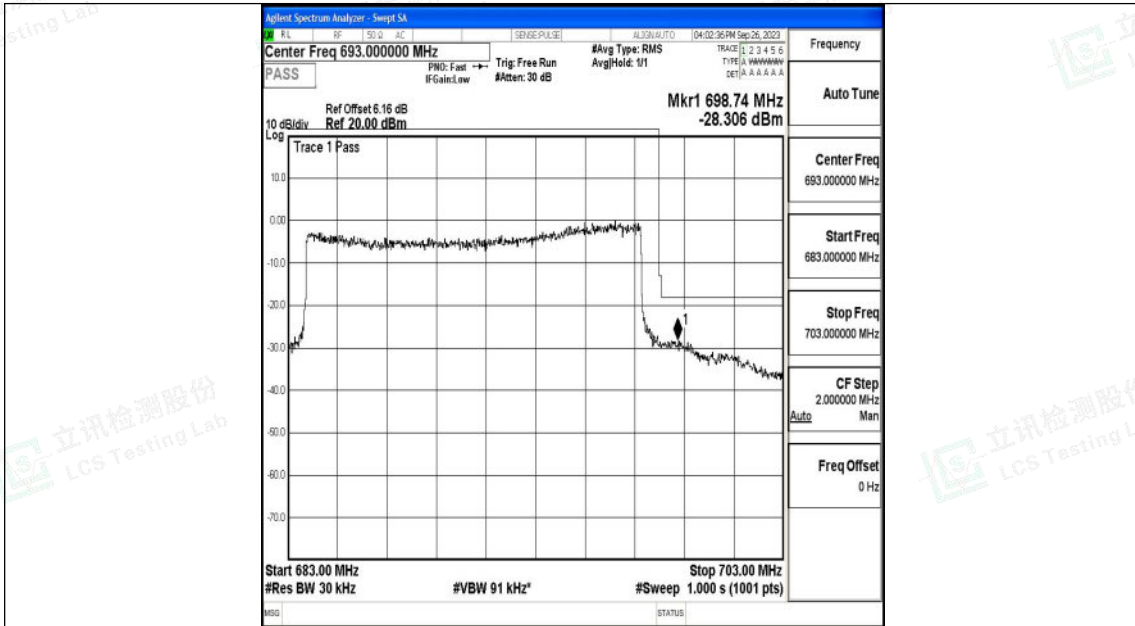

Shenzhen LCS Compliance Testing Laboratory Ltd.
Add: 101, 201 Bldg A & 301 Bldg C, Juji Industrial Park Yabianxueziwei, Shajing Street,
Baoan District, Shenzhen, 518000, China
Tel: +(86) 0755-82591330 | E-mail: webmaster@lcs-cert.com | Web: www.lcs-cert.com
Scan code to check authenticity