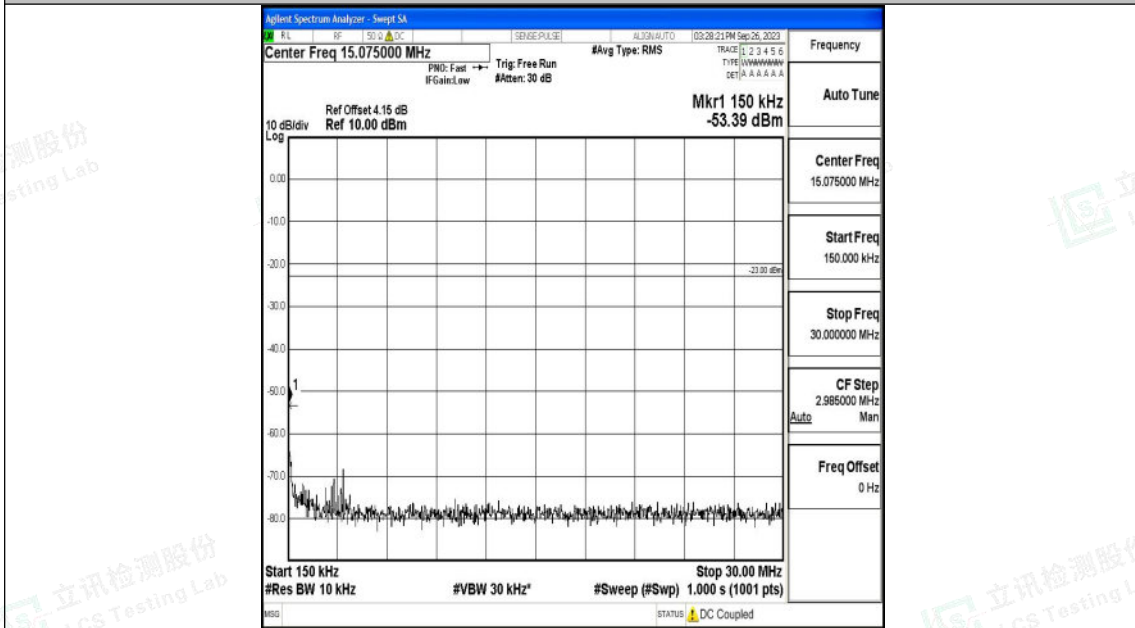

Band71_5MHz_QPSK_133447_1RB#0_0.009~0.15_0.009~0.15

Band71_5MHz_QPSK_133447_1RB#0_0.15~30_0.15~30

Shenzhen LCS Compliance Testing Laboratory Ltd.
Add: 101, 201 Bldg A & 301 Bldg C, Juji Industrial Park Yabianxueziwei, Shajing Street,
Baoan District, Shenzhen, 518000, China
Tel: +(86) 0755-82591330 | E-mail: webmaster@lcs-cert.com | Web: www.lcs-cert.com
Scan code to check authenticity