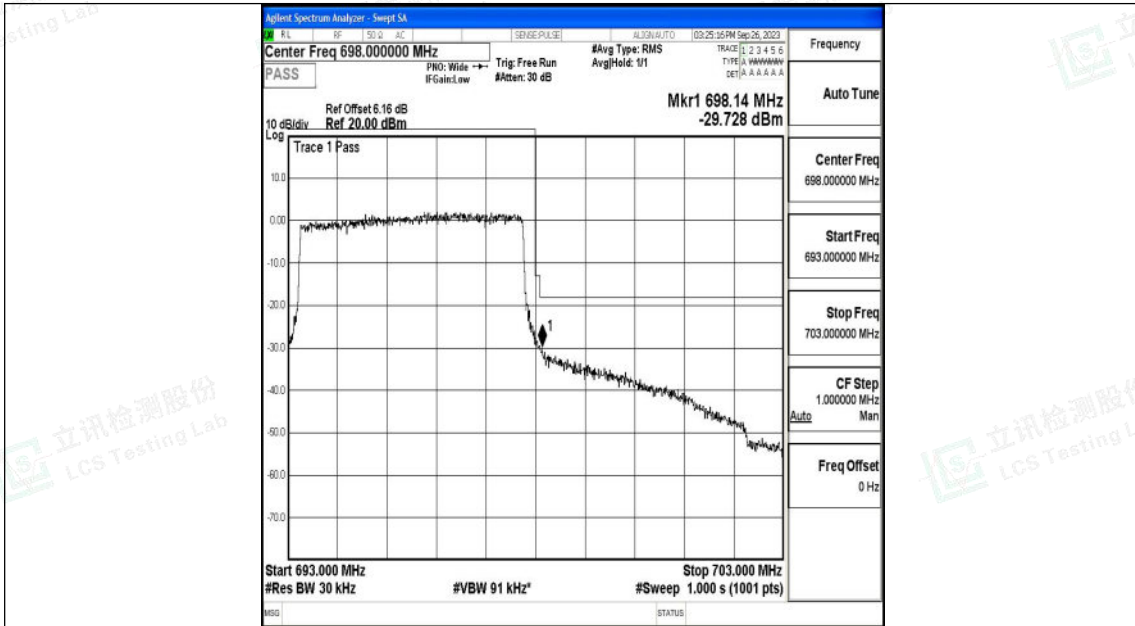

Test Graphs

Band71_5MHz_QPSK_133147_25RB#0

Band71_5MHz_16QAM_133147_25RB#0

Band71_5MHz_QPSK_133447_25RB#0

Band71_5MHz_16QAM_133447_25RB#0

Shenzhen LCS Compliance Testing Laboratory Ltd.
 Add: 101, 201 Bldg A & 301 Bldg C, Juji Industrial Park Yabianxueziwei, Shajing Street,
 Baoan District, Shenzhen, 518000, China
 Tel: +(86) 0755-82591330 | E-mail: webmaster@lcs-cert.com | Web: www.lcs-cert.com
 Scan code to check authenticity