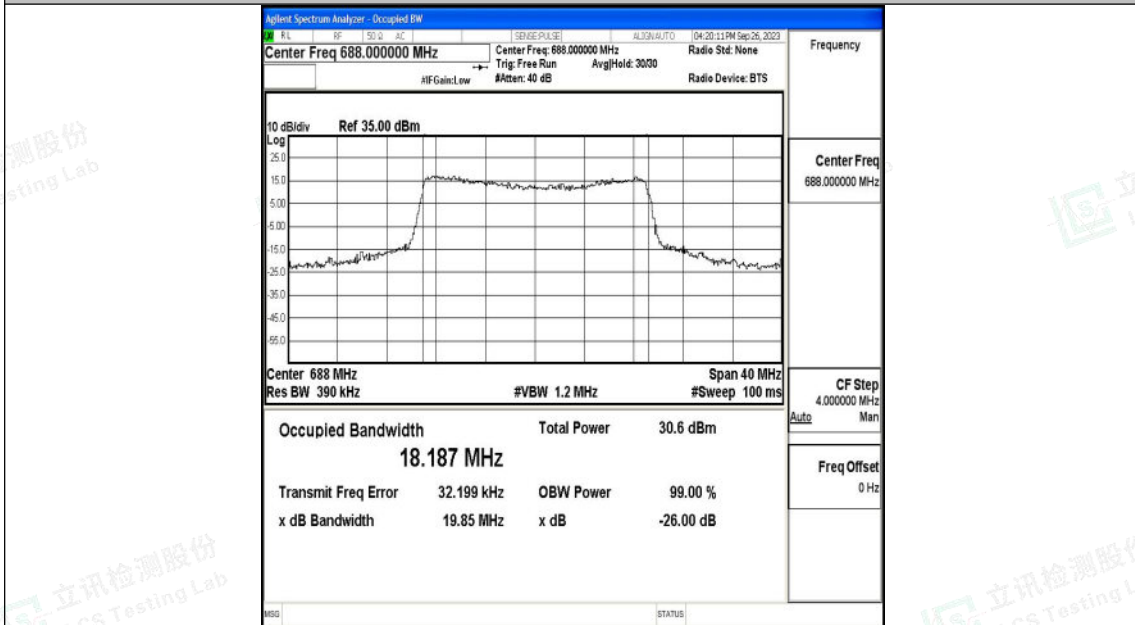

20MHz-133372