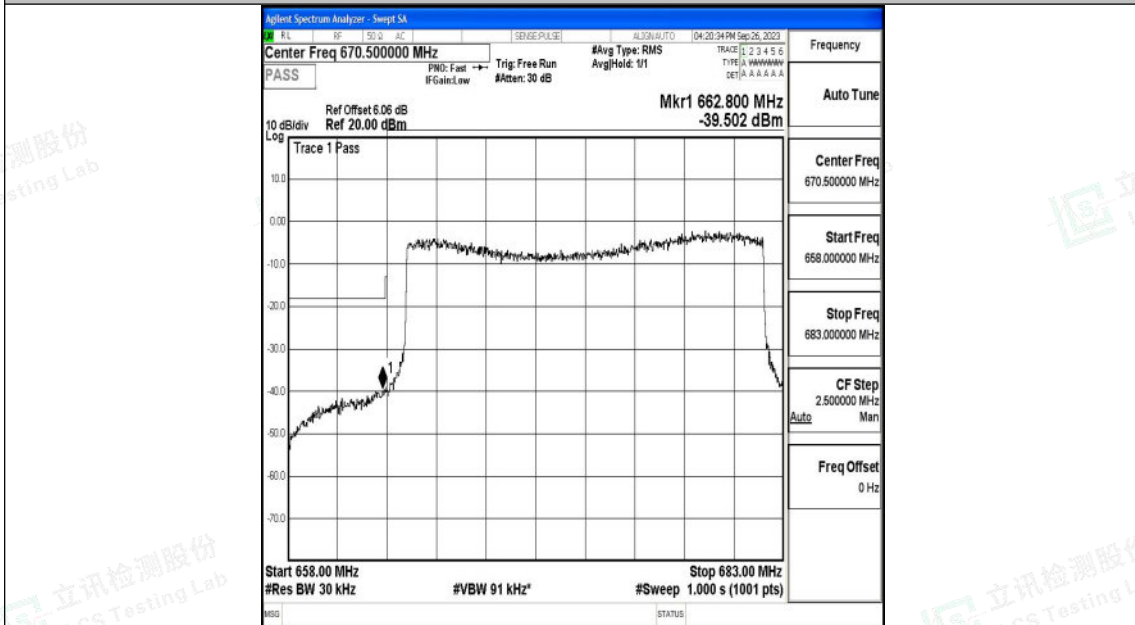

Band71_20MHz_QPSK_133222_100RB#0

Shenzhen LCS Compliance Testing Laboratory Ltd.
Add: 101, 201 Bldg A & 301 Bldg C, Juji Industrial Park Yabianxueziwei, Shajing Street,
Baoan District, Shenzhen, 518000, China
Tel: +(86) 0755-82591330 | E-mail: webmaster@lcs-cert.com | Web: www.lcs-cert.com
Scan code to check authenticity