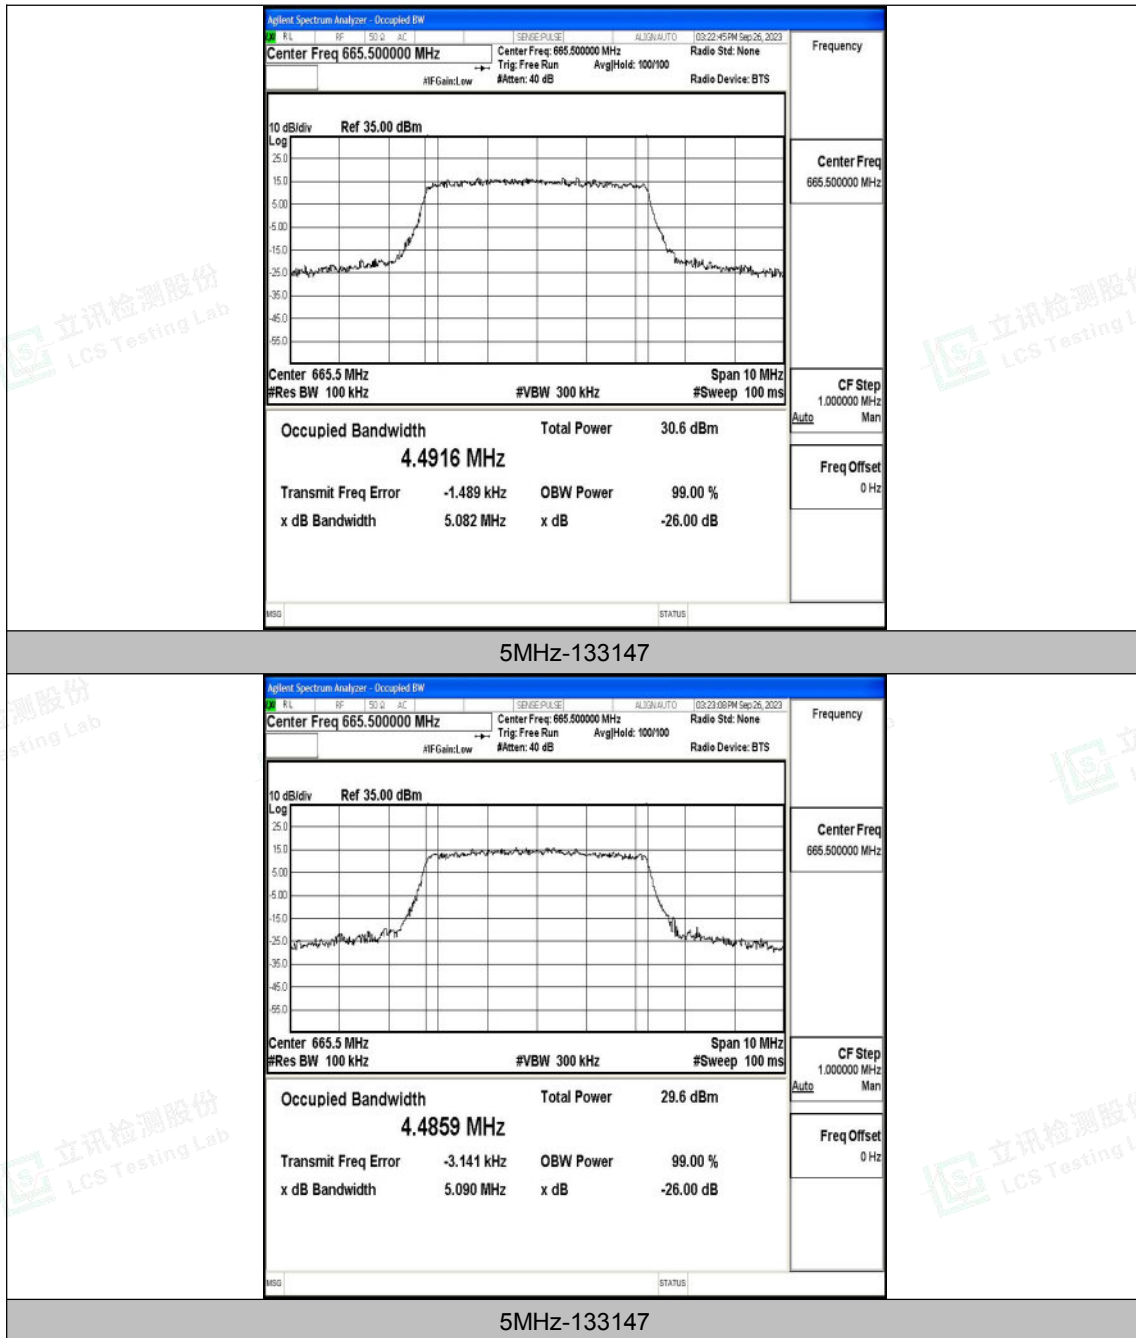

Test Graphs

Shenzhen LCS Compliance Testing Laboratory Ltd.
Add: 101, 201 Bldg A & 301 Bldg C, Juji Industrial Park Yabianxueziwei, Shajing Street,
Baoan District, Shenzhen, 518000, China
Tel: +(86) 0755-82591330 | E-mail: webmaster@lcs-cert.com | Web: www.lcs-cert.com
Scan code to check authenticity