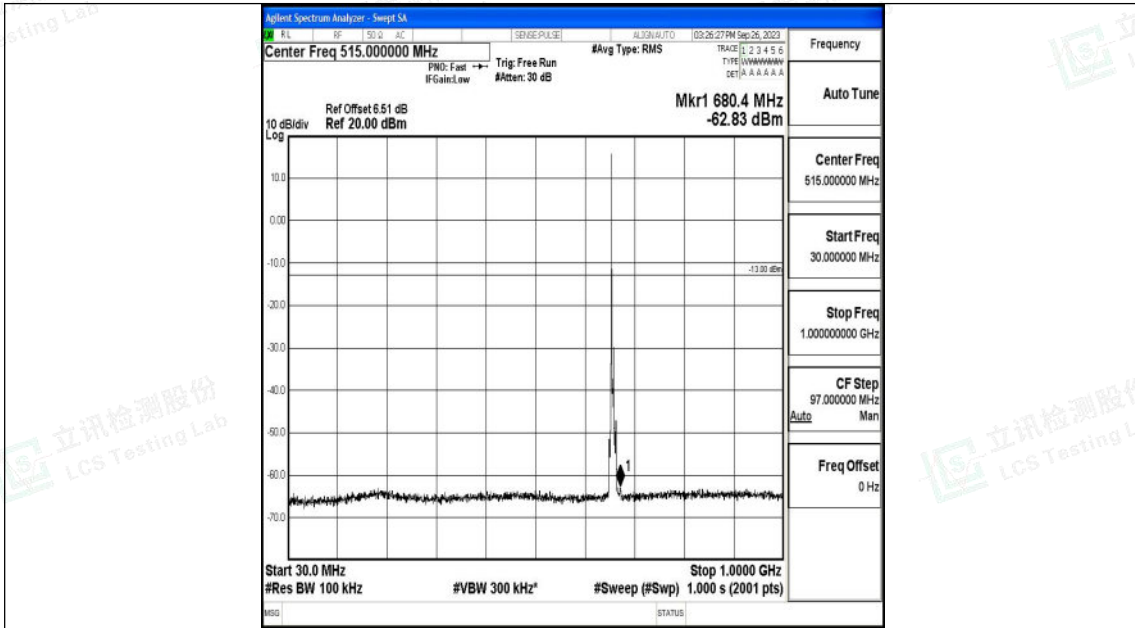

Band71_5MHz_16QAM_133147_1RB#0_0.15~30_0.15~30