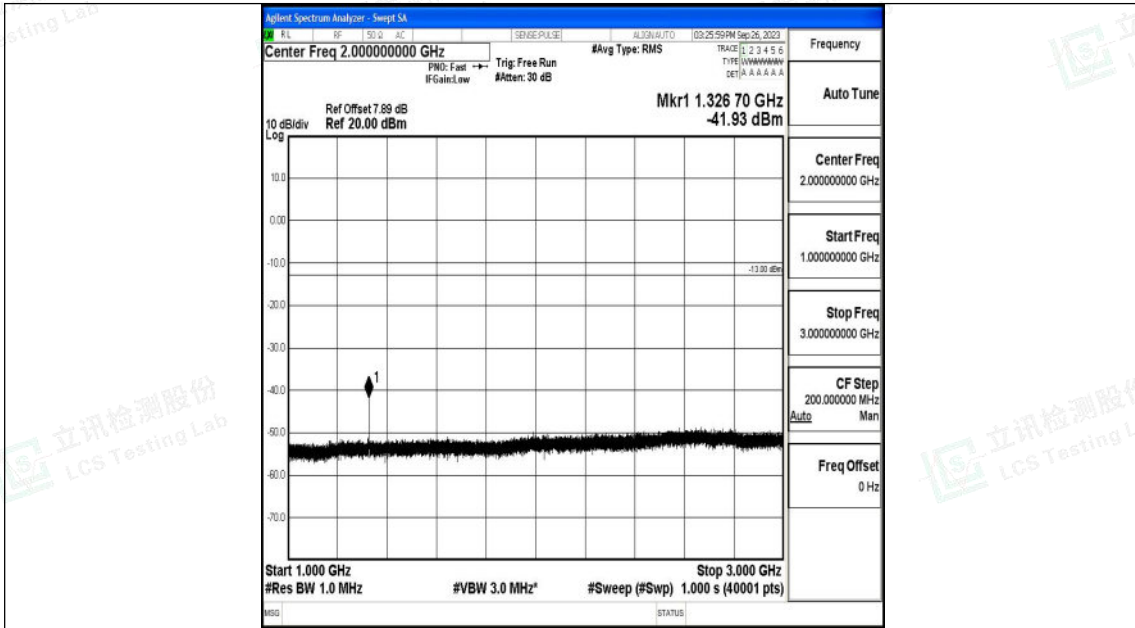

Test Graphs

Band71_5MHz_QPSK_133147_1RB#0_0.15~30_0.15~30

Band71_5MHz_QPSK_133147_1RB#0_30~1000_30~1000

Shenzhen LCS Compliance Testing Laboratory Ltd.
 Add: 101, 201 Bldg A & 301 Bldg C, Juji Industrial Park Yabianxueziwei, Shajing Street,
 Baoan District, Shenzhen, 518000, China
 Tel: +(86) 0755-82591330 | E-mail: webmaster@lcs-cert.com | Web: www.lcs-cert.com
 Scan code to check authenticity