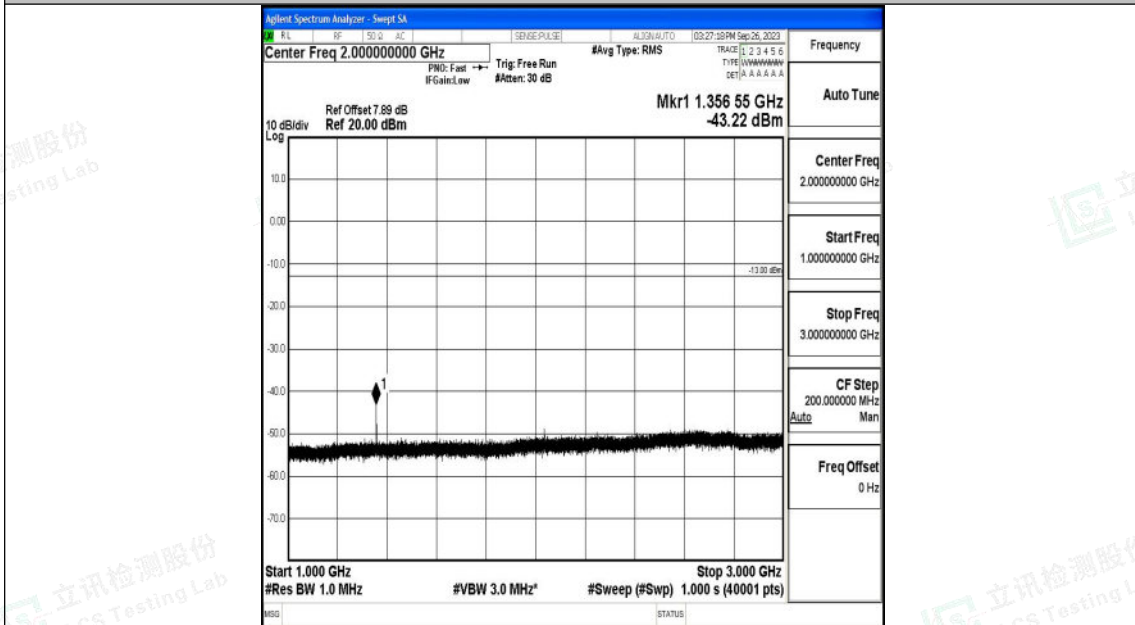

Band71_5MHz_QPSK_133297_1RB#0_30~1000_30~1000

Band71_5MHz_QPSK_133297_1RB#0_1000~3000_1000~3000

Shenzhen LCS Compliance Testing Laboratory Ltd.
Add: 101, 201 Bldg A & 301 Bldg C, Juji Industrial Park Yabianxueziwei, Shajing Street,
Baoan District, Shenzhen, 518000, China
Tel: +(86) 0755-82591330 | E-mail: webmaster@lcs-cert.com | Web: www.lcs-cert.com
Scan code to check authenticity