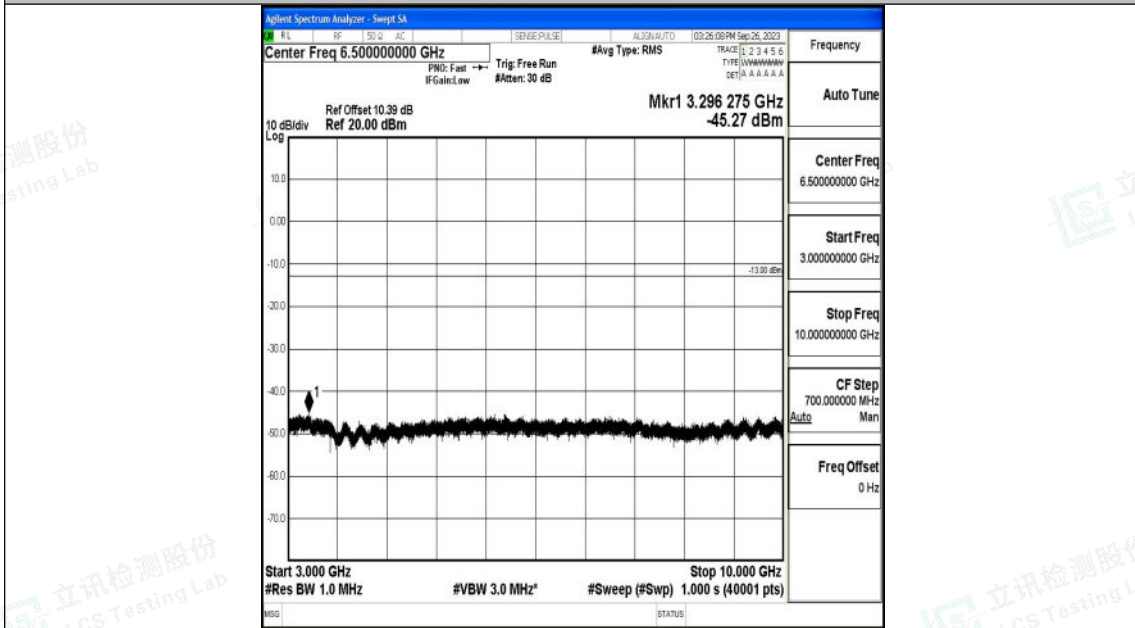

Band71_5MHz_QPSK_133147_1RB#0_1000~3000_1000~3000

Shenzhen LCS Compliance Testing Laboratory Ltd.
Add: 101, 201 Bldg A & 301 Bldg C, Juji Industrial Park Yabianxueziwei, Shajing Street,
Baoan District, Shenzhen, 518000, China
Tel: +(86) 0755-82591330 | E-mail: webmaster@lcs-cert.com | Web: www.lcs-cert.com
Scan code to check authenticity