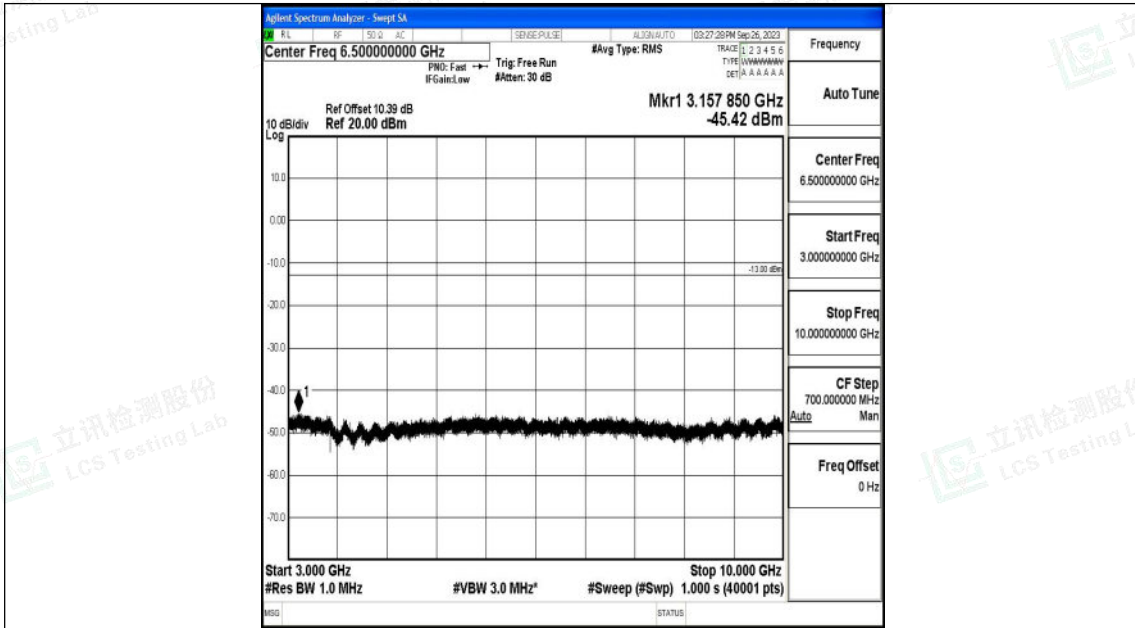

Shenzhen LCS Compliance Testing Laboratory Ltd.
Add: 101, 201 Bldg A & 301 Bldg C, Juji Industrial Park Yabianxueziwei, Shajing Street,
Baoan District, Shenzhen, 518000, China
Tel: +(86) 0755-82591330 | E-mail: webmaster@lcs-cert.com | Web: www.lcs-cert.com
Scan code to check authenticity