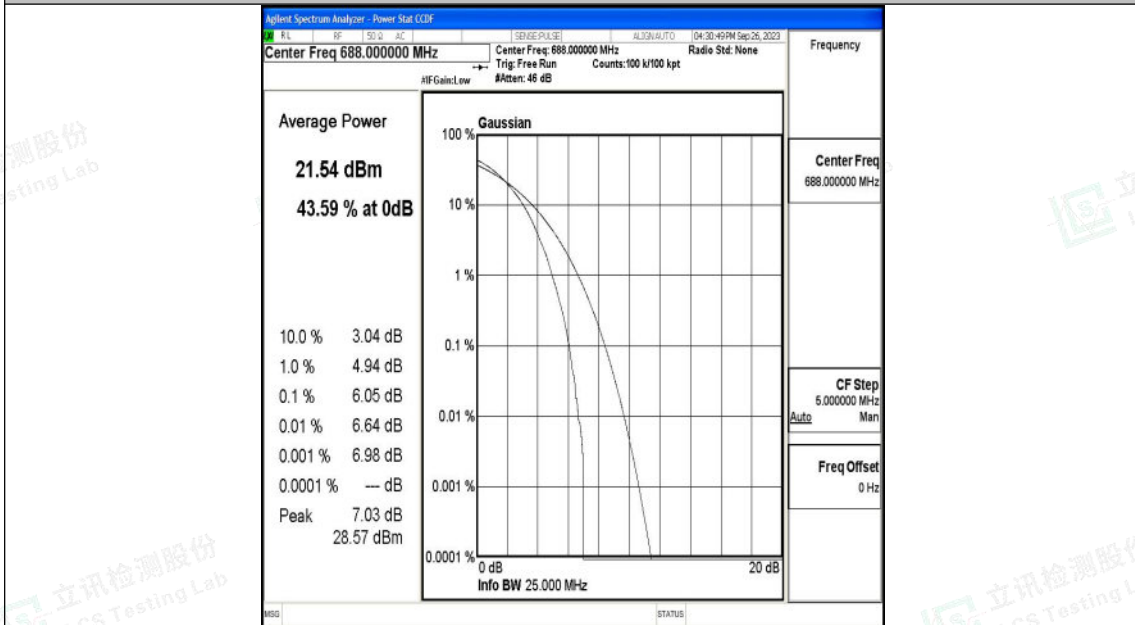

20MHz-133372

Shenzhen LCS Compliance Testing Laboratory Ltd.
Add: 101, 201 Bldg A & 301 Bldg C, Juji Industrial Park Yabianxueziwei, Shajing Street,
Baoan District, Shenzhen, 518000, China
Tel: +(86) 0755-82591330 | E-mail: webmaster@lcs-cert.com | Web: www.lcs-cert.com
Scan code to check authenticity