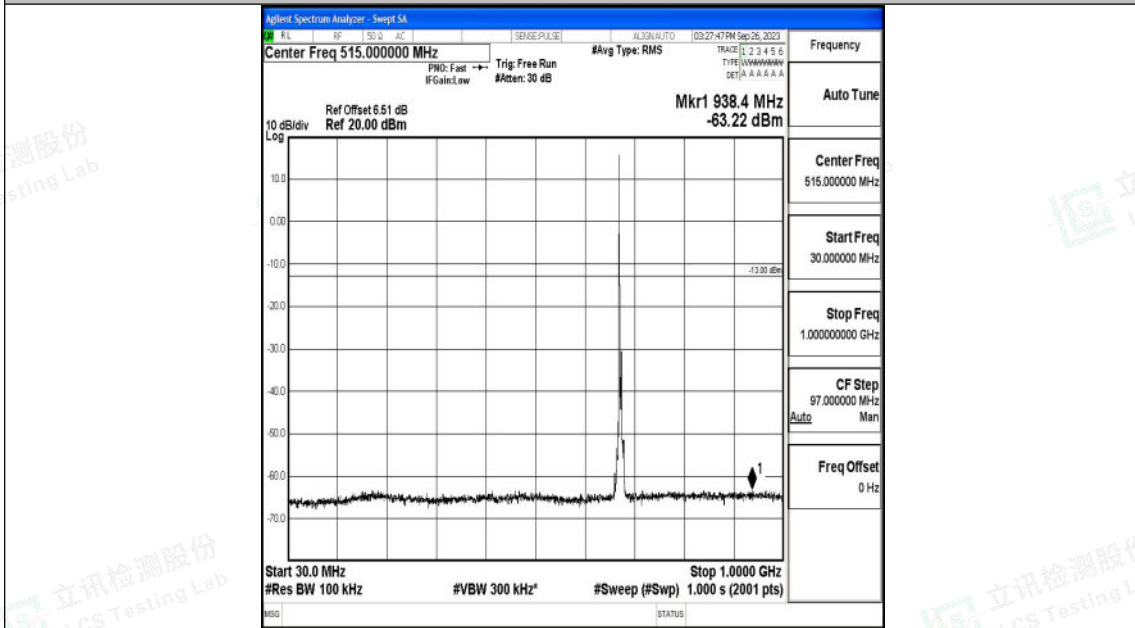

Band71_5MHz_16QAM_133297_1RB#0_0.15~30_0.15~30

Shenzhen LCS Compliance Testing Laboratory Ltd.
Add: 101, 201 Bldg A & 301 Bldg C, Juji Industrial Park Yabianxueziwei, Shajing Street,
Baoan District, Shenzhen, 518000, China
Tel: +(86) 0755-82591330 | E-mail: webmaster@lcs-cert.com | Web: www.lcs-cert.com
Scan code to check authenticity