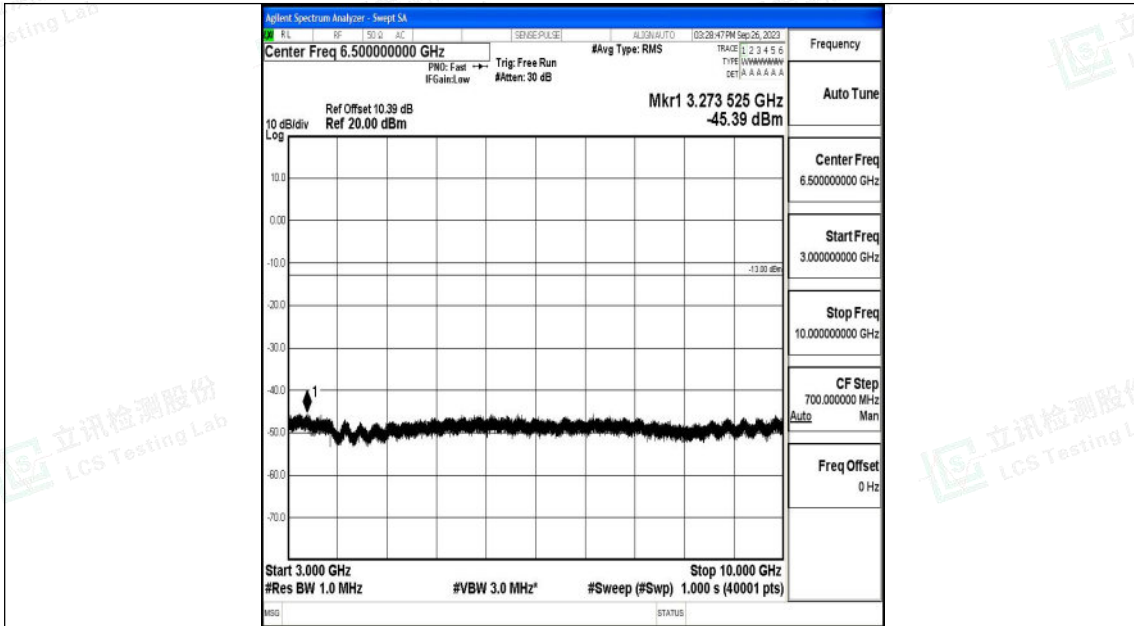

Band71_5MHz_QPSK_133447_1RB#0_1000~3000_1000~3000