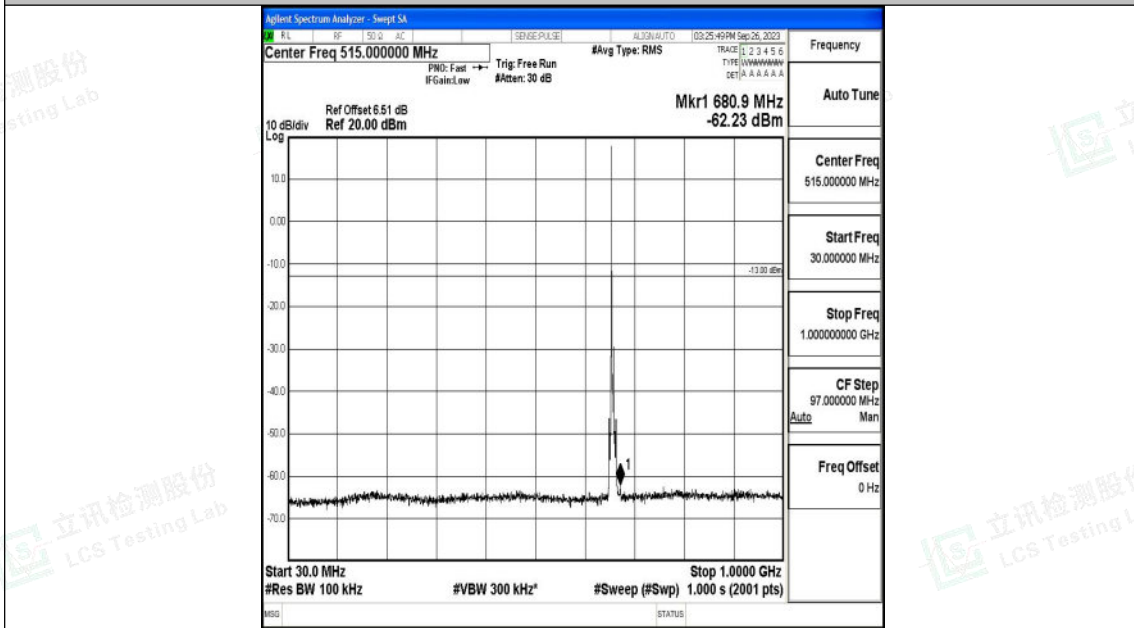

Band71_5MHz_QPSK_133147_1RB#0_0.15~30_0.15~30

Shenzhen LCS Compliance Testing Laboratory Ltd.
Add: 101, 201 Bldg A & 301 Bldg C, Juji Industrial Park Yabianxueziwei, Shajing Street,
Baoan District, Shenzhen, 518000, China
Tel: +(86) 0755-82591330 | E-mail: webmaster@lcs-cert.com | Web: www.lcs-cert.com
Scan code to check authenticity