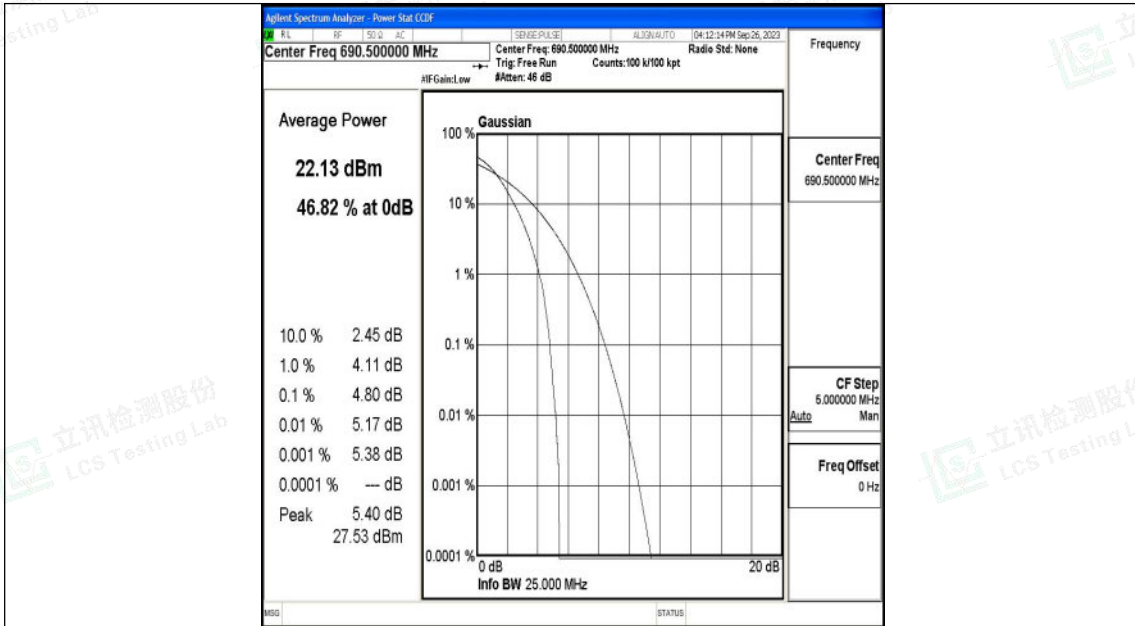

10MHz-133297

10MHz-133297

15MHz-133297

15MHz-133297

15MHz-133397

15MHz-133397

Shenzhen LCS Compliance Testing Laboratory Ltd.
 Add: 101, 201 Bldg A & 301 Bldg C, Juji Industrial Park Yabianxueziwei, Shajing Street,
 Baoan District, Shenzhen, 518000, China
 Tel: +(86) 0755-82591330 | E-mail: webmaster@lcs-cert.com | Web: www.lcs-cert.com
 Scan code to check authenticity