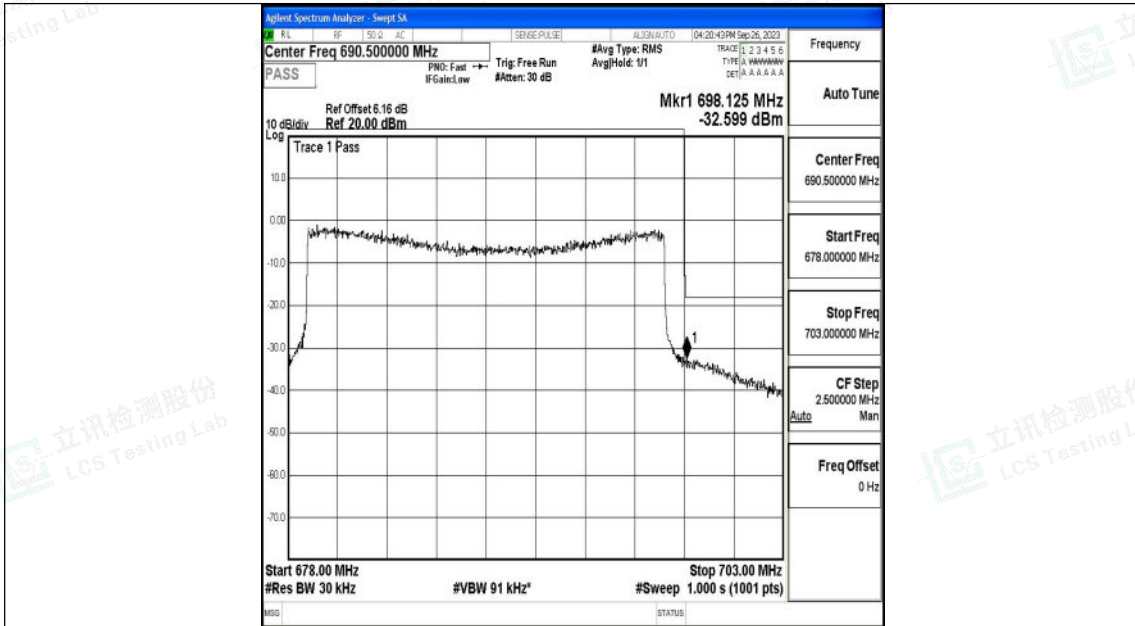

Band71_20MHz_16QAM_133222_100RB#0