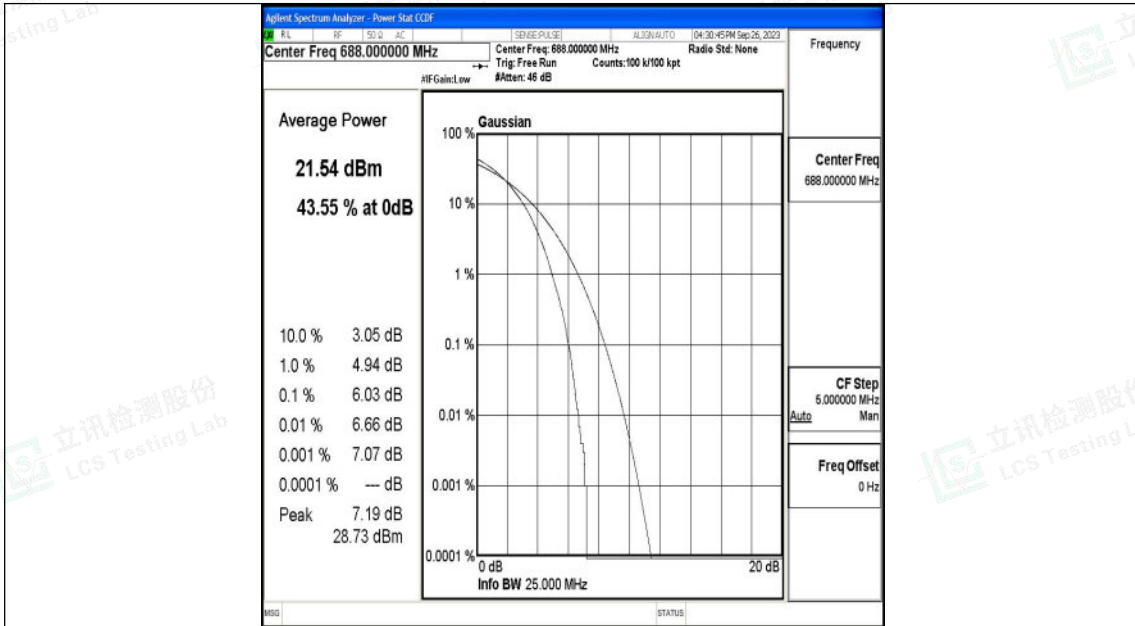

20MHz-133372