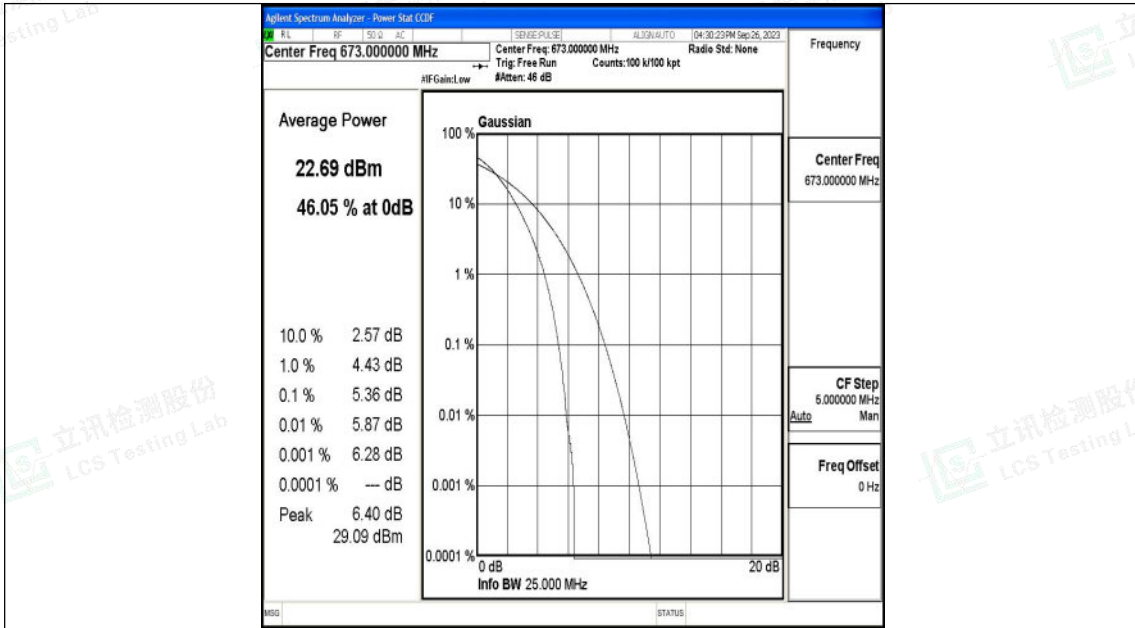

10MHz-133297

10MHz-133297

15MHz-133297

15MHz-133297

15MHz-133397

15MHz-133397

Shenzhen LCS Compliance Testing Laboratory Ltd.
 Add: 101, 201 Bldg A & 301 Bldg C, Juji Industrial Park Yabianxueziwei, Shajing Street,
 Baoan District, Shenzhen, 518000, China
 Tel: +(86) 0755-82591330 | E-mail: webmaster@lcs-cert.com | Web: www.lcs-cert.com
 Scan code to check authenticity