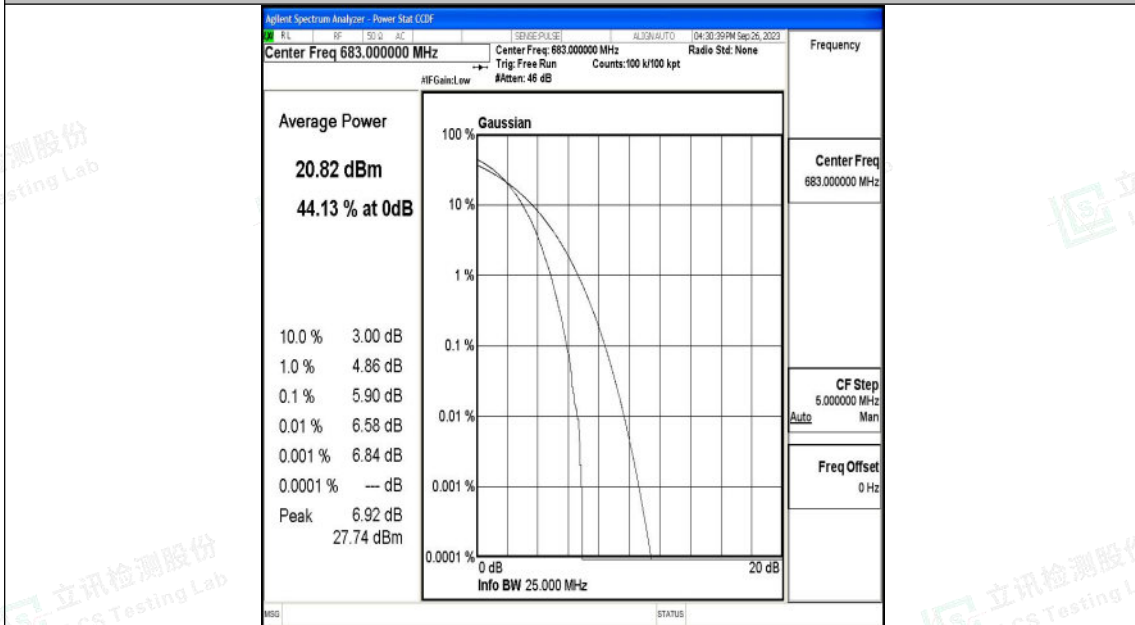

20MHz-133322

Shenzhen LCS Compliance Testing Laboratory Ltd.
Add: 101, 201 Bldg A & 301 Bldg C, Juji Industrial Park Yabianxueziwei, Shajing Street,
Baoan District, Shenzhen, 518000, China
Tel: +(86) 0755-82591330 | E-mail: webmaster@lcs-cert.com | Web: www.lcs-cert.com
Scan code to check authenticity