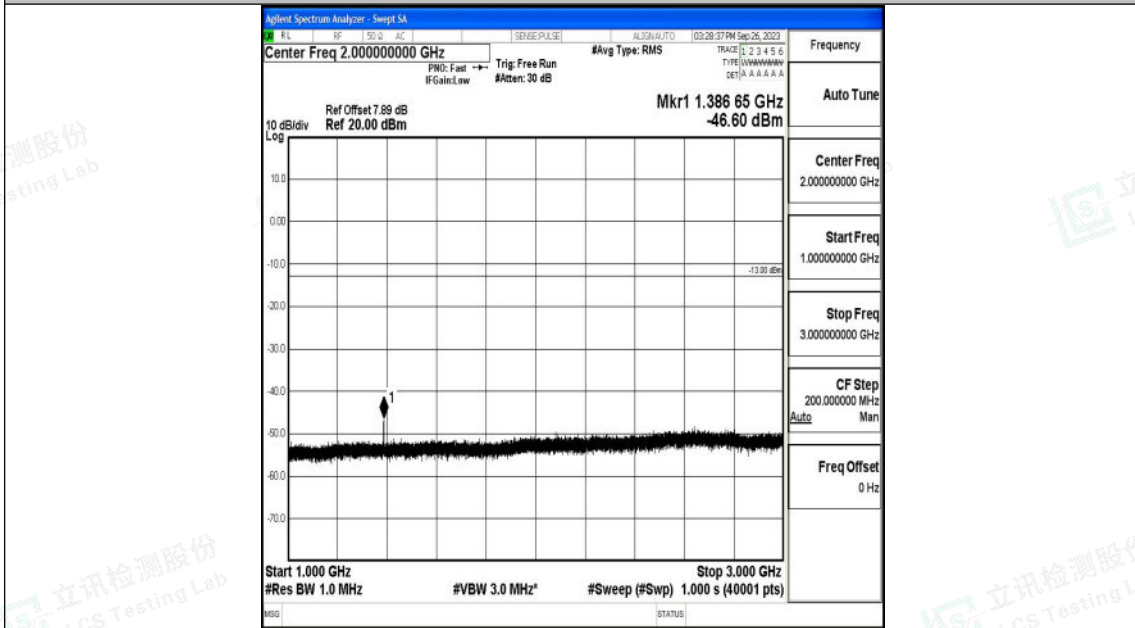

Band71_5MHz_QPSK_133447_1RB#0_30~1000_30~1000

Shenzhen LCS Compliance Testing Laboratory Ltd.
Add: 101, 201 Bldg A & 301 Bldg C, Juji Industrial Park Yabianxueziwei, Shajing Street,
Baoan District, Shenzhen, 518000, China
Tel: +(86) 0755-82591330 | E-mail: webmaster@lcs-cert.com | Web: www.lcs-cert.com
Scan code to check authenticity