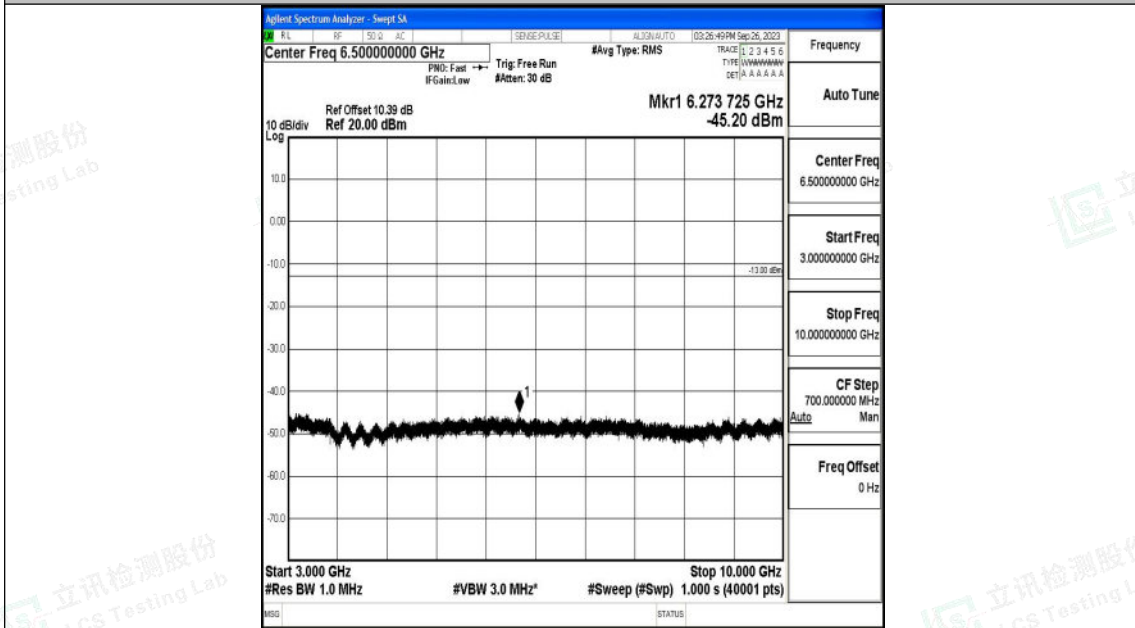

Band71_5MHz_16QAM_133147_1RB#0_1000~3000_1000~3000

Shenzhen LCS Compliance Testing Laboratory Ltd.
Add: 101, 201 Bldg A & 301 Bldg C, Juji Industrial Park Yabianxueziwei, Shajing Street,
Baoan District, Shenzhen, 518000, China
Tel: +(86) 0755-82591330 | E-mail: webmaster@lcs-cert.com | Web: www.lcs-cert.com
Scan code to check authenticity