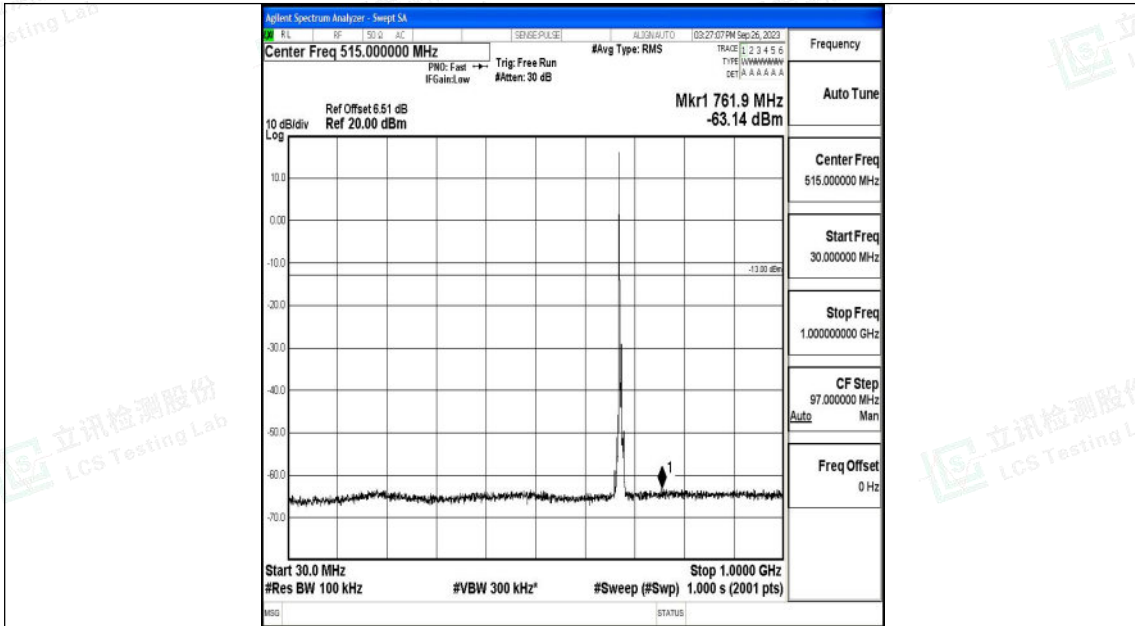

Band71_5MHz_QPSK_133297_1RB#0_0.15~30_0.15~30