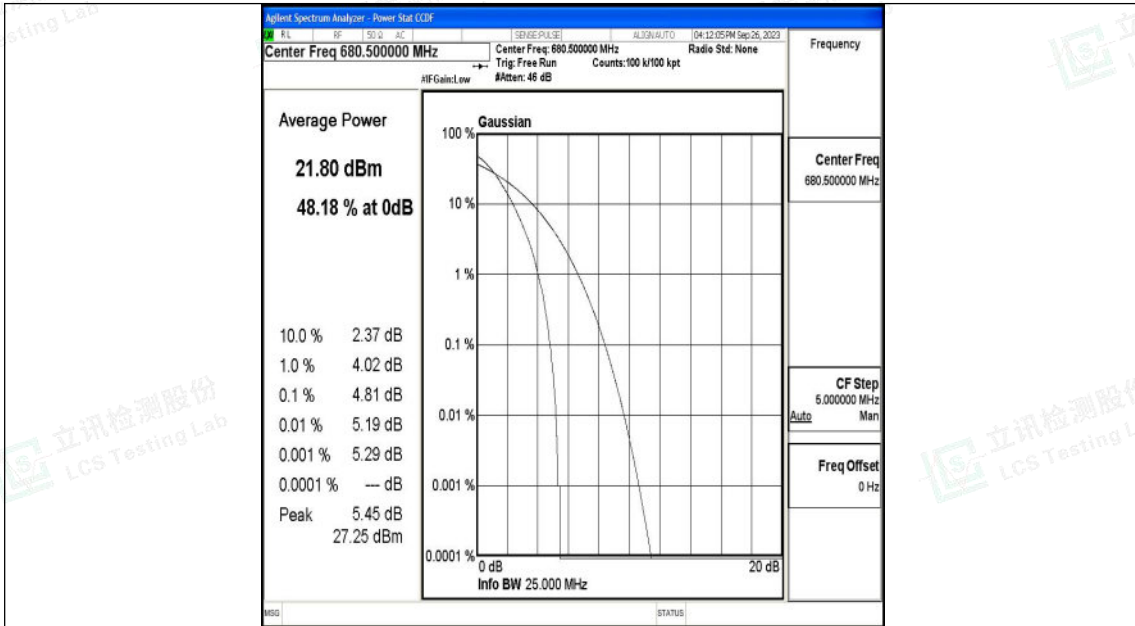

10MHz-133297

10MHz-133297

15MHz-133297

15MHz-133297

15MHz-133397

15MHz-133397

Shenzhen LCS Compliance Testing Laboratory Ltd.
 Add: 101, 201 Bldg A & 301 Bldg C, Juji Industrial Park Yabianxueziwei, Shajing Street,
 Baoan District, Shenzhen, 518000, China
 Tel: +(86) 0755-82591330 | E-mail: webmaster@lcs-cert.com | Web: www.lcs-cert.com
 Scan code to check authenticity