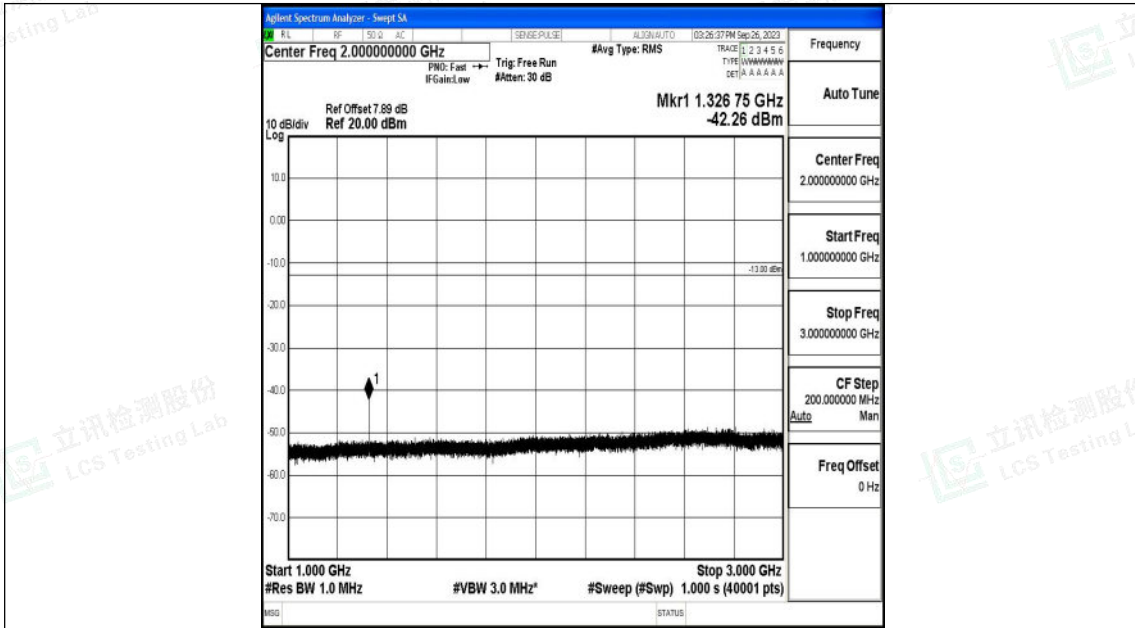

Band71_5MHz_QPSK_133147_1RB#0_0.009~0.15_0.009~0.15