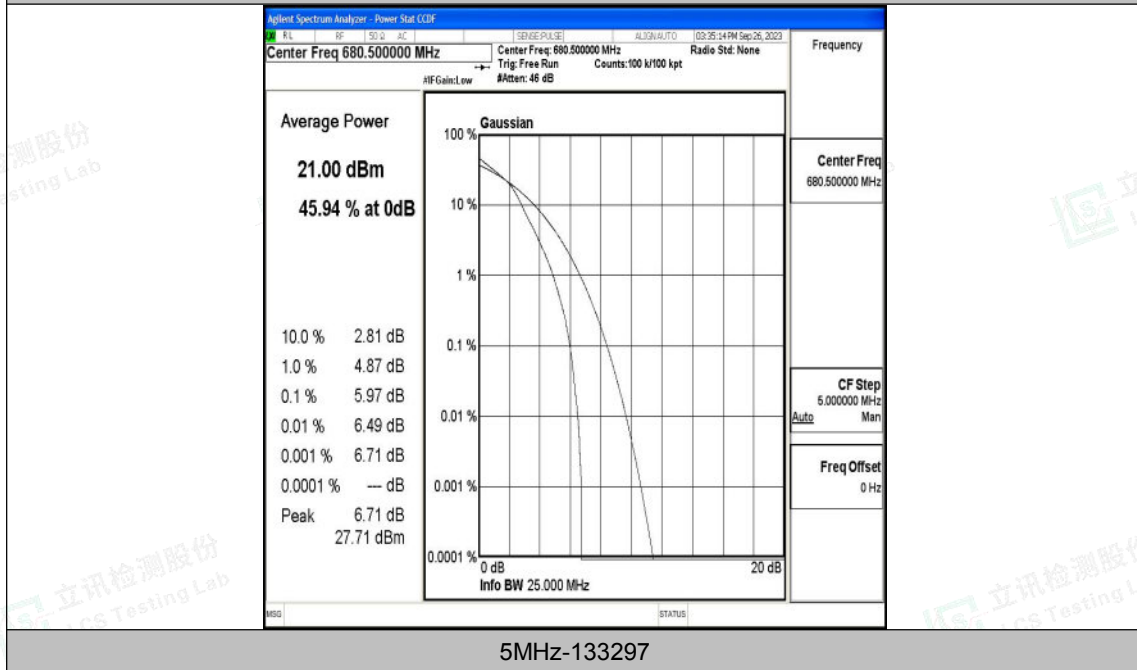

Test Graphs

5MHz-133147

5MHz-133147

Shenzhen LCS Compliance Testing Laboratory Ltd.
 Add: 101, 201 Bldg A & 301 Bldg C, Juji Industrial Park Yabianxueziwei, Shajing Street,
 Baoan District, Shenzhen, 518000, China
 Tel: +(86) 0755-82591330 | E-mail: webmaster@lcs-cert.com | Web: www.lcs-cert.com
 Scan code to check authenticity