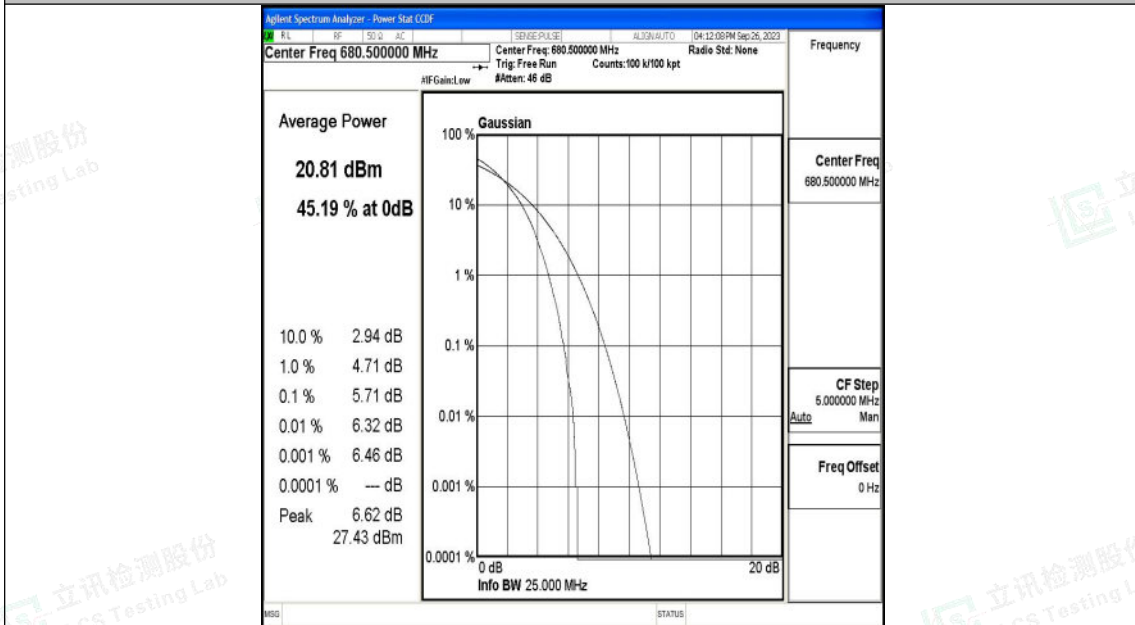

10MHz-133297

10MHz-133297

15MHz-133297

15MHz-133297

15MHz-133397

15MHz-133397

Shenzhen LCS Compliance Testing Laboratory Ltd.
 Add: 101, 201 Bldg A & 301 Bldg C, Juji Industrial Park Yabianxueziwei, Shajing Street,
 Baoan District, Shenzhen, 518000, China
 Tel: +(86) 0755-82591330 | E-mail: webmaster@lcs-cert.com | Web: www.lcs-cert.com
 Scan code to check authenticity