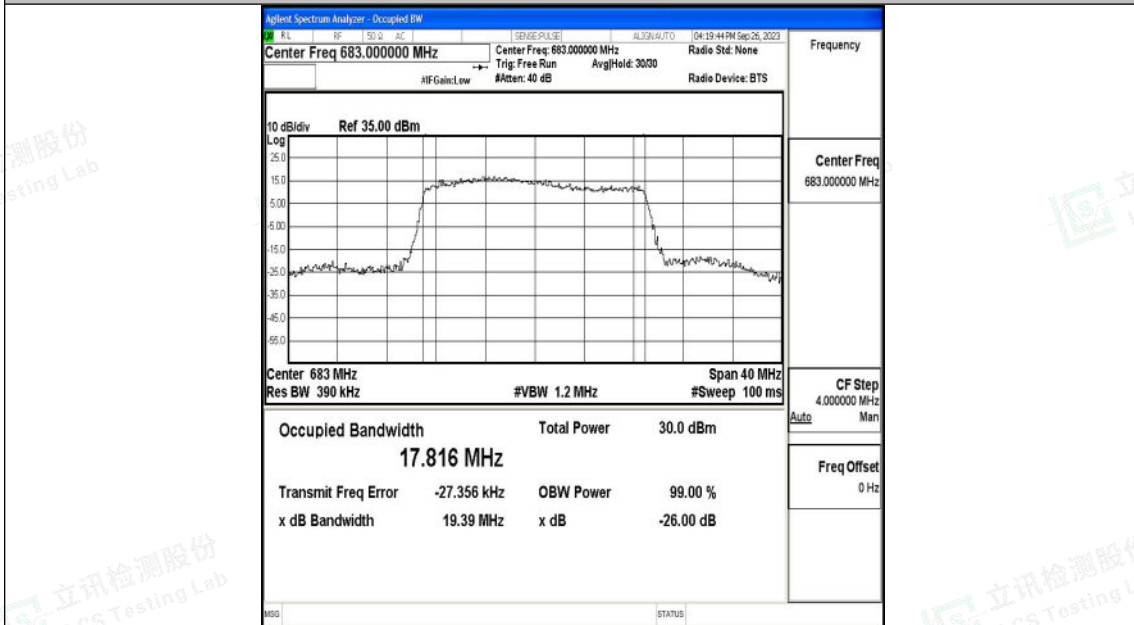

20MHz-133322

Shenzhen LCS Compliance Testing Laboratory Ltd.
Add: 101, 201 Bldg A & 301 Bldg C, Juji Industrial Park Yabianxueziwei, Shajing Street,
Baoan District, Shenzhen, 518000, China
Tel: +(86) 0755-82591330 | E-mail: webmaster@lcs-cert.com | Web: www.lcs-cert.com
Scan code to check authenticity