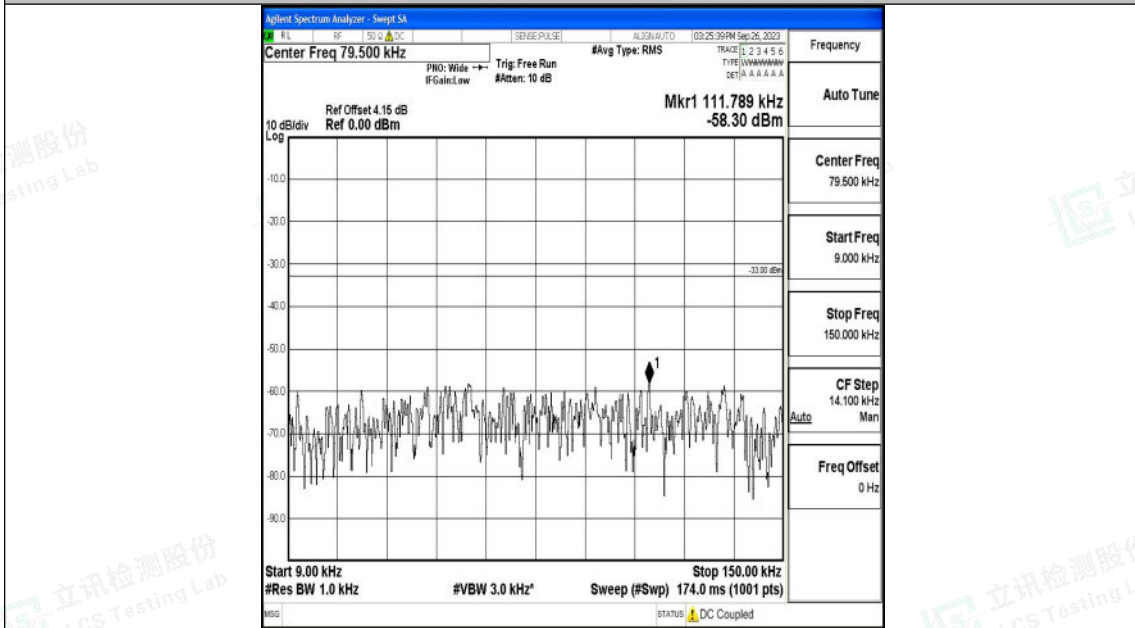

Band71_5MHz_16QAM_133147_1RB#0_30~1000_30~1000

Shenzhen LCS Compliance Testing Laboratory Ltd.
Add: 101, 201 Bldg A & 301 Bldg C, Juji Industrial Park Yabianxueziwei, Shajing Street,
Baoan District, Shenzhen, 518000, China
Tel: +(86) 0755-82591330 | E-mail: webmaster@lcs-cert.com | Web: www.lcs-cert.com
Scan code to check authenticity