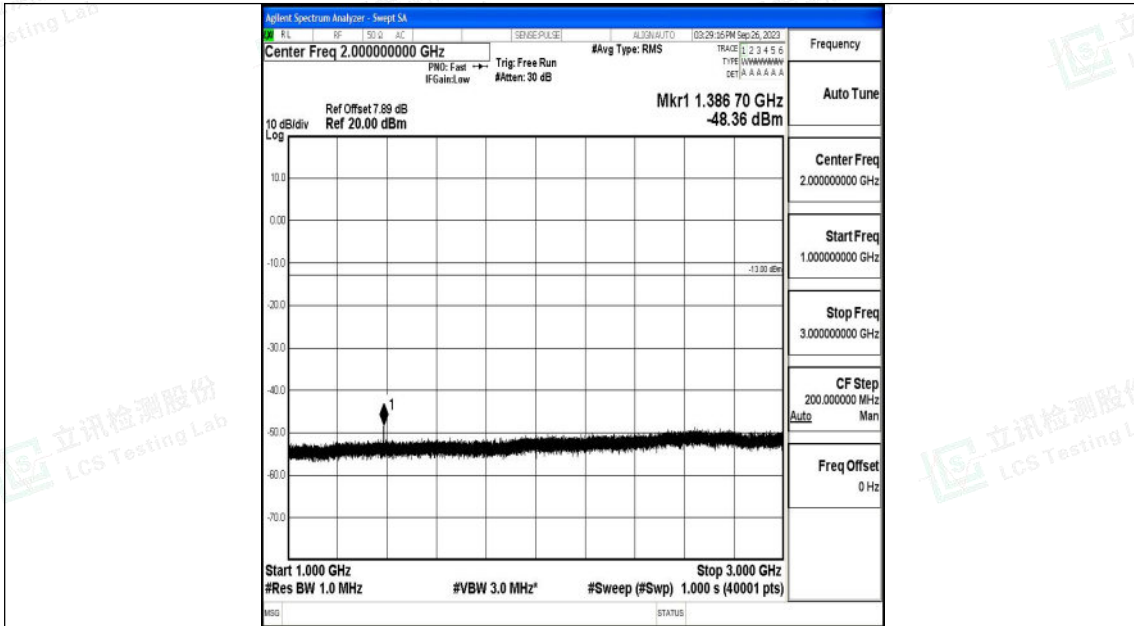

Band71_5MHz_16QAM_133447_1RB#0_30~1000_30~1000