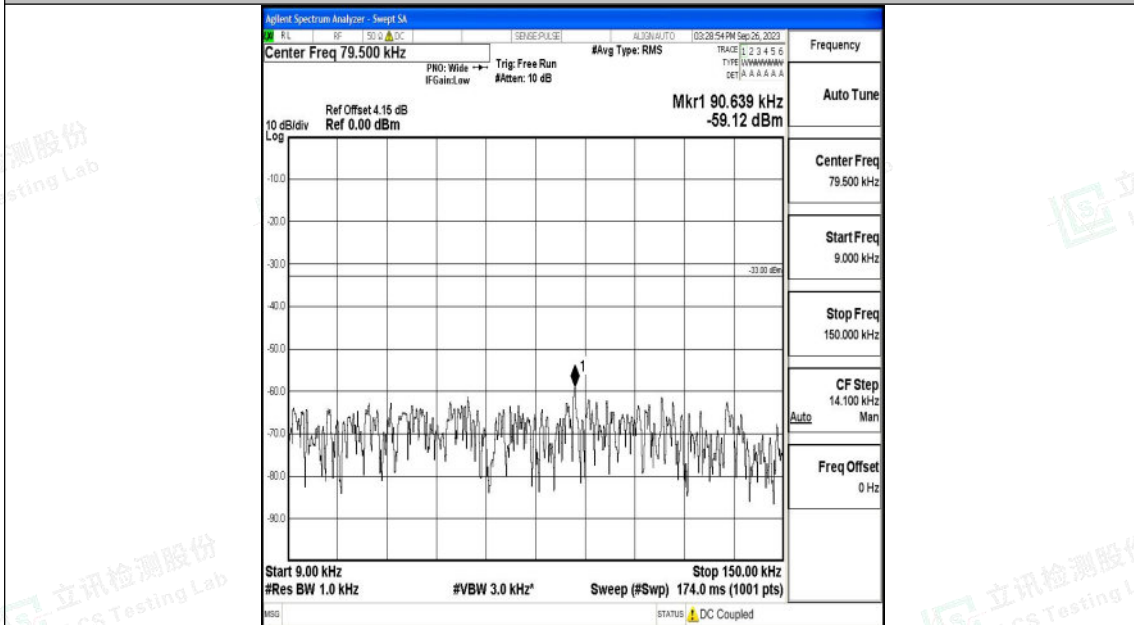

Band71_5MHz_QPSK_133447_1RB#0_3000~10000_3000~10000

Shenzhen LCS Compliance Testing Laboratory Ltd.
Add: 101, 201 Bldg A & 301 Bldg C, Juji Industrial Park Yabianxueziwei, Shajing Street,
Baoan District, Shenzhen, 518000, China
Tel: +(86) 0755-82591330 | E-mail: webmaster@lcs-cert.com | Web: www.lcs-cert.com
Scan code to check authenticity