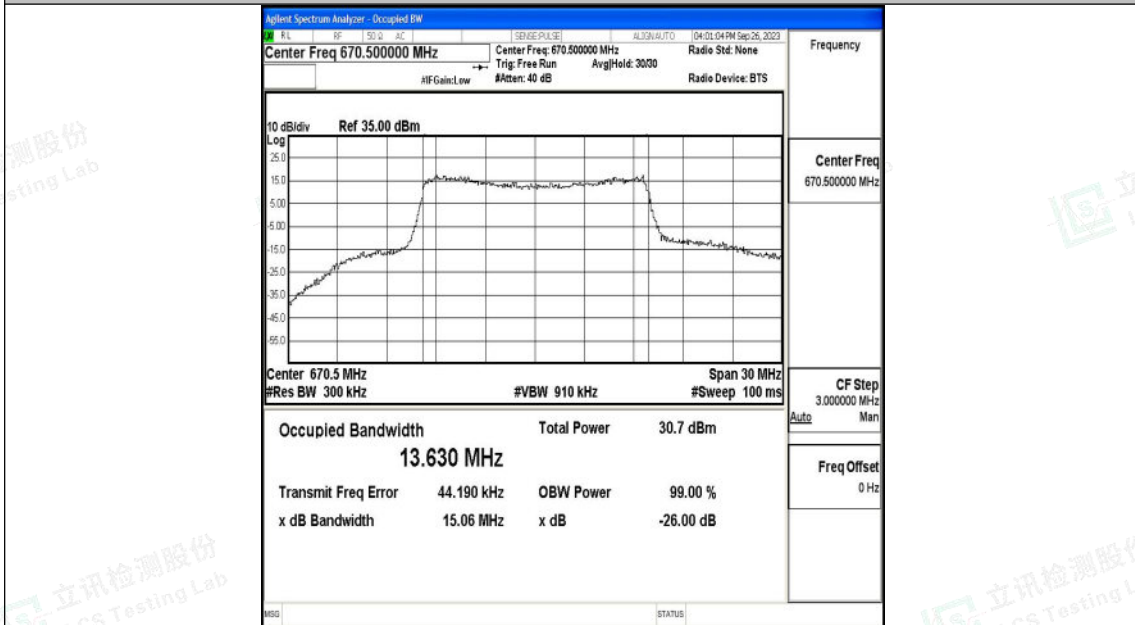

15MHz-133197