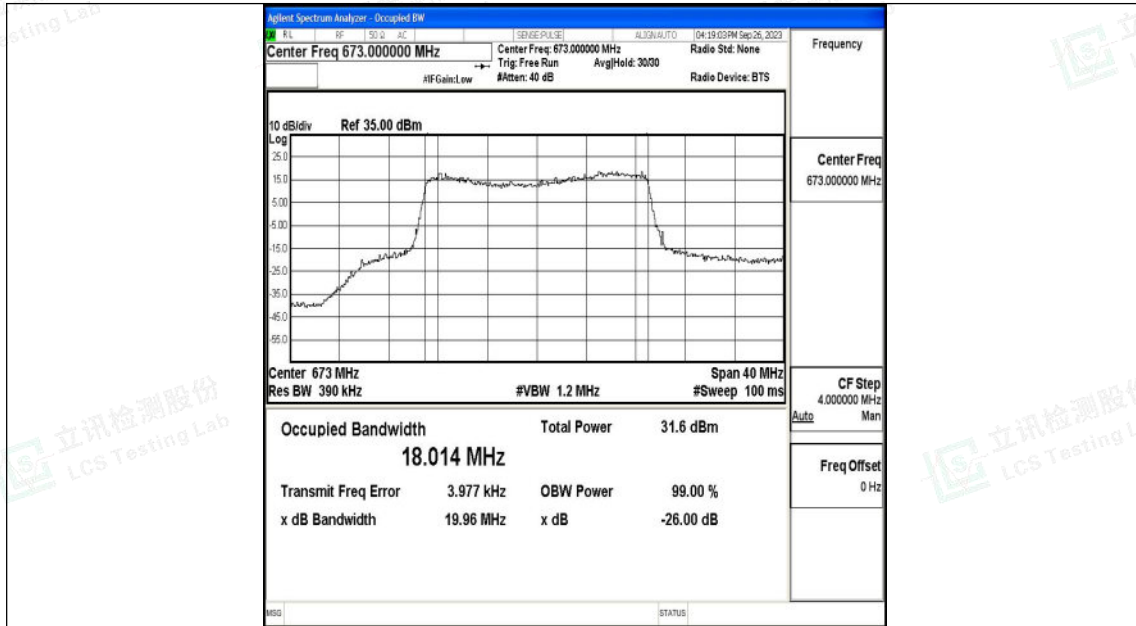

20MHz-133222

20MHz-133222