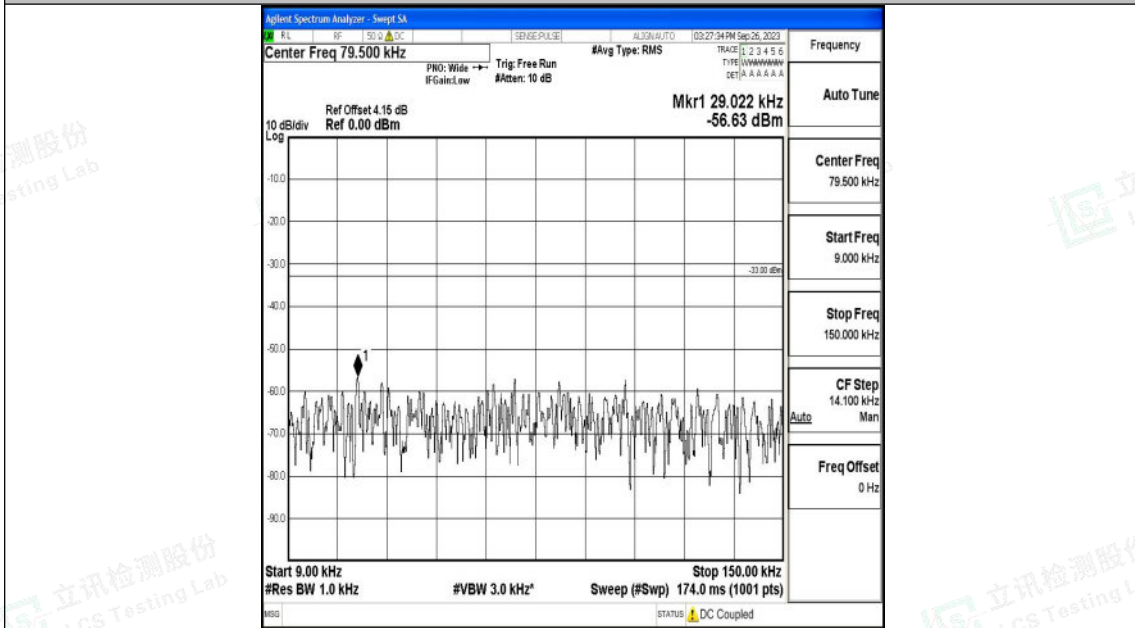

Band71_5MHz_QPSK_133297_1RB#0_3000~10000_3000~10000

Shenzhen LCS Compliance Testing Laboratory Ltd.
Add: 101, 201 Bldg A & 301 Bldg C, Juji Industrial Park Yabianxueziwei, Shajing Street,
Baoan District, Shenzhen, 518000, China
Tel: +(86) 0755-82591330 | E-mail: webmaster@lcs-cert.com | Web: www.lcs-cert.com
Scan code to check authenticity