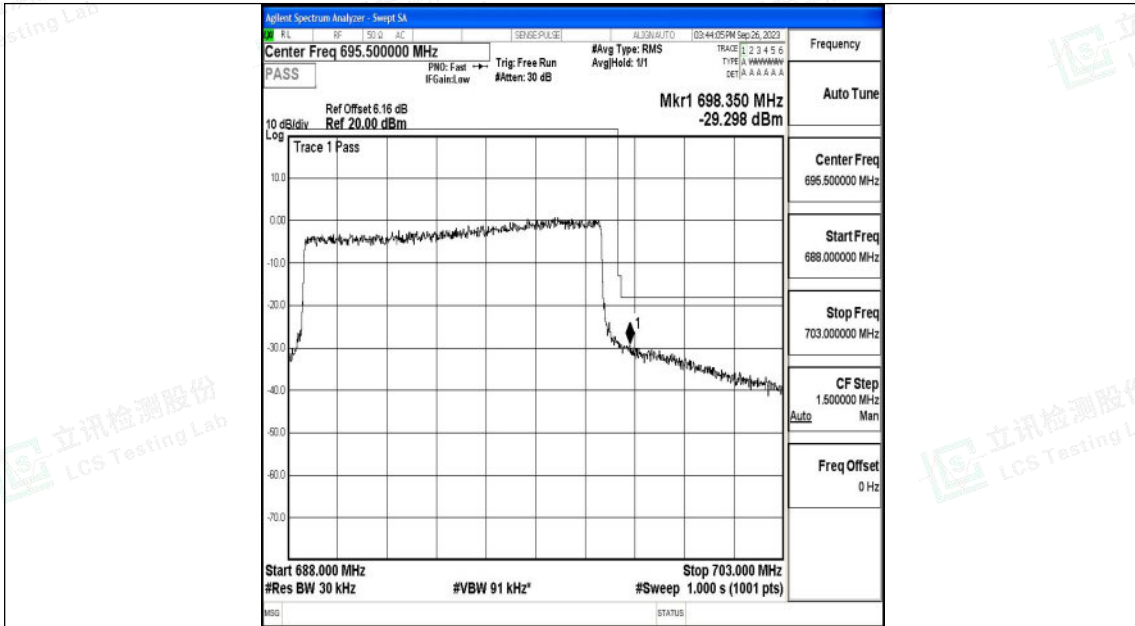

Band71_10MHz_16QAM_133172_50RB#0