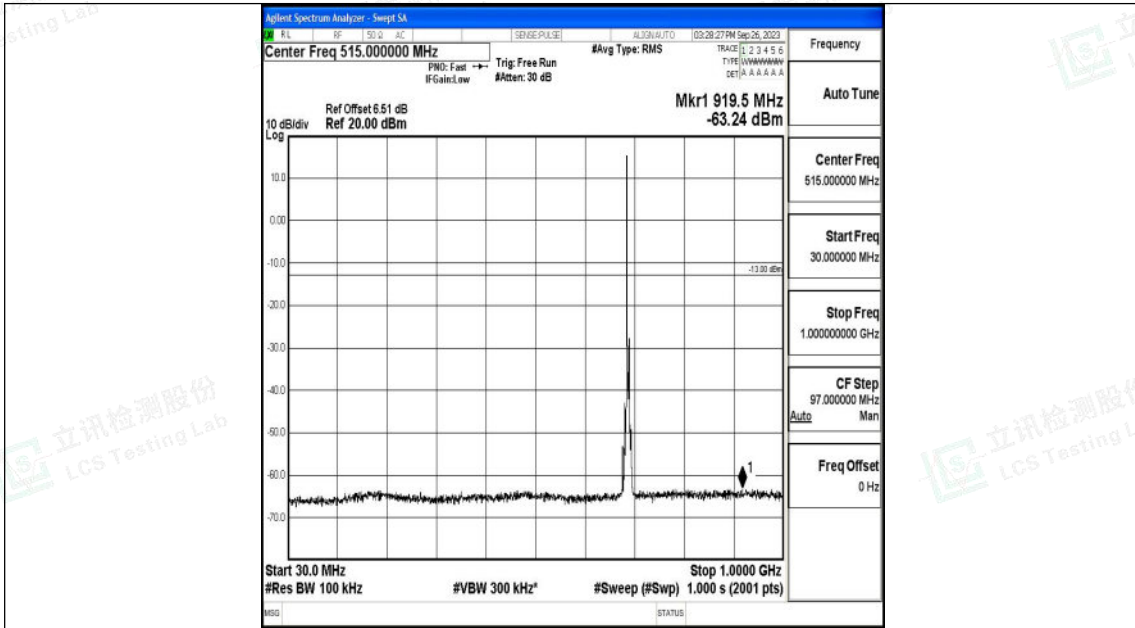

Shenzhen LCS Compliance Testing Laboratory Ltd.
Add: 101, 201 Bldg A & 301 Bldg C, Juji Industrial Park Yabianxueziwei, Shajing Street,
Baoan District, Shenzhen, 518000, China
Tel: +(86) 0755-82591330 | E-mail: webmaster@lcs-cert.com | Web: www.lcs-cert.com
Scan code to check authenticity