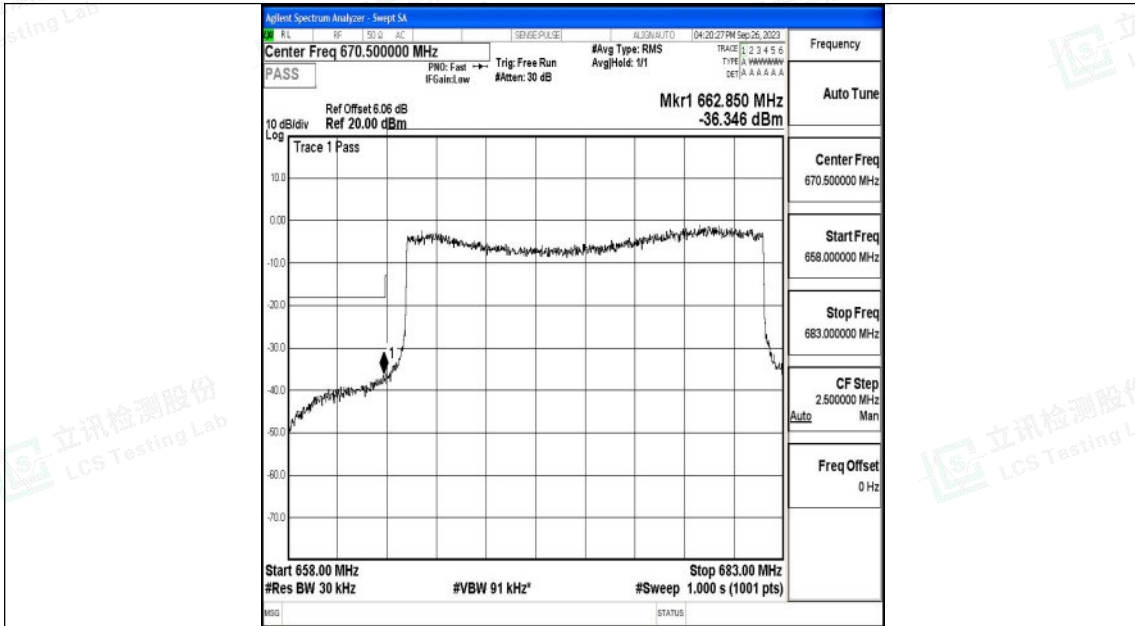

Band71_15MHz_16QAM_133397_75RB#0