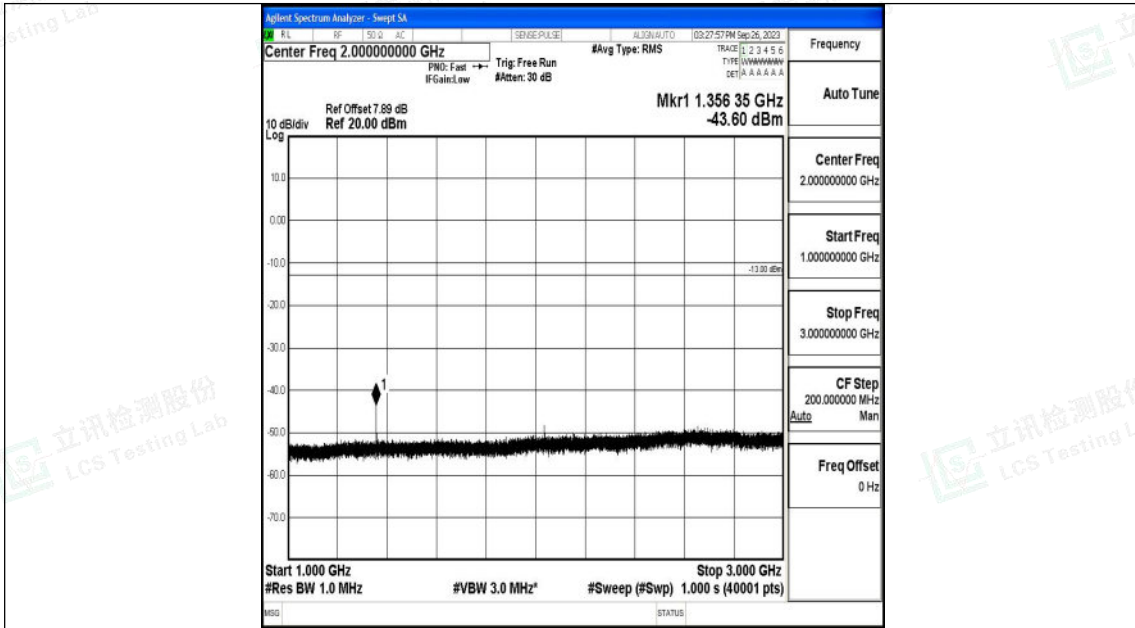

Band71_5MHz_16QAM_133297_1RB#0_30~1000_30~1000