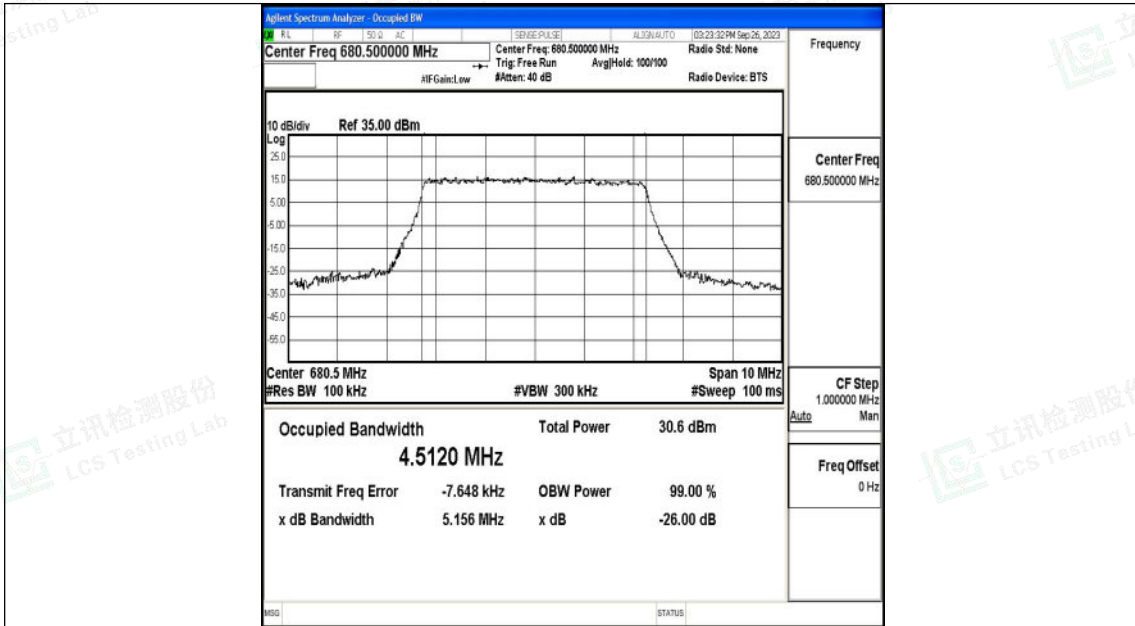

5MHz-133297

5MHz-133297