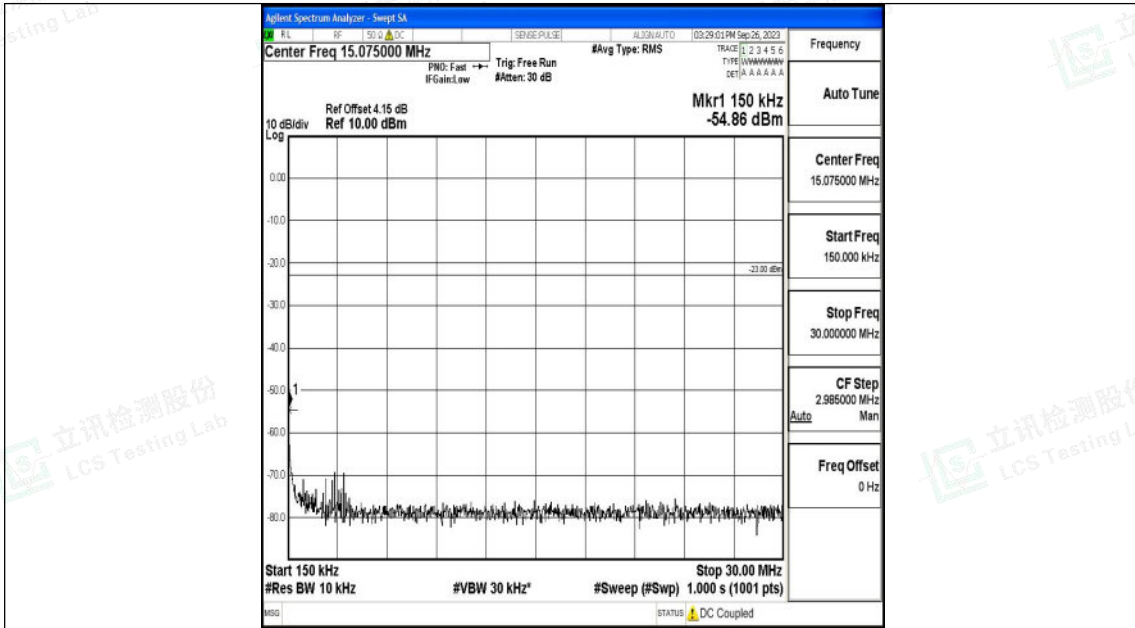

Band71_5MHz_16QAM_133447_1RB#0_0.009~0.15_0.009~0.15