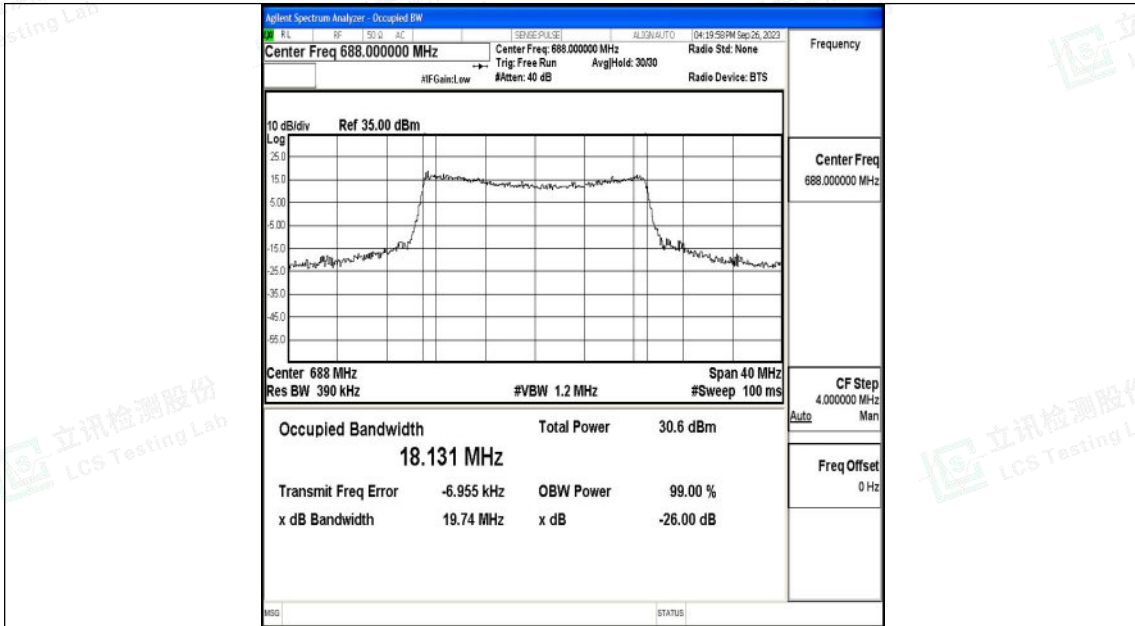

20MHz-133372

20MHz-133372