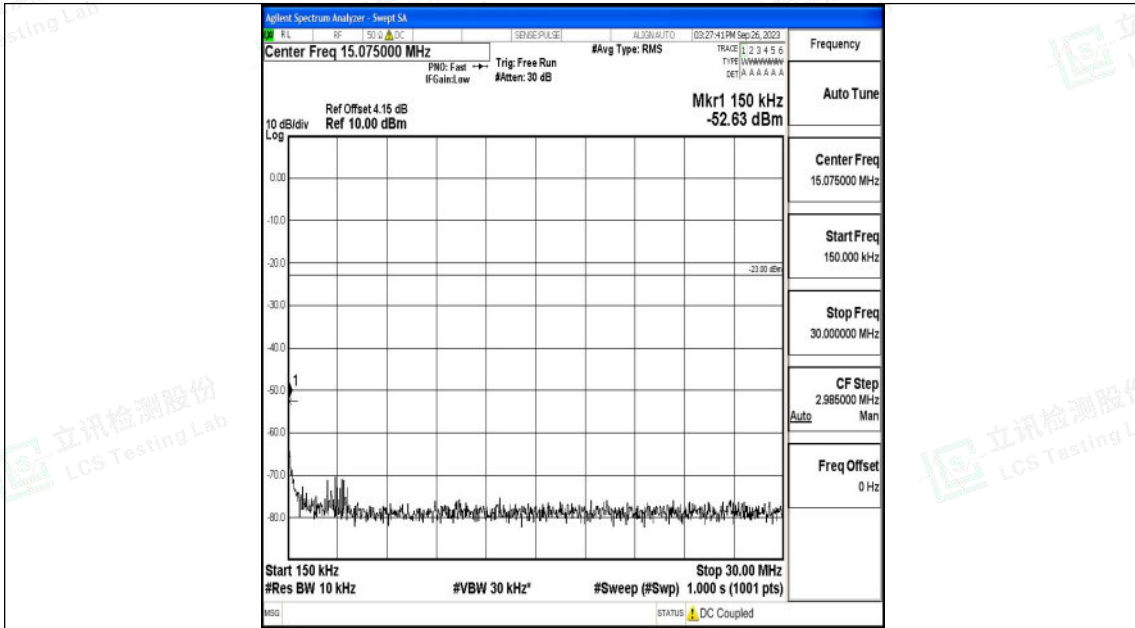

Band71_5MHz_16QAM_133297_1RB#0_0.009~0.15_0.009~0.15