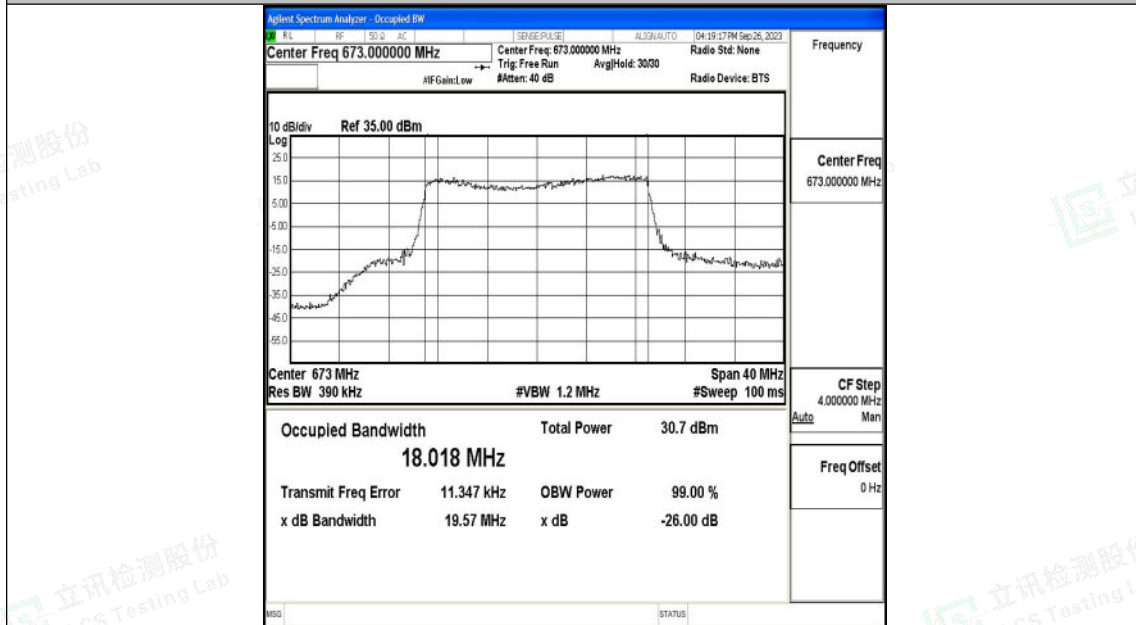

20MHz-133222