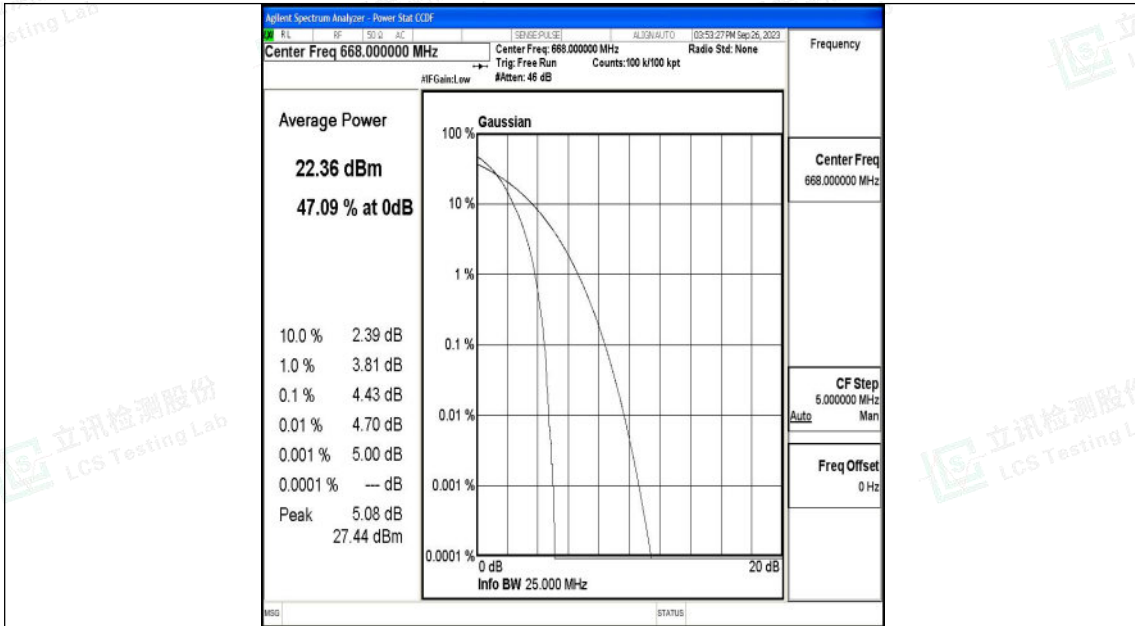

10MHz-133172