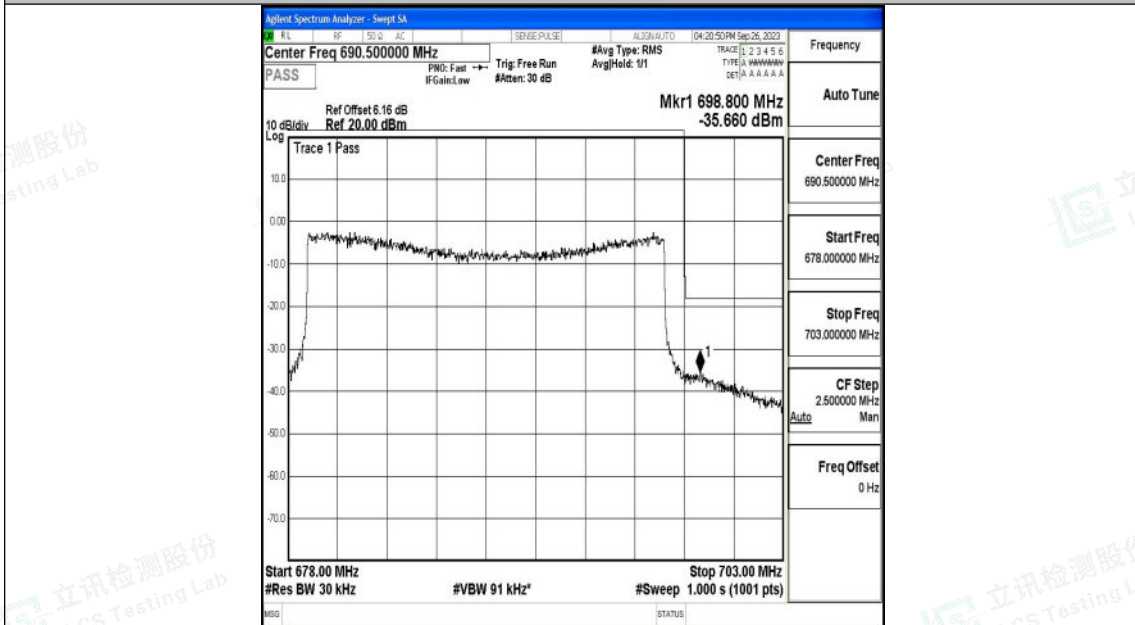

Band71_20MHz_QPSK_133372_100RB#0

Band71_20MHz_16QAM_133372_100RB#0

Shenzhen LCS Compliance Testing Laboratory Ltd.
Add: 101, 201 Bldg A & 301 Bldg C, Juji Industrial Park Yabianxueziwei, Shajing Street,
Baoan District, Shenzhen, 518000, China
Tel: +(86) 0755-82591330 | E-mail: webmaster@lcs-cert.com | Web: www.lcs-cert.com
Scan code to check authenticity