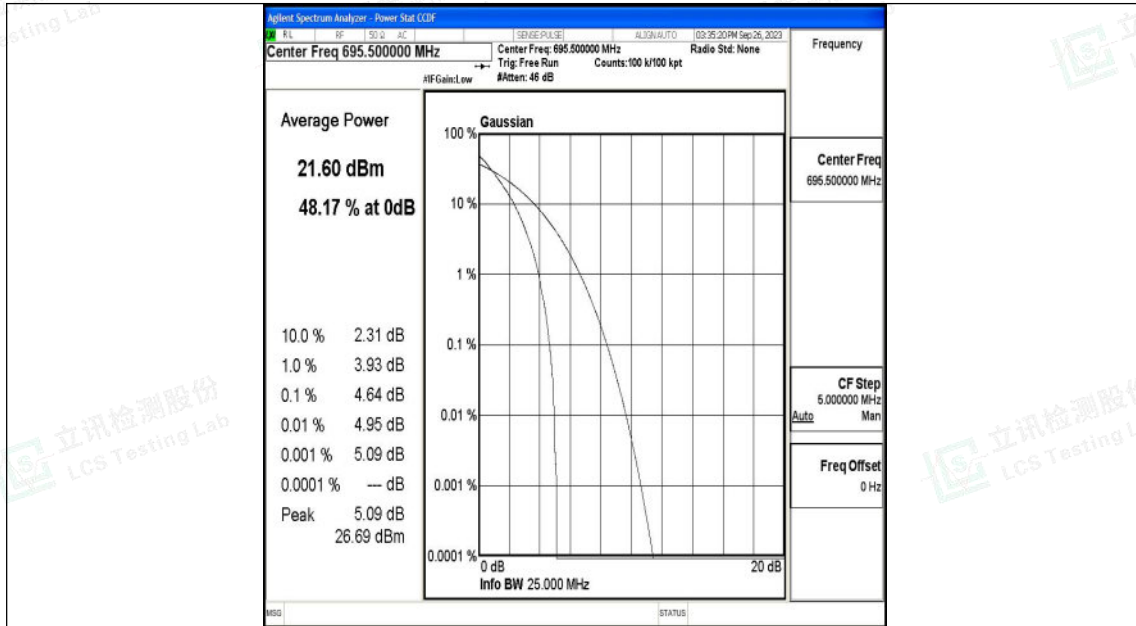

Test Graphs

5MHz-133147

5MHz-133147

Shenzhen LCS Compliance Testing Laboratory Ltd.
 Add: 101, 201 Bldg A & 301 Bldg C, Juji Industrial Park Yabianxueziwei, Shajing Street,
 Baoan District, Shenzhen, 518000, China
 Tel: +(86) 0755-82591330 | E-mail: webmaster@lcs-cert.com | Web: www.lcs-cert.com
 Scan code to check authenticity