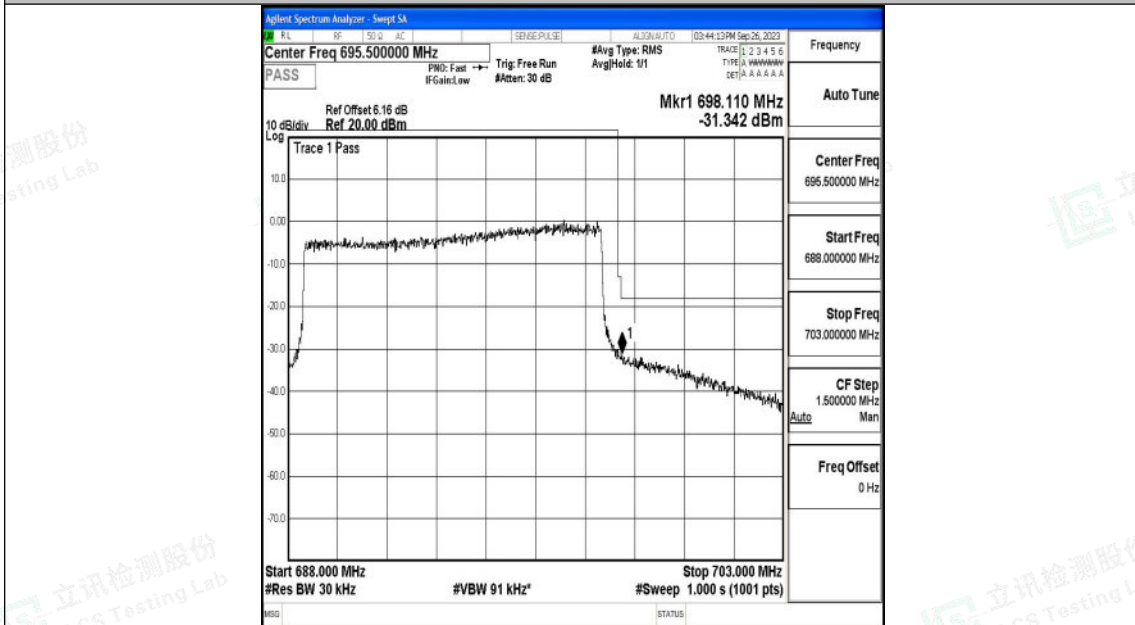

Band71_10MHz_QPSK_133422_50RB#0

Shenzhen LCS Compliance Testing Laboratory Ltd.
Add: 101, 201 Bldg A & 301 Bldg C, Juji Industrial Park Yabianxueziwei, Shajing Street,
Baoan District, Shenzhen, 518000, China
Tel: +(86) 0755-82591330 | E-mail: webmaster@lcs-cert.com | Web: www.lcs-cert.com
Scan code to check authenticity