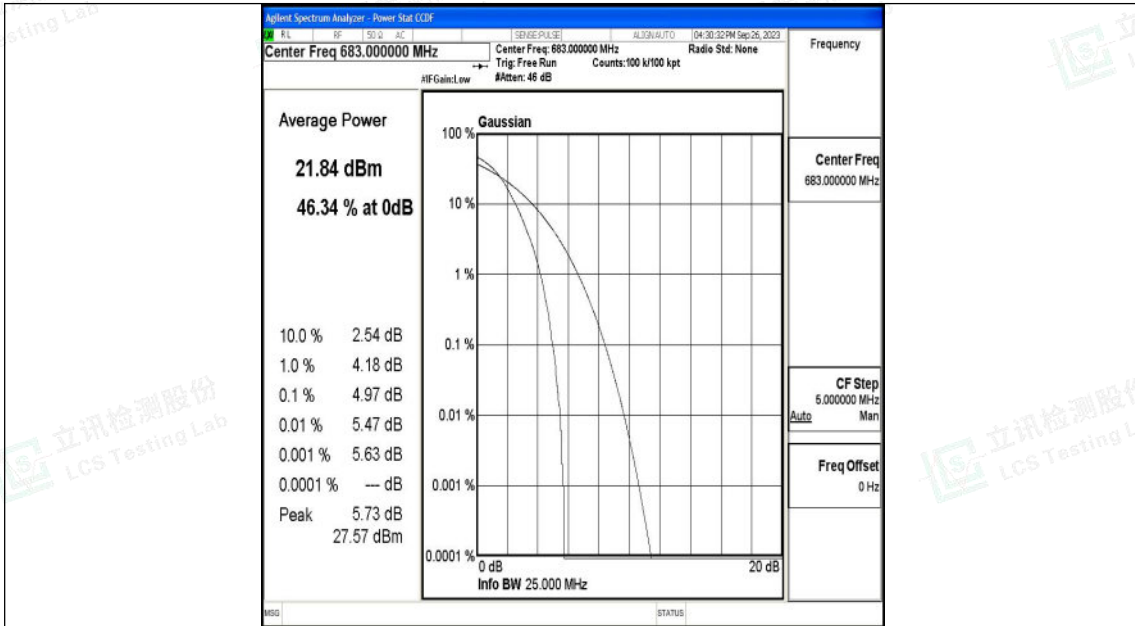

20MHz-133322