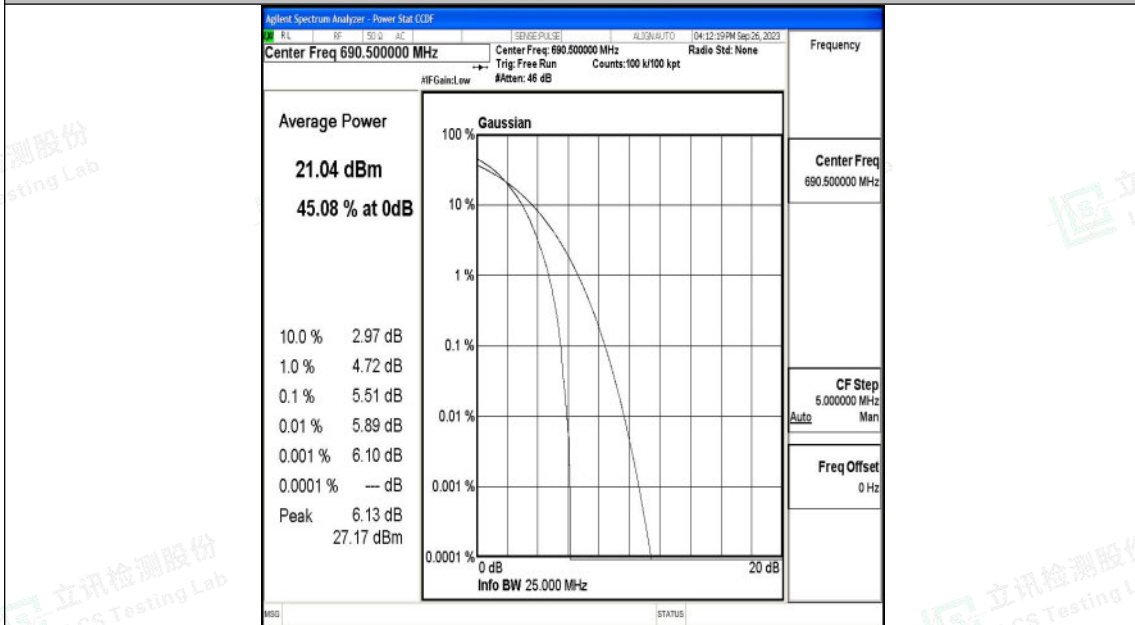

10MHz-133297

10MHz-133297

15MHz-133297

15MHz-133297

15MHz-133397

15MHz-133397

Shenzhen LCS Compliance Testing Laboratory Ltd.
 Add: 101, 201 Bldg A & 301 Bldg C, Juji Industrial Park Yabianxueziwei, Shajing Street,
 Baoan District, Shenzhen, 518000, China
 Tel: +(86) 0755-82591330 | E-mail: webmaster@lcs-cert.com | Web: www.lcs-cert.com
 Scan code to check authenticity