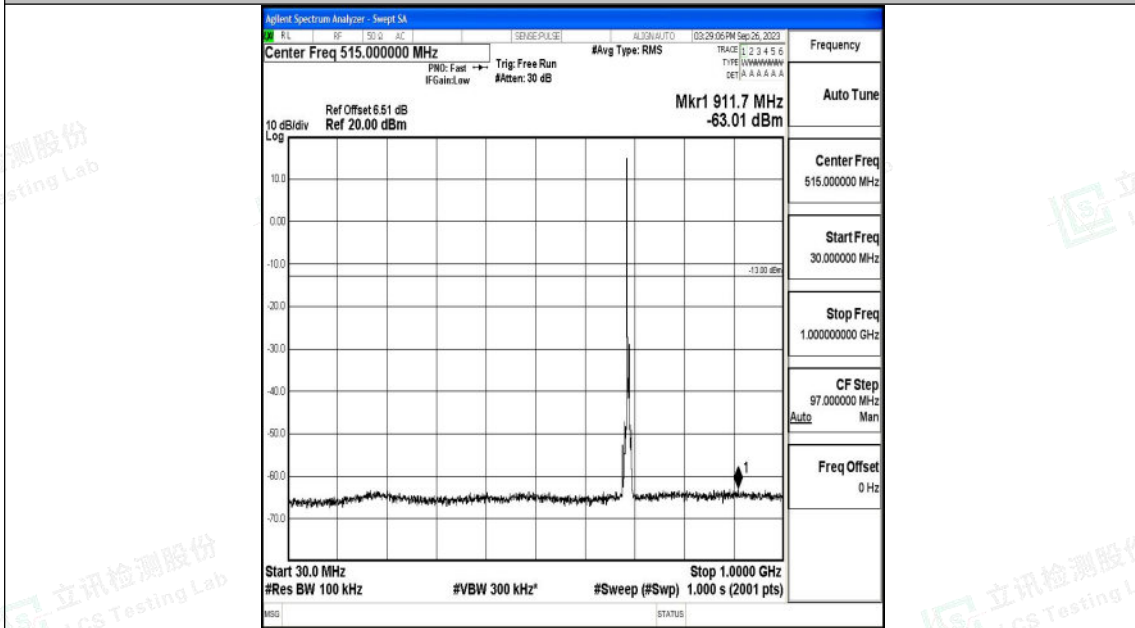

Band71_5MHz_16QAM_133447_1RB#0_0.15~30_0.15~30

Shenzhen LCS Compliance Testing Laboratory Ltd.
Add: 101, 201 Bldg A & 301 Bldg C, Juji Industrial Park Yabianxueziwei, Shajing Street,
Baoan District, Shenzhen, 518000, China
Tel: +(86) 0755-82591330 | E-mail: webmaster@lcs-cert.com | Web: www.lcs-cert.com
Scan code to check authenticity