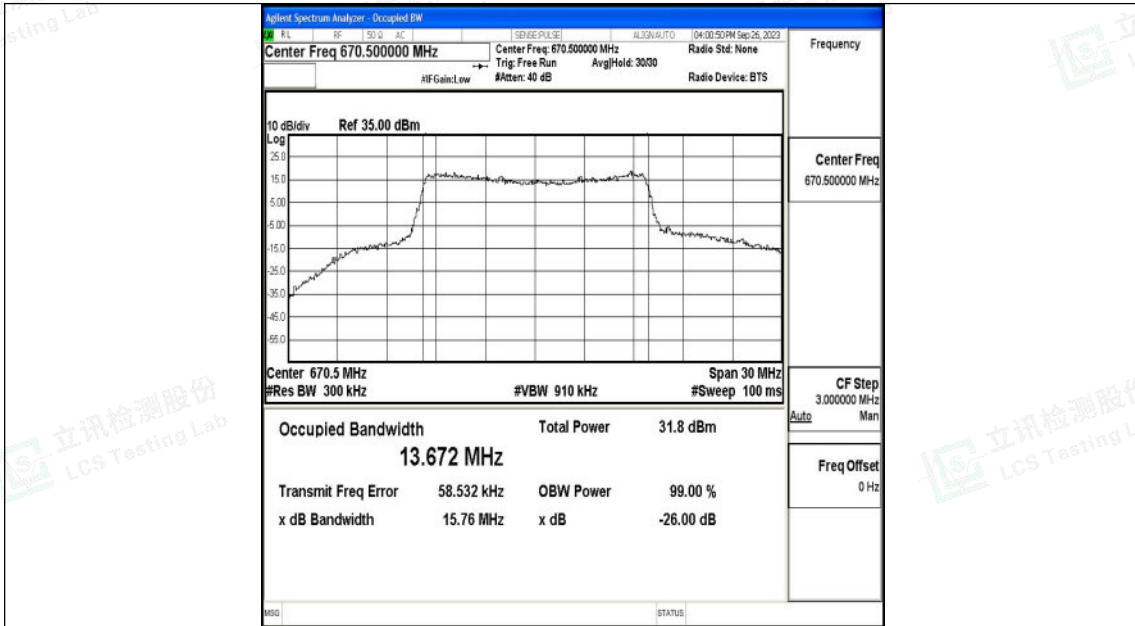

15MHz-133197

15MHz-133197