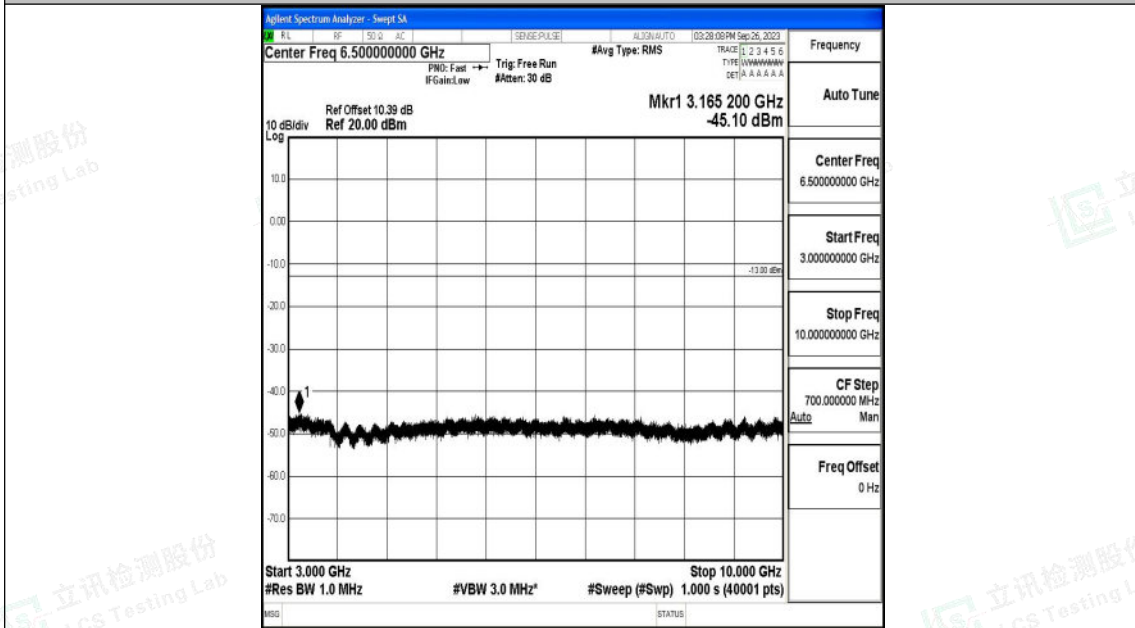

Band71_5MHz_16QAM_133297_1RB#0_1000~3000_1000~3000

Shenzhen LCS Compliance Testing Laboratory Ltd.
Add: 101, 201 Bldg A & 301 Bldg C, Juji Industrial Park Yabianxueziwei, Shajing Street,
Baoan District, Shenzhen, 518000, China
Tel: +(86) 0755-82591330 | E-mail: webmaster@lcs-cert.com | Web: www.lcs-cert.com
Scan code to check authenticity