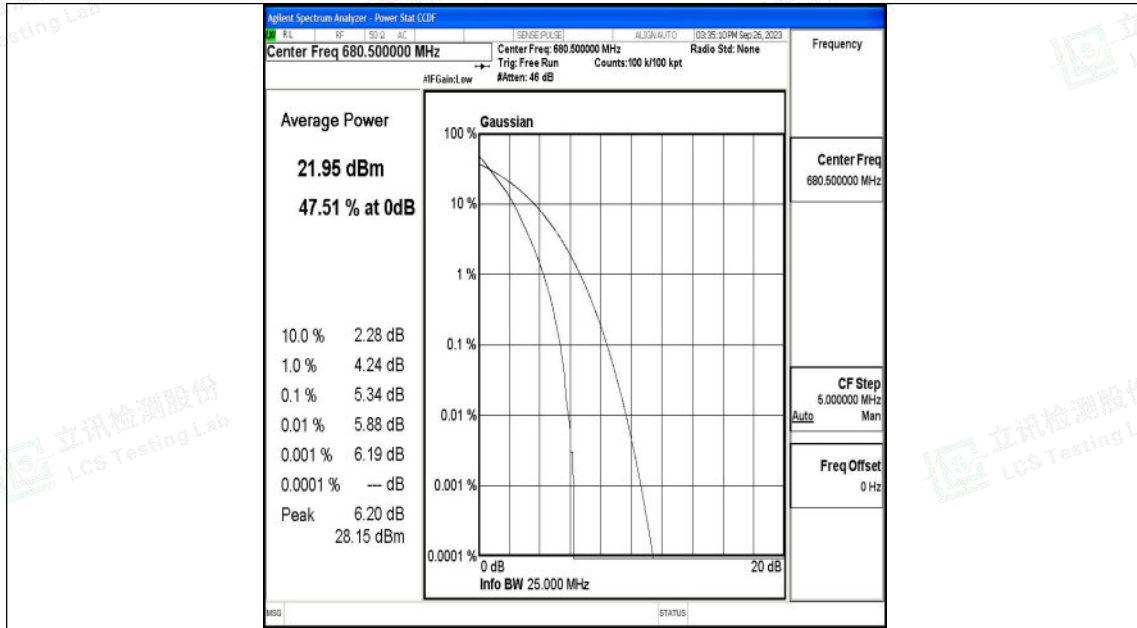

Test Graphs

5MHz-133147

5MHz-133147

Shenzhen LCS Compliance Testing Laboratory Ltd.
 Add: 101, 201 Bldg A & 301 Bldg C, Juji Industrial Park Yabianxueziwei, Shajing Street,
 Baoan District, Shenzhen, 518000, China
 Tel: +(86) 0755-82591330 | E-mail: webmaster@lcs-cert.com | Web: www.lcs-cert.com
 Scan code to check authenticity