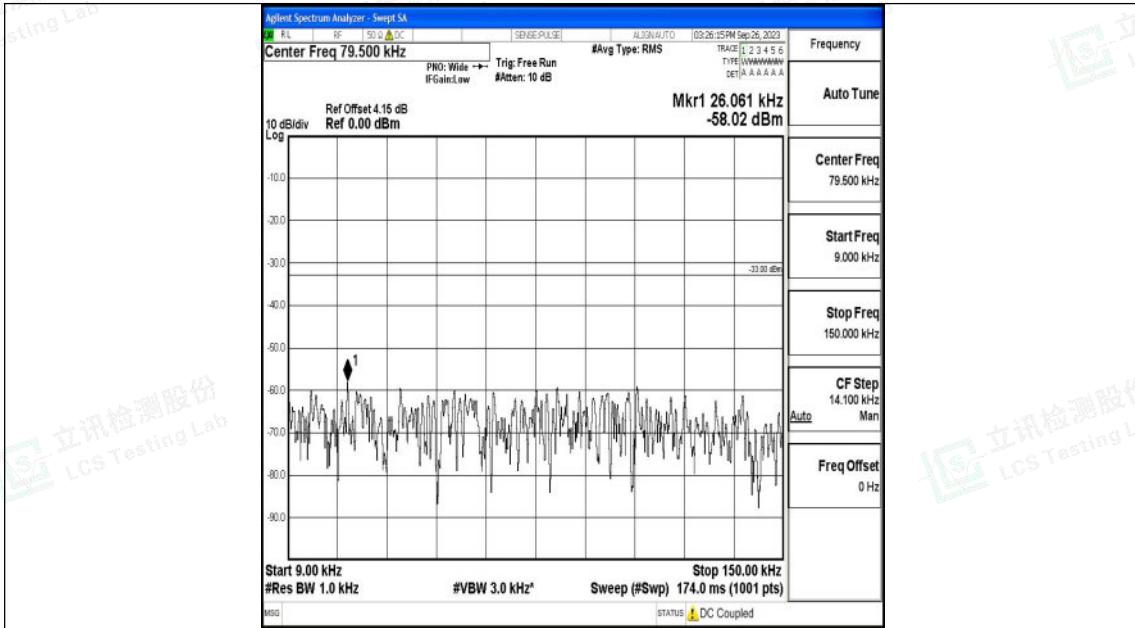

Band71_5MHz_QPSK_133147_1RB#0_3000~10000_3000~10000