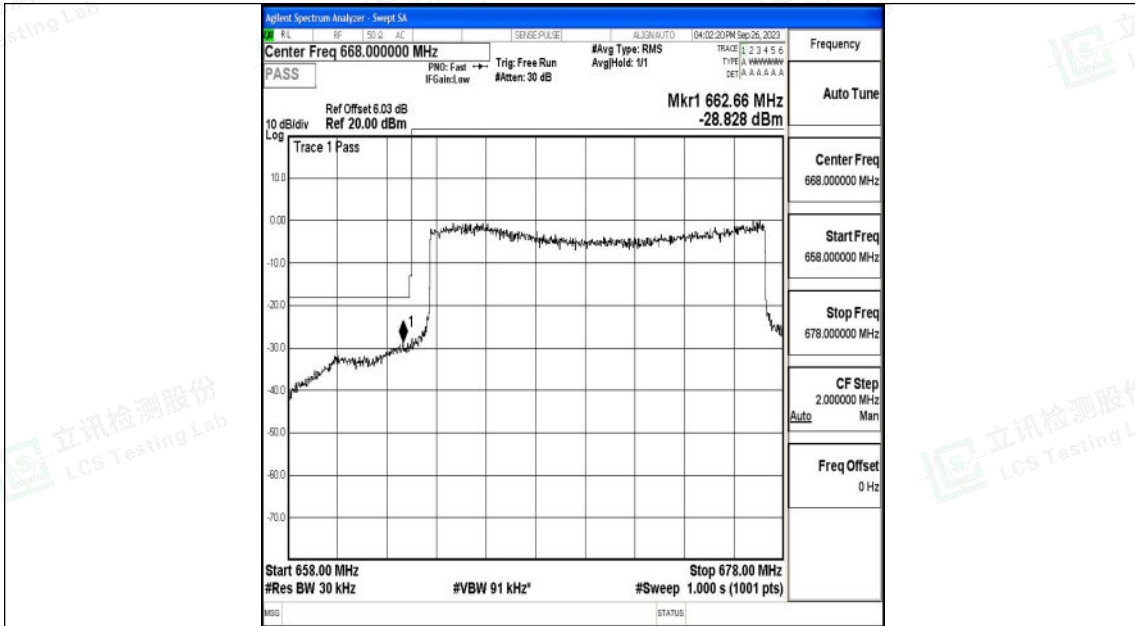

Band71_10MHz_16QAM_133422_50RB#0