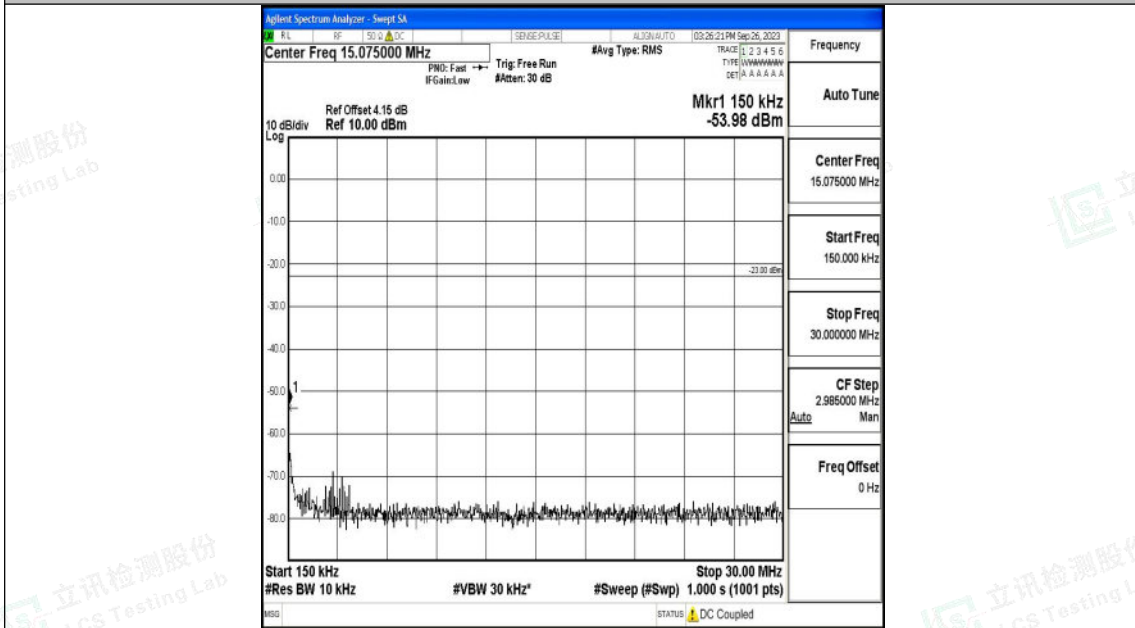

Band71_5MHz_16QAM_133147_1RB#0_0.009~0.15_0.009~0.15

Shenzhen LCS Compliance Testing Laboratory Ltd.
Add: 101, 201 Bldg A & 301 Bldg C, Juji Industrial Park Yabianxueziwei, Shajing Street,
Baoan District, Shenzhen, 518000, China
Tel: +(86) 0755-82591330 | E-mail: webmaster@lcs-cert.com | Web: www.lcs-cert.com
Scan code to check authenticity