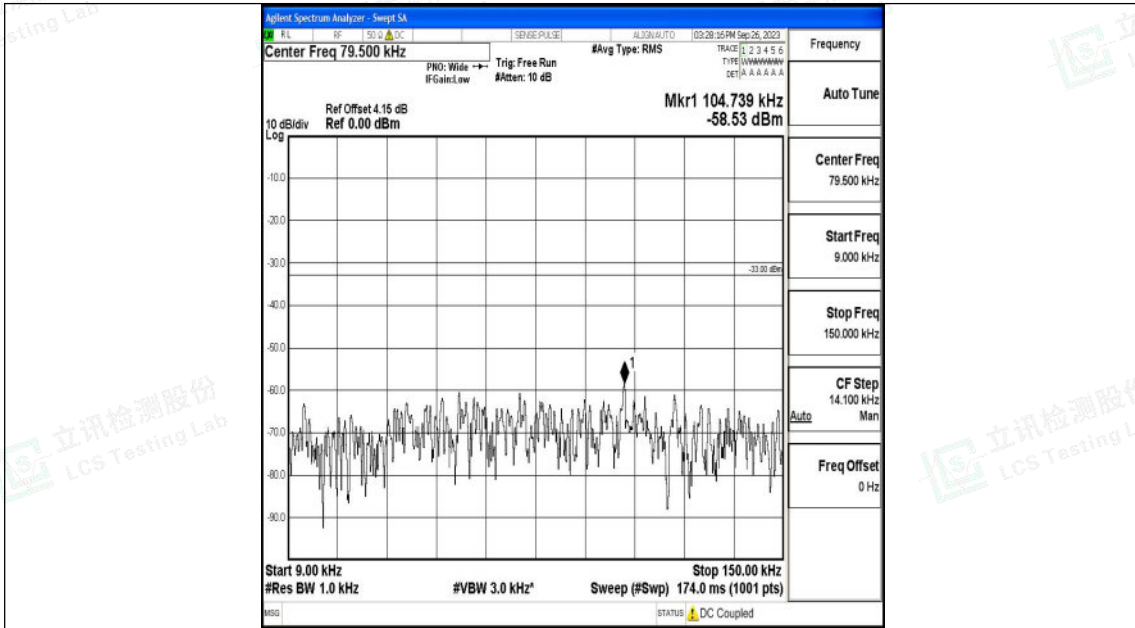

Band71_5MHz_16QAM_133297_1RB#0_3000~10000_3000~10000