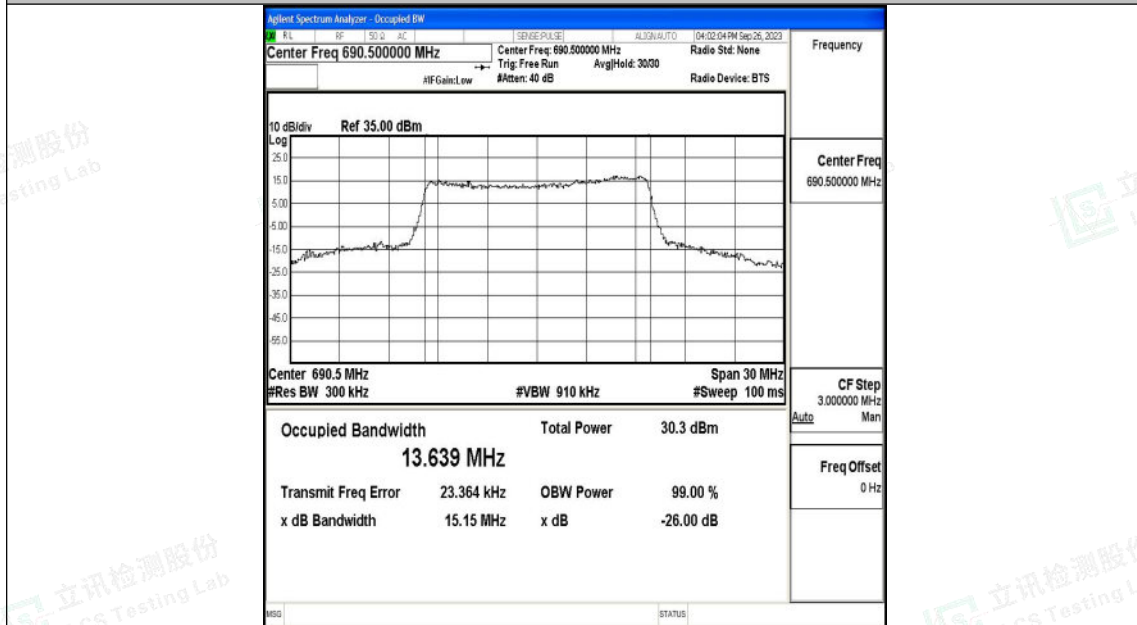

15MHz-133397

Shenzhen LCS Compliance Testing Laboratory Ltd.
Add: 101, 201 Bldg A & 301 Bldg C, Juji Industrial Park Yabianxueziwei, Shajing Street,
Baoan District, Shenzhen, 518000, China
Tel: +(86) 0755-82591330 | E-mail: webmaster@lcs-cert.com | Web: www.lcs-cert.com
Scan code to check authenticity