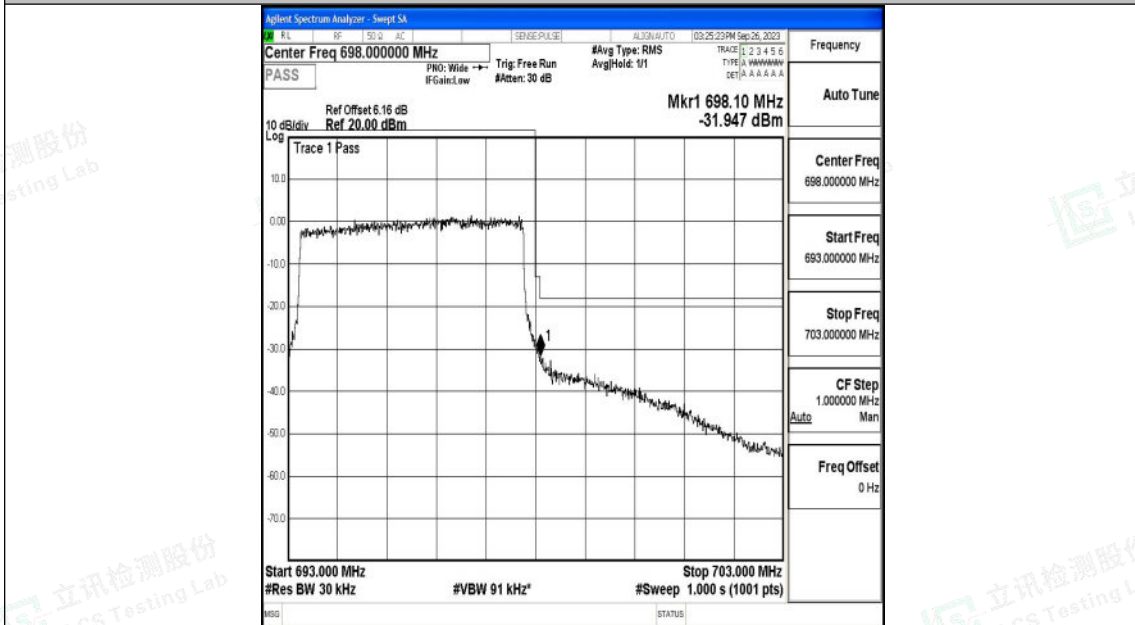

Test Graphs

Band71_5MHz_QPSK_133147_25RB#0

Band71_5MHz_16QAM_133147_25RB#0

Band71_5MHz_QPSK_133447_25RB#0

Band71_5MHz_16QAM_133447_25RB#0

Shenzhen LCS Compliance Testing Laboratory Ltd.
 Add: 101, 201 Bldg A & 301 Bldg C, Juji Industrial Park Yabianxueziwei, Shajing Street,
 Baoan District, Shenzhen, 518000, China
 Tel: +(86) 0755-82591330 | E-mail: webmaster@lcs-cert.com | Web: www.lcs-cert.com
 Scan code to check authenticity