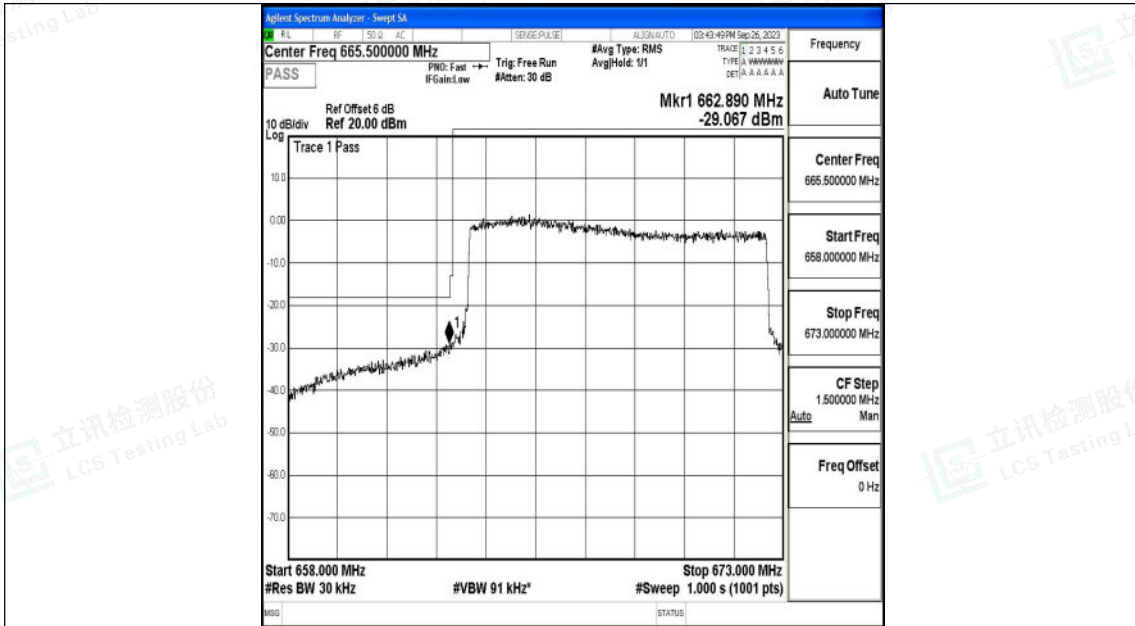

Test Graphs

Band71_5MHz_QPSK_133147_25RB#0

Band71_5MHz_16QAM_133147_25RB#0

Band71_5MHz_QPSK_133447_25RB#0

Band71_5MHz_16QAM_133447_25RB#0

Shenzhen LCS Compliance Testing Laboratory Ltd.
 Add: 101, 201 Bldg A & 301 Bldg C, Juji Industrial Park Yabianxueziwei, Shajing Street,
 Baoan District, Shenzhen, 518000, China
 Tel: +(86) 0755-82591330 | E-mail: webmaster@lcs-cert.com | Web: www.lcs-cert.com
 Scan code to check authenticity