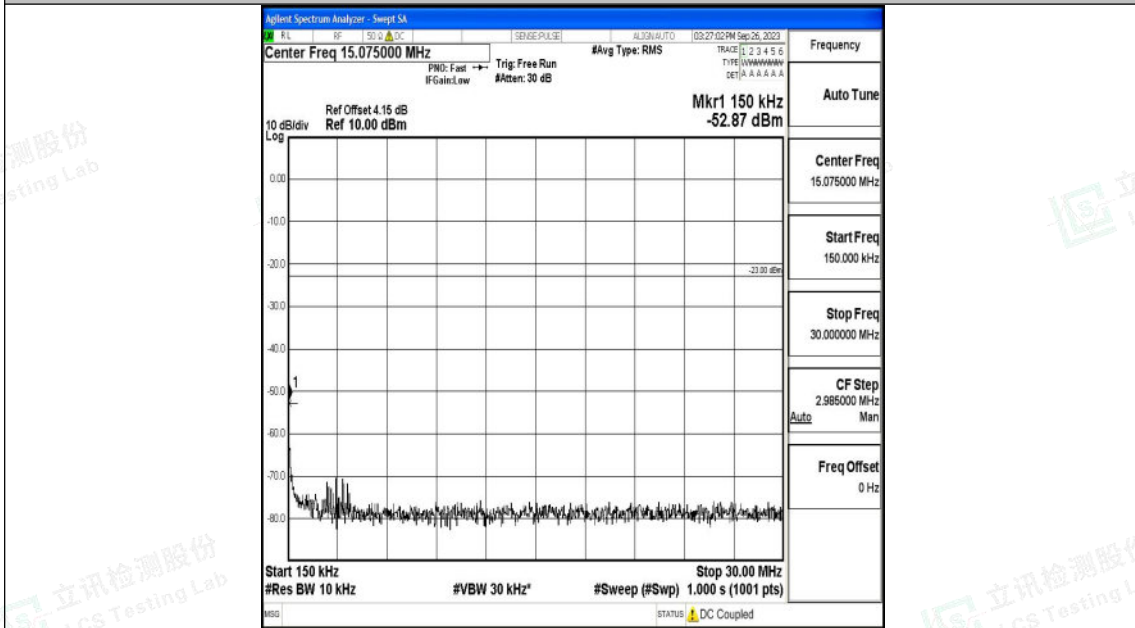

Band71_5MHz_QPSK_133297_1RB#0_0.009~0.15_0.009~0.15

Shenzhen LCS Compliance Testing Laboratory Ltd.
Add: 101, 201 Bldg A & 301 Bldg C, Juji Industrial Park Yabianxueziwei, Shajing Street,
Baoan District, Shenzhen, 518000, China
Tel: +(86) 0755-82591330 | E-mail: webmaster@lcs-cert.com | Web: www.lcs-cert.com
Scan code to check authenticity