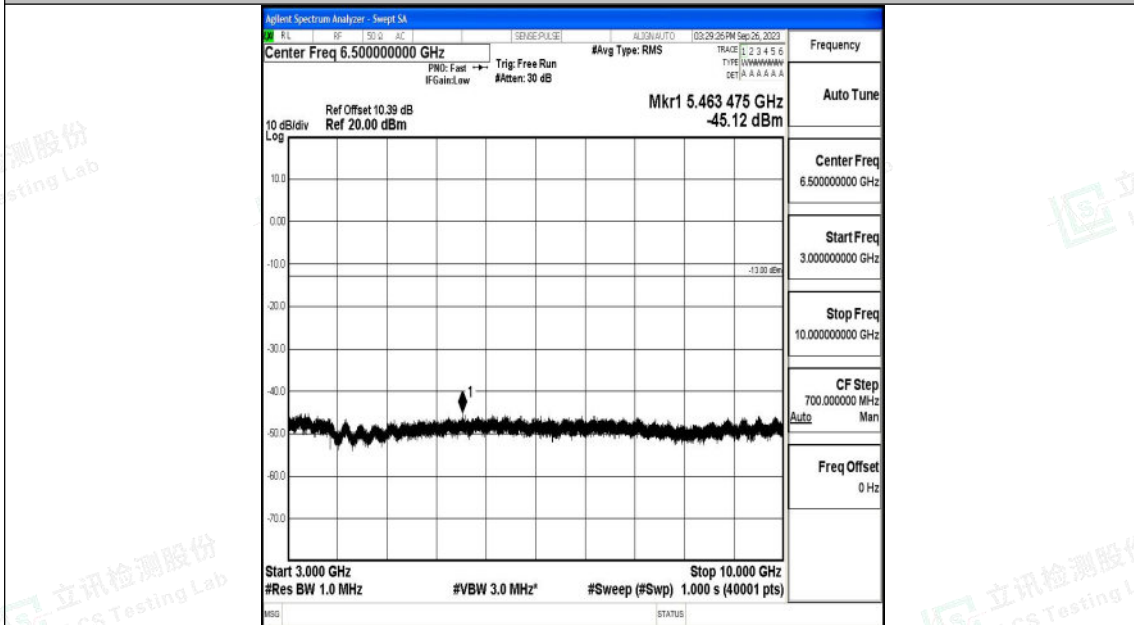

Band71_5MHz_16QAM_133447_1RB#0_1000~3000_1000~3000

Band71_5MHz_16QAM_133447_1RB#0_3000~10000_3000~10000

Shenzhen LCS Compliance Testing Laboratory Ltd.
Add: 101, 201 Bldg A & 301 Bldg C, Juji Industrial Park Yabianxueziwei, Shajing Street,
Baoan District, Shenzhen, 518000, China
Tel: +(86) 0755-82591330 | E-mail: webmaster@lcs-cert.com | Web: www.lcs-cert.com
Scan code to check authenticity