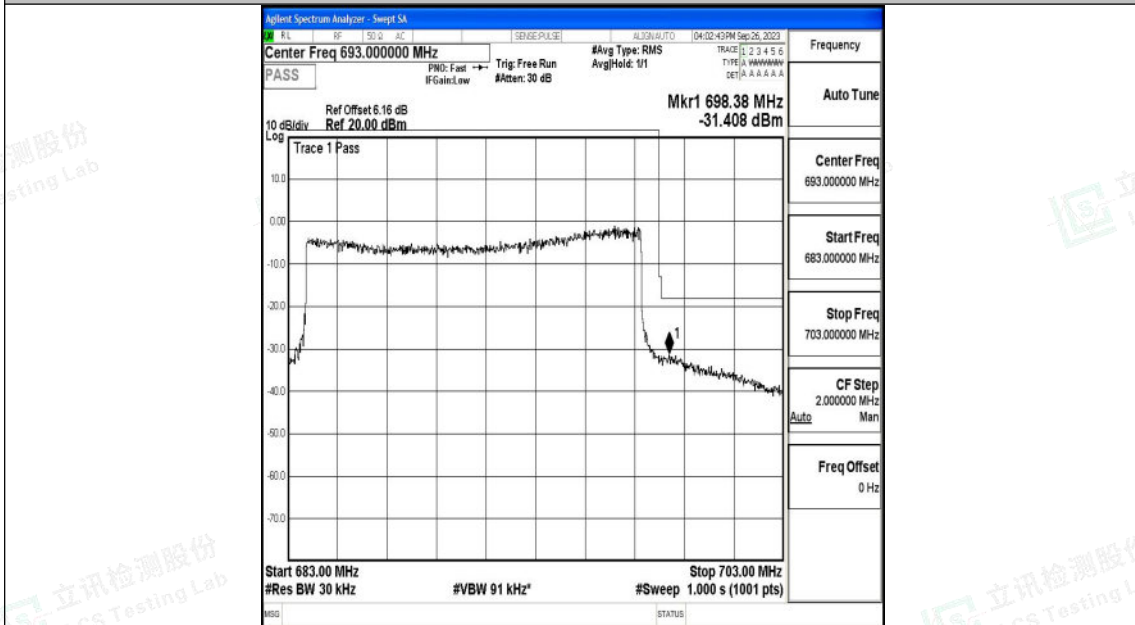

Band71_15MHz_QPSK_133397_75RB#0

Shenzhen LCS Compliance Testing Laboratory Ltd.
Add: 101, 201 Bldg A & 301 Bldg C, Juji Industrial Park Yabianxueziwei, Shajing Street,
Baoan District, Shenzhen, 518000, China
Tel: +(86) 0755-82591330 | E-mail: webmaster@lcs-cert.com | Web: www.lcs-cert.com
Scan code to check authenticity