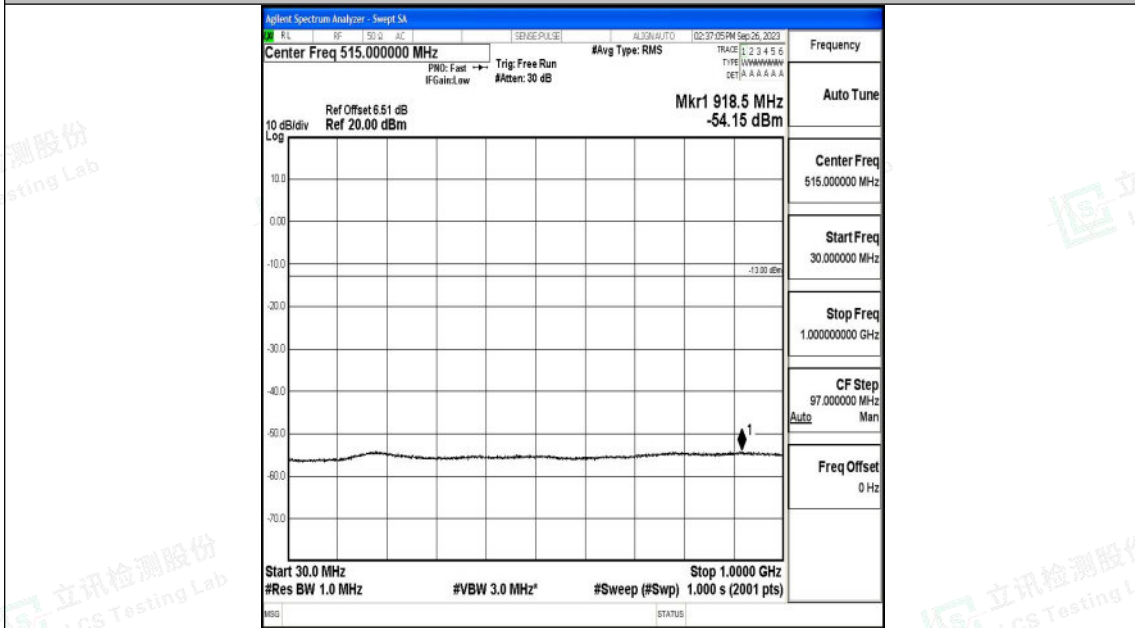

Band66_10MHz_QPSK_132322_1RB#0_0.15~30_0.15~30

Band66_10MHz_QPSK_132322_1RB#0_30~1000_30~1000