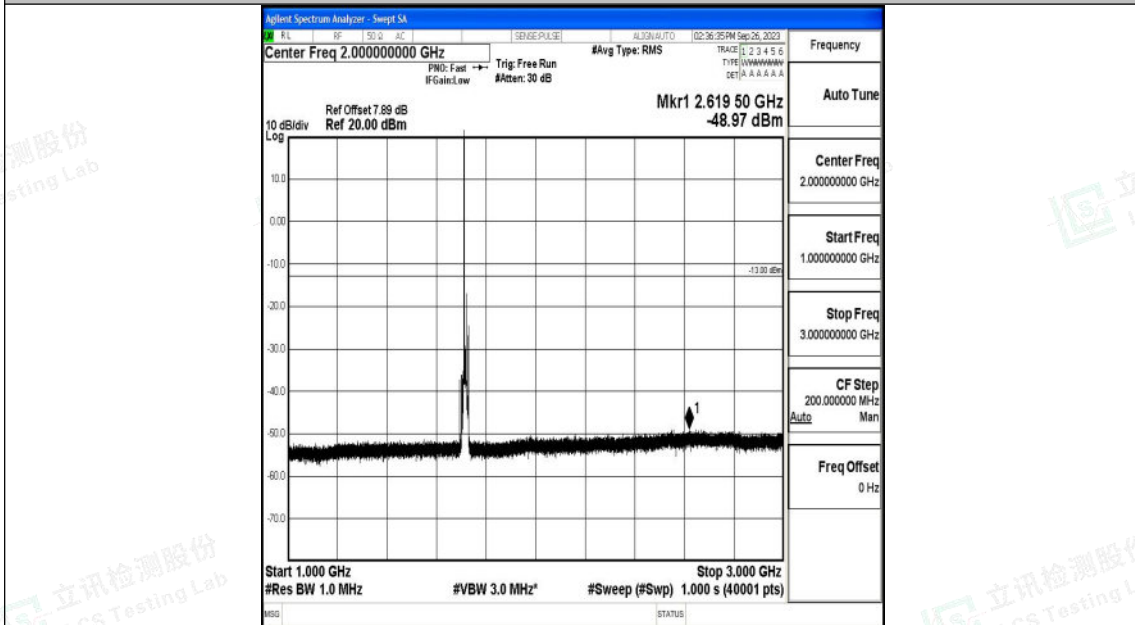

Band66_10MHz_16QAM_132022_1RB#0_30~1000_30~1000

Band66_10MHz_16QAM_132022_1RB#0_1000~3000_1000~3000

Shenzhen LCS Compliance Testing Laboratory Ltd.
Add: 101, 201 Bldg A & 301 Bldg C, Juji Industrial Park Yabianxueziwei, Shajing Street,
Baoan District, Shenzhen, 518000, China
Tel: +(86) 0755-82591330 | E-mail: webmaster@lcs-cert.com | Web: www.lcs-cert.com
Scan code to check authenticity