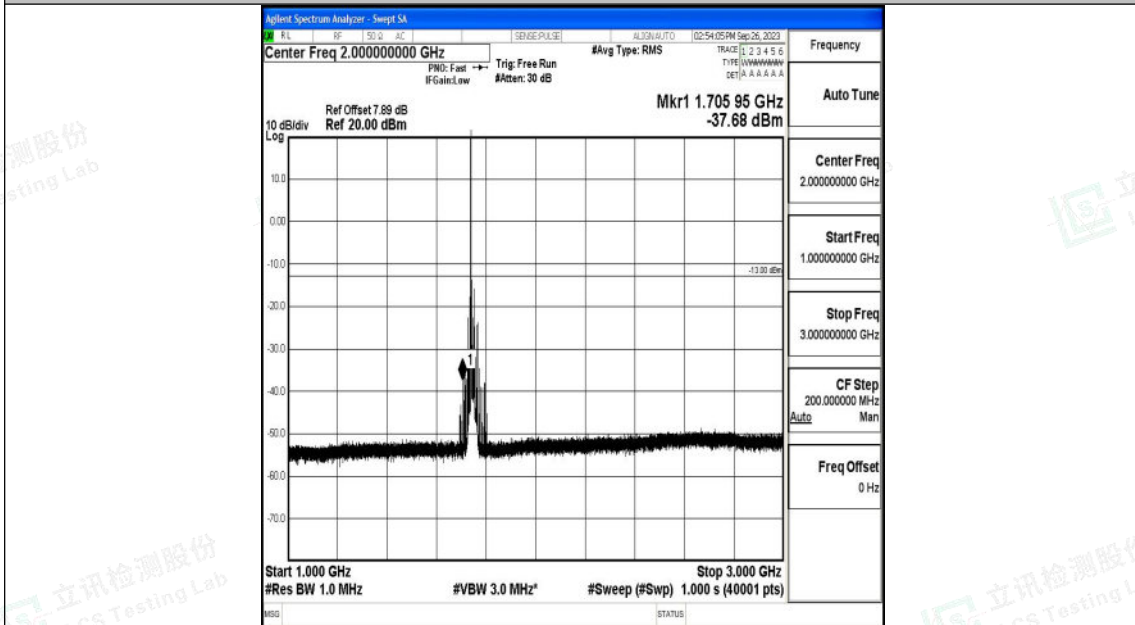

Band66_15MHz_16QAM_132322_1RB#0_30~1000_30~1000

Band66_15MHz_16QAM_132322_1RB#0_1000~3000_1000~3000

Shenzhen LCS Compliance Testing Laboratory Ltd.
Add: 101, 201 Bldg A & 301 Bldg C, Juji Industrial Park Yabianxueziwei, Shajing Street,
Baoan District, Shenzhen, 518000, China
Tel: +(86) 0755-82591330 | E-mail: webmaster@lcs-cert.com | Web: www.lcs-cert.com
Scan code to check authenticity