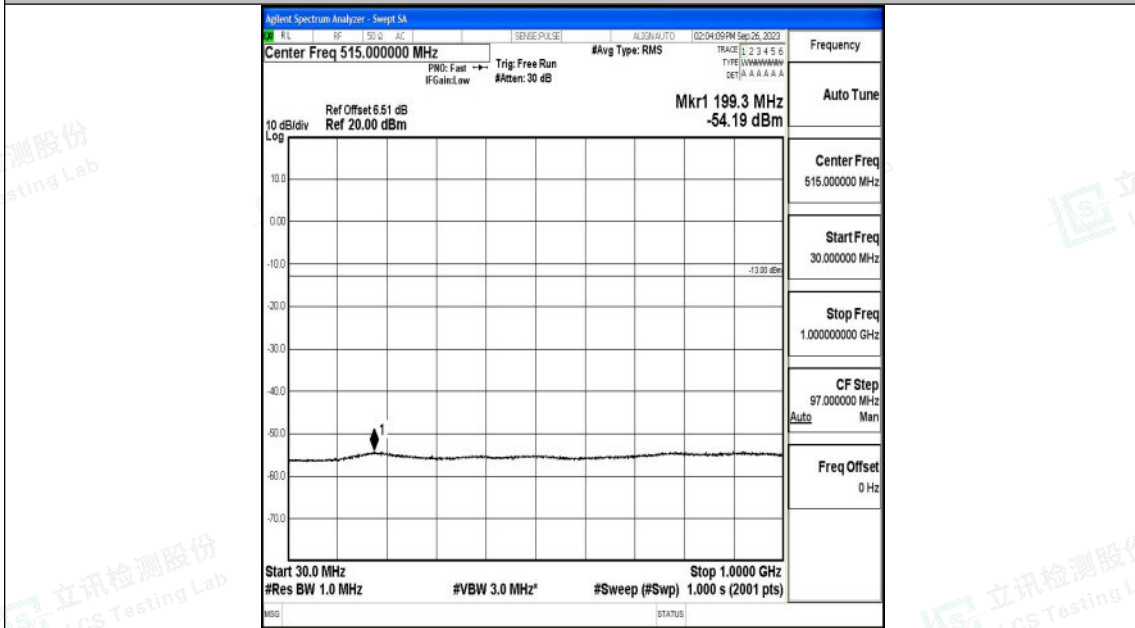

Band66_20MHz_QPSK_132572_1RB#0_30~1000_30~1000

Band66_20MHz_16QAM_132572_1RB#0_3000~20000_3000~20000

Band66_3MHz_QPSK_132322_1RB#0_3000~20000_3000~20000

Band66_3MHz_16QAM_132322_1RB#0_30~1000_30~1000

Shenzhen LCS Compliance Testing Laboratory Ltd.
 Add: 101, 201 Bldg A & 301 Bldg C, Juji Industrial Park Yabianxueziwei, Shajing Street,
 Baoan District, Shenzhen, 518000, China
 Tel: +(86) 0755-82591330 | E-mail: webmaster@lcs-cert.com | Web: www.lcs-cert.com
 Scan code to check authenticity