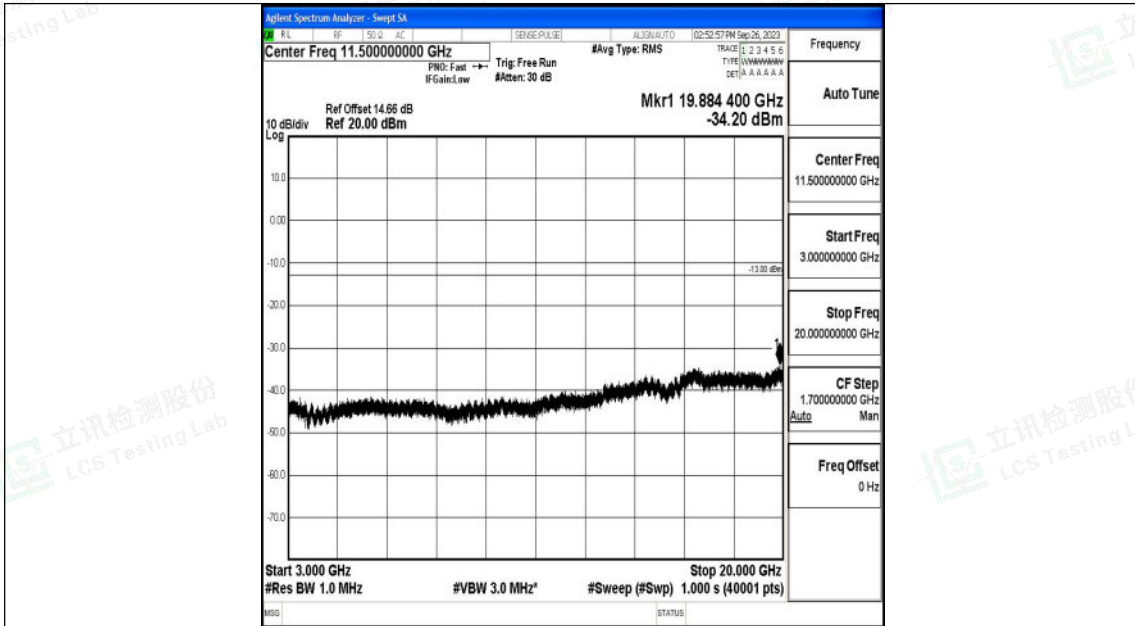

Band66_15MHz_16QAM_132047_1RB#0_1000~3000_1000~3000

Band66_15MHz_16QAM_132047_1RB#0_3000~20000_3000~20000