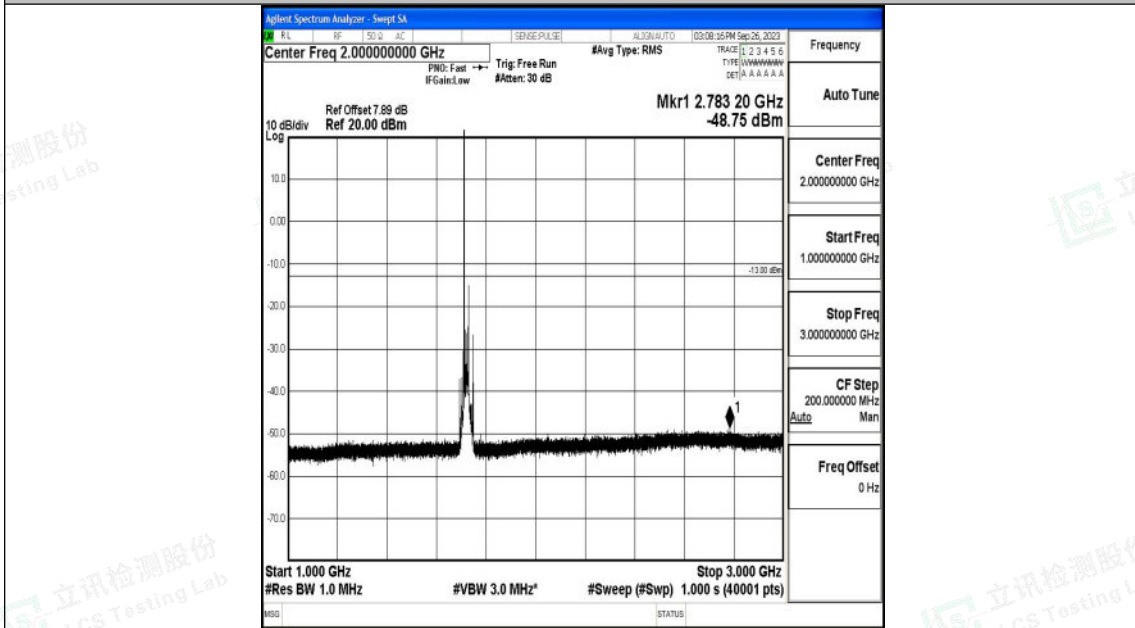

Band66_20MHz_QPSK_132072_1RB#0_30~1000_30~1000

Band66_20MHz_QPSK_132072_1RB#0_1000~3000_1000~3000

Shenzhen LCS Compliance Testing Laboratory Ltd.
Add: 101, 201 Bldg A & 301 Bldg C, Juji Industrial Park Yabianxueziwei, Shajing Street,
Baoan District, Shenzhen, 518000, China
Tel: +(86) 0755-82591330 | E-mail: webmaster@lcs-cert.com | Web: www.lcs-cert.com
Scan code to check authenticity