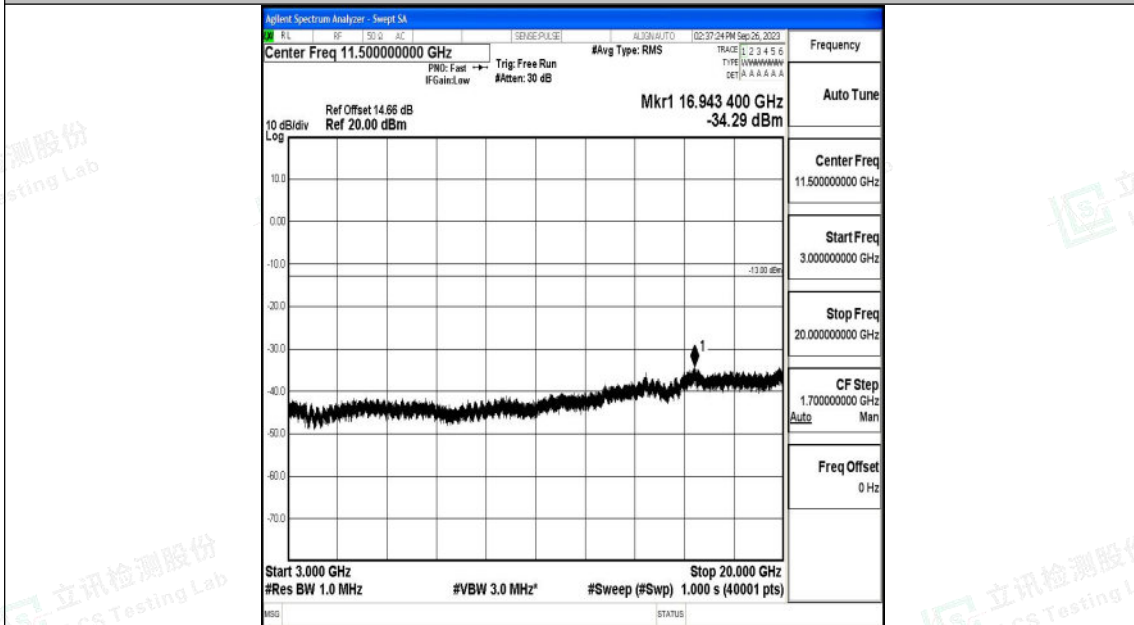

Band66_10MHz_QPSK_132322_1RB#0_0.15~30_0.15~30

Band66_10MHz_QPSK_132322_1RB#0_30~1000_30~1000

Band66_10MHz_QPSK_132322_1RB#0_1000~3000_1000~3000

Band66_10MHz_QPSK_132322_1RB#0_3000~20000_3000~20000

Shenzhen LCS Compliance Testing Laboratory Ltd.
 Add: 101, 201 Bldg A & 301 Bldg C, Juji Industrial Park Yabianxueziwei, Shajing Street,
 Baoan District, Shenzhen, 518000, China
 Tel: +(86) 0755-82591330 | E-mail: webmaster@lcs-cert.com | Web: www.lcs-cert.com
 Scan code to check authenticity