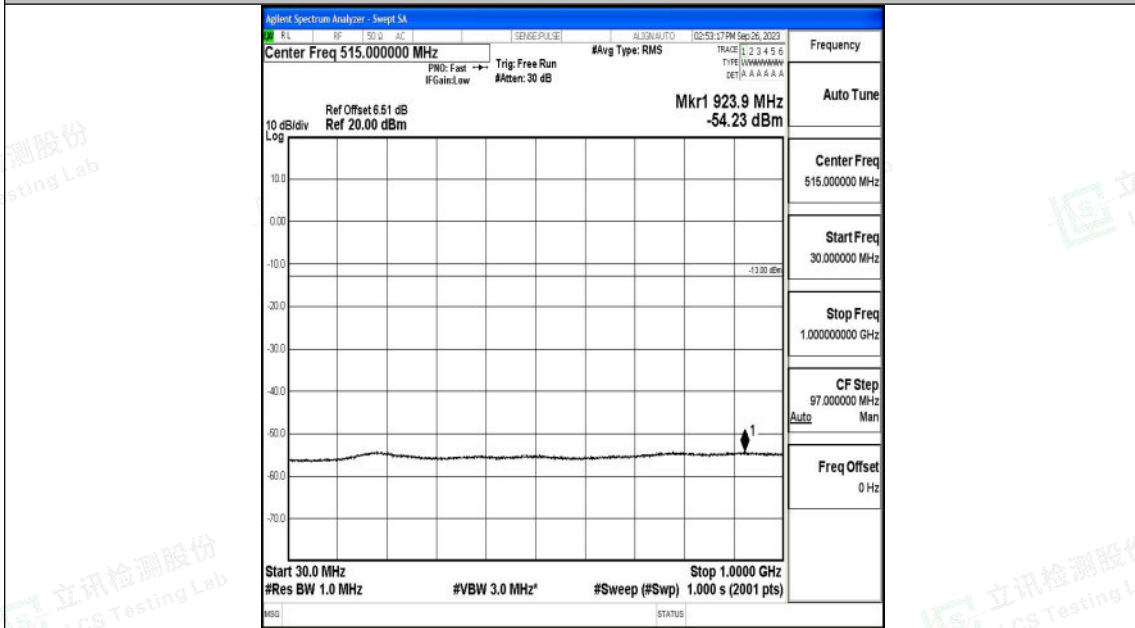

Band66_15MHz_QPSK_132322_1RB#0_0.15~30_0.15~30

Band66_15MHz_QPSK_132322_1RB#0_30~1000_30~1000