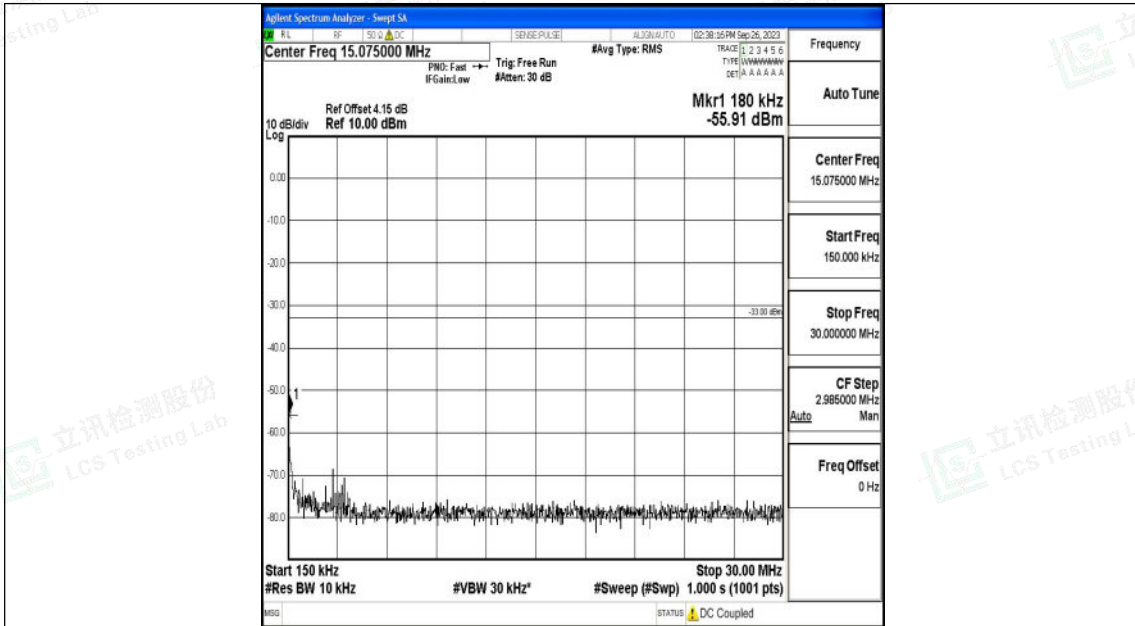

Band66_10MHz_16QAM_132322_1RB#0_3000~20000_3000~20000

Band66_10MHz_QPSK_132622_1RB#0_0.009~0.15_0.009~0.15

Band66_10MHz_QPSK_132622_1RB#0_0.15~30_0.15~30

Band66_10MHz_QPSK_132622_1RB#0_30~1000_30~1000

Shenzhen LCS Compliance Testing Laboratory Ltd.
 Add: 101, 201 Bldg A & 301 Bldg C, Juji Industrial Park Yabianxueziwei, Shajing Street,
 Baoan District, Shenzhen, 518000, China
 Tel: +(86) 0755-82591330 | E-mail: webmaster@lcs-cert.com | Web: www.lcs-cert.com
 Scan code to check authenticity