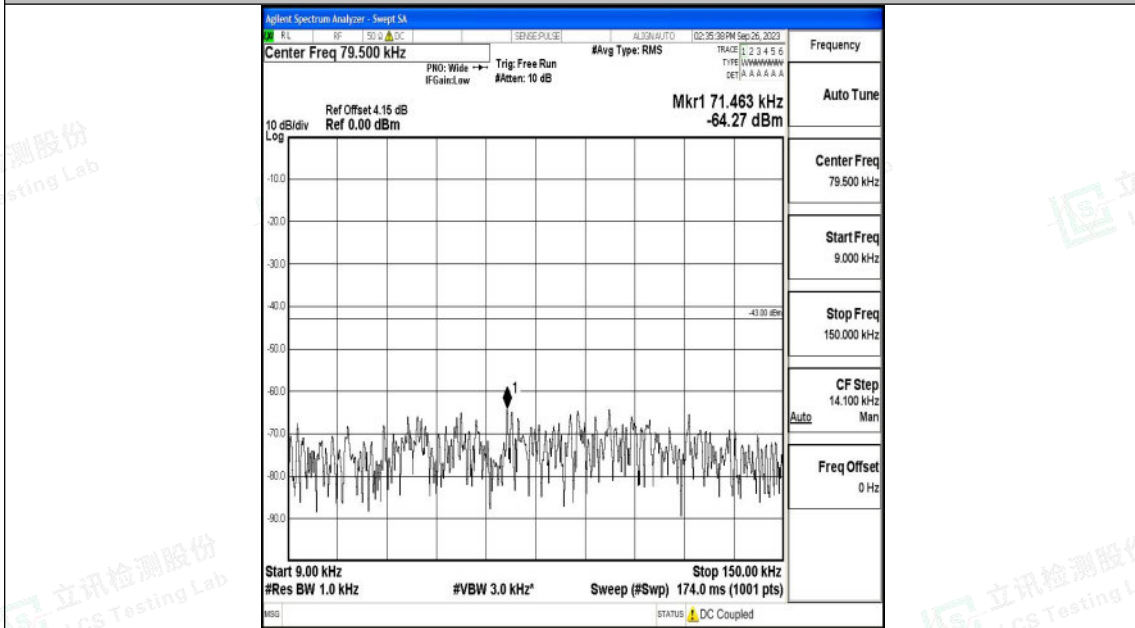

Band66_5MHz_16QAM_132647_1RB#0_3000~20000_3000~20000

Band66_10MHz_QPSK_132022_1RB#0_0.009~0.15_0.009~0.15

Shenzhen LCS Compliance Testing Laboratory Ltd.
Add: 101, 201 Bldg A & 301 Bldg C, Juji Industrial Park Yabianxueziwei, Shajing Street,
Baoan District, Shenzhen, 518000, China
Tel: +(86) 0755-82591330 | E-mail: webmaster@lcs-cert.com | Web: www.lcs-cert.com
Scan code to check authenticity