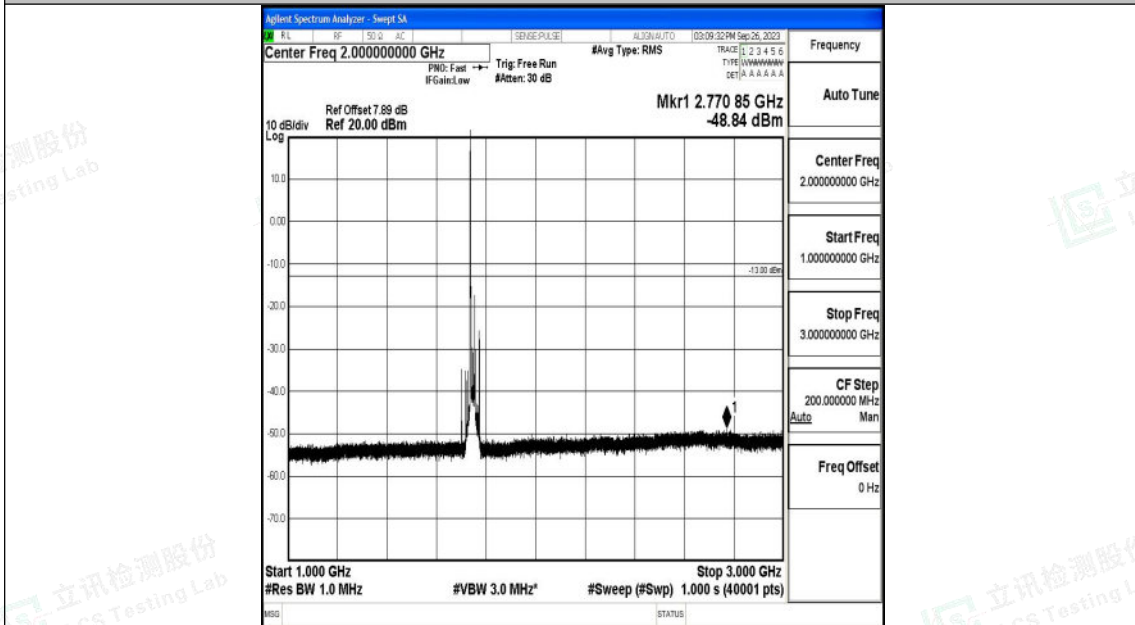

Band66_20MHz_QPSK_132322_1RB#0_30~1000_30~1000

Band66_20MHz_QPSK_132322_1RB#0_1000~3000_1000~3000

Shenzhen LCS Compliance Testing Laboratory Ltd.
Add: 101, 201 Bldg A & 301 Bldg C, Juji Industrial Park Yabianxueziwei, Shajing Street,
Baoan District, Shenzhen, 518000, China
Tel: +(86) 0755-82591330 | E-mail: webmaster@lcs-cert.com | Web: www.lcs-cert.com
Scan code to check authenticity