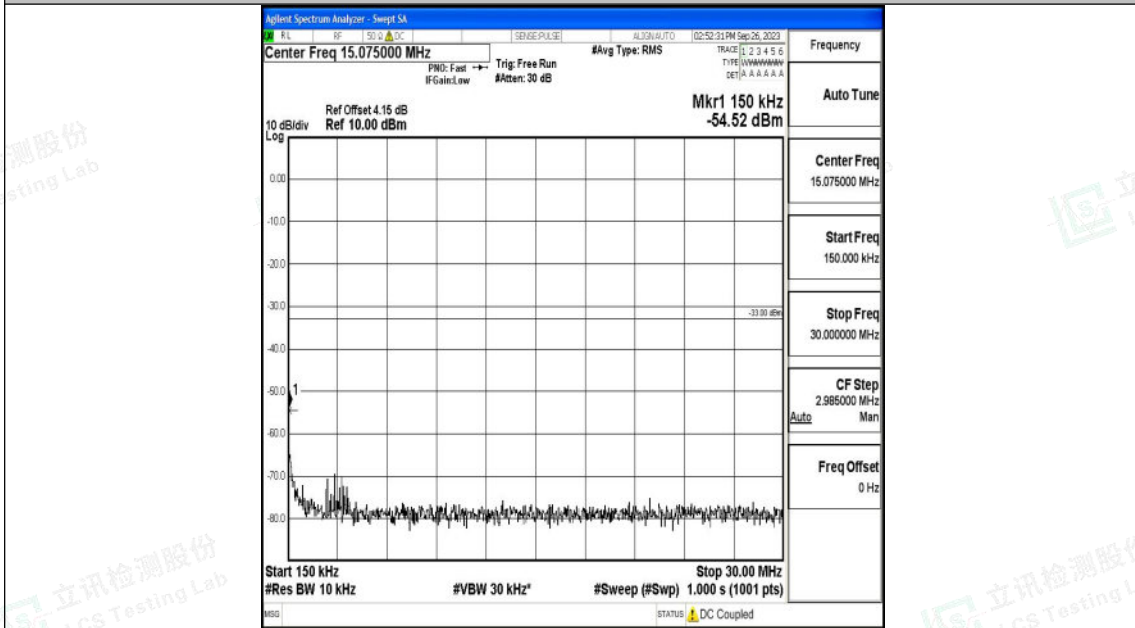

Band66_15MHz_16QAM_132047_1RB#0_0.009~0.15_0.009~0.15

Band66_15MHz_16QAM_132047_1RB#0_0.15~30_0.15~30

Shenzhen LCS Compliance Testing Laboratory Ltd.
Add: 101, 201 Bldg A & 301 Bldg C, Juji Industrial Park Yabianxueziwei, Shajing Street,
Baoan District, Shenzhen, 518000, China
Tel: +(86) 0755-82591330 | E-mail: webmaster@lcs-cert.com | Web: www.lcs-cert.com
Scan code to check authenticity