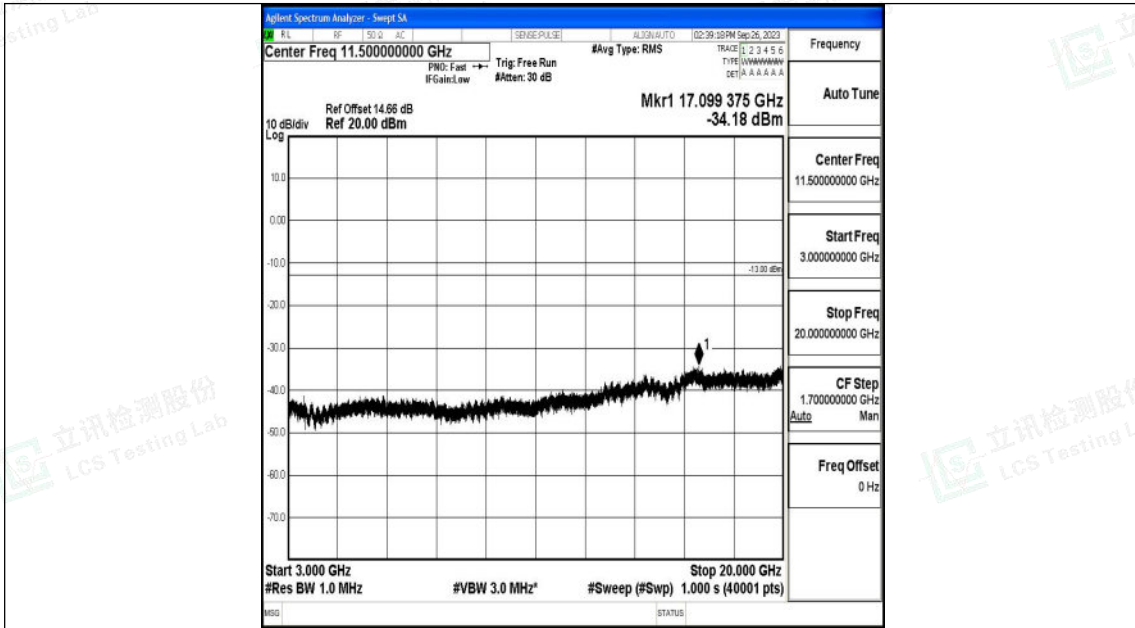

Band66_10MHz_16QAM_132622_1RB#0_1000~3000_1000~3000

Band66_10MHz_16QAM_132622_1RB#0_3000~20000_3000~20000