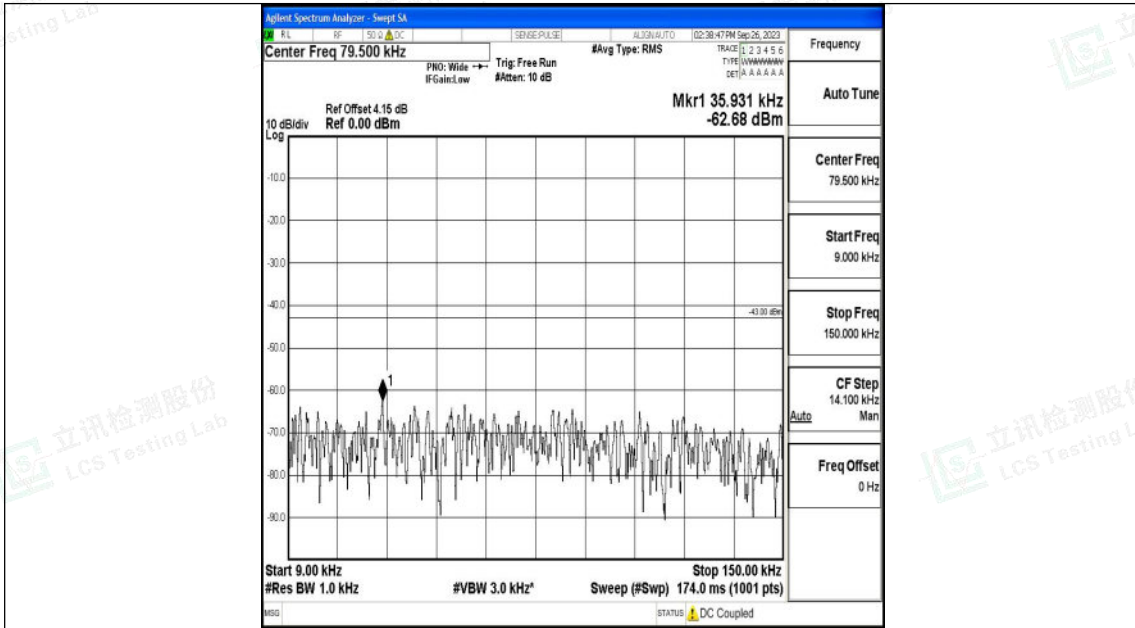

Band66_5MHz_16QAM_132322_1RB#0_0.15~30_0.15~30

Band66_5MHz_16QAM_132322_1RB#0_30~1000_30~1000

Band66_5MHz_16QAM_132647_1RB#0_0.009~0.15_0.009~0.15

Band66_10MHz_QPSK_132622_1RB#0_3000~20000_3000~20000

Shenzhen LCS Compliance Testing Laboratory Ltd.
 Add: 101, 201 Bldg A & 301 Bldg C, Juji Industrial Park Yabianxueziwei, Shajing Street,
 Baoan District, Shenzhen, 518000, China
 Tel: +(86) 0755-82591330 | E-mail: webmaster@lcs-cert.com | Web: www.lcs-cert.com
 Scan code to check authenticity