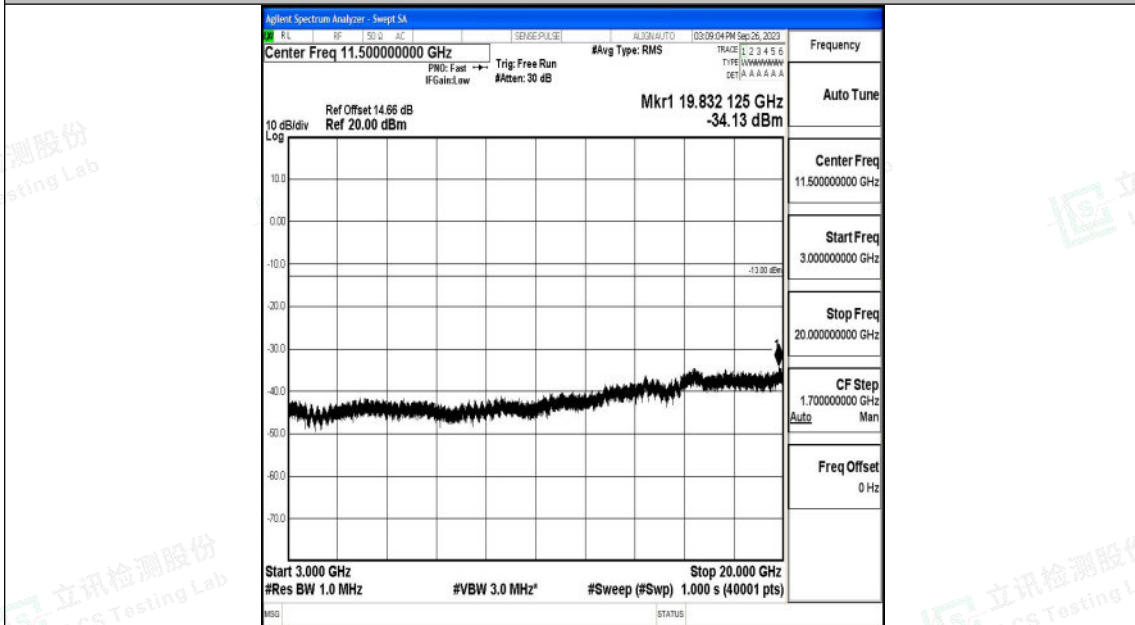

Band66_20MHz_16QAM_132072_1RB#0_1000~3000_1000~3000

Band66_20MHz_16QAM_132072_1RB#0_3000~20000_3000~20000

Shenzhen LCS Compliance Testing Laboratory Ltd.
Add: 101, 201 Bldg A & 301 Bldg C, Juji Industrial Park Yabianxueziwei, Shajing Street,
Baoan District, Shenzhen, 518000, China
Tel: +(86) 0755-82591330 | E-mail: webmaster@lcs-cert.com | Web: www.lcs-cert.com
Scan code to check authenticity