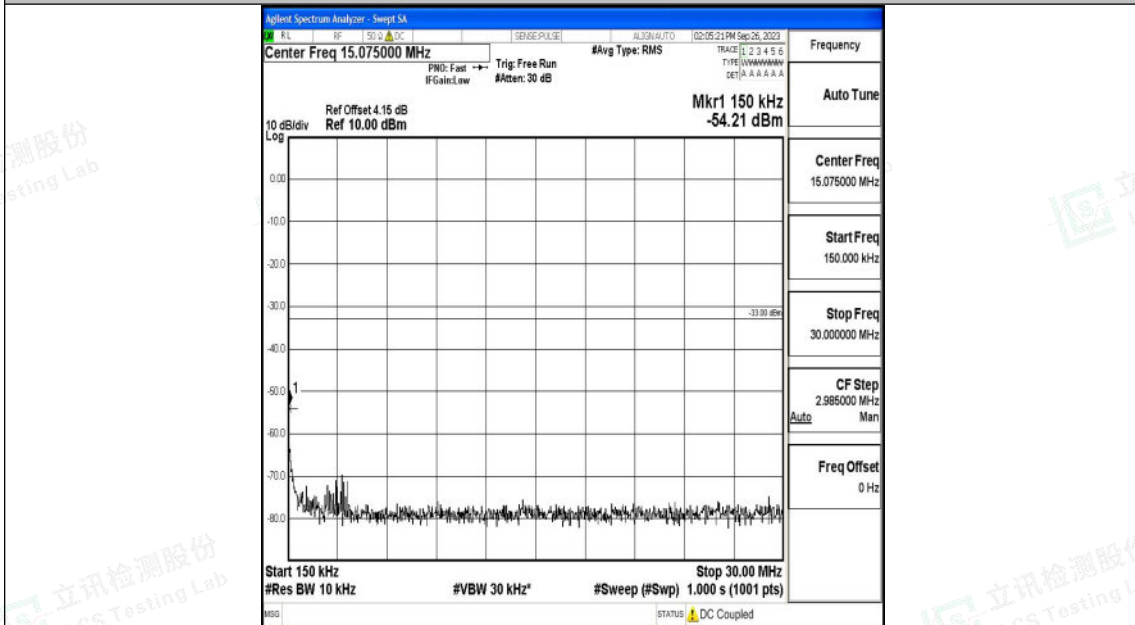

Band66_3MHz_16QAM_132657_1RB#0_0.009~0.15_0.009~0.15

Band66_3MHz_16QAM_132657_1RB#0_0.15~30_0.15~30