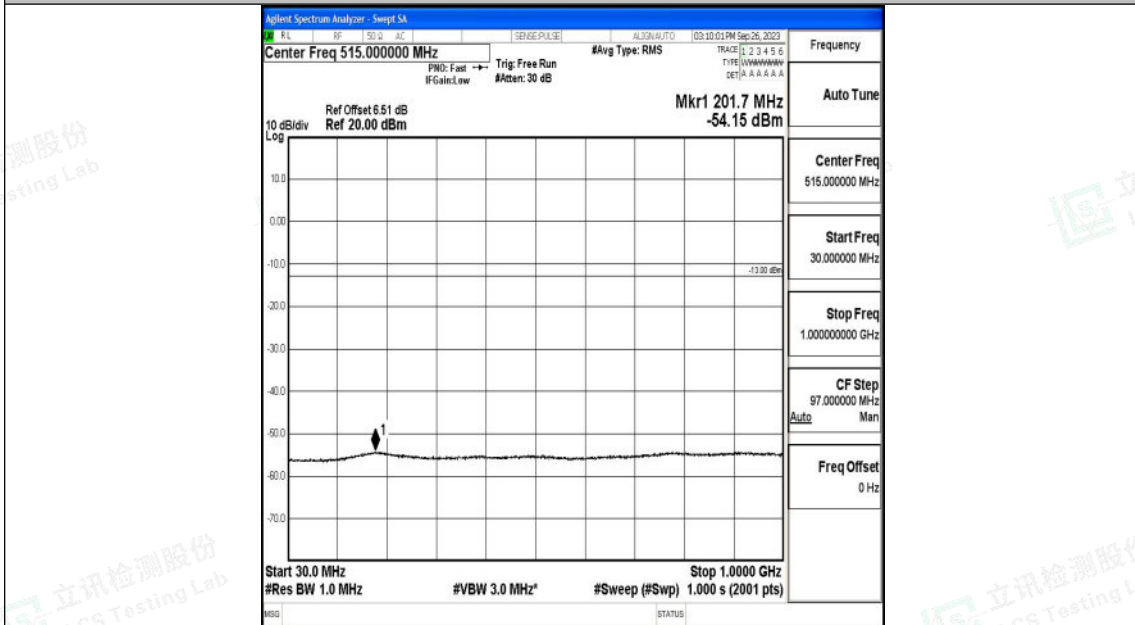

Band66_20MHz_16QAM_132322_1RB#0_0.15~30_0.15~30

Band66_20MHz_16QAM_132322_1RB#0_30~1000_30~1000