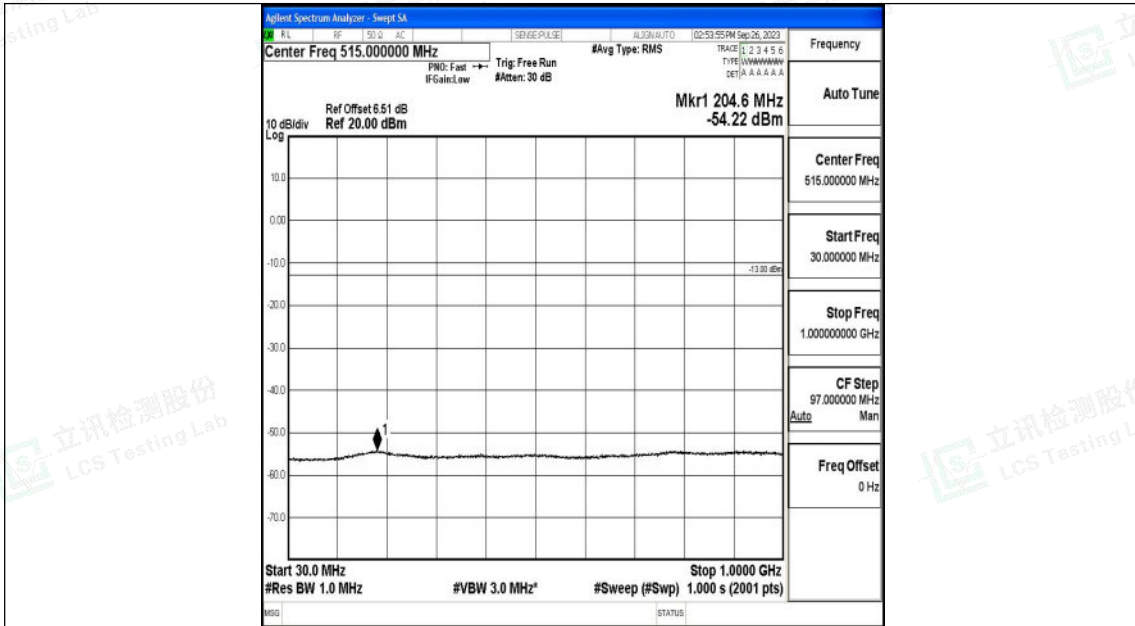

Band66_15MHz_16QAM_132322_1RB#0_0.15~30_0.15~30

Band66_15MHz_16QAM_132322_1RB#0_30~1000_30~1000