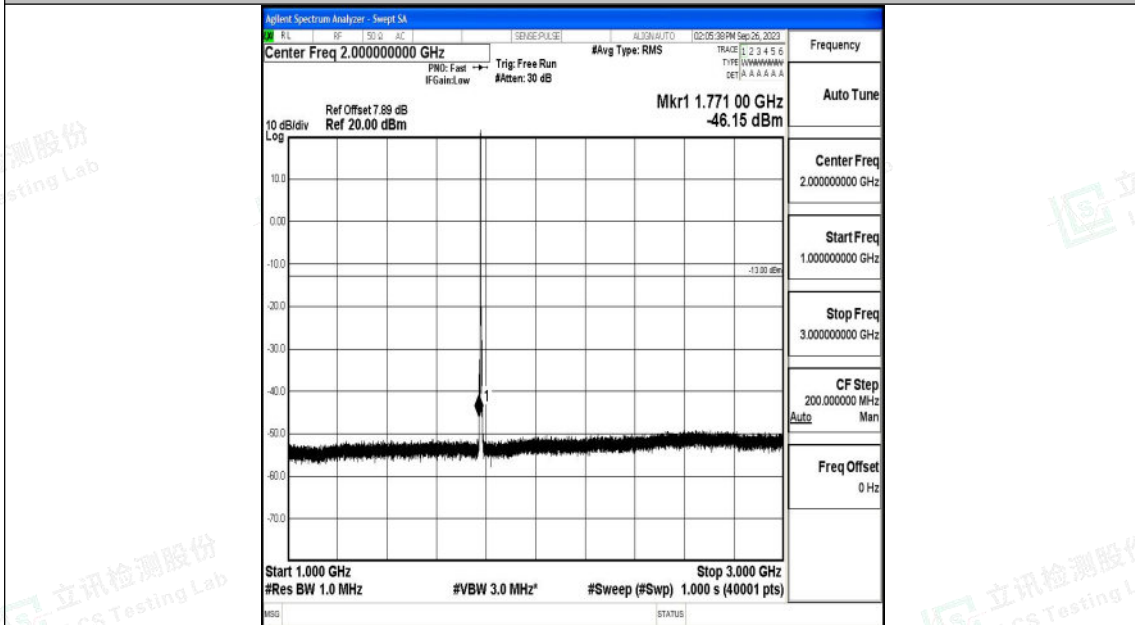

Band66_3MHz_16QAM_132657_1RB#0_0.009~0.15_0.009~0.15

Band66_3MHz_16QAM_132657_1RB#0_0.15~30_0.15~30

Band66_3MHz_16QAM_132657_1RB#0_30~1000_30~1000

Band66_3MHz_16QAM_132657_1RB#0_1000~3000_1000~3000

Shenzhen LCS Compliance Testing Laboratory Ltd.
 Add: 101, 201 Bldg A & 301 Bldg C, Juji Industrial Park Yabianxueziwei, Shajing Street,
 Baoan District, Shenzhen, 518000, China
 Tel: +(86) 0755-82591330 | E-mail: webmaster@lcs-cert.com | Web: www.lcs-cert.com
 Scan code to check authenticity