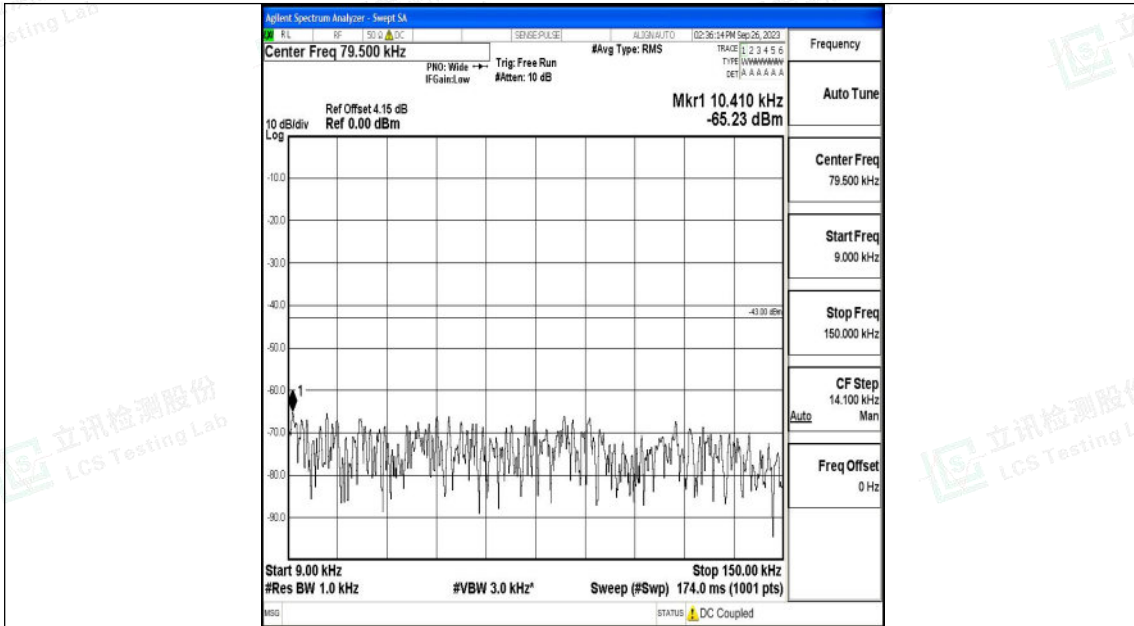

Band66_10MHz_QPSK_132022_1RB#0_0.15~30_0.15~30

Band66_10MHz_QPSK_132022_1RB#0_30~1000_30~1000

Band66_10MHz_QPSK_132022_1RB#0_1000~3000_1000~3000

Band66_10MHz_QPSK_132022_1RB#0_3000~20000_3000~20000

Shenzhen LCS Compliance Testing Laboratory Ltd.
 Add: 101, 201 Bldg A & 301 Bldg C, Juji Industrial Park Yabianxueziwei, Shajing Street,
 Baoan District, Shenzhen, 518000, China
 Tel: +(86) 0755-82591330 | E-mail: webmaster@lcs-cert.com | Web: www.lcs-cert.com
 Scan code to check authenticity