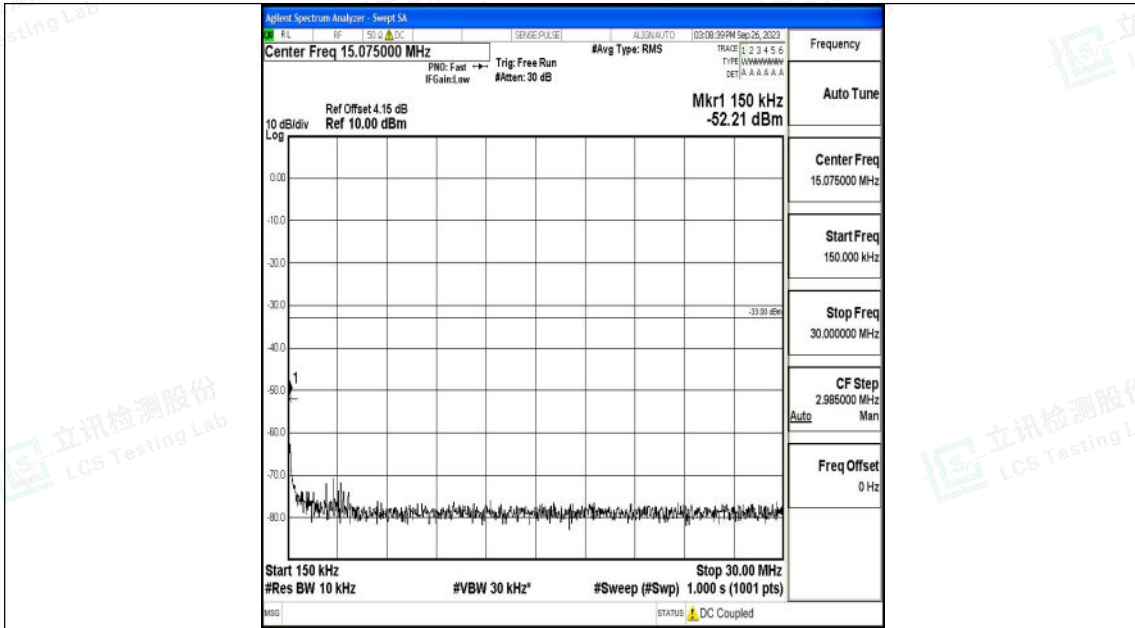

Band66_20MHz_16QAM_132072_1RB#0_0.009~0.15_0.009~0.15

Band66_20MHz_16QAM_132072_1RB#0_0.15~30_0.15~30