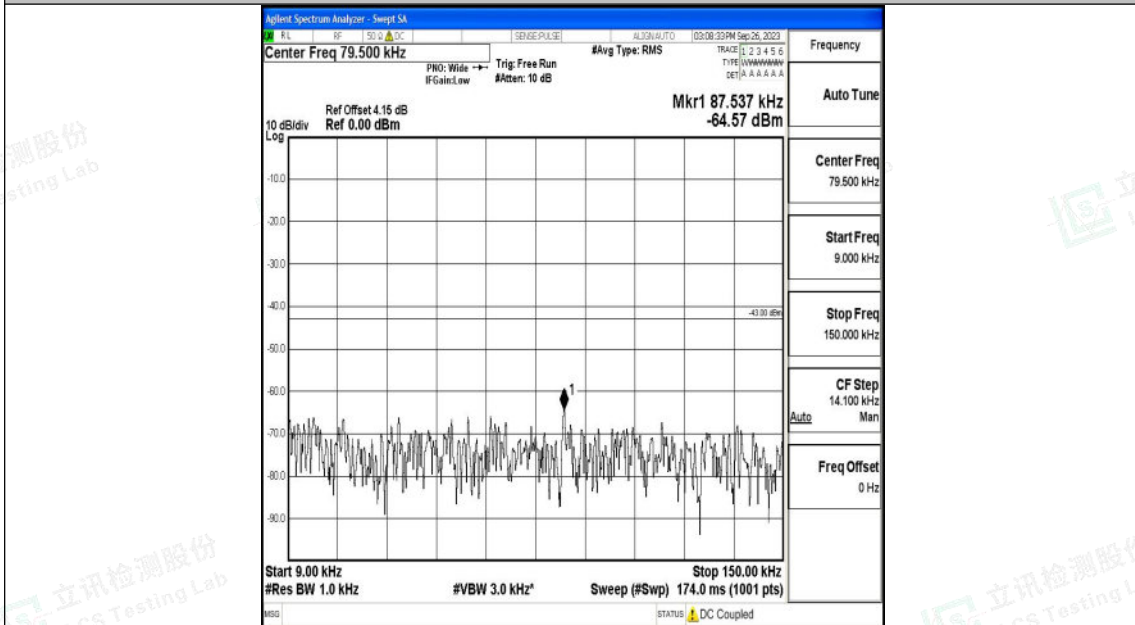

Band66_20MHz_QPSK_132072_1RB#0_3000~20000_3000~20000

Band66_20MHz_16QAM_132072_1RB#0_0.009~0.15_0.009~0.15

Shenzhen LCS Compliance Testing Laboratory Ltd.
Add: 101, 201 Bldg A & 301 Bldg C, Juji Industrial Park Yabianxueziwei, Shajing Street,
Baoan District, Shenzhen, 518000, China
Tel: +(86) 0755-82591330 | E-mail: webmaster@lcs-cert.com | Web: www.lcs-cert.com
Scan code to check authenticity