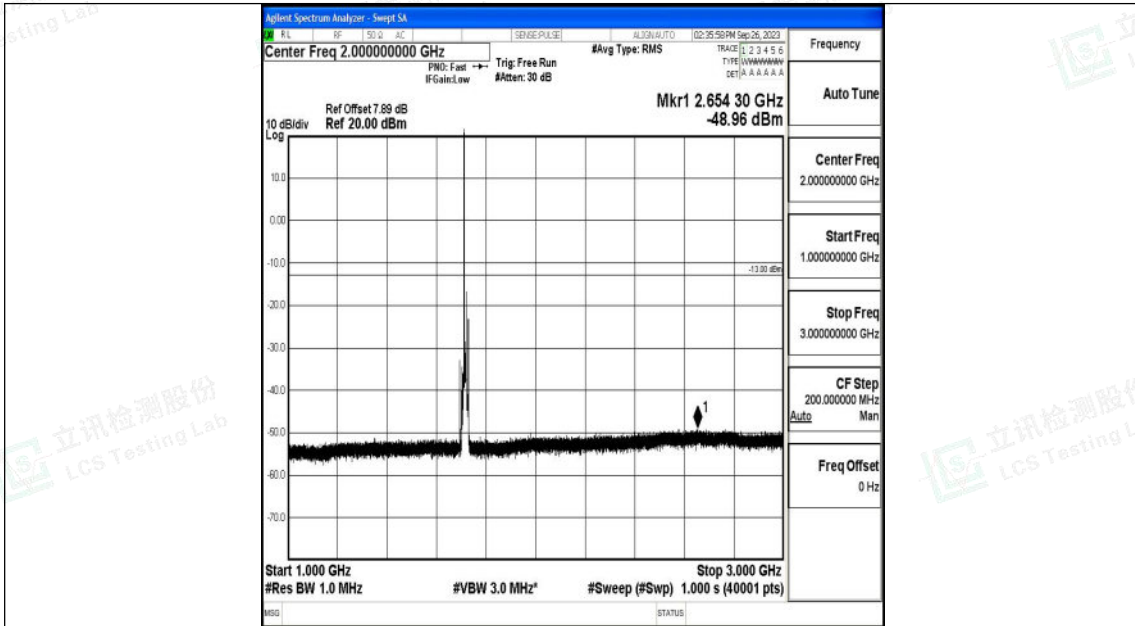

Band66_10MHz_QPSK_132022_1RB#0_0.15~30_0.15~30

Band66_10MHz_QPSK_132022_1RB#0_30~1000_30~1000

Band66_10MHz_QPSK_132022_1RB#0_1000~3000_1000~3000

Band66_10MHz_QPSK_132022_1RB#0_3000~20000_3000~20000

Shenzhen LCS Compliance Testing Laboratory Ltd.
 Add: 101, 201 Bldg A & 301 Bldg C, Juji Industrial Park Yabianxueziwei, Shajing Street,
 Baoan District, Shenzhen, 518000, China
 Tel: +(86) 0755-82591330 | E-mail: webmaster@lcs-cert.com | Web: www.lcs-cert.com
 Scan code to check authenticity