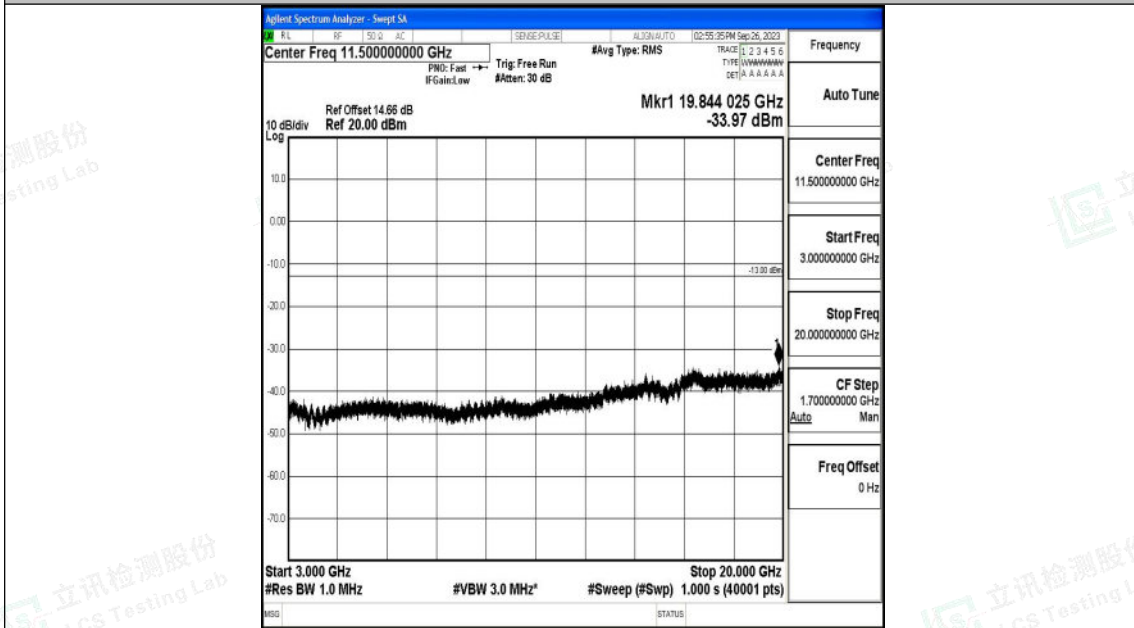

Band66_15MHz_QPSK_132597_1RB#0_0.15~30_0.15~30

Band66_15MHz_16QAM_132597_1RB#0_3000~20000_3000~20000

Shenzhen LCS Compliance Testing Laboratory Ltd.
Add: 101, 201 Bldg A & 301 Bldg C, Juji Industrial Park Yabianxueziwei, Shajing Street,
Baoan District, Shenzhen, 518000, China
Tel: +(86) 0755-82591330 | E-mail: webmaster@lcs-cert.com | Web: www.lcs-cert.com
Scan code to check authenticity