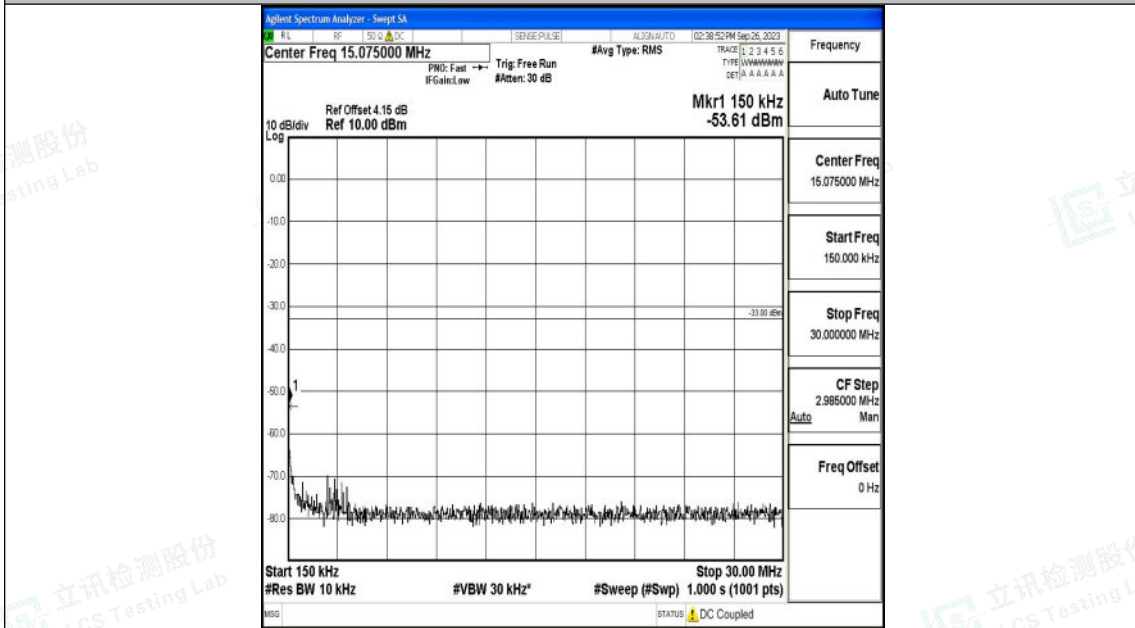

Band66_10MHz_16QAM_132622_1RB#0_0.009~0.15_0.009~0.15

Band66_10MHz_16QAM_132622_1RB#0_0.15~30_0.15~30

Shenzhen LCS Compliance Testing Laboratory Ltd.
Add: 101, 201 Bldg A & 301 Bldg C, Juji Industrial Park Yabianxueziwei, Shajing Street,
Baoan District, Shenzhen, 518000, China
Tel: +(86) 0755-82591330 | E-mail: webmaster@lcs-cert.com | Web: www.lcs-cert.com
Scan code to check authenticity