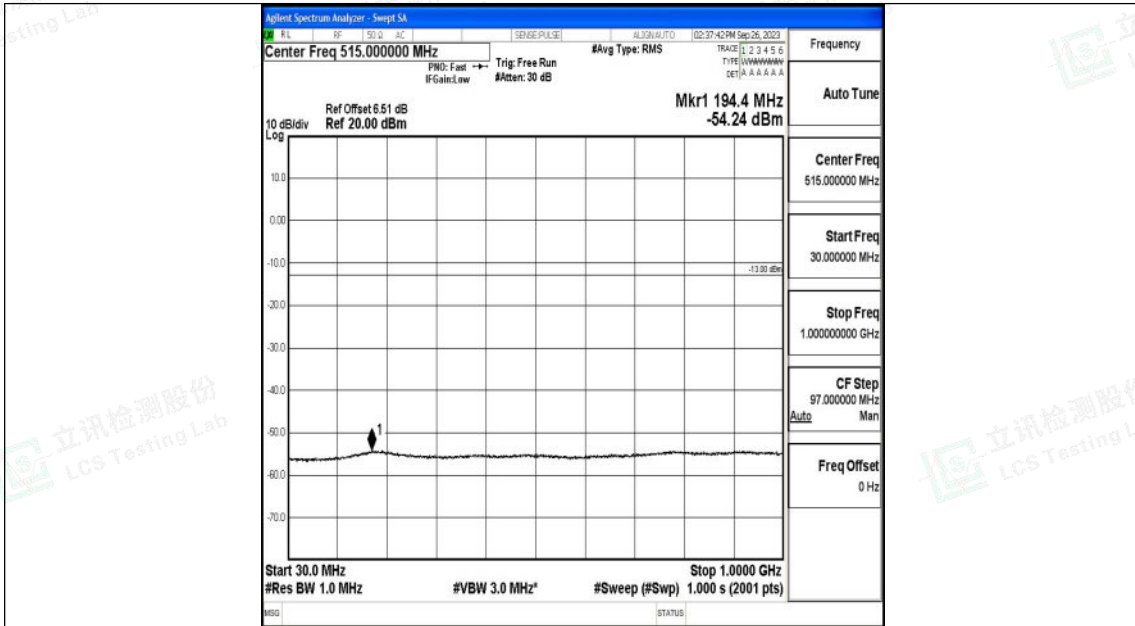

Band66_10MHz_16QAM_132322_1RB#0_0.15~30_0.15~30

Band66_10MHz_16QAM_132322_1RB#0_30~1000_30~1000