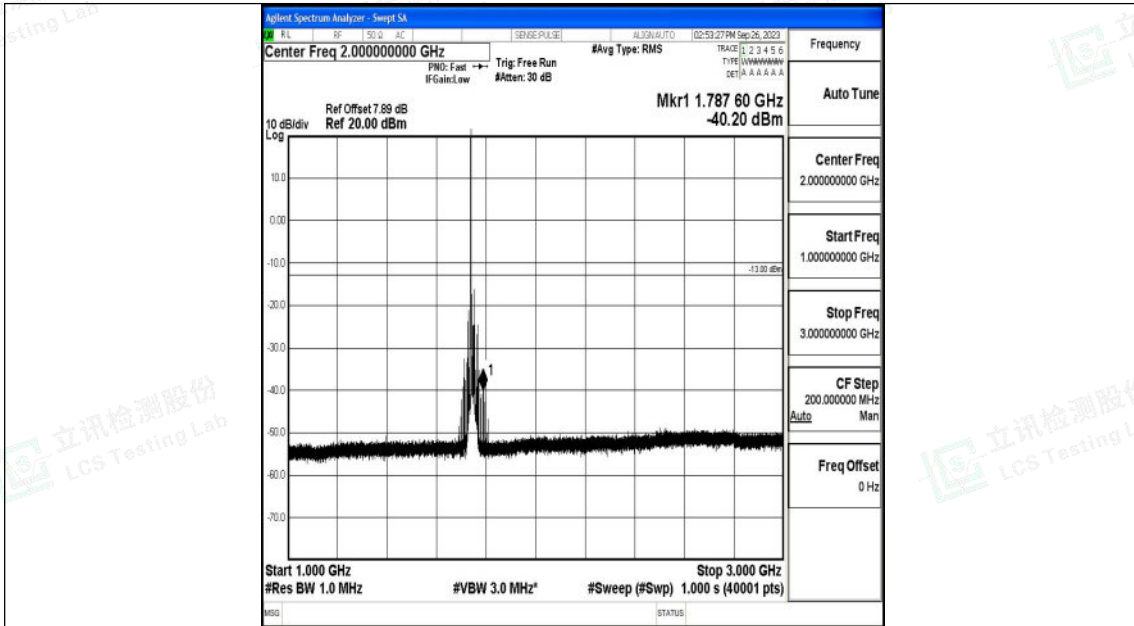

Band66_15MHz_QPSK_132322_1RB#0_30~1000_30~1000

Band66_15MHz_QPSK_132322_1RB#0_1000~3000_1000~3000