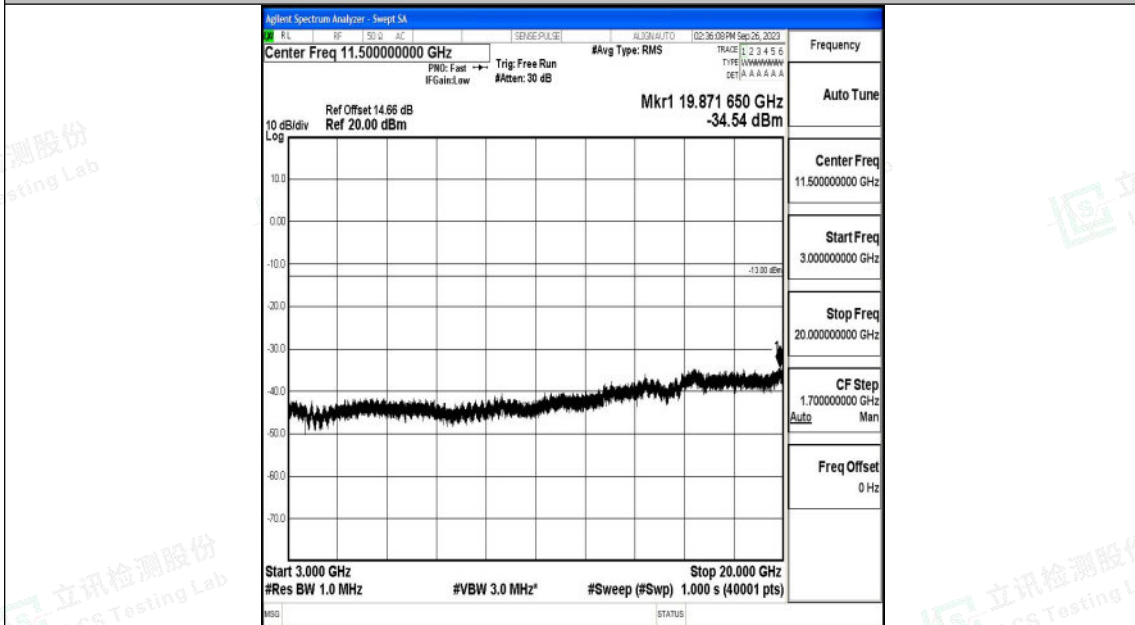

Band66_10MHz_QPSK_132022_1RB#0_0.15~30_0.15~30

Band66_10MHz_QPSK_132022_1RB#0_30~1000_30~1000

Band66_10MHz_QPSK_132022_1RB#0_1000~3000_1000~3000

Band66_10MHz_QPSK_132022_1RB#0_3000~20000_3000~20000

Shenzhen LCS Compliance Testing Laboratory Ltd.
 Add: 101, 201 Bldg A & 301 Bldg C, Juji Industrial Park Yabianxueziwei, Shajing Street,
 Baoan District, Shenzhen, 518000, China
 Tel: +(86) 0755-82591330 | E-mail: webmaster@lcs-cert.com | Web: www.lcs-cert.com
 Scan code to check authenticity