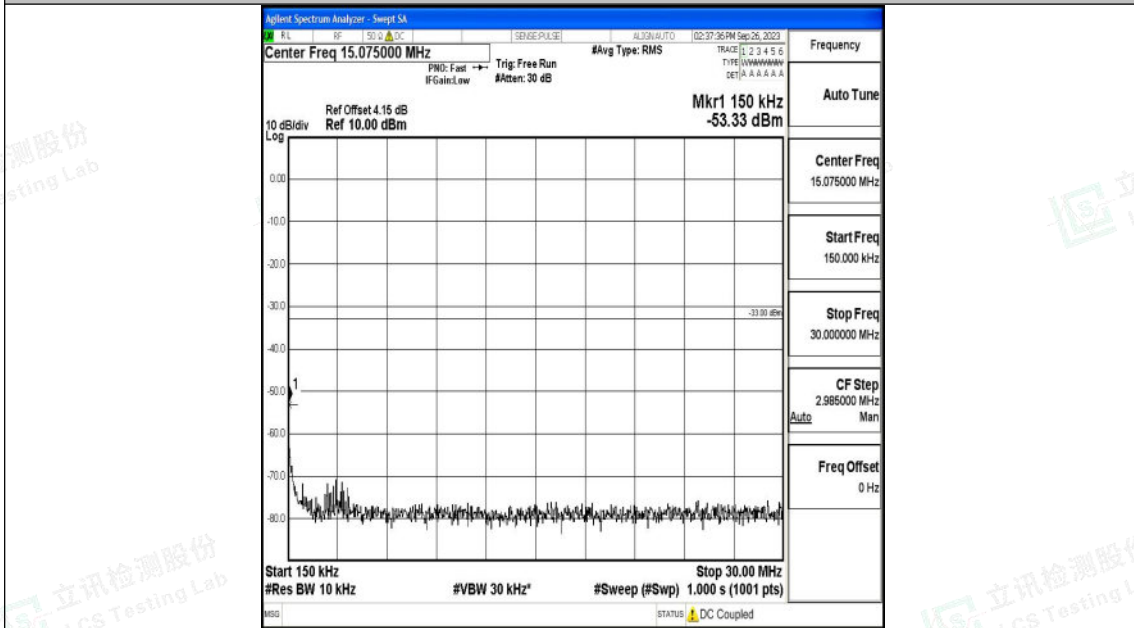

Band66_10MHz_16QAM_132322_1RB#0_0.009~0.15_0.009~0.15

Band66_10MHz_16QAM_132322_1RB#0_0.15~30_0.15~30

Shenzhen LCS Compliance Testing Laboratory Ltd.
Add: 101, 201 Bldg A & 301 Bldg C, Juji Industrial Park Yabianxueziwei, Shajing Street,
Baoan District, Shenzhen, 518000, China
Tel: +(86) 0755-82591330 | E-mail: webmaster@lcs-cert.com | Web: www.lcs-cert.com
Scan code to check authenticity