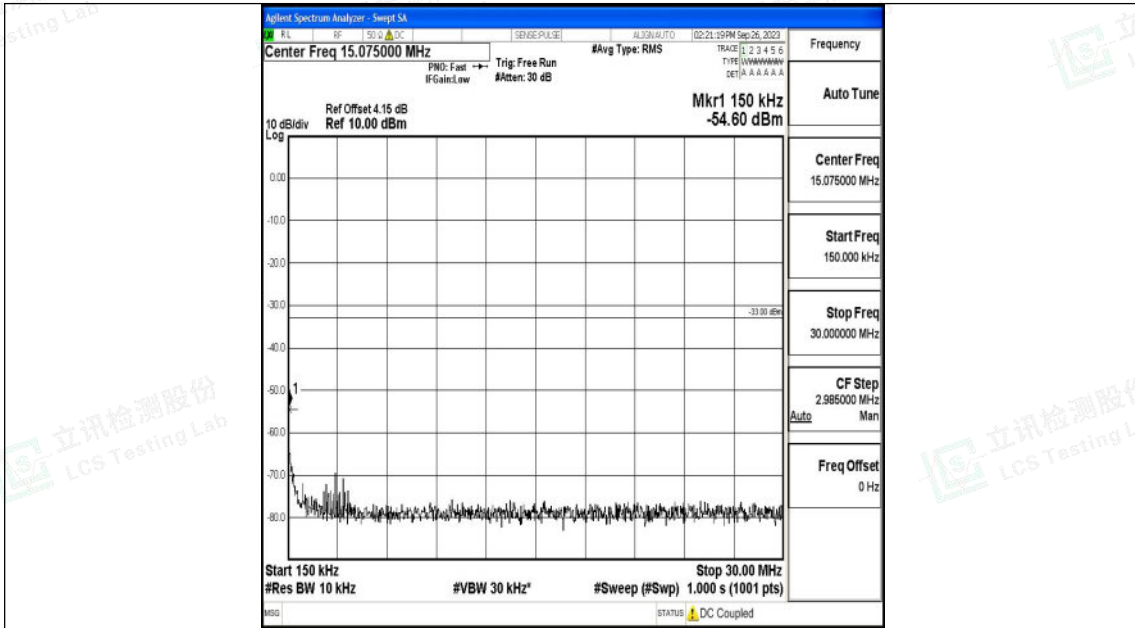

Band66_5MHz_16QAM_132322_1RB#0_0.009~0.15_0.009~0.15

Band66_5MHz_16QAM_132322_1RB#0_0.15~30_0.15~30