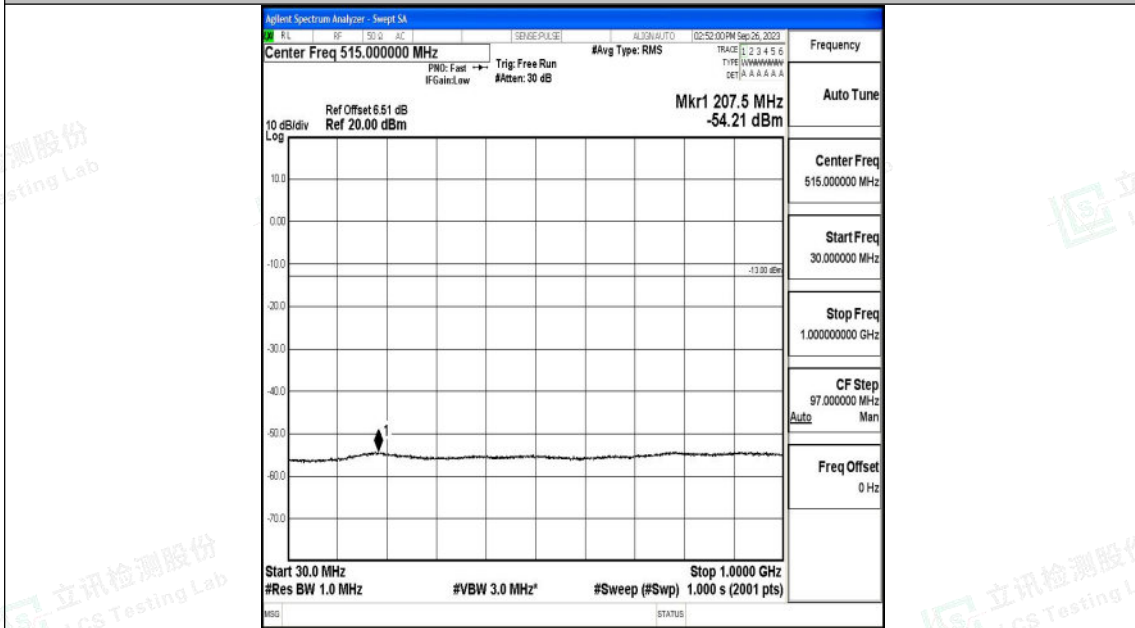

Band66_15MHz_QPSK_132047_1RB#0_0.15~30_0.15~30

Band66_15MHz_QPSK_132047_1RB#0_30~1000_30~1000

Shenzhen LCS Compliance Testing Laboratory Ltd.
Add: 101, 201 Bldg A & 301 Bldg C, Juji Industrial Park Yabianxueziwei, Shajing Street,
Baoan District, Shenzhen, 518000, China
Tel: +(86) 0755-82591330 | E-mail: webmaster@lcs-cert.com | Web: www.lcs-cert.com
Scan code to check authenticity