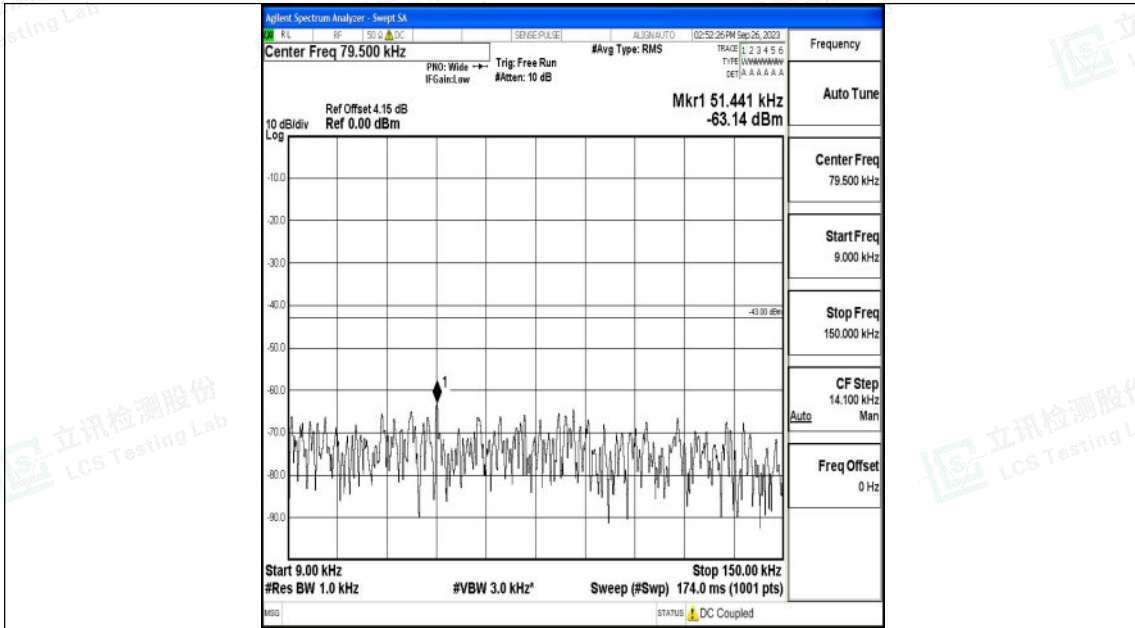

Band66_15MHz_QPSK_132047_1RB#0_3000~20000_3000~20000

Band66_15MHz_16QAM_132047_1RB#0_0.009~0.15_0.009~0.15