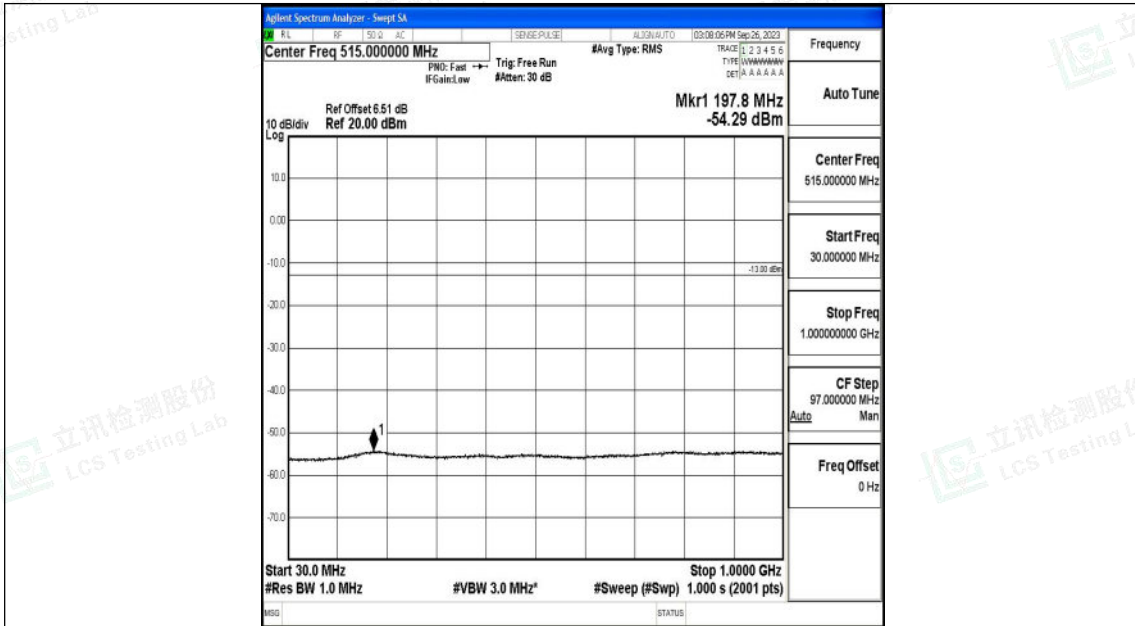

Band66_20MHz_QPSK_132072_1RB#0_0.15~30_0.15~30

Band66_20MHz_QPSK_132072_1RB#0_30~1000_30~1000