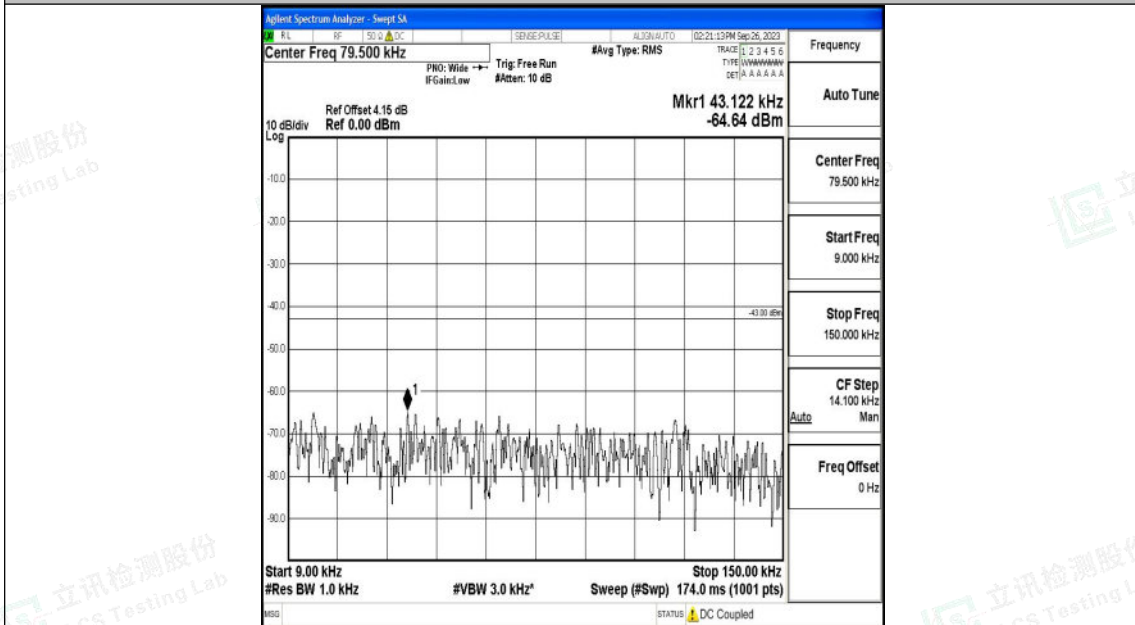

Band66_5MHz_QPSK_132322_1RB#0_3000~20000_3000~20000

Band66_5MHz_16QAM_132322_1RB#0_0.009~0.15_0.009~0.15

Shenzhen LCS Compliance Testing Laboratory Ltd.
Add: 101, 201 Bldg A & 301 Bldg C, Juji Industrial Park Yabianxueziwei, Shajing Street,
Baoan District, Shenzhen, 518000, China
Tel: +(86) 0755-82591330 | E-mail: webmaster@lcs-cert.com | Web: www.lcs-cert.com
Scan code to check authenticity