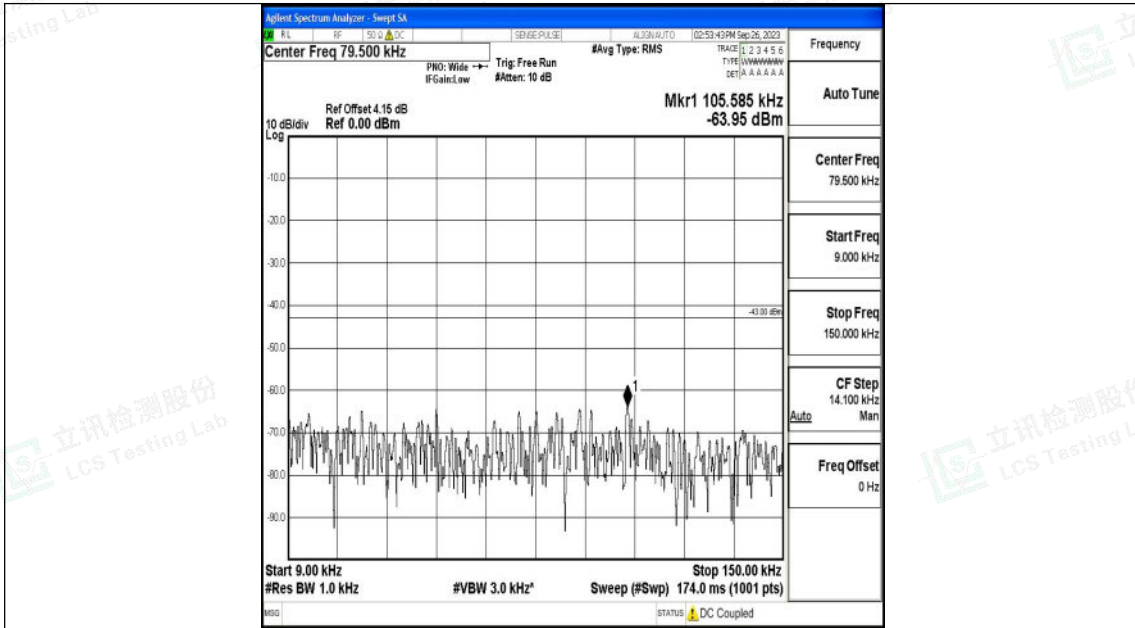

Band66_15MHz_QPSK_132322_1RB#0_0.15~30_0.15~30

Band66_15MHz_QPSK_132322_1RB#0_30~1000_30~1000

Band66_15MHz_QPSK_132322_1RB#0_1000~3000_1000~3000

Band66_15MHz_QPSK_132322_1RB#0_3000~20000_3000~20000

Shenzhen LCS Compliance Testing Laboratory Ltd.
 Add: 101, 201 Bldg A & 301 Bldg C, Juji Industrial Park Yabianxueziwei, Shajing Street,
 Baoan District, Shenzhen, 518000, China
 Tel: +(86) 0755-82591330 | E-mail: webmaster@lcs-cert.com | Web: www.lcs-cert.com
 Scan code to check authenticity