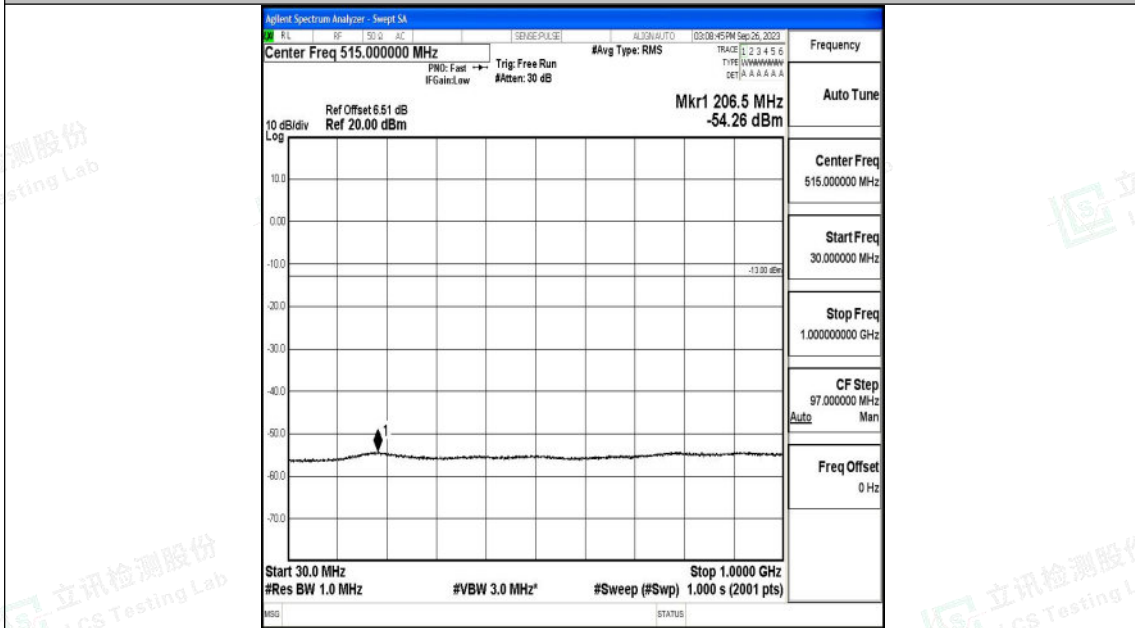

Band66_20MHz_16QAM_132072_1RB#0_0.15~30_0.15~30

Band66_20MHz_16QAM_132072_1RB#0_30~1000_30~1000

Shenzhen LCS Compliance Testing Laboratory Ltd.
Add: 101, 201 Bldg A & 301 Bldg C, Juji Industrial Park Yabianxueziwei, Shajing Street,
Baoan District, Shenzhen, 518000, China
Tel: +(86) 0755-82591330 | E-mail: webmaster@lcs-cert.com | Web: www.lcs-cert.com
Scan code to check authenticity