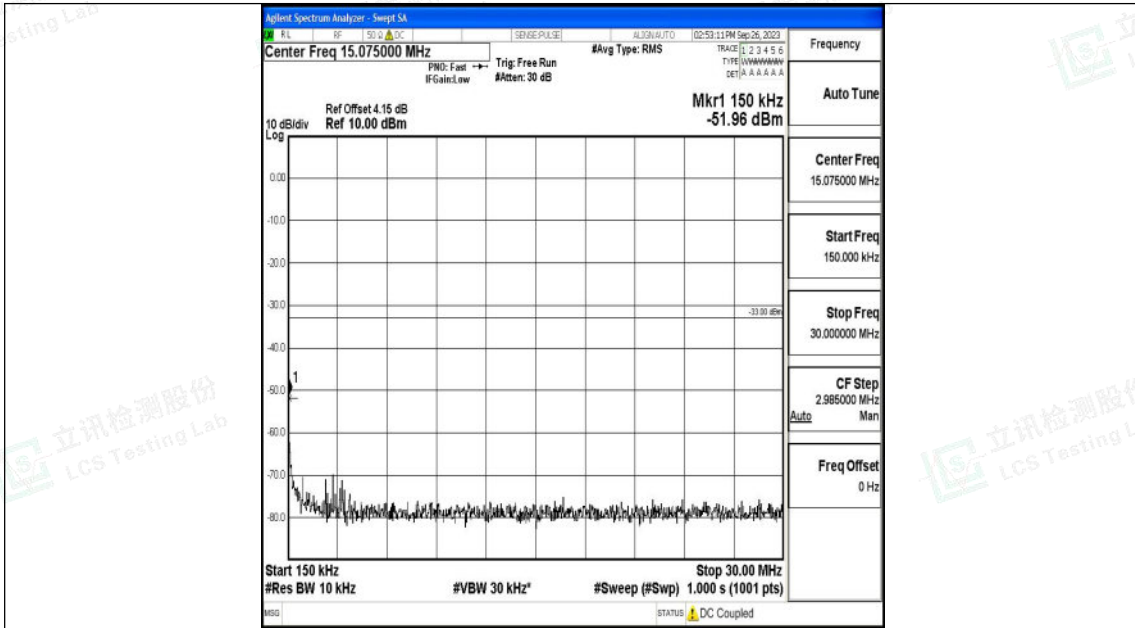

Band66_15MHz_QPSK_132322_1RB#0_0.009~0.15_0.009~0.15

Band66_15MHz_QPSK_132322_1RB#0_0.15~30_0.15~30