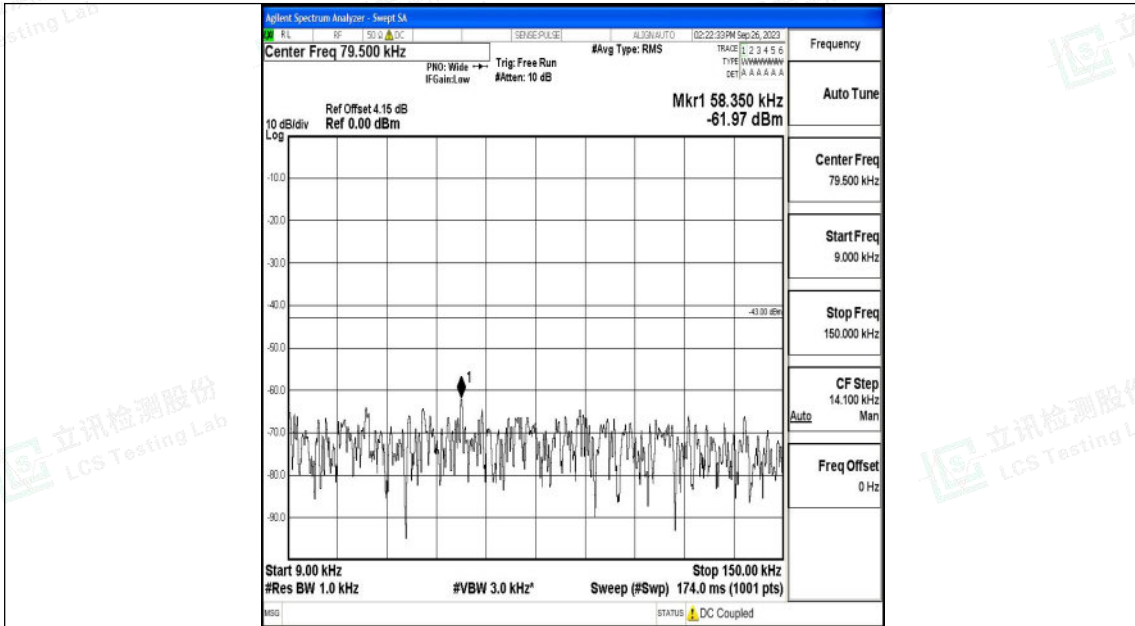

Band66_5MHz_16QAM_132322_1RB#0_30~1000_30~1000

Band66_5MHz_16QAM_132647_1RB#0_0.009~0.15_0.009~0.15