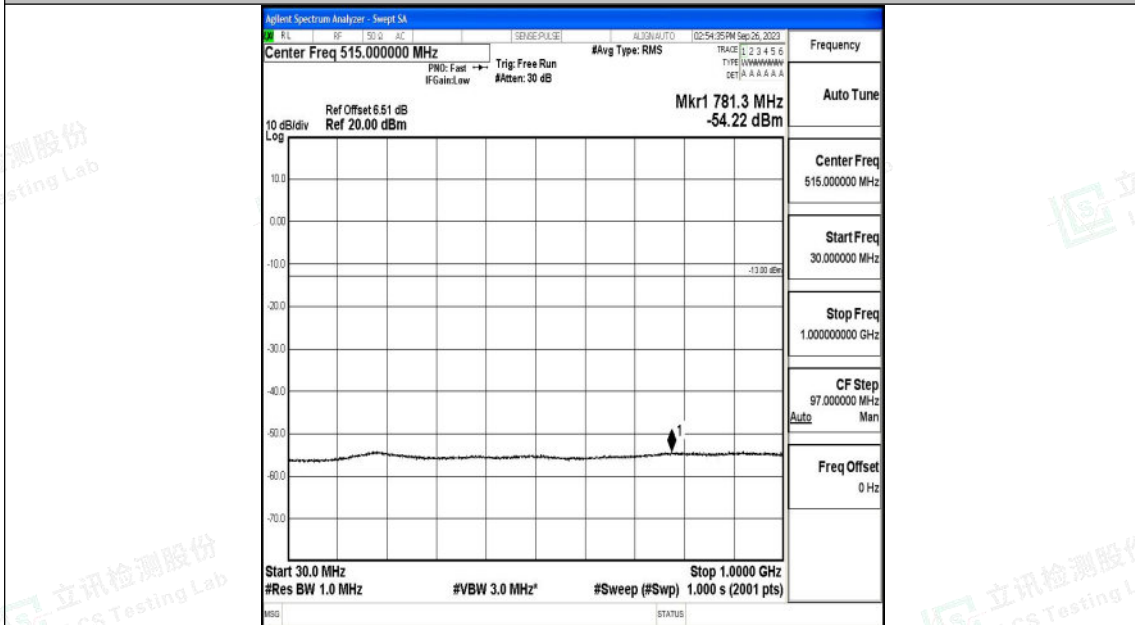

Band66_10MHz_16QAM_132622_1RB#0_30~1000_30~1000

Band66_15MHz_QPSK_132597_1RB#0_30~1000_30~1000

Shenzhen LCS Compliance Testing Laboratory Ltd.
Add: 101, 201 Bldg A & 301 Bldg C, Juji Industrial Park Yabianxueziwei, Shajing Street,
Baoan District, Shenzhen, 518000, China
Tel: +(86) 0755-82591330 | E-mail: webmaster@lcs-cert.com | Web: www.lcs-cert.com
Scan code to check authenticity