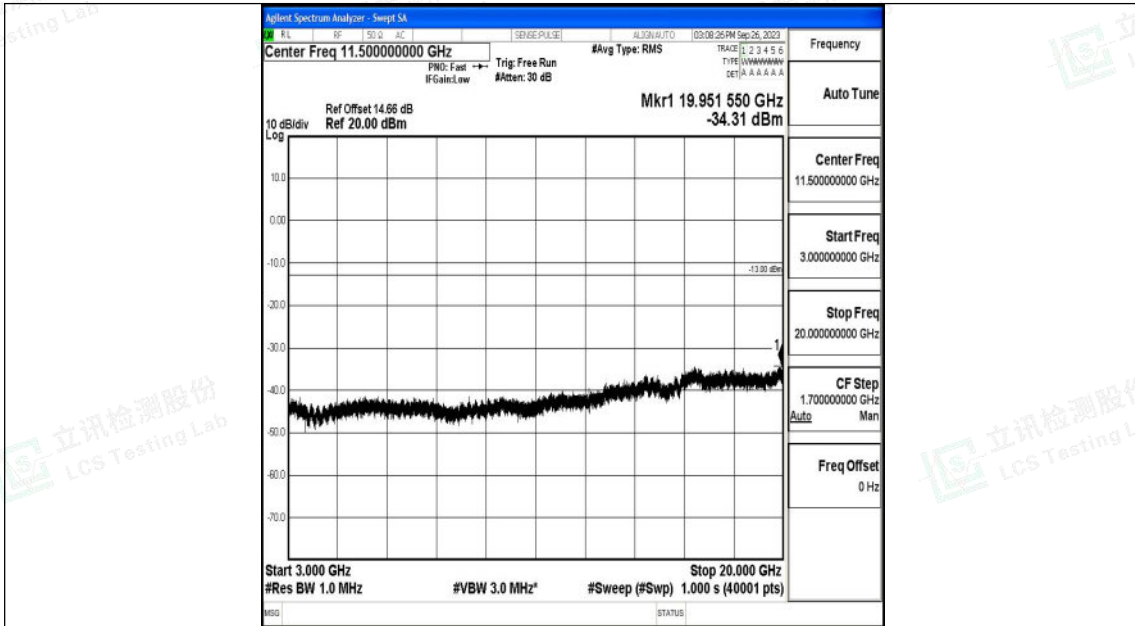

Band66_20MHz_QPSK_132072_1RB#0_1000~3000_1000~3000

Band66_20MHz_QPSK_132072_1RB#0_3000~20000_3000~20000