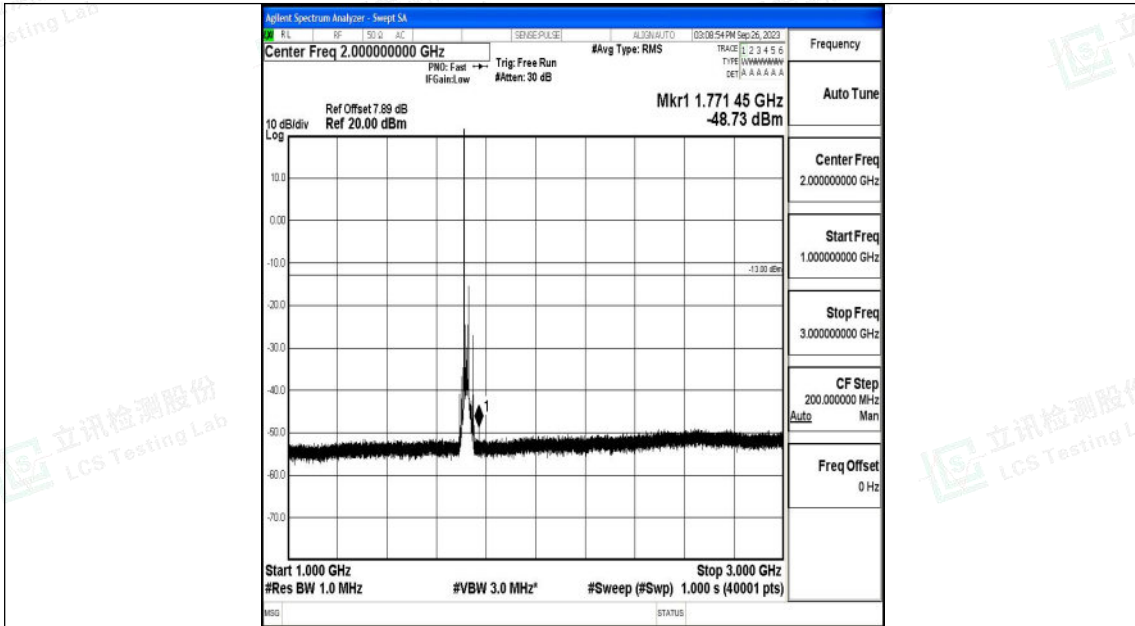

Band66_20MHz_16QAM_132072_1RB#0_30~1000_30~1000

Band66_20MHz_16QAM_132072_1RB#0_1000~3000_1000~3000