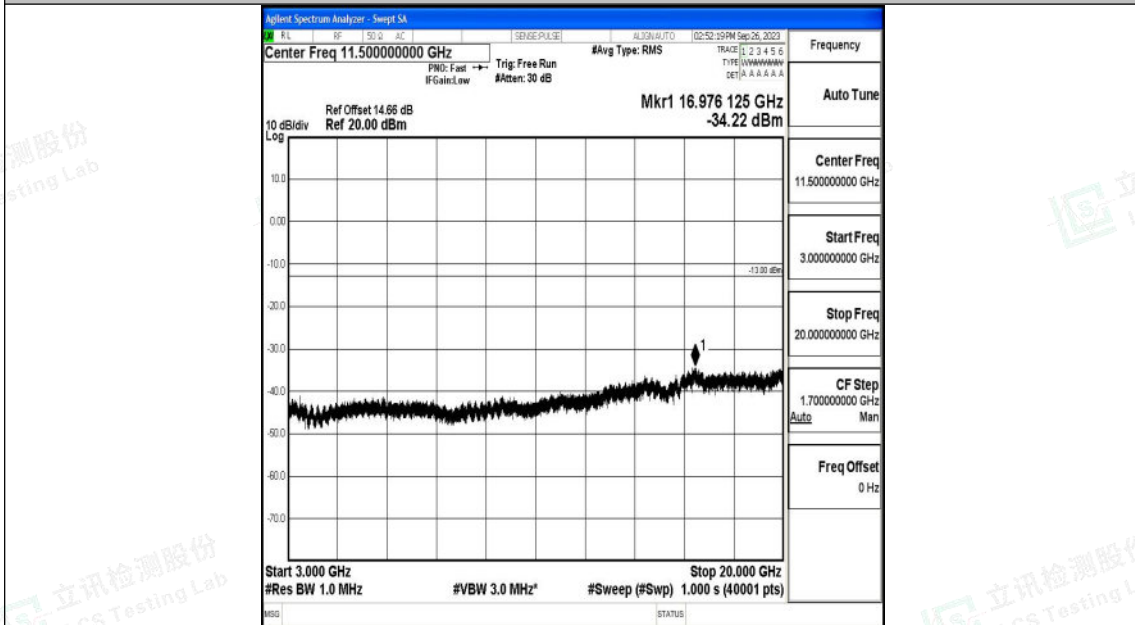

Band66_15MHz_QPSK_132047_1RB#0_1000~3000_1000~3000

Band66_15MHz_QPSK_132047_1RB#0_3000~20000_3000~20000

Shenzhen LCS Compliance Testing Laboratory Ltd.
Add: 101, 201 Bldg A & 301 Bldg C, Juji Industrial Park Yabianxueziwei, Shajing Street,
Baoan District, Shenzhen, 518000, China
Tel: +(86) 0755-82591330 | E-mail: webmaster@lcs-cert.com | Web: www.lcs-cert.com
Scan code to check authenticity