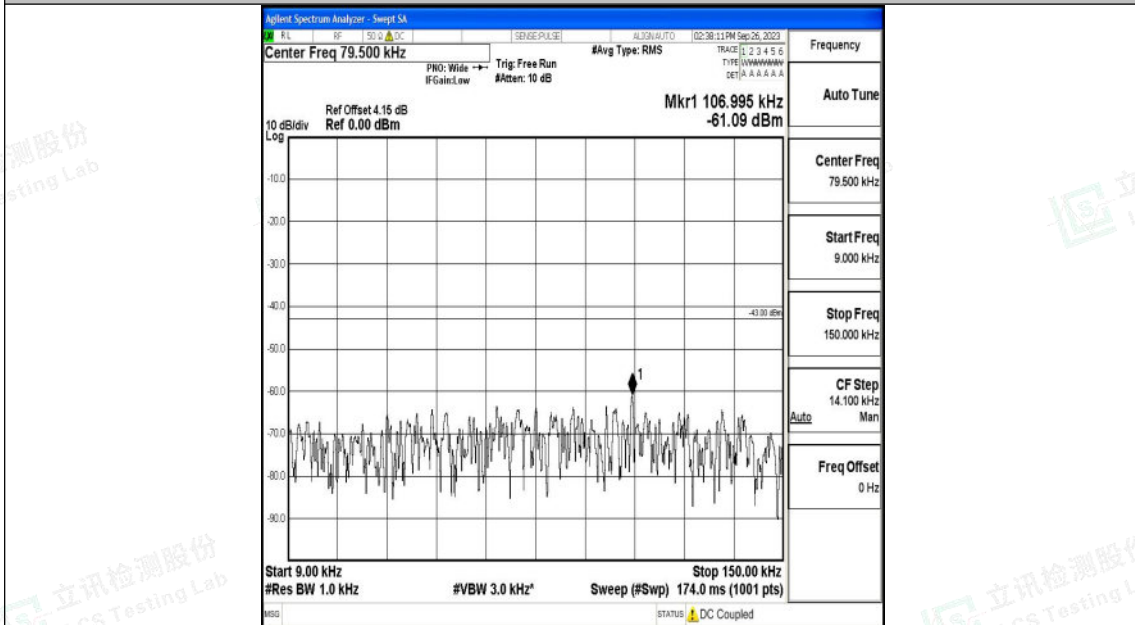

Band66_10MHz_16QAM_132322_1RB#0_3000~20000_3000~20000

Band66_10MHz_QPSK_132622_1RB#0_0.009~0.15_0.009~0.15

Band66_10MHz_QPSK_132622_1RB#0_0.15~30_0.15~30

Band66_10MHz_QPSK_132622_1RB#0_30~1000_30~1000

Shenzhen LCS Compliance Testing Laboratory Ltd.
 Add: 101, 201 Bldg A & 301 Bldg C, Juji Industrial Park Yabianxueziwei, Shajing Street,
 Baoan District, Shenzhen, 518000, China
 Tel: +(86) 0755-82591330 | E-mail: webmaster@lcs-cert.com | Web: www.lcs-cert.com
 Scan code to check authenticity