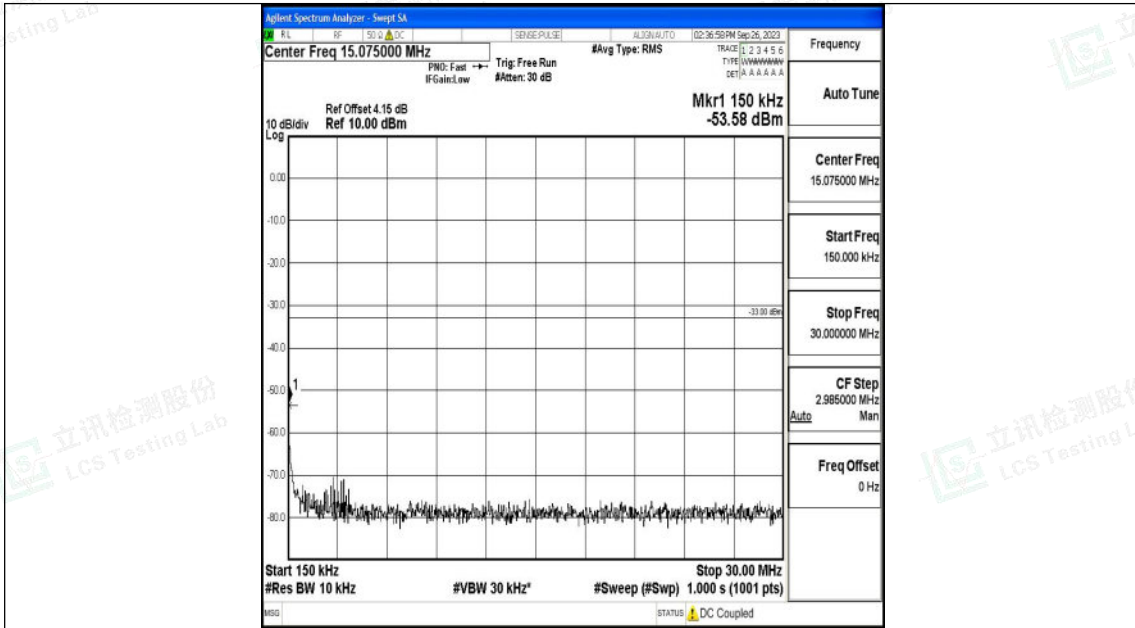

Band66_10MHz_QPSK_132322_1RB#0_0.009~0.15_0.009~0.15

Band66_10MHz_QPSK_132322_1RB#0_0.15~30_0.15~30