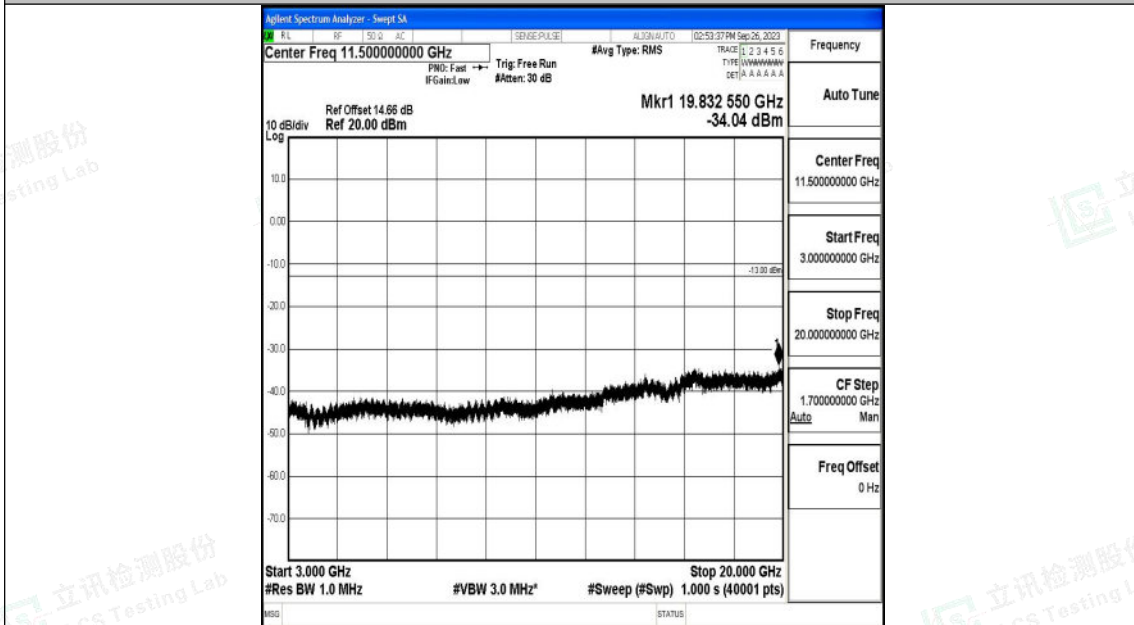

Band66_15MHz_QPSK_132322_1RB#0_0.15~30_0.15~30

Band66_15MHz_QPSK_132322_1RB#0_30~1000_30~1000

Band66_15MHz_QPSK_132322_1RB#0_1000~3000_1000~3000

Band66_15MHz_QPSK_132322_1RB#0_3000~20000_3000~20000

Shenzhen LCS Compliance Testing Laboratory Ltd.
 Add: 101, 201 Bldg A & 301 Bldg C, Juji Industrial Park Yabianxueziwei, Shajing Street,
 Baoan District, Shenzhen, 518000, China
 Tel: +(86) 0755-82591330 | E-mail: webmaster@lcs-cert.com | Web: www.lcs-cert.com
 Scan code to check authenticity