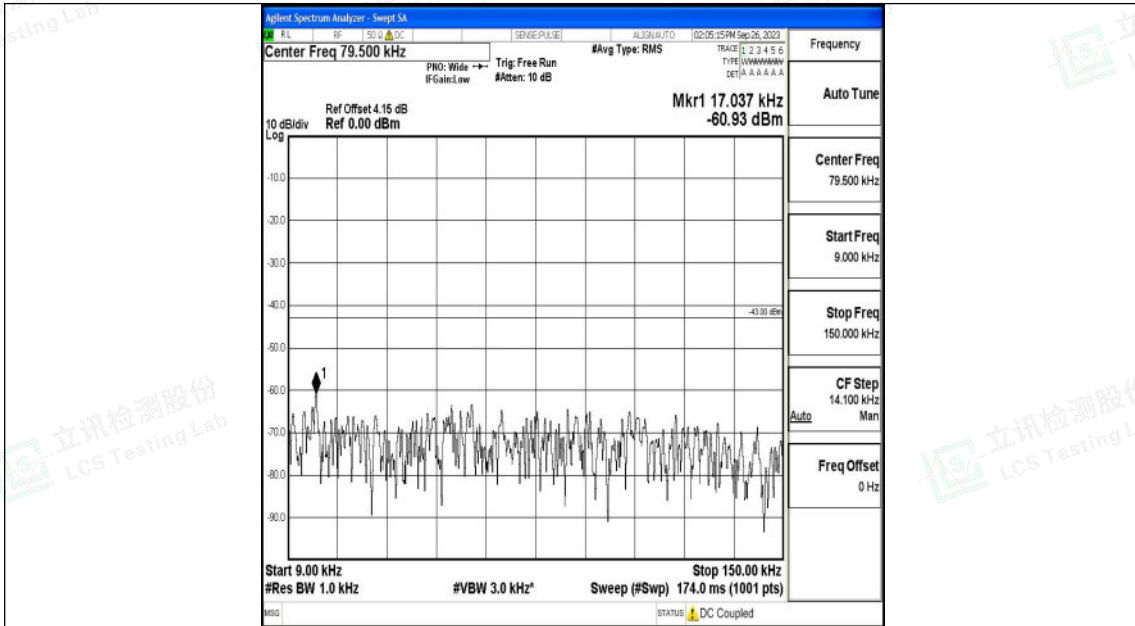

Band66_20MHz_QPSK_132572_1RB#0_30~1000_30~1000

Band66_20MHz_16QAM_132572_1RB#0_3000~20000_3000~20000

Band66_3MHz_QPSK_132322_1RB#0_3000~20000_3000~20000

Band66_3MHz_16QAM_132322_1RB#0_30~1000_30~1000

Shenzhen LCS Compliance Testing Laboratory Ltd.
 Add: 101, 201 Bldg A & 301 Bldg C, Juji Industrial Park Yabianxueziwei, Shajing Street,
 Baoan District, Shenzhen, 518000, China
 Tel: +(86) 0755-82591330 | E-mail: webmaster@lcs-cert.com | Web: www.lcs-cert.com
 Scan code to check authenticity