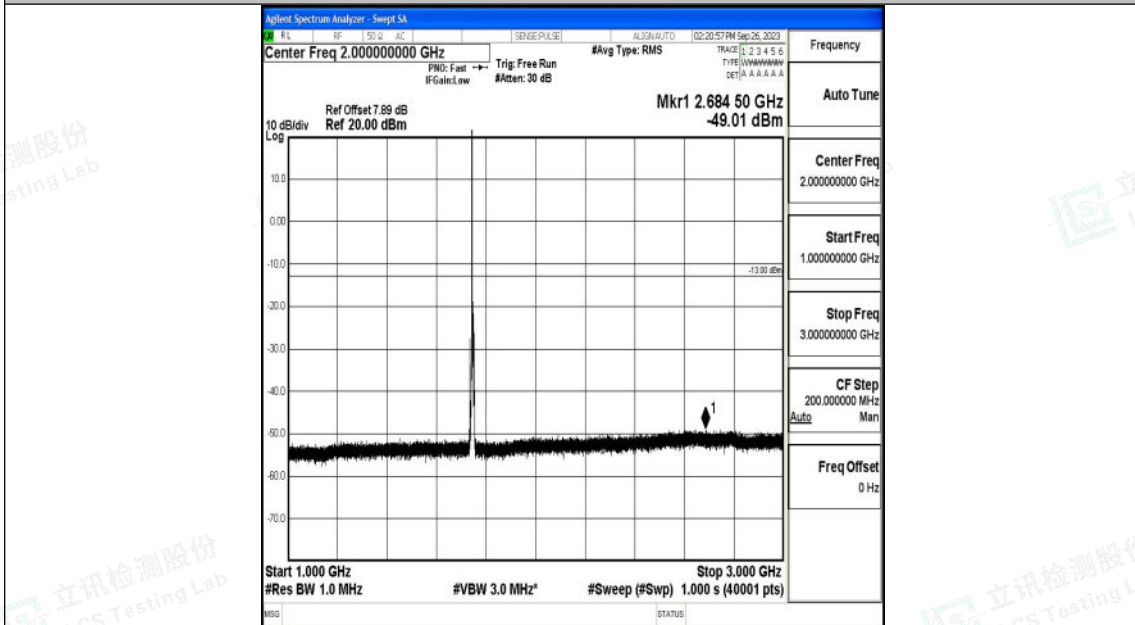

Band66_5MHz_16QAM_131997_1RB#0_0.009~0.15_0.009~0.15

Band66_5MHz_QPSK_132322_1RB#0_1000~3000_1000~3000

Shenzhen LCS Compliance Testing Laboratory Ltd.
Add: 101, 201 Bldg A & 301 Bldg C, Juji Industrial Park Yabianxueziwei, Shajing Street,
Baoan District, Shenzhen, 518000, China
Tel: +(86) 0755-82591330 | E-mail: webmaster@lcs-cert.com | Web: www.lcs-cert.com
Scan code to check authenticity