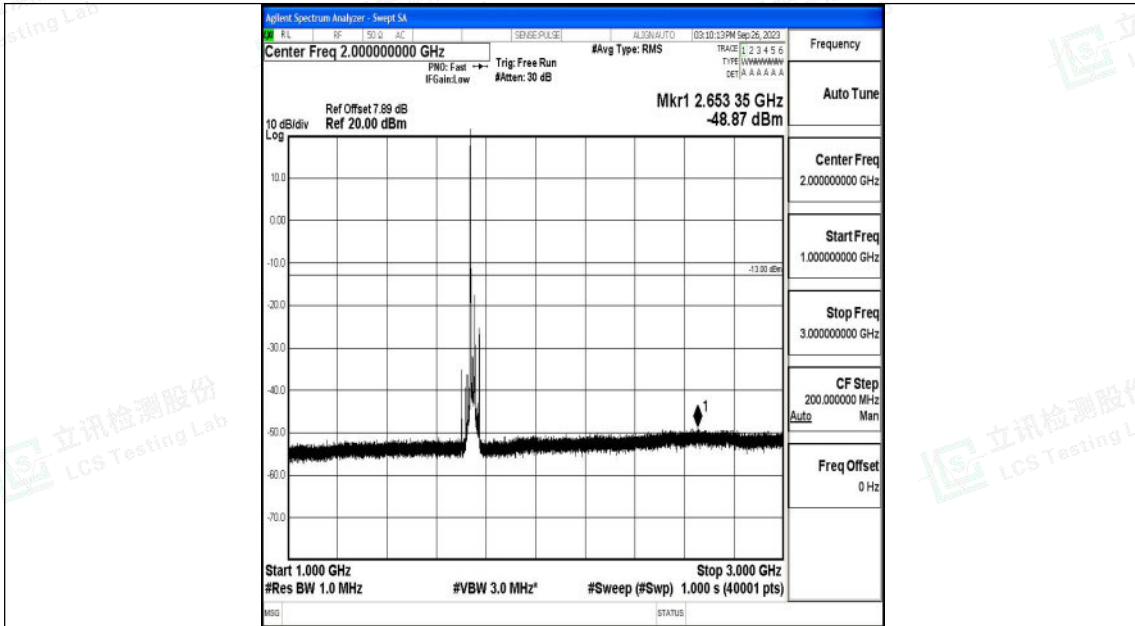

Band66_20MHz_16QAM_132322_1RB#0_30~1000_30~1000

Band66_20MHz_16QAM_132322_1RB#0_1000~3000_1000~3000