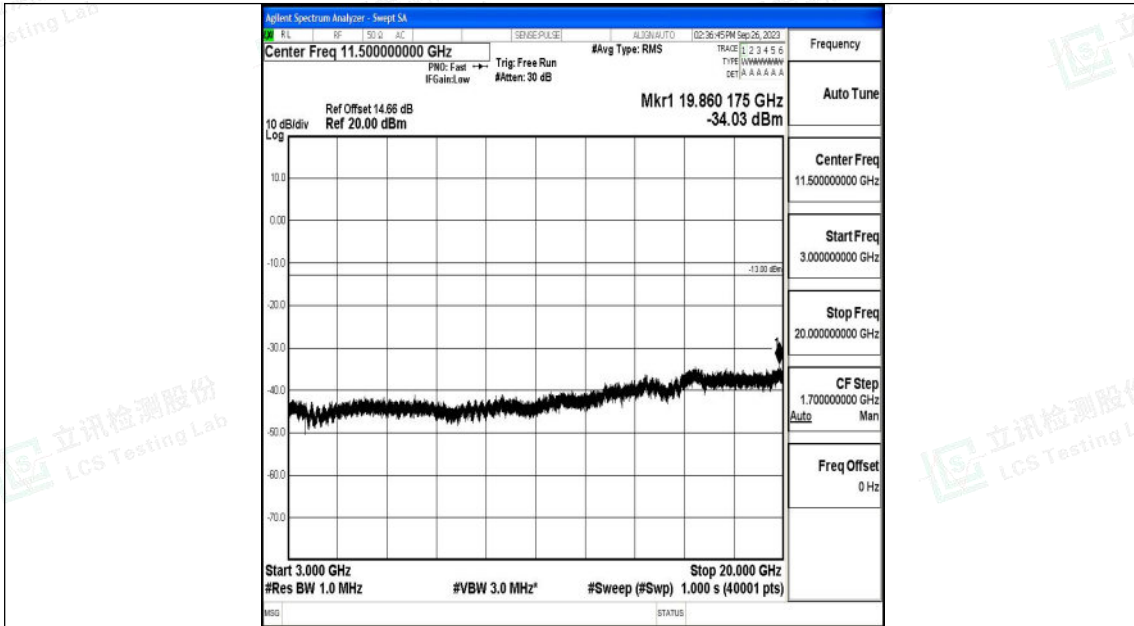

Band66_10MHz_16QAM_132022_1RB#0_1000~3000_1000~3000

Band66_10MHz_16QAM_132022_1RB#0_3000~20000_3000~20000