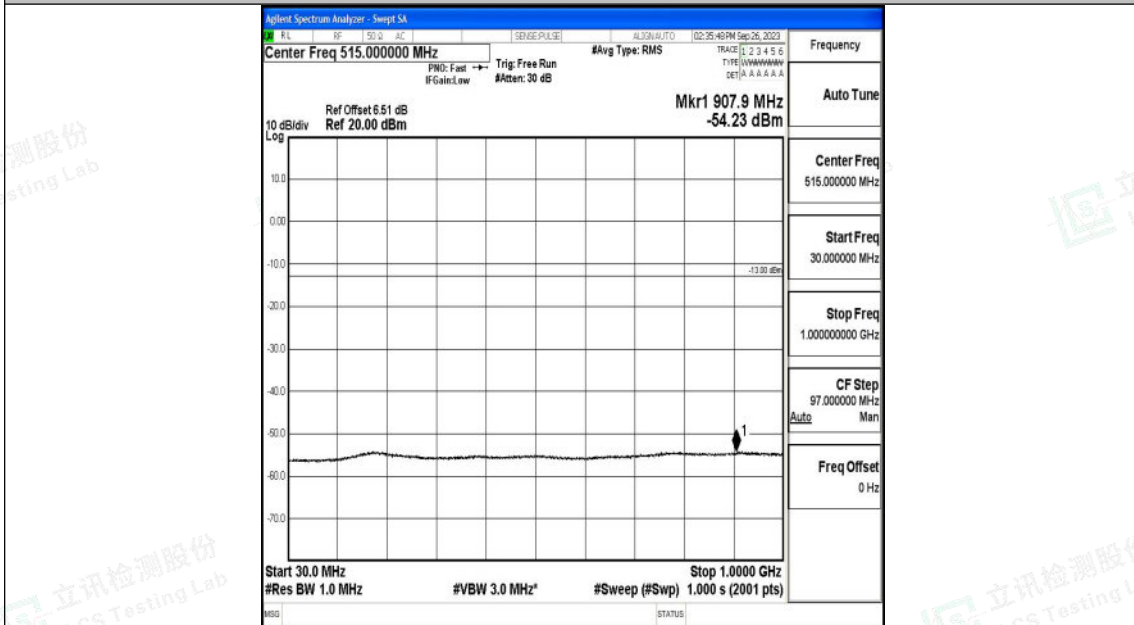

Band66_5MHz_16QAM_132647_1RB#0_3000~20000_3000~20000

Band66_10MHz_QPSK_132022_1RB#0_0.009~0.15_0.009~0.15

Shenzhen LCS Compliance Testing Laboratory Ltd.
 Add: 101, 201 Bldg A & 301 Bldg C, Juji Industrial Park Yabianxueziwei, Shajing Street,
 Baoan District, Shenzhen, 518000, China
 Tel: +(86) 0755-82591330 | E-mail: webmaster@lcs-cert.com | Web: www.lcs-cert.com
 Scan code to check authenticity

Band66_10MHz_QPSK_132022_1RB#0_0.15~30_0.15~30

Band66_10MHz_QPSK_132022_1RB#0_30~1000_30~1000

Band66_10MHz_QPSK_132022_1RB#0_1000~3000_1000~3000

Band66_10MHz_QPSK_132022_1RB#0_3000~20000_3000~20000

Shenzhen LCS Compliance Testing Laboratory Ltd.
 Add: 101, 201 Bldg A & 301 Bldg C, Juji Industrial Park Yabianxueziwei, Shajing Street,
 Baoan District, Shenzhen, 518000, China
 Tel: +(86) 0755-82591330 | E-mail: webmaster@lcs-cert.com | Web: www.lcs-cert.com
 Scan code to check authenticity