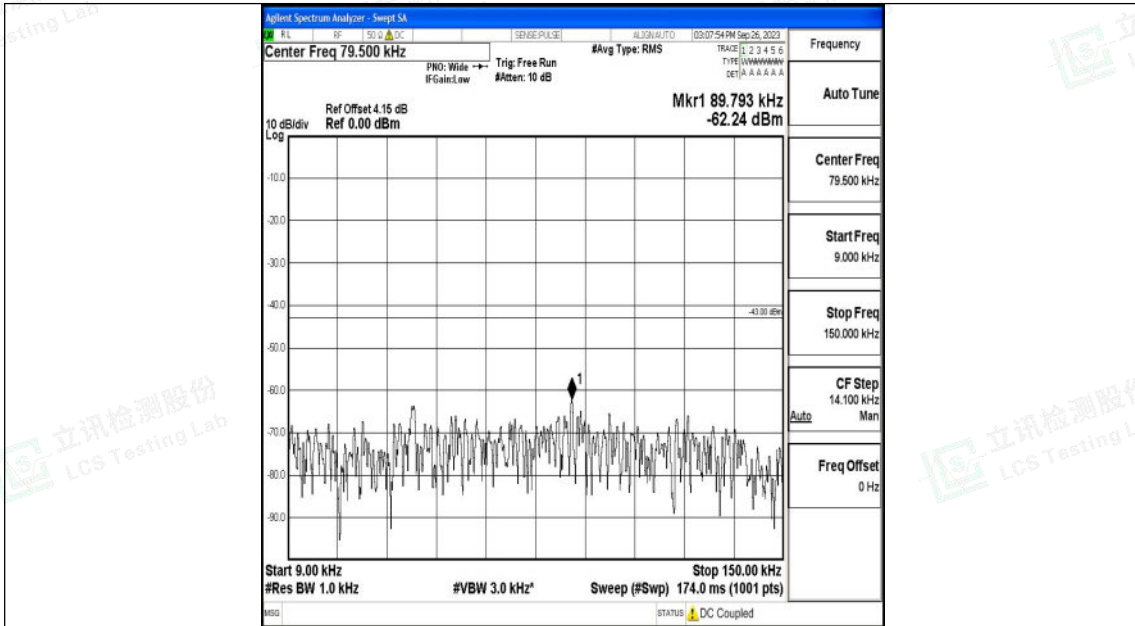

Band66_15MHz_16QAM_132597_1RB#0_3000~20000_3000~20000

Band66_20MHz_QPSK_132072_1RB#0_0.009~0.15_0.009~0.15