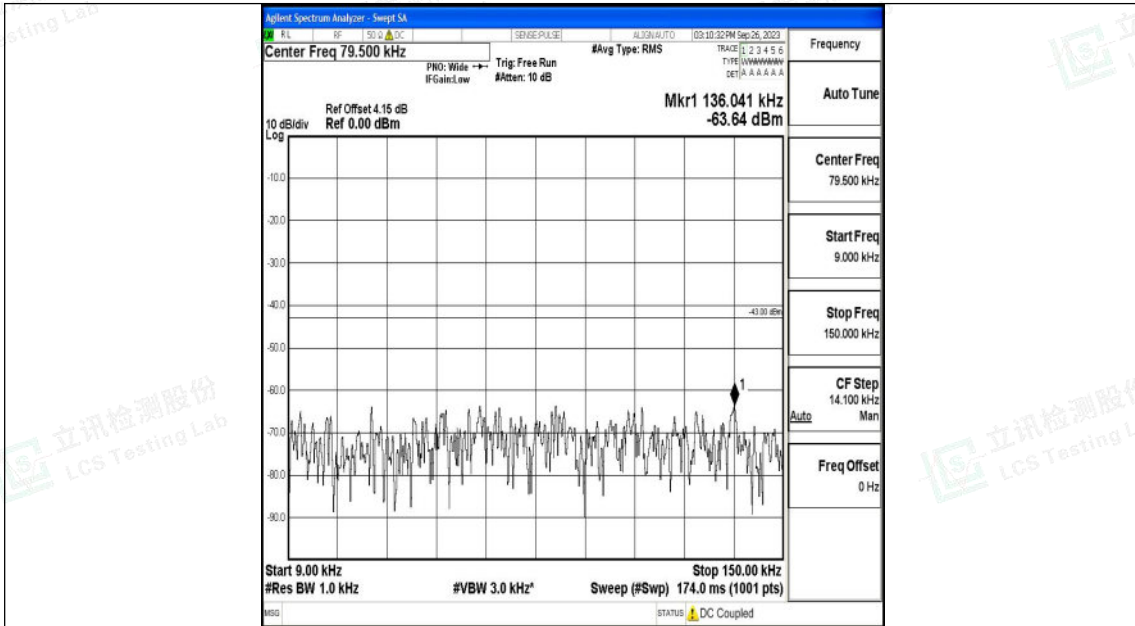

Band66_20MHz_16QAM_132322_1RB#0_0.15~30_0.15~30

Band66_20MHz_16QAM_132322_1RB#0_30~1000_30~1000

Band66_20MHz_16QAM_132322_1RB#0_1000~3000_1000~3000

Band66_20MHz_16QAM_132322_1RB#0_3000~20000_3000~20000

Band66_20MHz_QPSK_132572_1RB#0_0.009~0.15_0.009~0.15