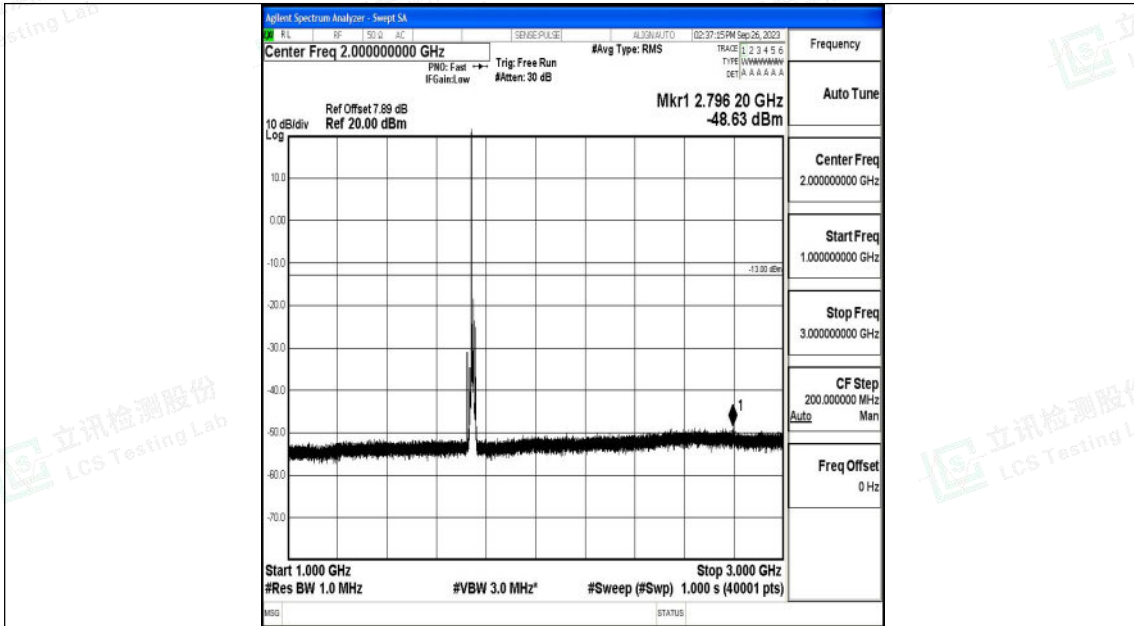

Band66_10MHz_QPSK_132322_1RB#0_30~1000_30~1000

Band66_10MHz_QPSK_132322_1RB#0_1000~3000_1000~3000