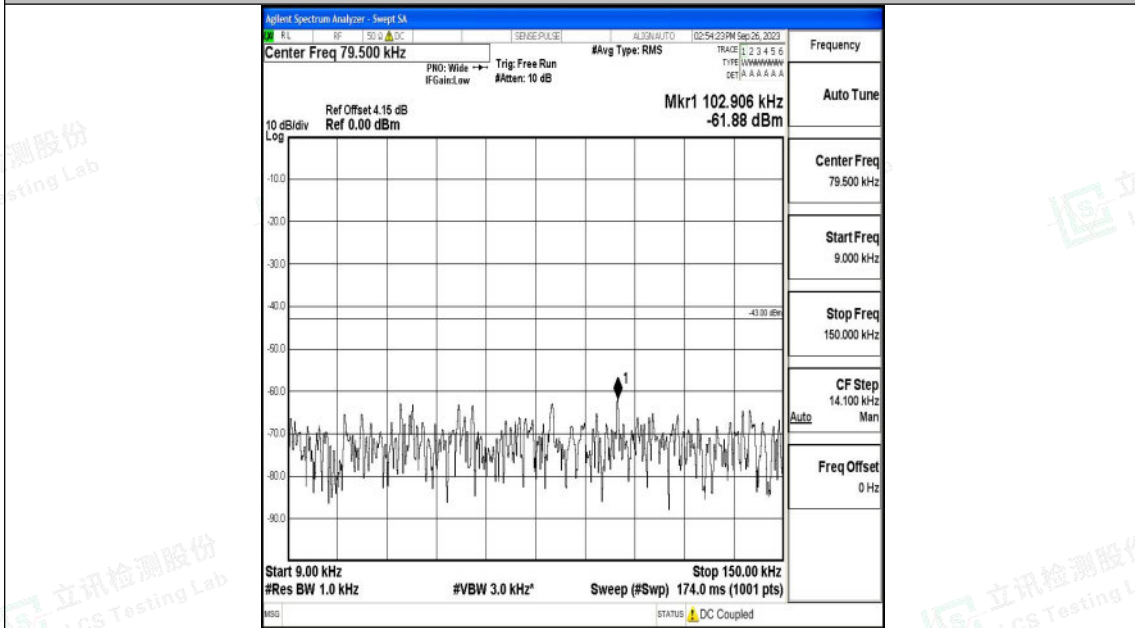

Band66_15MHz_16QAM_132322_1RB#0_3000~20000_3000~20000

Band66_15MHz_QPSK_132597_1RB#0_0.009~0.15_0.009~0.15

Shenzhen LCS Compliance Testing Laboratory Ltd.
Add: 101, 201 Bldg A & 301 Bldg C, Juji Industrial Park Yabianxueziwei, Shajing Street,
Baoan District, Shenzhen, 518000, China
Tel: +(86) 0755-82591330 | E-mail: webmaster@lcs-cert.com | Web: www.lcs-cert.com
Scan code to check authenticity