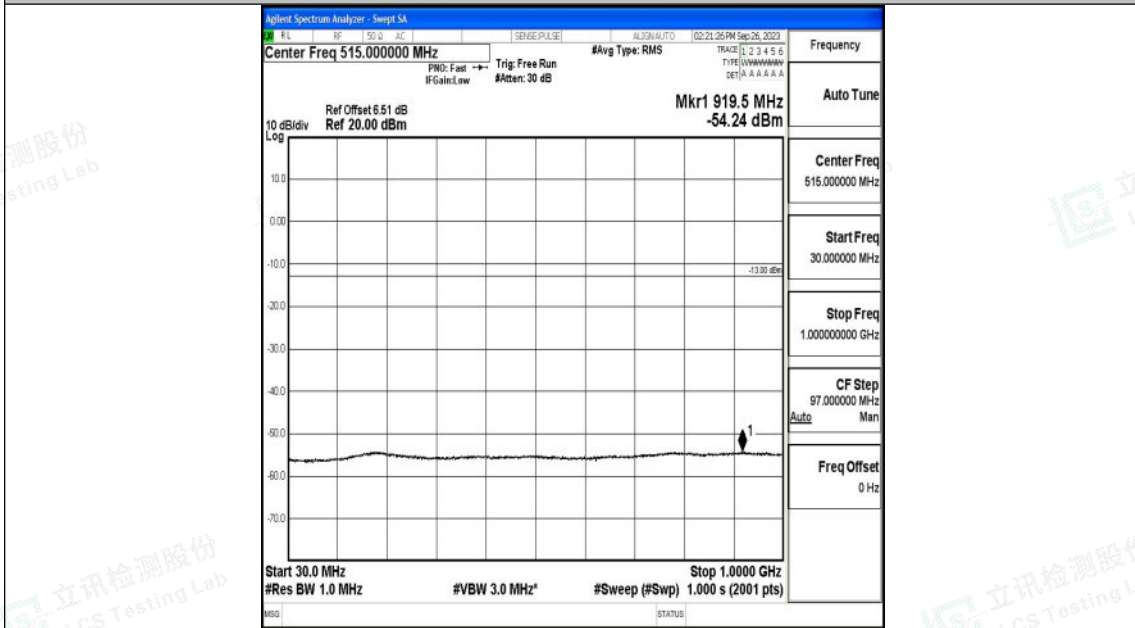

Band66_5MHz_16QAM_132322_1RB#0_0.15~30_0.15~30

Band66_5MHz_16QAM_132322_1RB#0_30~1000_30~1000