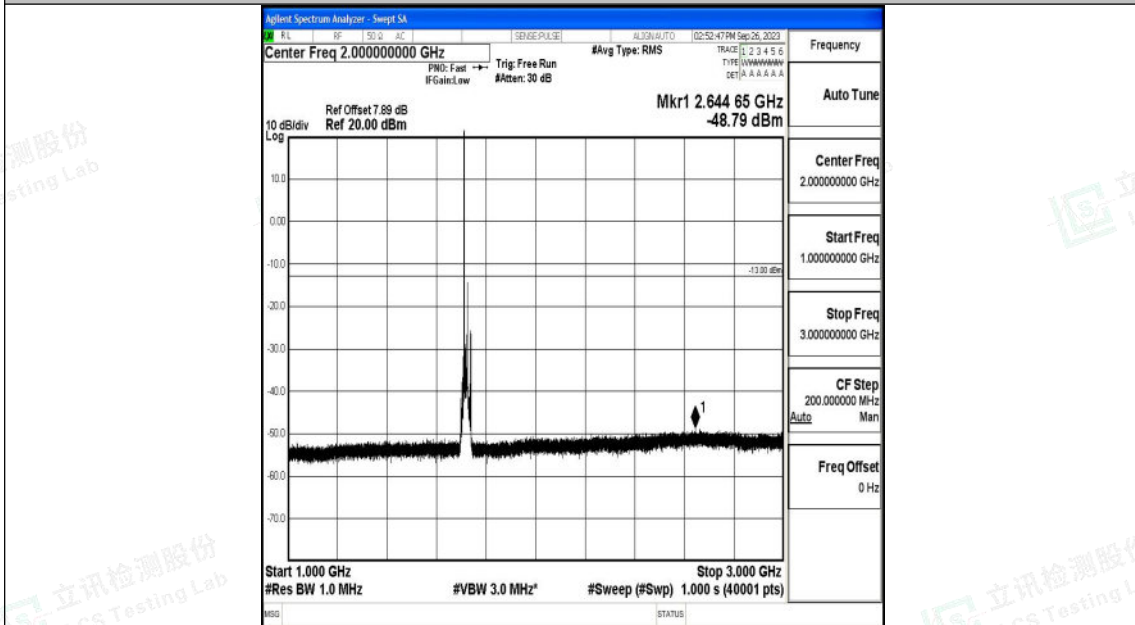

Band66_15MHz_16QAM_132047_1RB#0_30~1000_30~1000

Band66_15MHz_16QAM_132047_1RB#0_1000~3000_1000~3000

Shenzhen LCS Compliance Testing Laboratory Ltd.
Add: 101, 201 Bldg A & 301 Bldg C, Juji Industrial Park Yabianxueziwei, Shajing Street,
Baoan District, Shenzhen, 518000, China
Tel: +(86) 0755-82591330 | E-mail: webmaster@lcs-cert.com | Web: www.lcs-cert.com
Scan code to check authenticity