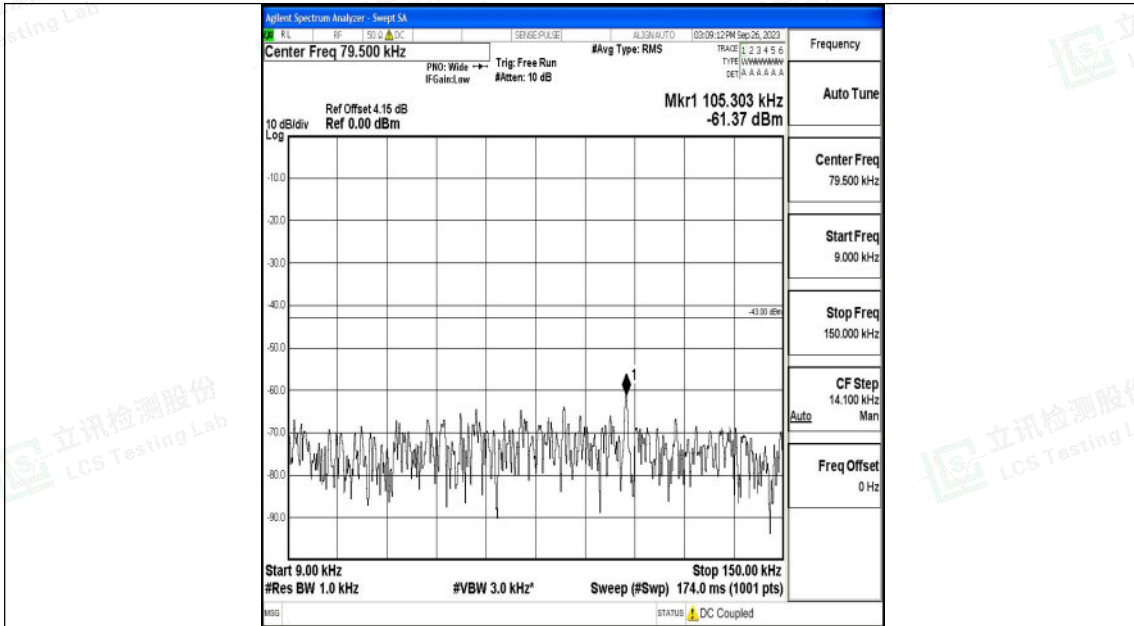

Band66_20MHz_16QAM_132072_1RB#0_3000~20000_3000~20000

Band66_20MHz_QPSK_132322_1RB#0_0.009~0.15_0.009~0.15