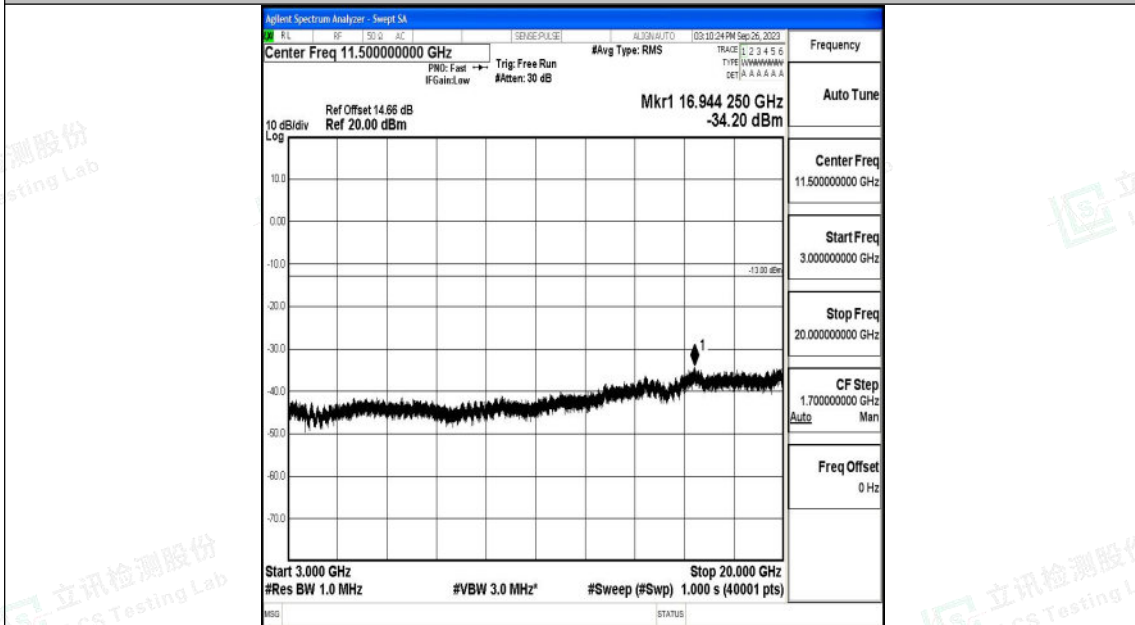

Band66_20MHz_16QAM_132322_1RB#0_0.15~30_0.15~30

Band66_20MHz_16QAM_132322_1RB#0_30~1000_30~1000

Band66_20MHz_16QAM_132322_1RB#0_1000~3000_1000~3000

Band66_20MHz_16QAM_132322_1RB#0_3000~20000_3000~20000

Band66_20MHz_QPSK_132572_1RB#0_0.009~0.15_0.009~0.15