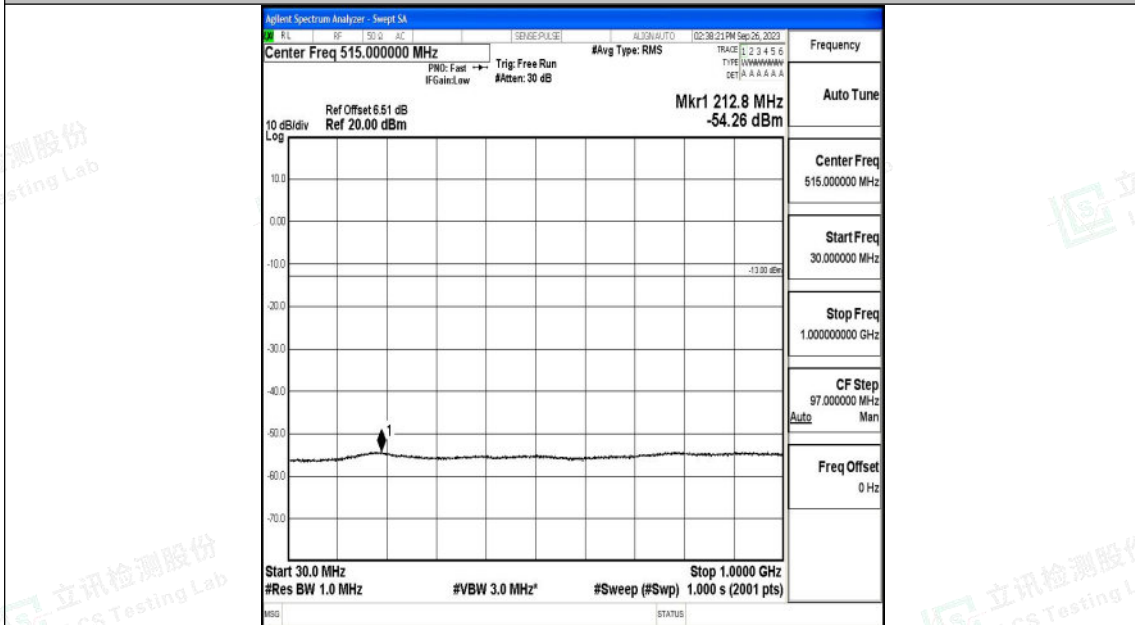

Band66_10MHz_16QAM_132322_1RB#0_3000~20000_3000~20000

Band66_10MHz_QPSK_132622_1RB#0_0.009~0.15_0.009~0.15

Band66_10MHz_QPSK_132622_1RB#0_0.15~30_0.15~30

Band66_10MHz_QPSK_132622_1RB#0_30~1000_30~1000

Shenzhen LCS Compliance Testing Laboratory Ltd.
 Add: 101, 201 Bldg A & 301 Bldg C, Juji Industrial Park Yabianxueziwei, Shajing Street,
 Baoan District, Shenzhen, 518000, China
 Tel: +(86) 0755-82591330 | E-mail: webmaster@lcs-cert.com | Web: www.lcs-cert.com
 Scan code to check authenticity