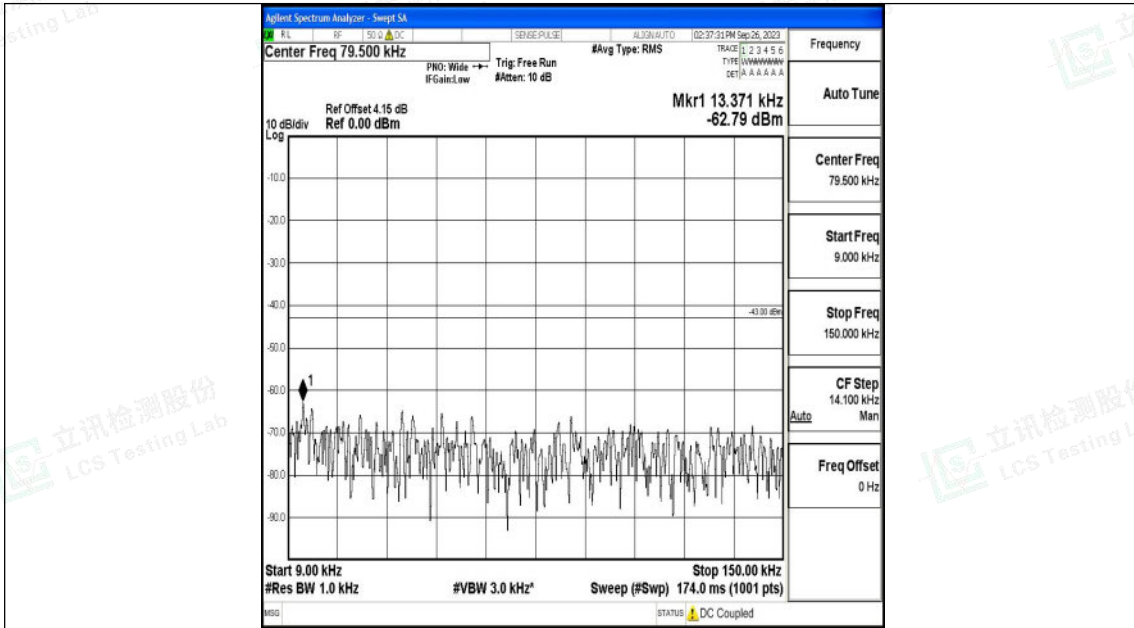

Band66_10MHz_QPSK_132322_1RB#0_0.15~30_0.15~30

Band66_10MHz_QPSK_132322_1RB#0_30~1000_30~1000

Band66_10MHz_QPSK_132322_1RB#0_1000~3000_1000~3000

Band66_10MHz_QPSK_132322_1RB#0_3000~20000_3000~20000

Shenzhen LCS Compliance Testing Laboratory Ltd.
 Add: 101, 201 Bldg A & 301 Bldg C, Juji Industrial Park Yabianxueziwei, Shajing Street,
 Baoan District, Shenzhen, 518000, China
 Tel: +(86) 0755-82591330 | E-mail: webmaster@lcs-cert.com | Web: www.lcs-cert.com
 Scan code to check authenticity