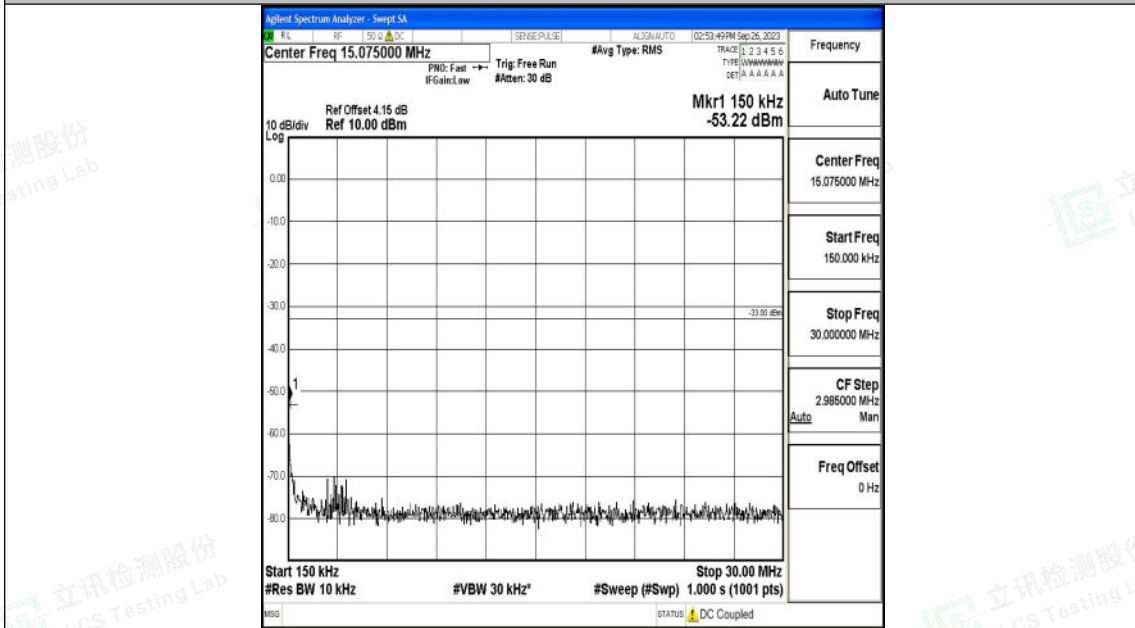

Band66_15MHz_16QAM_132322_1RB#0_0.009~0.15_0.009~0.15

Band66_15MHz_16QAM_132322_1RB#0_0.15~30_0.15~30

Shenzhen LCS Compliance Testing Laboratory Ltd.
Add: 101, 201 Bldg A & 301 Bldg C, Juji Industrial Park Yabianxueziwei, Shajing Street,
Baoan District, Shenzhen, 518000, China
Tel: +(86) 0755-82591330 | E-mail: webmaster@lcs-cert.com | Web: www.lcs-cert.com
Scan code to check authenticity