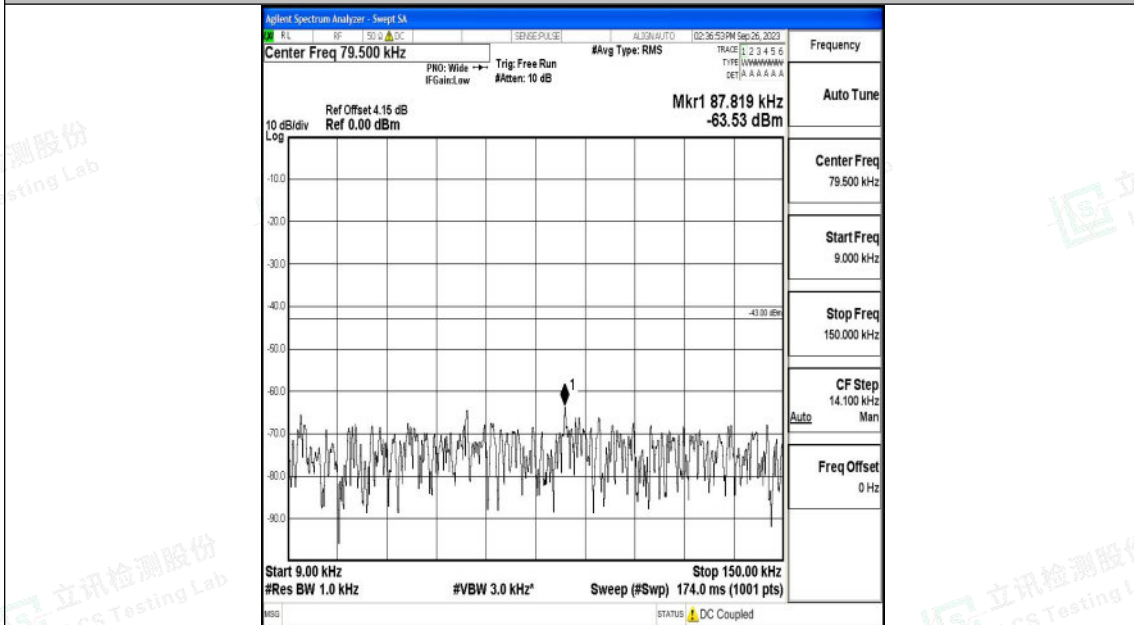

Band66_10MHz_16QAM_132022_1RB#0_3000~20000_3000~20000

Band66_10MHz_QPSK_132322_1RB#0_0.009~0.15_0.009~0.15

Shenzhen LCS Compliance Testing Laboratory Ltd.
Add: 101, 201 Bldg A & 301 Bldg C, Juji Industrial Park Yabianxueziwei, Shajing Street,
Baoan District, Shenzhen, 518000, China
Tel: +(86) 0755-82591330 | E-mail: webmaster@lcs-cert.com | Web: www.lcs-cert.com
Scan code to check authenticity