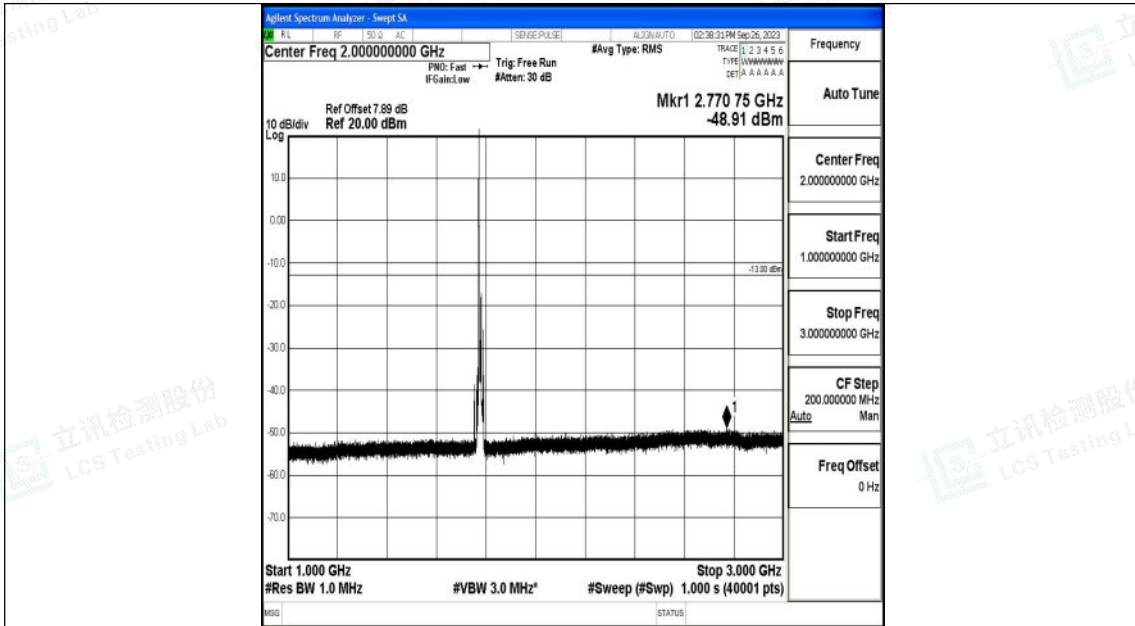

Band66_10MHz_16QAM_132322_1RB#0_3000~20000_3000~20000

Band66_10MHz_QPSK_132622_1RB#0_0.009~0.15_0.009~0.15

Band66_10MHz_QPSK_132622_1RB#0_0.15~30_0.15~30

Band66_10MHz_QPSK_132622_1RB#0_30~1000_30~1000

Shenzhen LCS Compliance Testing Laboratory Ltd.
 Add: 101, 201 Bldg A & 301 Bldg C, Juji Industrial Park Yabianxueziwei, Shajing Street,
 Baoan District, Shenzhen, 518000, China
 Tel: +(86) 0755-82591330 | E-mail: webmaster@lcs-cert.com | Web: www.lcs-cert.com
 Scan code to check authenticity