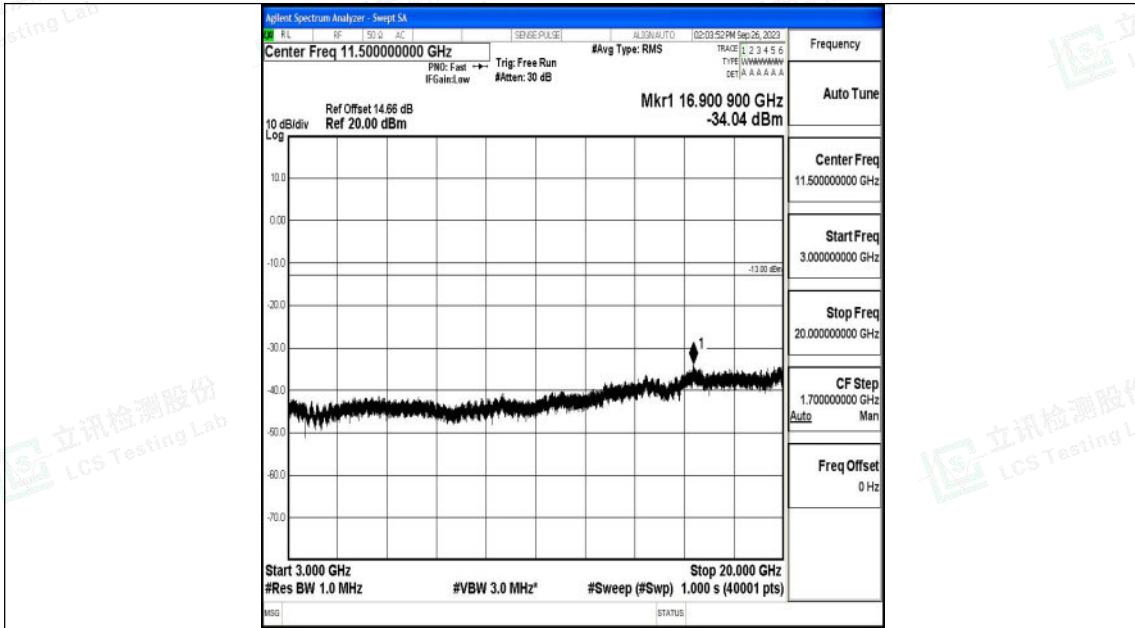

Band66_20MHz_16QAM_132572_1RB#0_3000~20000_3000~20000

Band66_3MHz_QPSK_132322_1RB#0_3000~20000_3000~20000