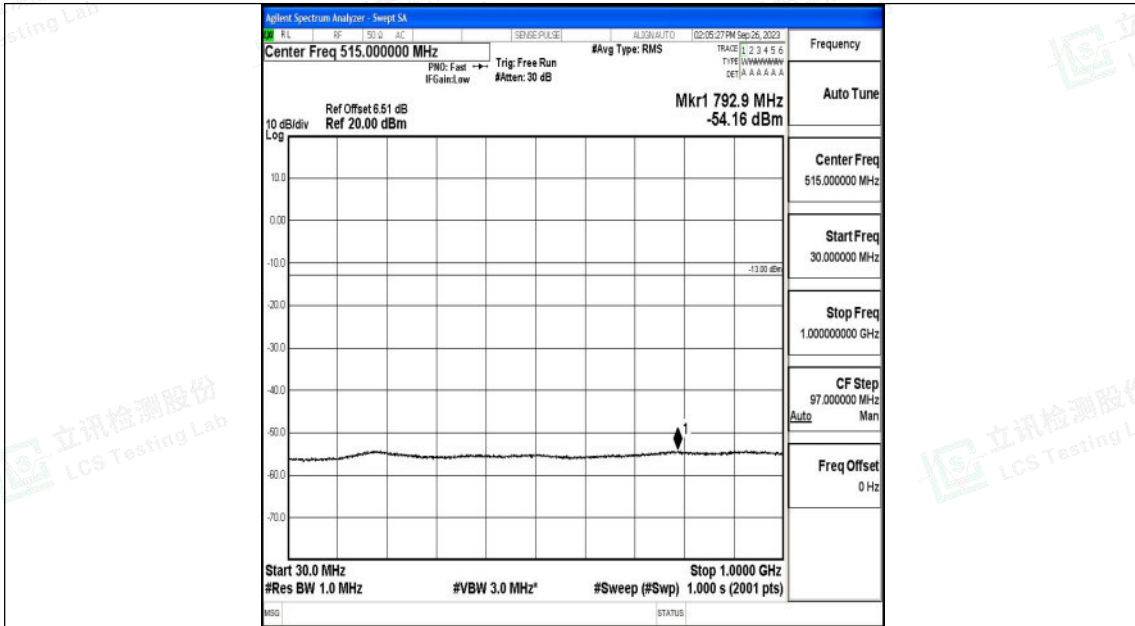

Band66_3MHz_16QAM_132657_1RB#0_0.15~30_0.15~30

Band66_3MHz_16QAM_132657_1RB#0_30~1000_30~1000