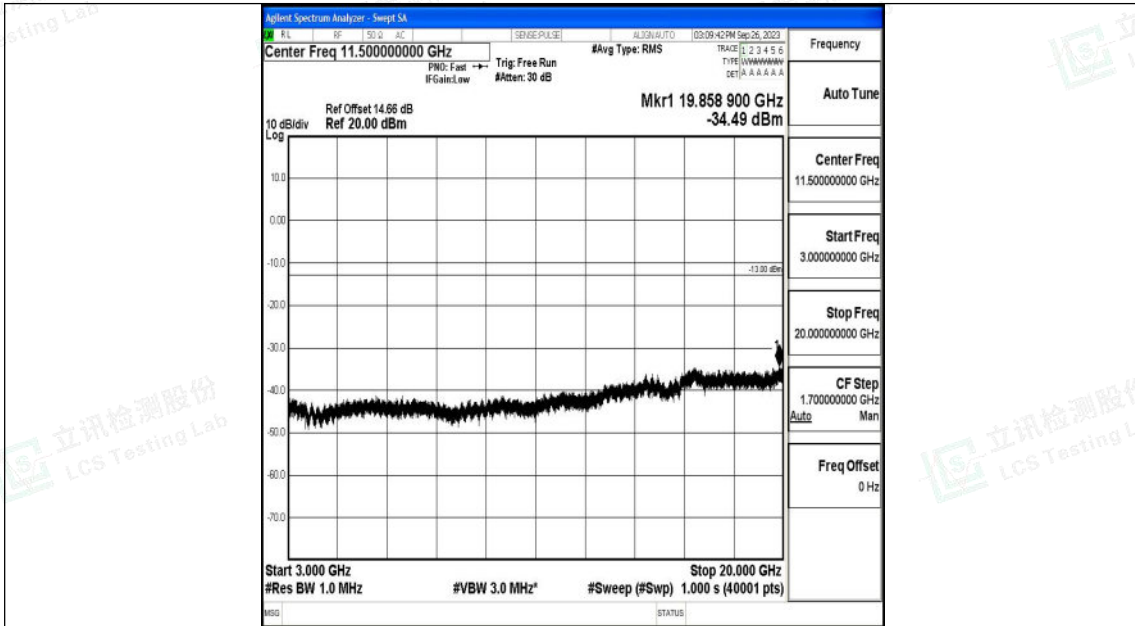

Band66_20MHz_QPSK_132322_1RB#0_1000~3000_1000~3000

Band66_20MHz_QPSK_132322_1RB#0_3000~20000_3000~20000