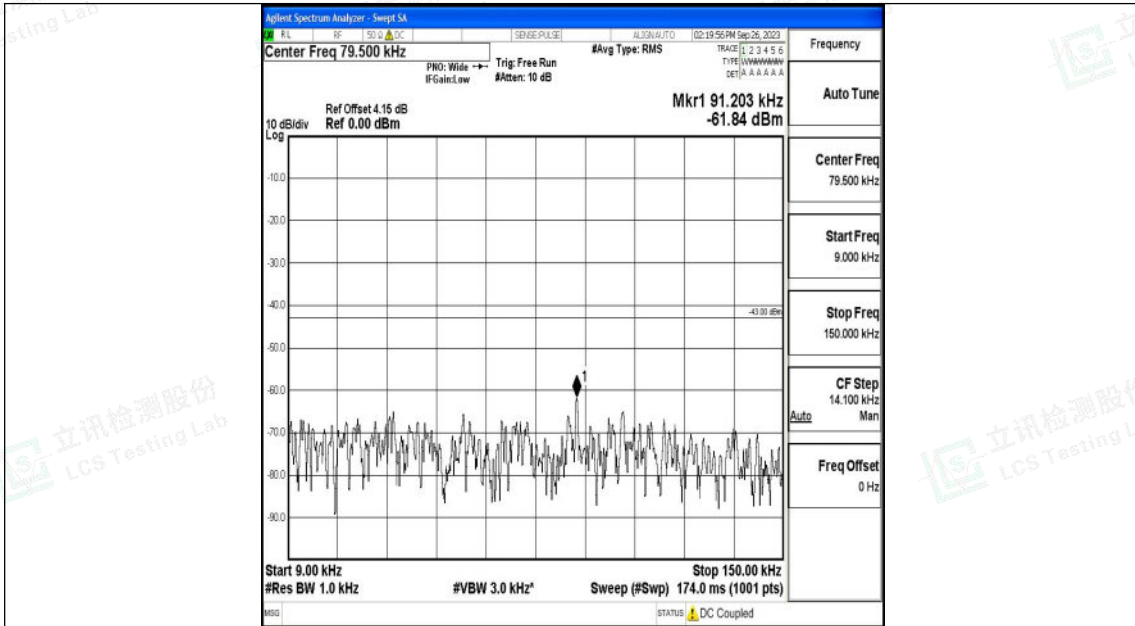

Band66_3MHz_16QAM_132657_1RB#0_0.009~0.15_0.009~0.15

Band66_3MHz_16QAM_132657_1RB#0_0.15~30_0.15~30

Band66_3MHz_16QAM_132657_1RB#0_30~1000_30~1000

Band66_3MHz_16QAM_132657_1RB#0_1000~3000_1000~3000

Shenzhen LCS Compliance Testing Laboratory Ltd.
 Add: 101, 201 Bldg A & 301 Bldg C, Juji Industrial Park Yabianxueziwei, Shajing Street,
 Baoan District, Shenzhen, 518000, China
 Tel: +(86) 0755-82591330 | E-mail: webmaster@lcs-cert.com | Web: www.lcs-cert.com
 Scan code to check authenticity