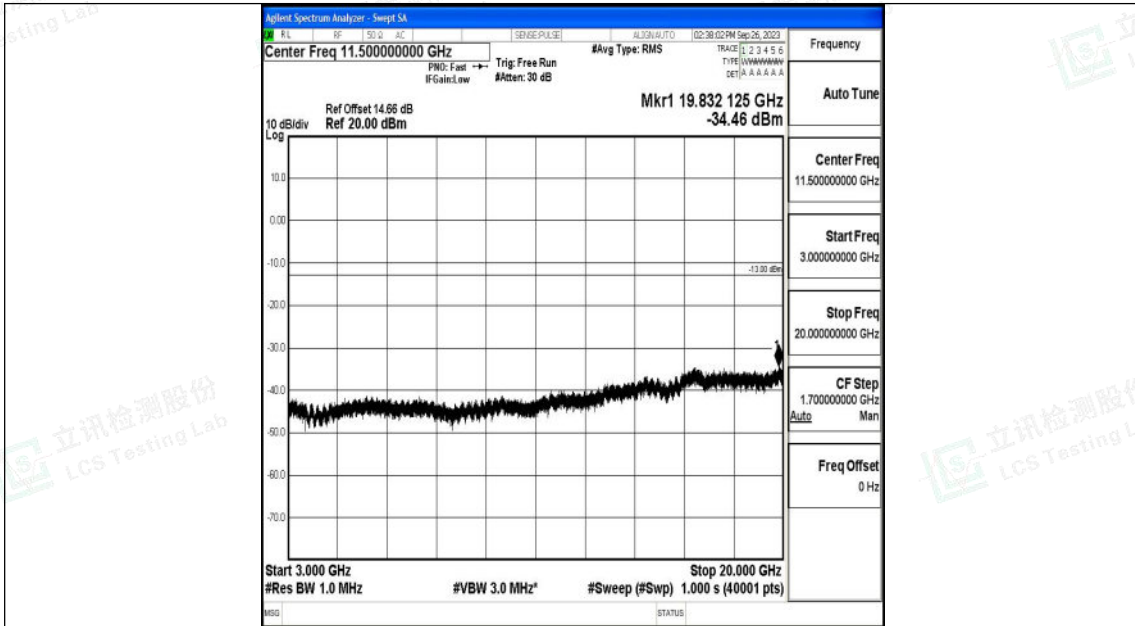

Band66_10MHz_16QAM_132322_1RB#0_1000~3000_1000~3000

Band66_10MHz_16QAM_132322_1RB#0_3000~20000_3000~20000