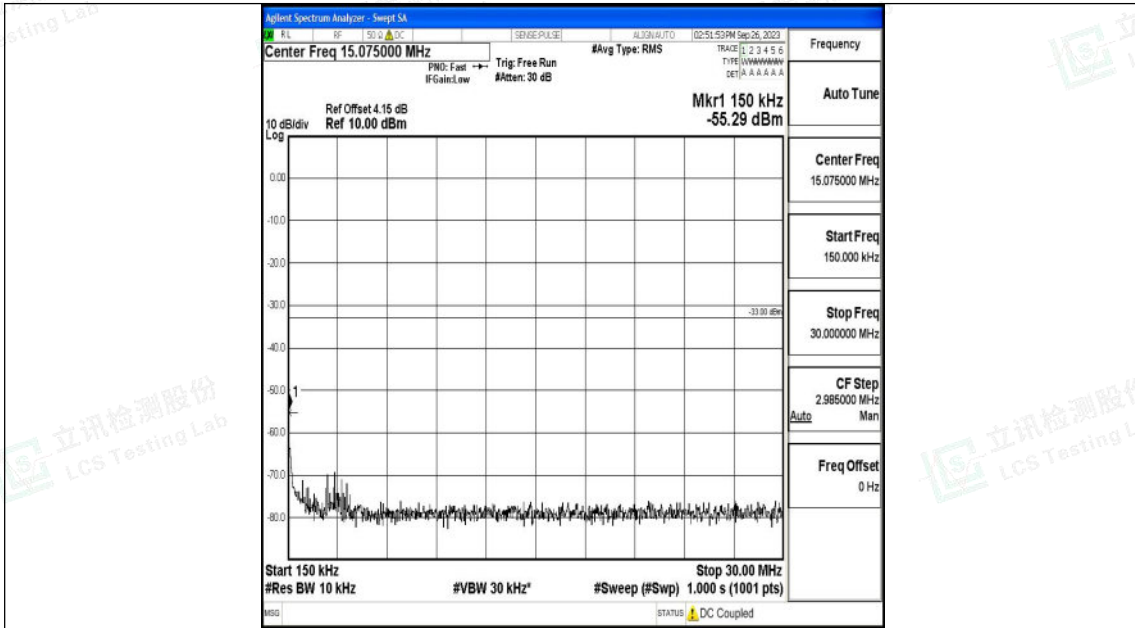

Band66_15MHz_QPSK_132047_1RB#0_0.009~0.15_0.009~0.15

Band66_15MHz_QPSK_132047_1RB#0_0.15~30_0.15~30