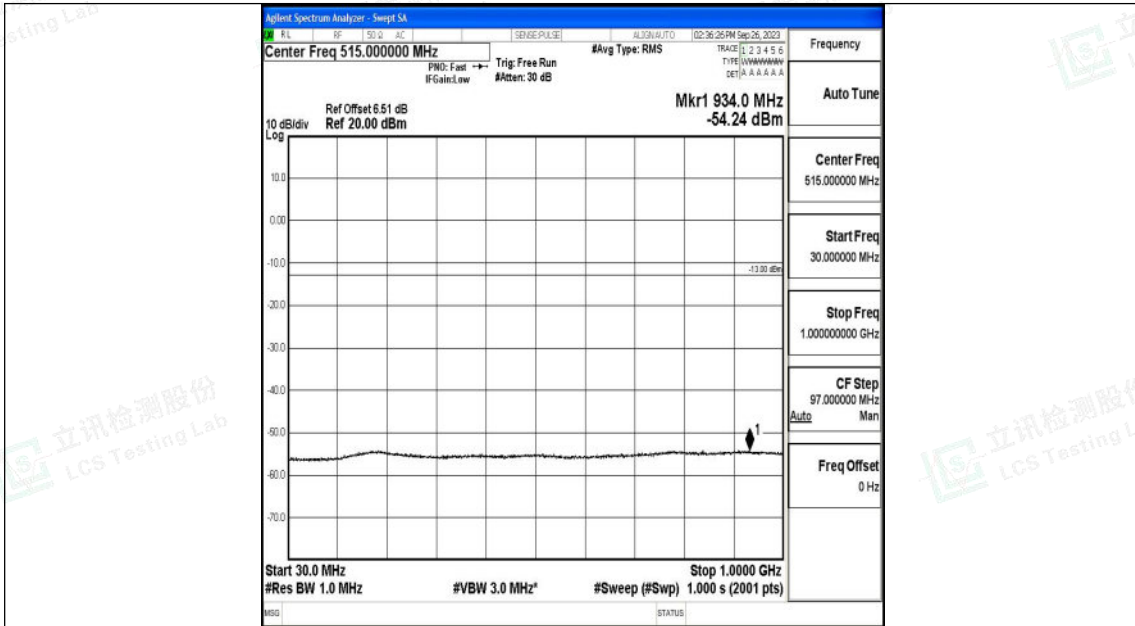

Band66_10MHz_16QAM_132022_1RB#0_0.15~30_0.15~30

Band66_10MHz_16QAM_132022_1RB#0_30~1000_30~1000