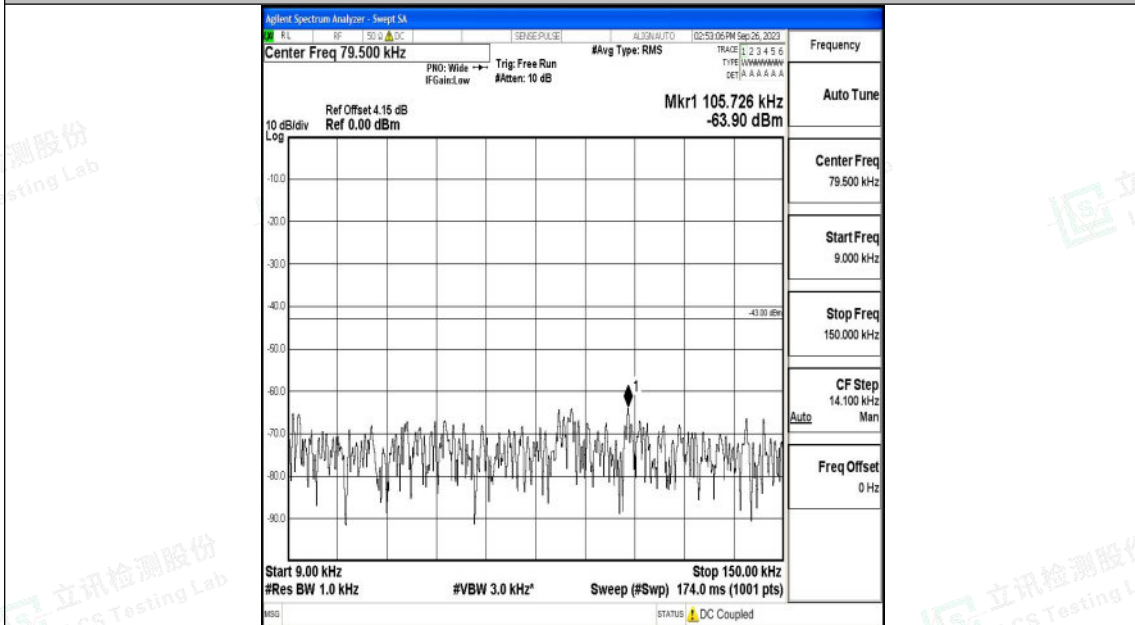

Band66_15MHz_16QAM_132047_1RB#0_3000~20000_3000~20000

Band66_15MHz_QPSK_132322_1RB#0_0.009~0.15_0.009~0.15

Shenzhen LCS Compliance Testing Laboratory Ltd.
Add: 101, 201 Bldg A & 301 Bldg C, Juji Industrial Park Yabianxueziwei, Shajing Street,
Baoan District, Shenzhen, 518000, China
Tel: +(86) 0755-82591330 | E-mail: webmaster@lcs-cert.com | Web: www.lcs-cert.com
Scan code to check authenticity