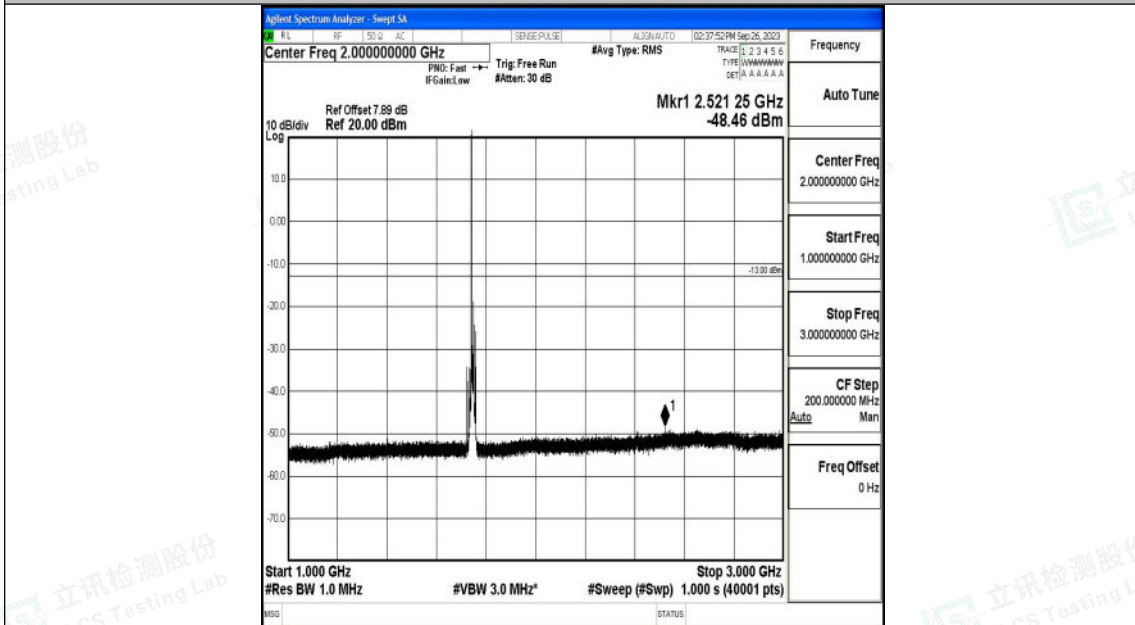

Band66_10MHz_16QAM_132322_1RB#0_30~1000_30~1000

Band66_10MHz_16QAM_132322_1RB#0_1000~3000_1000~3000

Shenzhen LCS Compliance Testing Laboratory Ltd.
Add: 101, 201 Bldg A & 301 Bldg C, Juji Industrial Park Yabianxueziwei, Shajing Street,
Baoan District, Shenzhen, 518000, China
Tel: +(86) 0755-82591330 | E-mail: webmaster@lcs-cert.com | Web: www.lcs-cert.com
Scan code to check authenticity