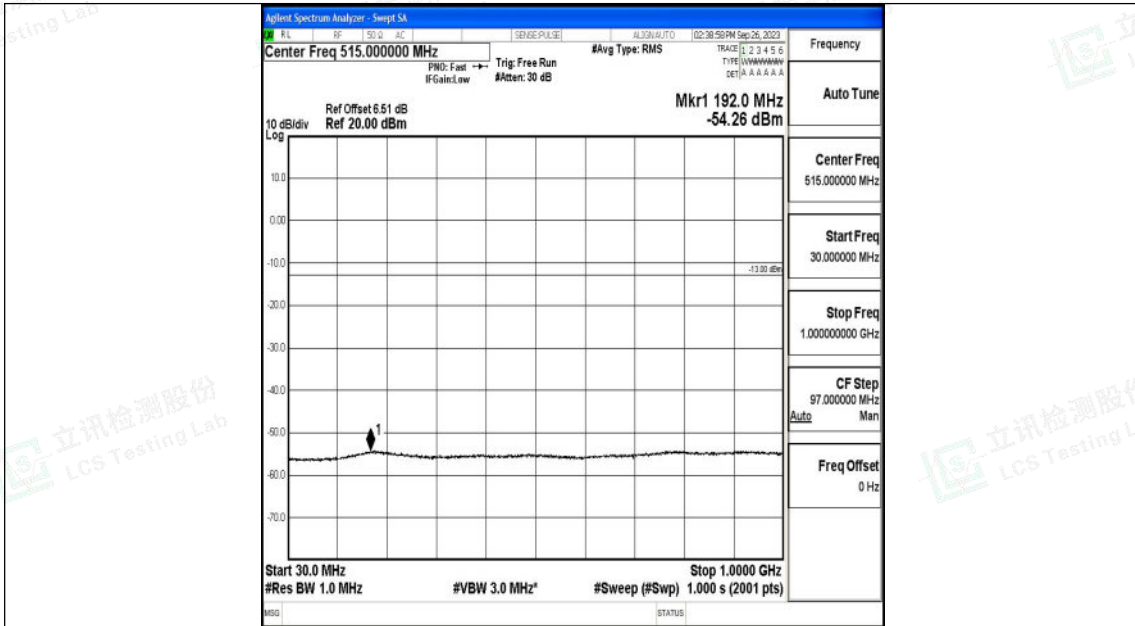

Band66_10MHz_16QAM_132622_1RB#0_0.15~30_0.15~30

Band66_10MHz_16QAM_132622_1RB#0_30~1000_30~1000