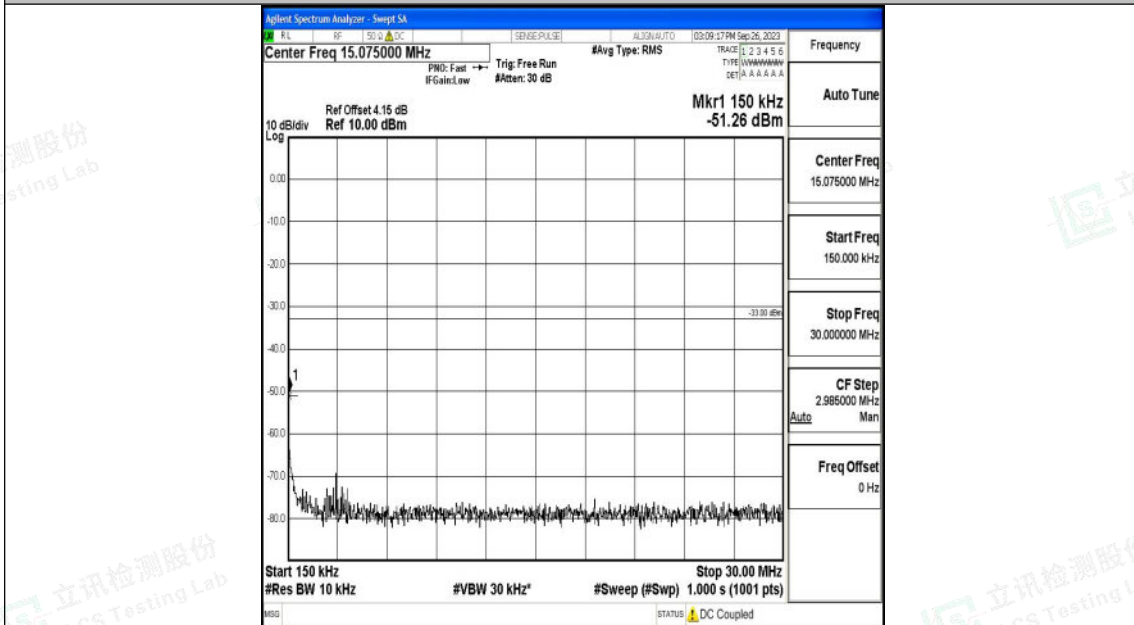

Band66_20MHz_QPSK_132322_1RB#0_0.009~0.15_0.009~0.15

Band66_20MHz_QPSK_132322_1RB#0_0.15~30_0.15~30

Shenzhen LCS Compliance Testing Laboratory Ltd.
Add: 101, 201 Bldg A & 301 Bldg C, Juji Industrial Park Yabianxueziwei, Shajing Street,
Baoan District, Shenzhen, 518000, China
Tel: +(86) 0755-82591330 | E-mail: webmaster@lcs-cert.com | Web: www.lcs-cert.com
Scan code to check authenticity