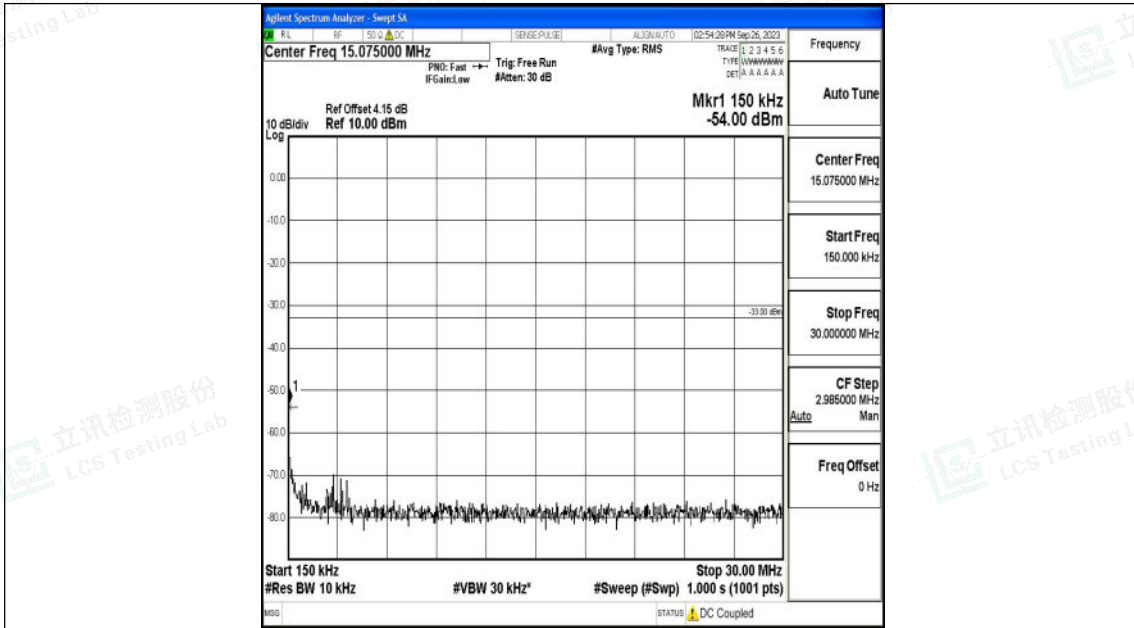

Band66_15MHz_QPSK_132597_1RB#0_0.009~0.15_0.009~0.15

Band66_15MHz_QPSK_132597_1RB#0_0.15~30_0.15~30