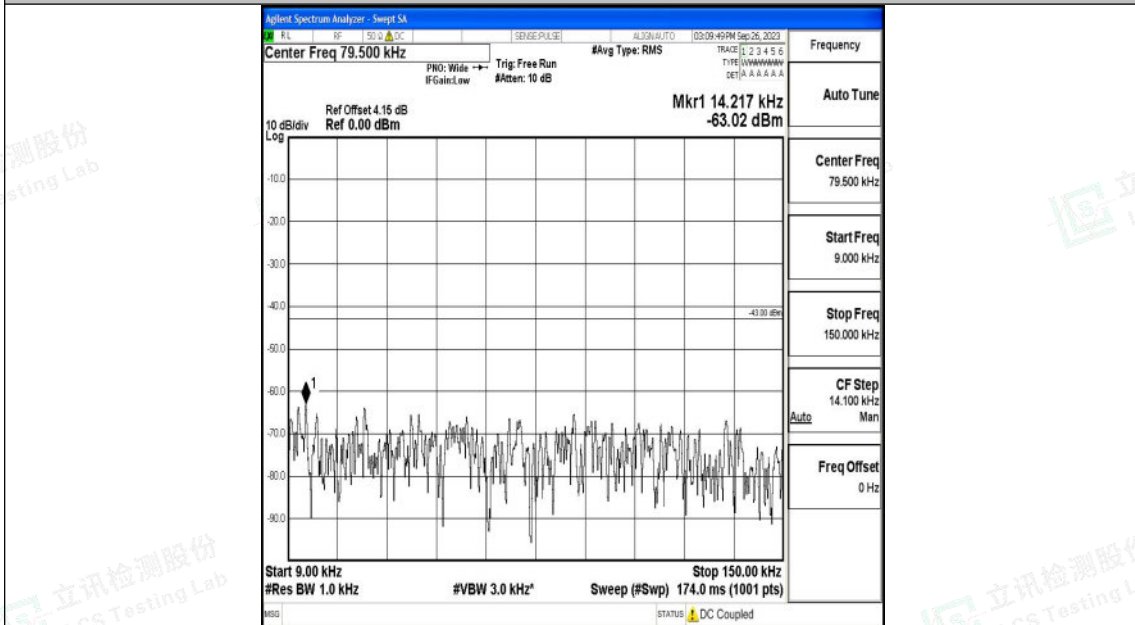

Band66_20MHz_QPSK_132322_1RB#0_3000~20000_3000~20000

Band66_20MHz_16QAM_132322_1RB#0_0.009~0.15_0.009~0.15

Shenzhen LCS Compliance Testing Laboratory Ltd.
Add: 101, 201 Bldg A & 301 Bldg C, Juji Industrial Park Yabianxueziwei, Shajing Street,
Baoan District, Shenzhen, 518000, China
Tel: +(86) 0755-82591330 | E-mail: webmaster@lcs-cert.com | Web: www.lcs-cert.com
Scan code to check authenticity