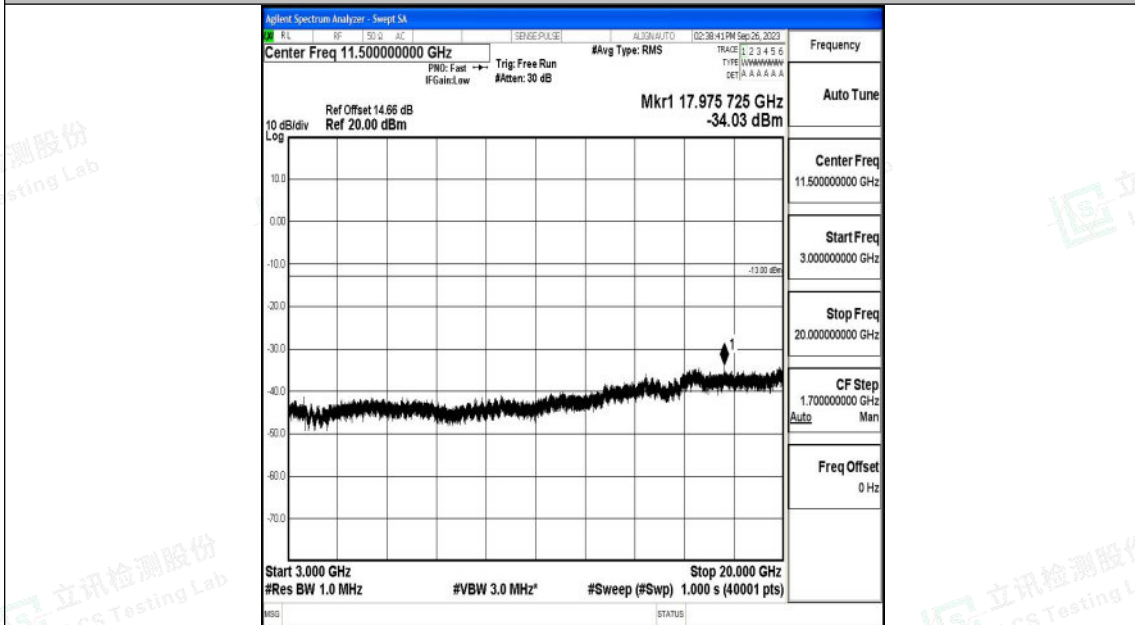

Band66_5MHz_16QAM_132322_1RB#0_0.15~30_0.15~30

Band66_5MHz_16QAM_132322_1RB#0_30~1000_30~1000

Band66_5MHz_16QAM_132647_1RB#0_0.009~0.15_0.009~0.15

Band66_10MHz_QPSK_132622_1RB#0_3000~20000_3000~20000

Shenzhen LCS Compliance Testing Laboratory Ltd.
 Add: 101, 201 Bldg A & 301 Bldg C, Juji Industrial Park Yabianxueziwei, Shajing Street,
 Baoan District, Shenzhen, 518000, China
 Tel: +(86) 0755-82591330 | E-mail: webmaster@lcs-cert.com | Web: www.lcs-cert.com
 Scan code to check authenticity