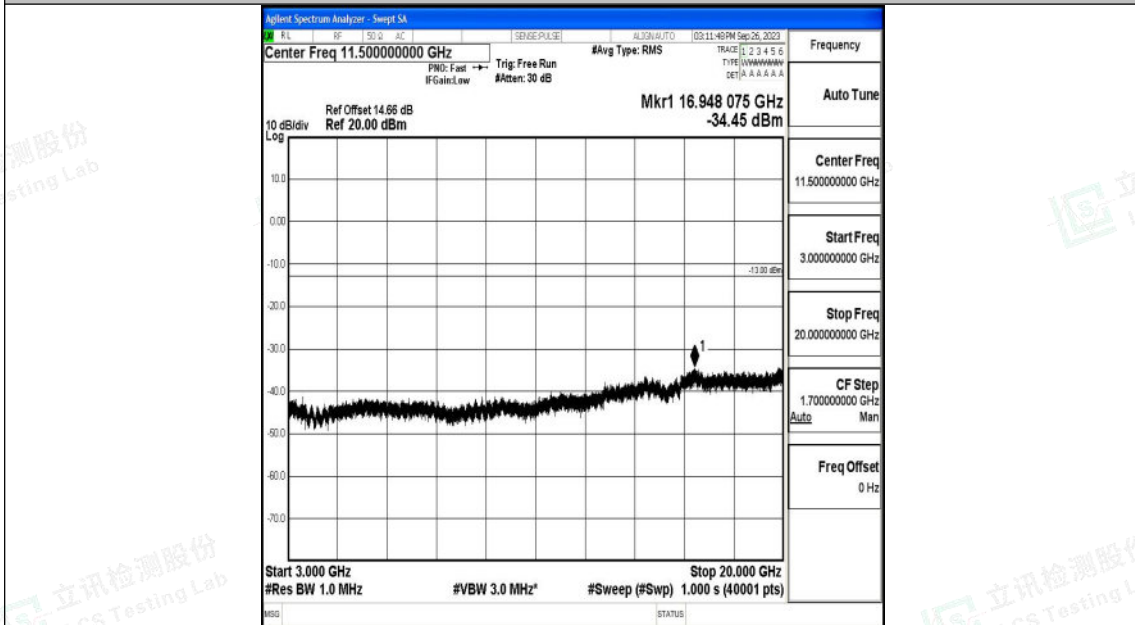

Band66_20MHz_QPSK_132572_1RB#0_30~1000_30~1000

Band66_20MHz_16QAM_132572_1RB#0_3000~20000_3000~20000