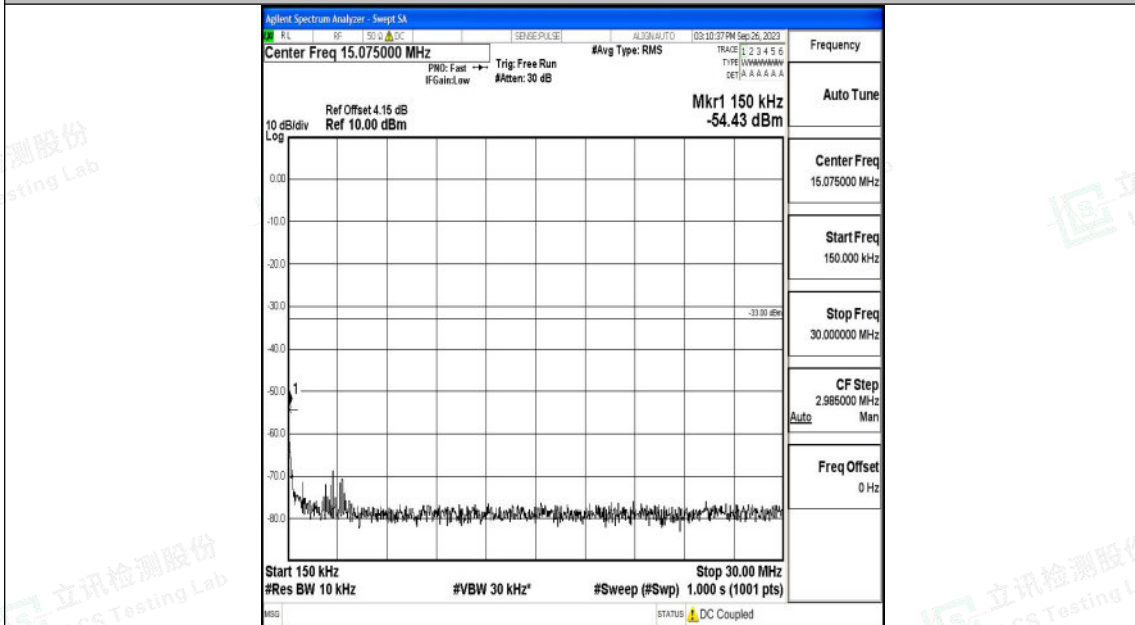

Band66_20MHz_16QAM_132322_1RB#0_0.15~30_0.15~30

Band66_20MHz_16QAM_132322_1RB#0_30~1000_30~1000

Band66_20MHz_16QAM_132322_1RB#0_1000~3000_1000~3000

Band66_20MHz_16QAM_132322_1RB#0_3000~20000_3000~20000

Band66_20MHz_QPSK_132572_1RB#0_0.009~0.15_0.009~0.15