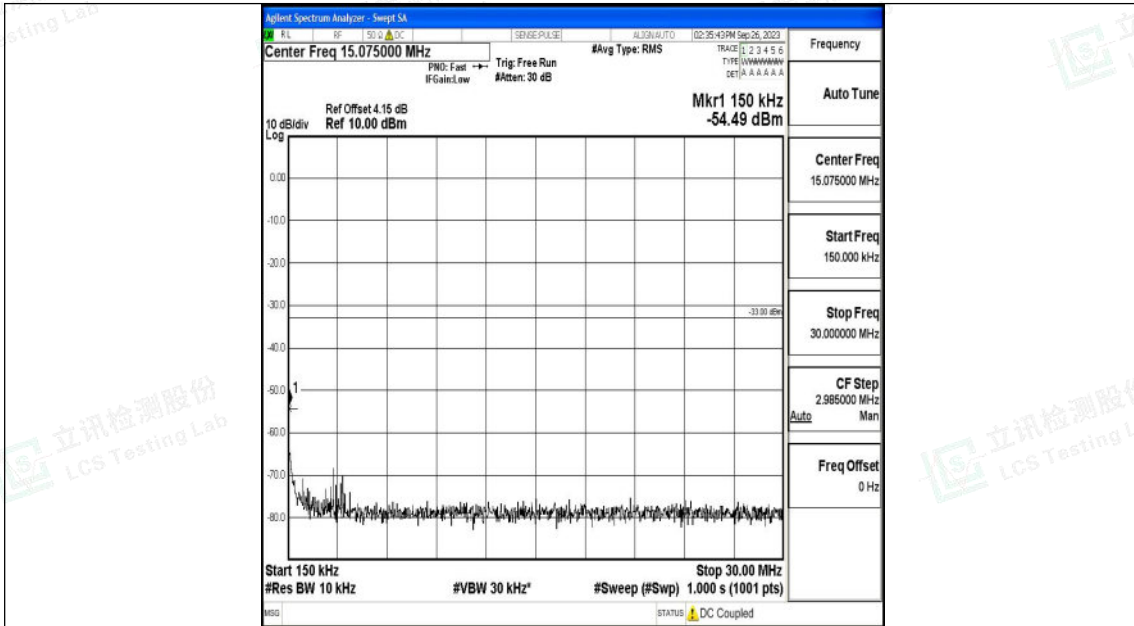

Band66_5MHz_16QAM_132647_1RB#0_3000~20000_3000~20000

Band66_10MHz_QPSK_132022_1RB#0_0.009~0.15_0.009~0.15

Shenzhen LCS Compliance Testing Laboratory Ltd.
 Add: 101, 201 Bldg A & 301 Bldg C, Juji Industrial Park Yabianxueziwei, Shajing Street,
 Baoan District, Shenzhen, 518000, China
 Tel: +(86) 0755-82591330 | E-mail: webmaster@lcs-cert.com | Web: www.lcs-cert.com
 Scan code to check authenticity