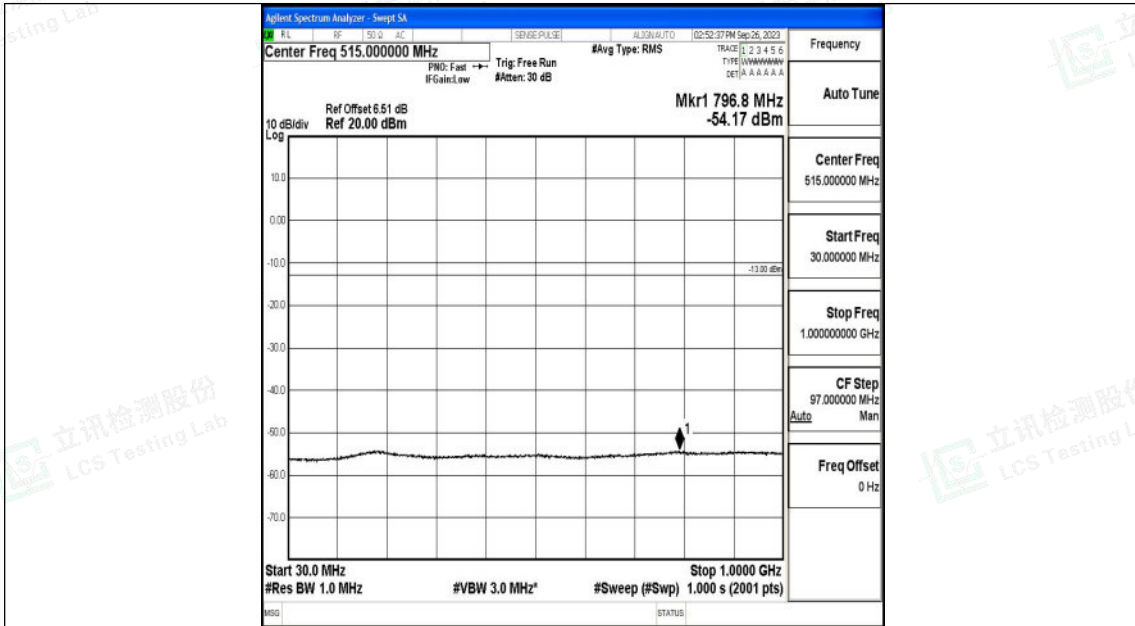

Band66_15MHz_16QAM_132047_1RB#0_0.15~30_0.15~30

Band66_15MHz_16QAM_132047_1RB#0_30~1000_30~1000