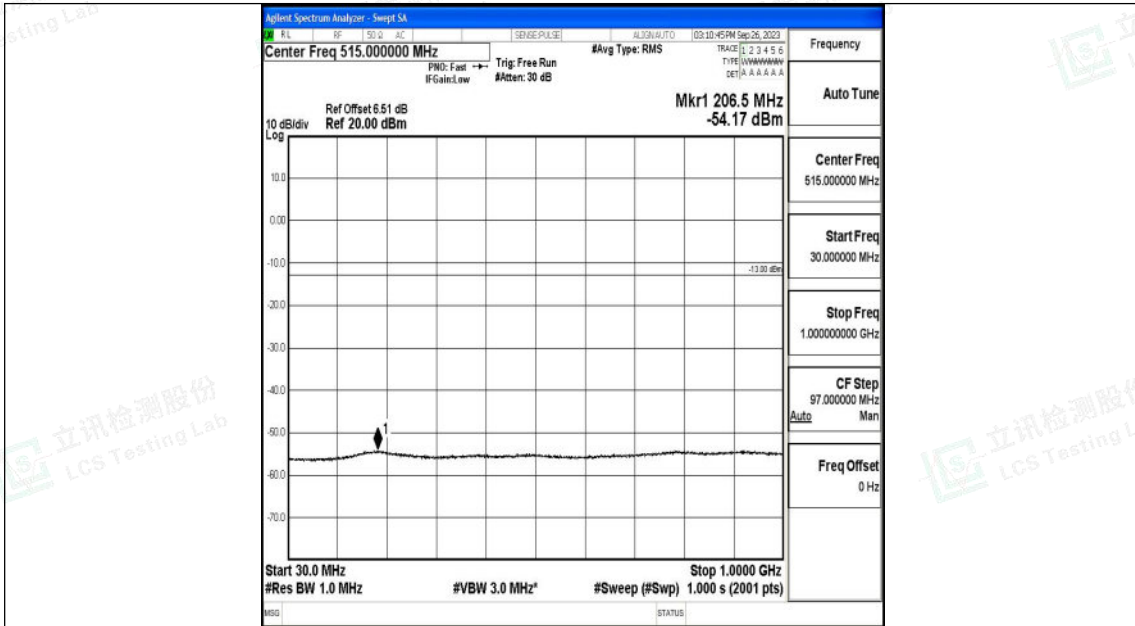

Band66_20MHz_QPSK_132572_1RB#0_0.15~30_0.15~30

Band66_20MHz_QPSK_132572_1RB#0_30~1000_30~1000