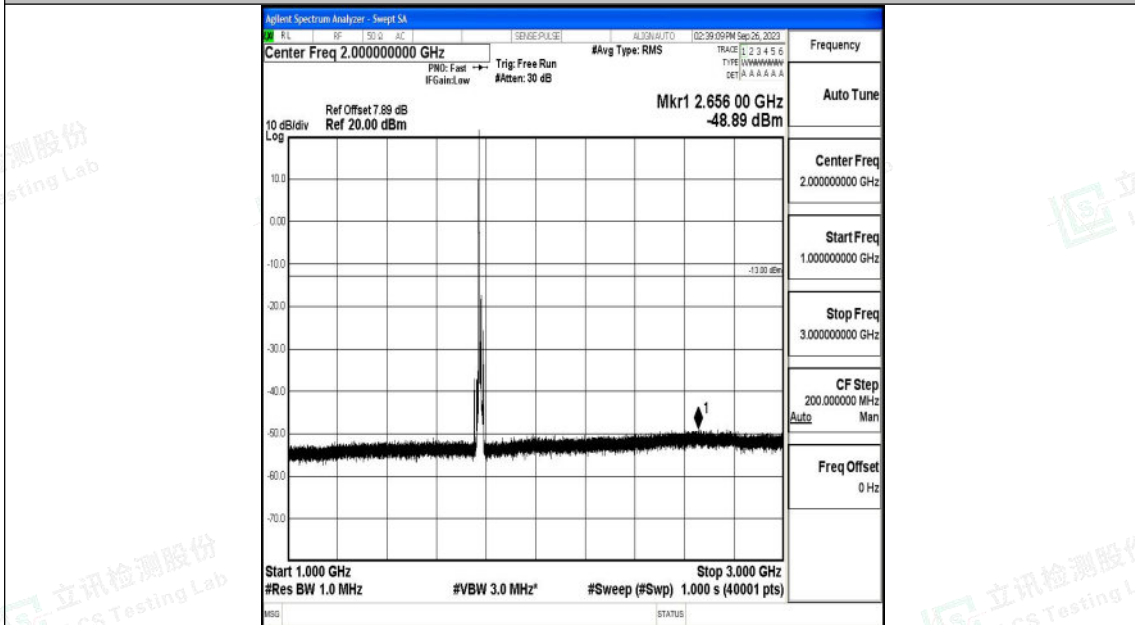

Band66_10MHz_QPSK_132622_1RB#0_1000~3000_1000~3000

Band66_10MHz_16QAM_132622_1RB#0_1000~3000_1000~3000

Shenzhen LCS Compliance Testing Laboratory Ltd.
Add: 101, 201 Bldg A & 301 Bldg C, Juji Industrial Park Yabianxueziwei, Shajing Street,
Baoan District, Shenzhen, 518000, China
Tel: +(86) 0755-82591330 | E-mail: webmaster@lcs-cert.com | Web: www.lcs-cert.com
Scan code to check authenticity