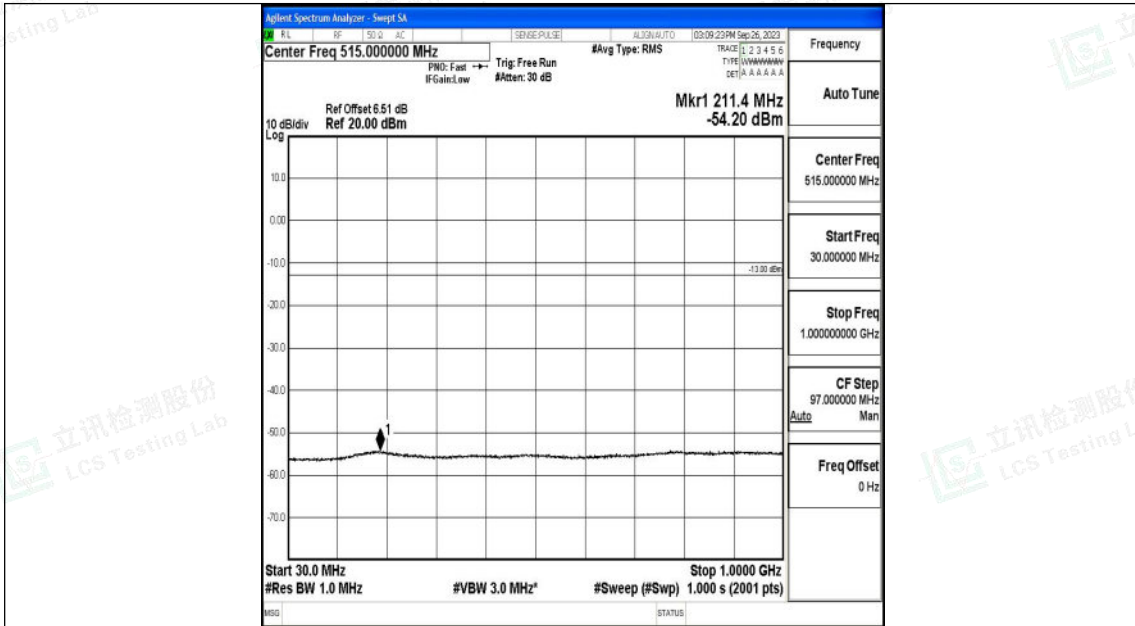

Band66_20MHz_QPSK_132322_1RB#0_0.15~30_0.15~30

Band66_20MHz_QPSK_132322_1RB#0_30~1000_30~1000