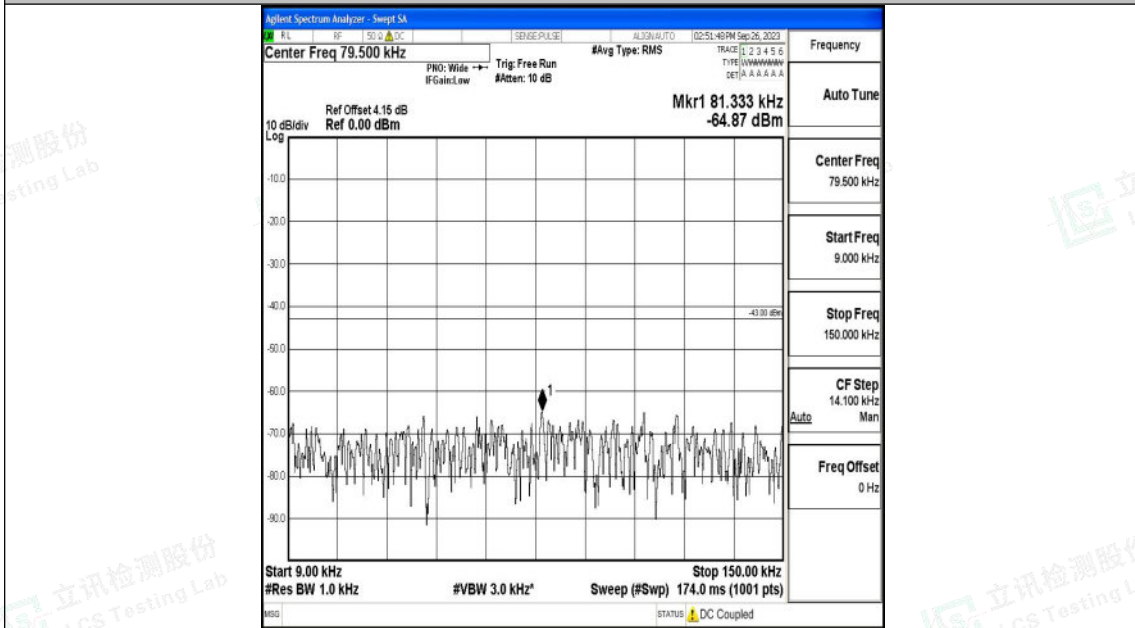

Band66_10MHz_16QAM_132622_1RB#0_3000~20000_3000~20000

Band66_15MHz_QPSK_132047_1RB#0_0.009~0.15_0.009~0.15

Shenzhen LCS Compliance Testing Laboratory Ltd.
Add: 101, 201 Bldg A & 301 Bldg C, Juji Industrial Park Yabianxueziwei, Shajing Street,
Baoan District, Shenzhen, 518000, China
Tel: +(86) 0755-82591330 | E-mail: webmaster@lcs-cert.com | Web: www.lcs-cert.com
Scan code to check authenticity