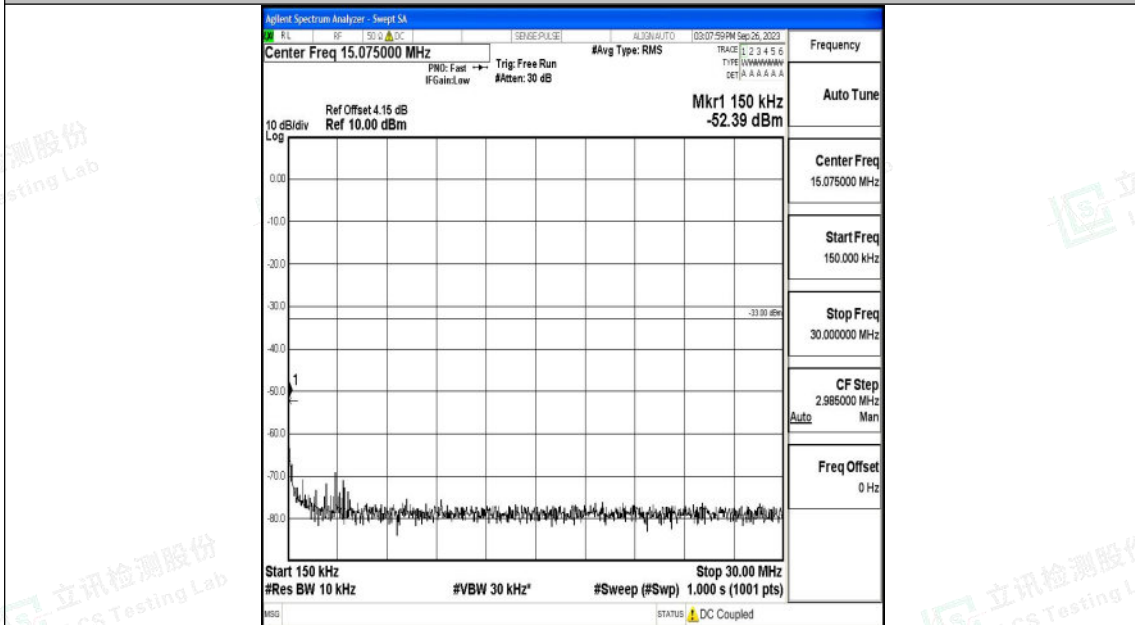

Band66_20MHz_QPSK_132072_1RB#0_0.009~0.15_0.009~0.15

Band66_20MHz_QPSK_132072_1RB#0_0.15~30_0.15~30

Shenzhen LCS Compliance Testing Laboratory Ltd.
Add: 101, 201 Bldg A & 301 Bldg C, Juji Industrial Park Yabianxueziwei, Shajing Street,
Baoan District, Shenzhen, 518000, China
Tel: +(86) 0755-82591330 | E-mail: webmaster@lcs-cert.com | Web: www.lcs-cert.com
Scan code to check authenticity