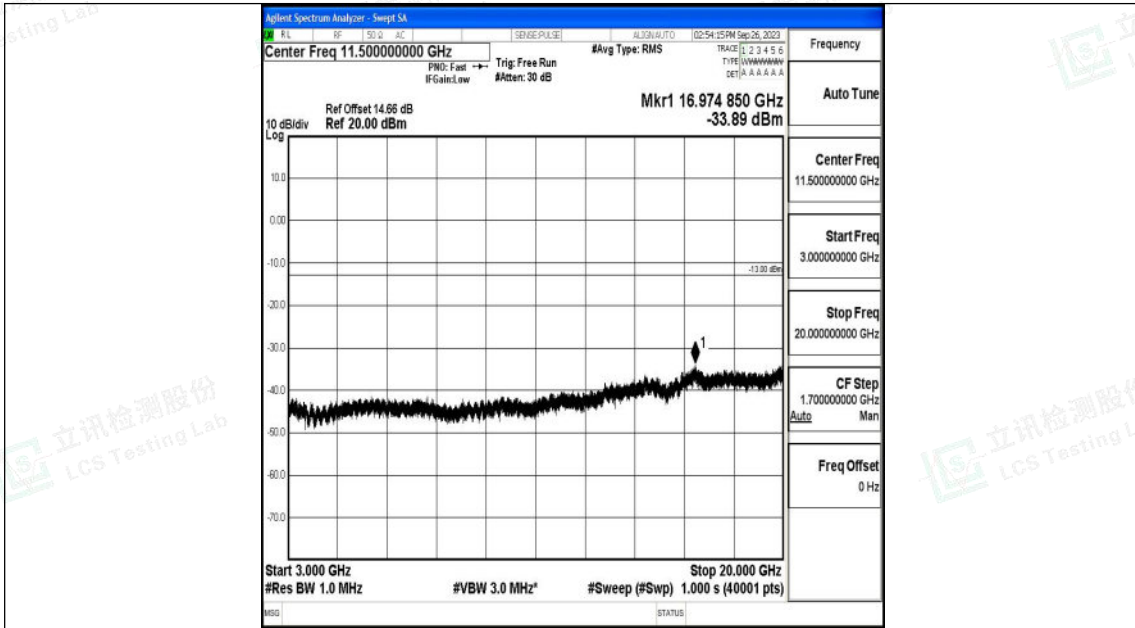

Band66_15MHz_16QAM_132322_1RB#0_1000~3000_1000~3000

Band66_15MHz_16QAM_132322_1RB#0_3000~20000_3000~20000