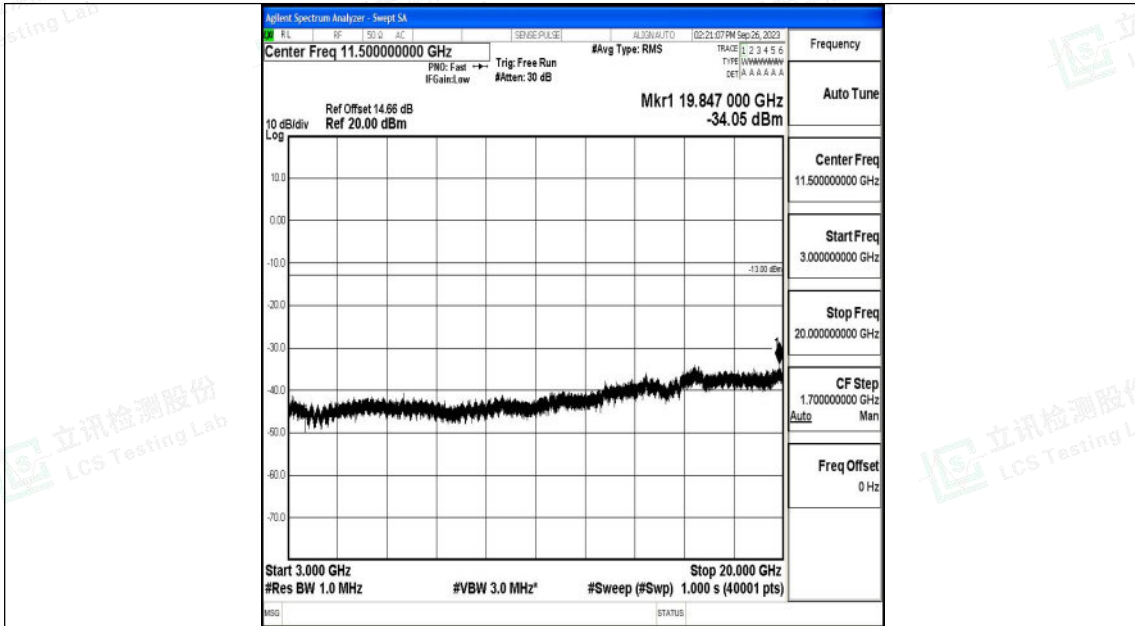

Band66_5MHz_QPSK_132322_1RB#0_1000~3000_1000~3000

Band66_5MHz_QPSK_132322_1RB#0_3000~20000_3000~20000