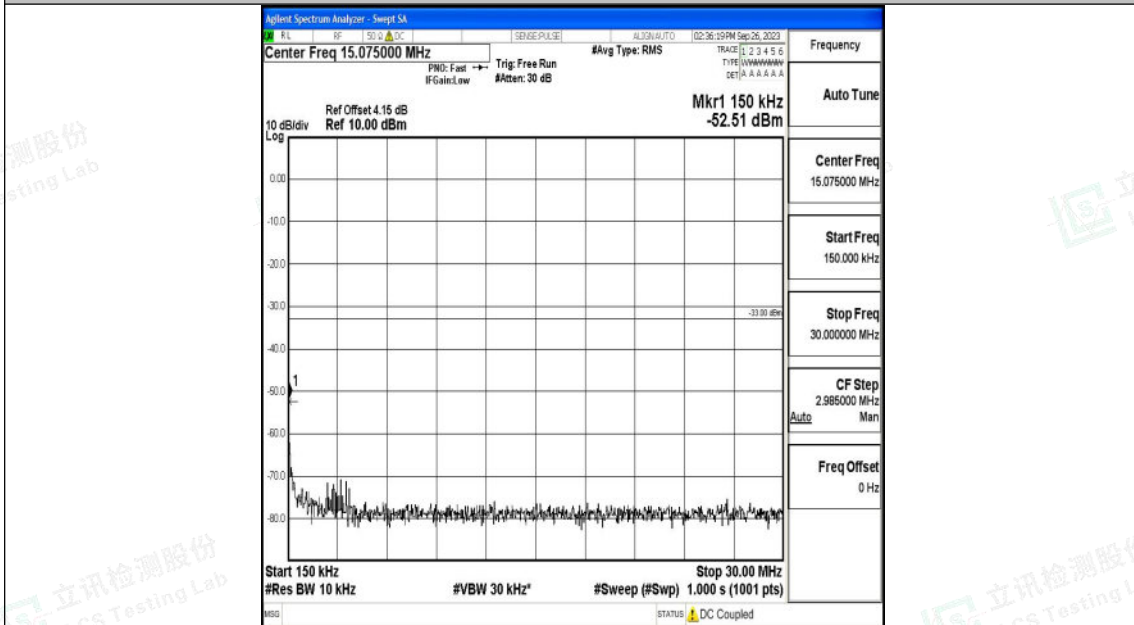

Band66_10MHz_16QAM_132022_1RB#0_0.009~0.15_0.009~0.15

Band66_10MHz_16QAM_132022_1RB#0_0.15~30_0.15~30

Shenzhen LCS Compliance Testing Laboratory Ltd.
Add: 101, 201 Bldg A & 301 Bldg C, Juji Industrial Park Yabianxueziwei, Shajing Street,
Baoan District, Shenzhen, 518000, China
Tel: +(86) 0755-82591330 | E-mail: webmaster@lcs-cert.com | Web: www.lcs-cert.com
Scan code to check authenticity