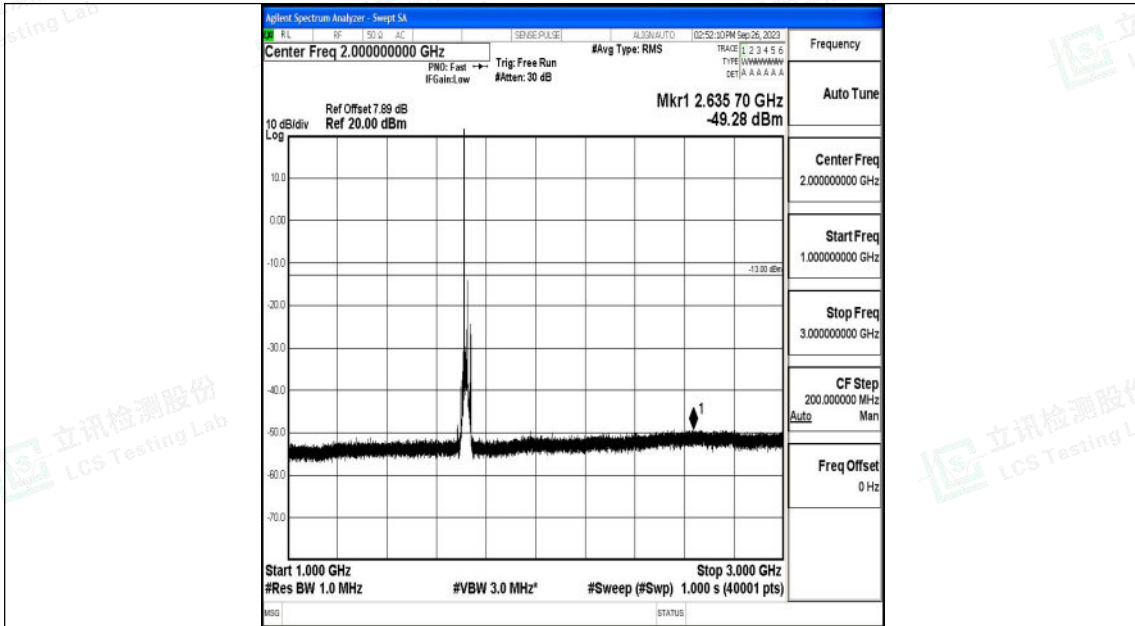

Band66_15MHz_QPSK_132047_1RB#0_30~1000_30~1000

Band66_15MHz_QPSK_132047_1RB#0_1000~3000_1000~3000