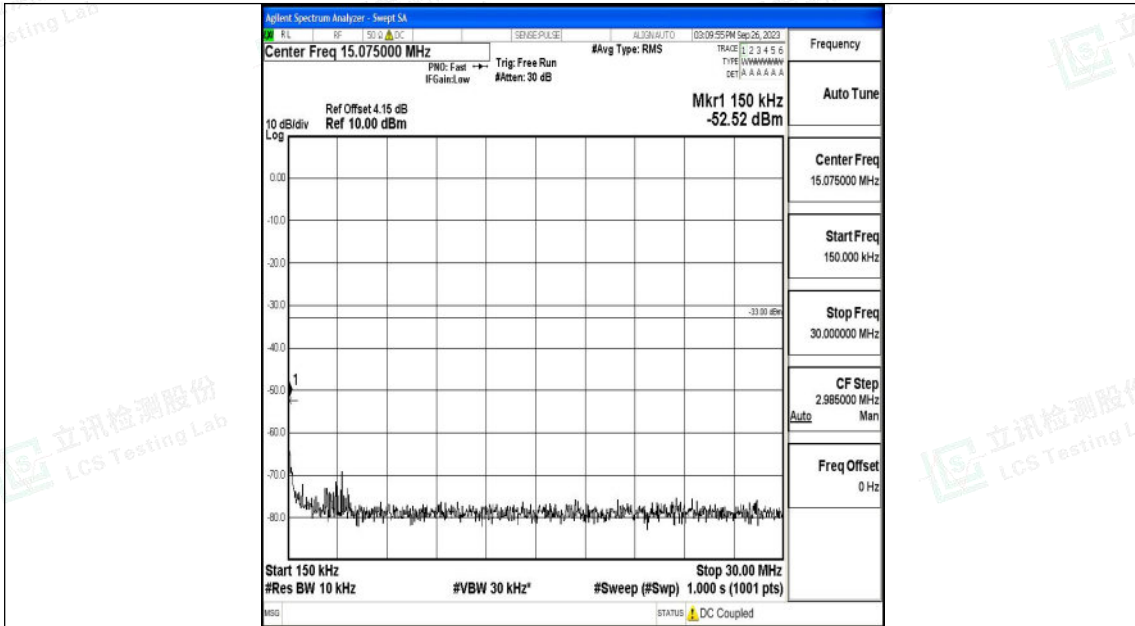

Band66_20MHz_16QAM_132322_1RB#0_0.009~0.15_0.009~0.15

Band66_20MHz_16QAM_132322_1RB#0_0.15~30_0.15~30