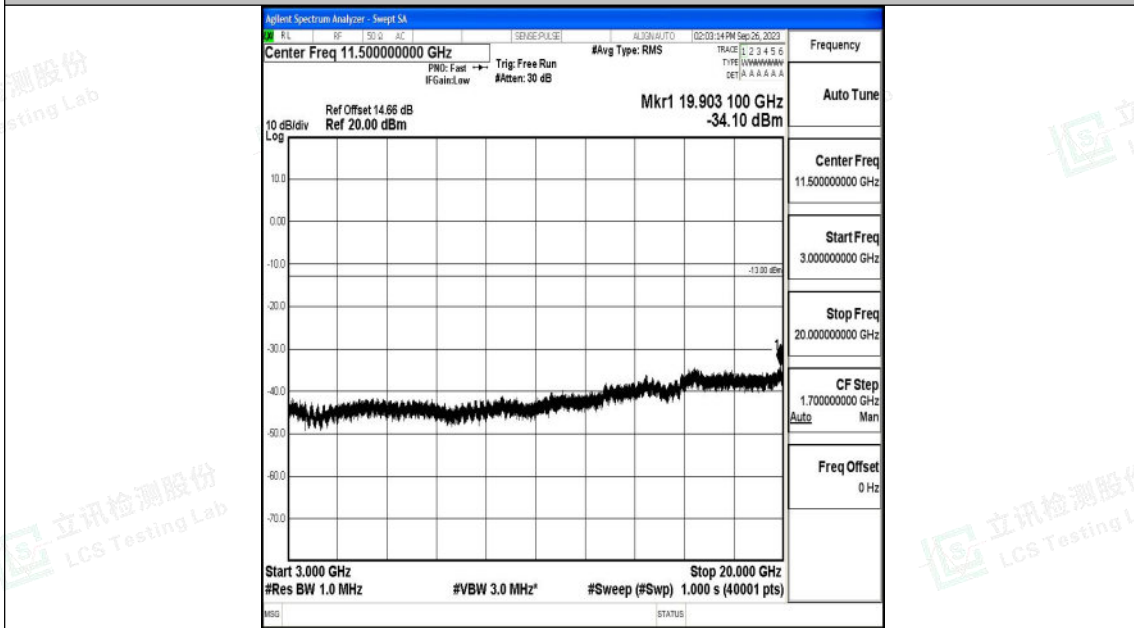

Band66_3MHz_16QAM_131987_1RB#0_3000~20000_3000~20000

Shenzhen LCS Compliance Testing Laboratory Ltd.
Add: 101, 201 Bldg A & 301 Bldg C, Juji Industrial Park Yabianxueziwei, Shajing Street,
Baoan District, Shenzhen, 518000, China
Tel: +(86) 0755-82591330 | E-mail: webmaster@lcs-cert.com | Web: www.lcs-cert.com
Scan code to check authenticity