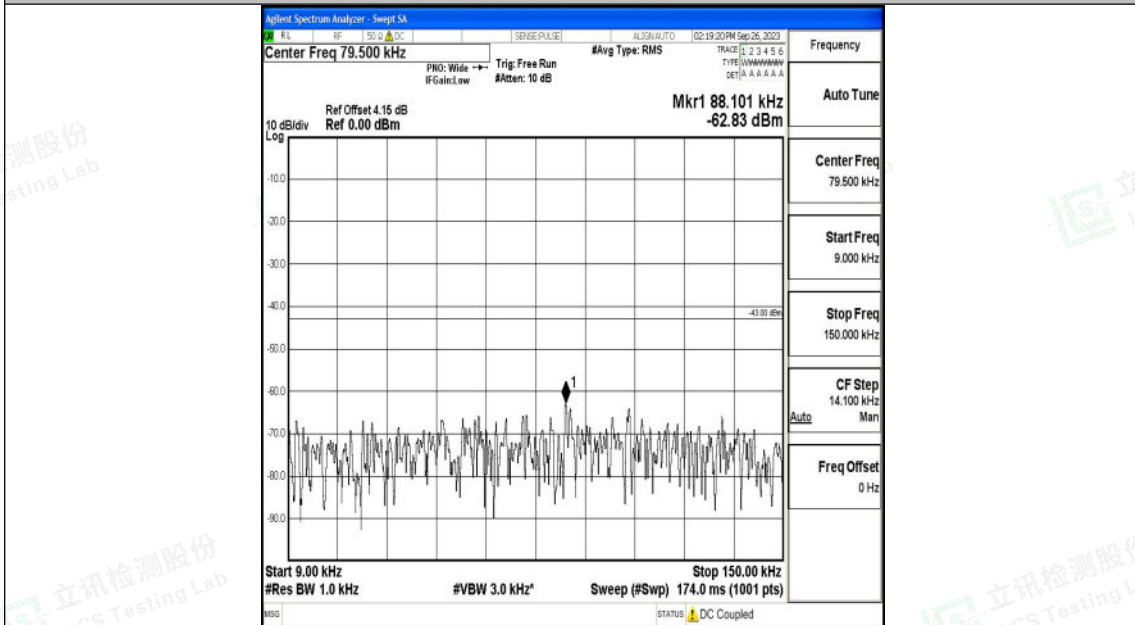

Band66_5MHz_QPSK_131997_1RB#0_0.009~0.15_0.009~0.15

Shenzhen LCS Compliance Testing Laboratory Ltd.
Add: 101, 201 Bldg A & 301 Bldg C, Juji Industrial Park Yabianxueziwei, Shajing Street,
Baoan District, Shenzhen, 518000, China
Tel: +(86) 0755-82591330 | E-mail: webmaster@lcs-cert.com | Web: www.lcs-cert.com
Scan code to check authenticity