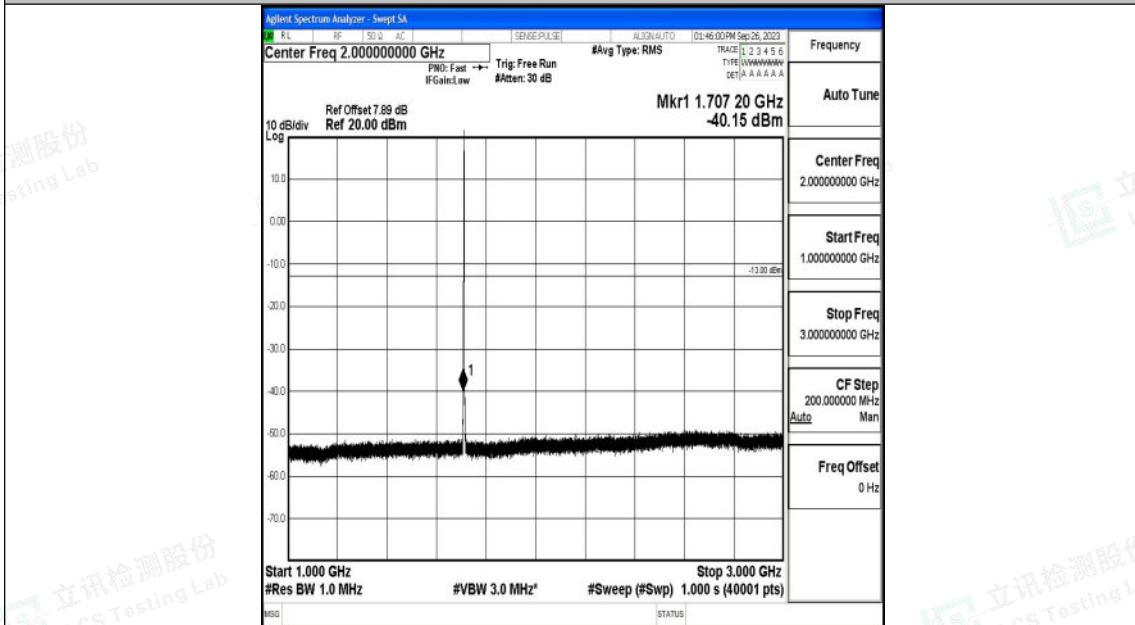

Band66_1.4MHz_QPSK_131979_1RB#0_1000~3000_1000~3000

Shenzhen LCS Compliance Testing Laboratory Ltd.
Add: 101, 201 Bldg A & 301 Bldg C, Juji Industrial Park Yabianxueziwei, Shajing Street,
Baoan District, Shenzhen, 518000, China
Tel: +(86) 0755-82591330 | E-mail: webmaster@lcs-cert.com | Web: www.lcs-cert.com
Scan code to check authenticity