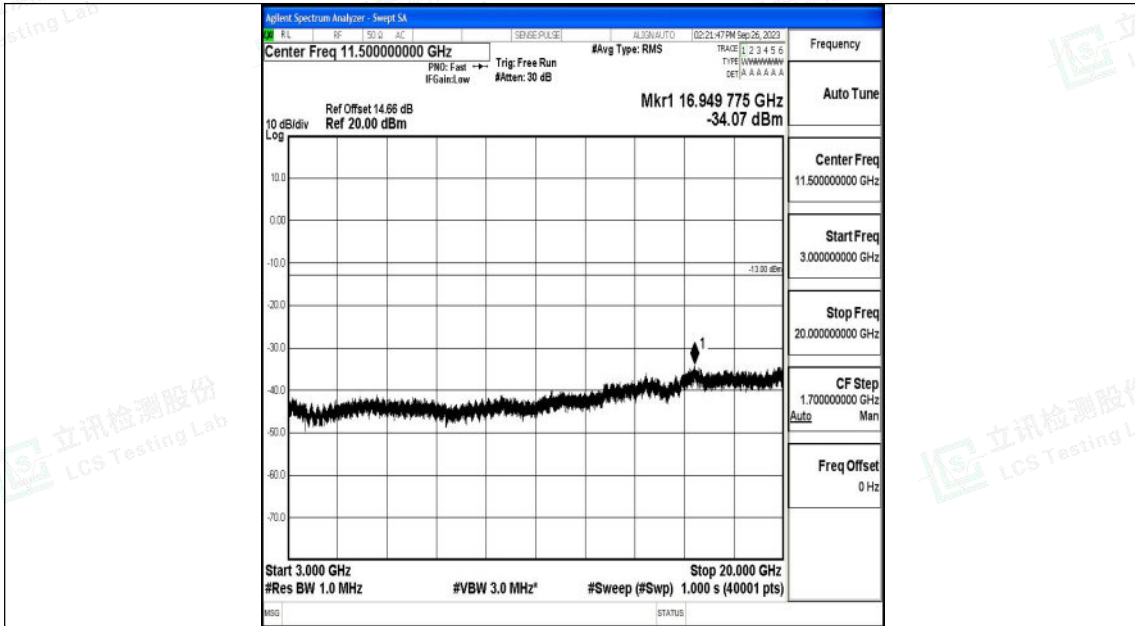

Band66_5MHz_16QAM_132322_1RB#0_3000~20000_3000~20000