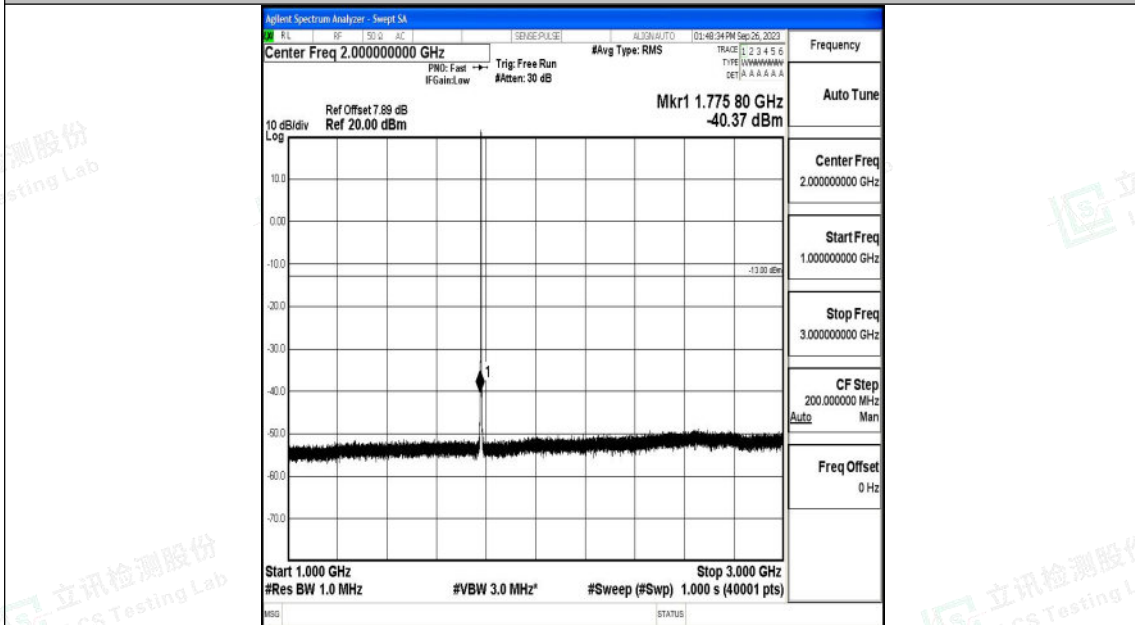

Band66_1.4MHz_QPSK_132665_1RB#0_1000~3000_1000~3000

Shenzhen LCS Compliance Testing Laboratory Ltd.
Add: 101, 201 Bldg A & 301 Bldg C, Juji Industrial Park Yabianxueziwei, Shajing Street,
Baoan District, Shenzhen, 518000, China
Tel: +(86) 0755-82591330 | E-mail: webmaster@lcs-cert.com | Web: www.lcs-cert.com
Scan code to check authenticity