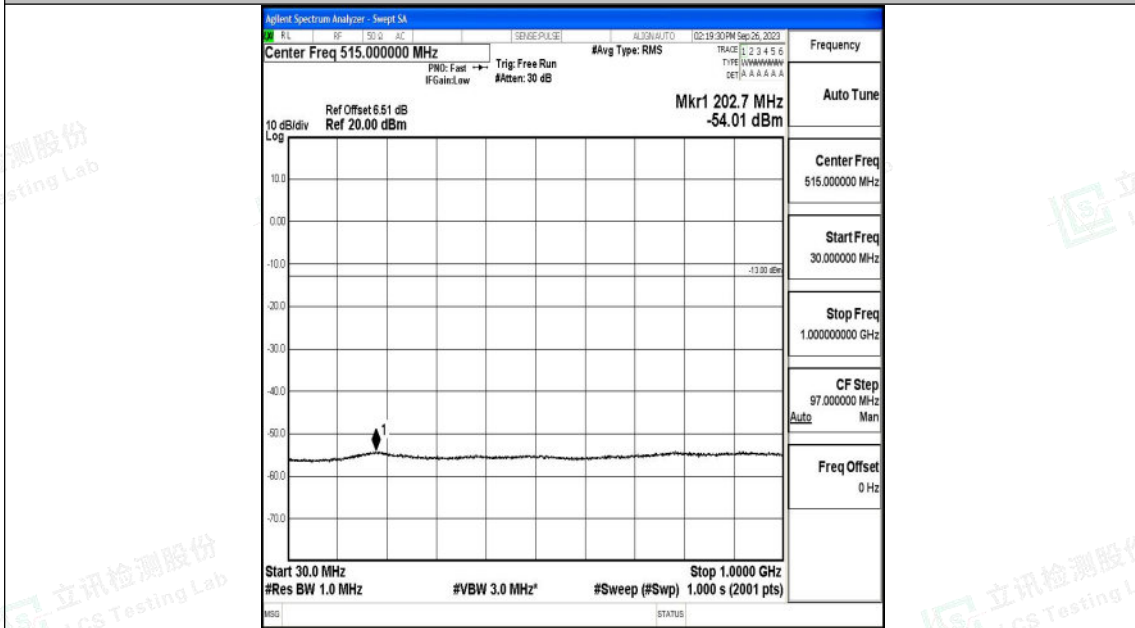

Band66_5MHz_QPSK_131997_1RB#0_30~1000_30~1000

Shenzhen LCS Compliance Testing Laboratory Ltd.
Add: 101, 201 Bldg A & 301 Bldg C, Juji Industrial Park Yabianxueziwei, Shajing Street,
Baoan District, Shenzhen, 518000, China
Tel: +(86) 0755-82591330 | E-mail: webmaster@lcs-cert.com | Web: www.lcs-cert.com
Scan code to check authenticity