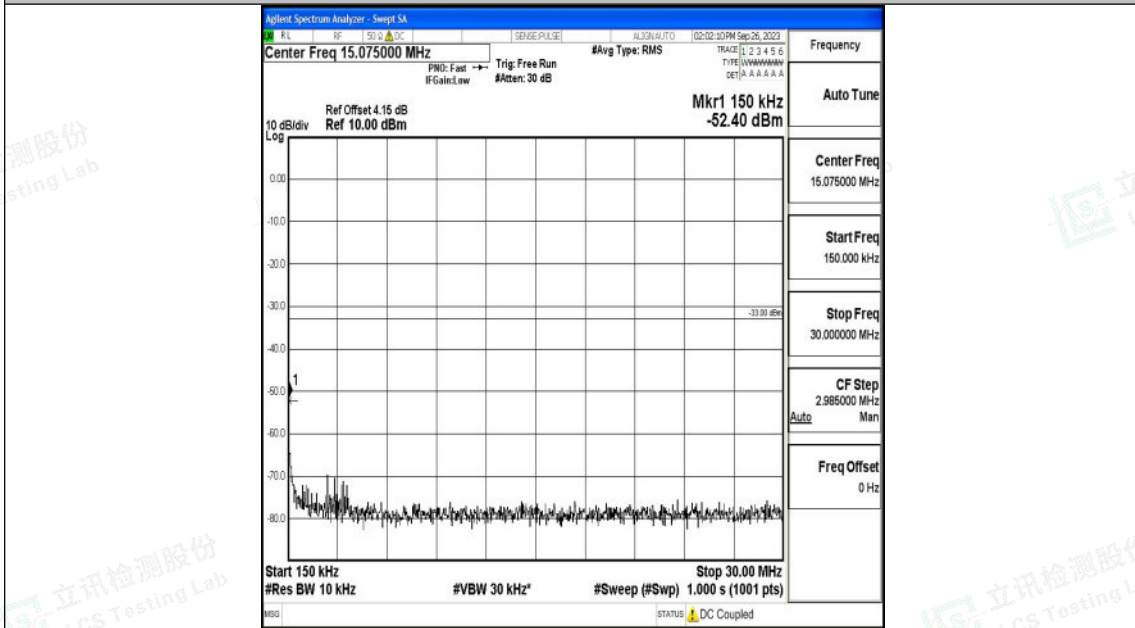

Band66_3MHz_QPSK_131987_1RB#0_0.15~30_0.15~30

Shenzhen LCS Compliance Testing Laboratory Ltd.
Add: 101, 201 Bldg A & 301 Bldg C, Juji Industrial Park Yabianxueziwei, Shajing Street,
Baoan District, Shenzhen, 518000, China
Tel: +(86) 0755-82591330 | E-mail: webmaster@lcs-cert.com | Web: www.lcs-cert.com
Scan code to check authenticity