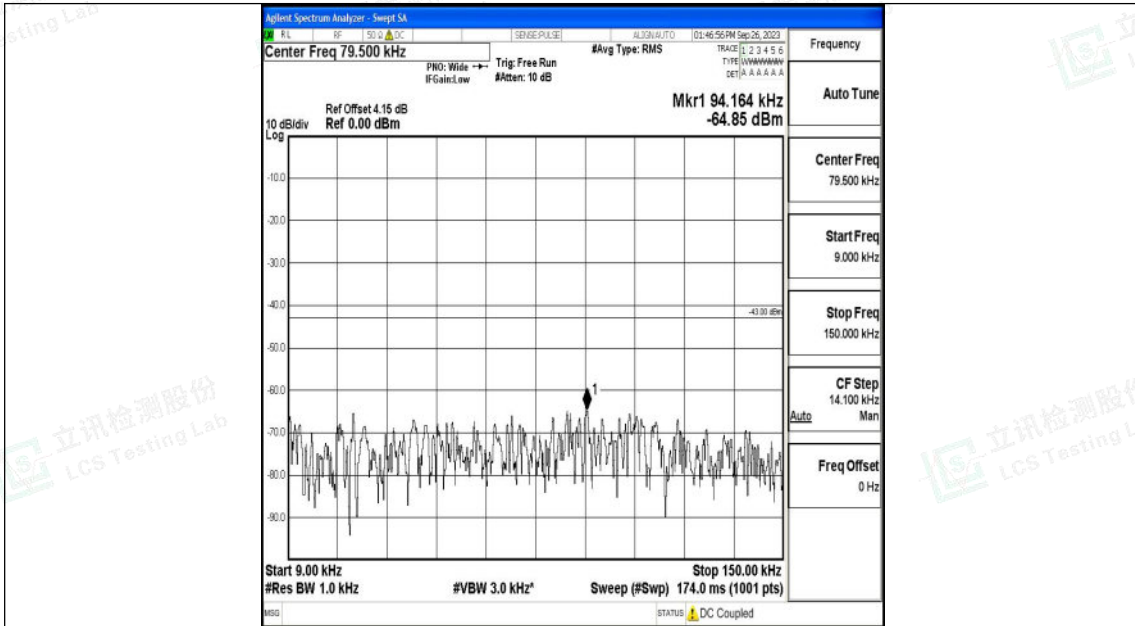

Band66_1.4MHz_QPSK_132322_1RB#0_0.009~0.15_0.009~0.15