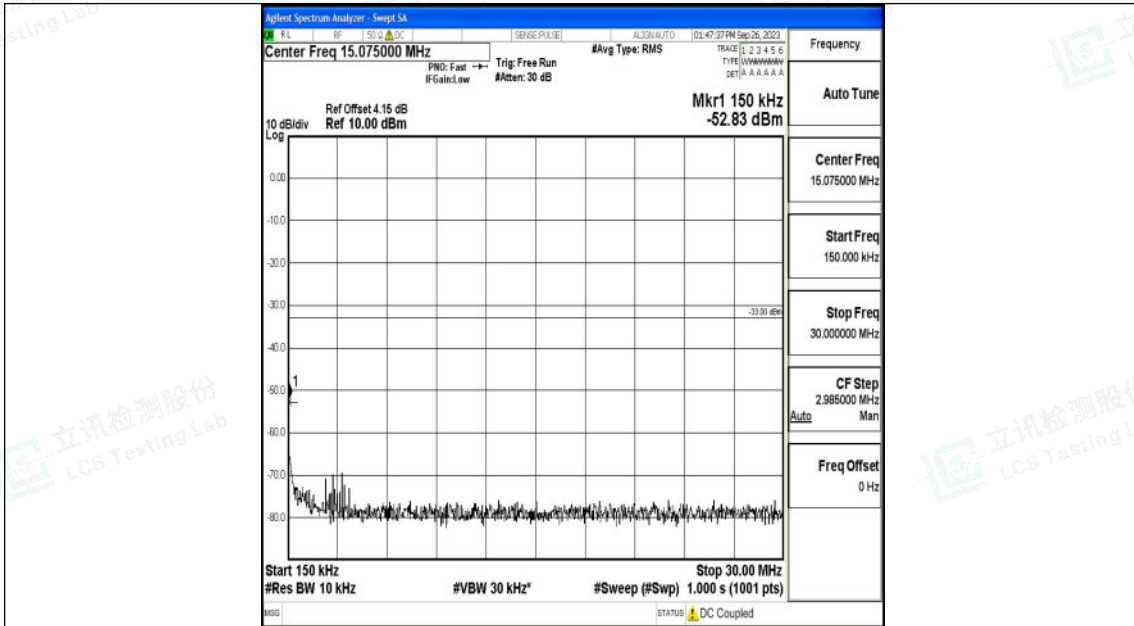

Band66_1.4MHz_16QAM_132322_1RB#0_0.15~30_0.15~30