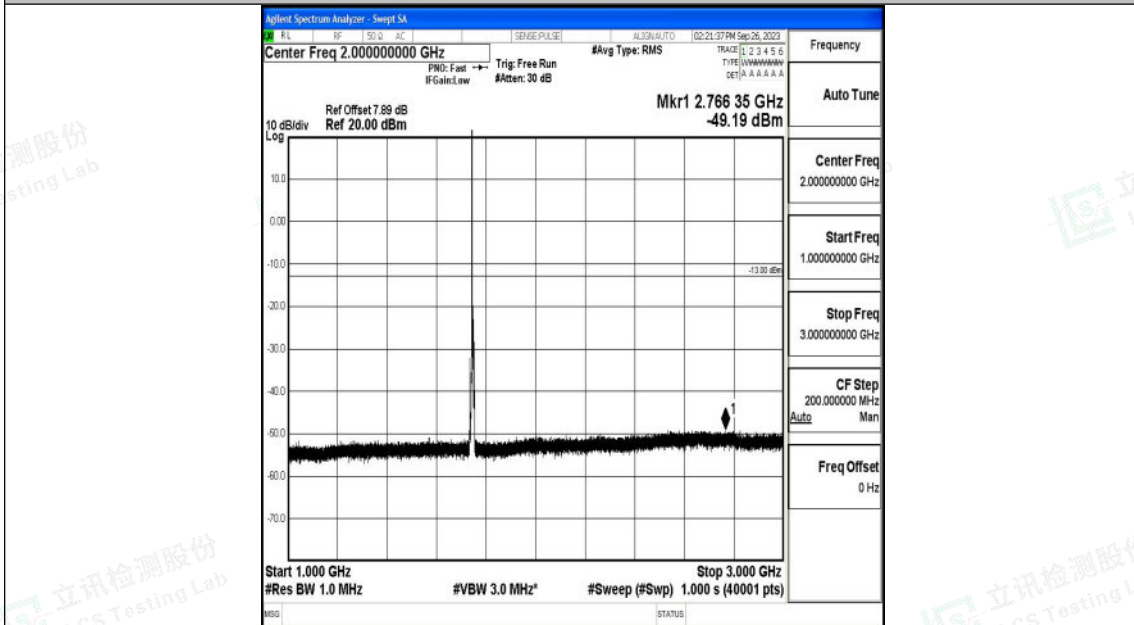

Band66_5MHz_16QAM_132322_1RB#0_1000~3000_1000~3000

Shenzhen LCS Compliance Testing Laboratory Ltd.
Add: 101, 201 Bldg A & 301 Bldg C, Juji Industrial Park Yabianxueziwei, Shajing Street,
Baoan District, Shenzhen, 518000, China
Tel: +(86) 0755-82591330 | E-mail: webmaster@lcs-cert.com | Web: www.lcs-cert.com
Scan code to check authenticity