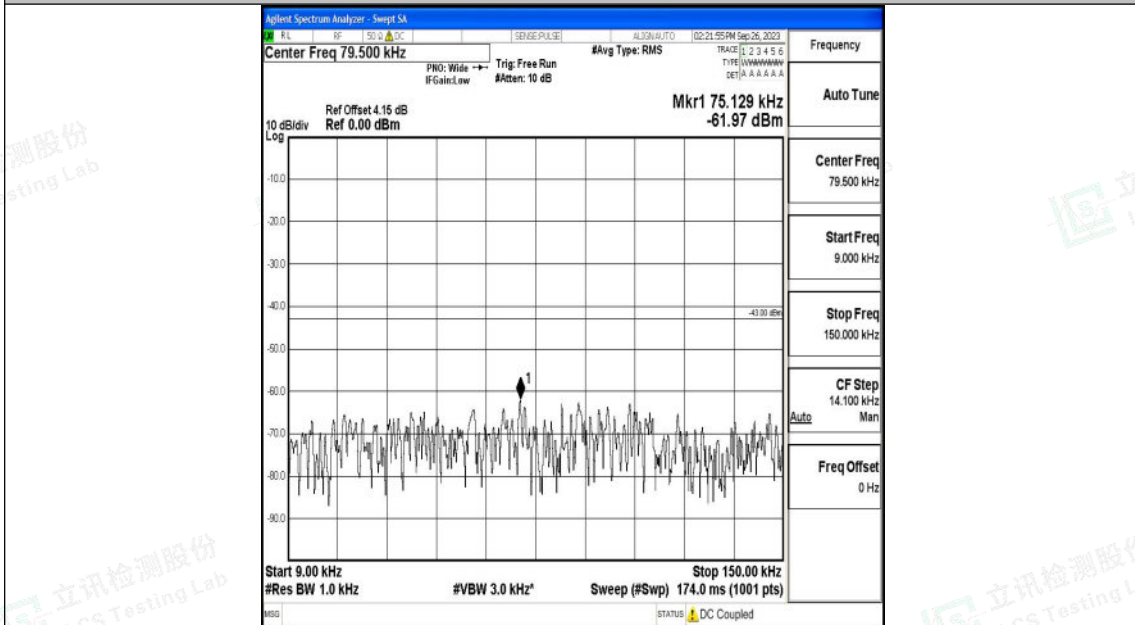

Band66_5MHz_QPSK_132647_1RB#0_0.009~0.15_0.009~0.15

Shenzhen LCS Compliance Testing Laboratory Ltd.
Add: 101, 201 Bldg A & 301 Bldg C, Juji Industrial Park Yabianxueziwei, Shajing Street,
Baoan District, Shenzhen, 518000, China
Tel: +(86) 0755-82591330 | E-mail: webmaster@lcs-cert.com | Web: www.lcs-cert.com
Scan code to check authenticity