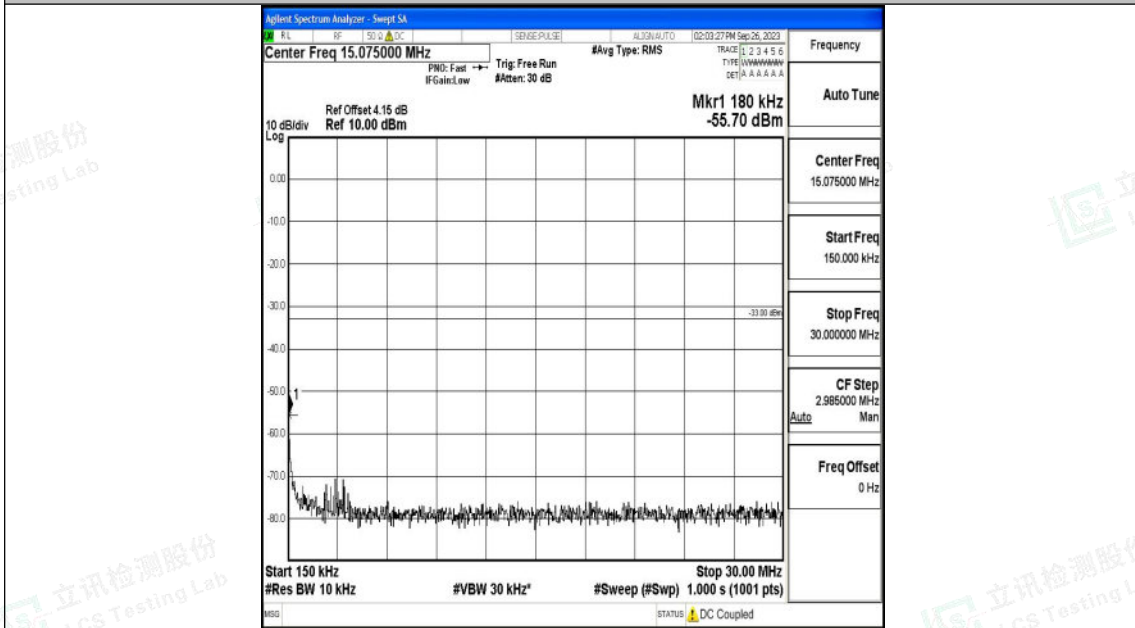

Band66_3MHz_QPSK_132322_1RB#0_0.15~30_0.15~30

Shenzhen LCS Compliance Testing Laboratory Ltd.
Add: 101, 201 Bldg A & 301 Bldg C, Juji Industrial Park Yabianxueziwei, Shajing Street,
Baoan District, Shenzhen, 518000, China
Tel: +(86) 0755-82591330 | E-mail: webmaster@lcs-cert.com | Web: www.lcs-cert.com
Scan code to check authenticity