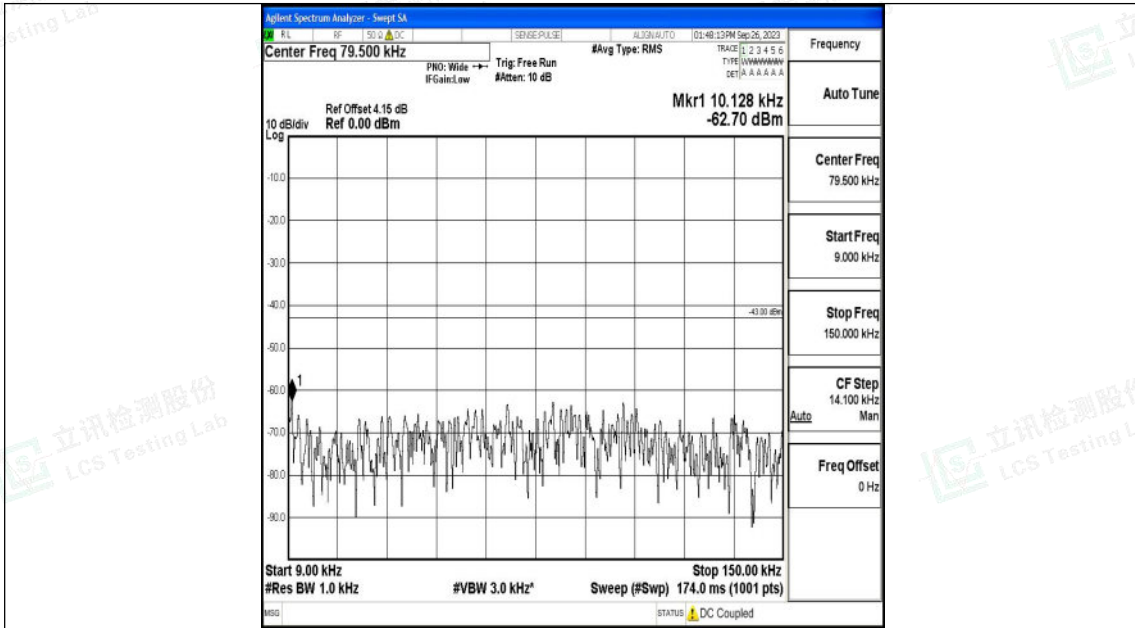

Band66_1.4MHz_QPSK_132665_1RB#0_0.009~0.15_0.009~0.15