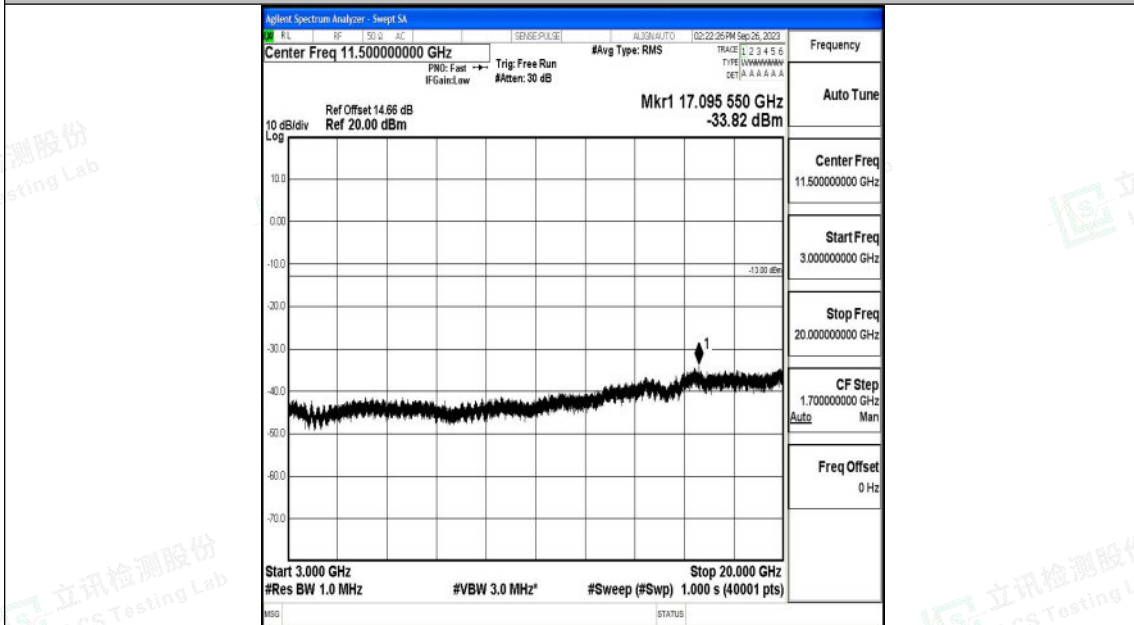

Band66_5MHz_QPSK_132647_1RB#0_3000~20000_3000~20000

Shenzhen LCS Compliance Testing Laboratory Ltd.
Add: 101, 201 Bldg A & 301 Bldg C, Juji Industrial Park Yabianxueziwei, Shajing Street,
Baoan District, Shenzhen, 518000, China
Tel: +(86) 0755-82591330 | E-mail: webmaster@lcs-cert.com | Web: www.lcs-cert.com
Scan code to check authenticity