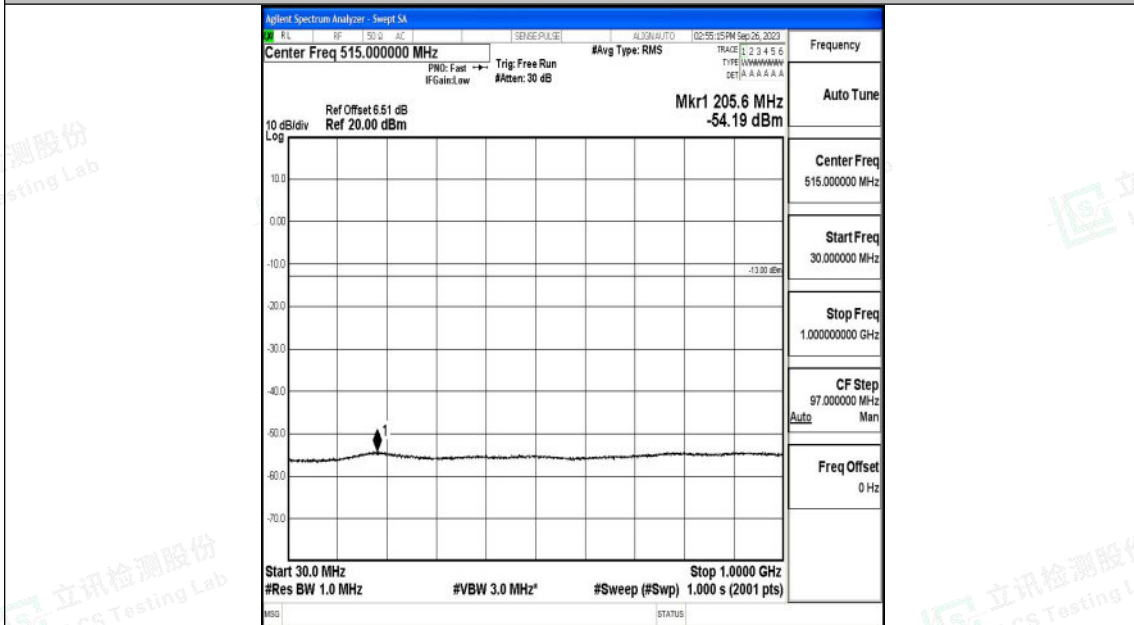

Band66_15MHz_16QAM_132597_1RB#0_30~1000_30~1000

Shenzhen LCS Compliance Testing Laboratory Ltd.
Add: 101, 201 Bldg A & 301 Bldg C, Juji Industrial Park Yabianxueziwei, Shajing Street,
Baoan District, Shenzhen, 518000, China
Tel: +(86) 0755-82591330 | E-mail: webmaster@lcs-cert.com | Web: www.lcs-cert.com
Scan code to check authenticity