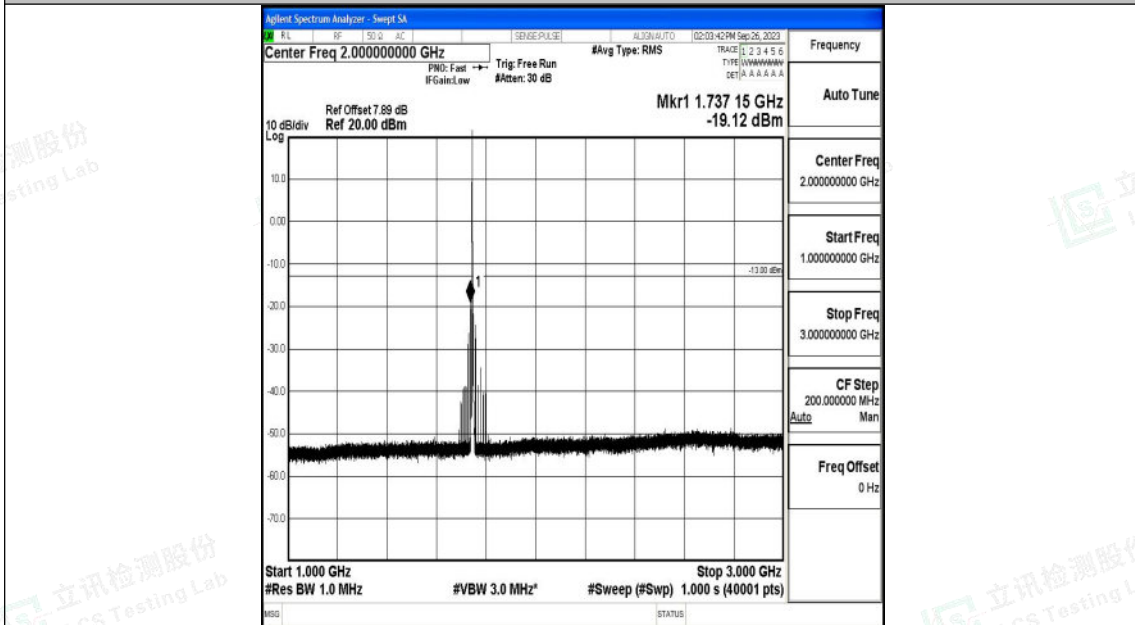

Band66_3MHz_QPSK_132322_1RB#0_1000~3000_1000~3000

Shenzhen LCS Compliance Testing Laboratory Ltd.
Add: 101, 201 Bldg A & 301 Bldg C, Juji Industrial Park Yabianxueziwei, Shajing Street,
Baoan District, Shenzhen, 518000, China
Tel: +(86) 0755-82591330 | E-mail: webmaster@lcs-cert.com | Web: www.lcs-cert.com
Scan code to check authenticity