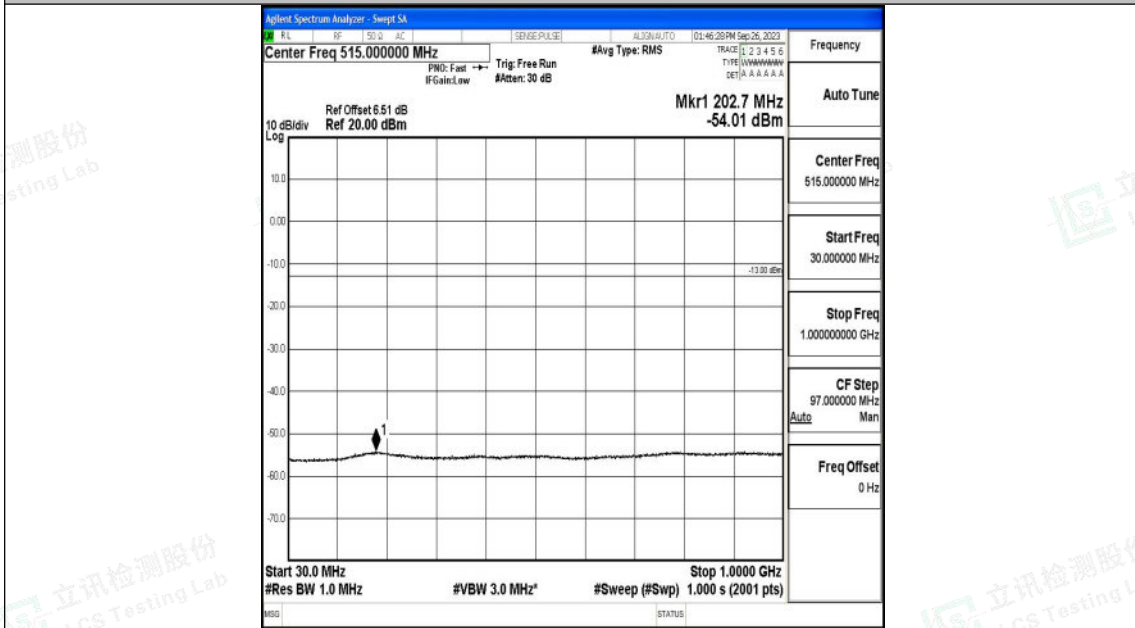

Band66_1.4MHz_16QAM_131979_1RB#0_30~1000_30~1000

Shenzhen LCS Compliance Testing Laboratory Ltd.
Add: 101, 201 Bldg A & 301 Bldg C, Juji Industrial Park Yabianxueziwei, Shajing Street,
Baoan District, Shenzhen, 518000, China
Tel: +(86) 0755-82591330 | E-mail: webmaster@lcs-cert.com | Web: www.lcs-cert.com
Scan code to check authenticity