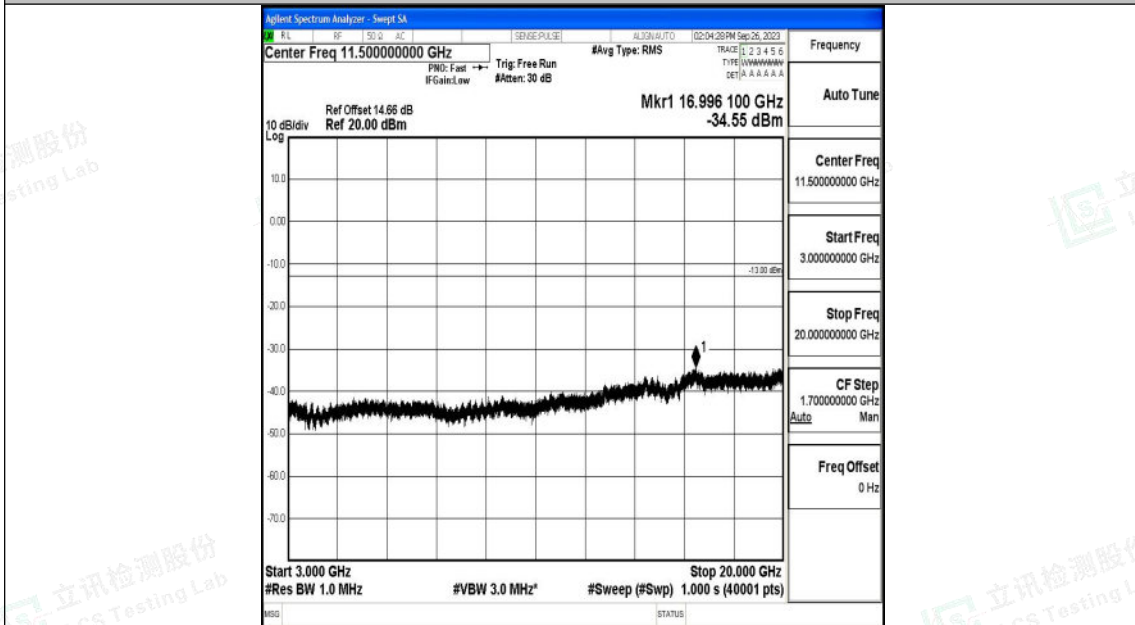

Band66_3MHz_16QAM_132322_1RB#0_3000~20000_3000~20000

Shenzhen LCS Compliance Testing Laboratory Ltd.
Add: 101, 201 Bldg A & 301 Bldg C, Juji Industrial Park Yabianxueziwei, Shajing Street,
Baoan District, Shenzhen, 518000, China
Tel: +(86) 0755-82591330 | E-mail: webmaster@lcs-cert.com | Web: www.lcs-cert.com
Scan code to check authenticity