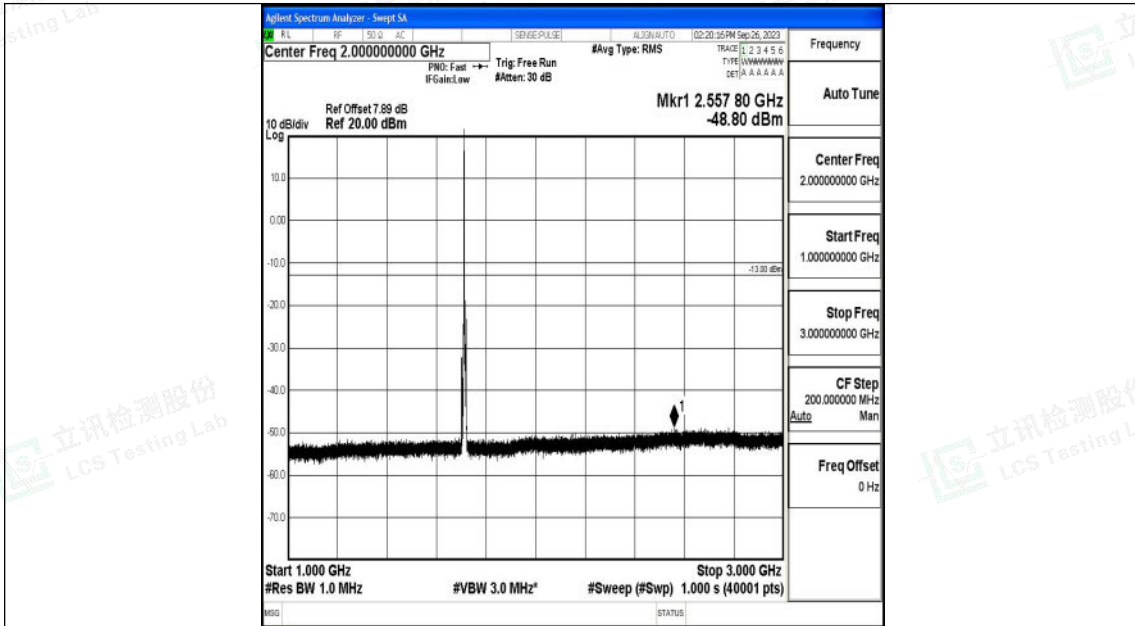

Band66_5MHz_16QAM_131997_1RB#0_1000~3000_1000~3000