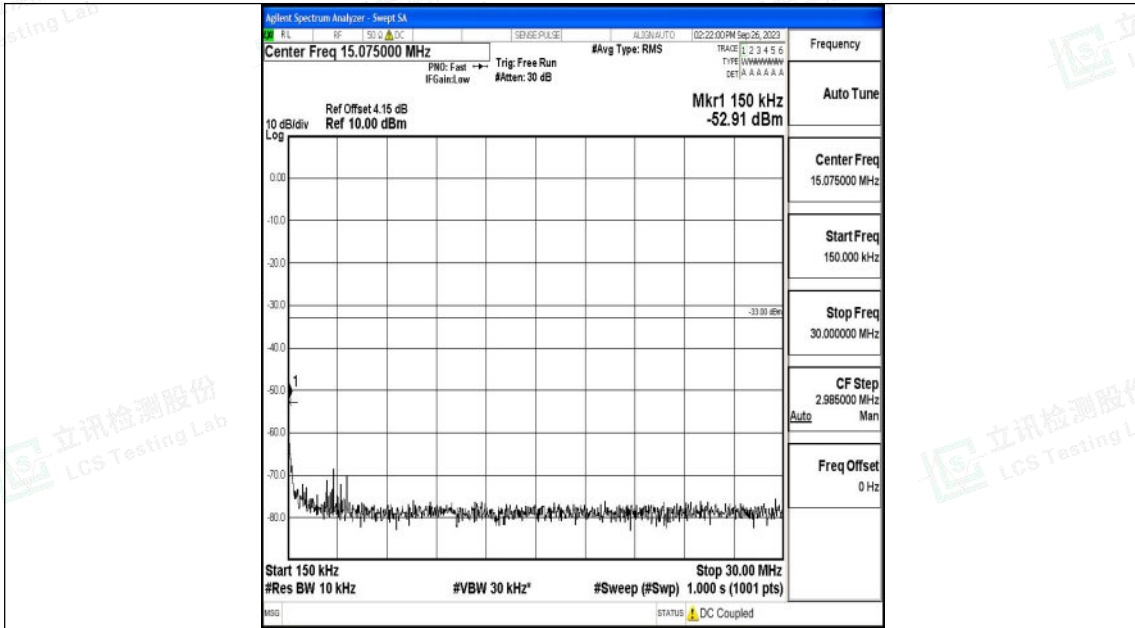

Band66_5MHz_QPSK_132647_1RB#0_0.15~30_0.15~30