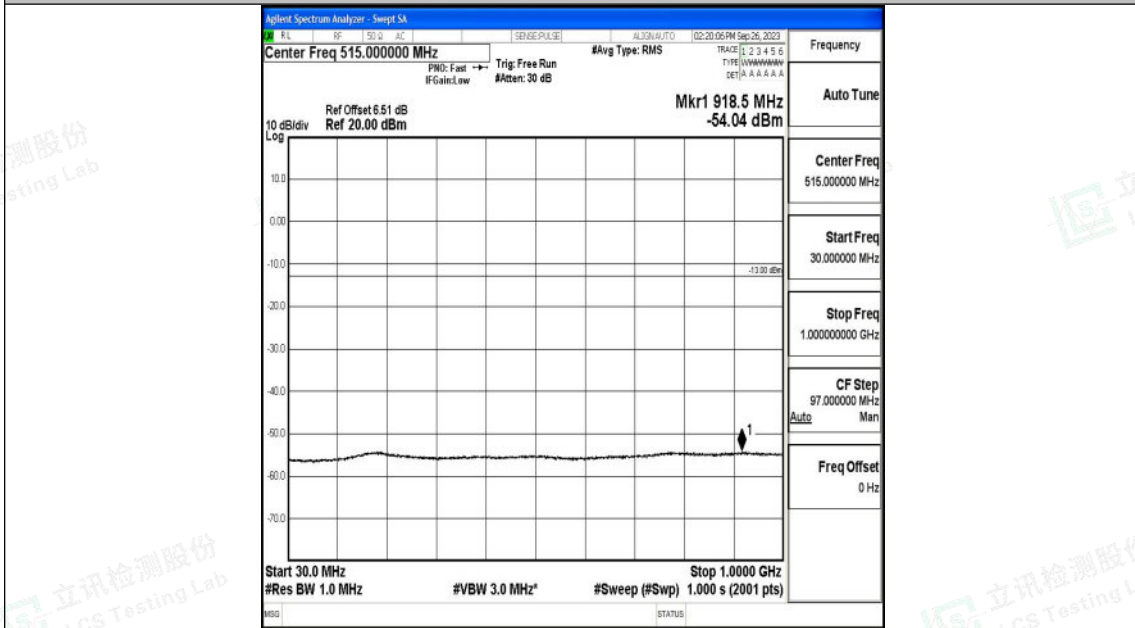

Band66_5MHz_16QAM_131997_1RB#0_30~1000_30~1000