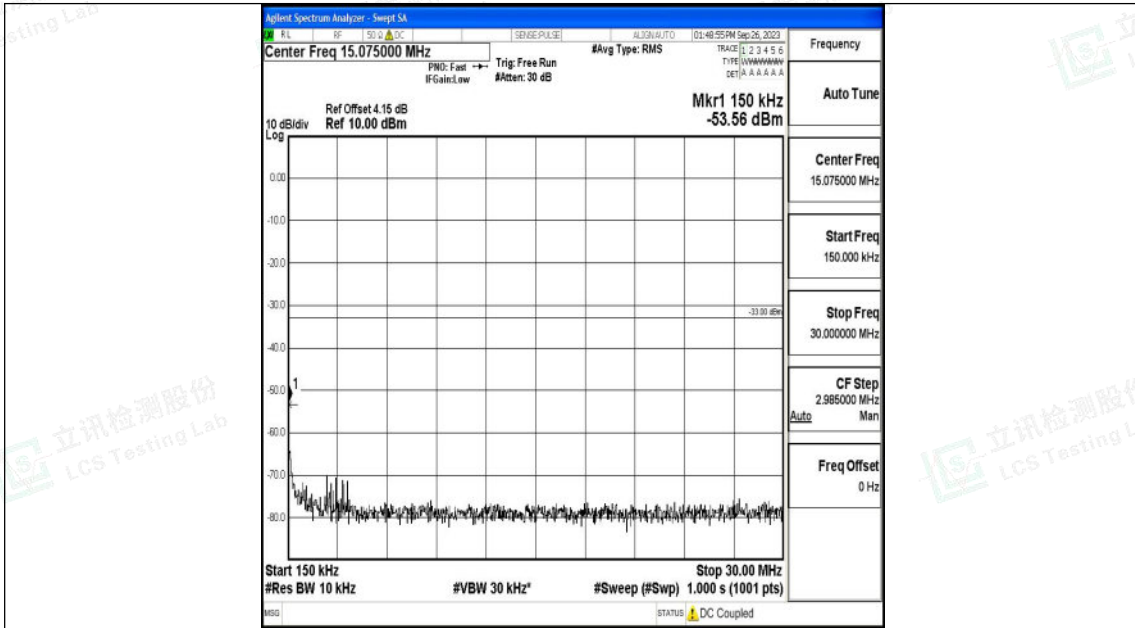

Band66_1.4MHz_16QAM_132665_1RB#0_0.15~30_0.15~30