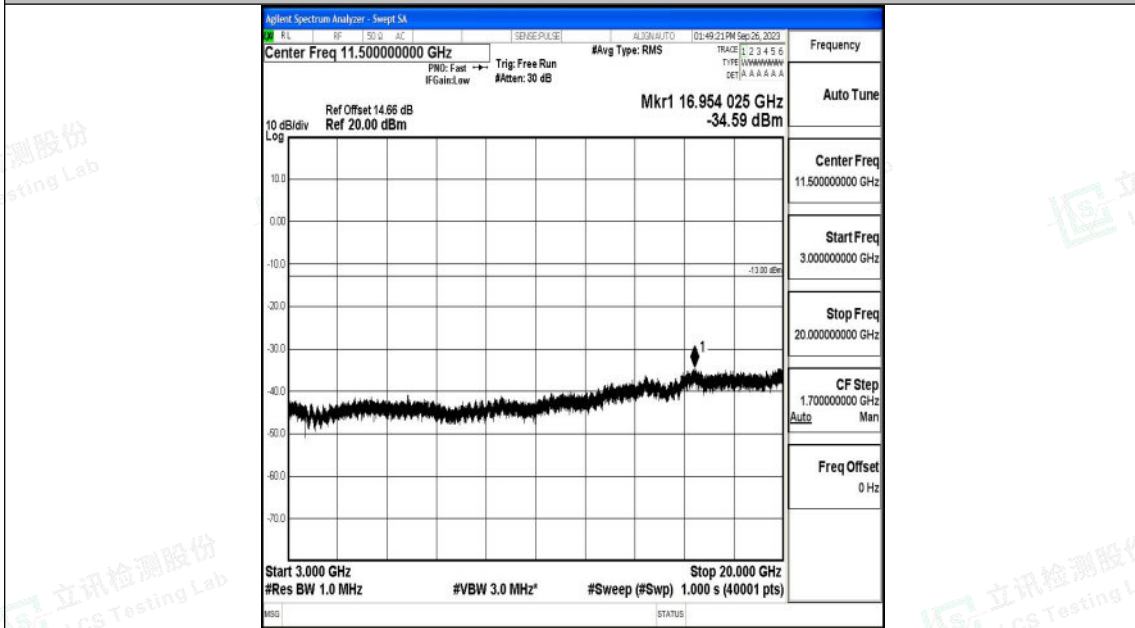

Band66_1.4MHz_16QAM_132665_1RB#0_3000~20000_3000~20000

Shenzhen LCS Compliance Testing Laboratory Ltd.
Add: 101, 201 Bldg A & 301 Bldg C, Juji Industrial Park Yabianxueziwei, Shajing Street,
Baoan District, Shenzhen, 518000, China
Tel: +(86) 0755-82591330 | E-mail: webmaster@lcs-cert.com | Web: www.lcs-cert.com
Scan code to check authenticity