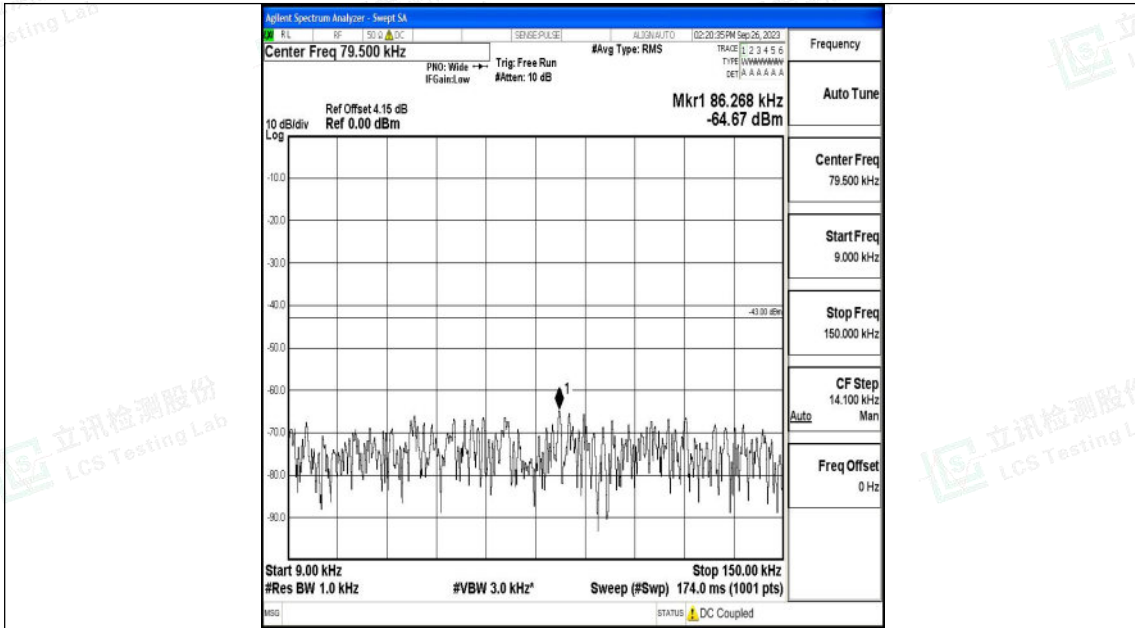

Band66_5MHz_QPSK_132322_1RB#0_0.009~0.15_0.009~0.15