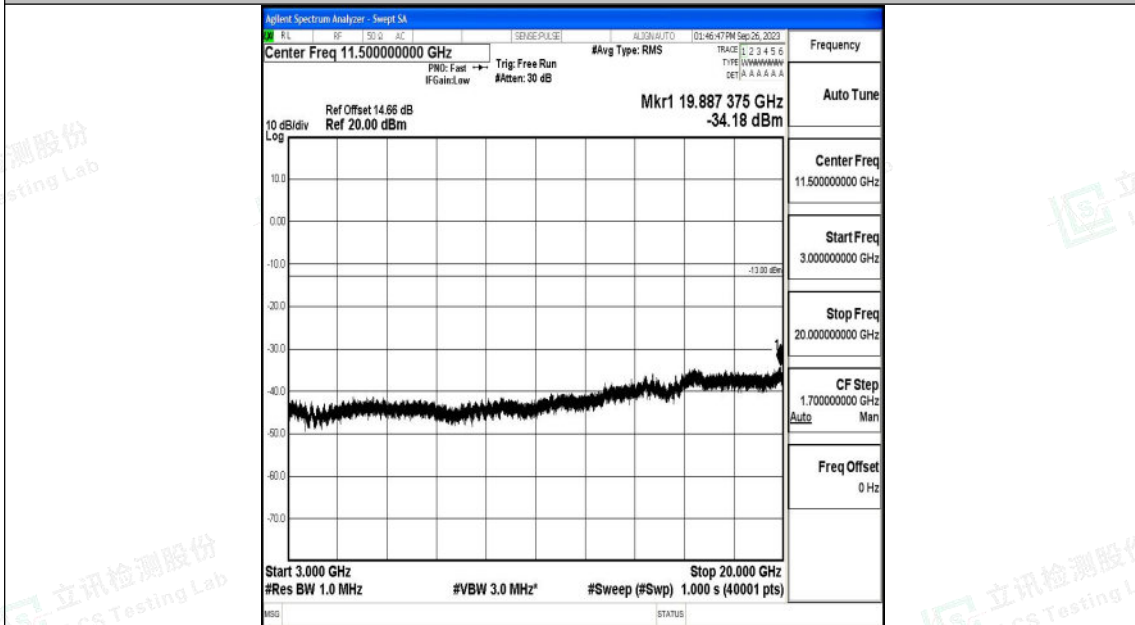

Band66_1.4MHz_16QAM_131979_1RB#0_3000~20000_3000~20000

Shenzhen LCS Compliance Testing Laboratory Ltd.
Add: 101, 201 Bldg A & 301 Bldg C, Juji Industrial Park Yabianxueziwei, Shajing Street,
Baoan District, Shenzhen, 518000, China
Tel: +(86) 0755-82591330 | E-mail: webmaster@lcs-cert.com | Web: www.lcs-cert.com
Scan code to check authenticity