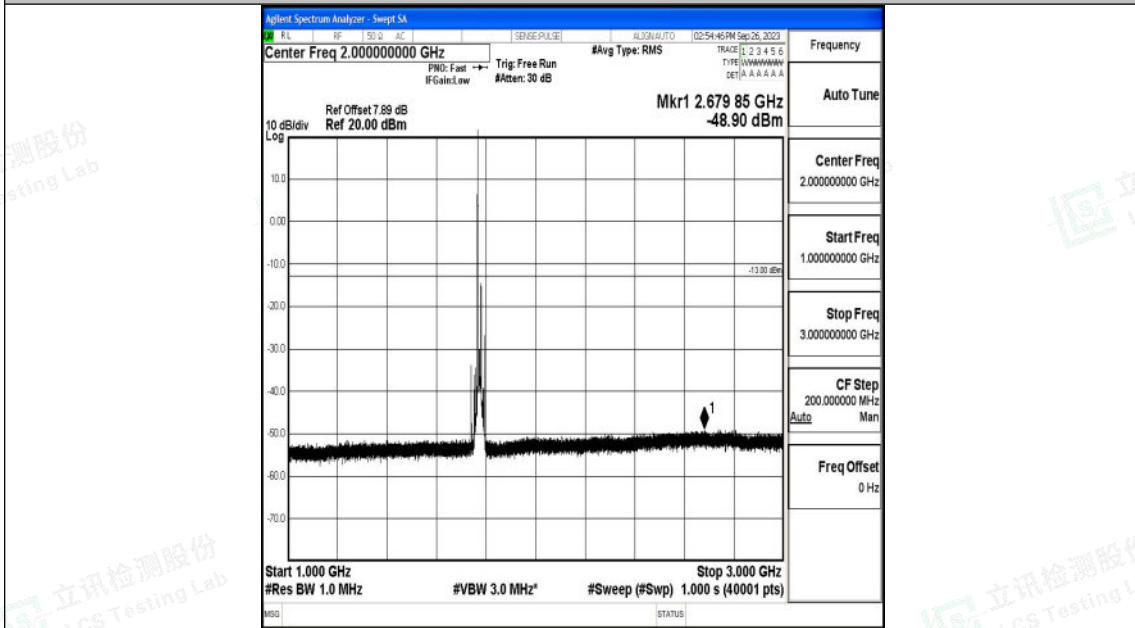

Band66_15MHz_QPSK_132597_1RB#0_1000~3000_1000~3000

Shenzhen LCS Compliance Testing Laboratory Ltd.
Add: 101, 201 Bldg A & 301 Bldg C, Juji Industrial Park Yabianxueziwei, Shajing Street,
Baoan District, Shenzhen, 518000, China
Tel: +(86) 0755-82591330 | E-mail: webmaster@lcs-cert.com | Web: www.lcs-cert.com
Scan code to check authenticity