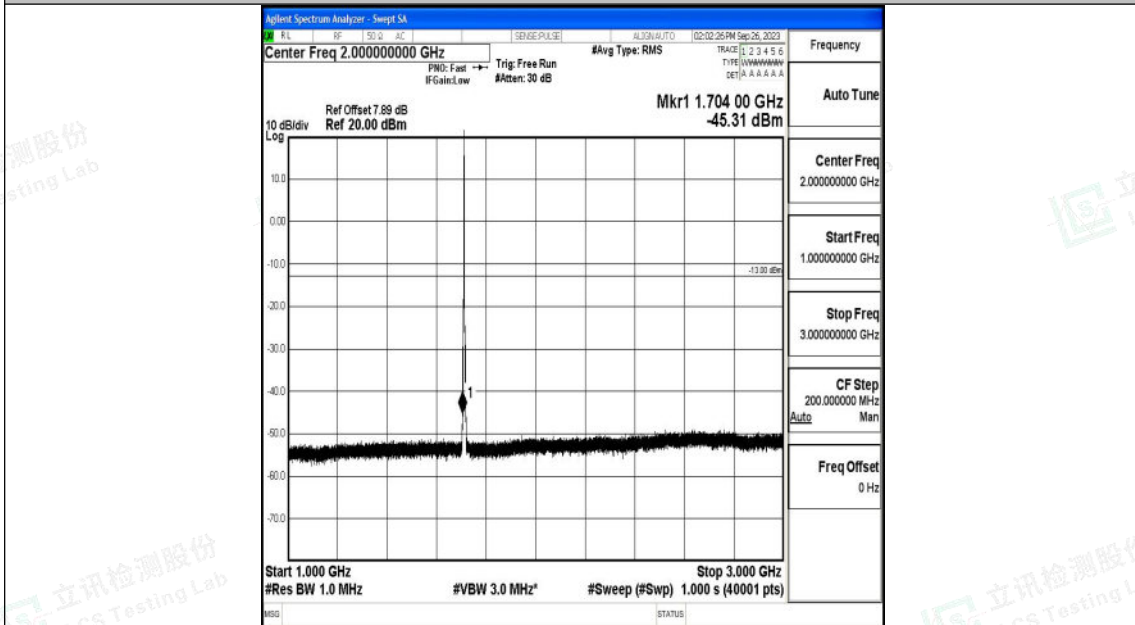

Band66_3MHz_QPSK_131987_1RB#0_1000~3000_1000~3000

Shenzhen LCS Compliance Testing Laboratory Ltd.
Add: 101, 201 Bldg A & 301 Bldg C, Juji Industrial Park Yabianxueziwei, Shajing Street,
Baoan District, Shenzhen, 518000, China
Tel: +(86) 0755-82591330 | E-mail: webmaster@lcs-cert.com | Web: www.lcs-cert.com
Scan code to check authenticity