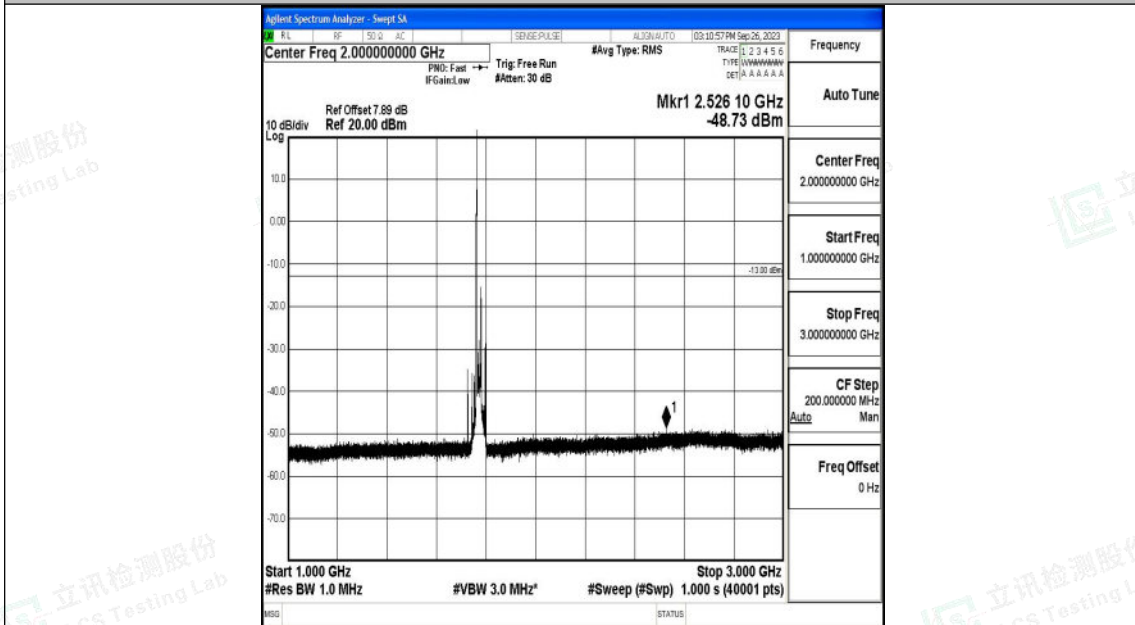

Band66_20MHz_QPSK_132572_1RB#0_1000~3000_1000~3000

Shenzhen LCS Compliance Testing Laboratory Ltd.
Add: 101, 201 Bldg A & 301 Bldg C, Juji Industrial Park Yabianxueziwei, Shajing Street,
Baoan District, Shenzhen, 518000, China
Tel: +(86) 0755-82591330 | E-mail: webmaster@lcs-cert.com | Web: www.lcs-cert.com
Scan code to check authenticity