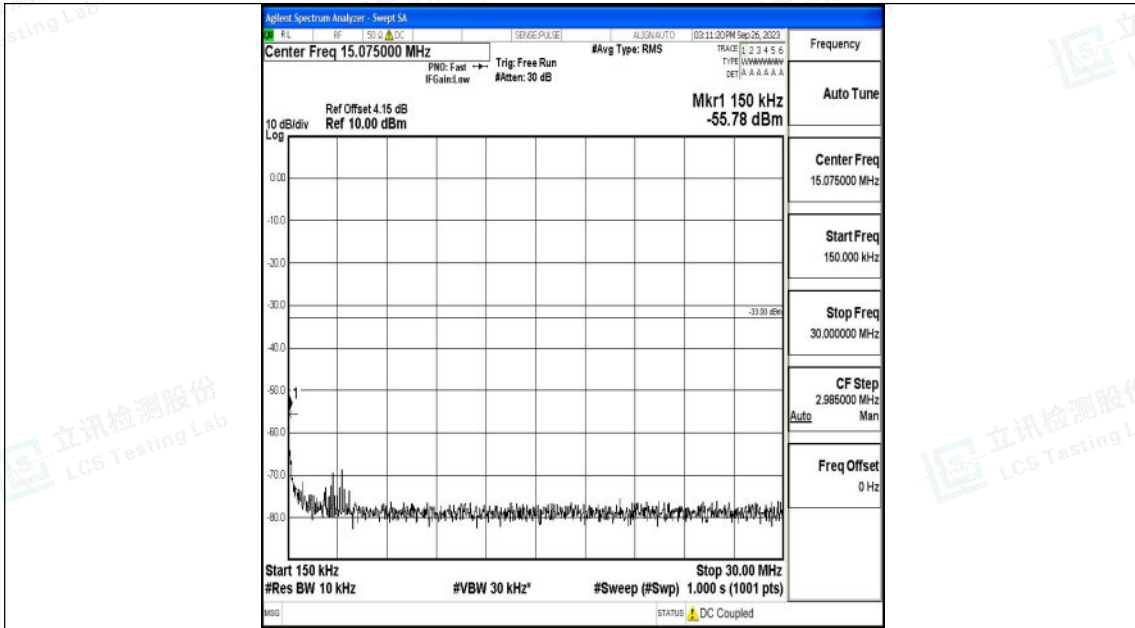

Band66_20MHz_16QAM_132572_1RB#0_0.15~30_0.15~30