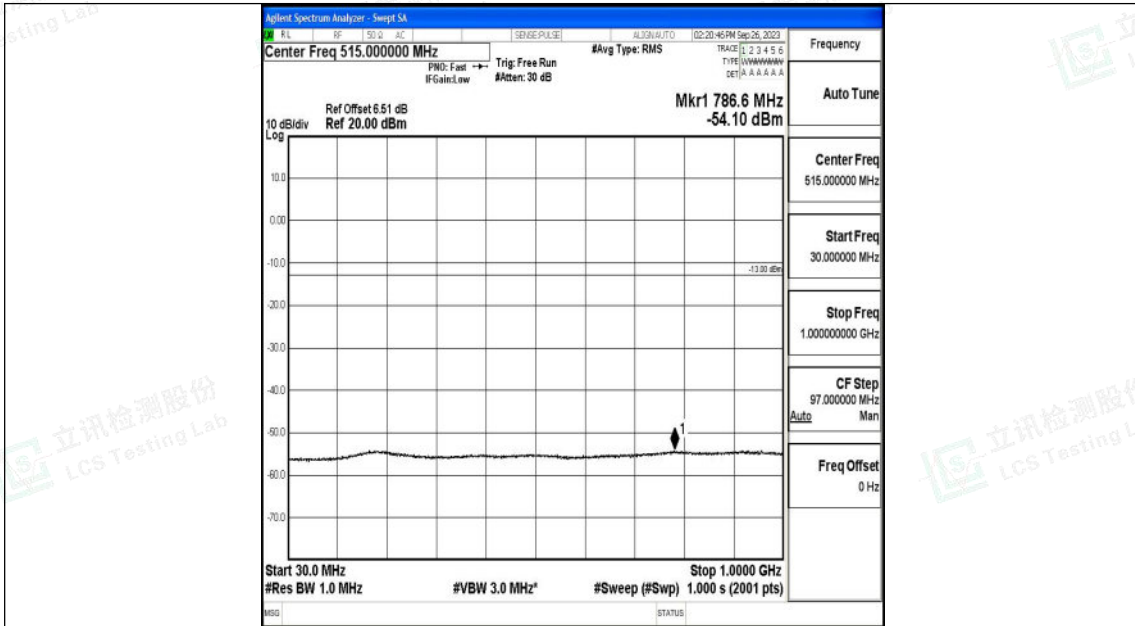

Band66_5MHz_QPSK_132322_1RB#0_30~1000_30~1000