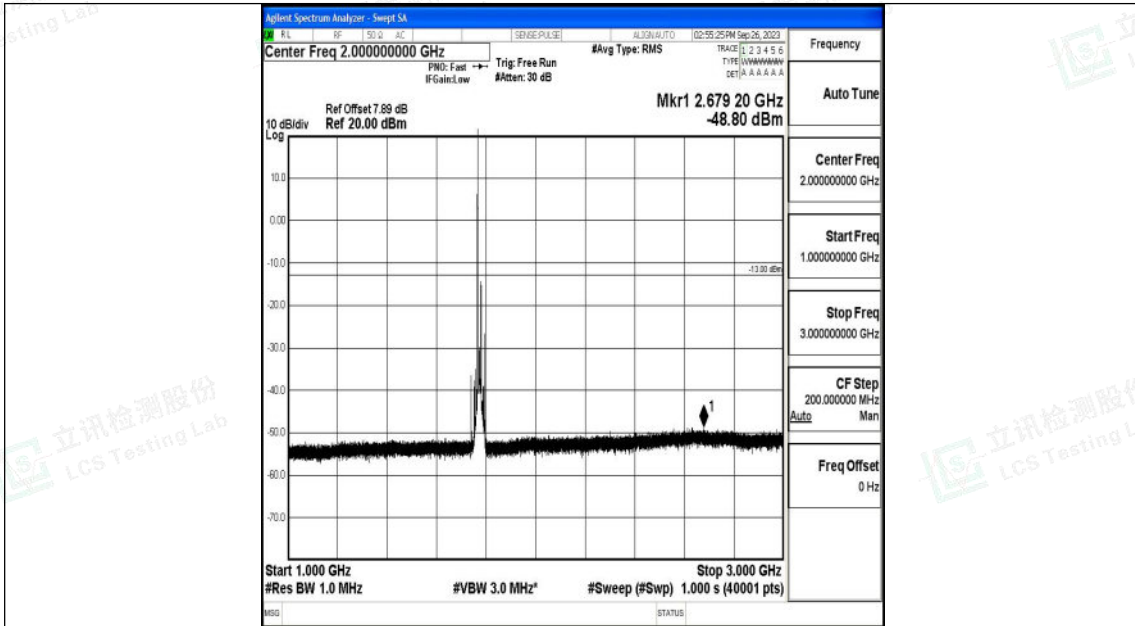

Band66_15MHz_16QAM_132597_1RB#0_1000~3000_1000~3000