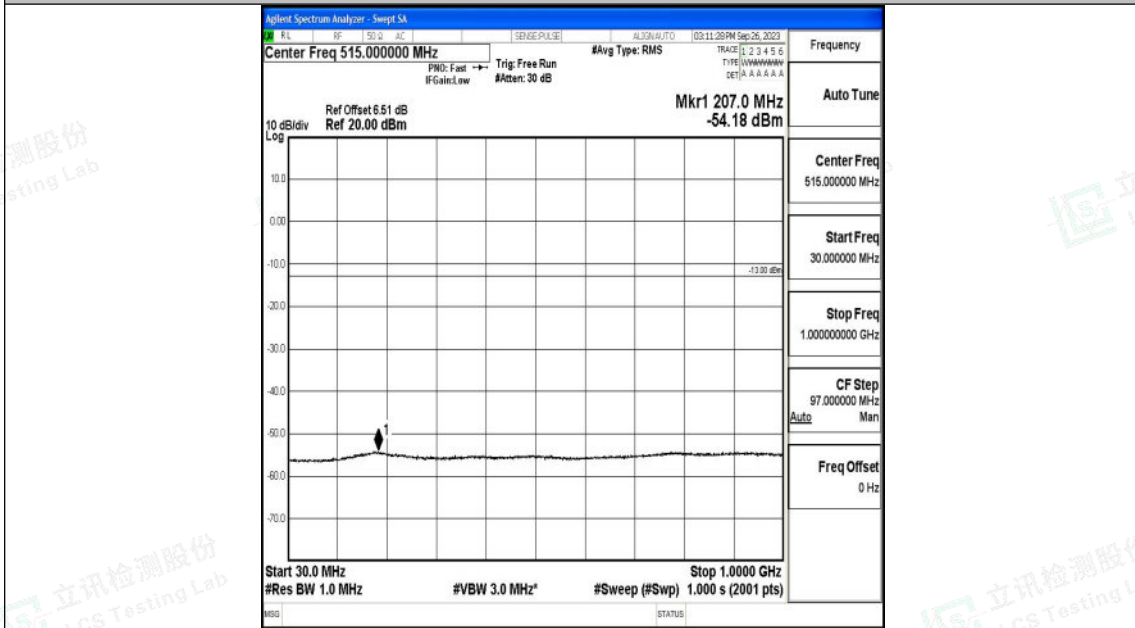

Band66\_20MHz\_QPSK\_132572\_1RB#0\_3000~20000\_3000~20000

Band66\_20MHz\_16QAM\_132572\_1RB#0\_0.009~0.15\_0.009~0.15

Band66\_20MHz\_16QAM\_132572\_1RB#0\_0.15~30\_0.15~30

Band66\_20MHz\_16QAM\_132572\_1RB#0\_30~1000\_30~1000