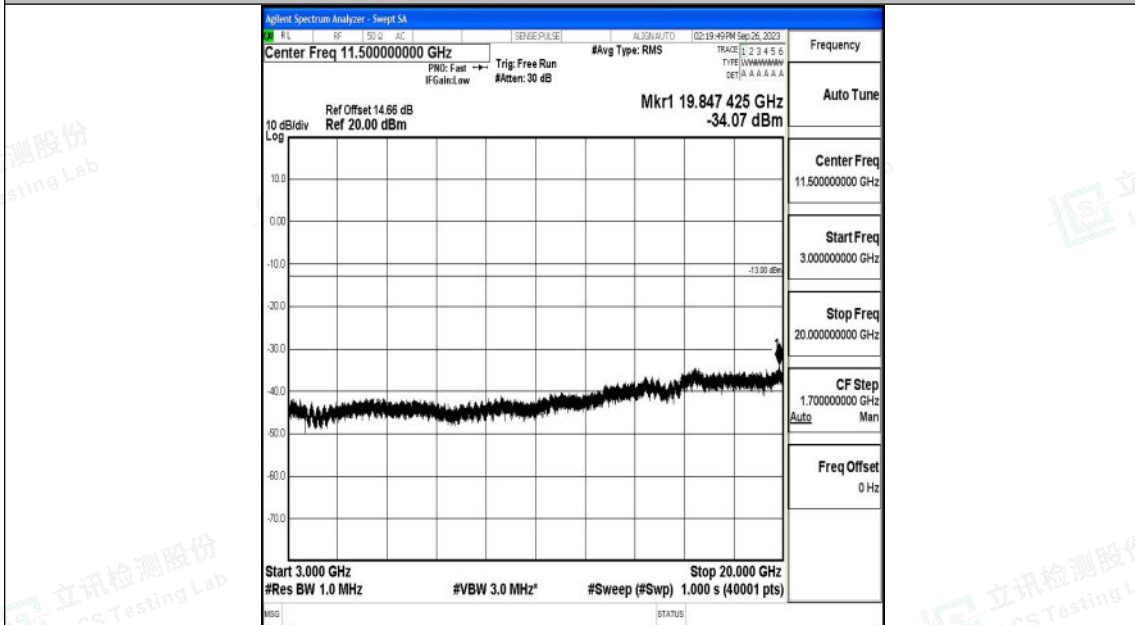

Band66_5MHz_QPSK_131997_1RB#0_3000~20000_3000~20000

Shenzhen LCS Compliance Testing Laboratory Ltd.
Add: 101, 201 Bldg A & 301 Bldg C, Juji Industrial Park Yabianxueziwei, Shajing Street,
Baoan District, Shenzhen, 518000, China
Tel: +(86) 0755-82591330 | E-mail: webmaster@lcs-cert.com | Web: www.lcs-cert.com
Scan code to check authenticity