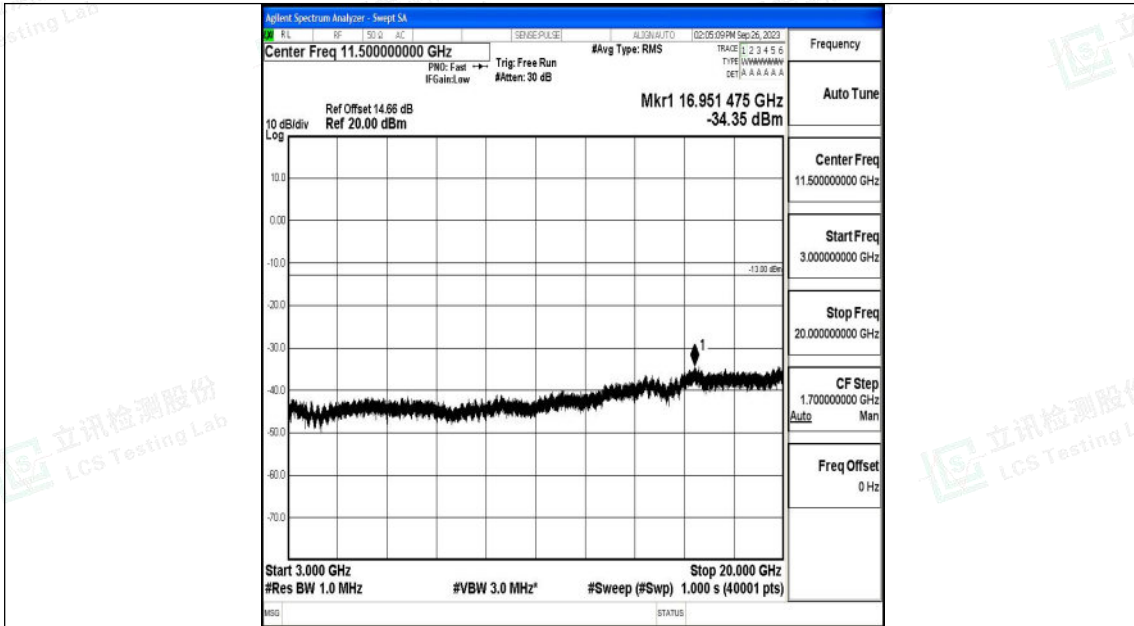

Band66_3MHz_QPSK_132657_1RB#0_3000~20000_3000~20000