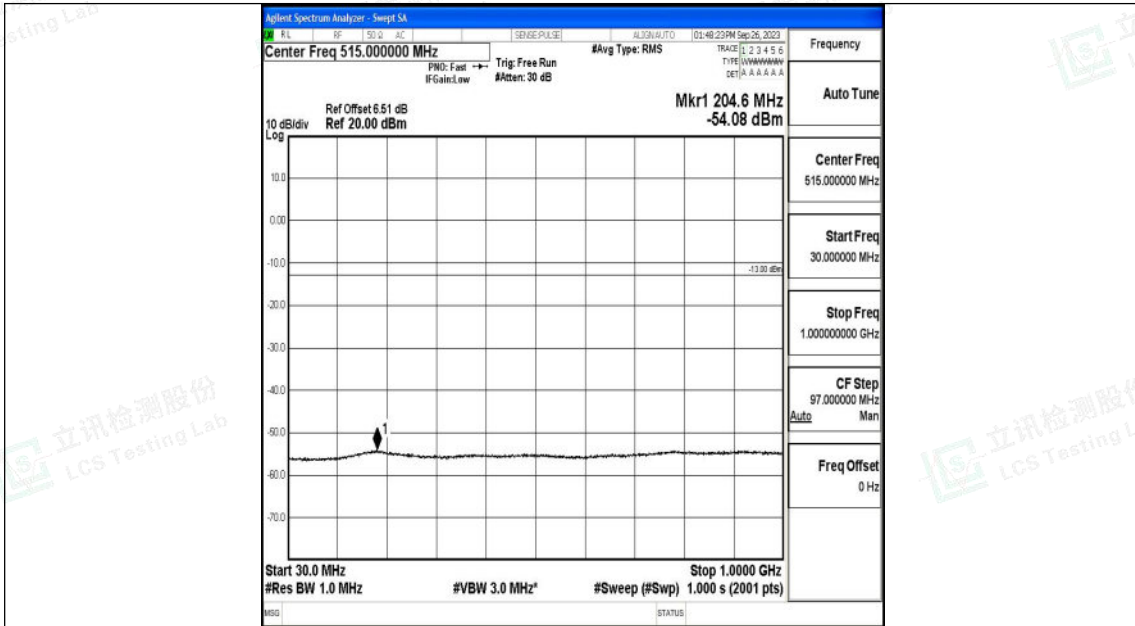

Band66_1.4MHz_QPSK_132665_1RB#0_30~1000_30~1000