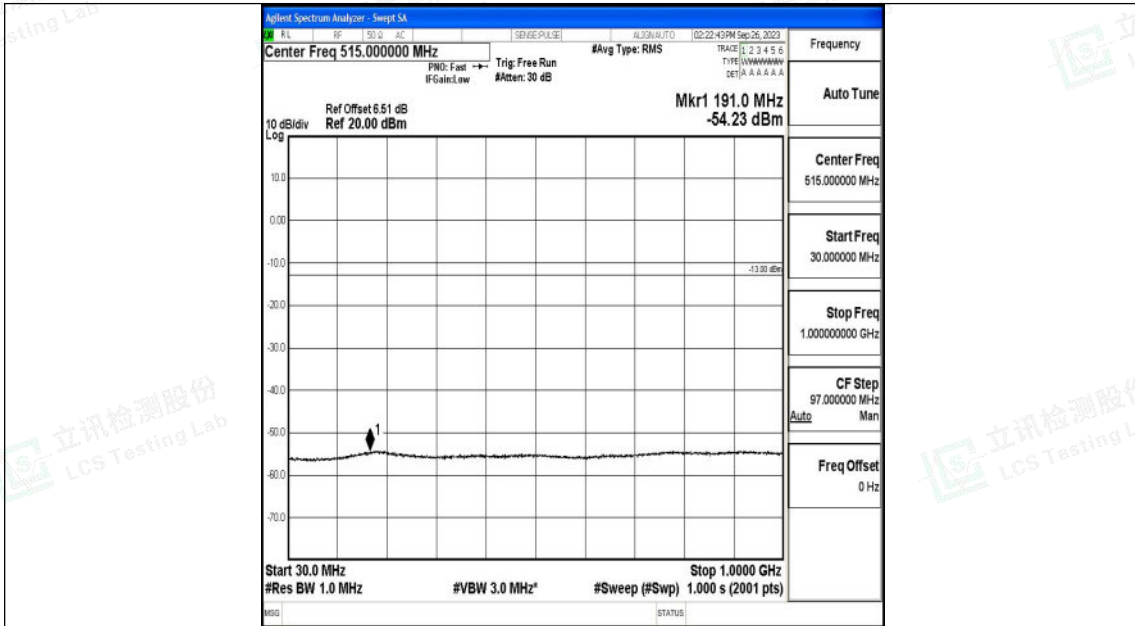

Band66_5MHz_16QAM_132647_1RB#0_30~1000_30~1000