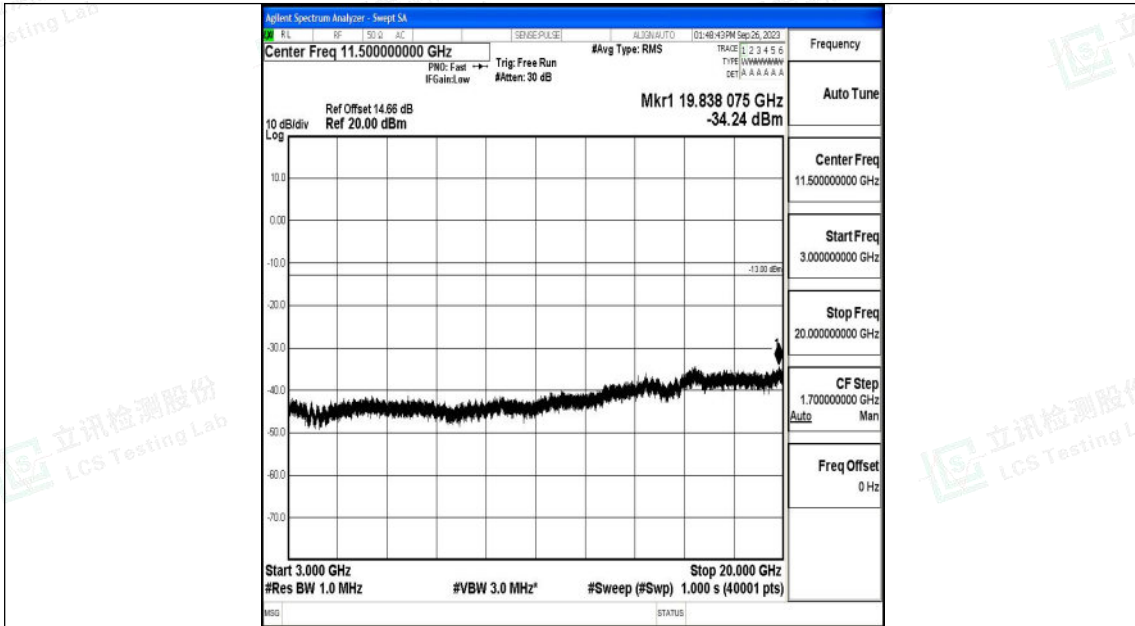

Band66_1.4MHz_QPSK_132665_1RB#0_3000~20000_3000~20000