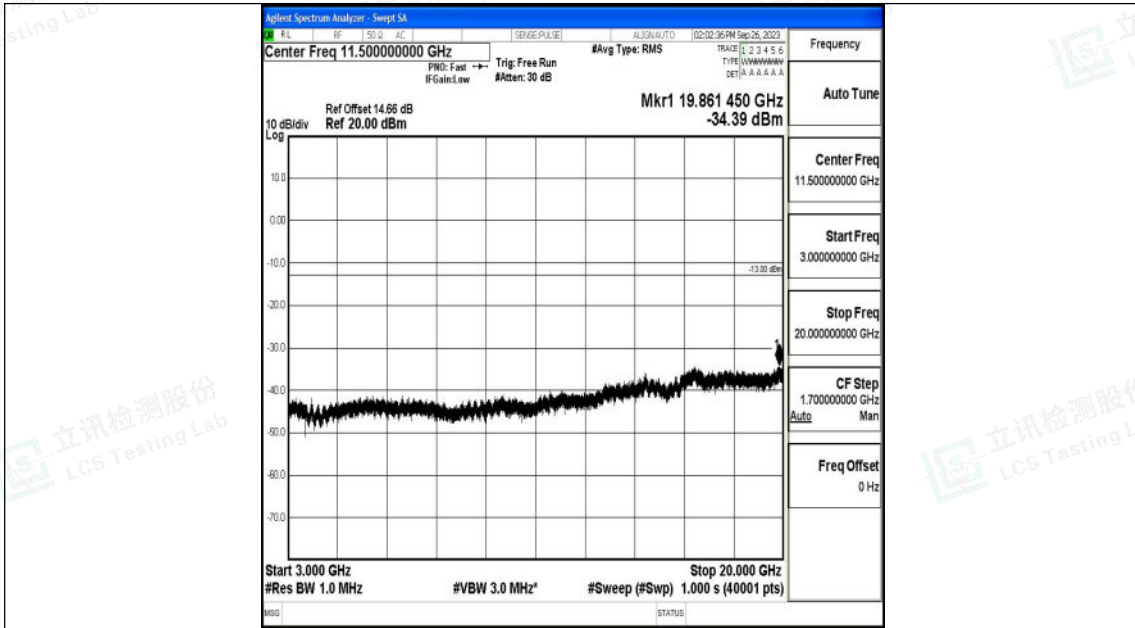

Band66_3MHz_QPSK_131987_1RB#0_3000~20000_3000~20000