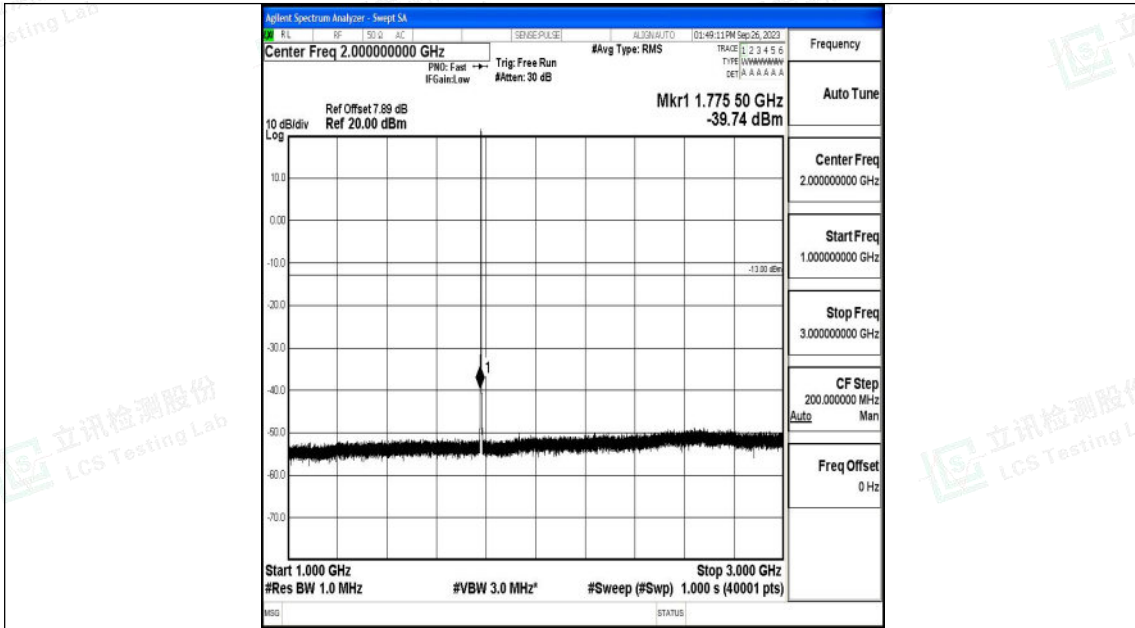

Band66_1.4MHz_16QAM_132665_1RB#0_1000~3000_1000~3000