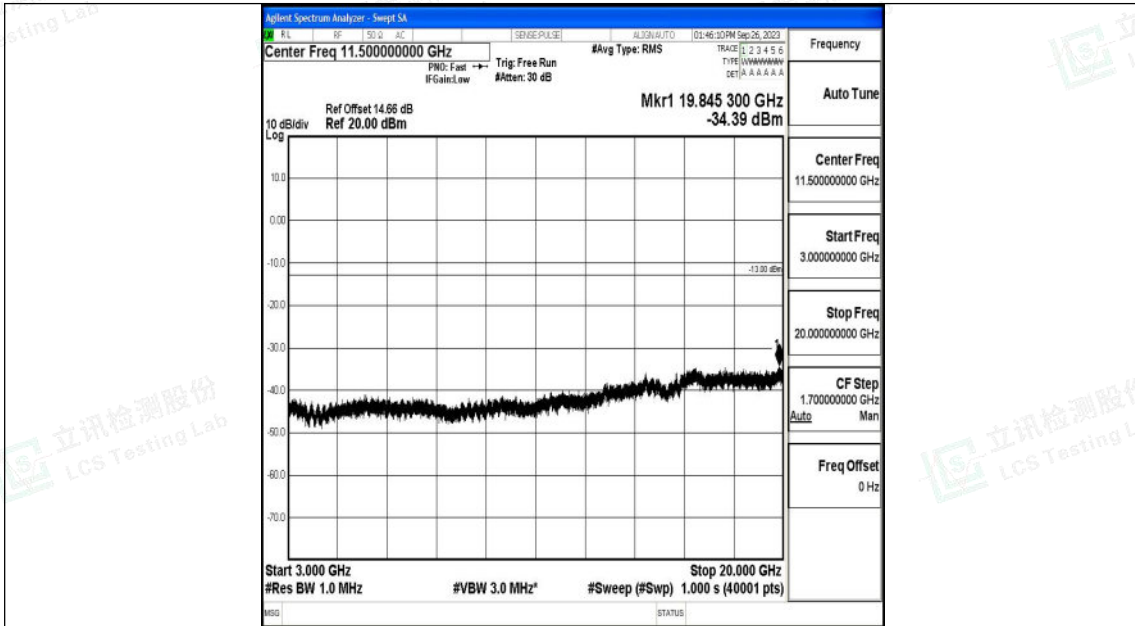

Band66_1.4MHz_QPSK_131979_1RB#0_3000~20000_3000~20000