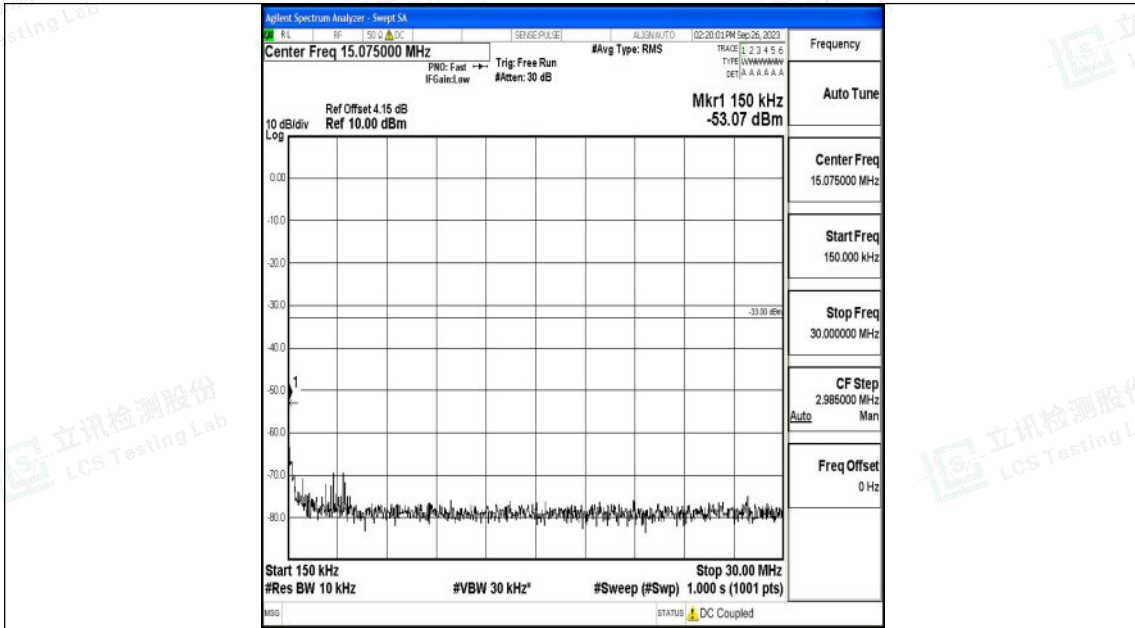

Band66_5MHz_16QAM_131997_1RB#0_0.15~30_0.15~30