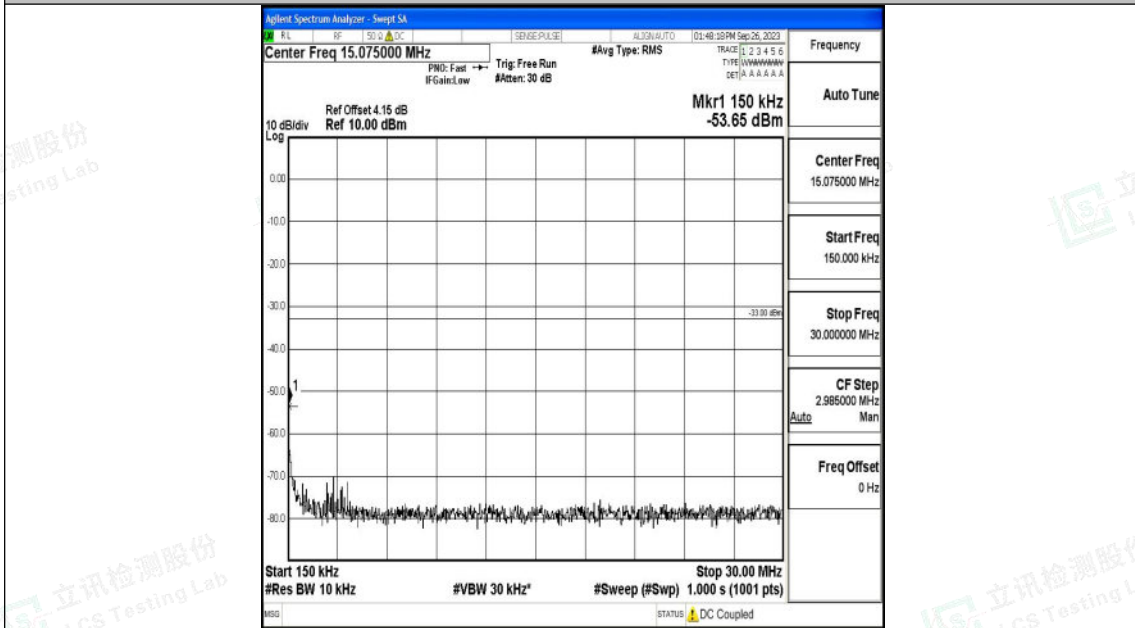

Band66_1.4MHz_QPSK_132665_1RB#0_0.15~30_0.15~30

Shenzhen LCS Compliance Testing Laboratory Ltd.
Add: 101, 201 Bldg A & 301 Bldg C, Juji Industrial Park Yabianxueziwei, Shajing Street,
Baoan District, Shenzhen, 518000, China
Tel: +(86) 0755-82591330 | E-mail: webmaster@lcs-cert.com | Web: www.lcs-cert.com
Scan code to check authenticity