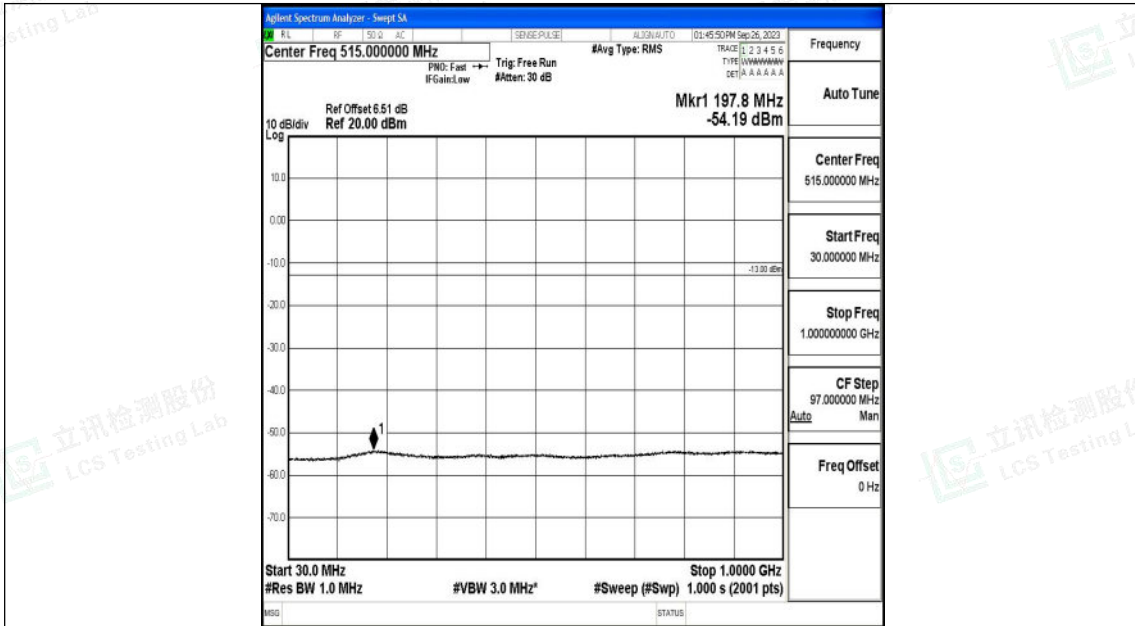

Band66_1.4MHz_QPSK_131979_1RB#0_30~1000_30~1000