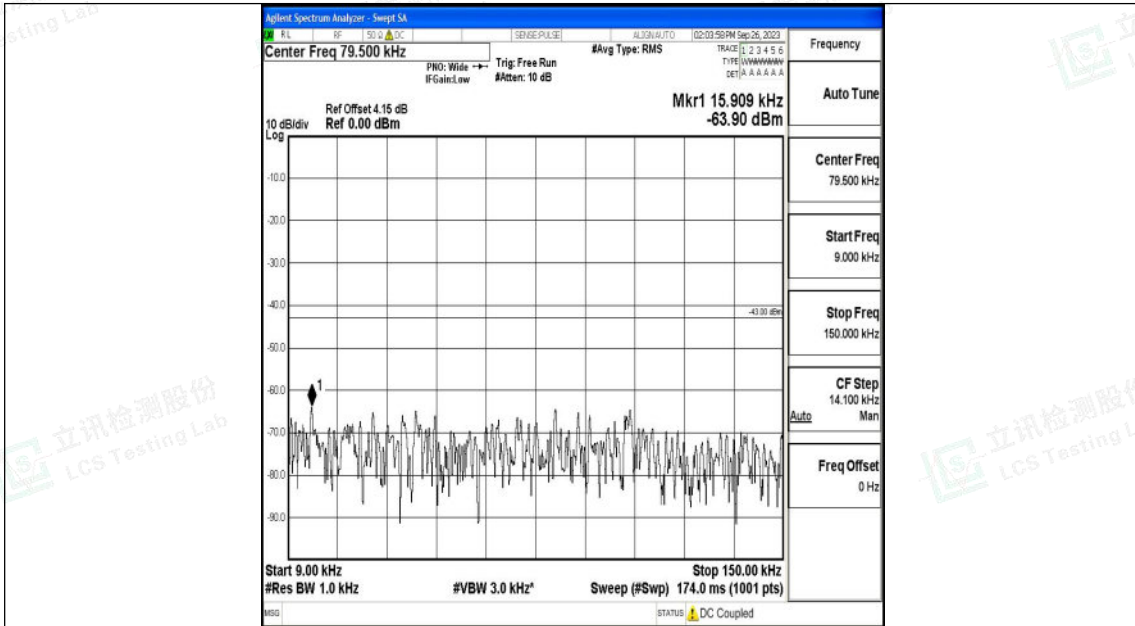

Band66_3MHz_16QAM_132322_1RB#0_0.009~0.15_0.009~0.15