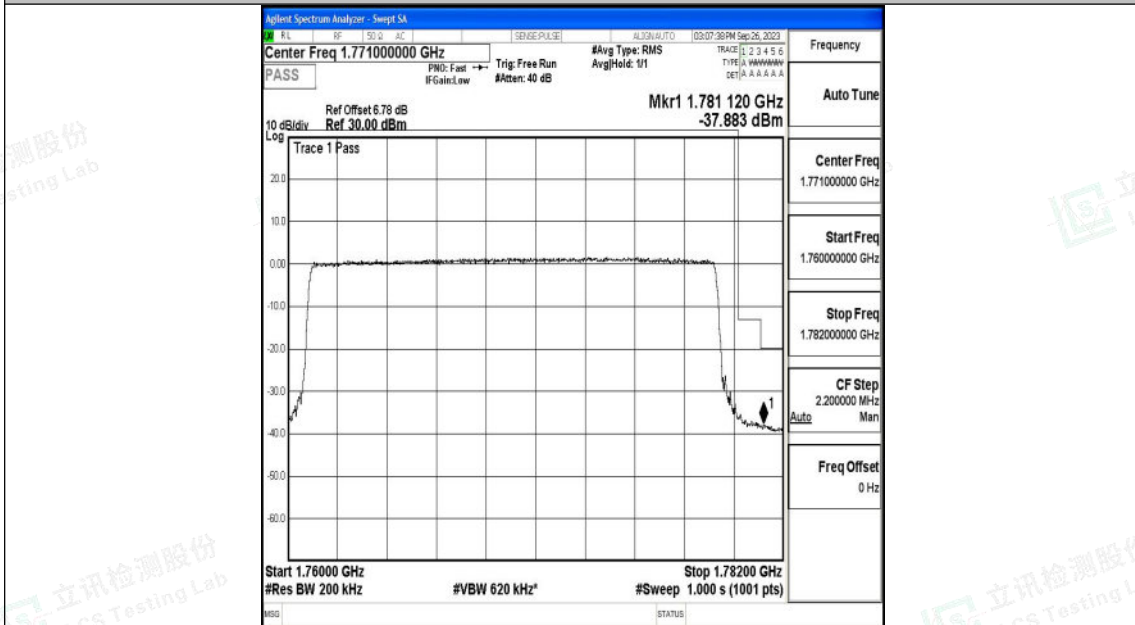

Band66\_20MHz\_QPSK\_132572\_100RB#0

Band66\_20MHz\_16QAM\_132572\_100RB#0

Shenzhen LCS Compliance Testing Laboratory Ltd.  
 Add: 101, 201 Bldg A & 301 Bldg C, Juji Industrial Park Yabianxueziwei, Shajing Street,  
 Baoan District, Shenzhen, 518000, China  
 Tel: +(86) 0755-82591330 | E-mail: webmaster@lcs-cert.com | Web: www.lcs-cert.com  
 Scan code to check authenticity