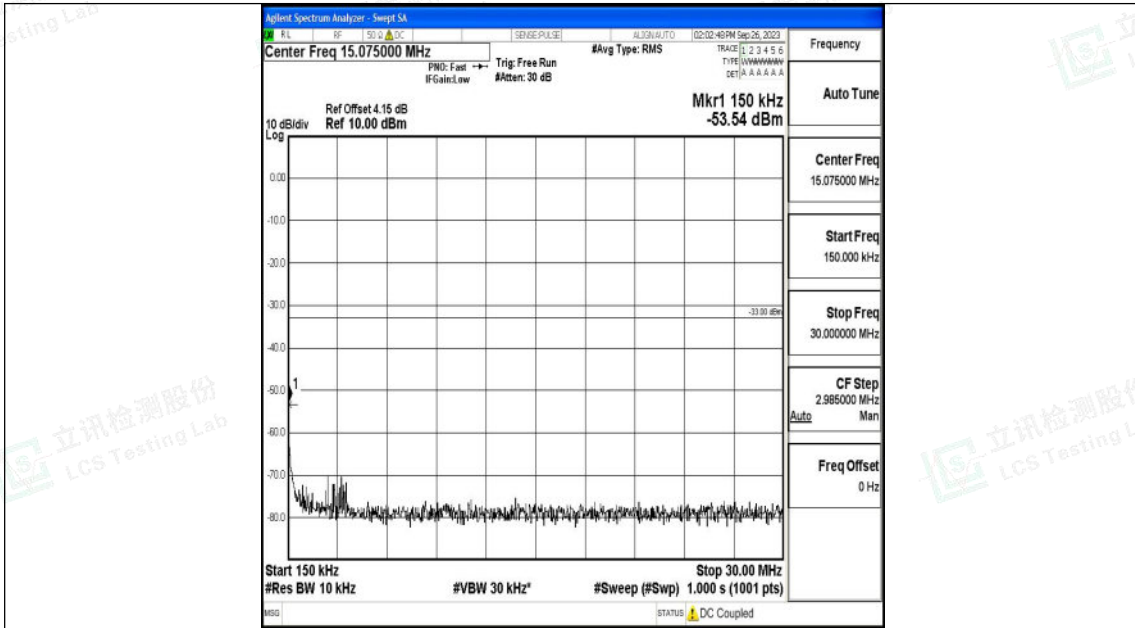

Band66_3MHz_16QAM_131987_1RB#0_0.15~30_0.15~30