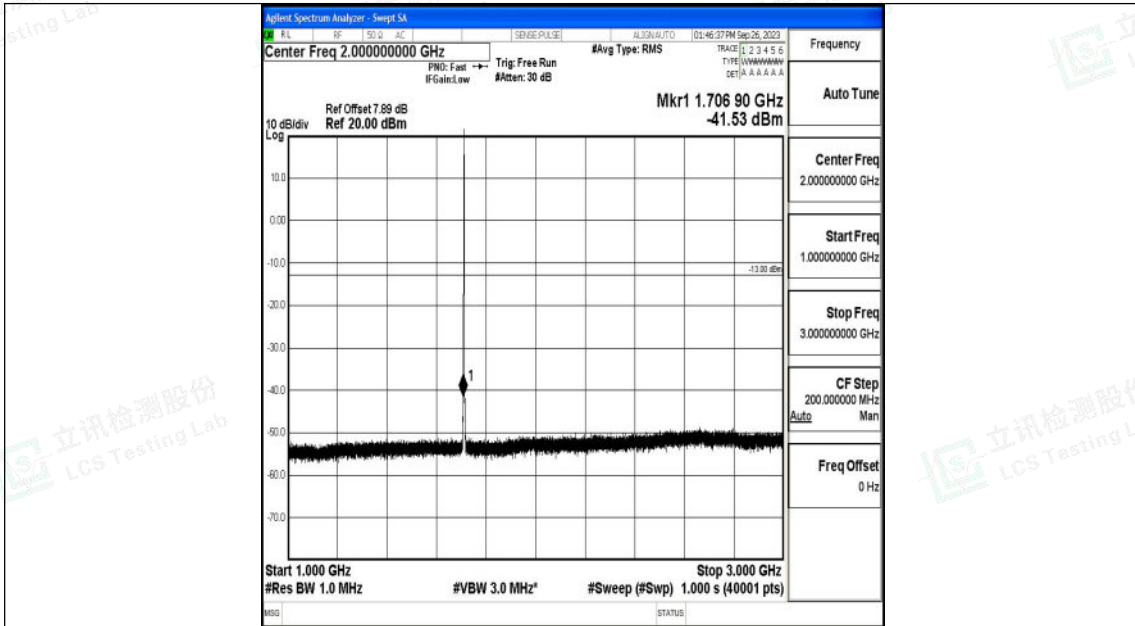

Band66_1.4MHz_16QAM_131979_1RB#0_1000~3000_1000~3000