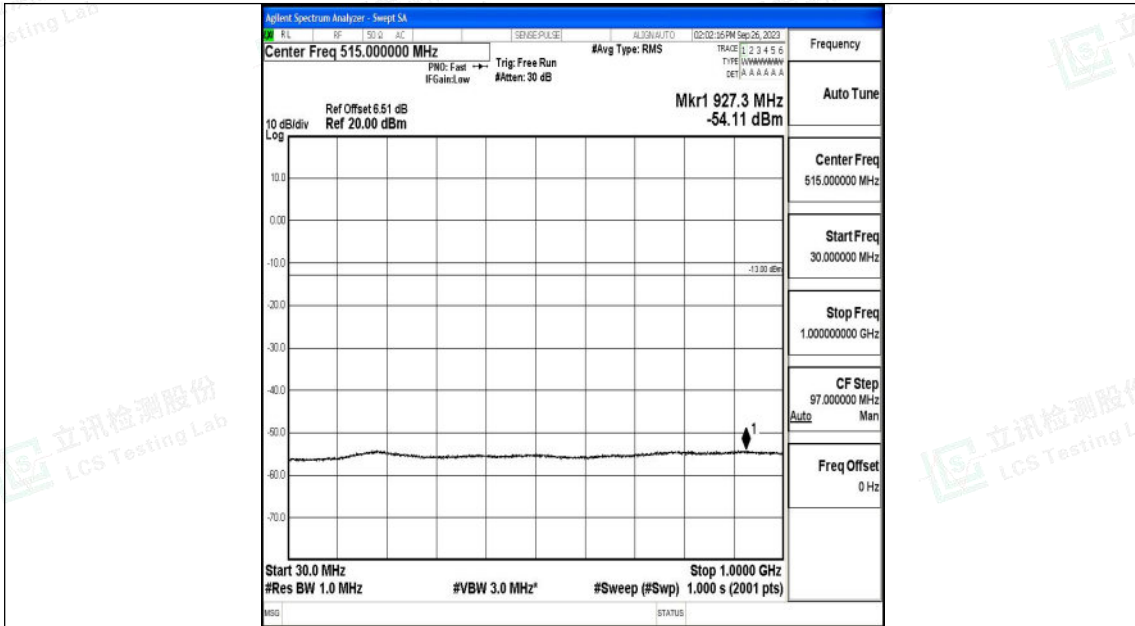

Band66_3MHz_QPSK_131987_1RB#0_30~1000_30~1000