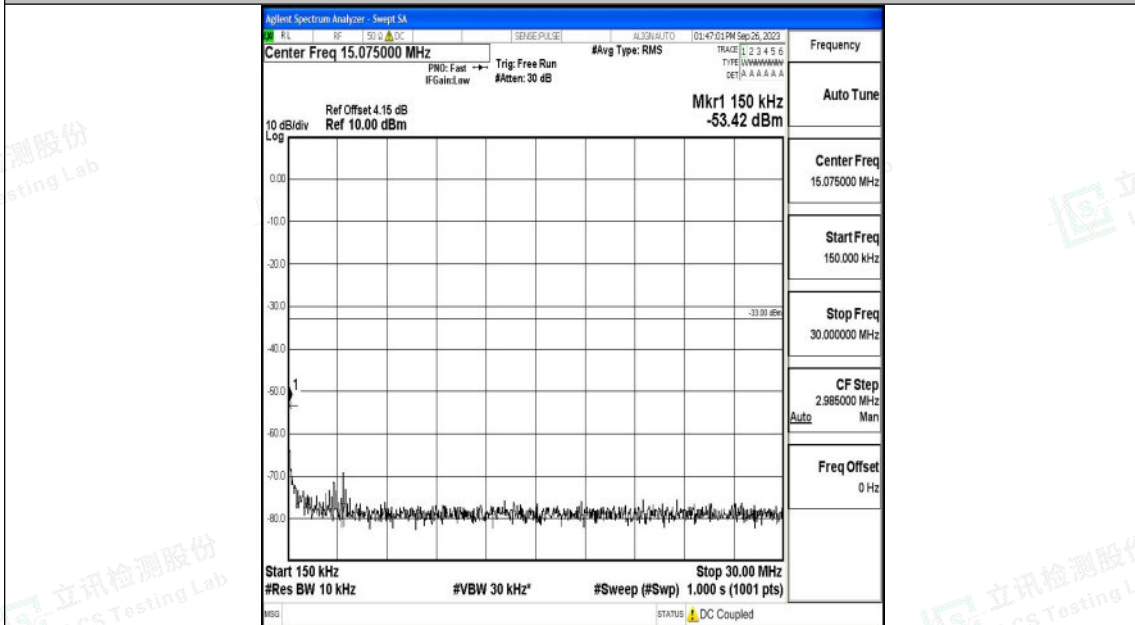

Band66_1.4MHz_QPSK_132322_1RB#0_0.15~30_0.15~30

Shenzhen LCS Compliance Testing Laboratory Ltd.
Add: 101, 201 Bldg A & 301 Bldg C, Juji Industrial Park Yabianxueziwei, Shajing Street,
Baoan District, Shenzhen, 518000, China
Tel: +(86) 0755-82591330 | E-mail: webmaster@lcs-cert.com | Web: www.lcs-cert.com
Scan code to check authenticity