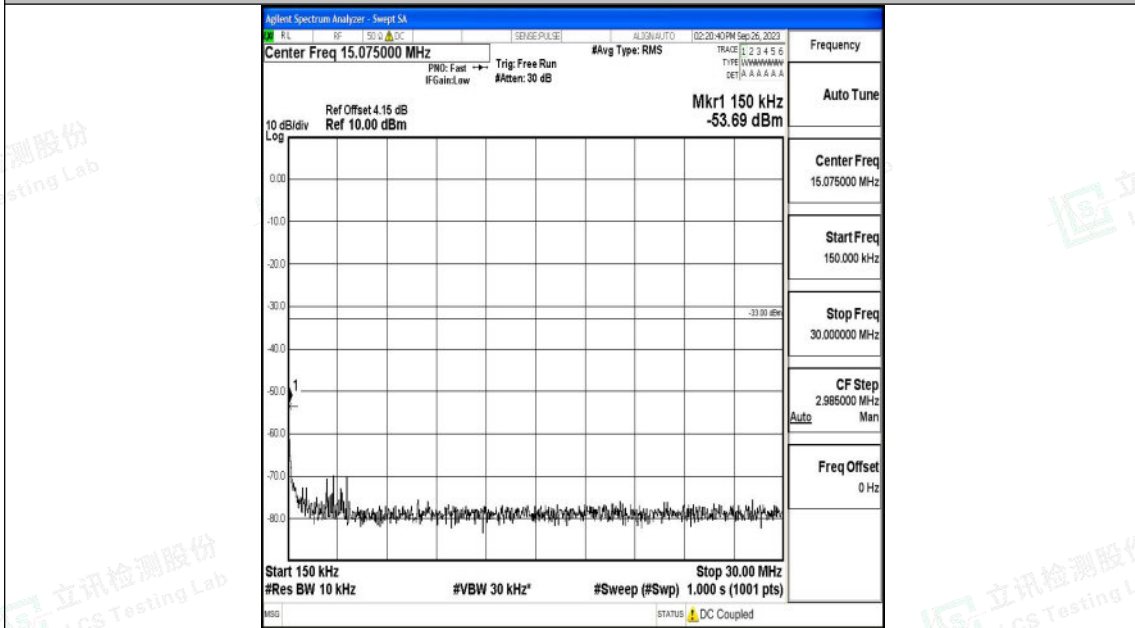

Band66_5MHz_QPSK_132322_1RB#0_0.15~30_0.15~30

Shenzhen LCS Compliance Testing Laboratory Ltd.
Add: 101, 201 Bldg A & 301 Bldg C, Juji Industrial Park Yabianxueziwei, Shajing Street,
Baoan District, Shenzhen, 518000, China
Tel: +(86) 0755-82591330 | E-mail: webmaster@lcs-cert.com | Web: www.lcs-cert.com
Scan code to check authenticity