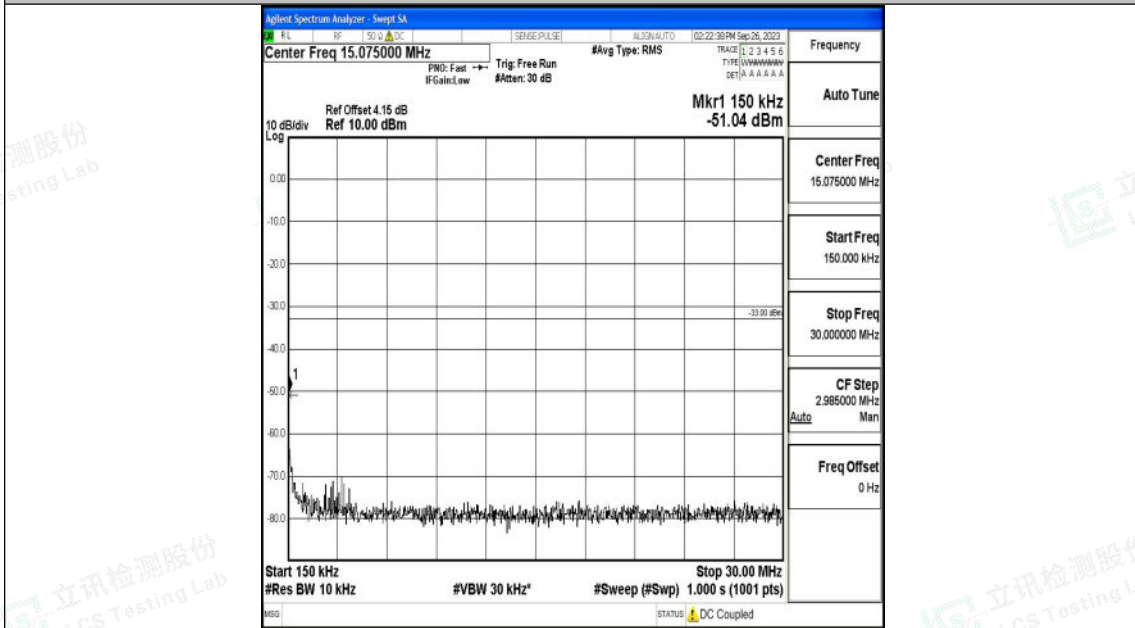

Band66_5MHz_16QAM_132647_1RB#0_0.15~30_0.15~30

Shenzhen LCS Compliance Testing Laboratory Ltd.
Add: 101, 201 Bldg A & 301 Bldg C, Juji Industrial Park Yabianxueziwei, Shajing Street,
Baoan District, Shenzhen, 518000, China
Tel: +(86) 0755-82591330 | E-mail: webmaster@lcs-cert.com | Web: www.lcs-cert.com
Scan code to check authenticity