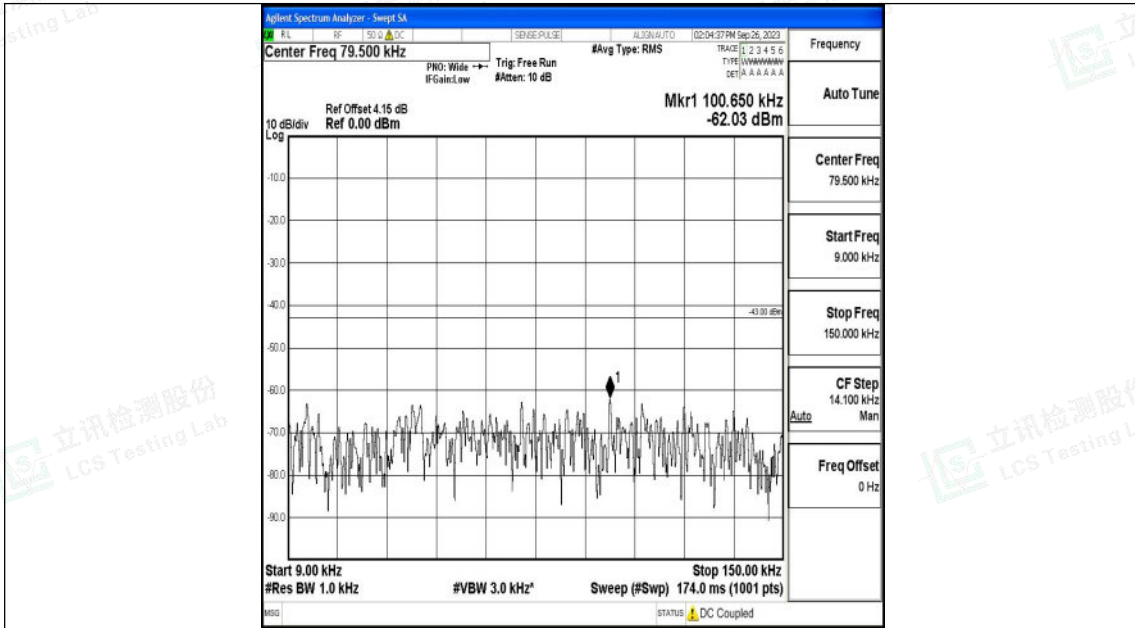

Band66_3MHz_QPSK_132657_1RB#0_0.009~0.15_0.009~0.15