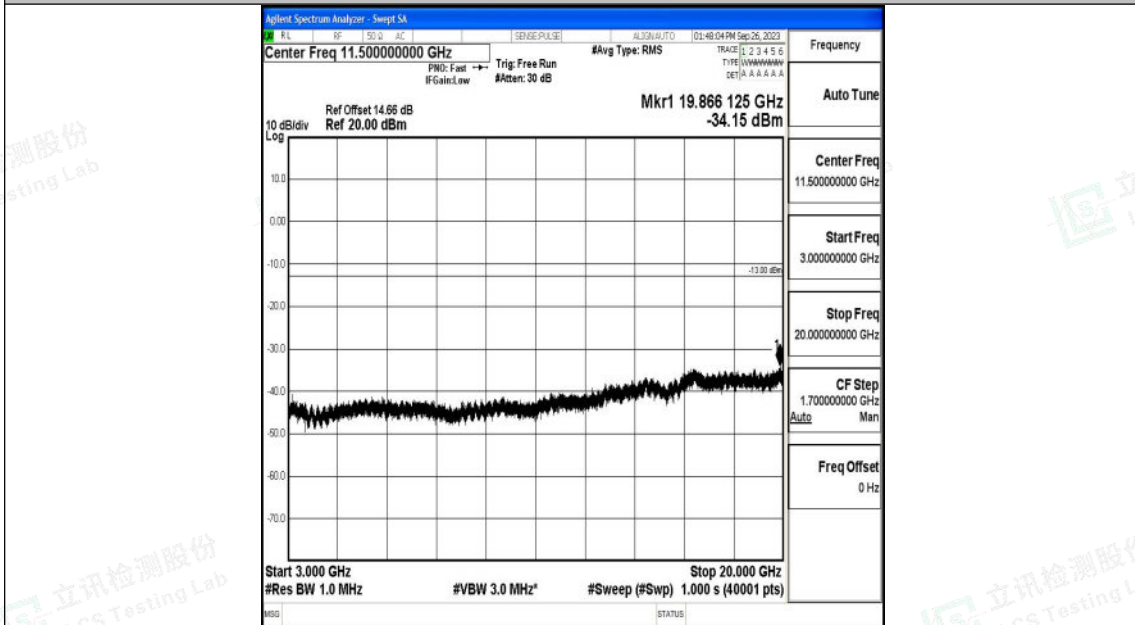

Band66_1.4MHz_16QAM_132322_1RB#0_3000~20000_3000~20000

Shenzhen LCS Compliance Testing Laboratory Ltd.
Add: 101, 201 Bldg A & 301 Bldg C, Juji Industrial Park Yabianxueziwei, Shajing Street,
Baoan District, Shenzhen, 518000, China
Tel: +(86) 0755-82591330 | E-mail: webmaster@lcs-cert.com | Web: www.lcs-cert.com
Scan code to check authenticity