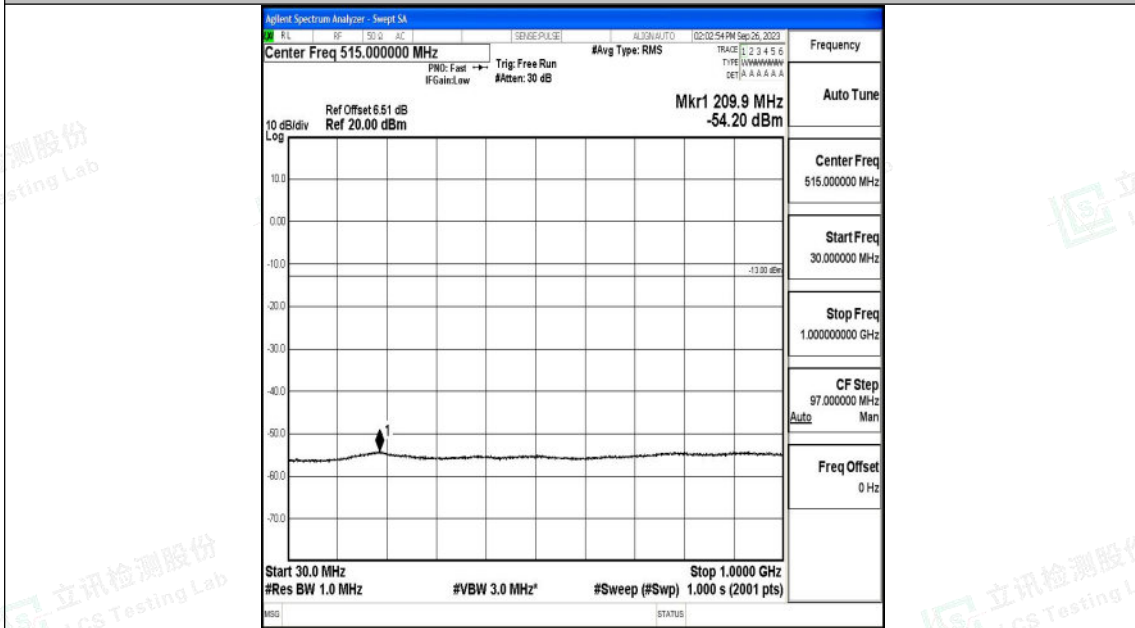

Band66_3MHz_16QAM_131987_1RB#0_30~1000_30~1000

Shenzhen LCS Compliance Testing Laboratory Ltd.
Add: 101, 201 Bldg A & 301 Bldg C, Juji Industrial Park Yabianxueziwei, Shajing Street,
Baoan District, Shenzhen, 518000, China
Tel: +(86) 0755-82591330 | E-mail: webmaster@lcs-cert.com | Web: www.lcs-cert.com
Scan code to check authenticity