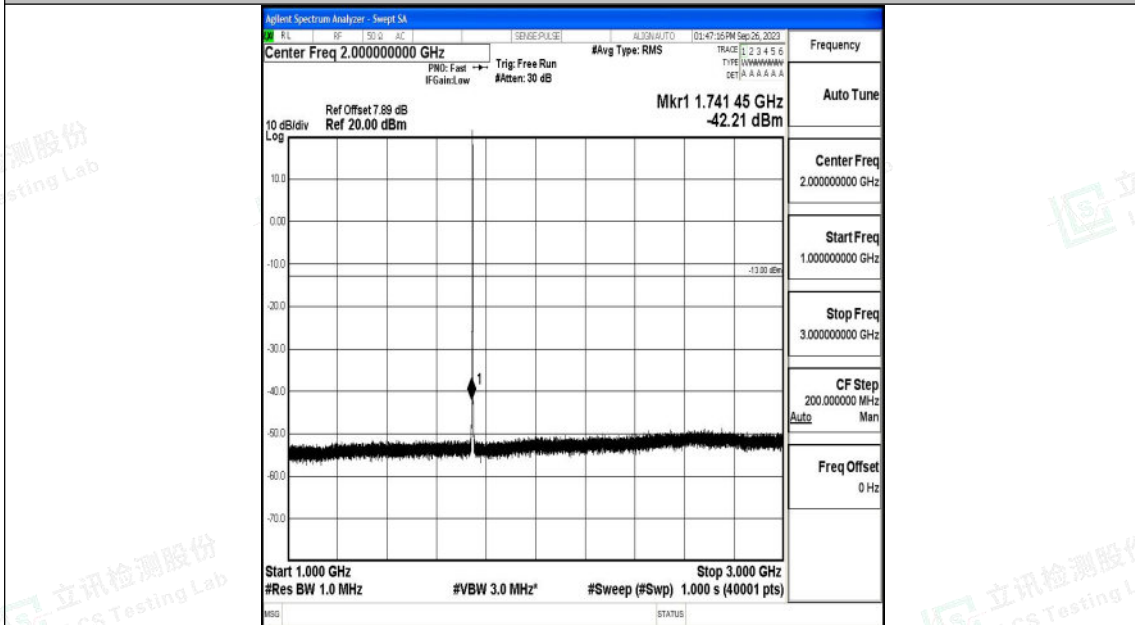

Band66_1.4MHz_QPSK_132322_1RB#0_1000~3000_1000~3000

Shenzhen LCS Compliance Testing Laboratory Ltd.
Add: 101, 201 Bldg A & 301 Bldg C, Juji Industrial Park Yabianxueziwei, Shajing Street,
Baoan District, Shenzhen, 518000, China
Tel: +(86) 0755-82591330 | E-mail: webmaster@lcs-cert.com | Web: www.lcs-cert.com
Scan code to check authenticity