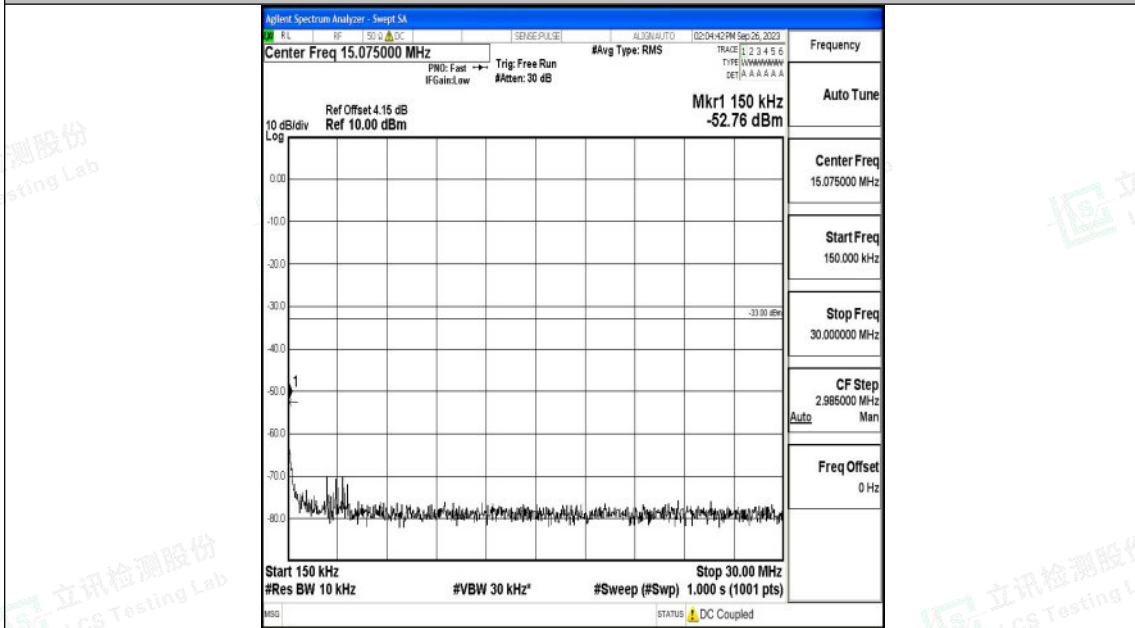

Band66_3MHz_QPSK_132657_1RB#0_0.15~30_0.15~30

Shenzhen LCS Compliance Testing Laboratory Ltd.
Add: 101, 201 Bldg A & 301 Bldg C, Juji Industrial Park Yabianxueziwei, Shajing Street,
Baoan District, Shenzhen, 518000, China
Tel: +(86) 0755-82591330 | E-mail: webmaster@lcs-cert.com | Web: www.lcs-cert.com
Scan code to check authenticity