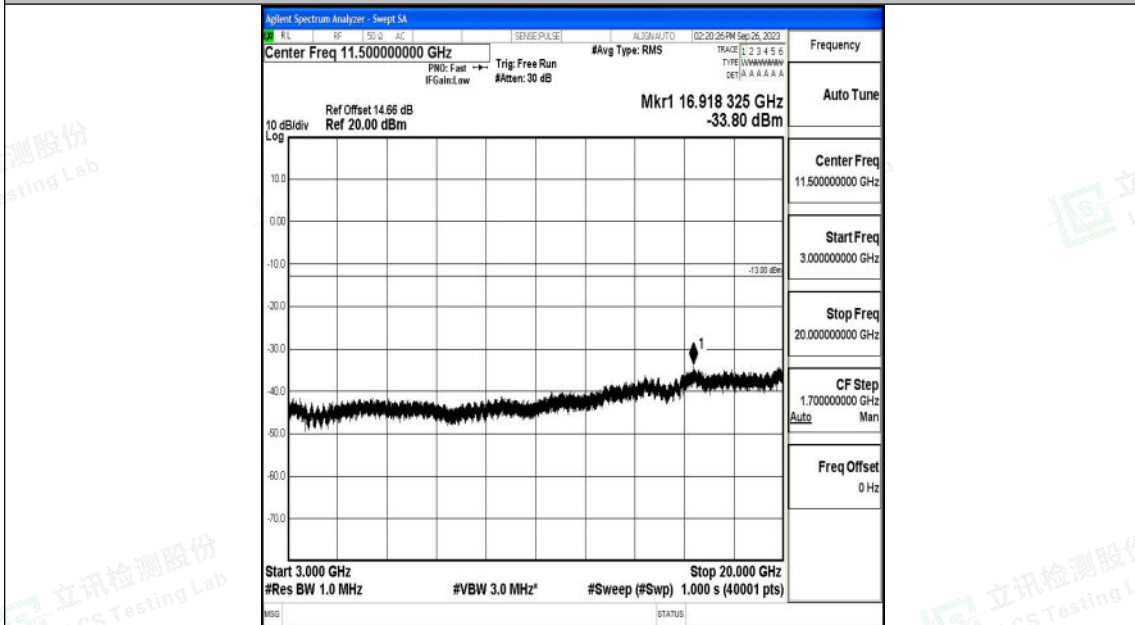

Band66\_5MHz\_16QAM\_131997\_1RB#0\_0.15~30\_0.15~30

Band66\_5MHz\_16QAM\_131997\_1RB#0\_30~1000\_30~1000

Band66\_5MHz\_16QAM\_131997\_1RB#0\_1000~3000\_1000~3000

Band66\_5MHz\_16QAM\_131997\_1RB#0\_3000~20000\_3000~20000