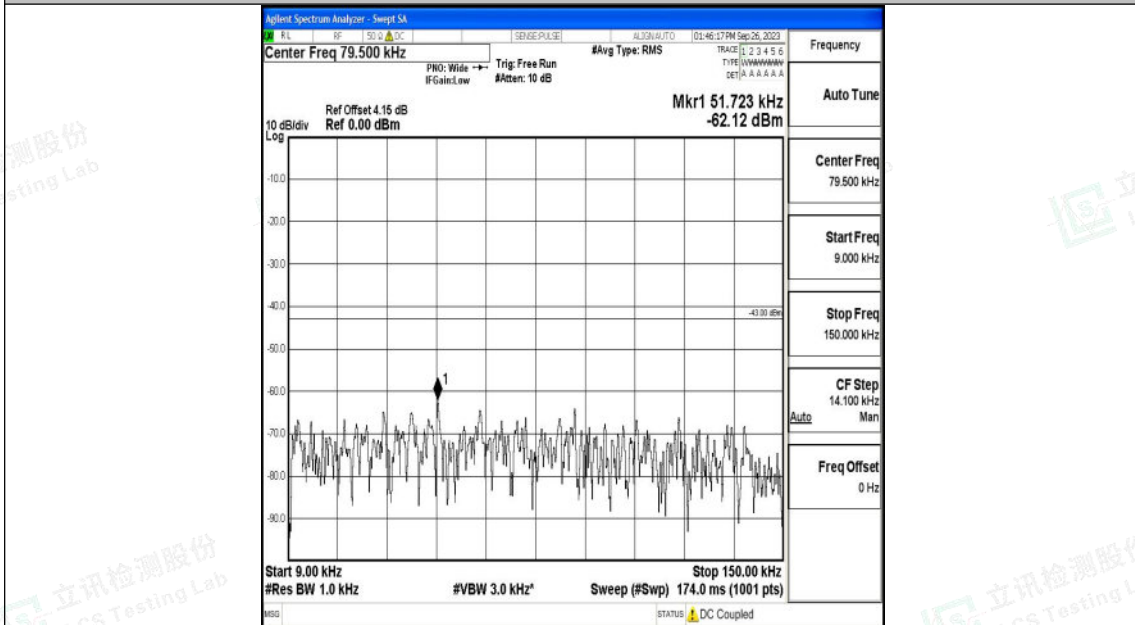

Band66_1.4MHz_16QAM_131979_1RB#0_0.009~0.15_0.009~0.15

Shenzhen LCS Compliance Testing Laboratory Ltd.
Add: 101, 201 Bldg A & 301 Bldg C, Juji Industrial Park Yabianxueziwei, Shajing Street,
Baoan District, Shenzhen, 518000, China
Tel: +(86) 0755-82591330 | E-mail: webmaster@lcs-cert.com | Web: www.lcs-cert.com
Scan code to check authenticity