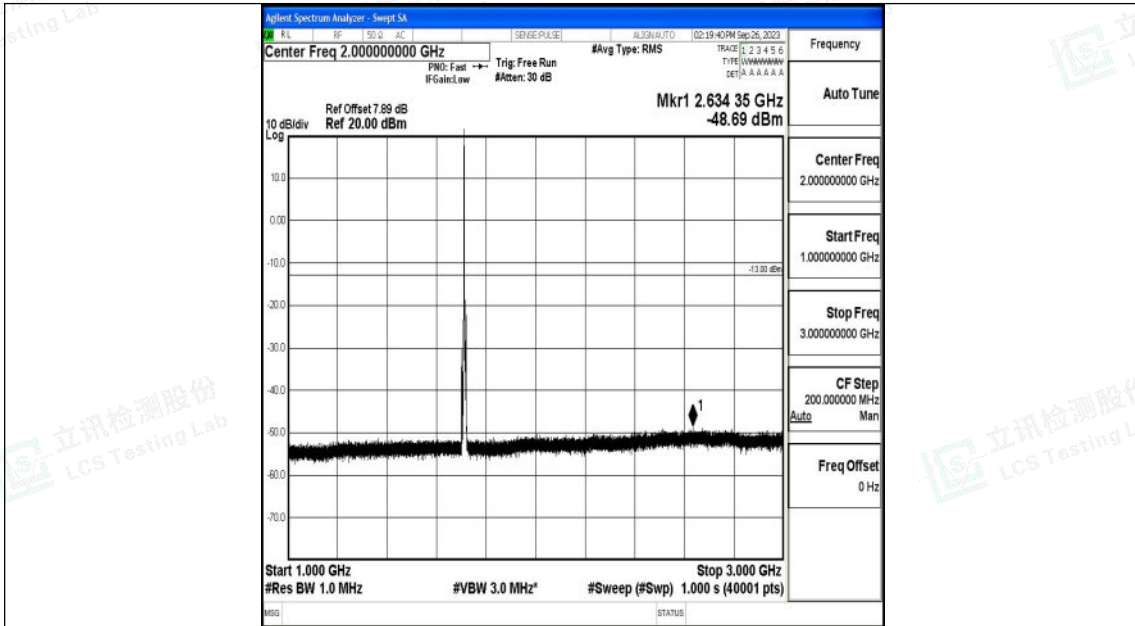

Band66_5MHz_QPSK_131997_1RB#0_1000~3000_1000~3000