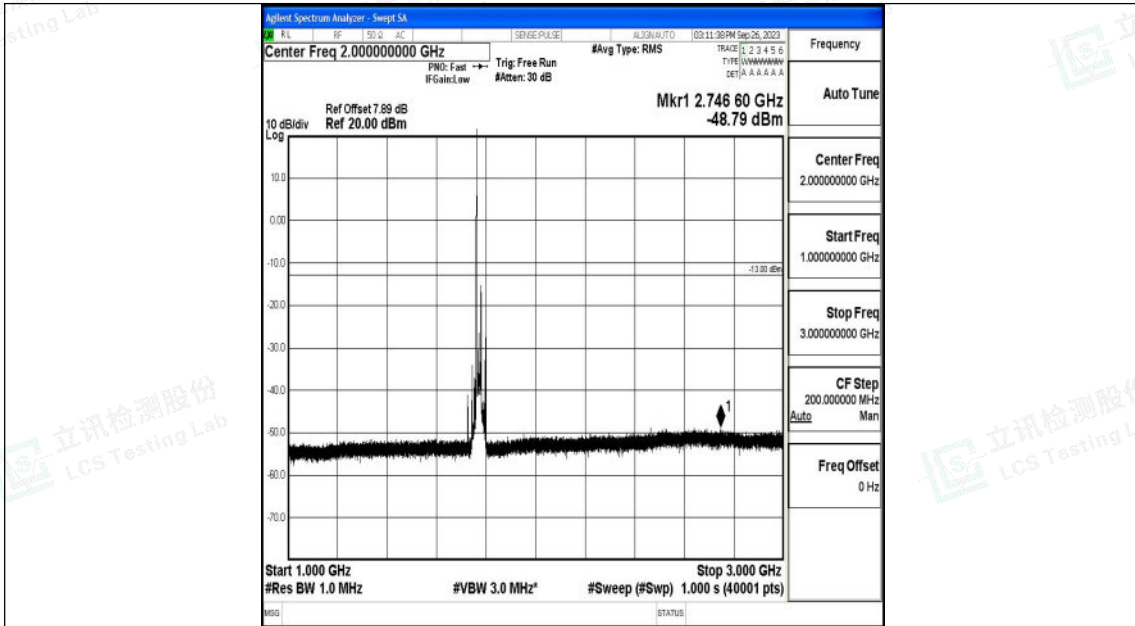

Band66_20MHz_16QAM_132572_1RB#0_1000~3000_1000~3000