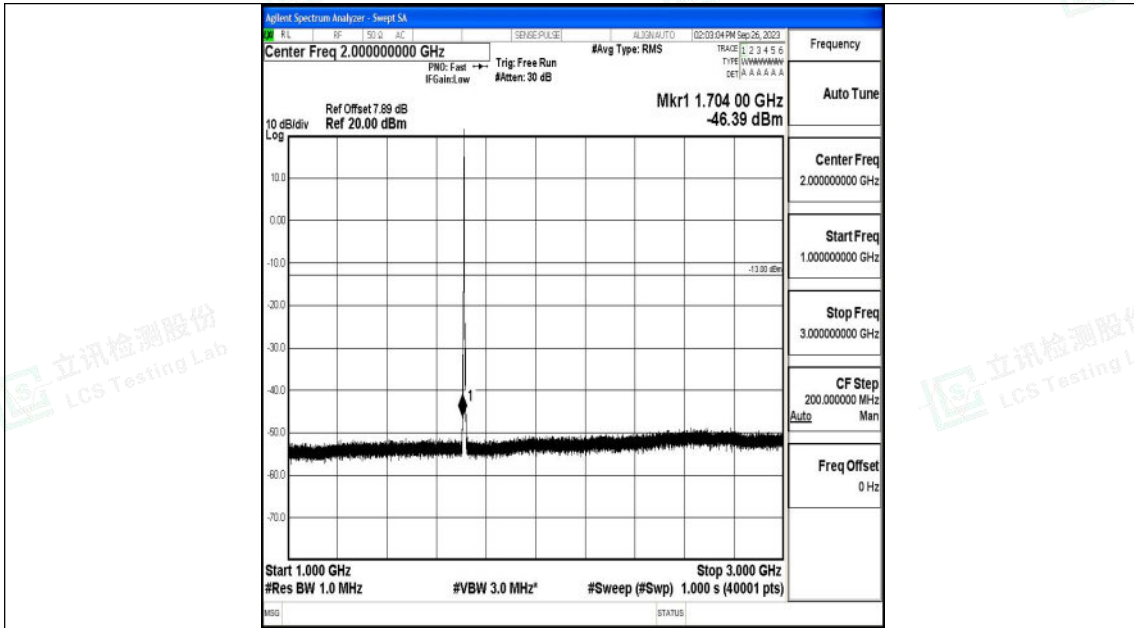

Test Graphs

Band66_3MHz_16QAM_131987_1RB#0_1000~3000_1000~3000