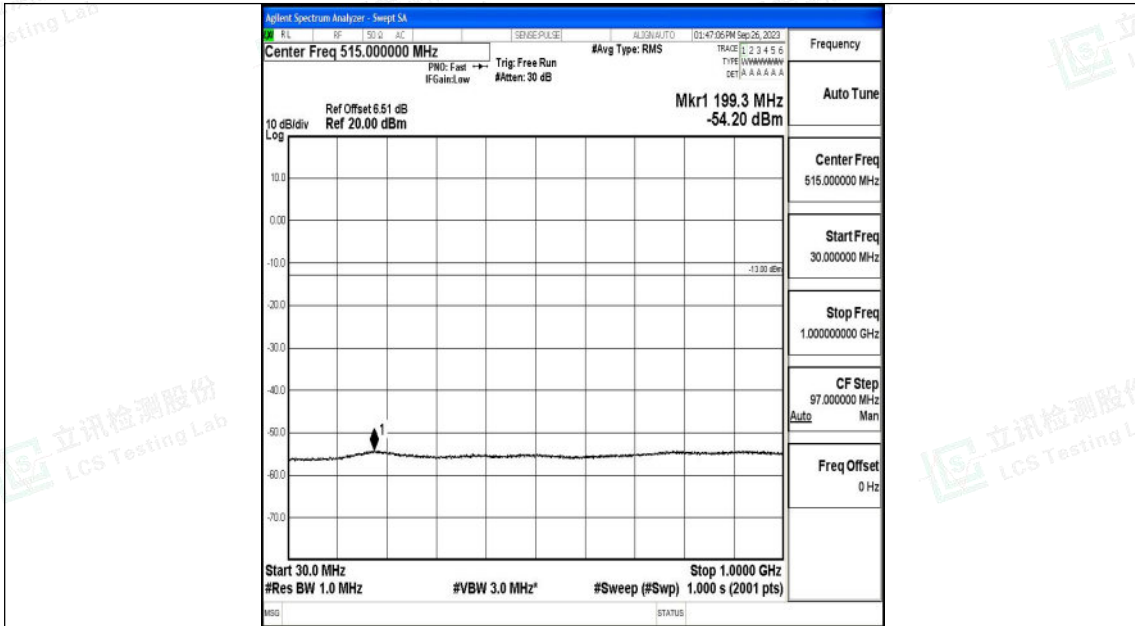

Band66_1.4MHz_QPSK_132322_1RB#0_30~1000_30~1000