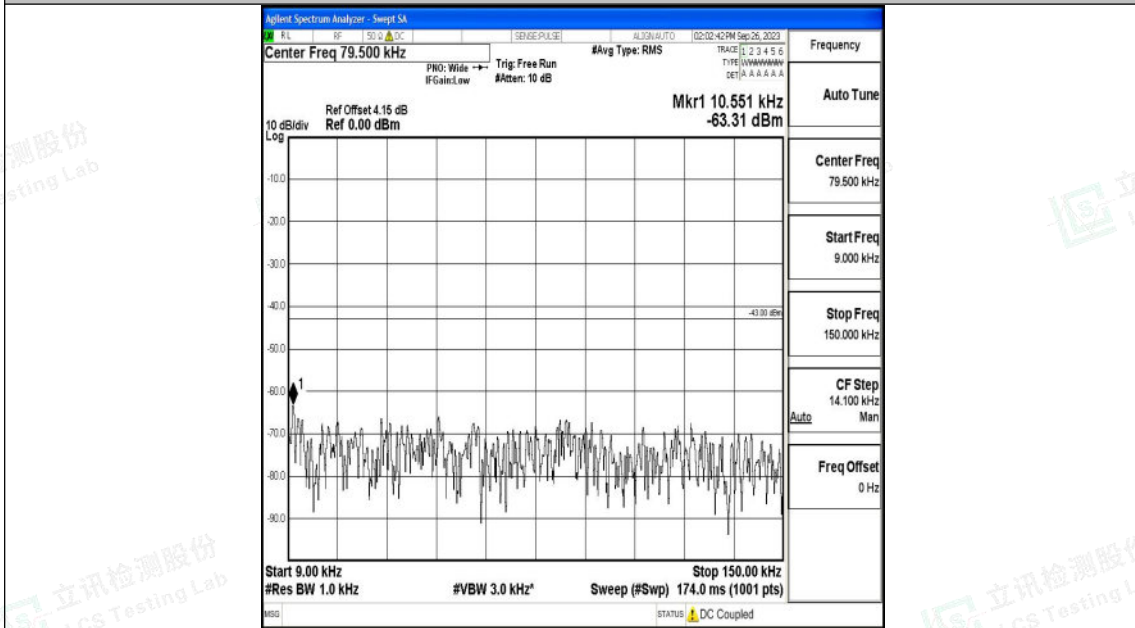

Band66_3MHz_16QAM_131987_1RB#0_0.009~0.15_0.009~0.15

Shenzhen LCS Compliance Testing Laboratory Ltd.
Add: 101, 201 Bldg A & 301 Bldg C, Juji Industrial Park Yabianxueziwei, Shajing Street,
Baoan District, Shenzhen, 518000, China
Tel: +(86) 0755-82591330 | E-mail: webmaster@lcs-cert.com | Web: www.lcs-cert.com
Scan code to check authenticity