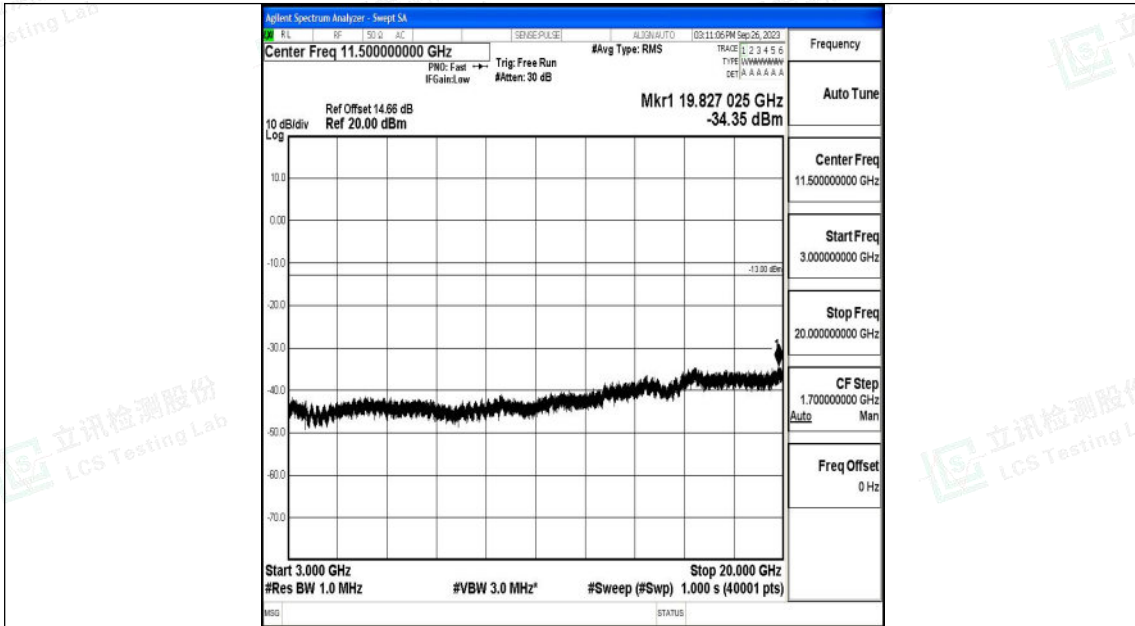

Band66_20MHz_QPSK_132572_1RB#0_3000~20000_3000~20000