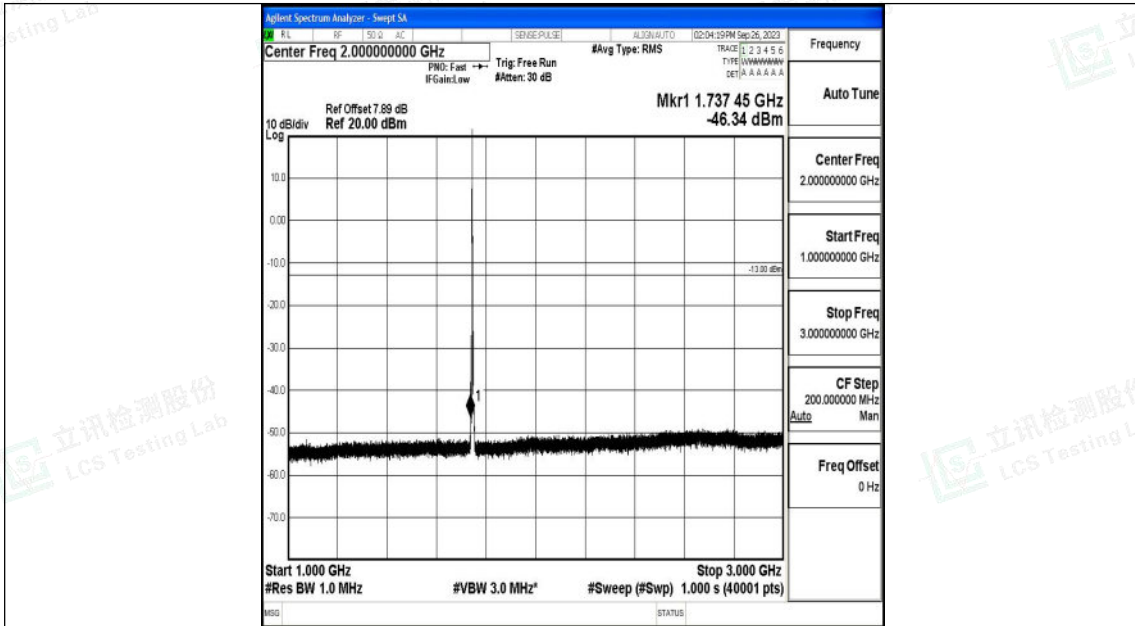

Band66_3MHz_16QAM_132322_1RB#0_1000~3000_1000~3000