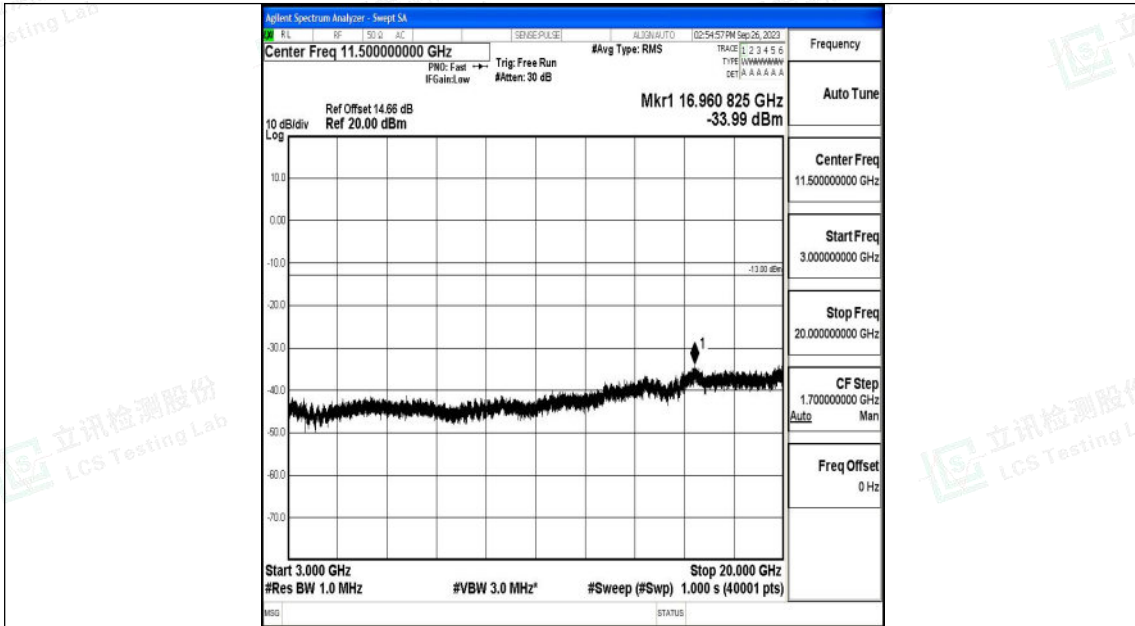

Band66_15MHz_QPSK_132597_1RB#0_3000~20000_3000~20000