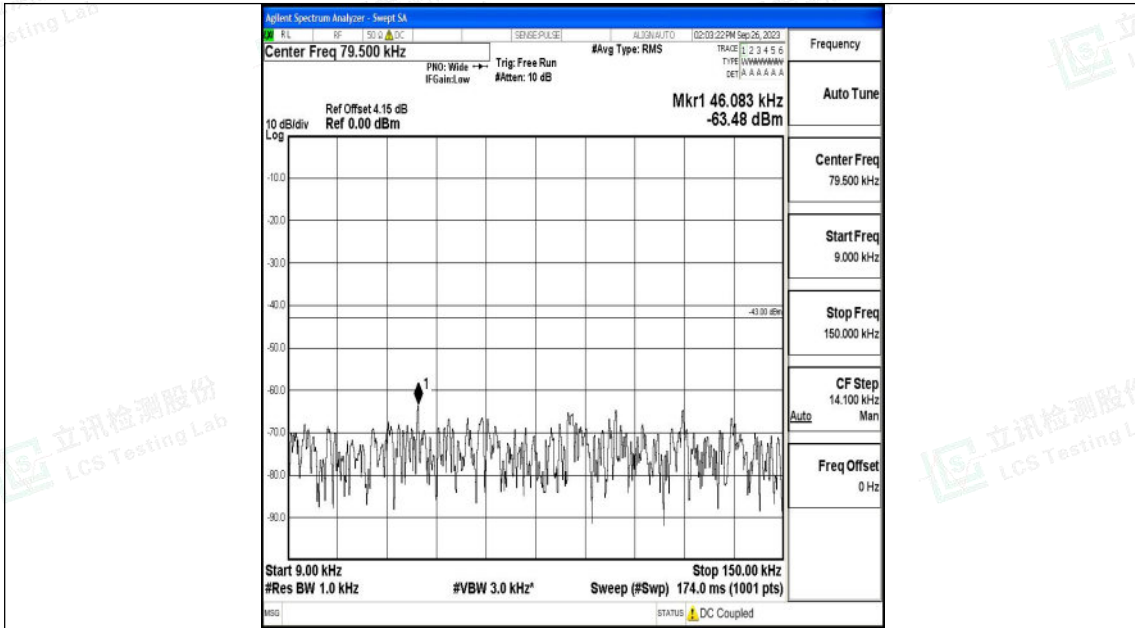

### Test Graphs

Band66\_3MHz\_16QAM\_131987\_1RB#0\_1000~3000\_1000~3000

Band66\_3MHz\_16QAM\_131987\_1RB#0\_3000~20000\_3000~20000

Shenzhen LCS Compliance Testing Laboratory Ltd.  
 Add: 101, 201 Bldg A & 301 Bldg C, Juji Industrial Park Yabianxueziwei, Shajing Street,  
 Baoan District, Shenzhen, 518000, China  
 Tel: +(86) 0755-82591330 | E-mail: webmaster@lcs-cert.com | Web: www.lcs-cert.com  
 Scan code to check authenticity