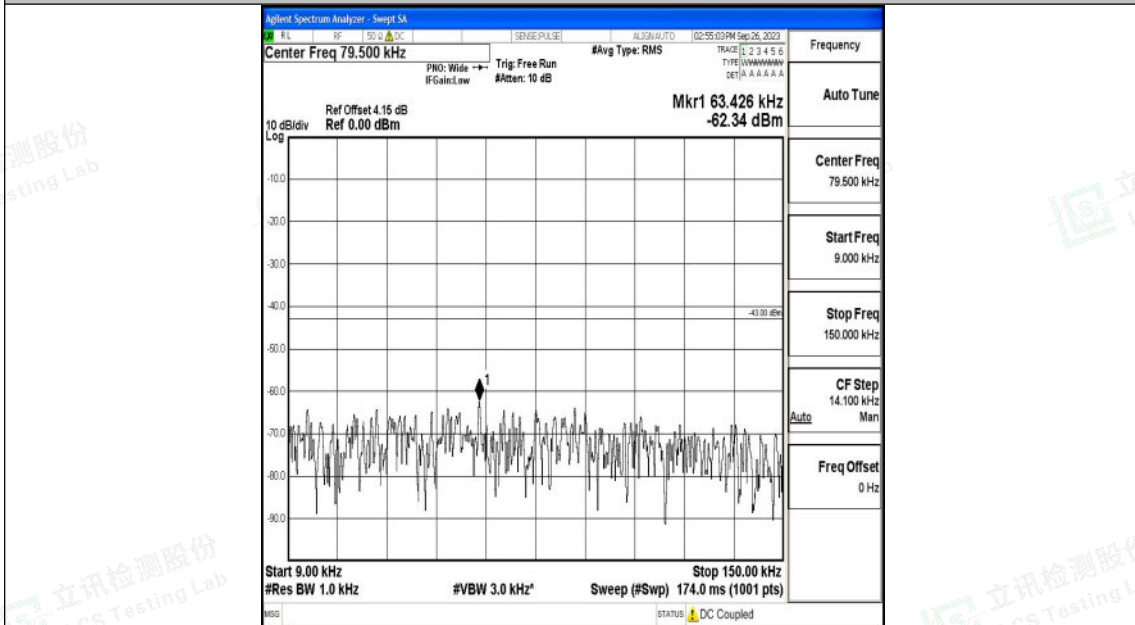

Band66_15MHz_16QAM_132597_1RB#0_0.009~0.15_0.009~0.15

Shenzhen LCS Compliance Testing Laboratory Ltd.
Add: 101, 201 Bldg A & 301 Bldg C, Juji Industrial Park Yabianxueziwei, Shajing Street,
Baoan District, Shenzhen, 518000, China
Tel: +(86) 0755-82591330 | E-mail: webmaster@lcs-cert.com | Web: www.lcs-cert.com
Scan code to check authenticity