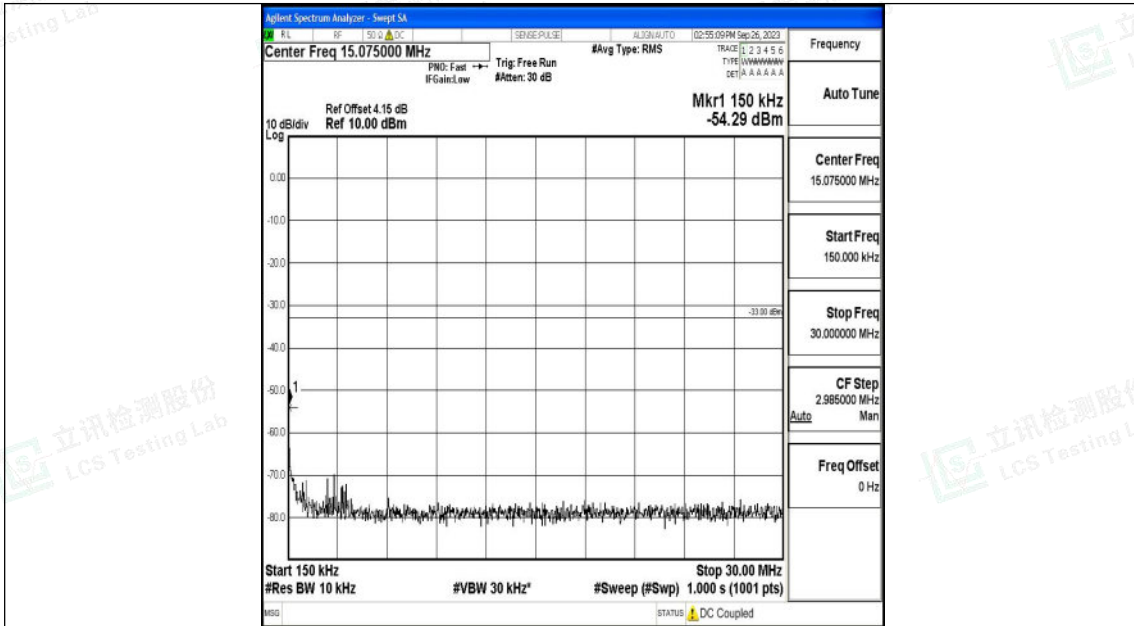

Band66_15MHz_16QAM_132597_1RB#0_0.15~30_0.15~30