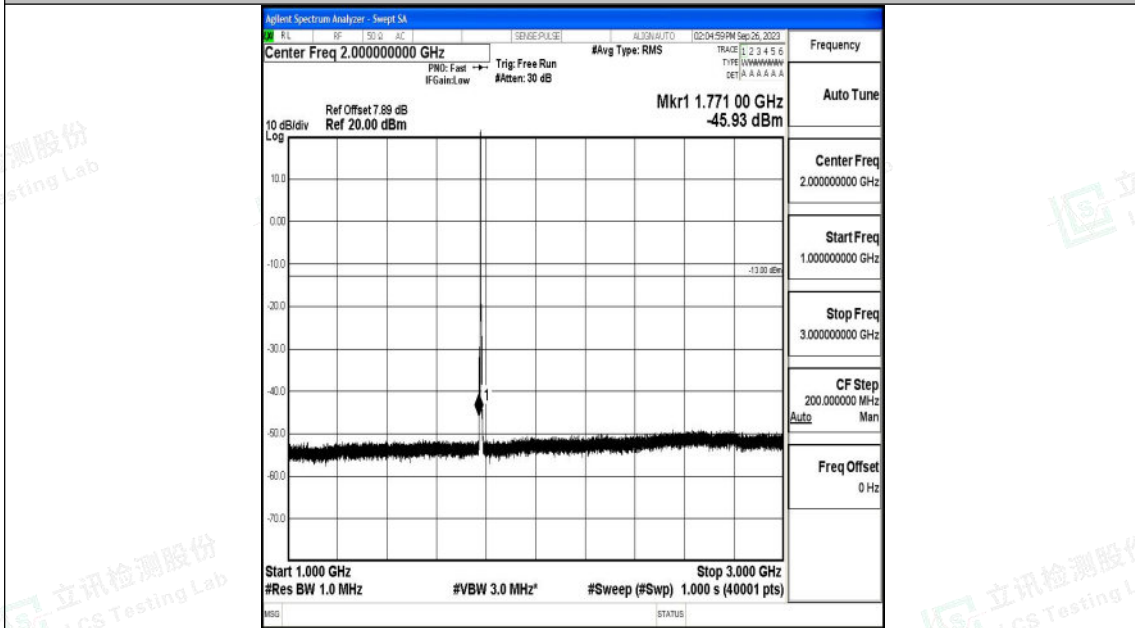

Band66_3MHz_QPSK_132657_1RB#0_1000~3000_1000~3000

Shenzhen LCS Compliance Testing Laboratory Ltd.
Add: 101, 201 Bldg A & 301 Bldg C, Juji Industrial Park Yabianxueziwei, Shajing Street,
Baoan District, Shenzhen, 518000, China
Tel: +(86) 0755-82591330 | E-mail: webmaster@lcs-cert.com | Web: www.lcs-cert.com
Scan code to check authenticity