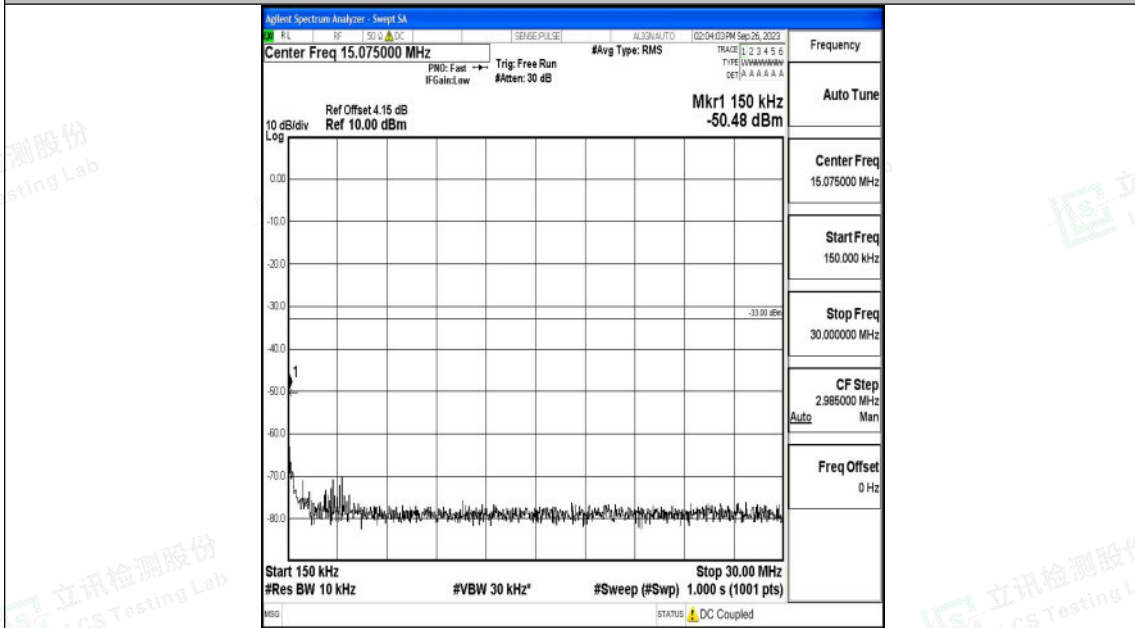

Band66_3MHz_16QAM_132322_1RB#0_0.15~30_0.15~30

Shenzhen LCS Compliance Testing Laboratory Ltd.
Add: 101, 201 Bldg A & 301 Bldg C, Juji Industrial Park Yabianxueziwei, Shajing Street,
Baoan District, Shenzhen, 518000, China
Tel: +(86) 0755-82591330 | E-mail: webmaster@lcs-cert.com | Web: www.lcs-cert.com
Scan code to check authenticity