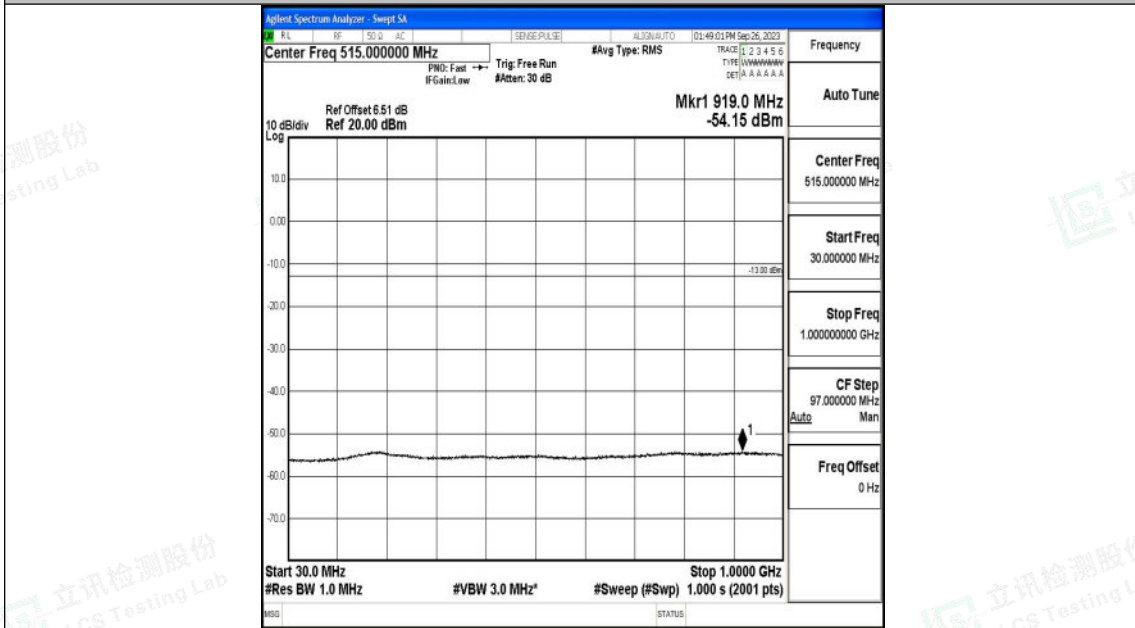

Band66_1.4MHz_16QAM_132665_1RB#0_30~1000_30~1000

Shenzhen LCS Compliance Testing Laboratory Ltd.
Add: 101, 201 Bldg A & 301 Bldg C, Juji Industrial Park Yabianxueziwei, Shajing Street,
Baoan District, Shenzhen, 518000, China
Tel: +(86) 0755-82591330 | E-mail: webmaster@lcs-cert.com | Web: www.lcs-cert.com
Scan code to check authenticity