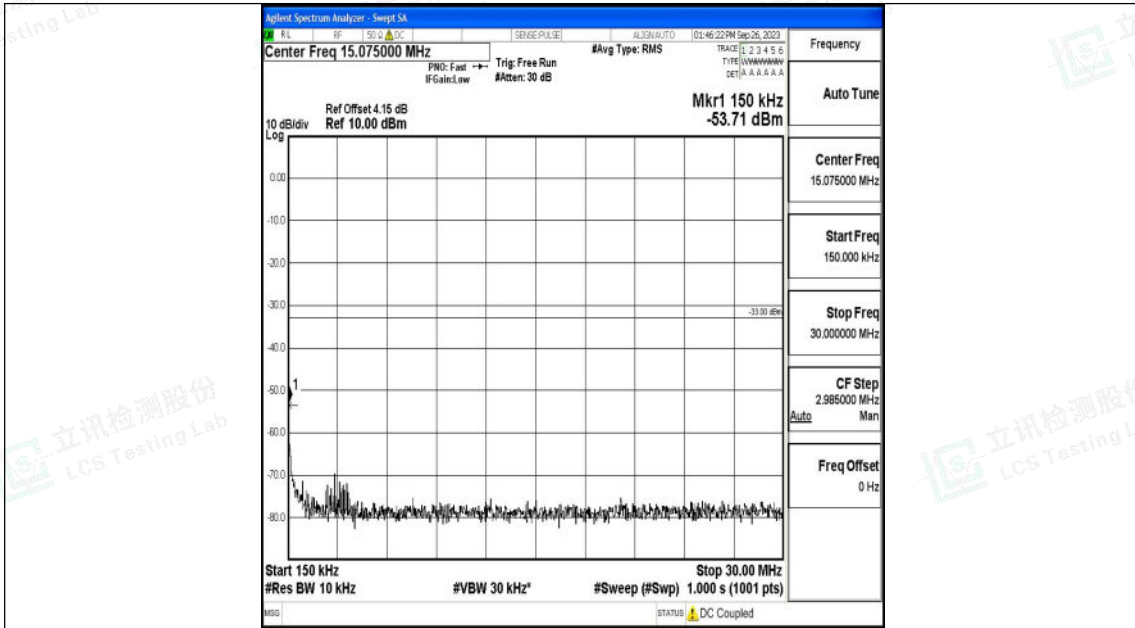

Band66_1.4MHz_16QAM_131979_1RB#0_0.15~30_0.15~30