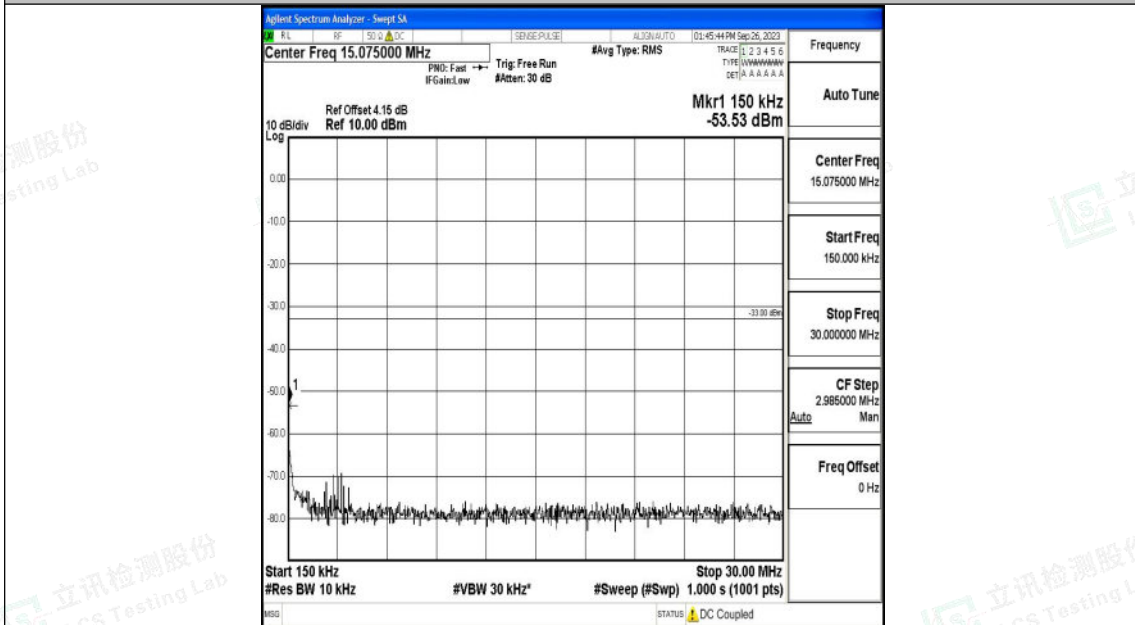

Band66_1.4MHz_QPSK_131979_1RB#0_0.15~30_0.15~30

Shenzhen LCS Compliance Testing Laboratory Ltd.
Add: 101, 201 Bldg A & 301 Bldg C, Juji Industrial Park Yabianxueziwei, Shajing Street,
Baoan District, Shenzhen, 518000, China
Tel: +(86) 0755-82591330 | E-mail: webmaster@lcs-cert.com | Web: www.lcs-cert.com
Scan code to check authenticity