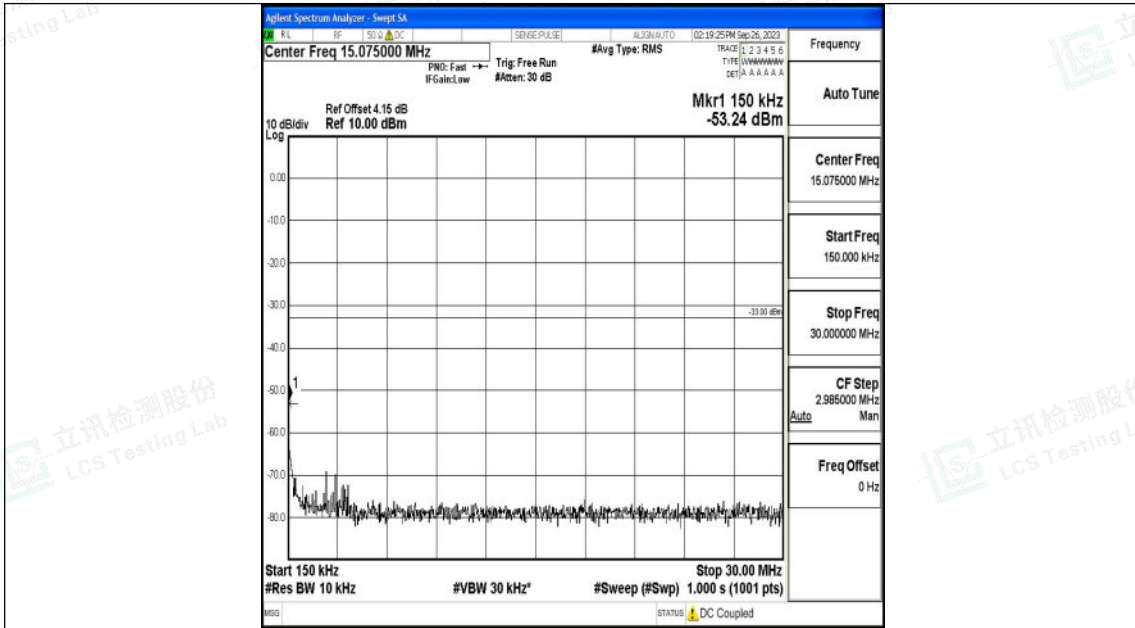

Band66_5MHz_QPSK_131997_1RB#0_0.15~30_0.15~30