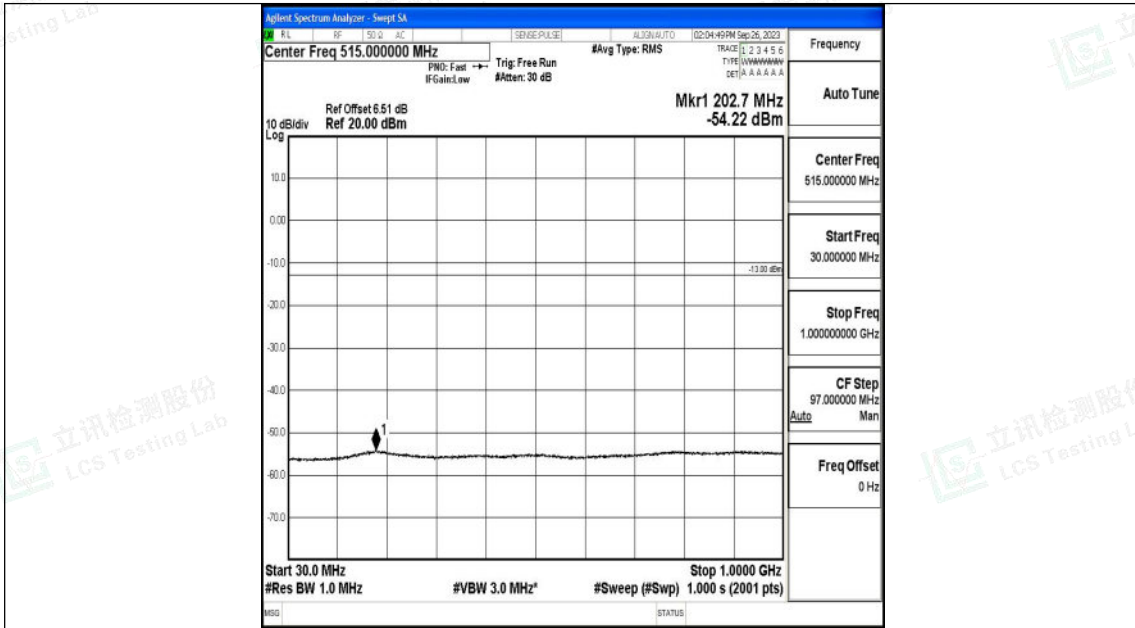

Band66_3MHz_QPSK_132657_1RB#0_30~1000_30~1000