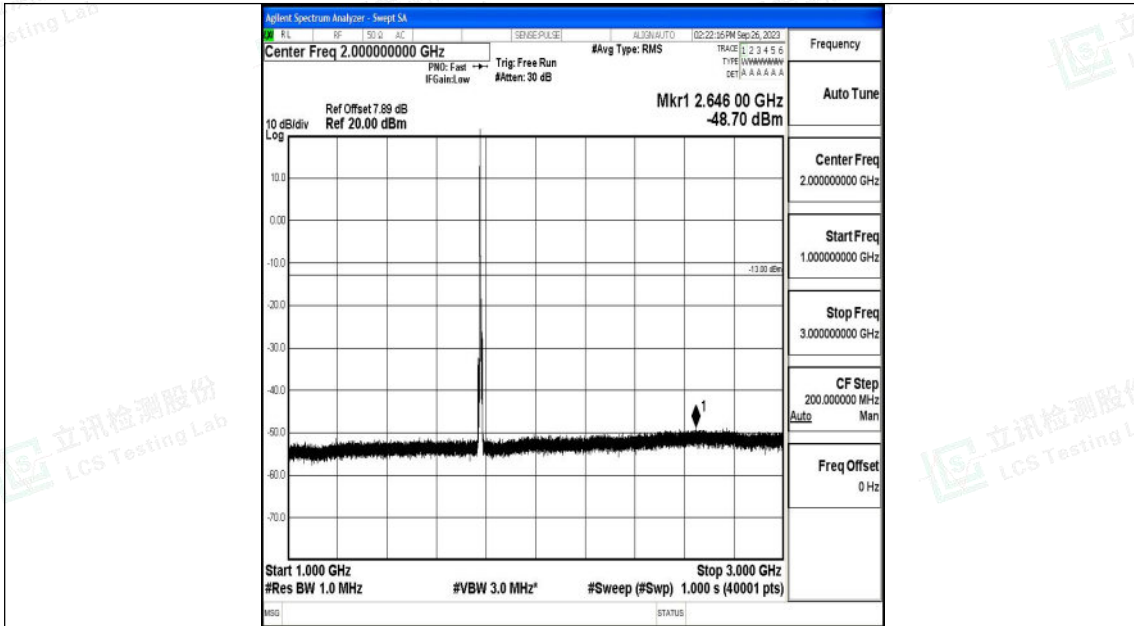

Band66_5MHz_QPSK_132647_1RB#0_1000~3000_1000~3000