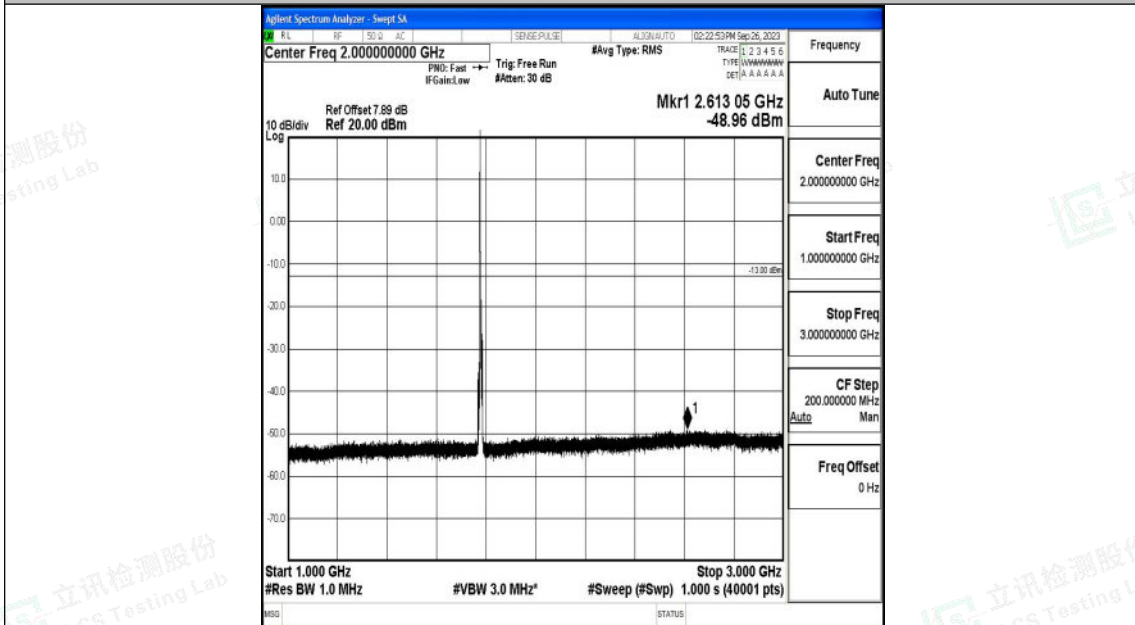

Band66_5MHz_16QAM_132647_1RB#0_1000~3000_1000~3000

Shenzhen LCS Compliance Testing Laboratory Ltd.
Add: 101, 201 Bldg A & 301 Bldg C, Juji Industrial Park Yabianxueziwei, Shajing Street,
Baoan District, Shenzhen, 518000, China
Tel: +(86) 0755-82591330 | E-mail: webmaster@lcs-cert.com | Web: www.lcs-cert.com
Scan code to check authenticity