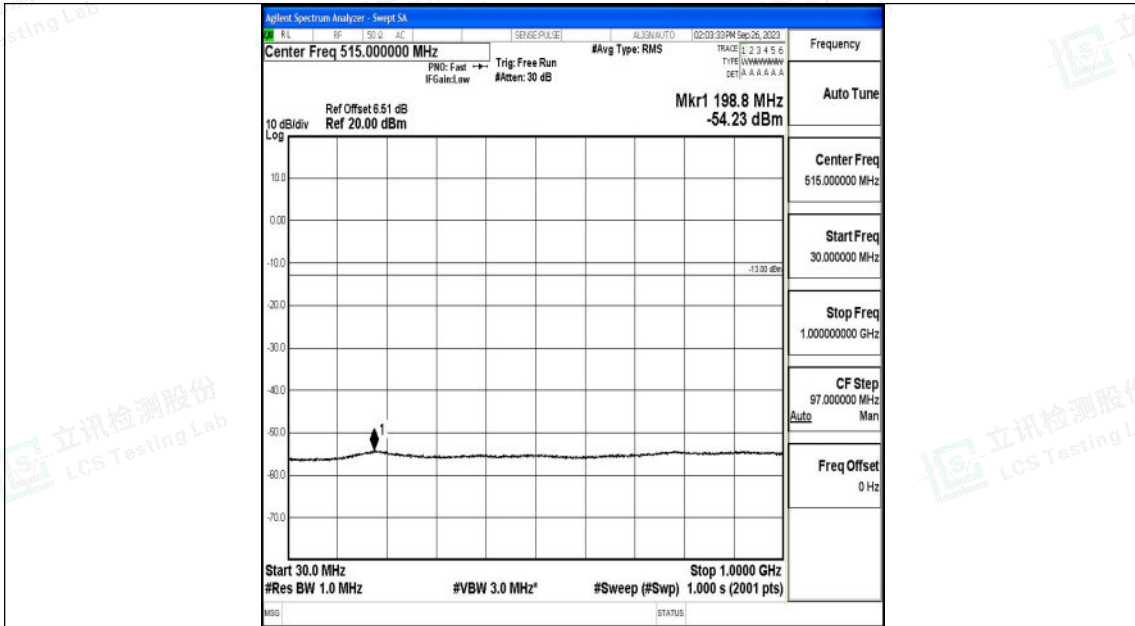

Band66\_3MHz\_QPSK\_132322\_1RB#0\_0.009~0.15\_0.009~0.15

Band66\_3MHz\_QPSK\_132322\_1RB#0\_0.15~30\_0.15~30

Shenzhen LCS Compliance Testing Laboratory Ltd.  
 Add: 101, 201 Bldg A & 301 Bldg C, Juji Industrial Park Yabianxueziwei, Shajing Street,  
 Baoan District, Shenzhen, 518000, China  
 Tel: +(86) 0755-82591330 | E-mail: webmaster@lcs-cert.com | Web: www.lcs-cert.com  
 Scan code to check authenticity