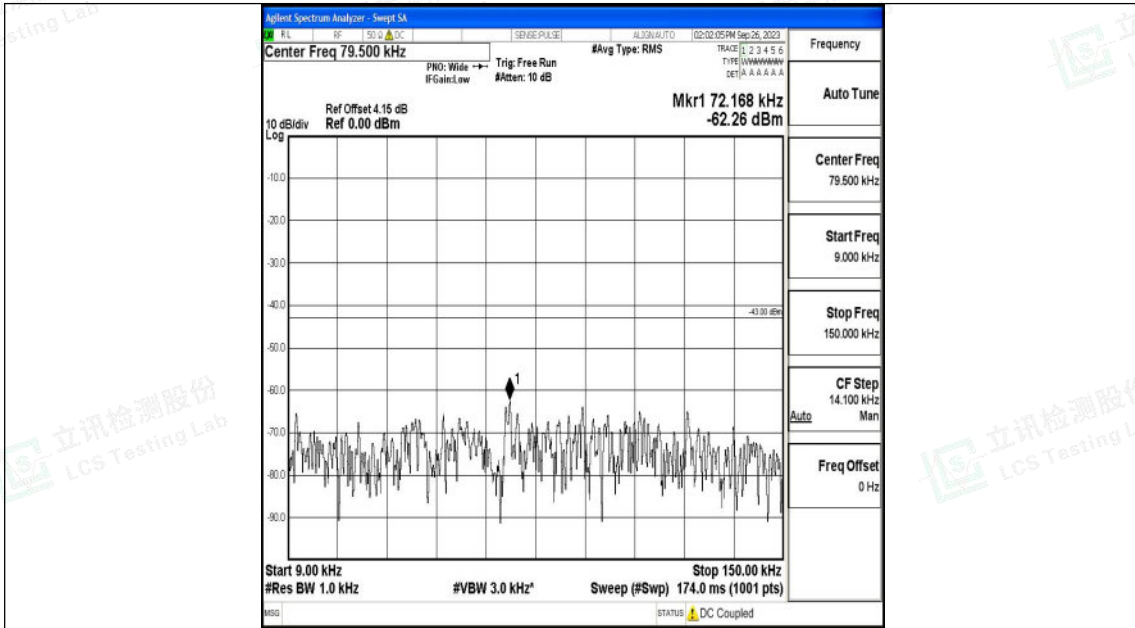

Band66\_1.4MHz\_16QAM\_132665\_1RB#0\_1000~3000\_1000~3000

Band66\_1.4MHz\_16QAM\_132665\_1RB#0\_3000~20000\_3000~20000

Shenzhen LCS Compliance Testing Laboratory Ltd.  
 Add: 101, 201 Bldg A & 301 Bldg C, Juji Industrial Park Yabianxueziwei, Shajing Street,  
 Baoan District, Shenzhen, 518000, China  
 Tel: +(86) 0755-82591330 | E-mail: webmaster@lcs-cert.com | Web: www.lcs-cert.com  
 Scan code to check authenticity