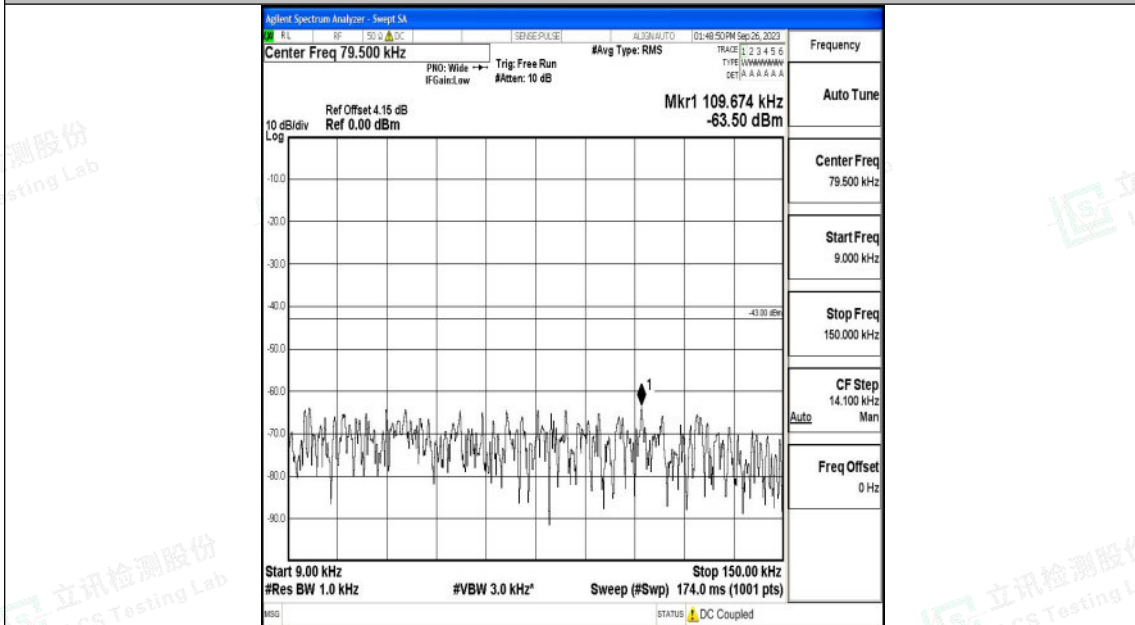

Band66_1.4MHz_16QAM_132665_1RB#0_0.009~0.15_0.009~0.15

Shenzhen LCS Compliance Testing Laboratory Ltd.
Add: 101, 201 Bldg A & 301 Bldg C, Juji Industrial Park Yabianxueziwei, Shajing Street,
Baoan District, Shenzhen, 518000, China
Tel: +(86) 0755-82591330 | E-mail: webmaster@lcs-cert.com | Web: www.lcs-cert.com
Scan code to check authenticity