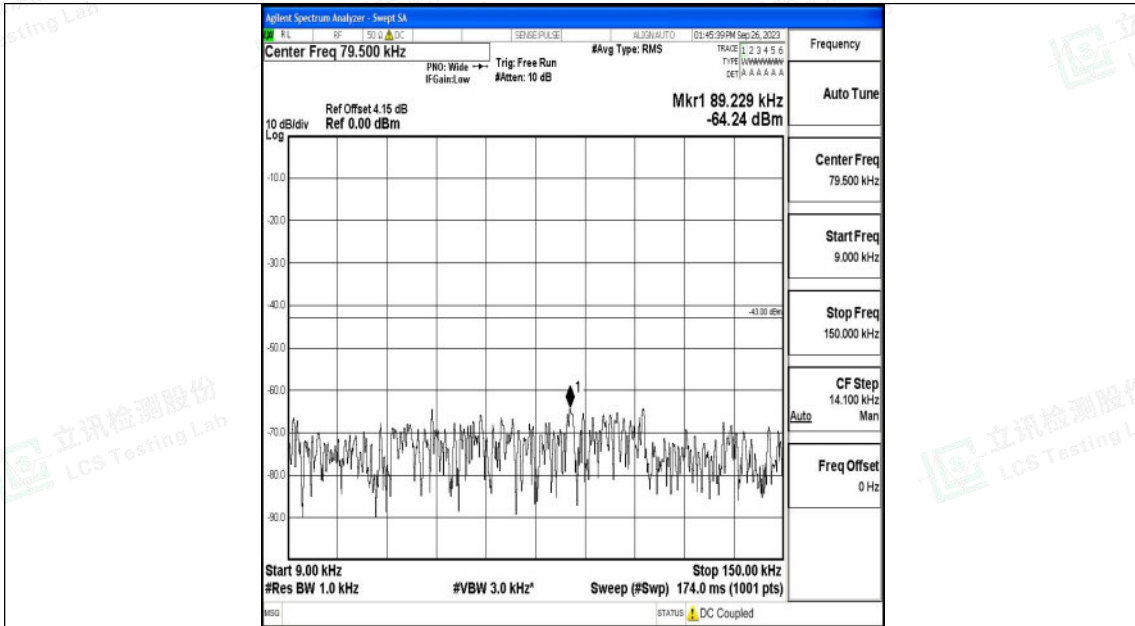

Band66_1.4MHz_QPSK_131979_1RB#0_0.009~0.15_0.009~0.15