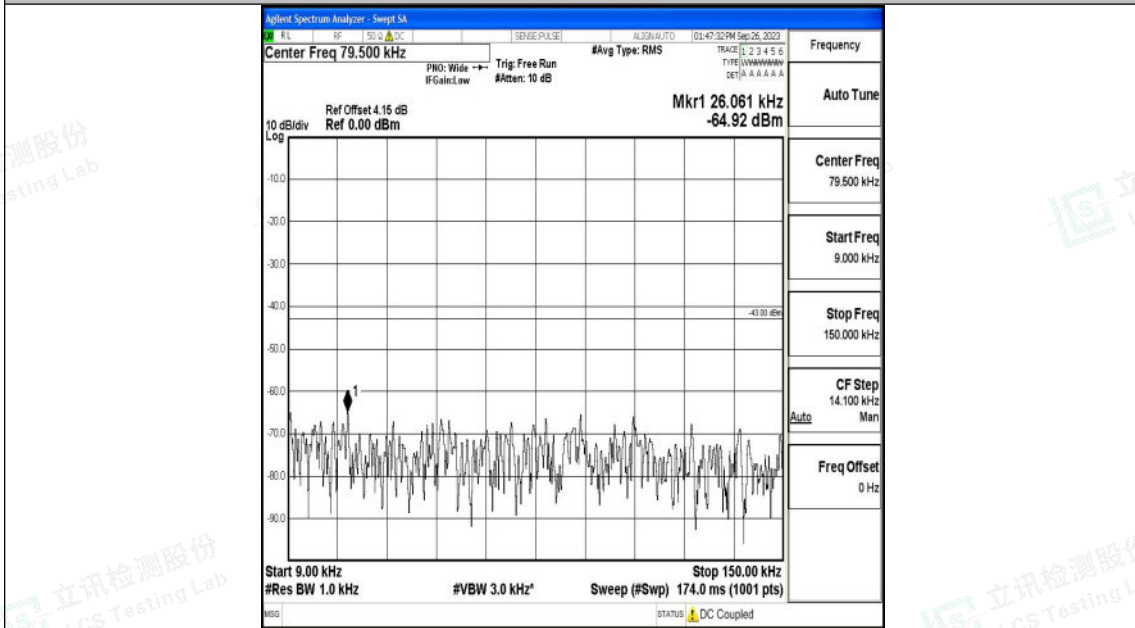

Band66_1.4MHz_16QAM_132322_1RB#0_0.009~0.15_0.009~0.15

Shenzhen LCS Compliance Testing Laboratory Ltd.
Add: 101, 201 Bldg A & 301 Bldg C, Juji Industrial Park Yabianxueziwei, Shajing Street,
Baoan District, Shenzhen, 518000, China
Tel: +(86) 0755-82591330 | E-mail: webmaster@lcs-cert.com | Web: www.lcs-cert.com
Scan code to check authenticity