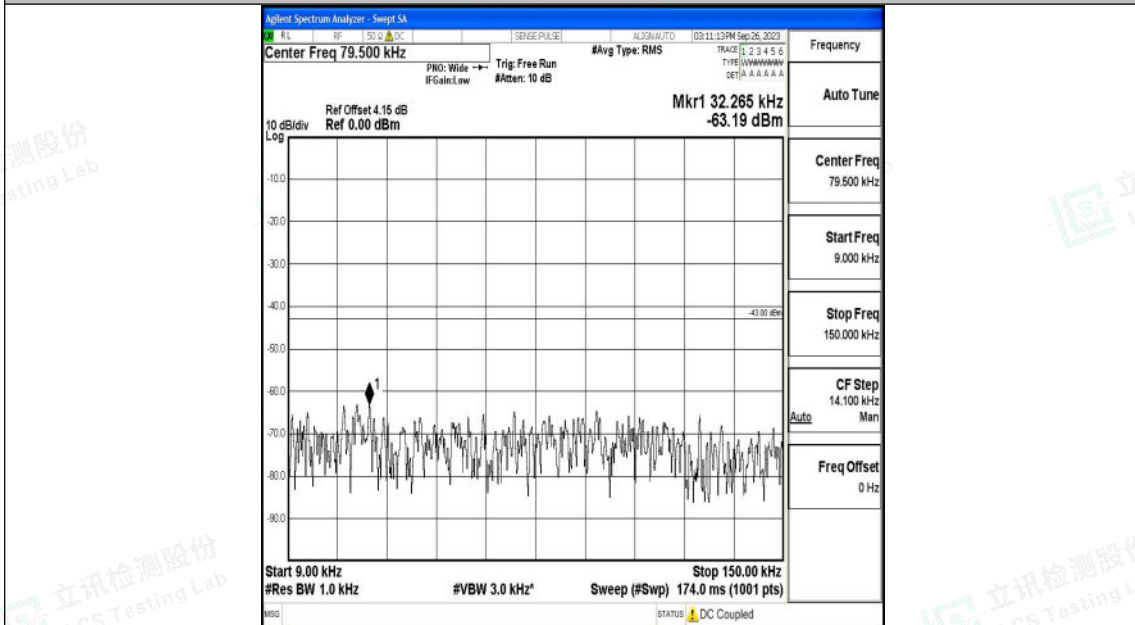

Band66_20MHz_16QAM_132572_1RB#0_0.009~0.15_0.009~0.15