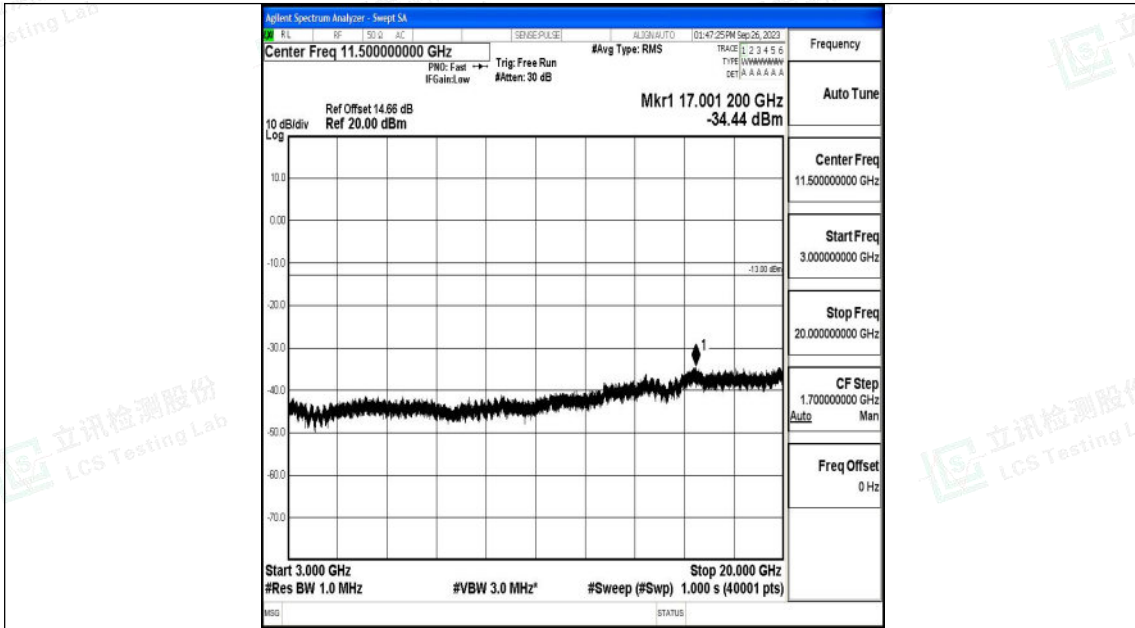

Band66\_1.4MHz\_QPSK\_132322\_1RB#0\_30~1000\_30~1000

Band66\_1.4MHz\_QPSK\_132322\_1RB#0\_1000~3000\_1000~3000

Shenzhen LCS Compliance Testing Laboratory Ltd.  
 Add: 101, 201 Bldg A & 301 Bldg C, Juji Industrial Park Yabianxueziwei, Shajing Street,  
 Baoan District, Shenzhen, 518000, China  
 Tel: +(86) 0755-82591330 | E-mail: webmaster@lcs-cert.com | Web: www.lcs-cert.com  
 Scan code to check authenticity