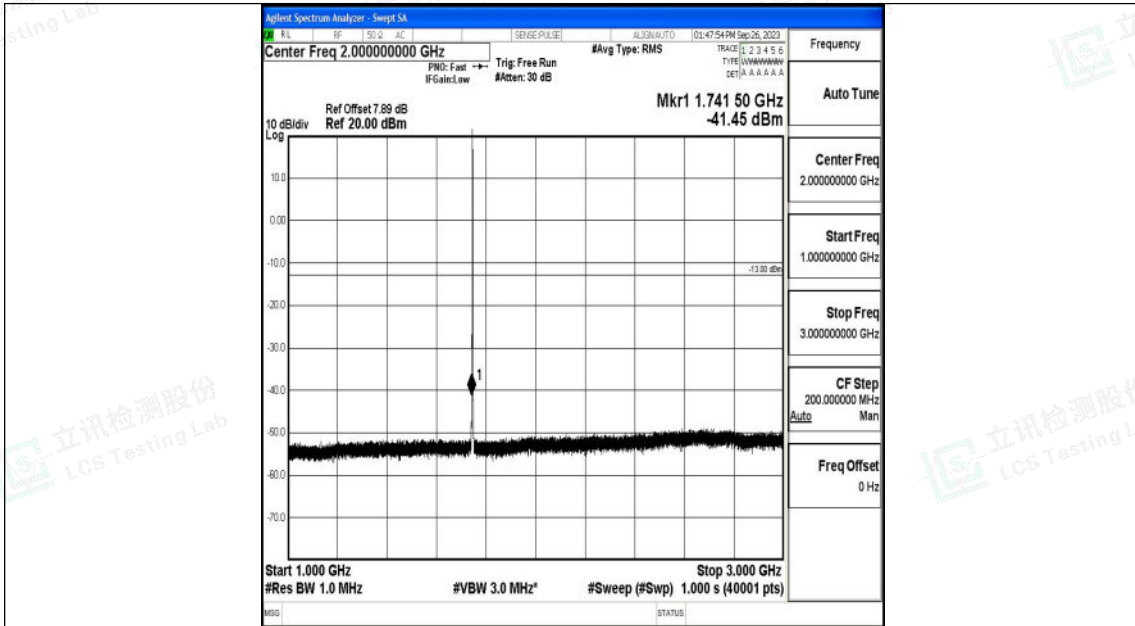

Band66_1.4MHz_16QAM_132322_1RB#0_1000~3000_1000~3000