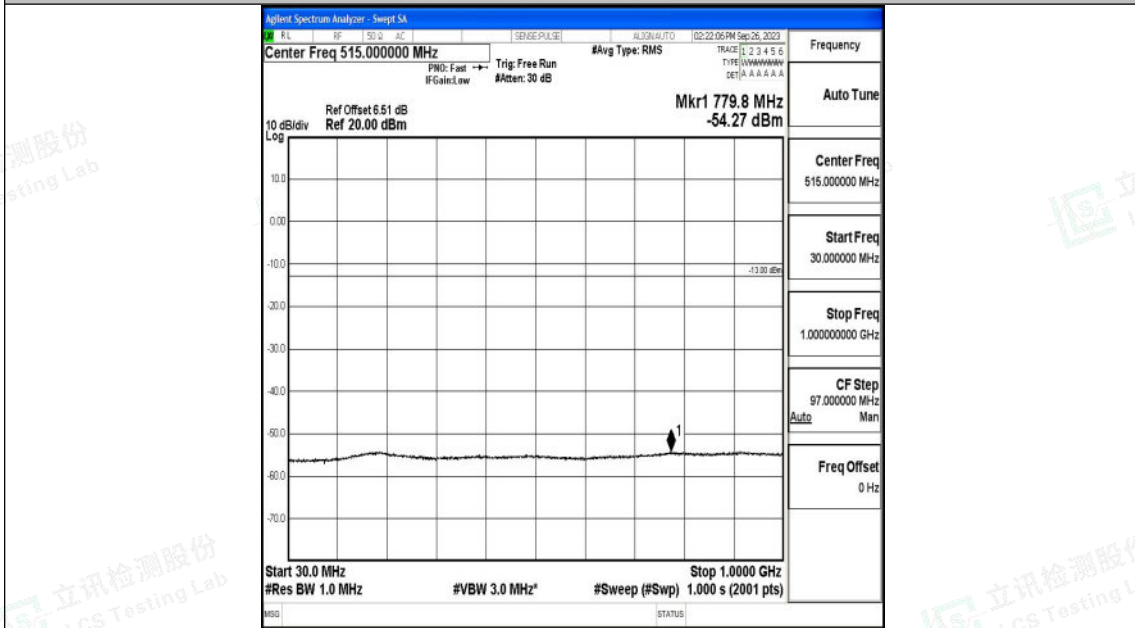

Band66_5MHz_QPSK_132647_1RB#0_30~1000_30~1000

Shenzhen LCS Compliance Testing Laboratory Ltd.
Add: 101, 201 Bldg A & 301 Bldg C, Juji Industrial Park Yabianxueziwei, Shajing Street,
Baoan District, Shenzhen, 518000, China
Tel: +(86) 0755-82591330 | E-mail: webmaster@lcs-cert.com | Web: www.lcs-cert.com
Scan code to check authenticity