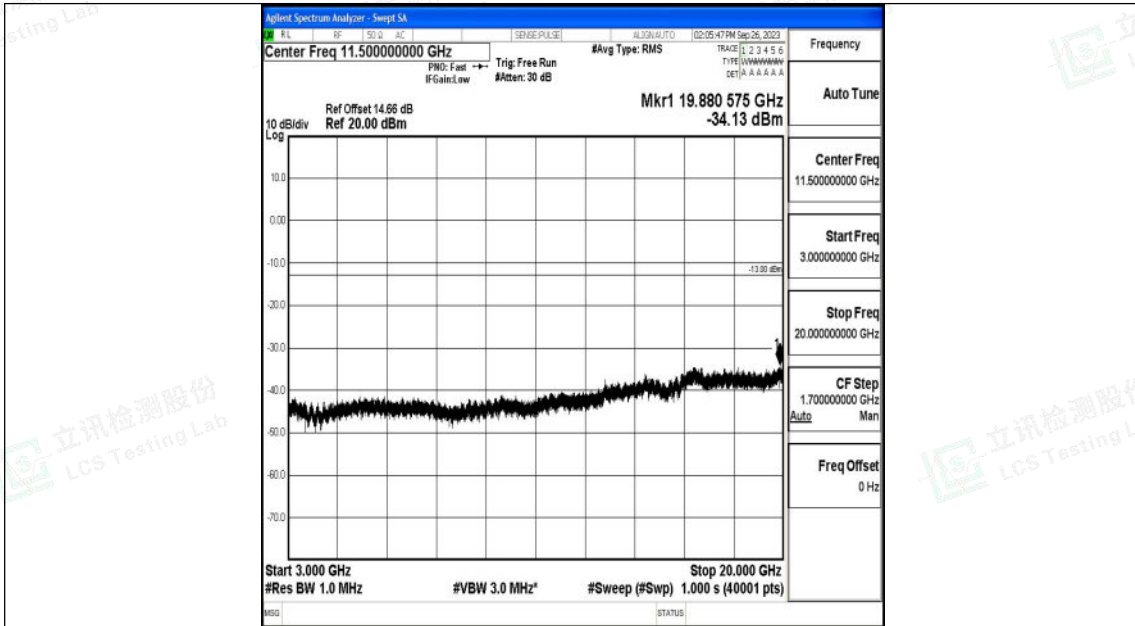

Band66_3MHz_16QAM_132657_1RB#0_3000~20000_3000~20000