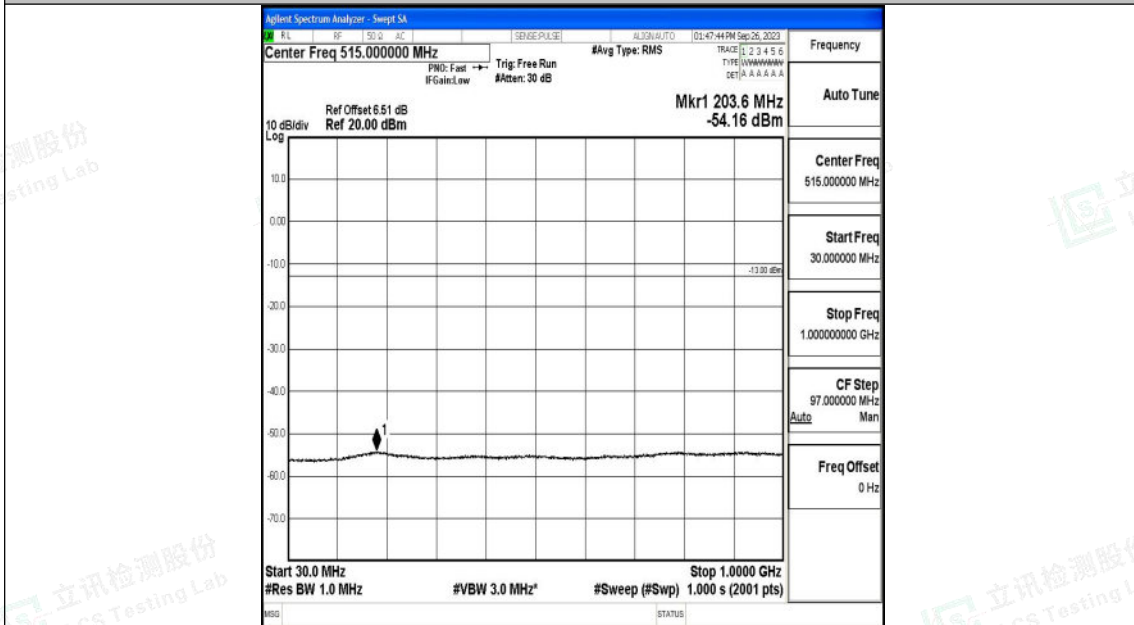

Band66_1.4MHz_16QAM_132322_1RB#0_30~1000_30~1000

Shenzhen LCS Compliance Testing Laboratory Ltd.
Add: 101, 201 Bldg A & 301 Bldg C, Juji Industrial Park Yabianxueziwei, Shajing Street,
Baoan District, Shenzhen, 518000, China
Tel: +(86) 0755-82591330 | E-mail: webmaster@lcs-cert.com | Web: www.lcs-cert.com
Scan code to check authenticity