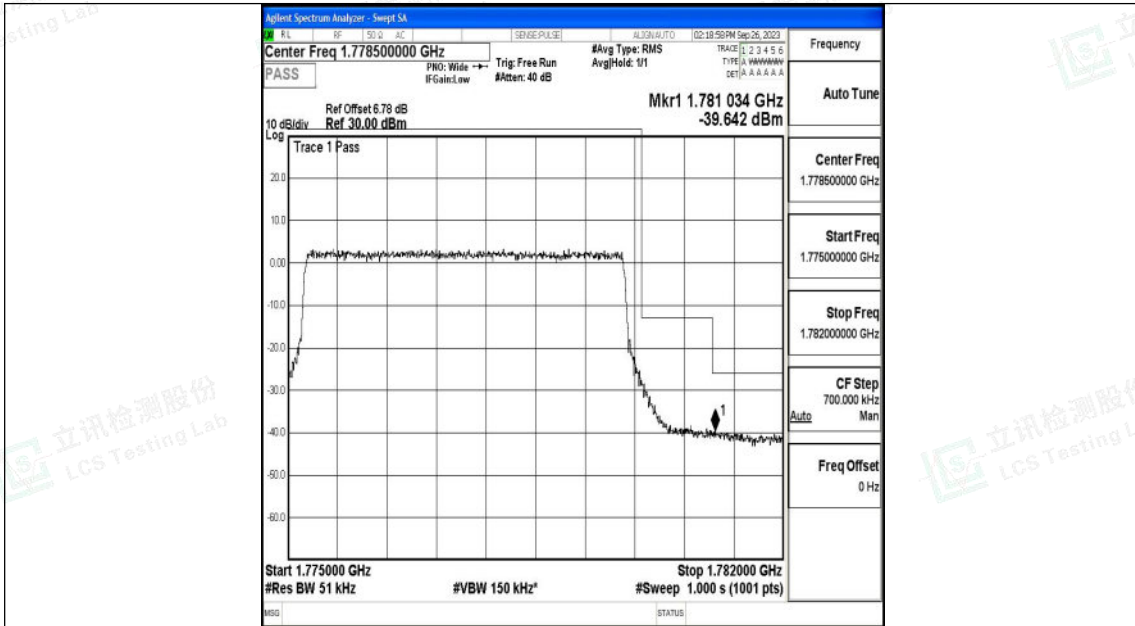

Shenzhen LCS Compliance Testing Laboratory Ltd.
Add: 101, 201 Bldg A & 301 Bldg C, Juji Industrial Park Yabianxueziwei, Shajing Street,
Baoan District, Shenzhen, 518000, China
Tel: +(86) 0755-82591330 | E-mail: webmaster@lcs-cert.com | Web: www.lcs-cert.com
Scan code to check authenticity