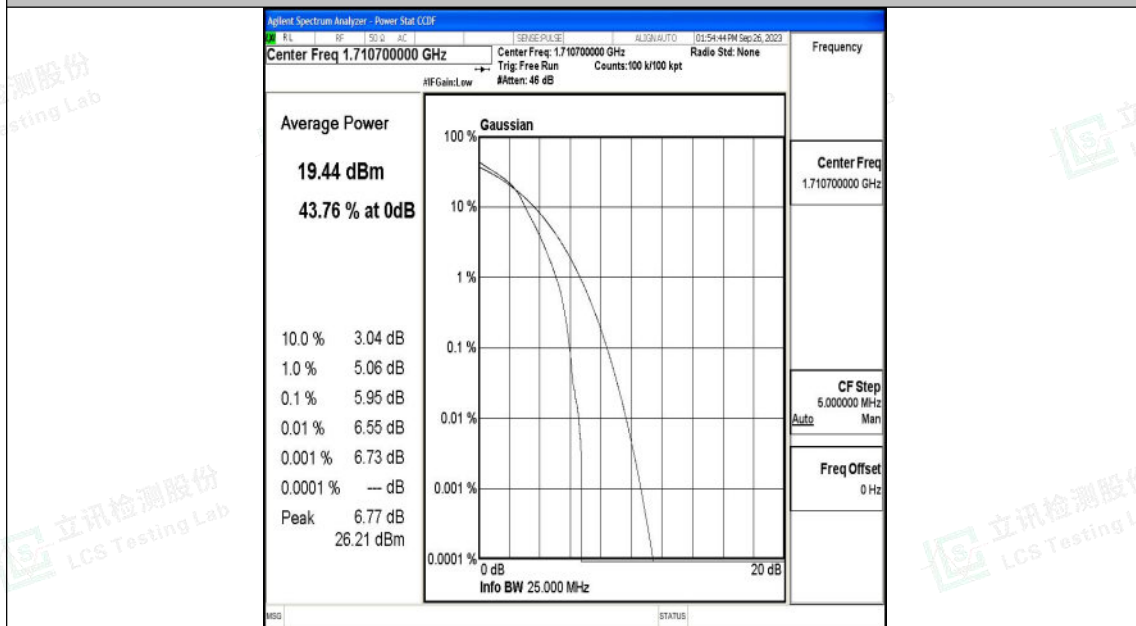

1.4MHz-131979

Shenzhen LCS Compliance Testing Laboratory Ltd.
Add: 101, 201 Bldg A & 301 Bldg C, Juji Industrial Park Yabianxueziwei, Shajing Street,
Baoan District, Shenzhen, 518000, China
Tel: +(86) 0755-82591330 | E-mail: webmaster@lcs-cert.com | Web: www.lcs-cert.com
Scan code to check authenticity