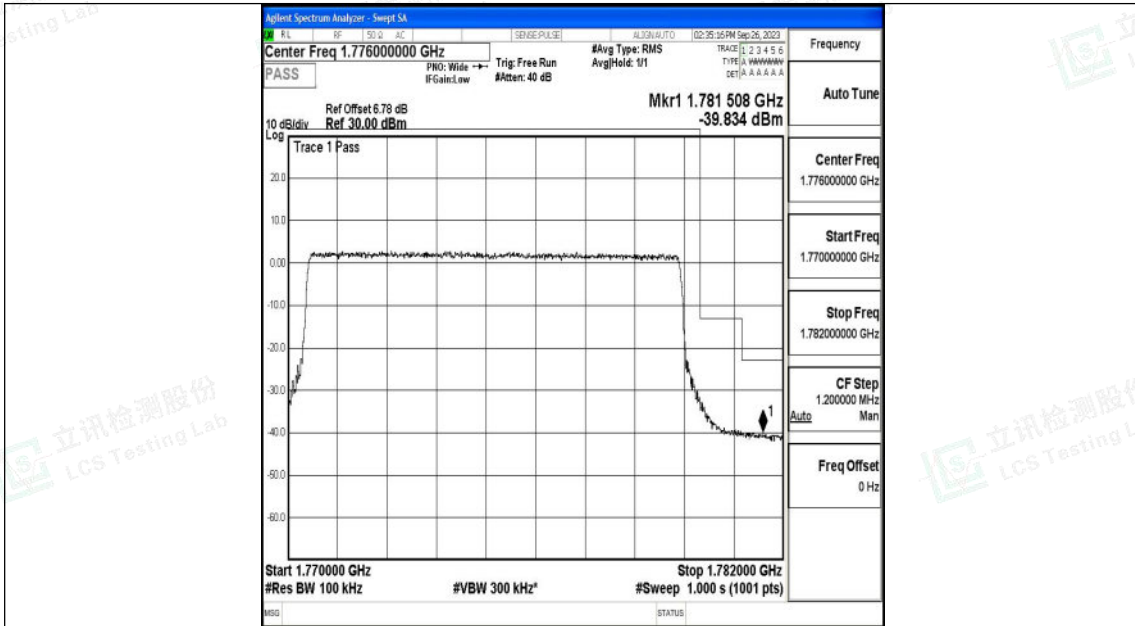

Band66_10MHz_16QAM_132022_50RB#0