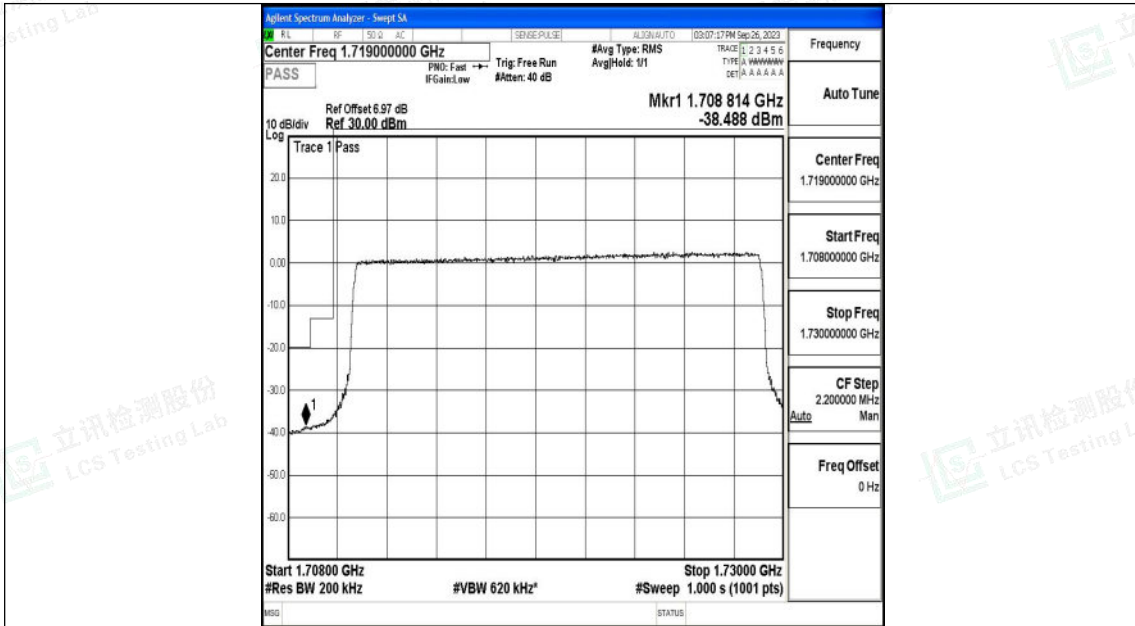

Band66_15MHz_16QAM_132597_75RB#0