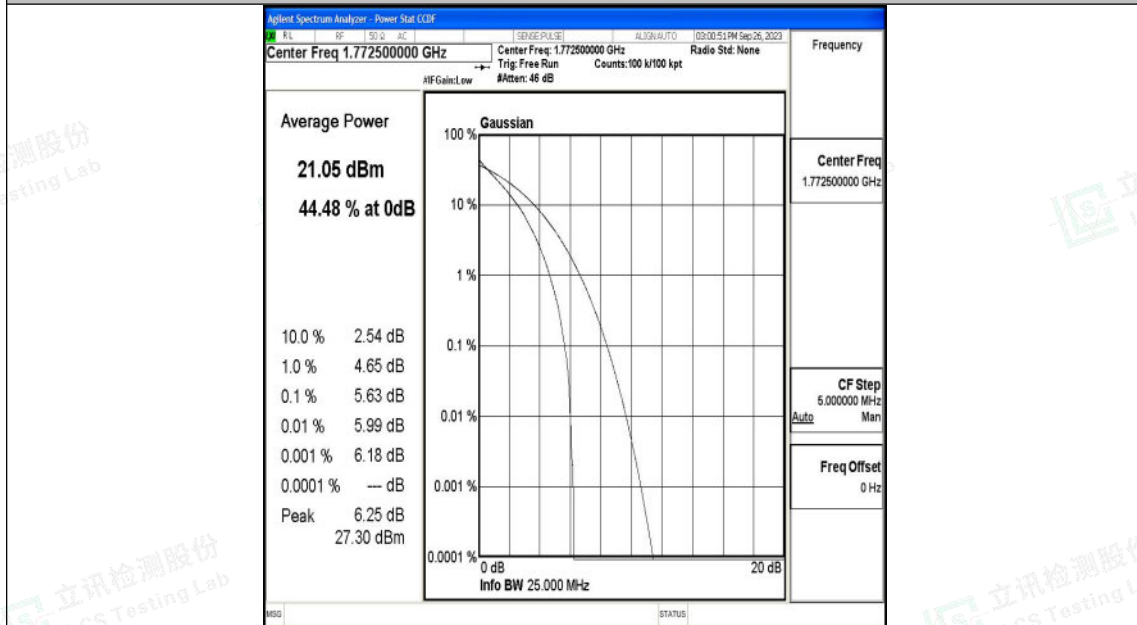

15MHz-132597

Shenzhen LCS Compliance Testing Laboratory Ltd.
Add: 101, 201 Bldg A & 301 Bldg C, Juji Industrial Park Yabianxueziwei, Shajing Street,
Baoan District, Shenzhen, 518000, China
Tel: +(86) 0755-82591330 | E-mail: webmaster@lcs-cert.com | Web: www.lcs-cert.com
Scan code to check authenticity