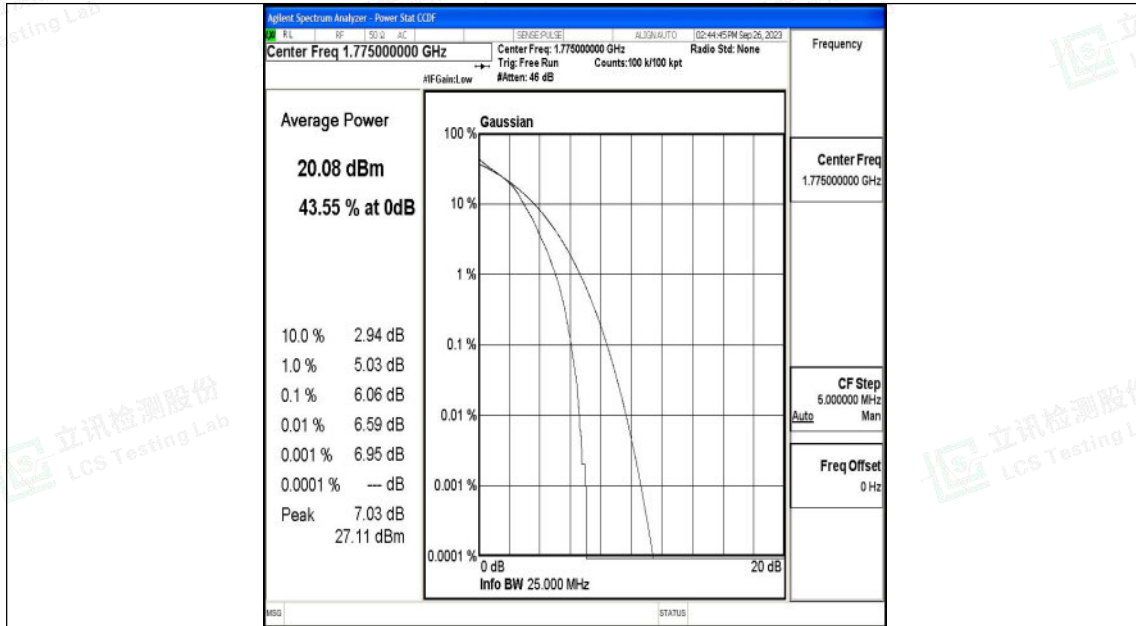

10MHz-132622