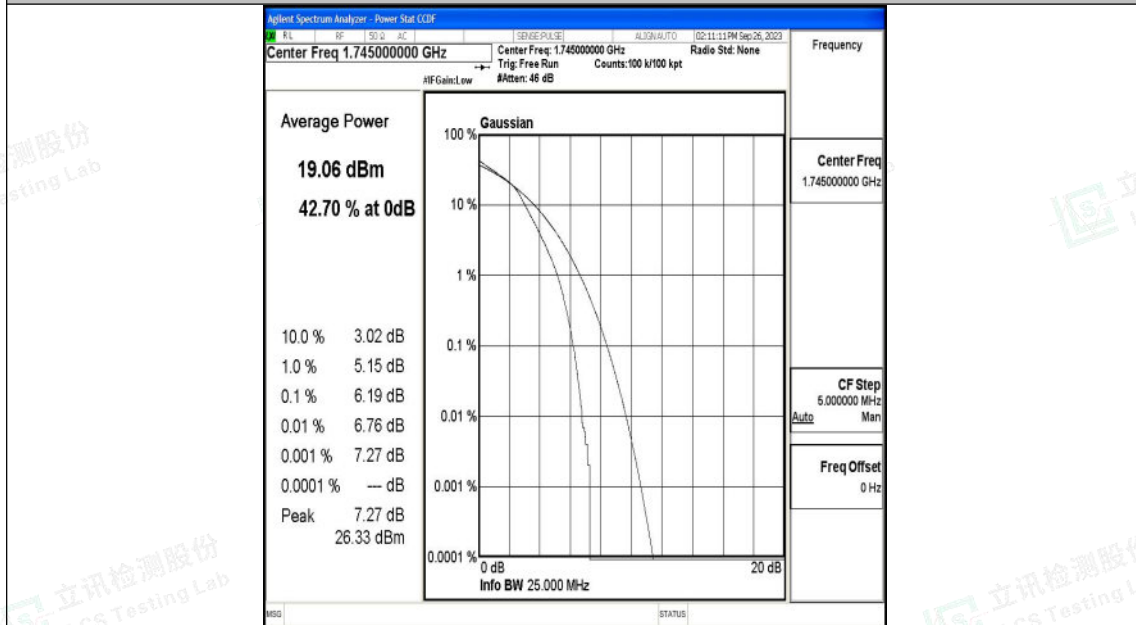

3MHz-132322

Shenzhen LCS Compliance Testing Laboratory Ltd.
Add: 101, 201 Bldg A & 301 Bldg C, Juji Industrial Park Yabianxueziwei, Shajing Street,
Baoan District, Shenzhen, 518000, China
Tel: +(86) 0755-82591330 | E-mail: webmaster@lcs-cert.com | Web: www.lcs-cert.com
Scan code to check authenticity