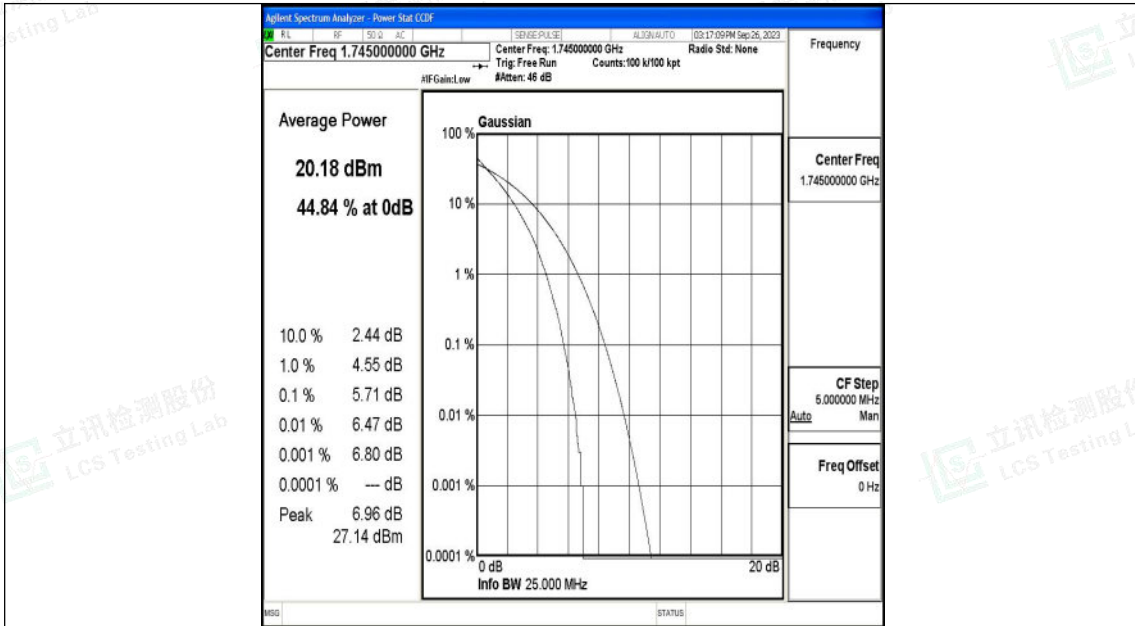

20MHz-132322