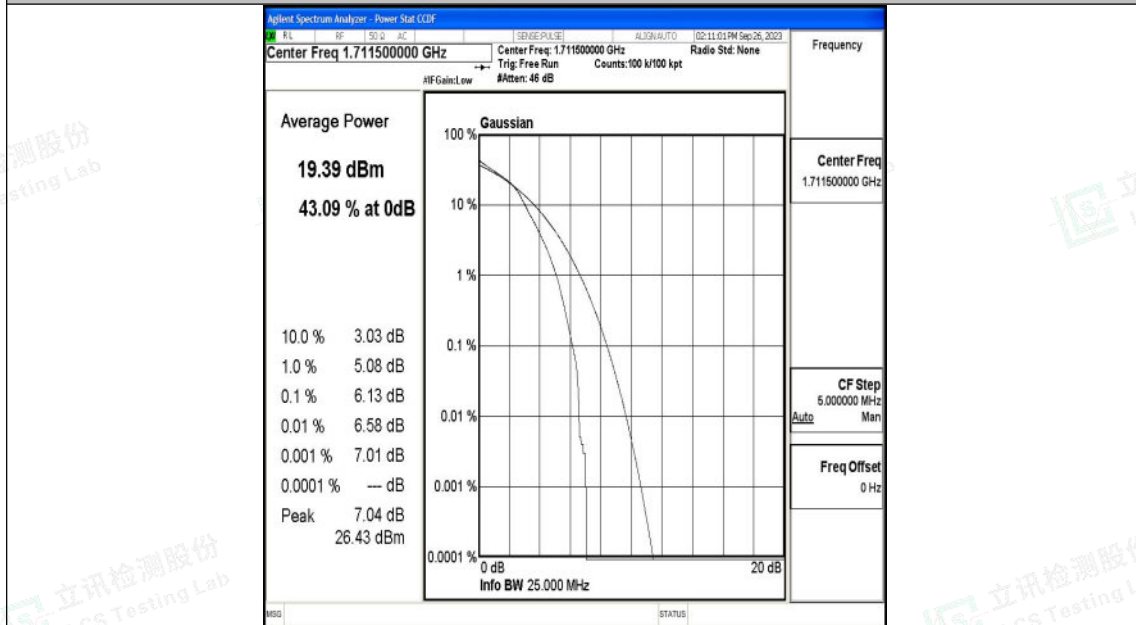

3MHz-131987

Shenzhen LCS Compliance Testing Laboratory Ltd.
Add: 101, 201 Bldg A & 301 Bldg C, Juji Industrial Park Yabianxueziwei, Shajing Street,
Baoan District, Shenzhen, 518000, China
Tel: +(86) 0755-82591330 | E-mail: webmaster@lcs-cert.com | Web: www.lcs-cert.com
Scan code to check authenticity