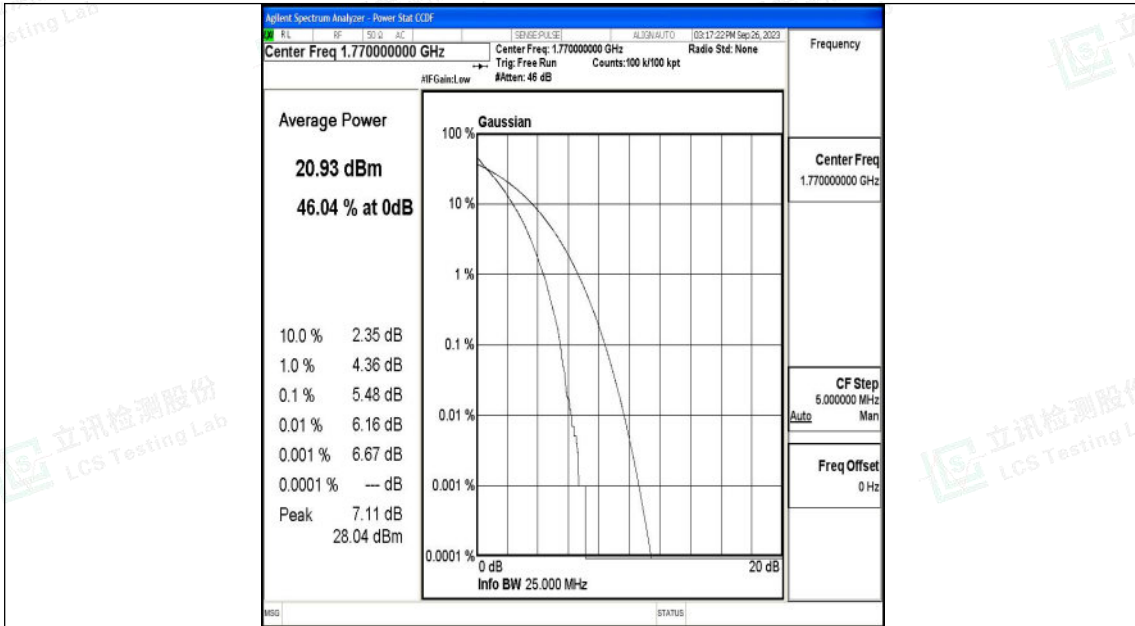

Shenzhen LCS Compliance Testing Laboratory Ltd.
Add: 101, 201 Bldg A & 301 Bldg C, Juji Industrial Park Yabianxueziwei, Shajing Street,
Baoan District, Shenzhen, 518000, China
Tel: +(86) 0755-82591330 | E-mail: webmaster@lcs-cert.com | Web: www.lcs-cert.com
Scan code to check authenticity