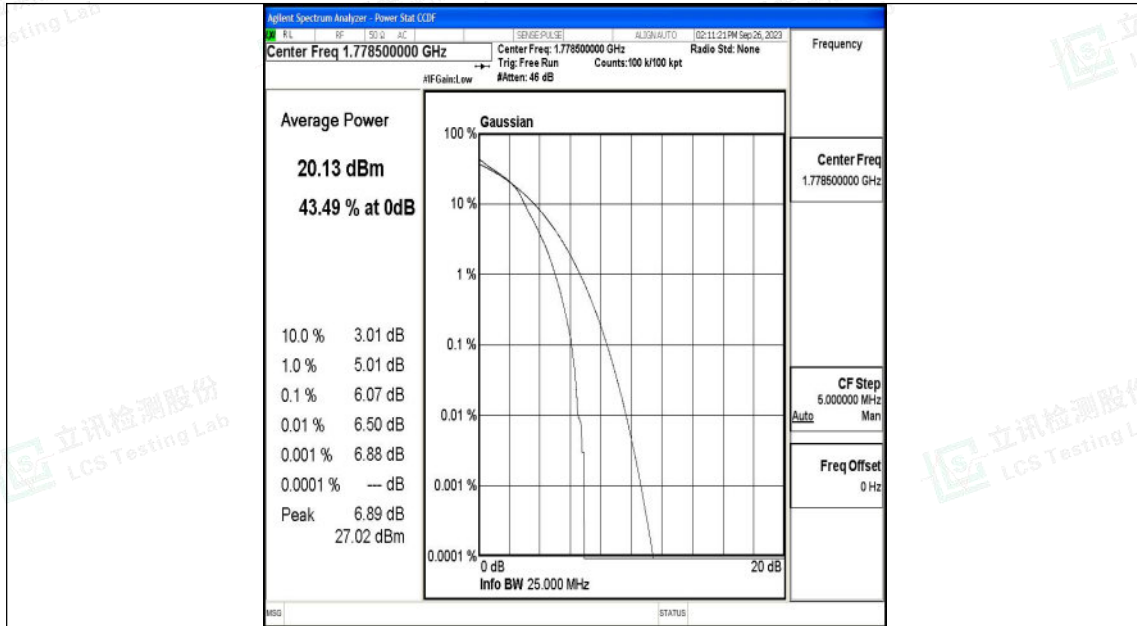

3MHz-132657