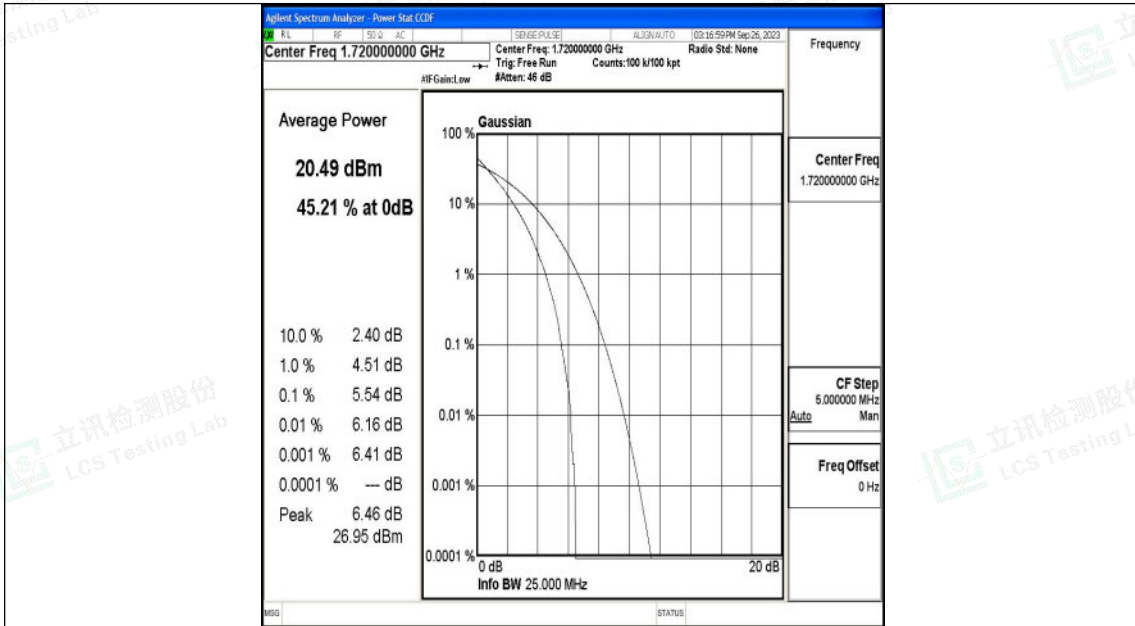

15MHz-132047

15MHz-132322

15MHz-132322

15MHz-132597

Shenzhen LCS Compliance Testing Laboratory Ltd.
 Add: 101, 201 Bldg A & 301 Bldg C, Juji Industrial Park Yabianxueziwei, Shajing Street,
 Baoan District, Shenzhen, 518000, China
 Tel: +(86) 0755-82591330 | E-mail: webmaster@lcs-cert.com | Web: www.lcs-cert.com
 Scan code to check authenticity