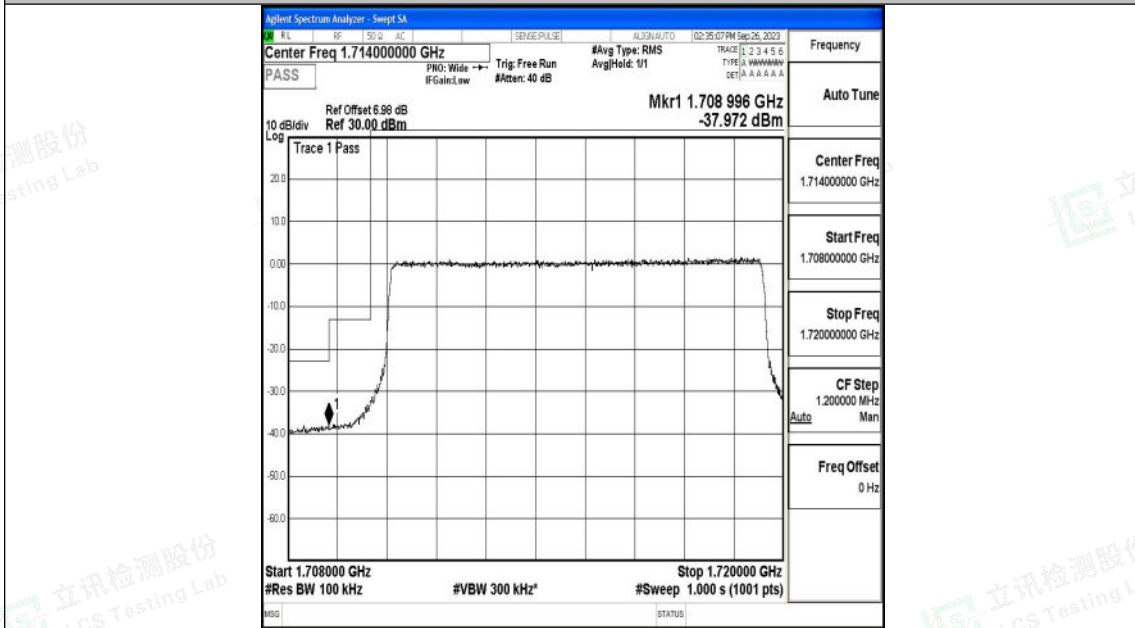

Band66_10MHz_QPSK_132022_50RB#0

Shenzhen LCS Compliance Testing Laboratory Ltd.
Add: 101, 201 Bldg A & 301 Bldg C, Juji Industrial Park Yabianxueziwei, Shajing Street,
Baoan District, Shenzhen, 518000, China
Tel: +(86) 0755-82591330 | E-mail: webmaster@lcs-cert.com | Web: www.lcs-cert.com
Scan code to check authenticity