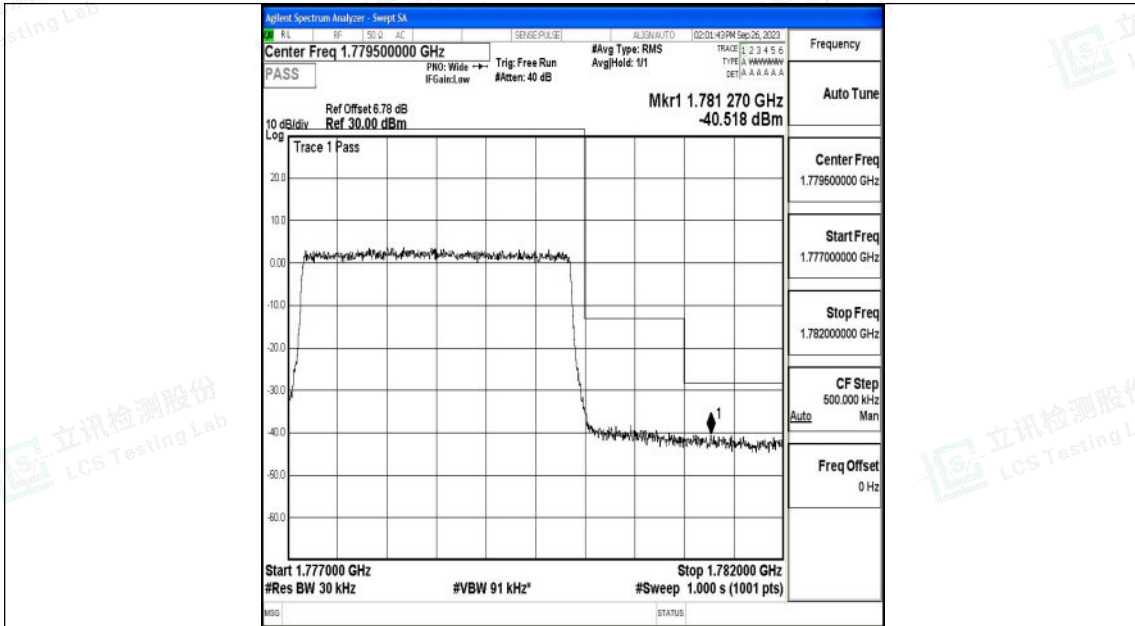

Band66_3MHz_16QAM_131987_15RB#0