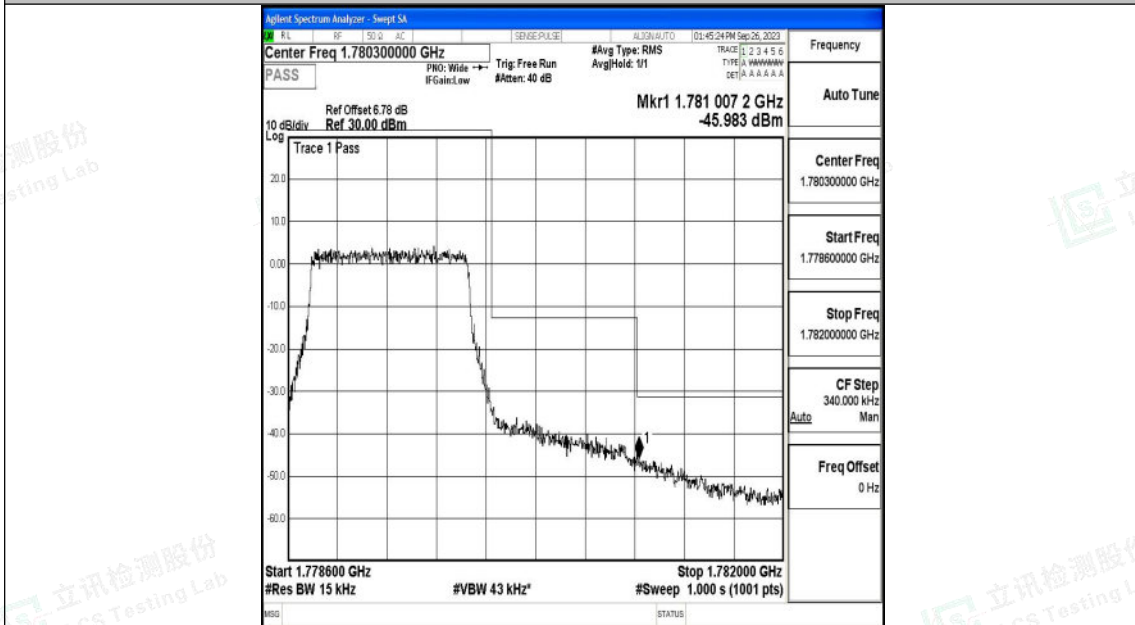

Band66_1.4MHz_QPSK_132665_6RB#0

Shenzhen LCS Compliance Testing Laboratory Ltd.
Add: 101, 201 Bldg A & 301 Bldg C, Juji Industrial Park Yabianxueziwei, Shajing Street,
Baoan District, Shenzhen, 518000, China
Tel: +(86) 0755-82591330 | E-mail: webmaster@lcs-cert.com | Web: www.lcs-cert.com
Scan code to check authenticity