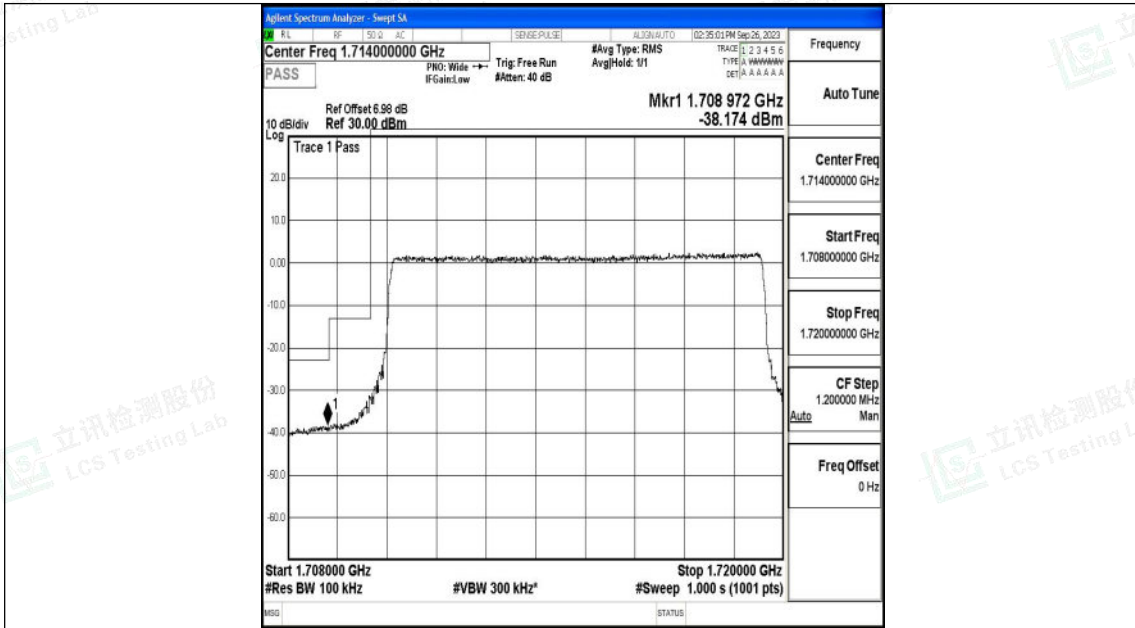

Band66_5MHz_16QAM_132647_25RB#0