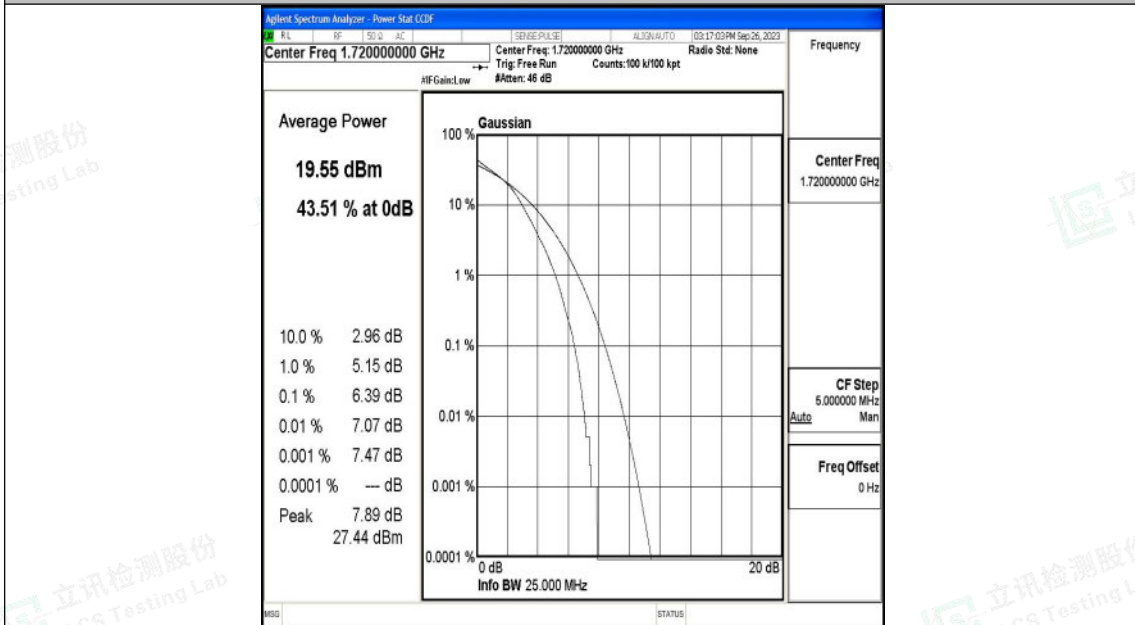

20MHz-132072

Shenzhen LCS Compliance Testing Laboratory Ltd.
Add: 101, 201 Bldg A & 301 Bldg C, Juji Industrial Park Yabianxueziwei, Shajing Street,
Baoan District, Shenzhen, 518000, China
Tel: +(86) 0755-82591330 | E-mail: webmaster@lcs-cert.com | Web: www.lcs-cert.com
Scan code to check authenticity