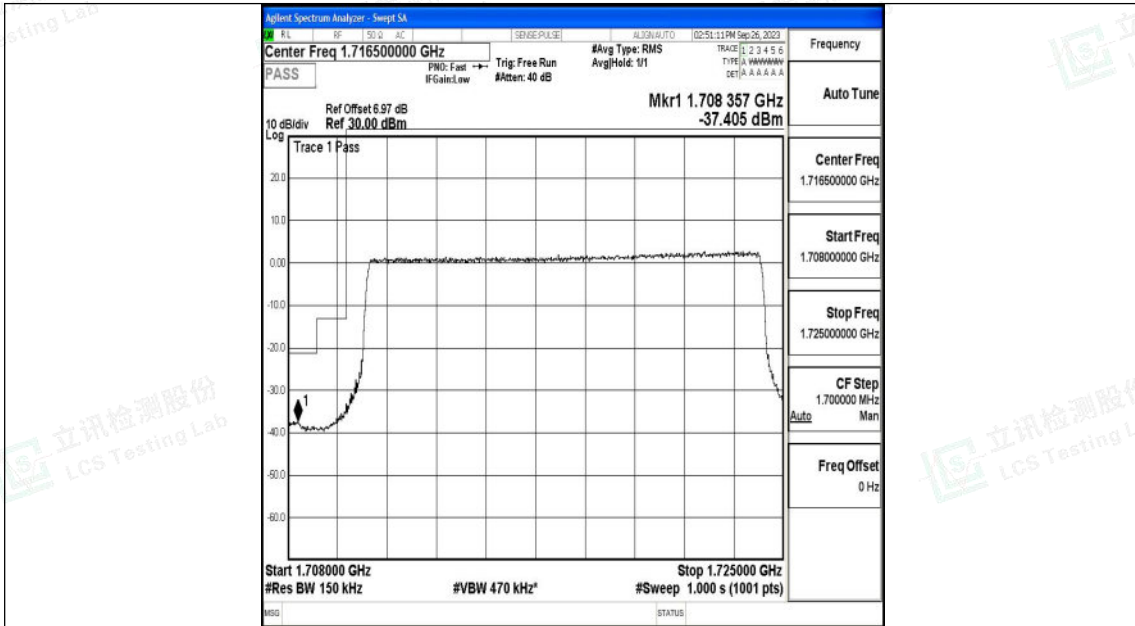

Band66_10MHz_16QAM_132622_50RB#0