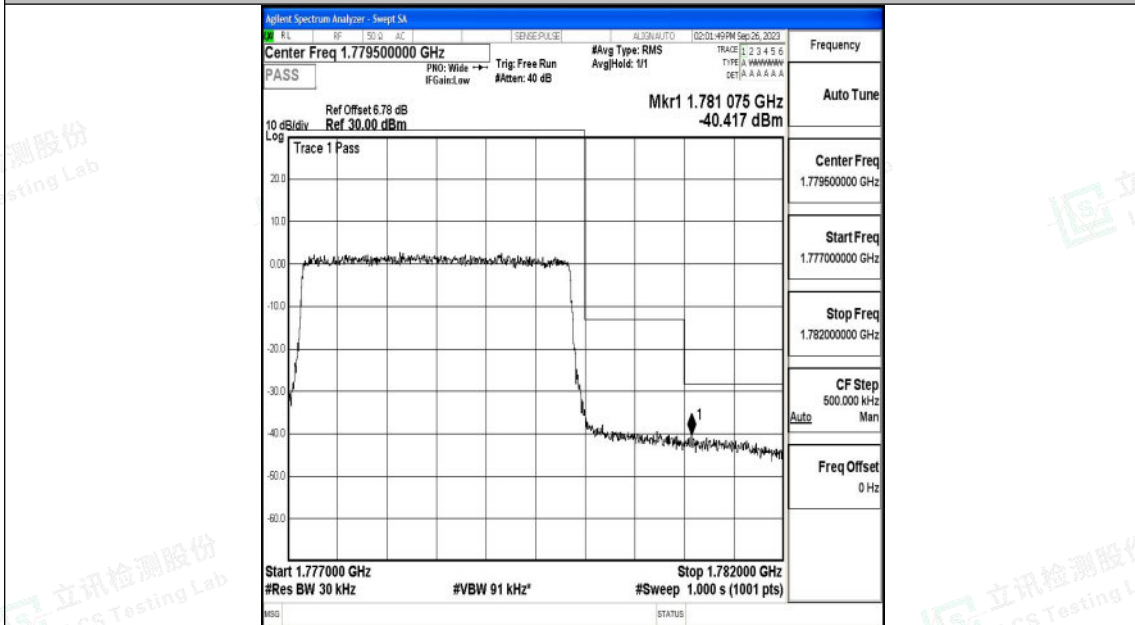

Band66_3MHz_QPSK_132657_15RB#0

Band66_3MHz_16QAM_132657_15RB#0

Shenzhen LCS Compliance Testing Laboratory Ltd.
Add: 101, 201 Bldg A & 301 Bldg C, Juji Industrial Park Yabianxueziwei, Shajing Street,
Baoan District, Shenzhen, 518000, China
Tel: +(86) 0755-82591330 | E-mail: webmaster@lcs-cert.com | Web: www.lcs-cert.com
Scan code to check authenticity