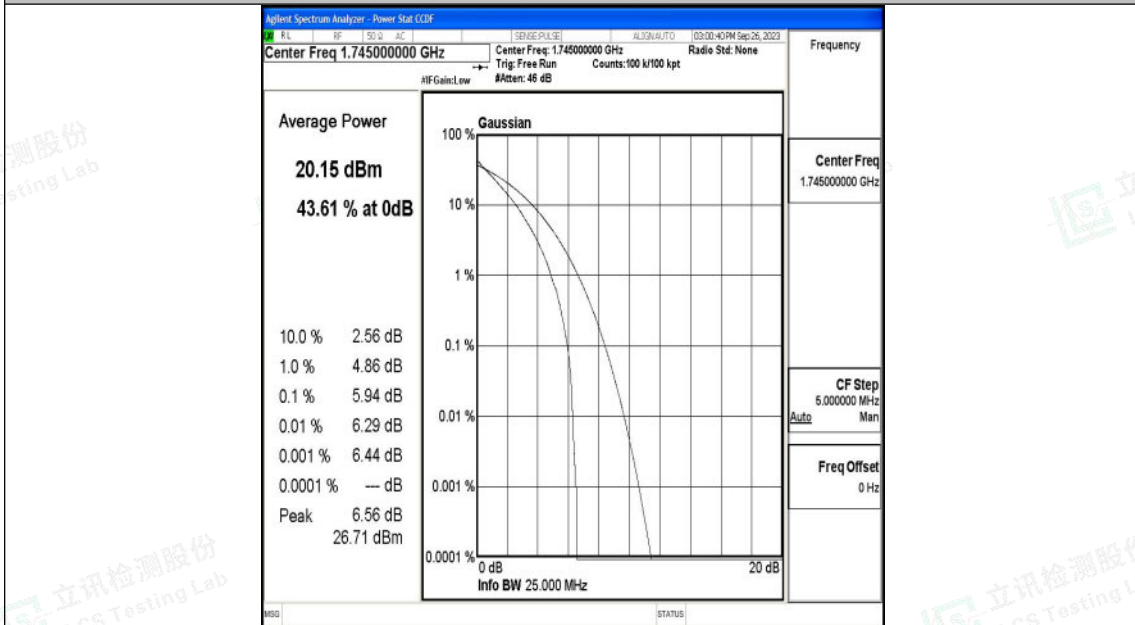

15MHz-132047