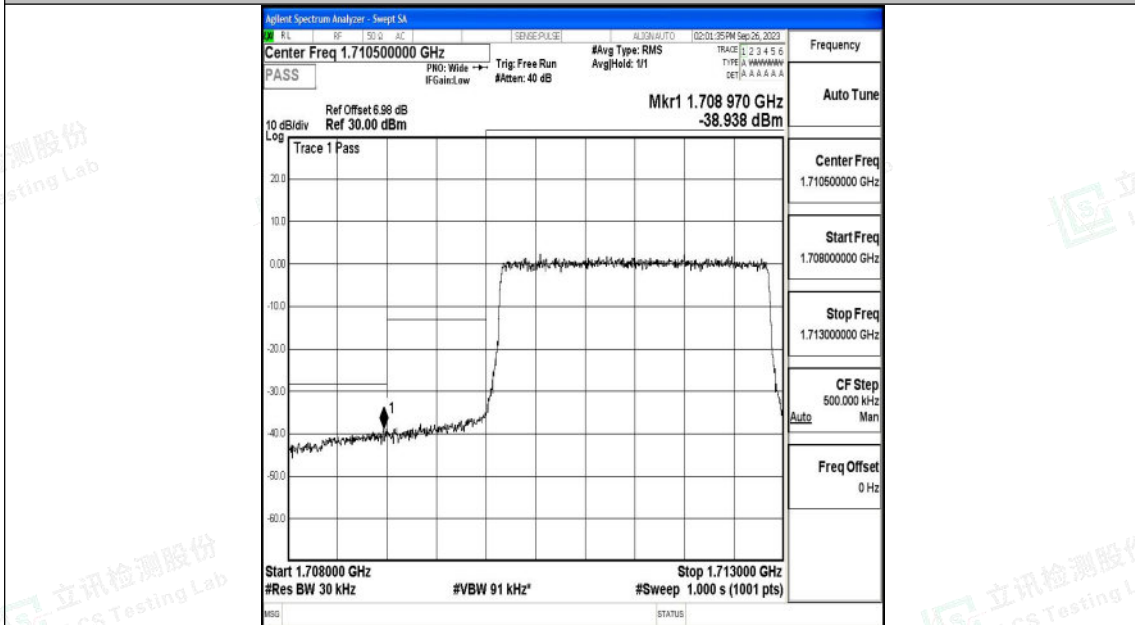

Band66_3MHz_QPSK_131987_15RB#0

Shenzhen LCS Compliance Testing Laboratory Ltd.
Add: 101, 201 Bldg A & 301 Bldg C, Juji Industrial Park Yabianxueziwei, Shajing Street,
Baoan District, Shenzhen, 518000, China
Tel: +(86) 0755-82591330 | E-mail: webmaster@lcs-cert.com | Web: www.lcs-cert.com
Scan code to check authenticity