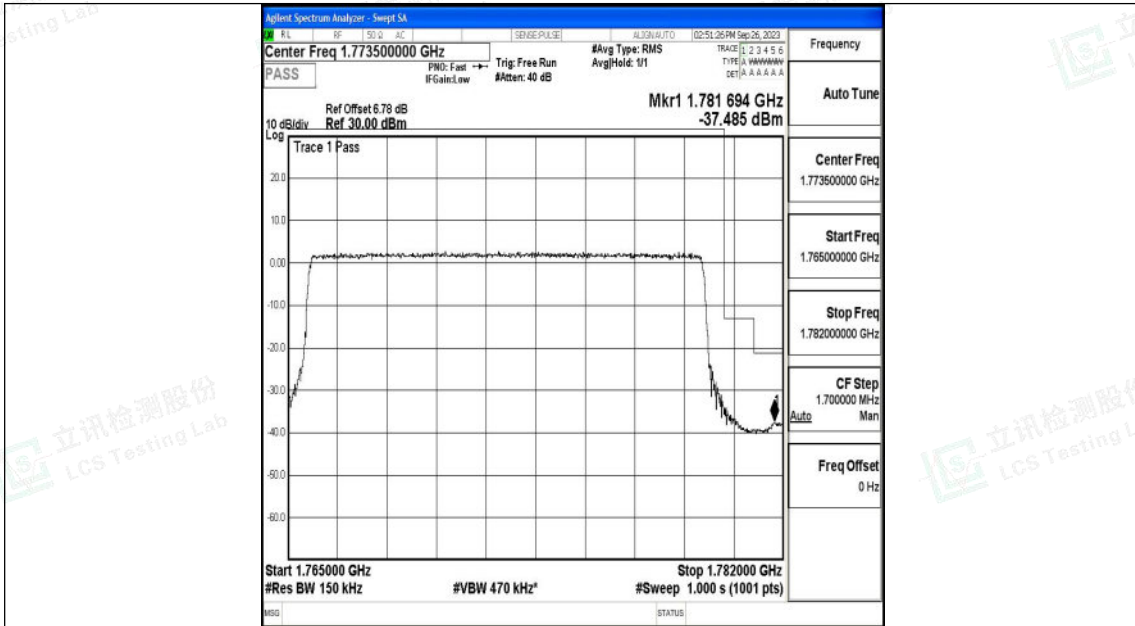

Band66_15MHz_16QAM_132047_75RB#0