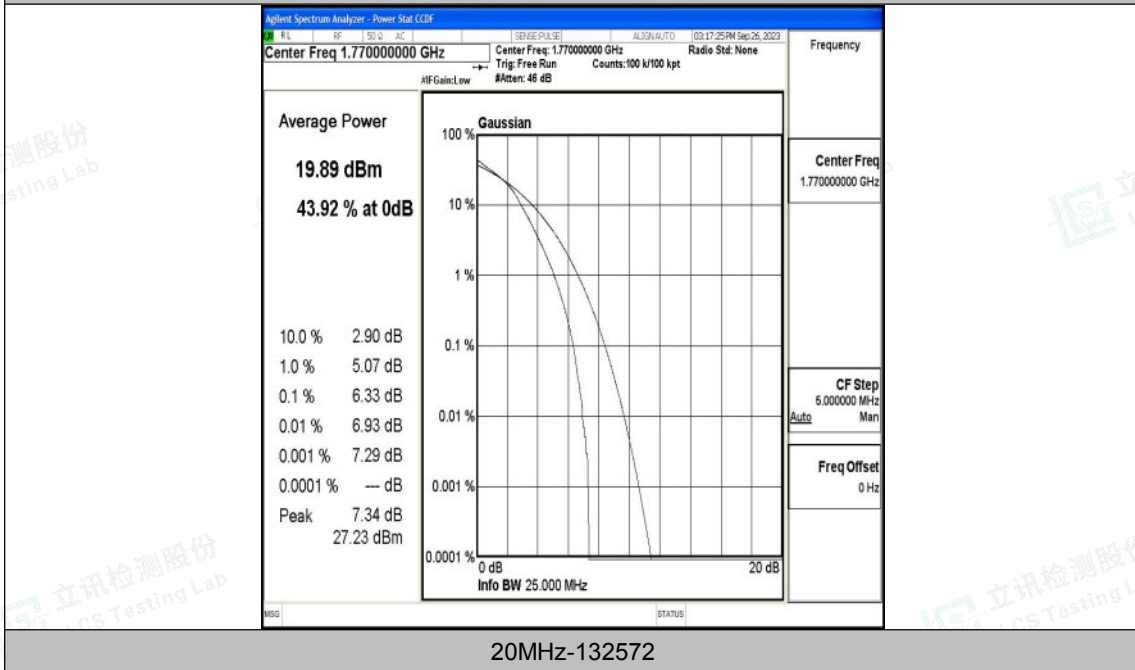

Shenzhen LCS Compliance Testing Laboratory Ltd.
Add: 101, 201 Bldg A & 301 Bldg C, Juji Industrial Park Yabianxueziwei, Shajing Street,
Baoan District, Shenzhen, 518000, China
Tel: +(86) 0755-82591330 | E-mail: webmaster@lcs-cert.com | Web: www.lcs-cert.com
Scan code to check authenticity