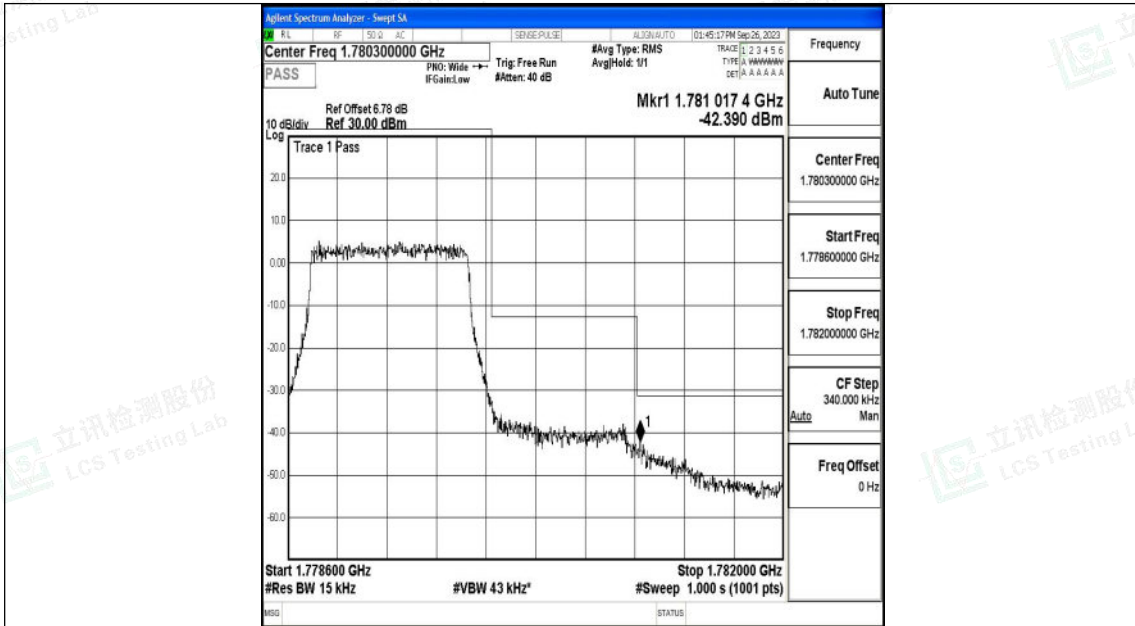

Test Graphs

Band66_1.4MHz_QPSK_131979_6RB#0

Band66_1.4MHz_16QAM_131979_6RB#0

Shenzhen LCS Compliance Testing Laboratory Ltd.
 Add: 101, 201 Bldg A & 301 Bldg C, Juji Industrial Park Yabianxueziwei, Shajing Street,
 Baoan District, Shenzhen, 518000, China
 Tel: +(86) 0755-82591330 | E-mail: webmaster@lcs-cert.com | Web: www.lcs-cert.com
 Scan code to check authenticity