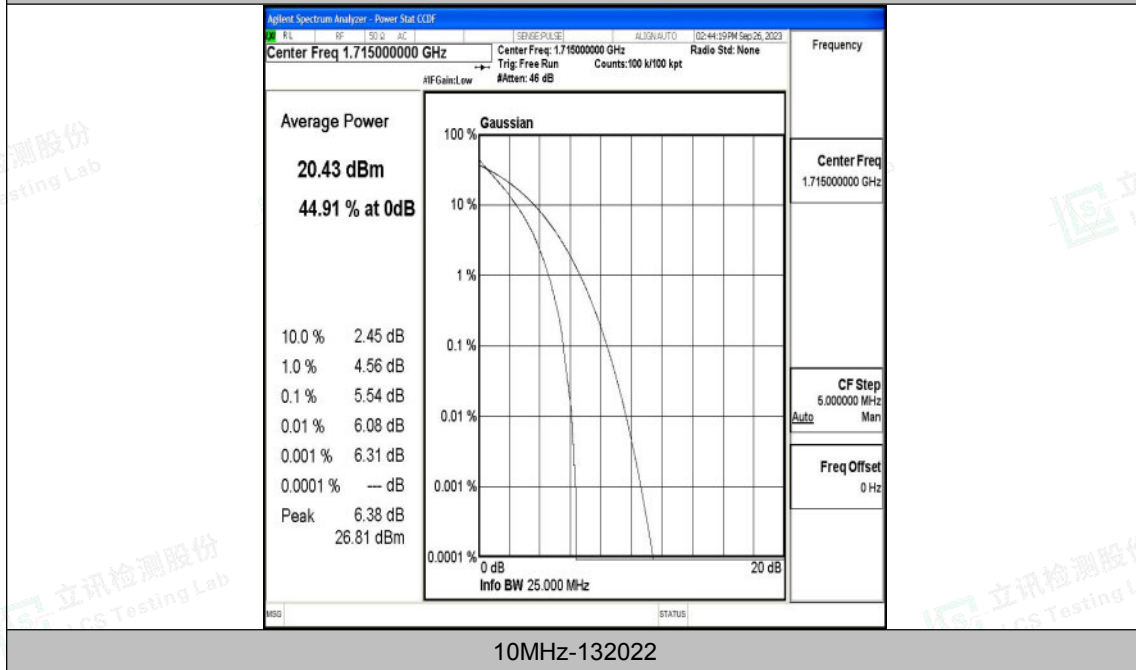

Shenzhen LCS Compliance Testing Laboratory Ltd.
Add: 101, 201 Bldg A & 301 Bldg C, Juji Industrial Park Yabianxueziwei, Shajing Street,
Baoan District, Shenzhen, 518000, China
Tel: +(86) 0755-82591330 | E-mail: webmaster@lcs-cert.com | Web: www.lcs-cert.com
Scan code to check authenticity