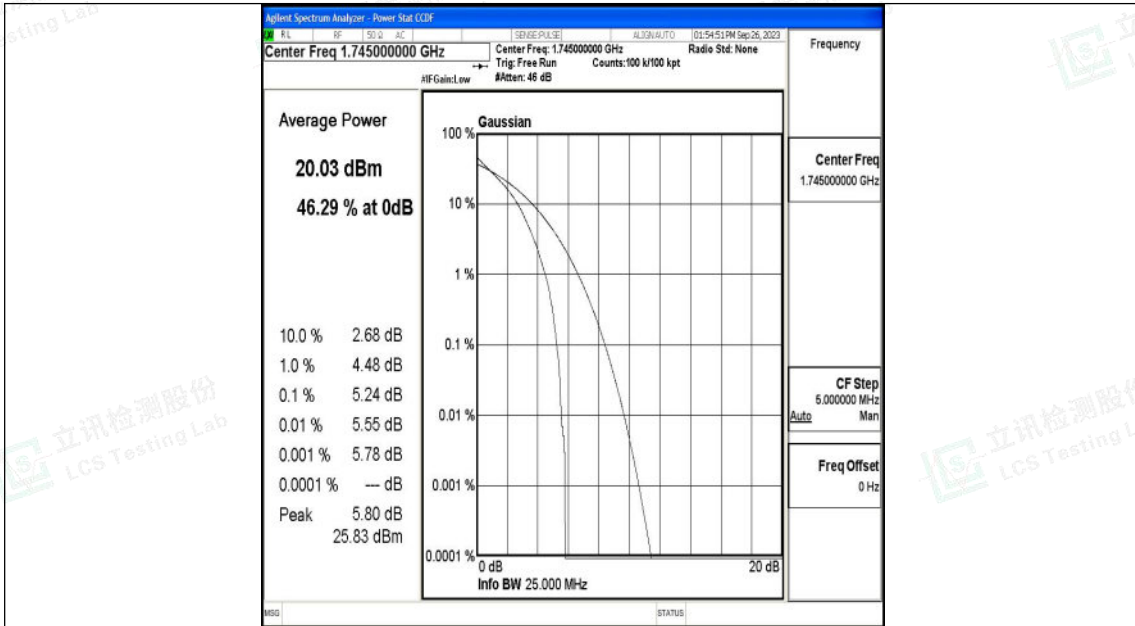

Test Graphs

1.4MHz-131979

1.4MHz-131979

Shenzhen LCS Compliance Testing Laboratory Ltd.
 Add: 101, 201 Bldg A & 301 Bldg C, Juji Industrial Park Yabianxueziwei, Shajing Street,
 Baoan District, Shenzhen, 518000, China
 Tel: +(86) 0755-82591330 | E-mail: webmaster@lcs-cert.com | Web: www.lcs-cert.com
 Scan code to check authenticity