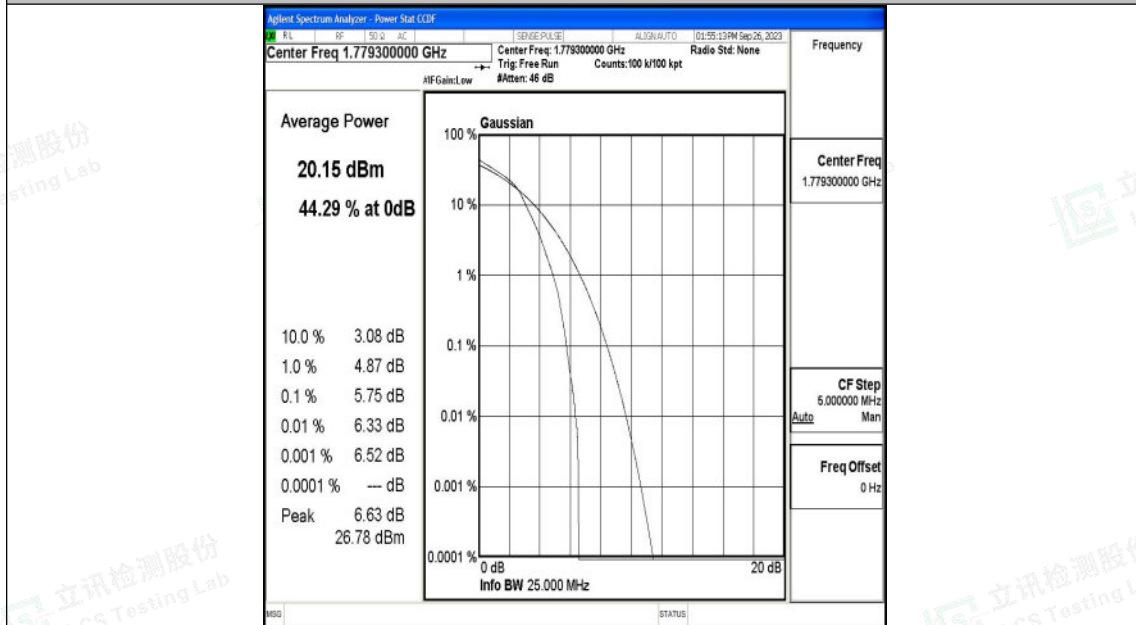

1.4MHz-132665

Shenzhen LCS Compliance Testing Laboratory Ltd.
Add: 101, 201 Bldg A & 301 Bldg C, Juji Industrial Park Yabianxueziwei, Shajing Street,
Baoan District, Shenzhen, 518000, China
Tel: +(86) 0755-82591330 | E-mail: webmaster@lcs-cert.com | Web: www.lcs-cert.com
Scan code to check authenticity