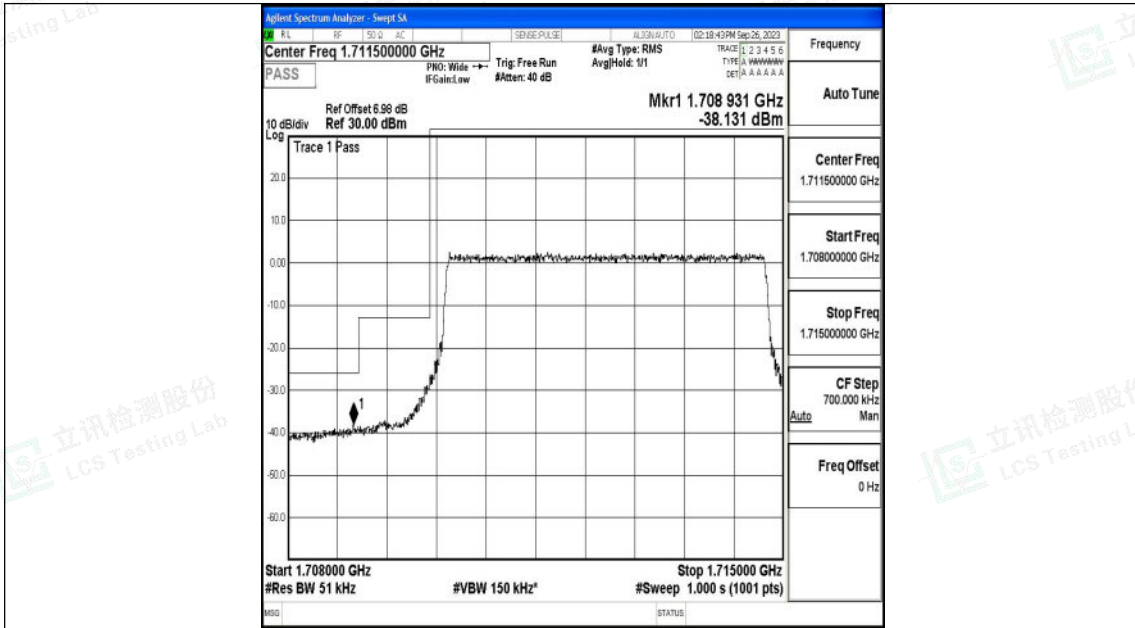

Shenzhen LCS Compliance Testing Laboratory Ltd.
Add: 101, 201 Bldg A & 301 Bldg C, Juji Industrial Park Yabianxueziwei, Shajing Street, Baoan District, Shenzhen, 518000, China
Tel: +(86) 0755-82591330 | E-mail: webmaster@lcs-cert.com | Web: www.lcs-cert.com
Scan code to check authenticity