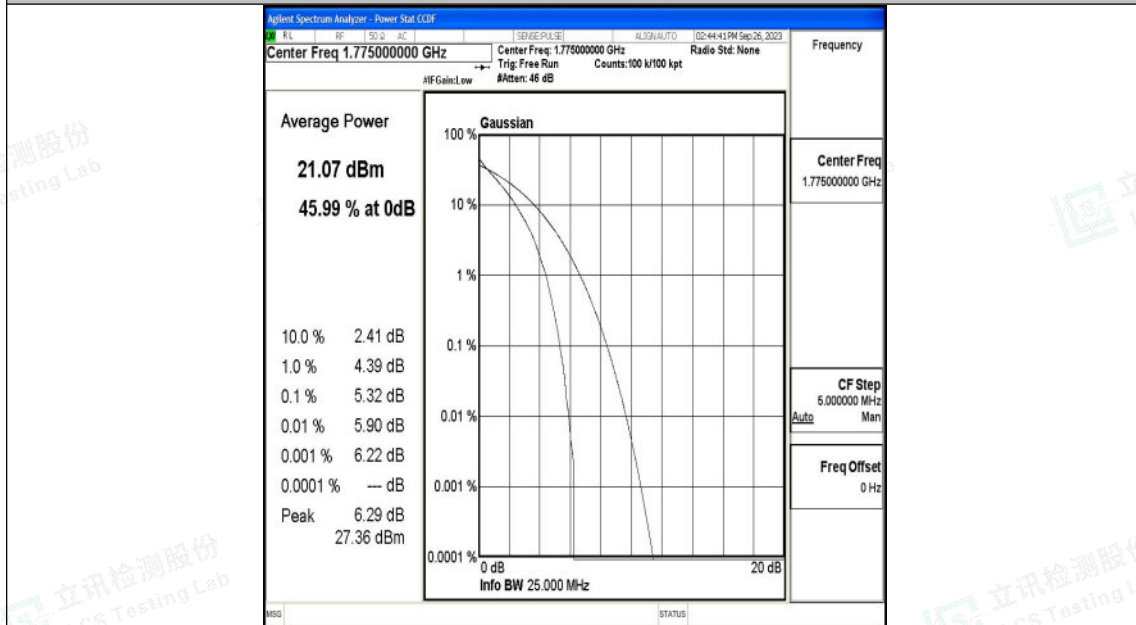

10MHz-132322