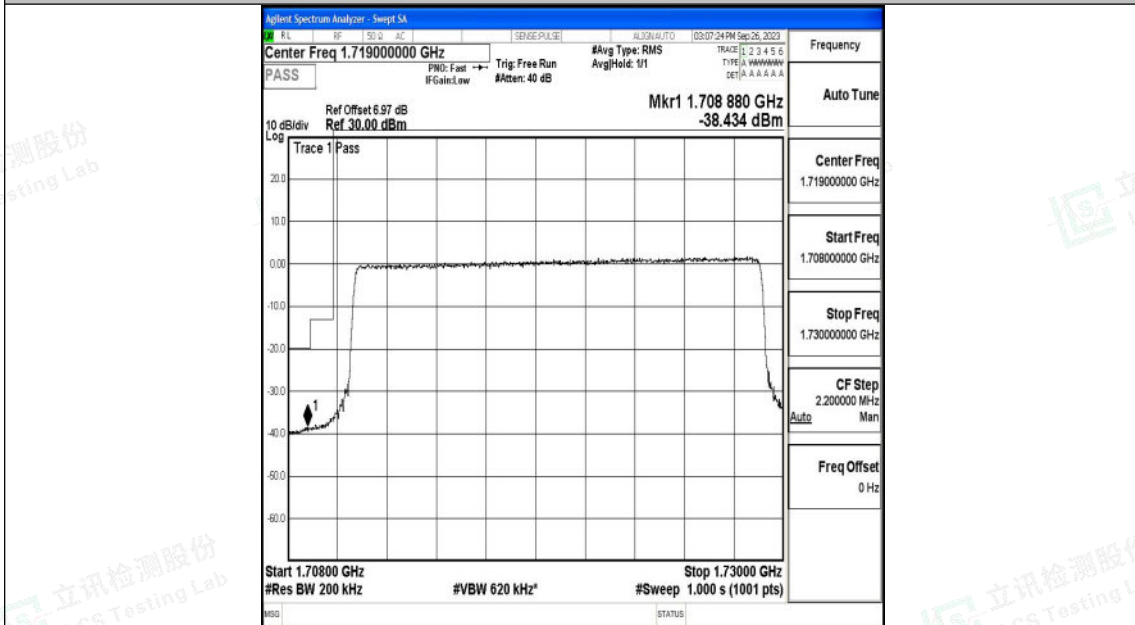

Band66_20MHz_QPSK_132072_100RB#0

Band66_20MHz_16QAM_132072_100RB#0

Shenzhen LCS Compliance Testing Laboratory Ltd.
Add: 101, 201 Bldg A & 301 Bldg C, Juji Industrial Park Yabianxueziwei, Shajing Street, Baoan District, Shenzhen, 518000, China
Tel: +(86) 0755-82591330 | E-mail: webmaster@lcs-cert.com | Web: www.lcs-cert.com
Scan code to check authenticity