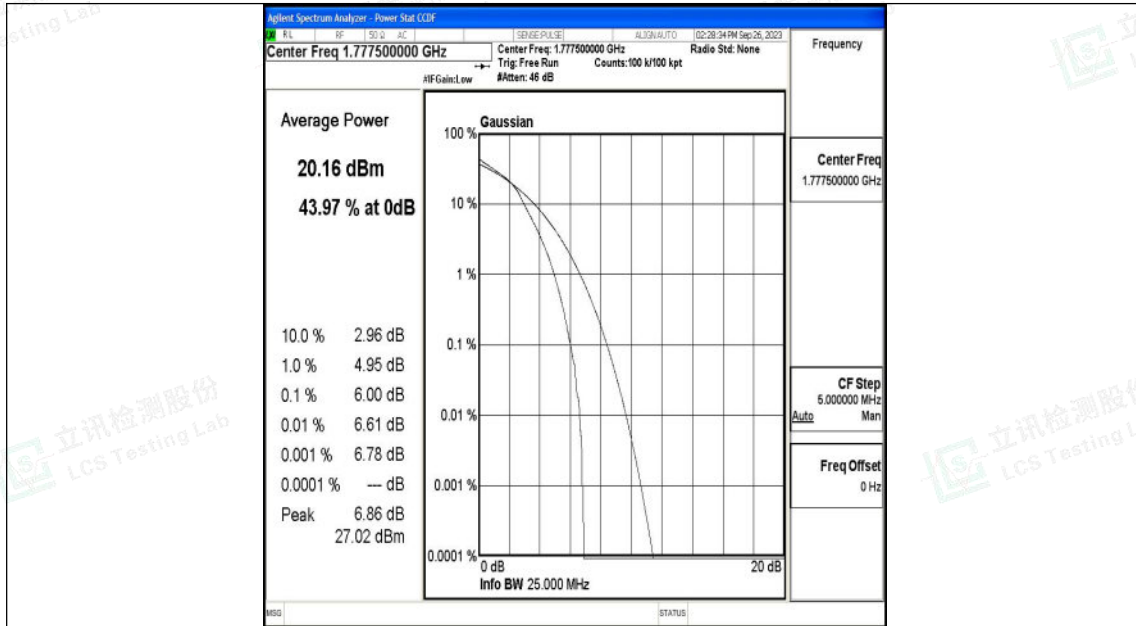

Shenzhen LCS Compliance Testing Laboratory Ltd.
Add: 101, 201 Bldg A & 301 Bldg C, Juji Industrial Park Yabianxueziwei, Shajing Street,
Baoan District, Shenzhen, 518000, China
Tel: +(86) 0755-82591330 | E-mail: webmaster@lcs-cert.com | Web: www.lcs-cert.com
Scan code to check authenticity