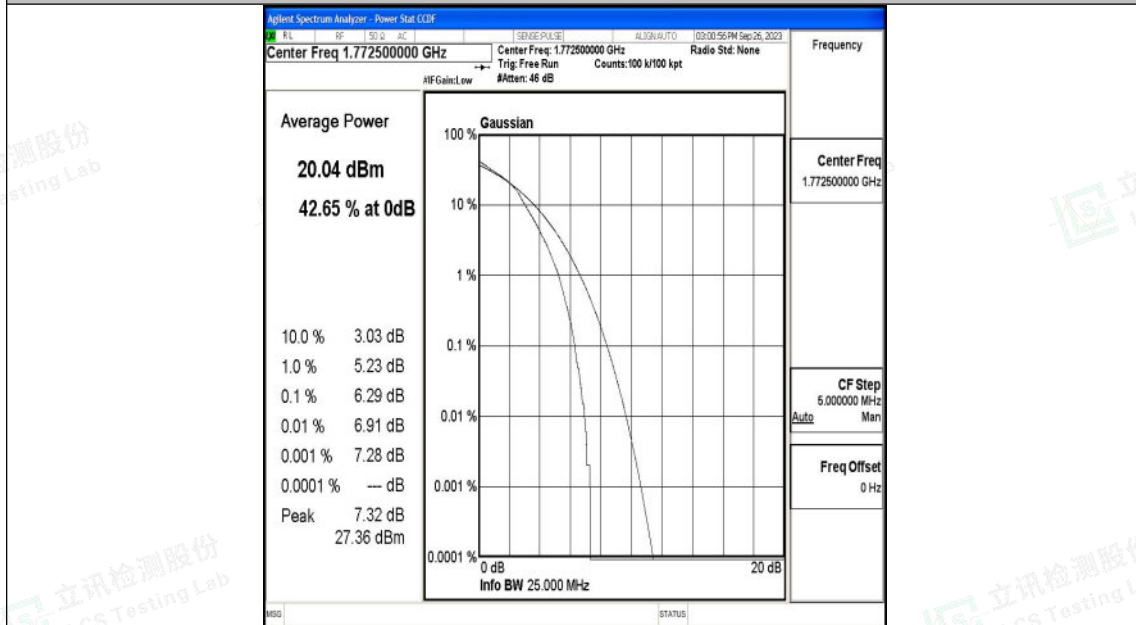

15MHz-132047

15MHz-132322

15MHz-132322

15MHz-132597

Shenzhen LCS Compliance Testing Laboratory Ltd.
 Add: 101, 201 Bldg A & 301 Bldg C, Juji Industrial Park Yabianxueziwei, Shajing Street,
 Baoan District, Shenzhen, 518000, China
 Tel: +(86) 0755-82591330 | E-mail: webmaster@lcs-cert.com | Web: www.lcs-cert.com
 Scan code to check authenticity