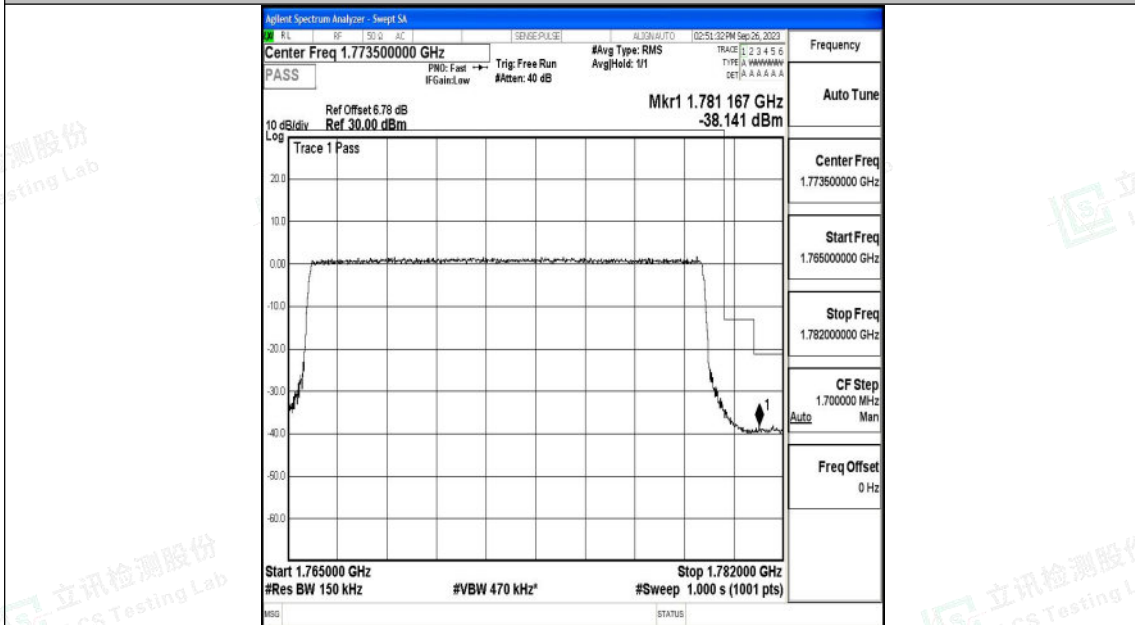

Band66_15MHz_QPSK_132597_75RB#0

Shenzhen LCS Compliance Testing Laboratory Ltd.
Add: 101, 201 Bldg A & 301 Bldg C, Juji Industrial Park Yabianxueziwei, Shajing Street,
Baoan District, Shenzhen, 518000, China
Tel: +(86) 0755-82591330 | E-mail: webmaster@lcs-cert.com | Web: www.lcs-cert.com
Scan code to check authenticity