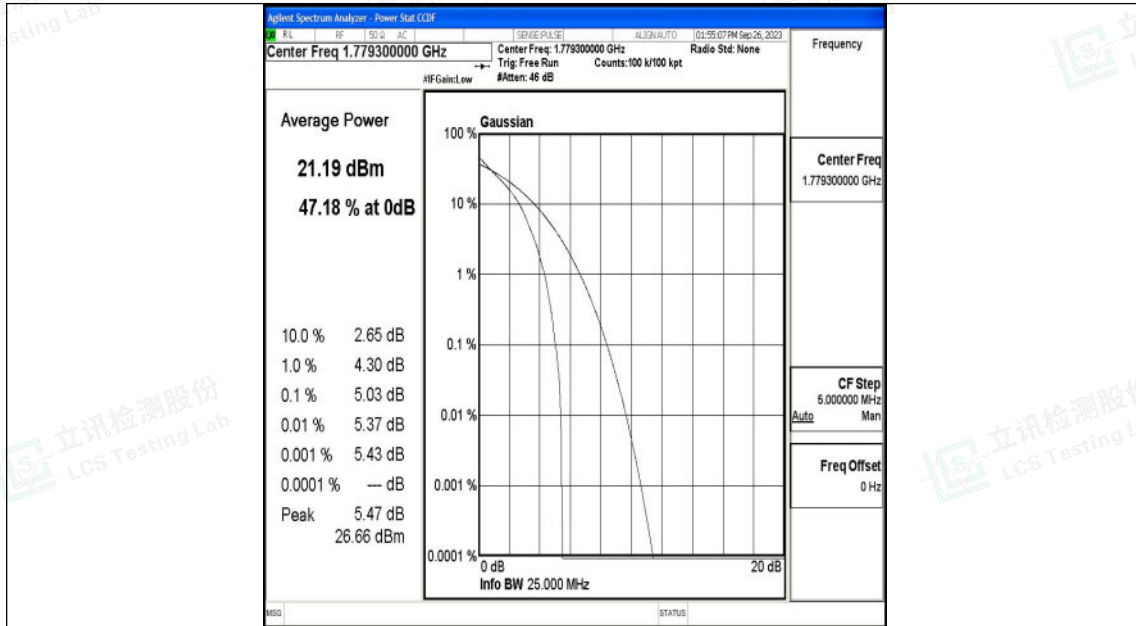

1.4MHz-132665