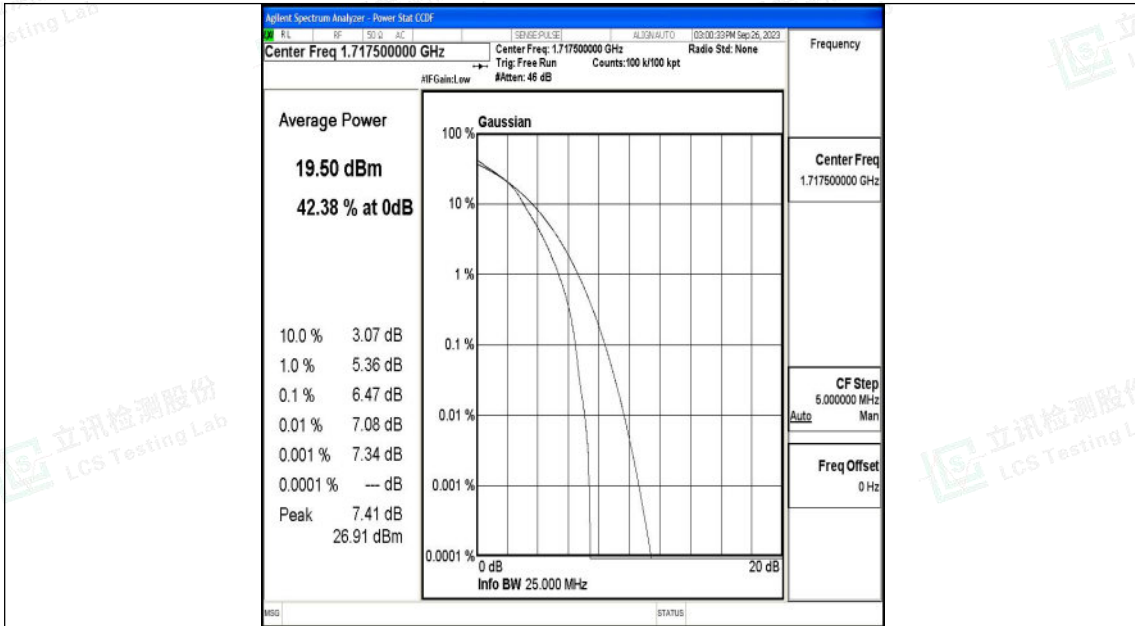

15MHz-132047

15MHz-132322