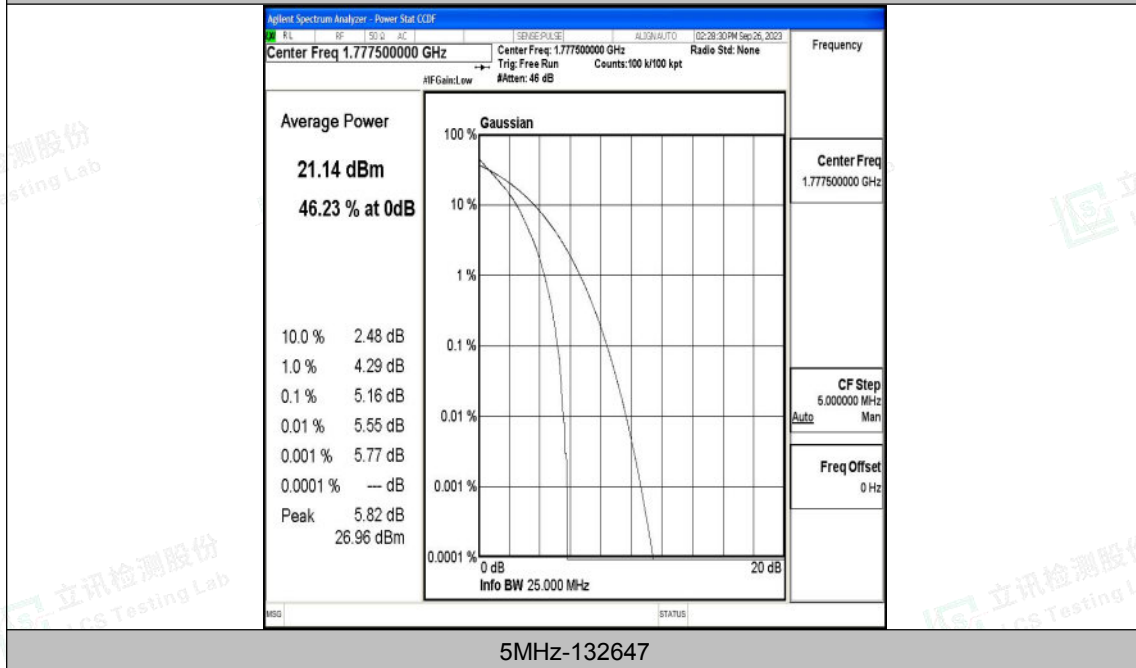

Shenzhen LCS Compliance Testing Laboratory Ltd.
Add: 101, 201 Bldg A & 301 Bldg C, Juji Industrial Park Yabianxueziwei, Shajing Street,
Baoan District, Shenzhen, 518000, China
Tel: +(86) 0755-82591330 | E-mail: webmaster@lcs-cert.com | Web: www.lcs-cert.com
Scan code to check authenticity