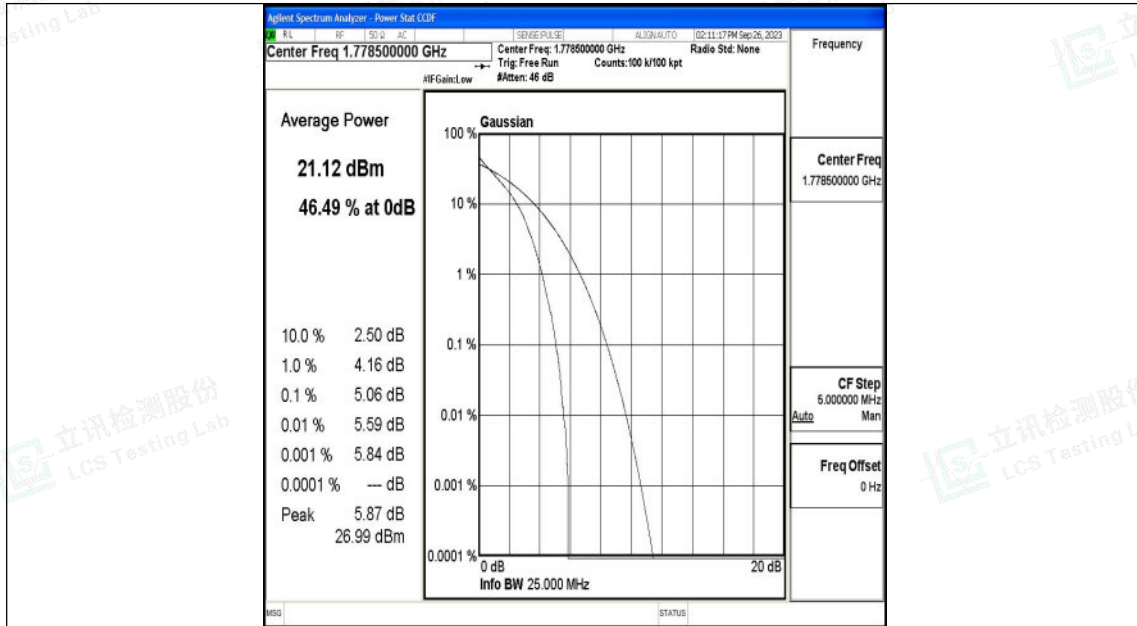

3MHz-132657