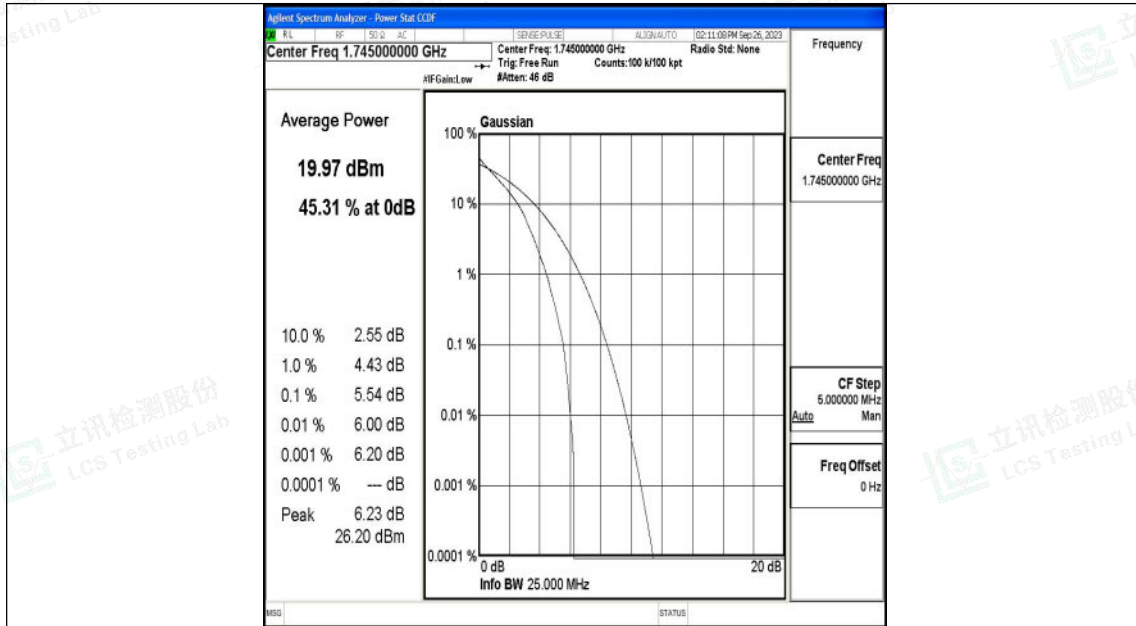

3MHz-132322