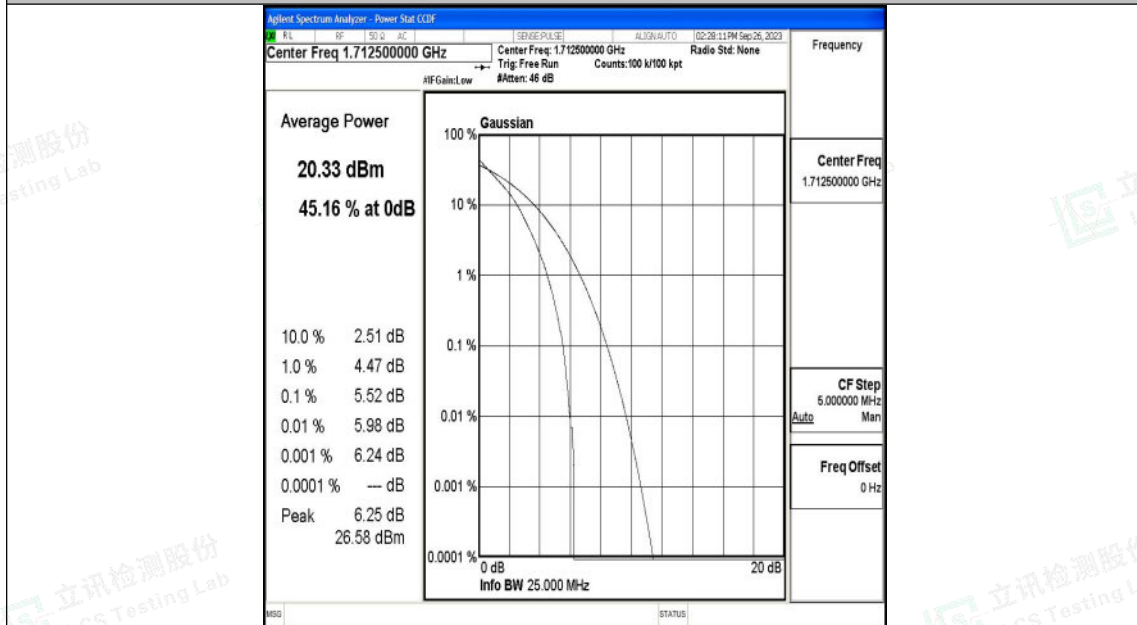

5MHz-131997

Shenzhen LCS Compliance Testing Laboratory Ltd.
Add: 101, 201 Bldg A & 301 Bldg C, Juji Industrial Park Yabianxueziwei, Shajing Street,
Baoan District, Shenzhen, 518000, China
Tel: +(86) 0755-82591330 | E-mail: webmaster@lcs-cert.com | Web: www.lcs-cert.com
Scan code to check authenticity