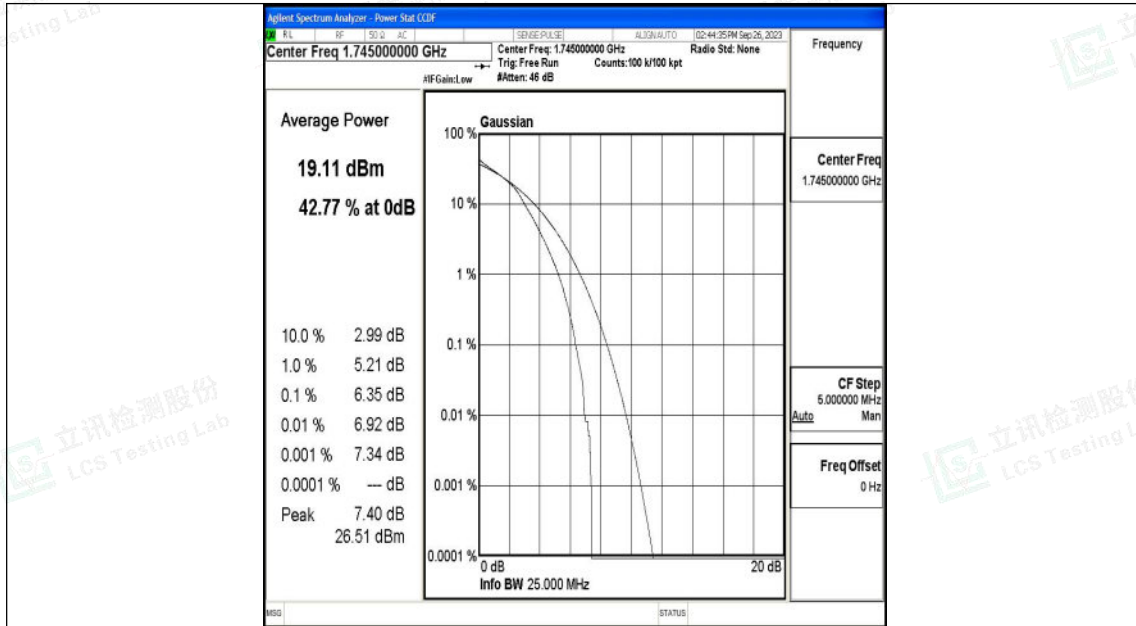

10MHz-132322

10MHz-132622