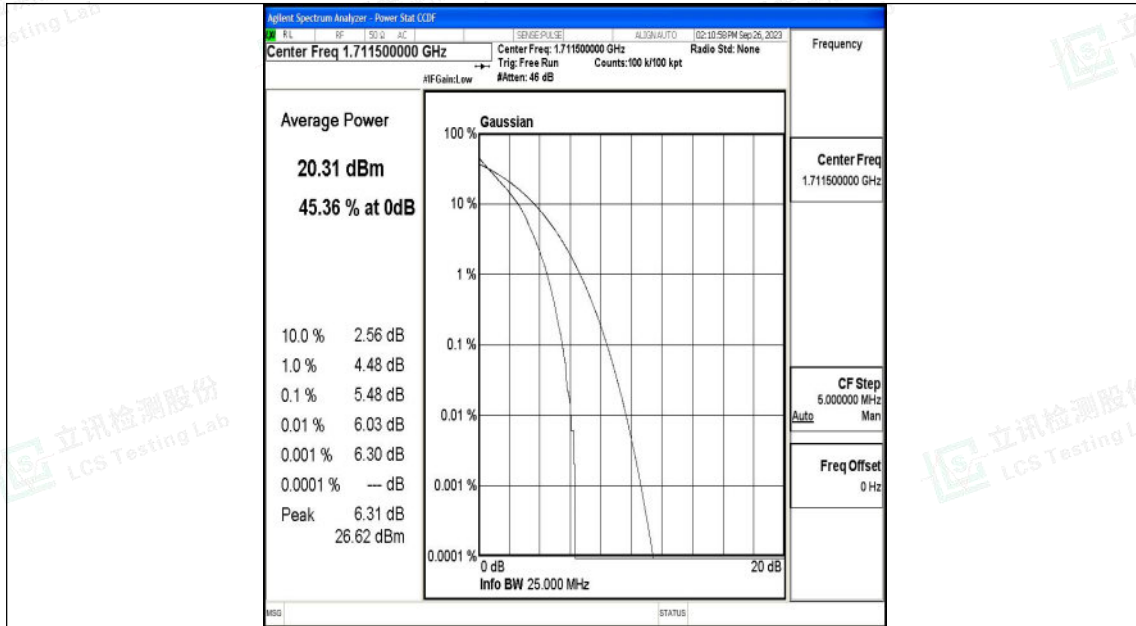

3MHz-131987