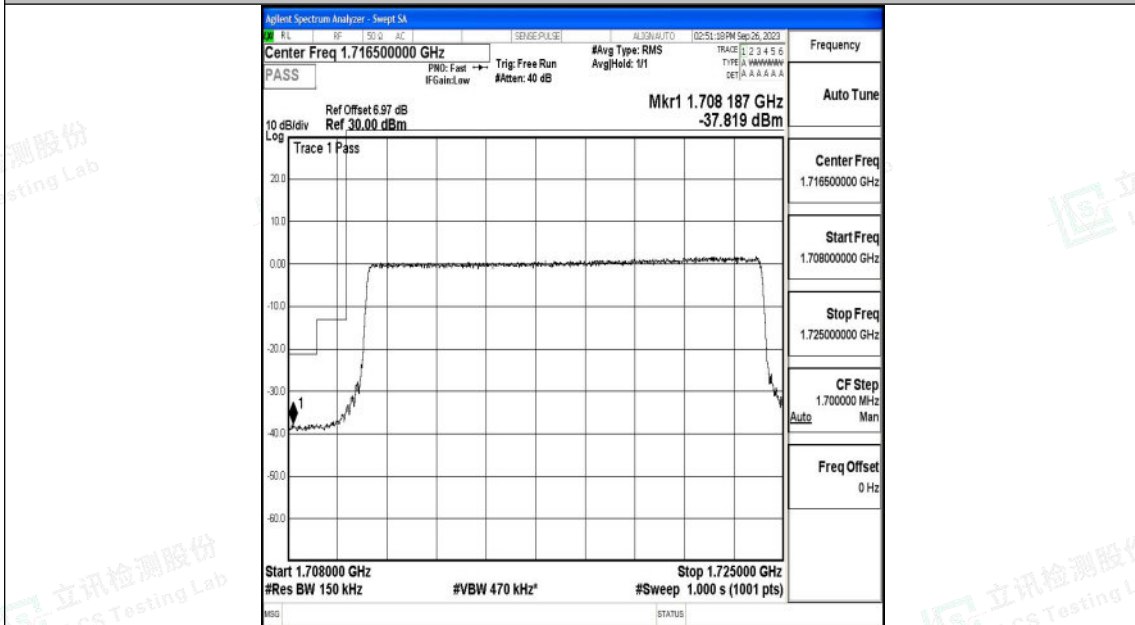

Band66_15MHz_QPSK_132047_75RB#0

Shenzhen LCS Compliance Testing Laboratory Ltd.
Add: 101, 201 Bldg A & 301 Bldg C, Juji Industrial Park Yabianxueziwei, Shajing Street,
Baoan District, Shenzhen, 518000, China
Tel: +(86) 0755-82591330 | E-mail: webmaster@lcs-cert.com | Web: www.lcs-cert.com
Scan code to check authenticity