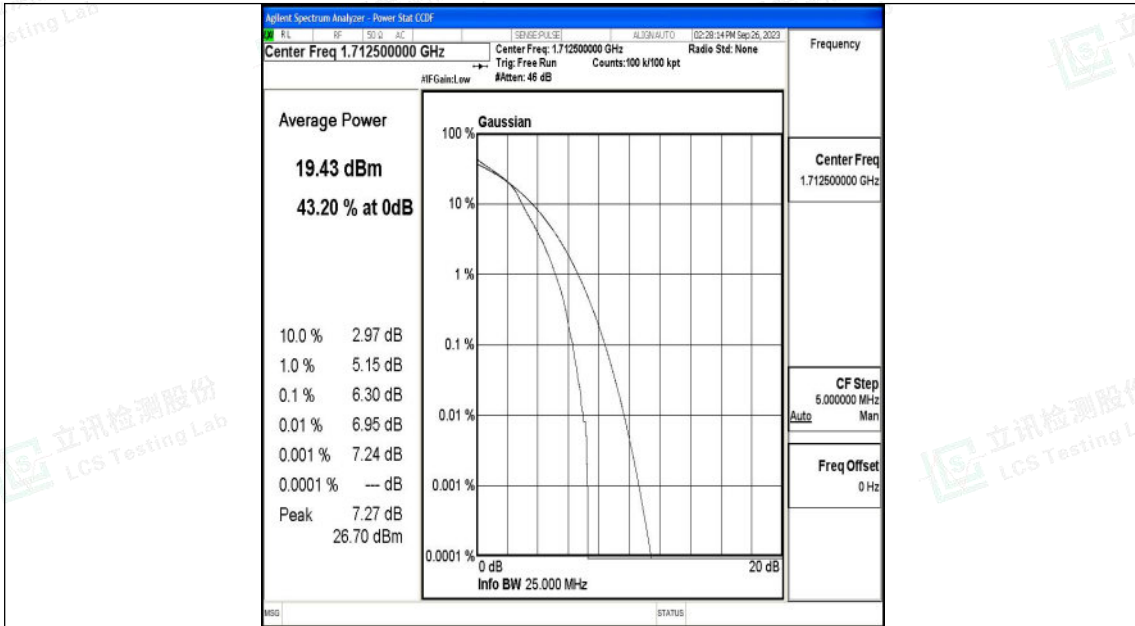

Shenzhen LCS Compliance Testing Laboratory Ltd.
Add: 101, 201 Bldg A & 301 Bldg C, Juji Industrial Park Yabianxueziwei, Shajing Street,
Baoan District, Shenzhen, 518000, China
Tel: +(86) 0755-82591330 | E-mail: webmaster@lcs-cert.com | Web: www.lcs-cert.com
Scan code to check authenticity