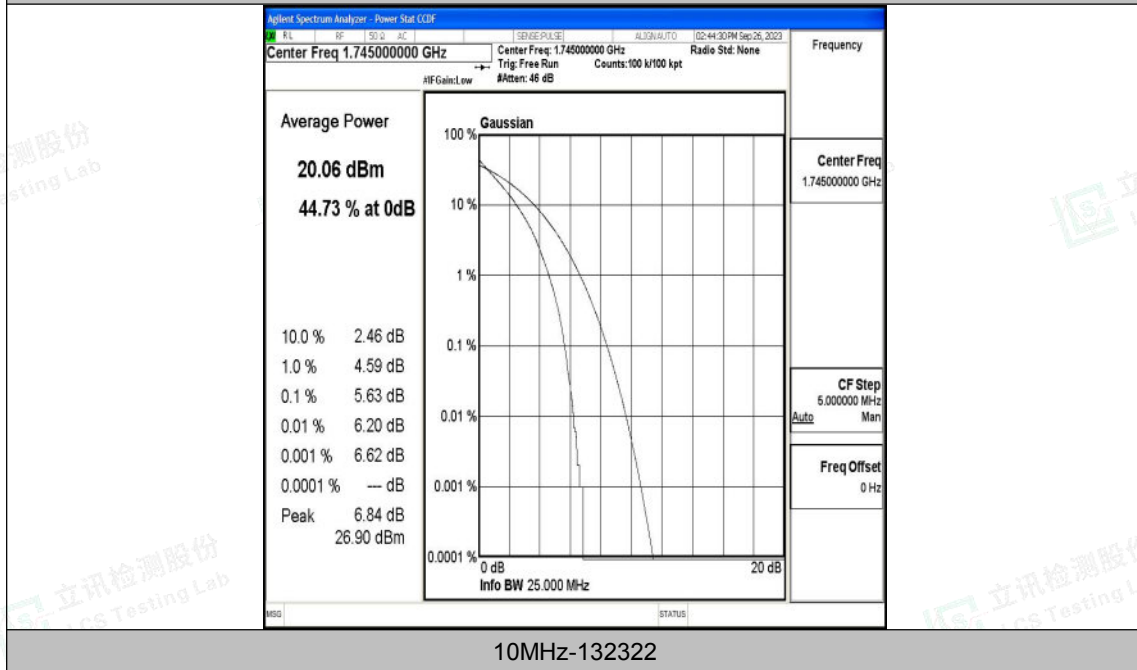

Shenzhen LCS Compliance Testing Laboratory Ltd.
Add: 101, 201 Bldg A & 301 Bldg C, Juji Industrial Park Yabianxueziwei, Shajing Street,
Baoan District, Shenzhen, 518000, China
Tel: +(86) 0755-82591330 | E-mail: webmaster@lcs-cert.com | Web: www.lcs-cert.com
Scan code to check authenticity