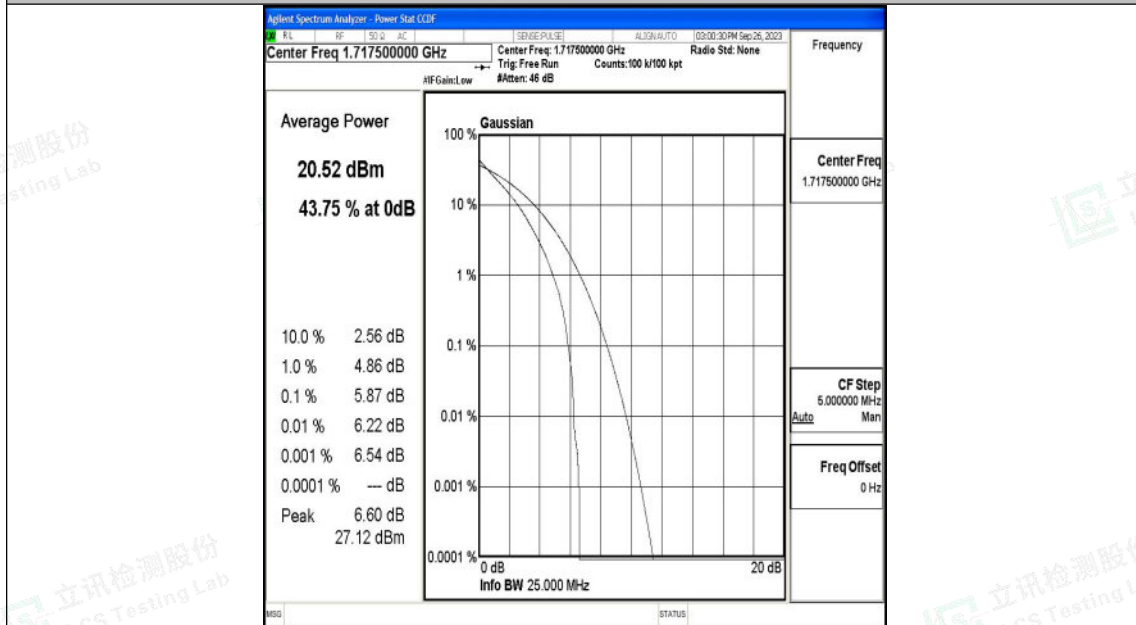

15MHz-132047

Shenzhen LCS Compliance Testing Laboratory Ltd.
Add: 101, 201 Bldg A & 301 Bldg C, Juji Industrial Park Yabianxueziwei, Shajing Street,
Baoan District, Shenzhen, 518000, China
Tel: +(86) 0755-82591330 | E-mail: webmaster@lcs-cert.com | Web: www.lcs-cert.com
Scan code to check authenticity