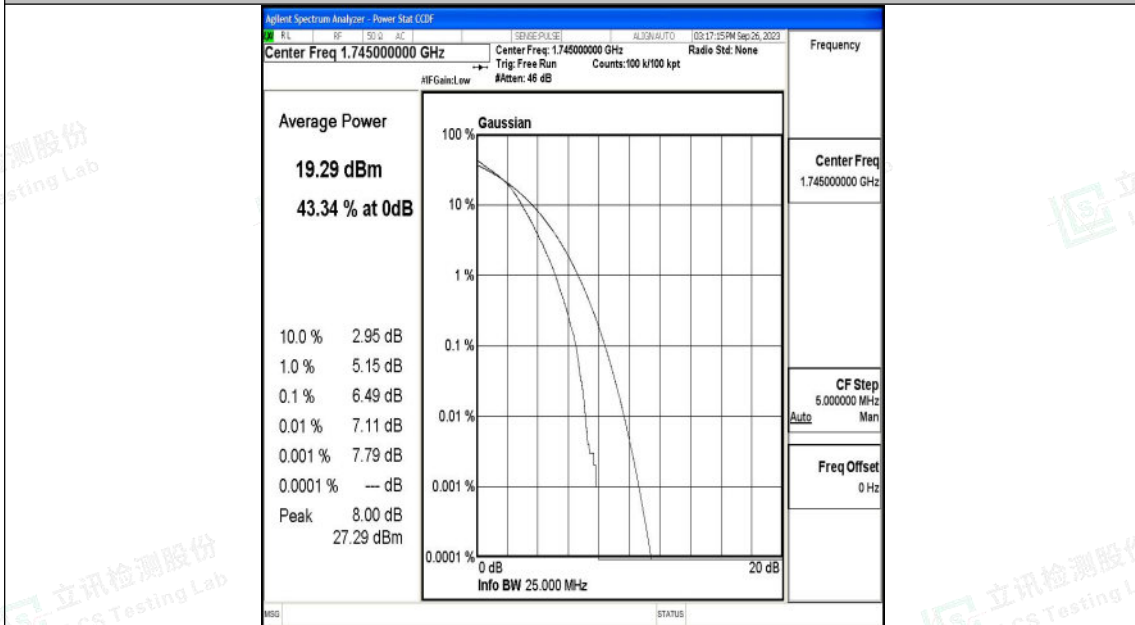

20MHz-132322

Shenzhen LCS Compliance Testing Laboratory Ltd.
Add: 101, 201 Bldg A & 301 Bldg C, Juji Industrial Park Yabianxueziwei, Shajing Street,
Baoan District, Shenzhen, 518000, China
Tel: +(86) 0755-82591330 | E-mail: webmaster@lcs-cert.com | Web: www.lcs-cert.com
Scan code to check authenticity