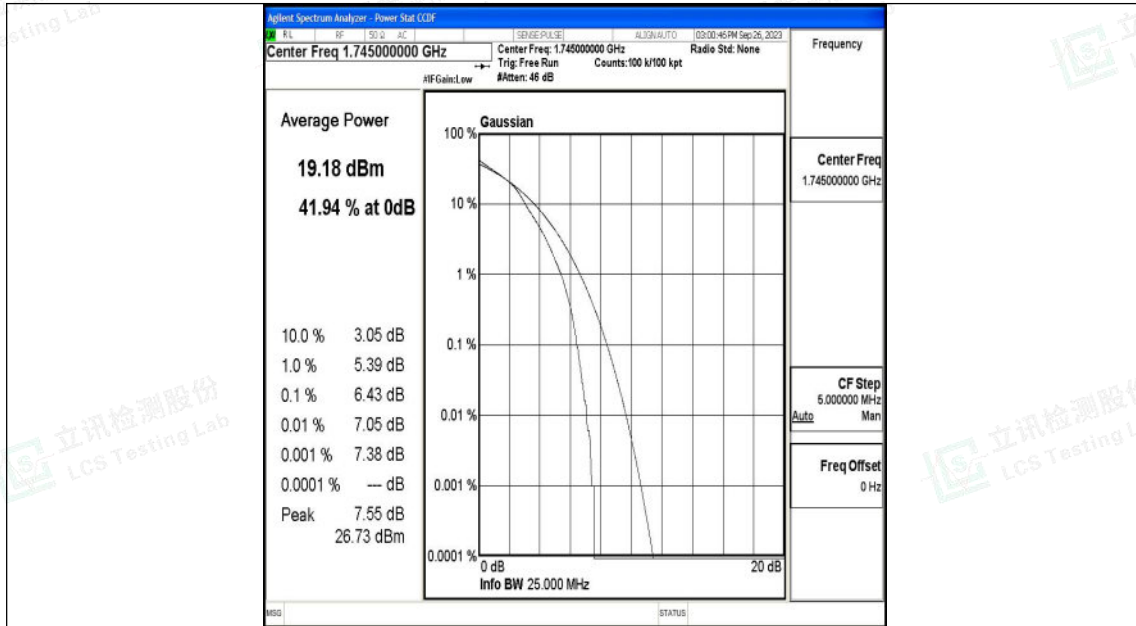

15MHz-132322