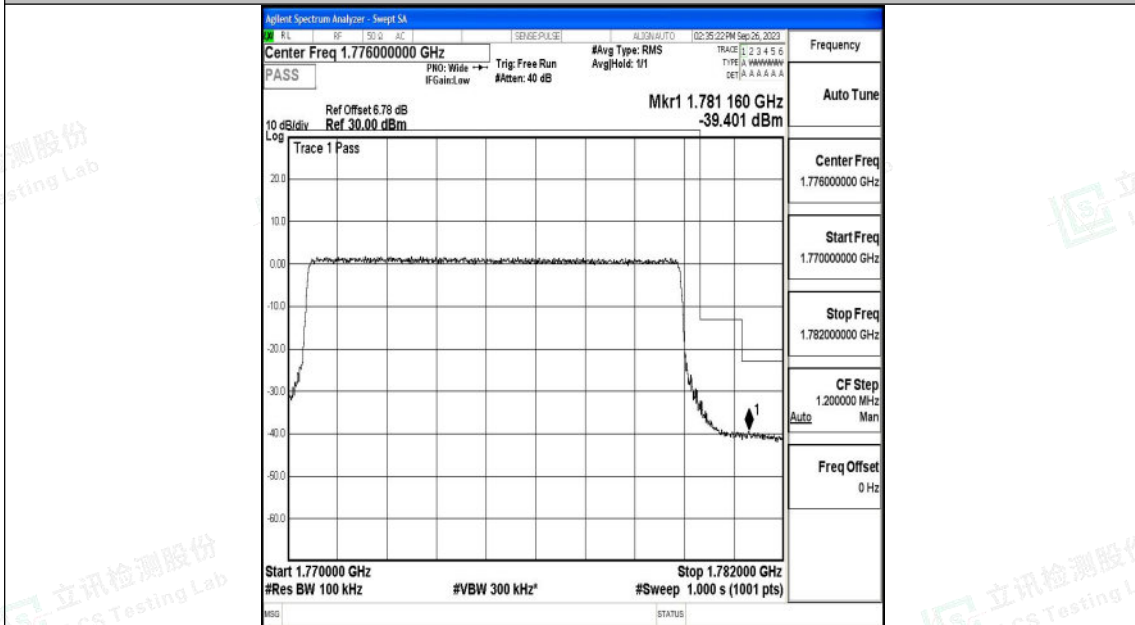

Band66_10MHz_QPSK_132622_50RB#0

Shenzhen LCS Compliance Testing Laboratory Ltd.
Add: 101, 201 Bldg A & 301 Bldg C, Juji Industrial Park Yabianxueziwei, Shajing Street,
Baoan District, Shenzhen, 518000, China
Tel: +(86) 0755-82591330 | E-mail: webmaster@lcs-cert.com | Web: www.lcs-cert.com
Scan code to check authenticity