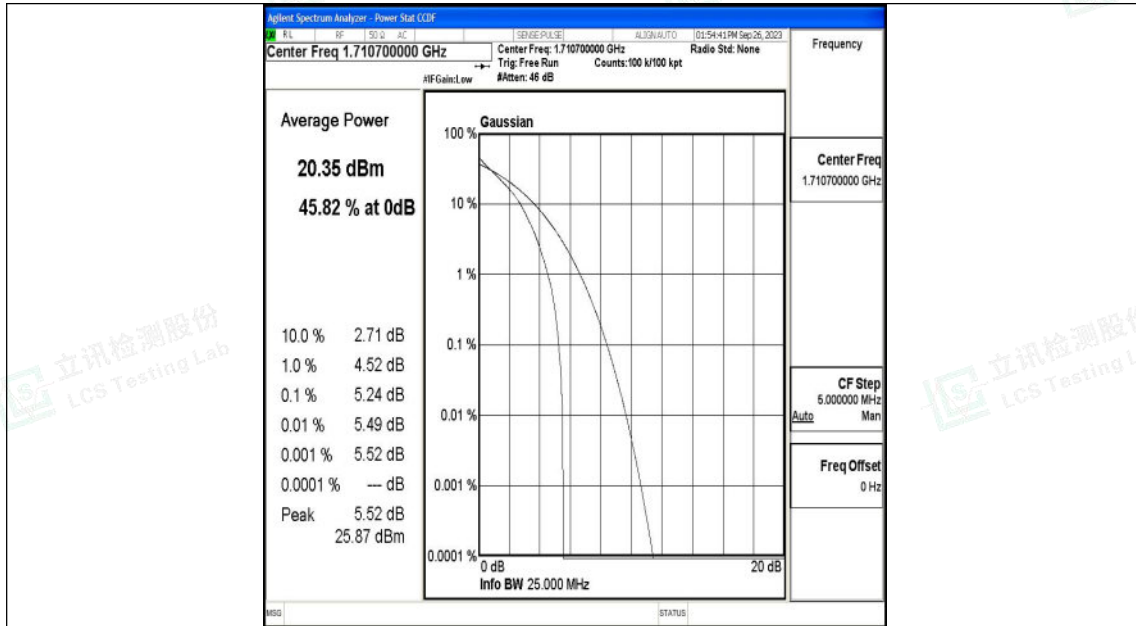

Test Graphs

1.4MHz-131979