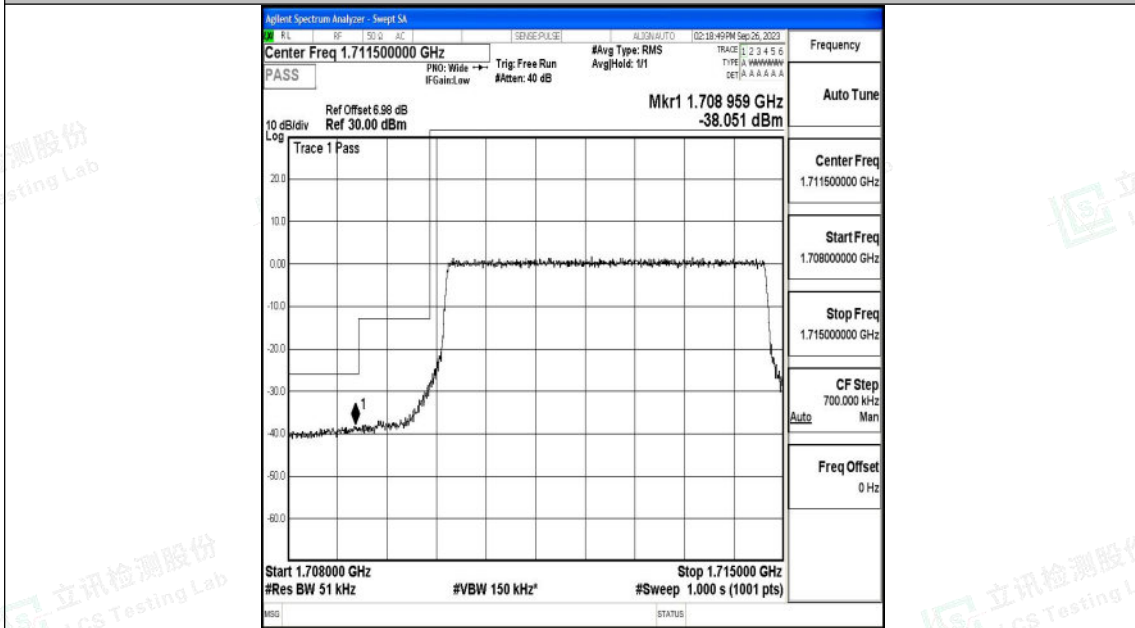

Band66_5MHz_QPSK_131997_25RB#0

Band66_5MHz_16QAM_131997_25RB#0

Shenzhen LCS Compliance Testing Laboratory Ltd.
Add: 101, 201 Bldg A & 301 Bldg C, Juji Industrial Park Yabianxueziwei, Shajing Street, Baoan District, Shenzhen, 518000, China
Tel: +(86) 0755-82591330 | E-mail: webmaster@lcs-cert.com | Web: www.lcs-cert.com
Scan code to check authenticity