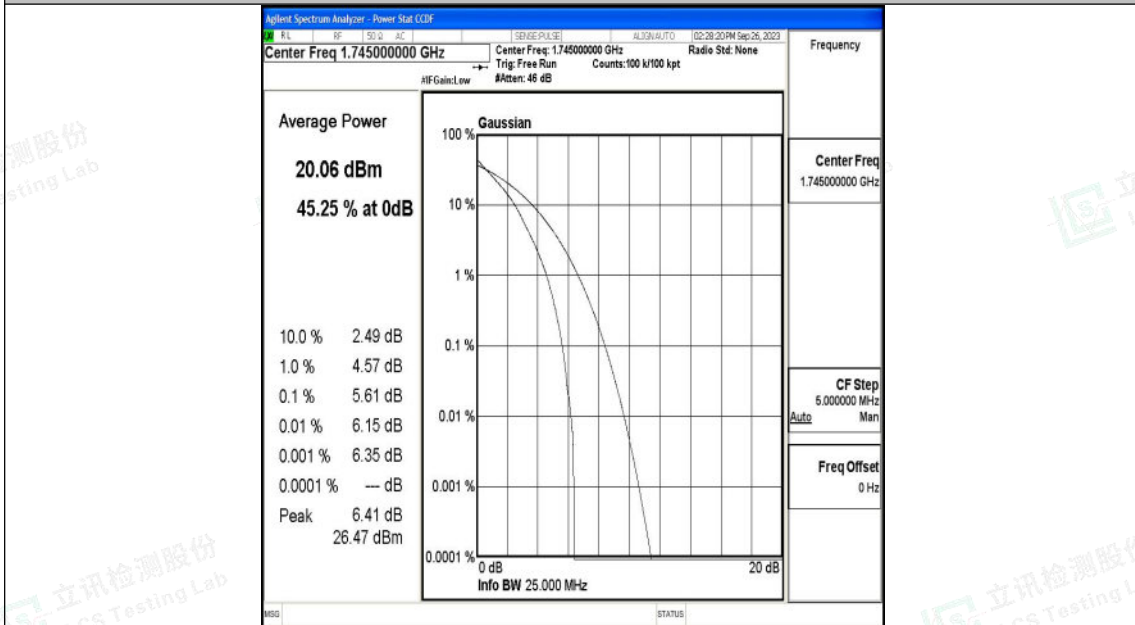

5MHz-131997

Shenzhen LCS Compliance Testing Laboratory Ltd.
Add: 101, 201 Bldg A & 301 Bldg C, Juji Industrial Park Yabianxueziwei, Shajing Street,
Baoan District, Shenzhen, 518000, China
Tel: +(86) 0755-82591330 | E-mail: webmaster@lcs-cert.com | Web: www.lcs-cert.com
Scan code to check authenticity