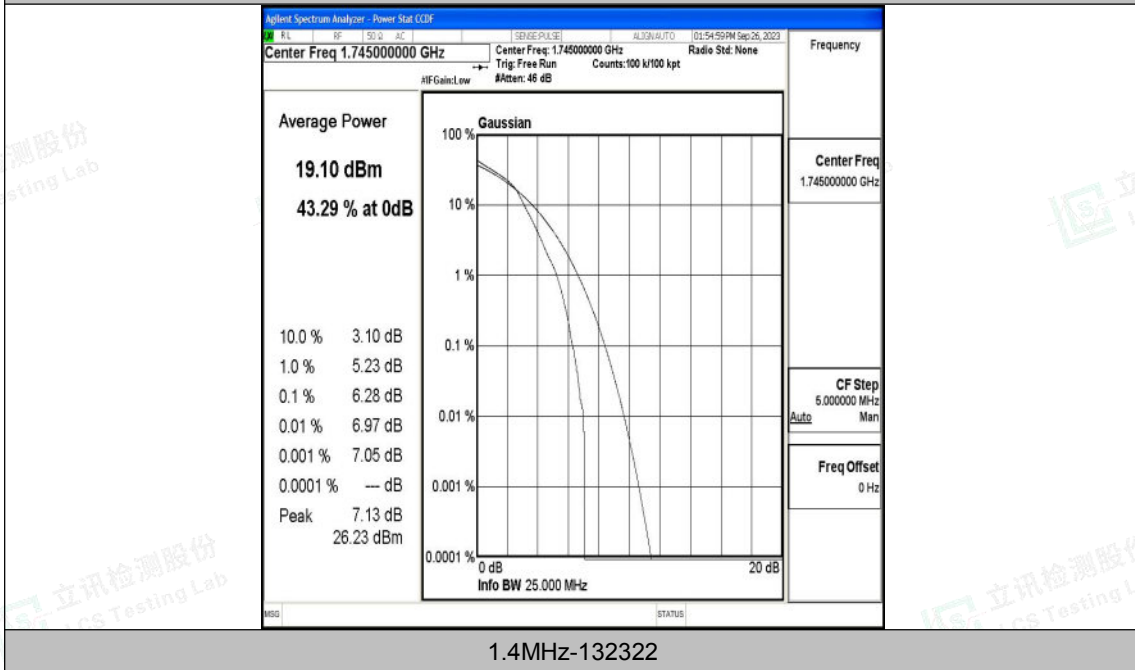

Test Graphs

1.4MHz-131979

1.4MHz-131979

Shenzhen LCS Compliance Testing Laboratory Ltd.
 Add: 101, 201 Bldg A & 301 Bldg C, Juji Industrial Park Yabianxueziwei, Shajing Street,
 Baoan District, Shenzhen, 518000, China
 Tel: +(86) 0755-82591330 | E-mail: webmaster@lcs-cert.com | Web: www.lcs-cert.com
 Scan code to check authenticity