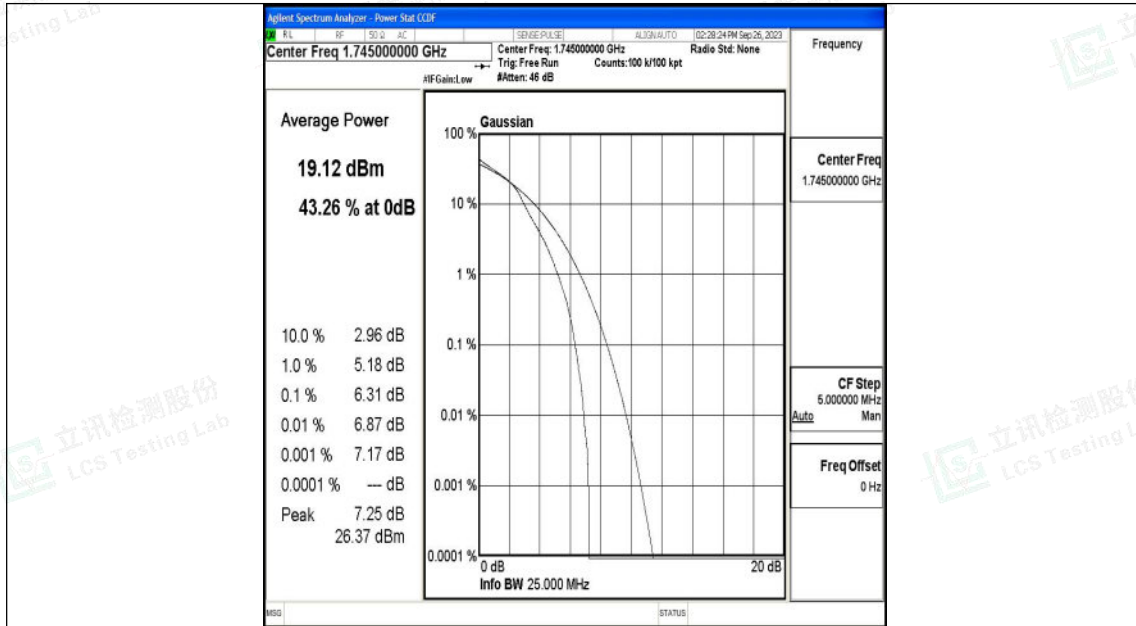

5MHz-132322

Shenzhen LCS Compliance Testing Laboratory Ltd.
Add: 101, 201 Bldg A & 301 Bldg C, Juji Industrial Park Yabianxueziwei, Shajing Street,
Baoan District, Shenzhen, 518000, China
Tel: +(86) 0755-82591330 | E-mail: webmaster@lcs-cert.com | Web: www.lcs-cert.com
Scan code to check authenticity