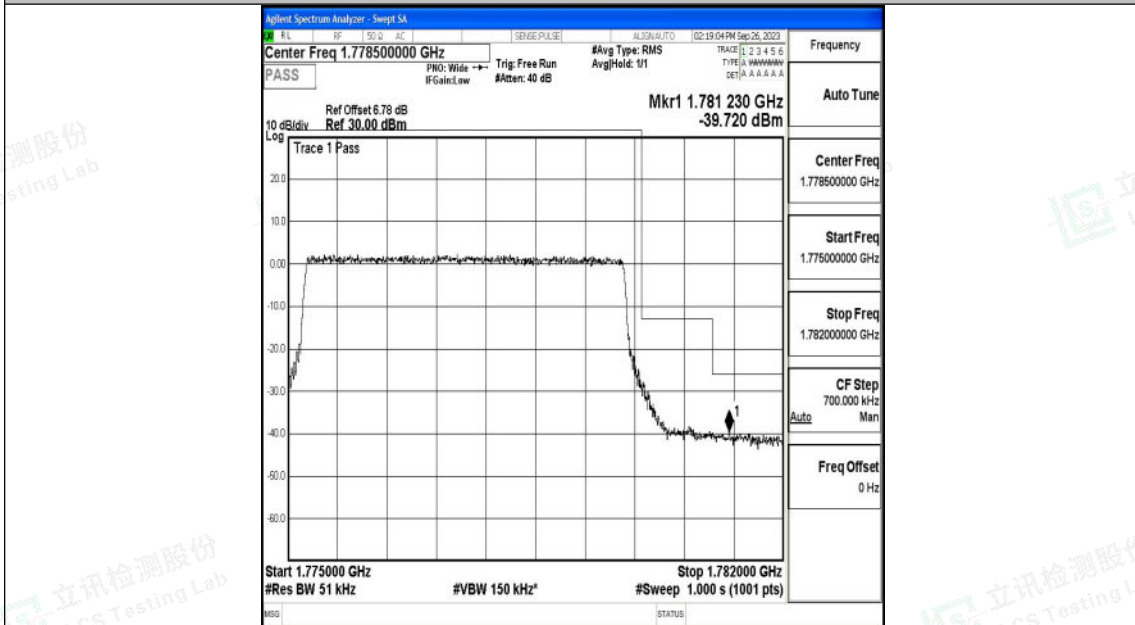

Band66_5MHz_QPSK_132647_25RB#0

Shenzhen LCS Compliance Testing Laboratory Ltd.
Add: 101, 201 Bldg A & 301 Bldg C, Juji Industrial Park Yabianxueziwei, Shajing Street,
Baoan District, Shenzhen, 518000, China
Tel: +(86) 0755-82591330 | E-mail: webmaster@lcs-cert.com | Web: www.lcs-cert.com
Scan code to check authenticity