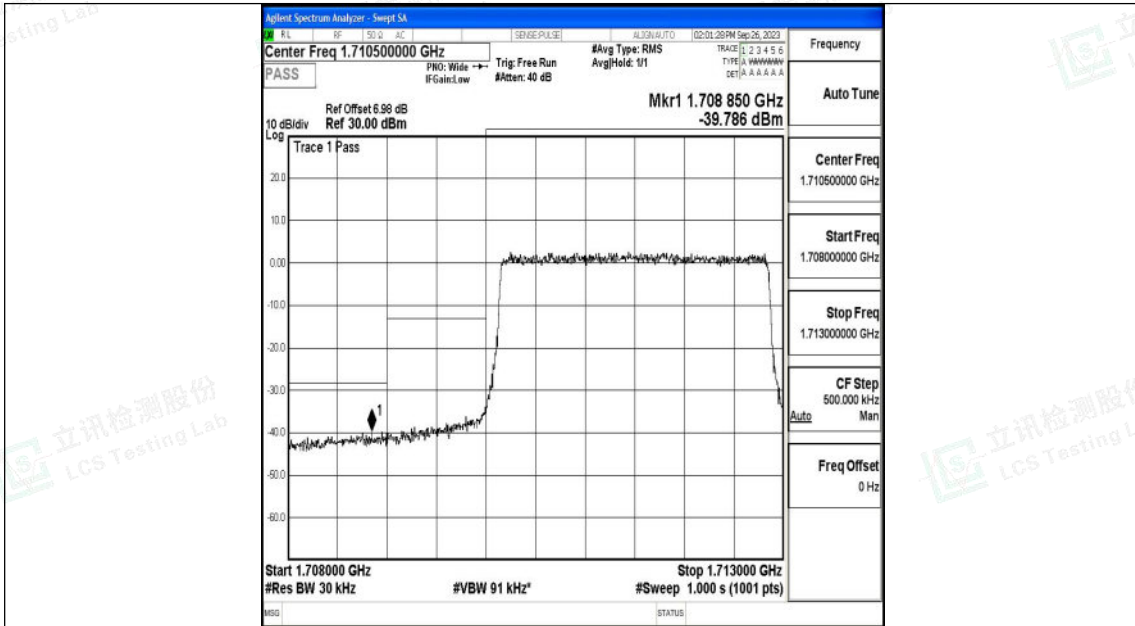

Band66_1.4MHz_16QAM_132665_6RB#0