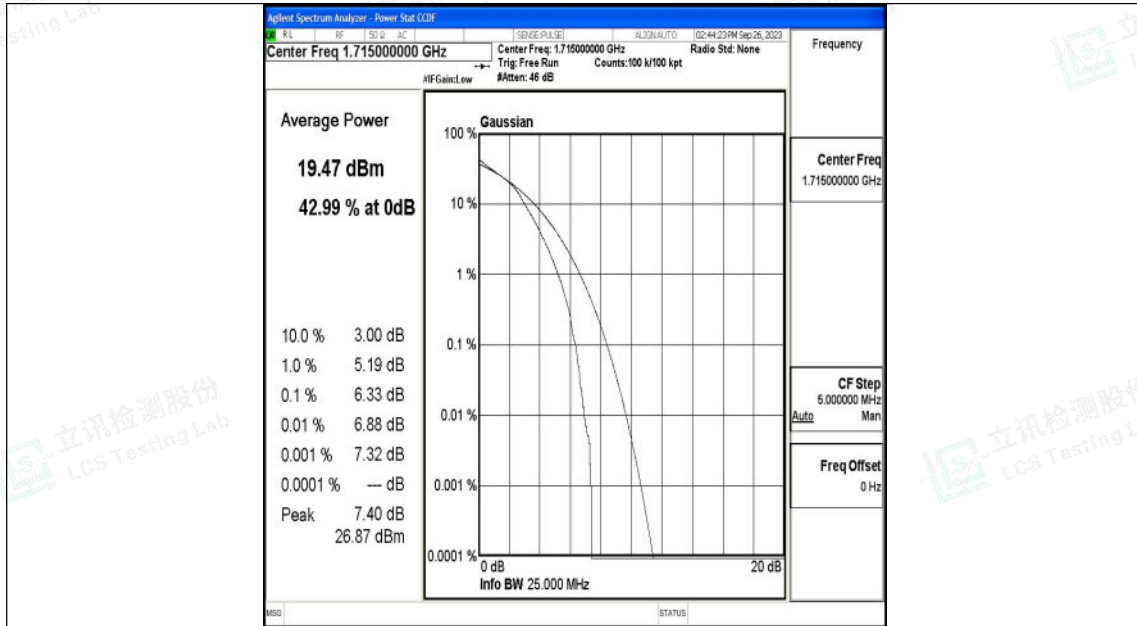

Shenzhen LCS Compliance Testing Laboratory Ltd.
Add: 101, 201 Bldg A & 301 Bldg C, Juji Industrial Park Yabianxueziwei, Shajing Street,
Baoan District, Shenzhen, 518000, China
Tel: +(86) 0755-82591330 | E-mail: webmaster@lcs-cert.com | Web: www.lcs-cert.com
Scan code to check authenticity