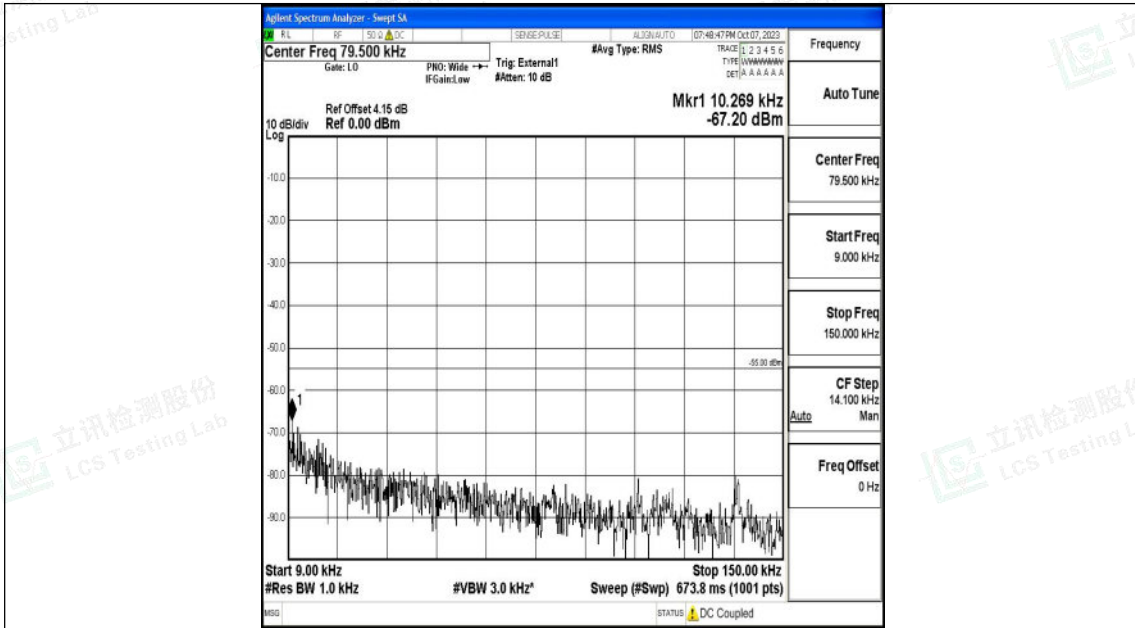

Band41_20MHz_QPSK_40590_1RB#0_0.009~0.15_0.009~0.15