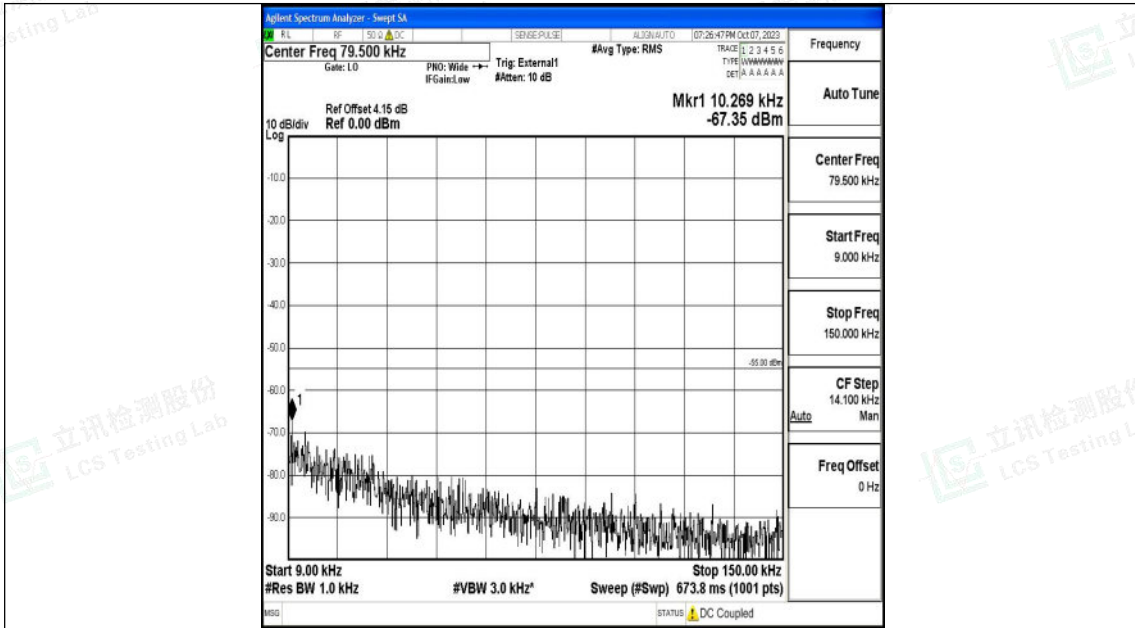

Band41_15MHz_QPSK_40115_1RB#0_0.009~0.15_0.009~0.15