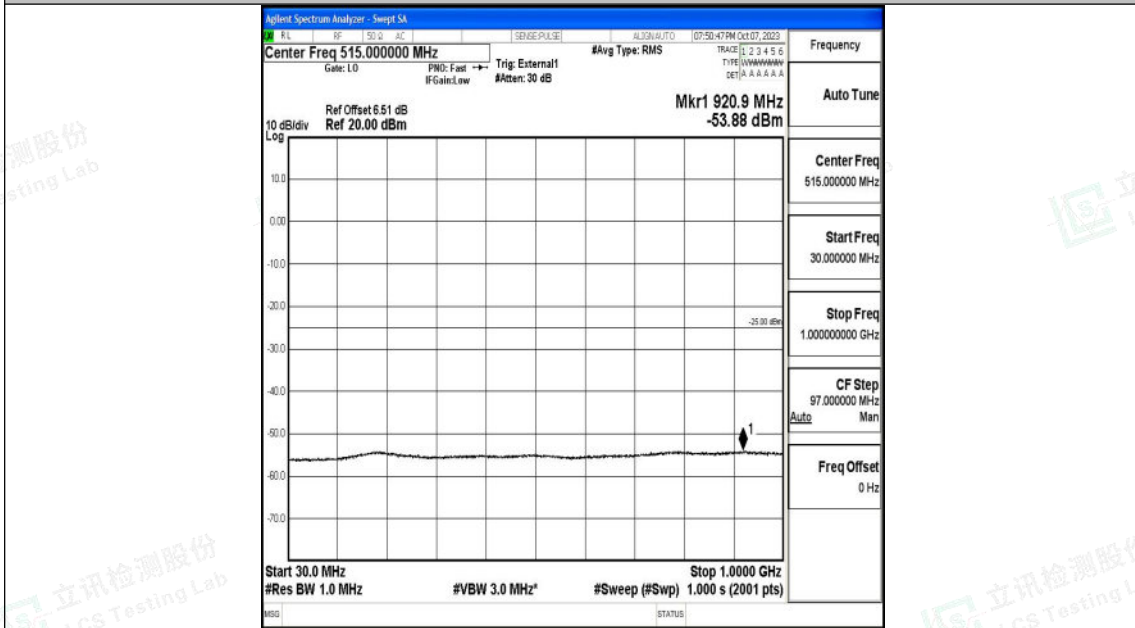

Band41_20MHz_16QAM_40590_1RB#0_30~1000_30~1000

Shenzhen LCS Compliance Testing Laboratory Ltd.
Add: 101, 201 Bldg A & 301 Bldg C, Juji Industrial Park Yabianxueziwei, Shajing Street,
Baoan District, Shenzhen, 518000, China
Tel: +(86) 0755-82591330 | E-mail: webmaster@lcs-cert.com | Web: www.lcs-cert.com
Scan code to check authenticity