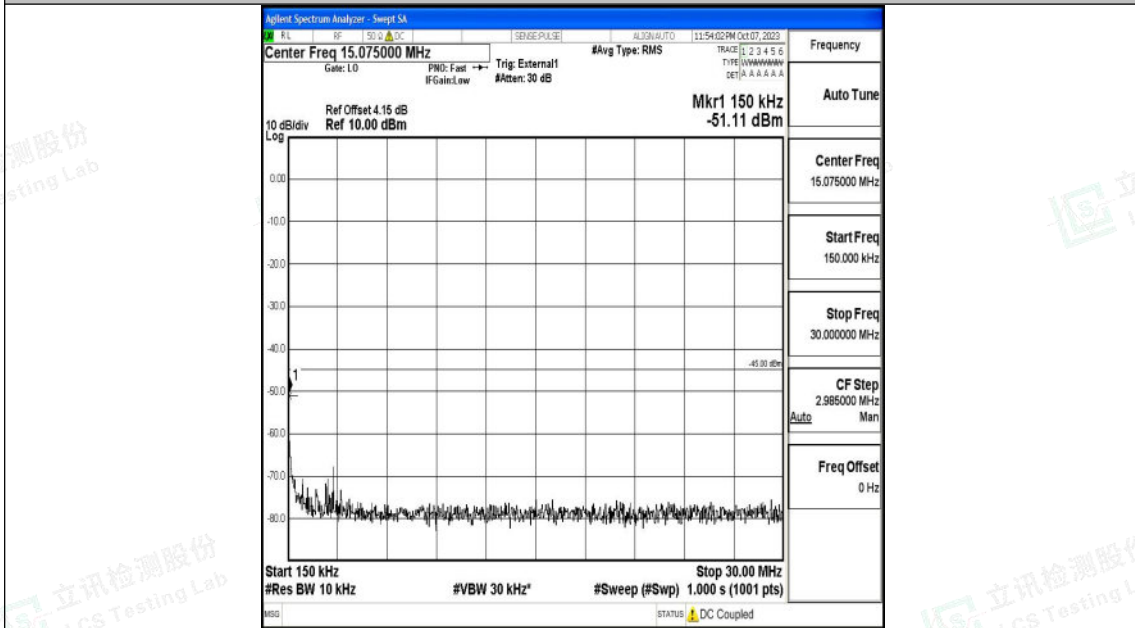

Band41_15MHz_16QAM_40115_1RB#0_0.15~30_0.15~30