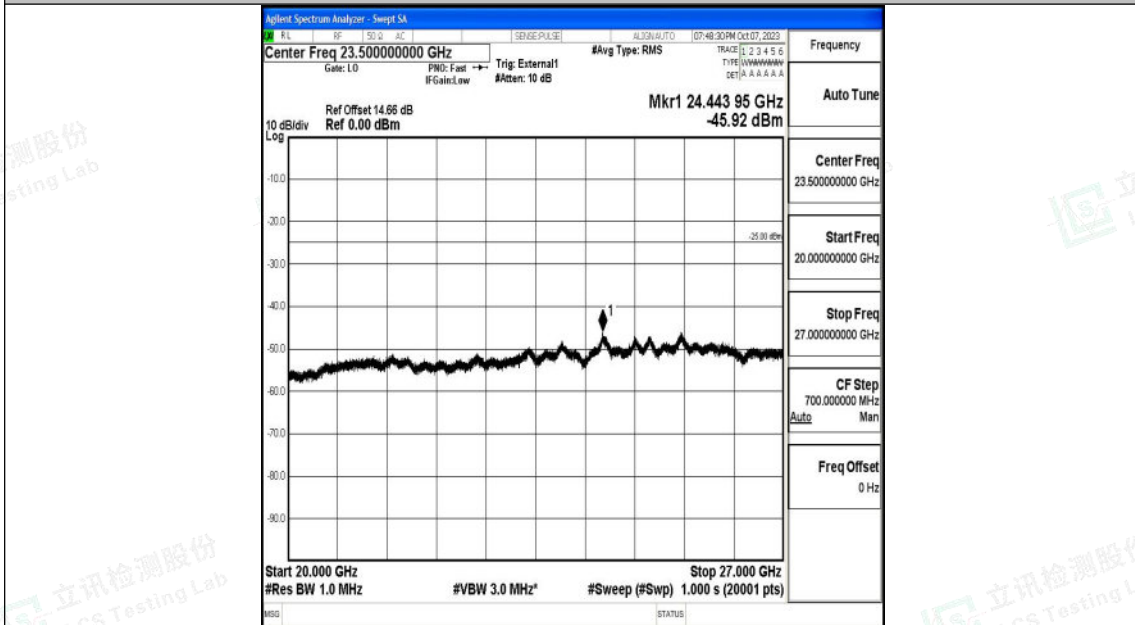

Band41\_20MHz\_16QAM\_40140\_1RB#0\_0.15~30\_0.15~30

Band41\_20MHz\_16QAM\_40140\_1RB#0\_30~1000\_30~1000

Band41\_20MHz\_16QAM\_40140\_1RB#0\_1000~20000\_1000~20000

Band41\_20MHz\_16QAM\_40140\_1RB#0\_20000~27000\_20000~27000