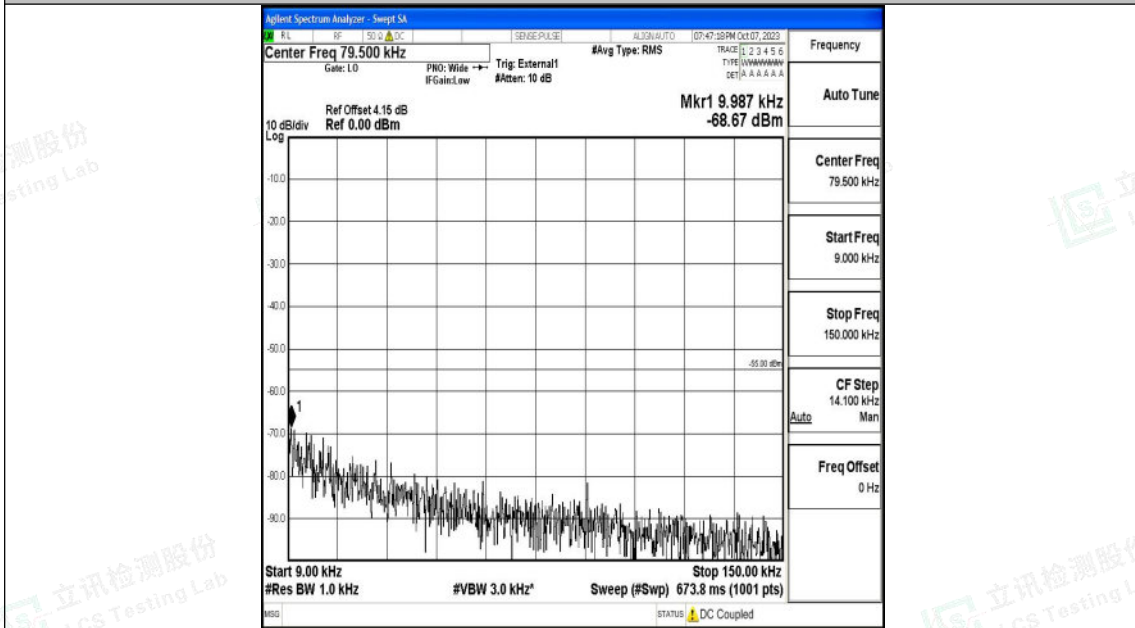

Band41_20MHz_16QAM_40140_1RB#0_0.009~0.15_0.009~0.15

Shenzhen LCS Compliance Testing Laboratory Ltd.
Add: 101, 201 Bldg A & 301 Bldg C, Juji Industrial Park Yabianxueziwei, Shajing Street,
Baoan District, Shenzhen, 518000, China
Tel: +(86) 0755-82591330 | E-mail: webmaster@lcs-cert.com | Web: www.lcs-cert.com
Scan code to check authenticity