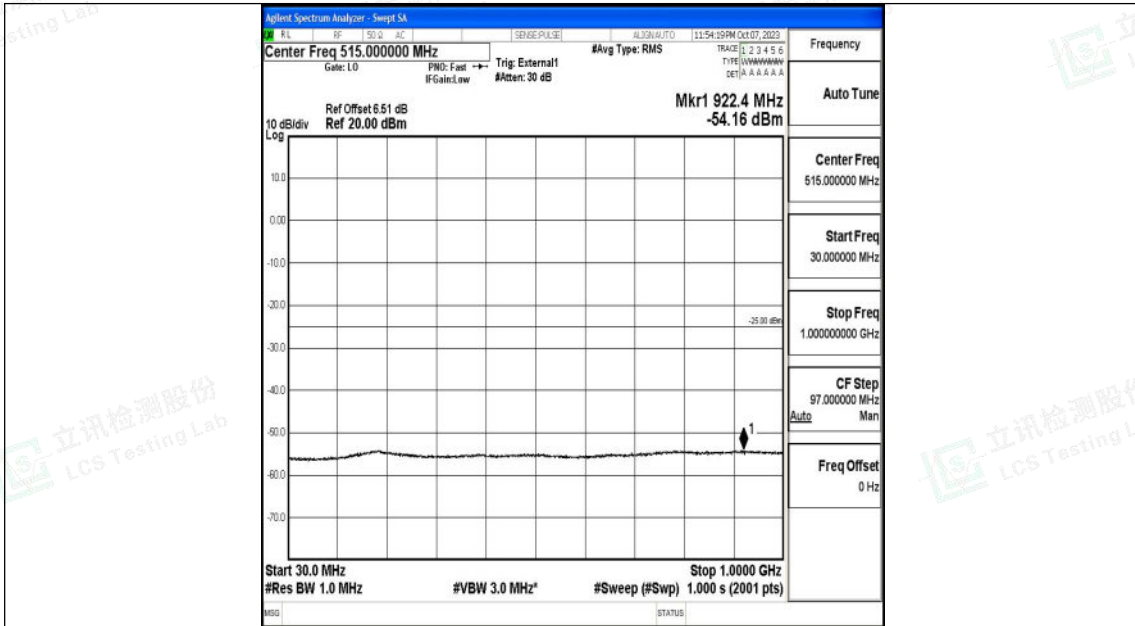

Band41_15MHz_16QAM_40115_1RB#0_30~1000_30~1000