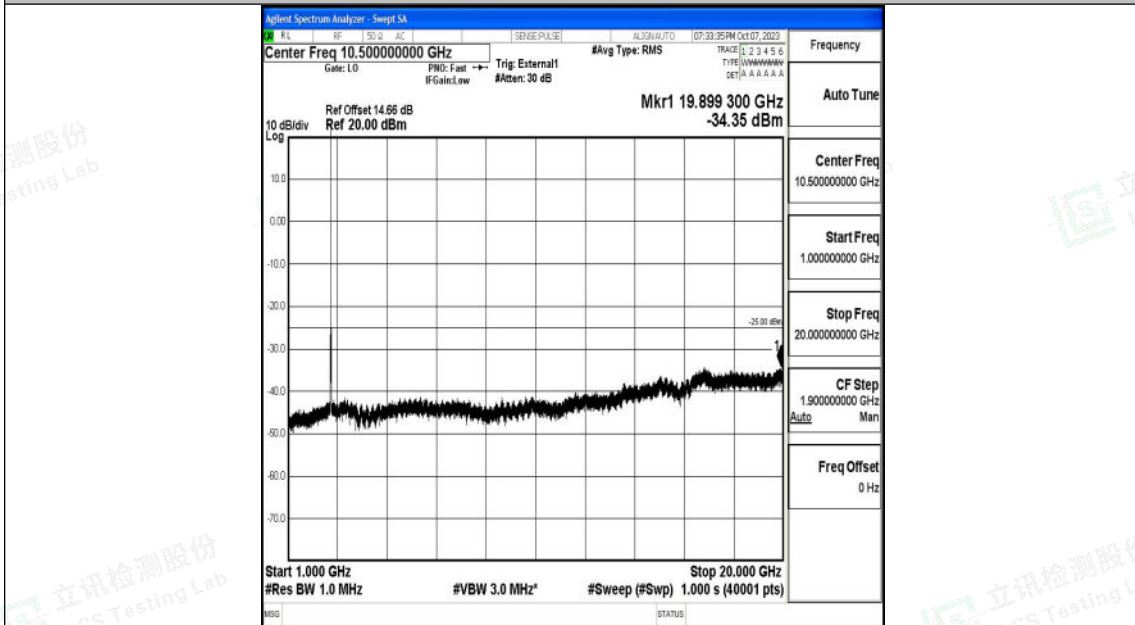

Band41_15MHz_QPSK_41165_1RB#0_1000~20000_1000~20000

Shenzhen LCS Compliance Testing Laboratory Ltd.
Add: 101, 201 Bldg A & 301 Bldg C, Juji Industrial Park Yabianxueziwei, Shajing Street,
Baoan District, Shenzhen, 518000, China
Tel: +(86) 0755-82591330 | E-mail: webmaster@lcs-cert.com | Web: www.lcs-cert.com
Scan code to check authenticity