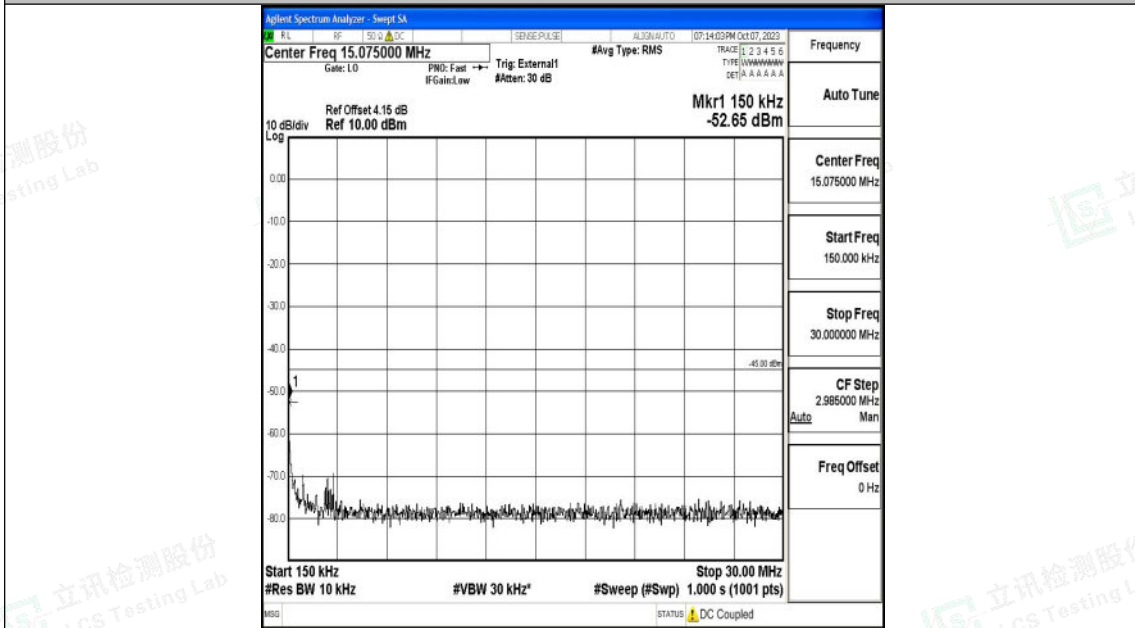

Band41_10MHz_QPSK_41190_1RB#0_0.15~30_0.15~30

Shenzhen LCS Compliance Testing Laboratory Ltd.
Add: 101, 201 Bldg A & 301 Bldg C, Juji Industrial Park Yabianxueziwei, Shajing Street,
Baoan District, Shenzhen, 518000, China
Tel: +(86) 0755-82591330 | E-mail: webmaster@lcs-cert.com | Web: www.lcs-cert.com
Scan code to check authenticity