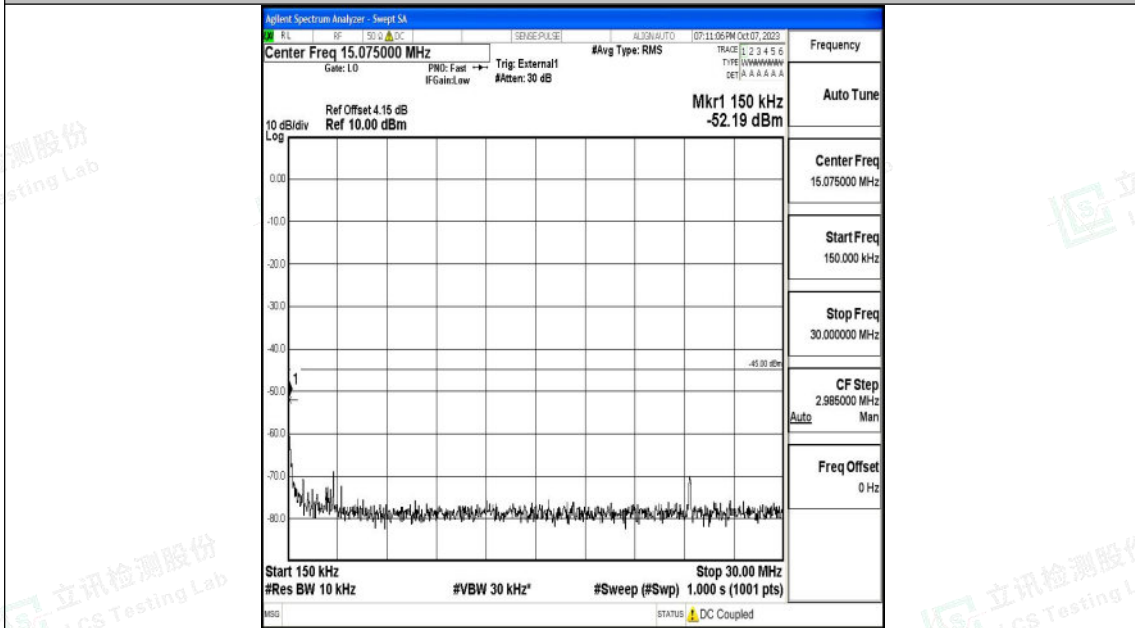

Band41_10MHz_QPSK_40590_1RB#0_0.15~30_0.15~30

Shenzhen LCS Compliance Testing Laboratory Ltd.
Add: 101, 201 Bldg A & 301 Bldg C, Juji Industrial Park Yabianxueziwei, Shajing Street,
Baoan District, Shenzhen, 518000, China
Tel: +(86) 0755-82591330 | E-mail: webmaster@lcs-cert.com | Web: www.lcs-cert.com
Scan code to check authenticity