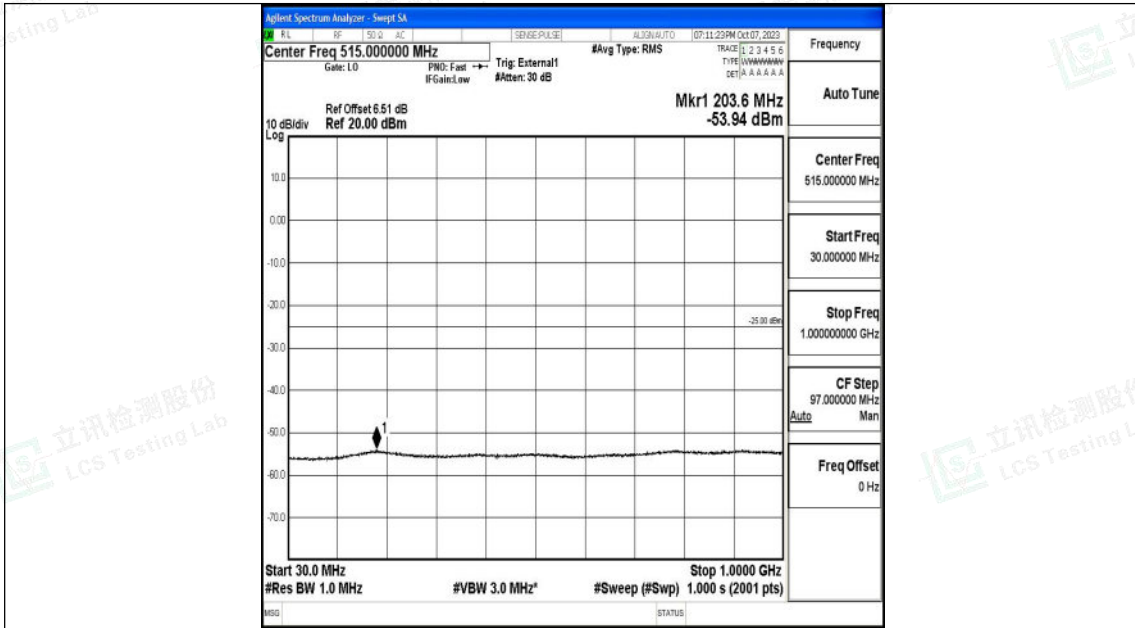

Band41_10MHz_QPSK_40590_1RB#0_30~1000_30~1000