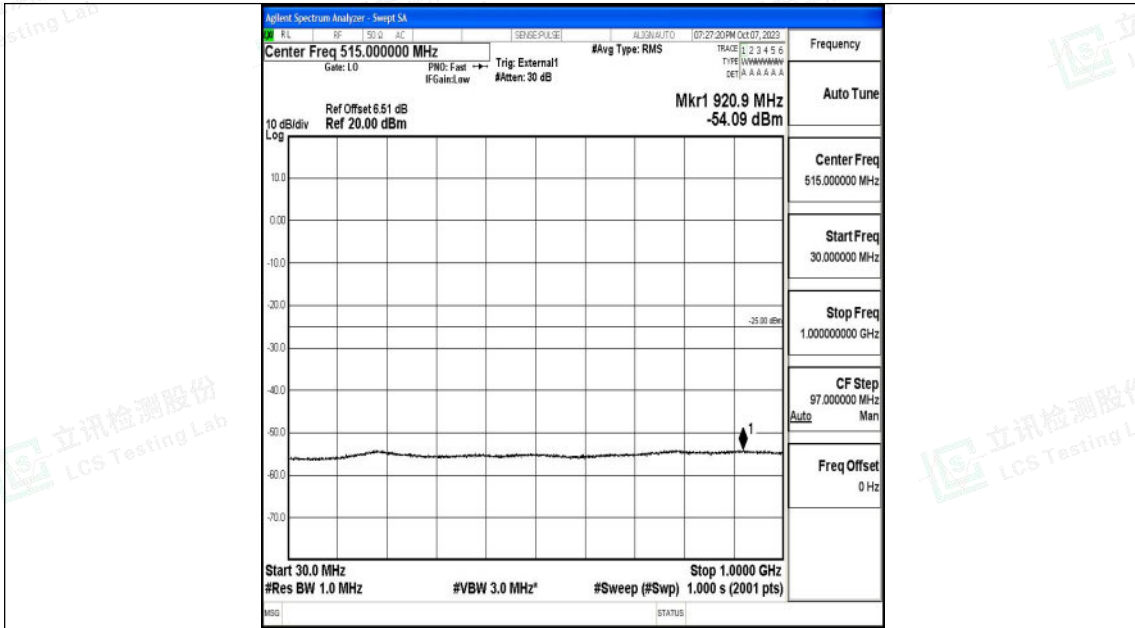

Band41\_15MHz\_QPSK\_40115\_1RB#0\_0.009~0.15\_0.009~0.15

Band41\_15MHz\_QPSK\_40115\_1RB#0\_0.15~30\_0.15~30

Shenzhen LCS Compliance Testing Laboratory Ltd.  
 Add: 101, 201 Bldg A & 301 Bldg C, Juji Industrial Park Yabianxueziwei, Shajing Street,  
 Baoan District, Shenzhen, 518000, China  
 Tel: +(86) 0755-82591330 | E-mail: webmaster@lcs-cert.com | Web: www.lcs-cert.com  
 Scan code to check authenticity