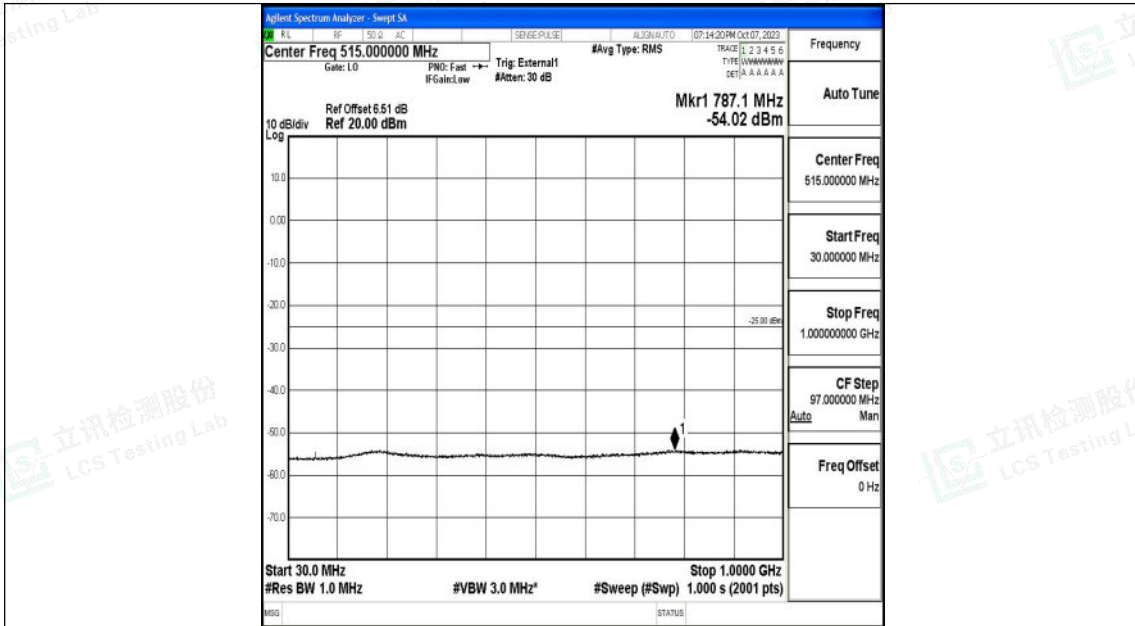

Band41_10MHz_QPSK_41190_1RB#0_30~1000_30~1000