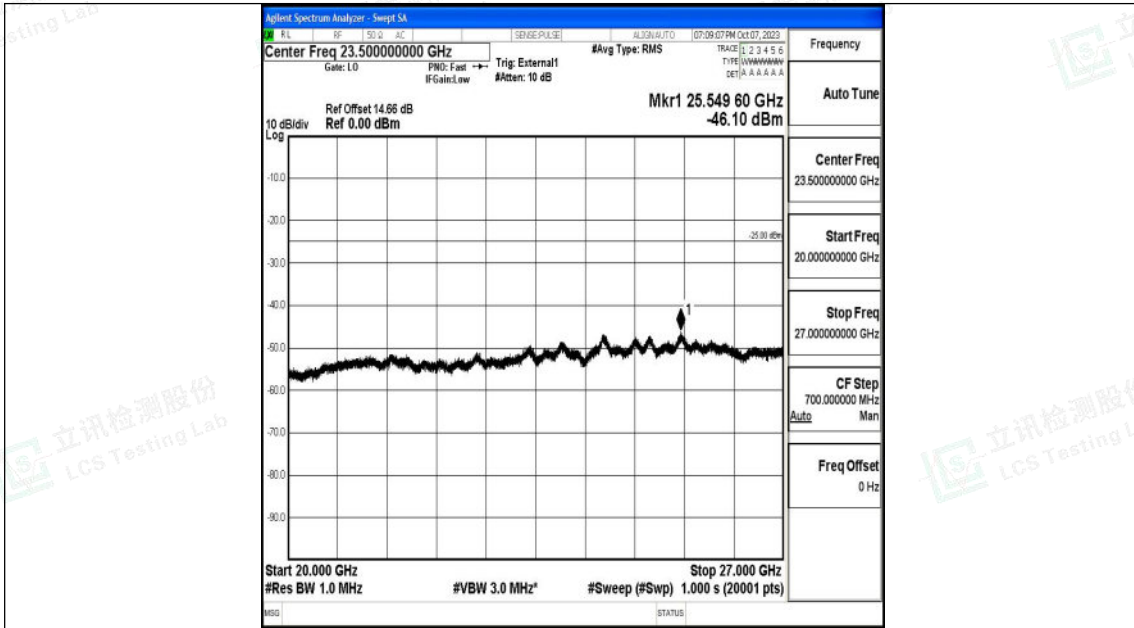

Band41_10MHz_QPSK_40090_1RB#0_20000~27000_20000~27000