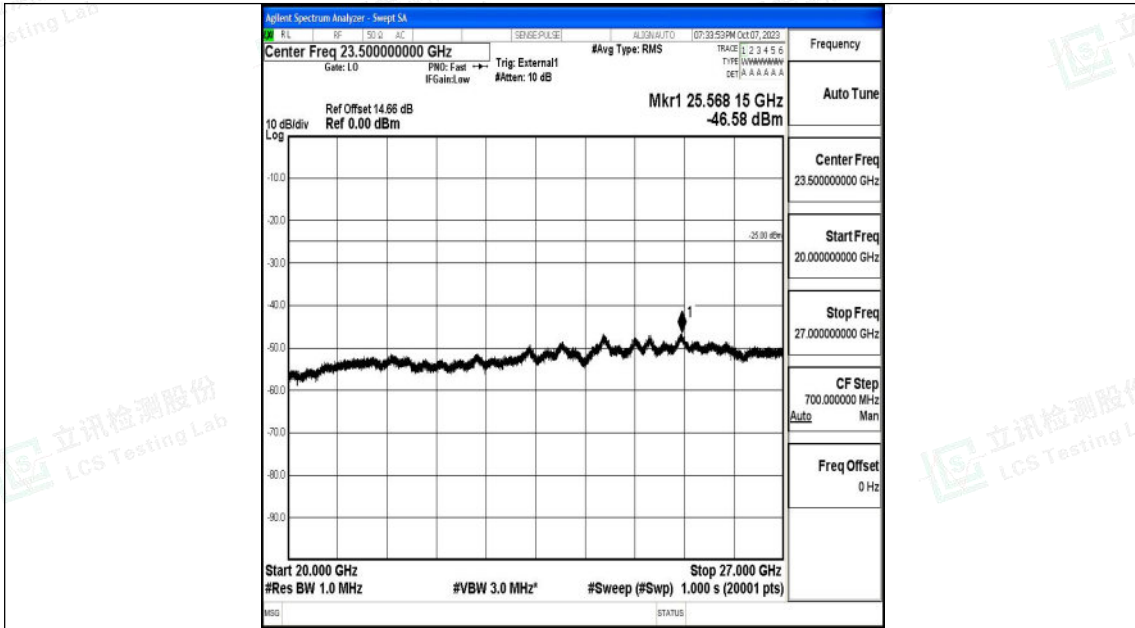

Band41_15MHz_QPSK_41165_1RB#0_20000~27000_20000~27000