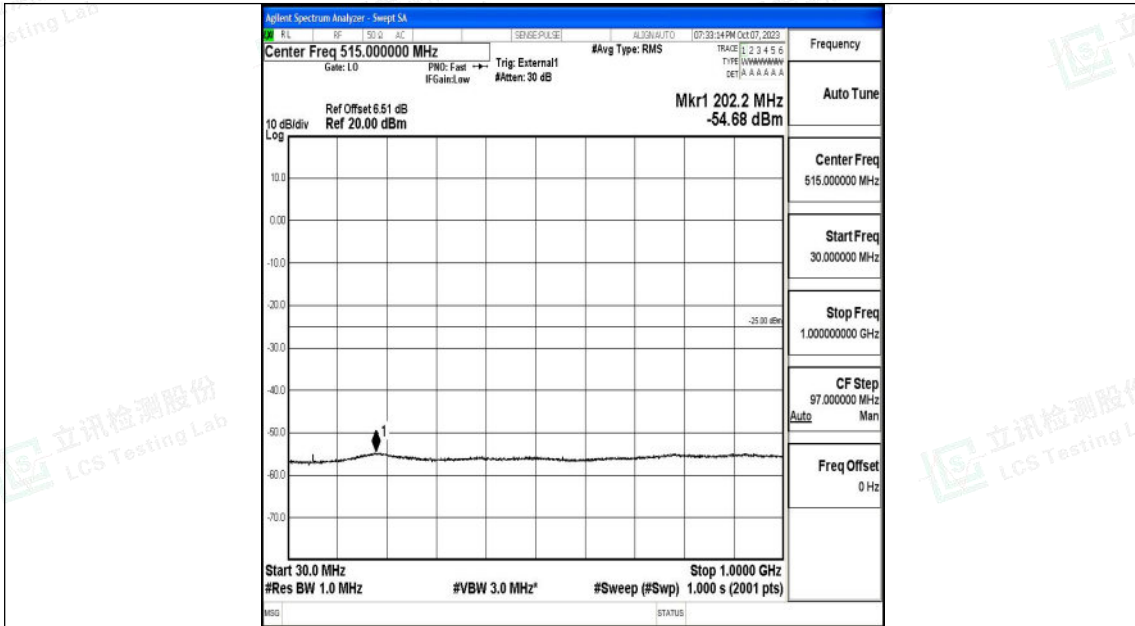

Band41_15MHz_QPSK_41165_1RB#0_30~1000_30~1000