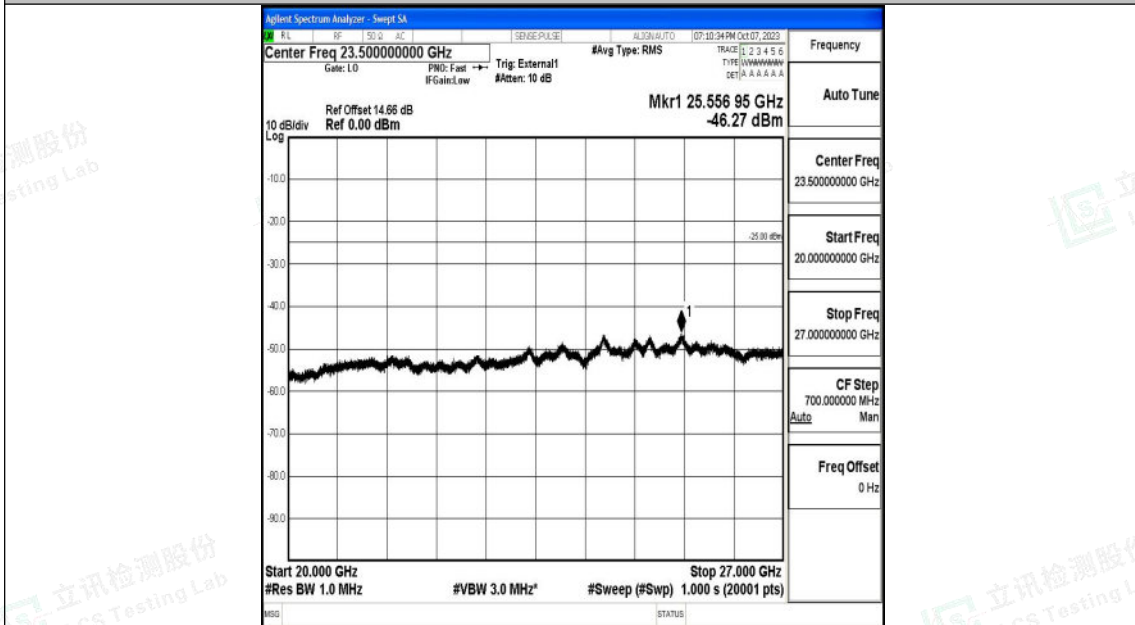

Band41_10MHz_16QAM_40090_1RB#0_20000~27000_20000~27000

Shenzhen LCS Compliance Testing Laboratory Ltd.
Add: 101, 201 Bldg A & 301 Bldg C, Juji Industrial Park Yabianxueziwei, Shajing Street,
Baoan District, Shenzhen, 518000, China
Tel: +(86) 0755-82591330 | E-mail: webmaster@lcs-cert.com | Web: www.lcs-cert.com
Scan code to check authenticity