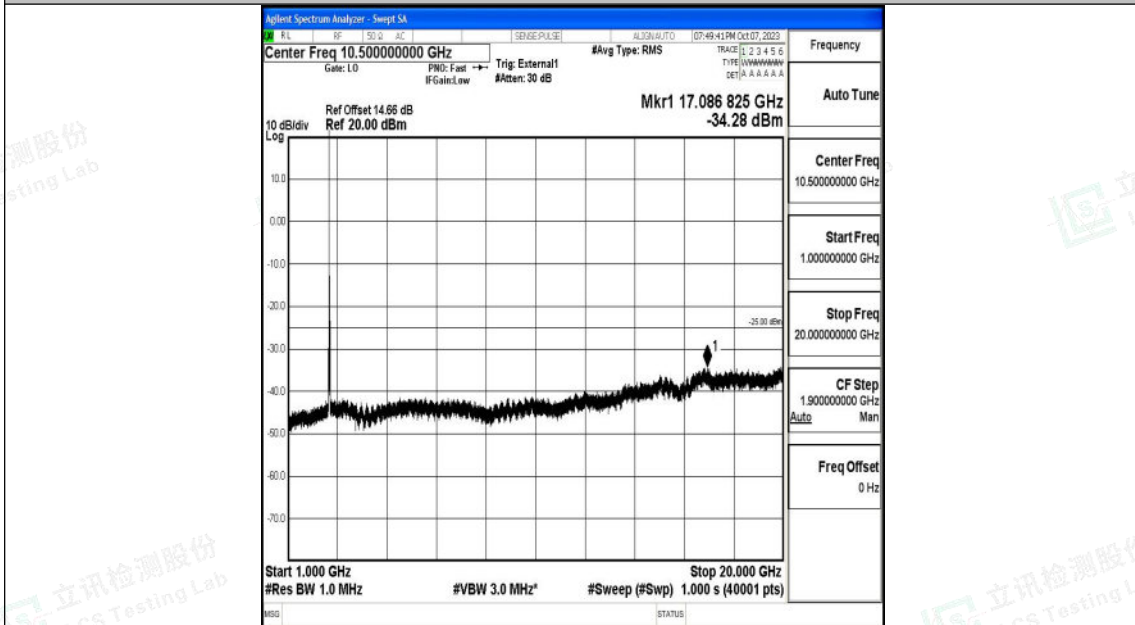

Band41_20MHz_QPSK_40590_1RB#0_1000~20000_1000~20000

Shenzhen LCS Compliance Testing Laboratory Ltd.
Add: 101, 201 Bldg A & 301 Bldg C, Juji Industrial Park Yabianxueziwei, Shajing Street,
Baoan District, Shenzhen, 518000, China
Tel: +(86) 0755-82591330 | E-mail: webmaster@lcs-cert.com | Web: www.lcs-cert.com
Scan code to check authenticity