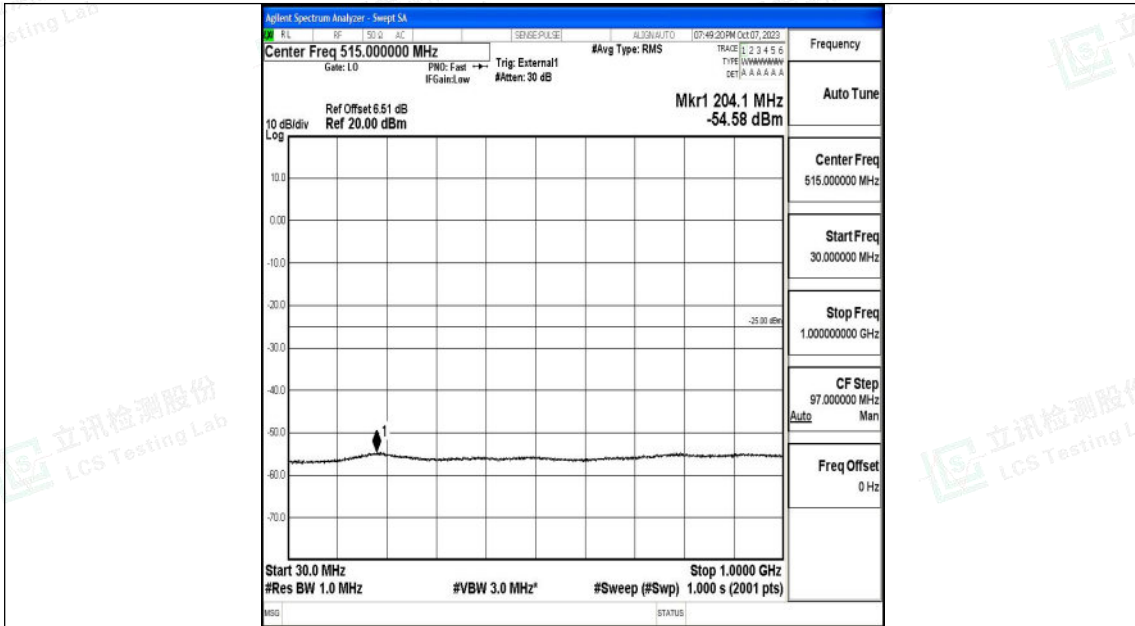

Band41_20MHz_QPSK_40590_1RB#0_30~1000_30~1000