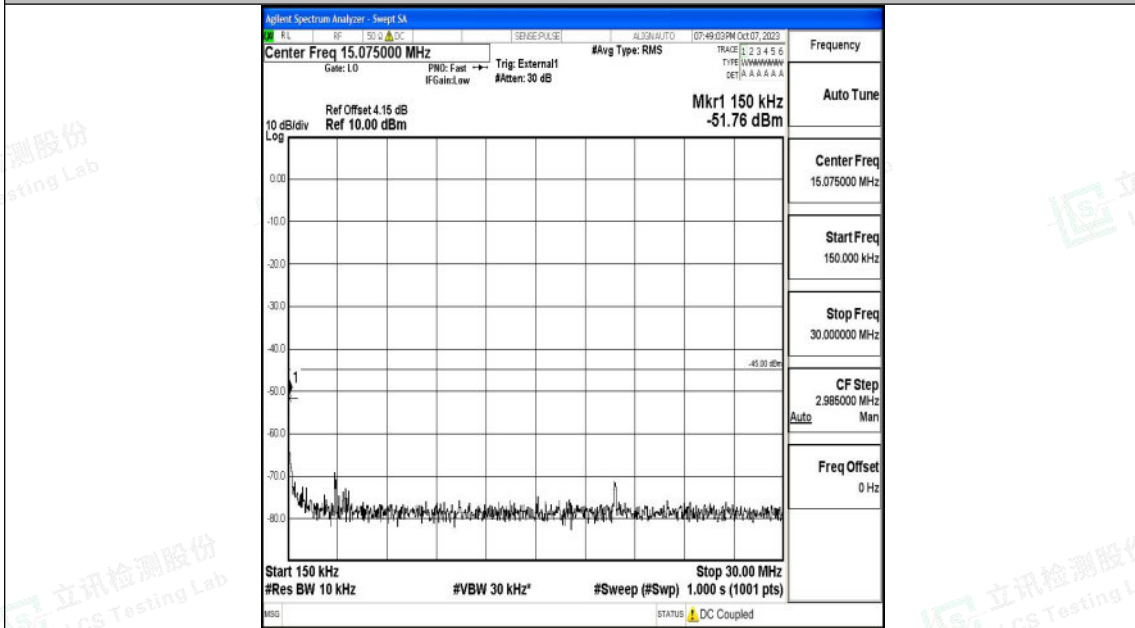

Band41_20MHz_QPSK_40590_1RB#0_0.15~30_0.15~30

Shenzhen LCS Compliance Testing Laboratory Ltd.
Add: 101, 201 Bldg A & 301 Bldg C, Juji Industrial Park Yabianxueziwei, Shajing Street,
Baoan District, Shenzhen, 518000, China
Tel: +(86) 0755-82591330 | E-mail: webmaster@lcs-cert.com | Web: www.lcs-cert.com
Scan code to check authenticity