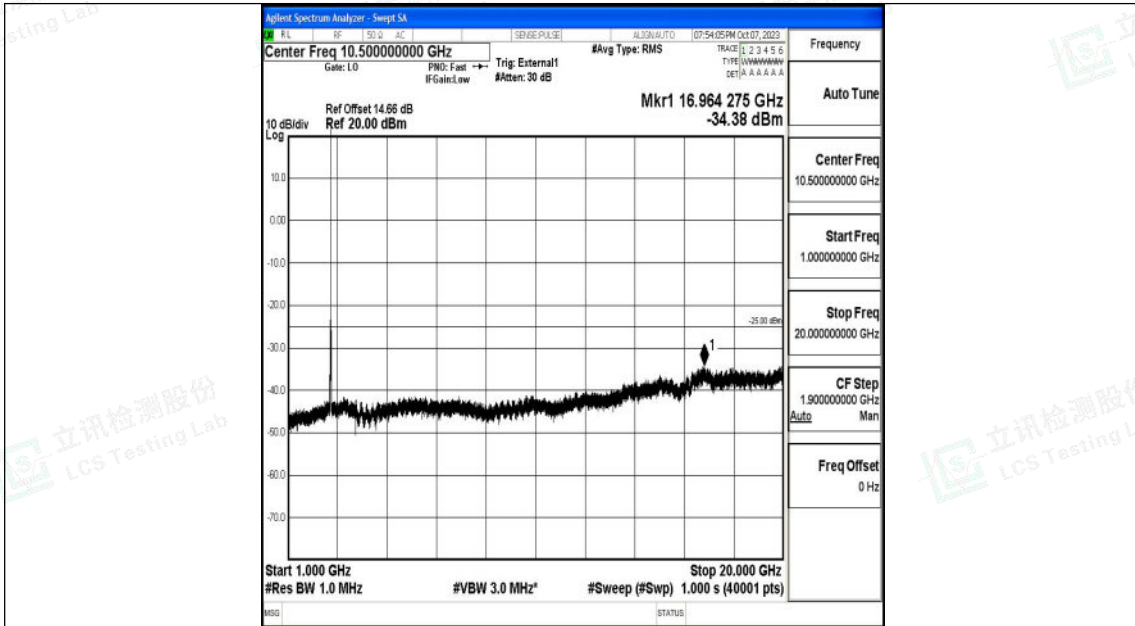

Band41_20MHz_16QAM_41140_1RB#0_1000~20000_1000~20000