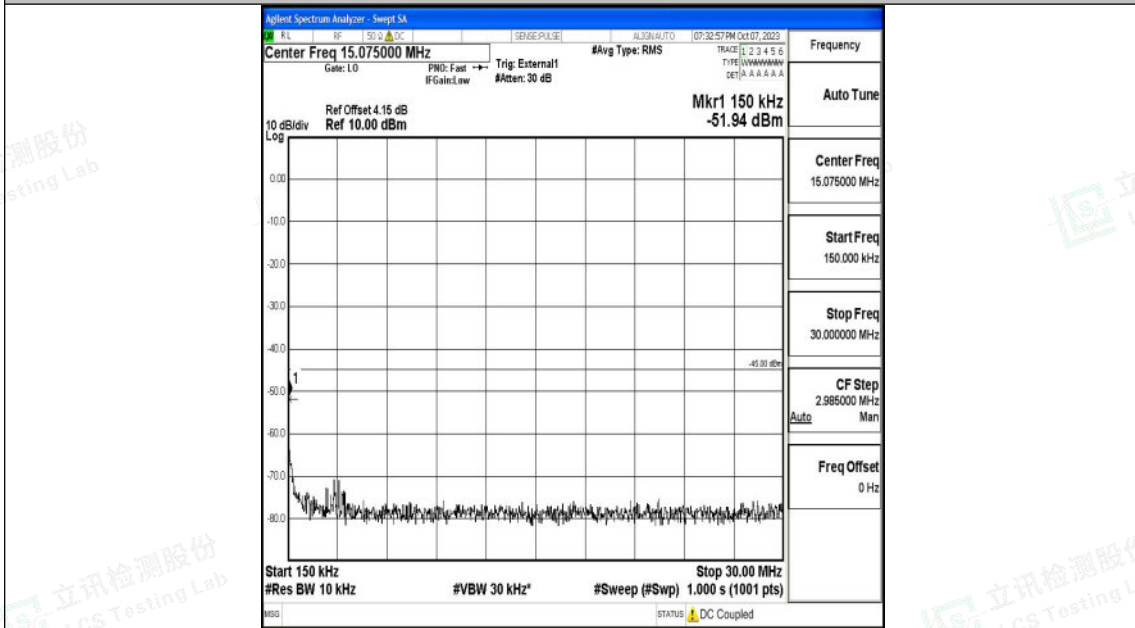

Band41_15MHz_QPSK_41165_1RB#0_0.15~30_0.15~30

Shenzhen LCS Compliance Testing Laboratory Ltd.
Add: 101, 201 Bldg A & 301 Bldg C, Juji Industrial Park Yabianxueziwei, Shajing Street,
Baoan District, Shenzhen, 518000, China
Tel: +(86) 0755-82591330 | E-mail: webmaster@lcs-cert.com | Web: www.lcs-cert.com
Scan code to check authenticity