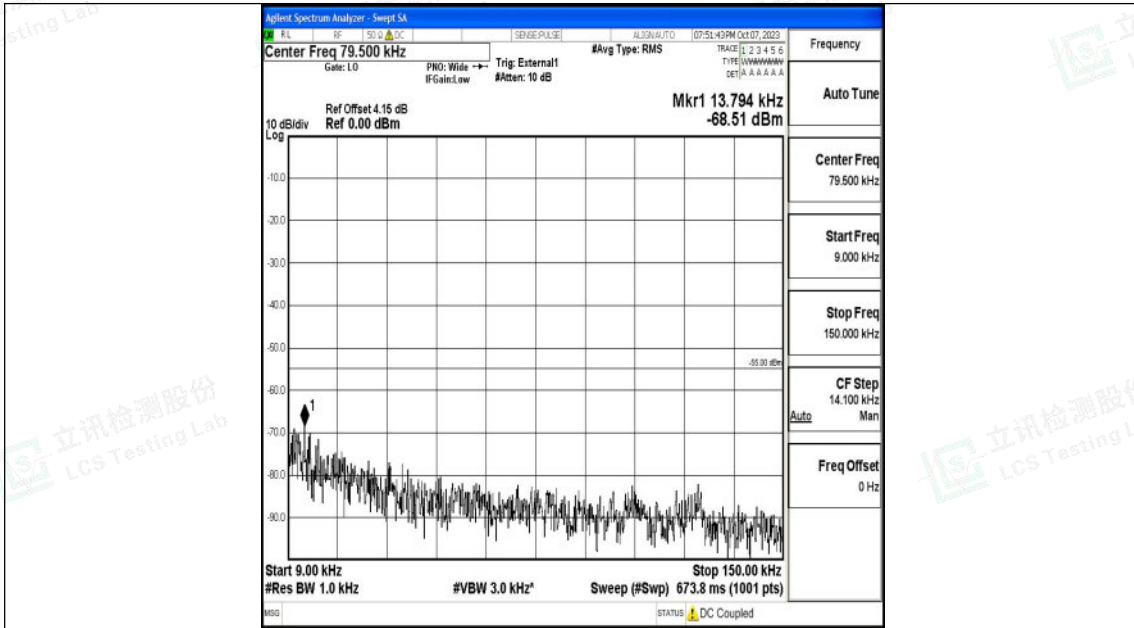

Band41\_20MHz\_16QAM\_40590\_1RB#0\_1000~20000\_1000~20000

Band41\_20MHz\_16QAM\_40590\_1RB#0\_20000~27000\_20000~27000

Shenzhen LCS Compliance Testing Laboratory Ltd.  
 Add: 101, 201 Bldg A & 301 Bldg C, Juji Industrial Park Yabianxueziwei, Shajing Street,  
 Baoan District, Shenzhen, 518000, China  
 Tel: +(86) 0755-82591330 | E-mail: webmaster@lcs-cert.com | Web: www.lcs-cert.com  
 Scan code to check authenticity