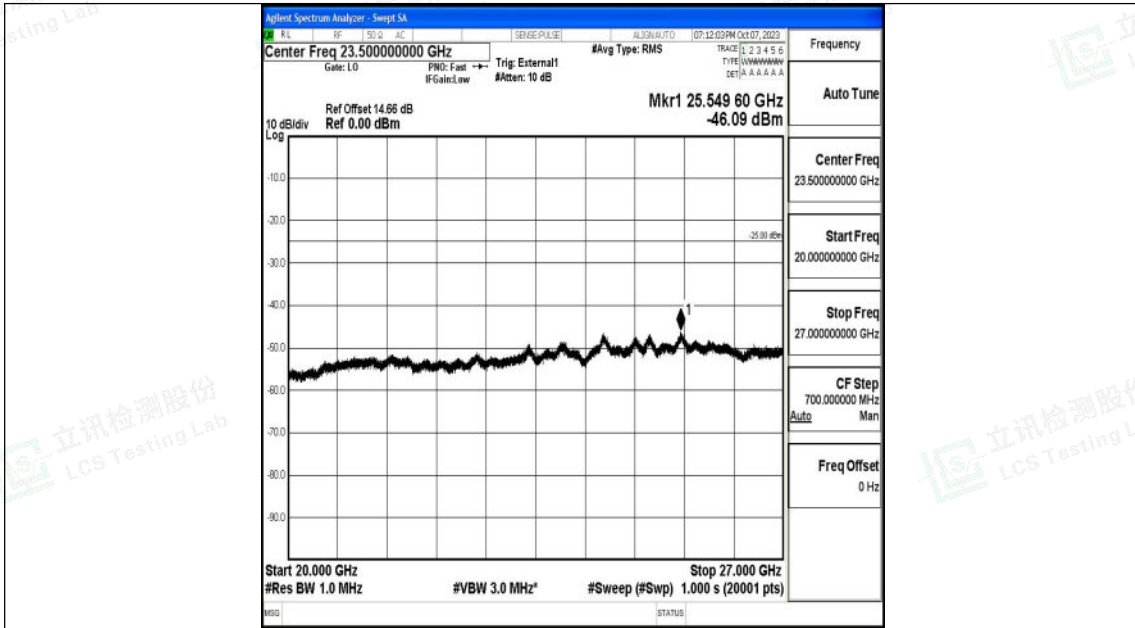

Band41_10MHz_QPSK_40590_1RB#0_20000~27000_20000~27000