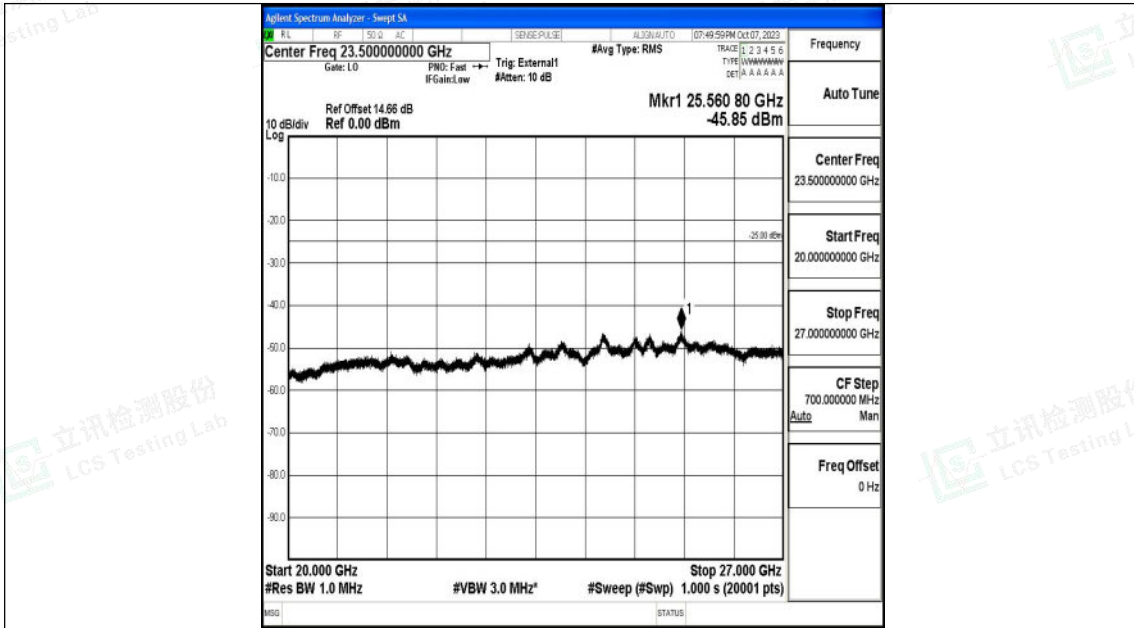

Band41_20MHz_QPSK_40590_1RB#0_20000~27000_20000~27000