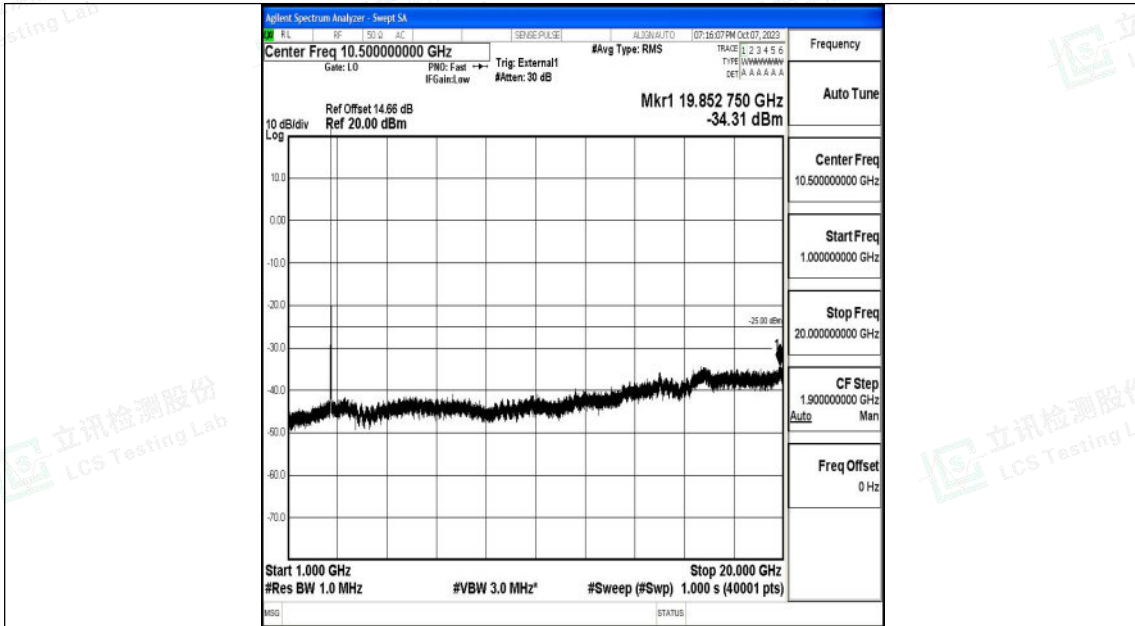

Band41_10MHz_16QAM_41190_1RB#0_1000~20000_1000~20000