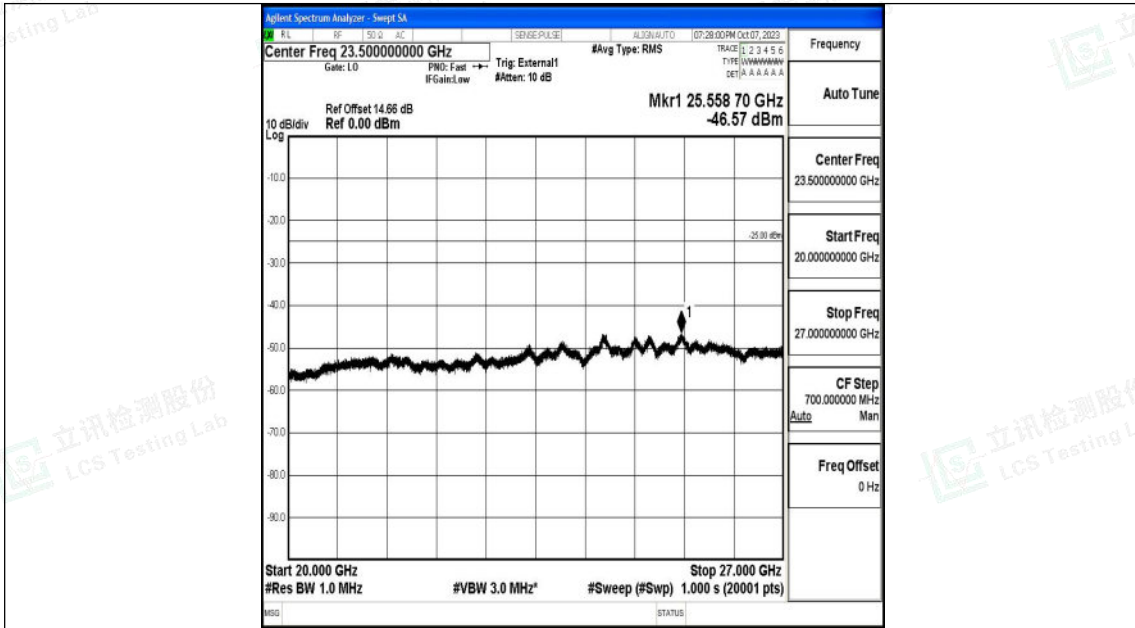

Band41_15MHz_QPSK_40115_1RB#0_20000~27000_20000~27000