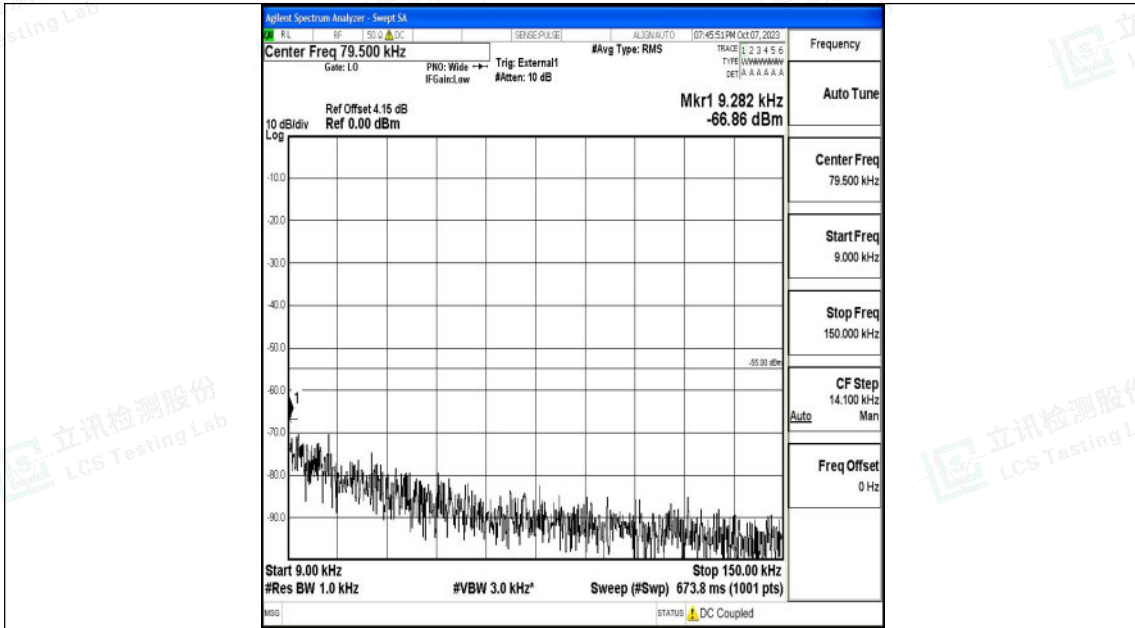

Band41_20MHz_QPSK_40140_1RB#0_0.009~0.15_0.009~0.15