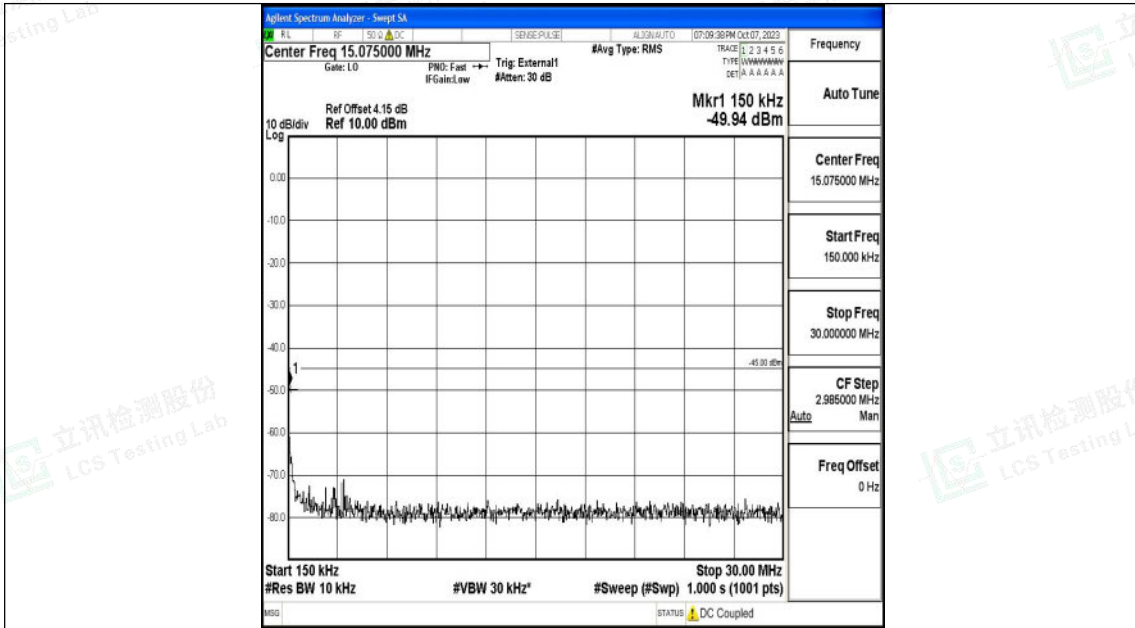

Band41_10MHz_16QAM_40090_1RB#0_0.15~30_0.15~30