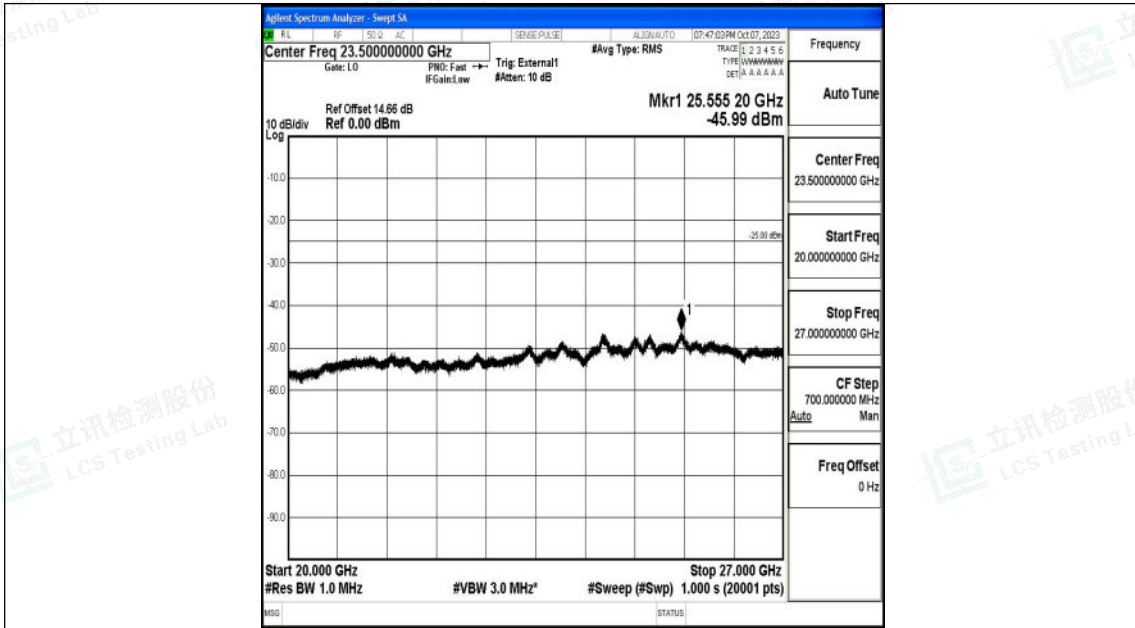

Band41\_20MHz\_QPSK\_40140\_1RB#0\_30~1000\_30~1000

Band41\_20MHz\_QPSK\_40140\_1RB#0\_1000~20000\_1000~20000

Shenzhen LCS Compliance Testing Laboratory Ltd.  
 Add: 101, 201 Bldg A & 301 Bldg C, Juji Industrial Park Yabianxueziwei, Shajing Street,  
 Baoan District, Shenzhen, 518000, China  
 Tel: +(86) 0755-82591330 | E-mail: webmaster@lcs-cert.com | Web: www.lcs-cert.com  
 Scan code to check authenticity