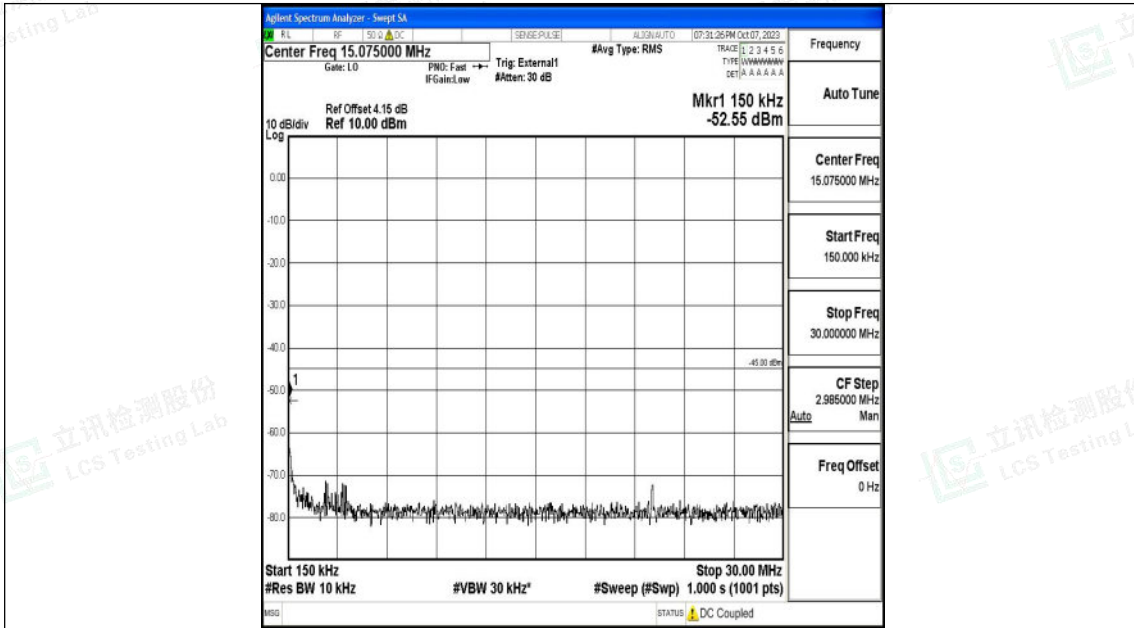

Band41_15MHz_16QAM_40590_1RB#0_0.15~30_0.15~30