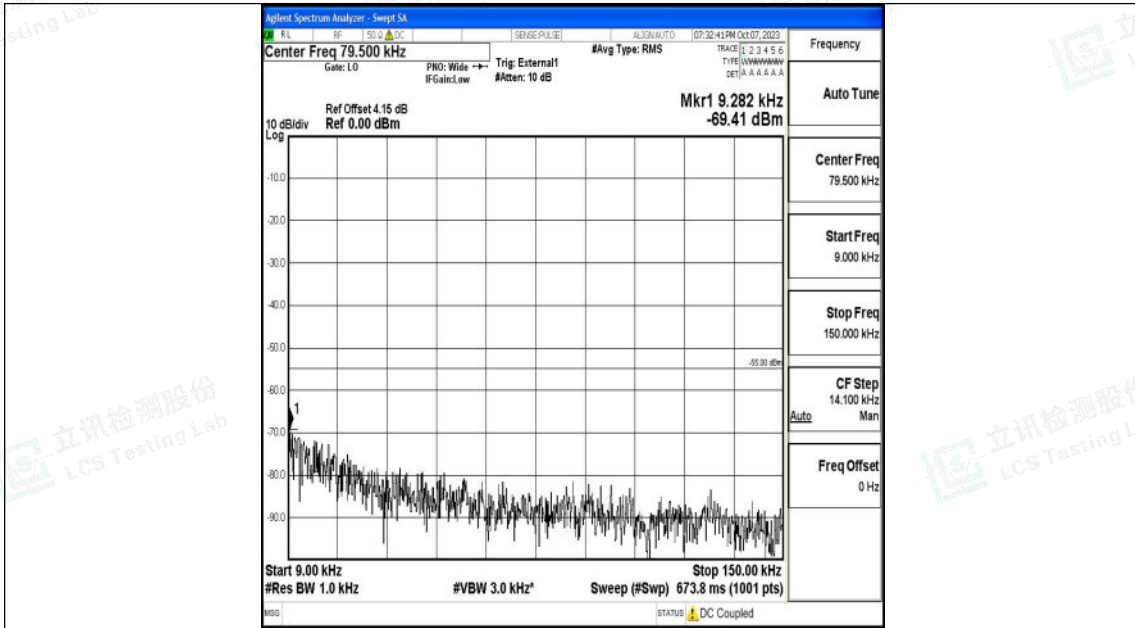

Band41_15MHz_QPSK_41165_1RB#0_0.009~0.15_0.009~0.15