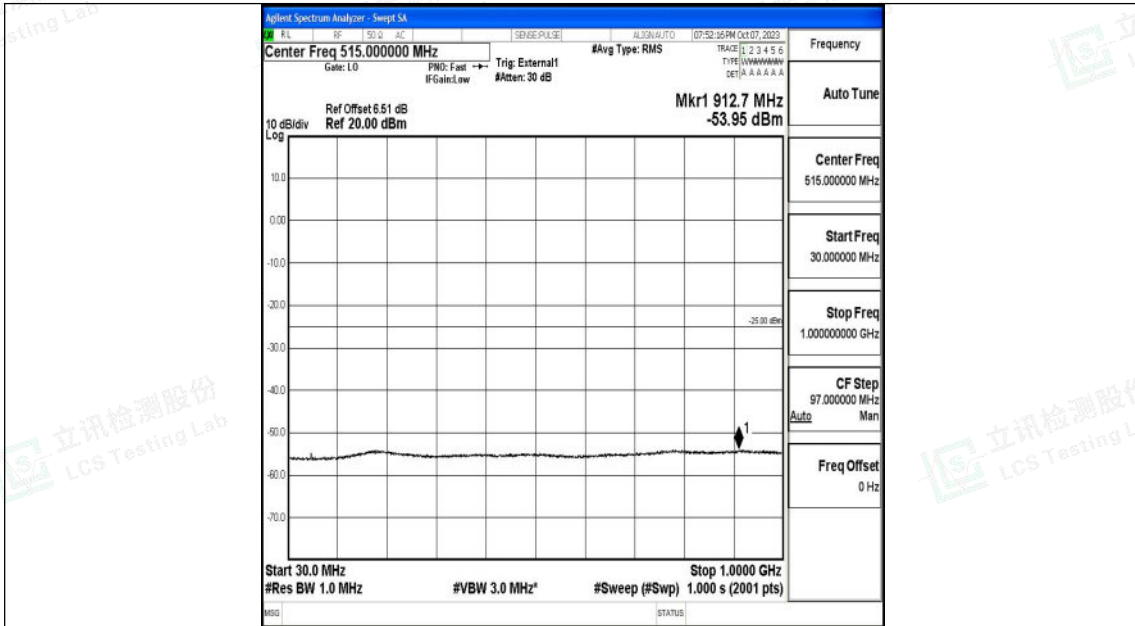

Band41_20MHz_QPSK_41140_1RB#0_30~1000_30~1000