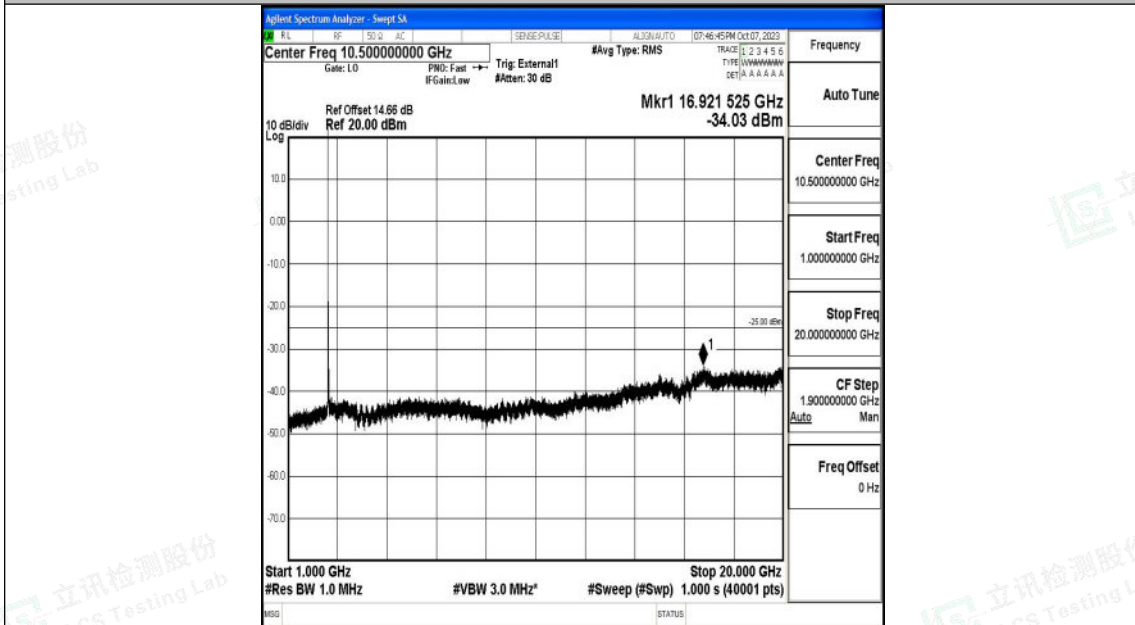

Band41_20MHz_QPSK_40140_1RB#0_1000~20000_1000~20000

Shenzhen LCS Compliance Testing Laboratory Ltd.
Add: 101, 201 Bldg A & 301 Bldg C, Juji Industrial Park Yabianxueziwei, Shajing Street,
Baoan District, Shenzhen, 518000, China
Tel: +(86) 0755-82591330 | E-mail: webmaster@lcs-cert.com | Web: www.lcs-cert.com
Scan code to check authenticity