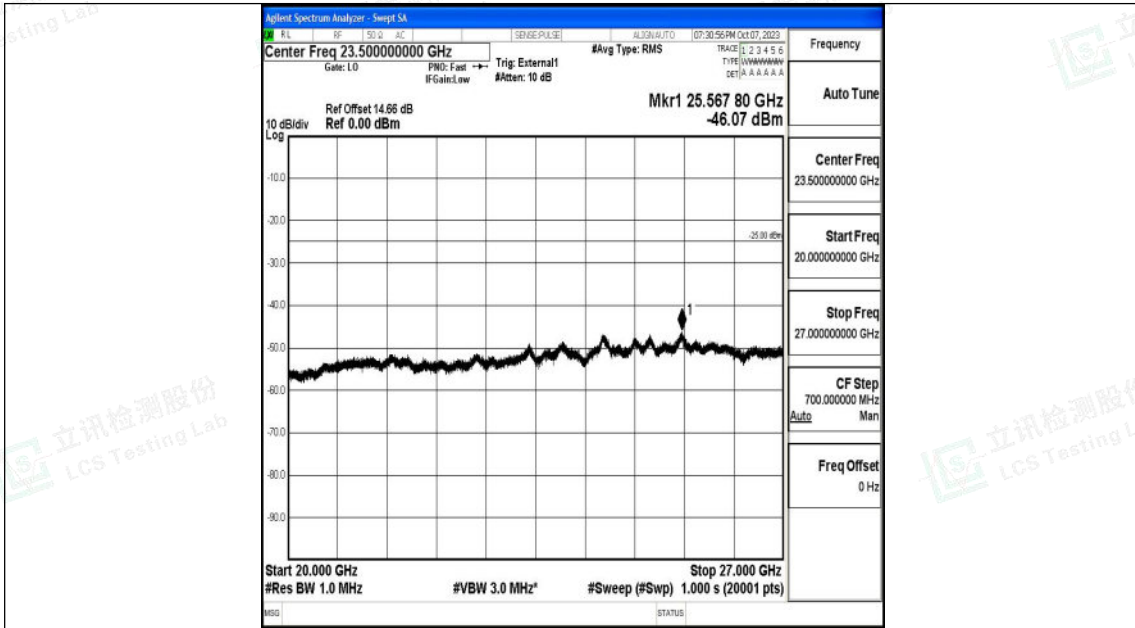

Band41_15MHz_QPSK_40590_1RB#0_20000~27000_20000~27000