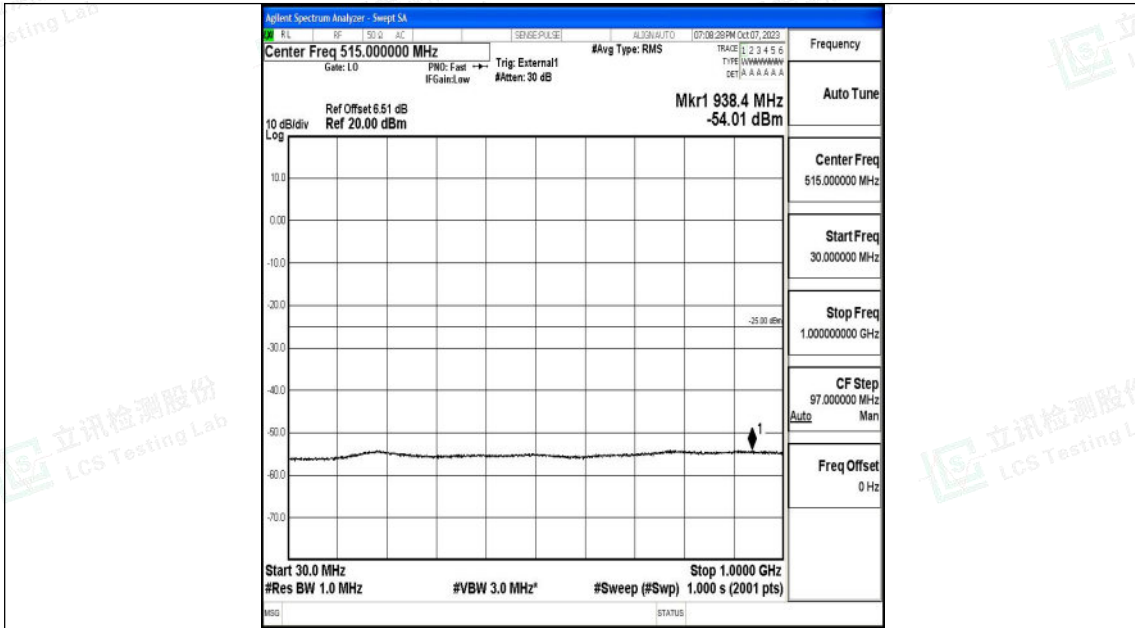

Band41\_10MHz\_QPSK\_40090\_1RB#0\_0.009~0.15\_0.009~0.15

Band41\_10MHz\_QPSK\_40090\_1RB#0\_0.15~30\_0.15~30

Shenzhen LCS Compliance Testing Laboratory Ltd.  
 Add: 101, 201 Bldg A & 301 Bldg C, Juji Industrial Park Yabianxueziwei, Shajing Street,  
 Baoan District, Shenzhen, 518000, China  
 Tel: +(86) 0755-82591330 | E-mail: webmaster@lcs-cert.com | Web: www.lcs-cert.com  
 Scan code to check authenticity