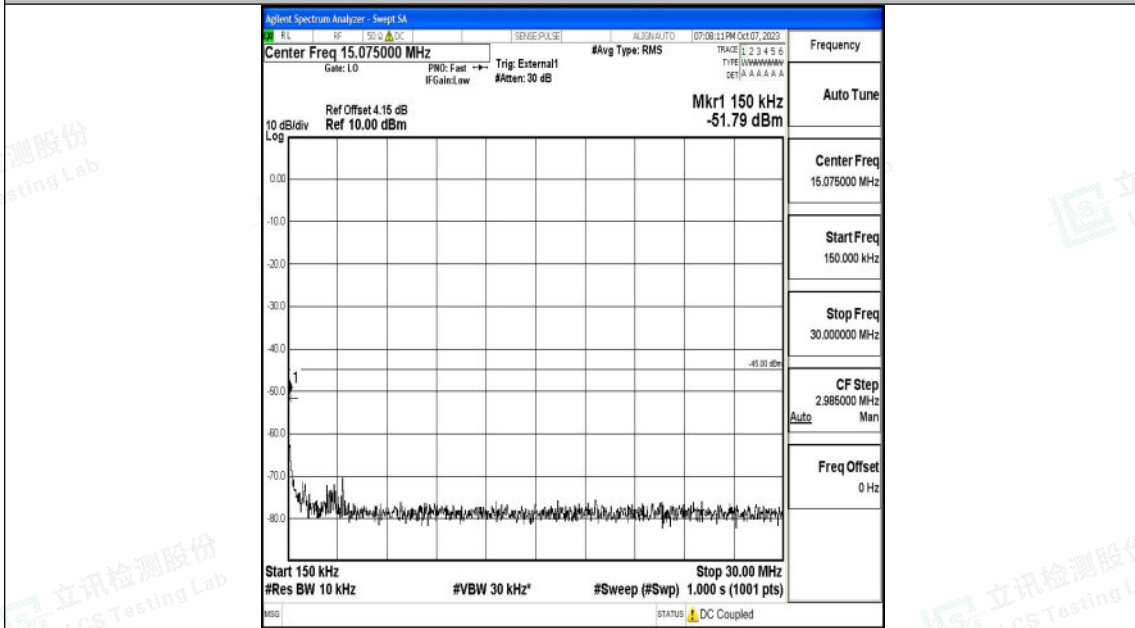

Band41\_10MHz\_QPSK\_40090\_1RB#0\_0.009~0.15\_0.009~0.15

Band41\_10MHz\_QPSK\_40090\_1RB#0\_0.15~30\_0.15~30

Shenzhen LCS Compliance Testing Laboratory Ltd.  
 Add: 101, 201 Bldg A & 301 Bldg C, Juji Industrial Park Yabianxueziwei, Shajing Street,  
 Baoan District, Shenzhen, 518000, China  
 Tel: +(86) 0755-82591330 | E-mail: webmaster@lcs-cert.com | Web: www.lcs-cert.com  
 Scan code to check authenticity