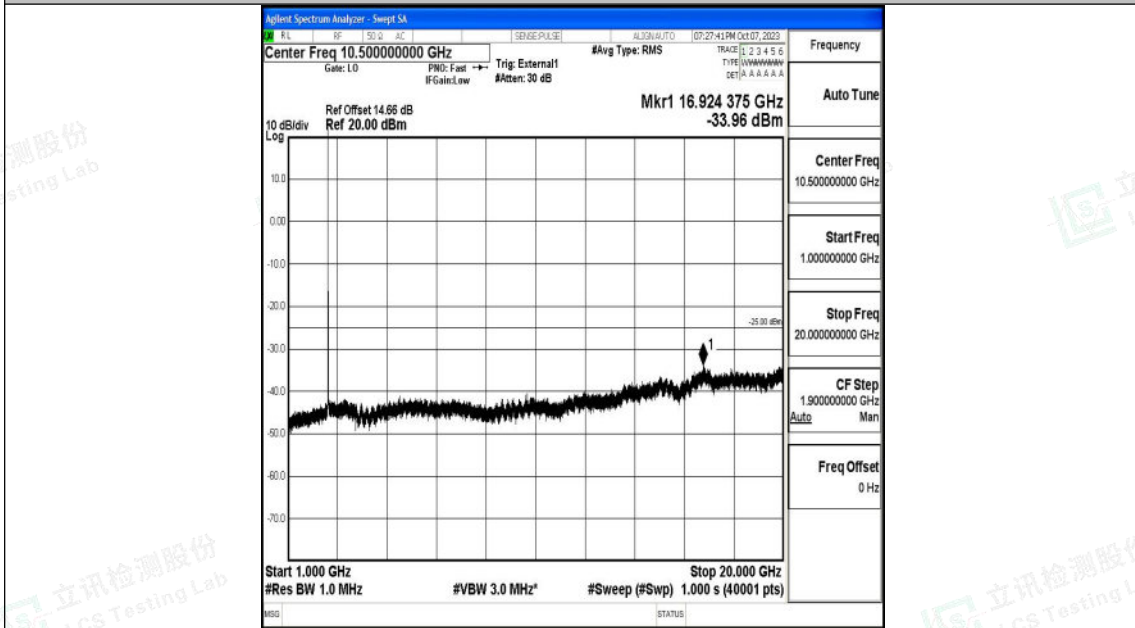

Band41_15MHz_QPSK_40115_1RB#0_1000~20000_1000~20000

Shenzhen LCS Compliance Testing Laboratory Ltd.
Add: 101, 201 Bldg A & 301 Bldg C, Juji Industrial Park Yabianxueziwei, Shajing Street,
Baoan District, Shenzhen, 518000, China
Tel: +(86) 0755-82591330 | E-mail: webmaster@lcs-cert.com | Web: www.lcs-cert.com
Scan code to check authenticity