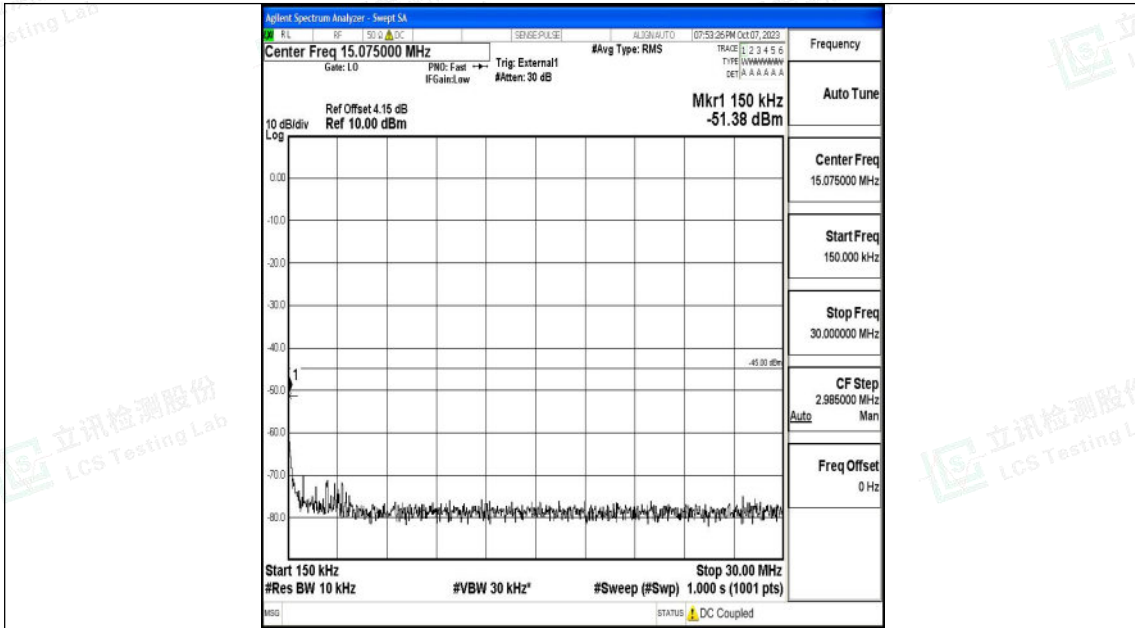

Band41_20MHz_16QAM_41140_1RB#0_0.15~30_0.15~30