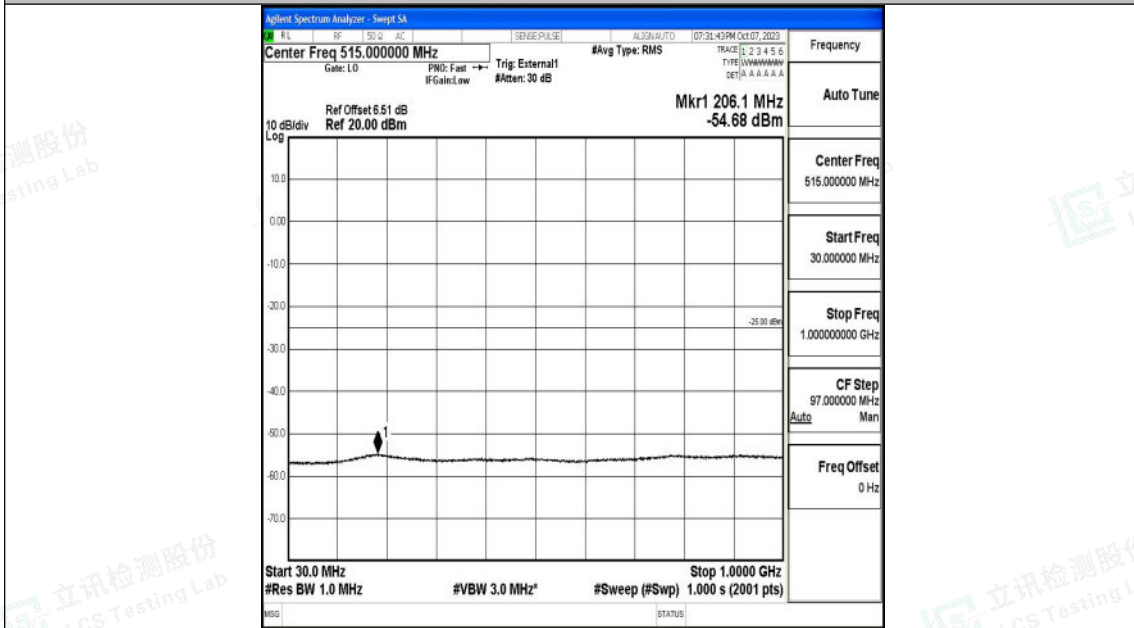

Band41_15MHz_16QAM_40590_1RB#0_30~1000_30~1000

Shenzhen LCS Compliance Testing Laboratory Ltd.
Add: 101, 201 Bldg A & 301 Bldg C, Juji Industrial Park Yabianxueziwei, Shajing Street,
Baoan District, Shenzhen, 518000, China
Tel: +(86) 0755-82591330 | E-mail: webmaster@lcs-cert.com | Web: www.lcs-cert.com
Scan code to check authenticity