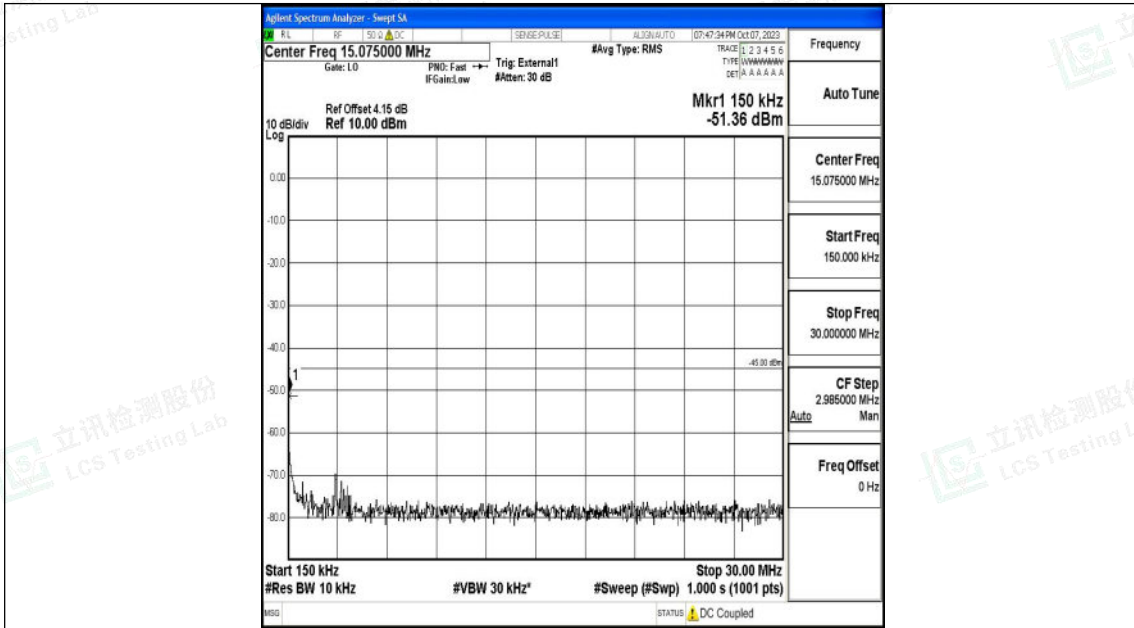

Band41_20MHz_16QAM_40140_1RB#0_0.15~30_0.15~30