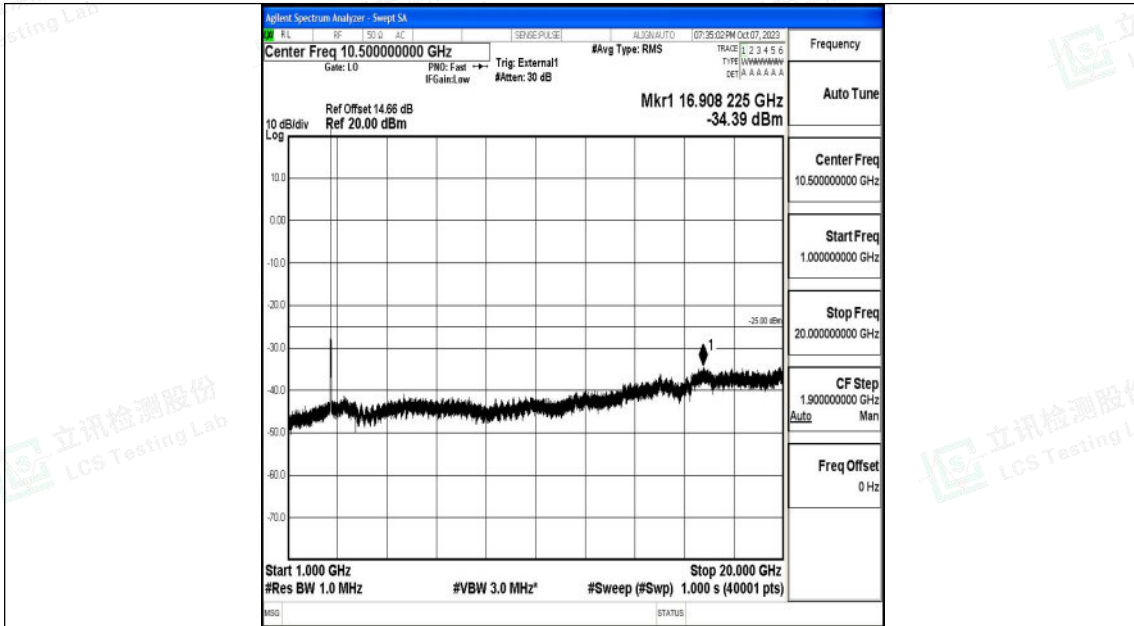

Band41_15MHz_16QAM_41165_1RB#0_1000~20000_1000~20000