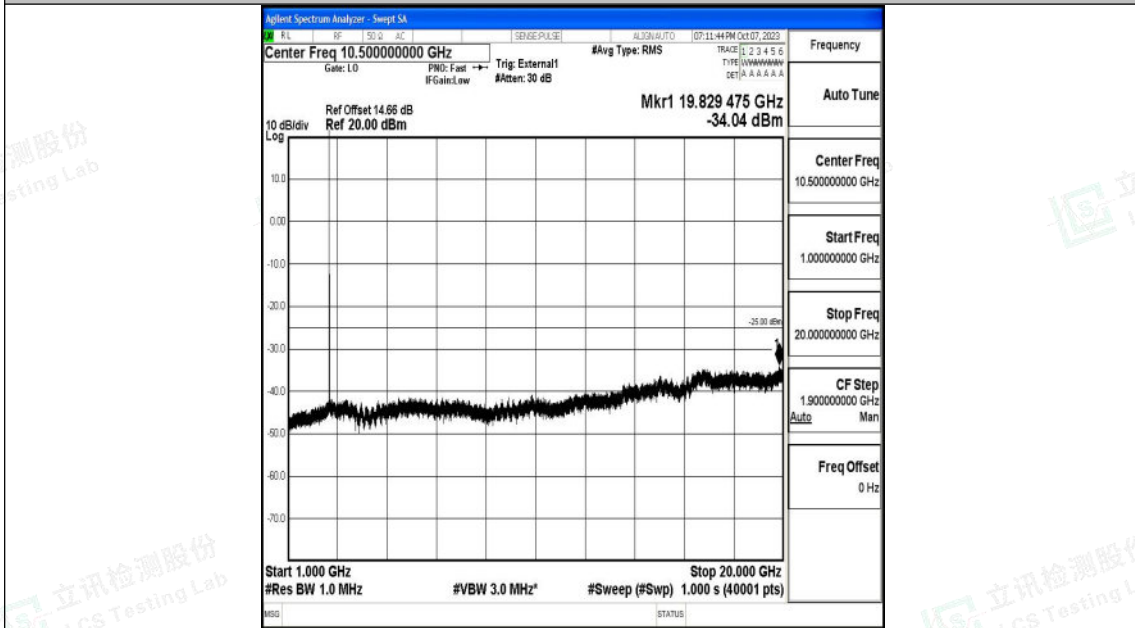

Band41_10MHz_QPSK_40590_1RB#0_1000~20000_1000~20000

Shenzhen LCS Compliance Testing Laboratory Ltd.
Add: 101, 201 Bldg A & 301 Bldg C, Juji Industrial Park Yabianxueziwei, Shajing Street,
Baoan District, Shenzhen, 518000, China
Tel: +(86) 0755-82591330 | E-mail: webmaster@lcs-cert.com | Web: www.lcs-cert.com
Scan code to check authenticity