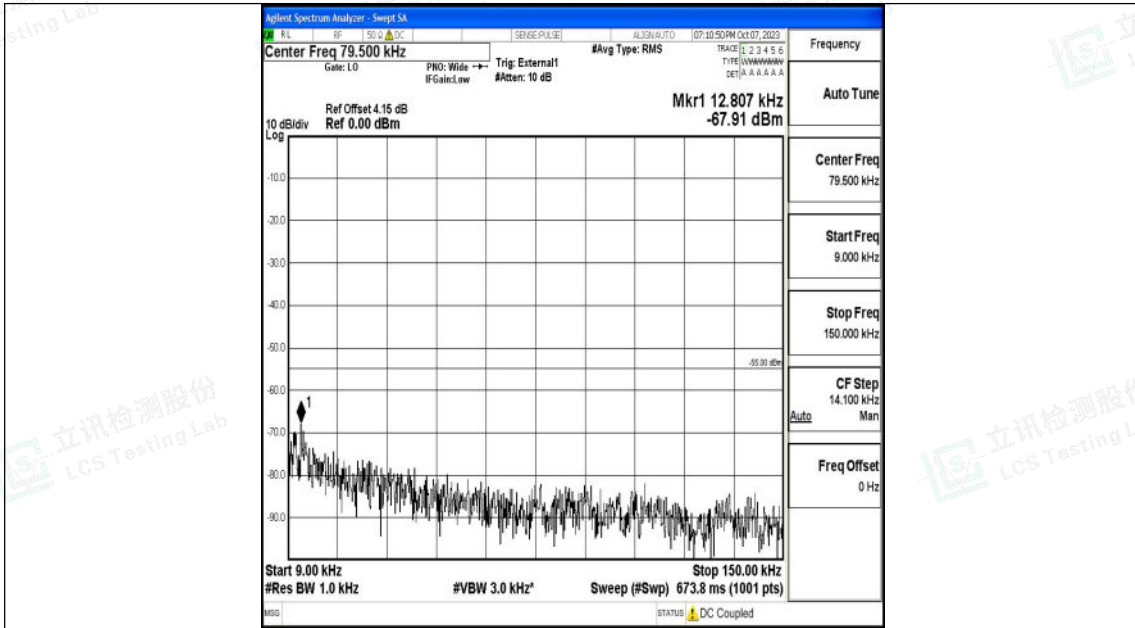

Band41_10MHz_QPSK_40590_1RB#0_0.009~0.15_0.009~0.15