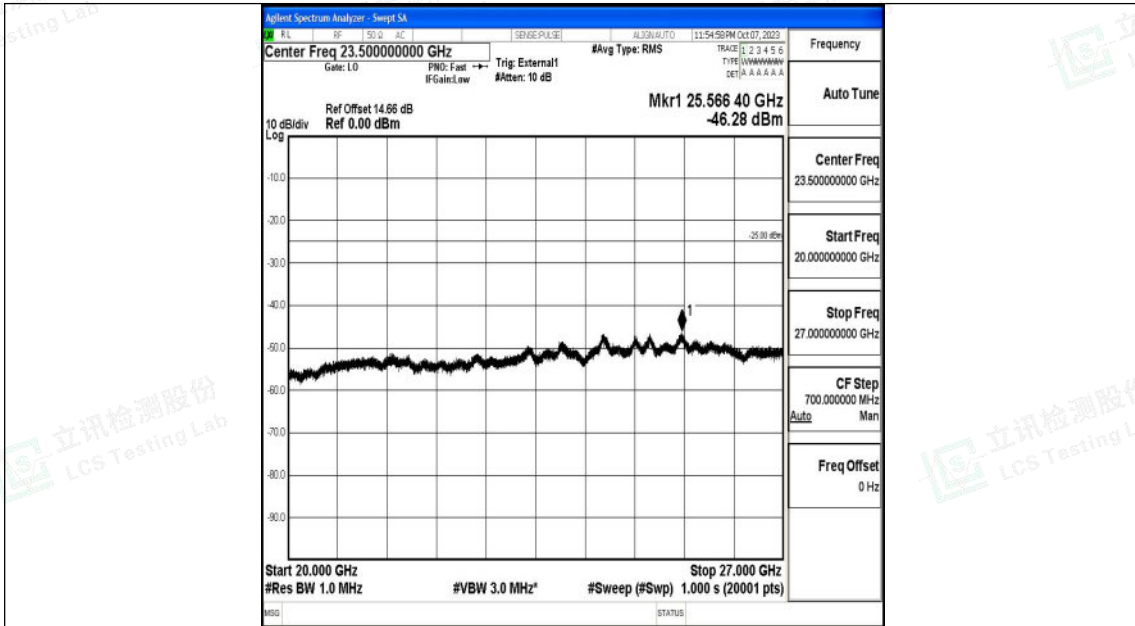

Band41_15MHz_16QAM_40115_1RB#0_20000~27000_20000~27000