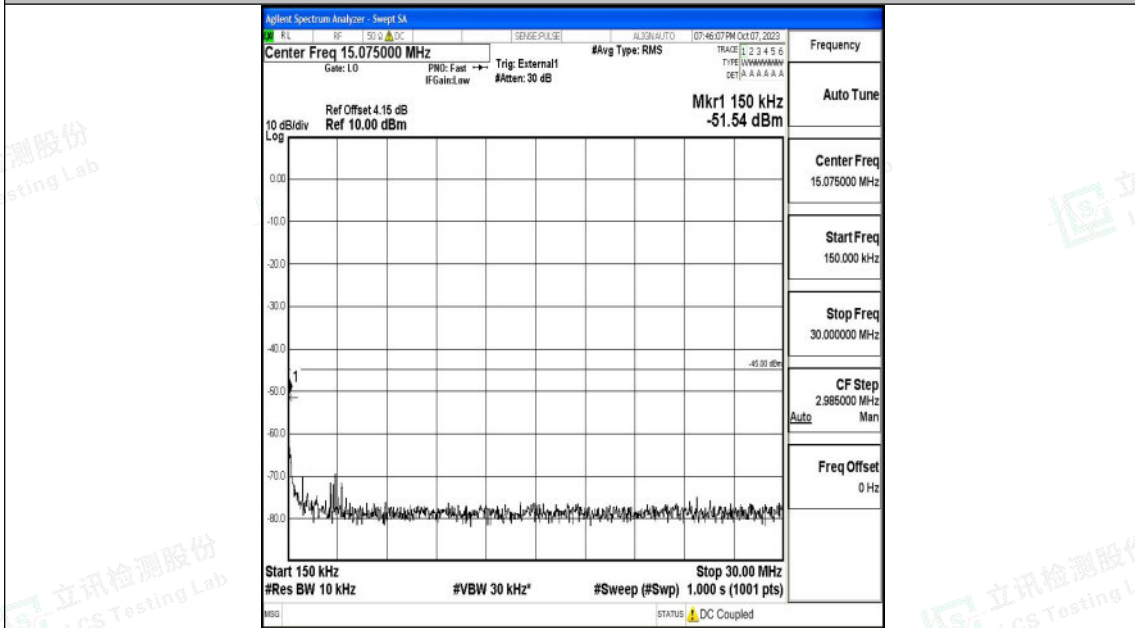

Band41_20MHz_QPSK_40140_1RB#0_0.15~30_0.15~30

Shenzhen LCS Compliance Testing Laboratory Ltd.
Add: 101, 201 Bldg A & 301 Bldg C, Juji Industrial Park Yabianxueziwei, Shajing Street,
Baoan District, Shenzhen, 518000, China
Tel: +(86) 0755-82591330 | E-mail: webmaster@lcs-cert.com | Web: www.lcs-cert.com
Scan code to check authenticity