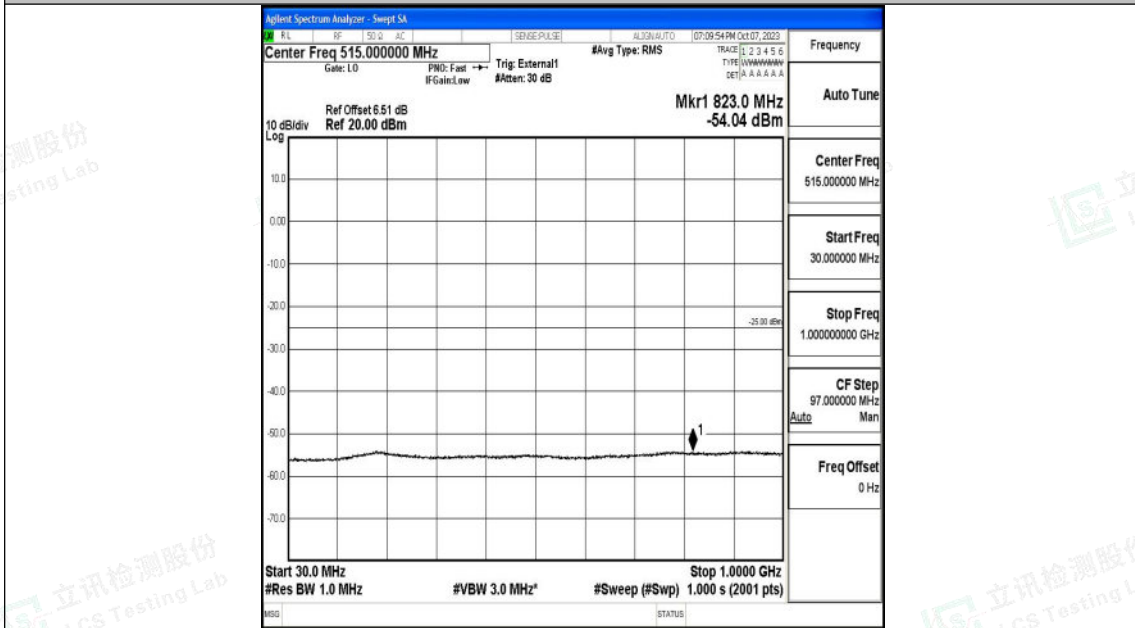

Band41_10MHz_16QAM_40090_1RB#0_30~1000_30~1000

Shenzhen LCS Compliance Testing Laboratory Ltd.
Add: 101, 201 Bldg A & 301 Bldg C, Juji Industrial Park Yabianxueziwei, Shajing Street,
Baoan District, Shenzhen, 518000, China
Tel: +(86) 0755-82591330 | E-mail: webmaster@lcs-cert.com | Web: www.lcs-cert.com
Scan code to check authenticity