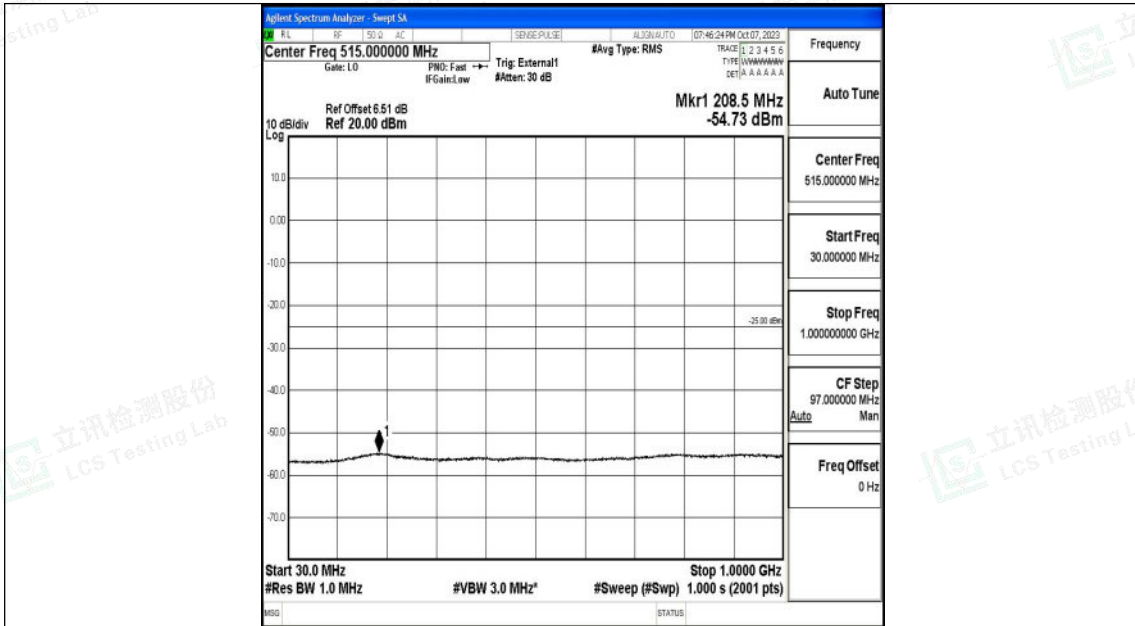

Band41_20MHz_QPSK_40140_1RB#0_30~1000_30~1000