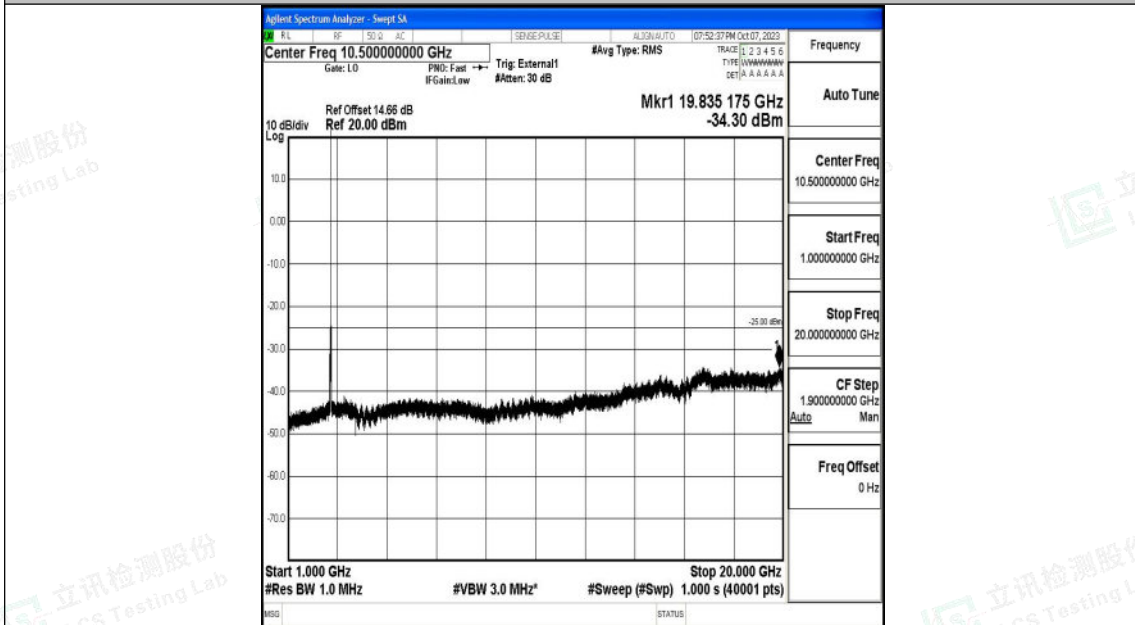

Band41_20MHz_QPSK_41140_1RB#0_1000~20000_1000~20000

Shenzhen LCS Compliance Testing Laboratory Ltd.
Add: 101, 201 Bldg A & 301 Bldg C, Juji Industrial Park Yabianxueziwei, Shajing Street,
Baoan District, Shenzhen, 518000, China
Tel: +(86) 0755-82591330 | E-mail: webmaster@lcs-cert.com | Web: www.lcs-cert.com
Scan code to check authenticity