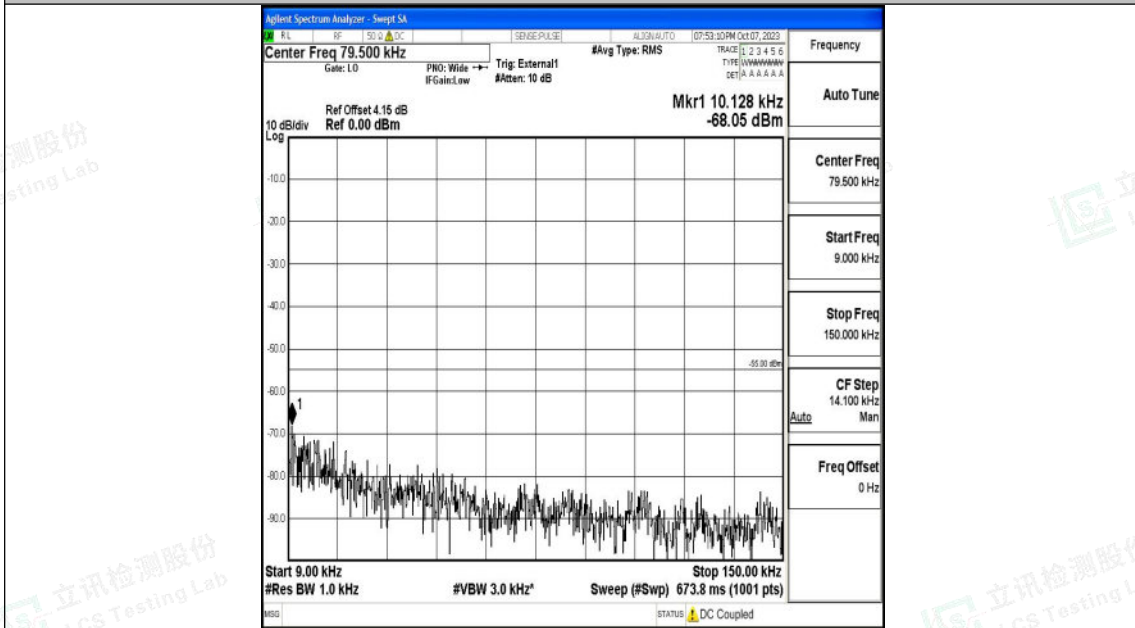

Band41_20MHz_16QAM_41140_1RB#0_0.009~0.15_0.009~0.15

Shenzhen LCS Compliance Testing Laboratory Ltd.
Add: 101, 201 Bldg A & 301 Bldg C, Juji Industrial Park Yabianxueziwei, Shajing Street,
Baoan District, Shenzhen, 518000, China
Tel: +(86) 0755-82591330 | E-mail: webmaster@lcs-cert.com | Web: www.lcs-cert.com
Scan code to check authenticity