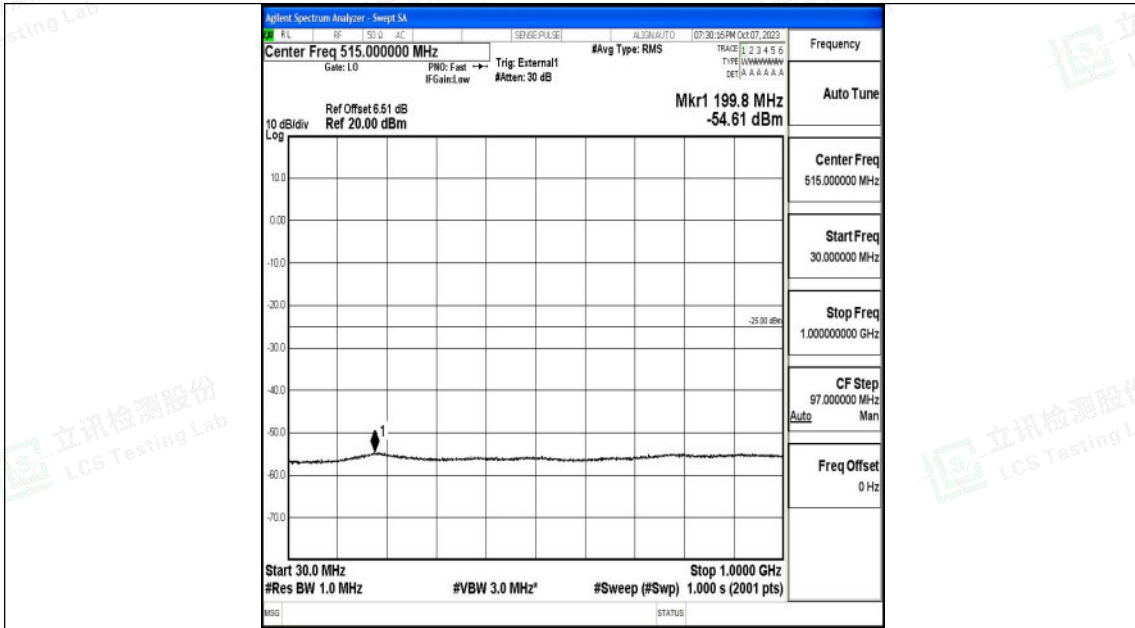

Band41_15MHz_QPSK_40590_1RB#0_30~1000_30~1000