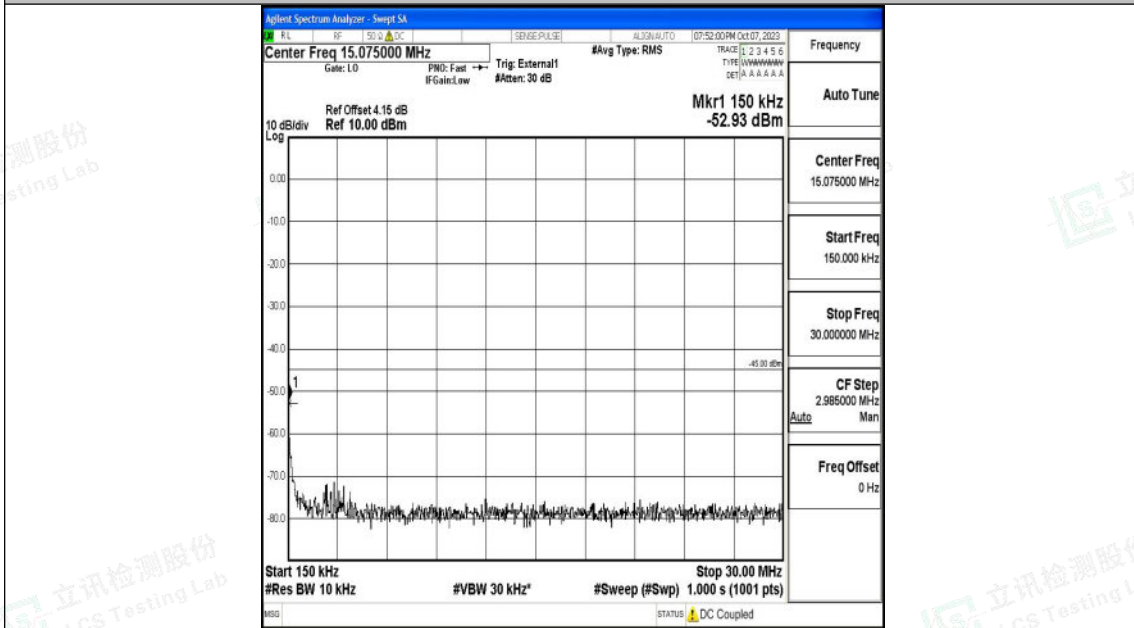

Band41_20MHz_QPSK_41140_1RB#0_0.15~30_0.15~30

Shenzhen LCS Compliance Testing Laboratory Ltd.
Add: 101, 201 Bldg A & 301 Bldg C, Juji Industrial Park Yabianxueziwei, Shajing Street,
Baoan District, Shenzhen, 518000, China
Tel: +(86) 0755-82591330 | E-mail: webmaster@lcs-cert.com | Web: www.lcs-cert.com
Scan code to check authenticity