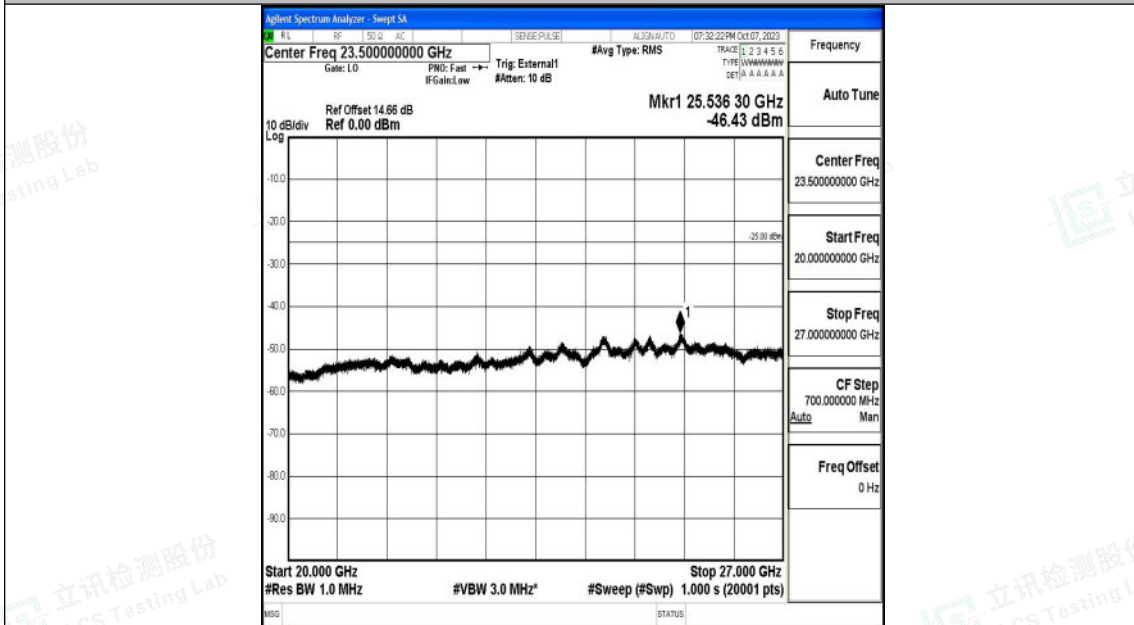

Band41_15MHz_16QAM_40590_1RB#0_20000~27000_20000~27000

Shenzhen LCS Compliance Testing Laboratory Ltd.
Add: 101, 201 Bldg A & 301 Bldg C, Juji Industrial Park Yabianxueziwei, Shajing Street,
Baoan District, Shenzhen, 518000, China
Tel: +(86) 0755-82591330 | E-mail: webmaster@lcs-cert.com | Web: www.lcs-cert.com
Scan code to check authenticity