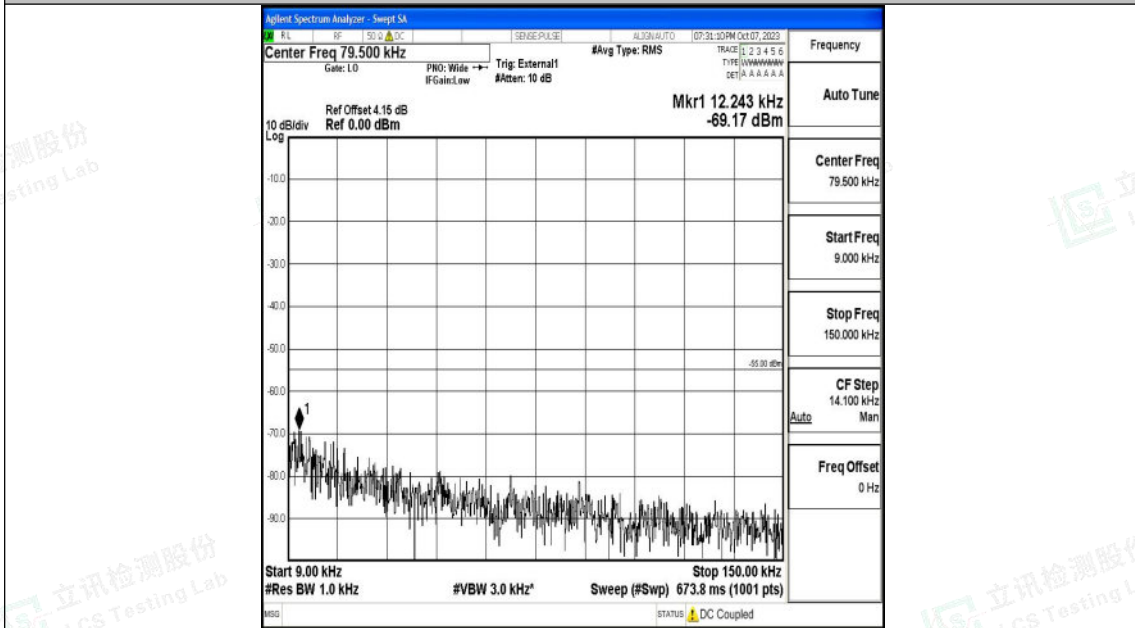

Band41_15MHz_16QAM_40590_1RB#0_0.009~0.15_0.009~0.15

Shenzhen LCS Compliance Testing Laboratory Ltd.
Add: 101, 201 Bldg A & 301 Bldg C, Juji Industrial Park Yabianxueziwei, Shajing Street,
Baoan District, Shenzhen, 518000, China
Tel: +(86) 0755-82591330 | E-mail: webmaster@lcs-cert.com | Web: www.lcs-cert.com
Scan code to check authenticity