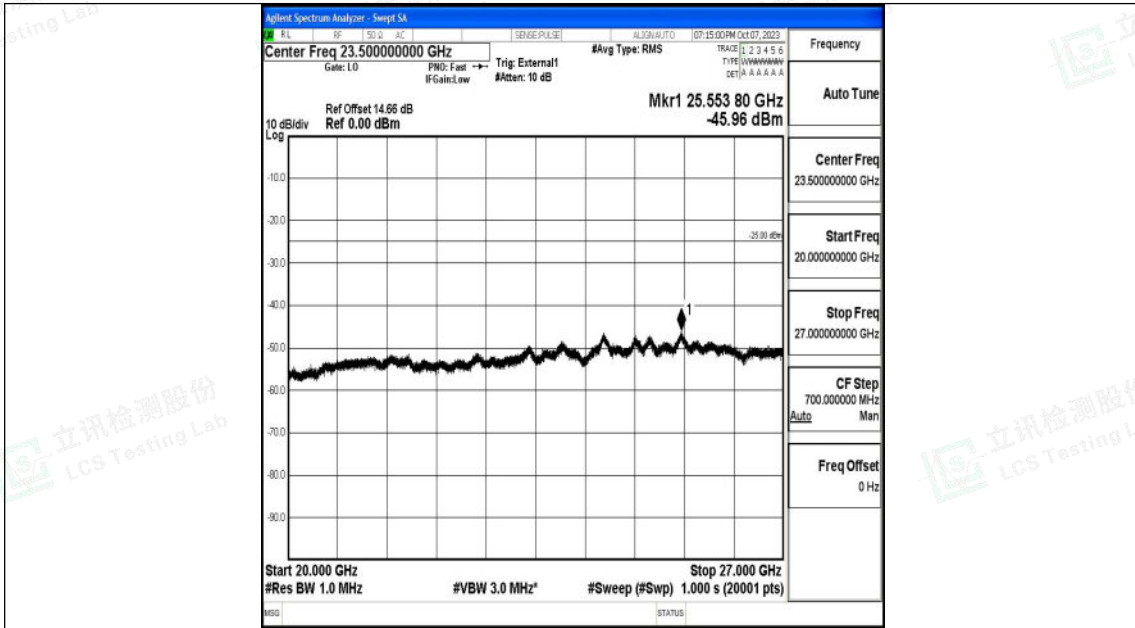

Band41_10MHz_QPSK_41190_1RB#0_20000~27000_20000~27000