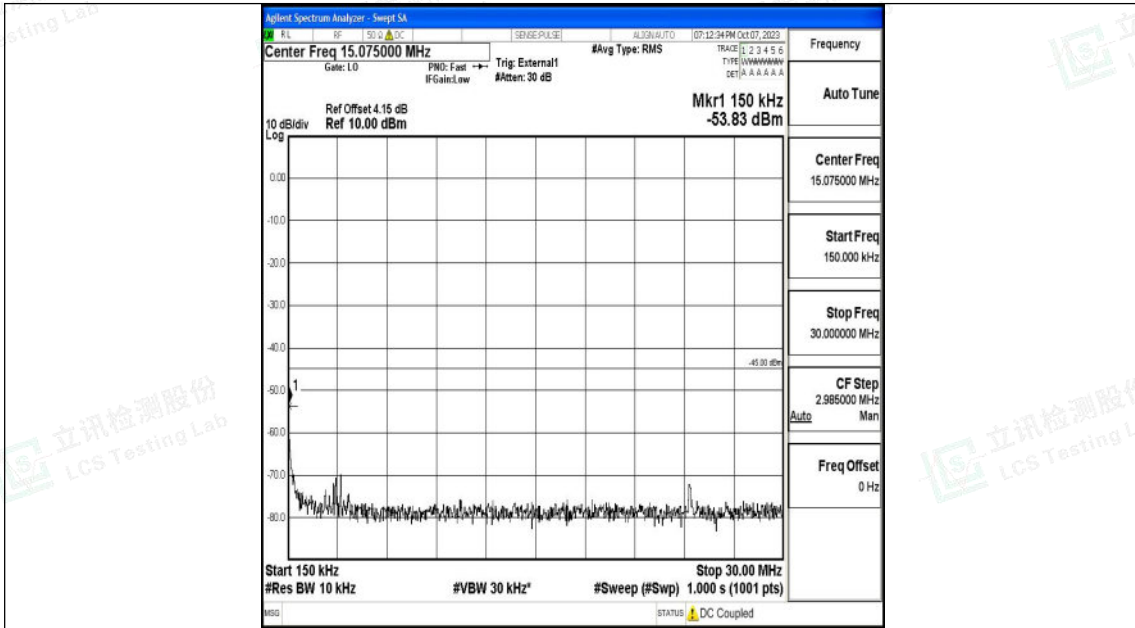

Band41\_10MHz\_QPSK\_40590\_1RB#0\_20000~27000\_20000~27000

Band41\_10MHz\_16QAM\_40590\_1RB#0\_0.009~0.15\_0.009~0.15

Shenzhen LCS Compliance Testing Laboratory Ltd.  
 Add: 101, 201 Bldg A & 301 Bldg C, Juji Industrial Park Yabianxueziwei, Shajing Street,  
 Baoan District, Shenzhen, 518000, China  
 Tel: +(86) 0755-82591330 | E-mail: webmaster@lcs-cert.com | Web: www.lcs-cert.com  
 Scan code to check authenticity