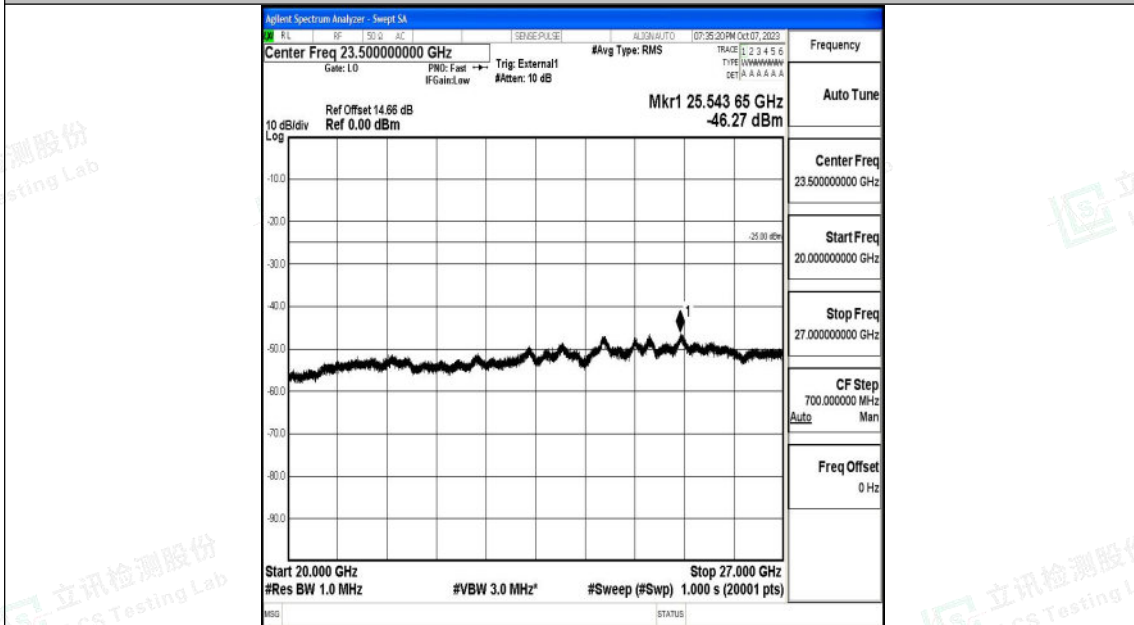

Band41\_15MHz\_16QAM\_41165\_1RB#0\_0.15~30\_0.15~30

Band41\_15MHz\_16QAM\_41165\_1RB#0\_30~1000\_30~1000

Band41\_15MHz\_16QAM\_41165\_1RB#0\_1000~20000\_1000~20000

Band41\_15MHz\_16QAM\_41165\_1RB#0\_20000~27000\_20000~27000