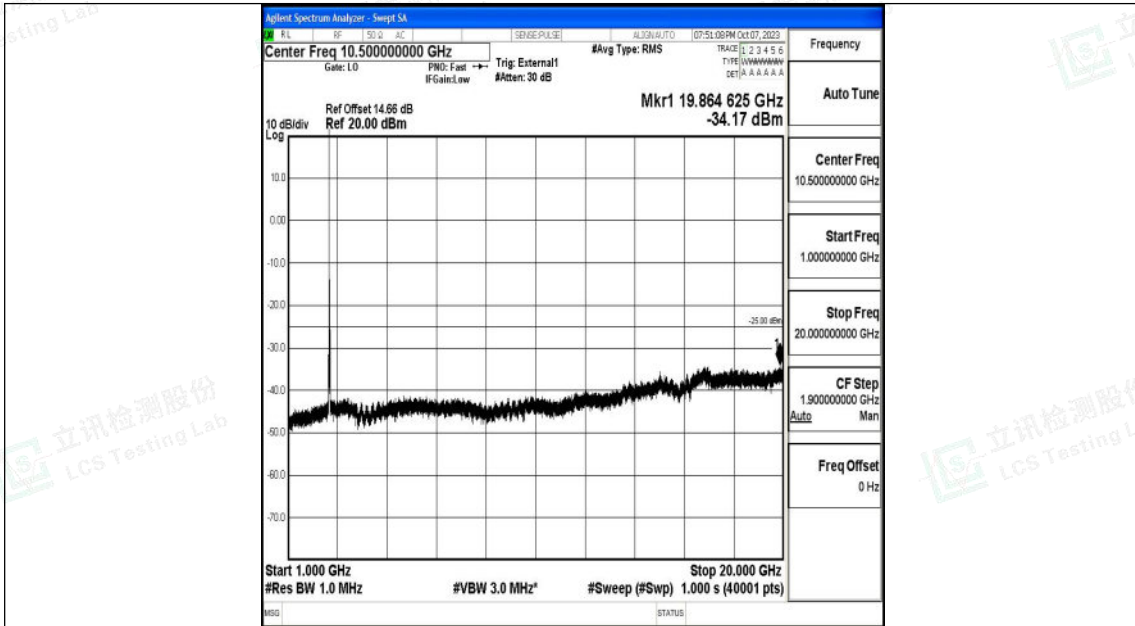

Band41_20MHz_16QAM_40590_1RB#0_1000~20000_1000~20000