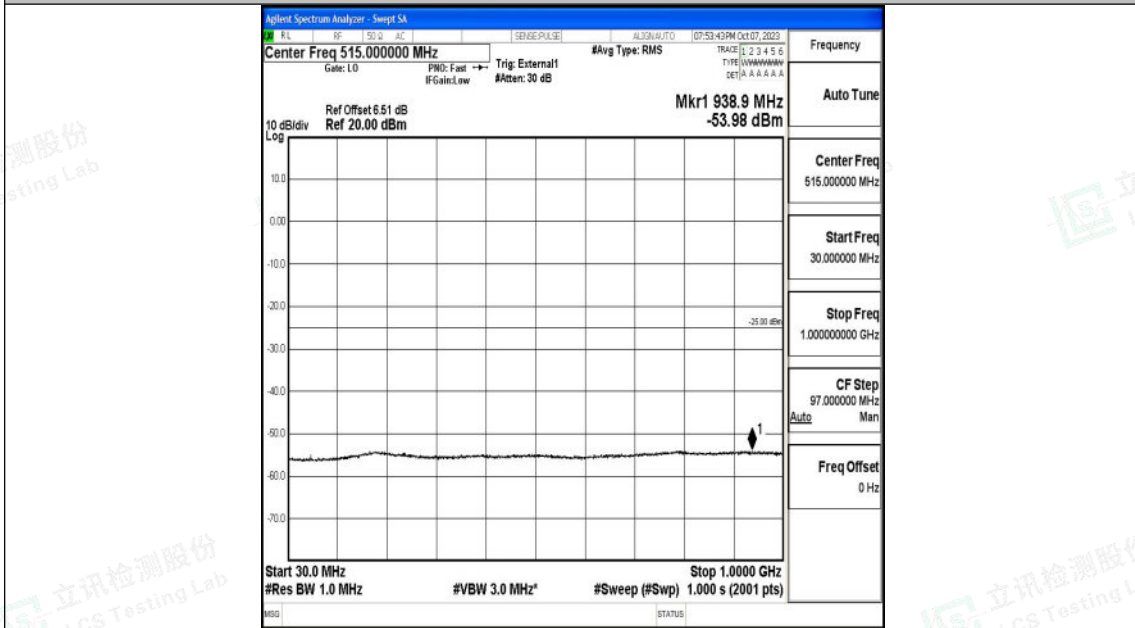

Band41_20MHz_16QAM_41140_1RB#0_30~1000_30~1000