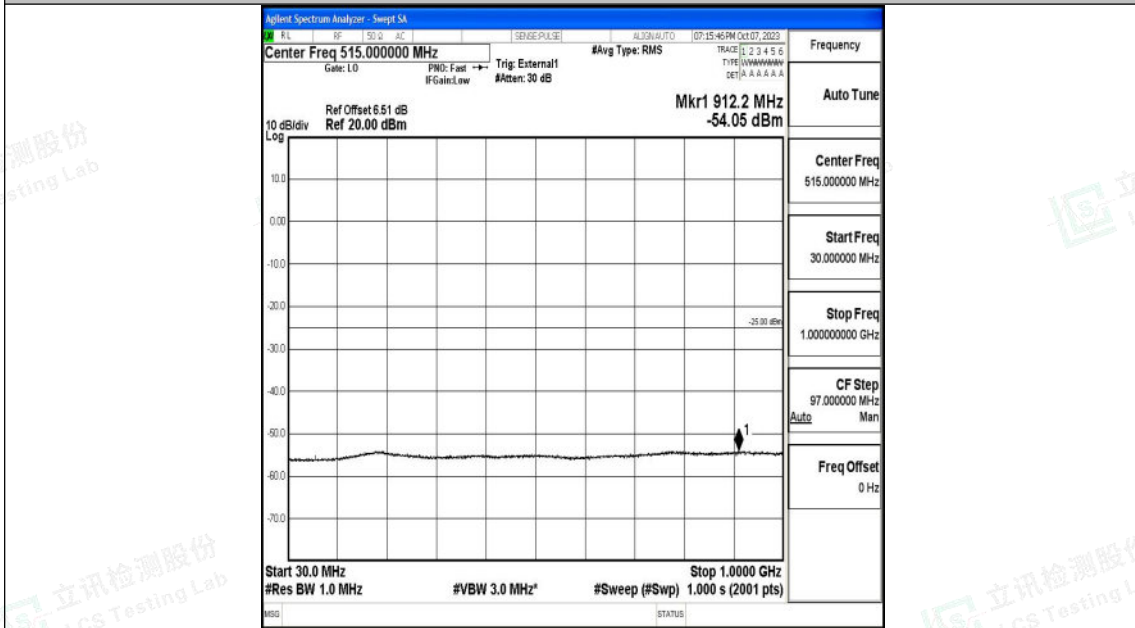

Band41_10MHz_16QAM_41190_1RB#0_30~1000_30~1000

Shenzhen LCS Compliance Testing Laboratory Ltd.
Add: 101, 201 Bldg A & 301 Bldg C, Juji Industrial Park Yabianxueziwei, Shajing Street,
Baoan District, Shenzhen, 518000, China
Tel: +(86) 0755-82591330 | E-mail: webmaster@lcs-cert.com | Web: www.lcs-cert.com
Scan code to check authenticity