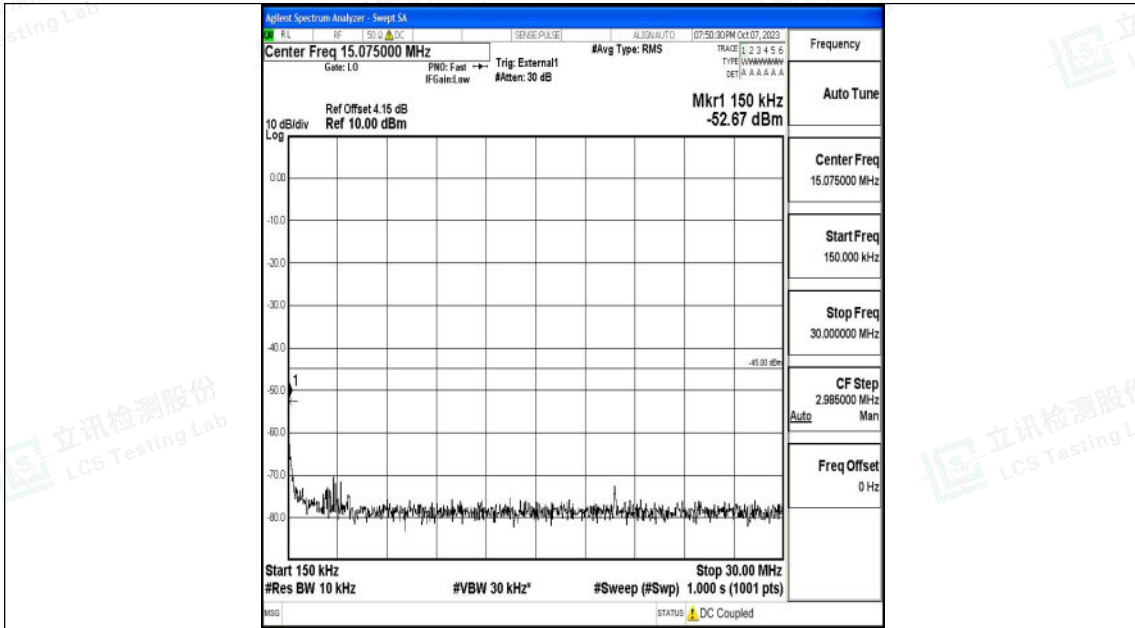

Band41_20MHz_16QAM_40590_1RB#0_0.15~30_0.15~30