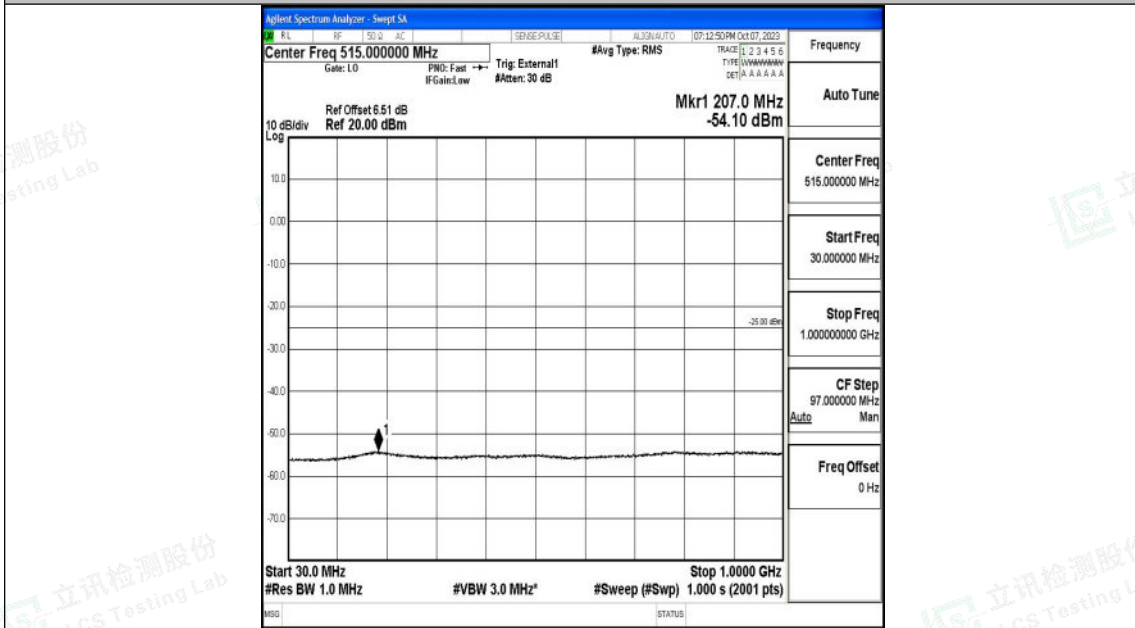

Band41_10MHz_16QAM_40590_1RB#0_30~1000_30~1000

Shenzhen LCS Compliance Testing Laboratory Ltd.
Add: 101, 201 Bldg A & 301 Bldg C, Juji Industrial Park Yabianxueziwei, Shajing Street,
Baoan District, Shenzhen, 518000, China
Tel: +(86) 0755-82591330 | E-mail: webmaster@lcs-cert.com | Web: www.lcs-cert.com
Scan code to check authenticity