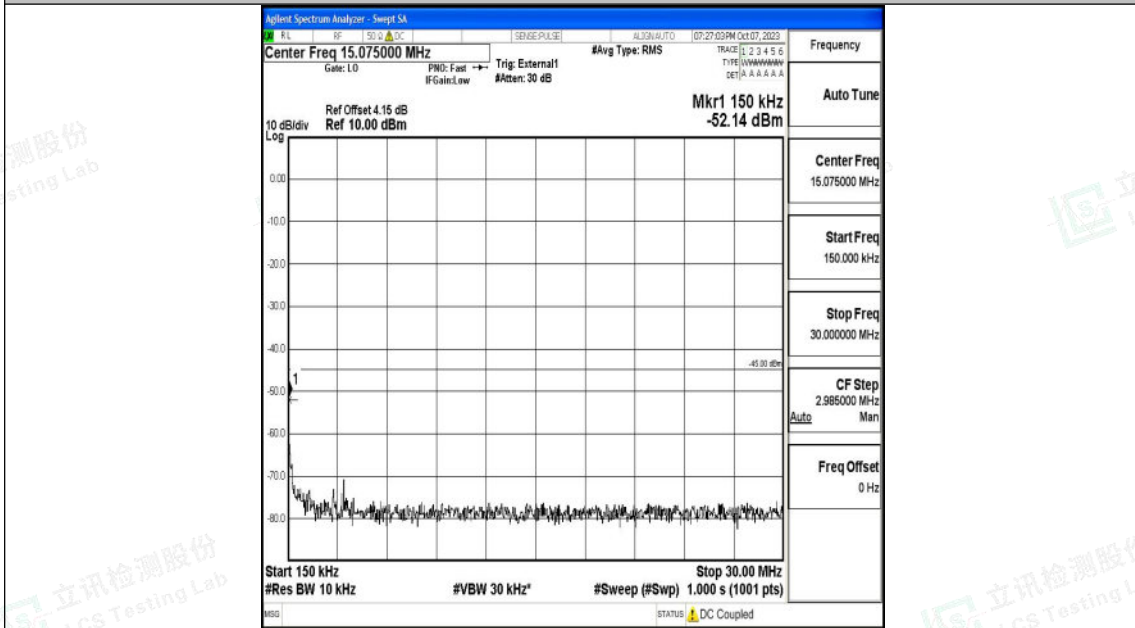

Band41_15MHz_QPSK_40115_1RB#0_0.15~30_0.15~30

Shenzhen LCS Compliance Testing Laboratory Ltd.
Add: 101, 201 Bldg A & 301 Bldg C, Juji Industrial Park Yabianxueziwei, Shajing Street,
Baoan District, Shenzhen, 518000, China
Tel: +(86) 0755-82591330 | E-mail: webmaster@lcs-cert.com | Web: www.lcs-cert.com
Scan code to check authenticity