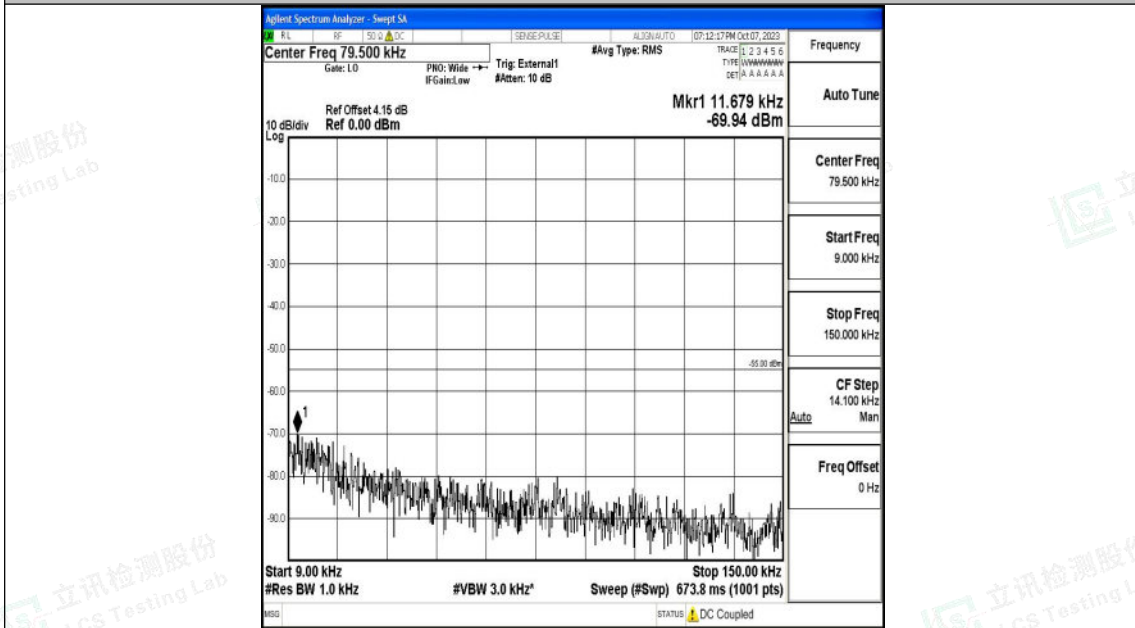

Band41_10MHz_16QAM_40590_1RB#0_0.009~0.15_0.009~0.15

Shenzhen LCS Compliance Testing Laboratory Ltd.
Add: 101, 201 Bldg A & 301 Bldg C, Juji Industrial Park Yabianxueziwei, Shajing Street,
Baoan District, Shenzhen, 518000, China
Tel: +(86) 0755-82591330 | E-mail: webmaster@lcs-cert.com | Web: www.lcs-cert.com
Scan code to check authenticity