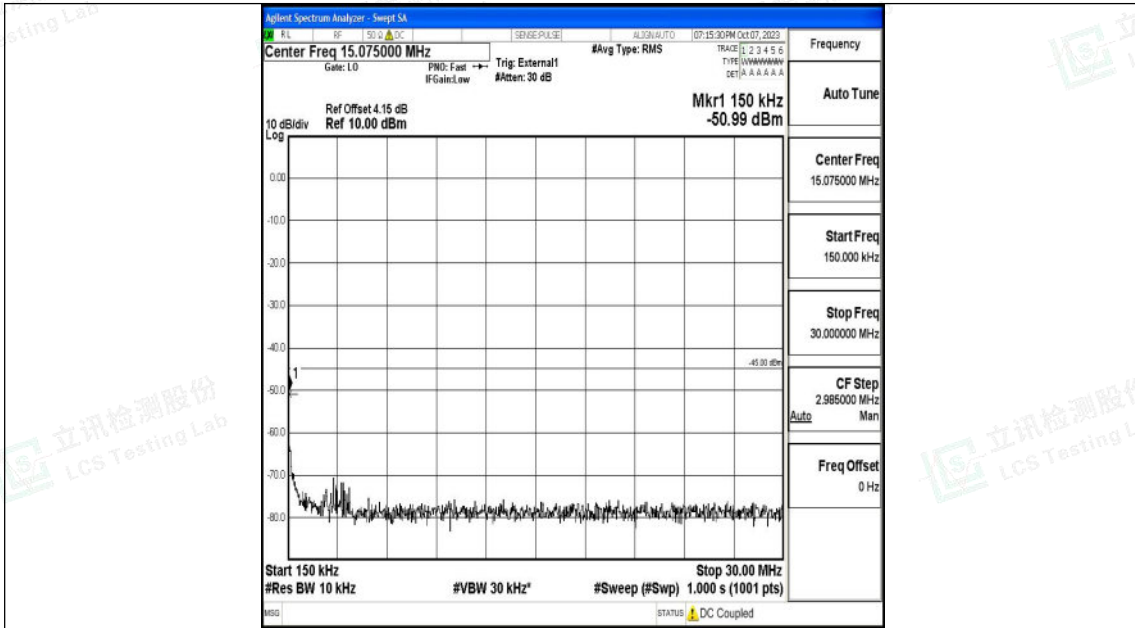

Band41_10MHz_16QAM_41190_1RB#0_0.15~30_0.15~30