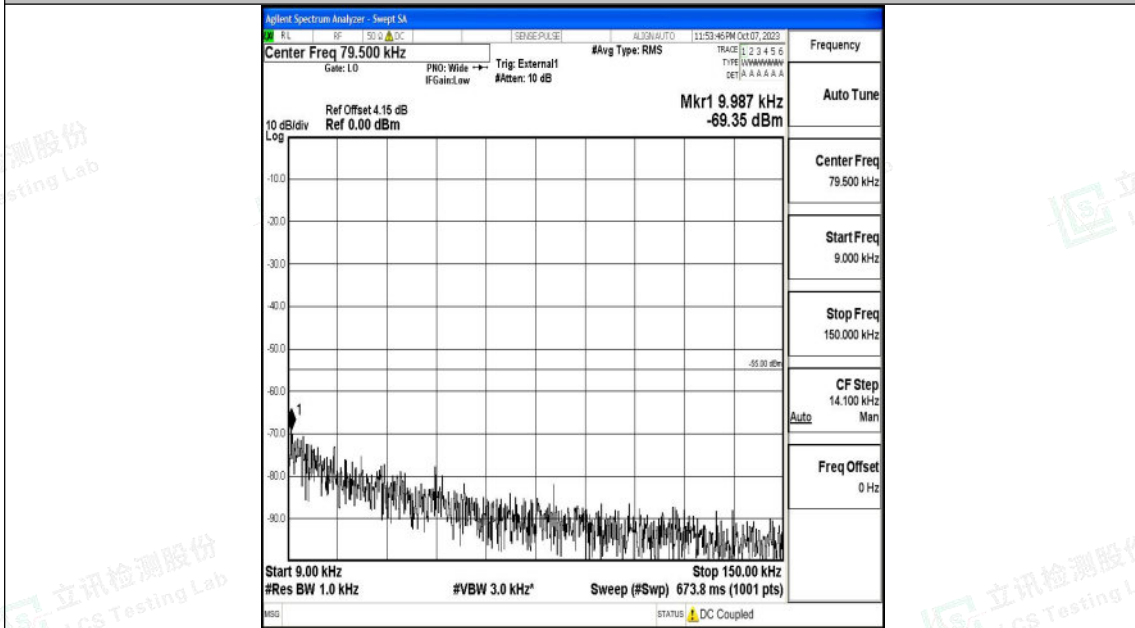

Band41_15MHz_16QAM_40115_1RB#0_0.009~0.15_0.009~0.15

Shenzhen LCS Compliance Testing Laboratory Ltd.
Add: 101, 201 Bldg A & 301 Bldg C, Juji Industrial Park Yabianxueziwei, Shajing Street,
Baoan District, Shenzhen, 518000, China
Tel: +(86) 0755-82591330 | E-mail: webmaster@lcs-cert.com | Web: www.lcs-cert.com
Scan code to check authenticity