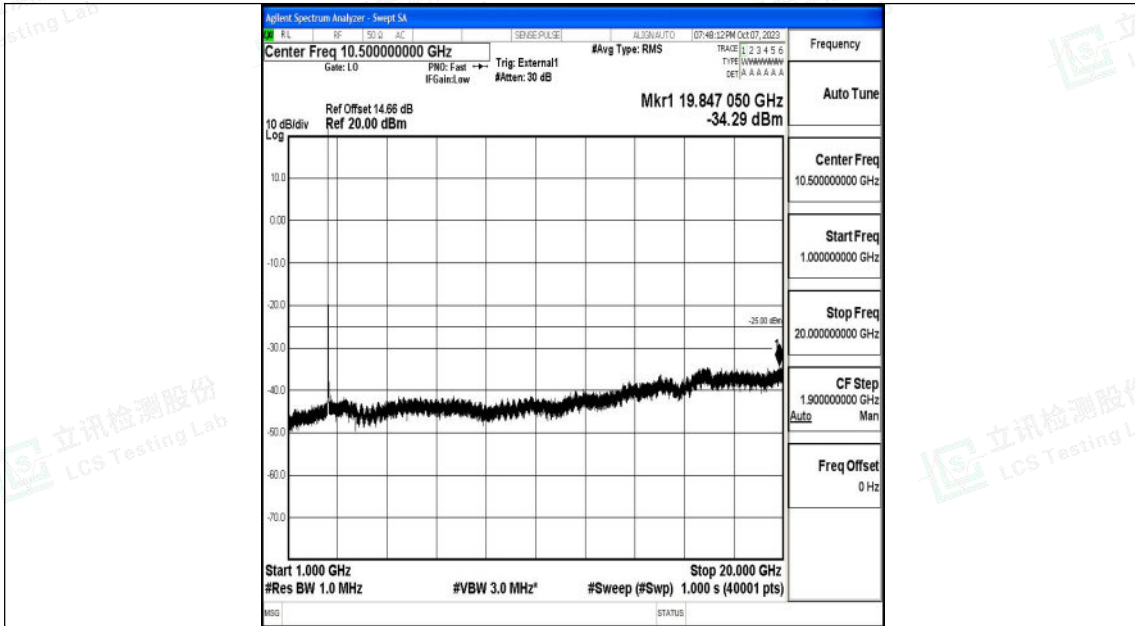

Band41_20MHz_16QAM_40140_1RB#0_1000~20000_1000~20000