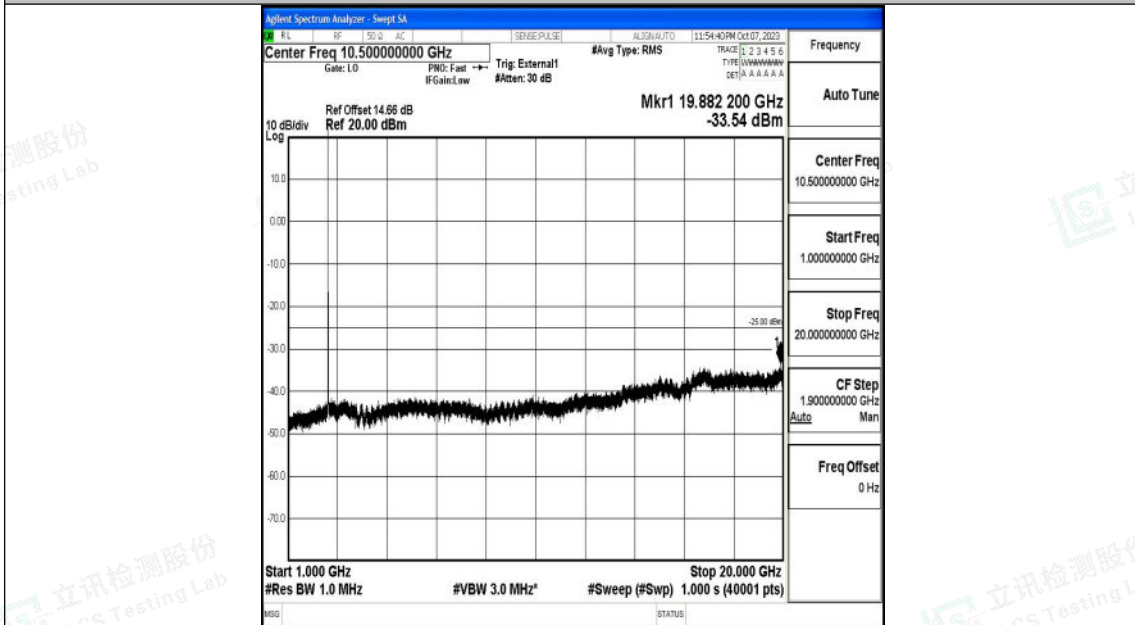

Band41\_15MHz\_QPSK\_40590\_1RB#0\_30~1000\_30~1000

Band41\_15MHz\_16QAM\_40115\_1RB#0\_0.15~30\_0.15~30

Band41\_15MHz\_16QAM\_40115\_1RB#0\_30~1000\_30~1000

Band41\_15MHz\_16QAM\_40115\_1RB#0\_1000~20000\_1000~20000