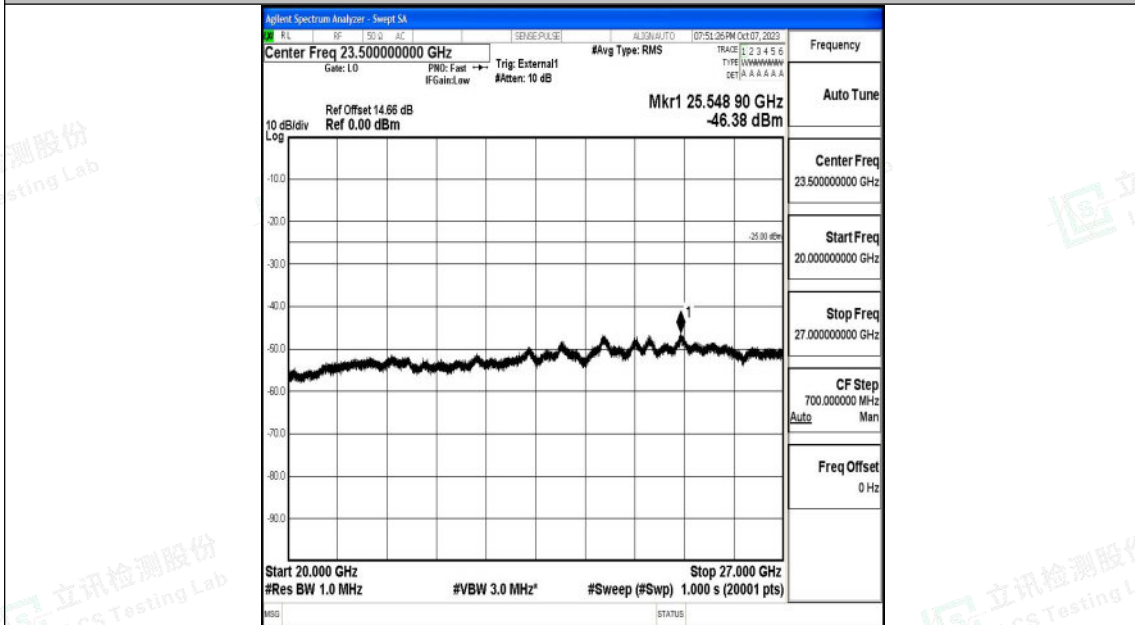

Band41_20MHz_16QAM_40590_1RB#0_20000~27000_20000~27000

Shenzhen LCS Compliance Testing Laboratory Ltd.
Add: 101, 201 Bldg A & 301 Bldg C, Juji Industrial Park Yabianxueziwei, Shajing Street,
Baoan District, Shenzhen, 518000, China
Tel: +(86) 0755-82591330 | E-mail: webmaster@lcs-cert.com | Web: www.lcs-cert.com
Scan code to check authenticity