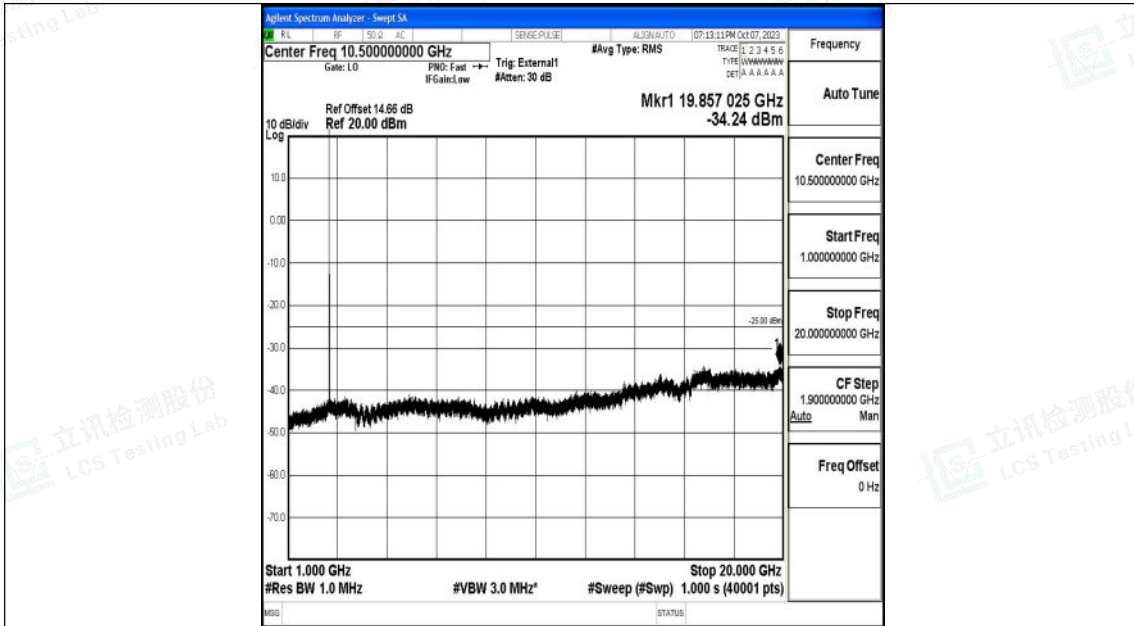

Band41_10MHz_16QAM_40590_1RB#0_1000~20000_1000~20000