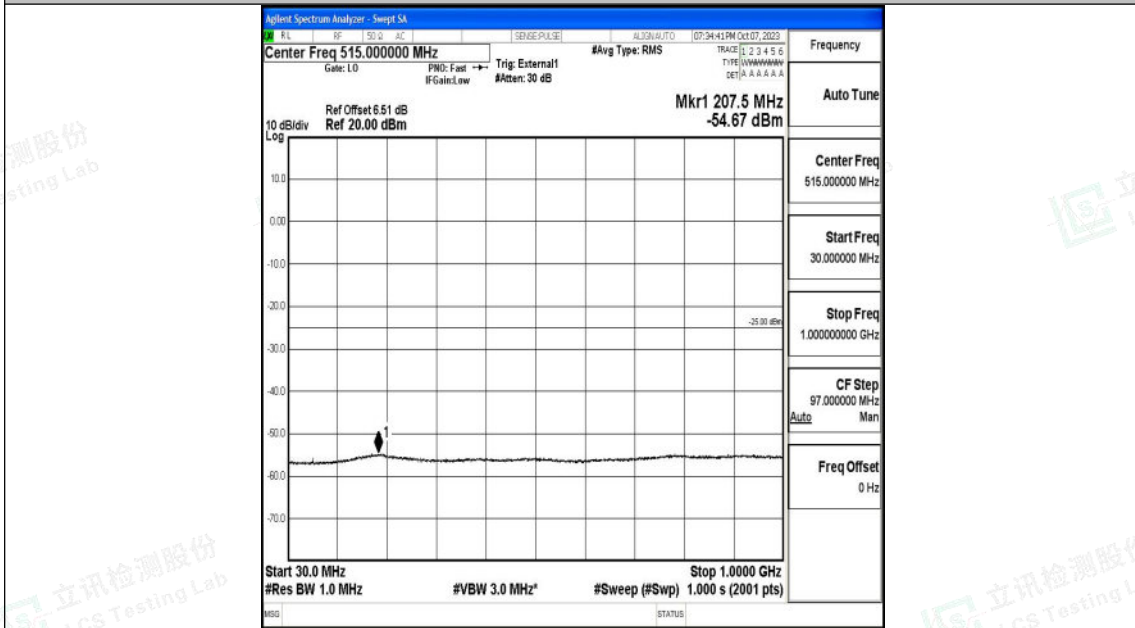

Band41_15MHz_16QAM_41165_1RB#0_30~1000_30~1000