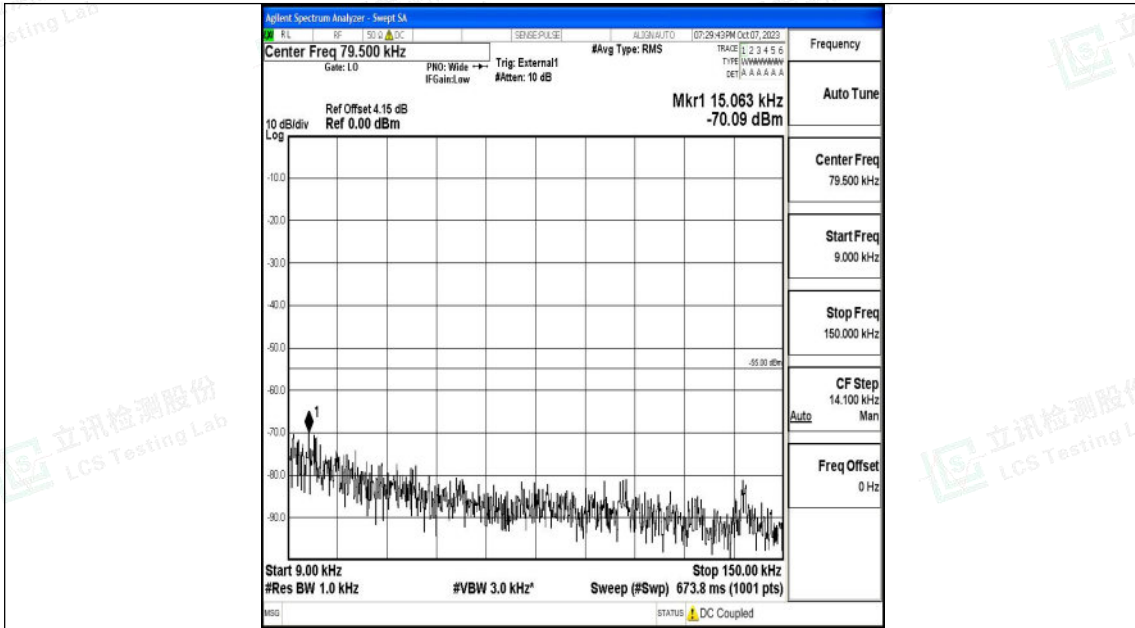

Band41_15MHz_QPSK_40590_1RB#0_0.009~0.15_0.009~0.15