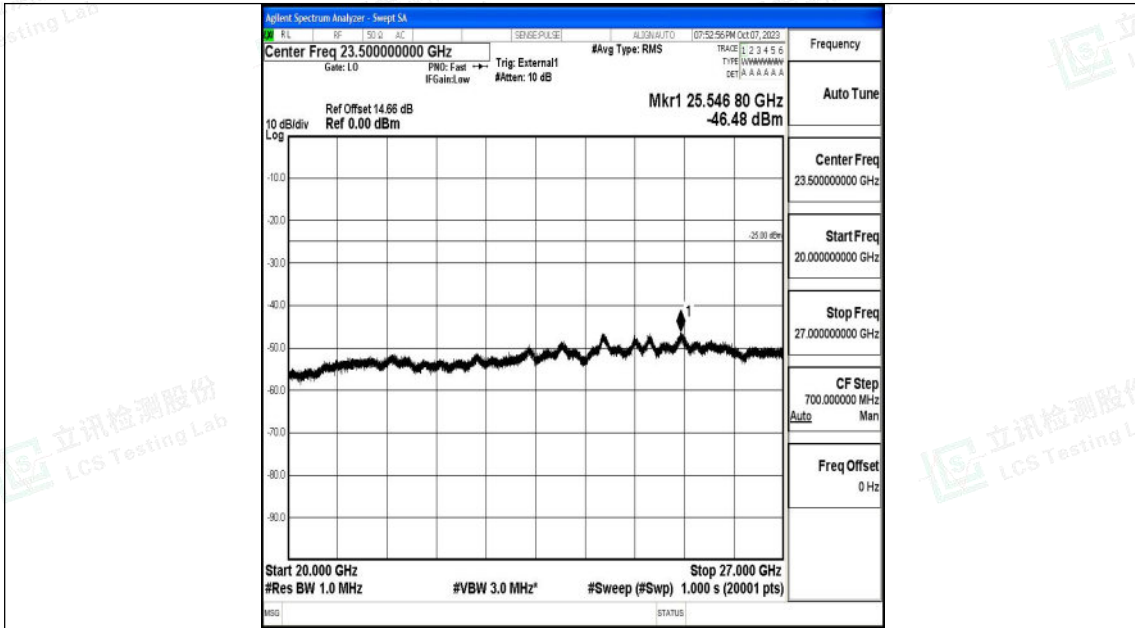

Band41_20MHz_QPSK_41140_1RB#0_20000~27000_20000~27000