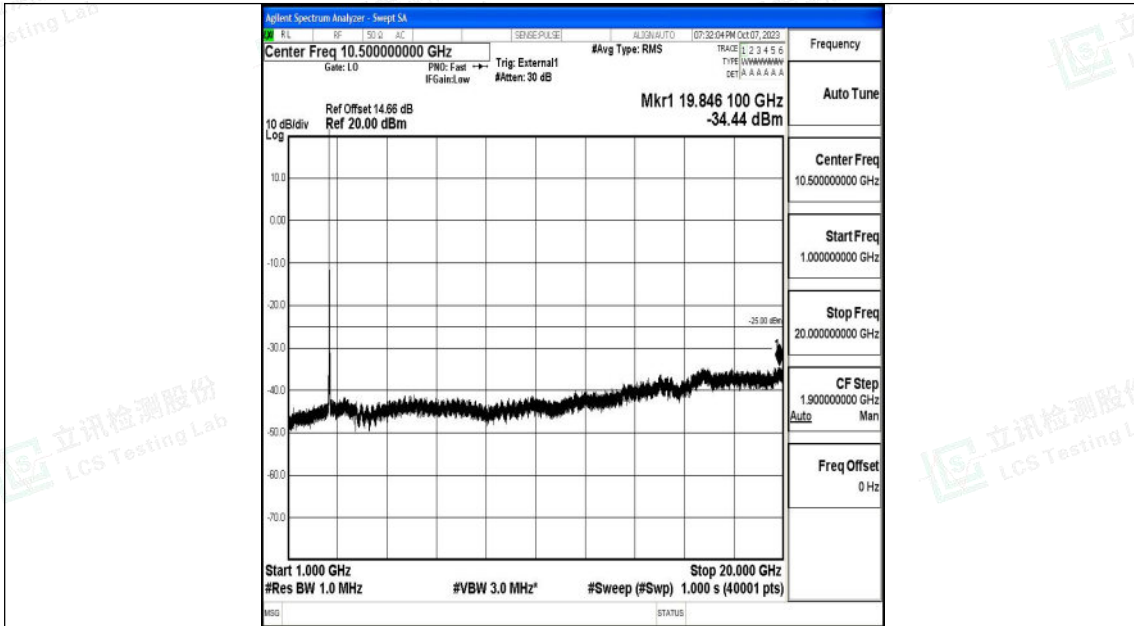

Band41\_15MHz\_16QAM\_40590\_1RB#0\_0.15~30\_0.15~30

Band41\_15MHz\_16QAM\_40590\_1RB#0\_30~1000\_30~1000

Shenzhen LCS Compliance Testing Laboratory Ltd.  
 Add: 101, 201 Bldg A & 301 Bldg C, Juji Industrial Park Yabianxueziwei, Shajing Street,  
 Baoan District, Shenzhen, 518000, China  
 Tel: +(86) 0755-82591330 | E-mail: webmaster@lcs-cert.com | Web: www.lcs-cert.com  
 Scan code to check authenticity