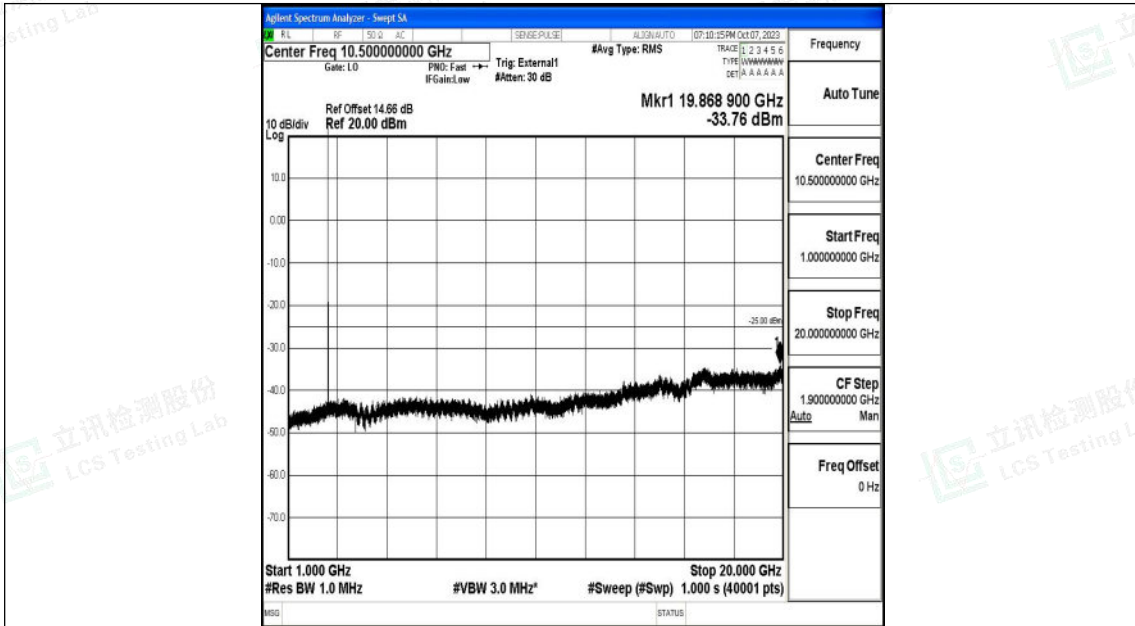

Band41_10MHz_16QAM_40090_1RB#0_1000~20000_1000~20000