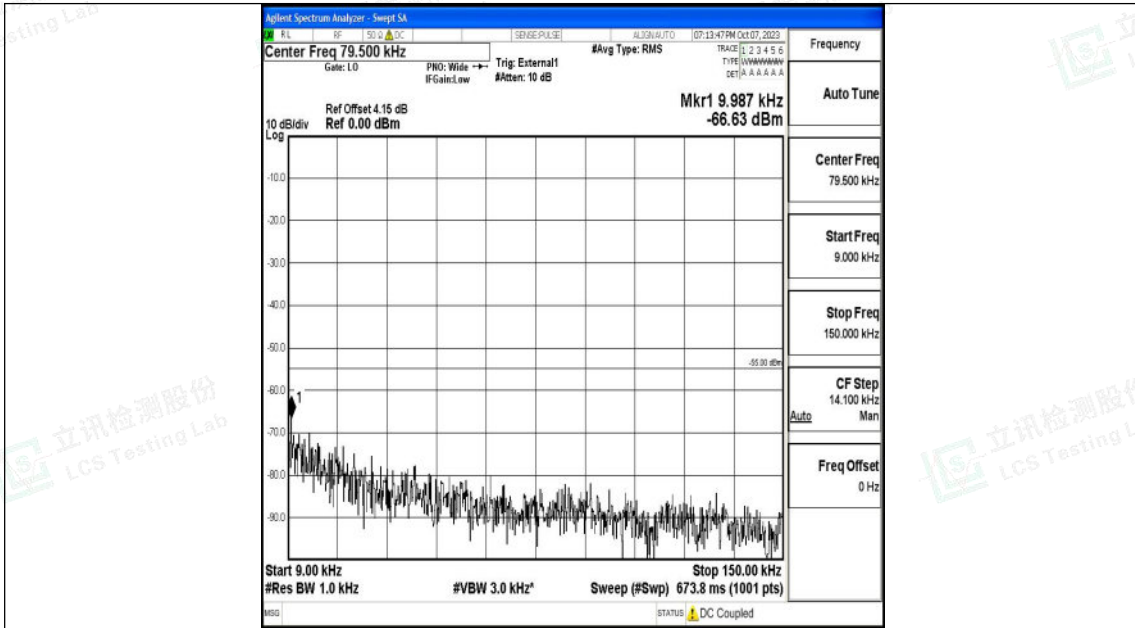

Band41_10MHz_QPSK_41190_1RB#0_0.009~0.15_0.009~0.15