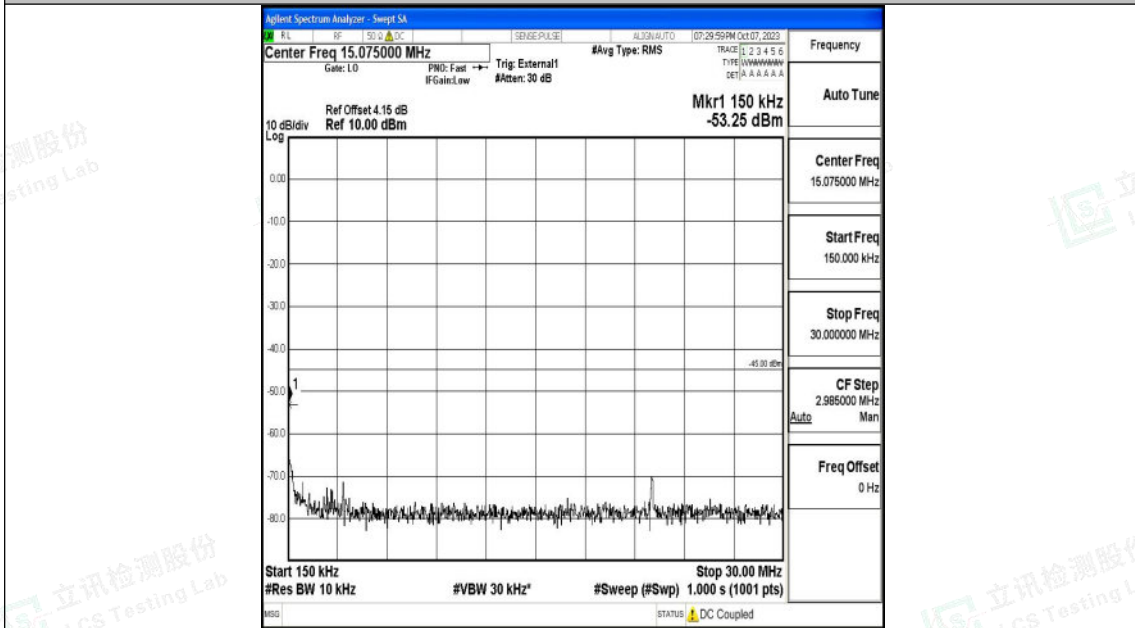

Band41_15MHz_QPSK_40590_1RB#0_0.15~30_0.15~30

Shenzhen LCS Compliance Testing Laboratory Ltd.
Add: 101, 201 Bldg A & 301 Bldg C, Juji Industrial Park Yabianxueziwei, Shajing Street,
Baoan District, Shenzhen, 518000, China
Tel: +(86) 0755-82591330 | E-mail: webmaster@lcs-cert.com | Web: www.lcs-cert.com
Scan code to check authenticity