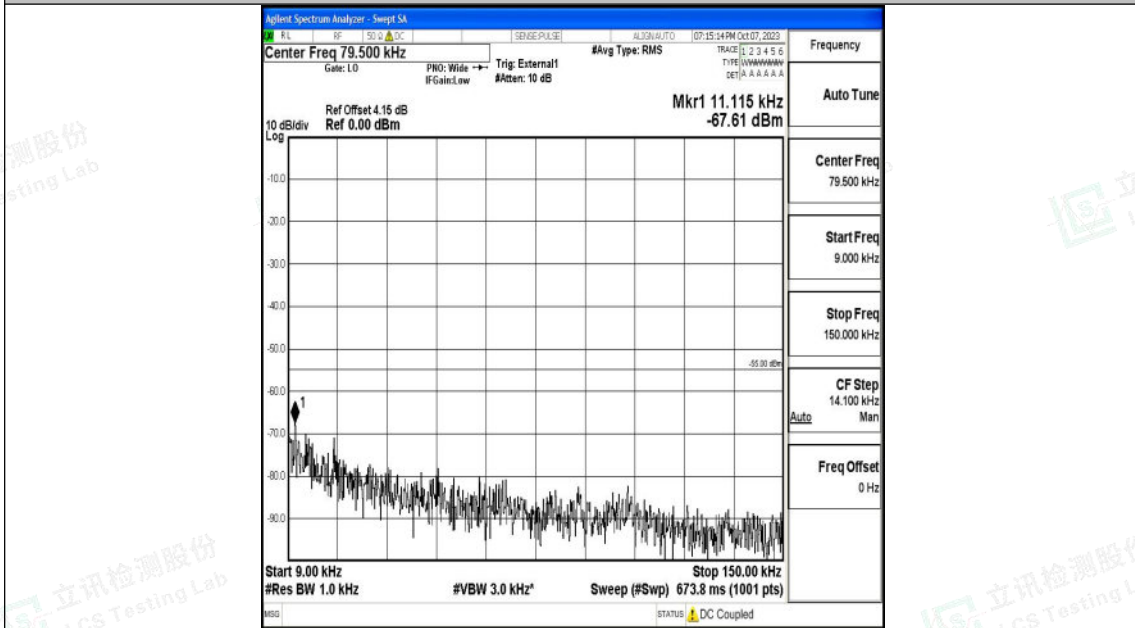

Band41_10MHz_16QAM_41190_1RB#0_0.009~0.15_0.009~0.15

Shenzhen LCS Compliance Testing Laboratory Ltd.
Add: 101, 201 Bldg A & 301 Bldg C, Juji Industrial Park Yabianxueziwei, Shajing Street,
Baoan District, Shenzhen, 518000, China
Tel: +(86) 0755-82591330 | E-mail: webmaster@lcs-cert.com | Web: www.lcs-cert.com
Scan code to check authenticity