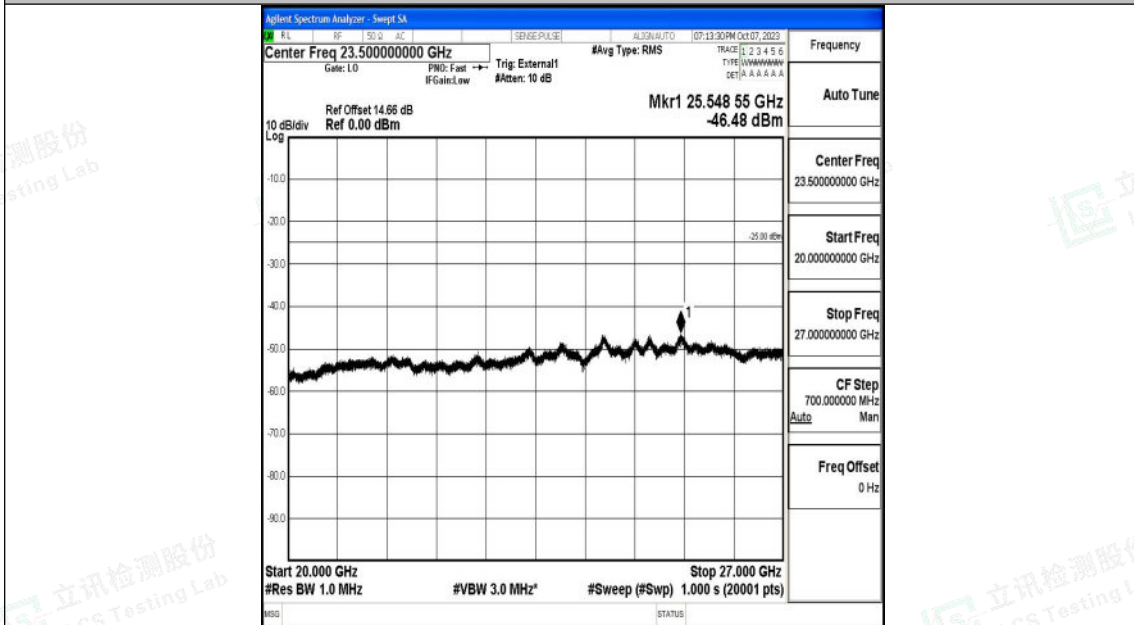

Band41_10MHz_16QAM_40590_1RB#0_20000~27000_20000~27000

Shenzhen LCS Compliance Testing Laboratory Ltd.
Add: 101, 201 Bldg A & 301 Bldg C, Juji Industrial Park Yabianxueziwei, Shajing Street,
Baoan District, Shenzhen, 518000, China
Tel: +(86) 0755-82591330 | E-mail: webmaster@lcs-cert.com | Web: www.lcs-cert.com
Scan code to check authenticity