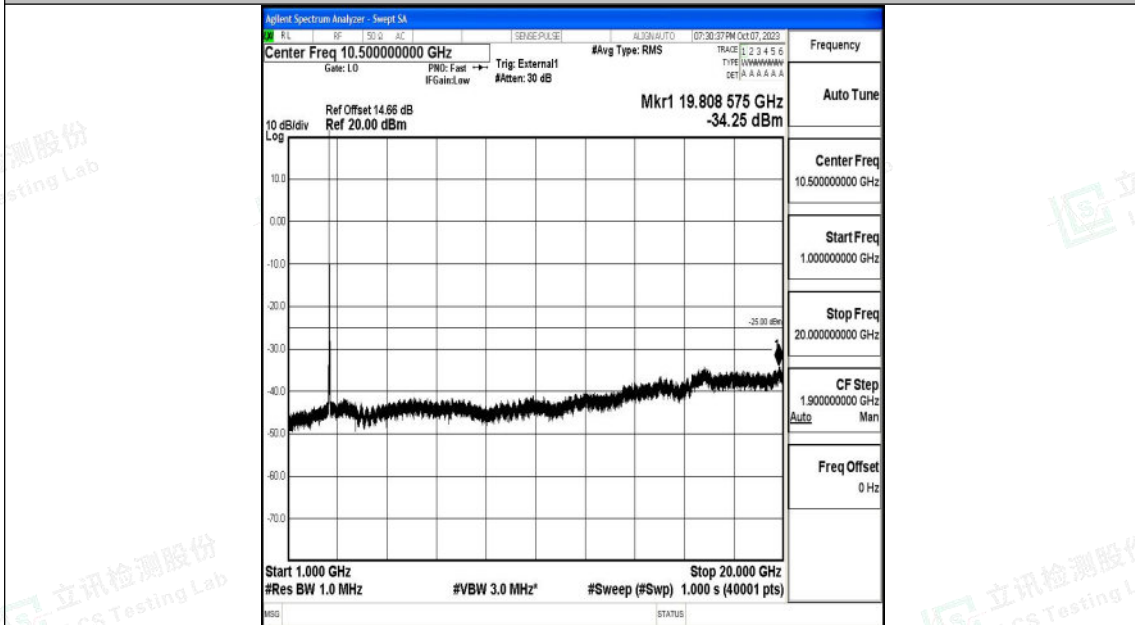

Band41_15MHz_QPSK_40590_1RB#0_1000~20000_1000~20000

Shenzhen LCS Compliance Testing Laboratory Ltd.
Add: 101, 201 Bldg A & 301 Bldg C, Juji Industrial Park Yabianxueziwei, Shajing Street,
Baoan District, Shenzhen, 518000, China
Tel: +(86) 0755-82591330 | E-mail: webmaster@lcs-cert.com | Web: www.lcs-cert.com
Scan code to check authenticity