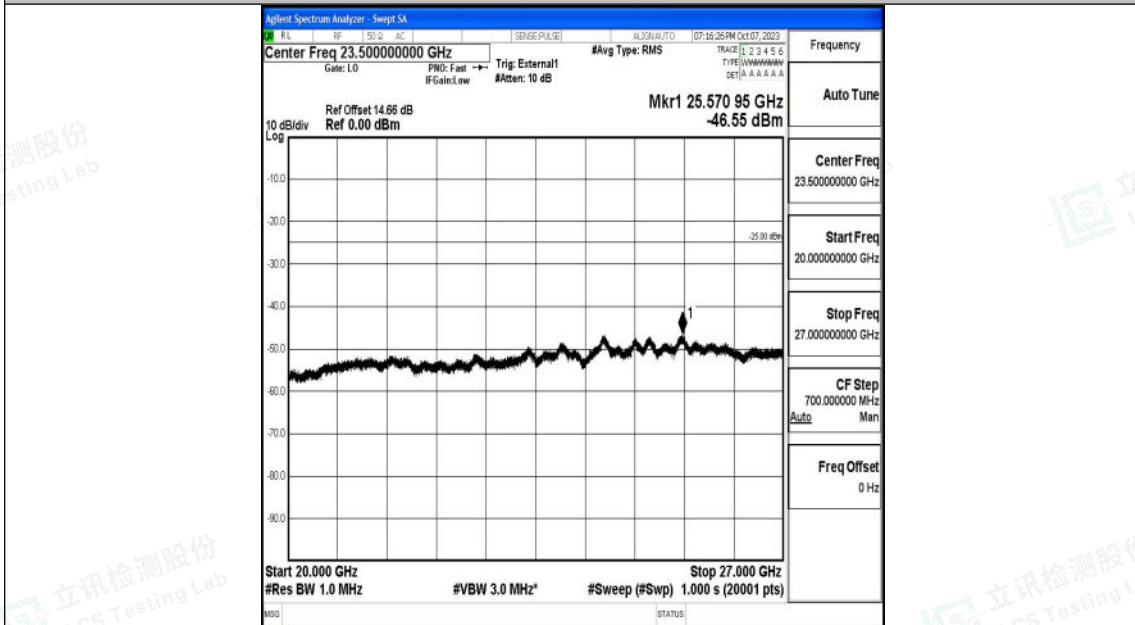

Band41_10MHz_16QAM_41190_1RB#0_20000~27000_20000~27000

Shenzhen LCS Compliance Testing Laboratory Ltd.
Add: 101, 201 Bldg A & 301 Bldg C, Juji Industrial Park Yabianxueziwei, Shajing Street,
Baoan District, Shenzhen, 518000, China
Tel: +(86) 0755-82591330 | E-mail: webmaster@lcs-cert.com | Web: www.lcs-cert.com
Scan code to check authenticity