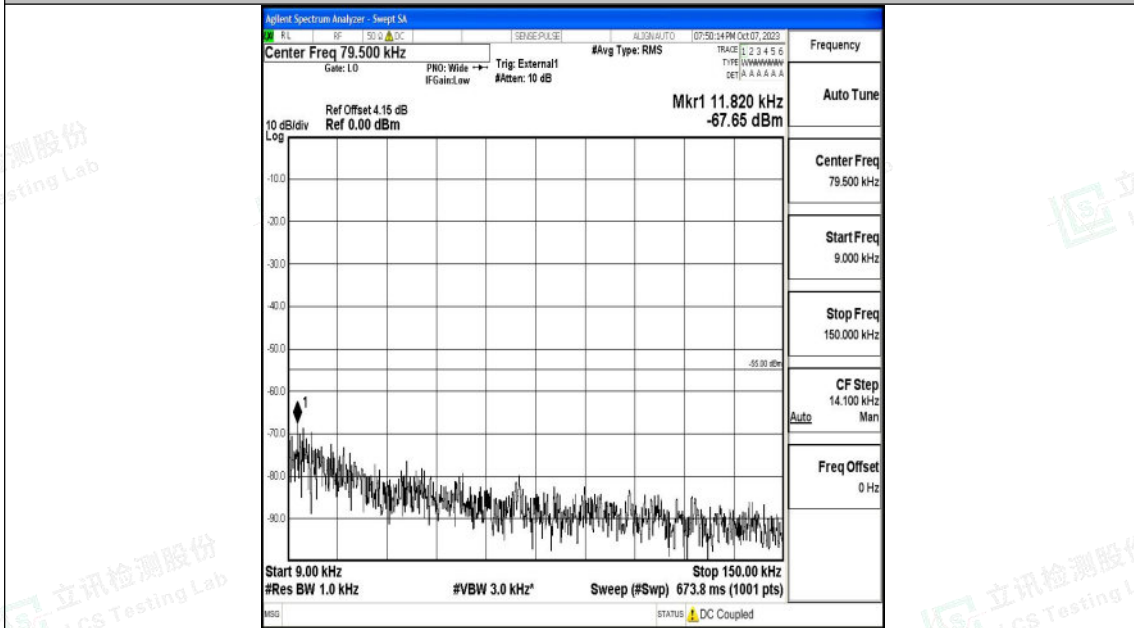

Band41_20MHz_16QAM_40590_1RB#0_0.009~0.15_0.009~0.15

Shenzhen LCS Compliance Testing Laboratory Ltd.
Add: 101, 201 Bldg A & 301 Bldg C, Juji Industrial Park Yabianxueziwei, Shajing Street,
Baoan District, Shenzhen, 518000, China
Tel: +(86) 0755-82591330 | E-mail: webmaster@lcs-cert.com | Web: www.lcs-cert.com
Scan code to check authenticity