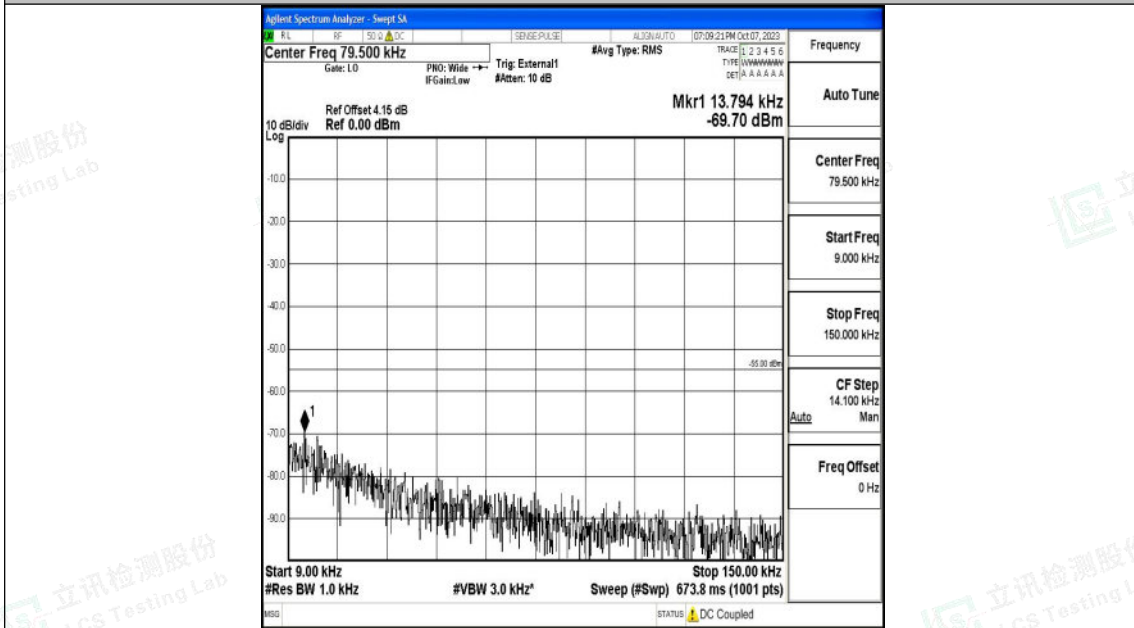

Band41_10MHz_16QAM_40090_1RB#0_0.009~0.15_0.009~0.15

Shenzhen LCS Compliance Testing Laboratory Ltd.
Add: 101, 201 Bldg A & 301 Bldg C, Juji Industrial Park Yabianxueziwei, Shajing Street,
Baoan District, Shenzhen, 518000, China
Tel: +(86) 0755-82591330 | E-mail: webmaster@lcs-cert.com | Web: www.lcs-cert.com
Scan code to check authenticity