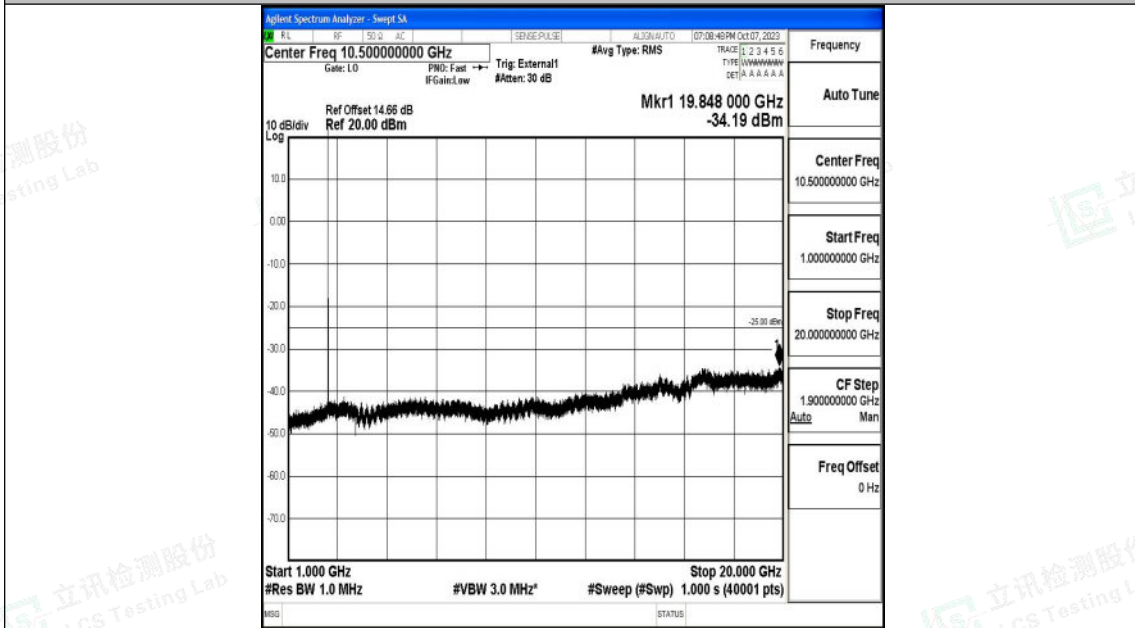

Band41_10MHz_QPSK_40090_1RB#0_1000~20000_1000~20000

Shenzhen LCS Compliance Testing Laboratory Ltd.
Add: 101, 201 Bldg A & 301 Bldg C, Juji Industrial Park Yabianxueziwei, Shajing Street,
Baoan District, Shenzhen, 518000, China
Tel: +(86) 0755-82591330 | E-mail: webmaster@lcs-cert.com | Web: www.lcs-cert.com
Scan code to check authenticity