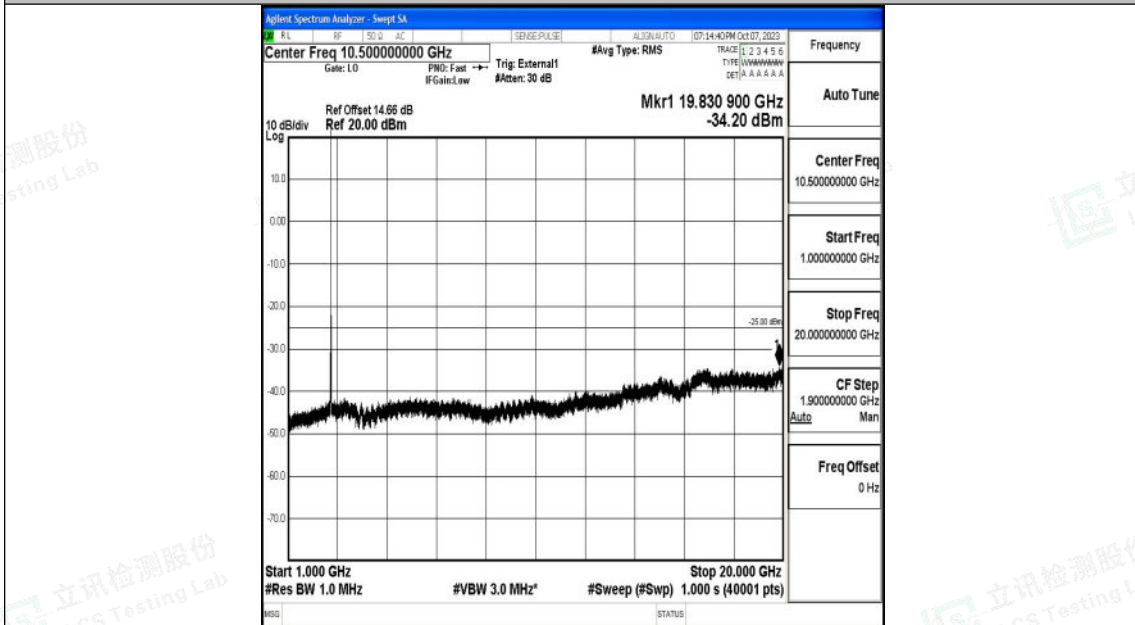

Band41_10MHz_QPSK_41190_1RB#0_1000~20000_1000~20000

Shenzhen LCS Compliance Testing Laboratory Ltd.
Add: 101, 201 Bldg A & 301 Bldg C, Juji Industrial Park Yabianxueziwei, Shajing Street,
Baoan District, Shenzhen, 518000, China
Tel: +(86) 0755-82591330 | E-mail: webmaster@lcs-cert.com | Web: www.lcs-cert.com
Scan code to check authenticity