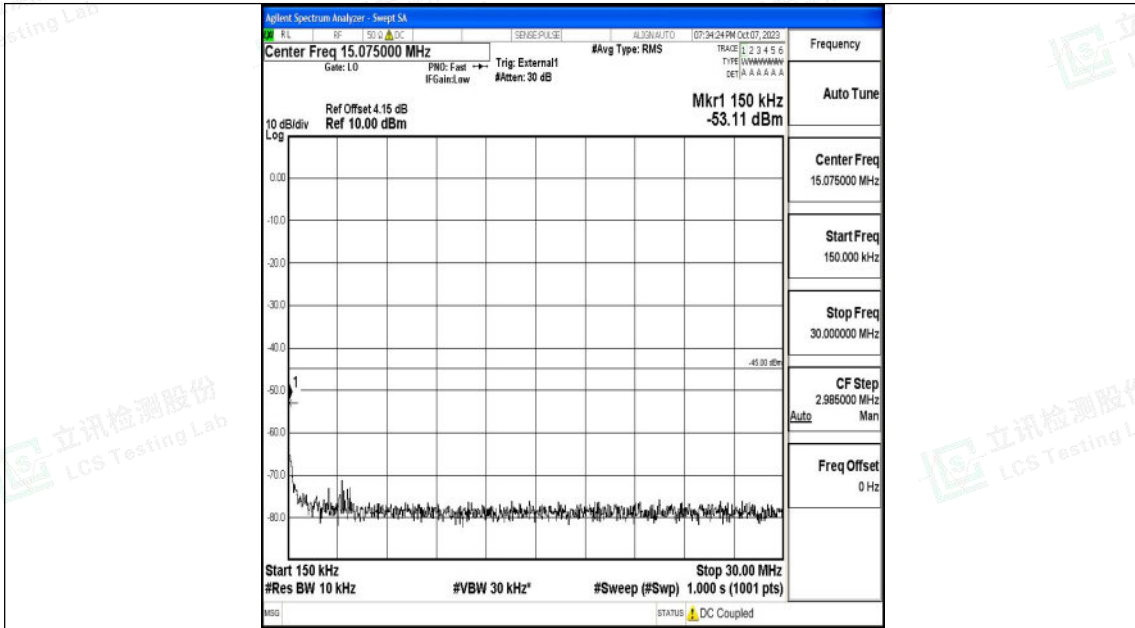

Band41_15MHz_16QAM_41165_1RB#0_0.15~30_0.15~30