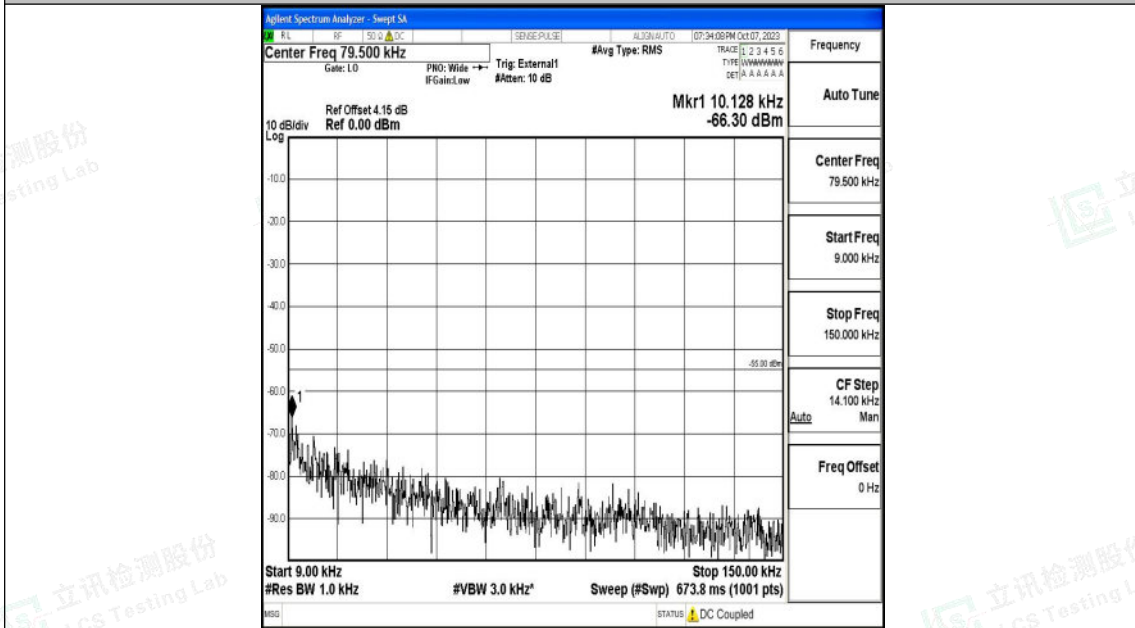

Band41_15MHz_16QAM_41165_1RB#0_0.009~0.15_0.009~0.15

Shenzhen LCS Compliance Testing Laboratory Ltd.
Add: 101, 201 Bldg A & 301 Bldg C, Juji Industrial Park Yabianxueziwei, Shajing Street,
Baoan District, Shenzhen, 518000, China
Tel: +(86) 0755-82591330 | E-mail: webmaster@lcs-cert.com | Web: www.lcs-cert.com
Scan code to check authenticity