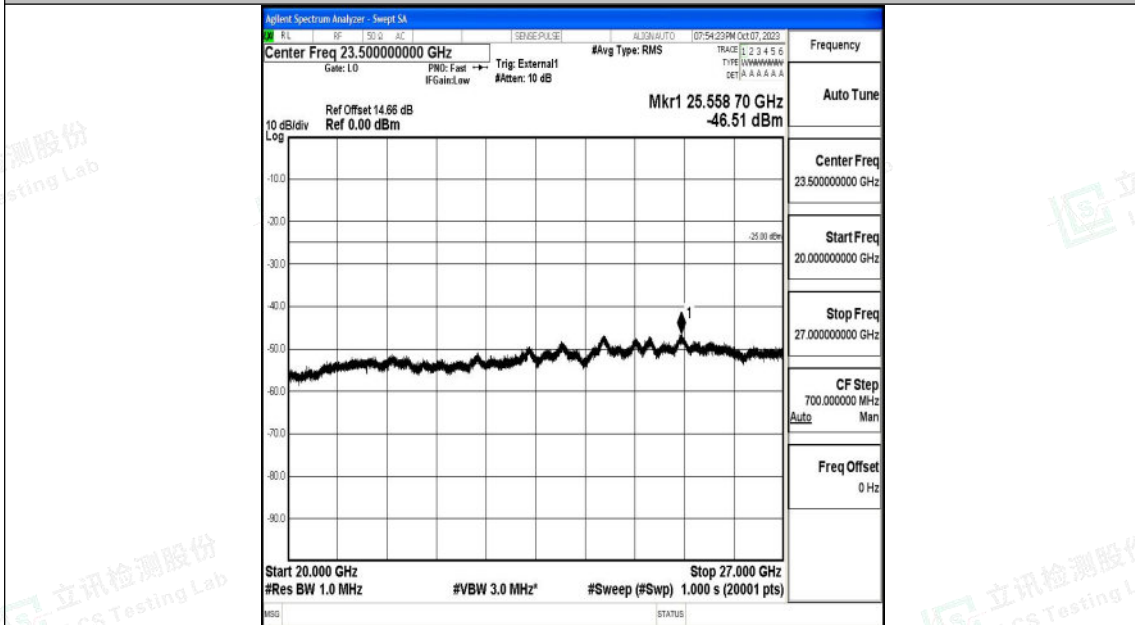

Band41\_20MHz\_16QAM\_41140\_1RB#0\_0.15~30\_0.15~30

Band41\_20MHz\_16QAM\_41140\_1RB#0\_30~1000\_30~1000

Band41\_20MHz\_16QAM\_41140\_1RB#0\_1000~20000\_1000~20000

Band41\_20MHz\_16QAM\_41140\_1RB#0\_20000~27000\_20000~27000