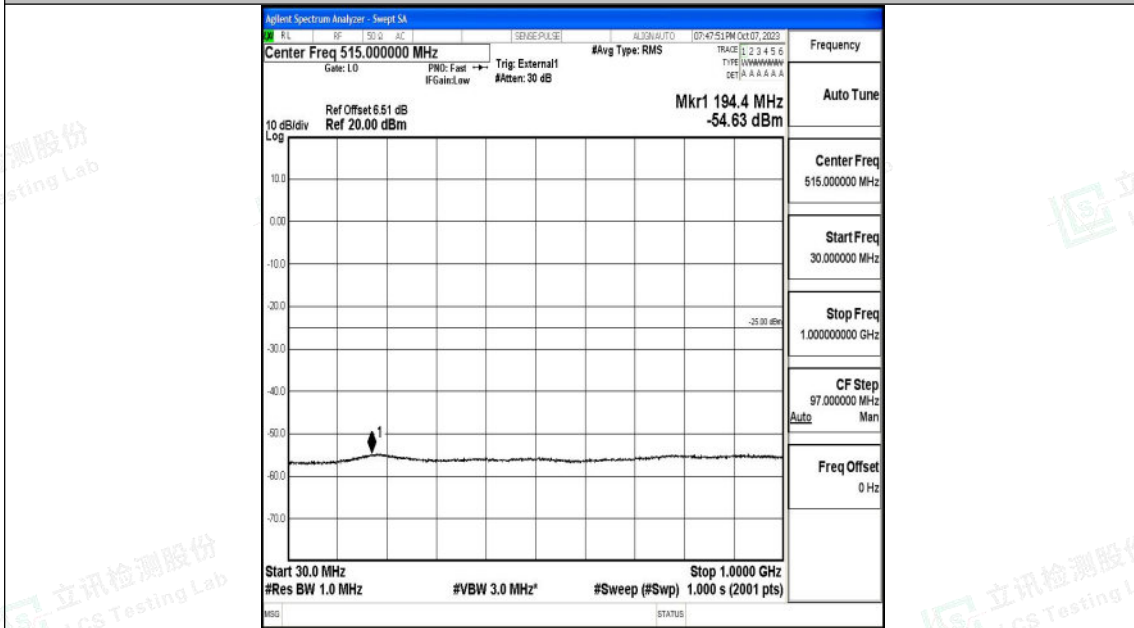

Band41_20MHz_16QAM_40140_1RB#0_30~1000_30~1000