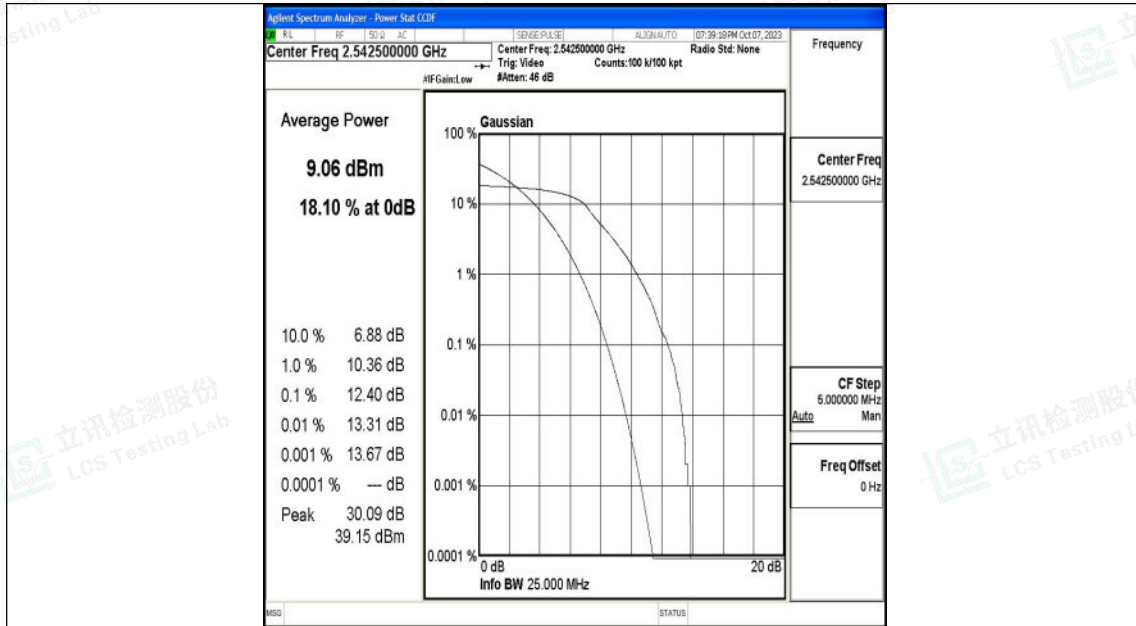

Shenzhen LCS Compliance Testing Laboratory Ltd.
Add: 101, 201 Bldg A & 301 Bldg C, Juji Industrial Park Yabianxueziwei, Shajing Street,
Baoan District, Shenzhen, 518000, China
Tel: +(86) 0755-82591330 | E-mail: webmaster@lcs-cert.com | Web: www.lcs-cert.com
Scan code to check authenticity