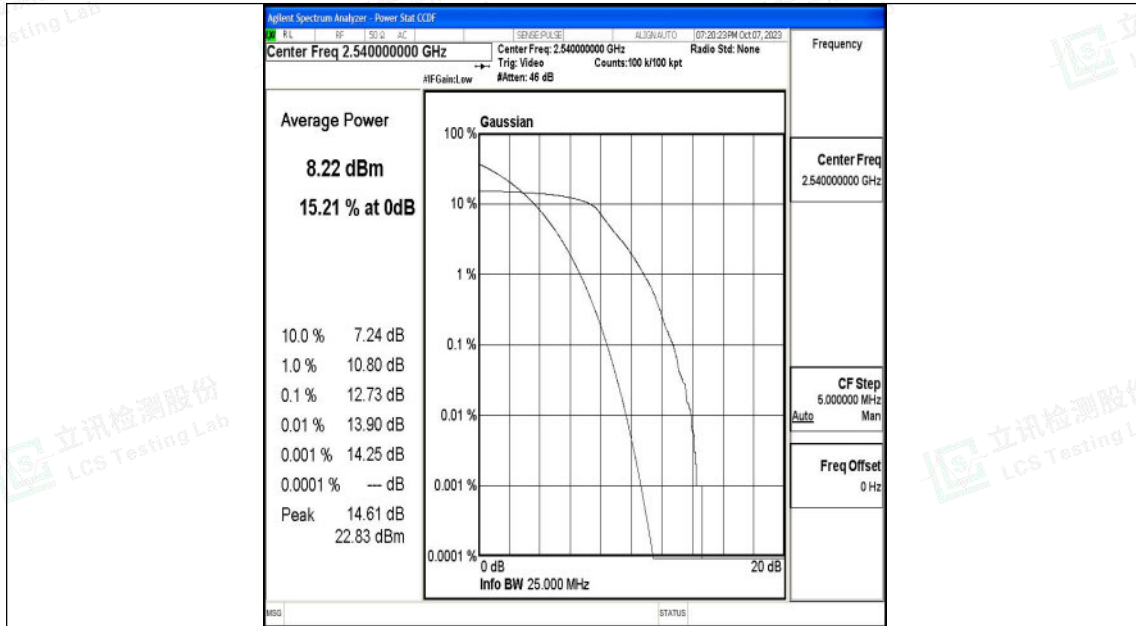

10MHz-40090