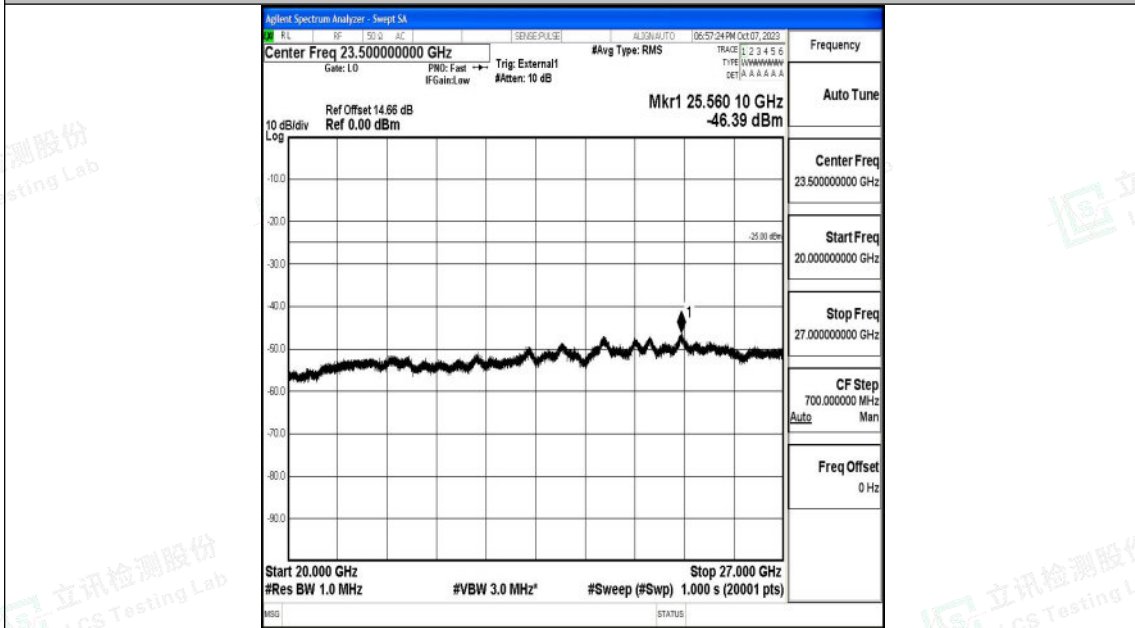

Band41_5MHz_16QAM_41215_1RB#0_20000~27000_20000~27000

Shenzhen LCS Compliance Testing Laboratory Ltd.
Add: 101, 201 Bldg A & 301 Bldg C, Juji Industrial Park Yabianxueziwei, Shajing Street,
Baoan District, Shenzhen, 518000, China
Tel: +(86) 0755-82591330 | E-mail: webmaster@lcs-cert.com | Web: www.lcs-cert.com
Scan code to check authenticity