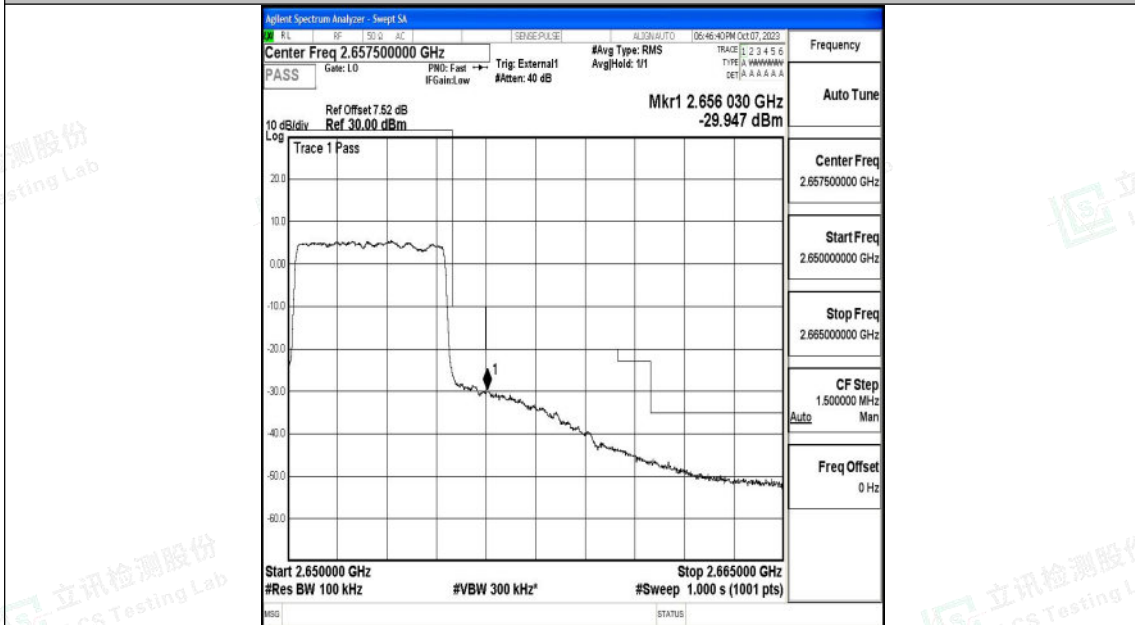

Band41_5MHz_16QAM_41215_25RB#0

Shenzhen LCS Compliance Testing Laboratory Ltd.
Add: 101, 201 Bldg A & 301 Bldg C, Juji Industrial Park Yabianxueziwei, Shajing Street,
Baoan District, Shenzhen, 518000, China
Tel: +(86) 0755-82591330 | E-mail: webmaster@lcs-cert.com | Web: www.lcs-cert.com
Scan code to check authenticity