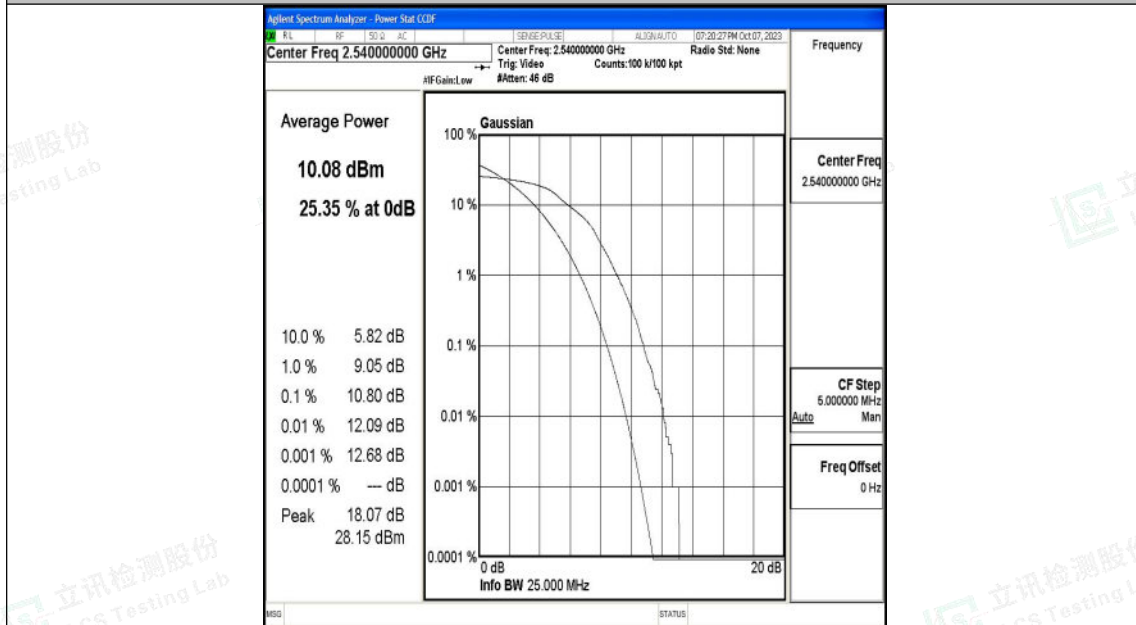

10MHz-40090

Shenzhen LCS Compliance Testing Laboratory Ltd.
Add: 101, 201 Bldg A & 301 Bldg C, Juji Industrial Park Yabianxueziwei, Shajing Street,
Baoan District, Shenzhen, 518000, China
Tel: +(86) 0755-82591330 | E-mail: webmaster@lcs-cert.com | Web: www.lcs-cert.com
Scan code to check authenticity