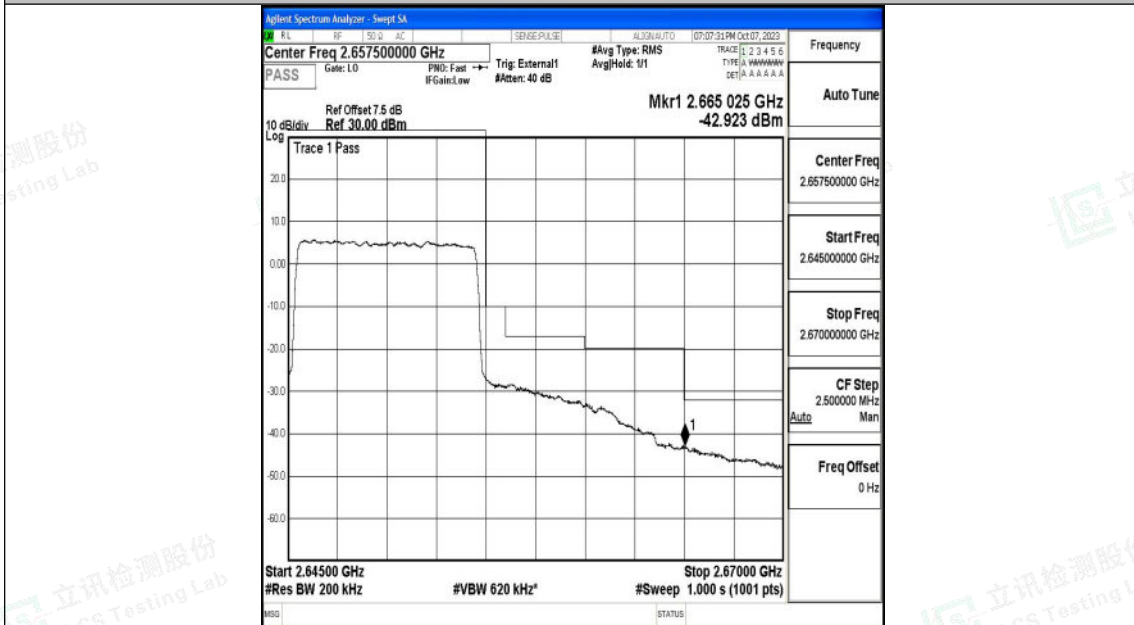

Band41_10MHz_16QAM_41190_50RB#0

Shenzhen LCS Compliance Testing Laboratory Ltd.
Add: 101, 201 Bldg A & 301 Bldg C, Juji Industrial Park Yabianxueziwei, Shajing Street,
Baoan District, Shenzhen, 518000, China
Tel: +(86) 0755-82591330 | E-mail: webmaster@lcs-cert.com | Web: www.lcs-cert.com
Scan code to check authenticity