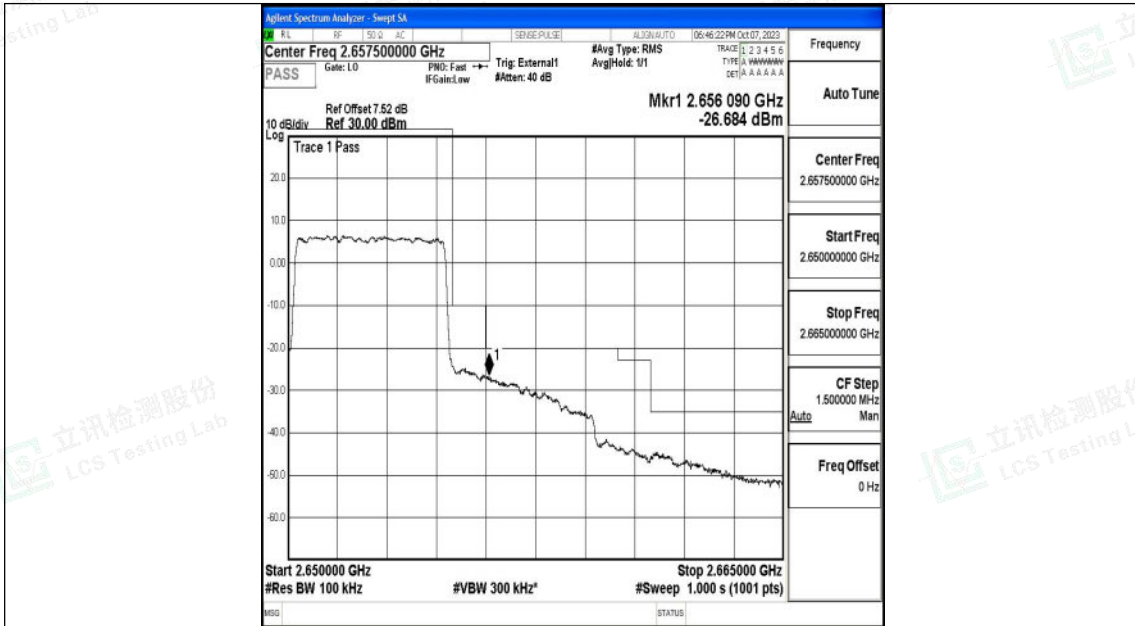

Test Graphs

Band41_5MHz_QPSK_40065_25RB#0

Band41_5MHz_16QAM_40065_25RB#0

Shenzhen LCS Compliance Testing Laboratory Ltd.
 Add: 101, 201 Bldg A & 301 Bldg C, Juji Industrial Park Yabianxueziwei, Shajing Street,
 Baoan District, Shenzhen, 518000, China
 Tel: +(86) 0755-82591330 | E-mail: webmaster@lcs-cert.com | Web: www.lcs-cert.com
 Scan code to check authenticity