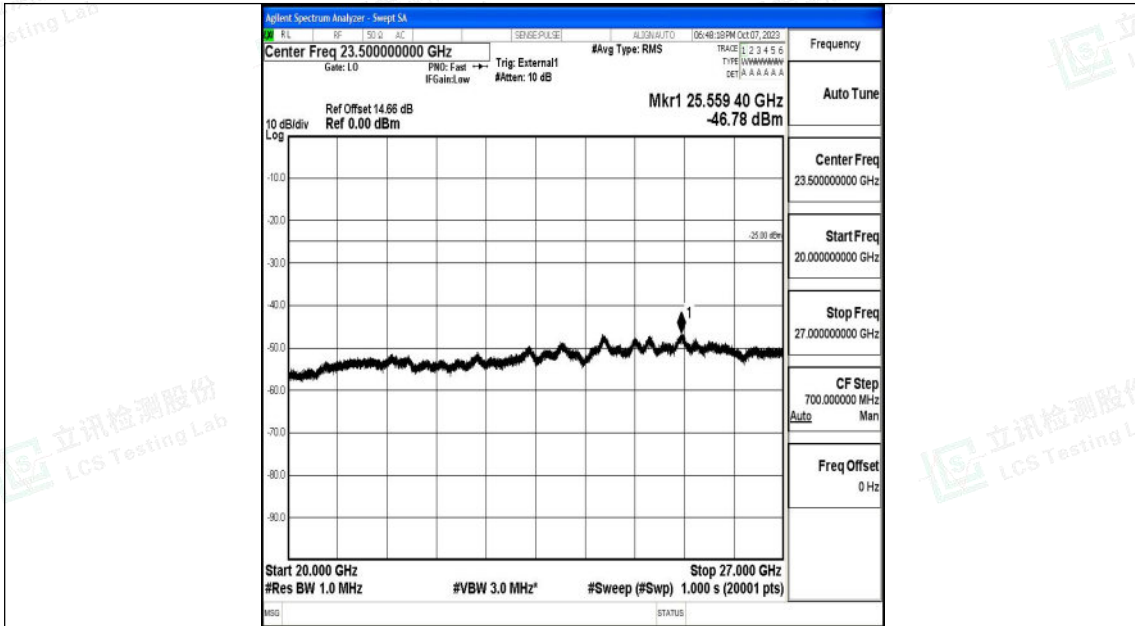

Band41_5MHz_QPSK_40065_1RB#0_20000~27000_20000~27000