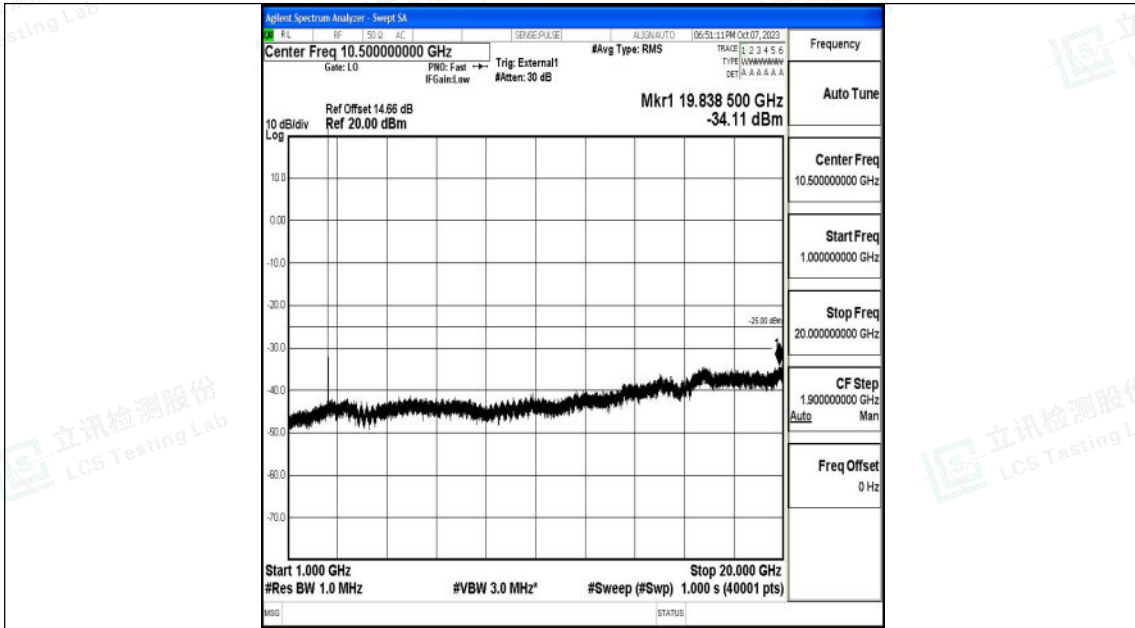

Band41_5MHz_16QAM_40065_1RB#0_1000~20000_1000~20000