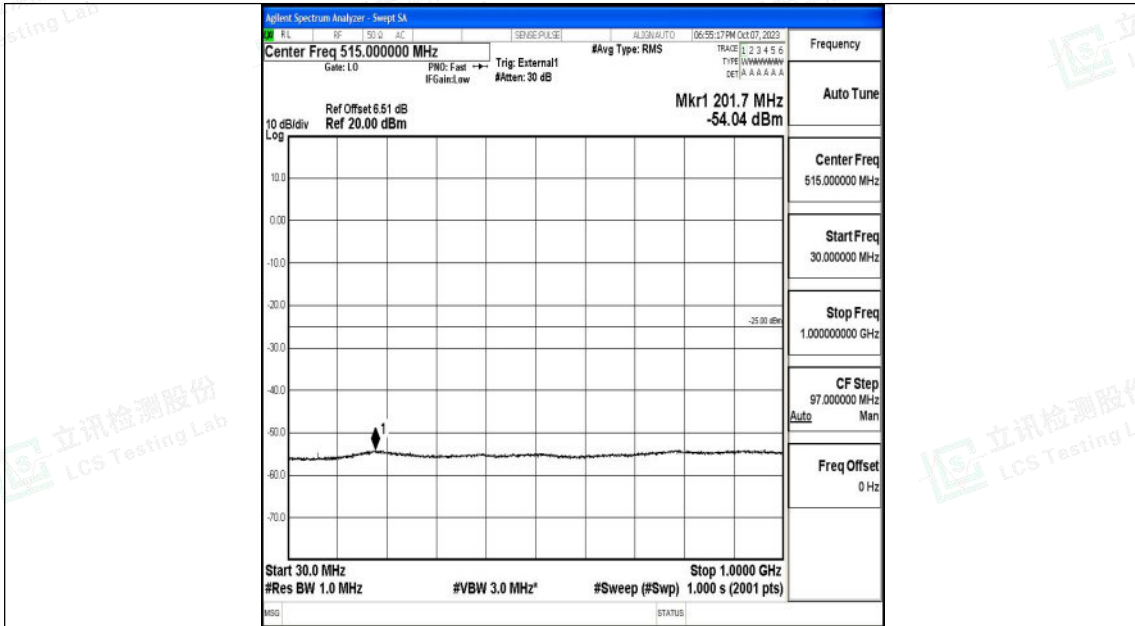

Band41_5MHz_QPSK_41215_1RB#0_30~1000_30~1000