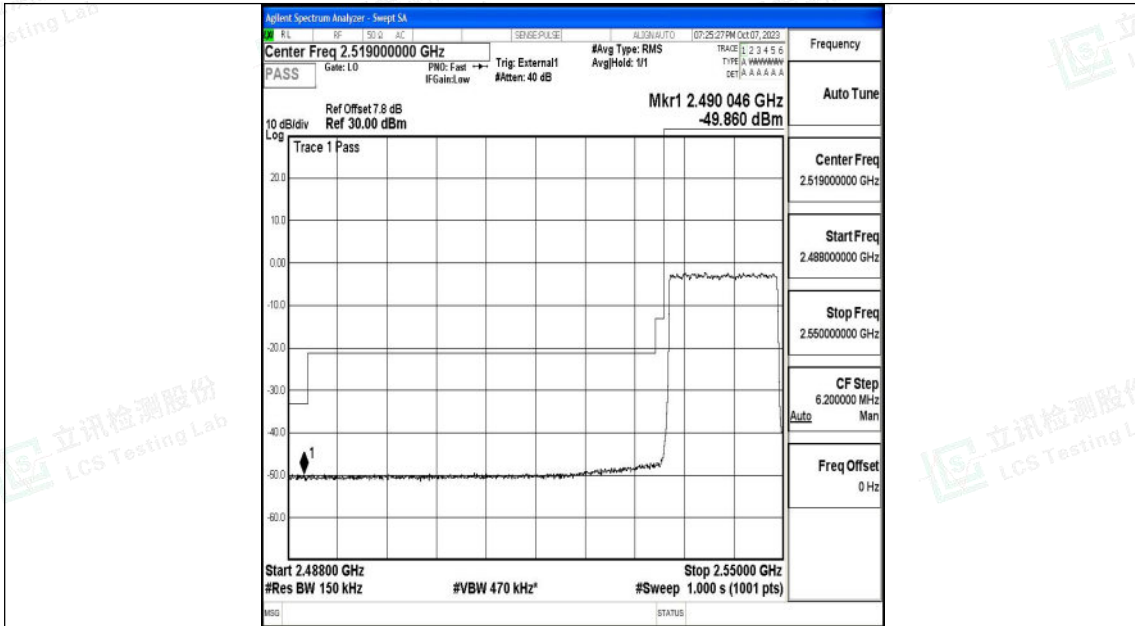

Band41_15MHz_QPSK_40115_75RB#0