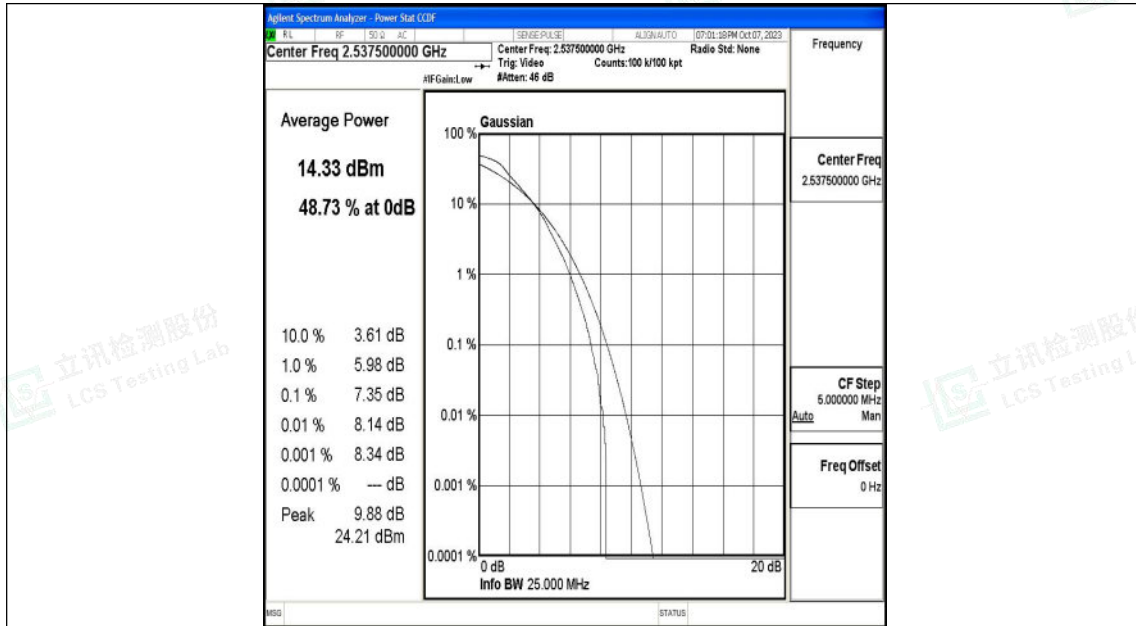

Test Graphs

5MHz-40065