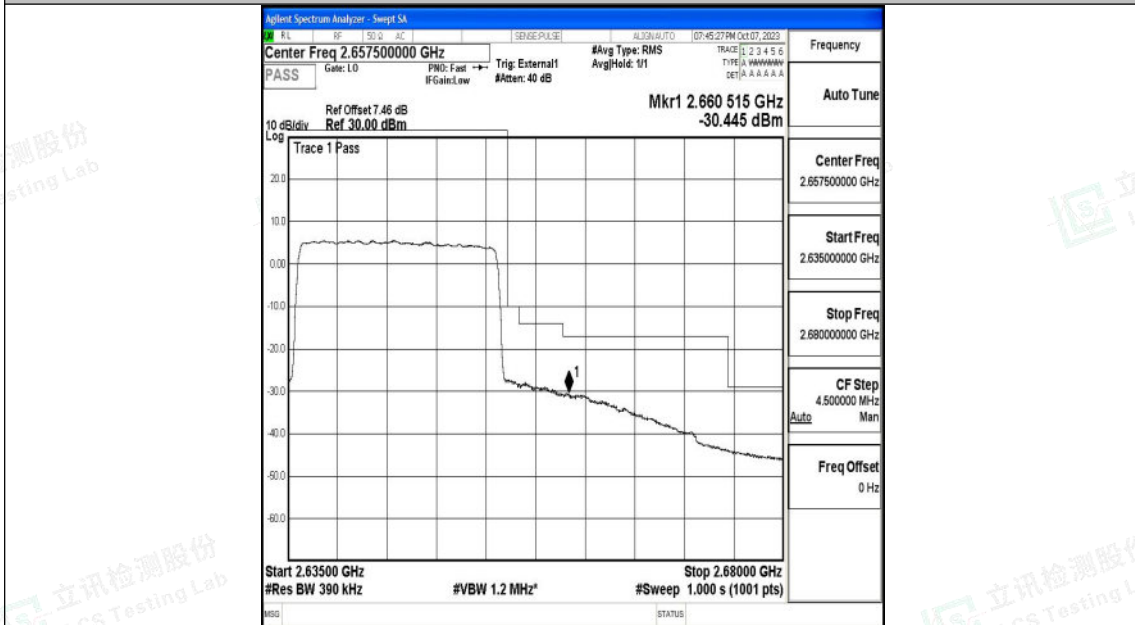

Band41_20MHz_16QAM_41140_100RB#0