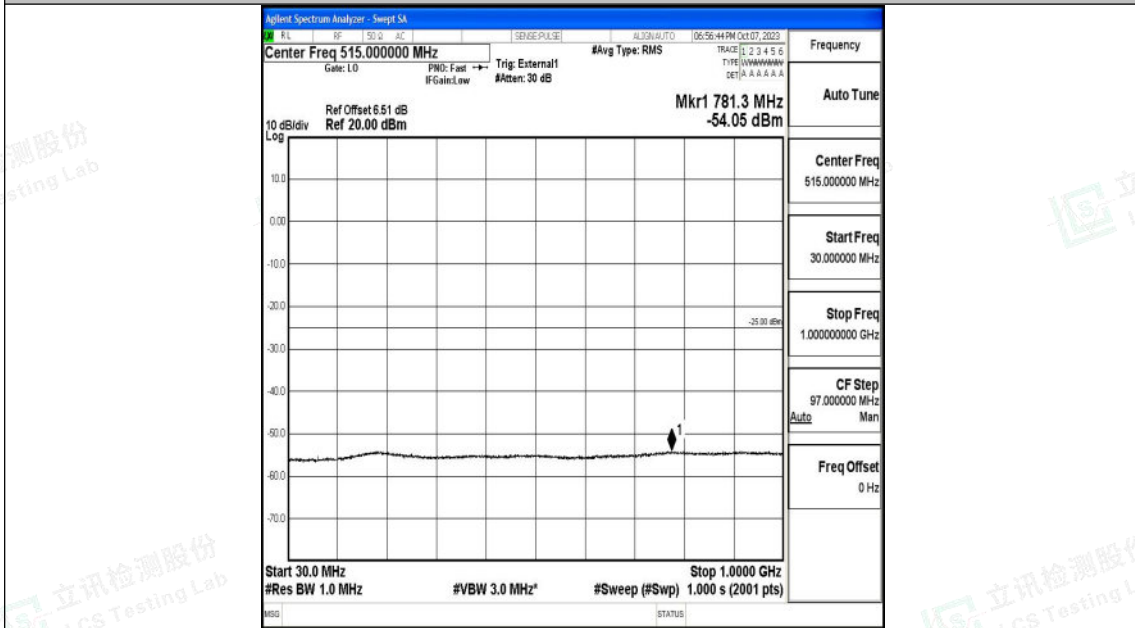

Band41_5MHz_16QAM_41215_1RB#0_30~1000_30~1000

Shenzhen LCS Compliance Testing Laboratory Ltd.
Add: 101, 201 Bldg A & 301 Bldg C, Juji Industrial Park Yabianxueziwei, Shajing Street,
Baoan District, Shenzhen, 518000, China
Tel: +(86) 0755-82591330 | E-mail: webmaster@lcs-cert.com | Web: www.lcs-cert.com
Scan code to check authenticity