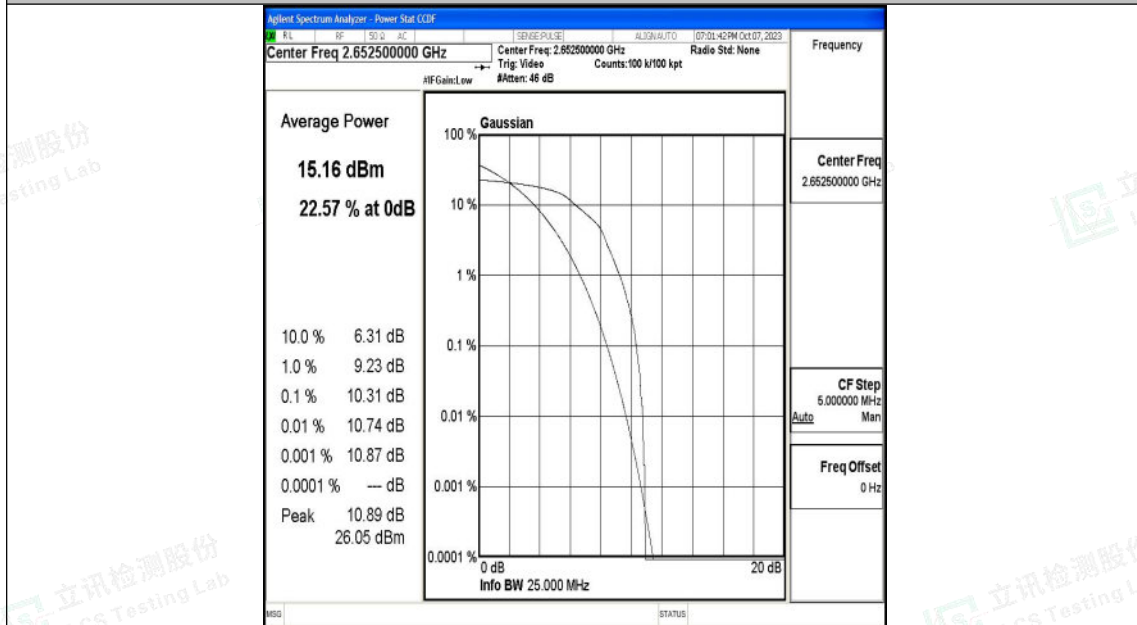

5MHz-41215

Shenzhen LCS Compliance Testing Laboratory Ltd.
Add: 101, 201 Bldg A & 301 Bldg C, Juji Industrial Park Yabianxueziwei, Shajing Street,
Baoan District, Shenzhen, 518000, China
Tel: +(86) 0755-82591330 | E-mail: webmaster@lcs-cert.com | Web: www.lcs-cert.com
Scan code to check authenticity