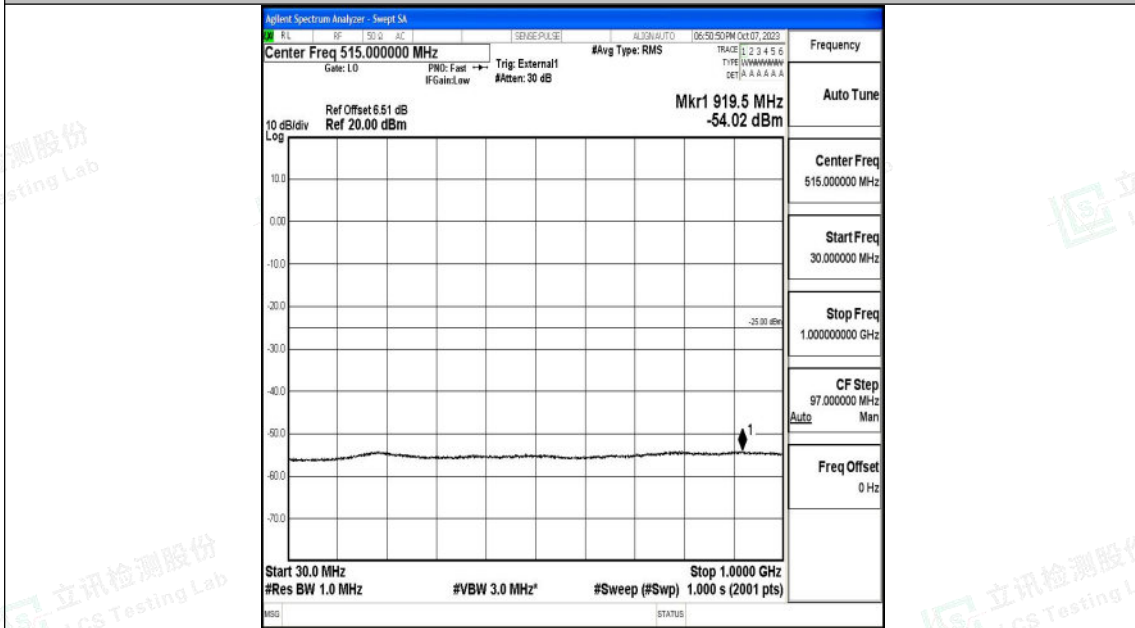

Band41_5MHz_16QAM_40065_1RB#0_30~1000_30~1000

Shenzhen LCS Compliance Testing Laboratory Ltd.
Add: 101, 201 Bldg A & 301 Bldg C, Juji Industrial Park Yabianxueziwei, Shajing Street,
Baoan District, Shenzhen, 518000, China
Tel: +(86) 0755-82591330 | E-mail: webmaster@lcs-cert.com | Web: www.lcs-cert.com
Scan code to check authenticity