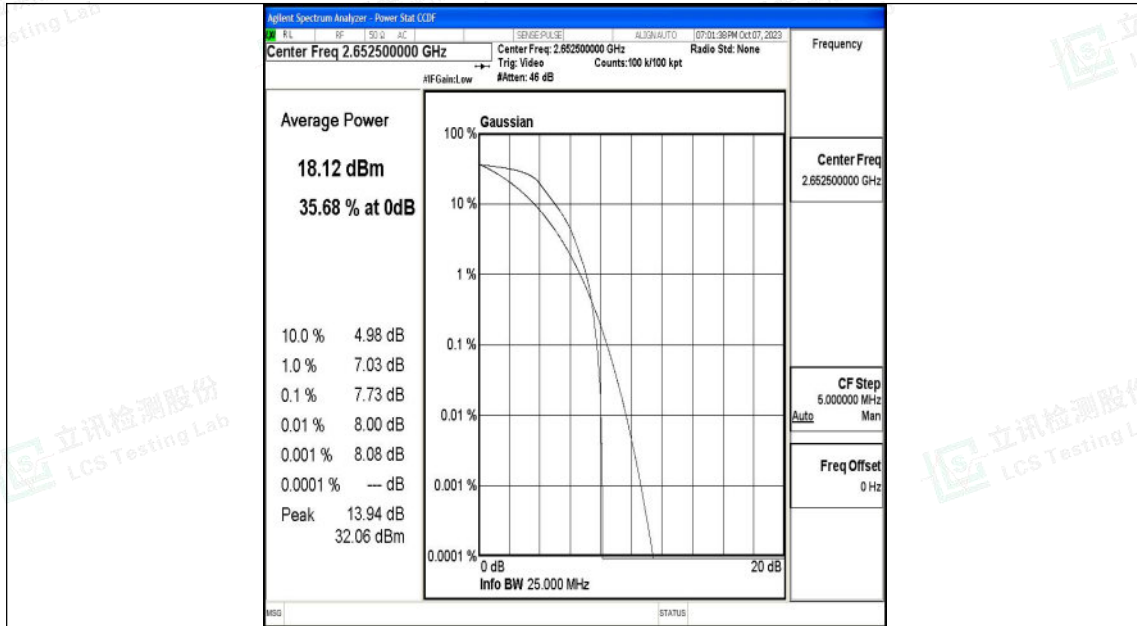

5MHz-41215