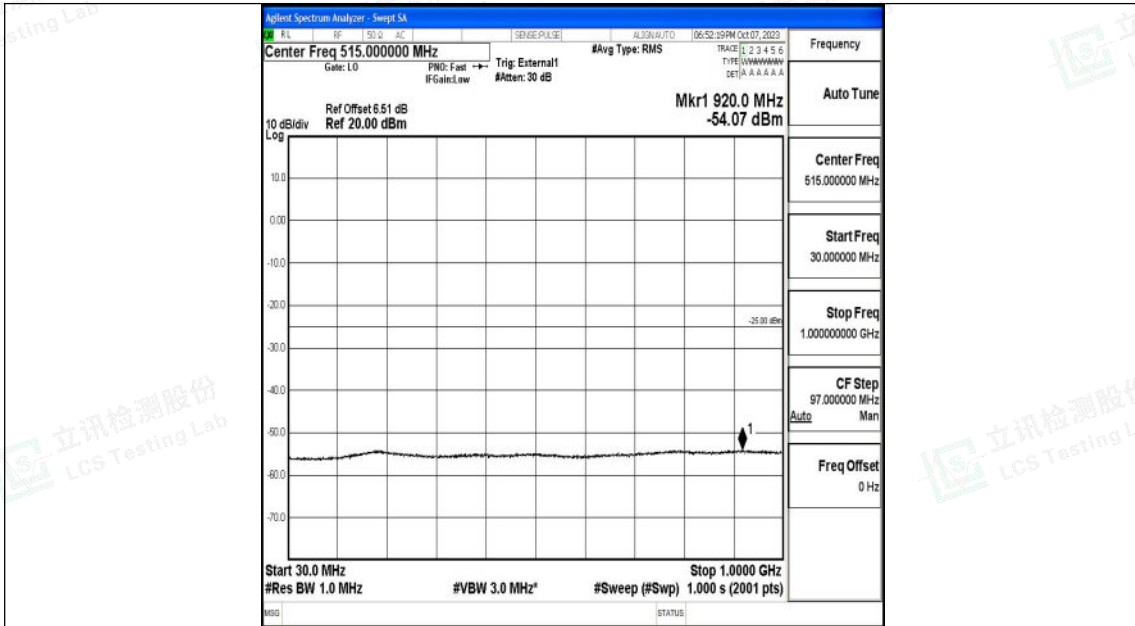

Band41_5MHz_QPSK_40590_1RB#0_30~1000_30~1000