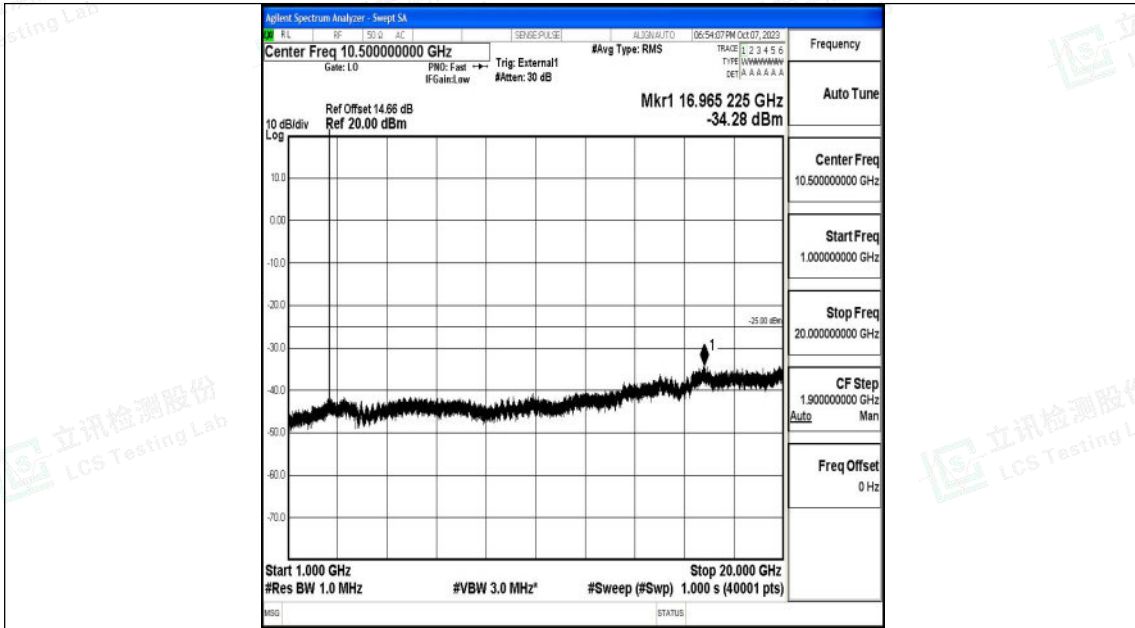

Band41_5MHz_16QAM_40590_1RB#0_1000~20000_1000~20000