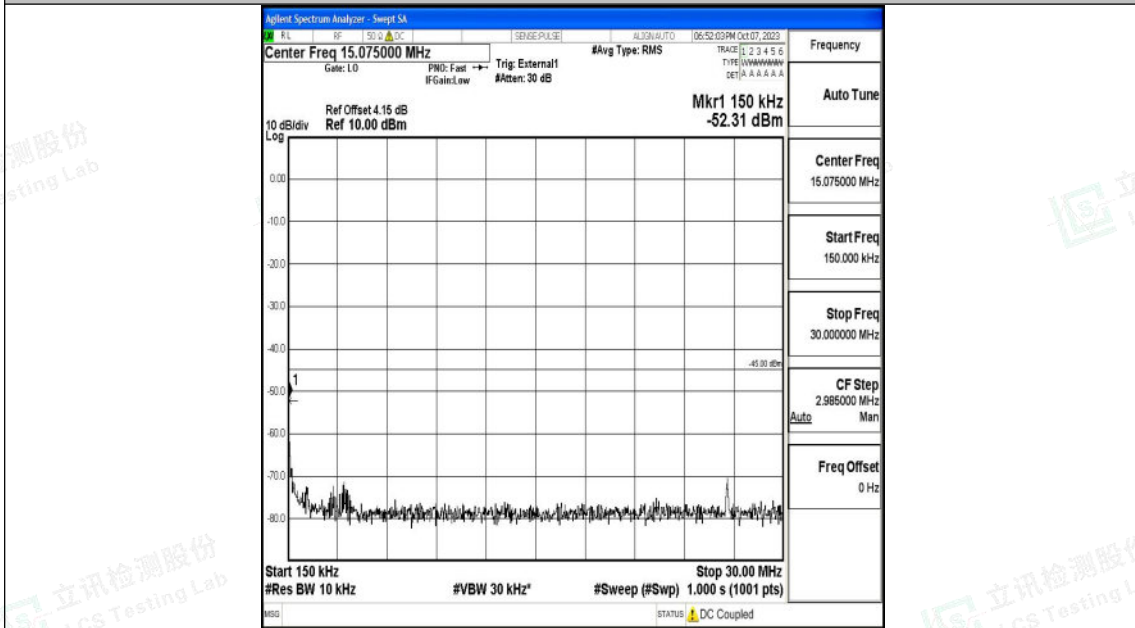

Band41_5MHz_QPSK_40590_1RB#0_0.15~30_0.15~30

Shenzhen LCS Compliance Testing Laboratory Ltd.
Add: 101, 201 Bldg A & 301 Bldg C, Juji Industrial Park Yabianxueziwei, Shajing Street,
Baoan District, Shenzhen, 518000, China
Tel: +(86) 0755-82591330 | E-mail: webmaster@lcs-cert.com | Web: www.lcs-cert.com
Scan code to check authenticity