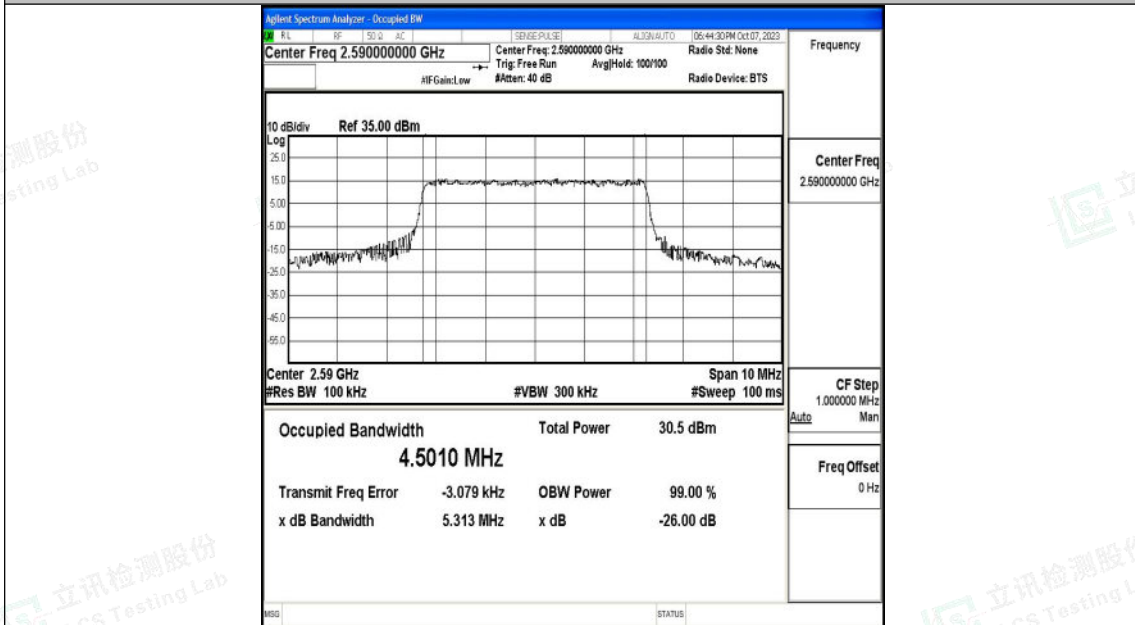

5MHz-40590