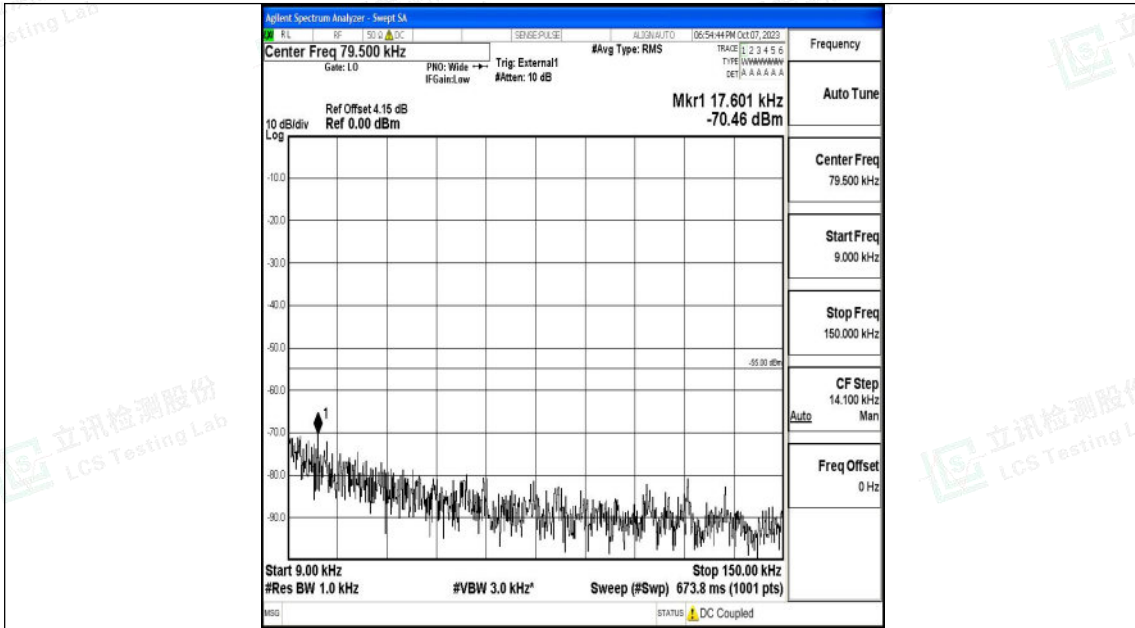

Band41_5MHz_QPSK_41215_1RB#0_0.009~0.15_0.009~0.15