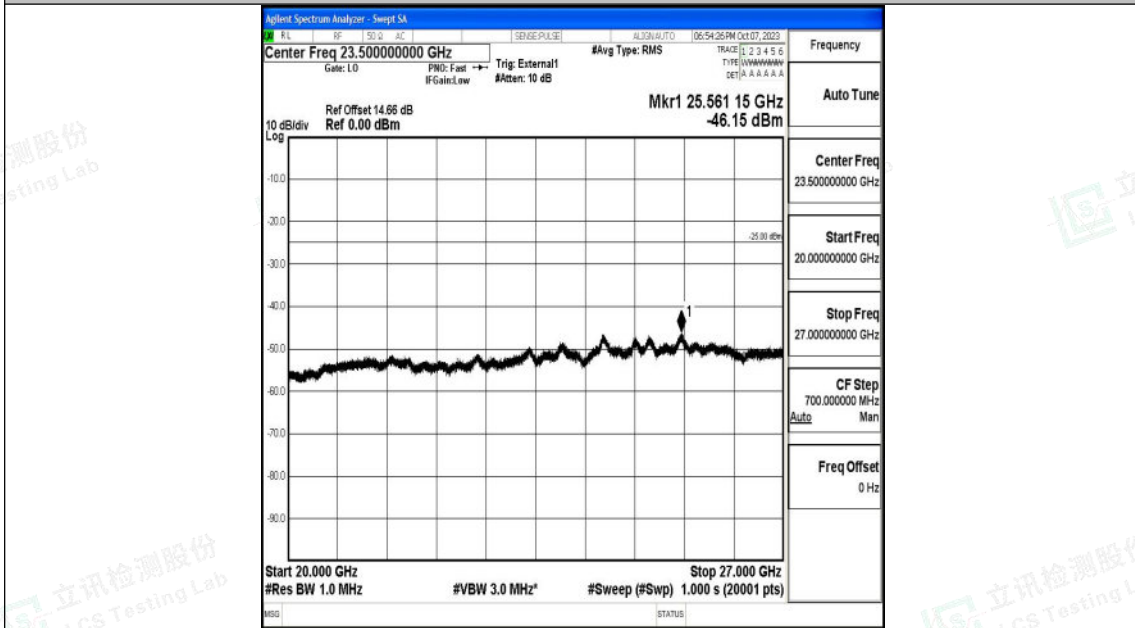

Band41_5MHz_16QAM_40590_1RB#0_20000~27000_20000~27000

Shenzhen LCS Compliance Testing Laboratory Ltd.
Add: 101, 201 Bldg A & 301 Bldg C, Juji Industrial Park Yabianxueziwei, Shajing Street,
Baoan District, Shenzhen, 518000, China
Tel: +(86) 0755-82591330 | E-mail: webmaster@lcs-cert.com | Web: www.lcs-cert.com
Scan code to check authenticity