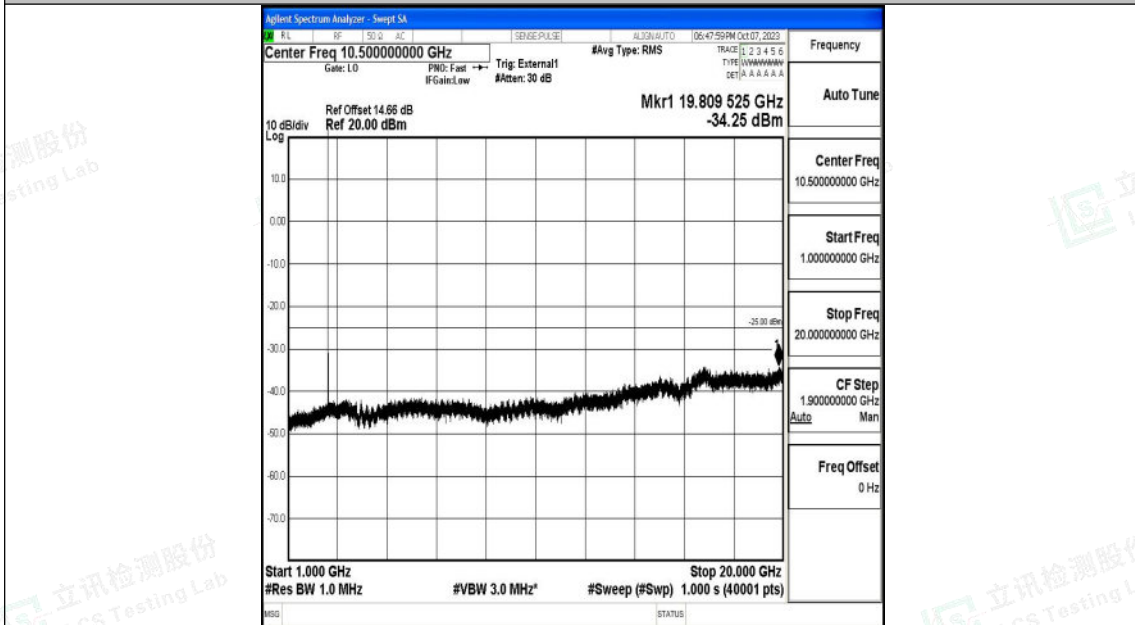

Band41_5MHz_QPSK_40065_1RB#0_1000~20000_1000~20000

Shenzhen LCS Compliance Testing Laboratory Ltd.
Add: 101, 201 Bldg A & 301 Bldg C, Juji Industrial Park Yabianxueziwei, Shajing Street,
Baoan District, Shenzhen, 518000, China
Tel: +(86) 0755-82591330 | E-mail: webmaster@lcs-cert.com | Web: www.lcs-cert.com
Scan code to check authenticity