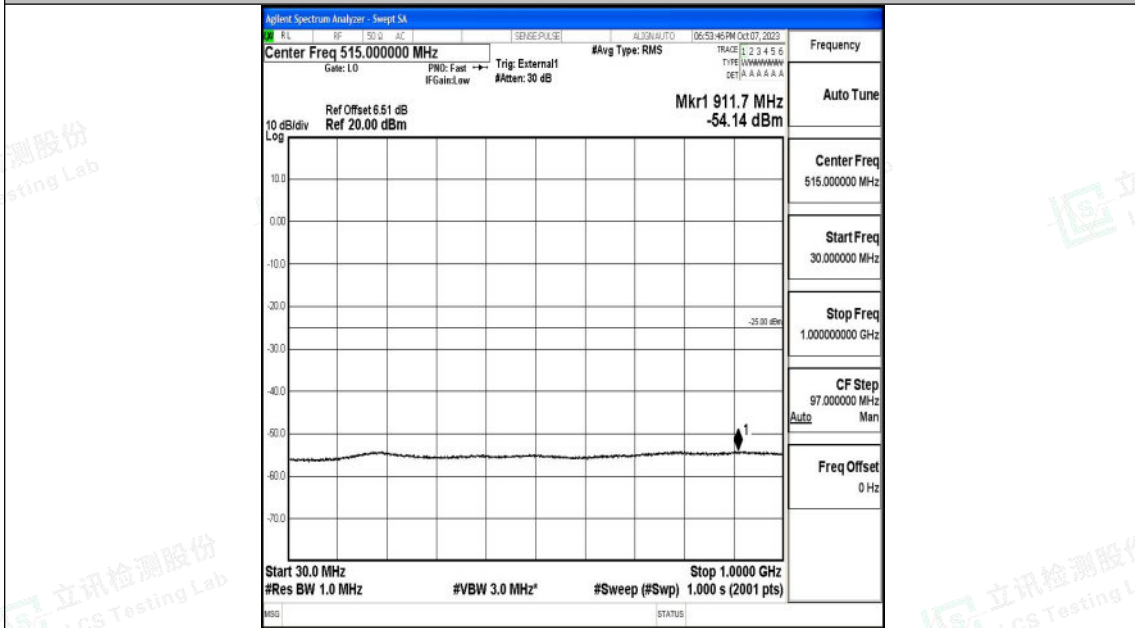

Band41_5MHz_16QAM_40590_1RB#0_30~1000_30~1000

Shenzhen LCS Compliance Testing Laboratory Ltd.
Add: 101, 201 Bldg A & 301 Bldg C, Juji Industrial Park Yabianxueziwei, Shajing Street,
Baoan District, Shenzhen, 518000, China
Tel: +(86) 0755-82591330 | E-mail: webmaster@lcs-cert.com | Web: www.lcs-cert.com
Scan code to check authenticity