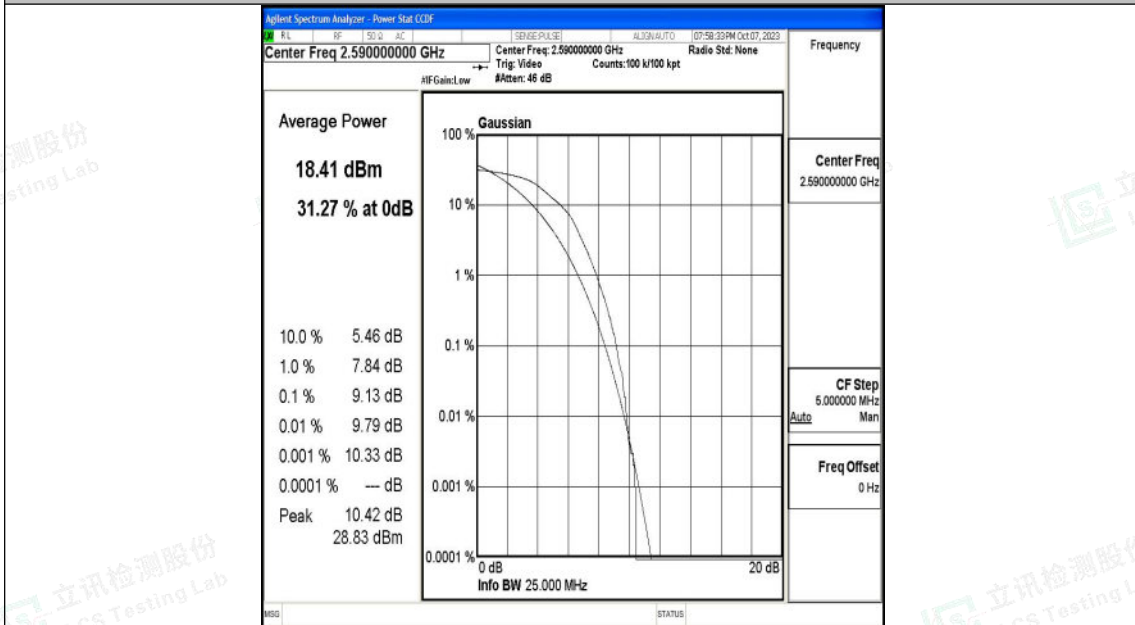

20MHz-40590