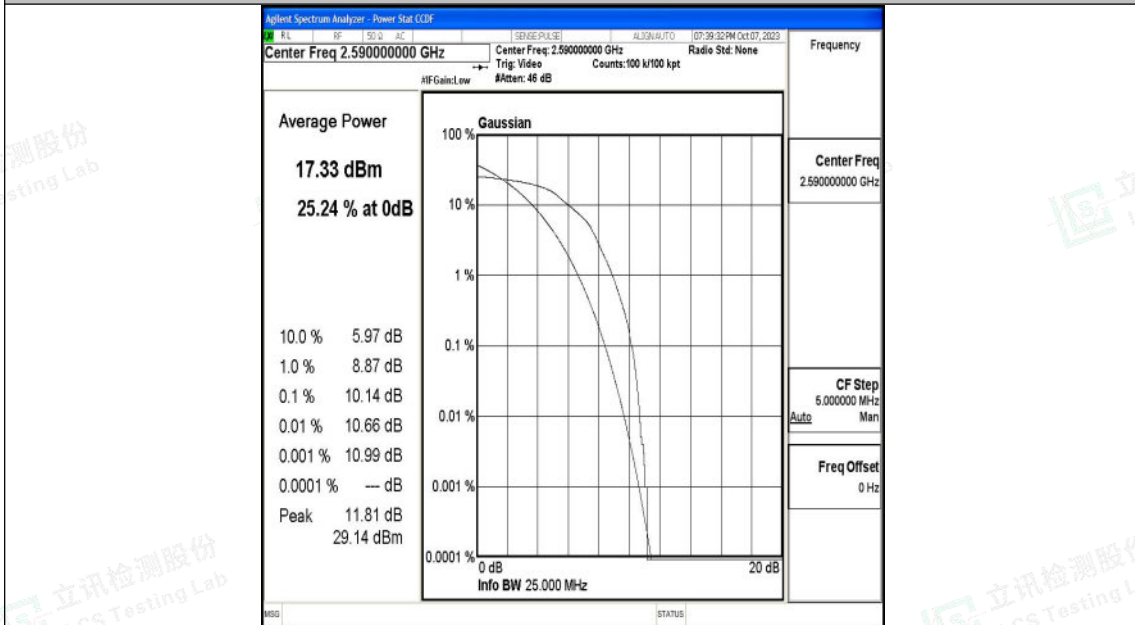

15MHz-40590