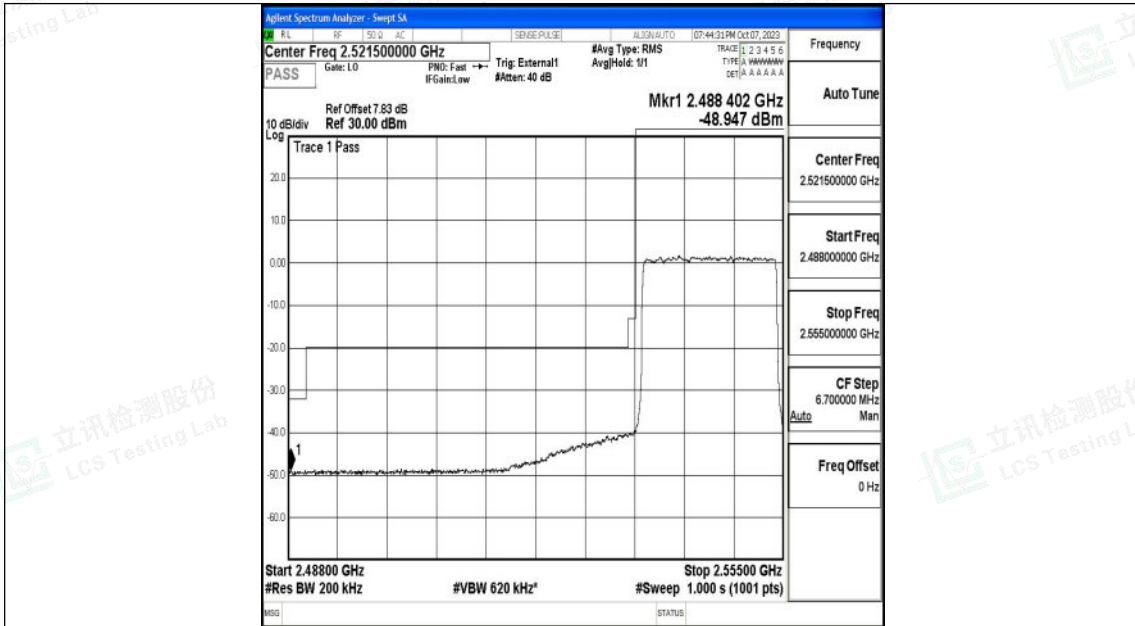

Band41_20MHz_QPSK_40140_100RB#0