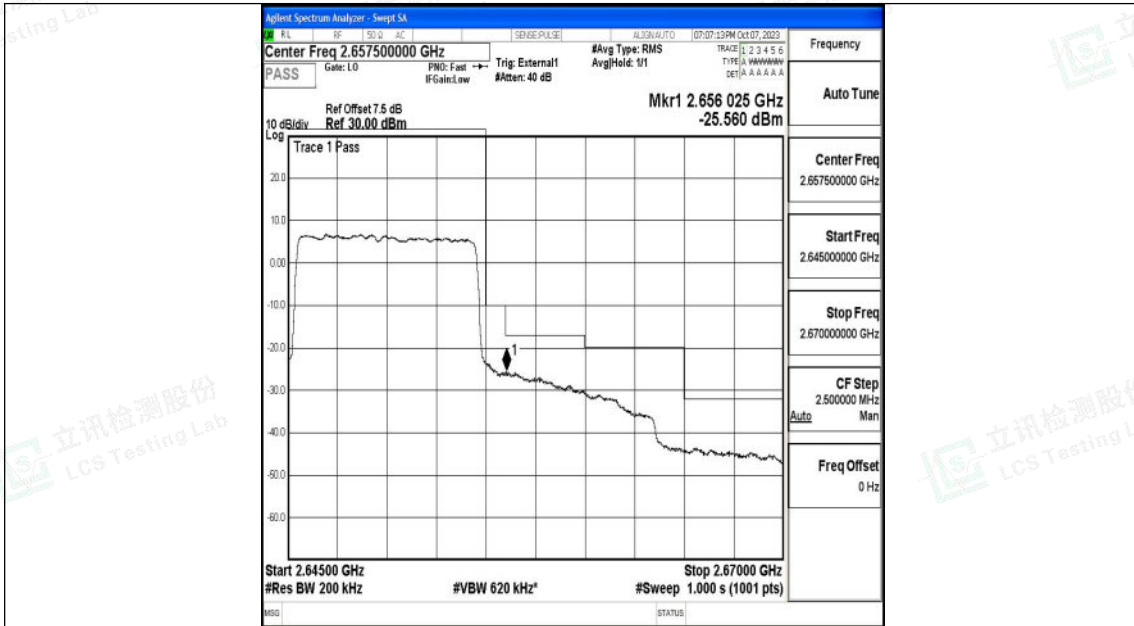

Band41_10MHz_QPSK_41190_50RB#0