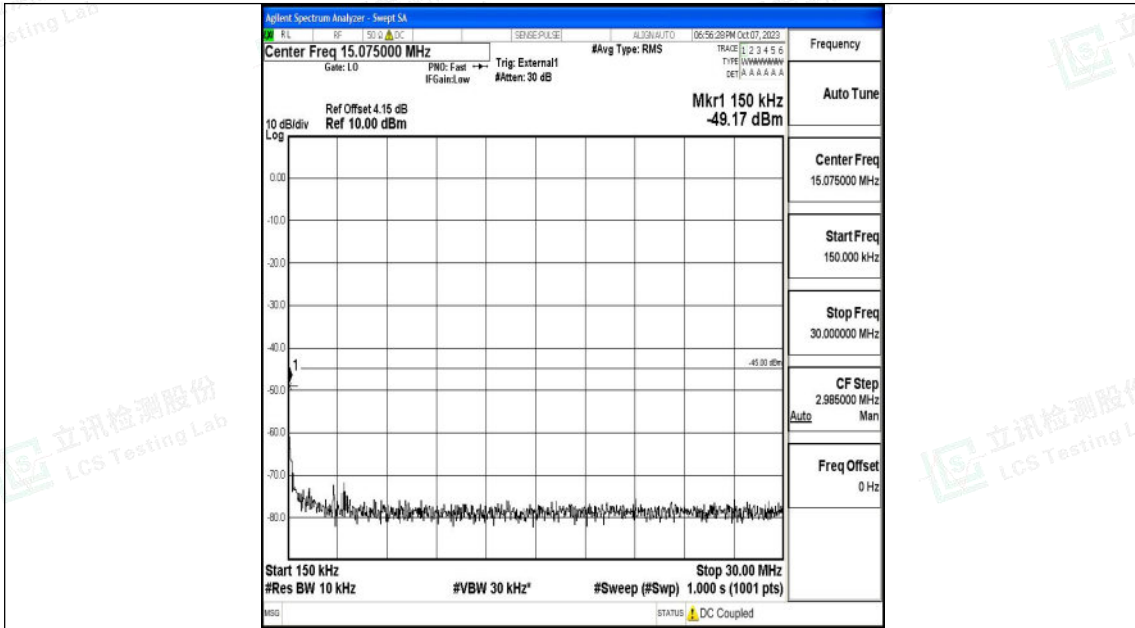

Band41_5MHz_16QAM_41215_1RB#0_0.15~30_0.15~30