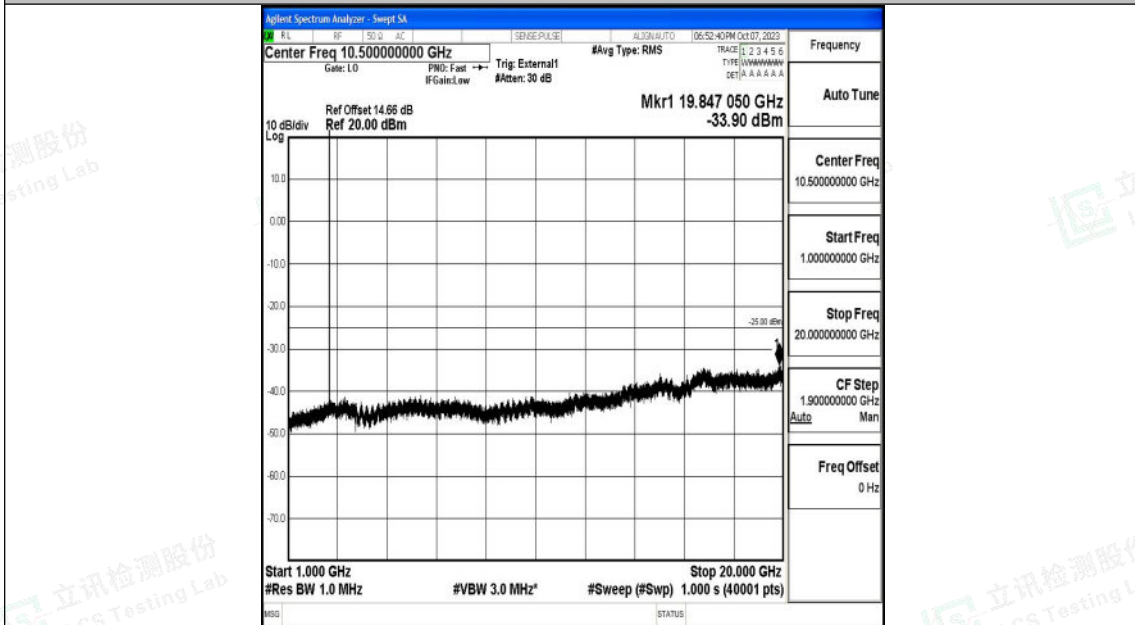

Band41_5MHz_QPSK_40590_1RB#0_1000~20000_1000~20000

Shenzhen LCS Compliance Testing Laboratory Ltd.
Add: 101, 201 Bldg A & 301 Bldg C, Juji Industrial Park Yabianxueziwei, Shajing Street,
Baoan District, Shenzhen, 518000, China
Tel: +(86) 0755-82591330 | E-mail: webmaster@lcs-cert.com | Web: www.lcs-cert.com
Scan code to check authenticity