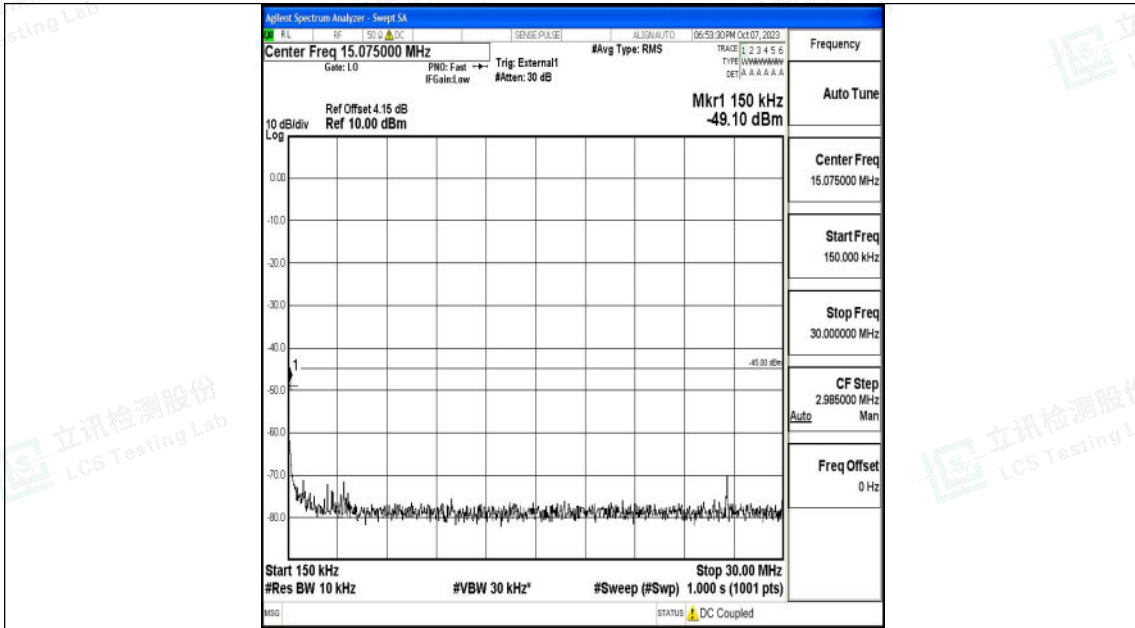

Band41_5MHz_16QAM_40590_1RB#0_0.15~30_0.15~30