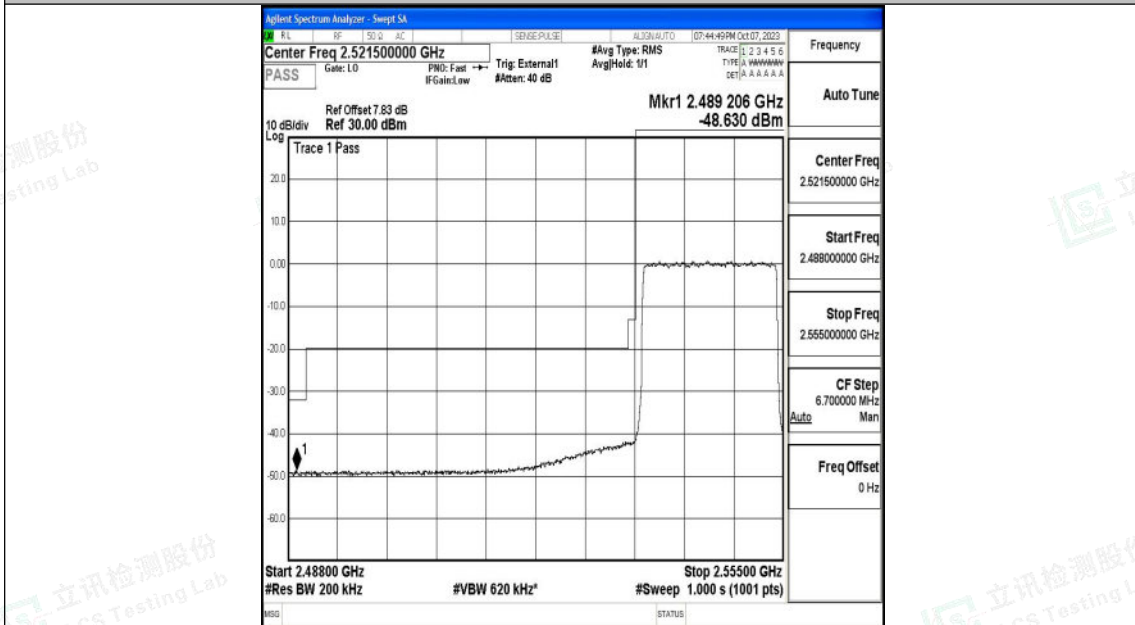

Band41_20MHz_16QAM_40140_100RB#0

Shenzhen LCS Compliance Testing Laboratory Ltd.
Add: 101, 201 Bldg A & 301 Bldg C, Juji Industrial Park Yabianxueziwei, Shajing Street,
Baoan District, Shenzhen, 518000, China
Tel: +(86) 0755-82591330 | E-mail: webmaster@lcs-cert.com | Web: www.lcs-cert.com
Scan code to check authenticity