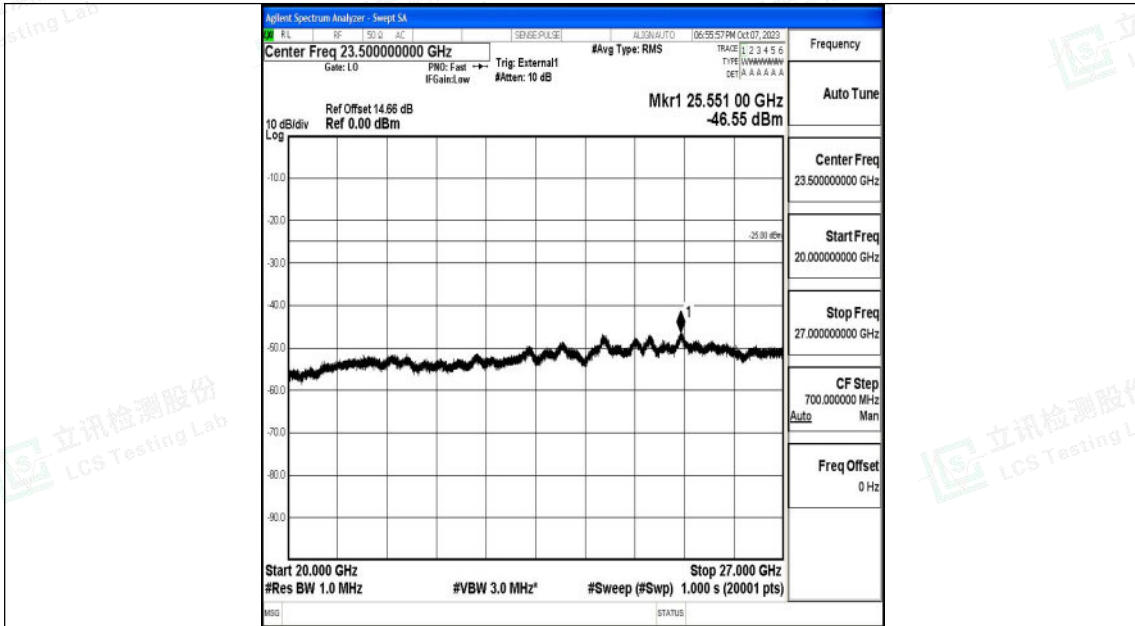

Band41_5MHz_QPSK_41215_1RB#0_20000~27000_20000~27000