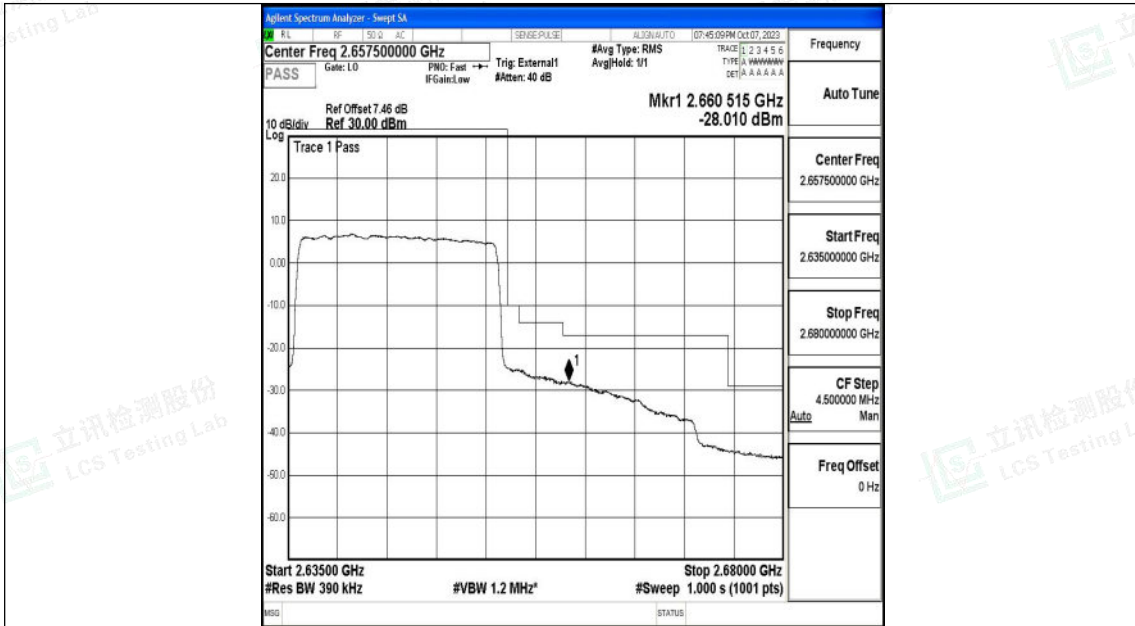

Band41_20MHz_QPSK_41140_100RB#0