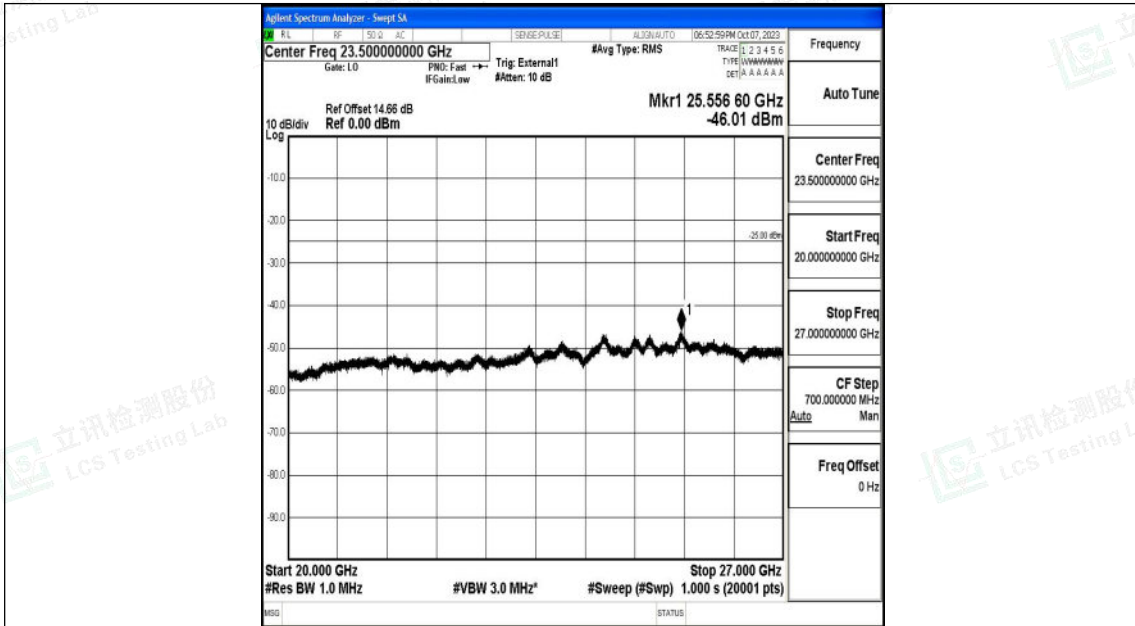

Band41_5MHz_QPSK_40590_1RB#0_20000~27000_20000~27000