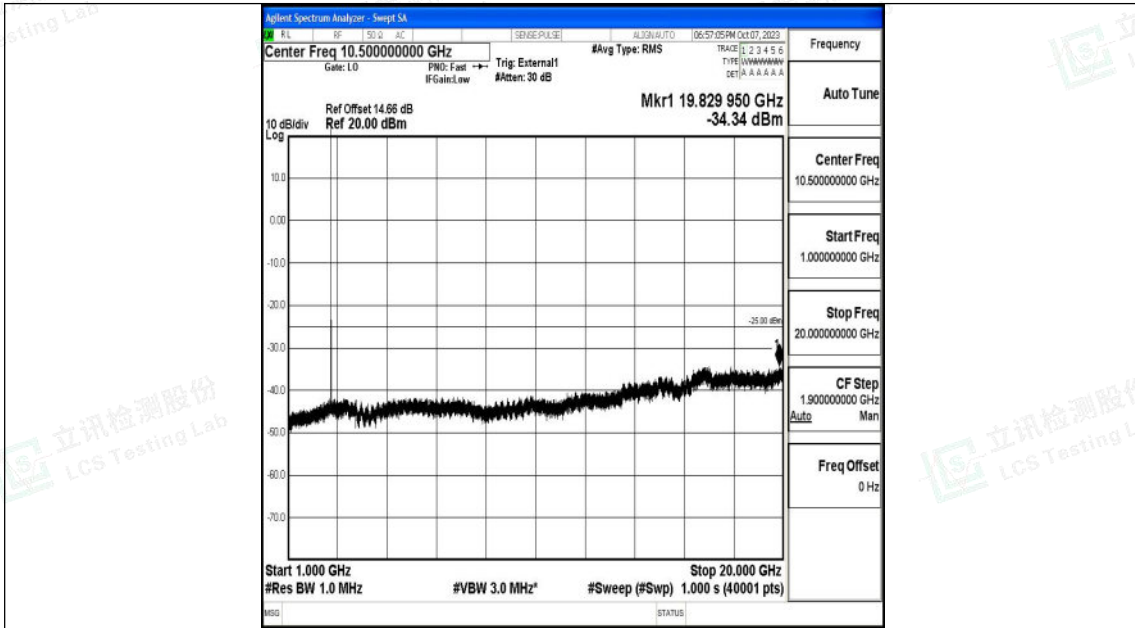

Band41_5MHz_16QAM_41215_1RB#0_1000~20000_1000~20000