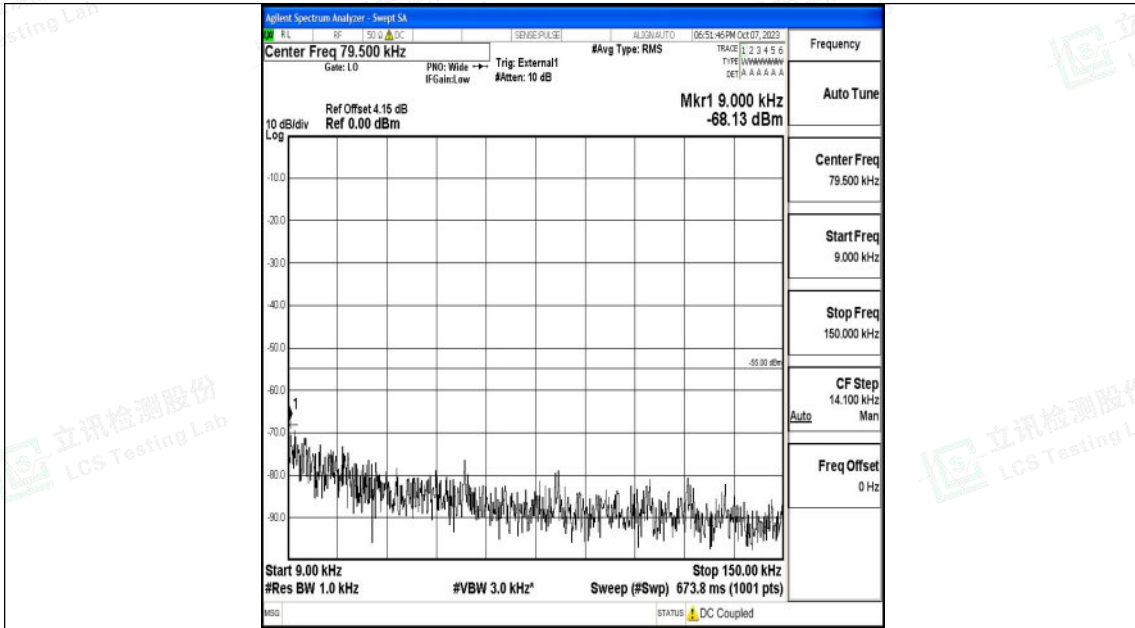

Band41_5MHz_QPSK_40590_1RB#0_0.009~0.15_0.009~0.15