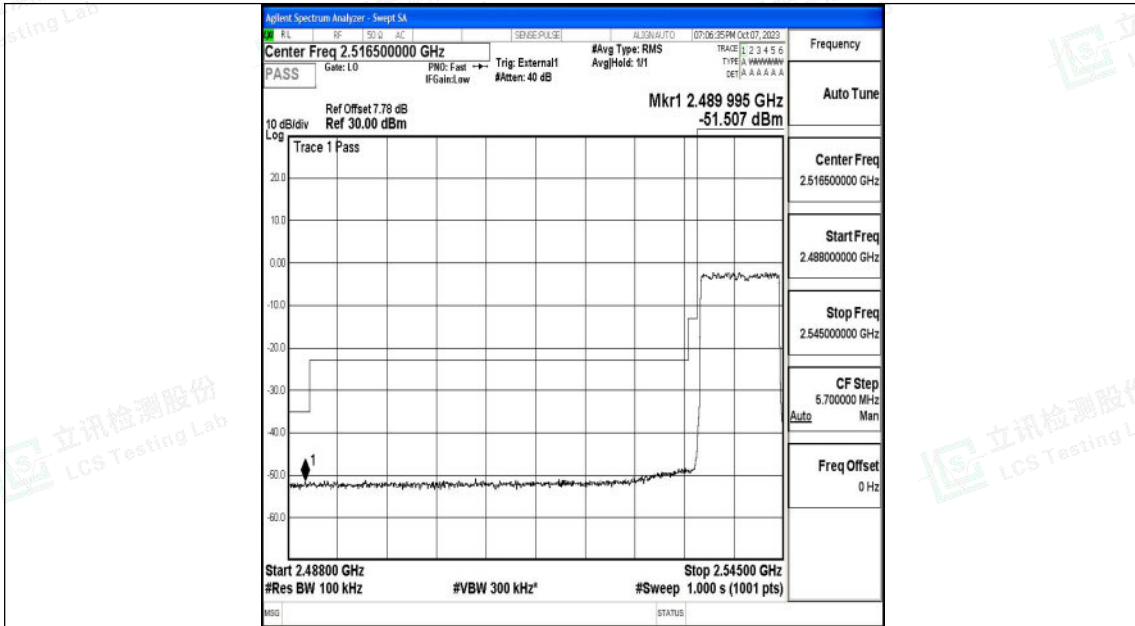

Band41_10MHz_QPSK_40090_50RB#0