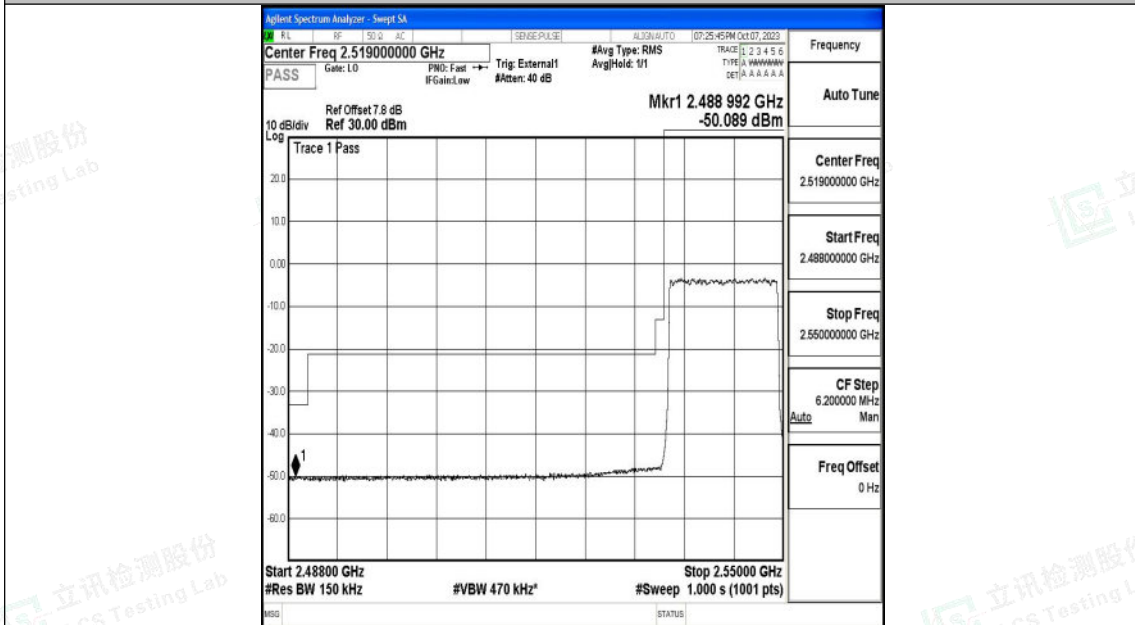

Band41_15MHz_16QAM_40115_75RB#0

Shenzhen LCS Compliance Testing Laboratory Ltd.
Add: 101, 201 Bldg A & 301 Bldg C, Juji Industrial Park Yabianxueziwei, Shajing Street,
Baoan District, Shenzhen, 518000, China
Tel: +(86) 0755-82591330 | E-mail: webmaster@lcs-cert.com | Web: www.lcs-cert.com
Scan code to check authenticity