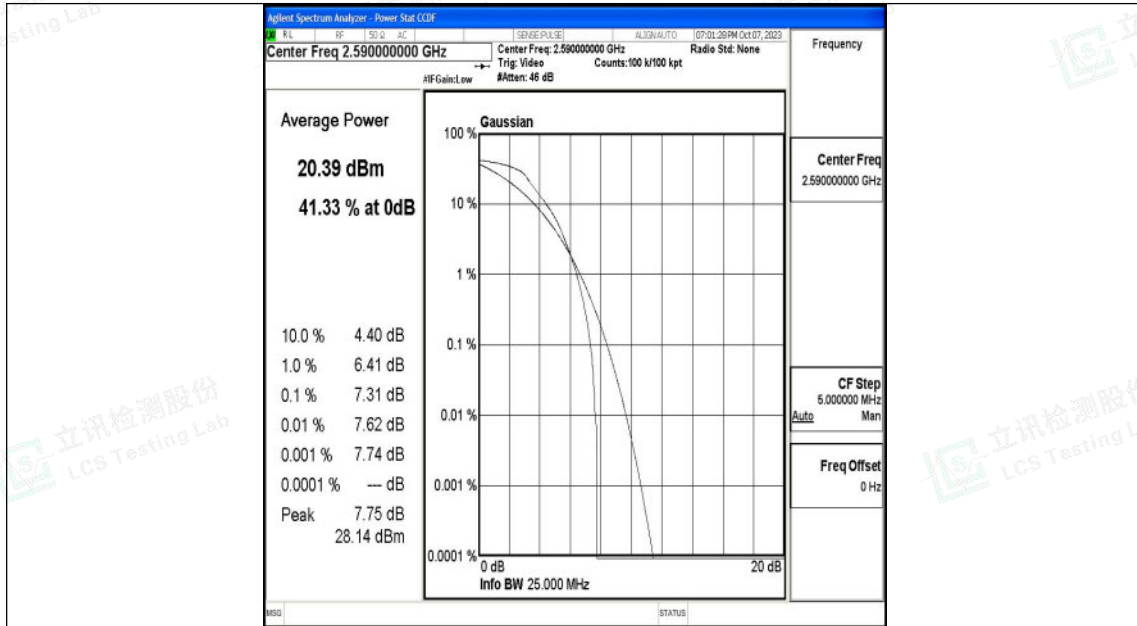

Test Graphs

5MHz-40065

5MHz-40065

Shenzhen LCS Compliance Testing Laboratory Ltd.
 Add: 101, 201 Bldg A & 301 Bldg C, Juji Industrial Park Yabianxueziwei, Shajing Street,
 Baoan District, Shenzhen, 518000, China
 Tel: +(86) 0755-82591330 | E-mail: webmaster@lcs-cert.com | Web: www.lcs-cert.com
 Scan code to check authenticity