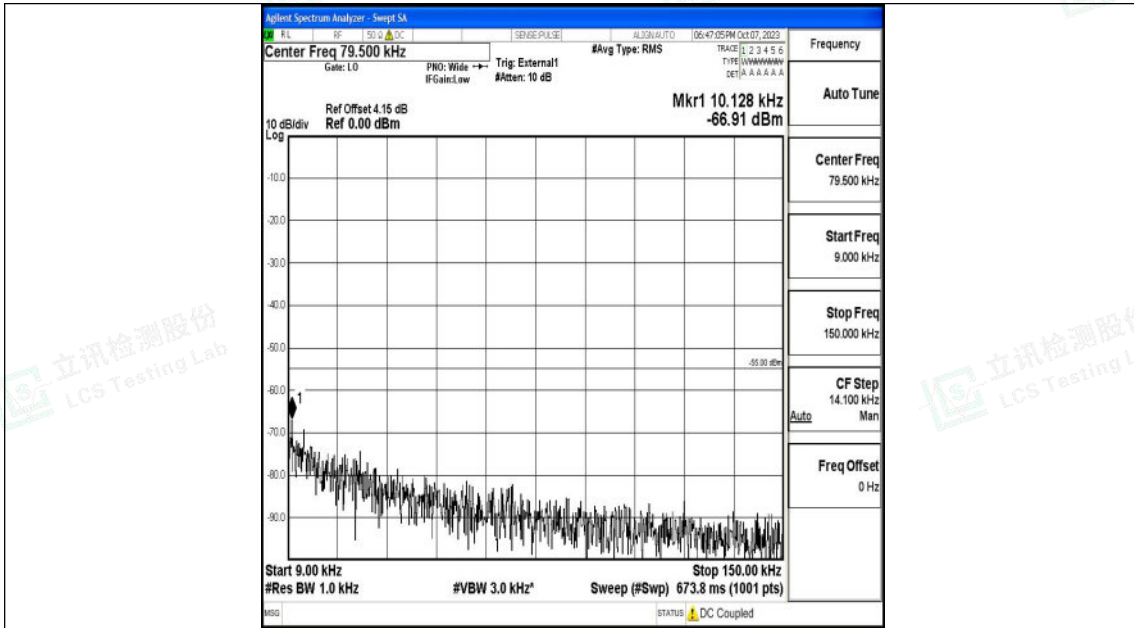

Test Graphs

Band41_5MHz_QPSK_40065_1RB#0_0.009~0.15_0.009~0.15