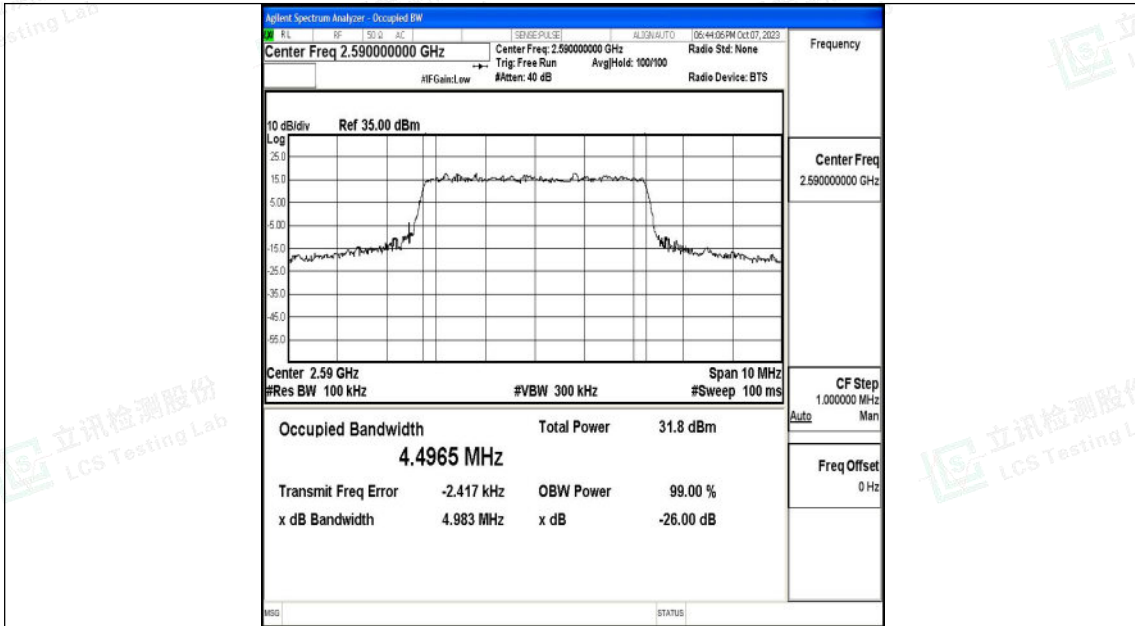

5MHz-40590

5MHz-40590