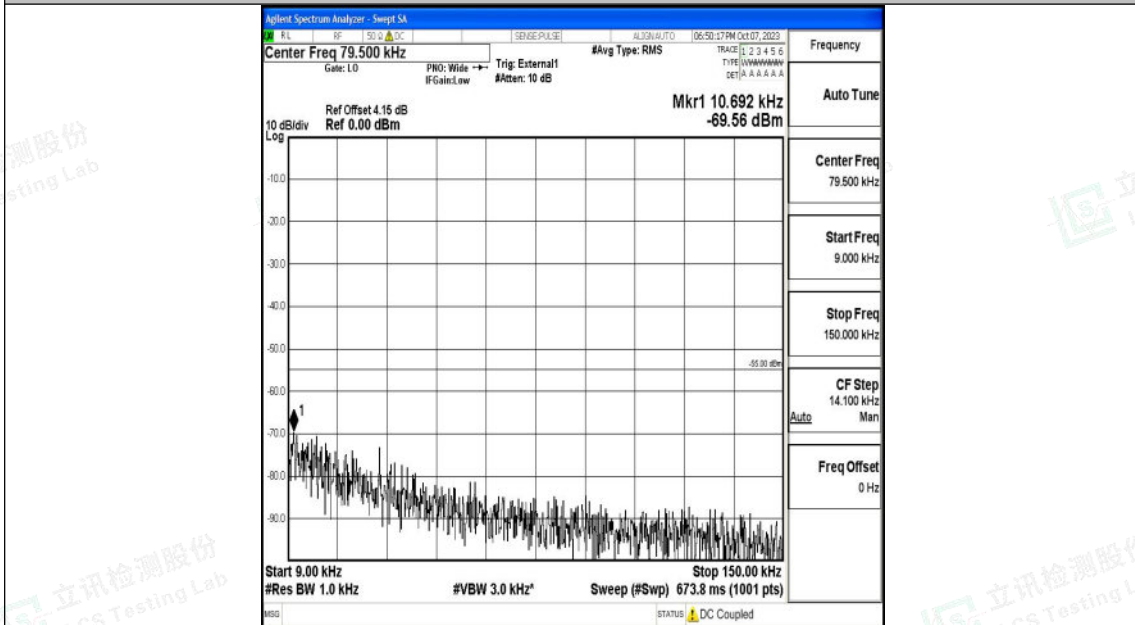

Band41_5MHz_16QAM_40065_1RB#0_0.009~0.15_0.009~0.15

Shenzhen LCS Compliance Testing Laboratory Ltd.
Add: 101, 201 Bldg A & 301 Bldg C, Juji Industrial Park Yabianxueziwei, Shajing Street,
Baoan District, Shenzhen, 518000, China
Tel: +(86) 0755-82591330 | E-mail: webmaster@lcs-cert.com | Web: www.lcs-cert.com
Scan code to check authenticity