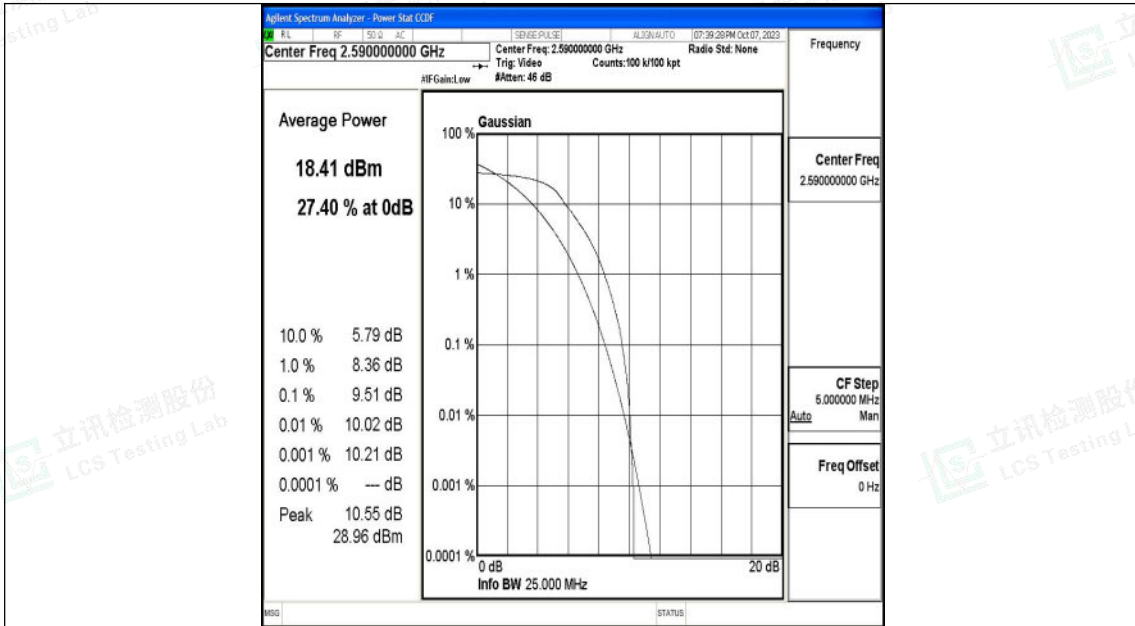

15MHz-40590

15MHz-40590