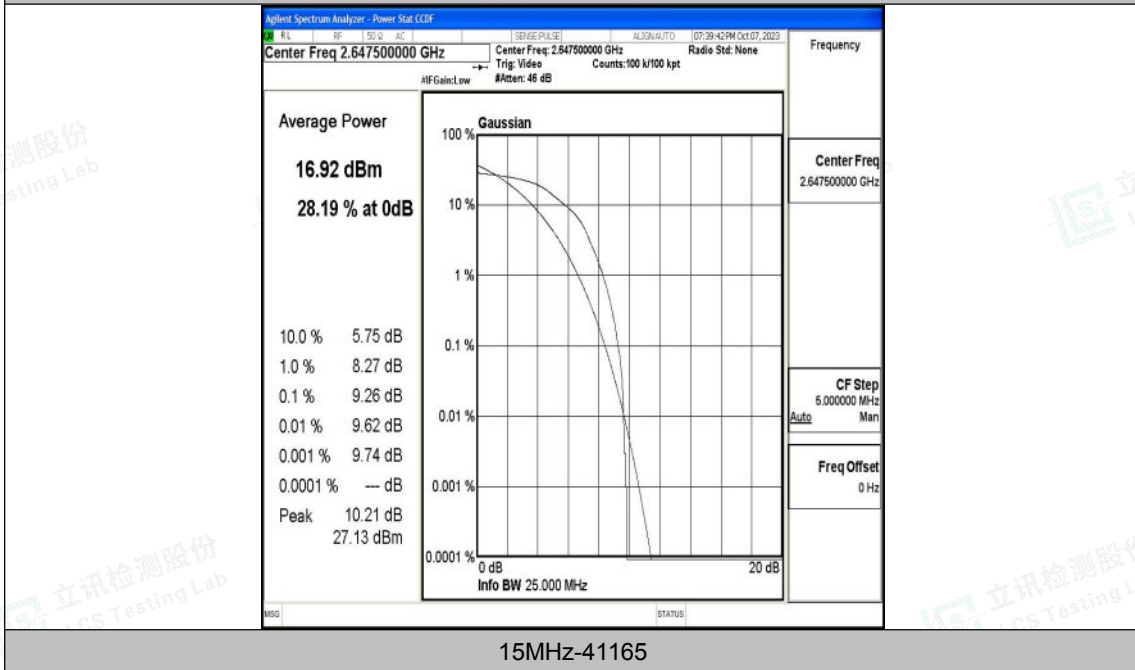

Shenzhen LCS Compliance Testing Laboratory Ltd.
Add: 101, 201 Bldg A & 301 Bldg C, Juji Industrial Park Yabianxueziwei, Shajing Street,
Baoan District, Shenzhen, 518000, China
Tel: +(86) 0755-82591330 | E-mail: webmaster@lcs-cert.com | Web: www.lcs-cert.com
Scan code to check authenticity