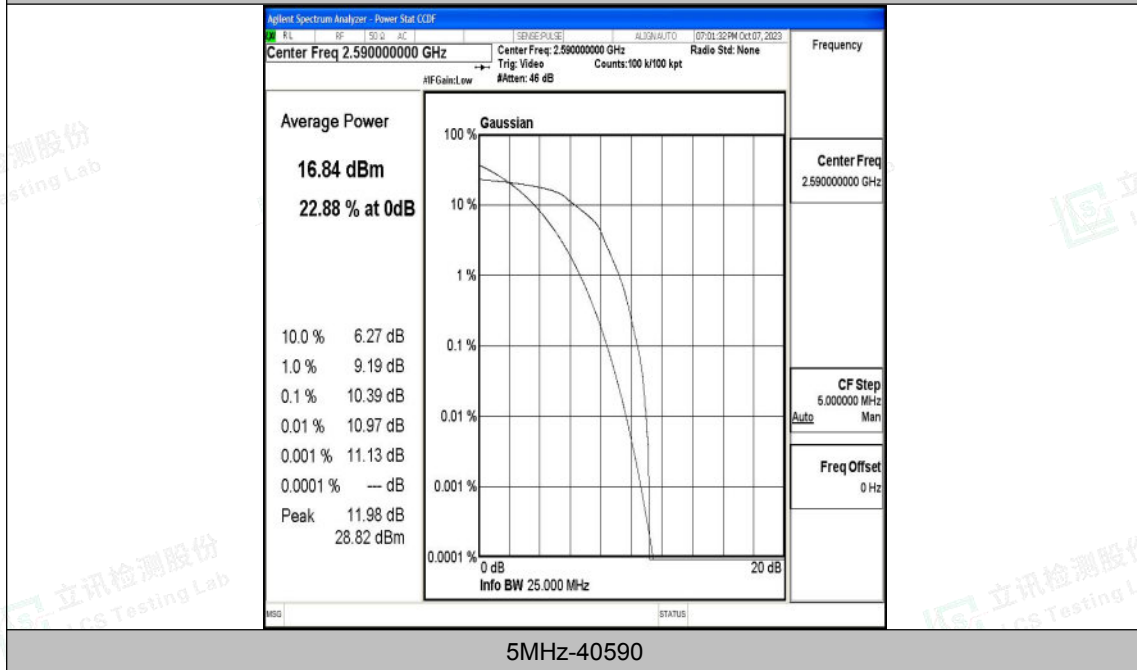

Test Graphs

5MHz-40065

5MHz-40065

Shenzhen LCS Compliance Testing Laboratory Ltd.
 Add: 101, 201 Bldg A & 301 Bldg C, Juji Industrial Park Yabianxueziwei, Shajing Street,
 Baoan District, Shenzhen, 518000, China
 Tel: +(86) 0755-82591330 | E-mail: webmaster@lcs-cert.com | Web: www.lcs-cert.com
 Scan code to check authenticity