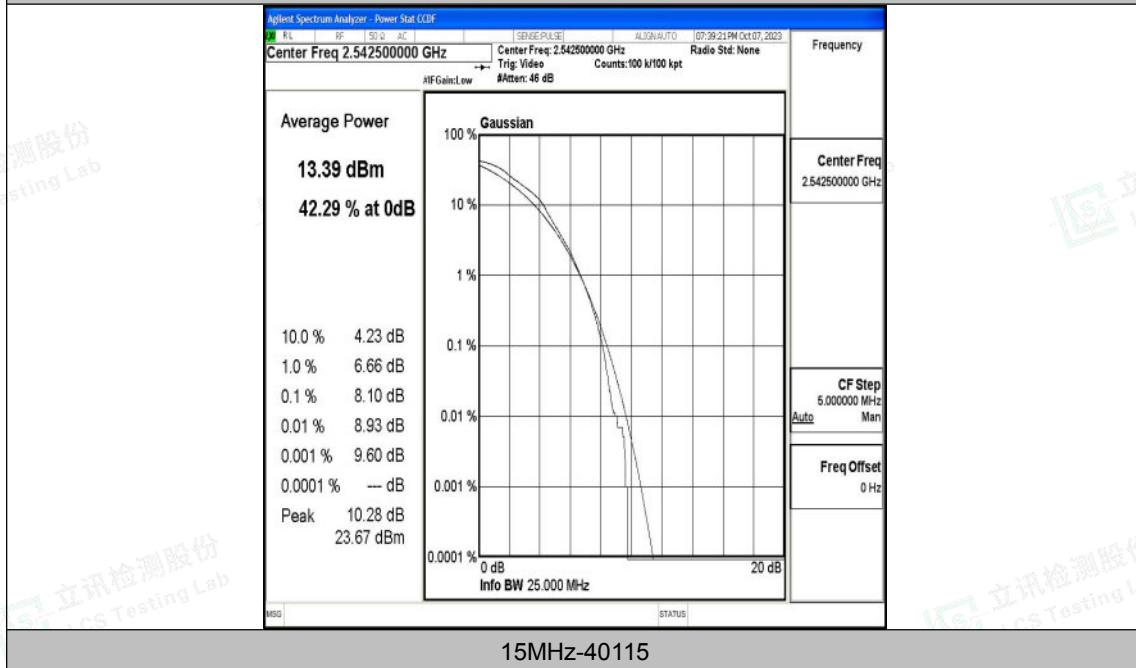

Shenzhen LCS Compliance Testing Laboratory Ltd.
Add: 101, 201 Bldg A & 301 Bldg C, Juji Industrial Park Yabianxueziwei, Shajing Street,
Baoan District, Shenzhen, 518000, China
Tel: +(86) 0755-82591330 | E-mail: webmaster@lcs-cert.com | Web: www.lcs-cert.com
Scan code to check authenticity