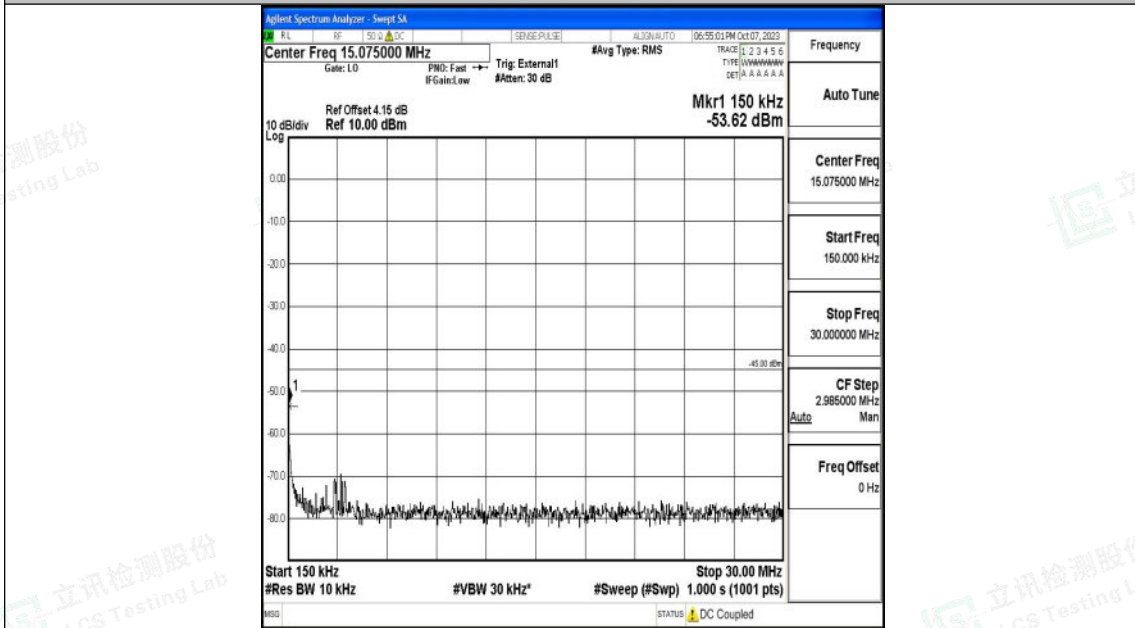

Band41_5MHz_QPSK_41215_1RB#0_0.15~30_0.15~30

Shenzhen LCS Compliance Testing Laboratory Ltd.
Add: 101, 201 Bldg A & 301 Bldg C, Juji Industrial Park Yabianxueziwei, Shajing Street,
Baoan District, Shenzhen, 518000, China
Tel: +(86) 0755-82591330 | E-mail: webmaster@lcs-cert.com | Web: www.lcs-cert.com
Scan code to check authenticity