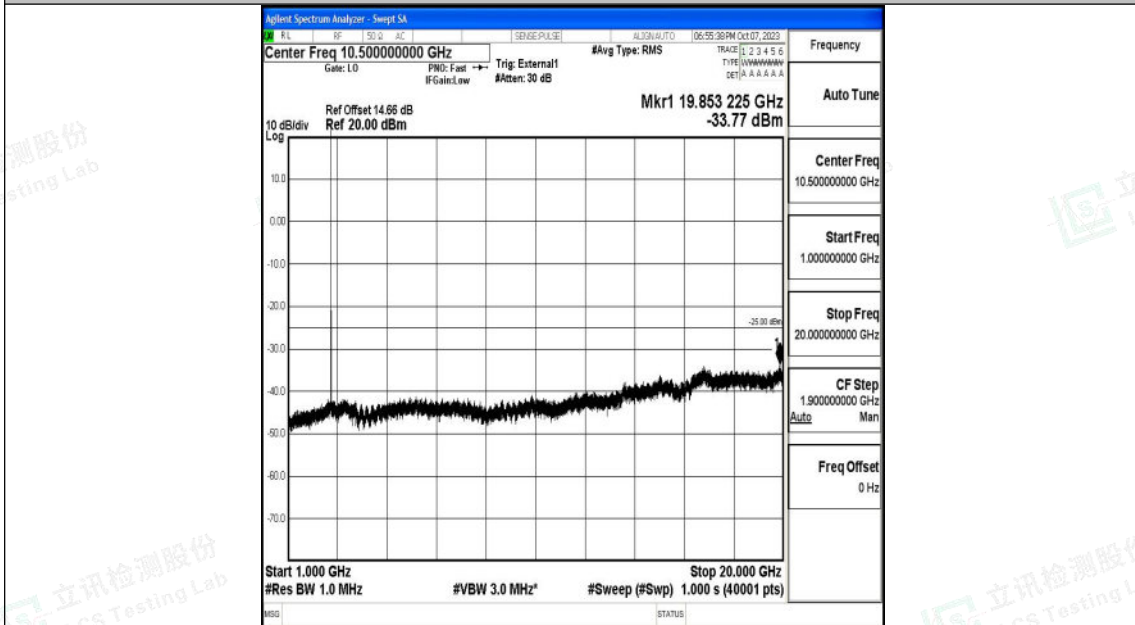

Band41_5MHz_QPSK_41215_1RB#0_1000~20000_1000~20000

Shenzhen LCS Compliance Testing Laboratory Ltd.
Add: 101, 201 Bldg A & 301 Bldg C, Juji Industrial Park Yabianxueziwei, Shajing Street,
Baoan District, Shenzhen, 518000, China
Tel: +(86) 0755-82591330 | E-mail: webmaster@lcs-cert.com | Web: www.lcs-cert.com
Scan code to check authenticity