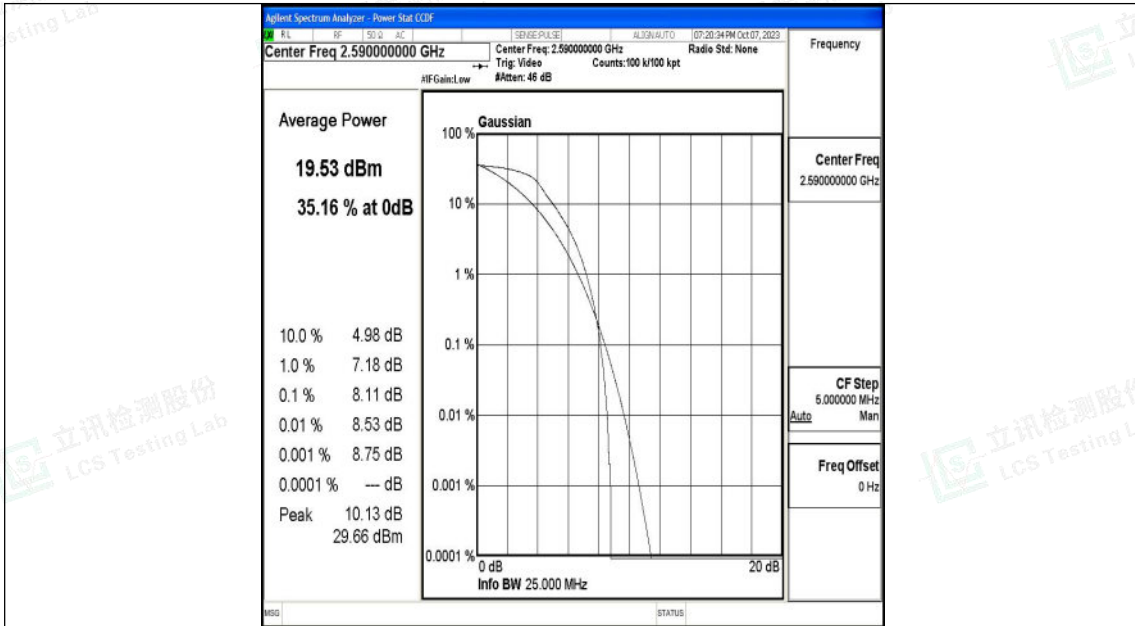

Shenzhen LCS Compliance Testing Laboratory Ltd.
Add: 101, 201 Bldg A & 301 Bldg C, Juji Industrial Park Yabianxueziwei, Shajing Street,
Baoan District, Shenzhen, 518000, China
Tel: +(86) 0755-82591330 | E-mail: webmaster@lcs-cert.com | Web: www.lcs-cert.com
Scan code to check authenticity