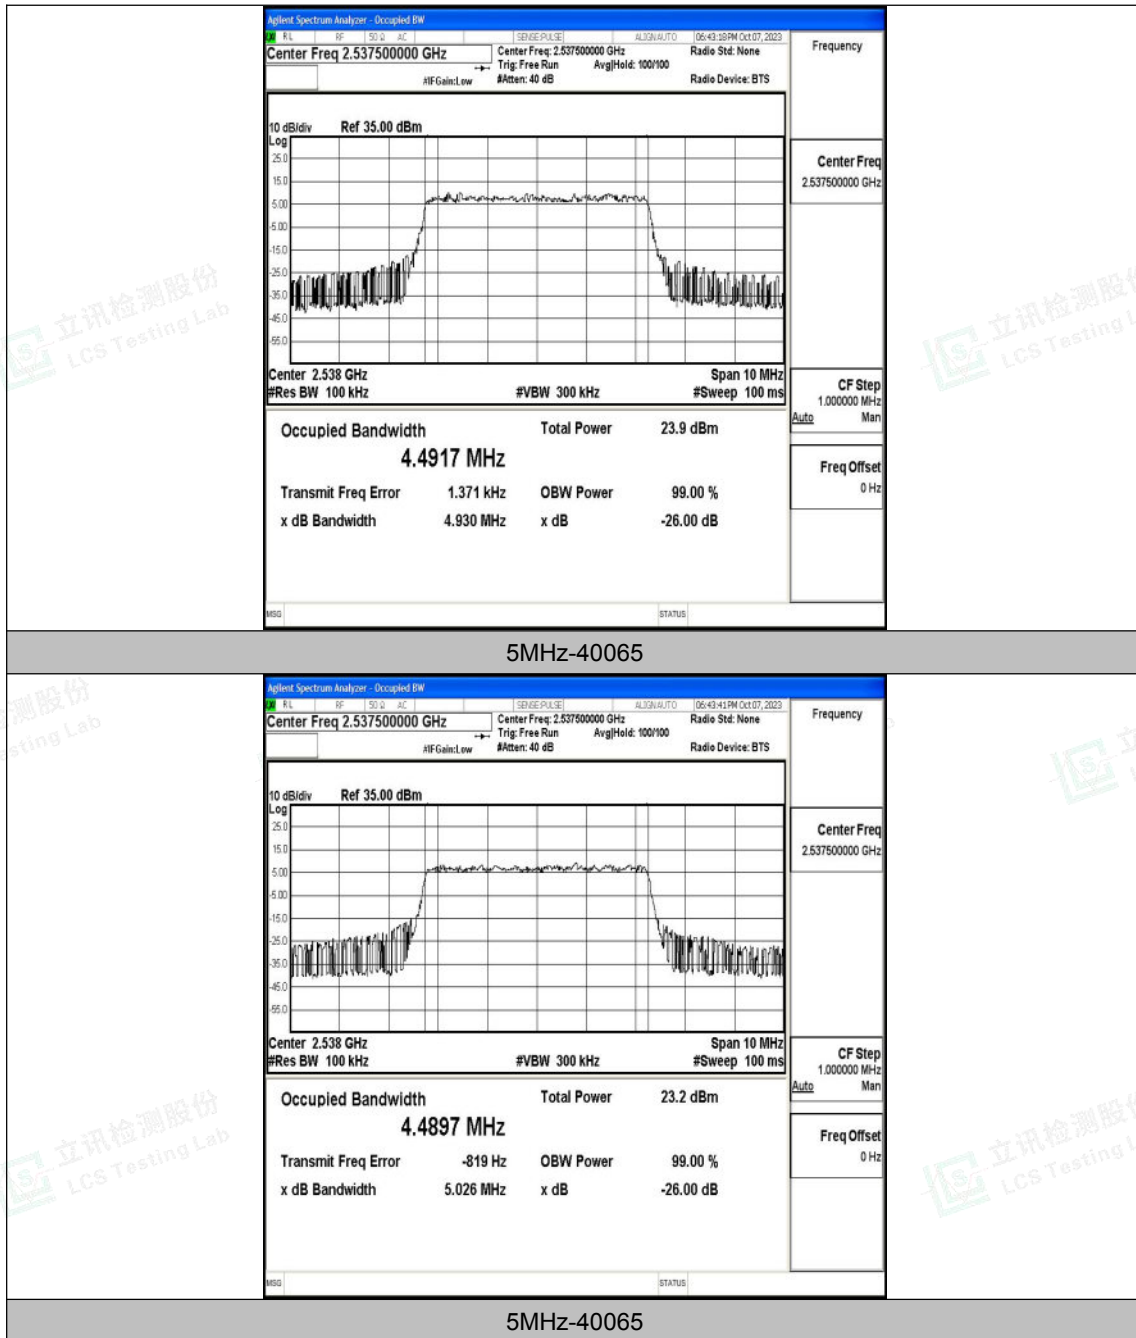

Test Graphs

Shenzhen LCS Compliance Testing Laboratory Ltd.
Add: 101, 201 Bldg A & 301 Bldg C, Juji Industrial Park Yabianxueziwei, Shajing Street,
Baoan District, Shenzhen, 518000, China
Tel: +(86) 0755-82591330 | E-mail: webmaster@lcs-cert.com | Web: www.lcs-cert.com
Scan code to check authenticity