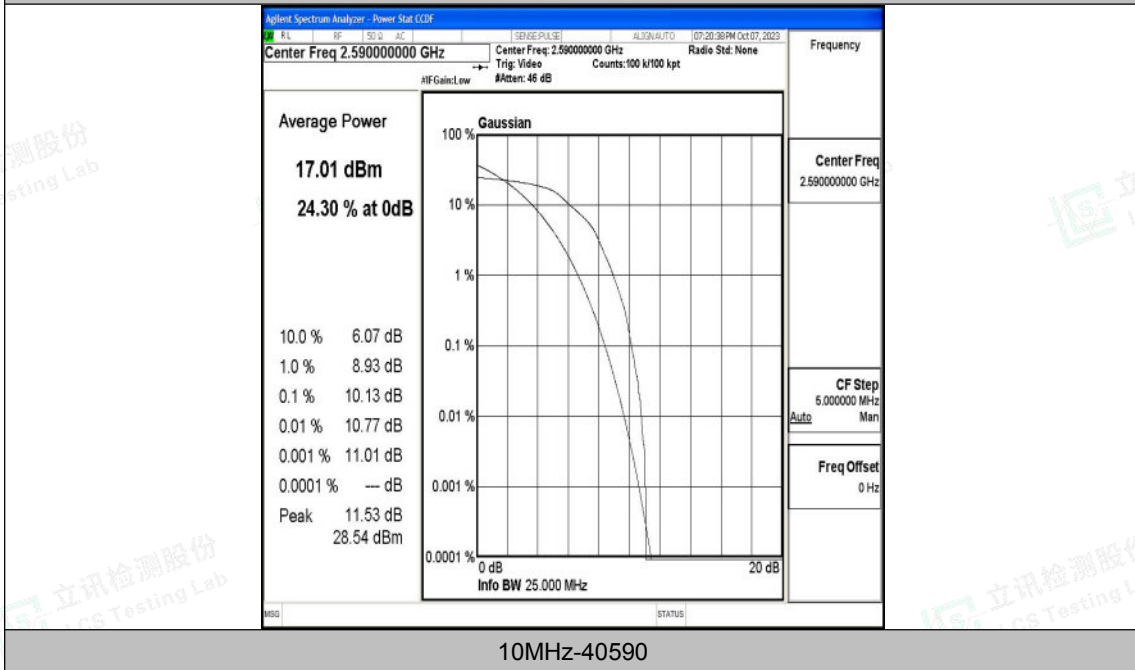

Shenzhen LCS Compliance Testing Laboratory Ltd.
Add: 101, 201 Bldg A & 301 Bldg C, Juji Industrial Park Yabianxueziwei, Shajing Street,
Baoan District, Shenzhen, 518000, China
Tel: +(86) 0755-82591330 | E-mail: webmaster@lcs-cert.com | Web: www.lcs-cert.com
Scan code to check authenticity