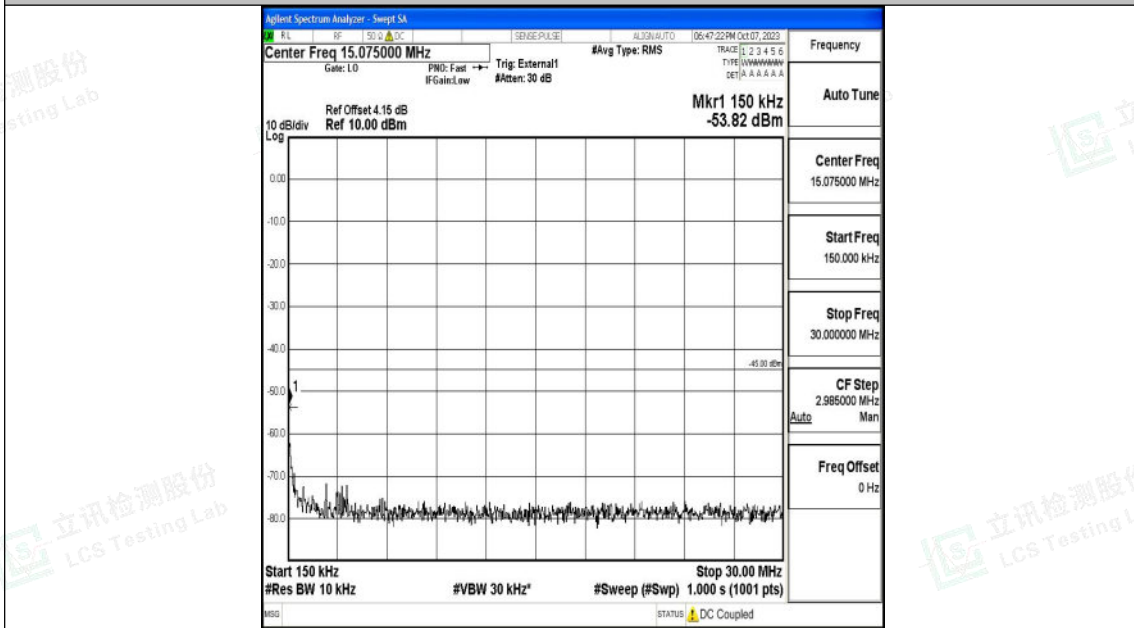

Band41_5MHz_QPSK_40065_1RB#0_0.15~30_0.15~30

Shenzhen LCS Compliance Testing Laboratory Ltd.
Add: 101, 201 Bldg A & 301 Bldg C, Juji Industrial Park Yabianxueziwei, Shajing Street,
Baoan District, Shenzhen, 518000, China
Tel: +(86) 0755-82591330 | E-mail: webmaster@lcs-cert.com | Web: www.lcs-cert.com
Scan code to check authenticity