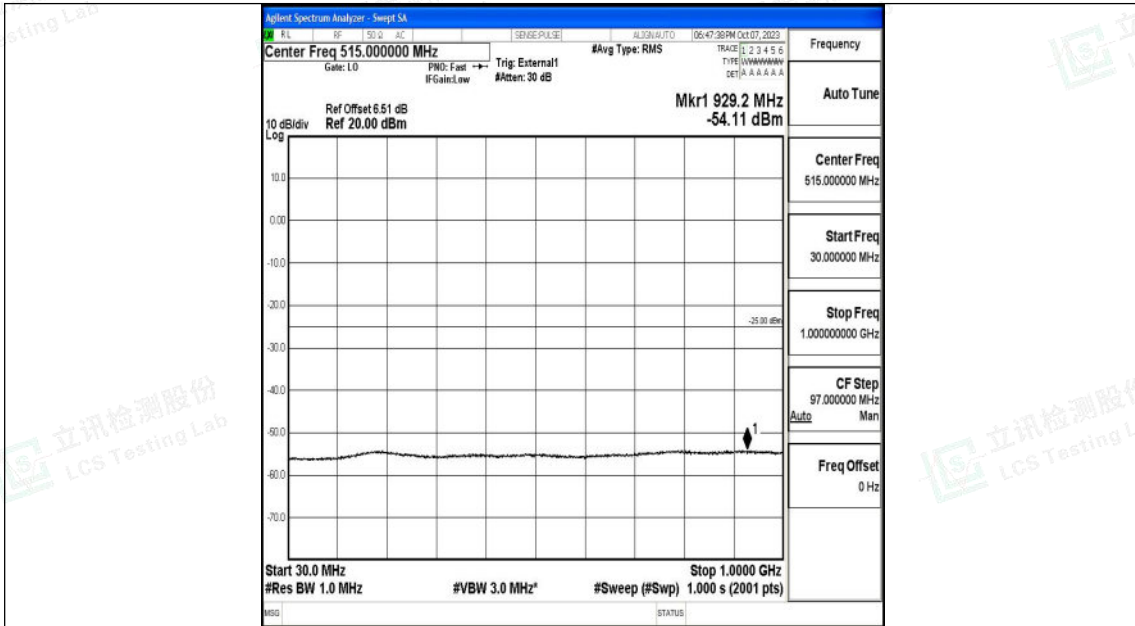

Test Graphs

Band41_5MHz_QPSK_40065_1RB#0_0.009~0.15_0.009~0.15

Band41_5MHz_QPSK_40065_1RB#0_0.15~30_0.15~30

Shenzhen LCS Compliance Testing Laboratory Ltd.
 Add: 101, 201 Bldg A & 301 Bldg C, Juji Industrial Park Yabianxueziwei, Shajing Street,
 Baoan District, Shenzhen, 518000, China
 Tel: +(86) 0755-82591330 | E-mail: webmaster@lcs-cert.com | Web: www.lcs-cert.com
 Scan code to check authenticity