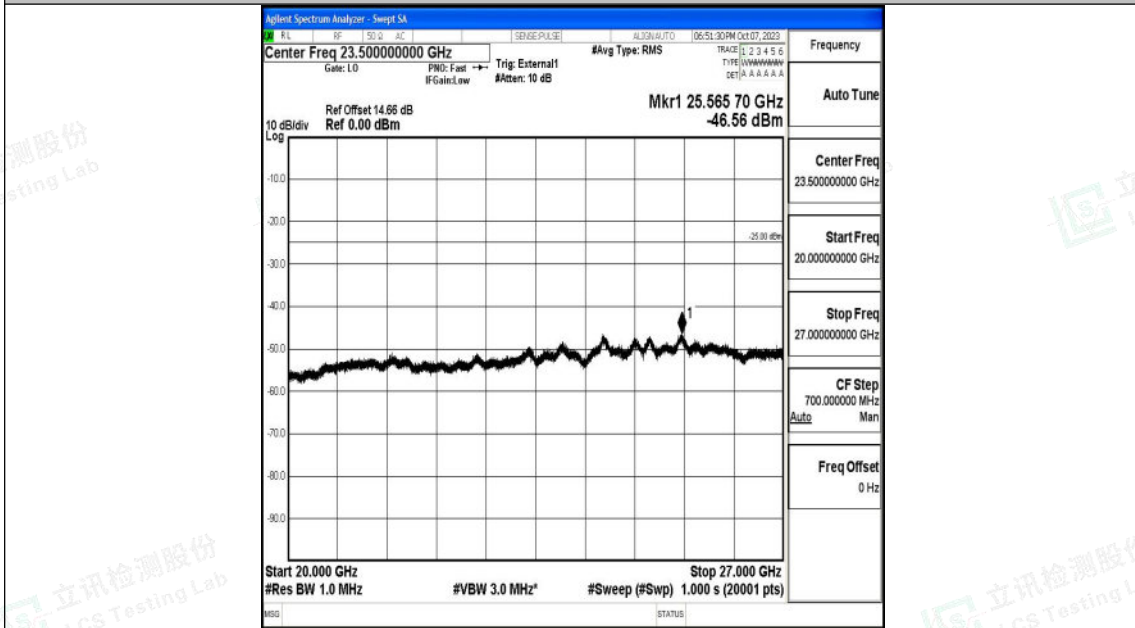

Band41_5MHz_16QAM_40065_1RB#0_20000~27000_20000~27000

Shenzhen LCS Compliance Testing Laboratory Ltd.
Add: 101, 201 Bldg A & 301 Bldg C, Juji Industrial Park Yabianxueziwei, Shajing Street,
Baoan District, Shenzhen, 518000, China
Tel: +(86) 0755-82591330 | E-mail: webmaster@lcs-cert.com | Web: www.lcs-cert.com
Scan code to check authenticity