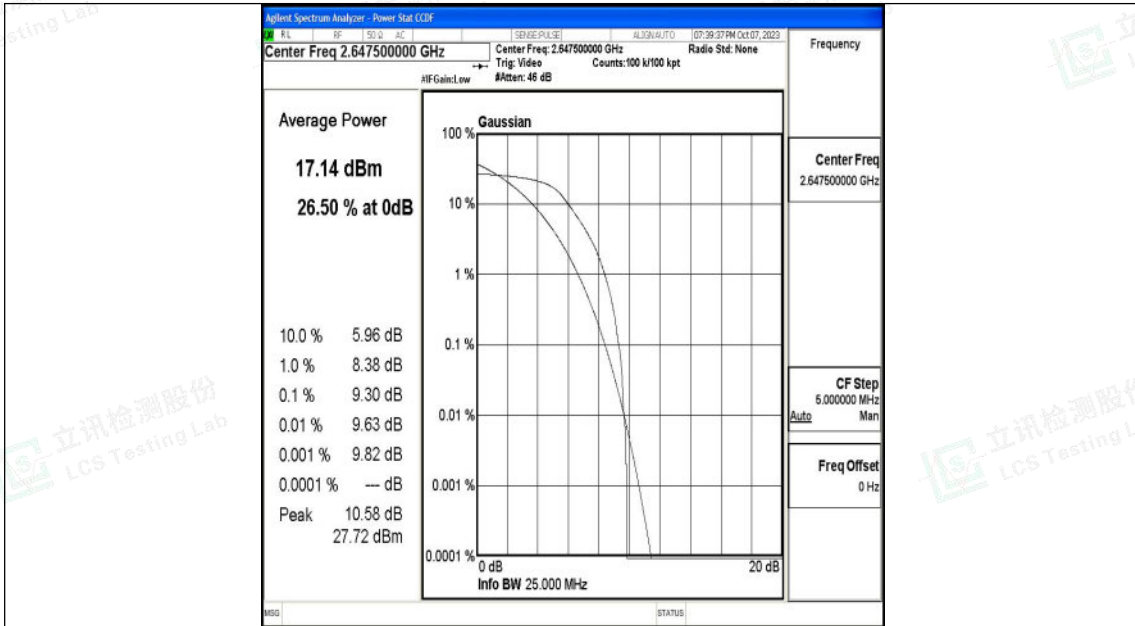

Shenzhen LCS Compliance Testing Laboratory Ltd.
Add: 101, 201 Bldg A & 301 Bldg C, Juji Industrial Park Yabianxueziwei, Shajing Street,
Baoan District, Shenzhen, 518000, China
Tel: +(86) 0755-82591330 | E-mail: webmaster@lcs-cert.com | Web: www.lcs-cert.com
Scan code to check authenticity