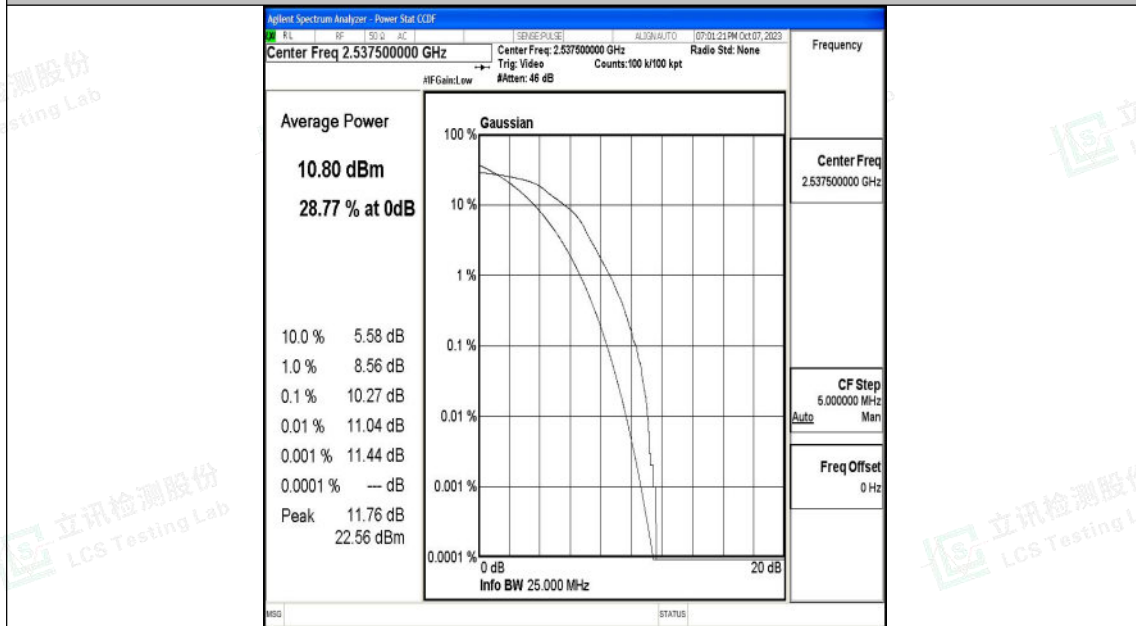

5MHz-40065

Shenzhen LCS Compliance Testing Laboratory Ltd.
Add: 101, 201 Bldg A & 301 Bldg C, Juji Industrial Park Yabianxueziwei, Shajing Street,
Baoan District, Shenzhen, 518000, China
Tel: +(86) 0755-82591330 | E-mail: webmaster@lcs-cert.com | Web: www.lcs-cert.com
Scan code to check authenticity