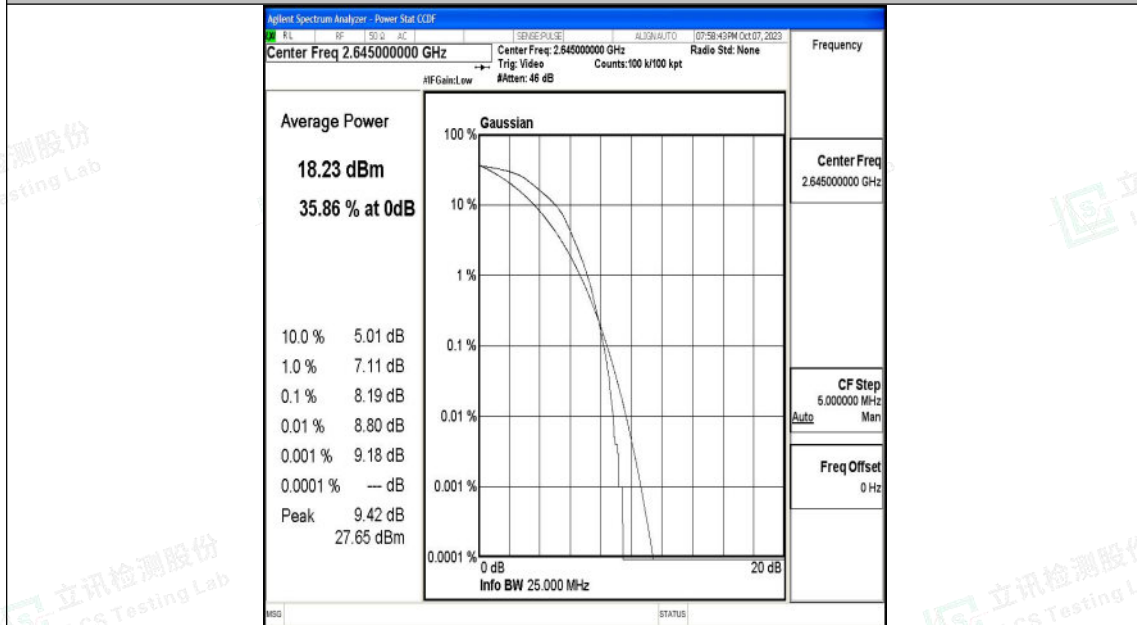

20MHz-40590

20MHz-40590

20MHz-41140

20MHz-41140

Shenzhen LCS Compliance Testing Laboratory Ltd.
 Add: 101, 201 Bldg A & 301 Bldg C, Juji Industrial Park Yabianxueziwei, Shajing Street,
 Baoan District, Shenzhen, 518000, China
 Tel: +(86) 0755-82591330 | E-mail: webmaster@lcs-cert.com | Web: www.lcs-cert.com
 Scan code to check authenticity