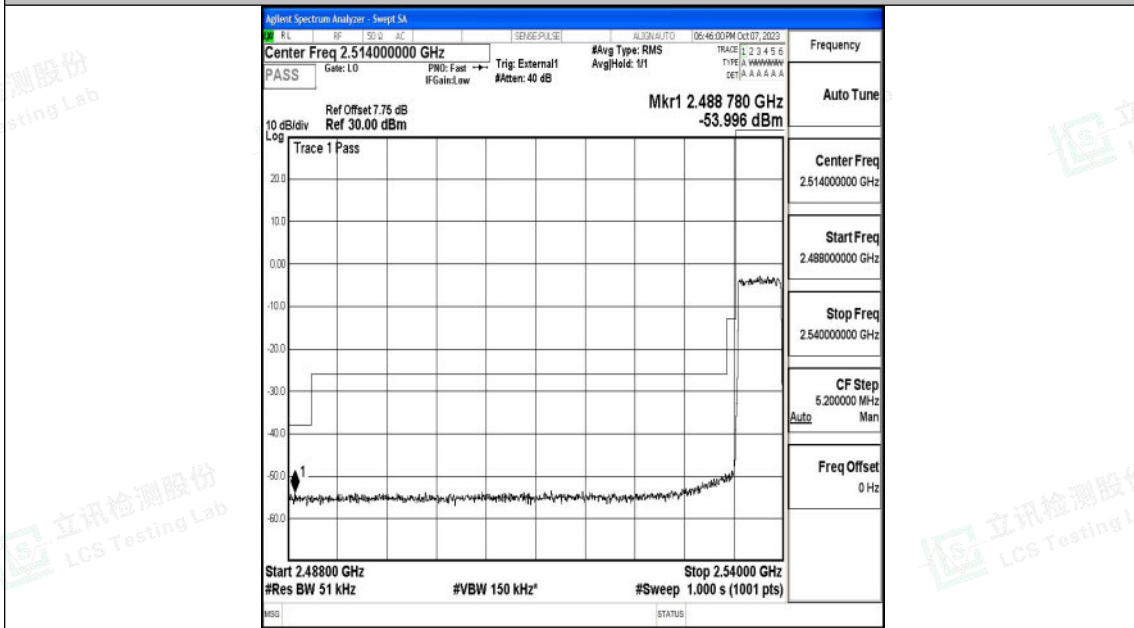

Band41_5MHz_16QAM_40065_25RB#0

Shenzhen LCS Compliance Testing Laboratory Ltd.
Add: 101, 201 Bldg A & 301 Bldg C, Juji Industrial Park Yabianxueziwei, Shajing Street,
Baoan District, Shenzhen, 518000, China
Tel: +(86) 0755-82591330 | E-mail: webmaster@lcs-cert.com | Web: www.lcs-cert.com
Scan code to check authenticity