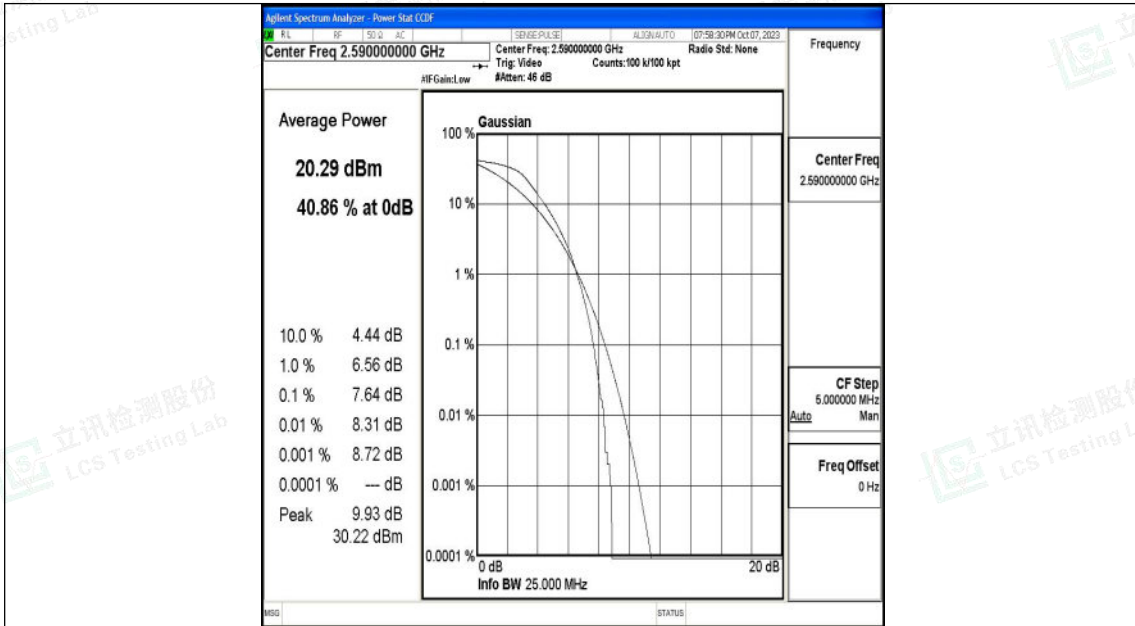

20MHz-40590