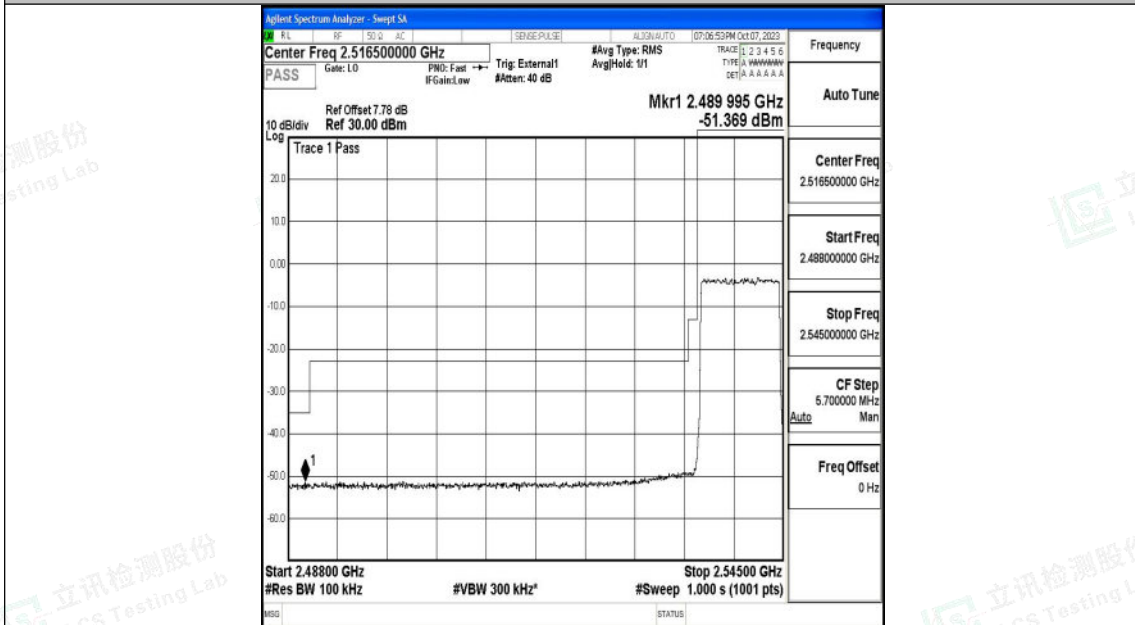

Band41_10MHz_16QAM_40090_50RB#0

Shenzhen LCS Compliance Testing Laboratory Ltd.
Add: 101, 201 Bldg A & 301 Bldg C, Juji Industrial Park Yabianxueziwei, Shajing Street,
Baoan District, Shenzhen, 518000, China
Tel: +(86) 0755-82591330 | E-mail: webmaster@lcs-cert.com | Web: www.lcs-cert.com
Scan code to check authenticity