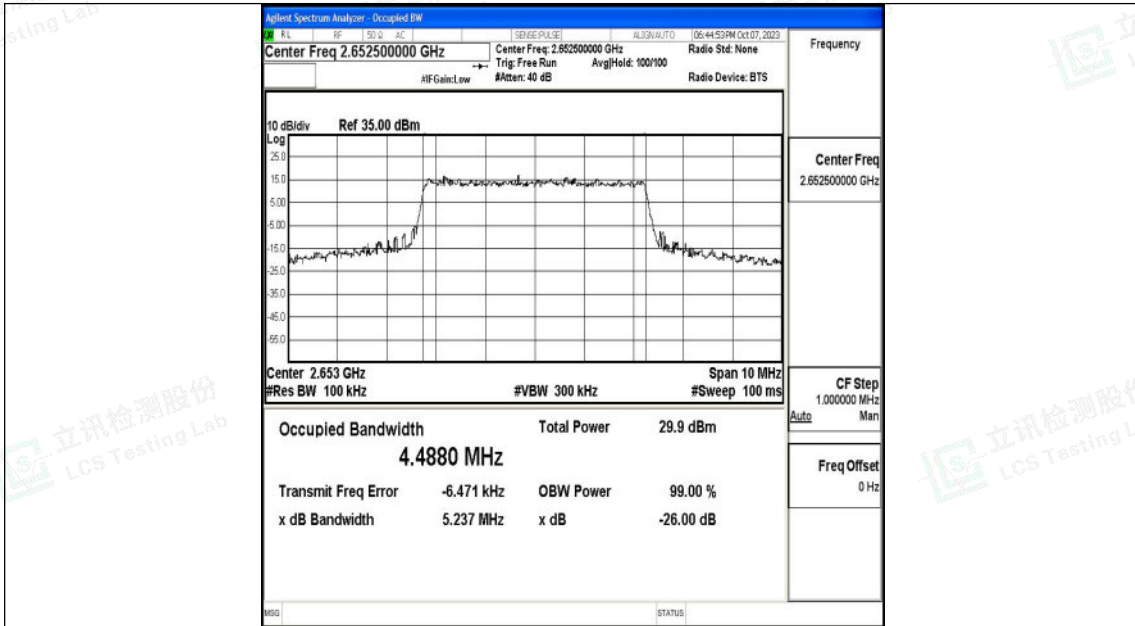

5MHz-41215