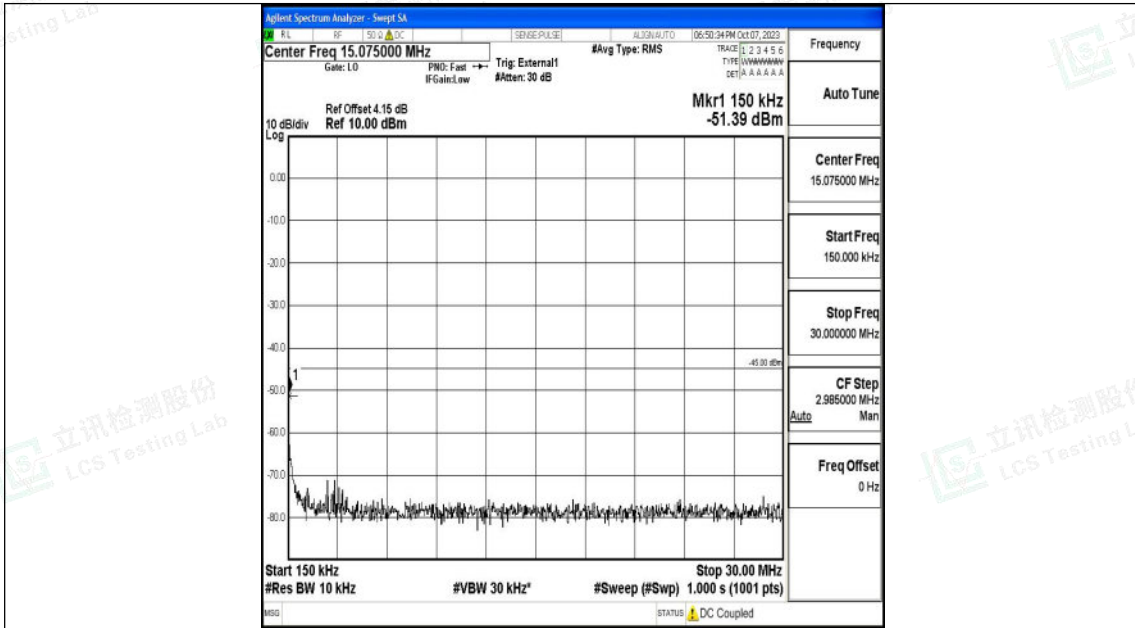

Band41_5MHz_16QAM_40065_1RB#0_0.15~30_0.15~30