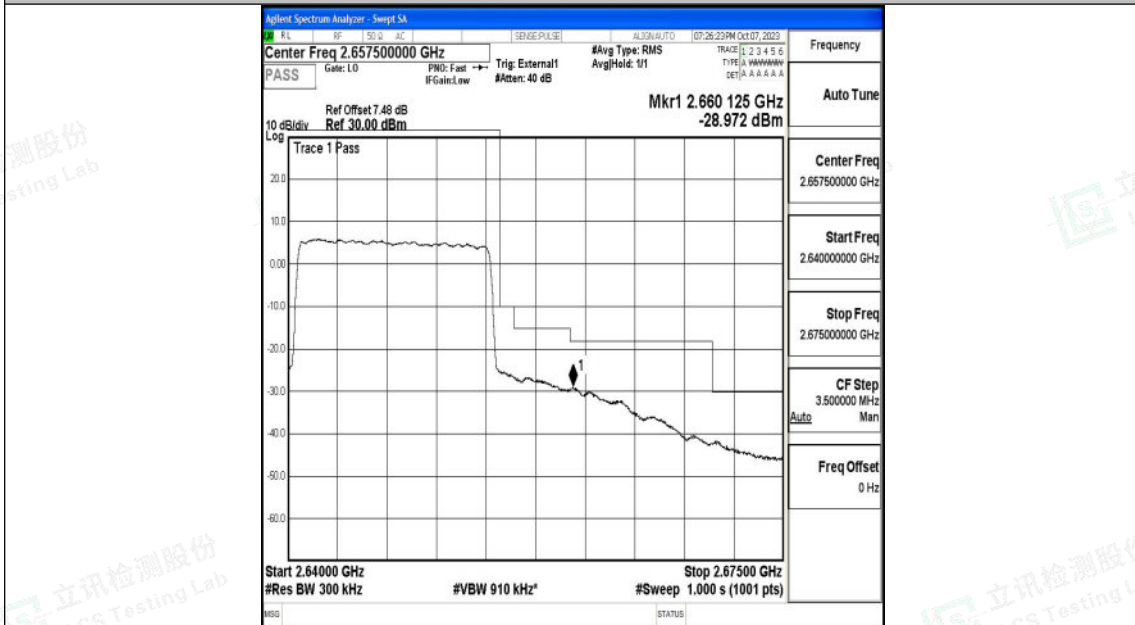

Band41_15MHz_16QAM_41165_75RB#0

Shenzhen LCS Compliance Testing Laboratory Ltd.
Add: 101, 201 Bldg A & 301 Bldg C, Juji Industrial Park Yabianxueziwei, Shajing Street,
Baoan District, Shenzhen, 518000, China
Tel: +(86) 0755-82591330 | E-mail: webmaster@lcs-cert.com | Web: www.lcs-cert.com
Scan code to check authenticity