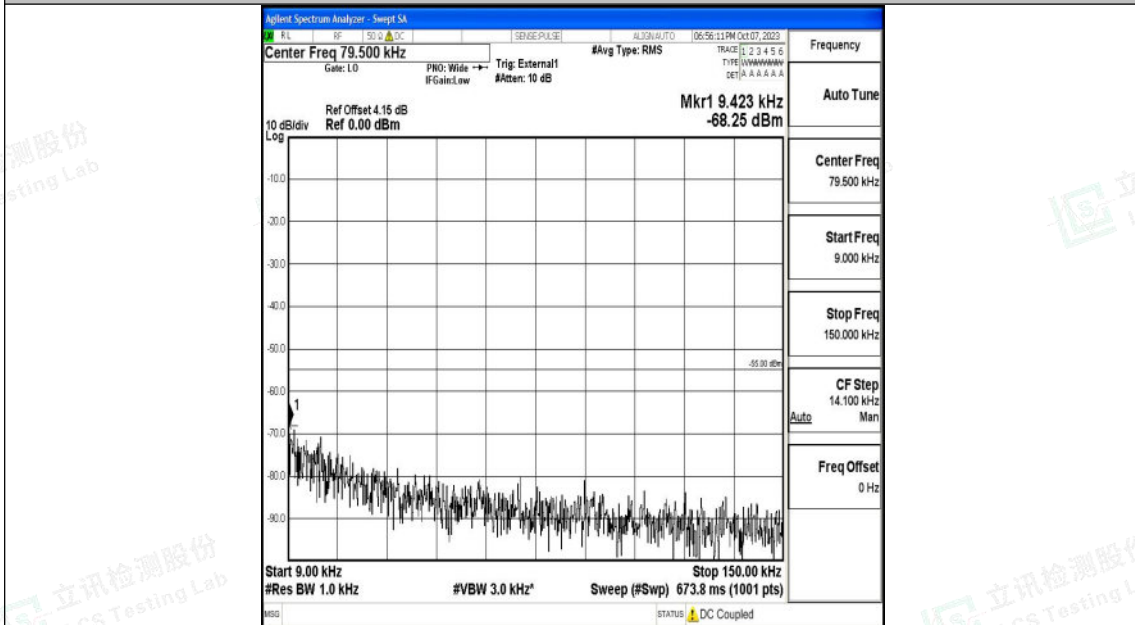

Band41_5MHz_16QAM_41215_1RB#0_0.009~0.15_0.009~0.15

Shenzhen LCS Compliance Testing Laboratory Ltd.
Add: 101, 201 Bldg A & 301 Bldg C, Juji Industrial Park Yabianxueziwei, Shajing Street,
Baoan District, Shenzhen, 518000, China
Tel: +(86) 0755-82591330 | E-mail: webmaster@lcs-cert.com | Web: www.lcs-cert.com
Scan code to check authenticity