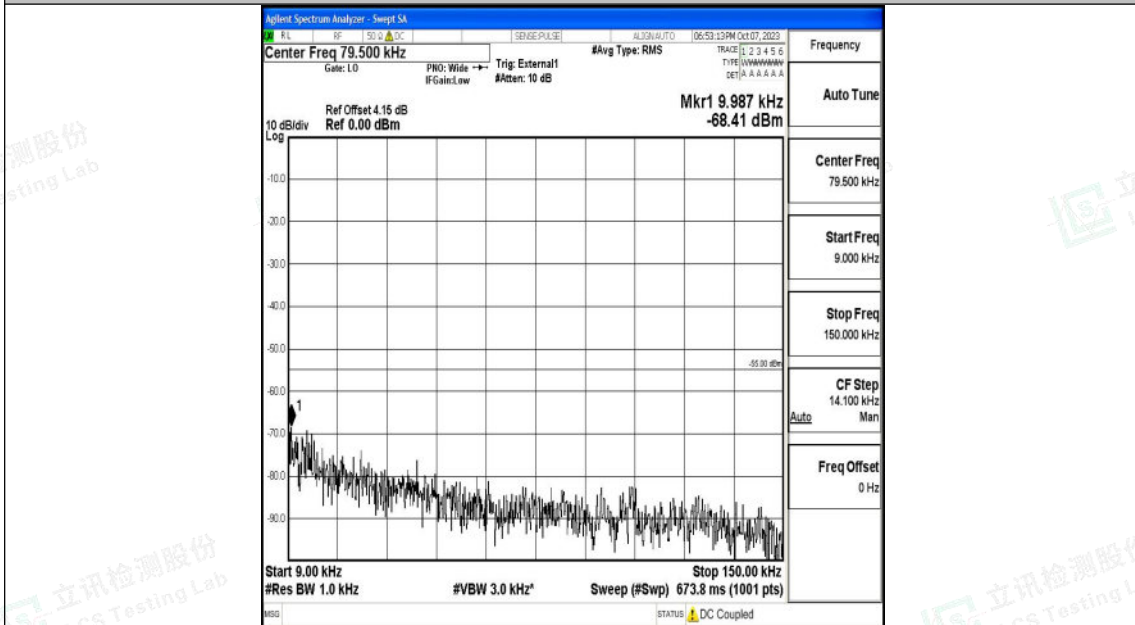

Band41_5MHz_16QAM_40590_1RB#0_0.009~0.15_0.009~0.15

Shenzhen LCS Compliance Testing Laboratory Ltd.
Add: 101, 201 Bldg A & 301 Bldg C, Juji Industrial Park Yabianxueziwei, Shajing Street,
Baoan District, Shenzhen, 518000, China
Tel: +(86) 0755-82591330 | E-mail: webmaster@lcs-cert.com | Web: www.lcs-cert.com
Scan code to check authenticity