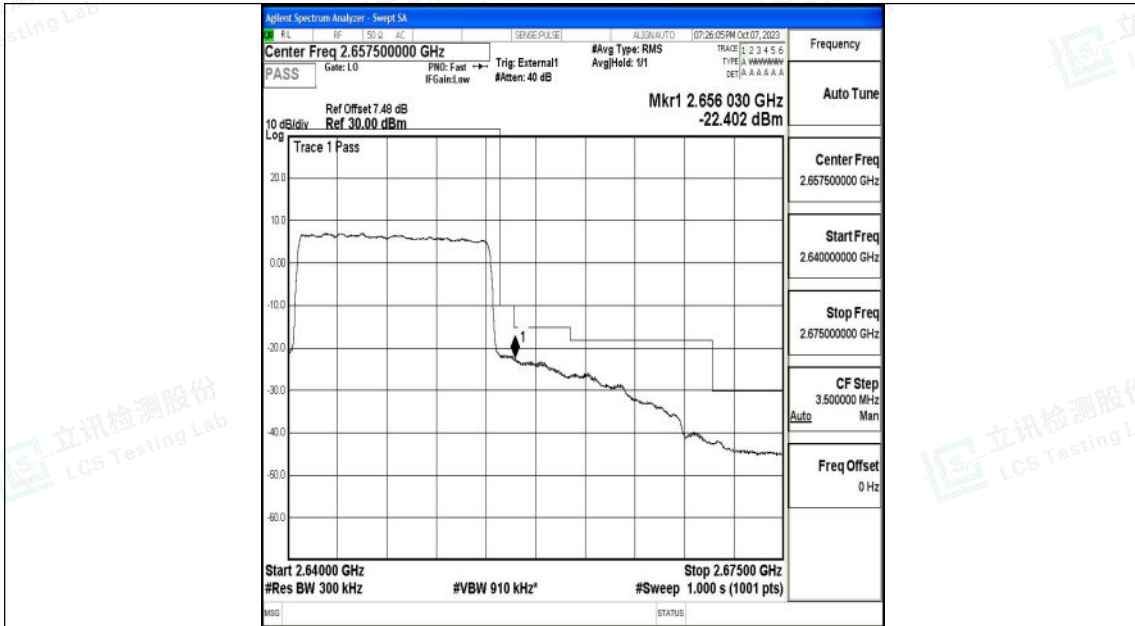

Band41_15MHz_QPSK_41165_75RB#0