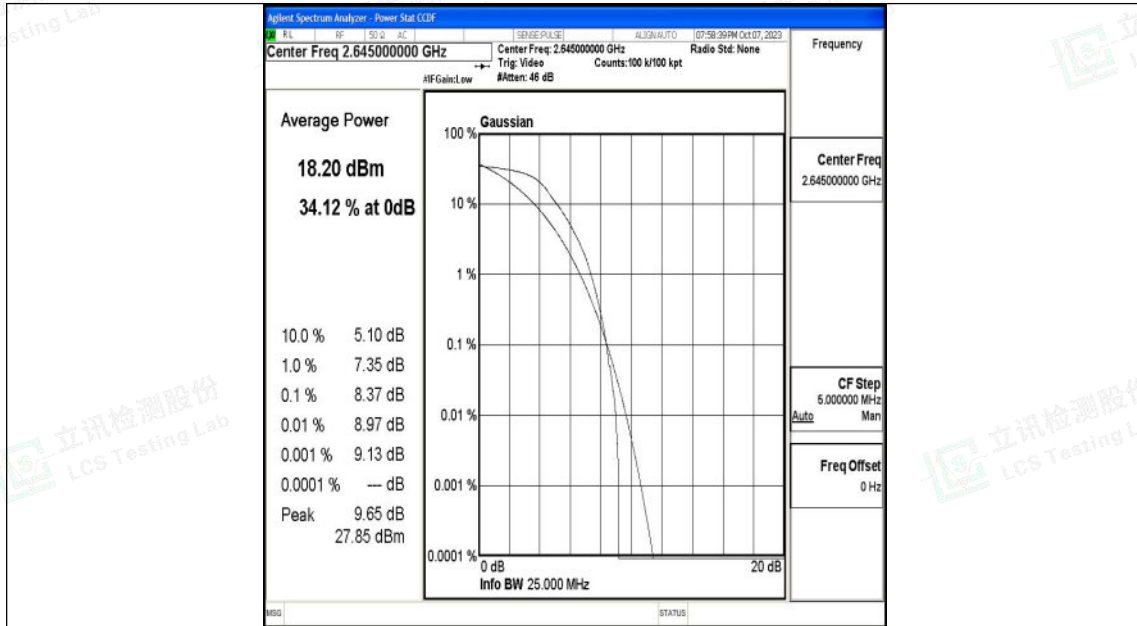

20MHz-41140