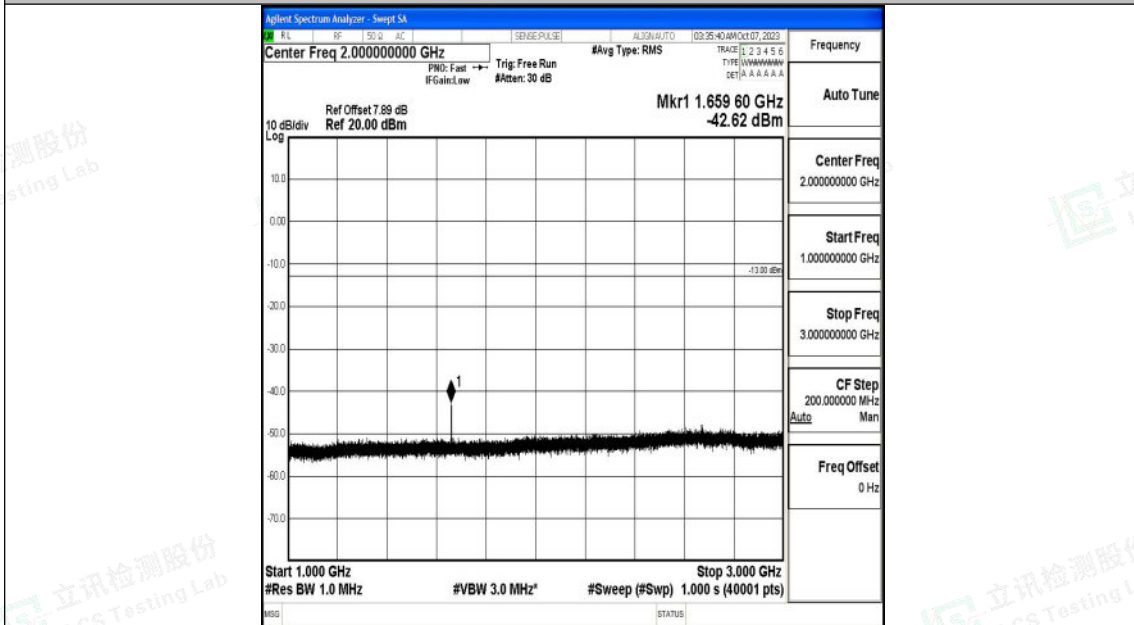

Band26_15MHz_QPSK_26915_1RB#0_30~1000_30~1000

Band26_15MHz_QPSK_26915_1RB#0_1000~3000_1000~3000

Shenzhen LCS Compliance Testing Laboratory Ltd.
Add: 101, 201 Bldg A & 301 Bldg C, Juji Industrial Park Yabianxueziwei, Shajing Street,
Baoan District, Shenzhen, 518000, China
Tel: +(86) 0755-82591330 | E-mail: webmaster@lcs-cert.com | Web: www.lcs-cert.com
Scan code to check authenticity