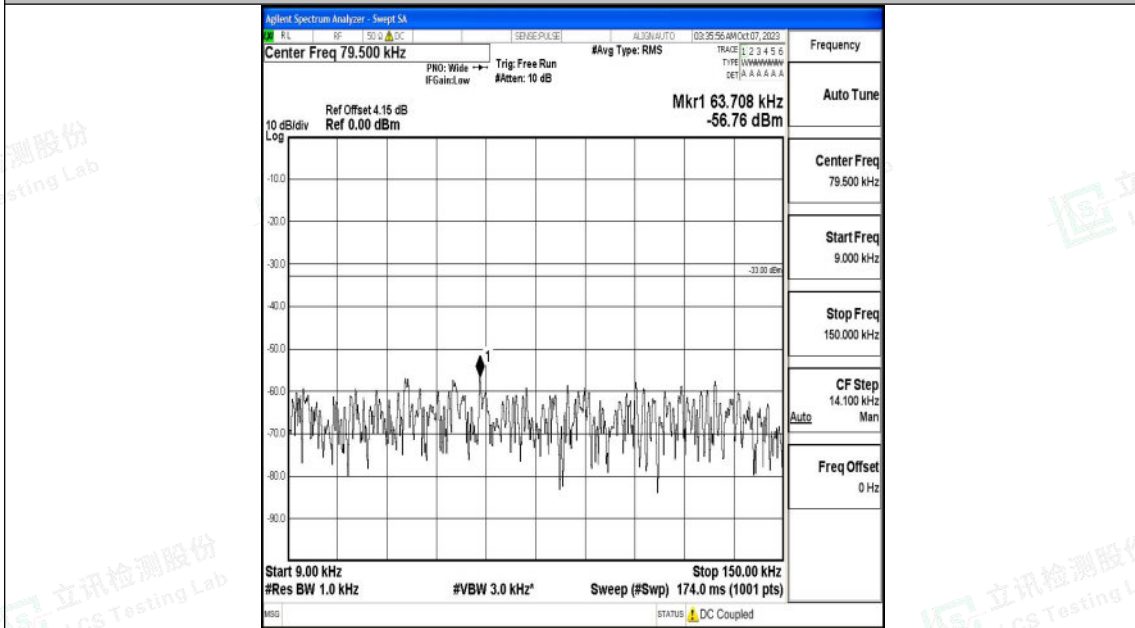

Band26_15MHz_QPSK_26915_1RB#0_3000~10000_3000~10000

Band26_15MHz_16QAM_26915_1RB#0_0.009~0.15_0.009~0.15