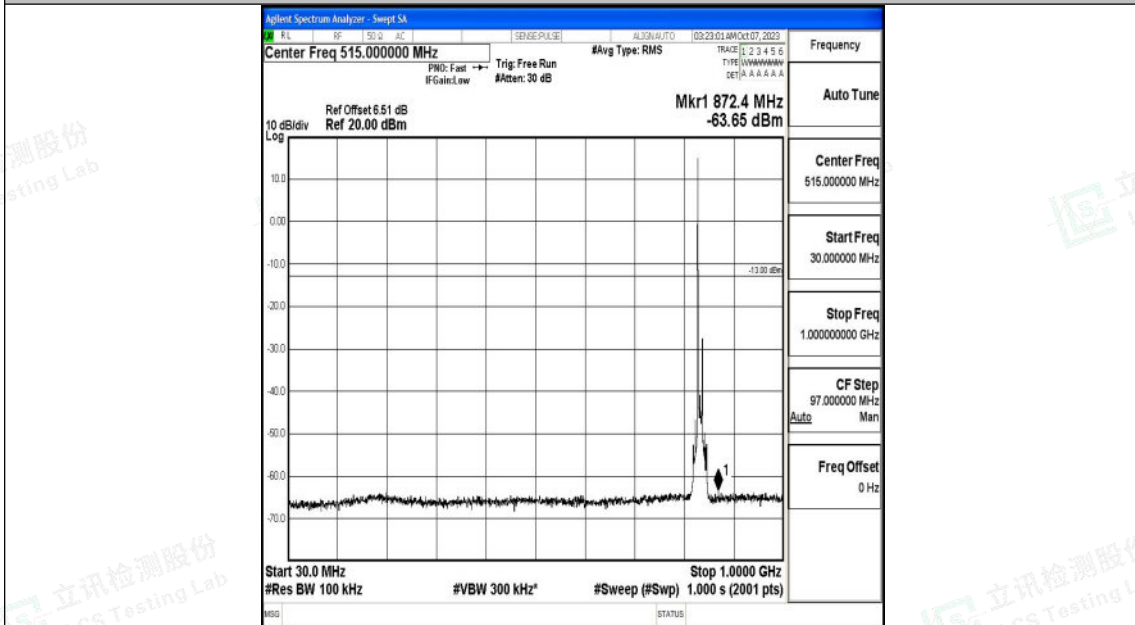

Band26_10MHz_16QAM_26915_1RB#0_0.15~30_0.15~30

Band26_10MHz_16QAM_26915_1RB#0_30~1000_30~1000

Shenzhen LCS Compliance Testing Laboratory Ltd.
Add: 101, 201 Bldg A & 301 Bldg C, Juji Industrial Park Yabianxueziwei, Shajing Street,
Baoan District, Shenzhen, 518000, China
Tel: +(86) 0755-82591330 | E-mail: webmaster@lcs-cert.com | Web: www.lcs-cert.com
Scan code to check authenticity