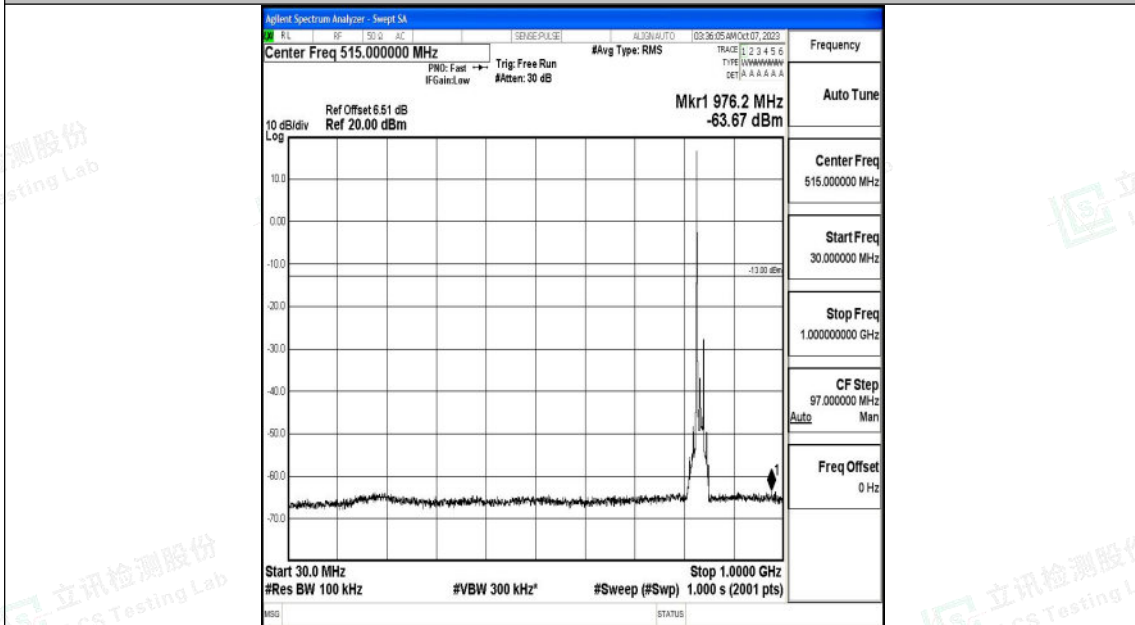

Band26_15MHz_QPSK_26915_1RB#0_3000~10000_3000~10000

Band26_15MHz_16QAM_26915_1RB#0_0.009~0.15_0.009~0.15

Band26_15MHz_16QAM_26915_1RB#0_0.15~30_0.15~30

Band26_15MHz_16QAM_26915_1RB#0_30~1000_30~1000

Band26_15MHz_16QAM_26915_1RB#0_1000~3000_1000~3000