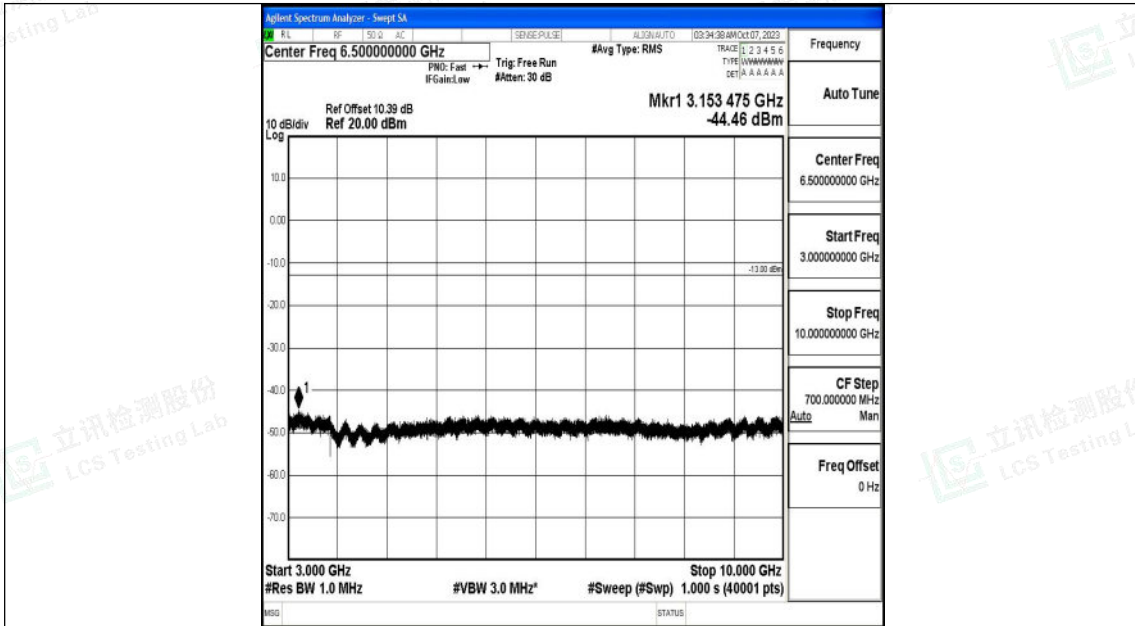

Band26_15MHz_QPSK_26865_1RB#0_1000~3000_1000~3000

Band26_15MHz_QPSK_26865_1RB#0_3000~10000_3000~10000