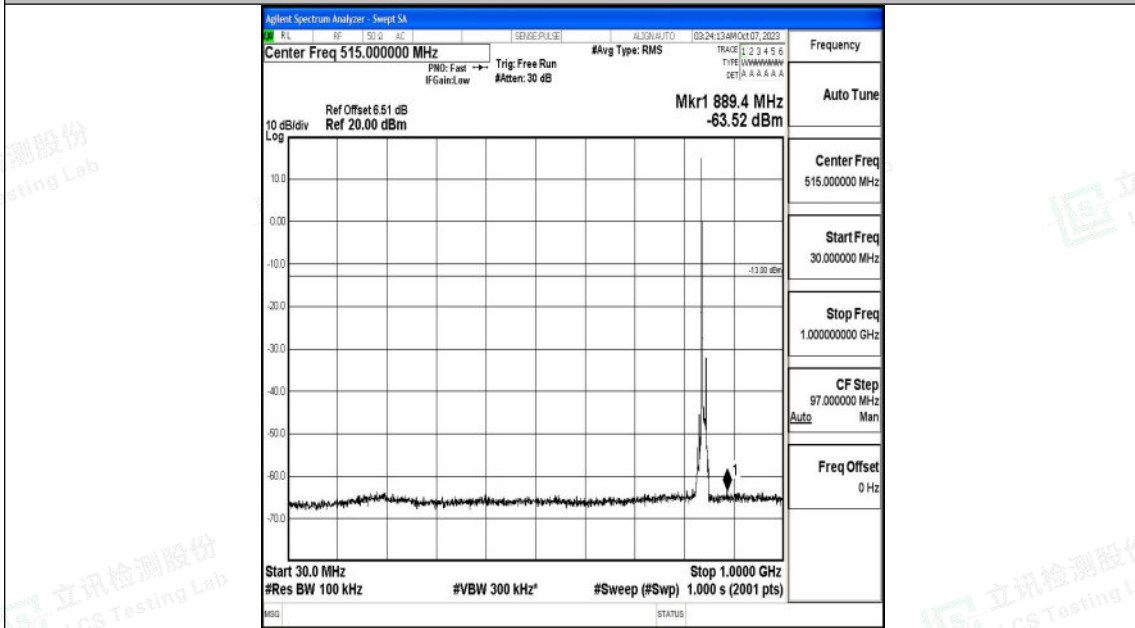

Band26_10MHz_16QAM_26990_1RB#0_0.15~30_0.15~30

Band26_10MHz_16QAM_26990_1RB#0_30~1000_30~1000

Shenzhen LCS Compliance Testing Laboratory Ltd.
Add: 101, 201 Bldg A & 301 Bldg C, Juji Industrial Park Yabianxueziwei, Shajing Street,
Baoan District, Shenzhen, 518000, China
Tel: +(86) 0755-82591330 | E-mail: webmaster@lcs-cert.com | Web: www.lcs-cert.com
Scan code to check authenticity