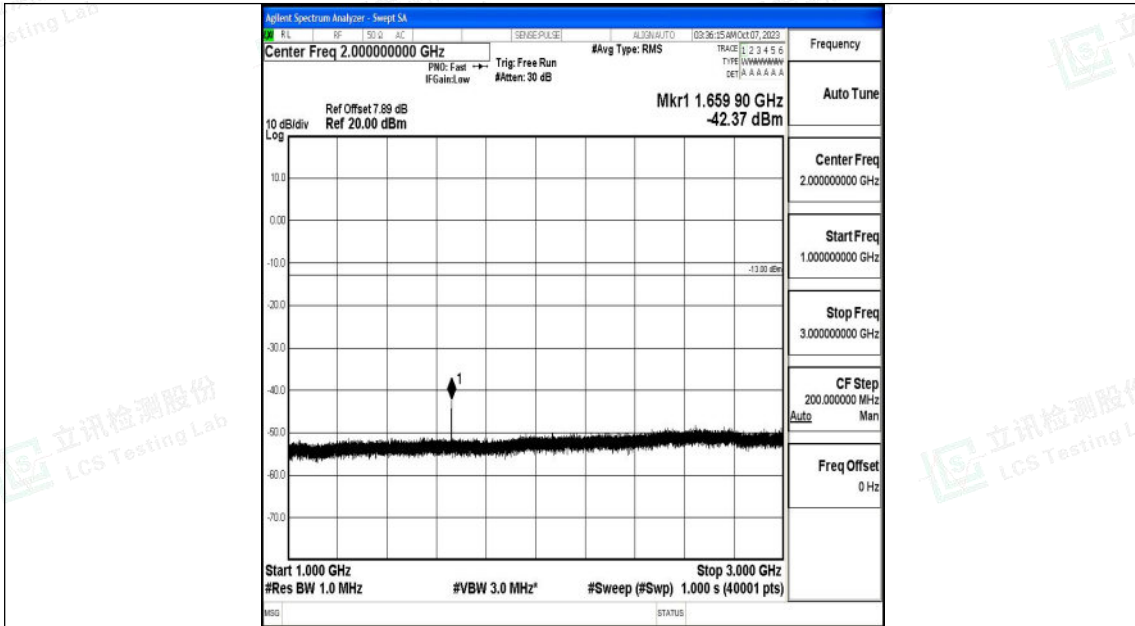

Band26_15MHz_QPSK_26915_1RB#0_3000~10000_3000~10000

Band26_15MHz_16QAM_26915_1RB#0_0.009~0.15_0.009~0.15

Band26_15MHz_16QAM_26915_1RB#0_0.15~30_0.15~30

Band26_15MHz_16QAM_26915_1RB#0_30~1000_30~1000

Band26_15MHz_16QAM_26915_1RB#0_1000~3000_1000~3000