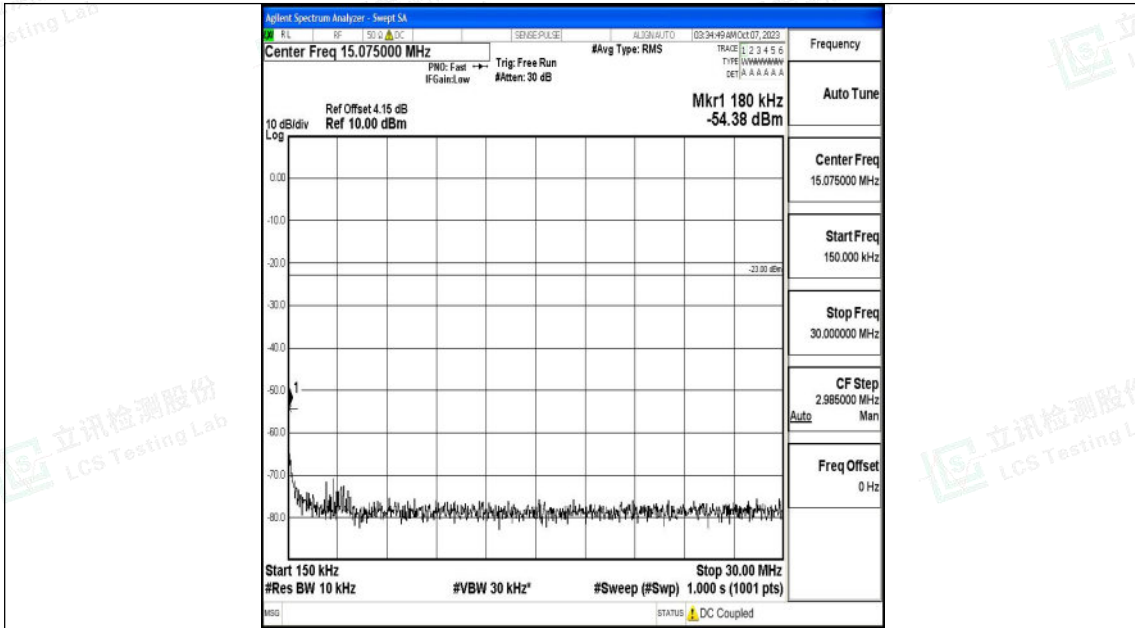

Band26_15MHz_16QAM_26865_1RB#0_0.009~0.15_0.009~0.15

Band26_15MHz_16QAM_26865_1RB#0_0.15~30_0.15~30