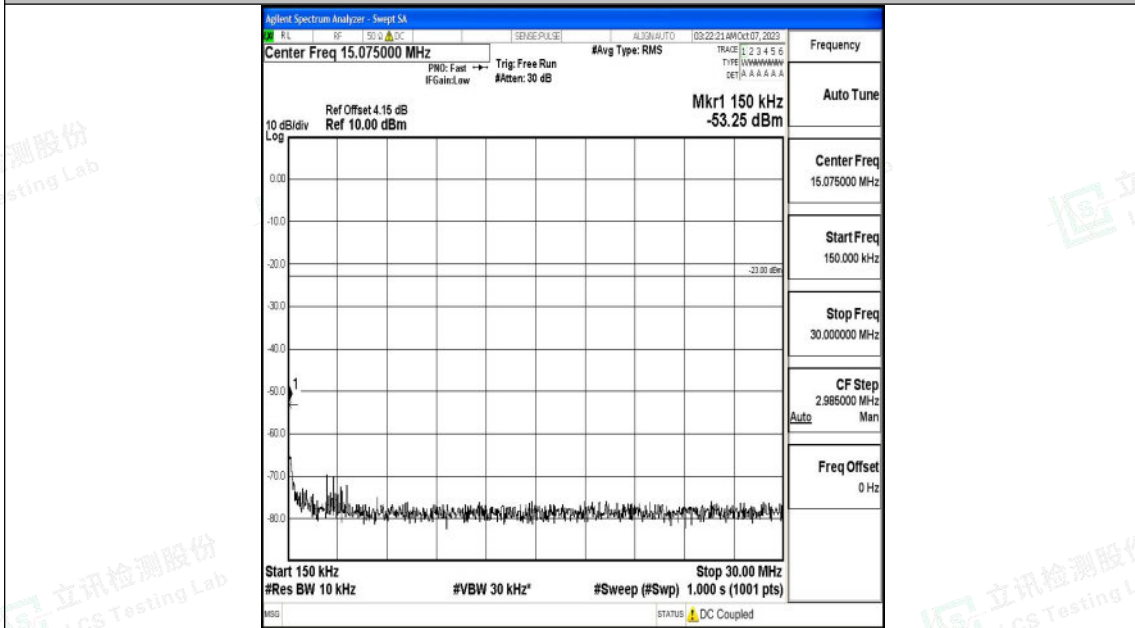

Band26_10MHz_QPSK_26915_1RB#0_0.009~0.15_0.009~0.15

Band26_10MHz_QPSK_26915_1RB#0_0.15~30_0.15~30

Shenzhen LCS Compliance Testing Laboratory Ltd.
Add: 101, 201 Bldg A & 301 Bldg C, Juji Industrial Park Yabianxueziwei, Shajing Street,
Baoan District, Shenzhen, 518000, China
Tel: +(86) 0755-82591330 | E-mail: webmaster@lcs-cert.com | Web: www.lcs-cert.com
Scan code to check authenticity