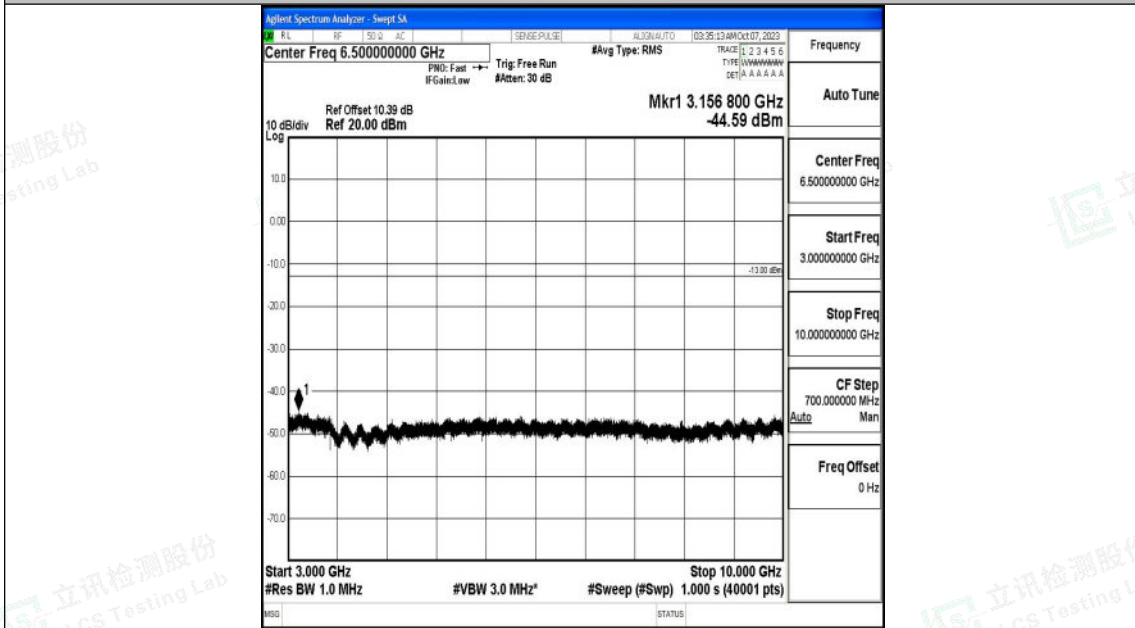

Band26_15MHz_16QAM_26865_1RB#0_1000~3000_1000~3000

Band26_15MHz_16QAM_26865_1RB#0_3000~10000_3000~10000

Shenzhen LCS Compliance Testing Laboratory Ltd.
Add: 101, 201 Bldg A & 301 Bldg C, Juji Industrial Park Yabianxueziwei, Shajing Street,
Baoan District, Shenzhen, 518000, China
Tel: +(86) 0755-82591330 | E-mail: webmaster@lcs-cert.com | Web: www.lcs-cert.com
Scan code to check authenticity