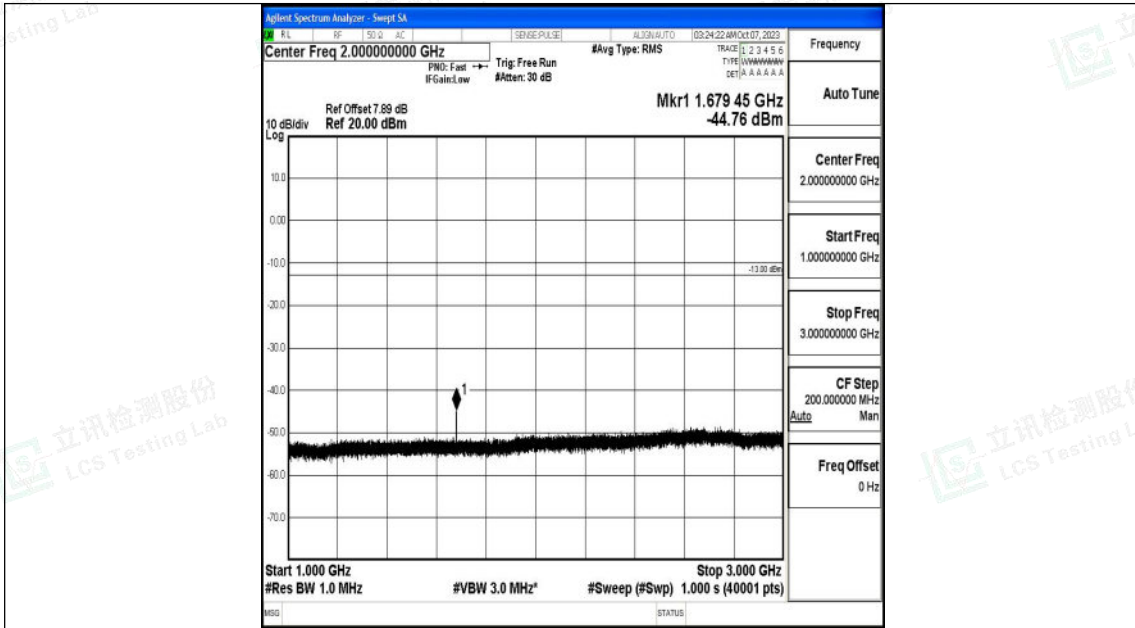

Band26_10MHz_16QAM_26990_1RB#0_30~1000_30~1000

Band26_10MHz_16QAM_26990_1RB#0_1000~3000_1000~3000