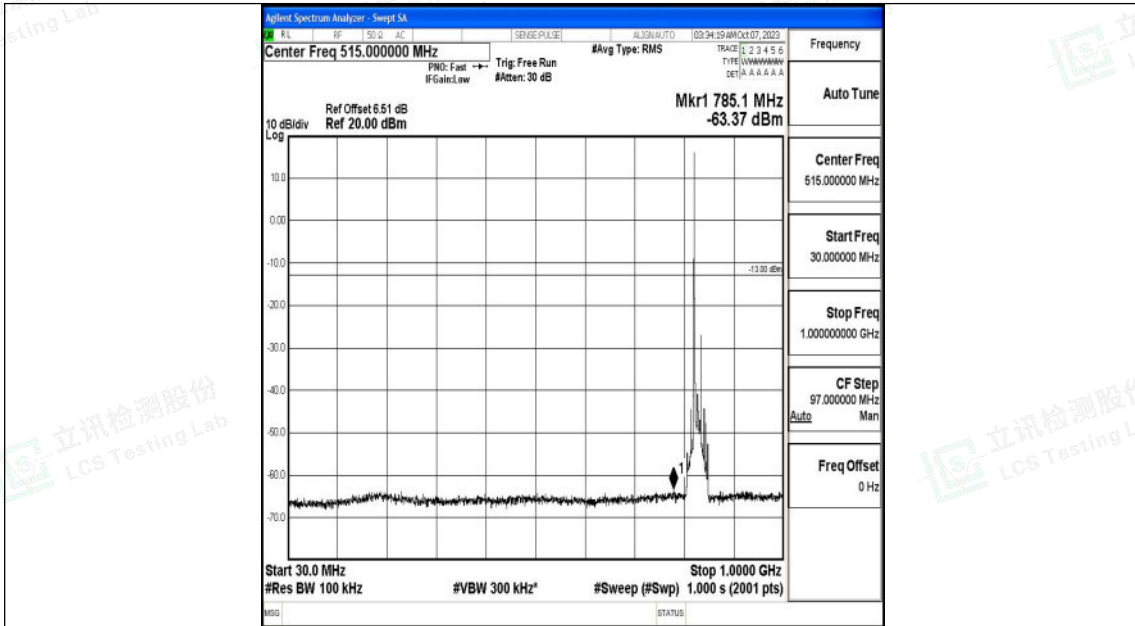

Band26_15MHz_QPSK_26865_1RB#0_0.15~30_0.15~30

Band26_15MHz_QPSK_26865_1RB#0_30~1000_30~1000