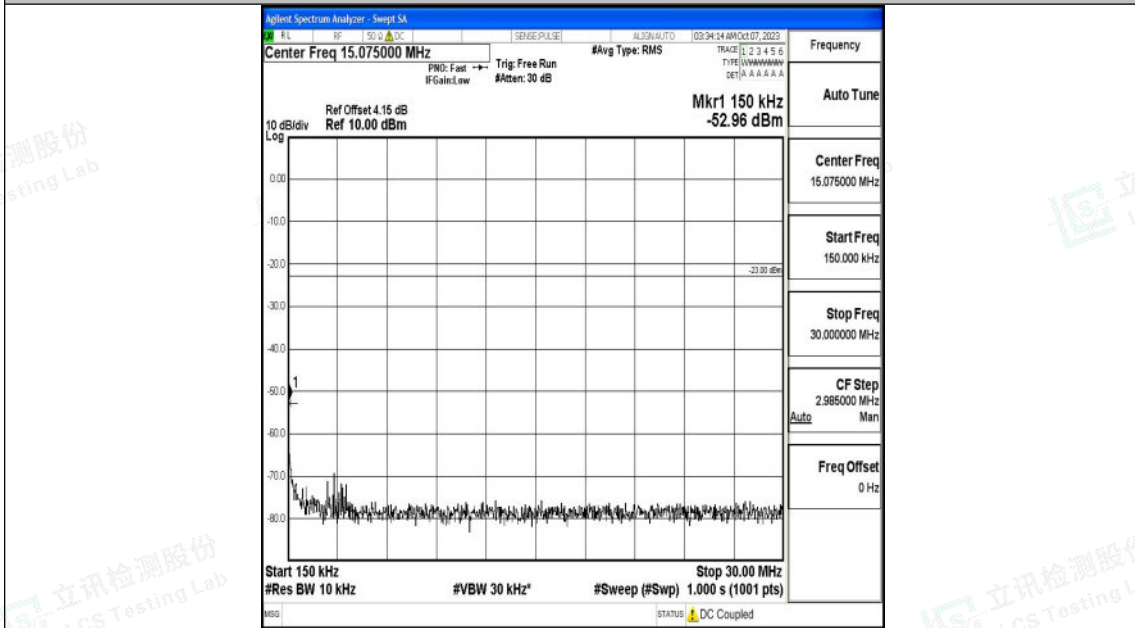

Band26_15MHz_QPSK_26865_1RB#0_0.009~0.15_0.009~0.15

Band26_15MHz_QPSK_26865_1RB#0_0.15~30_0.15~30

Shenzhen LCS Compliance Testing Laboratory Ltd.
Add: 101, 201 Bldg A & 301 Bldg C, Juji Industrial Park Yabianxueziwei, Shajing Street,
Baoan District, Shenzhen, 518000, China
Tel: +(86) 0755-82591330 | E-mail: webmaster@lcs-cert.com | Web: www.lcs-cert.com
Scan code to check authenticity