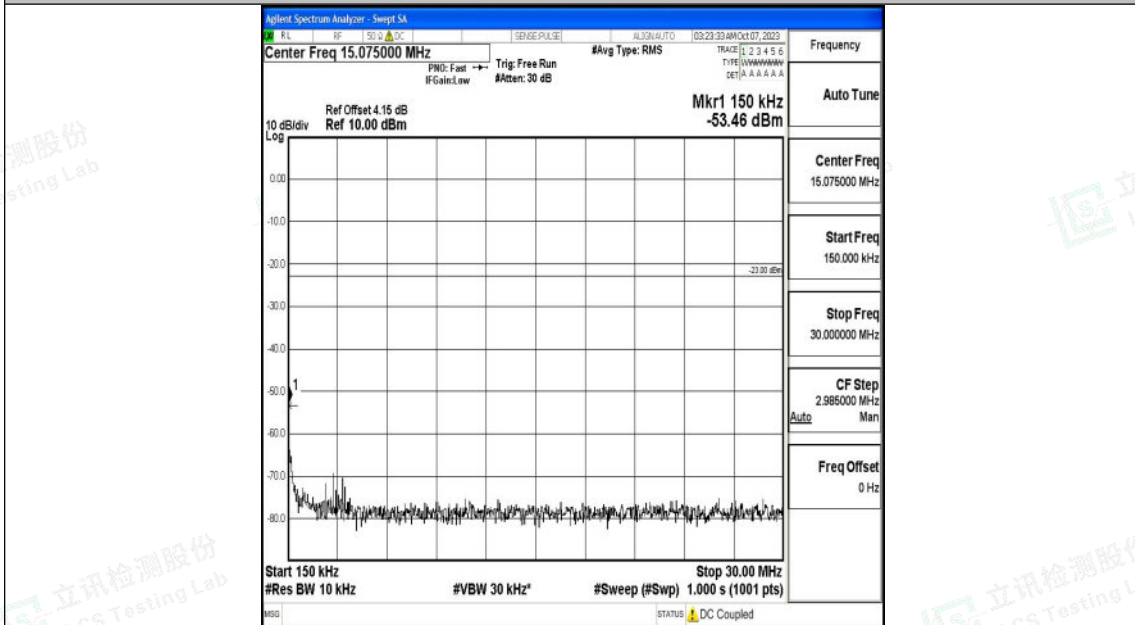

Band26_10MHz_QPSK_26990_1RB#0_0.009~0.15_0.009~0.15

Band26_10MHz_QPSK_26990_1RB#0_0.15~30_0.15~30

Shenzhen LCS Compliance Testing Laboratory Ltd.
Add: 101, 201 Bldg A & 301 Bldg C, Juji Industrial Park Yabianxueziwei, Shajing Street,
Baoan District, Shenzhen, 518000, China
Tel: +(86) 0755-82591330 | E-mail: webmaster@lcs-cert.com | Web: www.lcs-cert.com
Scan code to check authenticity