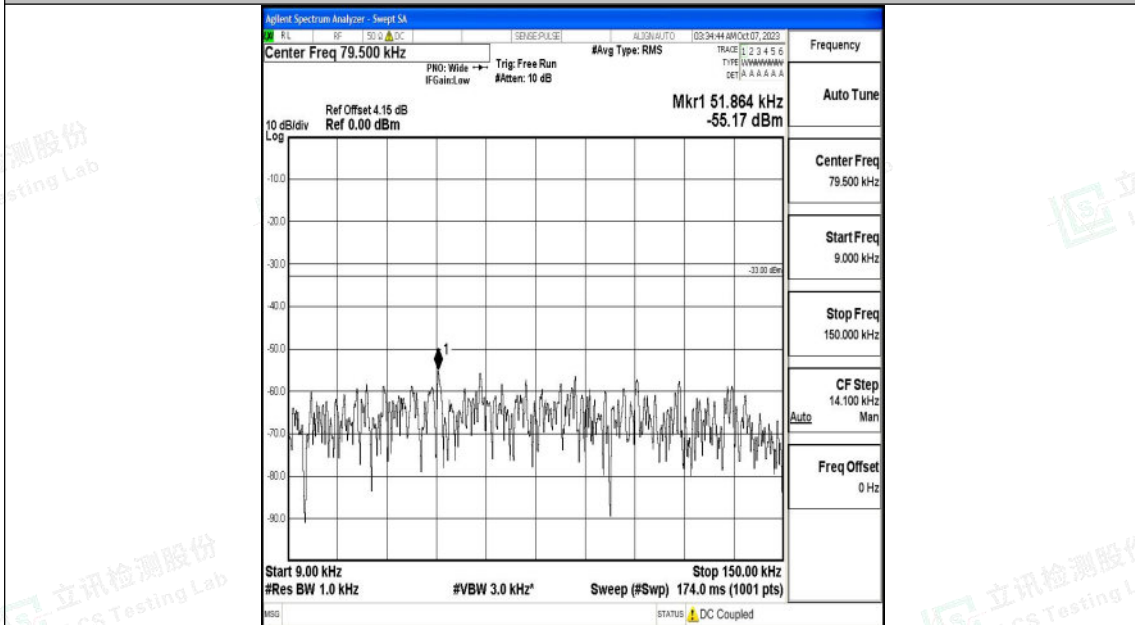

Band26_15MHz_QPSK_26865_1RB#0_3000~10000_3000~10000

Band26_15MHz_16QAM_26865_1RB#0_0.009~0.15_0.009~0.15

Shenzhen LCS Compliance Testing Laboratory Ltd.
Add: 101, 201 Bldg A & 301 Bldg C, Juji Industrial Park Yabianxueziwei, Shajing Street,
Baoan District, Shenzhen, 518000, China
Tel: +(86) 0755-82591330 | E-mail: webmaster@lcs-cert.com | Web: www.lcs-cert.com
Scan code to check authenticity