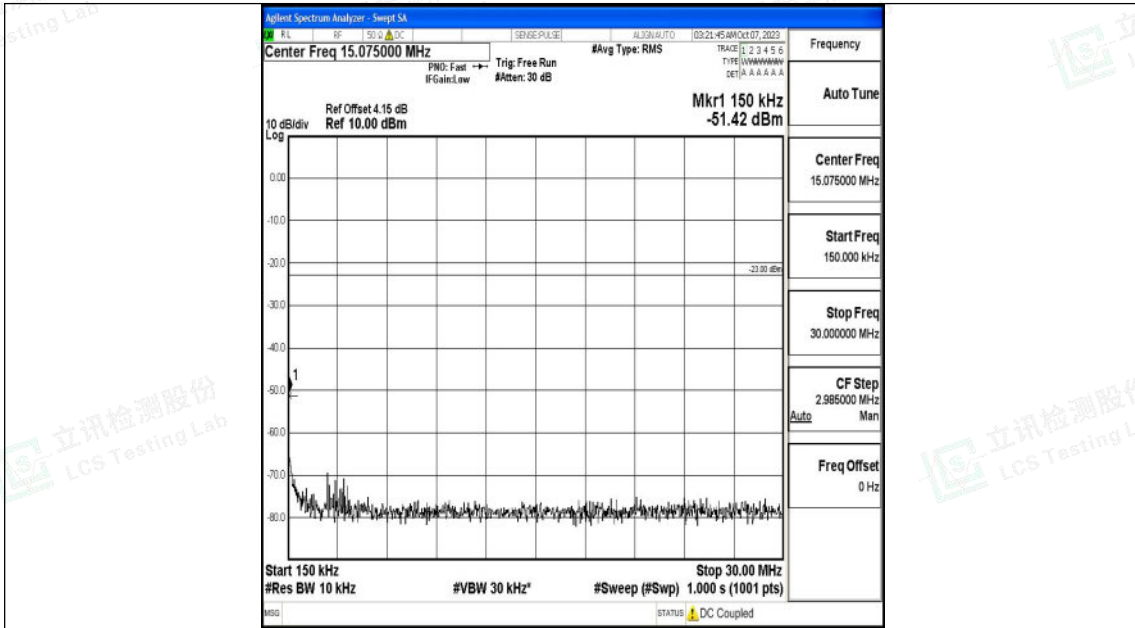

Band26_10MHz_16QAM_26840_1RB#0_0.009~0.15_0.009~0.15

Band26_10MHz_16QAM_26840_1RB#0_0.15~30_0.15~30