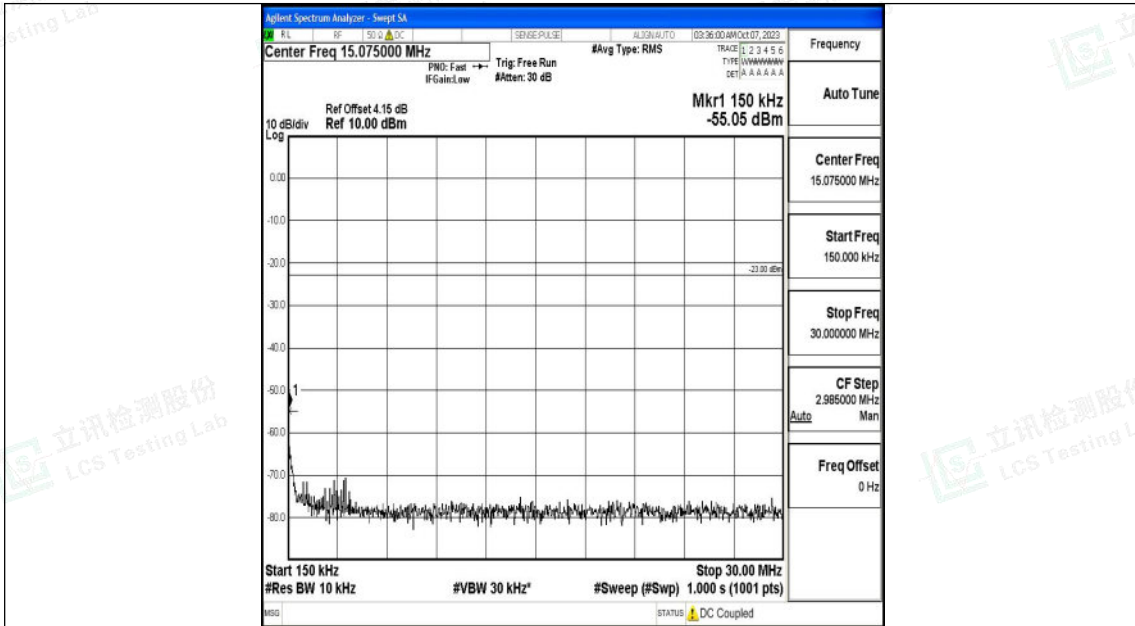

Band26_15MHz_16QAM_26915_1RB#0_0.009~0.15_0.009~0.15

Band26_15MHz_16QAM_26915_1RB#0_0.15~30_0.15~30