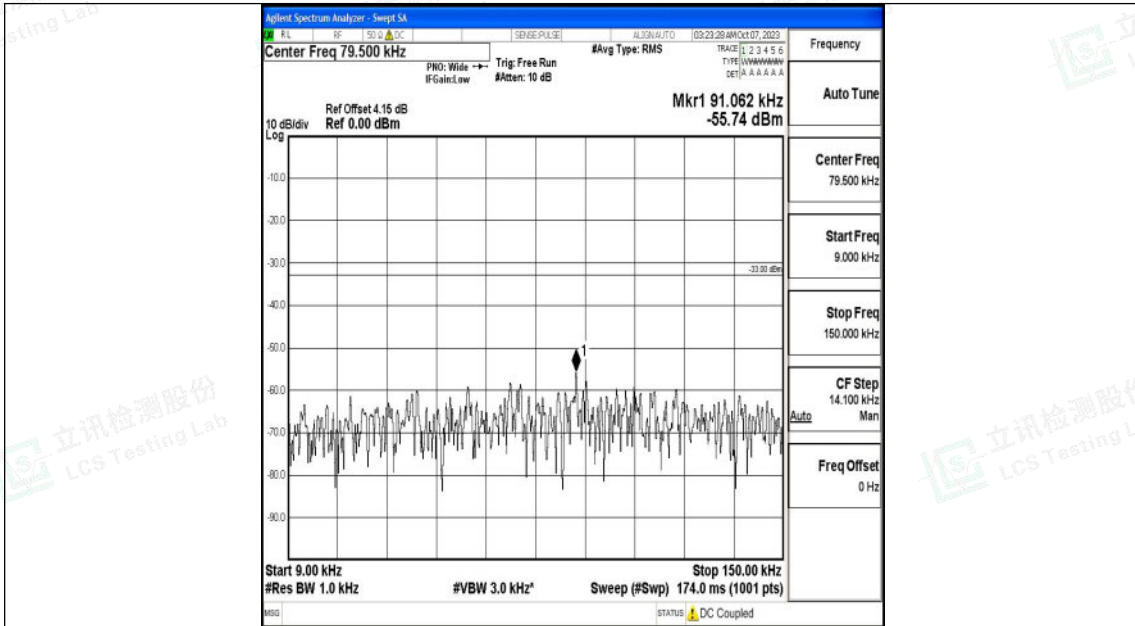

Band26_10MHz_16QAM_26915_1RB#0_3000~10000_3000~10000

Band26_10MHz_QPSK_26990_1RB#0_0.009~0.15_0.009~0.15