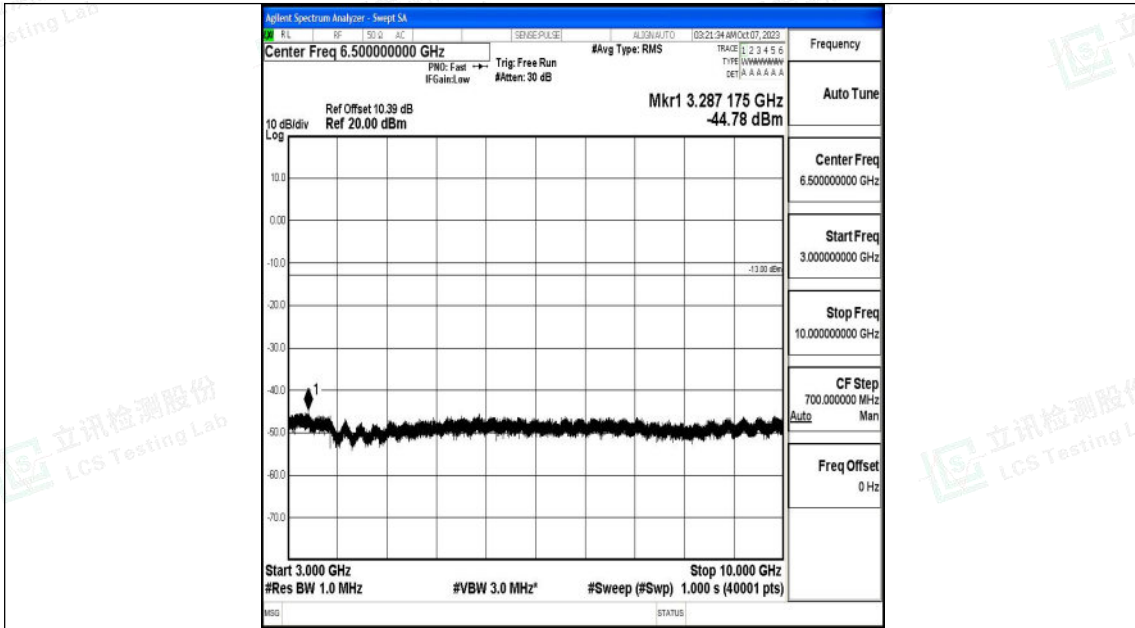

Band26_10MHz_QPSK_26840_1RB#0_30~1000_30~1000

Band26_10MHz_QPSK_26840_1RB#0_1000~3000_1000~3000

Shenzhen LCS Compliance Testing Laboratory Ltd.
 Add: 101, 201 Bldg A & 301 Bldg C, Juji Industrial Park Yabianxueziwei, Shajing Street,
 Baoan District, Shenzhen, 518000, China
 Tel: +(86) 0755-82591330 | E-mail: webmaster@lcs-cert.com | Web: www.lcs-cert.com
 Scan code to check authenticity