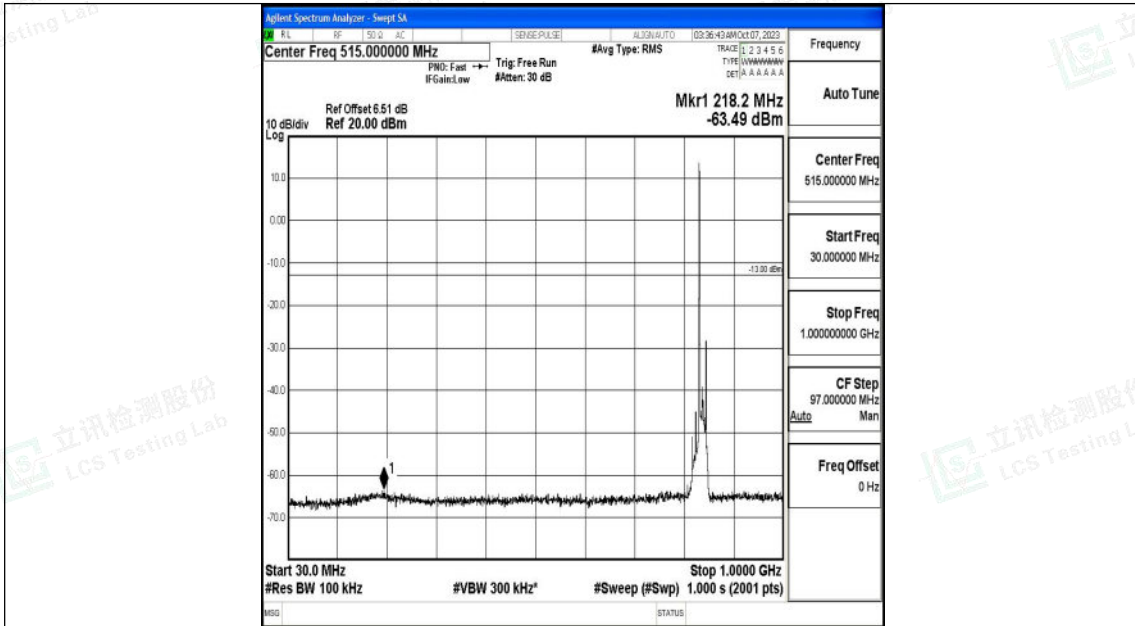

Band26_15MHz_QPSK_26965_1RB#0_0.15~30_0.15~30

Band26_15MHz_QPSK_26965_1RB#0_30~1000_30~1000