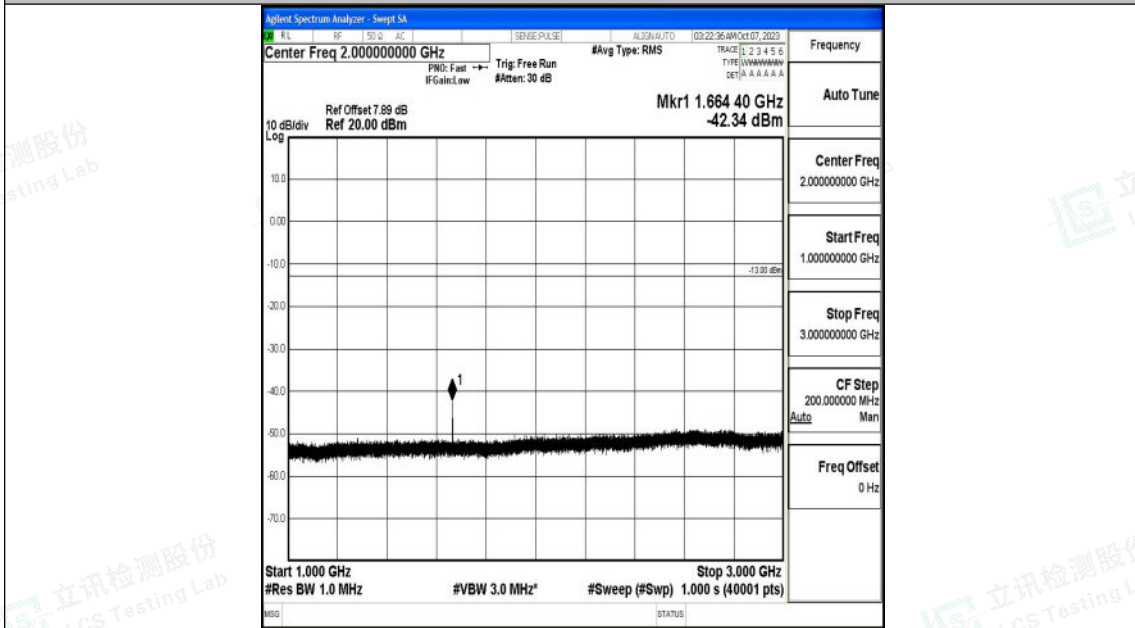

Band26_10MHz_QPSK_26915_1RB#0_30~1000_30~1000

Band26_10MHz_QPSK_26915_1RB#0_1000~3000_1000~3000

Shenzhen LCS Compliance Testing Laboratory Ltd.
Add: 101, 201 Bldg A & 301 Bldg C, Juji Industrial Park Yabianxueziwei, Shajing Street,
Baoan District, Shenzhen, 518000, China
Tel: +(86) 0755-82591330 | E-mail: webmaster@lcs-cert.com | Web: www.lcs-cert.com
Scan code to check authenticity