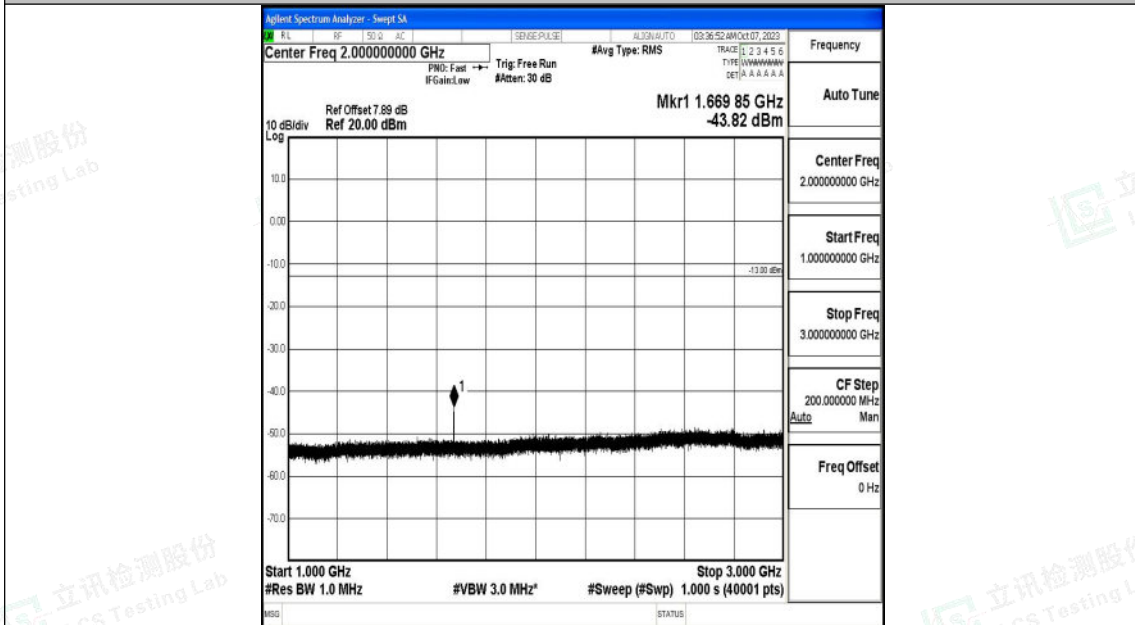

Band26_15MHz_QPSK_26965_1RB#0_30~1000_30~1000

Band26_15MHz_QPSK_26965_1RB#0_1000~3000_1000~3000

Shenzhen LCS Compliance Testing Laboratory Ltd.
Add: 101, 201 Bldg A & 301 Bldg C, Juji Industrial Park Yabianxueziwei, Shajing Street,
Baoan District, Shenzhen, 518000, China
Tel: +(86) 0755-82591330 | E-mail: webmaster@lcs-cert.com | Web: www.lcs-cert.com
Scan code to check authenticity