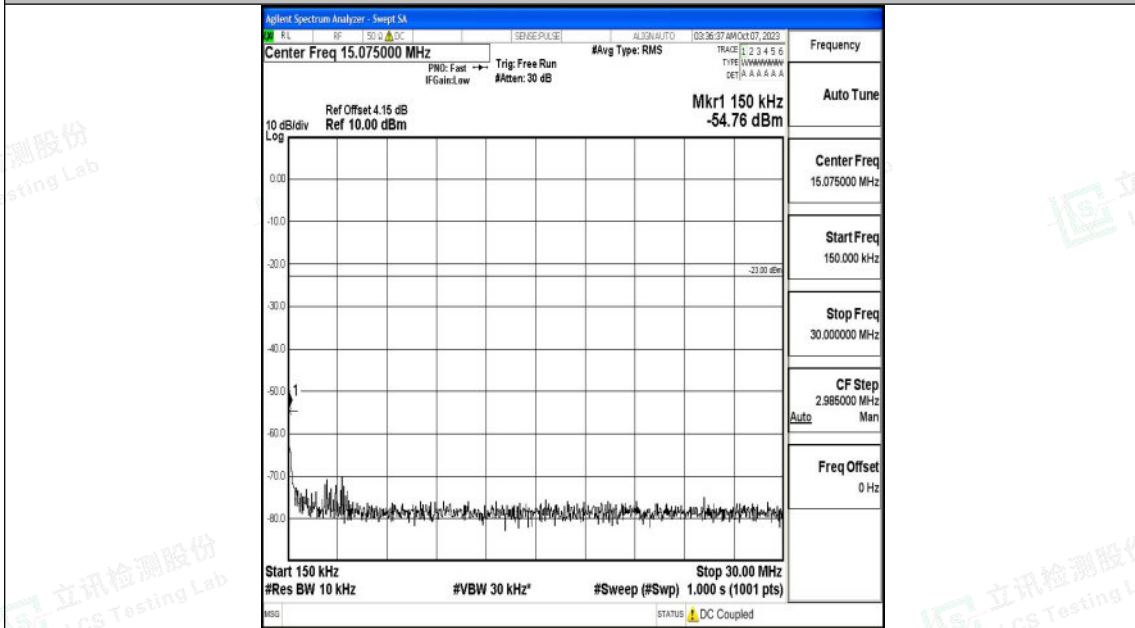

Band26_15MHz_QPSK_26965_1RB#0_0.009~0.15_0.009~0.15

Band26_15MHz_QPSK_26965_1RB#0_0.15~30_0.15~30

Shenzhen LCS Compliance Testing Laboratory Ltd.
Add: 101, 201 Bldg A & 301 Bldg C, Juji Industrial Park Yabianxueziwei, Shajing Street,
Baoan District, Shenzhen, 518000, China
Tel: +(86) 0755-82591330 | E-mail: webmaster@lcs-cert.com | Web: www.lcs-cert.com
Scan code to check authenticity