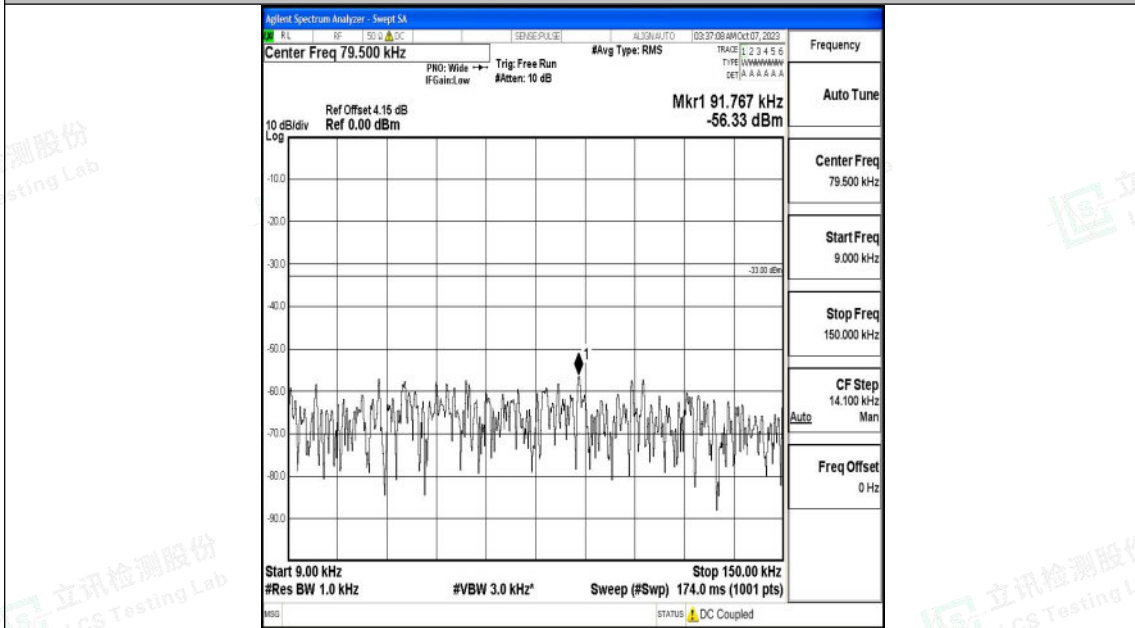

Band26_15MHz_QPSK_26965_1RB#0_3000~10000_3000~10000

Band26_15MHz_16QAM_26965_1RB#0_0.009~0.15_0.009~0.15

Shenzhen LCS Compliance Testing Laboratory Ltd.
Add: 101, 201 Bldg A & 301 Bldg C, Juji Industrial Park Yabianxueziwei, Shajing Street,
Baoan District, Shenzhen, 518000, China
Tel: +(86) 0755-82591330 | E-mail: webmaster@lcs-cert.com | Web: www.lcs-cert.com
Scan code to check authenticity