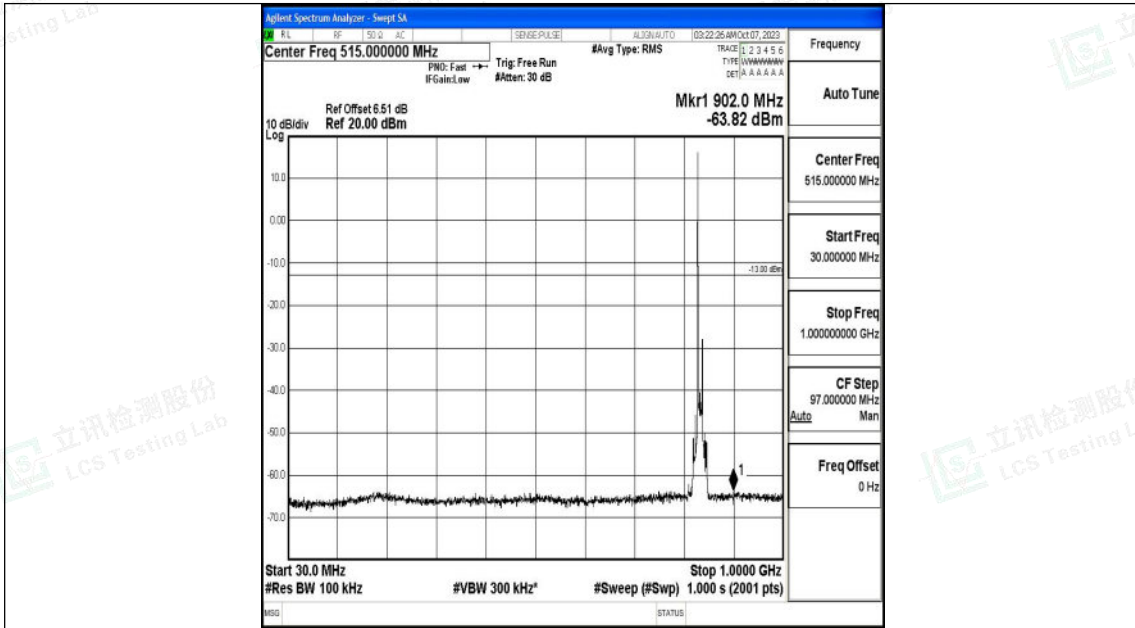

Band26_10MHz_QPSK_26915_1RB#0_0.009~0.15_0.009~0.15

Band26_10MHz_QPSK_26915_1RB#0_0.15~30_0.15~30

Shenzhen LCS Compliance Testing Laboratory Ltd.
 Add: 101, 201 Bldg A & 301 Bldg C, Juji Industrial Park Yabianxueziwei, Shajing Street,
 Baoan District, Shenzhen, 518000, China
 Tel: +(86) 0755-82591330 | E-mail: webmaster@lcs-cert.com | Web: www.lcs-cert.com
 Scan code to check authenticity