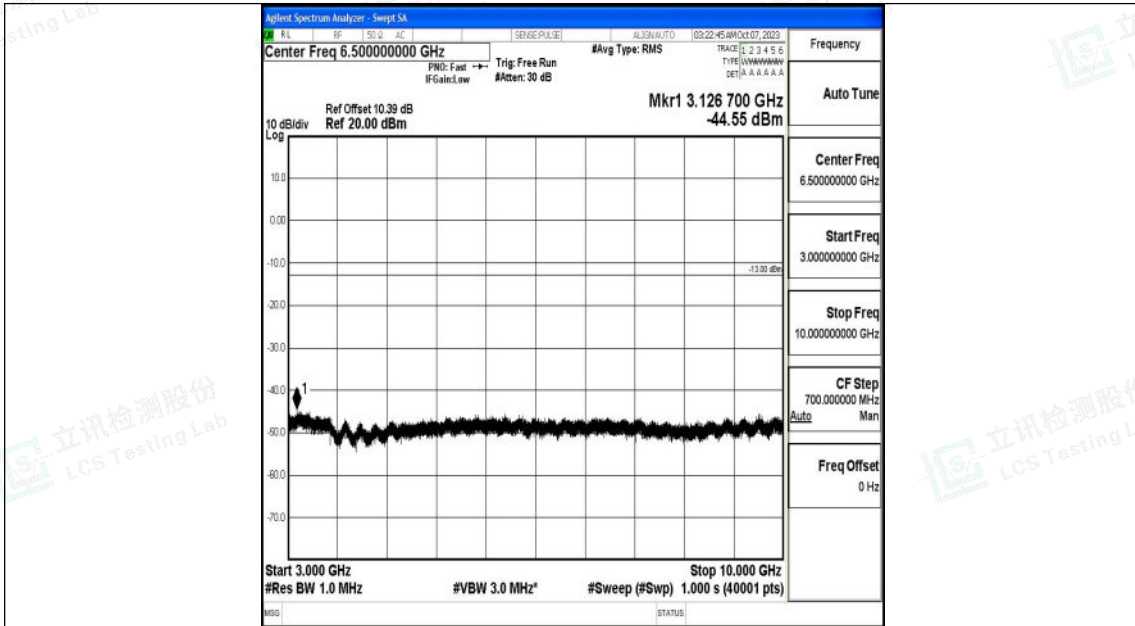

Band26_10MHz_QPSK_26915_1RB#0_1000~3000_1000~3000

Band26_10MHz_QPSK_26915_1RB#0_3000~10000_3000~10000