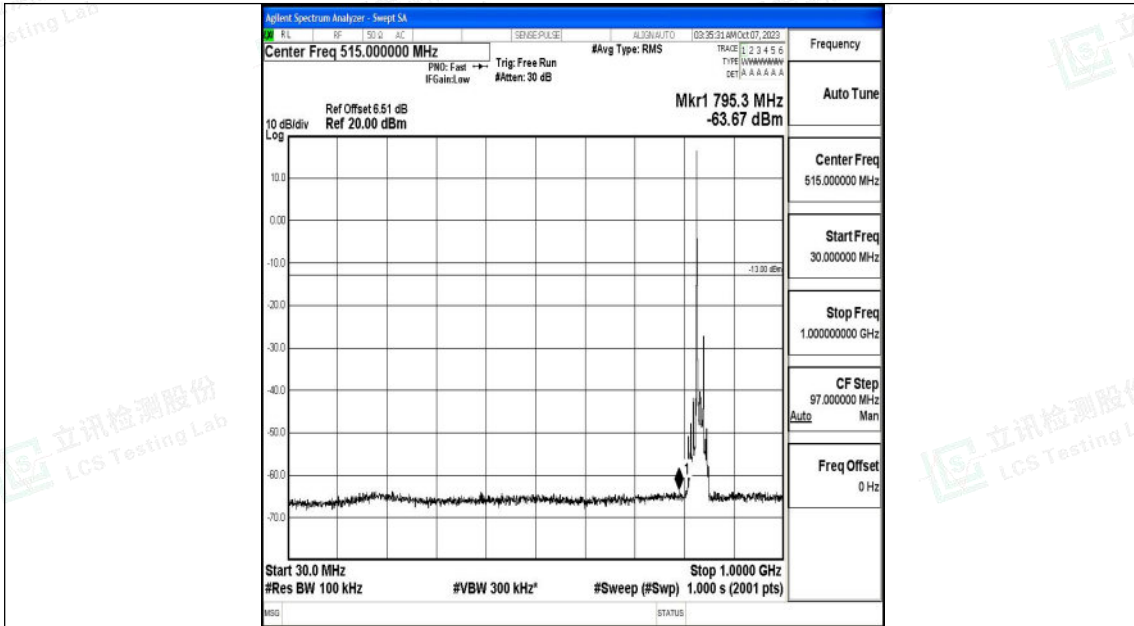

Band26_15MHz_QPSK_26915_1RB#0_0.15~30_0.15~30

Band26_15MHz_QPSK_26915_1RB#0_30~1000_30~1000