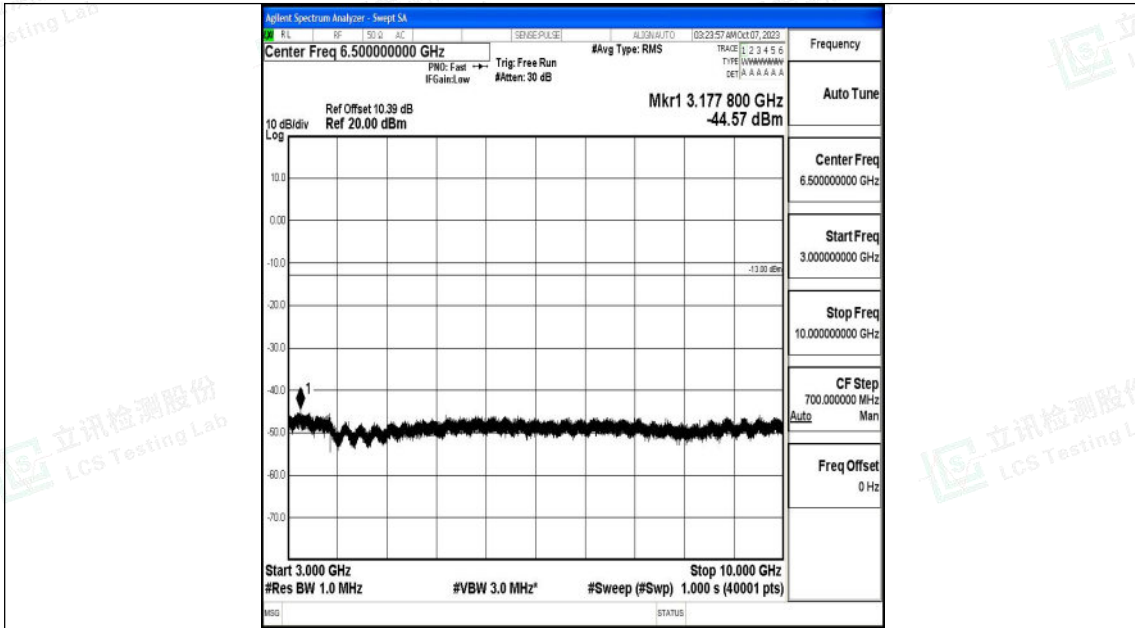

Band26_10MHz_QPSK_26990_1RB#0_1000~3000_1000~3000

Band26_10MHz_QPSK_26990_1RB#0_3000~10000_3000~10000