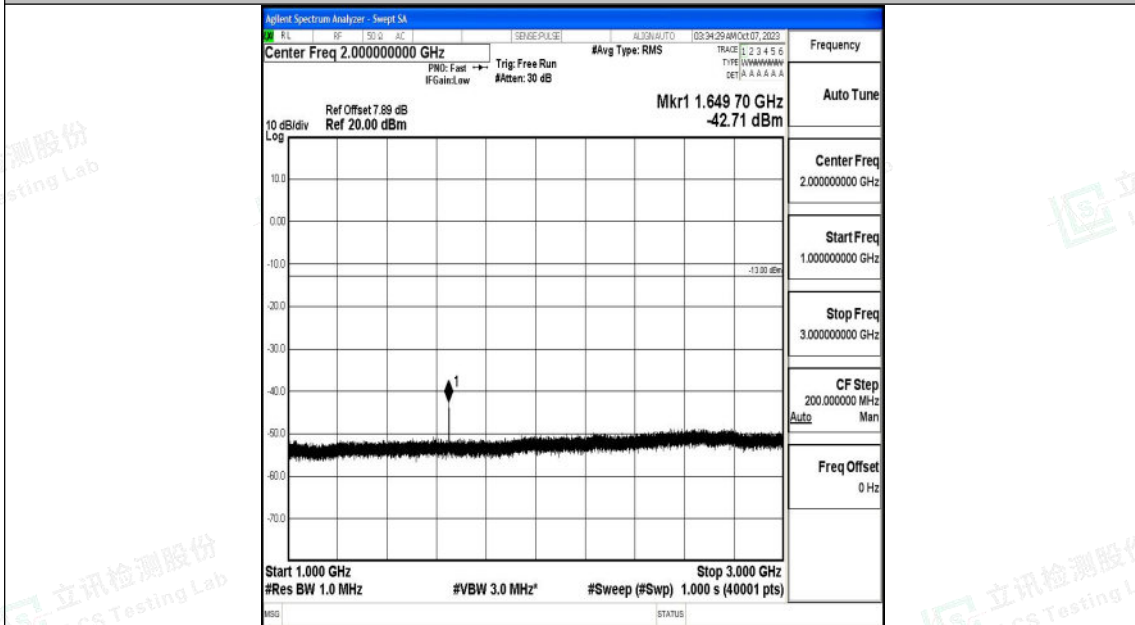

Band26_15MHz_QPSK_26865_1RB#0_30~1000_30~1000

Band26_15MHz_QPSK_26865_1RB#0_1000~3000_1000~3000

Shenzhen LCS Compliance Testing Laboratory Ltd.
Add: 101, 201 Bldg A & 301 Bldg C, Juji Industrial Park Yabianxueziwei, Shajing Street,
Baoan District, Shenzhen, 518000, China
Tel: +(86) 0755-82591330 | E-mail: webmaster@lcs-cert.com | Web: www.lcs-cert.com
Scan code to check authenticity