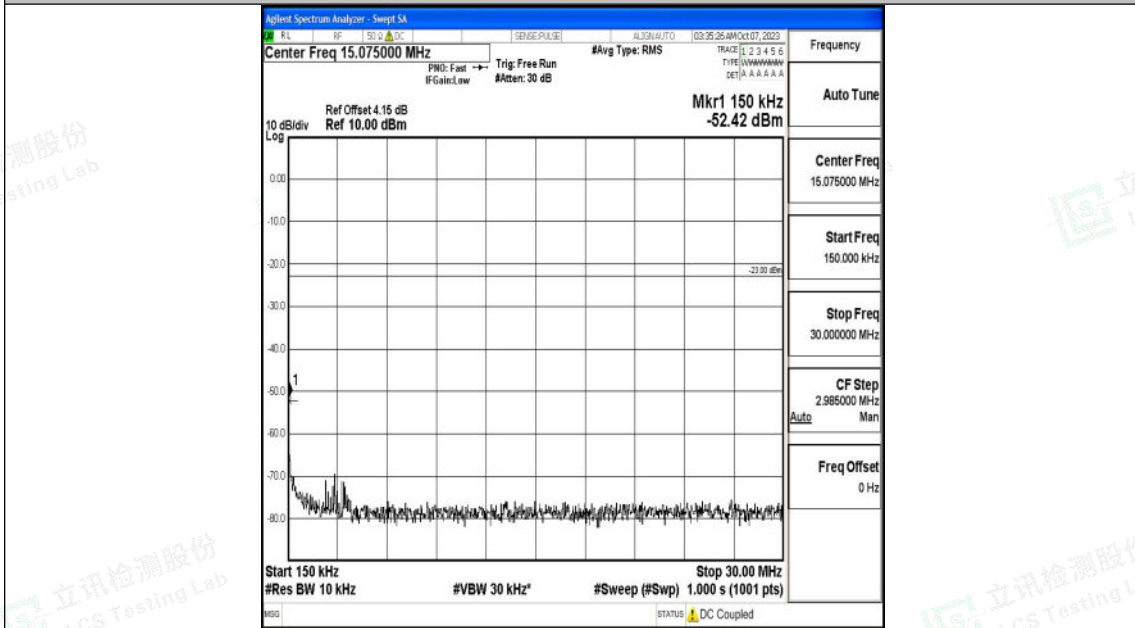

Band26_15MHz_QPSK_26915_1RB#0_0.009~0.15_0.009~0.15

Band26_15MHz_QPSK_26915_1RB#0_0.15~30_0.15~30

Shenzhen LCS Compliance Testing Laboratory Ltd.
Add: 101, 201 Bldg A & 301 Bldg C, Juji Industrial Park Yabianxueziwei, Shajing Street,
Baoan District, Shenzhen, 518000, China
Tel: +(86) 0755-82591330 | E-mail: webmaster@lcs-cert.com | Web: www.lcs-cert.com
Scan code to check authenticity