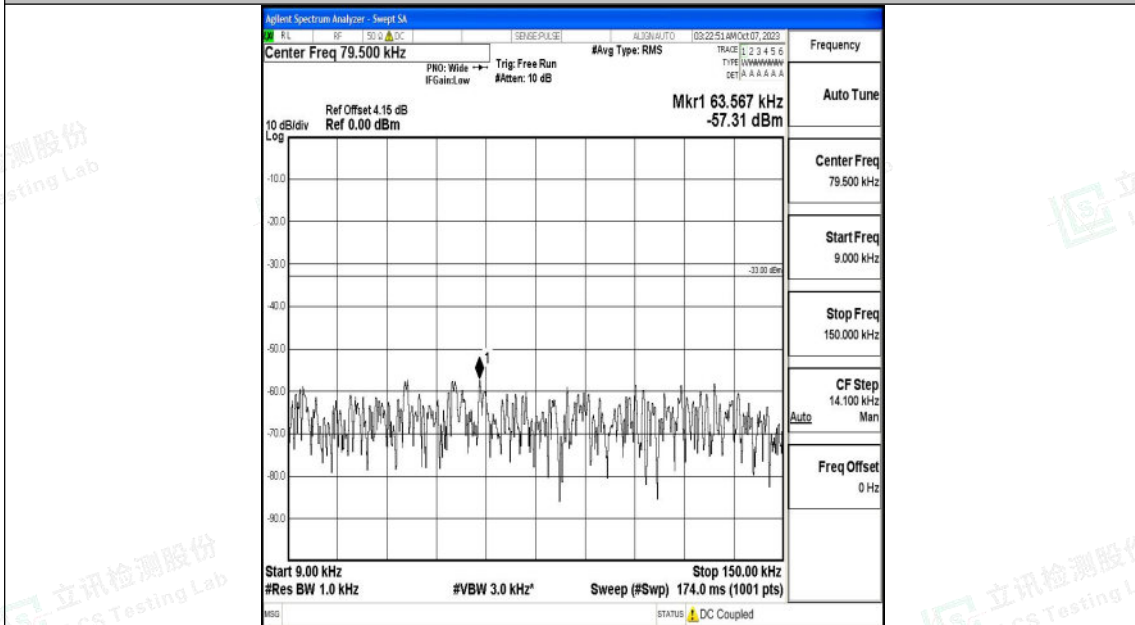

Band26_10MHz_QPSK_26915_1RB#0_3000~10000_3000~10000

Band26_10MHz_16QAM_26915_1RB#0_0.009~0.15_0.009~0.15

Shenzhen LCS Compliance Testing Laboratory Ltd.
Add: 101, 201 Bldg A & 301 Bldg C, Juji Industrial Park Yabianxueziwei, Shajing Street,
Baoan District, Shenzhen, 518000, China
Tel: +(86) 0755-82591330 | E-mail: webmaster@lcs-cert.com | Web: www.lcs-cert.com
Scan code to check authenticity