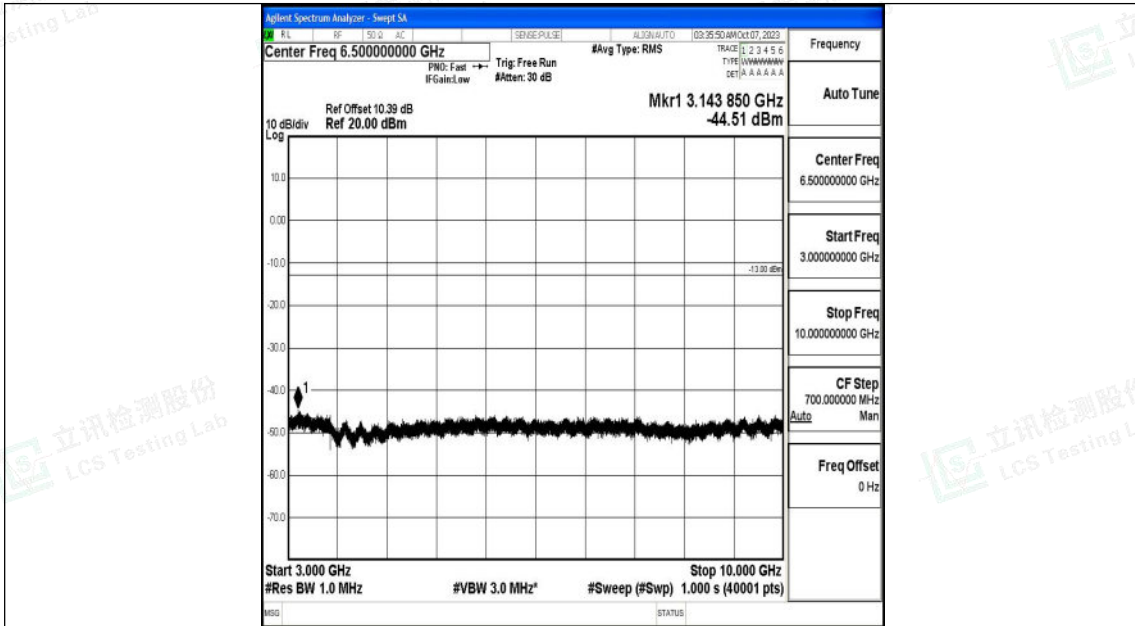

Band26_15MHz_QPSK_26915_1RB#0_1000~3000_1000~3000

Band26_15MHz_QPSK_26915_1RB#0_3000~10000_3000~10000