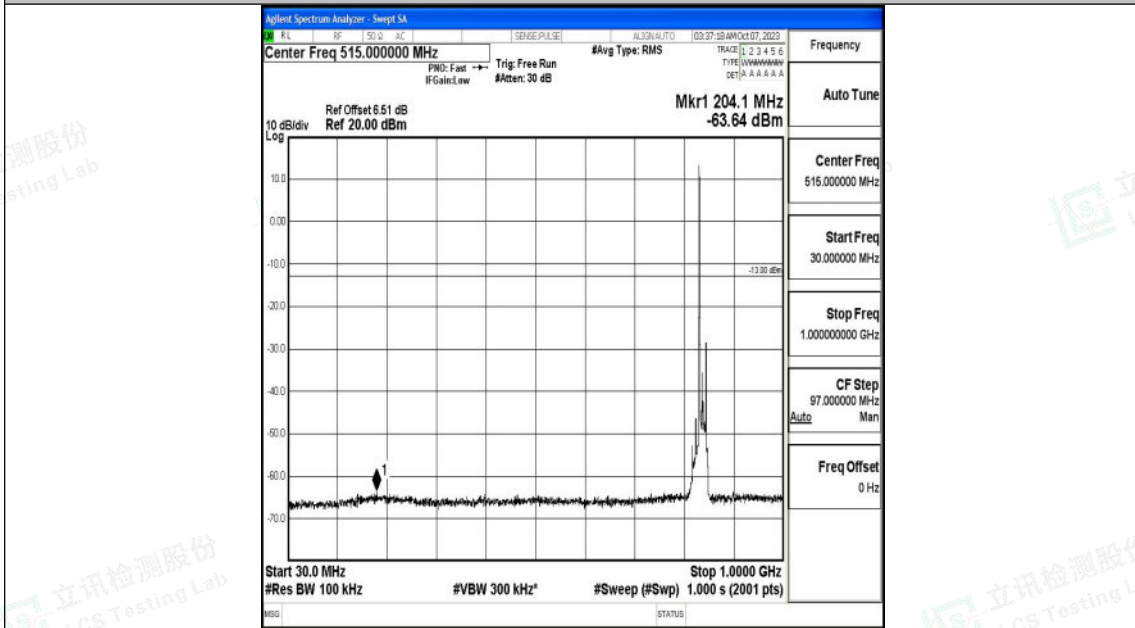

Band26_15MHz_16QAM_26965_1RB#0_0.15~30_0.15~30

Band26_15MHz_16QAM_26965_1RB#0_30~1000_30~1000

Shenzhen LCS Compliance Testing Laboratory Ltd.
Add: 101, 201 Bldg A & 301 Bldg C, Juji Industrial Park Yabianxueziwei, Shajing Street,
Baoan District, Shenzhen, 518000, China
Tel: +(86) 0755-82591330 | E-mail: webmaster@lcs-cert.com | Web: www.lcs-cert.com
Scan code to check authenticity