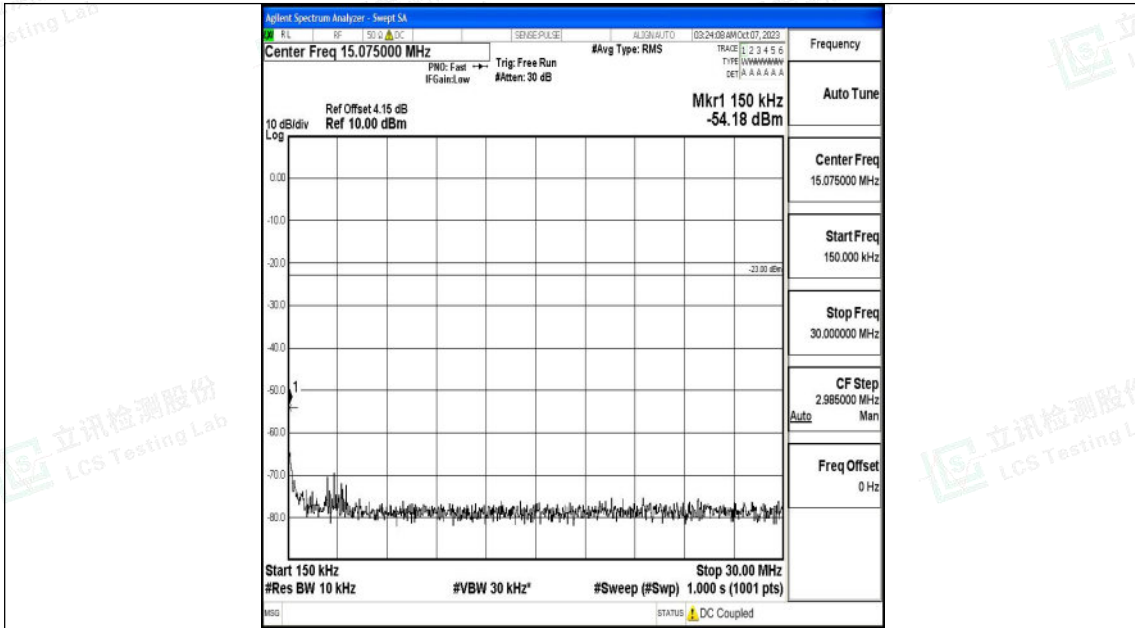

Band26_10MHz_16QAM_26990_1RB#0_0.009~0.15_0.009~0.15

Band26_10MHz_16QAM_26990_1RB#0_0.15~30_0.15~30