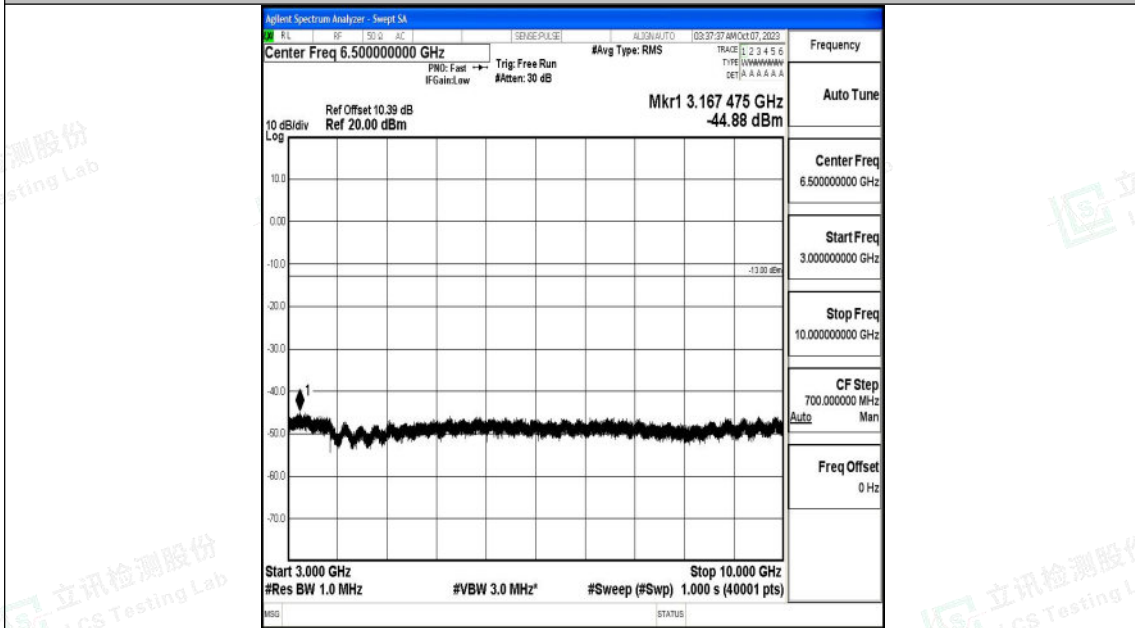

Band26_15MHz_16QAM_26965_1RB#0_1000~3000_1000~3000

Band26_15MHz_16QAM_26965_1RB#0_3000~10000_3000~10000

Shenzhen LCS Compliance Testing Laboratory Ltd.
Add: 101, 201 Bldg A & 301 Bldg C, Juji Industrial Park Yabianxueziwei, Shajing Street,
Baoan District, Shenzhen, 518000, China
Tel: +(86) 0755-82591330 | E-mail: webmaster@lcs-cert.com | Web: www.lcs-cert.com
Scan code to check authenticity