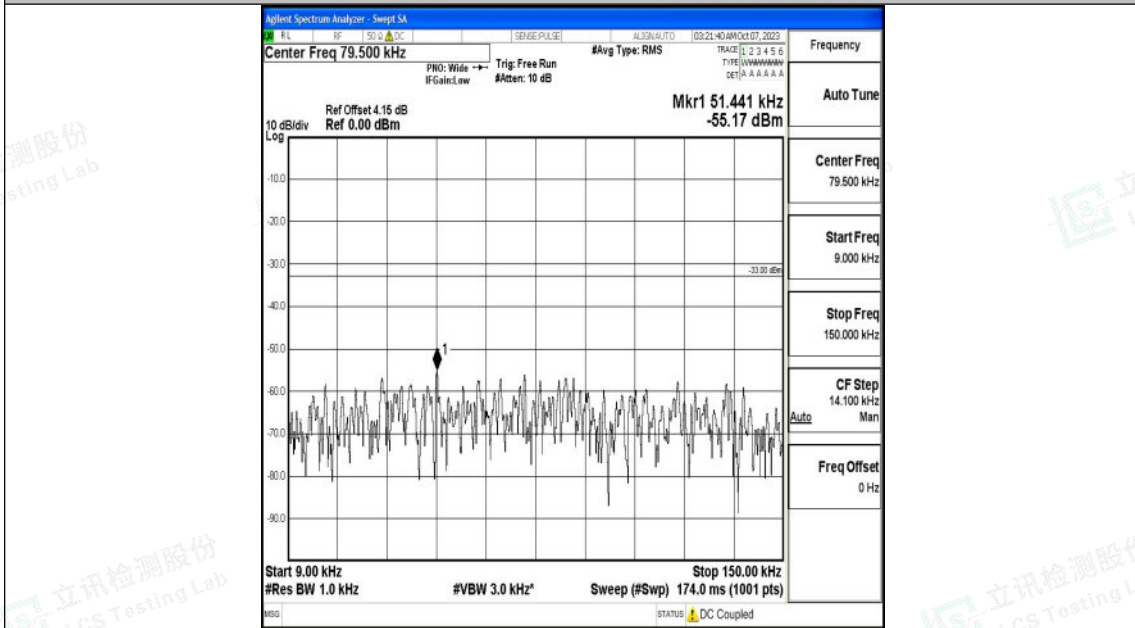

Band26_10MHz_QPSK_26840_1RB#0_3000~10000_3000~10000

Band26_10MHz_16QAM_26840_1RB#0_0.009~0.15_0.009~0.15

Shenzhen LCS Compliance Testing Laboratory Ltd.
Add: 101, 201 Bldg A & 301 Bldg C, Juji Industrial Park Yabianxueziwei, Shajing Street,
Baoan District, Shenzhen, 518000, China
Tel: +(86) 0755-82591330 | E-mail: webmaster@lcs-cert.com | Web: www.lcs-cert.com
Scan code to check authenticity