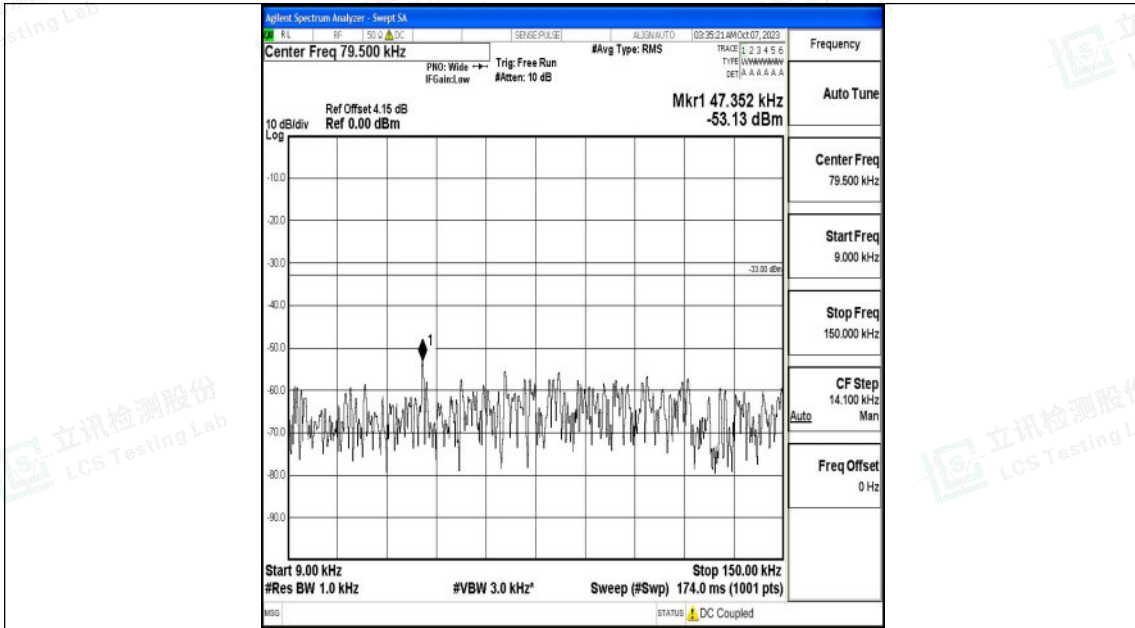

Band26_15MHz_16QAM_26865_1RB#0_3000~10000_3000~10000

Band26_15MHz_QPSK_26915_1RB#0_0.009~0.15_0.009~0.15