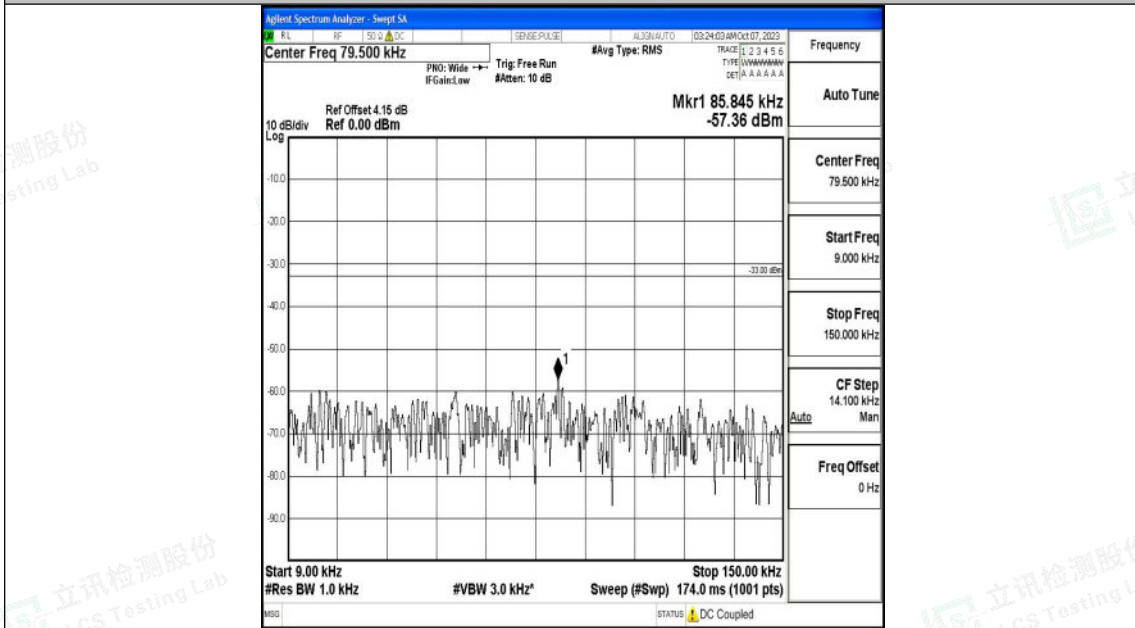

Band26_10MHz_QPSK_26990_1RB#0_3000~10000_3000~10000

Band26_10MHz_16QAM_26990_1RB#0_0.009~0.15_0.009~0.15

Shenzhen LCS Compliance Testing Laboratory Ltd.
Add: 101, 201 Bldg A & 301 Bldg C, Juji Industrial Park Yabianxueziwei, Shajing Street,
Baoan District, Shenzhen, 518000, China
Tel: +(86) 0755-82591330 | E-mail: webmaster@lcs-cert.com | Web: www.lcs-cert.com
Scan code to check authenticity