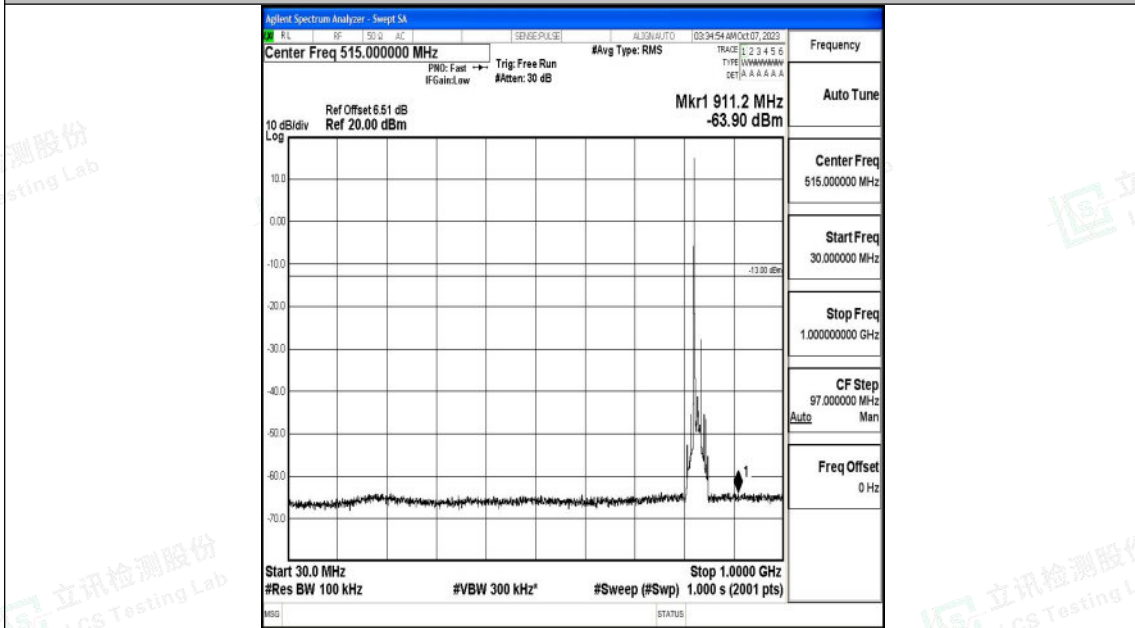

Band26_15MHz_16QAM_26865_1RB#0_0.15~30_0.15~30

Band26_15MHz_16QAM_26865_1RB#0_30~1000_30~1000

Shenzhen LCS Compliance Testing Laboratory Ltd.
Add: 101, 201 Bldg A & 301 Bldg C, Juji Industrial Park Yabianxueziwei, Shajing Street,
Baoan District, Shenzhen, 518000, China
Tel: +(86) 0755-82591330 | E-mail: webmaster@lcs-cert.com | Web: www.lcs-cert.com
Scan code to check authenticity