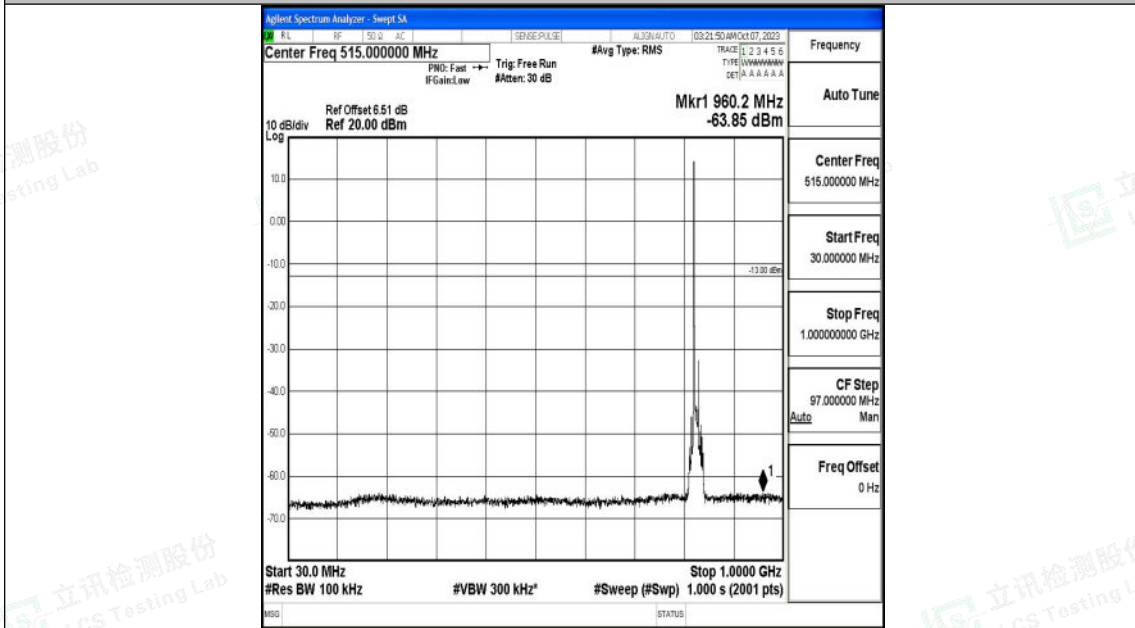

Band26_10MHz_16QAM_26840_1RB#0_0.15~30_0.15~30

Band26_10MHz_16QAM_26840_1RB#0_30~1000_30~1000

Shenzhen LCS Compliance Testing Laboratory Ltd.
Add: 101, 201 Bldg A & 301 Bldg C, Juji Industrial Park Yabianxueziwei, Shajing Street,
Baoan District, Shenzhen, 518000, China
Tel: +(86) 0755-82591330 | E-mail: webmaster@lcs-cert.com | Web: www.lcs-cert.com
Scan code to check authenticity