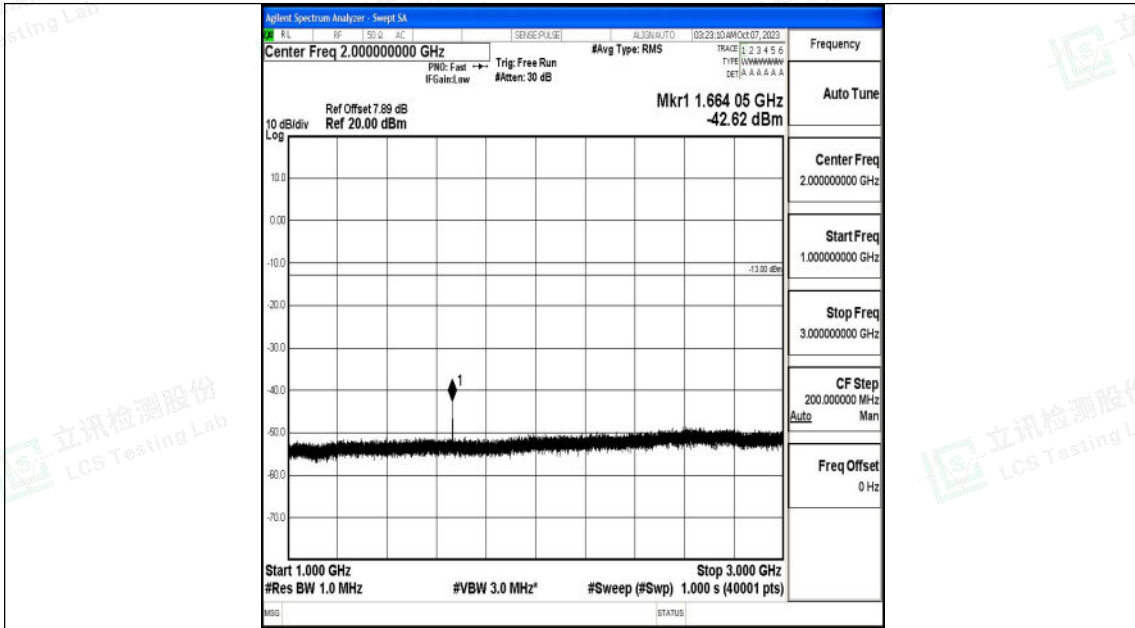

Band26_10MHz_16QAM_26915_1RB#0_30~1000_30~1000

Band26_10MHz_16QAM_26915_1RB#0_1000~3000_1000~3000