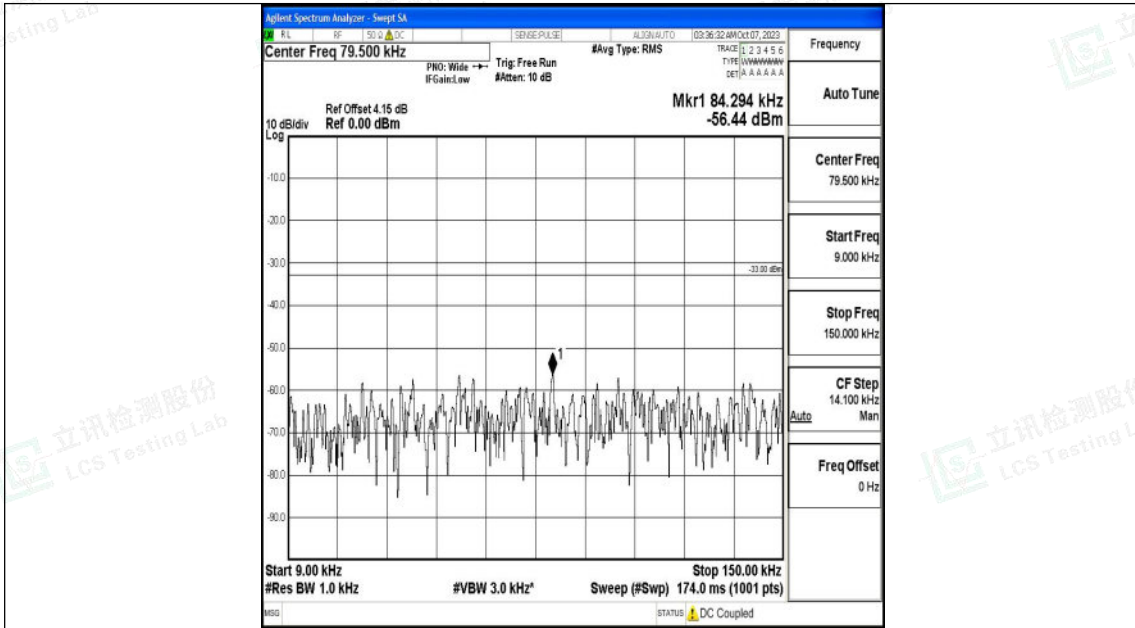

Band26_15MHz_16QAM_26915_1RB#0_3000~10000_3000~10000

Band26_15MHz_QPSK_26965_1RB#0_0.009~0.15_0.009~0.15