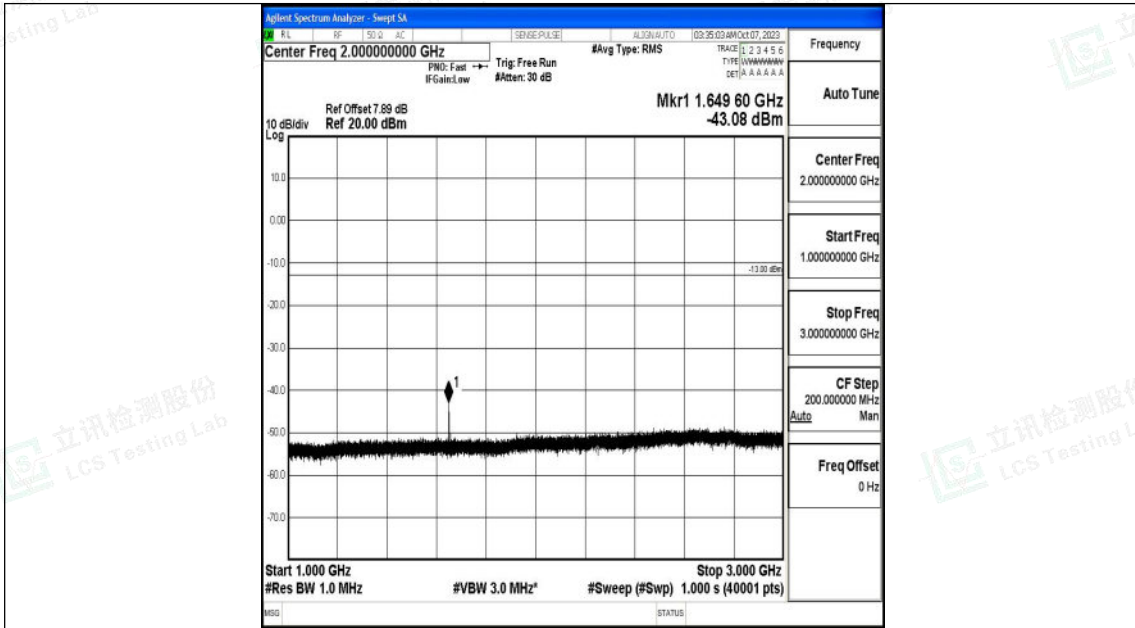

Band26_15MHz_16QAM_26865_1RB#0_30~1000_30~1000

Band26_15MHz_16QAM_26865_1RB#0_1000~3000_1000~3000