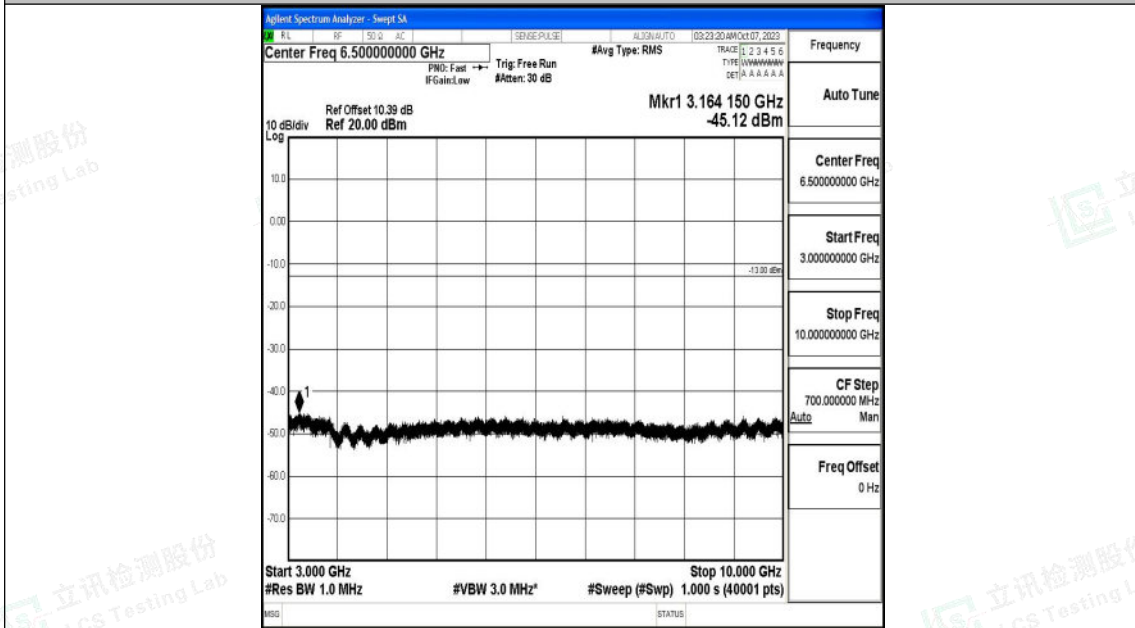

Band26_10MHz_16QAM_26915_1RB#0_1000~3000_1000~3000

Band26_10MHz_16QAM_26915_1RB#0_3000~10000_3000~10000

Shenzhen LCS Compliance Testing Laboratory Ltd.
Add: 101, 201 Bldg A & 301 Bldg C, Juji Industrial Park Yabianxueziwei, Shajing Street,
Baoan District, Shenzhen, 518000, China
Tel: +(86) 0755-82591330 | E-mail: webmaster@lcs-cert.com | Web: www.lcs-cert.com
Scan code to check authenticity