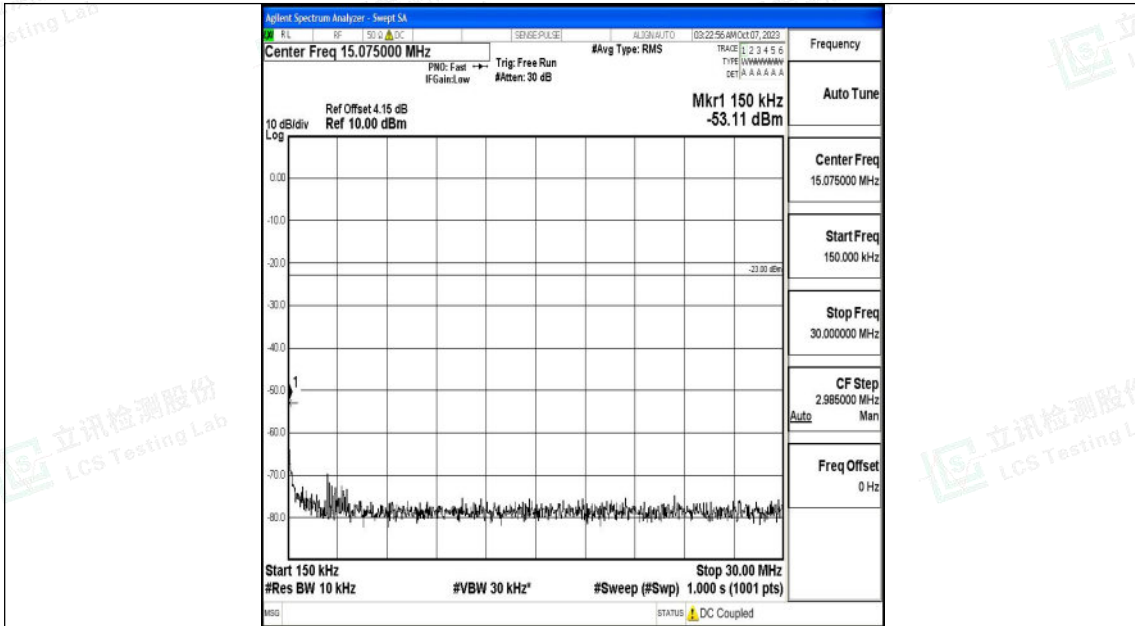

Band26_10MHz_16QAM_26915_1RB#0_0.009~0.15_0.009~0.15

Band26_10MHz_16QAM_26915_1RB#0_0.15~30_0.15~30