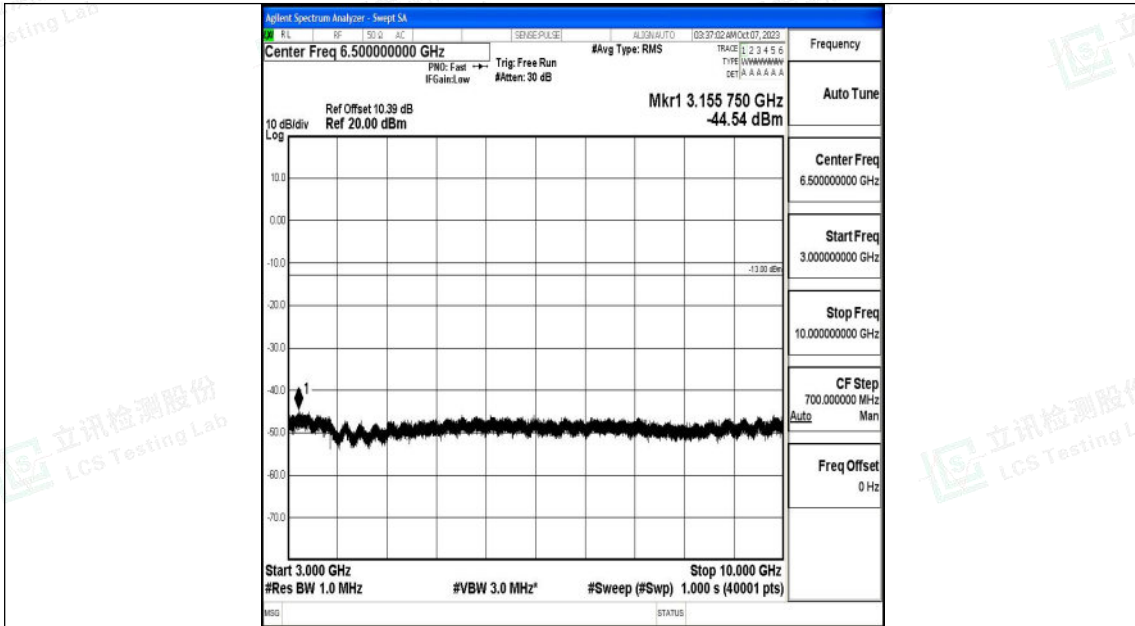

Band26_15MHz_QPSK_26965_1RB#0_1000~3000_1000~3000

Band26_15MHz_QPSK_26965_1RB#0_3000~10000_3000~10000