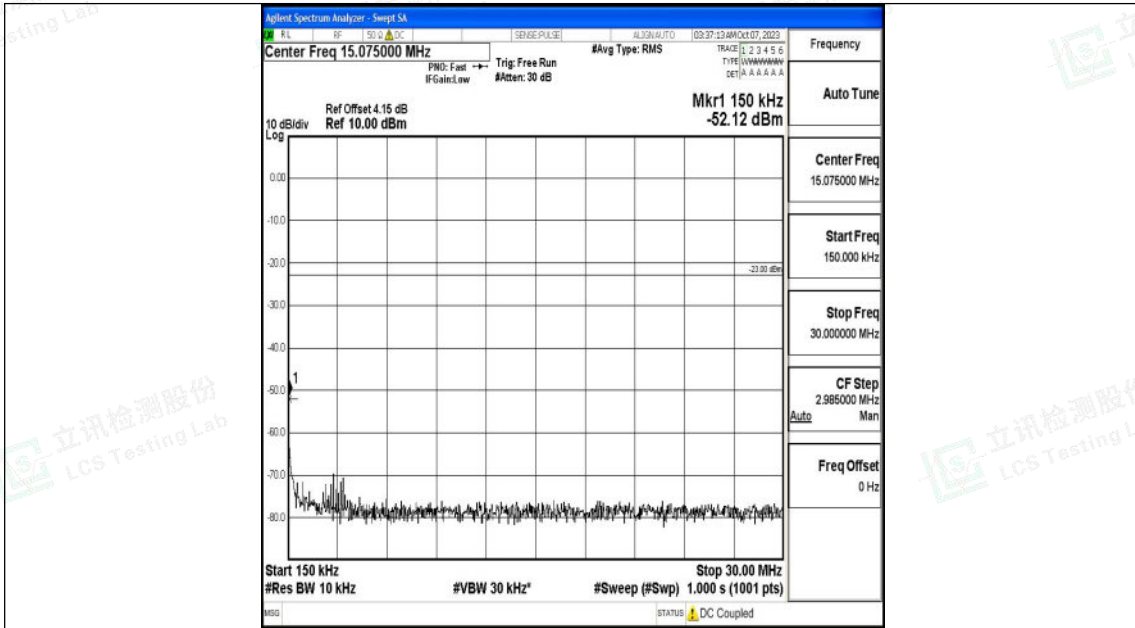

Band26_15MHz_16QAM_26965_1RB#0_0.009~0.15_0.009~0.15

Band26_15MHz_16QAM_26965_1RB#0_0.15~30_0.15~30