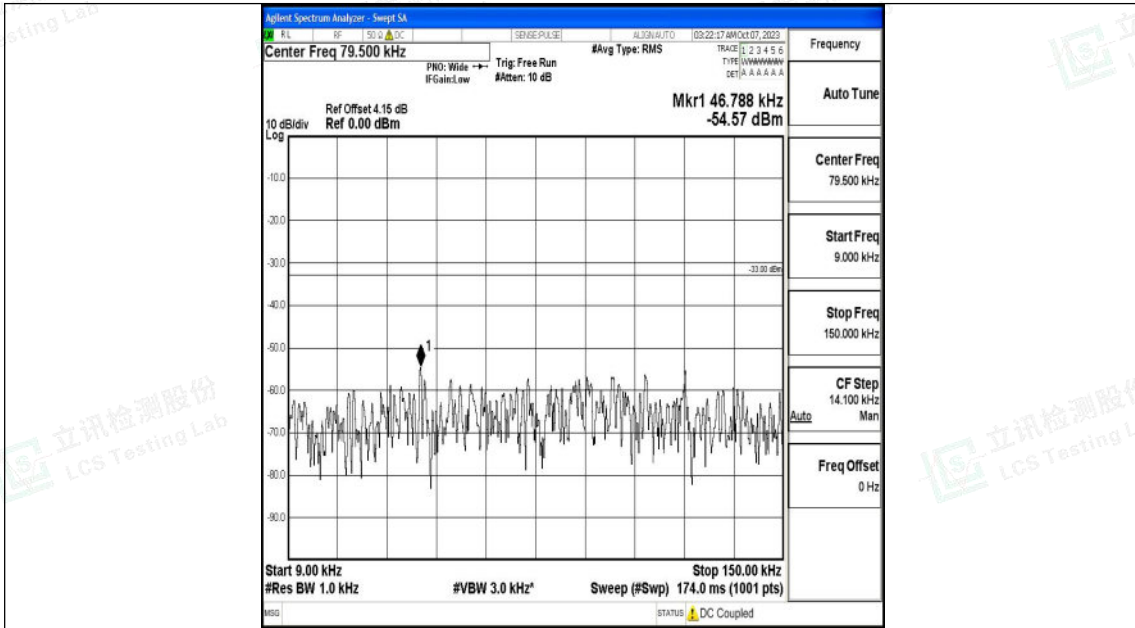

Band26_10MHz_16QAM_26840_1RB#0_3000~10000_3000~10000

Band26_10MHz_QPSK_26915_1RB#0_0.009~0.15_0.009~0.15