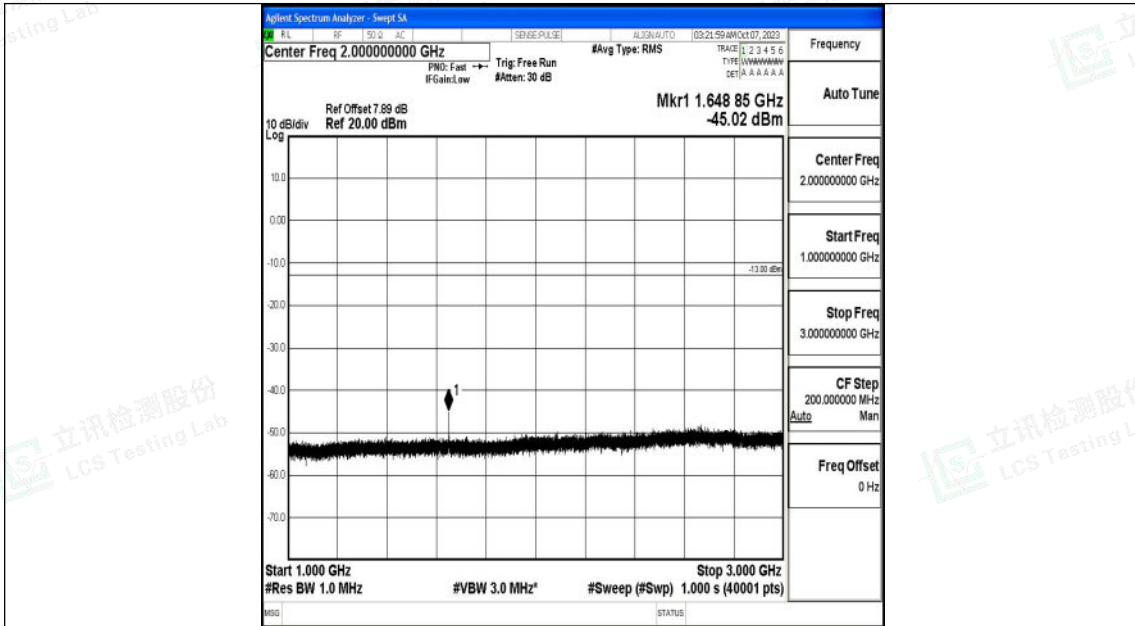

Band26_10MHz_16QAM_26840_1RB#0_30~1000_30~1000

Band26_10MHz_16QAM_26840_1RB#0_1000~3000_1000~3000