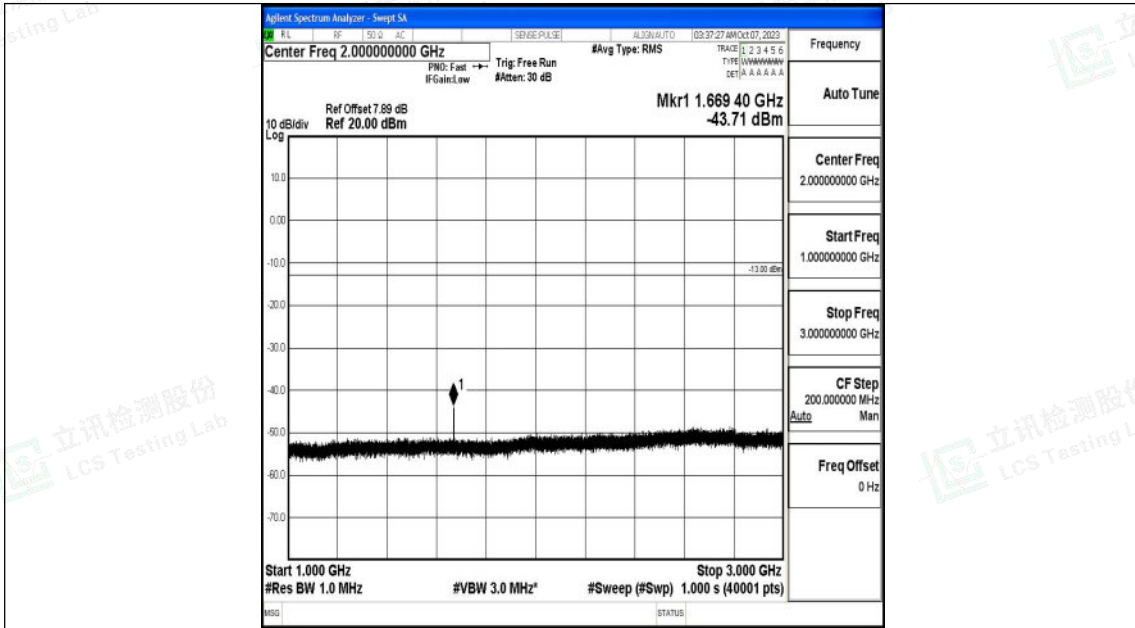

Band26_15MHz_16QAM_26965_1RB#0_30~1000_30~1000

Band26_15MHz_16QAM_26965_1RB#0_1000~3000_1000~3000