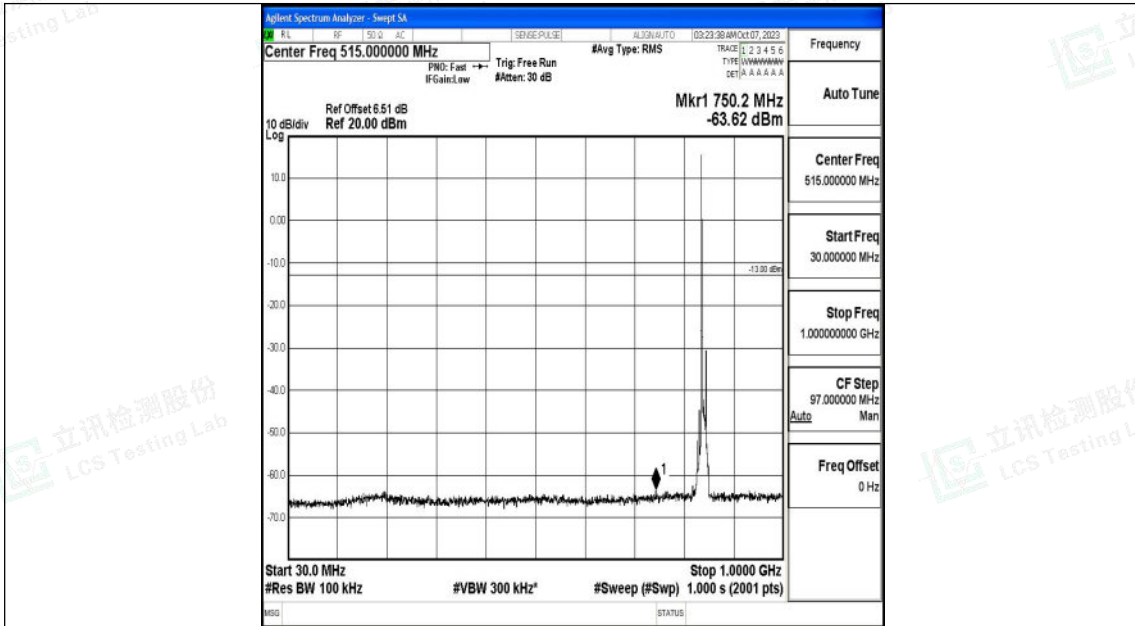

Band26_10MHz_QPSK_26990_1RB#0_0.15~30_0.15~30

Band26_10MHz_QPSK_26990_1RB#0_30~1000_30~1000