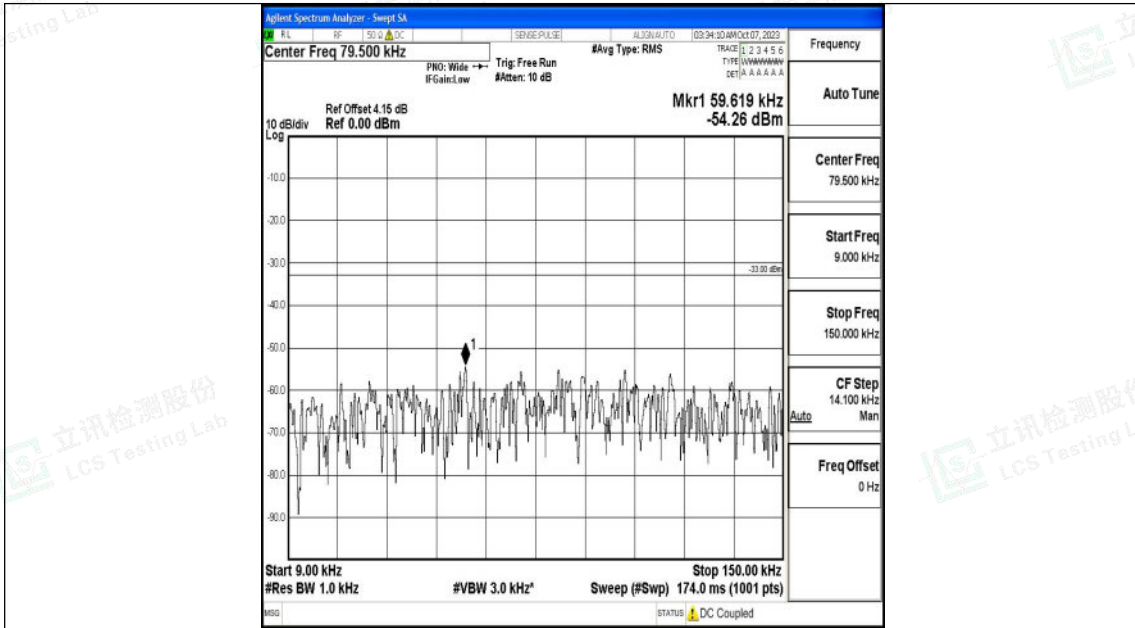

Band26_10MHz_16QAM_26990_1RB#0_3000~10000_3000~10000

Band26_15MHz_QPSK_26865_1RB#0_0.009~0.15_0.009~0.15