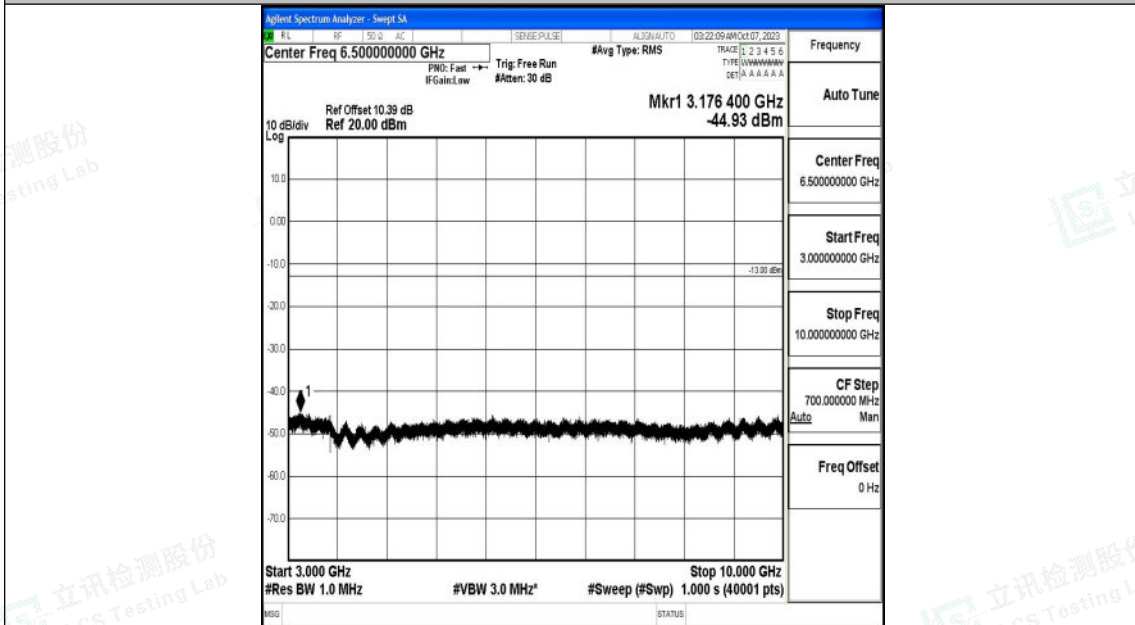

Band26_10MHz_16QAM_26840_1RB#0_1000~3000_1000~3000

Band26_10MHz_16QAM_26840_1RB#0_3000~10000_3000~10000

Shenzhen LCS Compliance Testing Laboratory Ltd.
Add: 101, 201 Bldg A & 301 Bldg C, Juji Industrial Park Yabianxueziwei, Shajing Street,
Baoan District, Shenzhen, 518000, China
Tel: +(86) 0755-82591330 | E-mail: webmaster@lcs-cert.com | Web: www.lcs-cert.com
Scan code to check authenticity