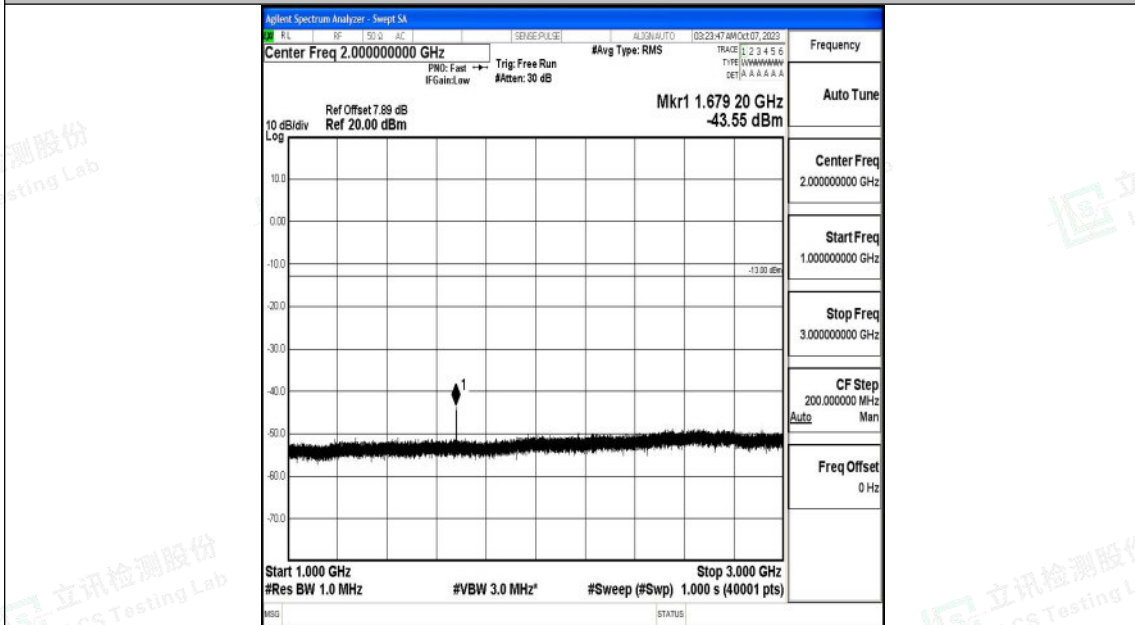

Band26_10MHz_QPSK_26990_1RB#0_30~1000_30~1000

Band26_10MHz_QPSK_26990_1RB#0_1000~3000_1000~3000

Shenzhen LCS Compliance Testing Laboratory Ltd.
Add: 101, 201 Bldg A & 301 Bldg C, Juji Industrial Park Yabianxueziwei, Shajing Street,
Baoan District, Shenzhen, 518000, China
Tel: +(86) 0755-82591330 | E-mail: webmaster@lcs-cert.com | Web: www.lcs-cert.com
Scan code to check authenticity