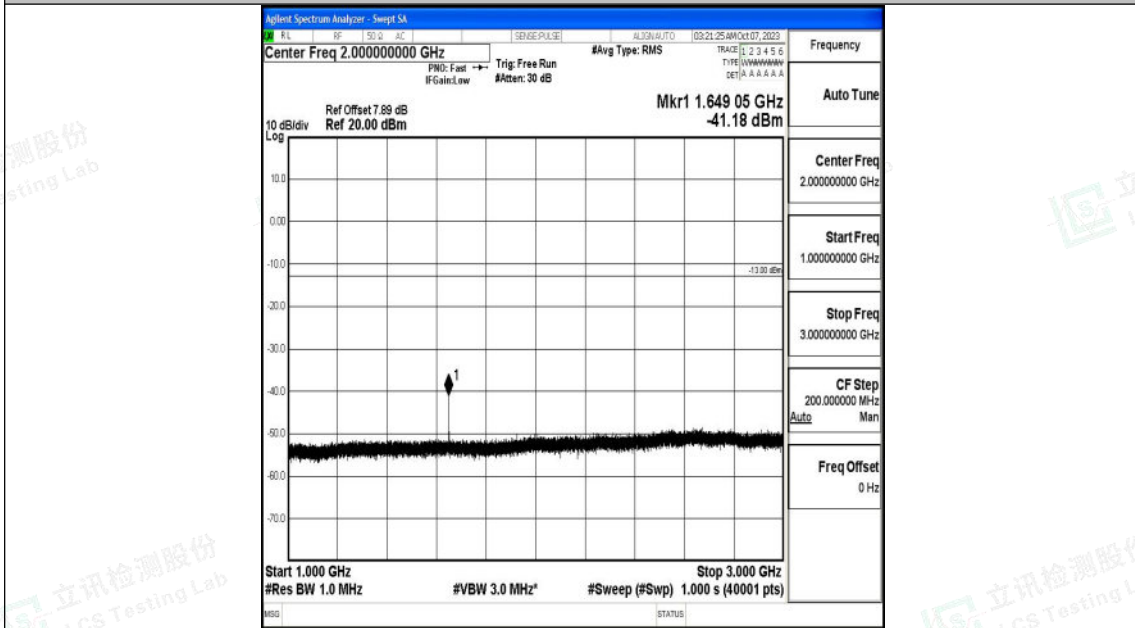

Band26_10MHz_QPSK_26840_1RB#0_30~1000_30~1000

Band26_10MHz_QPSK_26840_1RB#0_1000~3000_1000~3000

Shenzhen LCS Compliance Testing Laboratory Ltd.
 Add: 101, 201 Bldg A & 301 Bldg C, Juji Industrial Park Yabianxueziwei, Shajing Street,
 Baoan District, Shenzhen, 518000, China
 Tel: +(86) 0755-82591330 | E-mail: webmaster@lcs-cert.com | Web: www.lcs-cert.com
 Scan code to check authenticity