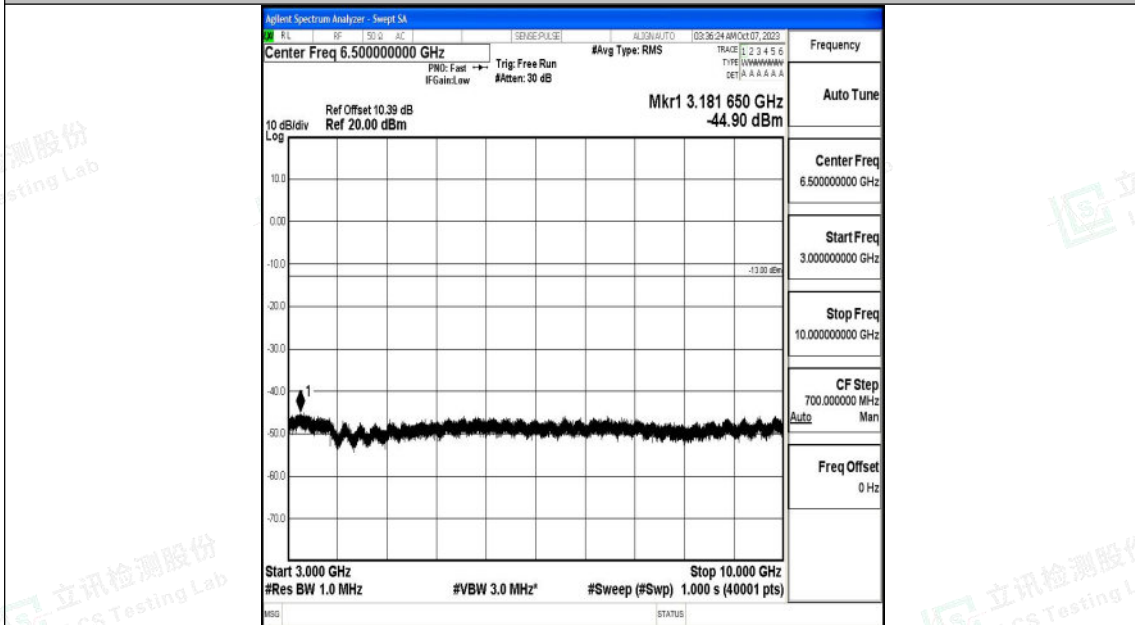

Band26_15MHz_QPSK_26915_1RB#0_3000~10000_3000~10000

Band26_15MHz_16QAM_26915_1RB#0_0.009~0.15_0.009~0.15

Band26_15MHz_16QAM_26915_1RB#0_0.15~30_0.15~30

Band26_15MHz_16QAM_26915_1RB#0_30~1000_30~1000

Band26_15MHz_16QAM_26915_1RB#0_1000~3000_1000~3000