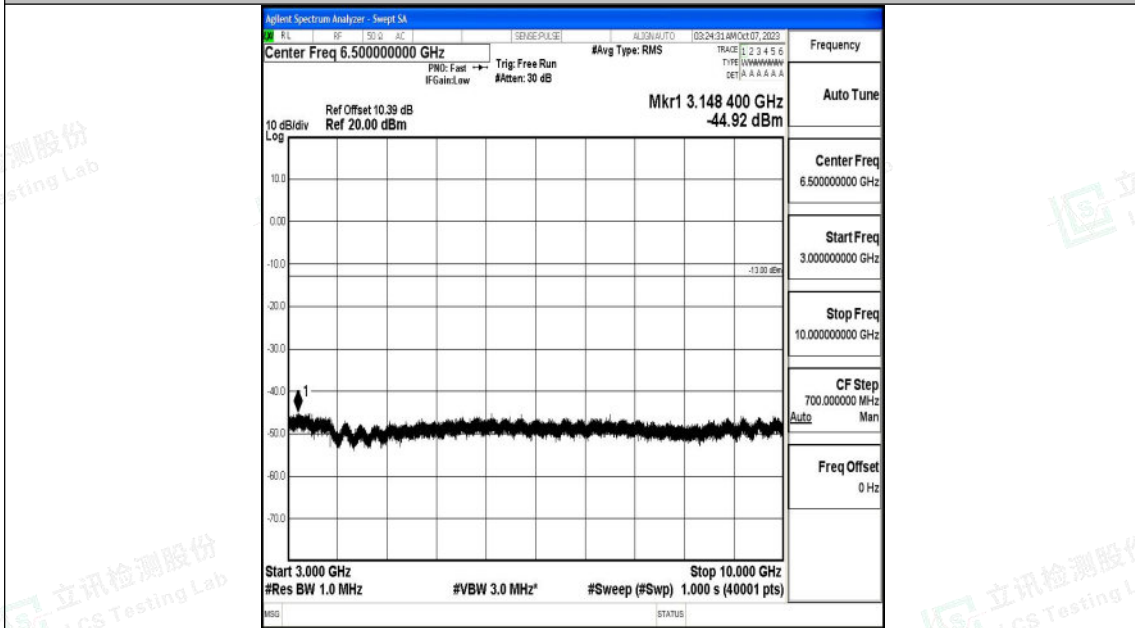

Band26_10MHz_16QAM_26990_1RB#0_1000~3000_1000~3000

Band26_10MHz_16QAM_26990_1RB#0_3000~10000_3000~10000

Shenzhen LCS Compliance Testing Laboratory Ltd.
Add: 101, 201 Bldg A & 301 Bldg C, Juji Industrial Park Yabianxueziwei, Shajing Street,
Baoan District, Shenzhen, 518000, China
Tel: +(86) 0755-82591330 | E-mail: webmaster@lcs-cert.com | Web: www.lcs-cert.com
Scan code to check authenticity