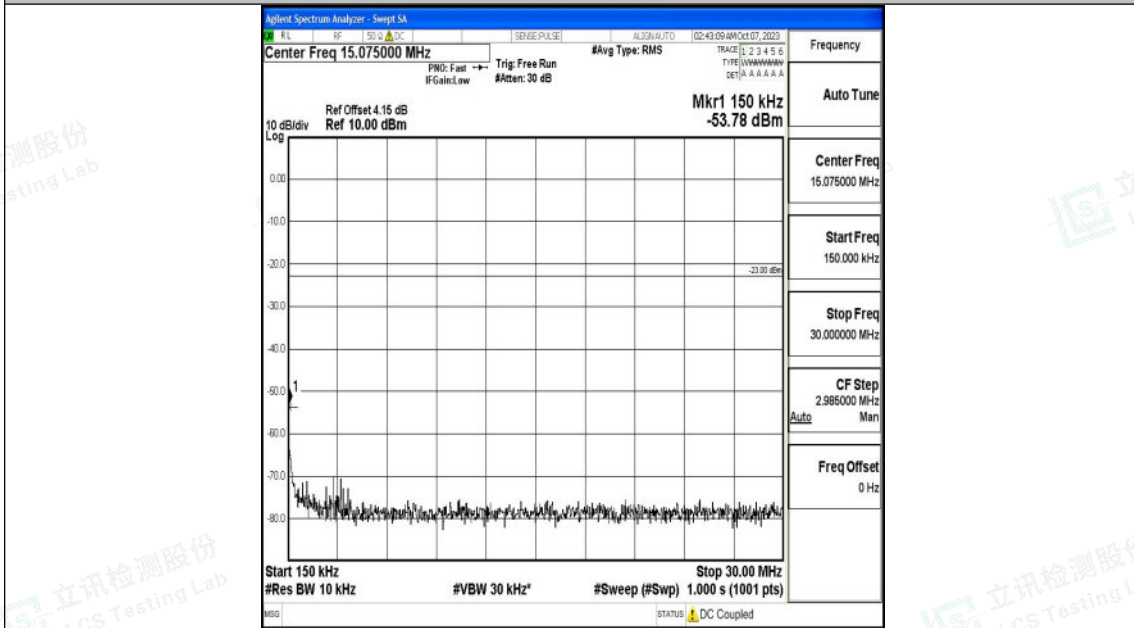

Band26_1.4MHz_QPSK_27033_1RB#0_0.15~30_0.15~30

Shenzhen LCS Compliance Testing Laboratory Ltd.
Add: 101, 201 Bldg A & 301 Bldg C, Juji Industrial Park Yabianxueziwei, Shajing Street,
Baoan District, Shenzhen, 518000, China
Tel: +(86) 0755-82591330 | E-mail: webmaster@lcs-cert.com | Web: www.lcs-cert.com
Scan code to check authenticity