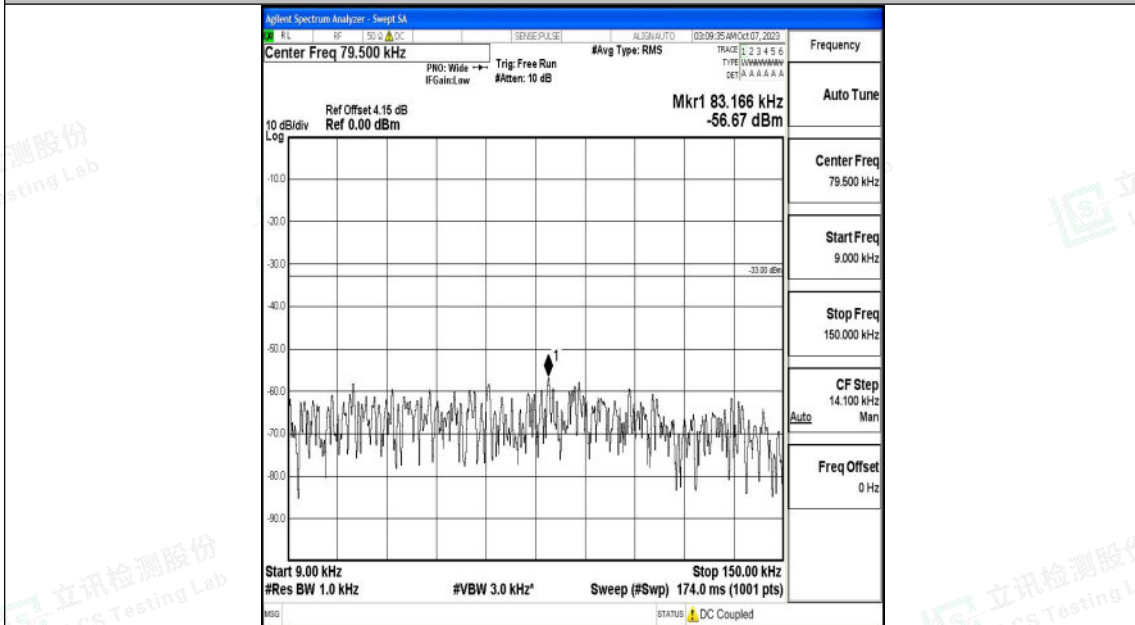

Band26_5MHz_16QAM_26915_1RB#0_0.009~0.15_0.009~0.15

Shenzhen LCS Compliance Testing Laboratory Ltd.
Add: 101, 201 Bldg A & 301 Bldg C, Juji Industrial Park Yabianxueziwei, Shajing Street,
Baoan District, Shenzhen, 518000, China
Tel: +(86) 0755-82591330 | E-mail: webmaster@lcs-cert.com | Web: www.lcs-cert.com
Scan code to check authenticity