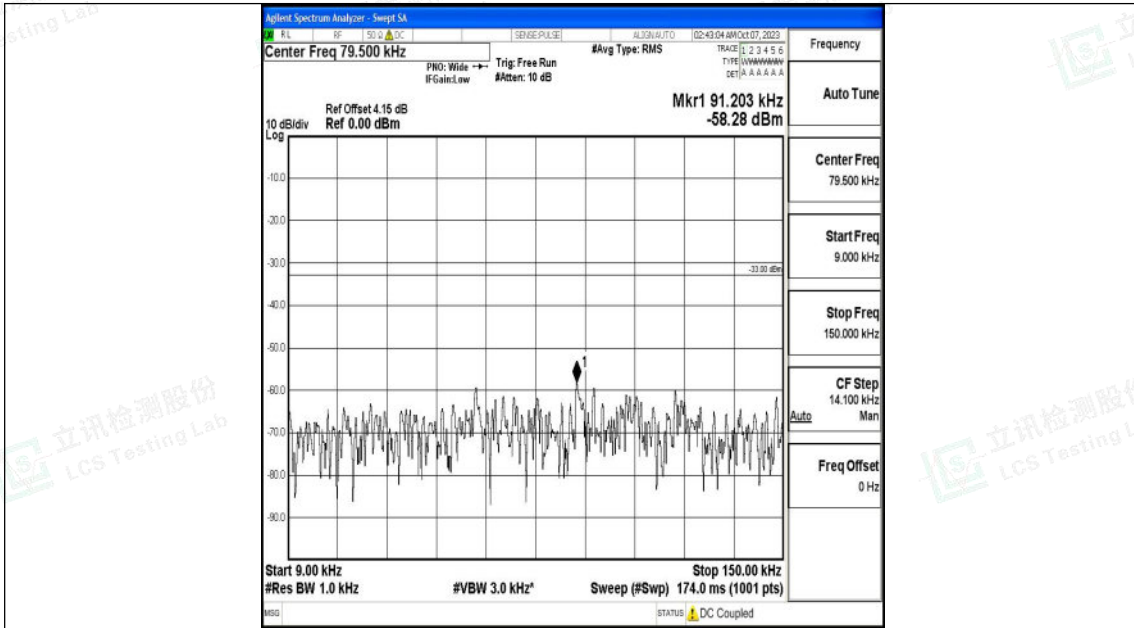

Band26_1.4MHz_QPSK_27033_1RB#0_0.009~0.15_0.009~0.15