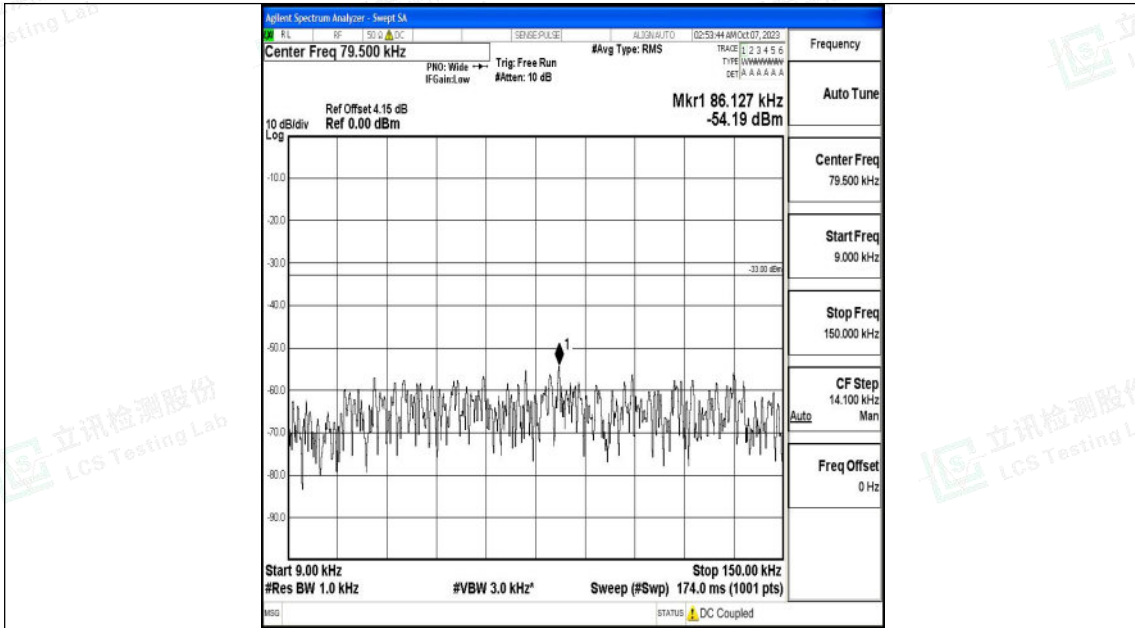

Band26_3MHz_QPSK_26805_1RB#0_0.009~0.15_0.009~0.15