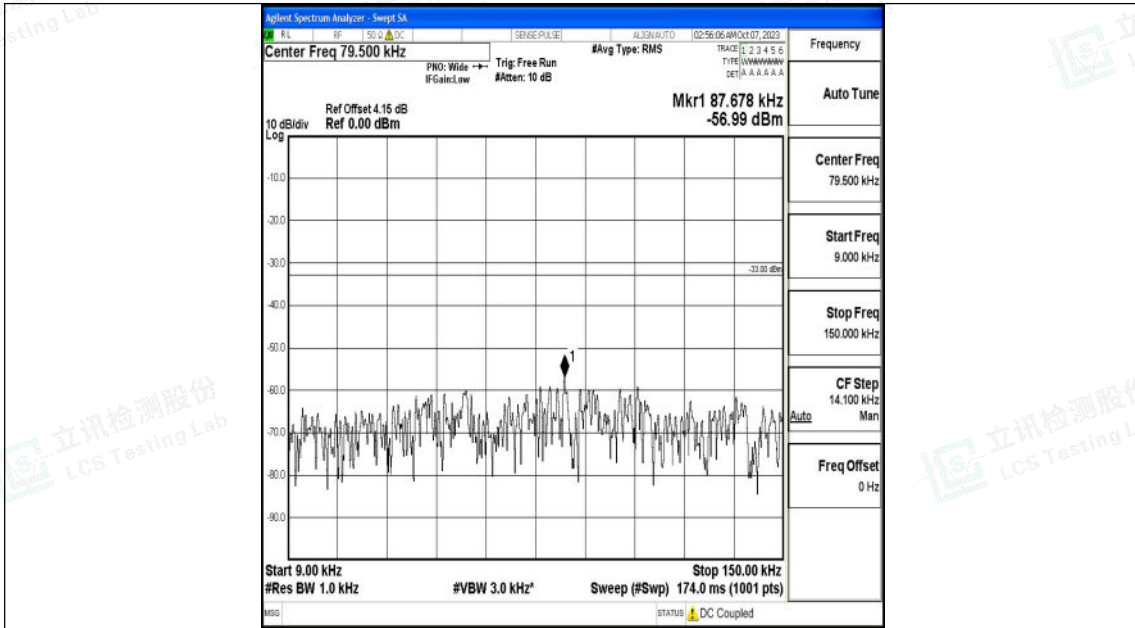

Band26_3MHz_QPSK_27025_1RB#0_0.009~0.15_0.009~0.15