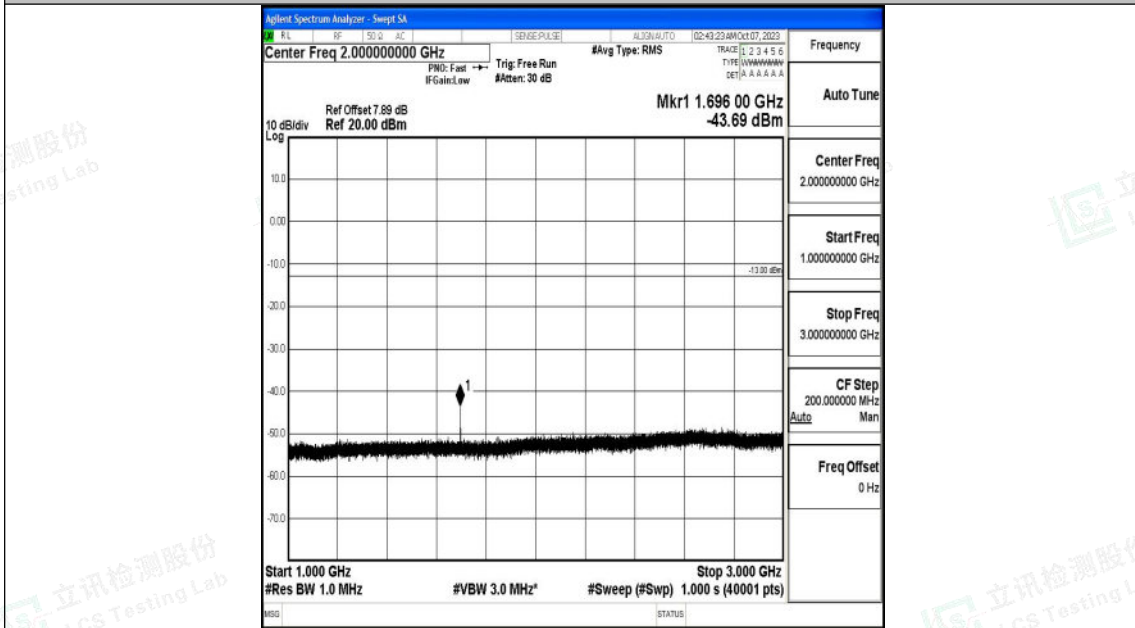

Band26_1.4MHz_QPSK_27033_1RB#0_1000~3000_1000~3000

Shenzhen LCS Compliance Testing Laboratory Ltd.
Add: 101, 201 Bldg A & 301 Bldg C, Juji Industrial Park Yabianxueziwei, Shajing Street,
Baoan District, Shenzhen, 518000, China
Tel: +(86) 0755-82591330 | E-mail: webmaster@lcs-cert.com | Web: www.lcs-cert.com
Scan code to check authenticity