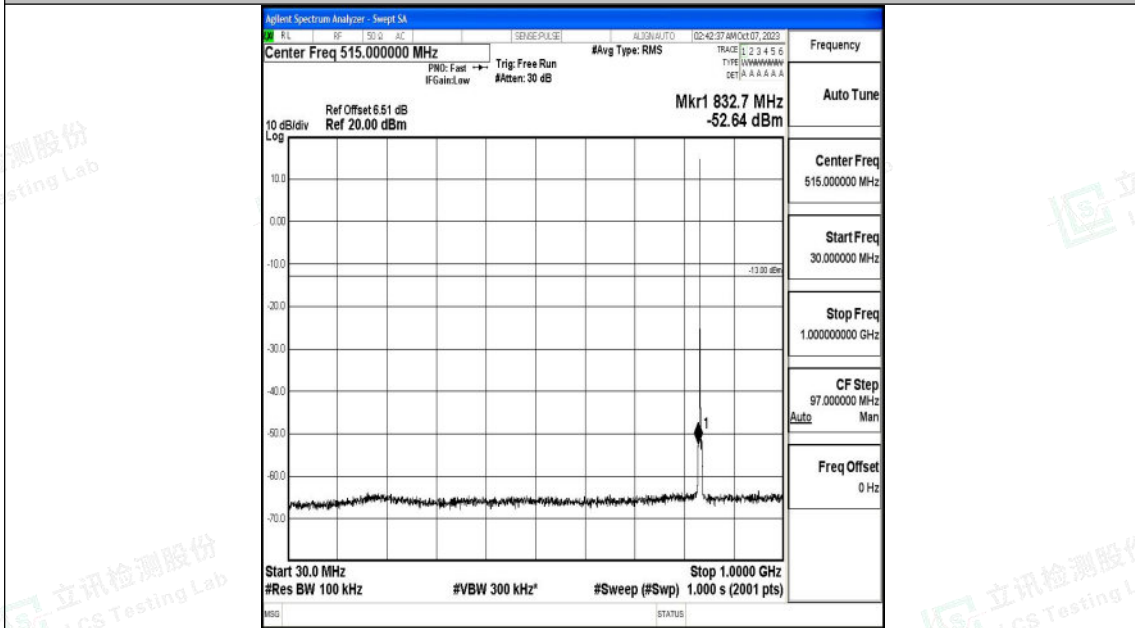

Band26_1.4MHz_16QAM_26915_1RB#0_30~1000_30~1000

Shenzhen LCS Compliance Testing Laboratory Ltd.
Add: 101, 201 Bldg A & 301 Bldg C, Juji Industrial Park Yabianxueziwei, Shajing Street,
Baoan District, Shenzhen, 518000, China
Tel: +(86) 0755-82591330 | E-mail: webmaster@lcs-cert.com | Web: www.lcs-cert.com
Scan code to check authenticity