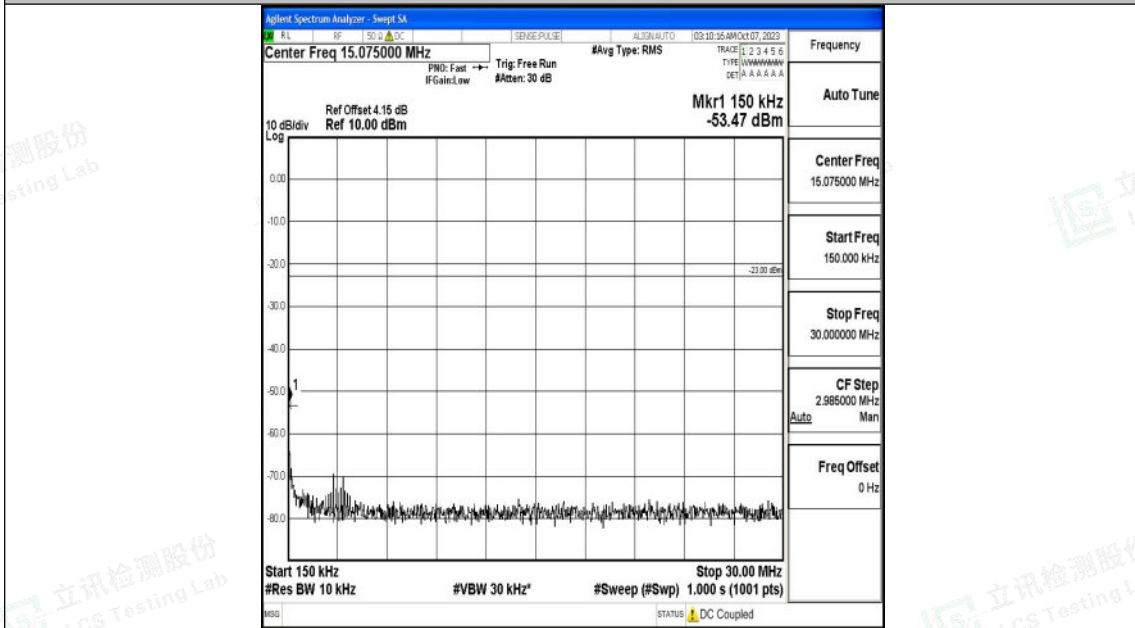

Band26_5MHz_QPSK_27015_1RB#0_0.15~30_0.15~30

Shenzhen LCS Compliance Testing Laboratory Ltd.
Add: 101, 201 Bldg A & 301 Bldg C, Juji Industrial Park Yabianxueziwei, Shajing Street,
Baoan District, Shenzhen, 518000, China
Tel: +(86) 0755-82591330 | E-mail: webmaster@lcs-cert.com | Web: www.lcs-cert.com
Scan code to check authenticity