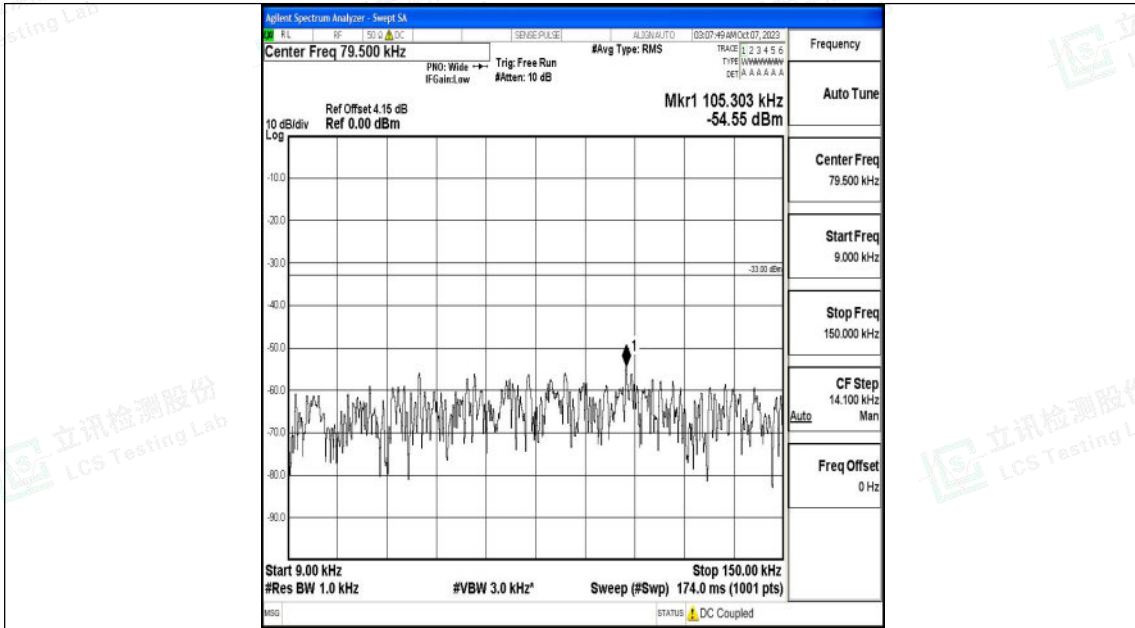

Band26_3MHz_16QAM_27025_1RB#0_0.15~30_0.15~30

Band26_3MHz_16QAM_27025_1RB#0_30~1000_30~1000

Band26_3MHz_16QAM_27025_1RB#0_1000~3000_1000~3000

Band26_3MHz_16QAM_27025_1RB#0_3000~10000_3000~10000

Shenzhen LCS Compliance Testing Laboratory Ltd.
 Add: 101, 201 Bldg A & 301 Bldg C, Juji Industrial Park Yabianxueziwei, Shajing Street,
 Baoan District, Shenzhen, 518000, China
 Tel: +(86) 0755-82591330 | E-mail: webmaster@lcs-cert.com | Web: www.lcs-cert.com
 Scan code to check authenticity