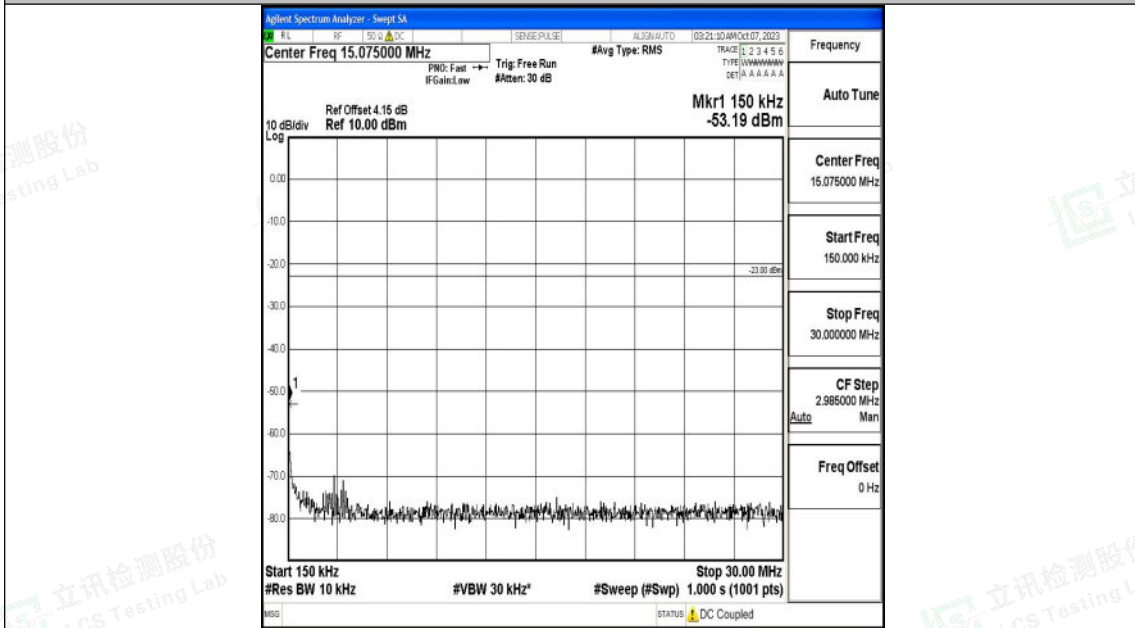

Band26_10MHz_QPSK_26840_1RB#0_0.15~30_0.15~30

Shenzhen LCS Compliance Testing Laboratory Ltd.
Add: 101, 201 Bldg A & 301 Bldg C, Juji Industrial Park Yabianxueziwei, Shajing Street,
Baoan District, Shenzhen, 518000, China
Tel: +(86) 0755-82591330 | E-mail: webmaster@lcs-cert.com | Web: www.lcs-cert.com
Scan code to check authenticity