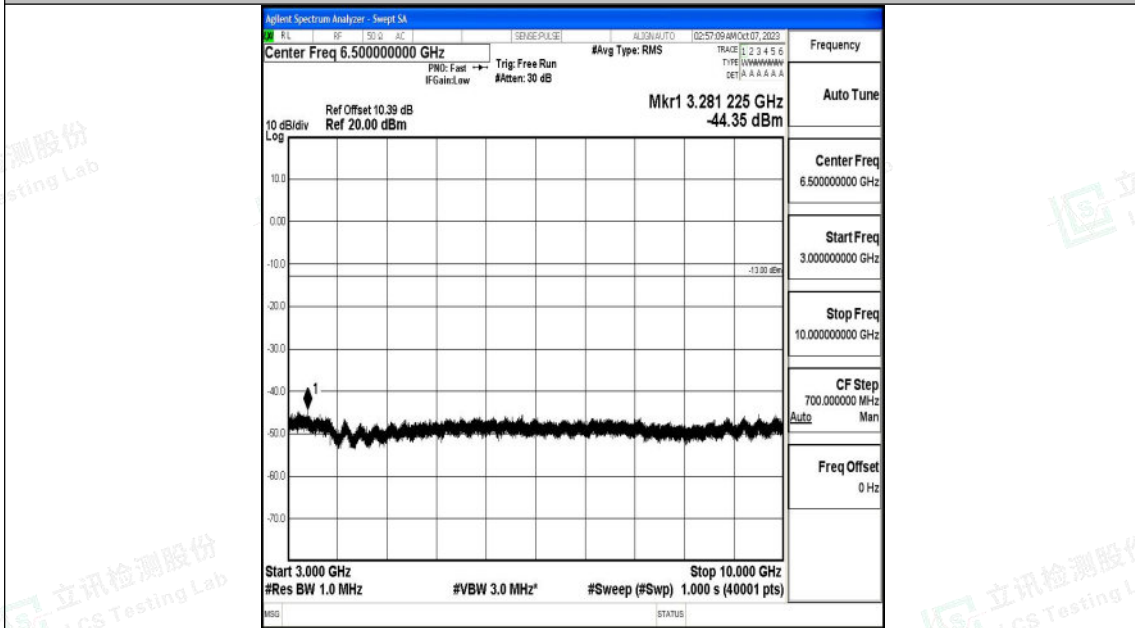

Band26_3MHz_16QAM_27025_1RB#0_0.15~30_0.15~30

Band26_3MHz_16QAM_27025_1RB#0_30~1000_30~1000

Band26_3MHz_16QAM_27025_1RB#0_1000~3000_1000~3000

Band26_3MHz_16QAM_27025_1RB#0_3000~10000_3000~10000

Shenzhen LCS Compliance Testing Laboratory Ltd.
 Add: 101, 201 Bldg A & 301 Bldg C, Juji Industrial Park Yabianxueziwei, Shajing Street,
 Baoan District, Shenzhen, 518000, China
 Tel: +(86) 0755-82591330 | E-mail: webmaster@lcs-cert.com | Web: www.lcs-cert.com
 Scan code to check authenticity