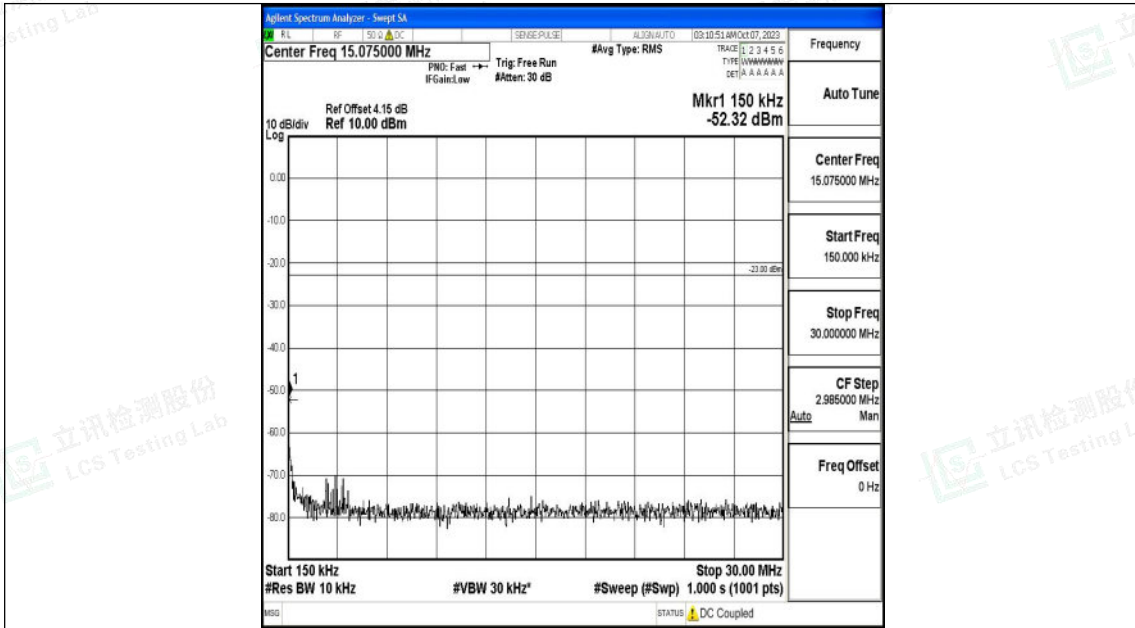

Band26_5MHz_16QAM_27015_1RB#0_0.15~30_0.15~30