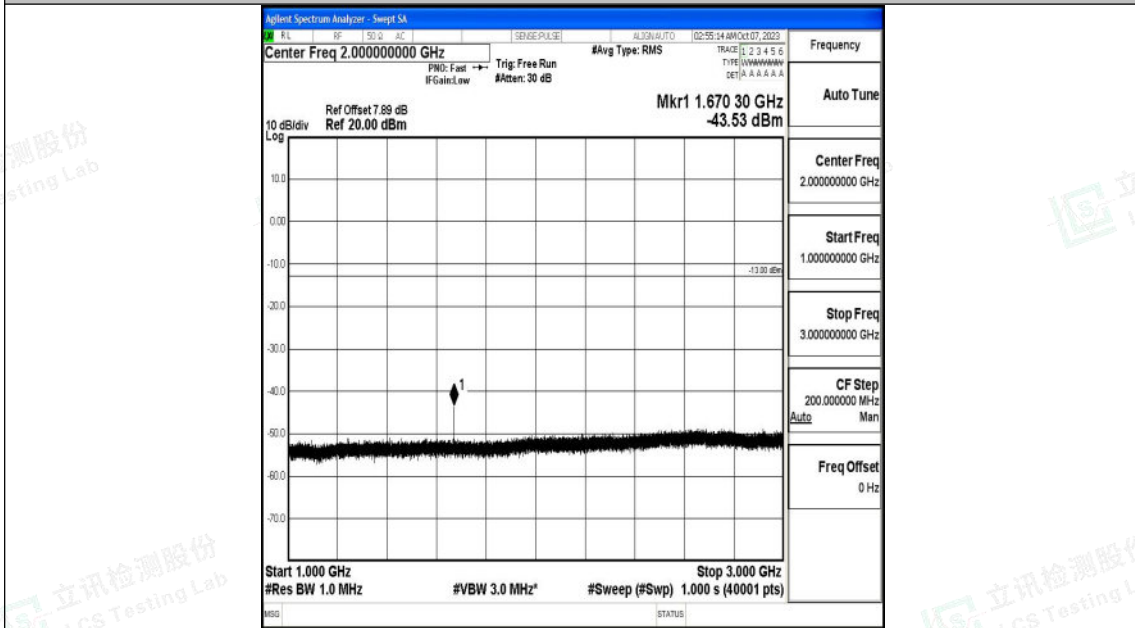

Band26_3MHz_QPSK_26915_1RB#0_1000~3000_1000~3000

Shenzhen LCS Compliance Testing Laboratory Ltd.
Add: 101, 201 Bldg A & 301 Bldg C, Juji Industrial Park Yabianxueziwei, Shajing Street,
Baoan District, Shenzhen, 518000, China
Tel: +(86) 0755-82591330 | E-mail: webmaster@lcs-cert.com | Web: www.lcs-cert.com
Scan code to check authenticity