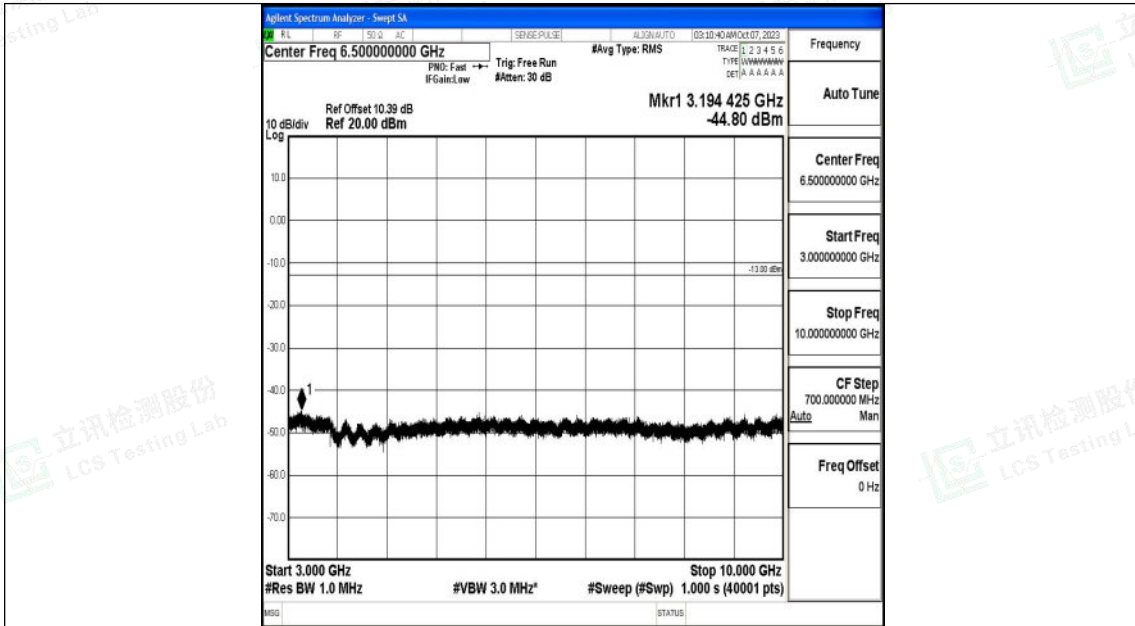

Band26_5MHz_QPSK_27015_1RB#0_3000~10000_3000~10000