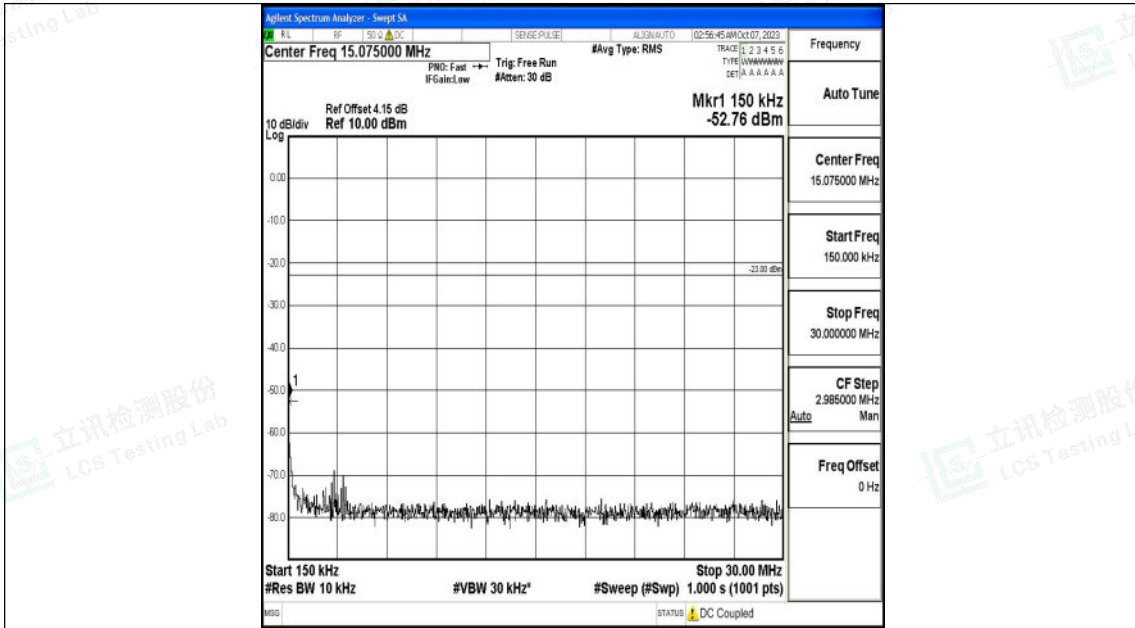

Band26_3MHz_16QAM_27025_1RB#0_0.15~30_0.15~30