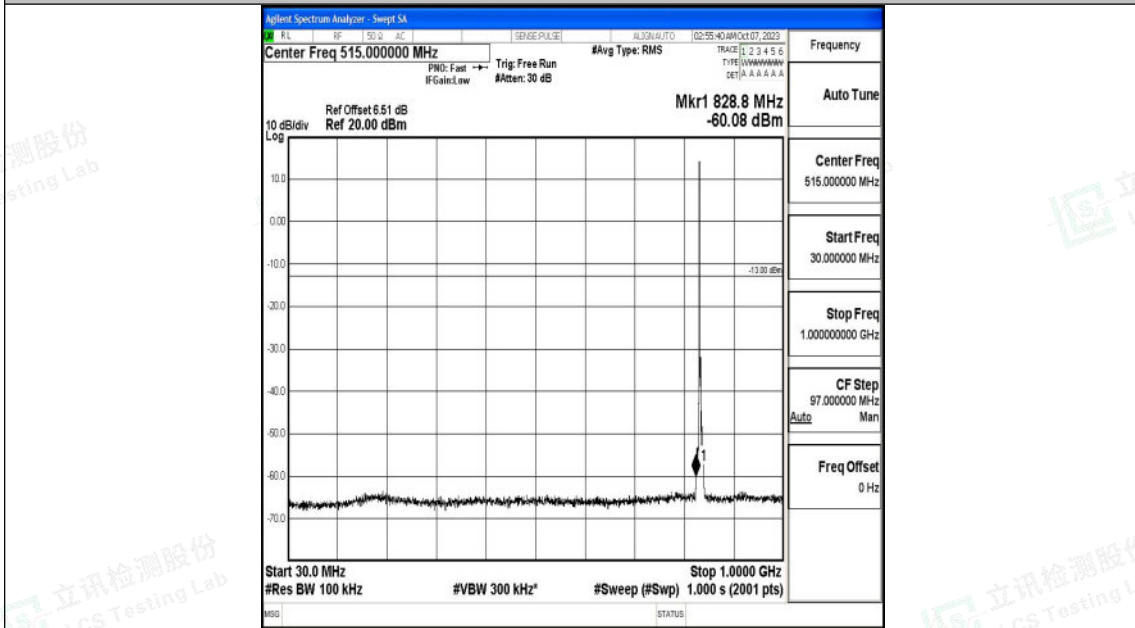

Band26_3MHz_16QAM_26915_1RB#0_30~1000_30~1000

Shenzhen LCS Compliance Testing Laboratory Ltd.
Add: 101, 201 Bldg A & 301 Bldg C, Juji Industrial Park Yabianxueziwei, Shajing Street,
Baoan District, Shenzhen, 518000, China
Tel: +(86) 0755-82591330 | E-mail: webmaster@lcs-cert.com | Web: www.lcs-cert.com
Scan code to check authenticity