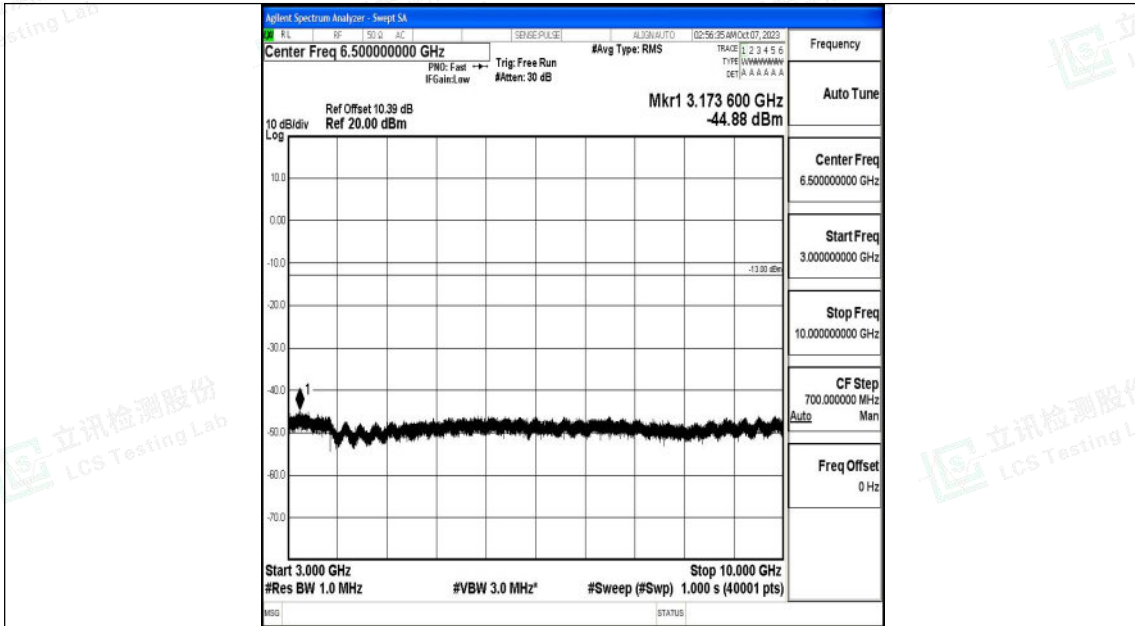

Band26_3MHz_QPSK_27025_1RB#0_3000~10000_3000~10000