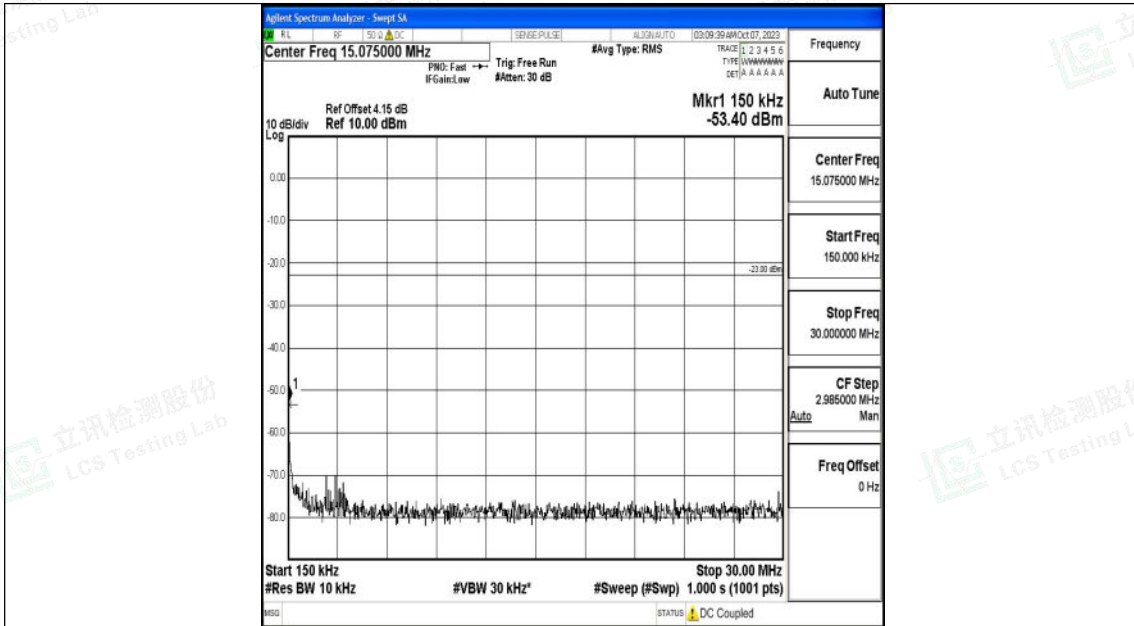

Band26_5MHz_16QAM_26915_1RB#0_0.15~30_0.15~30