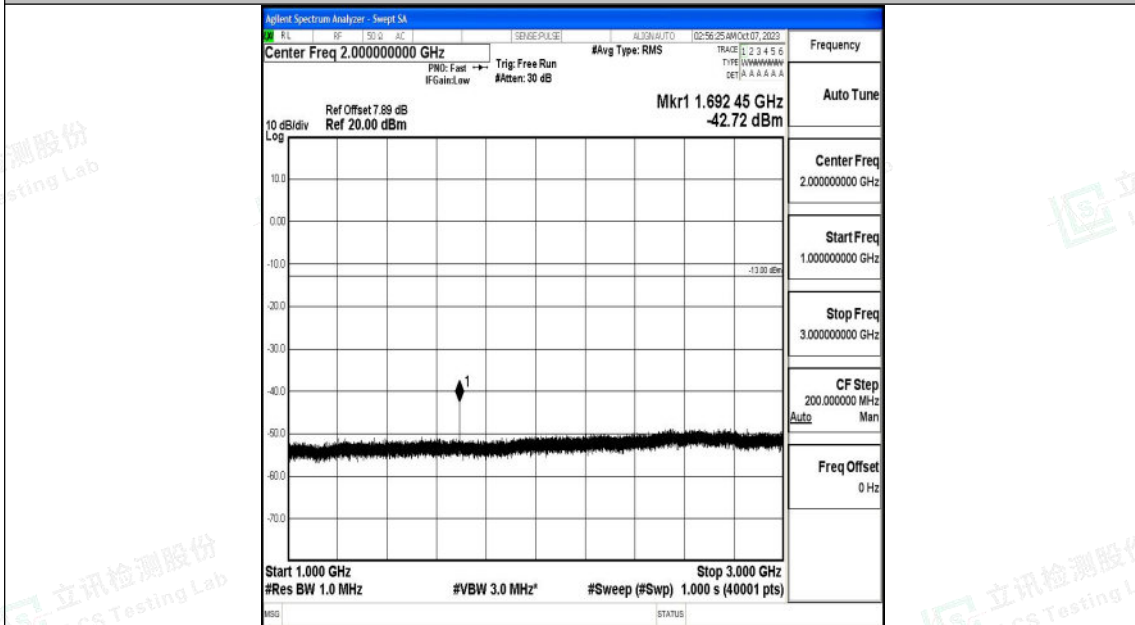

Band26_3MHz_QPSK_27025_1RB#0_1000~3000_1000~3000

Shenzhen LCS Compliance Testing Laboratory Ltd.
Add: 101, 201 Bldg A & 301 Bldg C, Juji Industrial Park Yabianxueziwei, Shajing Street,
Baoan District, Shenzhen, 518000, China
Tel: +(86) 0755-82591330 | E-mail: webmaster@lcs-cert.com | Web: www.lcs-cert.com
Scan code to check authenticity