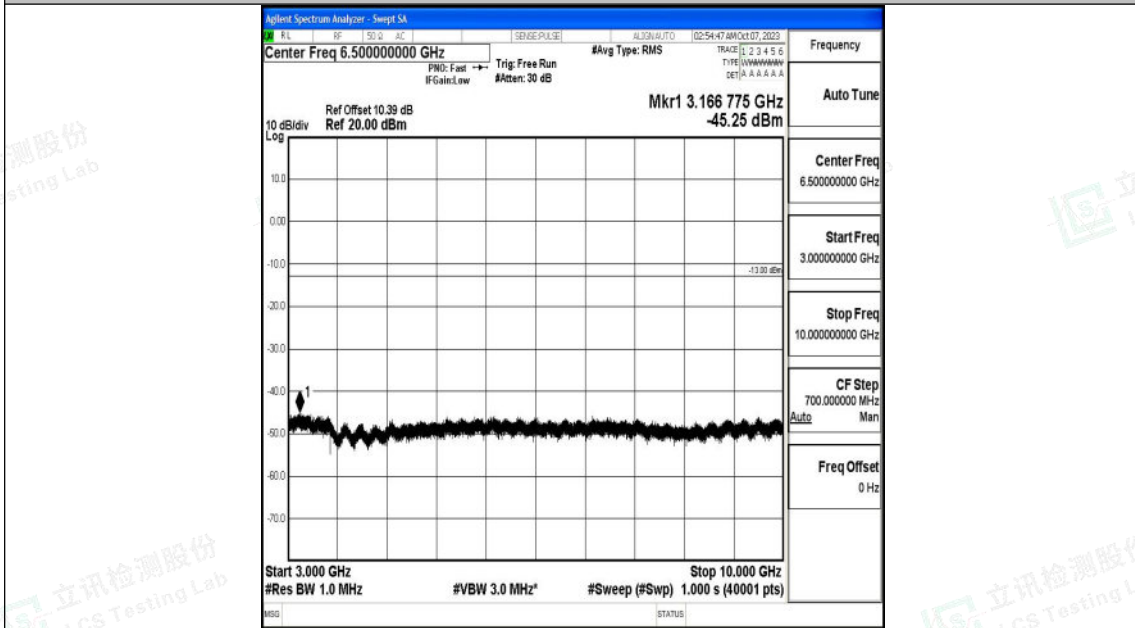

Band26_3MHz_16QAM_26805_1RB#0_0.15~30_0.15~30

Band26_3MHz_16QAM_26805_1RB#0_30~1000_30~1000

Band26_3MHz_16QAM_26805_1RB#0_1000~3000_1000~3000

Band26_3MHz_16QAM_26805_1RB#0_3000~10000_3000~10000

Shenzhen LCS Compliance Testing Laboratory Ltd.
 Add: 101, 201 Bldg A & 301 Bldg C, Juji Industrial Park Yabianxueziwei, Shajing Street,
 Baoan District, Shenzhen, 518000, China
 Tel: +(86) 0755-82591330 | E-mail: webmaster@lcs-cert.com | Web: www.lcs-cert.com
 Scan code to check authenticity