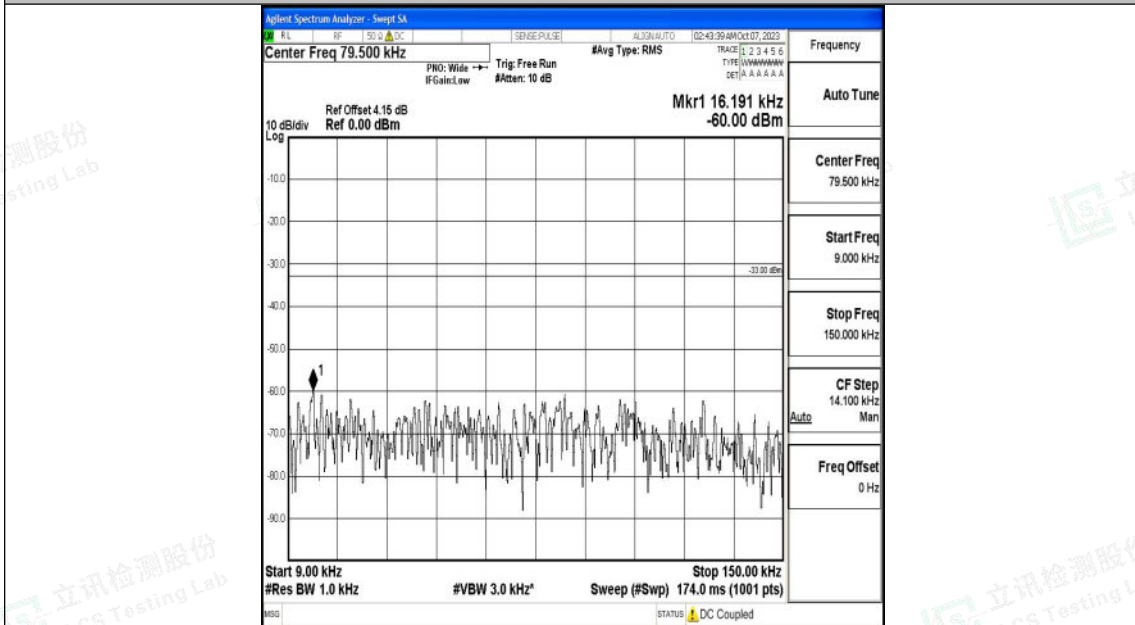

Band26_1.4MHz_16QAM_27033_1RB#0_0.009~0.15_0.009~0.15