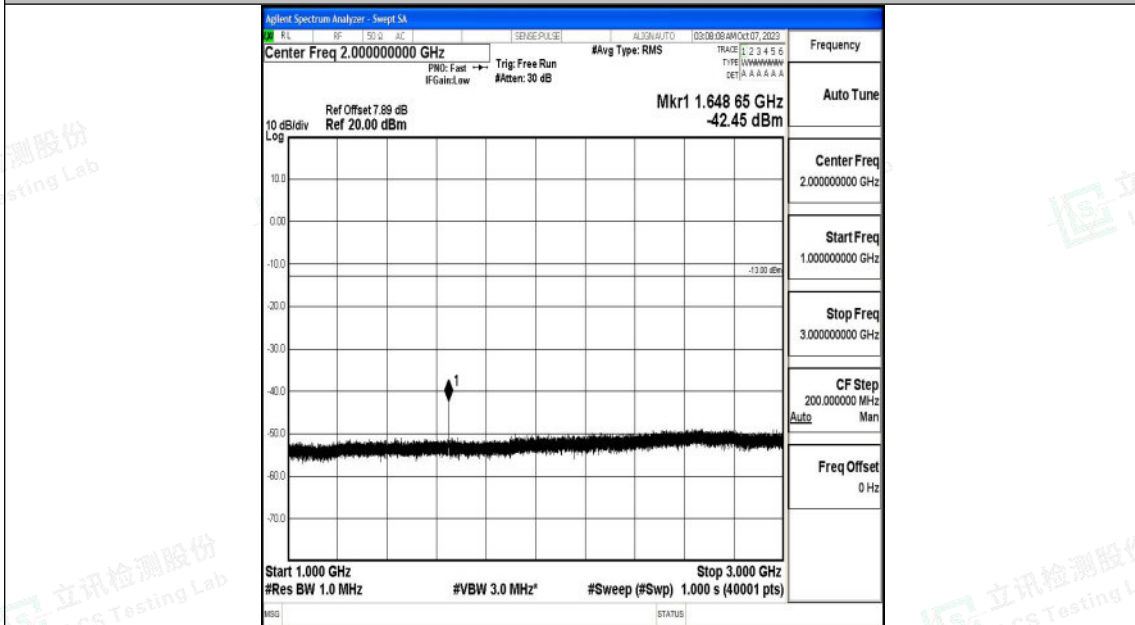

Band26_5MHz_QPSK_26815_1RB#0_1000~3000_1000~3000

Shenzhen LCS Compliance Testing Laboratory Ltd.
Add: 101, 201 Bldg A & 301 Bldg C, Juji Industrial Park Yabianxueziwei, Shajing Street,
Baoan District, Shenzhen, 518000, China
Tel: +(86) 0755-82591330 | E-mail: webmaster@lcs-cert.com | Web: www.lcs-cert.com
Scan code to check authenticity