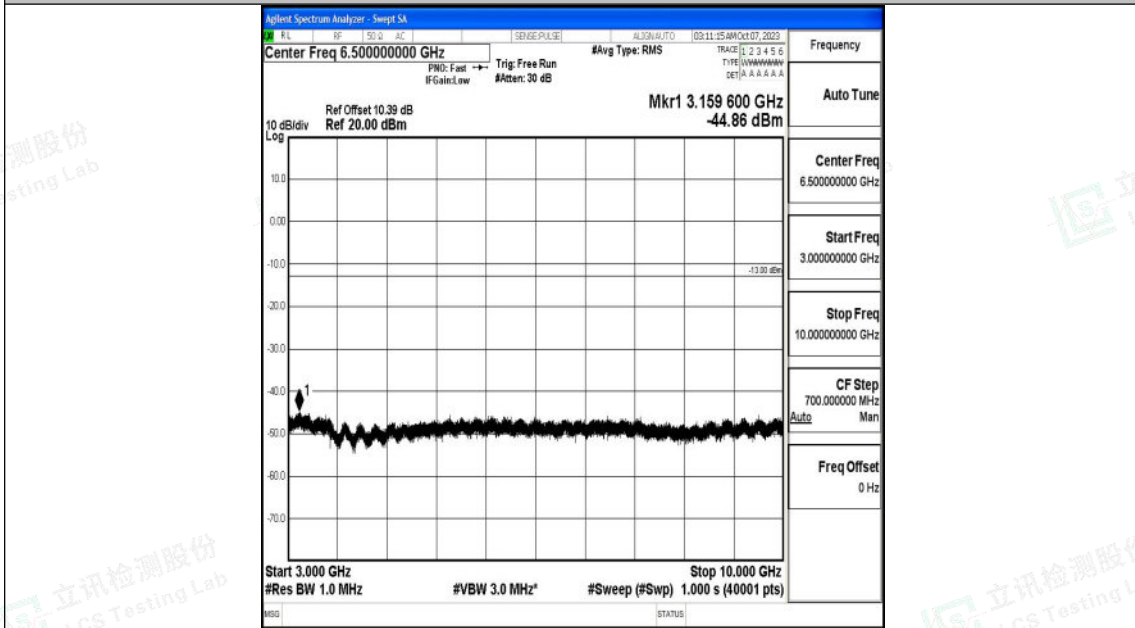

Band26_5MHz_16QAM_27015_1RB#0_3000~10000_3000~10000

Shenzhen LCS Compliance Testing Laboratory Ltd.
Add: 101, 201 Bldg A & 301 Bldg C, Juji Industrial Park Yabianxueziwei, Shajing Street,
Baoan District, Shenzhen, 518000, China
Tel: +(86) 0755-82591330 | E-mail: webmaster@lcs-cert.com | Web: www.lcs-cert.com
Scan code to check authenticity