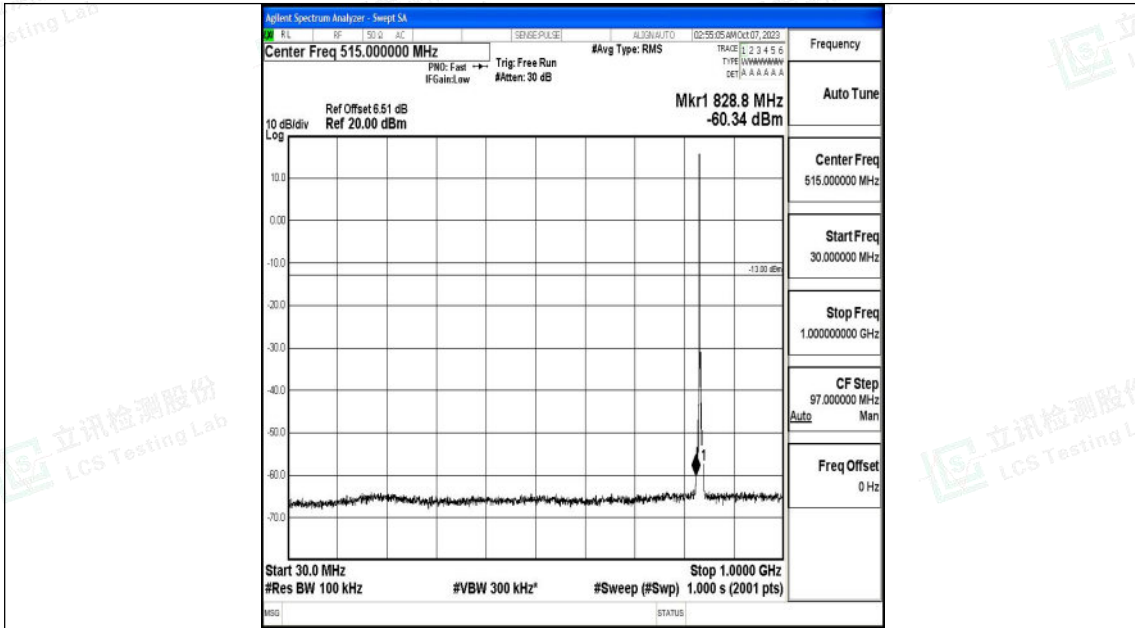

Band26_3MHz_QPSK_26915_1RB#0_30~1000_30~1000