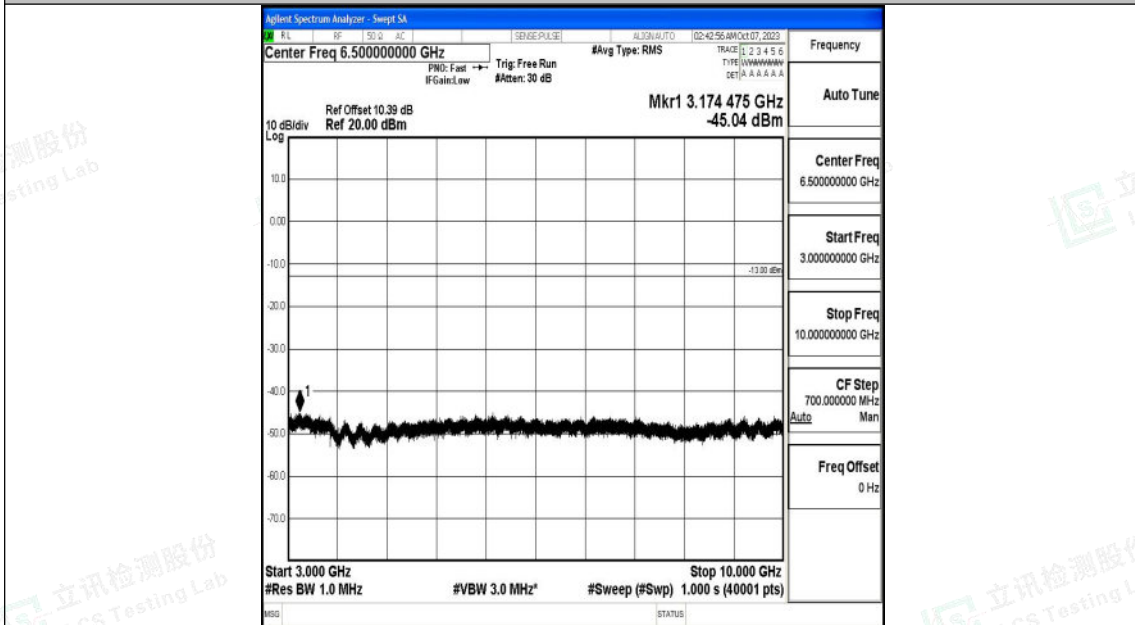

Band26_1.4MHz_16QAM_26915_1RB#0_3000~10000_3000~10000

Shenzhen LCS Compliance Testing Laboratory Ltd.
Add: 101, 201 Bldg A & 301 Bldg C, Juji Industrial Park Yabianxueziwei, Shajing Street,
Baoan District, Shenzhen, 518000, China
Tel: +(86) 0755-82591330 | E-mail: webmaster@lcs-cert.com | Web: www.lcs-cert.com
Scan code to check authenticity