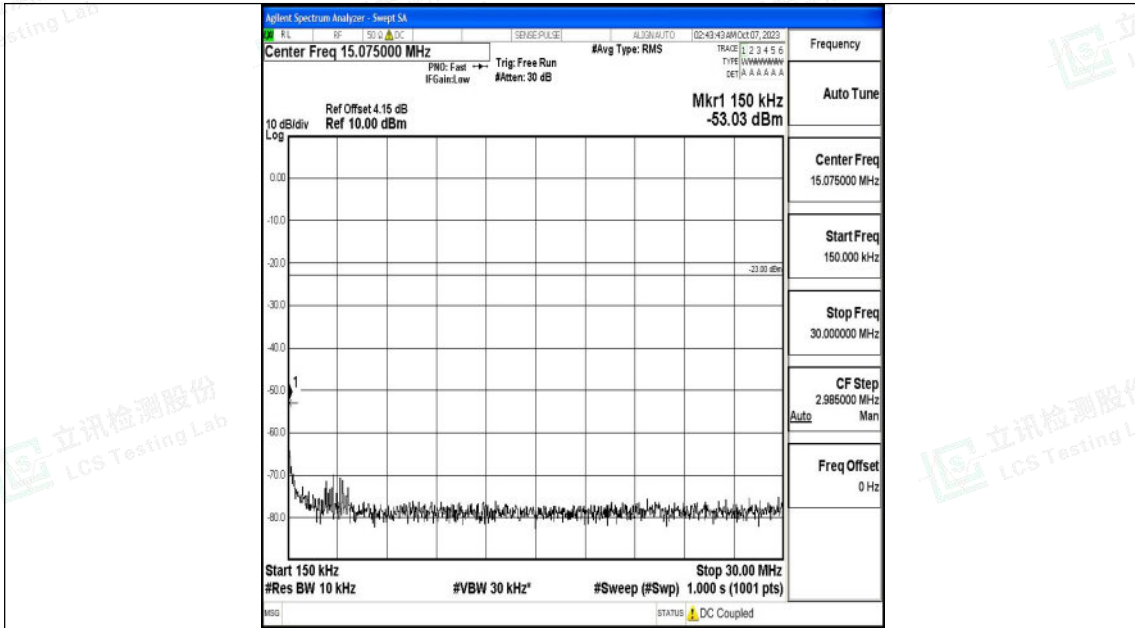

Band26_1.4MHz_16QAM_27033_1RB#0_0.15~30_0.15~30