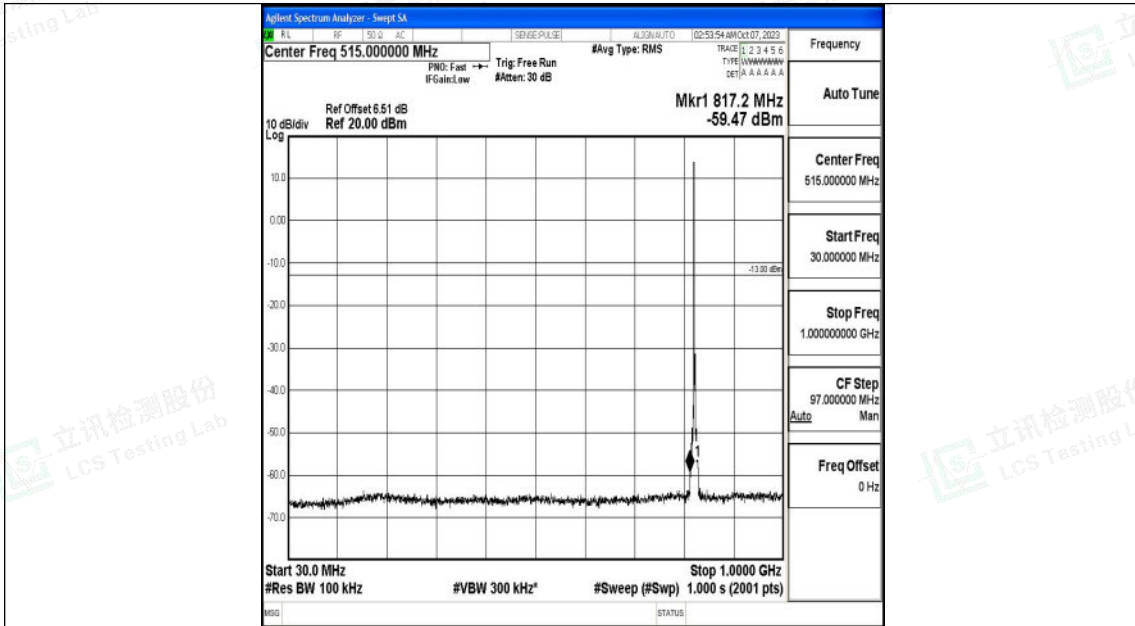

Band26_3MHz_QPSK_26805_1RB#0_30~1000_30~1000