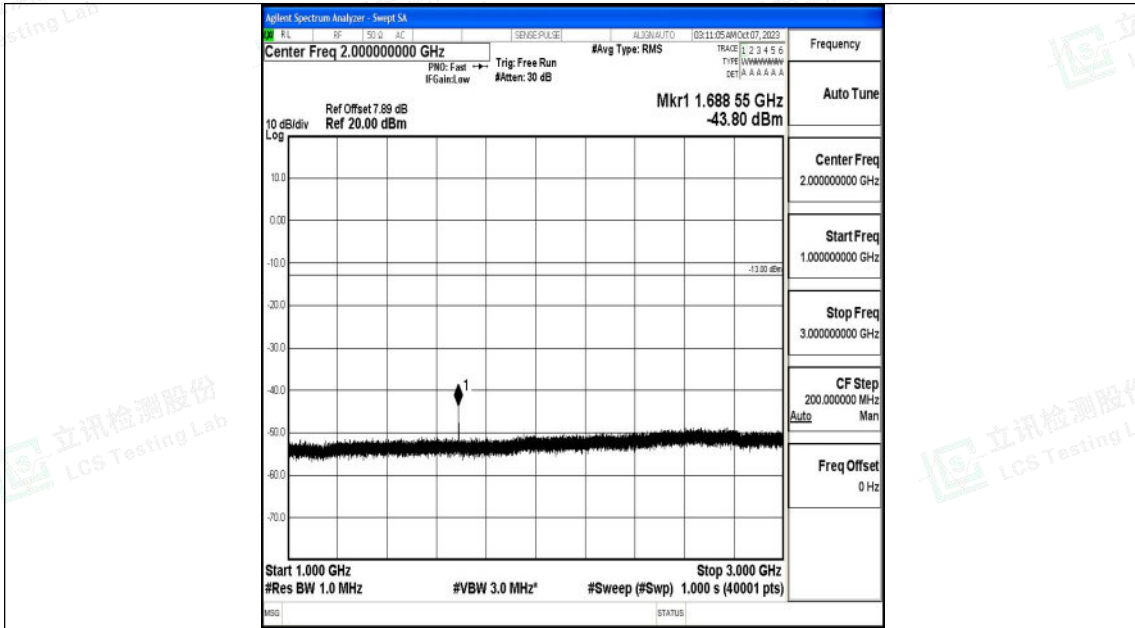

Band26_5MHz_QPSK_27015_1RB#0_3000~10000_3000~10000

Band26_5MHz_16QAM_27015_1RB#0_0.009~0.15_0.009~0.15

Band26_5MHz_16QAM_27015_1RB#0_0.15~30_0.15~30

Band26_5MHz_16QAM_27015_1RB#0_30~1000_30~1000

Shenzhen LCS Compliance Testing Laboratory Ltd.
 Add: 101, 201 Bldg A & 301 Bldg C, Juji Industrial Park Yabianxueziwei, Shajing Street,
 Baoan District, Shenzhen, 518000, China
 Tel: +(86) 0755-82591330 | E-mail: webmaster@lcs-cert.com | Web: www.lcs-cert.com
 Scan code to check authenticity