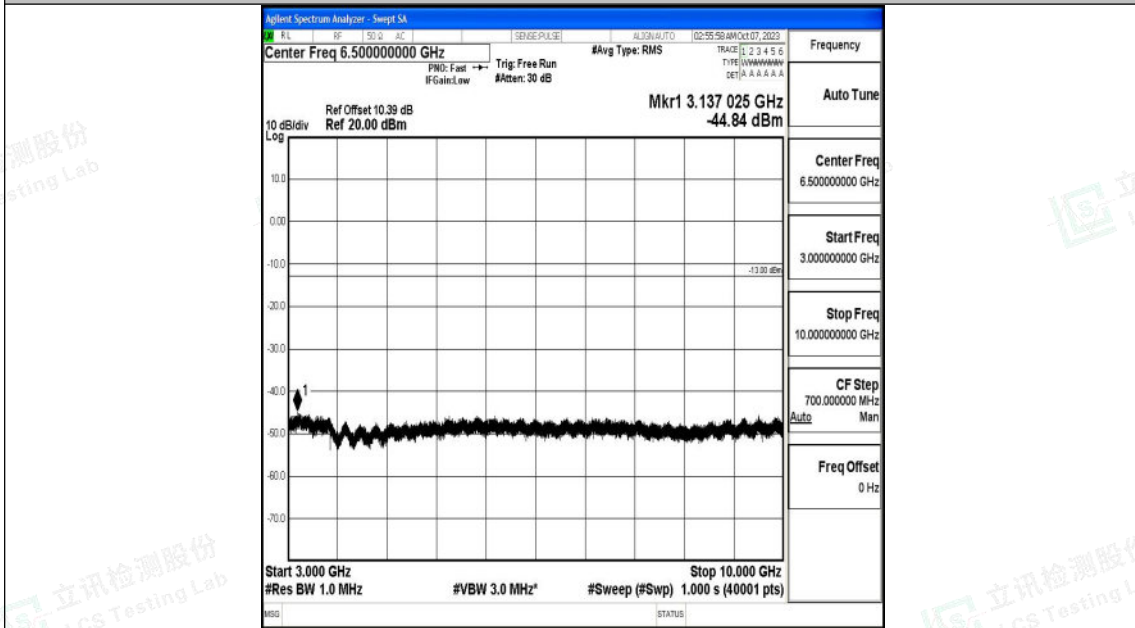

Band26_3MHz_16QAM_26915_1RB#0_3000~10000_3000~10000

Shenzhen LCS Compliance Testing Laboratory Ltd.
Add: 101, 201 Bldg A & 301 Bldg C, Juji Industrial Park Yabianxueziwei, Shajing Street,
Baoan District, Shenzhen, 518000, China
Tel: +(86) 0755-82591330 | E-mail: webmaster@lcs-cert.com | Web: www.lcs-cert.com
Scan code to check authenticity