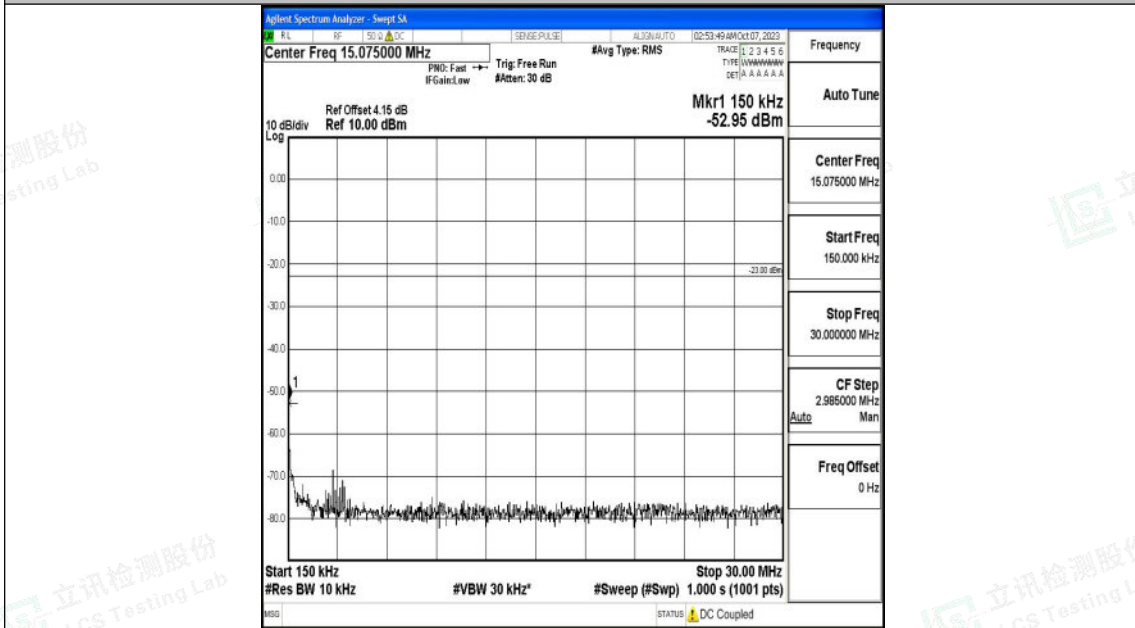

Band26_3MHz_QPSK_26805_1RB#0_0.15~30_0.15~30

Shenzhen LCS Compliance Testing Laboratory Ltd.
Add: 101, 201 Bldg A & 301 Bldg C, Juji Industrial Park Yabianxueziwei, Shajing Street,
Baoan District, Shenzhen, 518000, China
Tel: +(86) 0755-82591330 | E-mail: webmaster@lcs-cert.com | Web: www.lcs-cert.com
Scan code to check authenticity