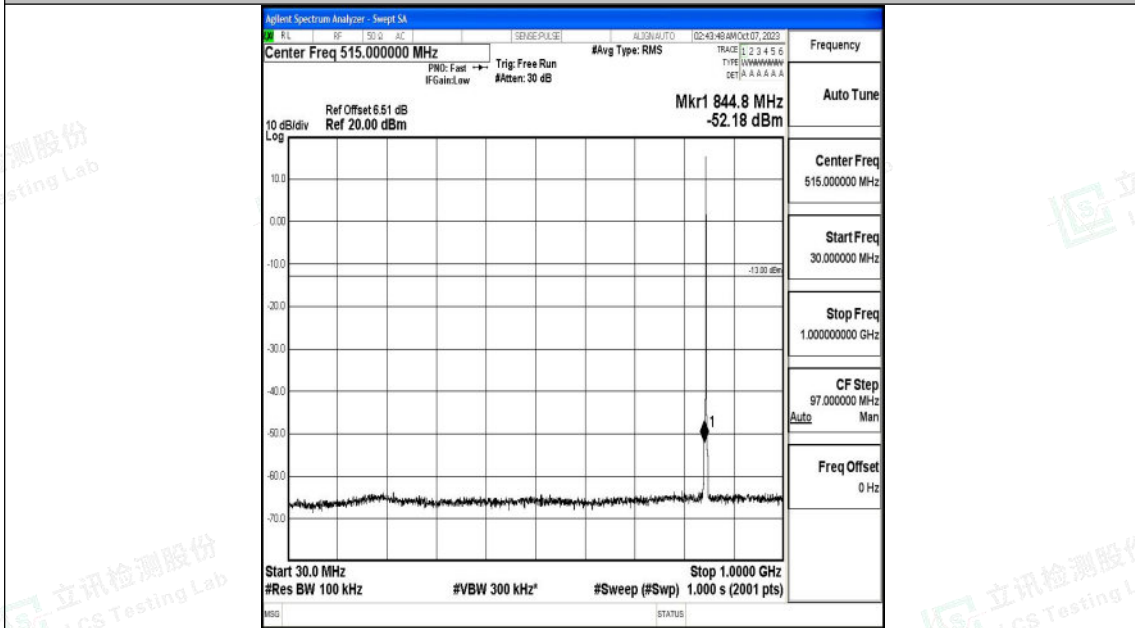

Band26_1.4MHz_QPSK_27033_1RB#0_3000~10000_3000~10000

Band26_1.4MHz_16QAM_27033_1RB#0_0.009~0.15_0.009~0.15

Band26_1.4MHz_16QAM_27033_1RB#0_0.15~30_0.15~30

Band26_1.4MHz_16QAM_27033_1RB#0_30~1000_30~1000

Shenzhen LCS Compliance Testing Laboratory Ltd.
 Add: 101, 201 Bldg A & 301 Bldg C, Juji Industrial Park Yabianxueziwei, Shajing Street,
 Baoan District, Shenzhen, 518000, China
 Tel: +(86) 0755-82591330 | E-mail: webmaster@lcs-cert.com | Web: www.lcs-cert.com
 Scan code to check authenticity