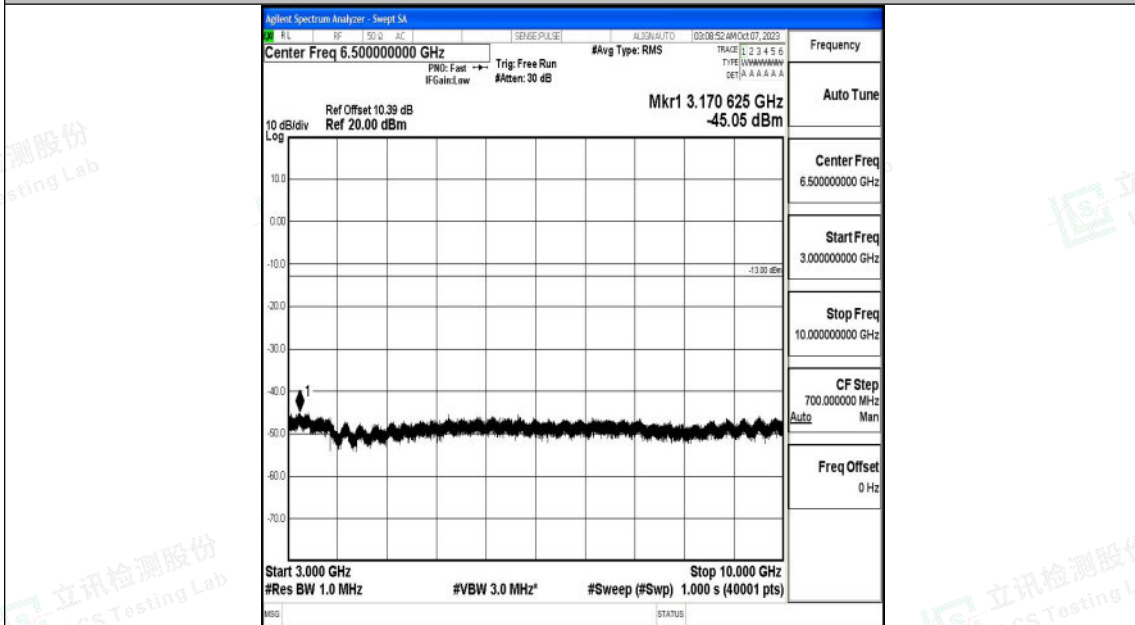

Band26_5MHz_16QAM_26815_1RB#0_3000~10000_3000~10000

Shenzhen LCS Compliance Testing Laboratory Ltd.
Add: 101, 201 Bldg A & 301 Bldg C, Juji Industrial Park Yabianxueziwei, Shajing Street,
Baoan District, Shenzhen, 518000, China
Tel: +(86) 0755-82591330 | E-mail: webmaster@lcs-cert.com | Web: www.lcs-cert.com
Scan code to check authenticity