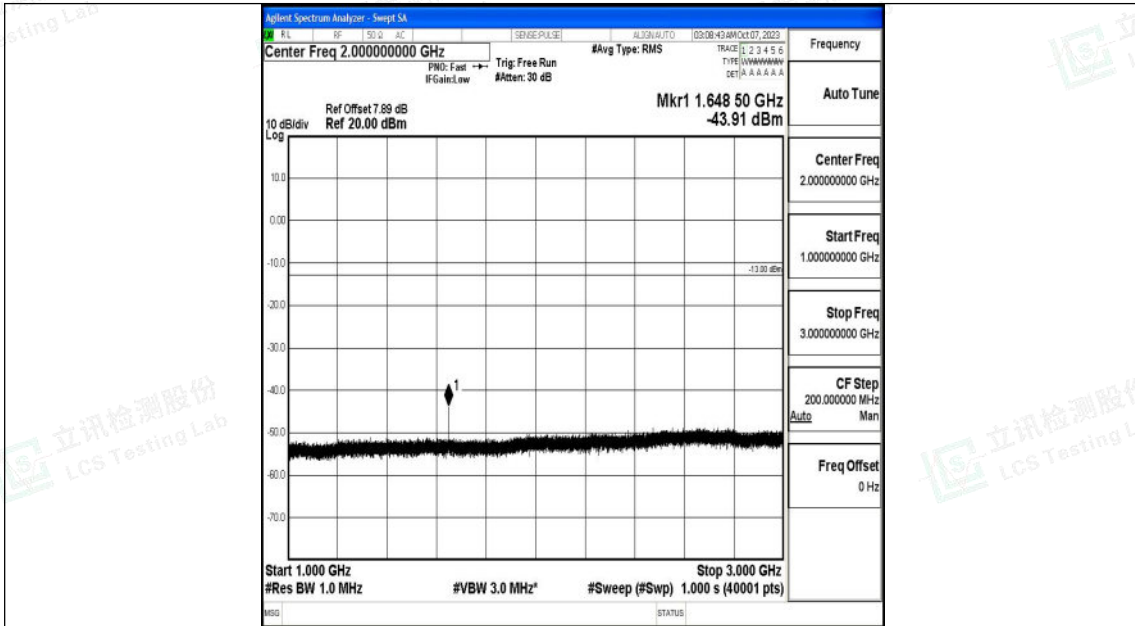

Band26_5MHz_16QAM_26815_1RB#0_1000~3000_1000~3000