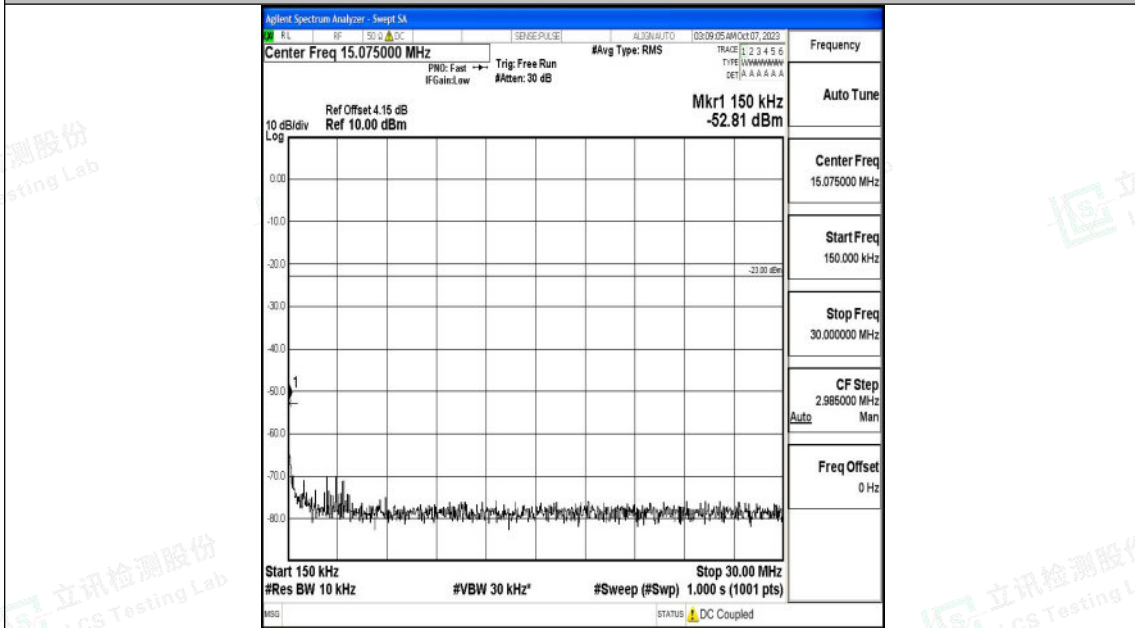

Band26_5MHz_QPSK_26915_1RB#0_0.15~30_0.15~30

Shenzhen LCS Compliance Testing Laboratory Ltd.
Add: 101, 201 Bldg A & 301 Bldg C, Juji Industrial Park Yabianxueziwei, Shajing Street,
Baoan District, Shenzhen, 518000, China
Tel: +(86) 0755-82591330 | E-mail: webmaster@lcs-cert.com | Web: www.lcs-cert.com
Scan code to check authenticity