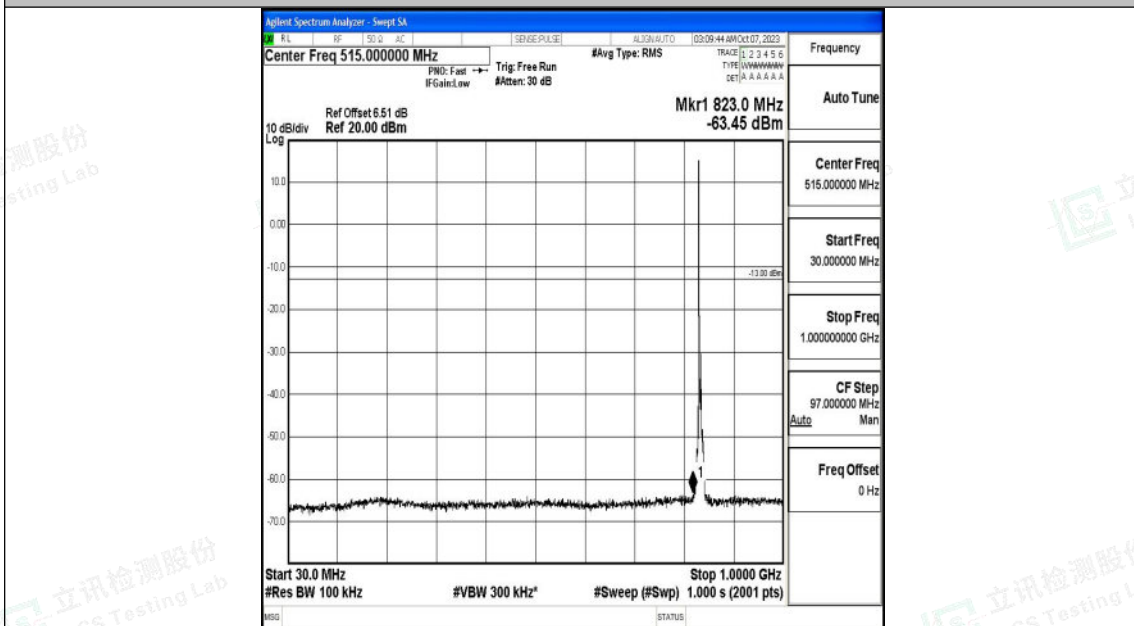

Band26_5MHz_16QAM_26915_1RB#0_30~1000_30~1000

Shenzhen LCS Compliance Testing Laboratory Ltd.
Add: 101, 201 Bldg A & 301 Bldg C, Juji Industrial Park Yabianxueziwei, Shajing Street,
Baoan District, Shenzhen, 518000, China
Tel: +(86) 0755-82591330 | E-mail: webmaster@lcs-cert.com | Web: www.lcs-cert.com
Scan code to check authenticity