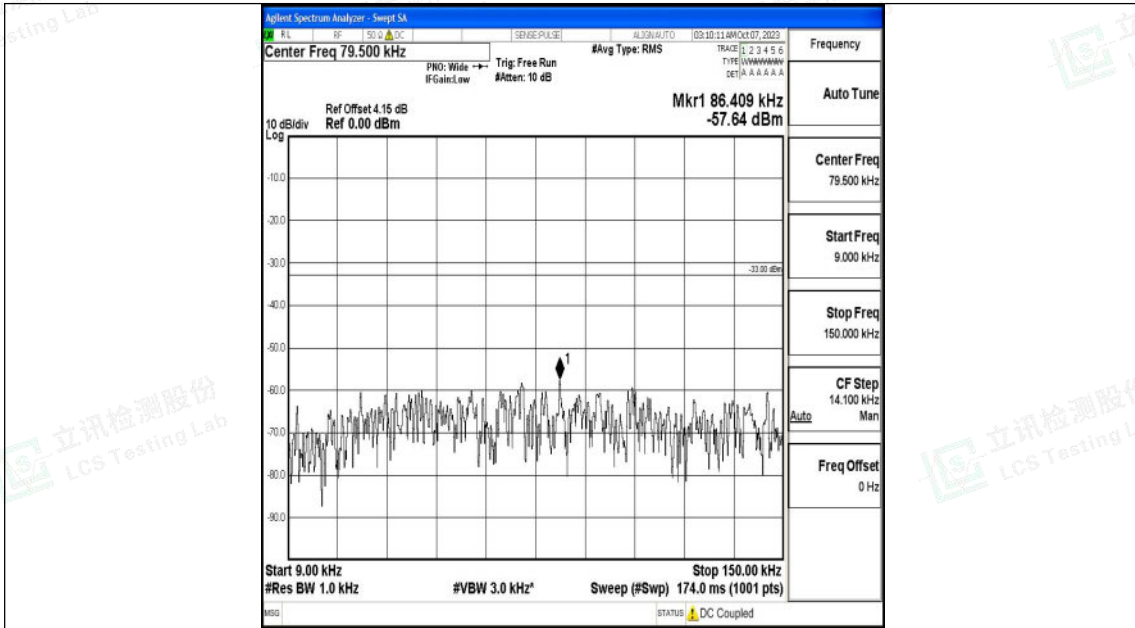

Band26_5MHz_QPSK_27015_1RB#0_0.009~0.15_0.009~0.15