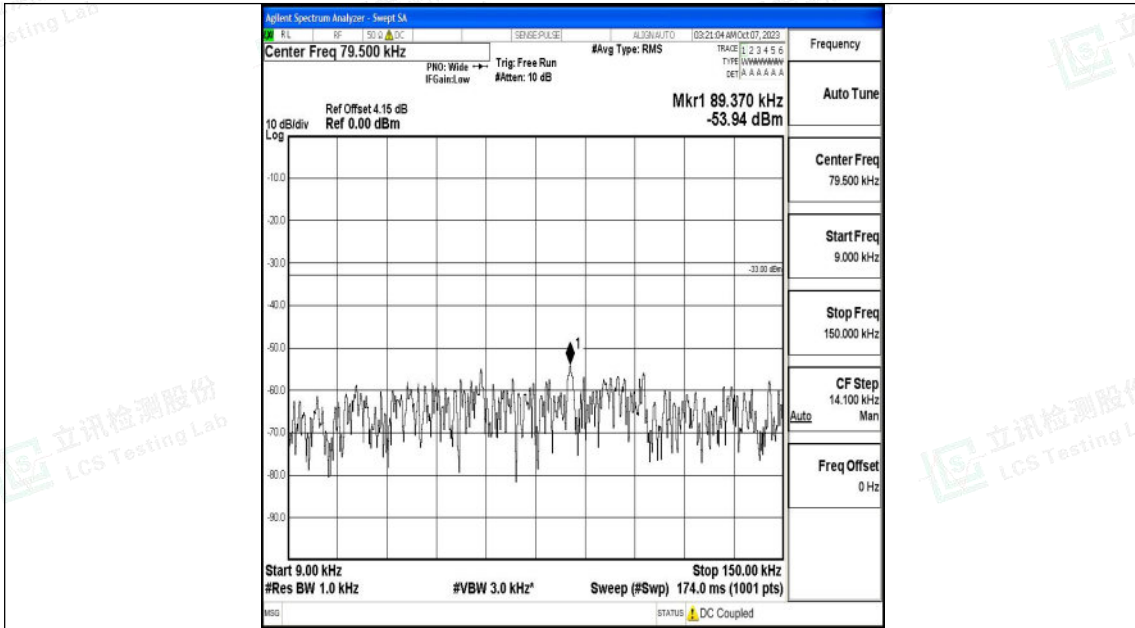

Band26_10MHz_QPSK_26840_1RB#0_0.009~0.15_0.009~0.15