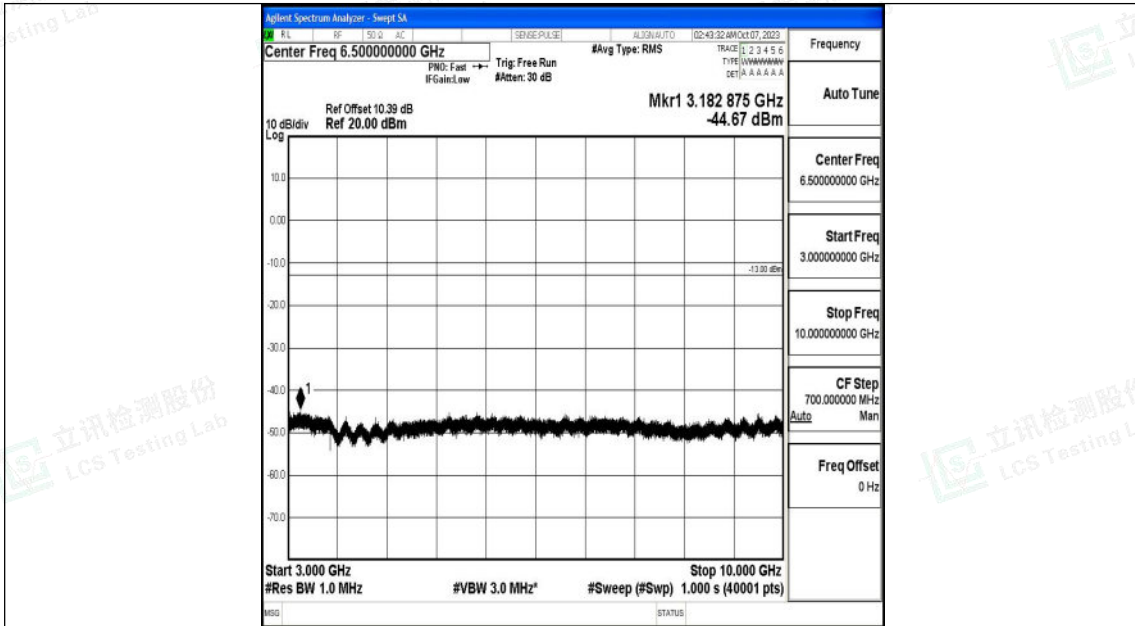

Band26_1.4MHz_QPSK_27033_1RB#0_3000~10000_3000~10000