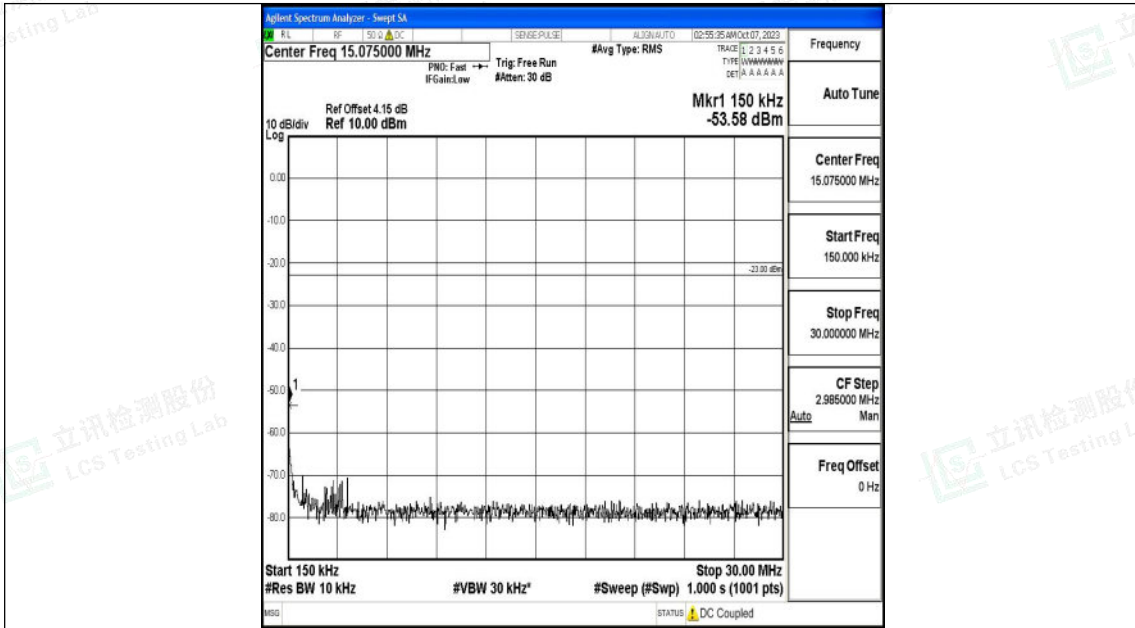

Band26_3MHz_16QAM_26915_1RB#0_0.15~30_0.15~30