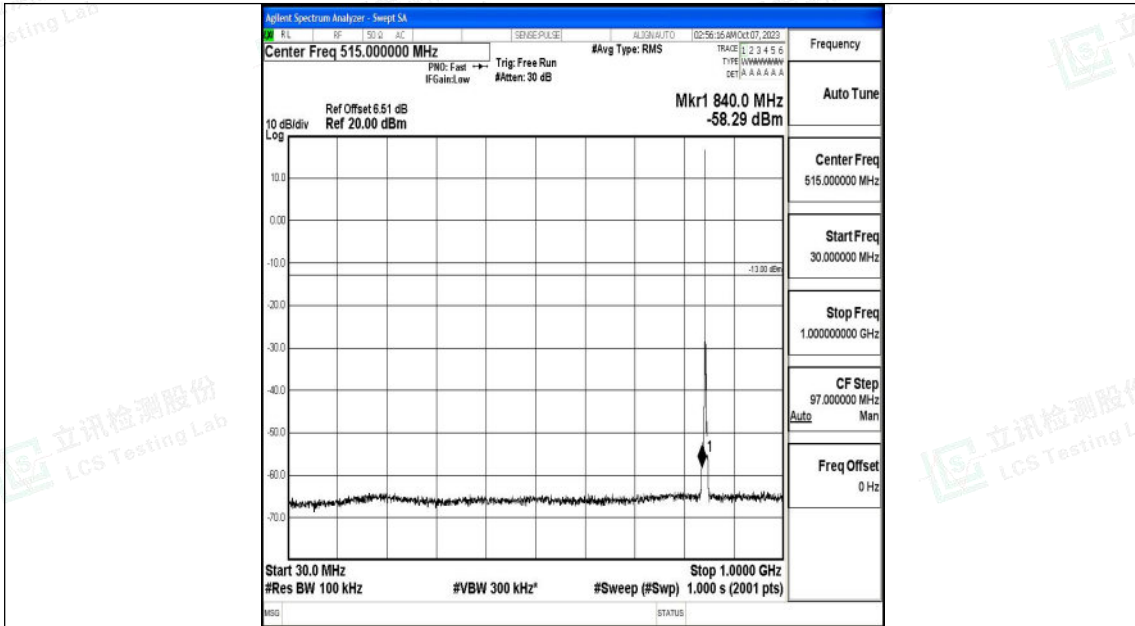

Band26_3MHz_QPSK_27025_1RB#0_0.009~0.15_0.009~0.15

Band26_3MHz_QPSK_27025_1RB#0_0.15~30_0.15~30

Shenzhen LCS Compliance Testing Laboratory Ltd.
 Add: 101, 201 Bldg A & 301 Bldg C, Juji Industrial Park Yabianxueziwei, Shajing Street,
 Baoan District, Shenzhen, 518000, China
 Tel: +(86) 0755-82591330 | E-mail: webmaster@lcs-cert.com | Web: www.lcs-cert.com
 Scan code to check authenticity