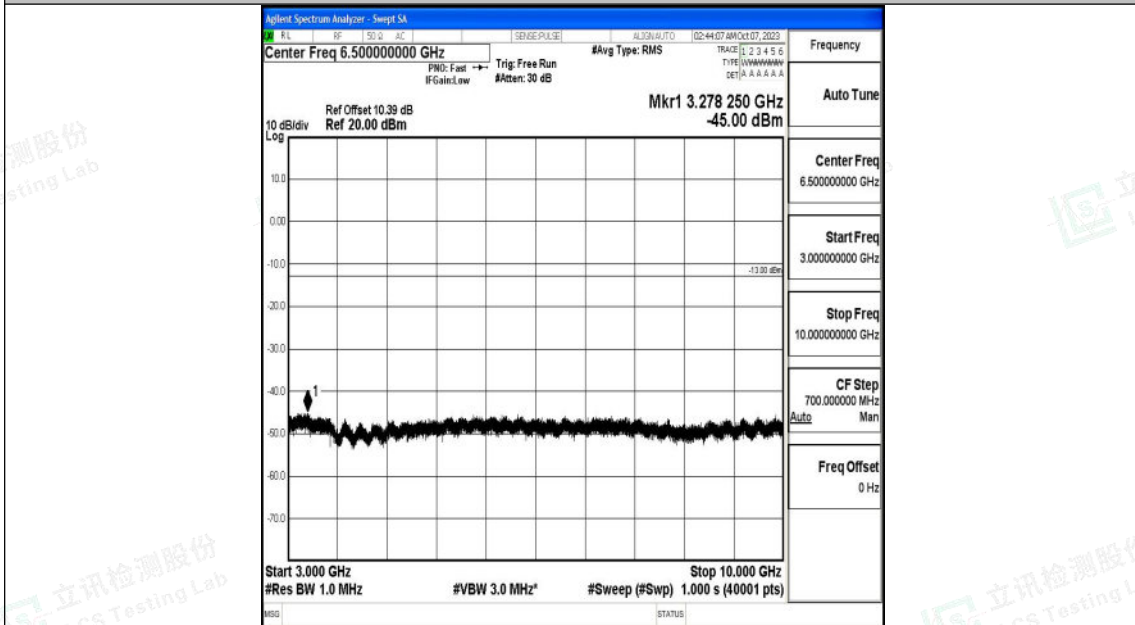

Band26_1.4MHz_16QAM_27033_1RB#0_3000~10000_3000~10000

Shenzhen LCS Compliance Testing Laboratory Ltd.
Add: 101, 201 Bldg A & 301 Bldg C, Juji Industrial Park Yabianxueziwei, Shajing Street,
Baoan District, Shenzhen, 518000, China
Tel: +(86) 0755-82591330 | E-mail: webmaster@lcs-cert.com | Web: www.lcs-cert.com
Scan code to check authenticity