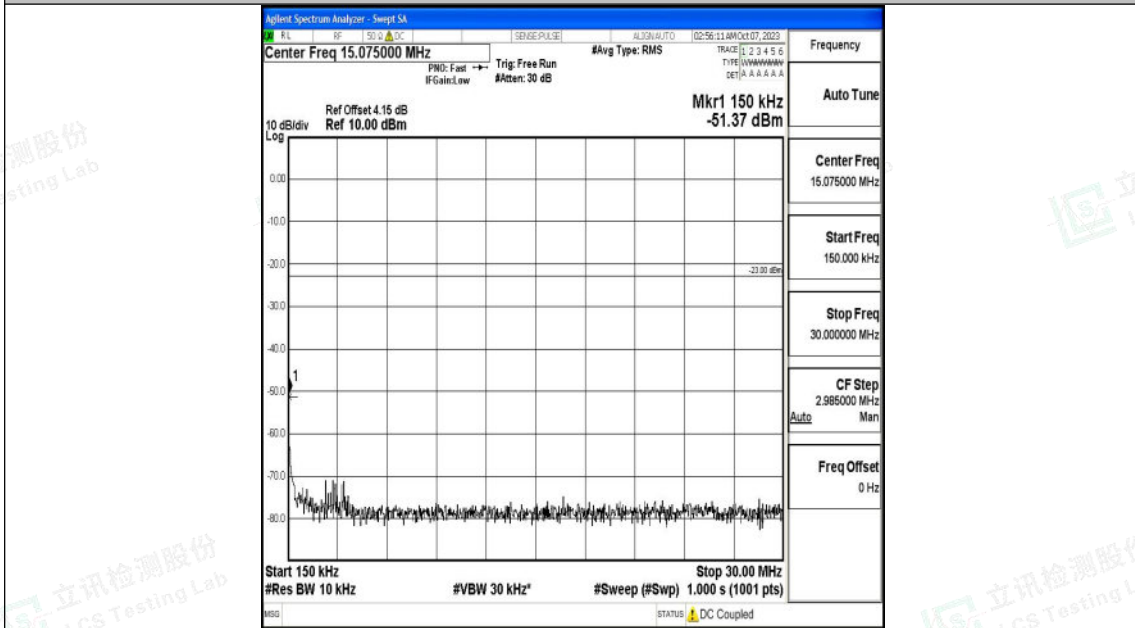

Band26_3MHz_QPSK_27025_1RB#0_0.009~0.15_0.009~0.15

Band26_3MHz_QPSK_27025_1RB#0_0.15~30_0.15~30

Shenzhen LCS Compliance Testing Laboratory Ltd.
 Add: 101, 201 Bldg A & 301 Bldg C, Juji Industrial Park Yabianxueziwei, Shajing Street,
 Baoan District, Shenzhen, 518000, China
 Tel: +(86) 0755-82591330 | E-mail: webmaster@lcs-cert.com | Web: www.lcs-cert.com
 Scan code to check authenticity