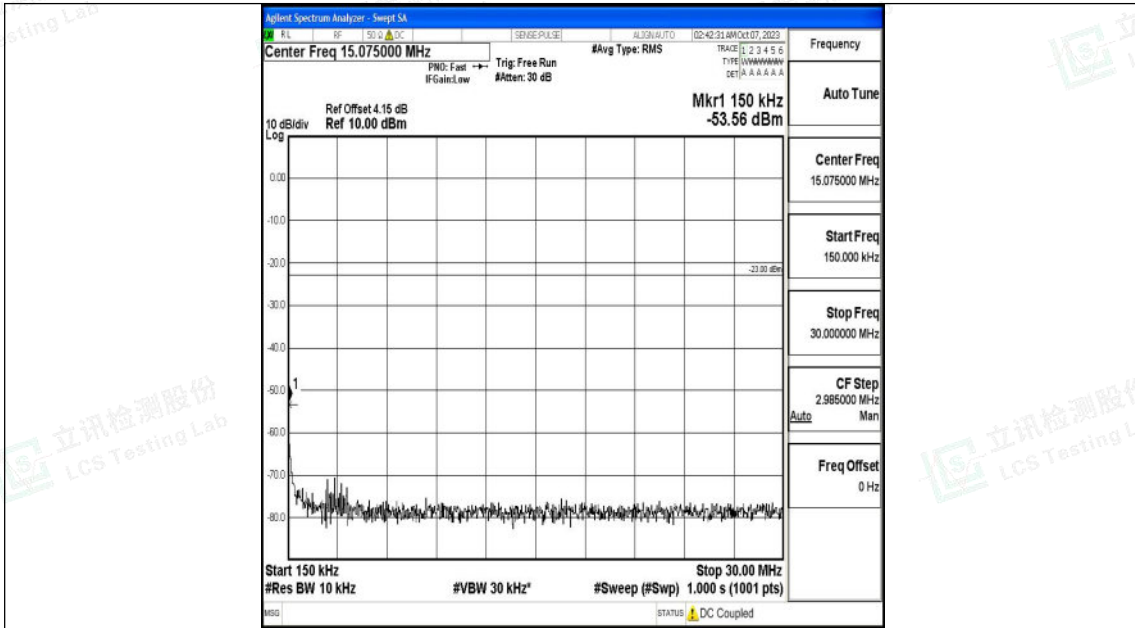

Band26_1.4MHz_16QAM_26915_1RB#0_0.15~30_0.15~30