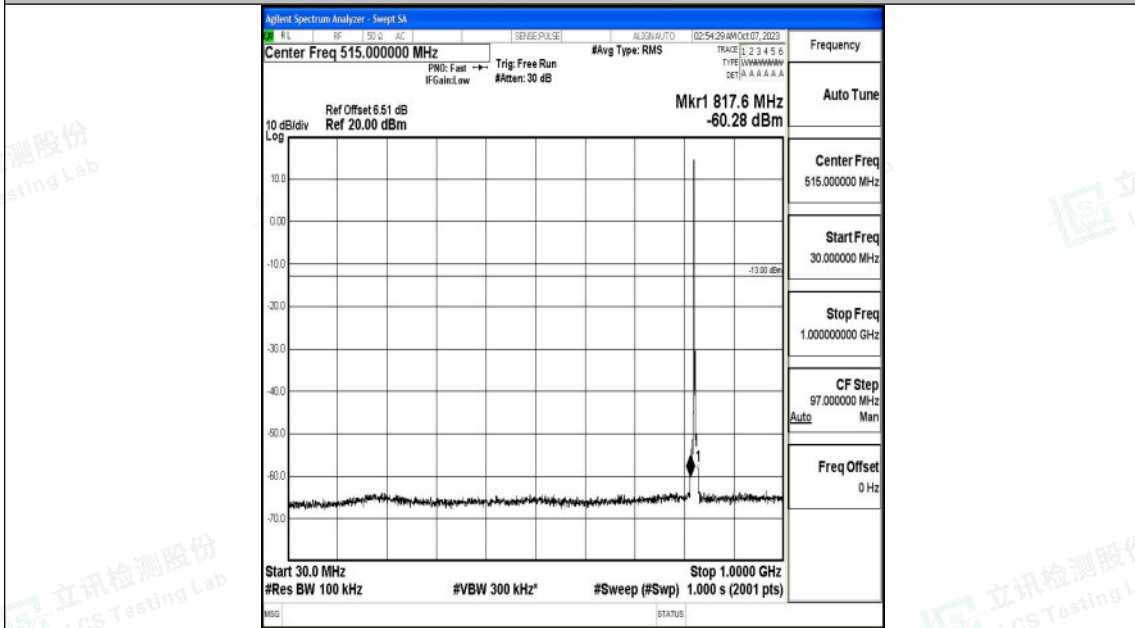

Band26_3MHz_16QAM_26805_1RB#0_30~1000_30~1000