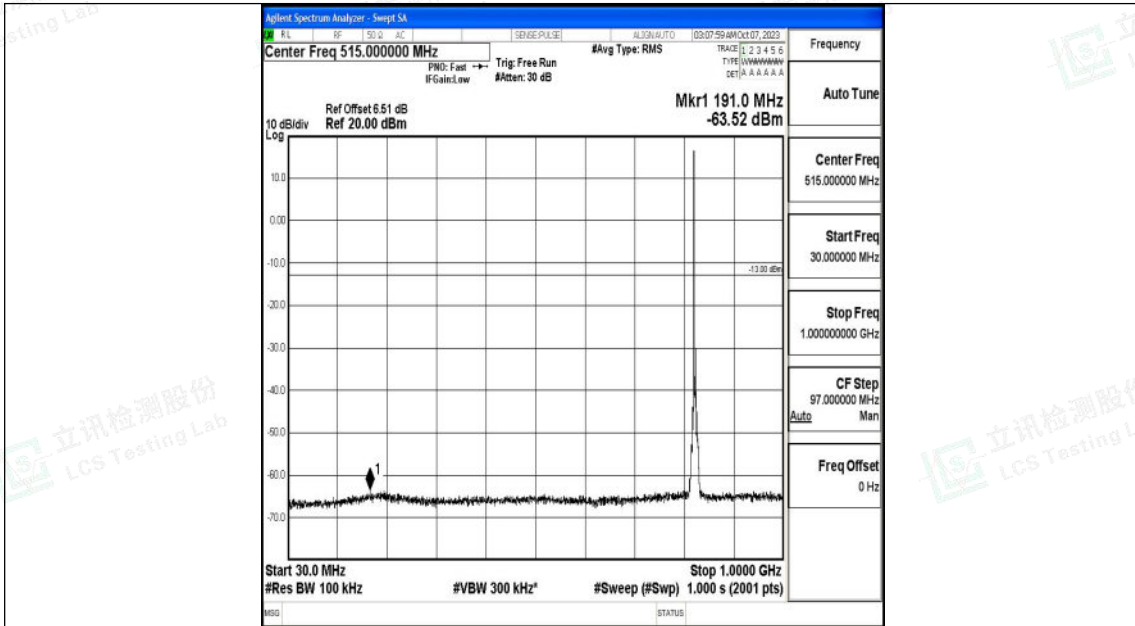

Band26_5MHz_QPSK_26815_1RB#0_30~1000_30~1000