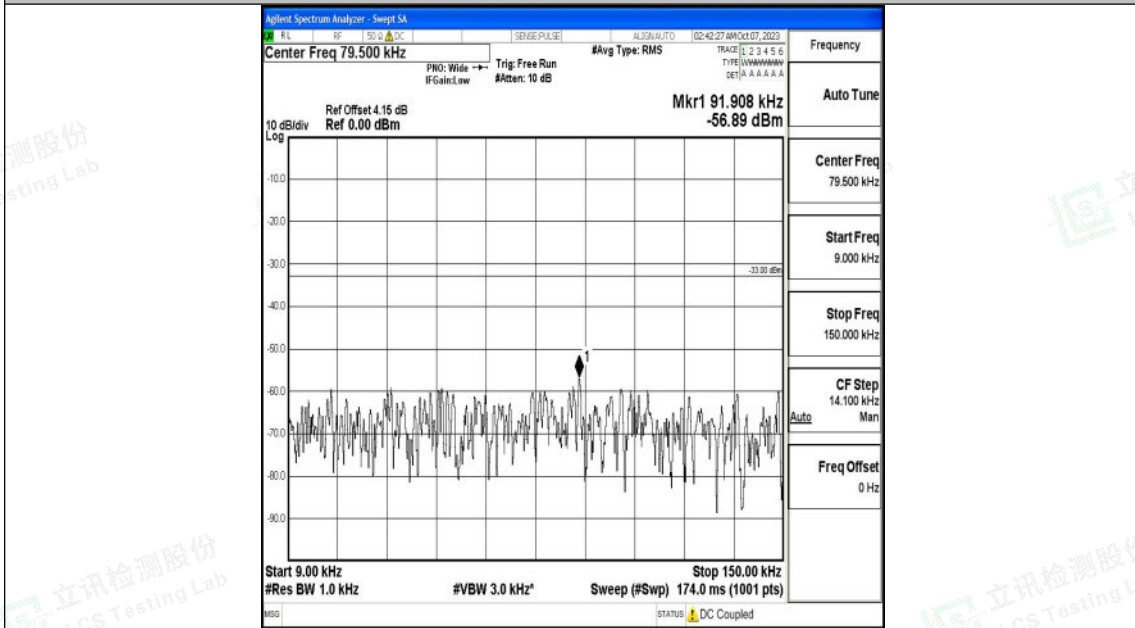

Band26_1.4MHz_16QAM_26915_1RB#0_0.009~0.15_0.009~0.15

Shenzhen LCS Compliance Testing Laboratory Ltd.
Add: 101, 201 Bldg A & 301 Bldg C, Juji Industrial Park Yabianxueziwei, Shajing Street,
Baoan District, Shenzhen, 518000, China
Tel: +(86) 0755-82591330 | E-mail: webmaster@lcs-cert.com | Web: www.lcs-cert.com
Scan code to check authenticity