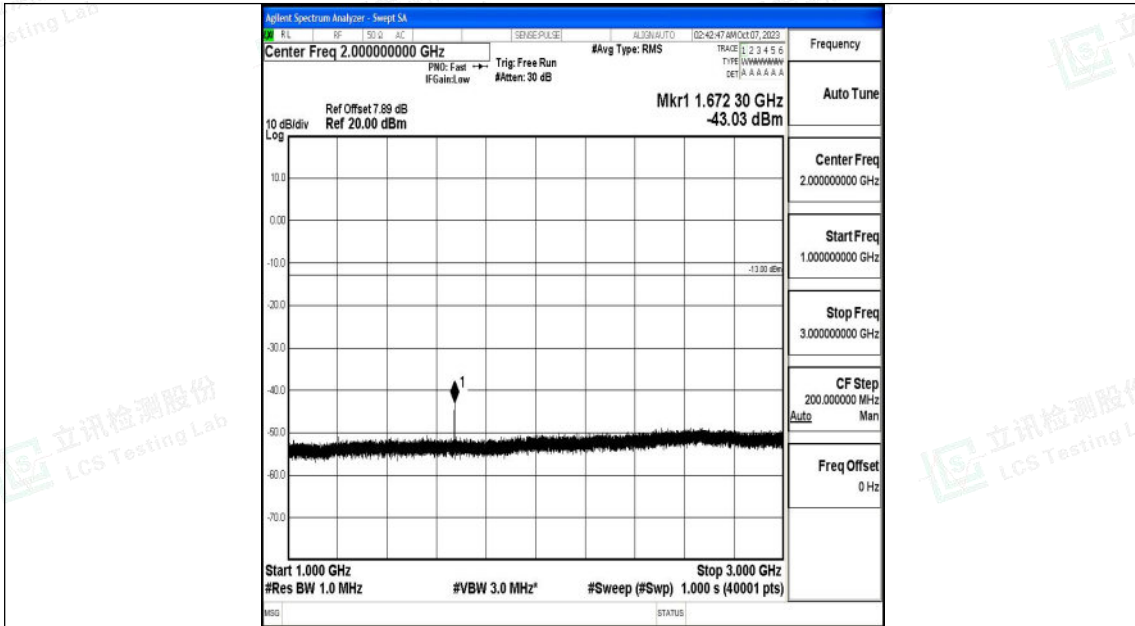

Band26_1.4MHz_16QAM_26915_1RB#0_1000~3000_1000~3000