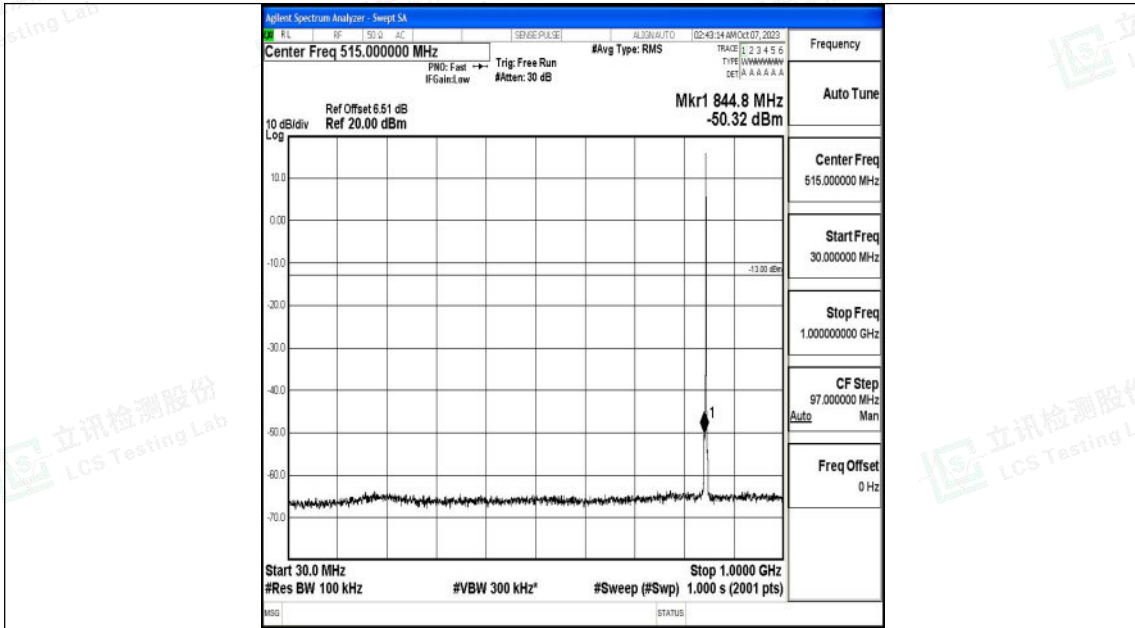

Band26_1.4MHz_QPSK_27033_1RB#0_30~1000_30~1000