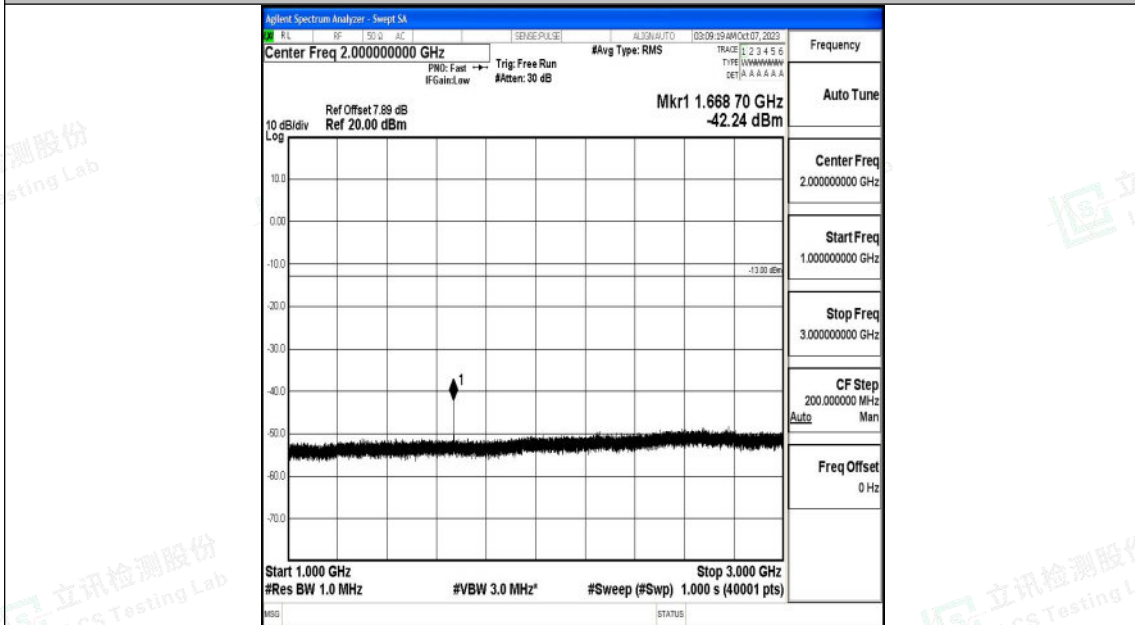

Band26_5MHz_QPSK_26915_1RB#0_1000~3000_1000~3000

Shenzhen LCS Compliance Testing Laboratory Ltd.
Add: 101, 201 Bldg A & 301 Bldg C, Juji Industrial Park Yabianxueziwei, Shajing Street,
Baoan District, Shenzhen, 518000, China
Tel: +(86) 0755-82591330 | E-mail: webmaster@lcs-cert.com | Web: www.lcs-cert.com
Scan code to check authenticity