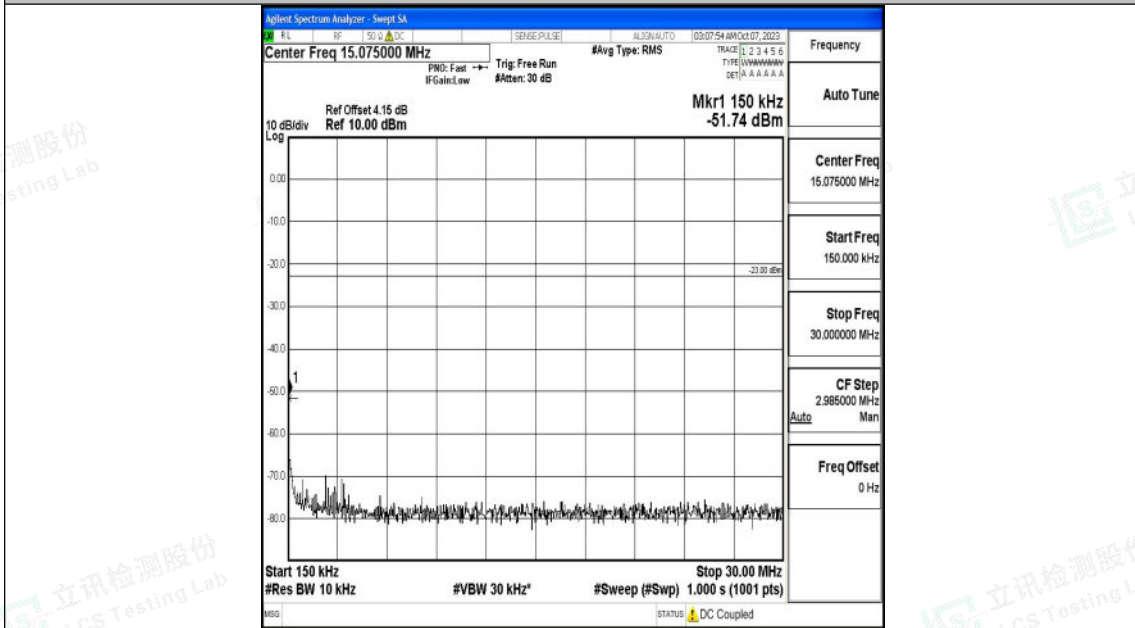

Band26_5MHz_QPSK_26815_1RB#0_0.15~30_0.15~30

Shenzhen LCS Compliance Testing Laboratory Ltd.
Add: 101, 201 Bldg A & 301 Bldg C, Juji Industrial Park Yabianxueziwei, Shajing Street,
Baoan District, Shenzhen, 518000, China
Tel: +(86) 0755-82591330 | E-mail: webmaster@lcs-cert.com | Web: www.lcs-cert.com
Scan code to check authenticity