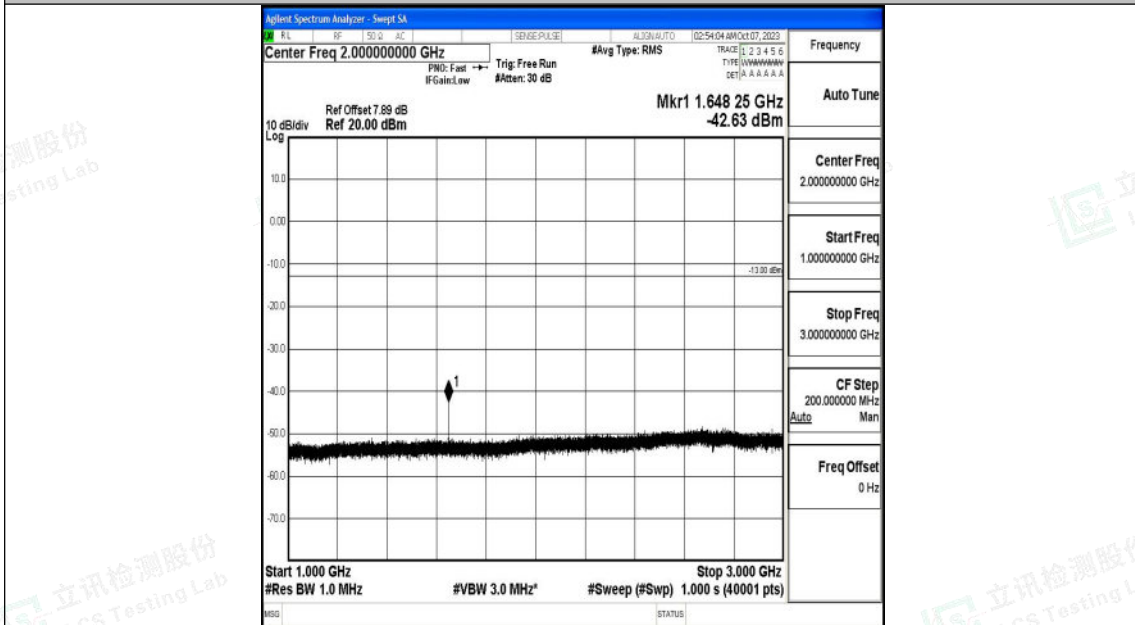

Band26_3MHz_QPSK_26805_1RB#0_1000~3000_1000~3000

Shenzhen LCS Compliance Testing Laboratory Ltd.
Add: 101, 201 Bldg A & 301 Bldg C, Juji Industrial Park Yabianxueziwei, Shajing Street,
Baoan District, Shenzhen, 518000, China
Tel: +(86) 0755-82591330 | E-mail: webmaster@lcs-cert.com | Web: www.lcs-cert.com
Scan code to check authenticity