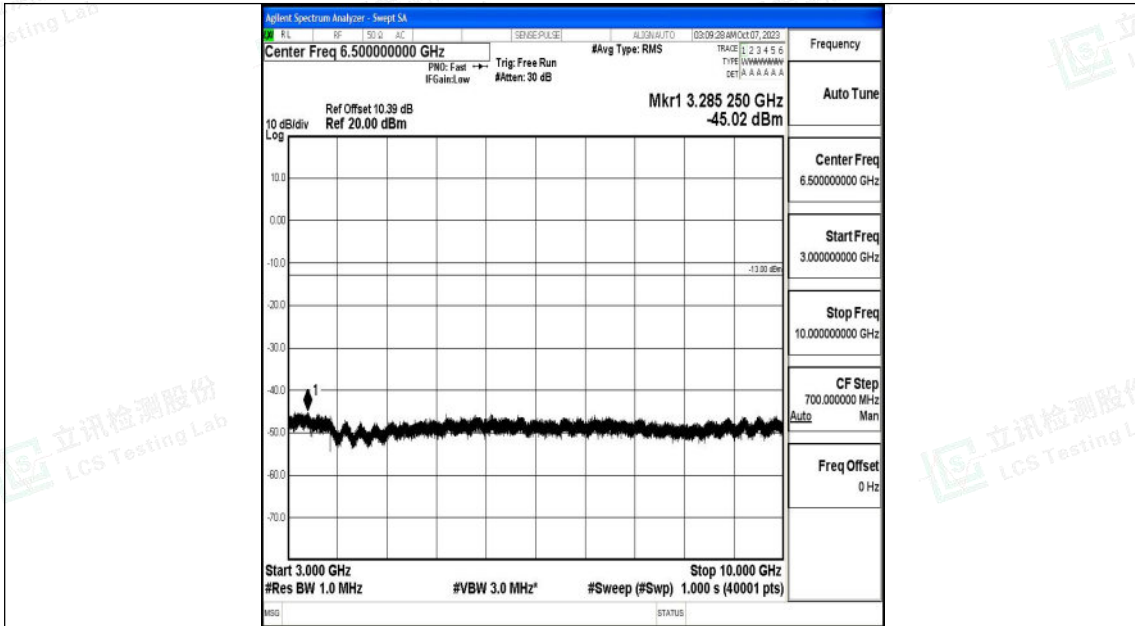

Band26_5MHz_QPSK_26915_1RB#0_3000~10000_3000~10000