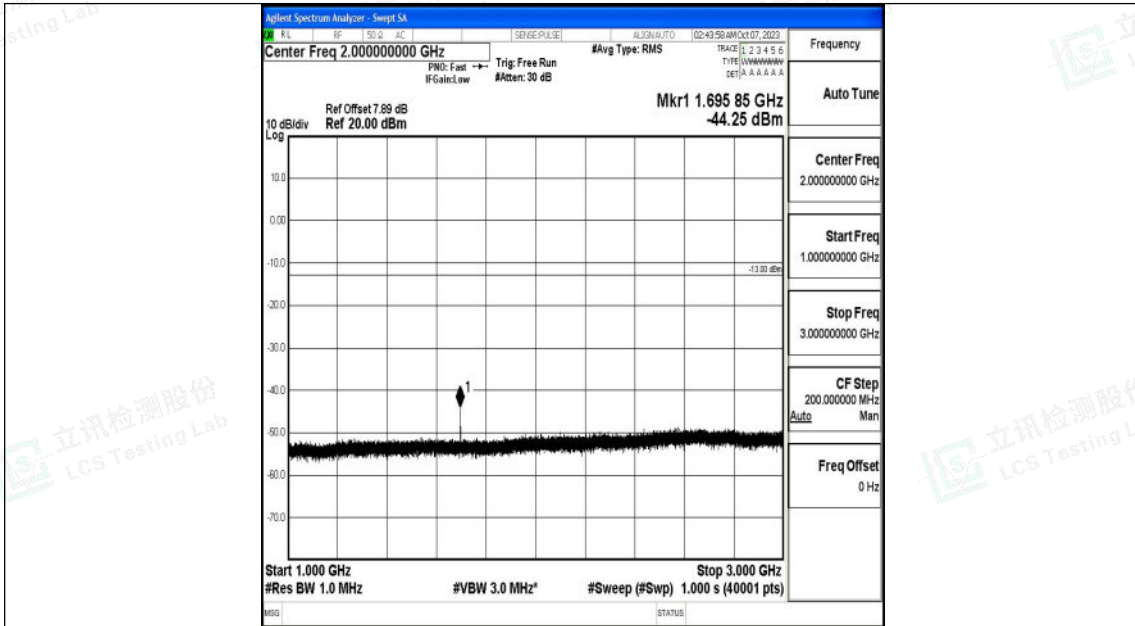

Band26_1.4MHz_QPSK_27033_1RB#0_3000~10000_3000~10000

Band26_1.4MHz_16QAM_27033_1RB#0_0.009~0.15_0.009~0.15

Band26_1.4MHz_16QAM_27033_1RB#0_0.15~30_0.15~30

Band26_1.4MHz_16QAM_27033_1RB#0_30~1000_30~1000

Shenzhen LCS Compliance Testing Laboratory Ltd.
 Add: 101, 201 Bldg A & 301 Bldg C, Juji Industrial Park Yabianxueziwei, Shajing Street,
 Baoan District, Shenzhen, 518000, China
 Tel: +(86) 0755-82591330 | E-mail: webmaster@lcs-cert.com | Web: www.lcs-cert.com
 Scan code to check authenticity