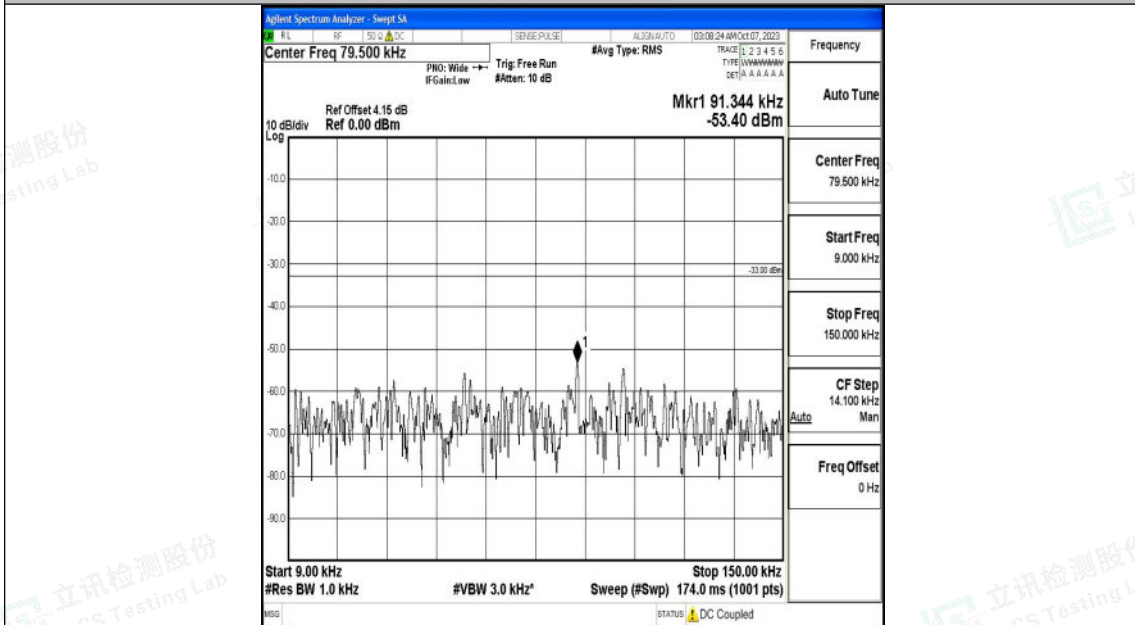

Band26_5MHz_16QAM_26815_1RB#0_0.009~0.15_0.009~0.15

Shenzhen LCS Compliance Testing Laboratory Ltd.
Add: 101, 201 Bldg A & 301 Bldg C, Juji Industrial Park Yabianxueziwei, Shajing Street,
Baoan District, Shenzhen, 518000, China
Tel: +(86) 0755-82591330 | E-mail: webmaster@lcs-cert.com | Web: www.lcs-cert.com
Scan code to check authenticity