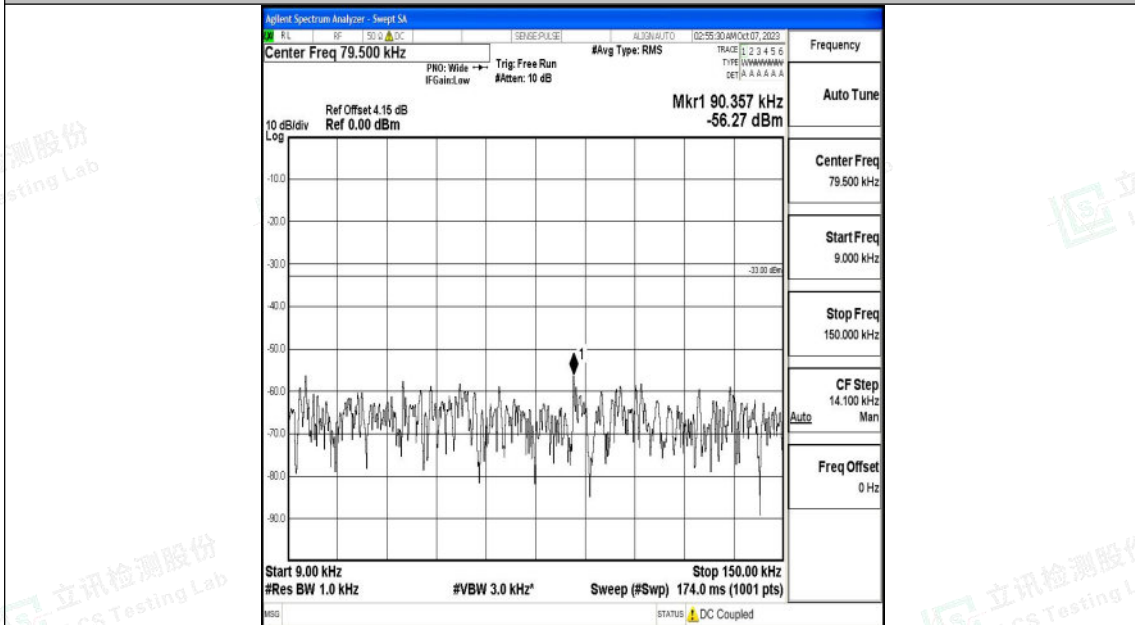

Band26_3MHz_16QAM_26915_1RB#0_0.009~0.15_0.009~0.15

Shenzhen LCS Compliance Testing Laboratory Ltd.
Add: 101, 201 Bldg A & 301 Bldg C, Juji Industrial Park Yabianxueziwei, Shajing Street,
Baoan District, Shenzhen, 518000, China
Tel: +(86) 0755-82591330 | E-mail: webmaster@lcs-cert.com | Web: www.lcs-cert.com
Scan code to check authenticity