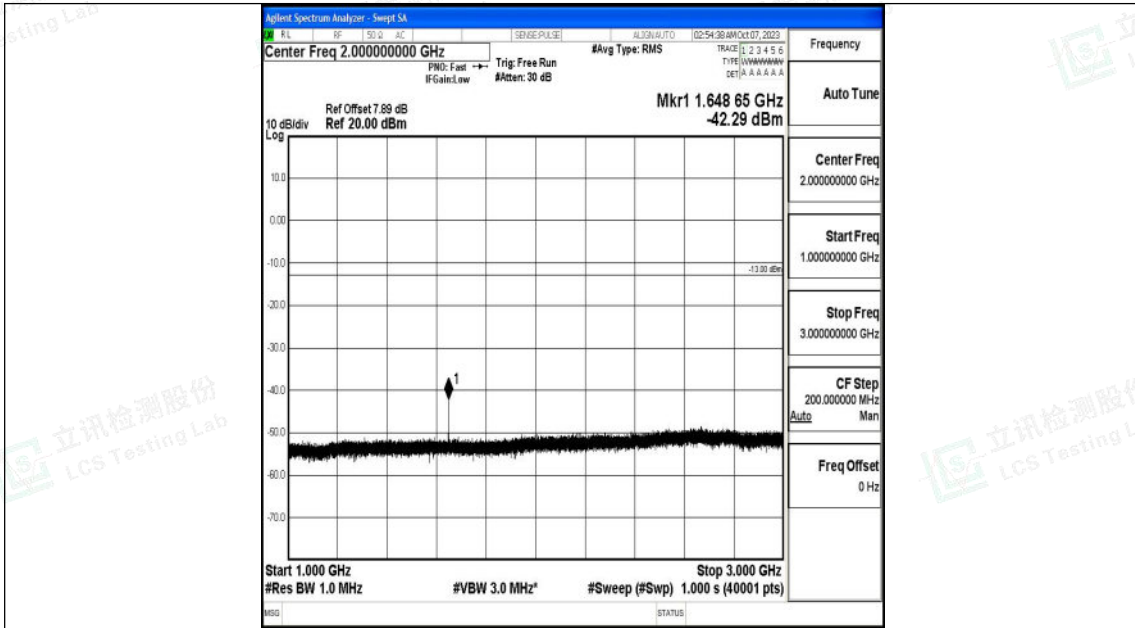

Band26_3MHz_16QAM_26805_1RB#0_1000~3000_1000~3000