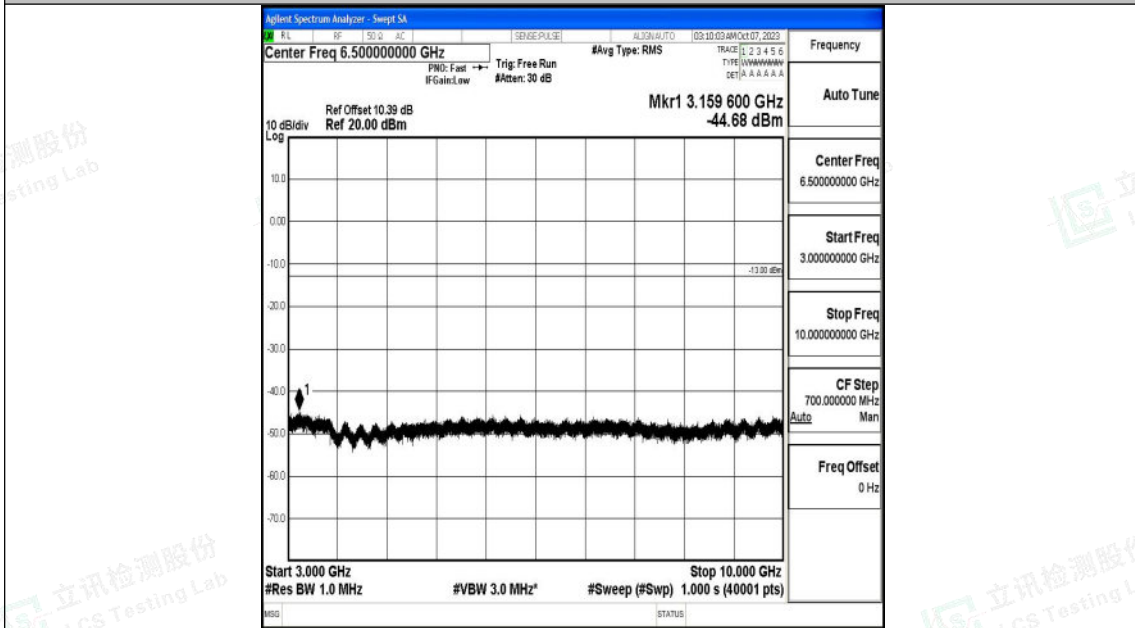

Band26_5MHz_16QAM_26915_1RB#0_3000~10000_3000~10000

Shenzhen LCS Compliance Testing Laboratory Ltd.
Add: 101, 201 Bldg A & 301 Bldg C, Juji Industrial Park Yabianxueziwei, Shajing Street,
Baoan District, Shenzhen, 518000, China
Tel: +(86) 0755-82591330 | E-mail: webmaster@lcs-cert.com | Web: www.lcs-cert.com
Scan code to check authenticity