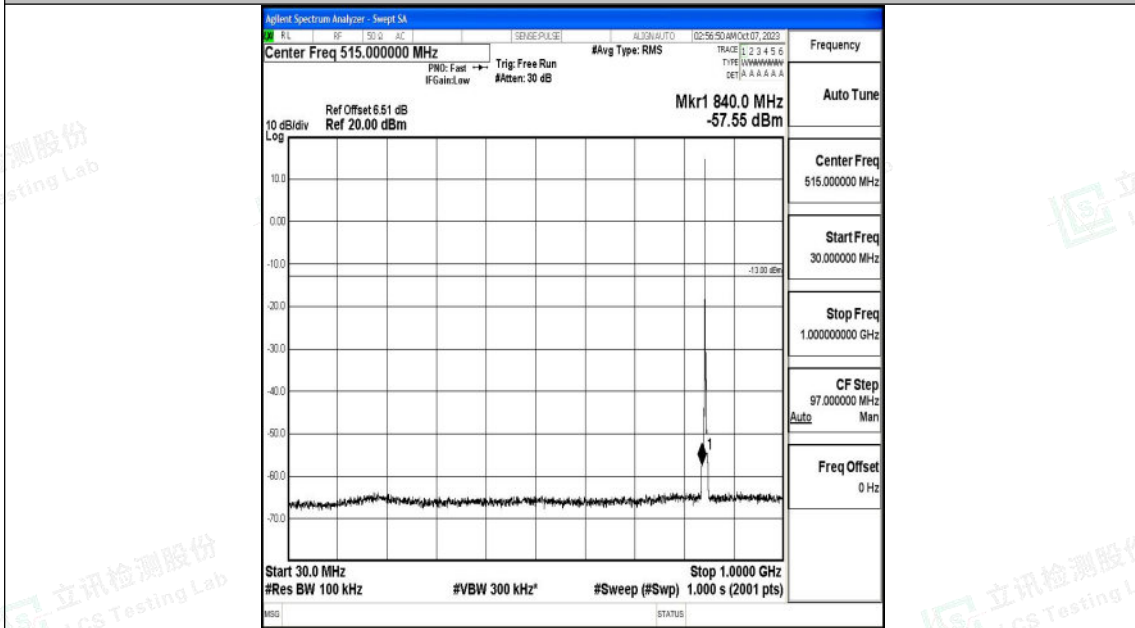

Band26_3MHz_16QAM_27025_1RB#0_30~1000_30~1000