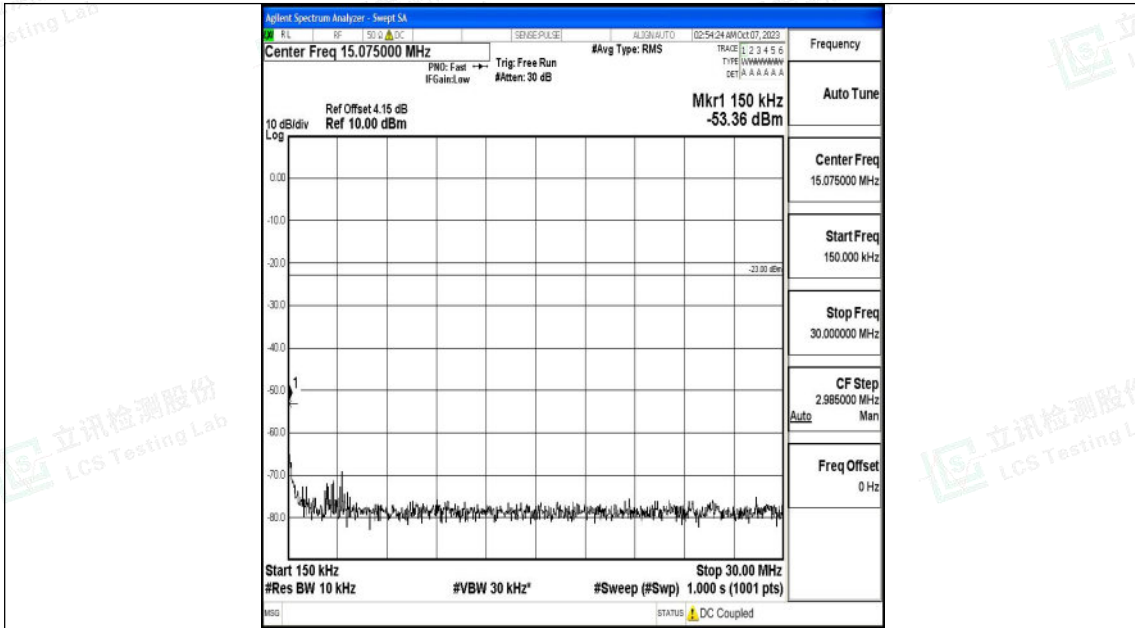

Band26_3MHz_16QAM_26805_1RB#0_0.15~30_0.15~30