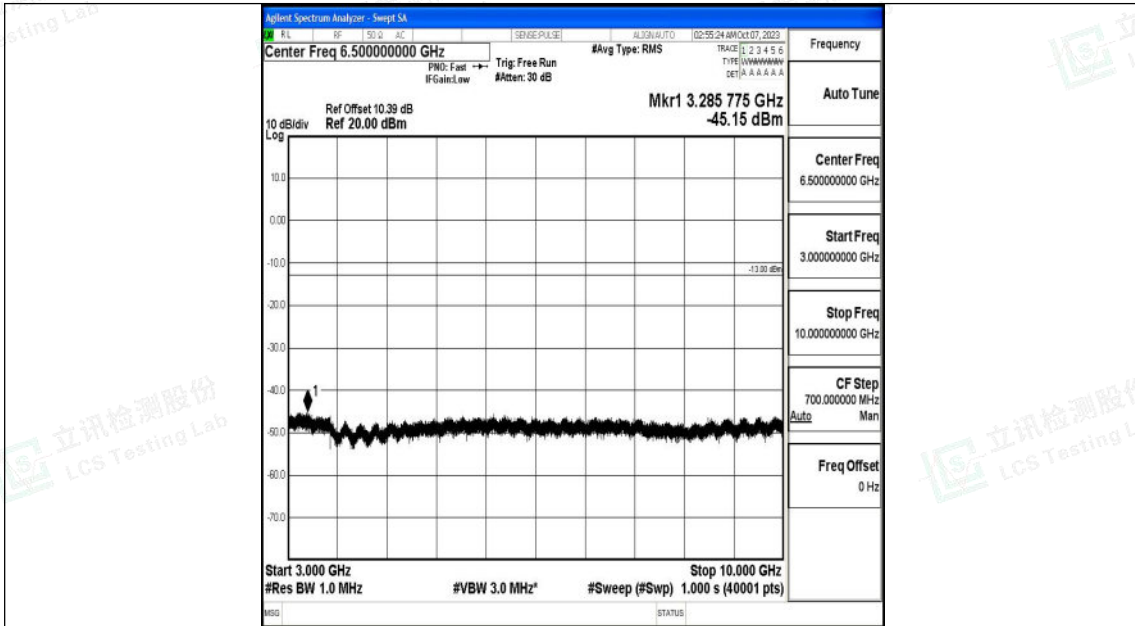

Band26_3MHz_QPSK_26915_1RB#0_3000~10000_3000~10000