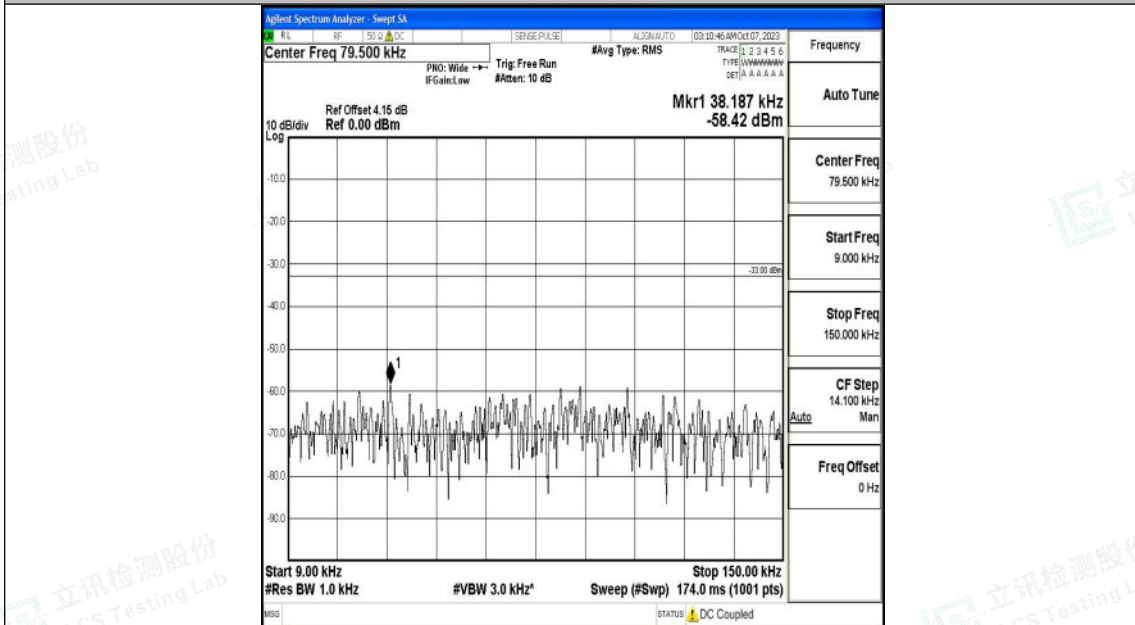

Band26_5MHz_16QAM_27015_1RB#0_0.009~0.15_0.009~0.15