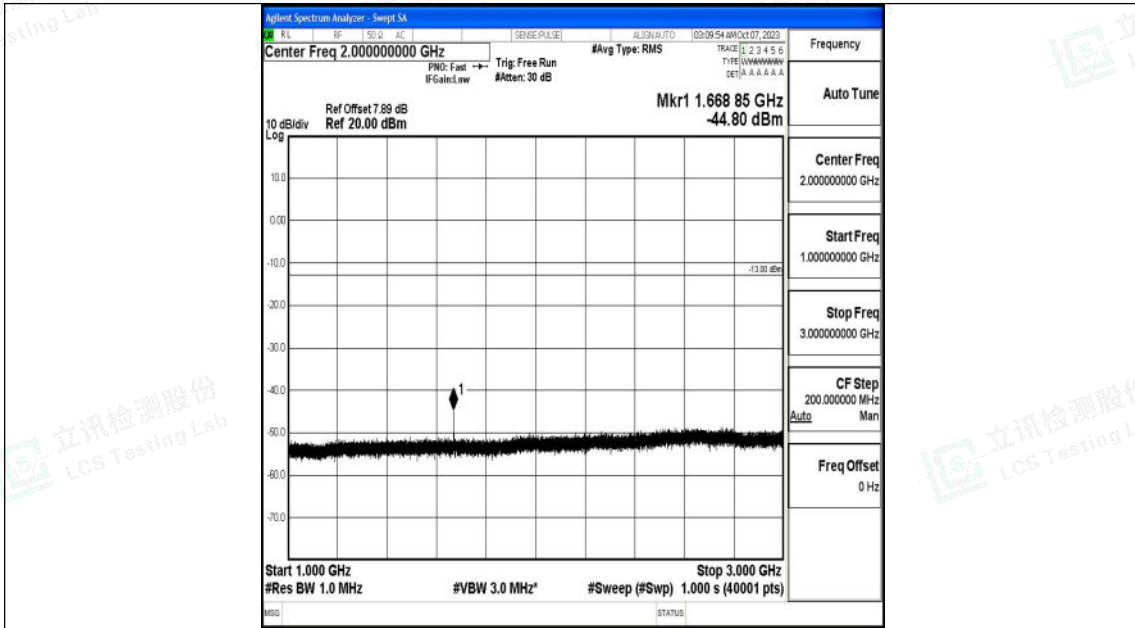

Band26_5MHz_16QAM_26915_1RB#0_1000~3000_1000~3000