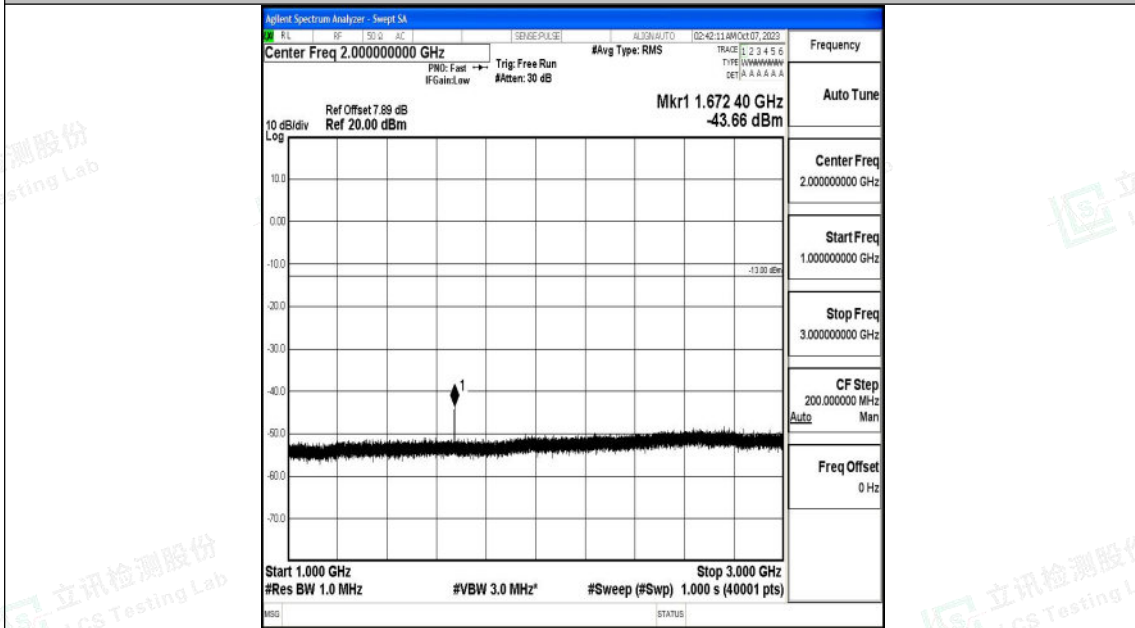

Band26_1.4MHz_QPSK_26915_1RB#0_30~1000_30~1000

Band26_1.4MHz_QPSK_26915_1RB#0_1000~3000_1000~3000

Shenzhen LCS Compliance Testing Laboratory Ltd.
 Add: 101, 201 Bldg A & 301 Bldg C, Juji Industrial Park Yabianxueziwei, Shajing Street,
 Baoan District, Shenzhen, 518000, China
 Tel: +(86) 0755-82591330 | E-mail: webmaster@lcs-cert.com | Web: www.lcs-cert.com
 Scan code to check authenticity