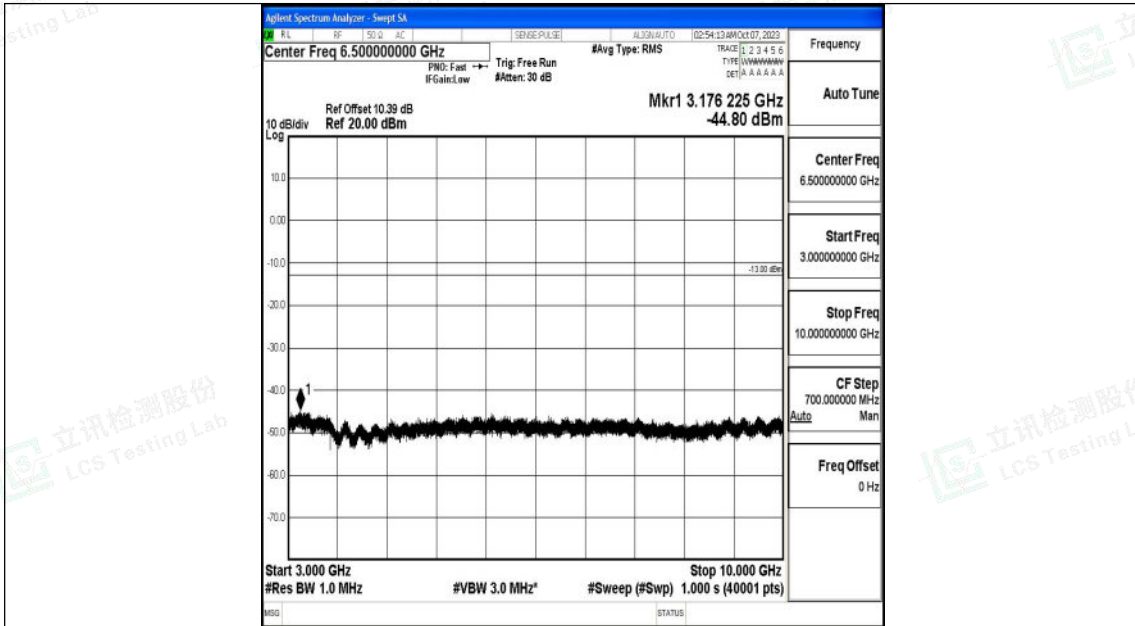

Band26_3MHz_QPSK_26805_1RB#0_3000~10000_3000~10000