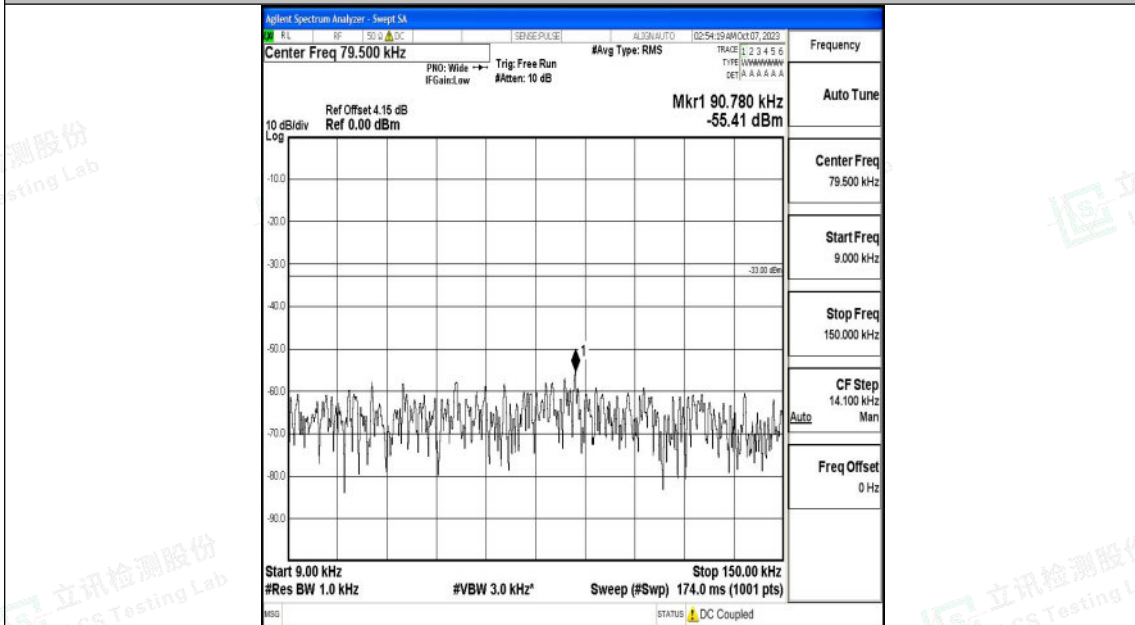

Band26_3MHz_16QAM_26805_1RB#0_0.009~0.15_0.009~0.15

Shenzhen LCS Compliance Testing Laboratory Ltd.
Add: 101, 201 Bldg A & 301 Bldg C, Juji Industrial Park Yabianxueziwei, Shajing Street,
Baoan District, Shenzhen, 518000, China
Tel: +(86) 0755-82591330 | E-mail: webmaster@lcs-cert.com | Web: www.lcs-cert.com
Scan code to check authenticity