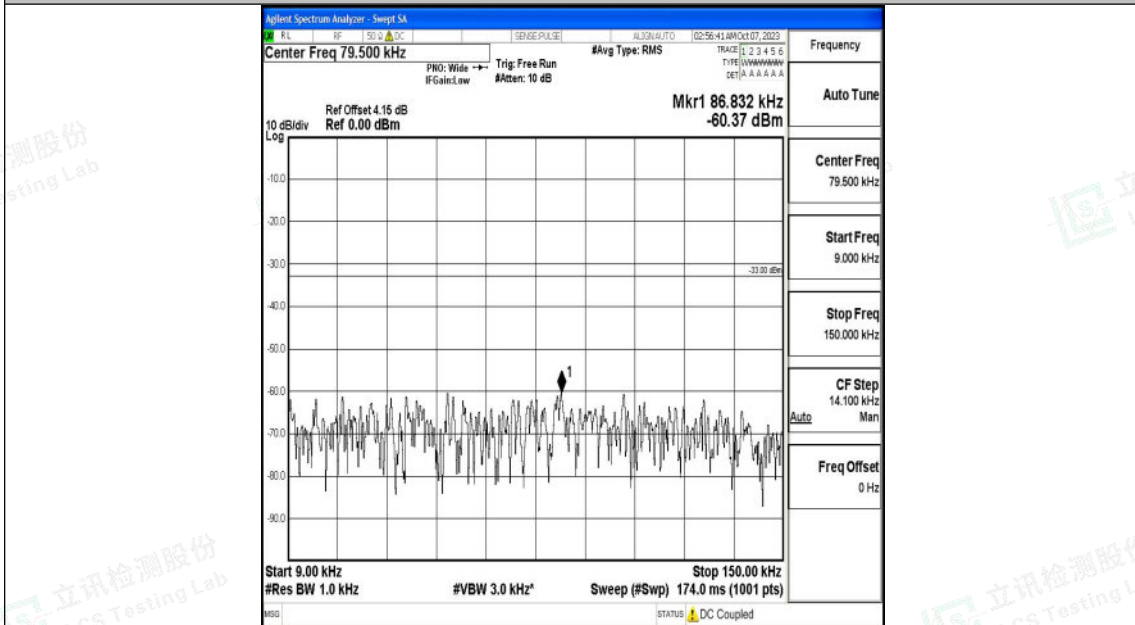

Band26_3MHz_16QAM_27025_1RB#0_0.009~0.15_0.009~0.15

Shenzhen LCS Compliance Testing Laboratory Ltd.
Add: 101, 201 Bldg A & 301 Bldg C, Juji Industrial Park Yabianxueziwei, Shajing Street,
Baoan District, Shenzhen, 518000, China
Tel: +(86) 0755-82591330 | E-mail: webmaster@lcs-cert.com | Web: www.lcs-cert.com
Scan code to check authenticity