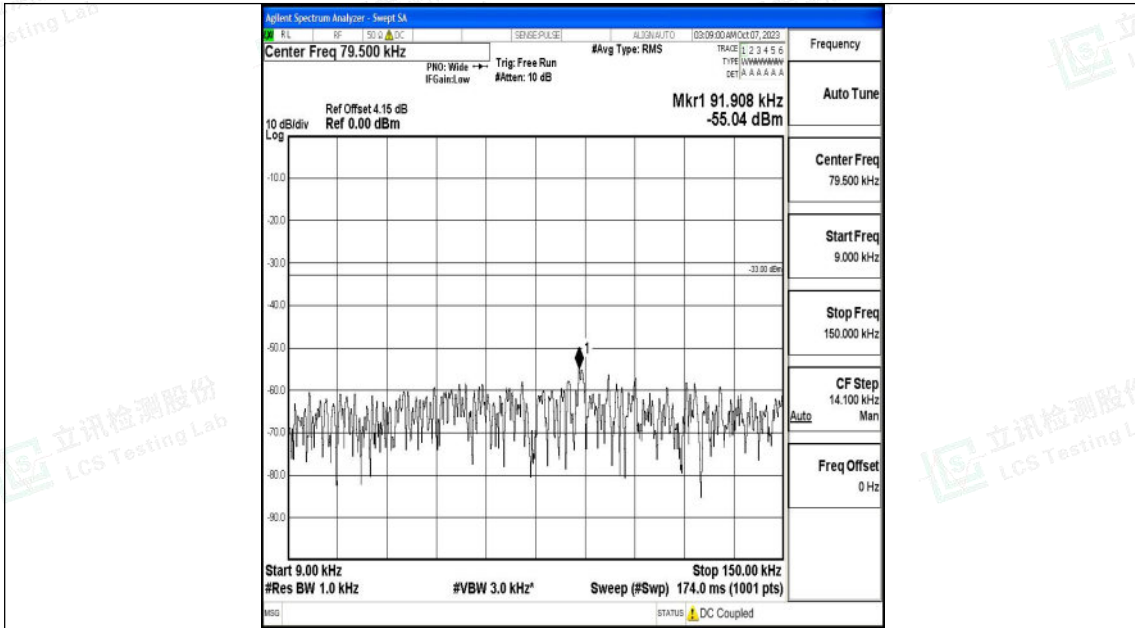

Band26_5MHz_QPSK_26915_1RB#0_0.009~0.15_0.009~0.15