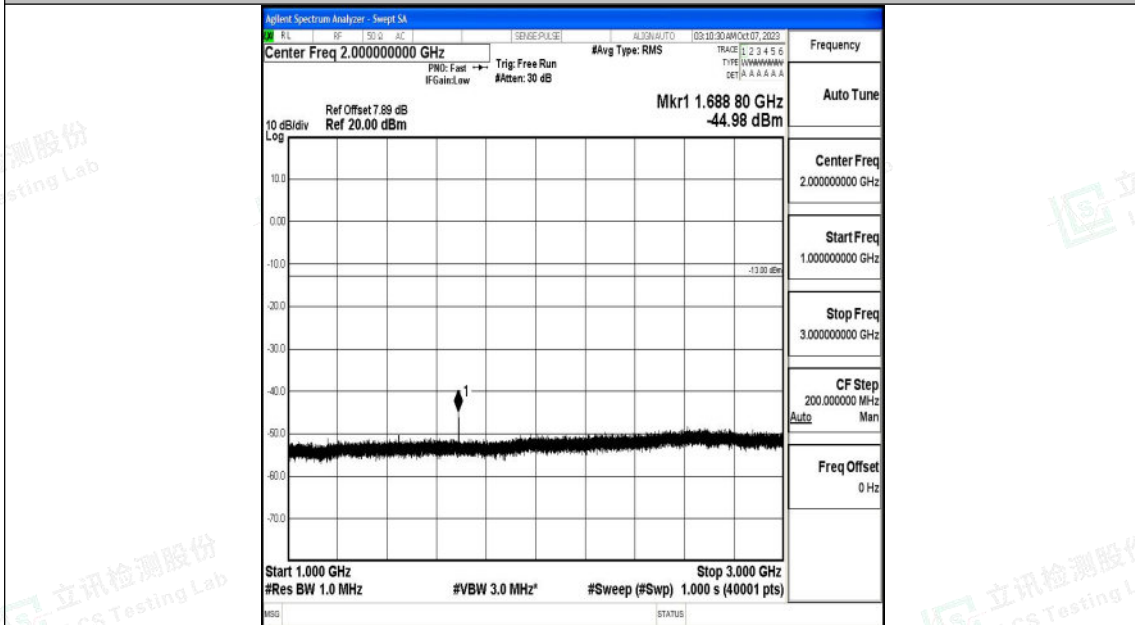

Band26_5MHz_QPSK_27015_1RB#0_1000~3000_1000~3000

Shenzhen LCS Compliance Testing Laboratory Ltd.
Add: 101, 201 Bldg A & 301 Bldg C, Juji Industrial Park Yabianxueziwei, Shajing Street,
Baoan District, Shenzhen, 518000, China
Tel: +(86) 0755-82591330 | E-mail: webmaster@lcs-cert.com | Web: www.lcs-cert.com
Scan code to check authenticity