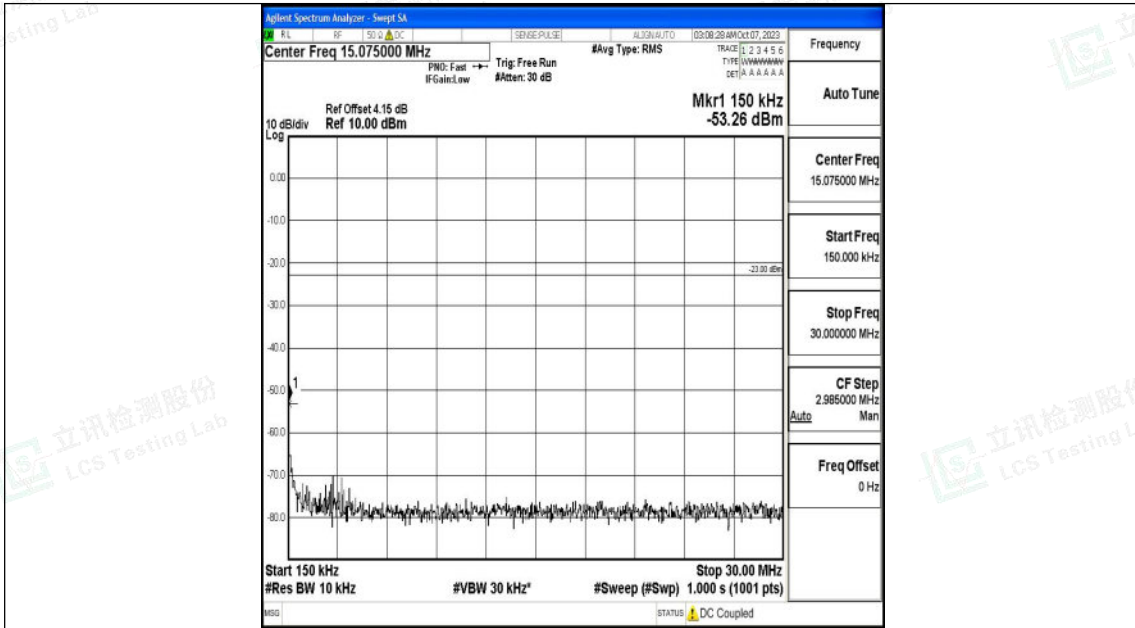

Band26_5MHz_16QAM_26815_1RB#0_0.15~30_0.15~30