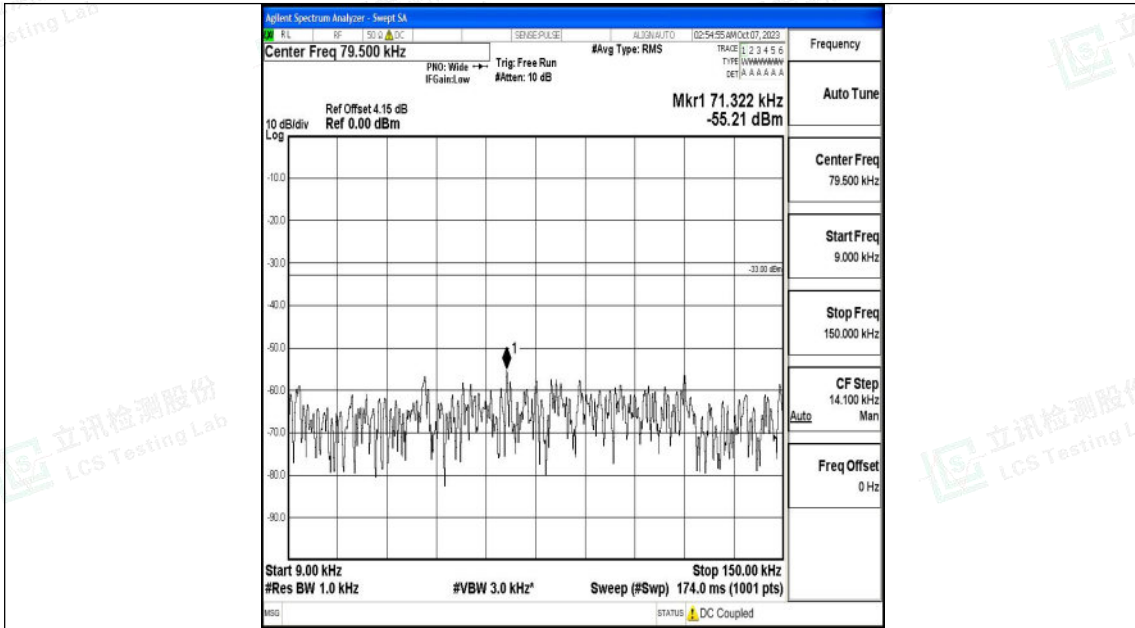

Band26_3MHz_16QAM_26805_1RB#0_0.15~30_0.15~30

Band26_3MHz_16QAM_26805_1RB#0_30~1000_30~1000

Band26_3MHz_16QAM_26805_1RB#0_1000~3000_1000~3000

Band26_3MHz_16QAM_26805_1RB#0_3000~10000_3000~10000

Shenzhen LCS Compliance Testing Laboratory Ltd.
 Add: 101, 201 Bldg A & 301 Bldg C, Juji Industrial Park Yabianxueziwei, Shajing Street,
 Baoan District, Shenzhen, 518000, China
 Tel: +(86) 0755-82591330 | E-mail: webmaster@lcs-cert.com | Web: www.lcs-cert.com
 Scan code to check authenticity