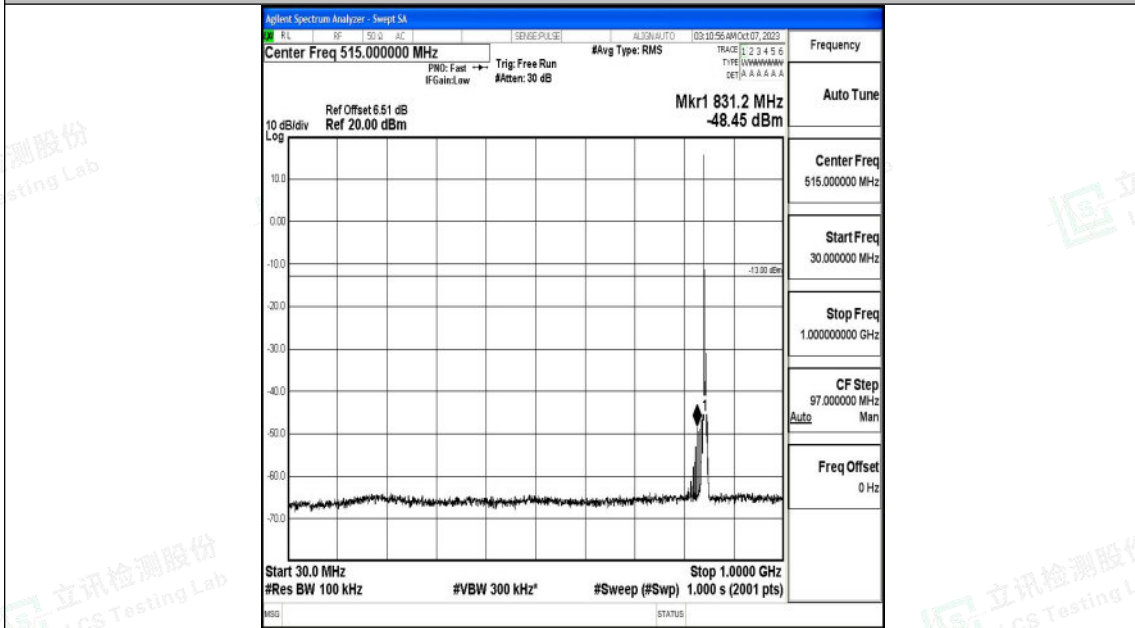

Band26_5MHz_QPSK_27015_1RB#0_3000~10000_3000~10000

Band26_5MHz_16QAM_27015_1RB#0_0.009~0.15_0.009~0.15

Band26_5MHz_16QAM_27015_1RB#0_0.15~30_0.15~30

Band26_5MHz_16QAM_27015_1RB#0_30~1000_30~1000

Shenzhen LCS Compliance Testing Laboratory Ltd.
 Add: 101, 201 Bldg A & 301 Bldg C, Juji Industrial Park Yabianxueziwei, Shajing Street,
 Baoan District, Shenzhen, 518000, China
 Tel: +(86) 0755-82591330 | E-mail: webmaster@lcs-cert.com | Web: www.lcs-cert.com
 Scan code to check authenticity