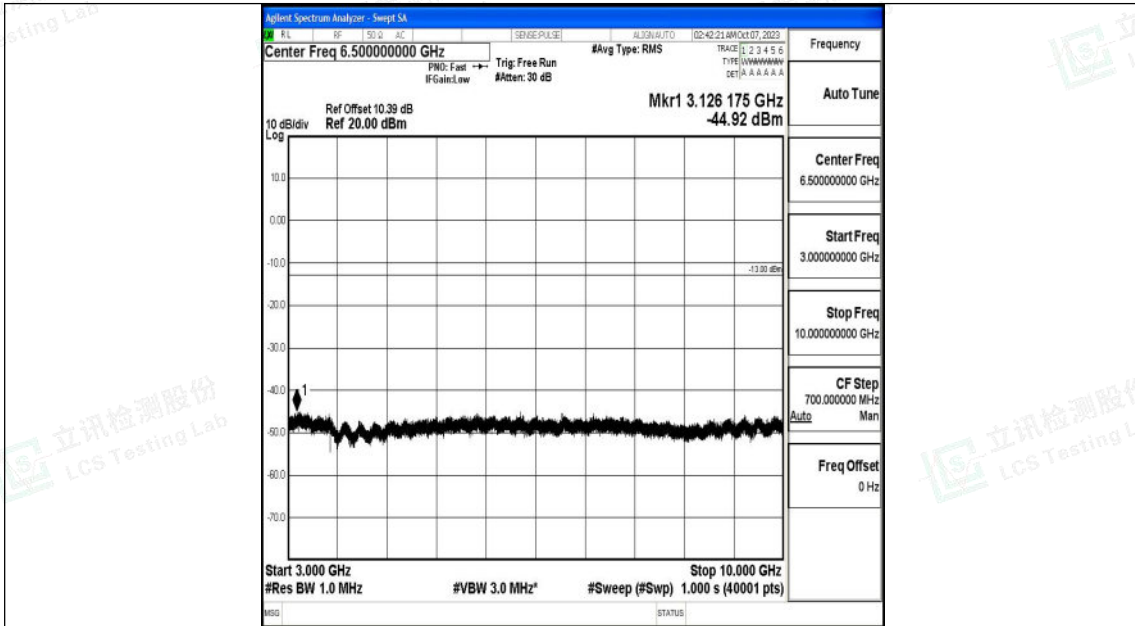

Band26_1.4MHz_QPSK_26915_1RB#0_30~1000_30~1000

Band26_1.4MHz_QPSK_26915_1RB#0_1000~3000_1000~3000

Shenzhen LCS Compliance Testing Laboratory Ltd.
 Add: 101, 201 Bldg A & 301 Bldg C, Juji Industrial Park Yabianxueziwei, Shajing Street,
 Baoan District, Shenzhen, 518000, China
 Tel: +(86) 0755-82591330 | E-mail: webmaster@lcs-cert.com | Web: www.lcs-cert.com
 Scan code to check authenticity