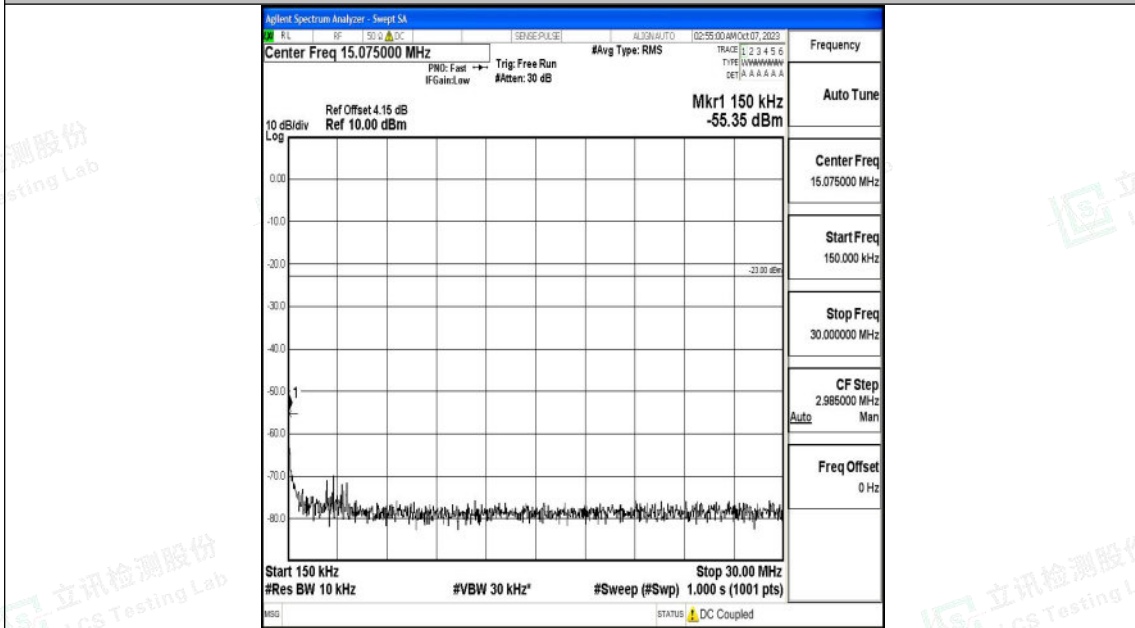

Band26_3MHz_QPSK_26915_1RB#0_0.15~30_0.15~30

Shenzhen LCS Compliance Testing Laboratory Ltd.
Add: 101, 201 Bldg A & 301 Bldg C, Juji Industrial Park Yabianxueziwei, Shajing Street,
Baoan District, Shenzhen, 518000, China
Tel: +(86) 0755-82591330 | E-mail: webmaster@lcs-cert.com | Web: www.lcs-cert.com
Scan code to check authenticity