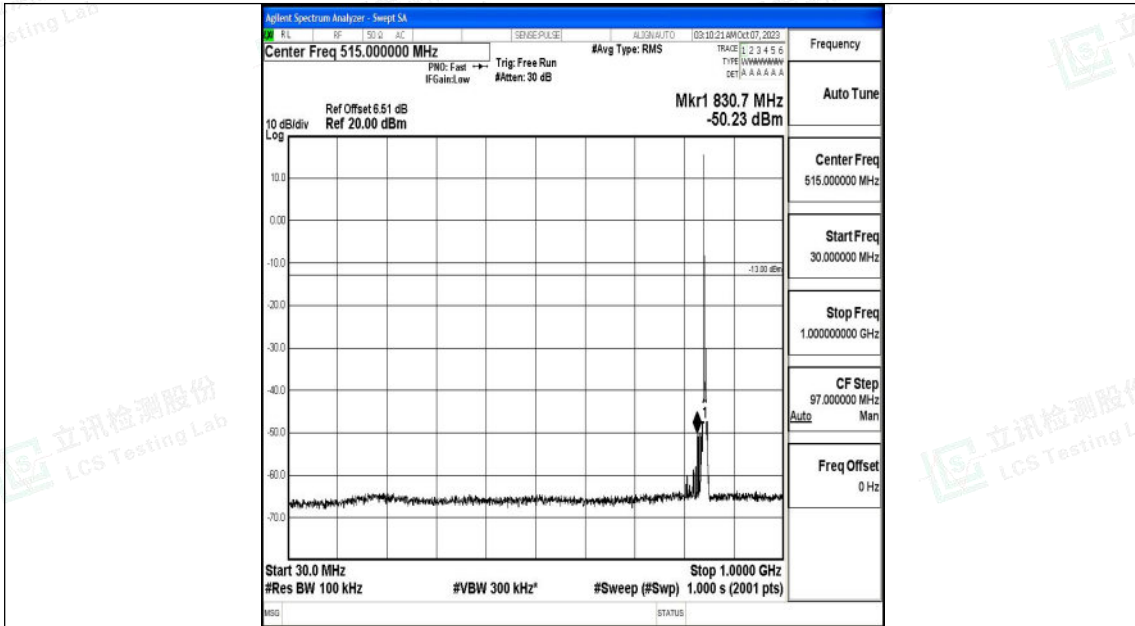

Band26_5MHz_QPSK_27015_1RB#0_30~1000_30~1000