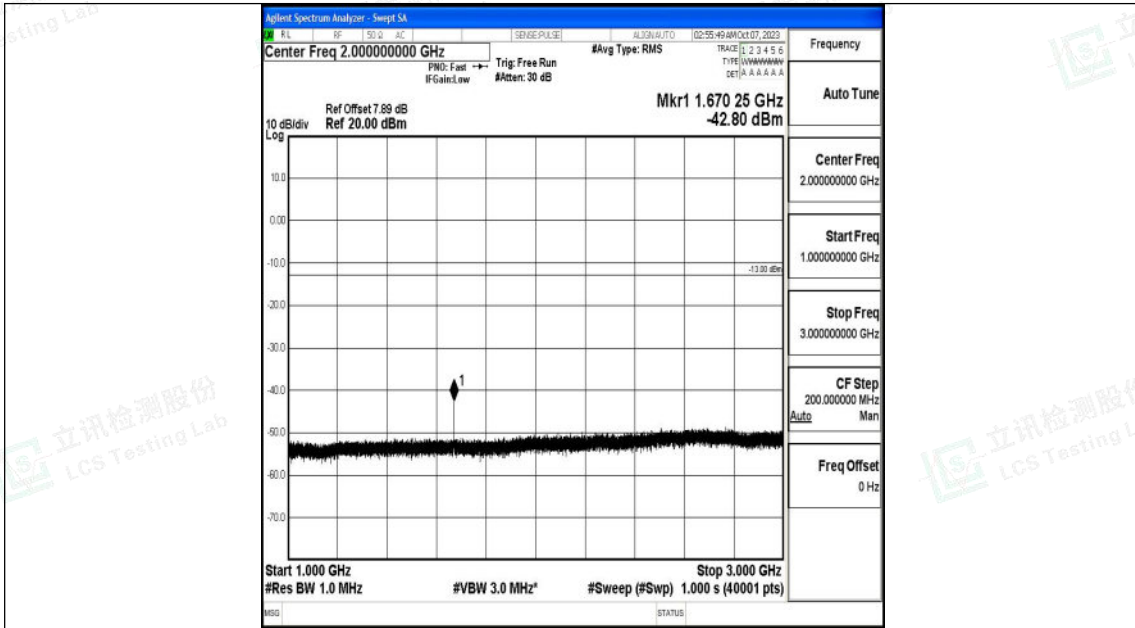

Band26_3MHz_16QAM_26915_1RB#0_1000~3000_1000~3000