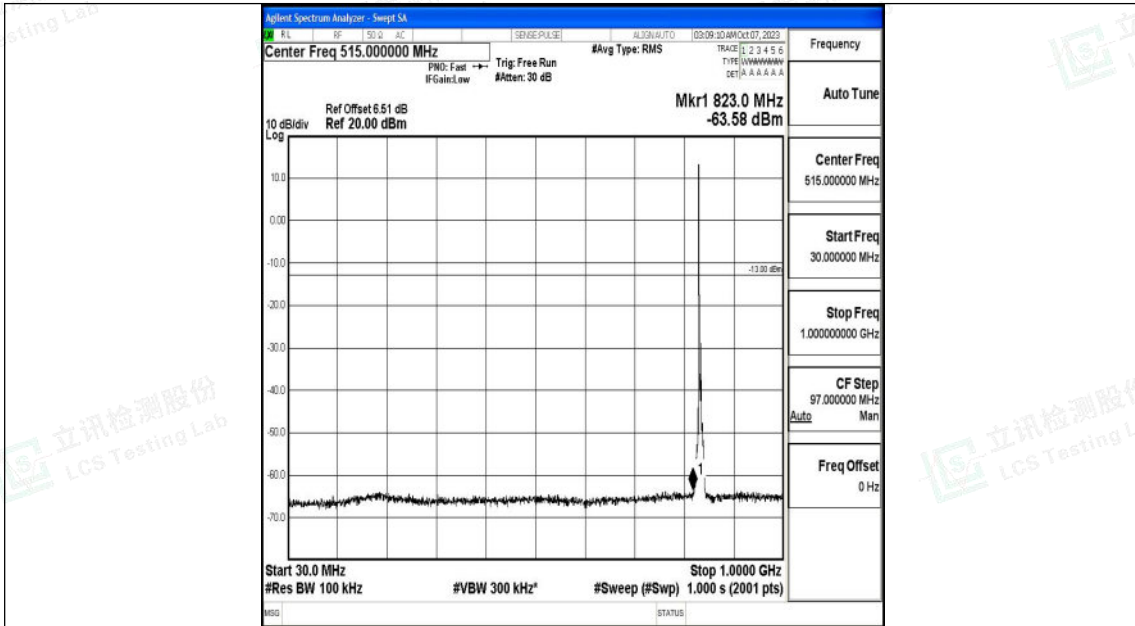

Band26_5MHz_QPSK_26915_1RB#0_30~1000_30~1000