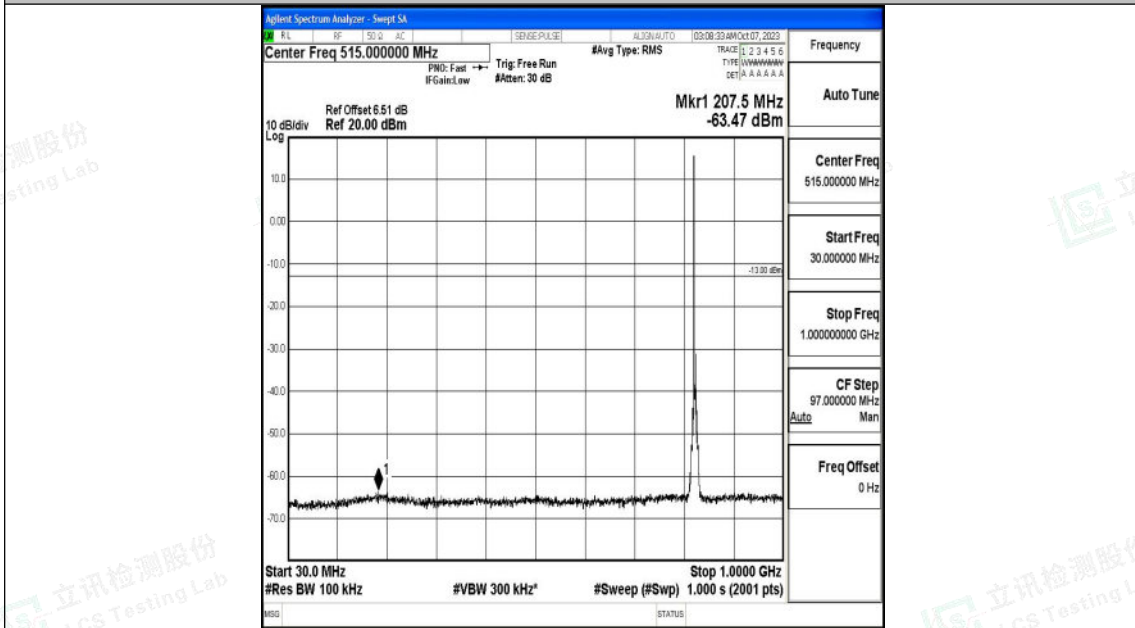

Band26_5MHz_16QAM_26815_1RB#0_30~1000_30~1000

Shenzhen LCS Compliance Testing Laboratory Ltd.
Add: 101, 201 Bldg A & 301 Bldg C, Juji Industrial Park Yabianxueziwei, Shajing Street,
Baoan District, Shenzhen, 518000, China
Tel: +(86) 0755-82591330 | E-mail: webmaster@lcs-cert.com | Web: www.lcs-cert.com
Scan code to check authenticity