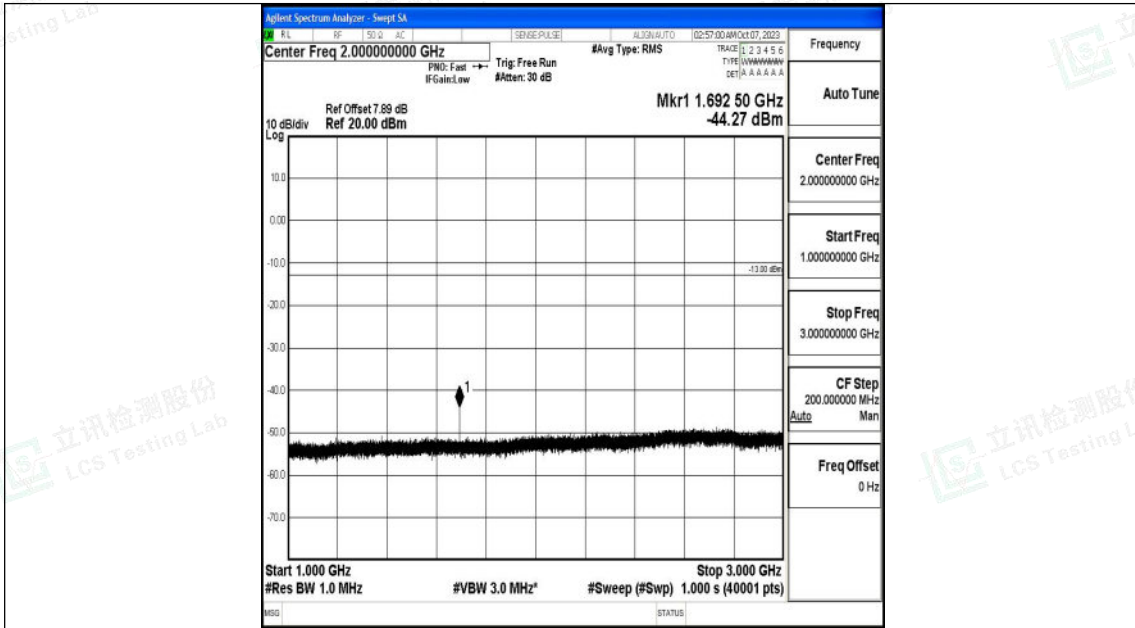

Band26_3MHz_16QAM_27025_1RB#0_1000~3000_1000~3000