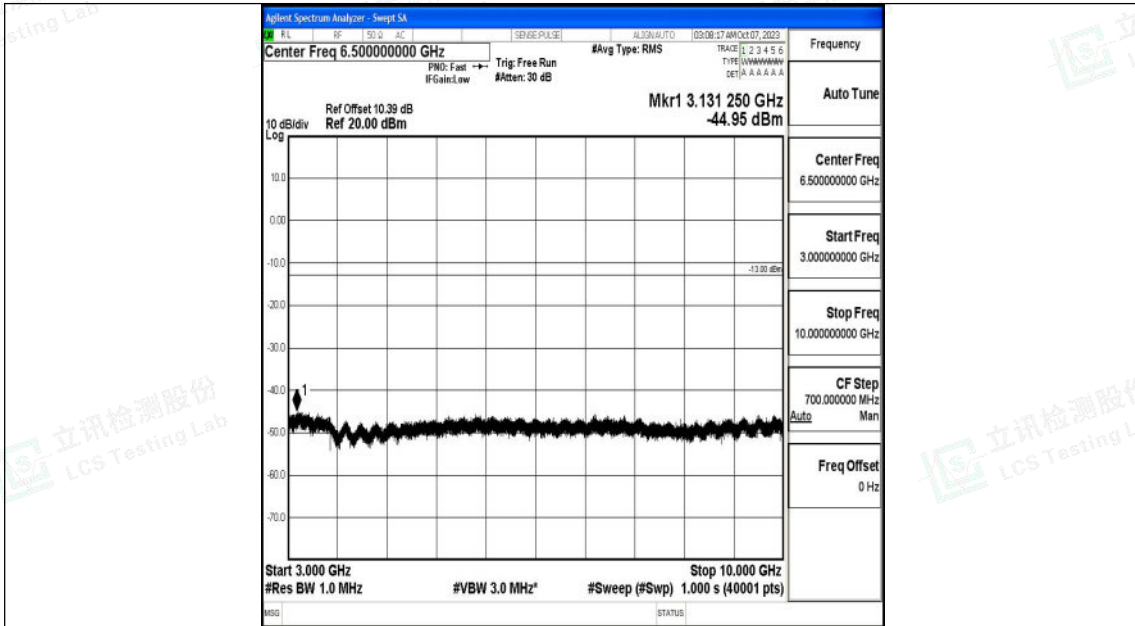

Band26_5MHz_QPSK_26815_1RB#0_3000~10000_3000~10000