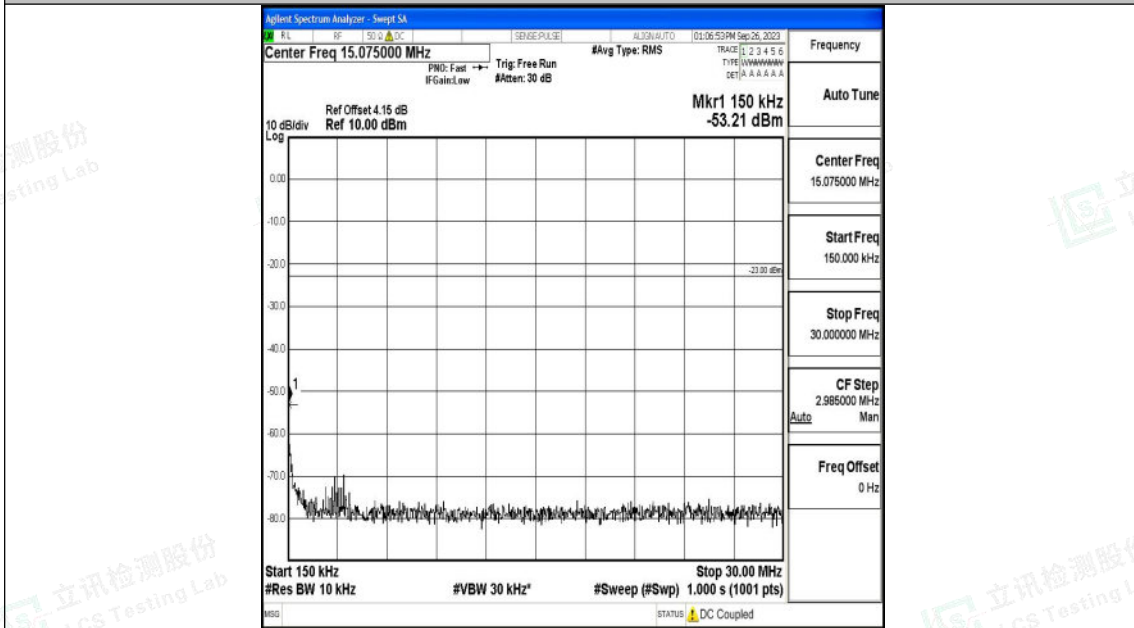

Band26_3MHz_QPSK_26705_1RB#0_0.15~30_0.15~30

Shenzhen LCS Compliance Testing Laboratory Ltd.
Add: 101, 201 Bldg A & 301 Bldg C, Juji Industrial Park Yabianxueziwei, Shajing Street,
Baoan District, Shenzhen, 518000, China
Tel: +(86) 0755-82591330 | E-mail: webmaster@lcs-cert.com | Web: www.lcs-cert.com
Scan code to check authenticity