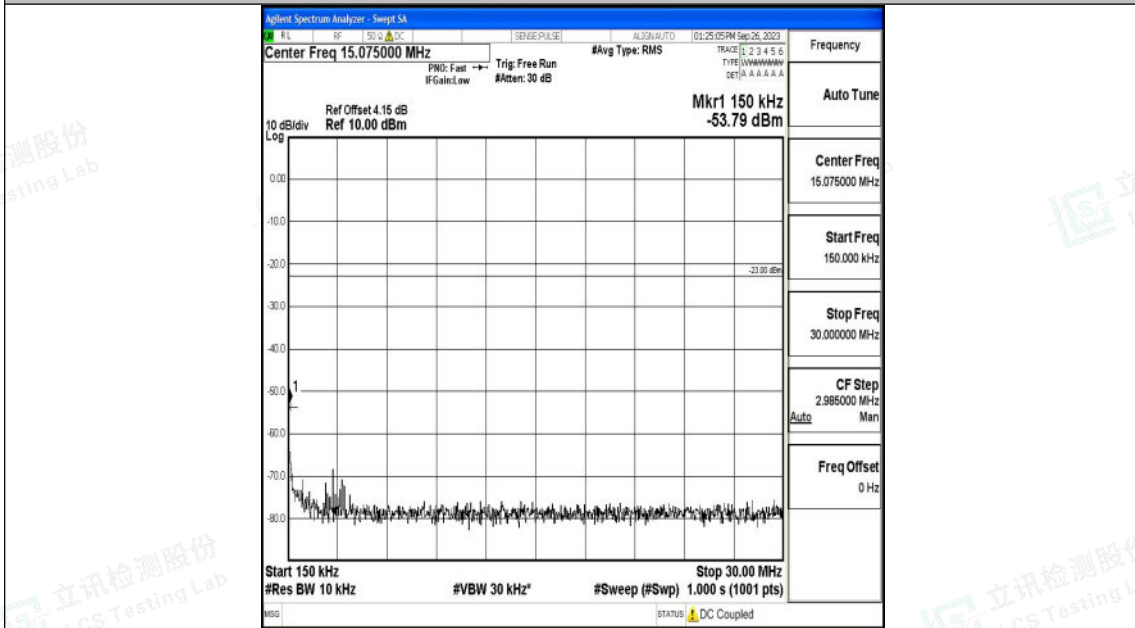

Band26_5MHz_QPSK_26740_1RB#0_0.15~30_0.15~30

Shenzhen LCS Compliance Testing Laboratory Ltd.
Add: 101, 201 Bldg A & 301 Bldg C, Juji Industrial Park Yabianxueziwei, Shajing Street,
Baoan District, Shenzhen, 518000, China
Tel: +(86) 0755-82591330 | E-mail: webmaster@lcs-cert.com | Web: www.lcs-cert.com
Scan code to check authenticity