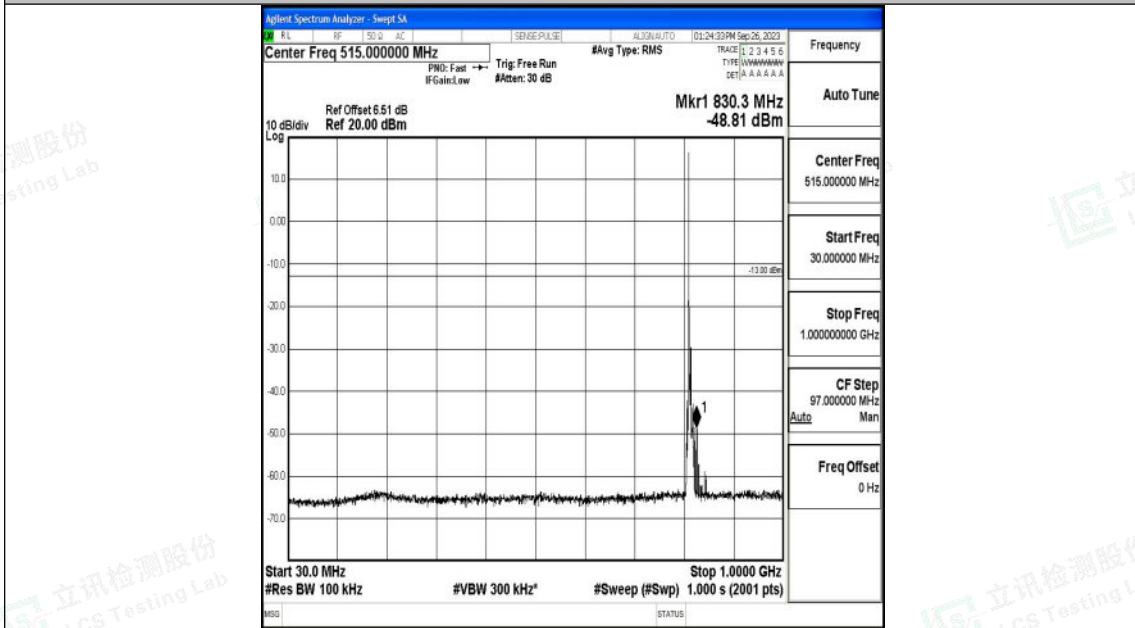

Band26_5MHz_16QAM_26715_1RB#0_30~1000_30~1000

Shenzhen LCS Compliance Testing Laboratory Ltd.
Add: 101, 201 Bldg A & 301 Bldg C, Juji Industrial Park Yabianxueziwei, Shajing Street,
Baoan District, Shenzhen, 518000, China
Tel: +(86) 0755-82591330 | E-mail: webmaster@lcs-cert.com | Web: www.lcs-cert.com
Scan code to check authenticity