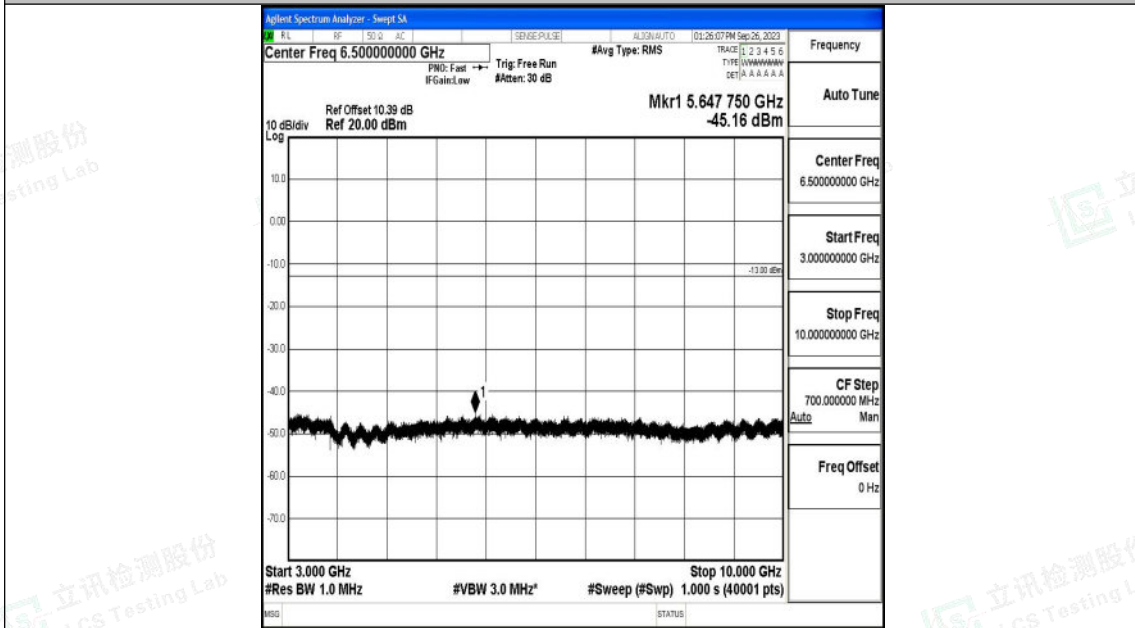

Band26_5MHz_16QAM_26740_1RB#0_3000~10000_3000~10000

Shenzhen LCS Compliance Testing Laboratory Ltd.
Add: 101, 201 Bldg A & 301 Bldg C, Juji Industrial Park Yabianxueziwei, Shajing Street,
Baoan District, Shenzhen, 518000, China
Tel: +(86) 0755-82591330 | E-mail: webmaster@lcs-cert.com | Web: www.lcs-cert.com
Scan code to check authenticity