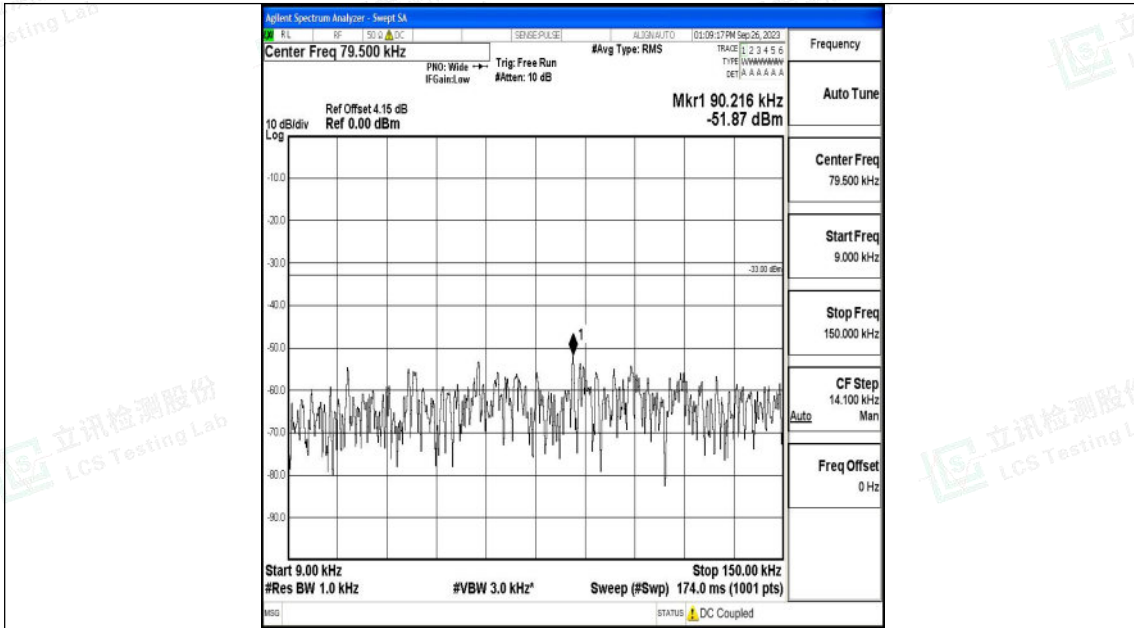

Band26_3MHz_16QAM_26740_1RB#0_0.15~30_0.15~30

Band26_3MHz_16QAM_26740_1RB#0_30~1000_30~1000

Band26_3MHz_16QAM_26740_1RB#0_1000~3000_1000~3000

Band26_3MHz_16QAM_26740_1RB#0_3000~10000_3000~10000

Shenzhen LCS Compliance Testing Laboratory Ltd.
 Add: 101, 201 Bldg A & 301 Bldg C, Juji Industrial Park Yabianxueziwei, Shajing Street,
 Baoan District, Shenzhen, 518000, China
 Tel: +(86) 0755-82591330 | E-mail: webmaster@lcs-cert.com | Web: www.lcs-cert.com
 Scan code to check authenticity