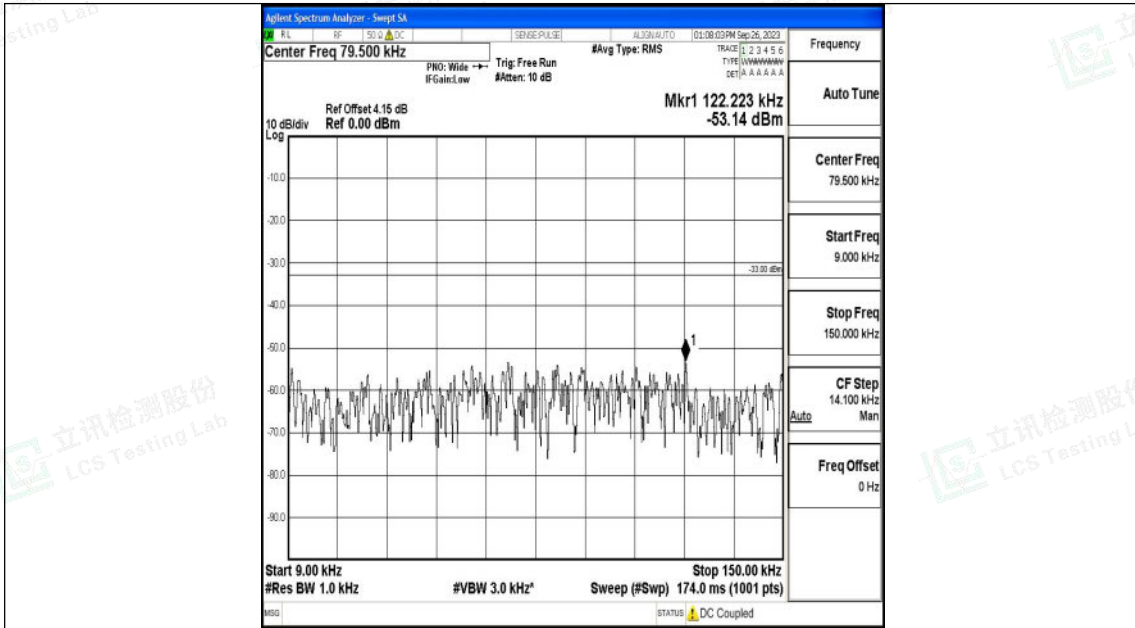

Band26_3MHz_QPSK_26740_1RB#0_0.009~0.15_0.009~0.15