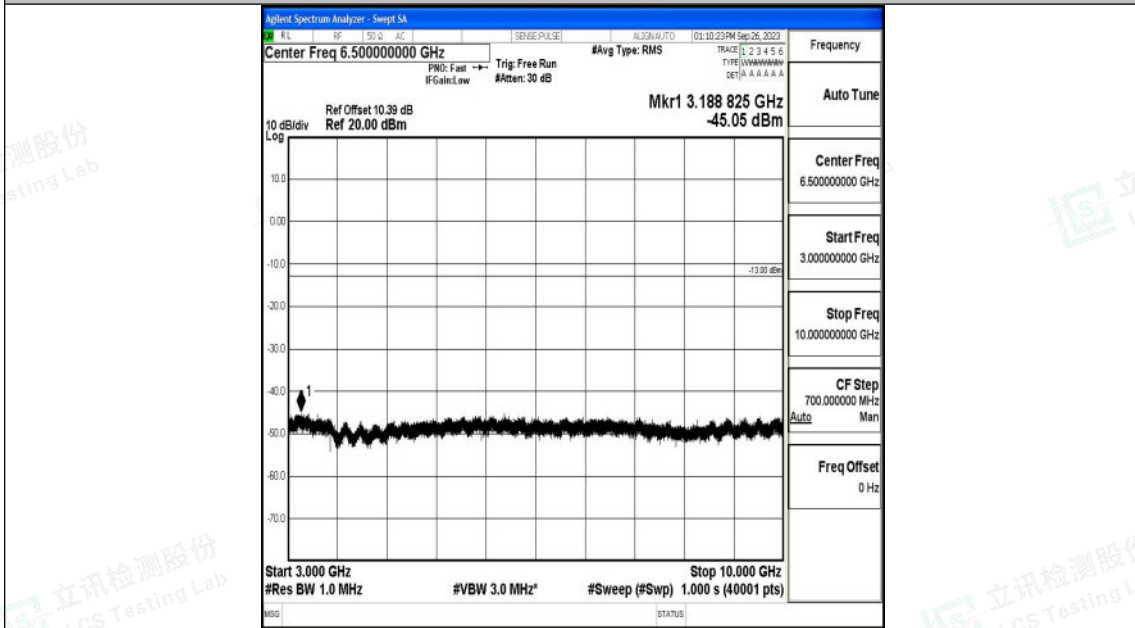

Band26_3MHz_16QAM_26775_1RB#0_3000~10000_3000~10000

Shenzhen LCS Compliance Testing Laboratory Ltd.
Add: 101, 201 Bldg A & 301 Bldg C, Juji Industrial Park Yabianxueziwei, Shajing Street,
Baoan District, Shenzhen, 518000, China
Tel: +(86) 0755-82591330 | E-mail: webmaster@lcs-cert.com | Web: www.lcs-cert.com
Scan code to check authenticity