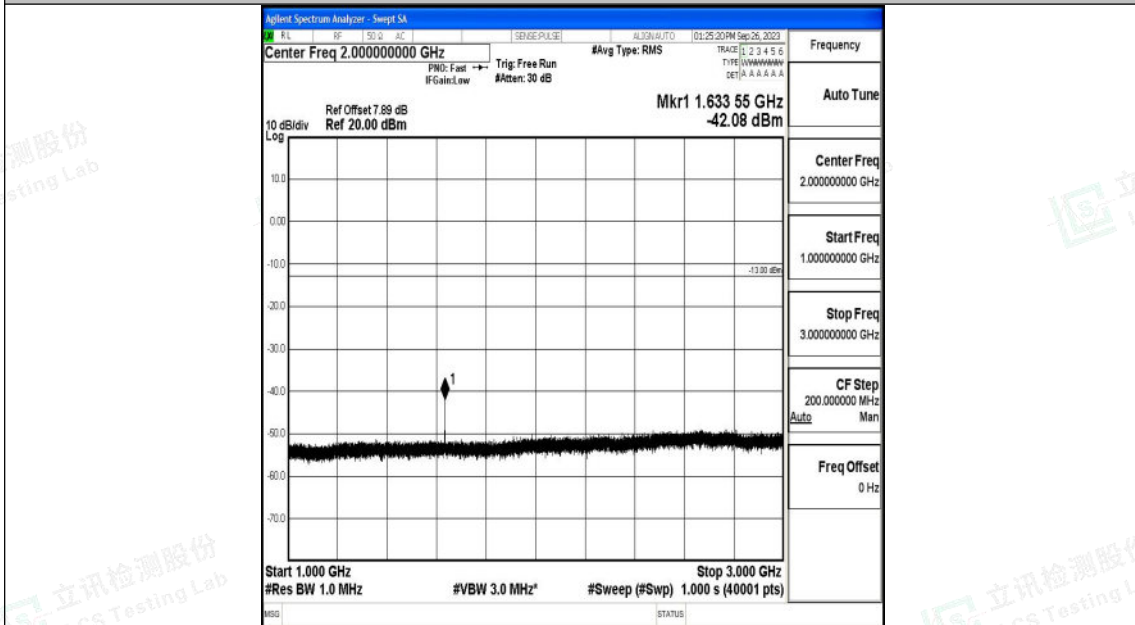

Band26_5MHz_QPSK_26740_1RB#0_1000~3000_1000~3000

Shenzhen LCS Compliance Testing Laboratory Ltd.
Add: 101, 201 Bldg A & 301 Bldg C, Juji Industrial Park Yabianxueziwei, Shajing Street,
Baoan District, Shenzhen, 518000, China
Tel: +(86) 0755-82591330 | E-mail: webmaster@lcs-cert.com | Web: www.lcs-cert.com
Scan code to check authenticity