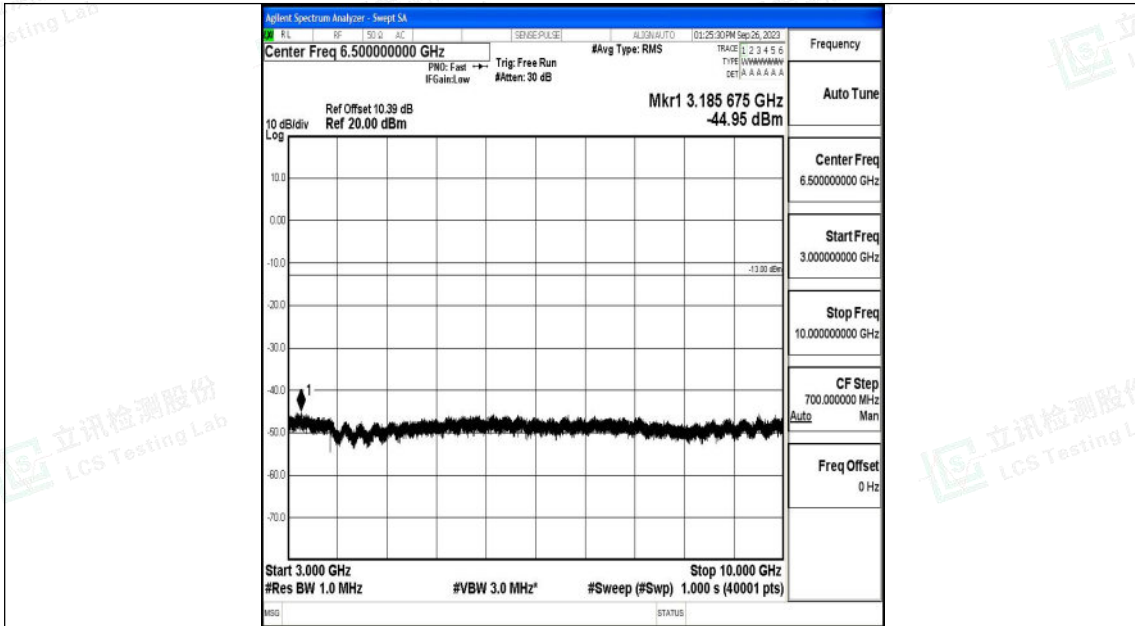

Band26_5MHz_QPSK_26740_1RB#0_3000~10000_3000~10000