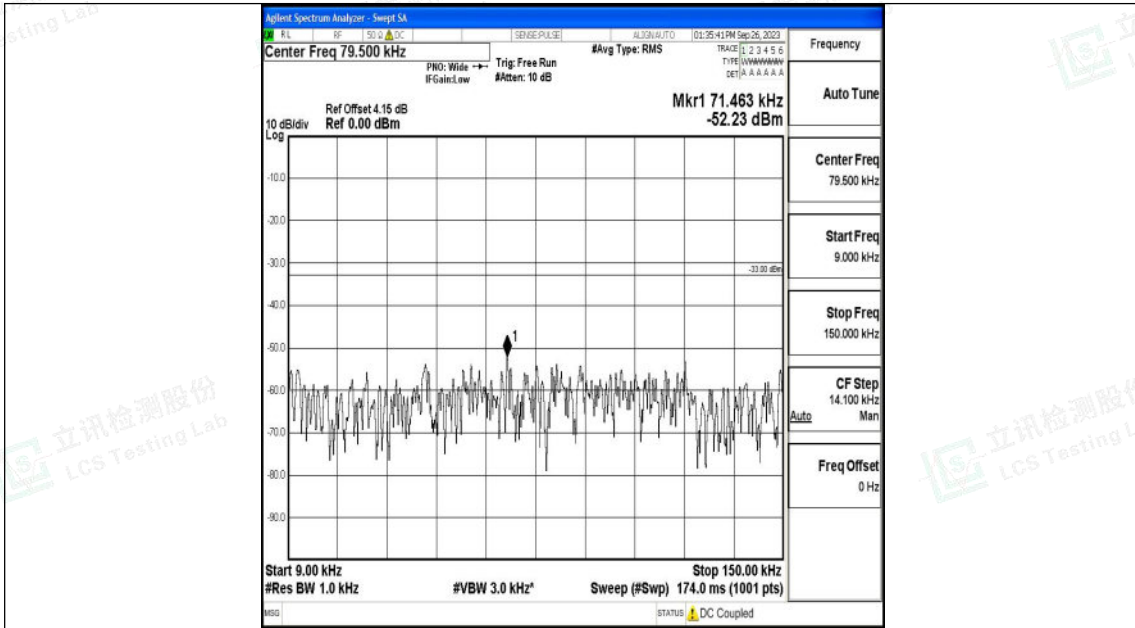

Band26_10MHz_QPSK_26740_1RB#0_0.009~0.15_0.009~0.15