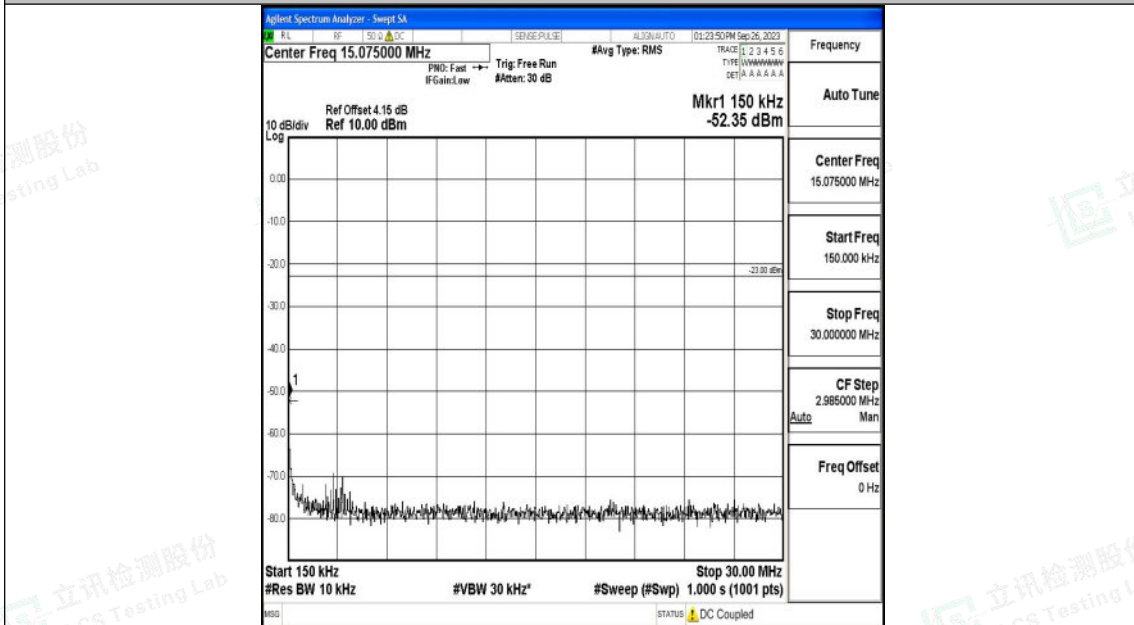

Band26_5MHz_QPSK_26715_1RB#0_0.009~0.15_0.009~0.15

Band26_5MHz_QPSK_26715_1RB#0_0.15~30_0.15~30

Shenzhen LCS Compliance Testing Laboratory Ltd.
 Add: 101, 201 Bldg A & 301 Bldg C, Juji Industrial Park Yabianxueziwei, Shajing Street,
 Baoan District, Shenzhen, 518000, China
 Tel: +(86) 0755-82591330 | E-mail: webmaster@lcs-cert.com | Web: www.lcs-cert.com
 Scan code to check authenticity