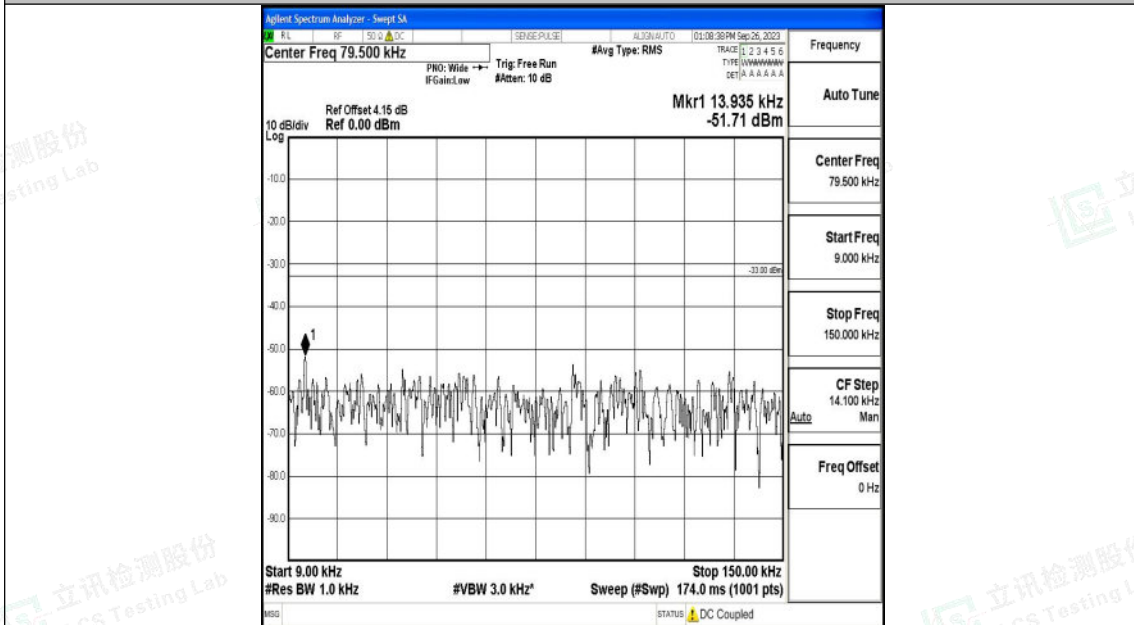

Shenzhen LCS Compliance Testing Laboratory Ltd.
Add: 101, 201 Bldg A & 301 Bldg C, Juji Industrial Park Yabianxueziwei, Shajing Street,
Baoan District, Shenzhen, 518000, China
Tel: +(86) 0755-82591330 | E-mail: webmaster@lcs-cert.com | Web: www.lcs-cert.com
Scan code to check authenticity