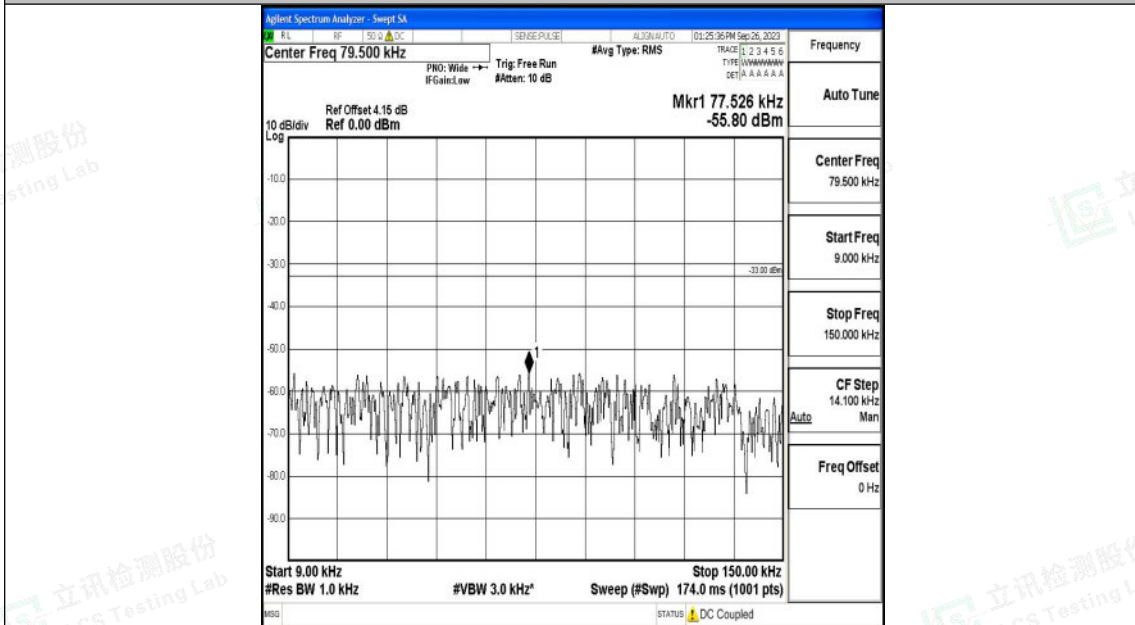

Band26_5MHz_16QAM_26740_1RB#0_0.009~0.15_0.009~0.15

Shenzhen LCS Compliance Testing Laboratory Ltd.
Add: 101, 201 Bldg A & 301 Bldg C, Juji Industrial Park Yabianxueziwei, Shajing Street,
Baoan District, Shenzhen, 518000, China
Tel: +(86) 0755-82591330 | E-mail: webmaster@lcs-cert.com | Web: www.lcs-cert.com
Scan code to check authenticity