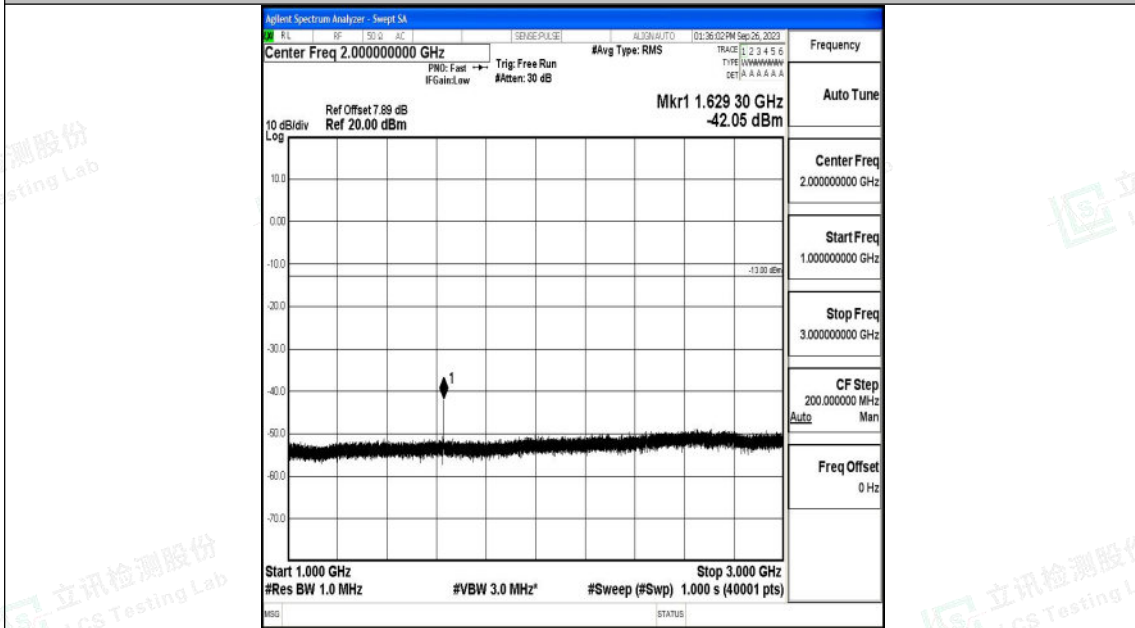

Band26_10MHz_QPSK_26740_1RB#0_1000~3000_1000~3000

Shenzhen LCS Compliance Testing Laboratory Ltd.
Add: 101, 201 Bldg A & 301 Bldg C, Juji Industrial Park Yabianxueziwei, Shajing Street,
Baoan District, Shenzhen, 518000, China
Tel: +(86) 0755-82591330 | E-mail: webmaster@lcs-cert.com | Web: www.lcs-cert.com
Scan code to check authenticity