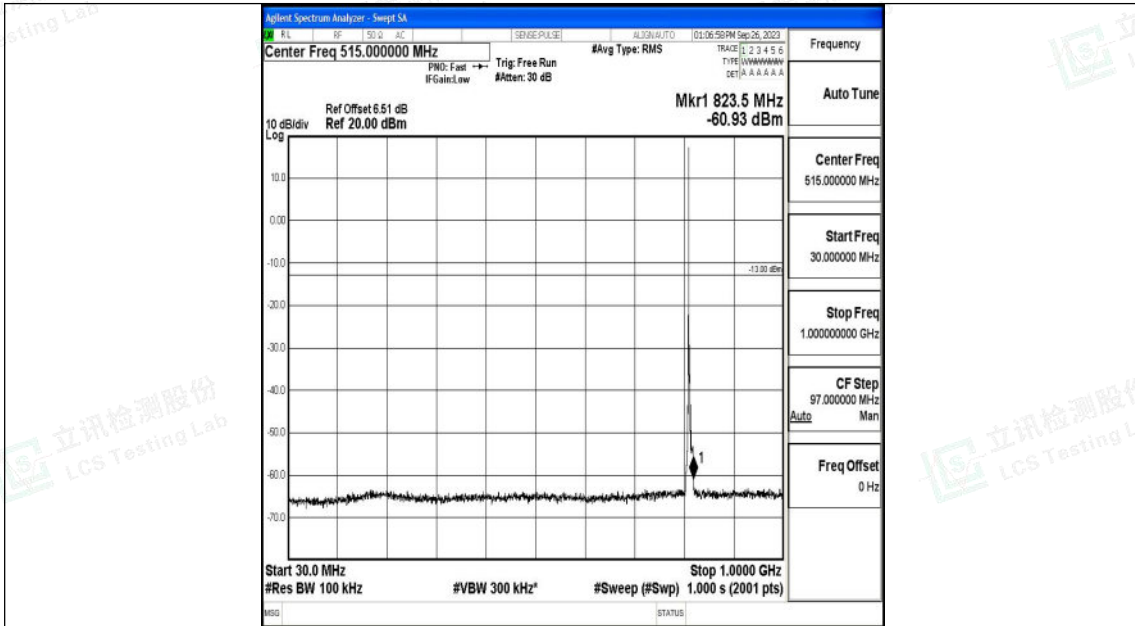

Band26_3MHz_QPSK_26705_1RB#0_30~1000_30~1000