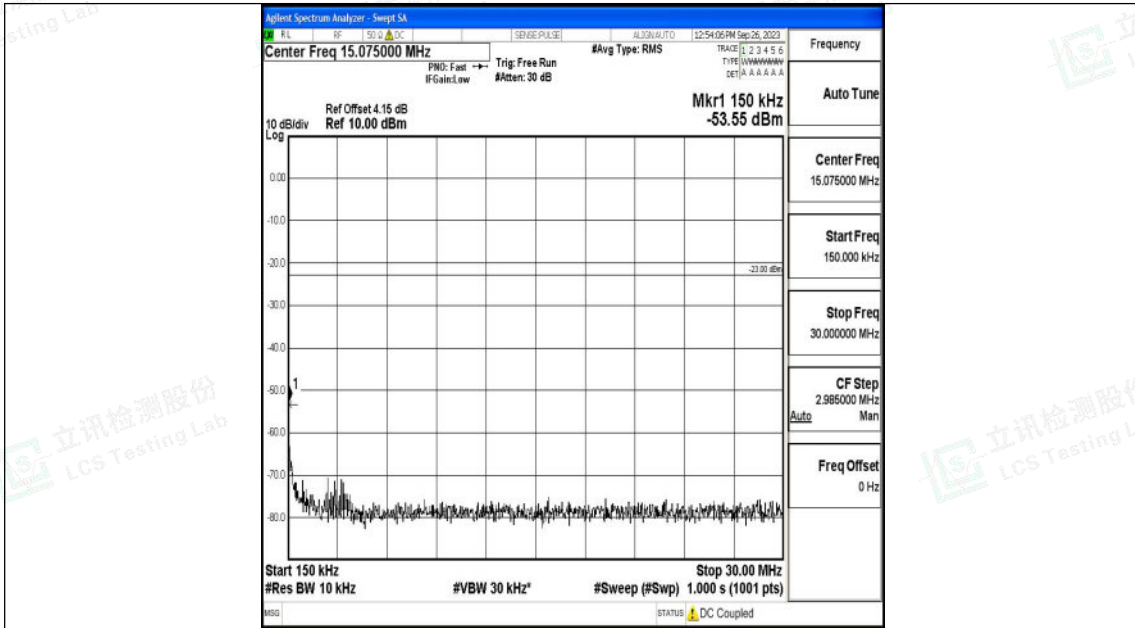

Band26_1.4MHz_QPSK_26783_1RB#0_3000~10000_3000~10000

Band26_1.4MHz_16QAM_26783_1RB#0_0.009~0.15_0.009~0.15

Shenzhen LCS Compliance Testing Laboratory Ltd.
 Add: 101, 201 Bldg A & 301 Bldg C, Juji Industrial Park Yabianxueziwei, Shajing Street,
 Baoan District, Shenzhen, 518000, China
 Tel: +(86) 0755-82591330 | E-mail: webmaster@lcs-cert.com | Web: www.lcs-cert.com
 Scan code to check authenticity