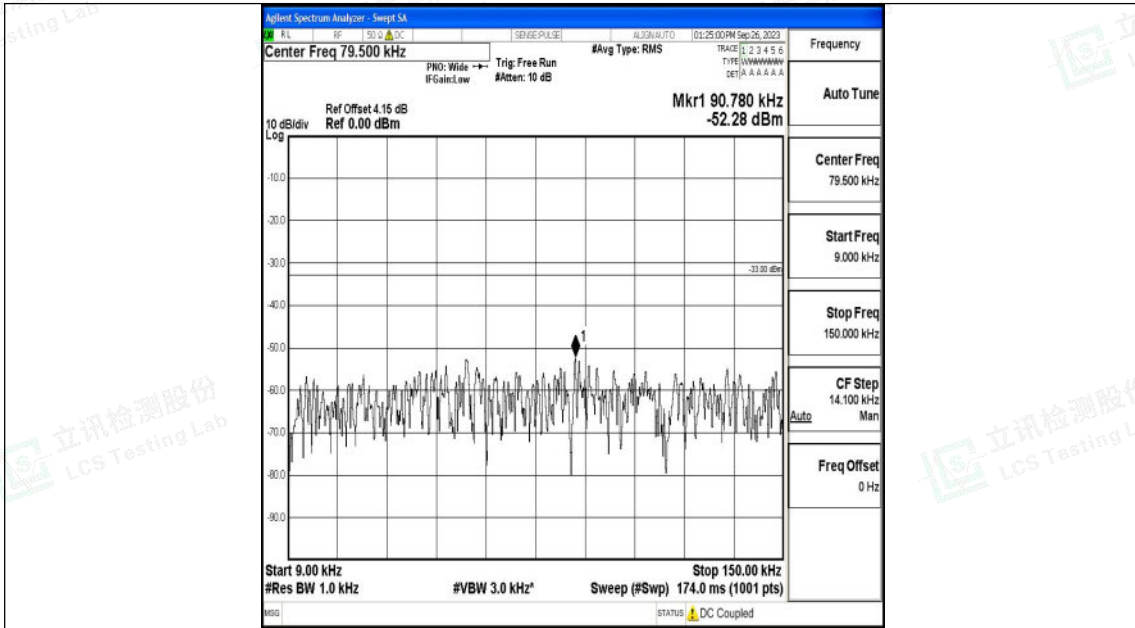

Band26_5MHz_QPSK_26740_1RB#0_0.009~0.15_0.009~0.15