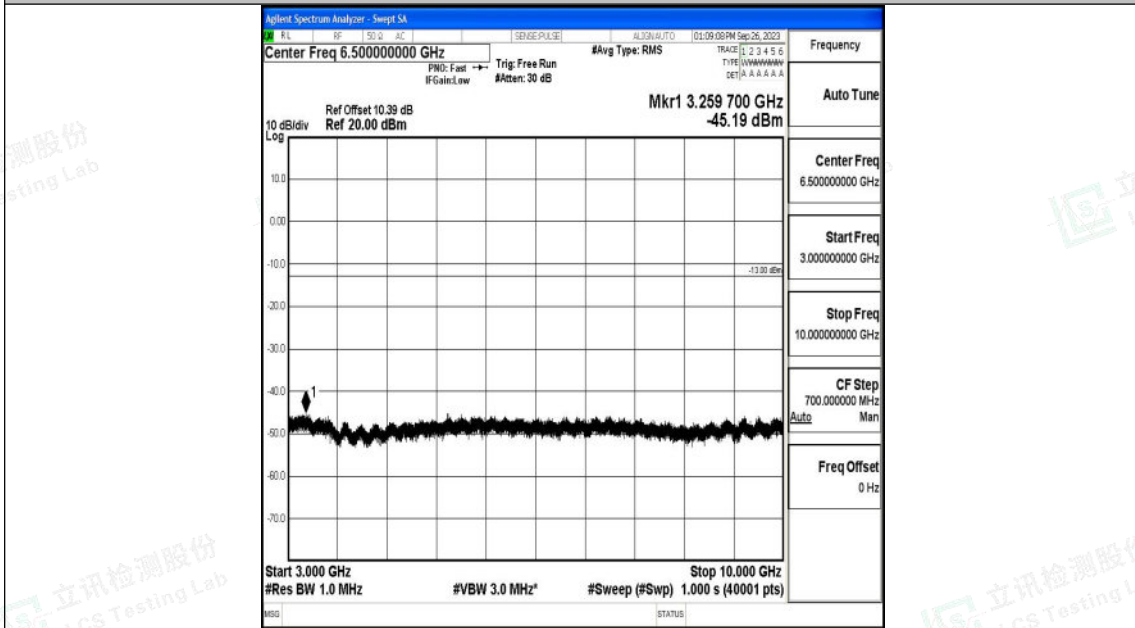

Band26_3MHz_16QAM_26740_1RB#0_0.15~30_0.15~30

Band26_3MHz_16QAM_26740_1RB#0_30~1000_30~1000

Band26_3MHz_16QAM_26740_1RB#0_1000~3000_1000~3000

Band26_3MHz_16QAM_26740_1RB#0_3000~10000_3000~10000

Shenzhen LCS Compliance Testing Laboratory Ltd.
 Add: 101, 201 Bldg A & 301 Bldg C, Juji Industrial Park Yabianxueziwei, Shajing Street,
 Baoan District, Shenzhen, 518000, China
 Tel: +(86) 0755-82591330 | E-mail: webmaster@lcs-cert.com | Web: www.lcs-cert.com
 Scan code to check authenticity