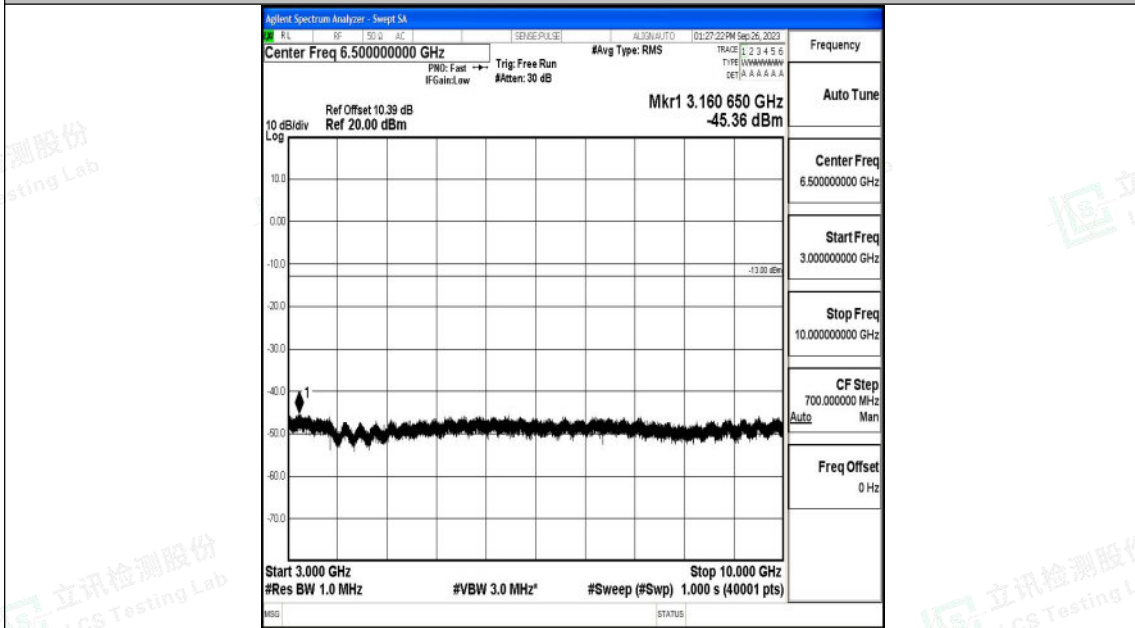

Band26_5MHz_16QAM_26765_1RB#0_3000~10000_3000~10000

Shenzhen LCS Compliance Testing Laboratory Ltd.
Add: 101, 201 Bldg A & 301 Bldg C, Juji Industrial Park Yabianxueziwei, Shajing Street,
Baoan District, Shenzhen, 518000, China
Tel: +(86) 0755-82591330 | E-mail: webmaster@lcs-cert.com | Web: www.lcs-cert.com
Scan code to check authenticity