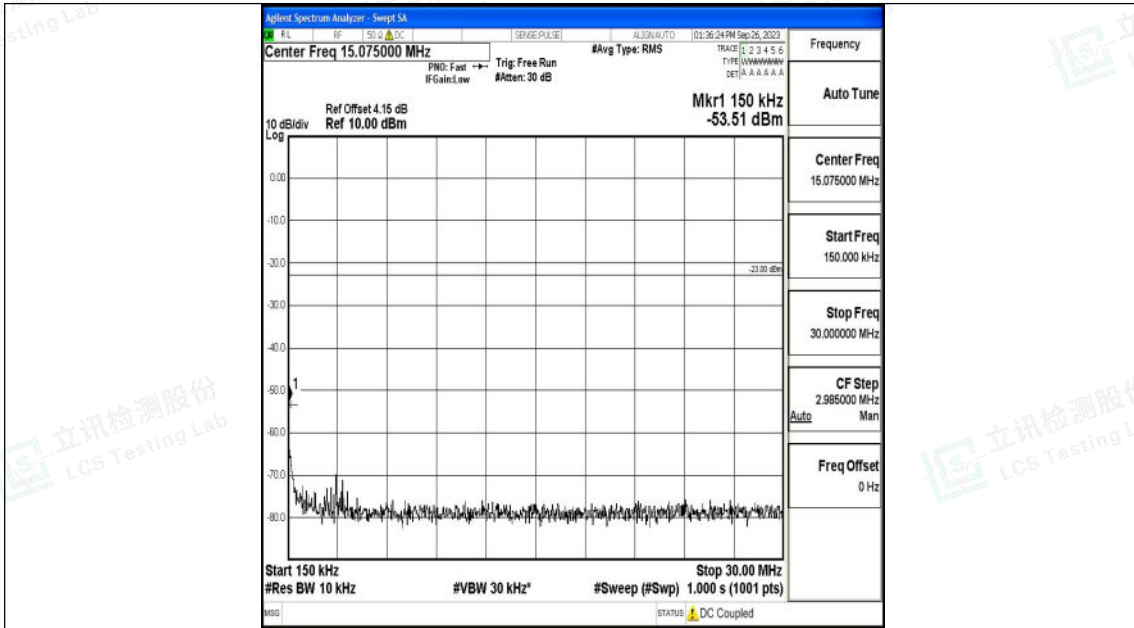

Band26_10MHz_16QAM_26740_1RB#0_0.15~30_0.15~30