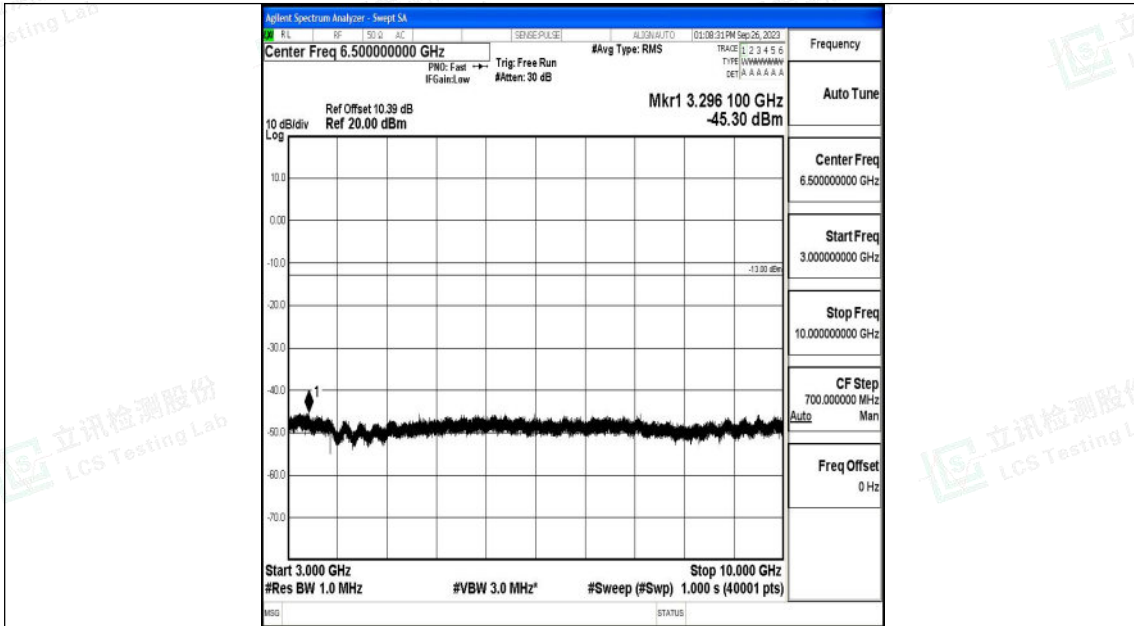

Shenzhen LCS Compliance Testing Laboratory Ltd.
Add: 101, 201 Bldg A & 301 Bldg C, Juji Industrial Park Yabianxueziwei, Shajing Street,
Baoan District, Shenzhen, 518000, China
Tel: +(86) 0755-82591330 | E-mail: webmaster@lcs-cert.com | Web: www.lcs-cert.com
Scan code to check authenticity