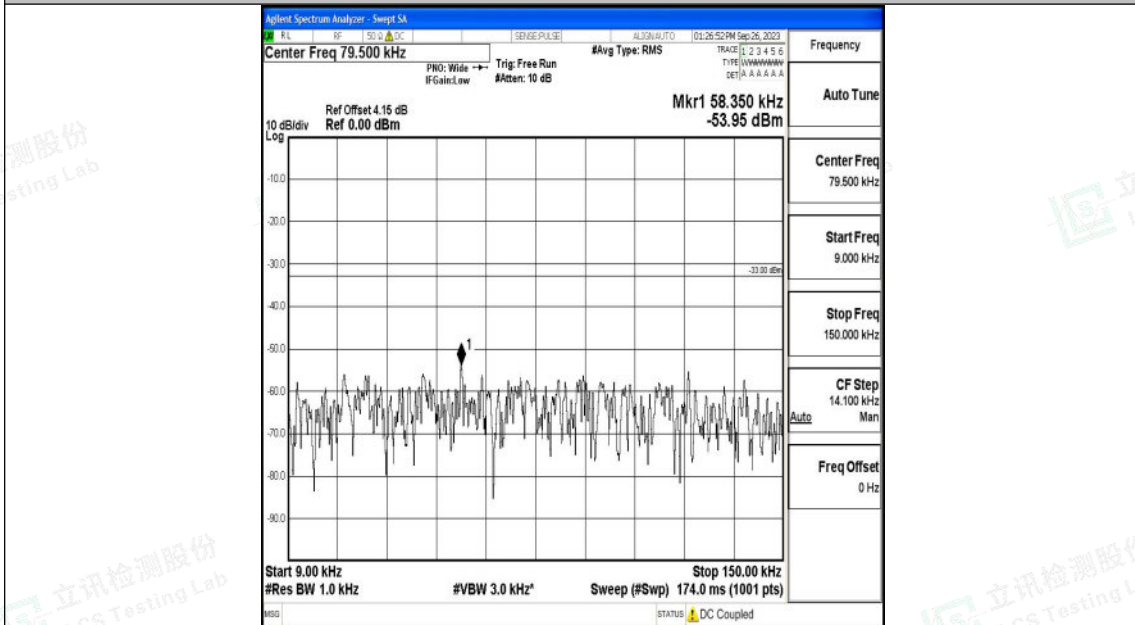

Band26_5MHz_16QAM_26765_1RB#0_0.009~0.15_0.009~0.15

Shenzhen LCS Compliance Testing Laboratory Ltd.
Add: 101, 201 Bldg A & 301 Bldg C, Juji Industrial Park Yabianxueziwei, Shajing Street,
Baoan District, Shenzhen, 518000, China
Tel: +(86) 0755-82591330 | E-mail: webmaster@lcs-cert.com | Web: www.lcs-cert.com
Scan code to check authenticity