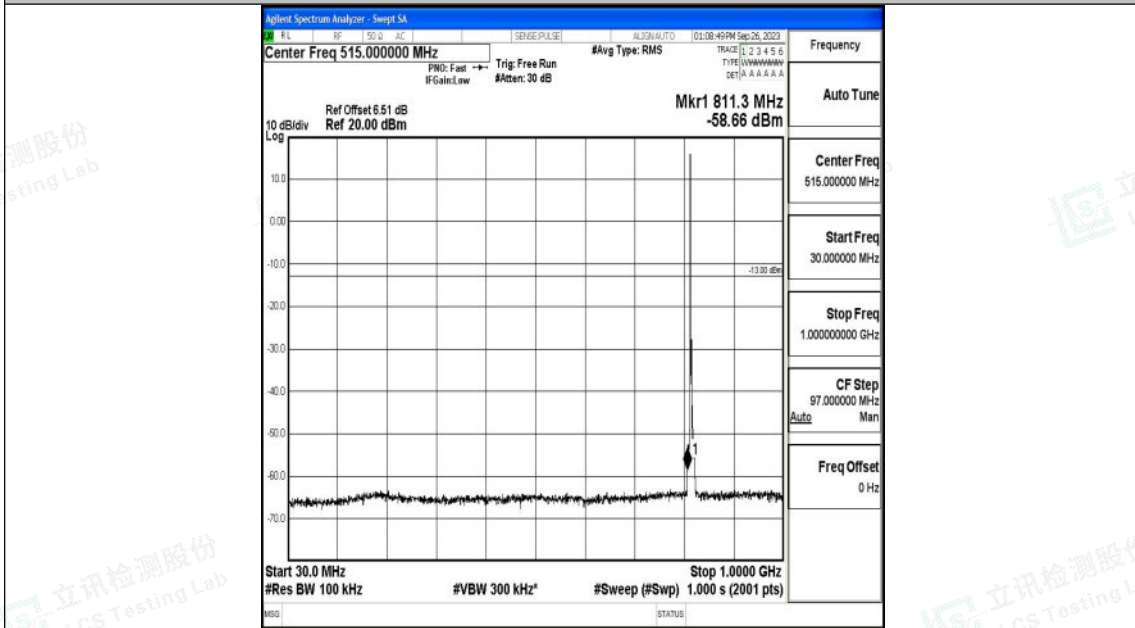

Band26_3MHz_16QAM_26740_1RB#0_30~1000_30~1000