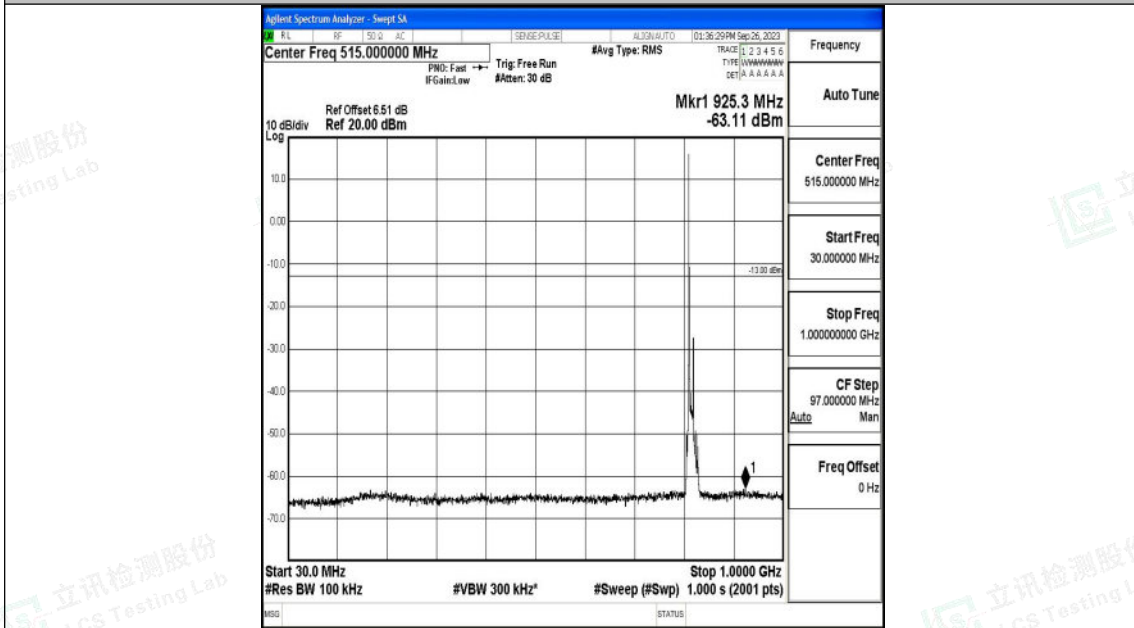

Band26_10MHz_16QAM_26740_1RB#0_30~1000_30~1000

Shenzhen LCS Compliance Testing Laboratory Ltd.
Add: 101, 201 Bldg A & 301 Bldg C, Juji Industrial Park Yabianxueziwei, Shajing Street,
Baoan District, Shenzhen, 518000, China
Tel: +(86) 0755-82591330 | E-mail: webmaster@lcs-cert.com | Web: www.lcs-cert.com
Scan code to check authenticity