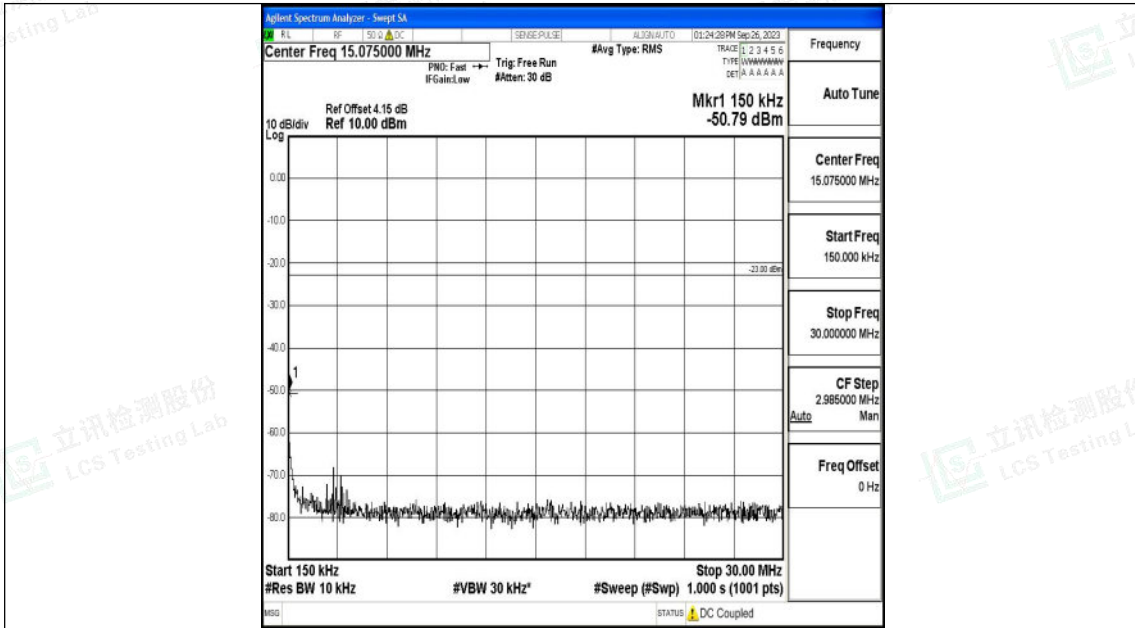

Band26_5MHz_16QAM_26715_1RB#0_0.15~30_0.15~30