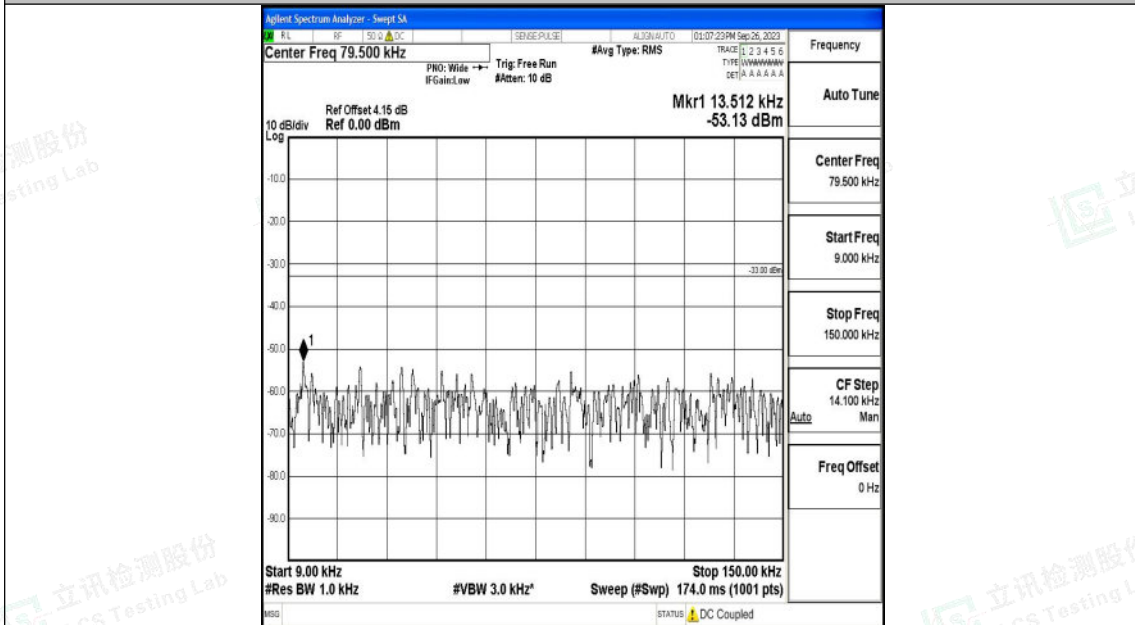

Band26_3MHz_16QAM_26705_1RB#0_0.009~0.15_0.009~0.15

Shenzhen LCS Compliance Testing Laboratory Ltd.
Add: 101, 201 Bldg A & 301 Bldg C, Juji Industrial Park Yabianxueziwei, Shajing Street,
Baoan District, Shenzhen, 518000, China
Tel: +(86) 0755-82591330 | E-mail: webmaster@lcs-cert.com | Web: www.lcs-cert.com
Scan code to check authenticity