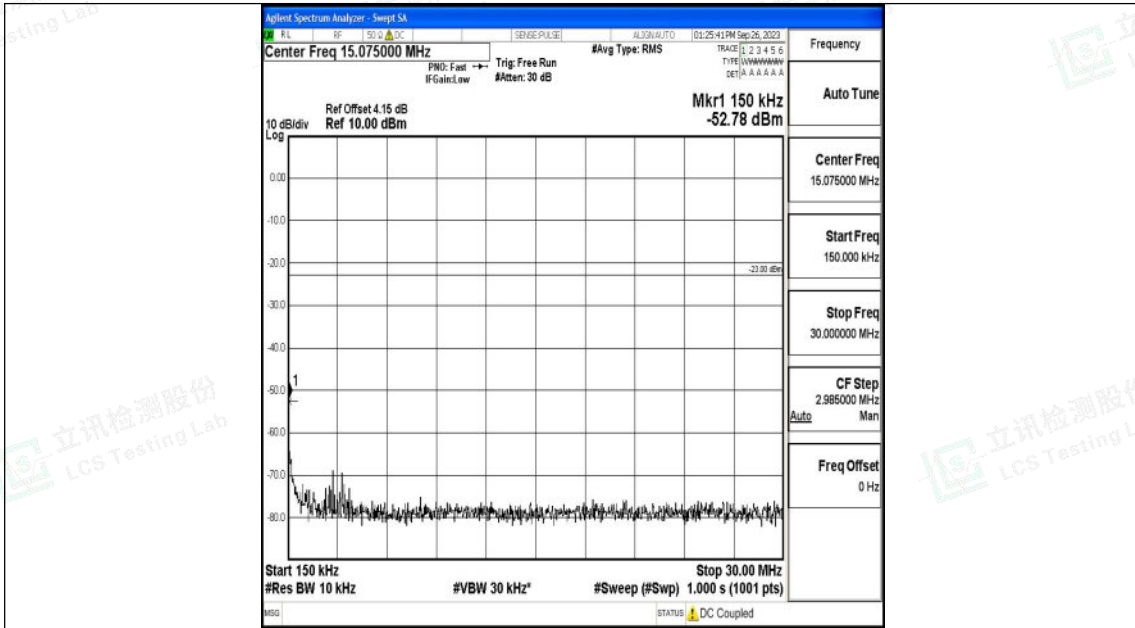

Band26_5MHz_16QAM_26740_1RB#0_0.15~30_0.15~30