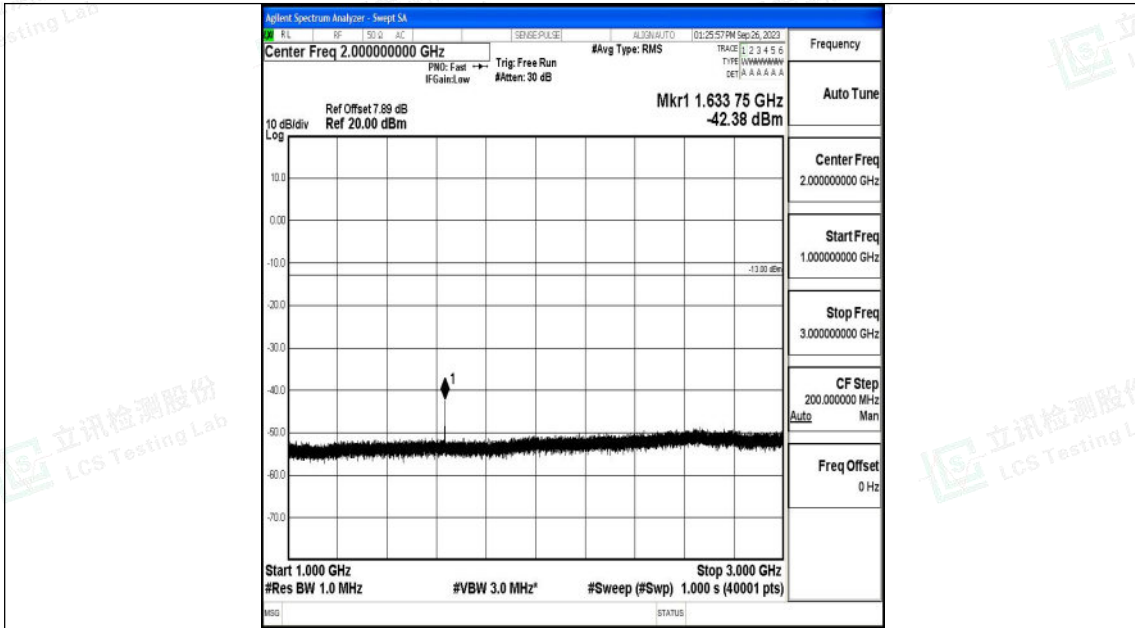

Band26_5MHz_16QAM_26740_1RB#0_1000~3000_1000~3000