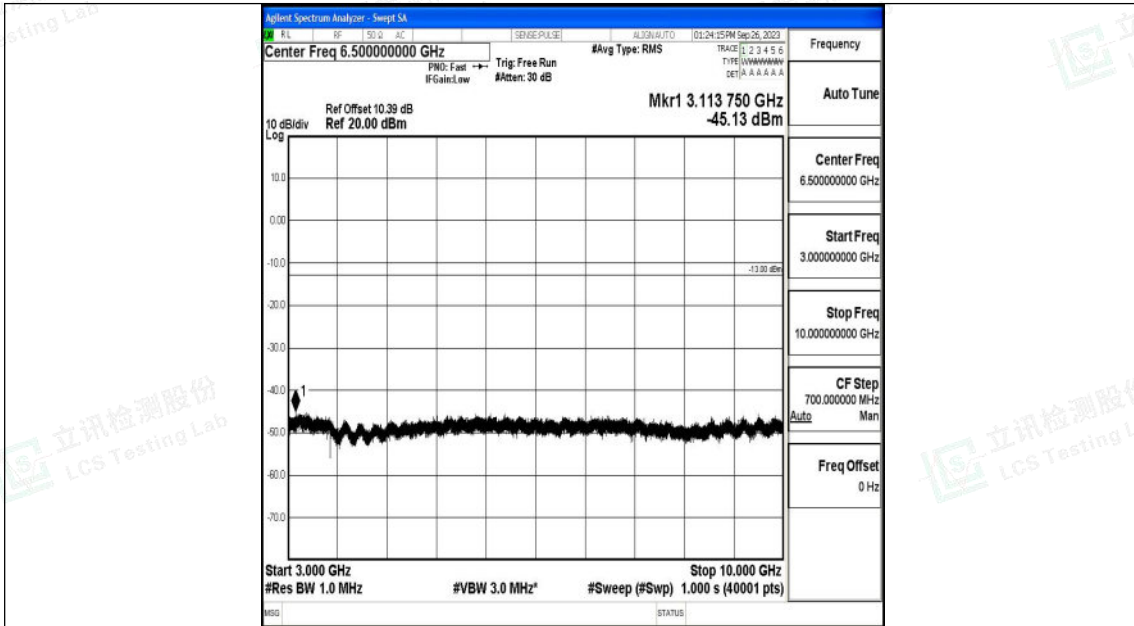

Band26_5MHz_QPSK_26715_1RB#0_3000~10000_3000~10000