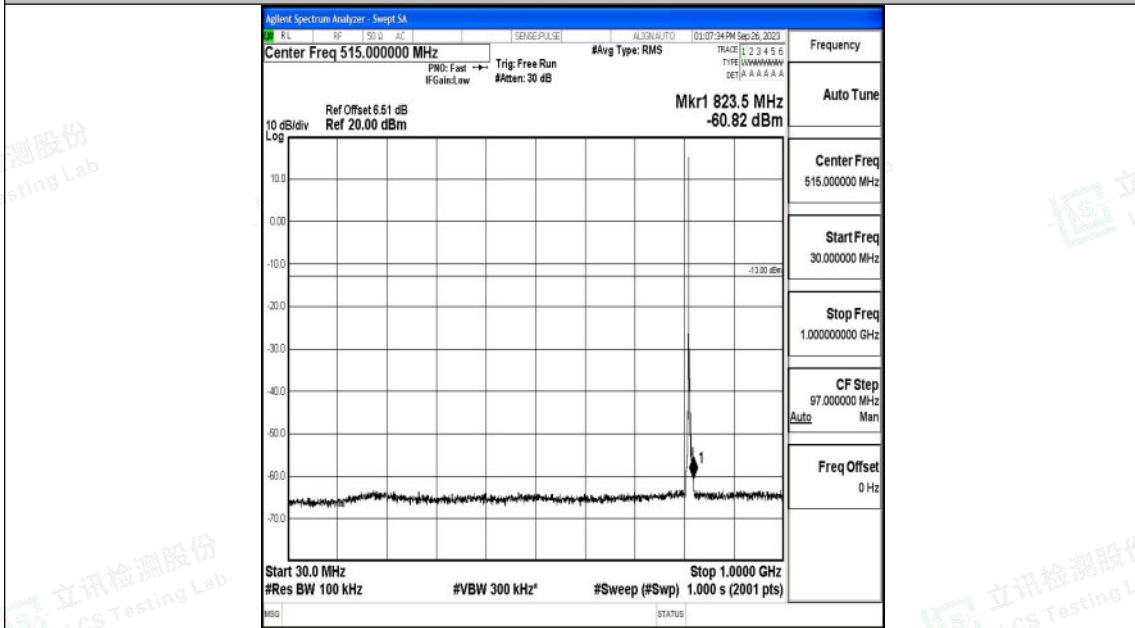

Band26_3MHz_16QAM_26705_1RB#0_30~1000_30~1000

Shenzhen LCS Compliance Testing Laboratory Ltd.
Add: 101, 201 Bldg A & 301 Bldg C, Juji Industrial Park Yabianxueziwei, Shajing Street,
Baoan District, Shenzhen, 518000, China
Tel: +(86) 0755-82591330 | E-mail: webmaster@lcs-cert.com | Web: www.lcs-cert.com
Scan code to check authenticity