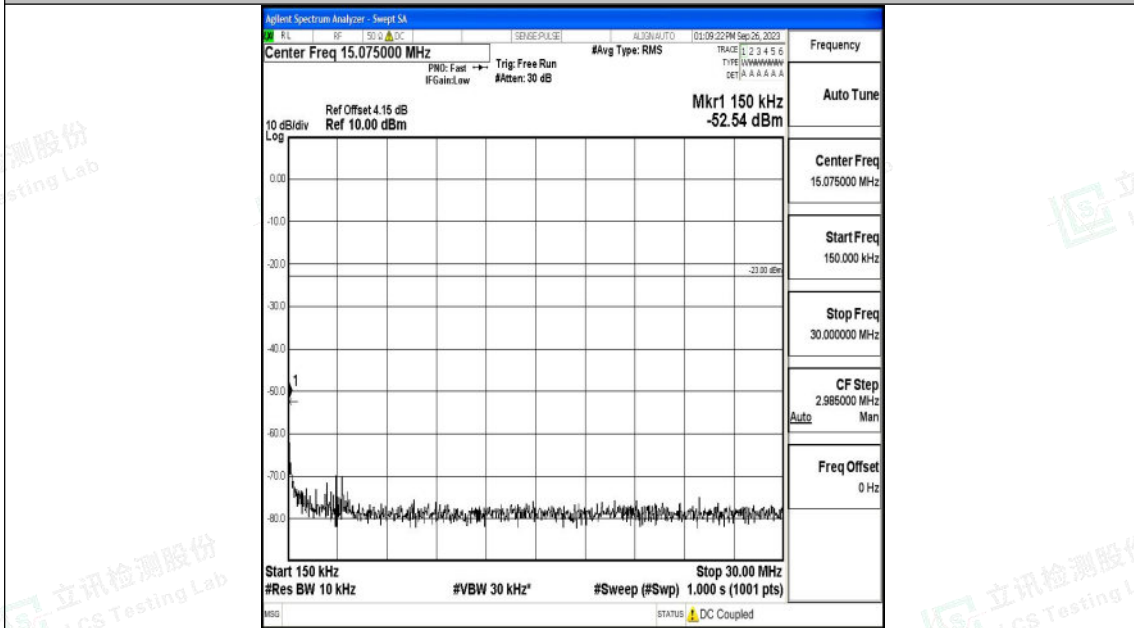

Band26_3MHz_QPSK_26775_1RB#0_0.15~30_0.15~30

Shenzhen LCS Compliance Testing Laboratory Ltd.
Add: 101, 201 Bldg A & 301 Bldg C, Juji Industrial Park Yabianxueziwei, Shajing Street,
Baoan District, Shenzhen, 518000, China
Tel: +(86) 0755-82591330 | E-mail: webmaster@lcs-cert.com | Web: www.lcs-cert.com
Scan code to check authenticity