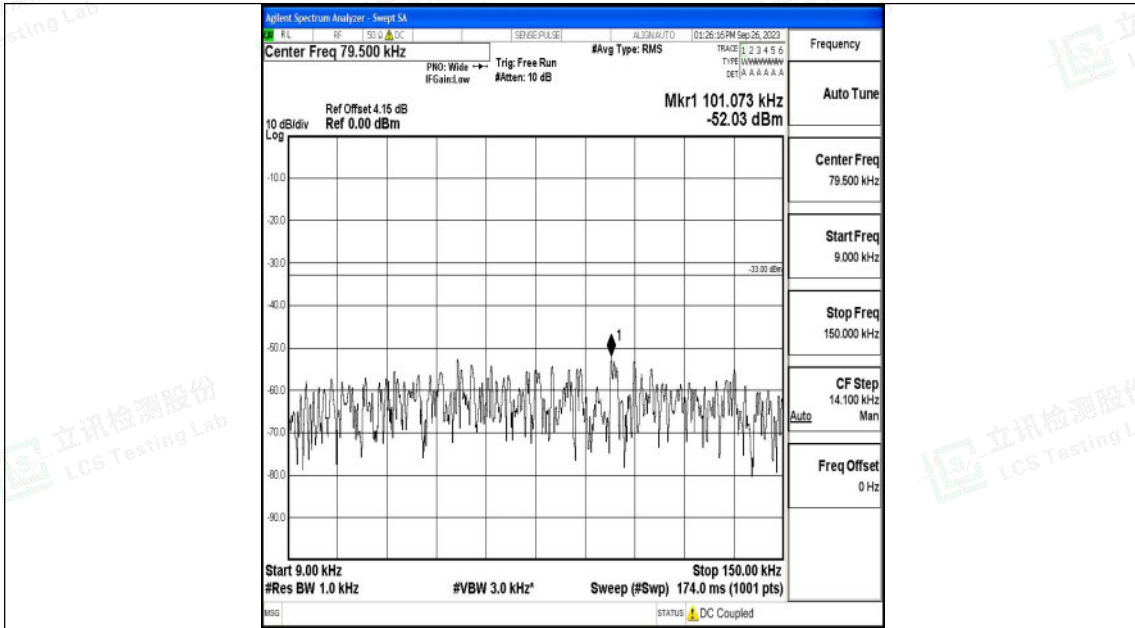

Band26_5MHz_QPSK_26765_1RB#0_0.009~0.15_0.009~0.15