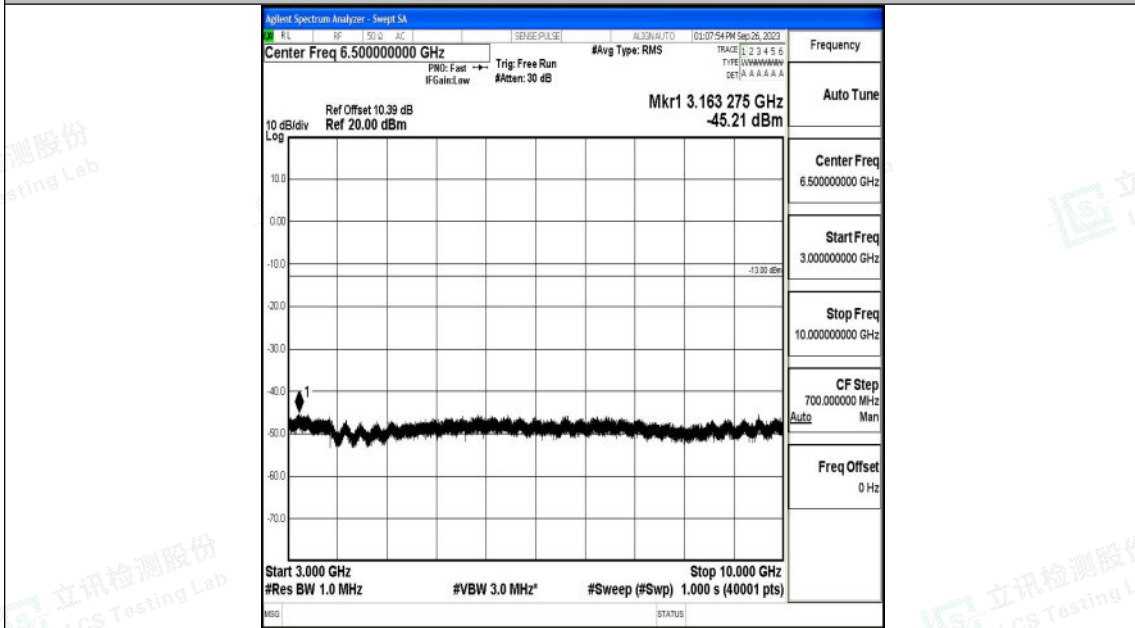

Band26_3MHz_16QAM_26705_1RB#0_3000~10000_3000~10000

Shenzhen LCS Compliance Testing Laboratory Ltd.
Add: 101, 201 Bldg A & 301 Bldg C, Juji Industrial Park Yabianxueziwei, Shajing Street,
Baoan District, Shenzhen, 518000, China
Tel: +(86) 0755-82591330 | E-mail: webmaster@lcs-cert.com | Web: www.lcs-cert.com
Scan code to check authenticity