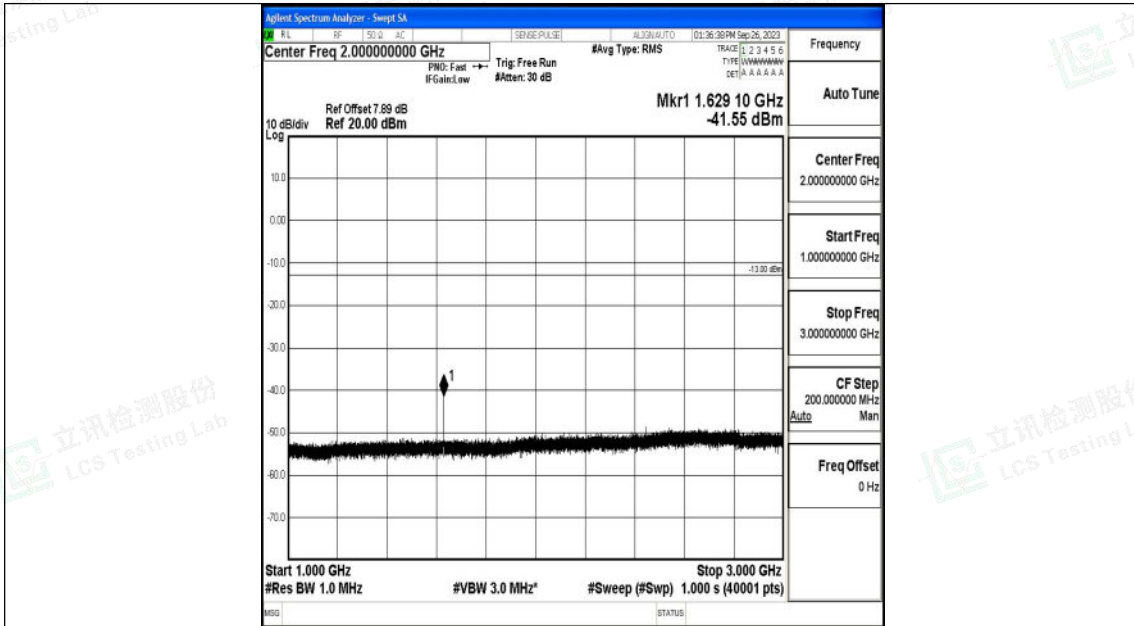

Band26_10MHz_16QAM_26740_1RB#0_1000~3000_1000~3000