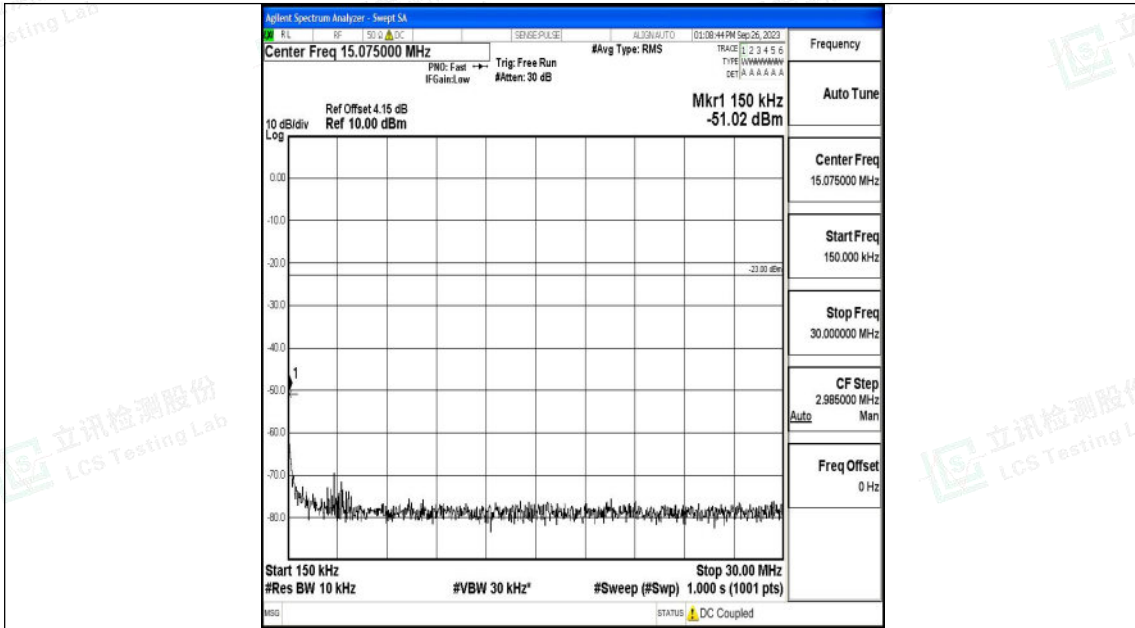

Band26_3MHz_16QAM_26740_1RB#0_0.15~30_0.15~30