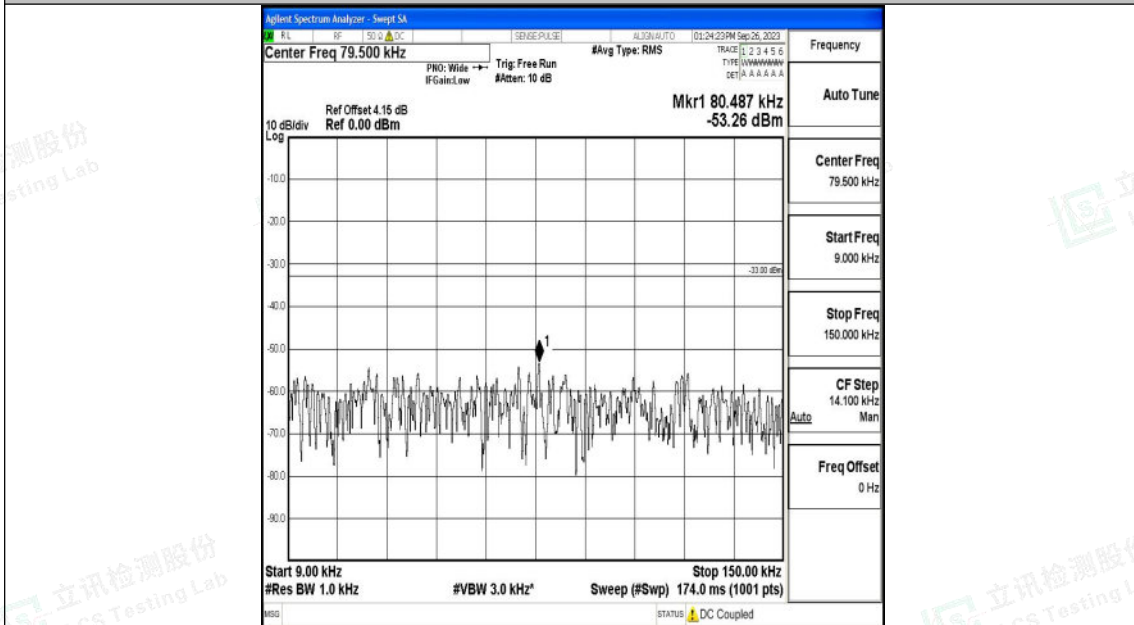

Band26_5MHz_16QAM_26715_1RB#0_0.009~0.15_0.009~0.15

Shenzhen LCS Compliance Testing Laboratory Ltd.
Add: 101, 201 Bldg A & 301 Bldg C, Juji Industrial Park Yabianxueziwei, Shajing Street,
Baoan District, Shenzhen, 518000, China
Tel: +(86) 0755-82591330 | E-mail: webmaster@lcs-cert.com | Web: www.lcs-cert.com
Scan code to check authenticity