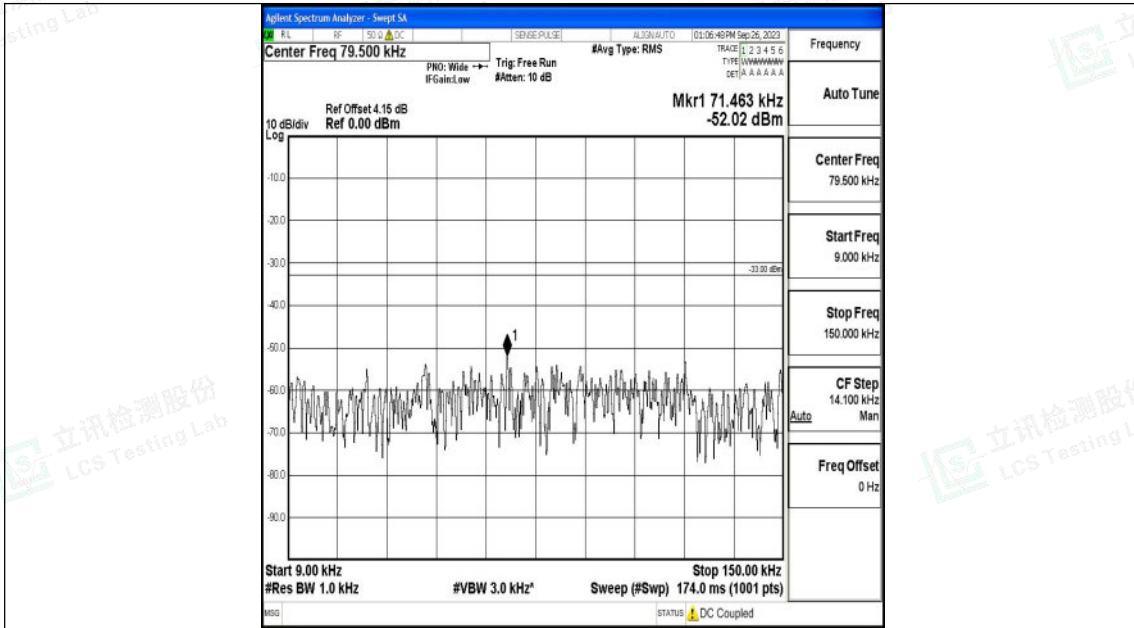

Band26_3MHz_QPSK_26705_1RB#0_0.009~0.15_0.009~0.15