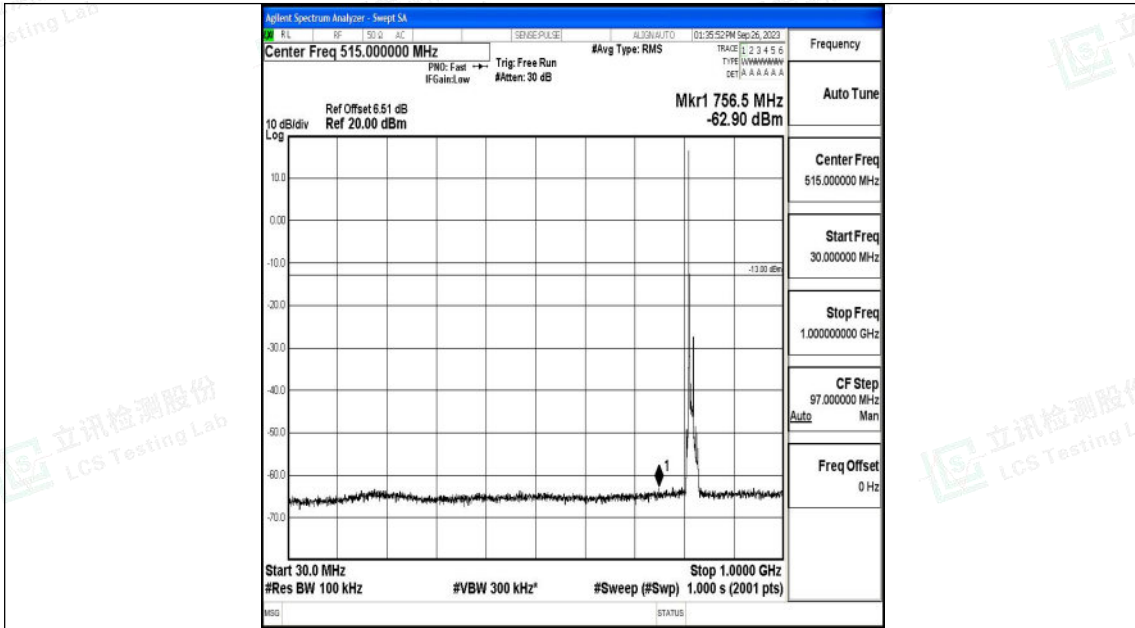

Band26_10MHz_QPSK_26740_1RB#0_30~1000_30~1000