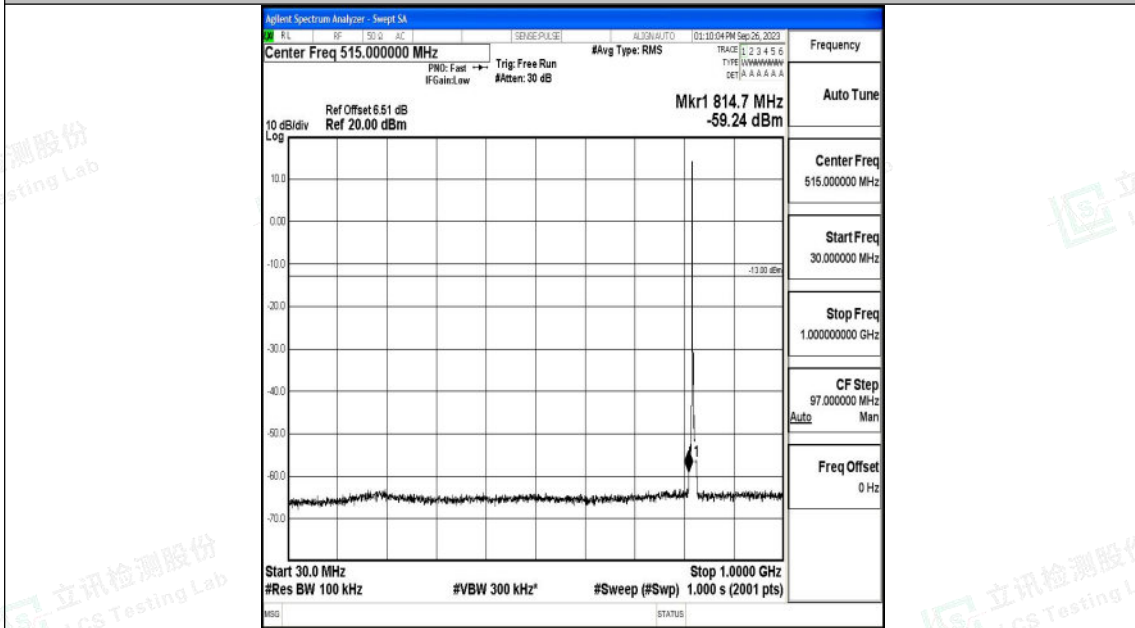

Band26_3MHz_16QAM_26775_1RB#0_30~1000_30~1000

Shenzhen LCS Compliance Testing Laboratory Ltd.
Add: 101, 201 Bldg A & 301 Bldg C, Juji Industrial Park Yabianxueziwei, Shajing Street,
Baoan District, Shenzhen, 518000, China
Tel: +(86) 0755-82591330 | E-mail: webmaster@lcs-cert.com | Web: www.lcs-cert.com
Scan code to check authenticity