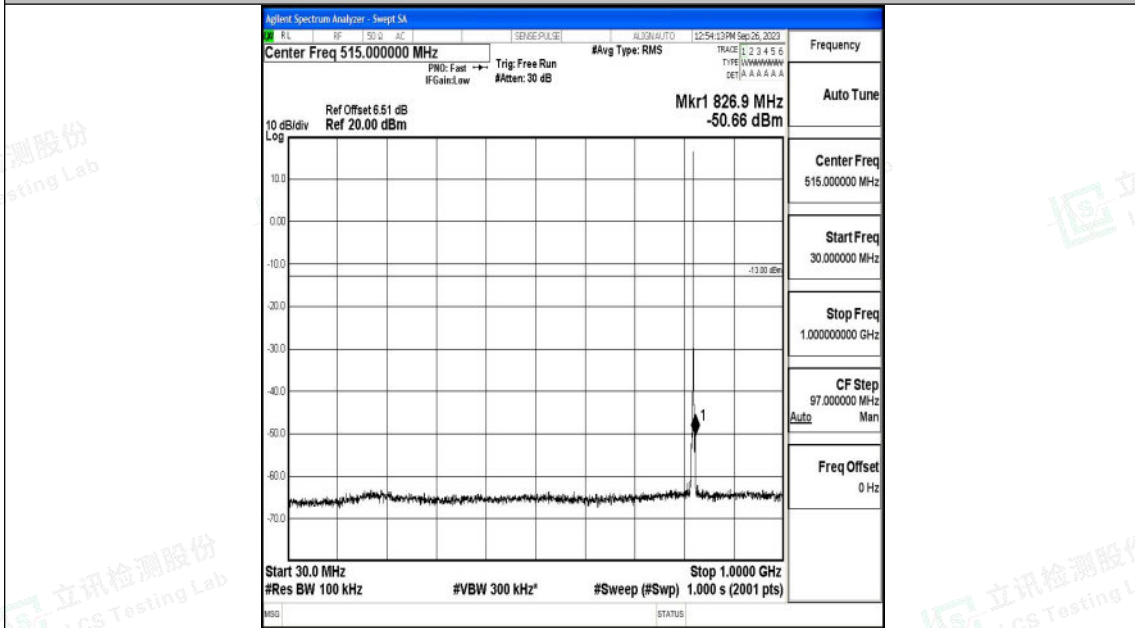

Band26_1.4MHz_16QAM_26783_1RB#0_30~1000_30~1000

Shenzhen LCS Compliance Testing Laboratory Ltd.
Add: 101, 201 Bldg A & 301 Bldg C, Juji Industrial Park Yabianxueziwei, Shajing Street,
Baoan District, Shenzhen, 518000, China
Tel: +(86) 0755-82591330 | E-mail: webmaster@lcs-cert.com | Web: www.lcs-cert.com
Scan code to check authenticity