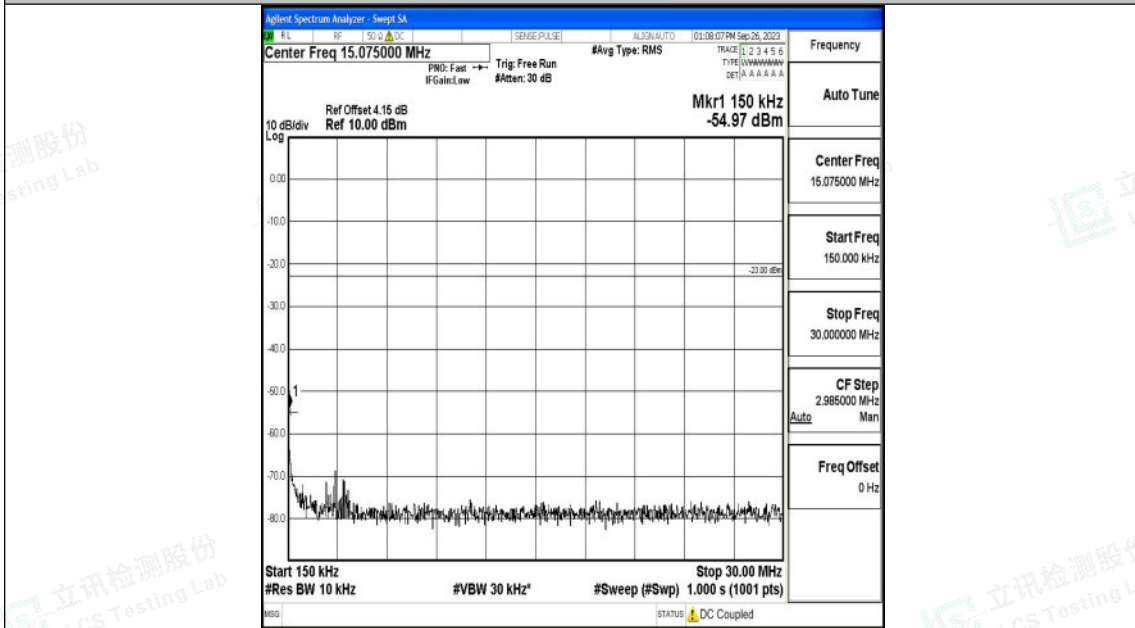

Band26_3MHz_QPSK_26740_1RB#0_0.15~30_0.15~30

Shenzhen LCS Compliance Testing Laboratory Ltd.
Add: 101, 201 Bldg A & 301 Bldg C, Juji Industrial Park Yabianxueziwei, Shajing Street,
Baoan District, Shenzhen, 518000, China
Tel: +(86) 0755-82591330 | E-mail: webmaster@lcs-cert.com | Web: www.lcs-cert.com
Scan code to check authenticity