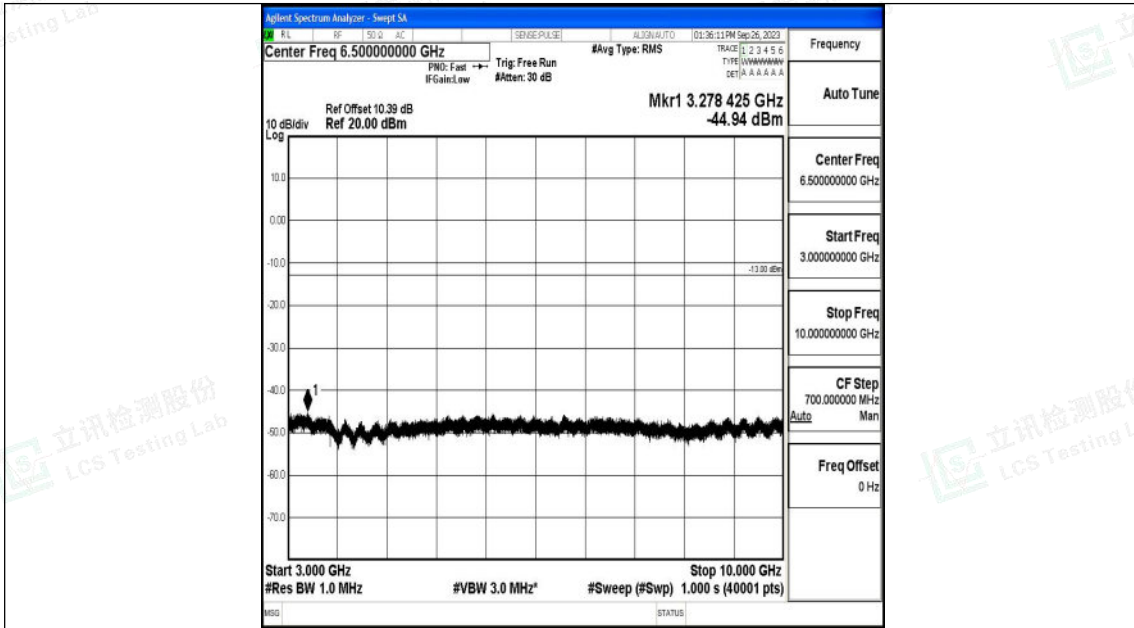

Band26_10MHz_QPSK_26740_1RB#0_3000~10000_3000~10000