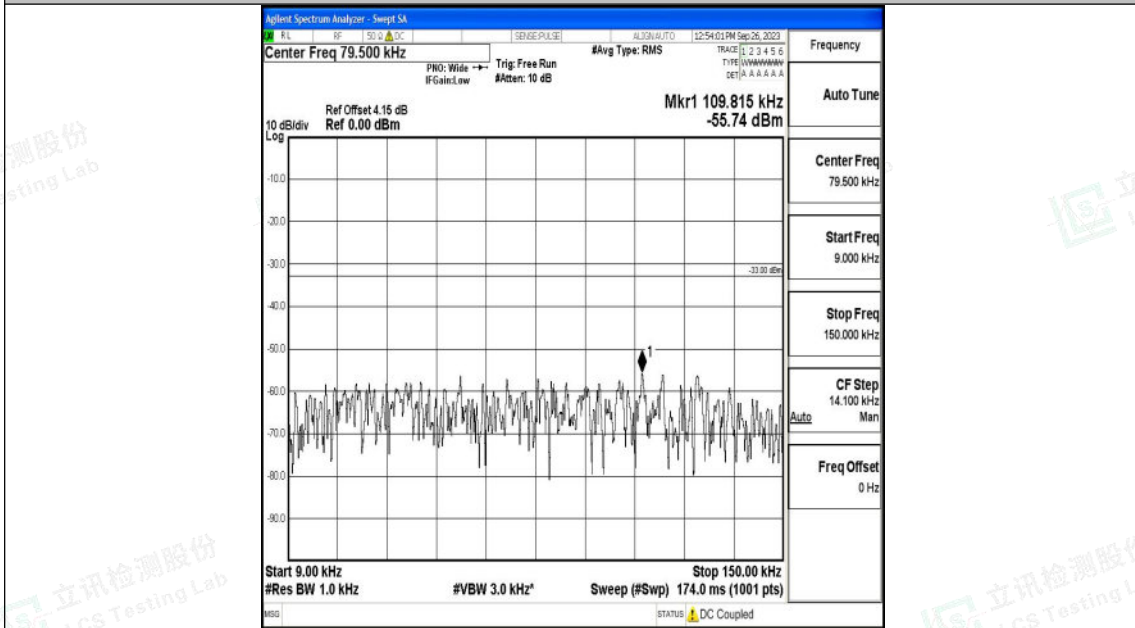

Band26_1.4MHz_QPSK_26783_1RB#0_3000~10000_3000~10000

Band26_1.4MHz_16QAM_26783_1RB#0_0.009~0.15_0.009~0.15

Shenzhen LCS Compliance Testing Laboratory Ltd.
 Add: 101, 201 Bldg A & 301 Bldg C, Juji Industrial Park Yabianxueziwei, Shajing Street,
 Baoan District, Shenzhen, 518000, China
 Tel: +(86) 0755-82591330 | E-mail: webmaster@lcs-cert.com | Web: www.lcs-cert.com
 Scan code to check authenticity