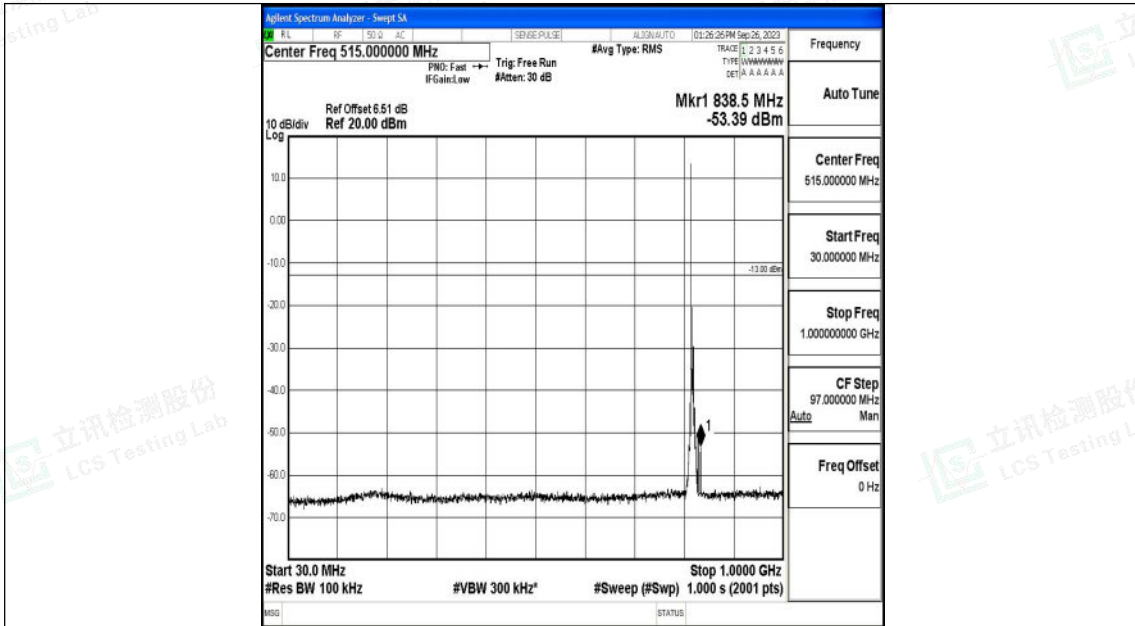

Band26_5MHz_QPSK_26765_1RB#0_30~1000_30~1000