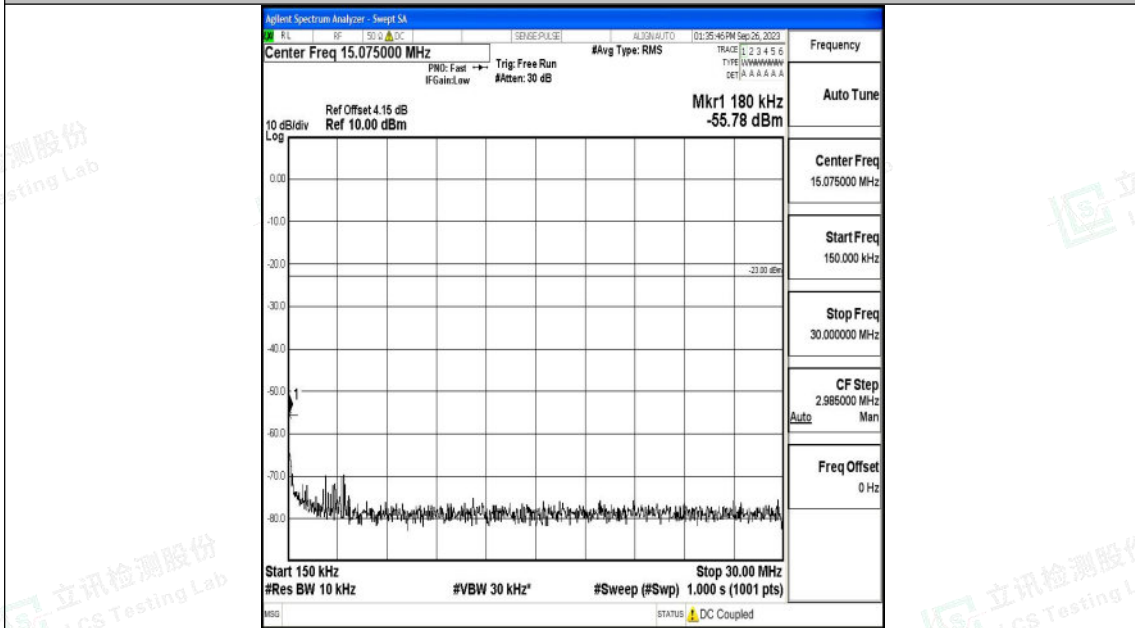

Band26_10MHz_QPSK_26740_1RB#0_0.15~30_0.15~30

Shenzhen LCS Compliance Testing Laboratory Ltd.
Add: 101, 201 Bldg A & 301 Bldg C, Juji Industrial Park Yabianxueziwei, Shajing Street,
Baoan District, Shenzhen, 518000, China
Tel: +(86) 0755-82591330 | E-mail: webmaster@lcs-cert.com | Web: www.lcs-cert.com
Scan code to check authenticity