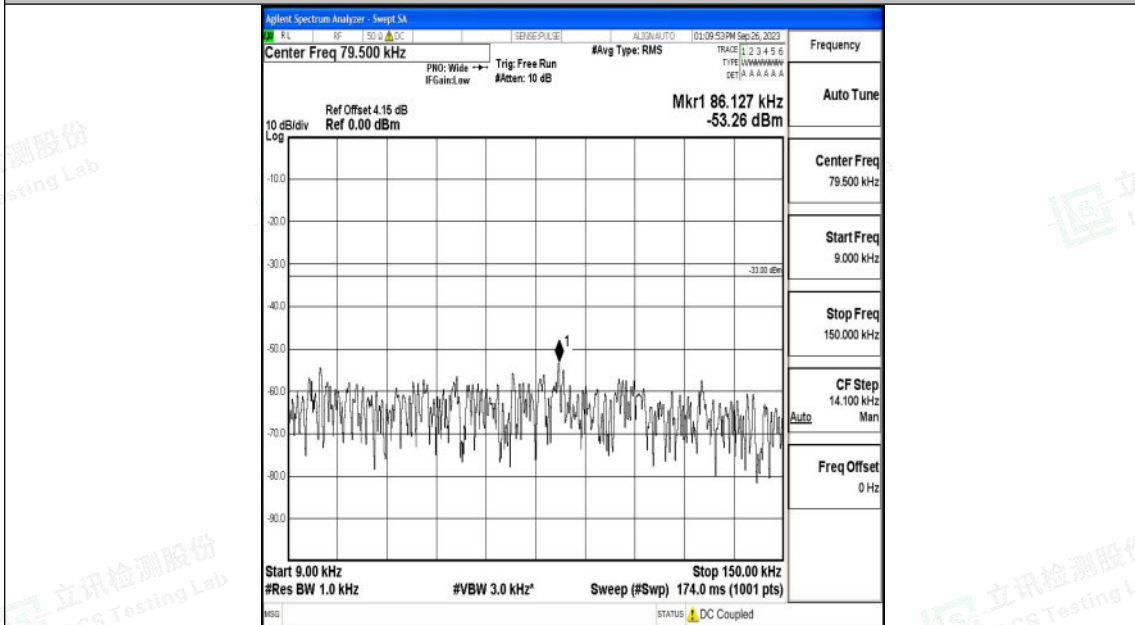

Band26_3MHz_16QAM_26775_1RB#0_0.009~0.15_0.009~0.15

Shenzhen LCS Compliance Testing Laboratory Ltd.
Add: 101, 201 Bldg A & 301 Bldg C, Juji Industrial Park Yabianxueziwei, Shajing Street,
Baoan District, Shenzhen, 518000, China
Tel: +(86) 0755-82591330 | E-mail: webmaster@lcs-cert.com | Web: www.lcs-cert.com
Scan code to check authenticity