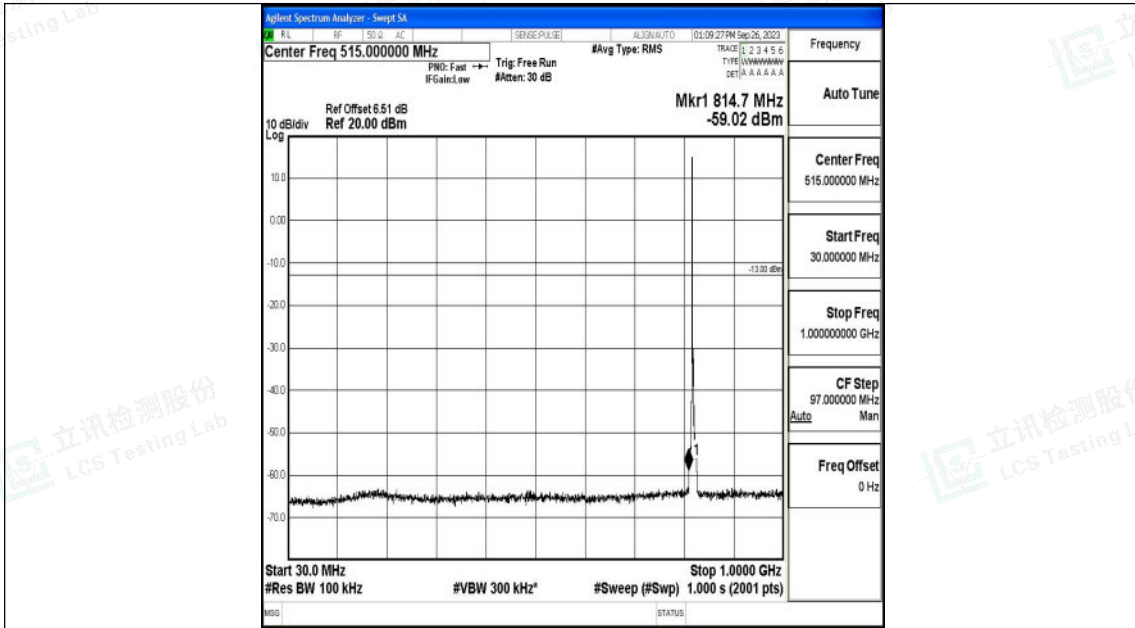

Band26_3MHz_QPSK_26775_1RB#0_30~1000_30~1000