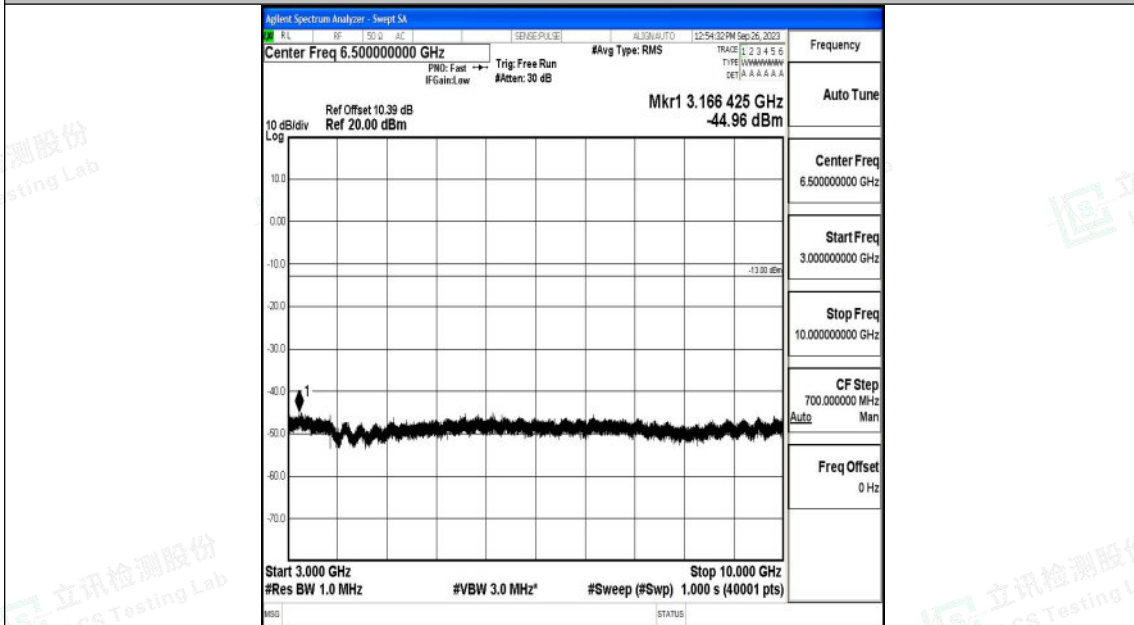

Band26_1.4MHz_16QAM_26783_1RB#0_3000~10000_3000~10000

Shenzhen LCS Compliance Testing Laboratory Ltd.
Add: 101, 201 Bldg A & 301 Bldg C, Juji Industrial Park Yabianxueziwei, Shajing Street,
Baoan District, Shenzhen, 518000, China
Tel: +(86) 0755-82591330 | E-mail: webmaster@lcs-cert.com | Web: www.lcs-cert.com
Scan code to check authenticity