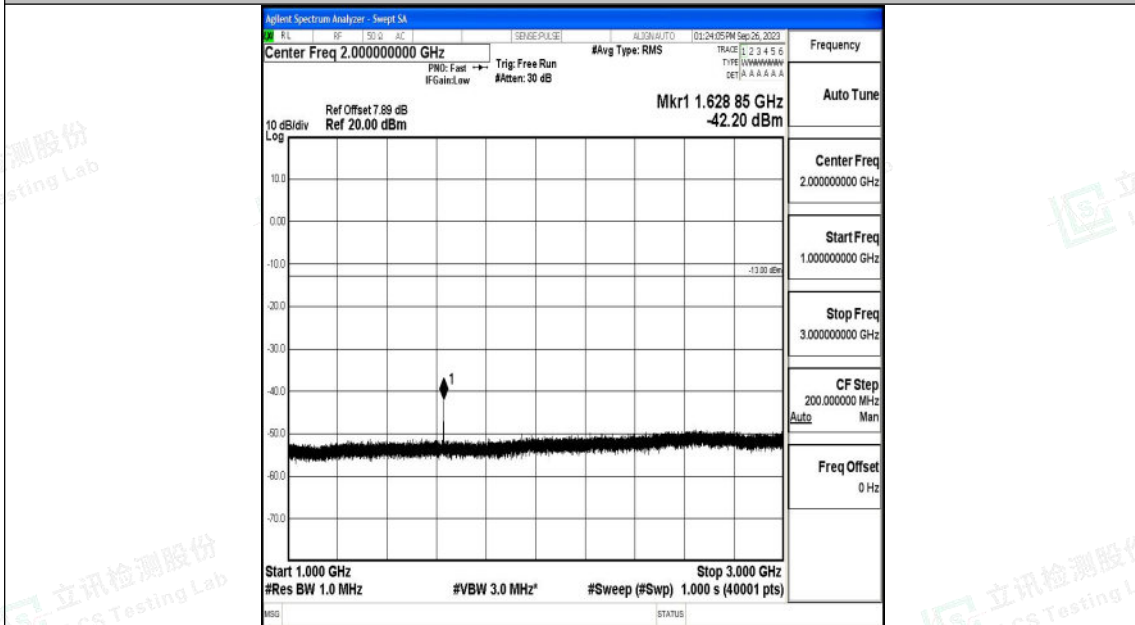

Band26_5MHz_QPSK_26715_1RB#0_1000~3000_1000~3000

Shenzhen LCS Compliance Testing Laboratory Ltd.
Add: 101, 201 Bldg A & 301 Bldg C, Juji Industrial Park Yabianxueziwei, Shajing Street,
Baoan District, Shenzhen, 518000, China
Tel: +(86) 0755-82591330 | E-mail: webmaster@lcs-cert.com | Web: www.lcs-cert.com
Scan code to check authenticity