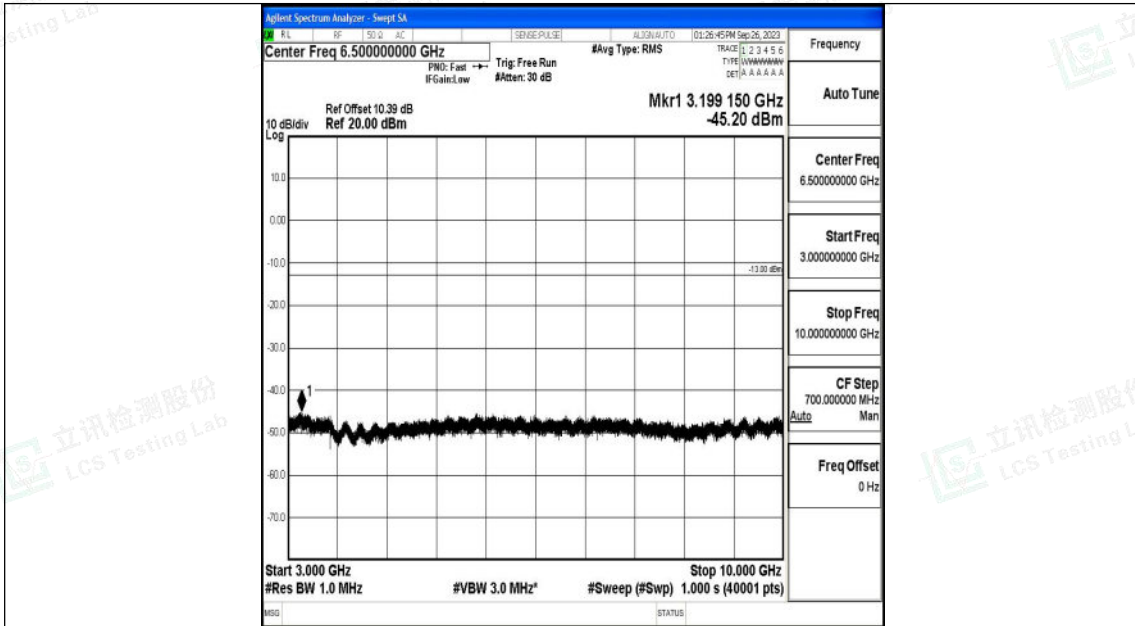

Band26_5MHz_QPSK_26765_1RB#0_3000~10000_3000~10000