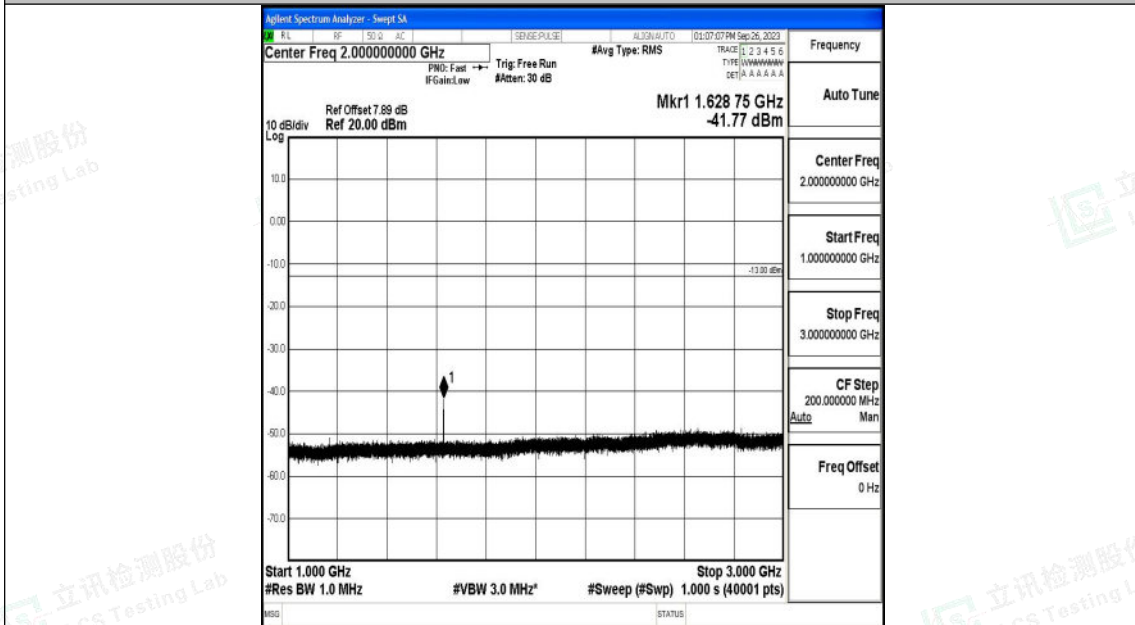

Band26_3MHz_QPSK_26705_1RB#0_1000~3000_1000~3000

Shenzhen LCS Compliance Testing Laboratory Ltd.
Add: 101, 201 Bldg A & 301 Bldg C, Juji Industrial Park Yabianxueziwei, Shajing Street,
Baoan District, Shenzhen, 518000, China
Tel: +(86) 0755-82591330 | E-mail: webmaster@lcs-cert.com | Web: www.lcs-cert.com
Scan code to check authenticity