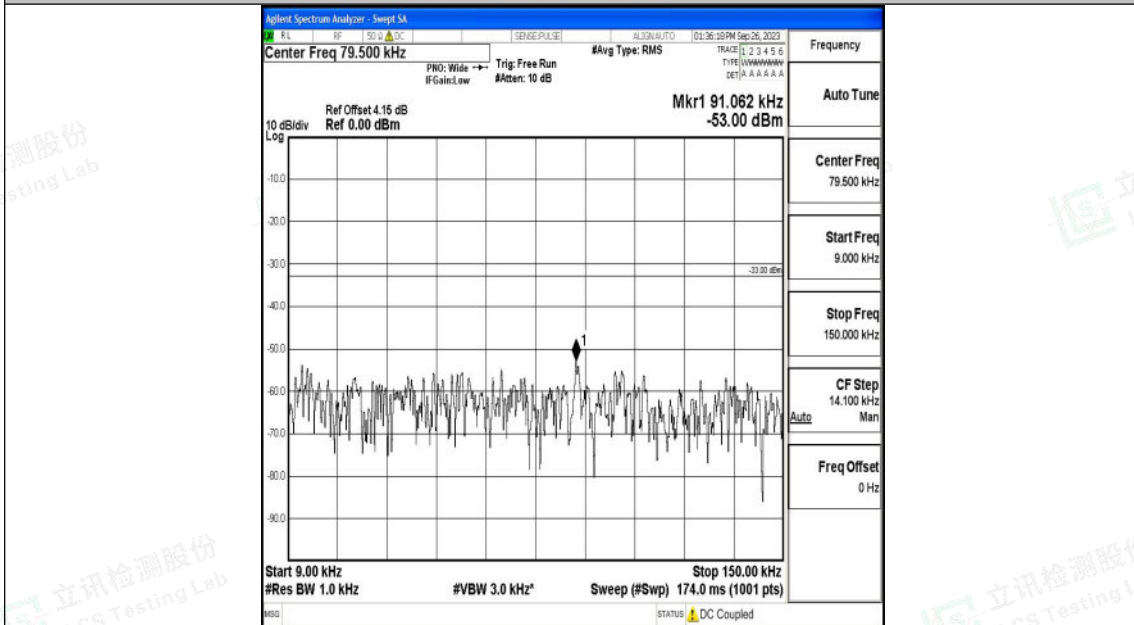

Band26_10MHz_16QAM_26740_1RB#0_0.009~0.15_0.009~0.15

Shenzhen LCS Compliance Testing Laboratory Ltd.
Add: 101, 201 Bldg A & 301 Bldg C, Juji Industrial Park Yabianxueziwei, Shajing Street,
Baoan District, Shenzhen, 518000, China
Tel: +(86) 0755-82591330 | E-mail: webmaster@lcs-cert.com | Web: www.lcs-cert.com
Scan code to check authenticity