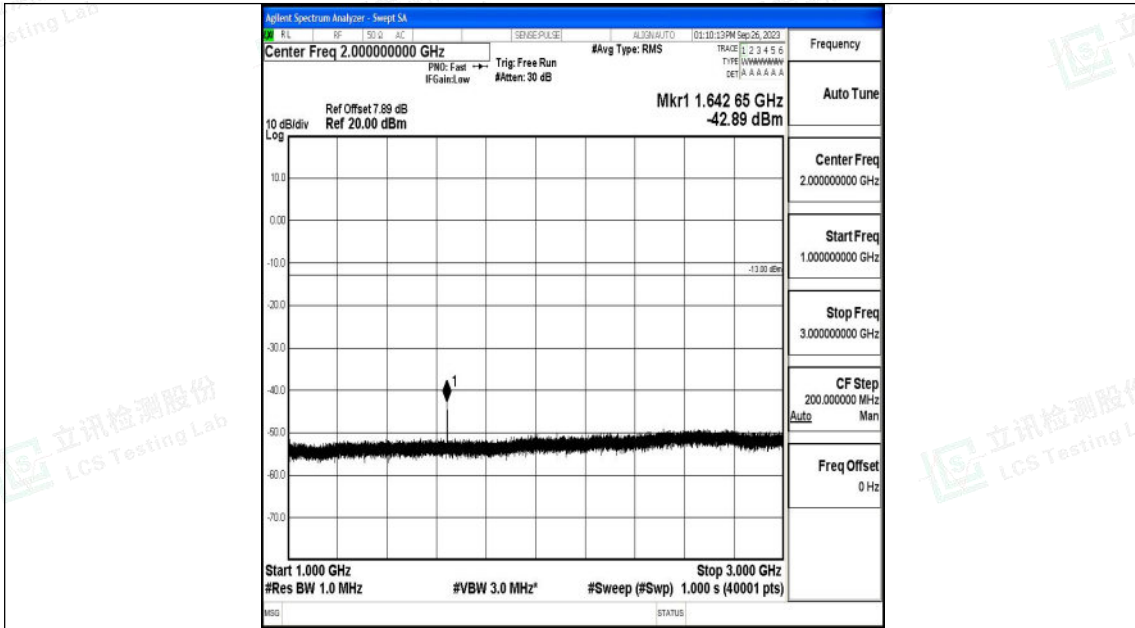

Band26_3MHz_16QAM_26775_1RB#0_1000~3000_1000~3000