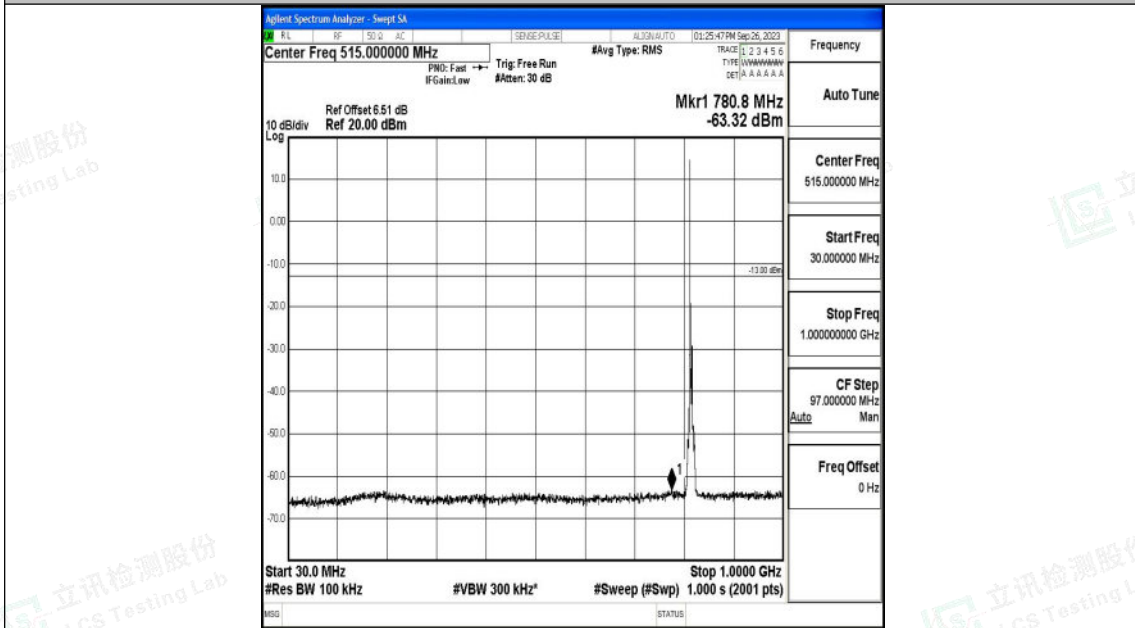

Band26_5MHz_16QAM_26740_1RB#0_30~1000_30~1000

Shenzhen LCS Compliance Testing Laboratory Ltd.
Add: 101, 201 Bldg A & 301 Bldg C, Juji Industrial Park Yabianxueziwei, Shajing Street,
Baoan District, Shenzhen, 518000, China
Tel: +(86) 0755-82591330 | E-mail: webmaster@lcs-cert.com | Web: www.lcs-cert.com
Scan code to check authenticity