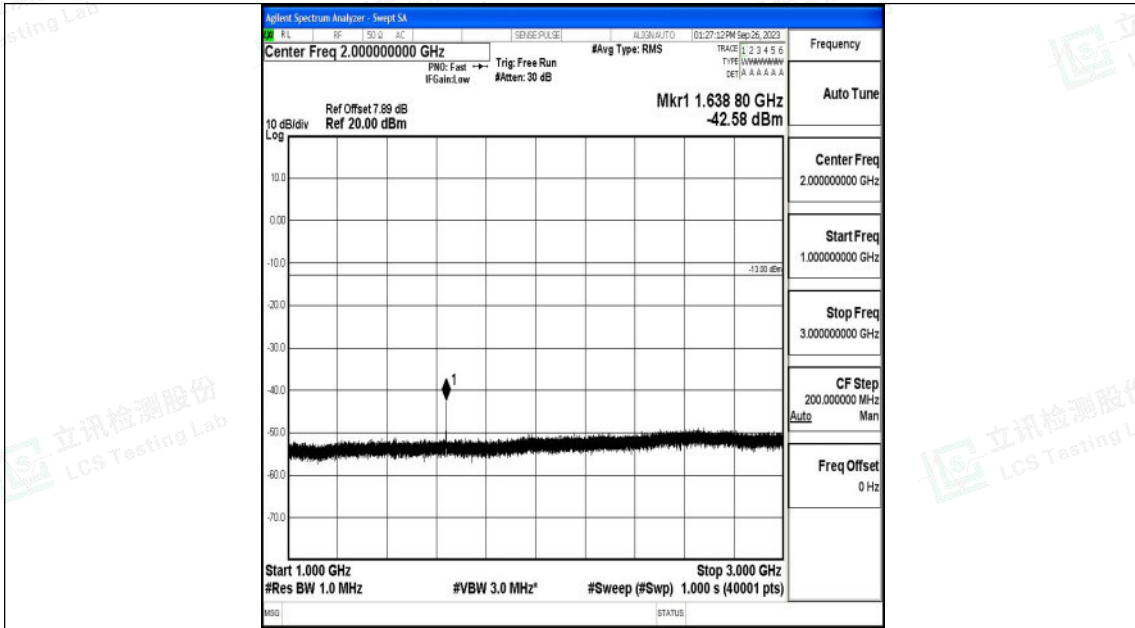

Band26_5MHz_16QAM_26765_1RB#0_1000~3000_1000~3000