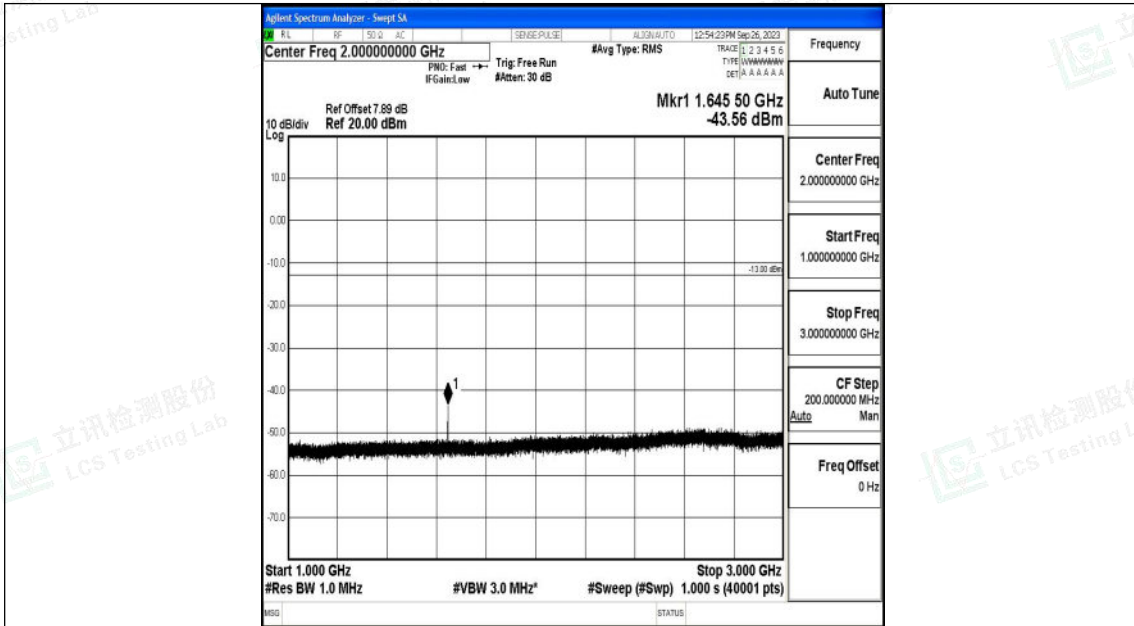

Band26_1.4MHz_16QAM_26783_1RB#0_1000~3000_1000~3000