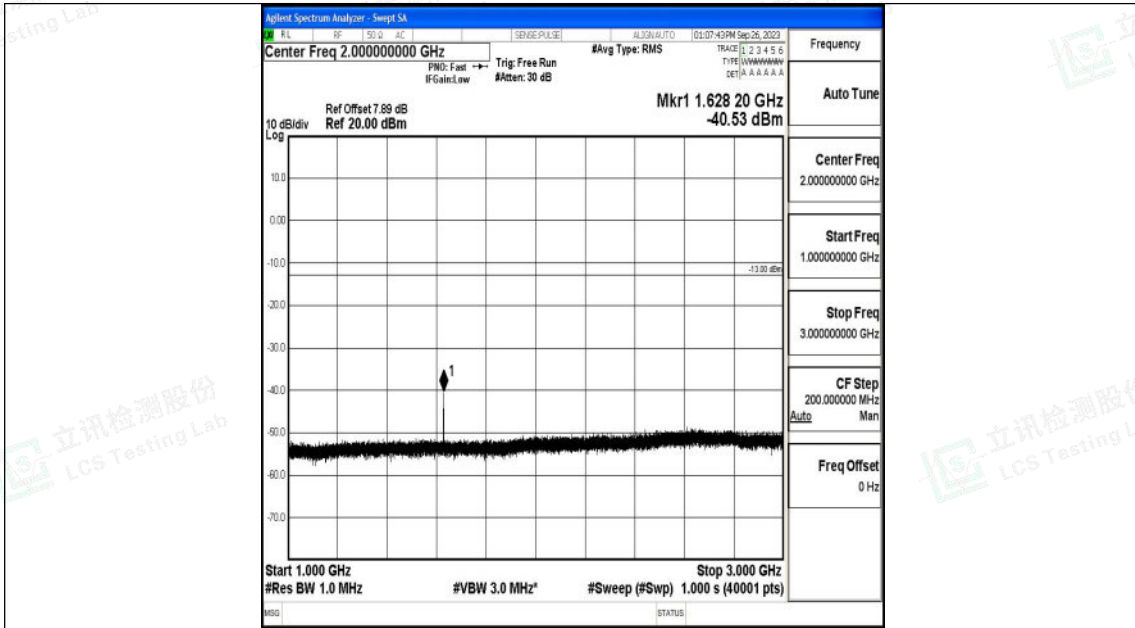

Band26_3MHz_16QAM_26705_1RB#0_1000~3000_1000~3000