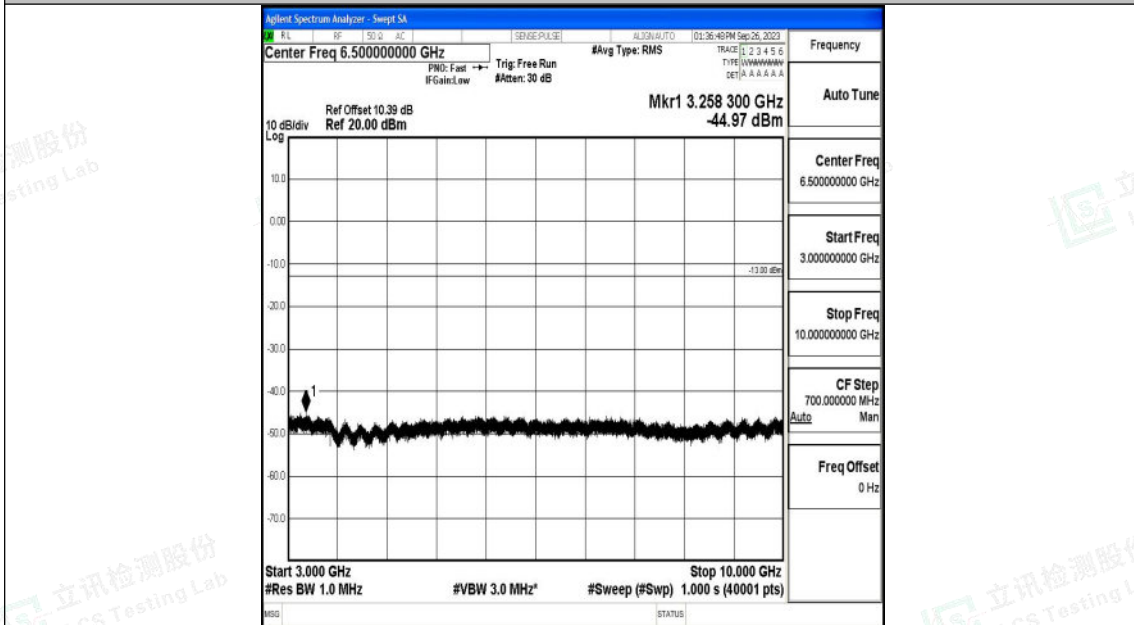

Band26_10MHz_16QAM_26740_1RB#0_3000~10000_3000~10000

Shenzhen LCS Compliance Testing Laboratory Ltd.
Add: 101, 201 Bldg A & 301 Bldg C, Juji Industrial Park Yabianxueziwei, Shajing Street,
Baoan District, Shenzhen, 518000, China
Tel: +(86) 0755-82591330 | E-mail: webmaster@lcs-cert.com | Web: www.lcs-cert.com
Scan code to check authenticity