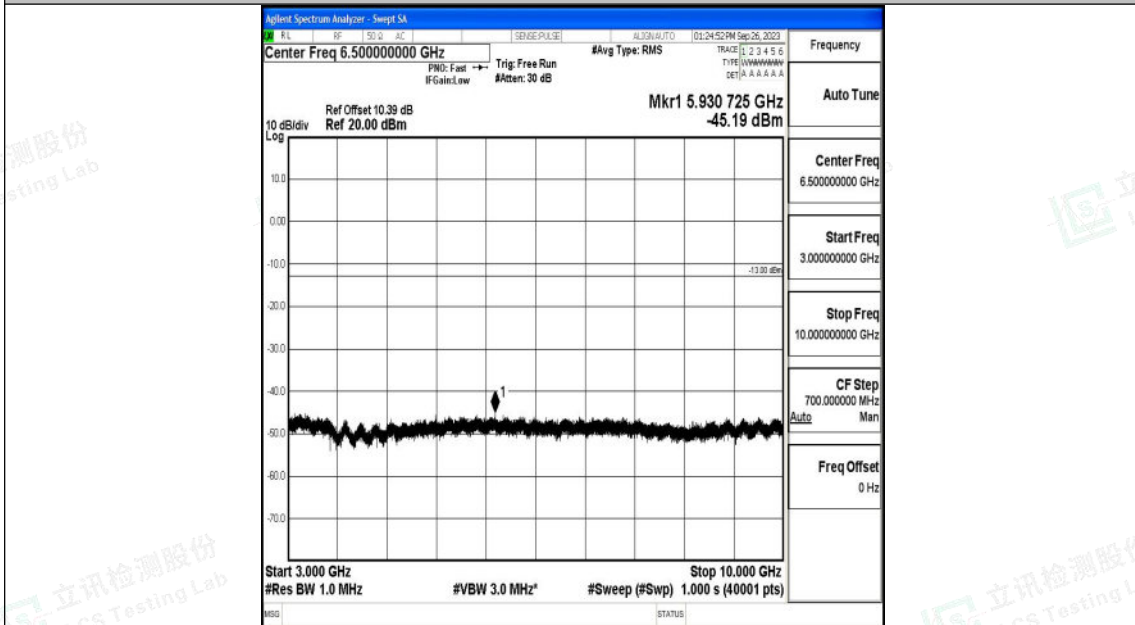

Band26_5MHz_16QAM_26715_1RB#0_3000~10000_3000~10000

Shenzhen LCS Compliance Testing Laboratory Ltd.
Add: 101, 201 Bldg A & 301 Bldg C, Juji Industrial Park Yabianxueziwei, Shajing Street,
Baoan District, Shenzhen, 518000, China
Tel: +(86) 0755-82591330 | E-mail: webmaster@lcs-cert.com | Web: www.lcs-cert.com
Scan code to check authenticity