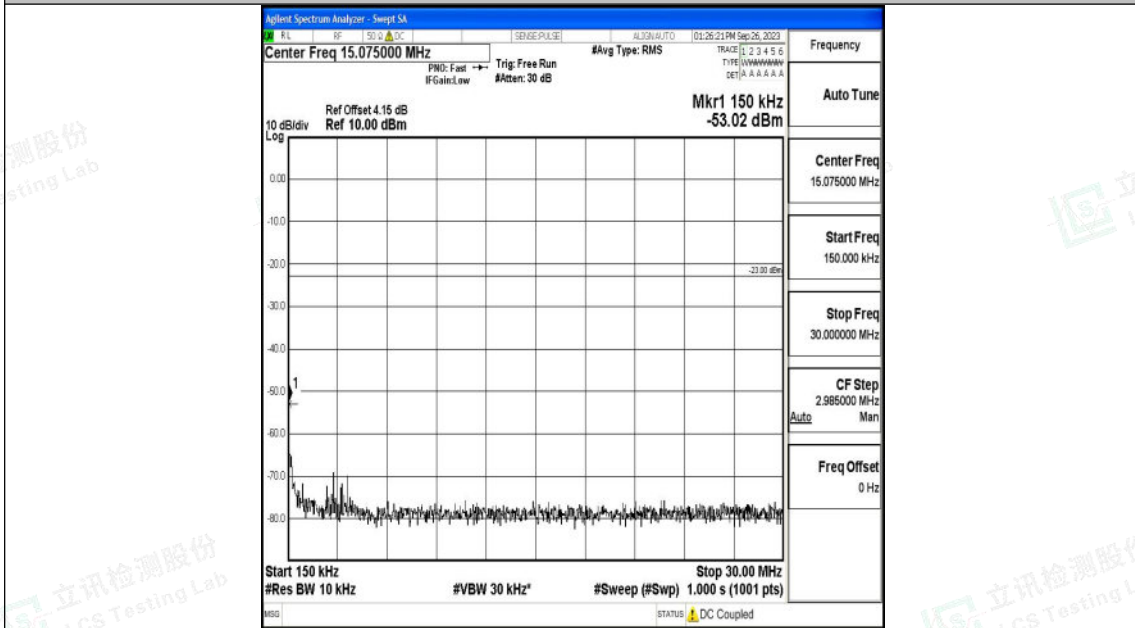

Band26_5MHz_QPSK_26765_1RB#0_0.15~30_0.15~30

Shenzhen LCS Compliance Testing Laboratory Ltd.
Add: 101, 201 Bldg A & 301 Bldg C, Juji Industrial Park Yabianxueziwei, Shajing Street,
Baoan District, Shenzhen, 518000, China
Tel: +(86) 0755-82591330 | E-mail: webmaster@lcs-cert.com | Web: www.lcs-cert.com
Scan code to check authenticity