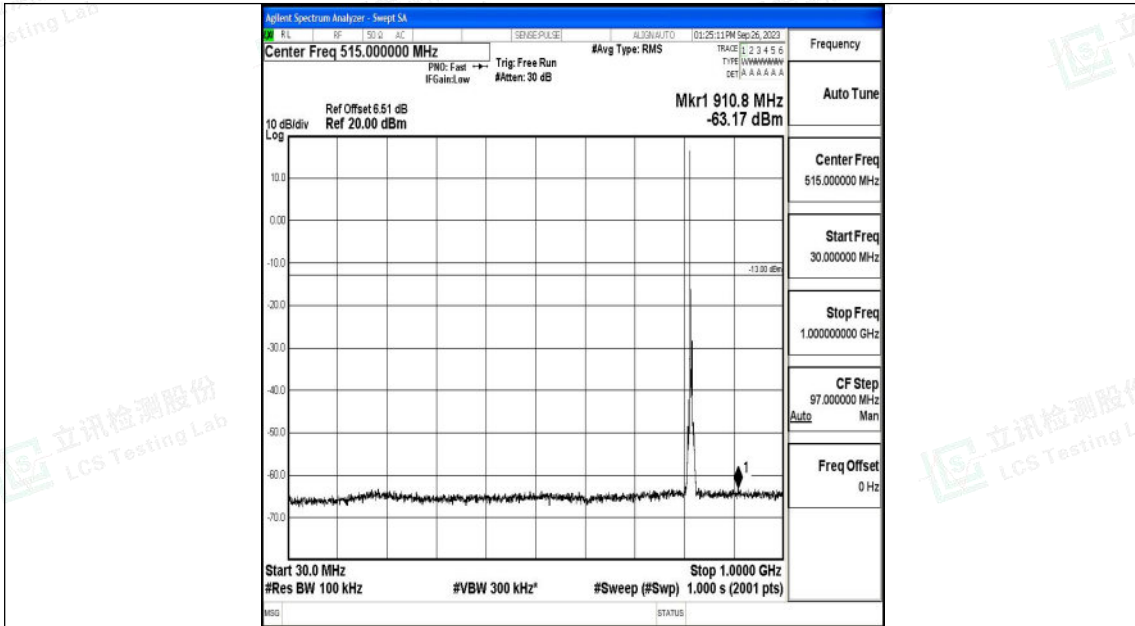

Band26_5MHz_QPSK_26740_1RB#0_30~1000_30~1000