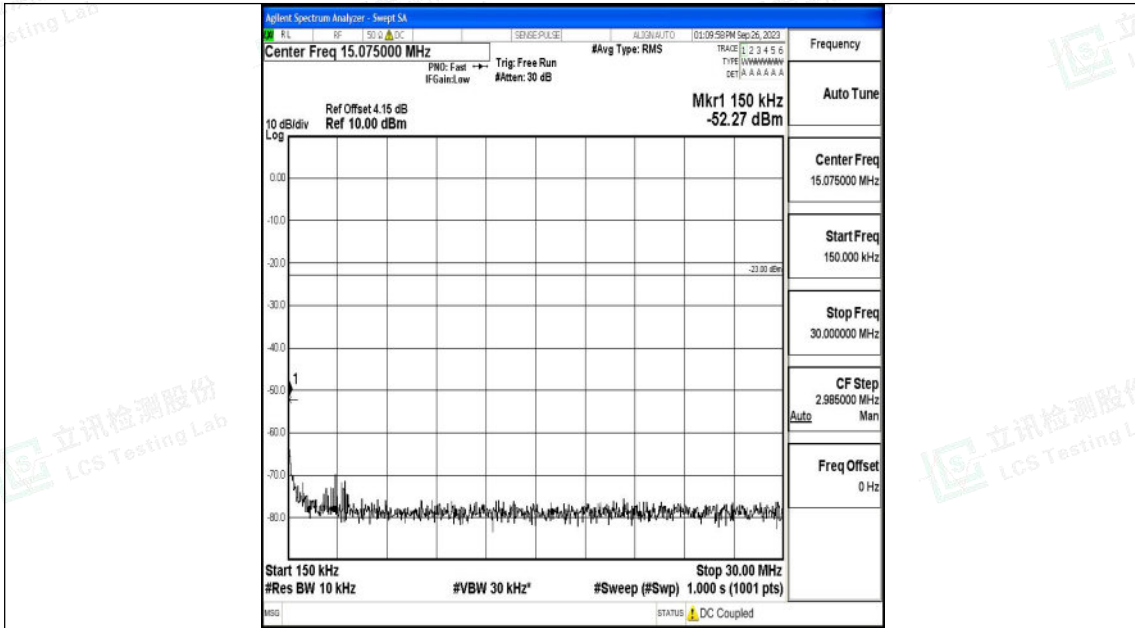

Band26_3MHz_16QAM_26775_1RB#0_0.15~30_0.15~30