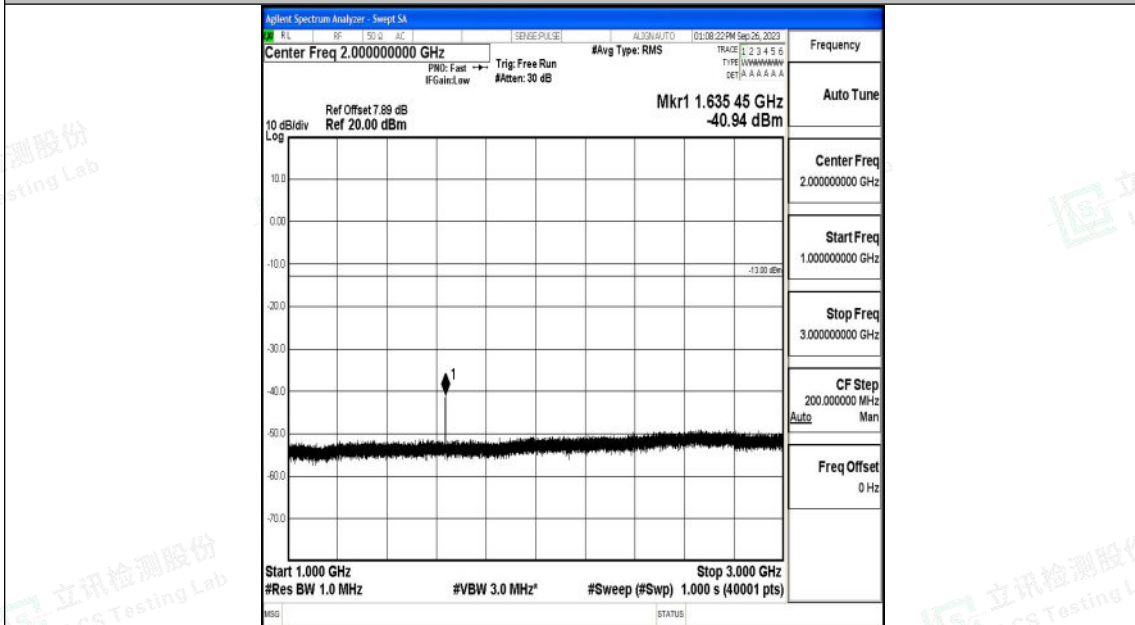

Band26_3MHz_QPSK_26740_1RB#0_1000~3000_1000~3000

Shenzhen LCS Compliance Testing Laboratory Ltd.
Add: 101, 201 Bldg A & 301 Bldg C, Juji Industrial Park Yabianxueziwei, Shajing Street,
Baoan District, Shenzhen, 518000, China
Tel: +(86) 0755-82591330 | E-mail: webmaster@lcs-cert.com | Web: www.lcs-cert.com
Scan code to check authenticity