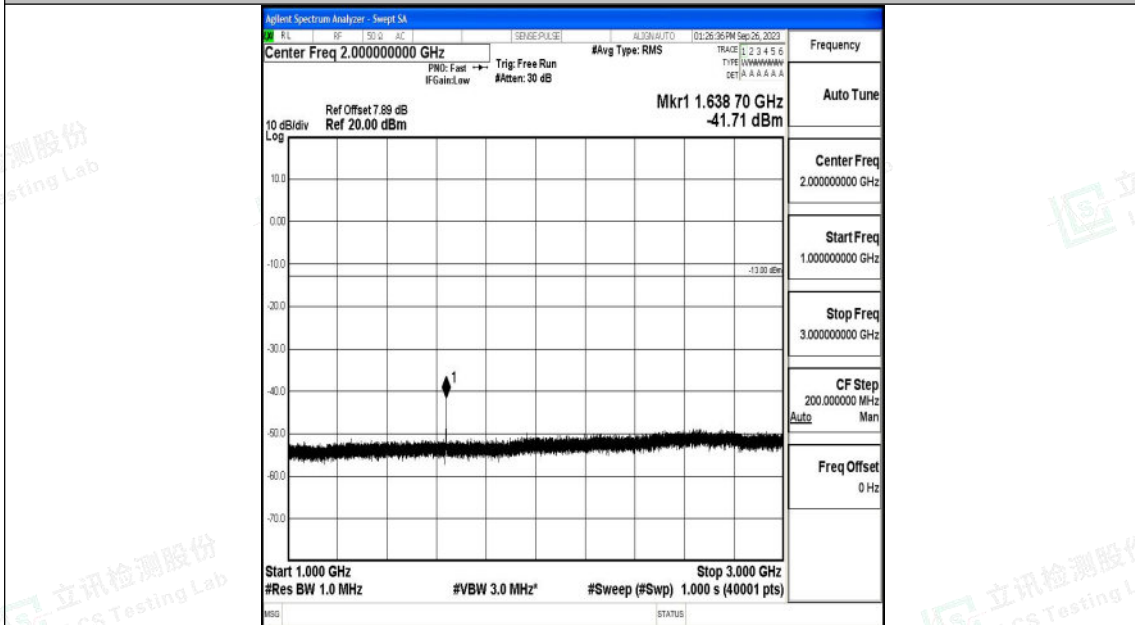

Band26_5MHz_QPSK_26765_1RB#0_1000~3000_1000~3000

Shenzhen LCS Compliance Testing Laboratory Ltd.
Add: 101, 201 Bldg A & 301 Bldg C, Juji Industrial Park Yabianxueziwei, Shajing Street,
Baoan District, Shenzhen, 518000, China
Tel: +(86) 0755-82591330 | E-mail: webmaster@lcs-cert.com | Web: www.lcs-cert.com
Scan code to check authenticity