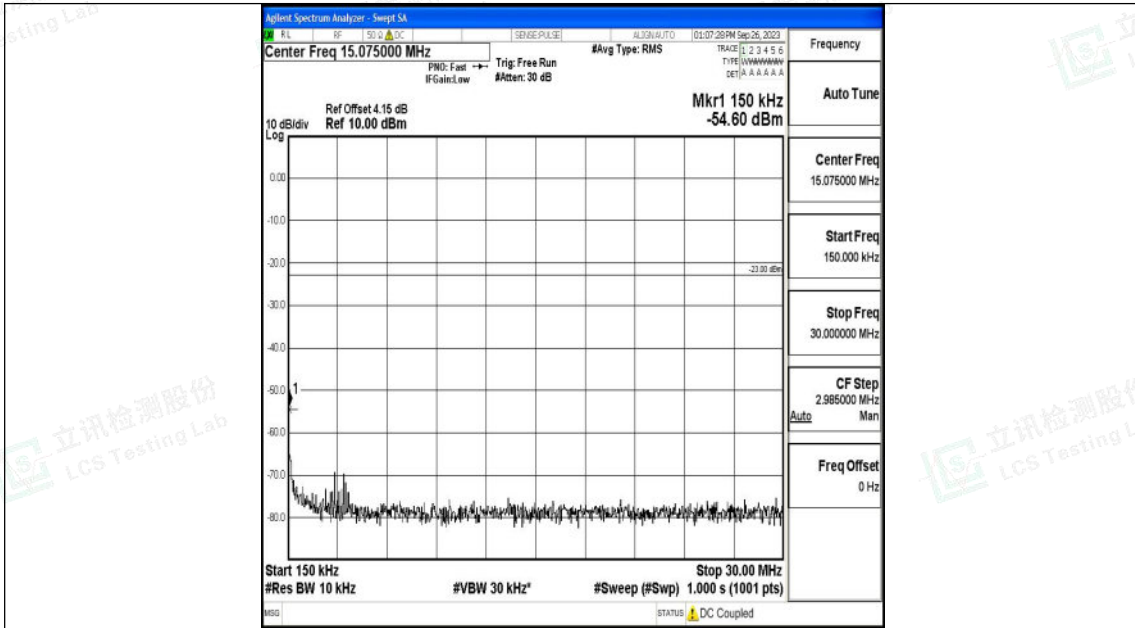

Band26_3MHz_16QAM_26705_1RB#0_0.15~30_0.15~30