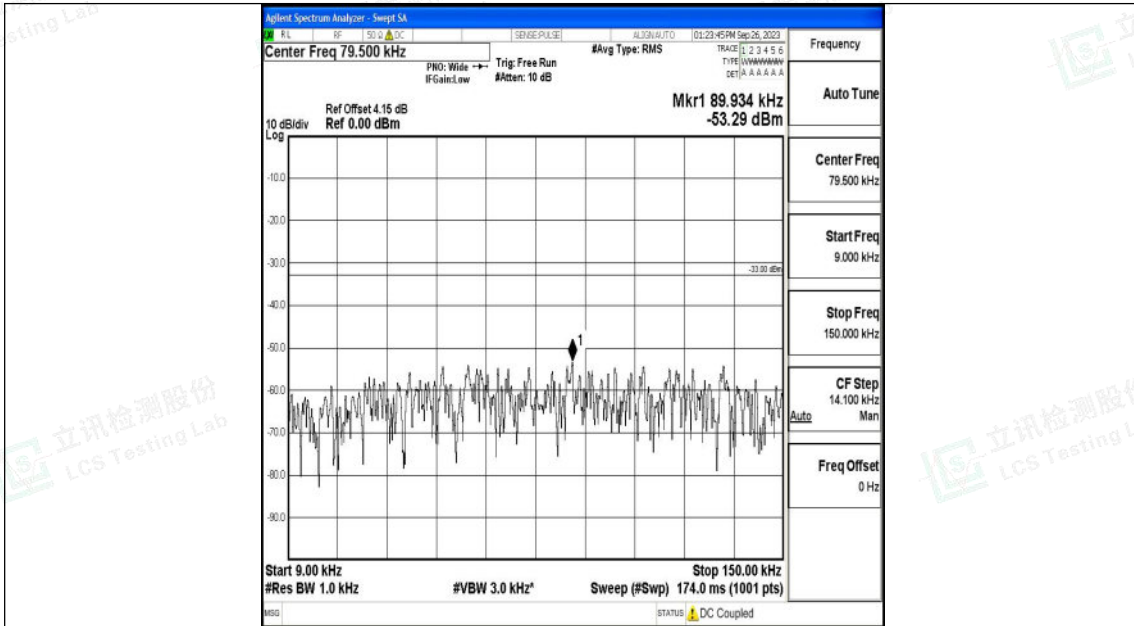

Band26_5MHz_QPSK_26715_1RB#0_0.009~0.15_0.009~0.15