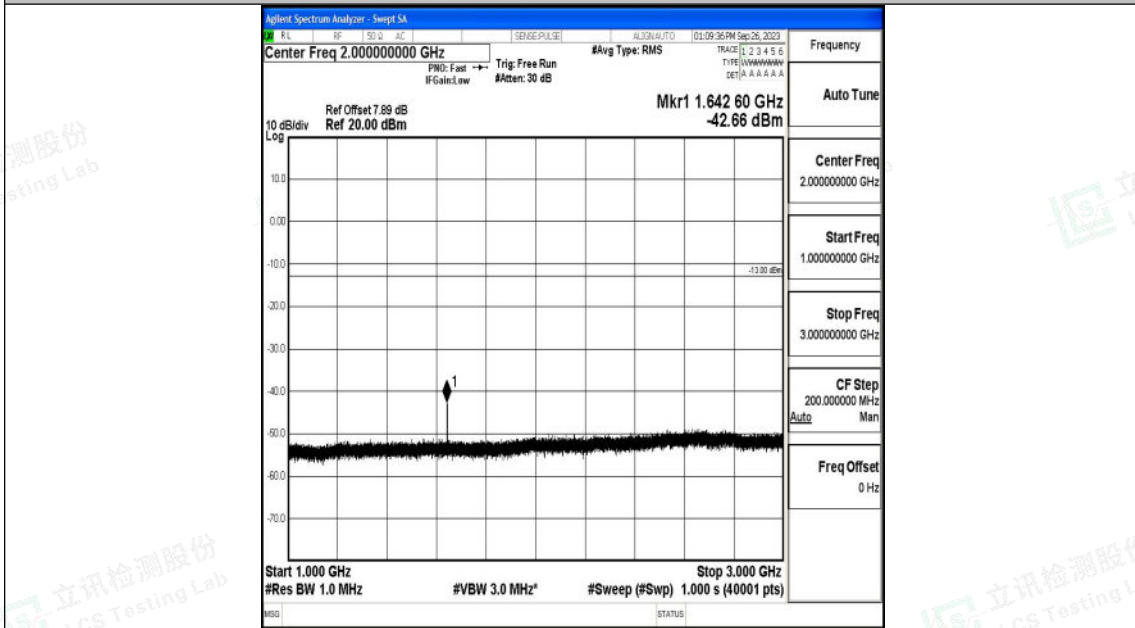

Band26_3MHz_QPSK_26775_1RB#0_1000~3000_1000~3000

Shenzhen LCS Compliance Testing Laboratory Ltd.
Add: 101, 201 Bldg A & 301 Bldg C, Juji Industrial Park Yabianxueziwei, Shajing Street,
Baoan District, Shenzhen, 518000, China
Tel: +(86) 0755-82591330 | E-mail: webmaster@lcs-cert.com | Web: www.lcs-cert.com
Scan code to check authenticity