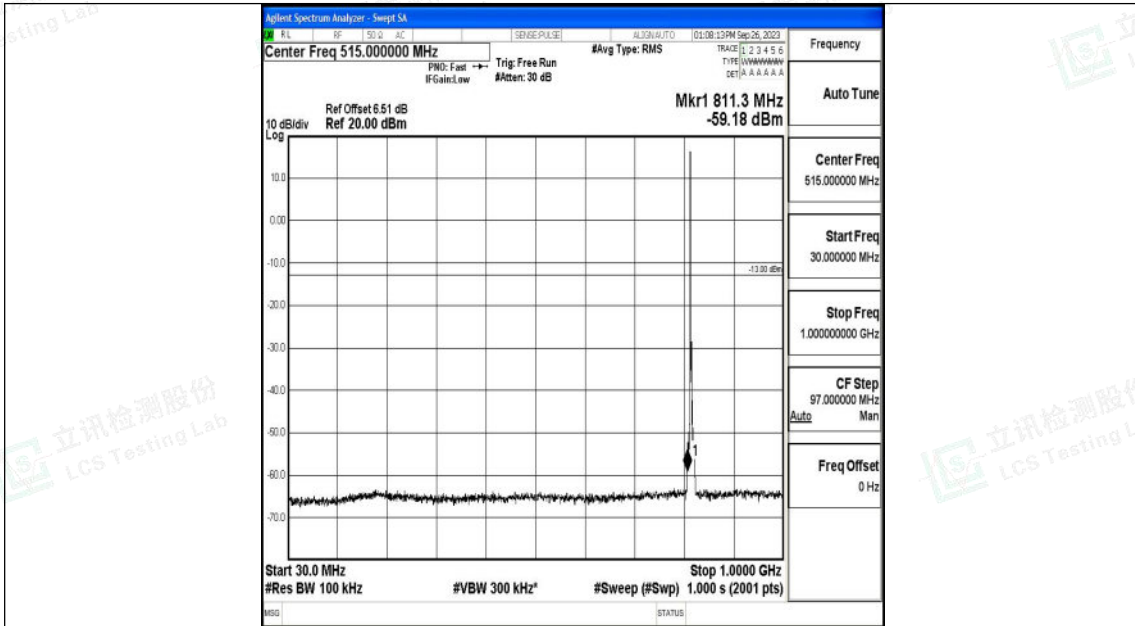

Band26_3MHz_QPSK_26740_1RB#0_30~1000_30~1000