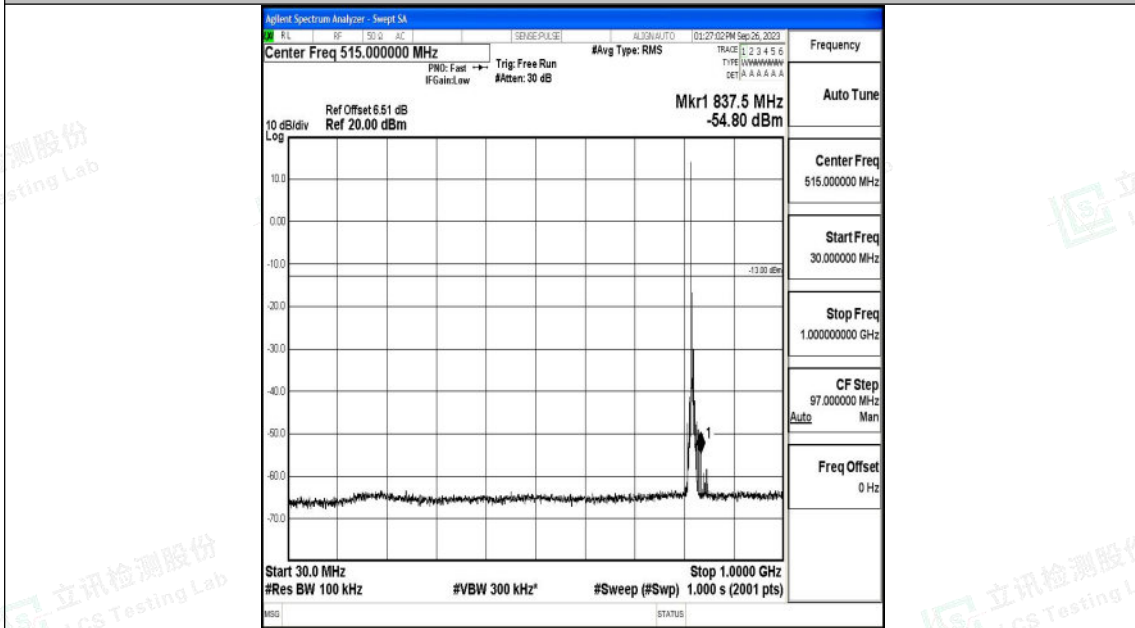

Band26_5MHz_16QAM_26765_1RB#0_30~1000_30~1000

Shenzhen LCS Compliance Testing Laboratory Ltd.
Add: 101, 201 Bldg A & 301 Bldg C, Juji Industrial Park Yabianxueziwei, Shajing Street,
Baoan District, Shenzhen, 518000, China
Tel: +(86) 0755-82591330 | E-mail: webmaster@lcs-cert.com | Web: www.lcs-cert.com
Scan code to check authenticity