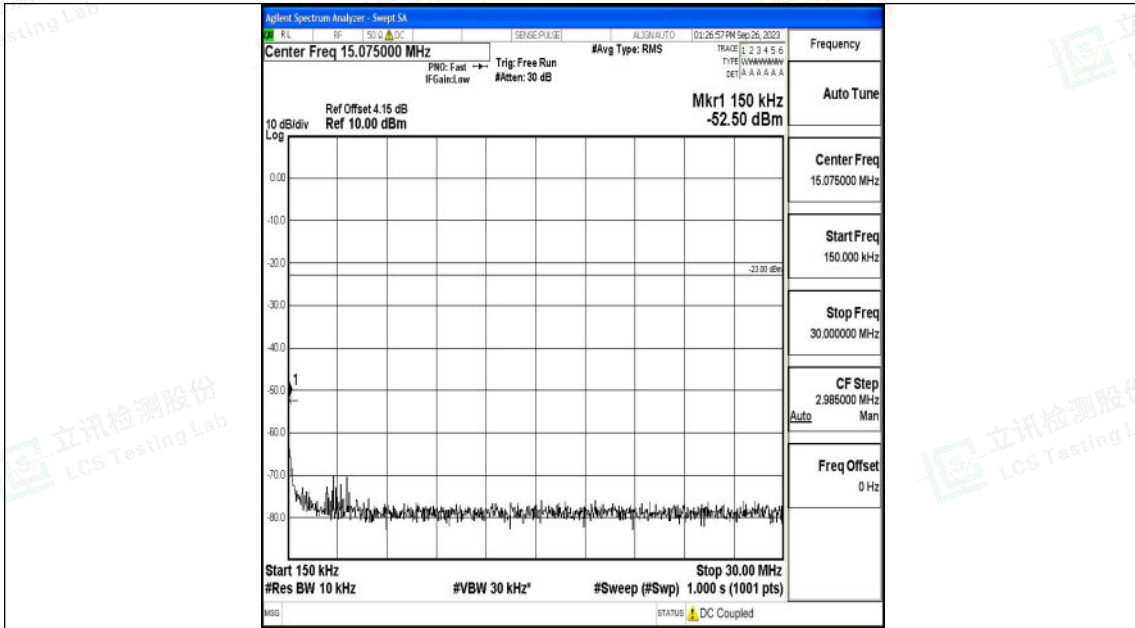

Band26_5MHz_16QAM_26765_1RB#0_0.15~30_0.15~30