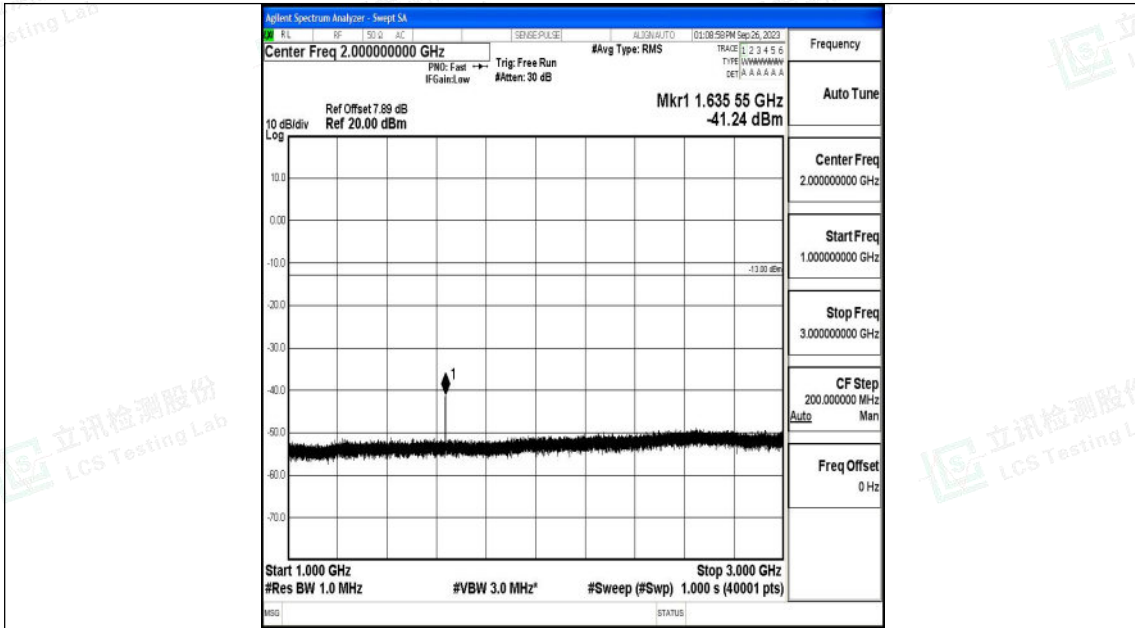

Band26_3MHz_16QAM_26740_1RB#0_1000~3000_1000~3000