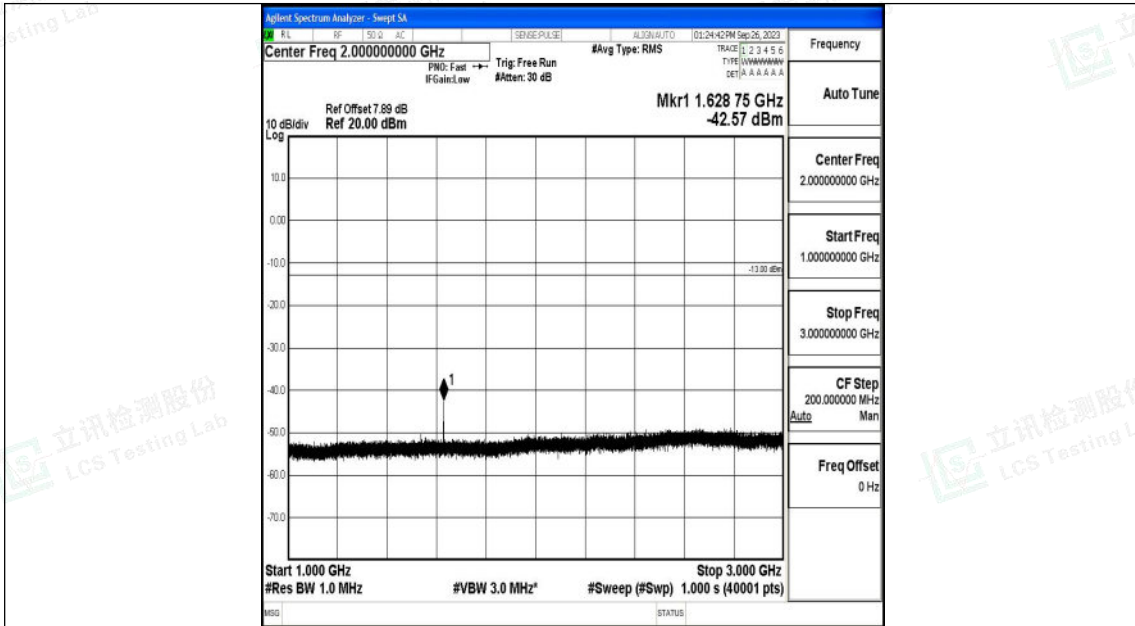

Band26_5MHz_16QAM_26715_1RB#0_1000~3000_1000~3000