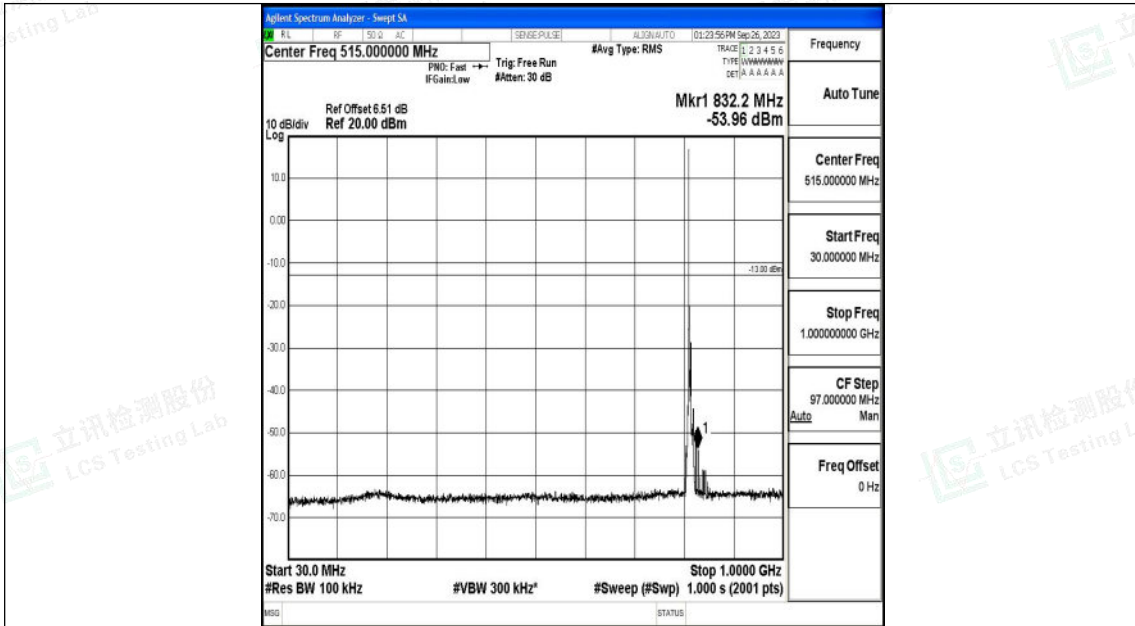

Band26_5MHz_QPSK_26715_1RB#0_0.009~0.15_0.009~0.15

Band26_5MHz_QPSK_26715_1RB#0_0.15~30_0.15~30

Shenzhen LCS Compliance Testing Laboratory Ltd.
 Add: 101, 201 Bldg A & 301 Bldg C, Juji Industrial Park Yabianxueziwei, Shajing Street,
 Baoan District, Shenzhen, 518000, China
 Tel: +(86) 0755-82591330 | E-mail: webmaster@lcs-cert.com | Web: www.lcs-cert.com
 Scan code to check authenticity