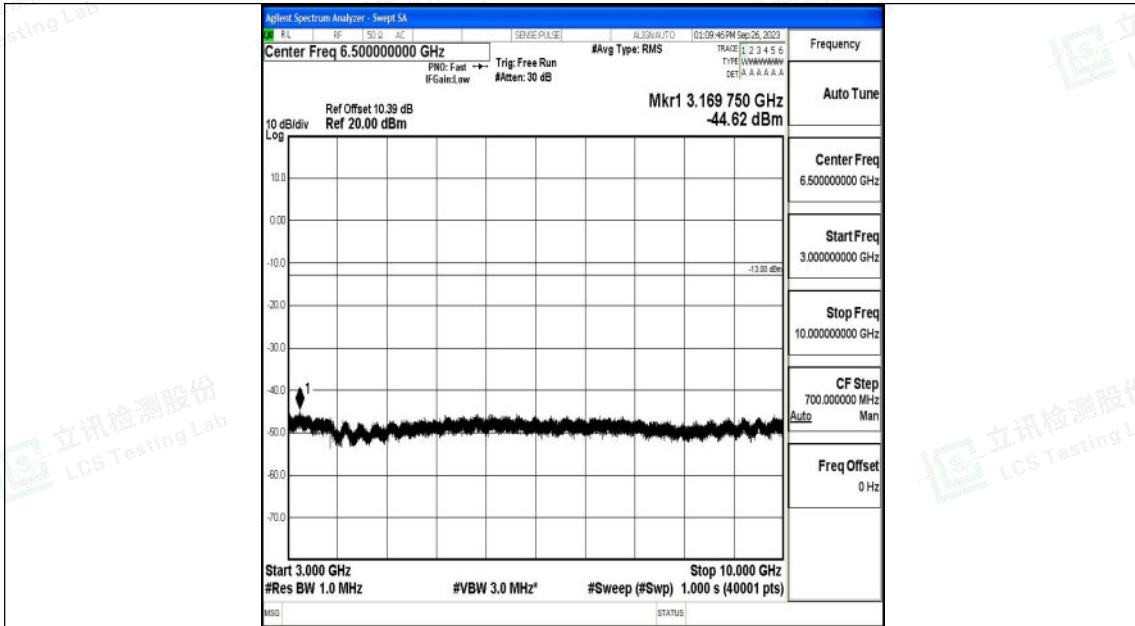

Band26_3MHz_QPSK_26775_1RB#0_3000~10000_3000~10000