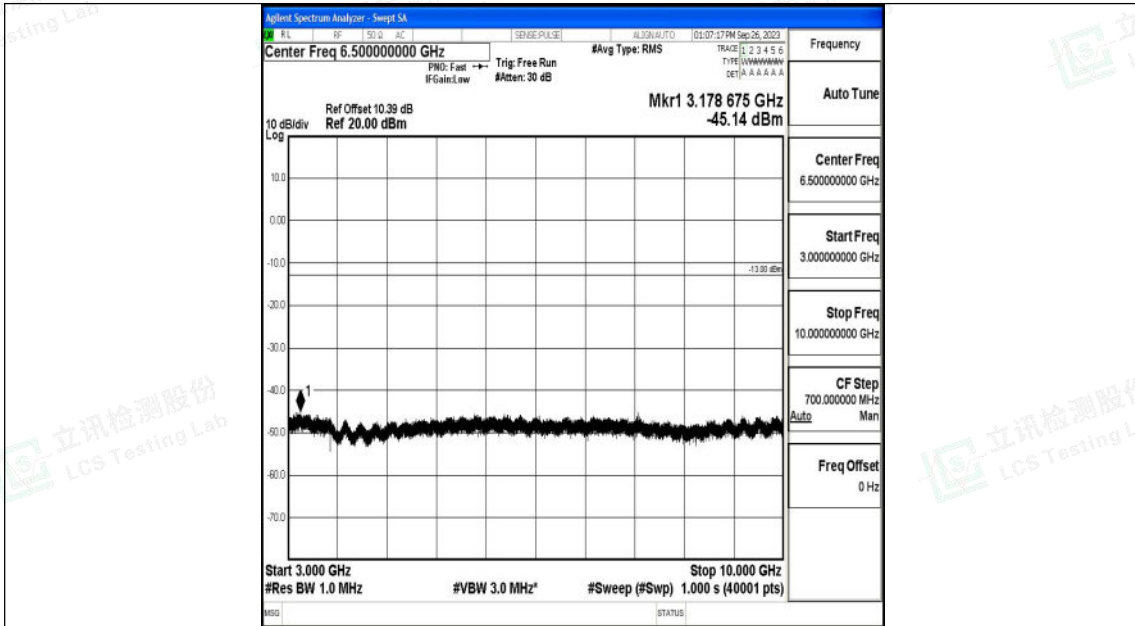

Band26_3MHz_QPSK_26705_1RB#0_3000~10000_3000~10000