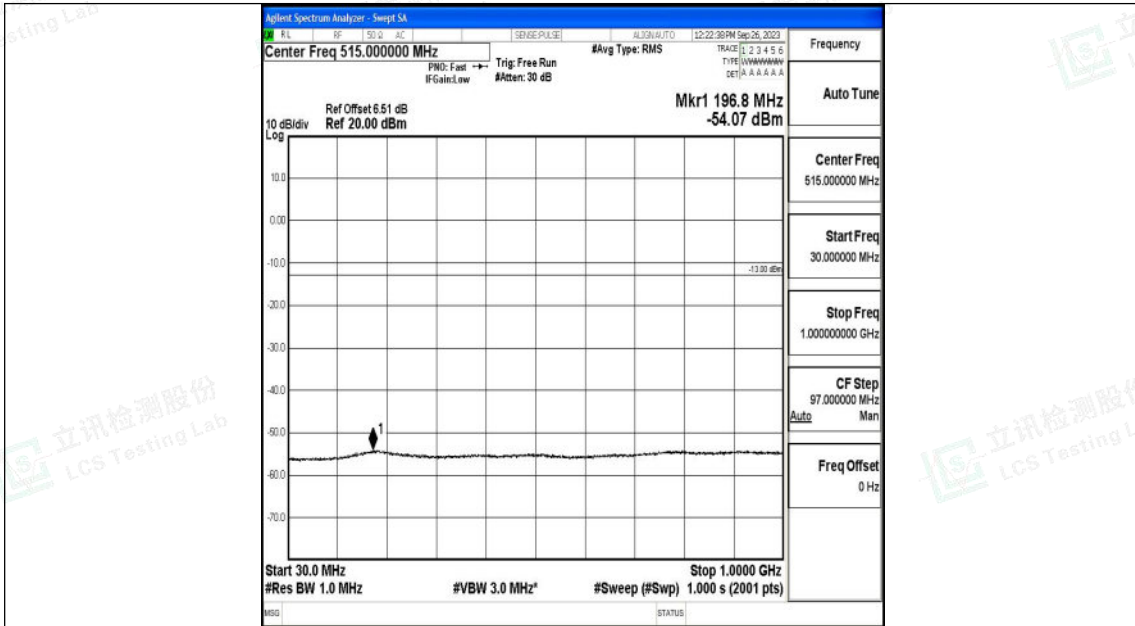

Band25_15MHz_QPSK_26615_1RB#0_0.15~30_0.15~30

Band25_15MHz_QPSK_26615_1RB#0_30~1000_30~1000