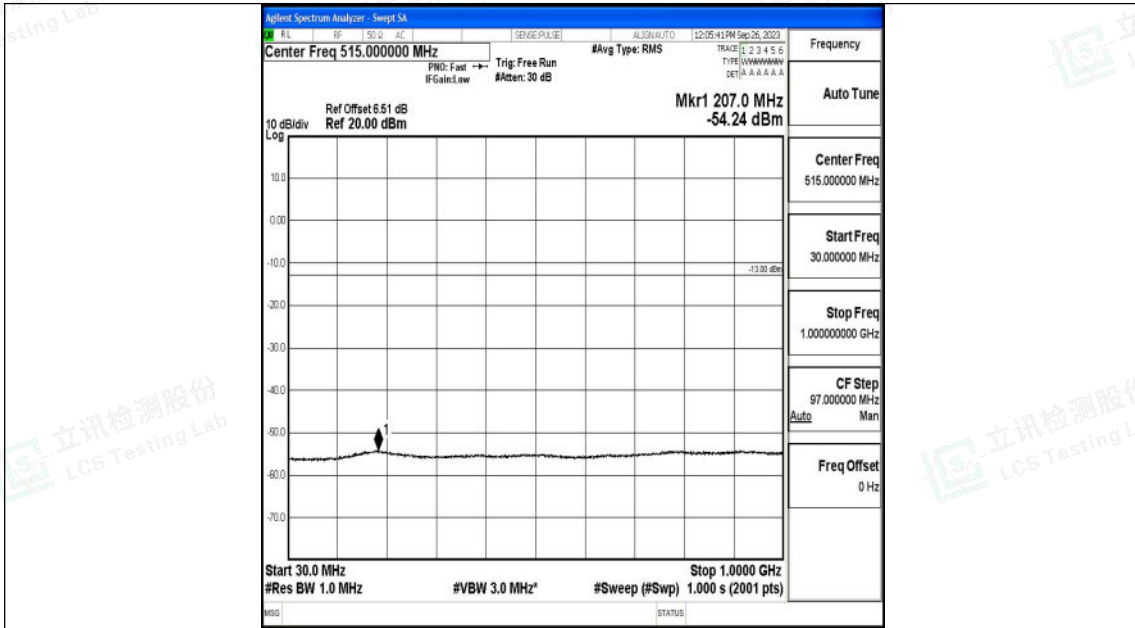

Band25_10MHz_16QAM_26090_1RB#0_0.15~30_0.15~30

Band25_10MHz_16QAM_26090_1RB#0_30~1000_30~1000