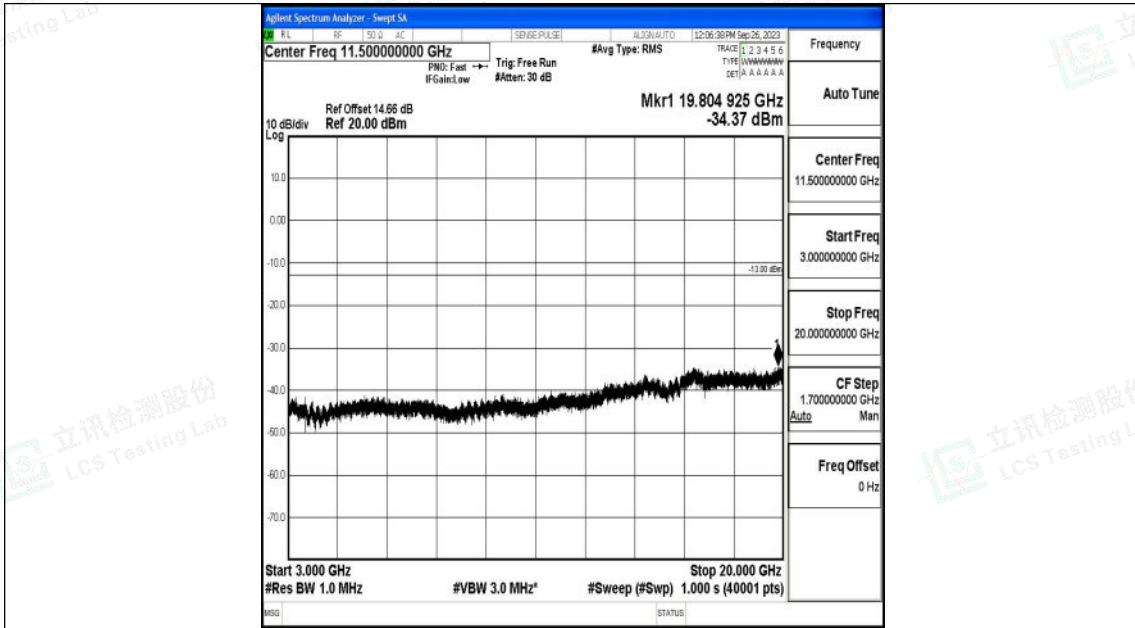

Band25_10MHz_QPSK_26365_1RB#0_1000~3000_1000~3000

Band25_10MHz_QPSK_26365_1RB#0_3000~20000_3000~20000