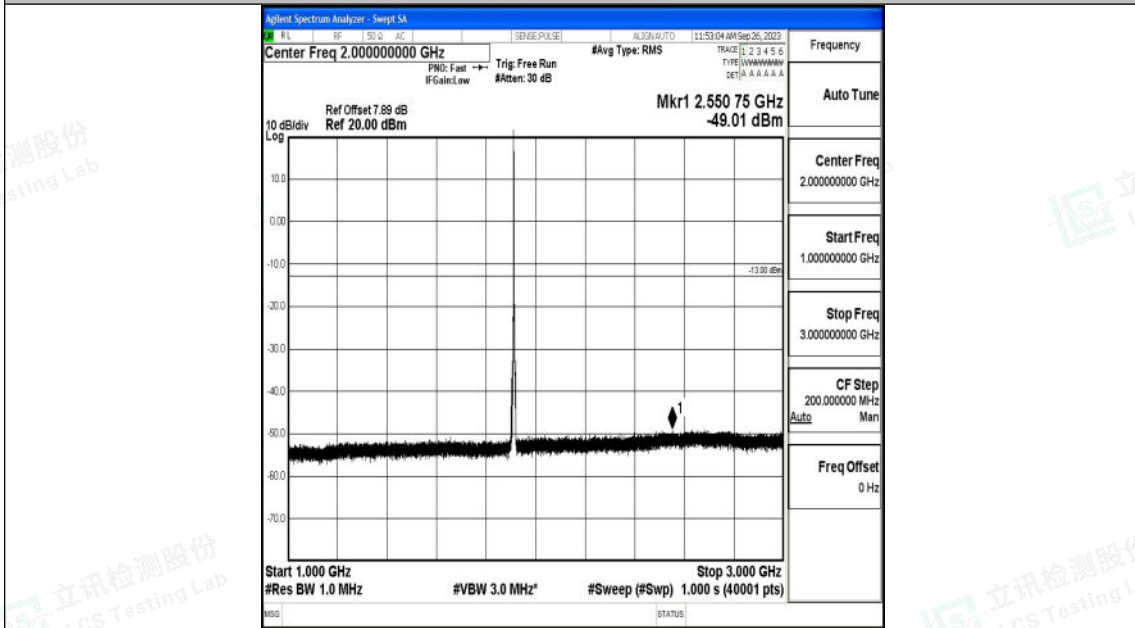

Band25_5MHz_16QAM_26665_1RB#0_0.15~30_0.15~30

Band25_5MHz_16QAM_26665_1RB#0_1000~3000_1000~3000

Shenzhen LCS Compliance Testing Laboratory Ltd.
Add: 101, 201 Bldg A & 301 Bldg C, Juji Industrial Park Yabianxueziwei, Shajing Street,
Baoan District, Shenzhen, 518000, China
Tel: +(86) 0755-82591330 | E-mail: webmaster@lcs-cert.com | Web: www.lcs-cert.com
Scan code to check authenticity