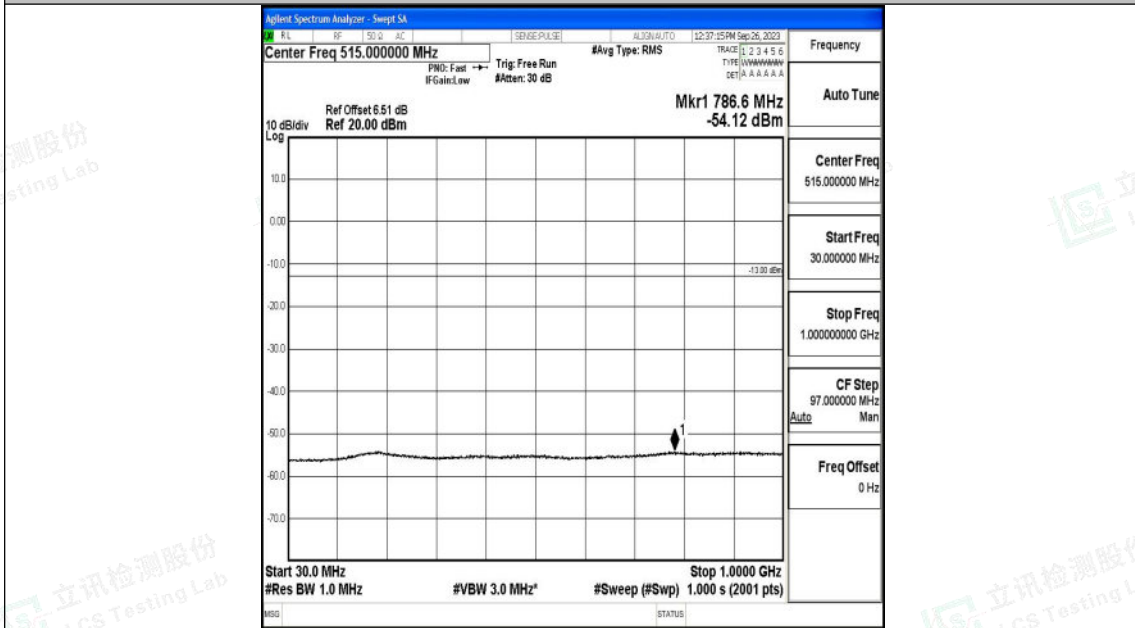

Band25_20MHz_16QAM_26365_1RB#0_0.15~30_0.15~30

Band25_20MHz_16QAM_26365_1RB#0_30~1000_30~1000

Shenzhen LCS Compliance Testing Laboratory Ltd.
Add: 101, 201 Bldg A & 301 Bldg C, Juji Industrial Park Yabianxueziwei, Shajing Street,
Baoan District, Shenzhen, 518000, China
Tel: +(86) 0755-82591330 | E-mail: webmaster@lcs-cert.com | Web: www.lcs-cert.com
Scan code to check authenticity