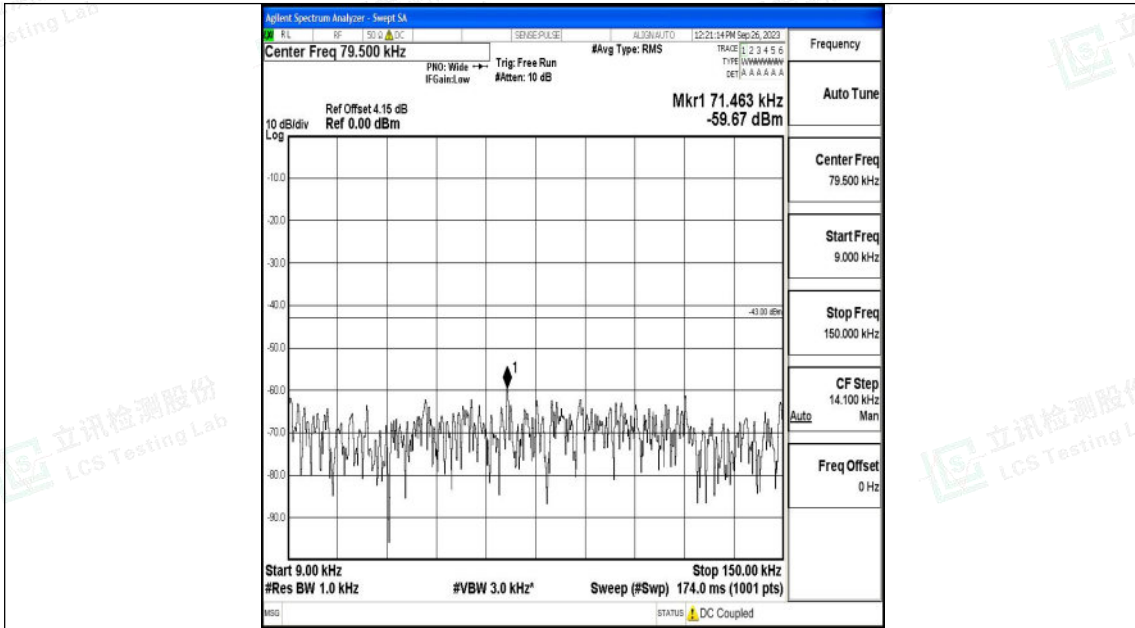

Band25_15MHz_16QAM_26115_1RB#0_3000~20000_3000~20000

Band25_15MHz_QPSK_26365_1RB#0_0.009~0.15_0.009~0.15