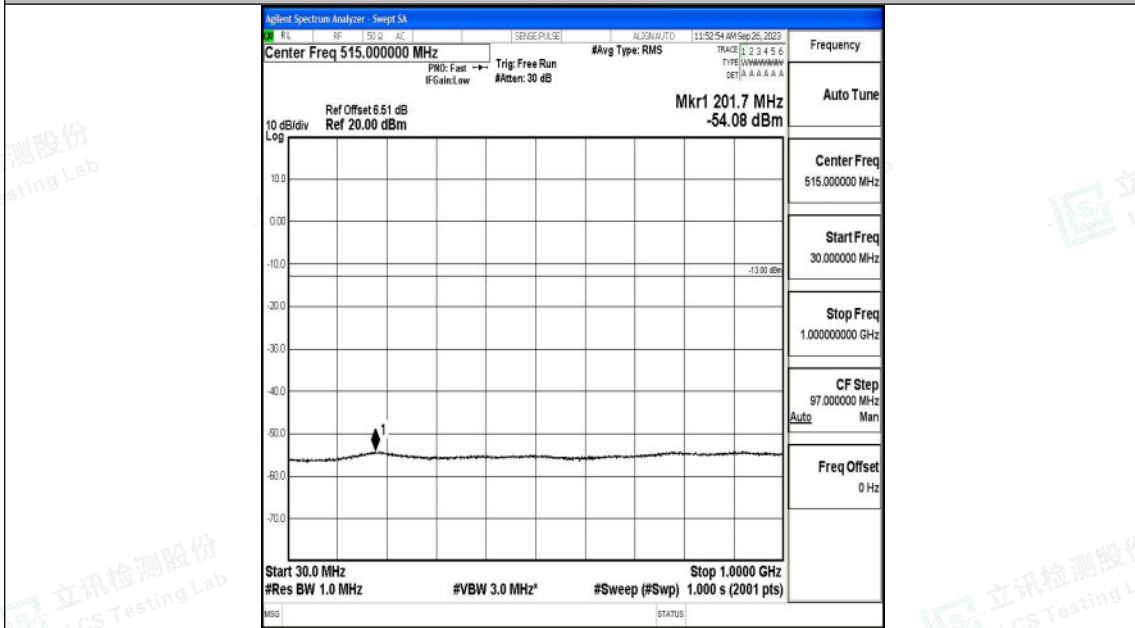

Band25_5MHz_16QAM_26065_1RB#0_30~1000_30~1000

Band25_5MHz_16QAM_26665_1RB#0_30~1000_30~1000