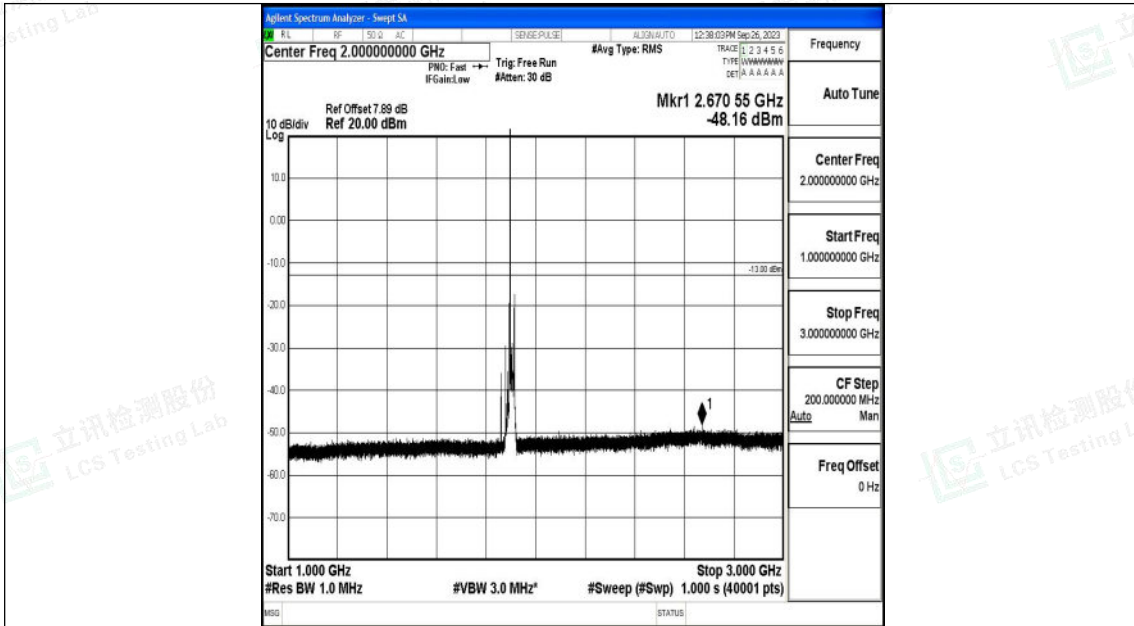

Band25_20MHz_QPSK_26140_1RB#0_1000~3000_1000~3000

Band25_20MHz_QPSK_26590_1RB#0_1000~3000_1000~3000