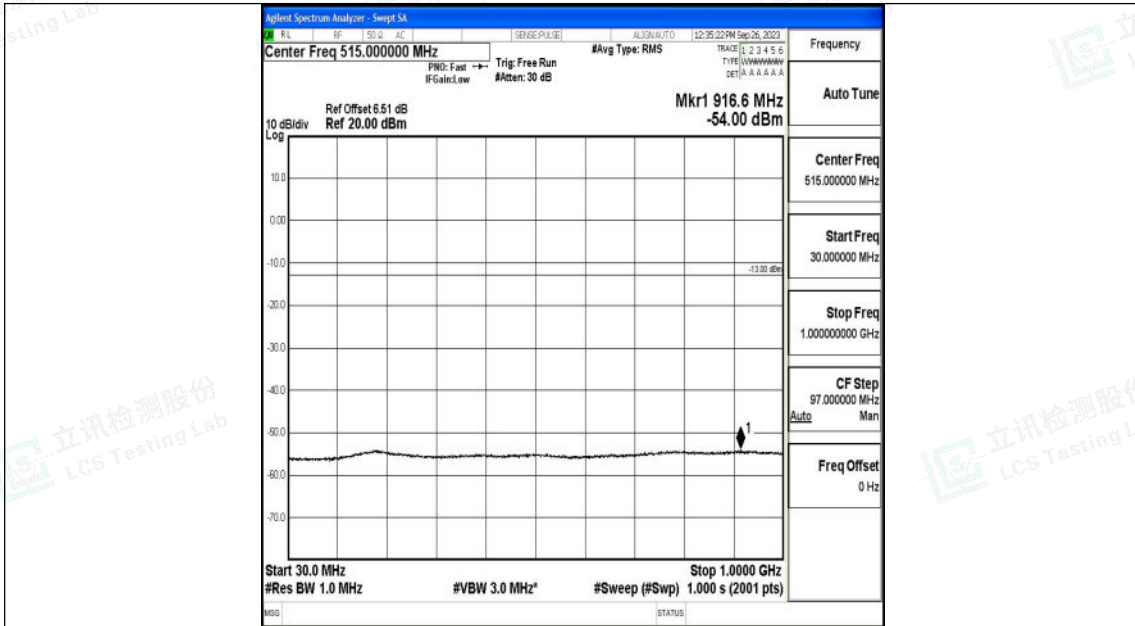

Band25_20MHz_QPSK_26140_1RB#0_0.15~30_0.15~30

Band25_20MHz_QPSK_26140_1RB#0_30~1000_30~1000