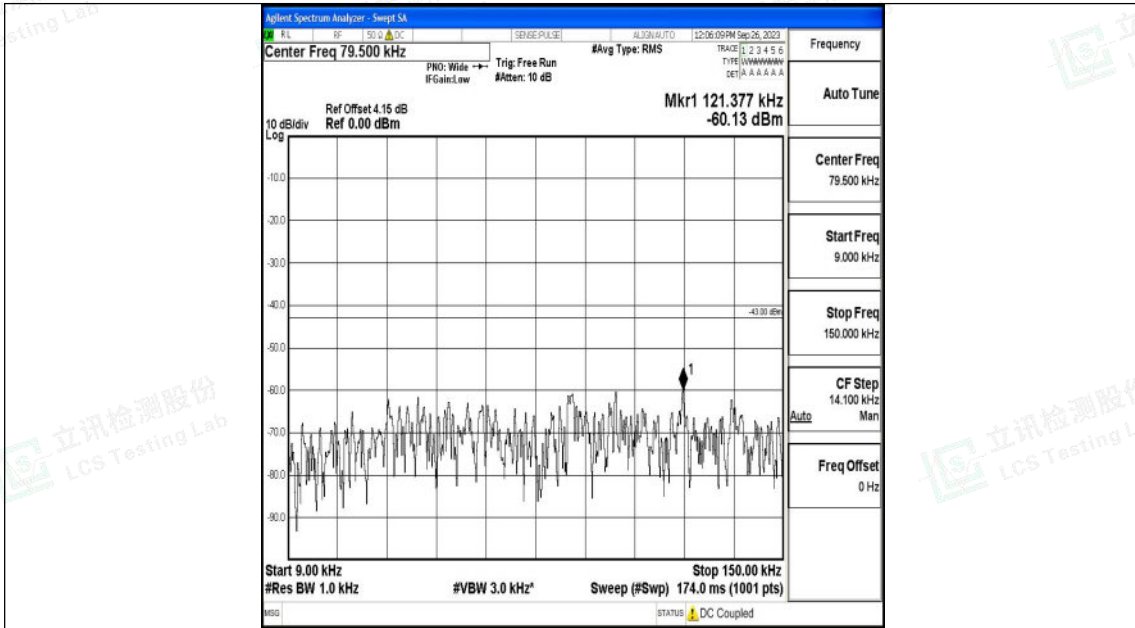

Band25_10MHz_16QAM_26090_1RB#0_3000~20000_3000~20000

Band25_10MHz_QPSK_26365_1RB#0_0.009~0.15_0.009~0.15