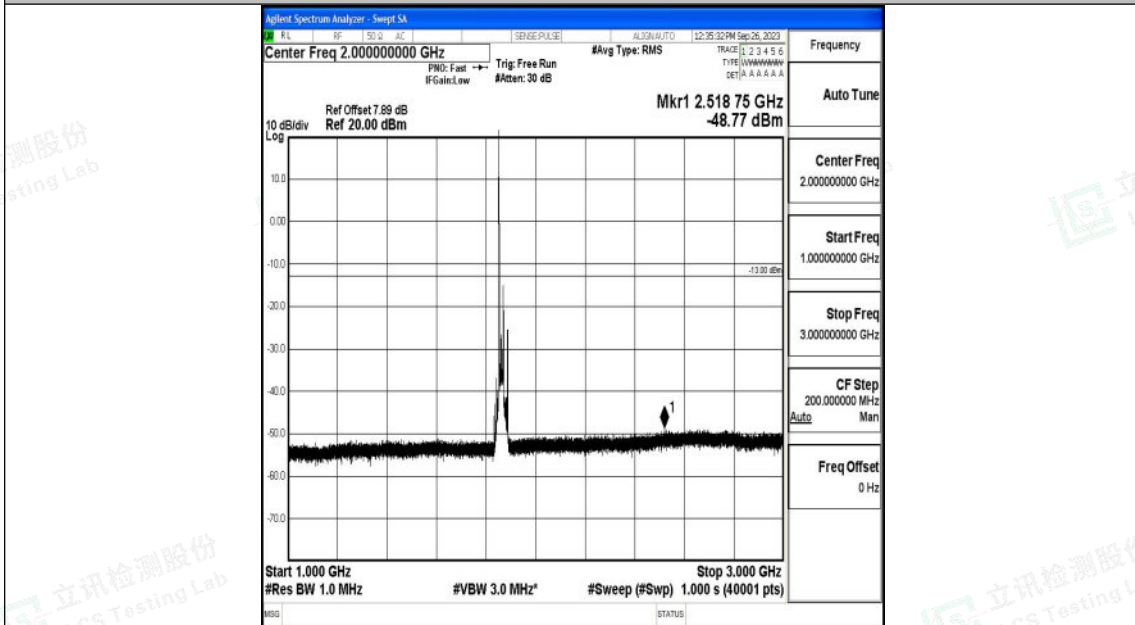

Band25_20MHz_QPSK_26140_1RB#0_30~1000_30~1000

Band25_20MHz_QPSK_26140_1RB#0_1000~3000_1000~3000