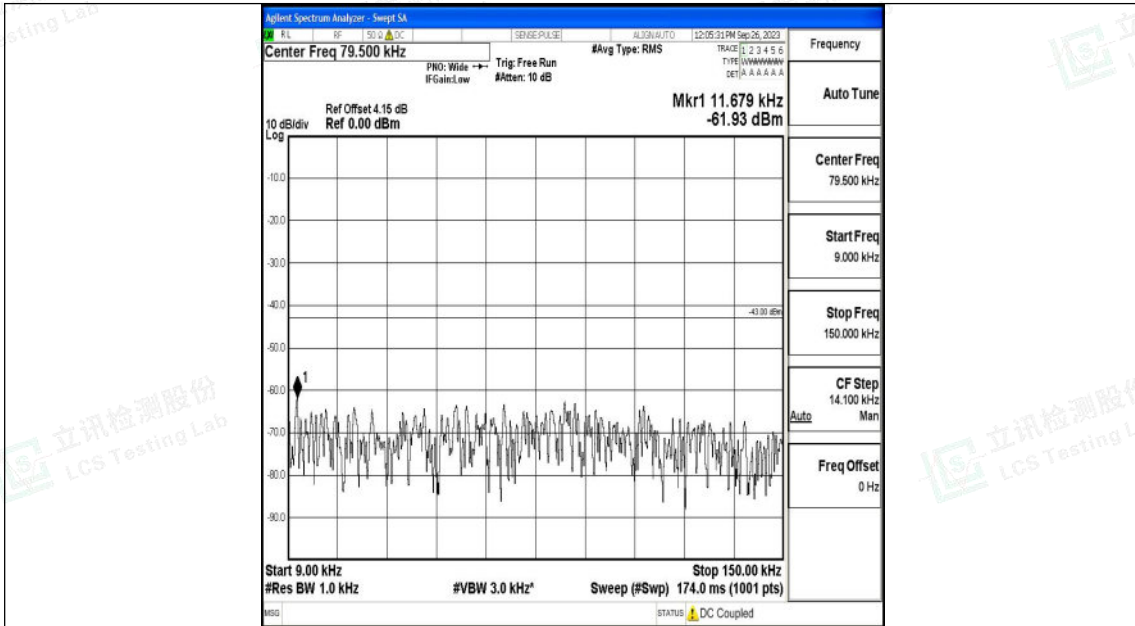

Band25_10MHz_QPSK_26090_1RB#0_3000~20000_3000~20000

Band25_10MHz_16QAM_26090_1RB#0_0.009~0.15_0.009~0.15