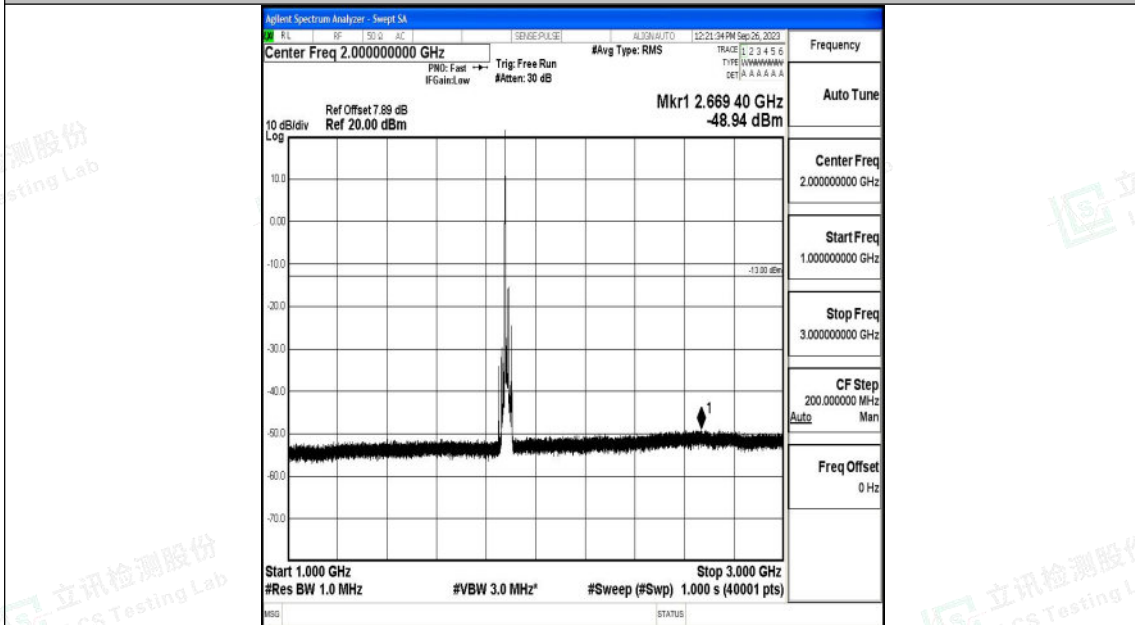

Band25_15MHz_QPSK_26365_1RB#0_30~1000_30~1000

Band25_15MHz_QPSK_26365_1RB#0_1000~3000_1000~3000

Shenzhen LCS Compliance Testing Laboratory Ltd.
Add: 101, 201 Bldg A & 301 Bldg C, Juji Industrial Park Yabianxueziwei, Shajing Street,
Baoan District, Shenzhen, 518000, China
Tel: +(86) 0755-82591330 | E-mail: webmaster@lcs-cert.com | Web: www.lcs-cert.com
Scan code to check authenticity