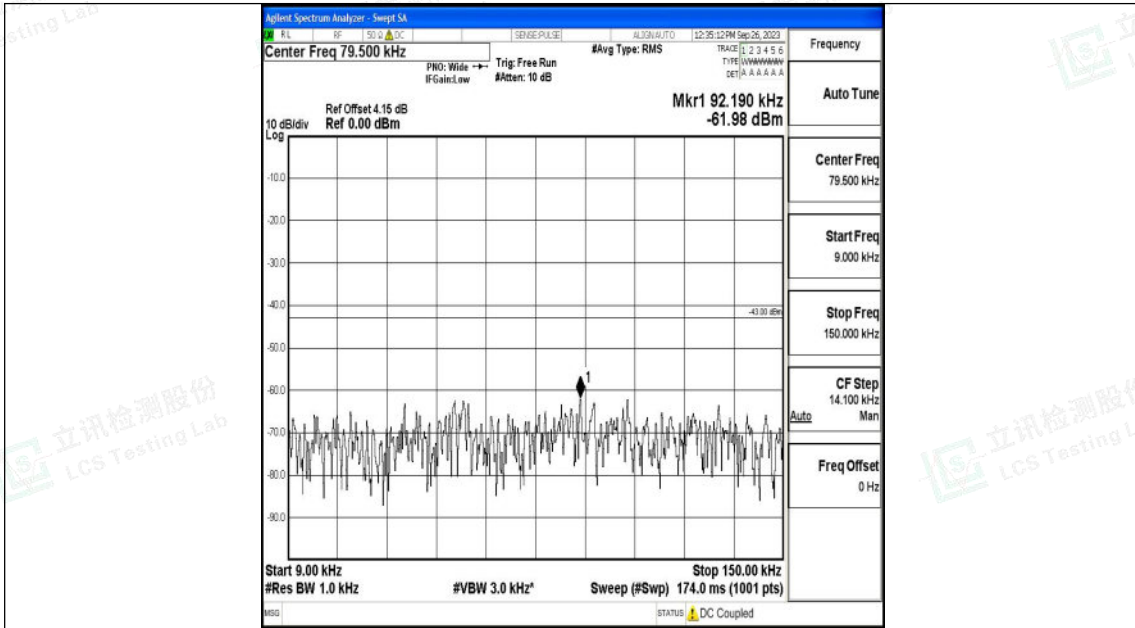

Band25_15MHz_16QAM_26615_1RB#0_3000~20000_3000~20000

Band25_20MHz_QPSK_26140_1RB#0_0.009~0.15_0.009~0.15