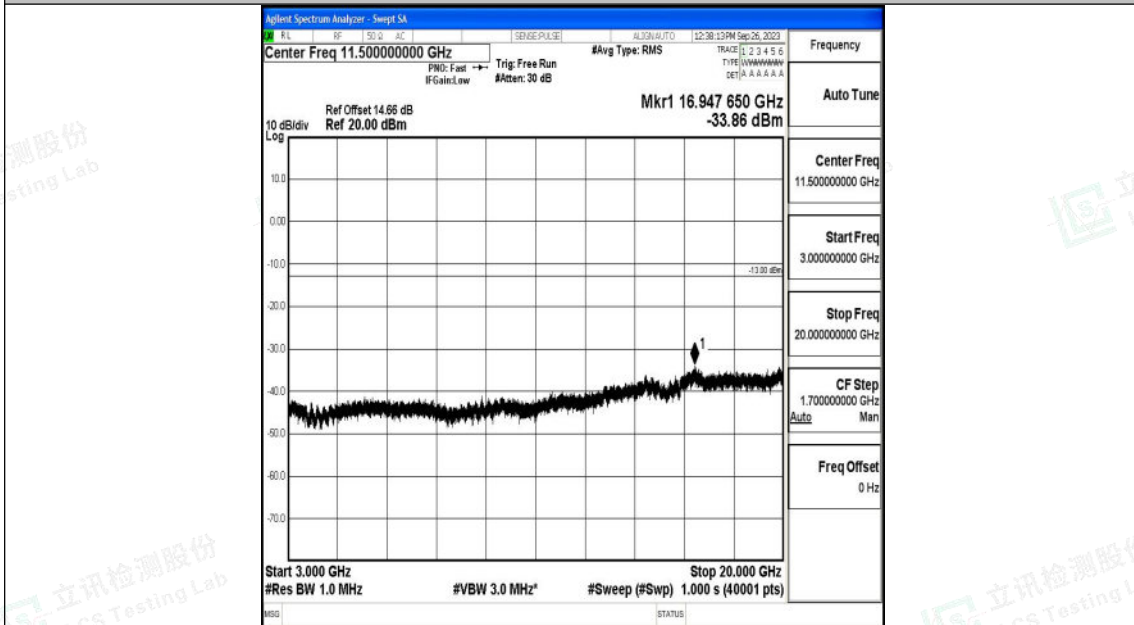

Band25_20MHz_QPSK_26140_1RB#0_30~1000_30~1000

Band25_20MHz_QPSK_26140_1RB#0_1000~3000_1000~3000

Band25_20MHz_QPSK_26590_1RB#0_1000~3000_1000~3000

Band25_20MHz_QPSK_26590_1RB#0_3000~20000_3000~20000

Shenzhen LCS Compliance Testing Laboratory Ltd.
 Add: 101, 201 Bldg A & 301 Bldg C, Juji Industrial Park Yabianxueziwei, Shajing Street,
 Baoan District, Shenzhen, 518000, China
 Tel: +(86) 0755-82591330 | E-mail: webmaster@lcs-cert.com | Web: www.lcs-cert.com
 Scan code to check authenticity