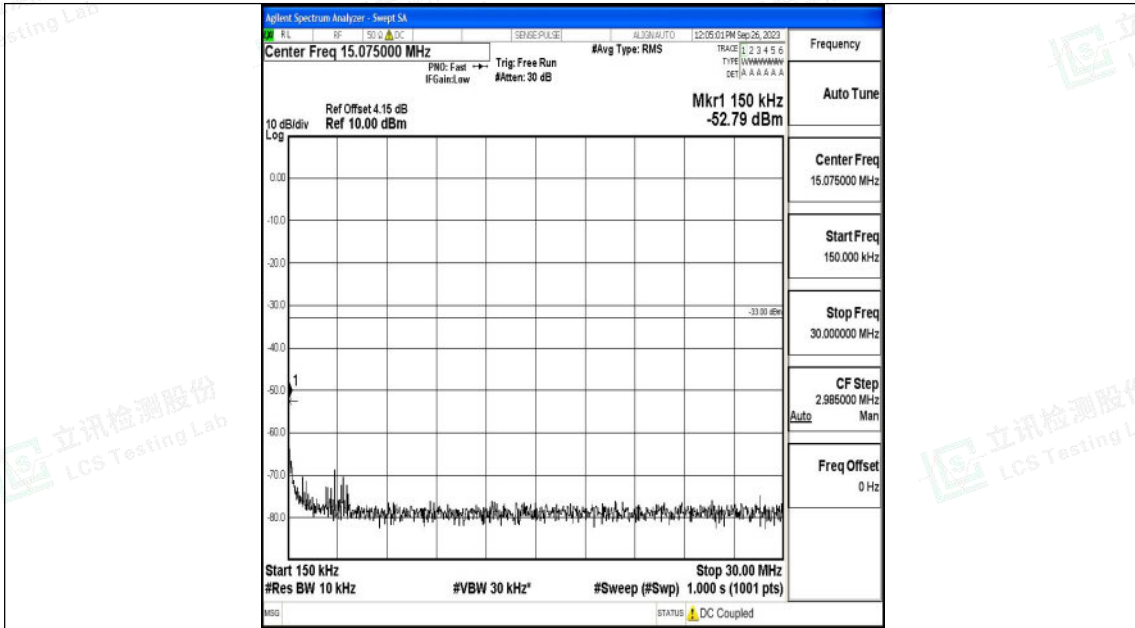

Band25_5MHz_16QAM_26665_1RB#0_3000~20000_3000~20000

Band25_10MHz_QPSK_26090_1RB#0_0.009~0.15_0.009~0.15

Band25_10MHz_QPSK_26090_1RB#0_0.15~30_0.15~30

Band25_10MHz_QPSK_26090_1RB#0_30~1000_30~1000

Shenzhen LCS Compliance Testing Laboratory Ltd.
 Add: 101, 201 Bldg A & 301 Bldg C, Juji Industrial Park Yabianxueziwei, Shajing Street,
 Baoan District, Shenzhen, 518000, China
 Tel: +(86) 0755-82591330 | E-mail: webmaster@lcs-cert.com | Web: www.lcs-cert.com
 Scan code to check authenticity