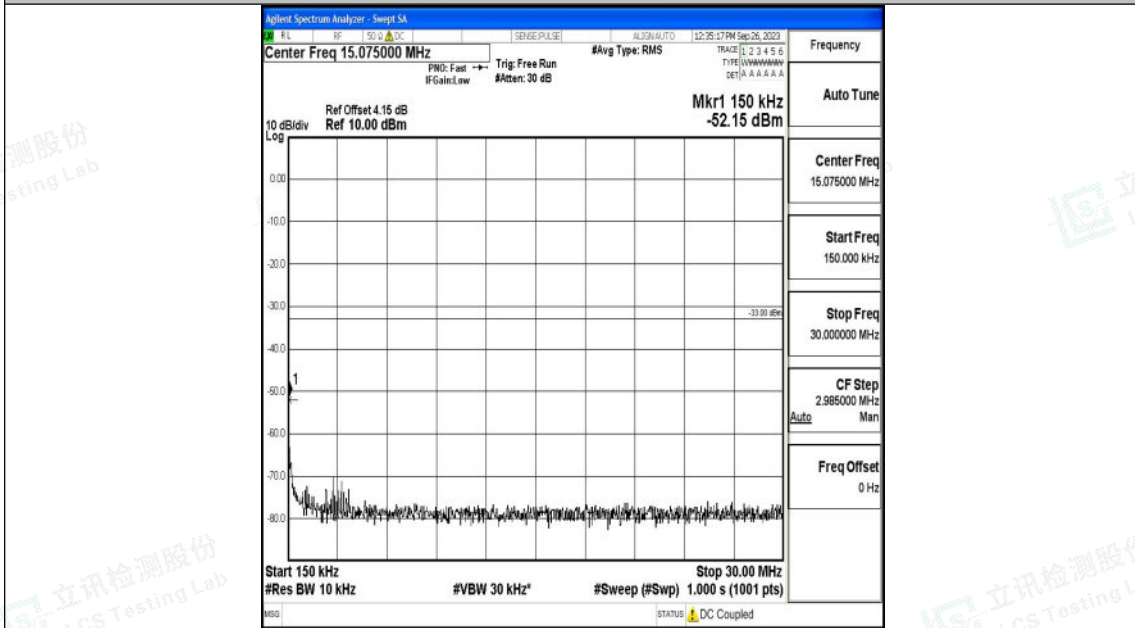

Band25_20MHz_QPSK_26140_1RB#0_0.009~0.15_0.009~0.15

Band25_20MHz_QPSK_26140_1RB#0_0.15~30_0.15~30

Shenzhen LCS Compliance Testing Laboratory Ltd.
Add: 101, 201 Bldg A & 301 Bldg C, Juji Industrial Park Yabianxueziwei, Shajing Street,
Baoan District, Shenzhen, 518000, China
Tel: +(86) 0755-82591330 | E-mail: webmaster@lcs-cert.com | Web: www.lcs-cert.com
Scan code to check authenticity