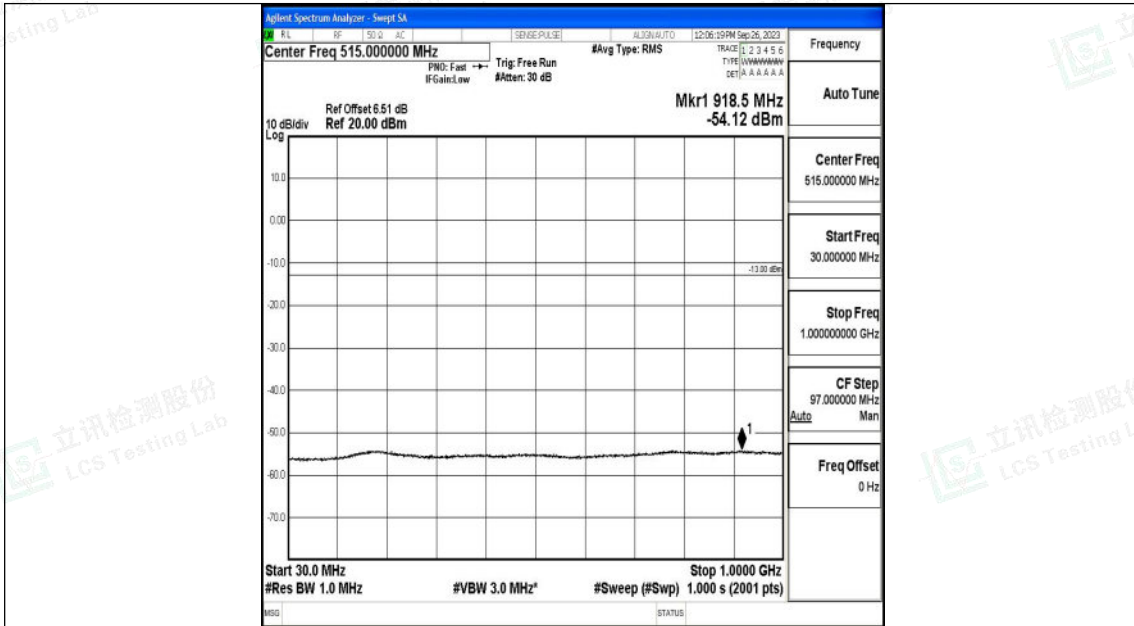

Band25_10MHz_QPSK_26365_1RB#0_0.15~30_0.15~30

Band25_10MHz_QPSK_26365_1RB#0_30~1000_30~1000