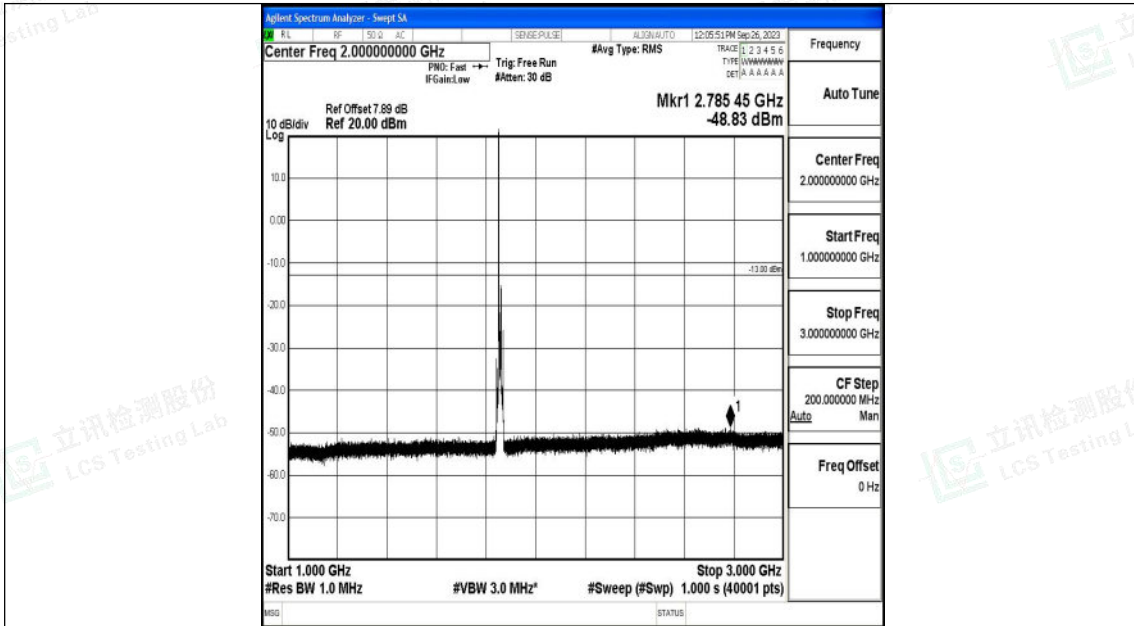

Band25_5MHz_16QAM_26665_1RB#0_30~1000_30~1000

Band25_10MHz_16QAM_26090_1RB#0_1000~3000_1000~3000