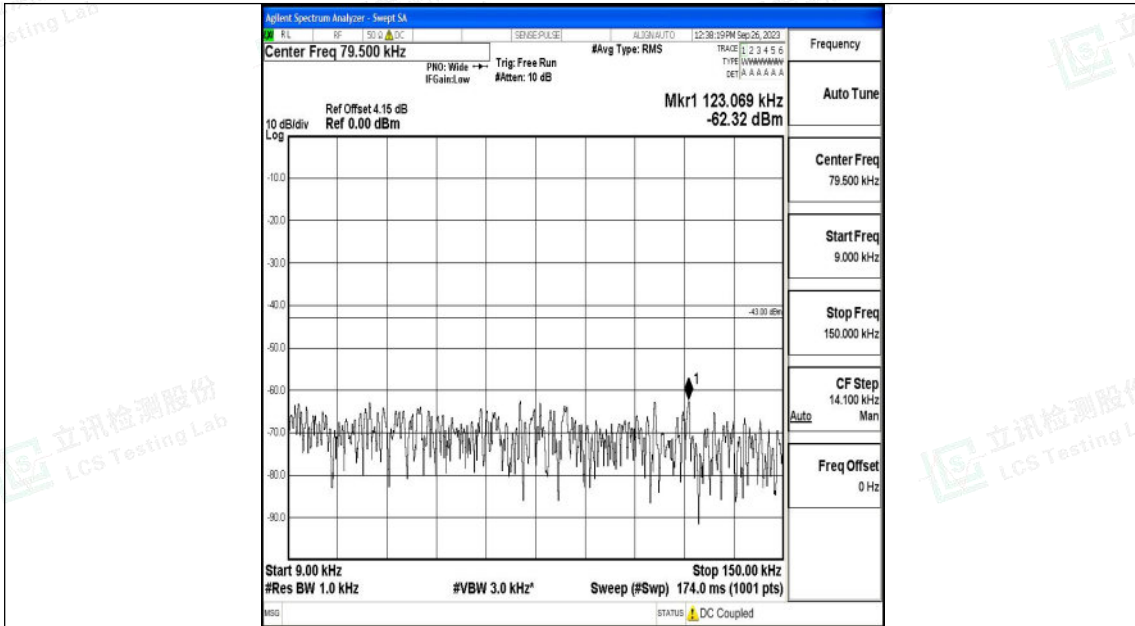

Band25_20MHz_QPSK_26140_1RB#0_30~1000_30~1000

Band25_20MHz_QPSK_26140_1RB#0_1000~3000_1000~3000

Band25_20MHz_QPSK_26590_1RB#0_1000~3000_1000~3000

Band25_20MHz_QPSK_26590_1RB#0_3000~20000_3000~20000

Shenzhen LCS Compliance Testing Laboratory Ltd.
 Add: 101, 201 Bldg A & 301 Bldg C, Juji Industrial Park Yabianxueziwei, Shajing Street,
 Baoan District, Shenzhen, 518000, China
 Tel: +(86) 0755-82591330 | E-mail: webmaster@lcs-cert.com | Web: www.lcs-cert.com
 Scan code to check authenticity