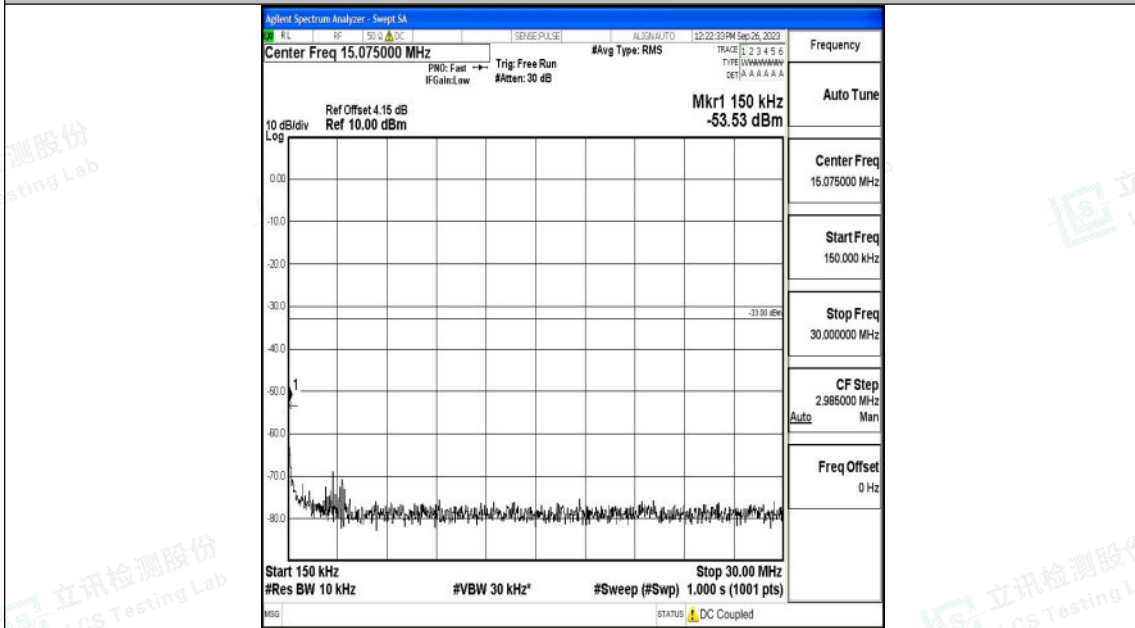

Band25_15MHz_QPSK_26615_1RB#0_0.009~0.15_0.009~0.15

Band25_15MHz_QPSK_26615_1RB#0_0.15~30_0.15~30

Shenzhen LCS Compliance Testing Laboratory Ltd.
Add: 101, 201 Bldg A & 301 Bldg C, Juji Industrial Park Yabianxueziwei, Shajing Street,
Baoan District, Shenzhen, 518000, China
Tel: +(86) 0755-82591330 | E-mail: webmaster@lcs-cert.com | Web: www.lcs-cert.com
Scan code to check authenticity