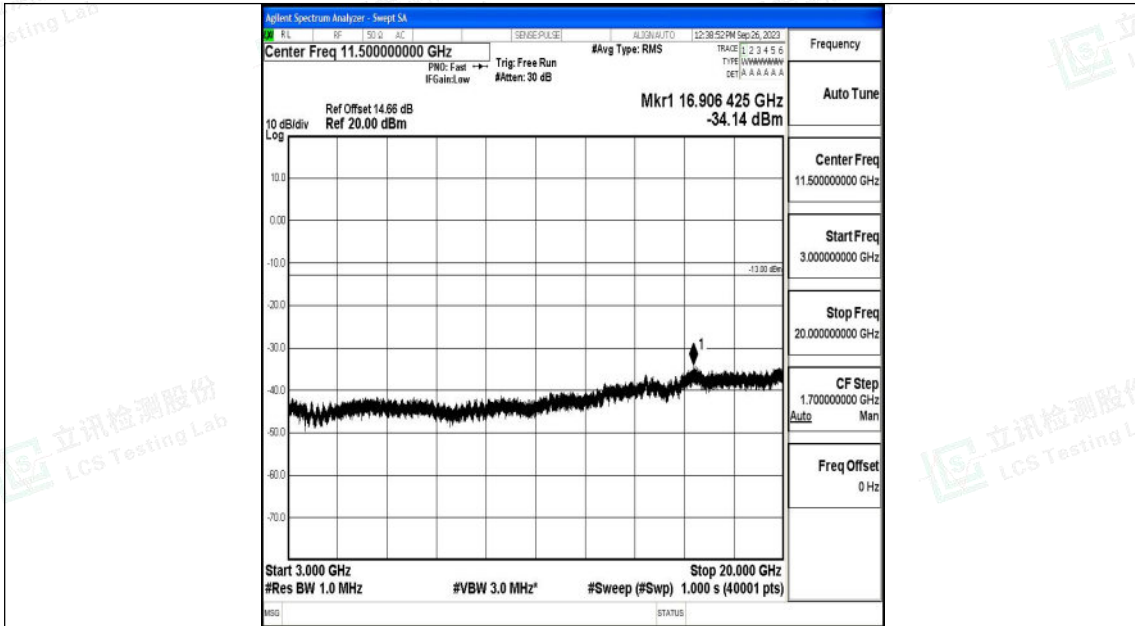

Band25_20MHz_QPSK_26590_1RB#0_0.15~30_0.15~30

Band25_20MHz_16QAM_26590_1RB#0_3000~20000_3000~20000