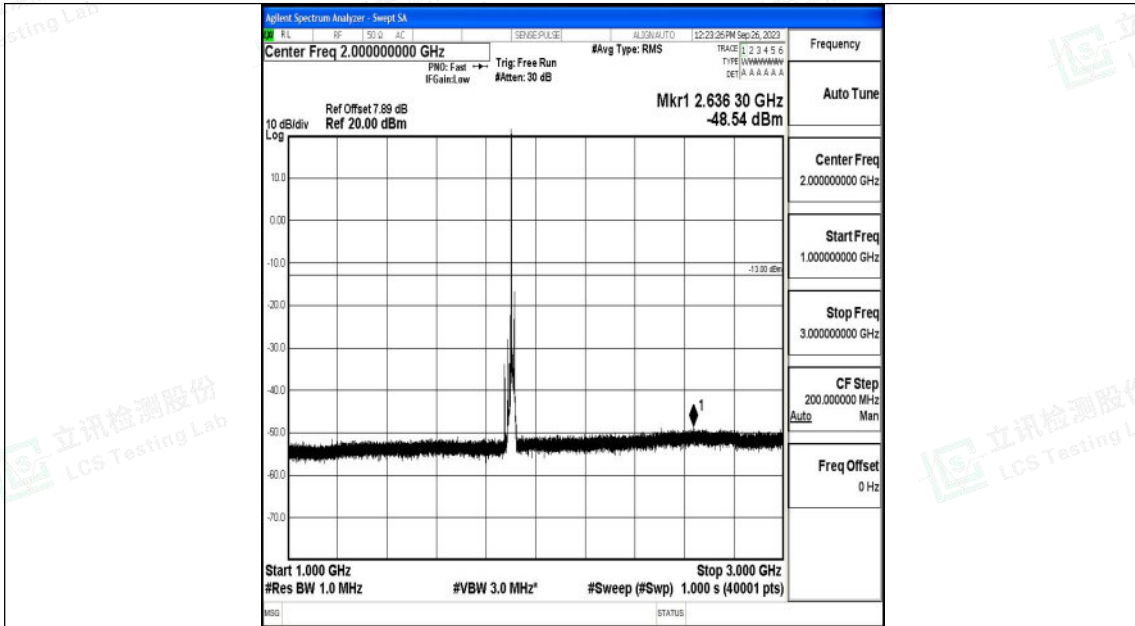

Band25_15MHz_16QAM_26615_1RB#0_30~1000_30~1000

Band25_15MHz_16QAM_26615_1RB#0_1000~3000_1000~3000