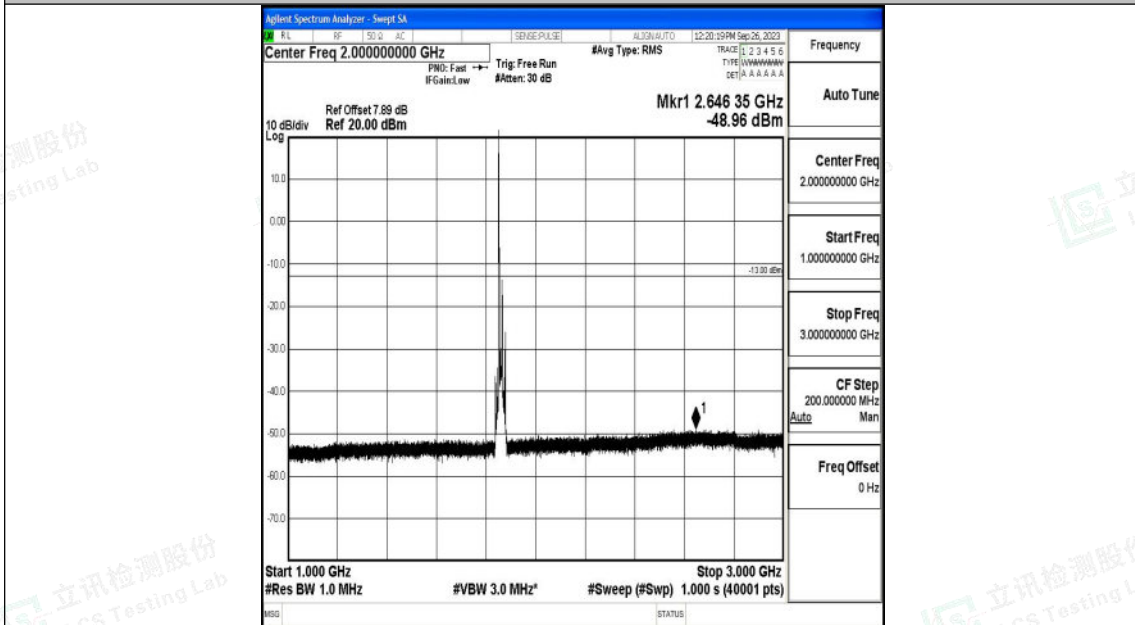

Band25_15MHz_QPSK_26115_1RB#0_30~1000_30~1000

Band25_15MHz_QPSK_26115_1RB#0_1000~3000_1000~3000

Shenzhen LCS Compliance Testing Laboratory Ltd.
Add: 101, 201 Bldg A & 301 Bldg C, Juji Industrial Park Yabianxueziwei, Shajing Street,
Baoan District, Shenzhen, 518000, China
Tel: +(86) 0755-82591330 | E-mail: webmaster@lcs-cert.com | Web: www.lcs-cert.com
Scan code to check authenticity