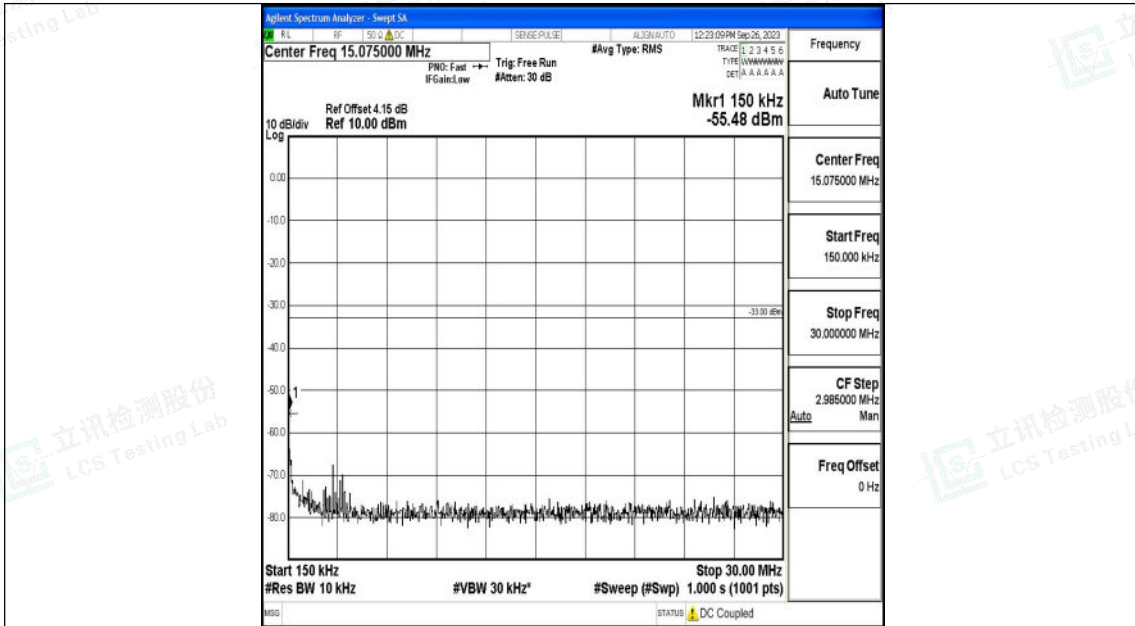

Band25_15MHz_16QAM_26615_1RB#0_0.15~30_0.15~30