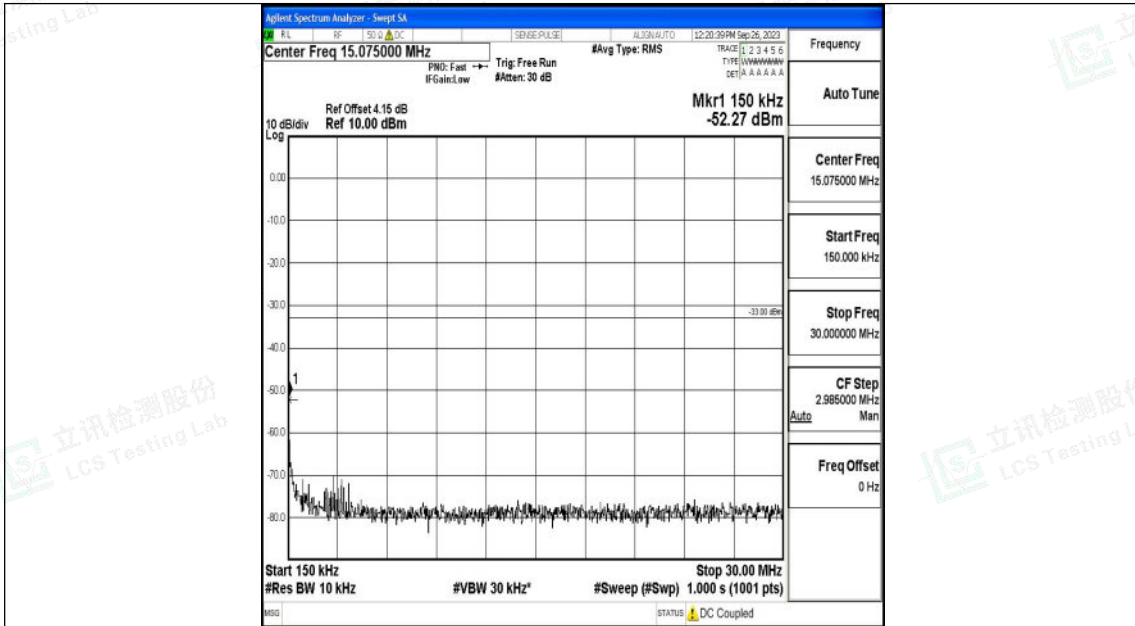

Band25_15MHz_16QAM_26115_1RB#0_0.009~0.15_0.009~0.15

Band25_15MHz_16QAM_26115_1RB#0_0.15~30_0.15~30