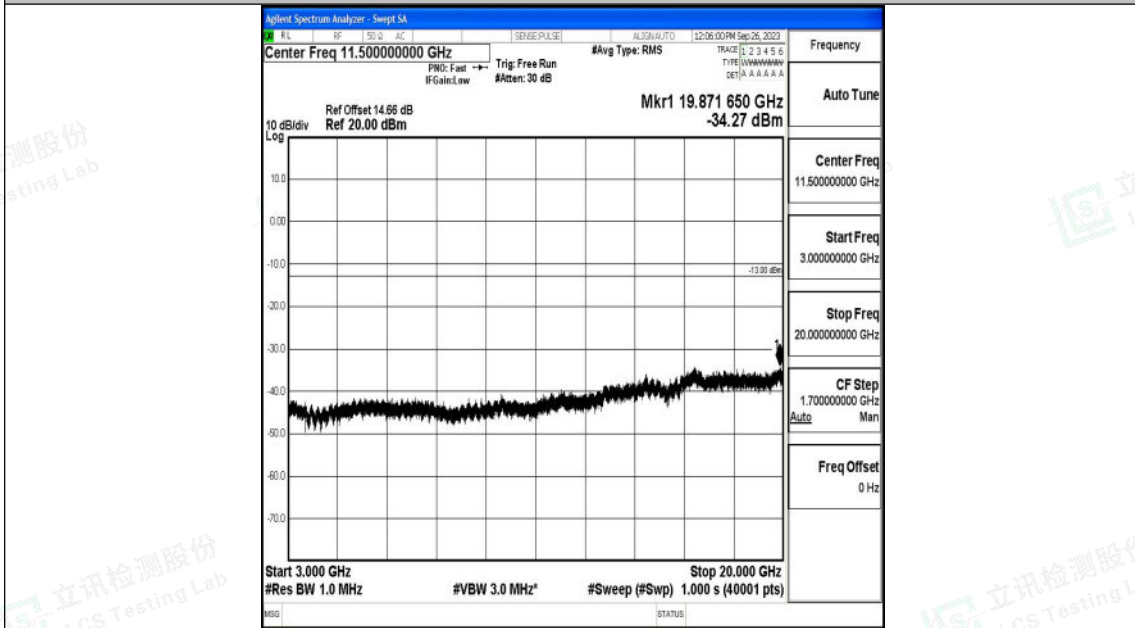

Band25_10MHz_16QAM_26090_1RB#0_30~1000_30~1000

Band25_10MHz_16QAM_26090_1RB#0_3000~20000_3000~20000

Shenzhen LCS Compliance Testing Laboratory Ltd.
Add: 101, 201 Bldg A & 301 Bldg C, Juji Industrial Park Yabianxueziwei, Shajing Street,
Baoan District, Shenzhen, 518000, China
Tel: +(86) 0755-82591330 | E-mail: webmaster@lcs-cert.com | Web: www.lcs-cert.com
Scan code to check authenticity