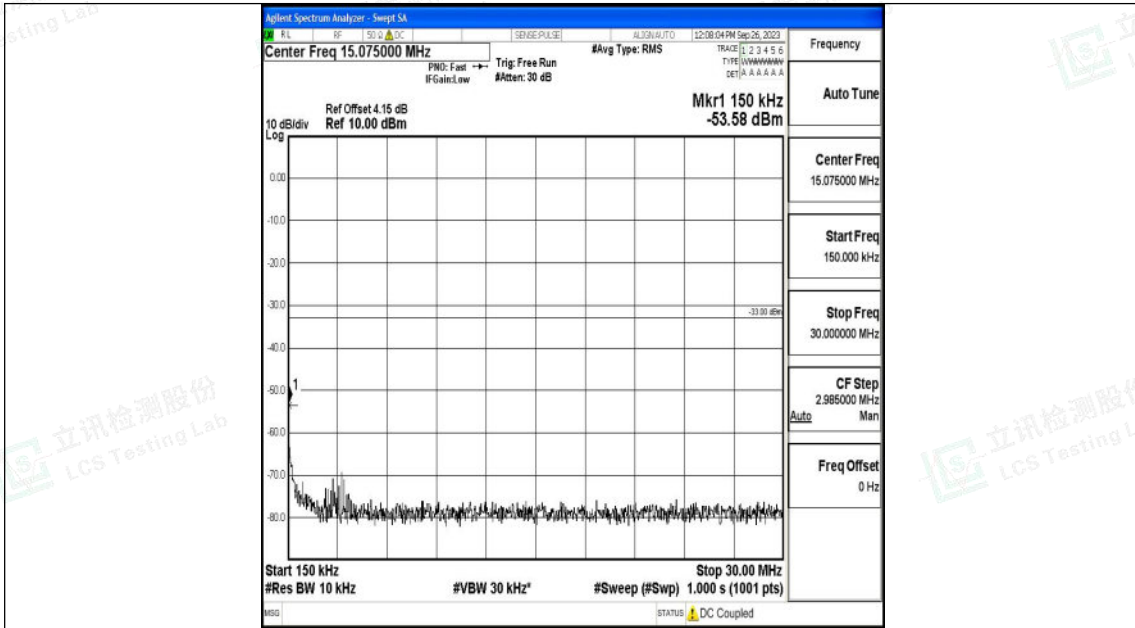

Band25_10MHz_16QAM_26640_1RB#0_0.009~0.15_0.009~0.15

Band25_10MHz_16QAM_26640_1RB#0_0.15~30_0.15~30