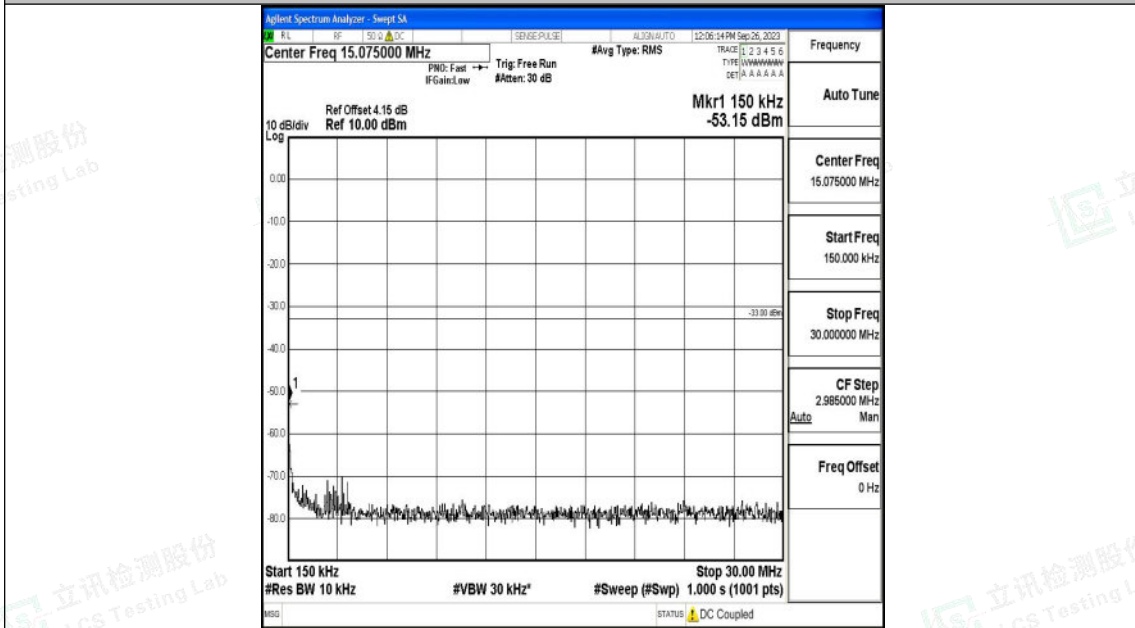

Band25_10MHz_QPSK_26365_1RB#0_0.009~0.15_0.009~0.15

Band25_10MHz_QPSK_26365_1RB#0_0.15~30_0.15~30

Shenzhen LCS Compliance Testing Laboratory Ltd.
Add: 101, 201 Bldg A & 301 Bldg C, Juji Industrial Park Yabianxueziwei, Shajing Street,
Baoan District, Shenzhen, 518000, China
Tel: +(86) 0755-82591330 | E-mail: webmaster@lcs-cert.com | Web: www.lcs-cert.com
Scan code to check authenticity