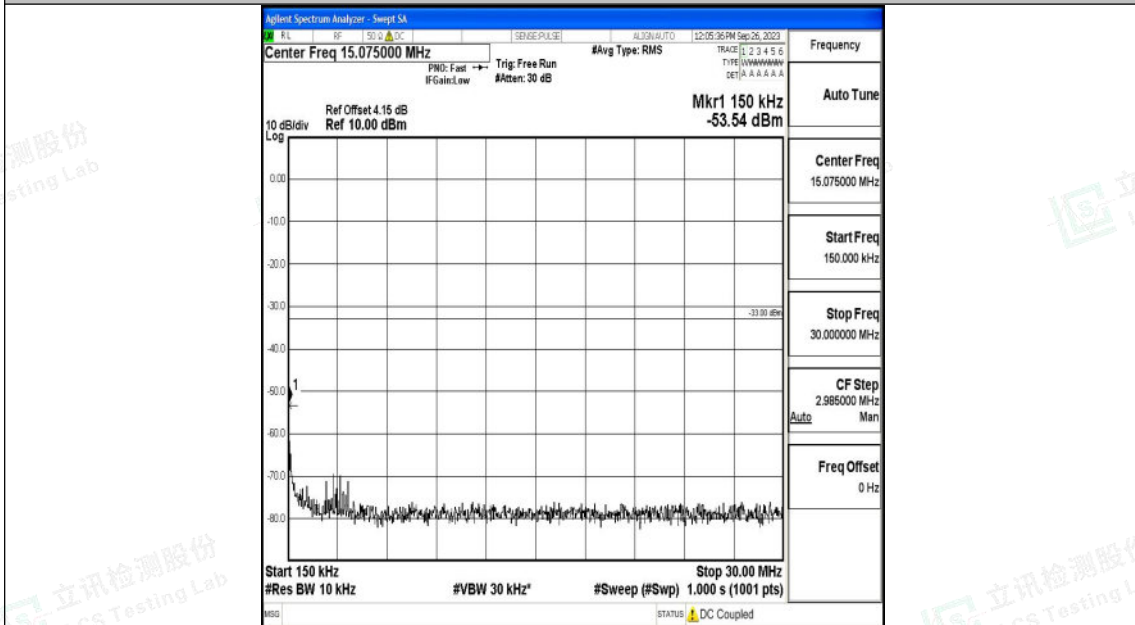

Band25_10MHz_16QAM_26090_1RB#0_0.009~0.15_0.009~0.15

Band25_10MHz_16QAM_26090_1RB#0_0.15~30_0.15~30

Shenzhen LCS Compliance Testing Laboratory Ltd.
Add: 101, 201 Bldg A & 301 Bldg C, Juji Industrial Park Yabianxueziwei, Shajing Street,
Baoan District, Shenzhen, 518000, China
Tel: +(86) 0755-82591330 | E-mail: webmaster@lcs-cert.com | Web: www.lcs-cert.com
Scan code to check authenticity