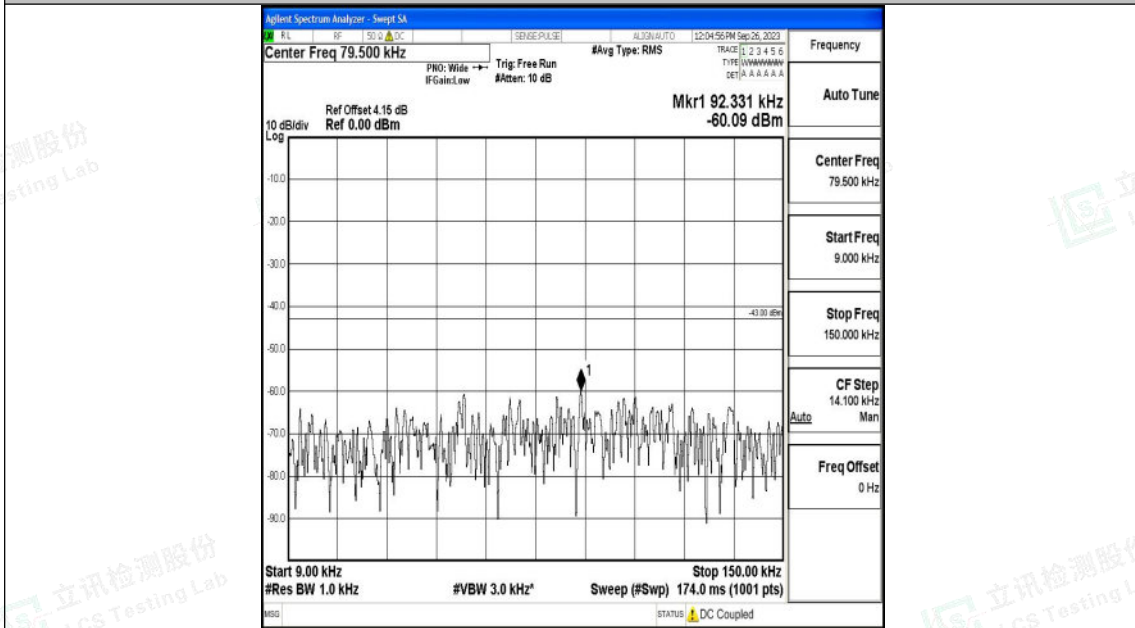

Band25_5MHz_16QAM_26665_1RB#0_3000~20000_3000~20000

Band25_10MHz_QPSK_26090_1RB#0_0.009~0.15_0.009~0.15

Band25_10MHz_QPSK_26090_1RB#0_0.15~30_0.15~30

Band25_10MHz_QPSK_26090_1RB#0_30~1000_30~1000

Shenzhen LCS Compliance Testing Laboratory Ltd.
 Add: 101, 201 Bldg A & 301 Bldg C, Juji Industrial Park Yabianxueziwei, Shajing Street,
 Baoan District, Shenzhen, 518000, China
 Tel: +(86) 0755-82591330 | E-mail: webmaster@lcs-cert.com | Web: www.lcs-cert.com
 Scan code to check authenticity