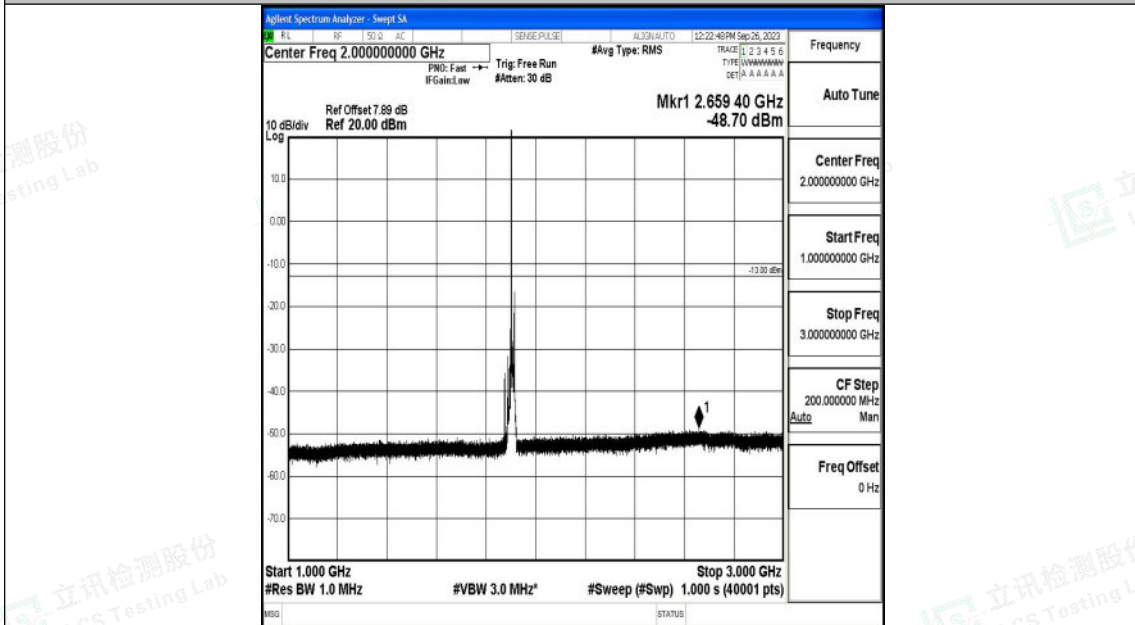

Band25_15MHz_QPSK_26615_1RB#0_30~1000_30~1000

Band25_15MHz_QPSK_26615_1RB#0_1000~3000_1000~3000

Shenzhen LCS Compliance Testing Laboratory Ltd.
Add: 101, 201 Bldg A & 301 Bldg C, Juji Industrial Park Yabianxueziwei, Shajing Street,
Baoan District, Shenzhen, 518000, China
Tel: +(86) 0755-82591330 | E-mail: webmaster@lcs-cert.com | Web: www.lcs-cert.com
Scan code to check authenticity