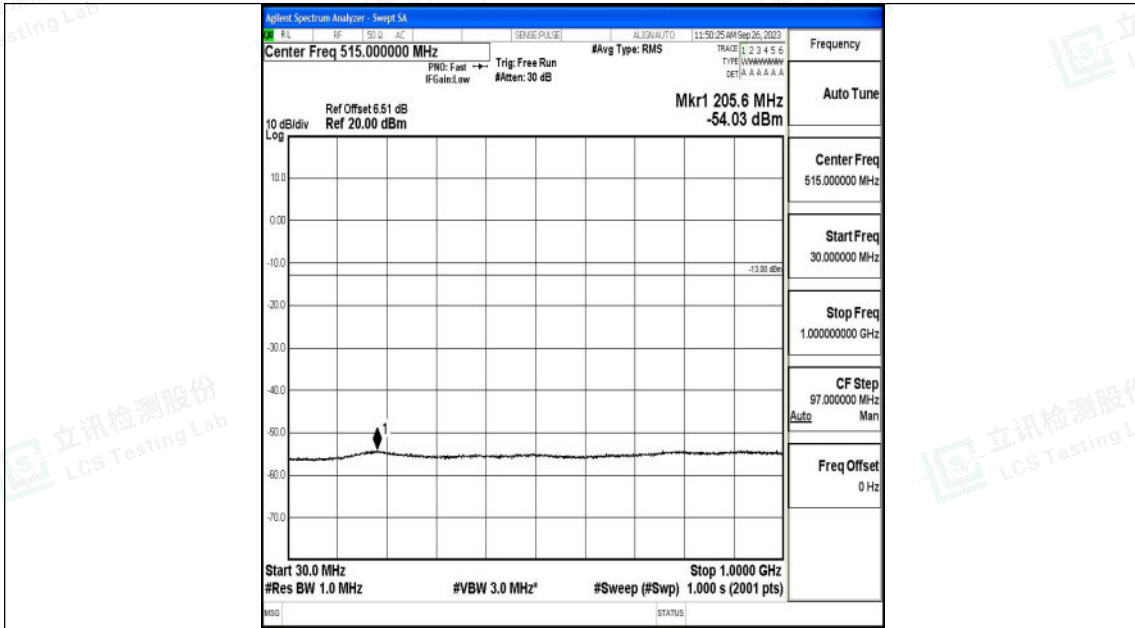

Band25_3MHz_QPSK_26055_1RB#0_0.15~30_0.15~30

Band25_5MHz_16QAM_26065_1RB#0_30~1000_30~1000