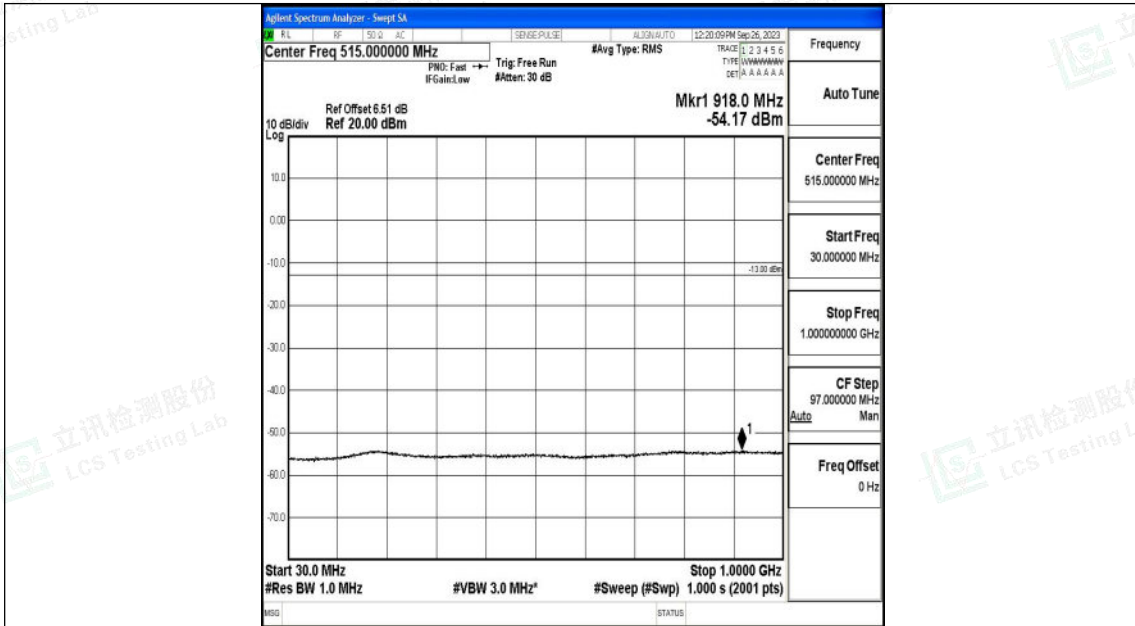

Band25_15MHz_QPSK_26115_1RB#0_0.15~30_0.15~30

Band25_15MHz_QPSK_26115_1RB#0_30~1000_30~1000