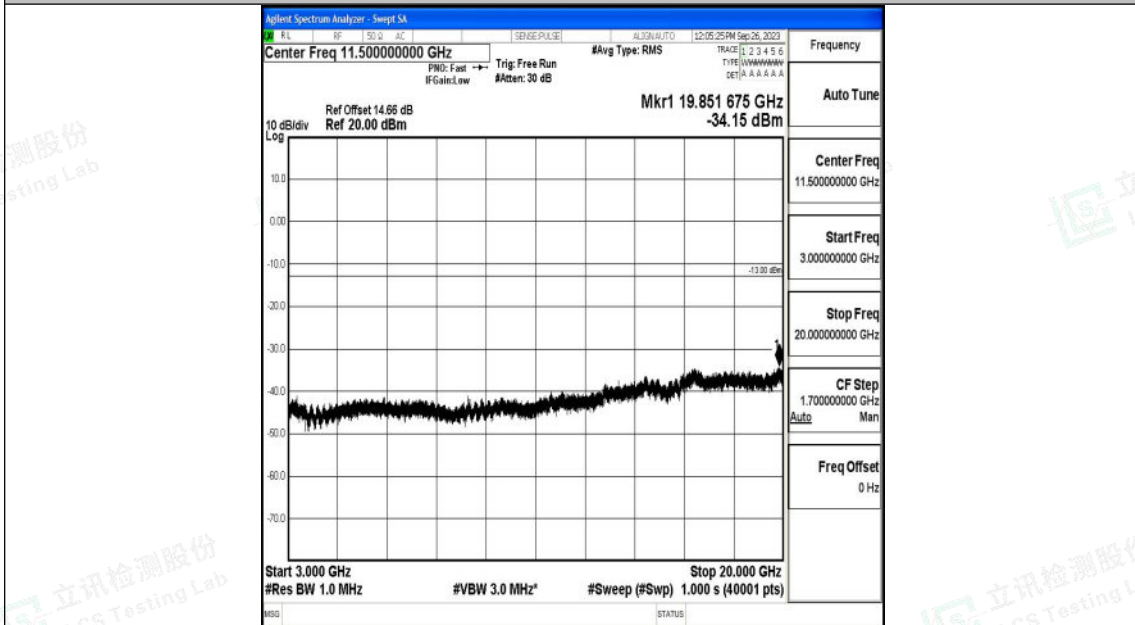

Band25_10MHz_QPSK_26090_1RB#0_1000~3000_1000~3000

Band25_10MHz_QPSK_26090_1RB#0_3000~20000_3000~20000

Shenzhen LCS Compliance Testing Laboratory Ltd.
Add: 101, 201 Bldg A & 301 Bldg C, Juji Industrial Park Yabianxueziwei, Shajing Street,
Baoan District, Shenzhen, 518000, China
Tel: +(86) 0755-82591330 | E-mail: webmaster@lcs-cert.com | Web: www.lcs-cert.com
Scan code to check authenticity