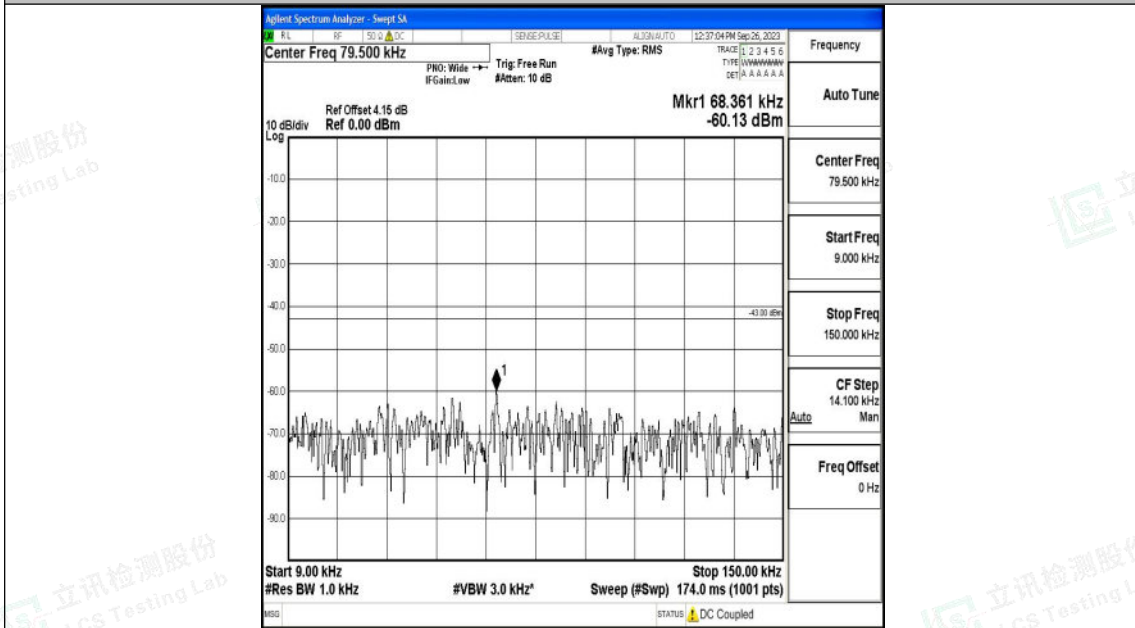

Band25_20MHz_QPSK_26365_1RB#0_3000~20000_3000~20000

Band25_20MHz_16QAM_26365_1RB#0_0.009~0.15_0.009~0.15

Shenzhen LCS Compliance Testing Laboratory Ltd.
Add: 101, 201 Bldg A & 301 Bldg C, Juji Industrial Park Yabianxueziwei, Shajing Street,
Baoan District, Shenzhen, 518000, China
Tel: +(86) 0755-82591330 | E-mail: webmaster@lcs-cert.com | Web: www.lcs-cert.com
Scan code to check authenticity