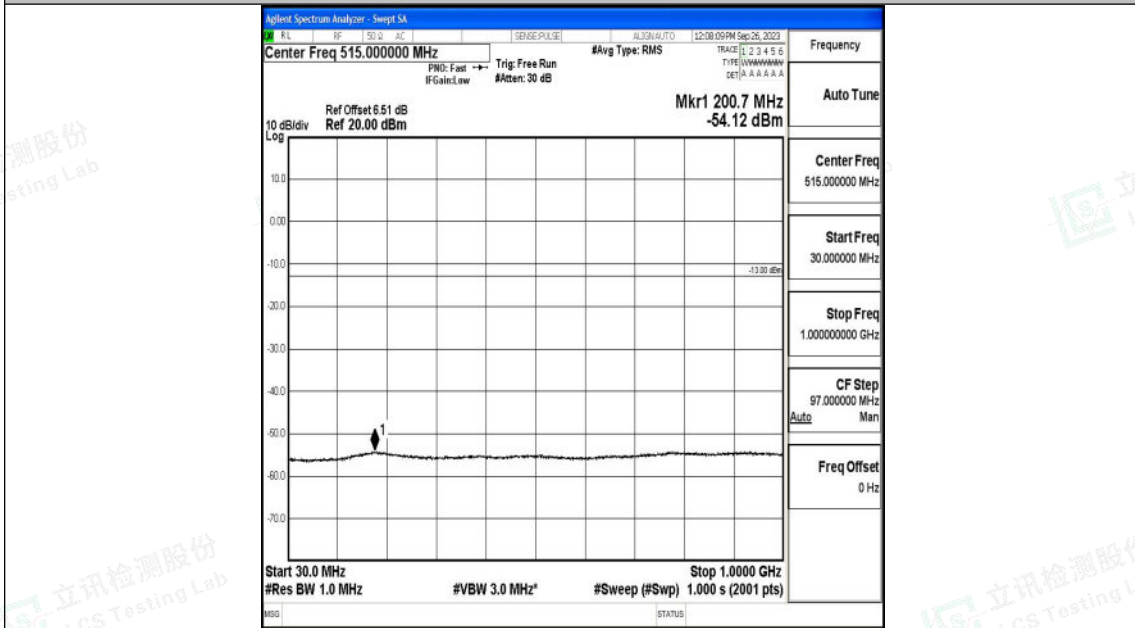

Band25_10MHz_QPSK_26640_1RB#0_3000~20000_3000~20000

Band25_10MHz_16QAM_26640_1RB#0_0.009~0.15_0.009~0.15

Band25_10MHz_16QAM_26640_1RB#0_0.15~30_0.15~30

Band25_10MHz_16QAM_26640_1RB#0_30~1000_30~1000

Shenzhen LCS Compliance Testing Laboratory Ltd.
 Add: 101, 201 Bldg A & 301 Bldg C, Juji Industrial Park Yabianxueziwei, Shajing Street,
 Baoan District, Shenzhen, 518000, China
 Tel: +(86) 0755-82591330 | E-mail: webmaster@lcs-cert.com | Web: www.lcs-cert.com
 Scan code to check authenticity