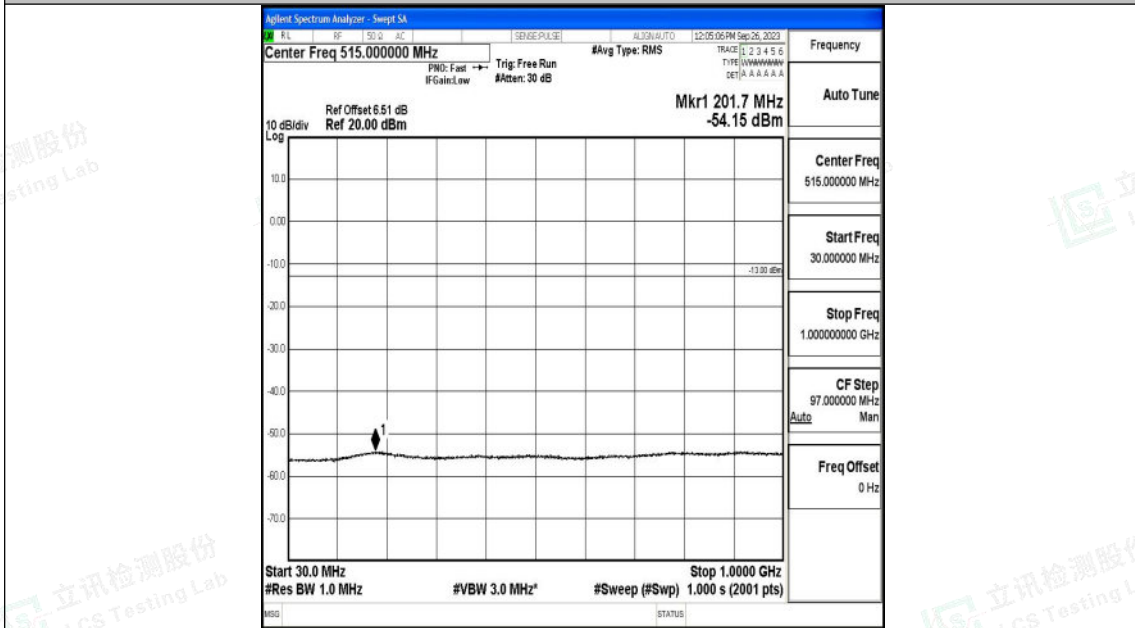

Band25_5MHz_16QAM_26665_1RB#0_3000~20000_3000~20000

Band25_10MHz_QPSK_26090_1RB#0_0.009~0.15_0.009~0.15

Band25_10MHz_QPSK_26090_1RB#0_0.15~30_0.15~30

Band25_10MHz_QPSK_26090_1RB#0_30~1000_30~1000

Shenzhen LCS Compliance Testing Laboratory Ltd.
 Add: 101, 201 Bldg A & 301 Bldg C, Juji Industrial Park Yabianxueziwei, Shajing Street,
 Baoan District, Shenzhen, 518000, China
 Tel: +(86) 0755-82591330 | E-mail: webmaster@lcs-cert.com | Web: www.lcs-cert.com
 Scan code to check authenticity