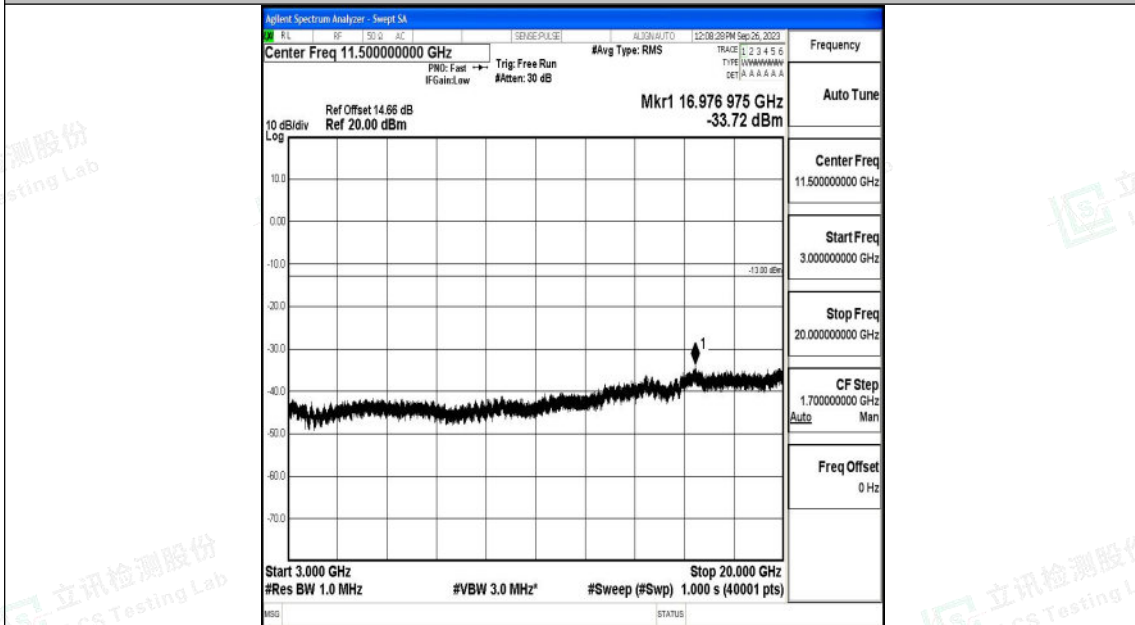

Band25_10MHz_16QAM_26640_1RB#0_1000~3000_1000~3000

Band25_10MHz_16QAM_26640_1RB#0_3000~20000_3000~20000

Shenzhen LCS Compliance Testing Laboratory Ltd.
Add: 101, 201 Bldg A & 301 Bldg C, Juji Industrial Park Yabianxueziwei, Shajing Street,
Baoan District, Shenzhen, 518000, China
Tel: +(86) 0755-82591330 | E-mail: webmaster@lcs-cert.com | Web: www.lcs-cert.com
Scan code to check authenticity