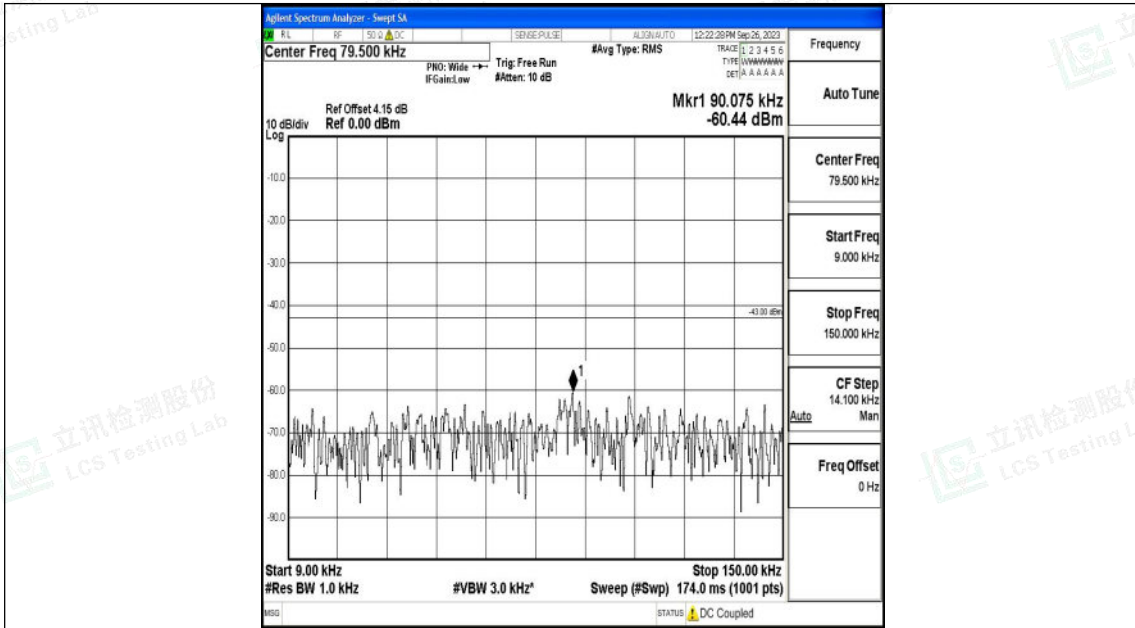

Band25_15MHz_16QAM_26365_1RB#0_3000~20000_3000~20000

Band25_15MHz_QPSK_26615_1RB#0_0.009~0.15_0.009~0.15