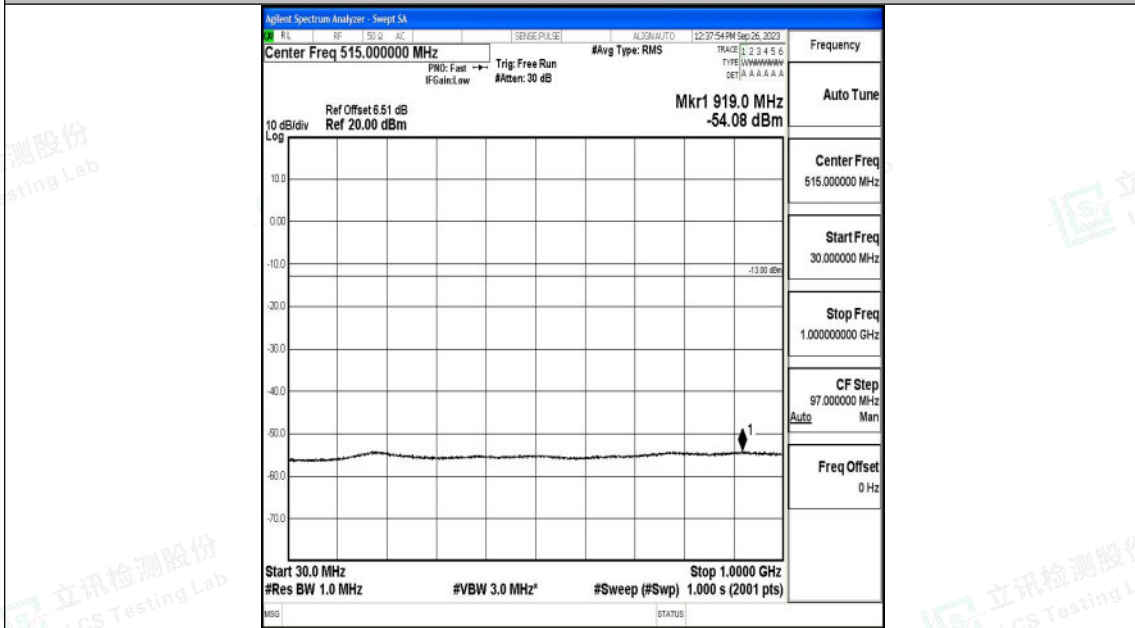

Band25_20MHz_QPSK_26365_1RB#0_0.15~30_0.15~30

Band25_20MHz_QPSK_26590_1RB#0_30~1000_30~1000