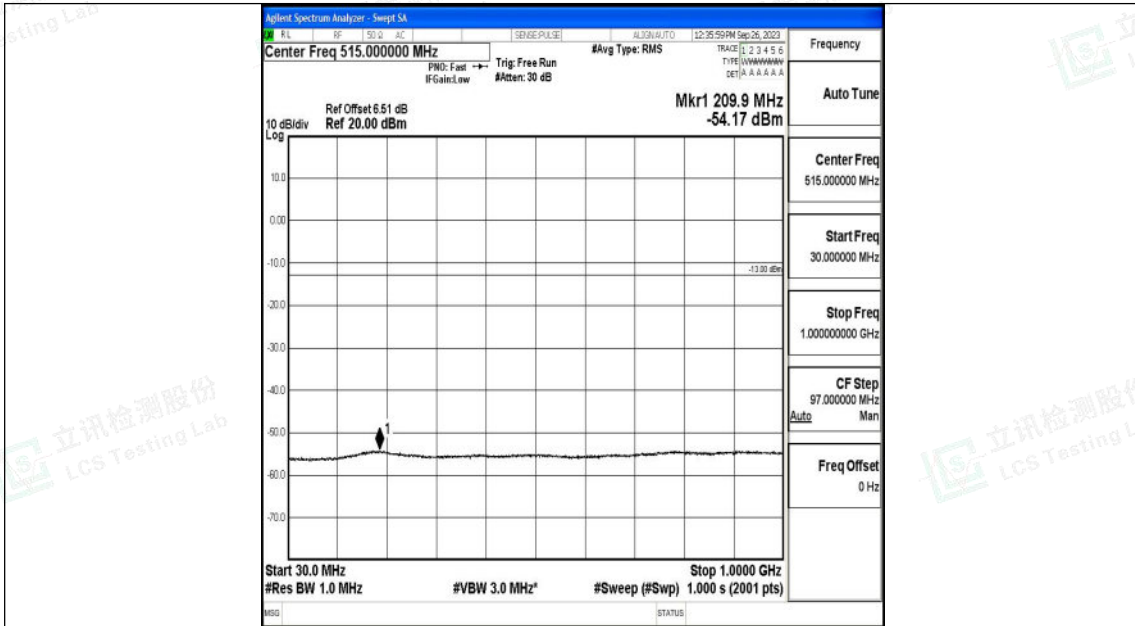

Band25_20MHz_16QAM_26140_1RB#0_0.15~30_0.15~30

Band25_20MHz_16QAM_26140_1RB#0_30~1000_30~1000