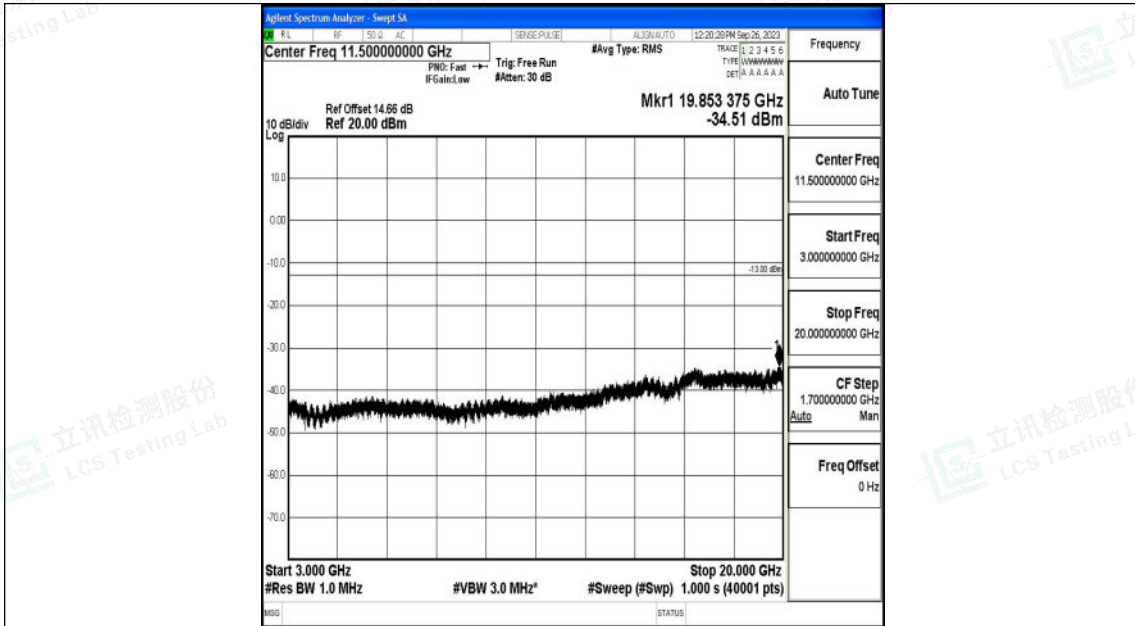

Band25_15MHz_QPSK_26115_1RB#0_1000~3000_1000~3000

Band25_15MHz_QPSK_26115_1RB#0_3000~20000_3000~20000