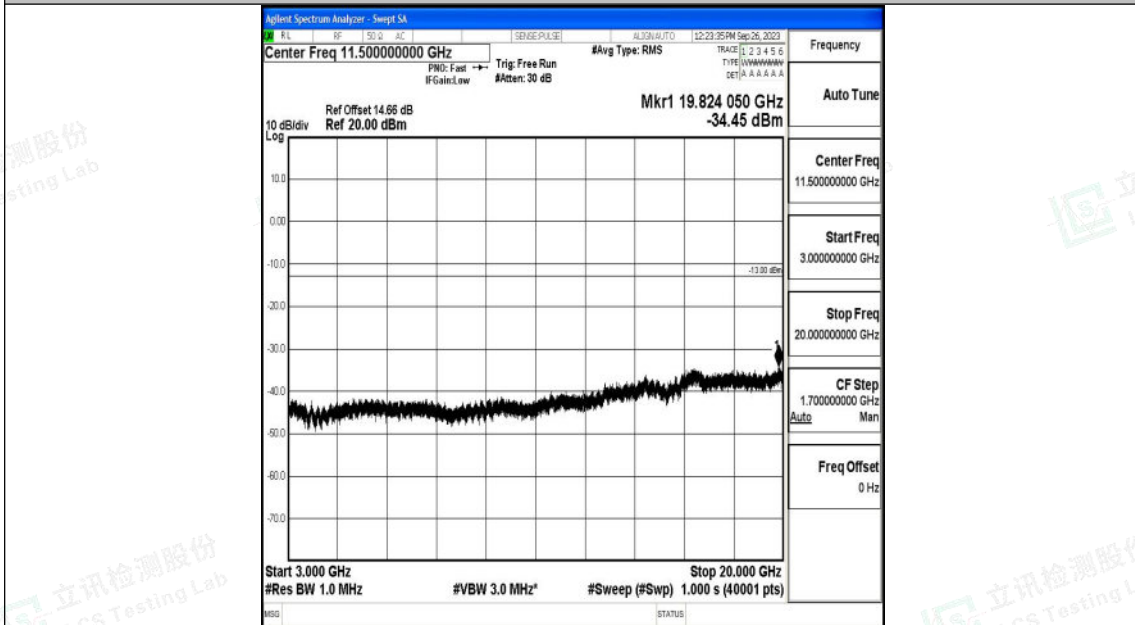

Band25_15MHz_16QAM_26615_1RB#0_1000~3000_1000~3000

Band25_15MHz_16QAM_26615_1RB#0_3000~20000_3000~20000

Shenzhen LCS Compliance Testing Laboratory Ltd.
Add: 101, 201 Bldg A & 301 Bldg C, Juji Industrial Park Yabianxueziwei, Shajing Street,
Baoan District, Shenzhen, 518000, China
Tel: +(86) 0755-82591330 | E-mail: webmaster@lcs-cert.com | Web: www.lcs-cert.com
Scan code to check authenticity