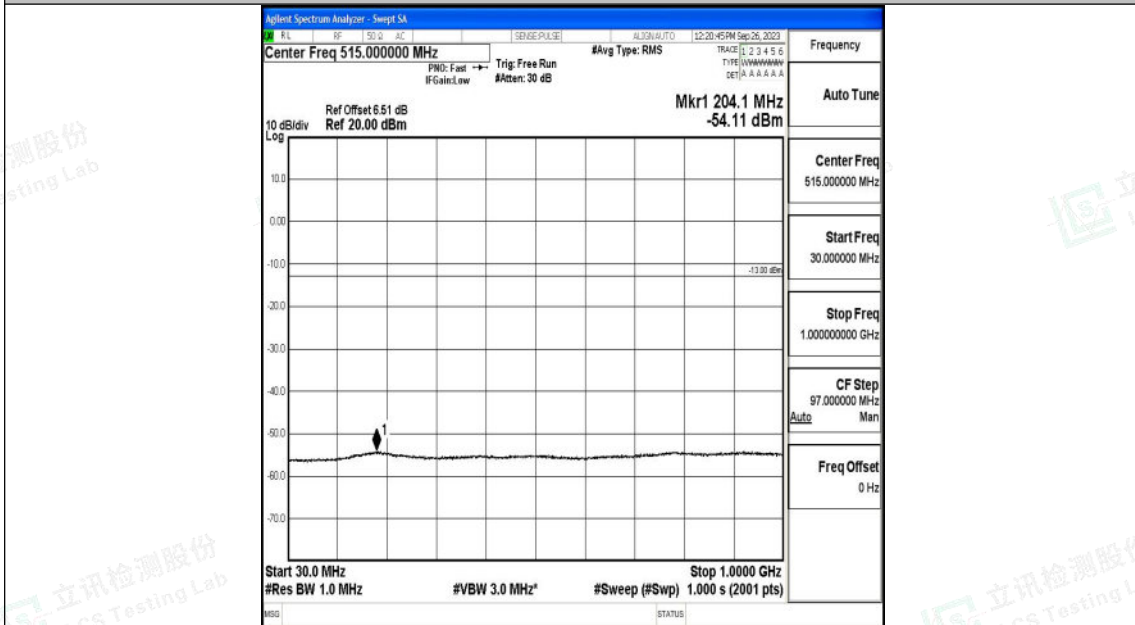

Band25_15MHz_16QAM_26115_1RB#0_0.15~30_0.15~30

Band25_15MHz_16QAM_26115_1RB#0_30~1000_30~1000

Shenzhen LCS Compliance Testing Laboratory Ltd.
Add: 101, 201 Bldg A & 301 Bldg C, Juji Industrial Park Yabianxueziwei, Shajing Street,
Baoan District, Shenzhen, 518000, China
Tel: +(86) 0755-82591330 | E-mail: webmaster@lcs-cert.com | Web: www.lcs-cert.com
Scan code to check authenticity