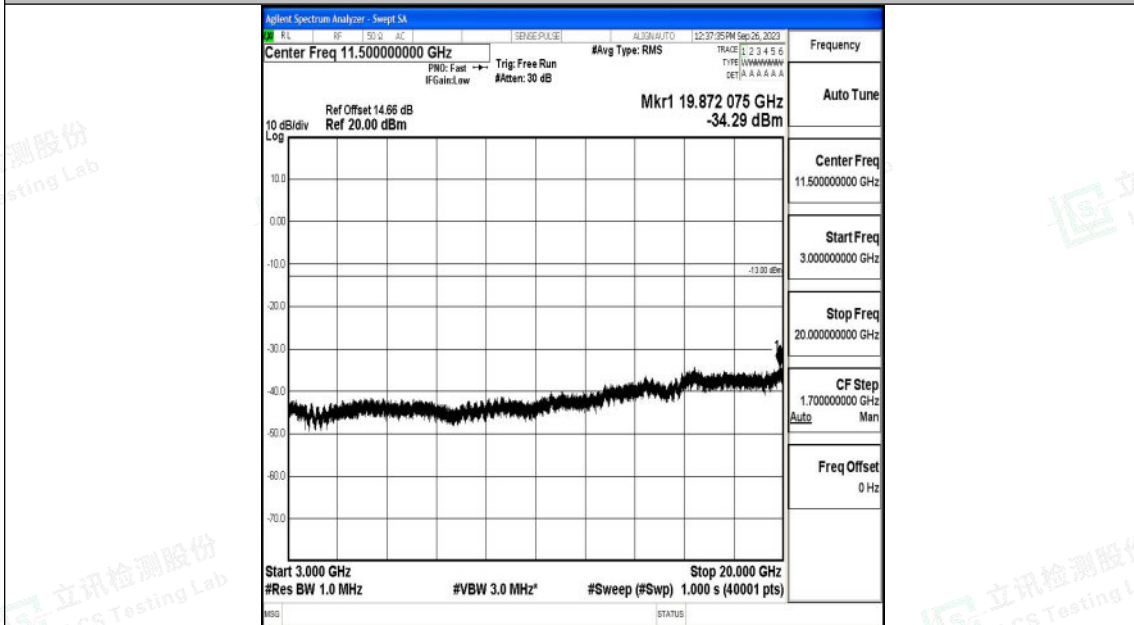

Band25_20MHz_16QAM_26365_1RB#0_1000~3000_1000~3000

Band25_20MHz_16QAM_26365_1RB#0_3000~20000_3000~20000

Shenzhen LCS Compliance Testing Laboratory Ltd.
Add: 101, 201 Bldg A & 301 Bldg C, Juji Industrial Park Yabianxueziwei, Shajing Street,
Baoan District, Shenzhen, 518000, China
Tel: +(86) 0755-82591330 | E-mail: webmaster@lcs-cert.com | Web: www.lcs-cert.com
Scan code to check authenticity