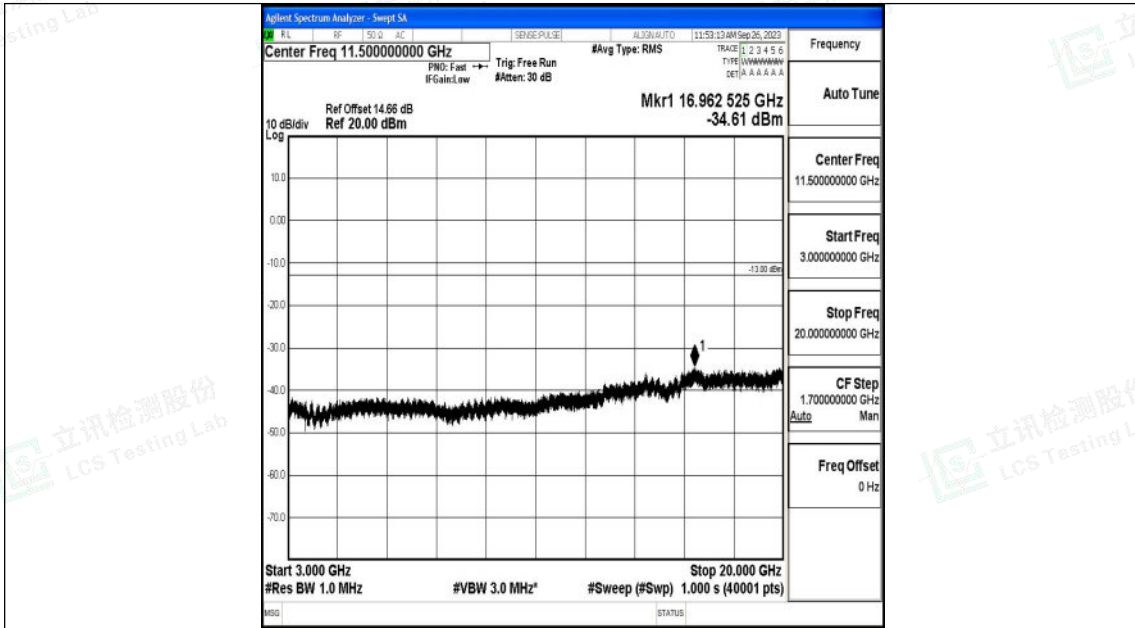

Band25_5MHz_16QAM_26665_1RB#0_1000~3000_1000~3000

Band25_5MHz_16QAM_26665_1RB#0_3000~20000_3000~20000