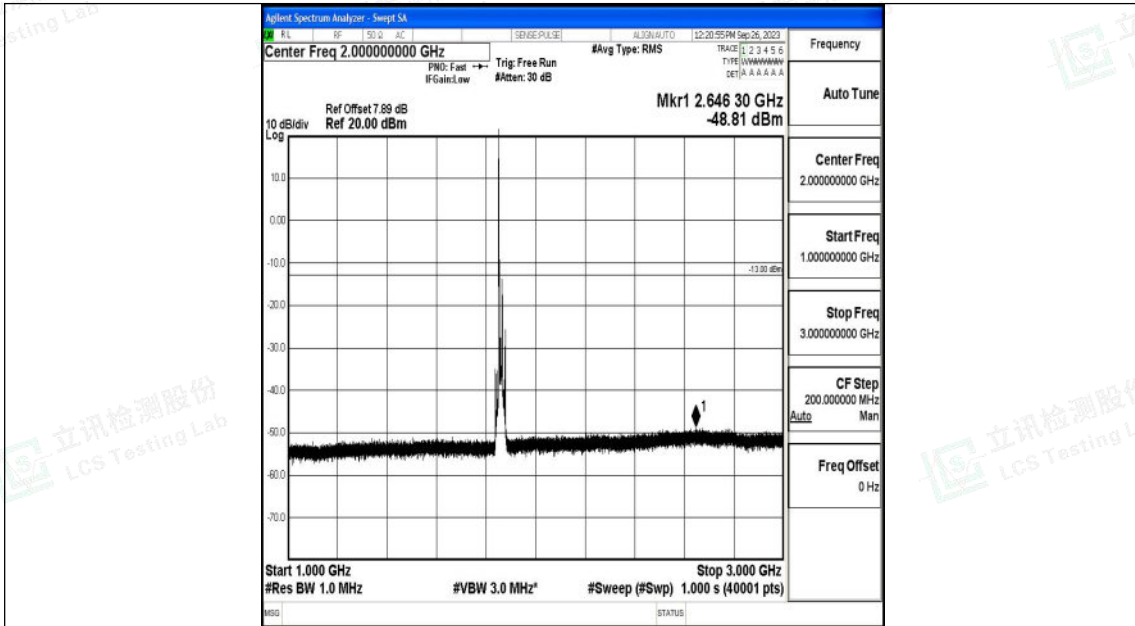

Band25_15MHz_16QAM_26115_1RB#0_30~1000_30~1000

Band25_15MHz_16QAM_26115_1RB#0_1000~3000_1000~3000