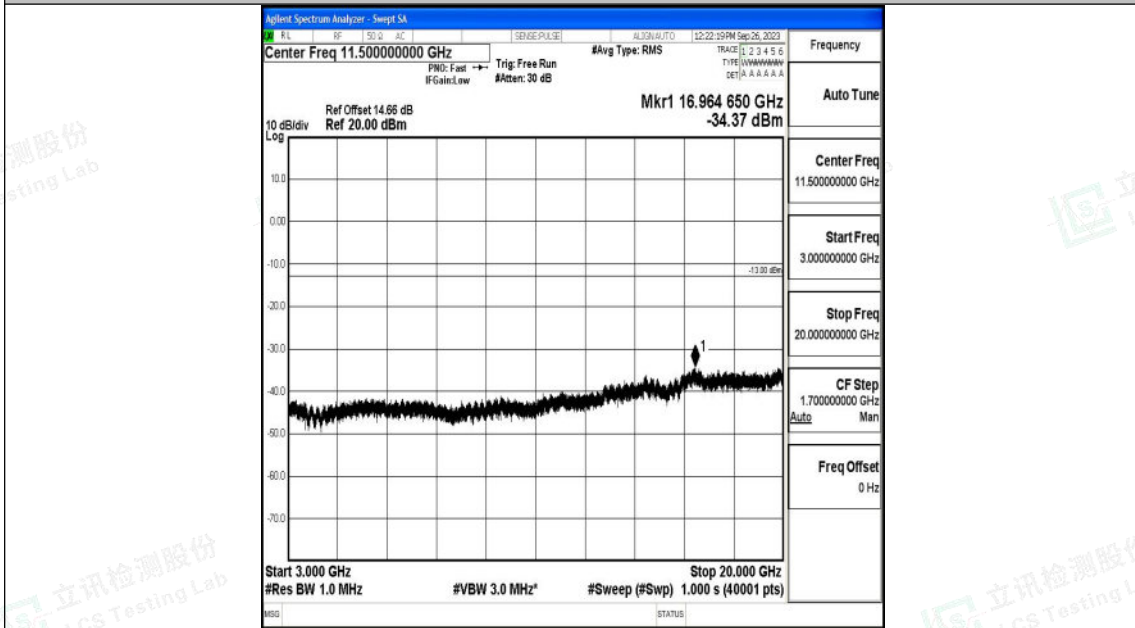

Band25_15MHz_16QAM_26365_1RB#0_1000~3000_1000~3000

Band25_15MHz_16QAM_26365_1RB#0_3000~20000_3000~20000

Shenzhen LCS Compliance Testing Laboratory Ltd.
Add: 101, 201 Bldg A & 301 Bldg C, Juji Industrial Park Yabianxueziwei, Shajing Street,
Baoan District, Shenzhen, 518000, China
Tel: +(86) 0755-82591330 | E-mail: webmaster@lcs-cert.com | Web: www.lcs-cert.com
Scan code to check authenticity