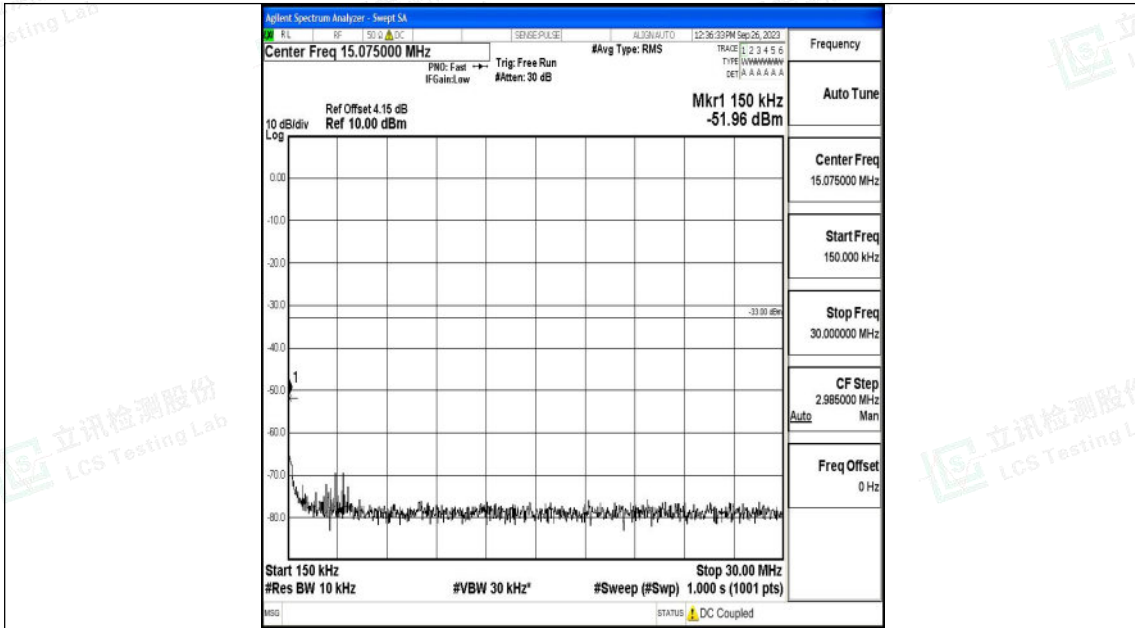

Band25_20MHz_16QAM_26140_1RB#0_1000~3000_1000~3000

Band25_20MHz_QPSK_26365_1RB#0_0.15~30_0.15~30