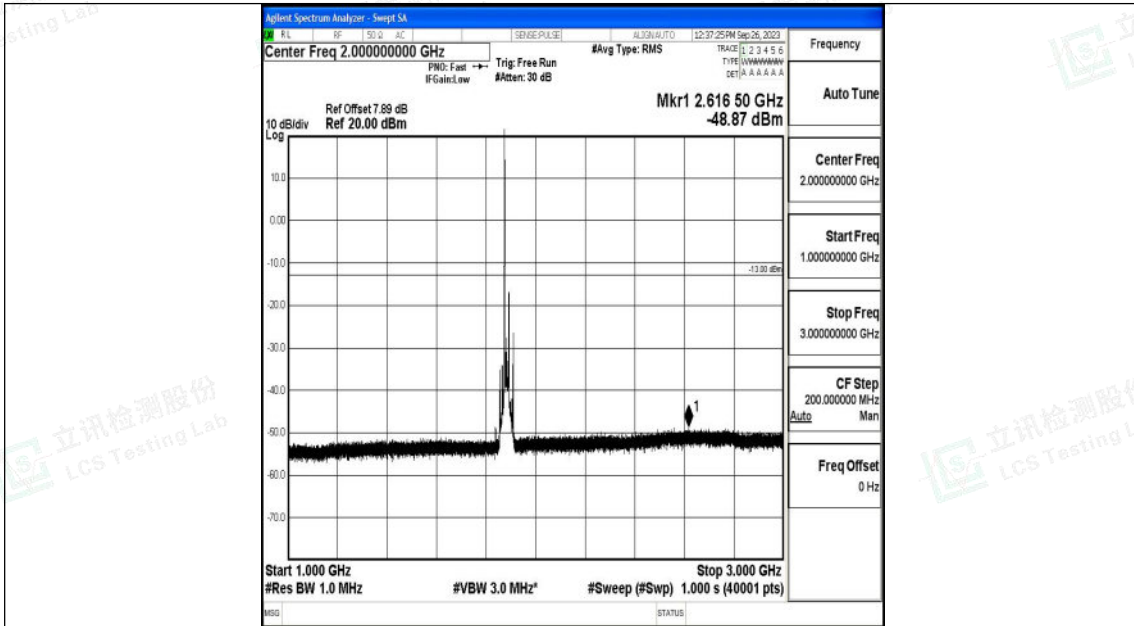

Band25_20MHz_16QAM_26365_1RB#0_30~1000_30~1000

Band25_20MHz_16QAM_26365_1RB#0_1000~3000_1000~3000