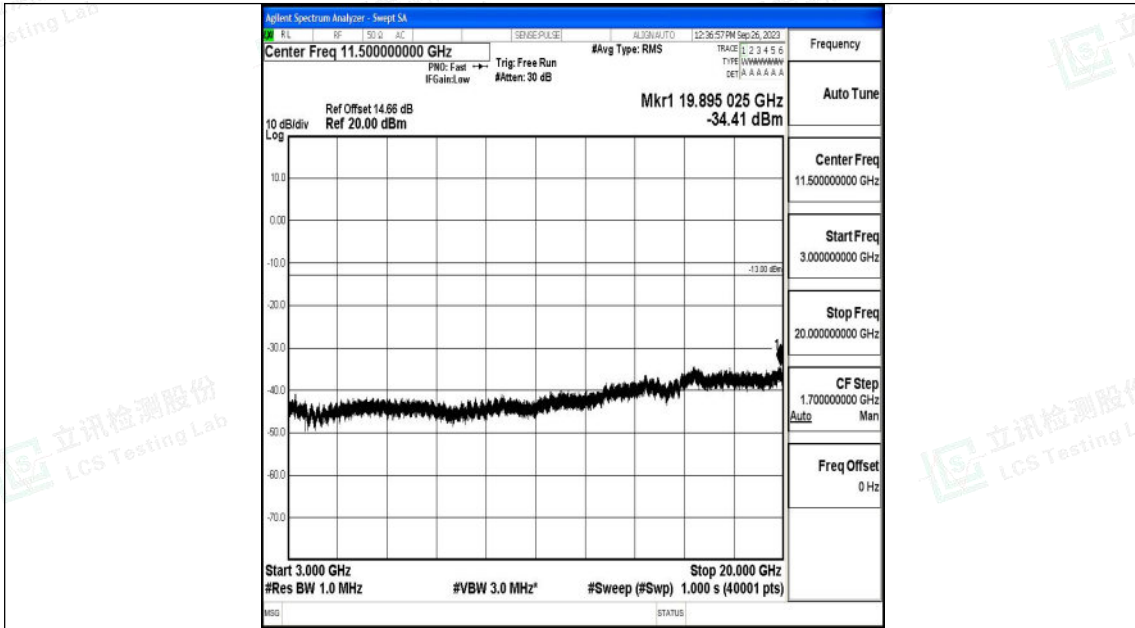

Band25_20MHz_QPSK_26365_1RB#0_1000~3000_1000~3000

Band25_20MHz_QPSK_26365_1RB#0_3000~20000_3000~20000