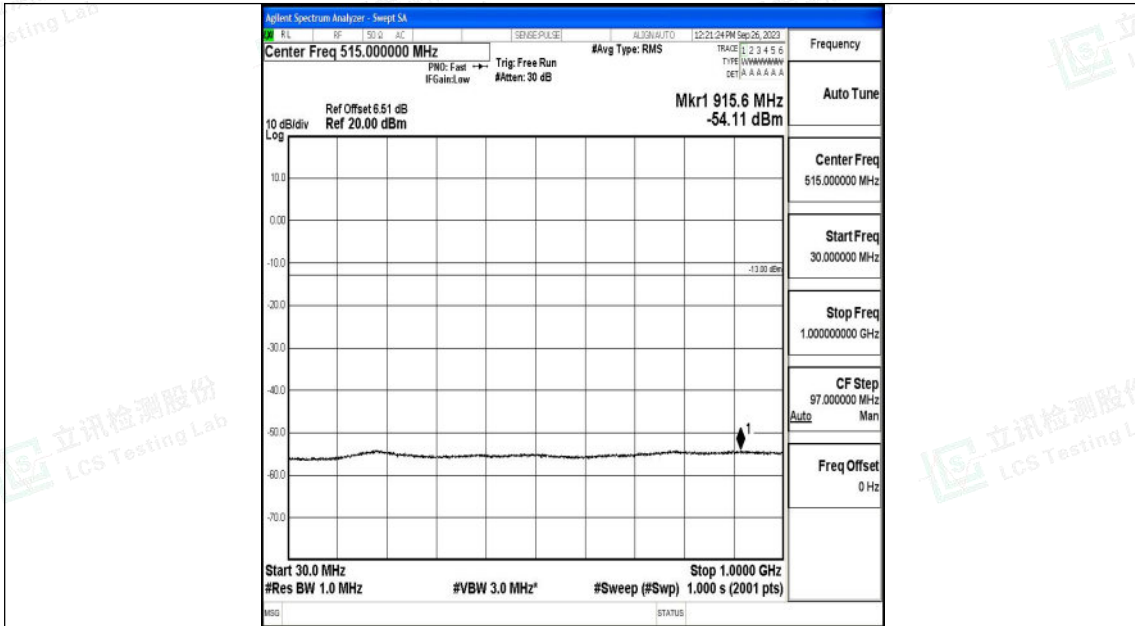

Band25_15MHz_QPSK_26365_1RB#0_0.15~30_0.15~30

Band25_15MHz_QPSK_26365_1RB#0_30~1000_30~1000