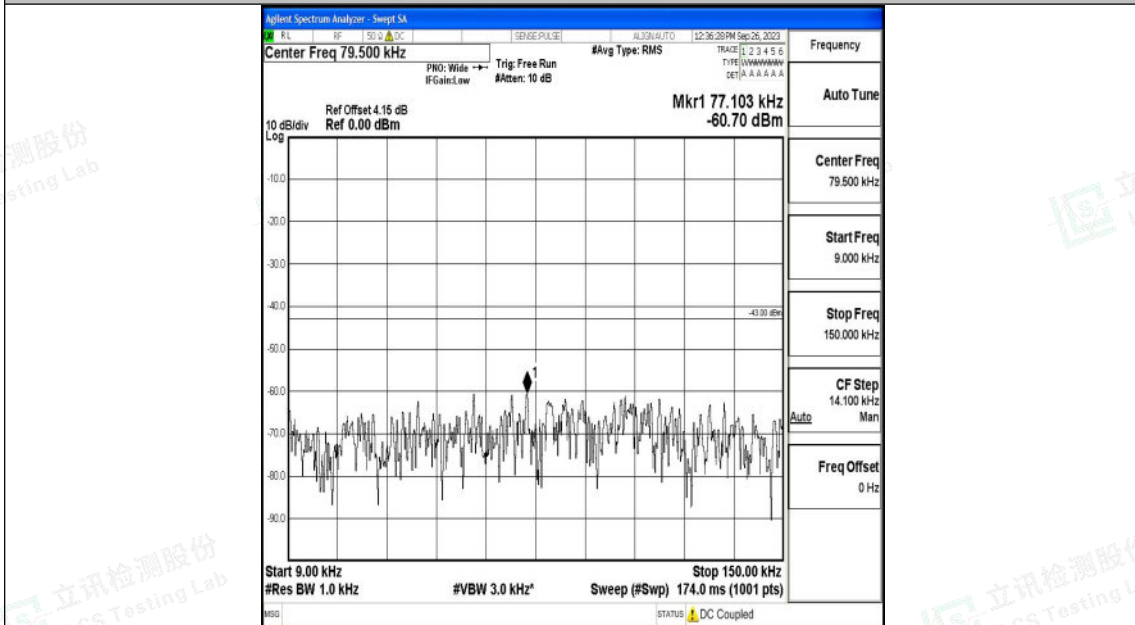

Band25_20MHz_16QAM_26140_1RB#0_3000~20000_3000~20000

Band25_20MHz_QPSK_26365_1RB#0_0.009~0.15_0.009~0.15

Shenzhen LCS Compliance Testing Laboratory Ltd.
Add: 101, 201 Bldg A & 301 Bldg C, Juji Industrial Park Yabianxueziwei, Shajing Street,
Baoan District, Shenzhen, 518000, China
Tel: +(86) 0755-82591330 | E-mail: webmaster@lcs-cert.com | Web: www.lcs-cert.com
Scan code to check authenticity