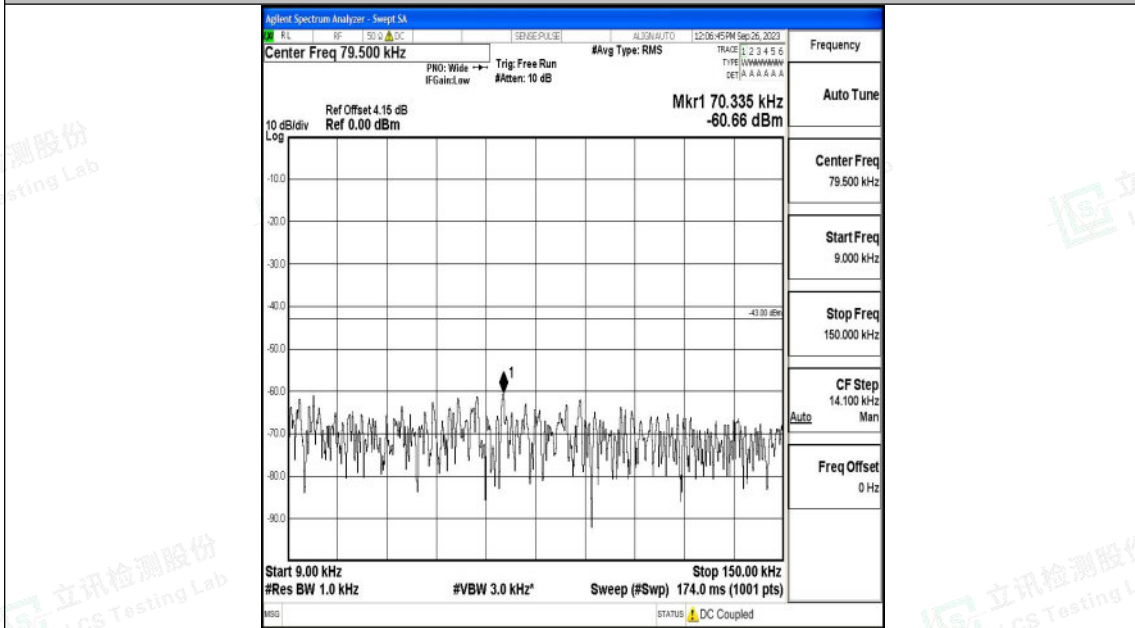

Band25_10MHz_QPSK_26365_1RB#0_3000~20000_3000~20000

Band25_10MHz_16QAM_26365_1RB#0_0.009~0.15_0.009~0.15

Shenzhen LCS Compliance Testing Laboratory Ltd.
Add: 101, 201 Bldg A & 301 Bldg C, Juji Industrial Park Yabianxueziwei, Shajing Street,
Baoan District, Shenzhen, 518000, China
Tel: +(86) 0755-82591330 | E-mail: webmaster@lcs-cert.com | Web: www.lcs-cert.com
Scan code to check authenticity