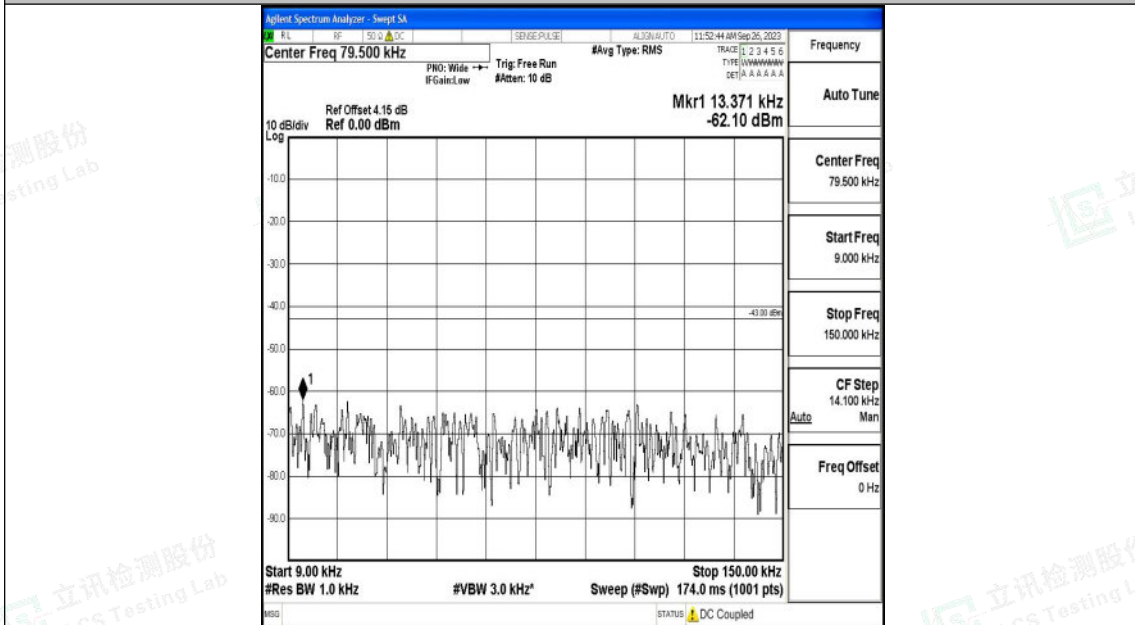

Band25_5MHz_QPSK_26665_1RB#0_3000~20000_3000~20000

Band25_5MHz_16QAM_26665_1RB#0_0.009~0.15_0.009~0.15

Shenzhen LCS Compliance Testing Laboratory Ltd.
 Add: 101, 201 Bldg A & 301 Bldg C, Juji Industrial Park Yabianxueziwei, Shajing Street,
 Baoan District, Shenzhen, 518000, China
 Tel: +(86) 0755-82591330 | E-mail: webmaster@lcs-cert.com | Web: www.lcs-cert.com
 Scan code to check authenticity