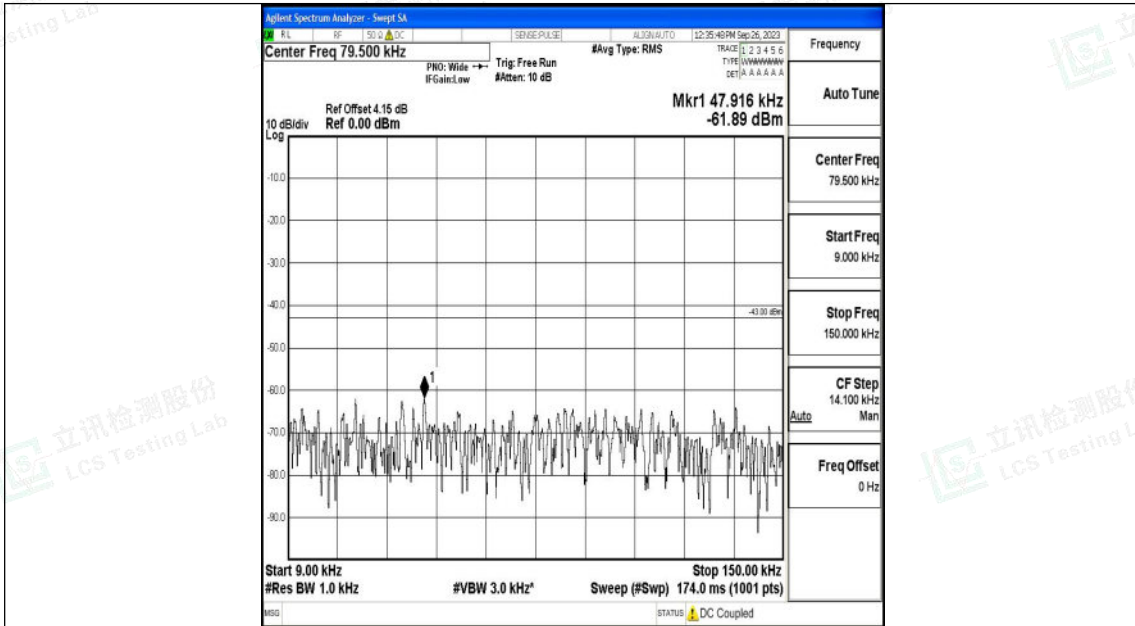

Band25_5MHz_16QAM_26065_1RB#0_30~1000_30~1000

Band25_5MHz_16QAM_26665_1RB#0_30~1000_30~1000

Band25_10MHz_16QAM_26090_1RB#0_1000~3000_1000~3000

Band25_20MHz_QPSK_26140_1RB#0_3000~20000_3000~20000

Shenzhen LCS Compliance Testing Laboratory Ltd.
 Add: 101, 201 Bldg A & 301 Bldg C, Juji Industrial Park Yabianxueziwei, Shajing Street,
 Baoan District, Shenzhen, 518000, China
 Tel: +(86) 0755-82591330 | E-mail: webmaster@lcs-cert.com | Web: www.lcs-cert.com
 Scan code to check authenticity