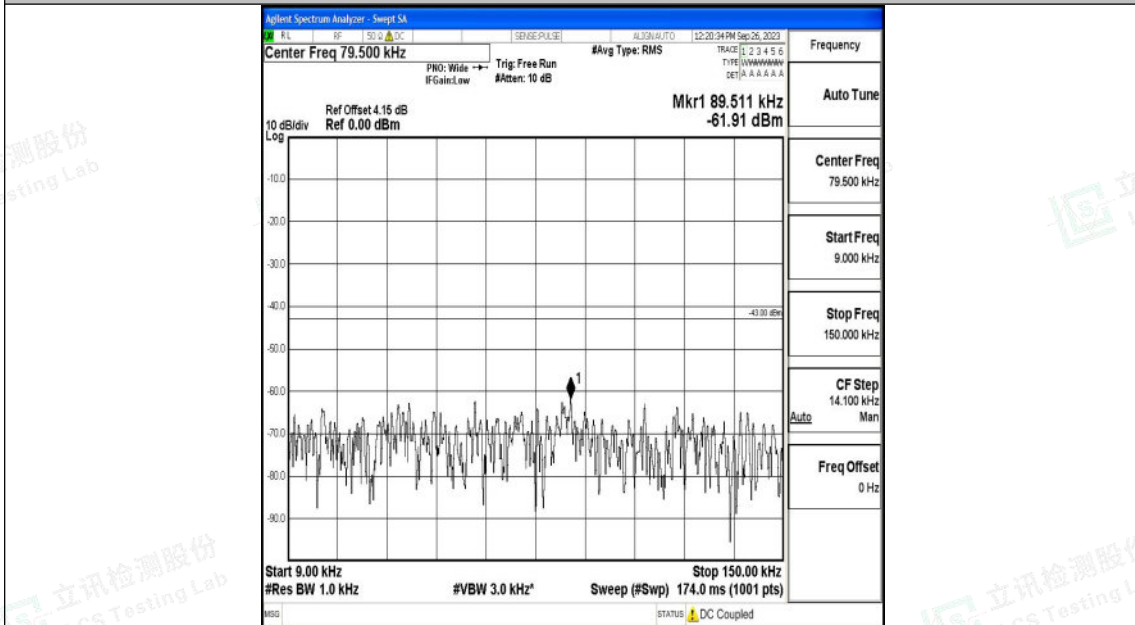

Band25_15MHz_QPSK_26115_1RB#0_3000~20000_3000~20000

Band25_15MHz_16QAM_26115_1RB#0_0.009~0.15_0.009~0.15

Shenzhen LCS Compliance Testing Laboratory Ltd.
Add: 101, 201 Bldg A & 301 Bldg C, Juji Industrial Park Yabianxueziwei, Shajing Street,
Baoan District, Shenzhen, 518000, China
Tel: +(86) 0755-82591330 | E-mail: webmaster@lcs-cert.com | Web: www.lcs-cert.com
Scan code to check authenticity