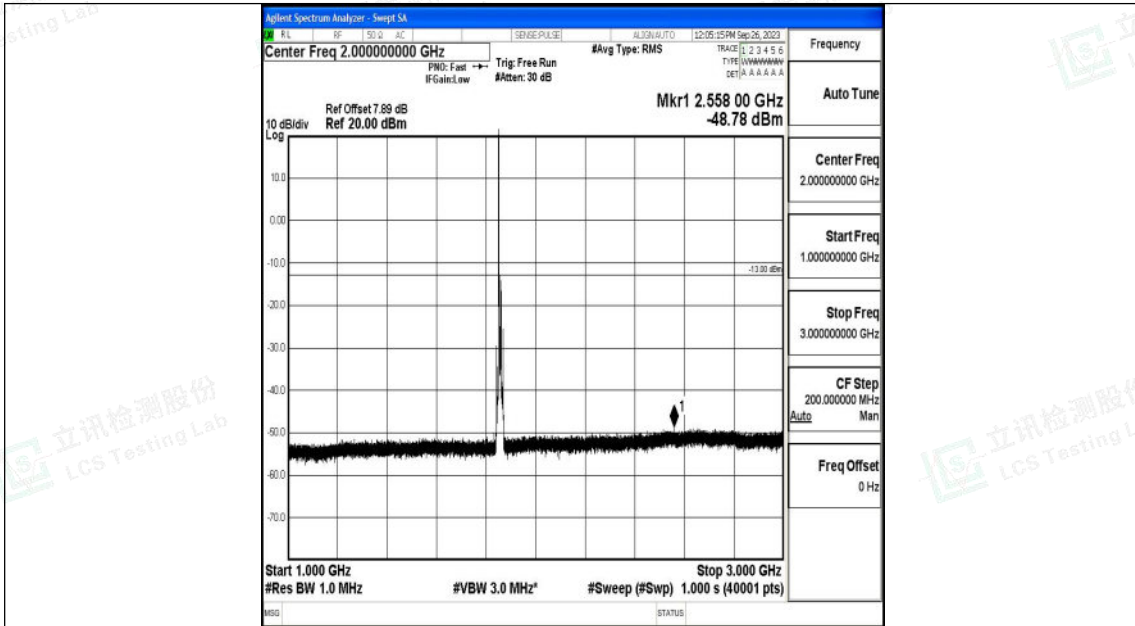

Band25_5MHz_16QAM_26665_1RB#0_3000~20000_3000~20000

Band25_10MHz_QPSK_26090_1RB#0_0.009~0.15_0.009~0.15

Band25_10MHz_QPSK_26090_1RB#0_0.15~30_0.15~30

Band25_10MHz_QPSK_26090_1RB#0_30~1000_30~1000

Shenzhen LCS Compliance Testing Laboratory Ltd.
 Add: 101, 201 Bldg A & 301 Bldg C, Juji Industrial Park Yabianxueziwei, Shajing Street,
 Baoan District, Shenzhen, 518000, China
 Tel: +(86) 0755-82591330 | E-mail: webmaster@lcs-cert.com | Web: www.lcs-cert.com
 Scan code to check authenticity