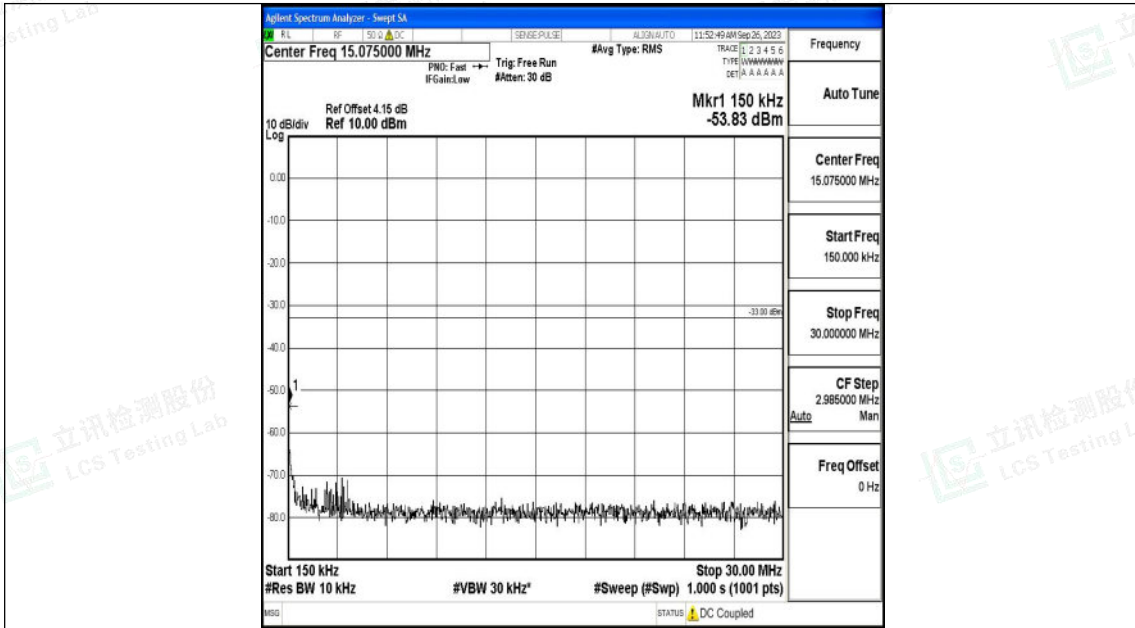

Band25_5MHz_QPSK_26665_1RB#0_3000~20000_3000~20000

Band25_5MHz_16QAM_26665_1RB#0_0.009~0.15_0.009~0.15

Shenzhen LCS Compliance Testing Laboratory Ltd.
 Add: 101, 201 Bldg A & 301 Bldg C, Juji Industrial Park Yabianxueziwei, Shajing Street,
 Baoan District, Shenzhen, 518000, China
 Tel: +(86) 0755-82591330 | E-mail: webmaster@lcs-cert.com | Web: www.lcs-cert.com
 Scan code to check authenticity