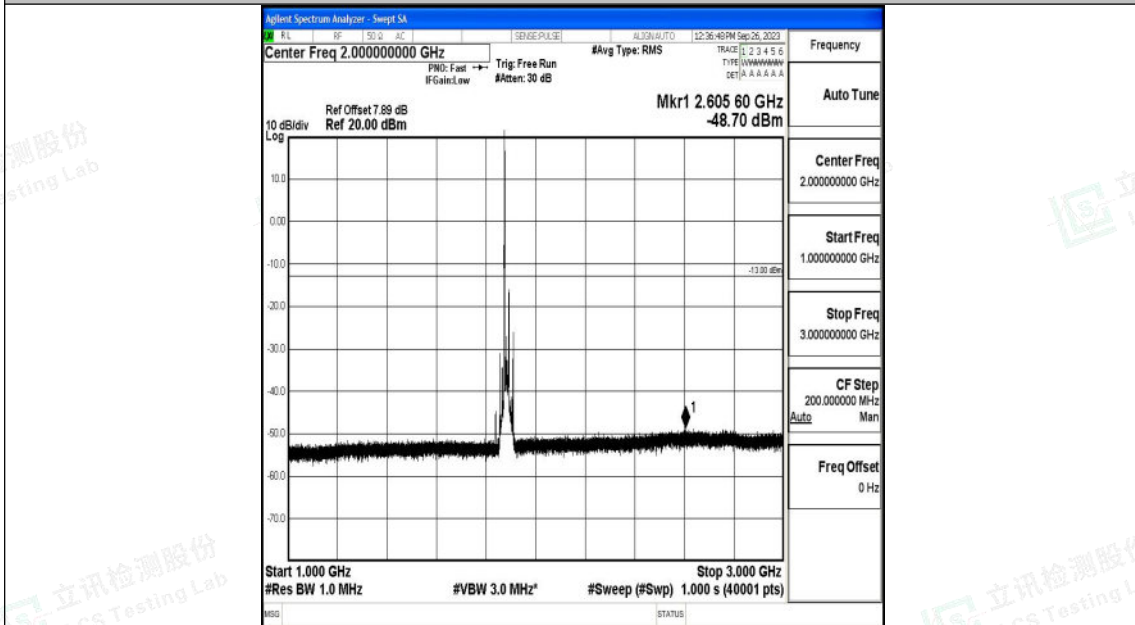

Band25_20MHz_QPSK_26365_1RB#0_30~1000_30~1000

Band25_20MHz_QPSK_26365_1RB#0_1000~3000_1000~3000

Shenzhen LCS Compliance Testing Laboratory Ltd.
Add: 101, 201 Bldg A & 301 Bldg C, Juji Industrial Park Yabianxueziwei, Shajing Street,
Baoan District, Shenzhen, 518000, China
Tel: +(86) 0755-82591330 | E-mail: webmaster@lcs-cert.com | Web: www.lcs-cert.com
Scan code to check authenticity