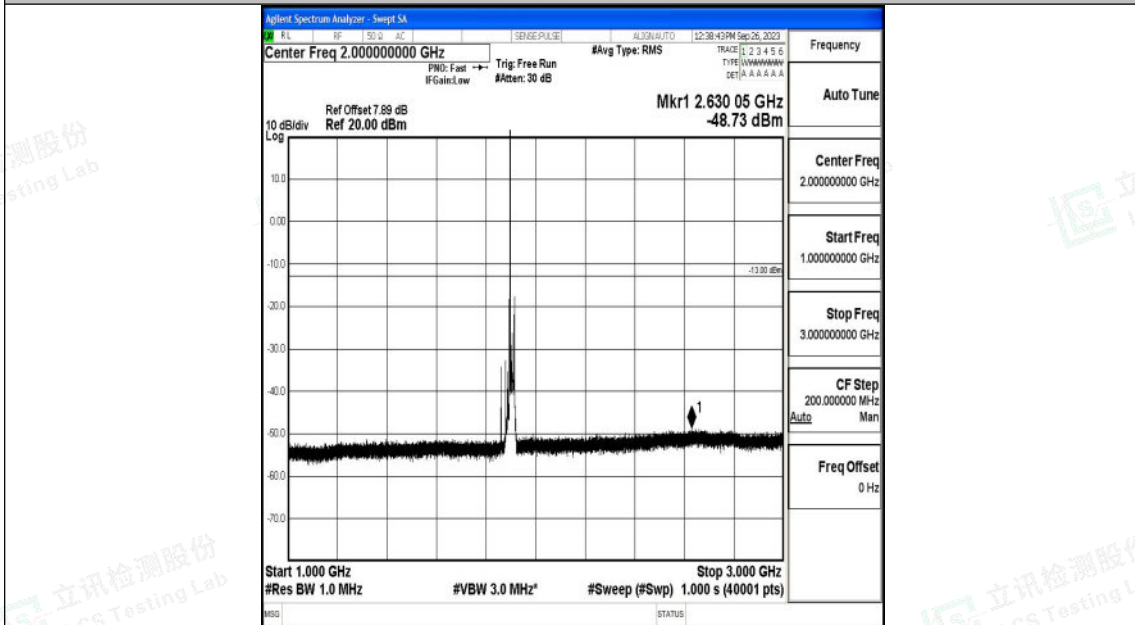

Band25_20MHz_16QAM_26590_1RB#0_30~1000_30~1000

Band25_20MHz_16QAM_26590_1RB#0_1000~3000_1000~3000

Shenzhen LCS Compliance Testing Laboratory Ltd.
Add: 101, 201 Bldg A & 301 Bldg C, Juji Industrial Park Yabianxueziwei, Shajing Street,
Baoan District, Shenzhen, 518000, China
Tel: +(86) 0755-82591330 | E-mail: webmaster@lcs-cert.com | Web: www.lcs-cert.com
Scan code to check authenticity