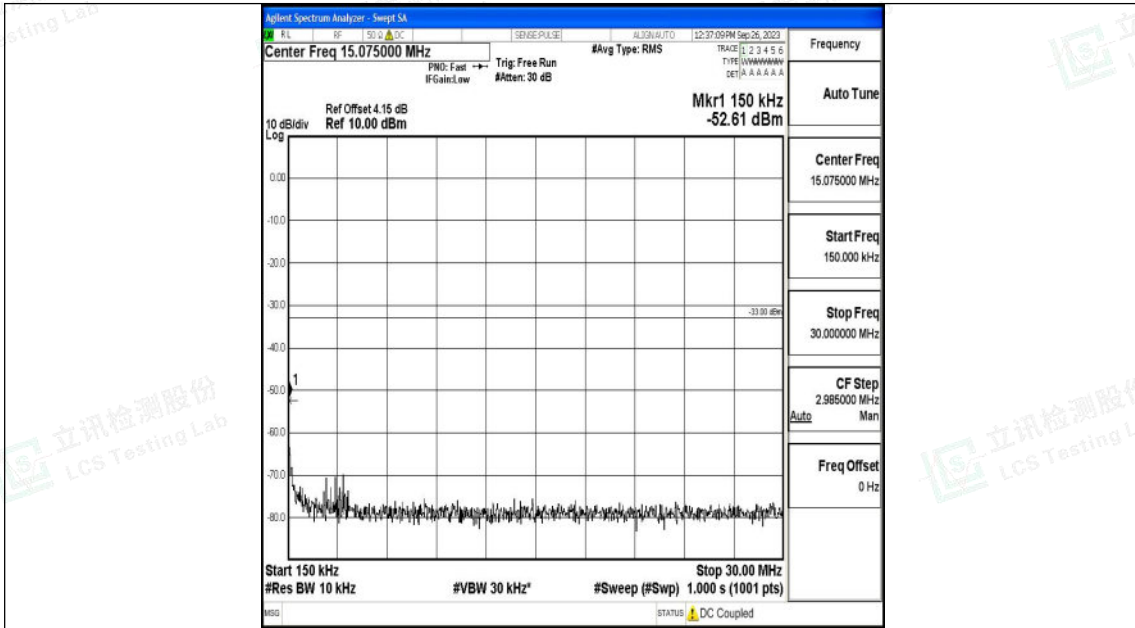

Band25_20MHz_16QAM_26365_1RB#0_0.009~0.15_0.009~0.15

Band25_20MHz_16QAM_26365_1RB#0_0.15~30_0.15~30