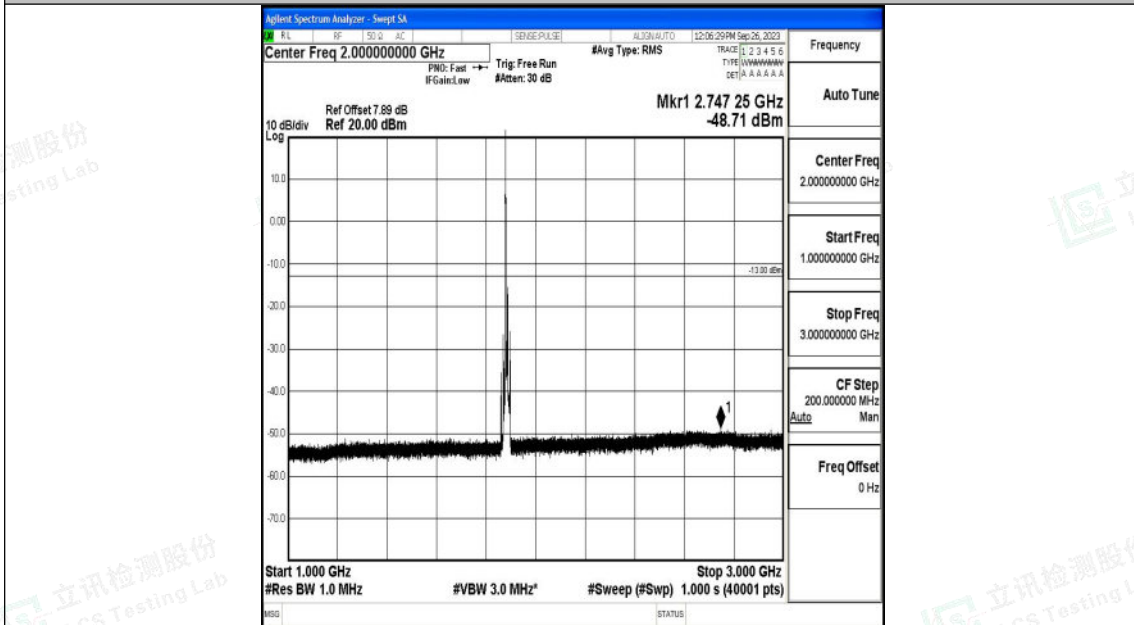

Band25_10MHz_QPSK_26365_1RB#0_30~1000_30~1000

Band25_10MHz_QPSK_26365_1RB#0_1000~3000_1000~3000

Shenzhen LCS Compliance Testing Laboratory Ltd.
Add: 101, 201 Bldg A & 301 Bldg C, Juji Industrial Park Yabianxueziwei, Shajing Street,
Baoan District, Shenzhen, 518000, China
Tel: +(86) 0755-82591330 | E-mail: webmaster@lcs-cert.com | Web: www.lcs-cert.com
Scan code to check authenticity