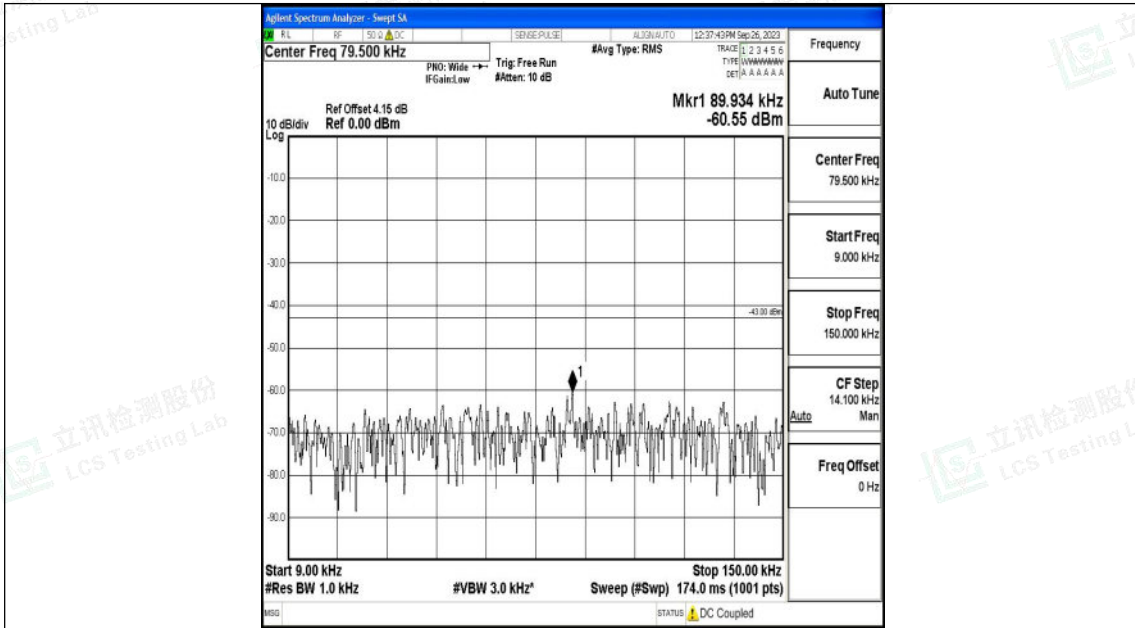

Band25_20MHz_16QAM_26365_1RB#0_3000~20000_3000~20000

Band25_20MHz_QPSK_26590_1RB#0_0.009~0.15_0.009~0.15