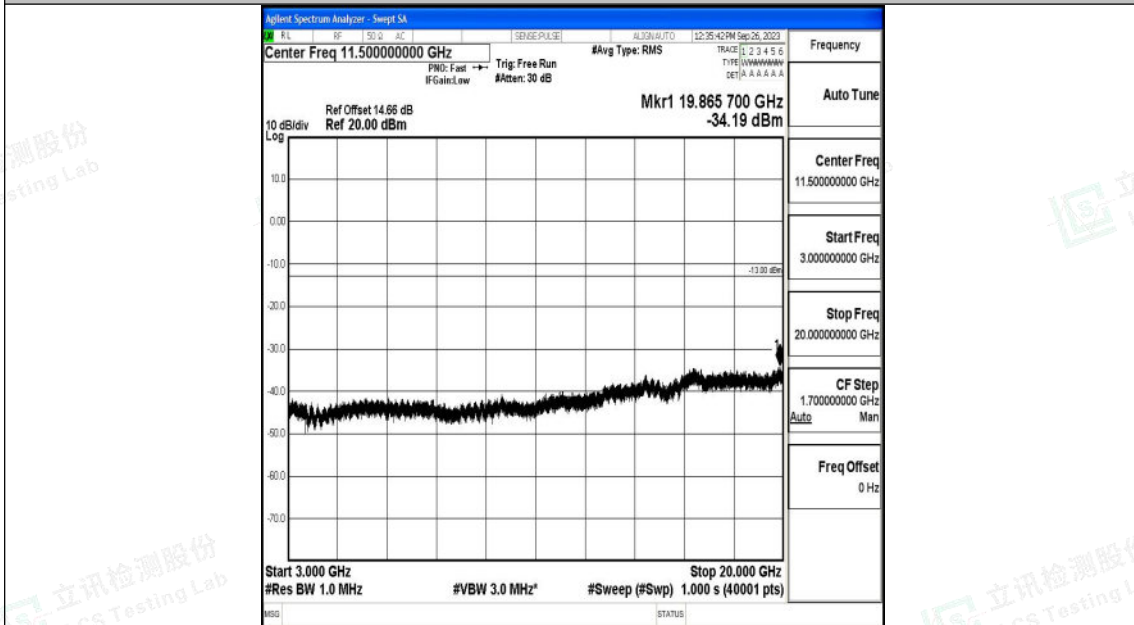

Band25_5MHz_16QAM_26065_1RB#0_30~1000_30~1000

Band25_5MHz_16QAM_26665_1RB#0_30~1000_30~1000

Band25_10MHz_16QAM_26090_1RB#0_1000~3000_1000~3000

Band25_20MHz_QPSK_26140_1RB#0_3000~20000_3000~20000

Shenzhen LCS Compliance Testing Laboratory Ltd.
 Add: 101, 201 Bldg A & 301 Bldg C, Juji Industrial Park Yabianxueziwei, Shajing Street,
 Baoan District, Shenzhen, 518000, China
 Tel: +(86) 0755-82591330 | E-mail: webmaster@lcs-cert.com | Web: www.lcs-cert.com
 Scan code to check authenticity