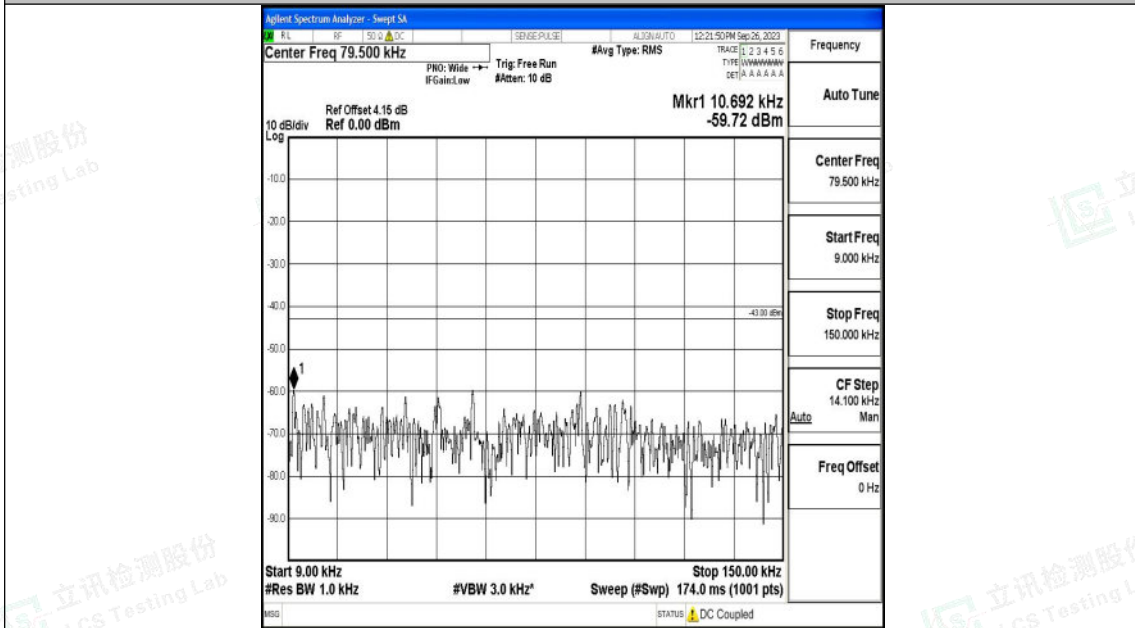

Shenzhen LCS Compliance Testing Laboratory Ltd.
Add: 101, 201 Bldg A & 301 Bldg C, Juji Industrial Park Yabianxueziwei, Shajing Street,
Baoan District, Shenzhen, 518000, China
Tel: +(86) 0755-82591330 | E-mail: webmaster@lcs-cert.com | Web: www.lcs-cert.com
Scan code to check authenticity