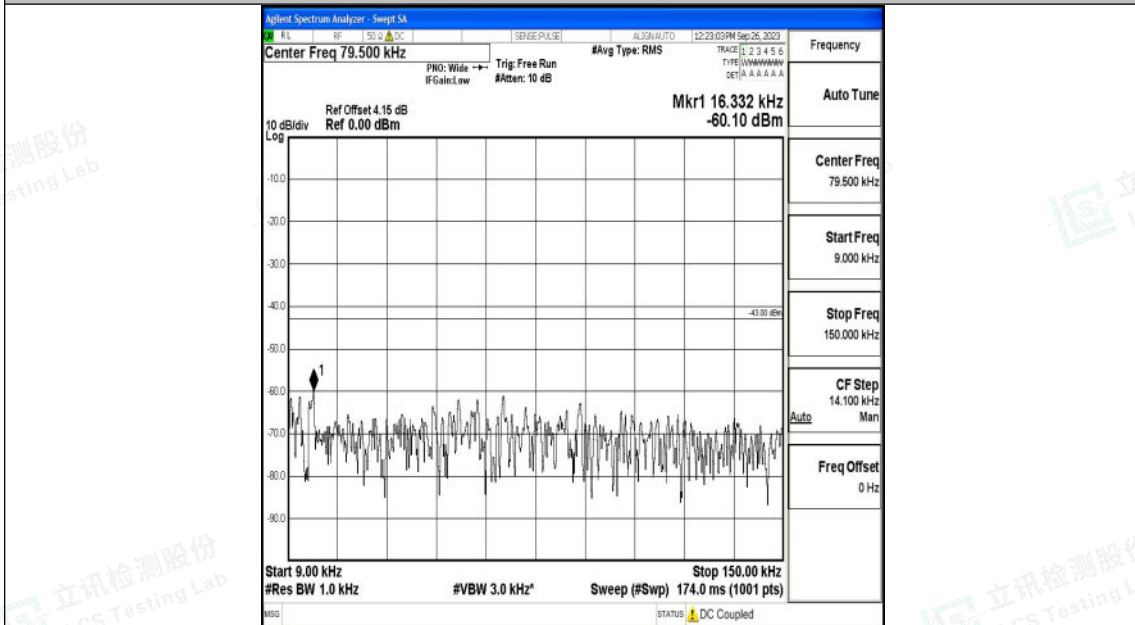

Shenzhen LCS Compliance Testing Laboratory Ltd.
Add: 101, 201 Bldg A & 301 Bldg C, Juji Industrial Park Yabianxueziwei, Shajing Street,
Baoan District, Shenzhen, 518000, China
Tel: +(86) 0755-82591330 | E-mail: webmaster@lcs-cert.com | Web: www.lcs-cert.com
Scan code to check authenticity