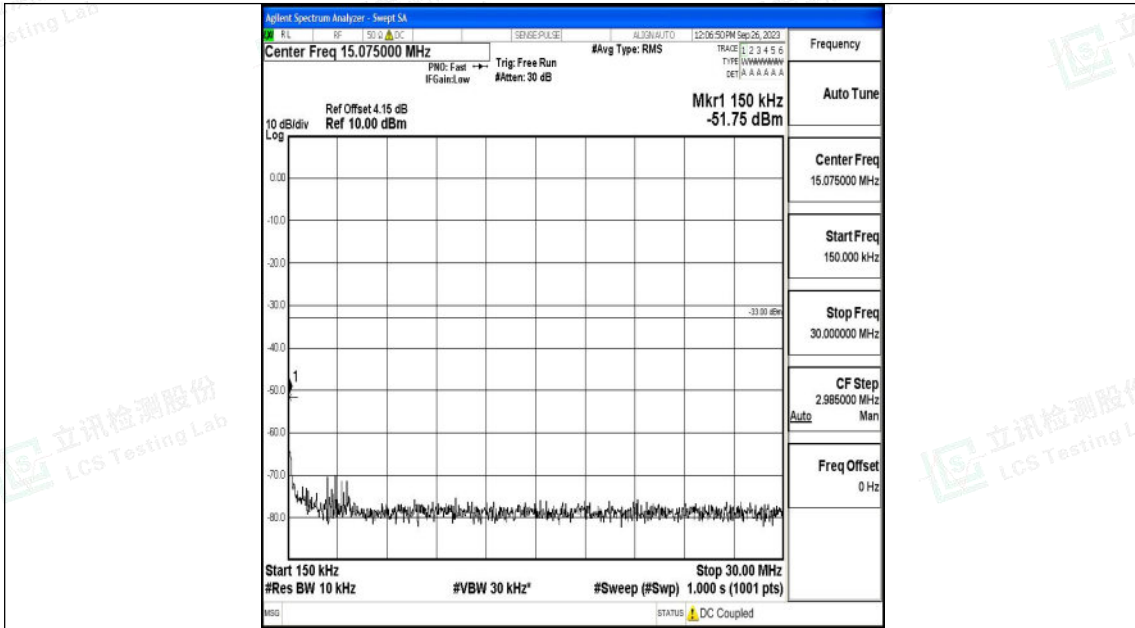

Band25_10MHz_16QAM_26365_1RB#0_0.009~0.15_0.009~0.15

Band25_10MHz_16QAM_26365_1RB#0_0.15~30_0.15~30