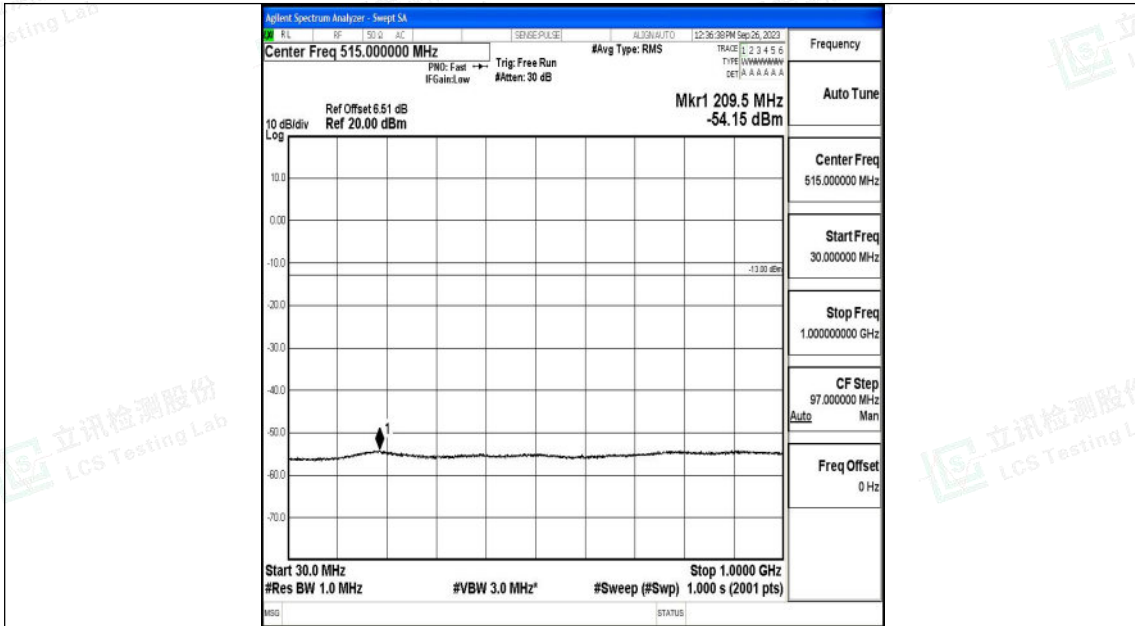

Band25_20MHz_QPSK_26365_1RB#0_0.009~0.15_0.009~0.15

Band25_20MHz_QPSK_26365_1RB#0_30~1000_30~1000