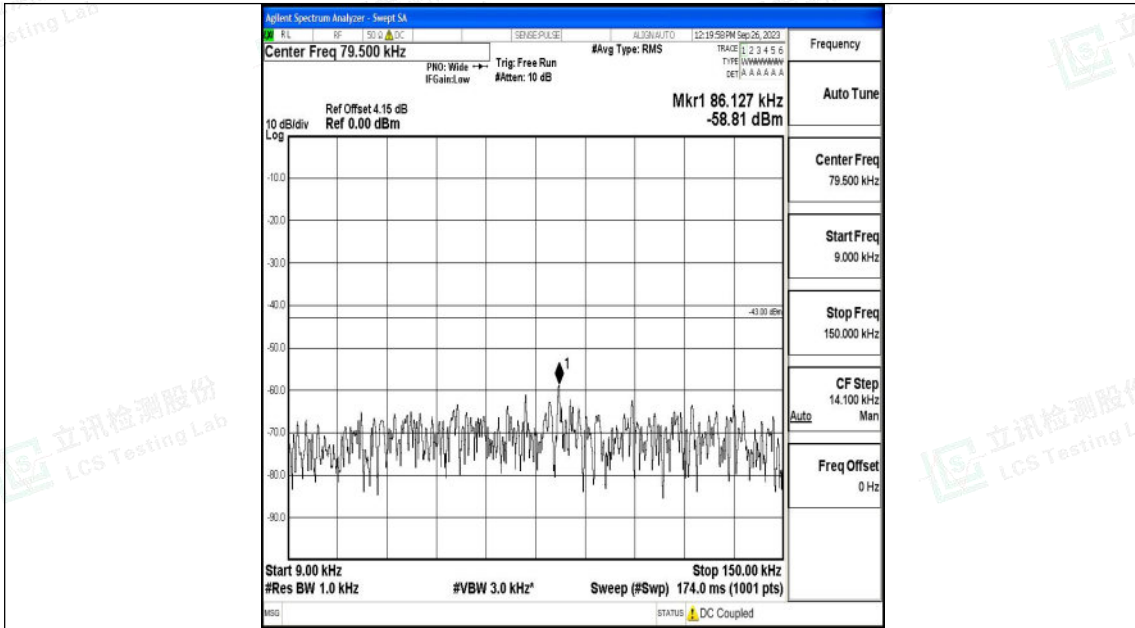

Band25_10MHz_16QAM_26640_1RB#0_3000~20000_3000~20000

Band25_15MHz_QPSK_26115_1RB#0_0.009~0.15_0.009~0.15