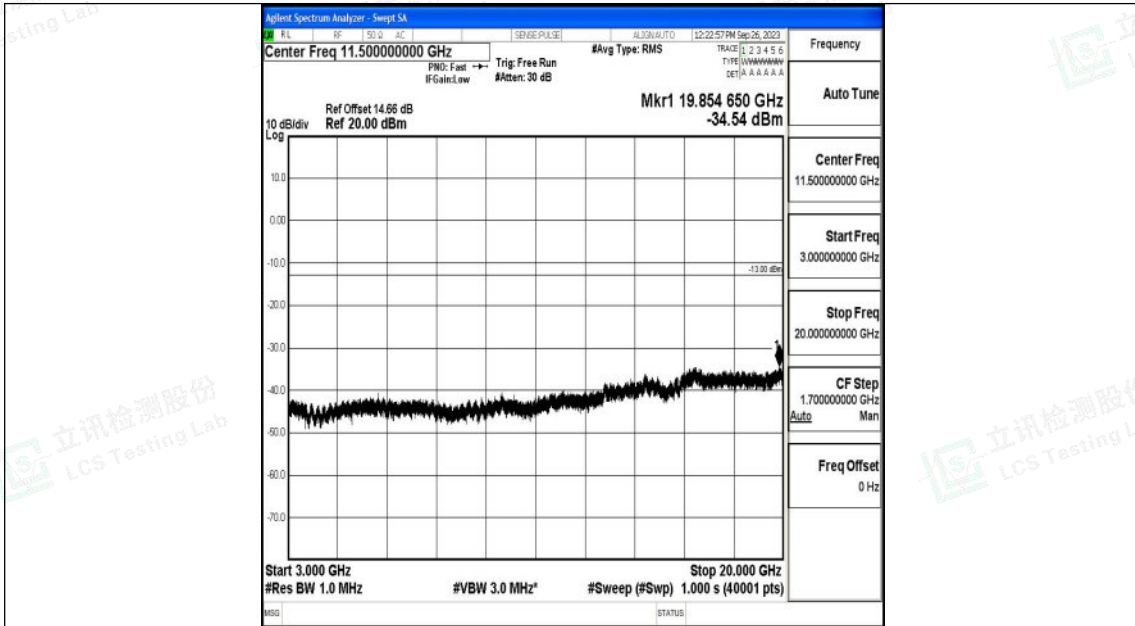

Band25_15MHz_QPSK_26615_1RB#0_1000~3000_1000~3000

Shenzhen LCS Compliance Testing Laboratory Ltd.
Add: 101, 201 Bldg A & 301 Bldg C, Juji Industrial Park Yabianxueziwei, Shajing Street,
Baoan District, Shenzhen, 518000, China
Tel: +(86) 0755-82591330 | E-mail: webmaster@lcs-cert.com | Web: www.lcs-cert.com
Scan code to check authenticity