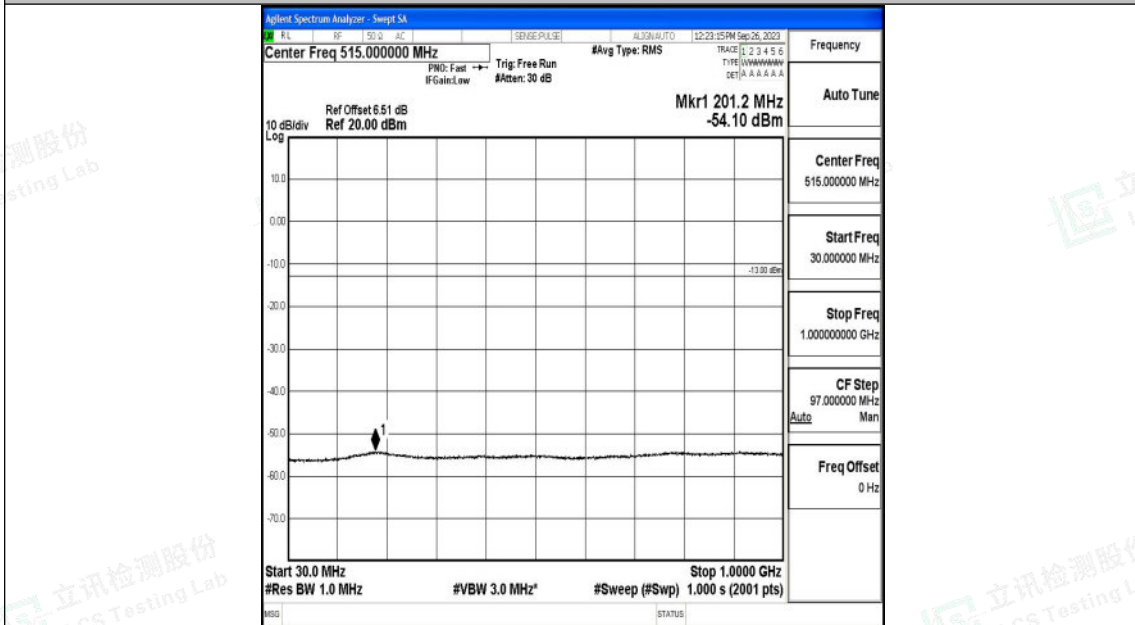

Band25_15MHz_16QAM_26615_1RB#0_0.15~30_0.15~30

Band25_15MHz_16QAM_26615_1RB#0_30~1000_30~1000

Shenzhen LCS Compliance Testing Laboratory Ltd.
Add: 101, 201 Bldg A & 301 Bldg C, Juji Industrial Park Yabianxueziwei, Shajing Street,
Baoan District, Shenzhen, 518000, China
Tel: +(86) 0755-82591330 | E-mail: webmaster@lcs-cert.com | Web: www.lcs-cert.com
Scan code to check authenticity