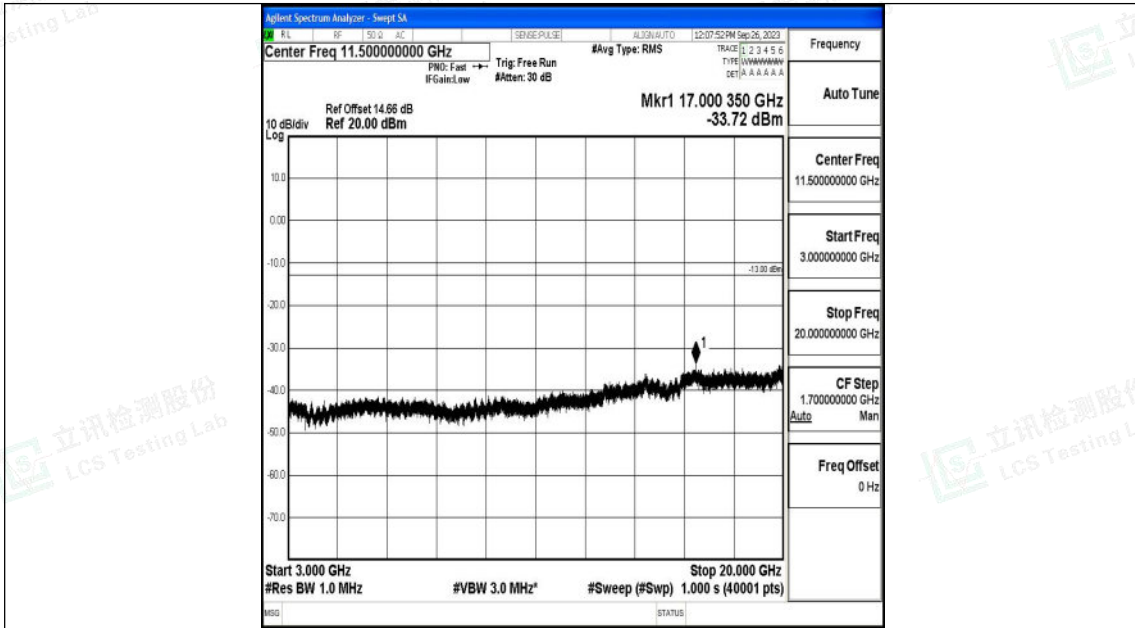

Band25_10MHz_QPSK_26640_1RB#0_1000~3000_1000~3000

Band25_10MHz_QPSK_26640_1RB#0_3000~20000_3000~20000