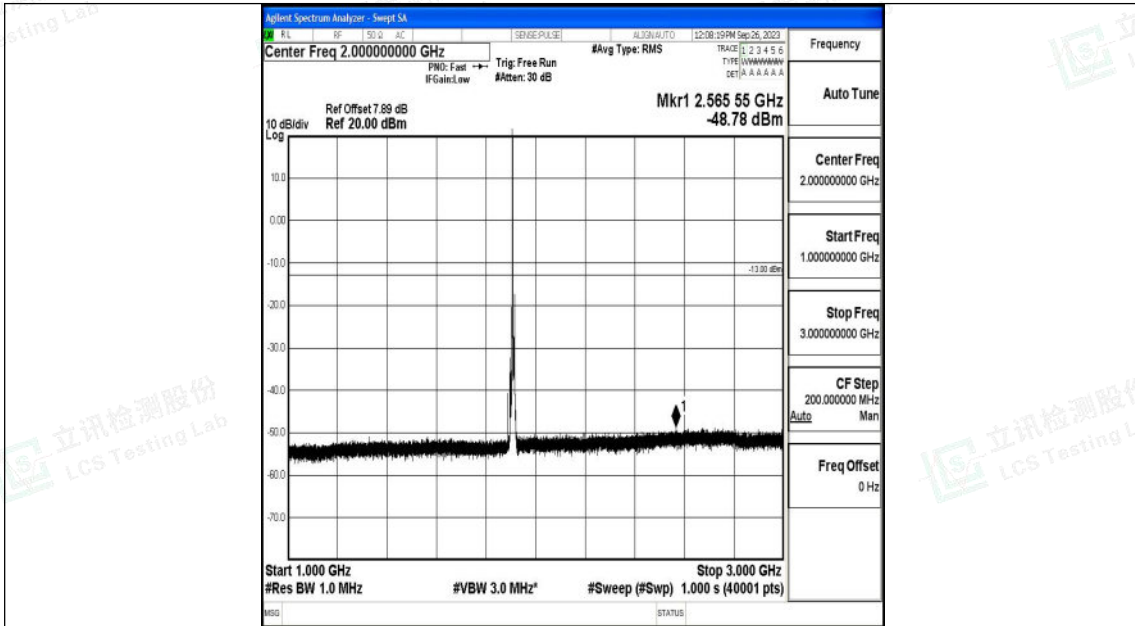

Band25_10MHz_QPSK_26640_1RB#0_3000~20000_3000~20000

Band25_10MHz_16QAM_26640_1RB#0_0.009~0.15_0.009~0.15

Band25_10MHz_16QAM_26640_1RB#0_0.15~30_0.15~30

Band25_10MHz_16QAM_26640_1RB#0_30~1000_30~1000

Shenzhen LCS Compliance Testing Laboratory Ltd.
 Add: 101, 201 Bldg A & 301 Bldg C, Juji Industrial Park Yabianxueziwei, Shajing Street,
 Baoan District, Shenzhen, 518000, China
 Tel: +(86) 0755-82591330 | E-mail: webmaster@lcs-cert.com | Web: www.lcs-cert.com
 Scan code to check authenticity