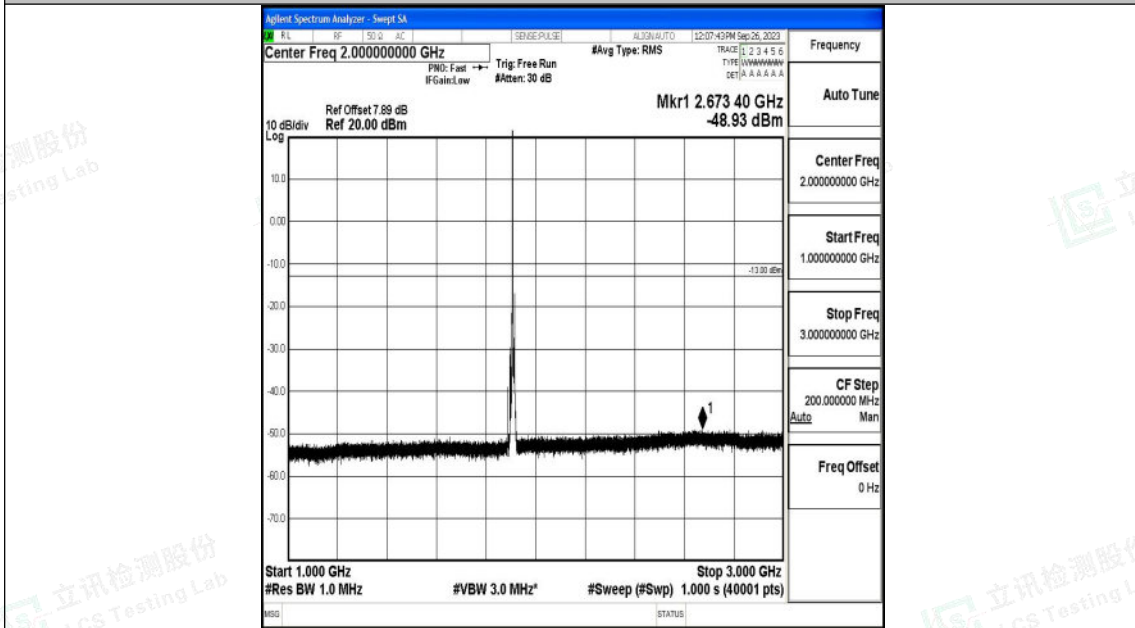

Band25_10MHz_16QAM_26365_1RB#0_0.15~30_0.15~30

Band25_10MHz_QPSK_26640_1RB#0_1000~3000_1000~3000

Shenzhen LCS Compliance Testing Laboratory Ltd.
Add: 101, 201 Bldg A & 301 Bldg C, Juji Industrial Park Yabianxueziwei, Shajing Street,
Baoan District, Shenzhen, 518000, China
Tel: +(86) 0755-82591330 | E-mail: webmaster@lcs-cert.com | Web: www.lcs-cert.com
Scan code to check authenticity