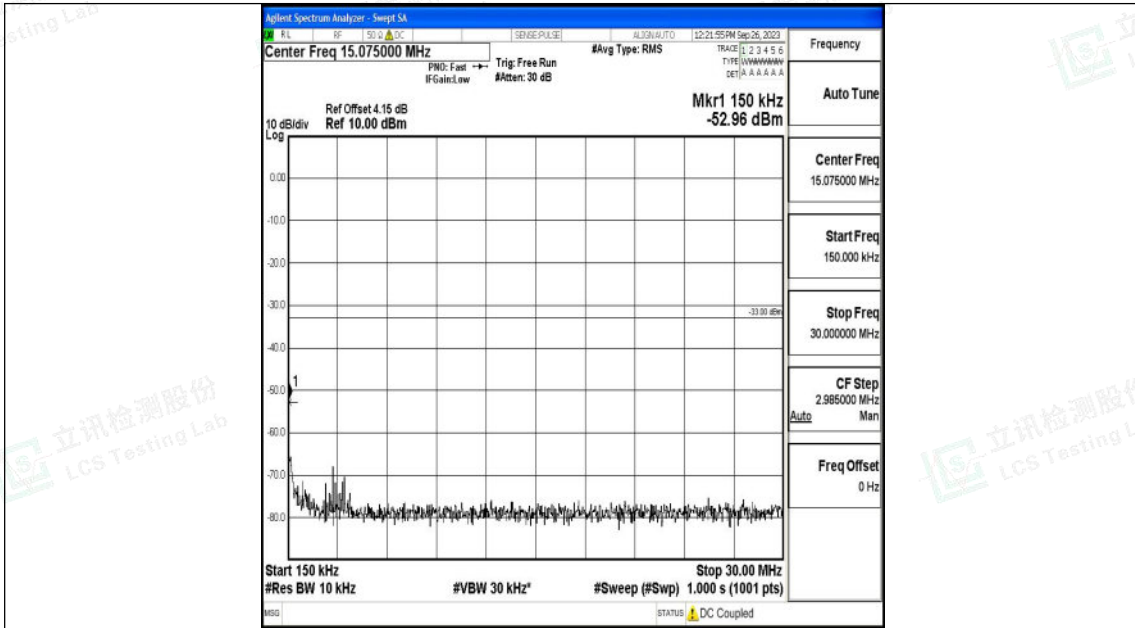

Band25_15MHz_16QAM_26365_1RB#0_0.15~30_0.15~30