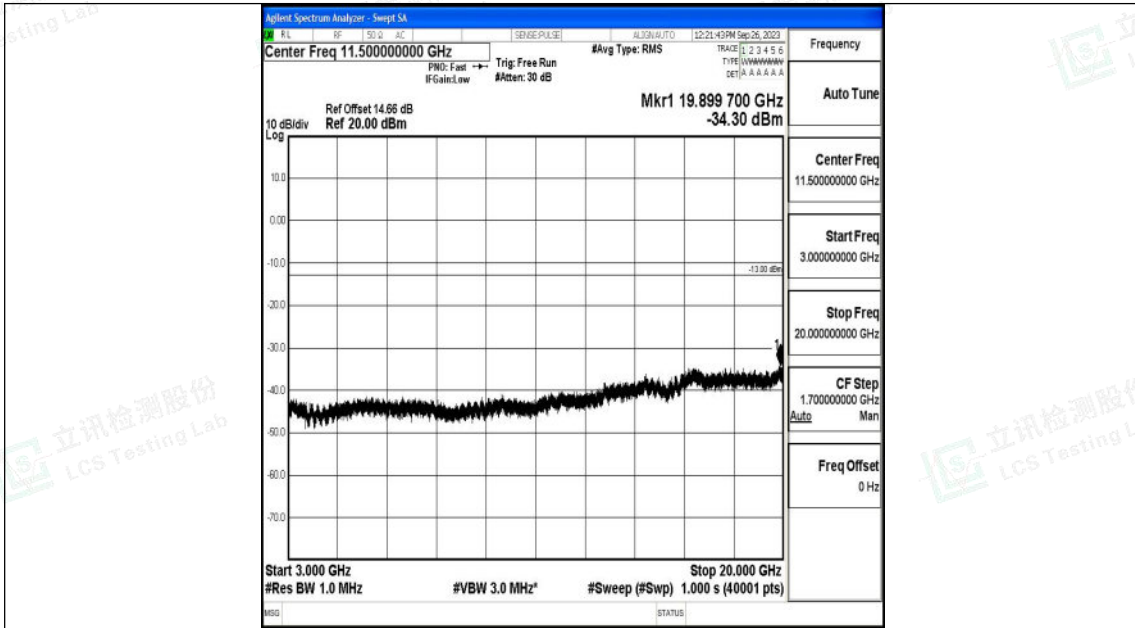

Band25_15MHz_QPSK_26365_1RB#0_1000~3000_1000~3000

Shenzhen LCS Compliance Testing Laboratory Ltd.
Add: 101, 201 Bldg A & 301 Bldg C, Juji Industrial Park Yabianxueziwei, Shajing Street,
Baoan District, Shenzhen, 518000, China
Tel: +(86) 0755-82591330 | E-mail: webmaster@lcs-cert.com | Web: www.lcs-cert.com
Scan code to check authenticity