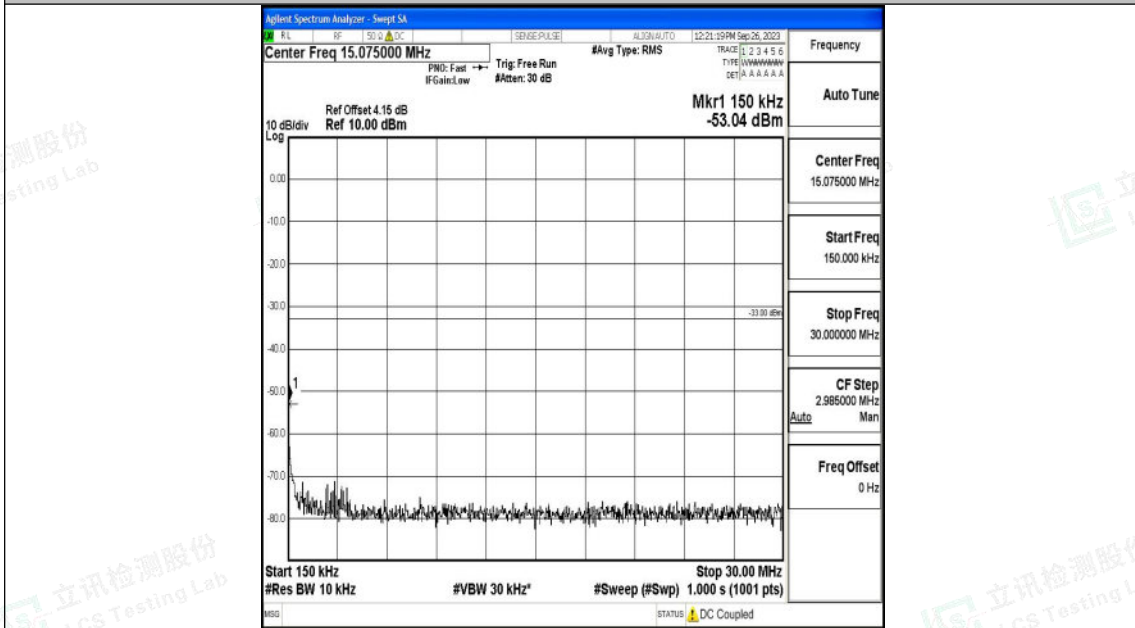

Band25_15MHz_QPSK_26365_1RB#0_0.009~0.15_0.009~0.15

Band25_15MHz_QPSK_26365_1RB#0_0.15~30_0.15~30

Shenzhen LCS Compliance Testing Laboratory Ltd.
Add: 101, 201 Bldg A & 301 Bldg C, Juji Industrial Park Yabianxueziwei, Shajing Street,
Baoan District, Shenzhen, 518000, China
Tel: +(86) 0755-82591330 | E-mail: webmaster@lcs-cert.com | Web: www.lcs-cert.com
Scan code to check authenticity