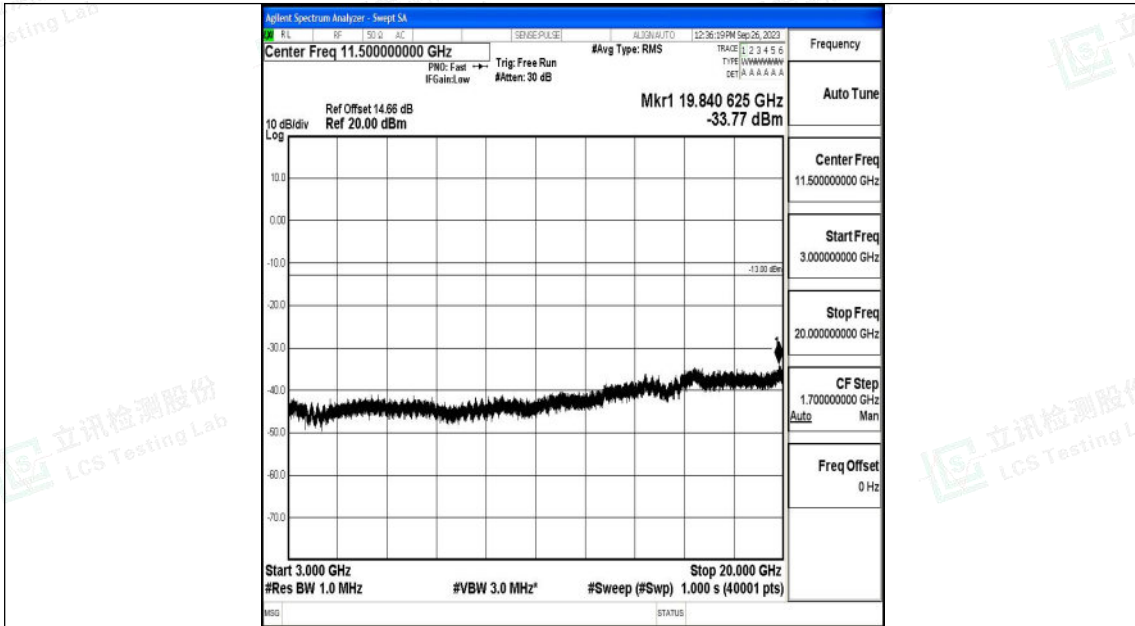

Band25_20MHz_16QAM_26590_1RB#0_1000~3000_1000~3000

Band25_20MHz_16QAM_26140_1RB#0_3000~20000_3000~20000