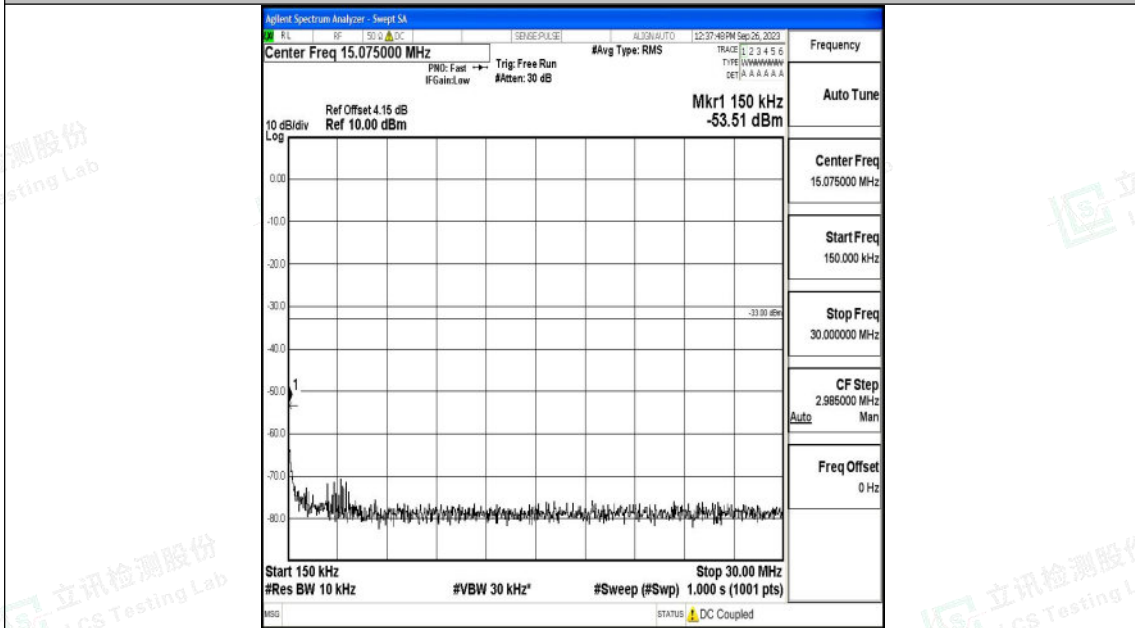

Band25_20MHz_QPSK_26590_1RB#0_0.009~0.15_0.009~0.15

Band25_20MHz_QPSK_26590_1RB#0_0.15~30_0.15~30

Shenzhen LCS Compliance Testing Laboratory Ltd.
Add: 101, 201 Bldg A & 301 Bldg C, Juji Industrial Park Yabianxueziwei, Shajing Street,
Baoan District, Shenzhen, 518000, China
Tel: +(86) 0755-82591330 | E-mail: webmaster@lcs-cert.com | Web: www.lcs-cert.com
Scan code to check authenticity