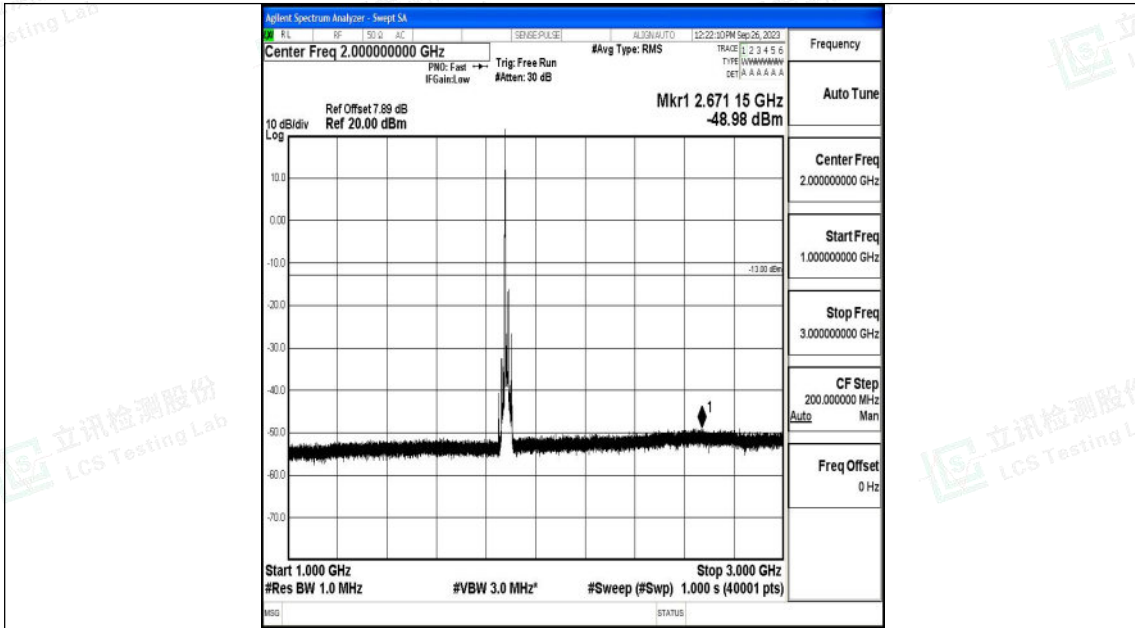

Band25_15MHz_16QAM_26365_1RB#0_30~1000_30~1000

Band25_15MHz_16QAM_26365_1RB#0_1000~3000_1000~3000