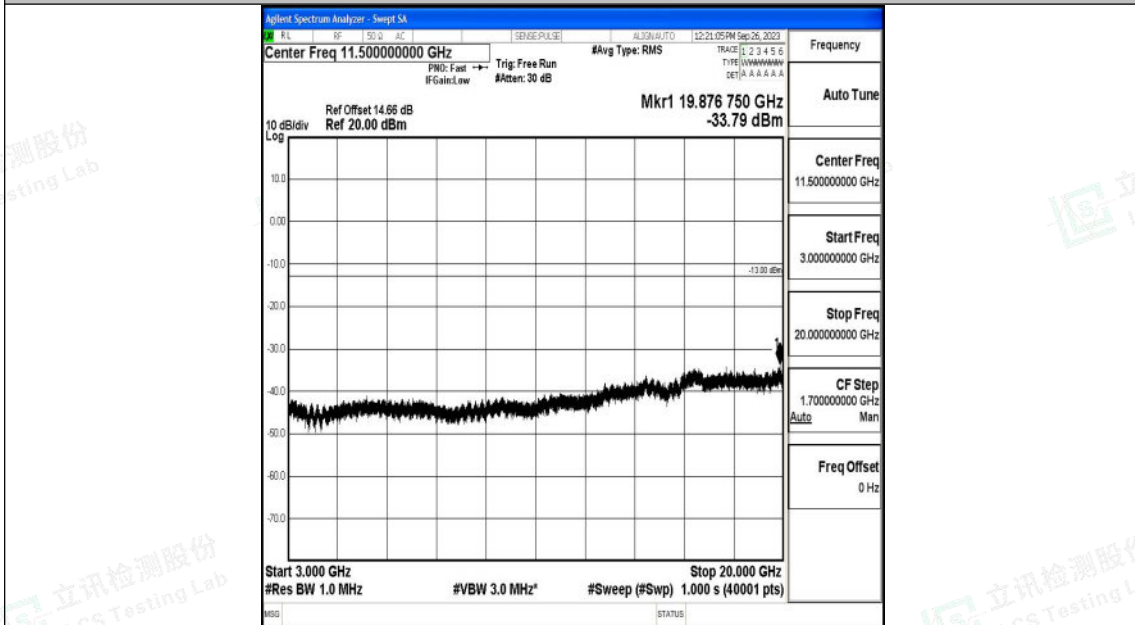

Band25_15MHz_16QAM_26115_1RB#0_1000~3000_1000~3000

Band25_15MHz_16QAM_26115_1RB#0_3000~20000_3000~20000

Shenzhen LCS Compliance Testing Laboratory Ltd.
Add: 101, 201 Bldg A & 301 Bldg C, Juji Industrial Park Yabianxueziwei, Shajing Street,
Baoan District, Shenzhen, 518000, China
Tel: +(86) 0755-82591330 | E-mail: webmaster@lcs-cert.com | Web: www.lcs-cert.com
Scan code to check authenticity