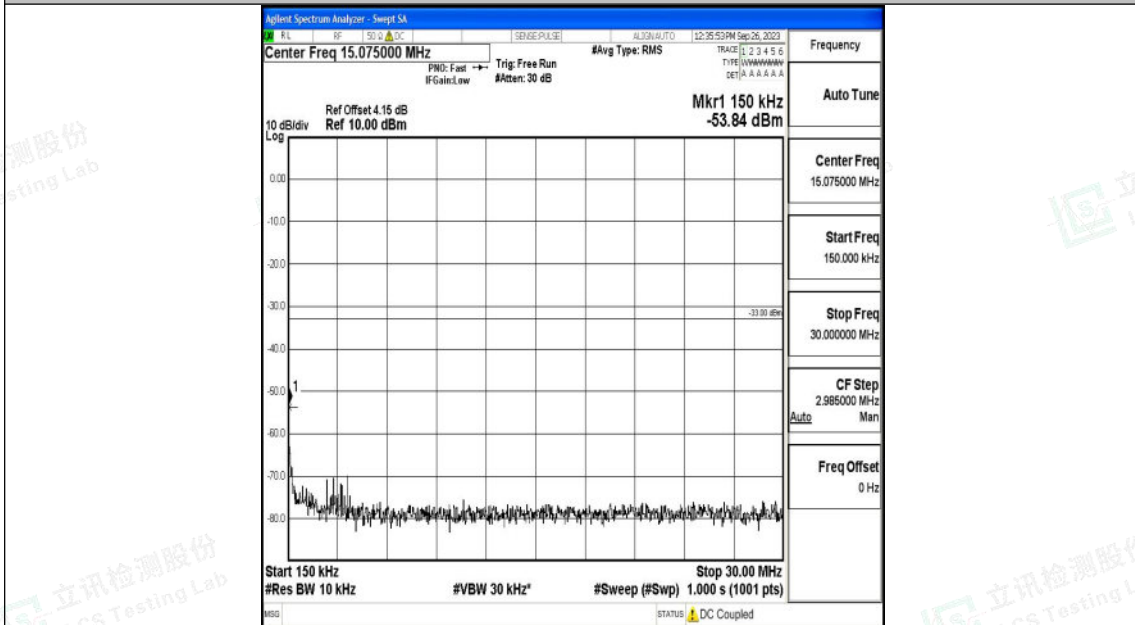

Band25_20MHz_16QAM_26140_1RB#0_0.009~0.15_0.009~0.15

Band25_20MHz_16QAM_26140_1RB#0_0.15~30_0.15~30

Shenzhen LCS Compliance Testing Laboratory Ltd.
Add: 101, 201 Bldg A & 301 Bldg C, Juji Industrial Park Yabianxueziwei, Shajing Street,
Baoan District, Shenzhen, 518000, China
Tel: +(86) 0755-82591330 | E-mail: webmaster@lcs-cert.com | Web: www.lcs-cert.com
Scan code to check authenticity