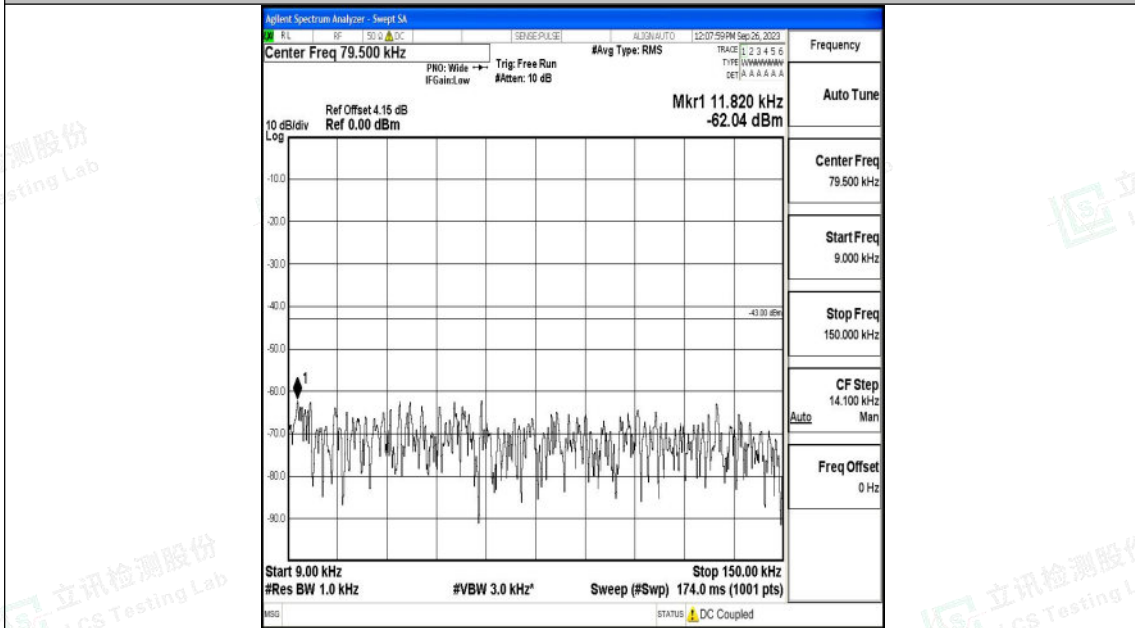

Band25_10MHz_QPSK_26640_1RB#0_3000~20000_3000~20000

Band25_10MHz_16QAM_26640_1RB#0_0.009~0.15_0.009~0.15