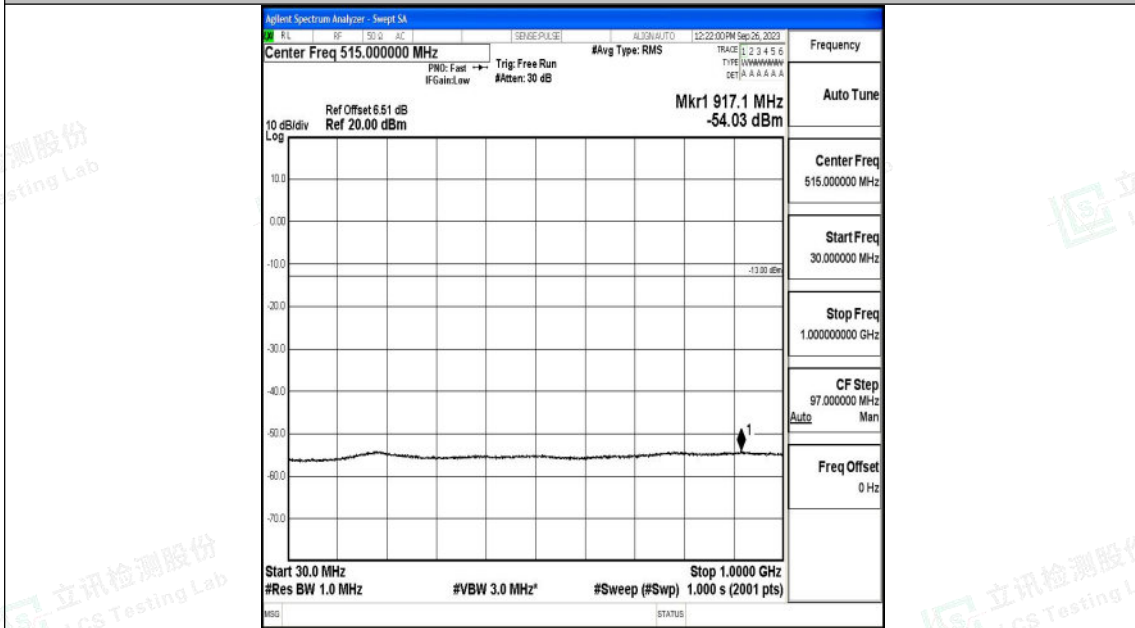

Band25_15MHz_16QAM_26365_1RB#0_0.15~30_0.15~30

Band25_15MHz_16QAM_26365_1RB#0_30~1000_30~1000

Shenzhen LCS Compliance Testing Laboratory Ltd.
Add: 101, 201 Bldg A & 301 Bldg C, Juji Industrial Park Yabianxueziwei, Shajing Street,
Baoan District, Shenzhen, 518000, China
Tel: +(86) 0755-82591330 | E-mail: webmaster@lcs-cert.com | Web: www.lcs-cert.com
Scan code to check authenticity