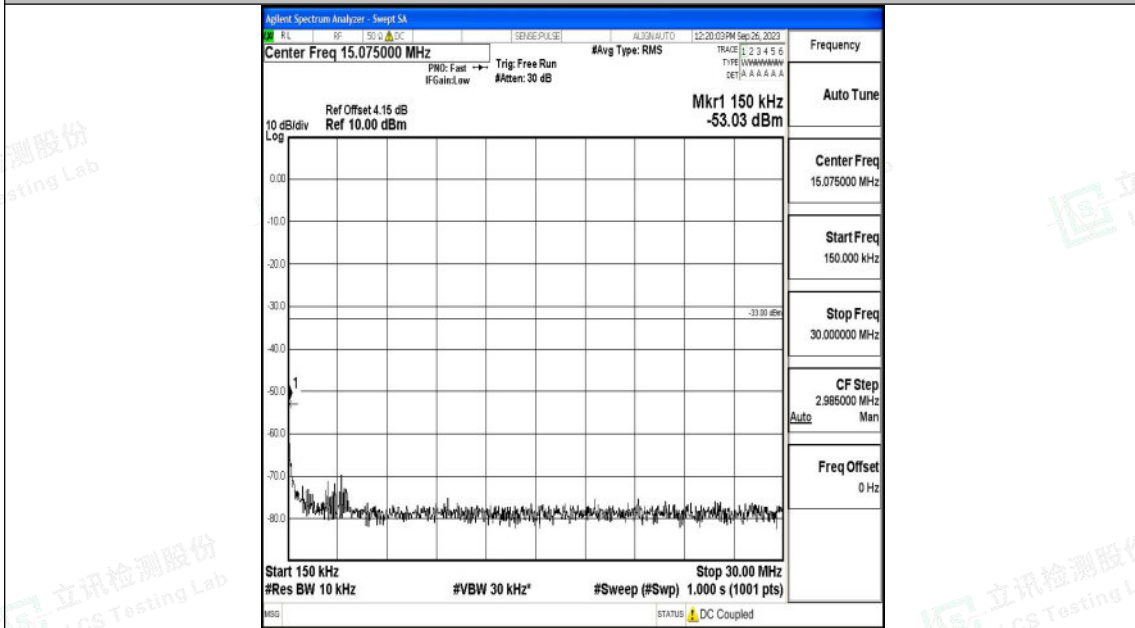

Band25_15MHz_QPSK_26115_1RB#0_0.009~0.15_0.009~0.15

Band25_15MHz_QPSK_26115_1RB#0_0.15~30_0.15~30

Shenzhen LCS Compliance Testing Laboratory Ltd.
Add: 101, 201 Bldg A & 301 Bldg C, Juji Industrial Park Yabianxueziwei, Shajing Street,
Baoan District, Shenzhen, 518000, China
Tel: +(86) 0755-82591330 | E-mail: webmaster@lcs-cert.com | Web: www.lcs-cert.com
Scan code to check authenticity