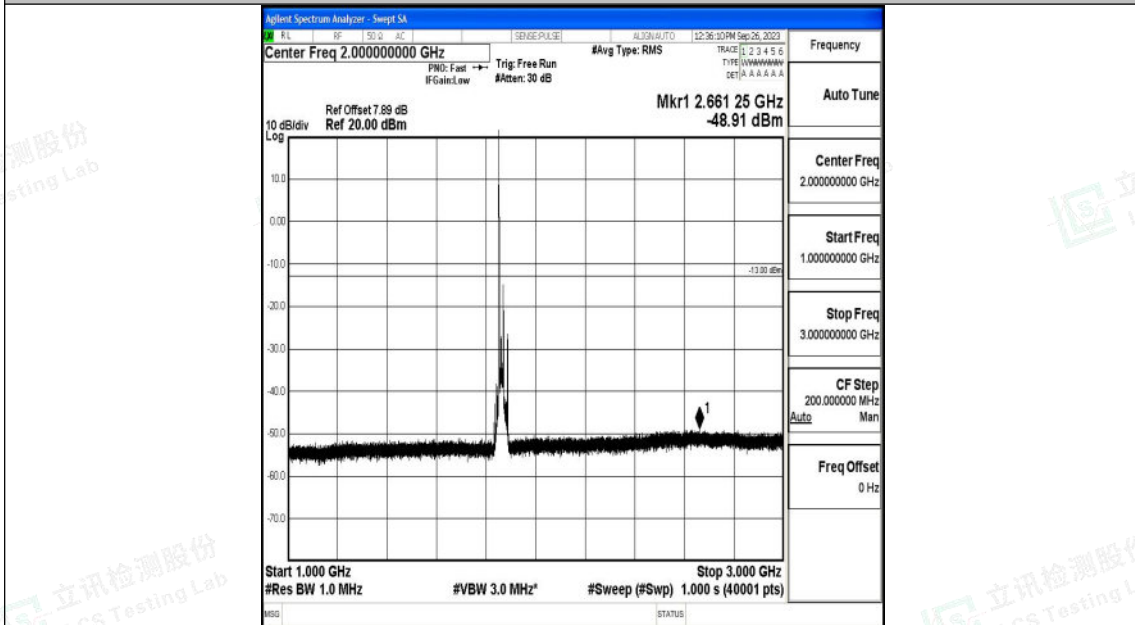

Band25_20MHz_16QAM_26140_1RB#0_30~1000_30~1000

Band25_20MHz_16QAM_26140_1RB#0_1000~3000_1000~3000

Shenzhen LCS Compliance Testing Laboratory Ltd.
Add: 101, 201 Bldg A & 301 Bldg C, Juji Industrial Park Yabianxueziwei, Shajing Street,
Baoan District, Shenzhen, 518000, China
Tel: +(86) 0755-82591330 | E-mail: webmaster@lcs-cert.com | Web: www.lcs-cert.com
Scan code to check authenticity