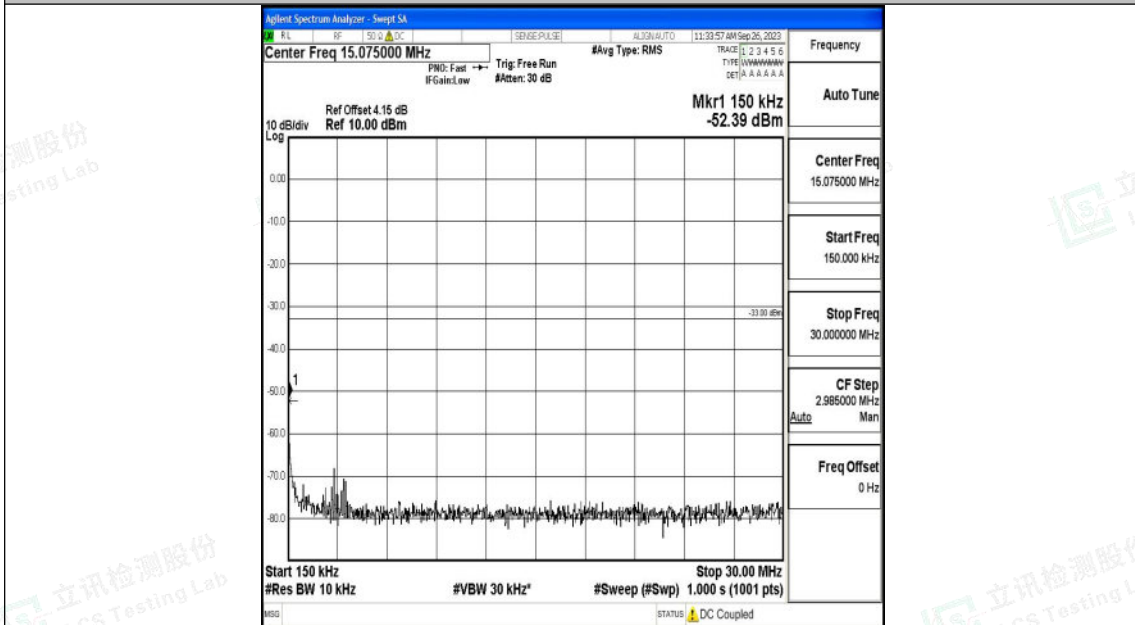

Band25_20MHz_16QAM_26590_1RB#0_3000~20000_3000~20000

Band25_3MHz_QPSK_26055_1RB#0_0.15~30_0.15~30

Shenzhen LCS Compliance Testing Laboratory Ltd.
Add: 101, 201 Bldg A & 301 Bldg C, Juji Industrial Park Yabianxueziwei, Shajing Street,
Baoan District, Shenzhen, 518000, China
Tel: +(86) 0755-82591330 | E-mail: webmaster@lcs-cert.com | Web: www.lcs-cert.com
Scan code to check authenticity