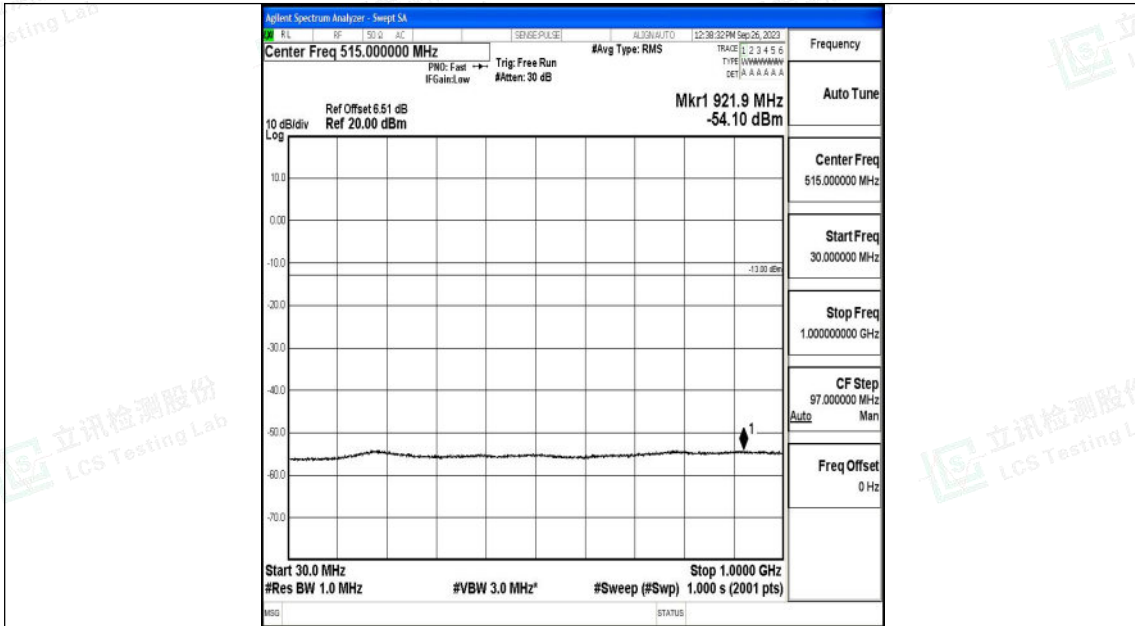

Band25_20MHz_16QAM_26590_1RB#0_0.15~30_0.15~30

Band25_20MHz_16QAM_26590_1RB#0_30~1000_30~1000