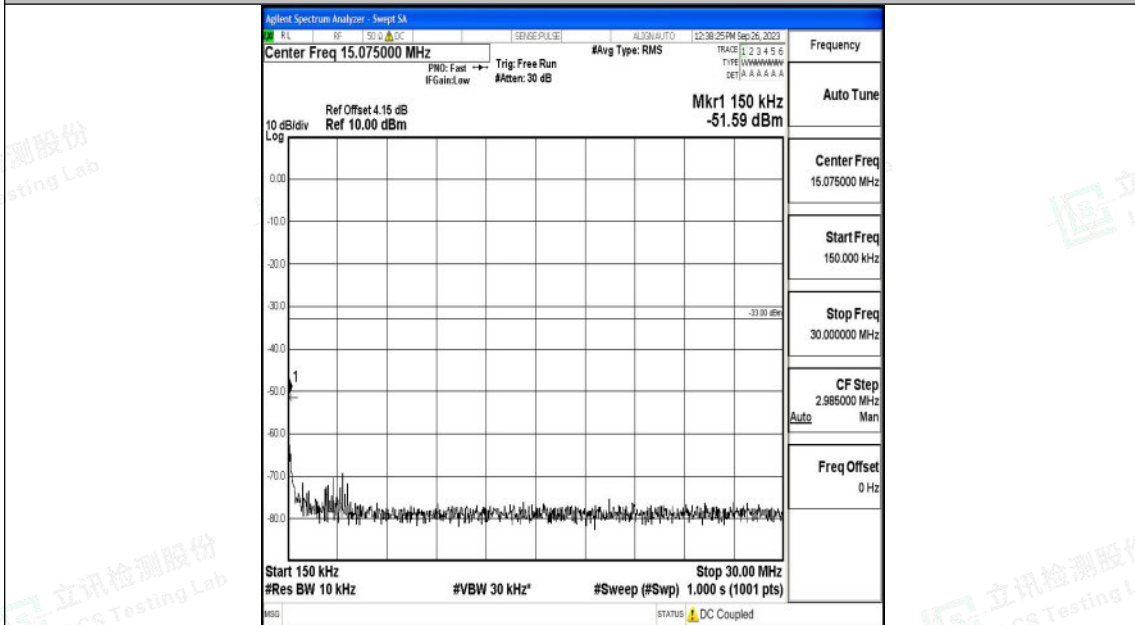

Band25_20MHz_16QAM_26590_1RB#0_0.009~0.15_0.009~0.15

Band25_20MHz_16QAM_26590_1RB#0_0.15~30_0.15~30

Shenzhen LCS Compliance Testing Laboratory Ltd.
Add: 101, 201 Bldg A & 301 Bldg C, Juji Industrial Park Yabianxueziwei, Shajing Street,
Baoan District, Shenzhen, 518000, China
Tel: +(86) 0755-82591330 | E-mail: webmaster@lcs-cert.com | Web: www.lcs-cert.com
Scan code to check authenticity