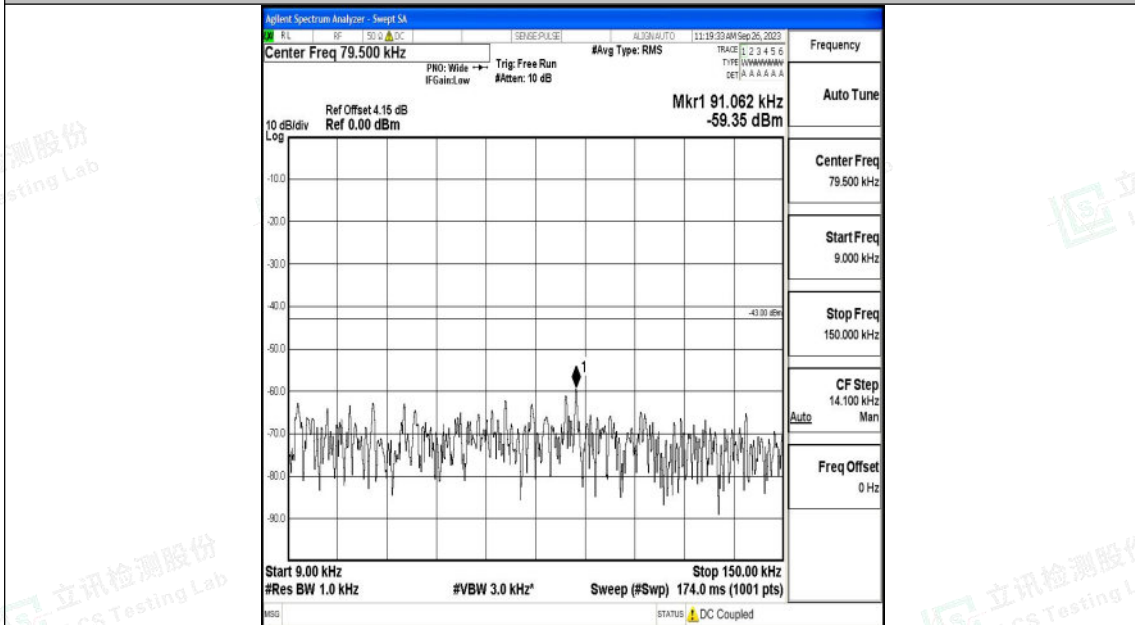

Band25_1.4MHz_16QAM_26047_1RB#0_0.009~0.15_0.009~0.15

Shenzhen LCS Compliance Testing Laboratory Ltd.
Add: 101, 201 Bldg A & 301 Bldg C, Juji Industrial Park Yabianxueziwei, Shajing Street,
Baoan District, Shenzhen, 518000, China
Tel: +(86) 0755-82591330 | E-mail: webmaster@lcs-cert.com | Web: www.lcs-cert.com
Scan code to check authenticity