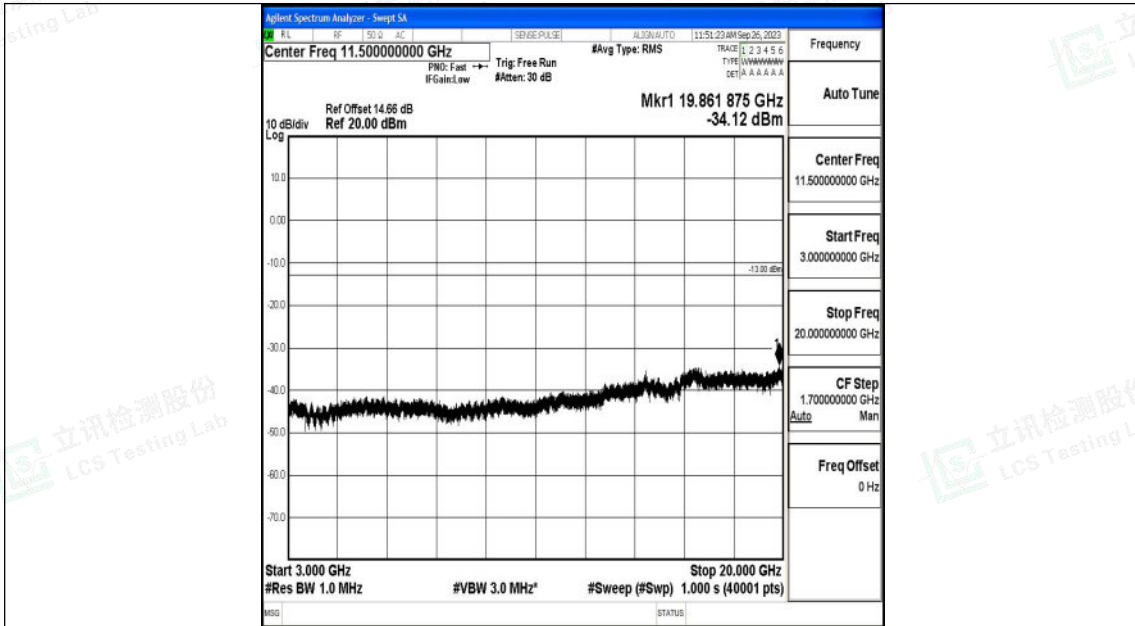

Band25_5MHz_QPSK_26365_1RB#0_3000~20000_3000~20000