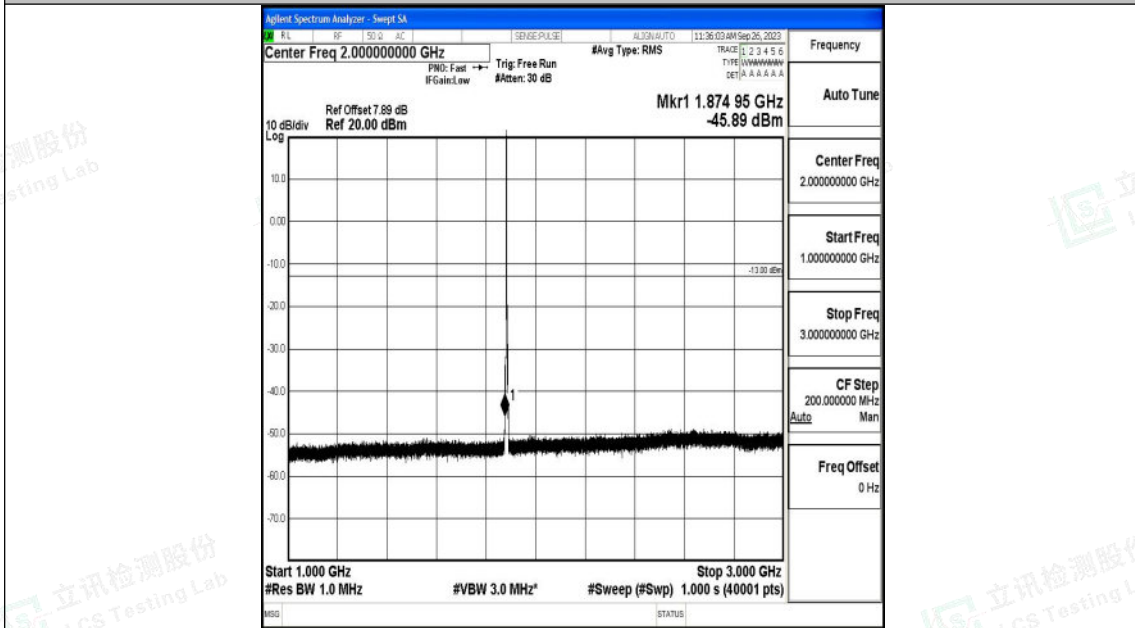

Band25_3MHz_16QAM_26365_1RB#0_1000~3000_1000~3000

Shenzhen LCS Compliance Testing Laboratory Ltd.
Add: 101, 201 Bldg A & 301 Bldg C, Juji Industrial Park Yabianxueziwei, Shajing Street,
Baoan District, Shenzhen, 518000, China
Tel: +(86) 0755-82591330 | E-mail: webmaster@lcs-cert.com | Web: www.lcs-cert.com
Scan code to check authenticity