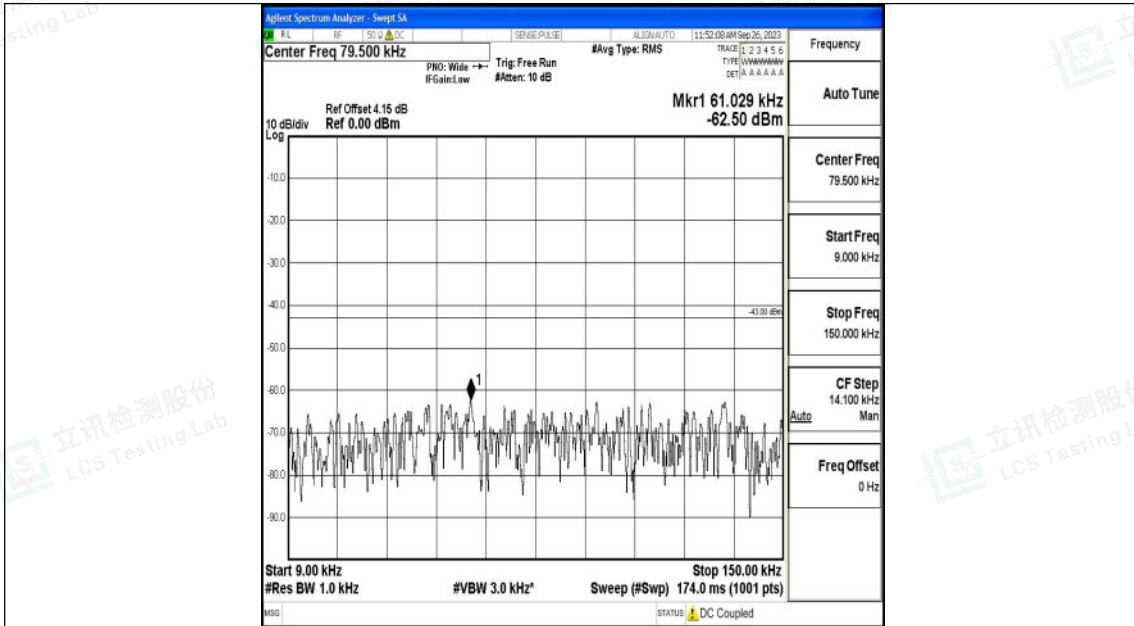

Band25\_5MHz\_16QAM\_26365\_1RB#0\_0.15~30\_0.15~30

Band25\_5MHz\_16QAM\_26365\_1RB#0\_30~1000\_30~1000

Band25\_5MHz\_16QAM\_26365\_1RB#0\_1000~3000\_1000~3000

Band25\_5MHz\_16QAM\_26365\_1RB#0\_3000~20000\_3000~20000