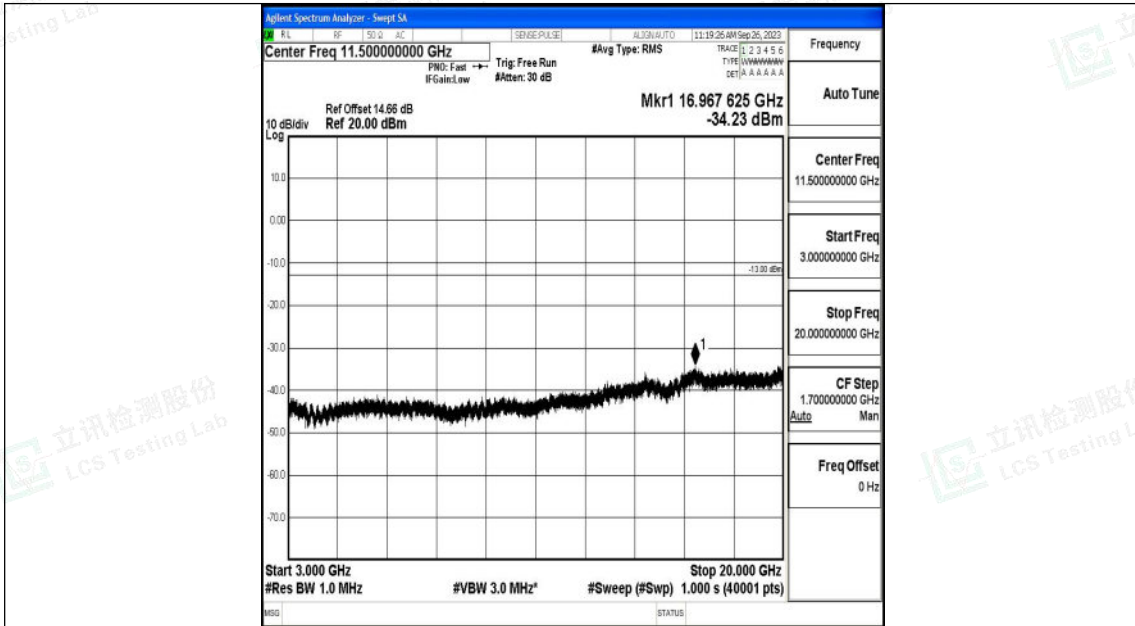

Band25_1.4MHz_QPSK_26047_1RB#0_3000~20000_3000~20000