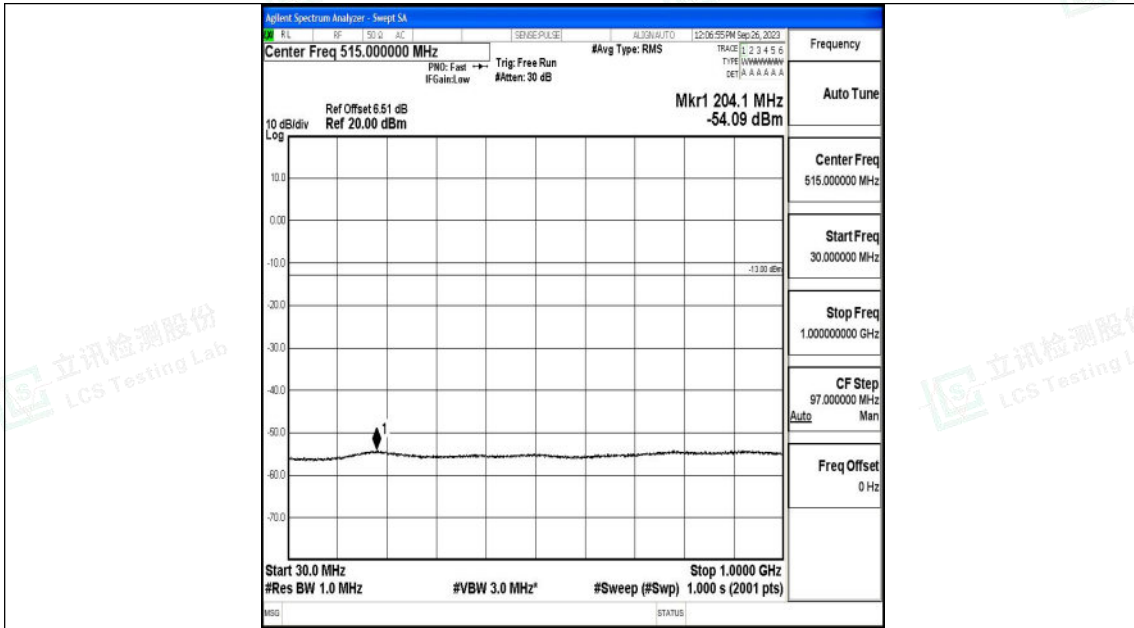

Test Graphs

Band25_10MHz_16QAM_26365_1RB#0_30~1000_30~1000