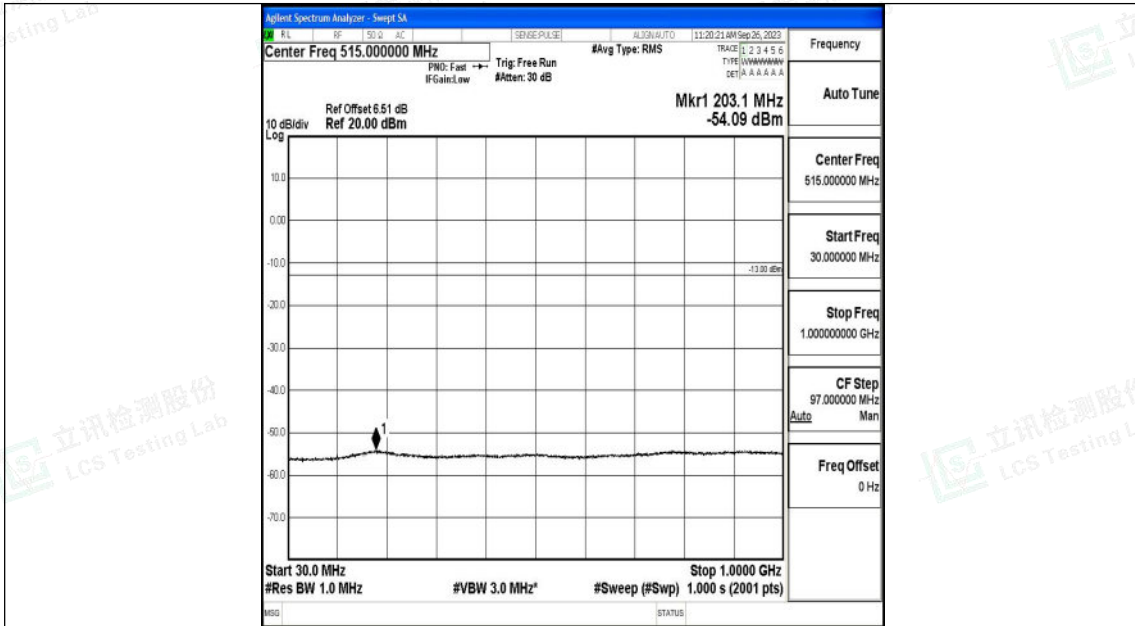

Band25_1.4MHz_QPSK_26365_1RB#0_30~1000_30~1000