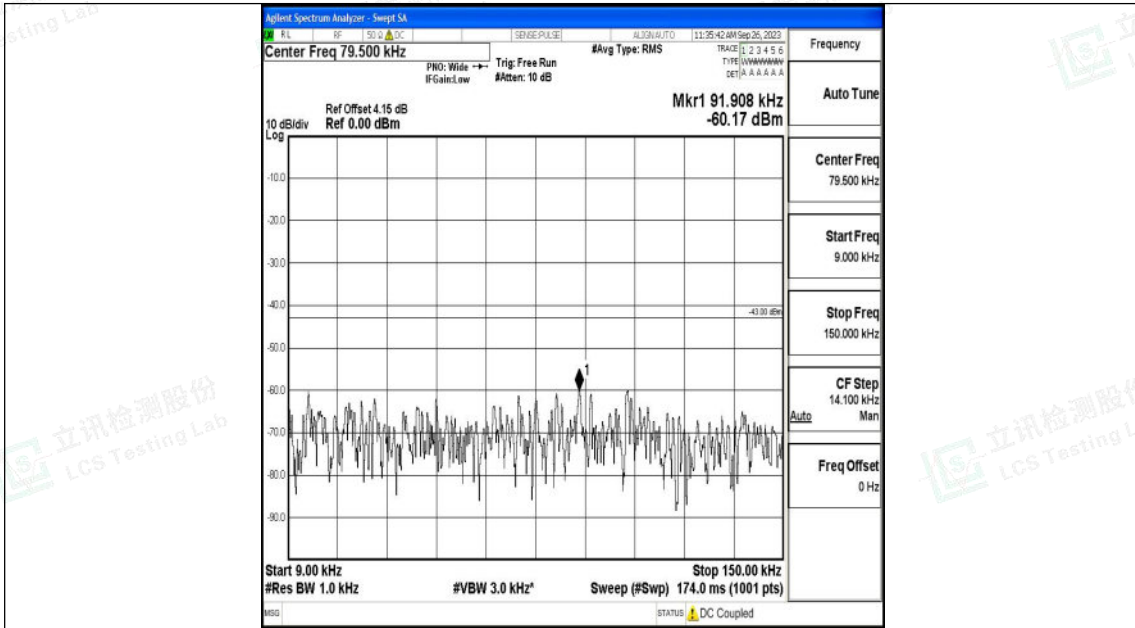

Band25_3MHz_16QAM_26365_1RB#0_0.009~0.15_0.009~0.15