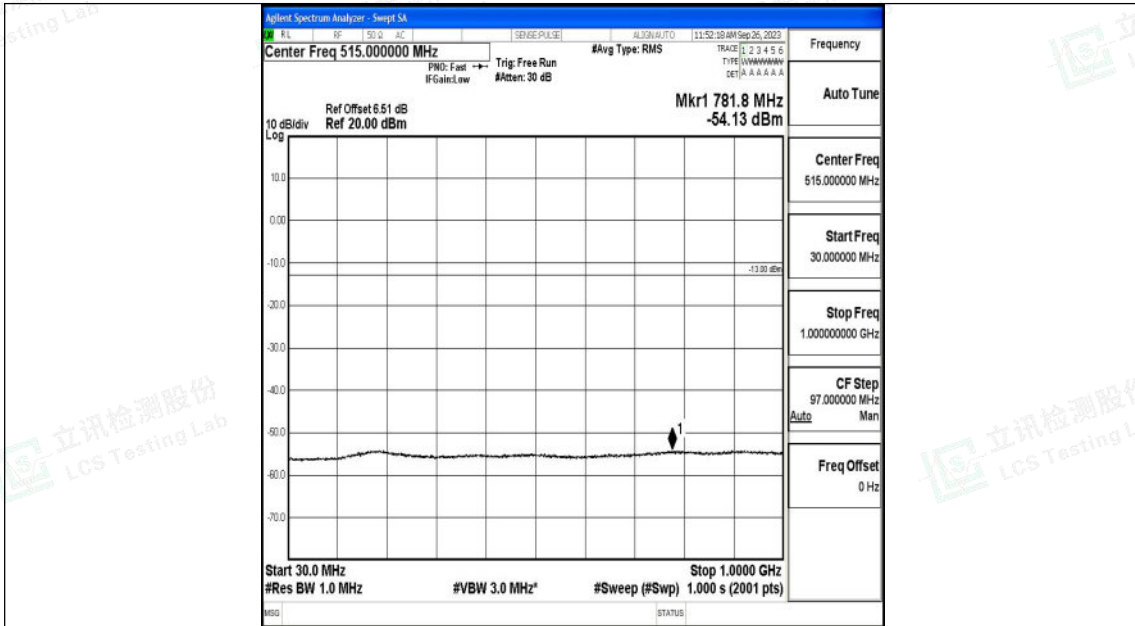

Band25_5MHz_QPSK_26665_1RB#0_30~1000_30~1000