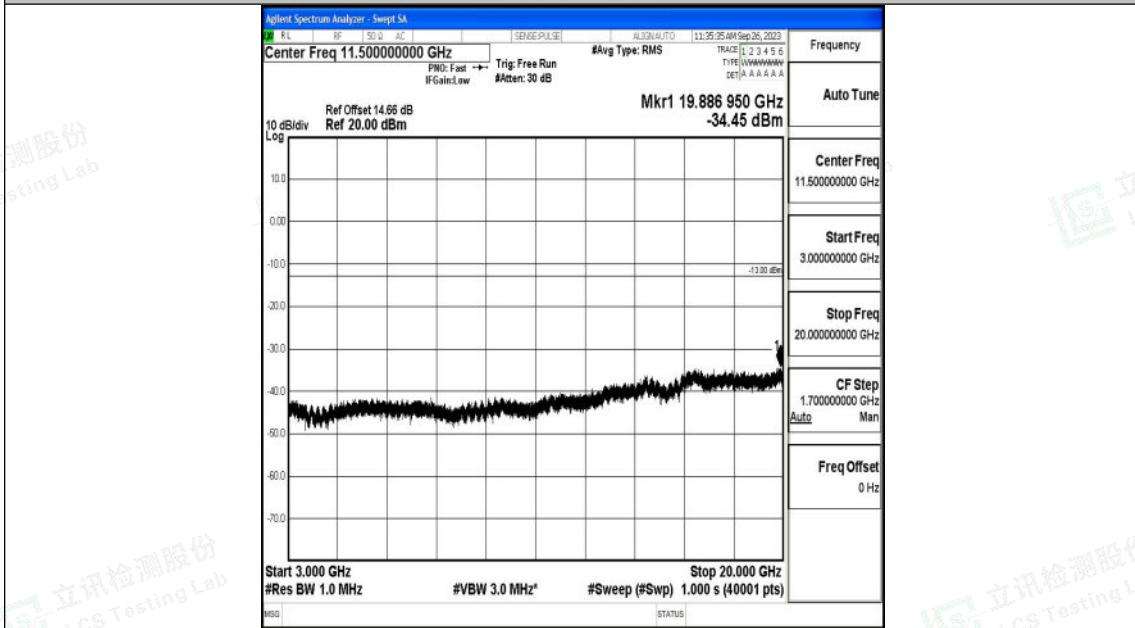

Band25_3MHz_QPSK_26365_1RB#0_3000~20000_3000~20000

Shenzhen LCS Compliance Testing Laboratory Ltd.
Add: 101, 201 Bldg A & 301 Bldg C, Juji Industrial Park Yabianxueziwei, Shajing Street,
Baoan District, Shenzhen, 518000, China
Tel: +(86) 0755-82591330 | E-mail: webmaster@lcs-cert.com | Web: www.lcs-cert.com
Scan code to check authenticity