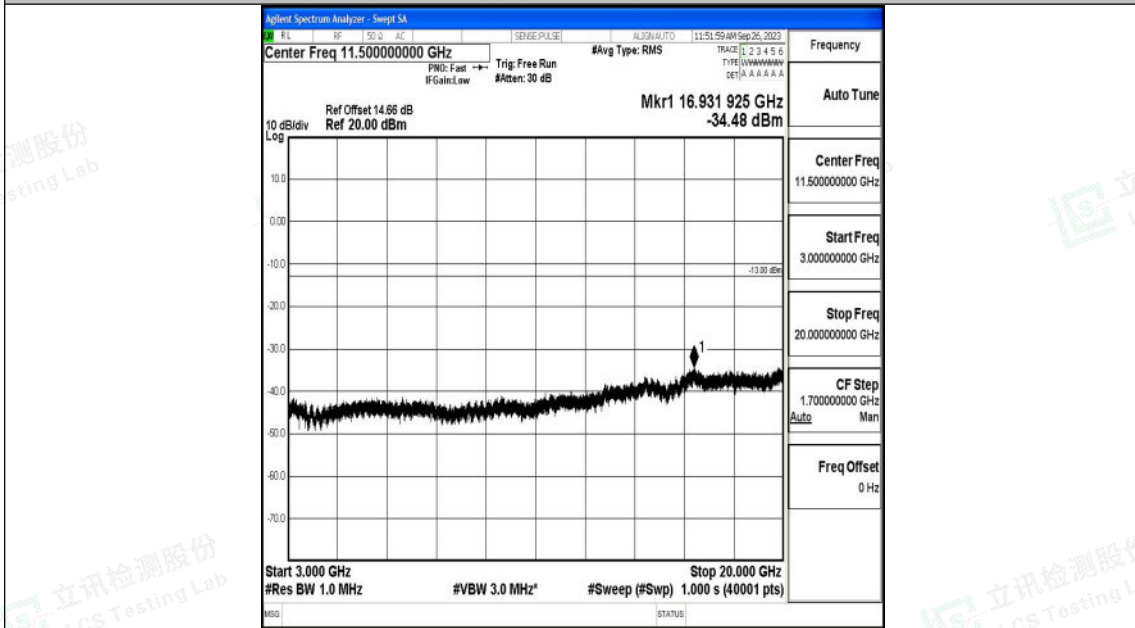

Band25\_5MHz\_16QAM\_26365\_1RB#0\_0.15~30\_0.15~30

Band25\_5MHz\_16QAM\_26365\_1RB#0\_30~1000\_30~1000

Band25\_5MHz\_16QAM\_26365\_1RB#0\_1000~3000\_1000~3000

Band25\_5MHz\_16QAM\_26365\_1RB#0\_3000~20000\_3000~20000