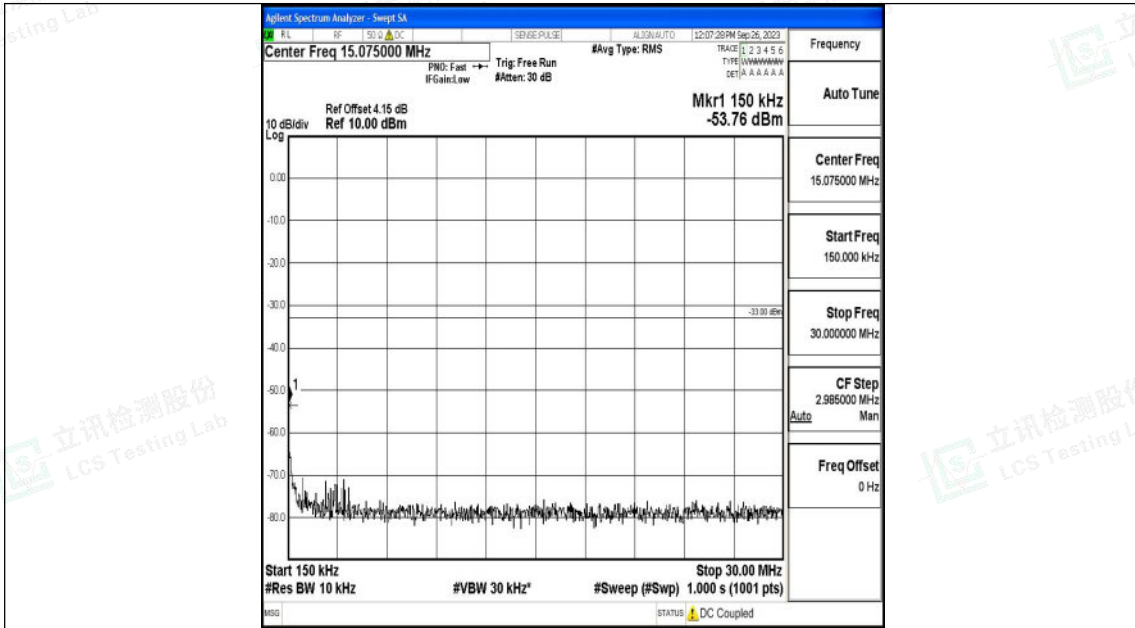

Band25\_10MHz\_16QAM\_26365\_1RB#0\_3000~20000\_3000~20000

Band25\_10MHz\_QPSK\_26640\_1RB#0\_0.009~0.15\_0.009~0.15

Shenzhen LCS Compliance Testing Laboratory Ltd.  
 Add: 101, 201 Bldg A & 301 Bldg C, Juji Industrial Park Yabianxueziwei, Shajing Street,  
 Baoan District, Shenzhen, 518000, China  
 Tel: +(86) 0755-82591330 | E-mail: webmaster@lcs-cert.com | Web: www.lcs-cert.com  
 Scan code to check authenticity