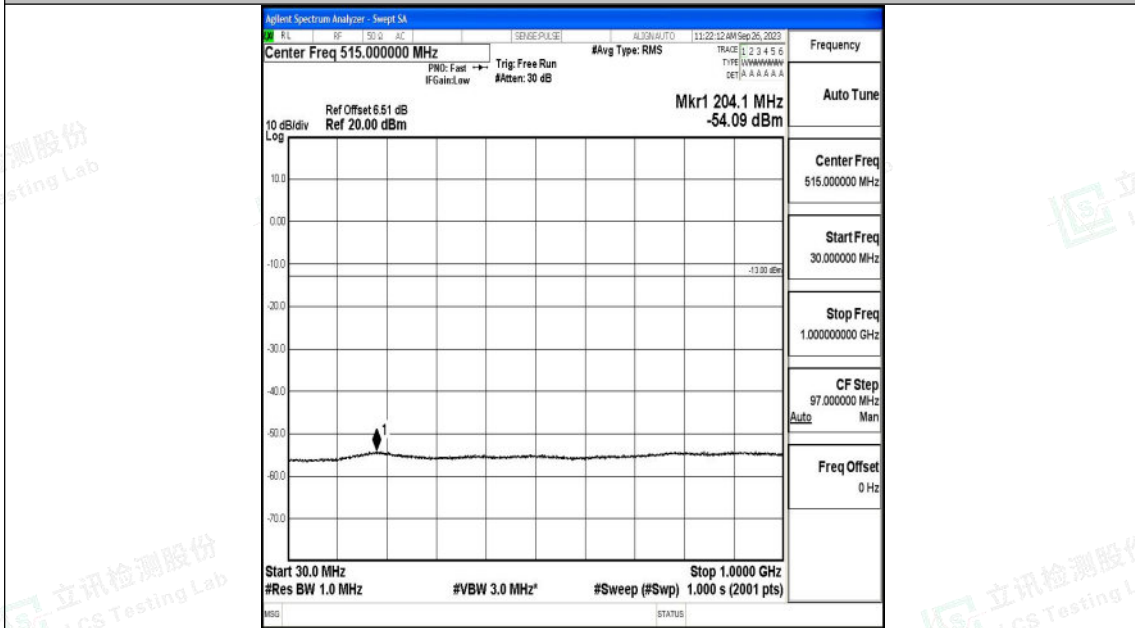

Band25_1.4MHz_16QAM_26683_1RB#0_30~1000_30~1000