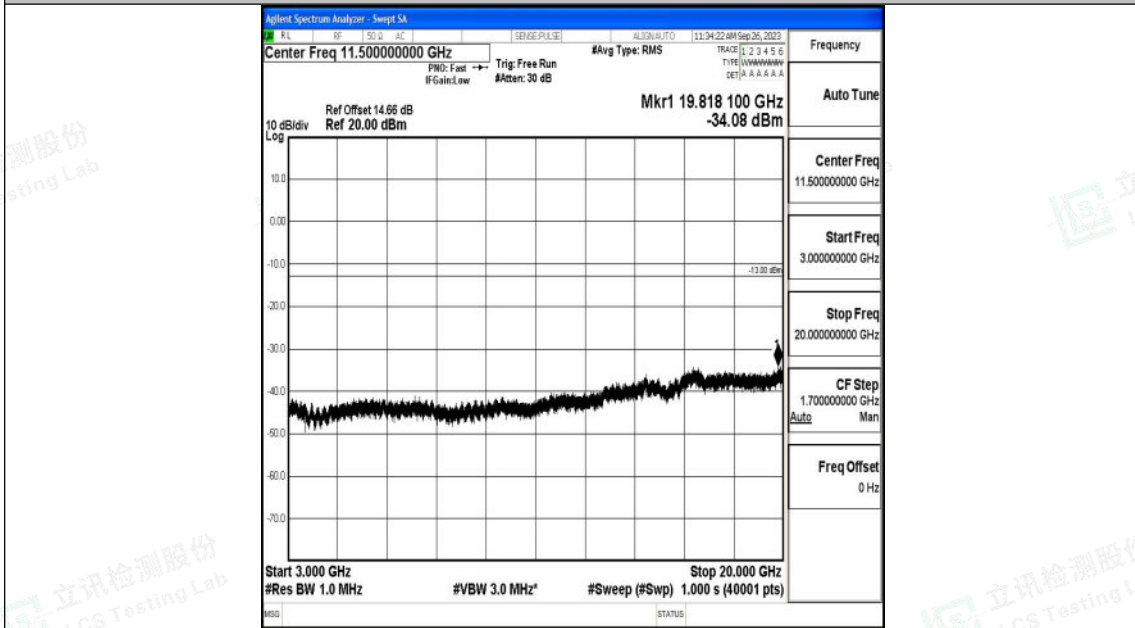

Band25_3MHz_QPSK_26055_1RB#0_3000~20000_3000~20000

Shenzhen LCS Compliance Testing Laboratory Ltd.
Add: 101, 201 Bldg A & 301 Bldg C, Juji Industrial Park Yabianxueziwei, Shajing Street,
Baoan District, Shenzhen, 518000, China
Tel: +(86) 0755-82591330 | E-mail: webmaster@lcs-cert.com | Web: www.lcs-cert.com
Scan code to check authenticity