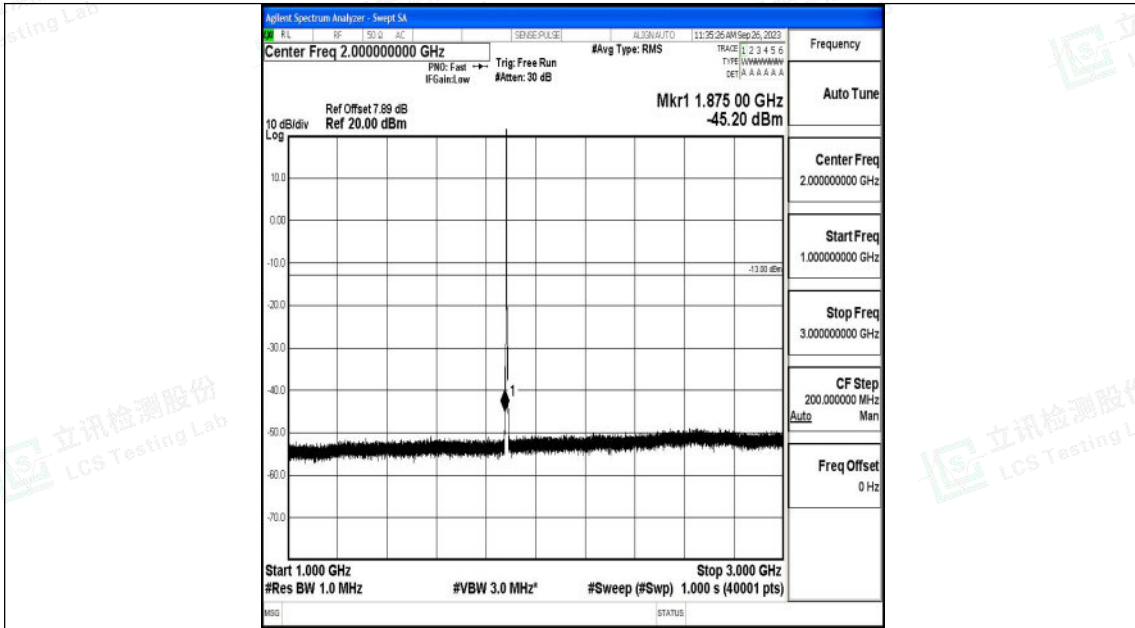

Band25_3MHz_QPSK_26365_1RB#0_1000~3000_1000~3000