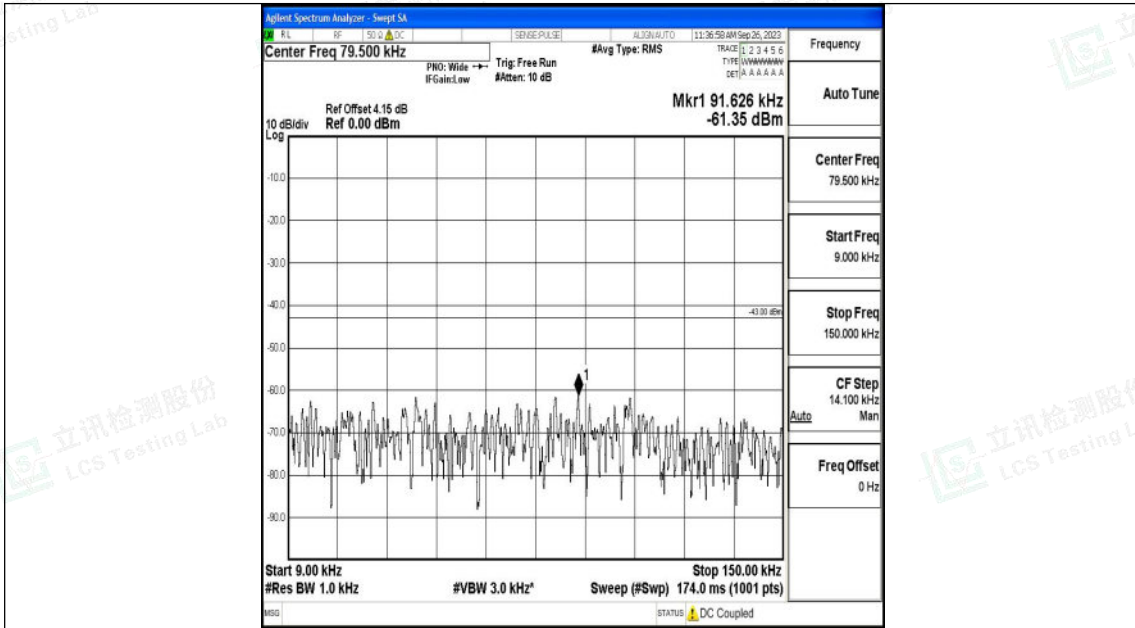

Band25_3MHz_16QAM_26675_1RB#0_0.009~0.15_0.009~0.15