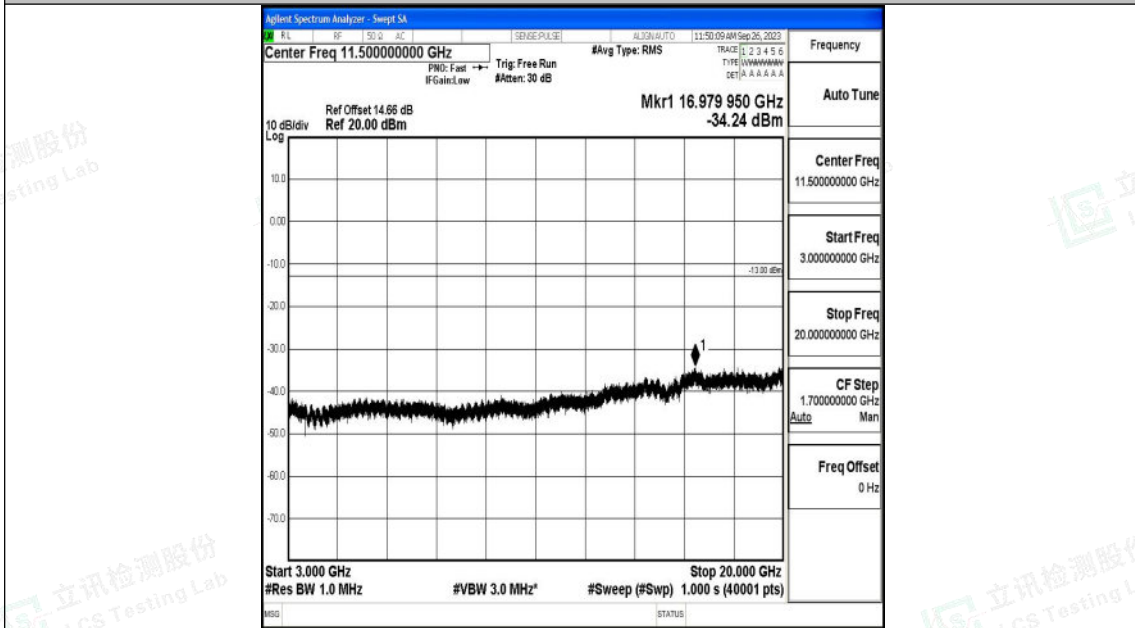

Band25\_5MHz\_QPSK\_26065\_1RB#0\_0.15~30\_0.15~30

Band25\_5MHz\_QPSK\_26065\_1RB#0\_30~1000\_30~1000

Band25\_5MHz\_QPSK\_26065\_1RB#0\_1000~3000\_1000~3000

Band25\_5MHz\_QPSK\_26065\_1RB#0\_3000~20000\_3000~20000