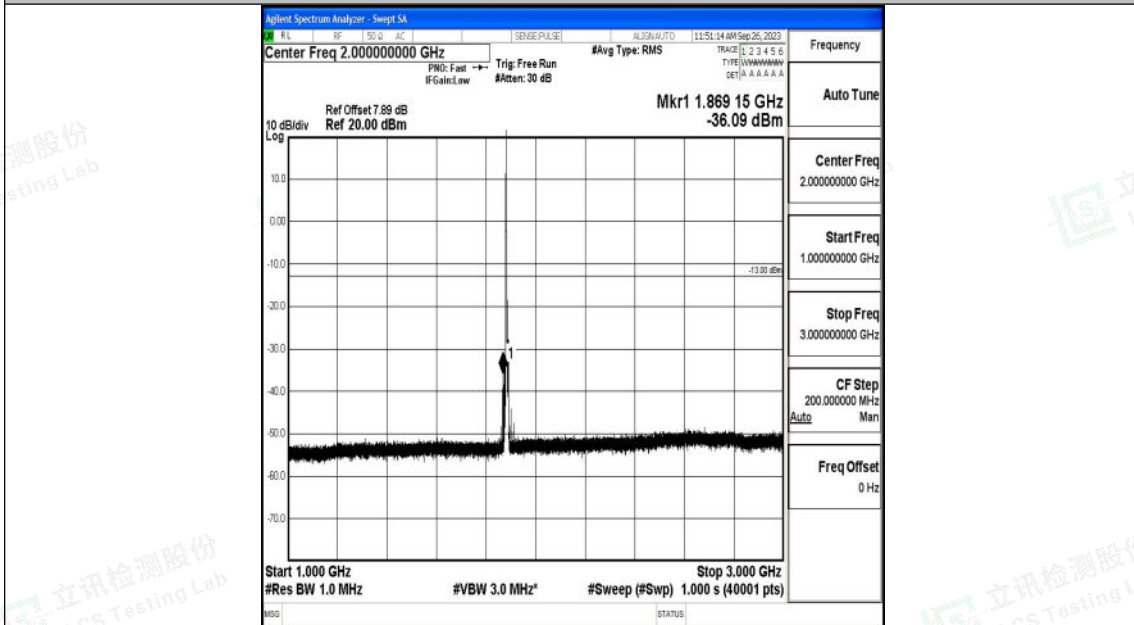

Band25_5MHz_QPSK_26365_1RB#0_1000~3000_1000~3000

Shenzhen LCS Compliance Testing Laboratory Ltd.
Add: 101, 201 Bldg A & 301 Bldg C, Juji Industrial Park Yabianxueziwei, Shajing Street,
Baoan District, Shenzhen, 518000, China
Tel: +(86) 0755-82591330 | E-mail: webmaster@lcs-cert.com | Web: www.lcs-cert.com
Scan code to check authenticity