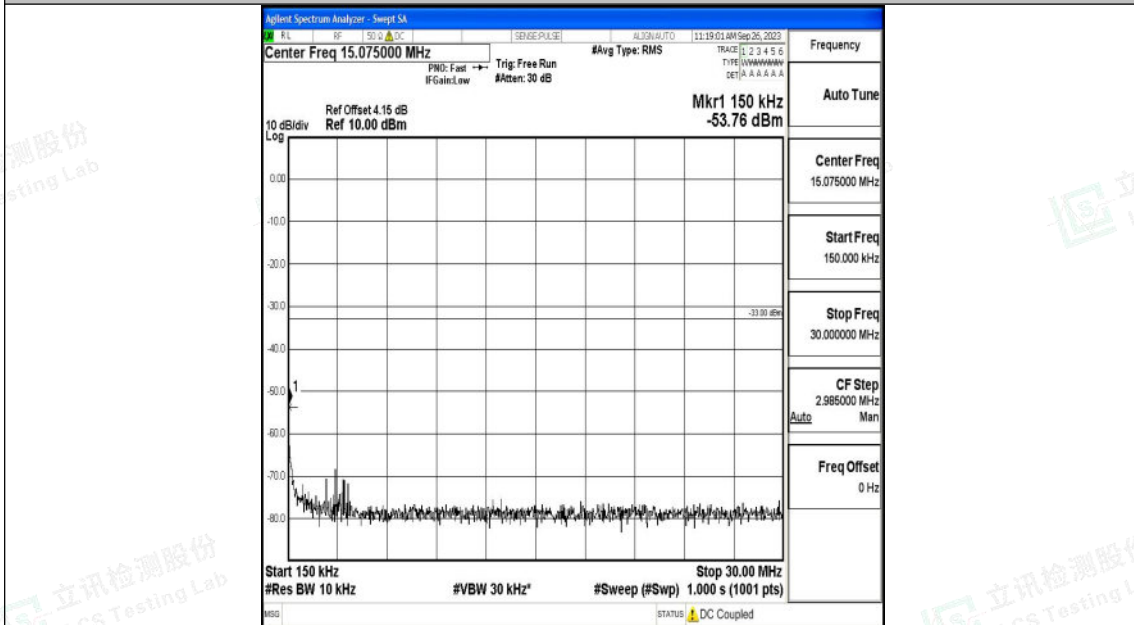

Band25_1.4MHz_QPSK_26047_1RB#0_0.15~30_0.15~30

Shenzhen LCS Compliance Testing Laboratory Ltd.
Add: 101, 201 Bldg A & 301 Bldg C, Juji Industrial Park Yabianxueziwei, Shajing Street,
Baoan District, Shenzhen, 518000, China
Tel: +(86) 0755-82591330 | E-mail: webmaster@lcs-cert.com | Web: www.lcs-cert.com
Scan code to check authenticity