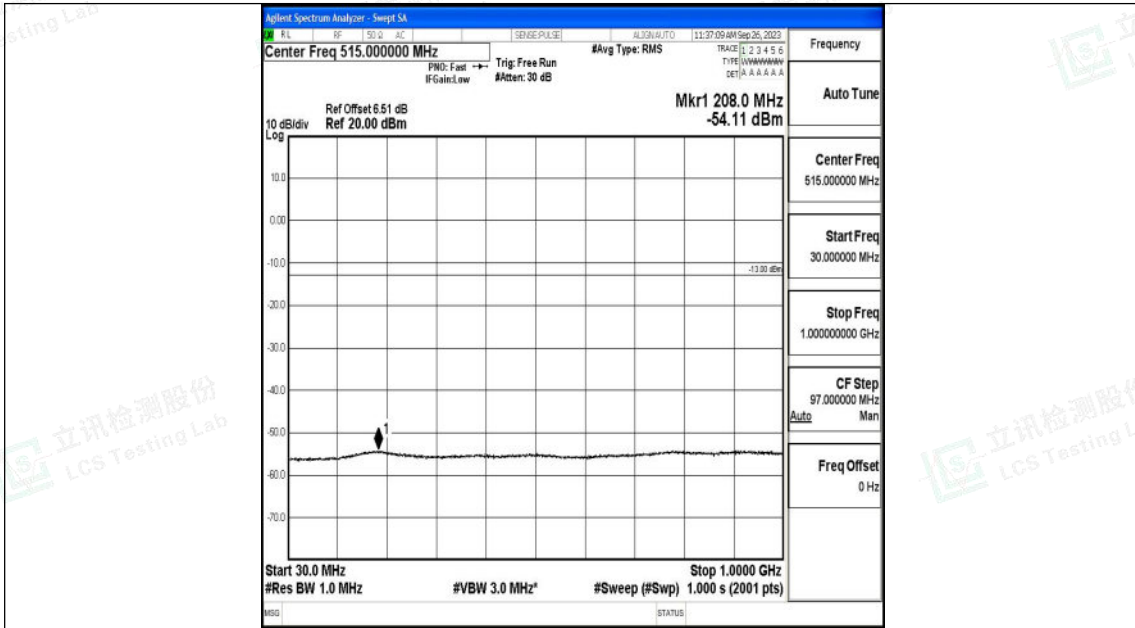

Band25_3MHz_16QAM_26675_1RB#0_30~1000_30~1000