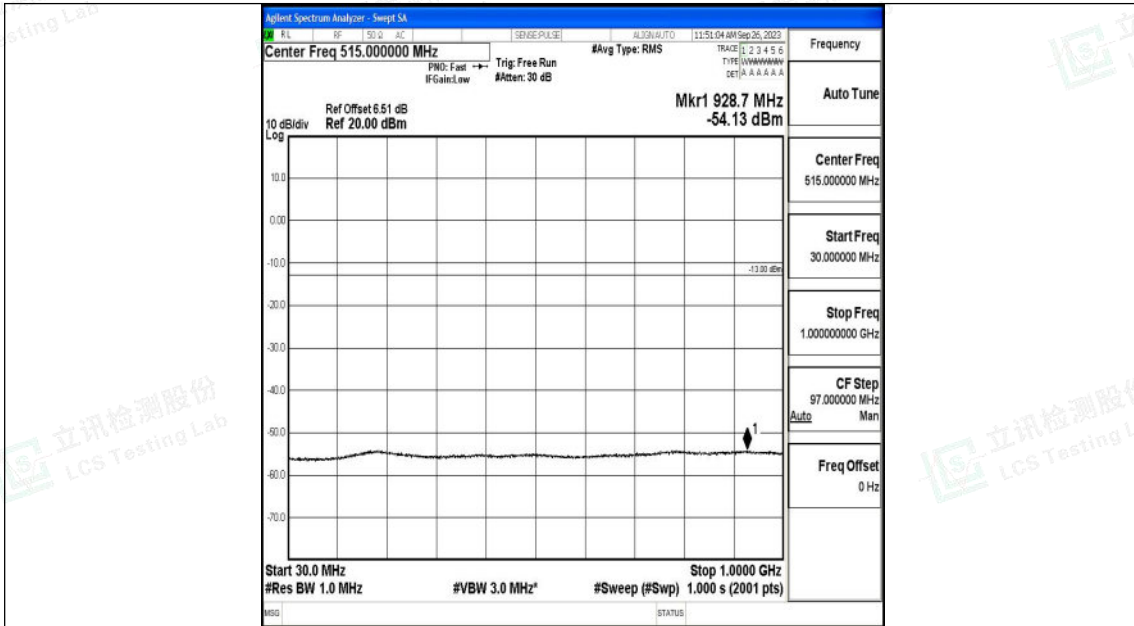

Band25_5MHz_QPSK_26365_1RB#0_30~1000_30~1000