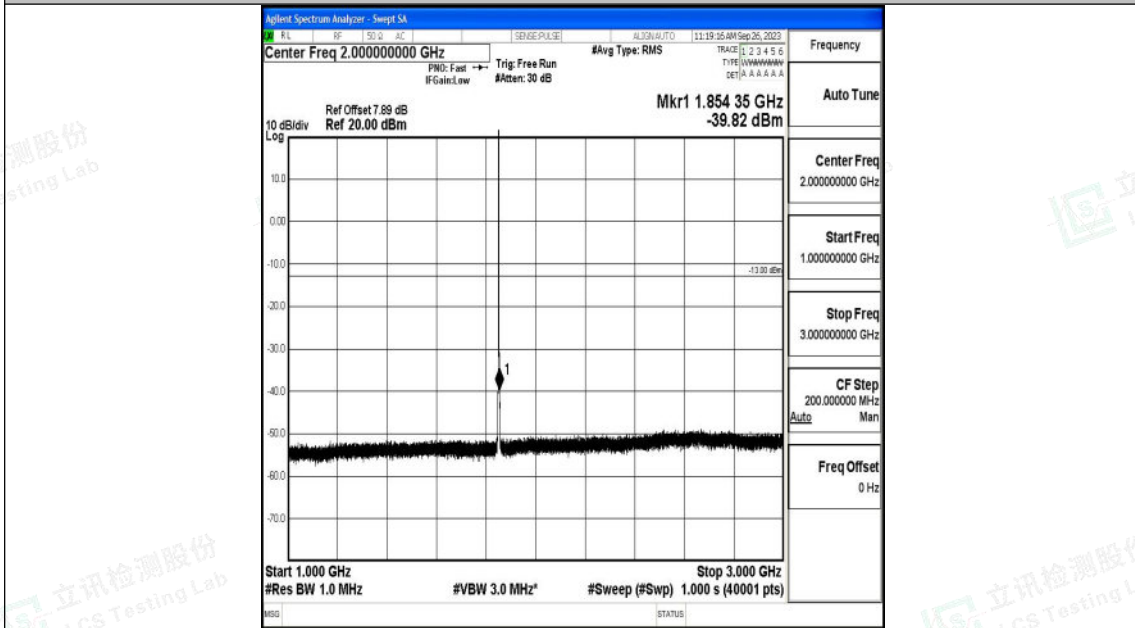

Band25_1.4MHz_QPSK_26047_1RB#0_1000~3000_1000~3000

Shenzhen LCS Compliance Testing Laboratory Ltd.
Add: 101, 201 Bldg A & 301 Bldg C, Juji Industrial Park Yabianxueziwei, Shajing Street,
Baoan District, Shenzhen, 518000, China
Tel: +(86) 0755-82591330 | E-mail: webmaster@lcs-cert.com | Web: www.lcs-cert.com
Scan code to check authenticity