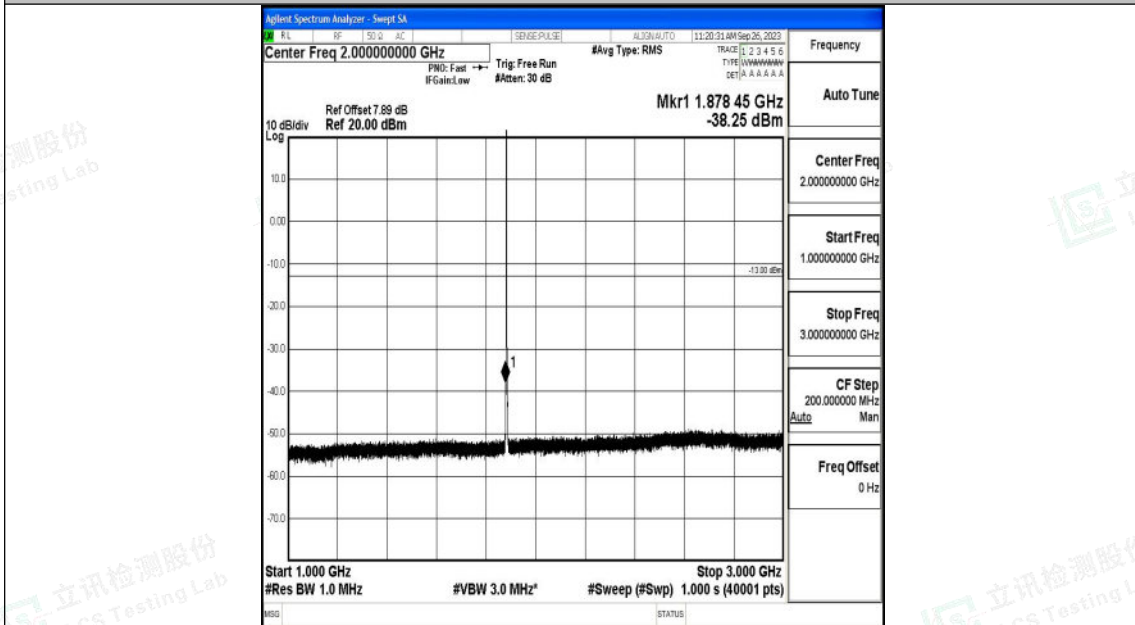

Band25_1.4MHz_QPSK_26365_1RB#0_1000~3000_1000~3000

Shenzhen LCS Compliance Testing Laboratory Ltd.
Add: 101, 201 Bldg A & 301 Bldg C, Juji Industrial Park Yabianxueziwei, Shajing Street,
Baoan District, Shenzhen, 518000, China
Tel: +(86) 0755-82591330 | E-mail: webmaster@lcs-cert.com | Web: www.lcs-cert.com
Scan code to check authenticity