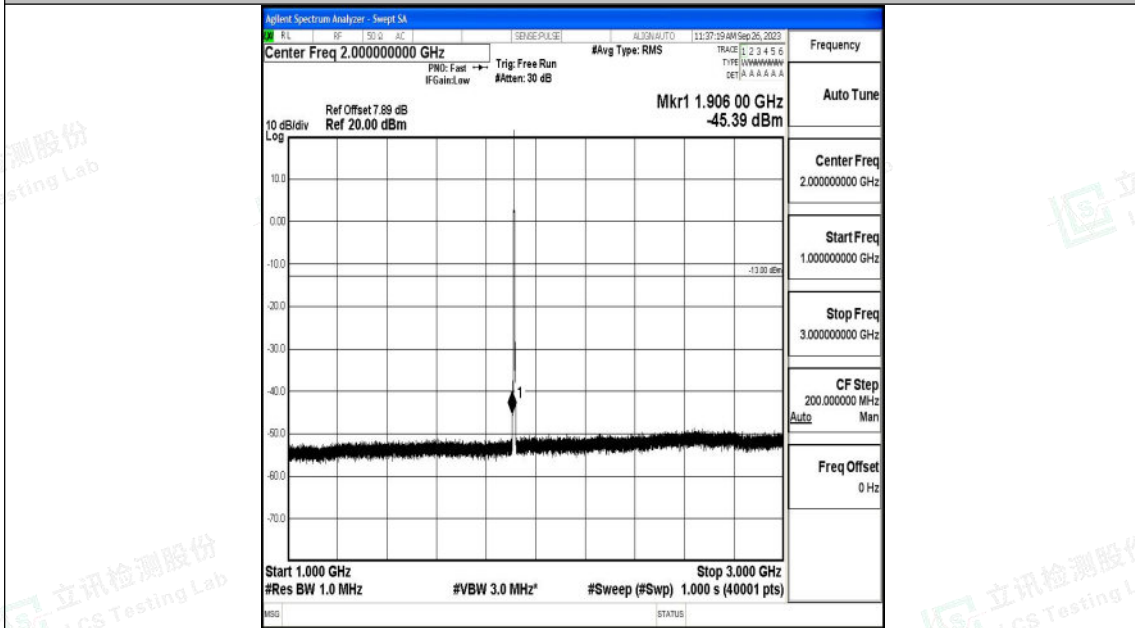

Band25_3MHz_16QAM_26675_1RB#0_1000~3000_1000~3000

Shenzhen LCS Compliance Testing Laboratory Ltd.
Add: 101, 201 Bldg A & 301 Bldg C, Juji Industrial Park Yabianxueziwei, Shajing Street,
Baoan District, Shenzhen, 518000, China
Tel: +(86) 0755-82591330 | E-mail: webmaster@lcs-cert.com | Web: www.lcs-cert.com
Scan code to check authenticity