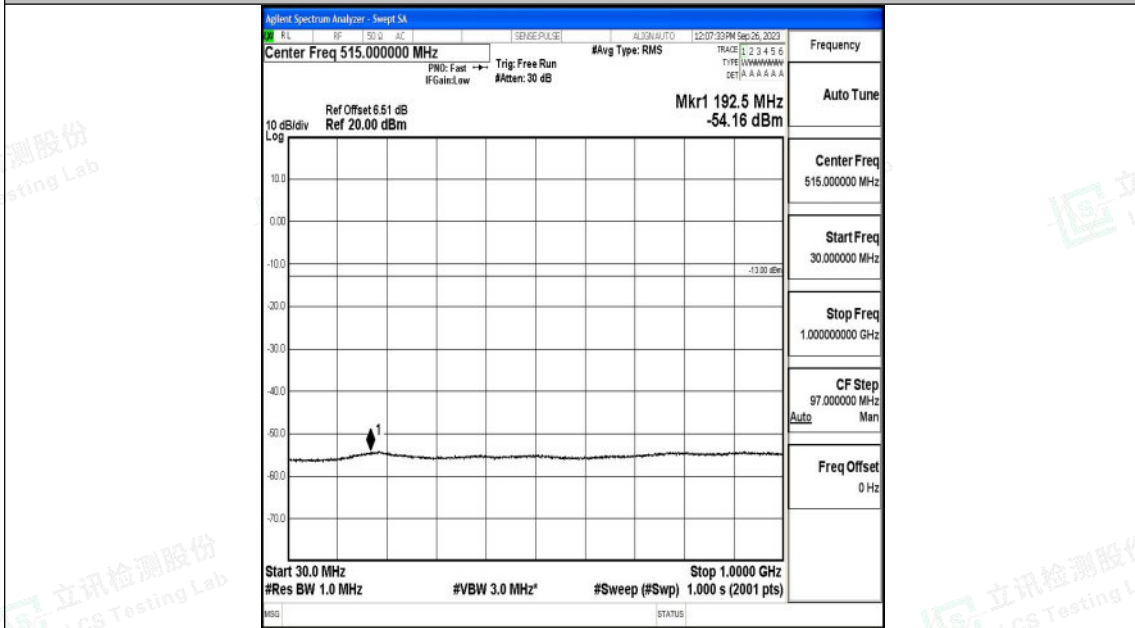

Band25_10MHz_QPSK_26640_1RB#0_30~1000_30~1000

Shenzhen LCS Compliance Testing Laboratory Ltd.
Add: 101, 201 Bldg A & 301 Bldg C, Juji Industrial Park Yabianxueziwei, Shajing Street,
Baoan District, Shenzhen, 518000, China
Tel: +(86) 0755-82591330 | E-mail: webmaster@lcs-cert.com | Web: www.lcs-cert.com
Scan code to check authenticity