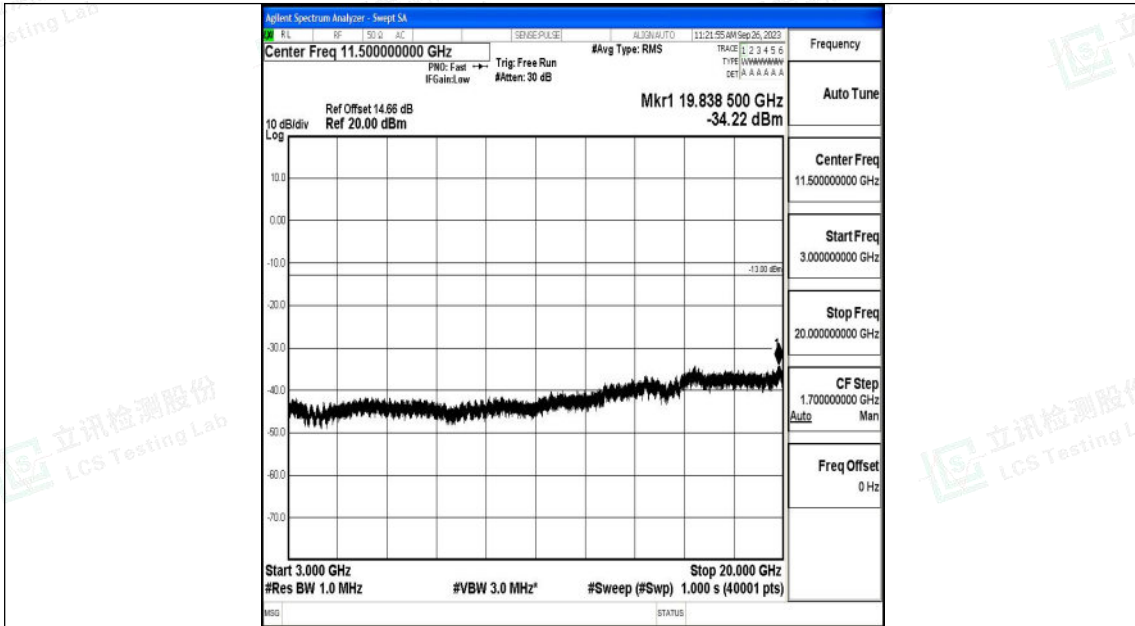

Band25_1.4MHz_QPSK_26683_1RB#0_3000~20000_3000~20000