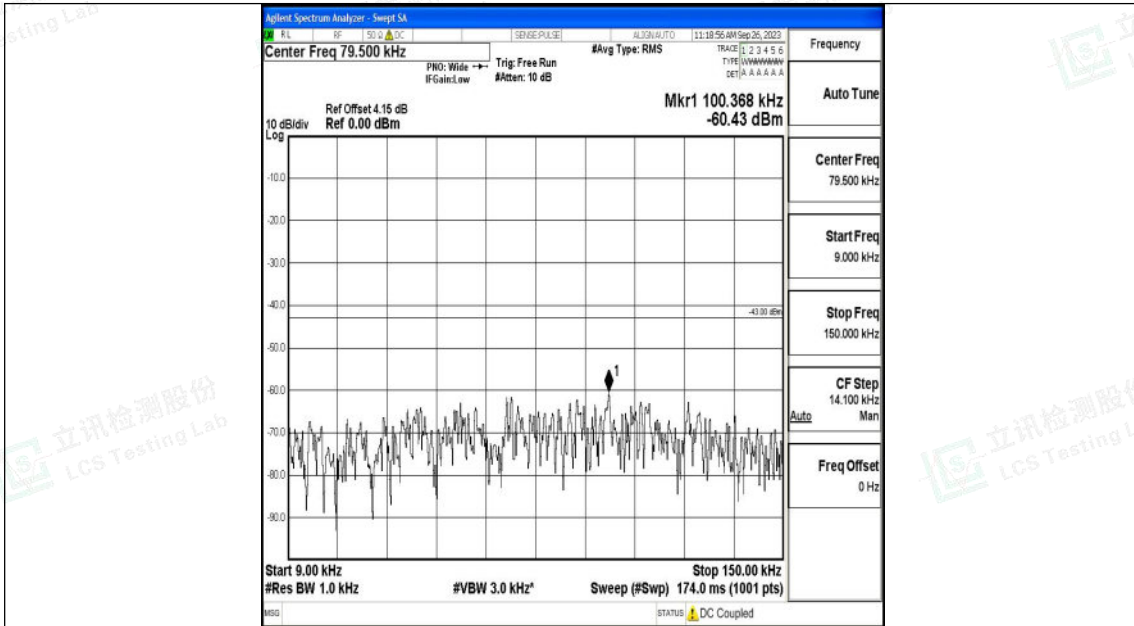

Band25_1.4MHz_QPSK_26047_1RB#0_0.009~0.15_0.009~0.15