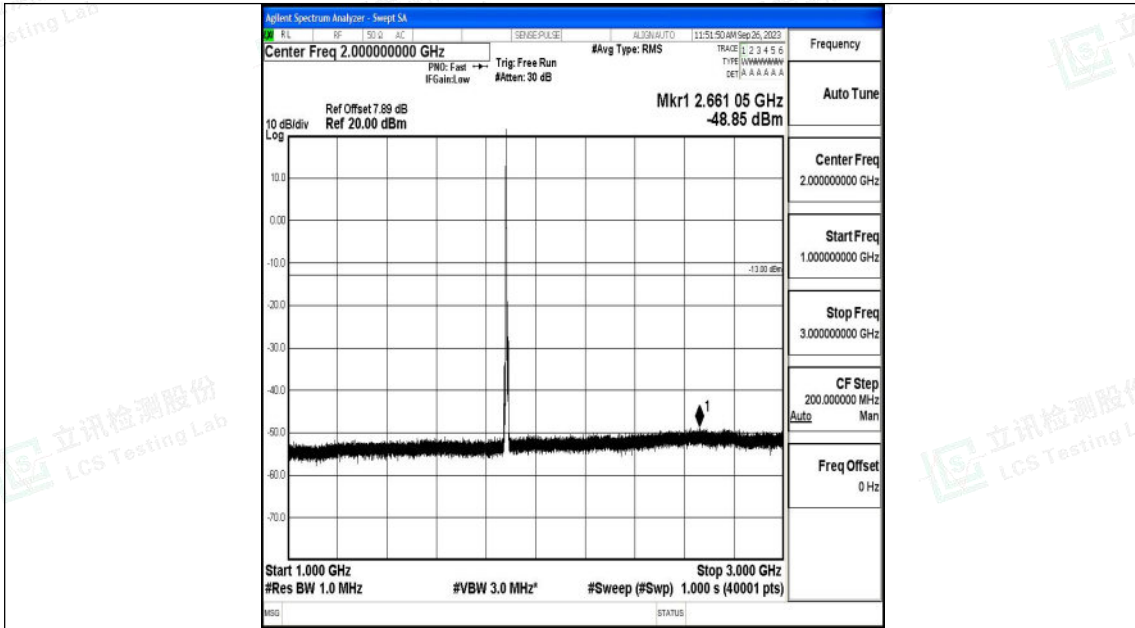

Band25_5MHz_16QAM_26365_1RB#0_1000~3000_1000~3000