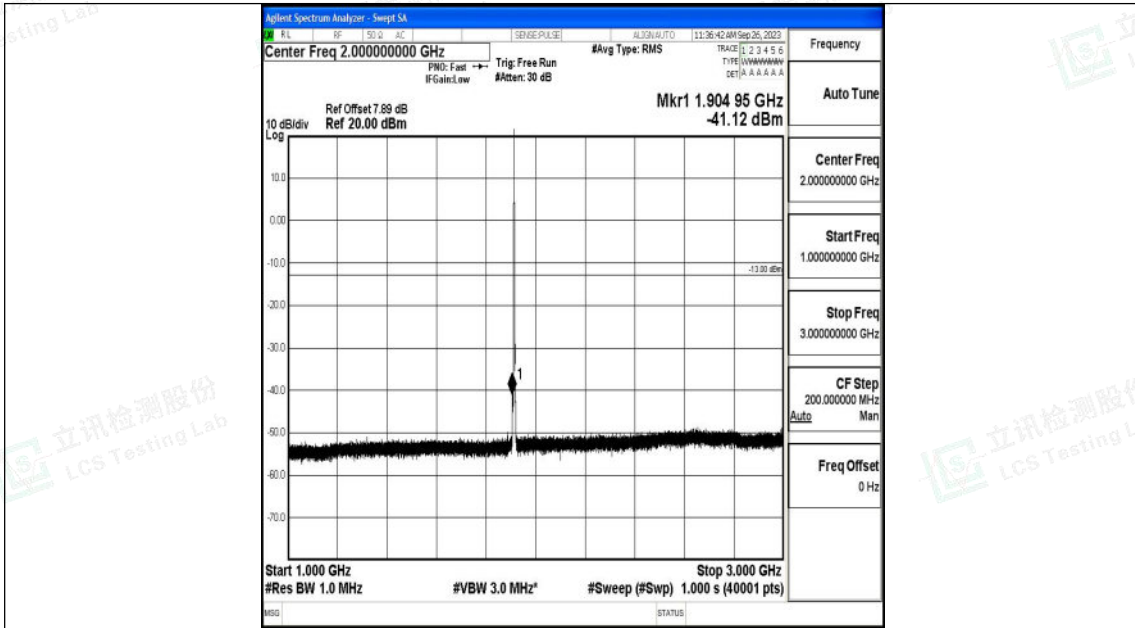

Band25_3MHz_QPSK_26675_1RB#0_1000~3000_1000~3000