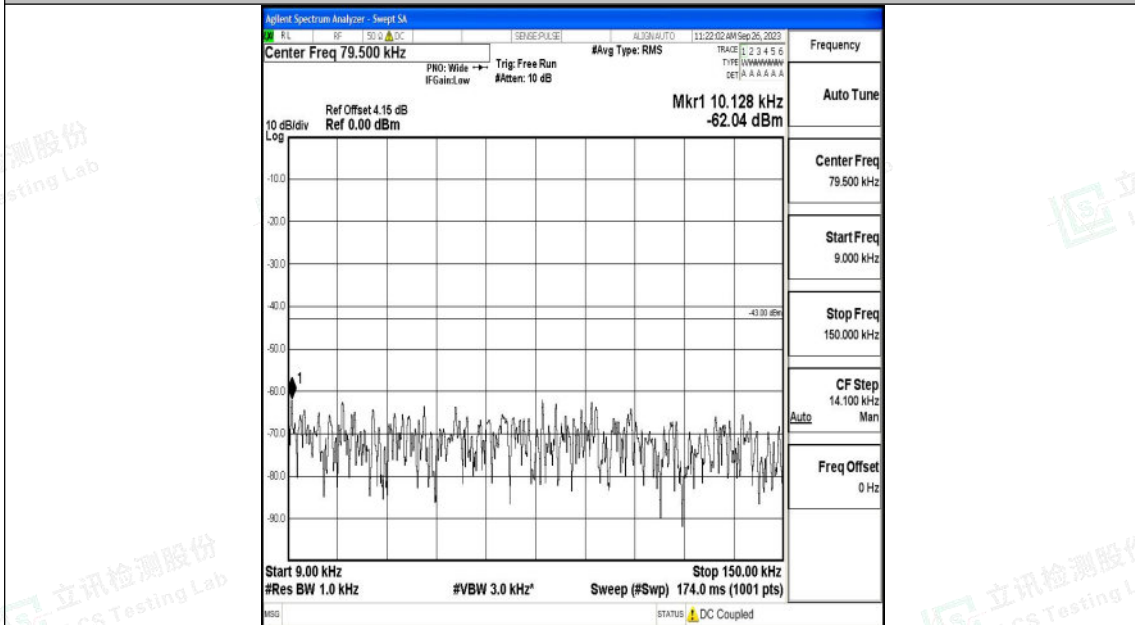

Band25_1.4MHz_16QAM_26683_1RB#0_0.009~0.15_0.009~0.15

Shenzhen LCS Compliance Testing Laboratory Ltd.
Add: 101, 201 Bldg A & 301 Bldg C, Juji Industrial Park Yabianxueziwei, Shajing Street,
Baoan District, Shenzhen, 518000, China
Tel: +(86) 0755-82591330 | E-mail: webmaster@lcs-cert.com | Web: www.lcs-cert.com
Scan code to check authenticity