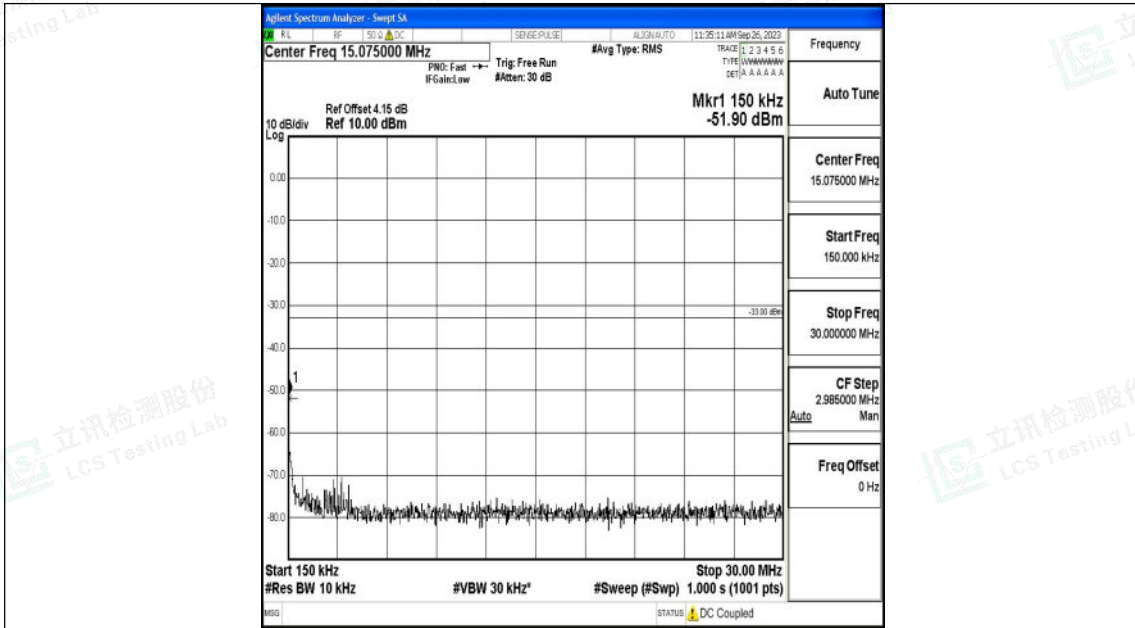

Band25_3MHz_QPSK_26365_1RB#0_0.15~30_0.15~30