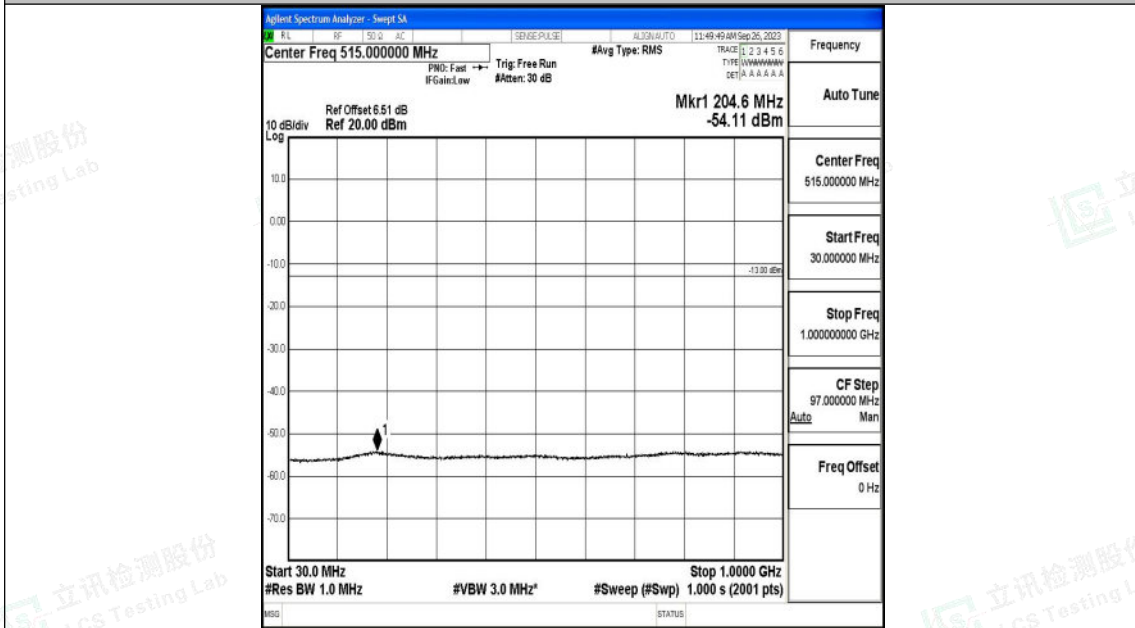

Band25_5MHz_QPSK_26065_1RB#0_30~1000_30~1000