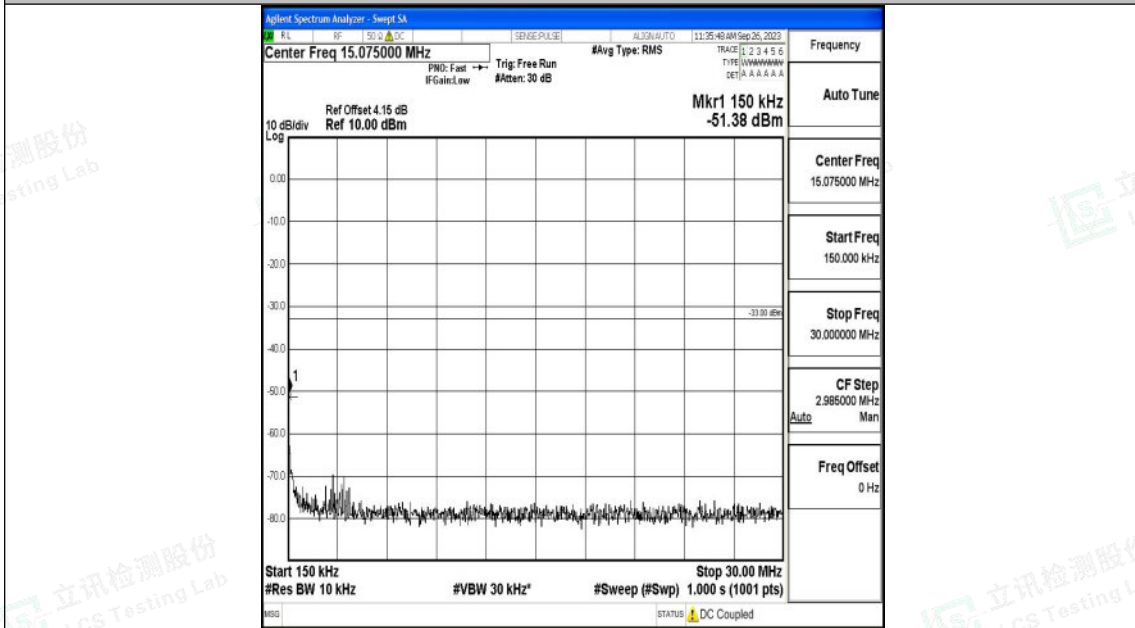

Band25_3MHz_16QAM_26365_1RB#0_0.15~30_0.15~30

Shenzhen LCS Compliance Testing Laboratory Ltd.
Add: 101, 201 Bldg A & 301 Bldg C, Juji Industrial Park Yabianxueziwei, Shajing Street,
Baoan District, Shenzhen, 518000, China
Tel: +(86) 0755-82591330 | E-mail: webmaster@lcs-cert.com | Web: www.lcs-cert.com
Scan code to check authenticity