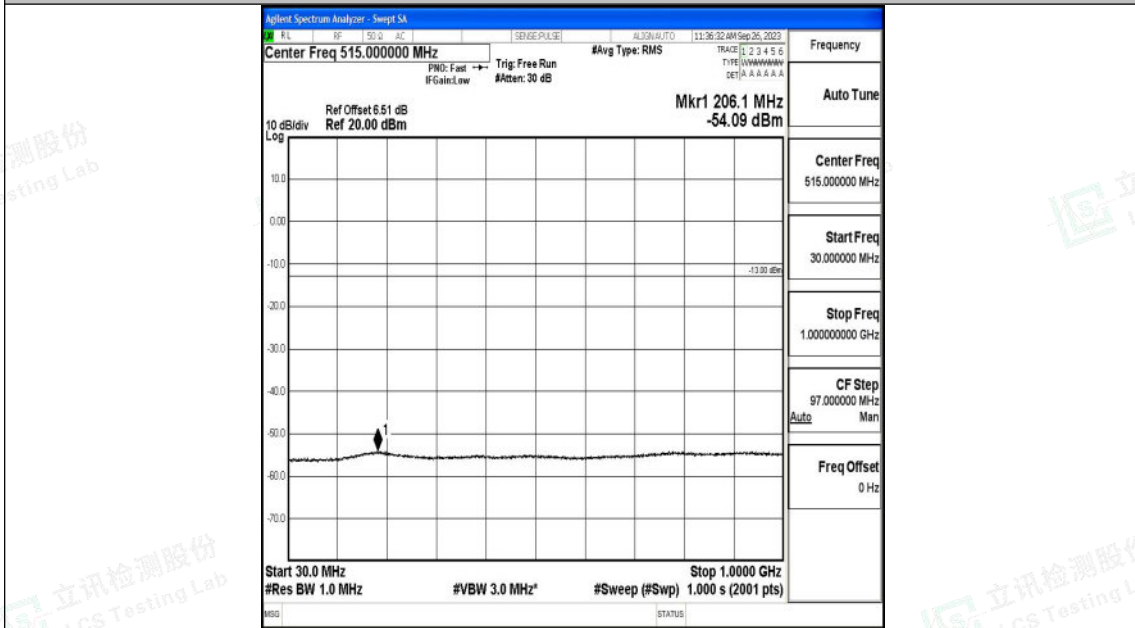

Band25_3MHz_QPSK_26675_1RB#0_30~1000_30~1000

Shenzhen LCS Compliance Testing Laboratory Ltd.
Add: 101, 201 Bldg A & 301 Bldg C, Juji Industrial Park Yabianxueziwei, Shajing Street,
Baoan District, Shenzhen, 518000, China
Tel: +(86) 0755-82591330 | E-mail: webmaster@lcs-cert.com | Web: www.lcs-cert.com
Scan code to check authenticity