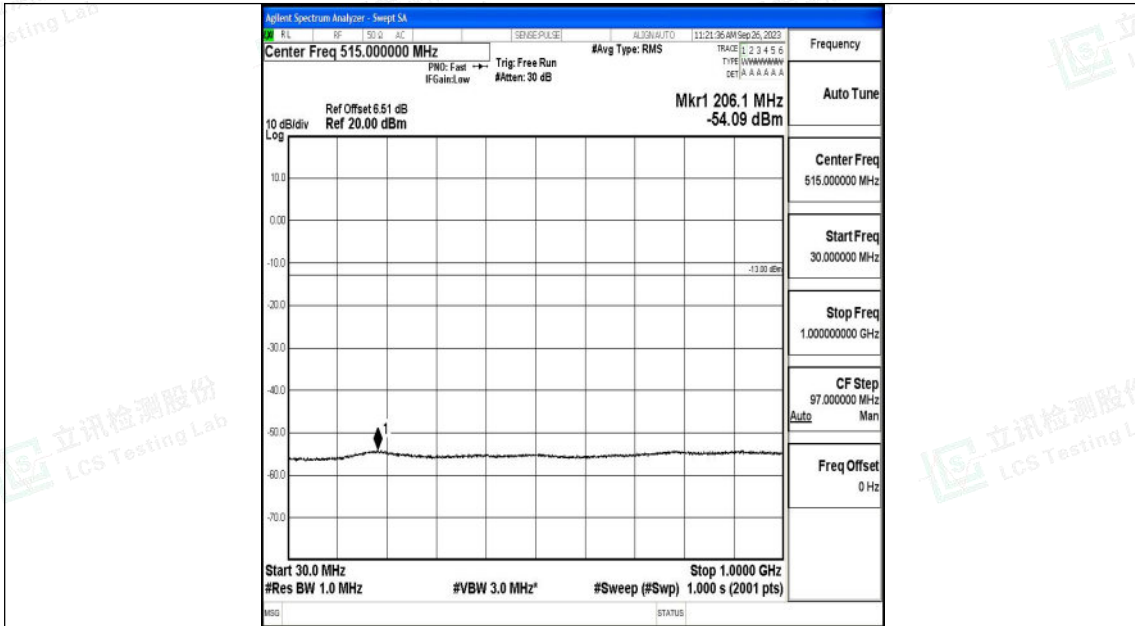

Band25_1.4MHz_QPSK_26683_1RB#0_30~1000_30~1000