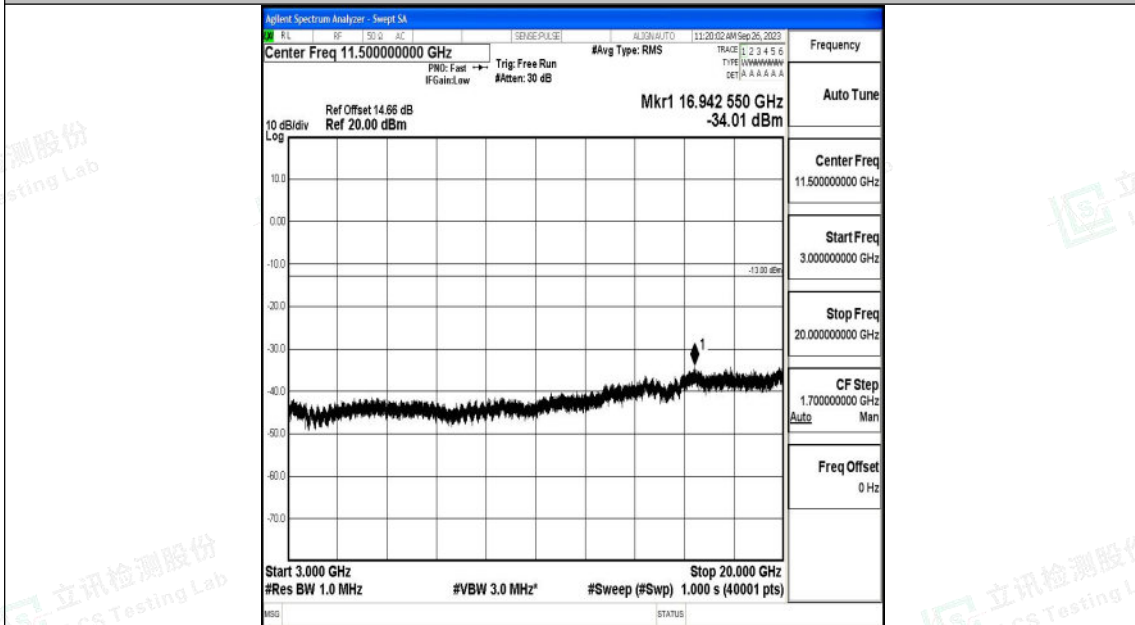

Band25_1.4MHz_16QAM_26047_1RB#0_3000~20000_3000~20000

Shenzhen LCS Compliance Testing Laboratory Ltd.
Add: 101, 201 Bldg A & 301 Bldg C, Juji Industrial Park Yabianxueziwei, Shajing Street,
Baoan District, Shenzhen, 518000, China
Tel: +(86) 0755-82591330 | E-mail: webmaster@lcs-cert.com | Web: www.lcs-cert.com
Scan code to check authenticity