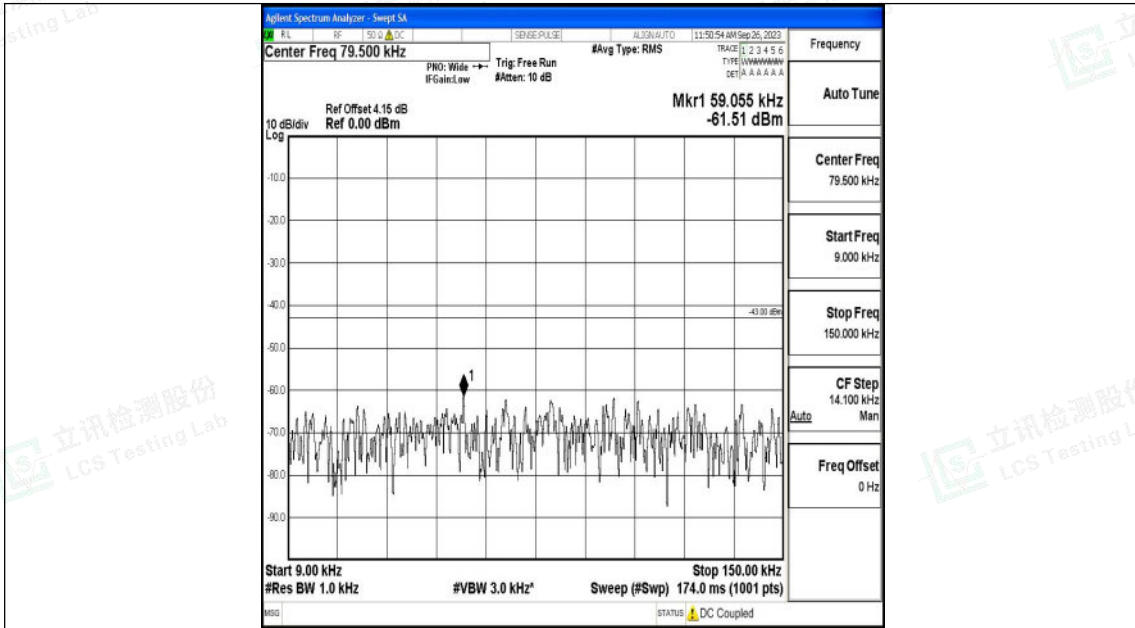

Band25\_5MHz\_16QAM\_26065\_1RB#0\_1000~3000\_1000~3000

Band25\_5MHz\_16QAM\_26065\_1RB#0\_3000~20000\_3000~20000

Shenzhen LCS Compliance Testing Laboratory Ltd.  
 Add: 101, 201 Bldg A & 301 Bldg C, Juji Industrial Park Yabianxueziwei, Shajing Street,  
 Baoan District, Shenzhen, 518000, China  
 Tel: +(86) 0755-82591330 | E-mail: webmaster@lcs-cert.com | Web: www.lcs-cert.com  
 Scan code to check authenticity