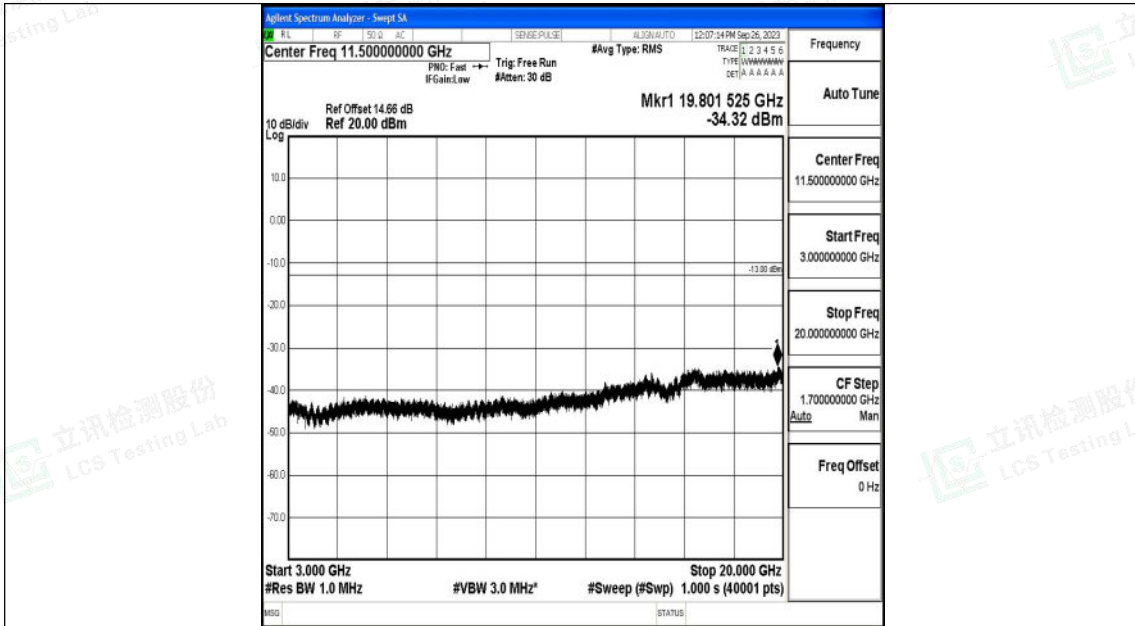

### Test Graphs

Band25\_10MHz\_16QAM\_26365\_1RB#0\_30~1000\_30~1000

Band25\_10MHz\_16QAM\_26365\_1RB#0\_1000~3000\_1000~3000

Shenzhen LCS Compliance Testing Laboratory Ltd.  
 Add: 101, 201 Bldg A & 301 Bldg C, Juji Industrial Park Yabianxueziwei, Shajing Street,  
 Baoan District, Shenzhen, 518000, China  
 Tel: +(86) 0755-82591330 | E-mail: webmaster@lcs-cert.com | Web: www.lcs-cert.com  
 Scan code to check authenticity