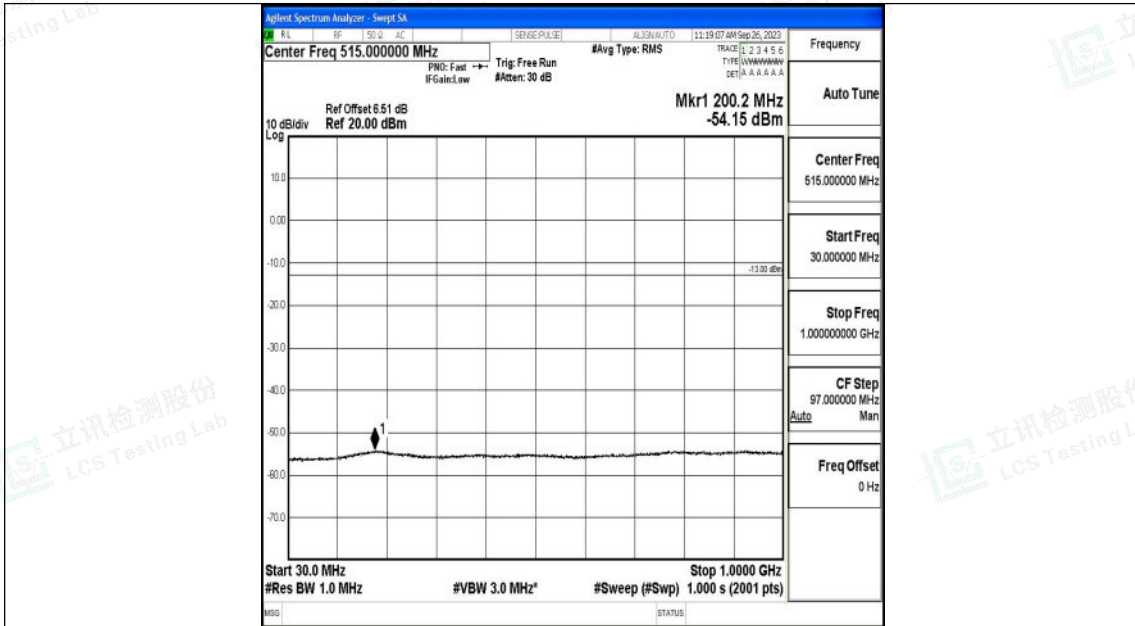

Band25_1.4MHz_QPSK_26047_1RB#0_30~1000_30~1000