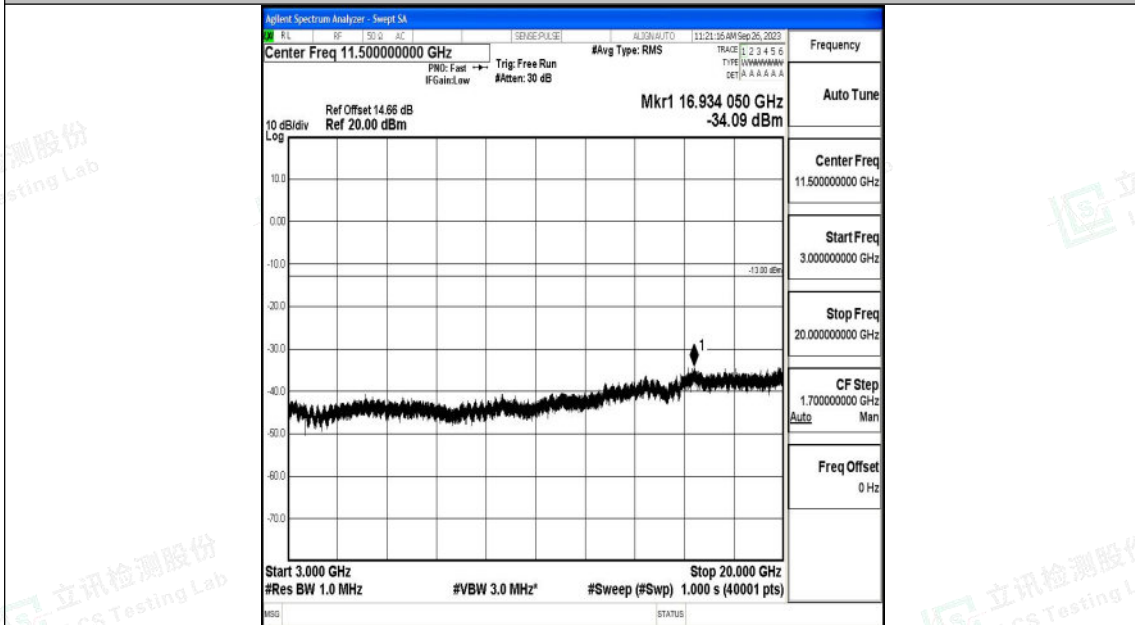

Band25\_1.4MHz\_16QAM\_26365\_1RB#0\_0.15~30\_0.15~30

Band25\_1.4MHz\_16QAM\_26365\_1RB#0\_30~1000\_30~1000

Band25\_1.4MHz\_16QAM\_26365\_1RB#0\_1000~3000\_1000~3000

Band25\_1.4MHz\_16QAM\_26365\_1RB#0\_3000~20000\_3000~20000