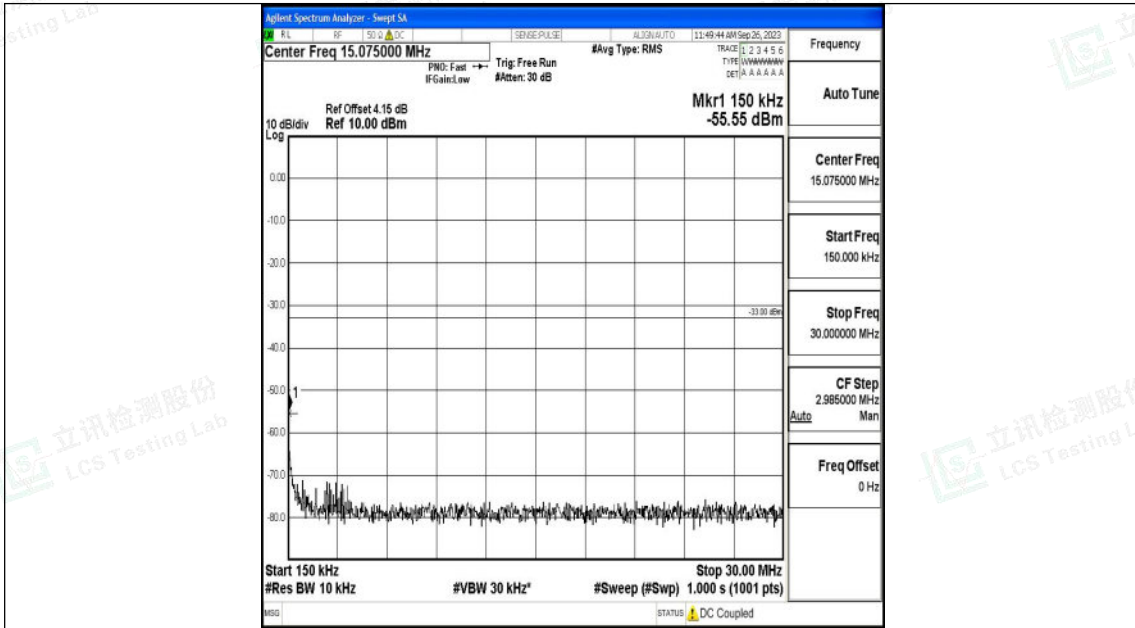

Band25_5MHz_QPSK_26065_1RB#0_0.15~30_0.15~30