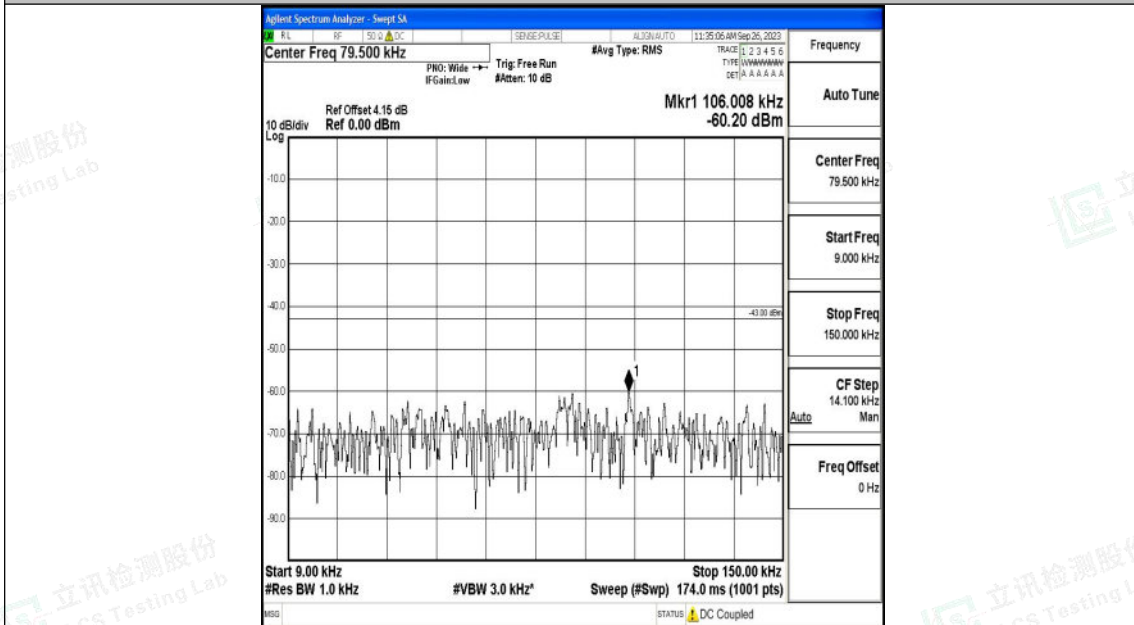

Band25_3MHz_QPSK_26365_1RB#0_0.009~0.15_0.009~0.15

Shenzhen LCS Compliance Testing Laboratory Ltd.
Add: 101, 201 Bldg A & 301 Bldg C, Juji Industrial Park Yabianxueziwei, Shajing Street,
Baoan District, Shenzhen, 518000, China
Tel: +(86) 0755-82591330 | E-mail: webmaster@lcs-cert.com | Web: www.lcs-cert.com
Scan code to check authenticity