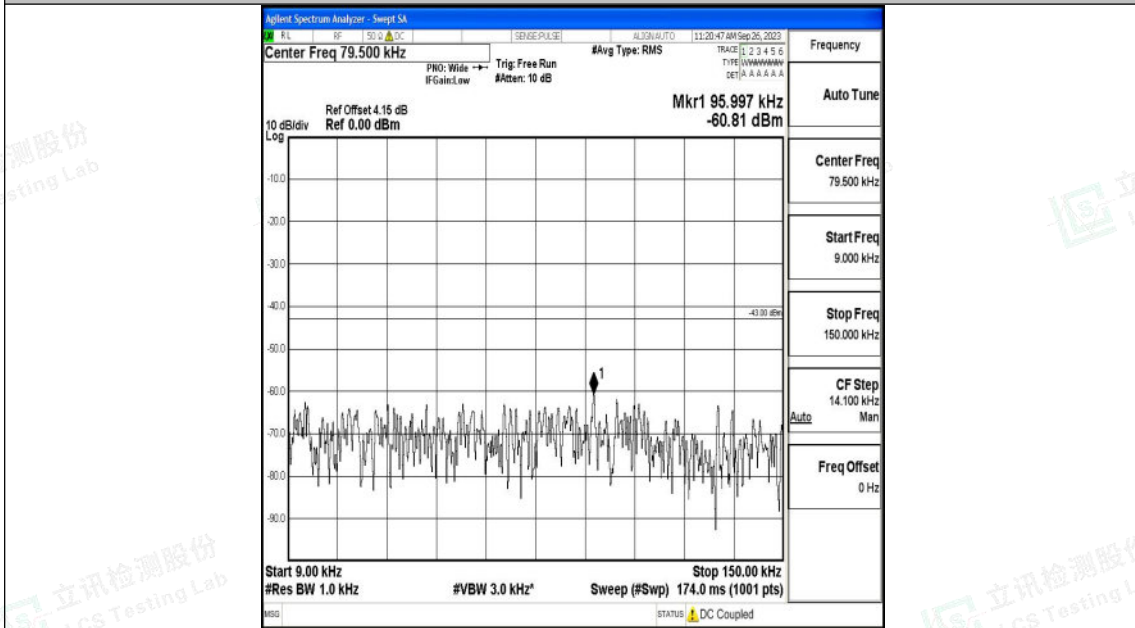

Band25_1.4MHz_16QAM_26365_1RB#0_0.009~0.15_0.009~0.15

Shenzhen LCS Compliance Testing Laboratory Ltd.
Add: 101, 201 Bldg A & 301 Bldg C, Juji Industrial Park Yabianxueziwei, Shajing Street,
Baoan District, Shenzhen, 518000, China
Tel: +(86) 0755-82591330 | E-mail: webmaster@lcs-cert.com | Web: www.lcs-cert.com
Scan code to check authenticity