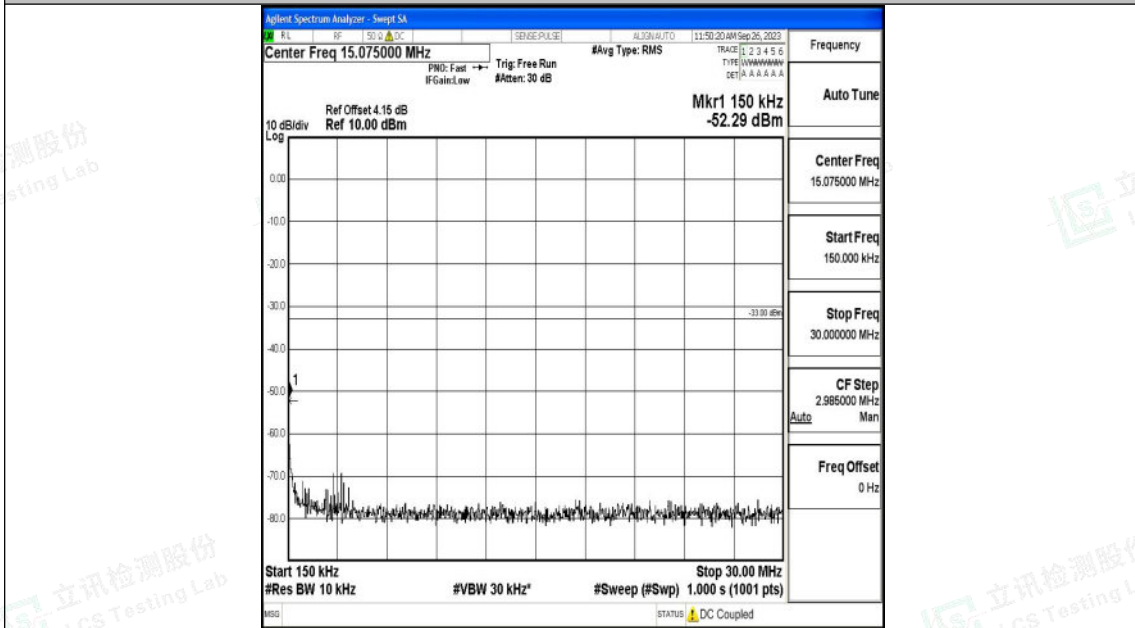

Band25_5MHz_16QAM_26065_1RB#0_0.15~30_0.15~30

Shenzhen LCS Compliance Testing Laboratory Ltd.
Add: 101, 201 Bldg A & 301 Bldg C, Juji Industrial Park Yabianxueziwei, Shajing Street,
Baoan District, Shenzhen, 518000, China
Tel: +(86) 0755-82591330 | E-mail: webmaster@lcs-cert.com | Web: www.lcs-cert.com
Scan code to check authenticity