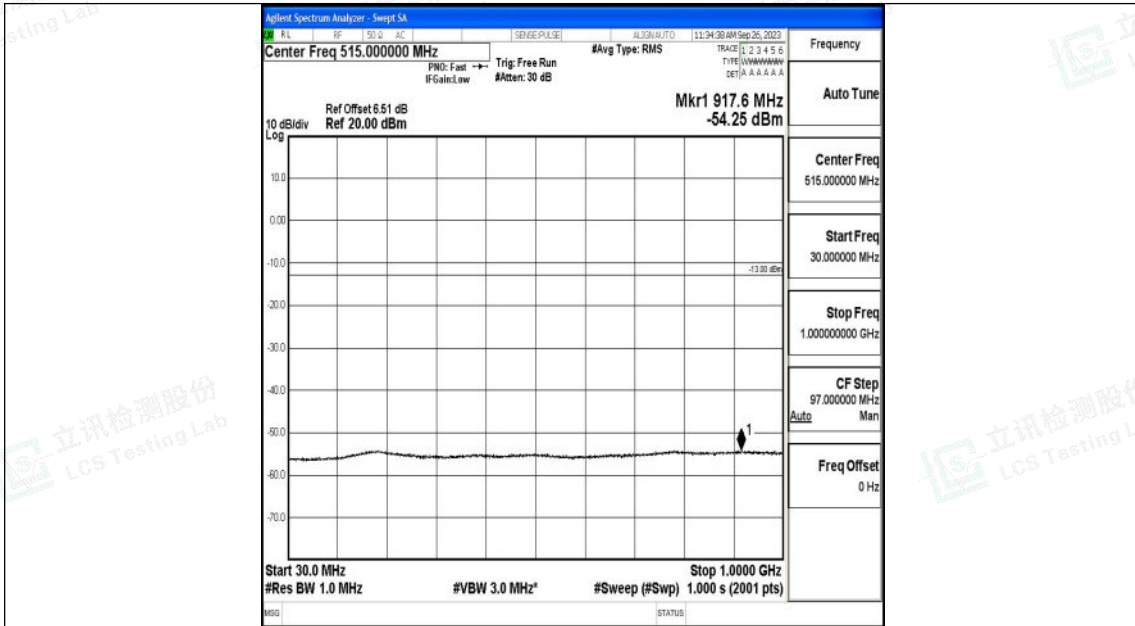

Band25_3MHz_16QAM_26055_1RB#0_30~1000_30~1000