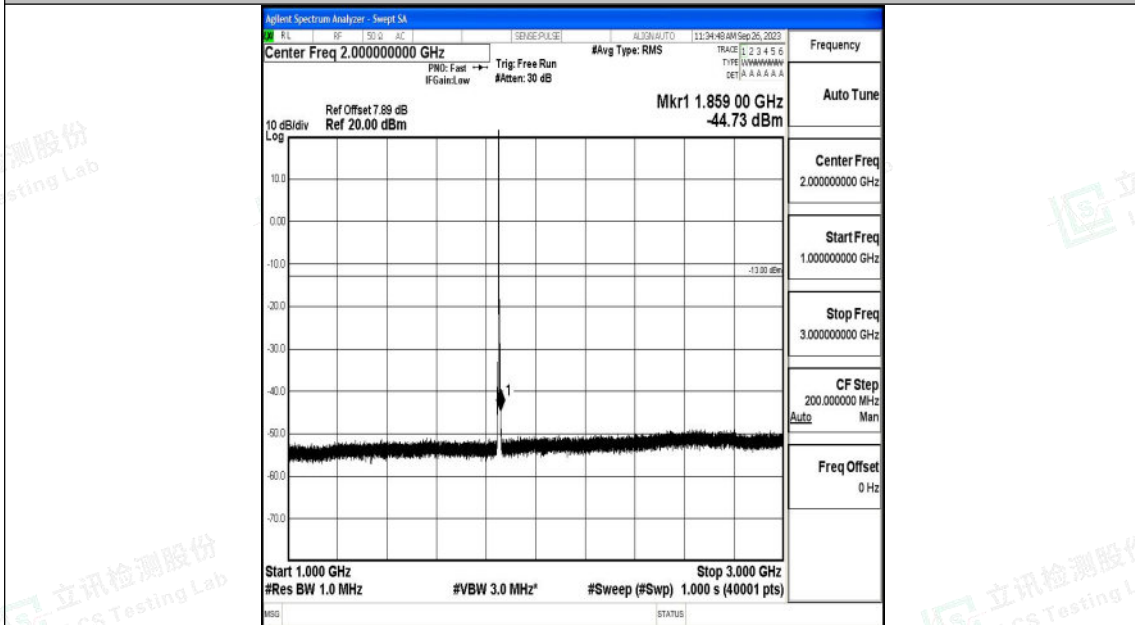

Band25_3MHz_16QAM_26055_1RB#0_1000~3000_1000~3000

Shenzhen LCS Compliance Testing Laboratory Ltd.
Add: 101, 201 Bldg A & 301 Bldg C, Juji Industrial Park Yabianxueziwei, Shajing Street,
Baoan District, Shenzhen, 518000, China
Tel: +(86) 0755-82591330 | E-mail: webmaster@lcs-cert.com | Web: www.lcs-cert.com
Scan code to check authenticity