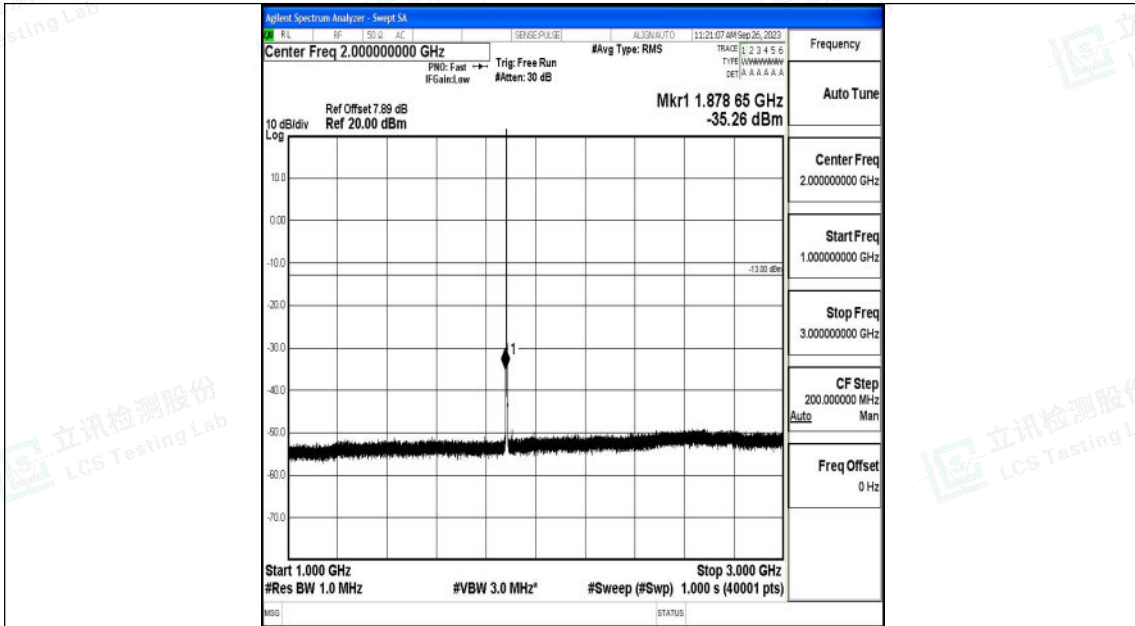

Band25_1.4MHz_16QAM_26365_1RB#0_1000~3000_1000~3000