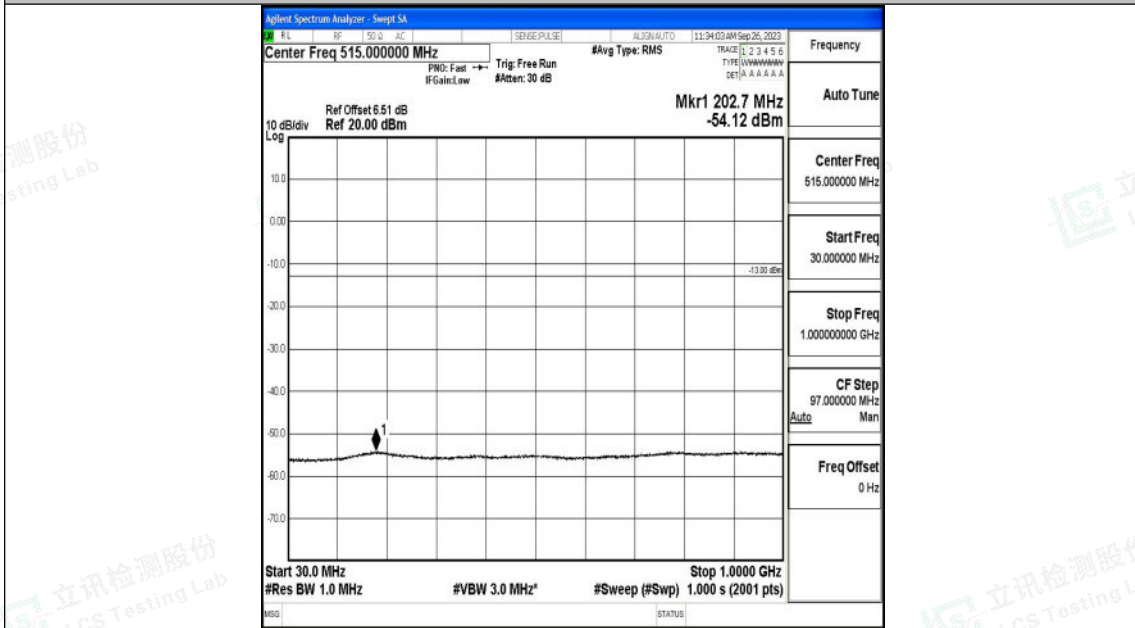

Band25_3MHz_QPSK_26055_1RB#0_30~1000_30~1000

Shenzhen LCS Compliance Testing Laboratory Ltd.
Add: 101, 201 Bldg A & 301 Bldg C, Juji Industrial Park Yabianxueziwei, Shajing Street,
Baoan District, Shenzhen, 518000, China
Tel: +(86) 0755-82591330 | E-mail: webmaster@lcs-cert.com | Web: www.lcs-cert.com
Scan code to check authenticity