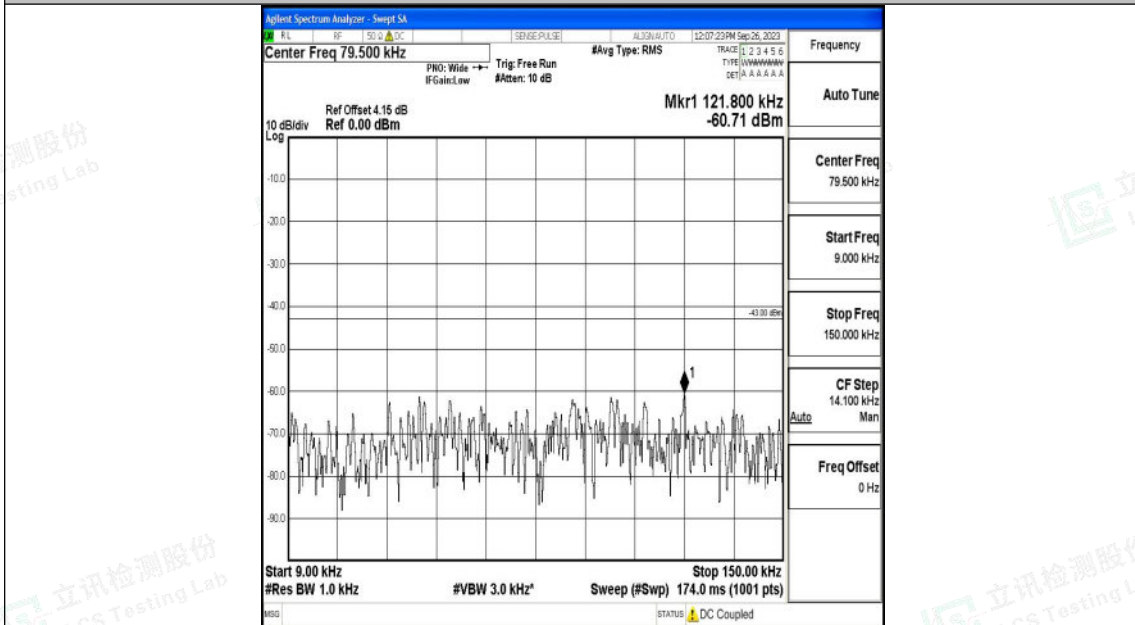

Band25_10MHz_QPSK_26640_1RB#0_0.009~0.15_0.009~0.15

Shenzhen LCS Compliance Testing Laboratory Ltd.
Add: 101, 201 Bldg A & 301 Bldg C, Juji Industrial Park Yabianxueziwei, Shajing Street,
Baoan District, Shenzhen, 518000, China
Tel: +(86) 0755-82591330 | E-mail: webmaster@lcs-cert.com | Web: www.lcs-cert.com
Scan code to check authenticity