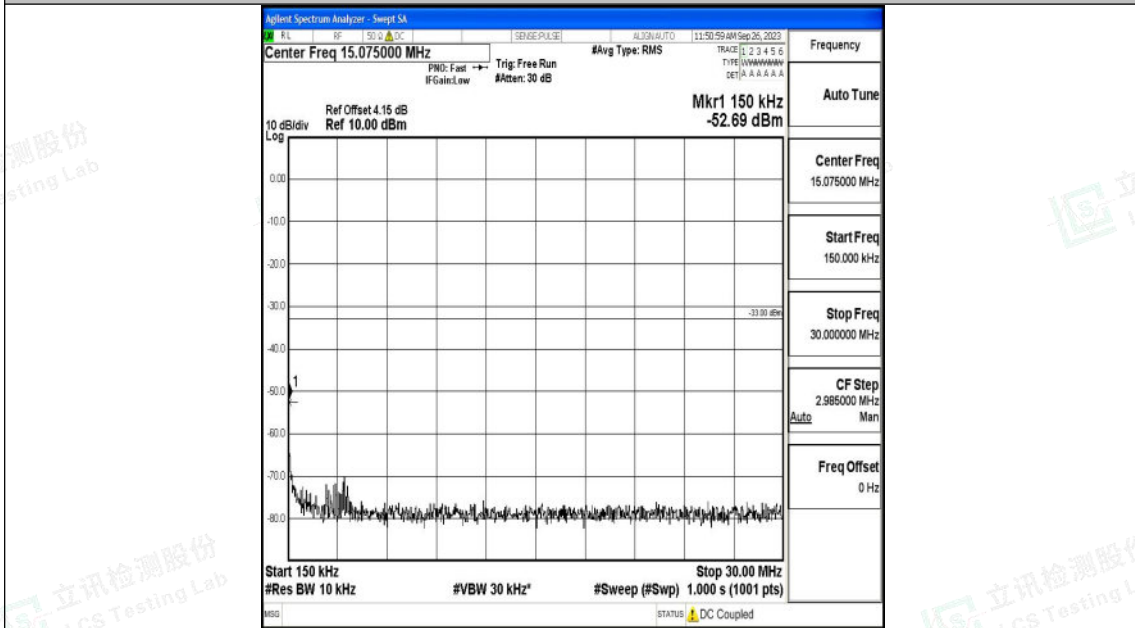

Band25_5MHz_QPSK_26365_1RB#0_0.15~30_0.15~30

Shenzhen LCS Compliance Testing Laboratory Ltd.
Add: 101, 201 Bldg A & 301 Bldg C, Juji Industrial Park Yabianxueziwei, Shajing Street,
Baoan District, Shenzhen, 518000, China
Tel: +(86) 0755-82591330 | E-mail: webmaster@lcs-cert.com | Web: www.lcs-cert.com
Scan code to check authenticity