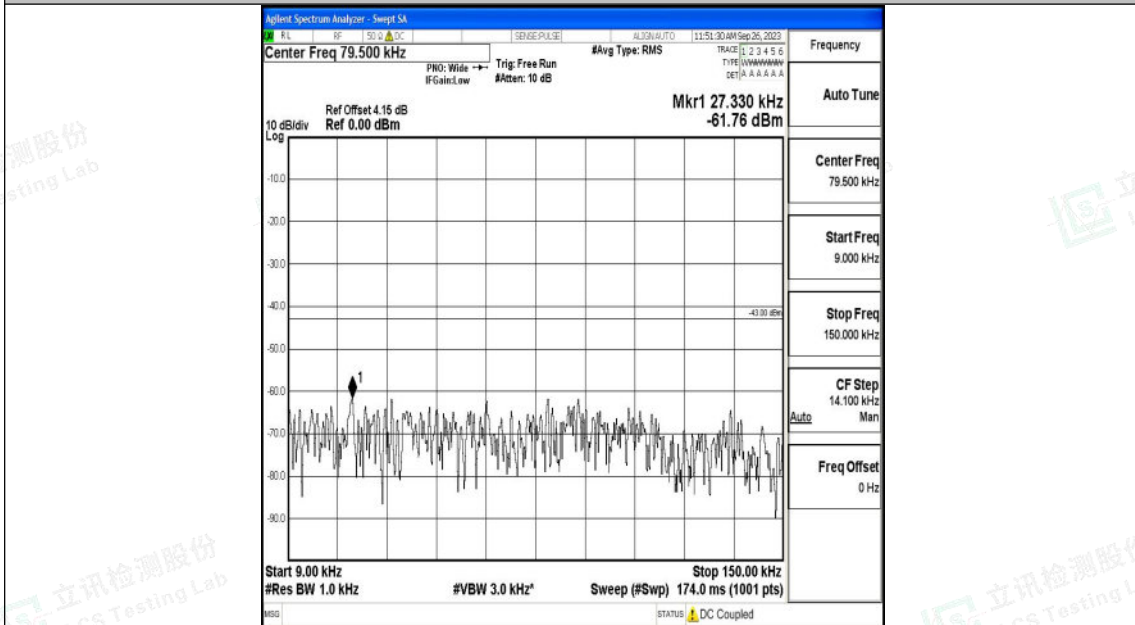

Band25_5MHz_16QAM_26365_1RB#0_0.009~0.15_0.009~0.15

Shenzhen LCS Compliance Testing Laboratory Ltd.
Add: 101, 201 Bldg A & 301 Bldg C, Juji Industrial Park Yabianxueziwei, Shajing Street,
Baoan District, Shenzhen, 518000, China
Tel: +(86) 0755-82591330 | E-mail: webmaster@lcs-cert.com | Web: www.lcs-cert.com
Scan code to check authenticity