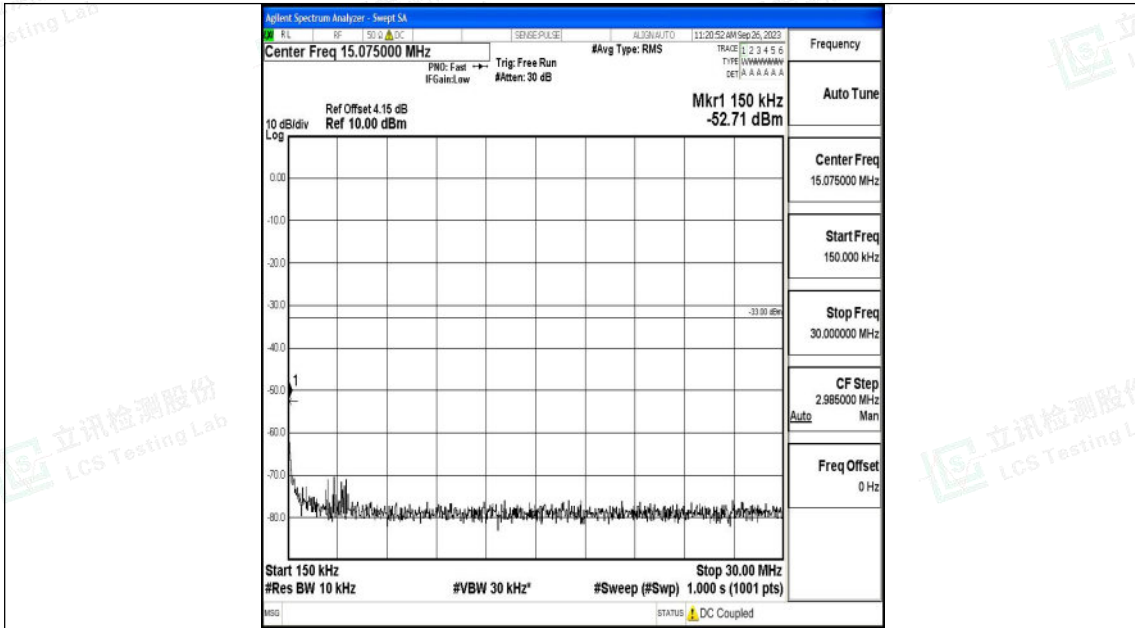

Band25_1.4MHz_16QAM_26365_1RB#0_0.15~30_0.15~30