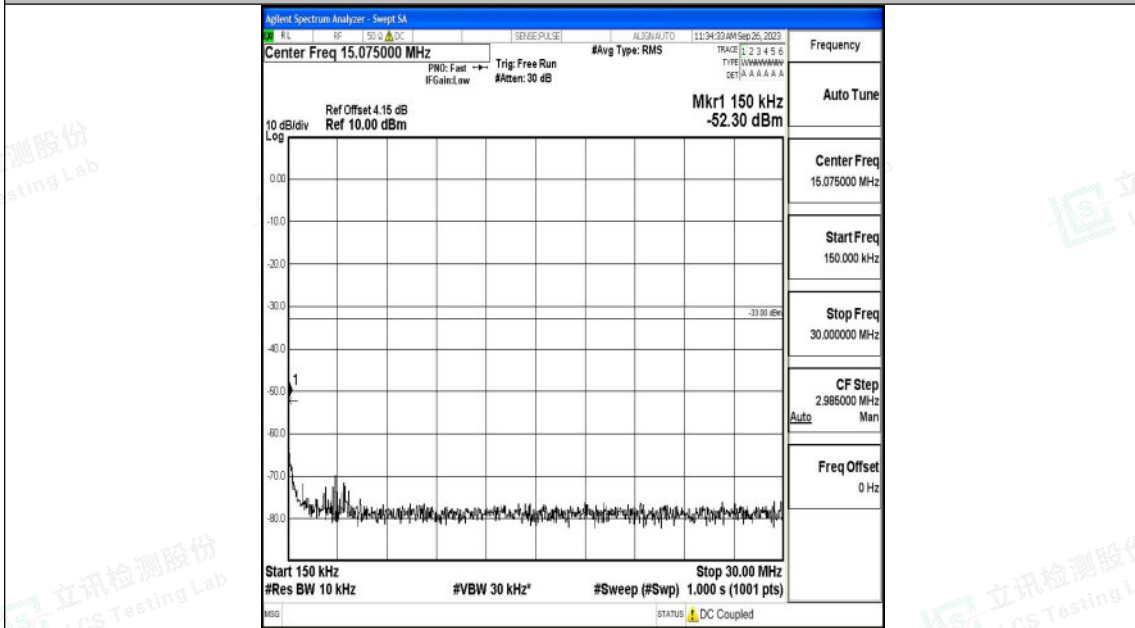

Band25_3MHz_16QAM_26055_1RB#0_0.15~30_0.15~30

Shenzhen LCS Compliance Testing Laboratory Ltd.
Add: 101, 201 Bldg A & 301 Bldg C, Juji Industrial Park Yabianxueziwei, Shajing Street,
Baoan District, Shenzhen, 518000, China
Tel: +(86) 0755-82591330 | E-mail: webmaster@lcs-cert.com | Web: www.lcs-cert.com
Scan code to check authenticity