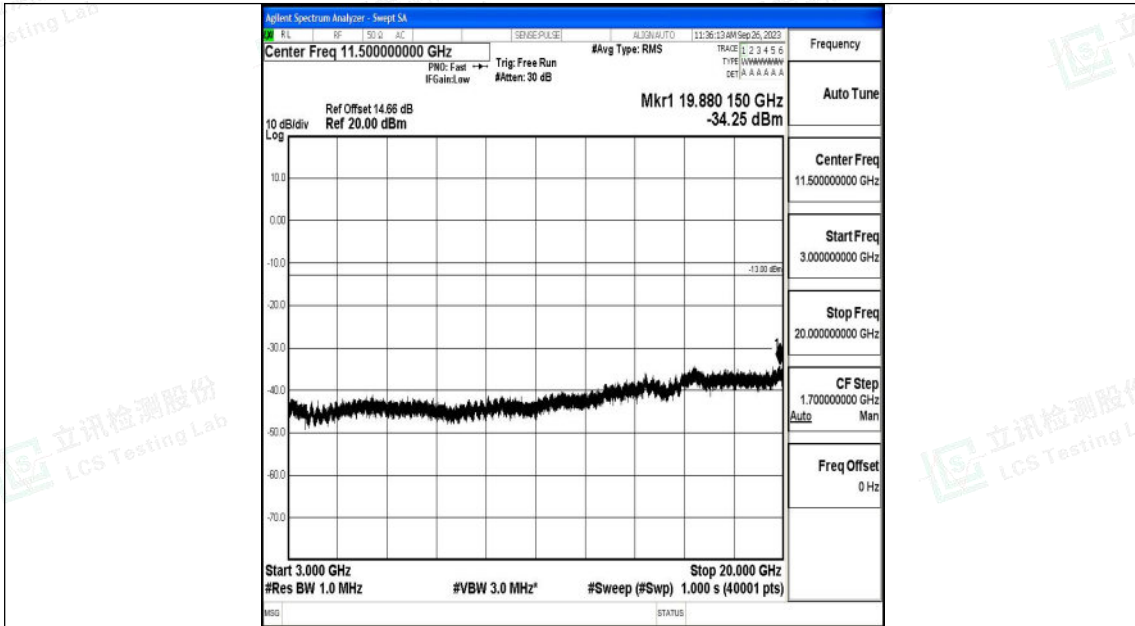

Band25\_3MHz\_16QAM\_26365\_1RB#0\_30~1000\_30~1000

Band25\_3MHz\_16QAM\_26365\_1RB#0\_1000~3000\_1000~3000

Shenzhen LCS Compliance Testing Laboratory Ltd.  
 Add: 101, 201 Bldg A & 301 Bldg C, Juji Industrial Park Yabianxueziwei, Shajing Street,  
 Baoan District, Shenzhen, 518000, China  
 Tel: +(86) 0755-82591330 | E-mail: webmaster@lcs-cert.com | Web: www.lcs-cert.com  
 Scan code to check authenticity