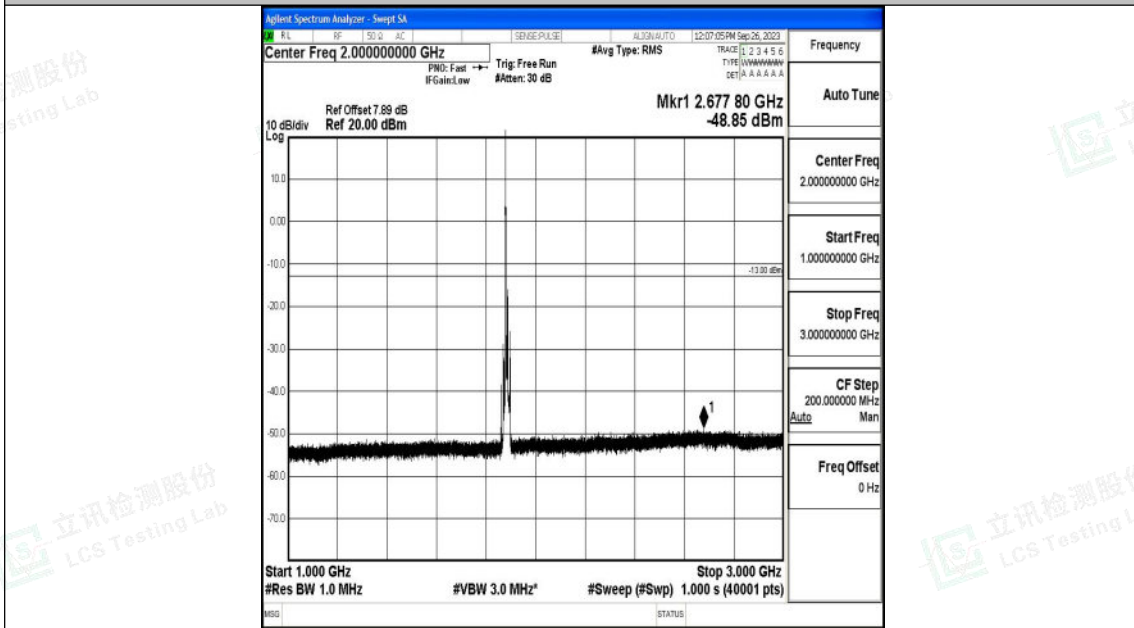

Band25_10MHz_16QAM_26365_1RB#0_1000~3000_1000~3000

Shenzhen LCS Compliance Testing Laboratory Ltd.
Add: 101, 201 Bldg A & 301 Bldg C, Juji Industrial Park Yabianxueziwei, Shajing Street,
Baoan District, Shenzhen, 518000, China
Tel: +(86) 0755-82591330 | E-mail: webmaster@lcs-cert.com | Web: www.lcs-cert.com
Scan code to check authenticity