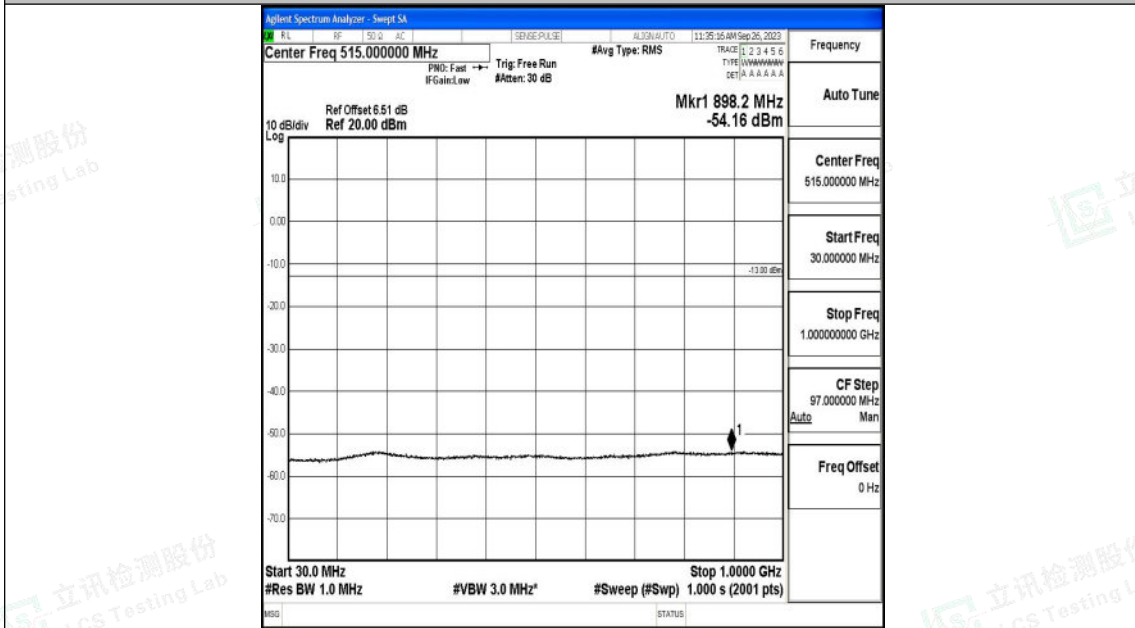

Band25_3MHz_QPSK_26365_1RB#0_30~1000_30~1000

Shenzhen LCS Compliance Testing Laboratory Ltd.
Add: 101, 201 Bldg A & 301 Bldg C, Juji Industrial Park Yabianxueziwei, Shajing Street,
Baoan District, Shenzhen, 518000, China
Tel: +(86) 0755-82591330 | E-mail: webmaster@lcs-cert.com | Web: www.lcs-cert.com
Scan code to check authenticity