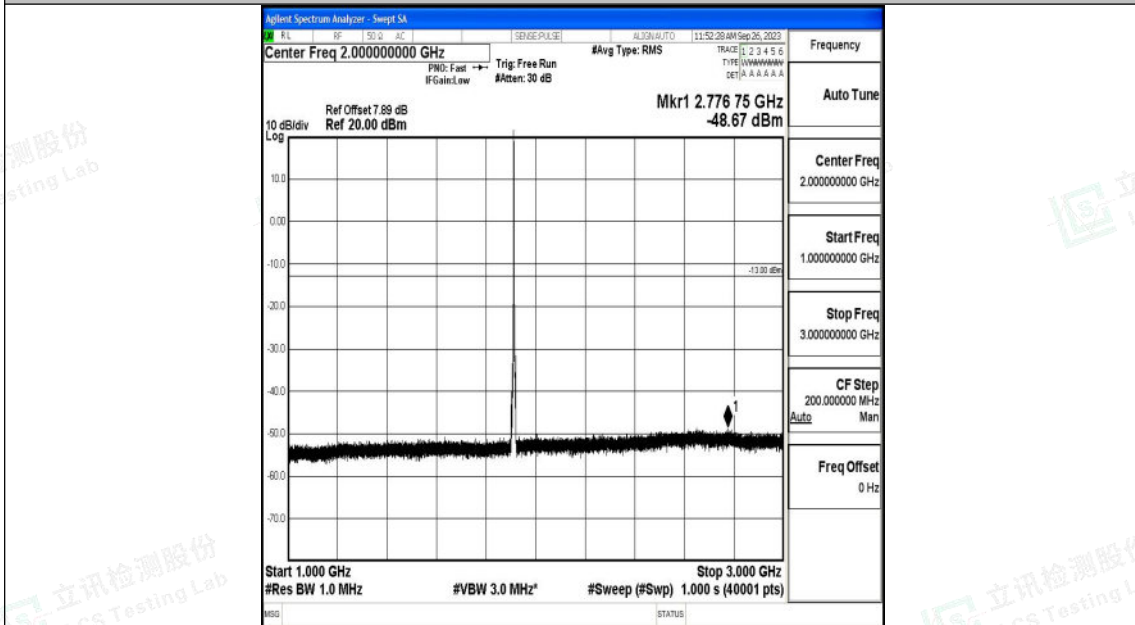

Band25_5MHz_QPSK_26665_1RB#0_1000~3000_1000~3000

Shenzhen LCS Compliance Testing Laboratory Ltd.
Add: 101, 201 Bldg A & 301 Bldg C, Juji Industrial Park Yabianxueziwei, Shajing Street,
Baoan District, Shenzhen, 518000, China
Tel: +(86) 0755-82591330 | E-mail: webmaster@lcs-cert.com | Web: www.lcs-cert.com
Scan code to check authenticity