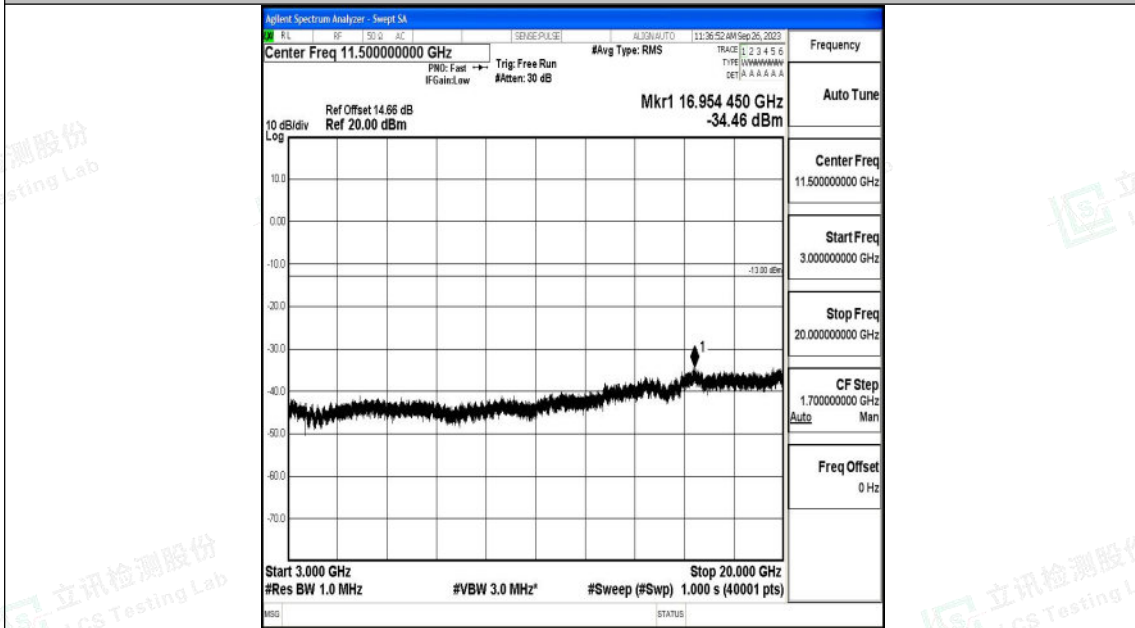

Band25_3MHz_QPSK_26675_1RB#0_3000~20000_3000~20000

Shenzhen LCS Compliance Testing Laboratory Ltd.
Add: 101, 201 Bldg A & 301 Bldg C, Juji Industrial Park Yabianxueziwei, Shajing Street,
Baoan District, Shenzhen, 518000, China
Tel: +(86) 0755-82591330 | E-mail: webmaster@lcs-cert.com | Web: www.lcs-cert.com
Scan code to check authenticity