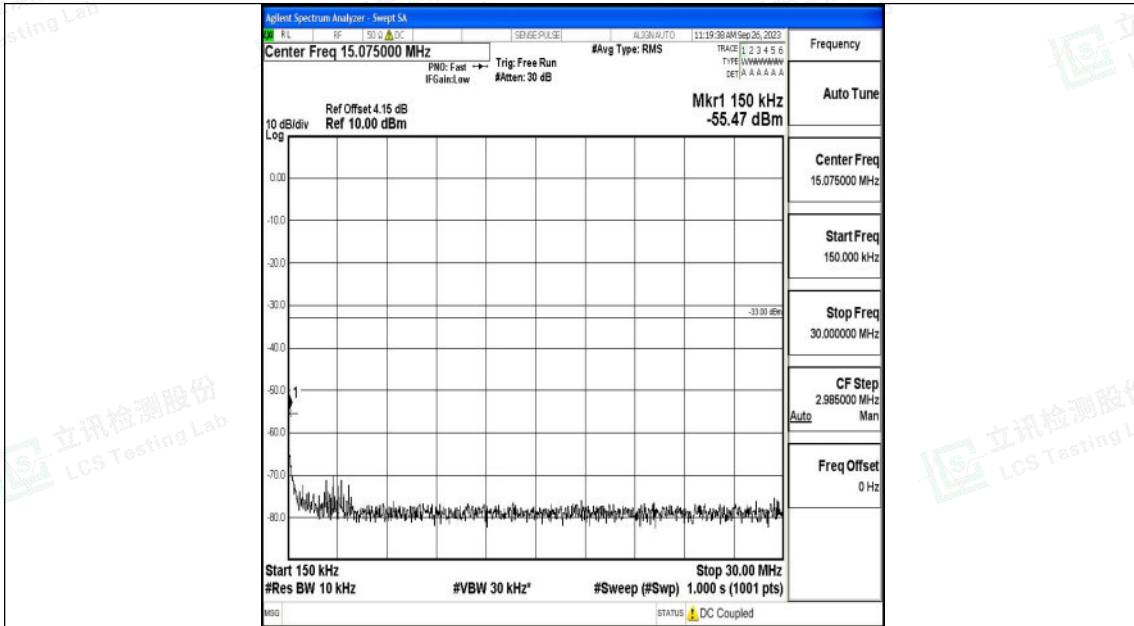

Band25_1.4MHz_16QAM_26047_1RB#0_0.15~30_0.15~30