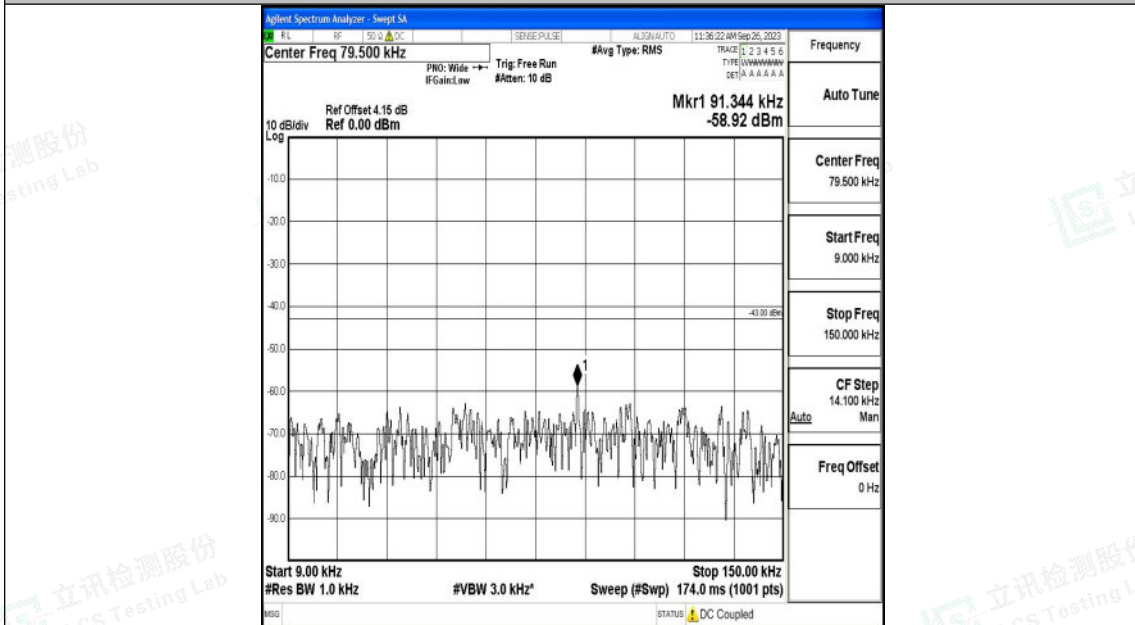

Band25_3MHz_QPSK_26675_1RB#0_0.009~0.15_0.009~0.15

Shenzhen LCS Compliance Testing Laboratory Ltd.
Add: 101, 201 Bldg A & 301 Bldg C, Juji Industrial Park Yabianxueziwei, Shajing Street,
Baoan District, Shenzhen, 518000, China
Tel: +(86) 0755-82591330 | E-mail: webmaster@lcs-cert.com | Web: www.lcs-cert.com
Scan code to check authenticity