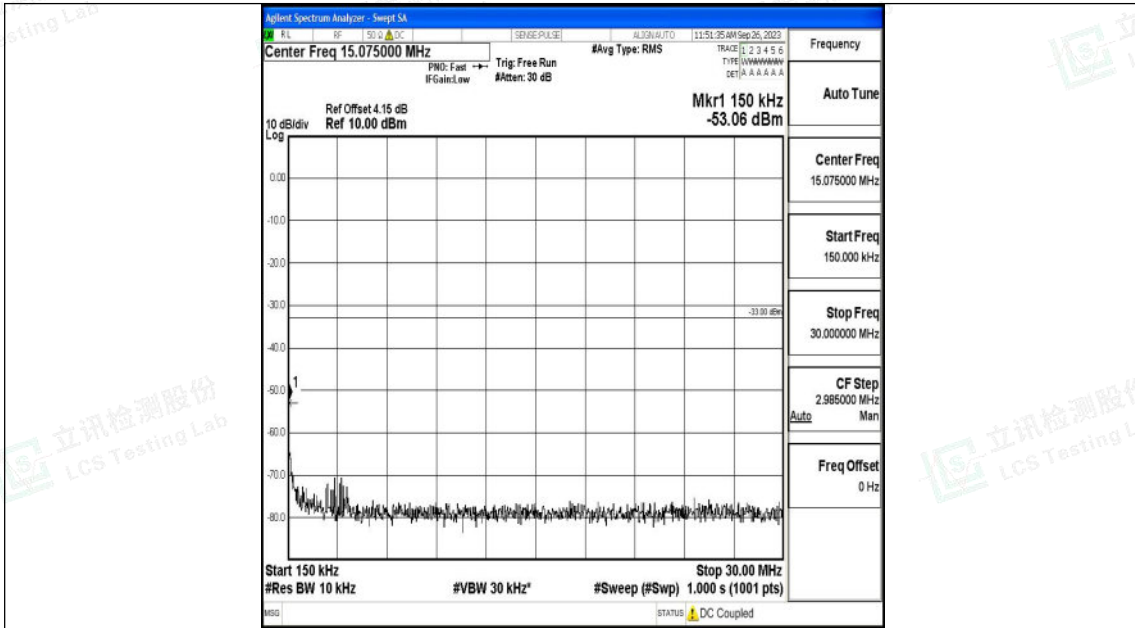

Band25_5MHz_16QAM_26365_1RB#0_0.15~30_0.15~30