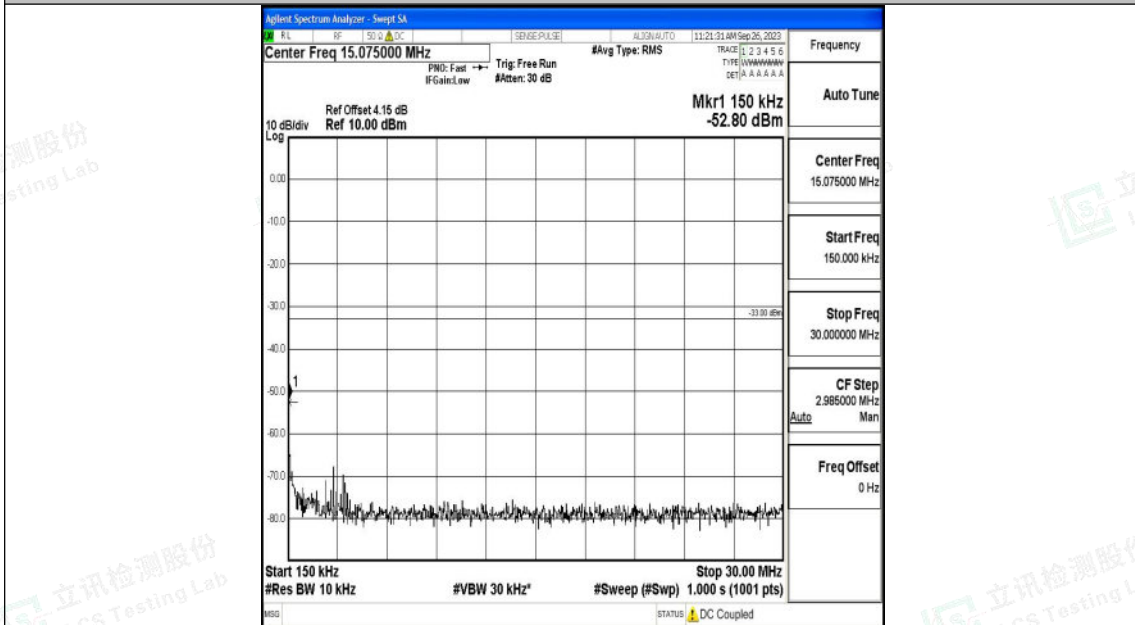

Band25_1.4MHz_QPSK_26683_1RB#0_0.15~30_0.15~30

Shenzhen LCS Compliance Testing Laboratory Ltd.
Add: 101, 201 Bldg A & 301 Bldg C, Juji Industrial Park Yabianxueziwei, Shajing Street,
Baoan District, Shenzhen, 518000, China
Tel: +(86) 0755-82591330 | E-mail: webmaster@lcs-cert.com | Web: www.lcs-cert.com
Scan code to check authenticity