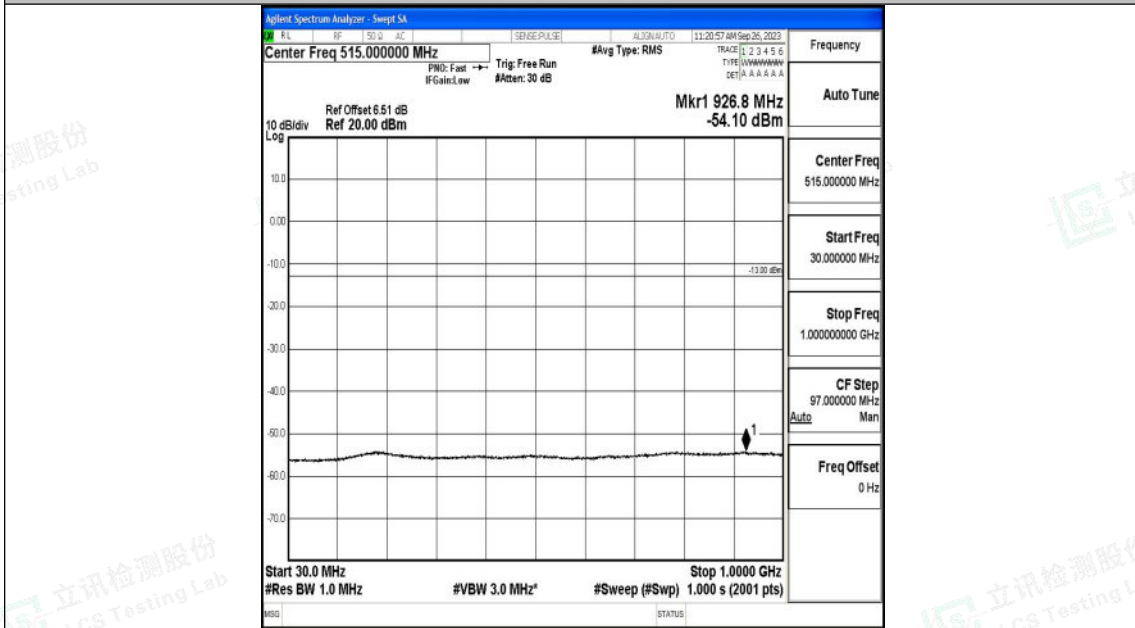

Band25_1.4MHz_16QAM_26365_1RB#0_30~1000_30~1000