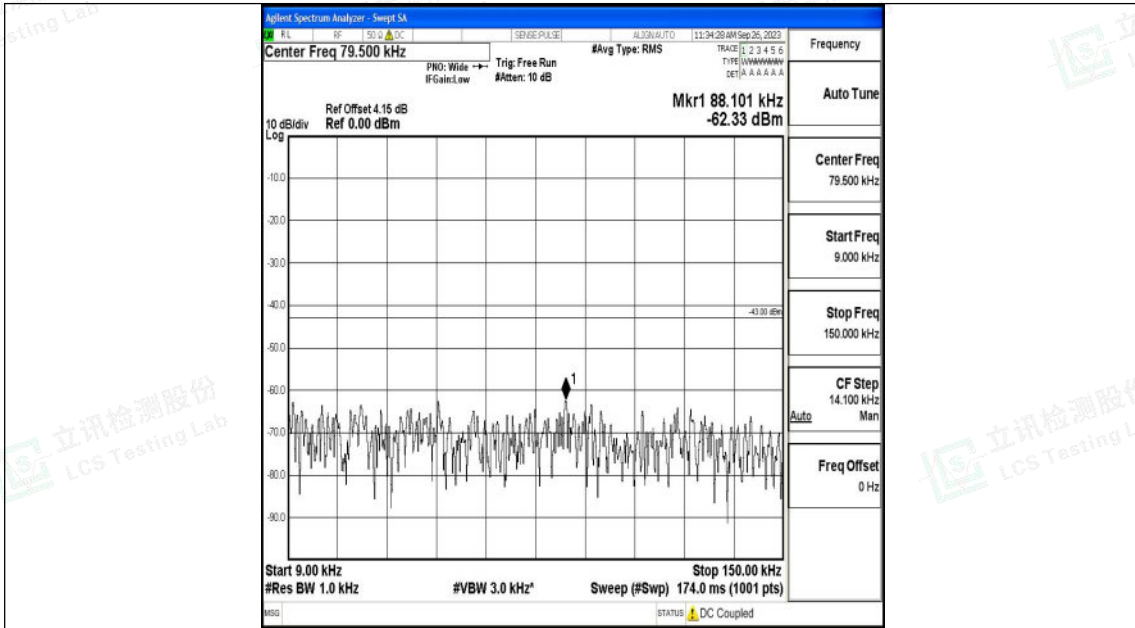

Band25_3MHz_16QAM_26055_1RB#0_0.009~0.15_0.009~0.15