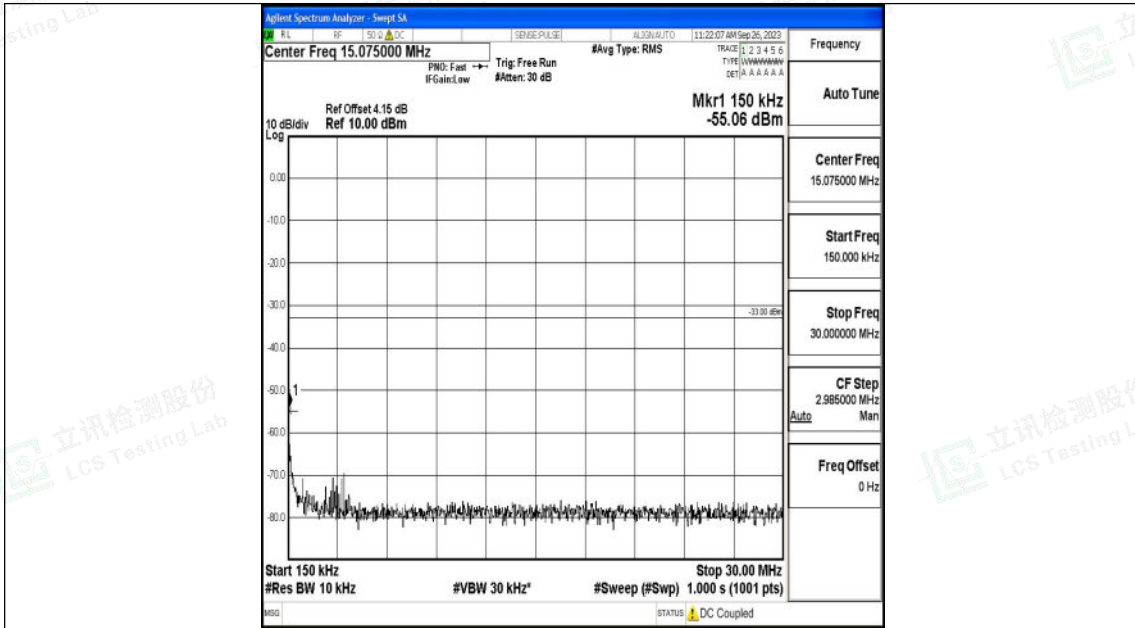

Band25_1.4MHz_16QAM_26683_1RB#0_0.15~30_0.15~30