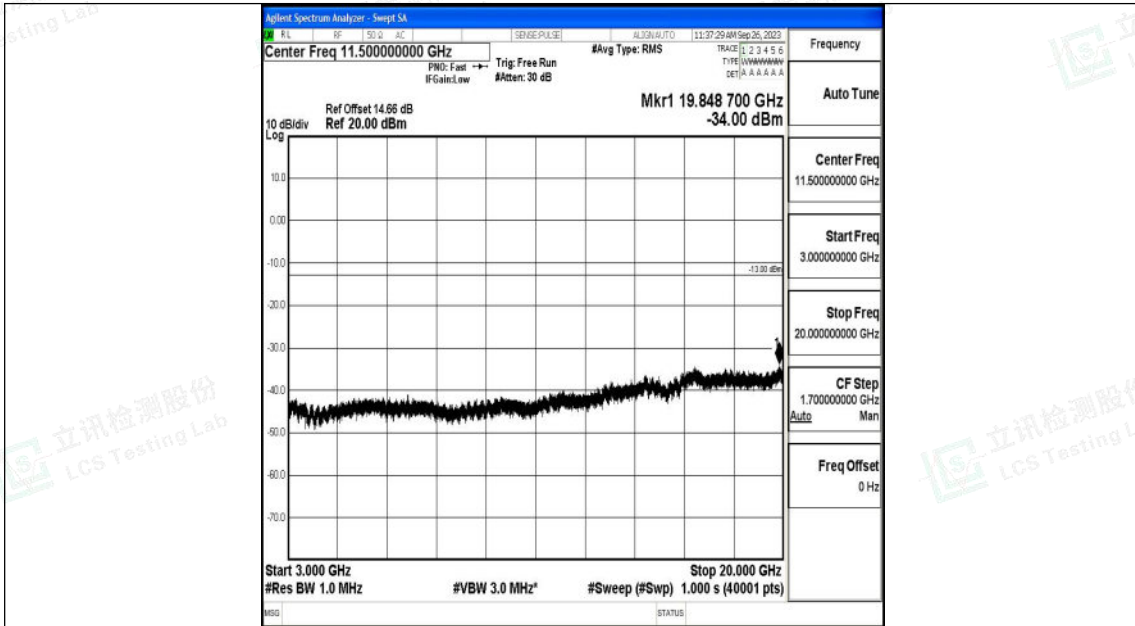

Band25\_3MHz\_16QAM\_26675\_1RB#0\_30~1000\_30~1000

Band25\_3MHz\_16QAM\_26675\_1RB#0\_1000~3000\_1000~3000

Shenzhen LCS Compliance Testing Laboratory Ltd.  
 Add: 101, 201 Bldg A & 301 Bldg C, Juji Industrial Park Yabianxueziwei, Shajing Street,  
 Baoan District, Shenzhen, 518000, China  
 Tel: +(86) 0755-82591330 | E-mail: webmaster@lcs-cert.com | Web: www.lcs-cert.com  
 Scan code to check authenticity