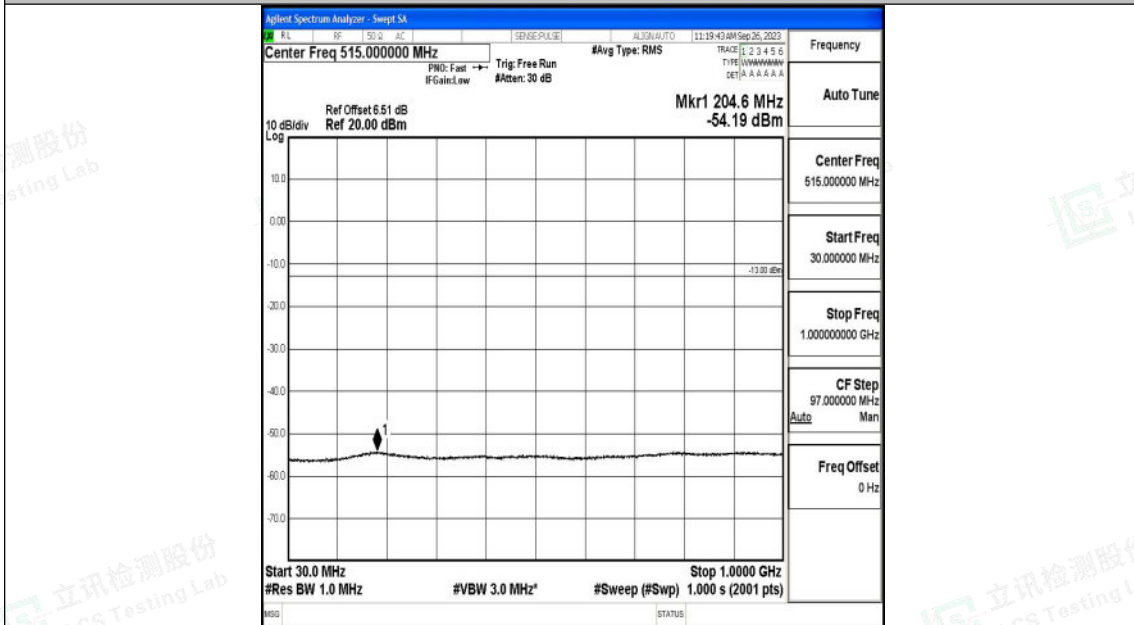

Band25_1.4MHz_16QAM_26047_1RB#0_30~1000_30~1000

Shenzhen LCS Compliance Testing Laboratory Ltd.
Add: 101, 201 Bldg A & 301 Bldg C, Juji Industrial Park Yabianxueziwei, Shajing Street,
Baoan District, Shenzhen, 518000, China
Tel: +(86) 0755-82591330 | E-mail: webmaster@lcs-cert.com | Web: www.lcs-cert.com
Scan code to check authenticity