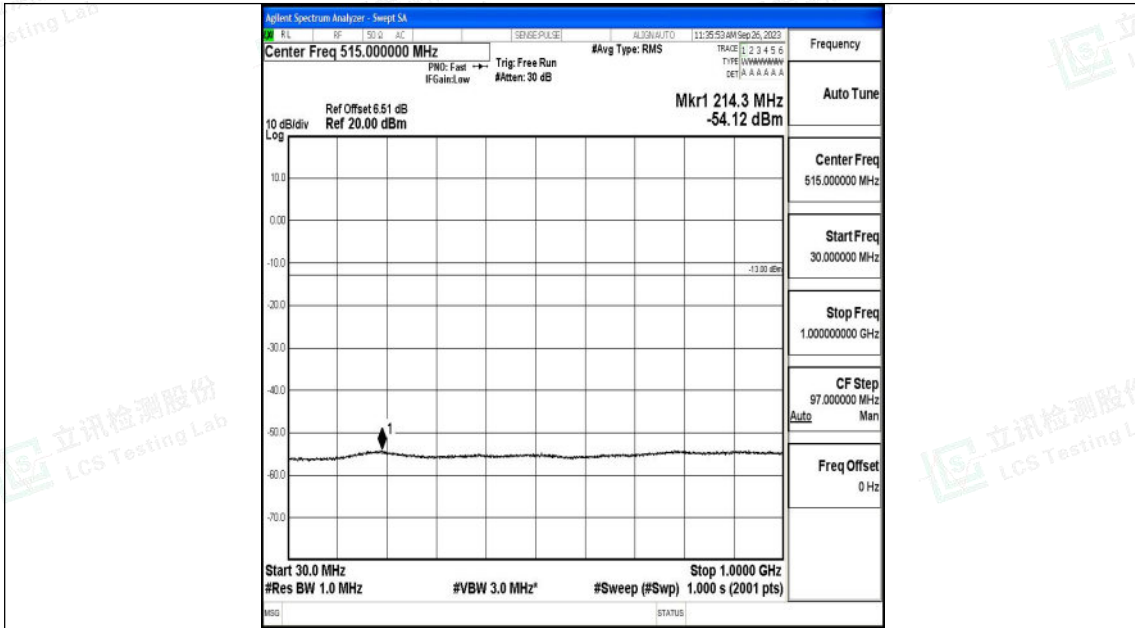

Band25_3MHz_16QAM_26365_1RB#0_30~1000_30~1000