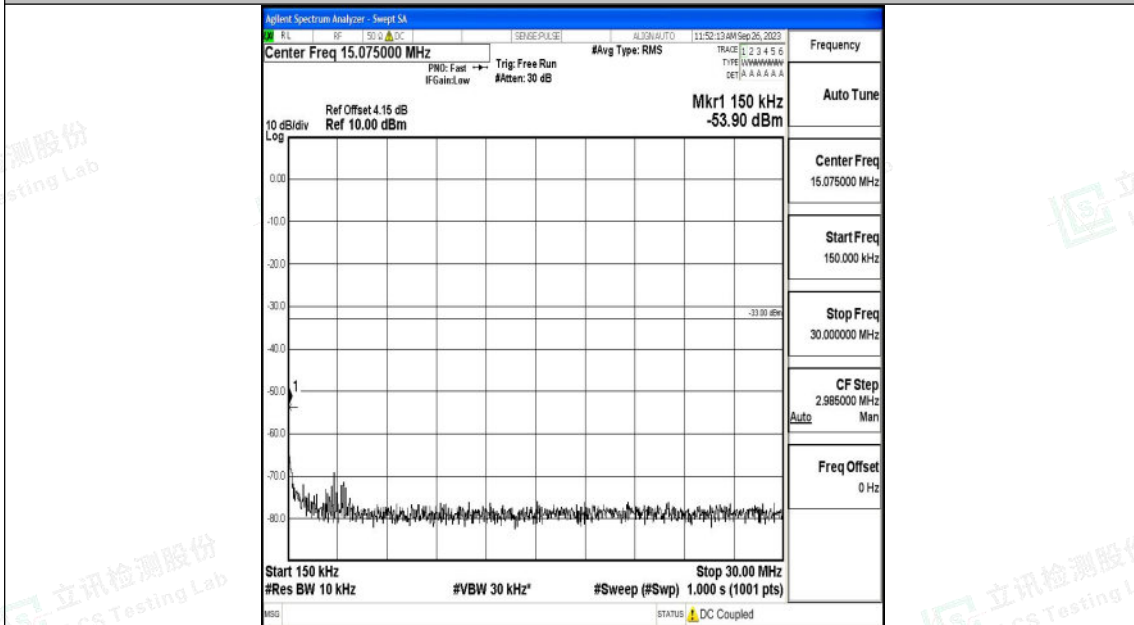

Band25_5MHz_QPSK_26665_1RB#0_0.15~30_0.15~30

Shenzhen LCS Compliance Testing Laboratory Ltd.
Add: 101, 201 Bldg A & 301 Bldg C, Juji Industrial Park Yabianxueziwei, Shajing Street,
Baoan District, Shenzhen, 518000, China
Tel: +(86) 0755-82591330 | E-mail: webmaster@lcs-cert.com | Web: www.lcs-cert.com
Scan code to check authenticity