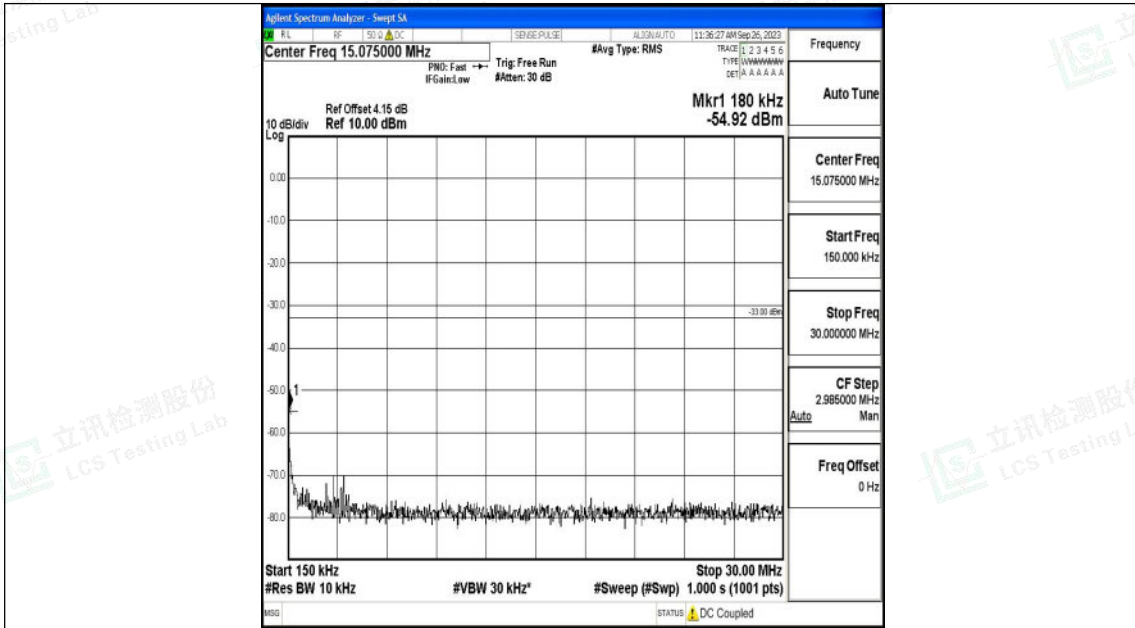

Band25_3MHz_QPSK_26675_1RB#0_0.15~30_0.15~30