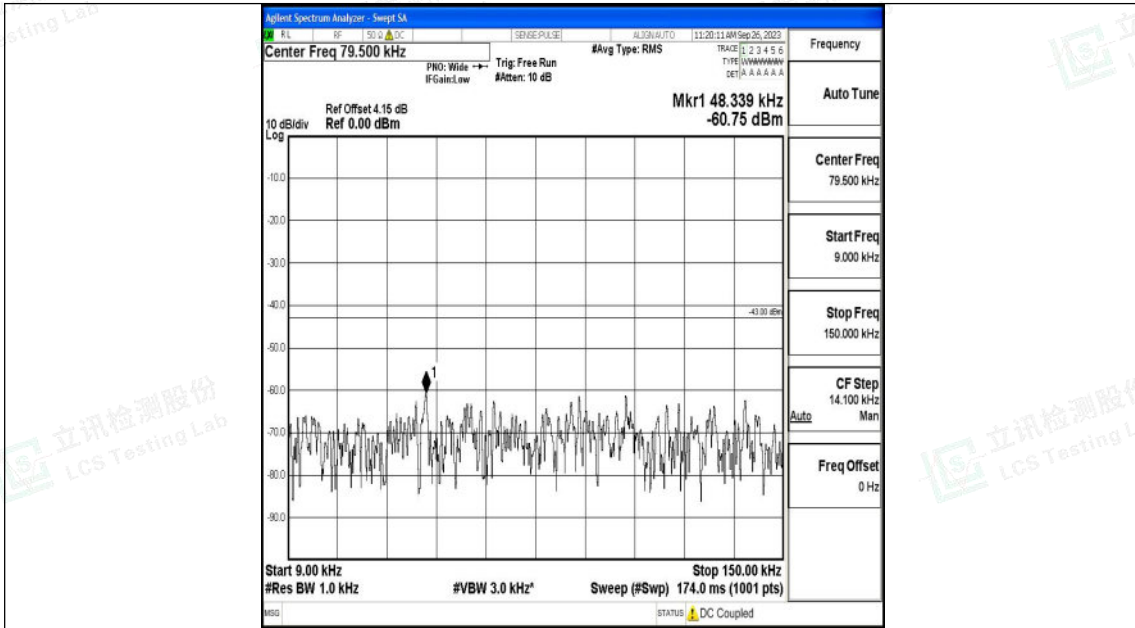

Band25_1.4MHz_QPSK_26365_1RB#0_0.009~0.15_0.009~0.15