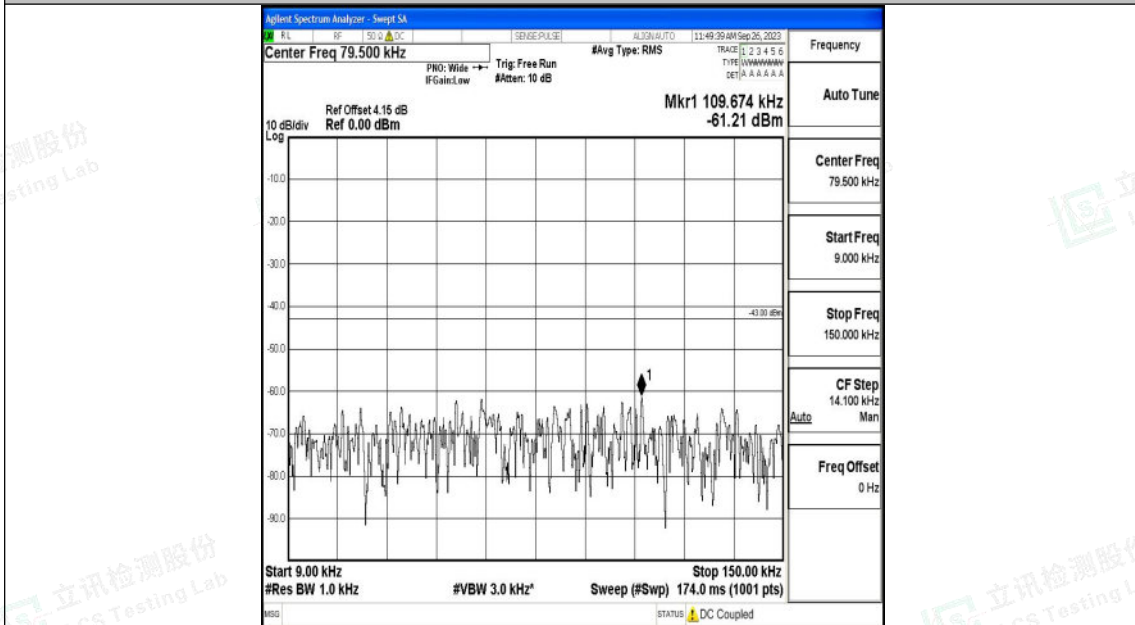

Band25_5MHz_QPSK_26065_1RB#0_0.009~0.15_0.009~0.15

Shenzhen LCS Compliance Testing Laboratory Ltd.
Add: 101, 201 Bldg A & 301 Bldg C, Juji Industrial Park Yabianxueziwei, Shajing Street,
Baoan District, Shenzhen, 518000, China
Tel: +(86) 0755-82591330 | E-mail: webmaster@lcs-cert.com | Web: www.lcs-cert.com
Scan code to check authenticity