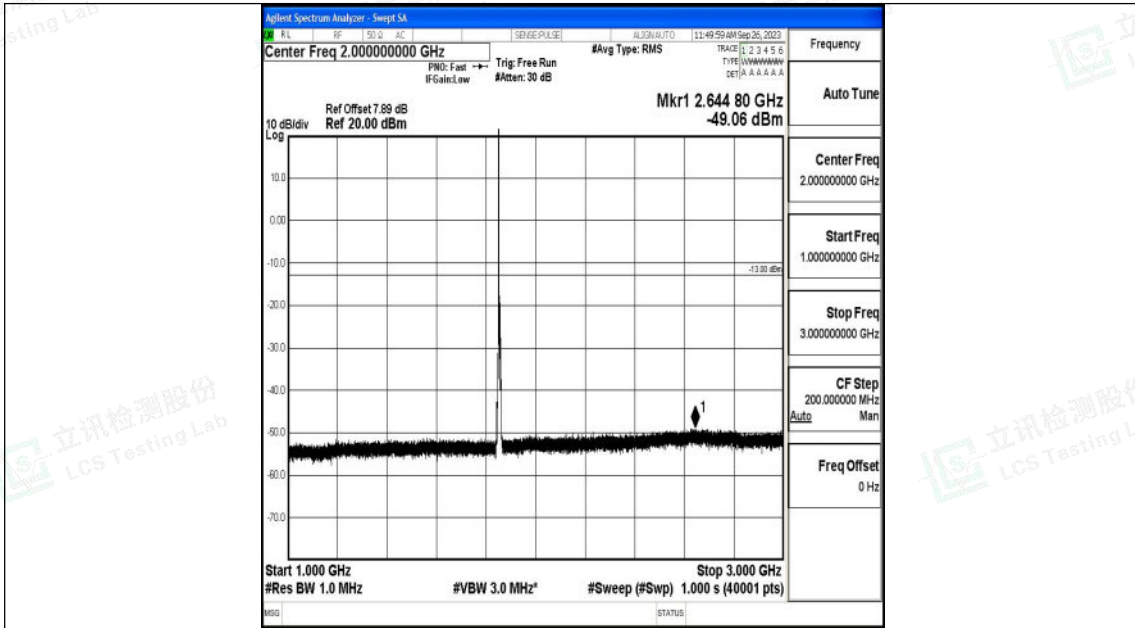

Band25_5MHz_QPSK_26065_1RB#0_1000~3000_1000~3000