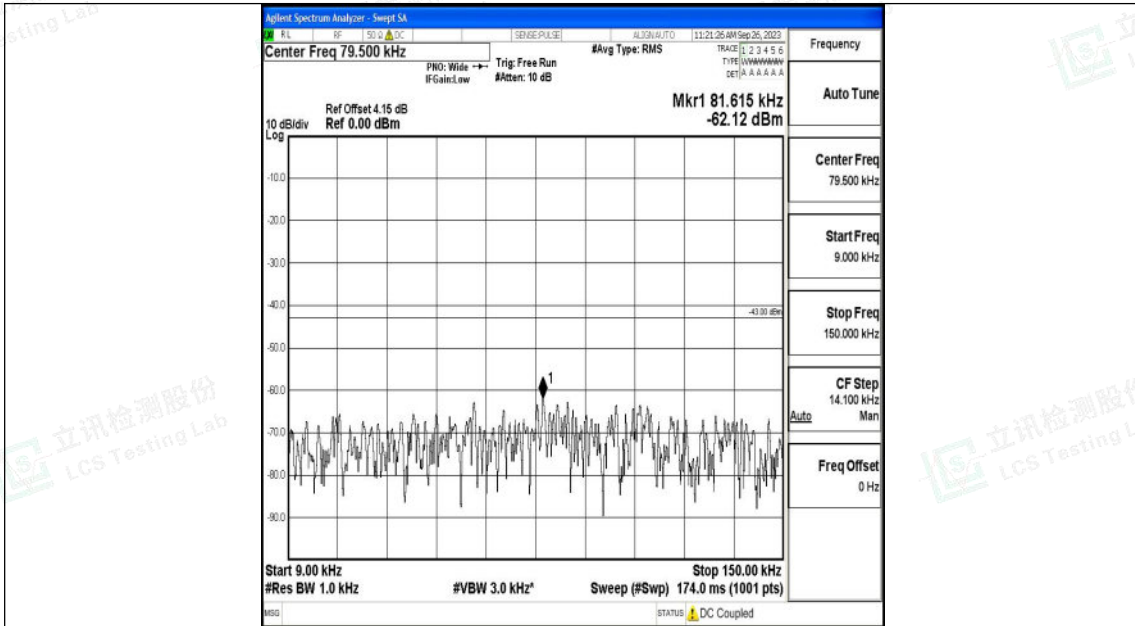

Band25_1.4MHz_QPSK_26683_1RB#0_0.009~0.15_0.009~0.15