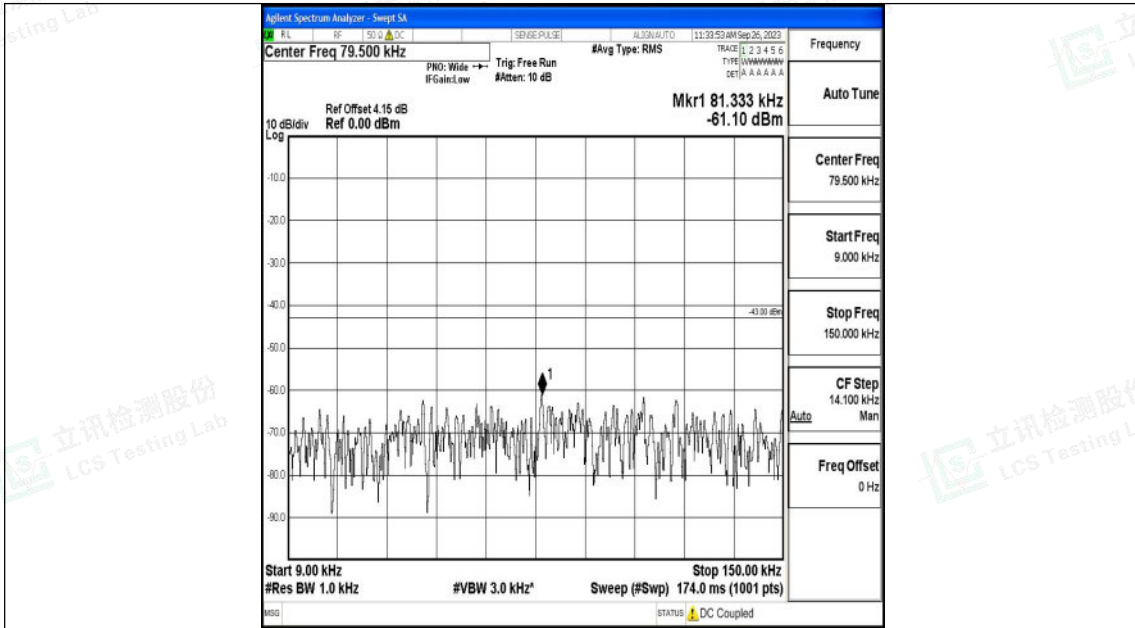

Band25_3MHz_QPSK_26055_1RB#0_0.009~0.15_0.009~0.15