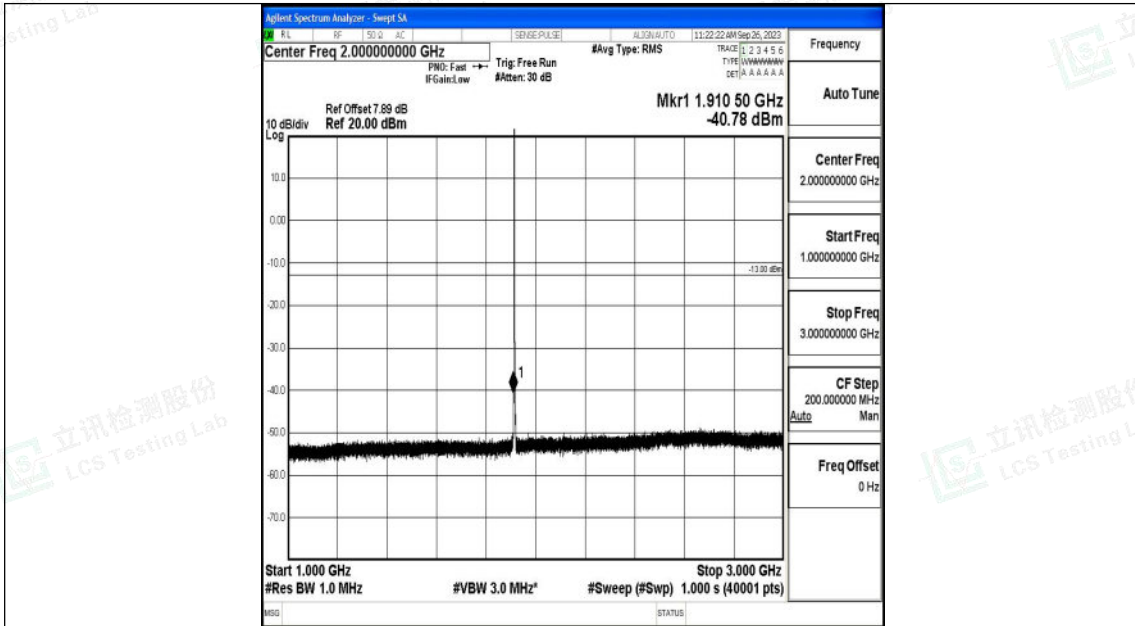

Band25_1.4MHz_16QAM_26683_1RB#0_1000~3000_1000~3000