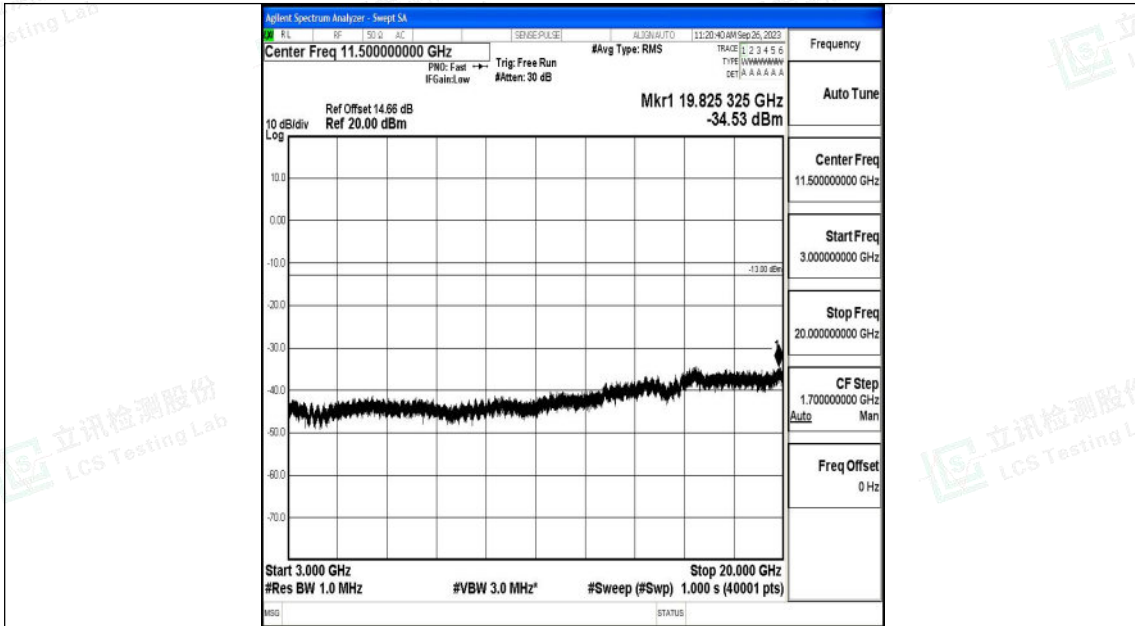

Band25_1.4MHz_QPSK_26365_1RB#0_3000~20000_3000~20000