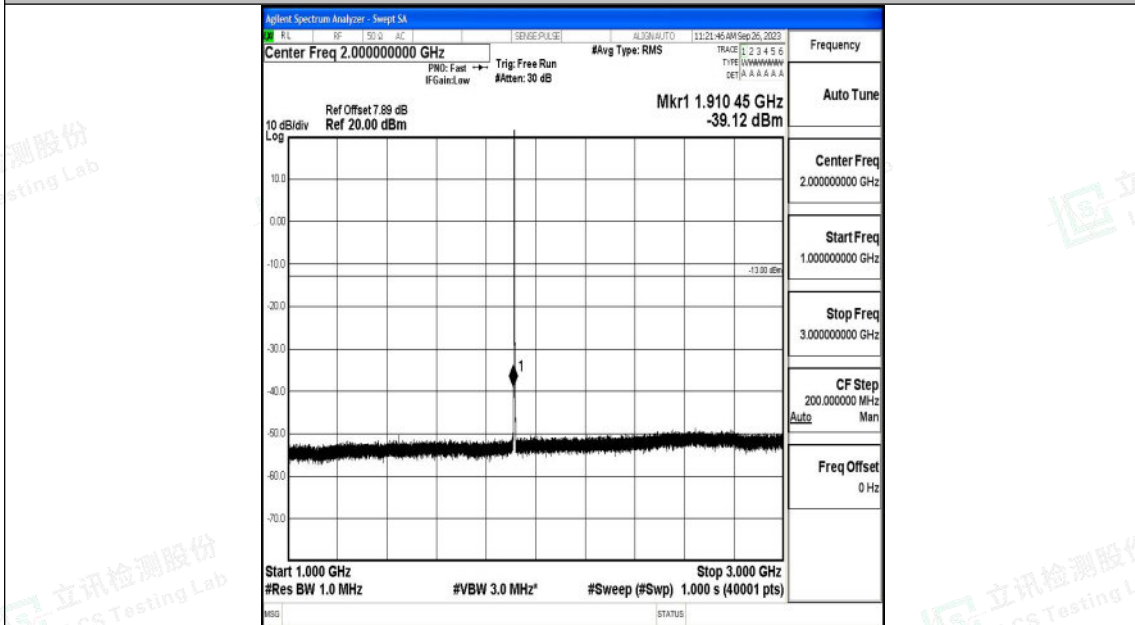

Band25_1.4MHz_QPSK_26683_1RB#0_1000~3000_1000~3000

Shenzhen LCS Compliance Testing Laboratory Ltd.
Add: 101, 201 Bldg A & 301 Bldg C, Juji Industrial Park Yabianxueziwei, Shajing Street,
Baoan District, Shenzhen, 518000, China
Tel: +(86) 0755-82591330 | E-mail: webmaster@lcs-cert.com | Web: www.lcs-cert.com
Scan code to check authenticity