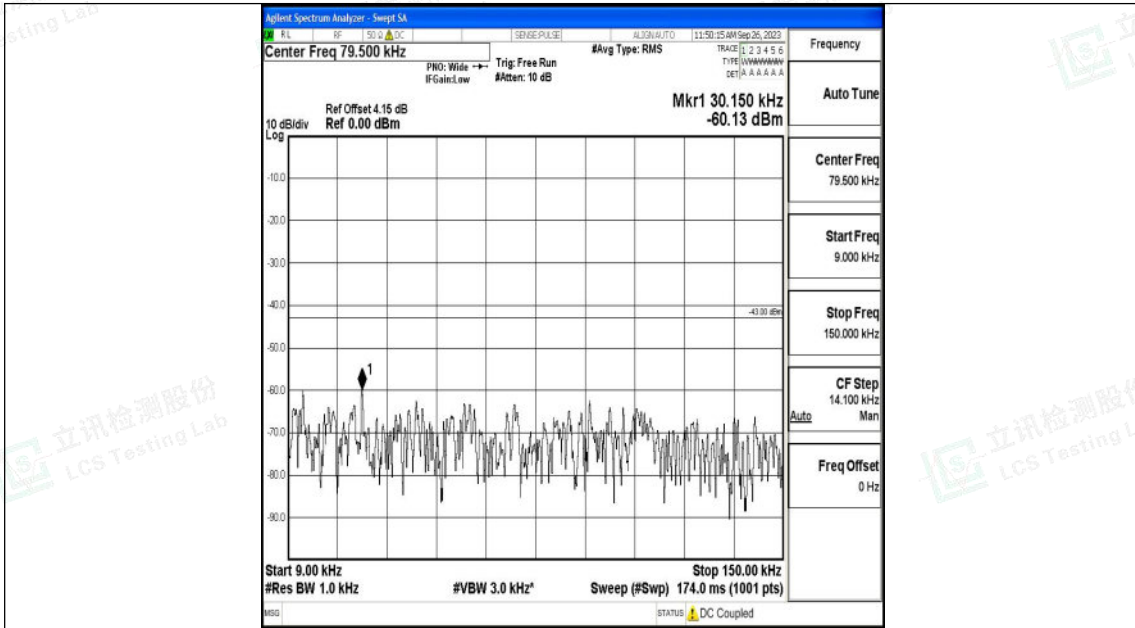

Band25_5MHz_16QAM_26065_1RB#0_0.009~0.15_0.009~0.15