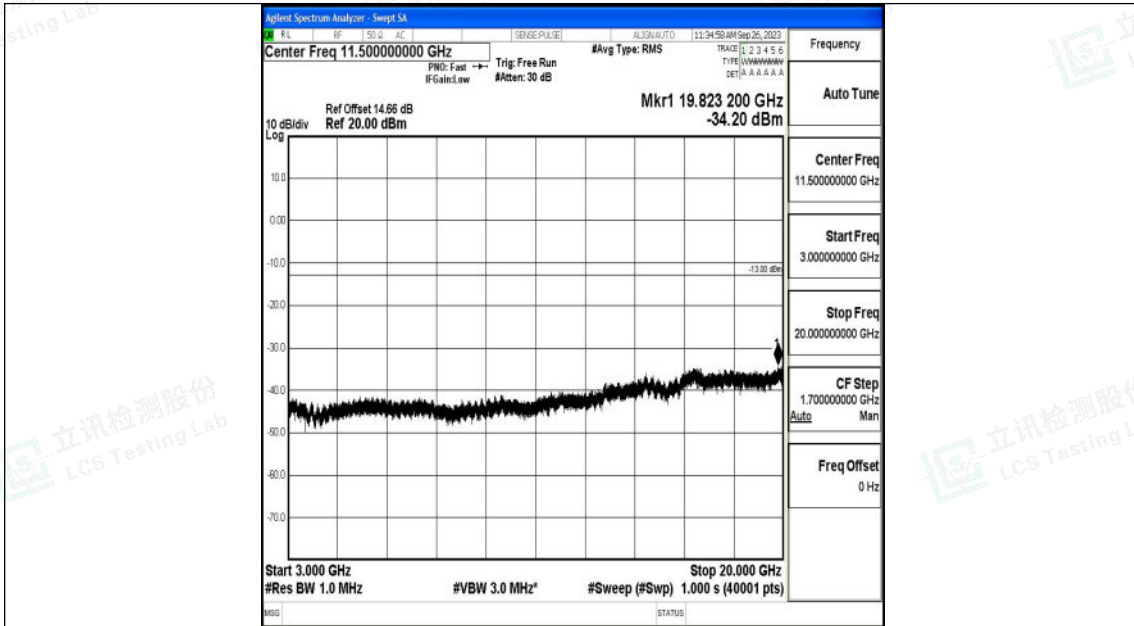

Band25\_3MHz\_16QAM\_26055\_1RB#0\_30~1000\_30~1000

Band25\_3MHz\_16QAM\_26055\_1RB#0\_1000~3000\_1000~3000

Shenzhen LCS Compliance Testing Laboratory Ltd.  
 Add: 101, 201 Bldg A & 301 Bldg C, Juji Industrial Park Yabianxueziwei, Shajing Street,  
 Baoan District, Shenzhen, 518000, China  
 Tel: +(86) 0755-82591330 | E-mail: webmaster@lcs-cert.com | Web: www.lcs-cert.com  
 Scan code to check authenticity