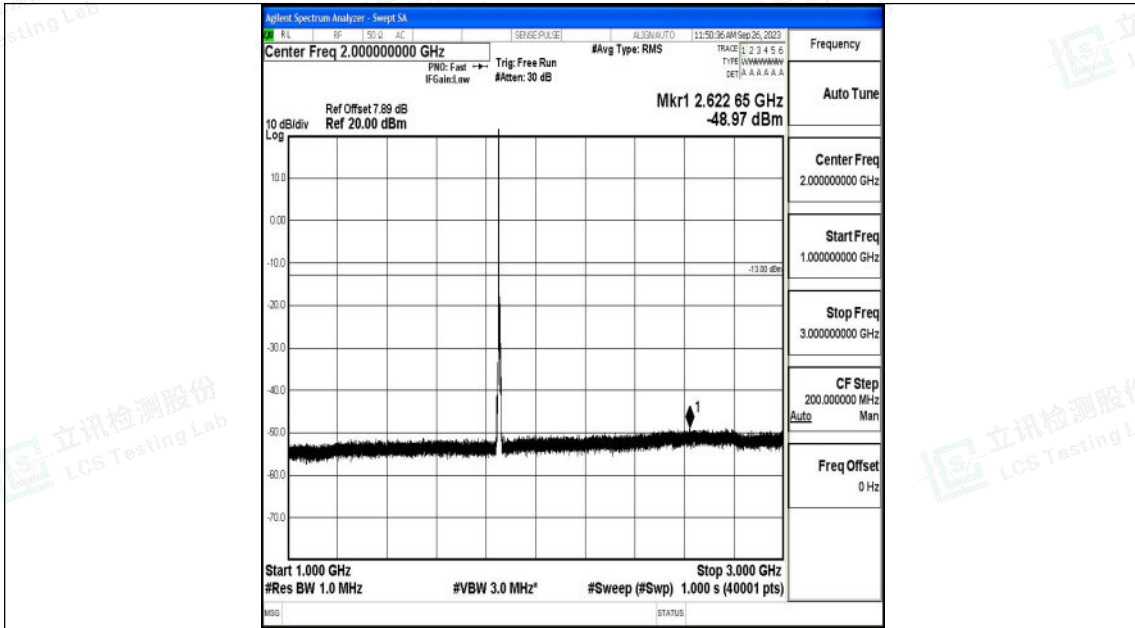

Band25_5MHz_16QAM_26065_1RB#0_1000~3000_1000~3000