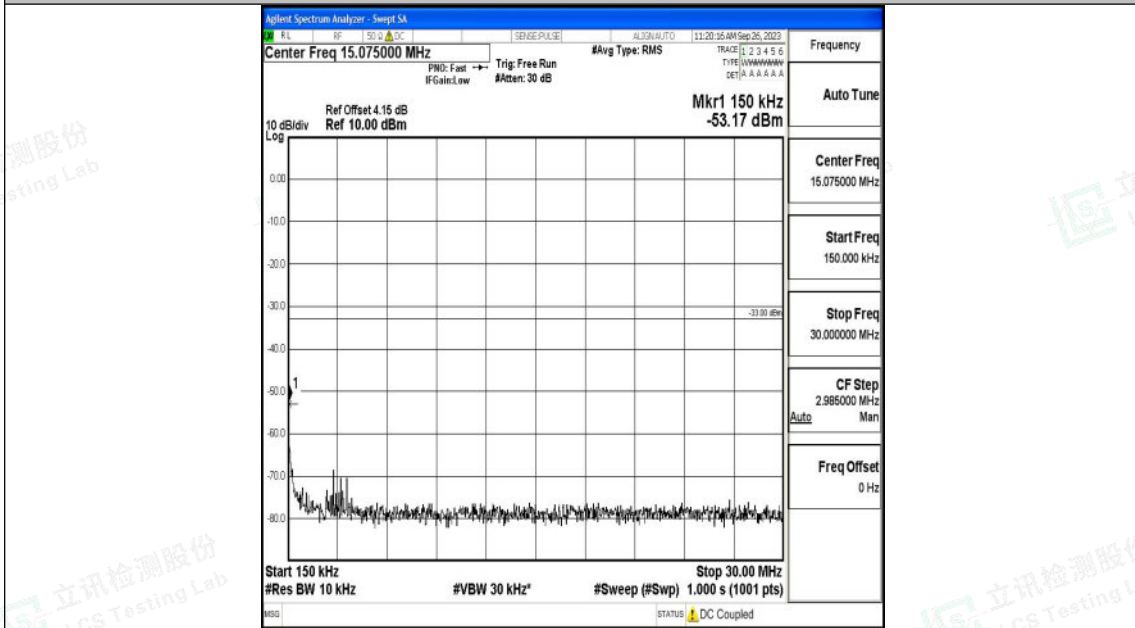

Band25_1.4MHz_QPSK_26365_1RB#0_0.15~30_0.15~30

Shenzhen LCS Compliance Testing Laboratory Ltd.
Add: 101, 201 Bldg A & 301 Bldg C, Juji Industrial Park Yabianxueziwei, Shajing Street,
Baoan District, Shenzhen, 518000, China
Tel: +(86) 0755-82591330 | E-mail: webmaster@lcs-cert.com | Web: www.lcs-cert.com
Scan code to check authenticity