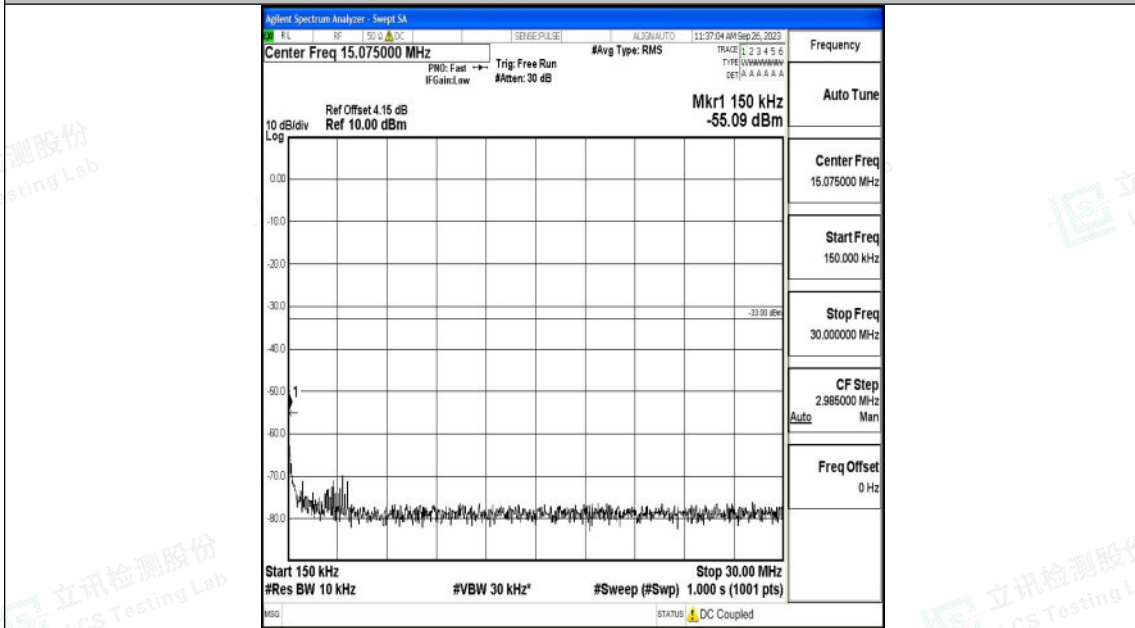

Band25_3MHz_16QAM_26675_1RB#0_0.15~30_0.15~30

Shenzhen LCS Compliance Testing Laboratory Ltd.
Add: 101, 201 Bldg A & 301 Bldg C, Juji Industrial Park Yabianxueziwei, Shajing Street,
Baoan District, Shenzhen, 518000, China
Tel: +(86) 0755-82591330 | E-mail: webmaster@lcs-cert.com | Web: www.lcs-cert.com
Scan code to check authenticity