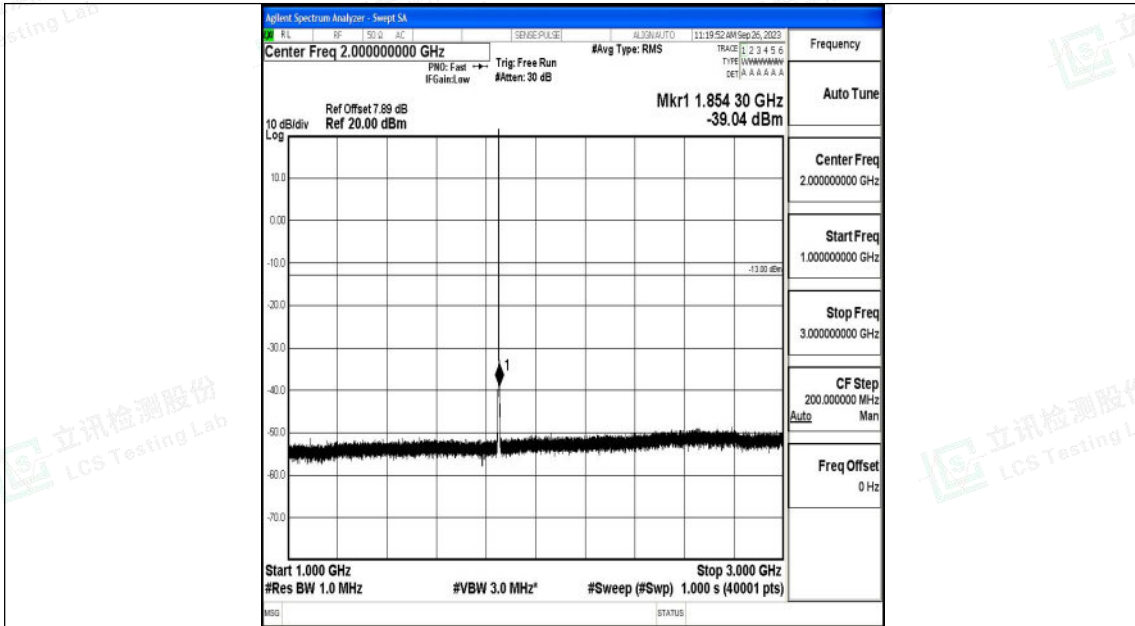

Band25\_1.4MHz\_16QAM\_26047\_1RB#0\_0.15~30\_0.15~30

Band25\_1.4MHz\_16QAM\_26047\_1RB#0\_30~1000\_30~1000

Shenzhen LCS Compliance Testing Laboratory Ltd.  
 Add: 101, 201 Bldg A & 301 Bldg C, Juji Industrial Park Yabianxueziwei, Shajing Street,  
 Baoan District, Shenzhen, 518000, China  
 Tel: +(86) 0755-82591330 | E-mail: webmaster@lcs-cert.com | Web: www.lcs-cert.com  
 Scan code to check authenticity