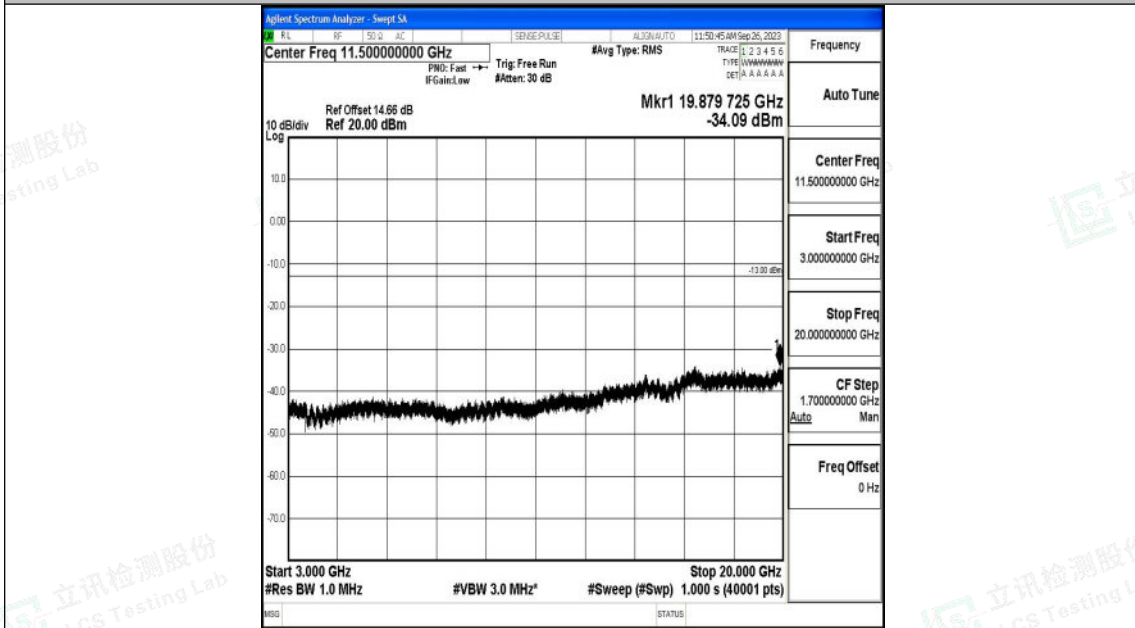

Band25_5MHz_16QAM_26065_1RB#0_3000~20000_3000~20000

Shenzhen LCS Compliance Testing Laboratory Ltd.
Add: 101, 201 Bldg A & 301 Bldg C, Juji Industrial Park Yabianxueziwei, Shajing Street,
Baoan District, Shenzhen, 518000, China
Tel: +(86) 0755-82591330 | E-mail: webmaster@lcs-cert.com | Web: www.lcs-cert.com
Scan code to check authenticity