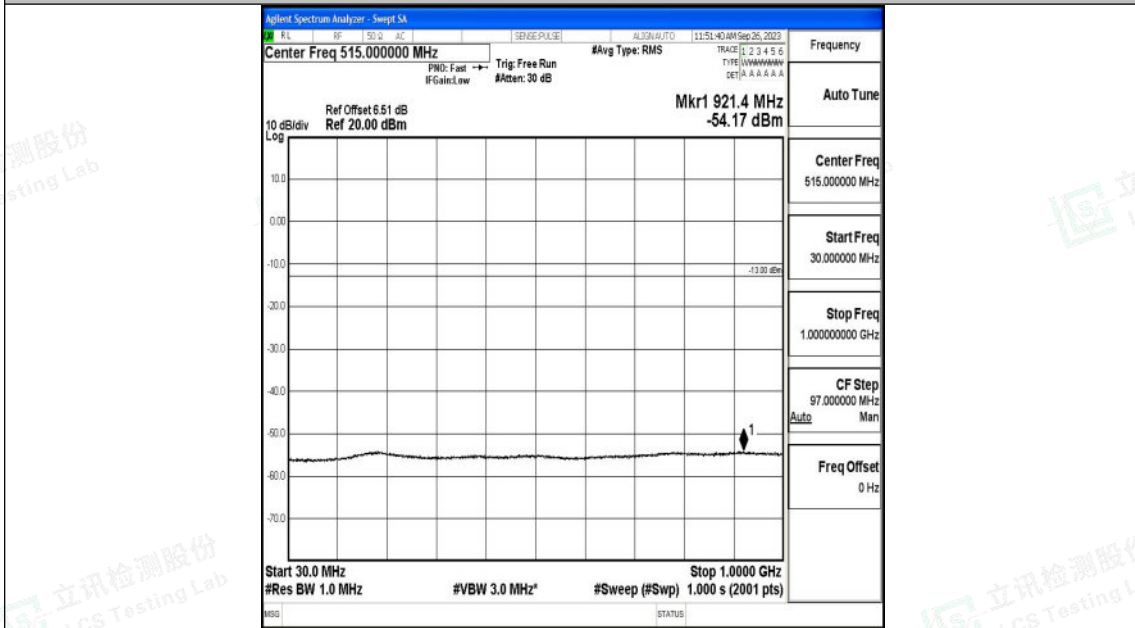

Band25_5MHz_16QAM_26365_1RB#0_30~1000_30~1000