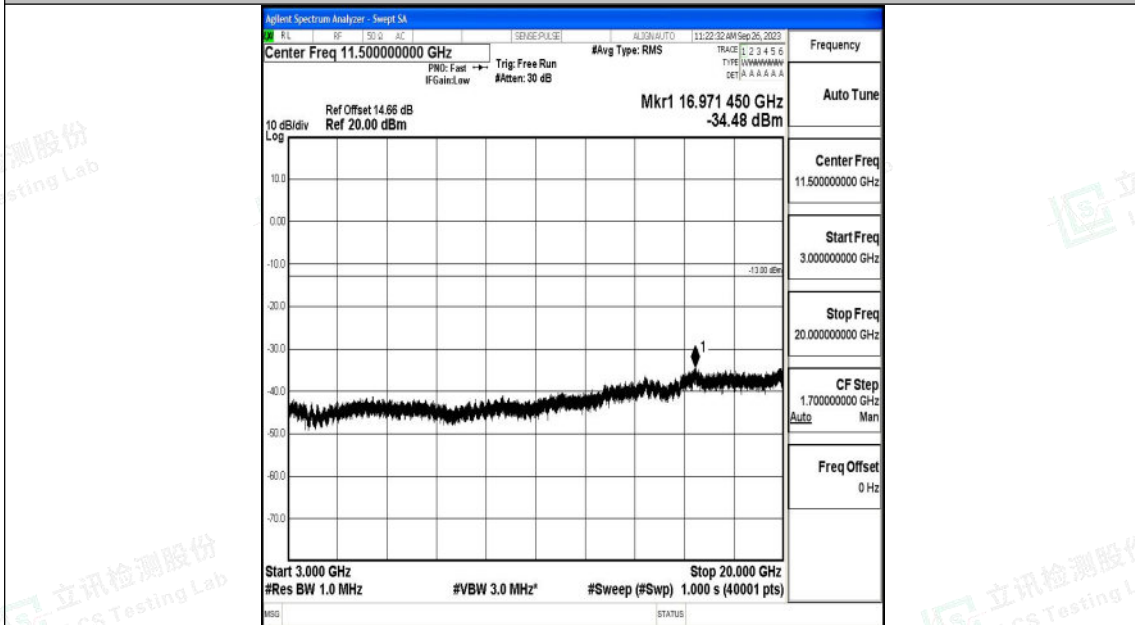

Band25\_1.4MHz\_16QAM\_26683\_1RB#0\_0.15~30\_0.15~30

Band25\_1.4MHz\_16QAM\_26683\_1RB#0\_30~1000\_30~1000

Band25\_1.4MHz\_16QAM\_26683\_1RB#0\_1000~3000\_1000~3000

Band25\_1.4MHz\_16QAM\_26683\_1RB#0\_3000~20000\_3000~20000