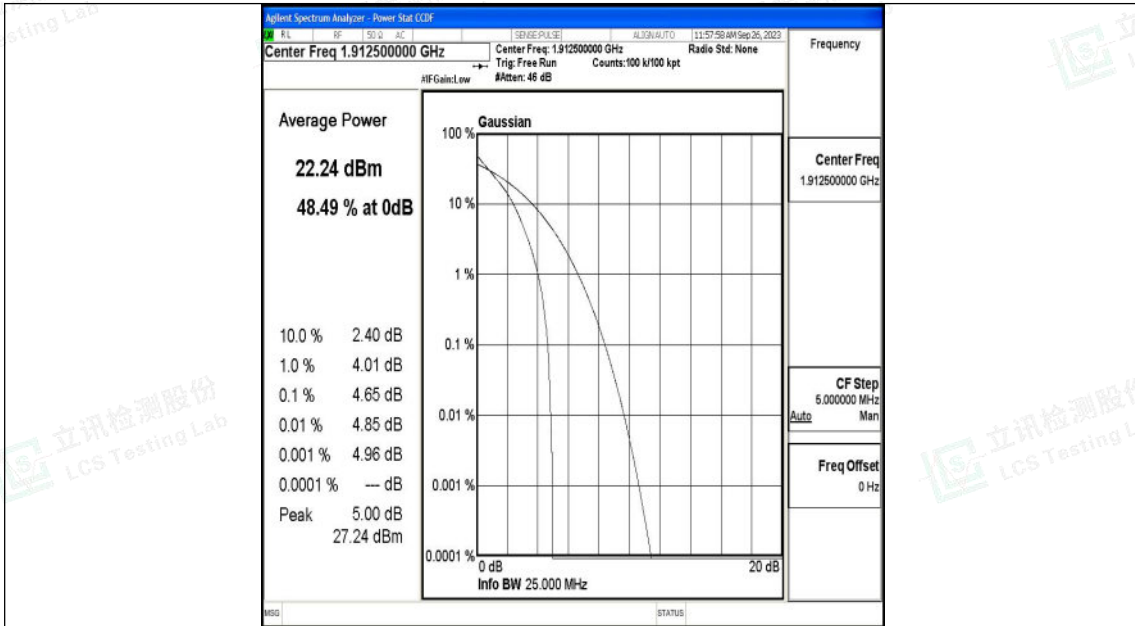

Shenzhen LCS Compliance Testing Laboratory Ltd.
Add: 101, 201 Bldg A & 301 Bldg C, Juji Industrial Park Yabianxueziwei, Shajing Street,
Baoan District, Shenzhen, 518000, China
Tel: +(86) 0755-82591330 | E-mail: webmaster@lcs-cert.com | Web: www.lcs-cert.com
Scan code to check authenticity