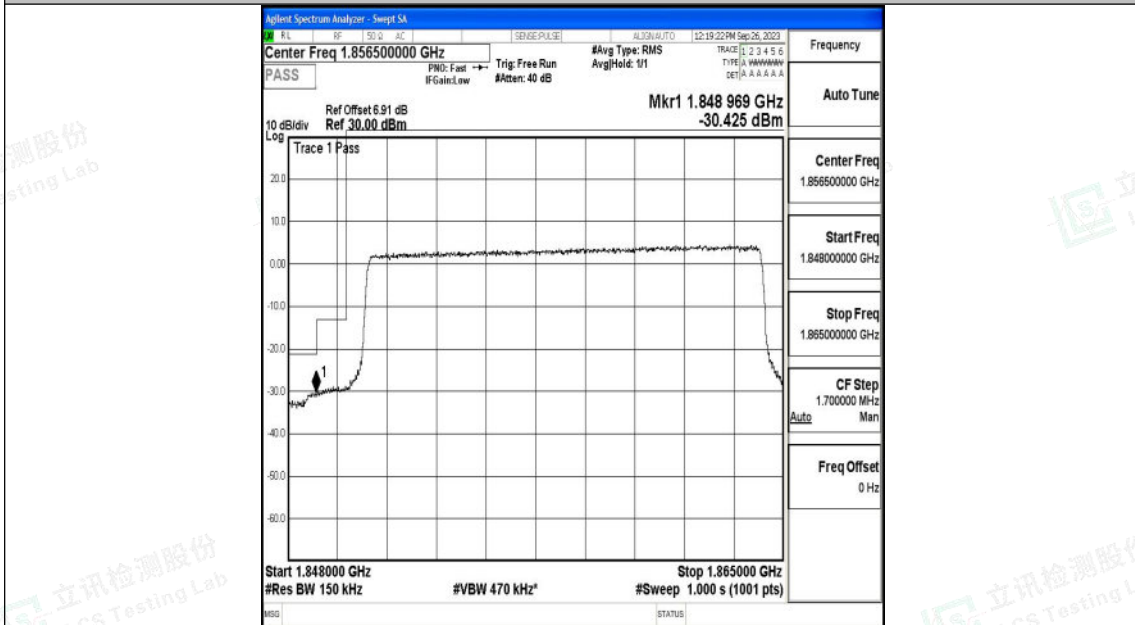

Band25_10MHz_16QAM_26640_50RB#0

Band25_15MHz_QPSK_26115_75RB#0

Shenzhen LCS Compliance Testing Laboratory Ltd.
Add: 101, 201 Bldg A & 301 Bldg C, Juji Industrial Park Yabianxueziwei, Shajing Street,
Baoan District, Shenzhen, 518000, China
Tel: +(86) 0755-82591330 | E-mail: webmaster@lcs-cert.com | Web: www.lcs-cert.com
Scan code to check authenticity