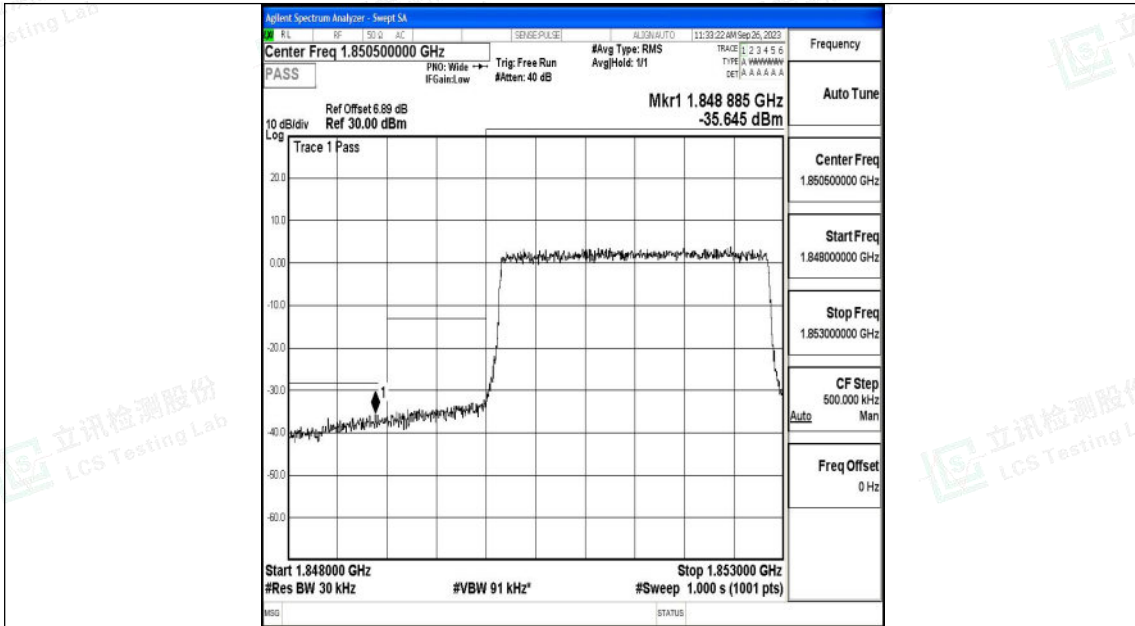

Test Graphs

Band25_1.4MHz_16QAM_26683_6RB#0

Band25_3MHz_QPSK_26055_15RB#0

Shenzhen LCS Compliance Testing Laboratory Ltd.
 Add: 101, 201 Bldg A & 301 Bldg C, Juji Industrial Park Yabianxueziwei, Shajing Street,
 Baoan District, Shenzhen, 518000, China
 Tel: +(86) 0755-82591330 | E-mail: webmaster@lcs-cert.com | Web: www.lcs-cert.com
 Scan code to check authenticity