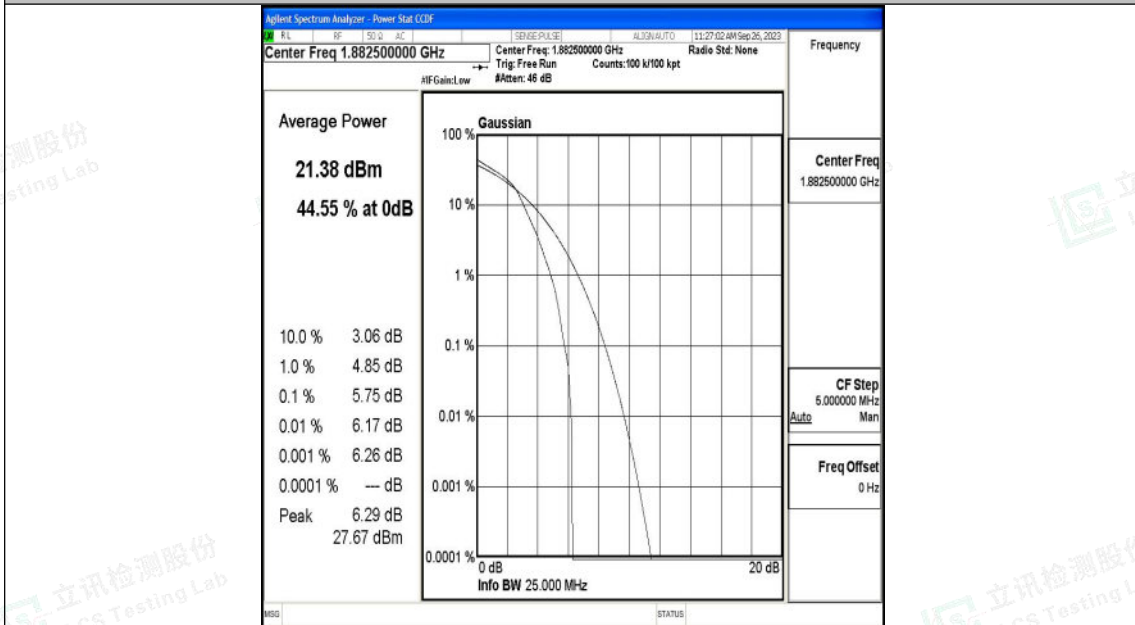

1.4MHz-26365