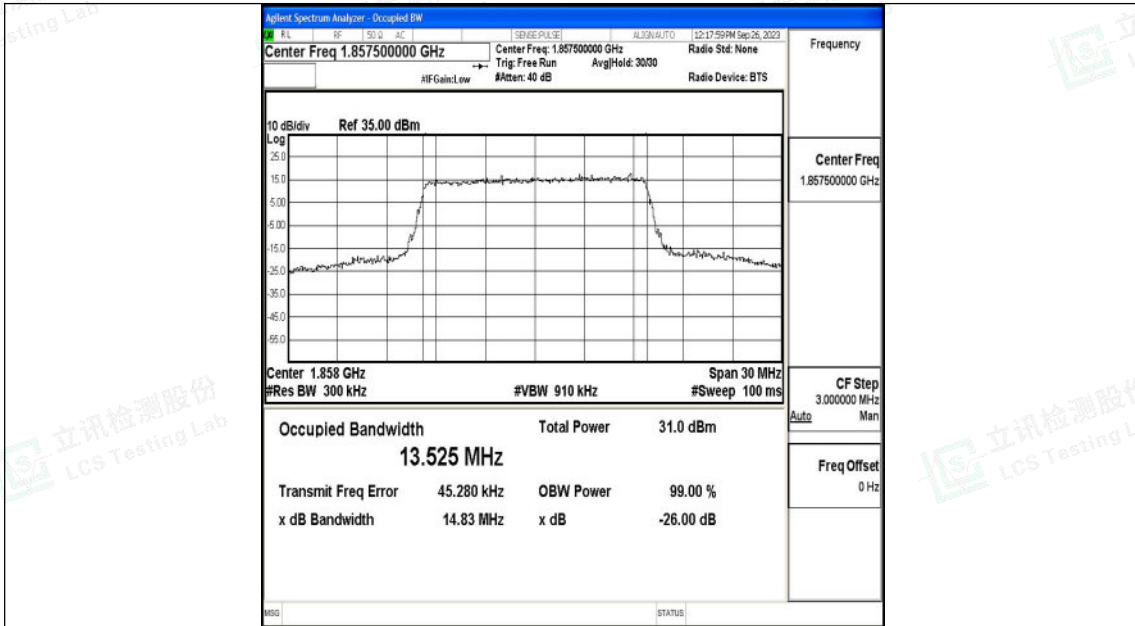

10MHz-26365

10MHz-26365

10MHz-26640

10MHz-26640

Shenzhen LCS Compliance Testing Laboratory Ltd.
 Add: 101, 201 Bldg A & 301 Bldg C, Juji Industrial Park Yabianxueziwei, Shajing Street,
 Baoan District, Shenzhen, 518000, China
 Tel: +(86) 0755-82591330 | E-mail: webmaster@lcs-cert.com | Web: www.lcs-cert.com
 Scan code to check authenticity