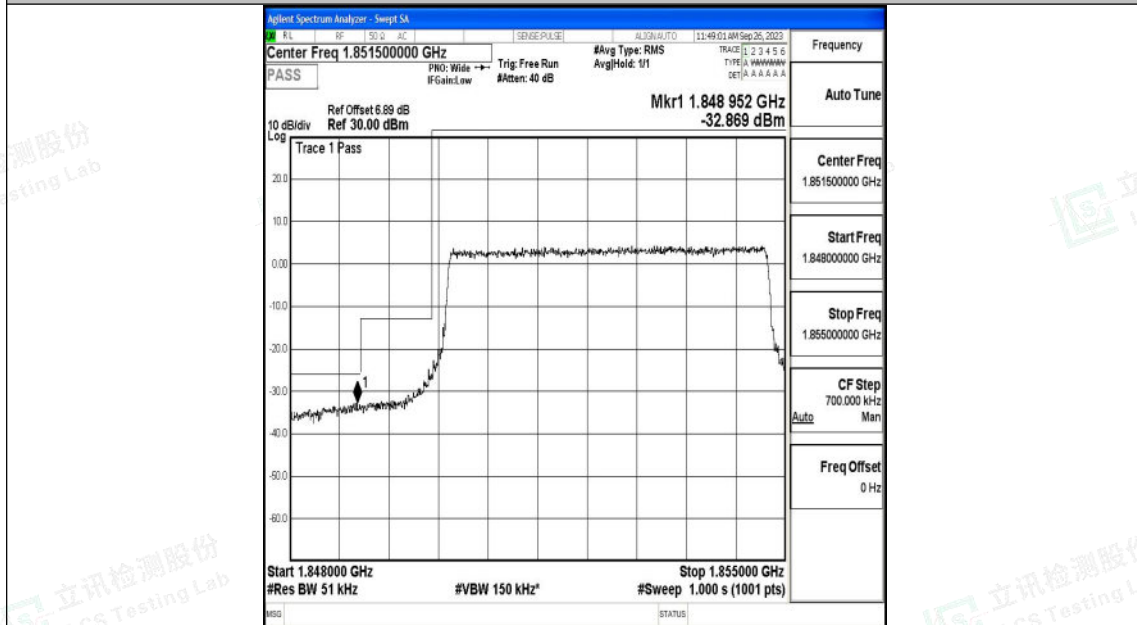

Band25_3MHz_16QAM_26055_15RB#0

Band25_3MHz_QPSK_26675_15RB#0

Band25_3MHz_16QAM_26675_15RB#0

Band25_5MHz_QPSK_26065_25RB#0

Shenzhen LCS Compliance Testing Laboratory Ltd.
Add: 101, 201 Bldg A & 301 Bldg C, Juji Industrial Park Yabianxueziwei, Shajing Street,
Baoan District, Shenzhen, 518000, China
Tel: +(86) 0755-82591330 | E-mail: webmaster@lcs-cert.com | Web: www.lcs-cert.com
Scan code to check authenticity