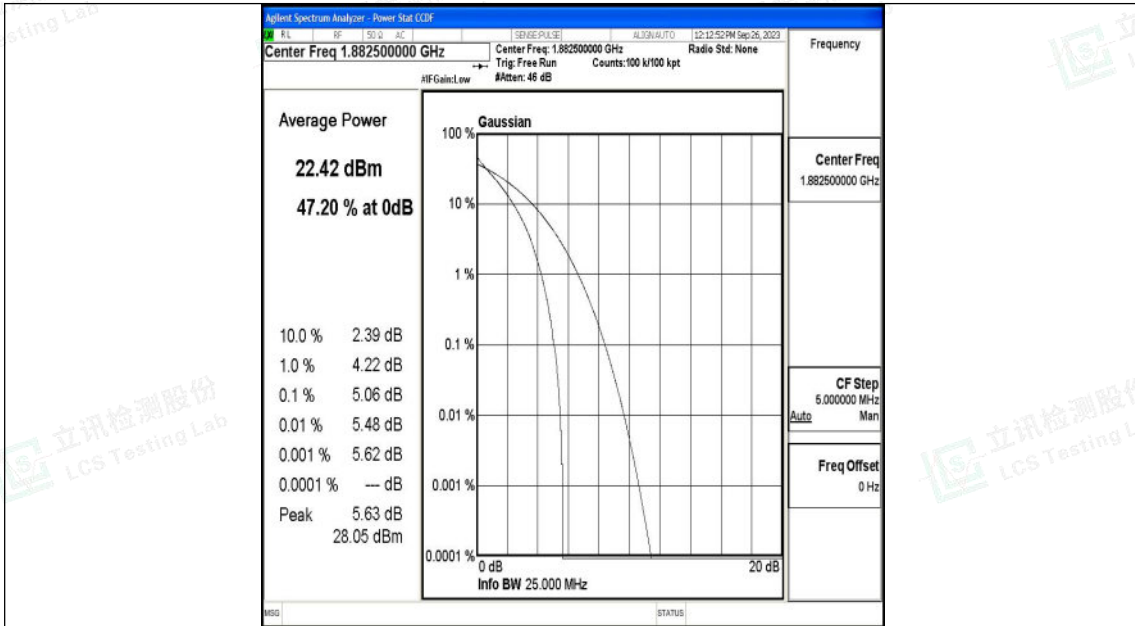

10MHz-26365