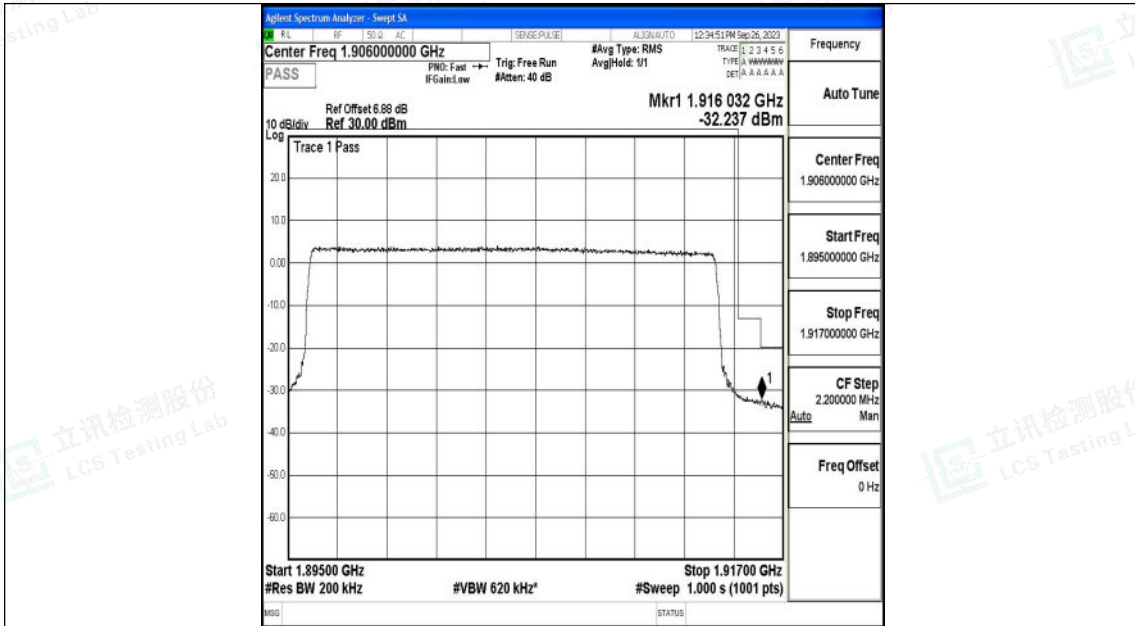

Band25_5MHz_16QAM_26065_25RB#0

Band25_5MHz_QPSK_26665_25RB#0

Band25_10MHz_QPSK_26090_50RB#0

Band25_20MHz_16QAM_26140_100RB#0

Shenzhen LCS Compliance Testing Laboratory Ltd.
 Add: 101, 201 Bldg A & 301 Bldg C, Juji Industrial Park Yabianxueziwei, Shajing Street,
 Baoan District, Shenzhen, 518000, China
 Tel: +(86) 0755-82591330 | E-mail: webmaster@lcs-cert.com | Web: www.lcs-cert.com
 Scan code to check authenticity