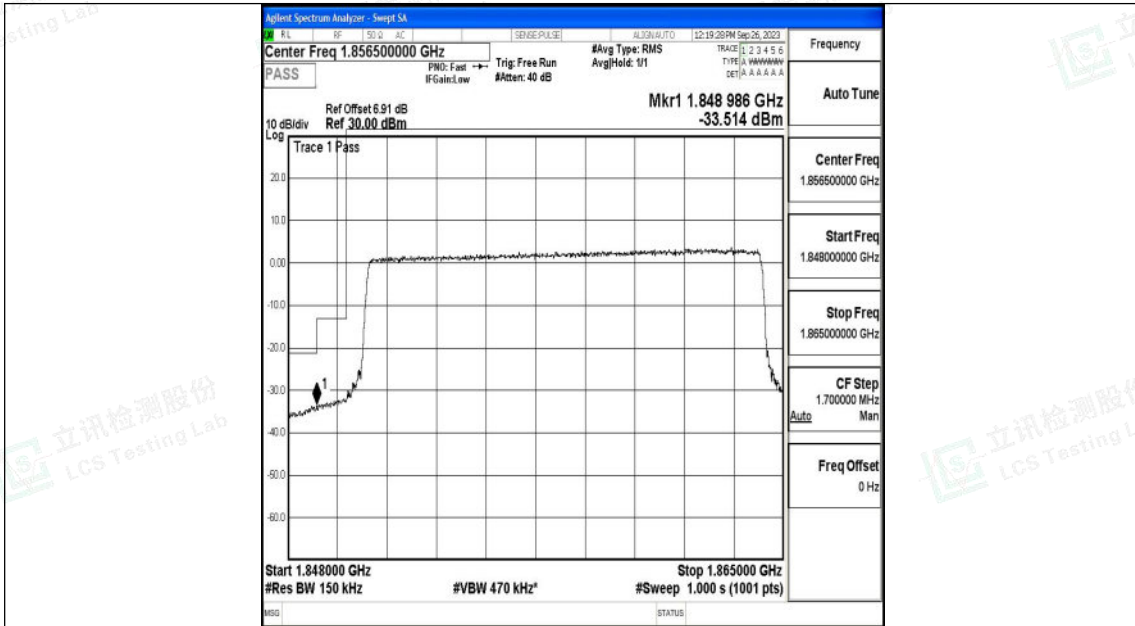

Band25_15MHz_QPSK_26115_75RB#0

Band25_15MHz_16QAM_26115_75RB#0