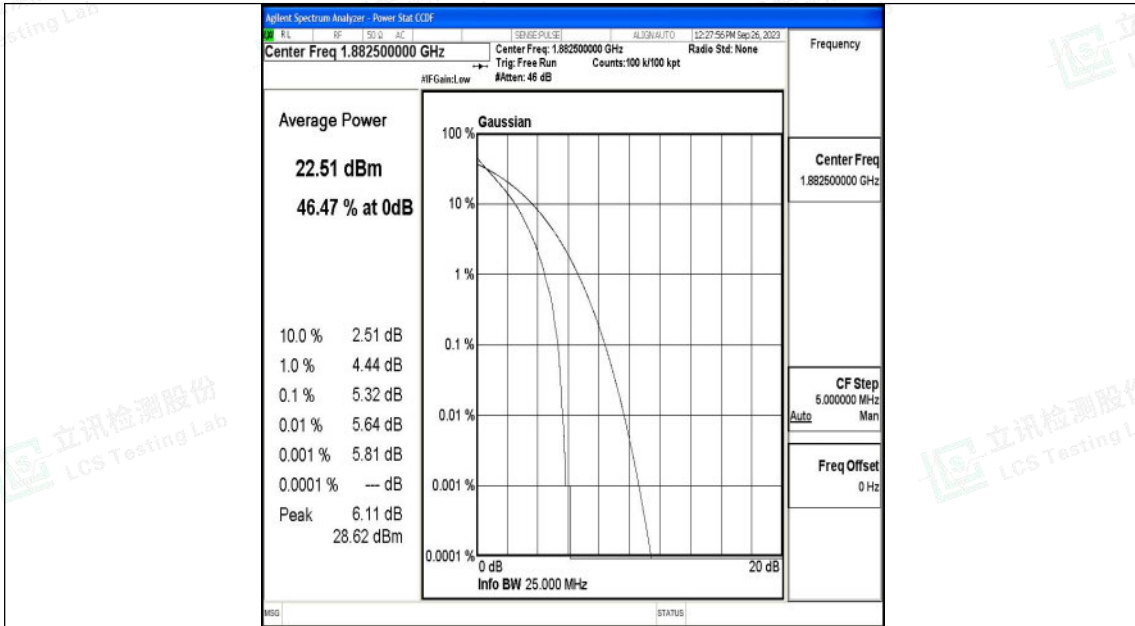

15MHz-26365