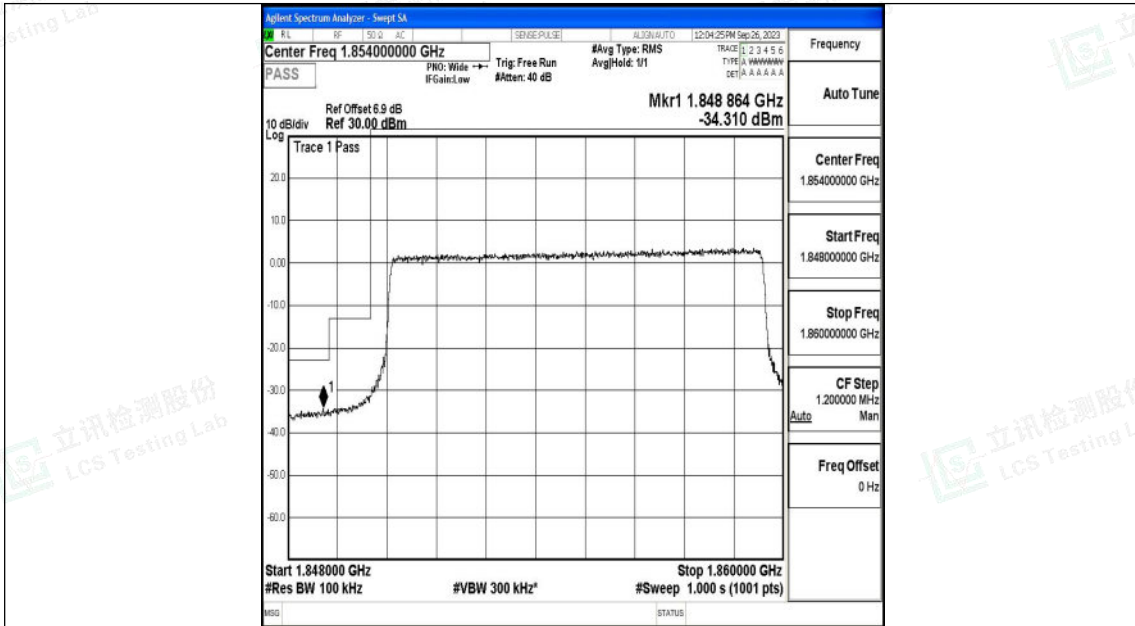

Band25_5MHz_16QAM_26665_25RB#0

Band25_10MHz_16QAM_26090_50RB#0