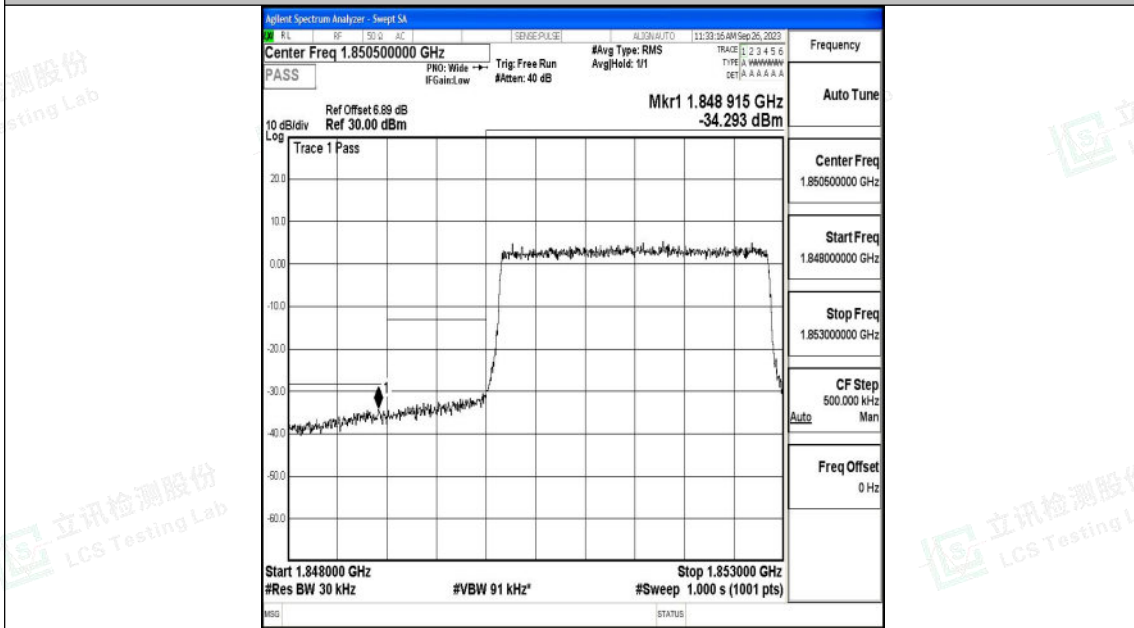

Band25_1.4MHz_16QAM_26683_6RB#0

Band25_3MHz_QPSK_26055_15RB#0

Shenzhen LCS Compliance Testing Laboratory Ltd.
Add: 101, 201 Bldg A & 301 Bldg C, Juji Industrial Park Yabianxueziwei, Shajing Street,
Baoan District, Shenzhen, 518000, China
Tel: +(86) 0755-82591330 | E-mail: webmaster@lcs-cert.com | Web: www.lcs-cert.com
Scan code to check authenticity