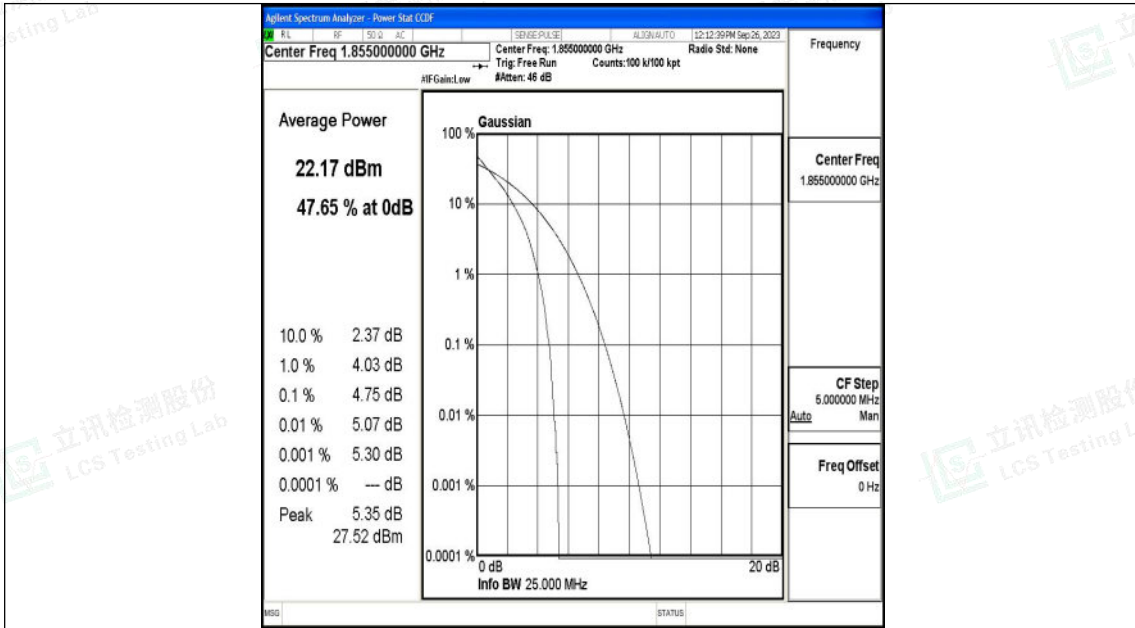

10MHz-26090