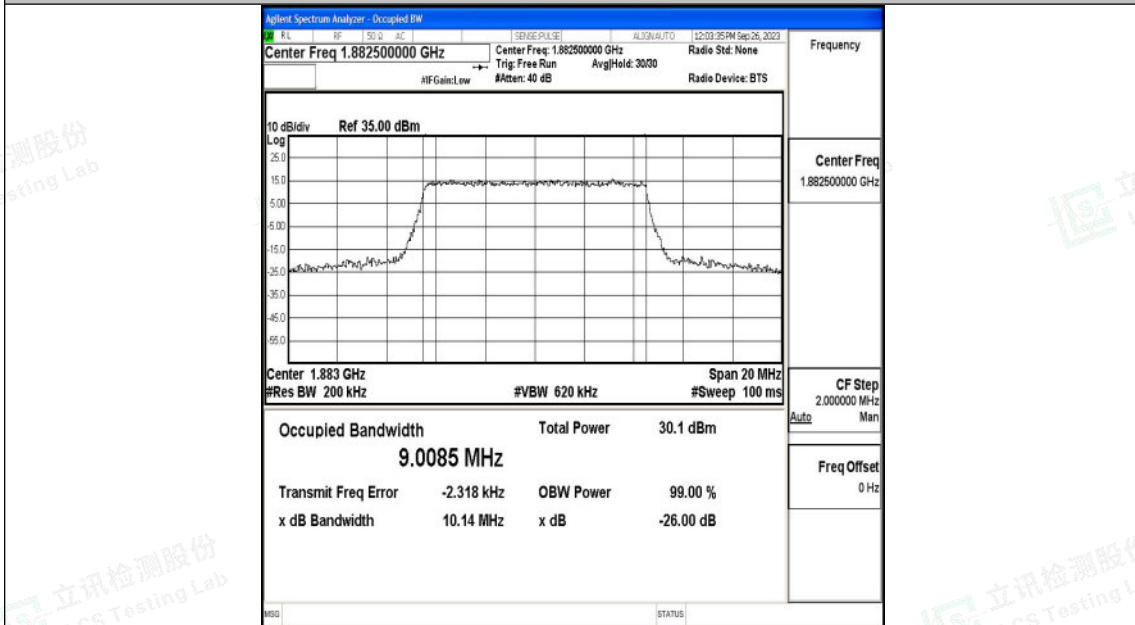

10MHz-26365