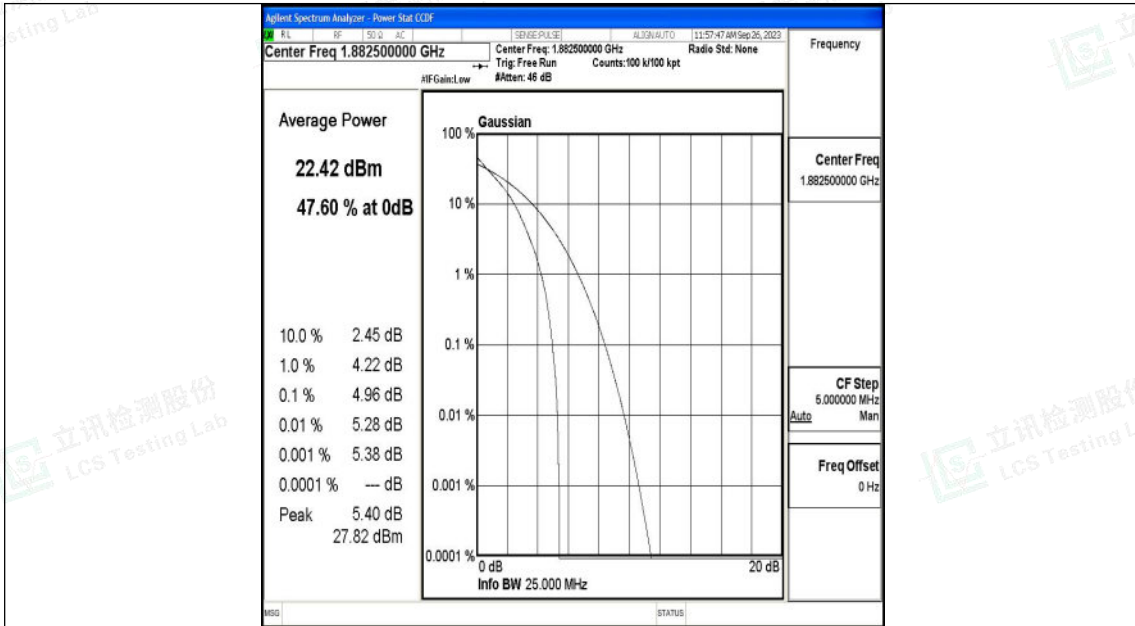

Shenzhen LCS Compliance Testing Laboratory Ltd.
Add: 101, 201 Bldg A & 301 Bldg C, Juji Industrial Park Yabianxueziwei, Shajing Street,
Baoan District, Shenzhen, 518000, China
Tel: +(86) 0755-82591330 | E-mail: webmaster@lcs-cert.com | Web: www.lcs-cert.com
Scan code to check authenticity