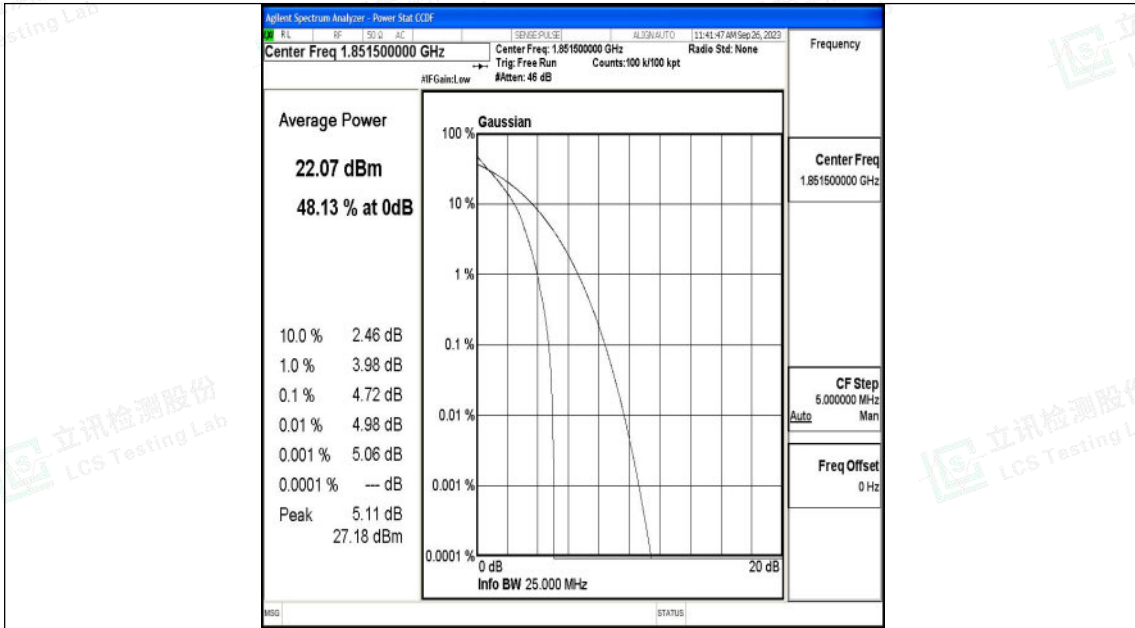

1.4MHz-26365

1.4MHz-26365

1.4MHz-26683

1.4MHz-26683

3MHz-26055

3MHz-26055

Shenzhen LCS Compliance Testing Laboratory Ltd.
 Add: 101, 201 Bldg A & 301 Bldg C, Juji Industrial Park Yabianxueziwei, Shajing Street,
 Baoan District, Shenzhen, 518000, China
 Tel: +(86) 0755-82591330 | E-mail: webmaster@lcs-cert.com | Web: www.lcs-cert.com
 Scan code to check authenticity