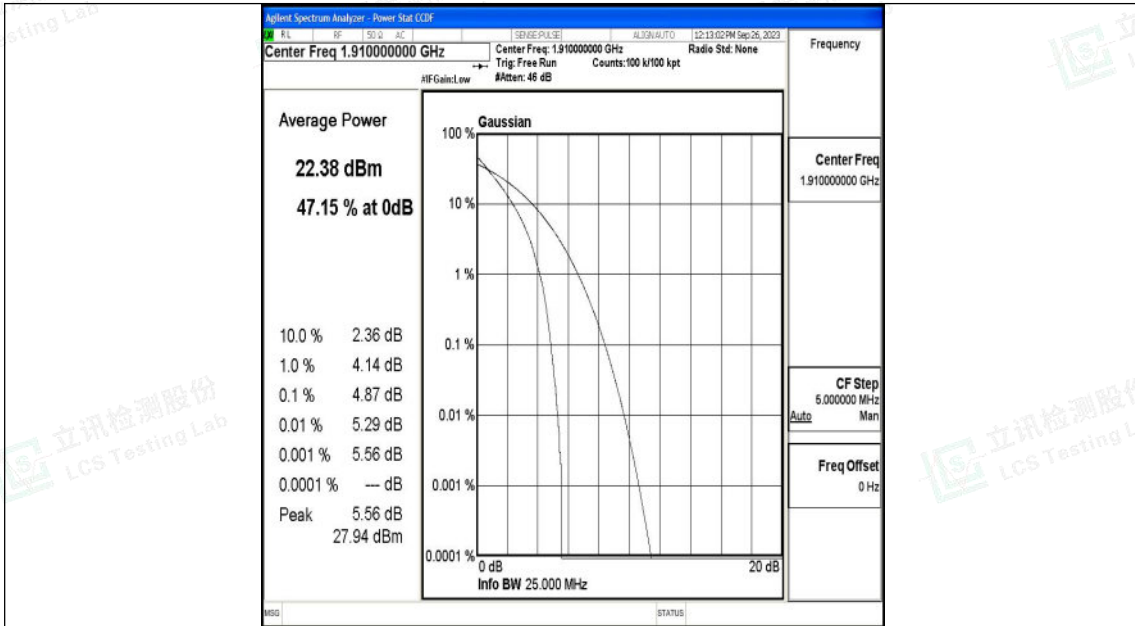

10MHz-26640