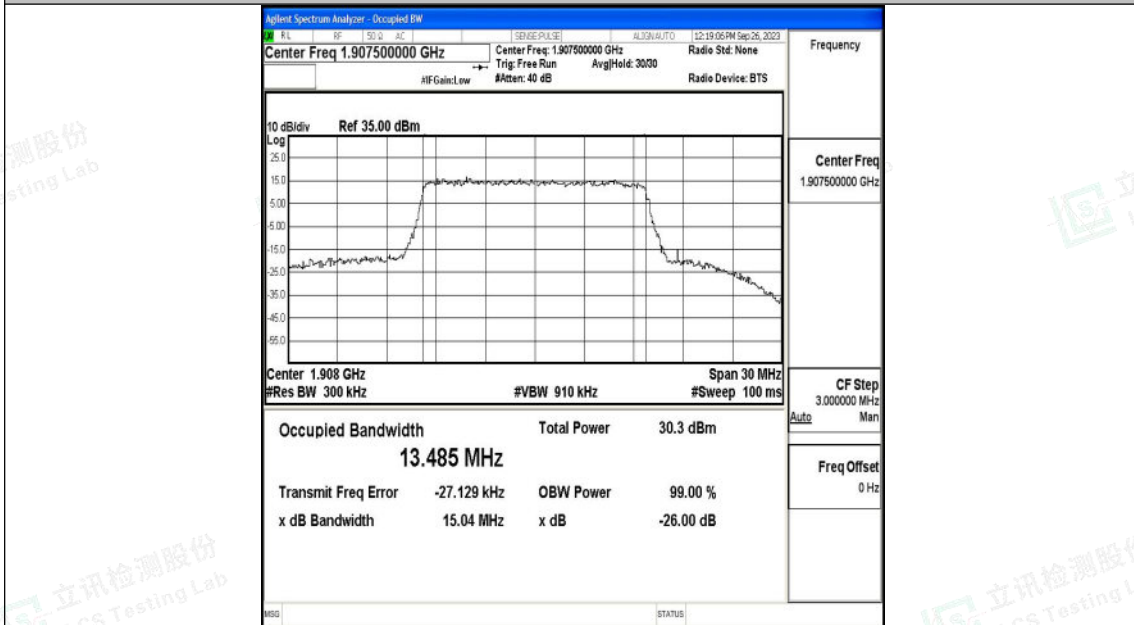

15MHz-26615

Shenzhen LCS Compliance Testing Laboratory Ltd.
Add: 101, 201 Bldg A & 301 Bldg C, Juji Industrial Park Yabianxueziwei, Shajing Street,
Baoan District, Shenzhen, 518000, China
Tel: +(86) 0755-82591330 | E-mail: webmaster@lcs-cert.com | Web: www.lcs-cert.com
Scan code to check authenticity