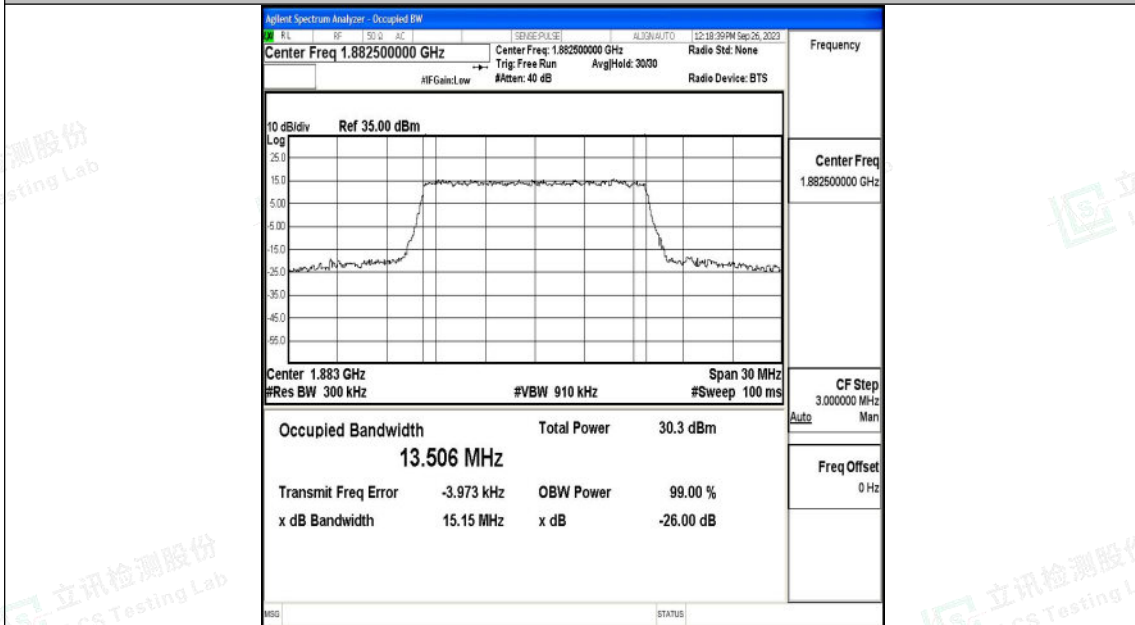

15MHz-26115

15MHz-26115

15MHz-26365

15MHz-26365

Shenzhen LCS Compliance Testing Laboratory Ltd.
 Add: 101, 201 Bldg A & 301 Bldg C, Juji Industrial Park Yabianxueziwei, Shajing Street,
 Baoan District, Shenzhen, 518000, China
 Tel: +(86) 0755-82591330 | E-mail: webmaster@lcs-cert.com | Web: www.lcs-cert.com
 Scan code to check authenticity