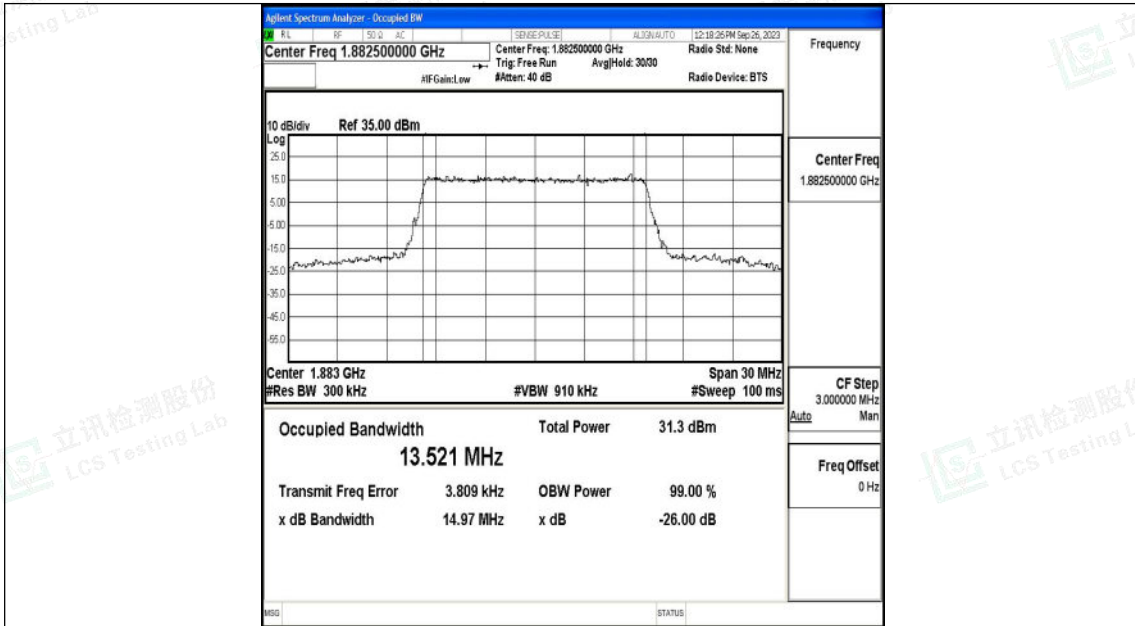

15MHz-26365