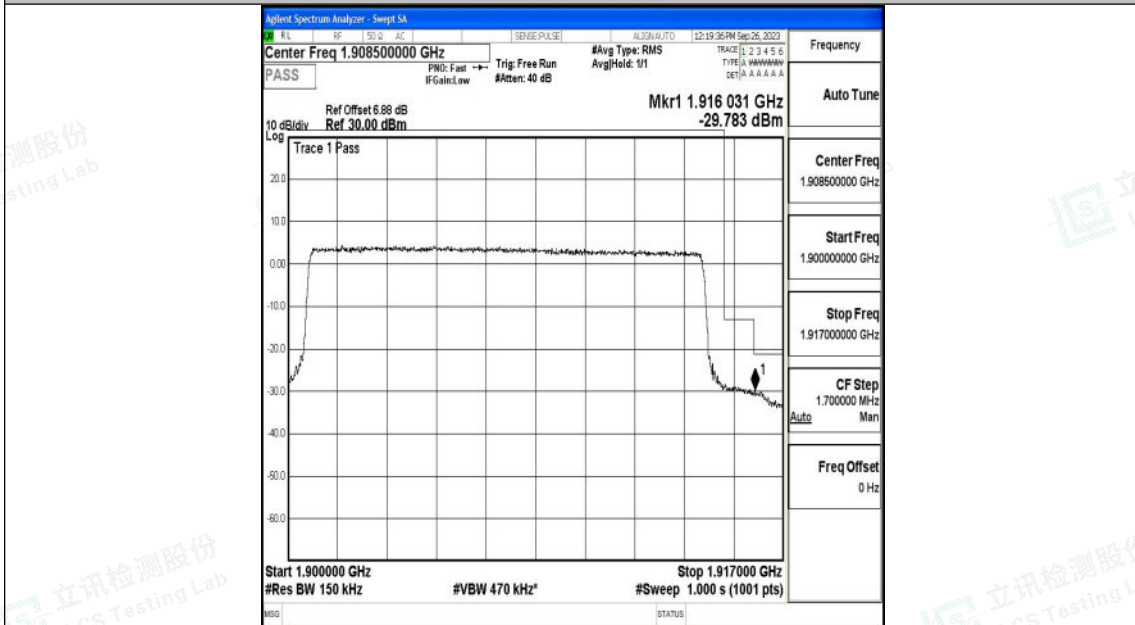

Band25_15MHz_16QAM_26115_75RB#0

Band25_15MHz_QPSK_26615_75RB#0

Shenzhen LCS Compliance Testing Laboratory Ltd.
Add: 101, 201 Bldg A & 301 Bldg C, Juji Industrial Park Yabianxueziwei, Shajing Street,
Baoan District, Shenzhen, 518000, China
Tel: +(86) 0755-82591330 | E-mail: webmaster@lcs-cert.com | Web: www.lcs-cert.com
Scan code to check authenticity