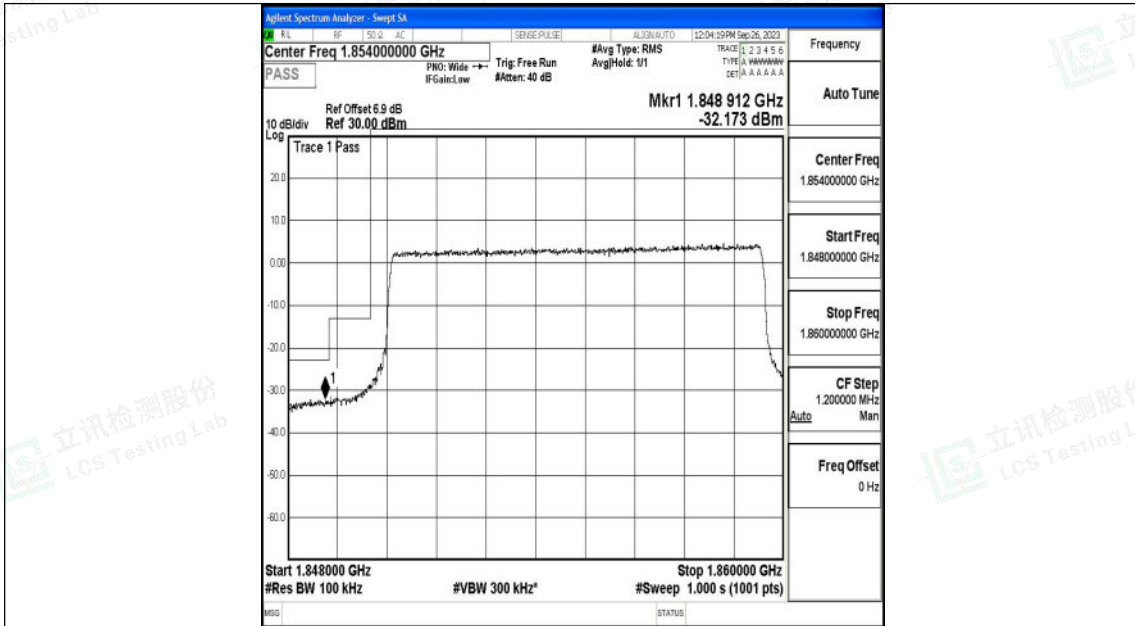

Band25_5MHz_QPSK_26665_25RB#0

Band25_10MHz_QPSK_26090_50RB#0