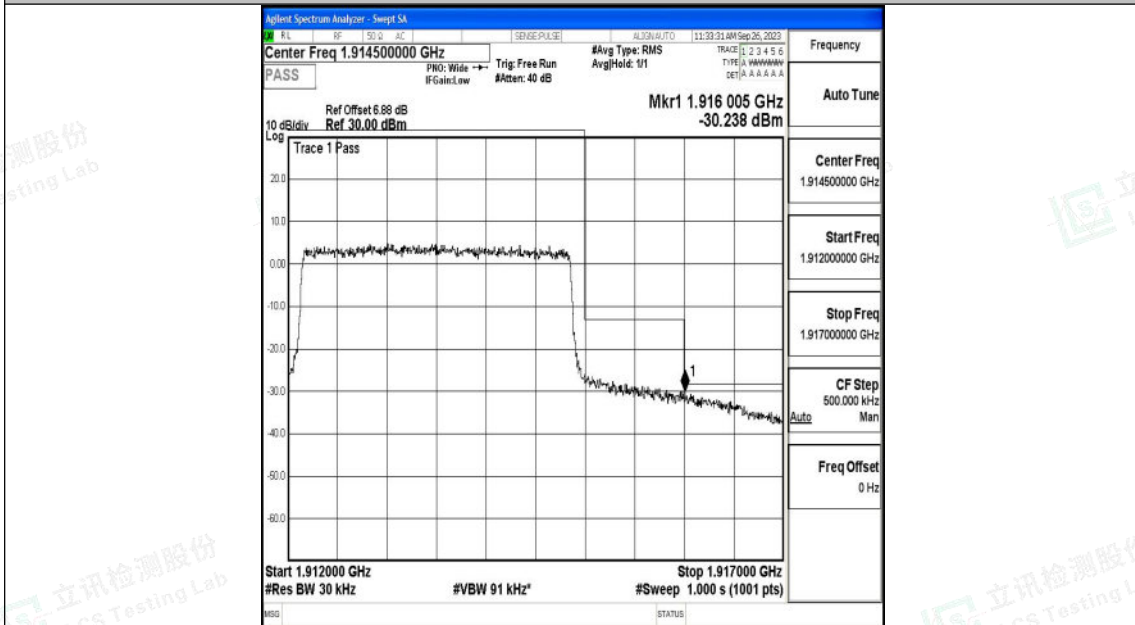

Band25_3MHz_16QAM_26055_15RB#0

Band25_3MHz_QPSK_26675_15RB#0