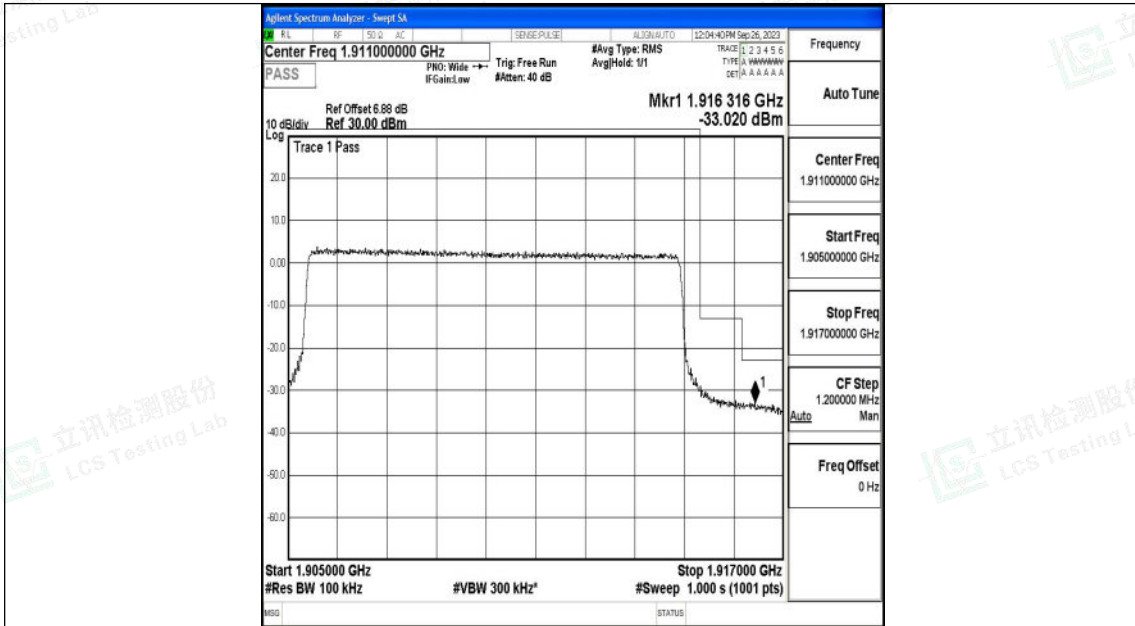

Band25_10MHz_QPSK_26640_50RB#0

Band25_10MHz_16QAM_26640_50RB#0