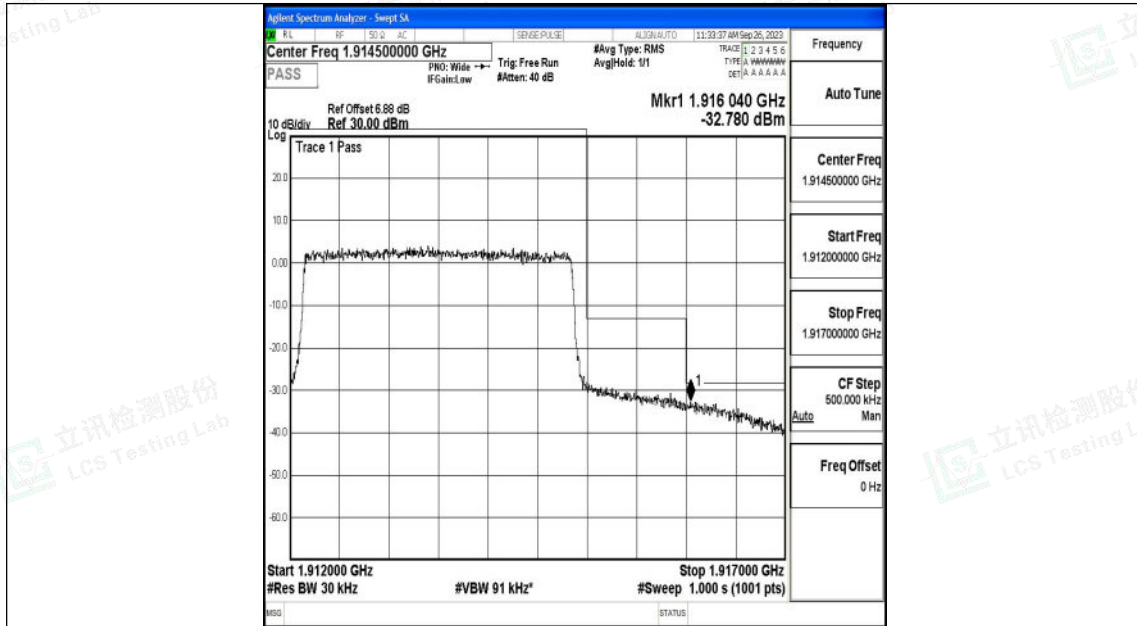

Band25_3MHz_QPSK_26675_15RB#0

Band25_3MHz_16QAM_26675_15RB#0