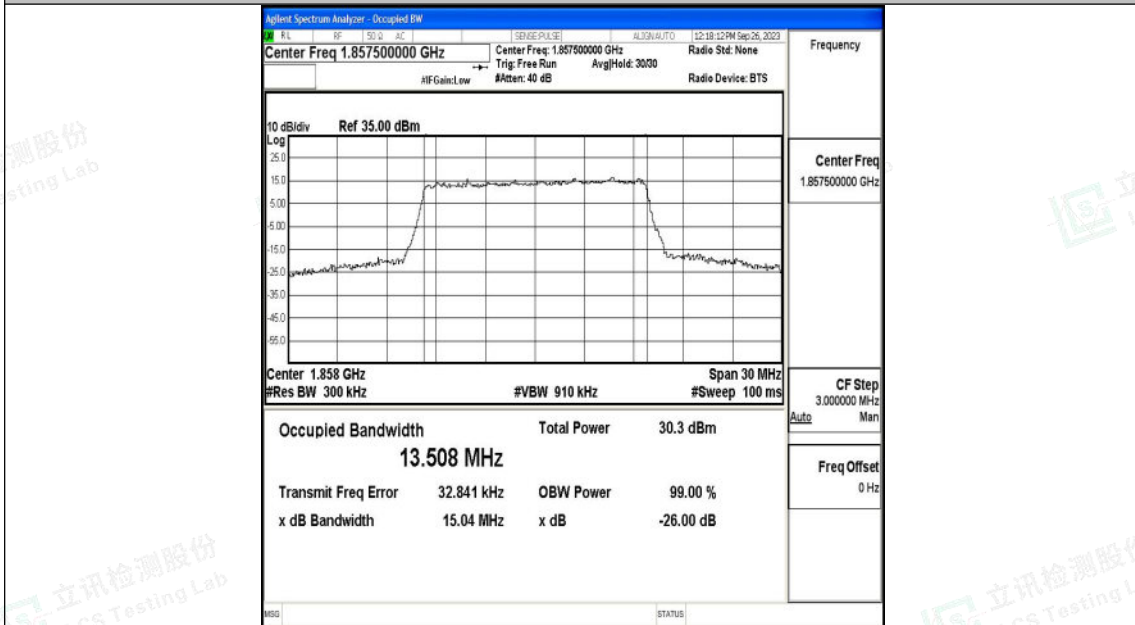

15MHz-26115