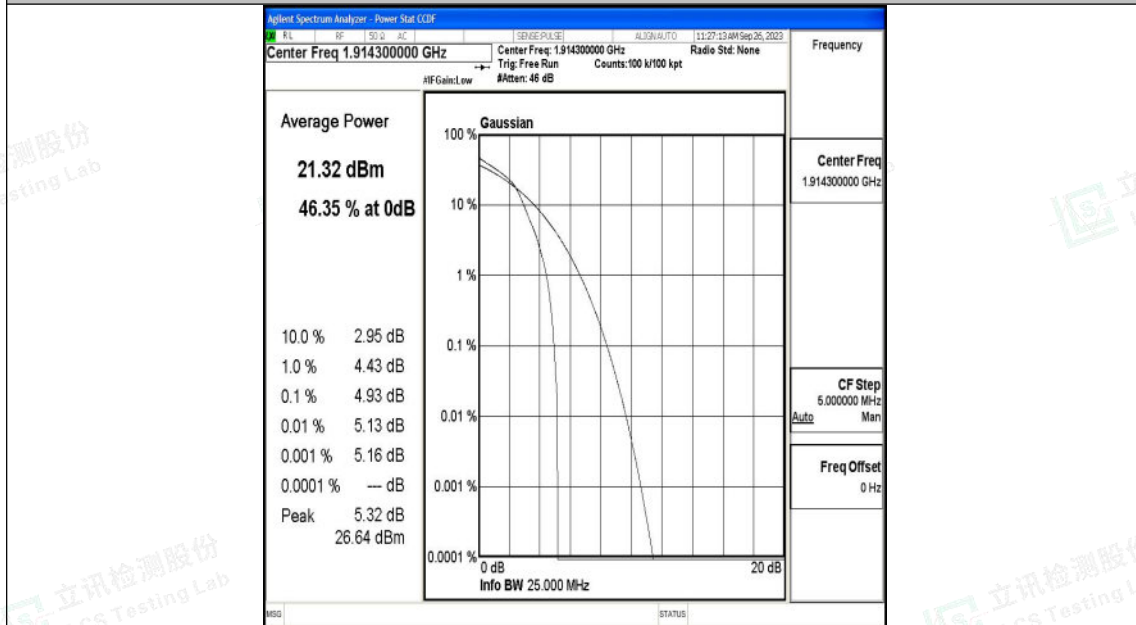

1.4MHz-26365

1.4MHz-26365

1.4MHz-26683

1.4MHz-26683

3MHz-26055

3MHz-26055

Shenzhen LCS Compliance Testing Laboratory Ltd.
 Add: 101, 201 Bldg A & 301 Bldg C, Juji Industrial Park Yabianxueziwei, Shajing Street,
 Baoan District, Shenzhen, 518000, China
 Tel: +(86) 0755-82591330 | E-mail: webmaster@lcs-cert.com | Web: www.lcs-cert.com
 Scan code to check authenticity