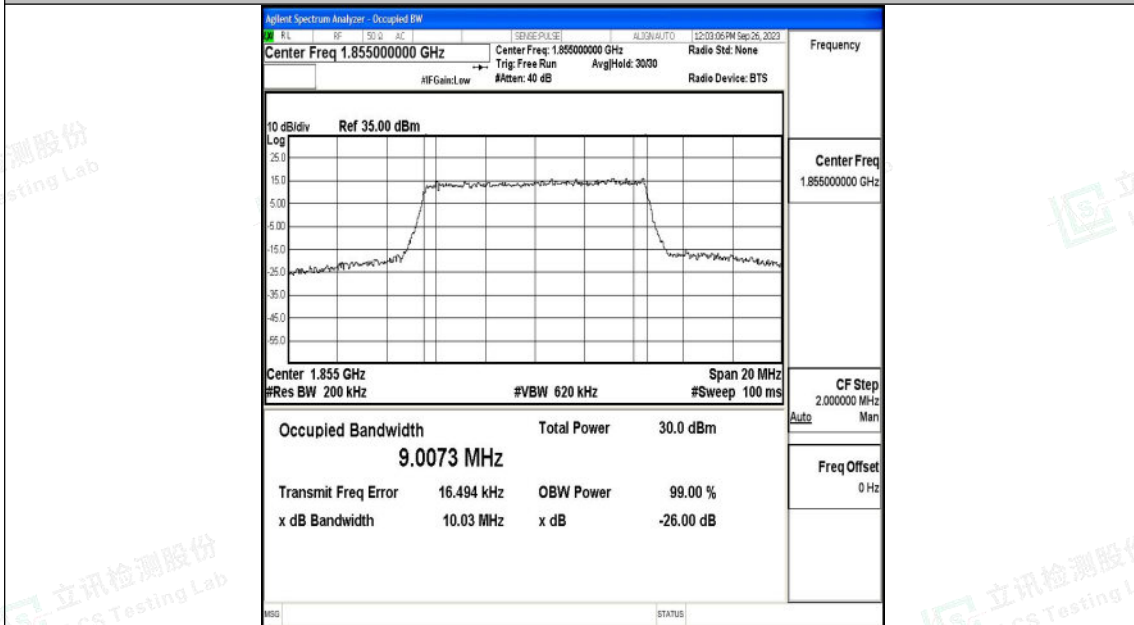

10MHz-26090

Shenzhen LCS Compliance Testing Laboratory Ltd.
Add: 101, 201 Bldg A & 301 Bldg C, Juji Industrial Park Yabianxueziwei, Shajing Street,
Baoan District, Shenzhen, 518000, China
Tel: +(86) 0755-82591330 | E-mail: webmaster@lcs-cert.com | Web: www.lcs-cert.com
Scan code to check authenticity