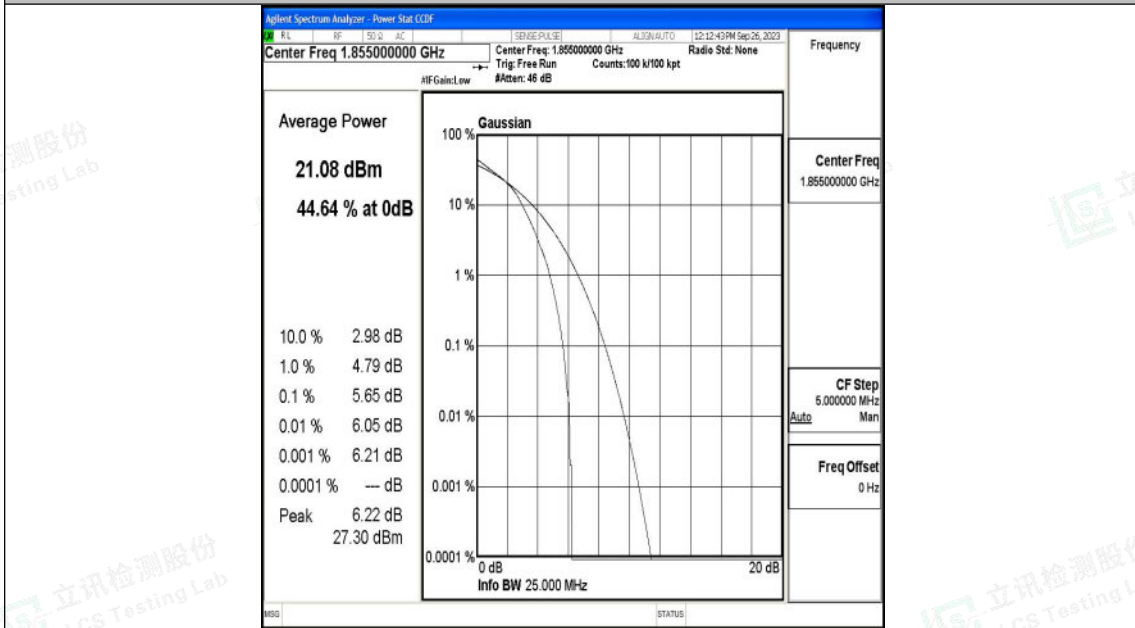

10MHz-26090

Shenzhen LCS Compliance Testing Laboratory Ltd.
Add: 101, 201 Bldg A & 301 Bldg C, Juji Industrial Park Yabianxueziwei, Shajing Street,
Baoan District, Shenzhen, 518000, China
Tel: +(86) 0755-82591330 | E-mail: webmaster@lcs-cert.com | Web: www.lcs-cert.com
Scan code to check authenticity