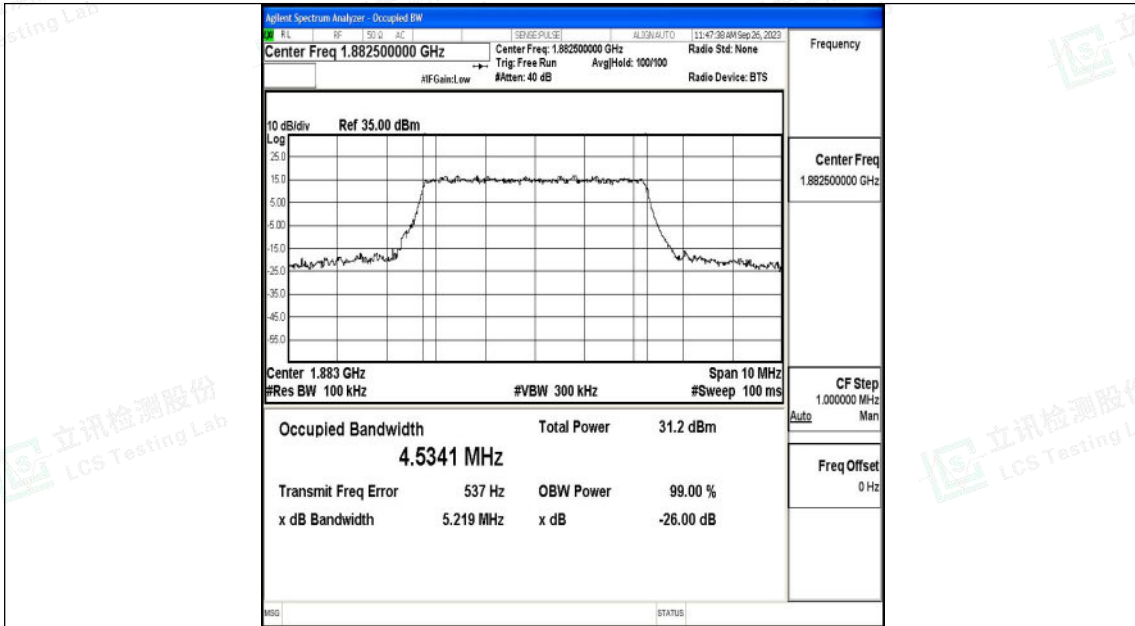

3MHz-26675

3MHz-26675

5MHz-26065

5MHz-26065

Shenzhen LCS Compliance Testing Laboratory Ltd.
 Add: 101, 201 Bldg A & 301 Bldg C, Juji Industrial Park Yabianxueziwei, Shajing Street,
 Baoan District, Shenzhen, 518000, China
 Tel: +(86) 0755-82591330 | E-mail: webmaster@lcs-cert.com | Web: www.lcs-cert.com
 Scan code to check authenticity