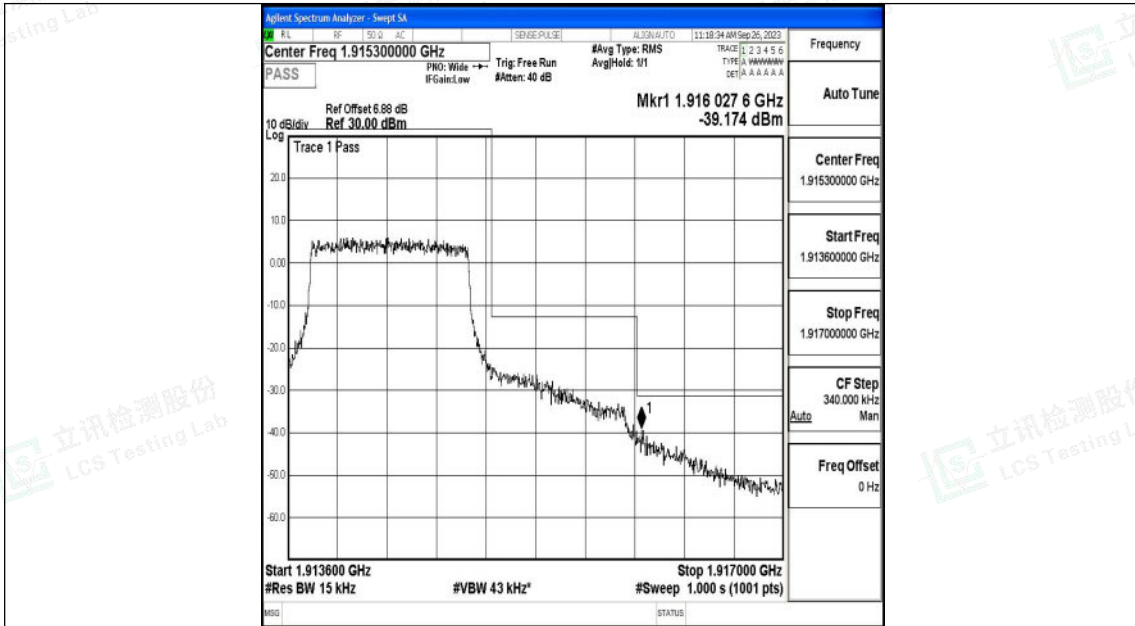

Band25_1.4MHz_16QAM_26047_6RB#0

Band25_1.4MHz_QPSK_26683_6RB#0