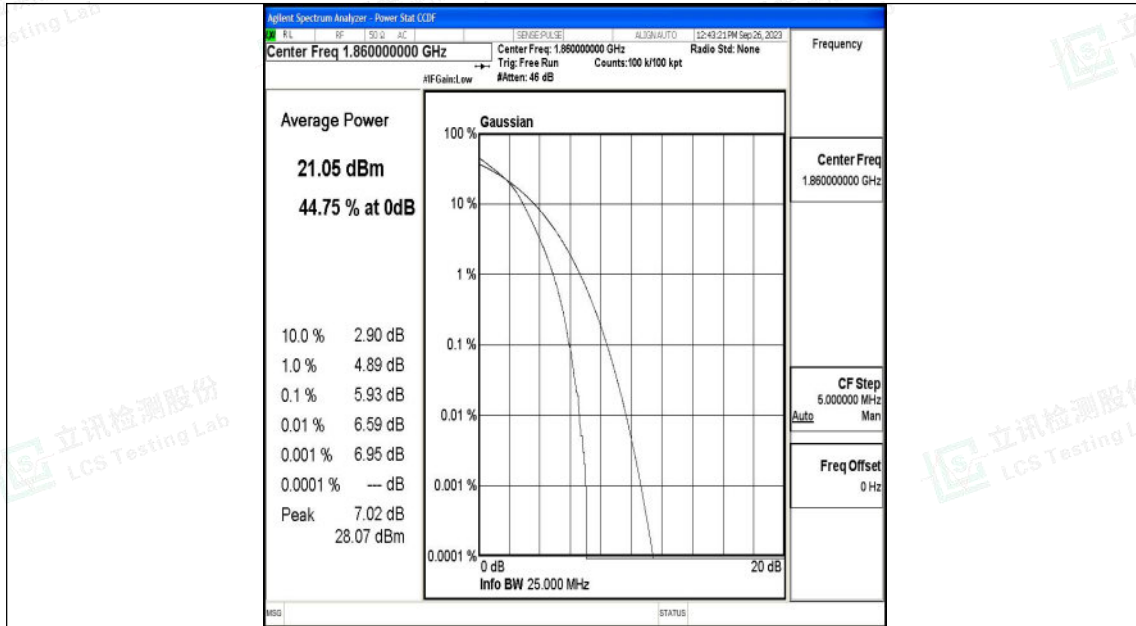

20MHz-26140