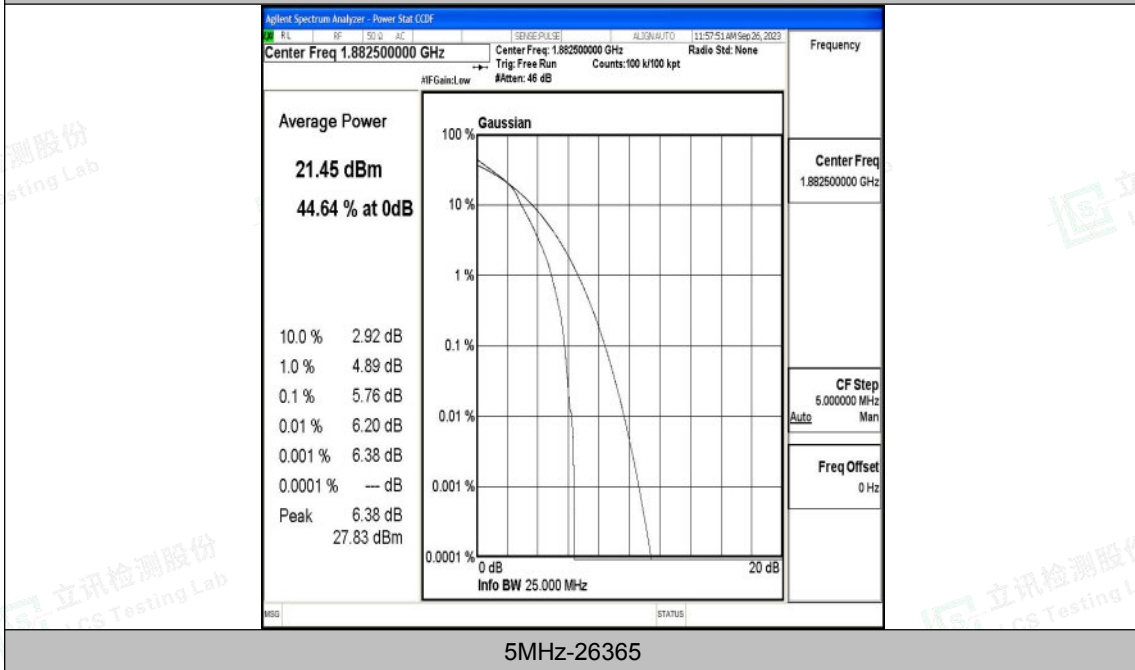

Shenzhen LCS Compliance Testing Laboratory Ltd.
Add: 101, 201 Bldg A & 301 Bldg C, Juji Industrial Park Yabianxueziwei, Shajing Street,
Baoan District, Shenzhen, 518000, China
Tel: +(86) 0755-82591330 | E-mail: webmaster@lcs-cert.com | Web: www.lcs-cert.com
Scan code to check authenticity