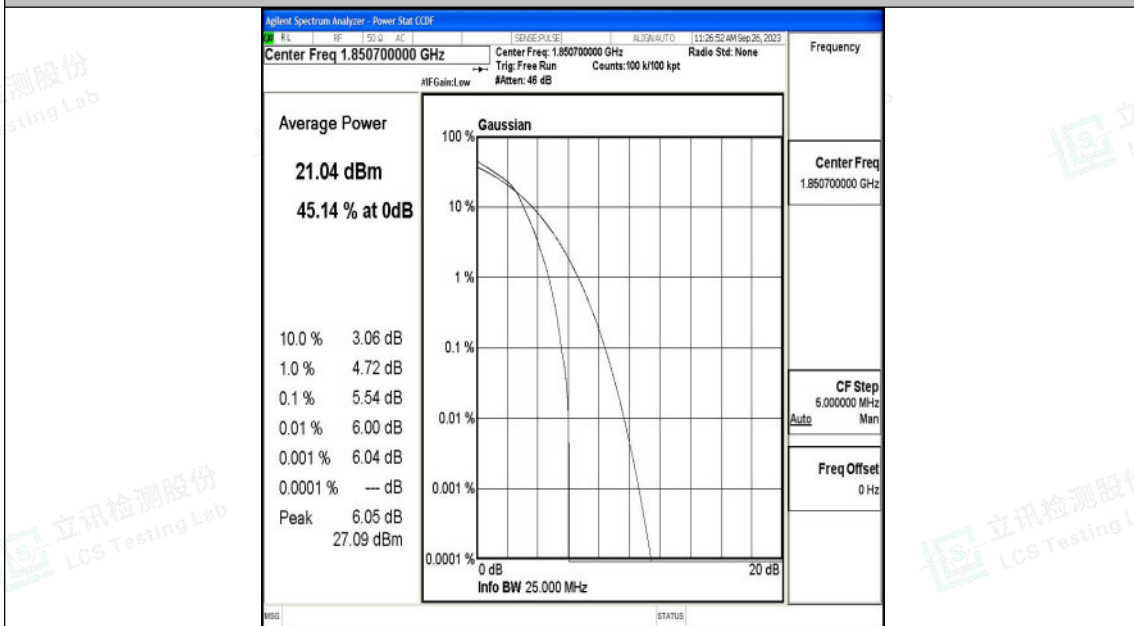

1.4MHz-26047

Shenzhen LCS Compliance Testing Laboratory Ltd.
Add: 101, 201 Bldg A & 301 Bldg C, Juji Industrial Park Yabianxueziwei, Shajing Street,
Baoan District, Shenzhen, 518000, China
Tel: +(86) 0755-82591330 | E-mail: webmaster@lcs-cert.com | Web: www.lcs-cert.com
Scan code to check authenticity