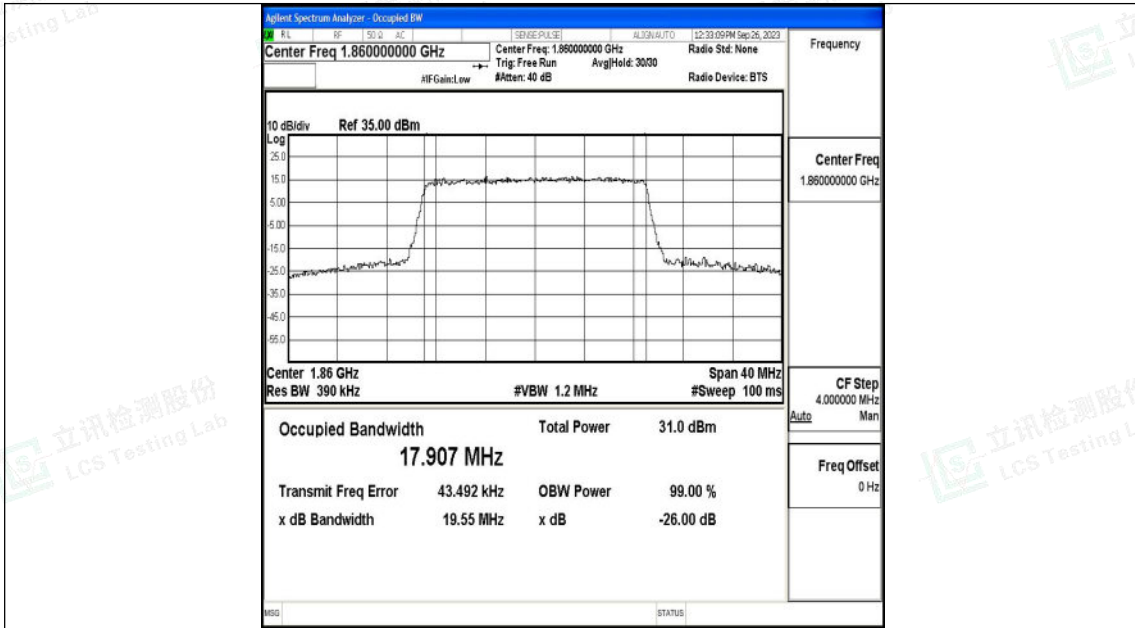

20MHz-26140

20MHz-26140