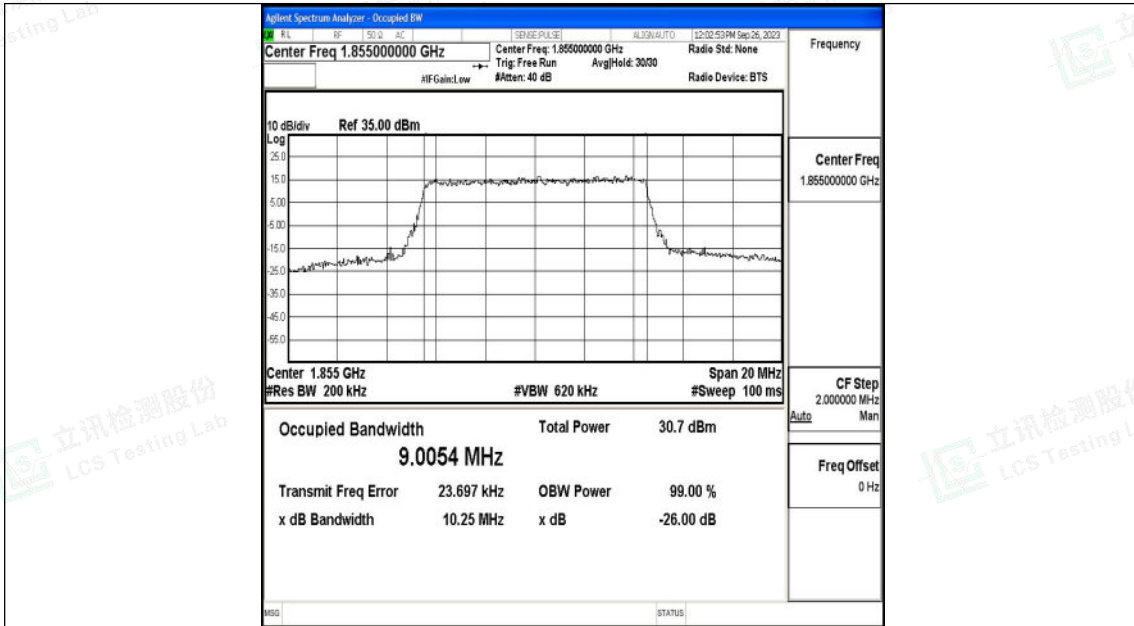

10MHz-26090