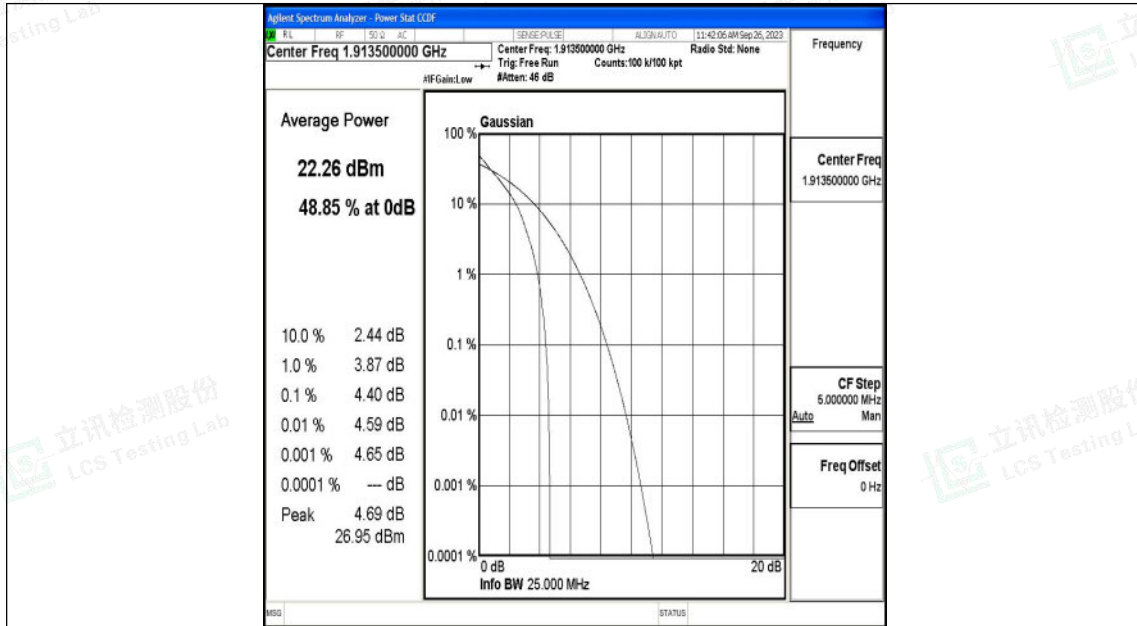

1.4MHz-26365

1.4MHz-26365

1.4MHz-26683

1.4MHz-26683

3MHz-26055

3MHz-26055

Shenzhen LCS Compliance Testing Laboratory Ltd.
 Add: 101, 201 Bldg A & 301 Bldg C, Juji Industrial Park Yabianxueziwei, Shajing Street,
 Baoan District, Shenzhen, 518000, China
 Tel: +(86) 0755-82591330 | E-mail: webmaster@lcs-cert.com | Web: www.lcs-cert.com
 Scan code to check authenticity