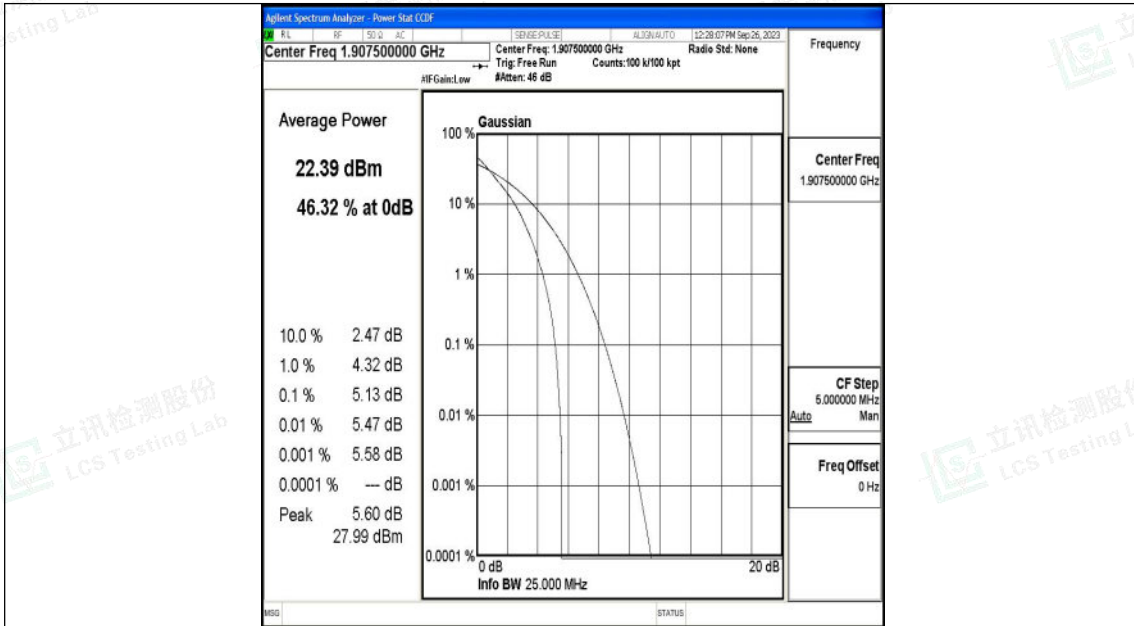

15MHz-26615

15MHz-26615