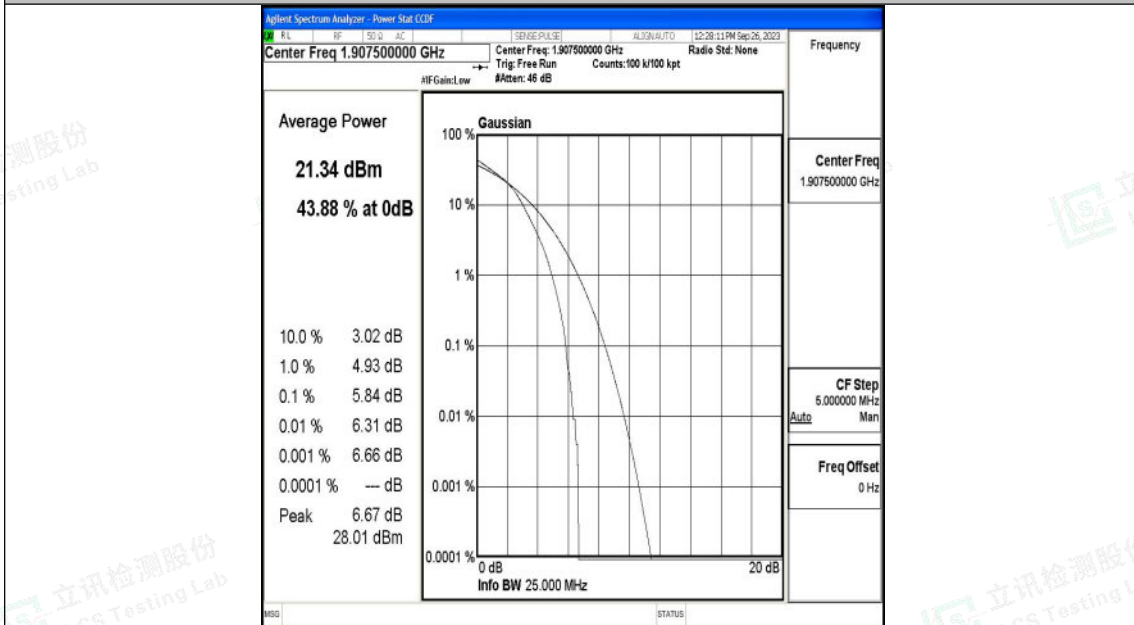

15MHz-26615