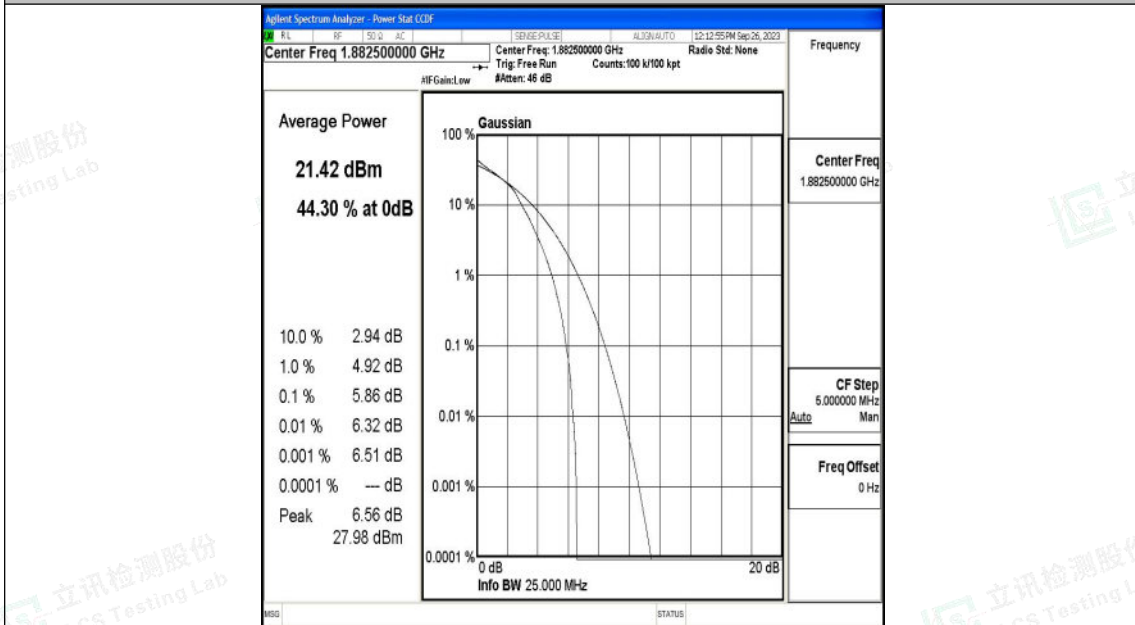

10MHz-26365

Shenzhen LCS Compliance Testing Laboratory Ltd.
Add: 101, 201 Bldg A & 301 Bldg C, Juji Industrial Park Yabianxueziwei, Shajing Street,
Baoan District, Shenzhen, 518000, China
Tel: +(86) 0755-82591330 | E-mail: webmaster@lcs-cert.com | Web: www.lcs-cert.com
Scan code to check authenticity