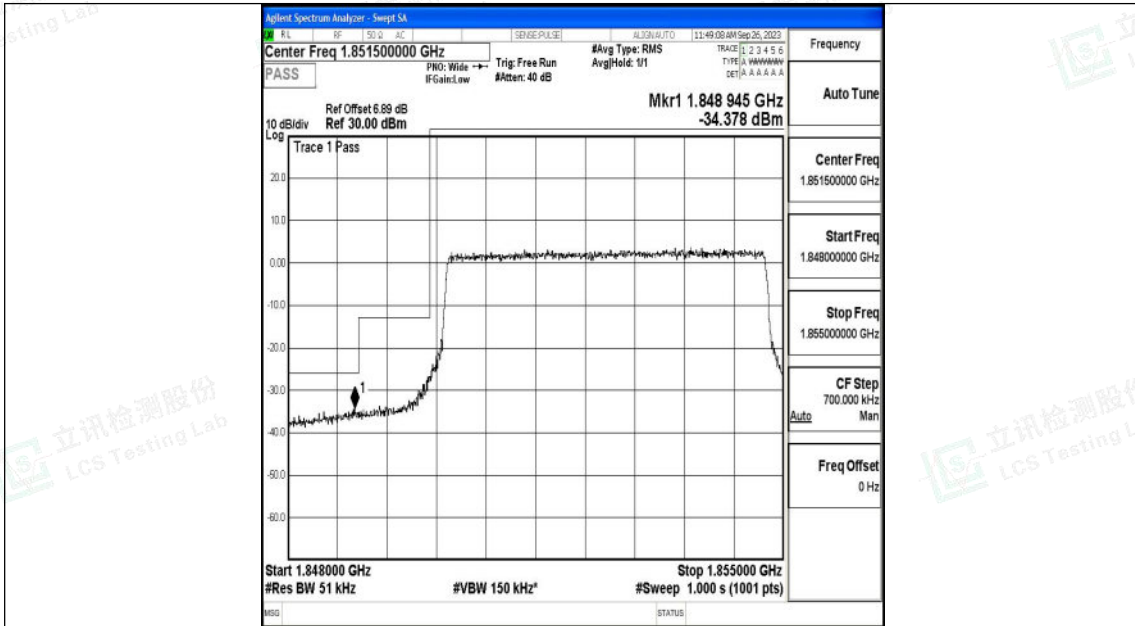

Band25_3MHz_16QAM_26055_15RB#0

Band25_3MHz_QPSK_26675_15RB#0

Band25_3MHz_16QAM_26675_15RB#0

Band25_5MHz_QPSK_26065_25RB#0

Shenzhen LCS Compliance Testing Laboratory Ltd.
Add: 101, 201 Bldg A & 301 Bldg C, Juji Industrial Park Yabianxueziwei, Shajing Street,
Baoan District, Shenzhen, 518000, China
Tel: +(86) 0755-82591330 | E-mail: webmaster@lcs-cert.com | Web: www.lcs-cert.com
Scan code to check authenticity