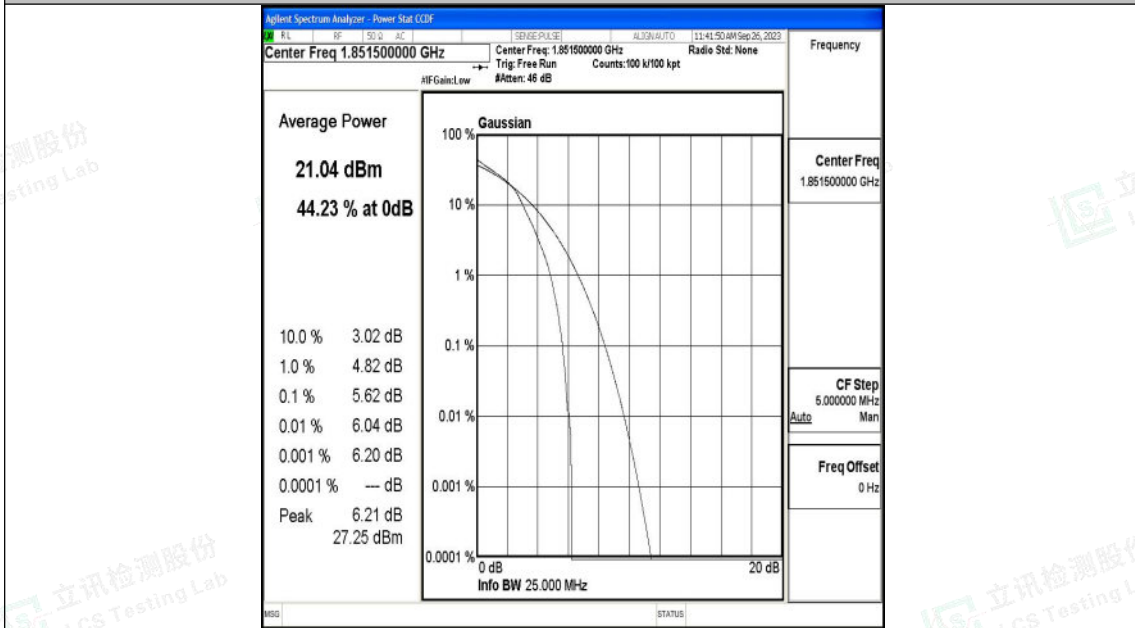

1.4MHz-26365

1.4MHz-26365

1.4MHz-26683

1.4MHz-26683

3MHz-26055

3MHz-26055

Shenzhen LCS Compliance Testing Laboratory Ltd.
 Add: 101, 201 Bldg A & 301 Bldg C, Juji Industrial Park Yabianxueziwei, Shajing Street,
 Baoan District, Shenzhen, 518000, China
 Tel: +(86) 0755-82591330 | E-mail: webmaster@lcs-cert.com | Web: www.lcs-cert.com
 Scan code to check authenticity