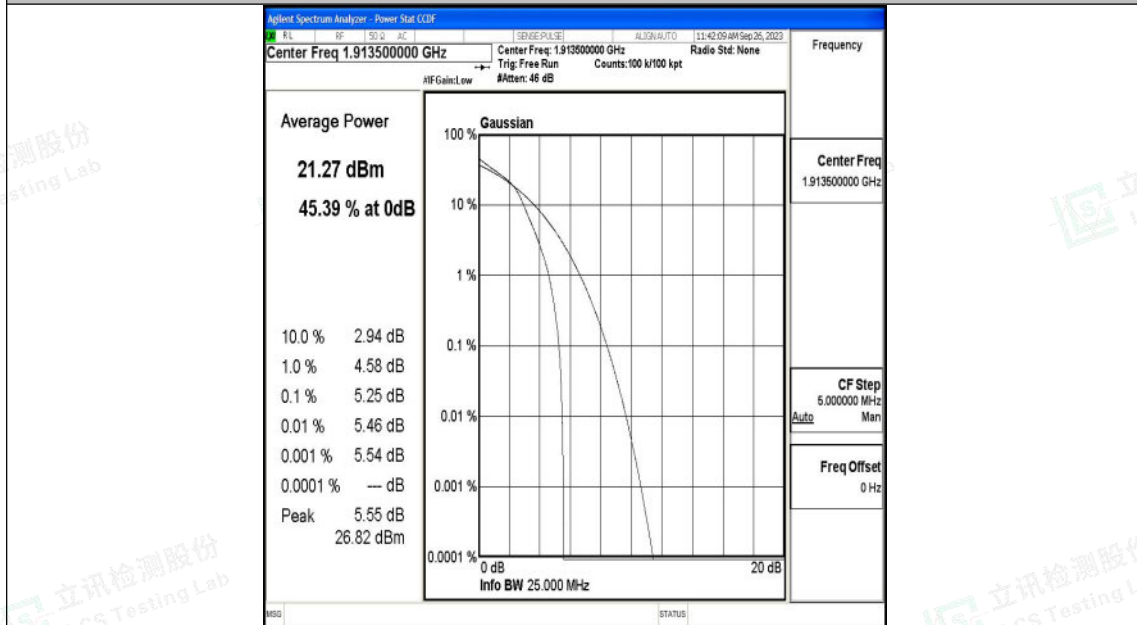

3MHz-26675

Shenzhen LCS Compliance Testing Laboratory Ltd.
Add: 101, 201 Bldg A & 301 Bldg C, Juji Industrial Park Yabianxueziwei, Shajing Street,
Baoan District, Shenzhen, 518000, China
Tel: +(86) 0755-82591330 | E-mail: webmaster@lcs-cert.com | Web: www.lcs-cert.com
Scan code to check authenticity