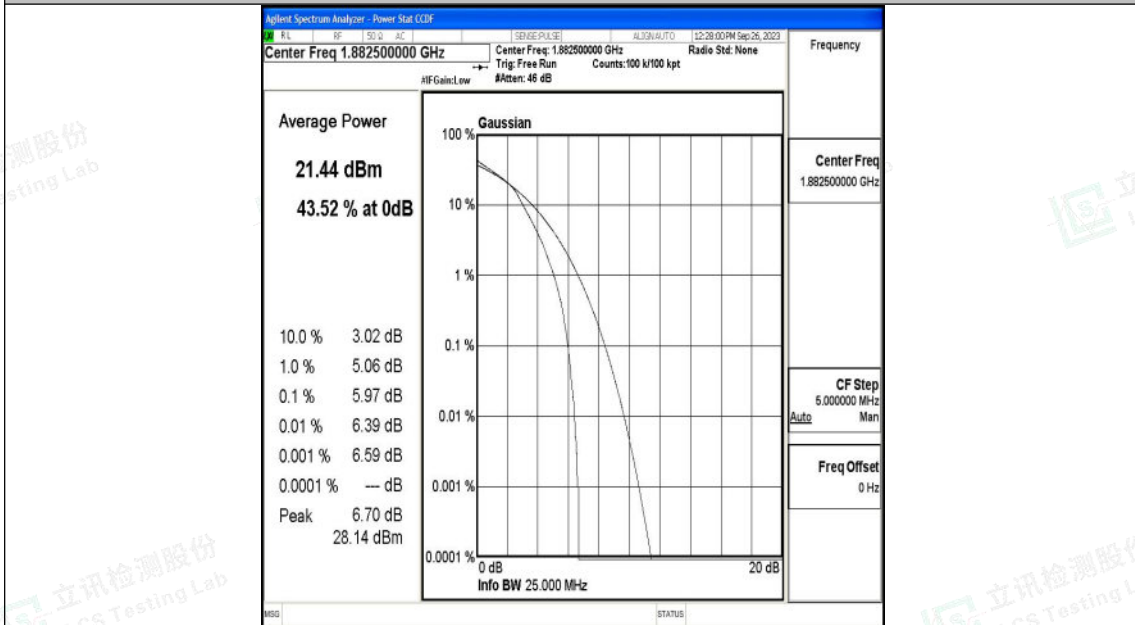

15MHz-26365

Shenzhen LCS Compliance Testing Laboratory Ltd.
Add: 101, 201 Bldg A & 301 Bldg C, Juji Industrial Park Yabianxueziwei, Shajing Street,
Baoan District, Shenzhen, 518000, China
Tel: +(86) 0755-82591330 | E-mail: webmaster@lcs-cert.com | Web: www.lcs-cert.com
Scan code to check authenticity