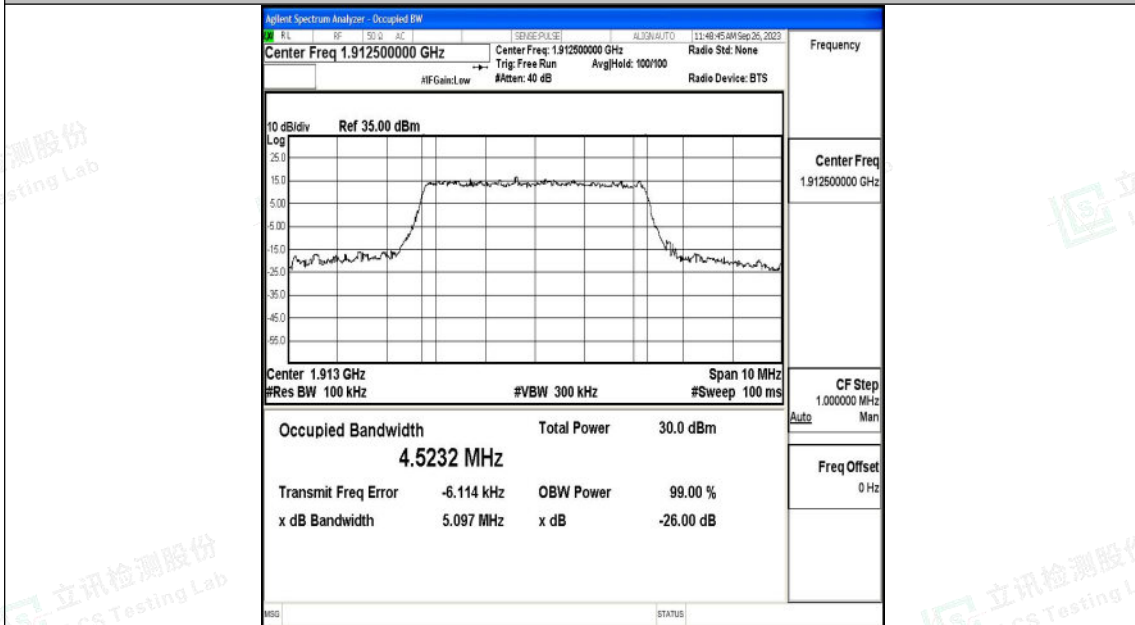

5MHz-26665

Shenzhen LCS Compliance Testing Laboratory Ltd.
Add: 101, 201 Bldg A & 301 Bldg C, Juji Industrial Park Yabianxueziwei, Shajing Street,
Baoan District, Shenzhen, 518000, China
Tel: +(86) 0755-82591330 | E-mail: webmaster@lcs-cert.com | Web: www.lcs-cert.com
Scan code to check authenticity