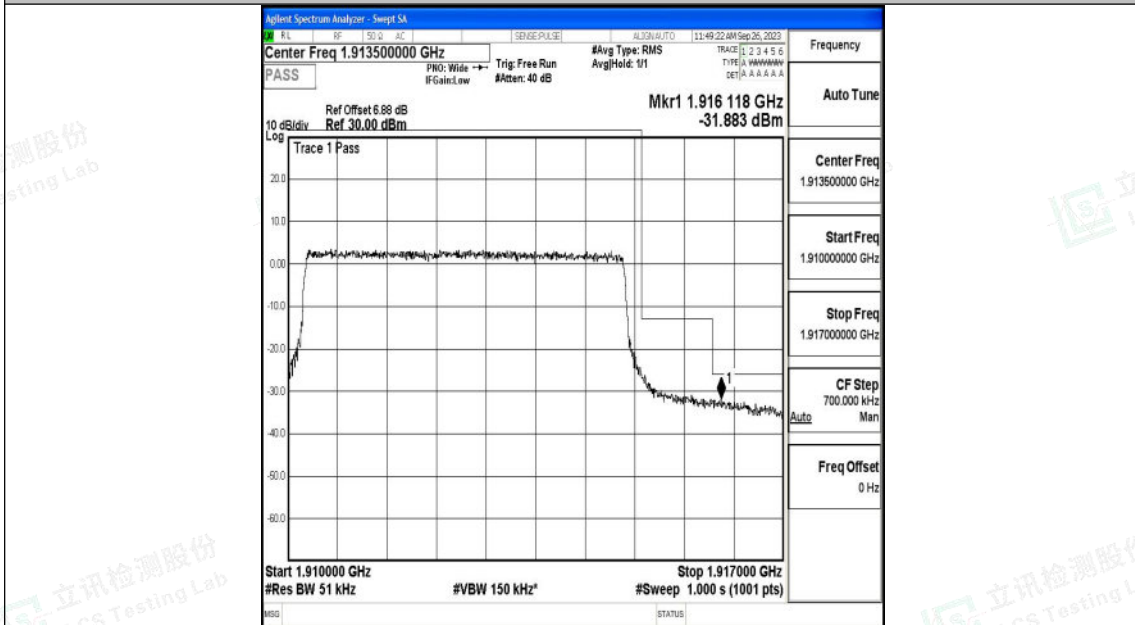

Band25_1.4MHz_QPSK_26683_6RB#0

Band25_5MHz_16QAM_26665_25RB#0

Shenzhen LCS Compliance Testing Laboratory Ltd.
Add: 101, 201 Bldg A & 301 Bldg C, Juji Industrial Park Yabianxueziwei, Shajing Street,
Baoan District, Shenzhen, 518000, China
Tel: +(86) 0755-82591330 | E-mail: webmaster@lcs-cert.com | Web: www.lcs-cert.com
Scan code to check authenticity