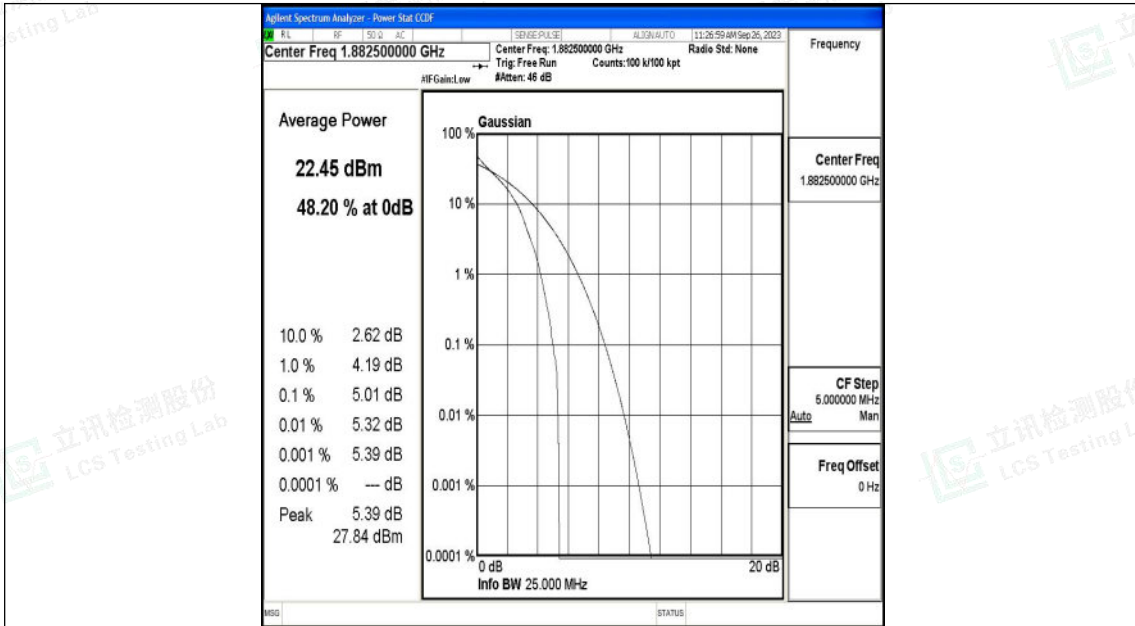

Test Graphs

1.4MHz-26047

1.4MHz-26047

Shenzhen LCS Compliance Testing Laboratory Ltd.
 Add: 101, 201 Bldg A & 301 Bldg C, Juji Industrial Park Yabianxueziwei, Shajing Street,
 Baoan District, Shenzhen, 518000, China
 Tel: +(86) 0755-82591330 | E-mail: webmaster@lcs-cert.com | Web: www.lcs-cert.com
 Scan code to check authenticity