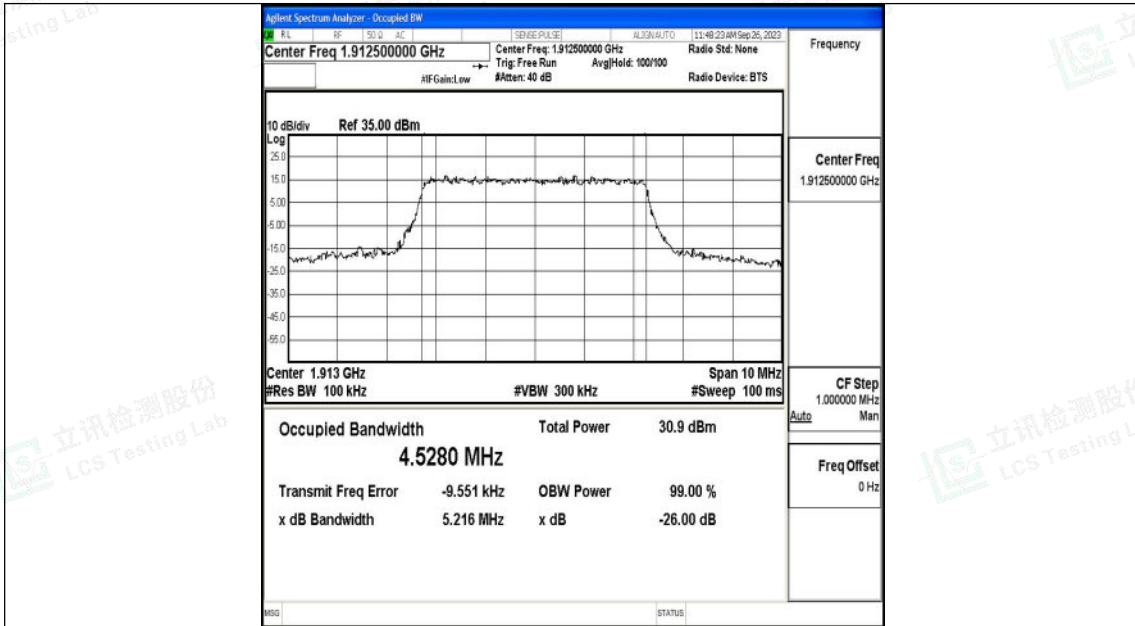

5MHz-26665