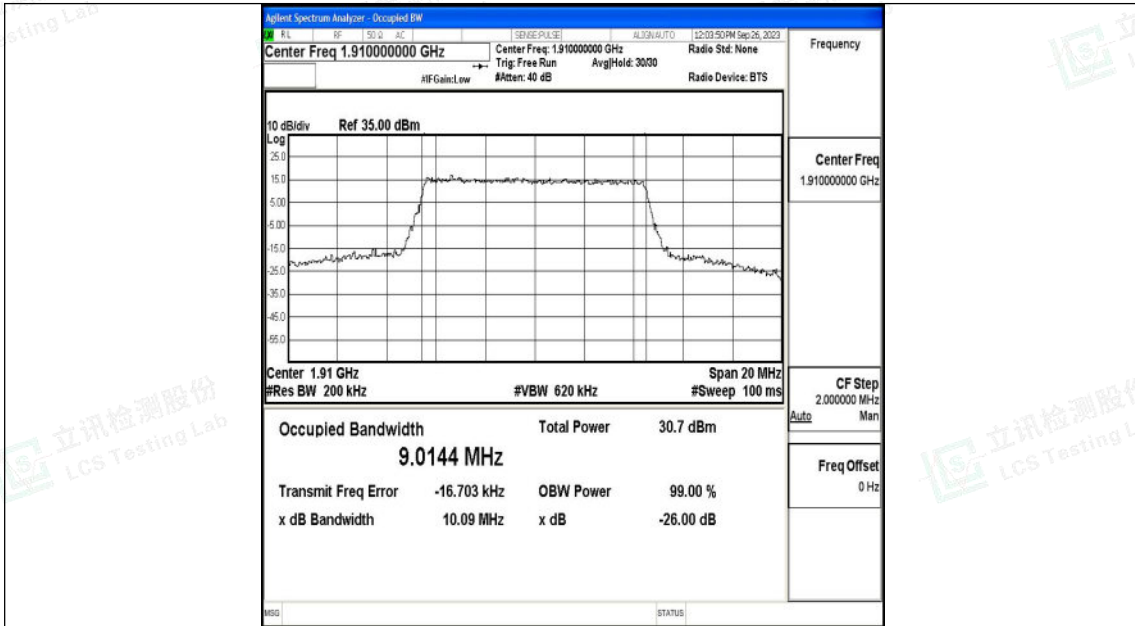

10MHz-26640