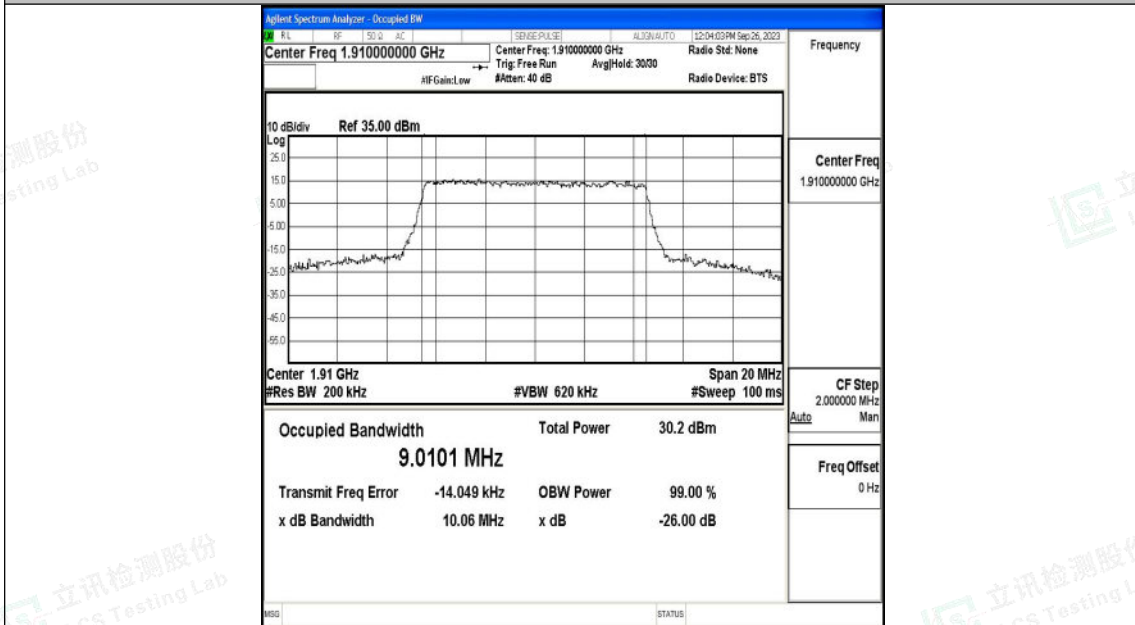

10MHz-26365

10MHz-26365

10MHz-26640

10MHz-26640

Shenzhen LCS Compliance Testing Laboratory Ltd.
 Add: 101, 201 Bldg A & 301 Bldg C, Juji Industrial Park Yabianxueziwei, Shajing Street,
 Baoan District, Shenzhen, 518000, China
 Tel: +(86) 0755-82591330 | E-mail: webmaster@lcs-cert.com | Web: www.lcs-cert.com
 Scan code to check authenticity