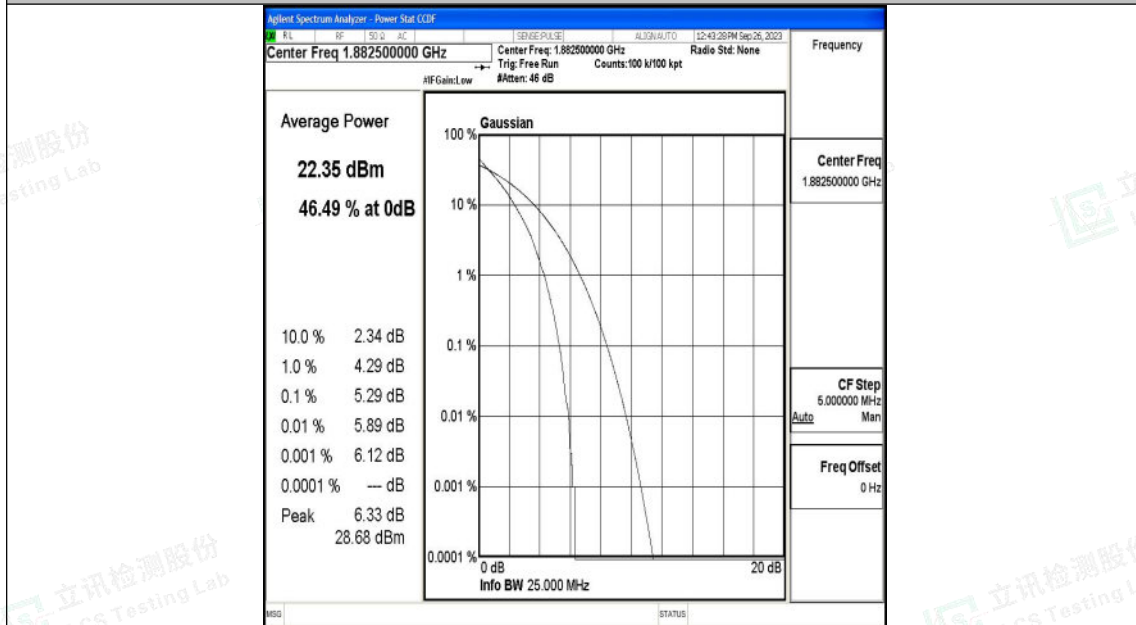

20MHz-26365

Shenzhen LCS Compliance Testing Laboratory Ltd.
Add: 101, 201 Bldg A & 301 Bldg C, Juji Industrial Park Yabianxueziwei, Shajing Street,
Baoan District, Shenzhen, 518000, China
Tel: +(86) 0755-82591330 | E-mail: webmaster@lcs-cert.com | Web: www.lcs-cert.com
Scan code to check authenticity