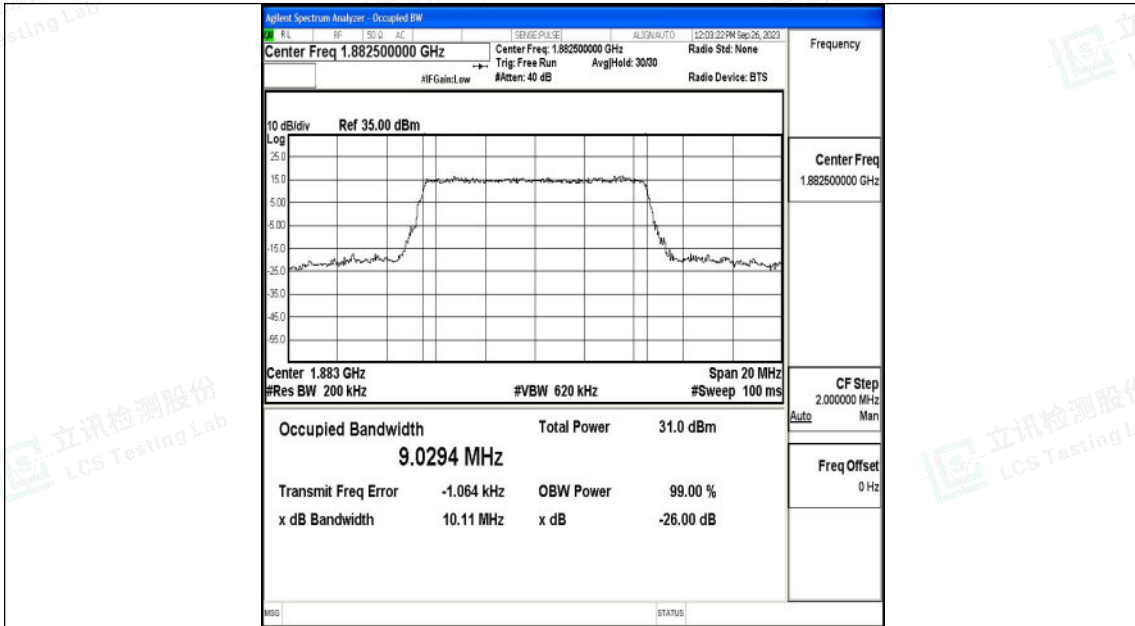

10MHz-26365

10MHz-26365