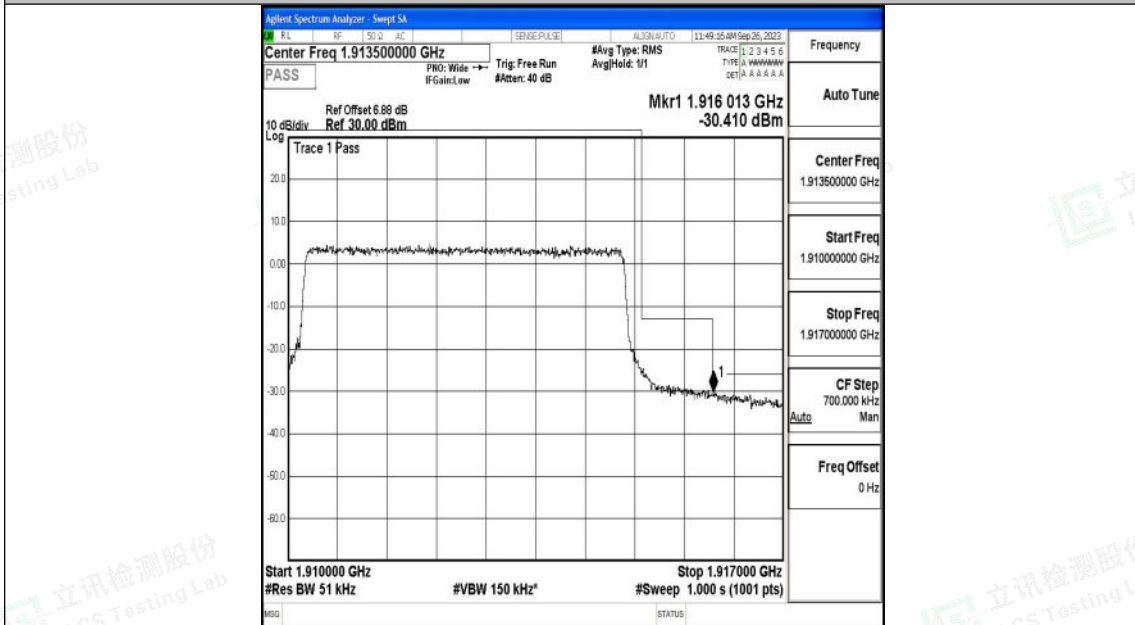

Band25_5MHz_16QAM_26065_25RB#0

Band25_5MHz_QPSK_26665_25RB#0