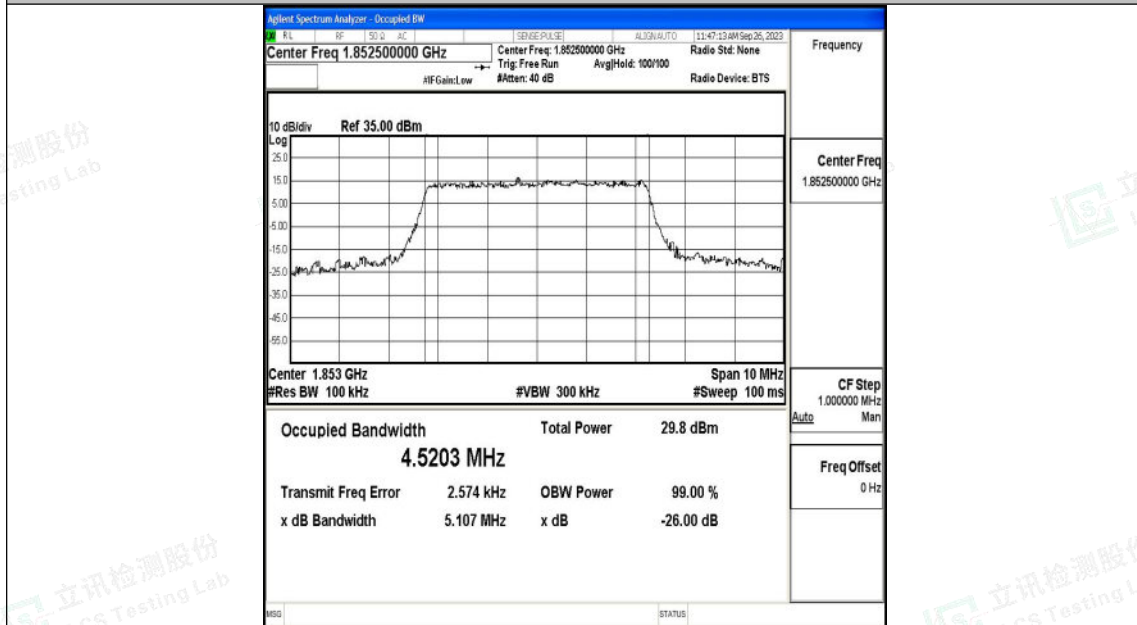

3MHz-26675

3MHz-26675

5MHz-26065

5MHz-26065

Shenzhen LCS Compliance Testing Laboratory Ltd.
 Add: 101, 201 Bldg A & 301 Bldg C, Juji Industrial Park Yabianxueziwei, Shajing Street,
 Baoan District, Shenzhen, 518000, China
 Tel: +(86) 0755-82591330 | E-mail: webmaster@lcs-cert.com | Web: www.lcs-cert.com
 Scan code to check authenticity