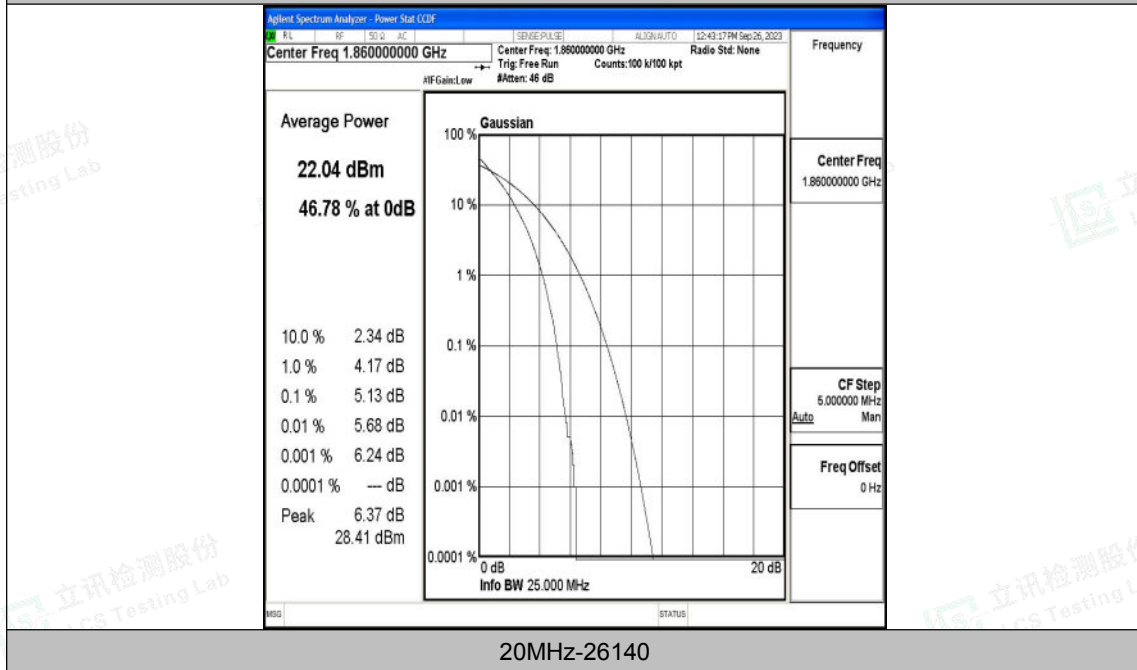

Shenzhen LCS Compliance Testing Laboratory Ltd.
Add: 101, 201 Bldg A & 301 Bldg C, Juji Industrial Park Yabianxueziwei, Shajing Street,
Baoan District, Shenzhen, 518000, China
Tel: +(86) 0755-82591330 | E-mail: webmaster@lcs-cert.com | Web: www.lcs-cert.com
Scan code to check authenticity