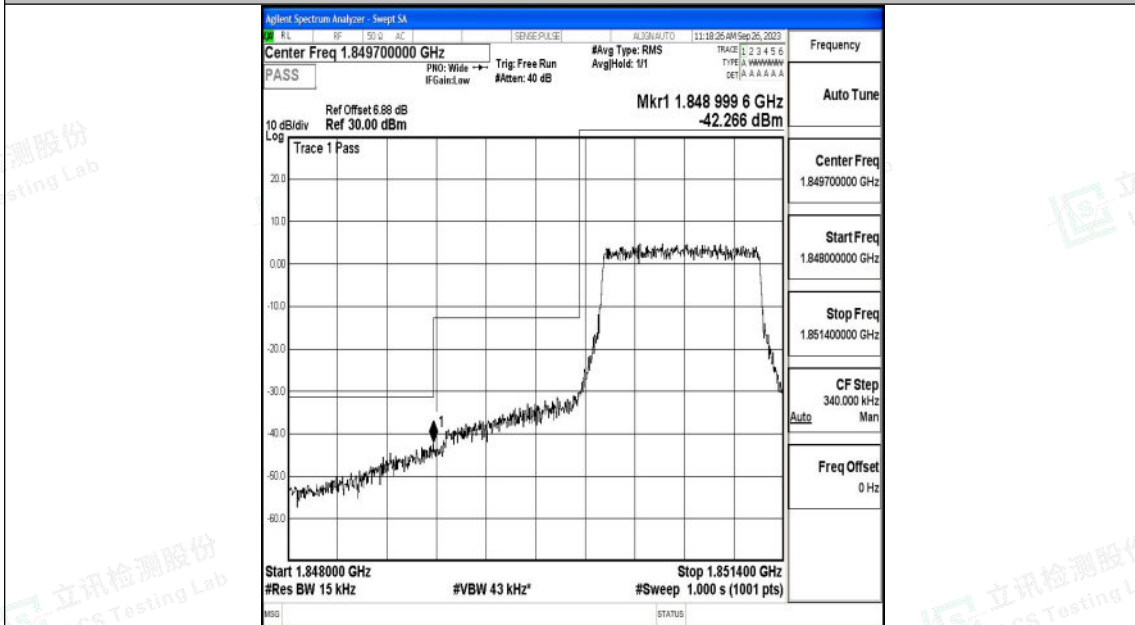

Band25_1.4MHz_QPSK_26047_6RB#0

Band25_1.4MHz_16QAM_26047_6RB#0

Shenzhen LCS Compliance Testing Laboratory Ltd.
Add: 101, 201 Bldg A & 301 Bldg C, Juji Industrial Park Yabianxueziwei, Shajing Street,
Baoan District, Shenzhen, 518000, China
Tel: +(86) 0755-82591330 | E-mail: webmaster@lcs-cert.com | Web: www.lcs-cert.com
Scan code to check authenticity