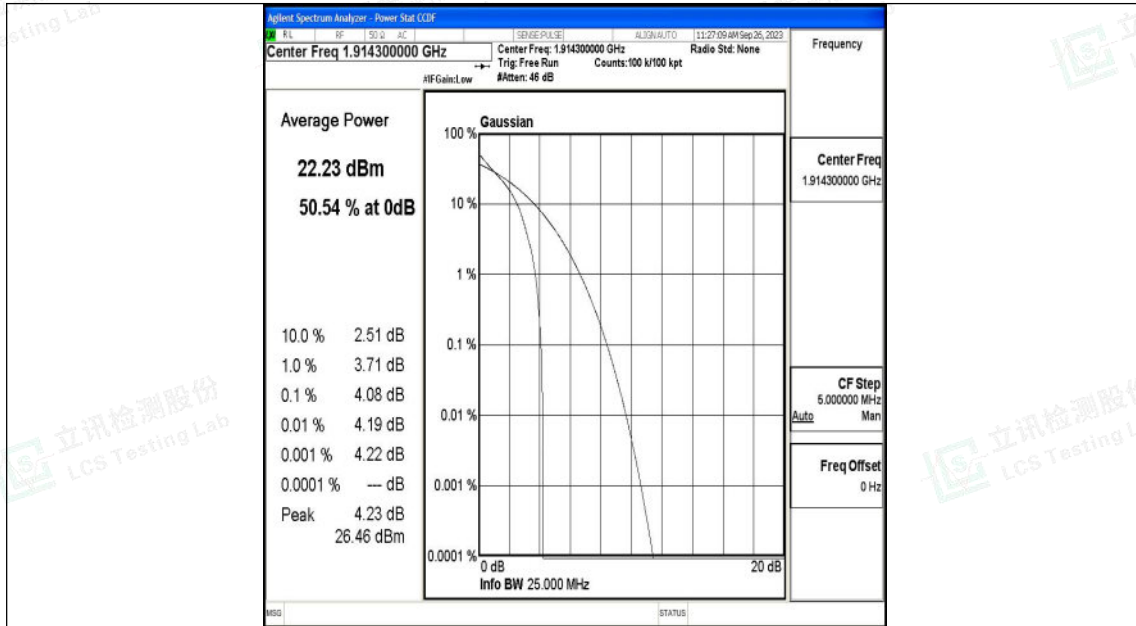

1.4MHz-26683

1.4MHz-26683