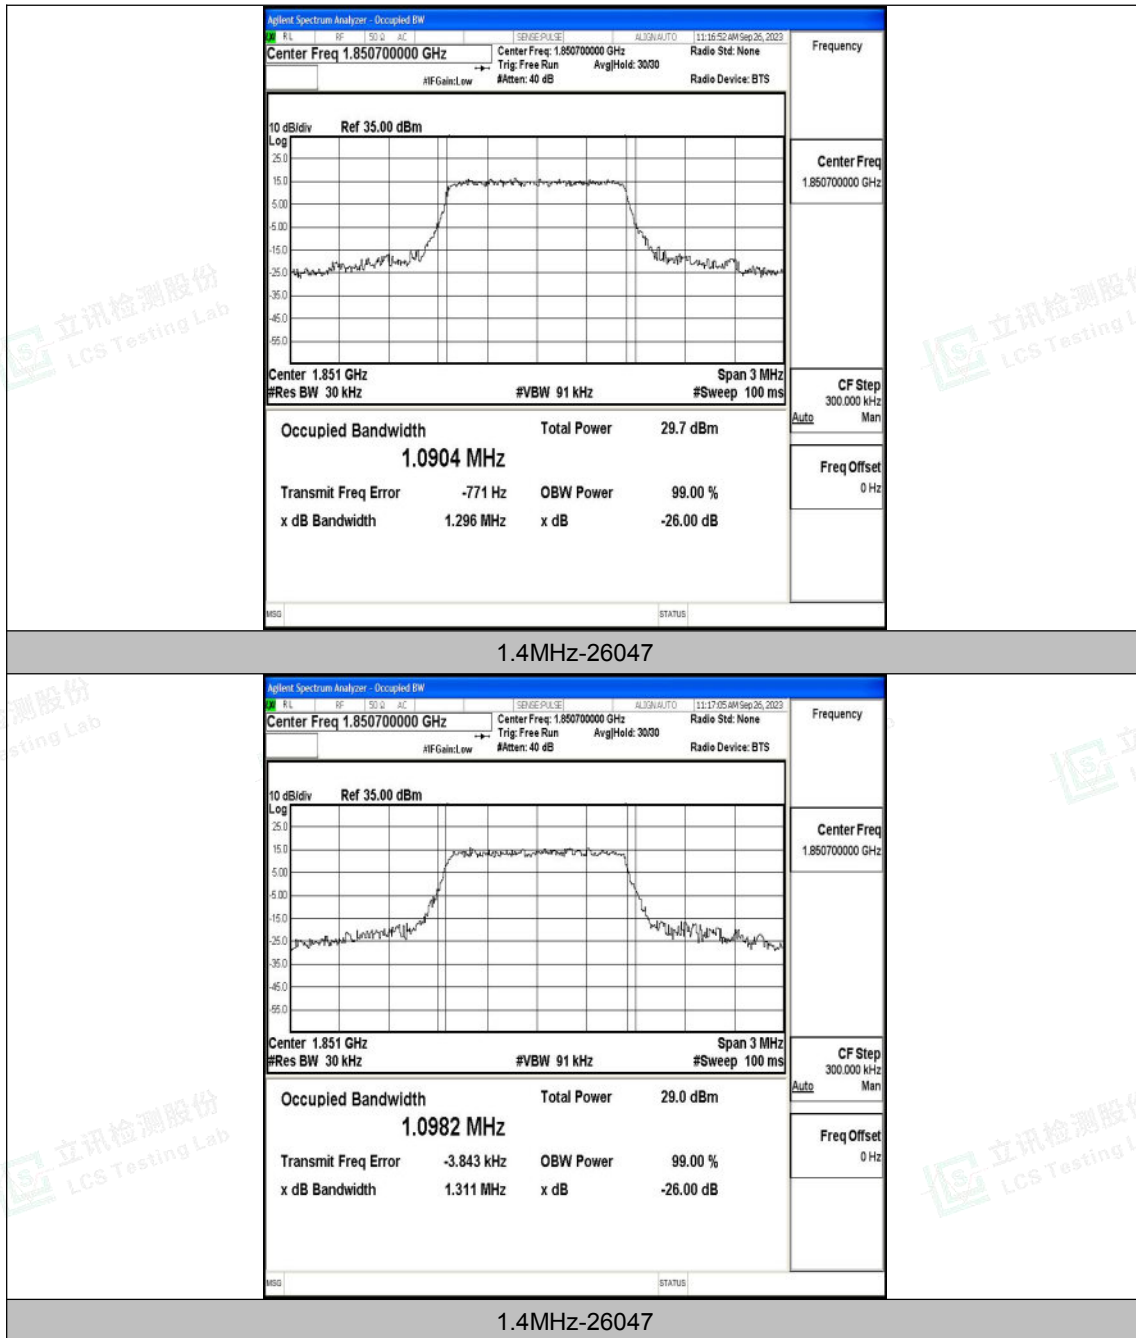

Test Graphs

Shenzhen LCS Compliance Testing Laboratory Ltd.
Add: 101, 201 Bldg A & 301 Bldg C, Juji Industrial Park Yabianxueziwei, Shajing Street,
Baoan District, Shenzhen, 518000, China
Tel: +(86) 0755-82591330 | E-mail: webmaster@lcs-cert.com | Web: www.lcs-cert.com
Scan code to check authenticity