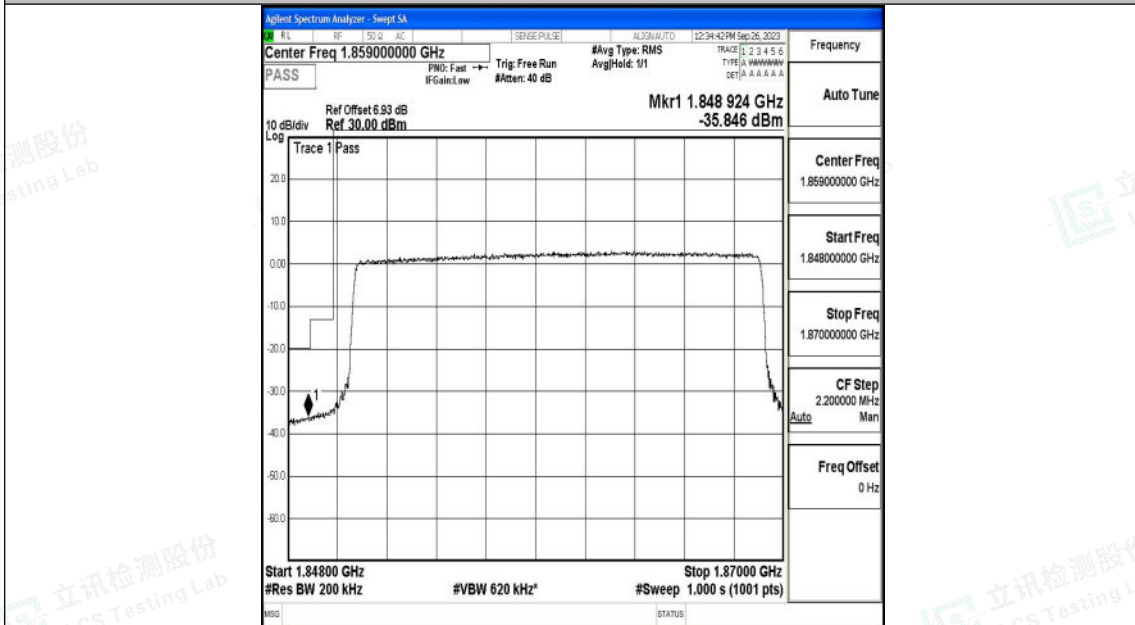

Band25_5MHz_16QAM_26065_25RB#0

Band25_5MHz_QPSK_26665_25RB#0

Band25_10MHz_QPSK_26090_50RB#0

Band25_20MHz_16QAM_26140_100RB#0

Shenzhen LCS Compliance Testing Laboratory Ltd.
 Add: 101, 201 Bldg A & 301 Bldg C, Juji Industrial Park Yabianxueziwei, Shajing Street,
 Baoan District, Shenzhen, 518000, China
 Tel: +(86) 0755-82591330 | E-mail: webmaster@lcs-cert.com | Web: www.lcs-cert.com
 Scan code to check authenticity