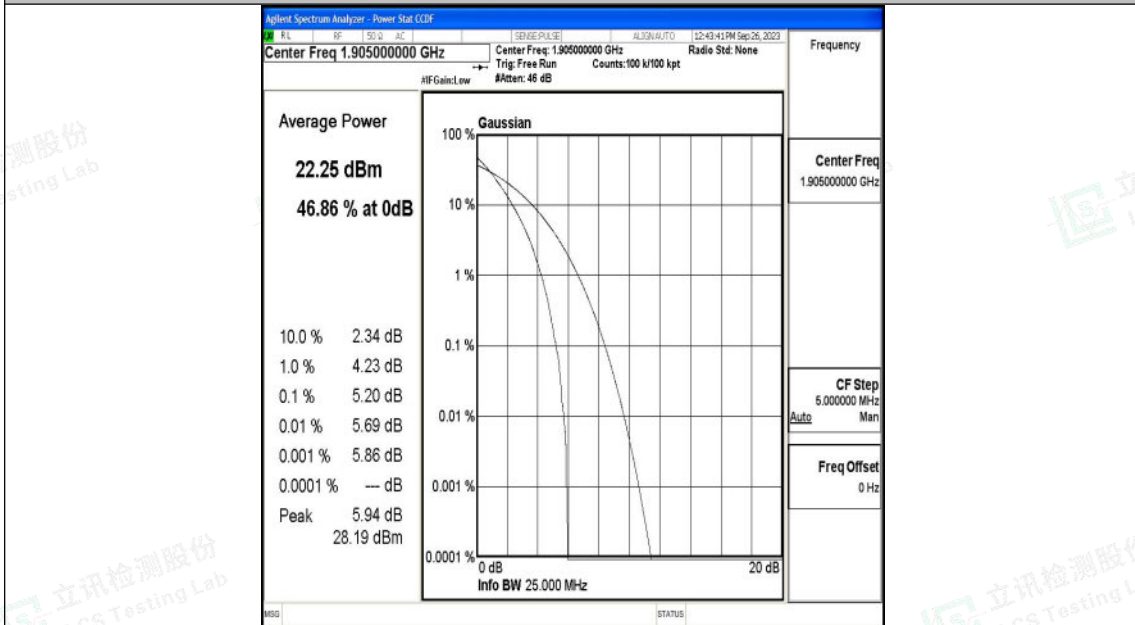

20MHz-26365