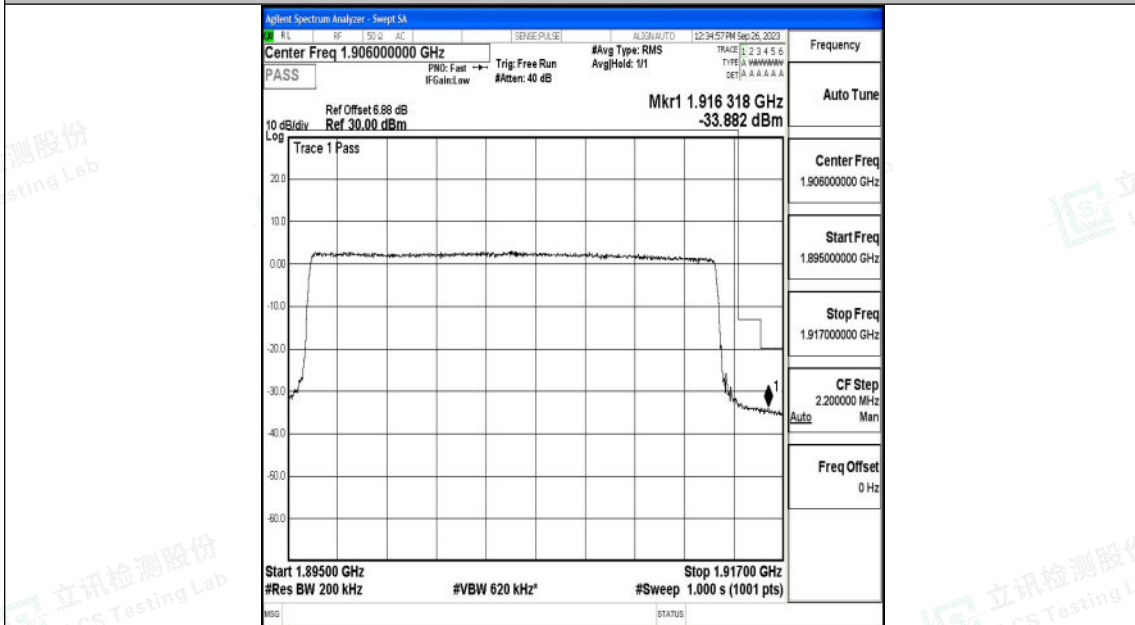

Band25_20MHz_QPSK_26590_100RB#0

Band25_20MHz_16QAM_26590_100RB#0

Shenzhen LCS Compliance Testing Laboratory Ltd.
Add: 101, 201 Bldg A & 301 Bldg C, Juji Industrial Park Yabianxueziwei, Shajing Street,
Baoan District, Shenzhen, 518000, China
Tel: +(86) 0755-82591330 | E-mail: webmaster@lcs-cert.com | Web: www.lcs-cert.com
Scan code to check authenticity