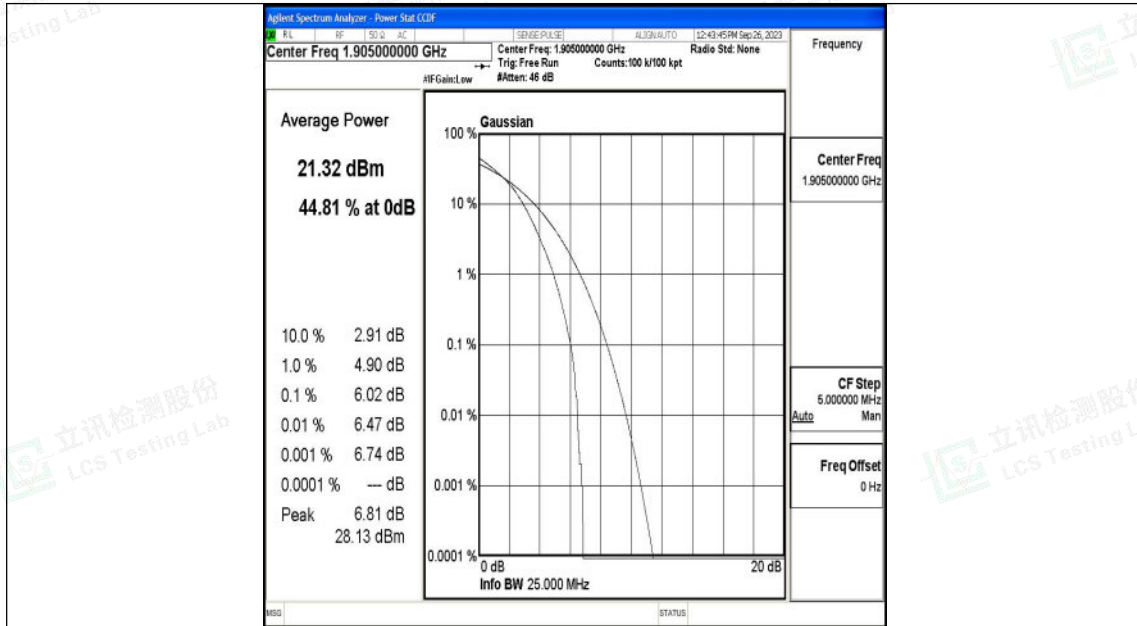

Shenzhen LCS Compliance Testing Laboratory Ltd.
Add: 101, 201 Bldg A & 301 Bldg C, Juji Industrial Park Yabianxueziwei, Shajing Street,
Baoan District, Shenzhen, 518000, China
Tel: +(86) 0755-82591330 | E-mail: webmaster@lcs-cert.com | Web: www.lcs-cert.com
Scan code to check authenticity