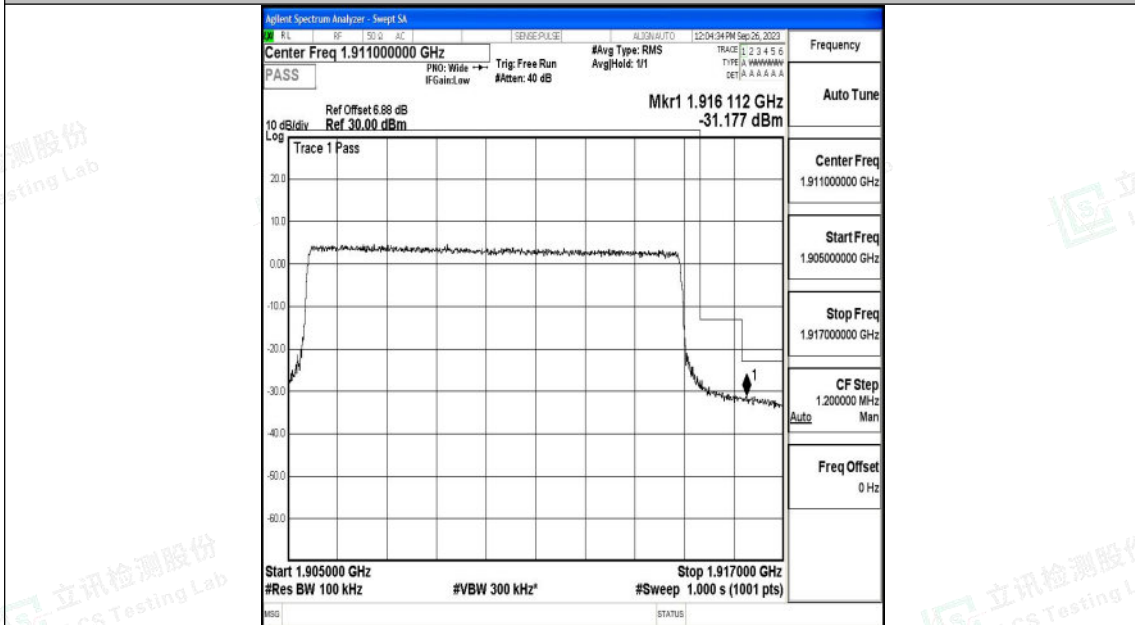

Band25_10MHz_16QAM_26090_50RB#0

Band25_10MHz_QPSK_26640_50RB#0

Shenzhen LCS Compliance Testing Laboratory Ltd.
Add: 101, 201 Bldg A & 301 Bldg C, Juji Industrial Park Yabianxueziwei, Shajing Street,
Baoan District, Shenzhen, 518000, China
Tel: +(86) 0755-82591330 | E-mail: webmaster@lcs-cert.com | Web: www.lcs-cert.com
Scan code to check authenticity