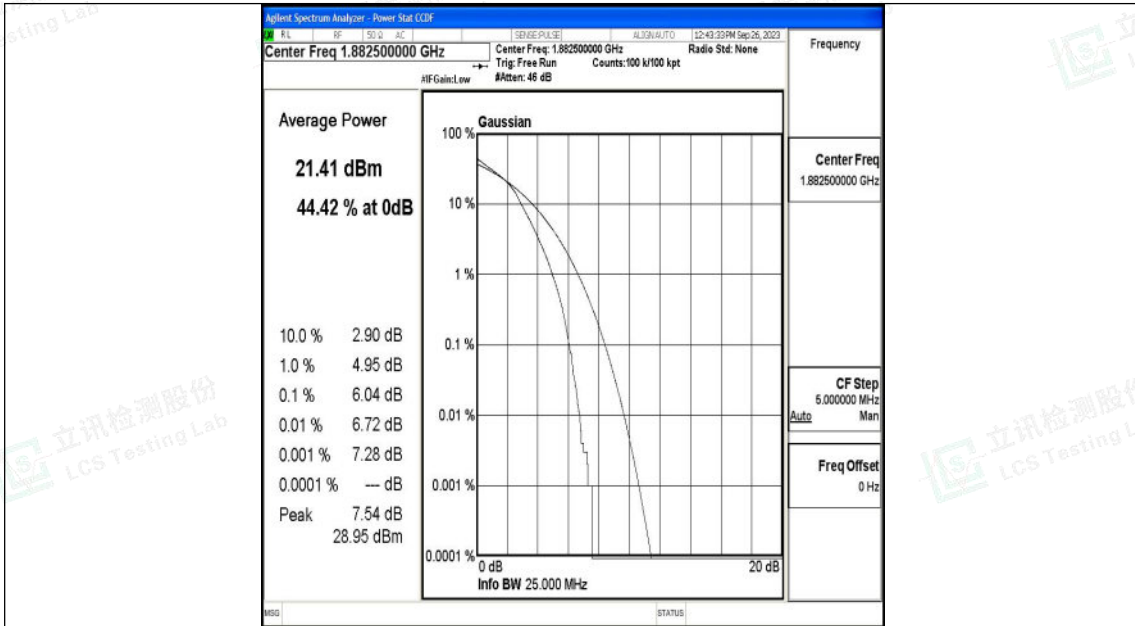

20MHz-26365

20MHz-26590