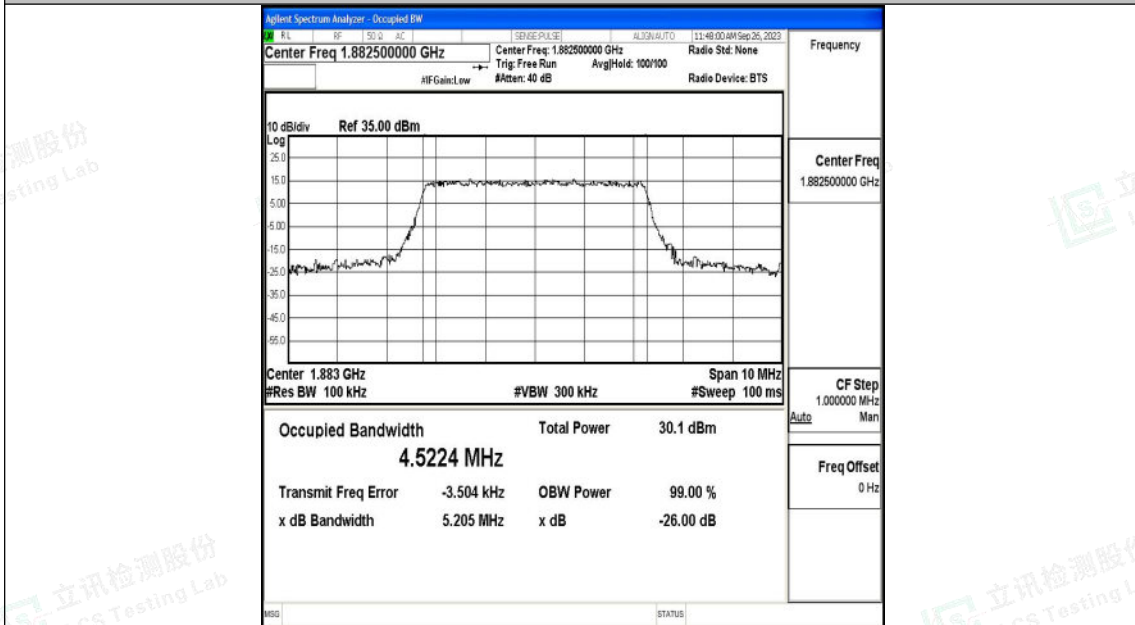

5MHz-26365

Shenzhen LCS Compliance Testing Laboratory Ltd.
Add: 101, 201 Bldg A & 301 Bldg C, Juji Industrial Park Yabianxueziwei, Shajing Street,
Baoan District, Shenzhen, 518000, China
Tel: +(86) 0755-82591330 | E-mail: webmaster@lcs-cert.com | Web: www.lcs-cert.com
Scan code to check authenticity