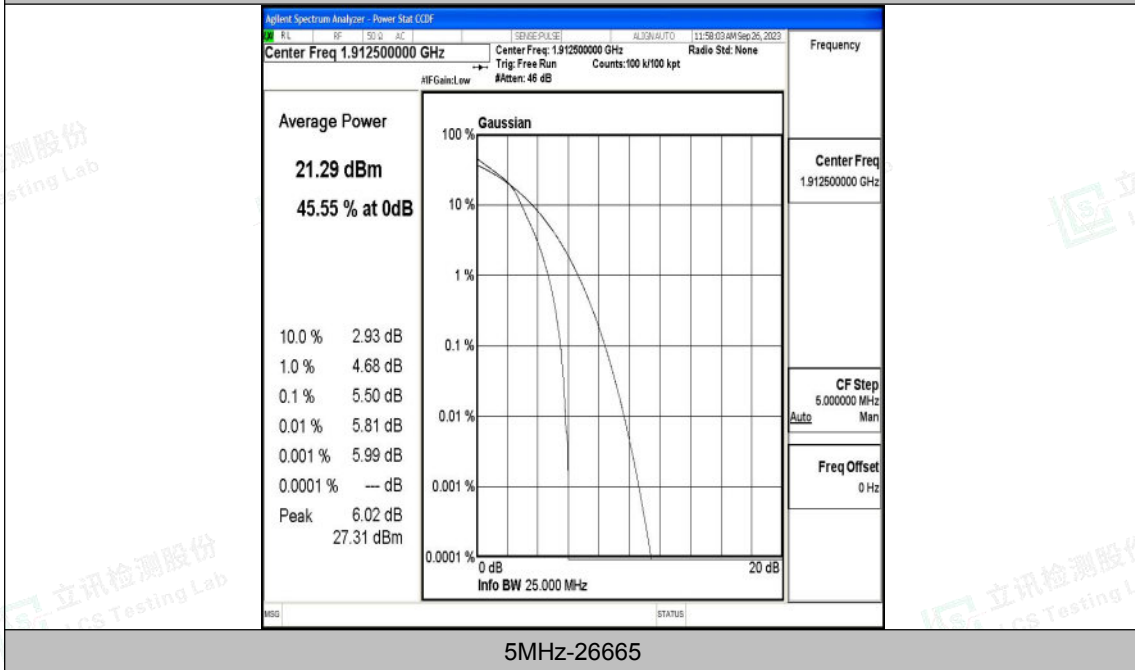

Shenzhen LCS Compliance Testing Laboratory Ltd.
Add: 101, 201 Bldg A & 301 Bldg C, Juji Industrial Park Yabianxueziwei, Shajing Street,
Baoan District, Shenzhen, 518000, China
Tel: +(86) 0755-82591330 | E-mail: webmaster@lcs-cert.com | Web: www.lcs-cert.com
Scan code to check authenticity