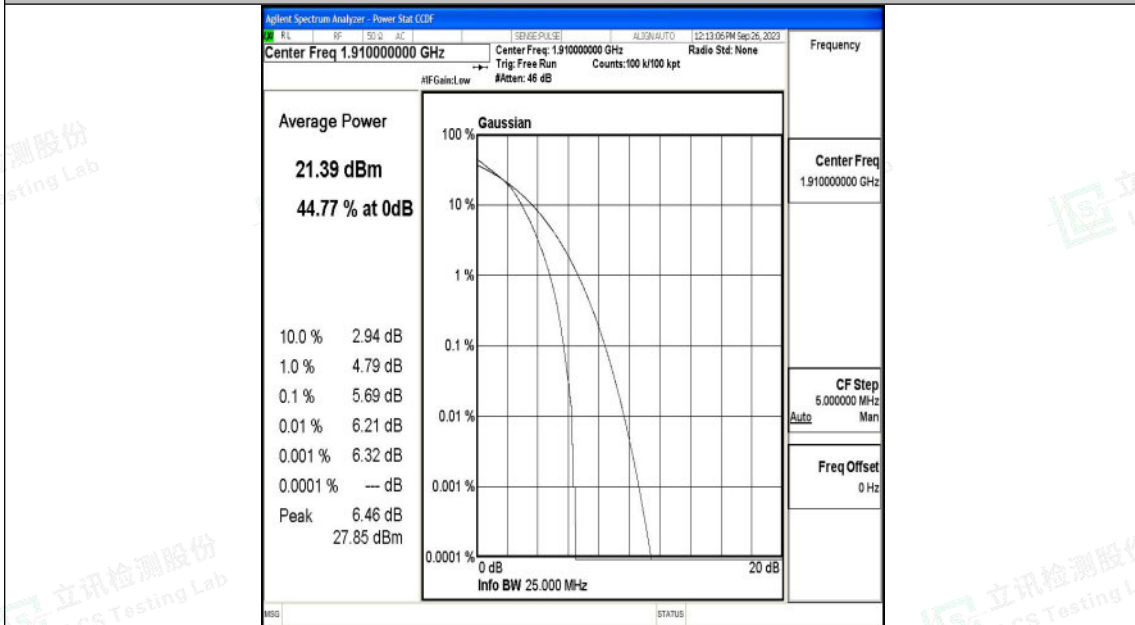

10MHz-26640

Shenzhen LCS Compliance Testing Laboratory Ltd.
Add: 101, 201 Bldg A & 301 Bldg C, Juji Industrial Park Yabianxueziwei, Shajing Street,
Baoan District, Shenzhen, 518000, China
Tel: +(86) 0755-82591330 | E-mail: webmaster@lcs-cert.com | Web: www.lcs-cert.com
Scan code to check authenticity