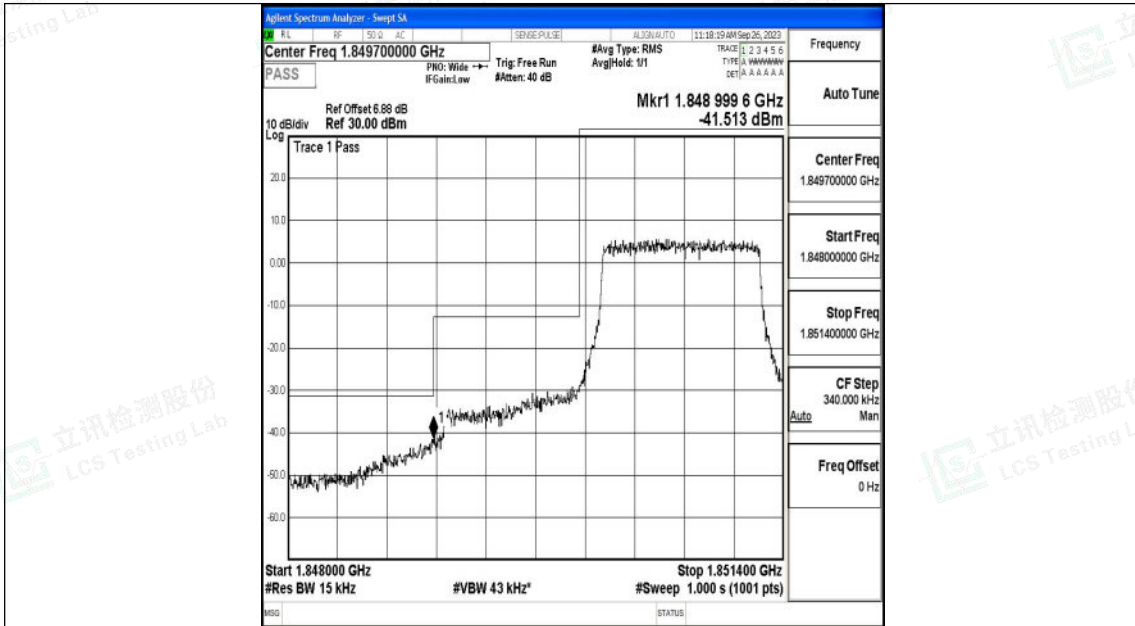

Band25_20MHz_16QAM_26590_100RB#0

Band25_1.4MHz_QPSK_26047_6RB#0