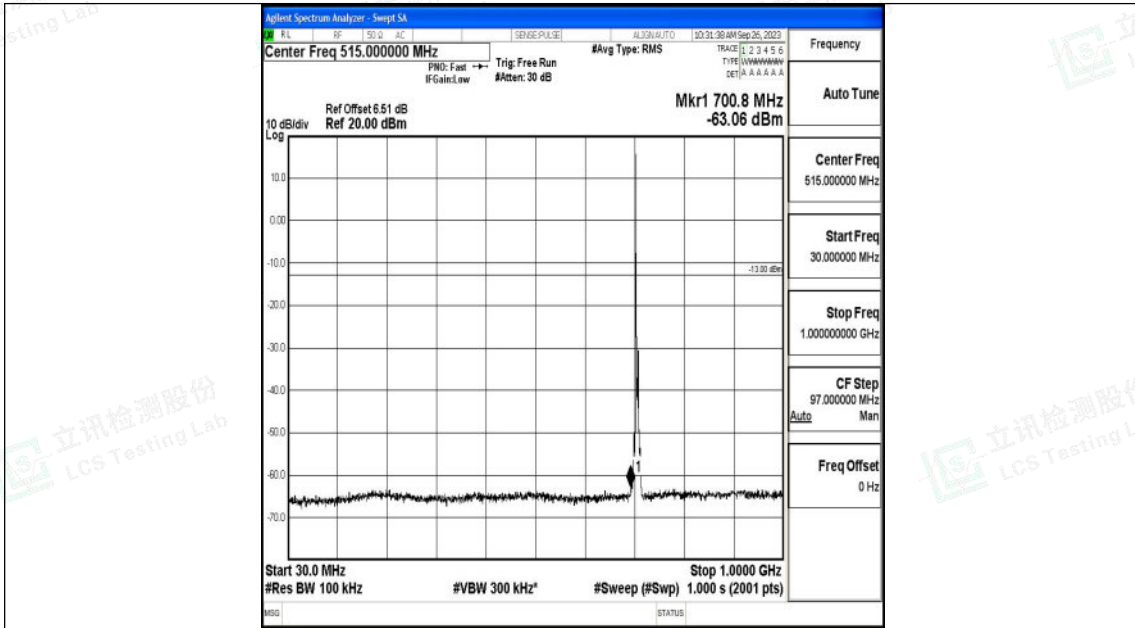

Band12_5MHz_16QAM_23155_1RB#0_30~1000_30~1000