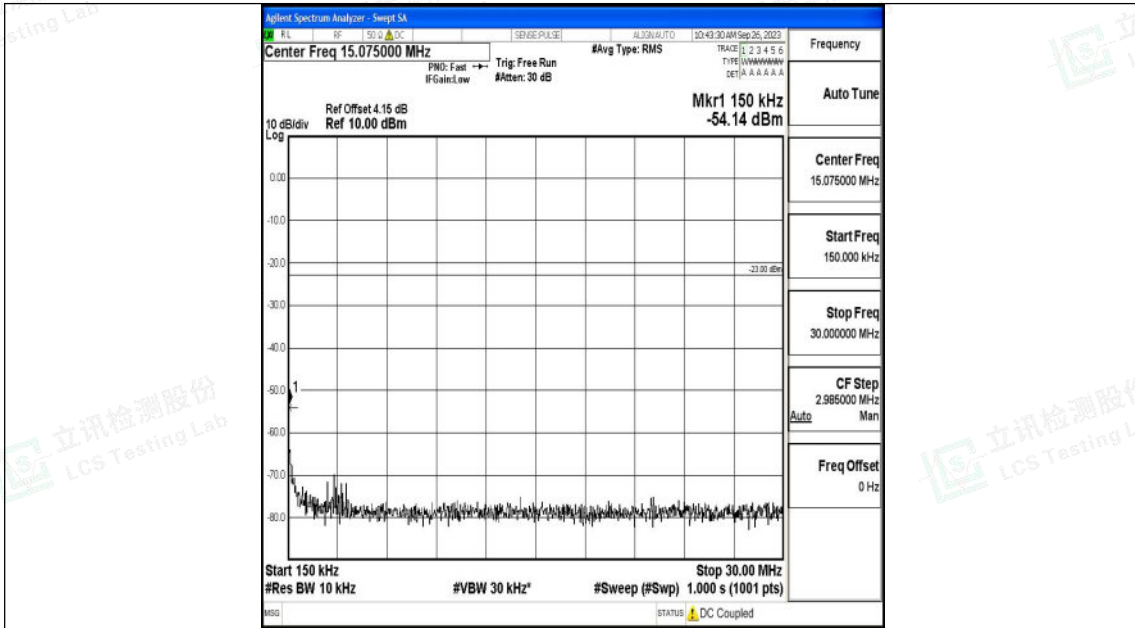

Band12_10MHz_QPSK_23060_1RB#0_0.15~30_0.15~30