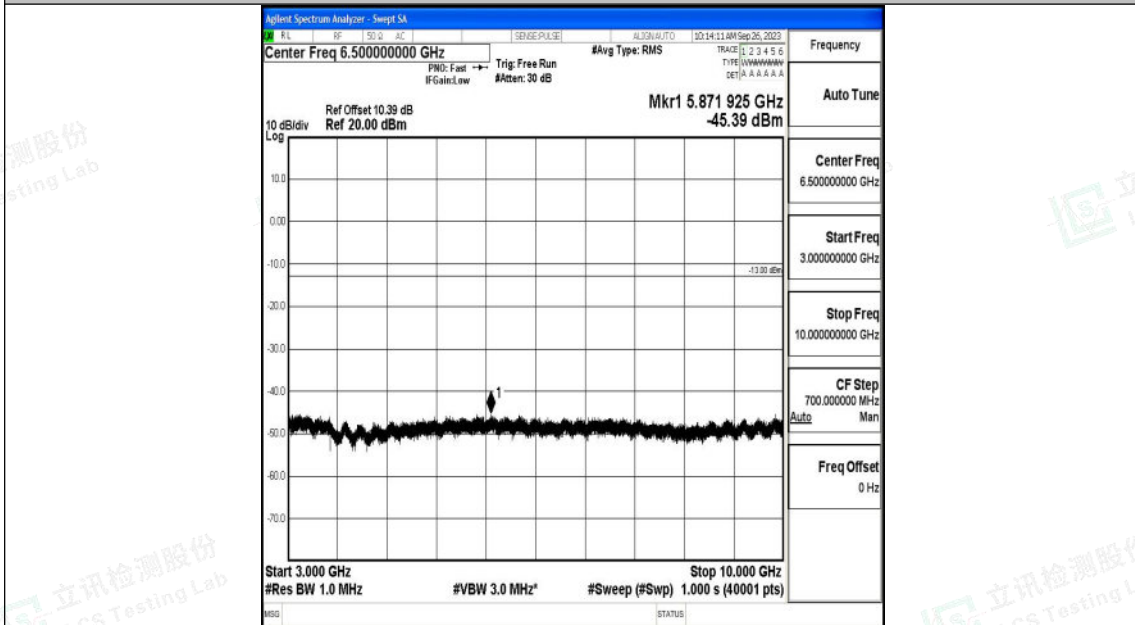

Band12_3MHz_QPSK_23095_1RB#0_3000~10000_3000~10000

Shenzhen LCS Compliance Testing Laboratory Ltd.
Add: 101, 201 Bldg A & 301 Bldg C, Juji Industrial Park Yabianxueziwei, Shajing Street,
Baoan District, Shenzhen, 518000, China
Tel: +(86) 0755-82591330 | E-mail: webmaster@lcs-cert.com | Web: www.lcs-cert.com
Scan code to check authenticity