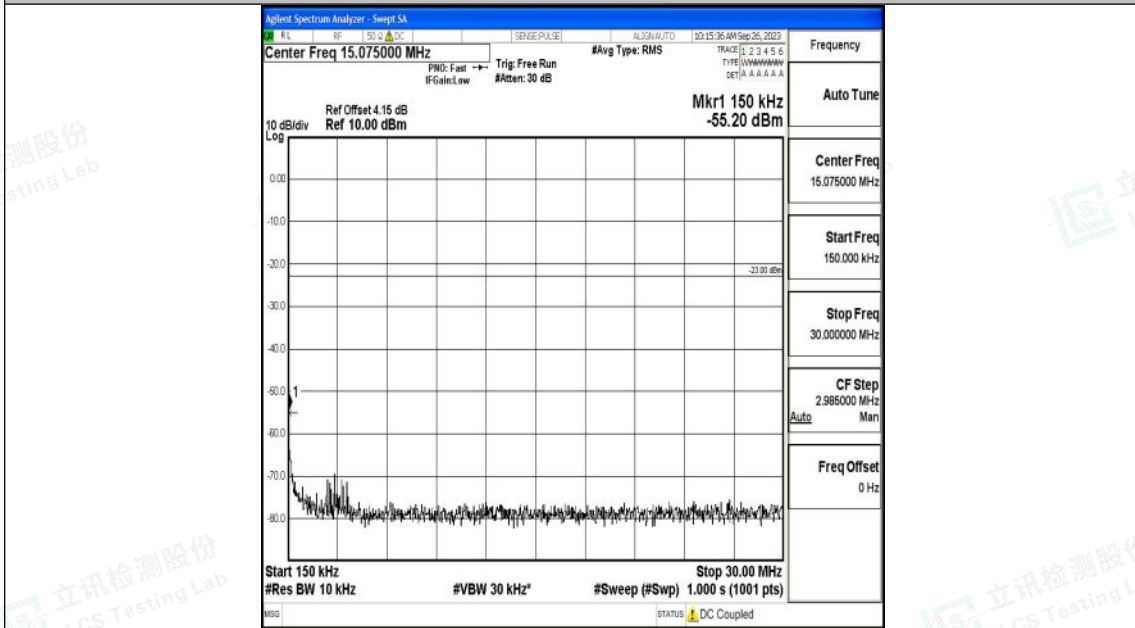

Band12_3MHz_16QAM_23165_1RB#0_0.15~30_0.15~30

Shenzhen LCS Compliance Testing Laboratory Ltd.
Add: 101, 201 Bldg A & 301 Bldg C, Juji Industrial Park Yabianxueziwei, Shajing Street,
Baoan District, Shenzhen, 518000, China
Tel: +(86) 0755-82591330 | E-mail: webmaster@lcs-cert.com | Web: www.lcs-cert.com
Scan code to check authenticity