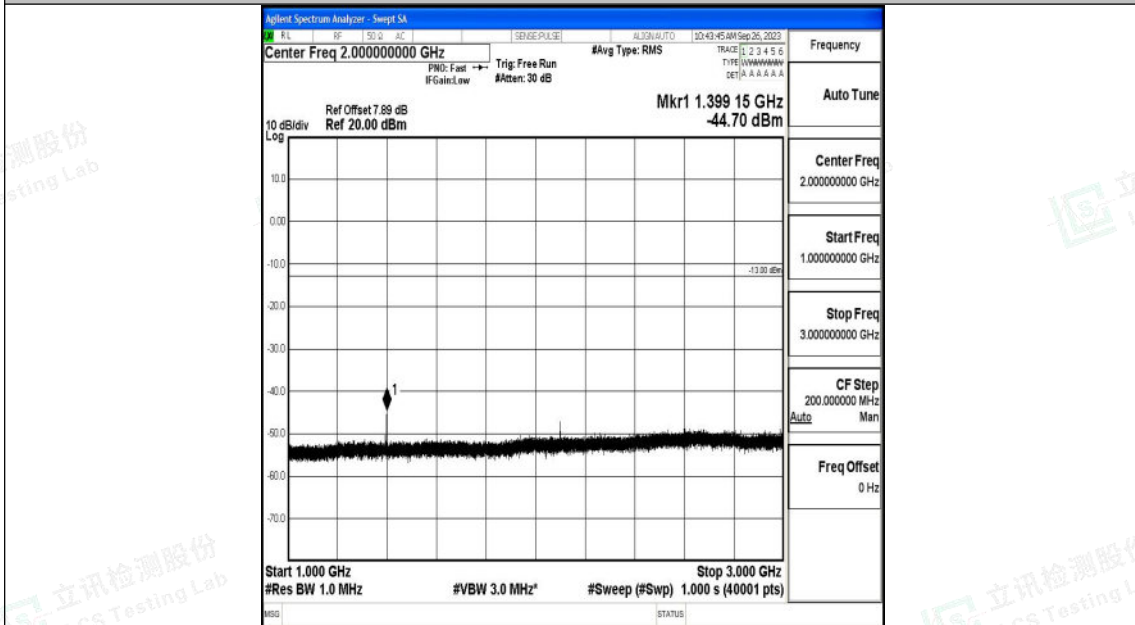

Band12_10MHz_QPSK_23060_1RB#0_1000~3000_1000~3000

Shenzhen LCS Compliance Testing Laboratory Ltd.
Add: 101, 201 Bldg A & 301 Bldg C, Juji Industrial Park Yabianxueziwei, Shajing Street,
Baoan District, Shenzhen, 518000, China
Tel: +(86) 0755-82591330 | E-mail: webmaster@lcs-cert.com | Web: www.lcs-cert.com
Scan code to check authenticity