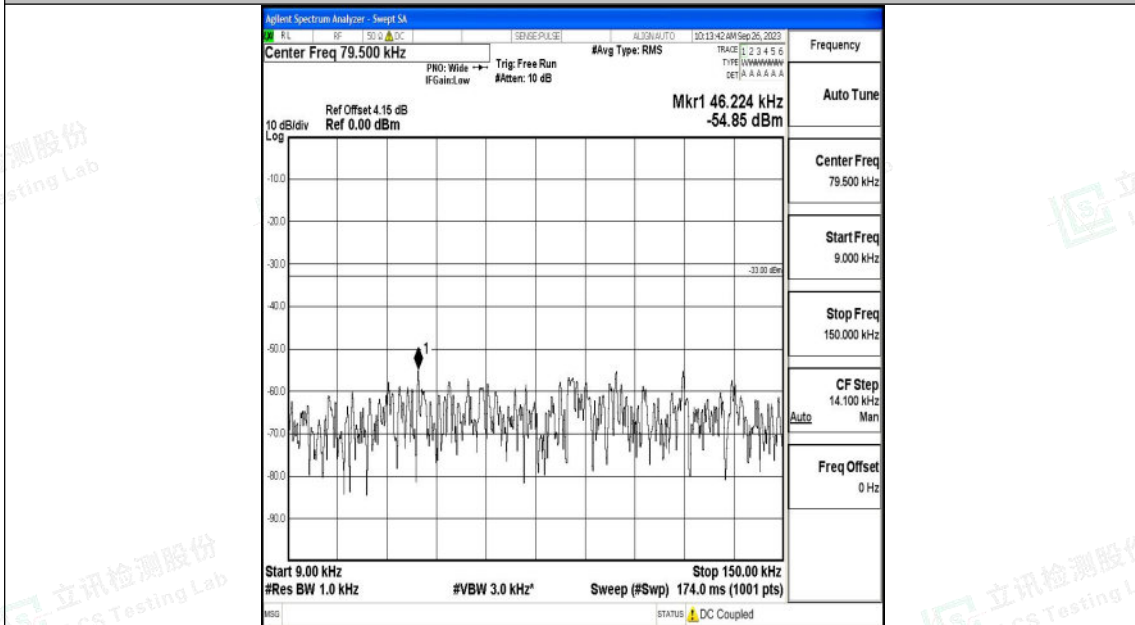

Band12_3MHz_QPSK_23095_1RB#0_0.009~0.15_0.009~0.15

Shenzhen LCS Compliance Testing Laboratory Ltd.
Add: 101, 201 Bldg A & 301 Bldg C, Juji Industrial Park Yabianxueziwei, Shajing Street,
Baoan District, Shenzhen, 518000, China
Tel: +(86) 0755-82591330 | E-mail: webmaster@lcs-cert.com | Web: www.lcs-cert.com
Scan code to check authenticity