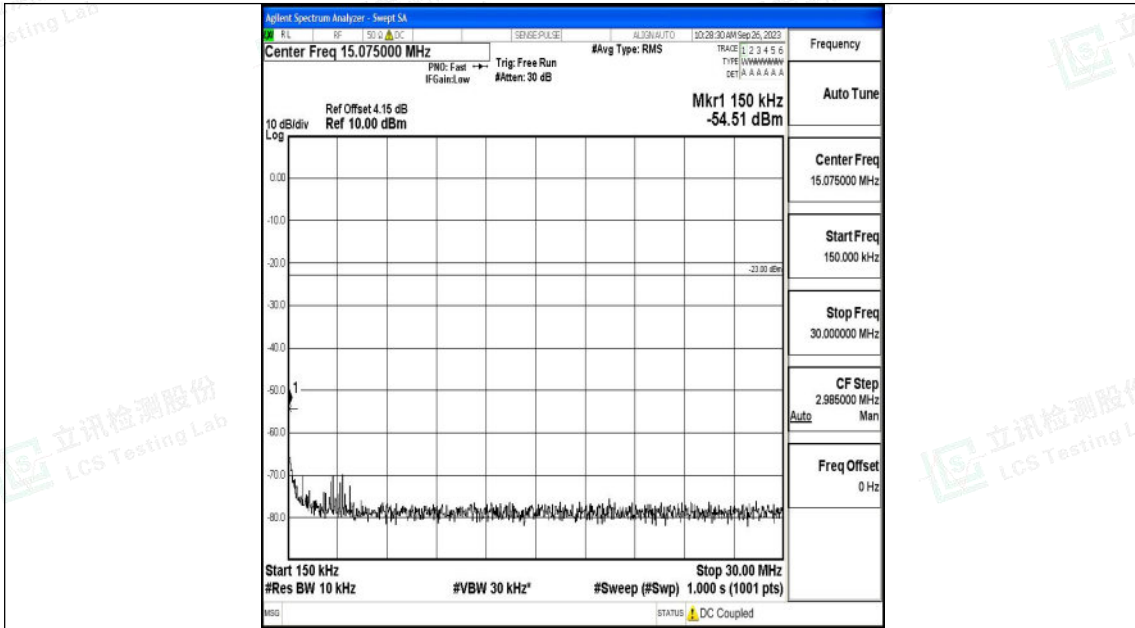

Band12_5MHz_QPSK_23035_1RB#0_0.15~30_0.15~30