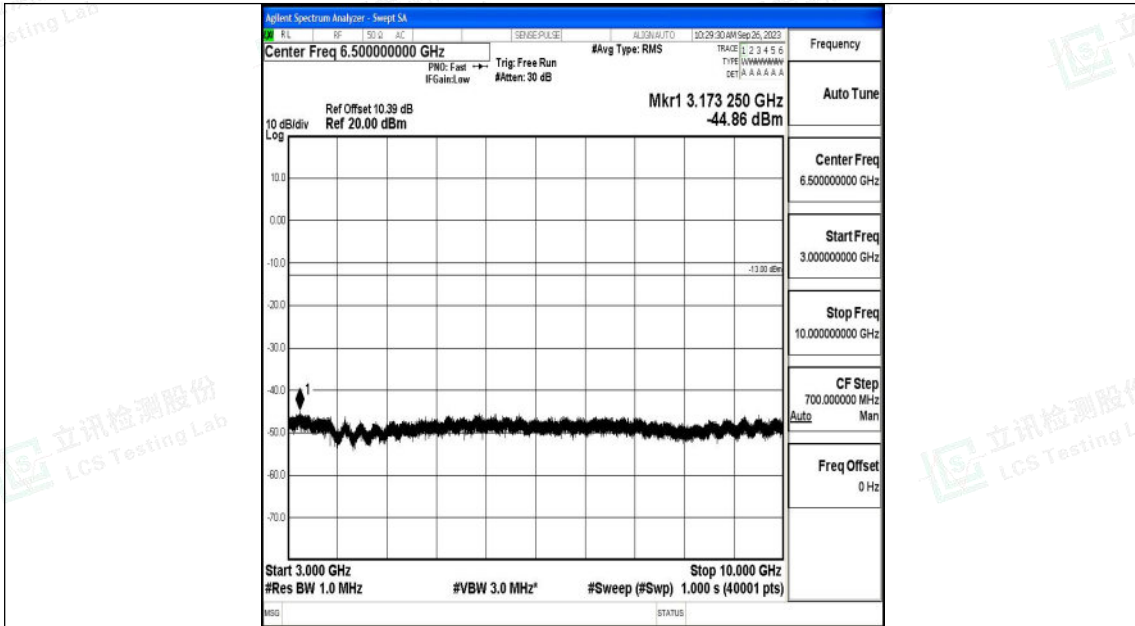

Band12_5MHz_16QAM_23035_1RB#0_3000~10000_3000~10000