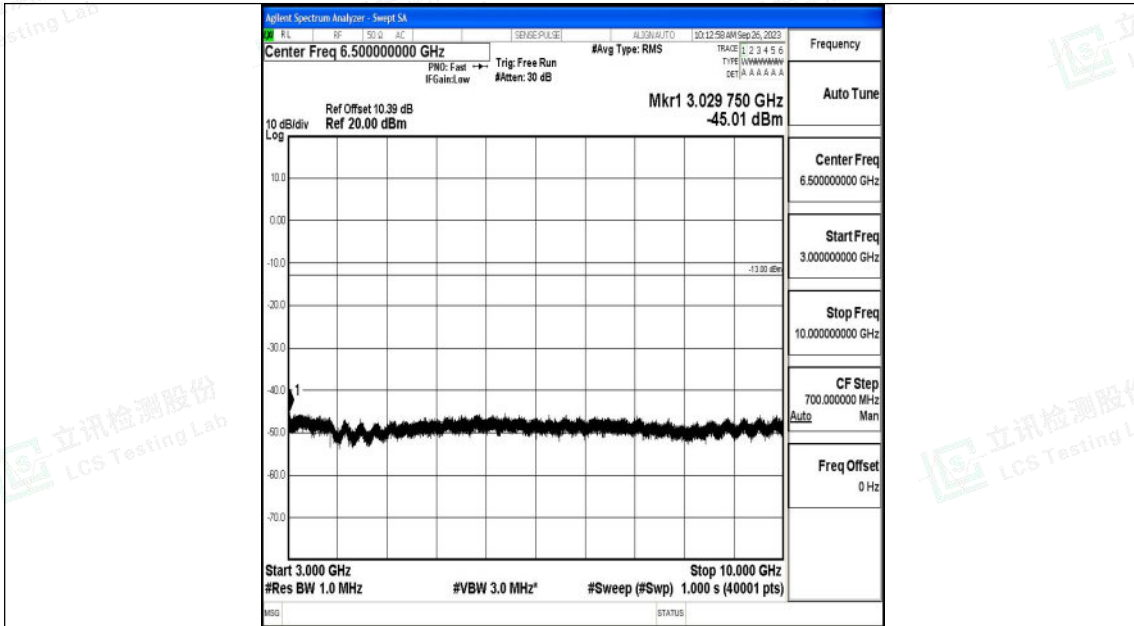

Band12_3MHz_QPSK_23025_1RB#0_3000~10000_3000~10000