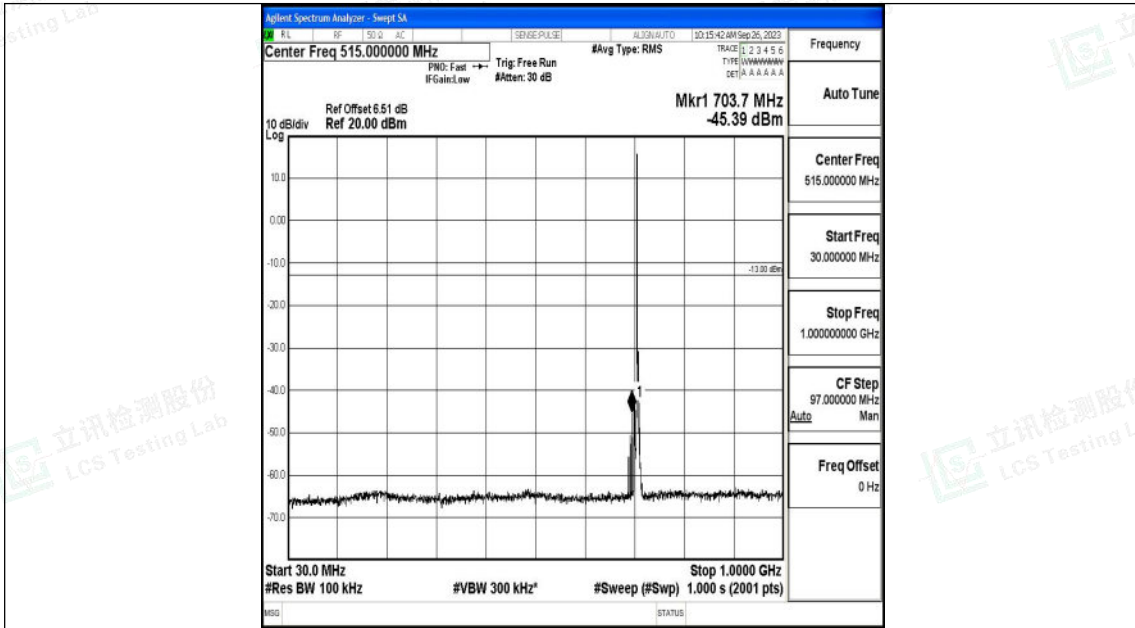

Band12_3MHz_16QAM_23165_1RB#0_30~1000_30~1000