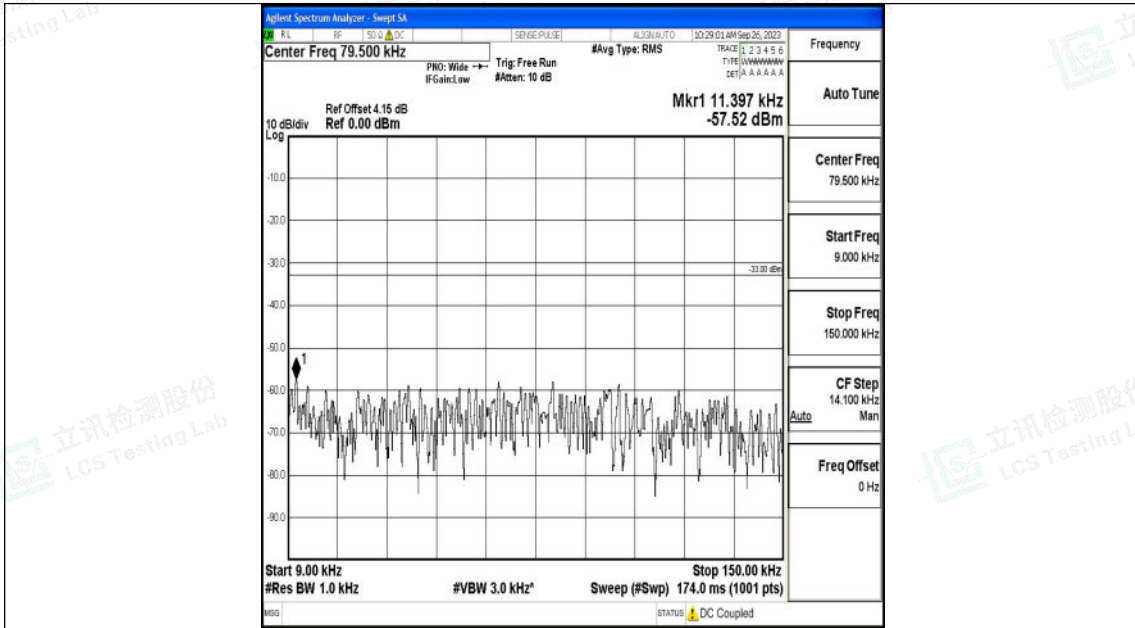

Band12_5MHz_16QAM_23035_1RB#0_0.009~0.15_0.009~0.15