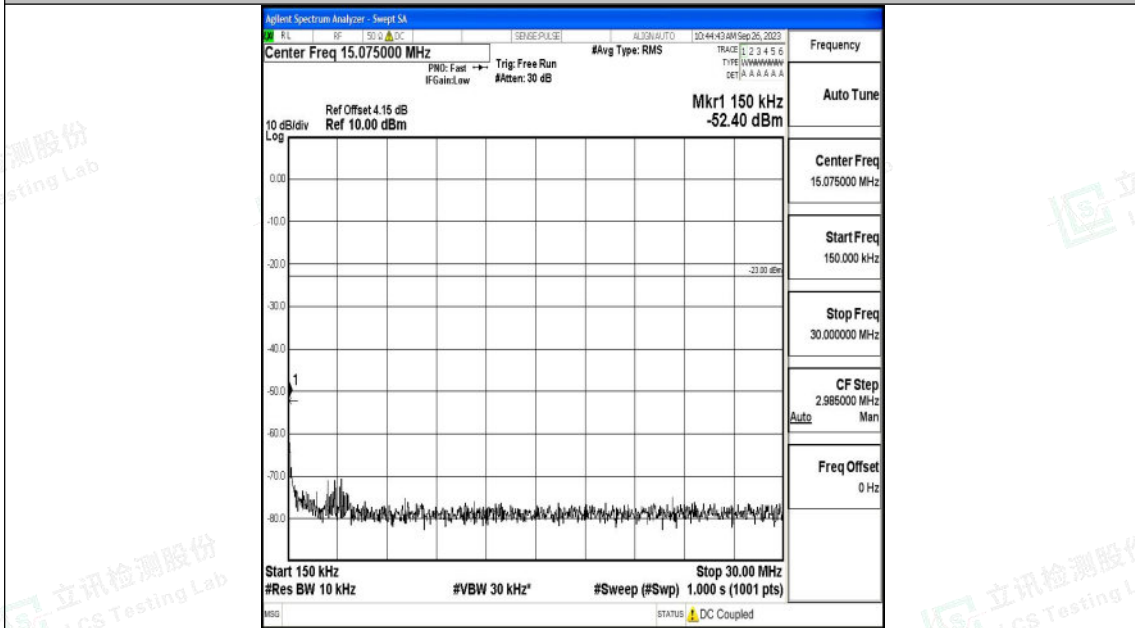

Band12_10MHz_QPSK_23095_1RB#0_0.15~30_0.15~30

Shenzhen LCS Compliance Testing Laboratory Ltd.
Add: 101, 201 Bldg A & 301 Bldg C, Juji Industrial Park Yabianxueziwei, Shajing Street,
Baoan District, Shenzhen, 518000, China
Tel: +(86) 0755-82591330 | E-mail: webmaster@lcs-cert.com | Web: www.lcs-cert.com
Scan code to check authenticity