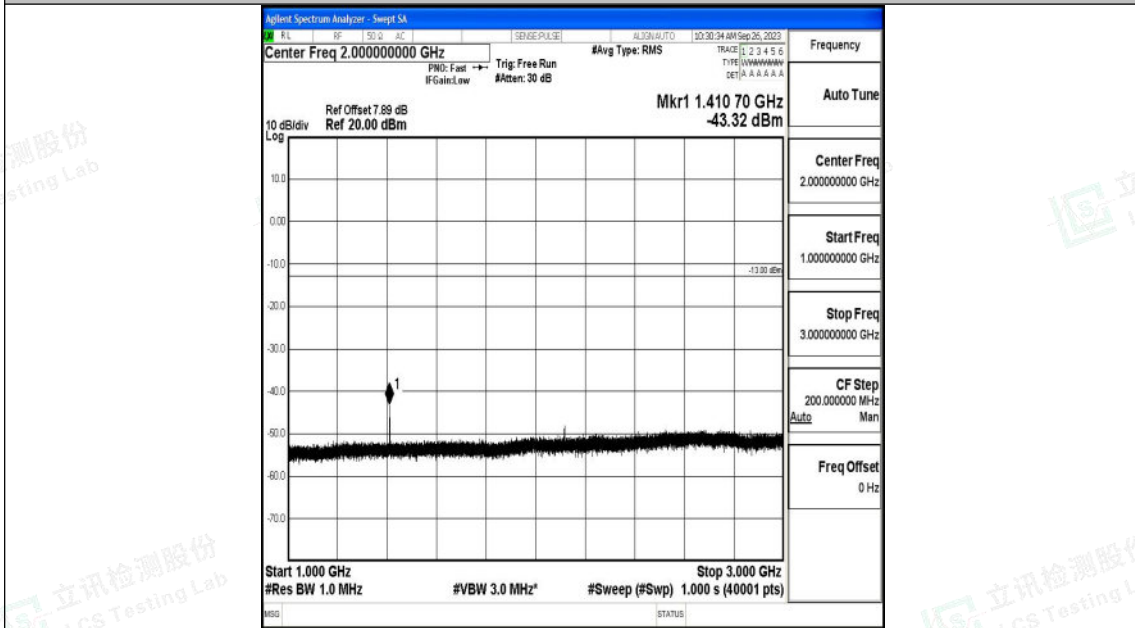

Band12_5MHz_16QAM_23095_1RB#0_1000~3000_1000~3000

Shenzhen LCS Compliance Testing Laboratory Ltd.
Add: 101, 201 Bldg A & 301 Bldg C, Juji Industrial Park Yabianxueziwei, Shajing Street,
Baoan District, Shenzhen, 518000, China
Tel: +(86) 0755-82591330 | E-mail: webmaster@lcs-cert.com | Web: www.lcs-cert.com
Scan code to check authenticity