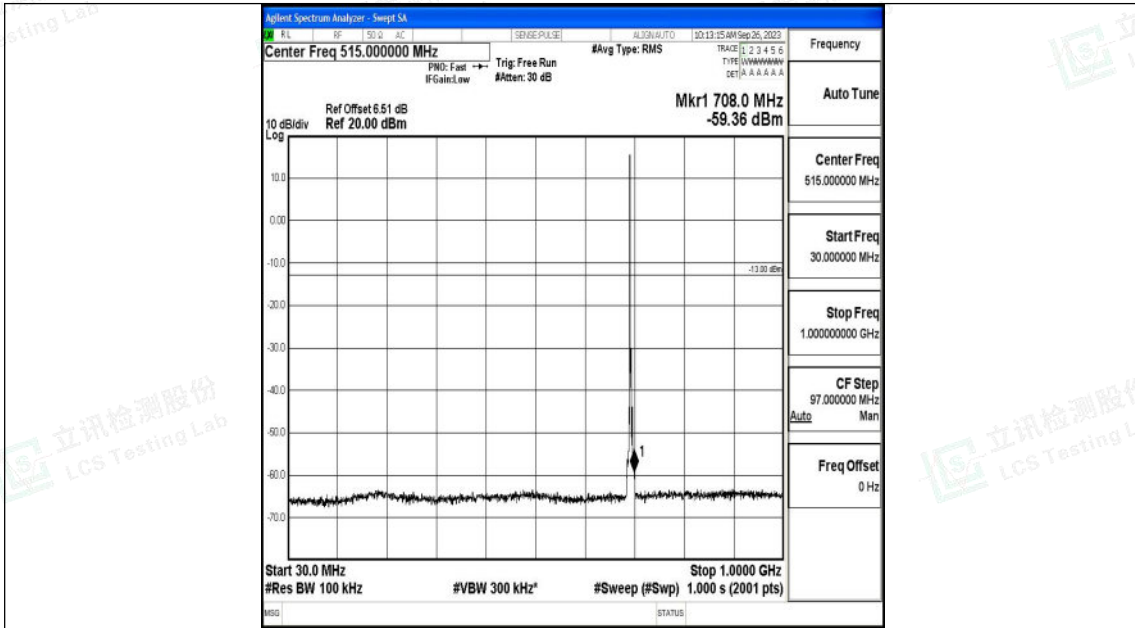

Band12_3MHz_16QAM_23025_1RB#0_30~1000_30~1000