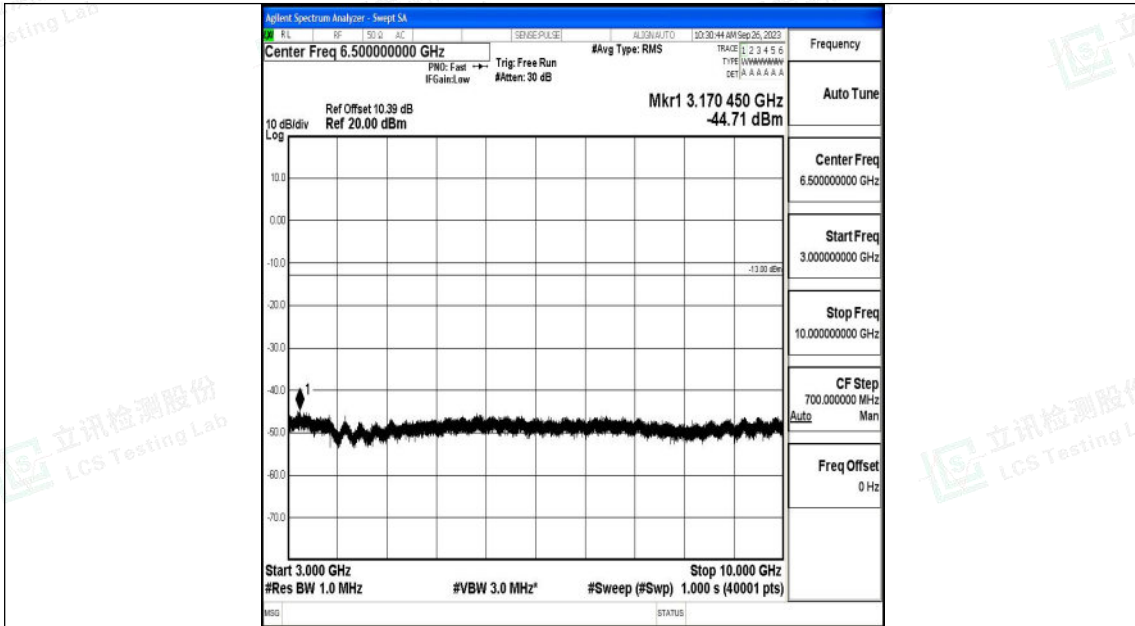

Band12_5MHz_16QAM_23095_1RB#0_3000~10000_3000~10000