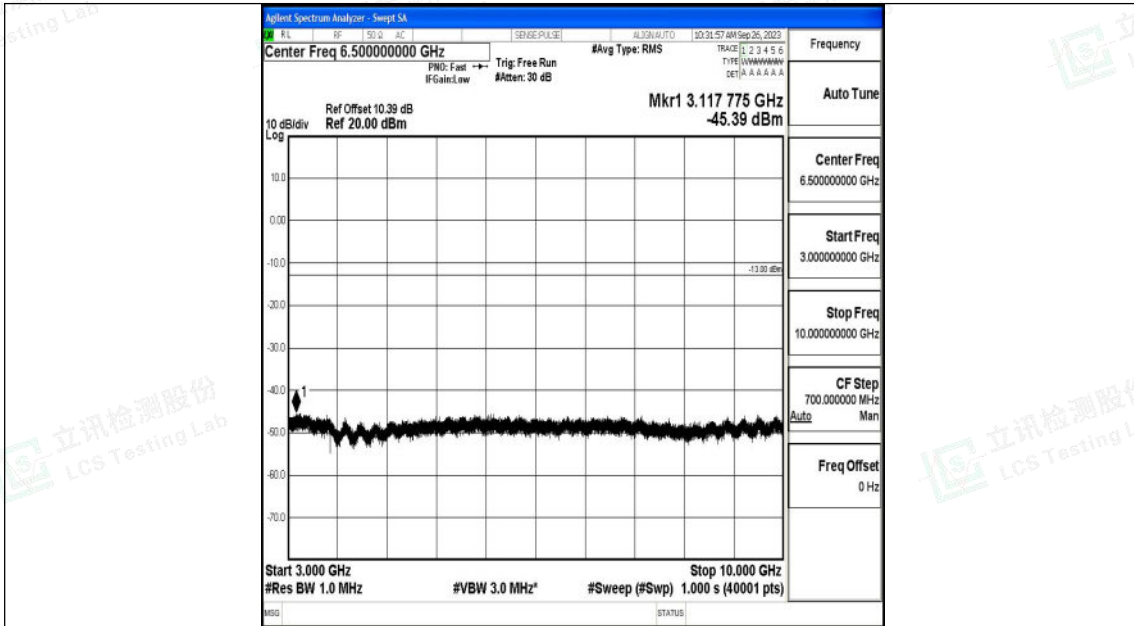

Band12_5MHz_16QAM_23155_1RB#0_3000~10000_3000~10000