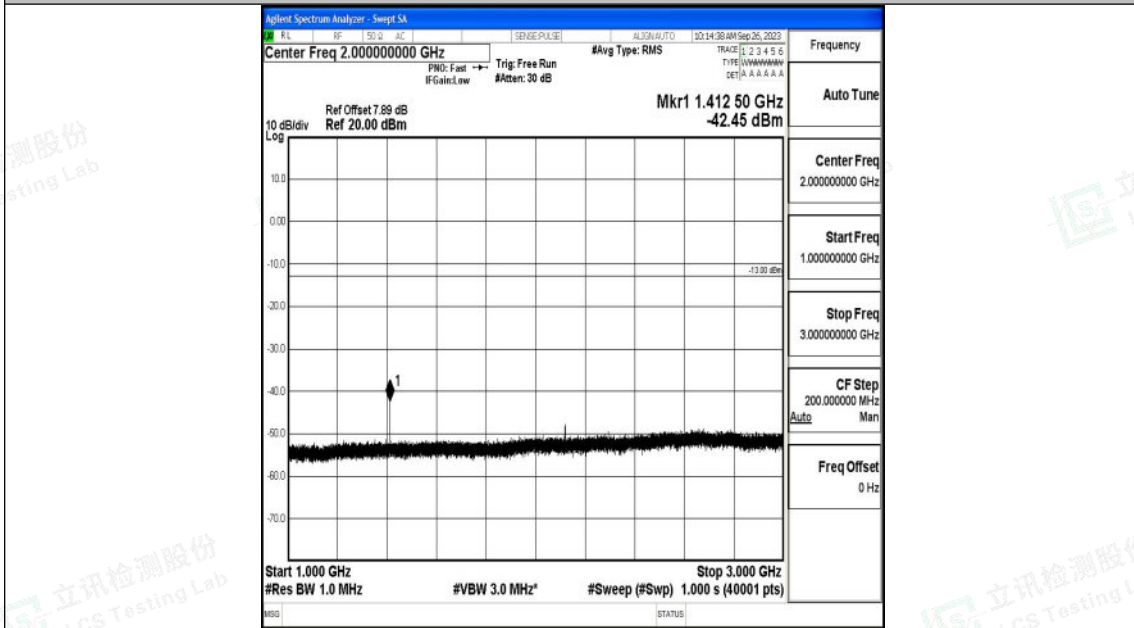

Band12_3MHz_16QAM_23095_1RB#0_1000~3000_1000~3000

Shenzhen LCS Compliance Testing Laboratory Ltd.
Add: 101, 201 Bldg A & 301 Bldg C, Juji Industrial Park Yabianxueziwei, Shajing Street,
Baoan District, Shenzhen, 518000, China
Tel: +(86) 0755-82591330 | E-mail: webmaster@lcs-cert.com | Web: www.lcs-cert.com
Scan code to check authenticity