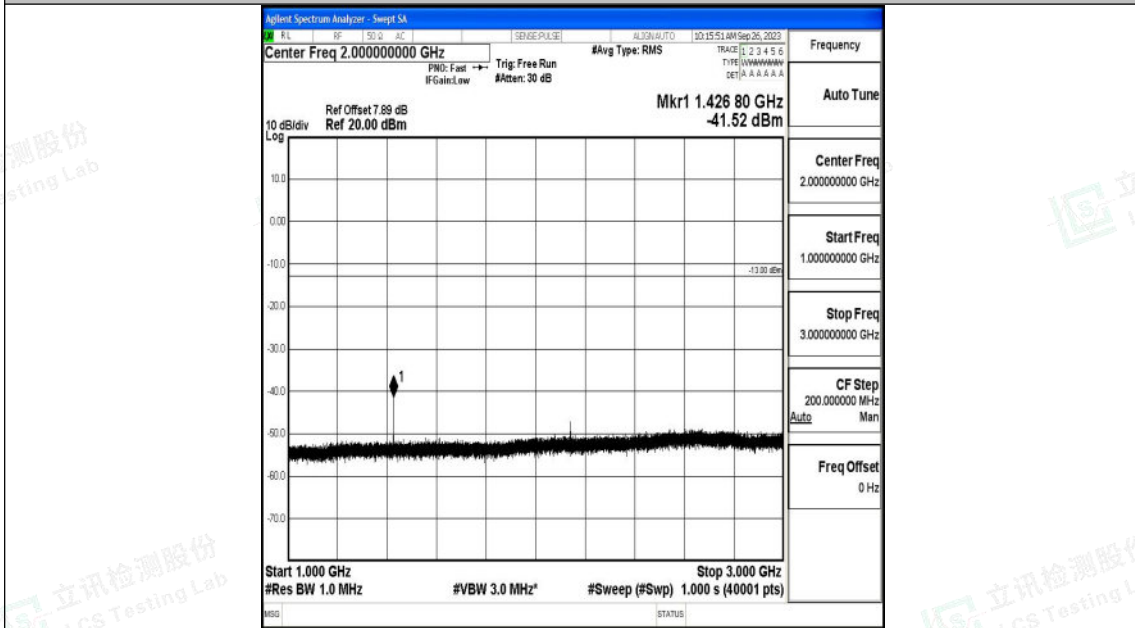

Band12_3MHz_16QAM_23165_1RB#0_1000~3000_1000~3000

Shenzhen LCS Compliance Testing Laboratory Ltd.
Add: 101, 201 Bldg A & 301 Bldg C, Juji Industrial Park Yabianxueziwei, Shajing Street,
Baoan District, Shenzhen, 518000, China
Tel: +(86) 0755-82591330 | E-mail: webmaster@lcs-cert.com | Web: www.lcs-cert.com
Scan code to check authenticity