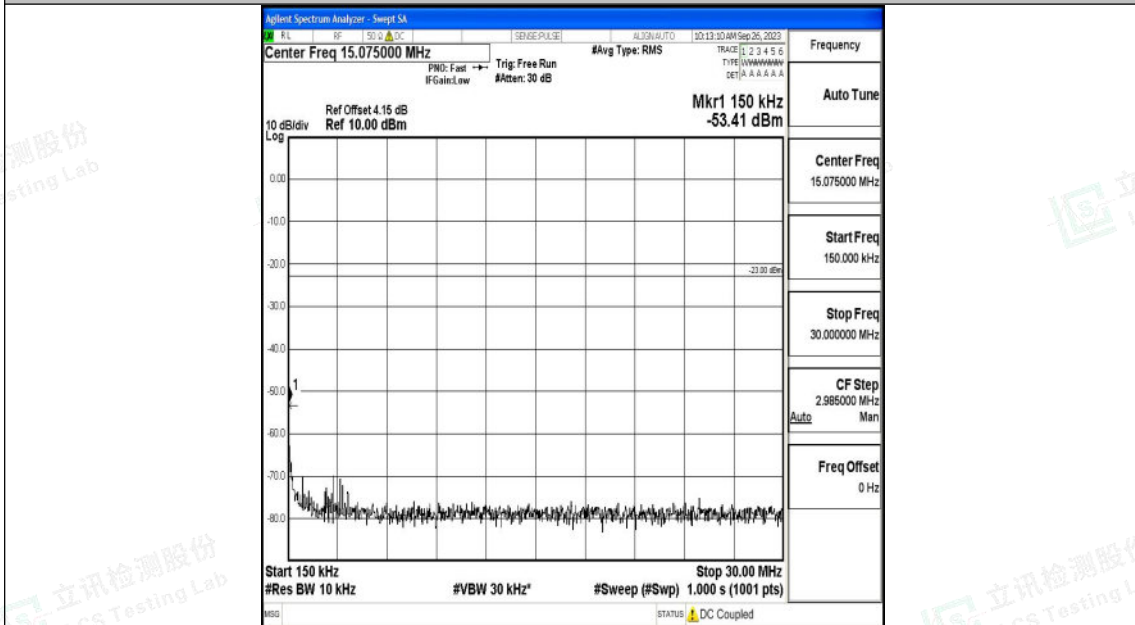

Band12_3MHz_16QAM_23025_1RB#0_0.15~30_0.15~30

Shenzhen LCS Compliance Testing Laboratory Ltd.
Add: 101, 201 Bldg A & 301 Bldg C, Juji Industrial Park Yabianxueziwei, Shajing Street,
Baoan District, Shenzhen, 518000, China
Tel: +(86) 0755-82591330 | E-mail: webmaster@lcs-cert.com | Web: www.lcs-cert.com
Scan code to check authenticity