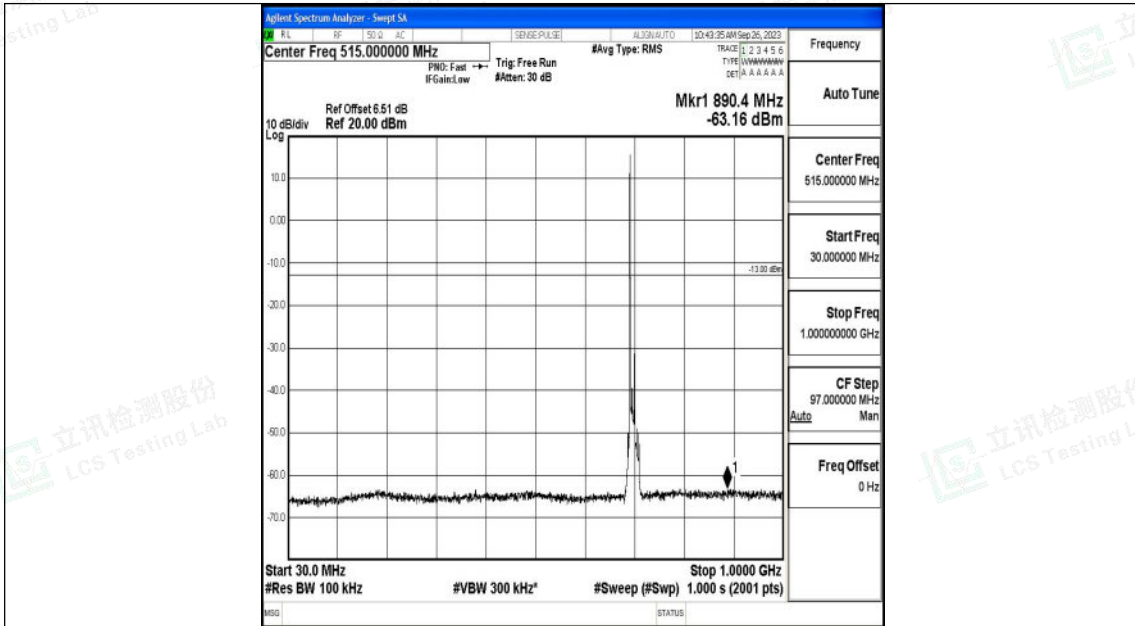

Band12_10MHz_QPSK_23060_1RB#0_30~1000_30~1000