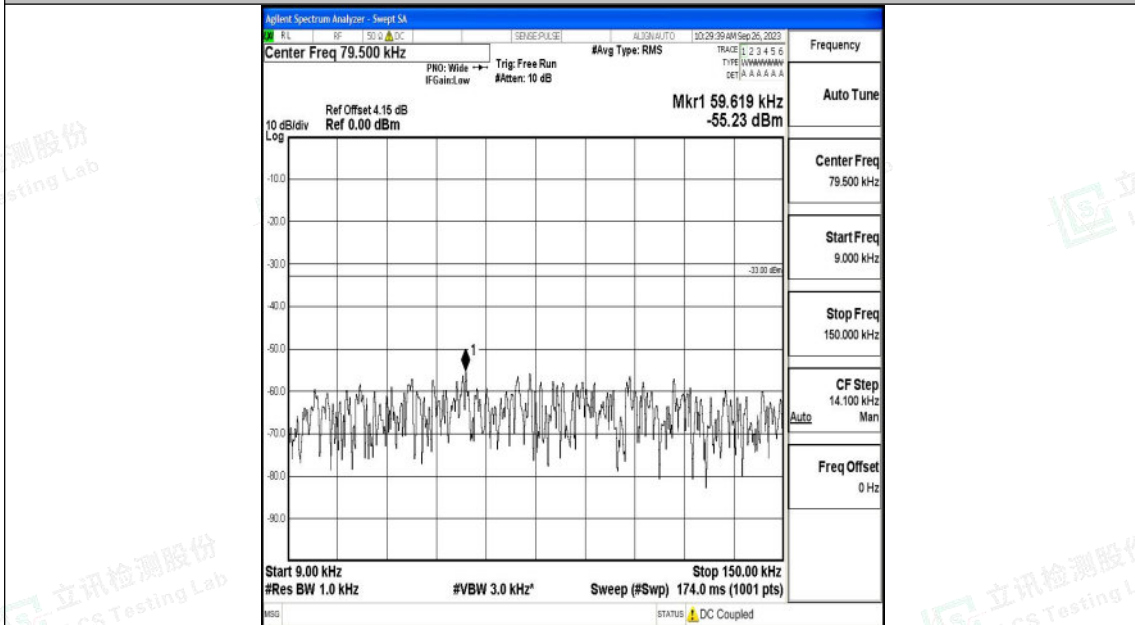

Band12_5MHz_QPSK_23095_1RB#0_0.009~0.15_0.009~0.15

Shenzhen LCS Compliance Testing Laboratory Ltd.
Add: 101, 201 Bldg A & 301 Bldg C, Juji Industrial Park Yabianxueziwei, Shajing Street,
Baoan District, Shenzhen, 518000, China
Tel: +(86) 0755-82591330 | E-mail: webmaster@lcs-cert.com | Web: www.lcs-cert.com
Scan code to check authenticity