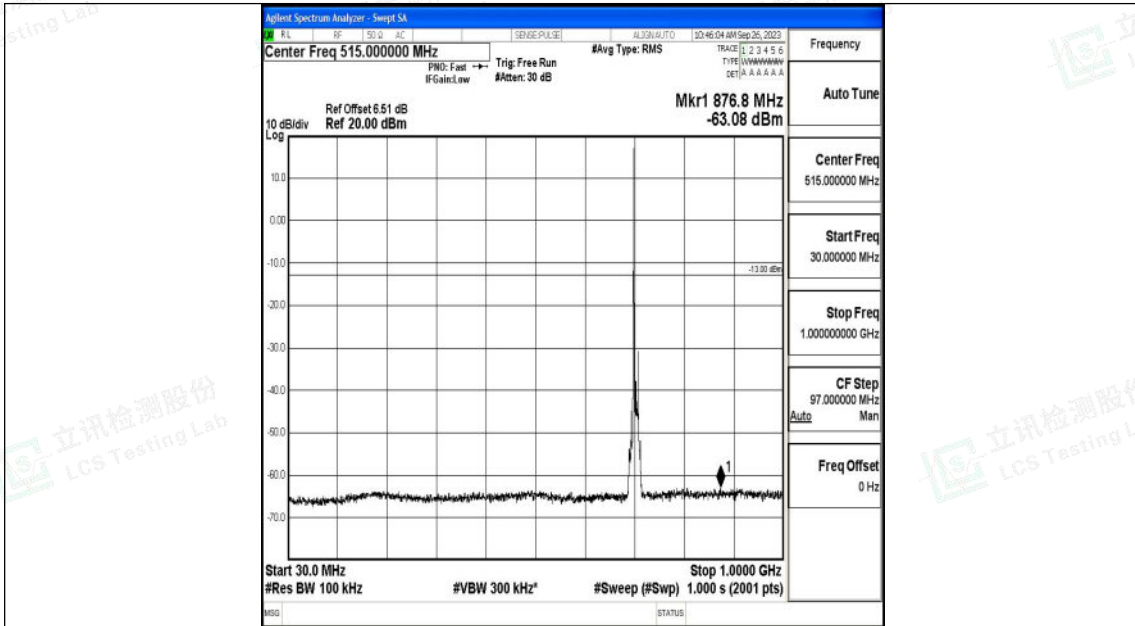

Band12_10MHz_QPSK_23130_1RB#0_30~1000_30~1000