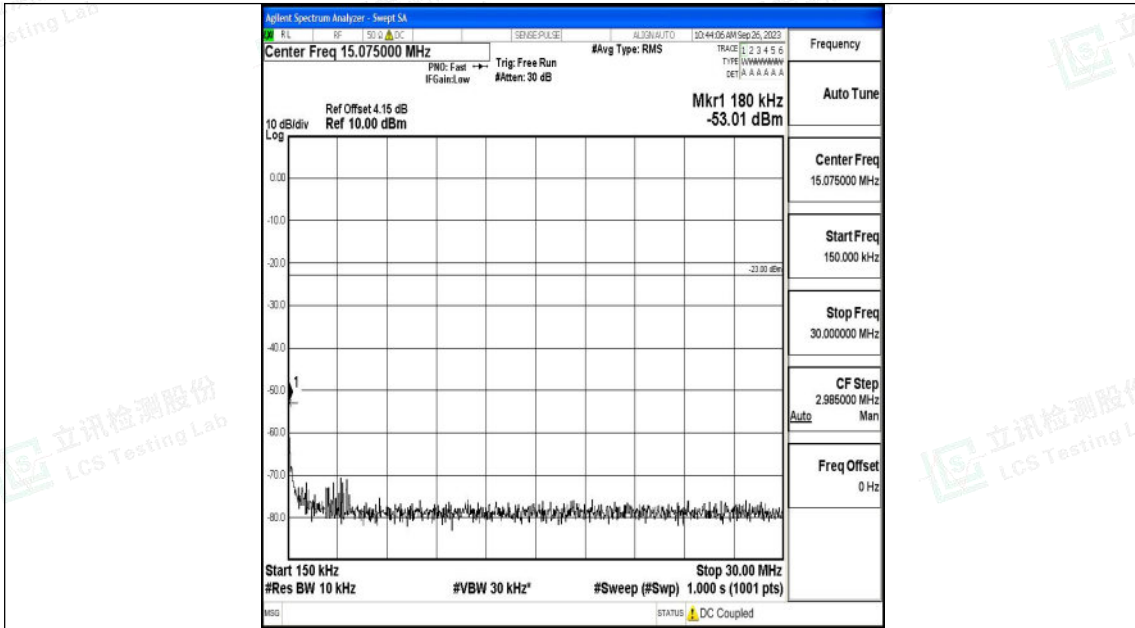

Band12_10MHz_16QAM_23060_1RB#0_0.15~30_0.15~30