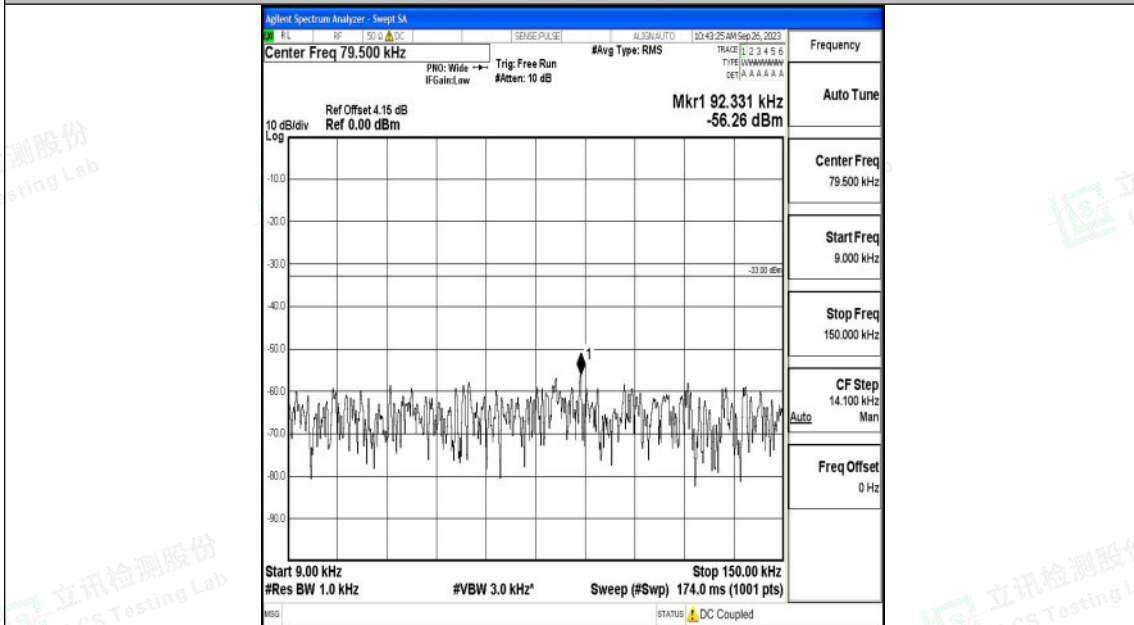

Band12_10MHz_QPSK_23060_1RB#0_0.009~0.15_0.009~0.15

Shenzhen LCS Compliance Testing Laboratory Ltd.
Add: 101, 201 Bldg A & 301 Bldg C, Juji Industrial Park Yabianxueziwei, Shajing Street,
Baoan District, Shenzhen, 518000, China
Tel: +(86) 0755-82591330 | E-mail: webmaster@lcs-cert.com | Web: www.lcs-cert.com
Scan code to check authenticity