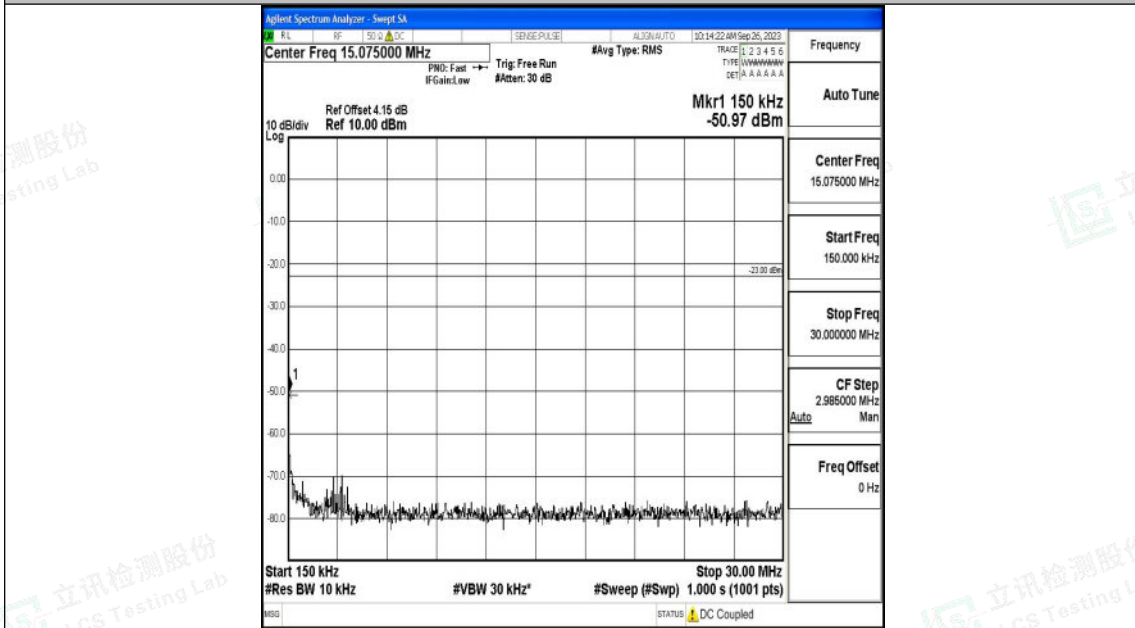

Band12_3MHz_16QAM_23095_1RB#0_0.15~30_0.15~30

Shenzhen LCS Compliance Testing Laboratory Ltd.
Add: 101, 201 Bldg A & 301 Bldg C, Juji Industrial Park Yabianxueziwei, Shajing Street,
Baoan District, Shenzhen, 518000, China
Tel: +(86) 0755-82591330 | E-mail: webmaster@lcs-cert.com | Web: www.lcs-cert.com
Scan code to check authenticity