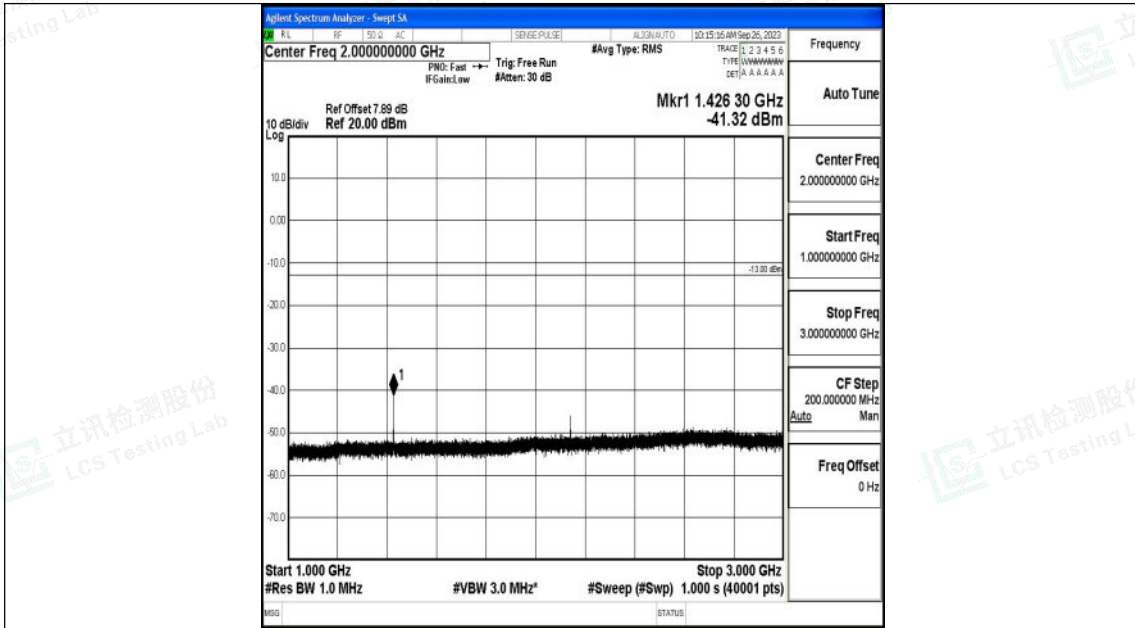

Band12_3MHz_QPSK_23165_1RB#0_1000~3000_1000~3000