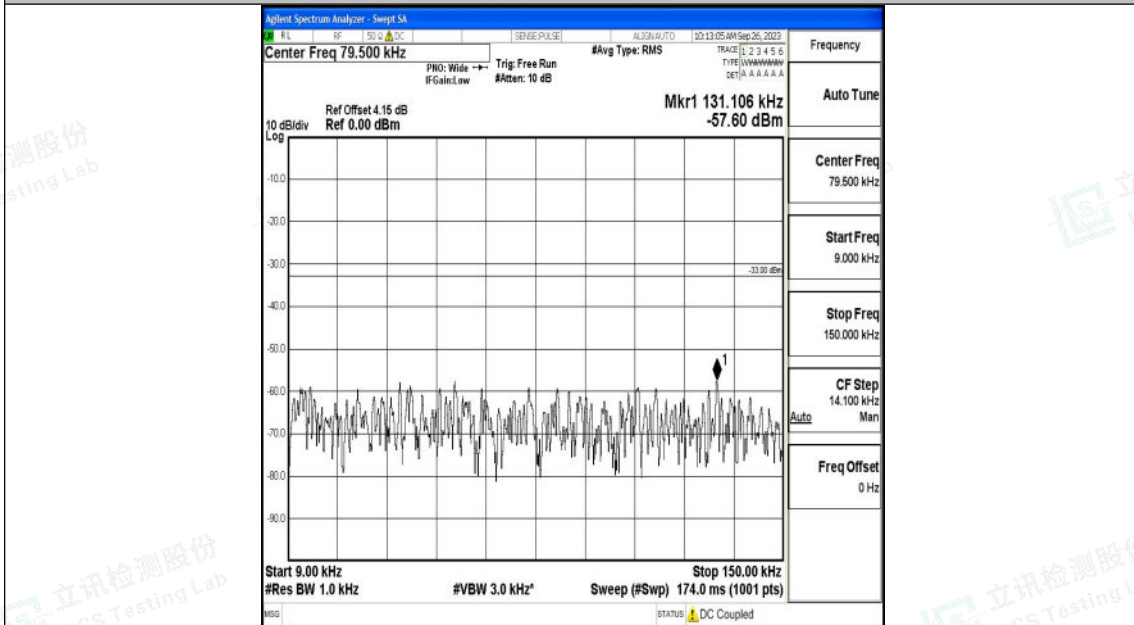

Band12_3MHz_16QAM_23025_1RB#0_0.009~0.15_0.009~0.15

Shenzhen LCS Compliance Testing Laboratory Ltd.
Add: 101, 201 Bldg A & 301 Bldg C, Juji Industrial Park Yabianxueziwei, Shajing Street,
Baoan District, Shenzhen, 518000, China
Tel: +(86) 0755-82591330 | E-mail: webmaster@lcs-cert.com | Web: www.lcs-cert.com
Scan code to check authenticity