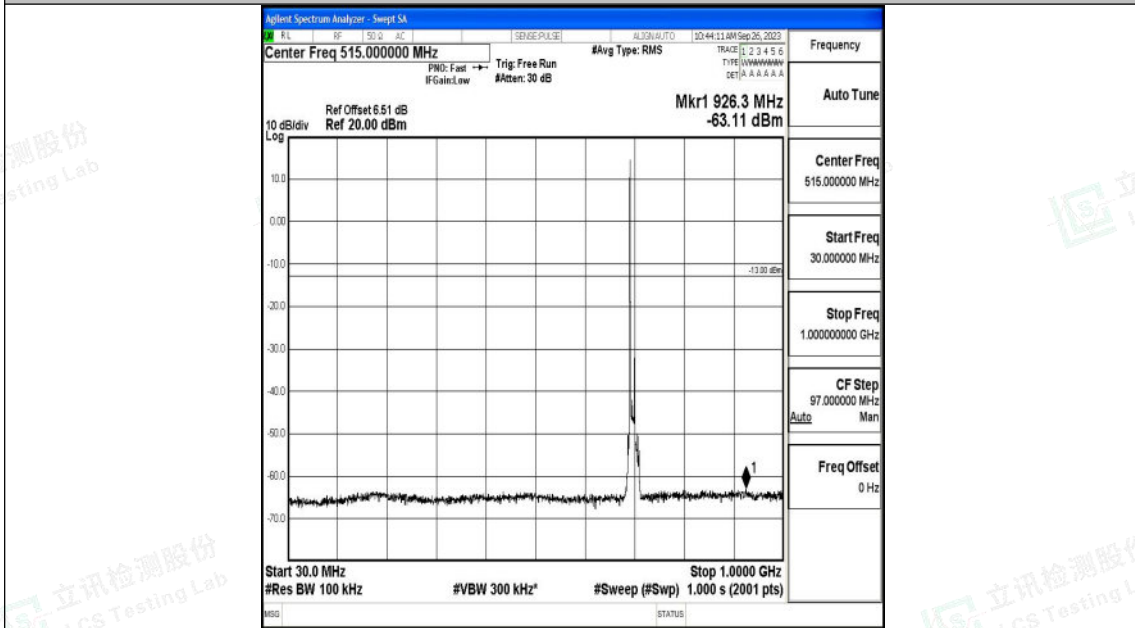

Band12_10MHz_16QAM_23060_1RB#0_30~1000_30~1000

Shenzhen LCS Compliance Testing Laboratory Ltd.
Add: 101, 201 Bldg A & 301 Bldg C, Juji Industrial Park Yabianxueziwei, Shajing Street,
Baoan District, Shenzhen, 518000, China
Tel: +(86) 0755-82591330 | E-mail: webmaster@lcs-cert.com | Web: www.lcs-cert.com
Scan code to check authenticity