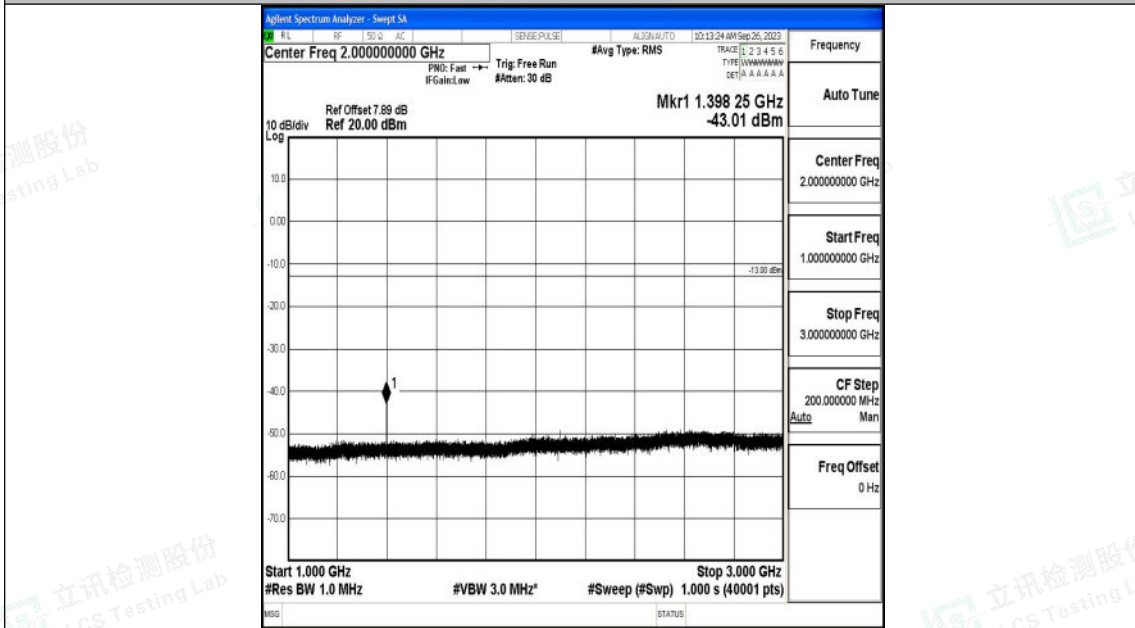

Band12_3MHz_16QAM_23025_1RB#0_1000~3000_1000~3000

Shenzhen LCS Compliance Testing Laboratory Ltd.
Add: 101, 201 Bldg A & 301 Bldg C, Juji Industrial Park Yabianxueziwei, Shajing Street,
Baoan District, Shenzhen, 518000, China
Tel: +(86) 0755-82591330 | E-mail: webmaster@lcs-cert.com | Web: www.lcs-cert.com
Scan code to check authenticity