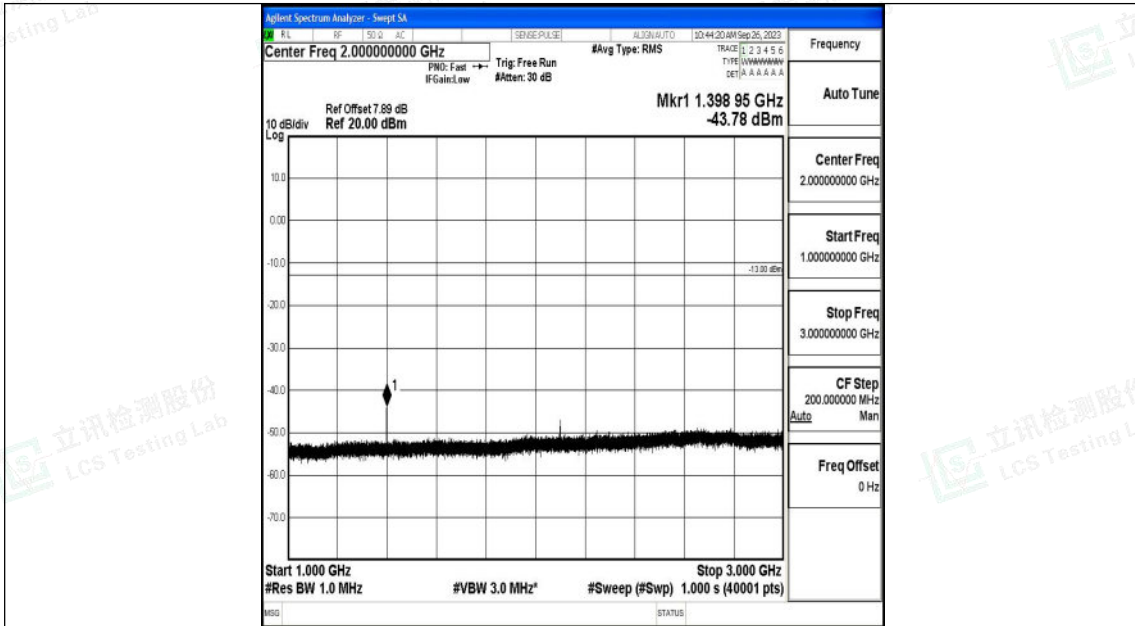

Band12_10MHz_16QAM_23060_1RB#0_1000~3000_1000~3000