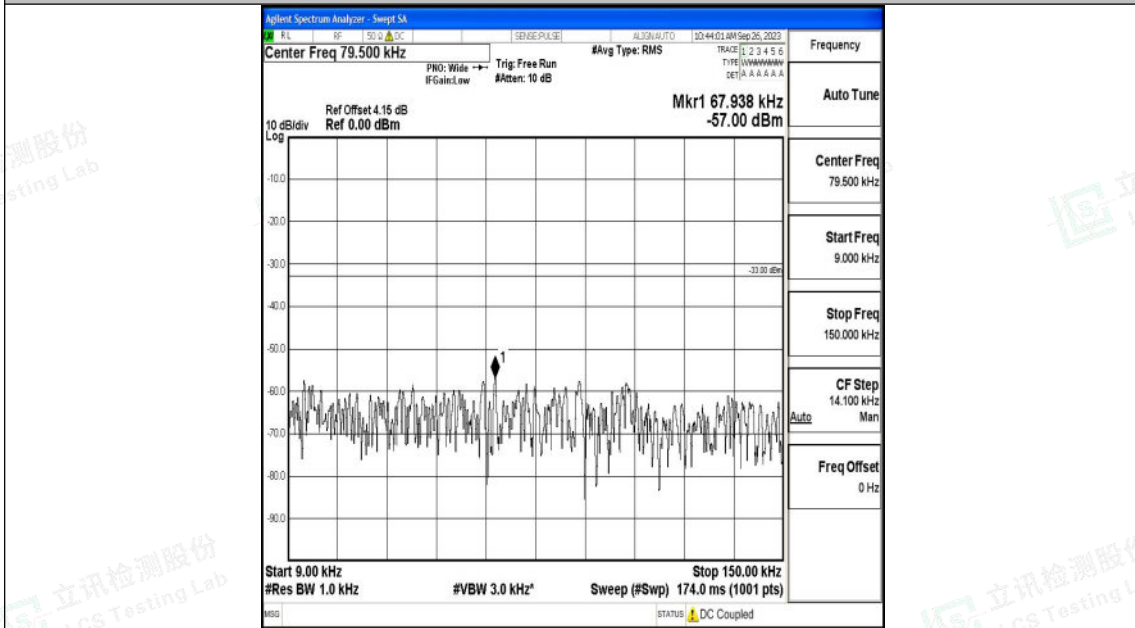

Band12_10MHz_16QAM_23060_1RB#0_0.009~0.15_0.009~0.15

Shenzhen LCS Compliance Testing Laboratory Ltd.
Add: 101, 201 Bldg A & 301 Bldg C, Juji Industrial Park Yabianxueziwei, Shajing Street,
Baoan District, Shenzhen, 518000, China
Tel: +(86) 0755-82591330 | E-mail: webmaster@lcs-cert.com | Web: www.lcs-cert.com
Scan code to check authenticity