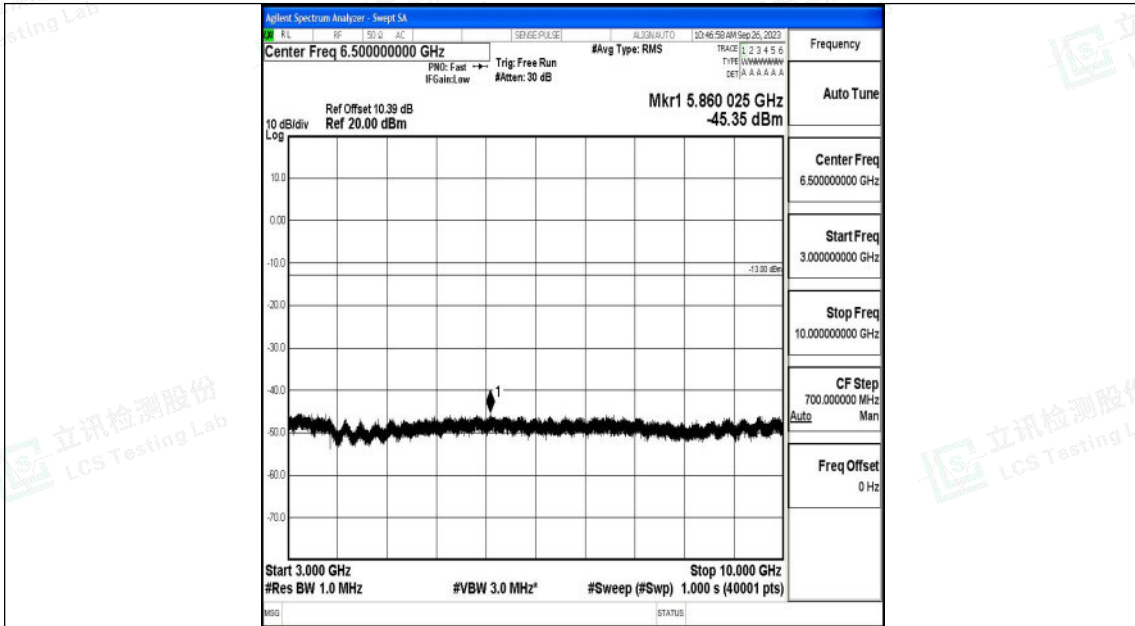

Band12_10MHz_16QAM_23130_1RB#0_3000~10000_3000~10000