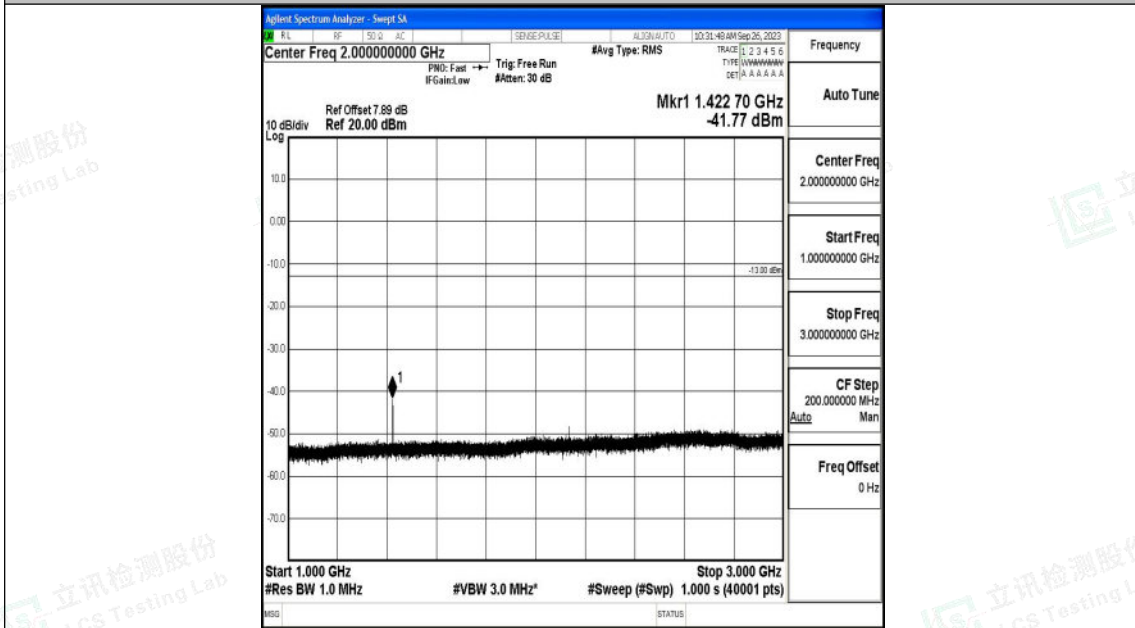

Band12_5MHz_16QAM_23155_1RB#0_1000~3000_1000~3000

Shenzhen LCS Compliance Testing Laboratory Ltd.
Add: 101, 201 Bldg A & 301 Bldg C, Juji Industrial Park Yabianxueziwei, Shajing Street,
Baoan District, Shenzhen, 518000, China
Tel: +(86) 0755-82591330 | E-mail: webmaster@lcs-cert.com | Web: www.lcs-cert.com
Scan code to check authenticity