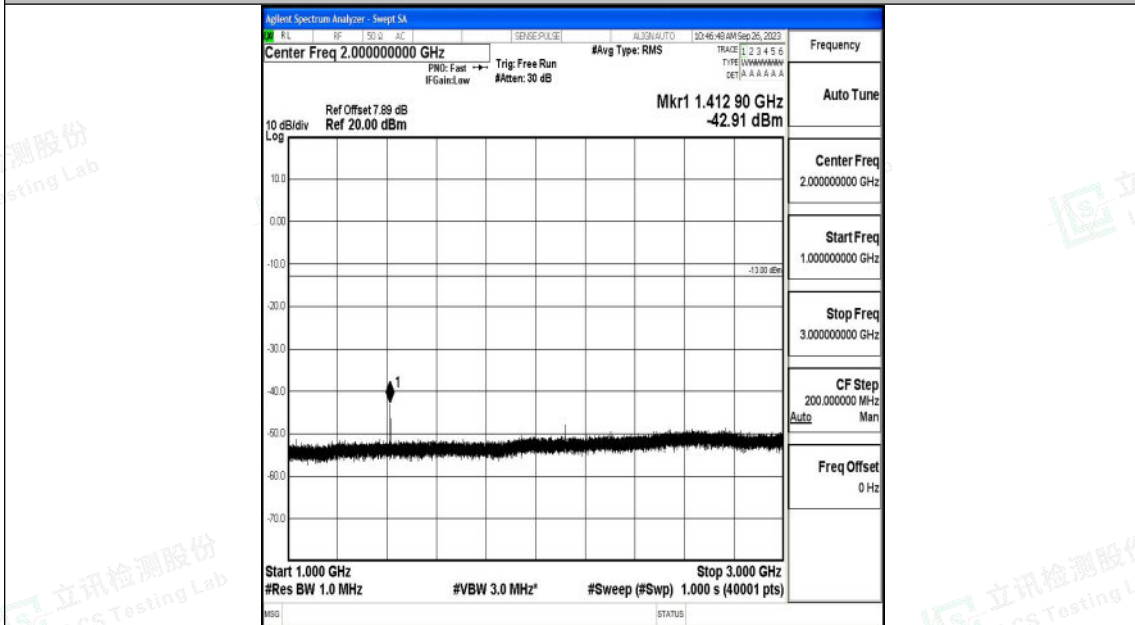

Band12_10MHz_16QAM_23130_1RB#0_1000~3000_1000~3000

Shenzhen LCS Compliance Testing Laboratory Ltd.
Add: 101, 201 Bldg A & 301 Bldg C, Juji Industrial Park Yabianxueziwei, Shajing Street,
Baoan District, Shenzhen, 518000, China
Tel: +(86) 0755-82591330 | E-mail: webmaster@lcs-cert.com | Web: www.lcs-cert.com
Scan code to check authenticity