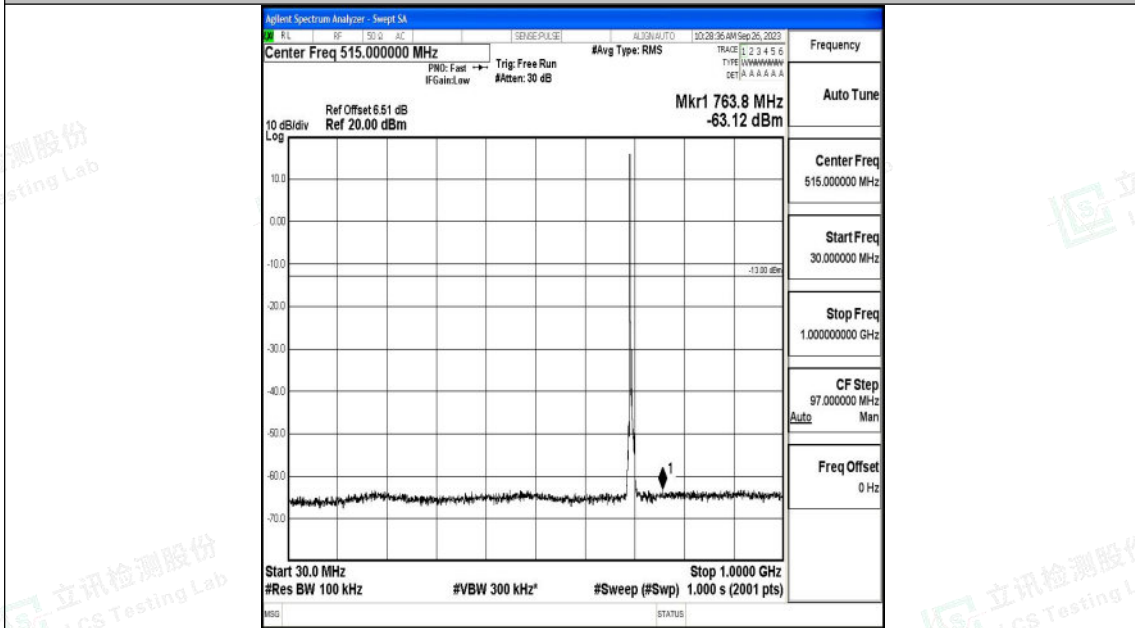

Band12_5MHz_QPSK_23035_1RB#0_30~1000_30~1000

Shenzhen LCS Compliance Testing Laboratory Ltd.
Add: 101, 201 Bldg A & 301 Bldg C, Juji Industrial Park Yabianxueziwei, Shajing Street,
Baoan District, Shenzhen, 518000, China
Tel: +(86) 0755-82591330 | E-mail: webmaster@lcs-cert.com | Web: www.lcs-cert.com
Scan code to check authenticity