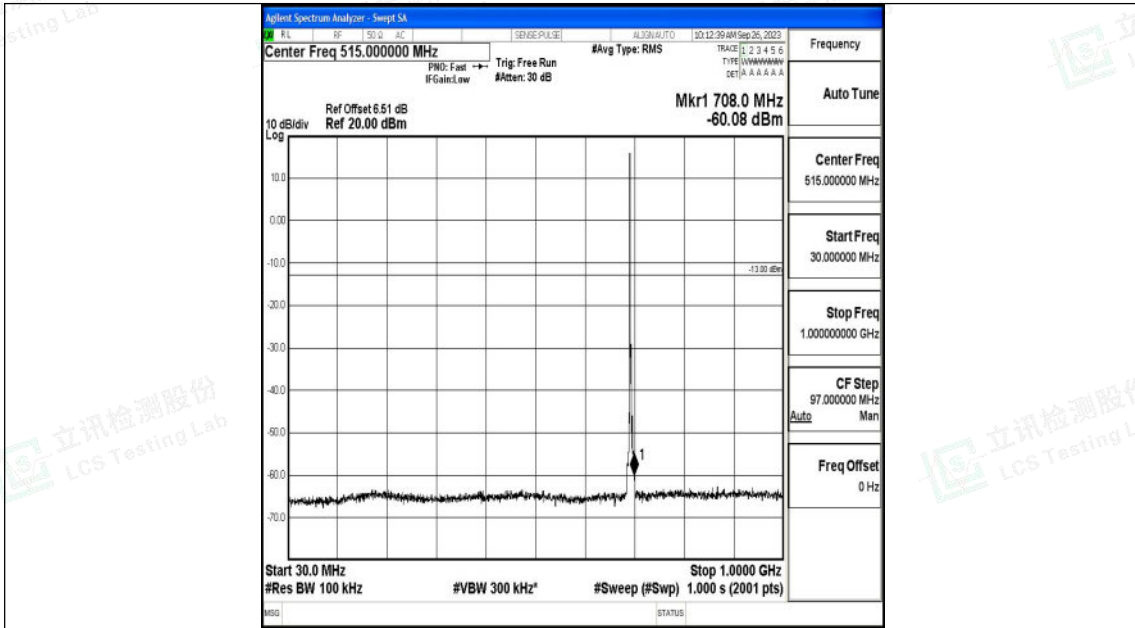

Band12_3MHz_QPSK_23025_1RB#0_0.009~0.15_0.009~0.15

Band12_3MHz_QPSK_23025_1RB#0_0.15~30_0.15~30

Shenzhen LCS Compliance Testing Laboratory Ltd.
 Add: 101, 201 Bldg A & 301 Bldg C, Juji Industrial Park Yabianxueziwei, Shajing Street,
 Baoan District, Shenzhen, 518000, China
 Tel: +(86) 0755-82591330 | E-mail: webmaster@lcs-cert.com | Web: www.lcs-cert.com
 Scan code to check authenticity