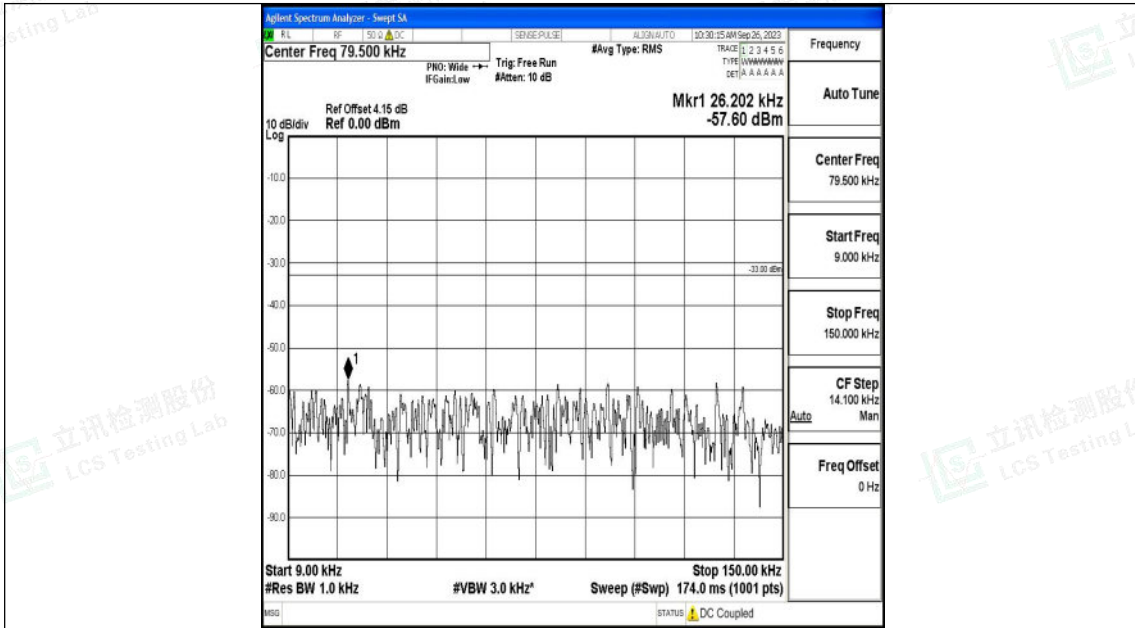

Band12_5MHz_QPSK_23095_1RB#0_0.15~30_0.15~30

Band12_5MHz_QPSK_23095_1RB#0_30~1000_30~1000

Band12_5MHz_QPSK_23095_1RB#0_1000~3000_1000~3000

Band12_5MHz_QPSK_23095_1RB#0_3000~10000_3000~10000

Shenzhen LCS Compliance Testing Laboratory Ltd.
 Add: 101, 201 Bldg A & 301 Bldg C, Juji Industrial Park Yabianxueziwei, Shajing Street,
 Baoan District, Shenzhen, 518000, China
 Tel: +(86) 0755-82591330 | E-mail: webmaster@lcs-cert.com | Web: www.lcs-cert.com
 Scan code to check authenticity