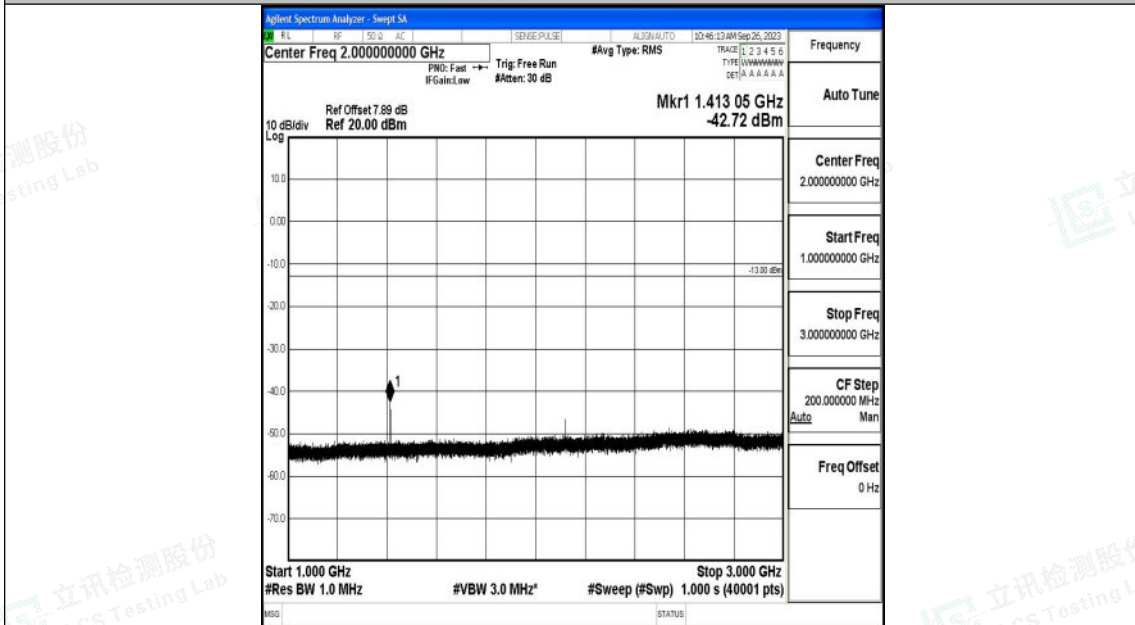

Band12_10MHz_QPSK_23130_1RB#0_1000~3000_1000~3000

Shenzhen LCS Compliance Testing Laboratory Ltd.
Add: 101, 201 Bldg A & 301 Bldg C, Juji Industrial Park Yabianxueziwei, Shajing Street,
Baoan District, Shenzhen, 518000, China
Tel: +(86) 0755-82591330 | E-mail: webmaster@lcs-cert.com | Web: www.lcs-cert.com
Scan code to check authenticity