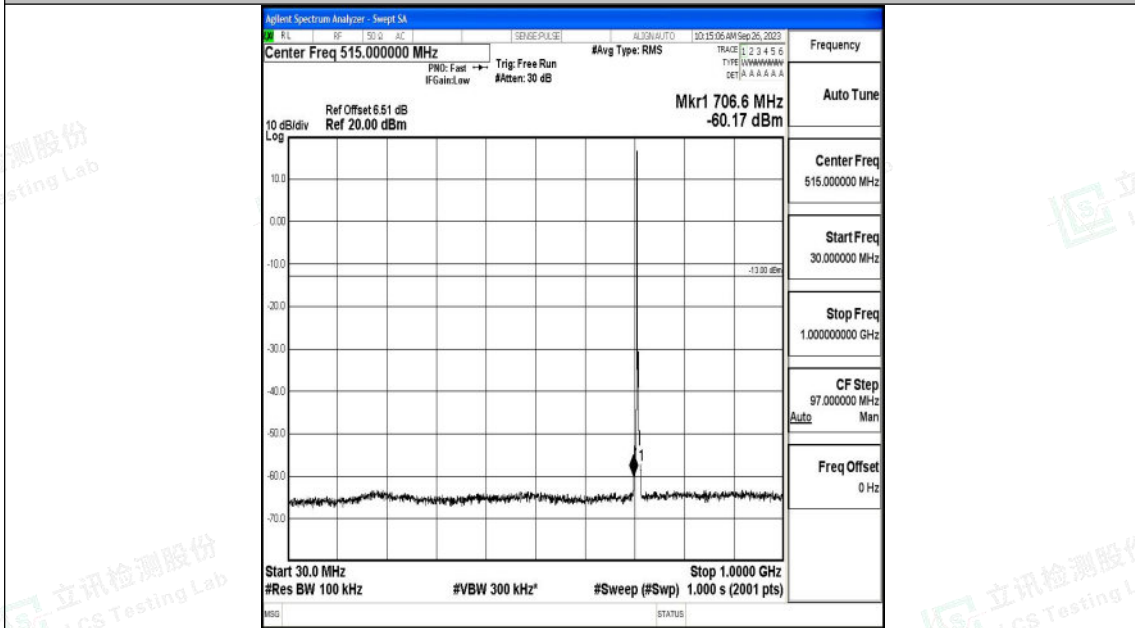

Band12_3MHz_QPSK_23165_1RB#0_30~1000_30~1000