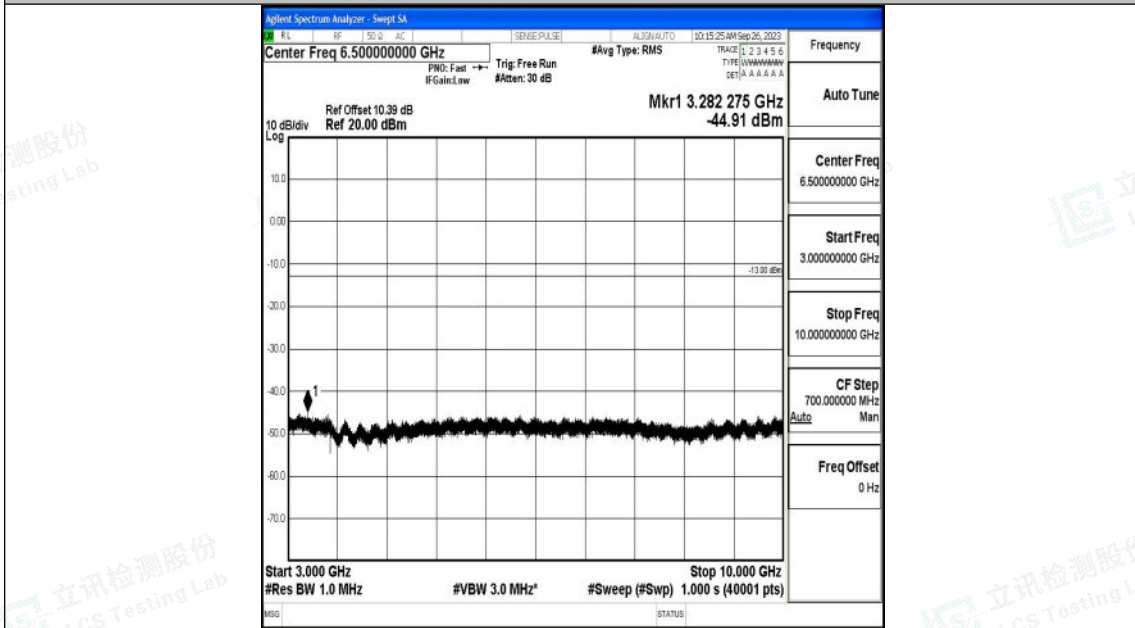

Band12_3MHz_QPSK_23165_1RB#0_0.15~30_0.15~30

Band12_3MHz_QPSK_23165_1RB#0_30~1000_30~1000

Band12_3MHz_QPSK_23165_1RB#0_1000~3000_1000~3000

Band12_3MHz_QPSK_23165_1RB#0_3000~10000_3000~10000

Shenzhen LCS Compliance Testing Laboratory Ltd.
 Add: 101, 201 Bldg A & 301 Bldg C, Juji Industrial Park Yabianxueziwei, Shajing Street,
 Baoan District, Shenzhen, 518000, China
 Tel: +(86) 0755-82591330 | E-mail: webmaster@lcs-cert.com | Web: www.lcs-cert.com
 Scan code to check authenticity