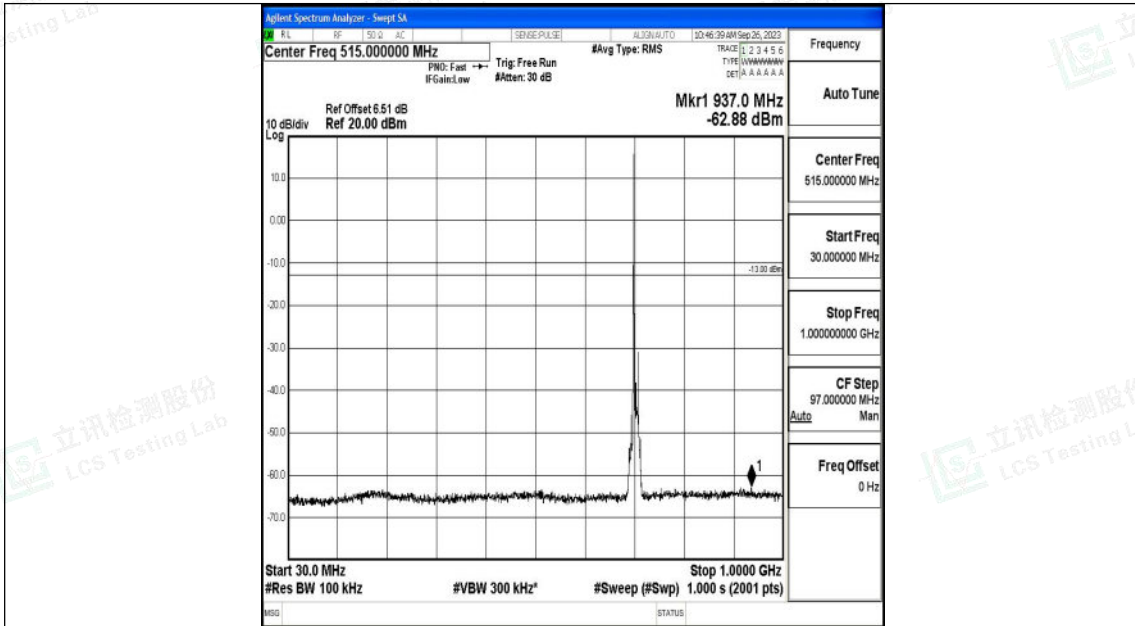

Band12_10MHz_16QAM_23130_1RB#0_30~1000_30~1000