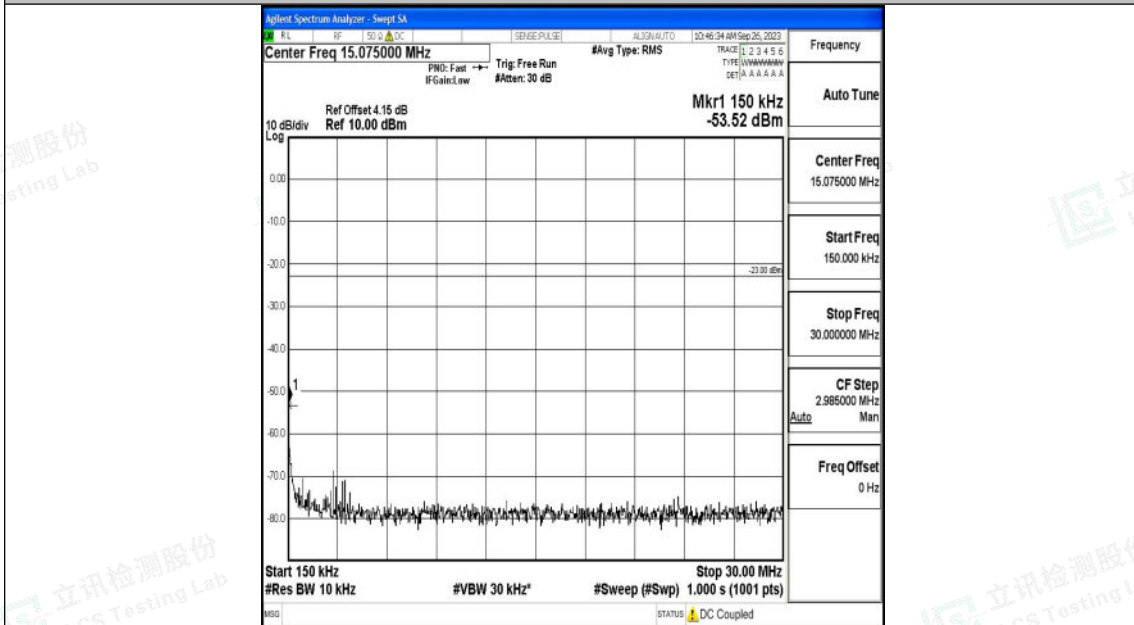

Band12_10MHz_16QAM_23130_1RB#0_0.15~30_0.15~30

Shenzhen LCS Compliance Testing Laboratory Ltd.
Add: 101, 201 Bldg A & 301 Bldg C, Juji Industrial Park Yabianxueziwei, Shajing Street,
Baoan District, Shenzhen, 518000, China
Tel: +(86) 0755-82591330 | E-mail: webmaster@lcs-cert.com | Web: www.lcs-cert.com
Scan code to check authenticity