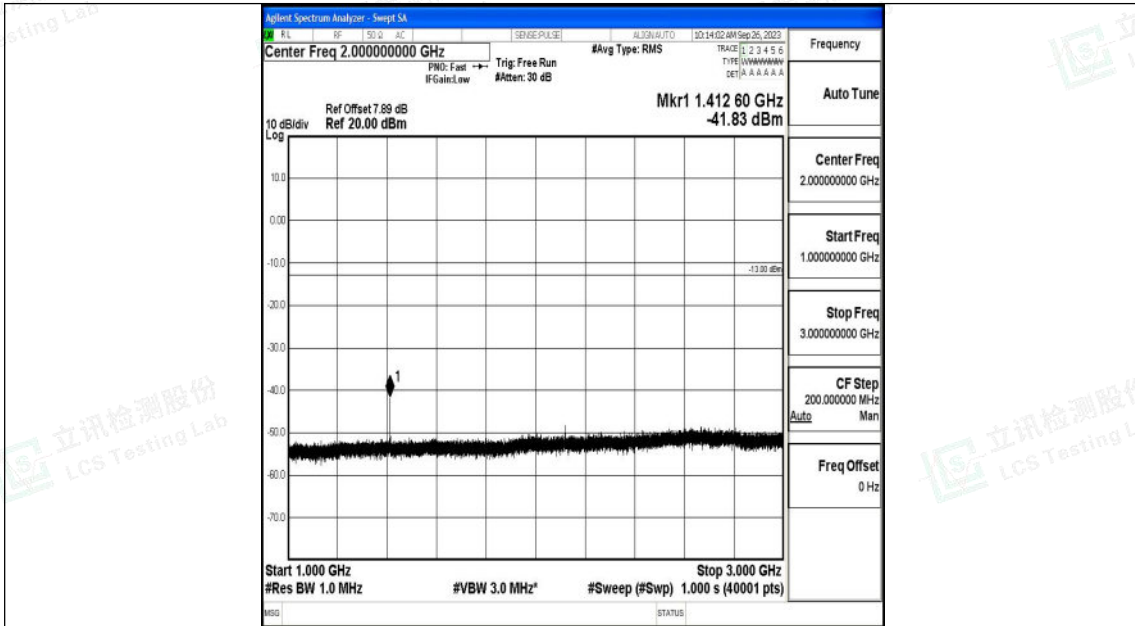

Band12_3MHz_QPSK_23095_1RB#0_1000~3000_1000~3000