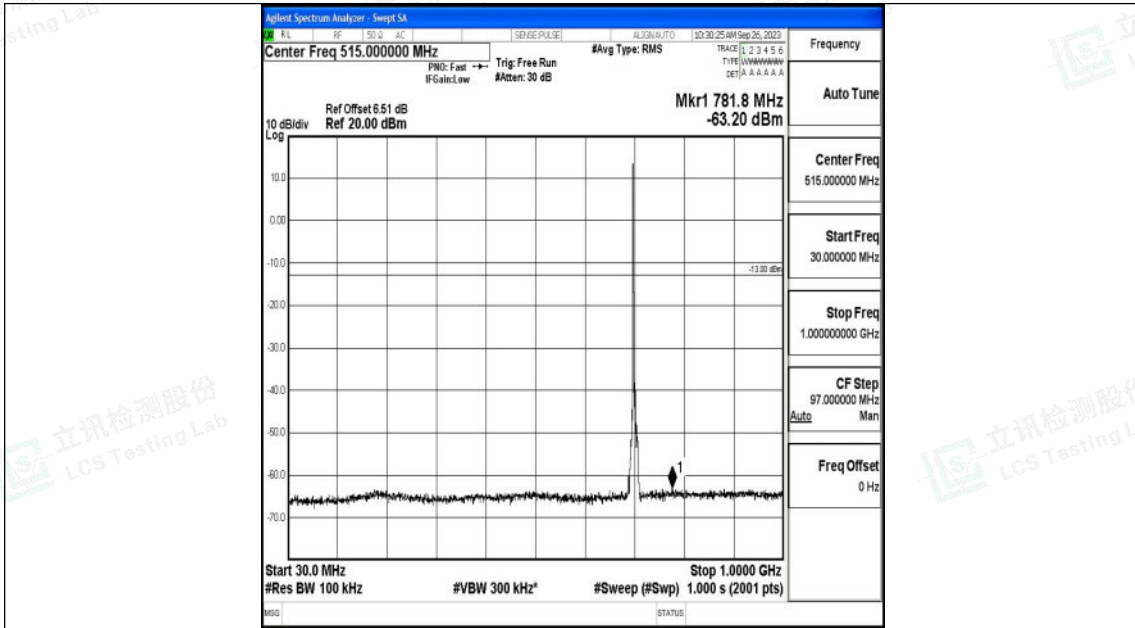

Band12_5MHz_16QAM_23095_1RB#0_30~1000_30~1000