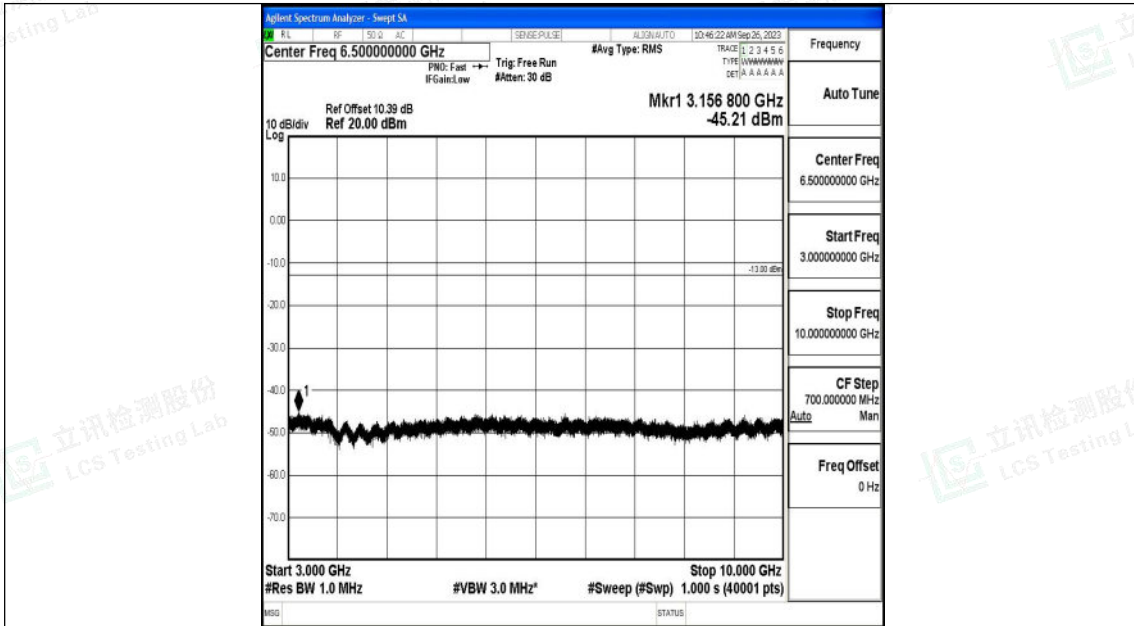

Band12_10MHz_QPSK_23130_1RB#0_3000~10000_3000~10000