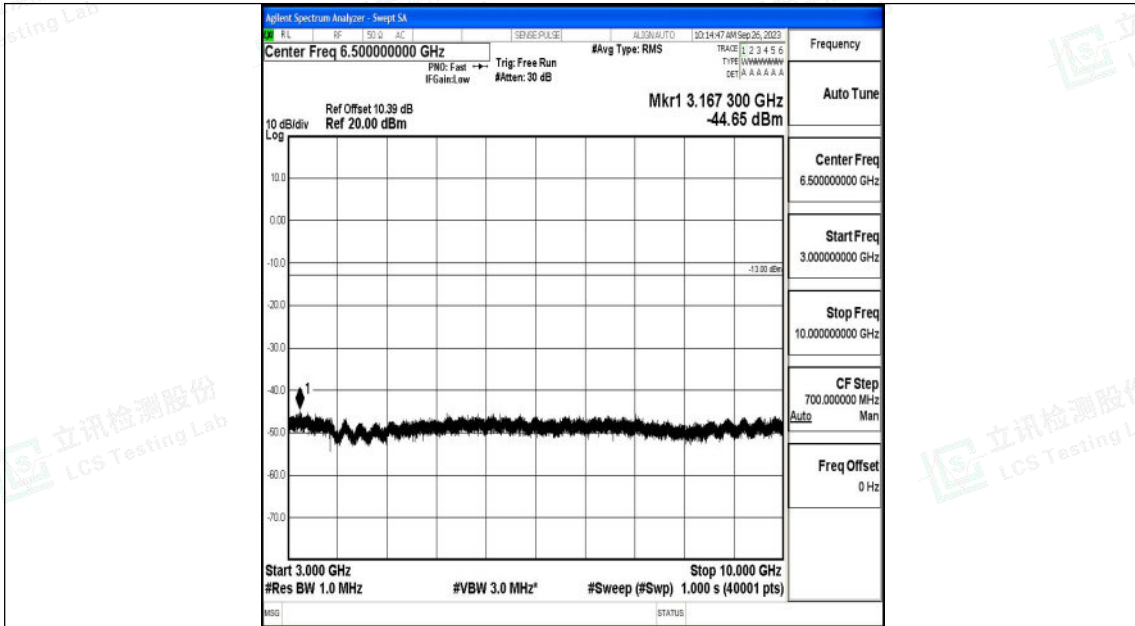

Band12_3MHz_16QAM_23095_1RB#0_3000~10000_3000~10000