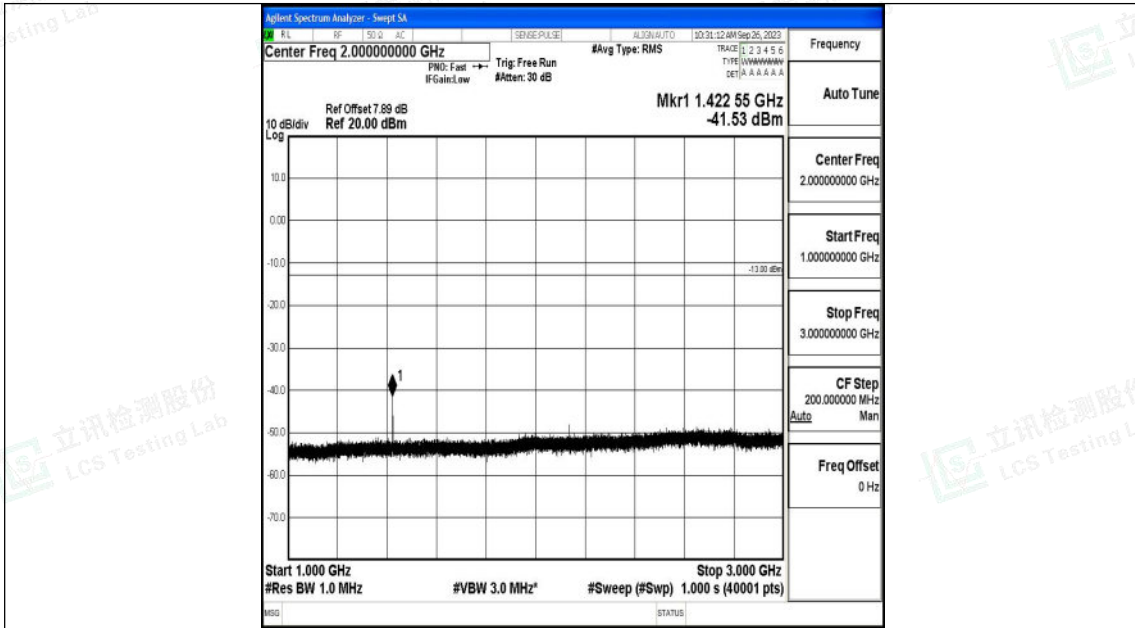

Band12_5MHz_QPSK_23155_1RB#0_1000~3000_1000~3000