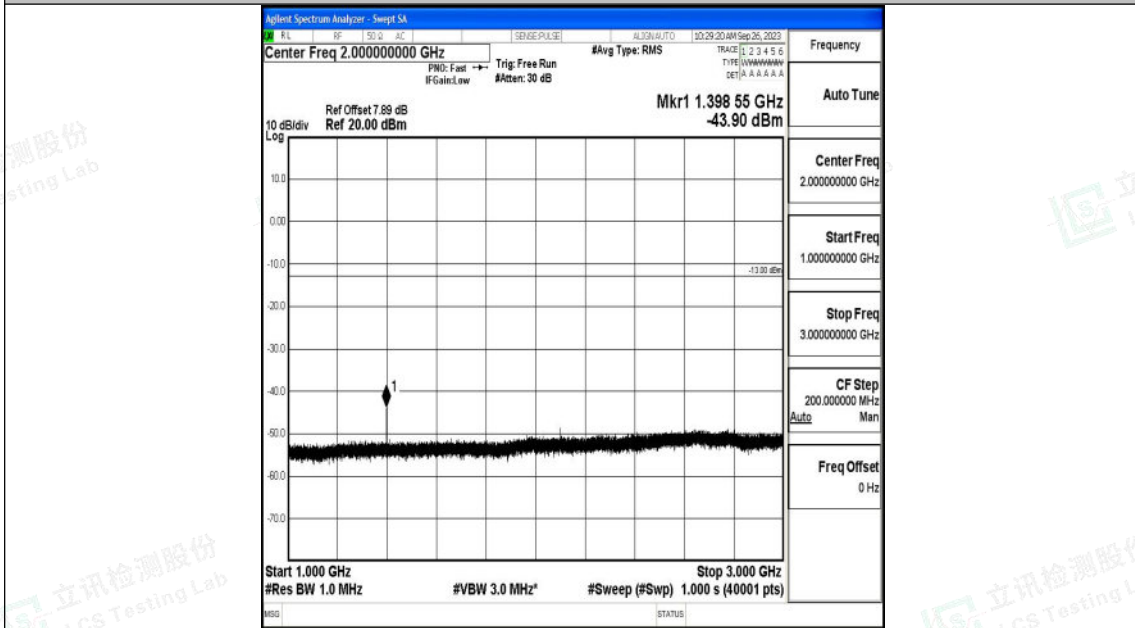

Band12_5MHz_16QAM_23035_1RB#0_1000~3000_1000~3000

Shenzhen LCS Compliance Testing Laboratory Ltd.
Add: 101, 201 Bldg A & 301 Bldg C, Juji Industrial Park Yabianxueziwei, Shajing Street,
Baoan District, Shenzhen, 518000, China
Tel: +(86) 0755-82591330 | E-mail: webmaster@lcs-cert.com | Web: www.lcs-cert.com
Scan code to check authenticity