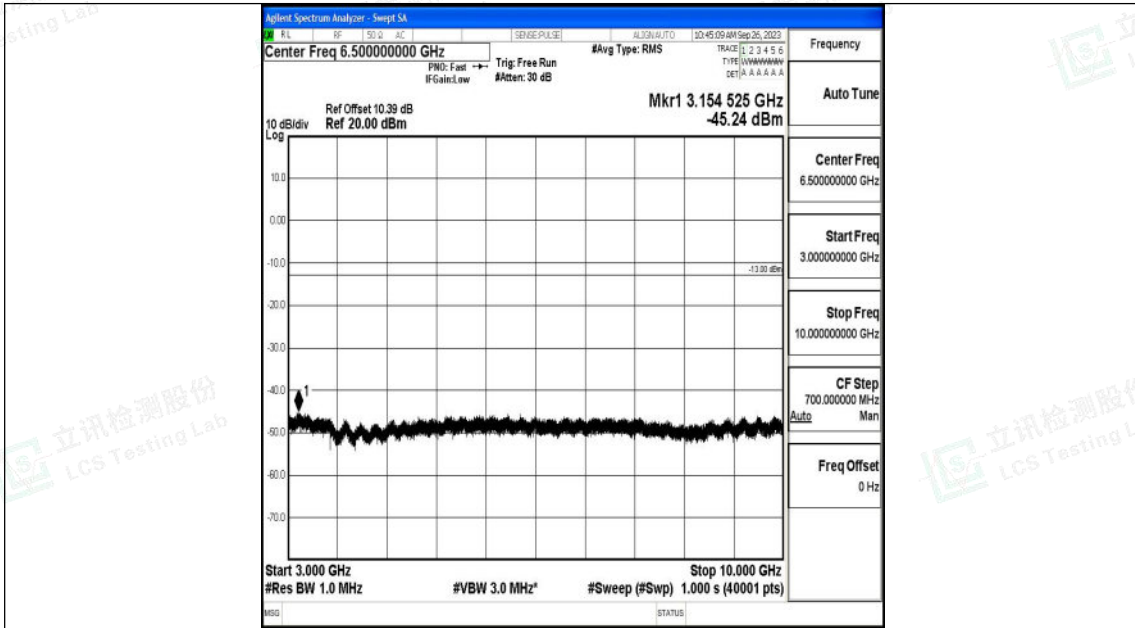

Band12_10MHz_QPSK_23095_1RB#0_3000~10000_3000~10000