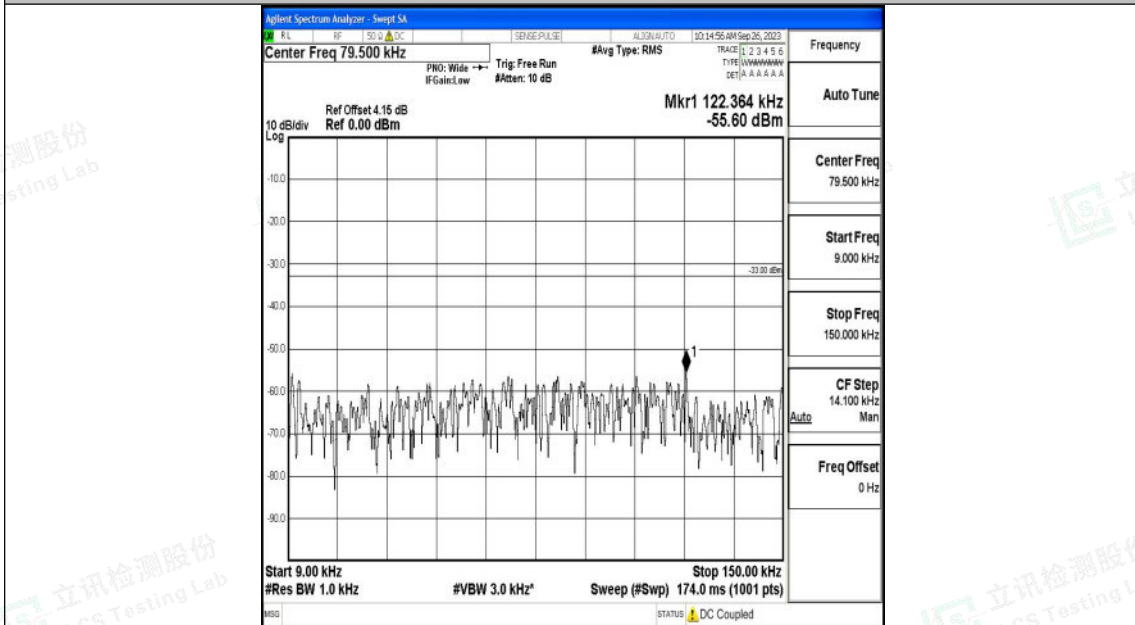

Band12_3MHz_QPSK_23165_1RB#0_0.009~0.15_0.009~0.15

Shenzhen LCS Compliance Testing Laboratory Ltd.
Add: 101, 201 Bldg A & 301 Bldg C, Juji Industrial Park Yabianxueziwei, Shajing Street,
Baoan District, Shenzhen, 518000, China
Tel: +(86) 0755-82591330 | E-mail: webmaster@lcs-cert.com | Web: www.lcs-cert.com
Scan code to check authenticity