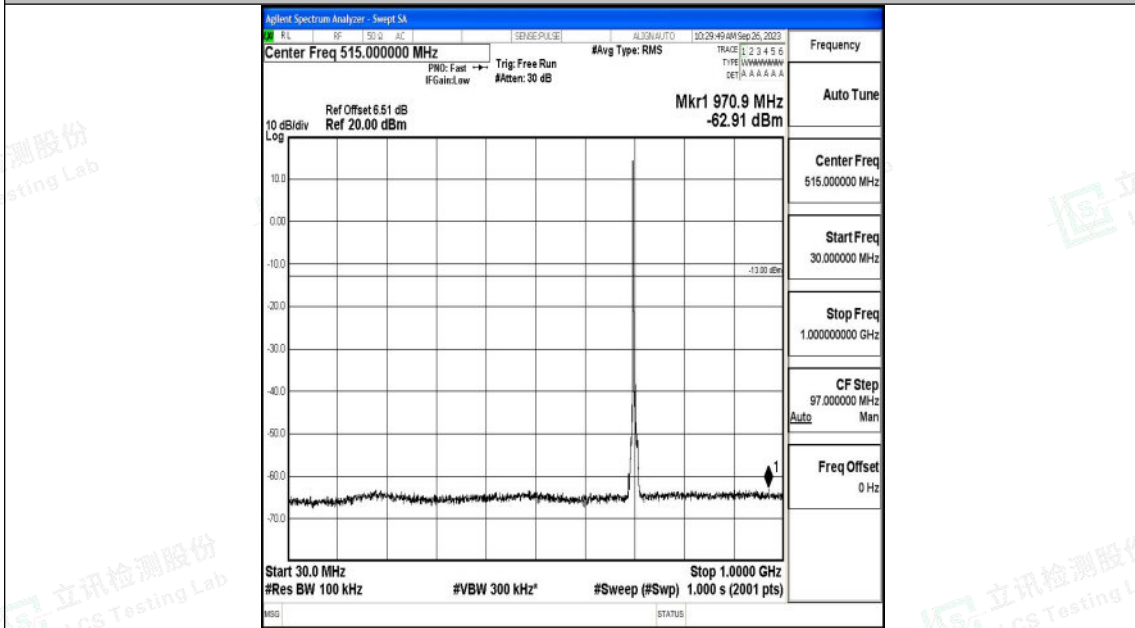

Band12_5MHz_QPSK_23095_1RB#0_30~1000_30~1000