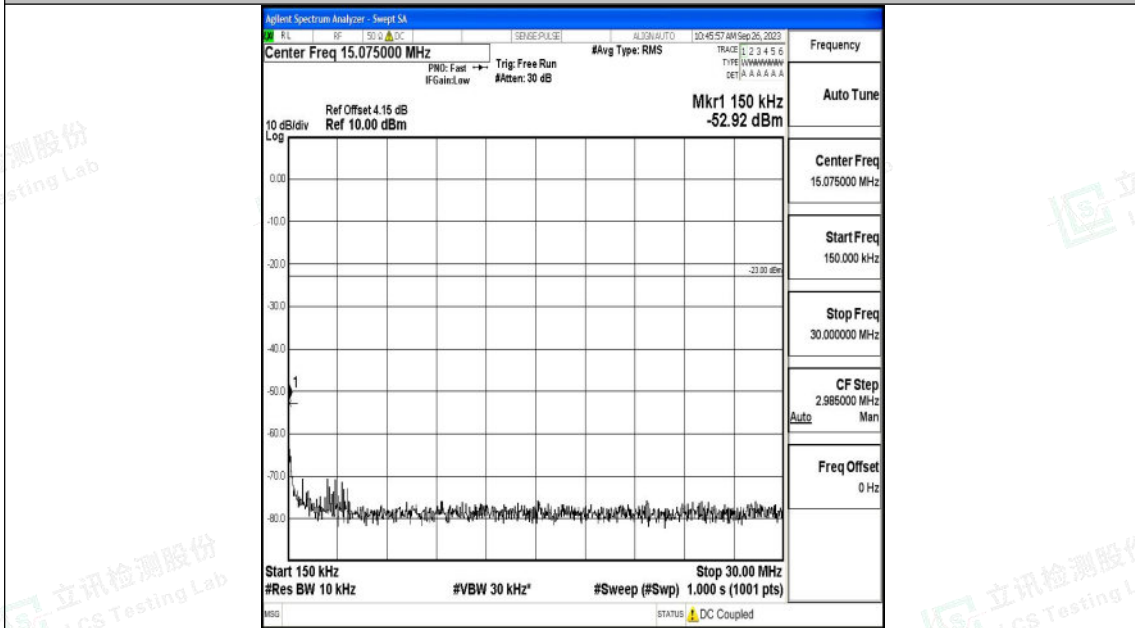

Band12_10MHz_QPSK_23130_1RB#0_0.15~30_0.15~30

Shenzhen LCS Compliance Testing Laboratory Ltd.
Add: 101, 201 Bldg A & 301 Bldg C, Juji Industrial Park Yabianxueziwei, Shajing Street,
Baoan District, Shenzhen, 518000, China
Tel: +(86) 0755-82591330 | E-mail: webmaster@lcs-cert.com | Web: www.lcs-cert.com
Scan code to check authenticity