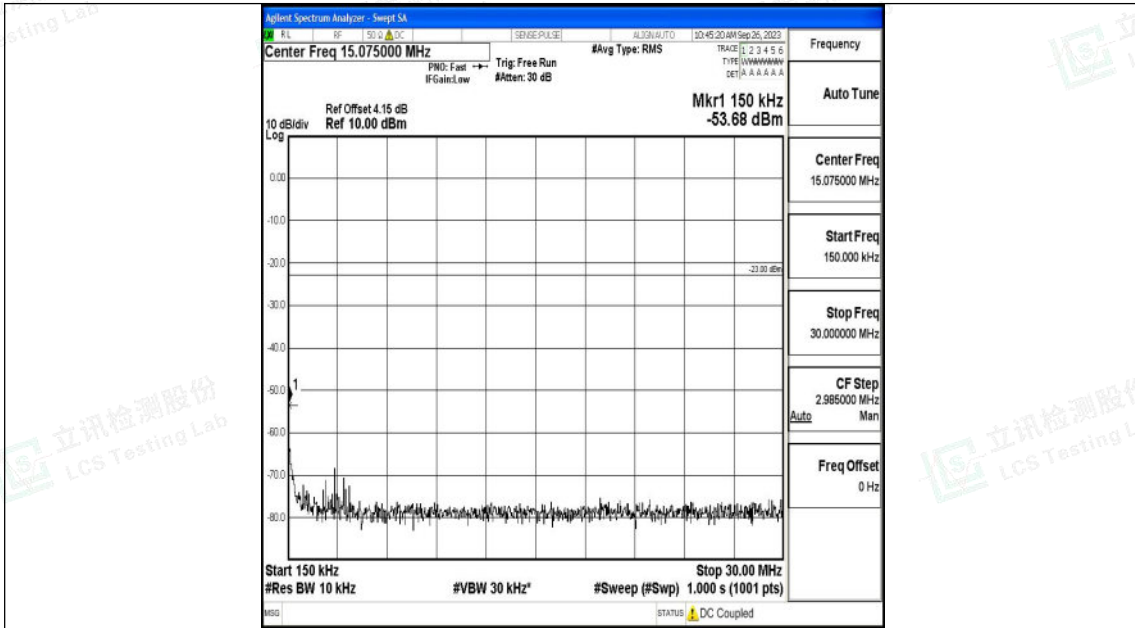

Band12_10MHz_16QAM_23095_1RB#0_0.15~30_0.15~30