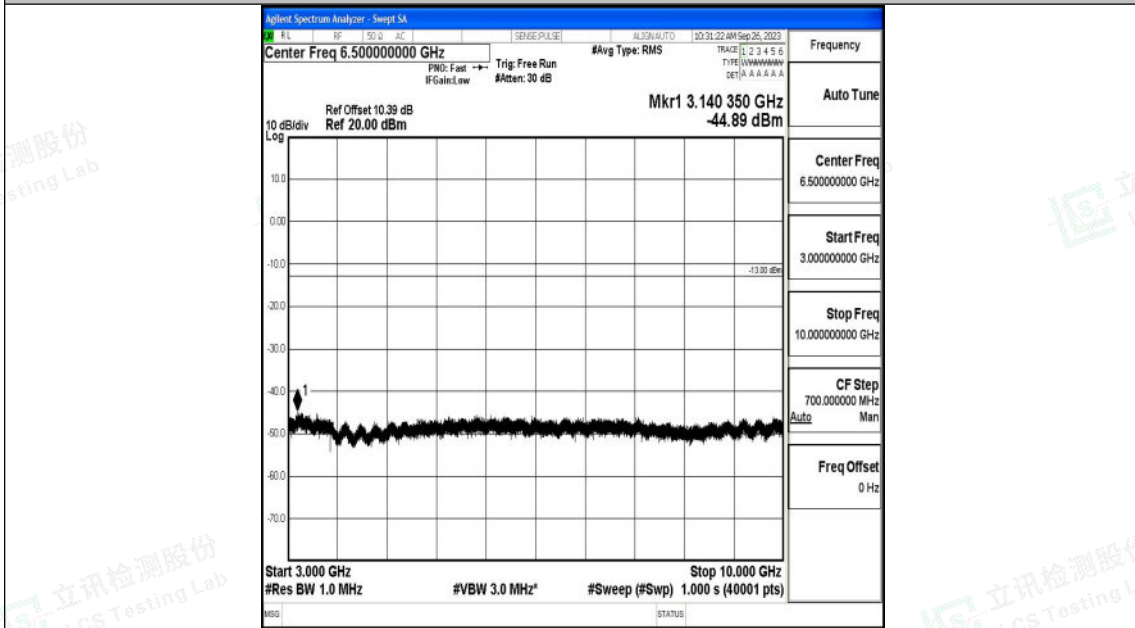

Band12_5MHz_QPSK_23155_1RB#0_3000~10000_3000~10000

Shenzhen LCS Compliance Testing Laboratory Ltd.
Add: 101, 201 Bldg A & 301 Bldg C, Juji Industrial Park Yabianxueziwei, Shajing Street,
Baoan District, Shenzhen, 518000, China
Tel: +(86) 0755-82591330 | E-mail: webmaster@lcs-cert.com | Web: www.lcs-cert.com
Scan code to check authenticity