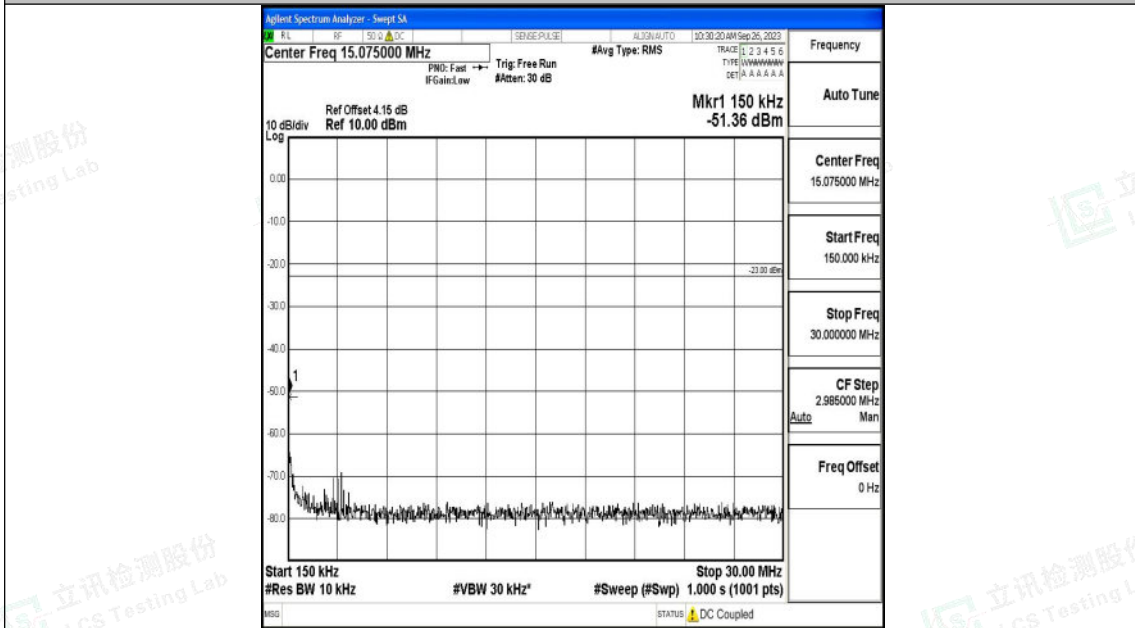

Band12_5MHz_16QAM_23095_1RB#0_0.15~30_0.15~30

Shenzhen LCS Compliance Testing Laboratory Ltd.
Add: 101, 201 Bldg A & 301 Bldg C, Juji Industrial Park Yabianxueziwei, Shajing Street,
Baoan District, Shenzhen, 518000, China
Tel: +(86) 0755-82591330 | E-mail: webmaster@lcs-cert.com | Web: www.lcs-cert.com
Scan code to check authenticity