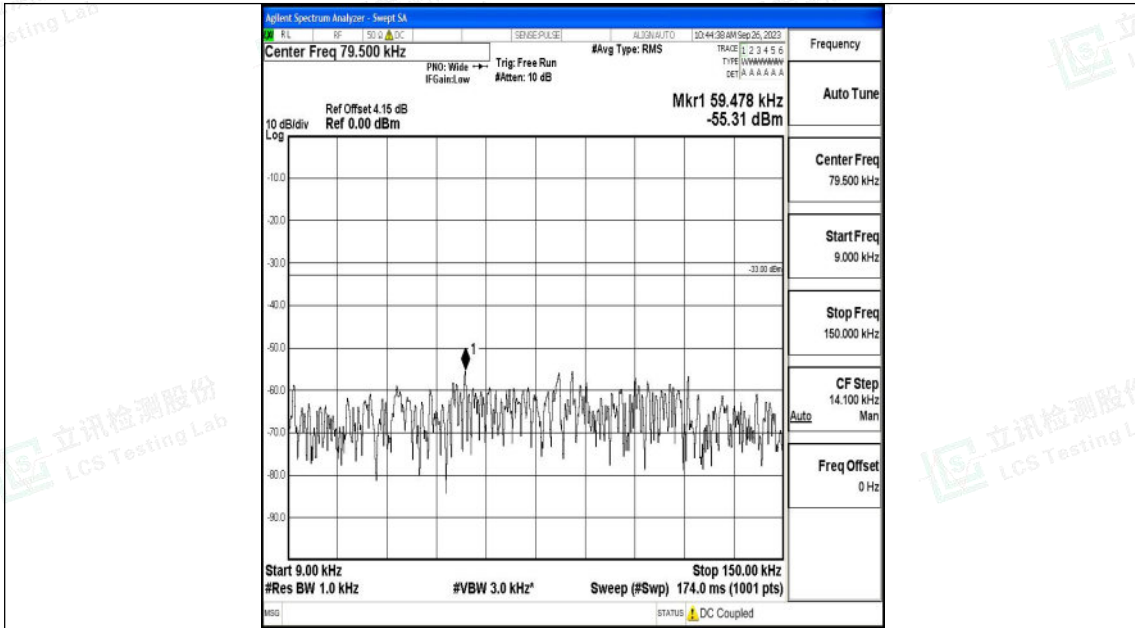

Band12_10MHz_QPSK_23095_1RB#0_0.009~0.15_0.009~0.15