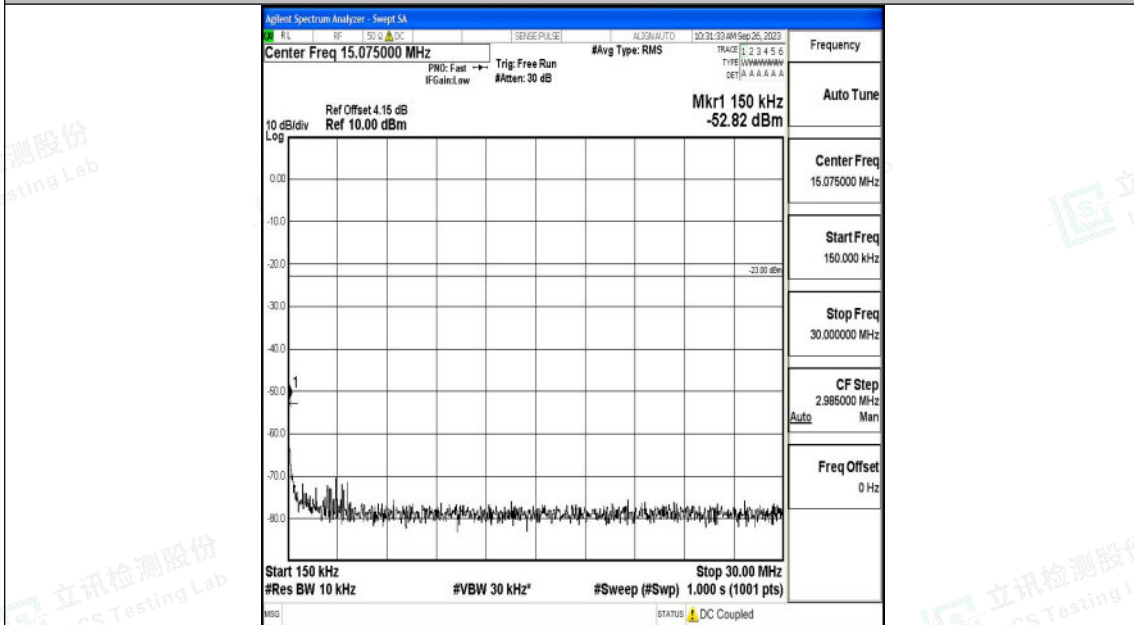

Band12_5MHz_16QAM_23155_1RB#0_0.15~30_0.15~30

Shenzhen LCS Compliance Testing Laboratory Ltd.
Add: 101, 201 Bldg A & 301 Bldg C, Juji Industrial Park Yabianxueziwei, Shajing Street,
Baoan District, Shenzhen, 518000, China
Tel: +(86) 0755-82591330 | E-mail: webmaster@lcs-cert.com | Web: www.lcs-cert.com
Scan code to check authenticity