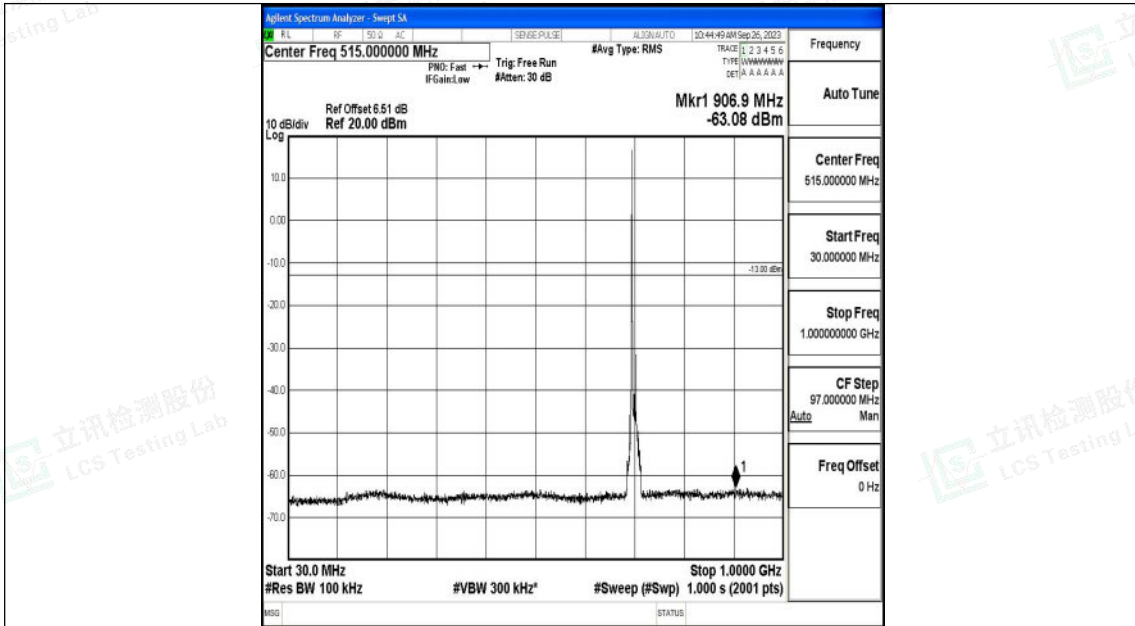

Band12_10MHz_QPSK_23095_1RB#0_30~1000_30~1000