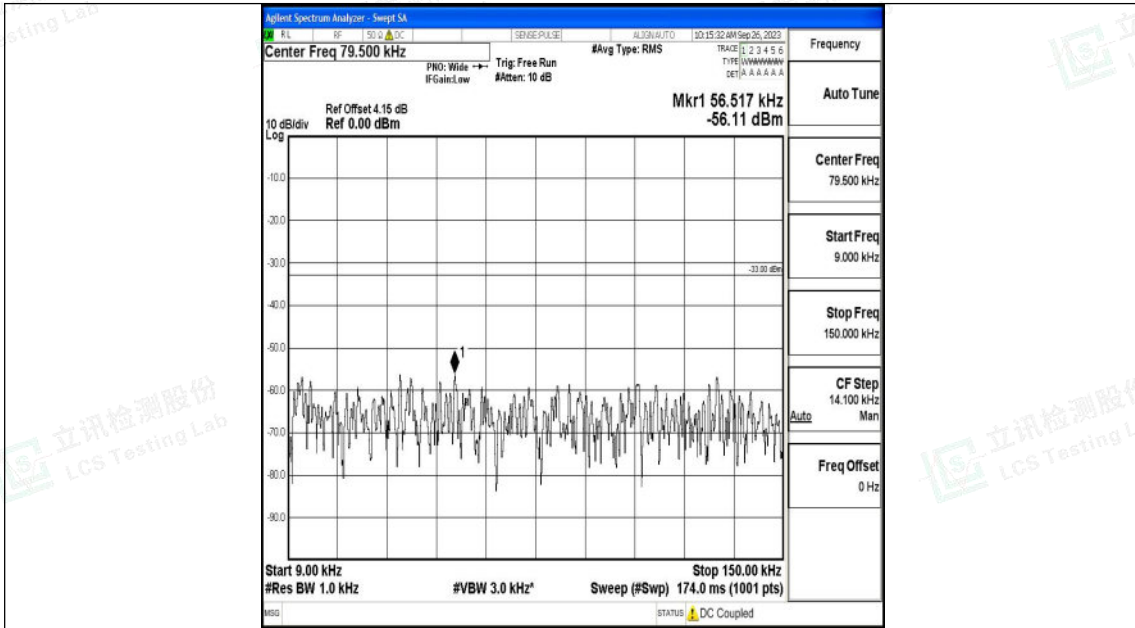

Band12_3MHz_QPSK_23165_1RB#0_0.15~30_0.15~30

Band12_3MHz_QPSK_23165_1RB#0_30~1000_30~1000

Band12_3MHz_QPSK_23165_1RB#0_1000~3000_1000~3000

Band12_3MHz_QPSK_23165_1RB#0_3000~10000_3000~10000

Shenzhen LCS Compliance Testing Laboratory Ltd.
 Add: 101, 201 Bldg A & 301 Bldg C, Juji Industrial Park Yabianxueziwei, Shajing Street,
 Baoan District, Shenzhen, 518000, China
 Tel: +(86) 0755-82591330 | E-mail: webmaster@lcs-cert.com | Web: www.lcs-cert.com
 Scan code to check authenticity