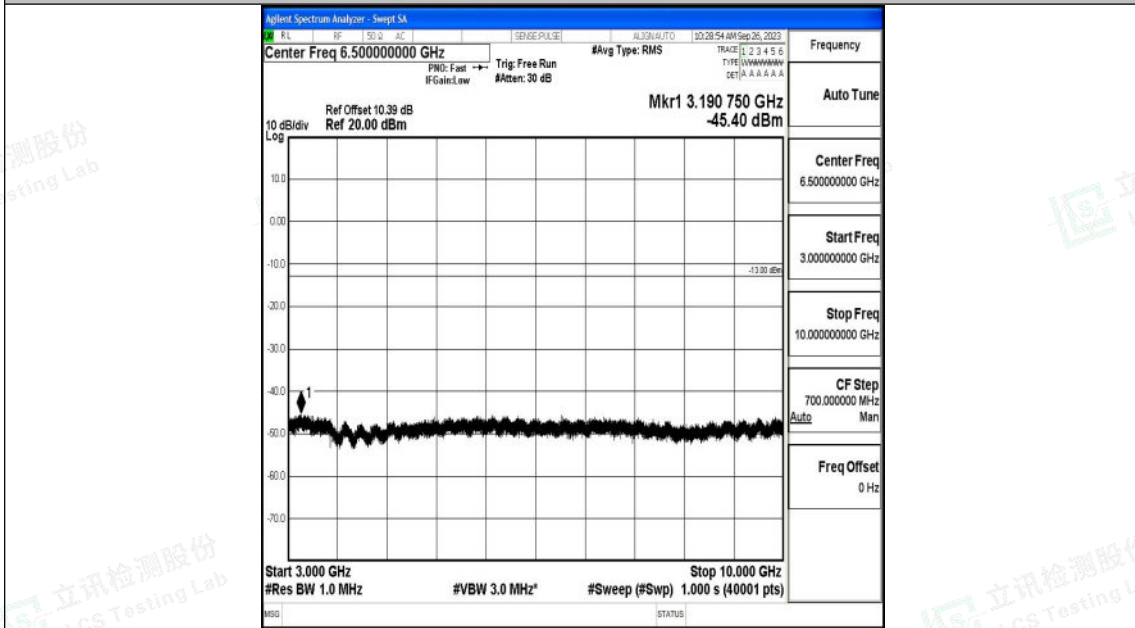

Band12_5MHz_QPSK_23035_1RB#0_3000~10000_3000~10000

Shenzhen LCS Compliance Testing Laboratory Ltd.
Add: 101, 201 Bldg A & 301 Bldg C, Juji Industrial Park Yabianxueziwei, Shajing Street,
Baoan District, Shenzhen, 518000, China
Tel: +(86) 0755-82591330 | E-mail: webmaster@lcs-cert.com | Web: www.lcs-cert.com
Scan code to check authenticity