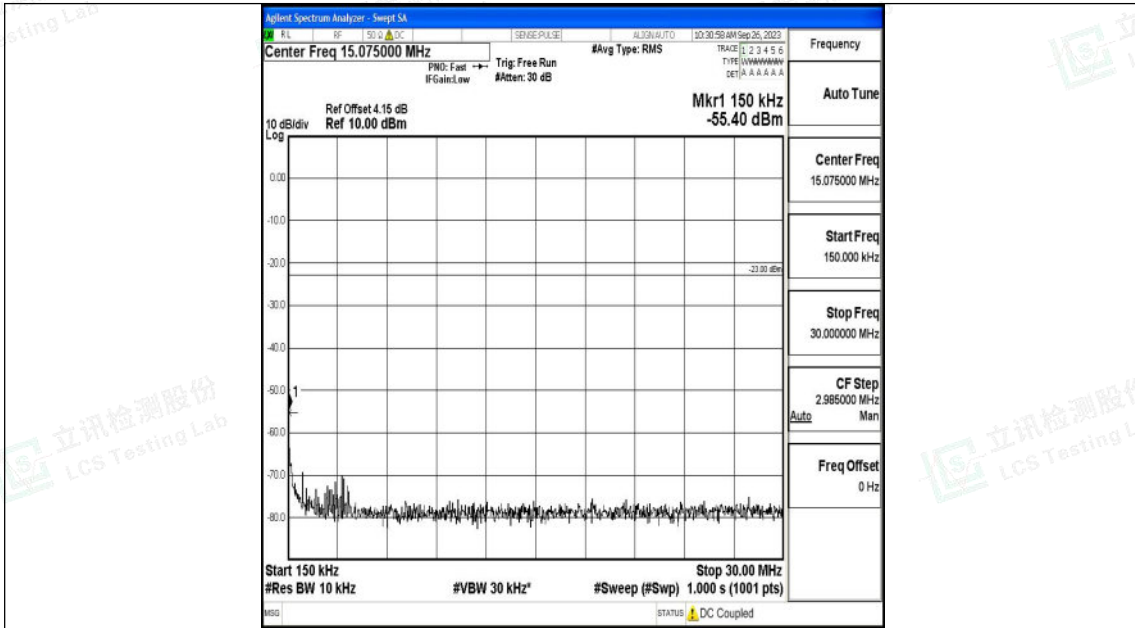

Band12_5MHz_QPSK_23155_1RB#0_0.15~30_0.15~30