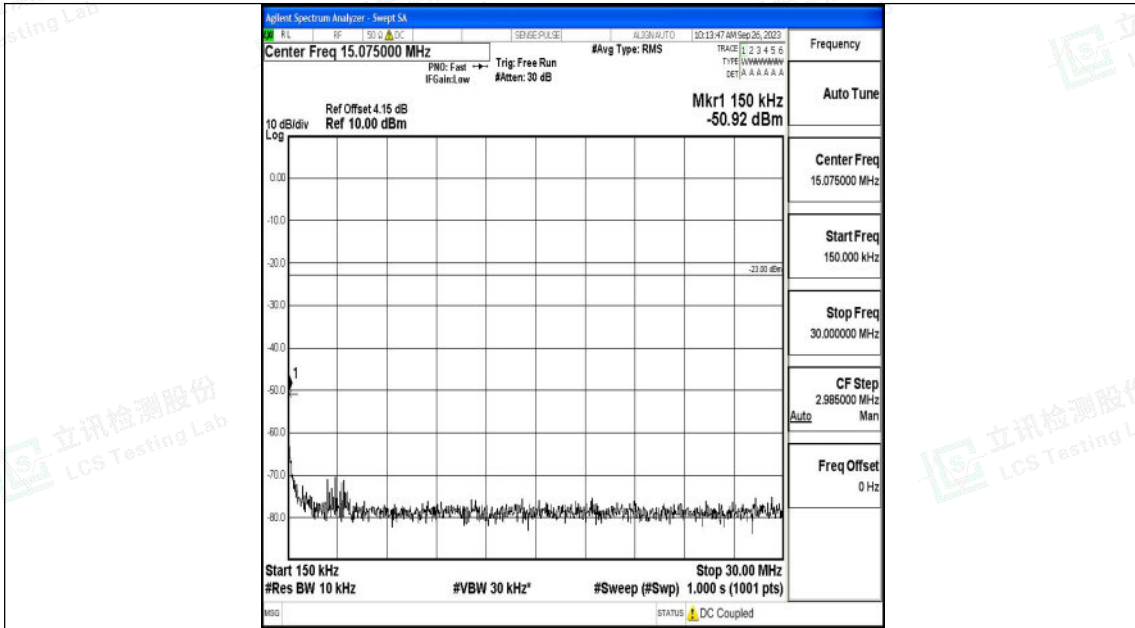

Band12_3MHz_QPSK_23095_1RB#0_0.15~30_0.15~30