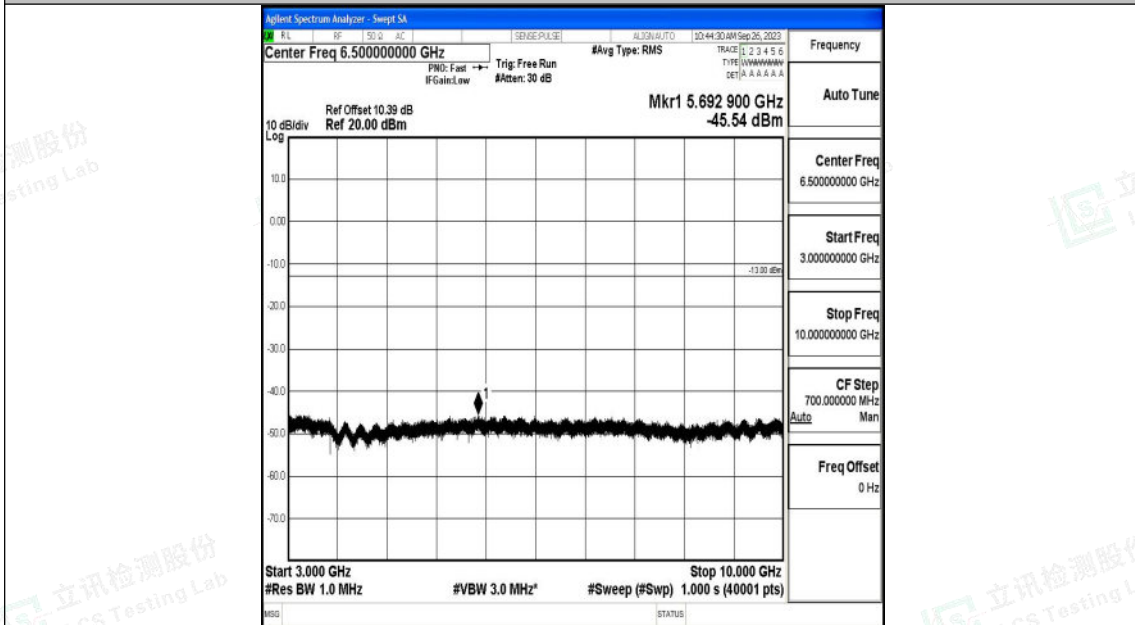

Band12_10MHz_16QAM_23060_1RB#0_3000~10000_3000~10000

Shenzhen LCS Compliance Testing Laboratory Ltd.
Add: 101, 201 Bldg A & 301 Bldg C, Juji Industrial Park Yabianxueziwei, Shajing Street,
Baoan District, Shenzhen, 518000, China
Tel: +(86) 0755-82591330 | E-mail: webmaster@lcs-cert.com | Web: www.lcs-cert.com
Scan code to check authenticity