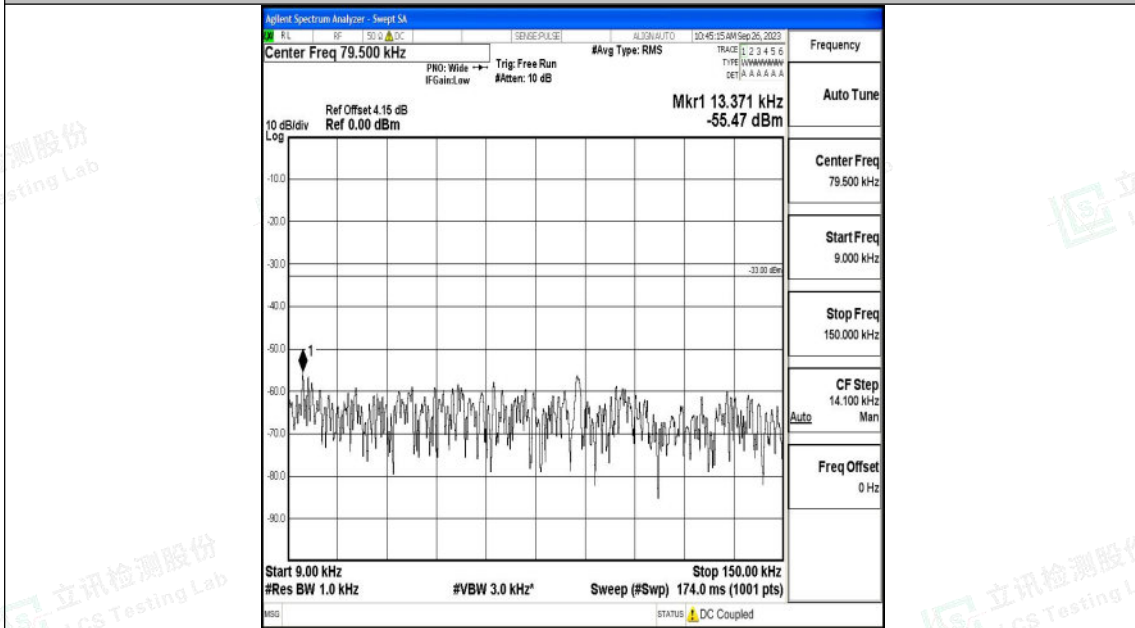

Band12_10MHz_16QAM_23095_1RB#0_0.009~0.15_0.009~0.15

Shenzhen LCS Compliance Testing Laboratory Ltd.
Add: 101, 201 Bldg A & 301 Bldg C, Juji Industrial Park Yabianxueziwei, Shajing Street,
Baoan District, Shenzhen, 518000, China
Tel: +(86) 0755-82591330 | E-mail: webmaster@lcs-cert.com | Web: www.lcs-cert.com
Scan code to check authenticity