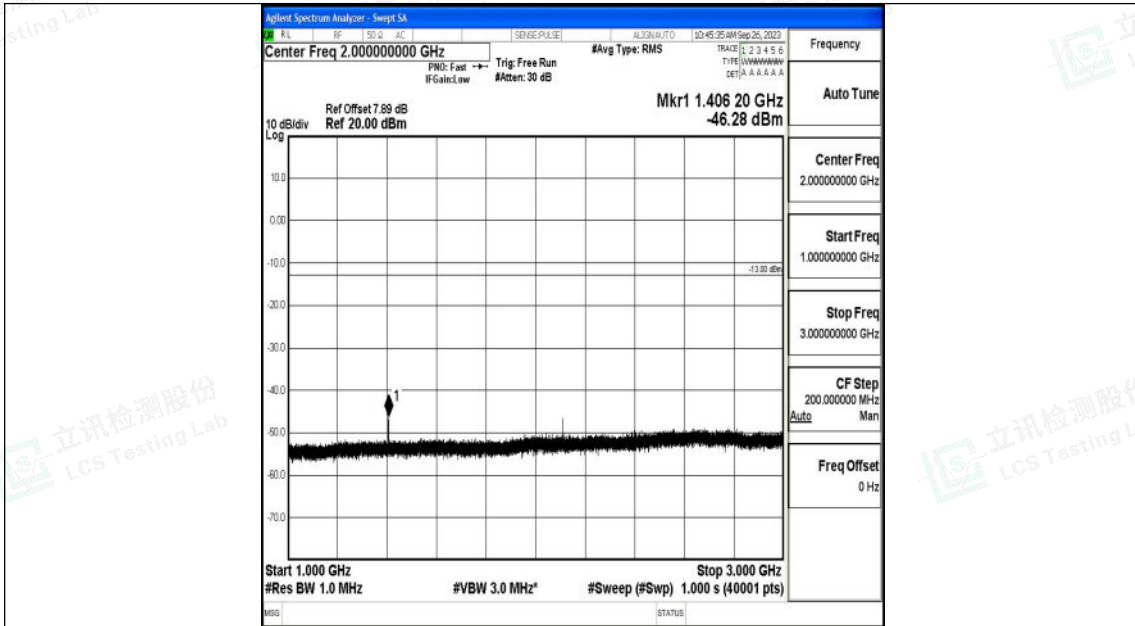

Band12_10MHz_16QAM_23095_1RB#0_1000~3000_1000~3000