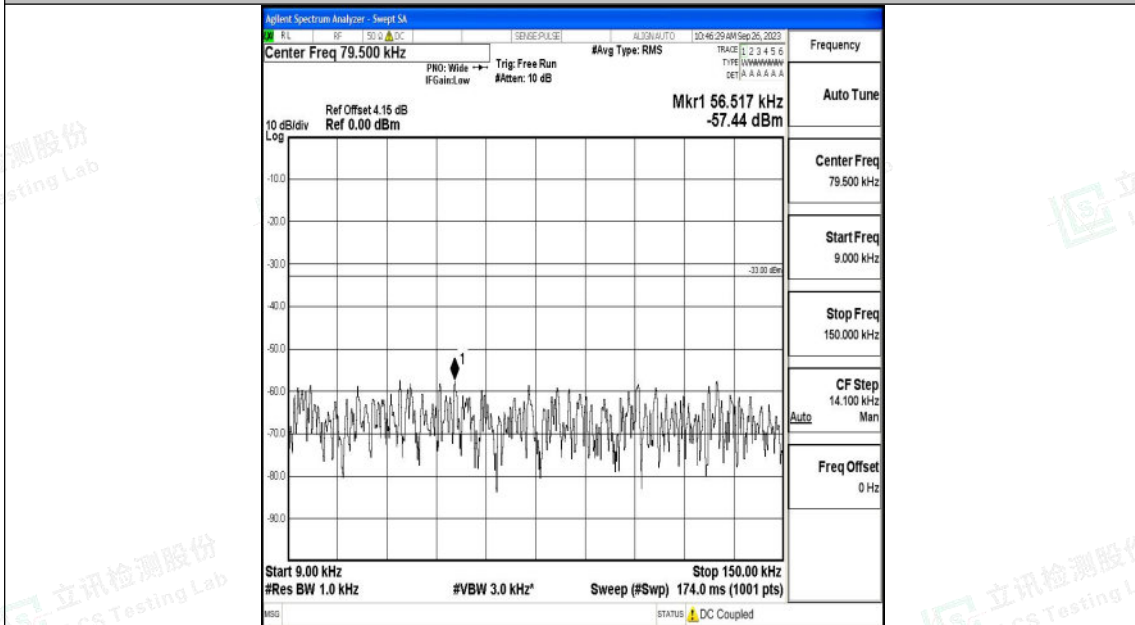

Band12_10MHz_16QAM_23095_1RB#0_0.15~30_0.15~30

Band12_10MHz_16QAM_23095_1RB#0_30~1000_30~1000

Band12_10MHz_16QAM_23095_1RB#0_1000~3000_1000~3000

Band12_10MHz_16QAM_23130_1RB#0_0.009~0.15_0.009~0.15