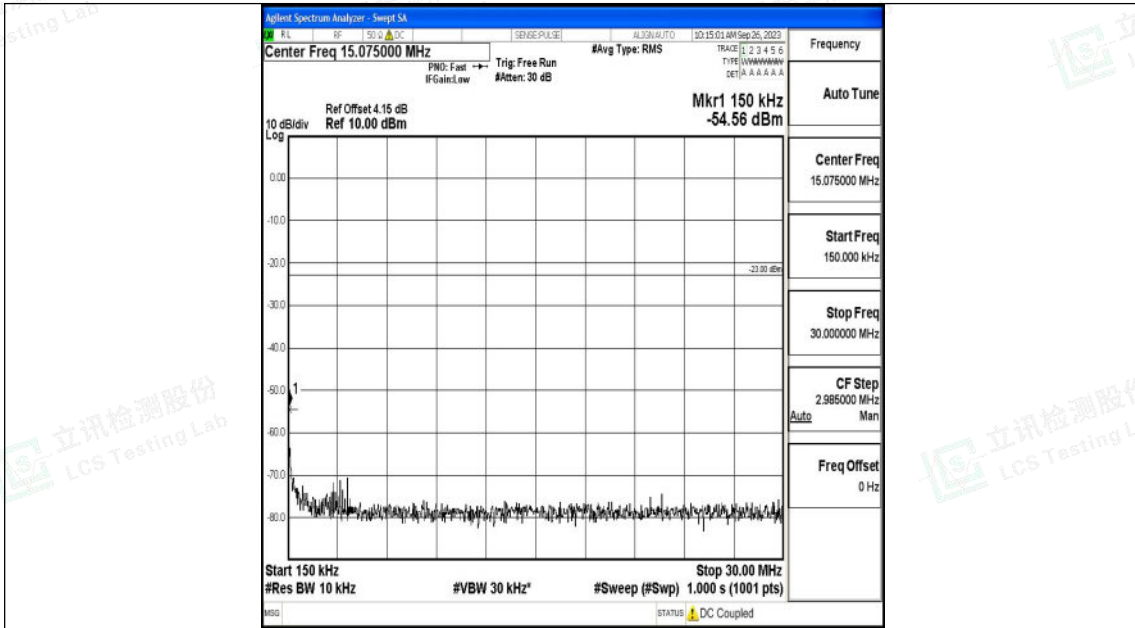

Band12_3MHz_QPSK_23165_1RB#0_0.15~30_0.15~30