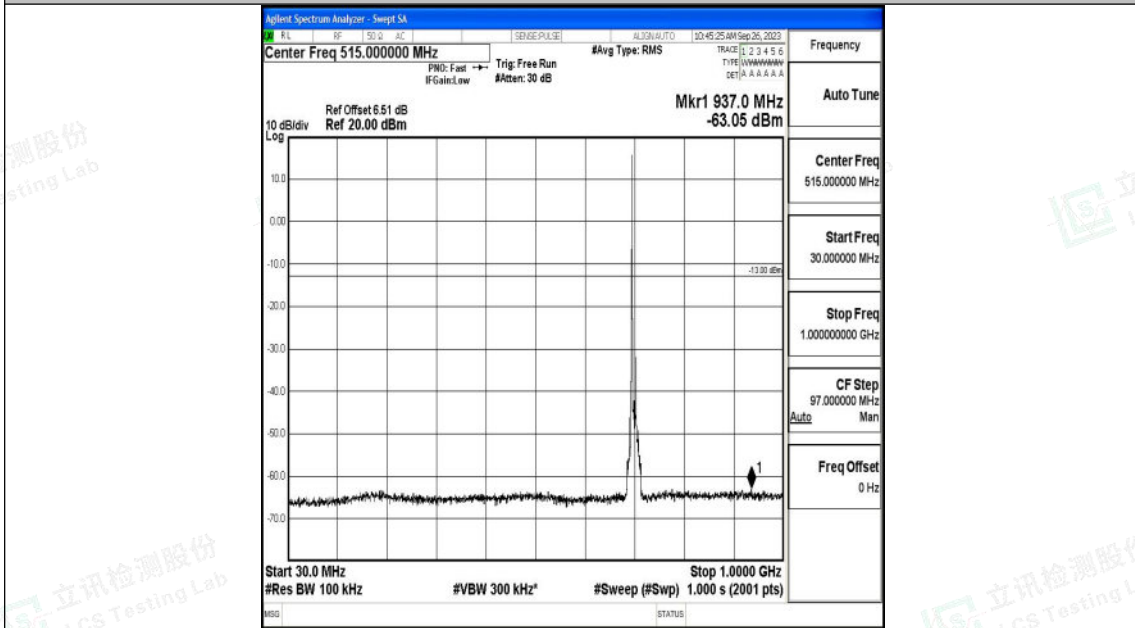

Band12_10MHz_16QAM_23095_1RB#0_30~1000_30~1000