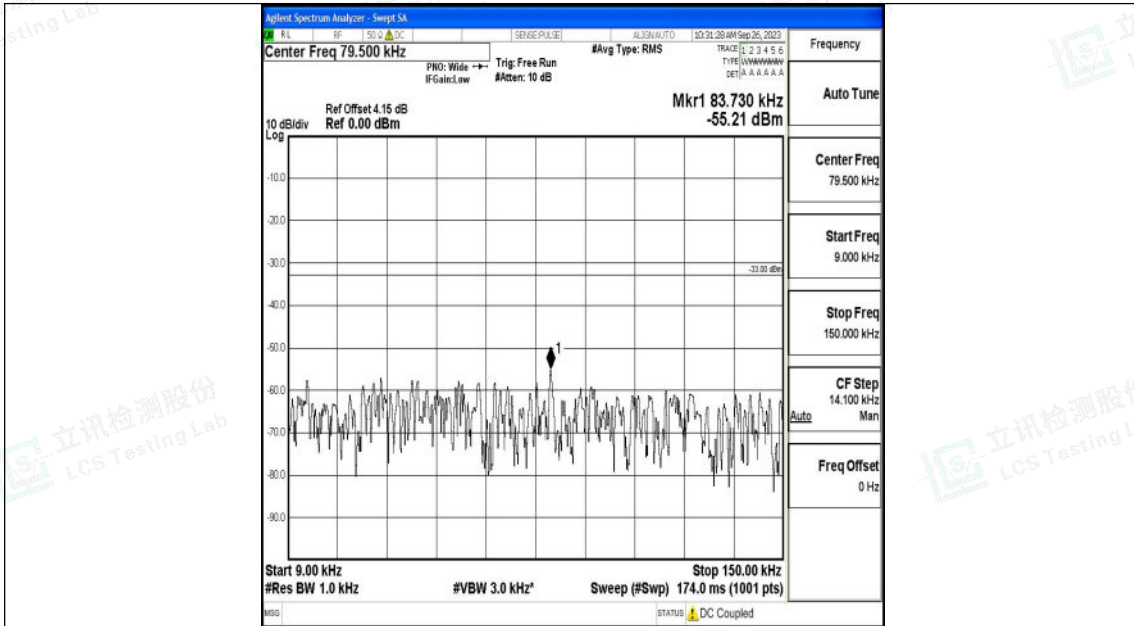

Band12_5MHz_16QAM_23155_1RB#0_0.009~0.15_0.009~0.15