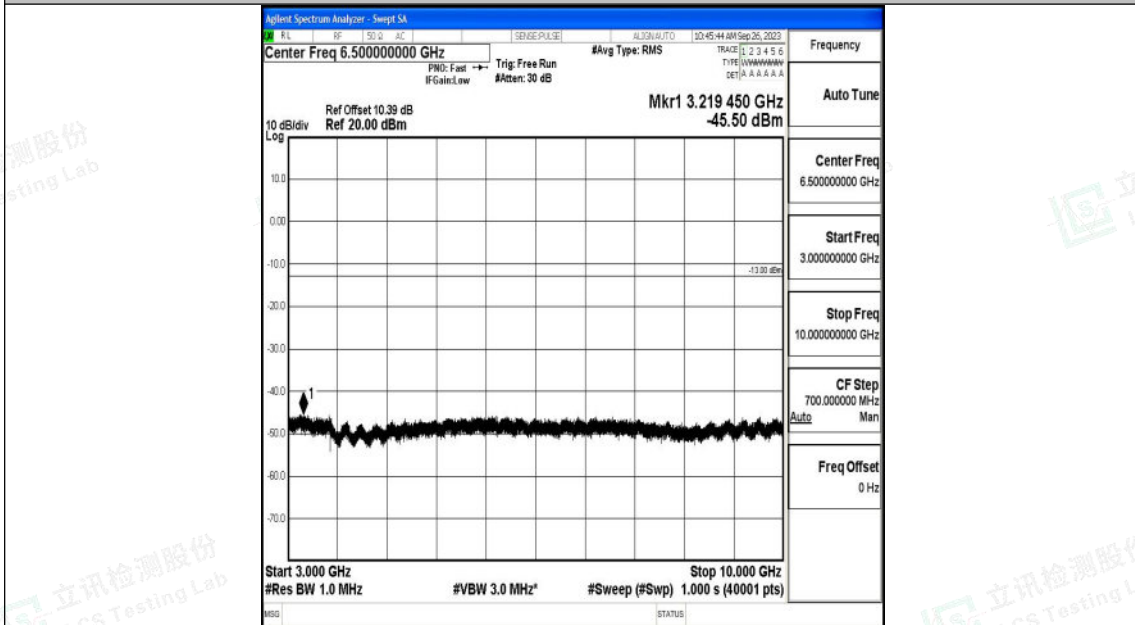

Band12_10MHz_16QAM_23095_1RB#0_3000~10000_3000~10000

Shenzhen LCS Compliance Testing Laboratory Ltd.
Add: 101, 201 Bldg A & 301 Bldg C, Juji Industrial Park Yabianxueziwei, Shajing Street,
Baoan District, Shenzhen, 518000, China
Tel: +(86) 0755-82591330 | E-mail: webmaster@lcs-cert.com | Web: www.lcs-cert.com
Scan code to check authenticity