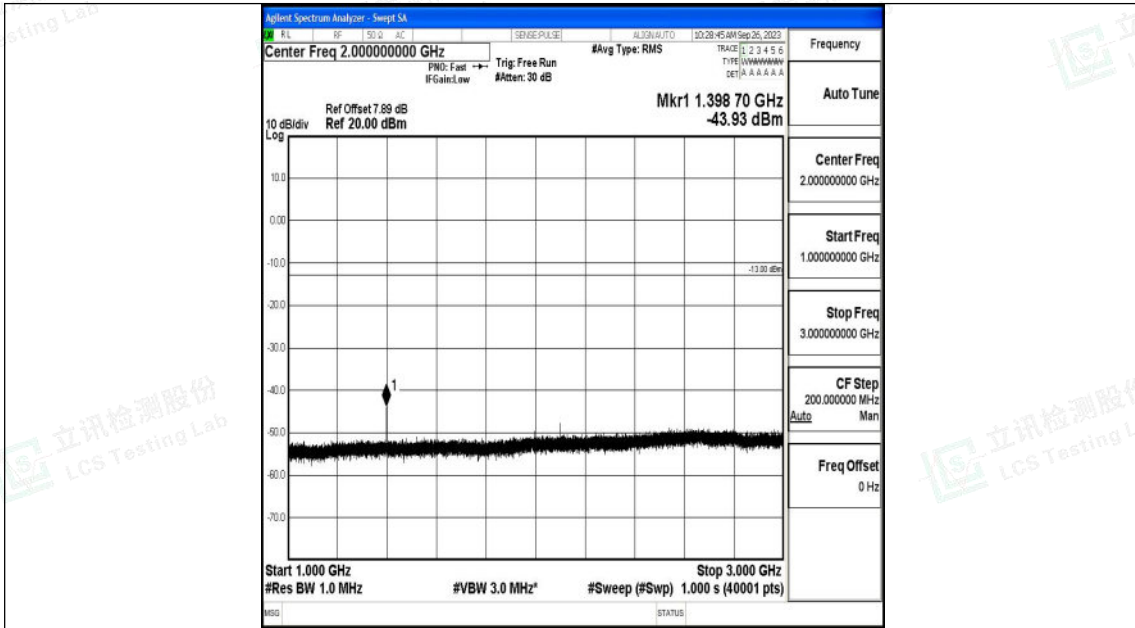

Band12_5MHz_QPSK_23035_1RB#0_1000~3000_1000~3000