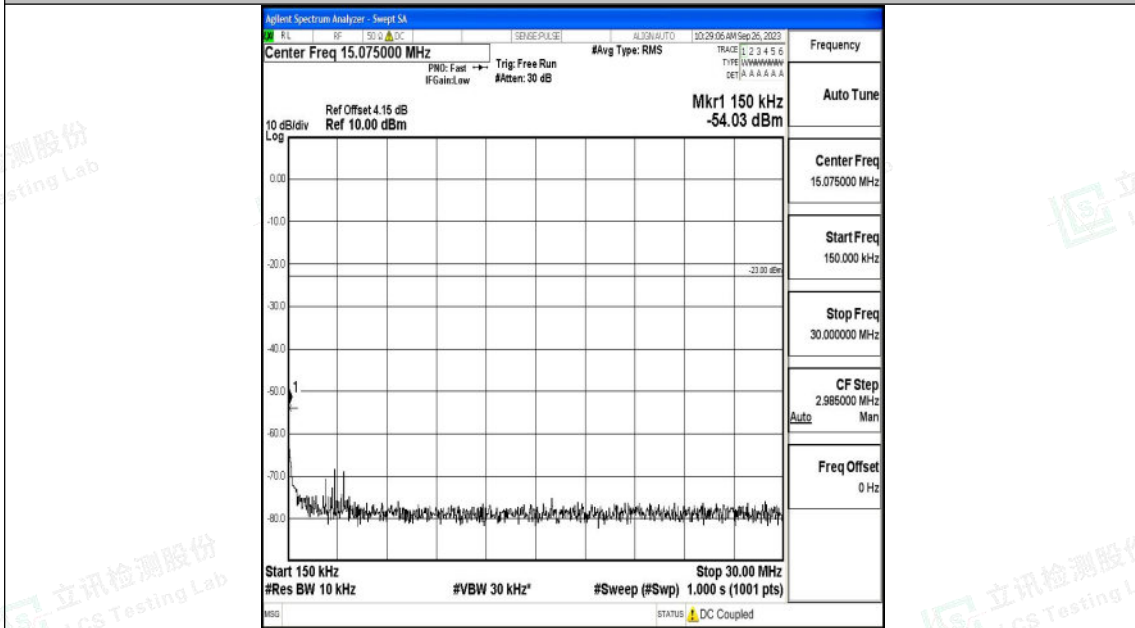

Band12_5MHz_16QAM_23035_1RB#0_0.15~30_0.15~30

Shenzhen LCS Compliance Testing Laboratory Ltd.
Add: 101, 201 Bldg A & 301 Bldg C, Juji Industrial Park Yabianxueziwei, Shajing Street,
Baoan District, Shenzhen, 518000, China
Tel: +(86) 0755-82591330 | E-mail: webmaster@lcs-cert.com | Web: www.lcs-cert.com
Scan code to check authenticity