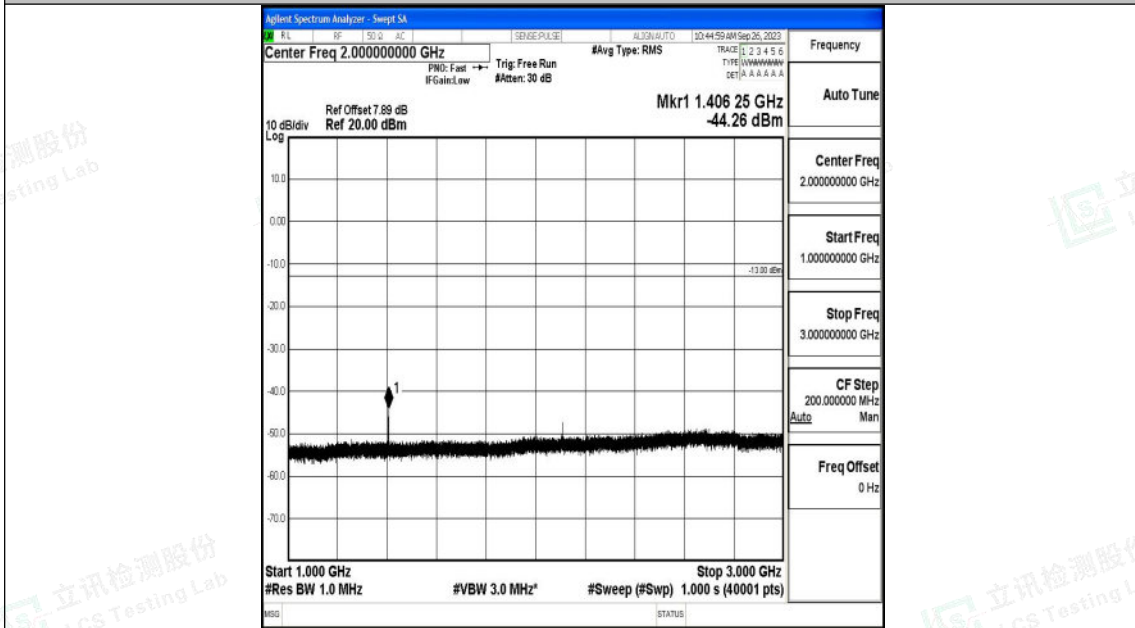

Band12_10MHz_QPSK_23095_1RB#0_1000~3000_1000~3000

Shenzhen LCS Compliance Testing Laboratory Ltd.
Add: 101, 201 Bldg A & 301 Bldg C, Juji Industrial Park Yabianxueziwei, Shajing Street,
Baoan District, Shenzhen, 518000, China
Tel: +(86) 0755-82591330 | E-mail: webmaster@lcs-cert.com | Web: www.lcs-cert.com
Scan code to check authenticity