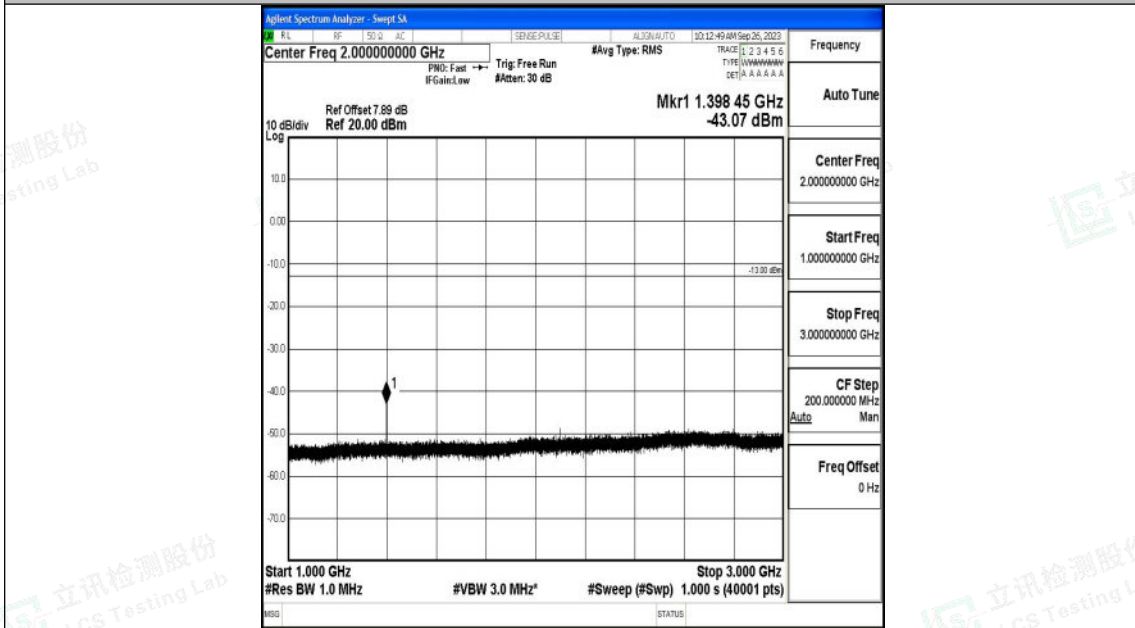

Band12_3MHz_QPSK_23025_1RB#0_1000~3000_1000~3000

Shenzhen LCS Compliance Testing Laboratory Ltd.
Add: 101, 201 Bldg A & 301 Bldg C, Juji Industrial Park Yabianxueziwei, Shajing Street,
Baoan District, Shenzhen, 518000, China
Tel: +(86) 0755-82591330 | E-mail: webmaster@lcs-cert.com | Web: www.lcs-cert.com
Scan code to check authenticity