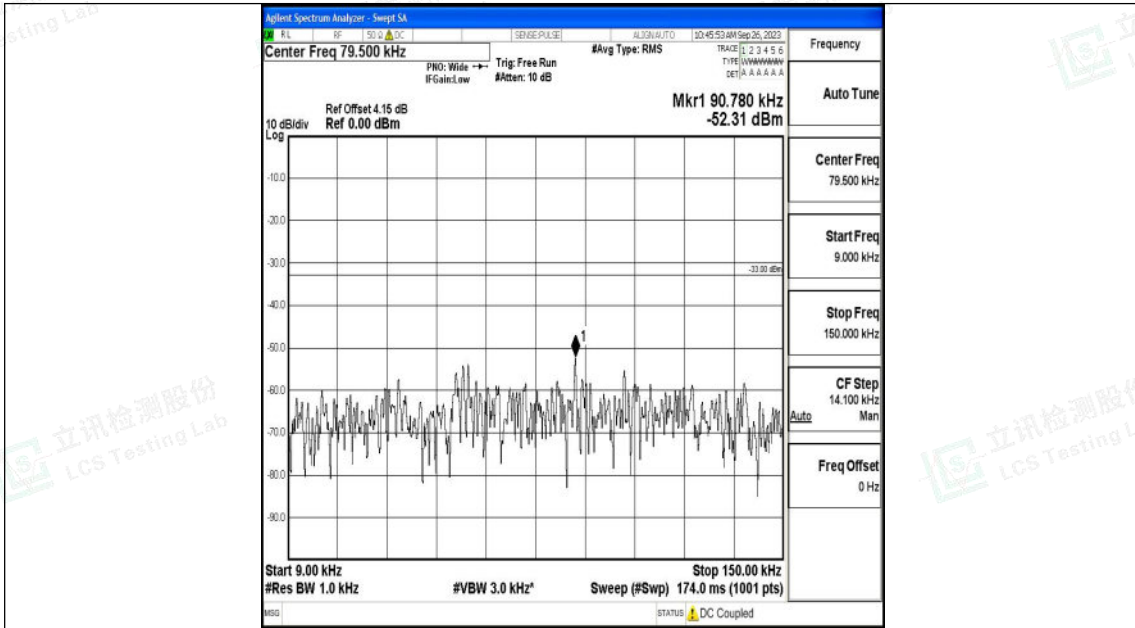

Band12_10MHz_QPSK_23130_1RB#0_0.009~0.15_0.009~0.15