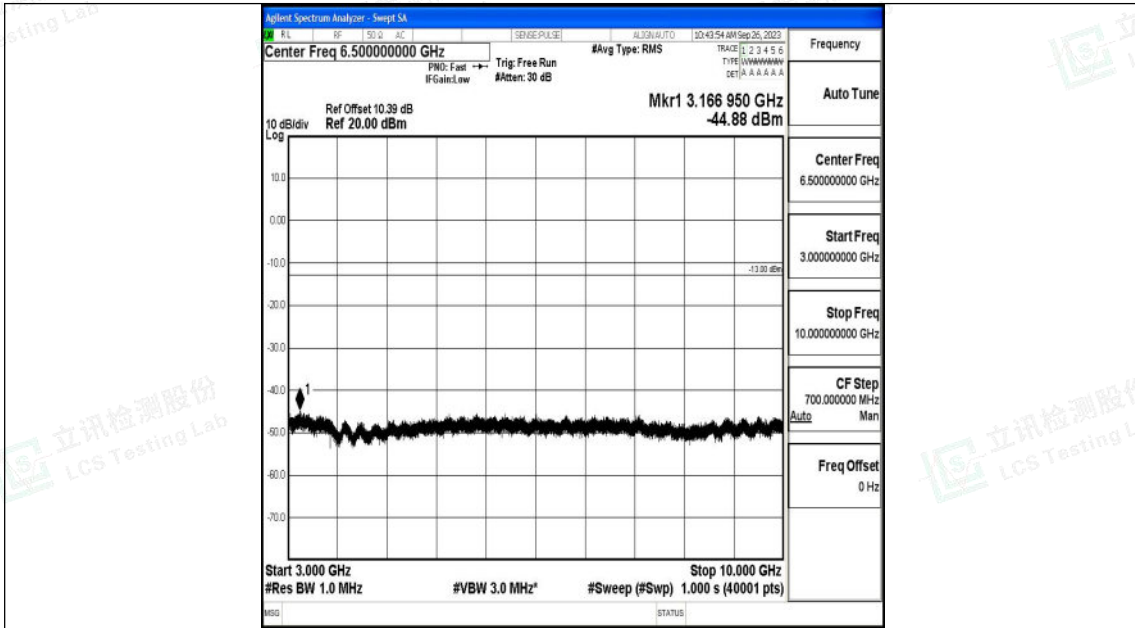

Band12_10MHz_QPSK_23060_1RB#0_3000~10000_3000~10000