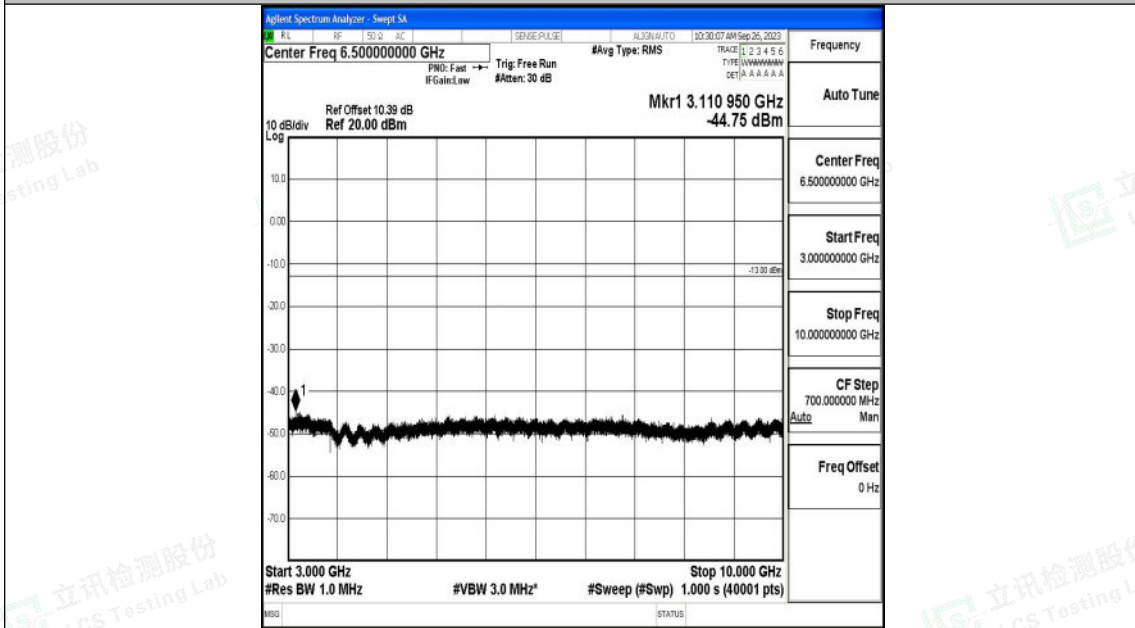

Band12_5MHz_QPSK_23095_1RB#0_0.15~30_0.15~30

Band12_5MHz_QPSK_23095_1RB#0_30~1000_30~1000

Band12_5MHz_QPSK_23095_1RB#0_1000~3000_1000~3000

Band12_5MHz_QPSK_23095_1RB#0_3000~10000_3000~10000

Shenzhen LCS Compliance Testing Laboratory Ltd.
 Add: 101, 201 Bldg A & 301 Bldg C, Juji Industrial Park Yabianxueziwei, Shajing Street,
 Baoan District, Shenzhen, 518000, China
 Tel: +(86) 0755-82591330 | E-mail: webmaster@lcs-cert.com | Web: www.lcs-cert.com
 Scan code to check authenticity