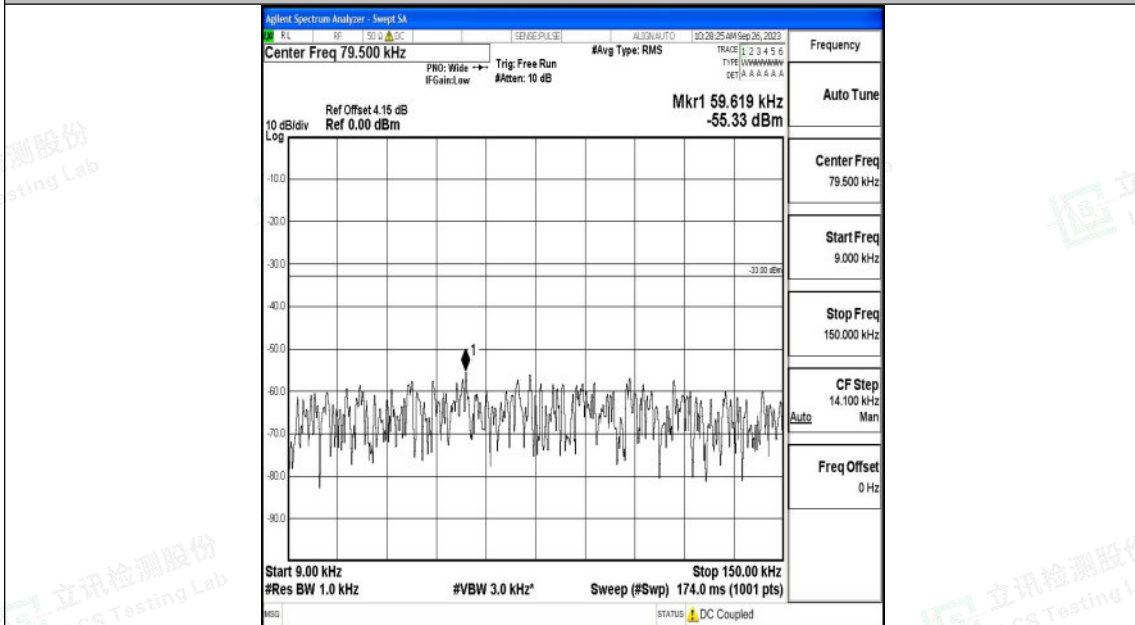

Band12_5MHz_QPSK_23035_1RB#0_0.009~0.15_0.009~0.15

Shenzhen LCS Compliance Testing Laboratory Ltd.
Add: 101, 201 Bldg A & 301 Bldg C, Juji Industrial Park Yabianxueziwei, Shajing Street,
Baoan District, Shenzhen, 518000, China
Tel: +(86) 0755-82591330 | E-mail: webmaster@lcs-cert.com | Web: www.lcs-cert.com
Scan code to check authenticity