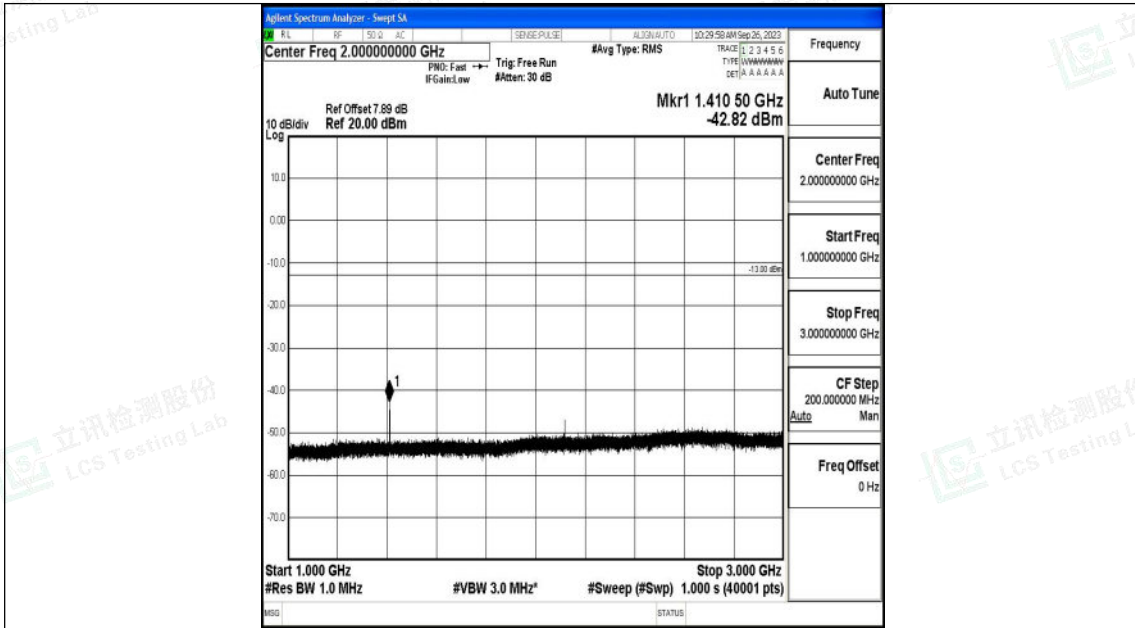

Band12_5MHz_QPSK_23095_1RB#0_1000~3000_1000~3000