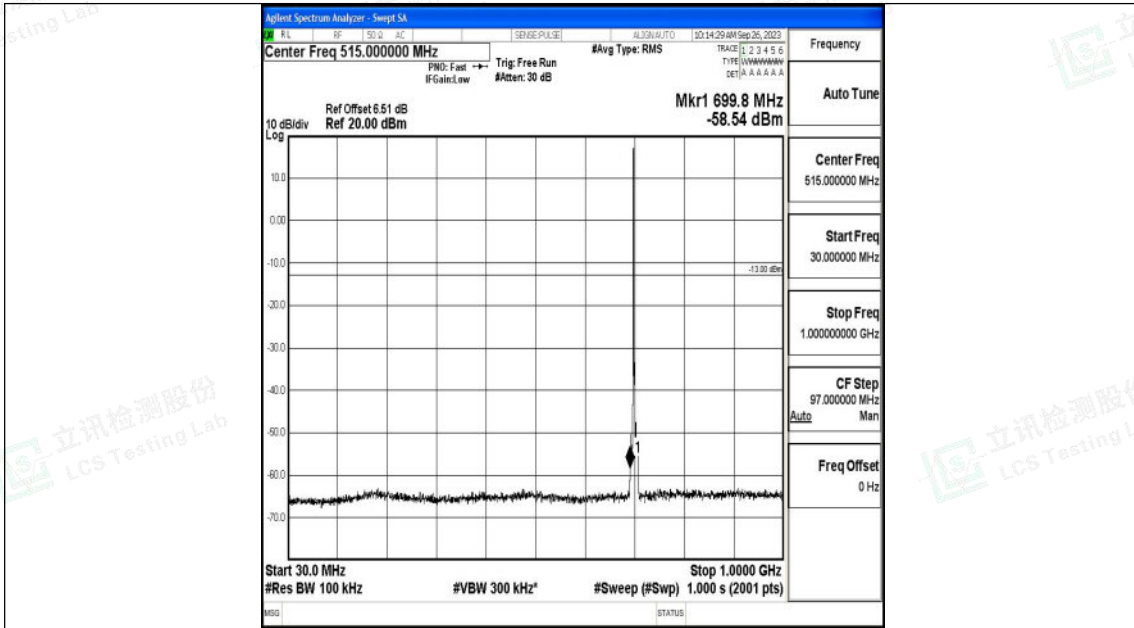

Band12_3MHz_16QAM_23095_1RB#0_30~1000_30~1000