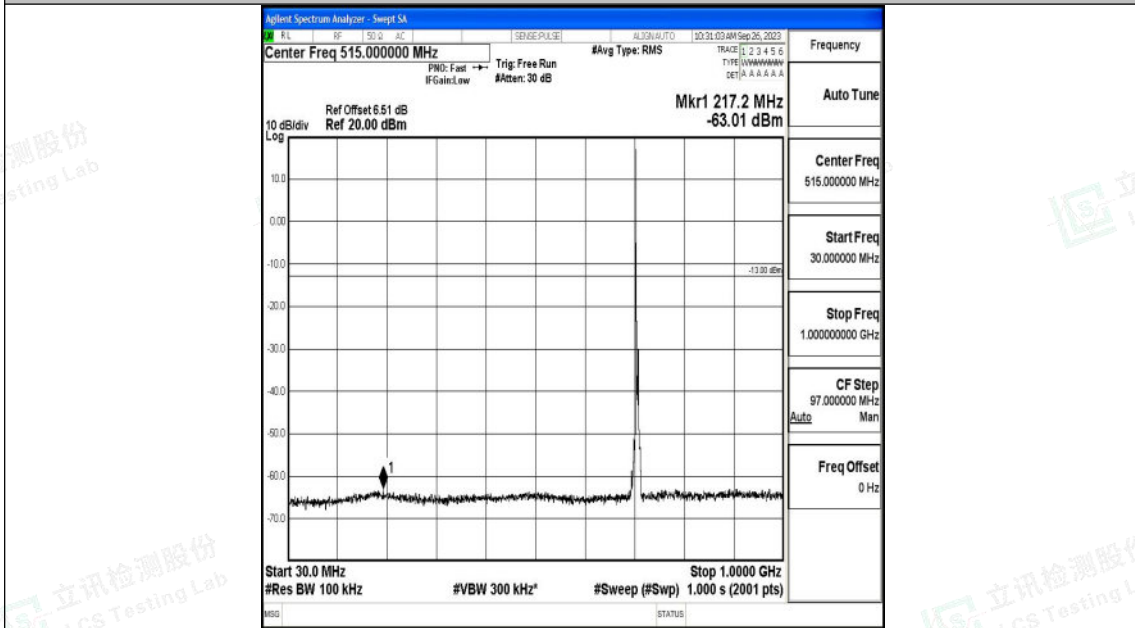

Band12_5MHz_QPSK_23155_1RB#0_30~1000_30~1000

Shenzhen LCS Compliance Testing Laboratory Ltd.
Add: 101, 201 Bldg A & 301 Bldg C, Juji Industrial Park Yabianxueziwei, Shajing Street,
Baoan District, Shenzhen, 518000, China
Tel: +(86) 0755-82591330 | E-mail: webmaster@lcs-cert.com | Web: www.lcs-cert.com
Scan code to check authenticity