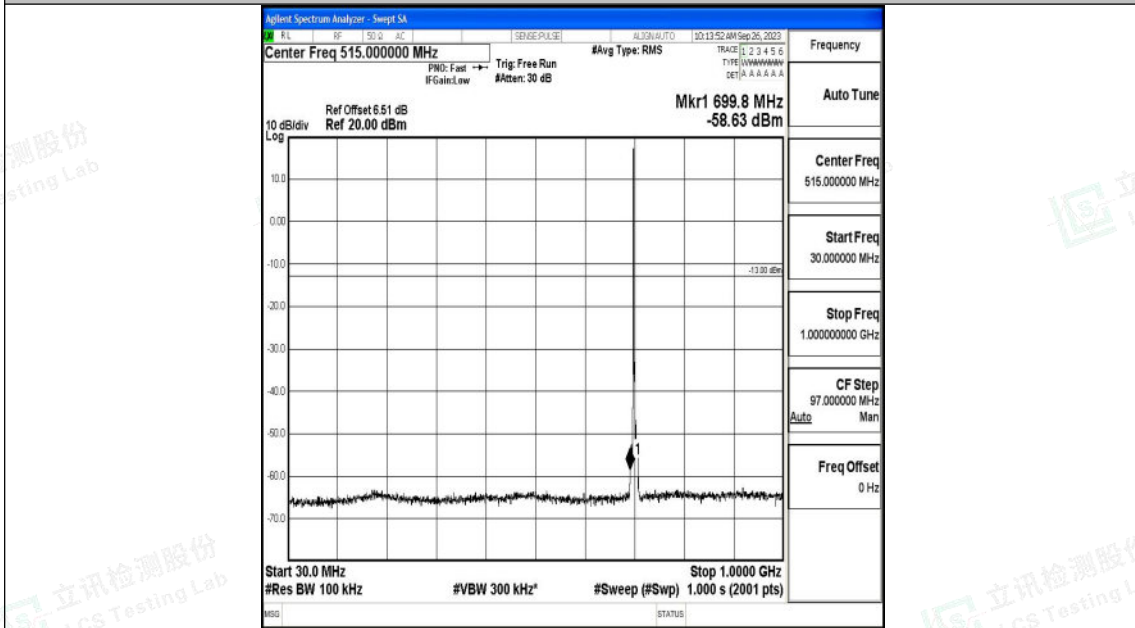

Band12_3MHz_QPSK_23095_1RB#0_30~1000_30~1000

Shenzhen LCS Compliance Testing Laboratory Ltd.
Add: 101, 201 Bldg A & 301 Bldg C, Juji Industrial Park Yabianxueziwei, Shajing Street,
Baoan District, Shenzhen, 518000, China
Tel: +(86) 0755-82591330 | E-mail: webmaster@lcs-cert.com | Web: www.lcs-cert.com
Scan code to check authenticity