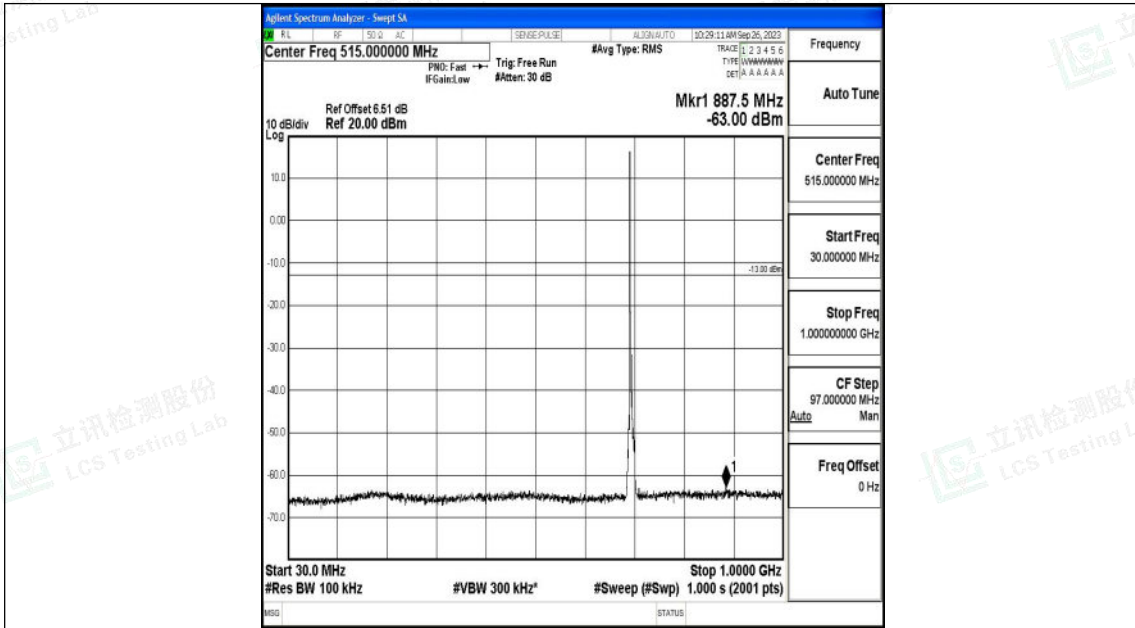

Band12_5MHz_16QAM_23035_1RB#0_30~1000_30~1000