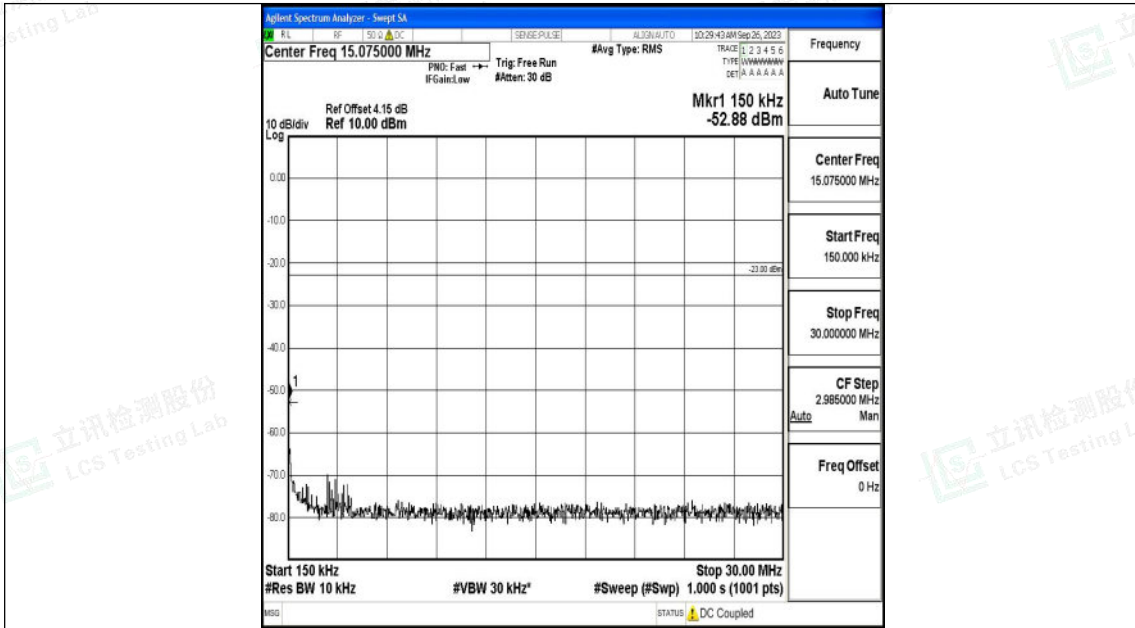

Band12_5MHz_QPSK_23095_1RB#0_0.15~30_0.15~30