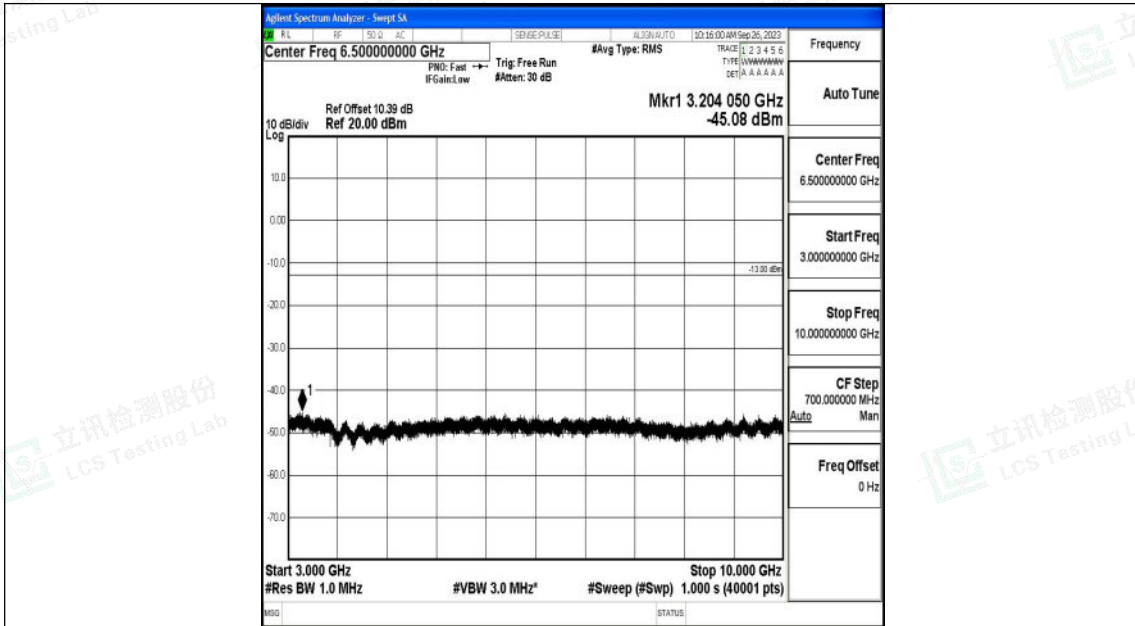

Band12_3MHz_16QAM_23165_1RB#0_3000~10000_3000~10000