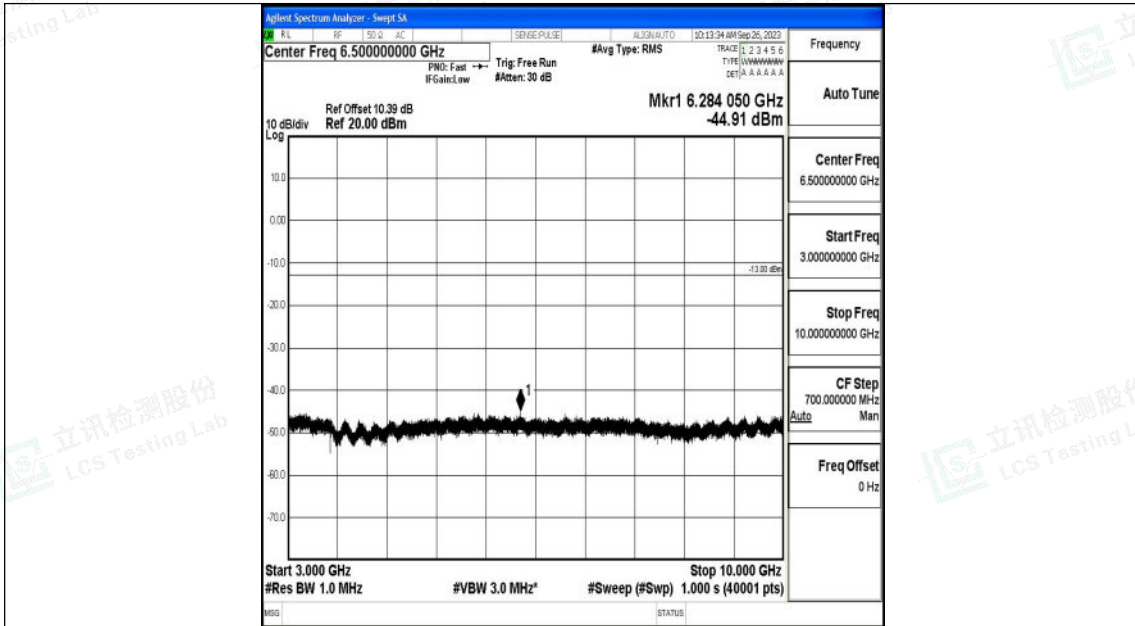

Band12_3MHz_16QAM_23025_1RB#0_3000~10000_3000~10000