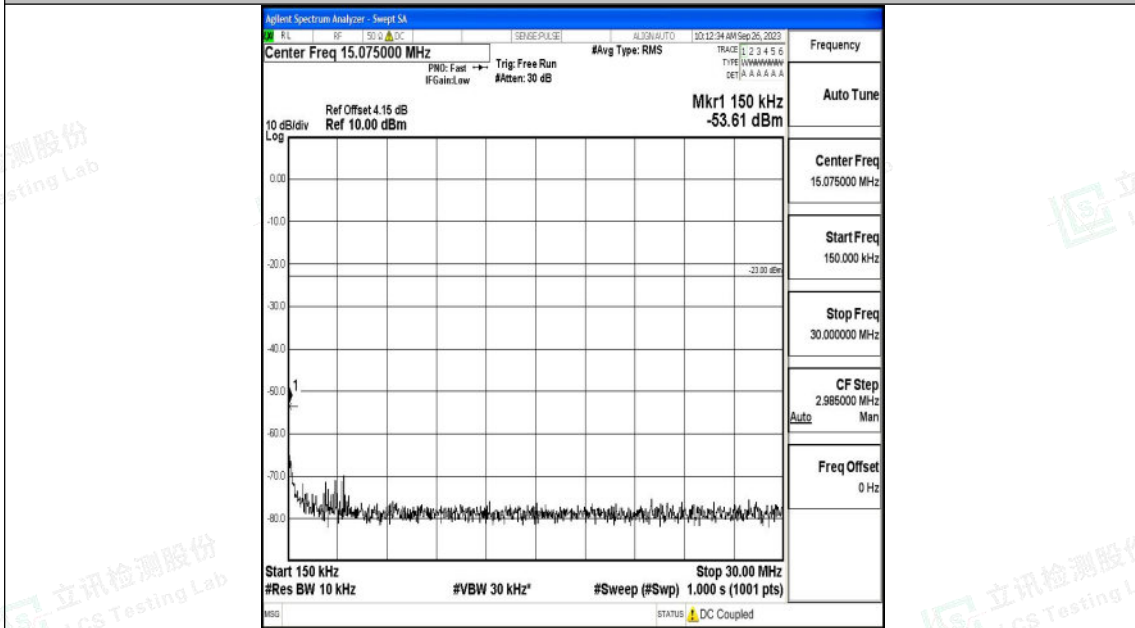

Band12_3MHz_QPSK_23025_1RB#0_0.009~0.15_0.009~0.15

Band12_3MHz_QPSK_23025_1RB#0_0.15~30_0.15~30

Shenzhen LCS Compliance Testing Laboratory Ltd.
 Add: 101, 201 Bldg A & 301 Bldg C, Juji Industrial Park Yabianxueziwei, Shajing Street,
 Baoan District, Shenzhen, 518000, China
 Tel: +(86) 0755-82591330 | E-mail: webmaster@lcs-cert.com | Web: www.lcs-cert.com
 Scan code to check authenticity