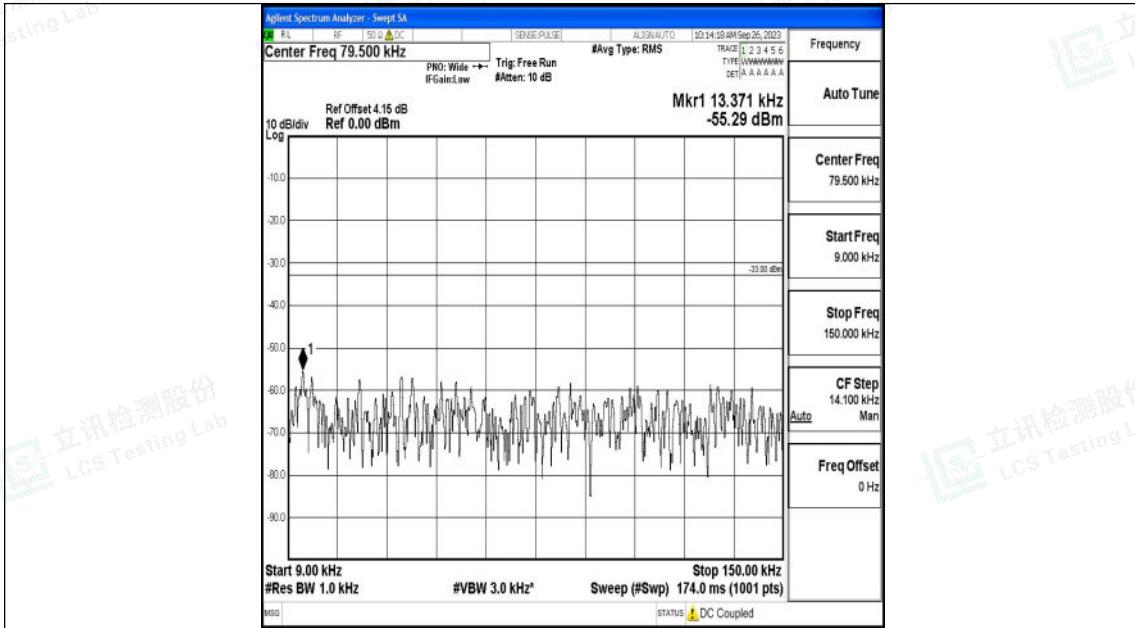

Band12_3MHz_16QAM_23095_1RB#0_0.009~0.15_0.009~0.15