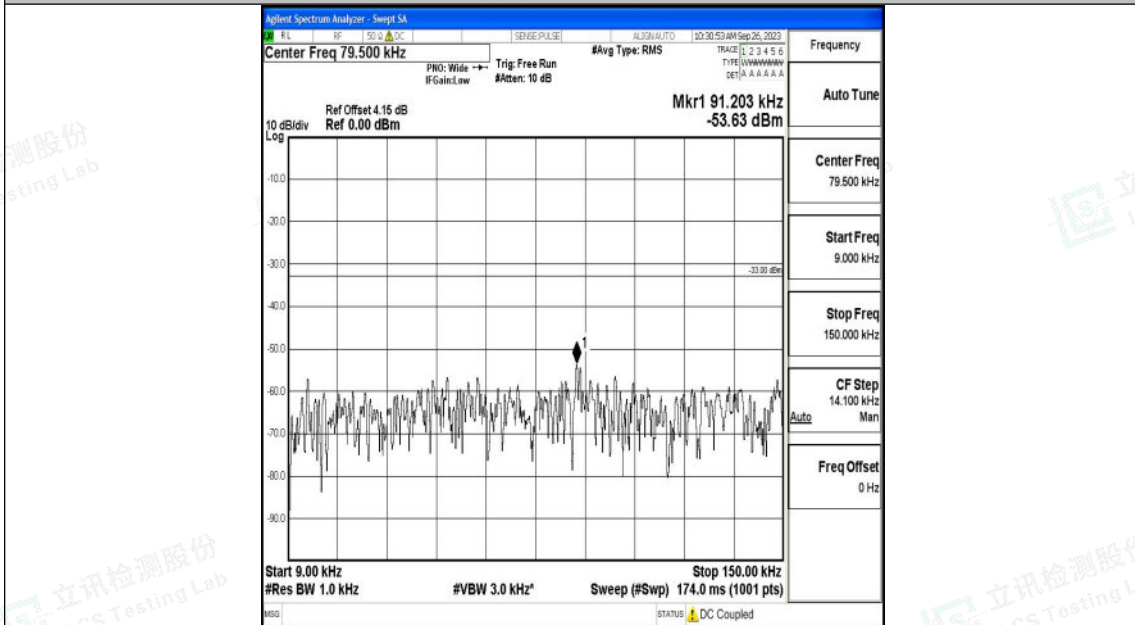

Band12_5MHz_QPSK_23155_1RB#0_0.009~0.15_0.009~0.15

Shenzhen LCS Compliance Testing Laboratory Ltd.
Add: 101, 201 Bldg A & 301 Bldg C, Juji Industrial Park Yabianxueziwei, Shajing Street,
Baoan District, Shenzhen, 518000, China
Tel: +(86) 0755-82591330 | E-mail: webmaster@lcs-cert.com | Web: www.lcs-cert.com
Scan code to check authenticity