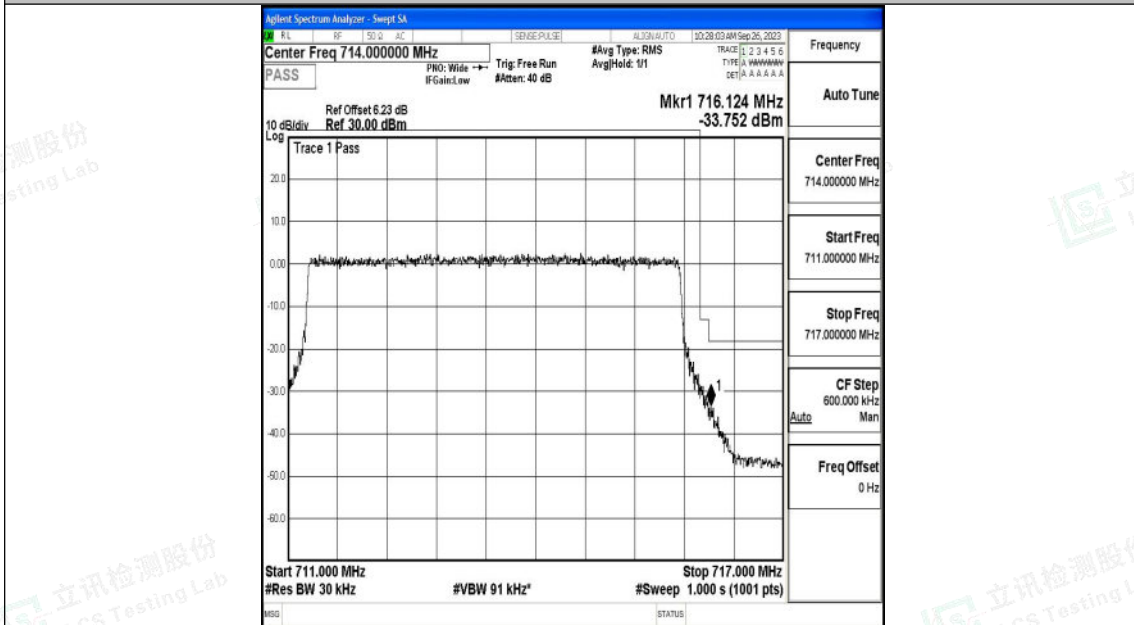

Band12_5MHz_16QAM_23035_25RB#0

Band12_5MHz_QPSK_23155_25RB#0

Shenzhen LCS Compliance Testing Laboratory Ltd.
Add: 101, 201 Bldg A & 301 Bldg C, Juji Industrial Park Yabianxueziwei, Shajing Street,
Baoan District, Shenzhen, 518000, China
Tel: +(86) 0755-82591330 | E-mail: webmaster@lcs-cert.com | Web: www.lcs-cert.com
Scan code to check authenticity