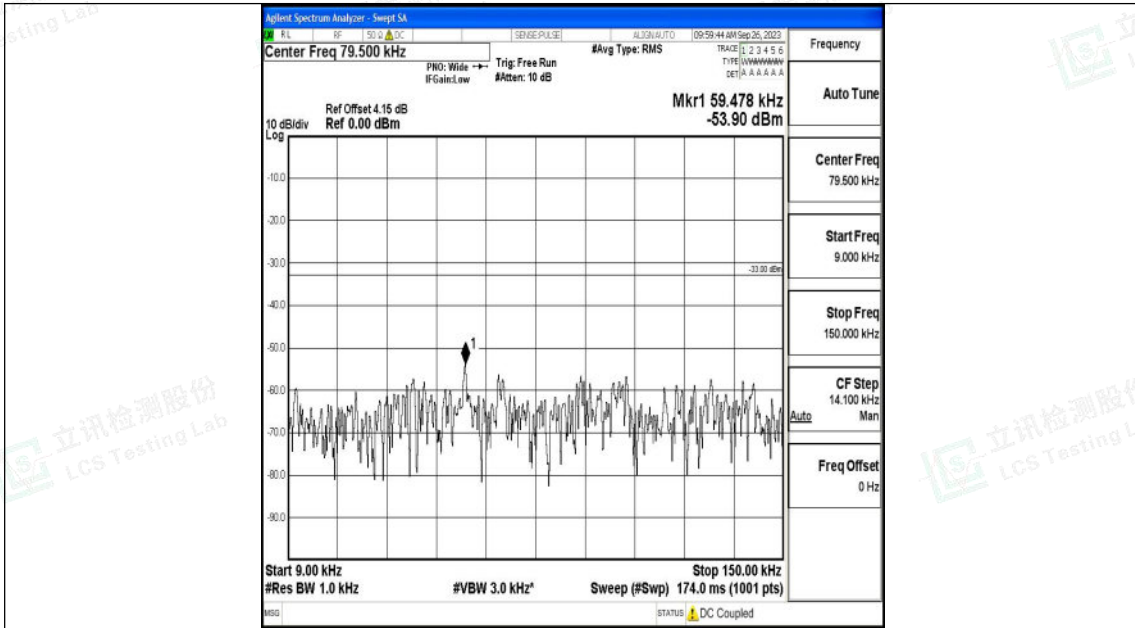

Band12_1.4MHz_16QAM_23095_1RB#0_3000~10000_3000~10000