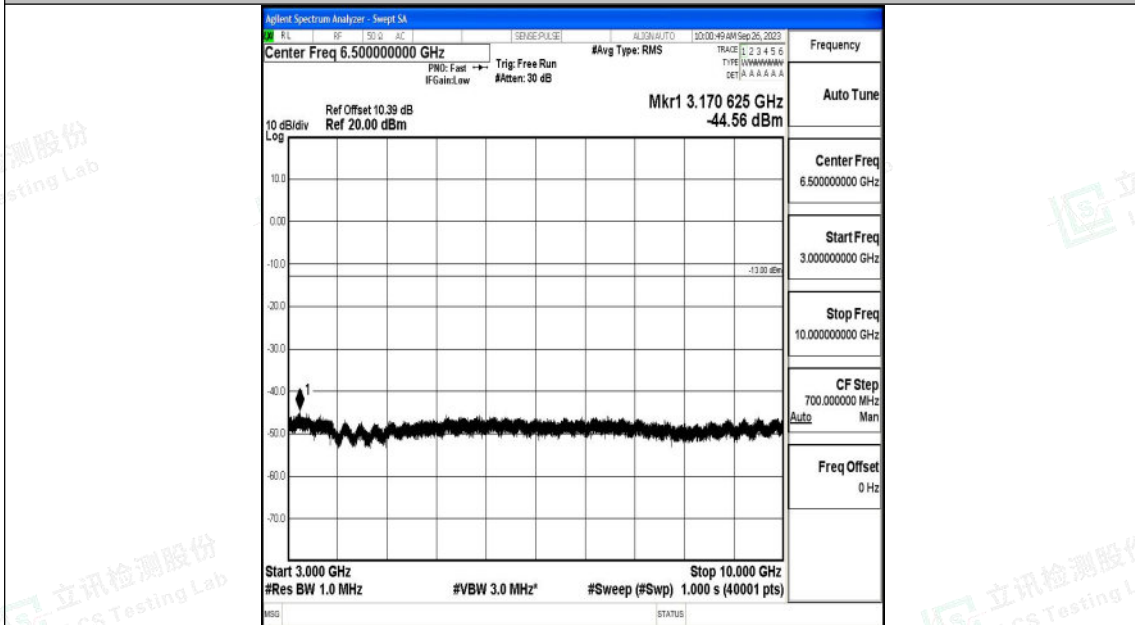

Band12_1.4MHz_16QAM_23173_1RB#0_1000~3000_1000~3000

Band12_1.4MHz_16QAM_23173_1RB#0_3000~10000_3000~10000

Shenzhen LCS Compliance Testing Laboratory Ltd.
Add: 101, 201 Bldg A & 301 Bldg C, Juji Industrial Park Yabianxueziwei, Shajing Street,
Baoan District, Shenzhen, 518000, China
Tel: +(86) 0755-82591330 | E-mail: webmaster@lcs-cert.com | Web: www.lcs-cert.com
Scan code to check authenticity