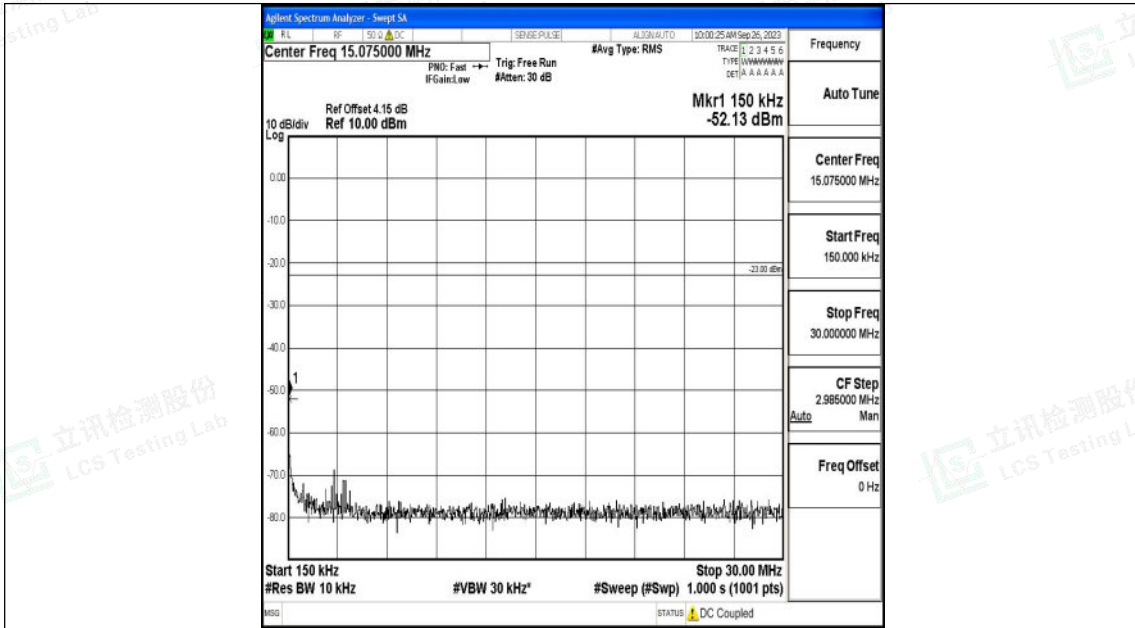

Band12_1.4MHz_16QAM_23173_1RB#0_0.009~0.15_0.009~0.15