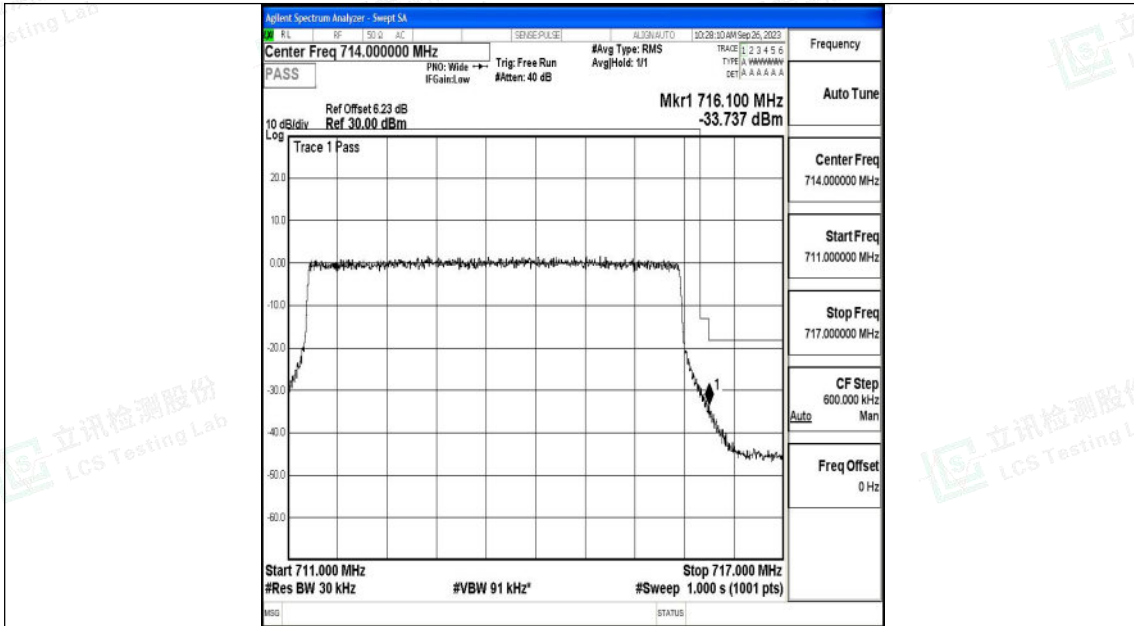

Shenzhen LCS Compliance Testing Laboratory Ltd.
Add: 101, 201 Bldg A & 301 Bldg C, Juji Industrial Park Yabianxueziwei, Shajing Street,
Baoan District, Shenzhen, 518000, China
Tel: +(86) 0755-82591330 | E-mail: webmaster@lcs-cert.com | Web: www.lcs-cert.com
Scan code to check authenticity