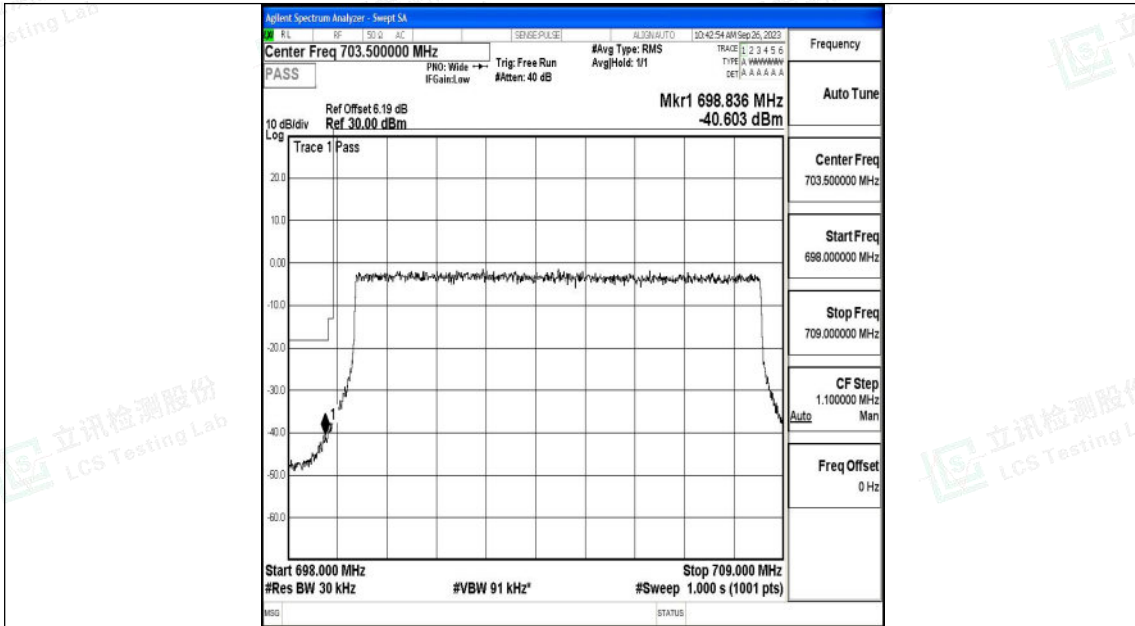

Band12_10MHz_QPSK_23060_50RB#0