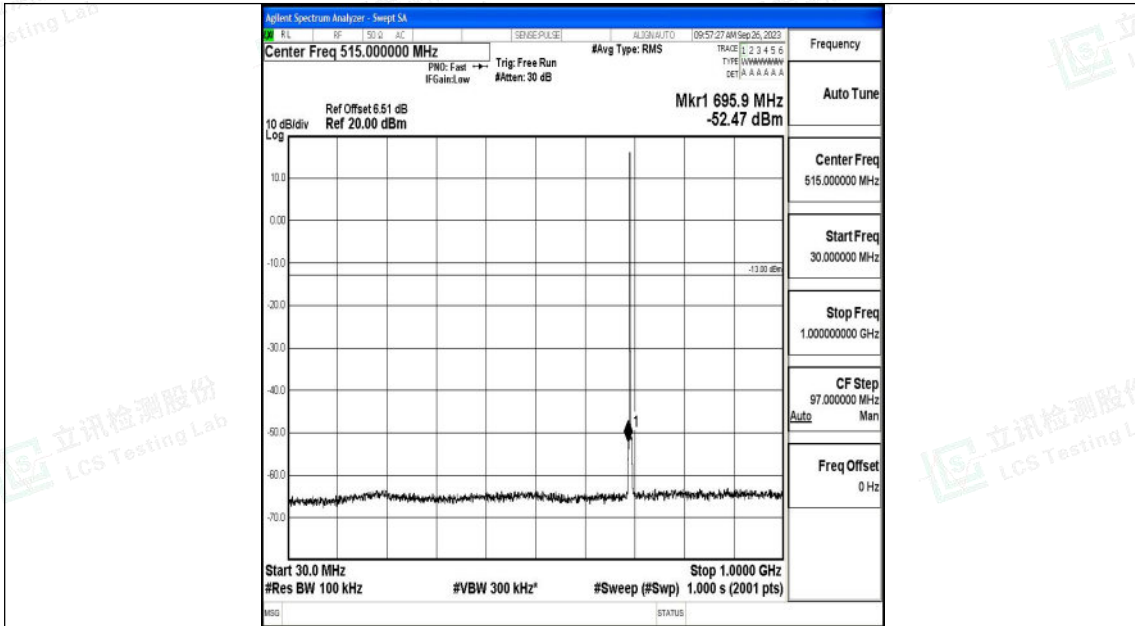

### Test Graphs

Band12\_1.4MHz\_QPSK\_23017\_1RB#0\_0.009~0.15\_0.009~0.15

Band12\_1.4MHz\_QPSK\_23017\_1RB#0\_0.15~30\_0.15~30

Shenzhen LCS Compliance Testing Laboratory Ltd.  
 Add: 101, 201 Bldg A & 301 Bldg C, Juji Industrial Park Yabianxueziwei, Shajing Street,  
 Baoan District, Shenzhen, 518000, China  
 Tel: +(86) 0755-82591330 | E-mail: webmaster@lcs-cert.com | Web: www.lcs-cert.com  
 Scan code to check authenticity