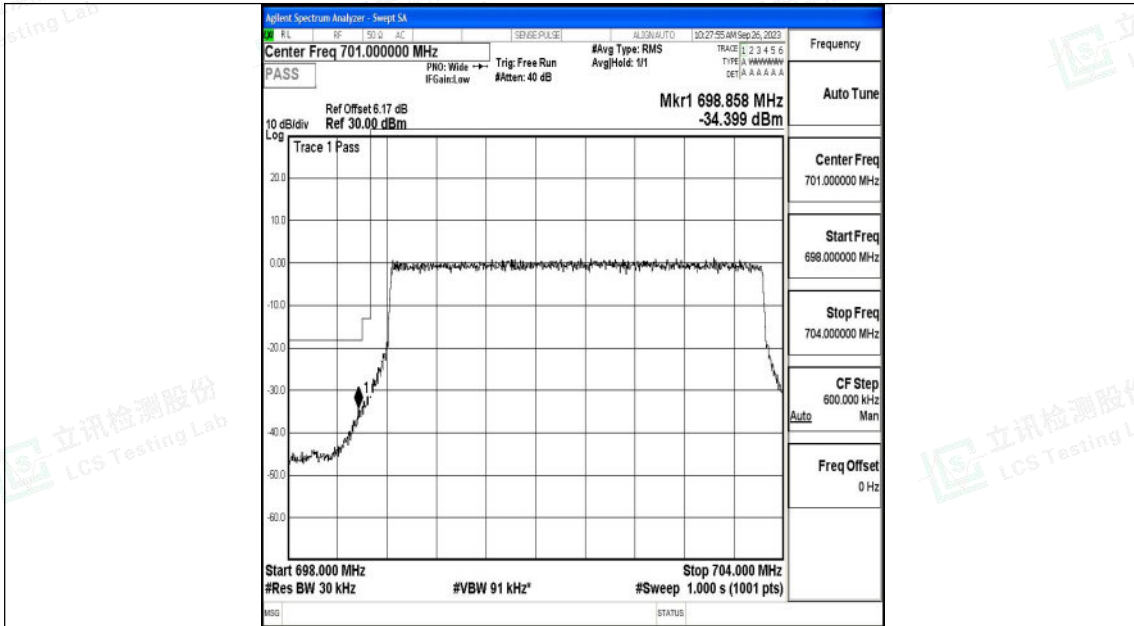

Band12_5MHz_QPSK_23035_25RB#0