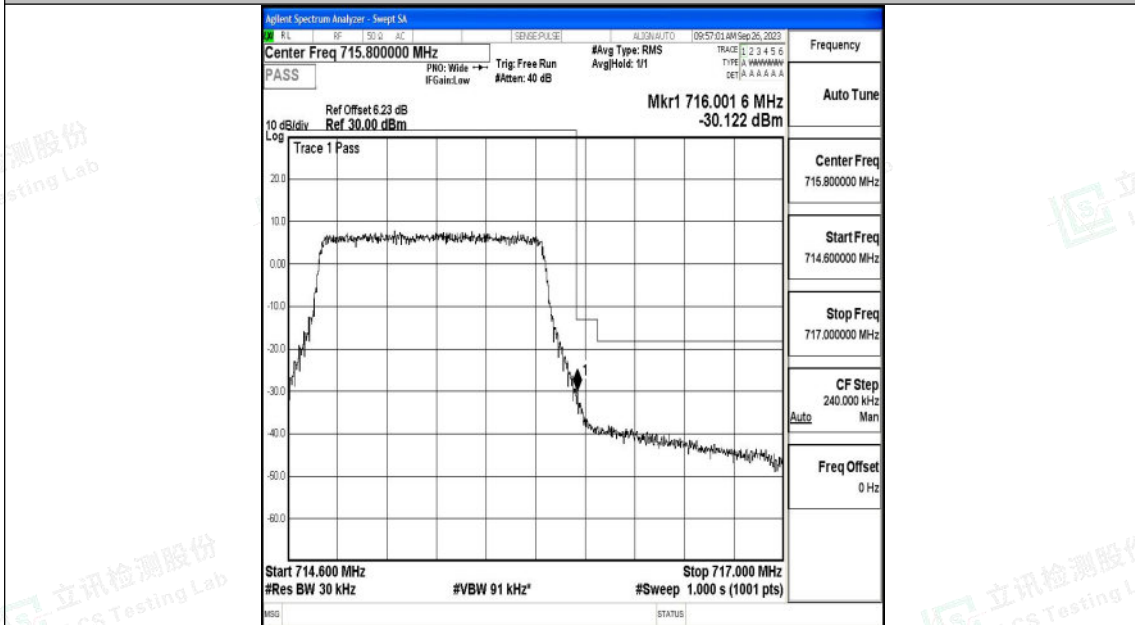

Band12_1.4MHz_QPSK_23173_6RB#0

Shenzhen LCS Compliance Testing Laboratory Ltd.
Add: 101, 201 Bldg A & 301 Bldg C, Juji Industrial Park Yabianxueziwei, Shajing Street,
Baoan District, Shenzhen, 518000, China
Tel: +(86) 0755-82591330 | E-mail: webmaster@lcs-cert.com | Web: www.lcs-cert.com
Scan code to check authenticity