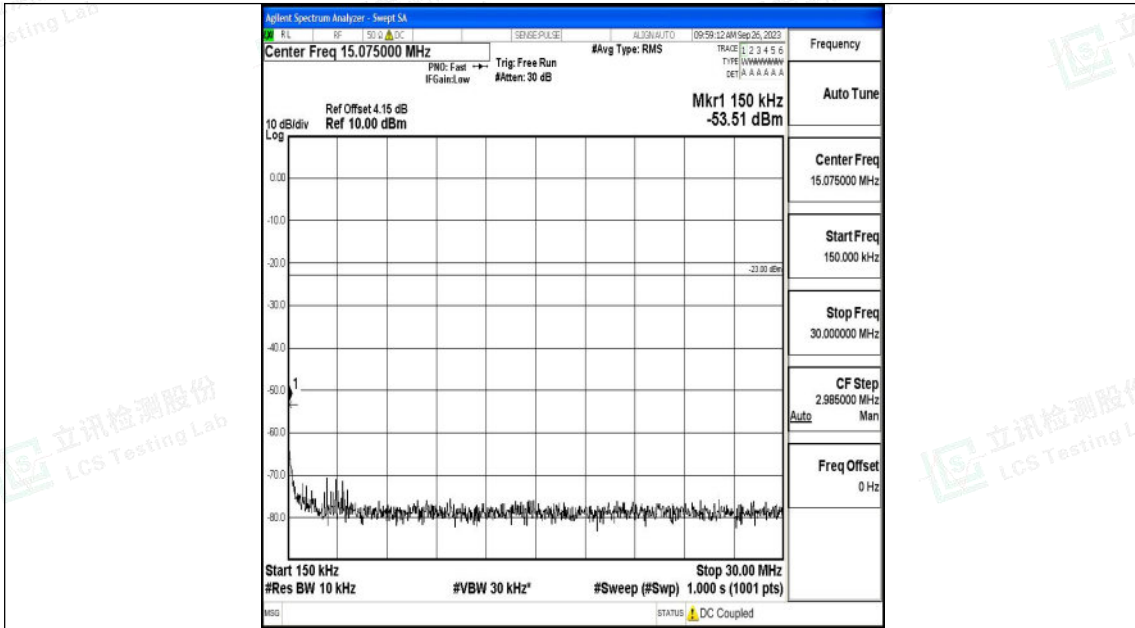

Band12_1.4MHz_16QAM_23095_1RB#0_0.009~0.15_0.009~0.15