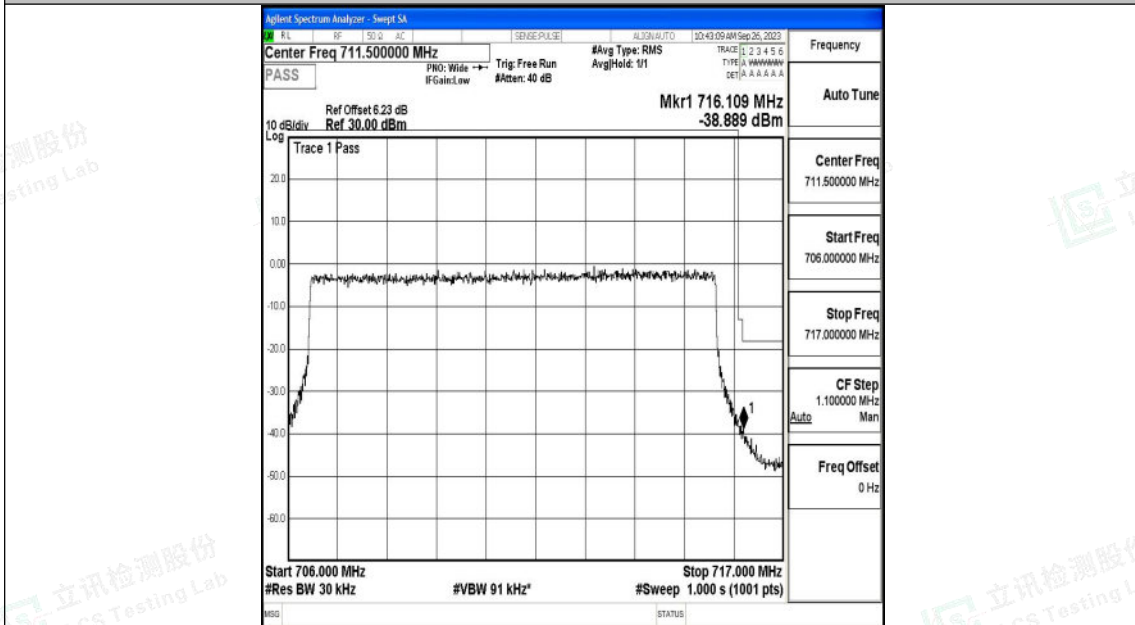

Band12_10MHz_16QAM_23060_50RB#0

Band12_10MHz_16QAM_23130_50RB#0

Shenzhen LCS Compliance Testing Laboratory Ltd.
Add: 101, 201 Bldg A & 301 Bldg C, Juji Industrial Park Yabianxueziwei, Shajing Street,
Baoan District, Shenzhen, 518000, China
Tel: +(86) 0755-82591330 | E-mail: webmaster@lcs-cert.com | Web: www.lcs-cert.com
Scan code to check authenticity