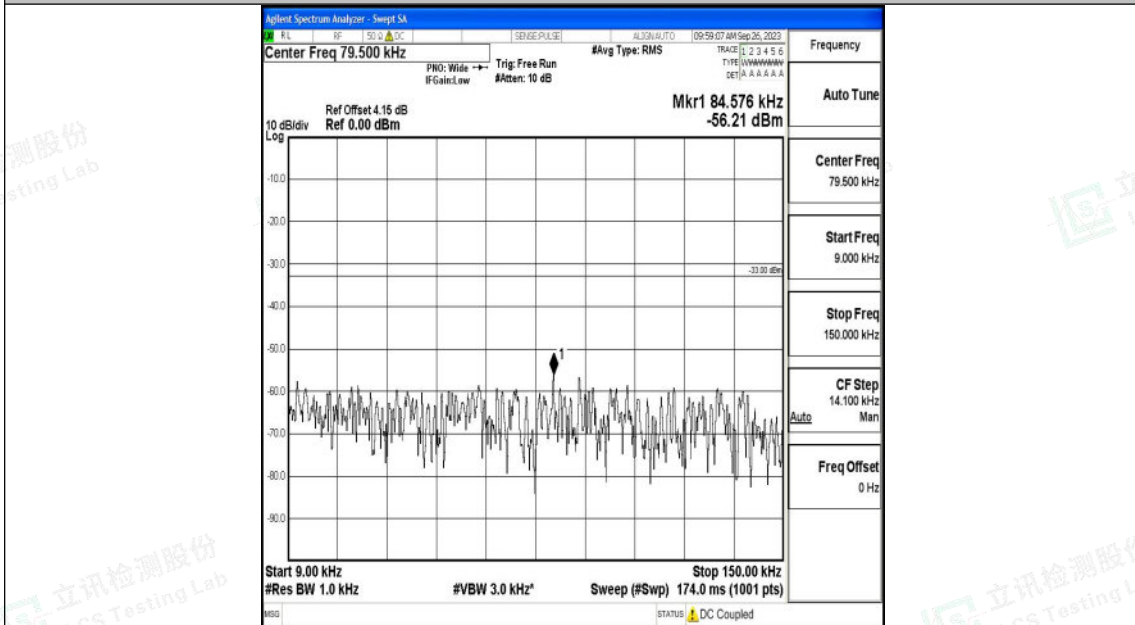

Band12_1.4MHz_QPSK_23095_1RB#0_3000~10000_3000~10000

Shenzhen LCS Compliance Testing Laboratory Ltd.
Add: 101, 201 Bldg A & 301 Bldg C, Juji Industrial Park Yabianxueziwei, Shajing Street,
Baoan District, Shenzhen, 518000, China
Tel: +(86) 0755-82591330 | E-mail: webmaster@lcs-cert.com | Web: www.lcs-cert.com
Scan code to check authenticity