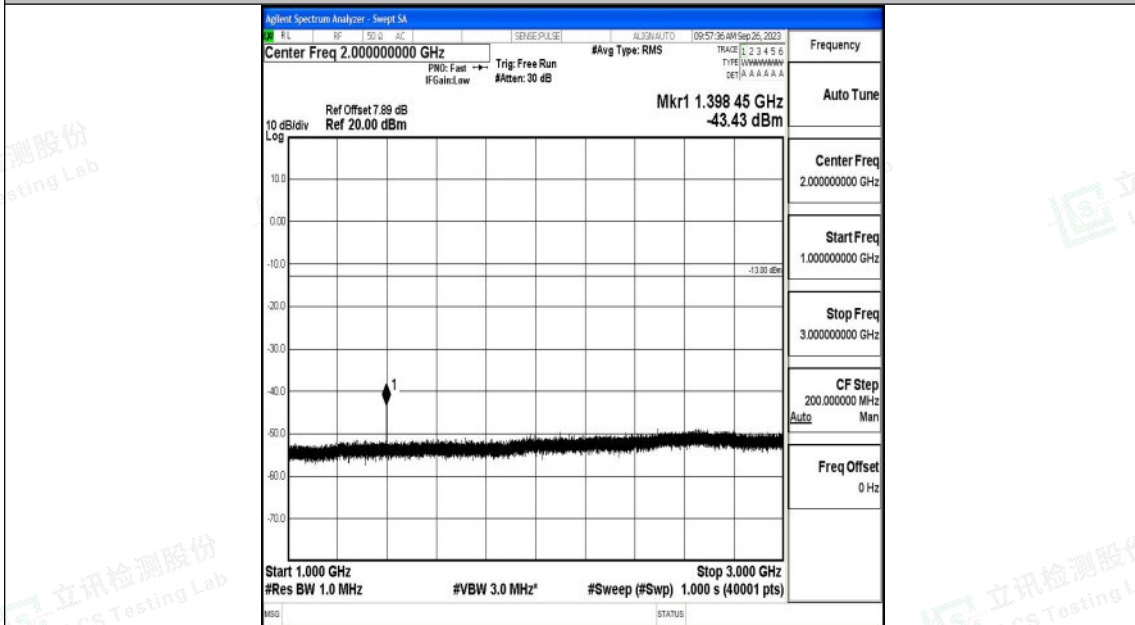

Band12_1.4MHz_QPSK_23017_1RB#0_30~1000_30~1000

Shenzhen LCS Compliance Testing Laboratory Ltd.
Add: 101, 201 Bldg A & 301 Bldg C, Juji Industrial Park Yabianxueziwei, Shajing Street,
Baoan District, Shenzhen, 518000, China
Tel: +(86) 0755-82591330 | E-mail: webmaster@lcs-cert.com | Web: www.lcs-cert.com
Scan code to check authenticity