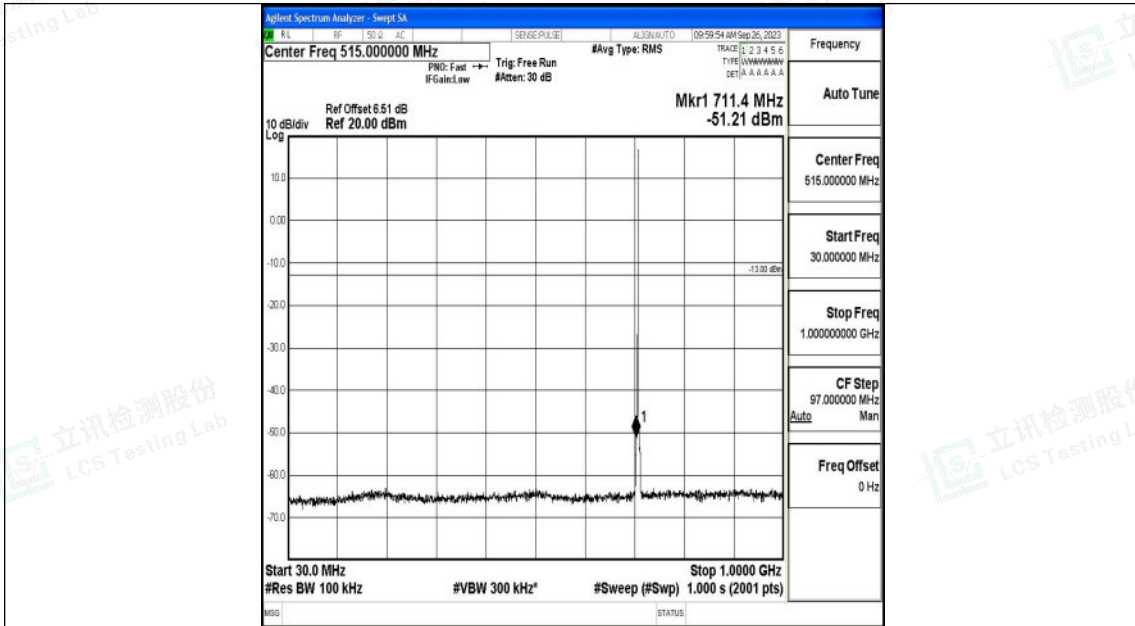

Band12\_1.4MHz\_QPSK\_23173\_1RB#0\_0.009~0.15\_0.009~0.15

Band12\_1.4MHz\_QPSK\_23173\_1RB#0\_0.15~30\_0.15~30

Shenzhen LCS Compliance Testing Laboratory Ltd.  
 Add: 101, 201 Bldg A & 301 Bldg C, Juji Industrial Park Yabianxueziwei, Shajing Street,  
 Baoan District, Shenzhen, 518000, China  
 Tel: +(86) 0755-82591330 | E-mail: webmaster@lcs-cert.com | Web: www.lcs-cert.com  
 Scan code to check authenticity