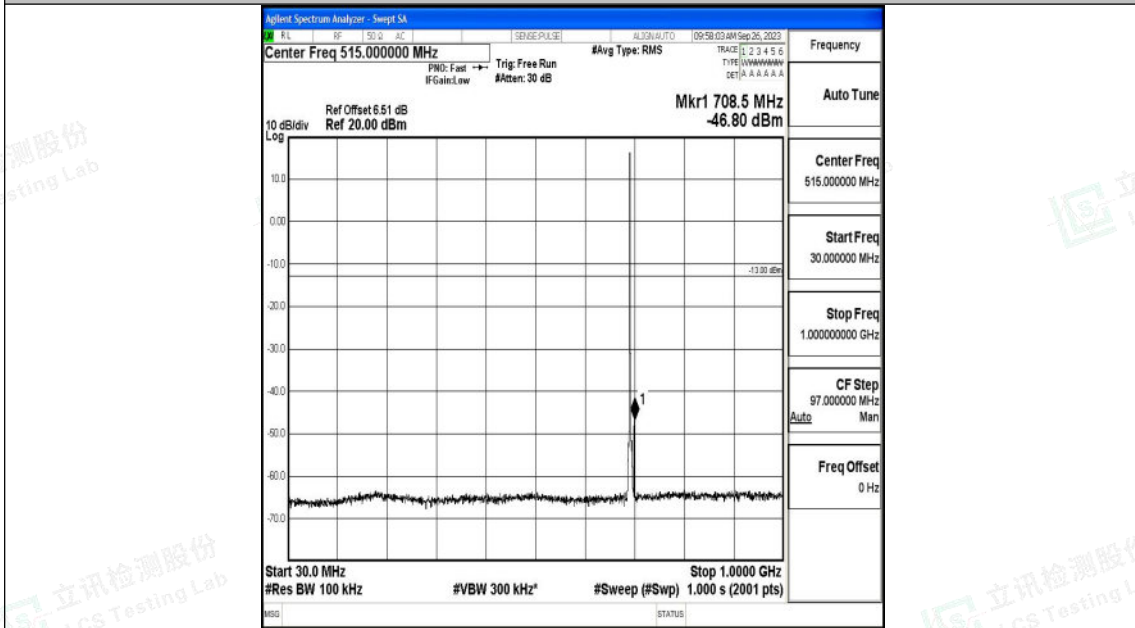

Band12\_1.4MHz\_QPSK\_23017\_1RB#0\_3000~10000\_3000~10000

Band12\_1.4MHz\_16QAM\_23017\_1RB#0\_0.009~0.15\_0.009~0.15

Band12\_1.4MHz\_16QAM\_23017\_1RB#0\_0.15~30\_0.15~30

Band12\_1.4MHz\_16QAM\_23017\_1RB#0\_30~1000\_30~1000