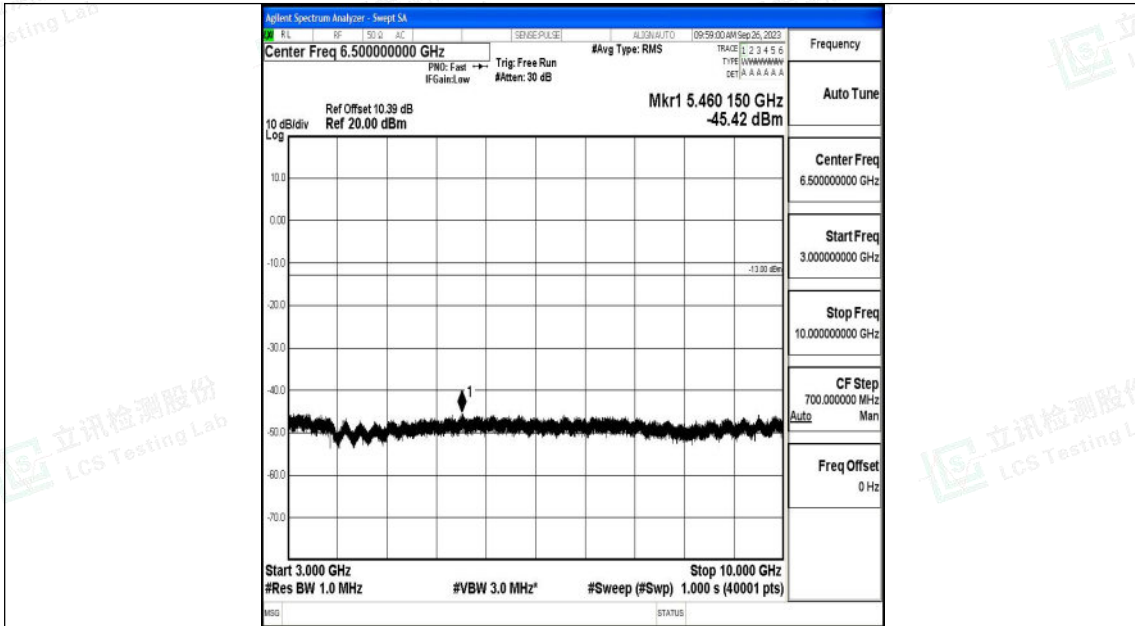

Band12_1.4MHz_QPSK_23095_1RB#0_1000~3000_1000~3000