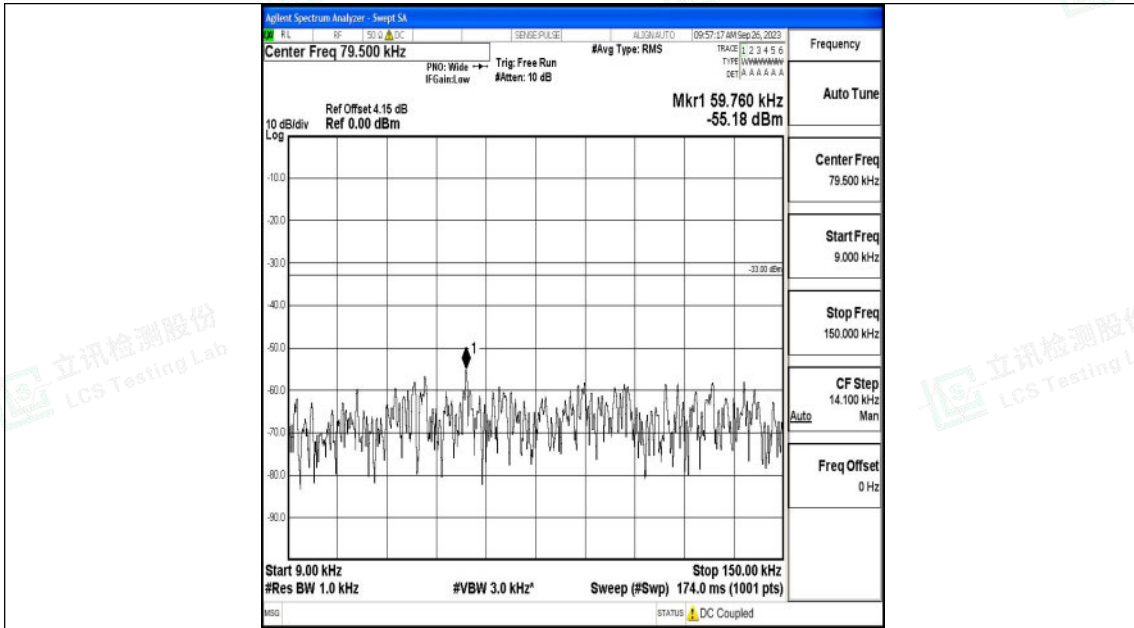

Test Graphs