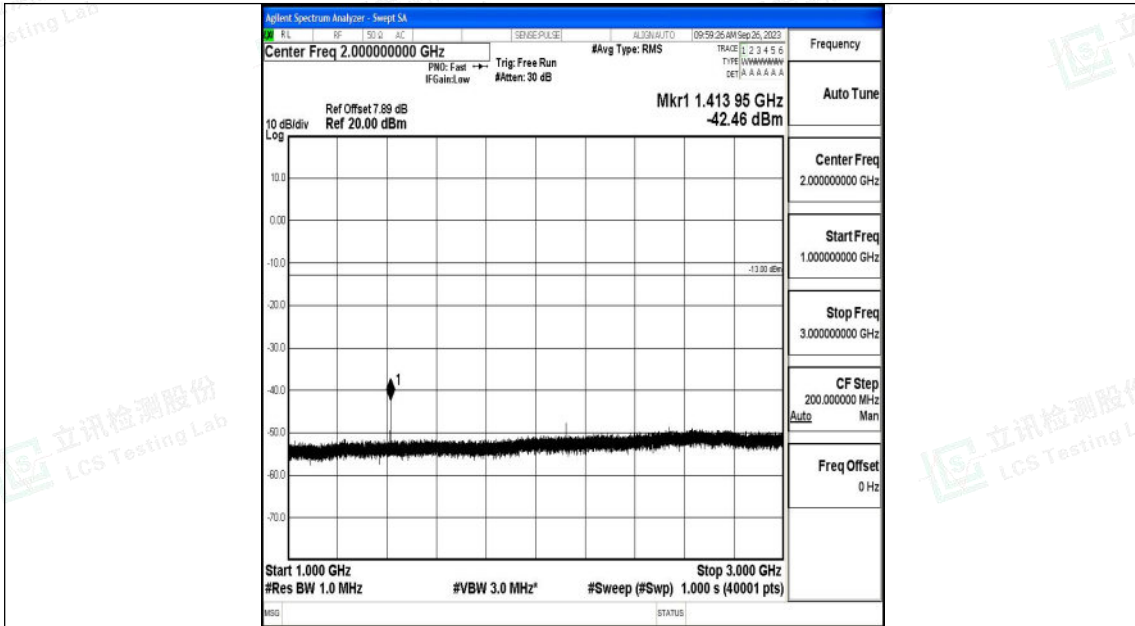

Band12_1.4MHz_16QAM_23095_1RB#0_30~1000_30~1000