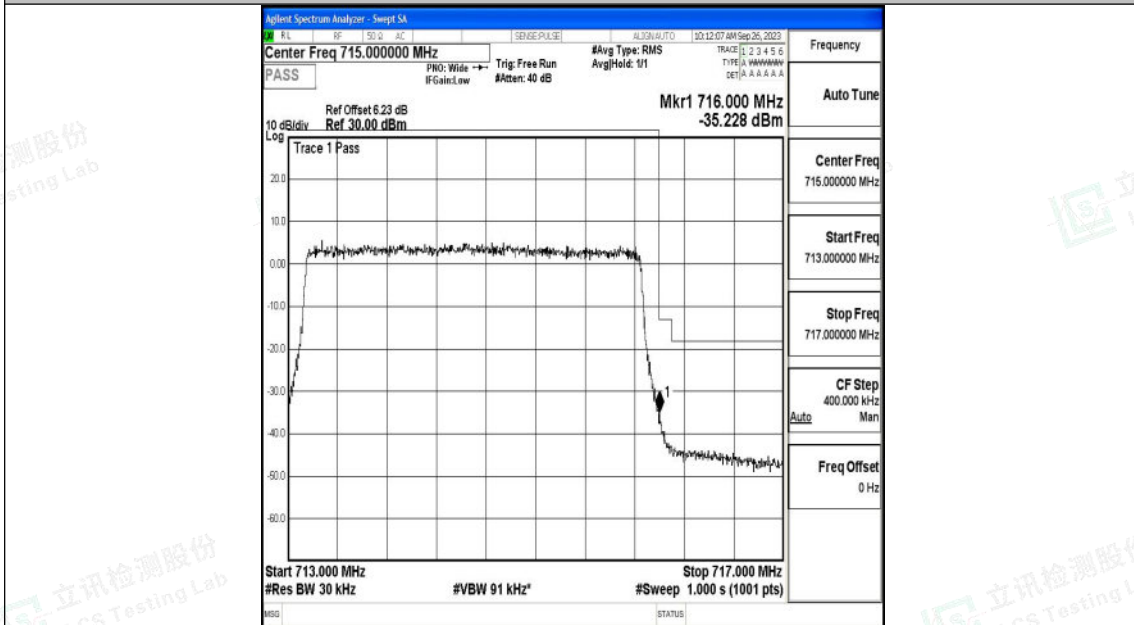

Band12_3MHz_16QAM_23025_15RB#0

Shenzhen LCS Compliance Testing Laboratory Ltd.
Add: 101, 201 Bldg A & 301 Bldg C, Juji Industrial Park Yabianxueziwei, Shajing Street,
Baoan District, Shenzhen, 518000, China
Tel: +(86) 0755-82591330 | E-mail: webmaster@lcs-cert.com | Web: www.lcs-cert.com
Scan code to check authenticity