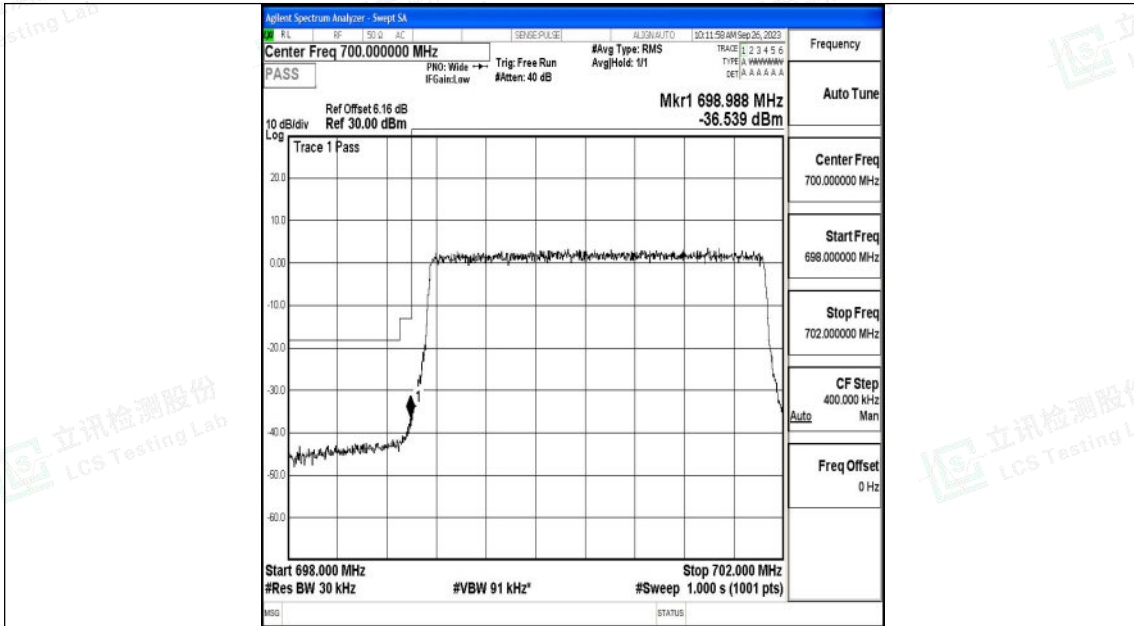

Band12_1.4MHz_16QAM_23173_6RB#0