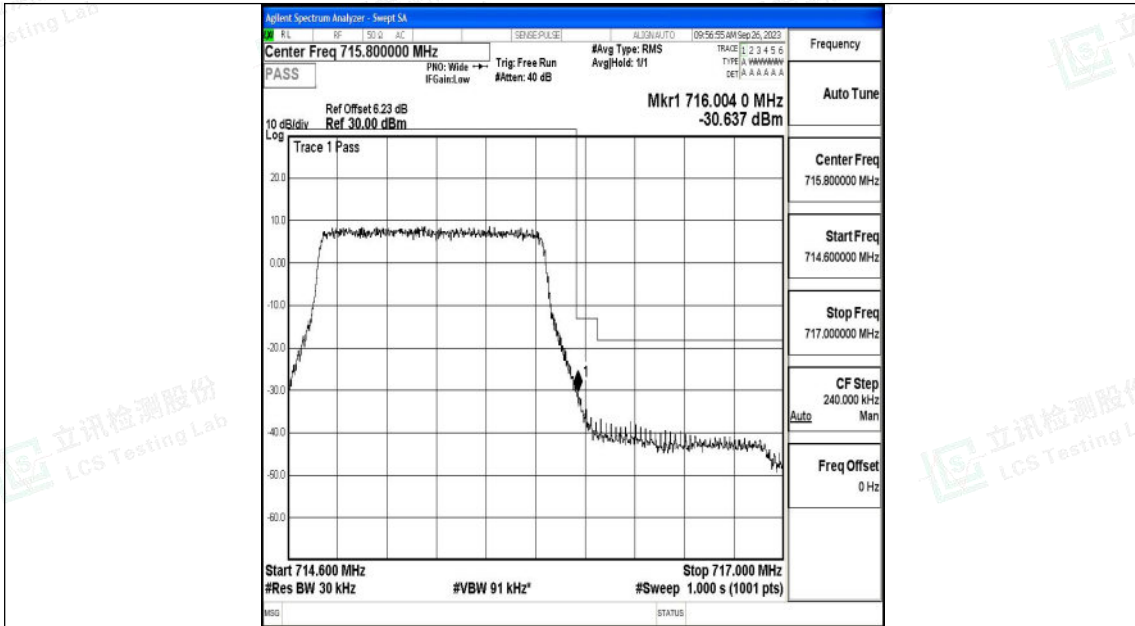

### Test Graphs

Band12\_1.4MHz\_QPSK\_23017\_6RB#0

Band12\_1.4MHz\_16QAM\_23017\_6RB#0

Shenzhen LCS Compliance Testing Laboratory Ltd.  
 Add: 101, 201 Bldg A & 301 Bldg C, Juji Industrial Park Yabianxueziwei, Shajing Street,  
 Baoan District, Shenzhen, 518000, China  
 Tel: +(86) 0755-82591330 | E-mail: webmaster@lcs-cert.com | Web: www.lcs-cert.com  
 Scan code to check authenticity