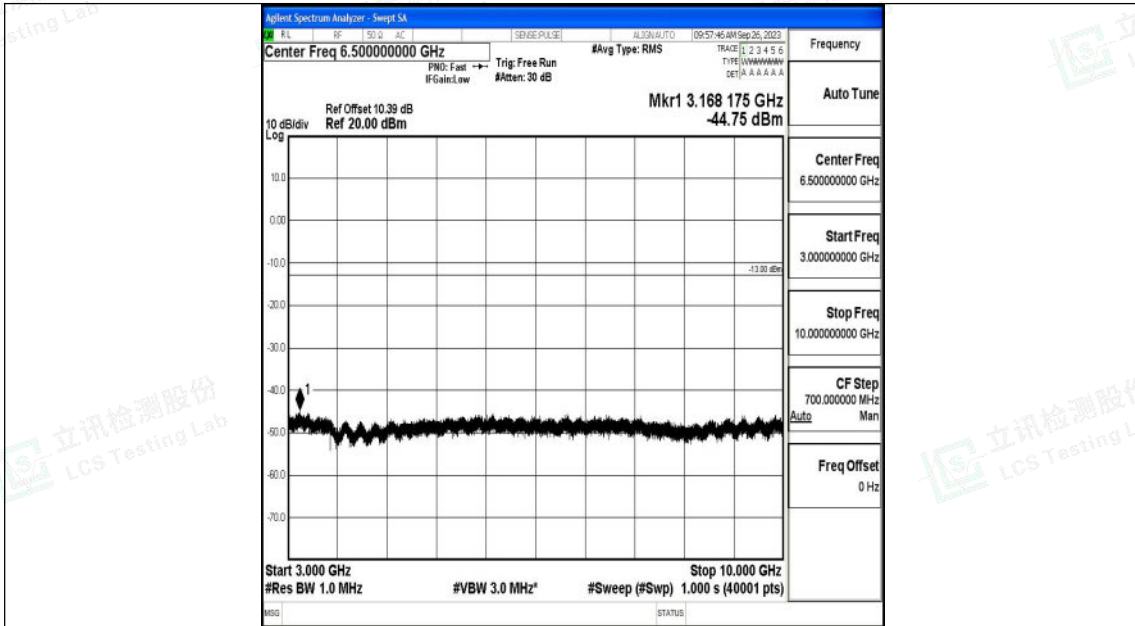

Band12_1.4MHz_QPSK_23017_1RB#0_1000~3000_1000~3000