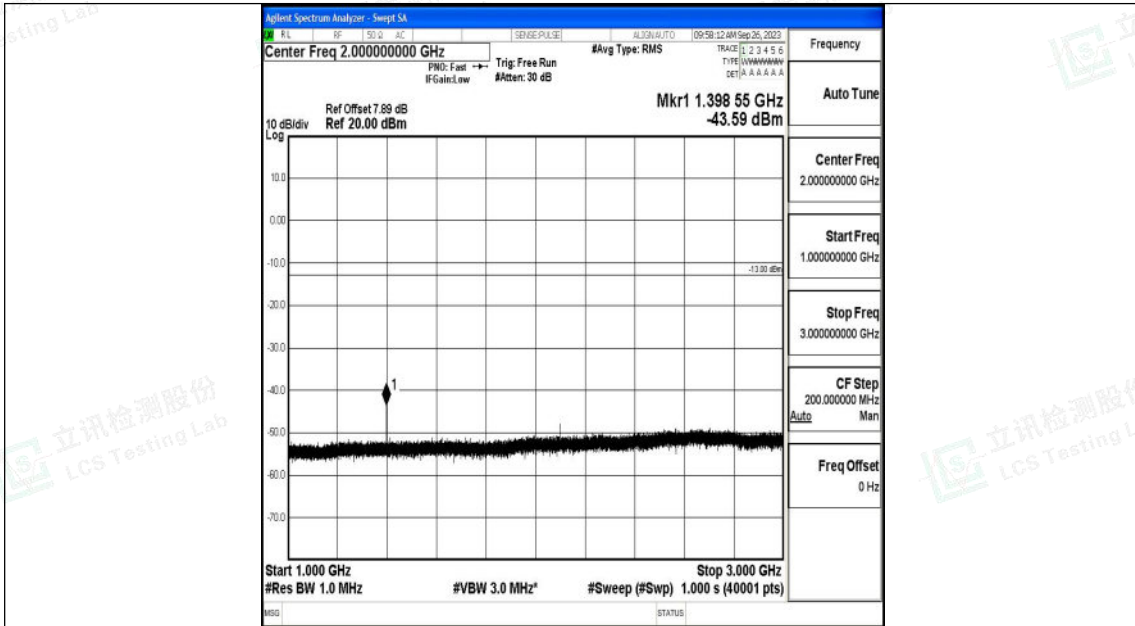

Band12_1.4MHz_16QAM_23017_1RB#0_30~1000_30~1000