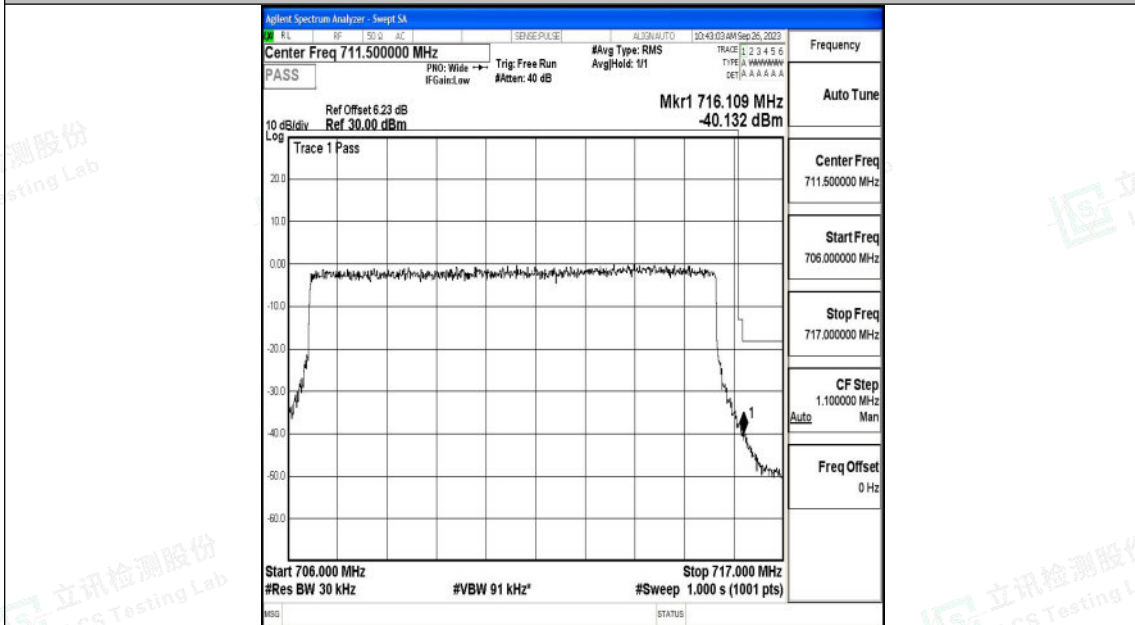

Band12_3MHz_QPSK_23025_15RB#0

Band12_10MHz_QPSK_23130_50RB#0

Shenzhen LCS Compliance Testing Laboratory Ltd.
Add: 101, 201 Bldg A & 301 Bldg C, Juji Industrial Park Yabianxueziwei, Shajing Street,
Baoan District, Shenzhen, 518000, China
Tel: +(86) 0755-82591330 | E-mail: webmaster@lcs-cert.com | Web: www.lcs-cert.com
Scan code to check authenticity