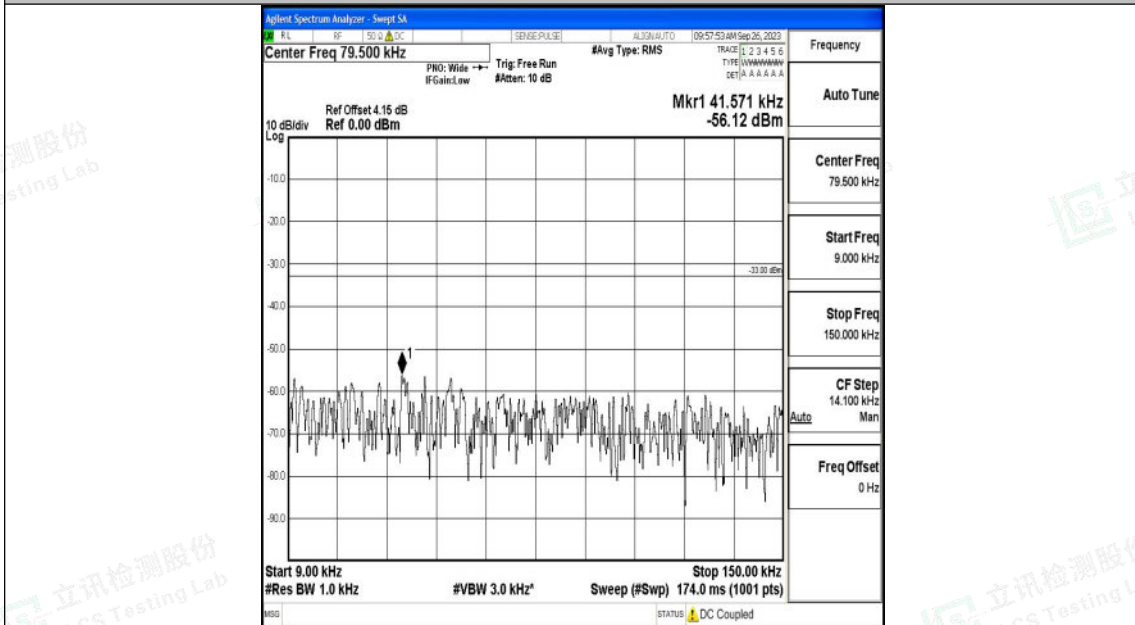

Band12_1.4MHz_QPSK_23017_1RB#0_3000~10000_3000~10000