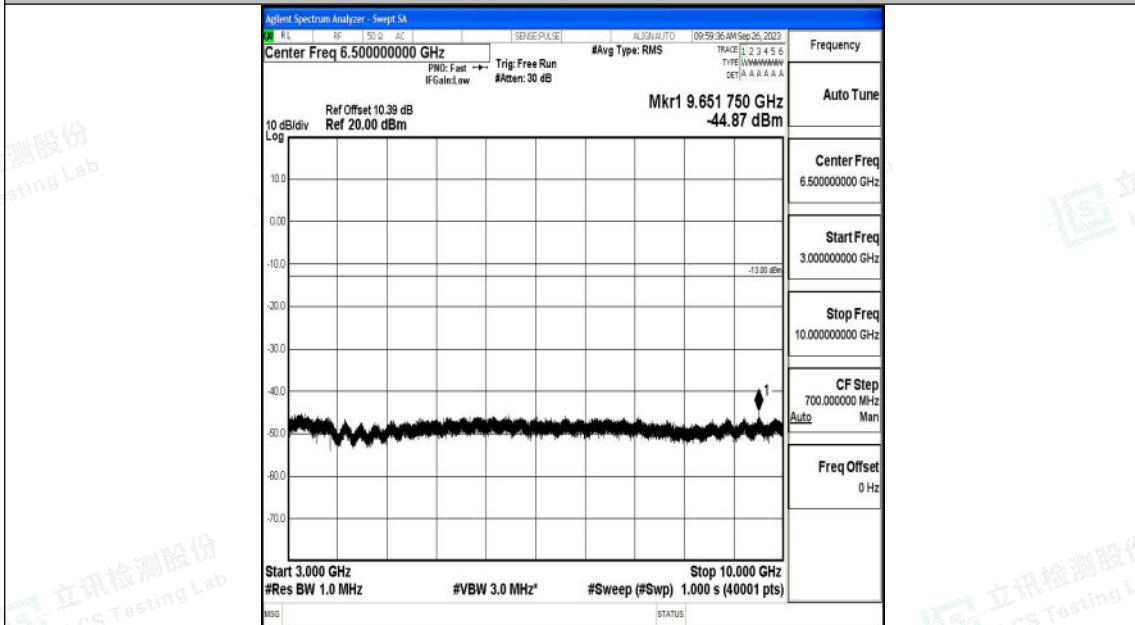

Band12_1.4MHz_16QAM_23095_1RB#0_1000~3000_1000~3000

Shenzhen LCS Compliance Testing Laboratory Ltd.
Add: 101, 201 Bldg A & 301 Bldg C, Juji Industrial Park Yabianxueziwei, Shajing Street,
Baoan District, Shenzhen, 518000, China
Tel: +(86) 0755-82591330 | E-mail: webmaster@lcs-cert.com | Web: www.lcs-cert.com
Scan code to check authenticity