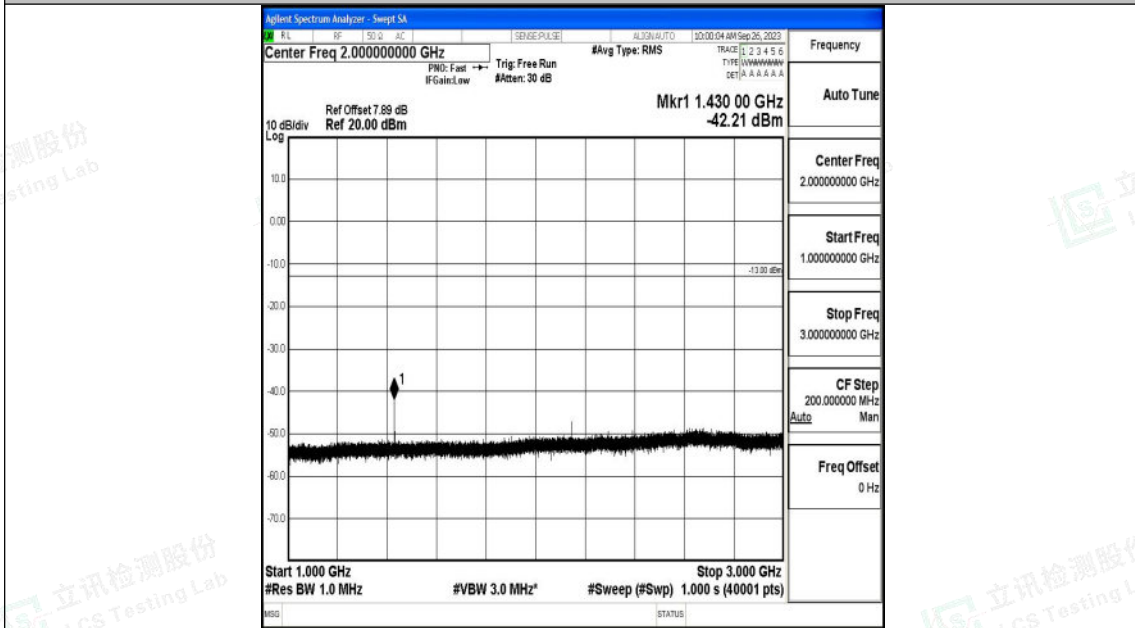

Band12_1.4MHz_QPSK_23173_1RB#0_30~1000_30~1000

Shenzhen LCS Compliance Testing Laboratory Ltd.
Add: 101, 201 Bldg A & 301 Bldg C, Juji Industrial Park Yabianxueziwei, Shajing Street,
Baoan District, Shenzhen, 518000, China
Tel: +(86) 0755-82591330 | E-mail: webmaster@lcs-cert.com | Web: www.lcs-cert.com
Scan code to check authenticity