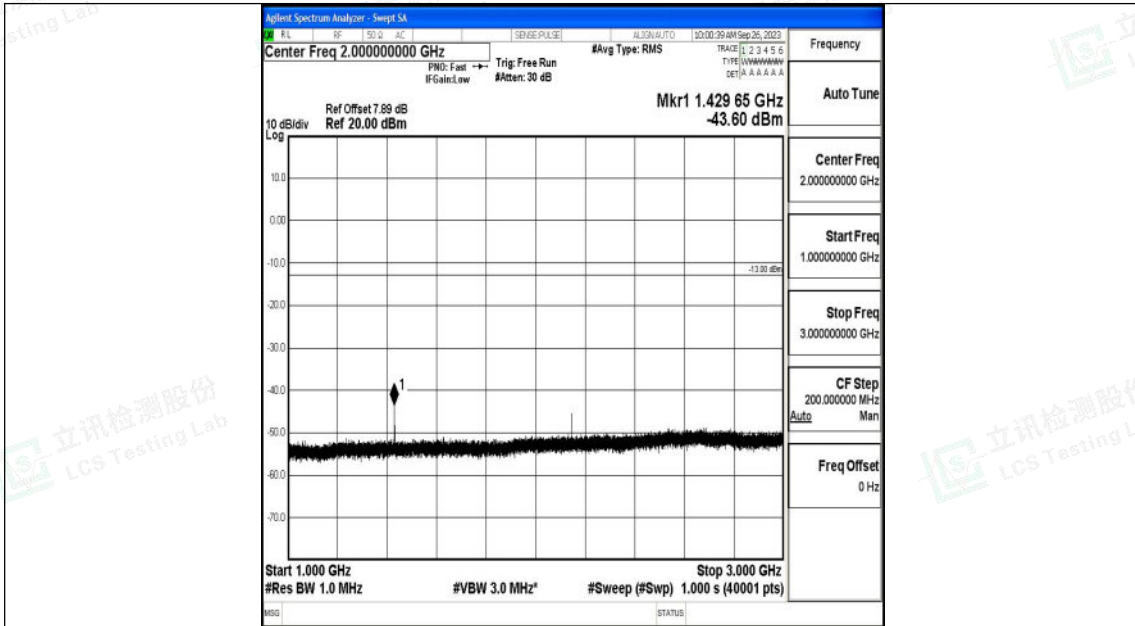

Shenzhen LCS Compliance Testing Laboratory Ltd.
Add: 101, 201 Bldg A & 301 Bldg C, Juji Industrial Park Yabianxueziwei, Shajing Street,
Baoan District, Shenzhen, 518000, China
Tel: +(86) 0755-82591330 | E-mail: webmaster@lcs-cert.com | Web: www.lcs-cert.com
Scan code to check authenticity