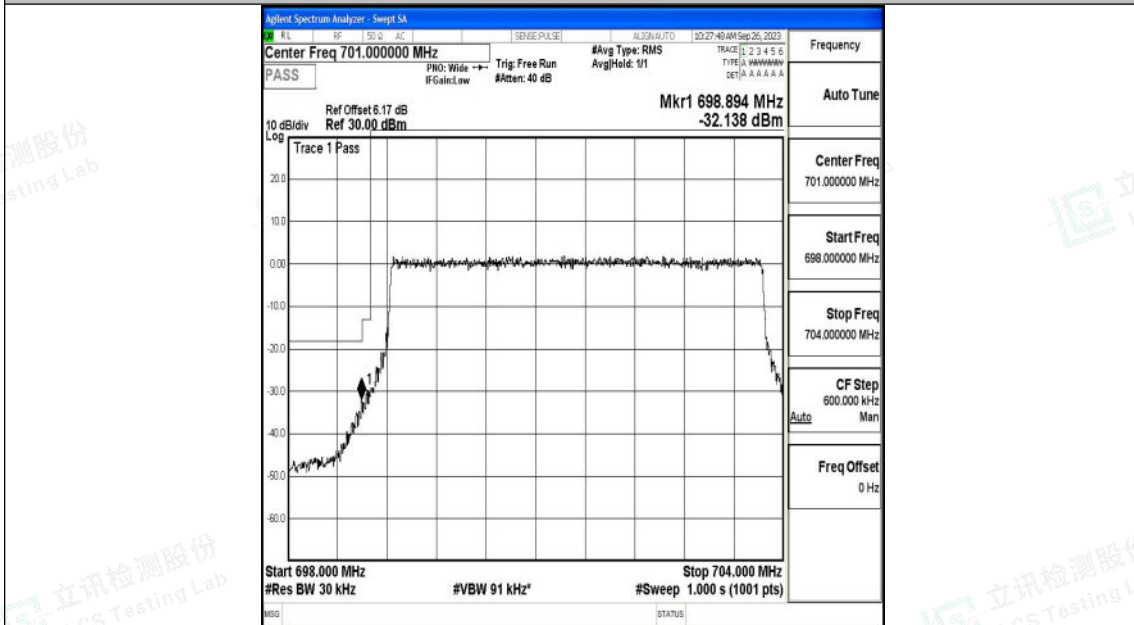

Band12_3MHz_16QAM_23165_15RB#0

Shenzhen LCS Compliance Testing Laboratory Ltd.
Add: 101, 201 Bldg A & 301 Bldg C, Juji Industrial Park Yabianxueziwei, Shajing Street,
Baoan District, Shenzhen, 518000, China
Tel: +(86) 0755-82591330 | E-mail: webmaster@lcs-cert.com | Web: www.lcs-cert.com
Scan code to check authenticity