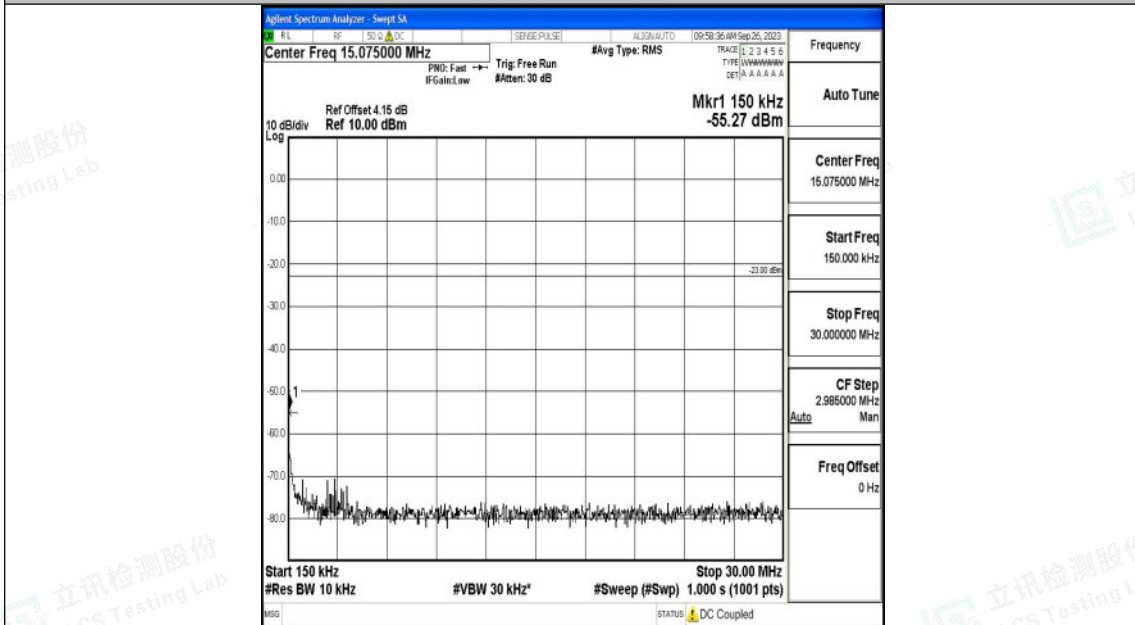

Band12_1.4MHz_QPSK_23095_1RB#0_0.009~0.15_0.009~0.15

Shenzhen LCS Compliance Testing Laboratory Ltd.
Add: 101, 201 Bldg A & 301 Bldg C, Juji Industrial Park Yabianxueziwei, Shajing Street,
Baoan District, Shenzhen, 518000, China
Tel: +(86) 0755-82591330 | E-mail: webmaster@lcs-cert.com | Web: www.lcs-cert.com
Scan code to check authenticity