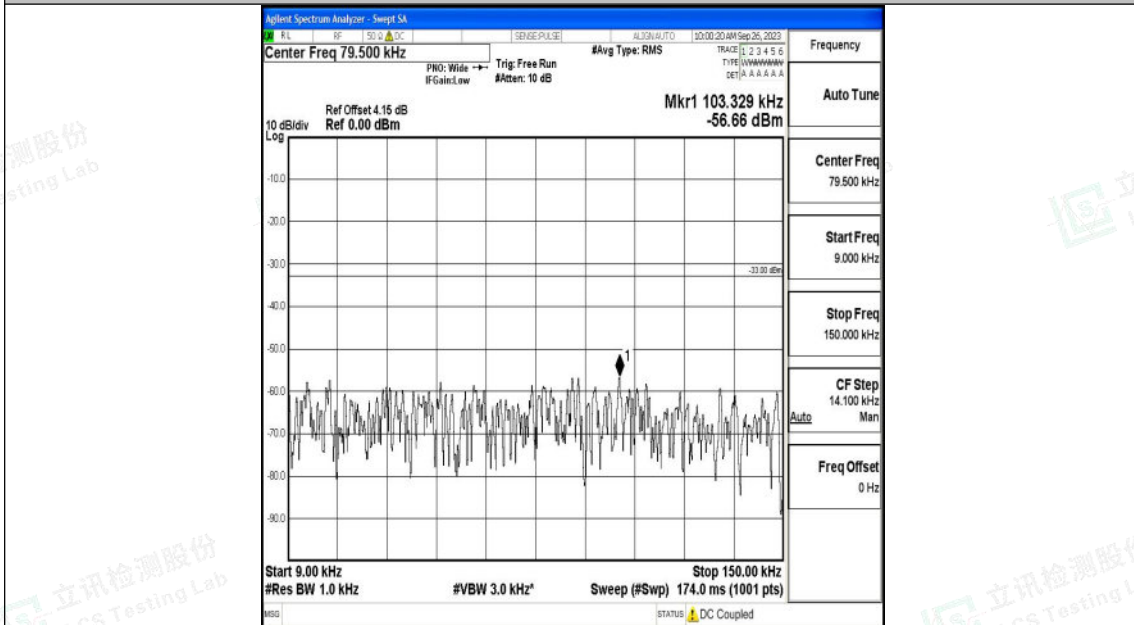

Band12_1.4MHz_QPSK_23173_1RB#0_3000~10000_3000~10000