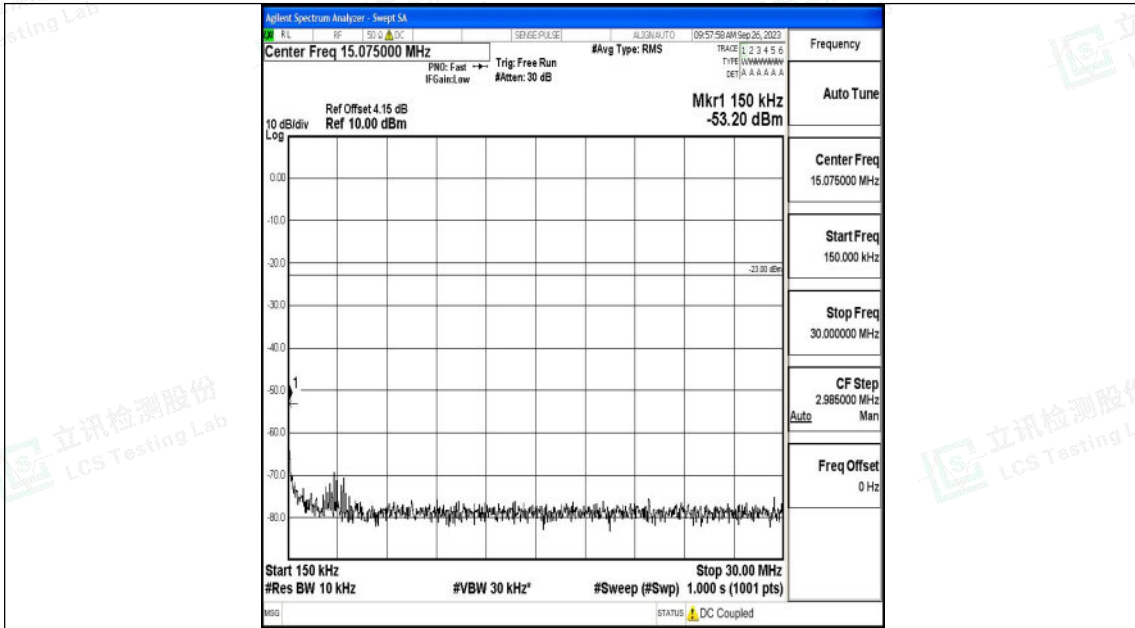

Band12_1.4MHz_16QAM_23017_1RB#0_0.009~0.15_0.009~0.15