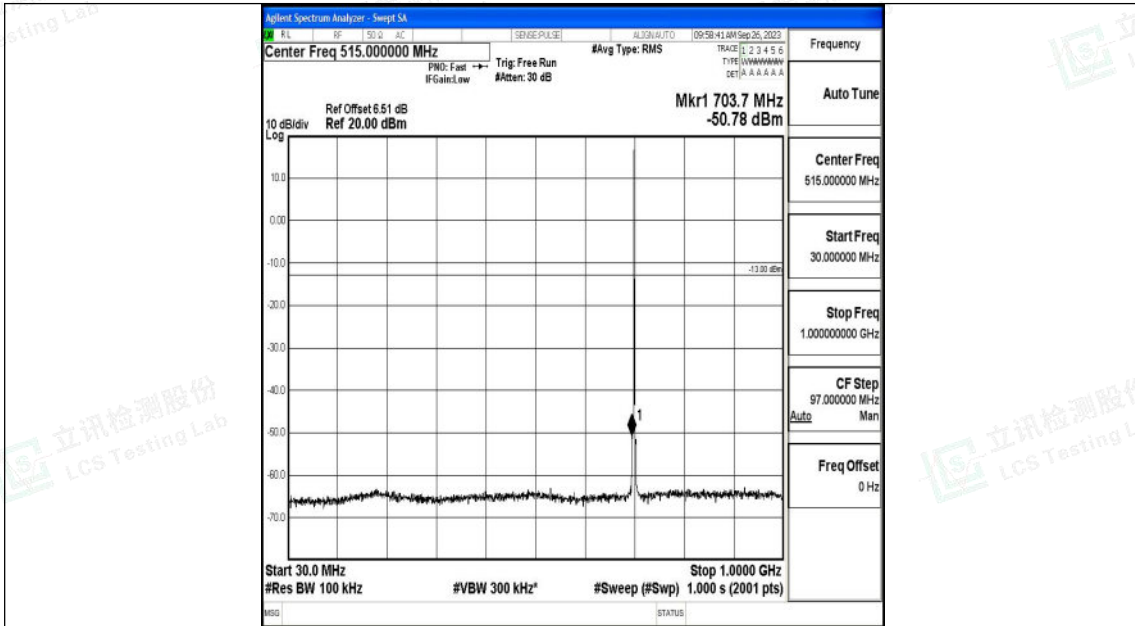

Band12_1.4MHz_QPSK_23095_1RB#0_0.15~30_0.15~30