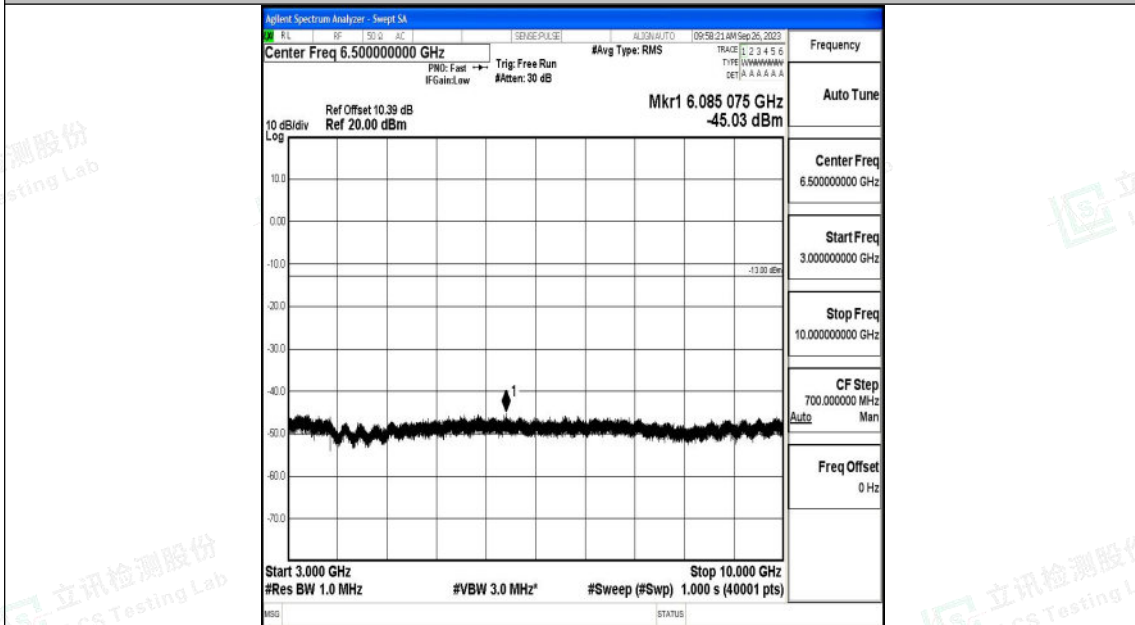

Band12_1.4MHz_16QAM_23017_1RB#0_1000~3000_1000~3000

Shenzhen LCS Compliance Testing Laboratory Ltd.
Add: 101, 201 Bldg A & 301 Bldg C, Juji Industrial Park Yabianxueziwei, Shajing Street,
Baoan District, Shenzhen, 518000, China
Tel: +(86) 0755-82591330 | E-mail: webmaster@lcs-cert.com | Web: www.lcs-cert.com
Scan code to check authenticity