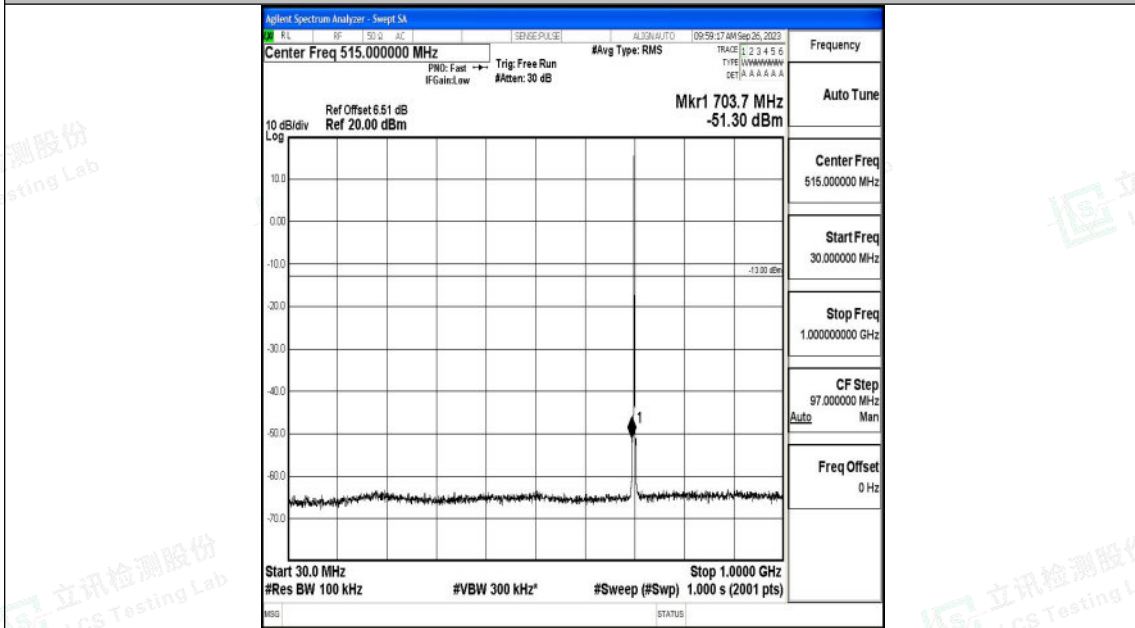

Band12_1.4MHz_16QAM_23095_1RB#0_0.15~30_0.15~30

Shenzhen LCS Compliance Testing Laboratory Ltd.
Add: 101, 201 Bldg A & 301 Bldg C, Juji Industrial Park Yabianxueziwei, Shajing Street,
Baoan District, Shenzhen, 518000, China
Tel: +(86) 0755-82591330 | E-mail: webmaster@lcs-cert.com | Web: www.lcs-cert.com
Scan code to check authenticity