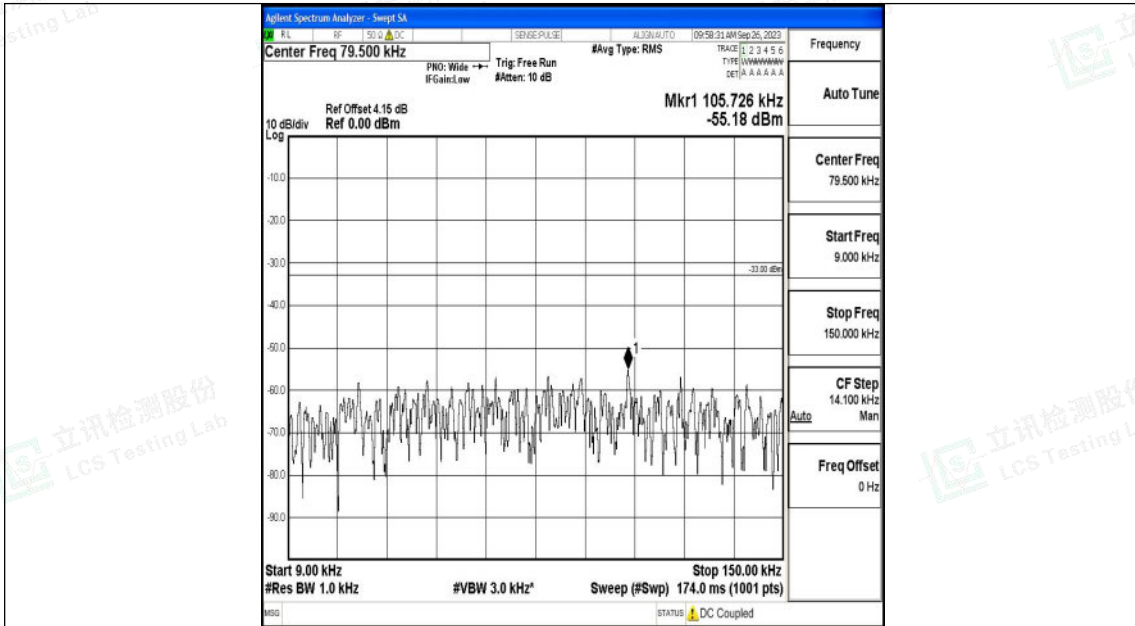

Band12_1.4MHz_16QAM_23017_1RB#0_3000~10000_3000~10000