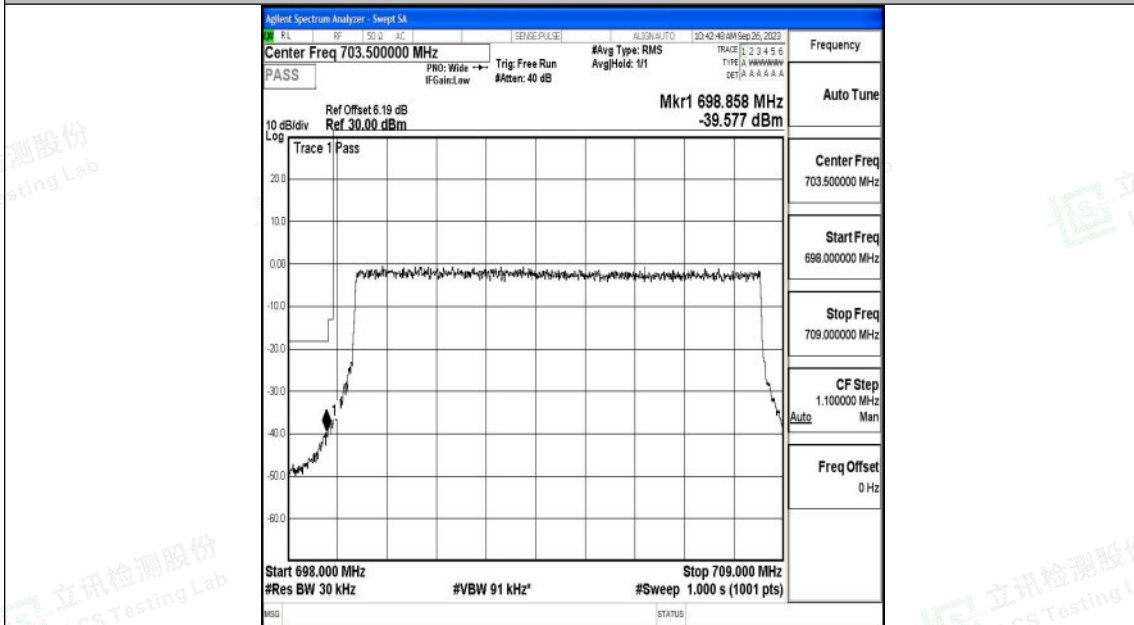

Band12_5MHz_16QAM_23155_25RB#0

Shenzhen LCS Compliance Testing Laboratory Ltd.
Add: 101, 201 Bldg A & 301 Bldg C, Juji Industrial Park Yabianxueziwei, Shajing Street,
Baoan District, Shenzhen, 518000, China
Tel: +(86) 0755-82591330 | E-mail: webmaster@lcs-cert.com | Web: www.lcs-cert.com
Scan code to check authenticity