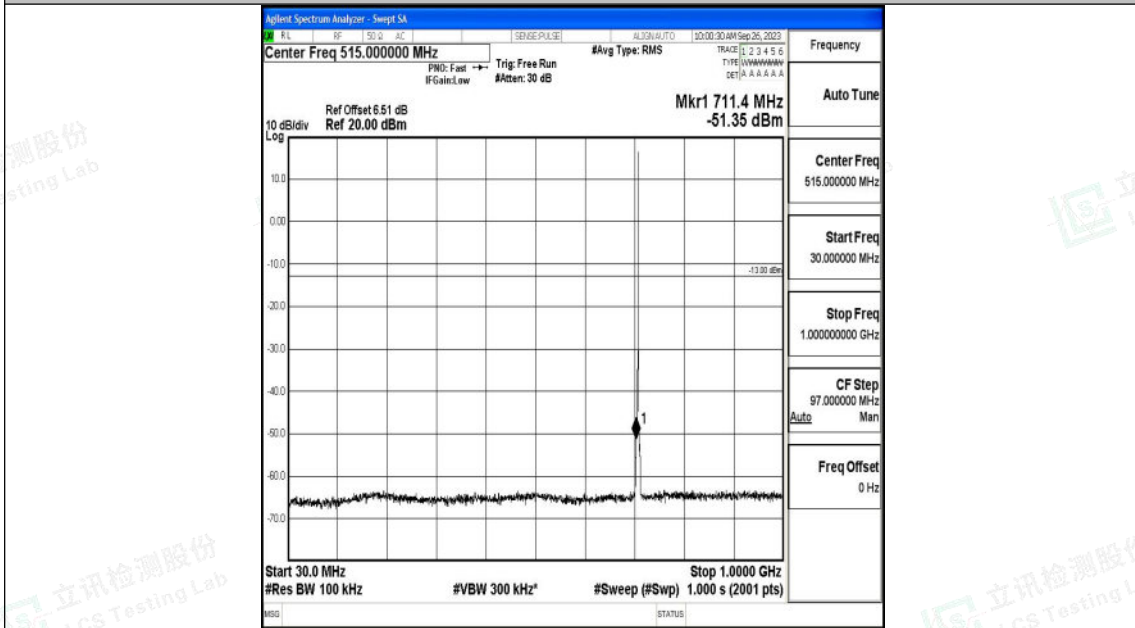

Band12\_1.4MHz\_QPSK\_23173\_1RB#0\_3000~10000\_3000~10000

Band12\_1.4MHz\_16QAM\_23173\_1RB#0\_0.009~0.15\_0.009~0.15

Band12\_1.4MHz\_16QAM\_23173\_1RB#0\_0.15~30\_0.15~30

Band12\_1.4MHz\_16QAM\_23173\_1RB#0\_30~1000\_30~1000