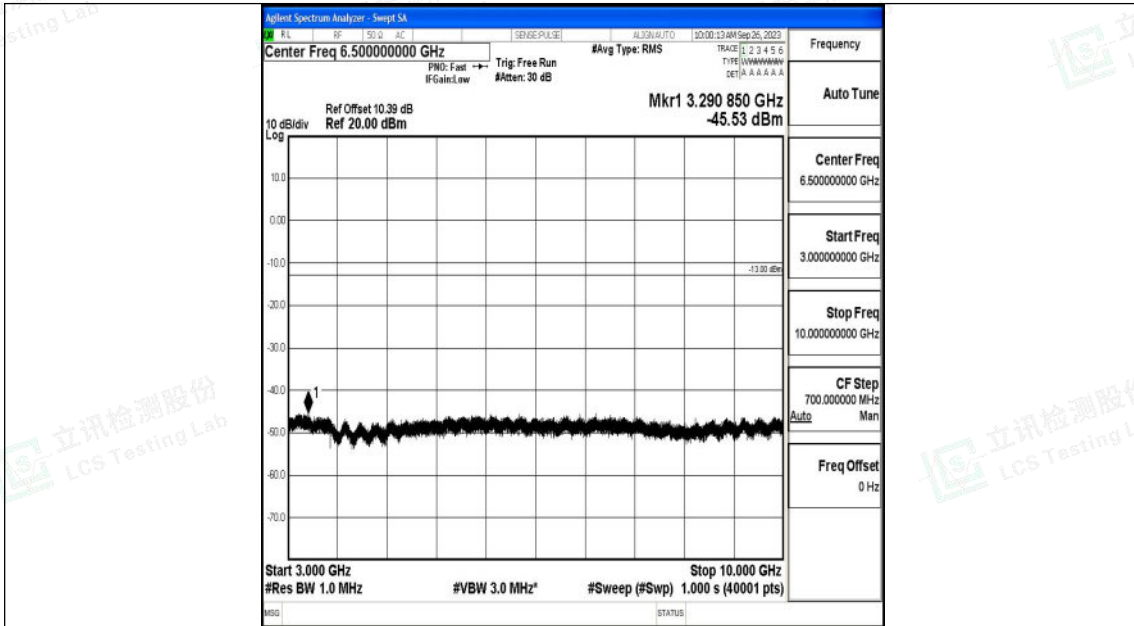

Band12_1.4MHz_QPSK_23173_1RB#0_1000~3000_1000~3000