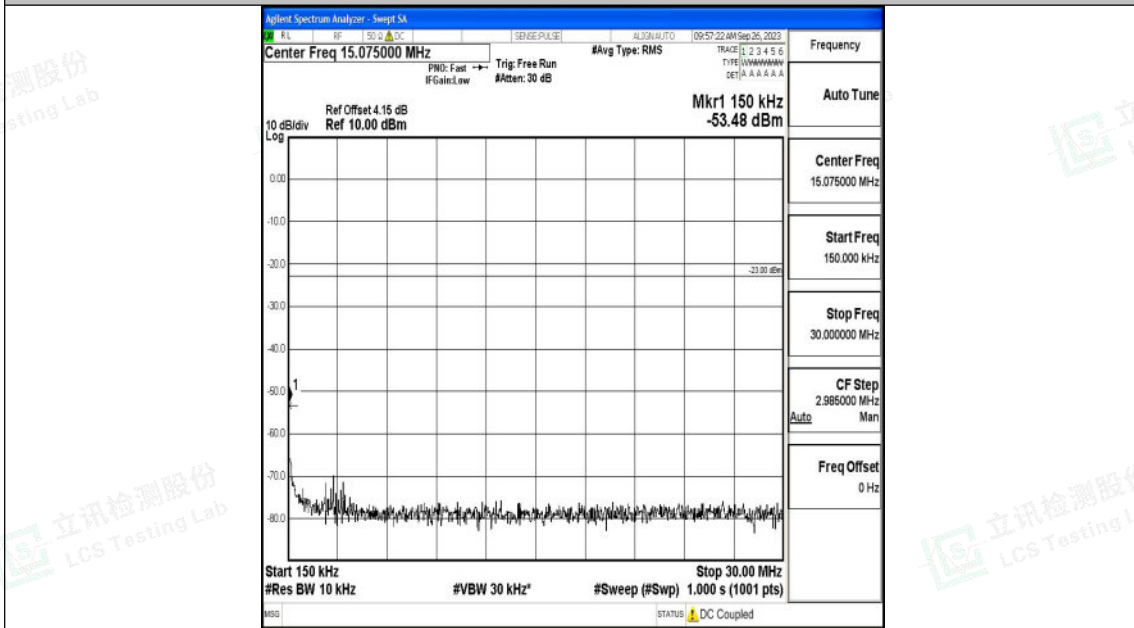

Band12_1.4MHz_QPSK_23017_1RB#0_0.009~0.15_0.009~0.15

Shenzhen LCS Compliance Testing Laboratory Ltd.
Add: 101, 201 Bldg A & 301 Bldg C, Juji Industrial Park Yabianxueziwei, Shajing Street,
Baoan District, Shenzhen, 518000, China
Tel: +(86) 0755-82591330 | E-mail: webmaster@lcs-cert.com | Web: www.lcs-cert.com
Scan code to check authenticity