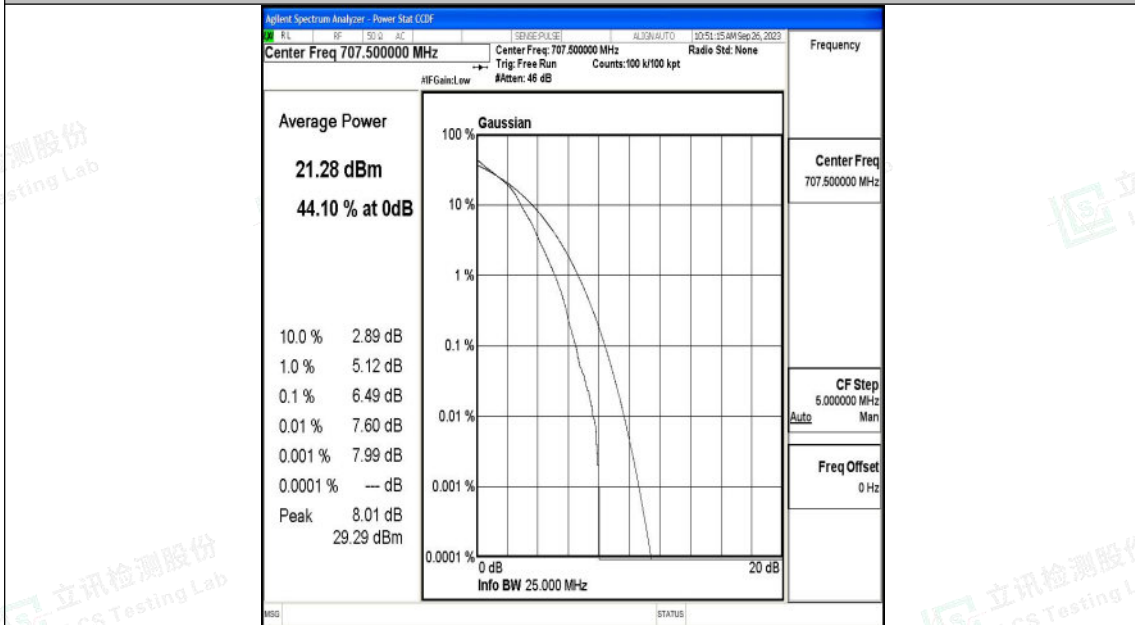

10MHz-23095

Shenzhen LCS Compliance Testing Laboratory Ltd.
Add: 101, 201 Bldg A & 301 Bldg C, Juji Industrial Park Yabianxueziwei, Shajing Street,
Baoan District, Shenzhen, 518000, China
Tel: +(86) 0755-82591330 | E-mail: webmaster@lcs-cert.com | Web: www.lcs-cert.com
Scan code to check authenticity