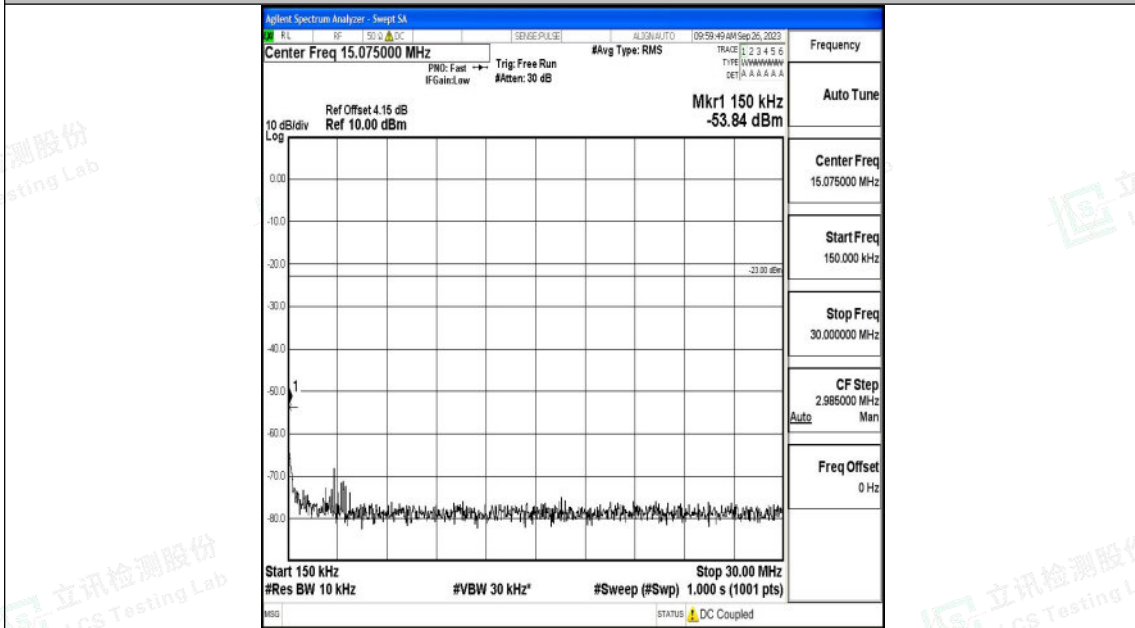

Band12_1.4MHz_QPSK_23173_1RB#0_0.009~0.15_0.009~0.15

Shenzhen LCS Compliance Testing Laboratory Ltd.
Add: 101, 201 Bldg A & 301 Bldg C, Juji Industrial Park Yabianxueziwei, Shajing Street,
Baoan District, Shenzhen, 518000, China
Tel: +(86) 0755-82591330 | E-mail: webmaster@lcs-cert.com | Web: www.lcs-cert.com
Scan code to check authenticity