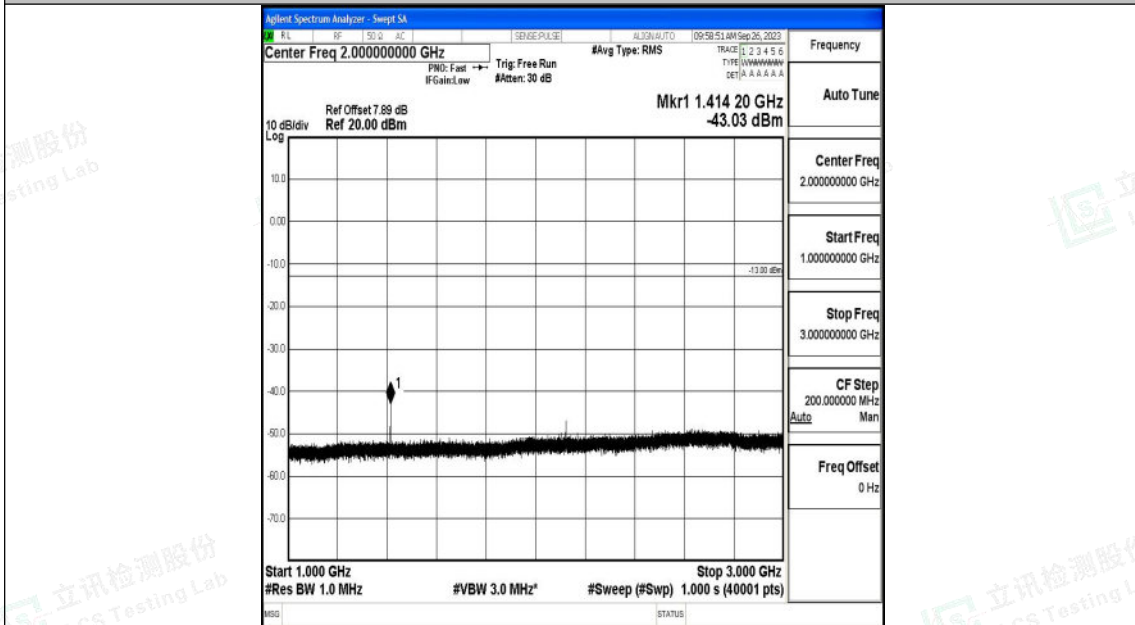

Band12_1.4MHz_QPSK_23095_1RB#0_30~1000_30~1000

Shenzhen LCS Compliance Testing Laboratory Ltd.
Add: 101, 201 Bldg A & 301 Bldg C, Juji Industrial Park Yabianxueziwei, Shajing Street,
Baoan District, Shenzhen, 518000, China
Tel: +(86) 0755-82591330 | E-mail: webmaster@lcs-cert.com | Web: www.lcs-cert.com
Scan code to check authenticity