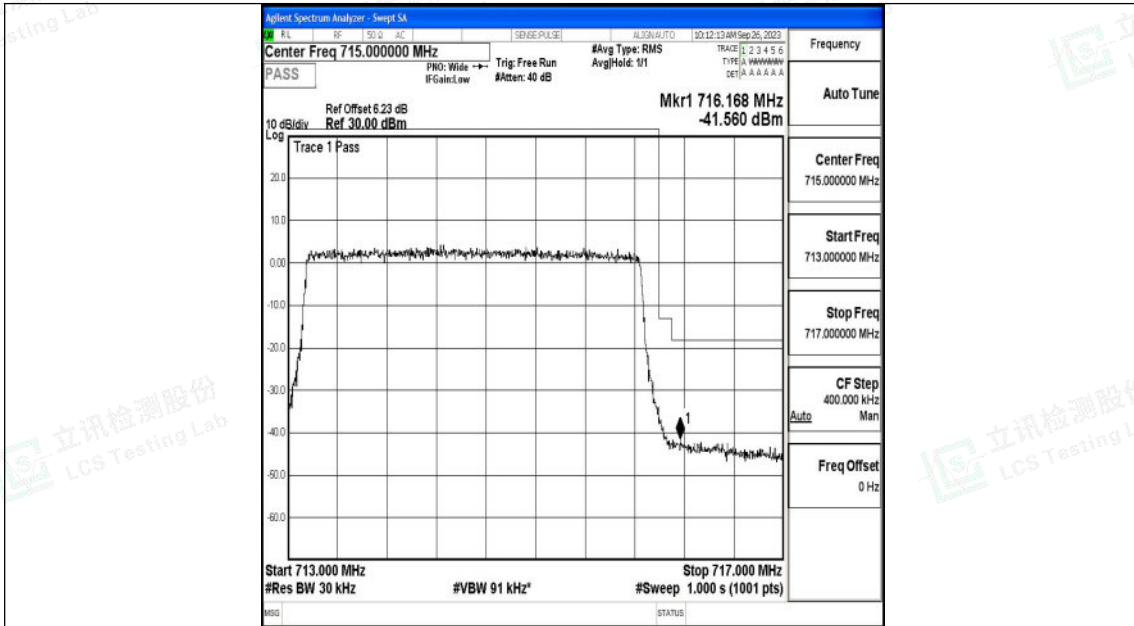

Band12_3MHz_QPSK_23165_15RB#0