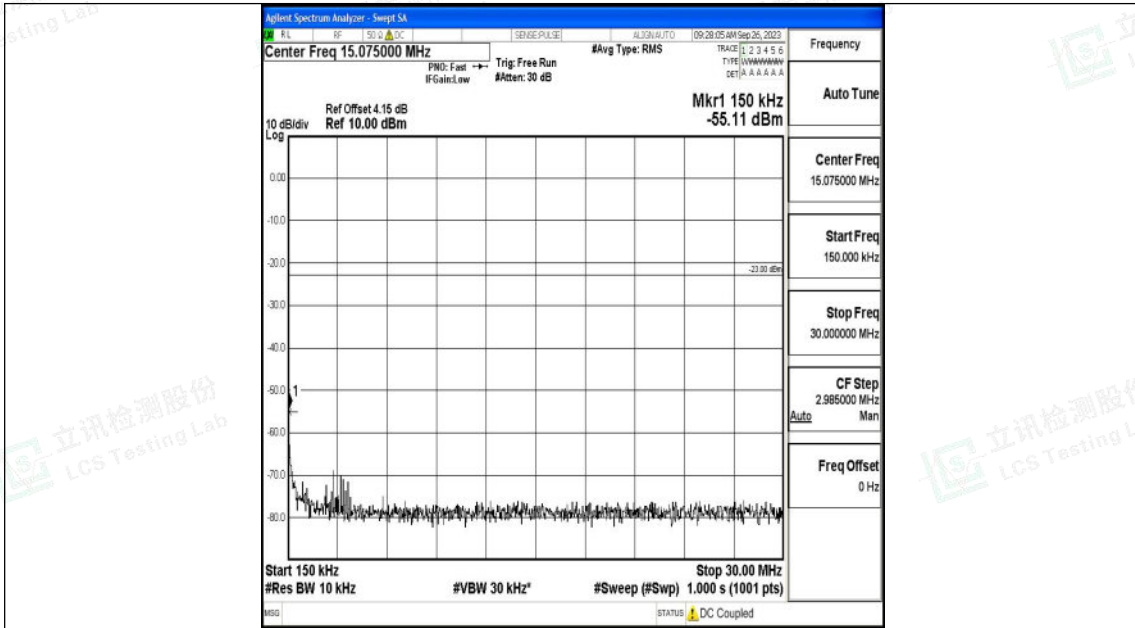

Band5_5MHz_16QAM_20425_1RB#0_0.15~30_0.15~30