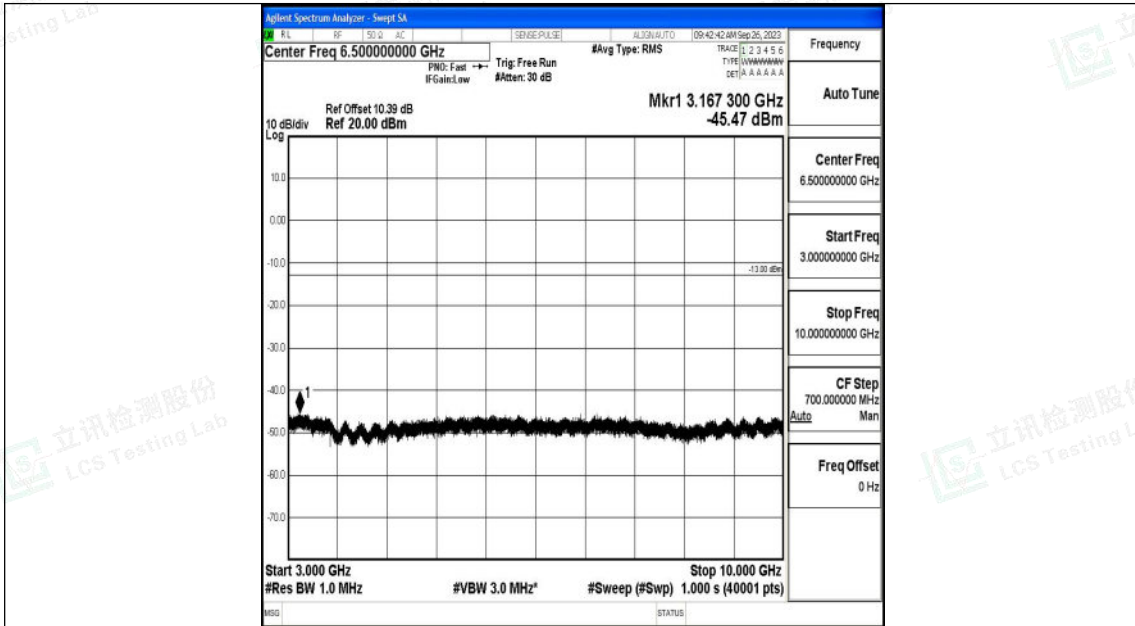

Band5_10MHz_QPSK_20450_1RB#0_3000~10000_3000~10000