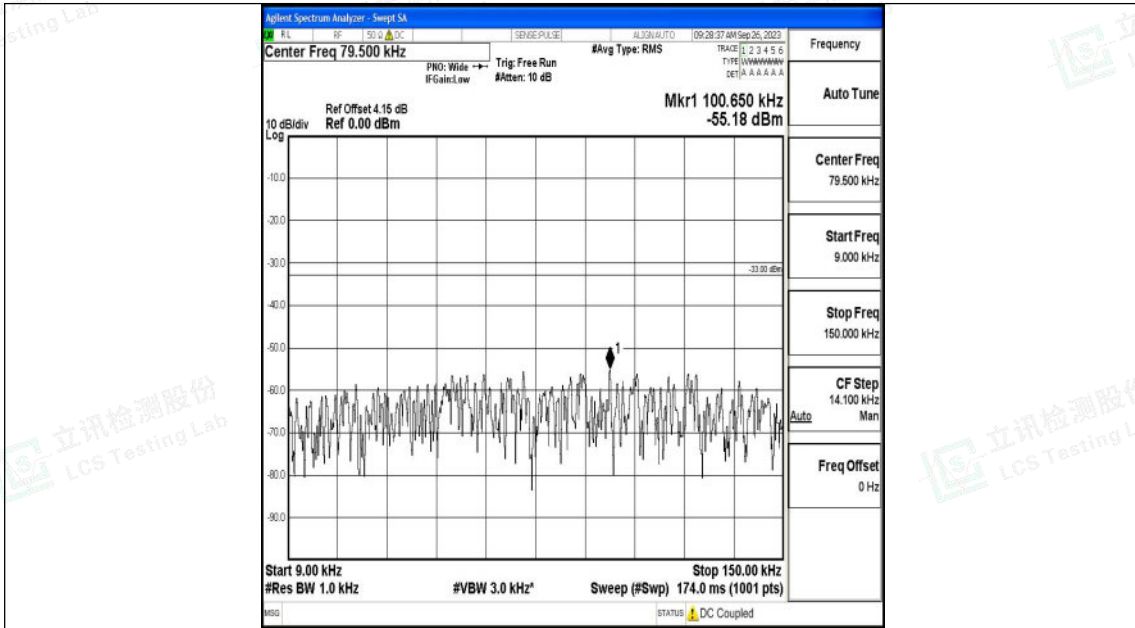

Band5_5MHz_QPSK_20525_1RB#0_0.009~0.15_0.009~0.15