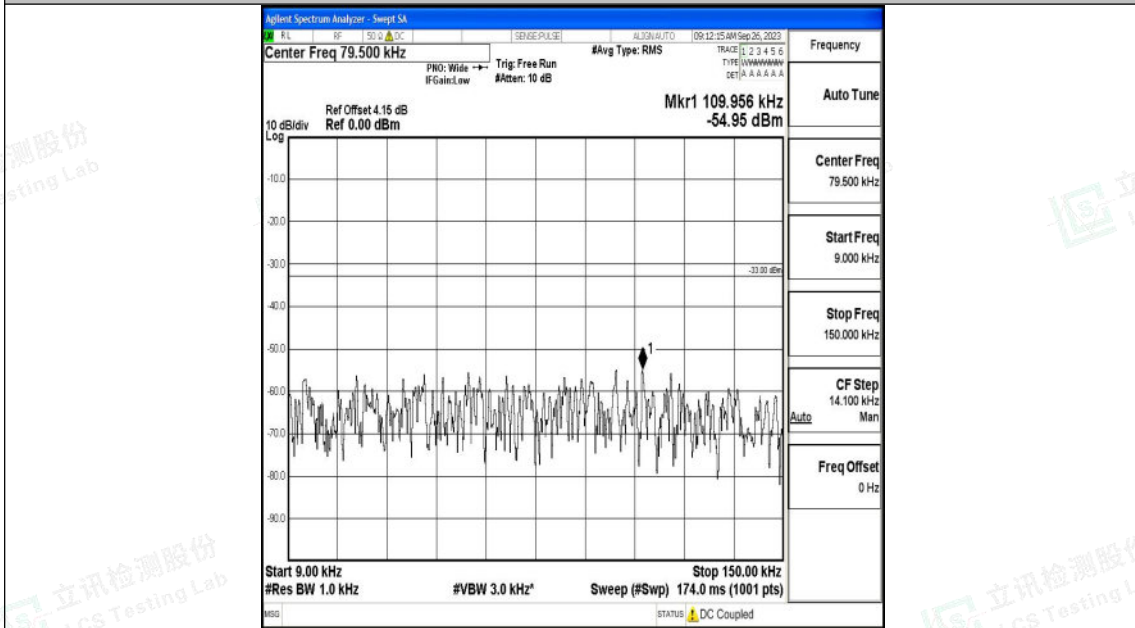

Band5_3MHz_16QAM_20415_1RB#0_0.009~0.15_0.009~0.15

Shenzhen LCS Compliance Testing Laboratory Ltd.
Add: 101, 201 Bldg A & 301 Bldg C, Juji Industrial Park Yabianxueziwei, Shajing Street,
Baoan District, Shenzhen, 518000, China
Tel: +(86) 0755-82591330 | E-mail: webmaster@lcs-cert.com | Web: www.lcs-cert.com
Scan code to check authenticity