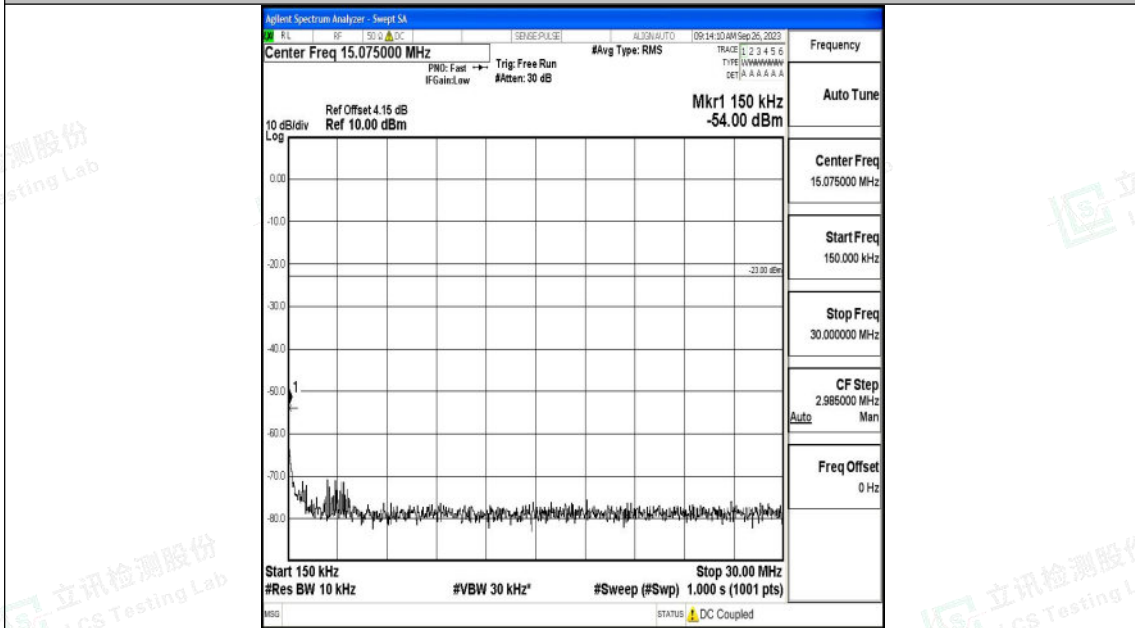

Band5_3MHz_QPSK_20635_1RB#0_0.15~30_0.15~30

Shenzhen LCS Compliance Testing Laboratory Ltd.
Add: 101, 201 Bldg A & 301 Bldg C, Juji Industrial Park Yabianxueziwei, Shajing Street,
Baoan District, Shenzhen, 518000, China
Tel: +(86) 0755-82591330 | E-mail: webmaster@lcs-cert.com | Web: www.lcs-cert.com
Scan code to check authenticity