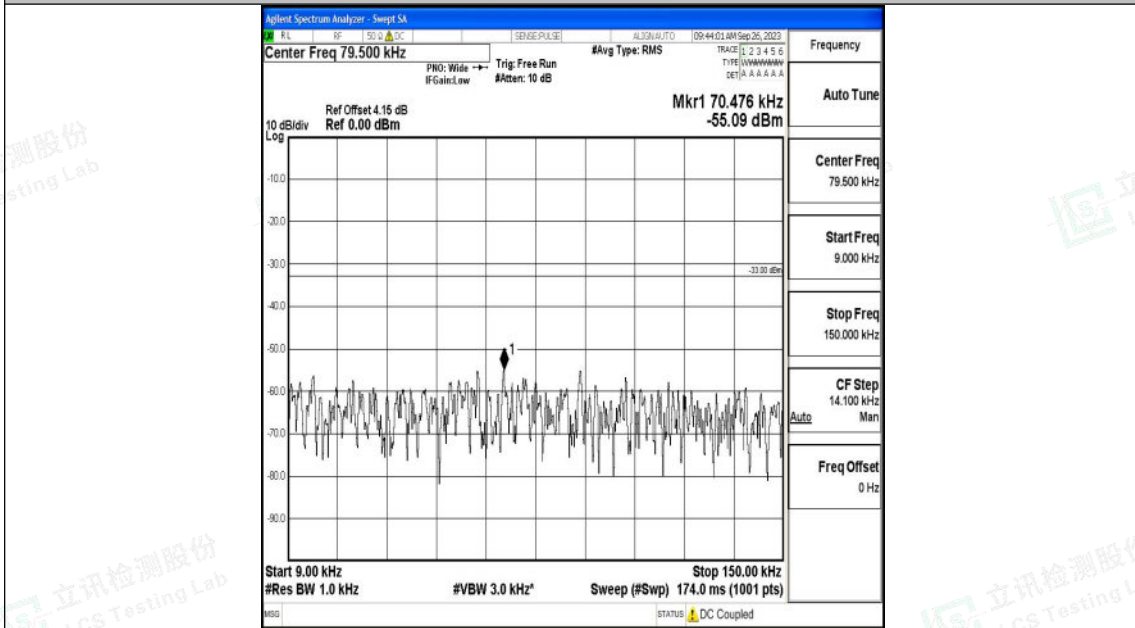

Band5_10MHz_16QAM_20525_1RB#0_0.009~0.15_0.009~0.15

Shenzhen LCS Compliance Testing Laboratory Ltd.
Add: 101, 201 Bldg A & 301 Bldg C, Juji Industrial Park Yabianxueziwei, Shajing Street,
Baoan District, Shenzhen, 518000, China
Tel: +(86) 0755-82591330 | E-mail: webmaster@lcs-cert.com | Web: www.lcs-cert.com
Scan code to check authenticity