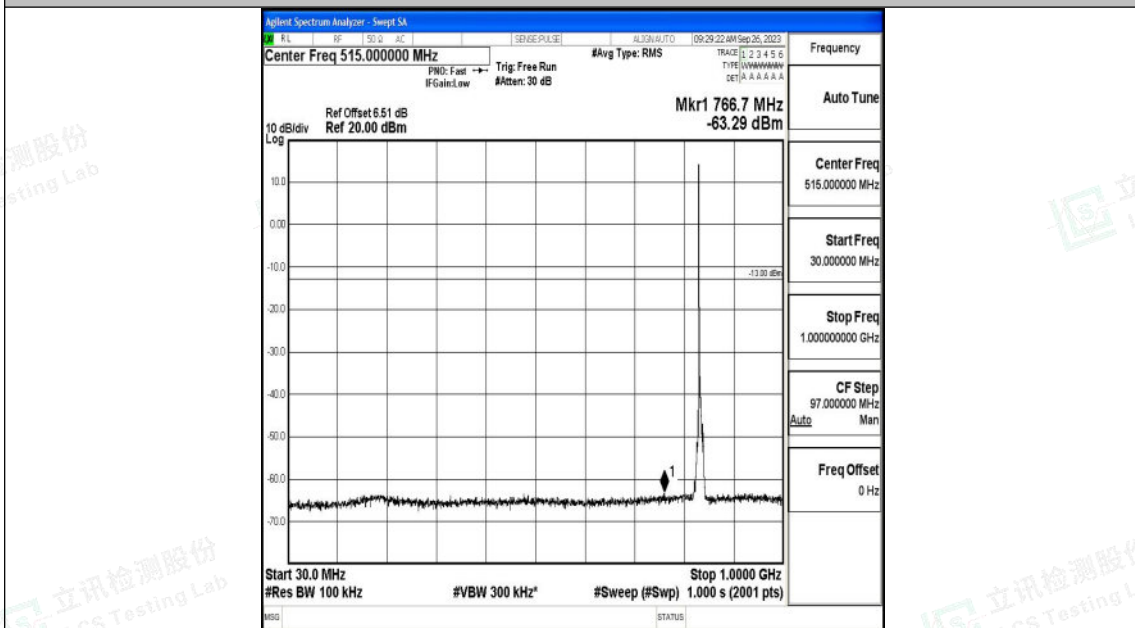

Band5_5MHz_16QAM_20525_1RB#0_30~1000_30~1000