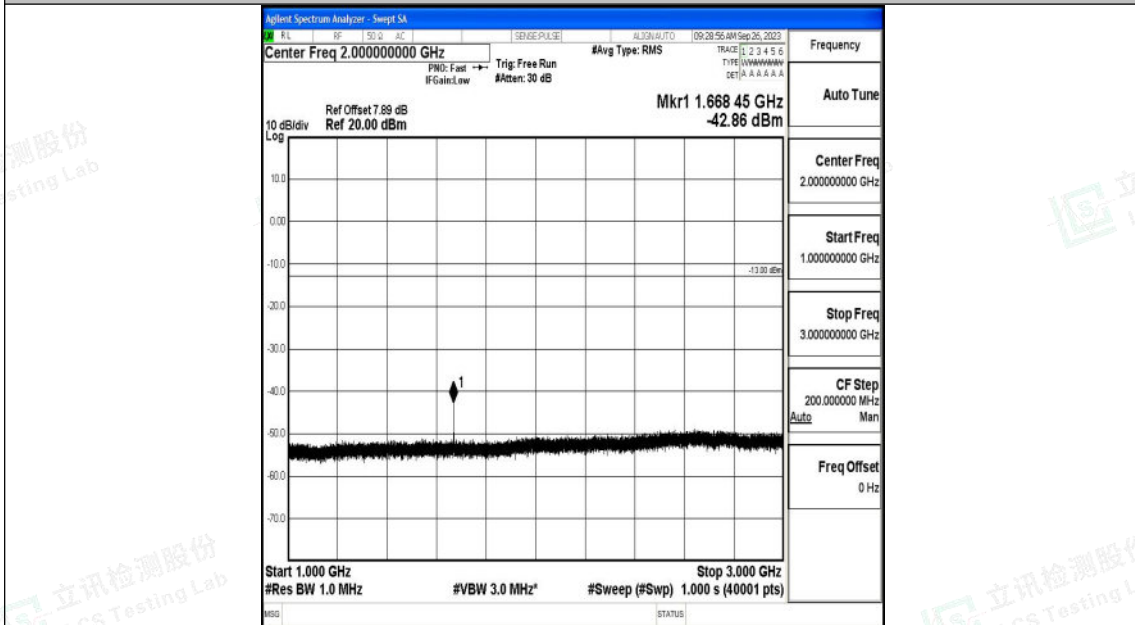

Band5_5MHz_QPSK_20525_1RB#0_1000~3000_1000~3000

Shenzhen LCS Compliance Testing Laboratory Ltd.
Add: 101, 201 Bldg A & 301 Bldg C, Juji Industrial Park Yabianxueziwei, Shajing Street,
Baoan District, Shenzhen, 518000, China
Tel: +(86) 0755-82591330 | E-mail: webmaster@lcs-cert.com | Web: www.lcs-cert.com
Scan code to check authenticity