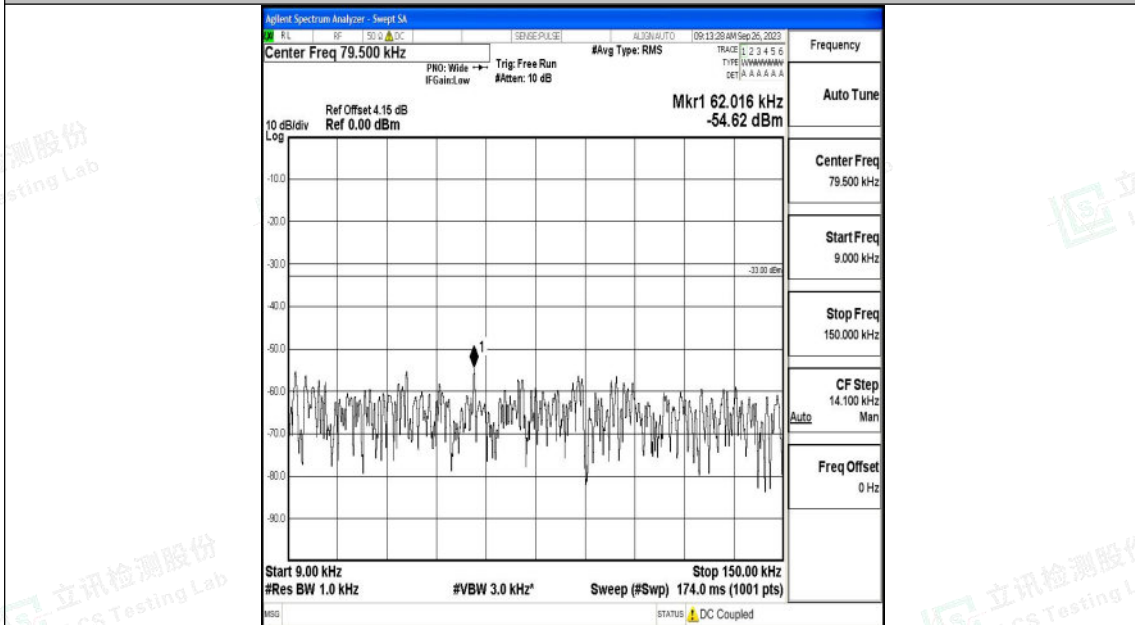

Band5_3MHz_16QAM_20525_1RB#0_0.009~0.15_0.009~0.15

Shenzhen LCS Compliance Testing Laboratory Ltd.
Add: 101, 201 Bldg A & 301 Bldg C, Juji Industrial Park Yabianxueziwei, Shajing Street,
Baoan District, Shenzhen, 518000, China
Tel: +(86) 0755-82591330 | E-mail: webmaster@lcs-cert.com | Web: www.lcs-cert.com
Scan code to check authenticity