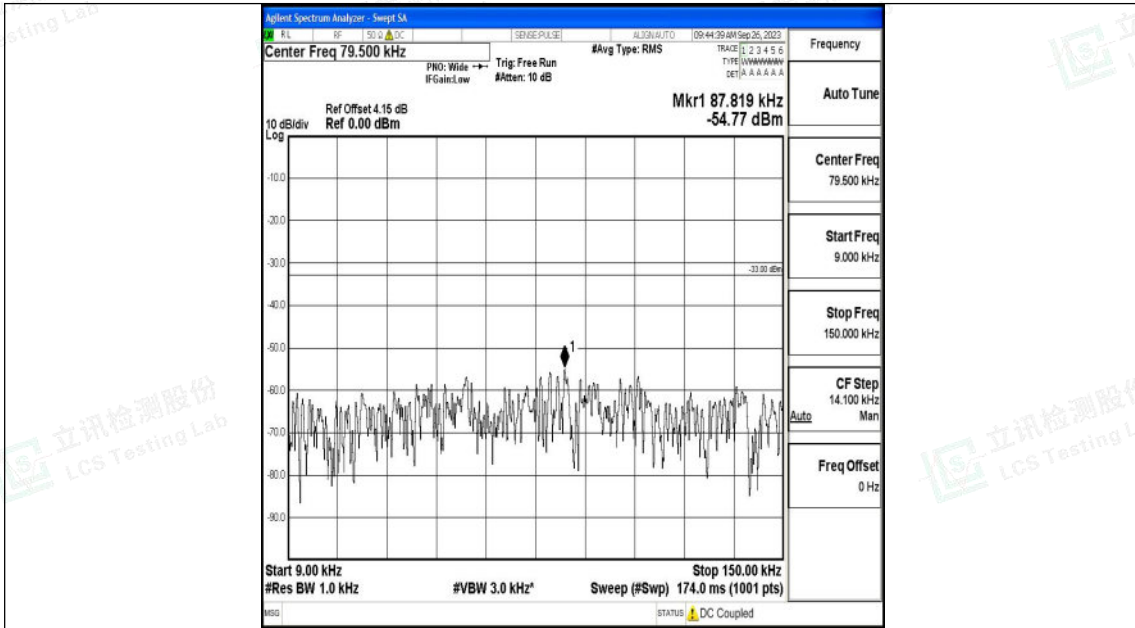

Band5_10MHz_QPSK_20600_1RB#0_0.009~0.15_0.009~0.15