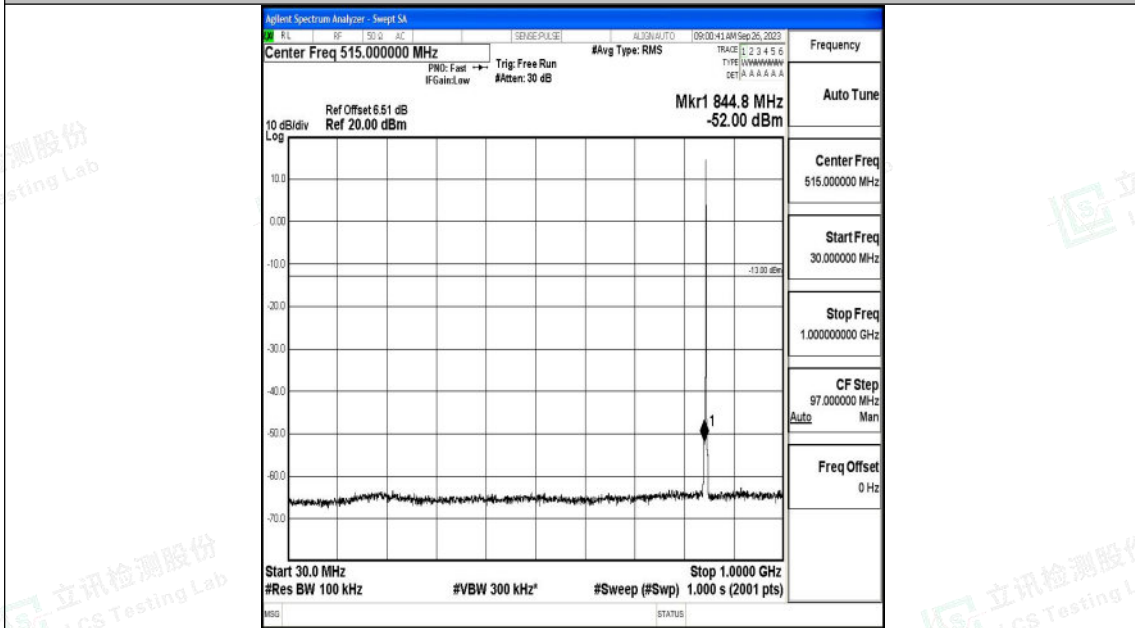

Band5_1.4MHz_16QAM_20643_1RB#0_30~1000_30~1000

Shenzhen LCS Compliance Testing Laboratory Ltd.
Add: 101, 201 Bldg A & 301 Bldg C, Juji Industrial Park Yabianxueziwei, Shajing Street,
Baoan District, Shenzhen, 518000, China
Tel: +(86) 0755-82591330 | E-mail: webmaster@lcs-cert.com | Web: www.lcs-cert.com
Scan code to check authenticity