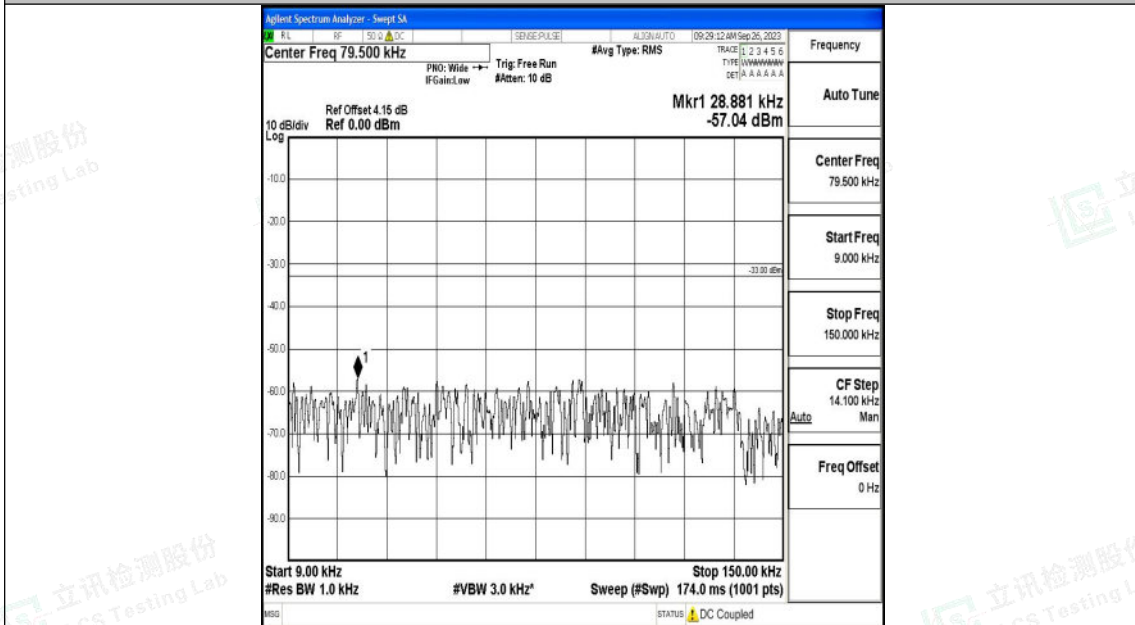

Band5_5MHz_16QAM_20525_1RB#0_0.009~0.15_0.009~0.15

Shenzhen LCS Compliance Testing Laboratory Ltd.
Add: 101, 201 Bldg A & 301 Bldg C, Juji Industrial Park Yabianxueziwei, Shajing Street,
Baoan District, Shenzhen, 518000, China
Tel: +(86) 0755-82591330 | E-mail: webmaster@lcs-cert.com | Web: www.lcs-cert.com
Scan code to check authenticity