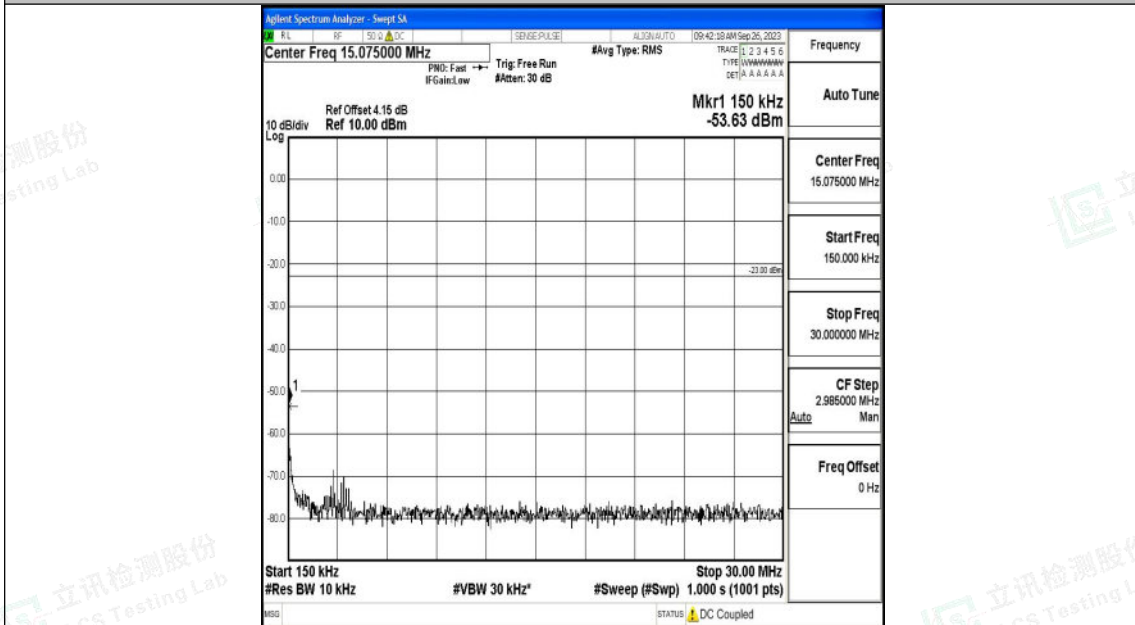

Band5_10MHz_QPSK_20450_1RB#0_0.15~30_0.15~30

Shenzhen LCS Compliance Testing Laboratory Ltd.
Add: 101, 201 Bldg A & 301 Bldg C, Juji Industrial Park Yabianxueziwei, Shajing Street,
Baoan District, Shenzhen, 518000, China
Tel: +(86) 0755-82591330 | E-mail: webmaster@lcs-cert.com | Web: www.lcs-cert.com
Scan code to check authenticity