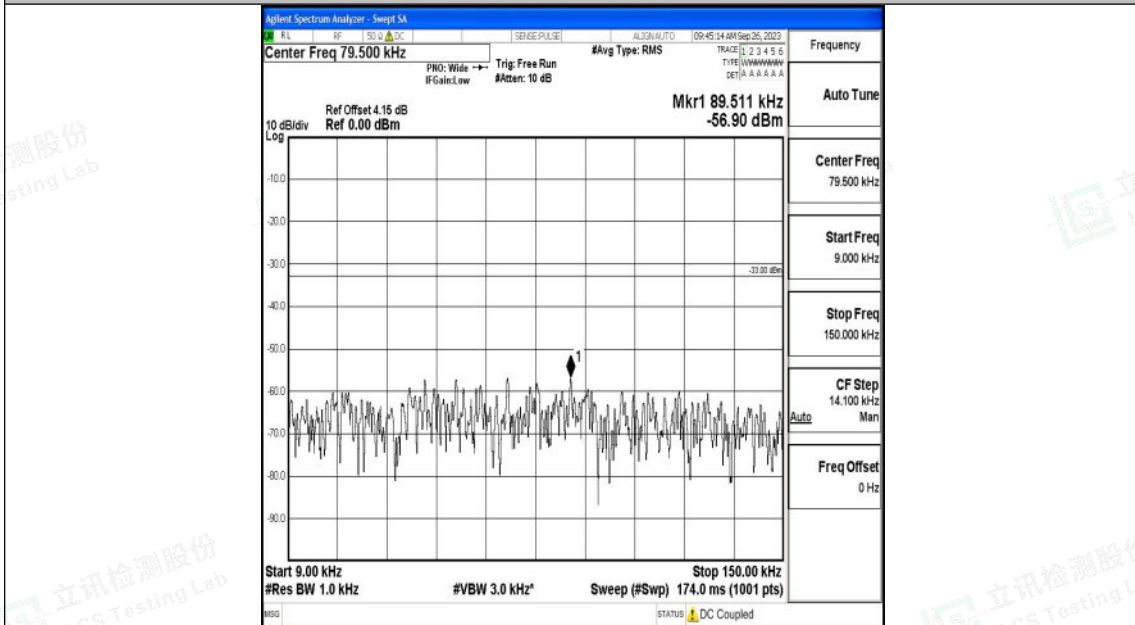

Band5_10MHz_16QAM_20600_1RB#0_0.009~0.15_0.009~0.15

Shenzhen LCS Compliance Testing Laboratory Ltd.
Add: 101, 201 Bldg A & 301 Bldg C, Juji Industrial Park Yabianxueziwei, Shajing Street,
Baoan District, Shenzhen, 518000, China
Tel: +(86) 0755-82591330 | E-mail: webmaster@lcs-cert.com | Web: www.lcs-cert.com
Scan code to check authenticity