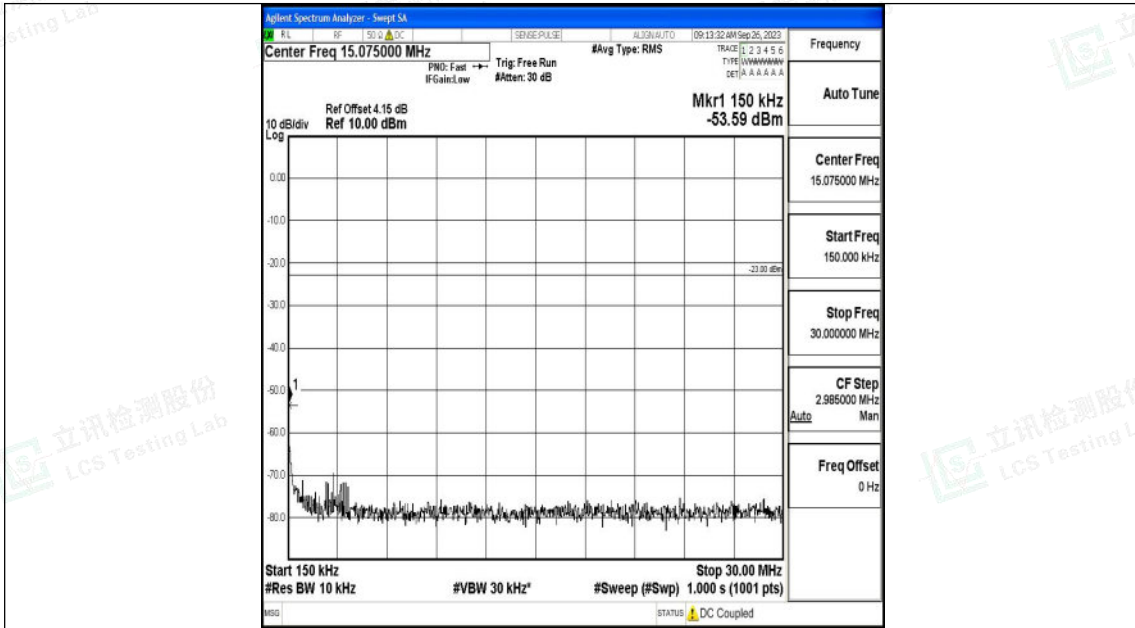

Band5_3MHz_16QAM_20525_1RB#0_0.15~30_0.15~30