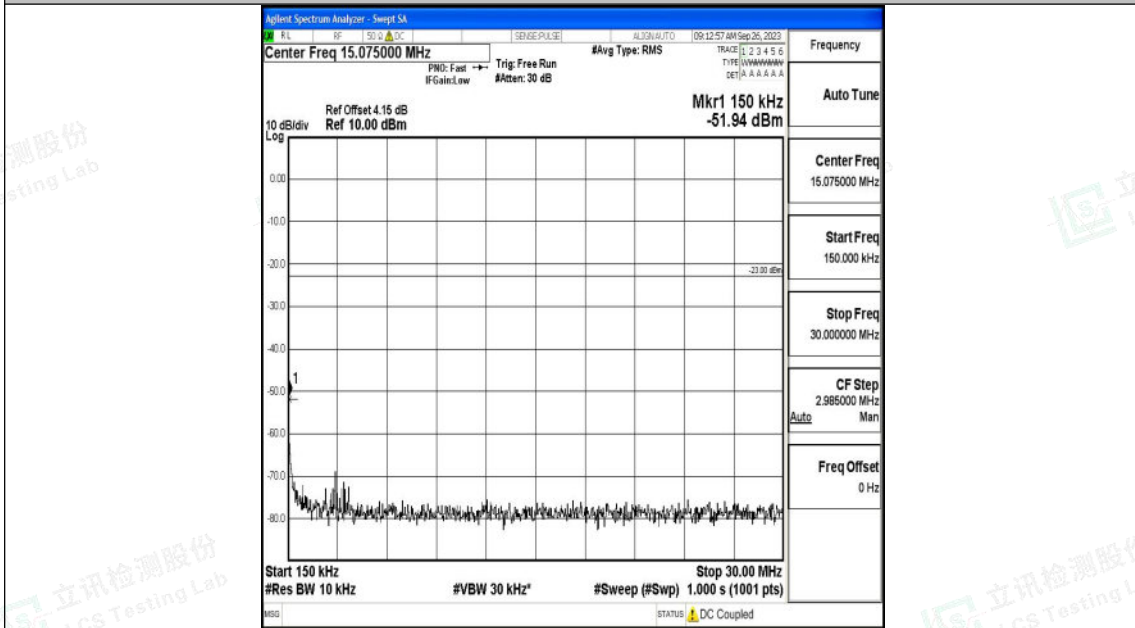

Band5_3MHz_QPSK_20525_1RB#0_0.009~0.15_0.009~0.15

Band5_3MHz_QPSK_20525_1RB#0_0.15~30_0.15~30

Shenzhen LCS Compliance Testing Laboratory Ltd.
 Add: 101, 201 Bldg A & 301 Bldg C, Juji Industrial Park Yabianxueziwei, Shajing Street,
 Baoan District, Shenzhen, 518000, China
 Tel: +(86) 0755-82591330 | E-mail: webmaster@lcs-cert.com | Web: www.lcs-cert.com
 Scan code to check authenticity