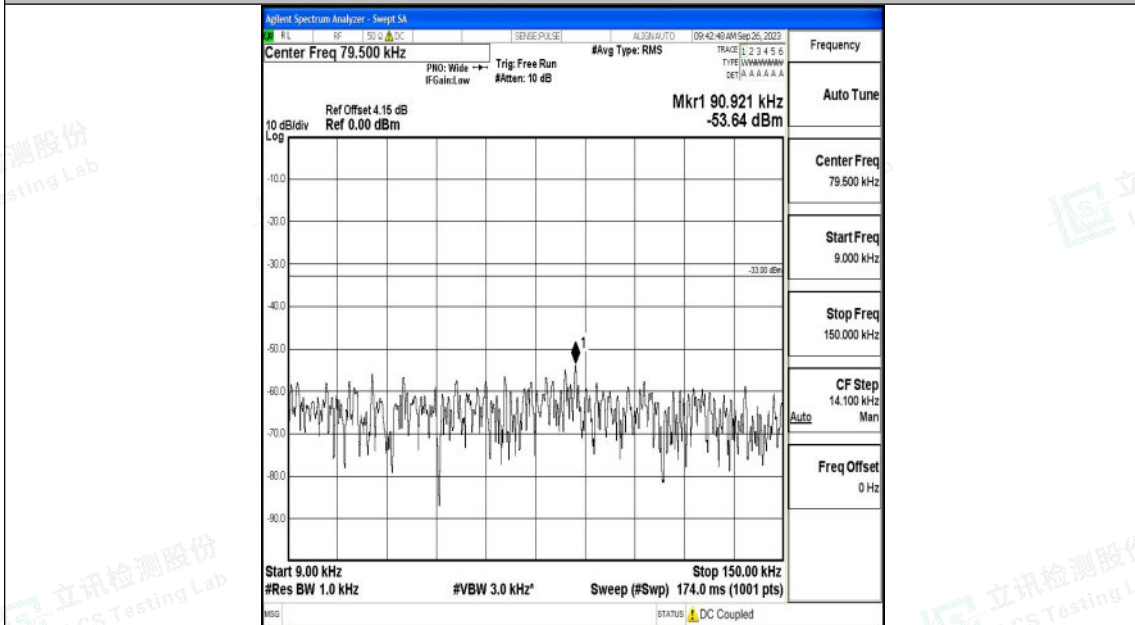

Band5_10MHz_16QAM_20450_1RB#0_0.009~0.15_0.009~0.15

Shenzhen LCS Compliance Testing Laboratory Ltd.
Add: 101, 201 Bldg A & 301 Bldg C, Juji Industrial Park Yabianxueziwei, Shajing Street,
Baoan District, Shenzhen, 518000, China
Tel: +(86) 0755-82591330 | E-mail: webmaster@lcs-cert.com | Web: www.lcs-cert.com
Scan code to check authenticity