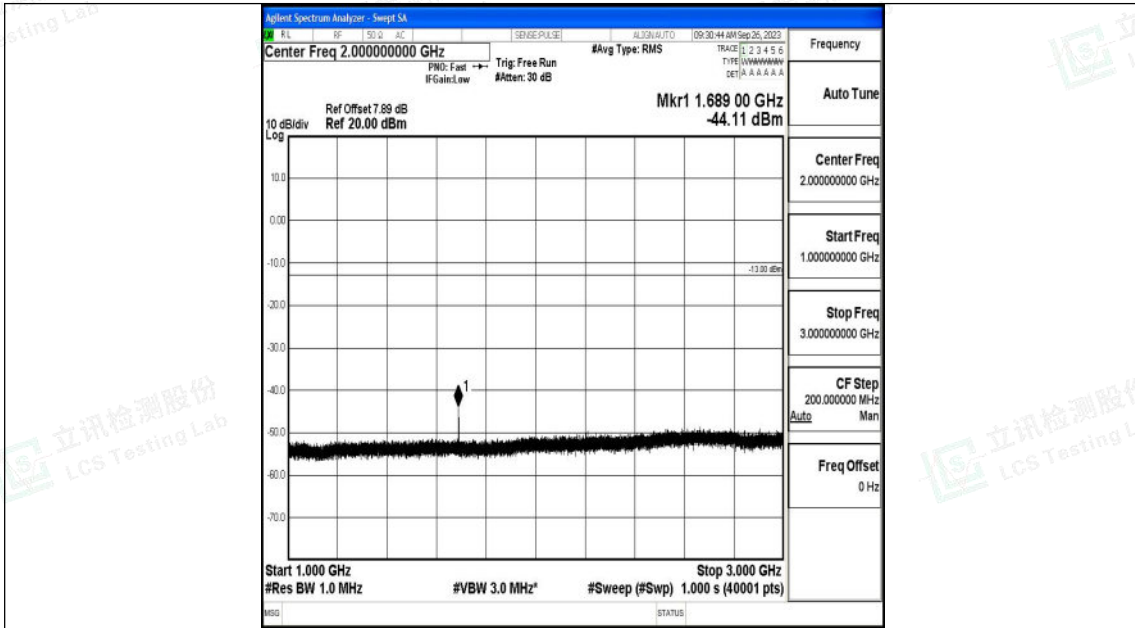

Band5_5MHz_16QAM_20625_1RB#0_1000~3000_1000~3000