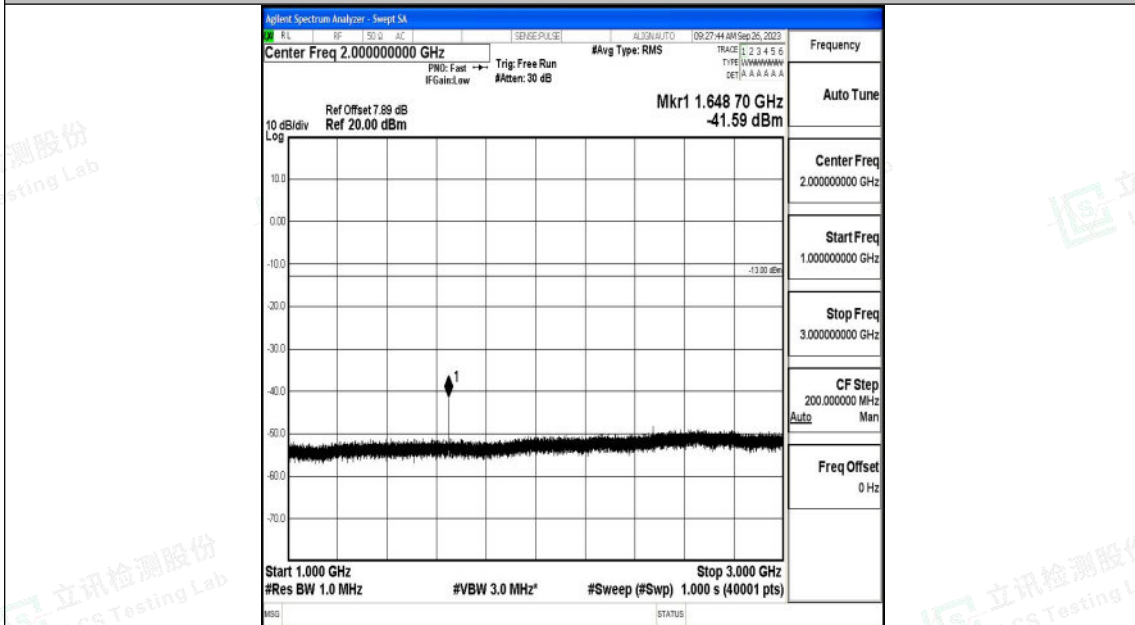

Band5_5MHz_QPSK_20425_1RB#0_1000~3000_1000~3000

Shenzhen LCS Compliance Testing Laboratory Ltd.
Add: 101, 201 Bldg A & 301 Bldg C, Juji Industrial Park Yabianxueziwei, Shajing Street,
Baoan District, Shenzhen, 518000, China
Tel: +(86) 0755-82591330 | E-mail: webmaster@lcs-cert.com | Web: www.lcs-cert.com
Scan code to check authenticity