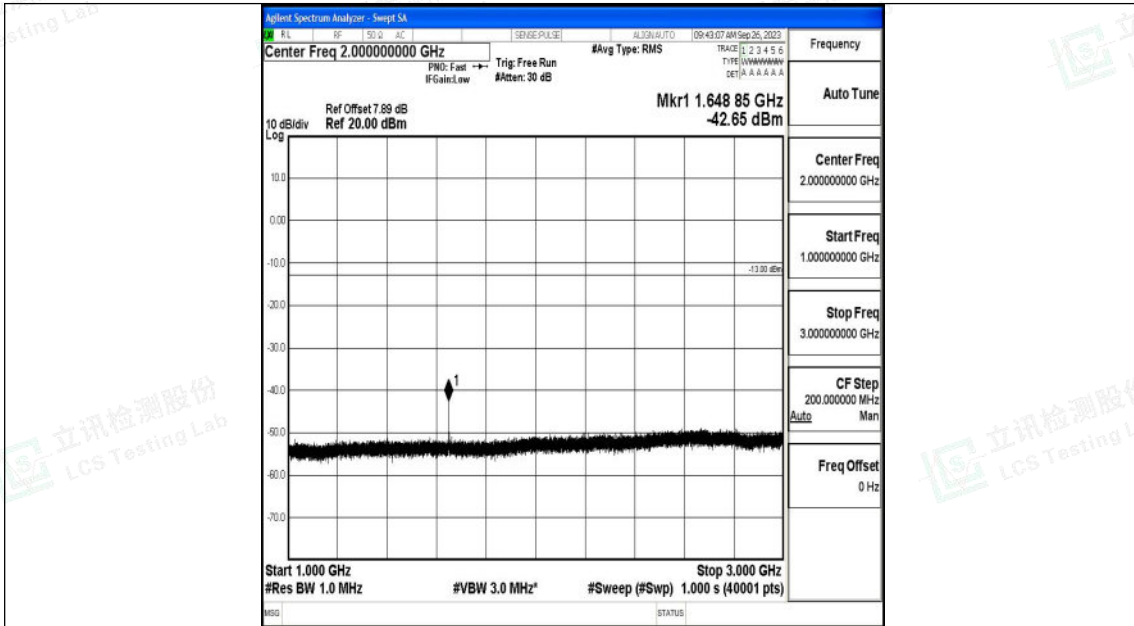

Band5_10MHz_16QAM_20450_1RB#0_1000~3000_1000~3000