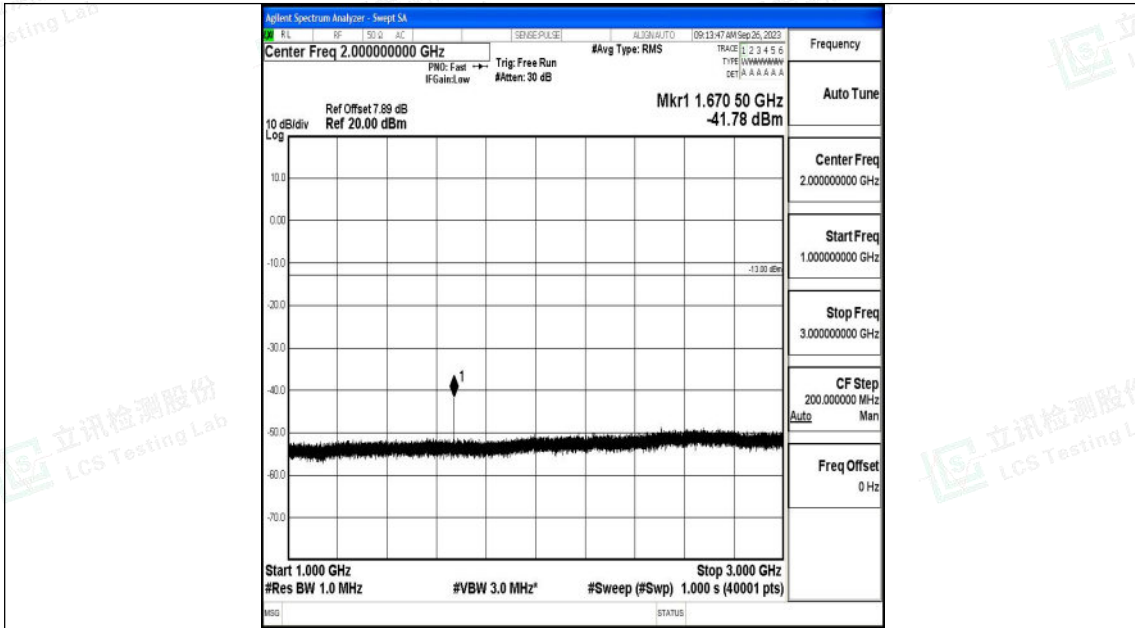

Band5_3MHz_16QAM_20525_1RB#0_1000~3000_1000~3000