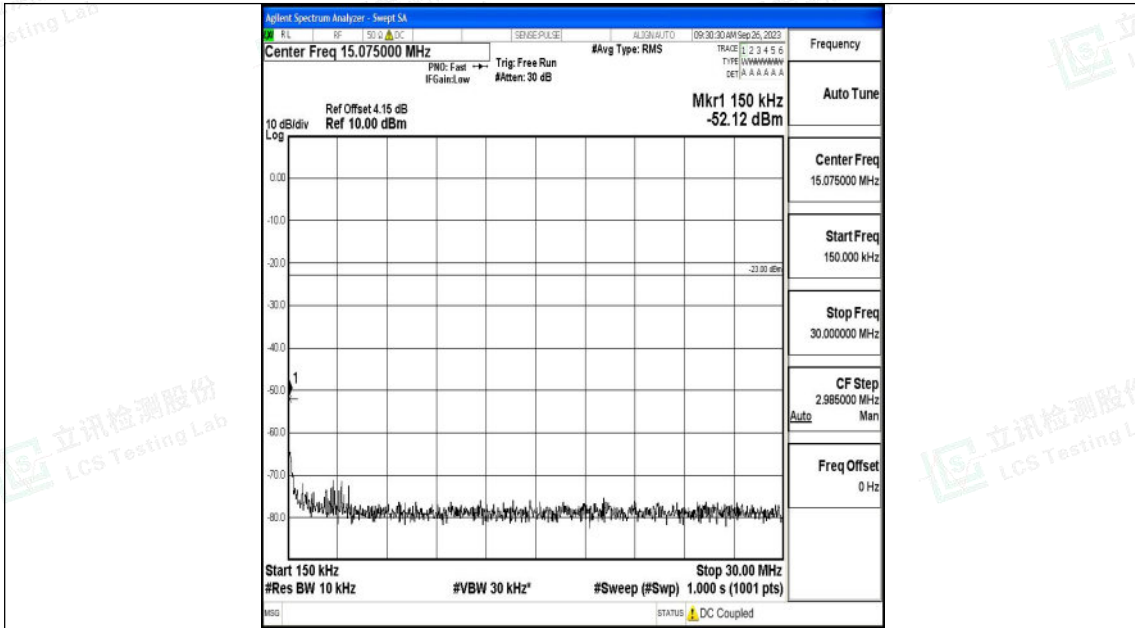

Band5_5MHz_16QAM_20625_1RB#0_0.15~30_0.15~30