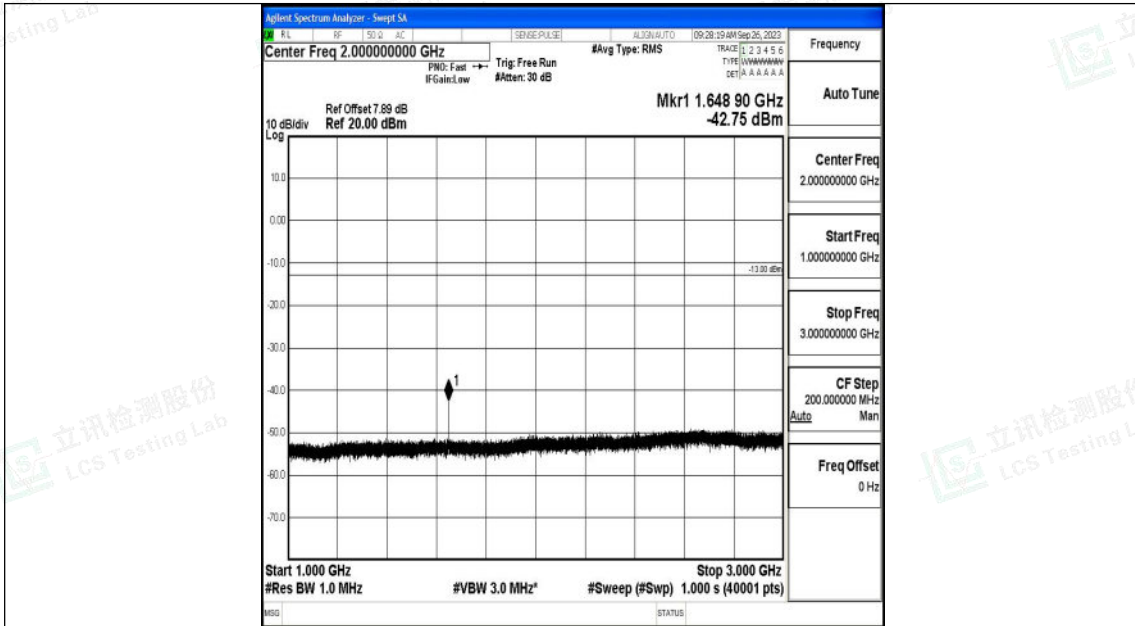

Band5_5MHz_16QAM_20425_1RB#0_1000~3000_1000~3000