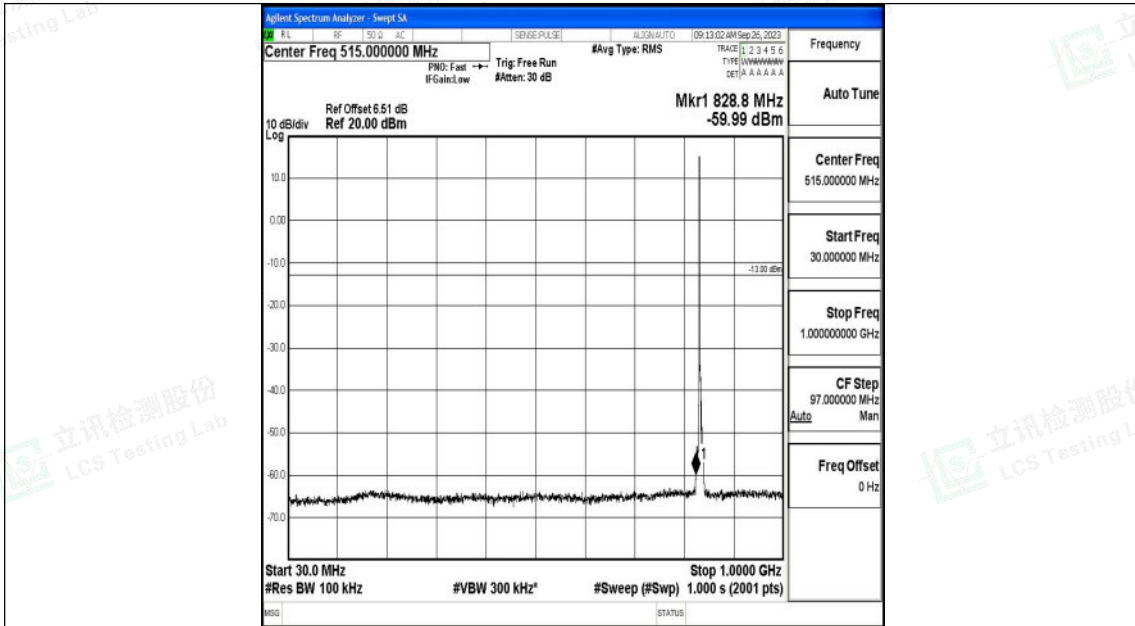

Band5_3MHz_QPSK_20525_1RB#0_0.009~0.15_0.009~0.15

Band5_3MHz_QPSK_20525_1RB#0_0.15~30_0.15~30

Shenzhen LCS Compliance Testing Laboratory Ltd.
 Add: 101, 201 Bldg A & 301 Bldg C, Juji Industrial Park Yabianxueziwei, Shajing Street,
 Baoan District, Shenzhen, 518000, China
 Tel: +(86) 0755-82591330 | E-mail: webmaster@lcs-cert.com | Web: www.lcs-cert.com
 Scan code to check authenticity