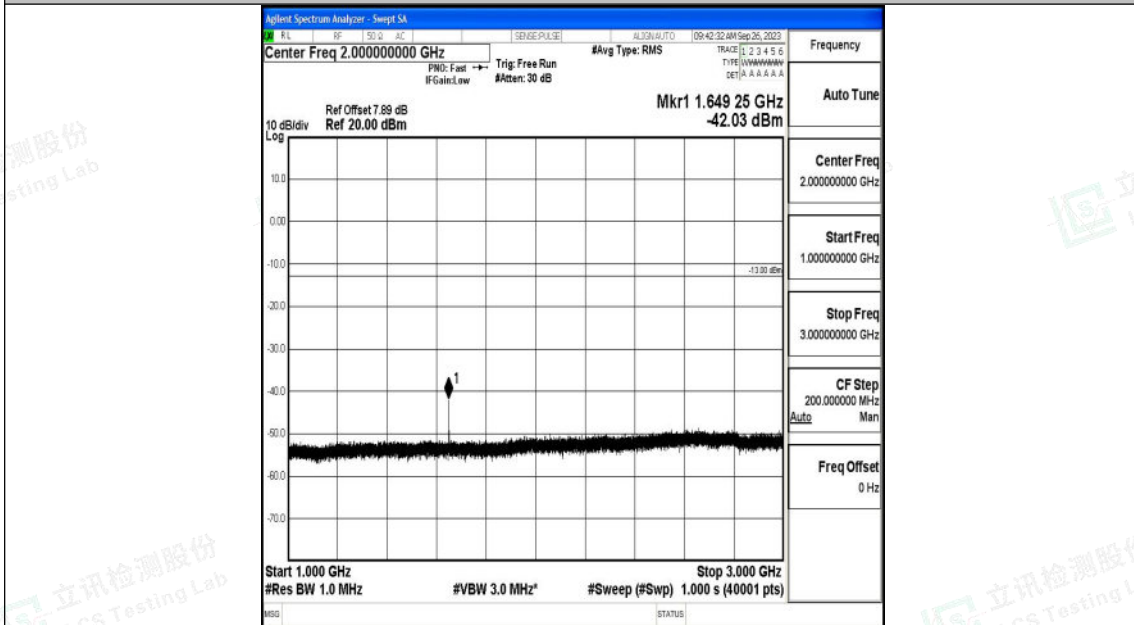

Band5_10MHz_QPSK_20450_1RB#0_1000~3000_1000~3000

Shenzhen LCS Compliance Testing Laboratory Ltd.
Add: 101, 201 Bldg A & 301 Bldg C, Juji Industrial Park Yabianxueziwei, Shajing Street,
Baoan District, Shenzhen, 518000, China
Tel: +(86) 0755-82591330 | E-mail: webmaster@lcs-cert.com | Web: www.lcs-cert.com
Scan code to check authenticity