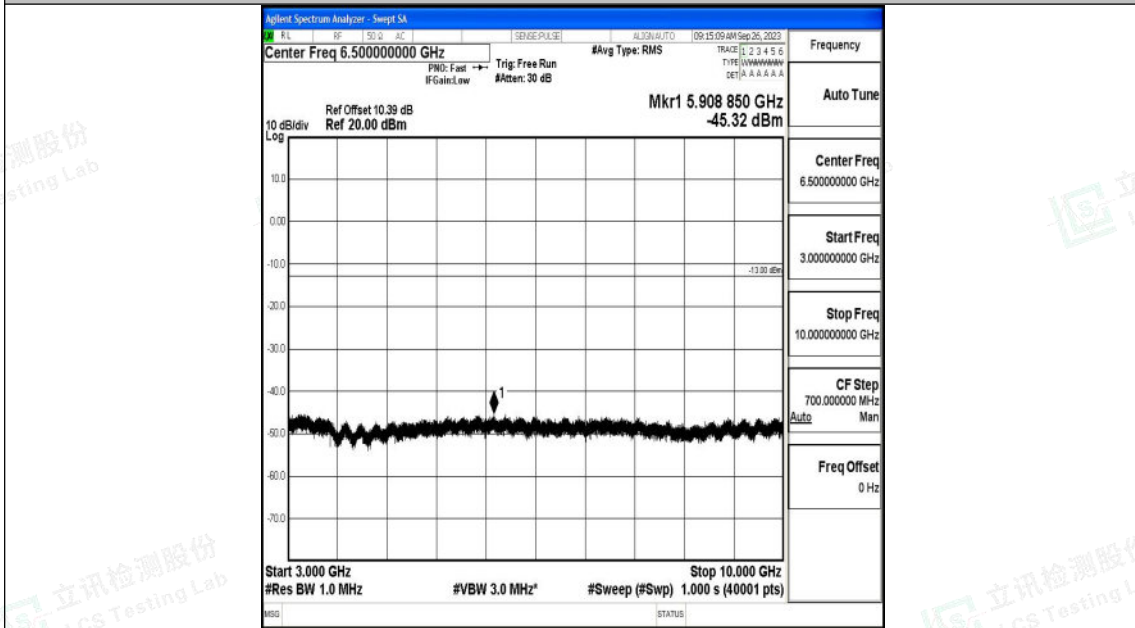

Band5_3MHz_16QAM_20635_1RB#0_3000~10000_3000~10000

Shenzhen LCS Compliance Testing Laboratory Ltd.
Add: 101, 201 Bldg A & 301 Bldg C, Juji Industrial Park Yabianxueziwei, Shajing Street,
Baoan District, Shenzhen, 518000, China
Tel: +(86) 0755-82591330 | E-mail: webmaster@lcs-cert.com | Web: www.lcs-cert.com
Scan code to check authenticity