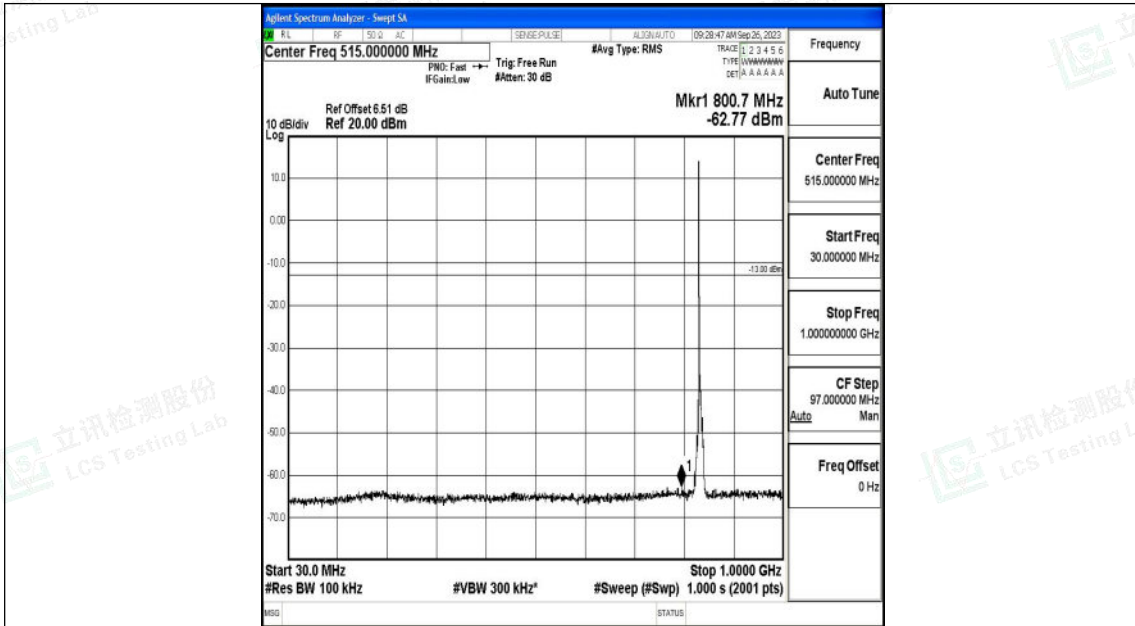

Band5_5MHz_QPSK_20525_1RB#0_30~1000_30~1000