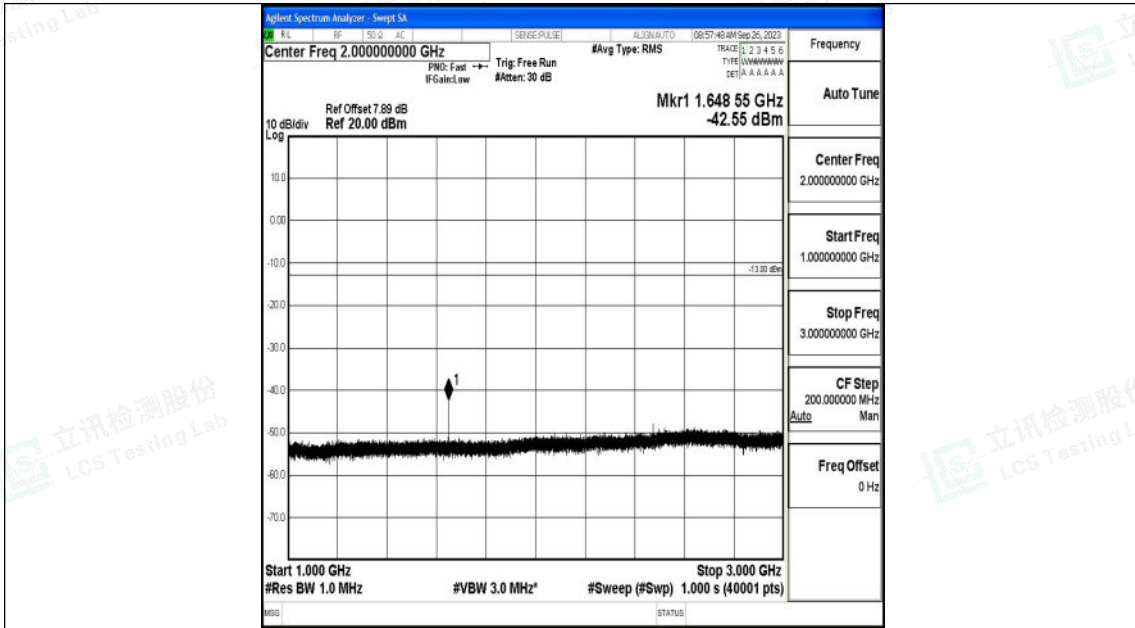

Band5_1.4MHz_QPSK_20407_1RB#0_1000~3000_1000~3000