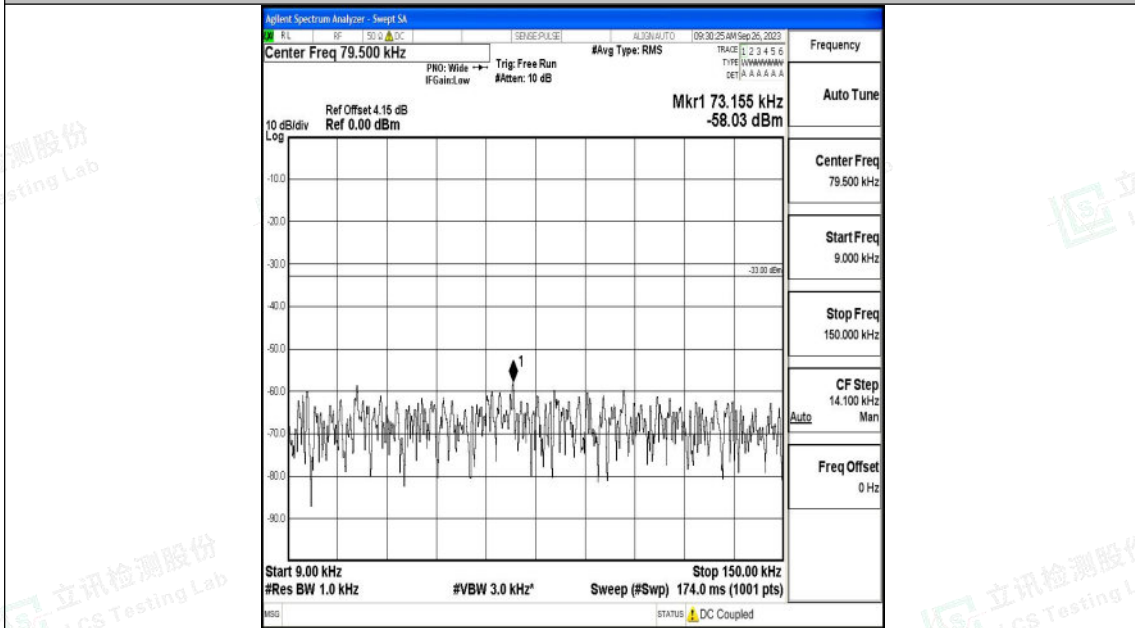

Band5_5MHz_16QAM_20625_1RB#0_0.009~0.15_0.009~0.15

Shenzhen LCS Compliance Testing Laboratory Ltd.
Add: 101, 201 Bldg A & 301 Bldg C, Juji Industrial Park Yabianxueziwei, Shajing Street,
Baoan District, Shenzhen, 518000, China
Tel: +(86) 0755-82591330 | E-mail: webmaster@lcs-cert.com | Web: www.lcs-cert.com
Scan code to check authenticity