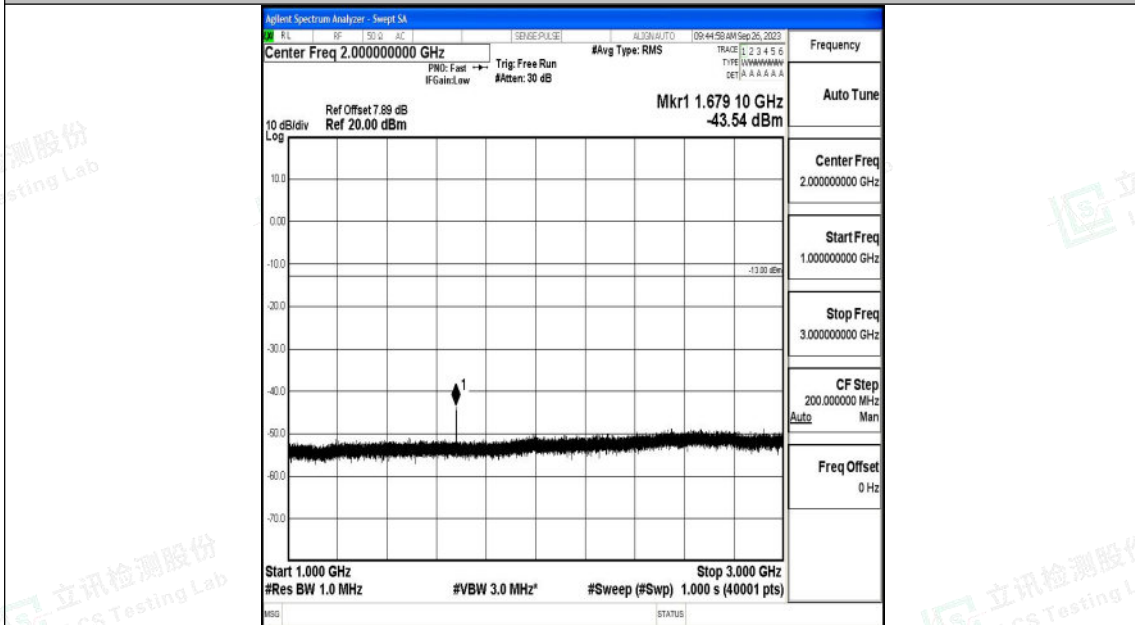

Band5_10MHz_QPSK_20600_1RB#0_1000~3000_1000~3000

Shenzhen LCS Compliance Testing Laboratory Ltd.
Add: 101, 201 Bldg A & 301 Bldg C, Juji Industrial Park Yabianxueziwei, Shajing Street,
Baoan District, Shenzhen, 518000, China
Tel: +(86) 0755-82591330 | E-mail: webmaster@lcs-cert.com | Web: www.lcs-cert.com
Scan code to check authenticity