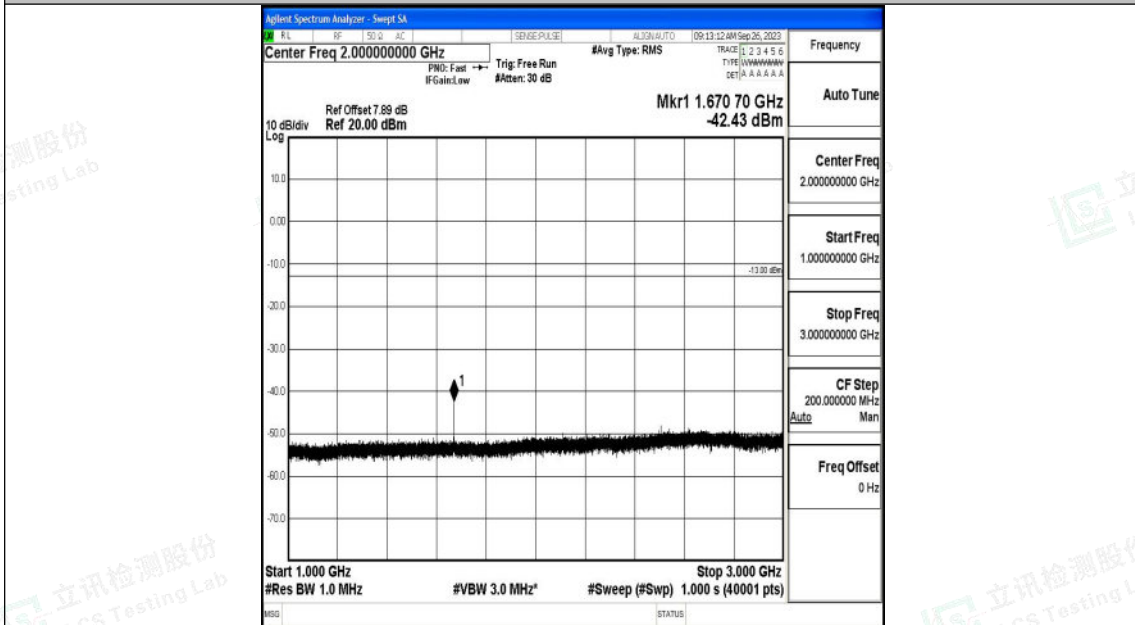

Band5_3MHz_QPSK_20525_1RB#0_1000~3000_1000~3000

Shenzhen LCS Compliance Testing Laboratory Ltd.
Add: 101, 201 Bldg A & 301 Bldg C, Juji Industrial Park Yabianxueziwei, Shajing Street,
Baoan District, Shenzhen, 518000, China
Tel: +(86) 0755-82591330 | E-mail: webmaster@lcs-cert.com | Web: www.lcs-cert.com
Scan code to check authenticity