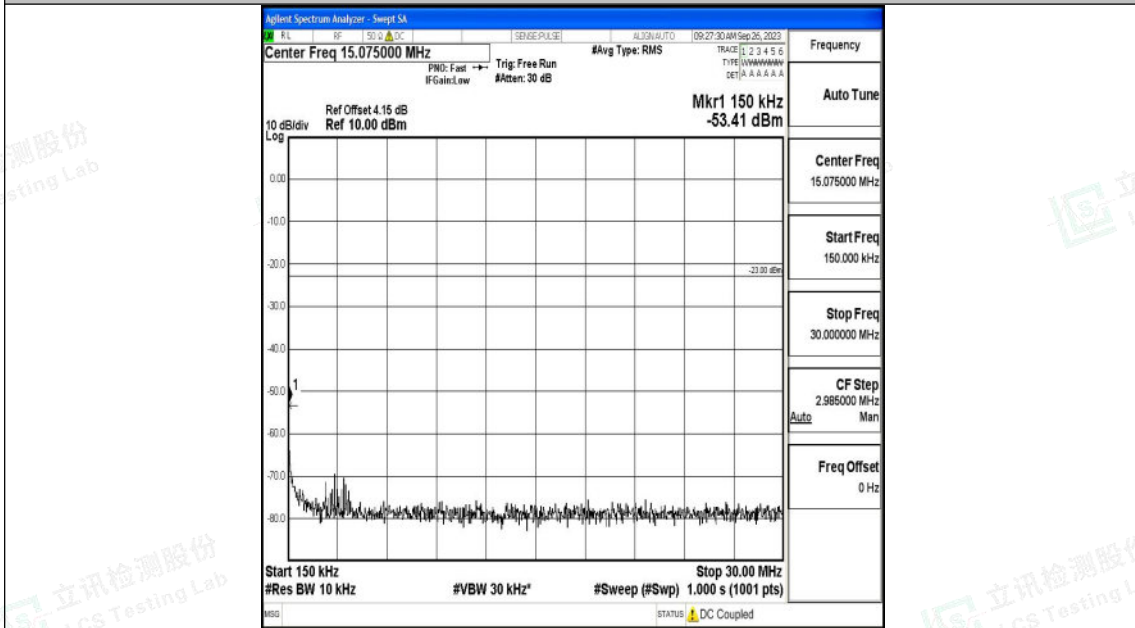

Band5_5MHz_QPSK_20425_1RB#0_0.009~0.15_0.009~0.15

Band5_5MHz_QPSK_20425_1RB#0_0.15~30_0.15~30

Shenzhen LCS Compliance Testing Laboratory Ltd.
 Add: 101, 201 Bldg A & 301 Bldg C, Juji Industrial Park Yabianxueziwei, Shajing Street,
 Baoan District, Shenzhen, 518000, China
 Tel: +(86) 0755-82591330 | E-mail: webmaster@lcs-cert.com | Web: www.lcs-cert.com
 Scan code to check authenticity