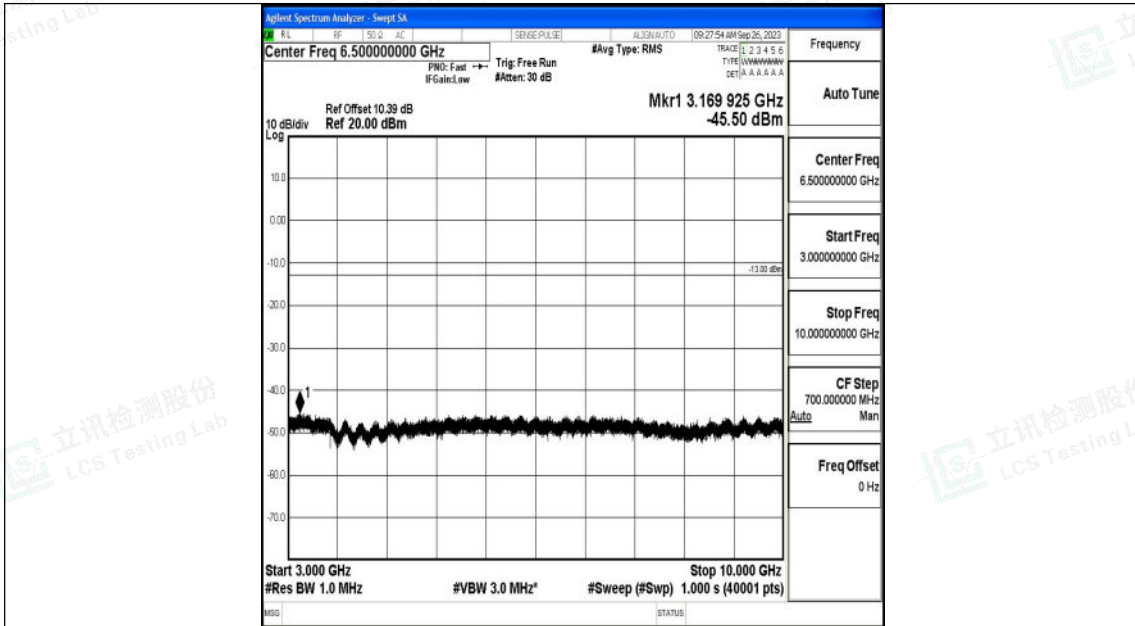

Band5_5MHz_QPSK_20425_1RB#0_3000~10000_3000~10000