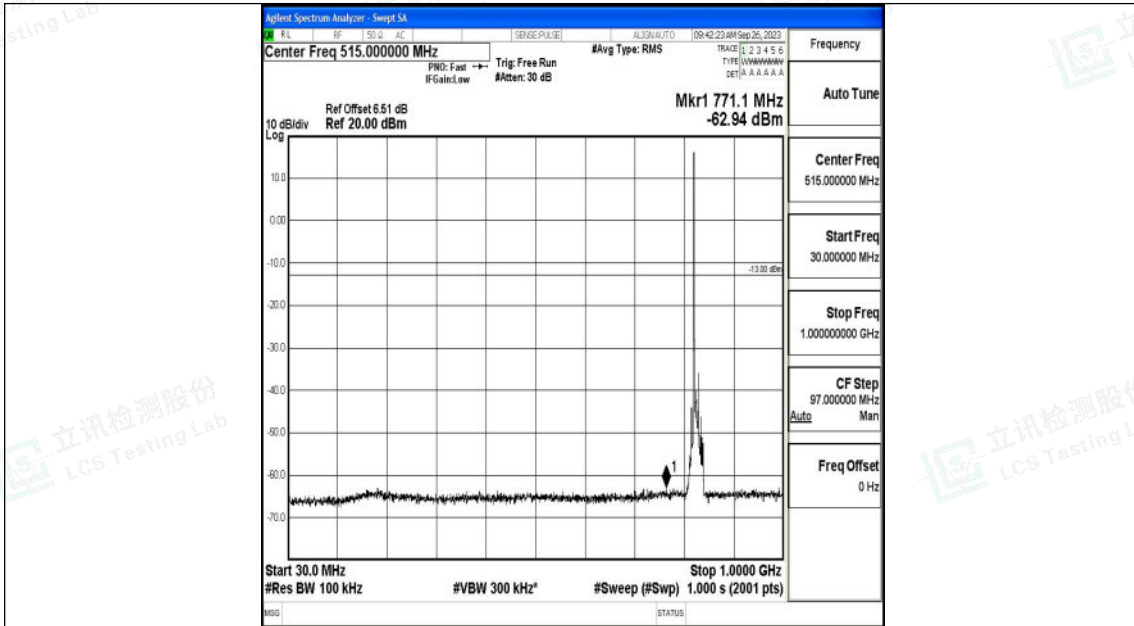

Band5_10MHz_QPSK_20450_1RB#0_30~1000_30~1000