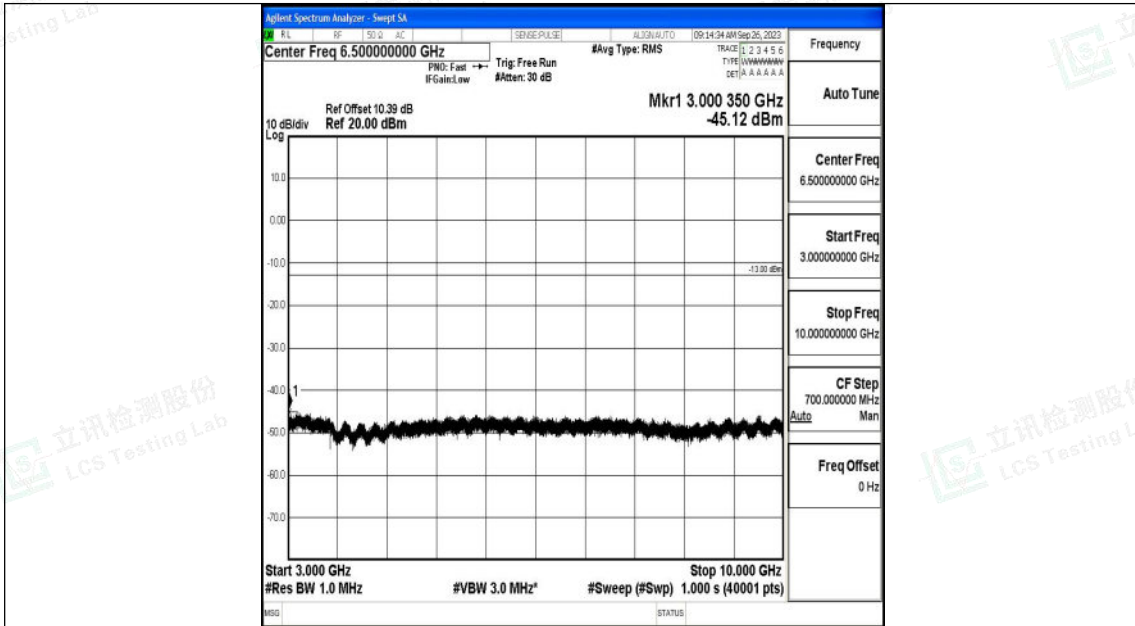

Band5_3MHz_QPSK_20635_1RB#0_3000~10000_3000~10000