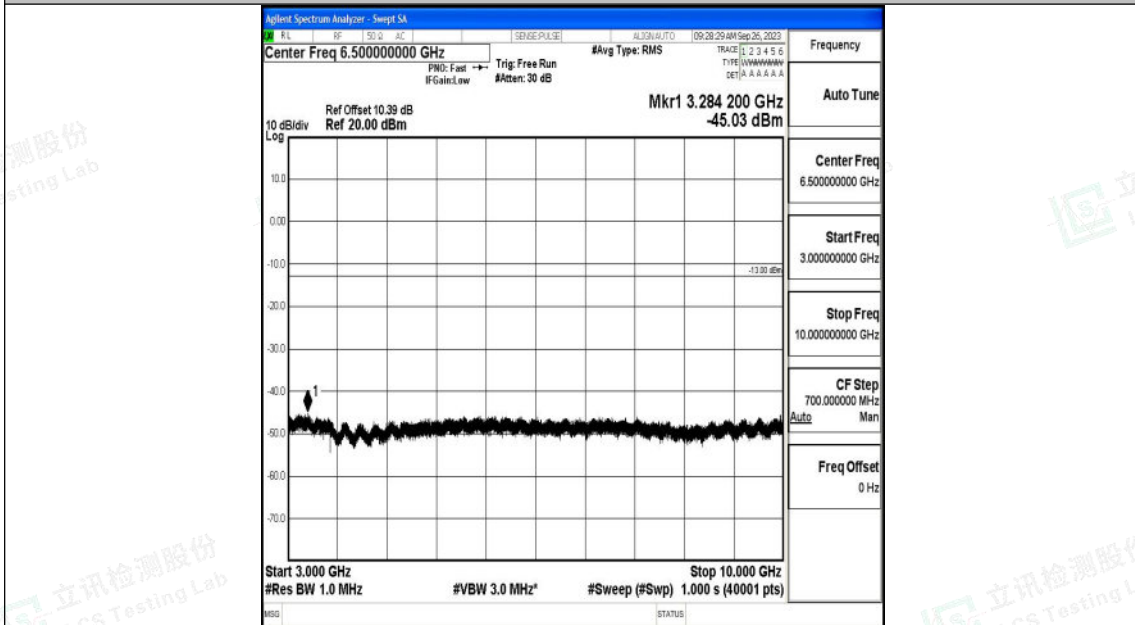

Band5_5MHz_16QAM_20425_1RB#0_3000~10000_3000~10000

Shenzhen LCS Compliance Testing Laboratory Ltd.
Add: 101, 201 Bldg A & 301 Bldg C, Juji Industrial Park Yabianxueziwei, Shajing Street,
Baoan District, Shenzhen, 518000, China
Tel: +(86) 0755-82591330 | E-mail: webmaster@lcs-cert.com | Web: www.lcs-cert.com
Scan code to check authenticity