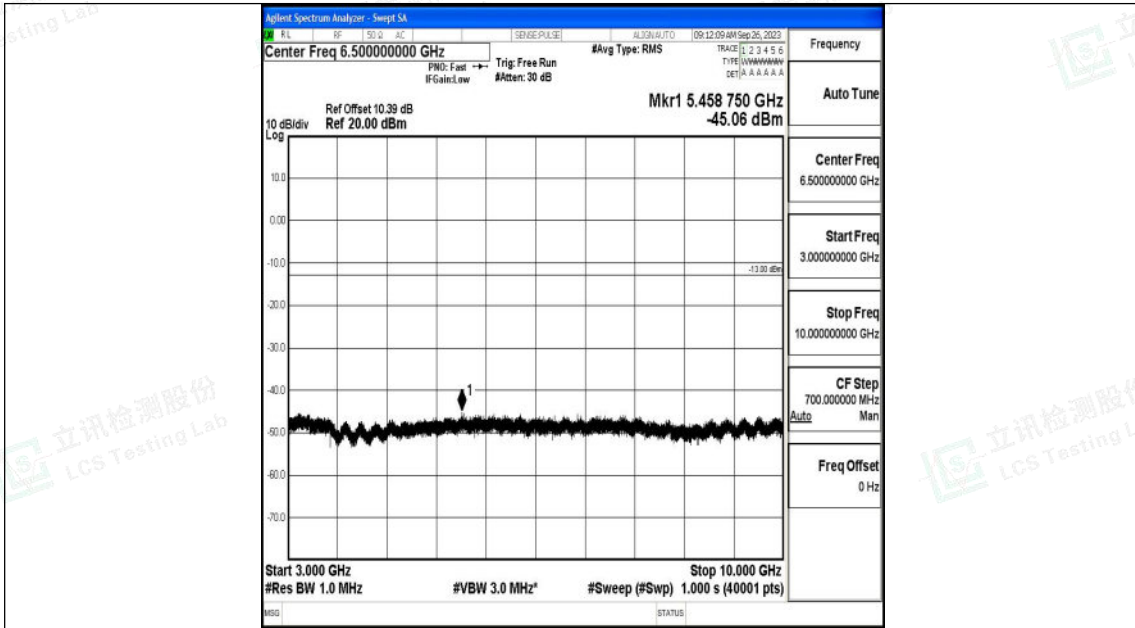

Band5_3MHz_QPSK_20415_1RB#0_30~1000_30~1000

Band5_3MHz_QPSK_20415_1RB#0_1000~3000_1000~3000

Shenzhen LCS Compliance Testing Laboratory Ltd.
 Add: 101, 201 Bldg A & 301 Bldg C, Juji Industrial Park Yabianxueziwei, Shajing Street,
 Baoan District, Shenzhen, 518000, China
 Tel: +(86) 0755-82591330 | E-mail: webmaster@lcs-cert.com | Web: www.lcs-cert.com
 Scan code to check authenticity