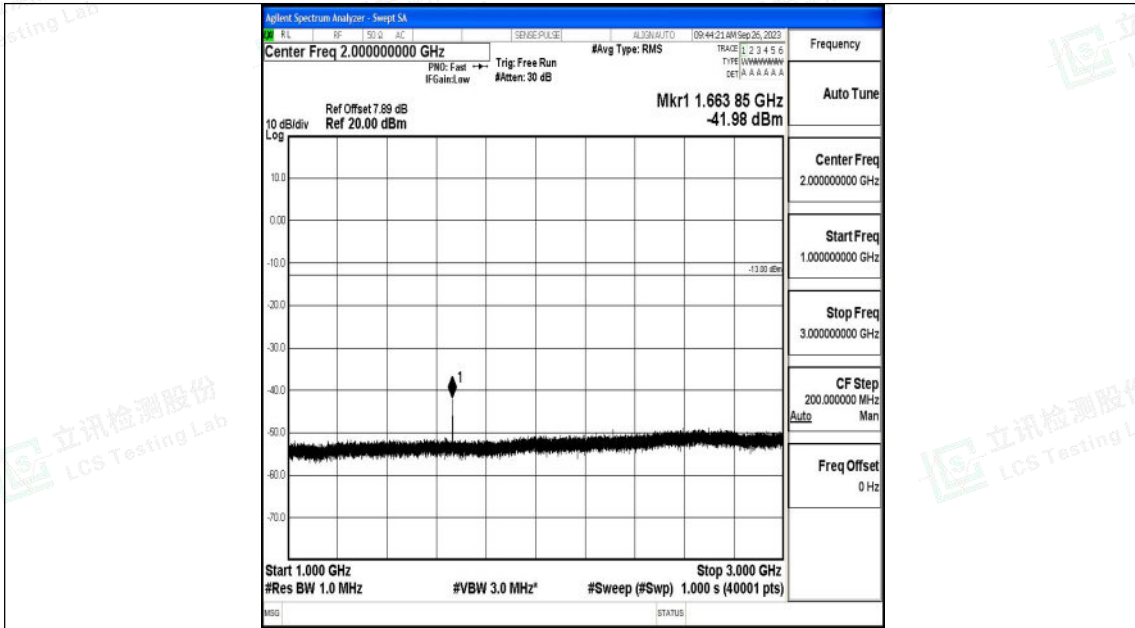

Band5_10MHz_16QAM_20525_1RB#0_1000~3000_1000~3000