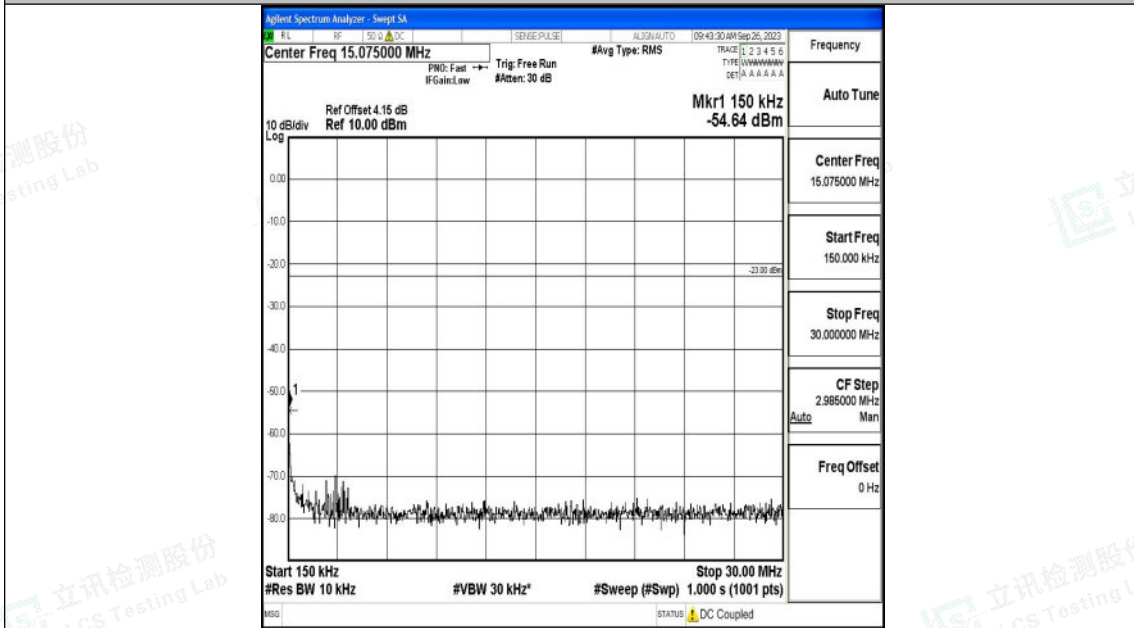

Band5_10MHz_QPSK_20525_1RB#0_0.15~30_0.15~30

Shenzhen LCS Compliance Testing Laboratory Ltd.
Add: 101, 201 Bldg A & 301 Bldg C, Juji Industrial Park Yabianxueziwei, Shajing Street,
Baoan District, Shenzhen, 518000, China
Tel: +(86) 0755-82591330 | E-mail: webmaster@lcs-cert.com | Web: www.lcs-cert.com
Scan code to check authenticity