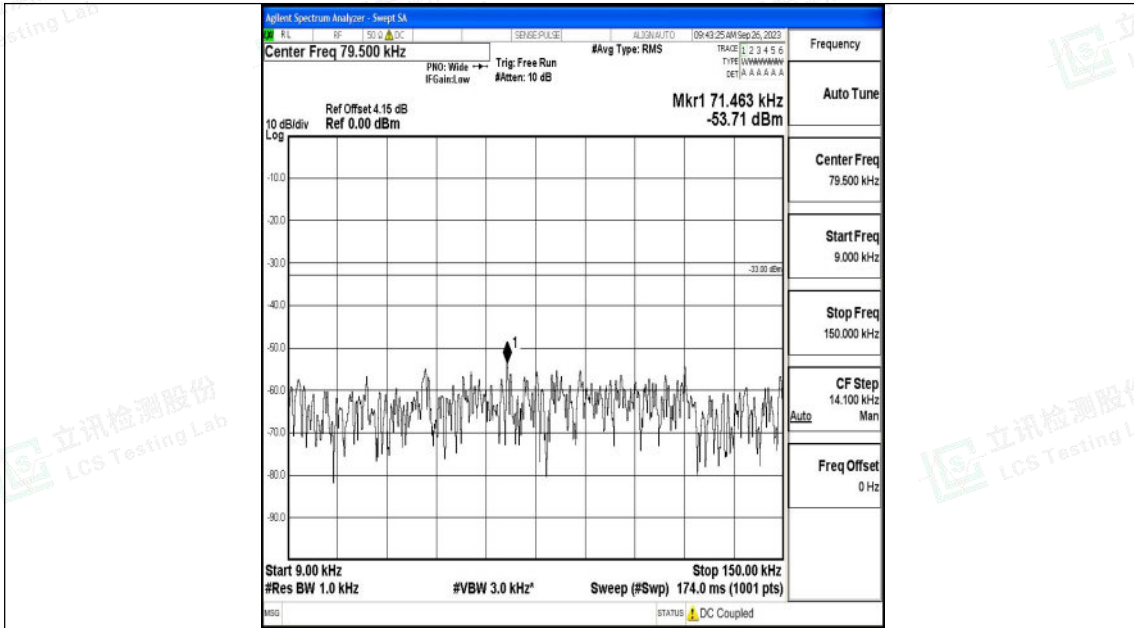

Band5_10MHz_QPSK_20525_1RB#0_0.009~0.15_0.009~0.15