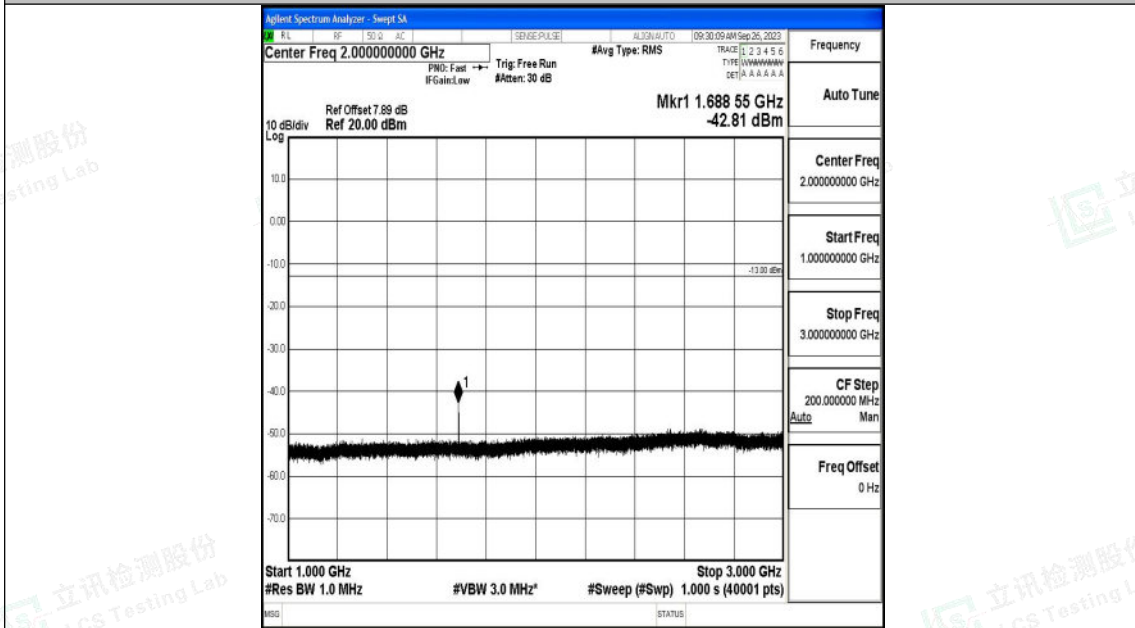

Band5_5MHz_QPSK_20625_1RB#0_1000~3000_1000~3000

Shenzhen LCS Compliance Testing Laboratory Ltd.
Add: 101, 201 Bldg A & 301 Bldg C, Juji Industrial Park Yabianxueziwei, Shajing Street,
Baoan District, Shenzhen, 518000, China
Tel: +(86) 0755-82591330 | E-mail: webmaster@lcs-cert.com | Web: www.lcs-cert.com
Scan code to check authenticity