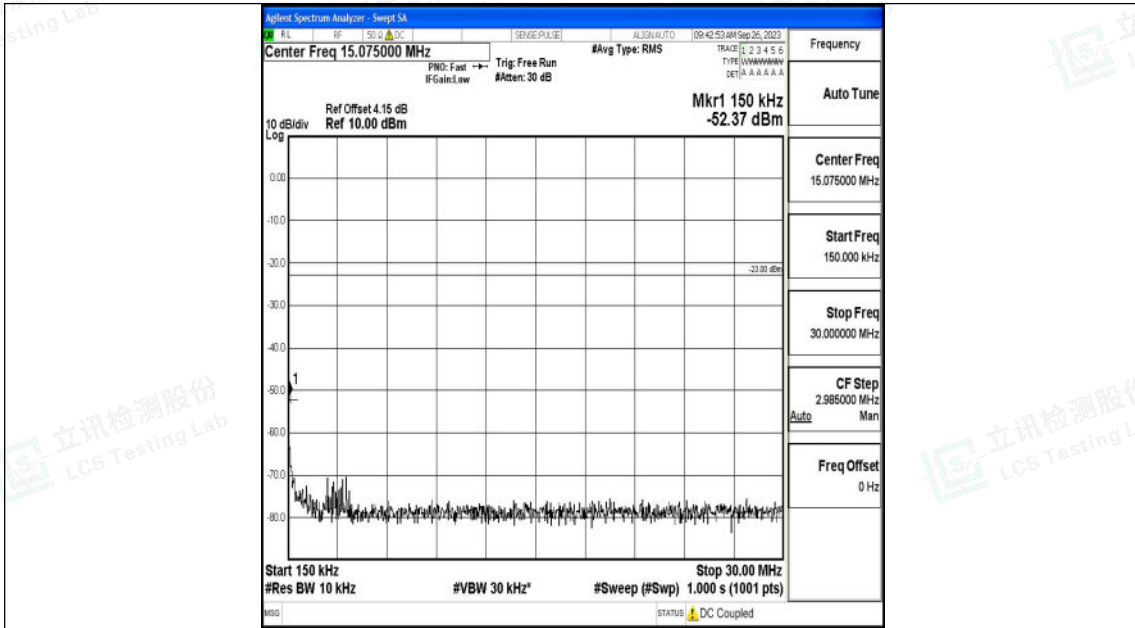

Band5_10MHz_16QAM_20450_1RB#0_0.15~30_0.15~30