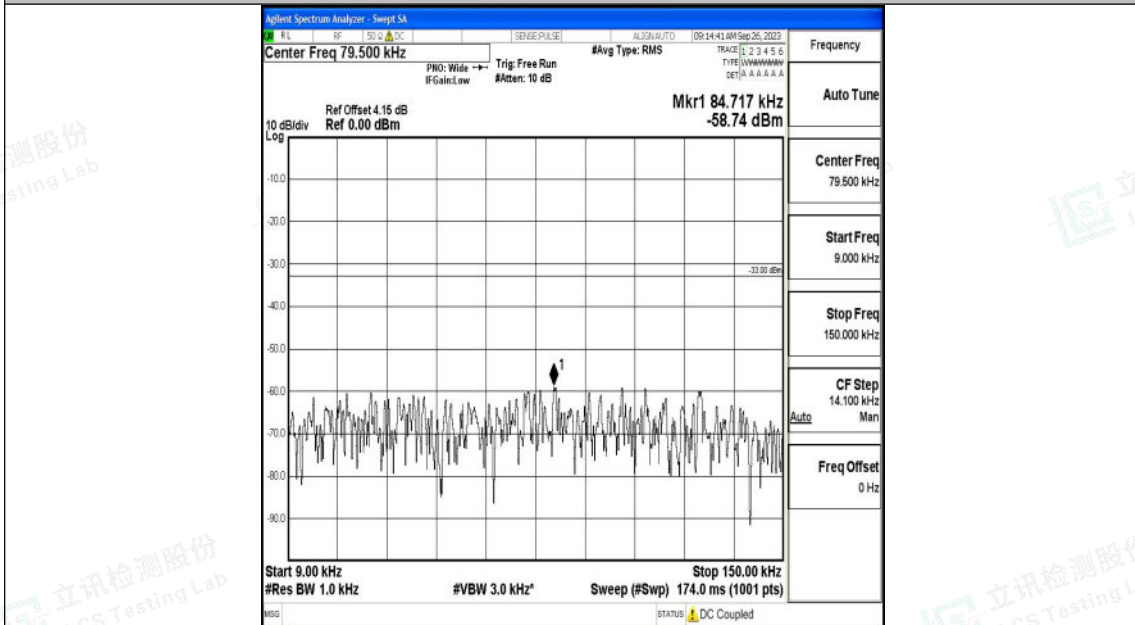

Band5_3MHz_16QAM_20635_1RB#0_0.009~0.15_0.009~0.15

Shenzhen LCS Compliance Testing Laboratory Ltd.
Add: 101, 201 Bldg A & 301 Bldg C, Juji Industrial Park Yabianxueziwei, Shajing Street,
Baoan District, Shenzhen, 518000, China
Tel: +(86) 0755-82591330 | E-mail: webmaster@lcs-cert.com | Web: www.lcs-cert.com
Scan code to check authenticity