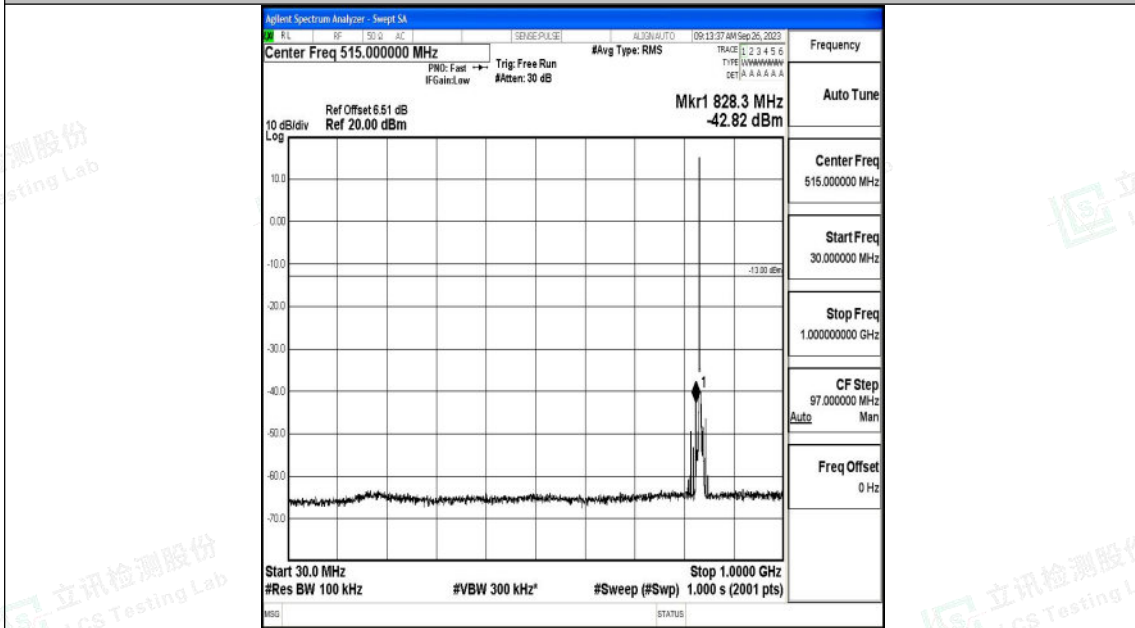

Band5_3MHz_16QAM_20525_1RB#0_30~1000_30~1000

Shenzhen LCS Compliance Testing Laboratory Ltd.
Add: 101, 201 Bldg A & 301 Bldg C, Juji Industrial Park Yabianxueziwei, Shajing Street,
Baoan District, Shenzhen, 518000, China
Tel: +(86) 0755-82591330 | E-mail: webmaster@lcs-cert.com | Web: www.lcs-cert.com
Scan code to check authenticity