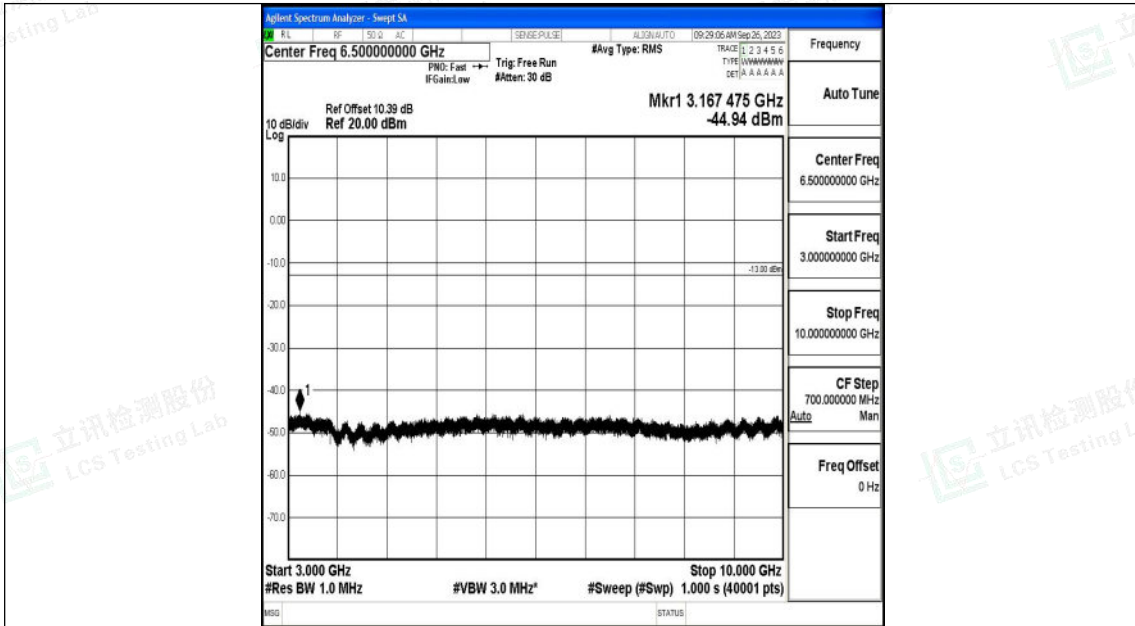

Band5_5MHz_QPSK_20525_1RB#0_3000~10000_3000~10000