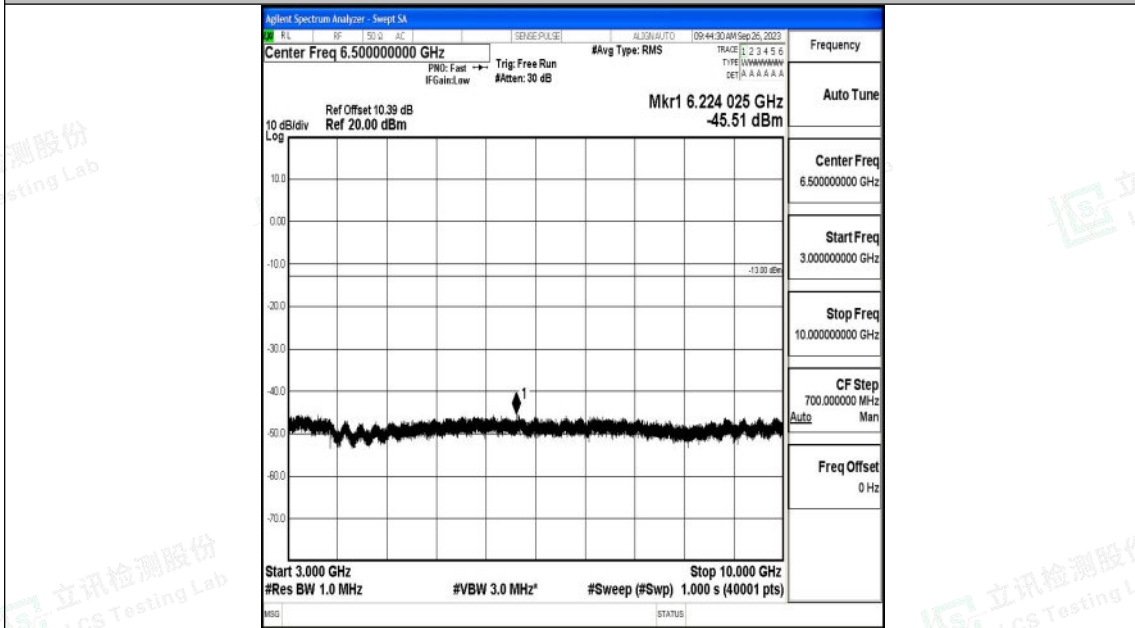

Band5_10MHz_16QAM_20525_1RB#0_3000~10000_3000~10000

Shenzhen LCS Compliance Testing Laboratory Ltd.
Add: 101, 201 Bldg A & 301 Bldg C, Juji Industrial Park Yabianxueziwei, Shajing Street,
Baoan District, Shenzhen, 518000, China
Tel: +(86) 0755-82591330 | E-mail: webmaster@lcs-cert.com | Web: www.lcs-cert.com
Scan code to check authenticity