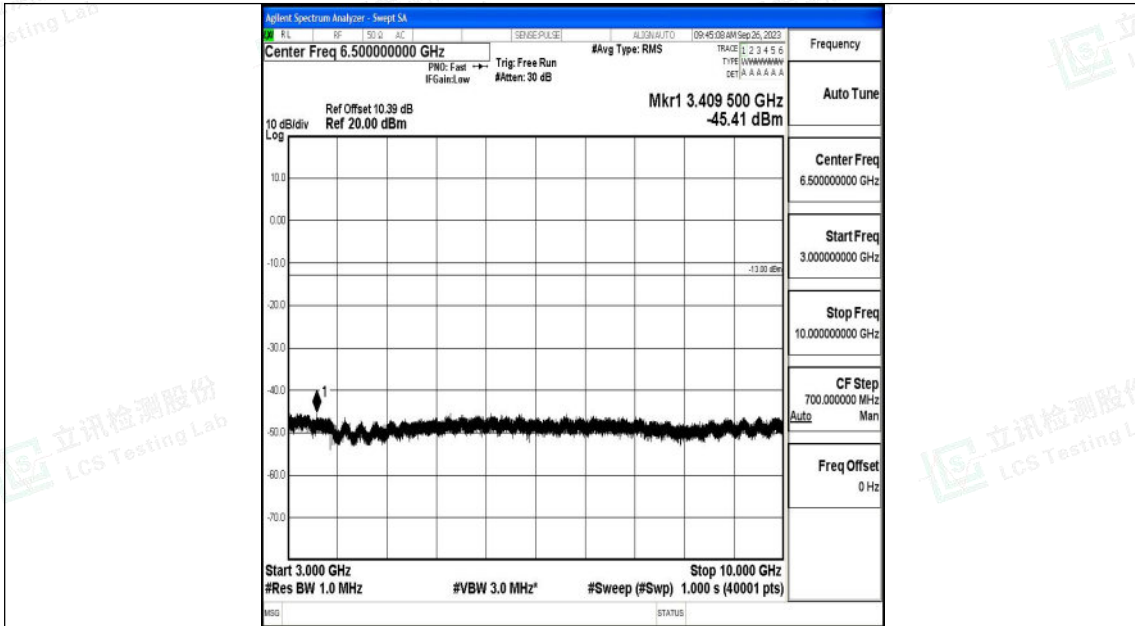

Band5_10MHz_QPSK_20600_1RB#0_3000~10000_3000~10000