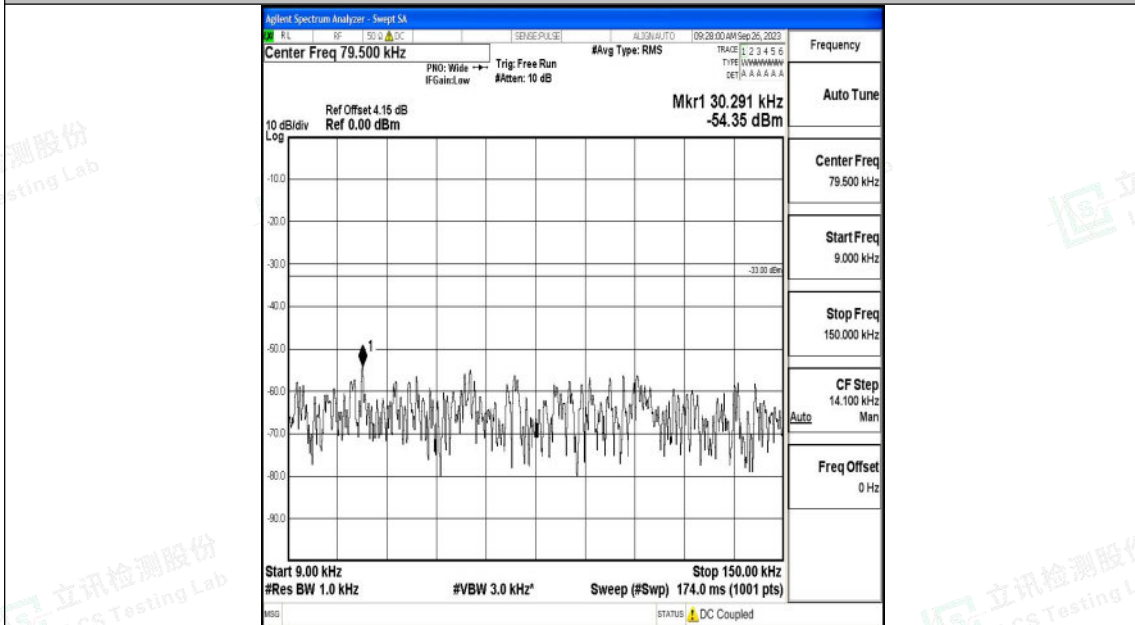

Band5_5MHz_16QAM_20425_1RB#0_0.009~0.15_0.009~0.15

Shenzhen LCS Compliance Testing Laboratory Ltd.
Add: 101, 201 Bldg A & 301 Bldg C, Juji Industrial Park Yabianxueziwei, Shajing Street,
Baoan District, Shenzhen, 518000, China
Tel: +(86) 0755-82591330 | E-mail: webmaster@lcs-cert.com | Web: www.lcs-cert.com
Scan code to check authenticity