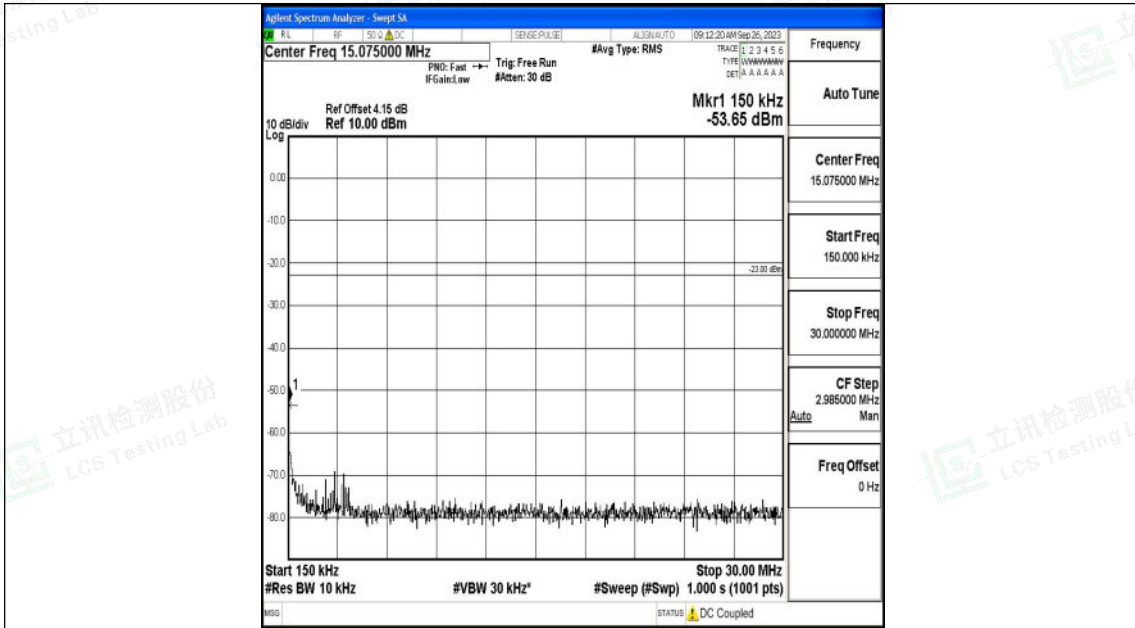

Band5_3MHz_16QAM_20415_1RB#0_0.15~30_0.15~30