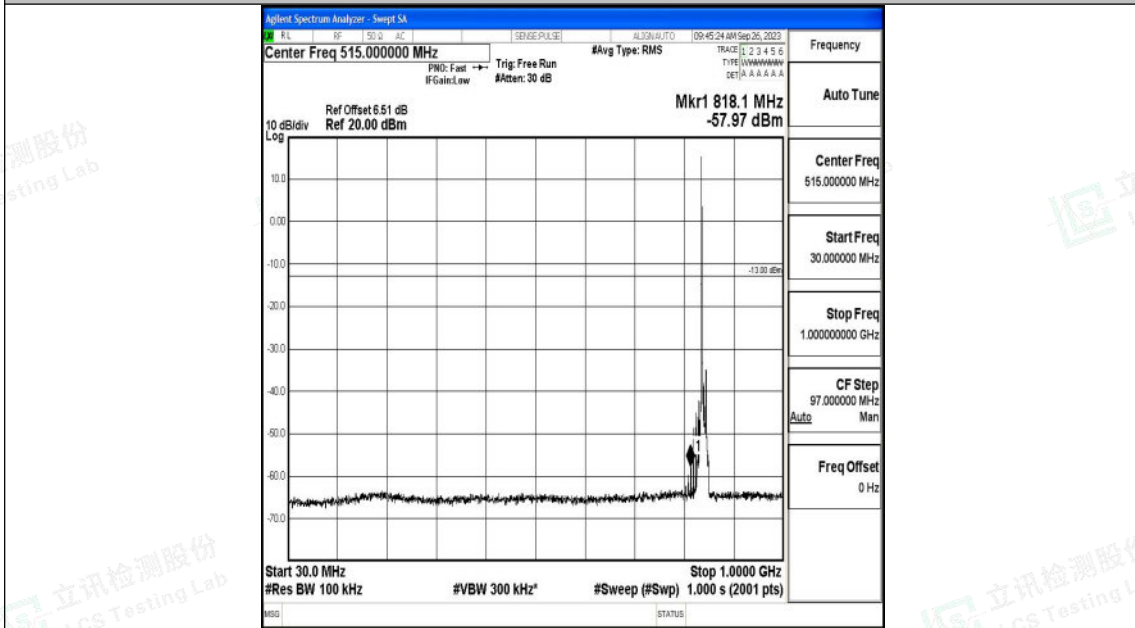

Band5_10MHz_16QAM_20600_1RB#0_30~1000_30~1000

Shenzhen LCS Compliance Testing Laboratory Ltd.
Add: 101, 201 Bldg A & 301 Bldg C, Juji Industrial Park Yabianxueziwei, Shajing Street,
Baoan District, Shenzhen, 518000, China
Tel: +(86) 0755-82591330 | E-mail: webmaster@lcs-cert.com | Web: www.lcs-cert.com
Scan code to check authenticity