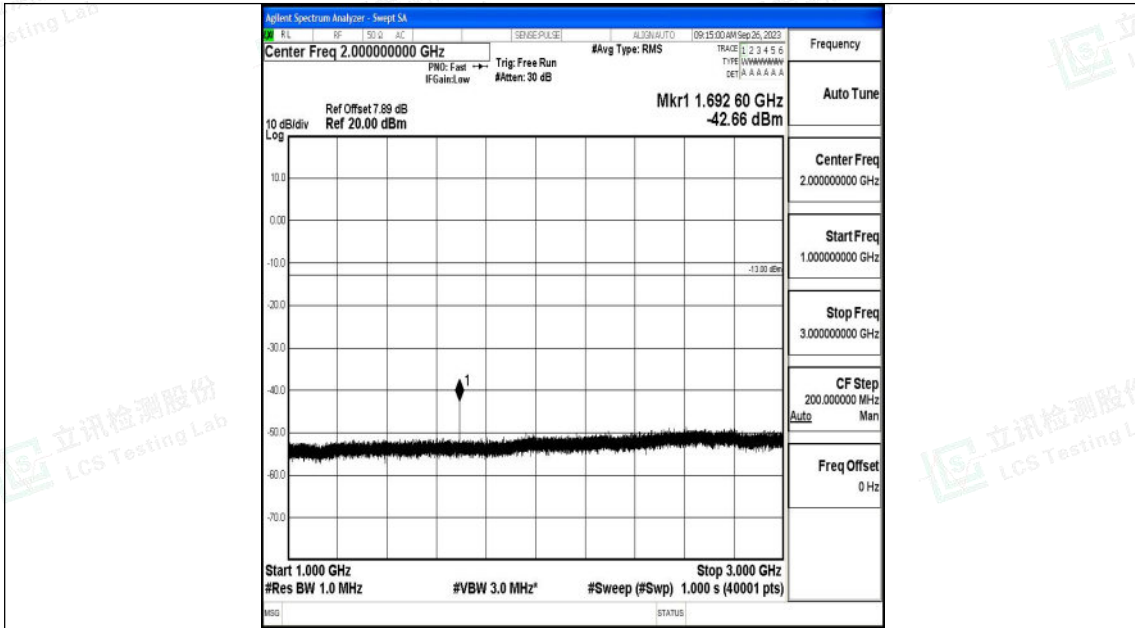

Band5_3MHz_16QAM_20635_1RB#0_1000~3000_1000~3000