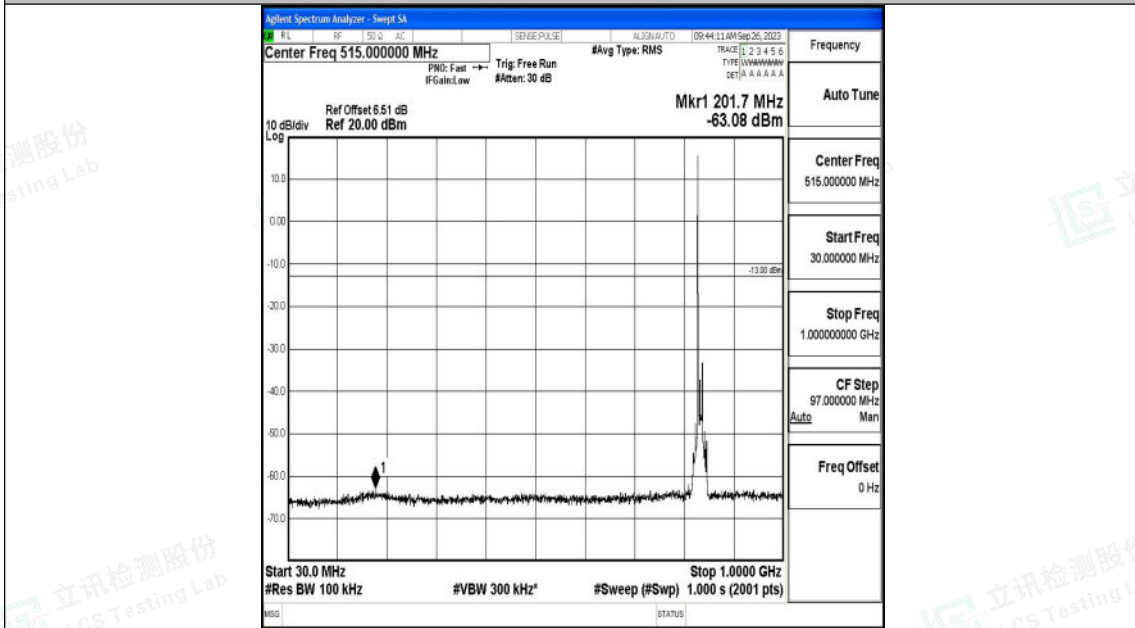

Band5_10MHz_16QAM_20525_1RB#0_30~1000_30~1000

Shenzhen LCS Compliance Testing Laboratory Ltd.
Add: 101, 201 Bldg A & 301 Bldg C, Juji Industrial Park Yabianxueziwei, Shajing Street,
Baoan District, Shenzhen, 518000, China
Tel: +(86) 0755-82591330 | E-mail: webmaster@lcs-cert.com | Web: www.lcs-cert.com
Scan code to check authenticity