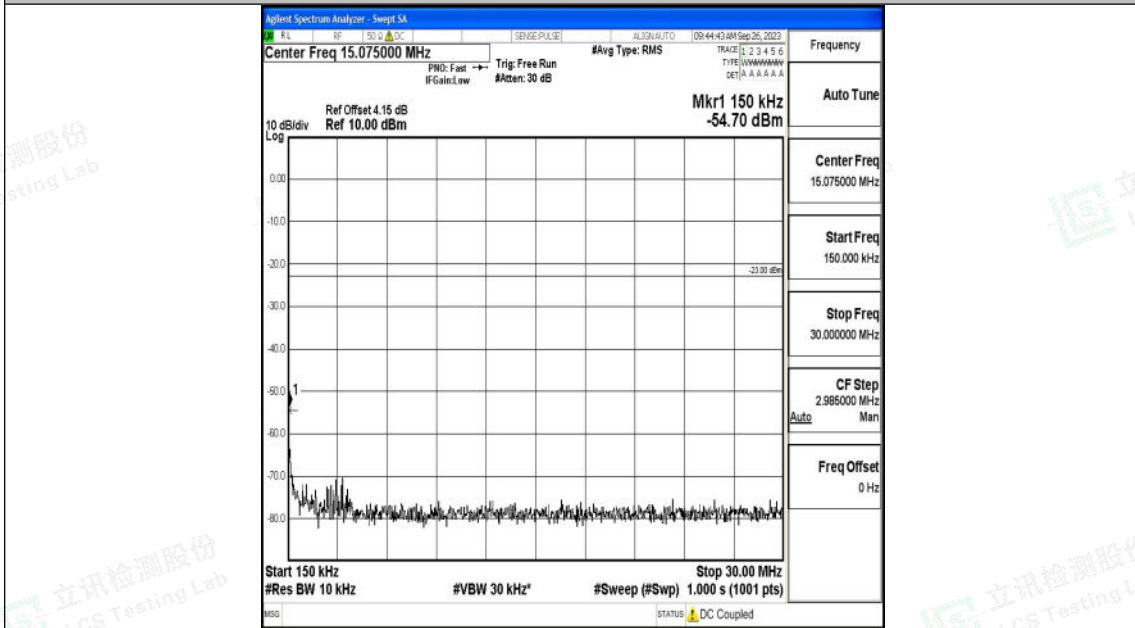

Band5_10MHz_QPSK_20600_1RB#0_0.15~30_0.15~30

Shenzhen LCS Compliance Testing Laboratory Ltd.
Add: 101, 201 Bldg A & 301 Bldg C, Juji Industrial Park Yabianxueziwei, Shajing Street,
Baoan District, Shenzhen, 518000, China
Tel: +(86) 0755-82591330 | E-mail: webmaster@lcs-cert.com | Web: www.lcs-cert.com
Scan code to check authenticity