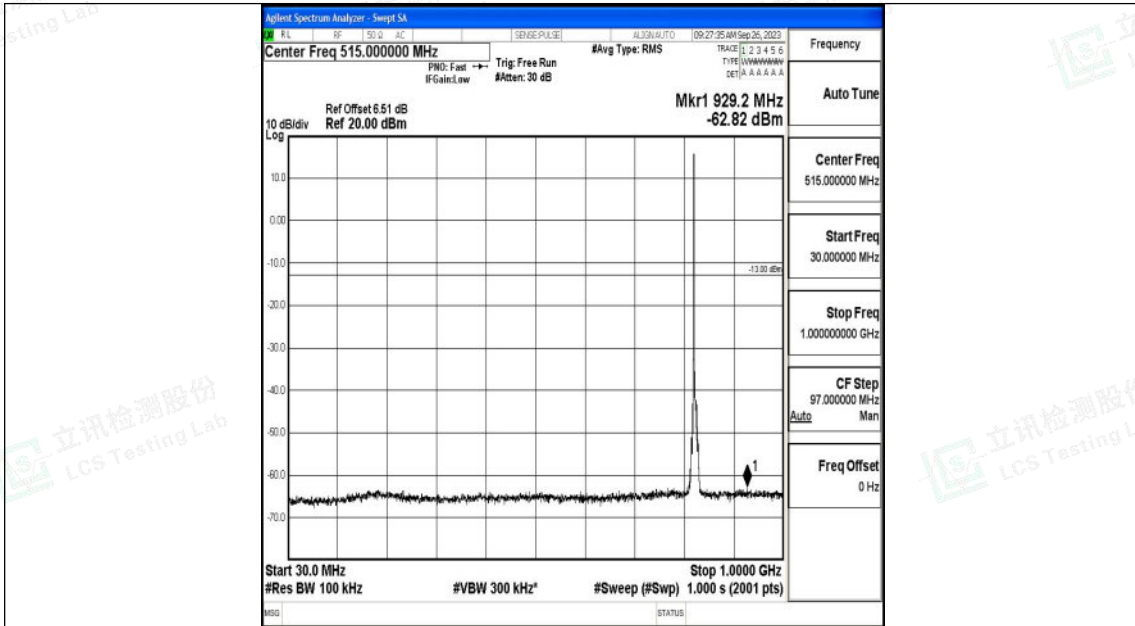

Band5_5MHz_QPSK_20425_1RB#0_0.009~0.15_0.009~0.15

Band5_5MHz_QPSK_20425_1RB#0_0.15~30_0.15~30

Shenzhen LCS Compliance Testing Laboratory Ltd.
 Add: 101, 201 Bldg A & 301 Bldg C, Juji Industrial Park Yabianxueziwei, Shajing Street,
 Baoan District, Shenzhen, 518000, China
 Tel: +(86) 0755-82591330 | E-mail: webmaster@lcs-cert.com | Web: www.lcs-cert.com
 Scan code to check authenticity