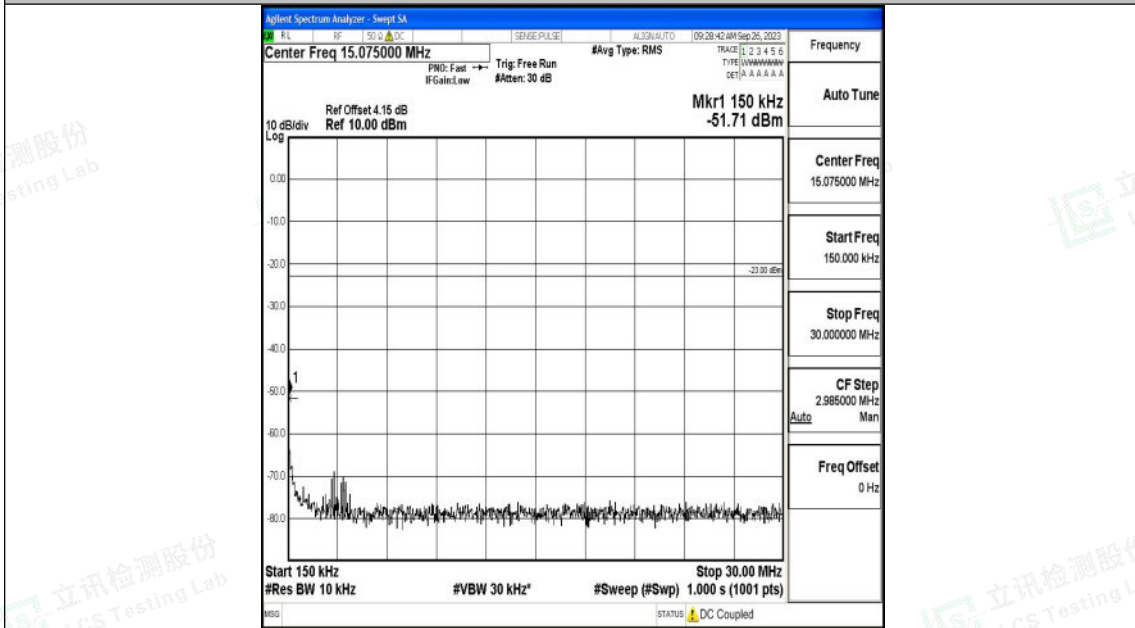

Band5_5MHz_QPSK_20525_1RB#0_0.15~30_0.15~30

Shenzhen LCS Compliance Testing Laboratory Ltd.
Add: 101, 201 Bldg A & 301 Bldg C, Juji Industrial Park Yabianxueziwei, Shajing Street,
Baoan District, Shenzhen, 518000, China
Tel: +(86) 0755-82591330 | E-mail: webmaster@lcs-cert.com | Web: www.lcs-cert.com
Scan code to check authenticity