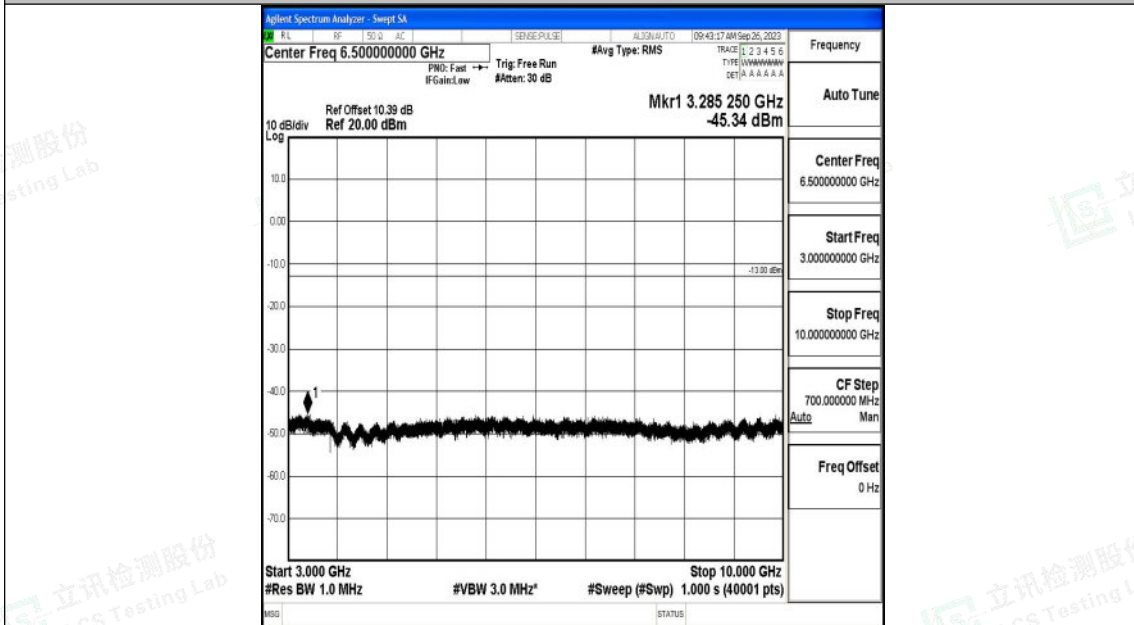

Band5_10MHz_16QAM_20450_1RB#0_3000~10000_3000~10000

Shenzhen LCS Compliance Testing Laboratory Ltd.
Add: 101, 201 Bldg A & 301 Bldg C, Juji Industrial Park Yabianxueziwei, Shajing Street,
Baoan District, Shenzhen, 518000, China
Tel: +(86) 0755-82591330 | E-mail: webmaster@lcs-cert.com | Web: www.lcs-cert.com
Scan code to check authenticity