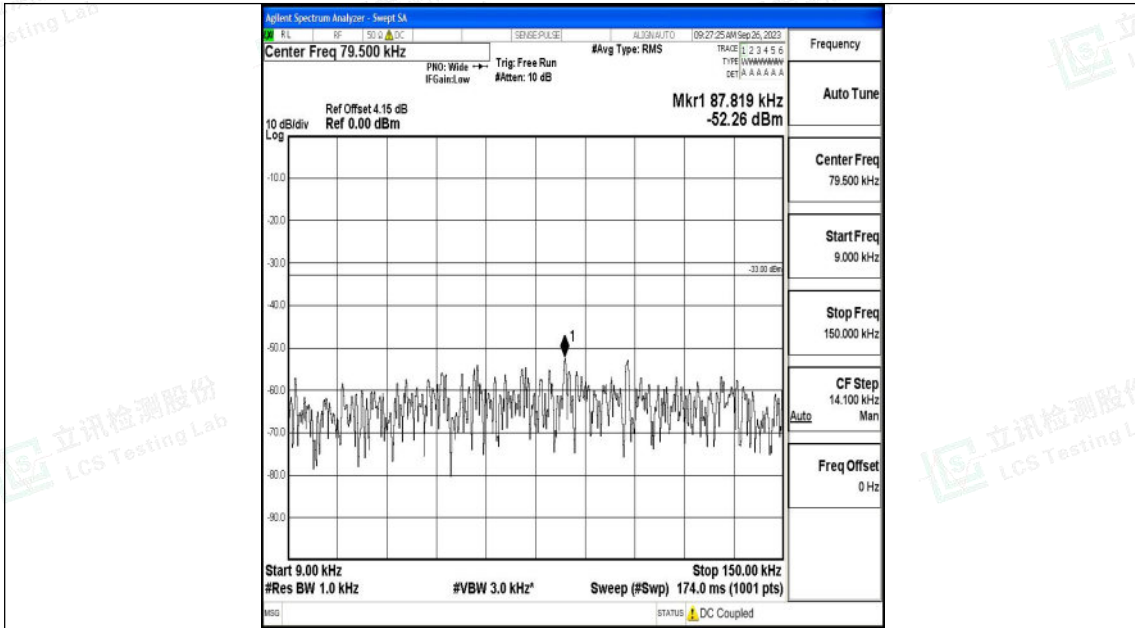

Band5_5MHz_QPSK_20425_1RB#0_0.009~0.15_0.009~0.15