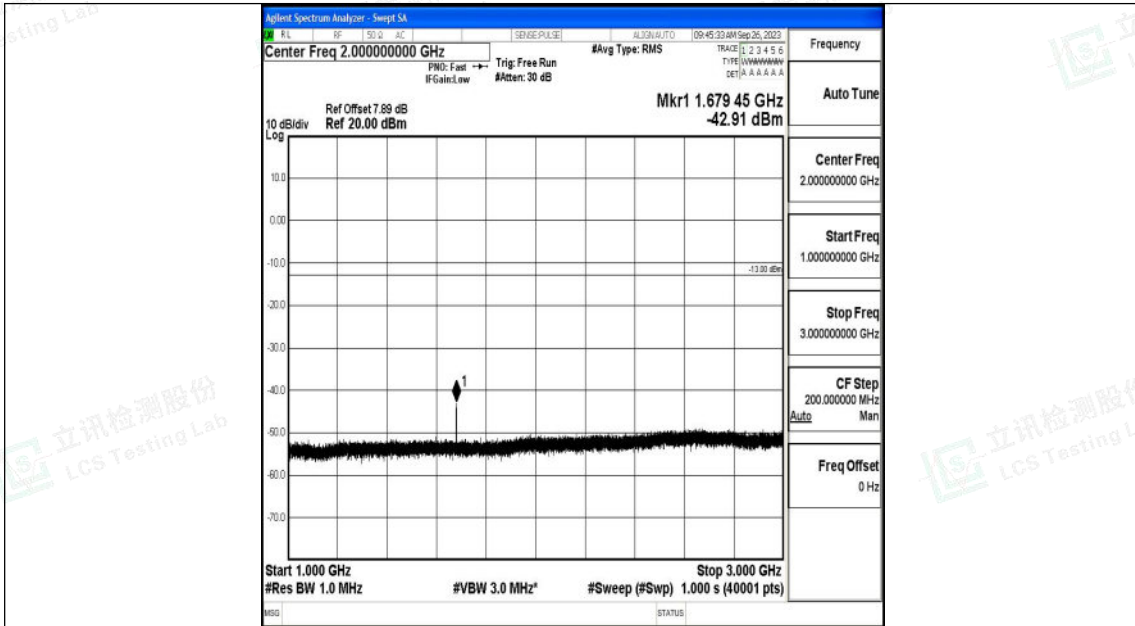

Band5_10MHz_16QAM_20600_1RB#0_1000~3000_1000~3000