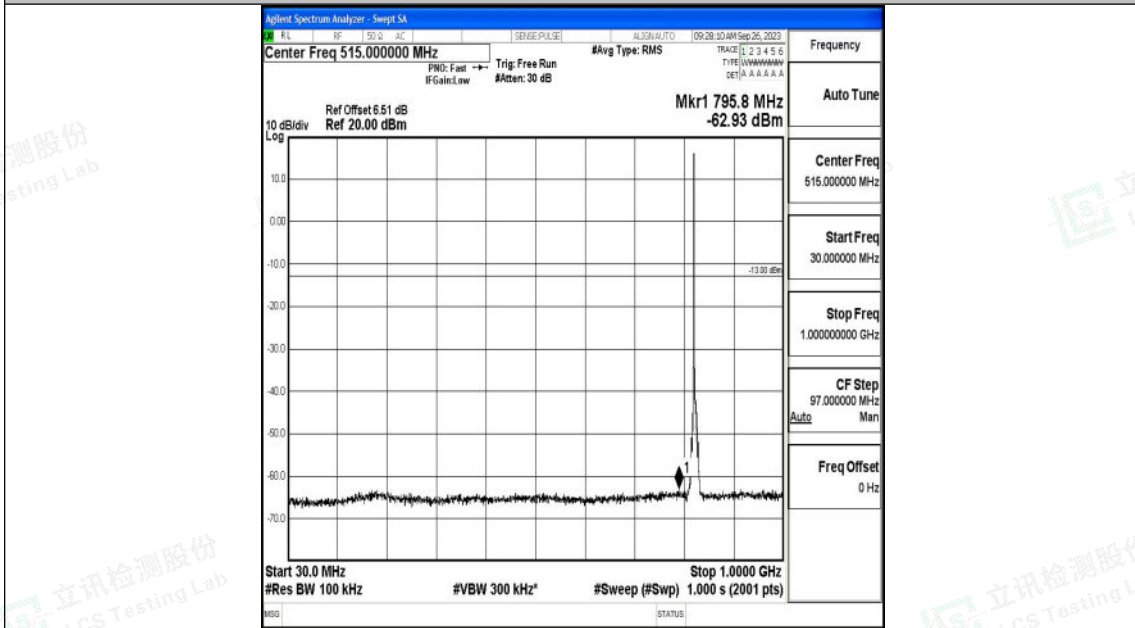

Band5_5MHz_16QAM_20425_1RB#0_30~1000_30~1000

Shenzhen LCS Compliance Testing Laboratory Ltd.
Add: 101, 201 Bldg A & 301 Bldg C, Juji Industrial Park Yabianxueziwei, Shajing Street,
Baoan District, Shenzhen, 518000, China
Tel: +(86) 0755-82591330 | E-mail: webmaster@lcs-cert.com | Web: www.lcs-cert.com
Scan code to check authenticity