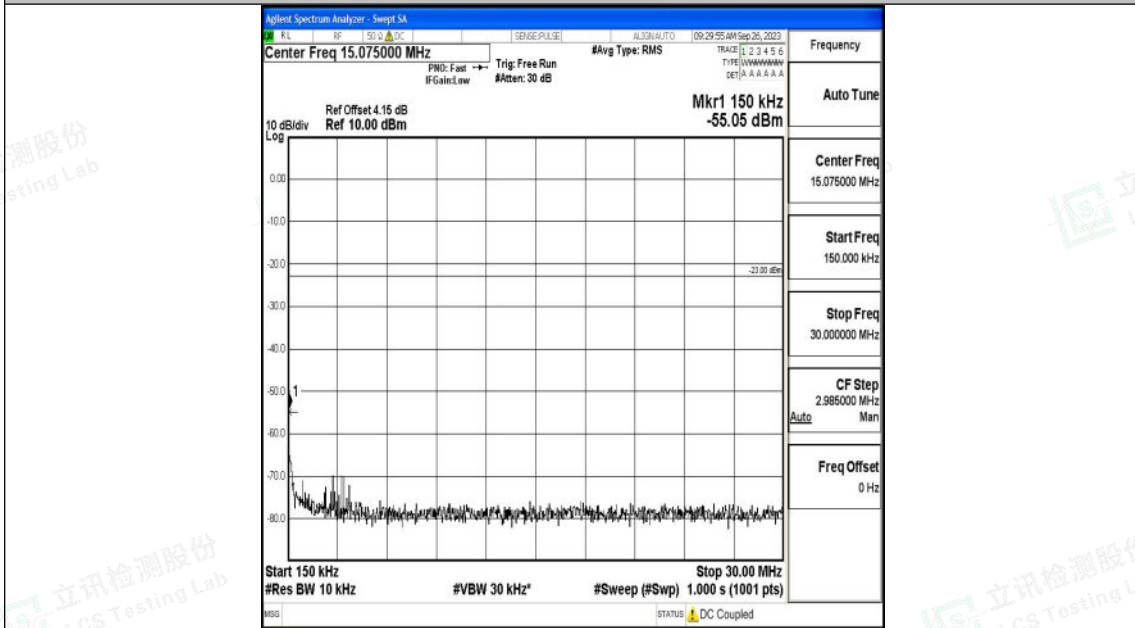

Band5_5MHz_QPSK_20625_1RB#0_0.15~30_0.15~30

Shenzhen LCS Compliance Testing Laboratory Ltd.
Add: 101, 201 Bldg A & 301 Bldg C, Juji Industrial Park Yabianxueziwei, Shajing Street,
Baoan District, Shenzhen, 518000, China
Tel: +(86) 0755-82591330 | E-mail: webmaster@lcs-cert.com | Web: www.lcs-cert.com
Scan code to check authenticity