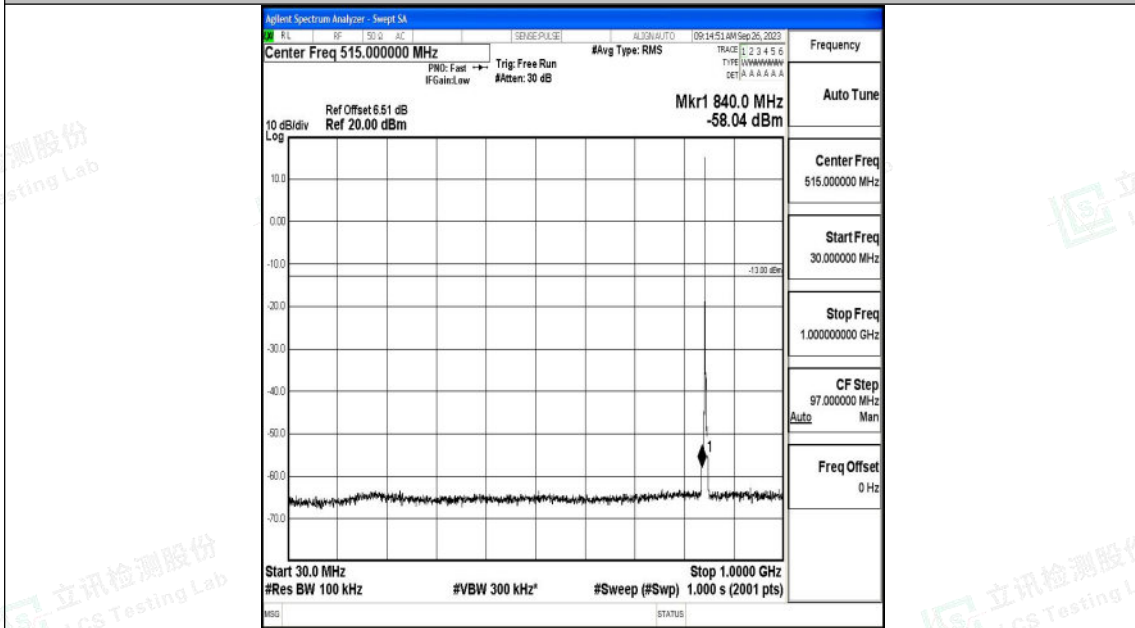

Band5_3MHz_16QAM_20635_1RB#0_30~1000_30~1000

Shenzhen LCS Compliance Testing Laboratory Ltd.
Add: 101, 201 Bldg A & 301 Bldg C, Juji Industrial Park Yabianxueziwei, Shajing Street,
Baoan District, Shenzhen, 518000, China
Tel: +(86) 0755-82591330 | E-mail: webmaster@lcs-cert.com | Web: www.lcs-cert.com
Scan code to check authenticity