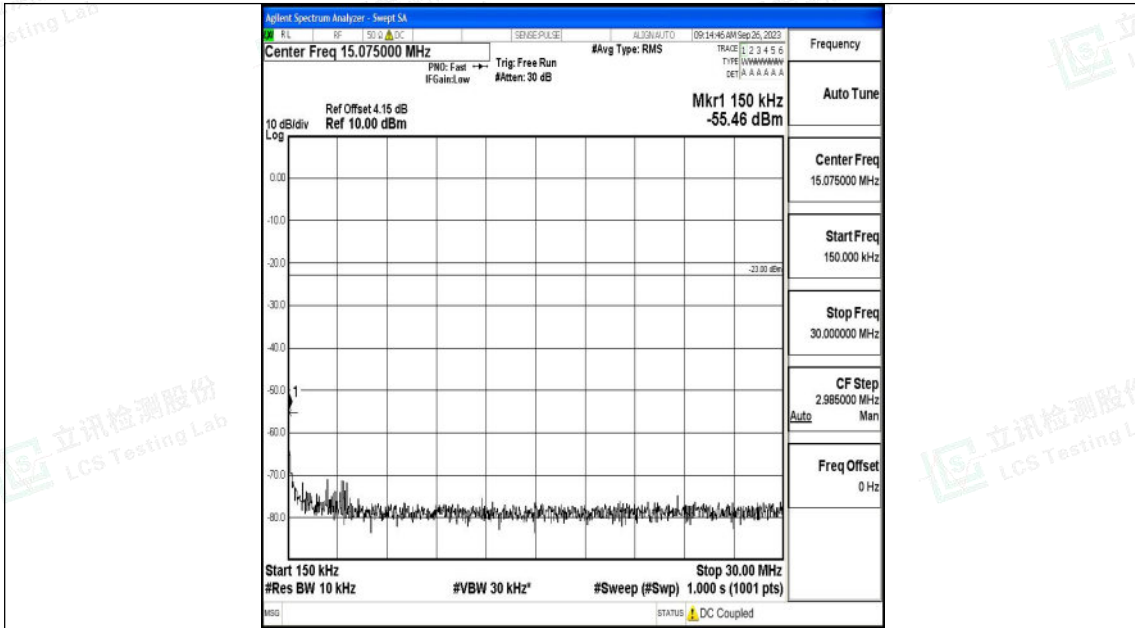

Band5_3MHz_16QAM_20635_1RB#0_0.15~30_0.15~30