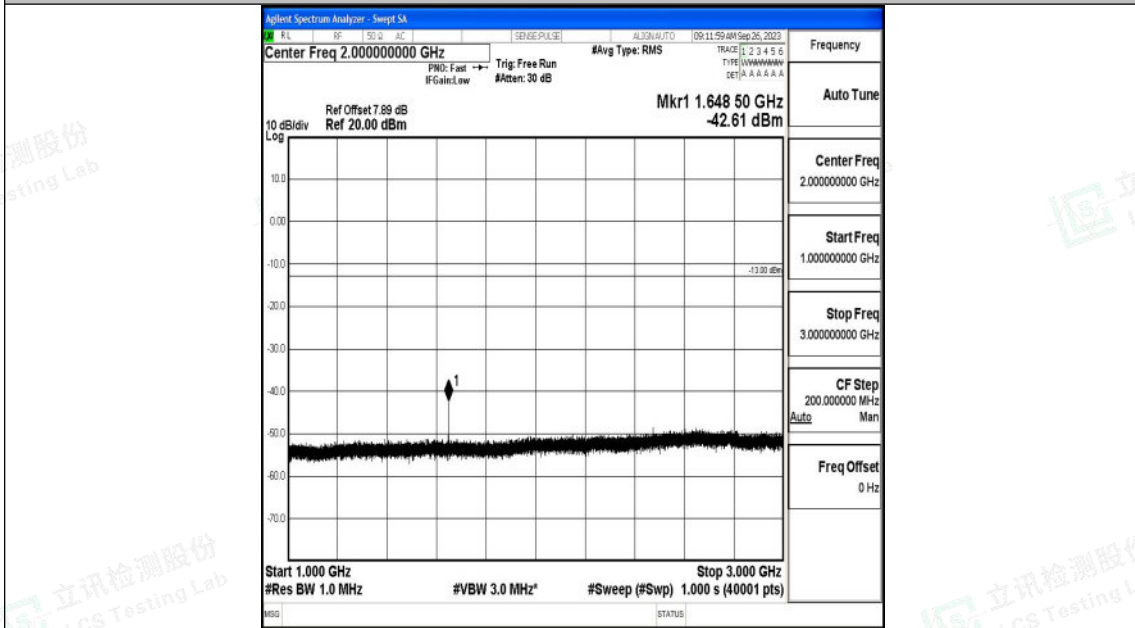

Band5_3MHz_QPSK_20415_1RB#0_30~1000_30~1000

Band5_3MHz_QPSK_20415_1RB#0_1000~3000_1000~3000

Shenzhen LCS Compliance Testing Laboratory Ltd.
 Add: 101, 201 Bldg A & 301 Bldg C, Juji Industrial Park Yabianxueziwei, Shajing Street,
 Baoan District, Shenzhen, 518000, China
 Tel: +(86) 0755-82591330 | E-mail: webmaster@lcs-cert.com | Web: www.lcs-cert.com
 Scan code to check authenticity