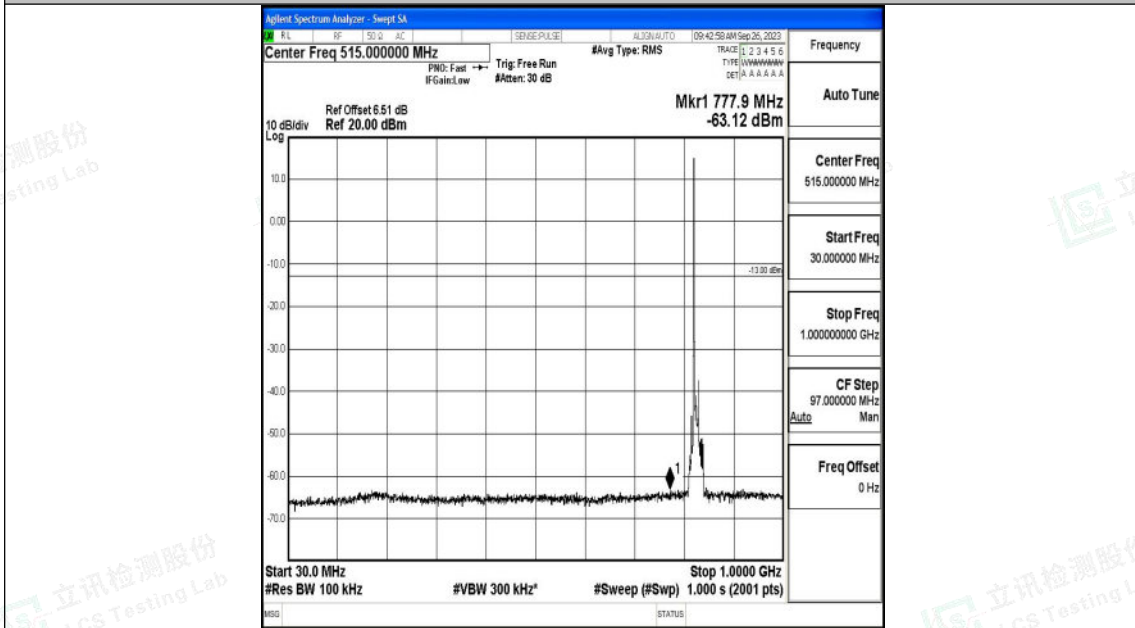

Band5_10MHz_16QAM_20450_1RB#0_30~1000_30~1000

Shenzhen LCS Compliance Testing Laboratory Ltd.
Add: 101, 201 Bldg A & 301 Bldg C, Juji Industrial Park Yabianxueziwei, Shajing Street,
Baoan District, Shenzhen, 518000, China
Tel: +(86) 0755-82591330 | E-mail: webmaster@lcs-cert.com | Web: www.lcs-cert.com
Scan code to check authenticity