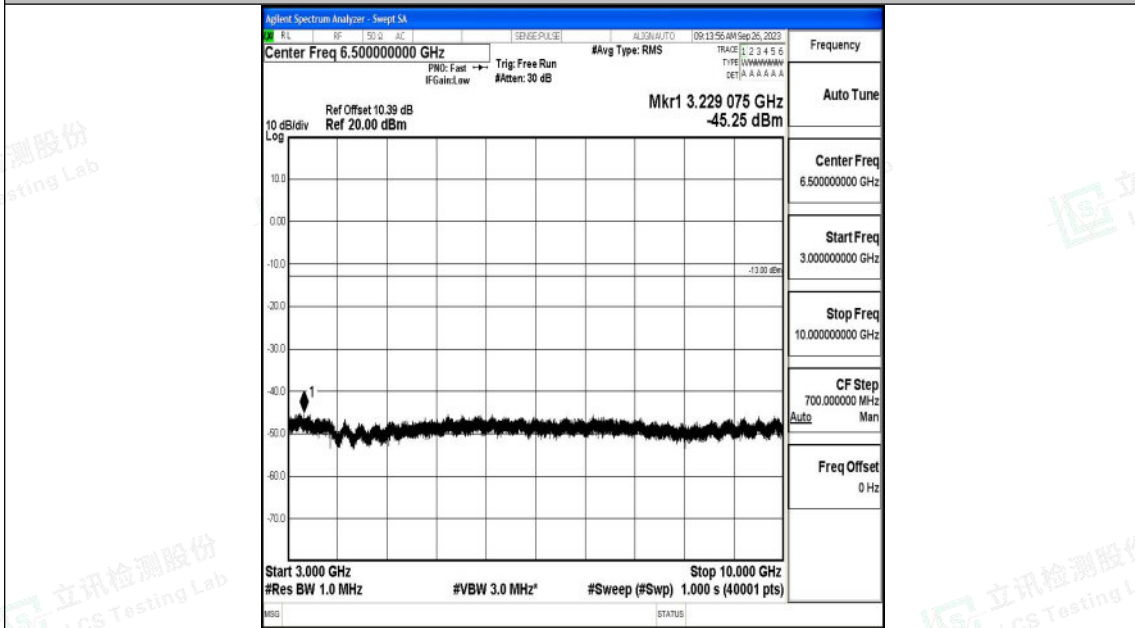

Band5_3MHz_16QAM_20525_1RB#0_3000~10000_3000~10000

Shenzhen LCS Compliance Testing Laboratory Ltd.
Add: 101, 201 Bldg A & 301 Bldg C, Juji Industrial Park Yabianxueziwei, Shajing Street,
Baoan District, Shenzhen, 518000, China
Tel: +(86) 0755-82591330 | E-mail: webmaster@lcs-cert.com | Web: www.lcs-cert.com
Scan code to check authenticity