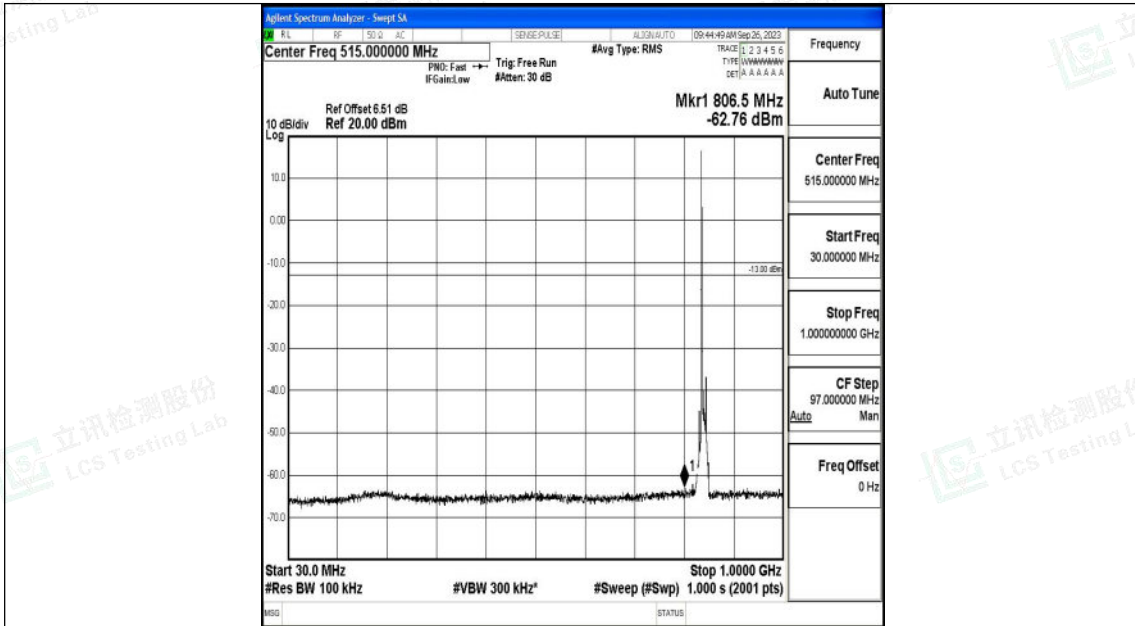

Band5_10MHz_QPSK_20600_1RB#0_30~1000_30~1000