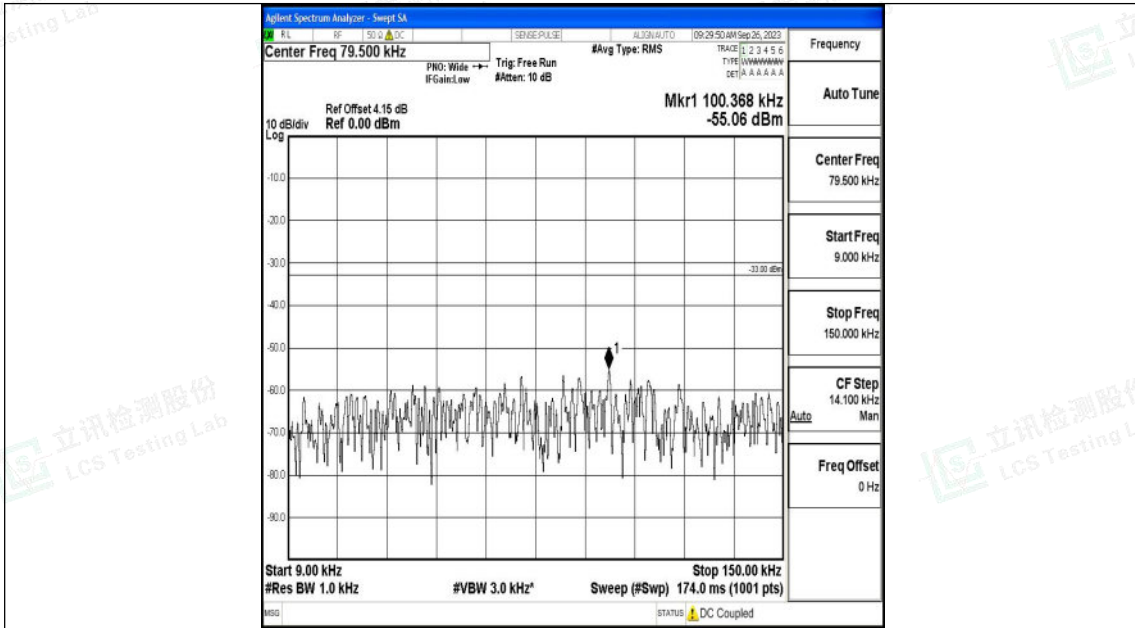

Band5_5MHz_16QAM_20525_1RB#0_0.15~30_0.15~30

Band5_5MHz_16QAM_20525_1RB#0_30~1000_30~1000

Band5_5MHz_16QAM_20525_1RB#0_1000~3000_1000~3000

Band5_5MHz_16QAM_20525_1RB#0_3000~10000_3000~10000

Shenzhen LCS Compliance Testing Laboratory Ltd.
 Add: 101, 201 Bldg A & 301 Bldg C, Juji Industrial Park Yabianxueziwei, Shajing Street,
 Baoan District, Shenzhen, 518000, China
 Tel: +(86) 0755-82591330 | E-mail: webmaster@lcs-cert.com | Web: www.lcs-cert.com
 Scan code to check authenticity