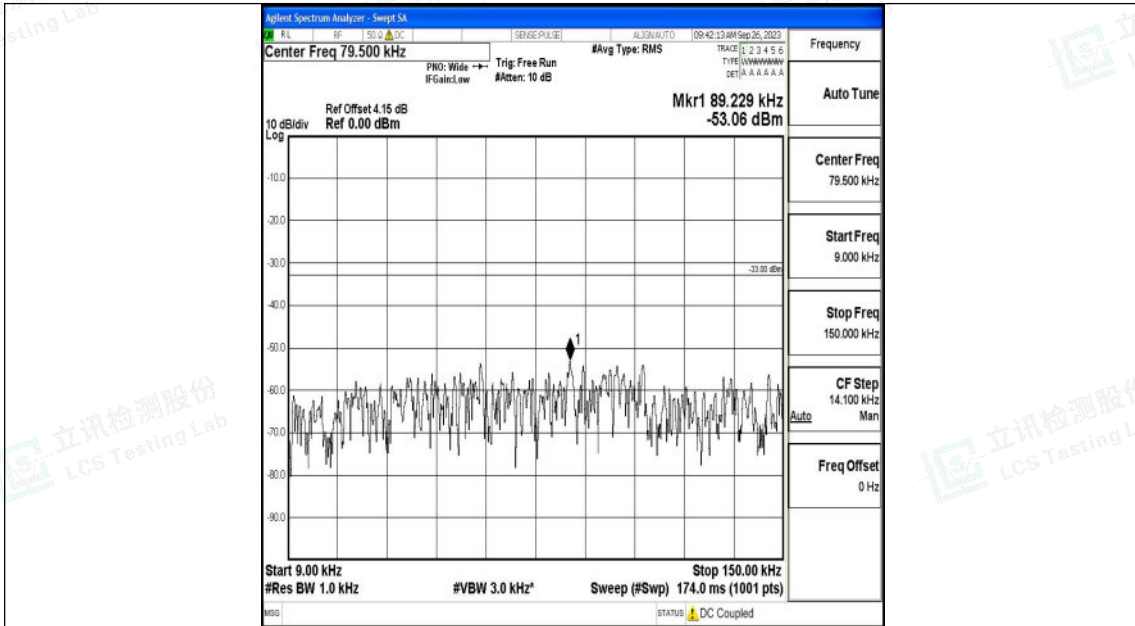

Band5_10MHz_QPSK_20450_1RB#0_0.009~0.15_0.009~0.15