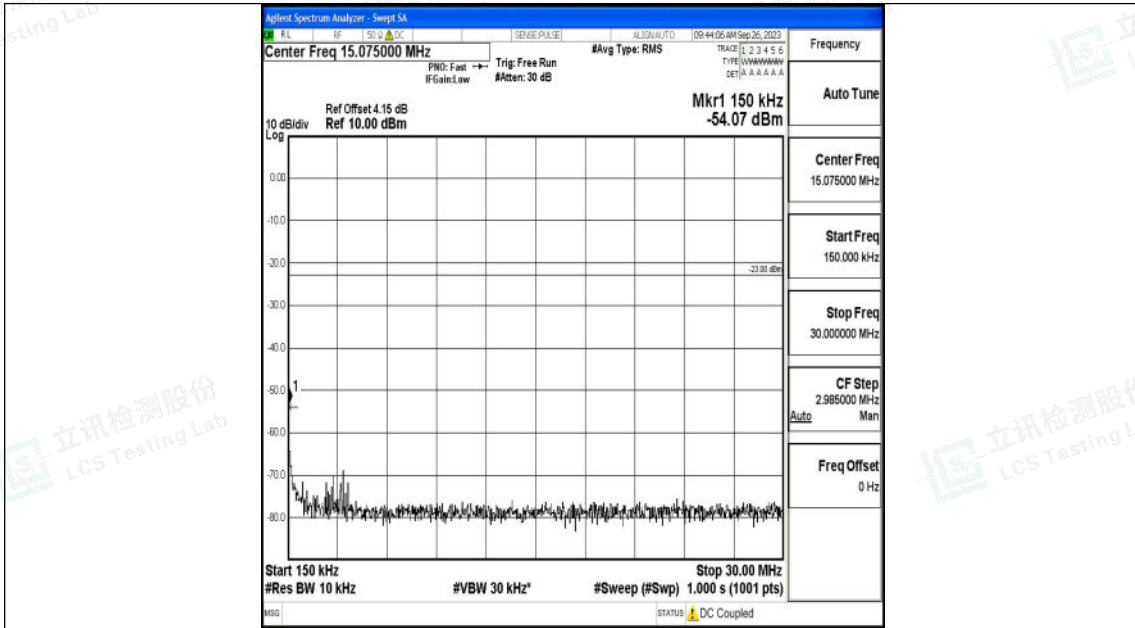

Band5_10MHz_16QAM_20525_1RB#0_0.15~30_0.15~30