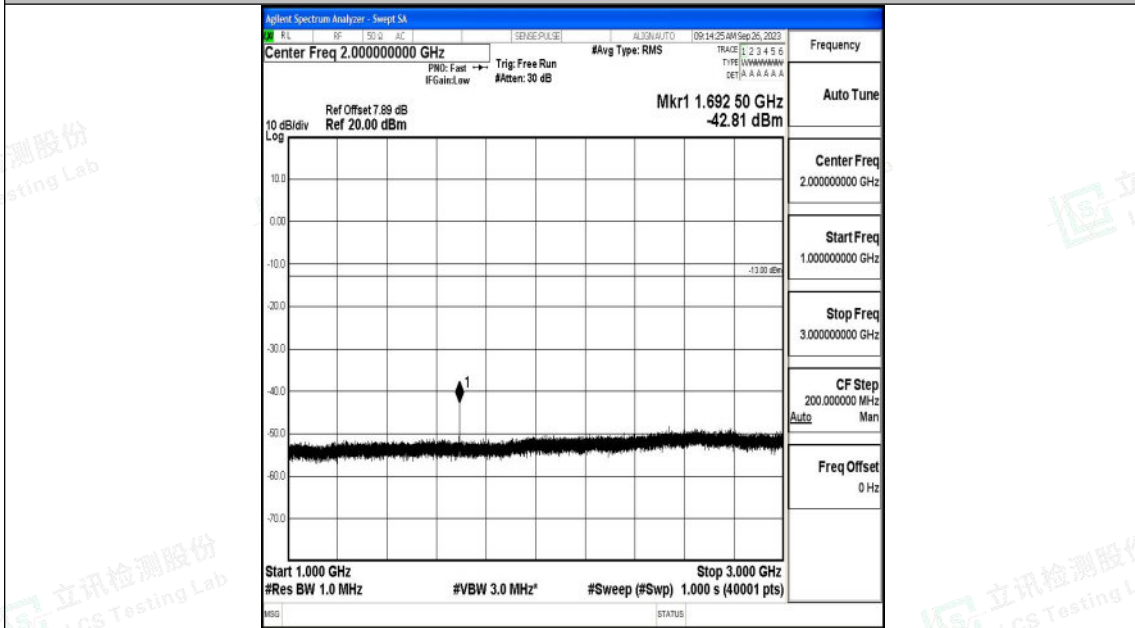

Band5_3MHz_QPSK_20635_1RB#0_1000~3000_1000~3000

Shenzhen LCS Compliance Testing Laboratory Ltd.
Add: 101, 201 Bldg A & 301 Bldg C, Juji Industrial Park Yabianxueziwei, Shajing Street,
Baoan District, Shenzhen, 518000, China
Tel: +(86) 0755-82591330 | E-mail: webmaster@lcs-cert.com | Web: www.lcs-cert.com
Scan code to check authenticity