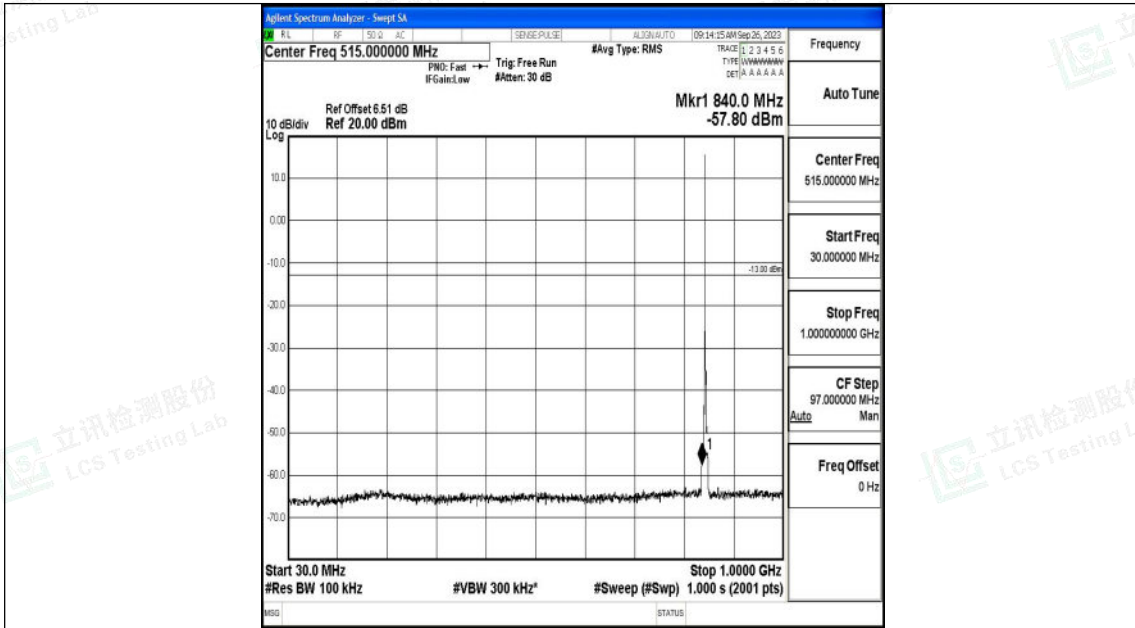

Band5_3MHz_QPSK_20635_1RB#0_30~1000_30~1000