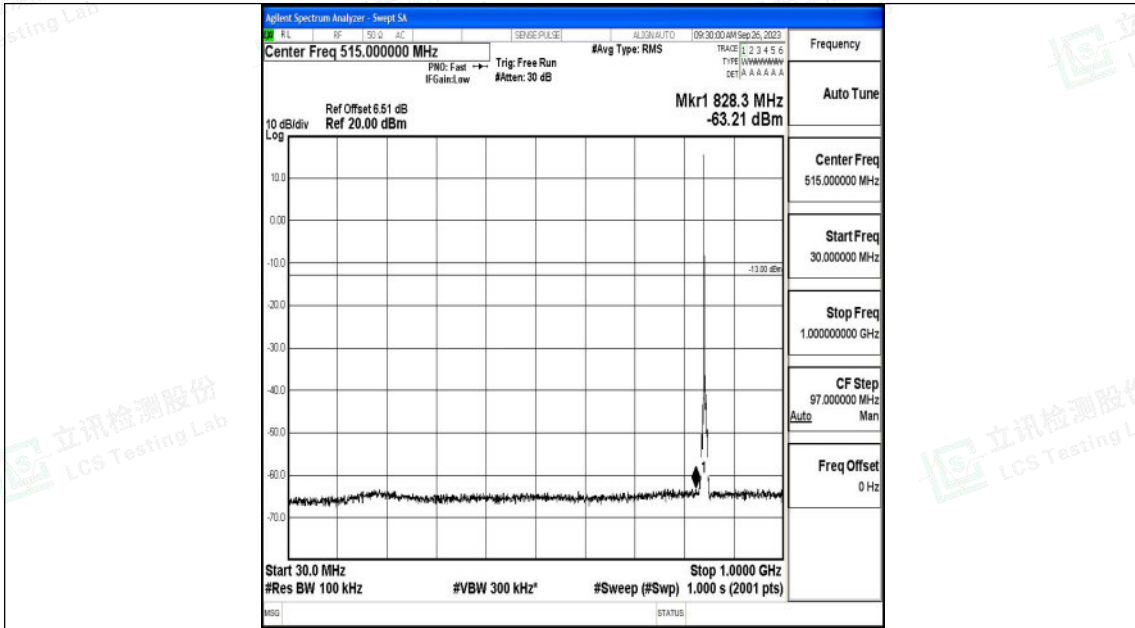

Band5_5MHz_QPSK_20625_1RB#0_30~1000_30~1000