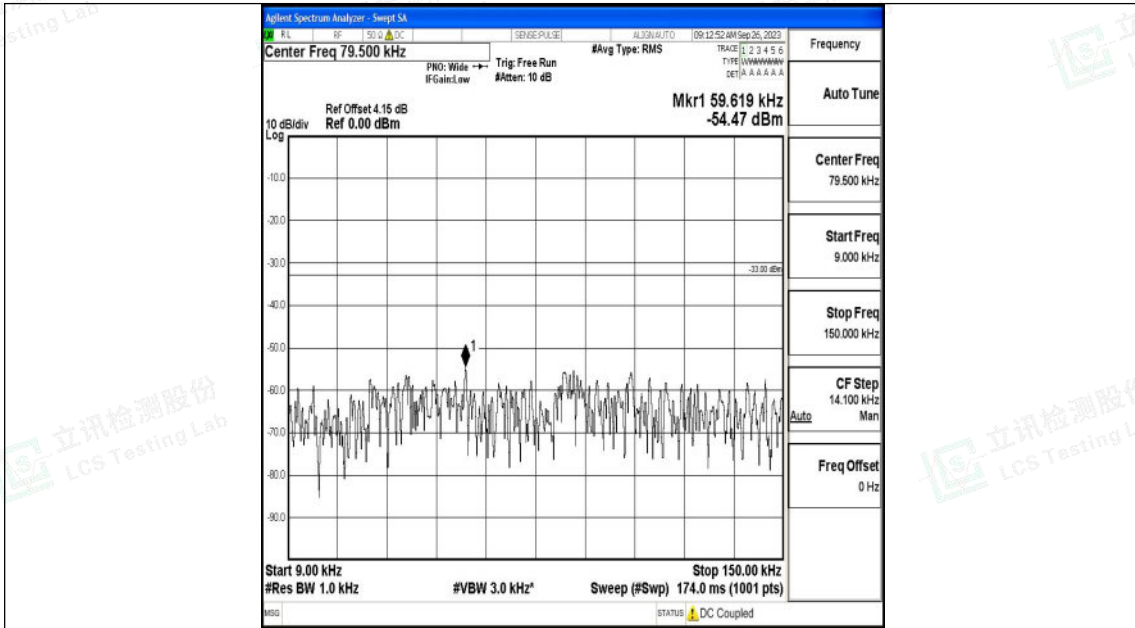

Band5_3MHz_QPSK_20525_1RB#0_0.009~0.15_0.009~0.15