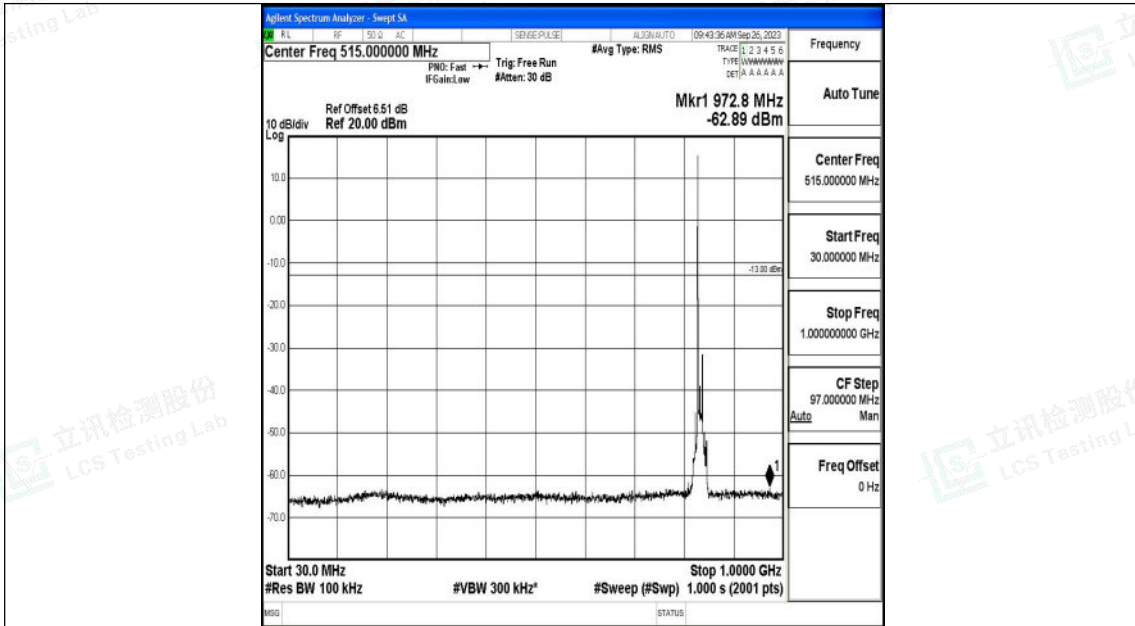

Band5_10MHz_QPSK_20525_1RB#0_30~1000_30~1000