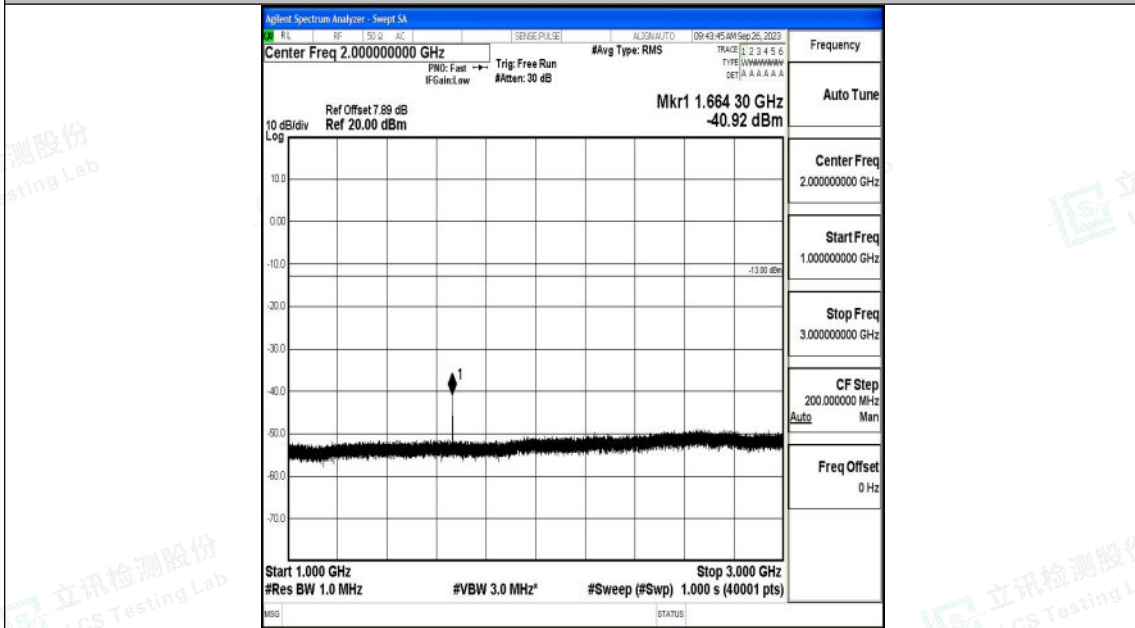

Band5_10MHz_QPSK_20525_1RB#0_1000~3000_1000~3000

Shenzhen LCS Compliance Testing Laboratory Ltd.
Add: 101, 201 Bldg A & 301 Bldg C, Juji Industrial Park Yabianxueziwei, Shajing Street,
Baoan District, Shenzhen, 518000, China
Tel: +(86) 0755-82591330 | E-mail: webmaster@lcs-cert.com | Web: www.lcs-cert.com
Scan code to check authenticity