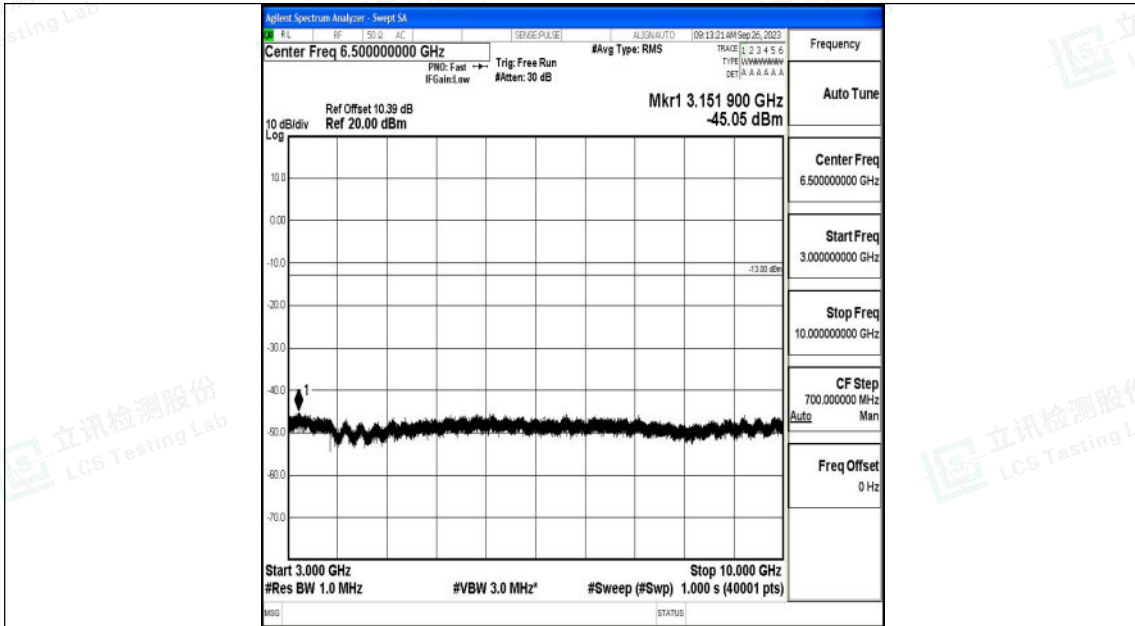

Band5_3MHz_QPSK_20525_1RB#0_3000~10000_3000~10000