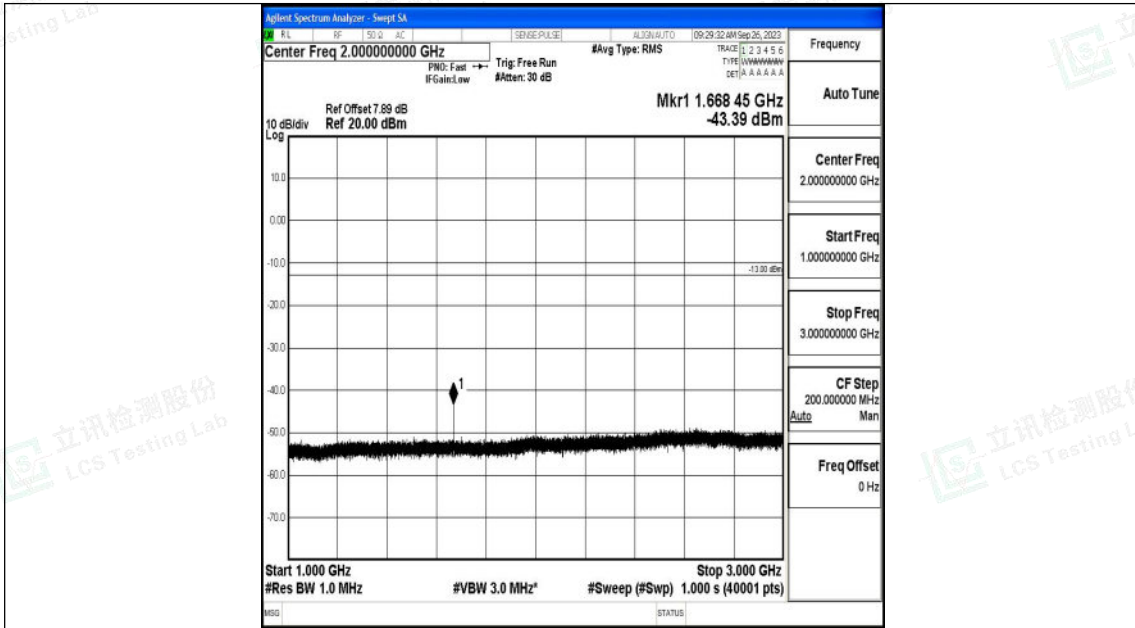

Band5_5MHz_16QAM_20525_1RB#0_1000~3000_1000~3000