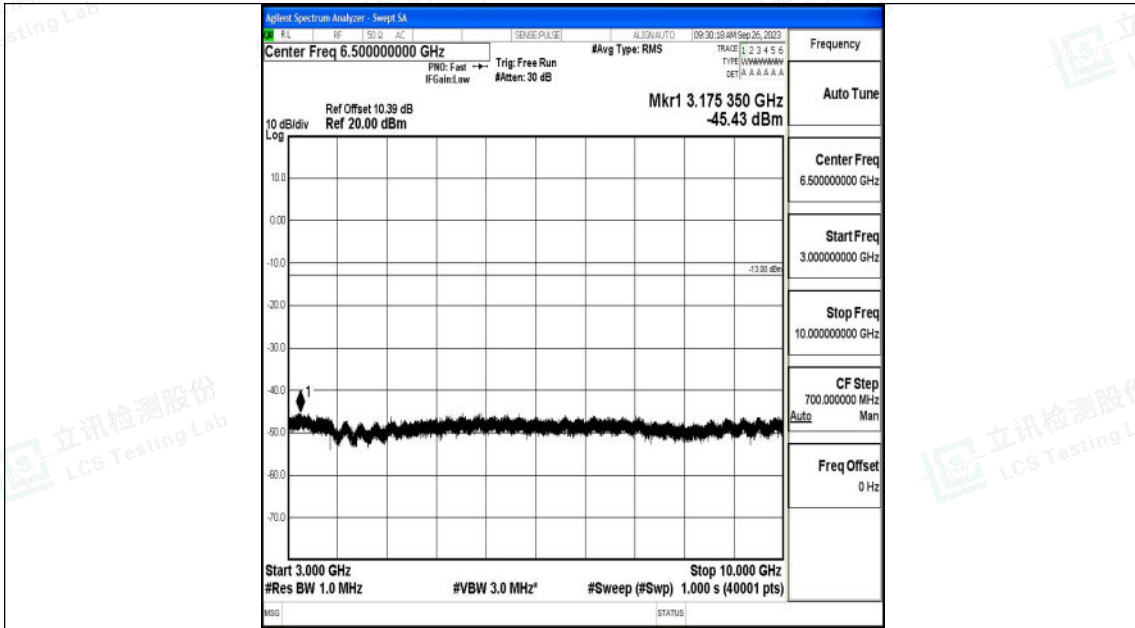

Band5_5MHz_QPSK_20625_1RB#0_3000~10000_3000~10000