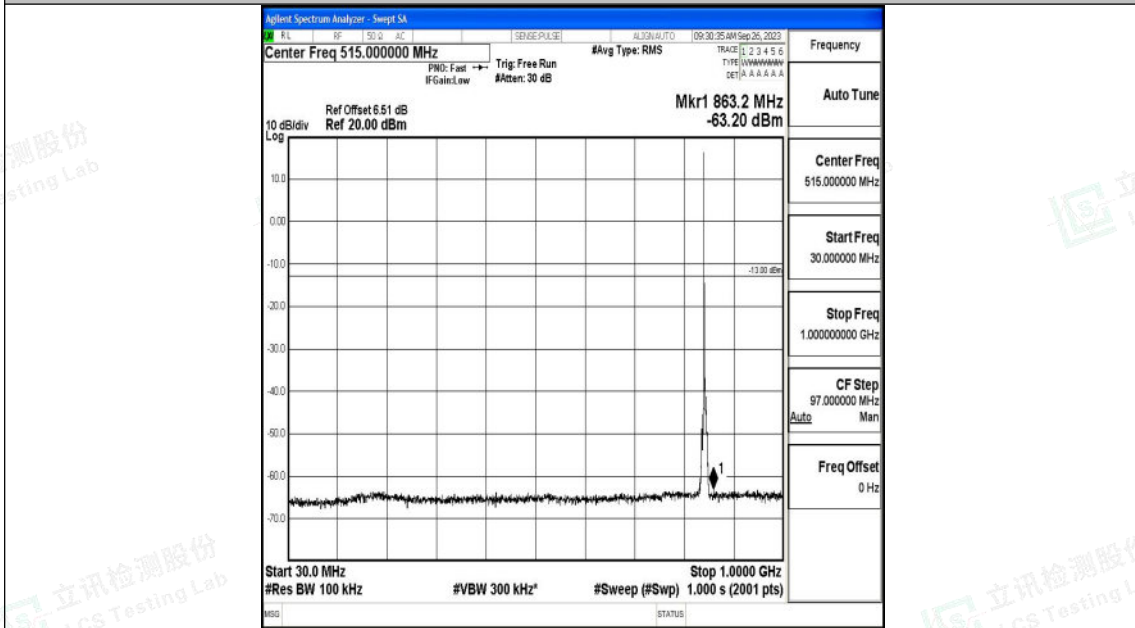

Band5_5MHz_16QAM_20625_1RB#0_30~1000_30~1000

Shenzhen LCS Compliance Testing Laboratory Ltd.
Add: 101, 201 Bldg A & 301 Bldg C, Juji Industrial Park Yabianxueziwei, Shajing Street,
Baoan District, Shenzhen, 518000, China
Tel: +(86) 0755-82591330 | E-mail: webmaster@lcs-cert.com | Web: www.lcs-cert.com
Scan code to check authenticity