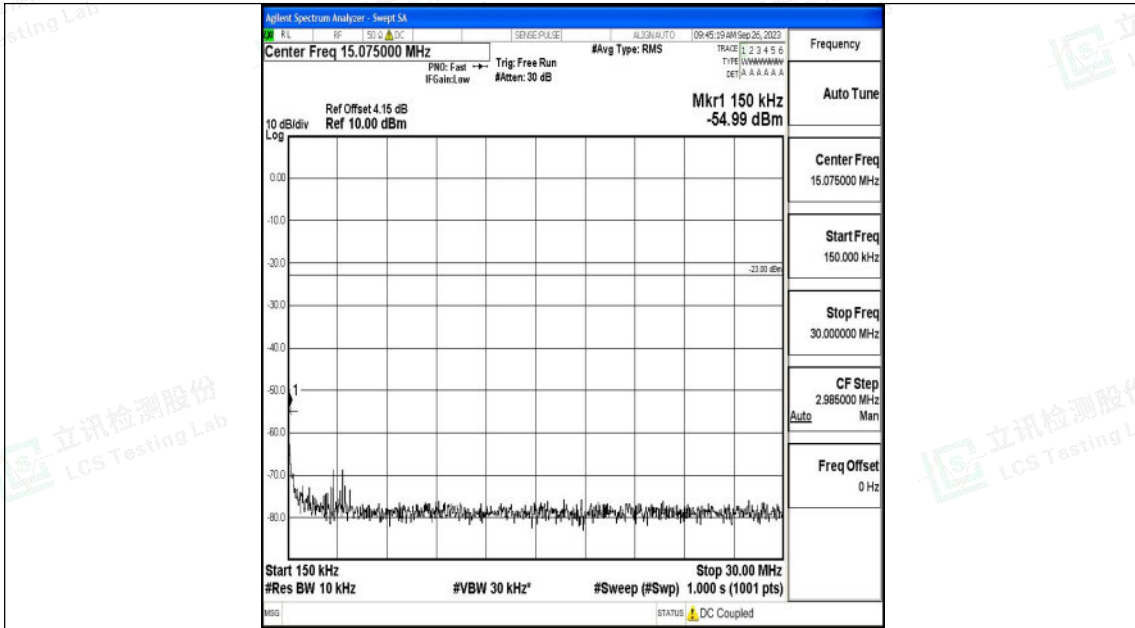

Band5_10MHz_16QAM_20600_1RB#0_0.15~30_0.15~30