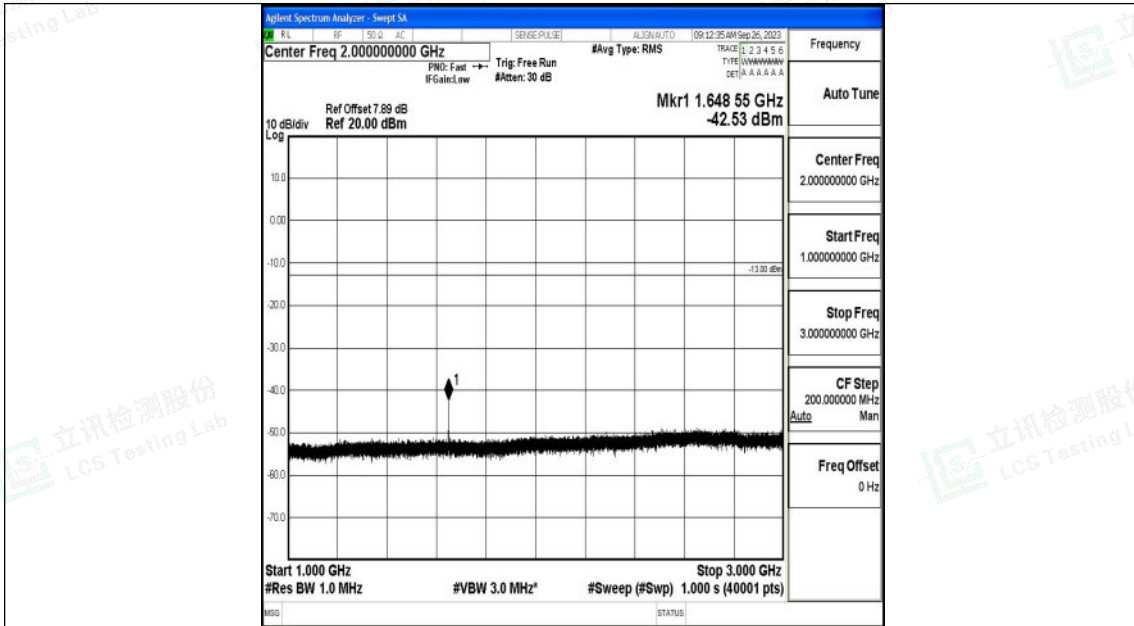

Band5_3MHz_16QAM_20415_1RB#0_1000~3000_1000~3000