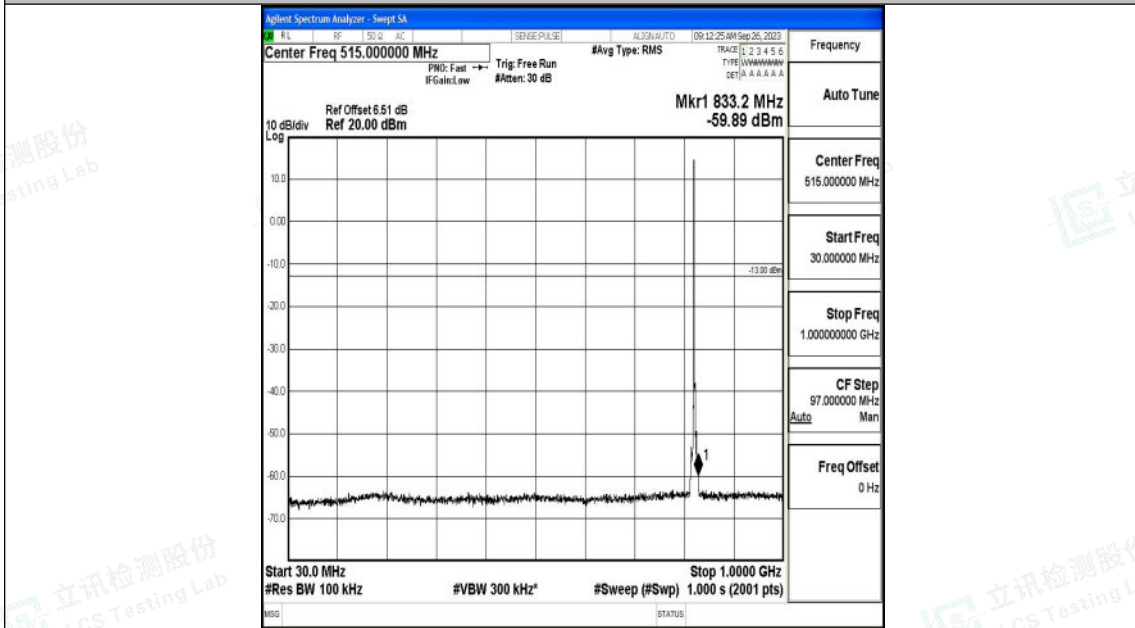

Band5_3MHz_16QAM_20415_1RB#0_30~1000_30~1000

Shenzhen LCS Compliance Testing Laboratory Ltd.
Add: 101, 201 Bldg A & 301 Bldg C, Juji Industrial Park Yabianxueziwei, Shajing Street,
Baoan District, Shenzhen, 518000, China
Tel: +(86) 0755-82591330 | E-mail: webmaster@lcs-cert.com | Web: www.lcs-cert.com
Scan code to check authenticity