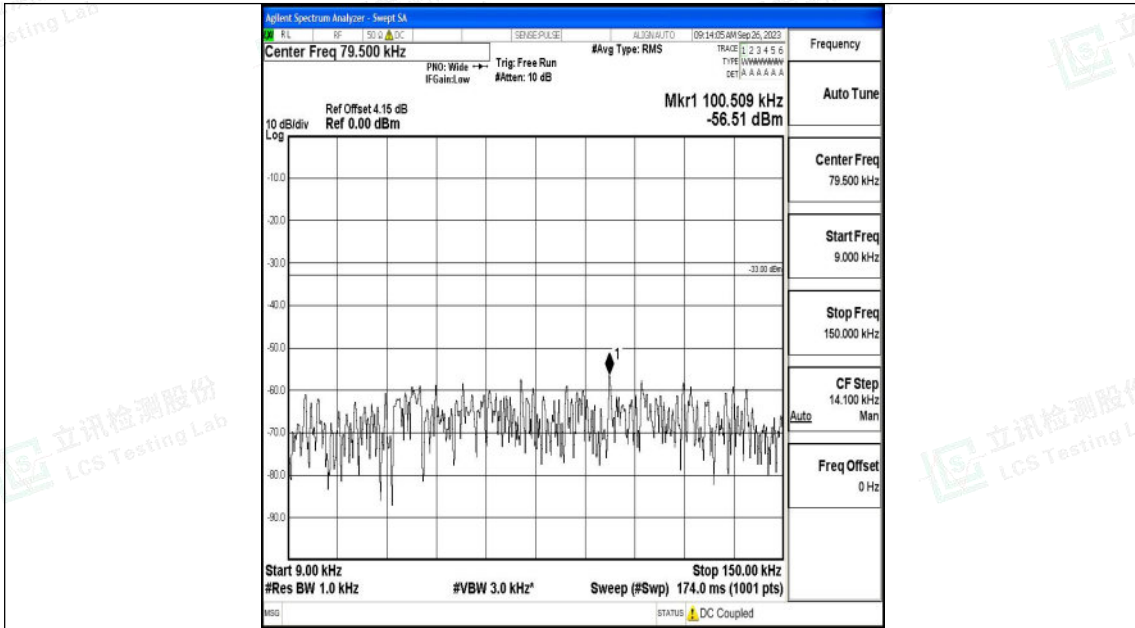

Band5_3MHz_QPSK_20635_1RB#0_0.009~0.15_0.009~0.15