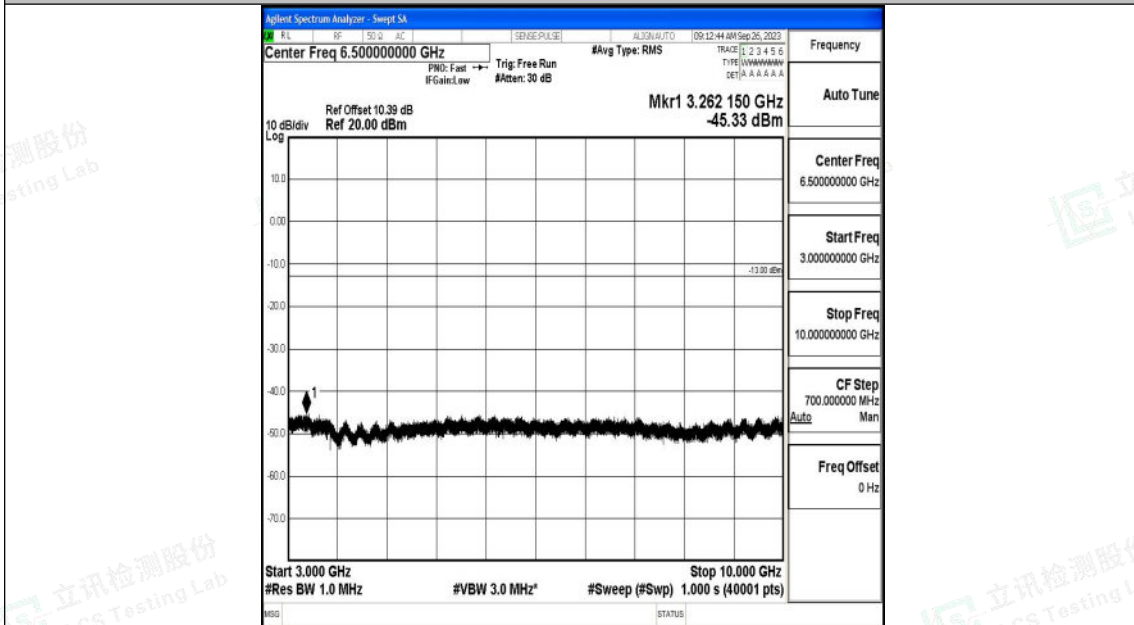

Band5_3MHz_16QAM_20415_1RB#0_3000~10000_3000~10000

Shenzhen LCS Compliance Testing Laboratory Ltd.
Add: 101, 201 Bldg A & 301 Bldg C, Juji Industrial Park Yabianxueziwei, Shajing Street,
Baoan District, Shenzhen, 518000, China
Tel: +(86) 0755-82591330 | E-mail: webmaster@lcs-cert.com | Web: www.lcs-cert.com
Scan code to check authenticity