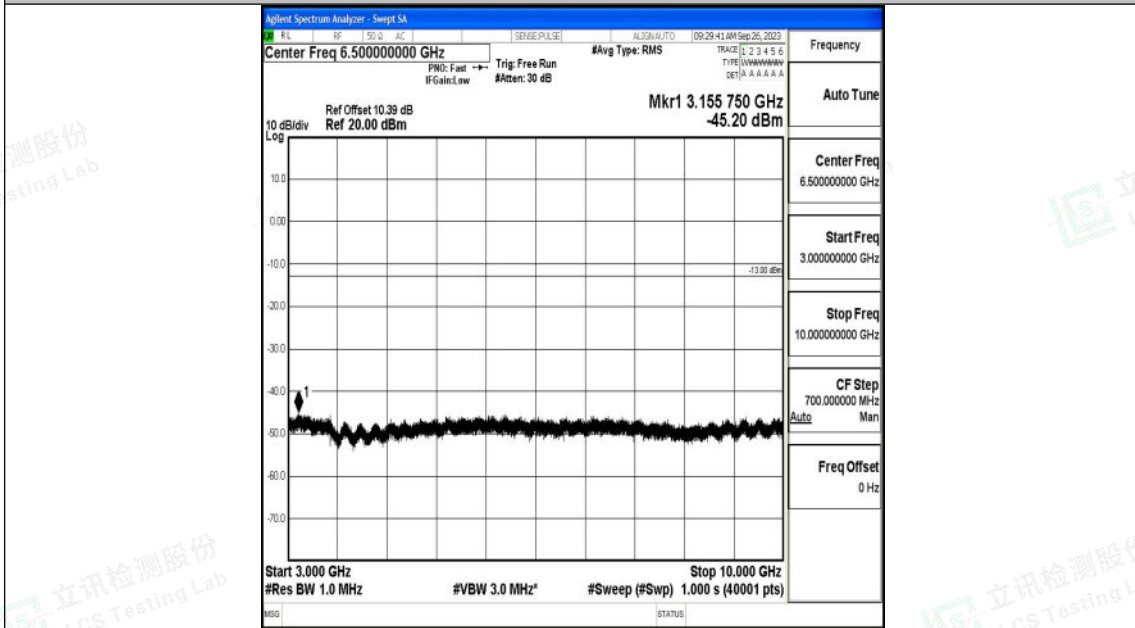

Band5_5MHz_16QAM_20525_1RB#0_0.15~30_0.15~30

Band5_5MHz_16QAM_20525_1RB#0_30~1000_30~1000

Band5_5MHz_16QAM_20525_1RB#0_1000~3000_1000~3000

Band5_5MHz_16QAM_20525_1RB#0_3000~10000_3000~10000

Shenzhen LCS Compliance Testing Laboratory Ltd.
 Add: 101, 201 Bldg A & 301 Bldg C, Juji Industrial Park Yabianxueziwei, Shajing Street,
 Baoan District, Shenzhen, 518000, China
 Tel: +(86) 0755-82591330 | E-mail: webmaster@lcs-cert.com | Web: www.lcs-cert.com
 Scan code to check authenticity