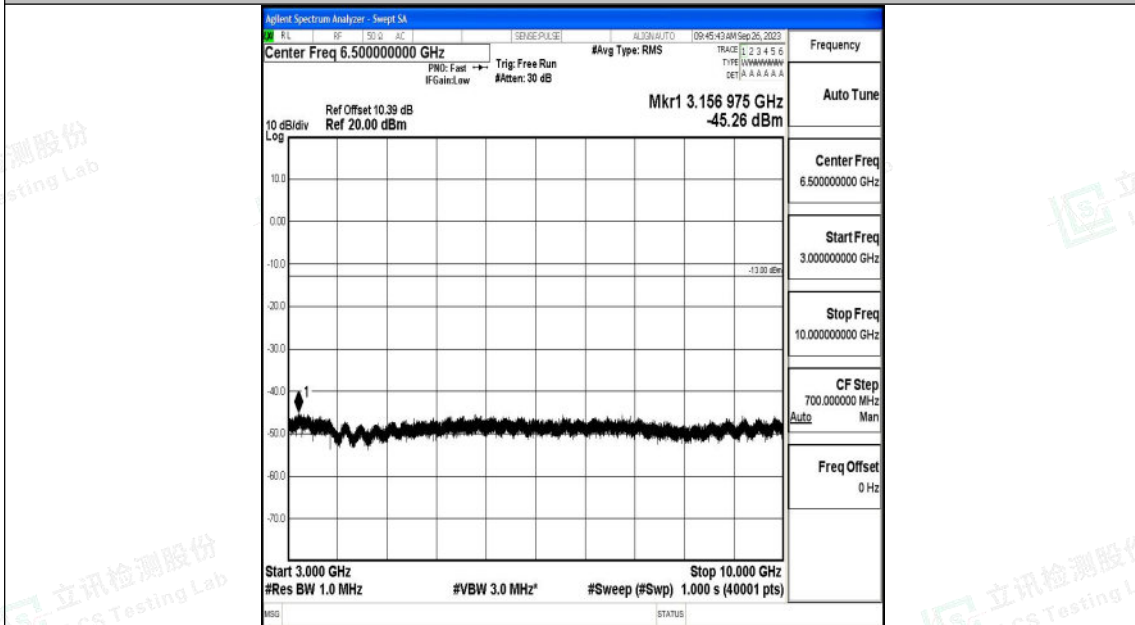

Band5_10MHz_16QAM_20600_1RB#0_3000~10000_3000~10000

Shenzhen LCS Compliance Testing Laboratory Ltd.
Add: 101, 201 Bldg A & 301 Bldg C, Juji Industrial Park Yabianxueziwei, Shajing Street,
Baoan District, Shenzhen, 518000, China
Tel: +(86) 0755-82591330 | E-mail: webmaster@lcs-cert.com | Web: www.lcs-cert.com
Scan code to check authenticity