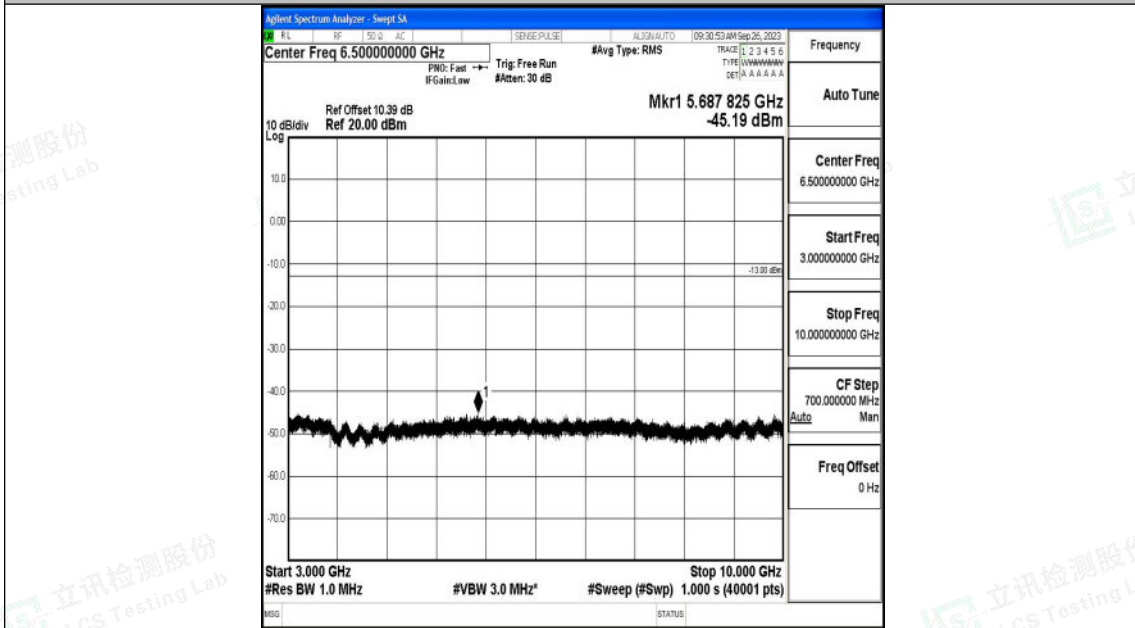

Band5_5MHz_16QAM_20625_1RB#0_3000~10000_3000~10000

Shenzhen LCS Compliance Testing Laboratory Ltd.
Add: 101, 201 Bldg A & 301 Bldg C, Juji Industrial Park Yabianxueziwei, Shajing Street,
Baoan District, Shenzhen, 518000, China
Tel: +(86) 0755-82591330 | E-mail: webmaster@lcs-cert.com | Web: www.lcs-cert.com
Scan code to check authenticity