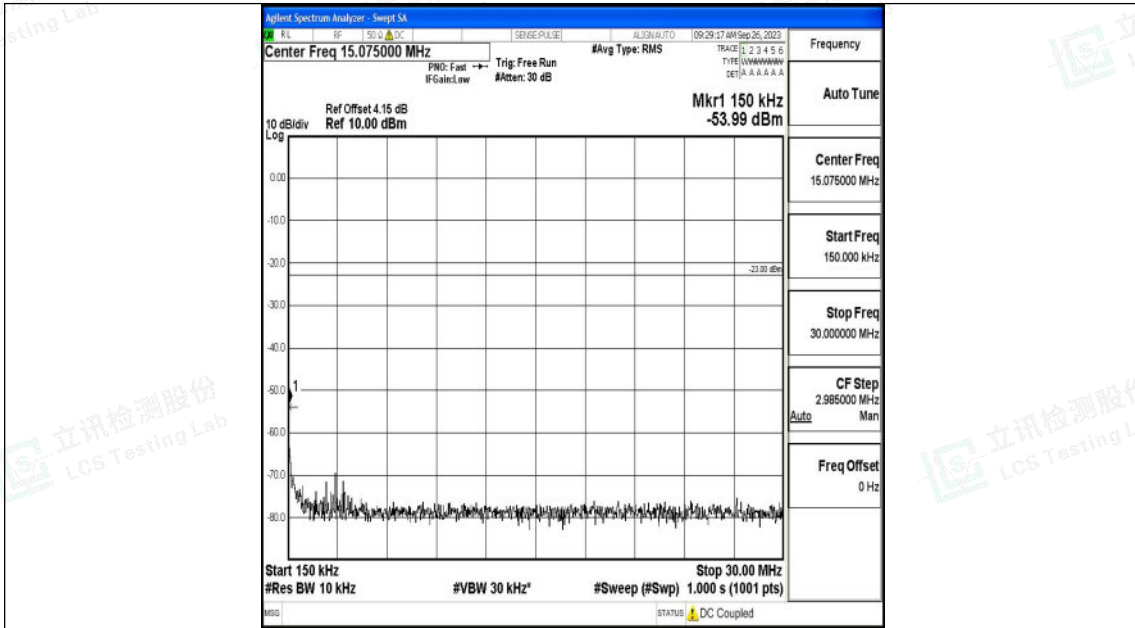

Band5_5MHz_16QAM_20525_1RB#0_0.15~30_0.15~30