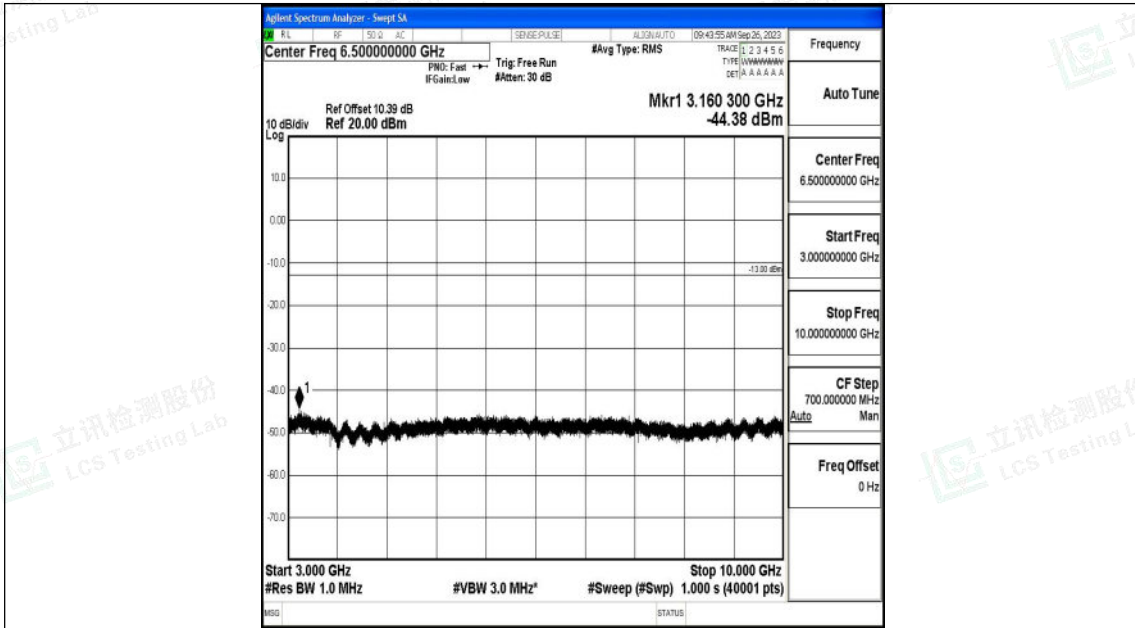

Band5_10MHz_QPSK_20525_1RB#0_3000~10000_3000~10000