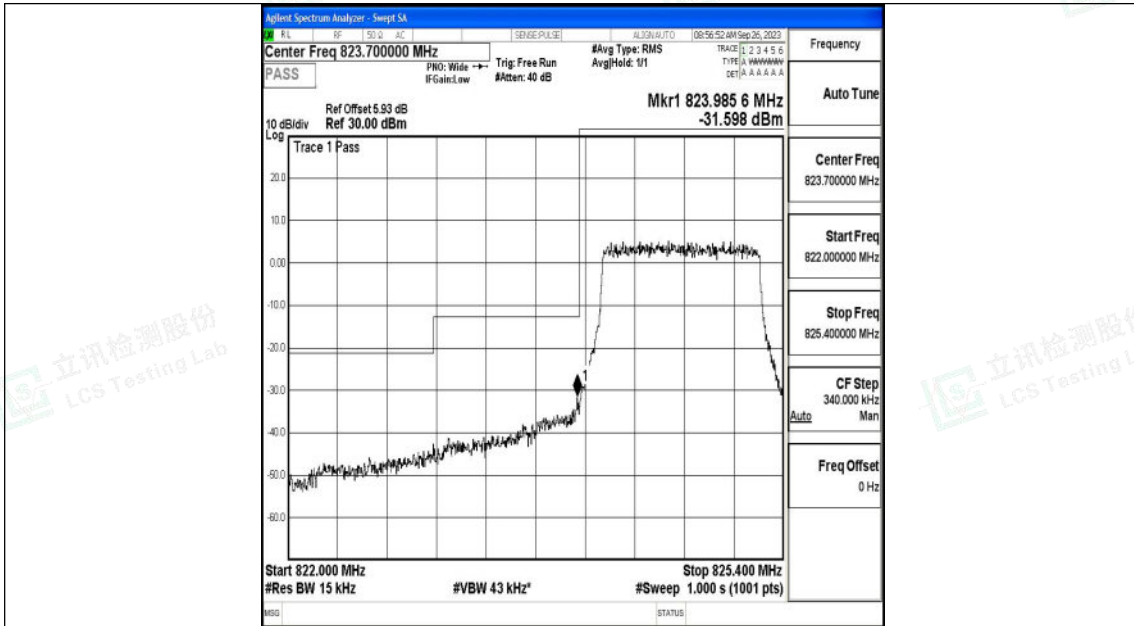

Test Graphs