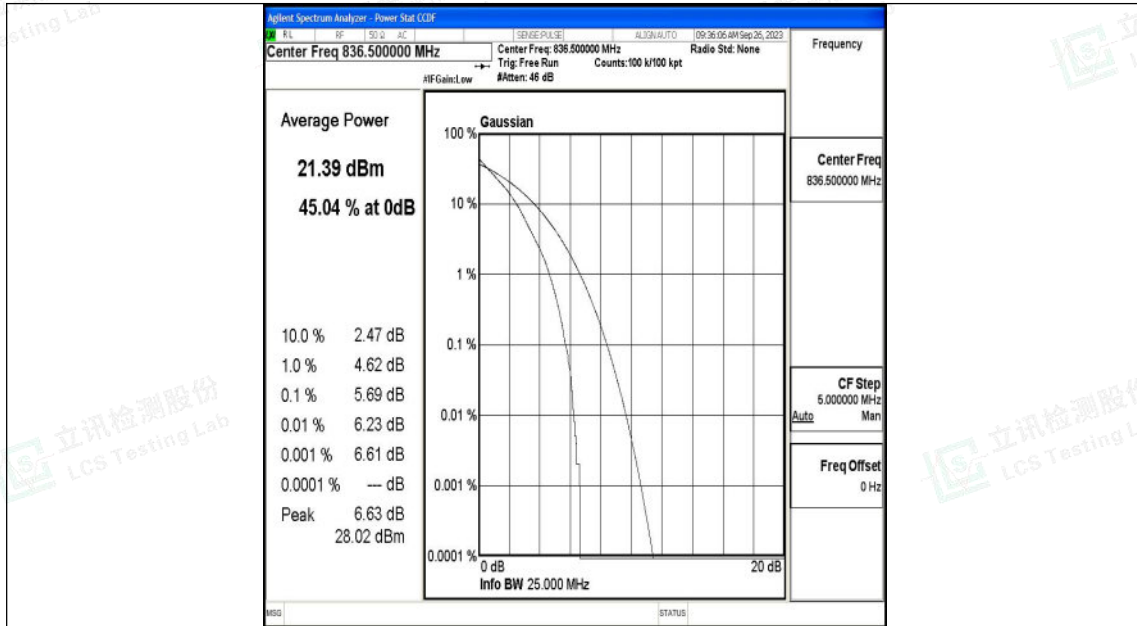

5MHz-20525

5MHz-20525