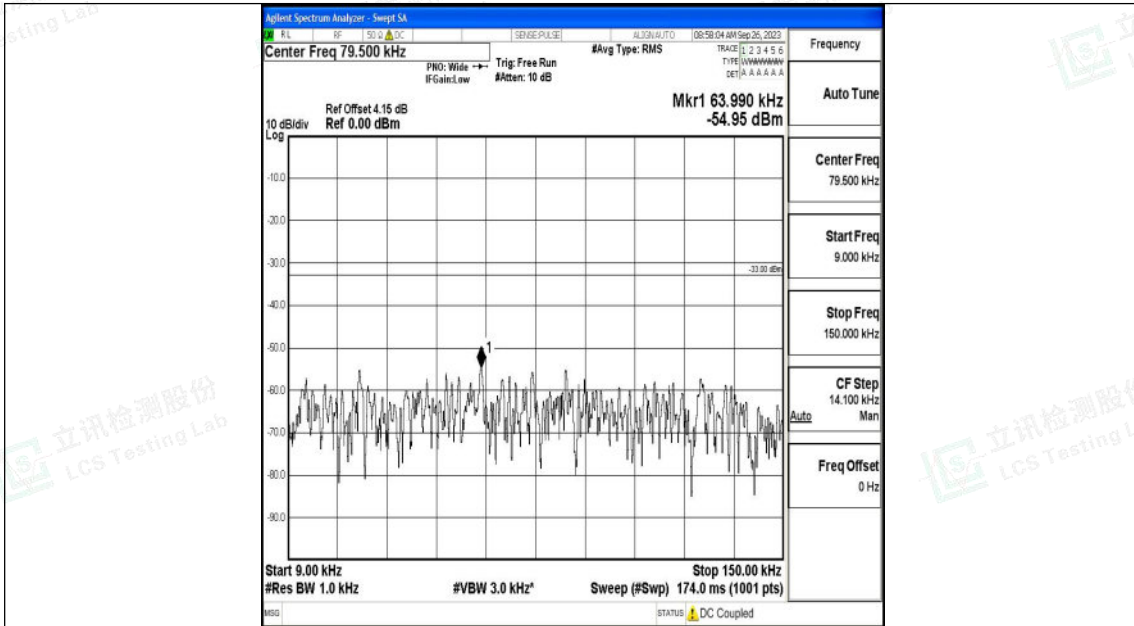

Shenzhen LCS Compliance Testing Laboratory Ltd.
Add: 101, 201 Bldg A & 301 Bldg C, Juji Industrial Park Yabianxueziwei, Shajing Street,
Baoan District, Shenzhen, 518000, China
Tel: +(86) 0755-82591330 | E-mail: webmaster@lcs-cert.com | Web: www.lcs-cert.com
Scan code to check authenticity