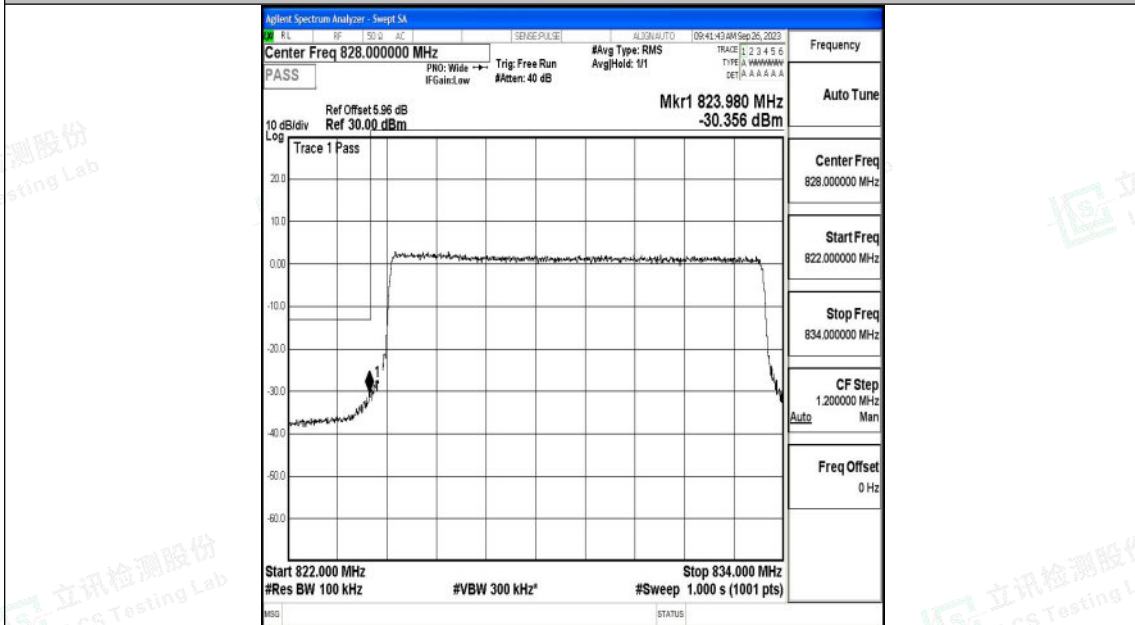

Band5_10MHz_QPSK_20450_50RB#0

Shenzhen LCS Compliance Testing Laboratory Ltd.
Add: 101, 201 Bldg A & 301 Bldg C, Juji Industrial Park Yabianxueziwei, Shajing Street,
Baoan District, Shenzhen, 518000, China
Tel: +(86) 0755-82591330 | E-mail: webmaster@lcs-cert.com | Web: www.lcs-cert.com
Scan code to check authenticity