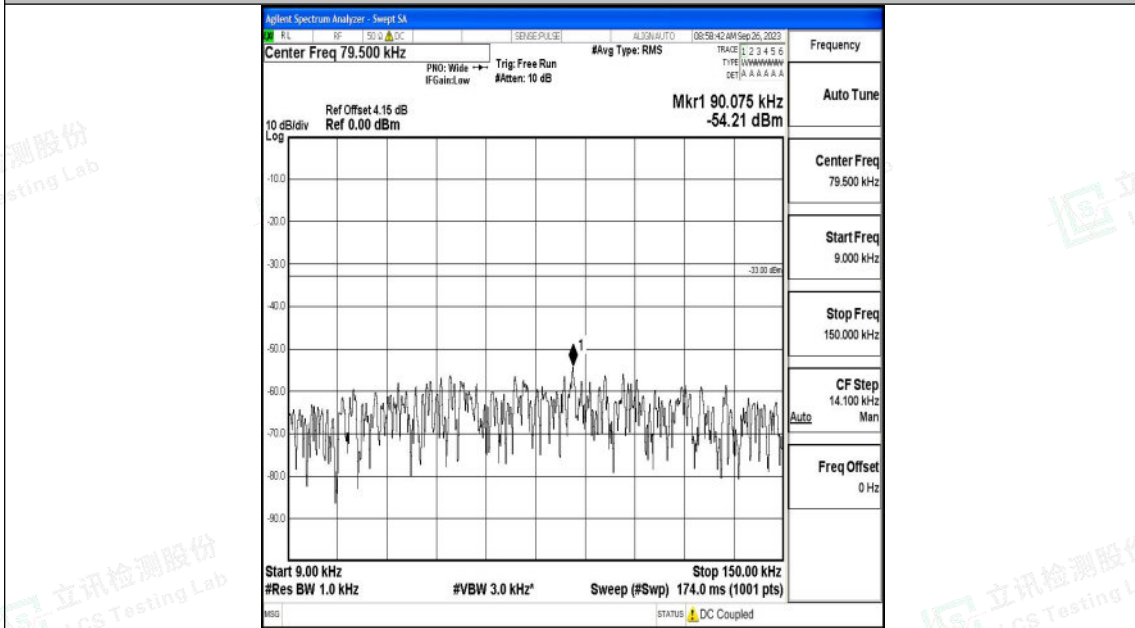

Band5_1.4MHz_16QAM_20407_1RB#0_3000~10000_3000~10000

Shenzhen LCS Compliance Testing Laboratory Ltd.
Add: 101, 201 Bldg A & 301 Bldg C, Juji Industrial Park Yabianxueziwei, Shajing Street,
Baoan District, Shenzhen, 518000, China
Tel: +(86) 0755-82591330 | E-mail: webmaster@lcs-cert.com | Web: www.lcs-cert.com
Scan code to check authenticity