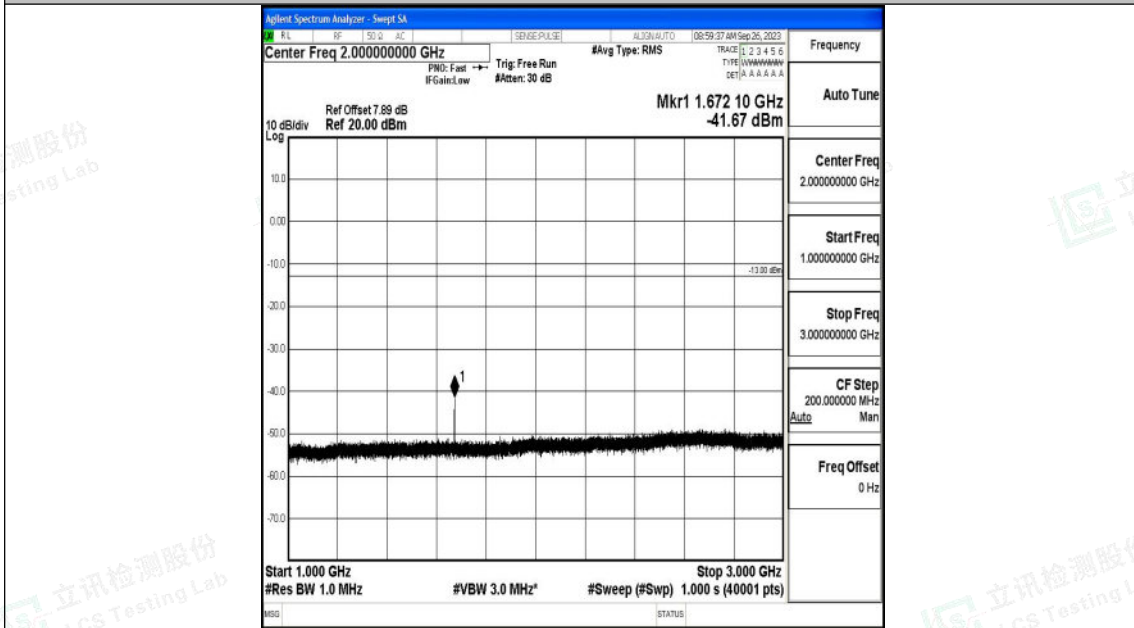

Band5_1.4MHz_16QAM_20525_1RB#0_30~1000_30~1000

Shenzhen LCS Compliance Testing Laboratory Ltd.
Add: 101, 201 Bldg A & 301 Bldg C, Juji Industrial Park Yabianxueziwei, Shajing Street,
Baoan District, Shenzhen, 518000, China
Tel: +(86) 0755-82591330 | E-mail: webmaster@lcs-cert.com | Web: www.lcs-cert.com
Scan code to check authenticity