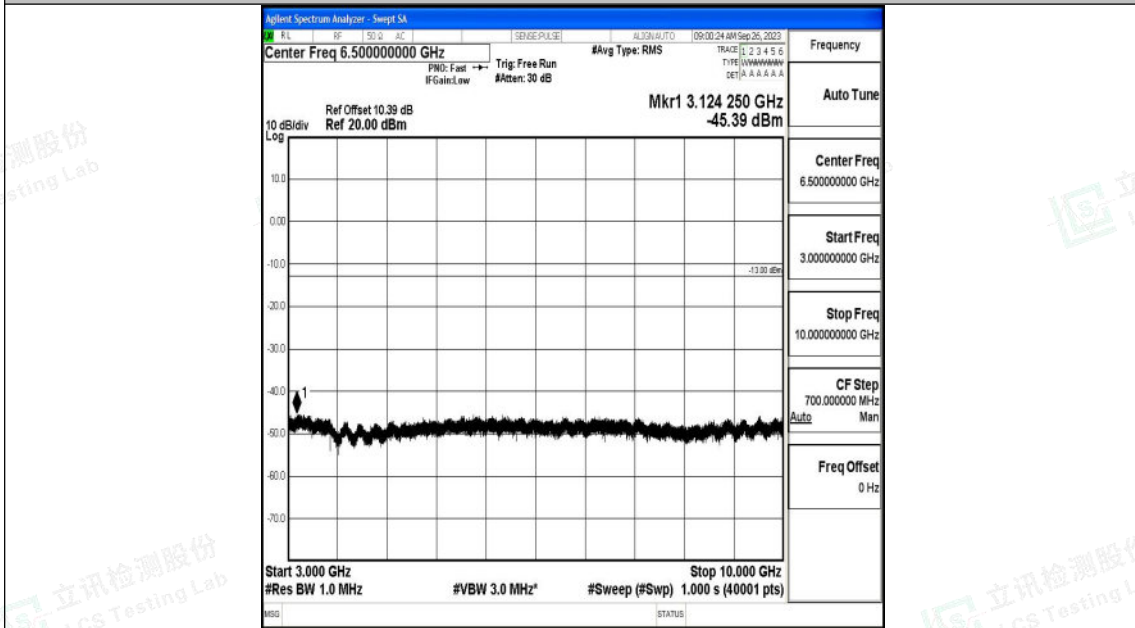

Band5_1.4MHz_QPSK_20643_1RB#0_1000~3000_1000~3000

Shenzhen LCS Compliance Testing Laboratory Ltd.
Add: 101, 201 Bldg A & 301 Bldg C, Juji Industrial Park Yabianxueziwei, Shajing Street,
Baoan District, Shenzhen, 518000, China
Tel: +(86) 0755-82591330 | E-mail: webmaster@lcs-cert.com | Web: www.lcs-cert.com
Scan code to check authenticity