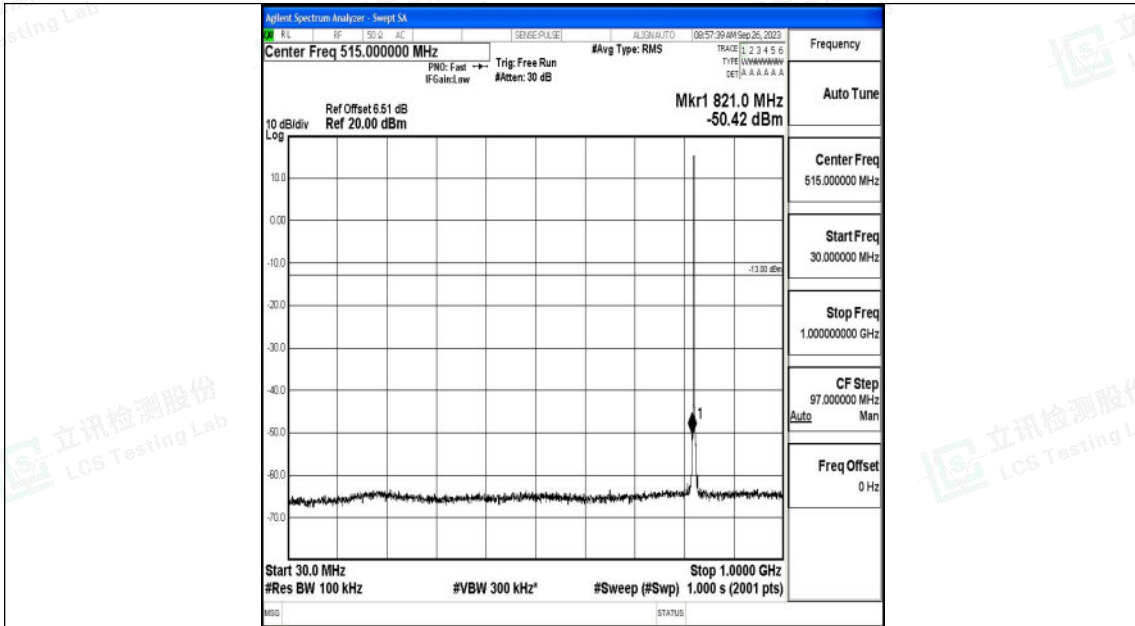

### Test Graphs

Band5\_1.4MHz\_QPSK\_20407\_1RB#0\_0.009~0.15\_0.009~0.15

Band5\_1.4MHz\_QPSK\_20407\_1RB#0\_0.15~30\_0.15~30

Shenzhen LCS Compliance Testing Laboratory Ltd.  
 Add: 101, 201 Bldg A & 301 Bldg C, Juji Industrial Park Yabianxueziwei, Shajing Street,  
 Baoan District, Shenzhen, 518000, China  
 Tel: +(86) 0755-82591330 | E-mail: webmaster@lcs-cert.com | Web: www.lcs-cert.com  
 Scan code to check authenticity