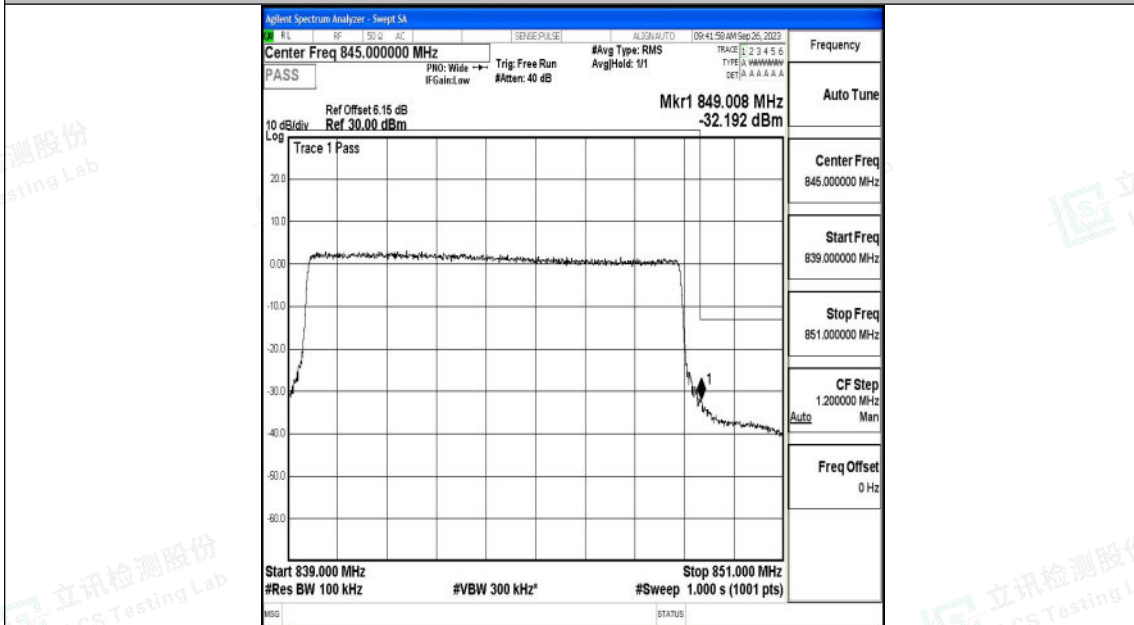

Band5_10MHz_QPSK_20600_50RB#0

Band5_10MHz_16QAM_20600_50RB#0

Shenzhen LCS Compliance Testing Laboratory Ltd.
Add: 101, 201 Bldg A & 301 Bldg C, Juji Industrial Park Yabianxueziwei, Shajing Street,
Baoan District, Shenzhen, 518000, China
Tel: +(86) 0755-82591330 | E-mail: webmaster@lcs-cert.com | Web: www.lcs-cert.com
Scan code to check authenticity