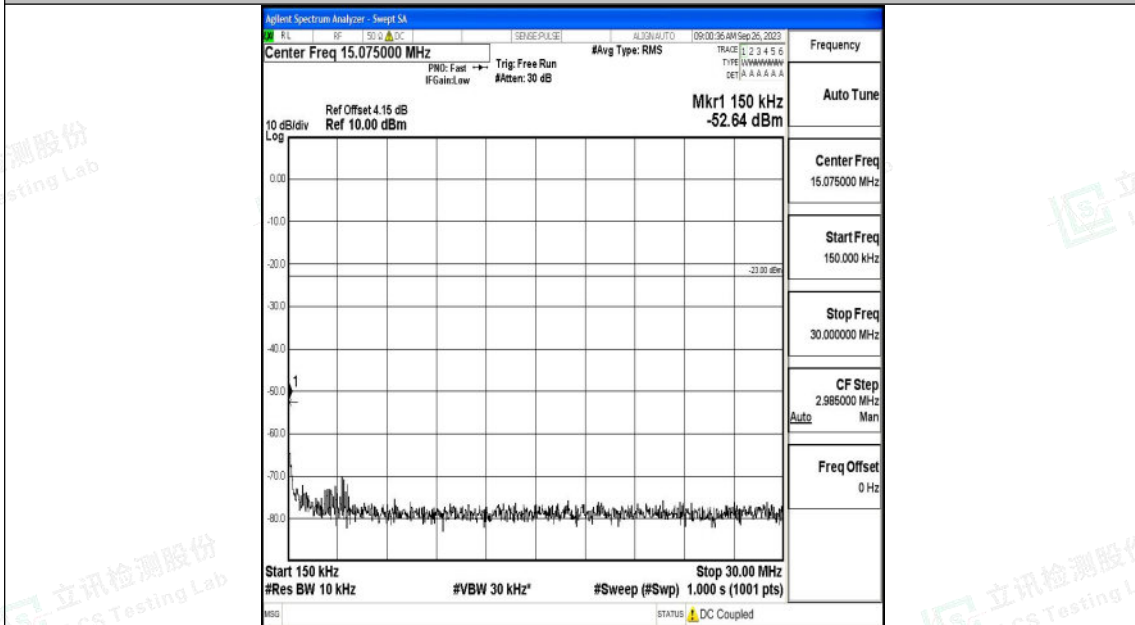

Band5_1.4MHz_16QAM_20643_1RB#0_0.009~0.15_0.009~0.15

Shenzhen LCS Compliance Testing Laboratory Ltd.
Add: 101, 201 Bldg A & 301 Bldg C, Juji Industrial Park Yabianxueziwei, Shajing Street,
Baoan District, Shenzhen, 518000, China
Tel: +(86) 0755-82591330 | E-mail: webmaster@lcs-cert.com | Web: www.lcs-cert.com
Scan code to check authenticity