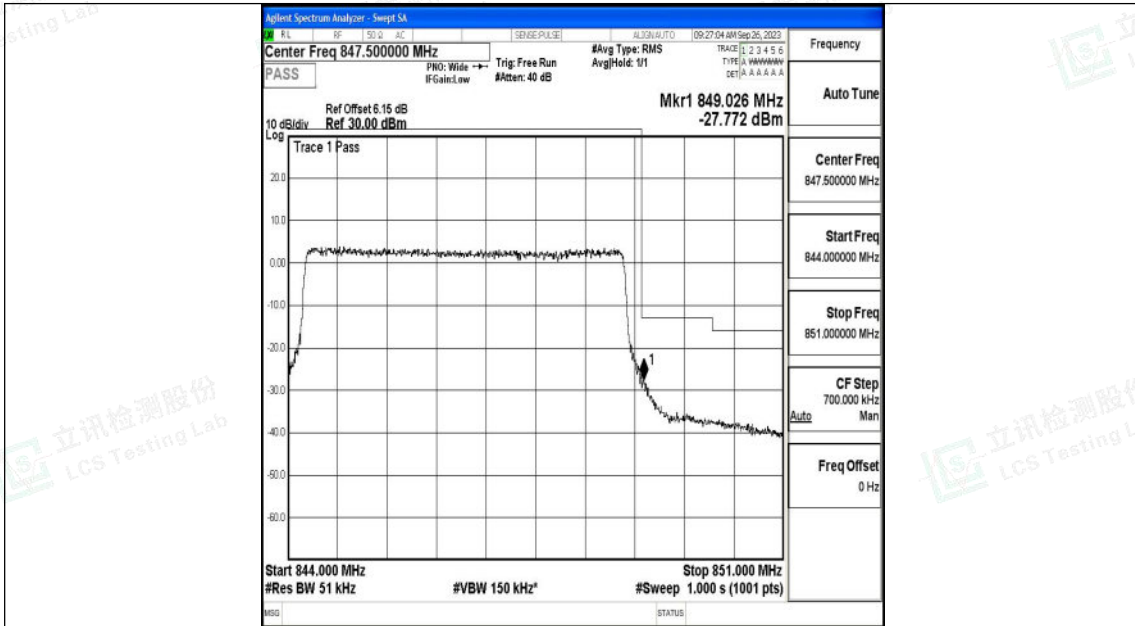

Band5\_5MHz\_QPSK\_20425\_25RB#0

Band5\_5MHz\_16QAM\_20425\_25RB#0

Shenzhen LCS Compliance Testing Laboratory Ltd.  
 Add: 101, 201 Bldg A & 301 Bldg C, Juji Industrial Park Yabianxueziwei, Shajing Street,  
 Baoan District, Shenzhen, 518000, China  
 Tel: +(86) 0755-82591330 | E-mail: webmaster@lcs-cert.com | Web: www.lcs-cert.com  
 Scan code to check authenticity