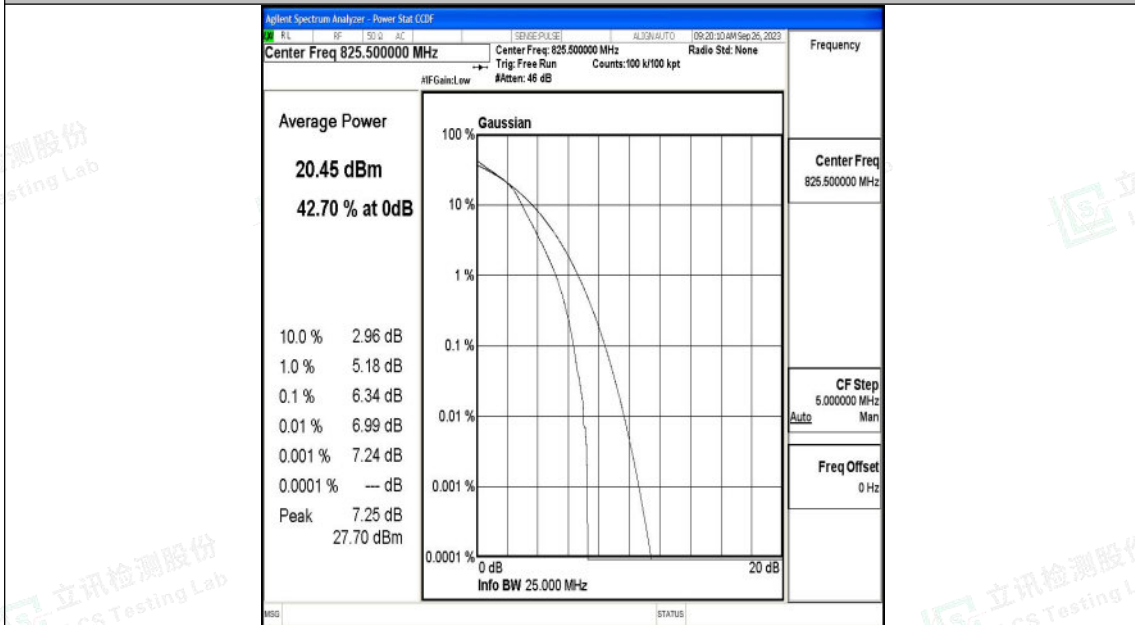

3MHz-20415