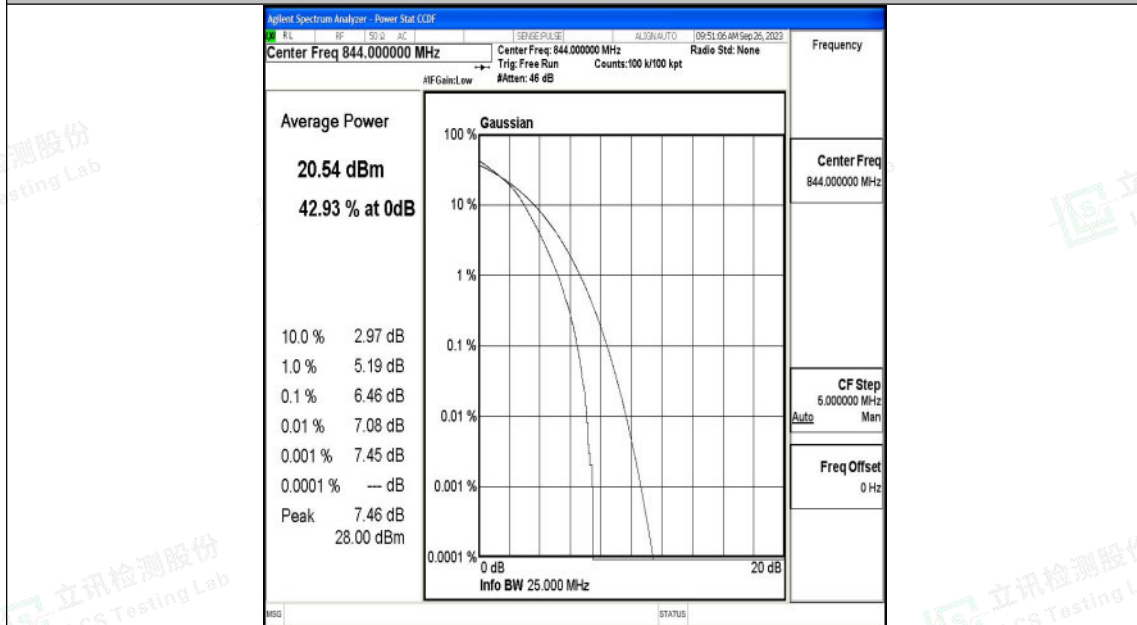

10MHz-20600