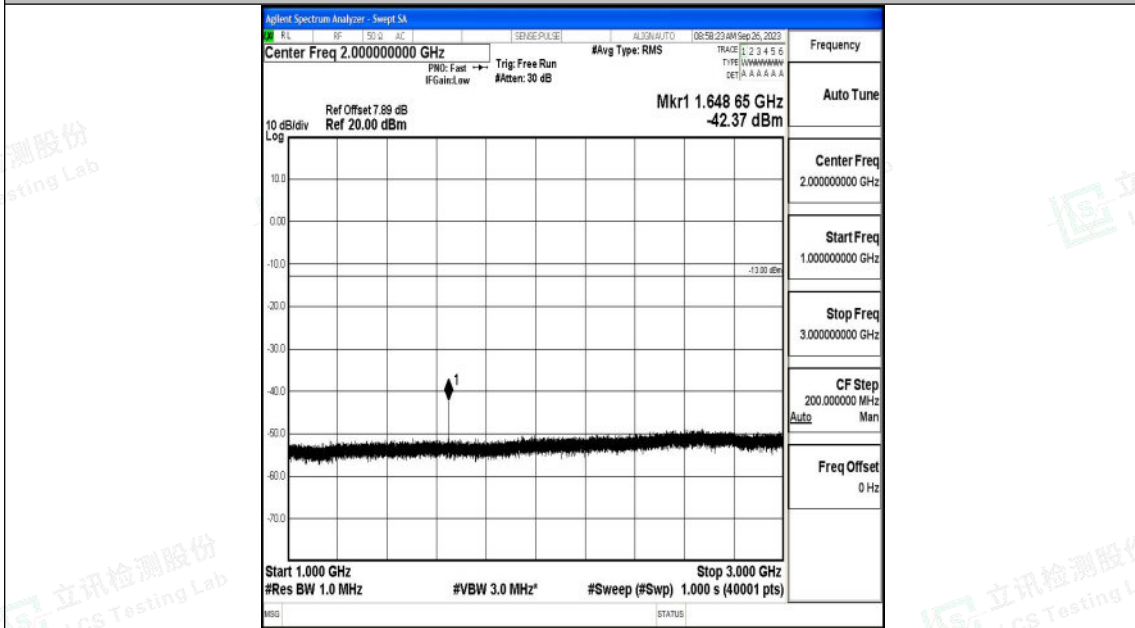

Band5_1.4MHz_16QAM_20407_1RB#0_30~1000_30~1000

Shenzhen LCS Compliance Testing Laboratory Ltd.
Add: 101, 201 Bldg A & 301 Bldg C, Juji Industrial Park Yabianxueziwei, Shajing Street,
Baoan District, Shenzhen, 518000, China
Tel: +(86) 0755-82591330 | E-mail: webmaster@lcs-cert.com | Web: www.lcs-cert.com
Scan code to check authenticity