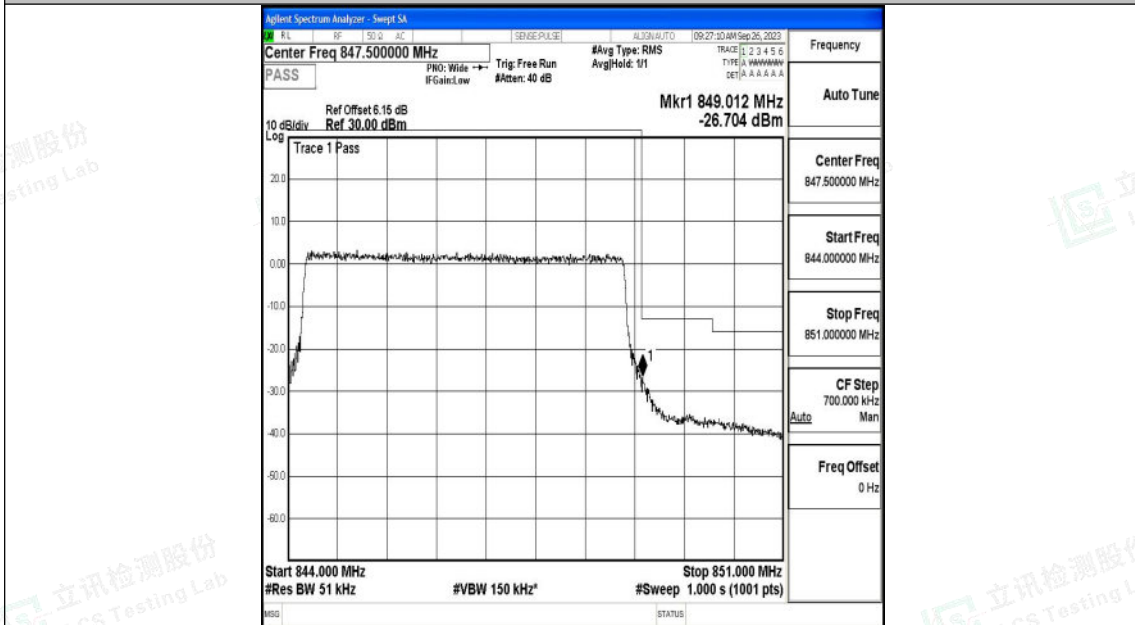

Band5_5MHz_QPSK_20625_25RB#0

Shenzhen LCS Compliance Testing Laboratory Ltd.
Add: 101, 201 Bldg A & 301 Bldg C, Juji Industrial Park Yabianxueziwei, Shajing Street,
Baoan District, Shenzhen, 518000, China
Tel: +(86) 0755-82591330 | E-mail: webmaster@lcs-cert.com | Web: www.lcs-cert.com
Scan code to check authenticity