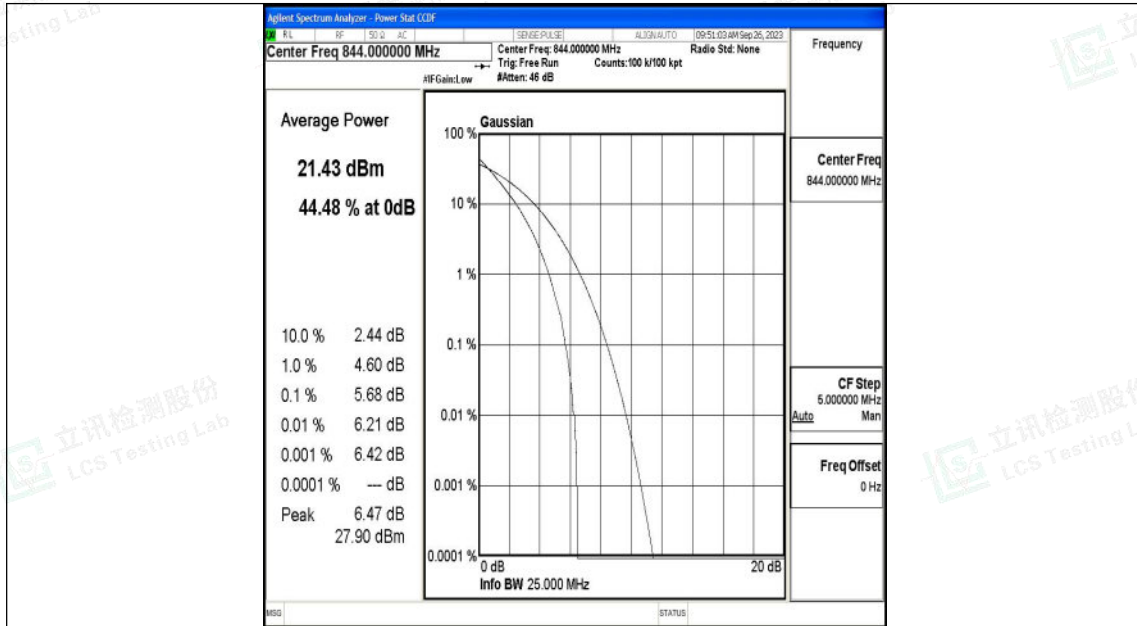

10MHz-20600

10MHz-20600