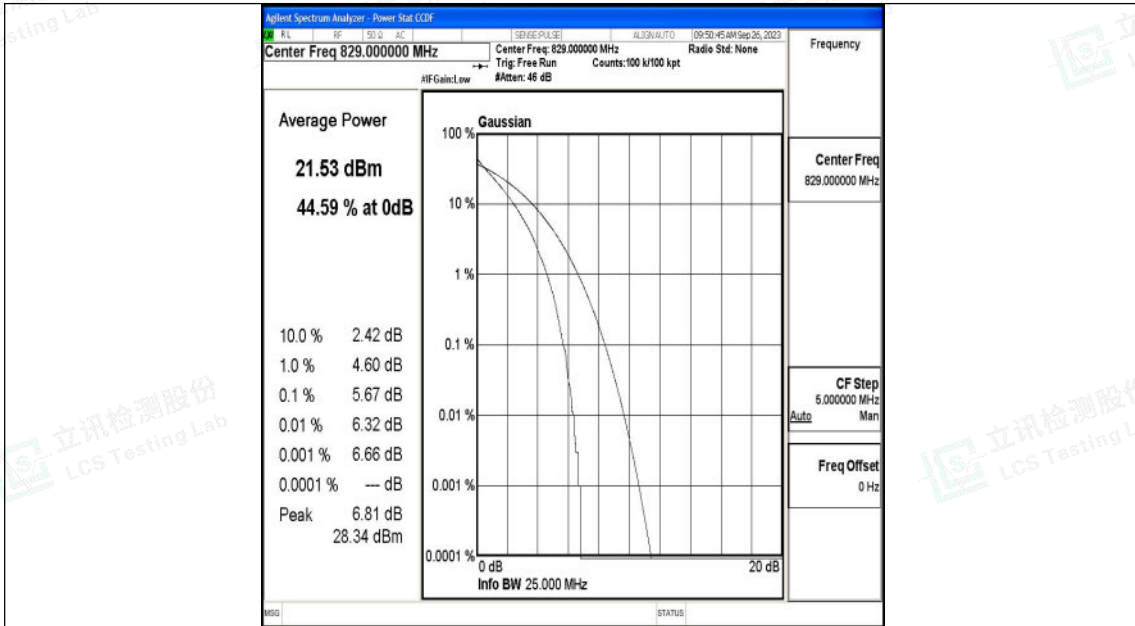

10MHz-20450

10MHz-20450