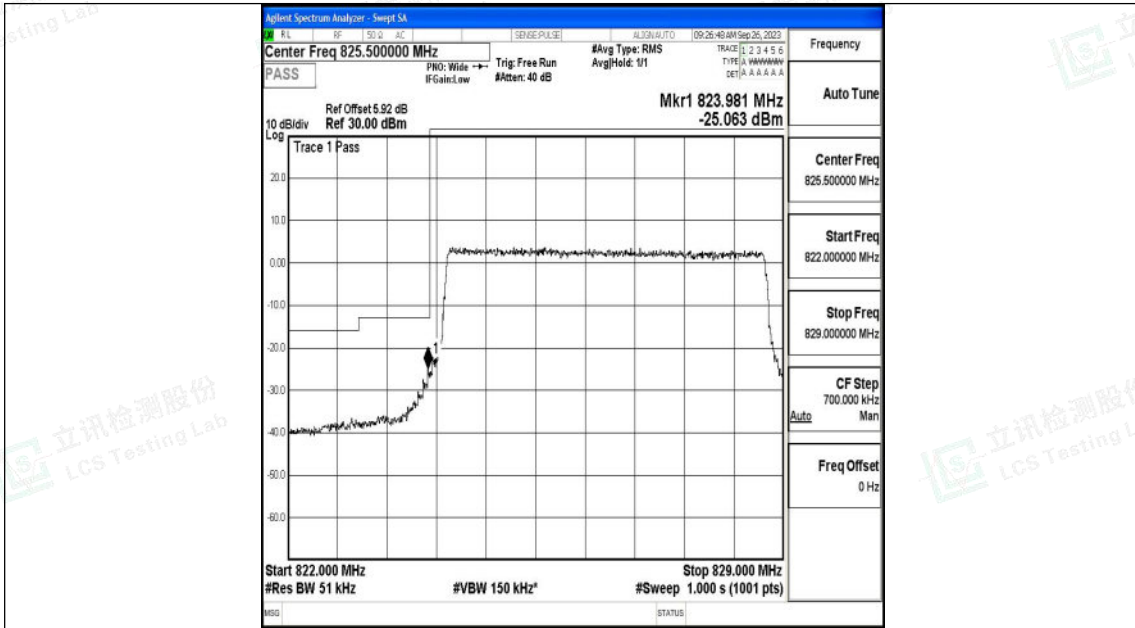

Shenzhen LCS Compliance Testing Laboratory Ltd.
Add: 101, 201 Bldg A & 301 Bldg C, Juji Industrial Park Yabianxueziwei, Shajing Street,
Baoan District, Shenzhen, 518000, China
Tel: +(86) 0755-82591330 | E-mail: webmaster@lcs-cert.com | Web: www.lcs-cert.com
Scan code to check authenticity