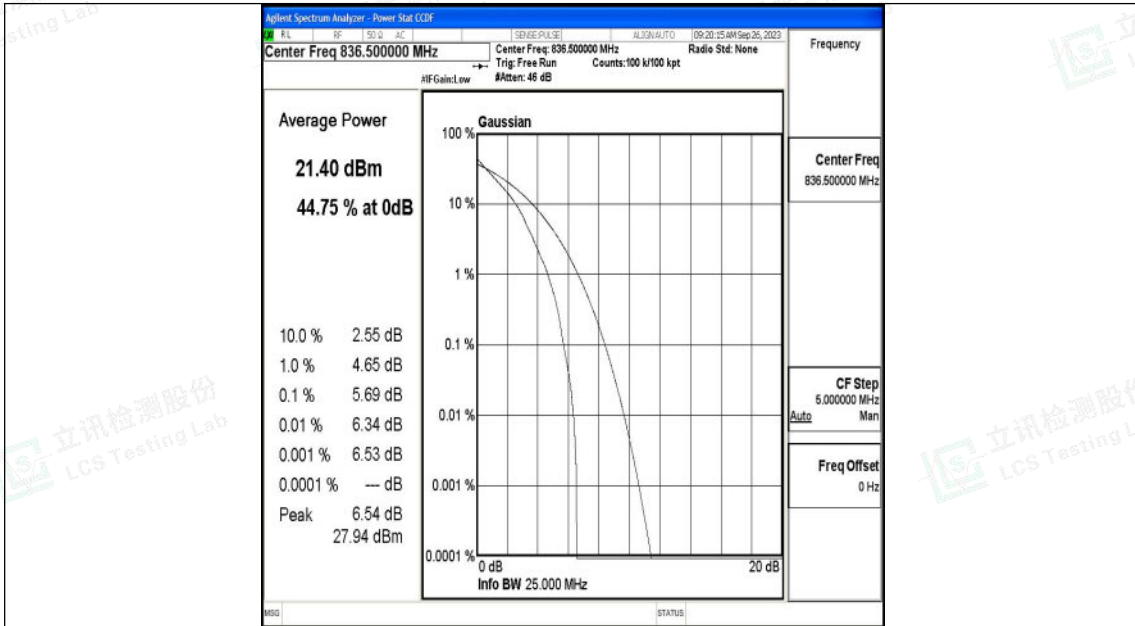

3MHz-20525

3MHz-20525