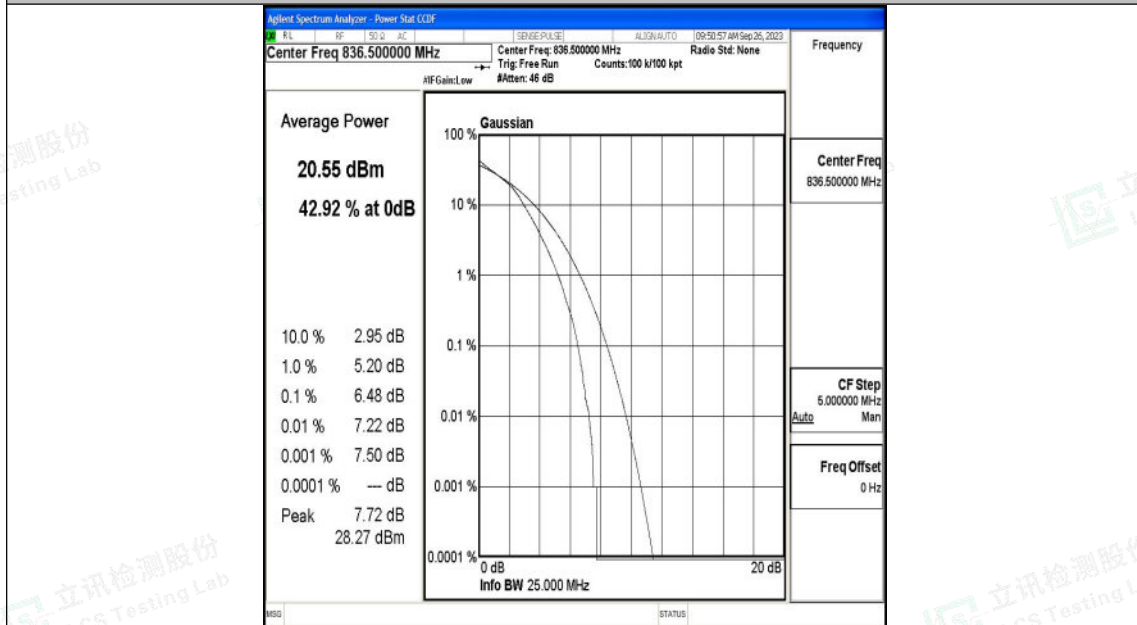

10MHz-20525