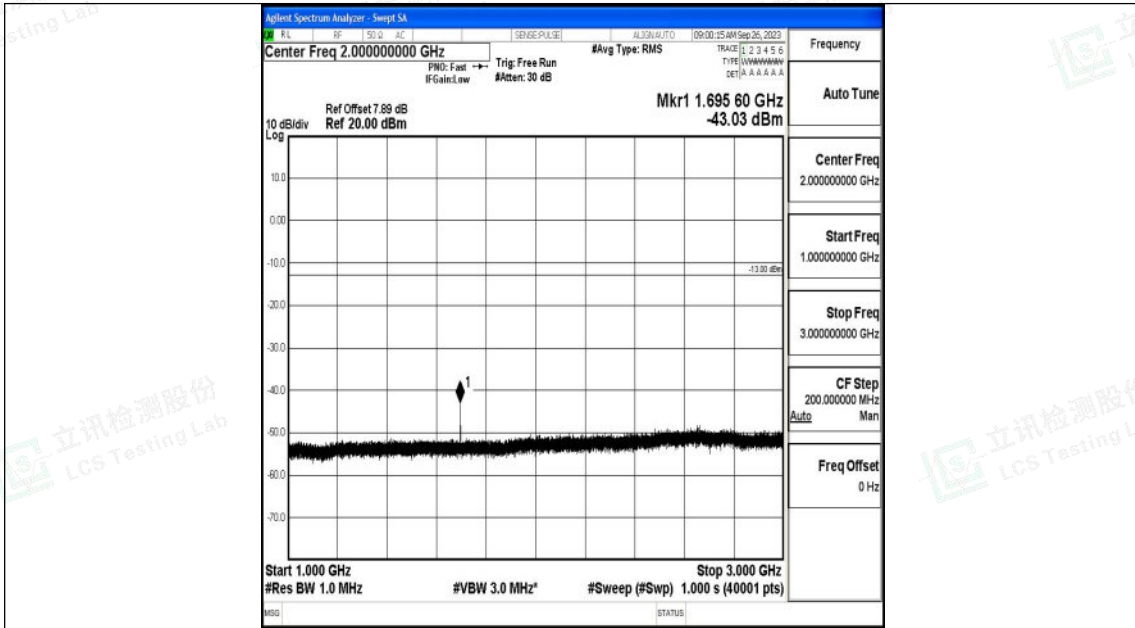

Band5_1.4MHz_QPSK_20643_1RB#0_30~1000_30~1000