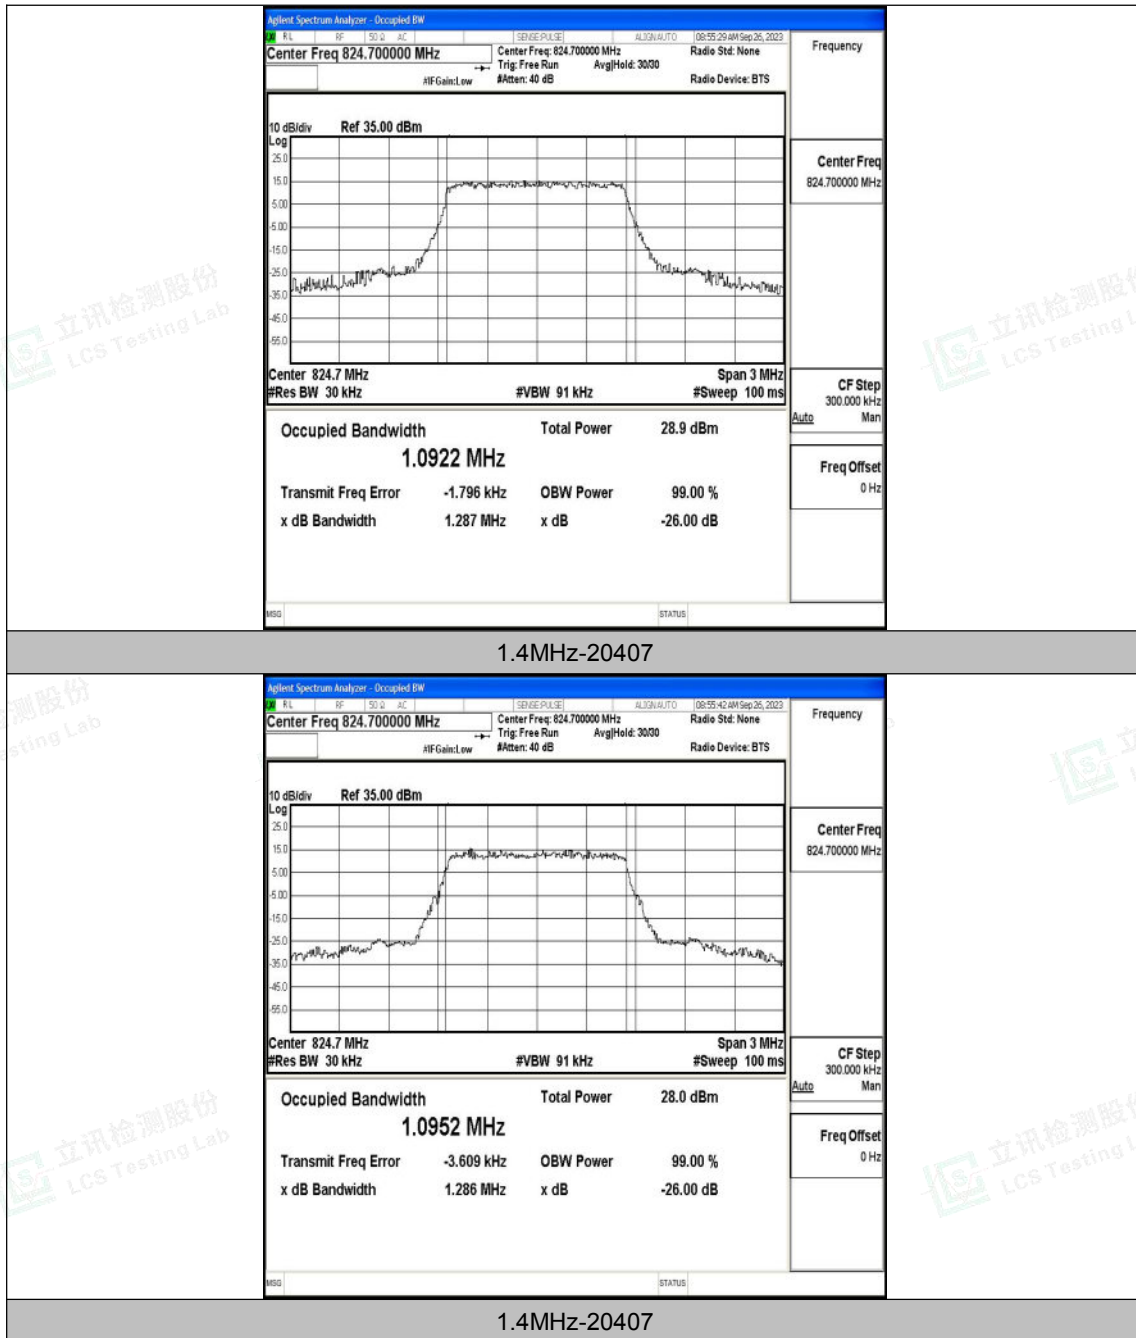

Test Graphs

Shenzhen LCS Compliance Testing Laboratory Ltd.
Add: 101, 201 Bldg A & 301 Bldg C, Juji Industrial Park Yabianxueziwei, Shajing Street,
Baoan District, Shenzhen, 518000, China
Tel: +(86) 0755-82591330 | E-mail: webmaster@lcs-cert.com | Web: www.lcs-cert.com
Scan code to check authenticity