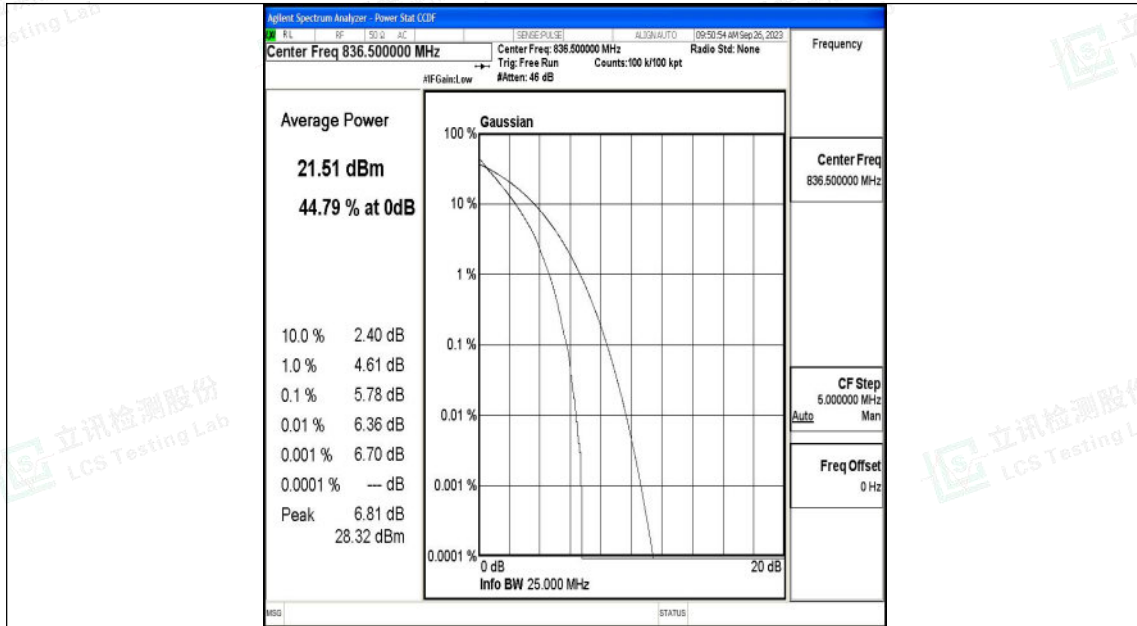

10MHz-20525

10MHz-20525