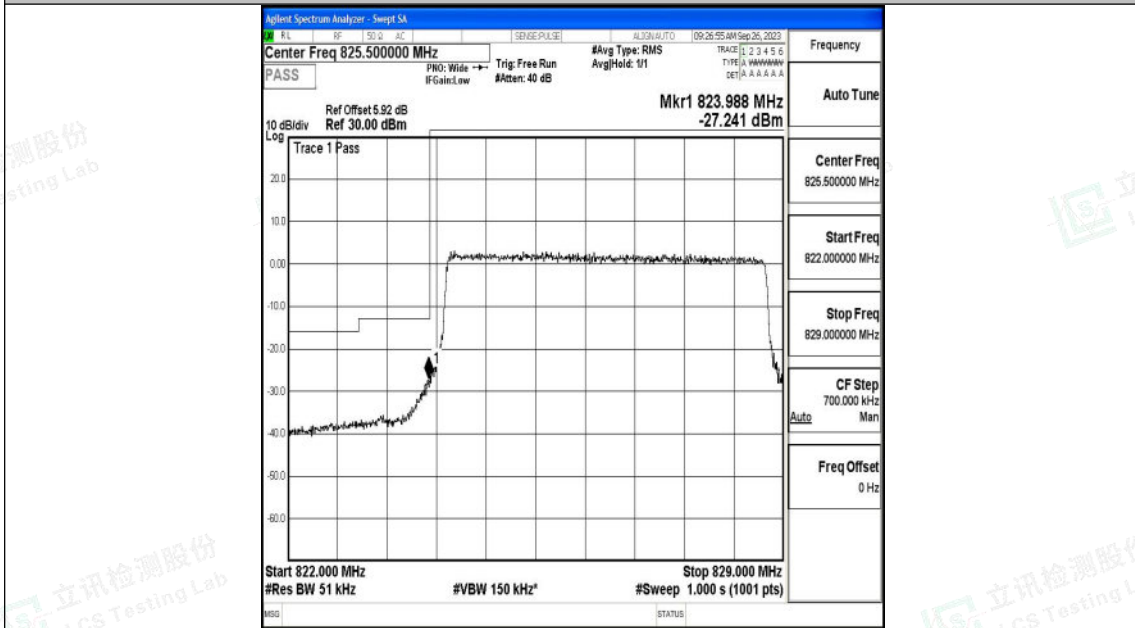

Band5_5MHz_QPSK_20425_25RB#0

Shenzhen LCS Compliance Testing Laboratory Ltd.
Add: 101, 201 Bldg A & 301 Bldg C, Juji Industrial Park Yabianxueziwei, Shajing Street,
Baoan District, Shenzhen, 518000, China
Tel: +(86) 0755-82591330 | E-mail: webmaster@lcs-cert.com | Web: www.lcs-cert.com
Scan code to check authenticity