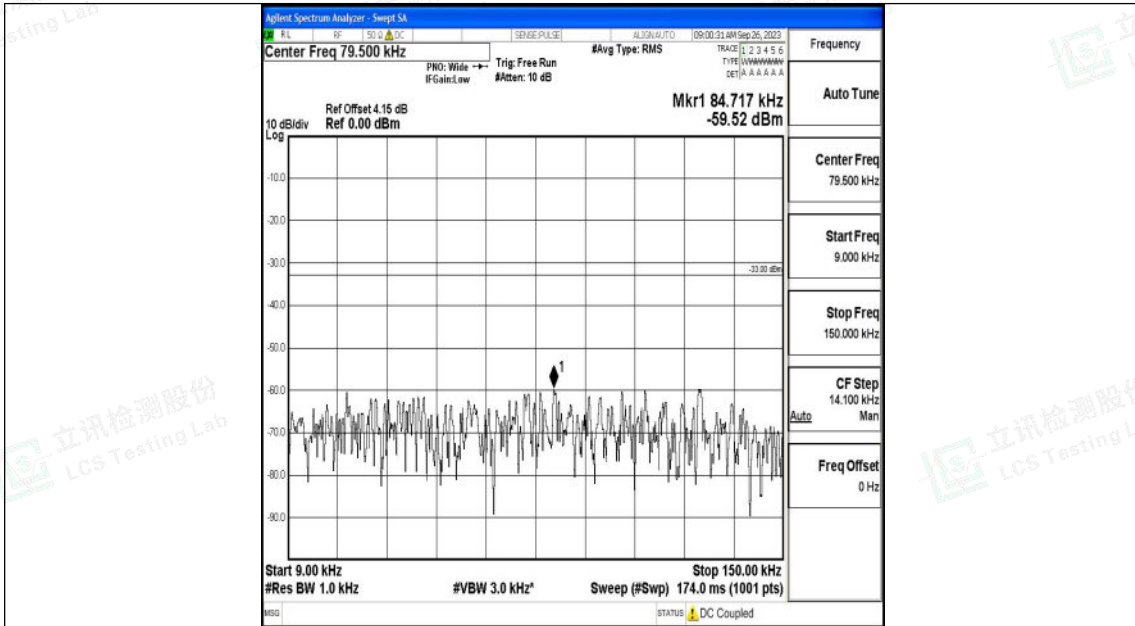

Band5_1.4MHz_QPSK_20643_1RB#0_3000~10000_3000~10000