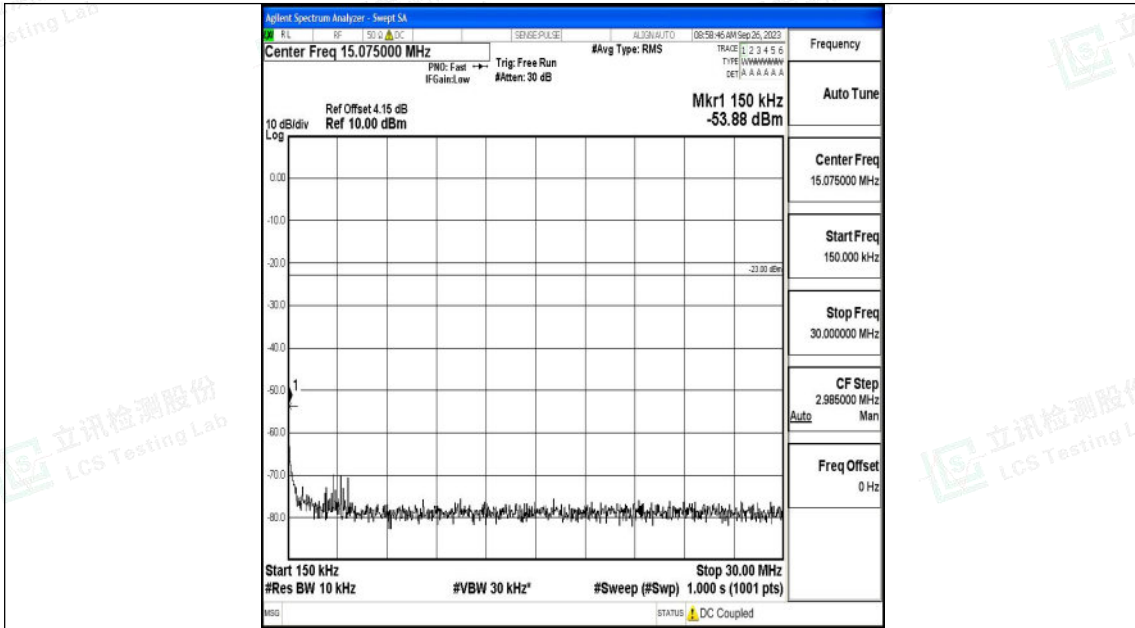

Band5_1.4MHz_QPSK_20525_1RB#0_0.009~0.15_0.009~0.15