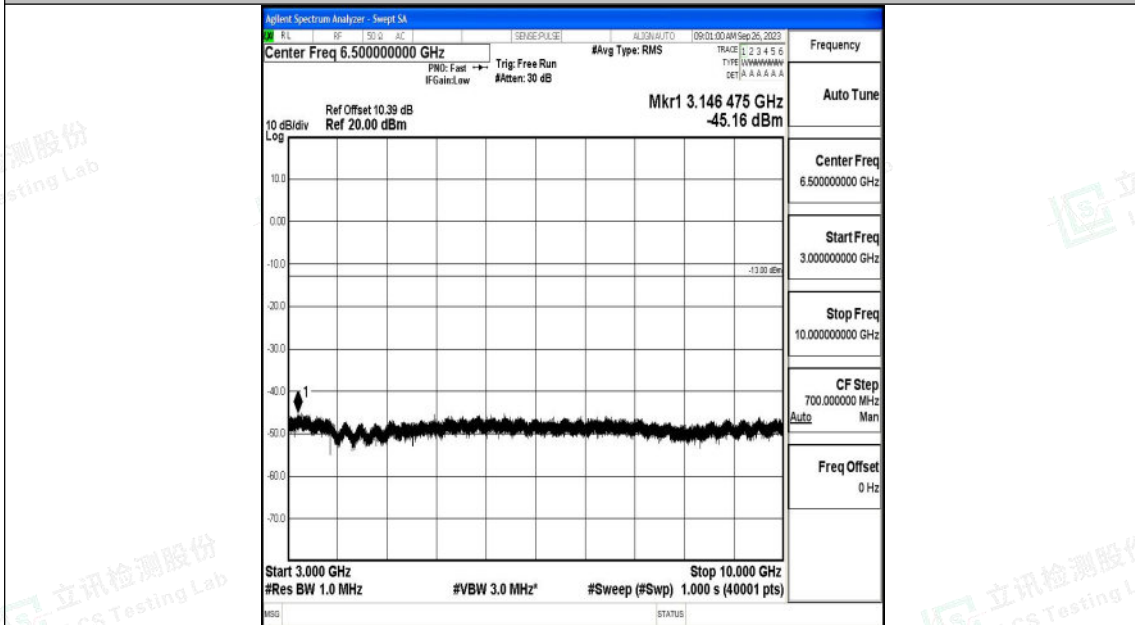

Band5_1.4MHz_16QAM_20643_1RB#0_1000~3000_1000~3000

Shenzhen LCS Compliance Testing Laboratory Ltd.
Add: 101, 201 Bldg A & 301 Bldg C, Juji Industrial Park Yabianxueziwei, Shajing Street,
Baoan District, Shenzhen, 518000, China
Tel: +(86) 0755-82591330 | E-mail: webmaster@lcs-cert.com | Web: www.lcs-cert.com
Scan code to check authenticity