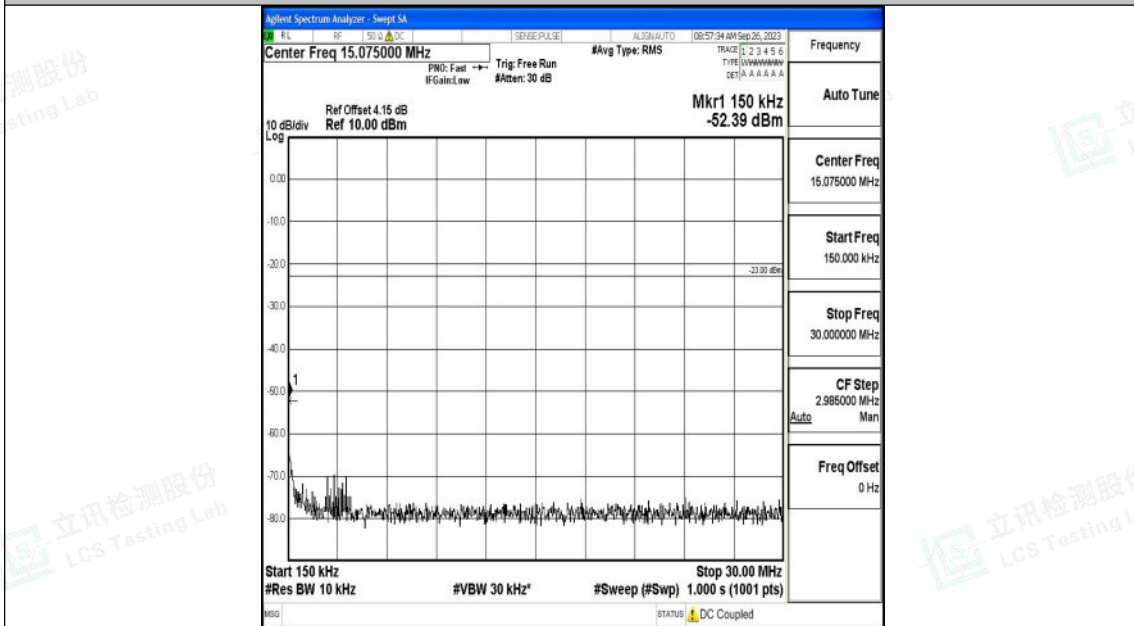

Band5_1.4MHz_QPSK_20407_1RB#0_0.009~0.15_0.009~0.15

Shenzhen LCS Compliance Testing Laboratory Ltd.
Add: 101, 201 Bldg A & 301 Bldg C, Juji Industrial Park Yabianxueziwei, Shajing Street,
Baoan District, Shenzhen, 518000, China
Tel: +(86) 0755-82591330 | E-mail: webmaster@lcs-cert.com | Web: www.lcs-cert.com
Scan code to check authenticity