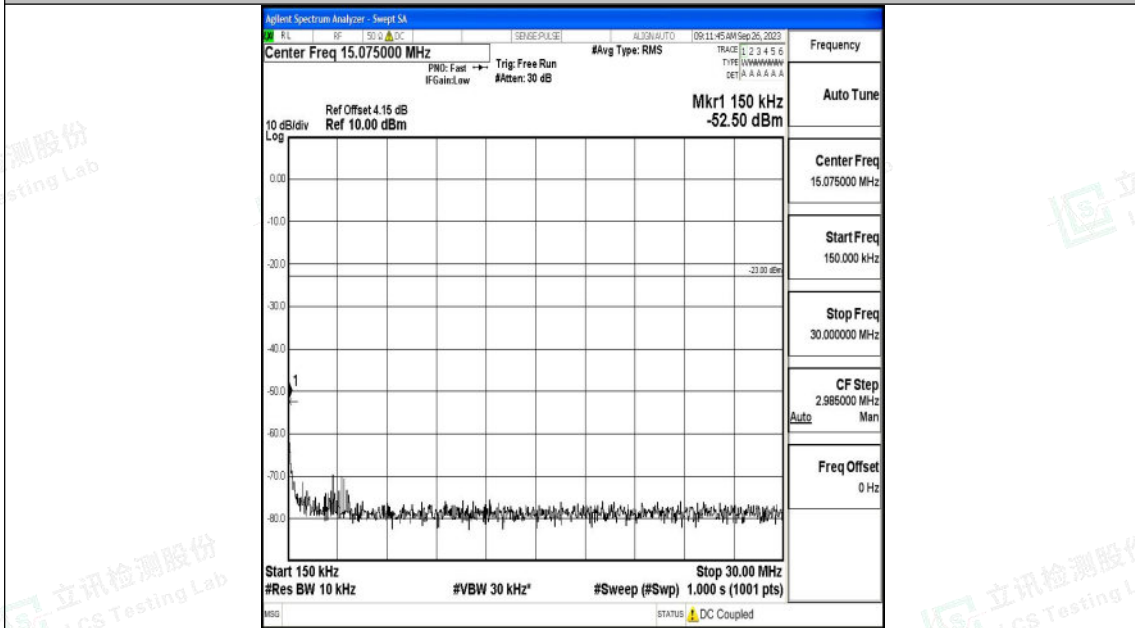

Band5_3MHz_QPSK_20415_1RB#0_0.009~0.15_0.009~0.15

Band5_3MHz_QPSK_20415_1RB#0_0.15~30_0.15~30

Shenzhen LCS Compliance Testing Laboratory Ltd.
Add: 101, 201 Bldg A & 301 Bldg C, Juji Industrial Park Yabianxueziwei, Shajing Street,
Baoan District, Shenzhen, 518000, China
Tel: +(86) 0755-82591330 | E-mail: webmaster@lcs-cert.com | Web: www.lcs-cert.com
Scan code to check authenticity