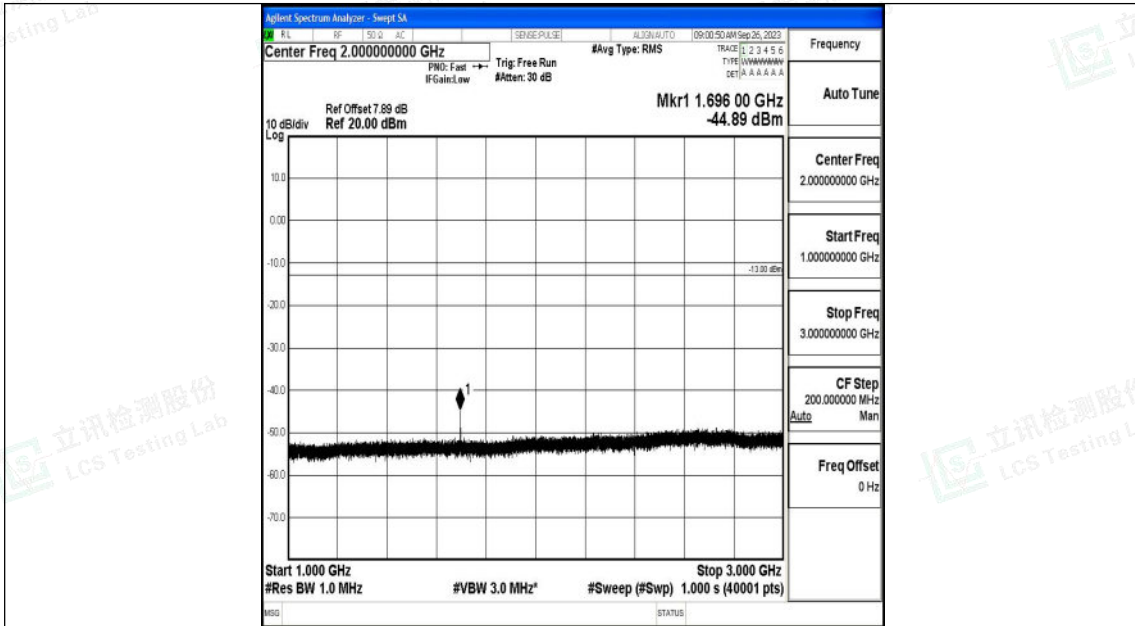

Band5\_1.4MHz\_16QAM\_20643\_1RB#0\_0.009~0.15\_0.009~0.15

Band5\_1.4MHz\_16QAM\_20643\_1RB#0\_0.15~30\_0.15~30

Shenzhen LCS Compliance Testing Laboratory Ltd.  
 Add: 101, 201 Bldg A & 301 Bldg C, Juji Industrial Park Yabianxueziwei, Shajing Street,  
 Baoan District, Shenzhen, 518000, China  
 Tel: +(86) 0755-82591330 | E-mail: webmaster@lcs-cert.com | Web: www.lcs-cert.com  
 Scan code to check authenticity