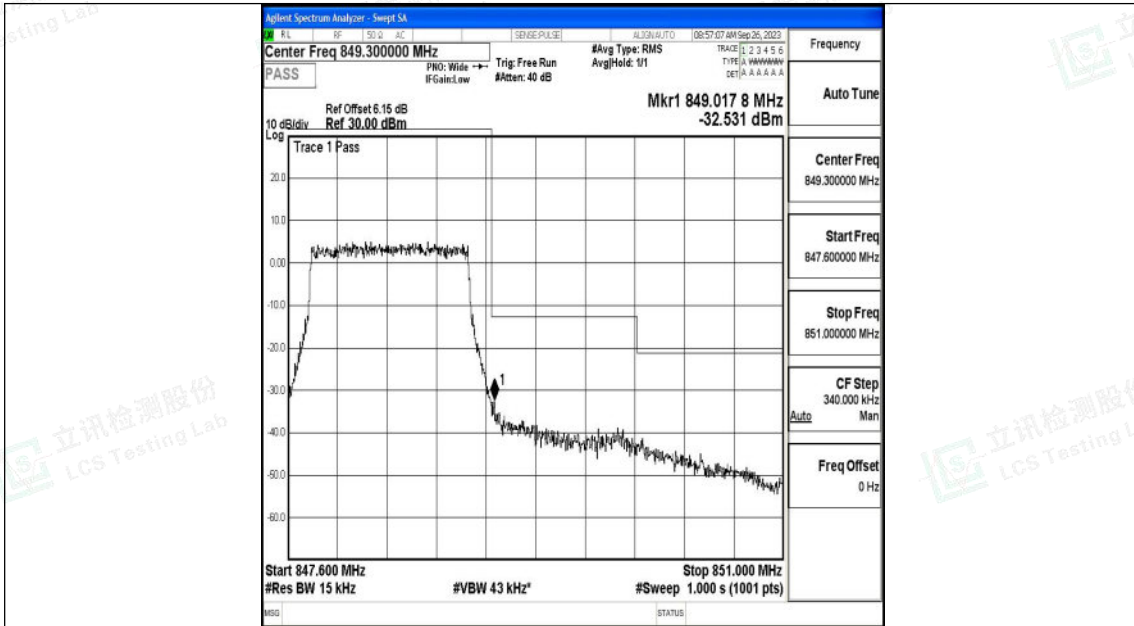

### Test Graphs

Band5\_1.4MHz\_QPSK\_20407\_6RB#0

Band5\_1.4MHz\_16QAM\_20407\_6RB#0

Shenzhen LCS Compliance Testing Laboratory Ltd.  
 Add: 101, 201 Bldg A & 301 Bldg C, Juji Industrial Park Yabianxueziwei, Shajing Street,  
 Baoan District, Shenzhen, 518000, China  
 Tel: +(86) 0755-82591330 | E-mail: webmaster@lcs-cert.com | Web: www.lcs-cert.com  
 Scan code to check authenticity