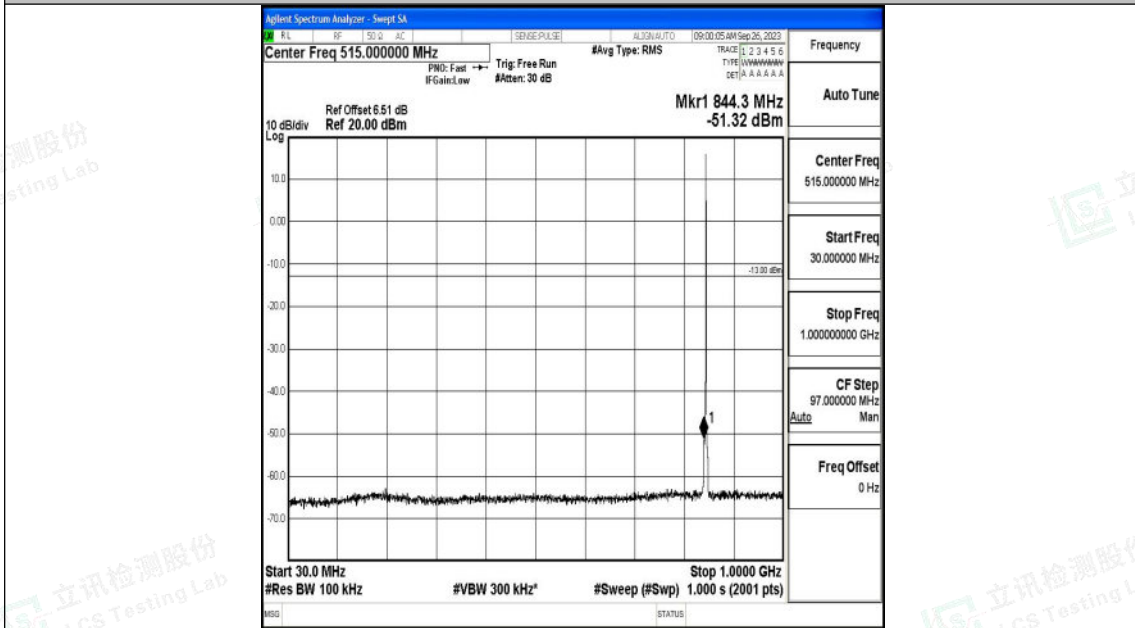

Band5_1.4MHz_QPSK_20643_1RB#0_0.15~30_0.15~30

Shenzhen LCS Compliance Testing Laboratory Ltd.
Add: 101, 201 Bldg A & 301 Bldg C, Juji Industrial Park Yabianxueziwei, Shajing Street,
Baoan District, Shenzhen, 518000, China
Tel: +(86) 0755-82591330 | E-mail: webmaster@lcs-cert.com | Web: www.lcs-cert.com
Scan code to check authenticity