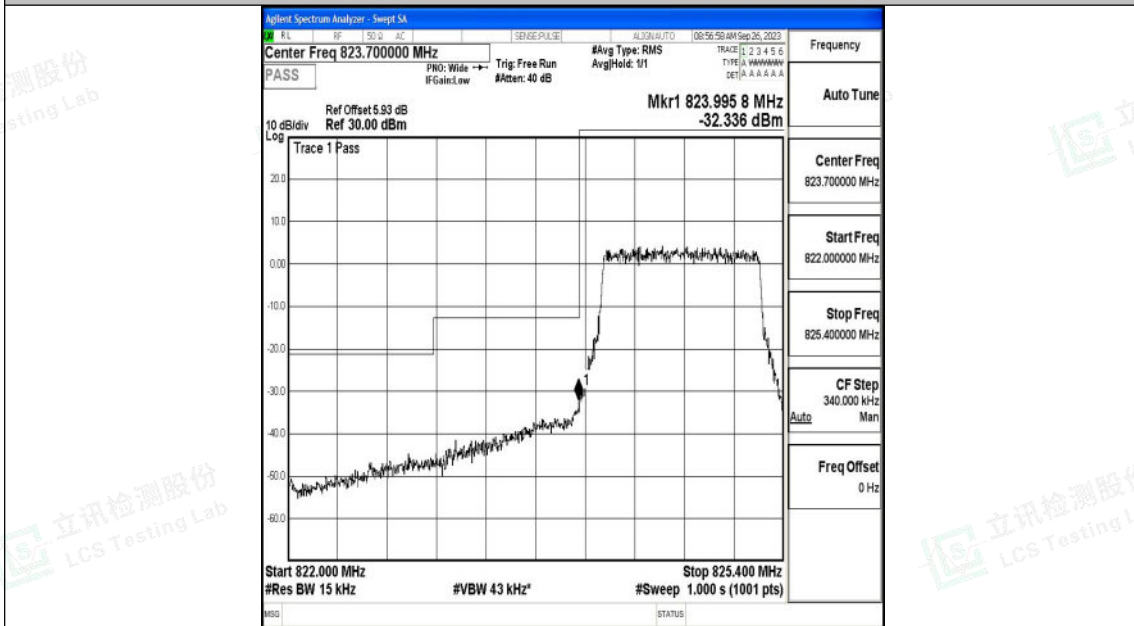

Band5_1.4MHz_QPSK_20407_6RB#0

Shenzhen LCS Compliance Testing Laboratory Ltd.
Add: 101, 201 Bldg A & 301 Bldg C, Juji Industrial Park Yabianxueziwei, Shajing Street,
Baoan District, Shenzhen, 518000, China
Tel: +(86) 0755-82591330 | E-mail: webmaster@lcs-cert.com | Web: www.lcs-cert.com
Scan code to check authenticity