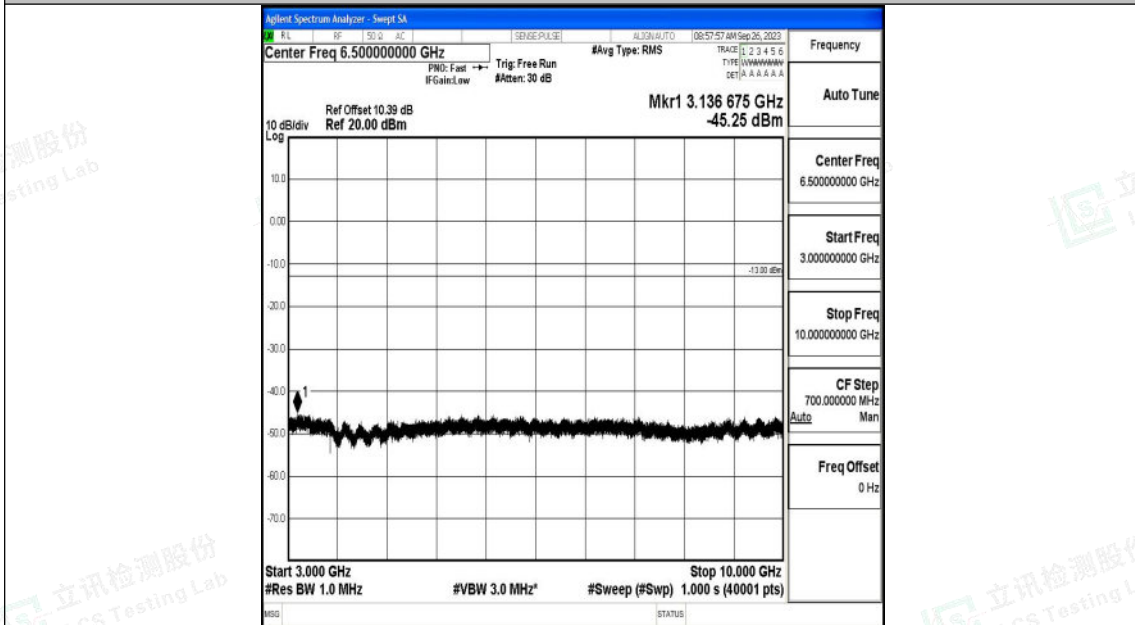

Band5_1.4MHz_QPSK_20407_1RB#0_30~1000_30~1000

Band5_1.4MHz_QPSK_20407_1RB#0_3000~10000_3000~10000

Shenzhen LCS Compliance Testing Laboratory Ltd.
Add: 101, 201 Bldg A & 301 Bldg C, Juji Industrial Park Yabianxueziwei, Shajing Street,
Baoan District, Shenzhen, 518000, China
Tel: +(86) 0755-82591330 | E-mail: webmaster@lcs-cert.com | Web: www.lcs-cert.com
Scan code to check authenticity