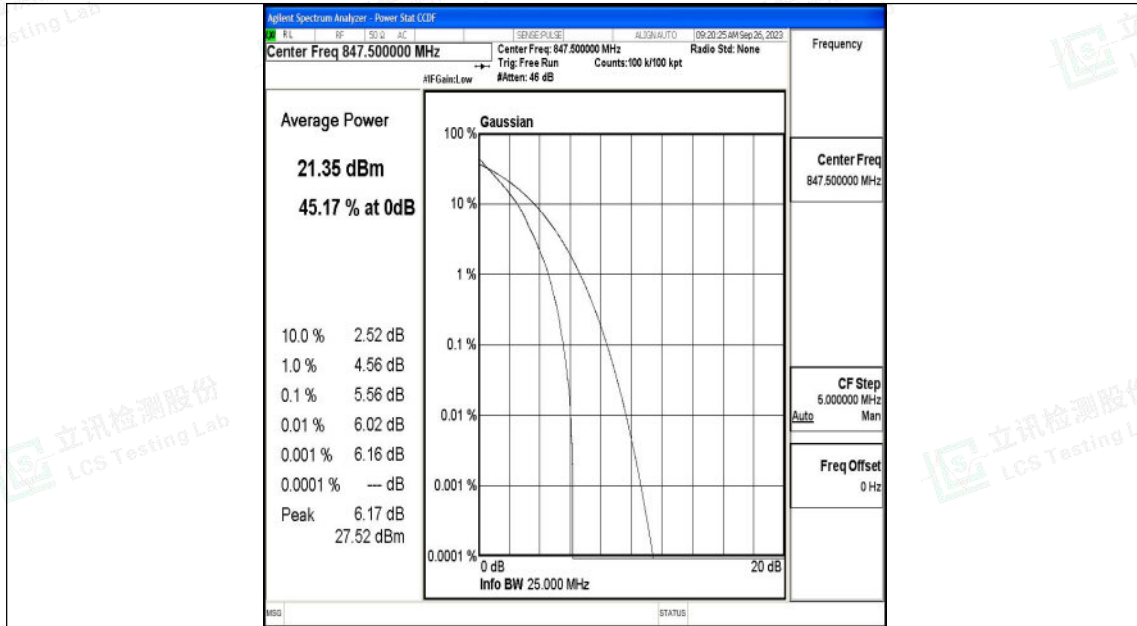

3MHz-20635

3MHz-20635