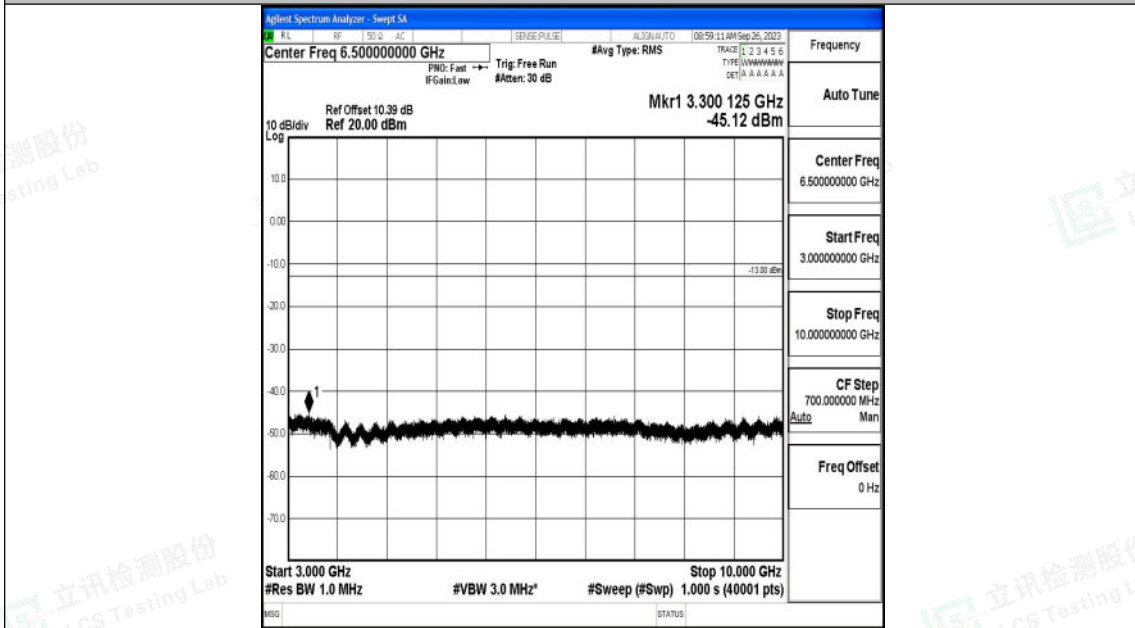

Band5\_1.4MHz\_QPSK\_20525\_1RB#0\_0.15~30\_0.15~30

Band5\_1.4MHz\_QPSK\_20525\_1RB#0\_30~1000\_30~1000

Band5\_1.4MHz\_QPSK\_20525\_1RB#0\_1000~3000\_1000~3000

Band5\_1.4MHz\_QPSK\_20525\_1RB#0\_3000~10000\_3000~10000