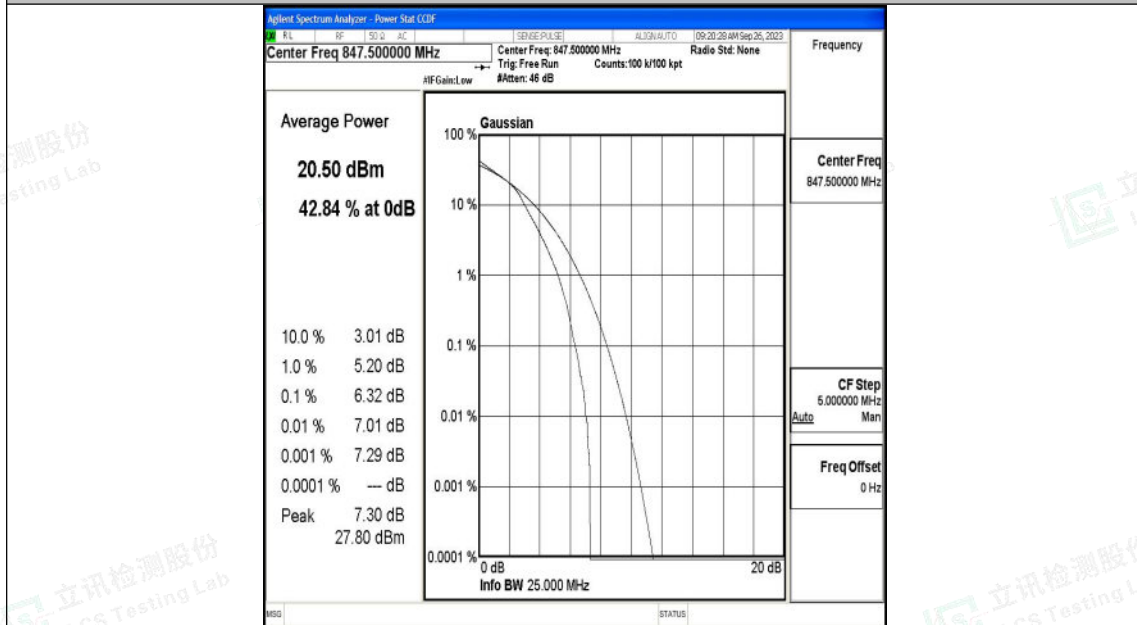

3MHz-20635