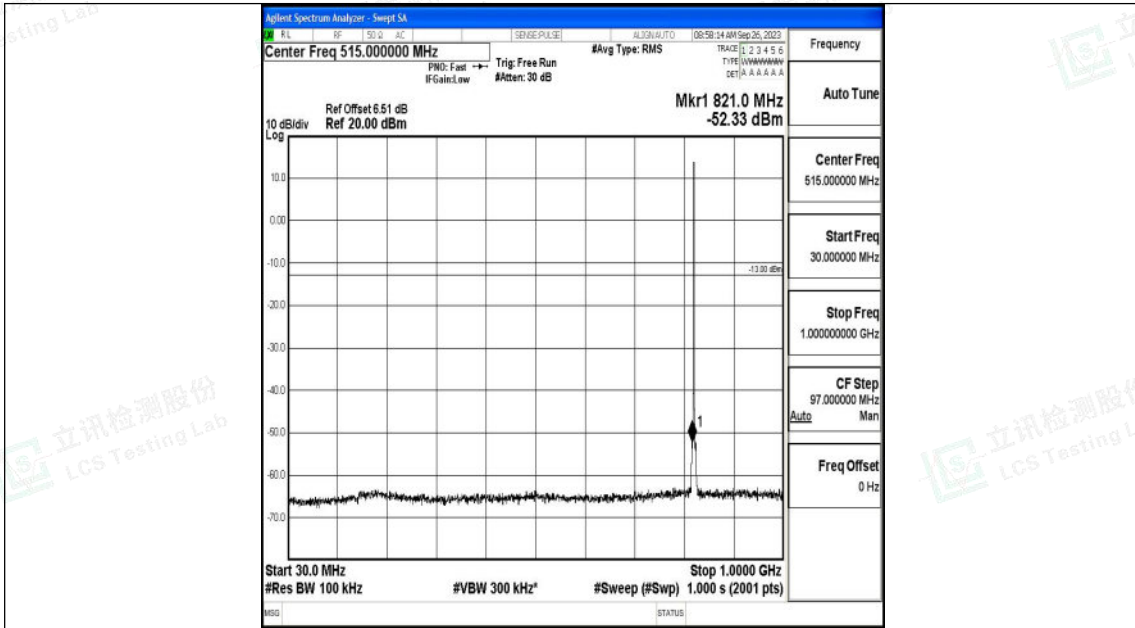

Band5\_1.4MHz\_16QAM\_20407\_1RB#0\_0.009~0.15\_0.009~0.15

Band5\_1.4MHz\_16QAM\_20407\_1RB#0\_0.15~30\_0.15~30

Shenzhen LCS Compliance Testing Laboratory Ltd.  
 Add: 101, 201 Bldg A & 301 Bldg C, Juji Industrial Park Yabianxueziwei, Shajing Street,  
 Baoan District, Shenzhen, 518000, China  
 Tel: +(86) 0755-82591330 | E-mail: webmaster@lcs-cert.com | Web: www.lcs-cert.com  
 Scan code to check authenticity