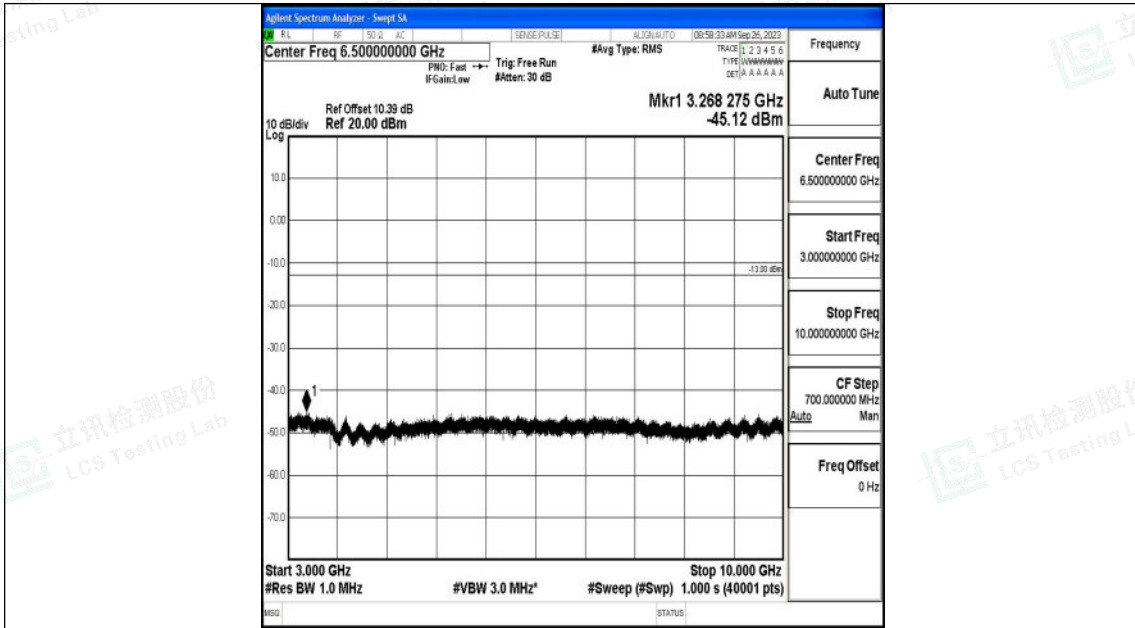

Band5_1.4MHz_16QAM_20407_1RB#0_1000~3000_1000~3000