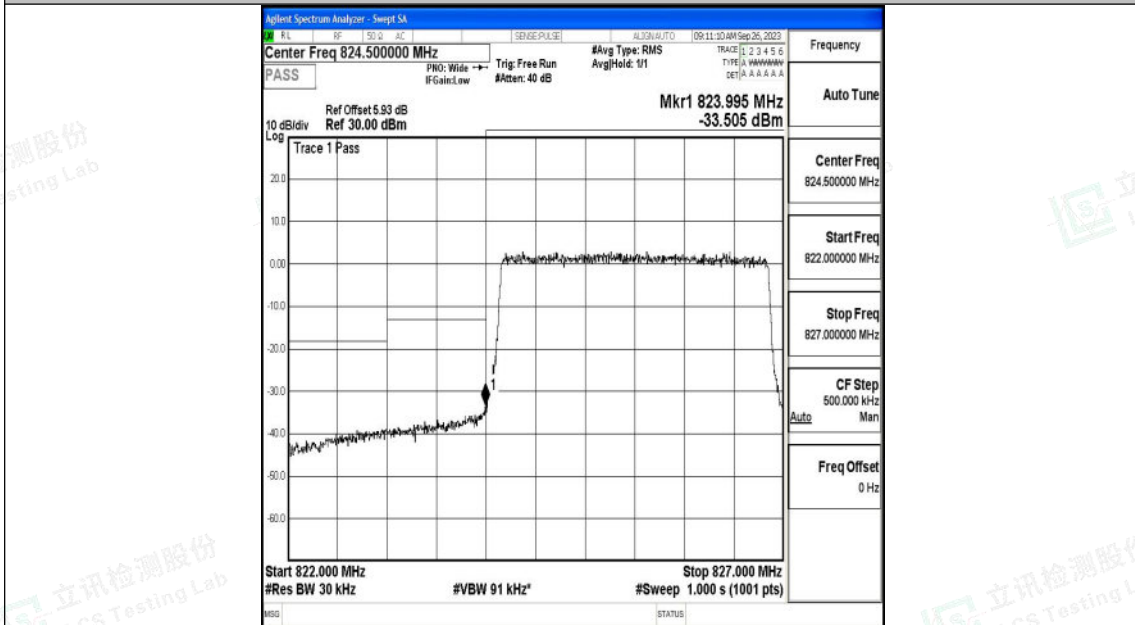

Band5_3MHz_QPSK_20415_15RB#0

Shenzhen LCS Compliance Testing Laboratory Ltd.
Add: 101, 201 Bldg A & 301 Bldg C, Juji Industrial Park Yabianxueziwei, Shajing Street,
Baoan District, Shenzhen, 518000, China
Tel: +(86) 0755-82591330 | E-mail: webmaster@lcs-cert.com | Web: www.lcs-cert.com
Scan code to check authenticity