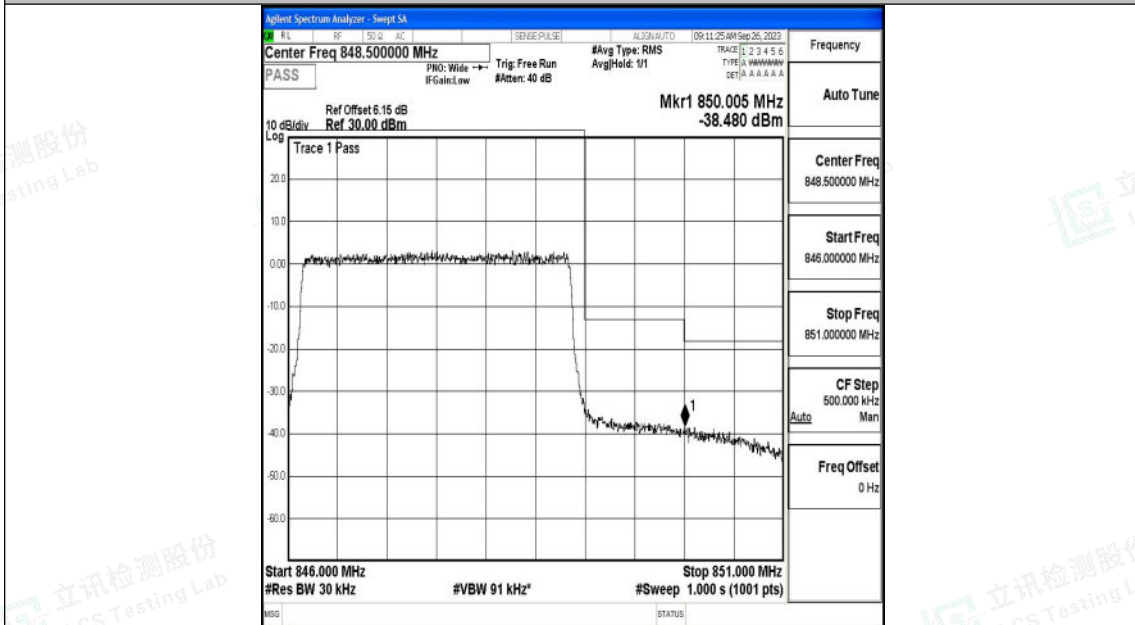

Band5_3MHz_QPSK_20635_15RB#0

Band5_3MHz_16QAM_20635_15RB#0

Shenzhen LCS Compliance Testing Laboratory Ltd.
Add: 101, 201 Bldg A & 301 Bldg C, Juji Industrial Park Yabianxueziwei, Shajing Street, Baoan District, Shenzhen, 518000, China
Tel: +(86) 0755-82591330 | E-mail: webmaster@lcs-cert.com | Web: www.lcs-cert.com
Scan code to check authenticity