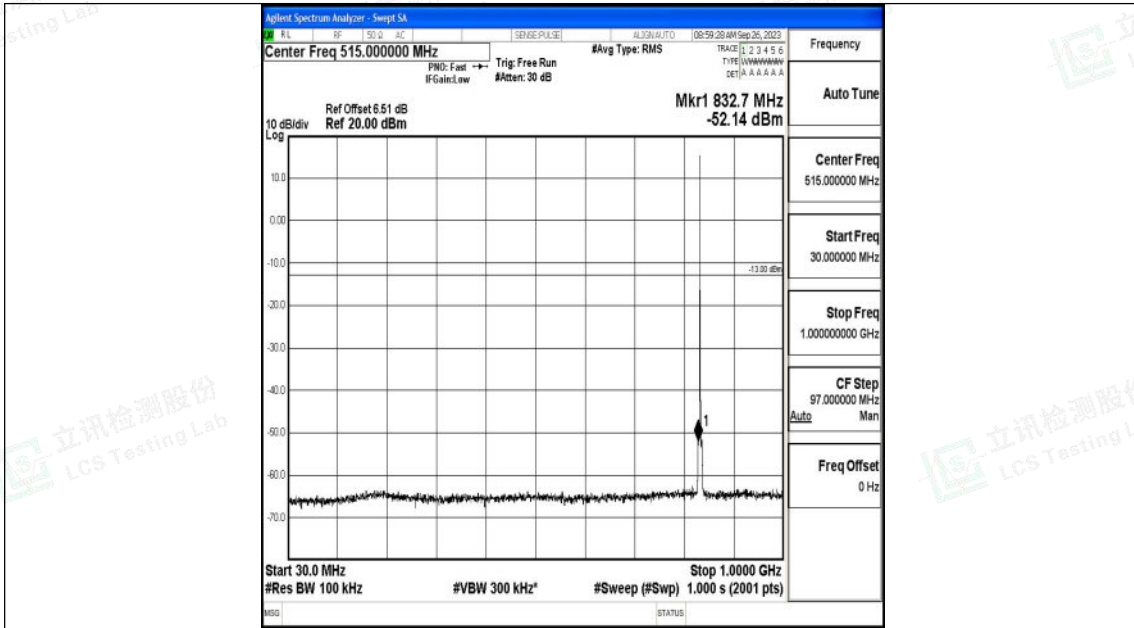

Band5\_1.4MHz\_16QAM\_20525\_1RB#0\_0.009~0.15\_0.009~0.15

Band5\_1.4MHz\_16QAM\_20525\_1RB#0\_0.15~30\_0.15~30

Shenzhen LCS Compliance Testing Laboratory Ltd.  
 Add: 101, 201 Bldg A & 301 Bldg C, Juji Industrial Park Yabianxueziwei, Shajing Street,  
 Baoan District, Shenzhen, 518000, China  
 Tel: +(86) 0755-82591330 | E-mail: webmaster@lcs-cert.com | Web: www.lcs-cert.com  
 Scan code to check authenticity