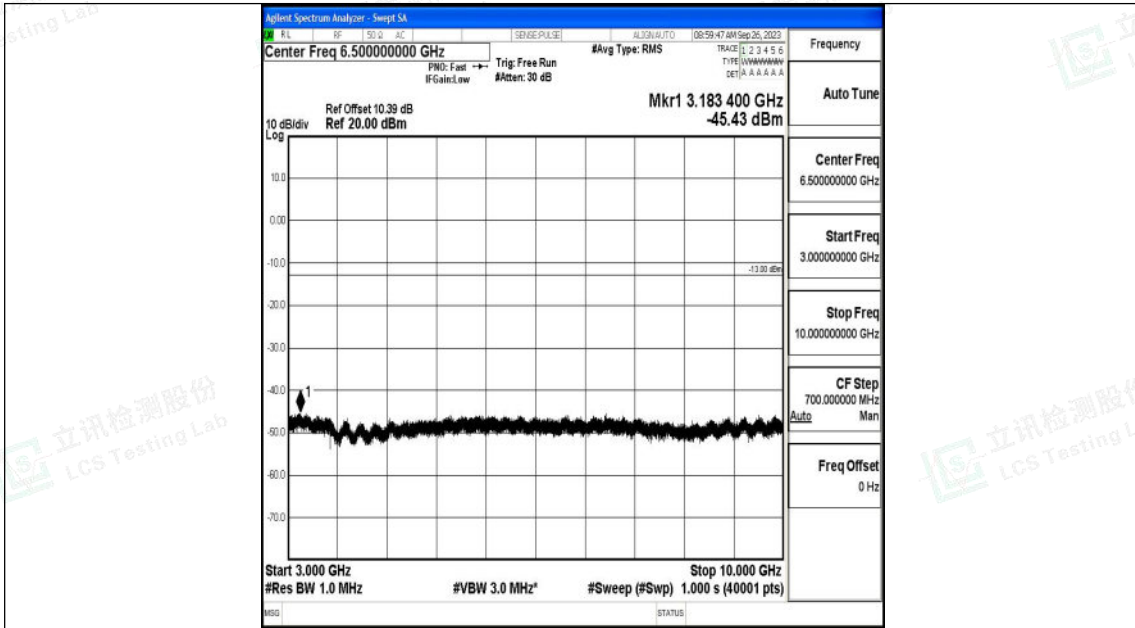

Band5_1.4MHz_16QAM_20525_1RB#0_1000~3000_1000~3000