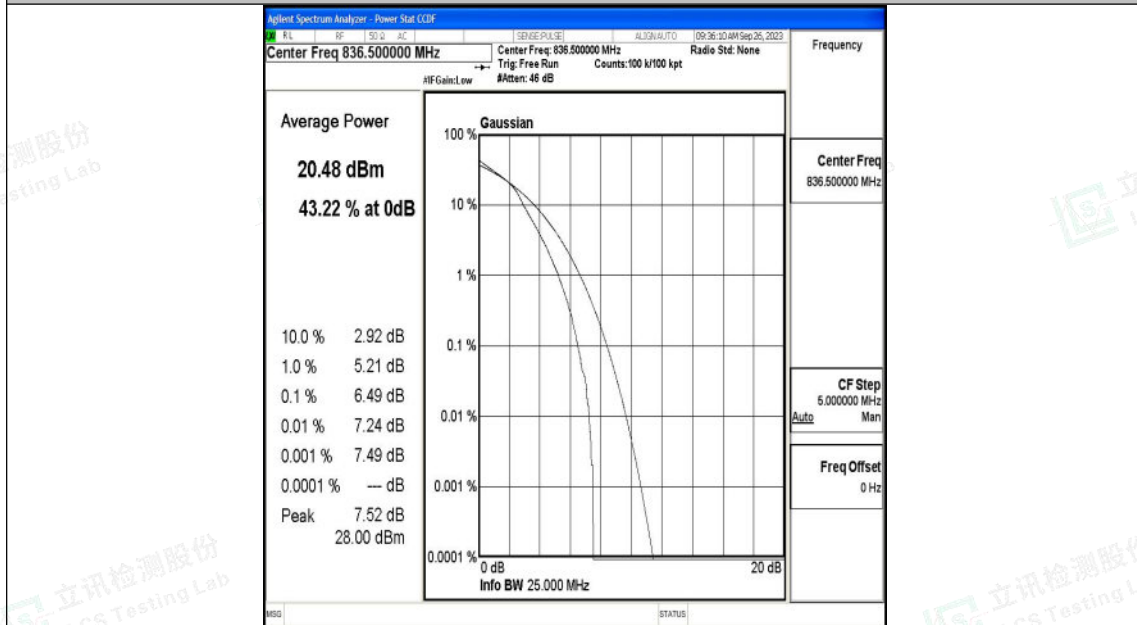

5MHz-20525