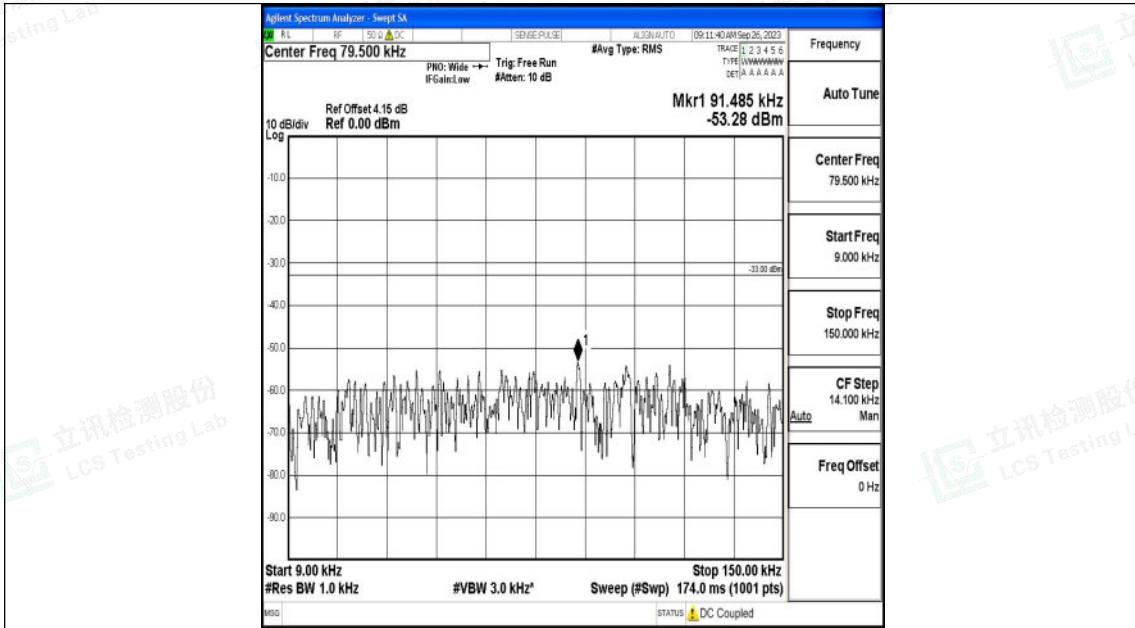

Band5_1.4MHz_16QAM_20643_1RB#0_3000~10000_3000~10000