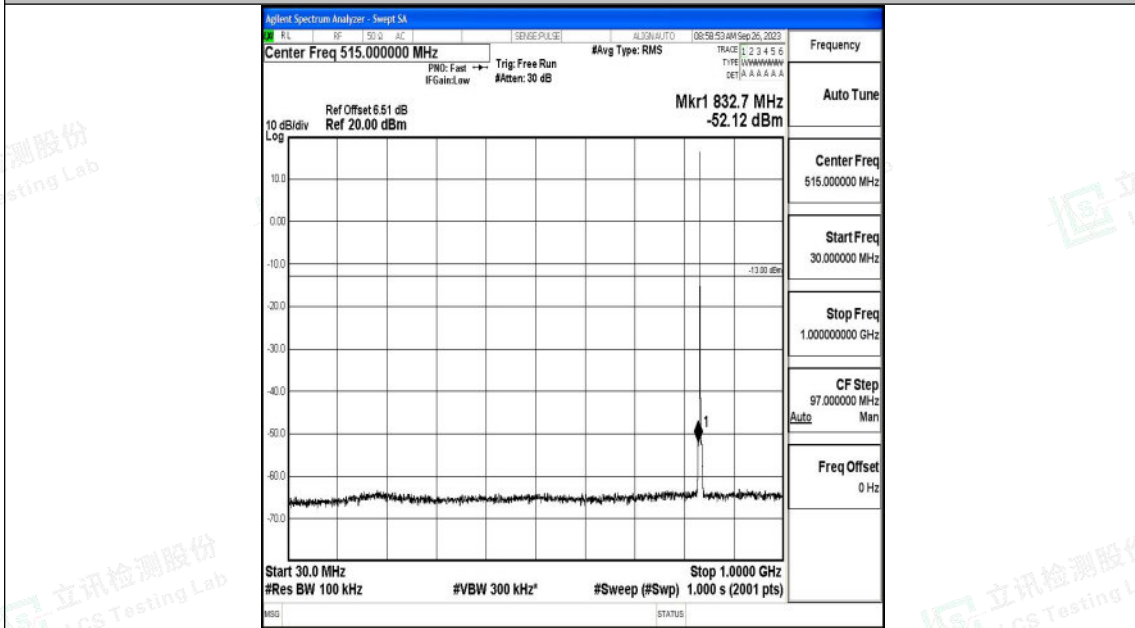

Band5\_1.4MHz\_QPSK\_20525\_1RB#0\_0.15~30\_0.15~30

Band5\_1.4MHz\_QPSK\_20525\_1RB#0\_30~1000\_30~1000

Band5\_1.4MHz\_QPSK\_20525\_1RB#0\_1000~3000\_1000~3000

Band5\_1.4MHz\_QPSK\_20525\_1RB#0\_3000~10000\_3000~10000