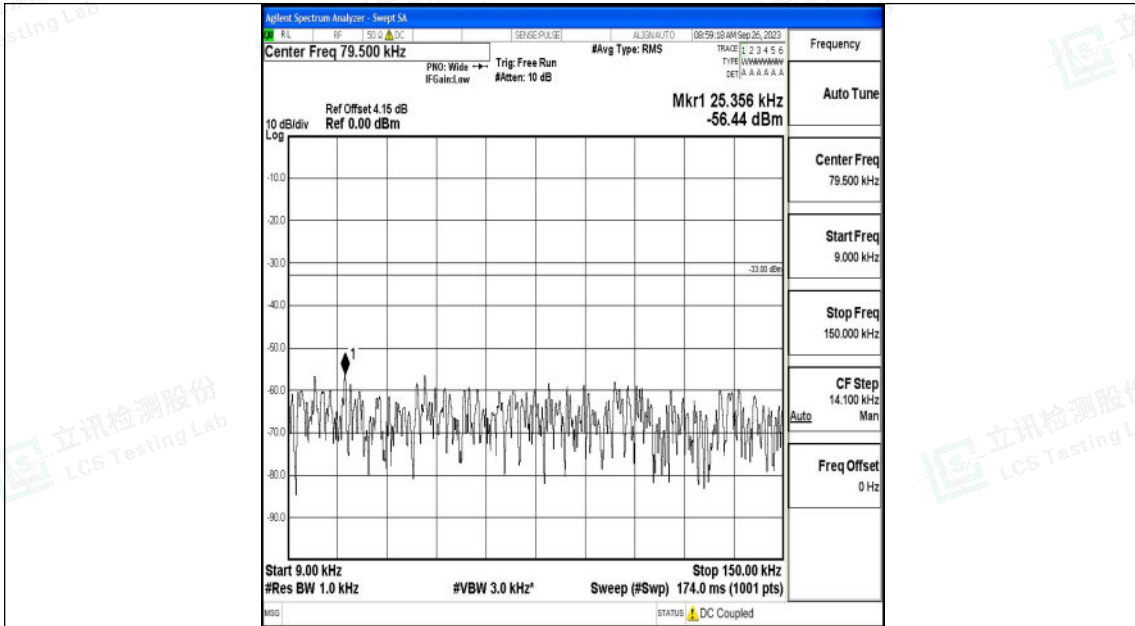

Band5_1.4MHz_QPSK_20525_1RB#0_3000~10000_3000~10000