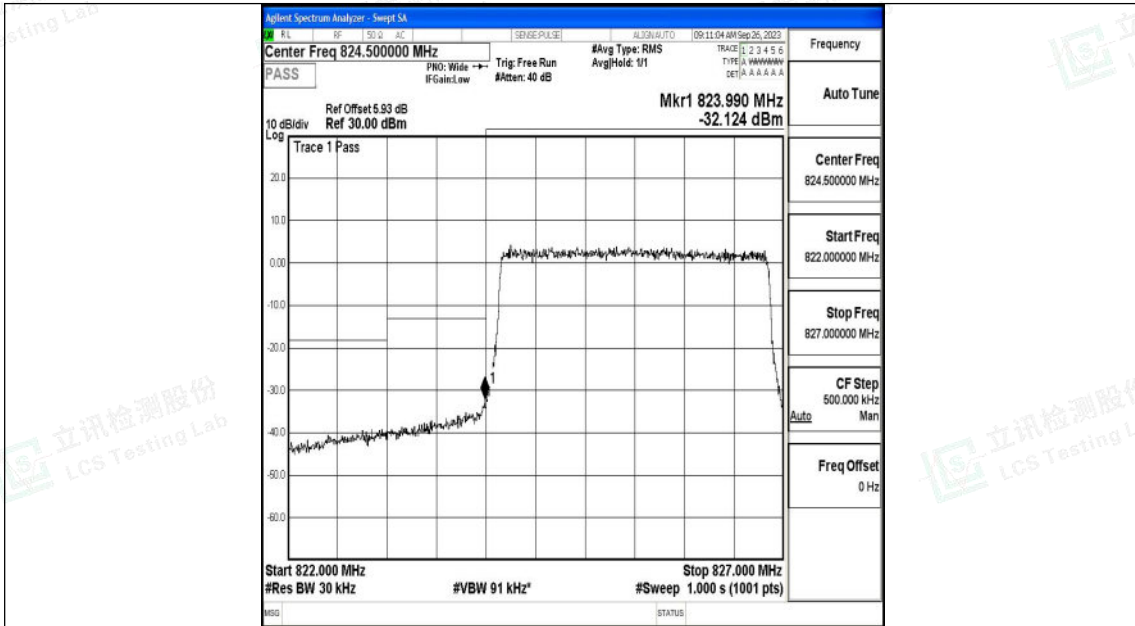

Band5_1.4MHz_16QAM_20643_6RB#0