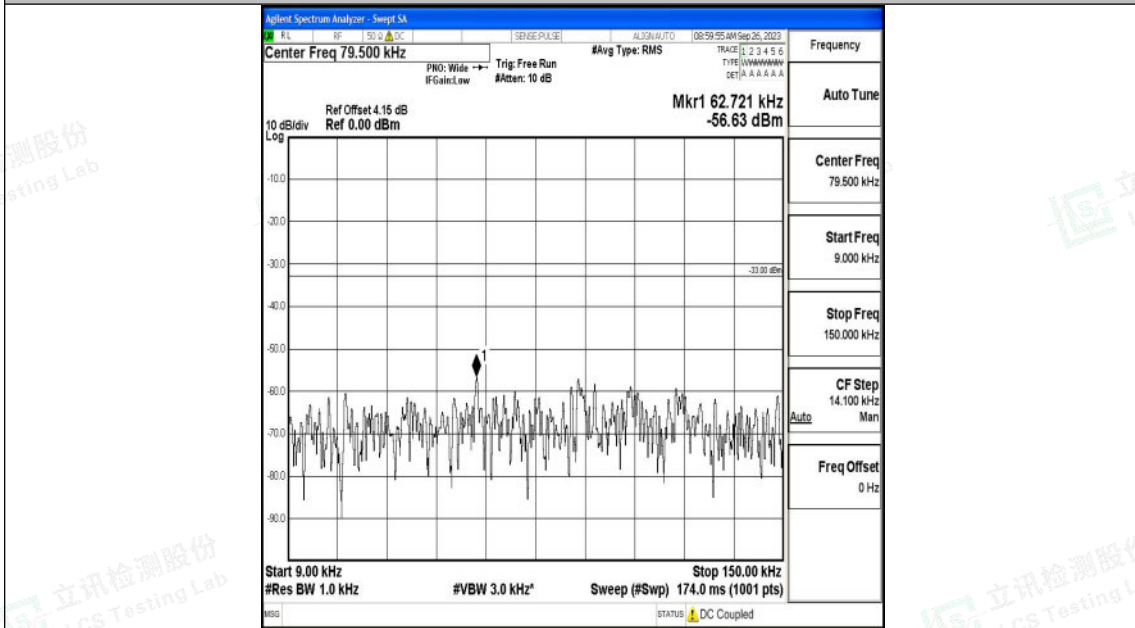

Band5_1.4MHz_16QAM_20525_1RB#0_3000~10000_3000~10000

Shenzhen LCS Compliance Testing Laboratory Ltd.
Add: 101, 201 Bldg A & 301 Bldg C, Juji Industrial Park Yabianxueziwei, Shajing Street,
Baoan District, Shenzhen, 518000, China
Tel: +(86) 0755-82591330 | E-mail: webmaster@lcs-cert.com | Web: www.lcs-cert.com
Scan code to check authenticity