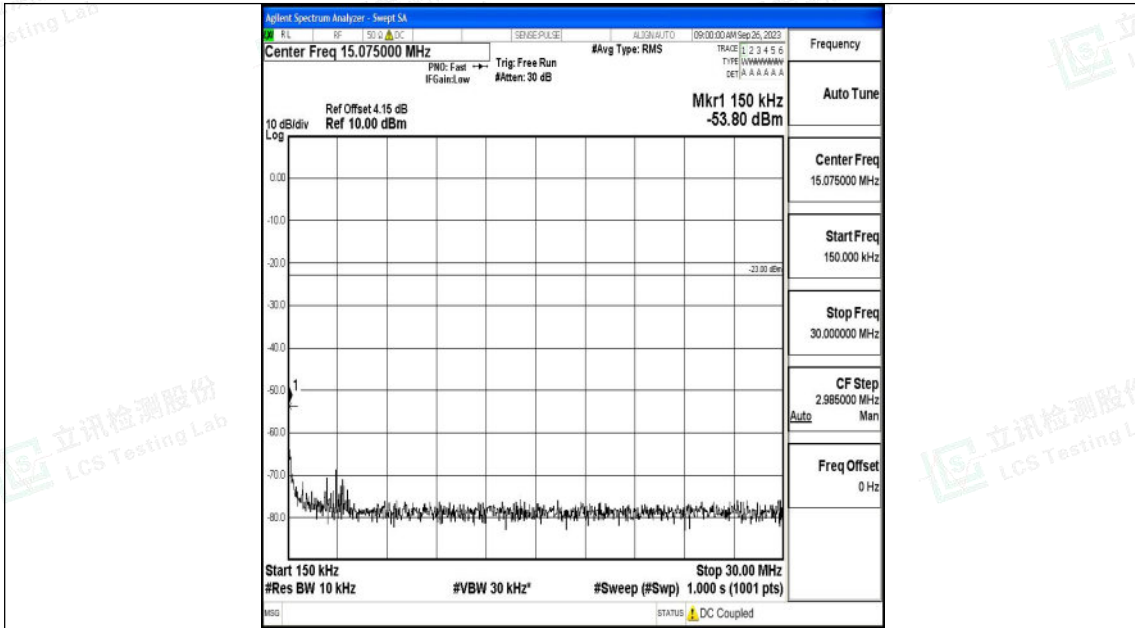

Band5_1.4MHz_QPSK_20643_1RB#0_0.009~0.15_0.009~0.15