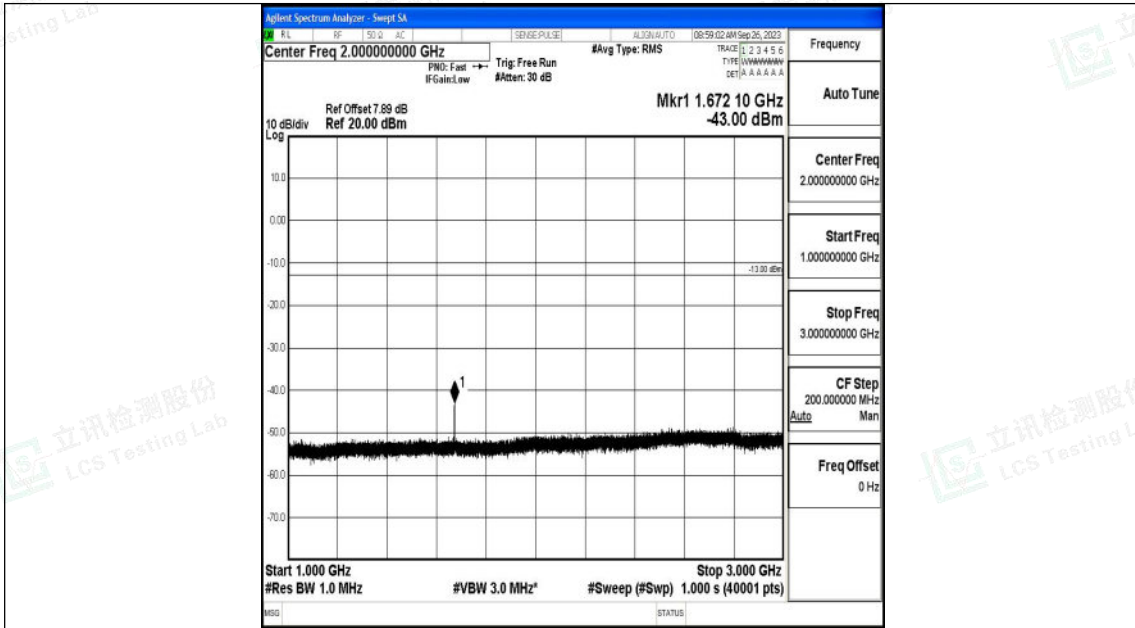

Band5\_1.4MHz\_QPSK\_20525\_1RB#0\_0.15~30\_0.15~30

Band5\_1.4MHz\_QPSK\_20525\_1RB#0\_30~1000\_30~1000

Band5\_1.4MHz\_QPSK\_20525\_1RB#0\_1000~3000\_1000~3000

Band5\_1.4MHz\_QPSK\_20525\_1RB#0\_3000~10000\_3000~10000