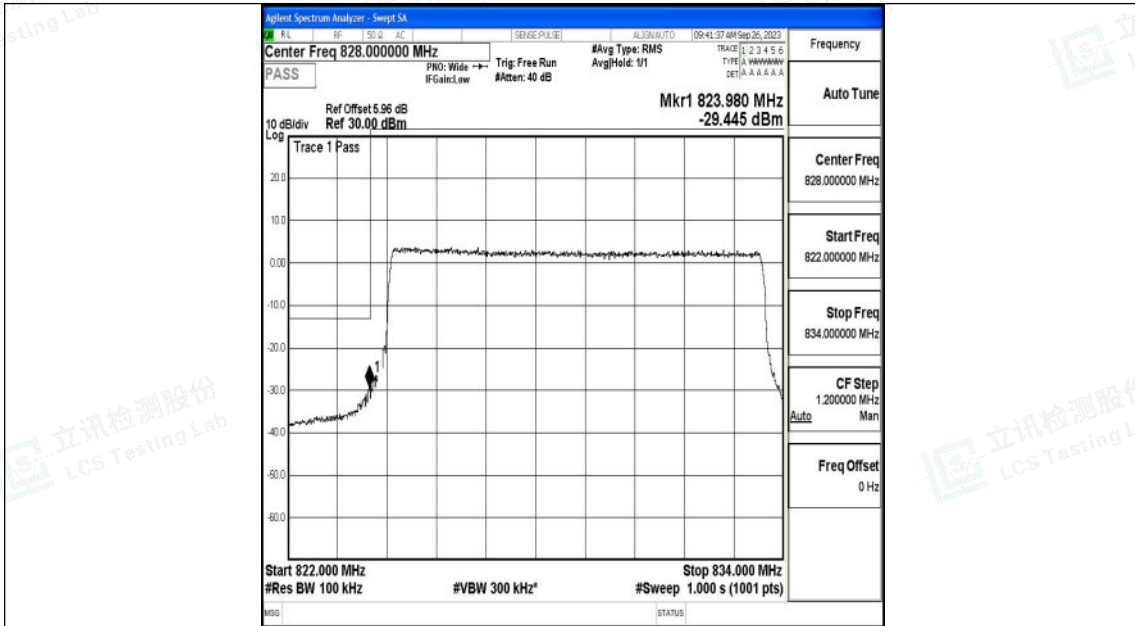

Band5_5MHz_16QAM_20625_25RB#0