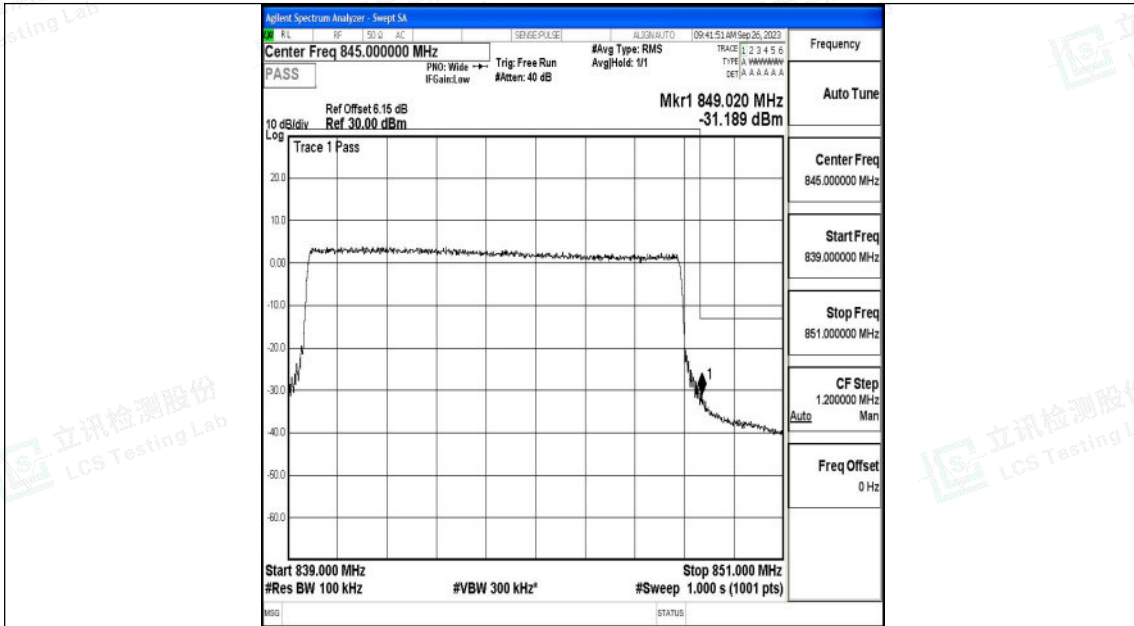

Band5_10MHz_16QAM_20450_50RB#0