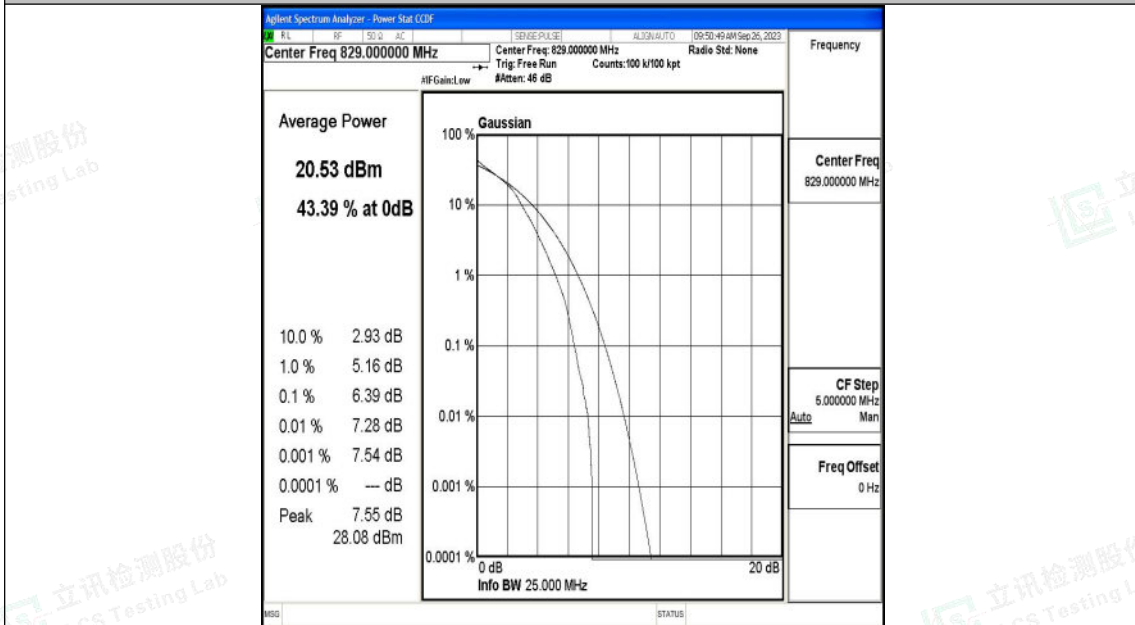

10MHz-20450