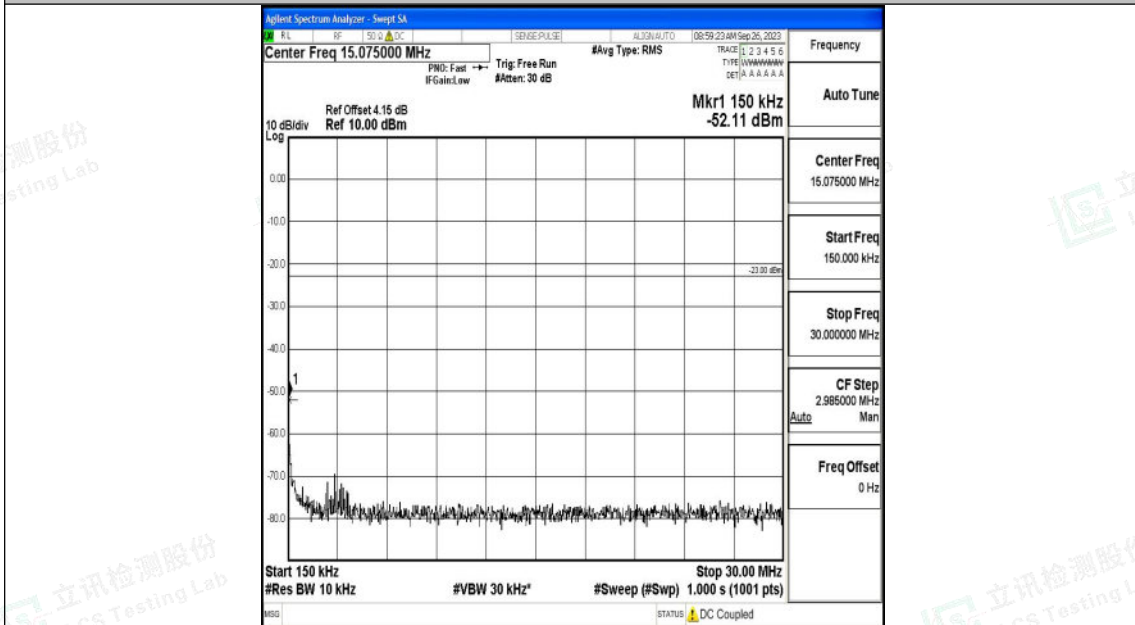

Band5_1.4MHz_16QAM_20525_1RB#0_0.009~0.15_0.009~0.15

Shenzhen LCS Compliance Testing Laboratory Ltd.
Add: 101, 201 Bldg A & 301 Bldg C, Juji Industrial Park Yabianxueziwei, Shajing Street,
Baoan District, Shenzhen, 518000, China
Tel: +(86) 0755-82591330 | E-mail: webmaster@lcs-cert.com | Web: www.lcs-cert.com
Scan code to check authenticity