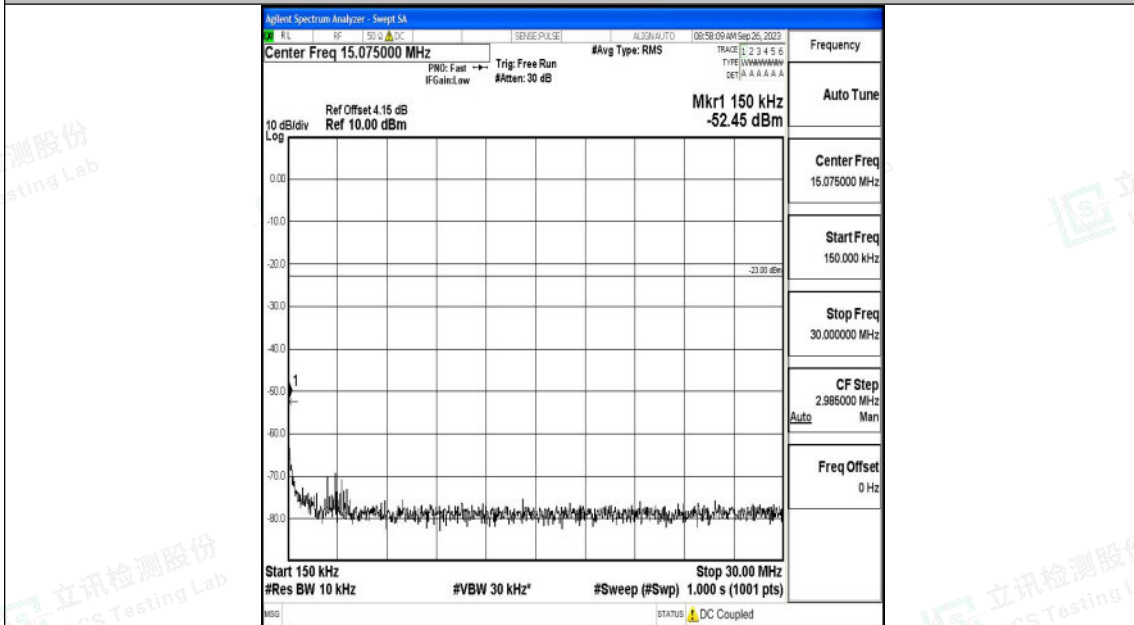

Band5_1.4MHz_16QAM_20407_1RB#0_0.009~0.15_0.009~0.15

Shenzhen LCS Compliance Testing Laboratory Ltd.
Add: 101, 201 Bldg A & 301 Bldg C, Juji Industrial Park Yabianxueziwei, Shajing Street,
Baoan District, Shenzhen, 518000, China
Tel: +(86) 0755-82591330 | E-mail: webmaster@lcs-cert.com | Web: www.lcs-cert.com
Scan code to check authenticity