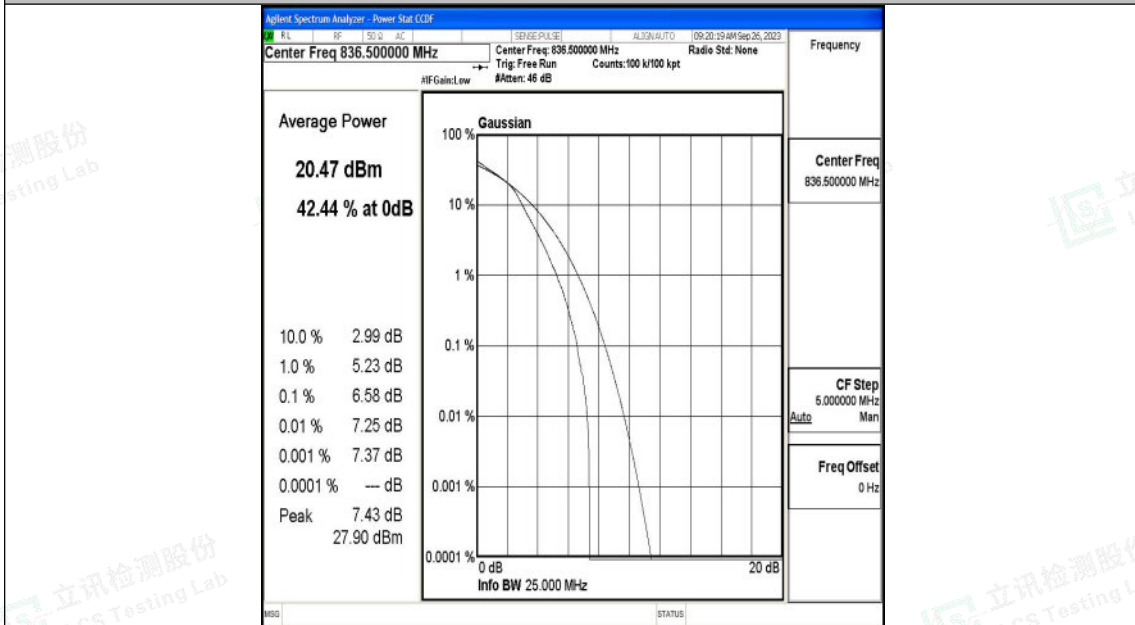

3MHz-20525