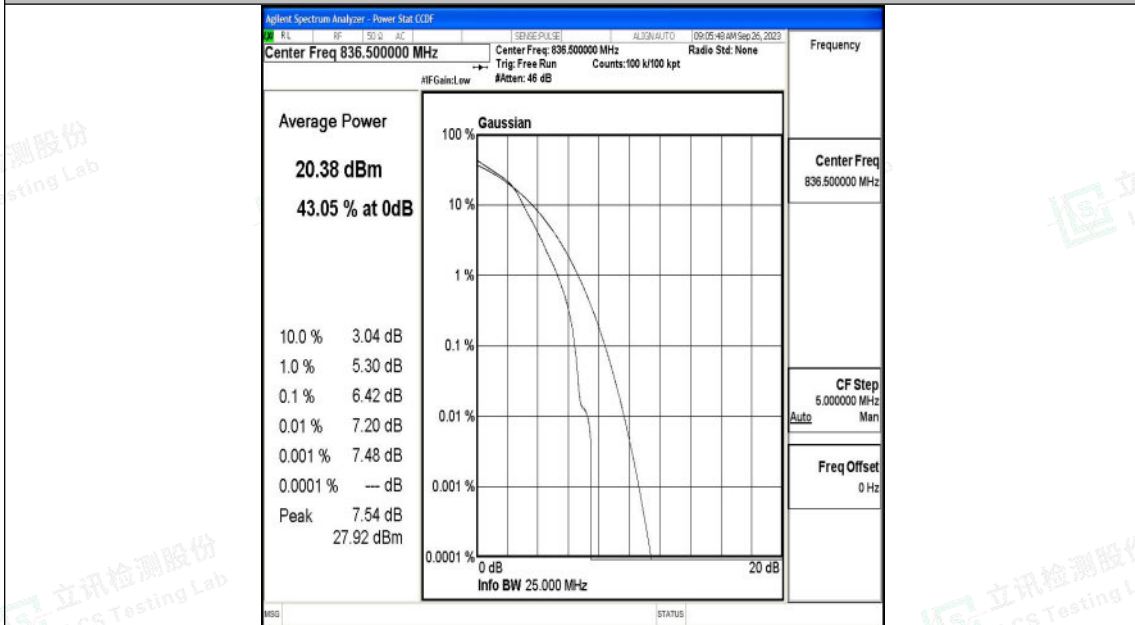

1.4MHz-20525