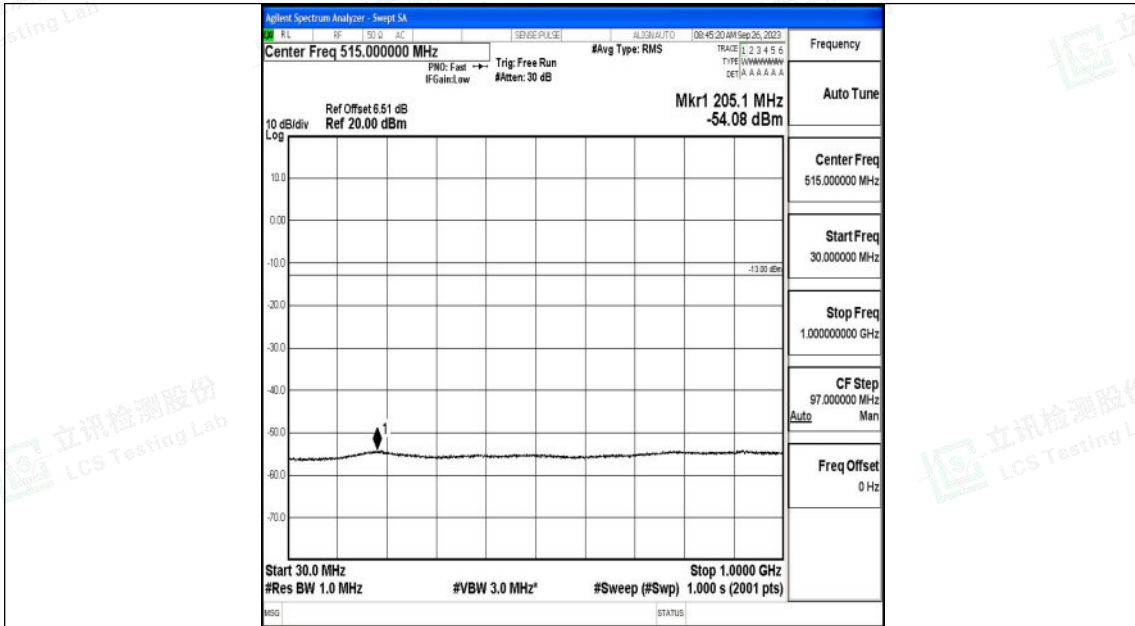

Band4_20MHz_16QAM_20175_1RB#0_0.15~30_0.15~30

Band4_20MHz_16QAM_20175_1RB#0_30~1000_30~1000