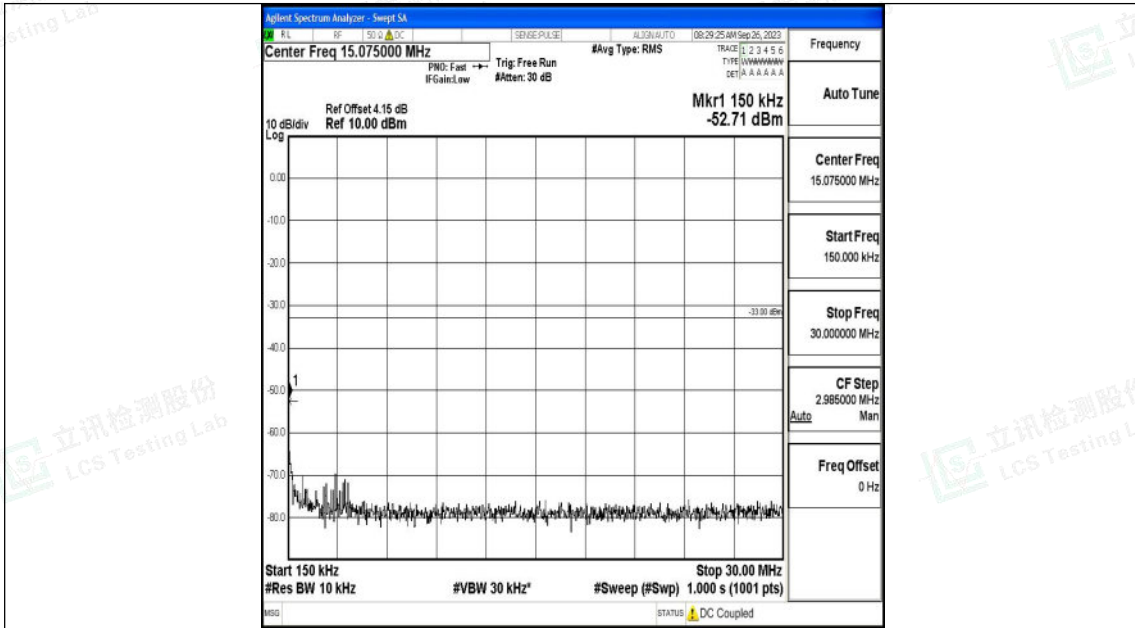

Band4_15MHz_QPSK_20025_1RB#0_0.009~0.15_0.009~0.15

Band4_15MHz_QPSK_20025_1RB#0_0.15~30_0.15~30