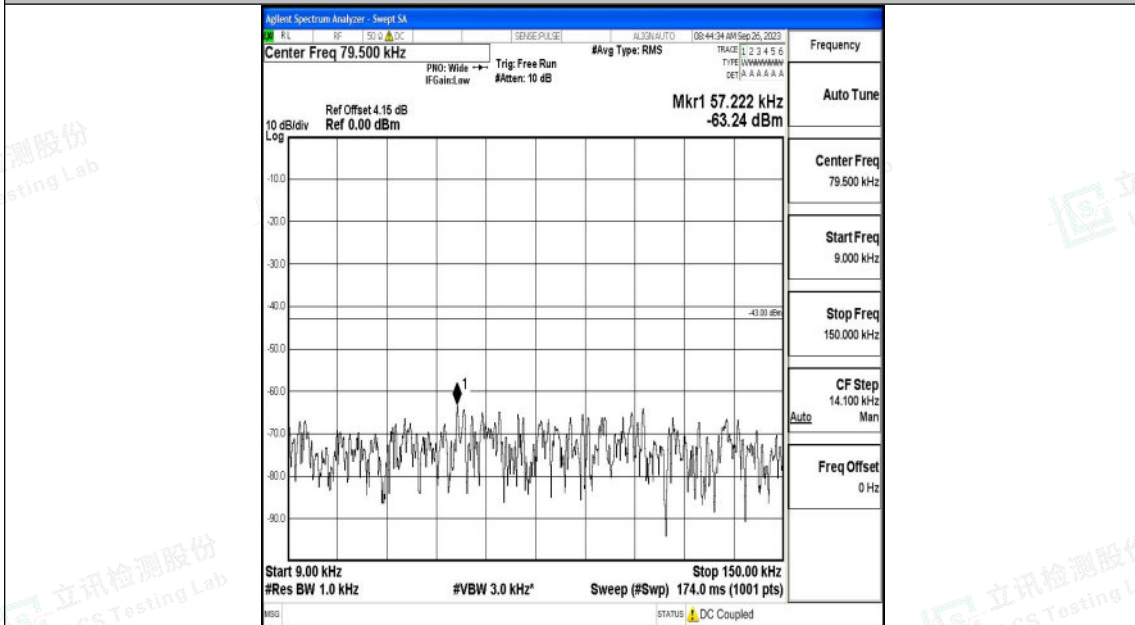

Band4_20MHz_16QAM_20050_1RB#0_3000~20000_3000~20000

Band4_20MHz_QPSK_20175_1RB#0_0.009~0.15_0.009~0.15

Shenzhen LCS Compliance Testing Laboratory Ltd.
Add: 101, 201 Bldg A & 301 Bldg C, Juji Industrial Park Yabianxueziwei, Shajing Street,
Baoan District, Shenzhen, 518000, China
Tel: +(86) 0755-82591330 | E-mail: webmaster@lcs-cert.com | Web: www.lcs-cert.com
Scan code to check authenticity