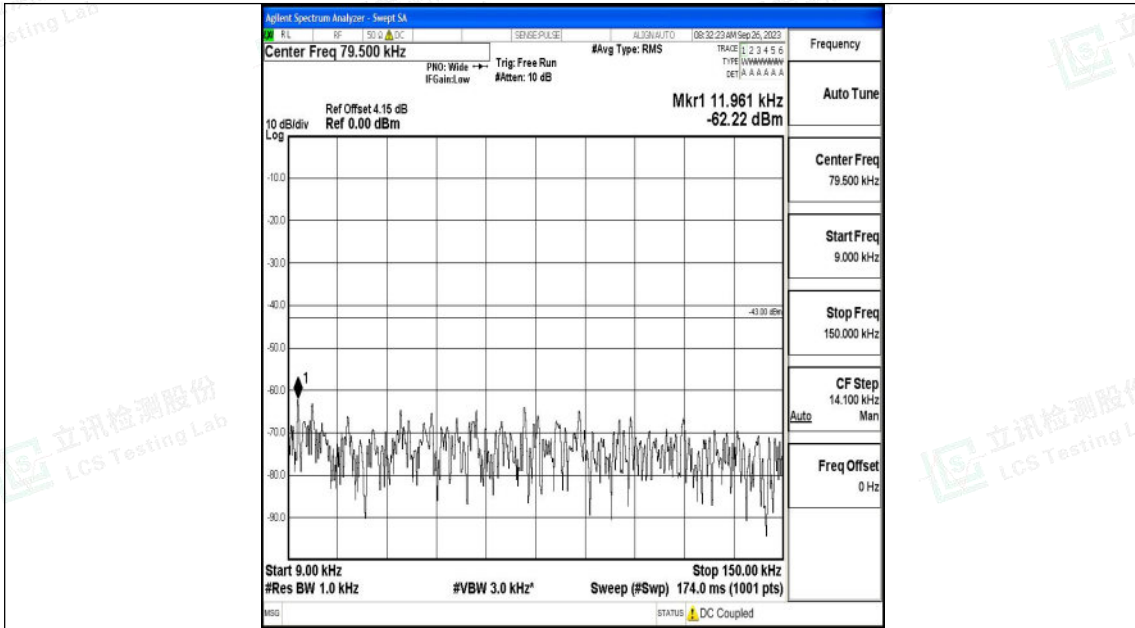

Band4_15MHz_QPSK_20325_1RB#0_3000~20000_3000~20000

Band4_15MHz_16QAM_20325_1RB#0_0.009~0.15_0.009~0.15