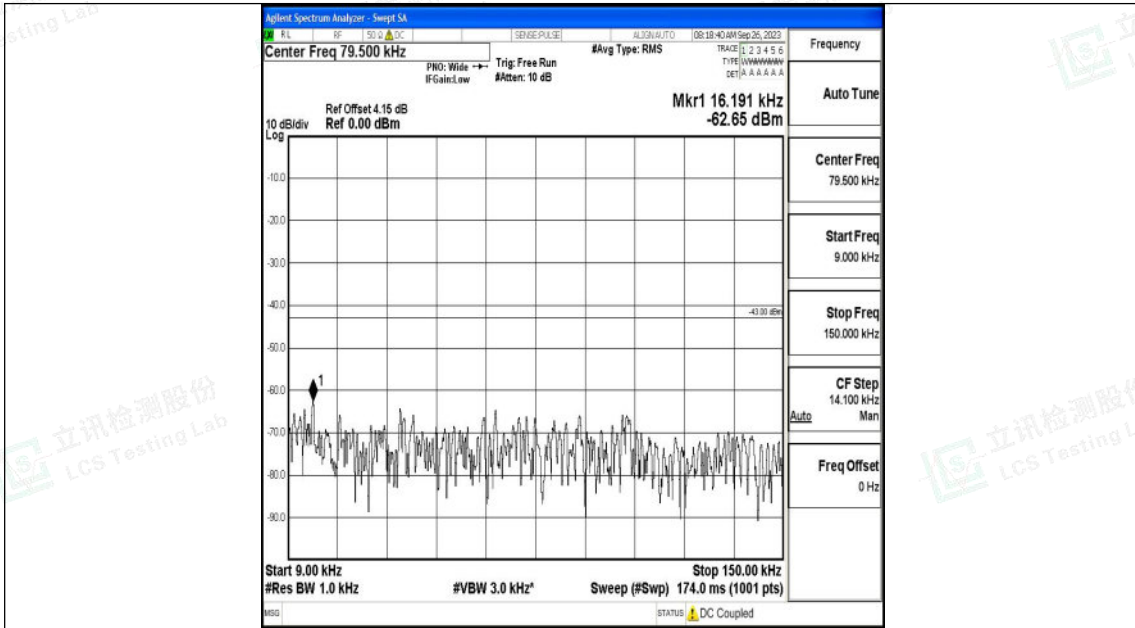

Band4_10MHz_QPSK_20350_1RB#0_3000~20000_3000~20000

Band4_10MHz_16QAM_20350_1RB#0_0.009~0.15_0.009~0.15