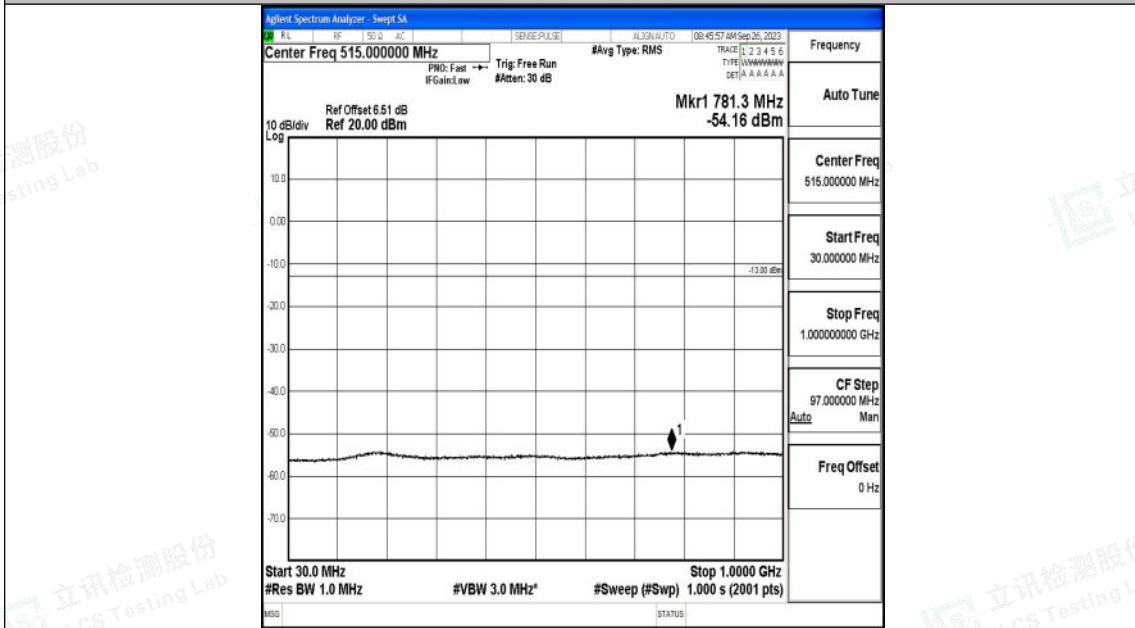

Band4_20MHz_QPSK_20300_1RB#0_0.15~30_0.15~30

Band4_20MHz_QPSK_20300_1RB#0_30~1000_30~1000

Shenzhen LCS Compliance Testing Laboratory Ltd.
Add: 101, 201 Bldg A & 301 Bldg C, Juji Industrial Park Yabianxueziwei, Shajing Street,
Baoan District, Shenzhen, 518000, China
Tel: +(86) 0755-82591330 | E-mail: webmaster@lcs-cert.com | Web: www.lcs-cert.com
Scan code to check authenticity