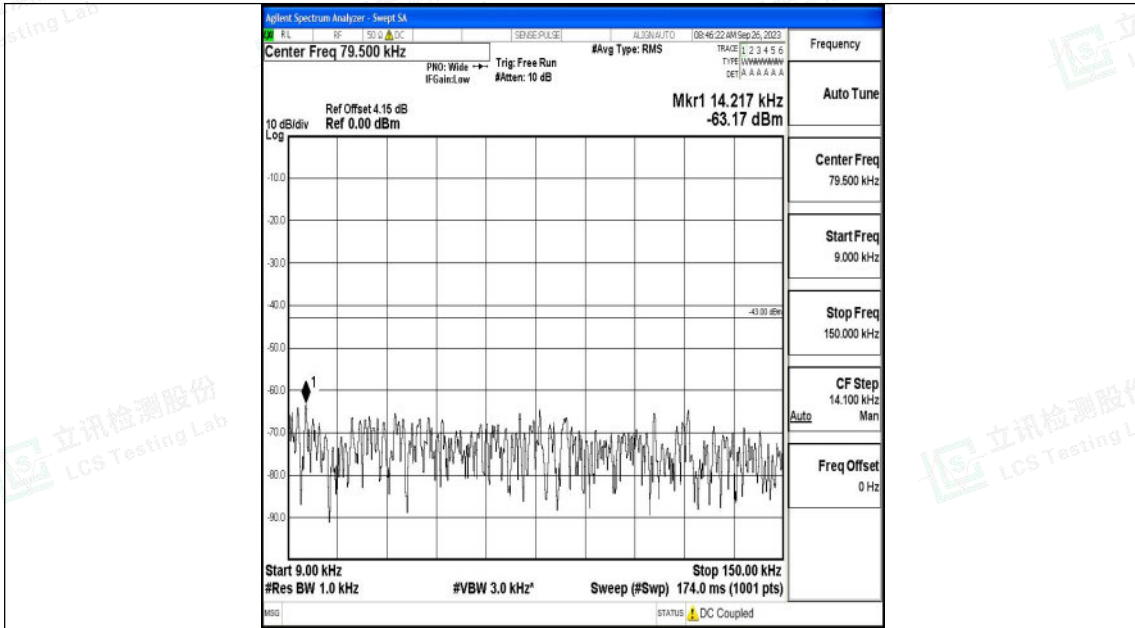

Band4_20MHz_QPSK_20300_1RB#0_3000~20000_3000~20000

Band4_20MHz_16QAM_20300_1RB#0_0.009~0.15_0.009~0.15