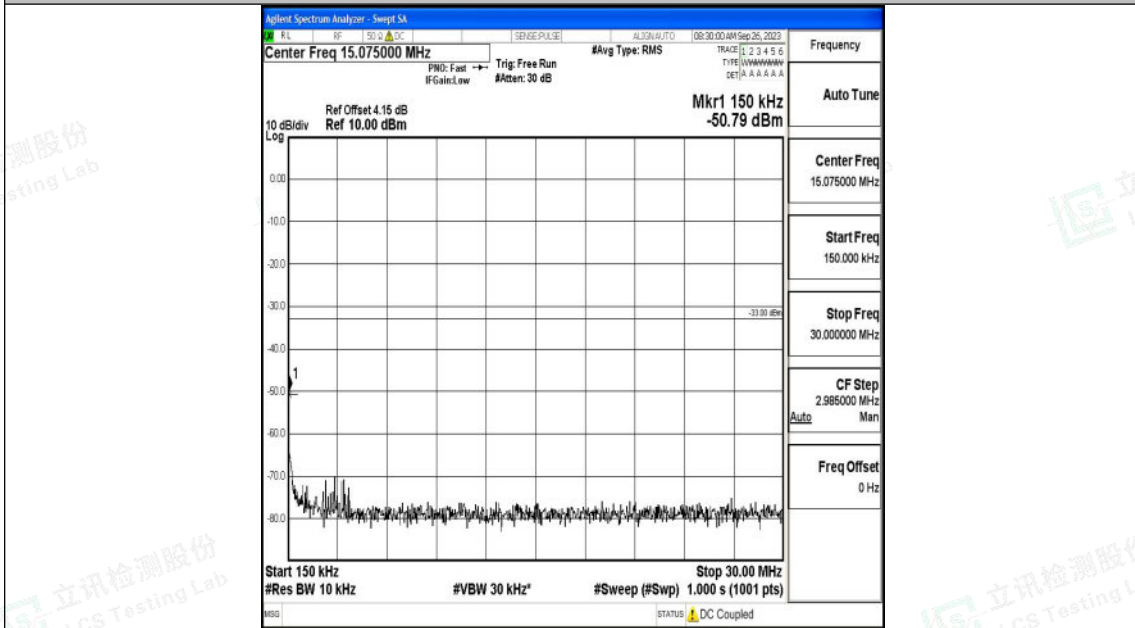

Band4_15MHz_16QAM_2025_1RB#0_0.009~0.15_0.009~0.15

Band4_15MHz_16QAM_2025_1RB#0_0.15~30_0.15~30

Shenzhen LCS Compliance Testing Laboratory Ltd.
Add: 101, 201 Bldg A & 301 Bldg C, Juji Industrial Park Yabianxueziwei, Shajing Street,
Baoan District, Shenzhen, 518000, China
Tel: +(86) 0755-82591330 | E-mail: webmaster@lcs-cert.com | Web: www.lcs-cert.com
Scan code to check authenticity