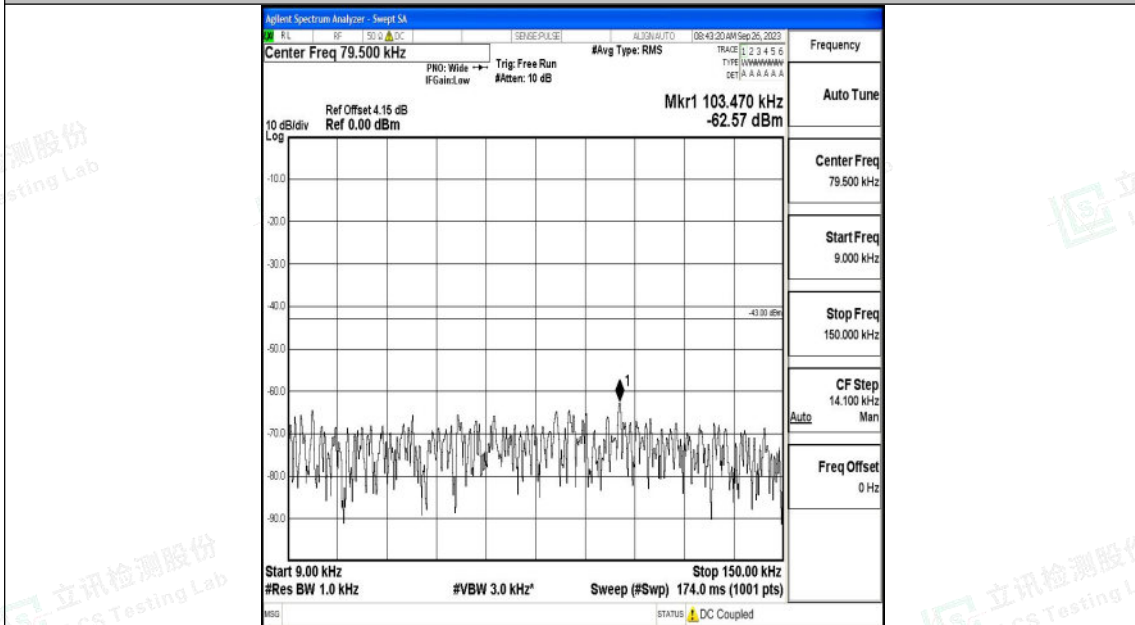

Band4_15MHz_16QAM_20325_1RB#0_3000~20000_3000~20000

Band4_20MHz_QPSK_20050_1RB#0_0.009~0.15_0.009~0.15

Shenzhen LCS Compliance Testing Laboratory Ltd.
Add: 101, 201 Bldg A & 301 Bldg C, Juji Industrial Park Yabianxueziwei, Shajing Street,
Baoan District, Shenzhen, 518000, China
Tel: +(86) 0755-82591330 | E-mail: webmaster@lcs-cert.com | Web: www.lcs-cert.com
Scan code to check authenticity