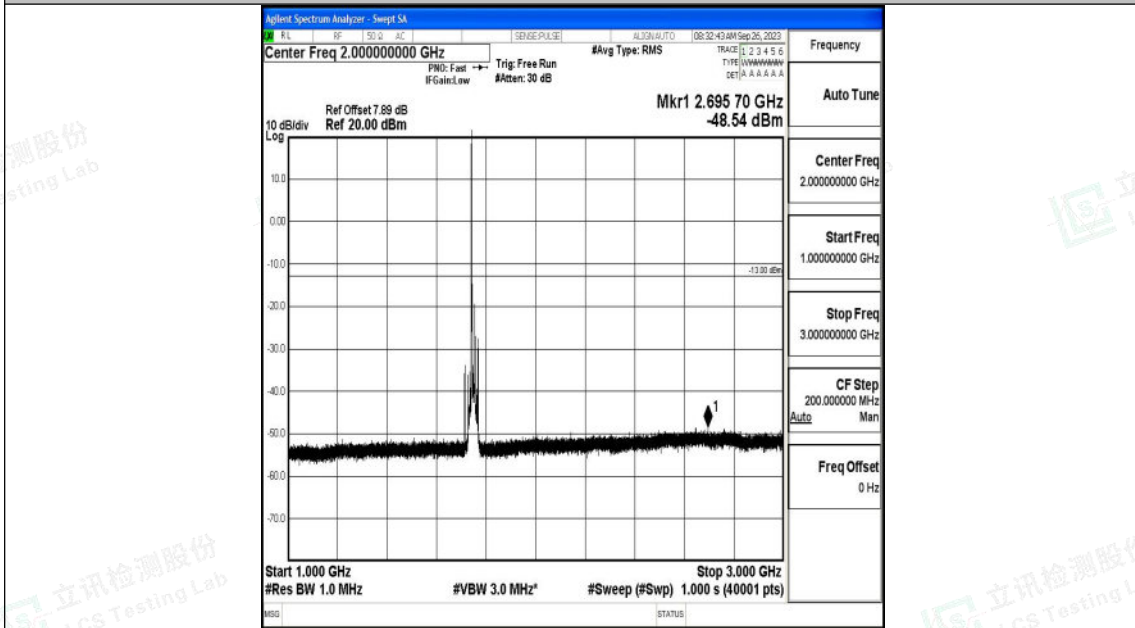

Band4_15MHz_16QAM_20325_1RB#0_30~1000_30~1000

Band4_15MHz_16QAM_20325_1RB#0_1000~3000_1000~3000

Shenzhen LCS Compliance Testing Laboratory Ltd.
Add: 101, 201 Bldg A & 301 Bldg C, Juji Industrial Park Yabianxueziwei, Shajing Street,
Baoan District, Shenzhen, 518000, China
Tel: +(86) 0755-82591330 | E-mail: webmaster@lcs-cert.com | Web: www.lcs-cert.com
Scan code to check authenticity