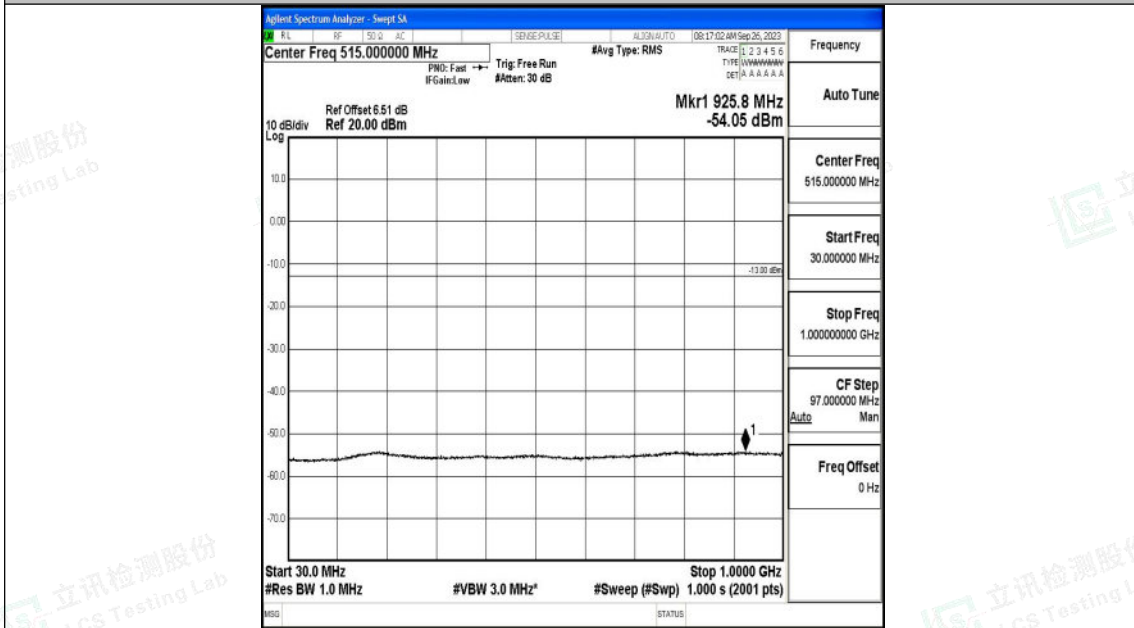

Band4\_10MHz\_16QAM\_20000\_1RB#0\_3000~20000\_3000~20000

Band4\_10MHz\_QPSK\_20175\_1RB#0\_0.009~0.15\_0.009~0.15

Band4\_10MHz\_QPSK\_20175\_1RB#0\_0.15~30\_0.15~30

Band4\_10MHz\_QPSK\_20175\_1RB#0\_30~1000\_30~1000