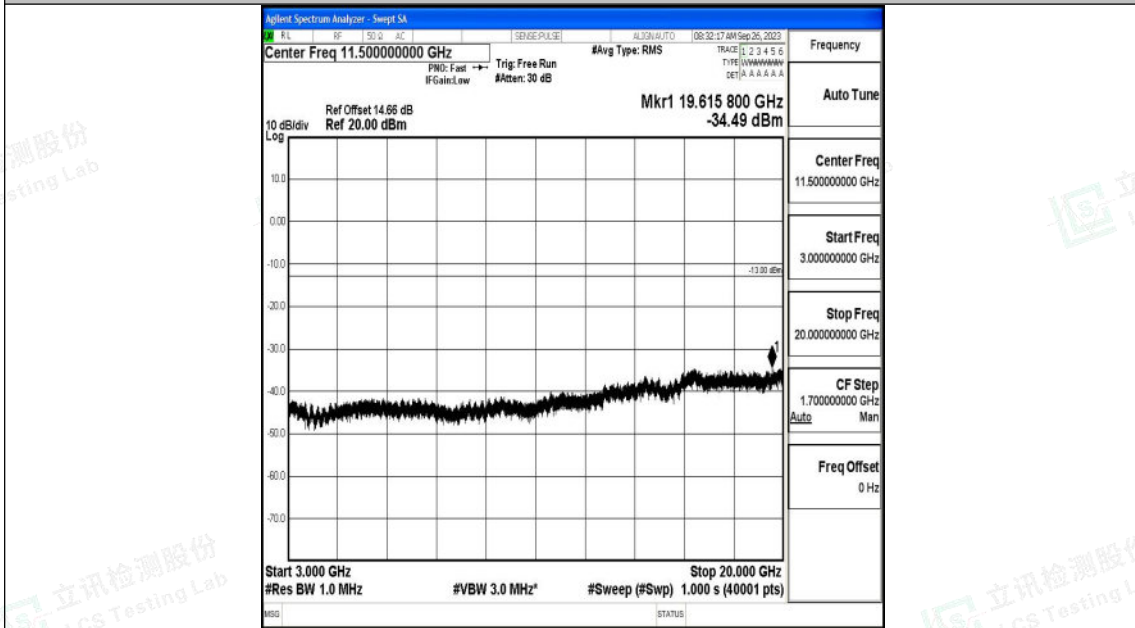

Band4_15MHz_QPSK_20325_1RB#0_1000~3000_1000~3000

Band4_15MHz_QPSK_20325_1RB#0_3000~20000_3000~20000

Shenzhen LCS Compliance Testing Laboratory Ltd.
Add: 101, 201 Bldg A & 301 Bldg C, Juji Industrial Park Yabianxueziwei, Shajing Street,
Baoan District, Shenzhen, 518000, China
Tel: +(86) 0755-82591330 | E-mail: webmaster@lcs-cert.com | Web: www.lcs-cert.com
Scan code to check authenticity