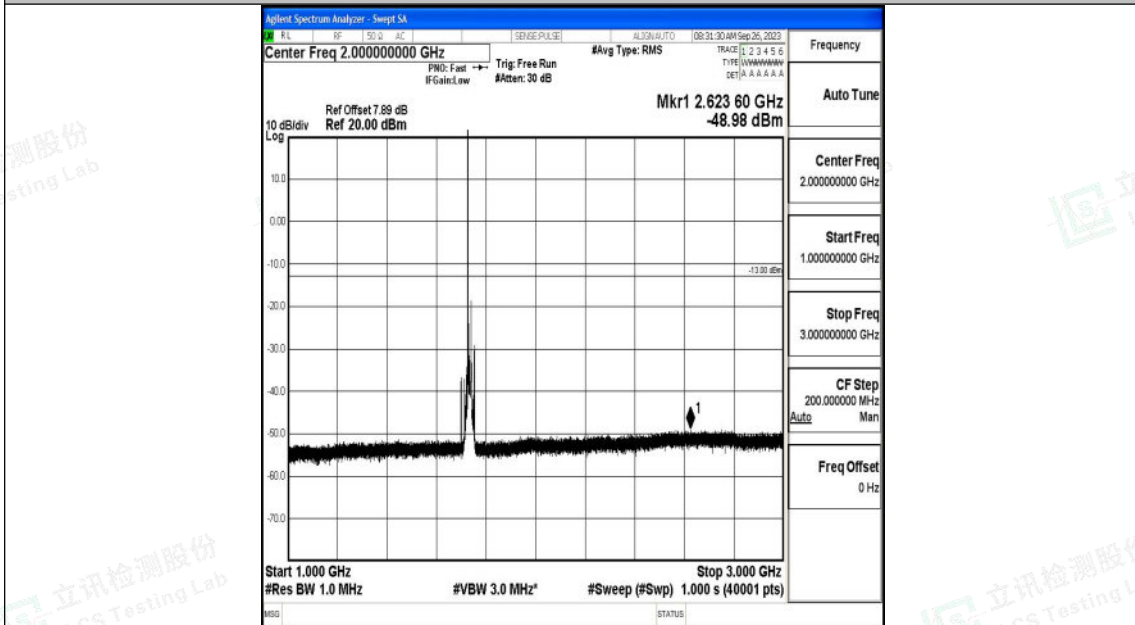

Band4_15MHz_16QAM_20175_1RB#0_30~1000_30~1000

Band4_15MHz_16QAM_20175_1RB#0_1000~3000_1000~3000

Shenzhen LCS Compliance Testing Laboratory Ltd.
Add: 101, 201 Bldg A & 301 Bldg C, Juji Industrial Park Yabianxueziwei, Shajing Street,
Baoan District, Shenzhen, 518000, China
Tel: +(86) 0755-82591330 | E-mail: webmaster@lcs-cert.com | Web: www.lcs-cert.com
Scan code to check authenticity