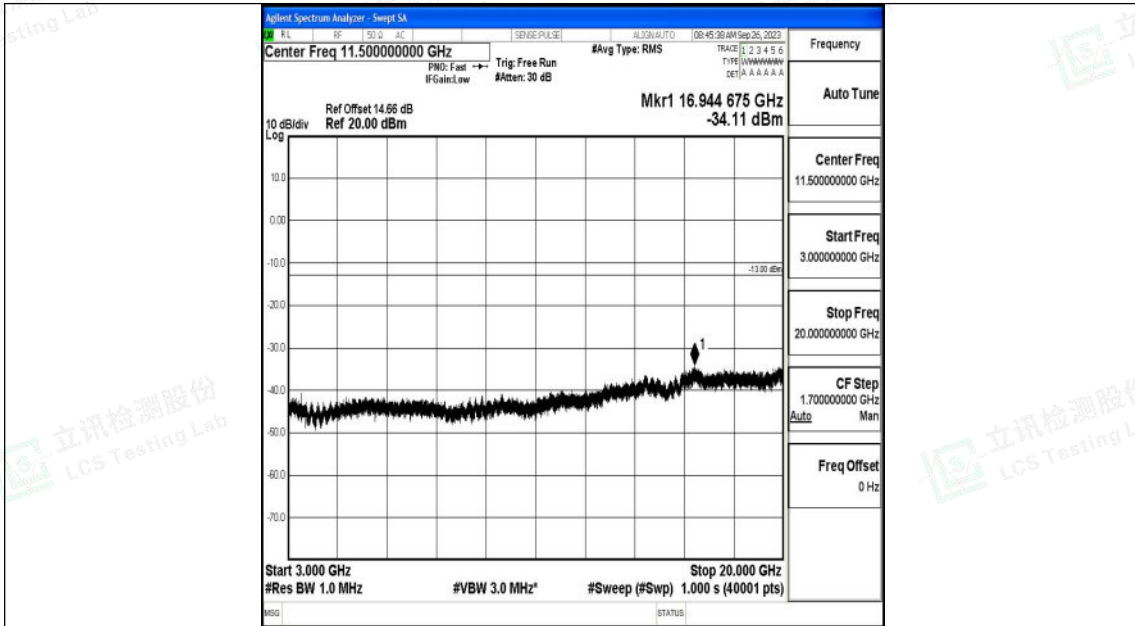

Band4\_20MHz\_16QAM\_20175\_1RB#0\_30~1000\_30~1000

Band4\_20MHz\_16QAM\_20175\_1RB#0\_1000~3000\_1000~3000

Shenzhen LCS Compliance Testing Laboratory Ltd.  
 Add: 101, 201 Bldg A & 301 Bldg C, Juji Industrial Park Yabianxueziwei, Shajing Street,  
 Baoan District, Shenzhen, 518000, China  
 Tel: +(86) 0755-82591330 | E-mail: webmaster@lcs-cert.com | Web: www.lcs-cert.com  
 Scan code to check authenticity