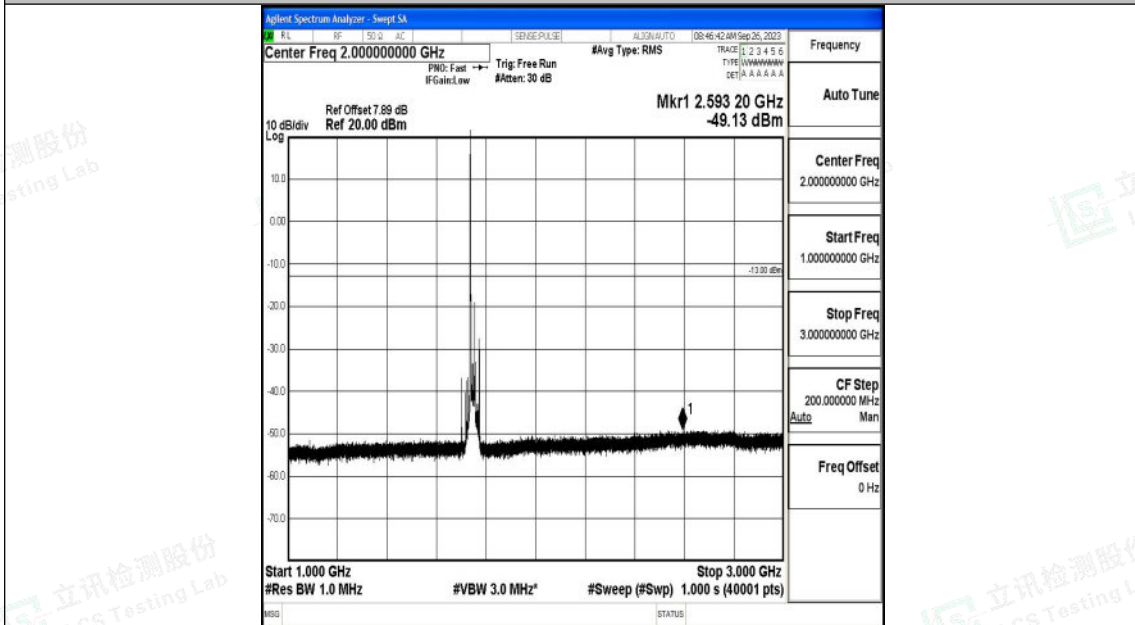

Band4_20MHz_16QAM_20300_1RB#0_30~1000_30~1000

Band4_20MHz_16QAM_20300_1RB#0_1000~3000_1000~3000

Shenzhen LCS Compliance Testing Laboratory Ltd.
Add: 101, 201 Bldg A & 301 Bldg C, Juji Industrial Park Yabianxueziwei, Shajing Street,
Baoan District, Shenzhen, 518000, China
Tel: +(86) 0755-82591330 | E-mail: webmaster@lcs-cert.com | Web: www.lcs-cert.com
Scan code to check authenticity