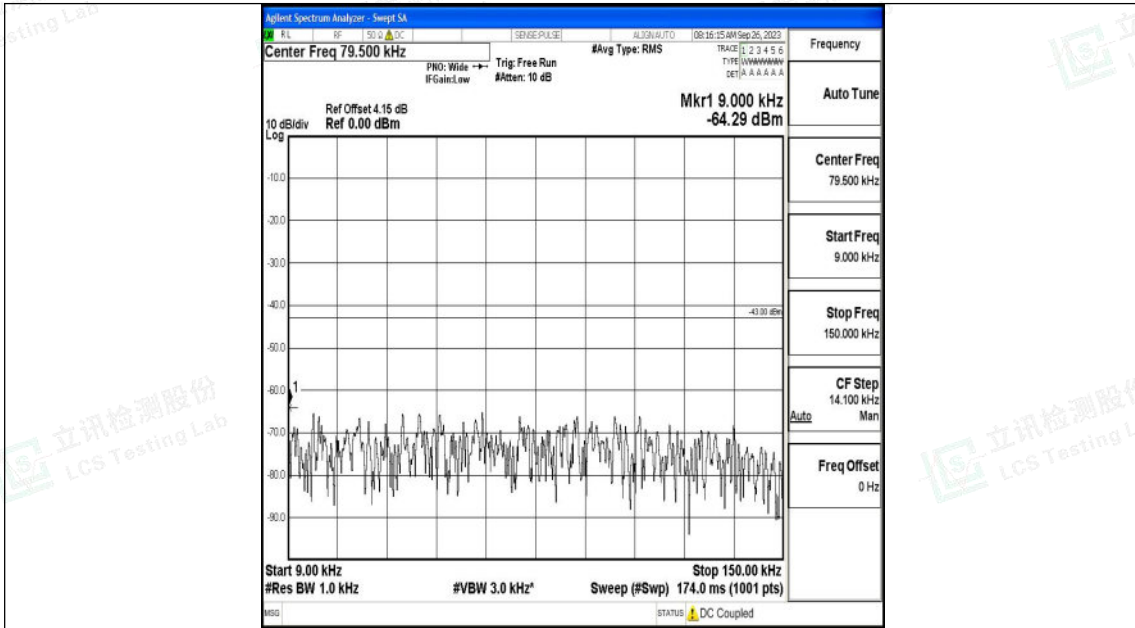

Band4_10MHz_QPSK_20000_1RB#0_3000~20000_3000~20000

Band4_10MHz_16QAM_20000_1RB#0_0.009~0.15_0.009~0.15