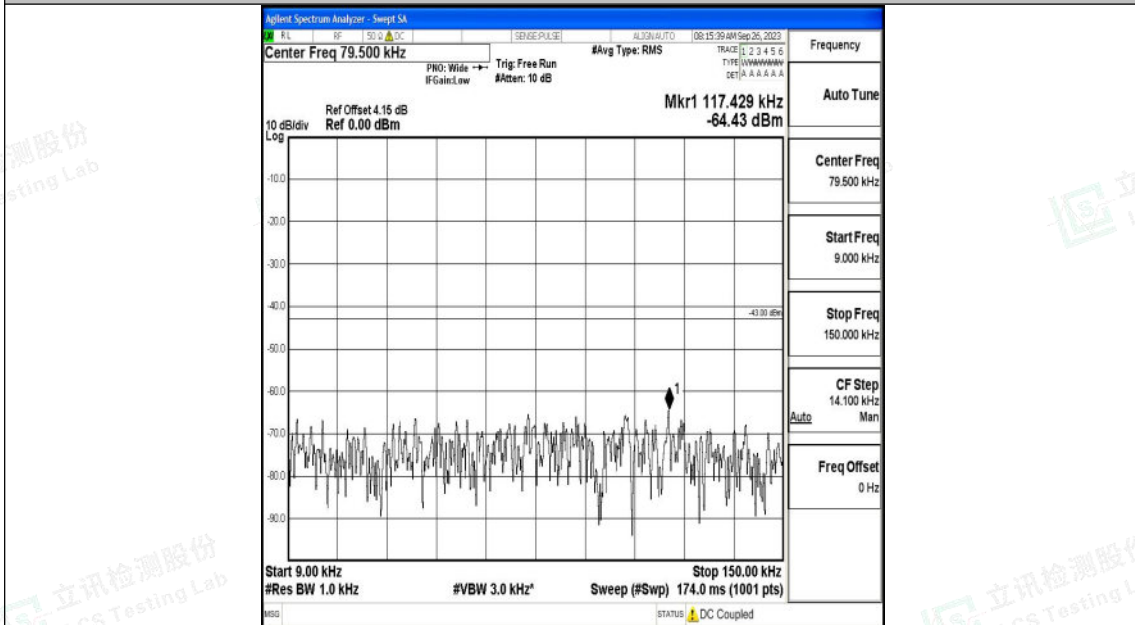

Band4\_5MHz\_16QAM\_20375\_1RB#0\_3000~20000\_3000~20000

Band4\_10MHz\_QPSK\_20000\_1RB#0\_0.009~0.15\_0.009~0.15

Shenzhen LCS Compliance Testing Laboratory Ltd.  
 Add: 101, 201 Bldg A & 301 Bldg C, Juji Industrial Park Yabianxueziwei, Shajing Street,  
 Baoan District, Shenzhen, 518000, China  
 Tel: +(86) 0755-82591330 | E-mail: webmaster@lcs-cert.com | Web: www.lcs-cert.com  
 Scan code to check authenticity