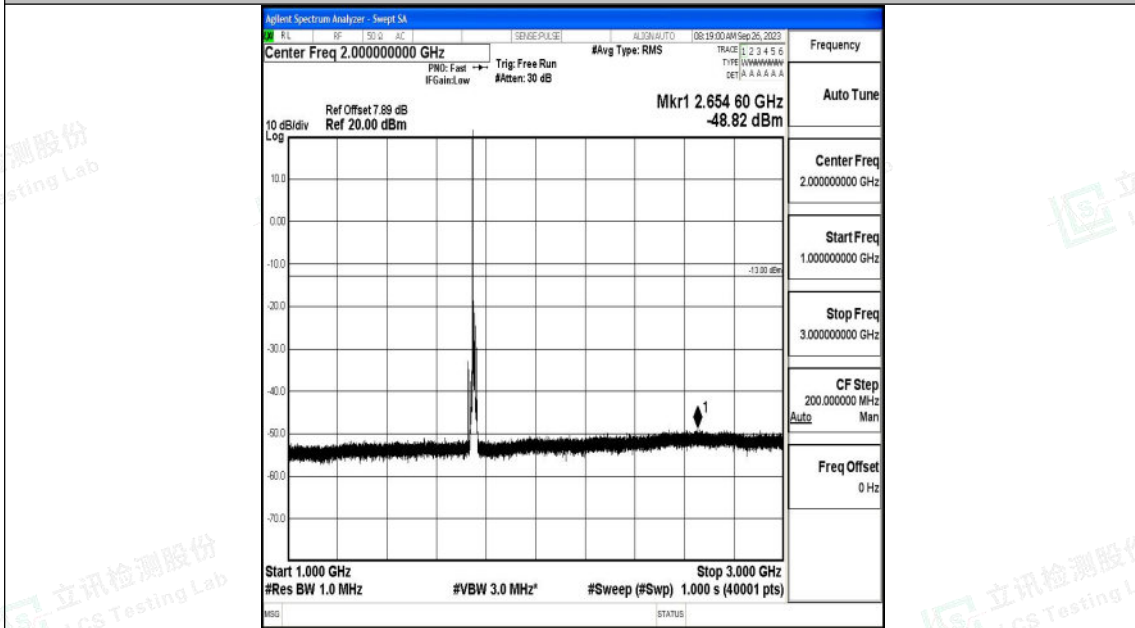

Band4_10MHz_16QAM_20350_1RB#0_30~1000_30~1000

Band4_10MHz_16QAM_20350_1RB#0_1000~3000_1000~3000

Shenzhen LCS Compliance Testing Laboratory Ltd.
Add: 101, 201 Bldg A & 301 Bldg C, Juji Industrial Park Yabianxueziwei, Shajing Street,
Baoan District, Shenzhen, 518000, China
Tel: +(86) 0755-82591330 | E-mail: webmaster@lcs-cert.com | Web: www.lcs-cert.com
Scan code to check authenticity