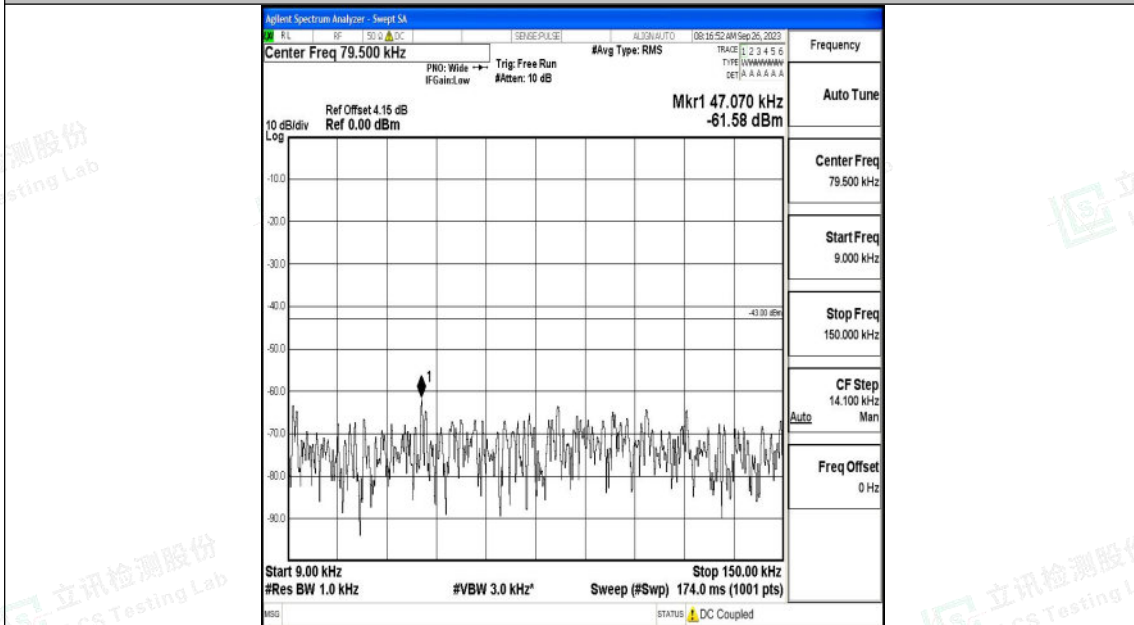

Band4_10MHz_16QAM_20000_1RB#0_3000~20000_3000~20000

Band4_10MHz_QPSK_20175_1RB#0_0.009~0.15_0.009~0.15