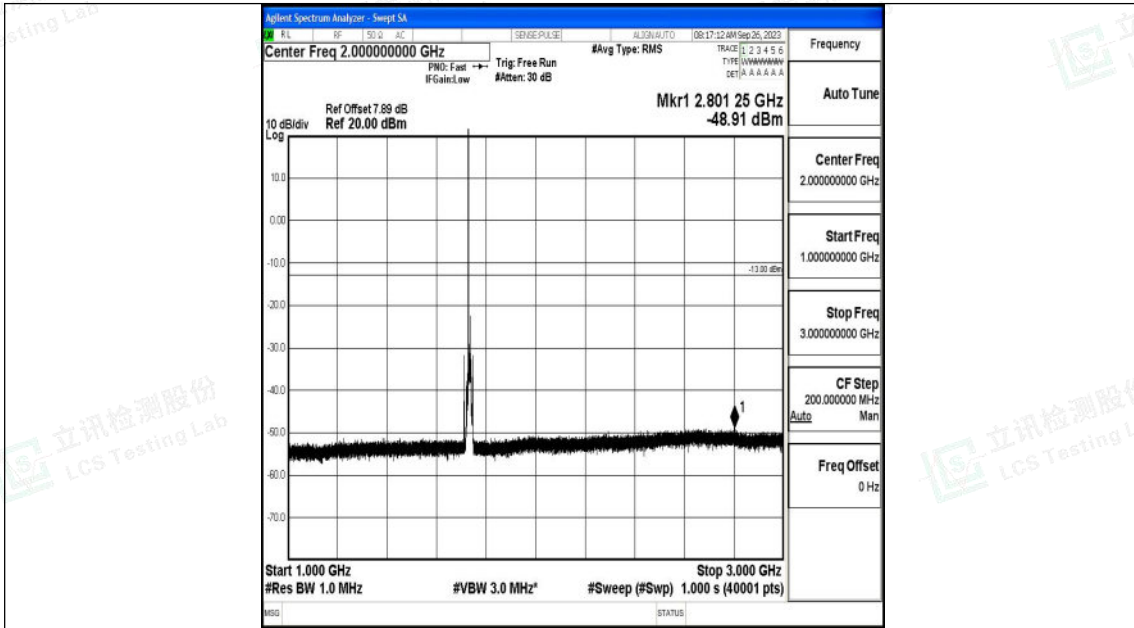

Band4_10MHz_QPSK_20175_1RB#0_30~1000_30~1000

Band4_10MHz_QPSK_20175_1RB#0_1000~3000_1000~3000