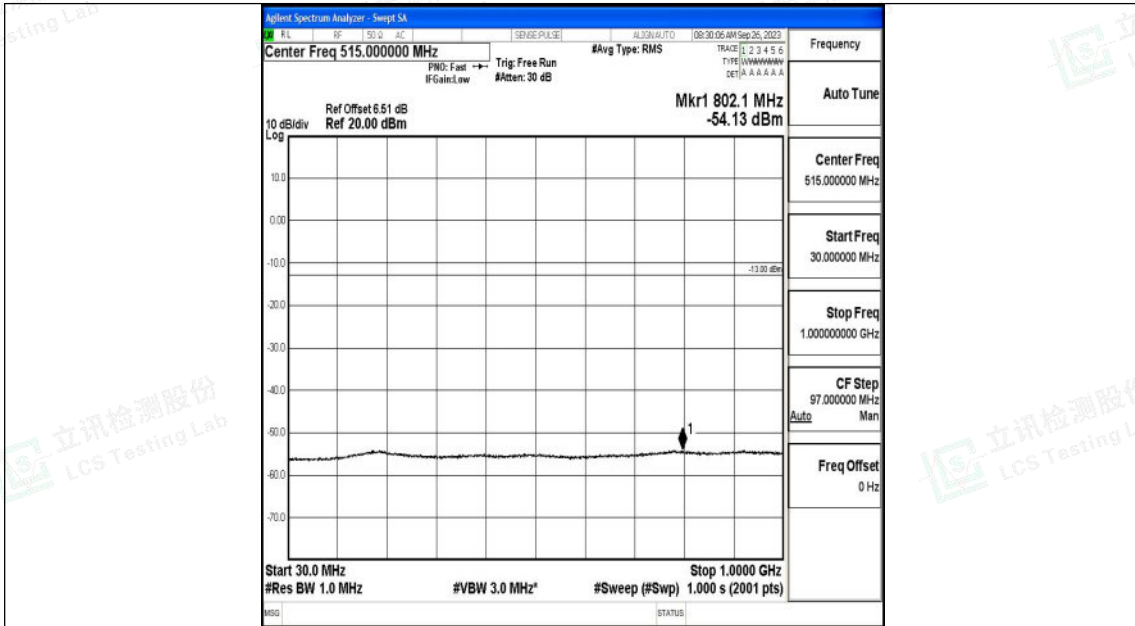

Band4_15MHz_16QAM_2025_1RB#0_0.15~30_0.15~30

Band4_15MHz_16QAM_2025_1RB#0_30~1000_30~1000