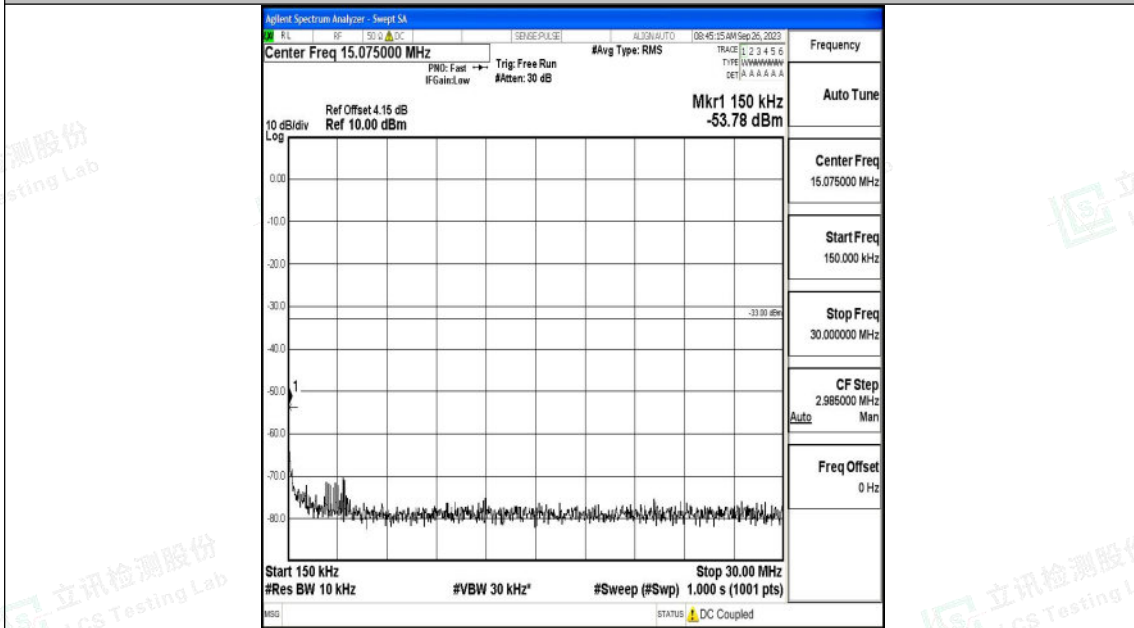

Band4_20MHz_16QAM_20175_1RB#0_0.009~0.15_0.009~0.15

Band4_20MHz_16QAM_20175_1RB#0_0.15~30_0.15~30

Shenzhen LCS Compliance Testing Laboratory Ltd.
Add: 101, 201 Bldg A & 301 Bldg C, Juji Industrial Park Yabianxueziwei, Shajing Street,
Baoan District, Shenzhen, 518000, China
Tel: +(86) 0755-82591330 | E-mail: webmaster@lcs-cert.com | Web: www.lcs-cert.com
Scan code to check authenticity