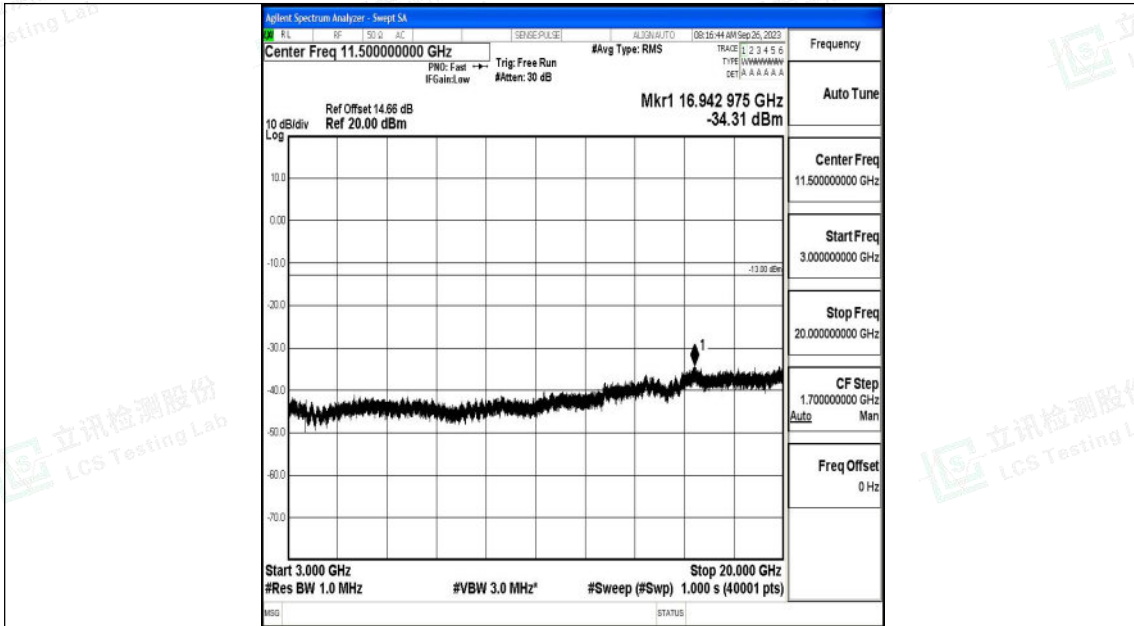

Band4_10MHz_16QAM_20000_1RB#0_1000~3000_1000~3000

Band4_10MHz_16QAM_20000_1RB#0_3000~20000_3000~20000