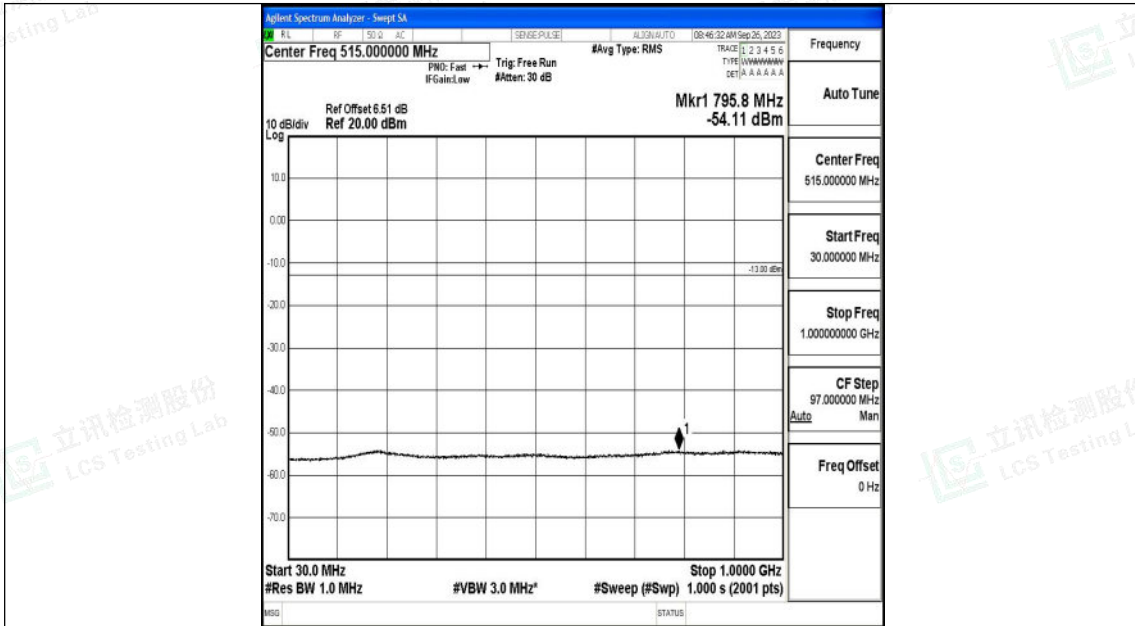

Band4_20MHz_16QAM_20300_1RB#0_0.15~30_0.15~30

Band4_20MHz_16QAM_20300_1RB#0_30~1000_30~1000