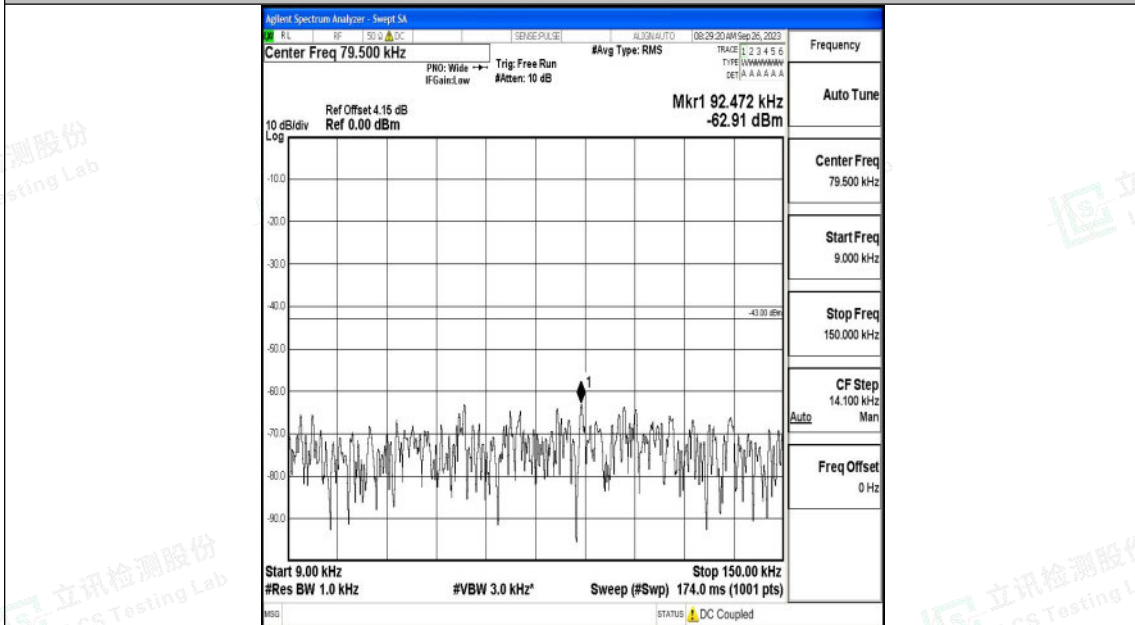

Band4_10MHz_16QAM_20350_1RB#0_3000~20000_3000~20000

Band4_15MHz_QPSK_20025_1RB#0_0.009~0.15_0.009~0.15