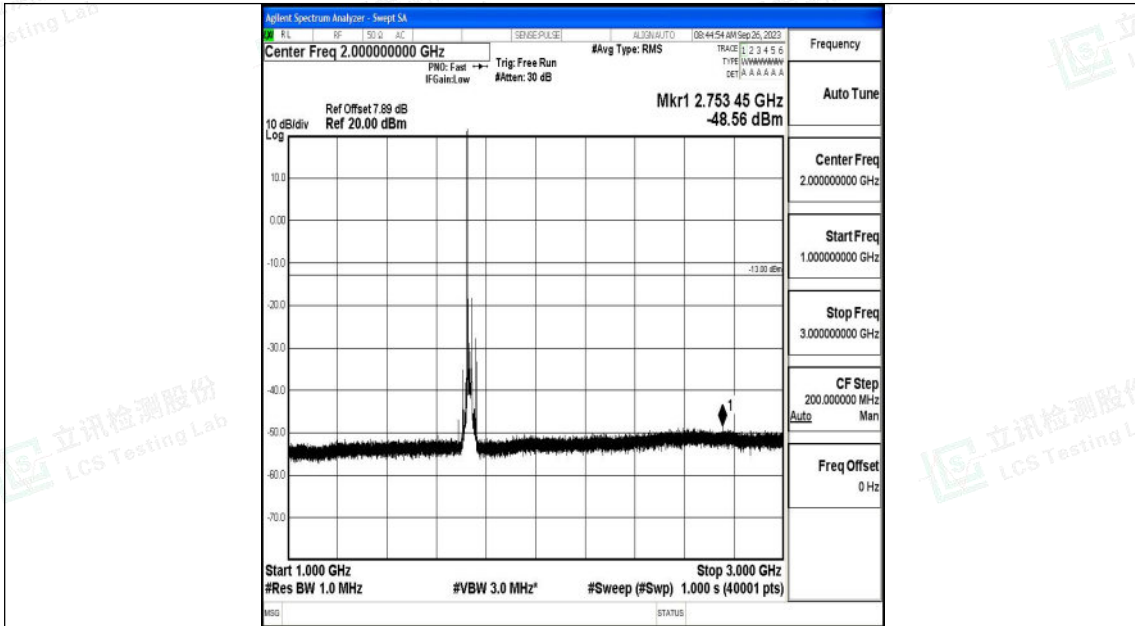

Band4_20MHz_QPSK_20175_1RB#0_30~1000_30~1000

Band4_20MHz_QPSK_20175_1RB#0_1000~3000_1000~3000