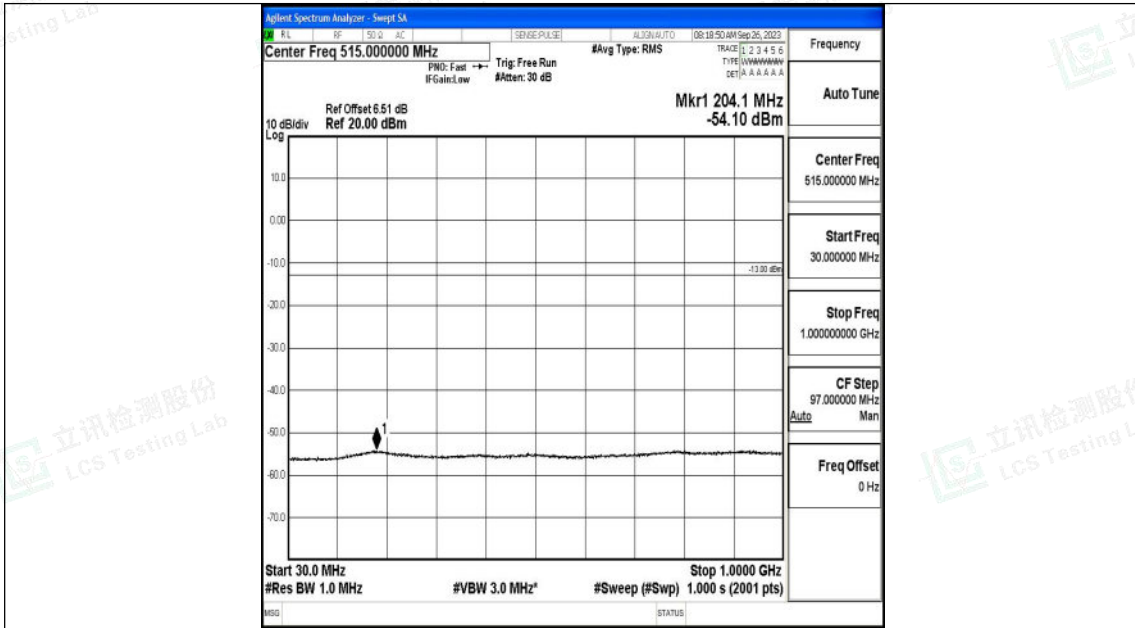

Band4_10MHz_16QAM_20350_1RB#0_0.15~30_0.15~30

Band4_10MHz_16QAM_20350_1RB#0_30~1000_30~1000