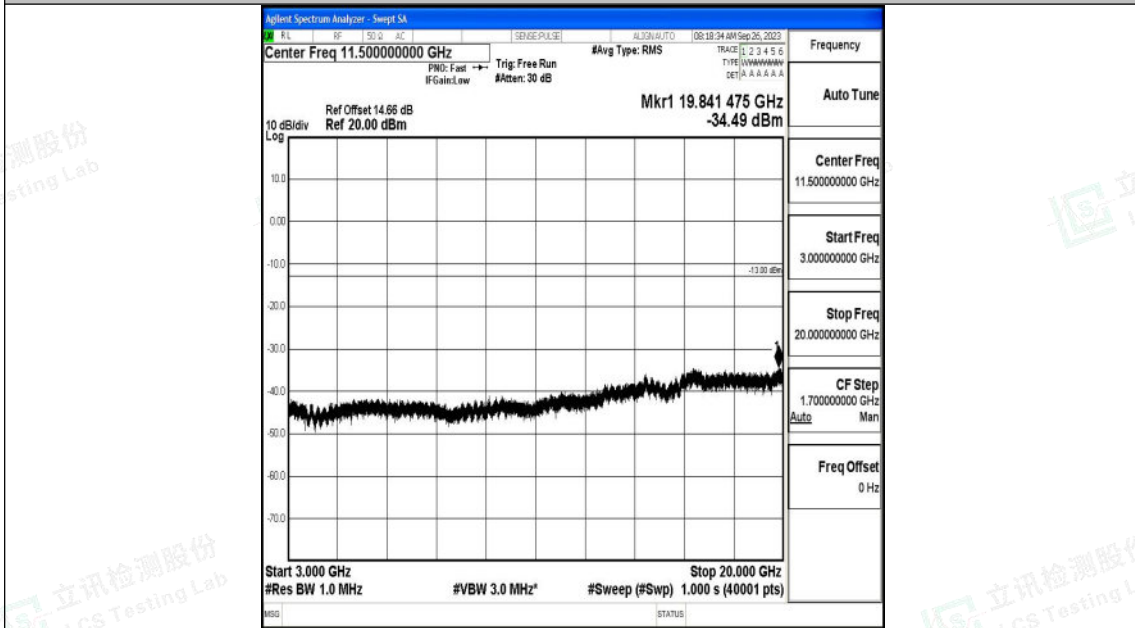

Band4_10MHz_QPSK_20350_1RB#0_1000~3000_1000~3000

Band4_10MHz_QPSK_20350_1RB#0_3000~20000_3000~20000

Shenzhen LCS Compliance Testing Laboratory Ltd.
Add: 101, 201 Bldg A & 301 Bldg C, Juji Industrial Park Yabianxueziwei, Shajing Street,
Baoan District, Shenzhen, 518000, China
Tel: +(86) 0755-82591330 | E-mail: webmaster@lcs-cert.com | Web: www.lcs-cert.com
Scan code to check authenticity