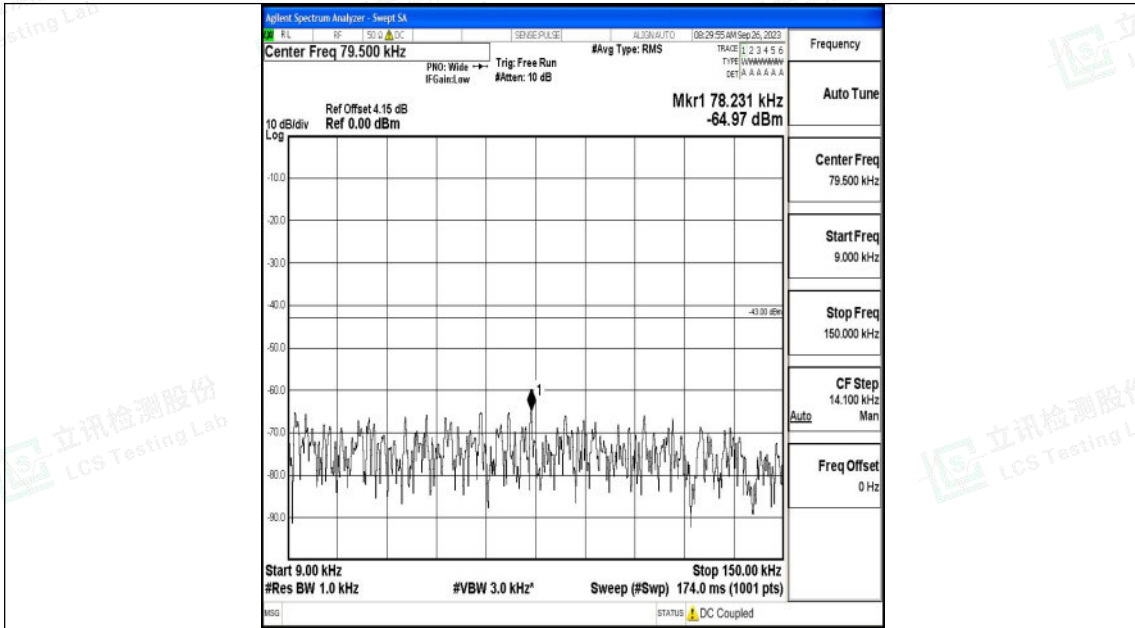

Band4_15MHz_QPSK_20025_1RB#0_3000~20000_3000~20000

Band4_15MHz_16QAM_2025_1RB#0_0.009~0.15_0.009~0.15