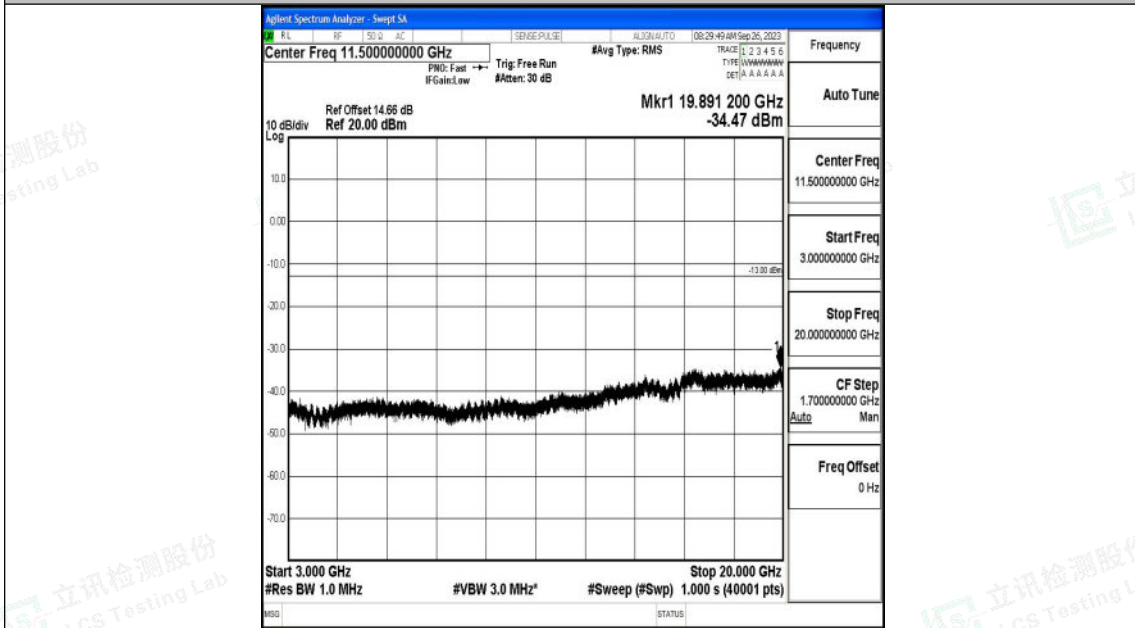

Band4_15MHz_QPSK_20025_1RB#0_1000~3000_1000~3000

Band4_15MHz_QPSK_20025_1RB#0_3000~20000_3000~20000

Shenzhen LCS Compliance Testing Laboratory Ltd.
Add: 101, 201 Bldg A & 301 Bldg C, Juji Industrial Park Yabianxueziwei, Shajing Street,
Baoan District, Shenzhen, 518000, China
Tel: +(86) 0755-82591330 | E-mail: webmaster@lcs-cert.com | Web: www.lcs-cert.com
Scan code to check authenticity