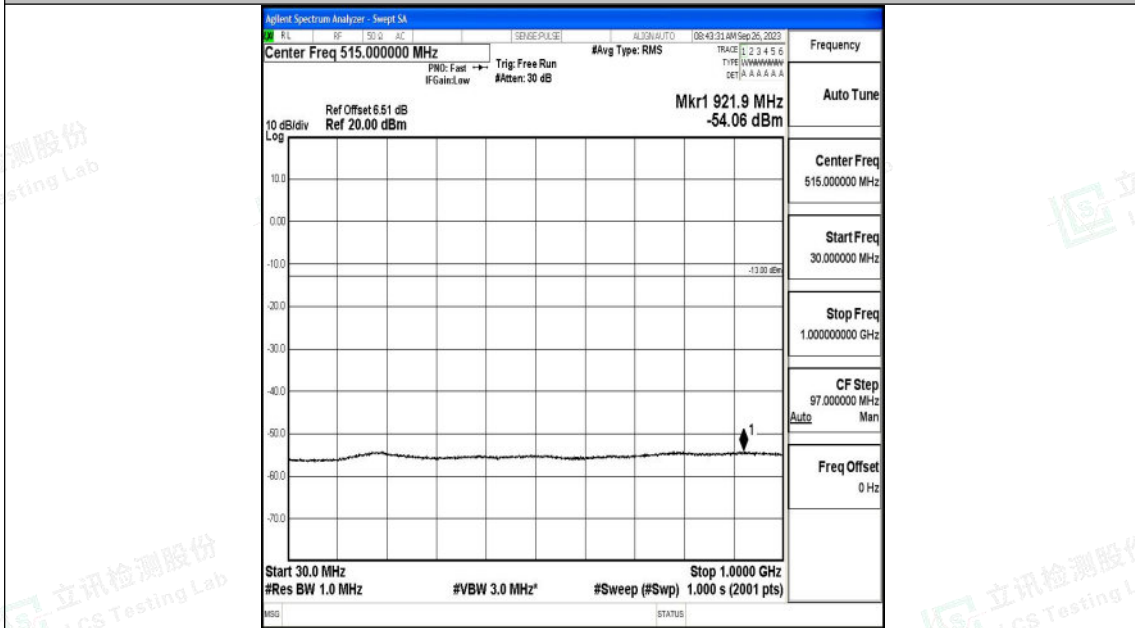

Band4_20MHz_QPSK_20050_1RB#0_0.15~30_0.15~30

Band4_20MHz_QPSK_20050_1RB#0_30~1000_30~1000