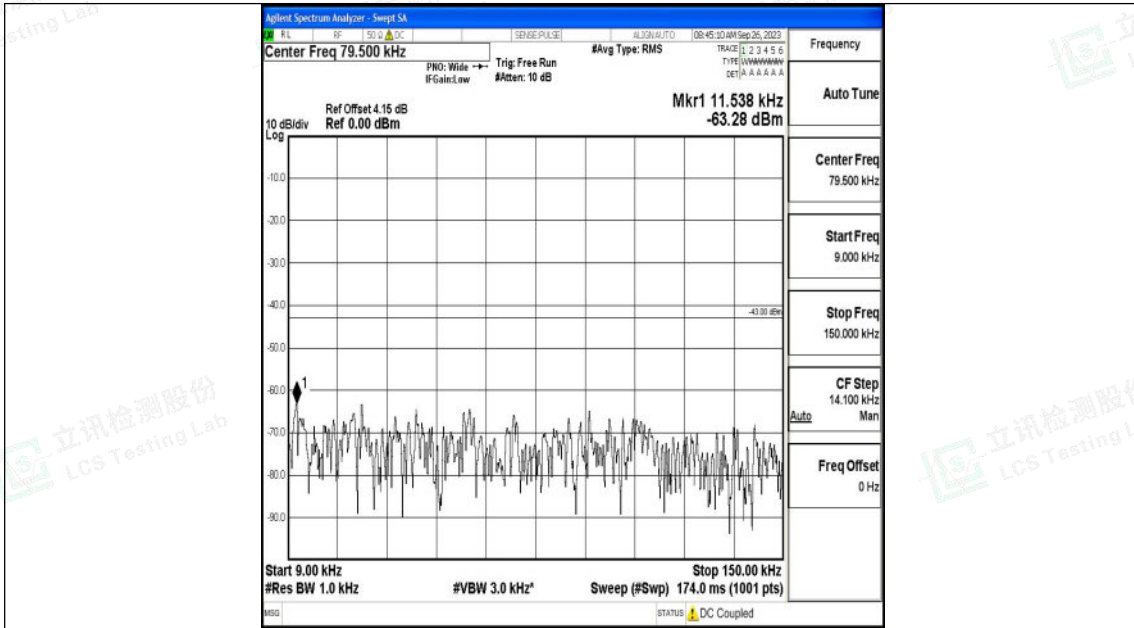

Band4_20MHz_QPSK_20175_1RB#0_3000~20000_3000~20000

Band4_20MHz_16QAM_20175_1RB#0_0.009~0.15_0.009~0.15