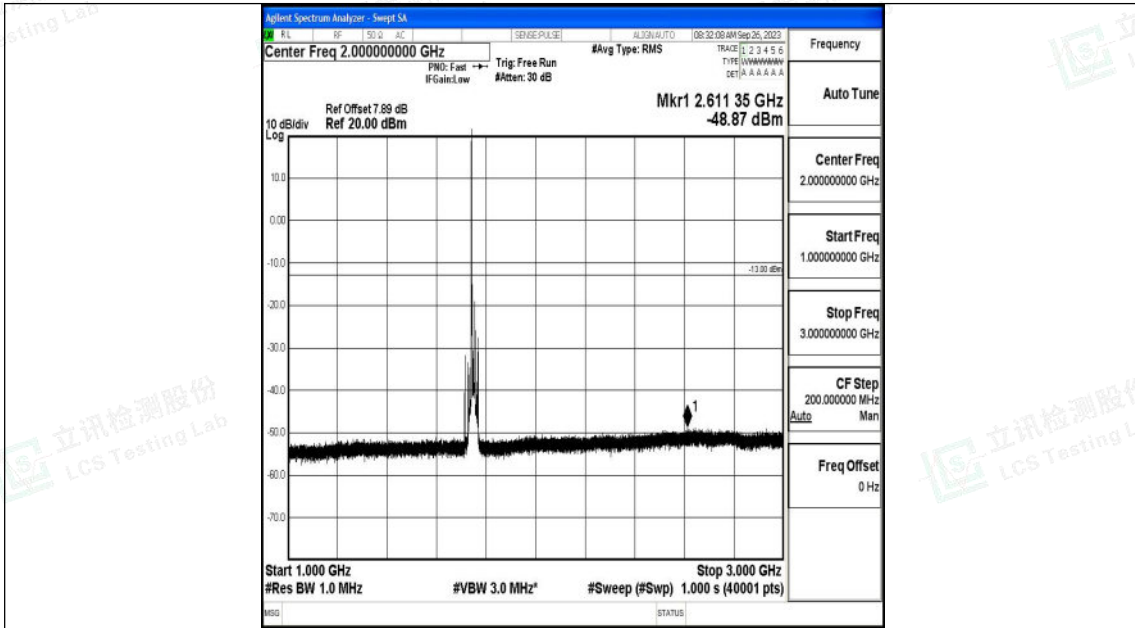

Band4\_15MHz\_16QAM\_20175\_1RB#0\_3000~20000\_3000~20000

Band4\_15MHz\_QPSK\_20325\_1RB#0\_0.009~0.15\_0.009~0.15

Band4\_15MHz\_QPSK\_20325\_1RB#0\_0.15~30\_0.15~30

Band4\_15MHz\_QPSK\_20325\_1RB#0\_30~1000\_30~1000