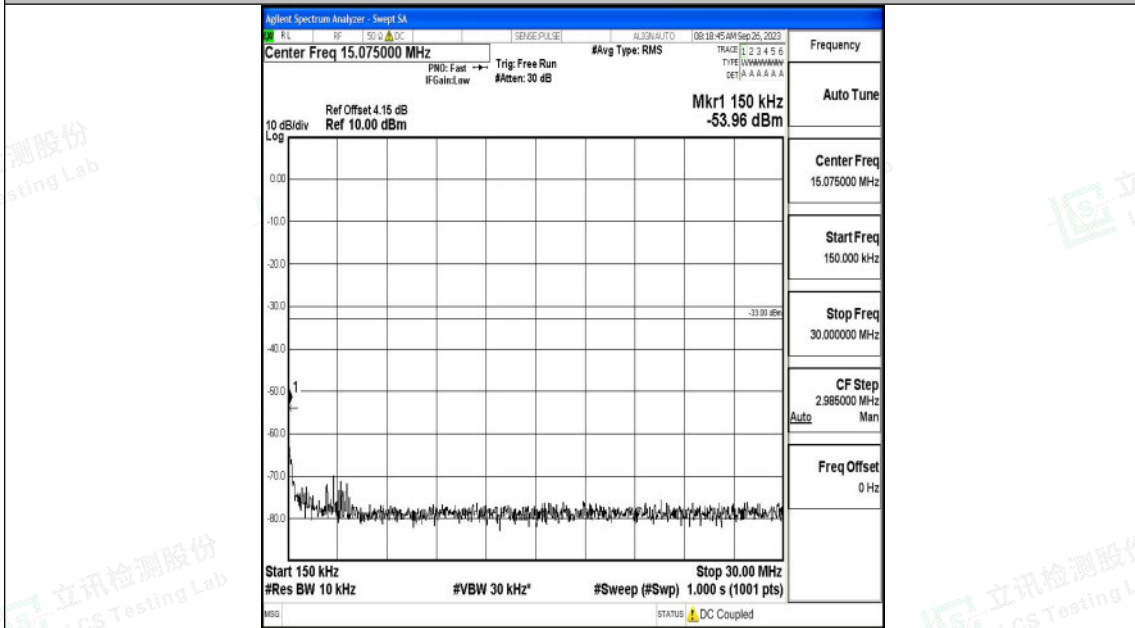

Band4_10MHz_16QAM_20350_1RB#0_0.009~0.15_0.009~0.15

Band4_10MHz_16QAM_20350_1RB#0_0.15~30_0.15~30

Shenzhen LCS Compliance Testing Laboratory Ltd.
Add: 101, 201 Bldg A & 301 Bldg C, Juji Industrial Park Yabianxueziwei, Shajing Street,
Baoan District, Shenzhen, 518000, China
Tel: +(86) 0755-82591330 | E-mail: webmaster@lcs-cert.com | Web: www.lcs-cert.com
Scan code to check authenticity