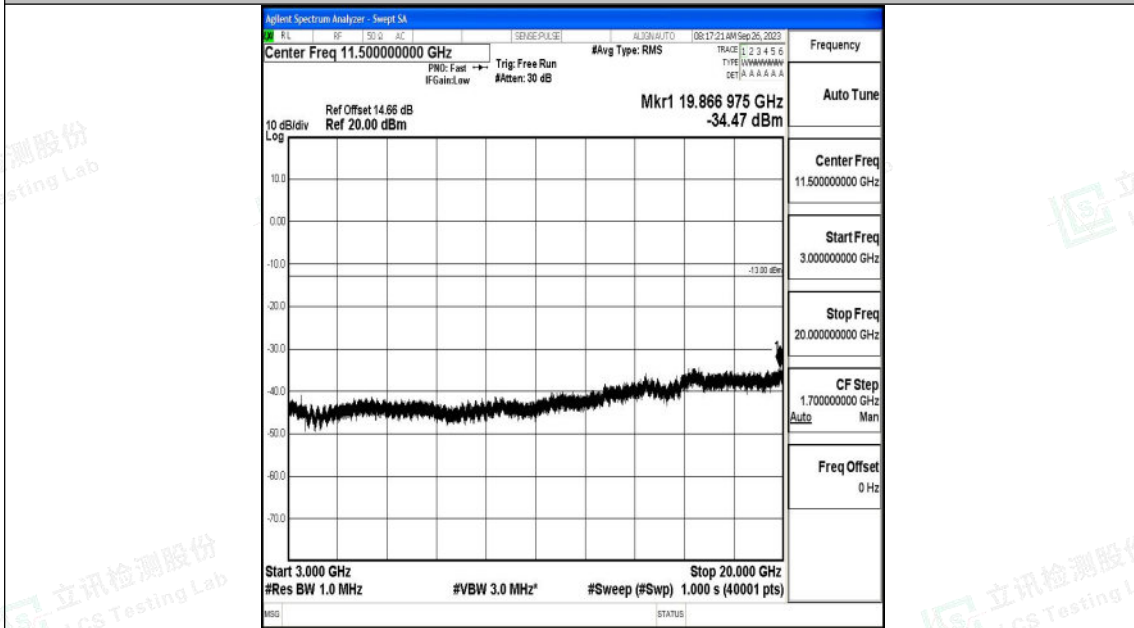

Band4_10MHz_QPSK_20175_1RB#0_1000~3000_1000~3000

Band4_10MHz_QPSK_20175_1RB#0_3000~20000_3000~20000

Shenzhen LCS Compliance Testing Laboratory Ltd.
Add: 101, 201 Bldg A & 301 Bldg C, Juji Industrial Park Yabianxueziwei, Shajing Street,
Baoan District, Shenzhen, 518000, China
Tel: +(86) 0755-82591330 | E-mail: webmaster@lcs-cert.com | Web: www.lcs-cert.com
Scan code to check authenticity