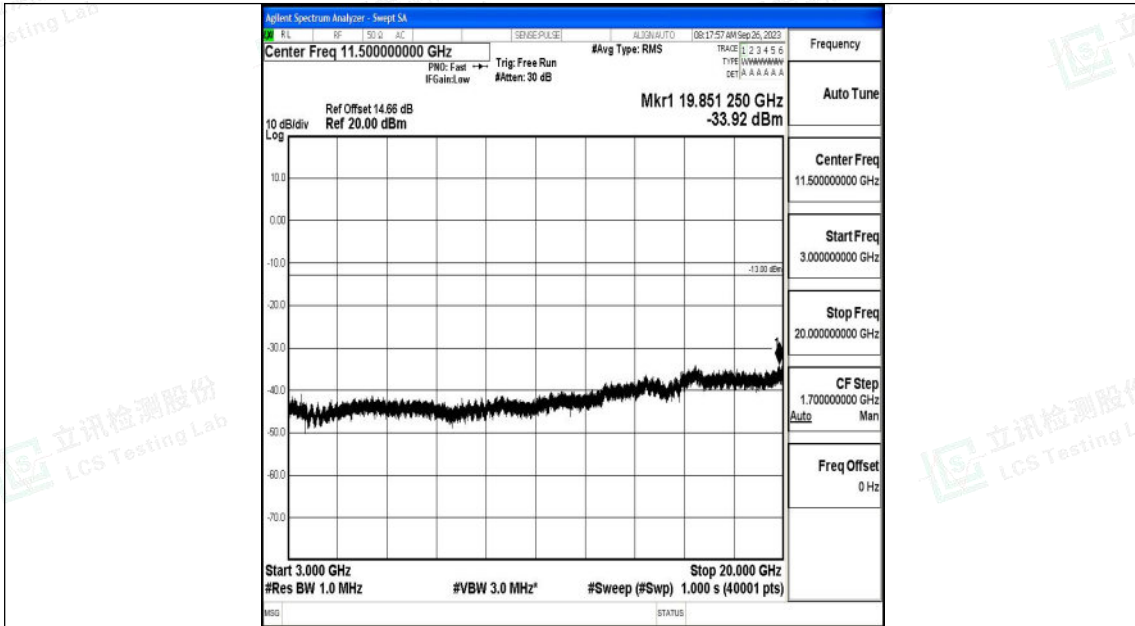

Band4_10MHz_16QAM_20175_1RB#0_1000~3000_1000~3000

Band4_10MHz_16QAM_20175_1RB#0_3000~20000_3000~20000