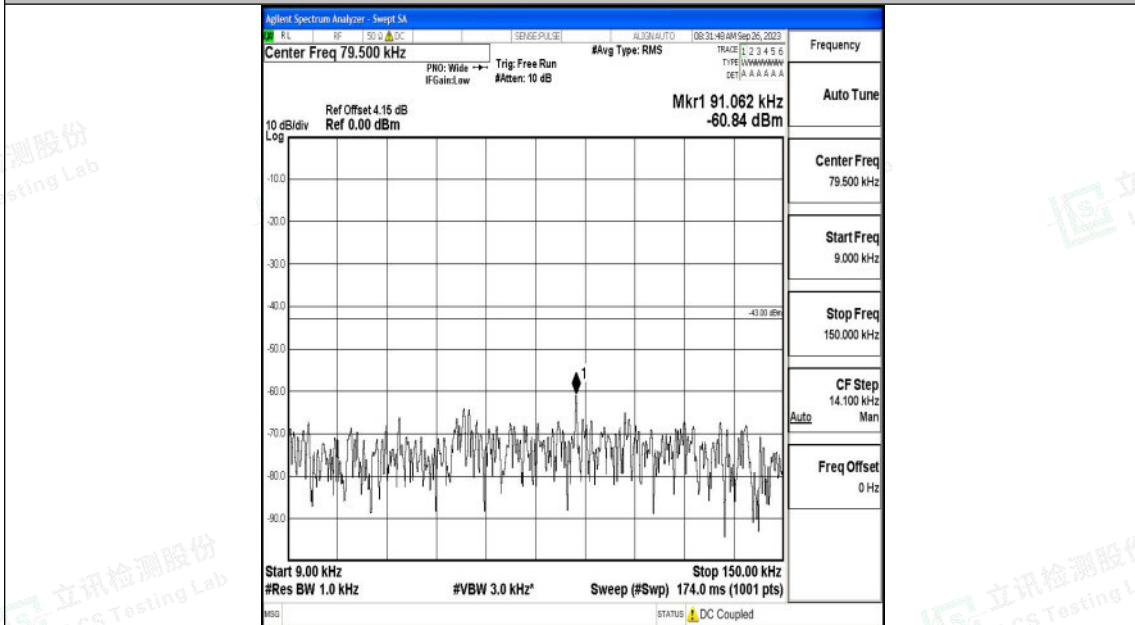

Band4_15MHz_16QAM_20175_1RB#0_3000~20000_3000~20000

Band4_15MHz_QPSK_20325_1RB#0_0.009~0.15_0.009~0.15