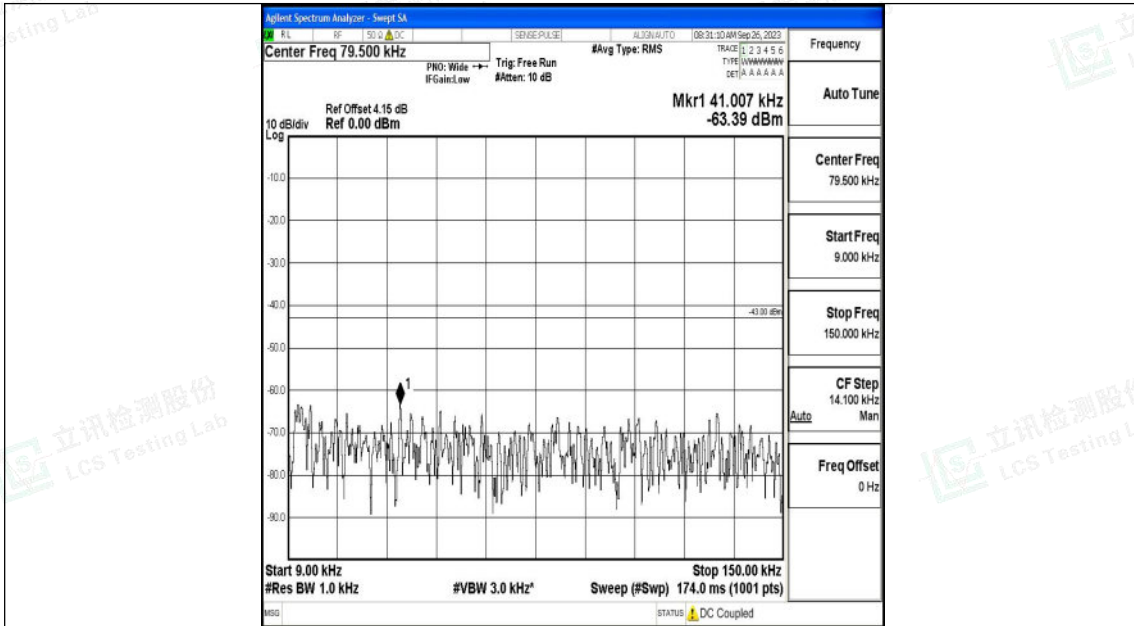

Band4_15MHz_QPSK_20175_1RB#0_3000~20000_3000~20000

Band4_15MHz_16QAM_20175_1RB#0_0.009~0.15_0.009~0.15