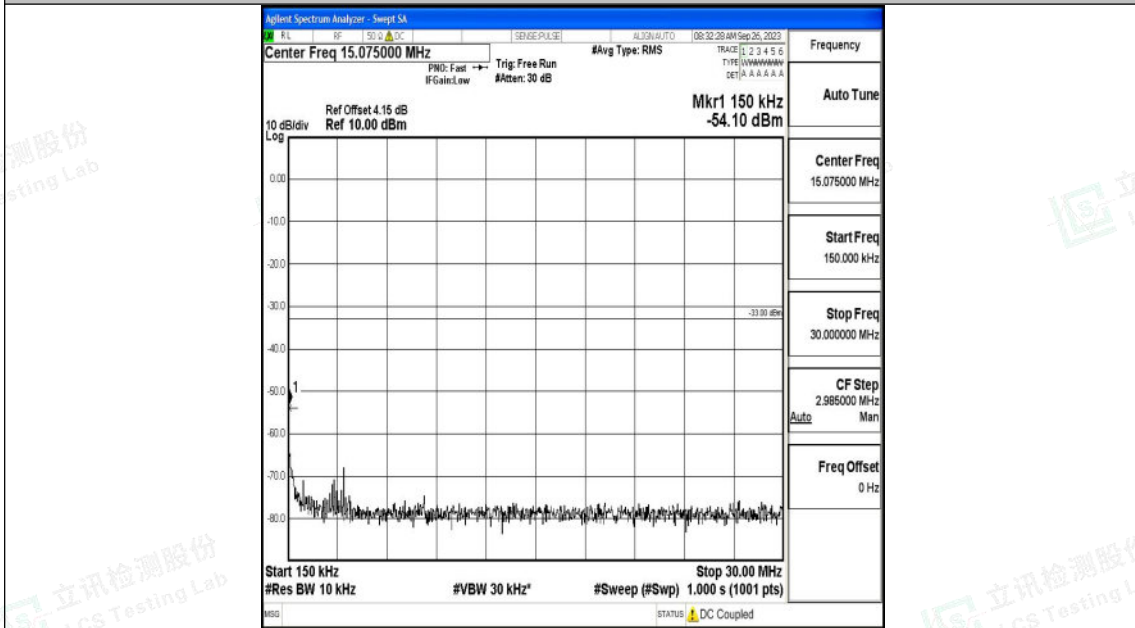

Band4_15MHz_16QAM_20325_1RB#0_0.009~0.15_0.009~0.15

Band4_15MHz_16QAM_20325_1RB#0_0.15~30_0.15~30

Shenzhen LCS Compliance Testing Laboratory Ltd.
Add: 101, 201 Bldg A & 301 Bldg C, Juji Industrial Park Yabianxueziwei, Shajing Street,
Baoan District, Shenzhen, 518000, China
Tel: +(86) 0755-82591330 | E-mail: webmaster@lcs-cert.com | Web: www.lcs-cert.com
Scan code to check authenticity