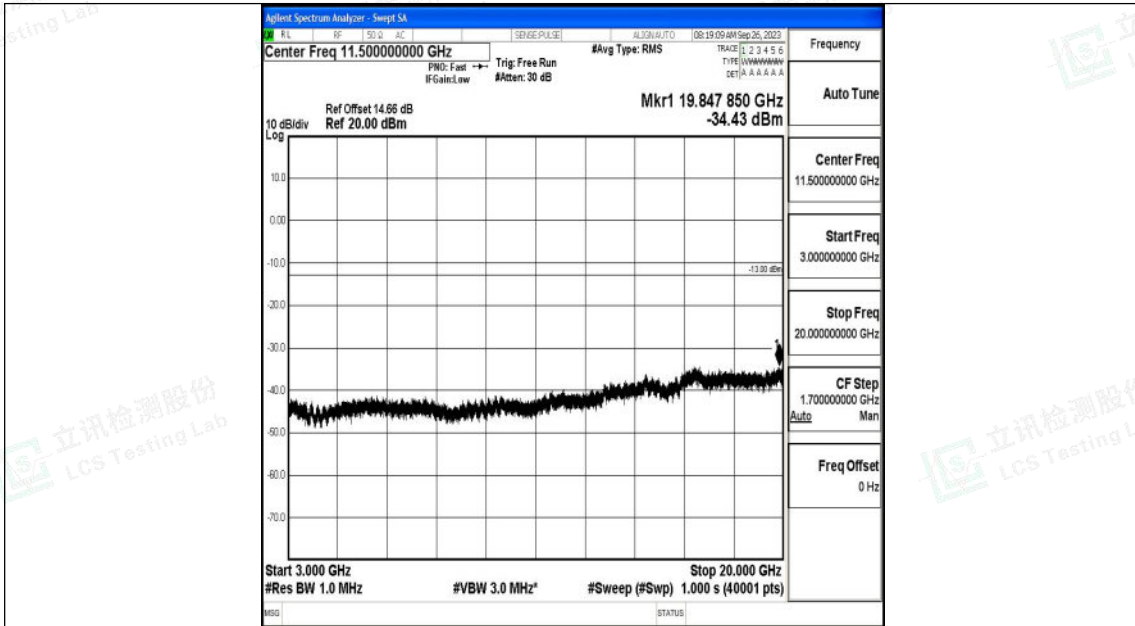

Band4_10MHz_16QAM_20350_1RB#0_1000~3000_1000~3000

Band4_10MHz_16QAM_20350_1RB#0_3000~20000_3000~20000