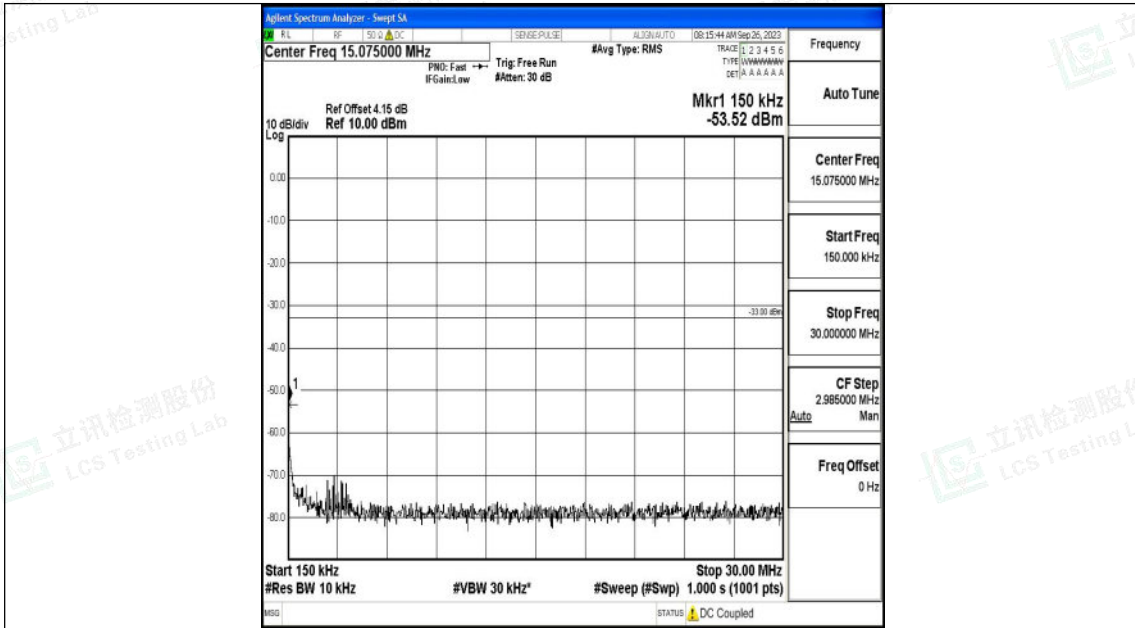

Band4\_5MHz\_16QAM\_20375\_1RB#0\_3000~20000\_3000~20000

Band4\_10MHz\_QPSK\_20000\_1RB#0\_0.009~0.15\_0.009~0.15

Shenzhen LCS Compliance Testing Laboratory Ltd.  
 Add: 101, 201 Bldg A & 301 Bldg C, Juji Industrial Park Yabianxueziwei, Shajing Street,  
 Baoan District, Shenzhen, 518000, China  
 Tel: +(86) 0755-82591330 | E-mail: webmaster@lcs-cert.com | Web: www.lcs-cert.com  
 Scan code to check authenticity