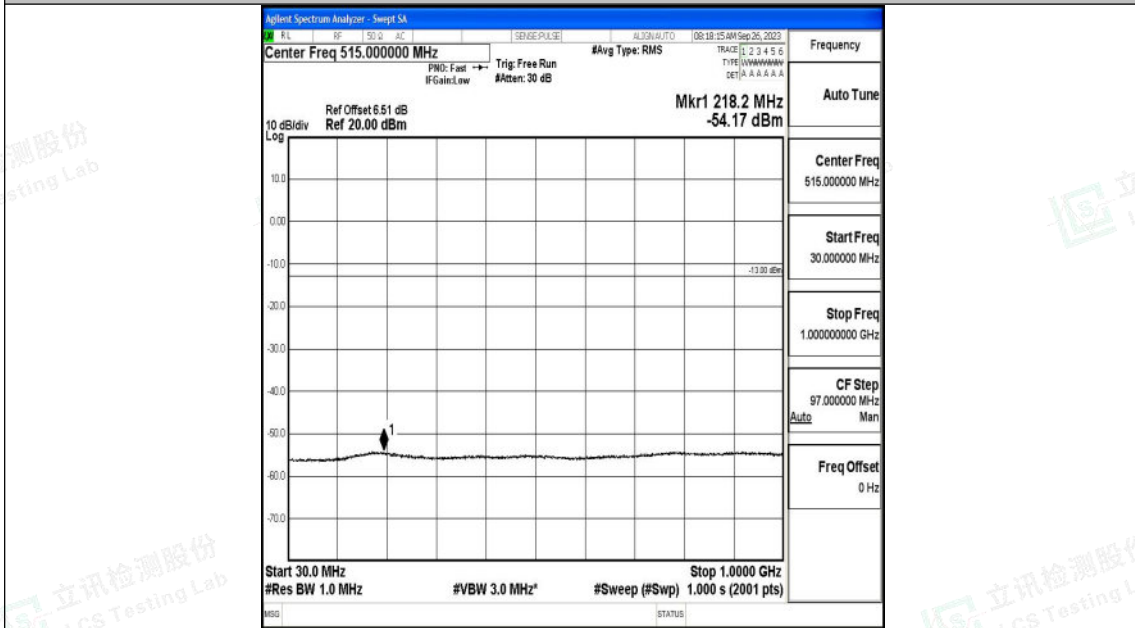

Band4_10MHz_QPSK_20350_1RB#0_0.15~30_0.15~30

Band4_10MHz_QPSK_20350_1RB#0_30~1000_30~1000

Shenzhen LCS Compliance Testing Laboratory Ltd.
Add: 101, 201 Bldg A & 301 Bldg C, Juji Industrial Park Yabianxueziwei, Shajing Street,
Baoan District, Shenzhen, 518000, China
Tel: +(86) 0755-82591330 | E-mail: webmaster@lcs-cert.com | Web: www.lcs-cert.com
Scan code to check authenticity