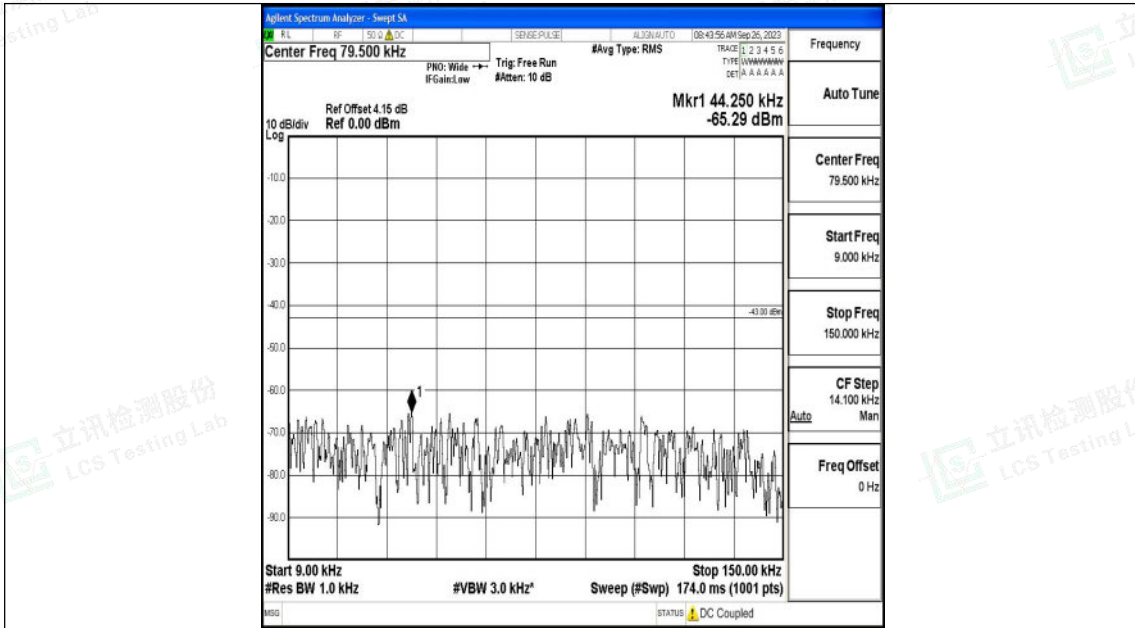

Band4_20MHz_QPSK_20050_1RB#0_3000~20000_3000~20000

Band4_20MHz_16QAM_20050_1RB#0_0.009~0.15_0.009~0.15