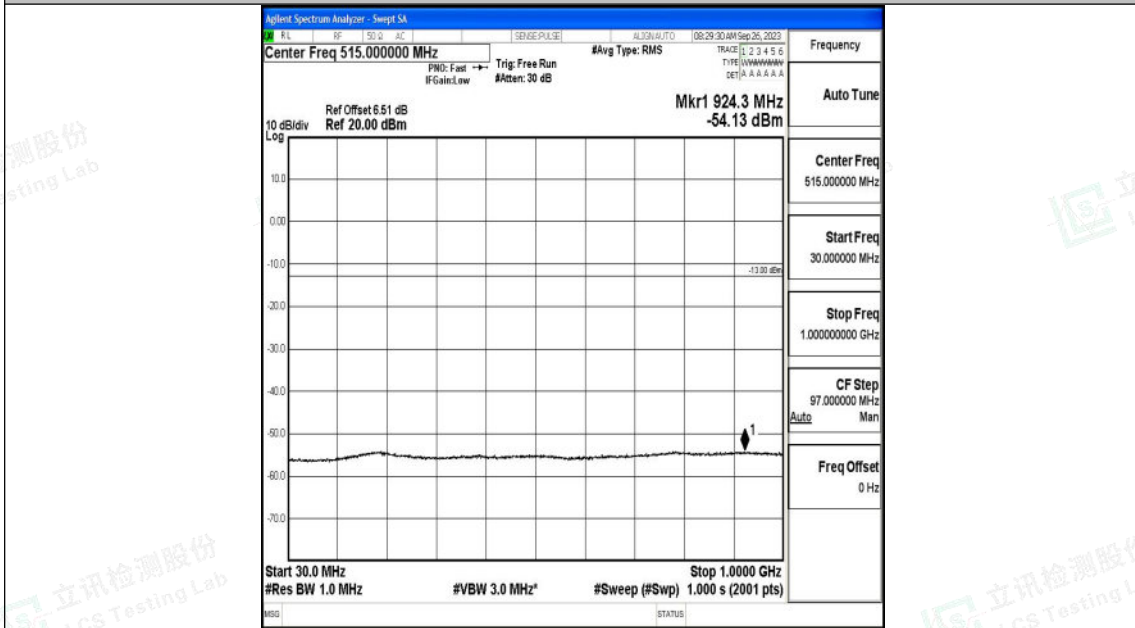

Band4\_10MHz\_16QAM\_20350\_1RB#0\_3000~20000\_3000~20000

Band4\_15MHz\_QPSK\_20025\_1RB#0\_0.009~0.15\_0.009~0.15

Band4\_15MHz\_QPSK\_20025\_1RB#0\_0.15~30\_0.15~30

Band4\_15MHz\_QPSK\_20025\_1RB#0\_30~1000\_30~1000