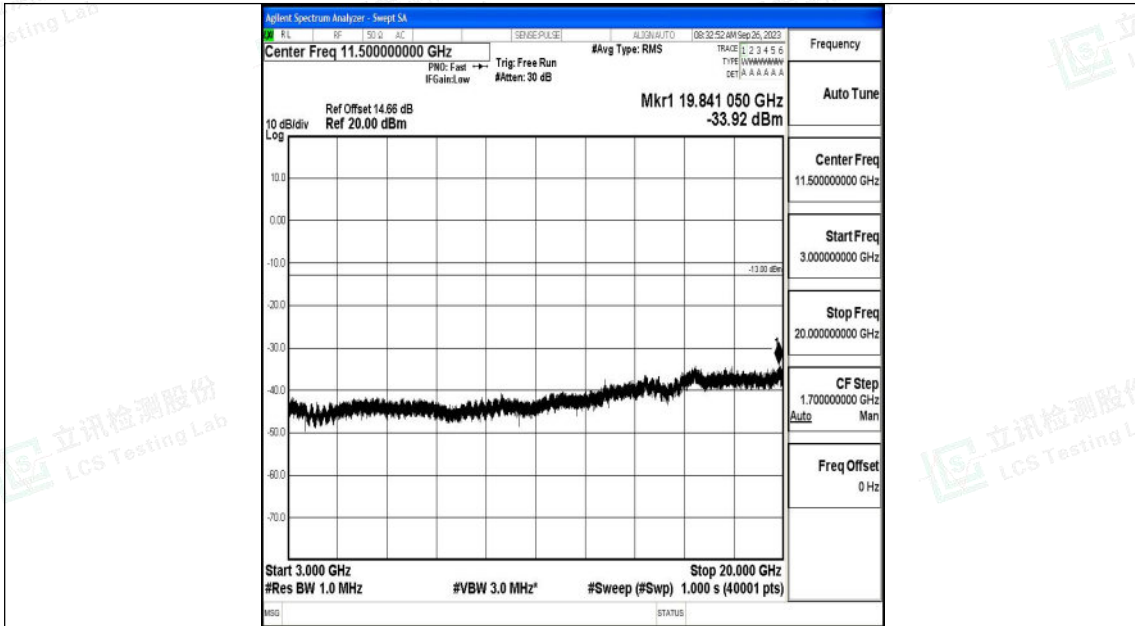

Band4_15MHz_16QAM_20325_1RB#0_1000~3000_1000~3000

Band4_15MHz_16QAM_20325_1RB#0_3000~20000_3000~20000