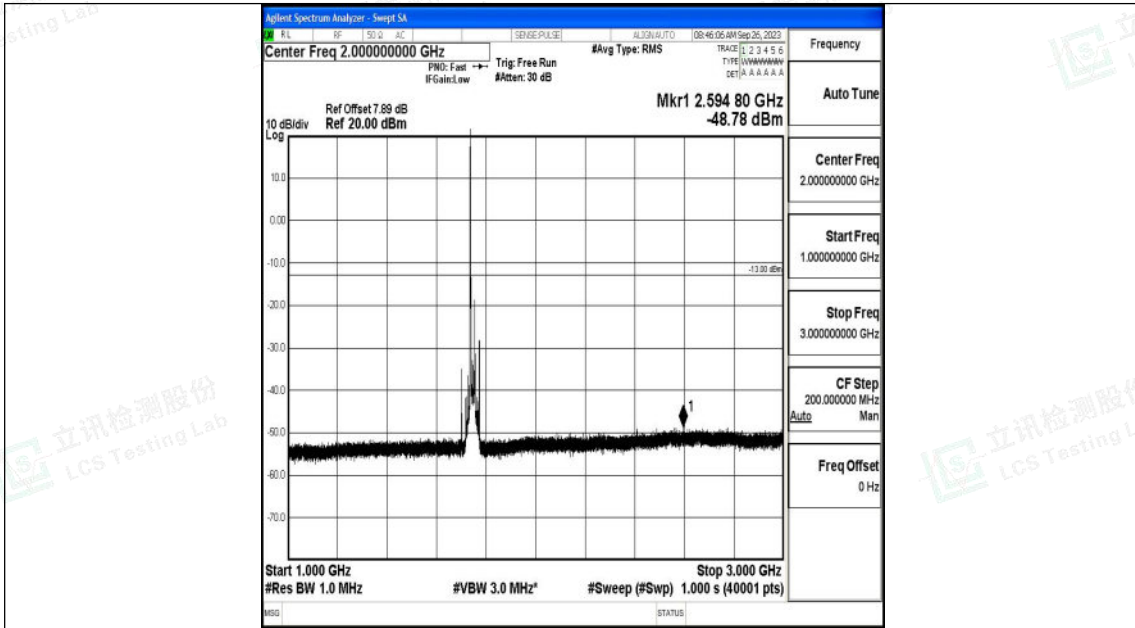

Band4_20MHz_QPSK_20300_1RB#0_30~1000_30~1000

Band4_20MHz_QPSK_20300_1RB#0_1000~3000_1000~3000