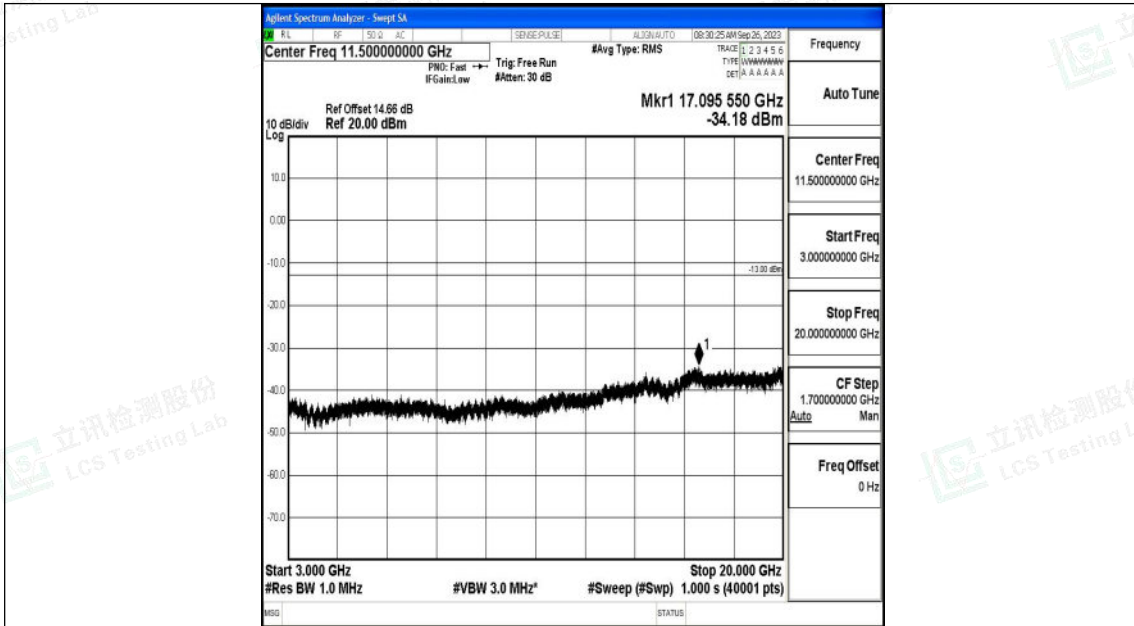

Band4_15MHz_16QAM_2025_1RB#0_1000~3000_1000~3000

Band4_15MHz_16QAM_20025_1RB#0_3000~20000_3000~20000