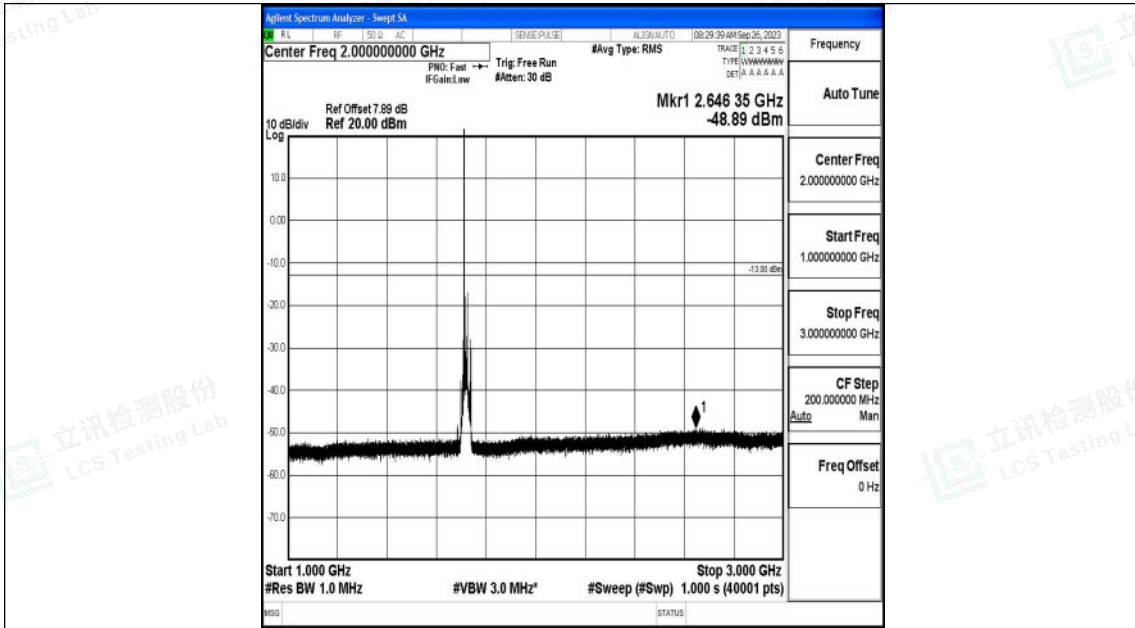

Band4\_10MHz\_16QAM\_20350\_1RB#0\_3000~20000\_3000~20000

Band4\_15MHz\_QPSK\_20025\_1RB#0\_0.009~0.15\_0.009~0.15

Band4\_15MHz\_QPSK\_20025\_1RB#0\_0.15~30\_0.15~30

Band4\_15MHz\_QPSK\_20025\_1RB#0\_30~1000\_30~1000