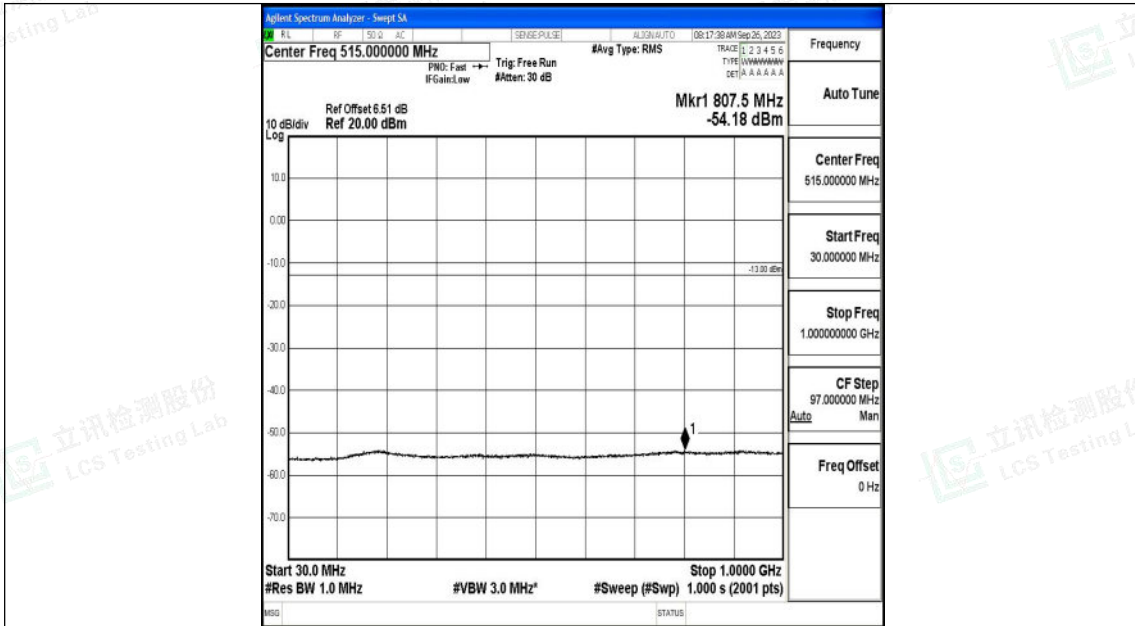

Band4_10MHz_16QAM_20175_1RB#0_0.15~30_0.15~30

Band4_10MHz_16QAM_20175_1RB#0_30~1000_30~1000