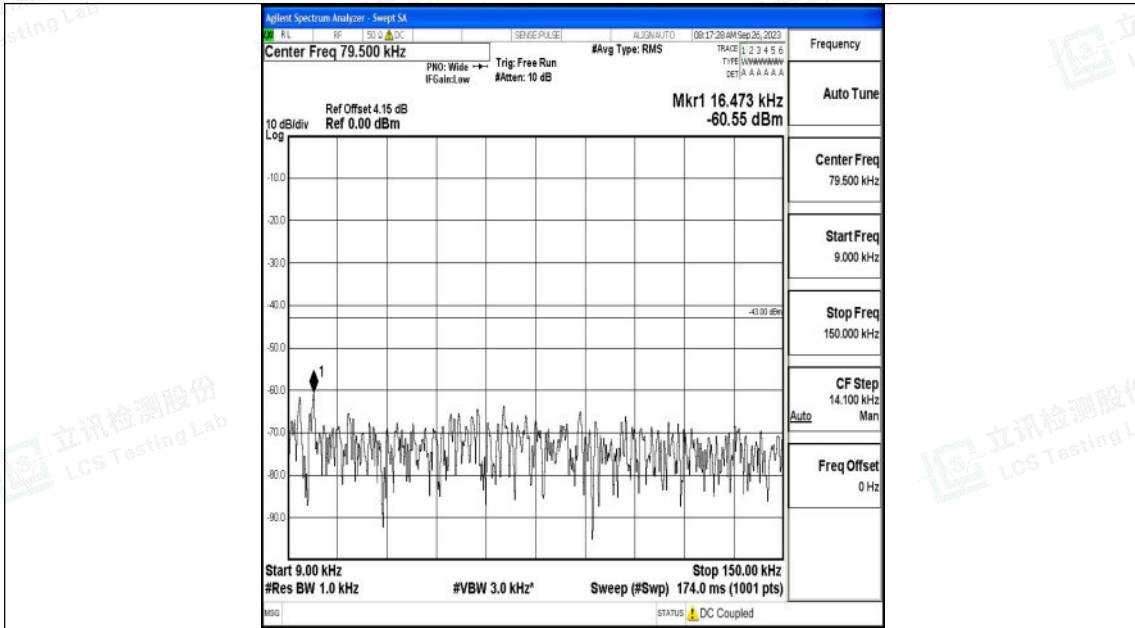

Band4\_10MHz\_QPSK\_20175\_1RB#0\_1000~3000\_1000~3000

Band4\_10MHz\_QPSK\_20175\_1RB#0\_3000~20000\_3000~20000

Shenzhen LCS Compliance Testing Laboratory Ltd.  
 Add: 101, 201 Bldg A & 301 Bldg C, Juji Industrial Park Yabianxueziwei, Shajing Street,  
 Baoan District, Shenzhen, 518000, China  
 Tel: +(86) 0755-82591330 | E-mail: webmaster@lcs-cert.com | Web: www.lcs-cert.com  
 Scan code to check authenticity