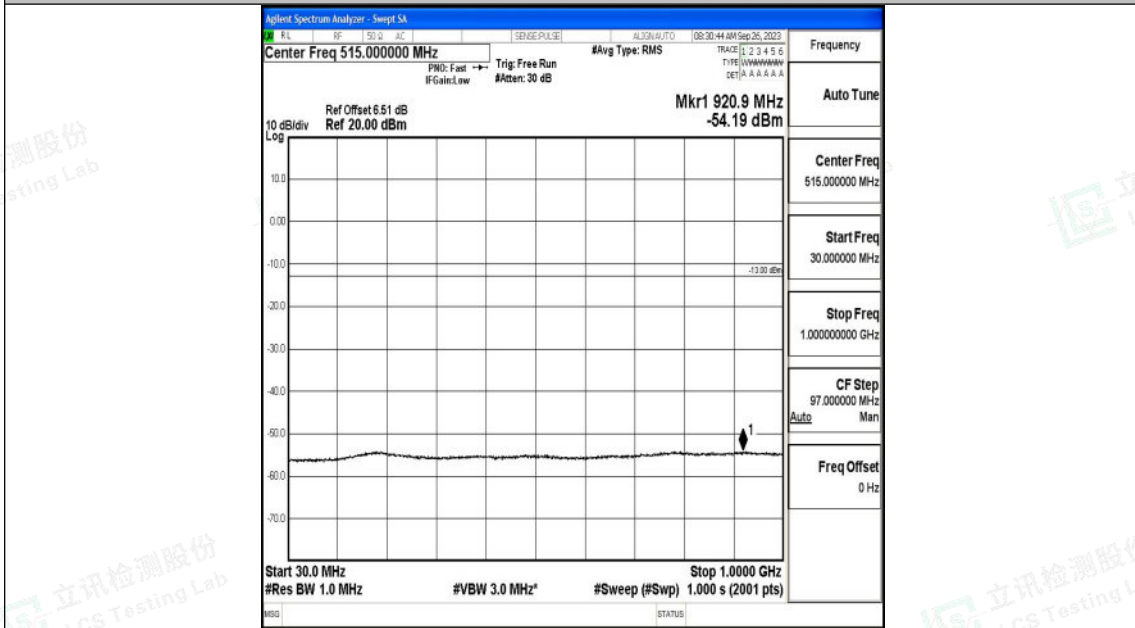

Band4\_15MHz\_16QAM\_20025\_1RB#0\_3000~20000\_3000~20000

Band4\_15MHz\_QPSK\_20175\_1RB#0\_0.009~0.15\_0.009~0.15

Band4\_15MHz\_QPSK\_20175\_1RB#0\_0.15~30\_0.15~30

Band4\_15MHz\_QPSK\_20175\_1RB#0\_30~1000\_30~1000