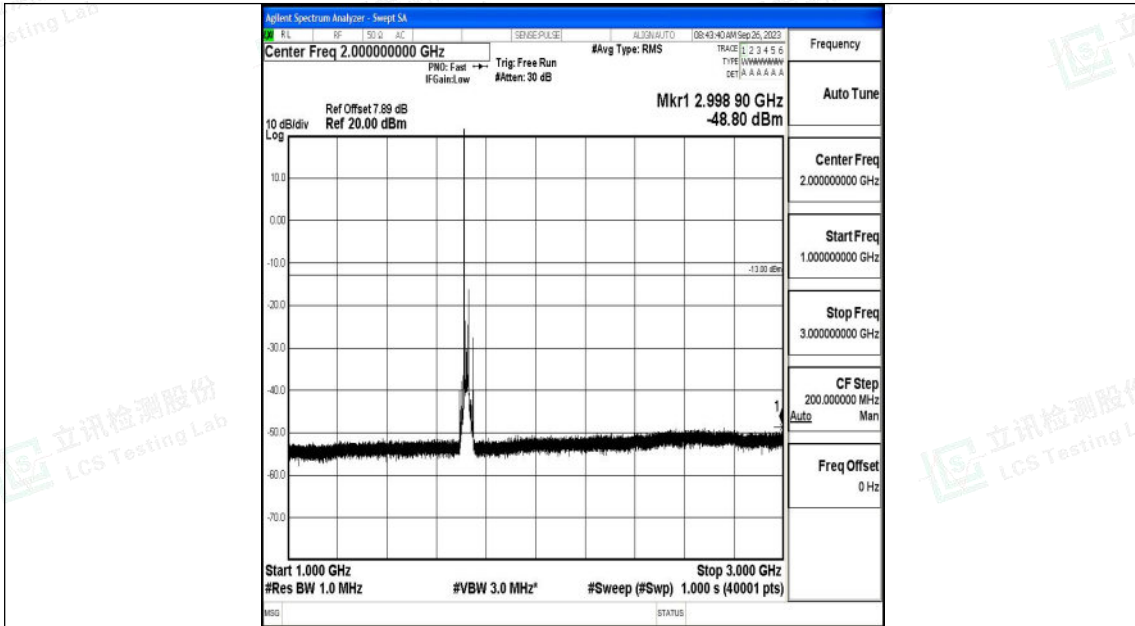

Band4_20MHz_QPSK_20050_1RB#0_30~1000_30~1000

Band4_20MHz_QPSK_20050_1RB#0_1000~3000_1000~3000