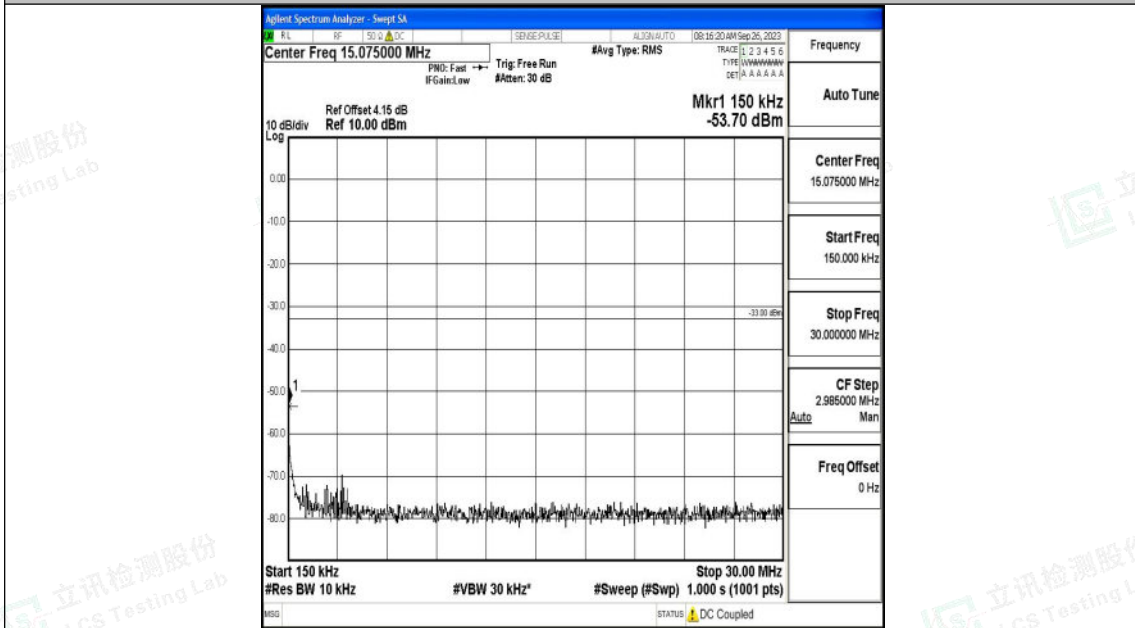

Band4_10MHz_16QAM_20000_1RB#0_0.009~0.15_0.009~0.15

Band4_10MHz_16QAM_20000_1RB#0_0.15~30_0.15~30

Shenzhen LCS Compliance Testing Laboratory Ltd.
Add: 101, 201 Bldg A & 301 Bldg C, Juji Industrial Park Yabianxueziwei, Shajing Street,
Baoan District, Shenzhen, 518000, China
Tel: +(86) 0755-82591330 | E-mail: webmaster@lcs-cert.com | Web: www.lcs-cert.com
Scan code to check authenticity