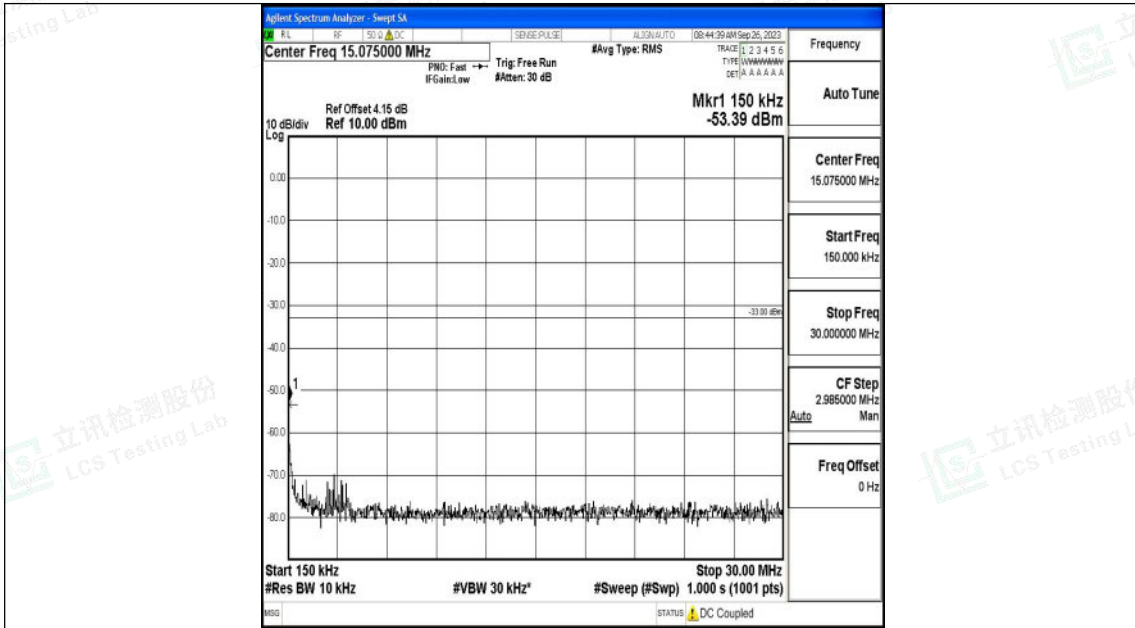

Band4_20MHz_QPSK_20175_1RB#0_0.009~0.15_0.009~0.15

Band4_20MHz_QPSK_20175_1RB#0_0.15~30_0.15~30