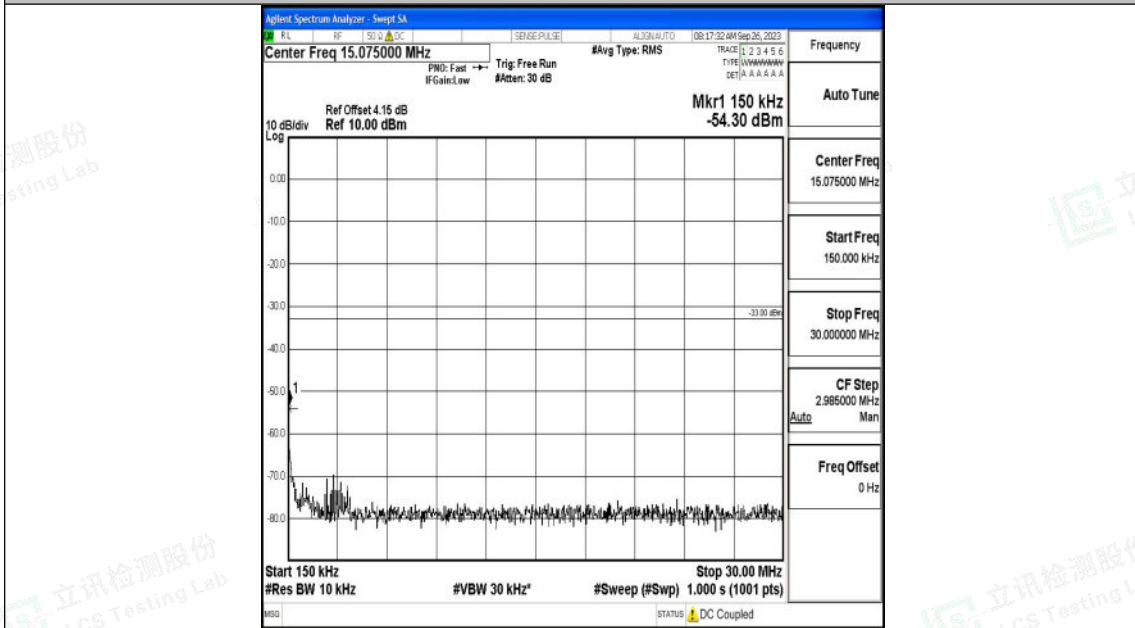

Band4_10MHz_16QAM_20175_1RB#0_0.009~0.15_0.009~0.15

Band4_10MHz_16QAM_20175_1RB#0_0.15~30_0.15~30

Shenzhen LCS Compliance Testing Laboratory Ltd.
Add: 101, 201 Bldg A & 301 Bldg C, Juji Industrial Park Yabianxueziwei, Shajing Street,
Baoan District, Shenzhen, 518000, China
Tel: +(86) 0755-82591330 | E-mail: webmaster@lcs-cert.com | Web: www.lcs-cert.com
Scan code to check authenticity