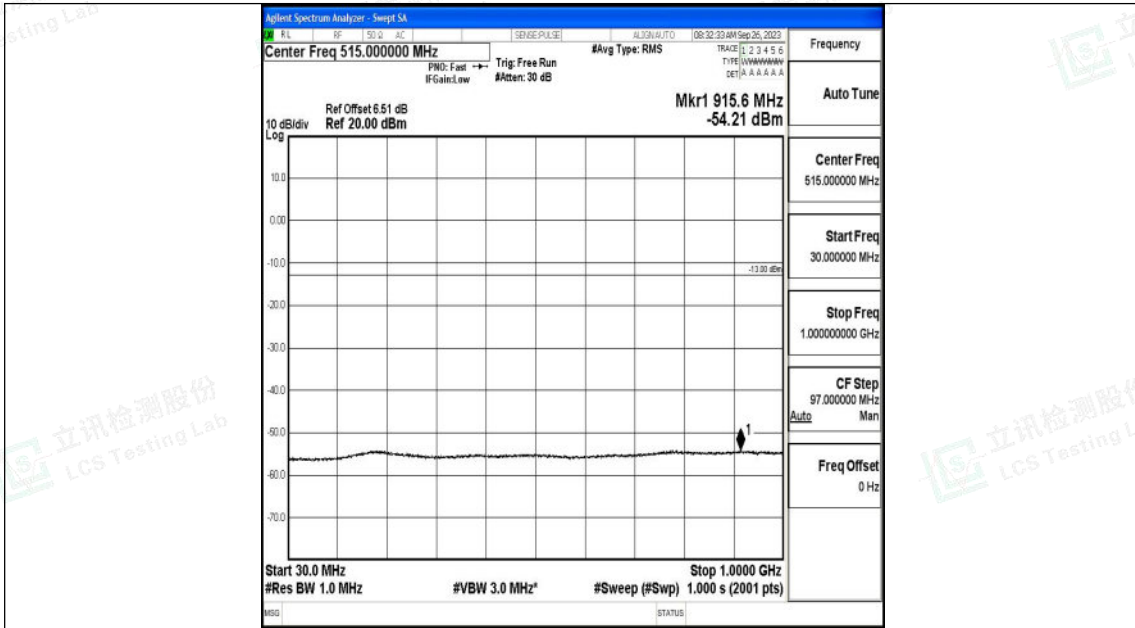

Band4_15MHz_16QAM_20325_1RB#0_0.15~30_0.15~30

Band4_15MHz_16QAM_20325_1RB#0_30~1000_30~1000