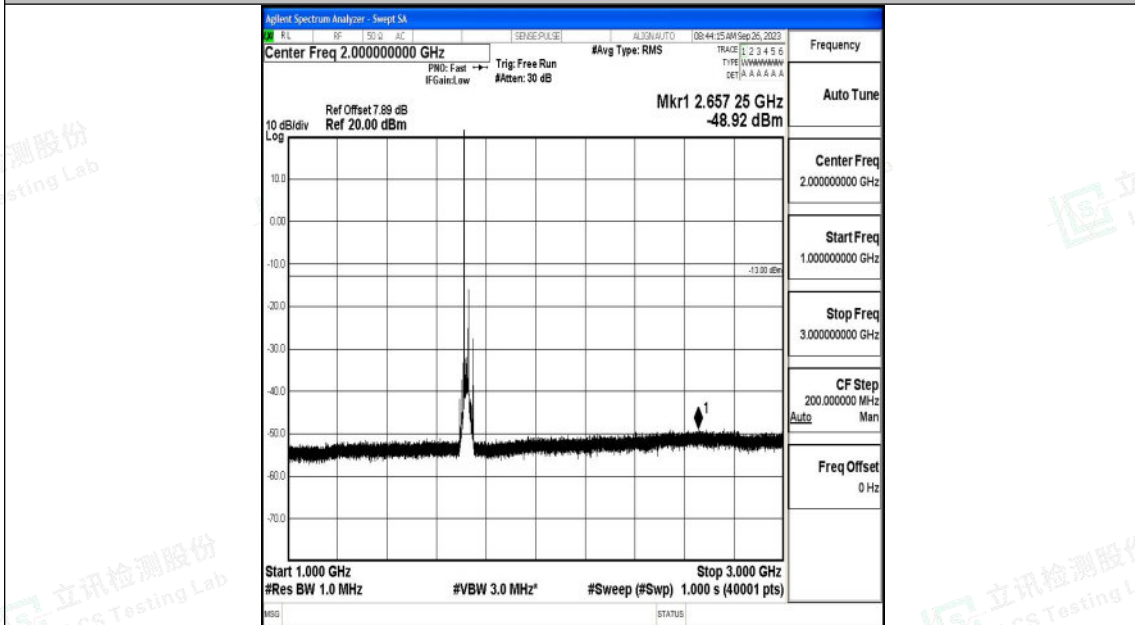

Band4_20MHz_16QAM_20050_1RB#0_30~1000_30~1000

Band4_20MHz_16QAM_20050_1RB#0_1000~3000_1000~3000

Shenzhen LCS Compliance Testing Laboratory Ltd.
Add: 101, 201 Bldg A & 301 Bldg C, Juji Industrial Park Yabianxueziwei, Shajing Street,
Baoan District, Shenzhen, 518000, China
Tel: +(86) 0755-82591330 | E-mail: webmaster@lcs-cert.com | Web: www.lcs-cert.com
Scan code to check authenticity