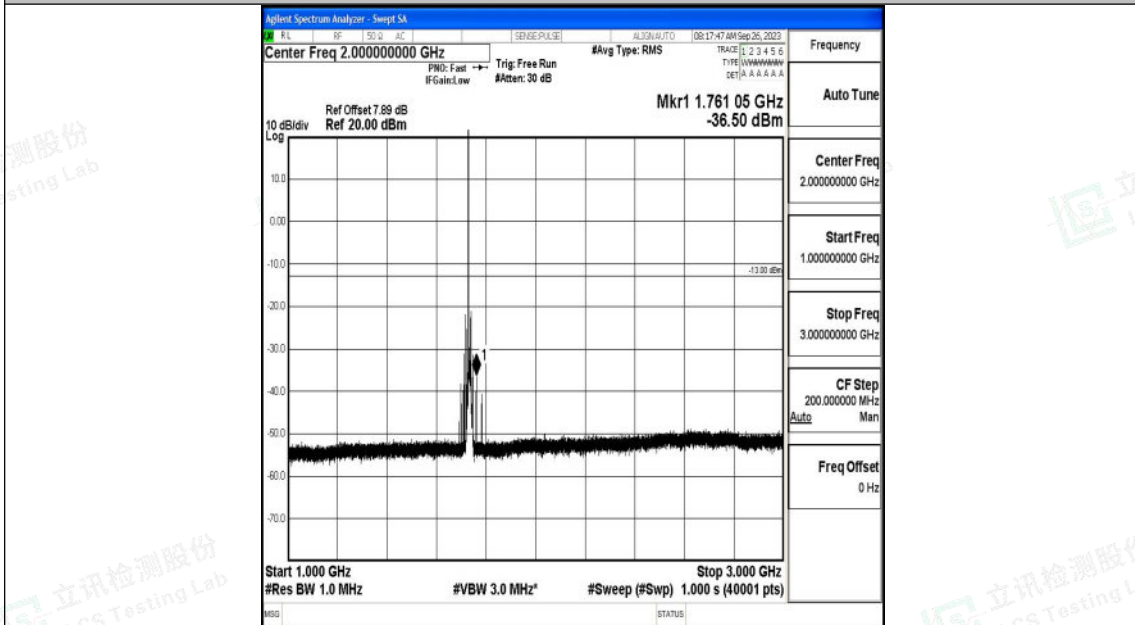

Band4_10MHz_16QAM_20175_1RB#0_30~1000_30~1000

Band4_10MHz_16QAM_20175_1RB#0_1000~3000_1000~3000

Shenzhen LCS Compliance Testing Laboratory Ltd.
Add: 101, 201 Bldg A & 301 Bldg C, Juji Industrial Park Yabianxueziwei, Shajing Street,
Baoan District, Shenzhen, 518000, China
Tel: +(86) 0755-82591330 | E-mail: webmaster@lcs-cert.com | Web: www.lcs-cert.com
Scan code to check authenticity