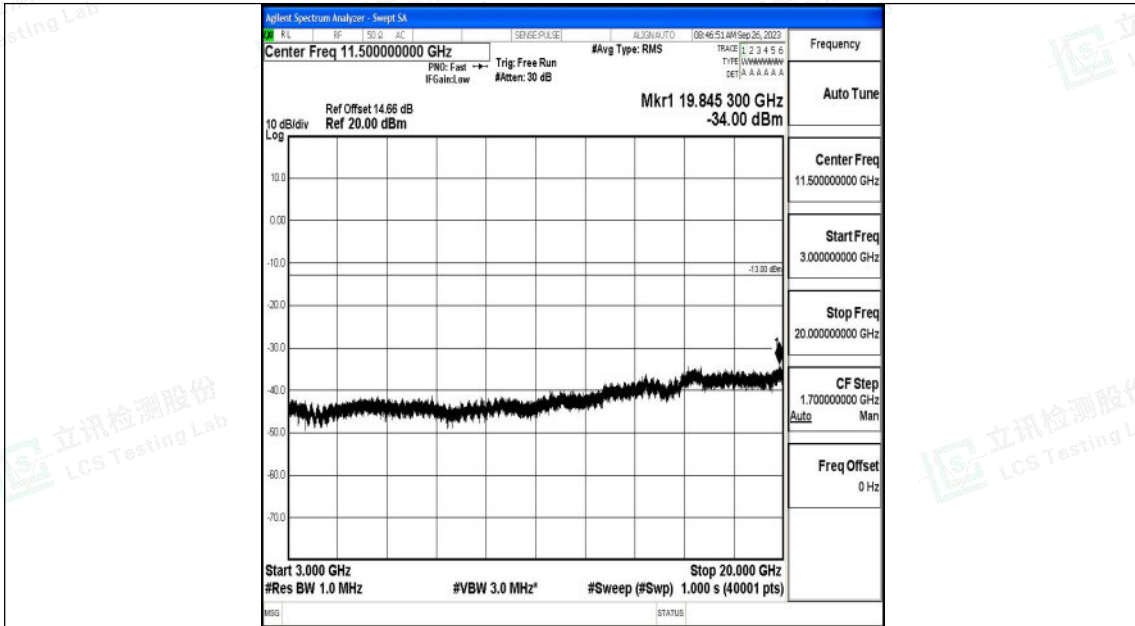

Band4_20MHz_16QAM_20300_1RB#0_1000~3000_1000~3000

Band4_20MHz_16QAM_20300_1RB#0_3000~20000_3000~20000