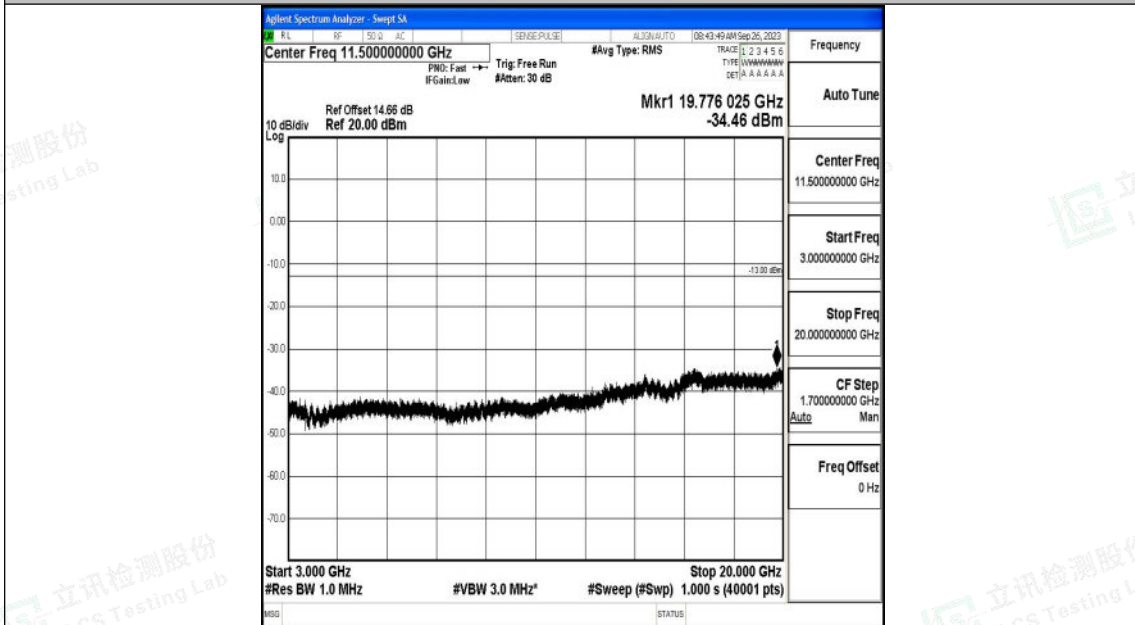

Band4\_20MHz\_QPSK\_20050\_1RB#0\_0.15~30\_0.15~30

Band4\_20MHz\_QPSK\_20050\_1RB#0\_30~1000\_30~1000

Band4\_20MHz\_QPSK\_20050\_1RB#0\_1000~3000\_1000~3000

Band4\_20MHz\_QPSK\_20050\_1RB#0\_3000~20000\_3000~20000