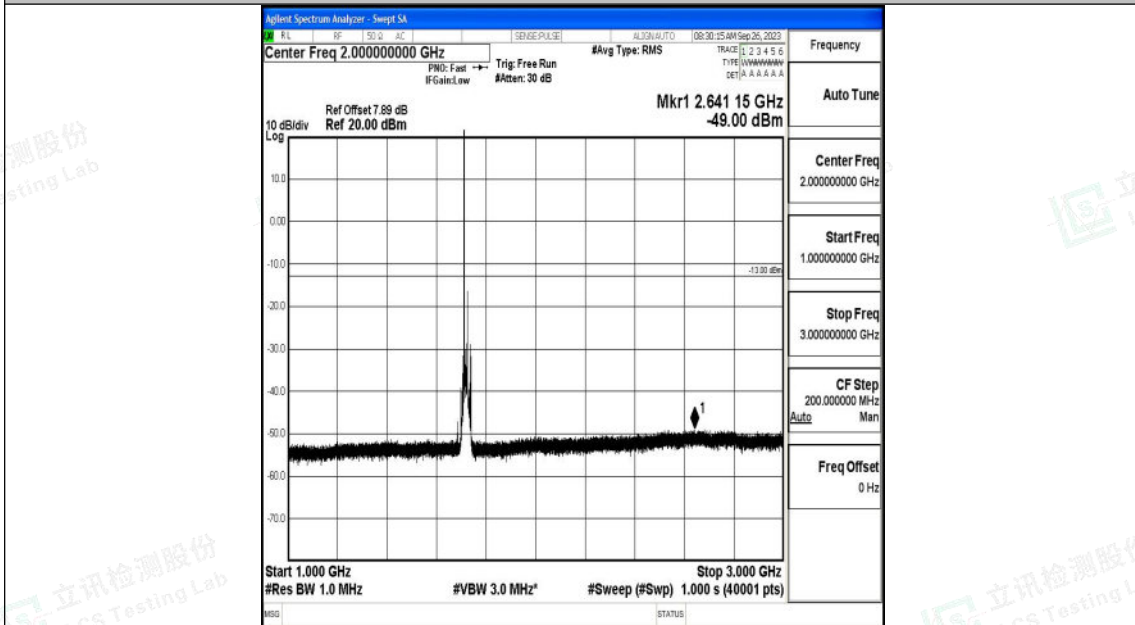

Band4_15MHz_16QAM_2025_1RB#0_30~1000_30~1000

Band4_15MHz_16QAM_2025_1RB#0_1000~3000_1000~3000

Shenzhen LCS Compliance Testing Laboratory Ltd.
Add: 101, 201 Bldg A & 301 Bldg C, Juji Industrial Park Yabianxueziwei, Shajing Street,
Baoan District, Shenzhen, 518000, China
Tel: +(86) 0755-82591330 | E-mail: webmaster@lcs-cert.com | Web: www.lcs-cert.com
Scan code to check authenticity