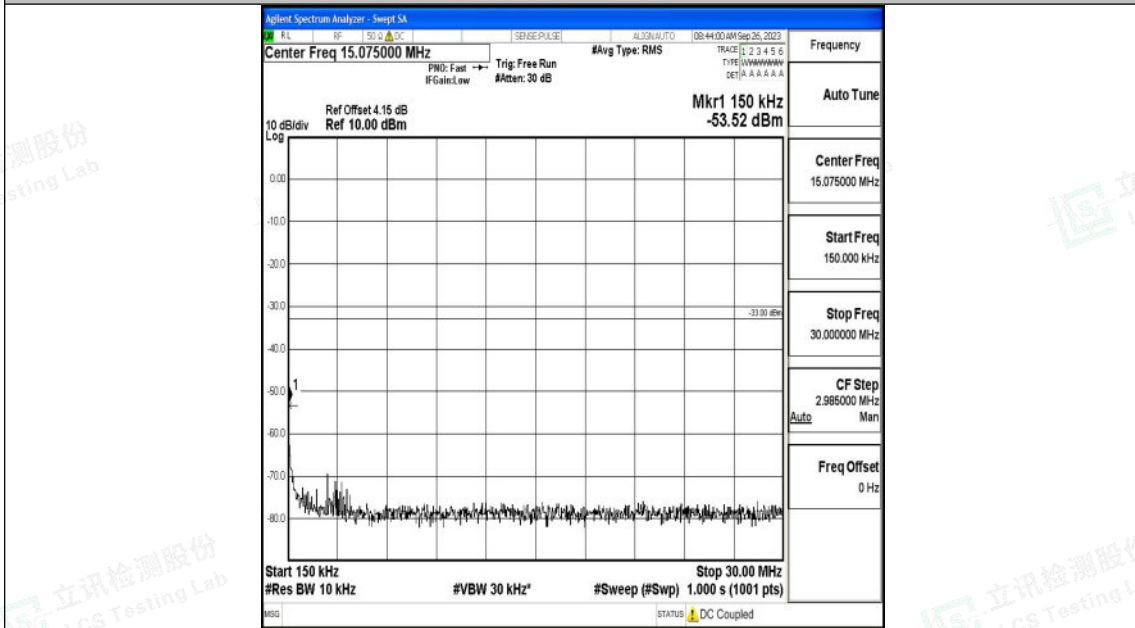

Band4_20MHz_16QAM_20050_1RB#0_0.009~0.15_0.009~0.15

Band4_20MHz_16QAM_20050_1RB#0_0.15~30_0.15~30

Shenzhen LCS Compliance Testing Laboratory Ltd.
Add: 101, 201 Bldg A & 301 Bldg C, Juji Industrial Park Yabianxueziwei, Shajing Street,
Baoan District, Shenzhen, 518000, China
Tel: +(86) 0755-82591330 | E-mail: webmaster@lcs-cert.com | Web: www.lcs-cert.com
Scan code to check authenticity