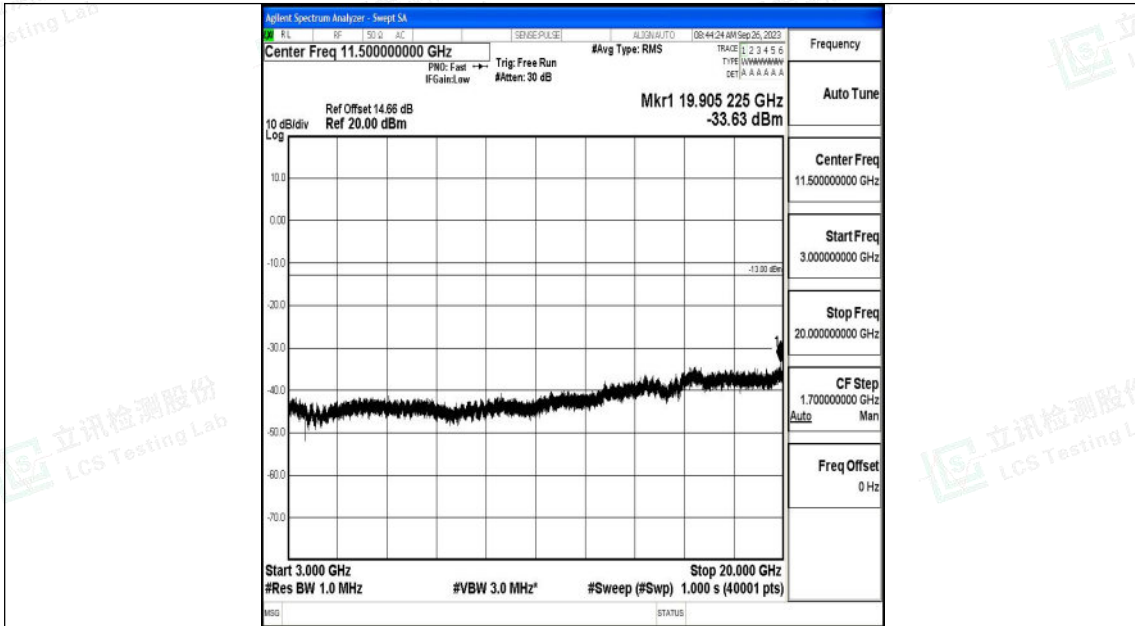

Band4_20MHz_16QAM_20050_1RB#0_1000~3000_1000~3000

Band4_20MHz_16QAM_20050_1RB#0_3000~20000_3000~20000