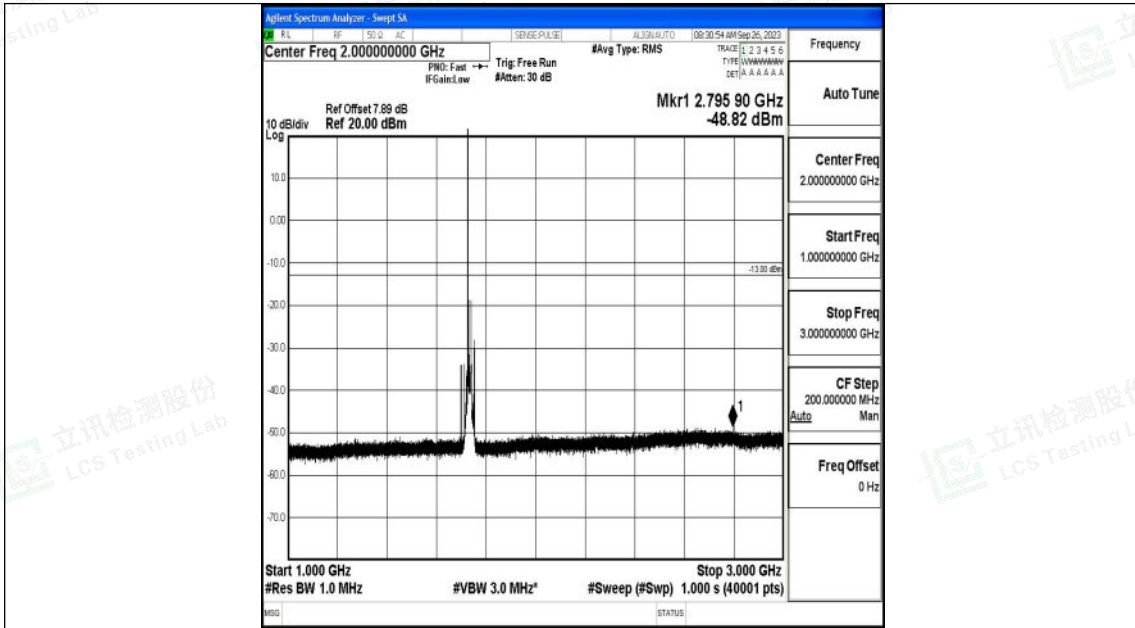

Band4_15MHz_QPSK_20175_1RB#0_30~1000_30~1000

Band4_15MHz_QPSK_20175_1RB#0_1000~3000_1000~3000