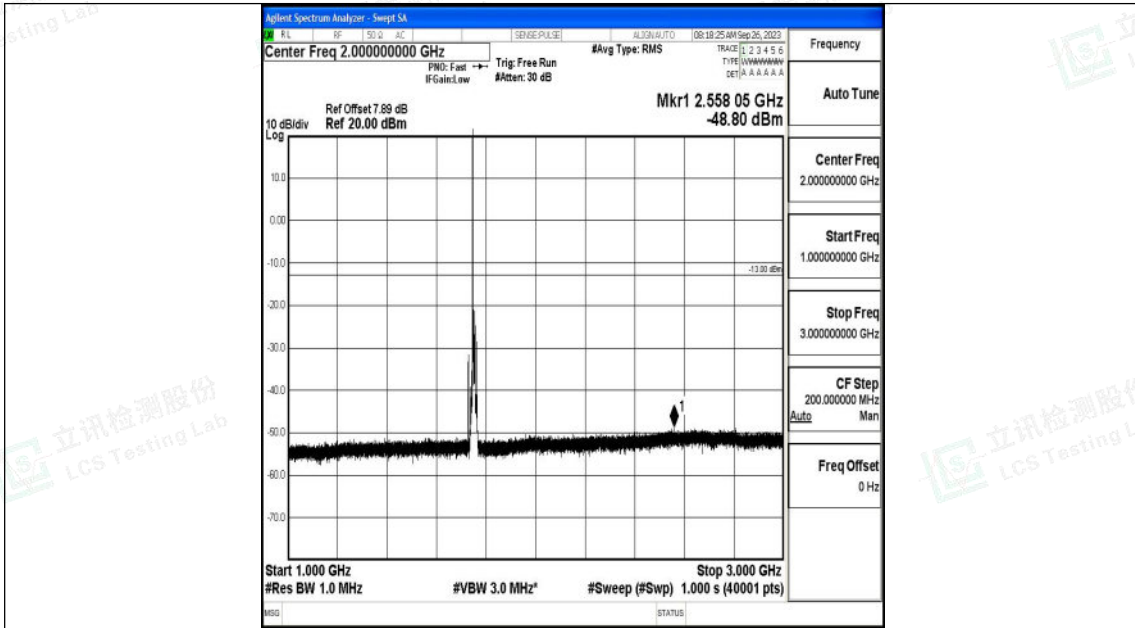

Band4_10MHz_QPSK_20350_1RB#0_30~1000_30~1000

Band4_10MHz_QPSK_20350_1RB#0_1000~3000_1000~3000