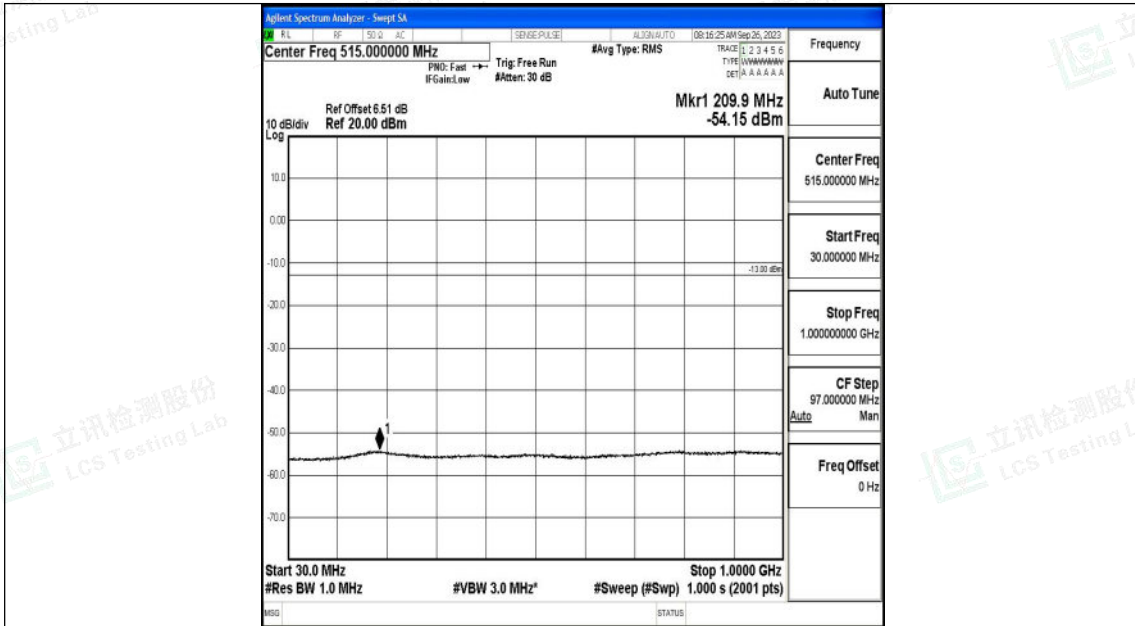

Band4_10MHz_16QAM_20000_1RB#0_0.15~30_0.15~30

Band4_10MHz_16QAM_20000_1RB#0_30~1000_30~1000