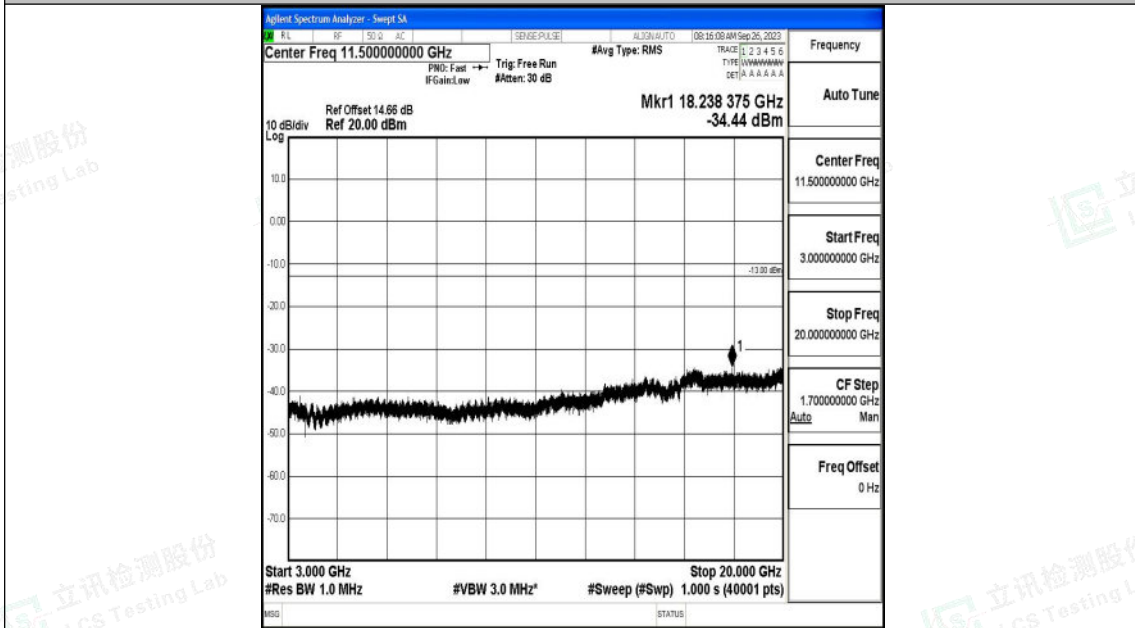

Band4_10MHz_QPSK_20000_1RB#0_1000~3000_1000~3000

Band4_10MHz_QPSK_20000_1RB#0_3000~20000_3000~20000

Shenzhen LCS Compliance Testing Laboratory Ltd.
Add: 101, 201 Bldg A & 301 Bldg C, Juji Industrial Park Yabianxueziwei, Shajing Street,
Baoan District, Shenzhen, 518000, China
Tel: +(86) 0755-82591330 | E-mail: webmaster@lcs-cert.com | Web: www.lcs-cert.com
Scan code to check authenticity