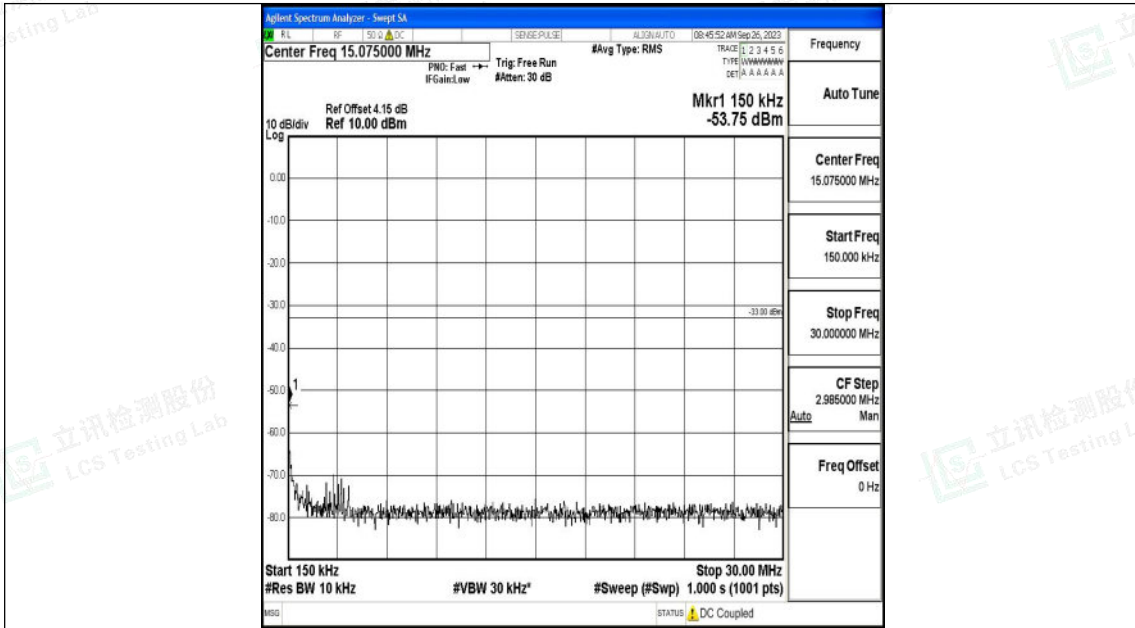

Band4_20MHz_QPSK_20300_1RB#0_0.009~0.15_0.009~0.15

Band4_20MHz_QPSK_20300_1RB#0_0.15~30_0.15~30