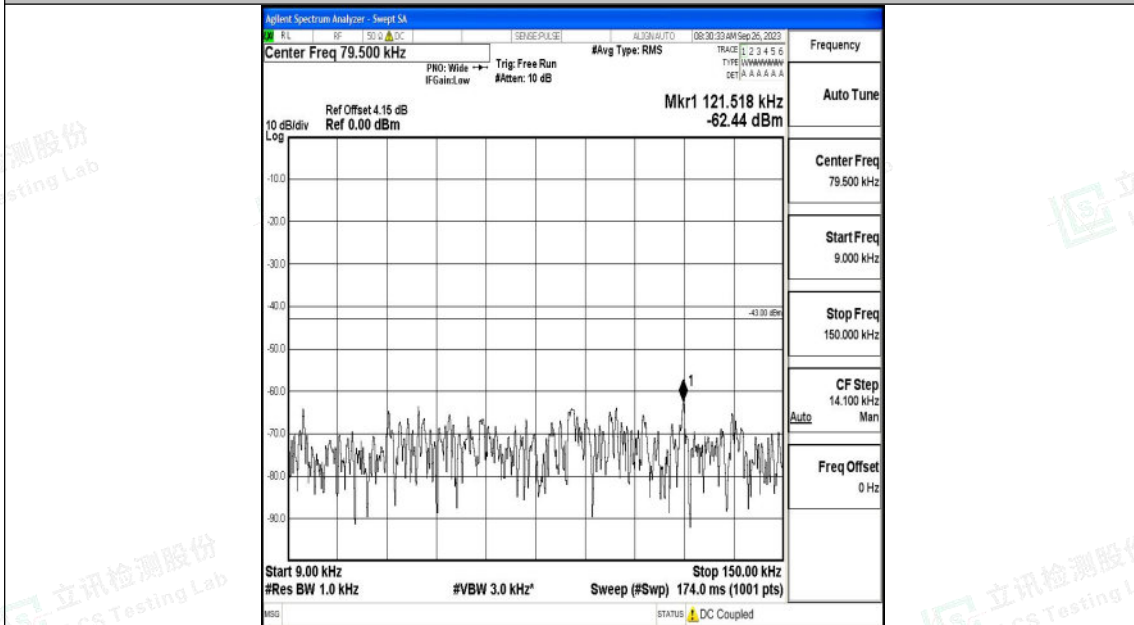

Band4\_15MHz\_16QAM\_20025\_1RB#0\_3000~20000\_3000~20000

Band4\_15MHz\_QPSK\_20175\_1RB#0\_0.009~0.15\_0.009~0.15

Band4\_15MHz\_QPSK\_20175\_1RB#0\_0.15~30\_0.15~30

Band4\_15MHz\_QPSK\_20175\_1RB#0\_30~1000\_30~1000