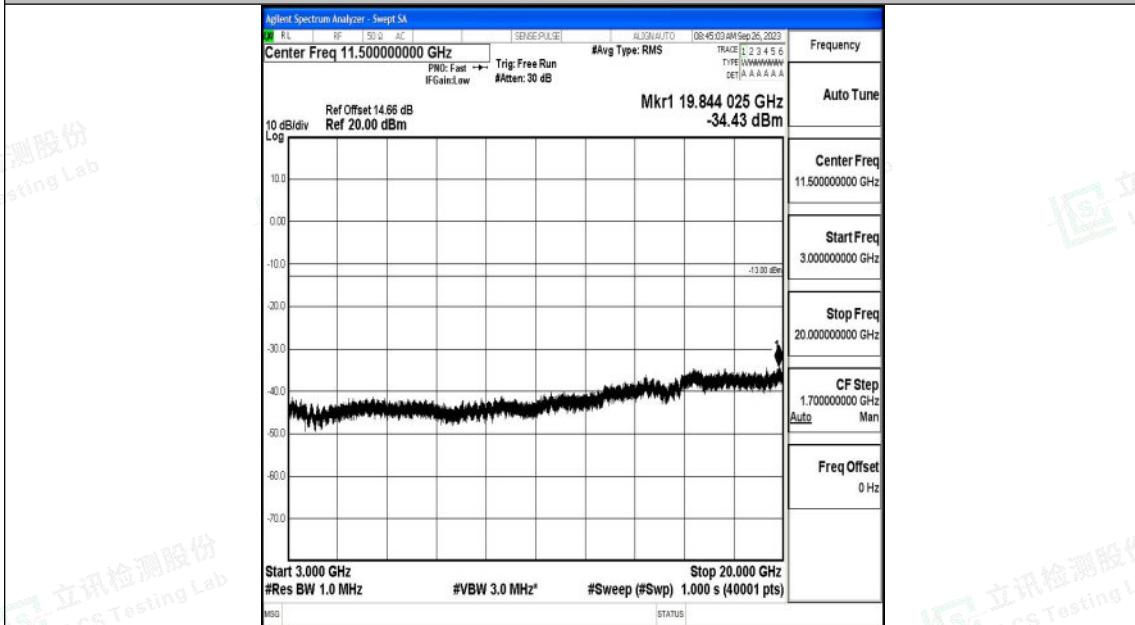

Band4_20MHz_QPSK_20175_1RB#0_1000~3000_1000~3000

Band4_20MHz_QPSK_20175_1RB#0_3000~20000_3000~20000

Shenzhen LCS Compliance Testing Laboratory Ltd.
Add: 101, 201 Bldg A & 301 Bldg C, Juji Industrial Park Yabianxueziwei, Shajing Street,
Baoan District, Shenzhen, 518000, China
Tel: +(86) 0755-82591330 | E-mail: webmaster@lcs-cert.com | Web: www.lcs-cert.com
Scan code to check authenticity