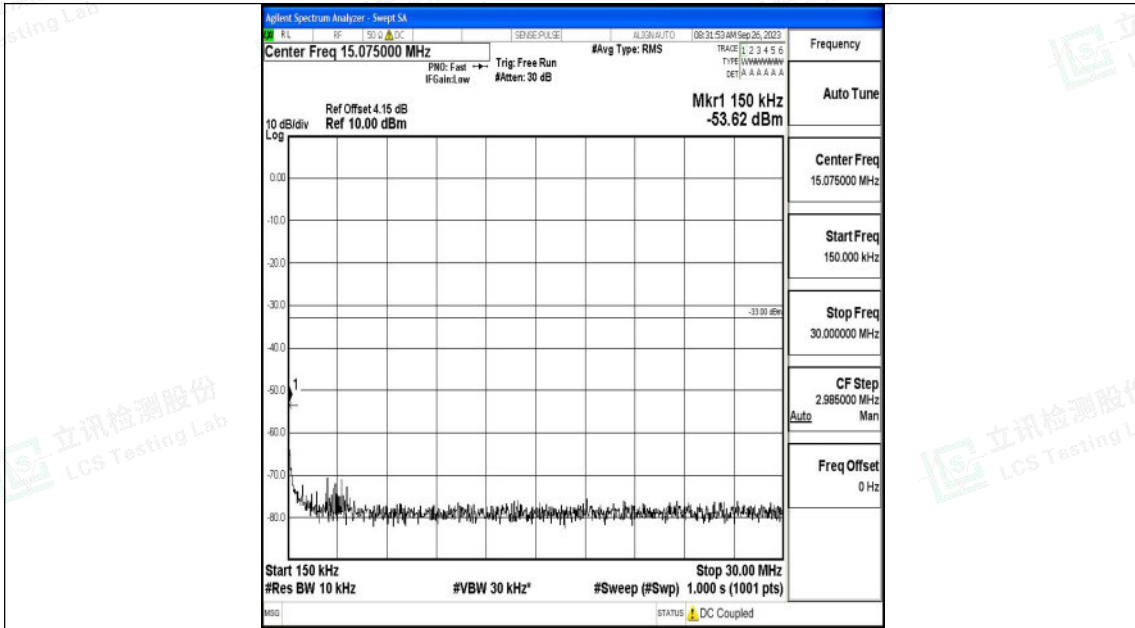

Band4_15MHz_QPSK_20325_1RB#0_0.009~0.15_0.009~0.15

Band4_15MHz_QPSK_20325_1RB#0_0.15~30_0.15~30