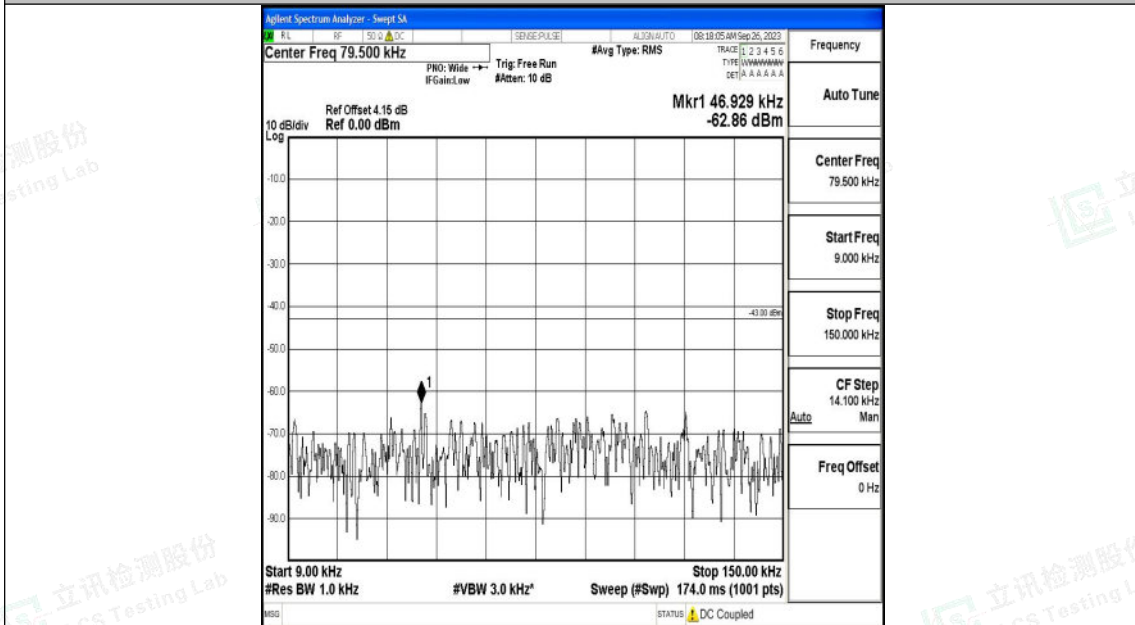

Band4_10MHz_16QAM_20175_1RB#0_3000~20000_3000~20000

Band4_10MHz_QPSK_20350_1RB#0_0.009~0.15_0.009~0.15

Shenzhen LCS Compliance Testing Laboratory Ltd.
Add: 101, 201 Bldg A & 301 Bldg C, Juji Industrial Park Yabianxueziwei, Shajing Street,
Baoan District, Shenzhen, 518000, China
Tel: +(86) 0755-82591330 | E-mail: webmaster@lcs-cert.com | Web: www.lcs-cert.com
Scan code to check authenticity