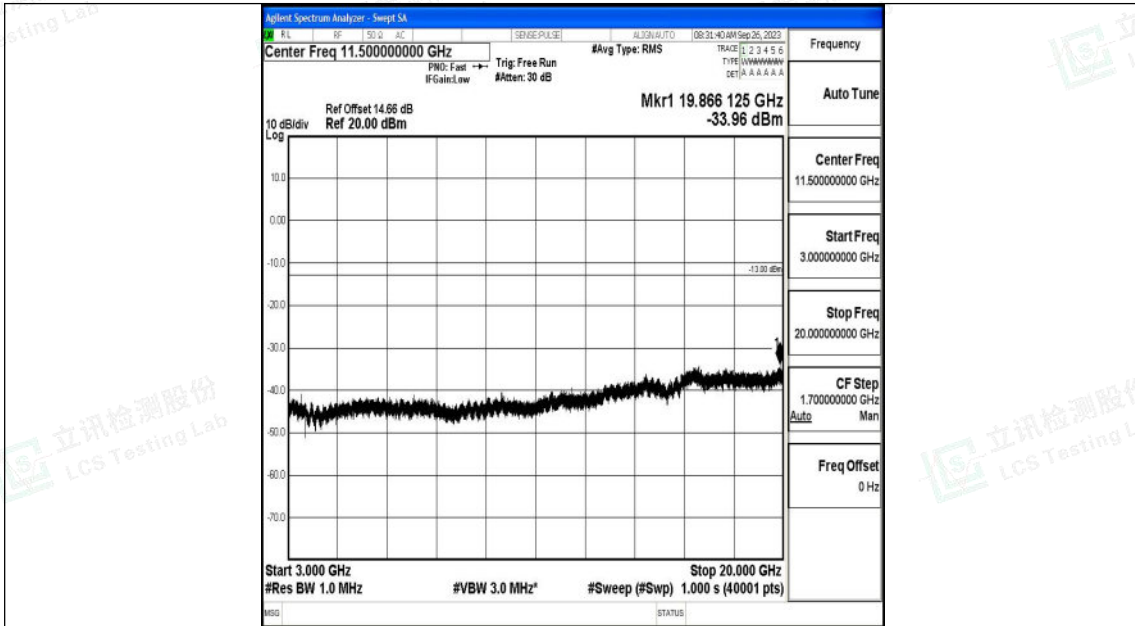

Band4_15MHz_16QAM_20175_1RB#0_1000~3000_1000~3000

Band4_15MHz_16QAM_20175_1RB#0_3000~20000_3000~20000