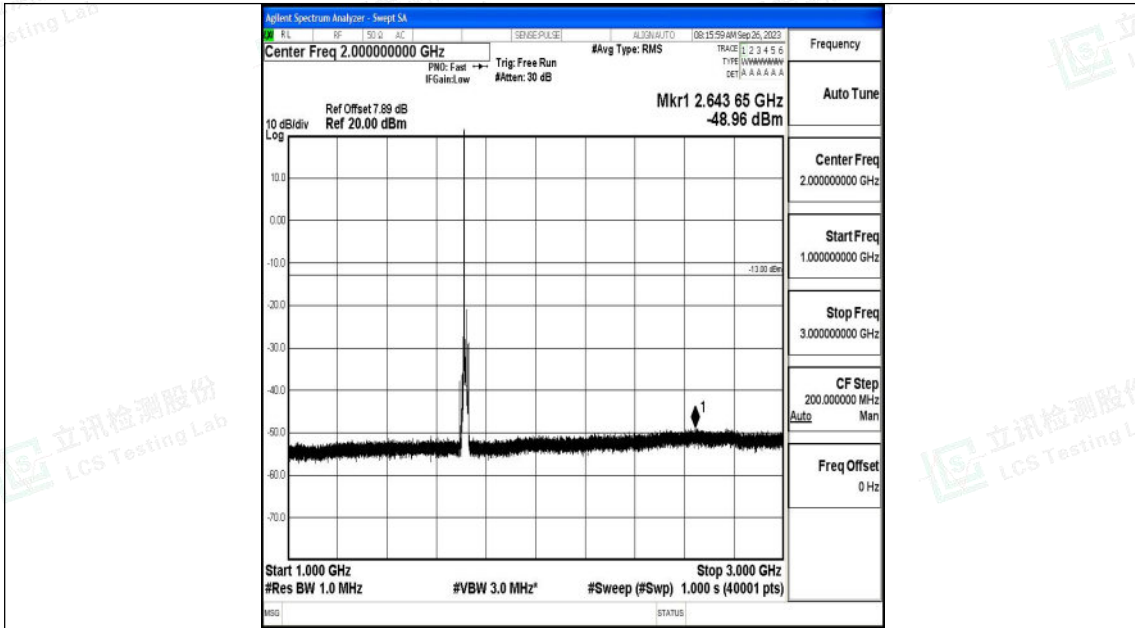

Band4_10MHz_QPSK_20000_1RB#0_30~1000_30~1000

Band4_10MHz_QPSK_20000_1RB#0_1000~3000_1000~3000