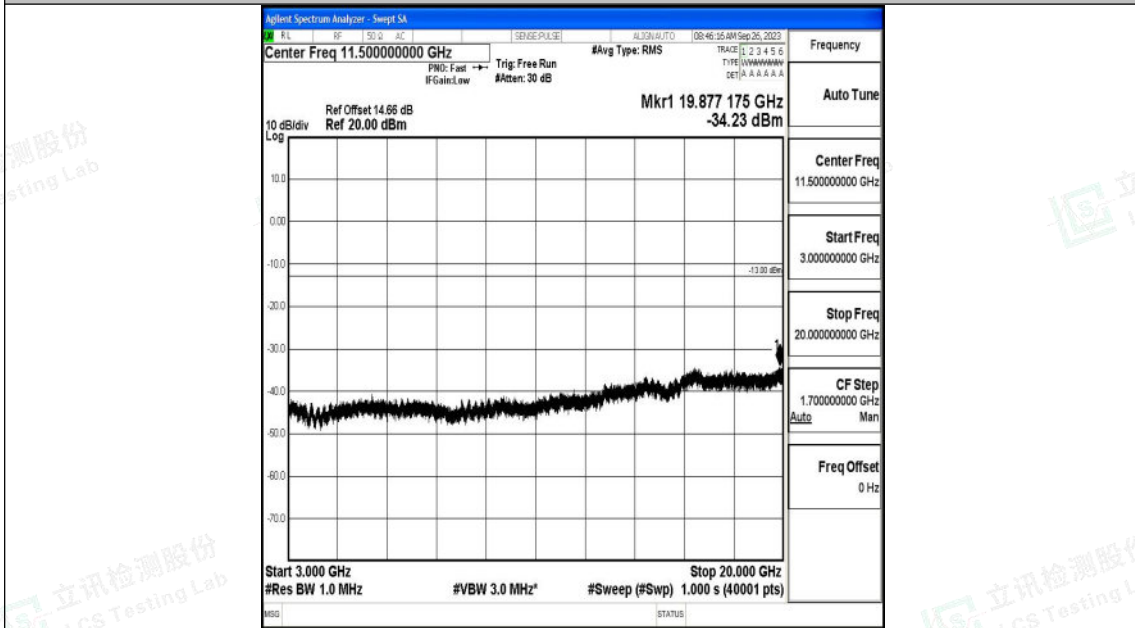

Band4_20MHz_QPSK_20300_1RB#0_1000~3000_1000~3000

Band4_20MHz_QPSK_20300_1RB#0_3000~20000_3000~20000

Shenzhen LCS Compliance Testing Laboratory Ltd.
Add: 101, 201 Bldg A & 301 Bldg C, Juji Industrial Park Yabianxueziwei, Shajing Street,
Baoan District, Shenzhen, 518000, China
Tel: +(86) 0755-82591330 | E-mail: webmaster@lcs-cert.com | Web: www.lcs-cert.com
Scan code to check authenticity