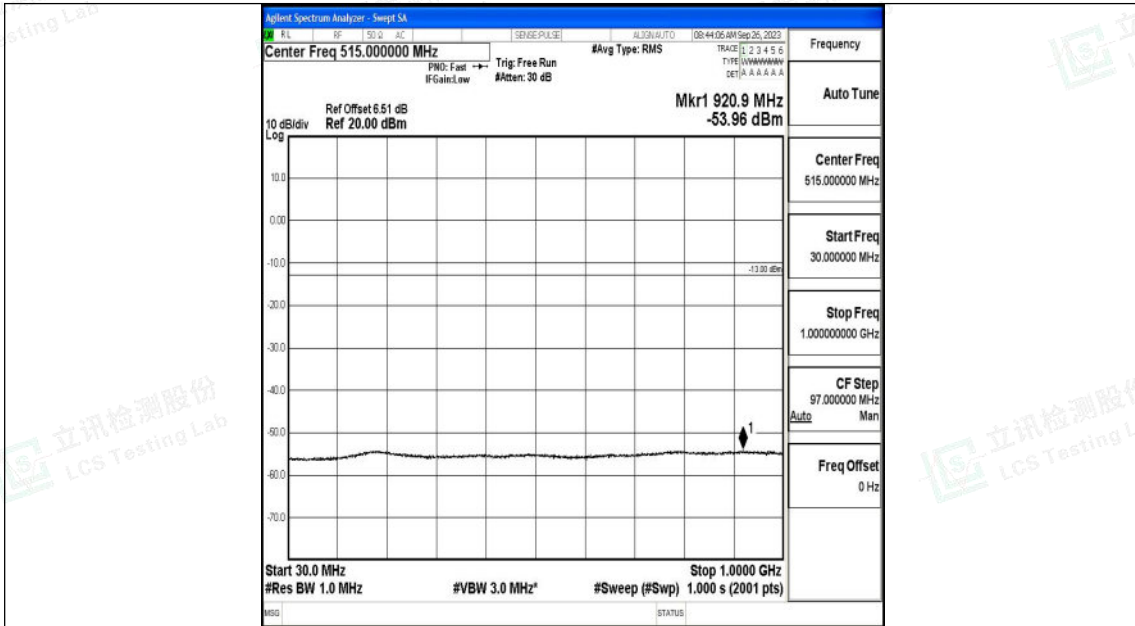

Band4_20MHz_16QAM_20050_1RB#0_0.15~30_0.15~30

Band4_20MHz_16QAM_20050_1RB#0_30~1000_30~1000