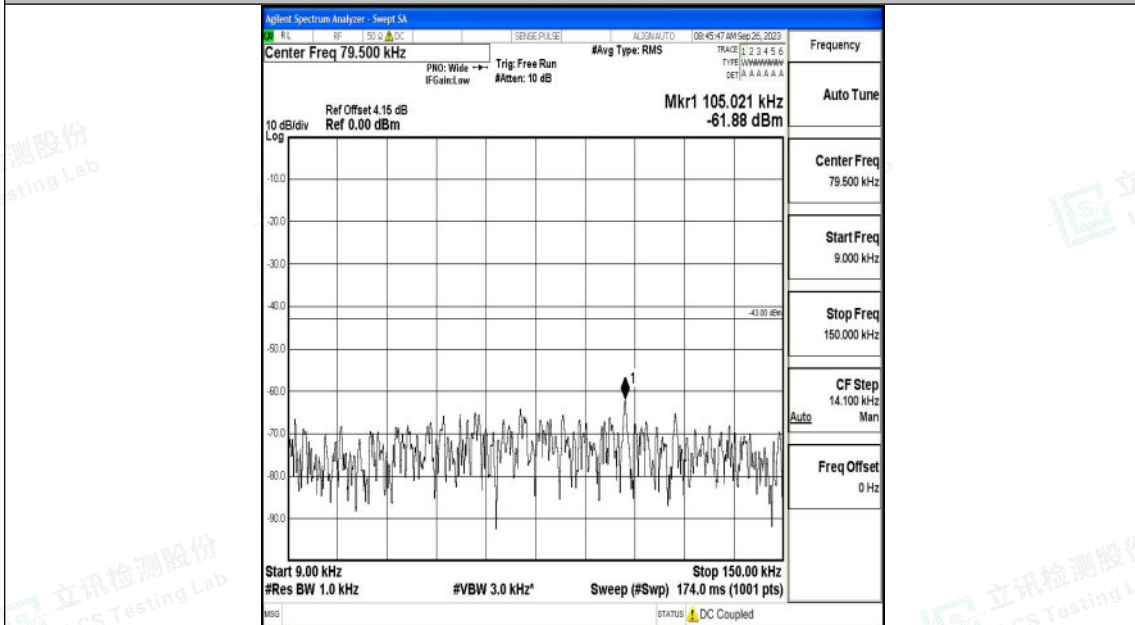

Band4_20MHz_16QAM_20175_1RB#0_3000~20000_3000~20000

Band4_20MHz_QPSK_20300_1RB#0_0.009~0.15_0.009~0.15

Shenzhen LCS Compliance Testing Laboratory Ltd.
Add: 101, 201 Bldg A & 301 Bldg C, Juji Industrial Park Yabianxueziwei, Shajing Street,
Baoan District, Shenzhen, 518000, China
Tel: +(86) 0755-82591330 | E-mail: webmaster@lcs-cert.com | Web: www.lcs-cert.com
Scan code to check authenticity