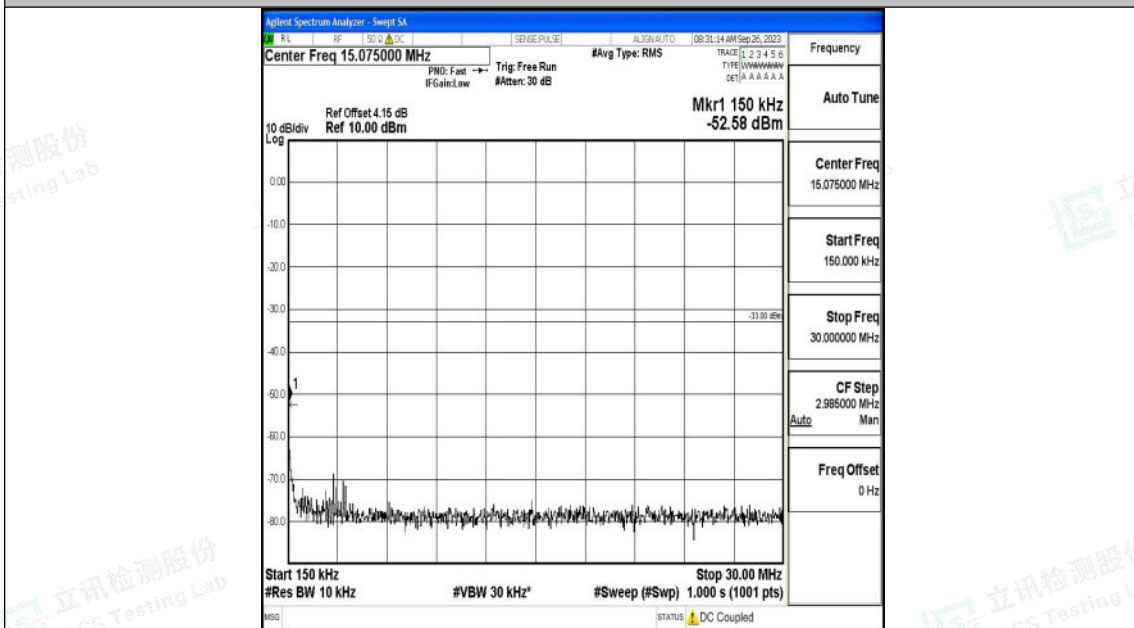

Band4_15MHz_16QAM_20175_1RB#0_0.009~0.15_0.009~0.15

Band4_15MHz_16QAM_20175_1RB#0_0.15~30_0.15~30

Shenzhen LCS Compliance Testing Laboratory Ltd.
Add: 101, 201 Bldg A & 301 Bldg C, Juji Industrial Park Yabianxueziwei, Shajing Street,
Baoan District, Shenzhen, 518000, China
Tel: +(86) 0755-82591330 | E-mail: webmaster@lcs-cert.com | Web: www.lcs-cert.com
Scan code to check authenticity