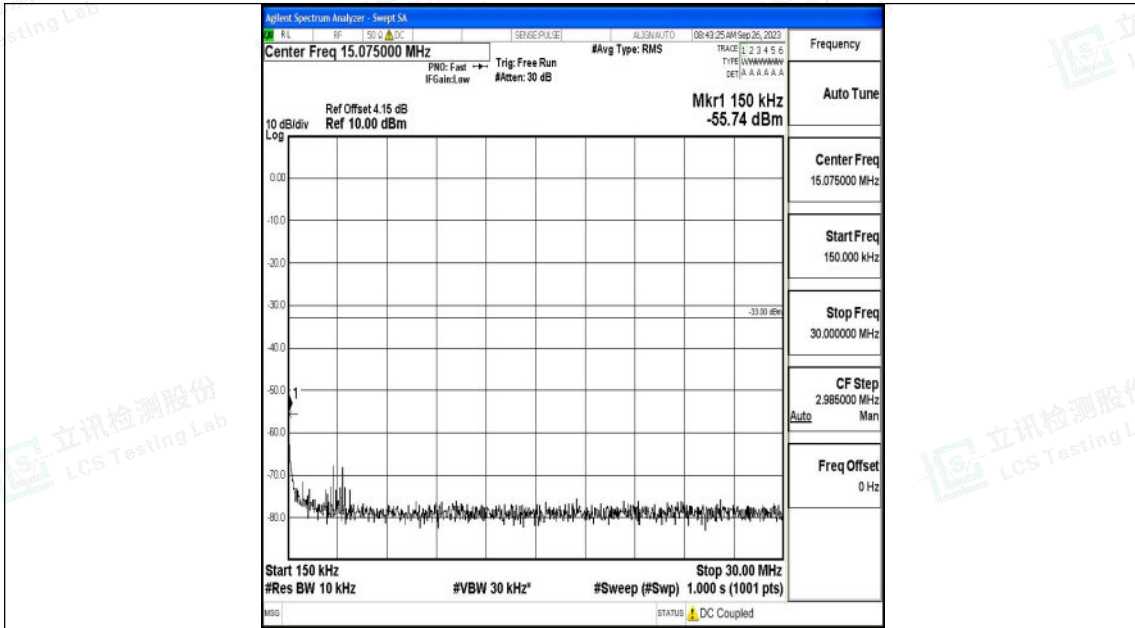

Band4_20MHz_QPSK_20050_1RB#0_0.009~0.15_0.009~0.15

Band4_20MHz_QPSK_20050_1RB#0_0.15~30_0.15~30