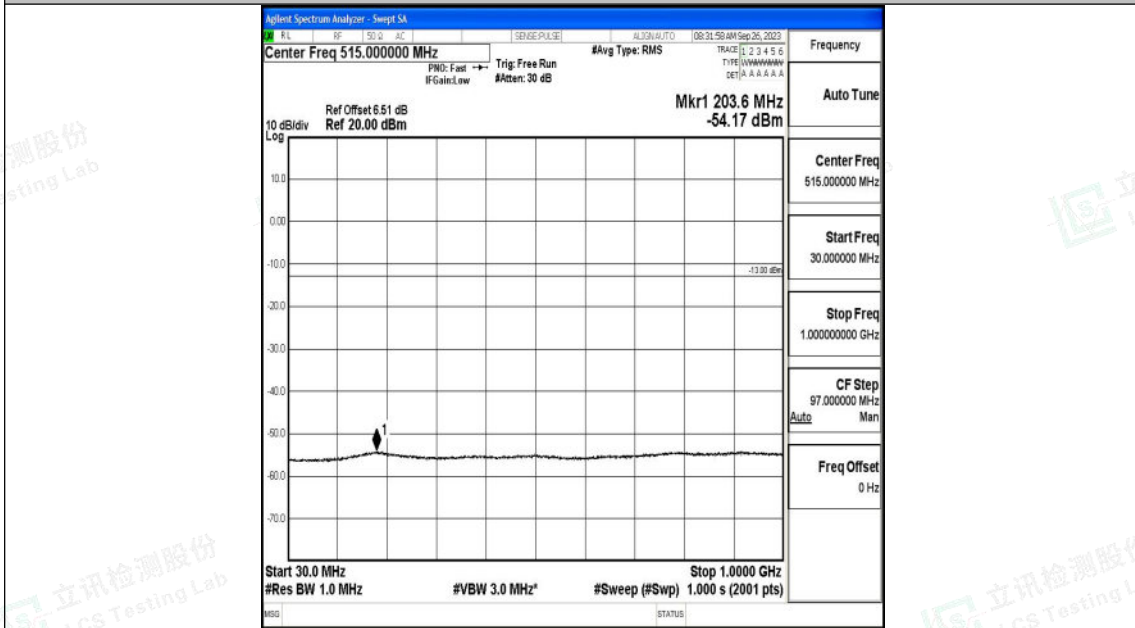

Band4\_15MHz\_16QAM\_20175\_1RB#0\_3000~20000\_3000~20000

Band4\_15MHz\_QPSK\_20325\_1RB#0\_0.009~0.15\_0.009~0.15

Band4\_15MHz\_QPSK\_20325\_1RB#0\_0.15~30\_0.15~30

Band4\_15MHz\_QPSK\_20325\_1RB#0\_30~1000\_30~1000