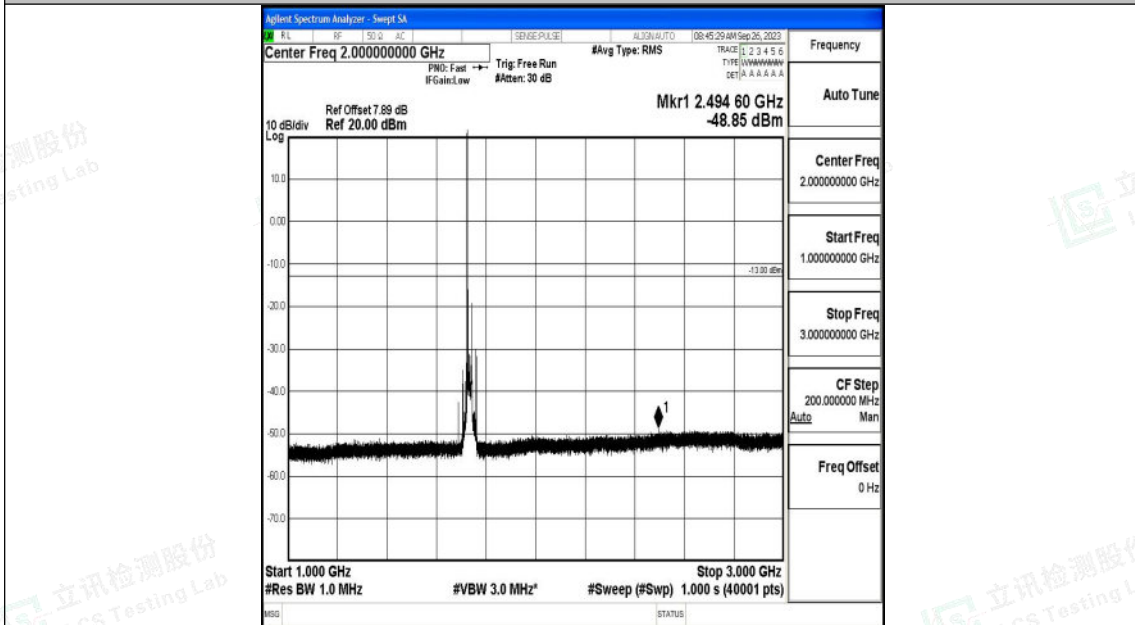

Band4_20MHz_16QAM_20175_1RB#0_30~1000_30~1000

Band4_20MHz_16QAM_20175_1RB#0_1000~3000_1000~3000

Shenzhen LCS Compliance Testing Laboratory Ltd.
Add: 101, 201 Bldg A & 301 Bldg C, Juji Industrial Park Yabianxueziwei, Shajing Street,
Baoan District, Shenzhen, 518000, China
Tel: +(86) 0755-82591330 | E-mail: webmaster@lcs-cert.com | Web: www.lcs-cert.com
Scan code to check authenticity