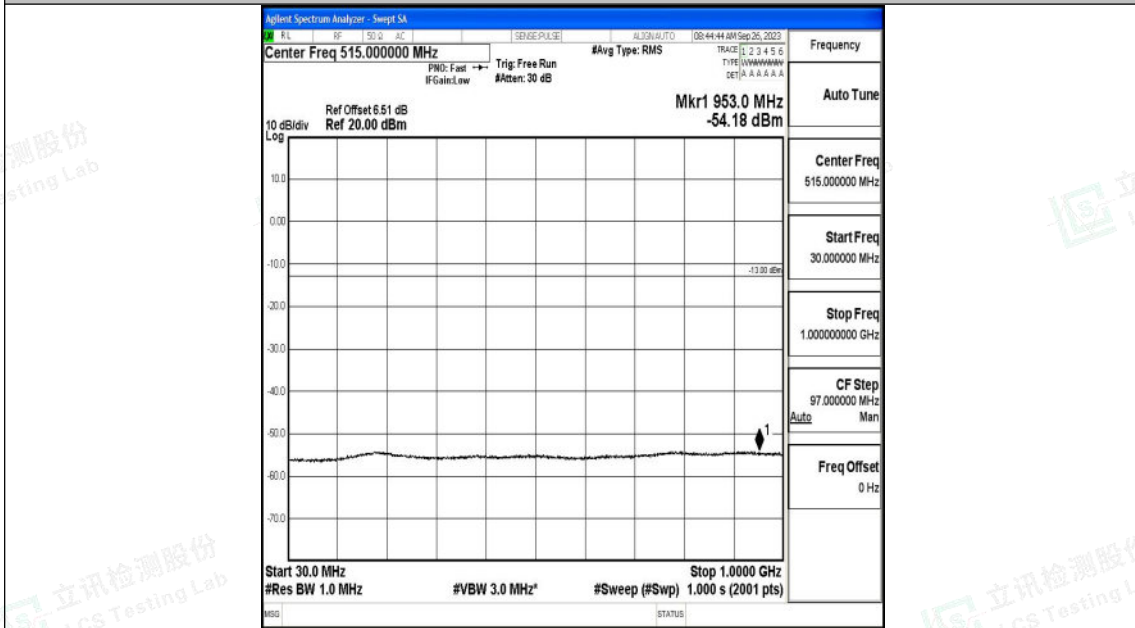

Band4_20MHz_QPSK_20175_1RB#0_0.15~30_0.15~30

Band4_20MHz_QPSK_20175_1RB#0_30~1000_30~1000

Shenzhen LCS Compliance Testing Laboratory Ltd.
Add: 101, 201 Bldg A & 301 Bldg C, Juji Industrial Park Yabianxueziwei, Shajing Street,
Baoan District, Shenzhen, 518000, China
Tel: +(86) 0755-82591330 | E-mail: webmaster@lcs-cert.com | Web: www.lcs-cert.com
Scan code to check authenticity