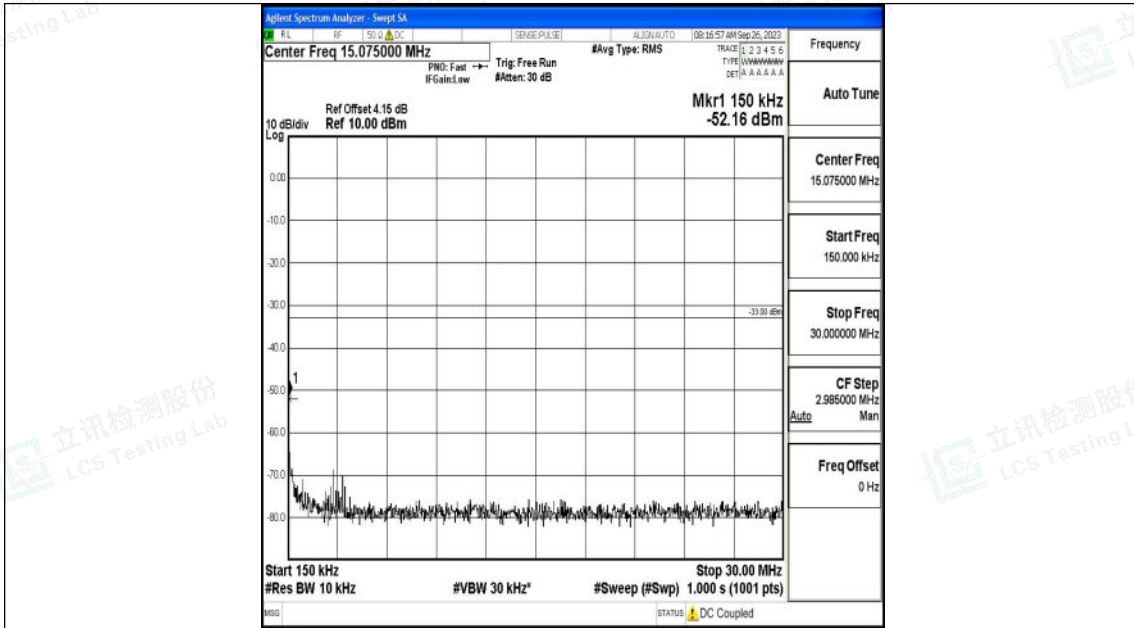

Band4_10MHz_QPSK_20175_1RB#0_0.009~0.15_0.009~0.15

Band4_10MHz_QPSK_20175_1RB#0_0.15~30_0.15~30