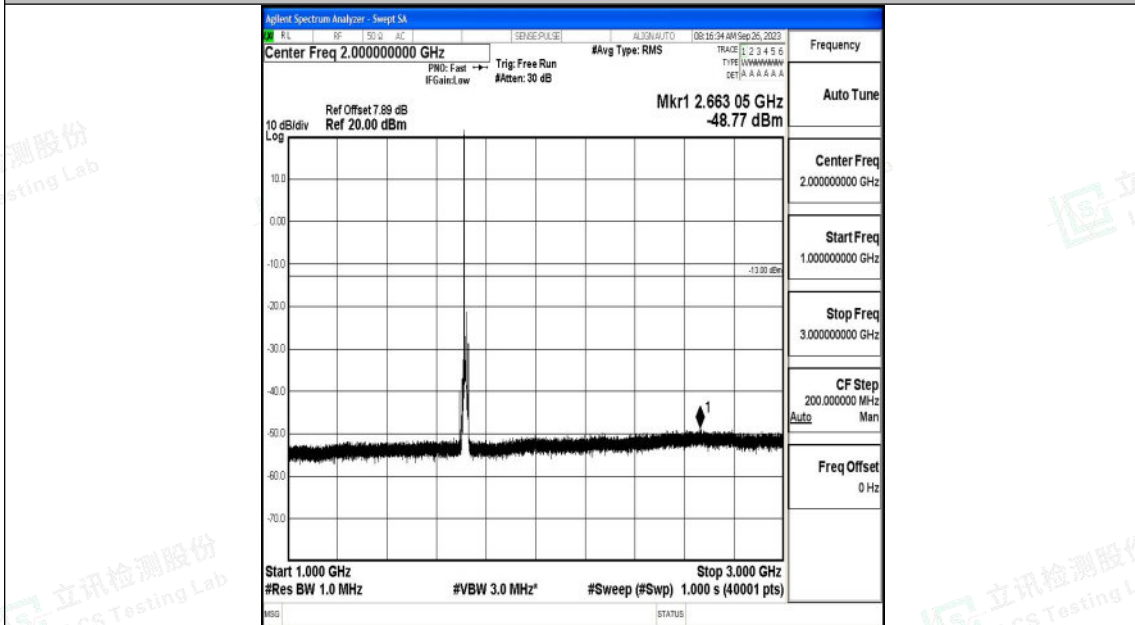

Band4_10MHz_16QAM_20000_1RB#0_30~1000_30~1000

Band4_10MHz_16QAM_20000_1RB#0_1000~3000_1000~3000

Shenzhen LCS Compliance Testing Laboratory Ltd.
Add: 101, 201 Bldg A & 301 Bldg C, Juji Industrial Park Yabianxueziwei, Shajing Street,
Baoan District, Shenzhen, 518000, China
Tel: +(86) 0755-82591330 | E-mail: webmaster@lcs-cert.com | Web: www.lcs-cert.com
Scan code to check authenticity