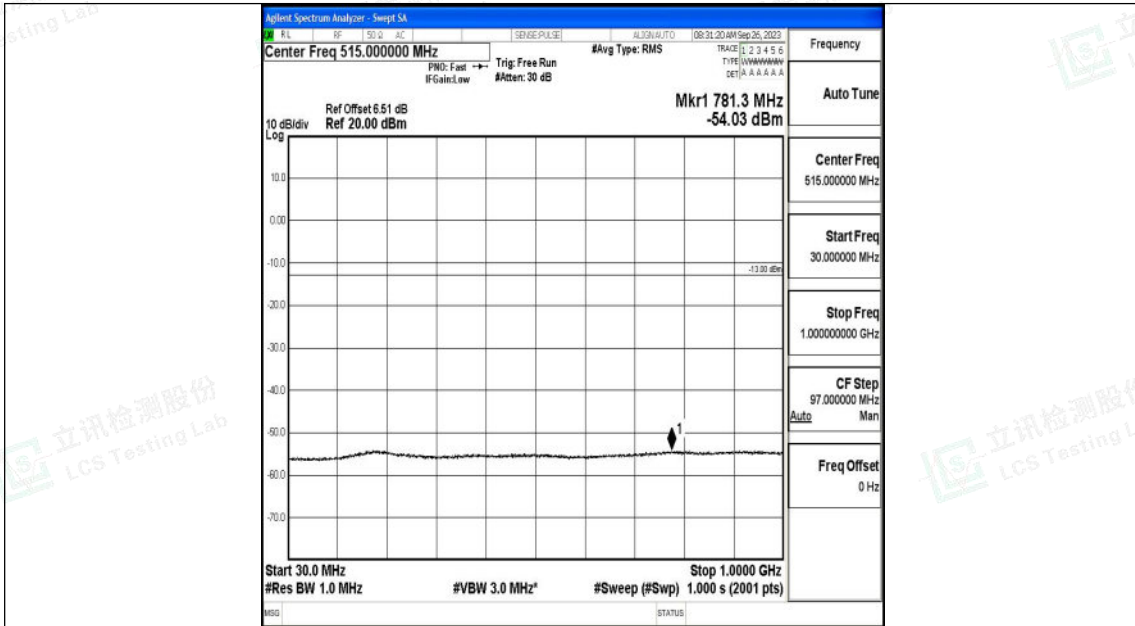

Band4\_15MHz\_16QAM\_20175\_1RB#0\_0.009~0.15\_0.009~0.15

Band4\_15MHz\_16QAM\_20175\_1RB#0\_0.15~30\_0.15~30

Shenzhen LCS Compliance Testing Laboratory Ltd.  
 Add: 101, 201 Bldg A & 301 Bldg C, Juji Industrial Park Yabianxueziwei, Shajing Street,  
 Baoan District, Shenzhen, 518000, China  
 Tel: +(86) 0755-82591330 | E-mail: webmaster@lcs-cert.com | Web: www.lcs-cert.com  
 Scan code to check authenticity