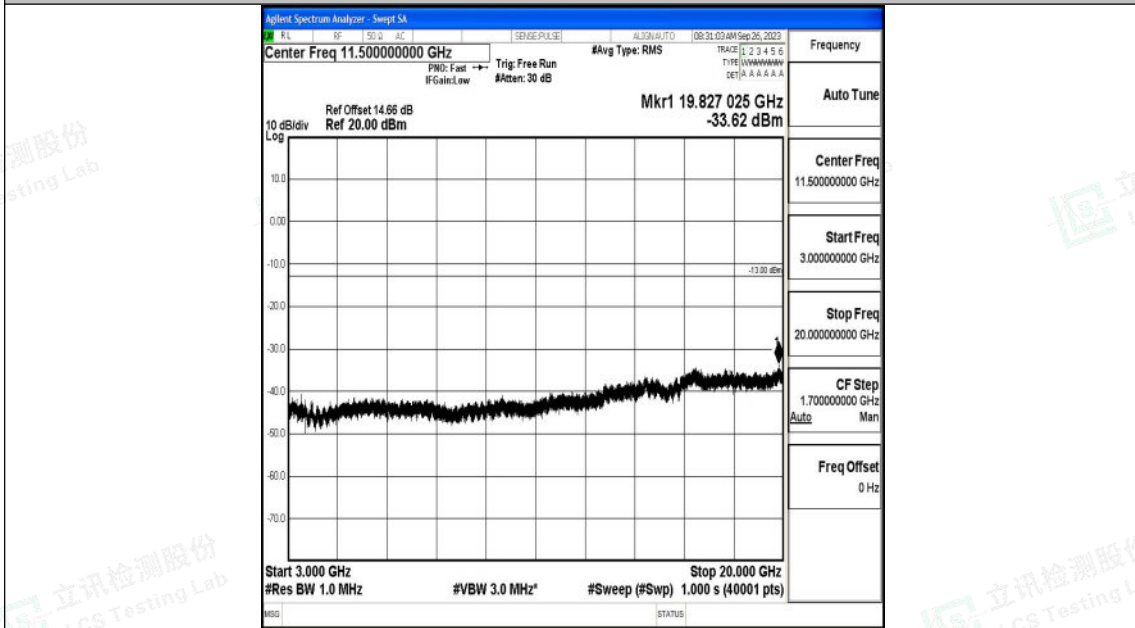

Band4_15MHz_QPSK_20175_1RB#0_1000~3000_1000~3000

Band4_15MHz_QPSK_20175_1RB#0_3000~20000_3000~20000

Shenzhen LCS Compliance Testing Laboratory Ltd.
Add: 101, 201 Bldg A & 301 Bldg C, Juji Industrial Park Yabianxueziwei, Shajing Street,
Baoan District, Shenzhen, 518000, China
Tel: +(86) 0755-82591330 | E-mail: webmaster@lcs-cert.com | Web: www.lcs-cert.com
Scan code to check authenticity