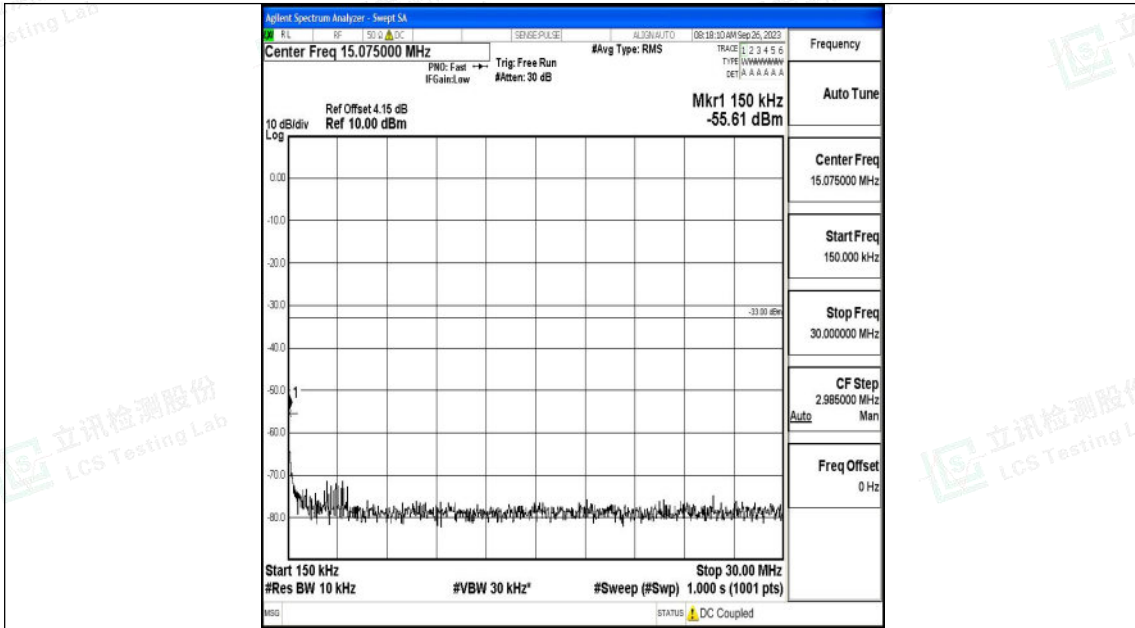

Band4_10MHz_QPSK_20350_1RB#0_0.009~0.15_0.009~0.15

Band4_10MHz_QPSK_20350_1RB#0_0.15~30_0.15~30