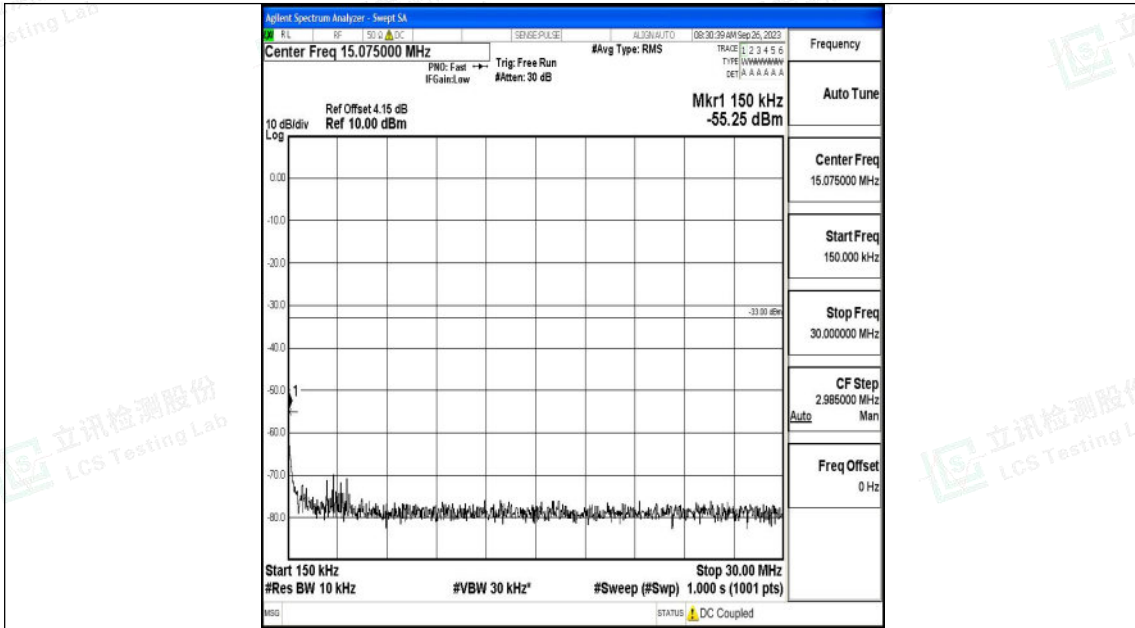

Band4\_15MHz\_16QAM\_20025\_1RB#0\_3000~20000\_3000~20000

Band4\_15MHz\_QPSK\_20175\_1RB#0\_0.009~0.15\_0.009~0.15

Band4\_15MHz\_QPSK\_20175\_1RB#0\_0.15~30\_0.15~30

Band4\_15MHz\_QPSK\_20175\_1RB#0\_30~1000\_30~1000