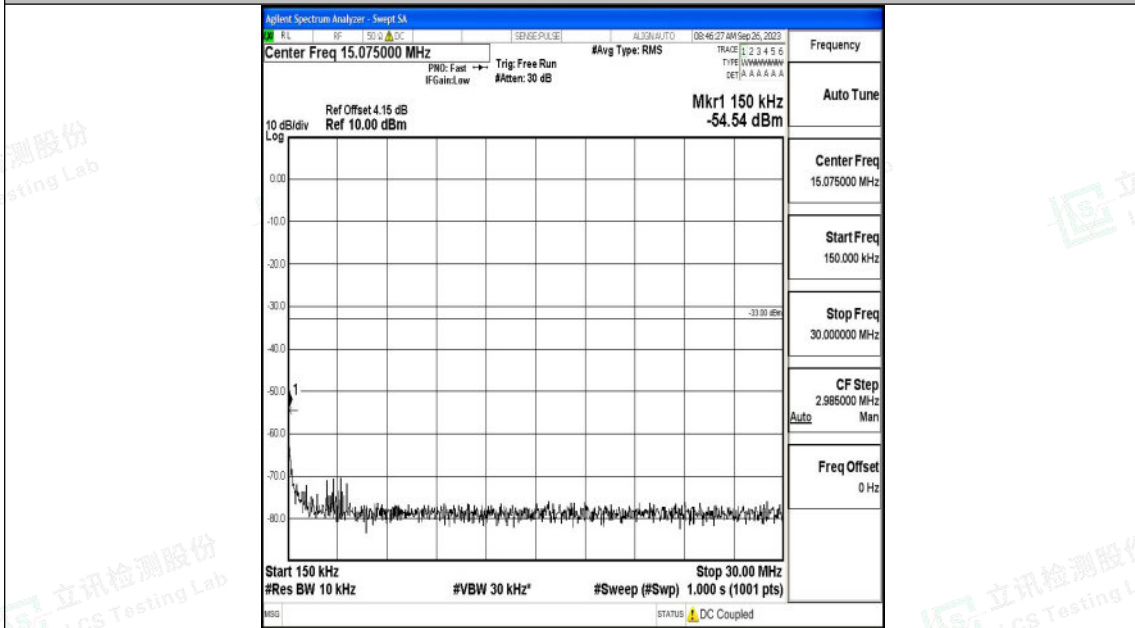

Band4_20MHz_16QAM_20300_1RB#0_0.009~0.15_0.009~0.15

Band4_20MHz_16QAM_20300_1RB#0_0.15~30_0.15~30

Shenzhen LCS Compliance Testing Laboratory Ltd.
Add: 101, 201 Bldg A & 301 Bldg C, Juji Industrial Park Yabianxueziwei, Shajing Street,
Baoan District, Shenzhen, 518000, China
Tel: +(86) 0755-82591330 | E-mail: webmaster@lcs-cert.com | Web: www.lcs-cert.com
Scan code to check authenticity