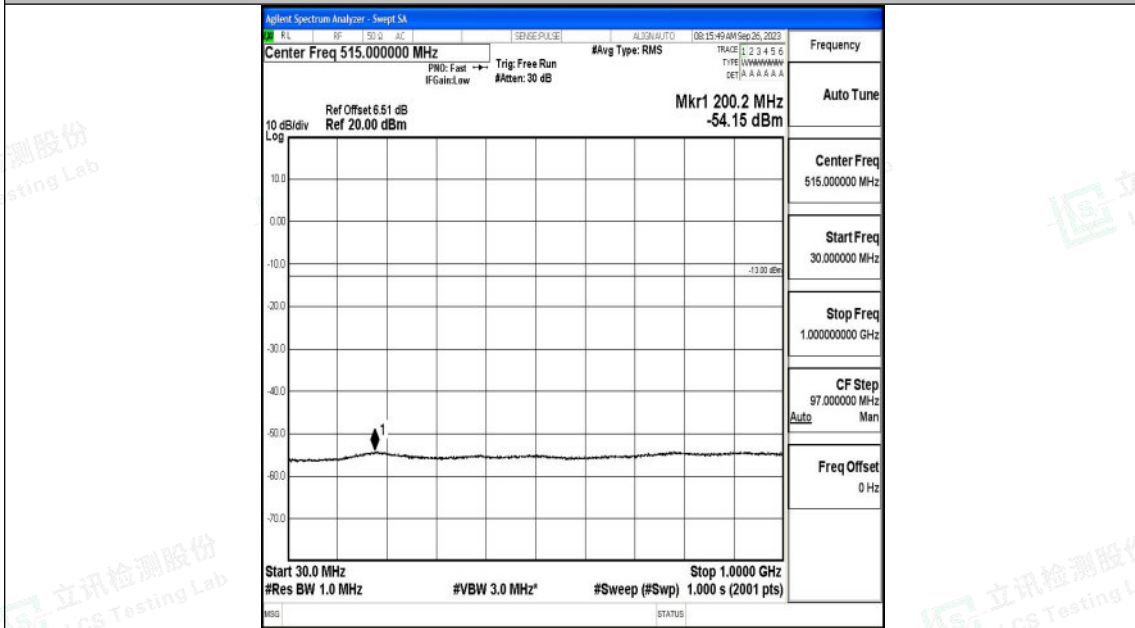

Band4_10MHz_QPSK_20000_1RB#0_0.15~30_0.15~30

Band4_10MHz_QPSK_20000_1RB#0_30~1000_30~1000

Shenzhen LCS Compliance Testing Laboratory Ltd.
Add: 101, 201 Bldg A & 301 Bldg C, Juji Industrial Park Yabianxueziwei, Shajing Street,
Baoan District, Shenzhen, 518000, China
Tel: +(86) 0755-82591330 | E-mail: webmaster@lcs-cert.com | Web: www.lcs-cert.com
Scan code to check authenticity