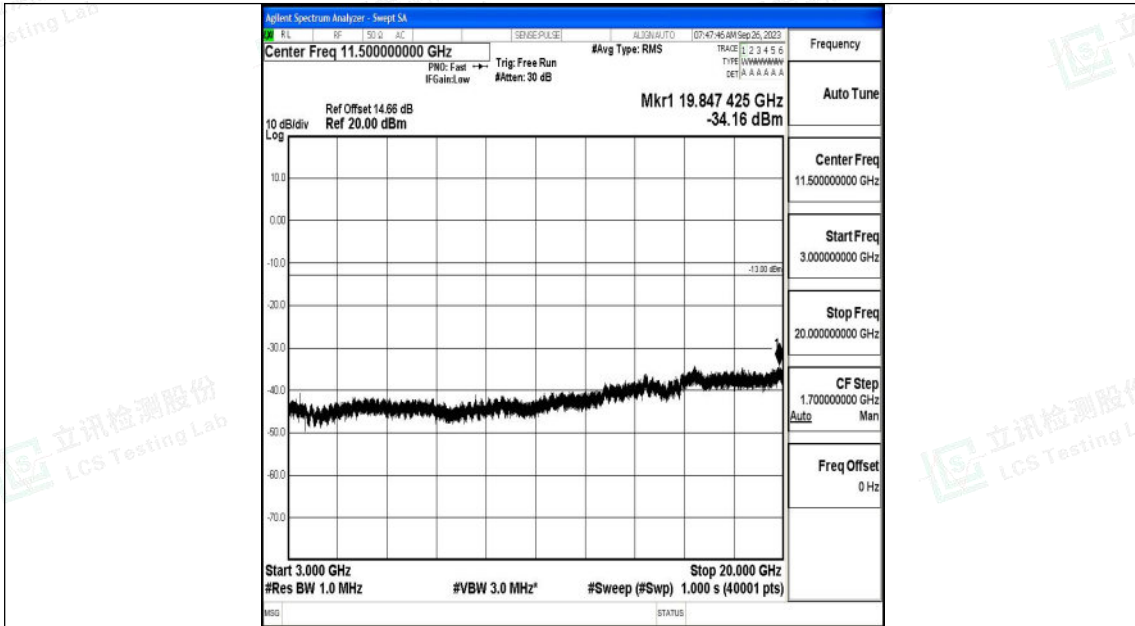

Band4_3MHz_16QAM_19965_1RB#0_3000~20000_3000~20000