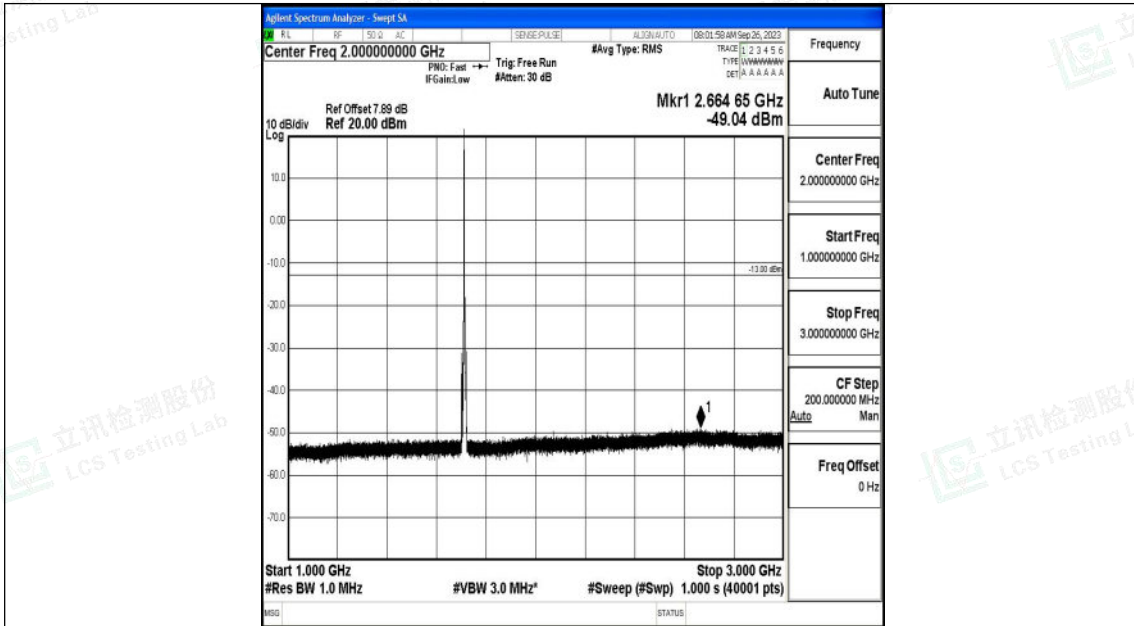

Band4_5MHz_QPSK_19975_1RB#0_1000~3000_1000~3000