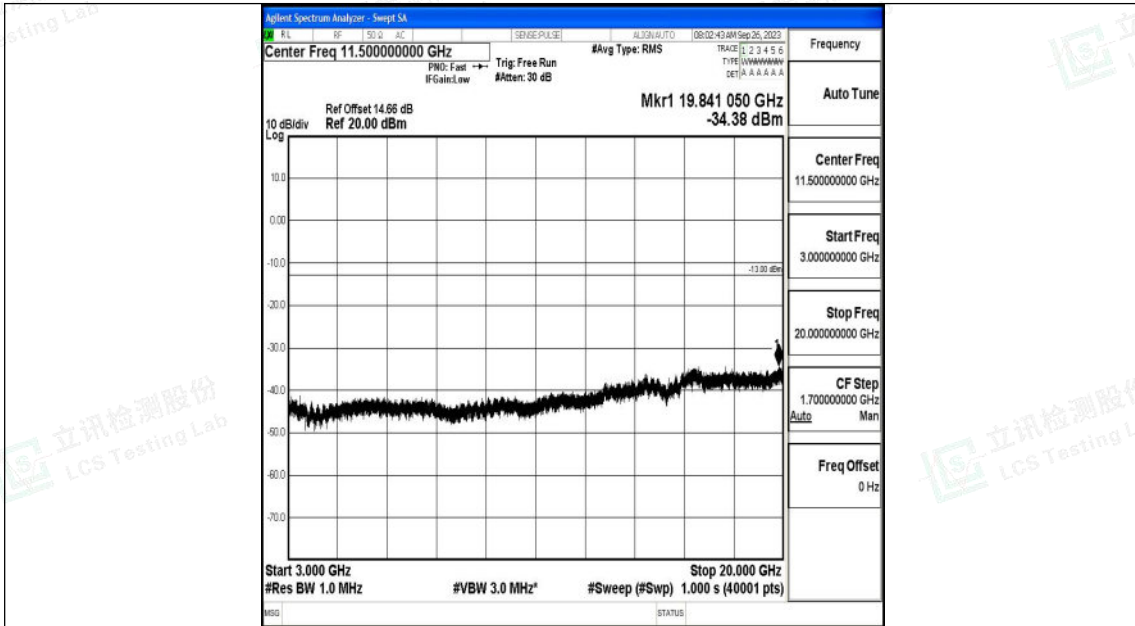

Band4_5MHz_16QAM_19975_1RB#0_3000~20000_3000~20000