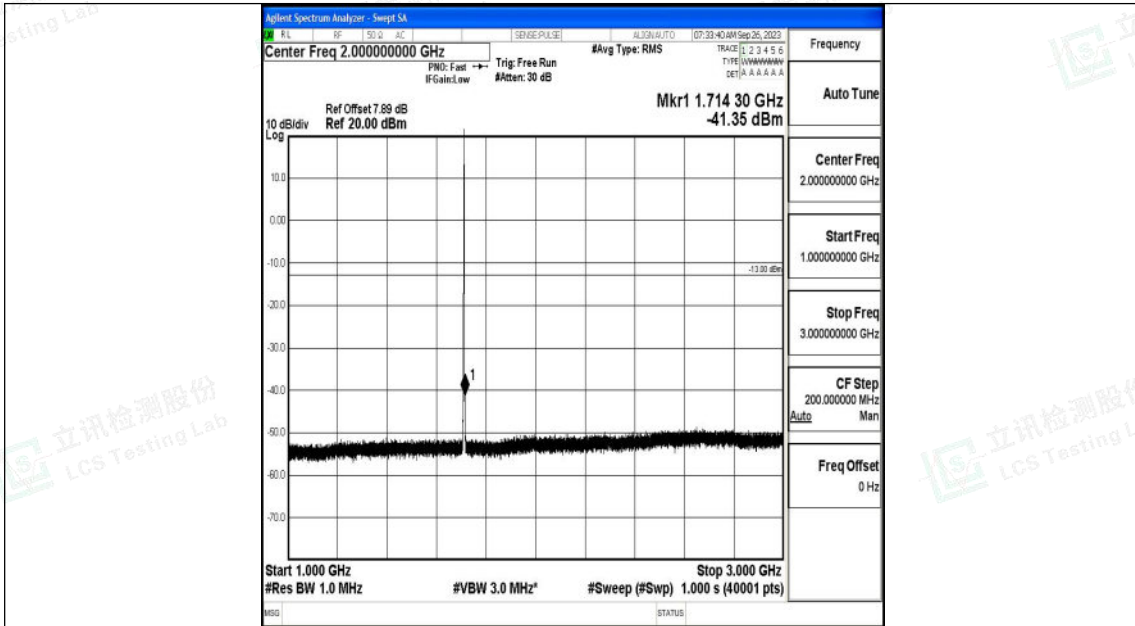

Band4_1.4MHz_16QAM_19957_1RB#0_1000~3000_1000~3000