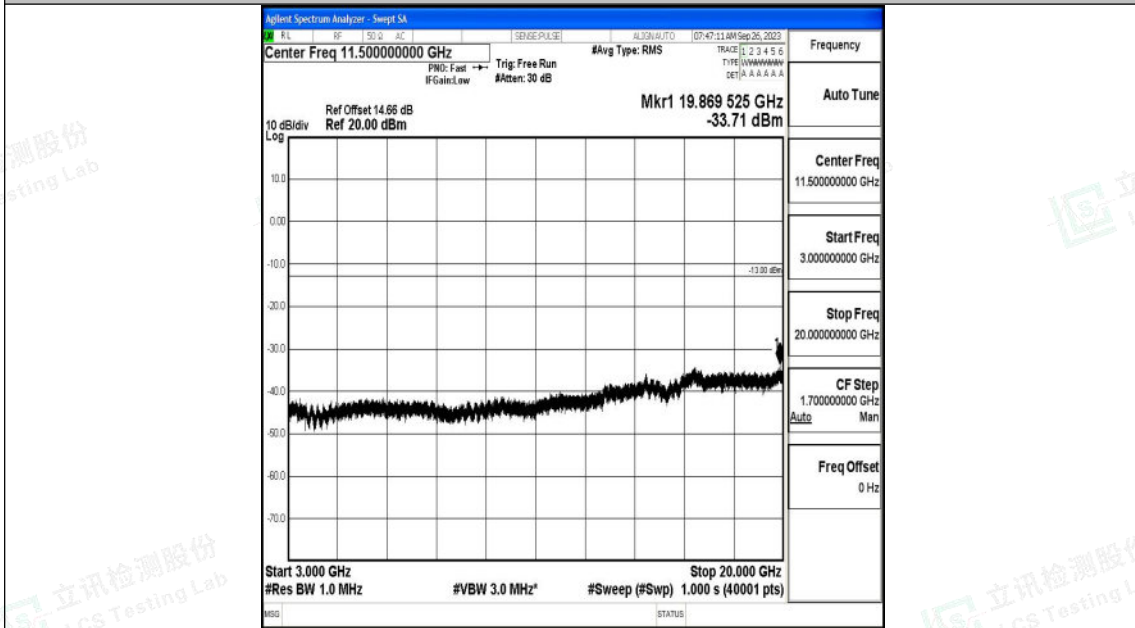

Band4_3MHz_QPSK_19965_1RB#0_0.15~30_0.15~30

Band4_3MHz_QPSK_19965_1RB#0_30~1000_30~1000

Band4_3MHz_QPSK_19965_1RB#0_1000~3000_1000~3000

Band4_3MHz_QPSK_19965_1RB#0_3000~20000_3000~20000

Shenzhen LCS Compliance Testing Laboratory Ltd.
 Add: 101, 201 Bldg A & 301 Bldg C, Juji Industrial Park Yabianxueziwei, Shajing Street,
 Baoan District, Shenzhen, 518000, China
 Tel: +(86) 0755-82591330 | E-mail: webmaster@lcs-cert.com | Web: www.lcs-cert.com
 Scan code to check authenticity