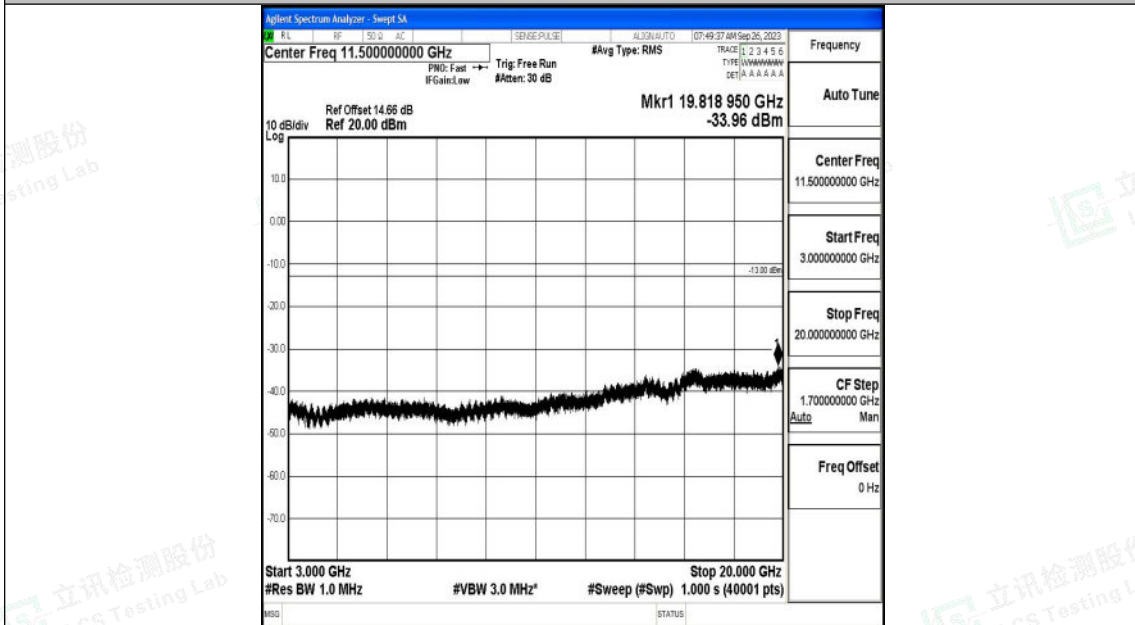

Band4_3MHz_QPSK_20385_1RB#0_3000~20000_3000~20000

Shenzhen LCS Compliance Testing Laboratory Ltd.
Add: 101, 201 Bldg A & 301 Bldg C, Juji Industrial Park Yabianxueziwei, Shajing Street,
Baoan District, Shenzhen, 518000, China
Tel: +(86) 0755-82591330 | E-mail: webmaster@lcs-cert.com | Web: www.lcs-cert.com
Scan code to check authenticity