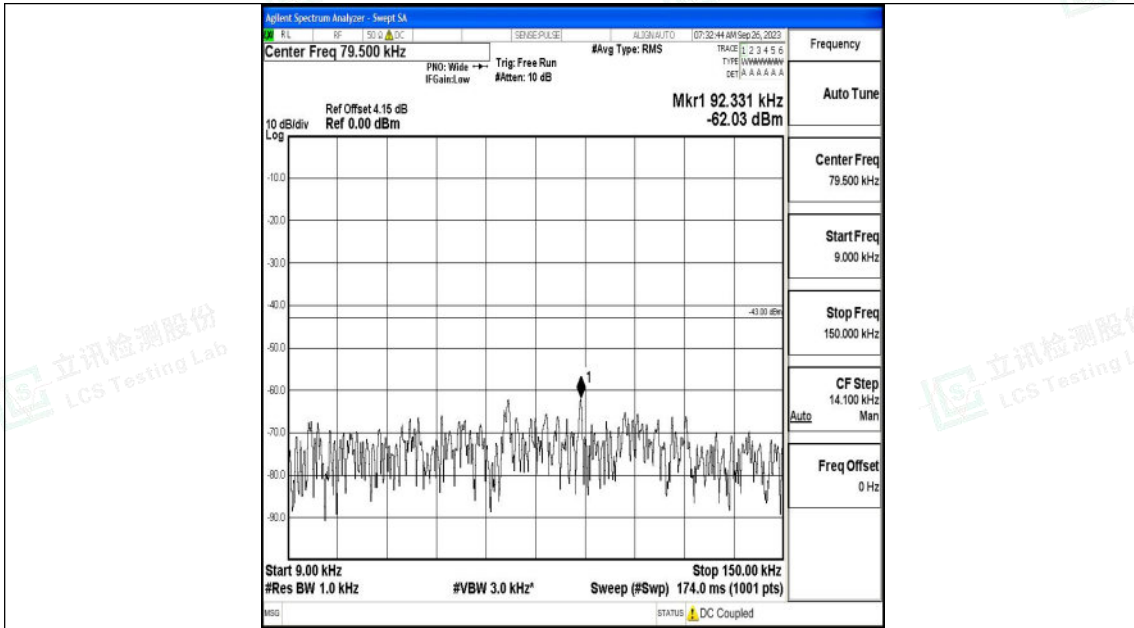

Test Graphs

Band4_1.4MHz_QPSK_19957_1RB#0_0.009~0.15_0.009~0.15