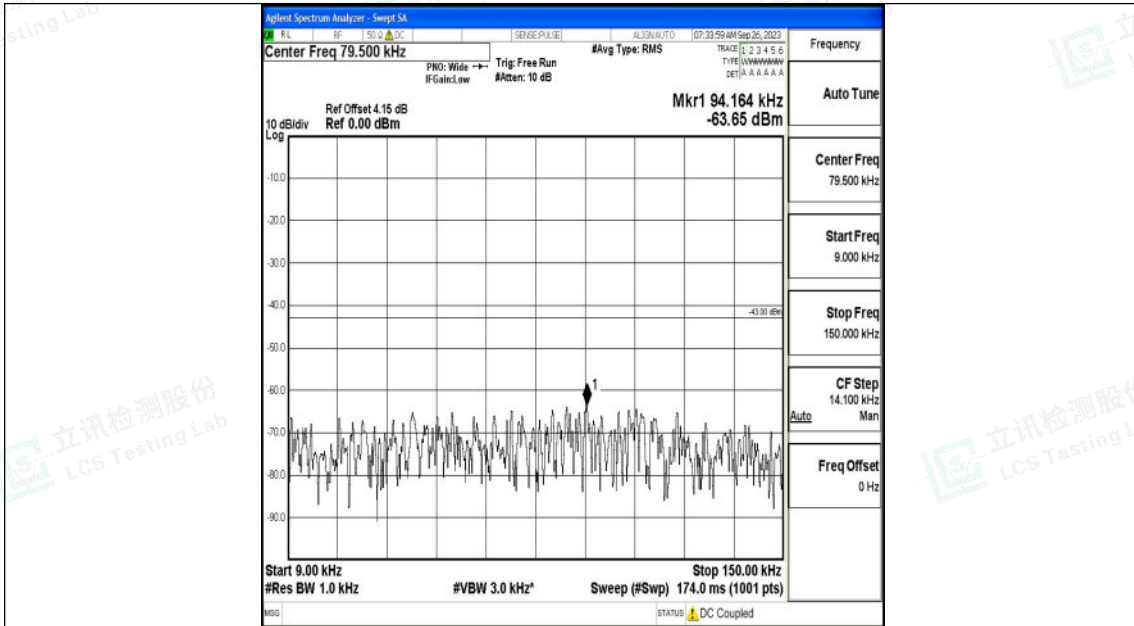

Band4_1.4MHz_QPSK_20175_1RB#0_0.009~0.15_0.009~0.15