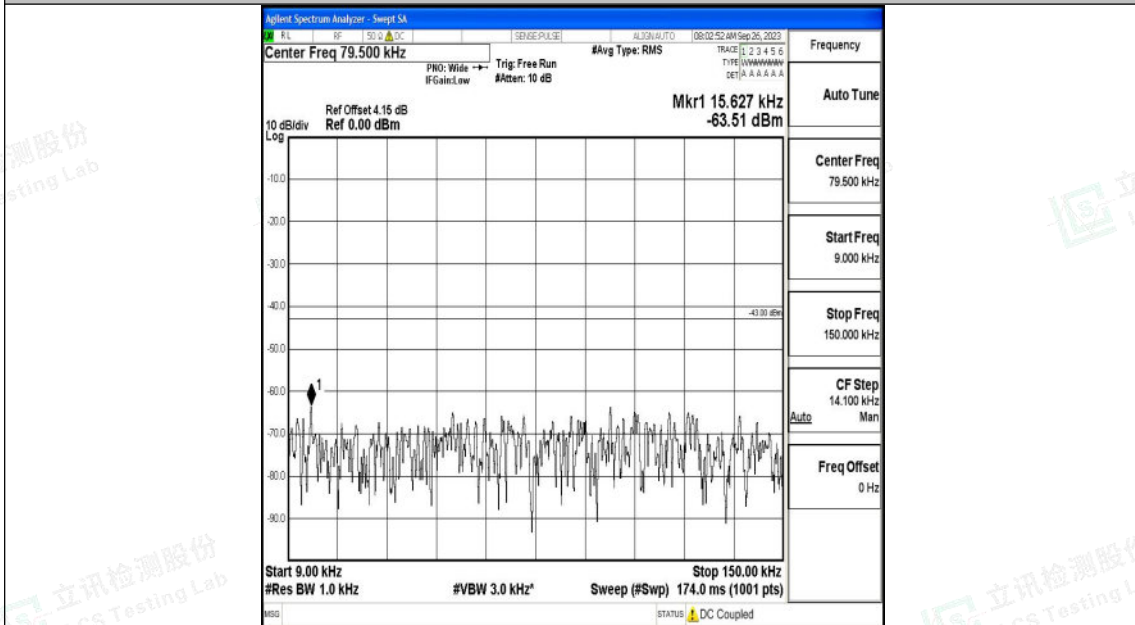

Band4_5MHz_QPSK_20175_1RB#0_0.009~0.15_0.009~0.15