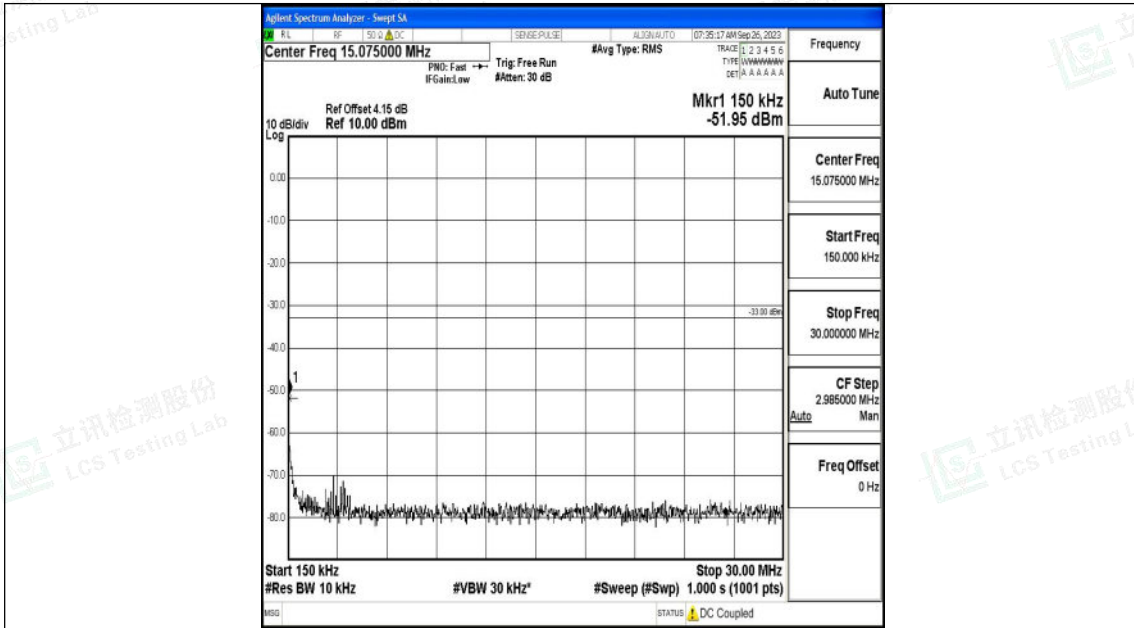

Band4_1.4MHz_QPSK_20393_1RB#0_0.15~30_0.15~30