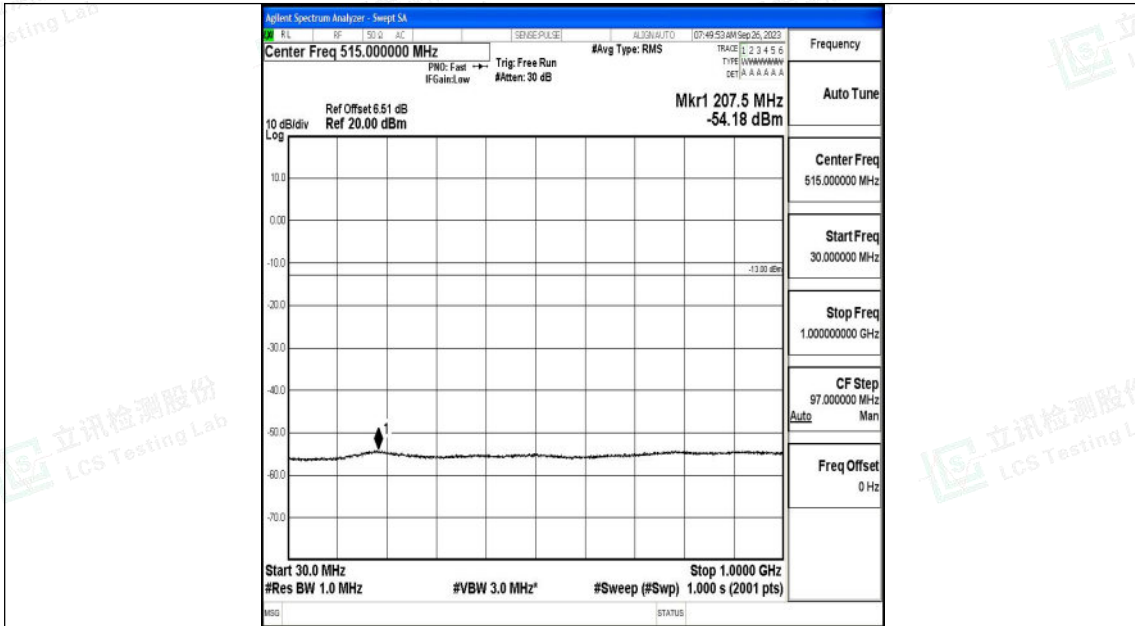

Band4_3MHz_16QAM_20385_1RB#0_30~1000_30~1000