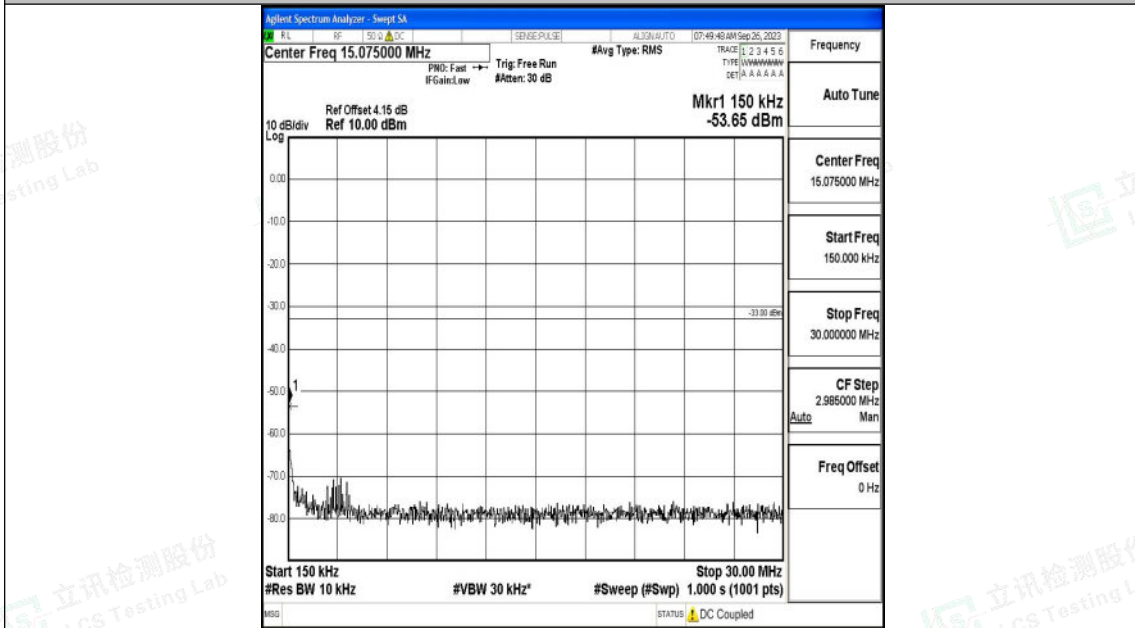

Band4_3MHz_16QAM_20385_1RB#0_0.15~30_0.15~30

Shenzhen LCS Compliance Testing Laboratory Ltd.
Add: 101, 201 Bldg A & 301 Bldg C, Juji Industrial Park Yabianxueziwei, Shajing Street,
Baoan District, Shenzhen, 518000, China
Tel: +(86) 0755-82591330 | E-mail: webmaster@lcs-cert.com | Web: www.lcs-cert.com
Scan code to check authenticity