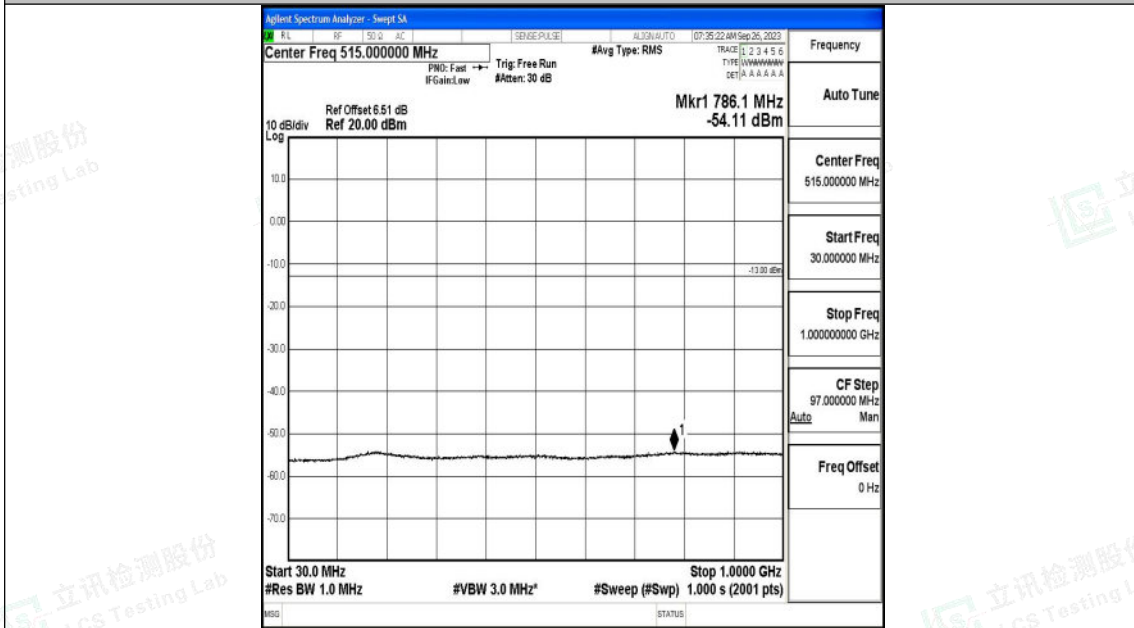

Band4_1.4MHz_QPSK_20393_1RB#0_30~1000_30~1000