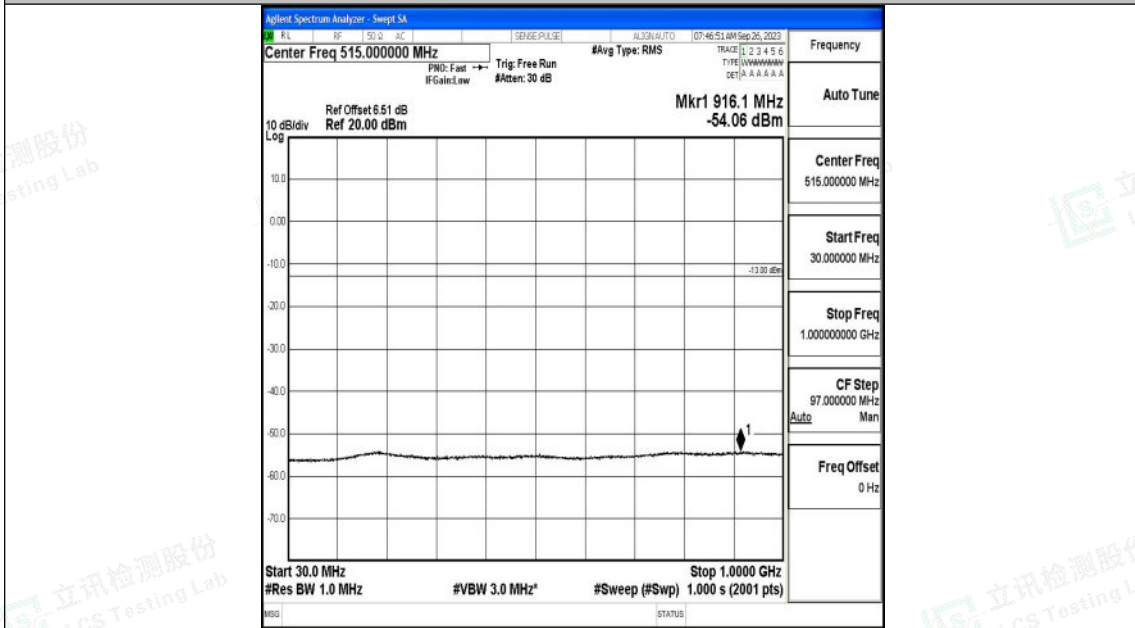

Band4_3MHz_QPSK_19965_1RB#0_30~1000_30~1000