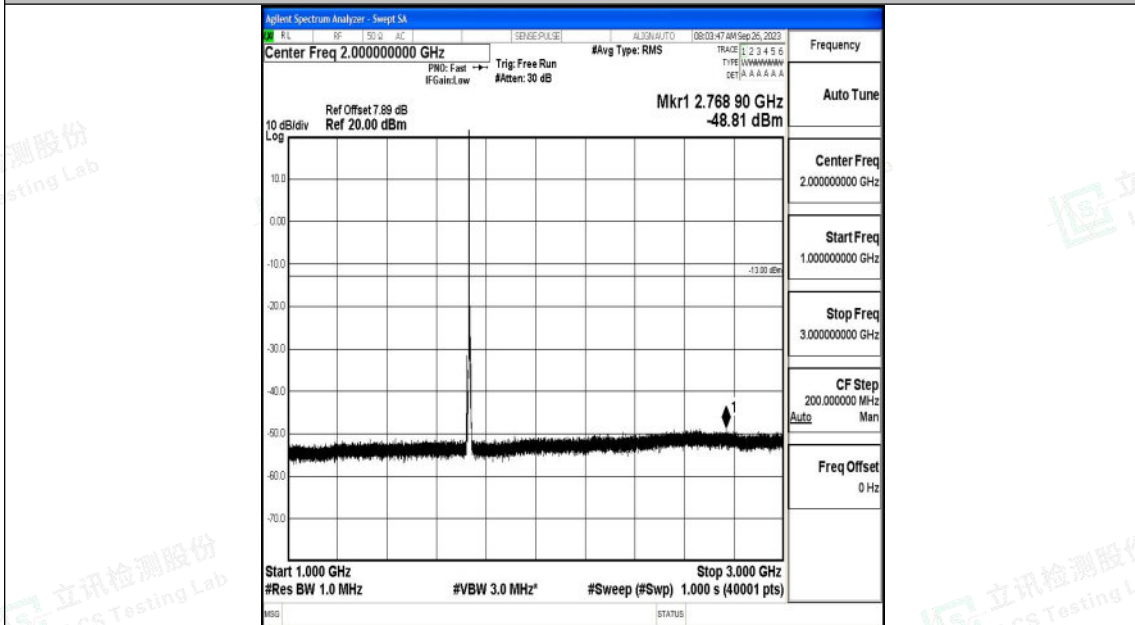

Band4_5MHz_16QAM_20175_1RB#0_1000~3000_1000~3000

Shenzhen LCS Compliance Testing Laboratory Ltd.
Add: 101, 201 Bldg A & 301 Bldg C, Juji Industrial Park Yabianxueziwei, Shajing Street,
Baoan District, Shenzhen, 518000, China
Tel: +(86) 0755-82591330 | E-mail: webmaster@lcs-cert.com | Web: www.lcs-cert.com
Scan code to check authenticity