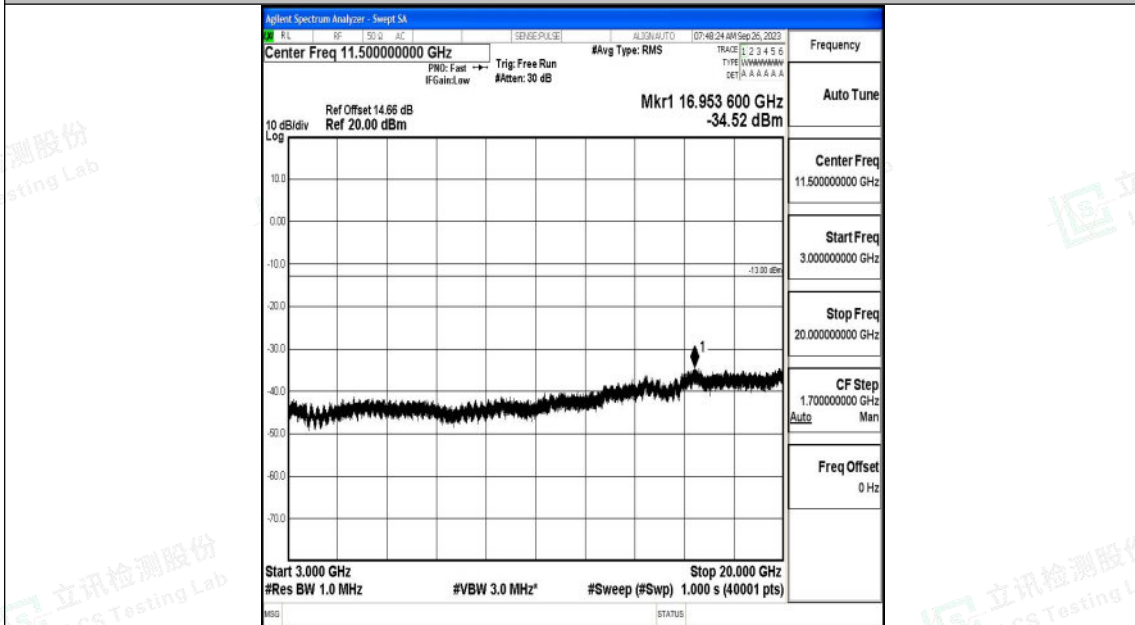

Band4_3MHz_QPSK_20175_1RB#0_3000~20000_3000~20000

Shenzhen LCS Compliance Testing Laboratory Ltd.
Add: 101, 201 Bldg A & 301 Bldg C, Juji Industrial Park Yabianxueziwei, Shajing Street,
Baoan District, Shenzhen, 518000, China
Tel: +(86) 0755-82591330 | E-mail: webmaster@lcs-cert.com | Web: www.lcs-cert.com
Scan code to check authenticity