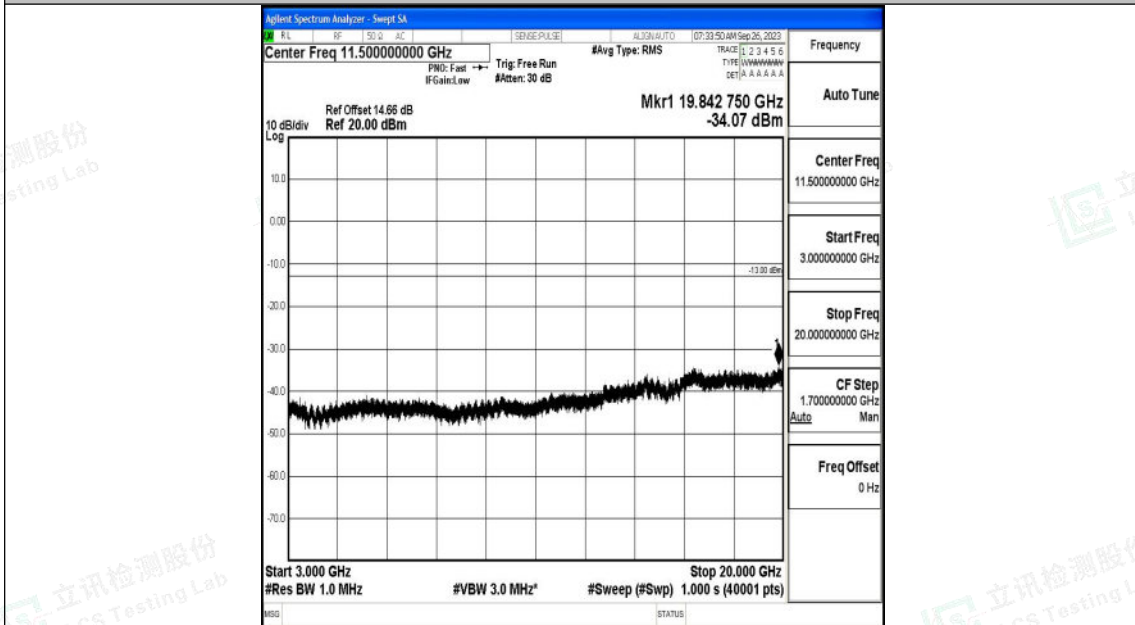

Band4_1.4MHz_16QAM_19957_1RB#0_3000~20000_3000~20000

Shenzhen LCS Compliance Testing Laboratory Ltd.
Add: 101, 201 Bldg A & 301 Bldg C, Juji Industrial Park Yabianxueziwei, Shajing Street,
Baoan District, Shenzhen, 518000, China
Tel: +(86) 0755-82591330 | E-mail: webmaster@lcs-cert.com | Web: www.lcs-cert.com
Scan code to check authenticity