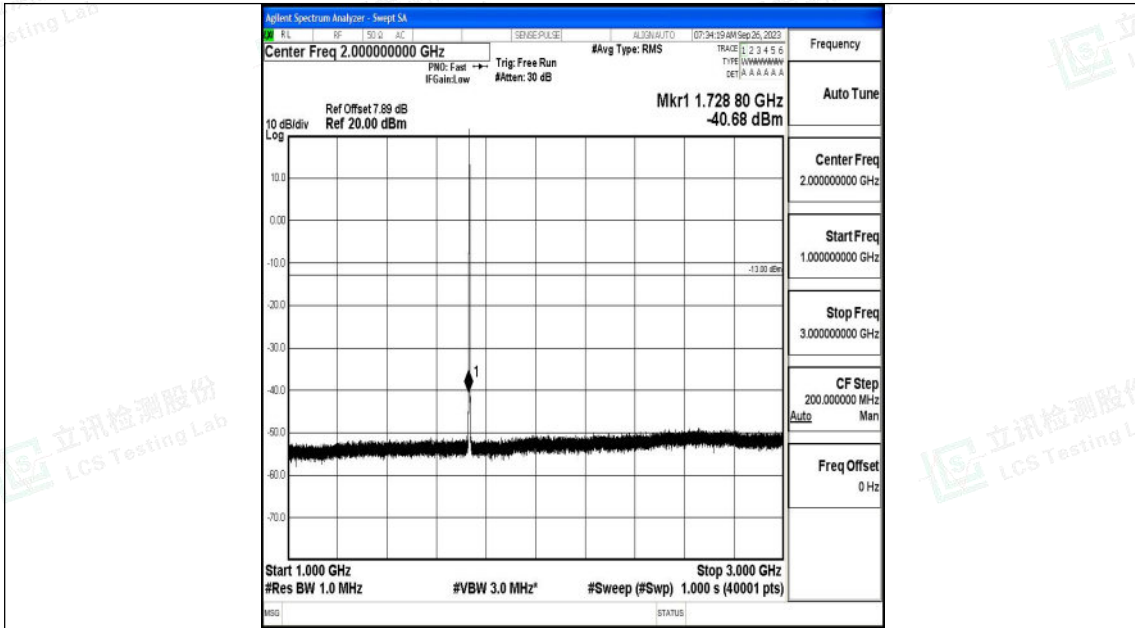

Band4_1.4MHz_QPSK_20175_1RB#0_0.009~0.15_0.009~0.15

Band4_1.4MHz_QPSK_20175_1RB#0_0.15~30_0.15~30

Shenzhen LCS Compliance Testing Laboratory Ltd.
 Add: 101, 201 Bldg A & 301 Bldg C, Juji Industrial Park Yabianxueziwei, Shajing Street,
 Baoan District, Shenzhen, 518000, China
 Tel: +(86) 0755-82591330 | E-mail: webmaster@lcs-cert.com | Web: www.lcs-cert.com
 Scan code to check authenticity