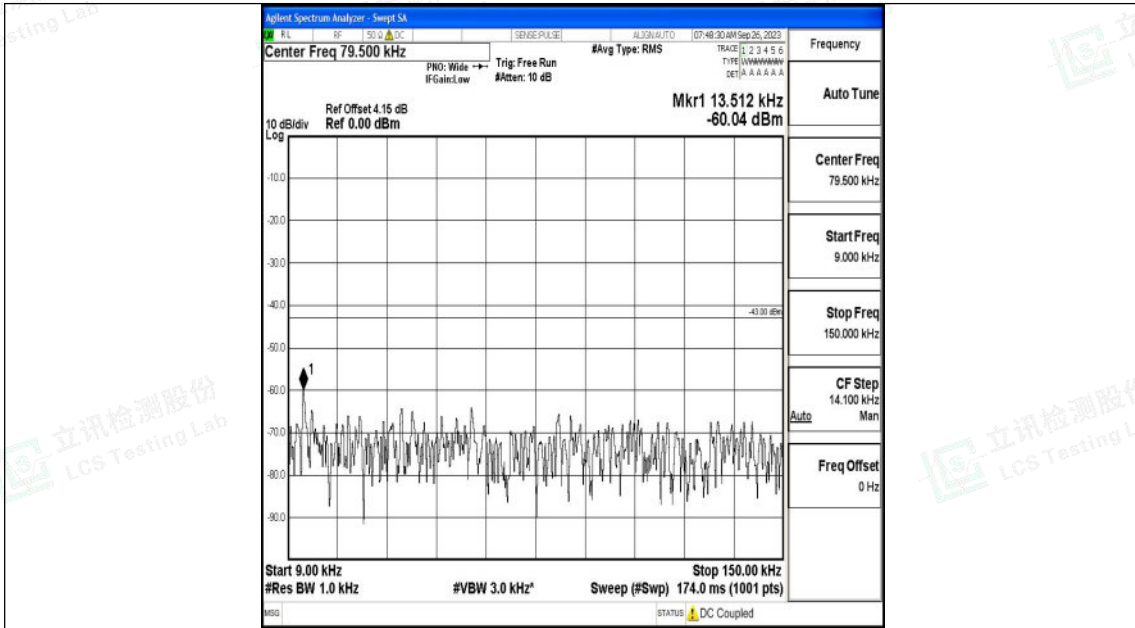

Band4_3MHz_16QAM_20175_1RB#0_0.009~0.15_0.009~0.15