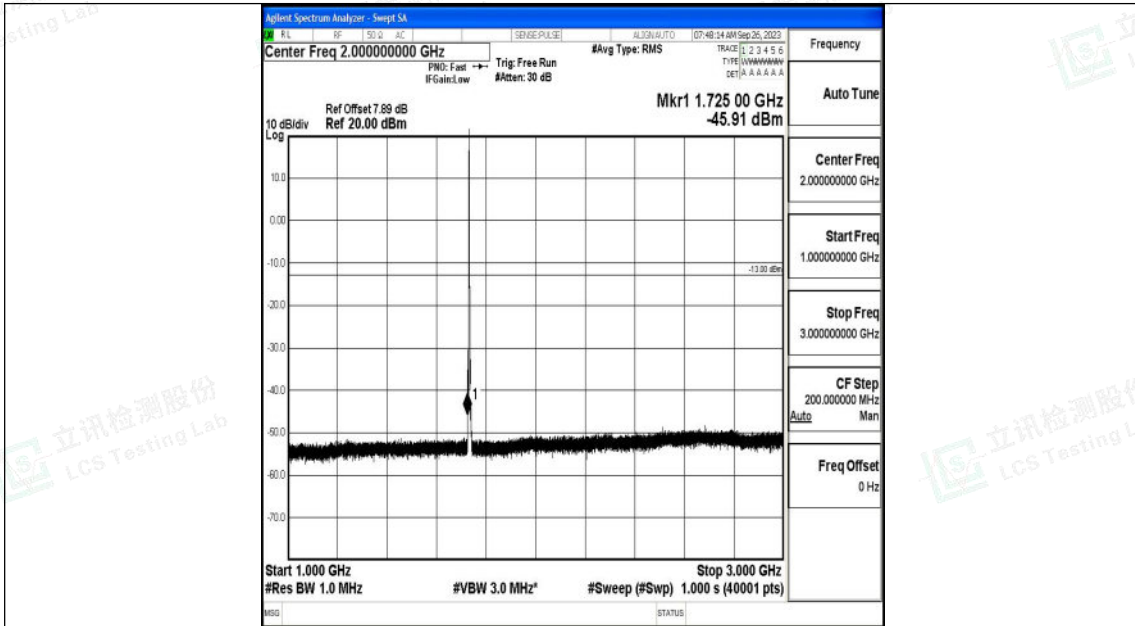

Band4_3MHz_QPSK_20175_1RB#0_1000~3000_1000~3000