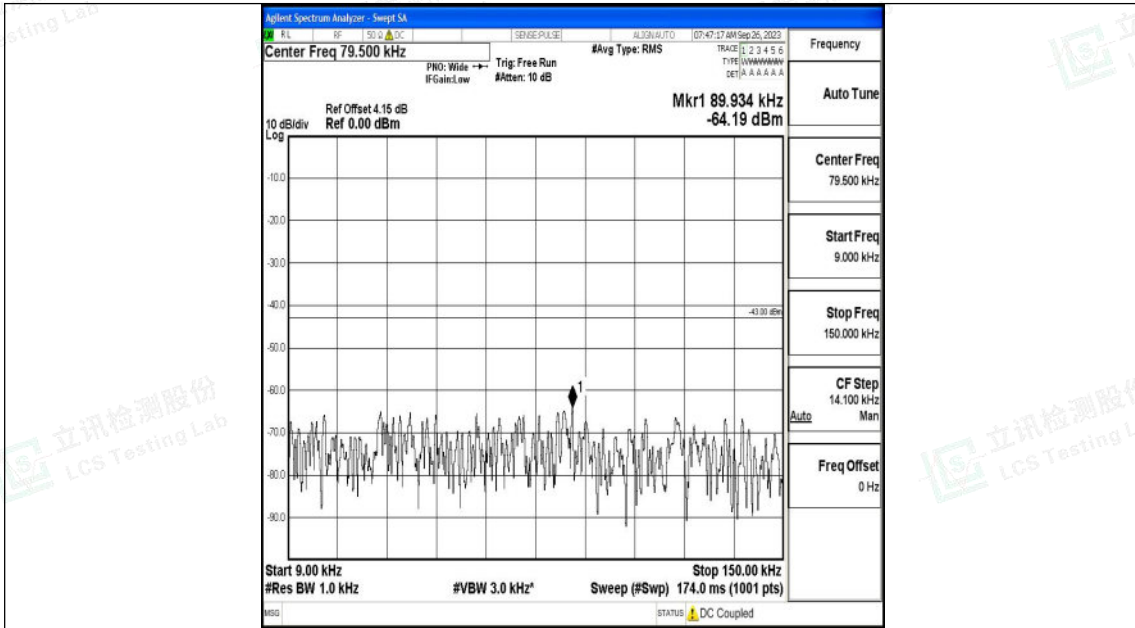

Band4_3MHz_QPSK_19965_1RB#0_0.15~30_0.15~30

Band4_3MHz_QPSK_19965_1RB#0_30~1000_30~1000

Band4_3MHz_QPSK_19965_1RB#0_1000~3000_1000~3000

Band4_3MHz_QPSK_19965_1RB#0_3000~20000_3000~20000

Shenzhen LCS Compliance Testing Laboratory Ltd.
 Add: 101, 201 Bldg A & 301 Bldg C, Juji Industrial Park Yabianxueziwei, Shajing Street,
 Baoan District, Shenzhen, 518000, China
 Tel: +(86) 0755-82591330 | E-mail: webmaster@lcs-cert.com | Web: www.lcs-cert.com
 Scan code to check authenticity