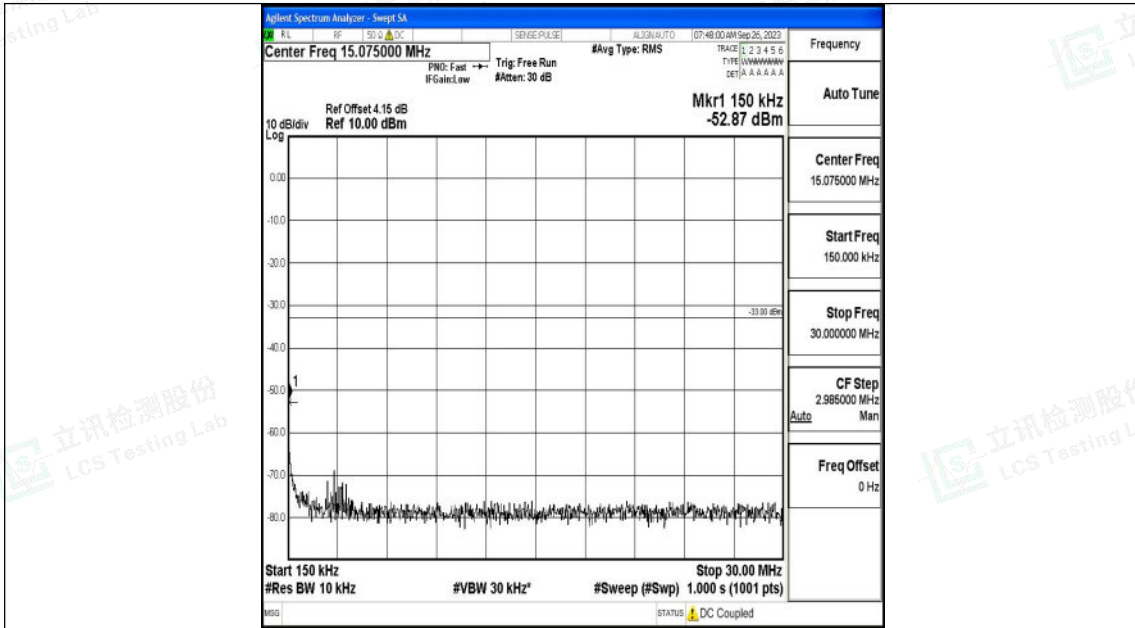

Band4_3MHz_QPSK_20175_1RB#0_0.15~30_0.15~30