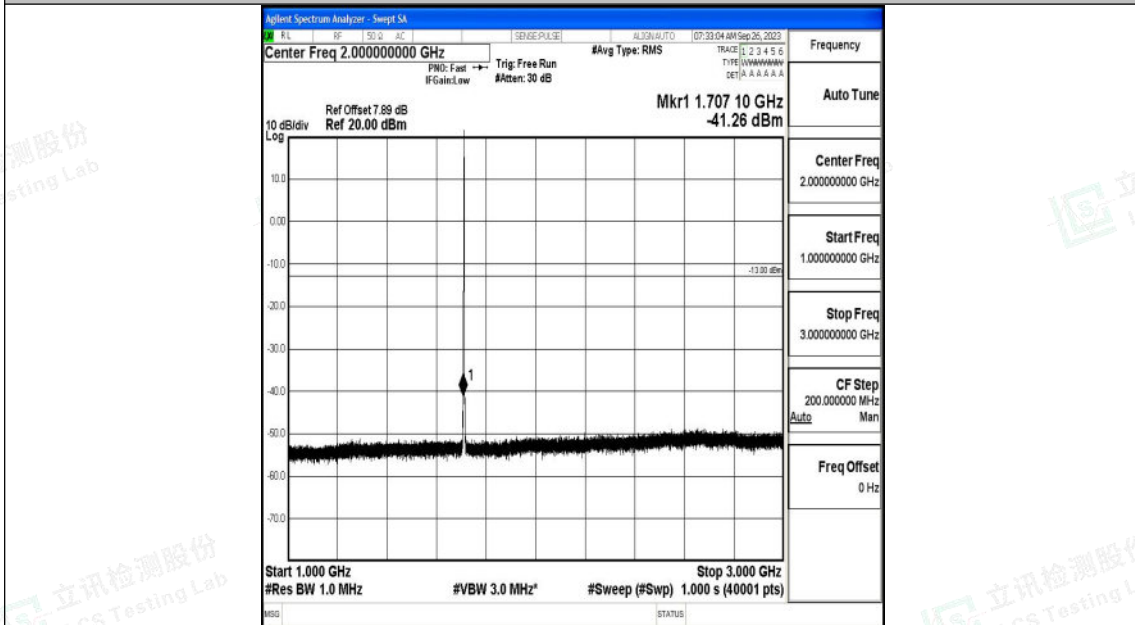

Band4_1.4MHz_QPSK_19957_1RB#0_1000~3000_1000~3000

Shenzhen LCS Compliance Testing Laboratory Ltd.
Add: 101, 201 Bldg A & 301 Bldg C, Juji Industrial Park Yabianxueziwei, Shajing Street,
Baoan District, Shenzhen, 518000, China
Tel: +(86) 0755-82591330 | E-mail: webmaster@lcs-cert.com | Web: www.lcs-cert.com
Scan code to check authenticity