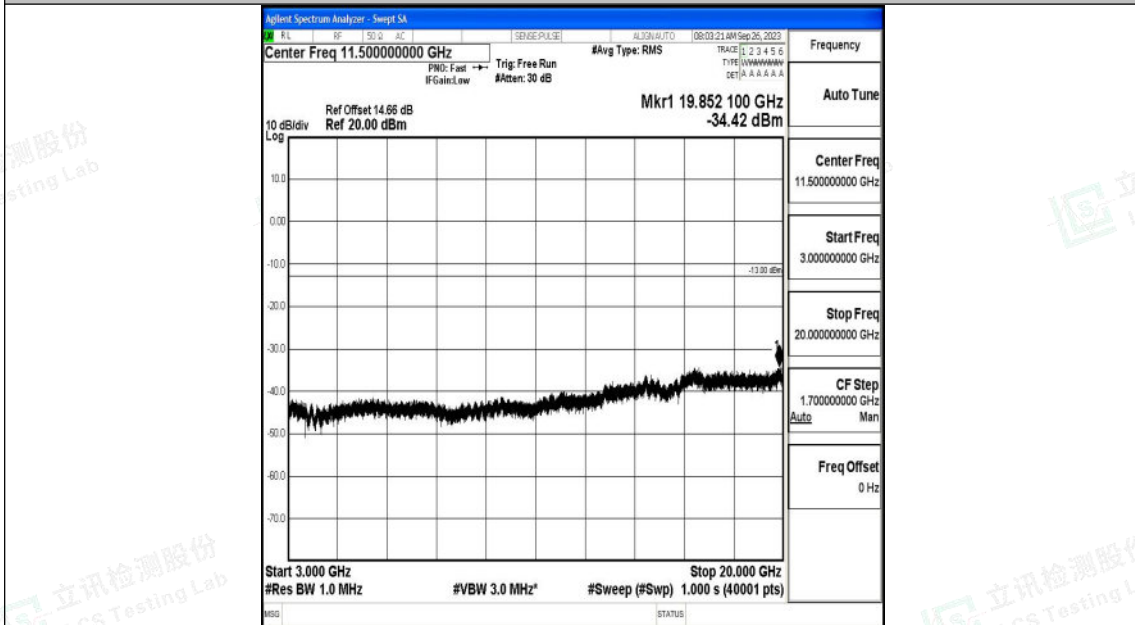

Band4_5MHz_QPSK_20175_1RB#0_3000~20000_3000~20000

Shenzhen LCS Compliance Testing Laboratory Ltd.
Add: 101, 201 Bldg A & 301 Bldg C, Juji Industrial Park Yabianxueziwei, Shajing Street,
Baoan District, Shenzhen, 518000, China
Tel: +(86) 0755-82591330 | E-mail: webmaster@lcs-cert.com | Web: www.lcs-cert.com
Scan code to check authenticity