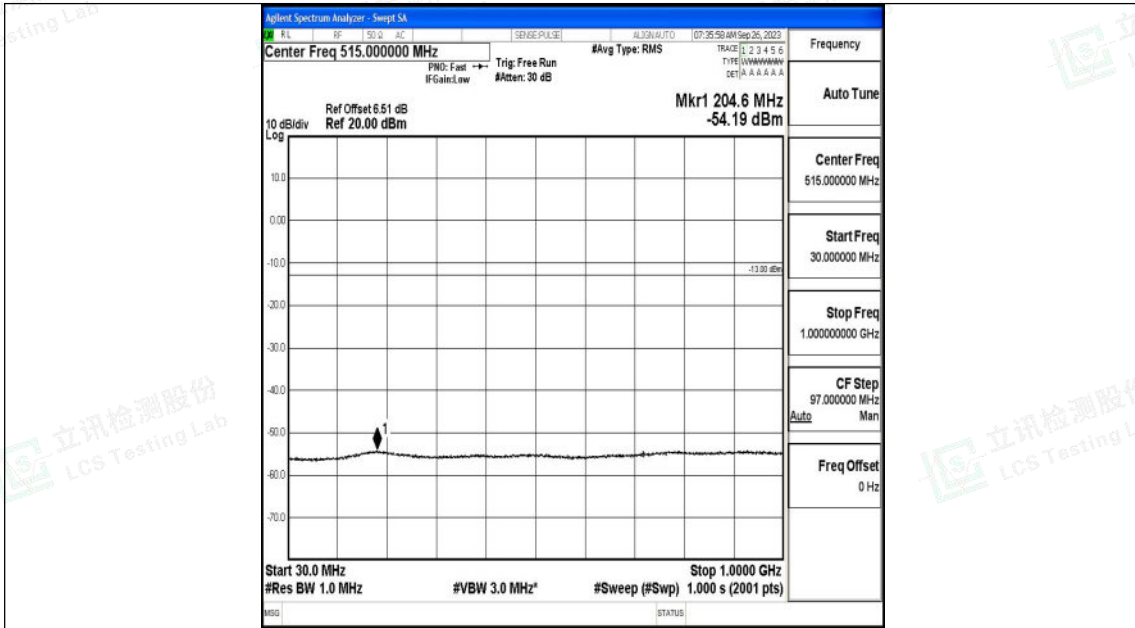

Band4_1.4MHz_16QAM_20393_1RB#0_30~1000_30~1000