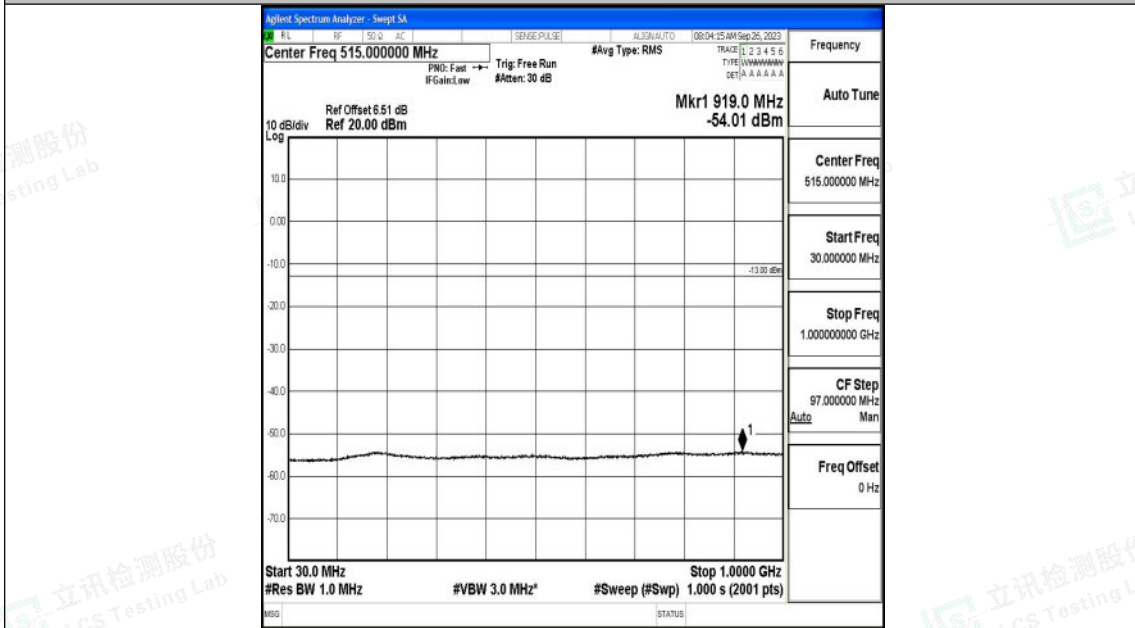

Band4_5MHz_QPSK_20375_1RB#0_30~1000_30~1000