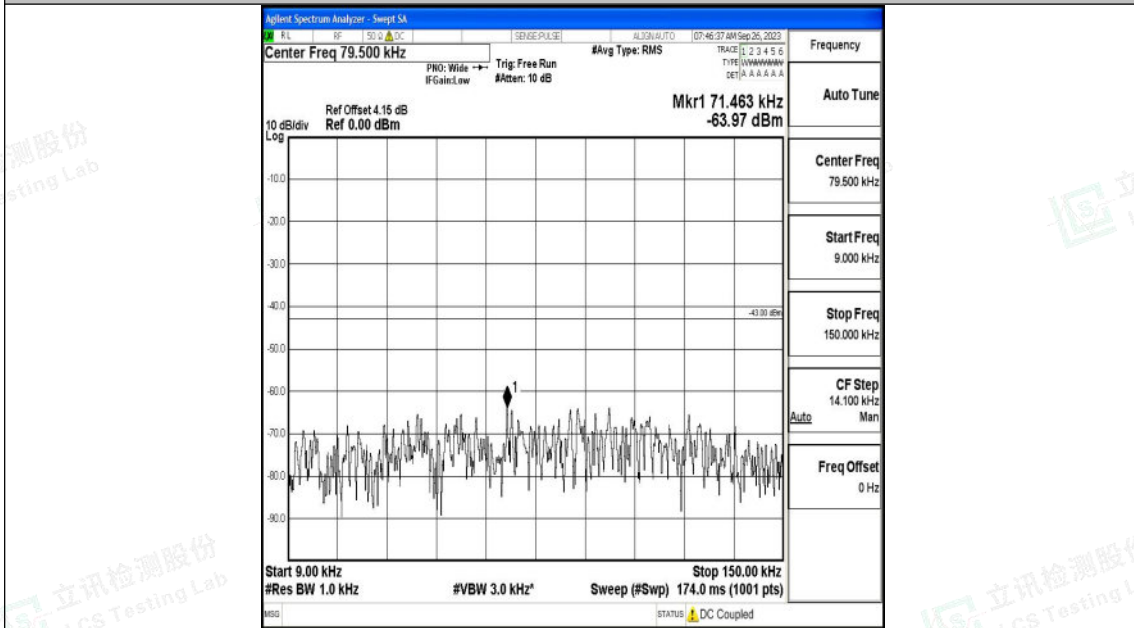

Band4_3MHz_QPSK_19965_1RB#0_0.009~0.15_0.009~0.15

Shenzhen LCS Compliance Testing Laboratory Ltd.
Add: 101, 201 Bldg A & 301 Bldg C, Juji Industrial Park Yabianxueziwei, Shajing Street,
Baoan District, Shenzhen, 518000, China
Tel: +(86) 0755-82591330 | E-mail: webmaster@lcs-cert.com | Web: www.lcs-cert.com
Scan code to check authenticity