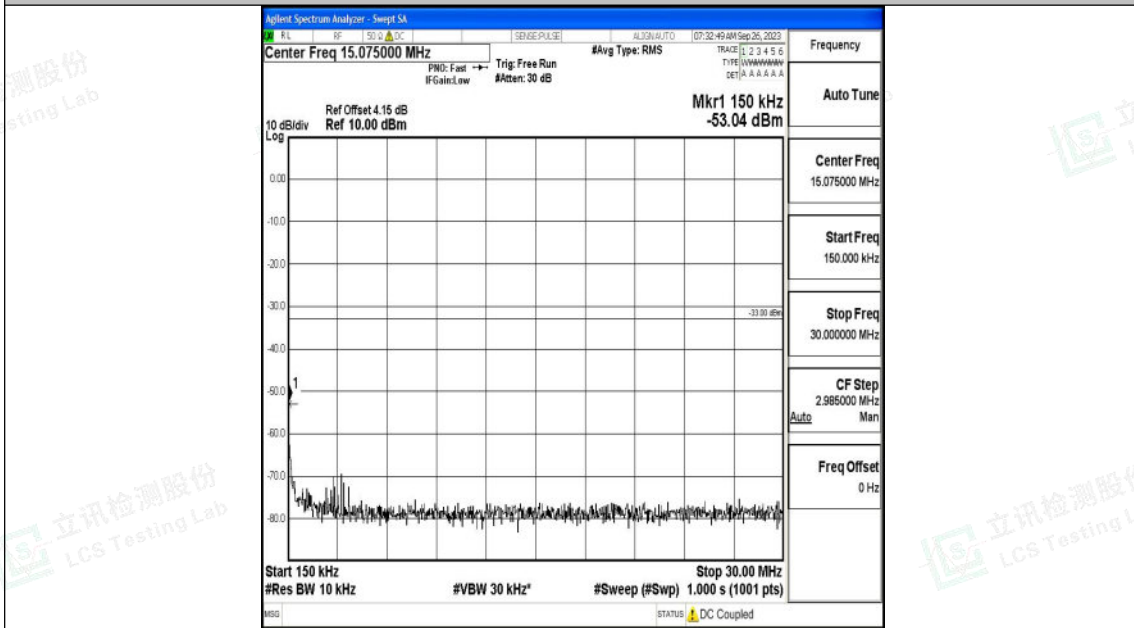

Band4_1.4MHz_QPSK_19957_1RB#0_0.15~30_0.15~30

Shenzhen LCS Compliance Testing Laboratory Ltd.
Add: 101, 201 Bldg A & 301 Bldg C, Juji Industrial Park Yabianxueziwei, Shajing Street,
Baoan District, Shenzhen, 518000, China
Tel: +(86) 0755-82591330 | E-mail: webmaster@lcs-cert.com | Web: www.lcs-cert.com
Scan code to check authenticity