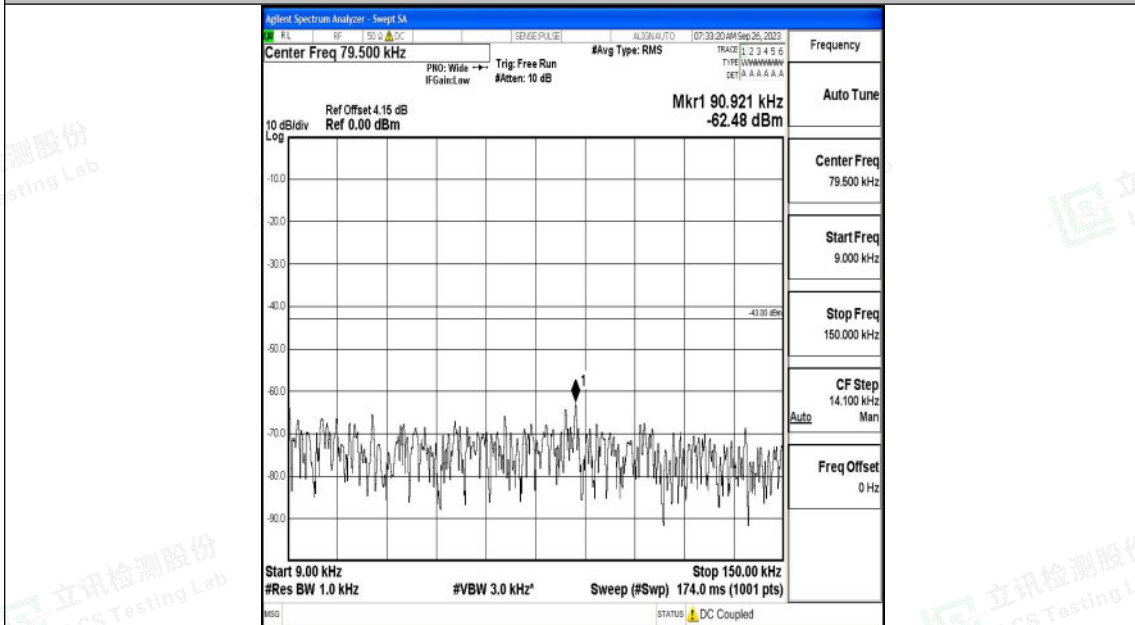

Band4_1.4MHz_16QAM_19957_1RB#0_0.009~0.15_0.009~0.15

Shenzhen LCS Compliance Testing Laboratory Ltd.
Add: 101, 201 Bldg A & 301 Bldg C, Juji Industrial Park Yabianxueziwei, Shajing Street,
Baoan District, Shenzhen, 518000, China
Tel: +(86) 0755-82591330 | E-mail: webmaster@lcs-cert.com | Web: www.lcs-cert.com
Scan code to check authenticity