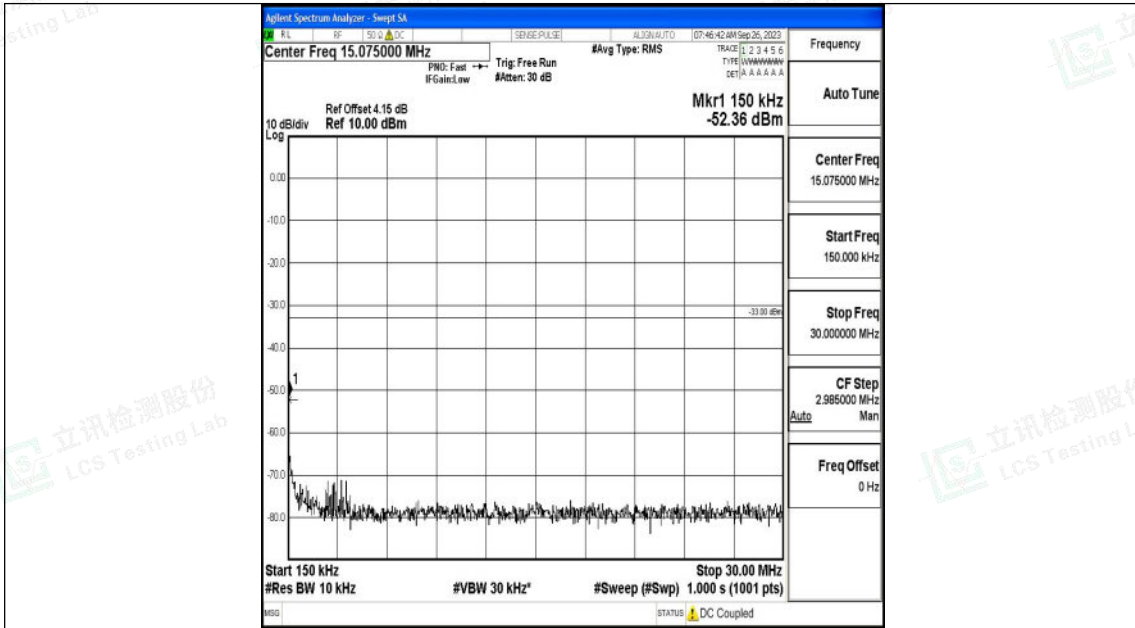

Band4_3MHz_QPSK_19965_1RB#0_0.15~30_0.15~30