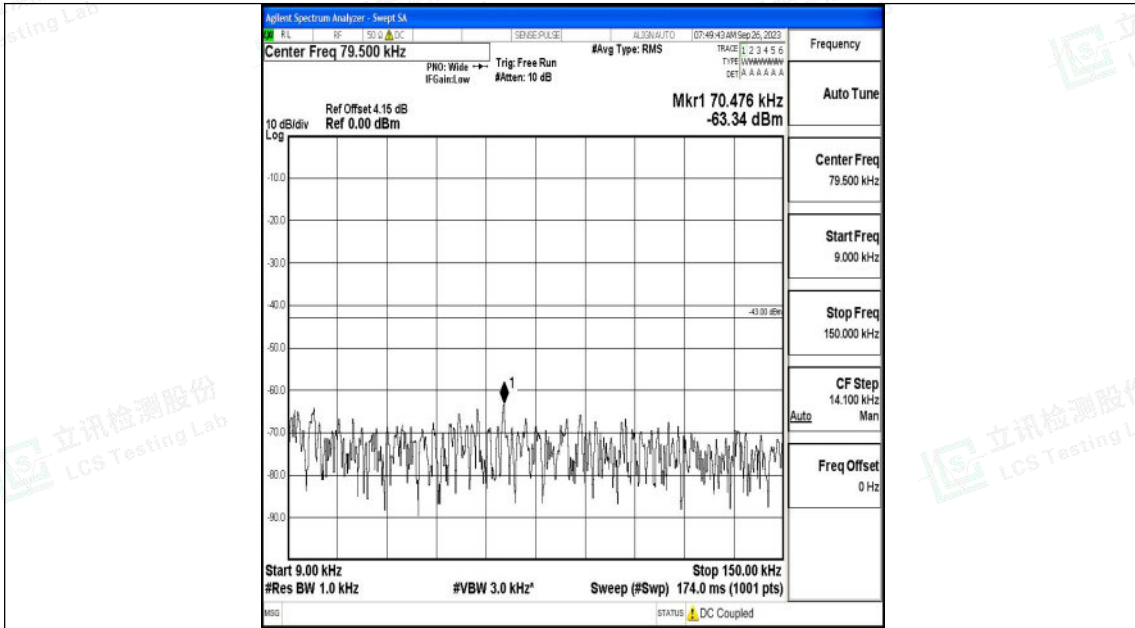

Band4_3MHz_16QAM_20385_1RB#0_0.009~0.15_0.009~0.15