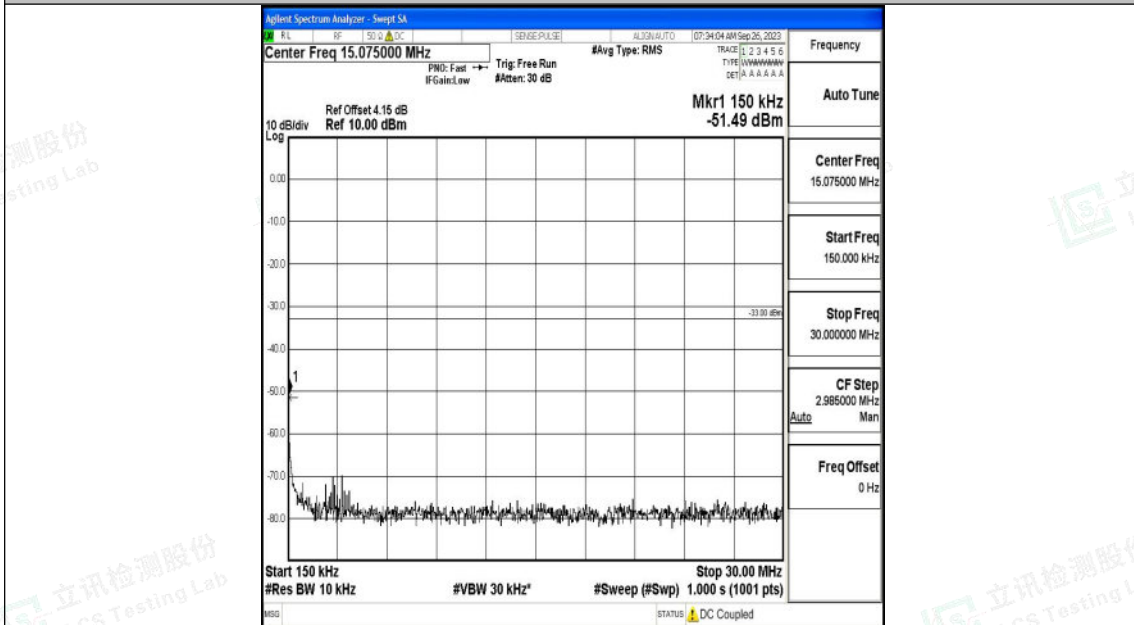

Band4_1.4MHz_QPSK_20175_1RB#0_0.15~30_0.15~30

Shenzhen LCS Compliance Testing Laboratory Ltd.
Add: 101, 201 Bldg A & 301 Bldg C, Juji Industrial Park Yabianxueziwei, Shajing Street,
Baoan District, Shenzhen, 518000, China
Tel: +(86) 0755-82591330 | E-mail: webmaster@lcs-cert.com | Web: www.lcs-cert.com
Scan code to check authenticity