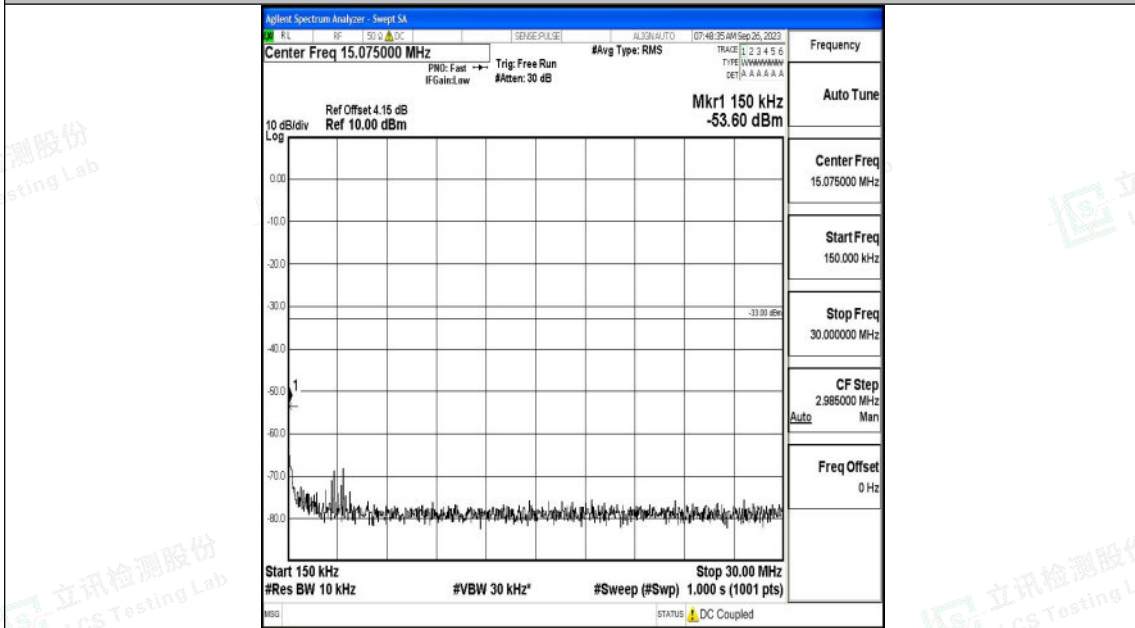

Band4_3MHz_16QAM_20175_1RB#0_0.15~30_0.15~30

Shenzhen LCS Compliance Testing Laboratory Ltd.
Add: 101, 201 Bldg A & 301 Bldg C, Juji Industrial Park Yabianxueziwei, Shajing Street,
Baoan District, Shenzhen, 518000, China
Tel: +(86) 0755-82591330 | E-mail: webmaster@lcs-cert.com | Web: www.lcs-cert.com
Scan code to check authenticity