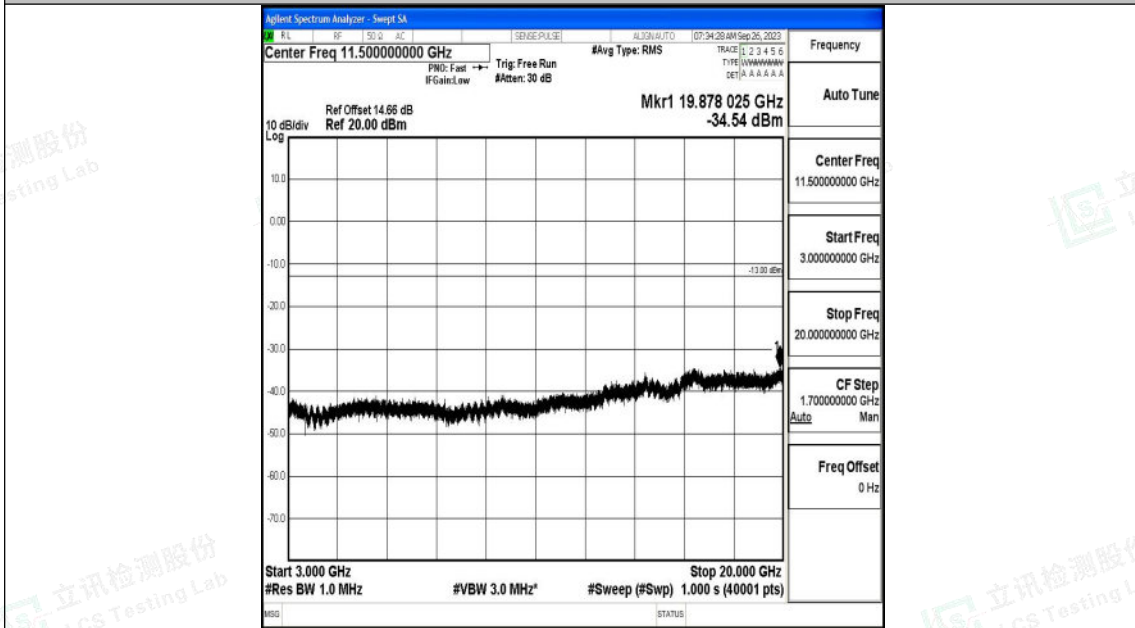

Band4_1.4MHz_QPSK_20175_1RB#0_3000~20000_3000~20000

Shenzhen LCS Compliance Testing Laboratory Ltd.
Add: 101, 201 Bldg A & 301 Bldg C, Juji Industrial Park Yabianxueziwei, Shajing Street,
Baoan District, Shenzhen, 518000, China
Tel: +(86) 0755-82591330 | E-mail: webmaster@lcs-cert.com | Web: www.lcs-cert.com
Scan code to check authenticity