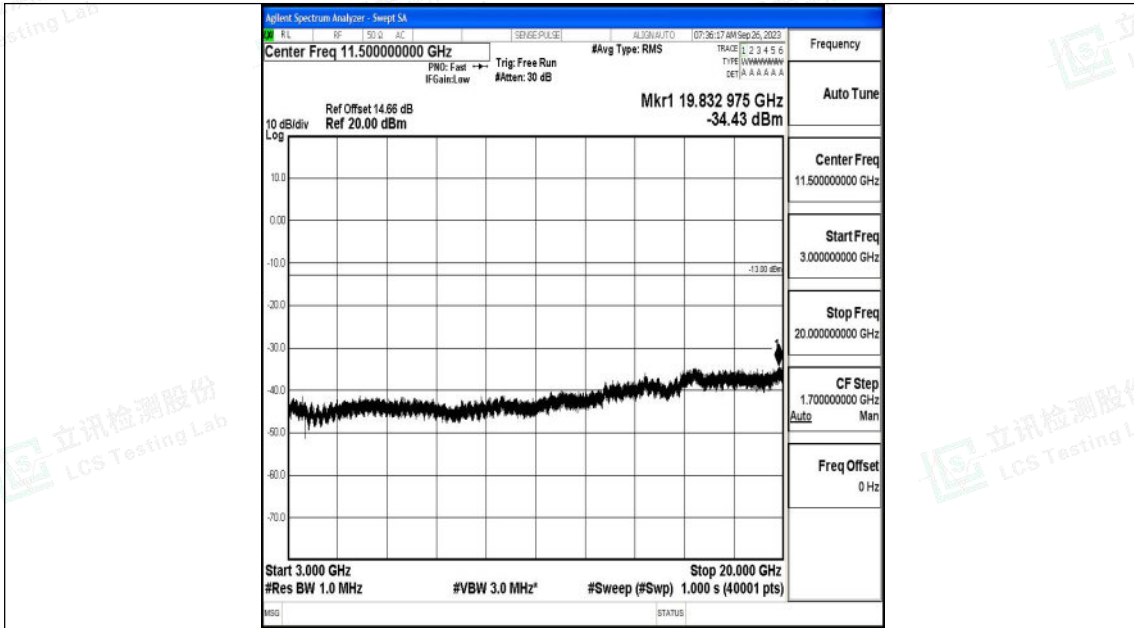

Band4_1.4MHz_16QAM_20393_1RB#0_3000~20000_3000~20000