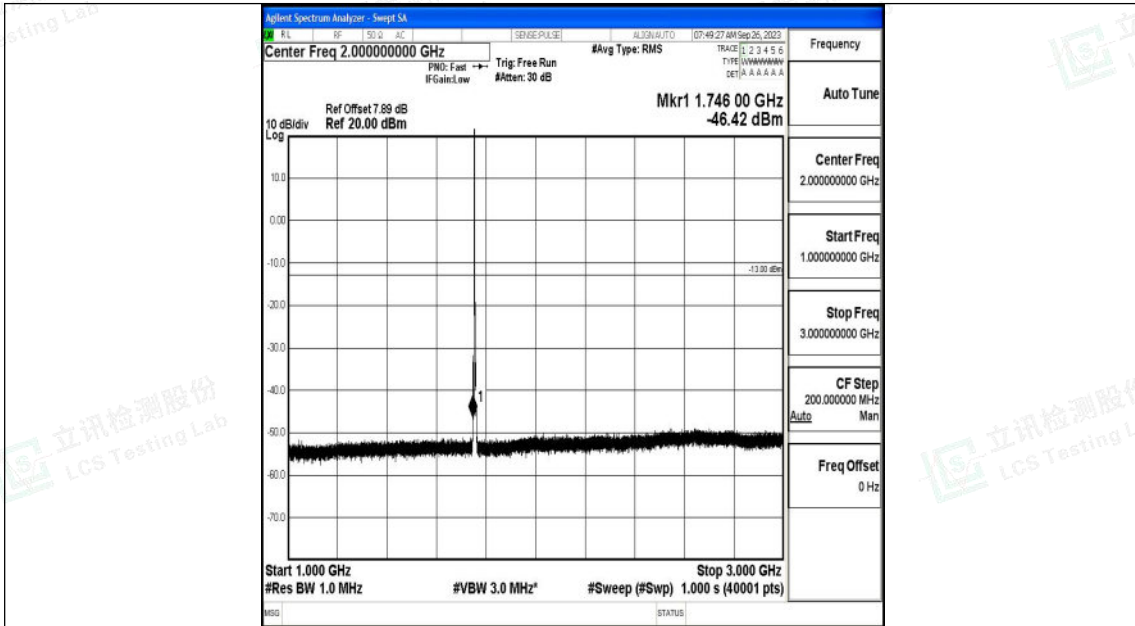

Band4_3MHz_QPSK_20385_1RB#0_1000~3000_1000~3000