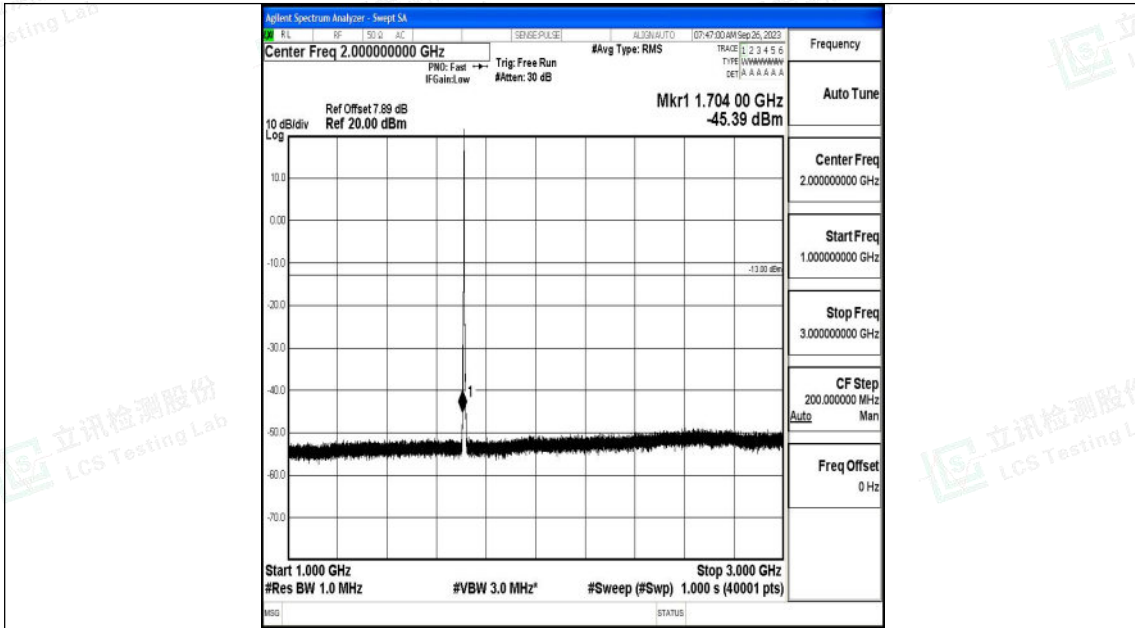

Band4_3MHz_QPSK_19965_1RB#0_1000~3000_1000~3000