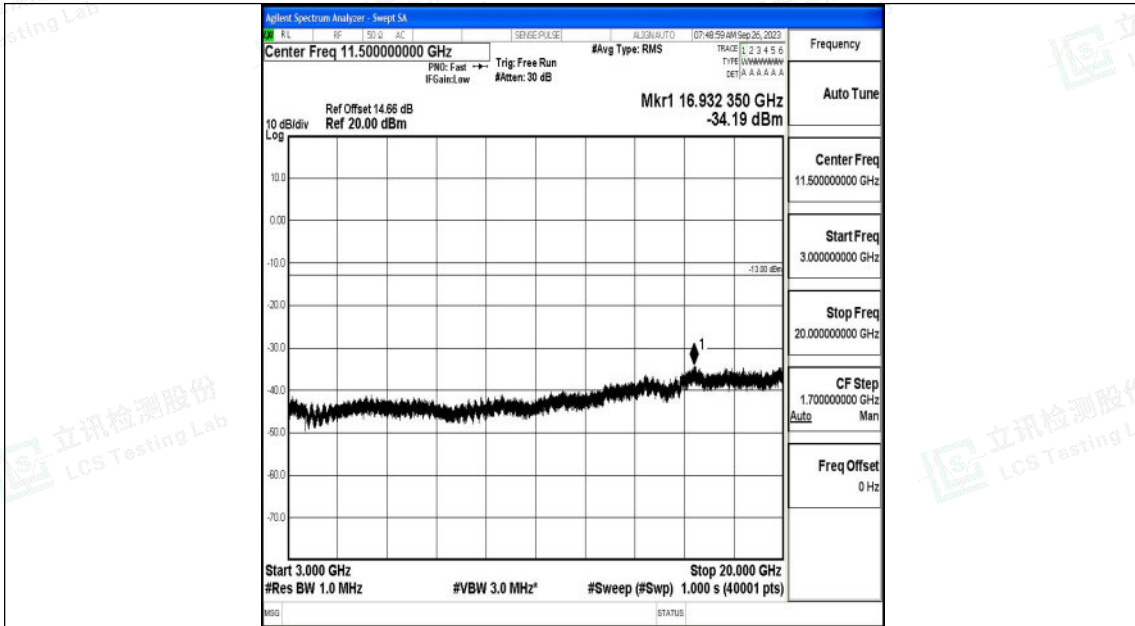

Band4_3MHz_16QAM_20175_1RB#0_3000~20000_3000~20000