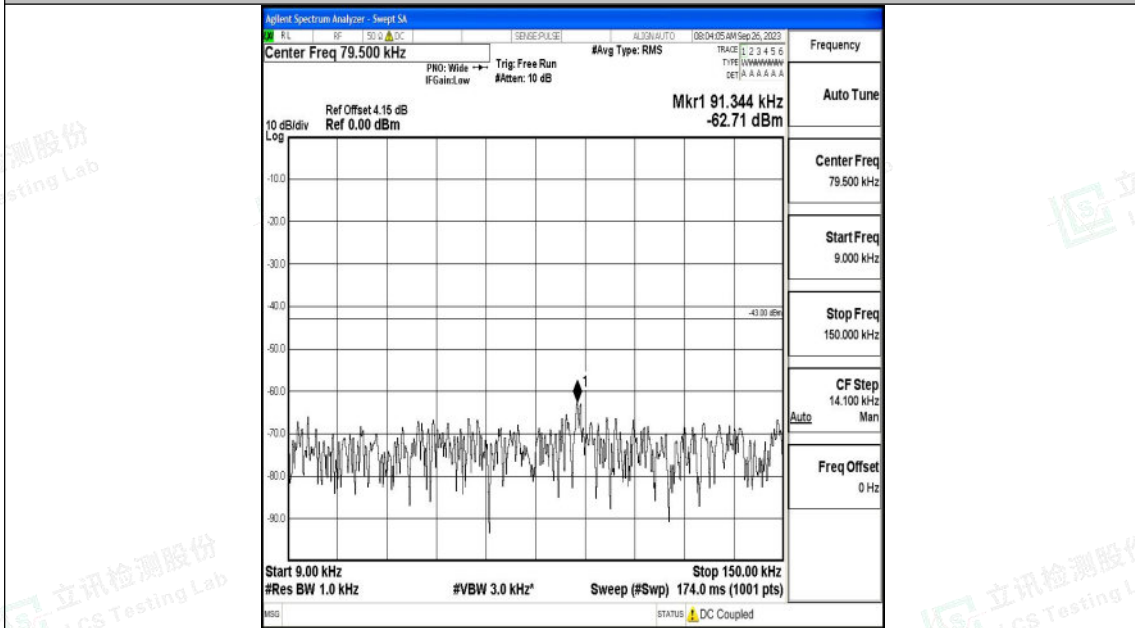

Band4_5MHz_QPSK_20375_1RB#0_0.009~0.15_0.009~0.15

Shenzhen LCS Compliance Testing Laboratory Ltd.
Add: 101, 201 Bldg A & 301 Bldg C, Juji Industrial Park Yabianxueziwei, Shajing Street,
Baoan District, Shenzhen, 518000, China
Tel: +(86) 0755-82591330 | E-mail: webmaster@lcs-cert.com | Web: www.lcs-cert.com
Scan code to check authenticity