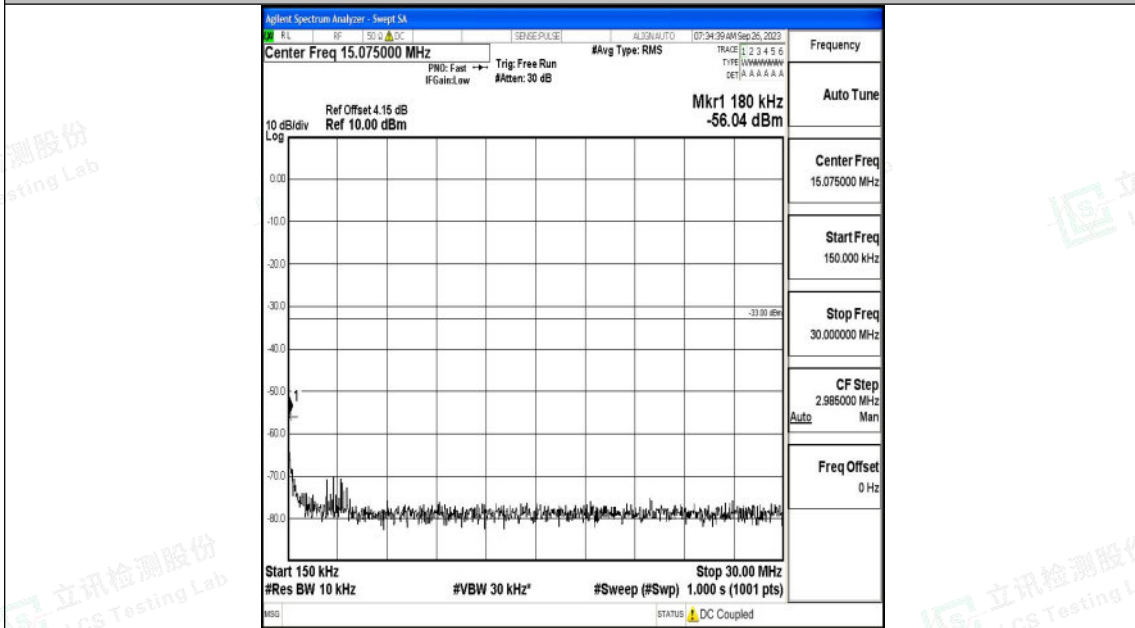

Band4_1.4MHz_16QAM_20175_1RB#0_0.15~30_0.15~30

Shenzhen LCS Compliance Testing Laboratory Ltd.
Add: 101, 201 Bldg A & 301 Bldg C, Juji Industrial Park Yabianxueziwei, Shajing Street,
Baoan District, Shenzhen, 518000, China
Tel: +(86) 0755-82591330 | E-mail: webmaster@lcs-cert.com | Web: www.lcs-cert.com
Scan code to check authenticity