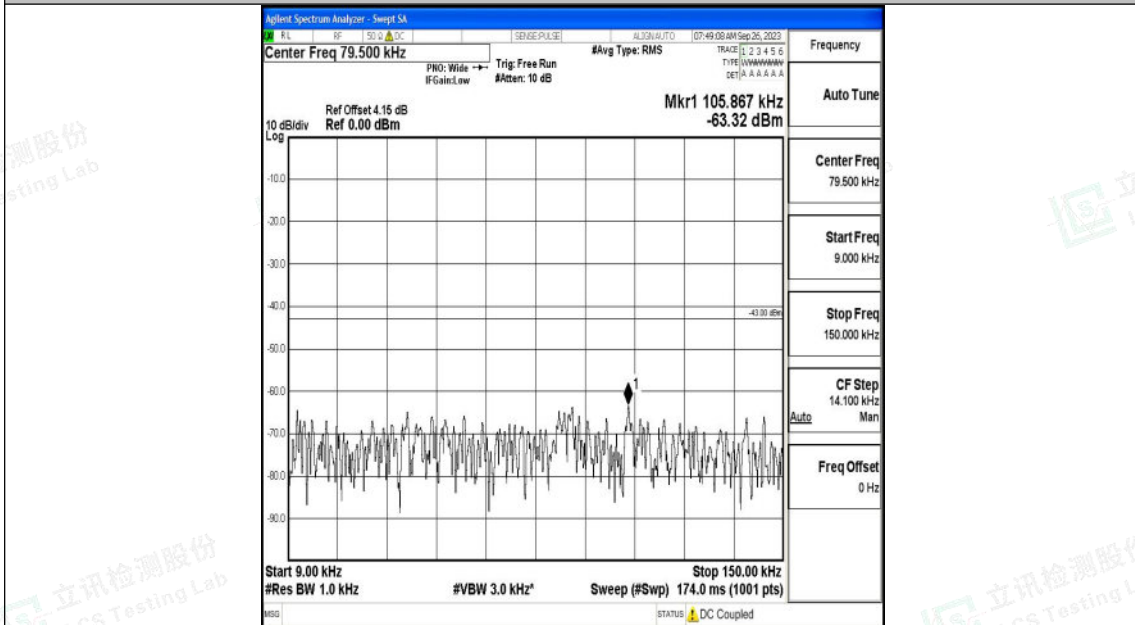

Band4_3MHz_QPSK_20385_1RB#0_0.009~0.15_0.009~0.15

Shenzhen LCS Compliance Testing Laboratory Ltd.
Add: 101, 201 Bldg A & 301 Bldg C, Juji Industrial Park Yabianxueziwei, Shajing Street,
Baoan District, Shenzhen, 518000, China
Tel: +(86) 0755-82591330 | E-mail: webmaster@lcs-cert.com | Web: www.lcs-cert.com
Scan code to check authenticity