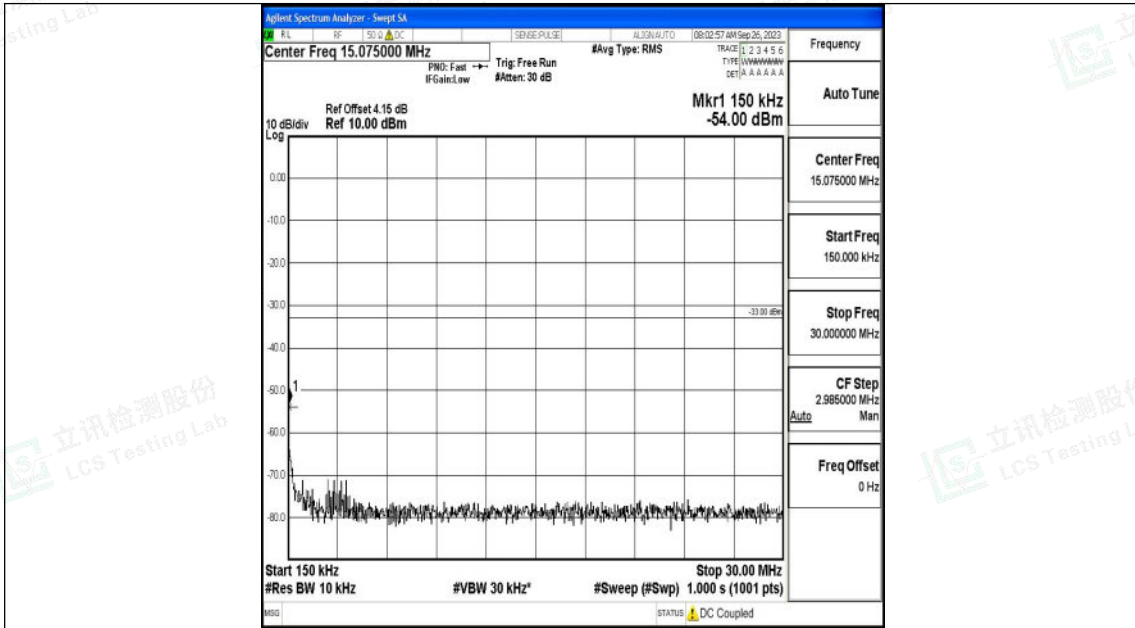

Band4_5MHz_QPSK_20175_1RB#0_0.15~30_0.15~30