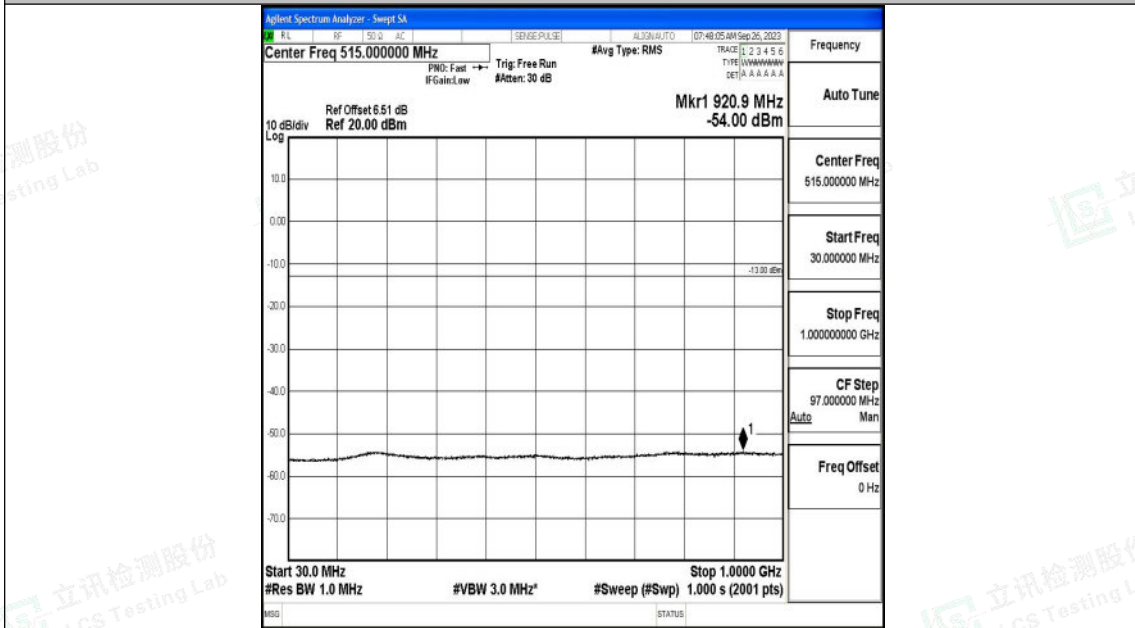

Band4_3MHz_QPSK_20175_1RB#0_30~1000_30~1000

Shenzhen LCS Compliance Testing Laboratory Ltd.
Add: 101, 201 Bldg A & 301 Bldg C, Juji Industrial Park Yabianxueziwei, Shajing Street,
Baoan District, Shenzhen, 518000, China
Tel: +(86) 0755-82591330 | E-mail: webmaster@lcs-cert.com | Web: www.lcs-cert.com
Scan code to check authenticity