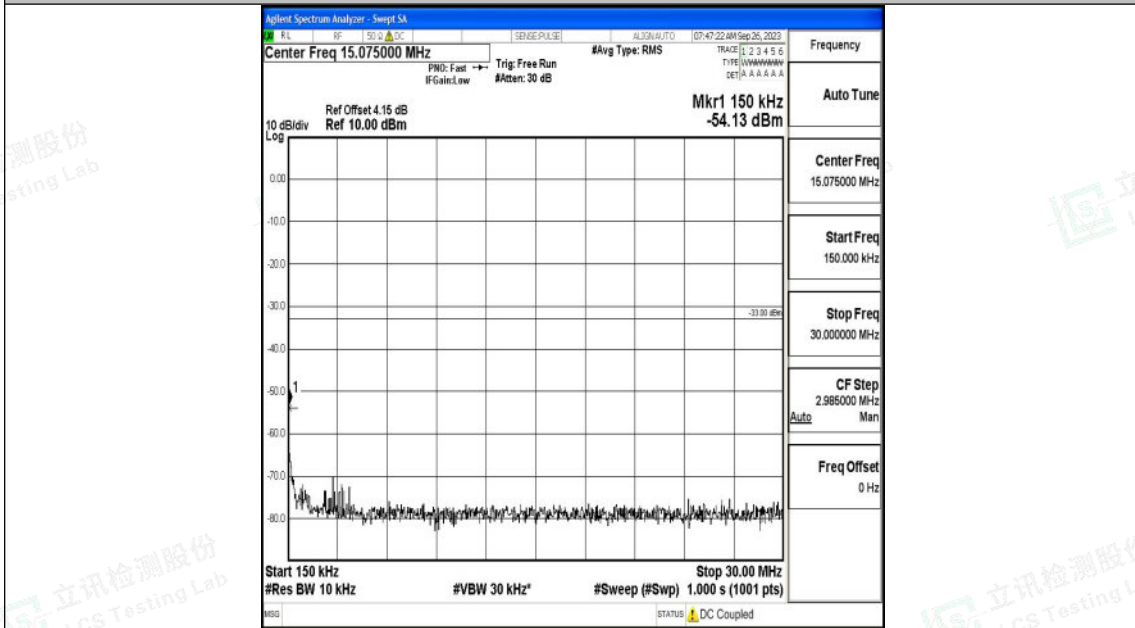

Band4_3MHz_16QAM_19965_1RB#0_0.15~30_0.15~30

Shenzhen LCS Compliance Testing Laboratory Ltd.
Add: 101, 201 Bldg A & 301 Bldg C, Juji Industrial Park Yabianxueziwei, Shajing Street,
Baoan District, Shenzhen, 518000, China
Tel: +(86) 0755-82591330 | E-mail: webmaster@lcs-cert.com | Web: www.lcs-cert.com
Scan code to check authenticity