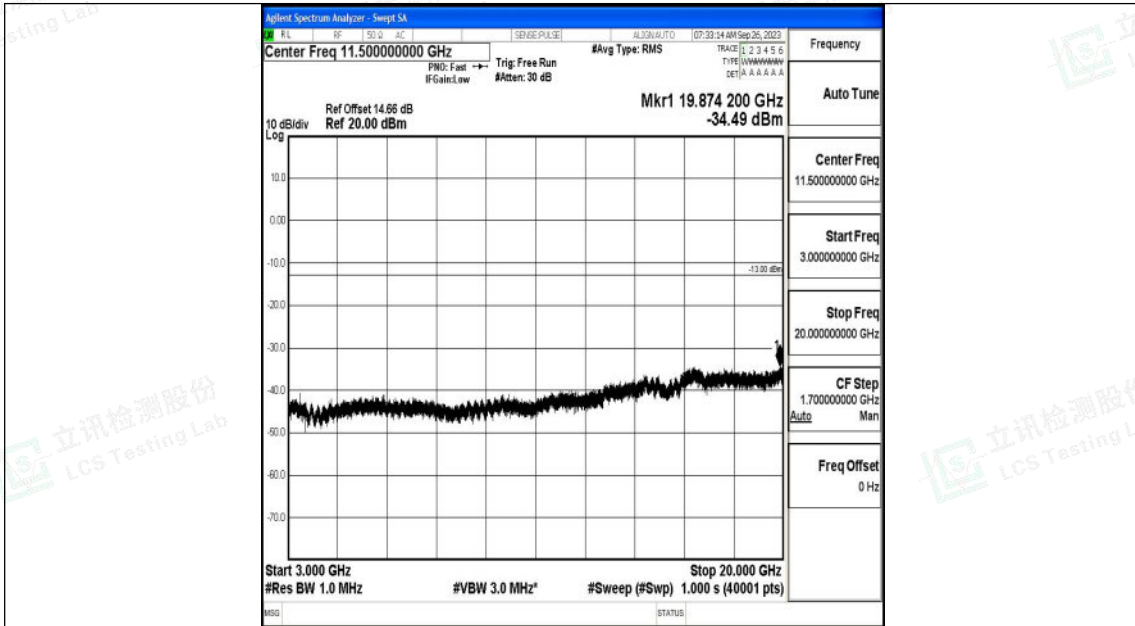

Band4_1.4MHz_QPSK_19957_1RB#0_3000~20000_3000~20000