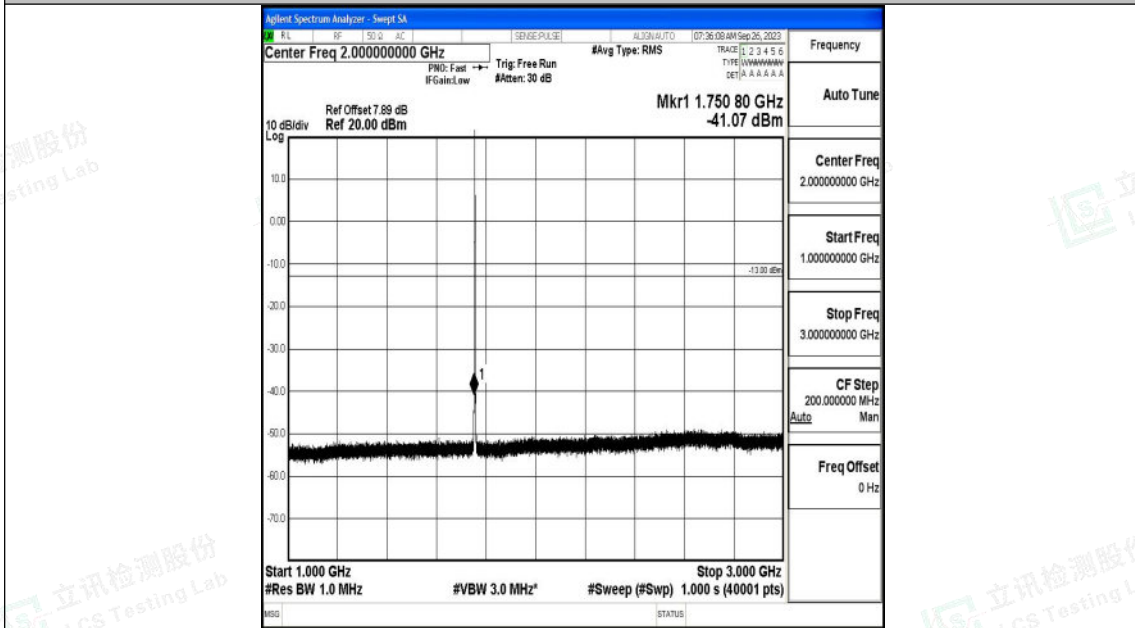

Band4_1.4MHz_16QAM_20393_1RB#0_1000~3000_1000~3000

Shenzhen LCS Compliance Testing Laboratory Ltd.
Add: 101, 201 Bldg A & 301 Bldg C, Juji Industrial Park Yabianxueziwei, Shajing Street,
Baoan District, Shenzhen, 518000, China
Tel: +(86) 0755-82591330 | E-mail: webmaster@lcs-cert.com | Web: www.lcs-cert.com
Scan code to check authenticity