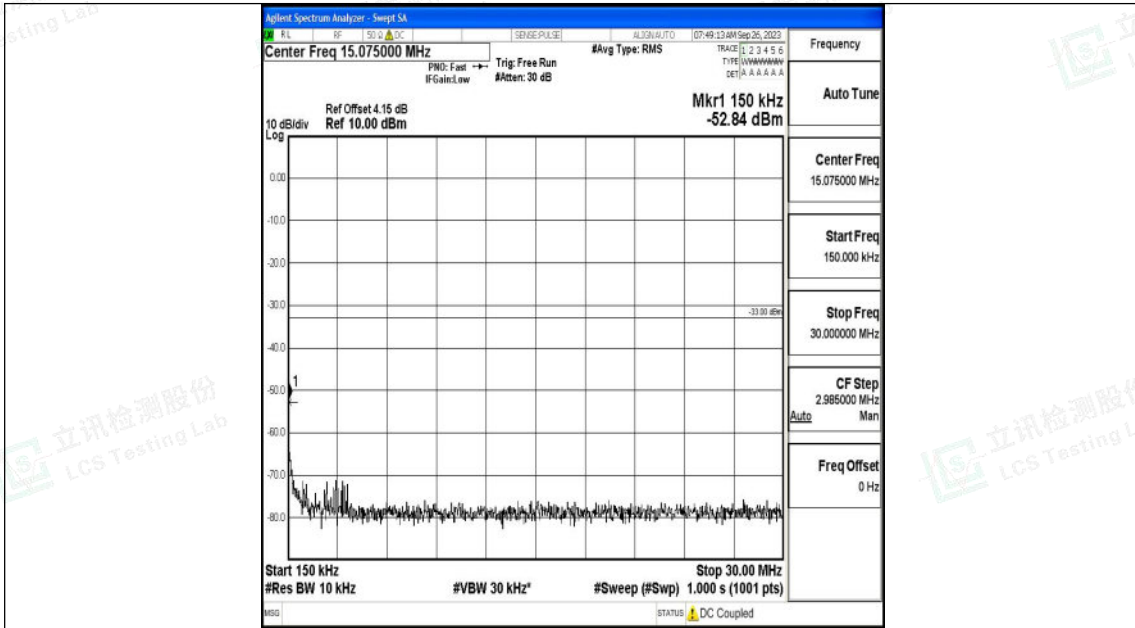

Band4_3MHz_QPSK_20385_1RB#0_0.15~30_0.15~30