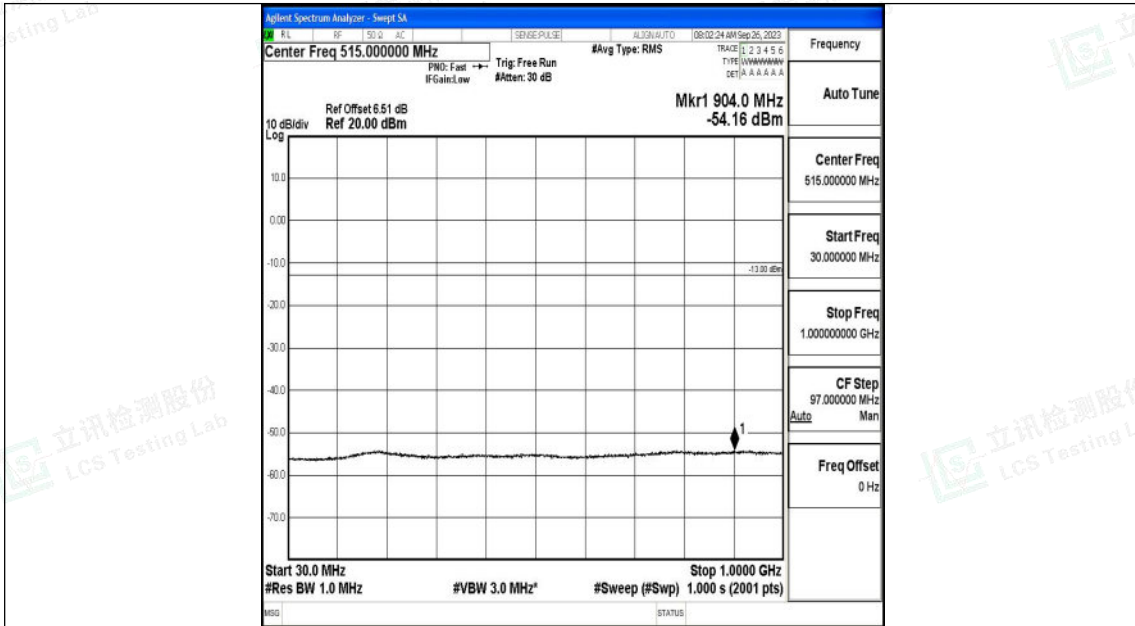

Band4_5MHz_16QAM_19975_1RB#0_30~1000_30~1000