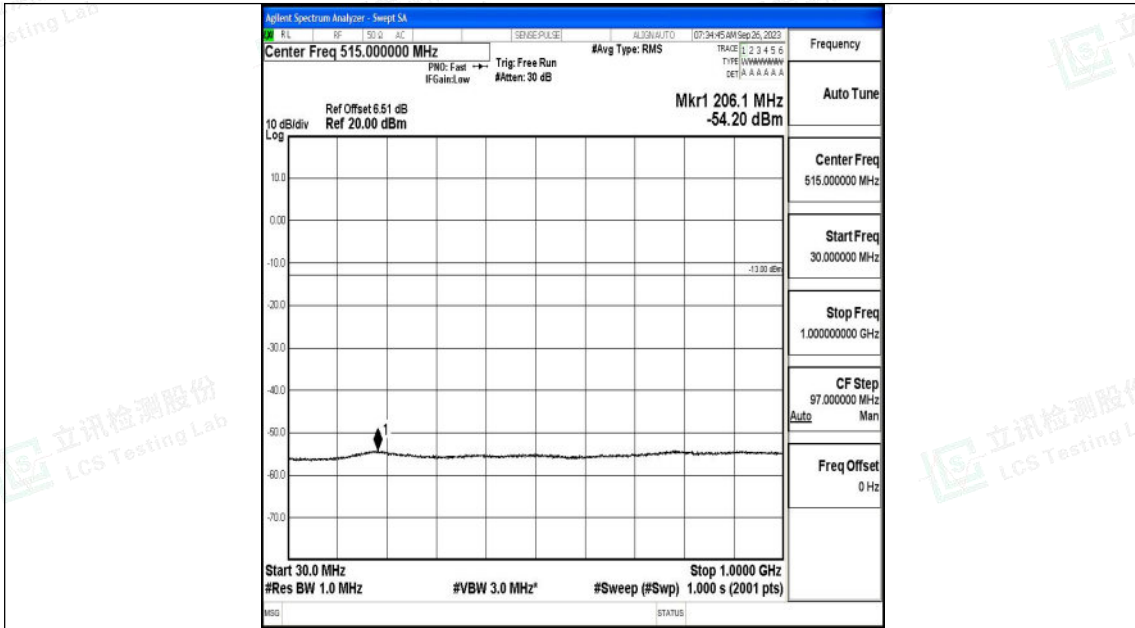

Band4_1.4MHz_16QAM_20175_1RB#0_30~1000_30~1000