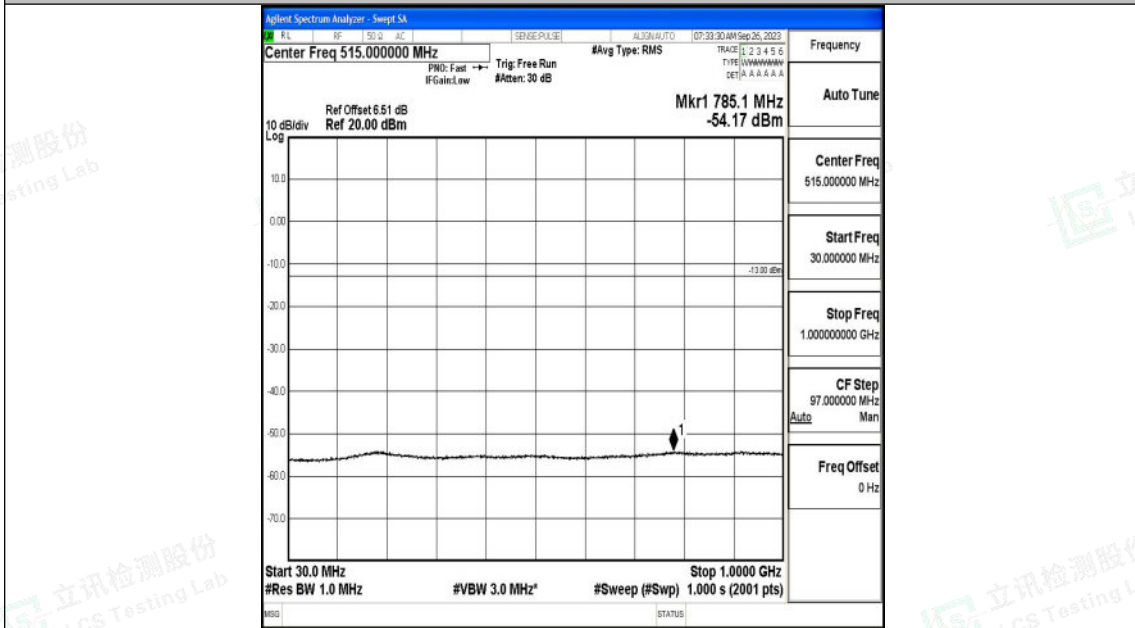

Band4_1.4MHz_16QAM_19957_1RB#0_30~1000_30~1000

Shenzhen LCS Compliance Testing Laboratory Ltd.
Add: 101, 201 Bldg A & 301 Bldg C, Juji Industrial Park Yabianxueziwei, Shajing Street,
Baoan District, Shenzhen, 518000, China
Tel: +(86) 0755-82591330 | E-mail: webmaster@lcs-cert.com | Web: www.lcs-cert.com
Scan code to check authenticity