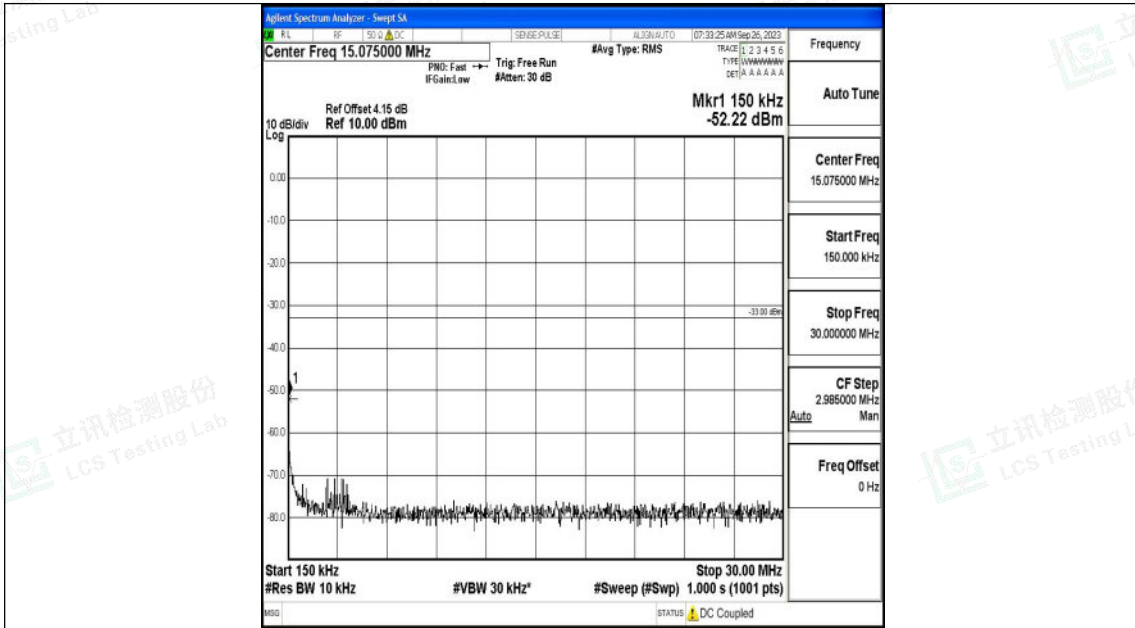

Band4_1.4MHz_16QAM_19957_1RB#0_0.15~30_0.15~30