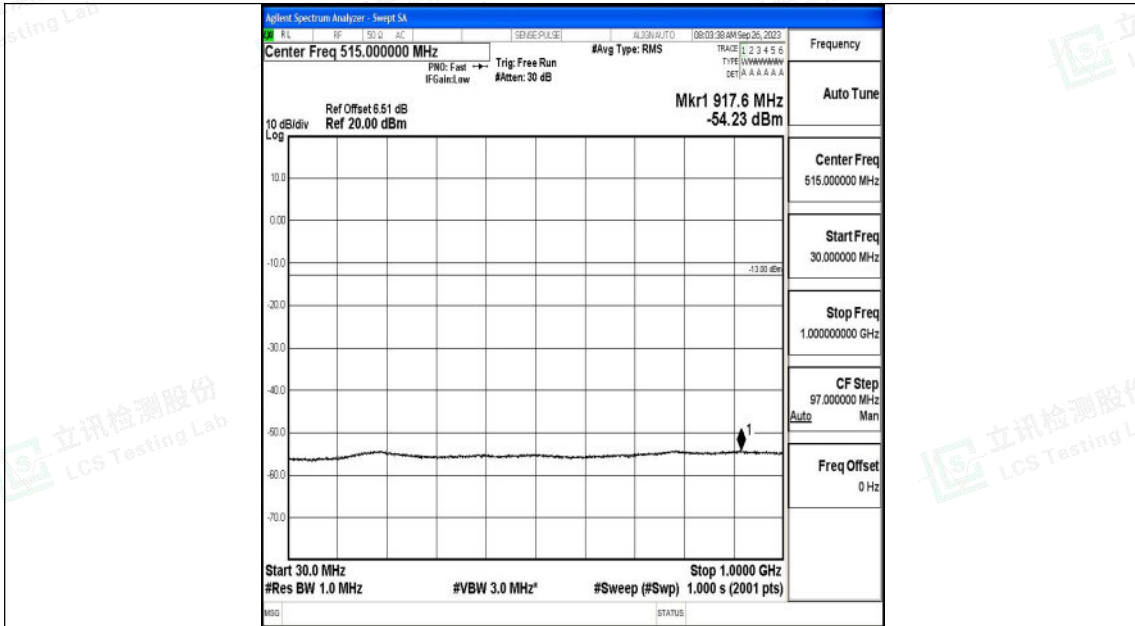

Band4_5MHz_16QAM_20175_1RB#0_30~1000_30~1000