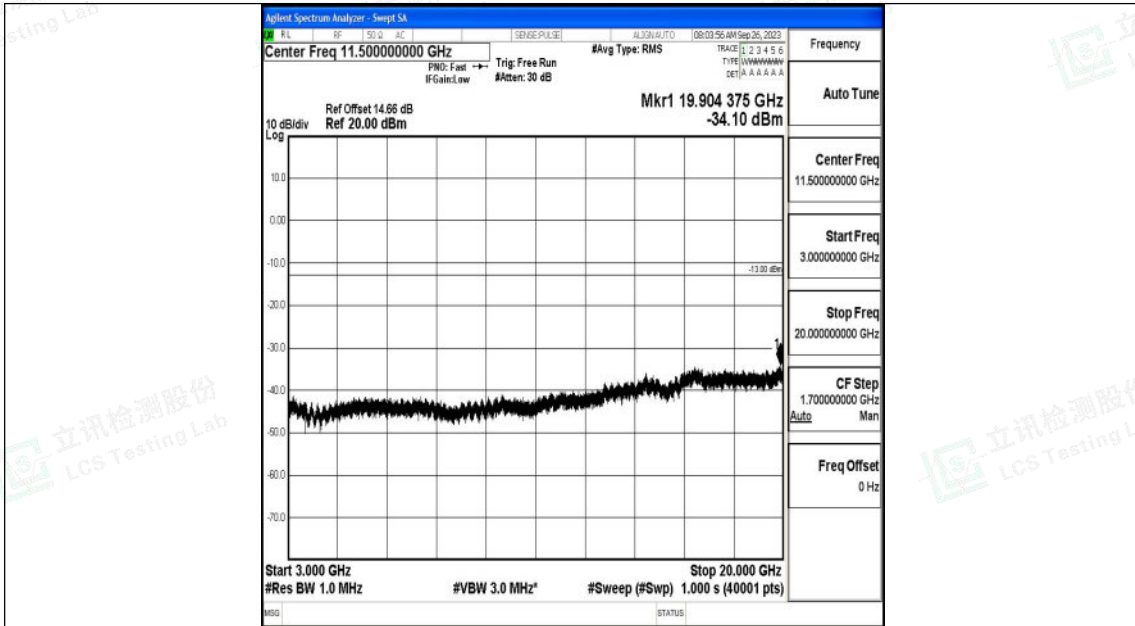

Band4_5MHz_16QAM_20175_1RB#0_3000~20000_3000~20000