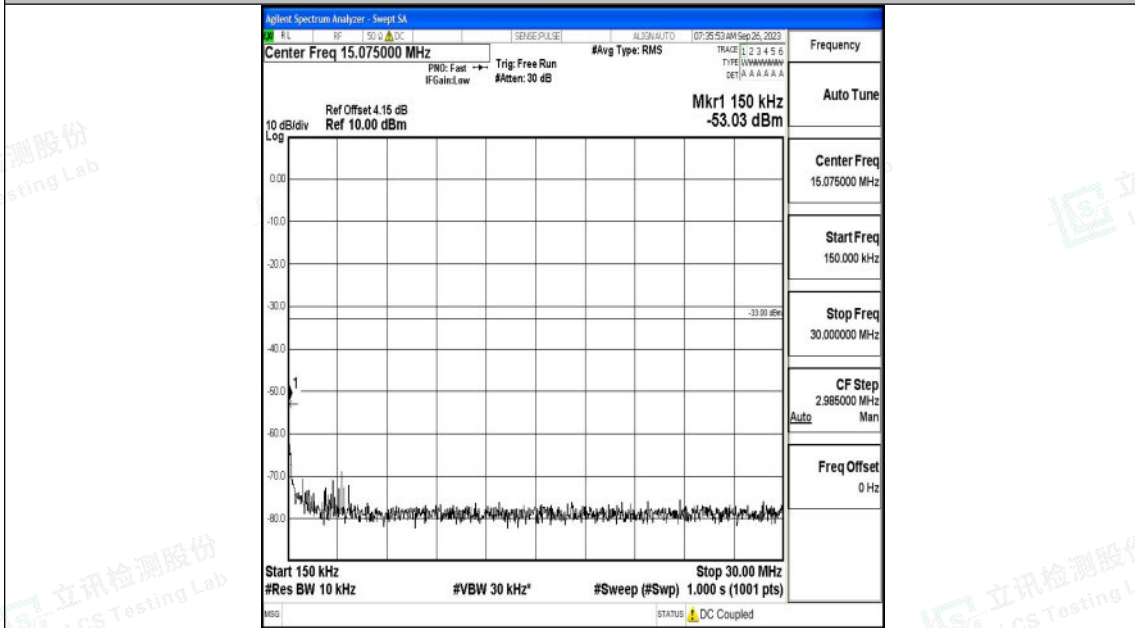

Band4_1.4MHz_16QAM_20393_1RB#0_0.15~30_0.15~30

Shenzhen LCS Compliance Testing Laboratory Ltd.
Add: 101, 201 Bldg A & 301 Bldg C, Juji Industrial Park Yabianxueziwei, Shajing Street,
Baoan District, Shenzhen, 518000, China
Tel: +(86) 0755-82591330 | E-mail: webmaster@lcs-cert.com | Web: www.lcs-cert.com
Scan code to check authenticity