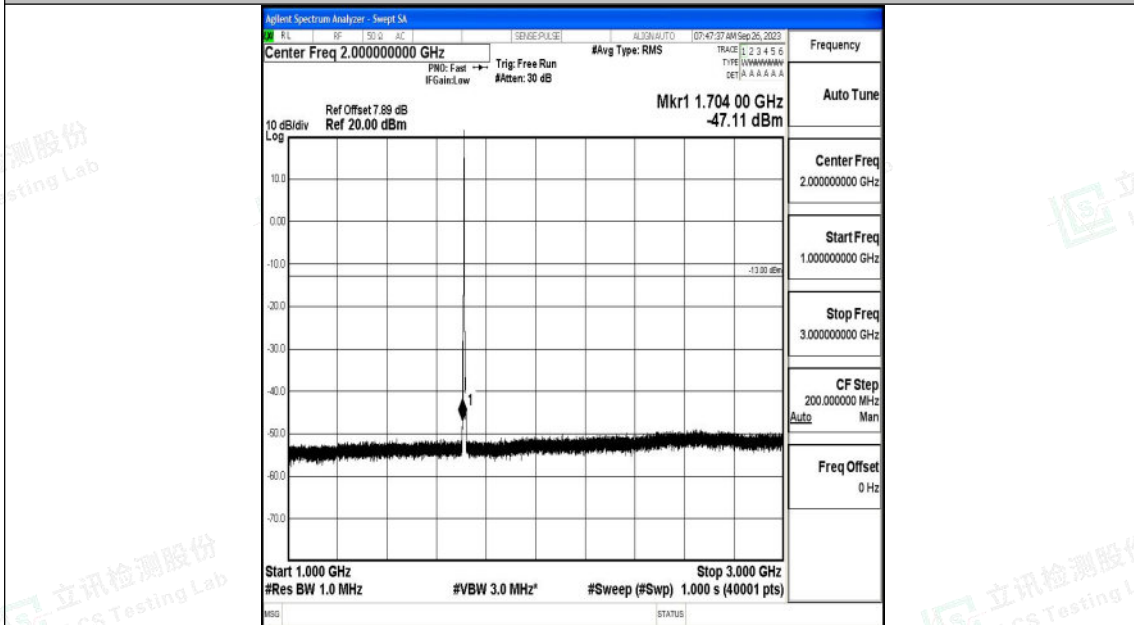

Band4_3MHz_16QAM_19965_1RB#0_1000~3000_1000~3000

Shenzhen LCS Compliance Testing Laboratory Ltd.
Add: 101, 201 Bldg A & 301 Bldg C, Juji Industrial Park Yabianxueziwei, Shajing Street,
Baoan District, Shenzhen, 518000, China
Tel: +(86) 0755-82591330 | E-mail: webmaster@lcs-cert.com | Web: www.lcs-cert.com
Scan code to check authenticity