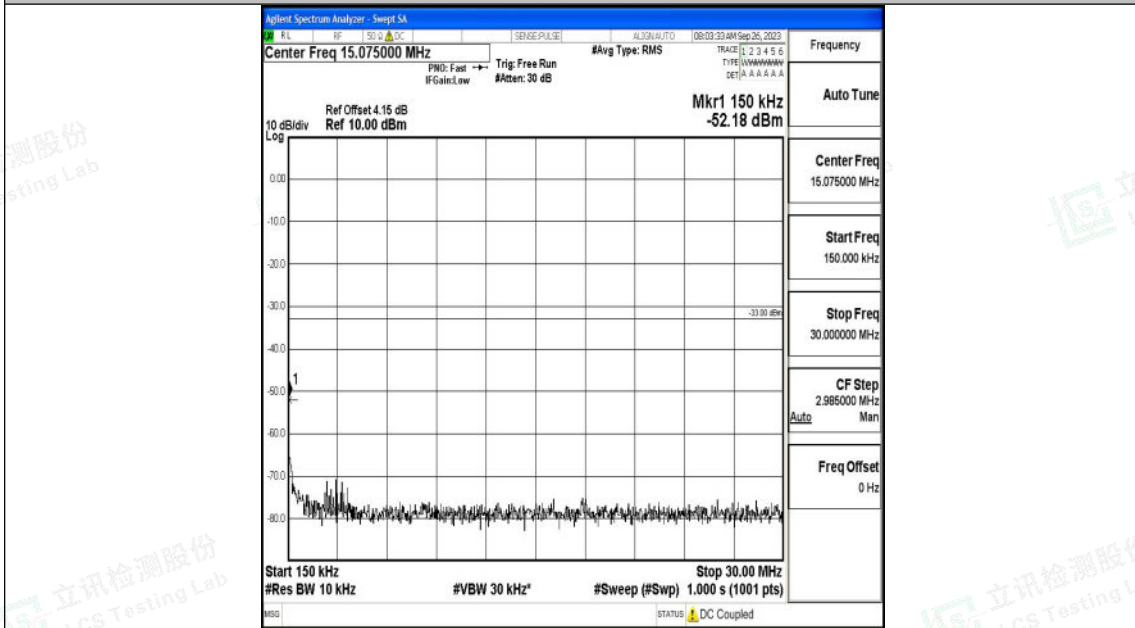

Band4_5MHz_16QAM_20175_1RB#0_0.15~30_0.15~30

Shenzhen LCS Compliance Testing Laboratory Ltd.
Add: 101, 201 Bldg A & 301 Bldg C, Juji Industrial Park Yabianxueziwei, Shajing Street,
Baoan District, Shenzhen, 518000, China
Tel: +(86) 0755-82591330 | E-mail: webmaster@lcs-cert.com | Web: www.lcs-cert.com
Scan code to check authenticity