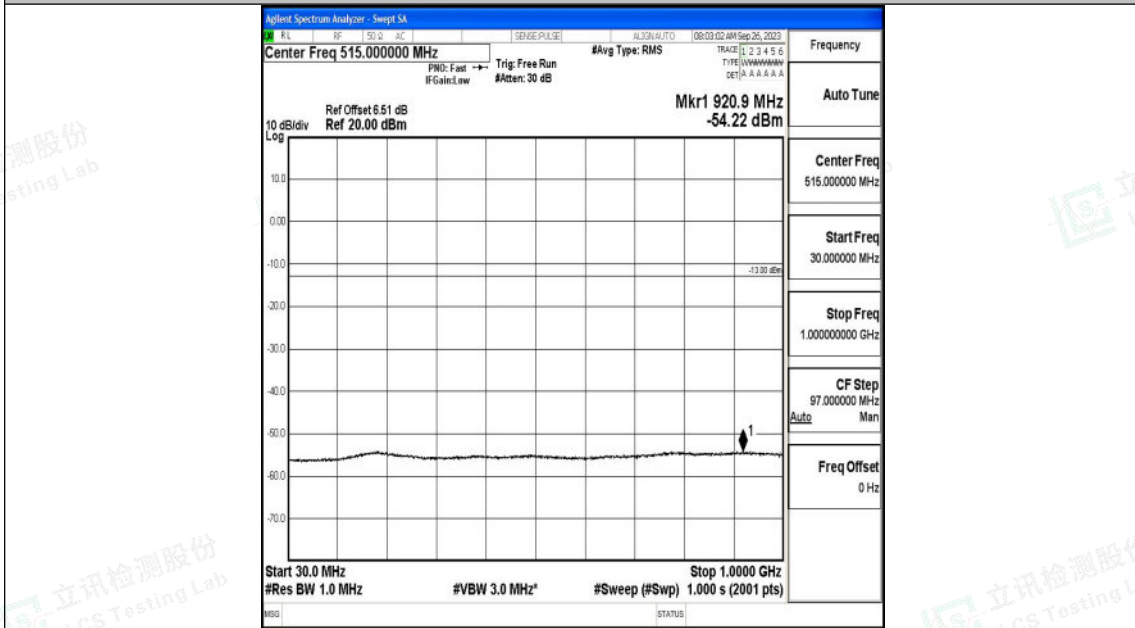

Band4_5MHz_16QAM_19975_1RB#0_3000~20000_3000~20000

Band4_5MHz_QPSK_20175_1RB#0_0.009~0.15_0.009~0.15

Band4_5MHz_QPSK_20175_1RB#0_0.15~30_0.15~30

Band4_5MHz_QPSK_20175_1RB#0_30~1000_30~1000

Shenzhen LCS Compliance Testing Laboratory Ltd.
 Add: 101, 201 Bldg A & 301 Bldg C, Juji Industrial Park Yabianxueziwei, Shajing Street,
 Baoan District, Shenzhen, 518000, China
 Tel: +(86) 0755-82591330 | E-mail: webmaster@lcs-cert.com | Web: www.lcs-cert.com
 Scan code to check authenticity