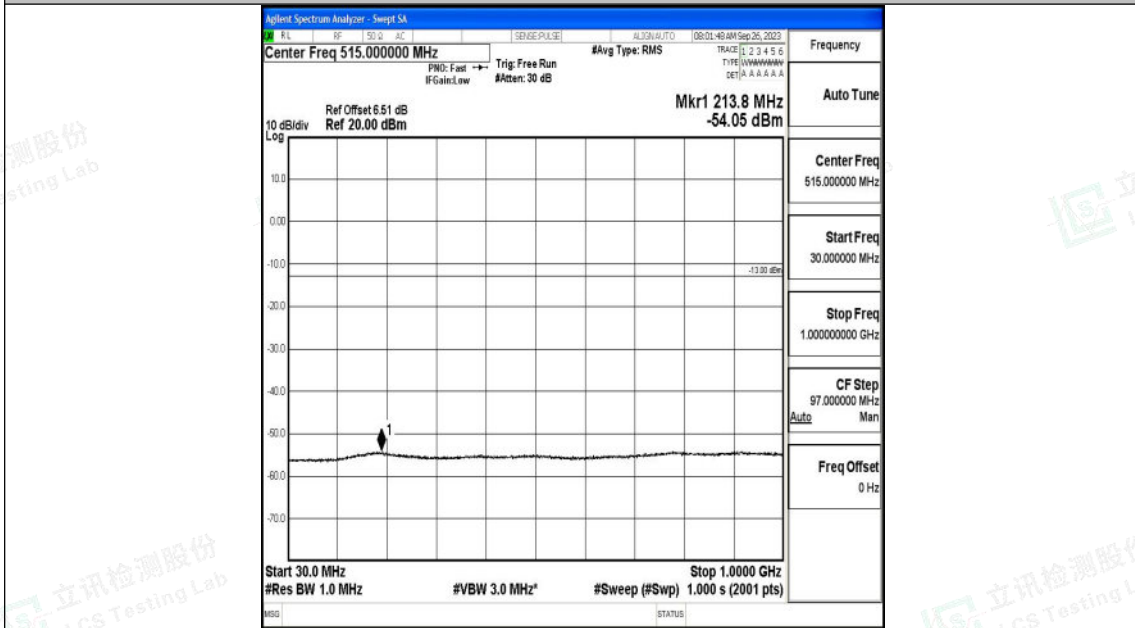

Band4_5MHz_QPSK_19975_1RB#0_30~1000_30~1000

Shenzhen LCS Compliance Testing Laboratory Ltd.
Add: 101, 201 Bldg A & 301 Bldg C, Juji Industrial Park Yabianxueziwei, Shajing Street,
Baoan District, Shenzhen, 518000, China
Tel: +(86) 0755-82591330 | E-mail: webmaster@lcs-cert.com | Web: www.lcs-cert.com
Scan code to check authenticity