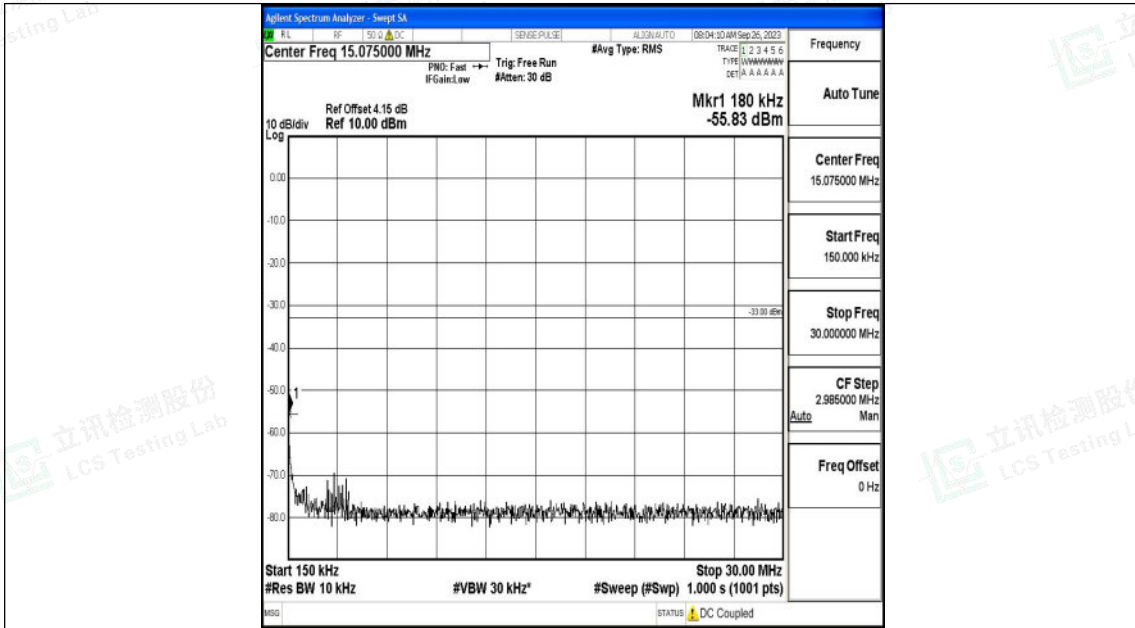

Band4_5MHz_QPSK_20375_1RB#0_0.15~30_0.15~30