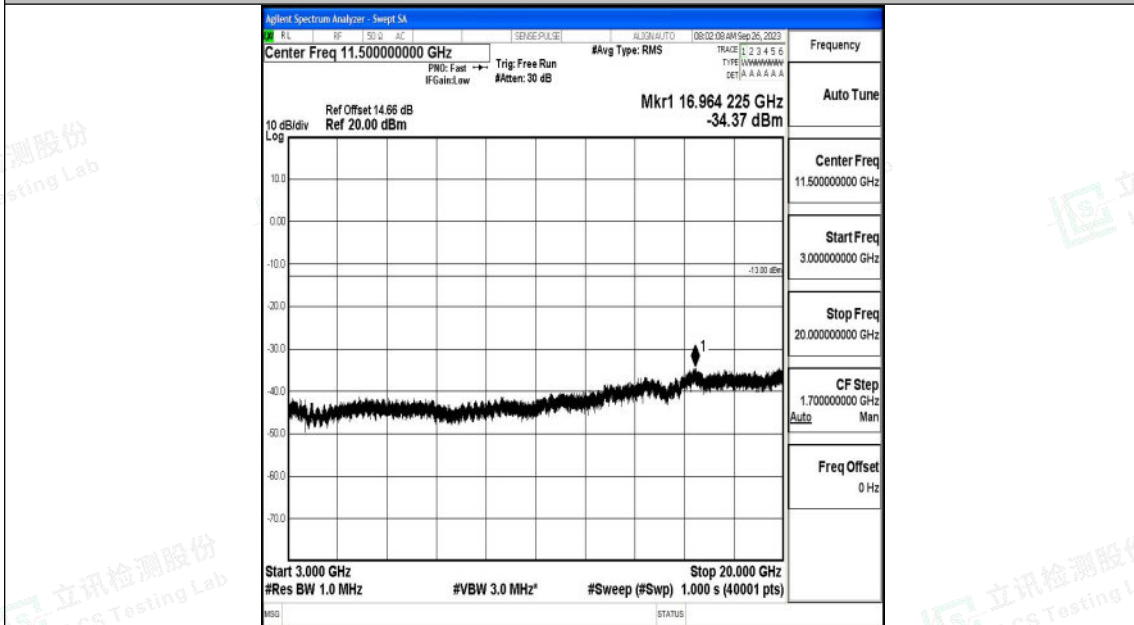

Band4_5MHz_QPSK_19975_1RB#0_3000~20000_3000~20000

Shenzhen LCS Compliance Testing Laboratory Ltd.
Add: 101, 201 Bldg A & 301 Bldg C, Juji Industrial Park Yabianxueziwei, Shajing Street,
Baoan District, Shenzhen, 518000, China
Tel: +(86) 0755-82591330 | E-mail: webmaster@lcs-cert.com | Web: www.lcs-cert.com
Scan code to check authenticity