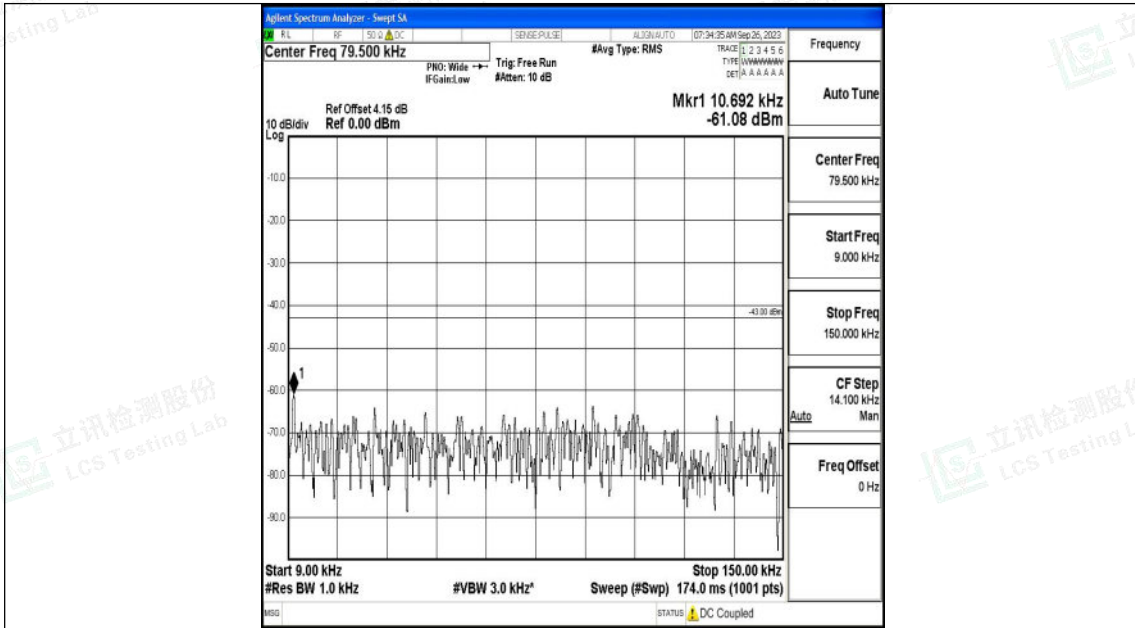

Band4_1.4MHz_16QAM_20175_1RB#0_0.009~0.15_0.009~0.15