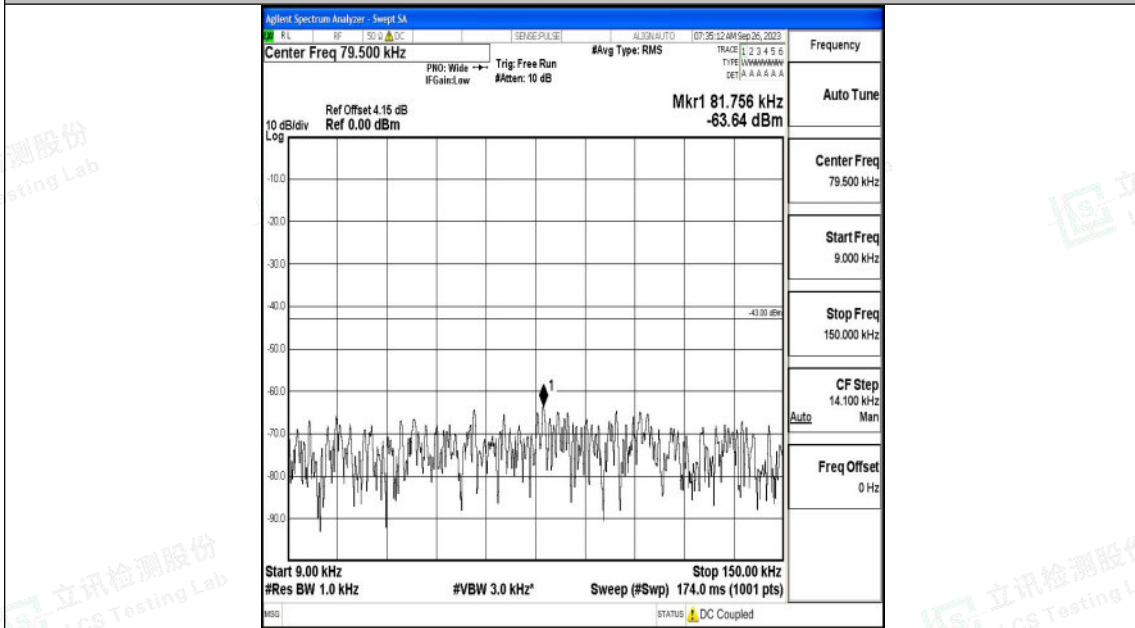

Band4_1.4MHz_QPSK_20393_1RB#0_0.009~0.15_0.009~0.15

Shenzhen LCS Compliance Testing Laboratory Ltd.
Add: 101, 201 Bldg A & 301 Bldg C, Juji Industrial Park Yabianxueziwei, Shajing Street,
Baoan District, Shenzhen, 518000, China
Tel: +(86) 0755-82591330 | E-mail: webmaster@lcs-cert.com | Web: www.lcs-cert.com
Scan code to check authenticity