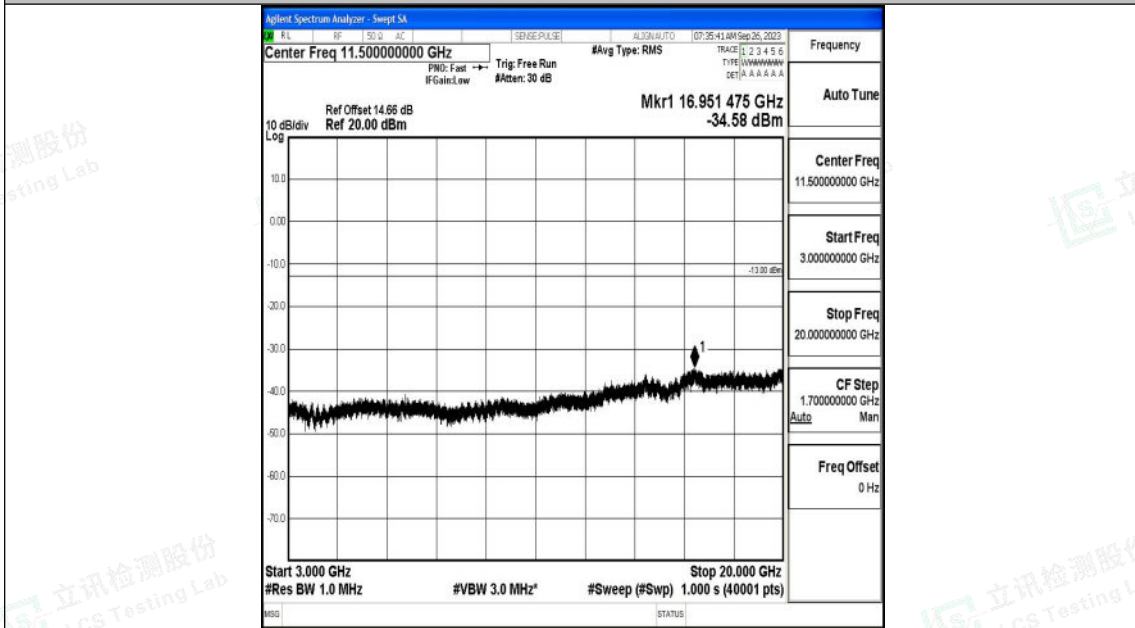

Band4_1.4MHz_QPSK_20393_1RB#0_0.15~30_0.15~30

Band4_1.4MHz_QPSK_20393_1RB#0_30~1000_30~1000

Band4_1.4MHz_QPSK_20393_1RB#0_1000~3000_1000~3000

Band4_1.4MHz_QPSK_20393_1RB#0_3000~20000_3000~20000

Shenzhen LCS Compliance Testing Laboratory Ltd.
 Add: 101, 201 Bldg A & 301 Bldg C, Juji Industrial Park Yabianxueziwei, Shajing Street,
 Baoan District, Shenzhen, 518000, China
 Tel: +(86) 0755-82591330 | E-mail: webmaster@lcs-cert.com | Web: www.lcs-cert.com
 Scan code to check authenticity