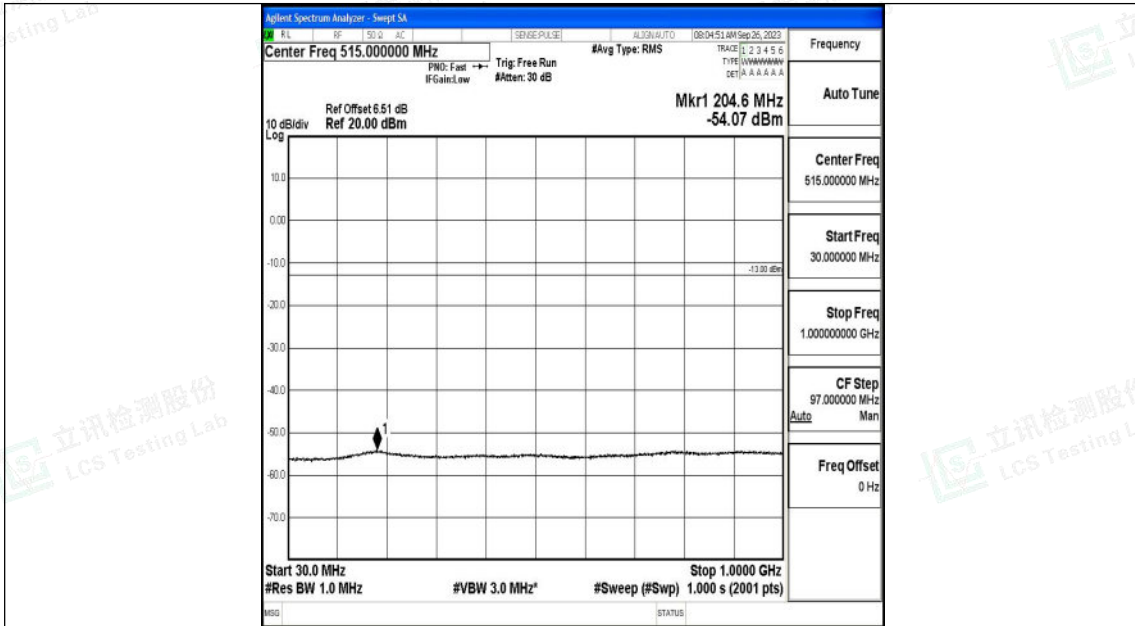

Band4_5MHz_16QAM_20375_1RB#0_30~1000_30~1000