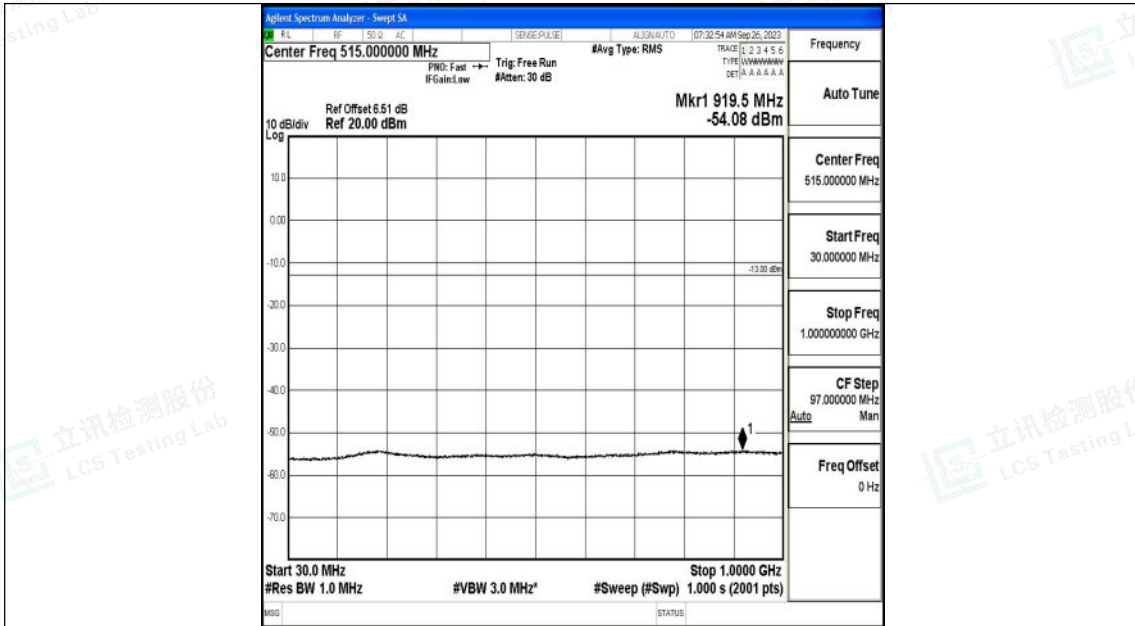

Test Graphs

Band4_1.4MHz_QPSK_19957_1RB#0_0.009~0.15_0.009~0.15

Band4_1.4MHz_QPSK_19957_1RB#0_0.15~30_0.15~30

Shenzhen LCS Compliance Testing Laboratory Ltd.
 Add: 101, 201 Bldg A & 301 Bldg C, Juji Industrial Park Yabianxueziwei, Shajing Street,
 Baoan District, Shenzhen, 518000, China
 Tel: +(86) 0755-82591330 | E-mail: webmaster@lcs-cert.com | Web: www.lcs-cert.com
 Scan code to check authenticity