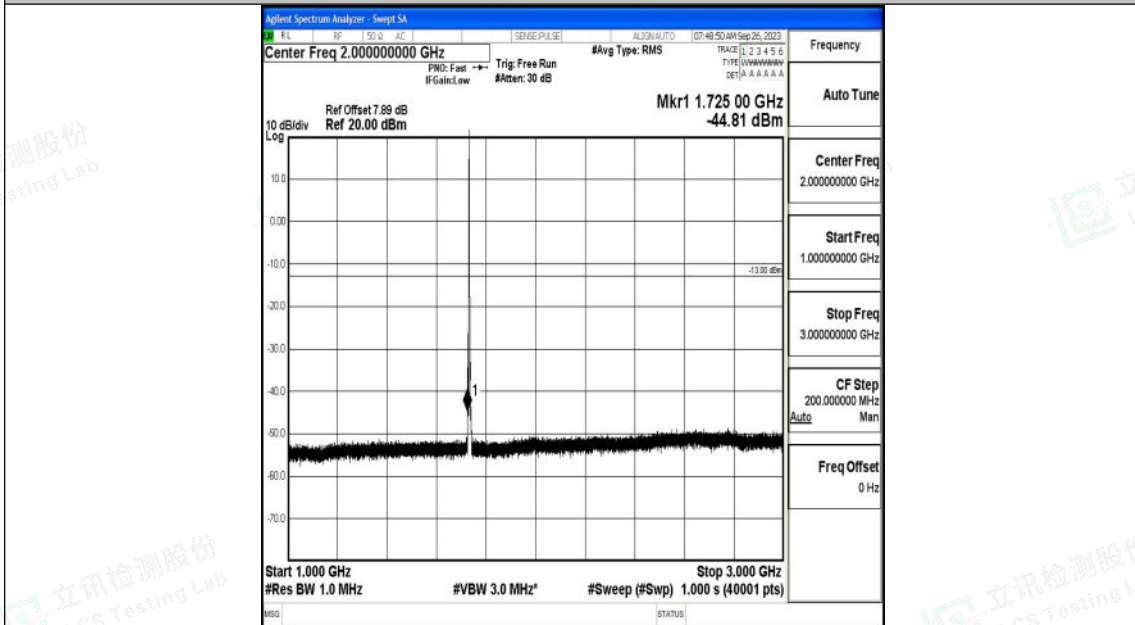

Band4_3MHz_16QAM_20175_1RB#0_1000~3000_1000~3000

Shenzhen LCS Compliance Testing Laboratory Ltd.
Add: 101, 201 Bldg A & 301 Bldg C, Juji Industrial Park Yabianxueziwei, Shajing Street,
Baoan District, Shenzhen, 518000, China
Tel: +(86) 0755-82591330 | E-mail: webmaster@lcs-cert.com | Web: www.lcs-cert.com
Scan code to check authenticity