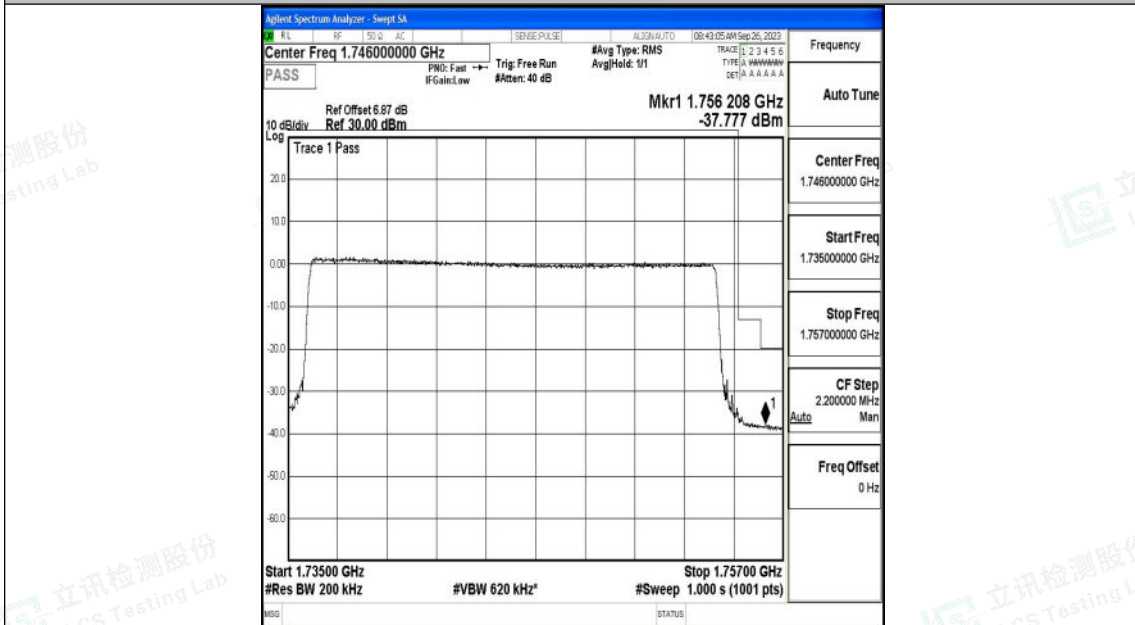

Band4_20MHz_QPSK_20300_100RB#0

Band4_20MHz_16QAM_20300_100RB#0

Shenzhen LCS Compliance Testing Laboratory Ltd.
 Add: 101, 201 Bldg A & 301 Bldg C, Juji Industrial Park Yabianxueziwei, Shajing Street,
 Baoan District, Shenzhen, 518000, China
 Tel: +(86) 0755-82591330 | E-mail: webmaster@lcs-cert.com | Web: www.lcs-cert.com
 Scan code to check authenticity