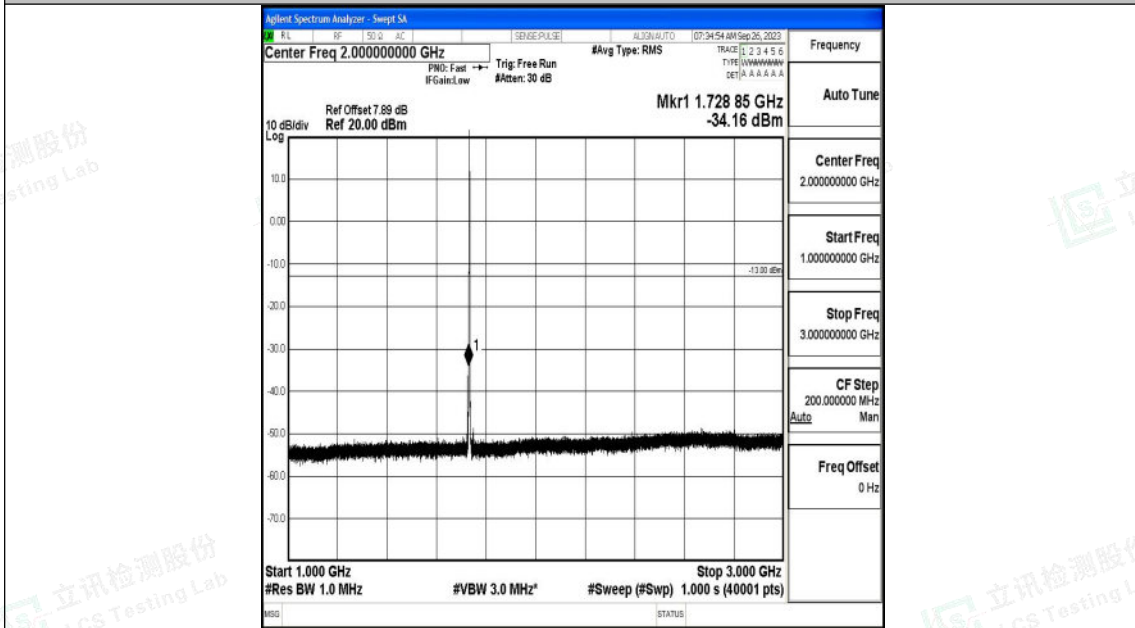

Band4_1.4MHz_16QAM_20175_1RB#0_1000~3000_1000~3000

Shenzhen LCS Compliance Testing Laboratory Ltd.
Add: 101, 201 Bldg A & 301 Bldg C, Juji Industrial Park Yabianxueziwei, Shajing Street,
Baoan District, Shenzhen, 518000, China
Tel: +(86) 0755-82591330 | E-mail: webmaster@lcs-cert.com | Web: www.lcs-cert.com
Scan code to check authenticity