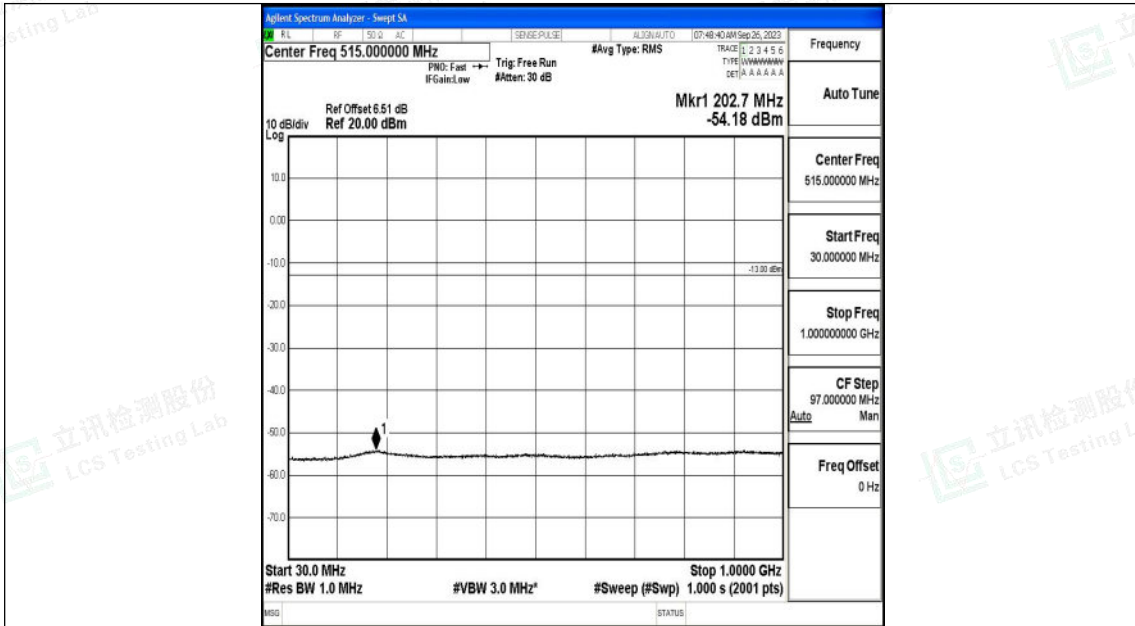

Band4_3MHz_16QAM_20175_1RB#0_30~1000_30~1000