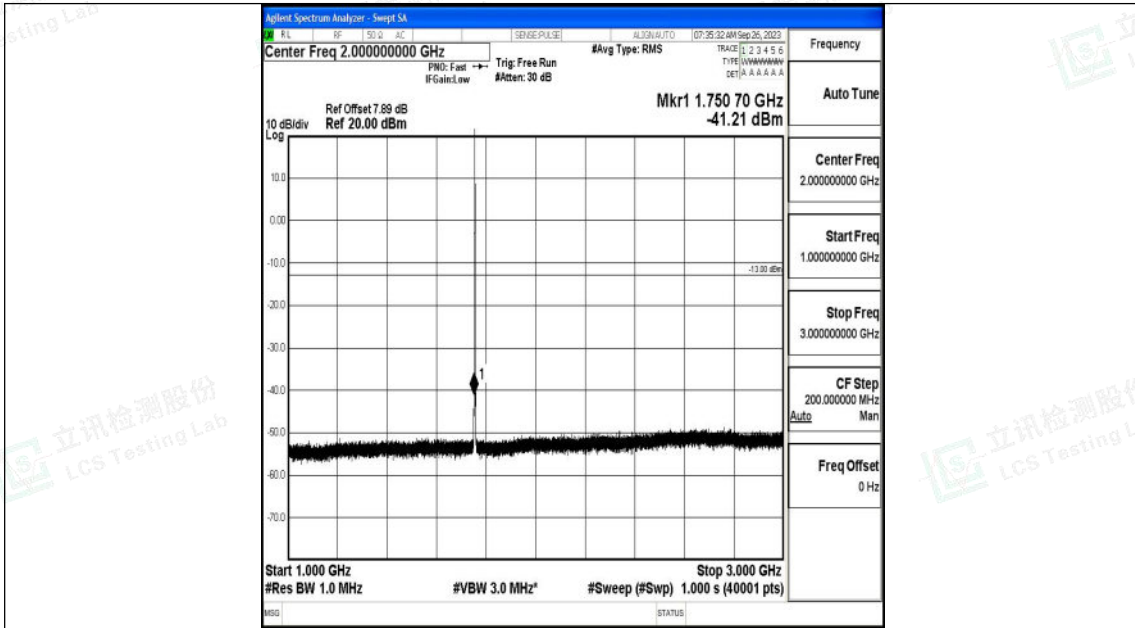

Band4_1.4MHz_QPSK_20393_1RB#0_1000~3000_1000~3000