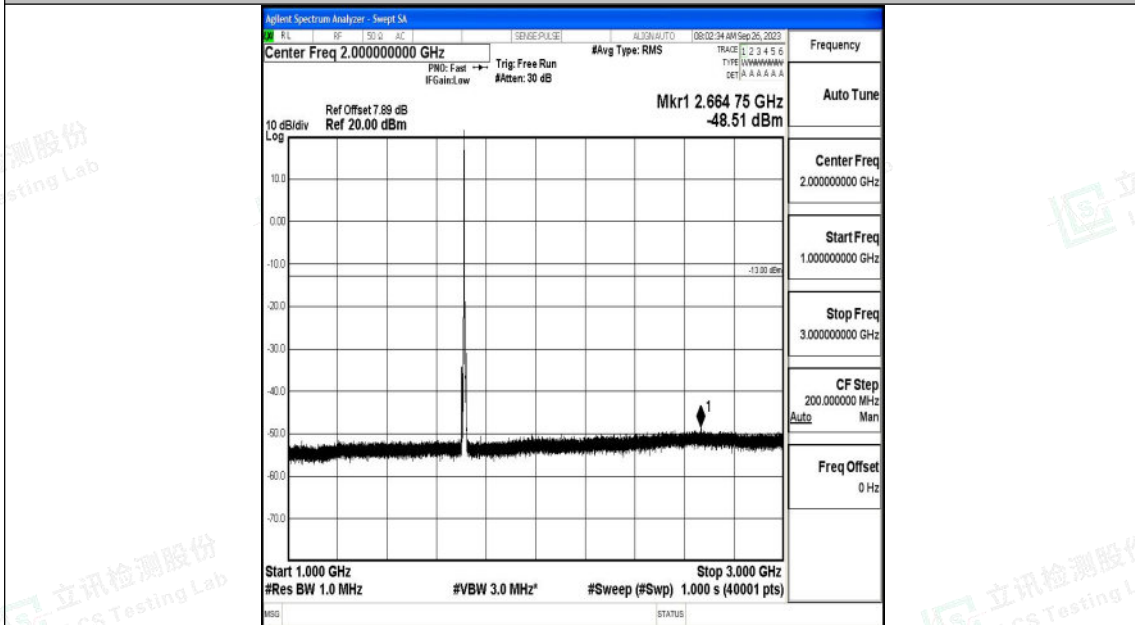

Band4_5MHz_16QAM_19975_1RB#0_1000~3000_1000~3000

Shenzhen LCS Compliance Testing Laboratory Ltd.
Add: 101, 201 Bldg A & 301 Bldg C, Juji Industrial Park Yabianxueziwei, Shajing Street,
Baoan District, Shenzhen, 518000, China
Tel: +(86) 0755-82591330 | E-mail: webmaster@lcs-cert.com | Web: www.lcs-cert.com
Scan code to check authenticity