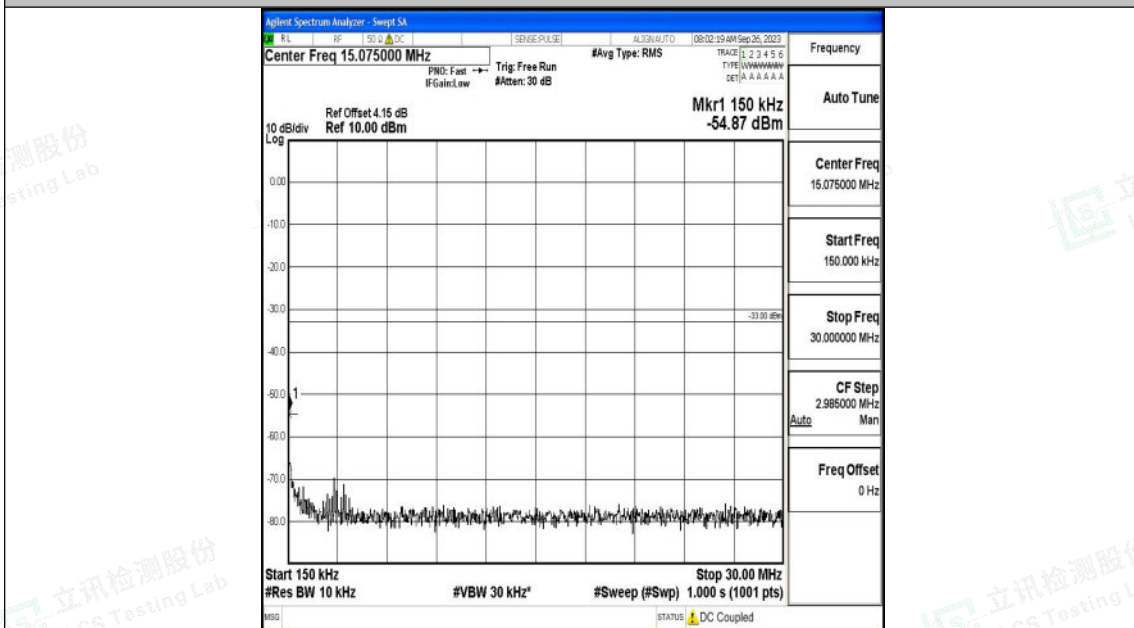

Band4_5MHz_16QAM_19975_1RB#0_0.15~30_0.15~30

Shenzhen LCS Compliance Testing Laboratory Ltd.
Add: 101, 201 Bldg A & 301 Bldg C, Juji Industrial Park Yabianxueziwei, Shajing Street,
Baoan District, Shenzhen, 518000, China
Tel: +(86) 0755-82591330 | E-mail: webmaster@lcs-cert.com | Web: www.lcs-cert.com
Scan code to check authenticity