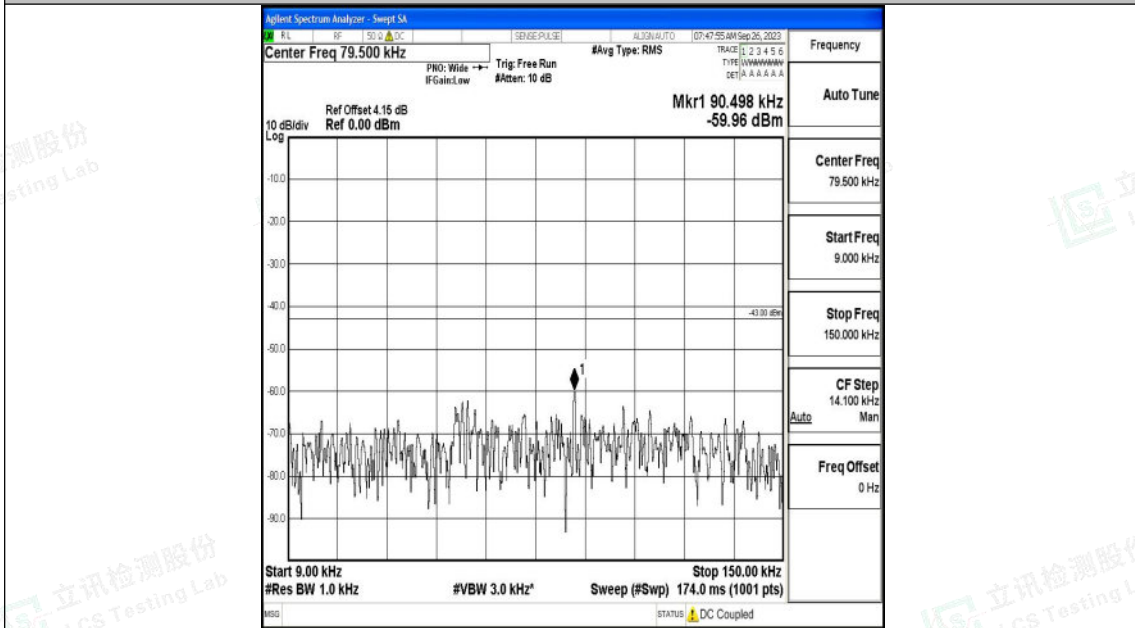

Band4_3MHz_QPSK_20175_1RB#0_0.009~0.15_0.009~0.15

Shenzhen LCS Compliance Testing Laboratory Ltd.
Add: 101, 201 Bldg A & 301 Bldg C, Juji Industrial Park Yabianxueziwei, Shajing Street,
Baoan District, Shenzhen, 518000, China
Tel: +(86) 0755-82591330 | E-mail: webmaster@lcs-cert.com | Web: www.lcs-cert.com
Scan code to check authenticity