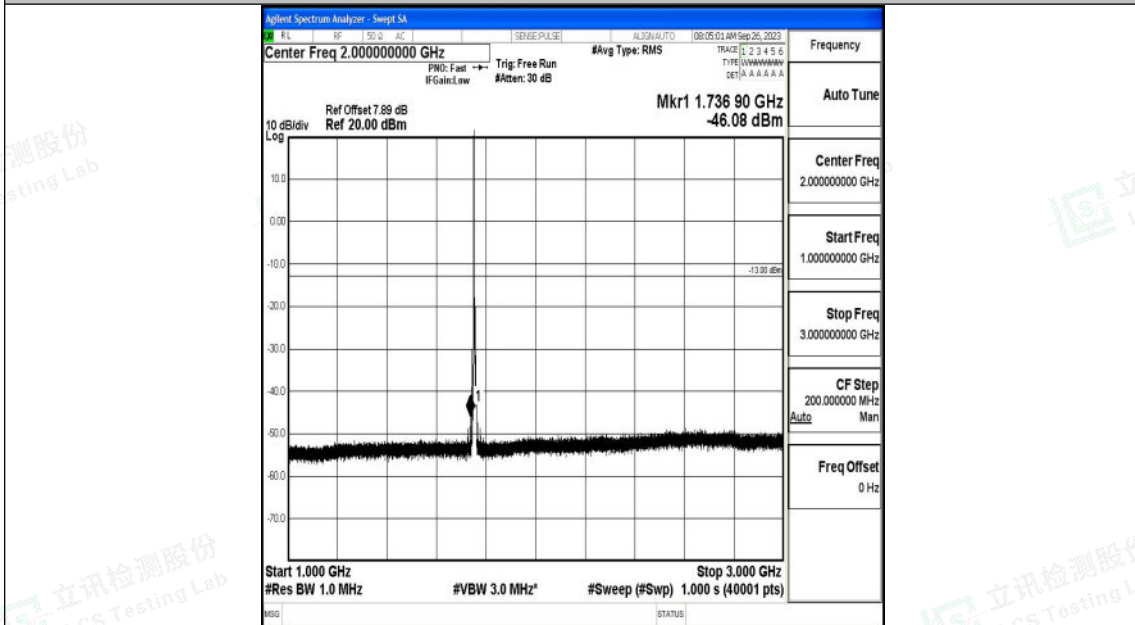

Band4_5MHz_16QAM_20375_1RB#0_1000~3000_1000~3000

Shenzhen LCS Compliance Testing Laboratory Ltd.
Add: 101, 201 Bldg A & 301 Bldg C, Juji Industrial Park Yabianxueziwei, Shajing Street,
Baoan District, Shenzhen, 518000, China
Tel: +(86) 0755-82591330 | E-mail: webmaster@lcs-cert.com | Web: www.lcs-cert.com
Scan code to check authenticity