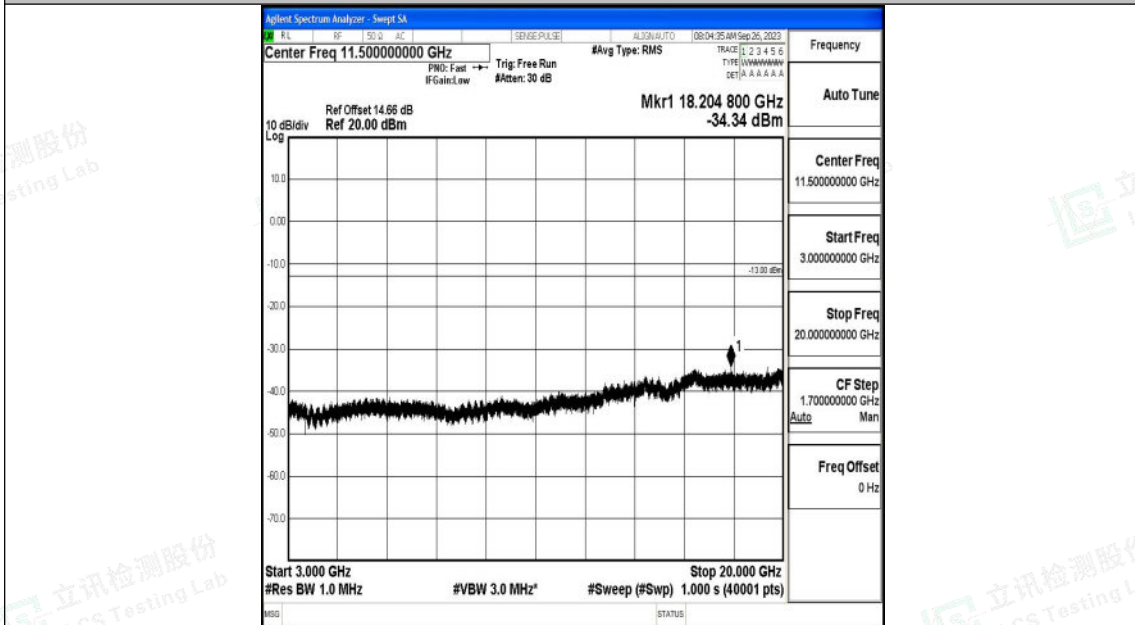

Band4_5MHz_QPSK_20375_1RB#0_0.15~30_0.15~30

Band4_5MHz_QPSK_20375_1RB#0_30~1000_30~1000

Band4_5MHz_QPSK_20375_1RB#0_1000~3000_1000~3000

Band4_5MHz_QPSK_20375_1RB#0_3000~20000_3000~20000

Band4_5MHz_16QAM_20375_1RB#0_0.009~0.15_0.009~0.15