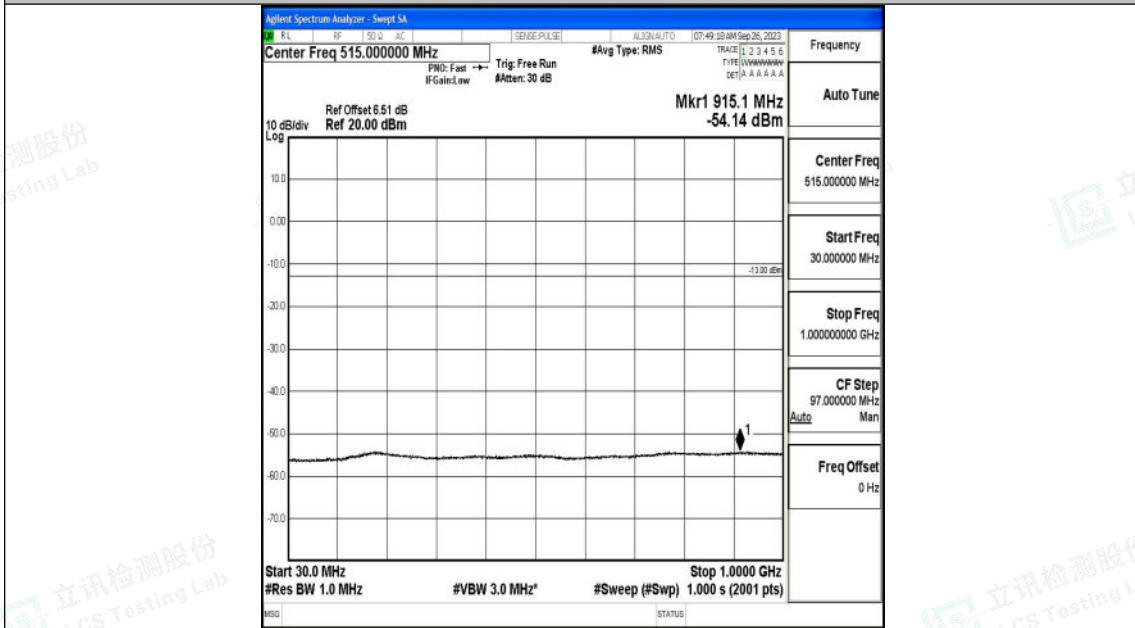

Band4_3MHz_QPSK_20385_1RB#0_30~1000_30~1000

Shenzhen LCS Compliance Testing Laboratory Ltd.
Add: 101, 201 Bldg A & 301 Bldg C, Juji Industrial Park Yabianxueziwei, Shajing Street,
Baoan District, Shenzhen, 518000, China
Tel: +(86) 0755-82591330 | E-mail: webmaster@lcs-cert.com | Web: www.lcs-cert.com
Scan code to check authenticity