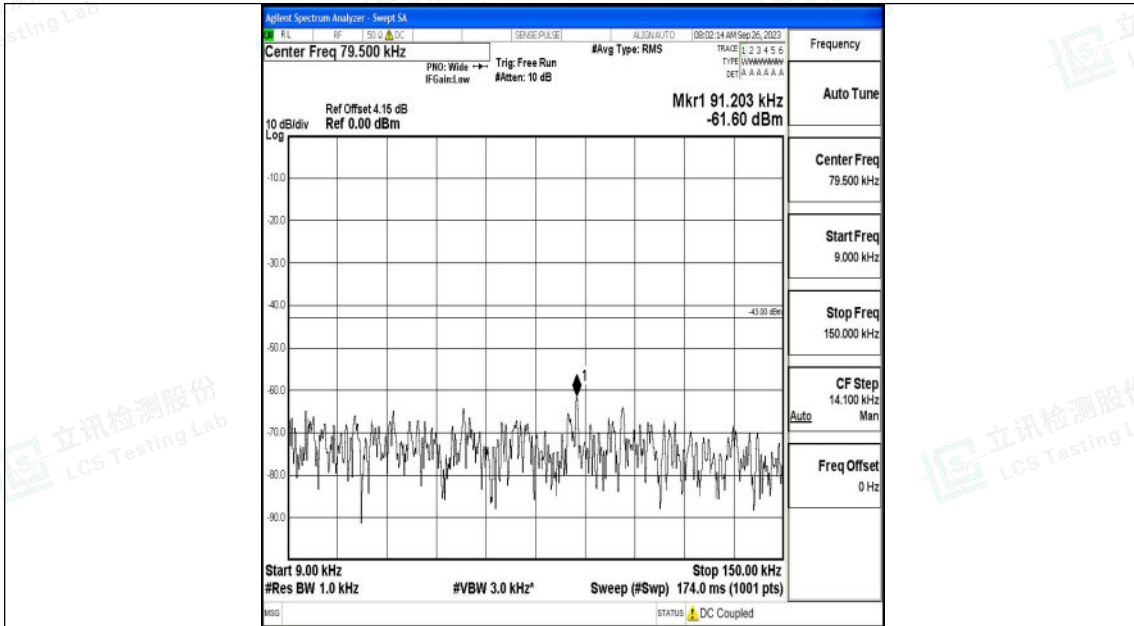

Band4_5MHz_16QAM_19975_1RB#0_0.009~0.15_0.009~0.15