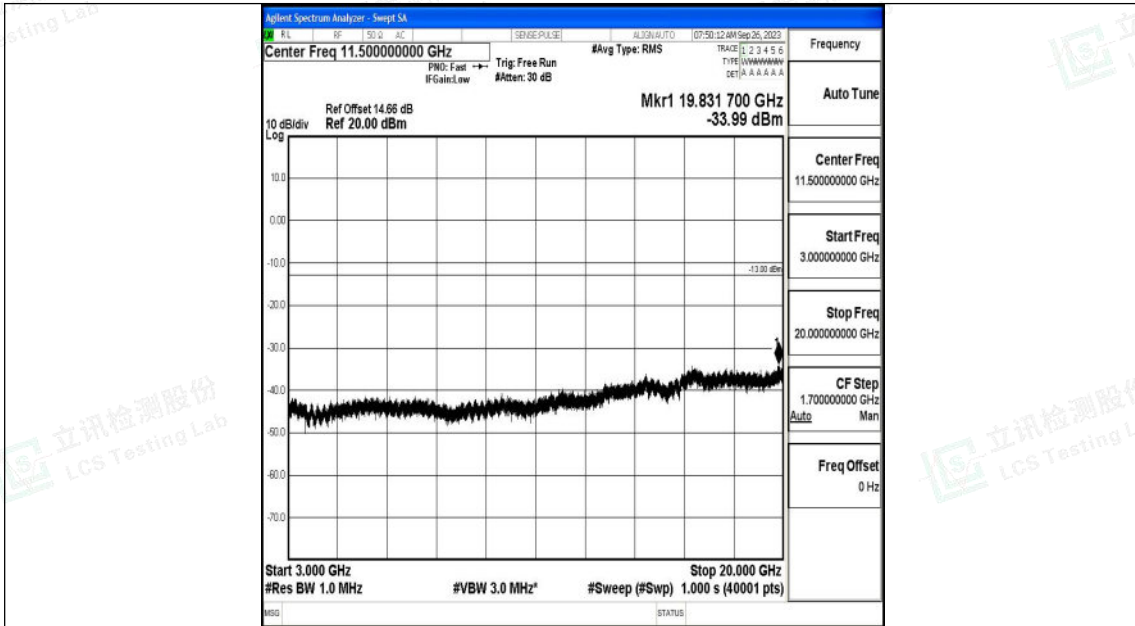

Band4_3MHz_16QAM_20385_1RB#0_3000~20000_3000~20000