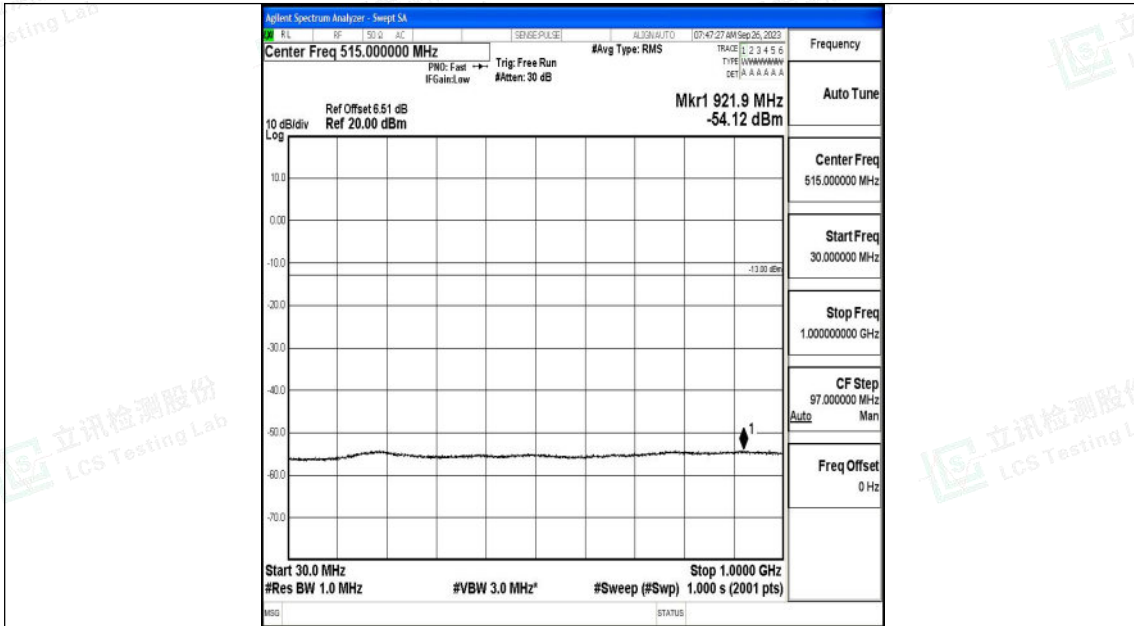

Band4_3MHz_16QAM_19965_1RB#0_30~1000_30~1000