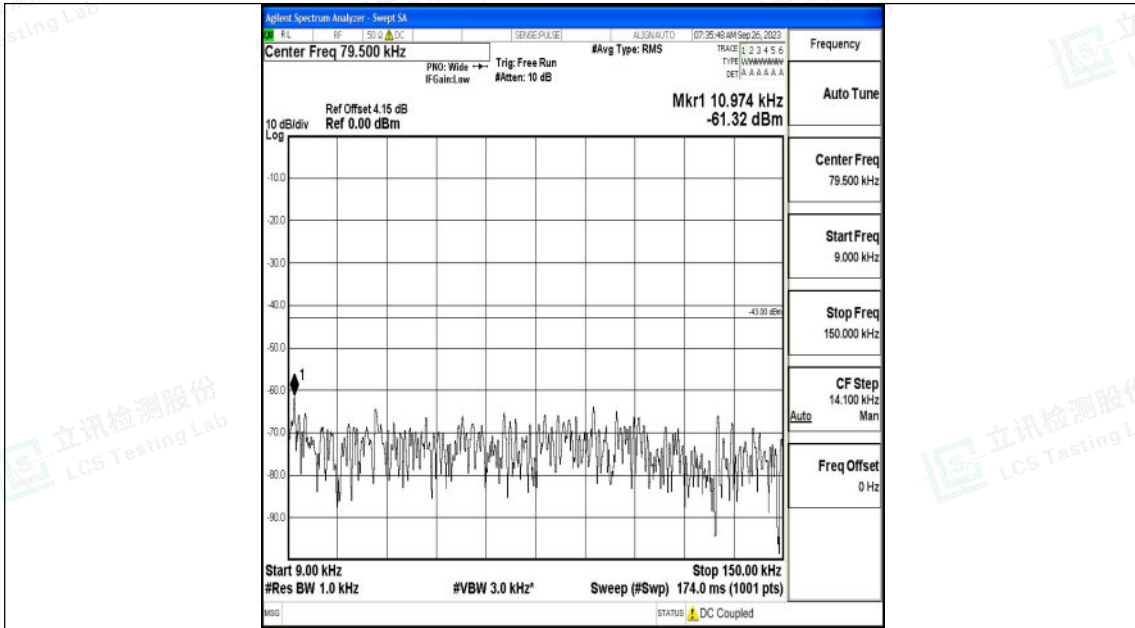

Band4_1.4MHz_QPSK_20393_1RB#0_0.15~30_0.15~30

Band4_1.4MHz_QPSK_20393_1RB#0_30~1000_30~1000

Band4_1.4MHz_QPSK_20393_1RB#0_1000~3000_1000~3000

Band4_1.4MHz_QPSK_20393_1RB#0_3000~20000_3000~20000

Shenzhen LCS Compliance Testing Laboratory Ltd.
 Add: 101, 201 Bldg A & 301 Bldg C, Juji Industrial Park Yabianxueziwei, Shajing Street,
 Baoan District, Shenzhen, 518000, China
 Tel: +(86) 0755-82591330 | E-mail: webmaster@lcs-cert.com | Web: www.lcs-cert.com
 Scan code to check authenticity