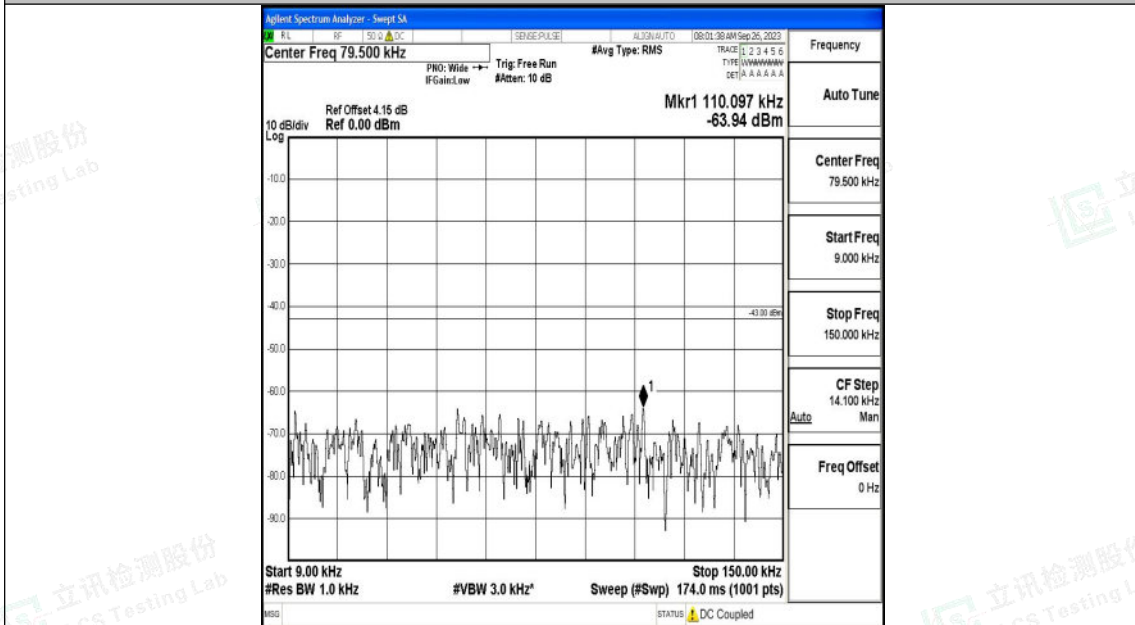

Band4_5MHz_QPSK_19975_1RB#0_0.009~0.15_0.009~0.15

Shenzhen LCS Compliance Testing Laboratory Ltd.
Add: 101, 201 Bldg A & 301 Bldg C, Juji Industrial Park Yabianxueziwei, Shajing Street,
Baoan District, Shenzhen, 518000, China
Tel: +(86) 0755-82591330 | E-mail: webmaster@lcs-cert.com | Web: www.lcs-cert.com
Scan code to check authenticity