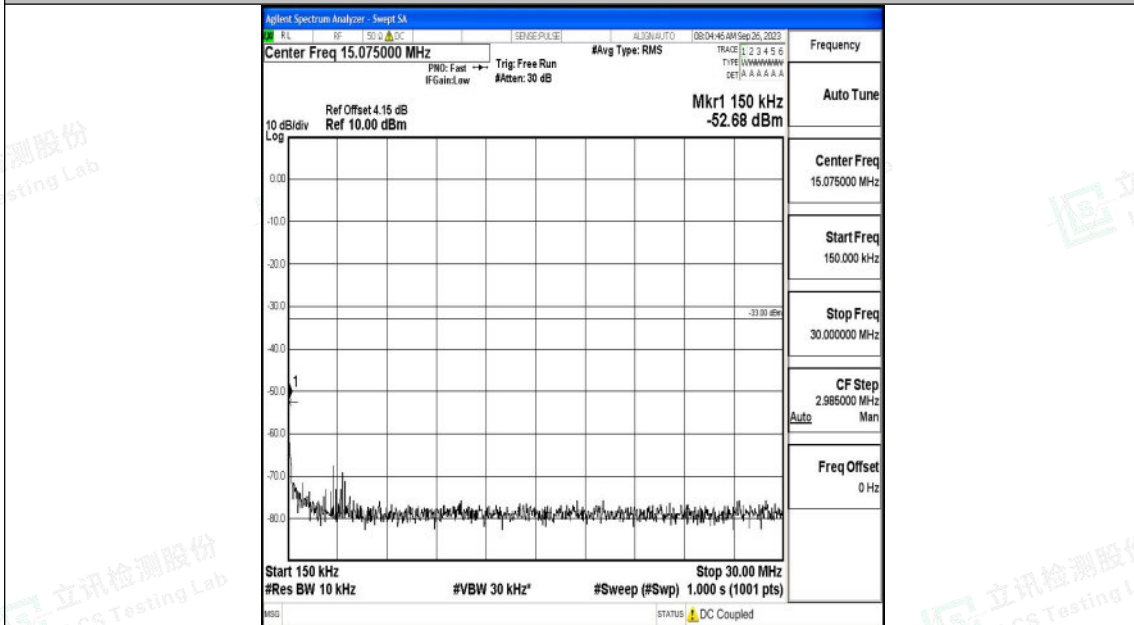

Band4_5MHz_QPSK_20375_1RB#0_0.15~30_0.15~30

Band4_5MHz_QPSK_20375_1RB#0_30~1000_30~1000

Band4_5MHz_QPSK_20375_1RB#0_1000~3000_1000~3000

Band4_5MHz_QPSK_20375_1RB#0_3000~20000_3000~20000

Band4_5MHz_16QAM_20375_1RB#0_0.009~0.15_0.009~0.15