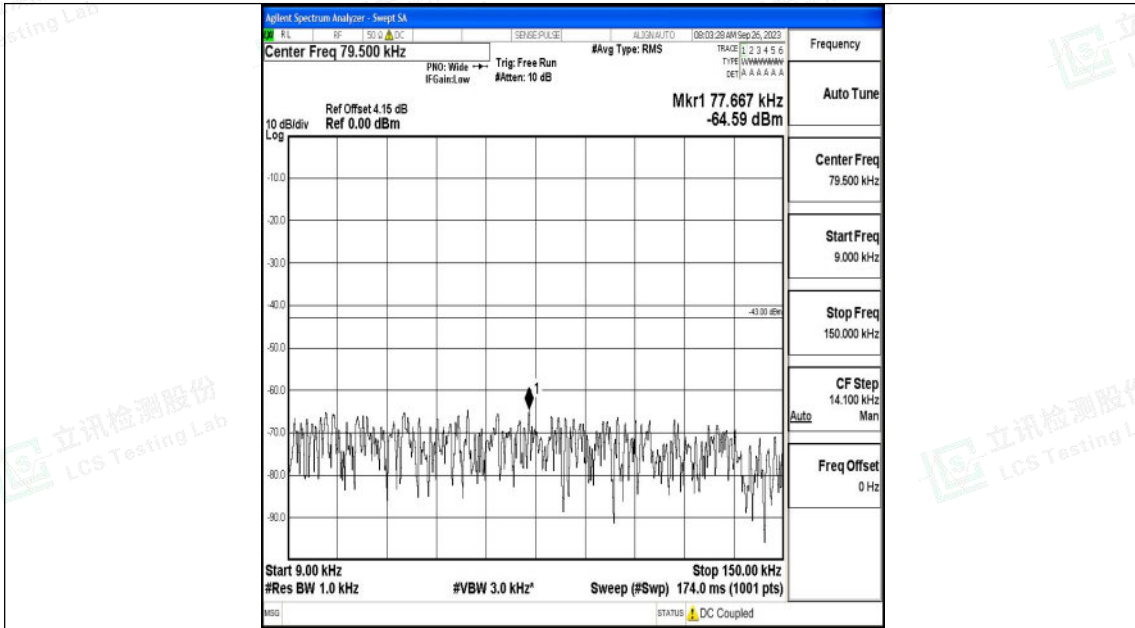

Band4_5MHz_16QAM_20175_1RB#0_0.009~0.15_0.009~0.15