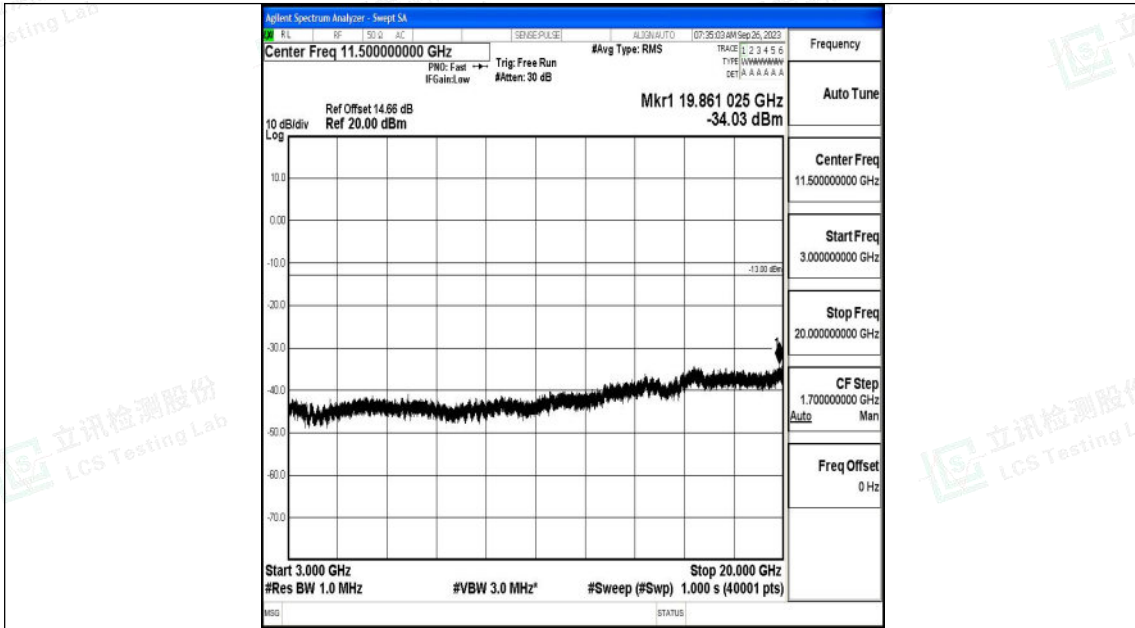

Band4_1.4MHz_16QAM_20175_1RB#0_3000~20000_3000~20000