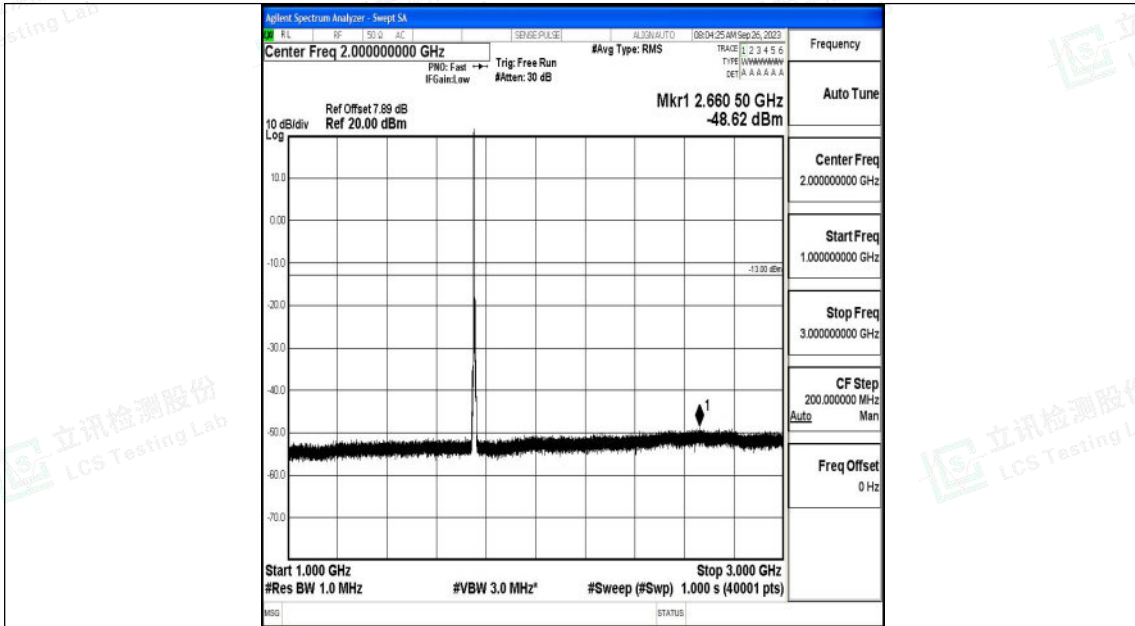

Band4_5MHz_QPSK_20375_1RB#0_1000~3000_1000~3000