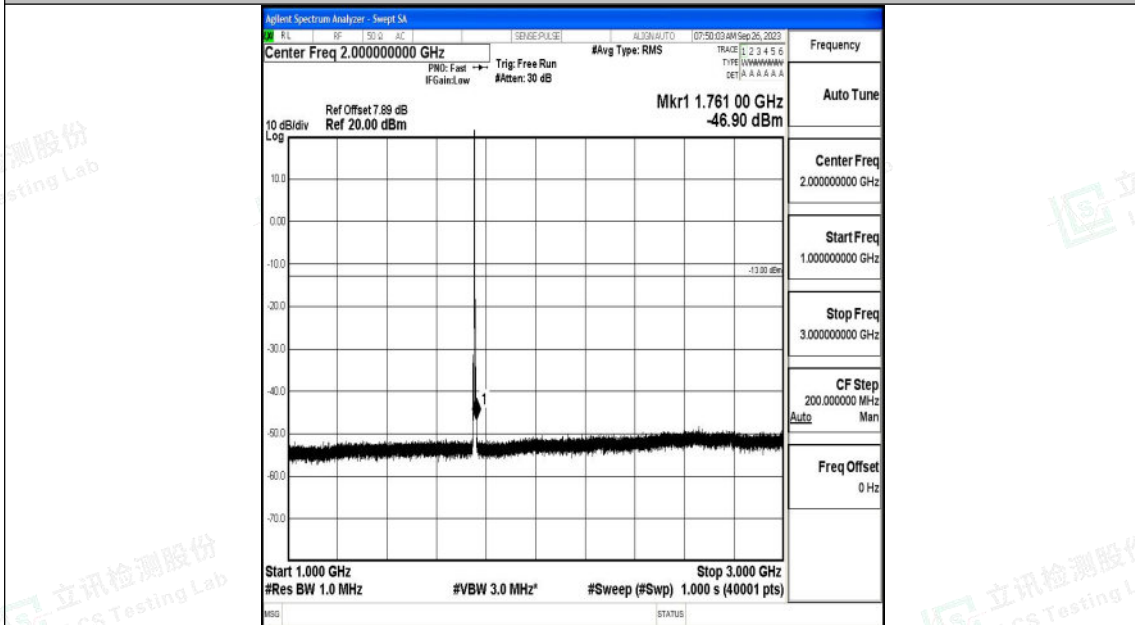

Band4_3MHz_16QAM_20385_1RB#0_1000~3000_1000~3000

Shenzhen LCS Compliance Testing Laboratory Ltd.
Add: 101, 201 Bldg A & 301 Bldg C, Juji Industrial Park Yabianxueziwei, Shajing Street,
Baoan District, Shenzhen, 518000, China
Tel: +(86) 0755-82591330 | E-mail: webmaster@lcs-cert.com | Web: www.lcs-cert.com
Scan code to check authenticity