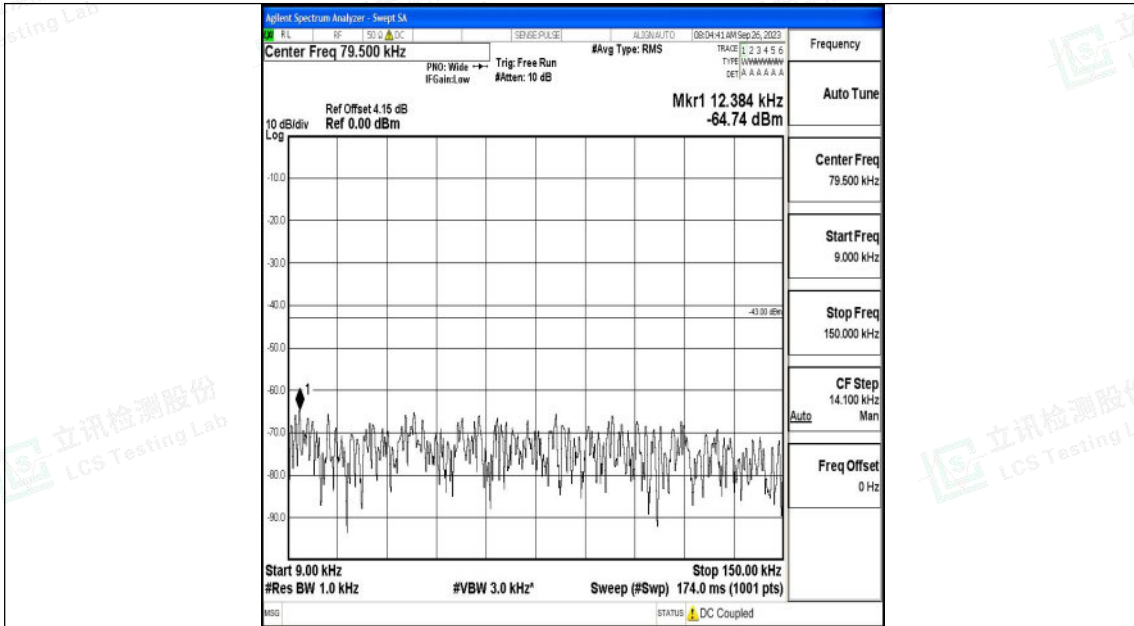

Band4_5MHz_QPSK_20375_1RB#0_0.15~30_0.15~30

Band4_5MHz_QPSK_20375_1RB#0_30~1000_30~1000

Band4_5MHz_QPSK_20375_1RB#0_1000~3000_1000~3000

Band4_5MHz_QPSK_20375_1RB#0_3000~20000_3000~20000

Band4_5MHz_16QAM_20375_1RB#0_0.009~0.15_0.009~0.15