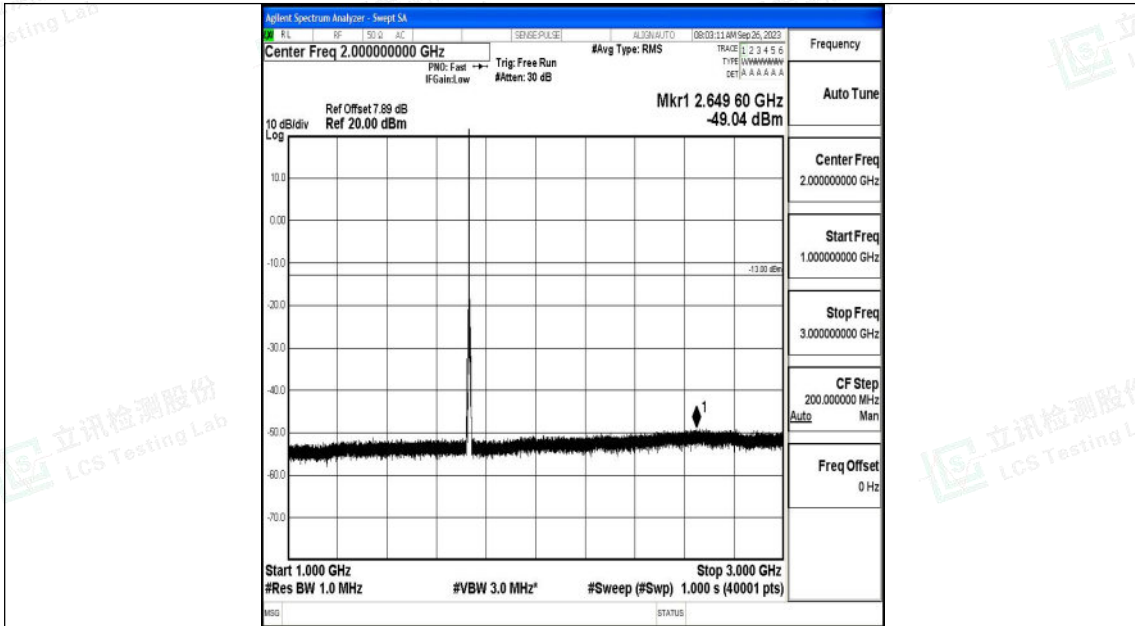

Band4_5MHz_16QAM_19975_1RB#0_3000~20000_3000~20000

Band4_5MHz_QPSK_20175_1RB#0_0.009~0.15_0.009~0.15

Band4_5MHz_QPSK_20175_1RB#0_0.15~30_0.15~30

Band4_5MHz_QPSK_20175_1RB#0_30~1000_30~1000

Shenzhen LCS Compliance Testing Laboratory Ltd.
 Add: 101, 201 Bldg A & 301 Bldg C, Juji Industrial Park Yabianxueziwei, Shajing Street,
 Baoan District, Shenzhen, 518000, China
 Tel: +(86) 0755-82591330 | E-mail: webmaster@lcs-cert.com | Web: www.lcs-cert.com
 Scan code to check authenticity