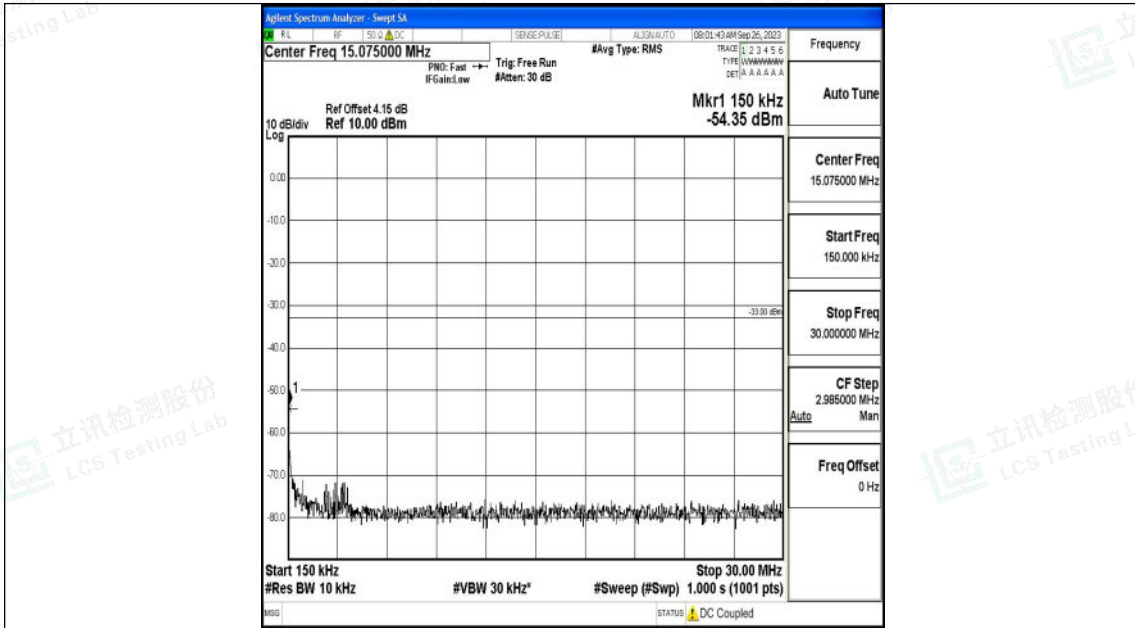

Band4_5MHz_QPSK_19975_1RB#0_0.15~30_0.15~30