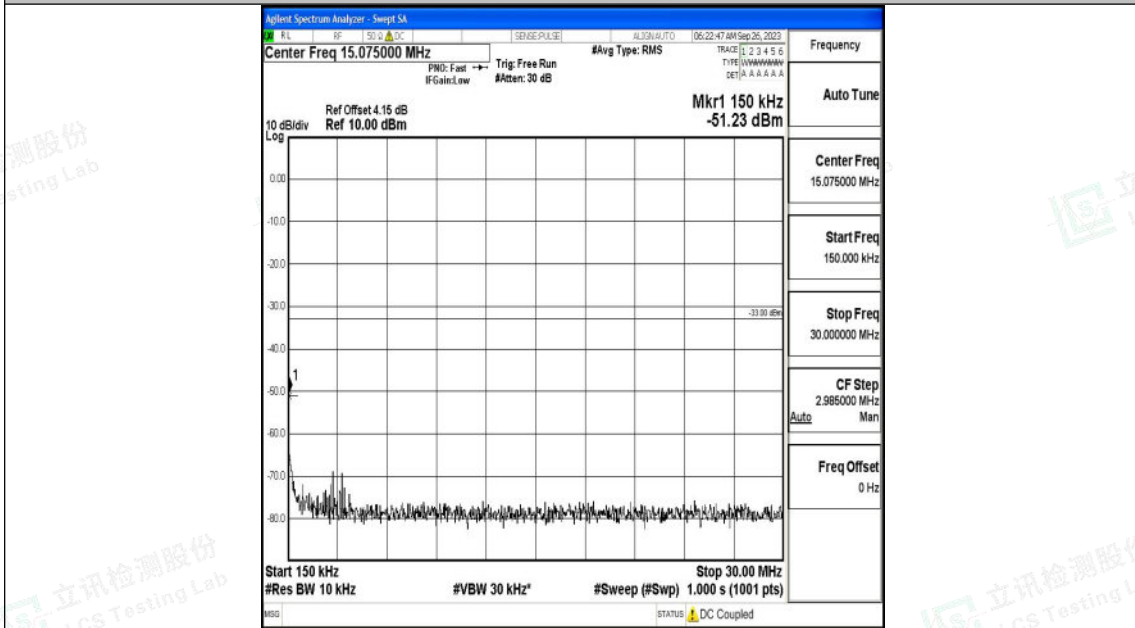

Band2_3MHz_QPSK_18900_1RB#0_0.15~30_0.15~30

Shenzhen LCS Compliance Testing Laboratory Ltd.
Add: 101, 201 Bldg A & 301 Bldg C, Juji Industrial Park Yabianxueziwei, Shajing Street,
Baoan District, Shenzhen, 518000, China
Tel: +(86) 0755-82591330 | E-mail: webmaster@lcs-cert.com | Web: www.lcs-cert.com
Scan code to check authenticity