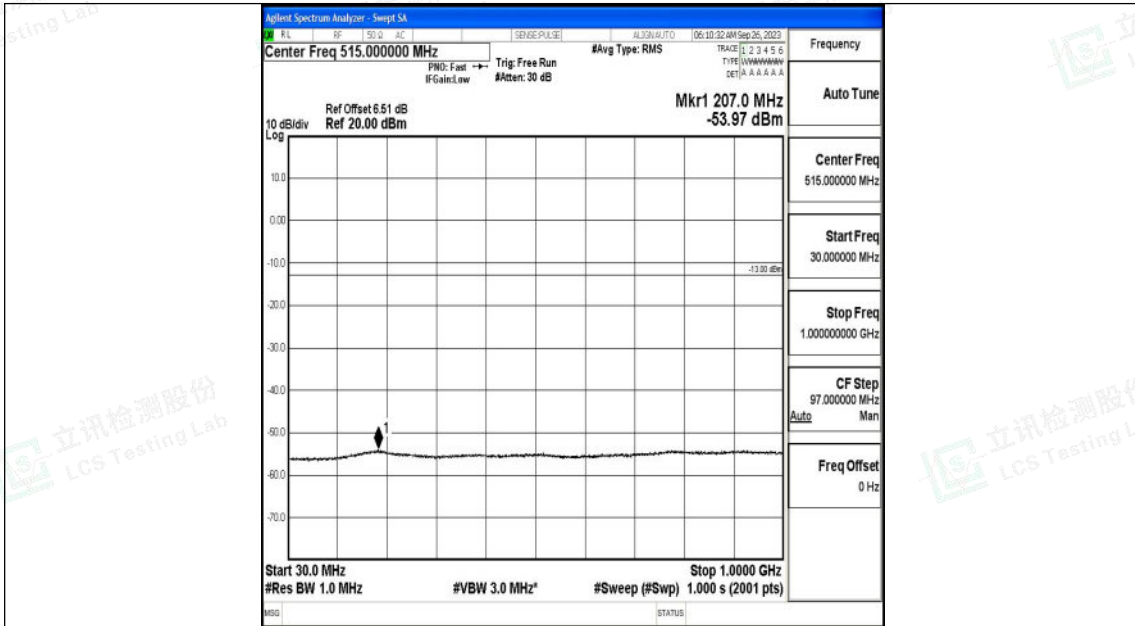

Band2_1.4MHz_QPSK_19193_1RB#0_30~1000_30~1000