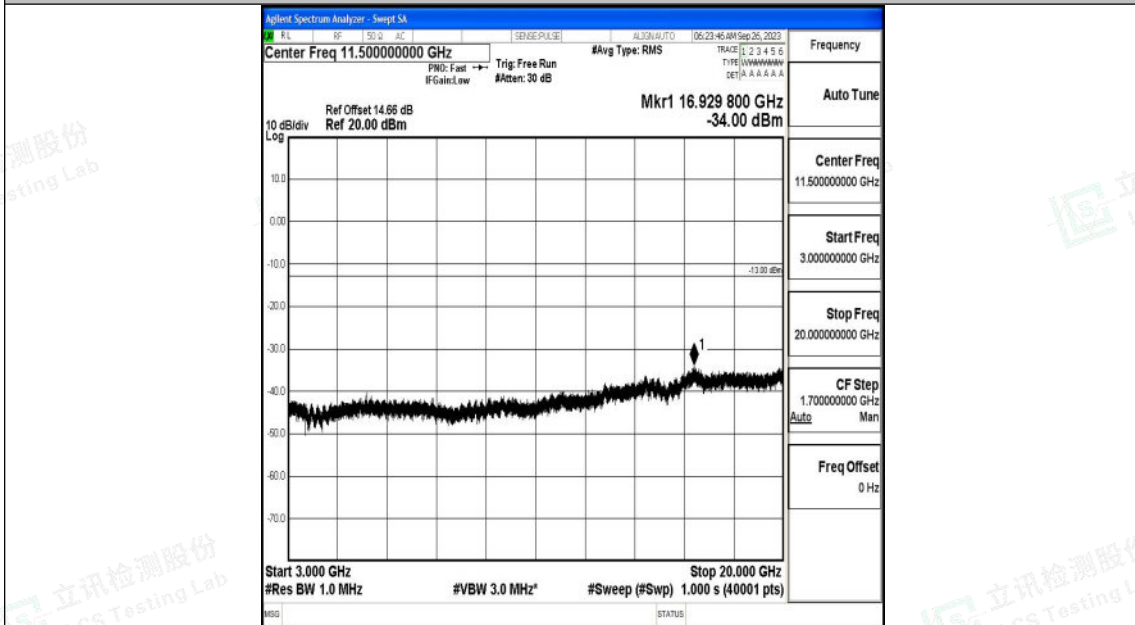

Band2_3MHz_16QAM_18900_1RB#0_3000~20000_3000~20000

Shenzhen LCS Compliance Testing Laboratory Ltd.
Add: 101, 201 Bldg A & 301 Bldg C, Juji Industrial Park Yabianxueziwei, Shajing Street,
Baoan District, Shenzhen, 518000, China
Tel: +(86) 0755-82591330 | E-mail: webmaster@lcs-cert.com | Web: www.lcs-cert.com
Scan code to check authenticity