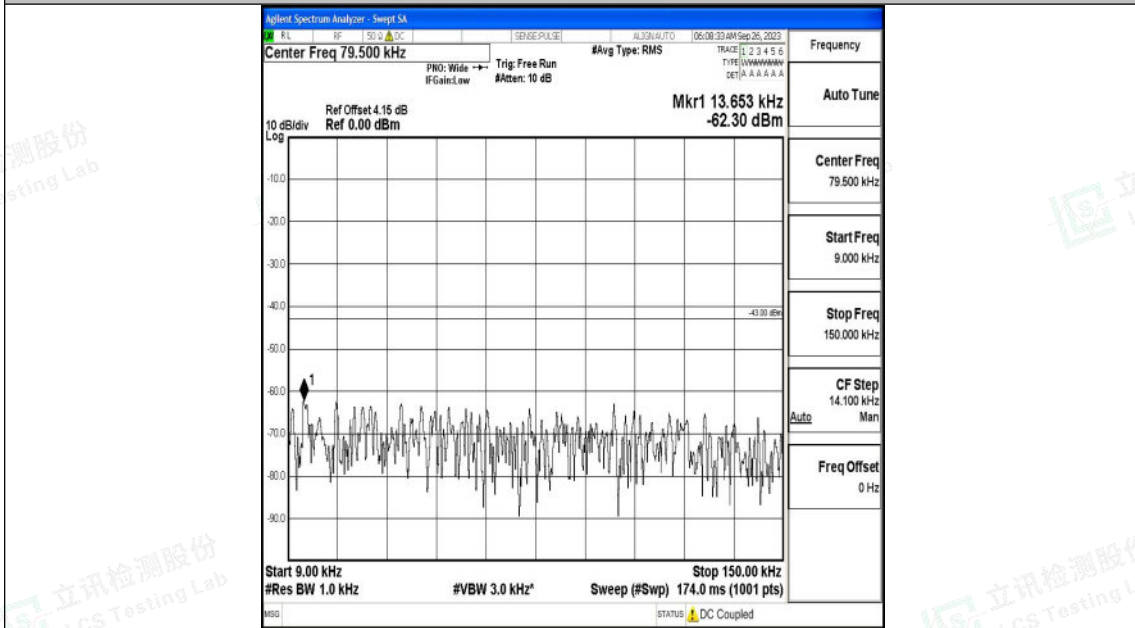

Band2_1.4MHz_16QAM_18607_1RB#0_0.009~0.15_0.009~0.15

Shenzhen LCS Compliance Testing Laboratory Ltd.
Add: 101, 201 Bldg A & 301 Bldg C, Juji Industrial Park Yabianxueziwei, Shajing Street,
Baoan District, Shenzhen, 518000, China
Tel: +(86) 0755-82591330 | E-mail: webmaster@lcs-cert.com | Web: www.lcs-cert.com
Scan code to check authenticity