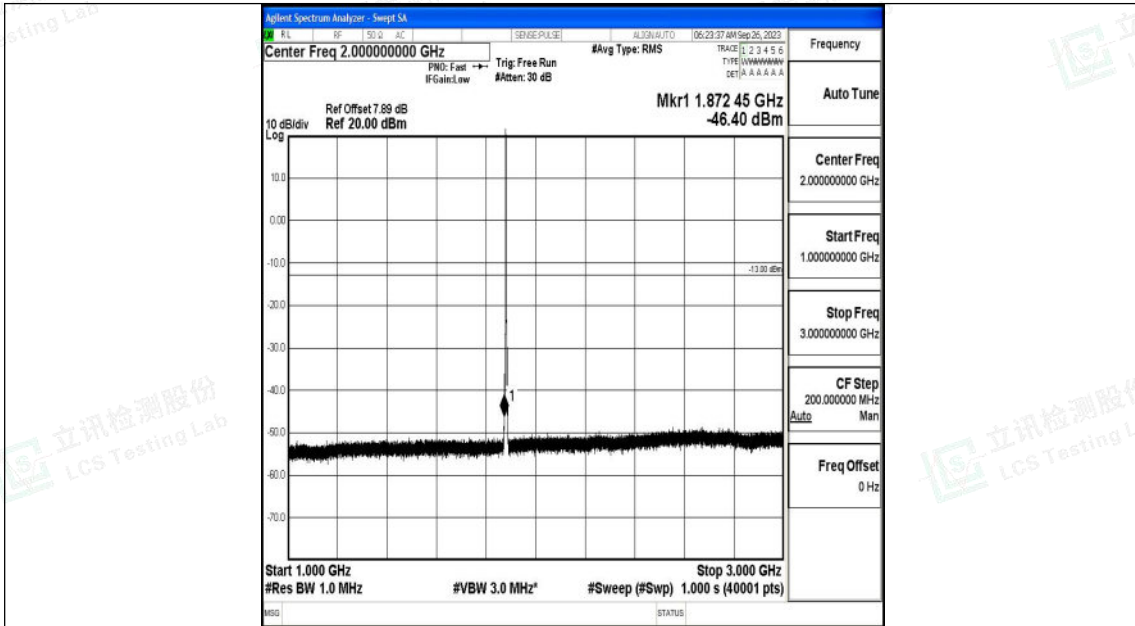

Band2_3MHz_16QAM_18900_1RB#0_1000~3000_1000~3000