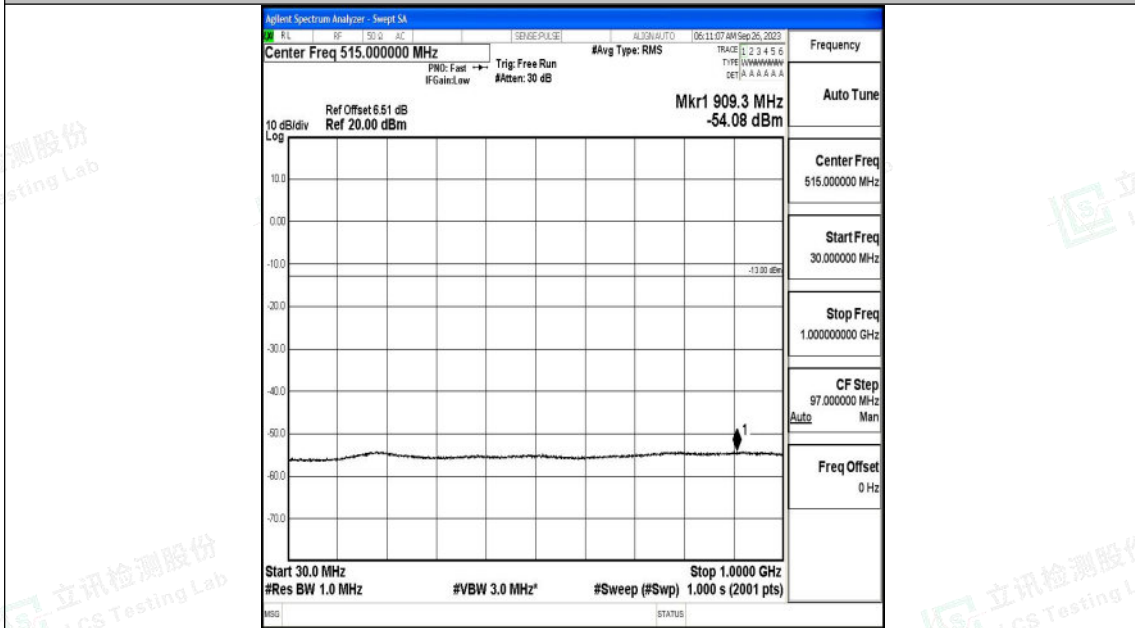

Band2_1.4MHz_16QAM_19193_1RB#0_30~1000_30~1000

Shenzhen LCS Compliance Testing Laboratory Ltd.
Add: 101, 201 Bldg A & 301 Bldg C, Juji Industrial Park Yabianxueziwei, Shajing Street,
Baoan District, Shenzhen, 518000, China
Tel: +(86) 0755-82591330 | E-mail: webmaster@lcs-cert.com | Web: www.lcs-cert.com
Scan code to check authenticity