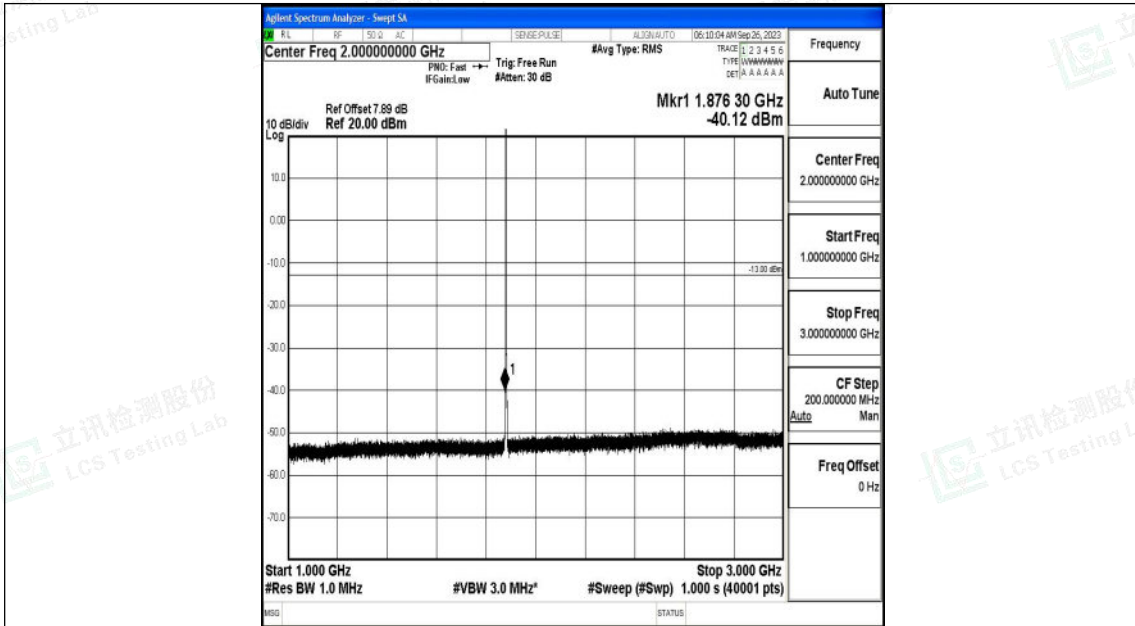

Band2_1.4MHz_16QAM_18900_1RB#0_1000~3000_1000~3000