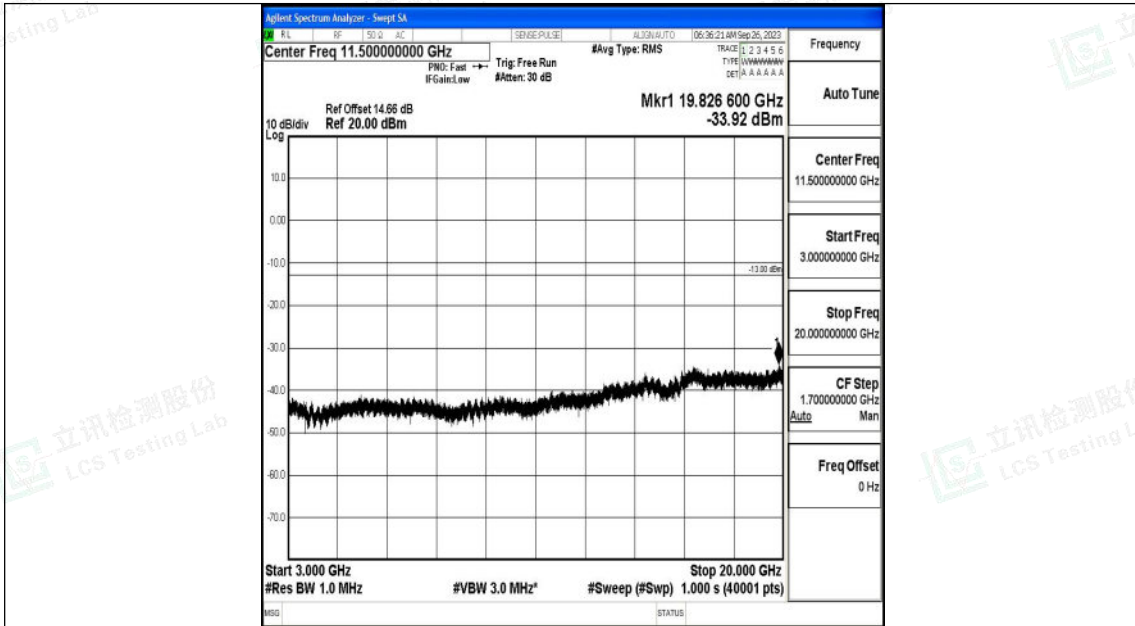

Band2_5MHz_QPSK_18900_1RB#0_3000~20000_3000~20000