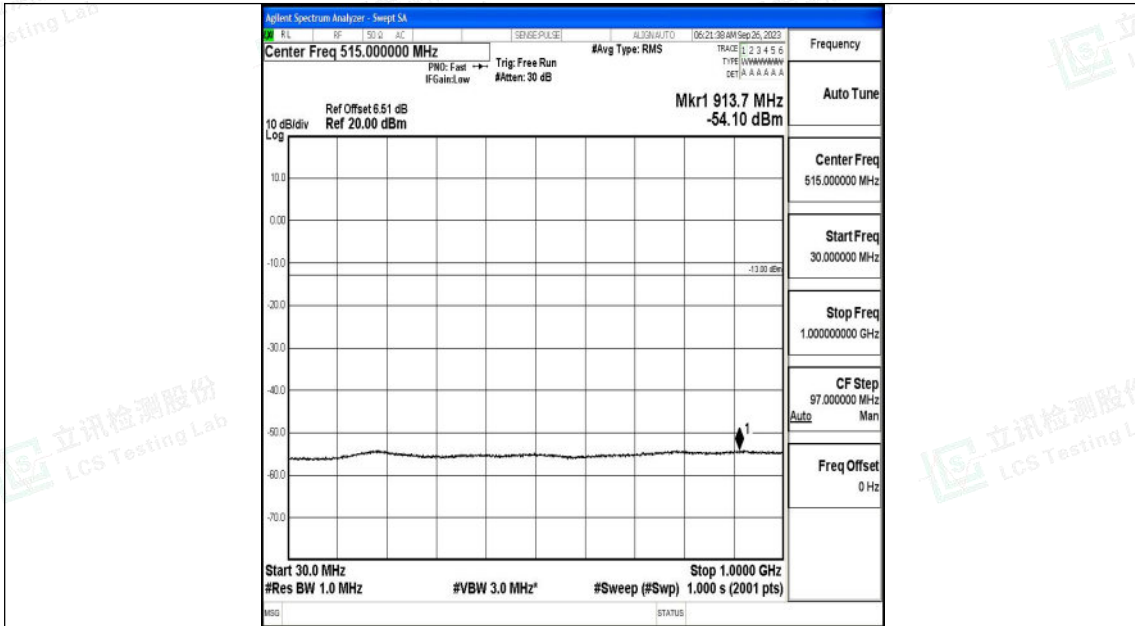

Band2_3MHz_QPSK_18615_1RB#0_30~1000_30~1000