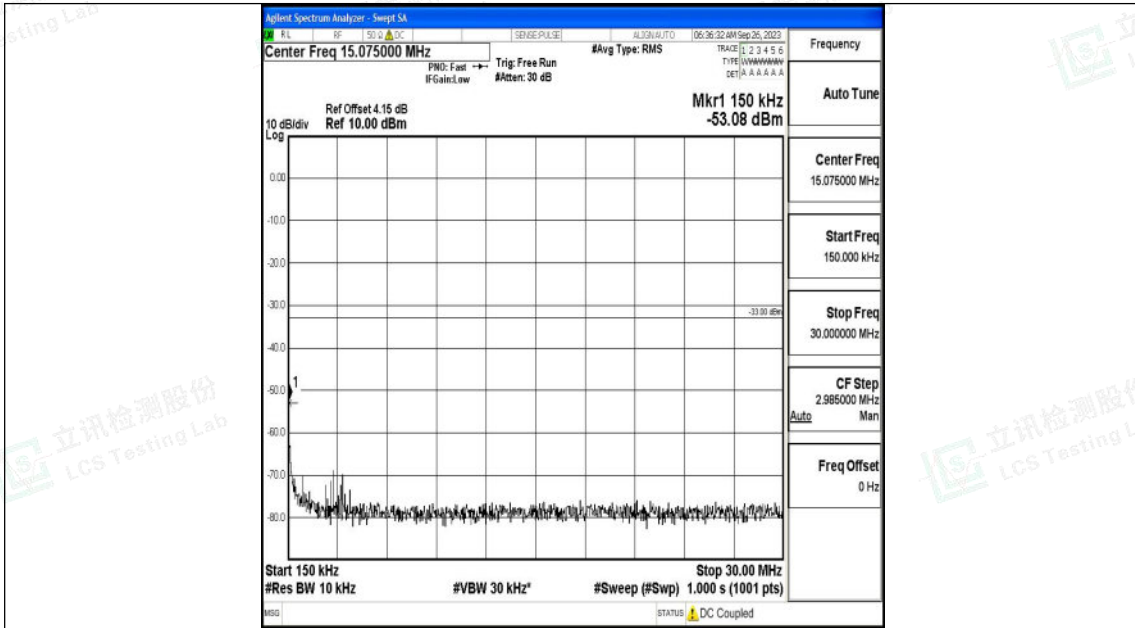

Band2_5MHz_16QAM_18900_1RB#0_0.15~30_0.15~30