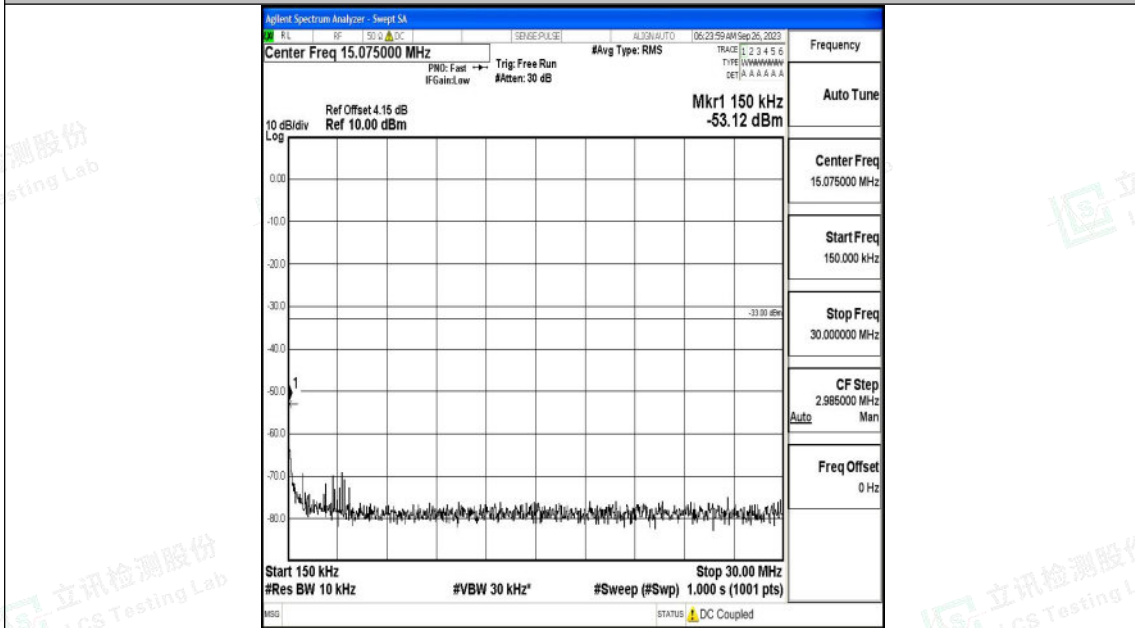

Band2_3MHz_QPSK_19185_1RB#0_0.15~30_0.15~30

Shenzhen LCS Compliance Testing Laboratory Ltd.
Add: 101, 201 Bldg A & 301 Bldg C, Juji Industrial Park Yabianxueziwei, Shajing Street,
Baoan District, Shenzhen, 518000, China
Tel: +(86) 0755-82591330 | E-mail: webmaster@lcs-cert.com | Web: www.lcs-cert.com
Scan code to check authenticity