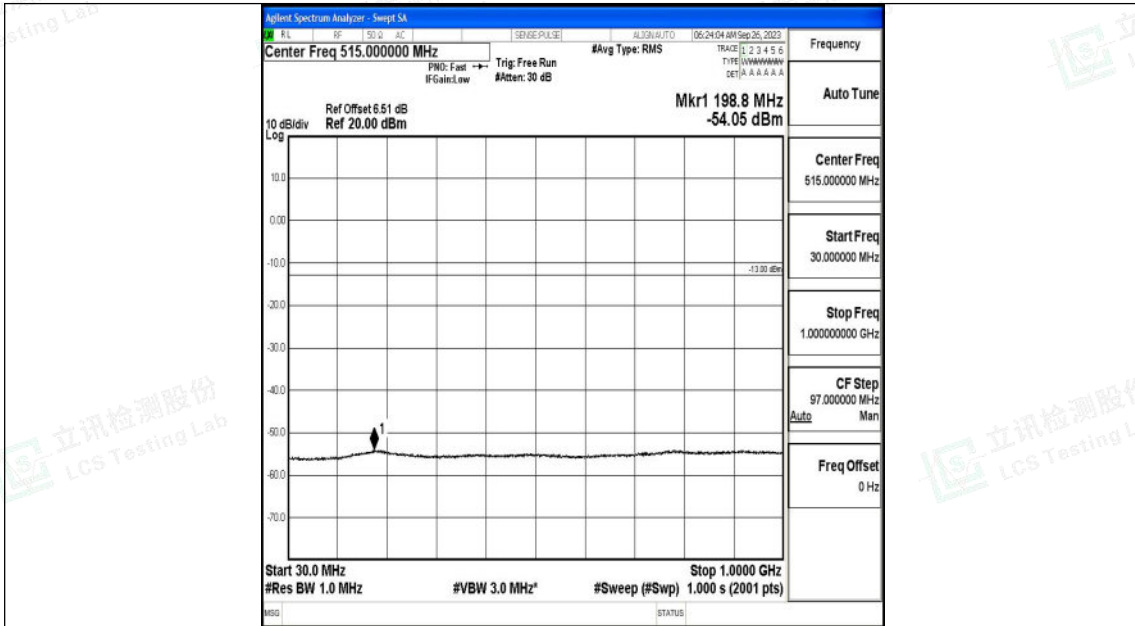

Band2_3MHz_QPSK_19185_1RB#0_30~1000_30~1000