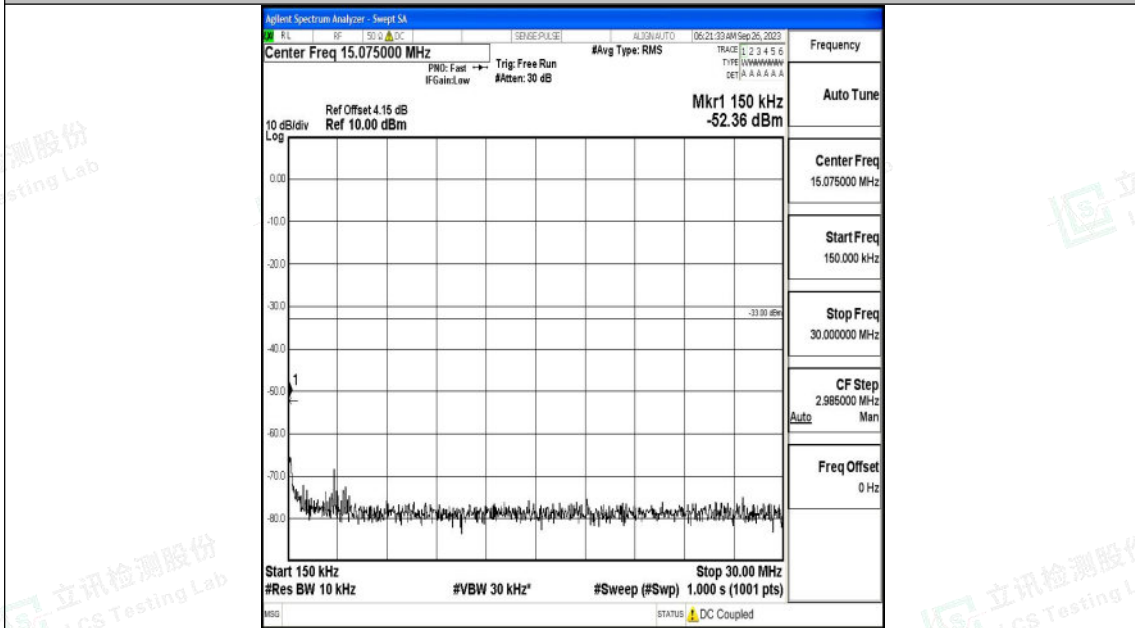

Band2_3MHz_QPSK_18615_1RB#0_0.15~30_0.15~30

Shenzhen LCS Compliance Testing Laboratory Ltd.
Add: 101, 201 Bldg A & 301 Bldg C, Juji Industrial Park Yabianxueziwei, Shajing Street,
Baoan District, Shenzhen, 518000, China
Tel: +(86) 0755-82591330 | E-mail: webmaster@lcs-cert.com | Web: www.lcs-cert.com
Scan code to check authenticity