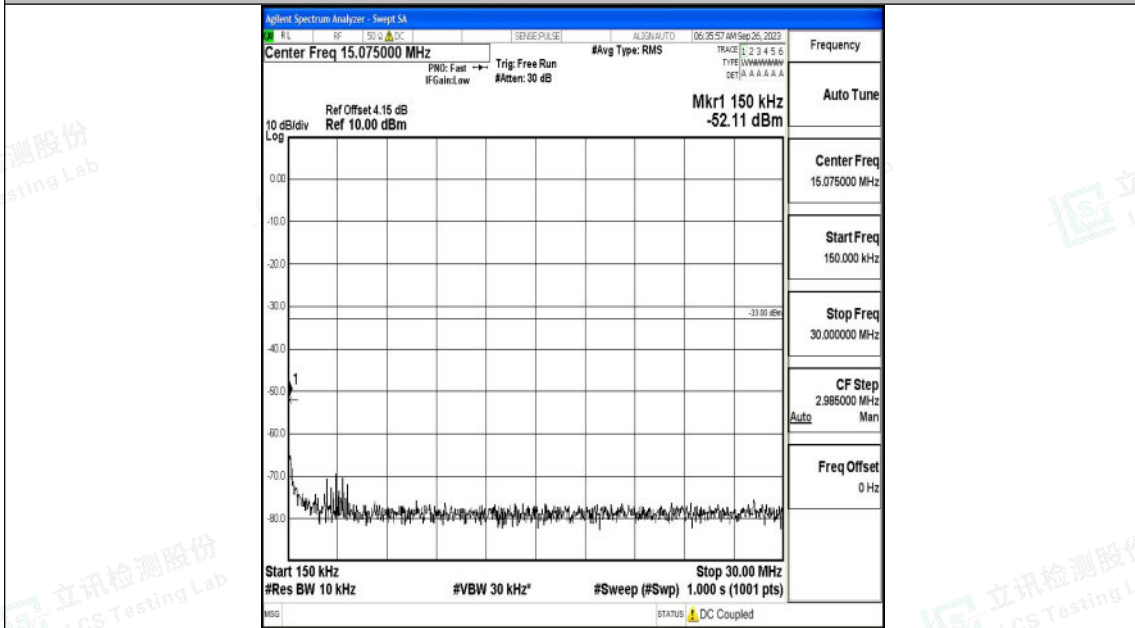

Band2_5MHz_QPSK_18900_1RB#0_0.15~30_0.15~30