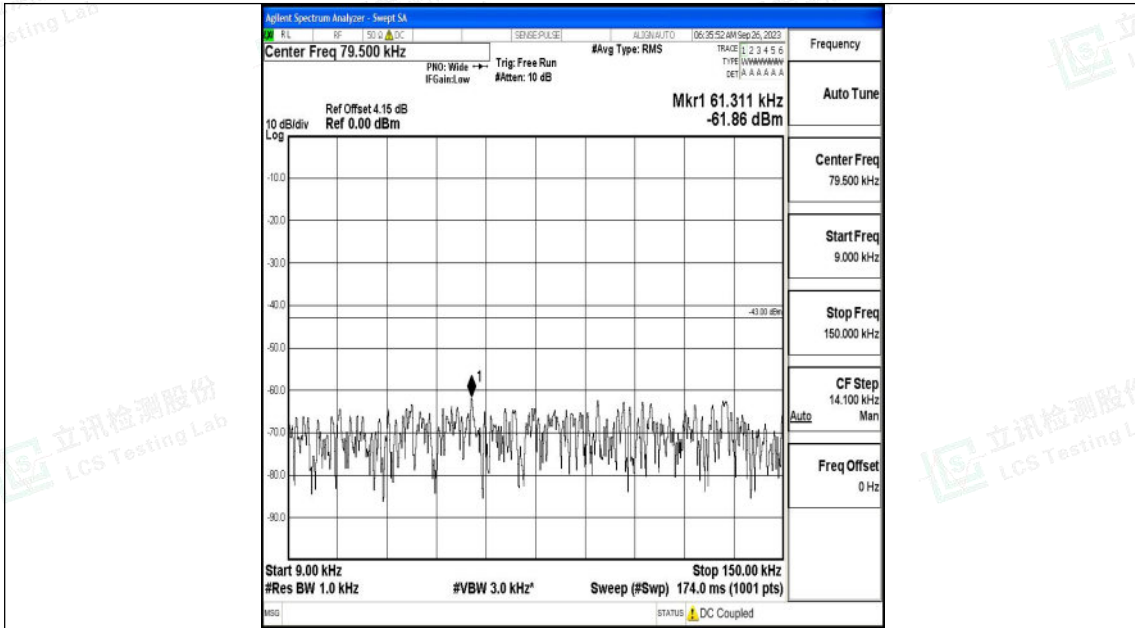

Band2_5MHz_QPSK_18900_1RB#0_0.009~0.15_0.009~0.15