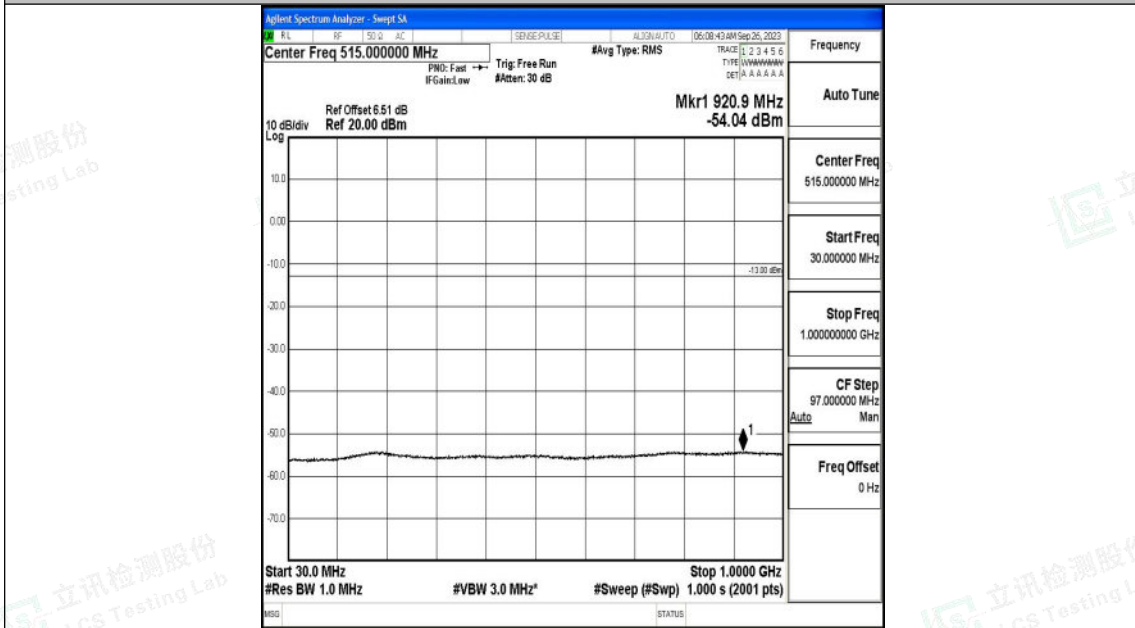

Band2_1.4MHz_16QAM_18607_1RB#0_30~1000_30~1000

Shenzhen LCS Compliance Testing Laboratory Ltd.
Add: 101, 201 Bldg A & 301 Bldg C, Juji Industrial Park Yabianxueziwei, Shajing Street,
Baoan District, Shenzhen, 518000, China
Tel: +(86) 0755-82591330 | E-mail: webmaster@lcs-cert.com | Web: www.lcs-cert.com
Scan code to check authenticity