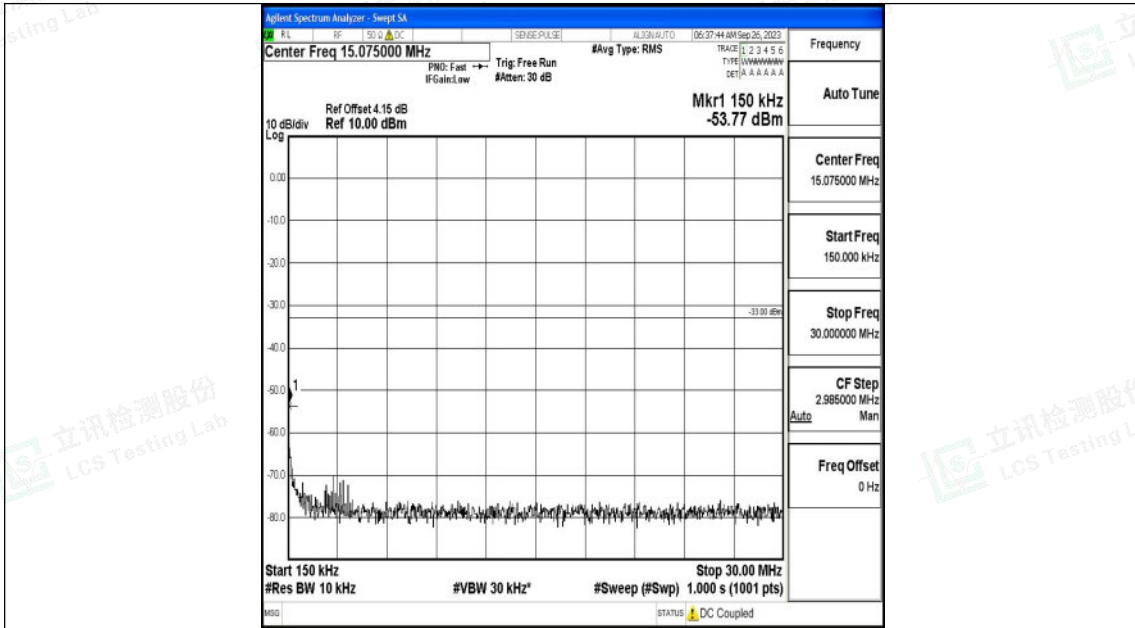

Band2_5MHz_16QAM_19175_1RB#0_0.15~30_0.15~30