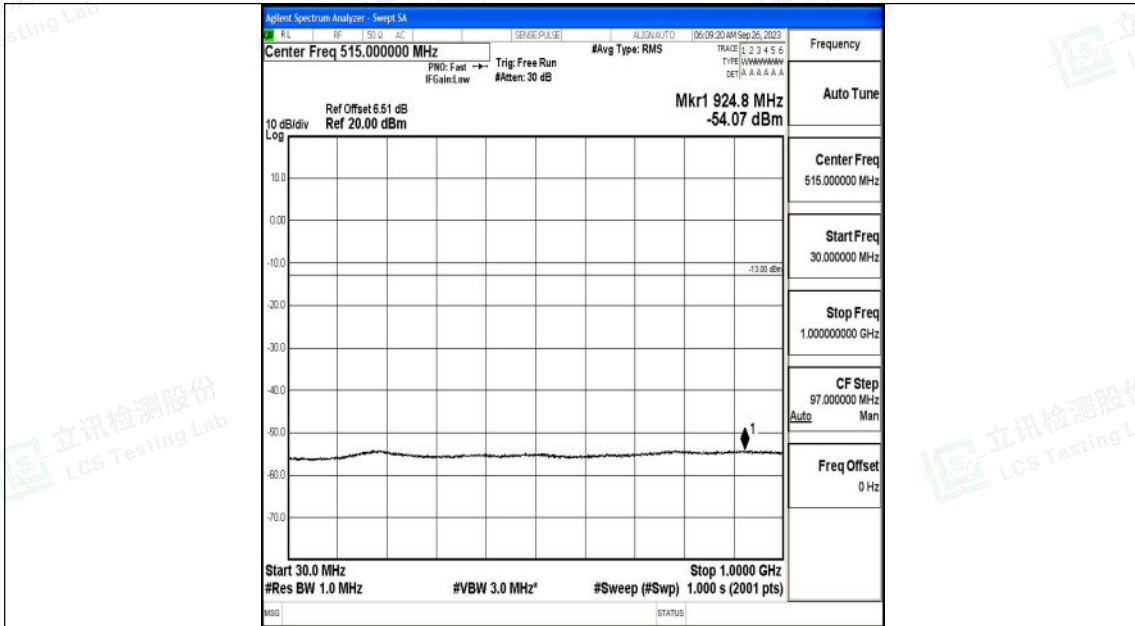

Band2_1.4MHz_QPSK_18900_1RB#0_30~1000_30~1000