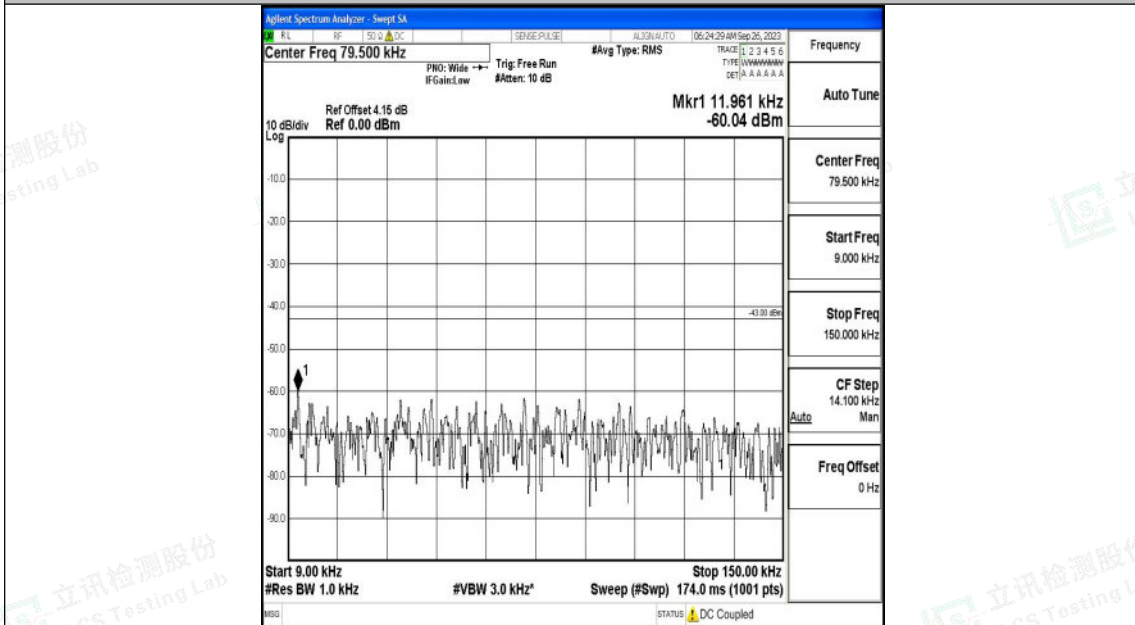

Band2_3MHz_16QAM_19185_1RB#0_0.009~0.15_0.009~0.15