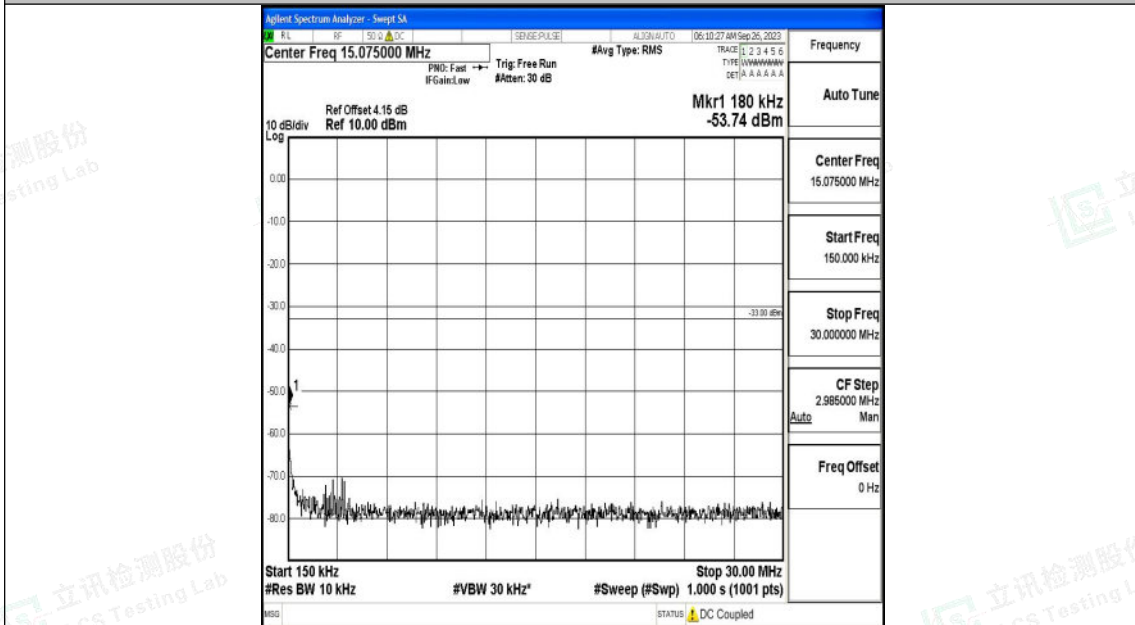

Band2_1.4MHz_QPSK_19193_1RB#0_0.15~30_0.15~30

Shenzhen LCS Compliance Testing Laboratory Ltd.
Add: 101, 201 Bldg A & 301 Bldg C, Juji Industrial Park Yabianxueziwei, Shajing Street,
Baoan District, Shenzhen, 518000, China
Tel: +(86) 0755-82591330 | E-mail: webmaster@lcs-cert.com | Web: www.lcs-cert.com
Scan code to check authenticity