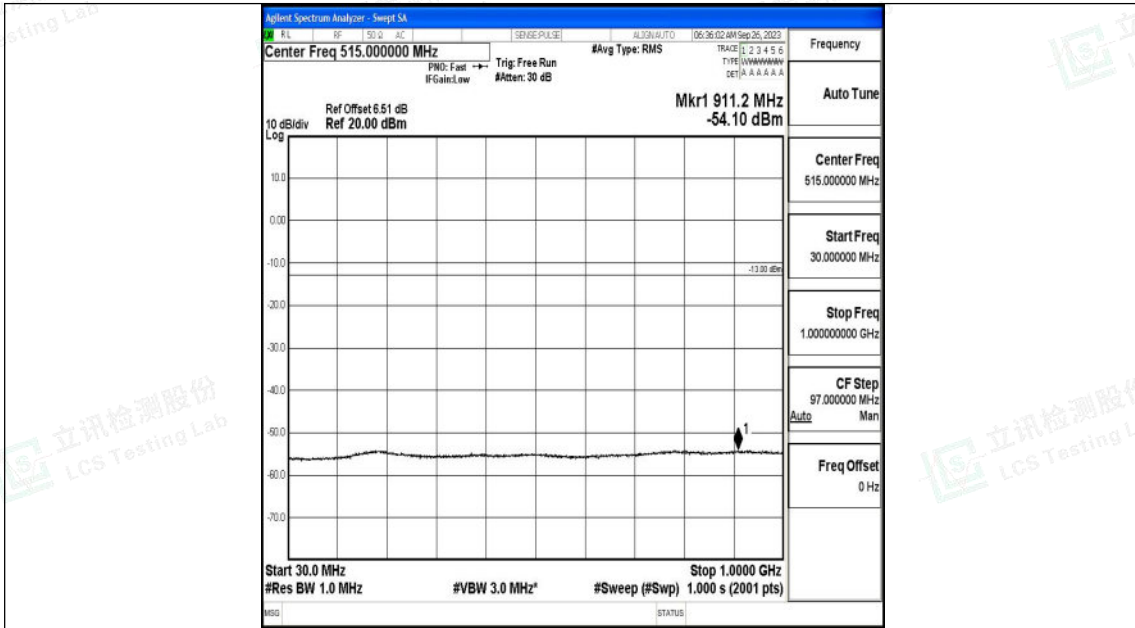

Band2\_5MHz\_QPSK\_18900\_1RB#0\_0.009~0.15\_0.009~0.15

Band2\_5MHz\_QPSK\_18900\_1RB#0\_0.15~30\_0.15~30

Band2\_5MHz\_QPSK\_18900\_1RB#0\_30~1000\_30~1000

Band2\_5MHz\_QPSK\_18900\_1RB#0\_1000~3000\_1000~3000