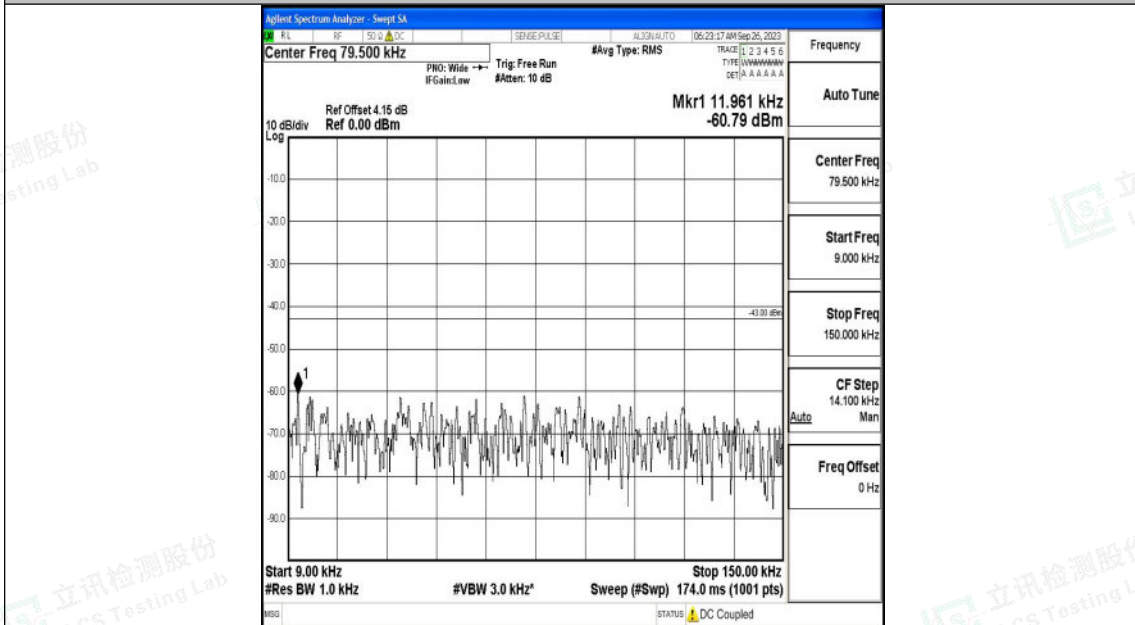

Band2_3MHz_16QAM_18900_1RB#0_0.009~0.15_0.009~0.15

Shenzhen LCS Compliance Testing Laboratory Ltd.
Add: 101, 201 Bldg A & 301 Bldg C, Juji Industrial Park Yabianxueziwei, Shajing Street,
Baoan District, Shenzhen, 518000, China
Tel: +(86) 0755-82591330 | E-mail: webmaster@lcs-cert.com | Web: www.lcs-cert.com
Scan code to check authenticity