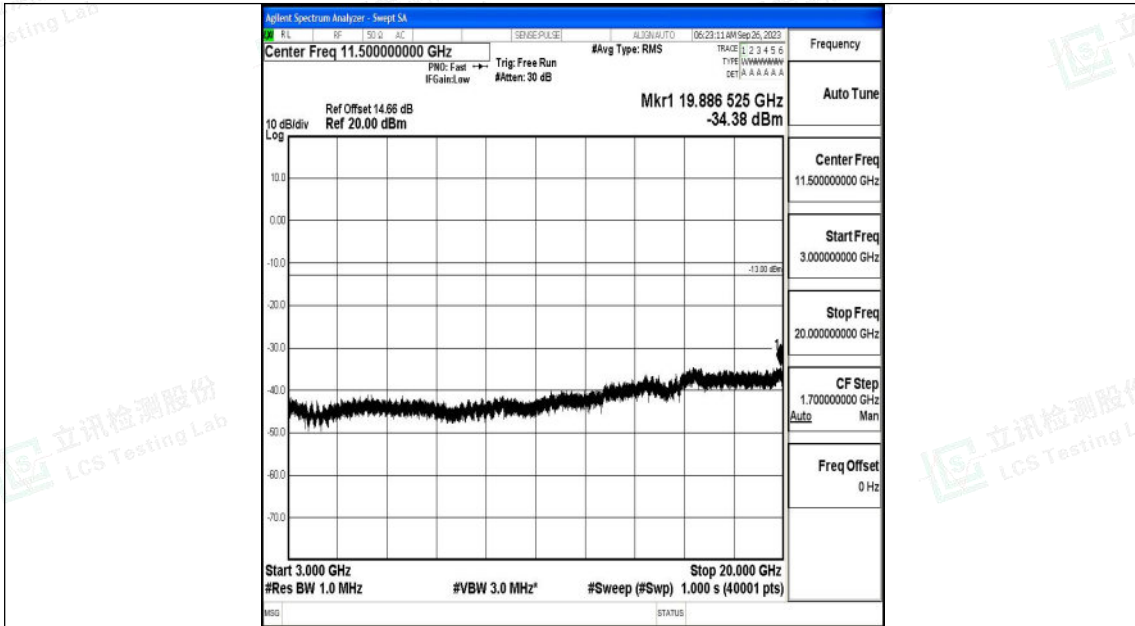

Band2\_3MHz\_QPSK\_18900\_1RB#0\_30~1000\_30~1000

Band2\_3MHz\_QPSK\_18900\_1RB#0\_1000~3000\_1000~3000

Shenzhen LCS Compliance Testing Laboratory Ltd.  
 Add: 101, 201 Bldg A & 301 Bldg C, Juji Industrial Park Yabianxueziwei, Shajing Street,  
 Baoan District, Shenzhen, 518000, China  
 Tel: +(86) 0755-82591330 | E-mail: webmaster@lcs-cert.com | Web: www.lcs-cert.com  
 Scan code to check authenticity