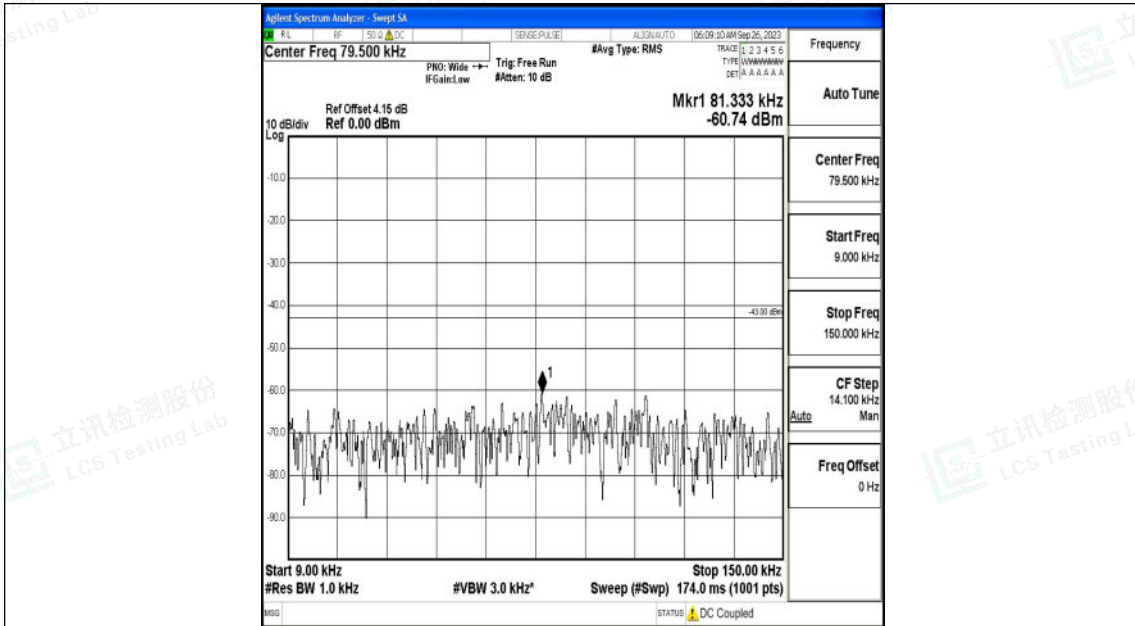

Band2_1.4MHz_QPSK_18900_1RB#0_0.009~0.15_0.009~0.15