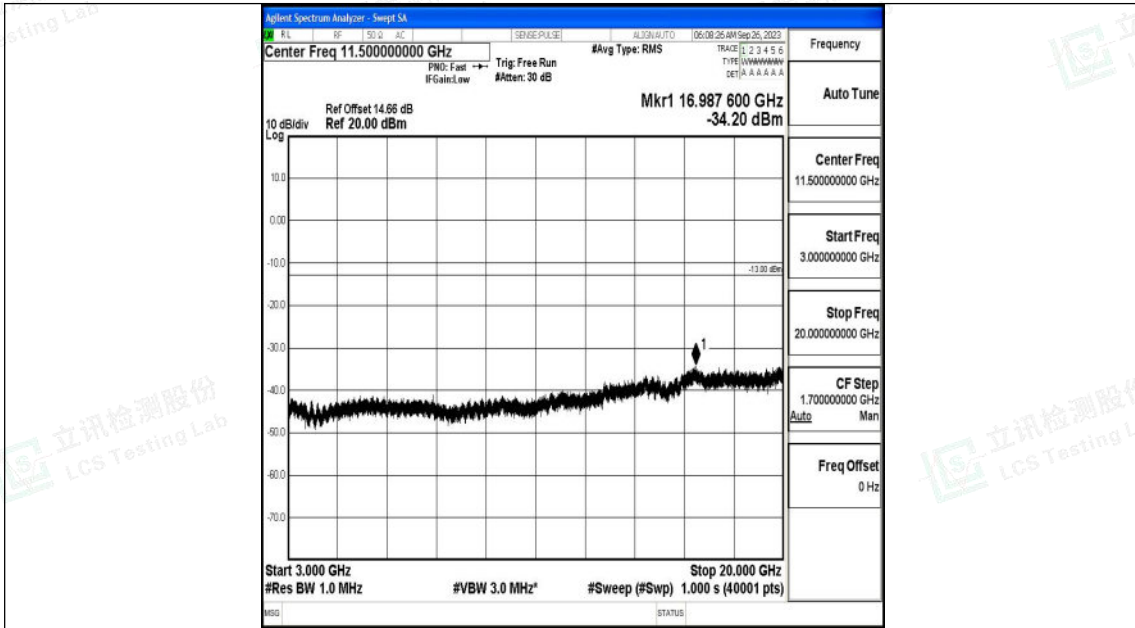

Band2\_1.4MHz\_QPSK\_18607\_1RB#0\_30~1000\_30~1000

Band2\_1.4MHz\_QPSK\_18607\_1RB#0\_1000~3000\_1000~3000

Shenzhen LCS Compliance Testing Laboratory Ltd.  
 Add: 101, 201 Bldg A & 301 Bldg C, Juji Industrial Park Yabianxueziwei, Shajing Street,  
 Baoan District, Shenzhen, 518000, China  
 Tel: +(86) 0755-82591330 | E-mail: webmaster@lcs-cert.com | Web: www.lcs-cert.com  
 Scan code to check authenticity