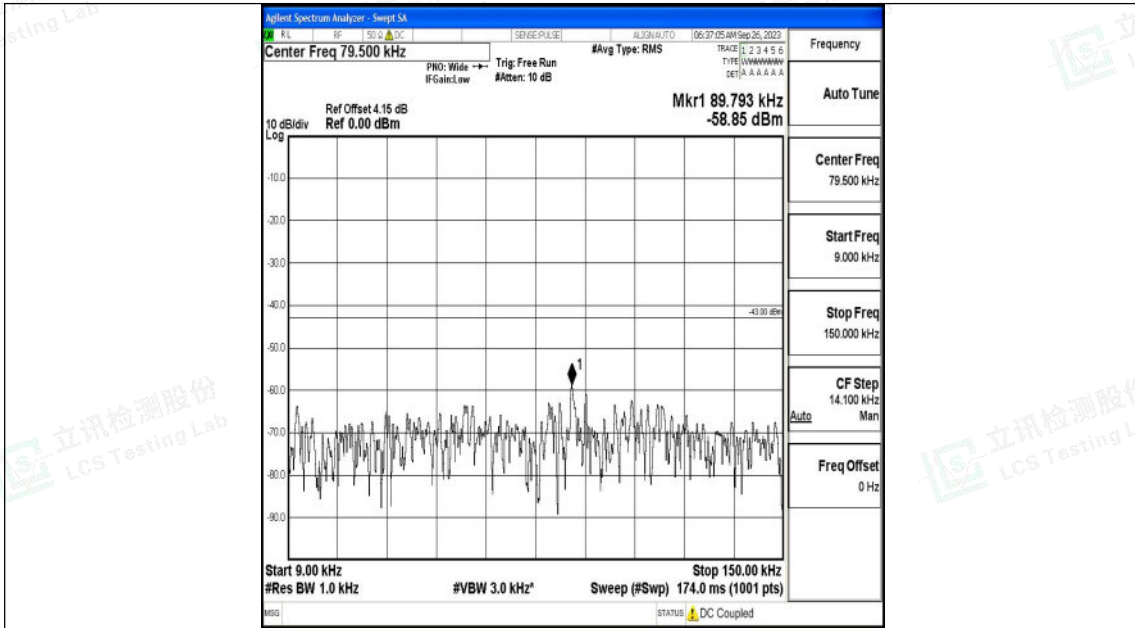

Band2_5MHz_QPSK_19175_1RB#0_0.009~0.15_0.009~0.15