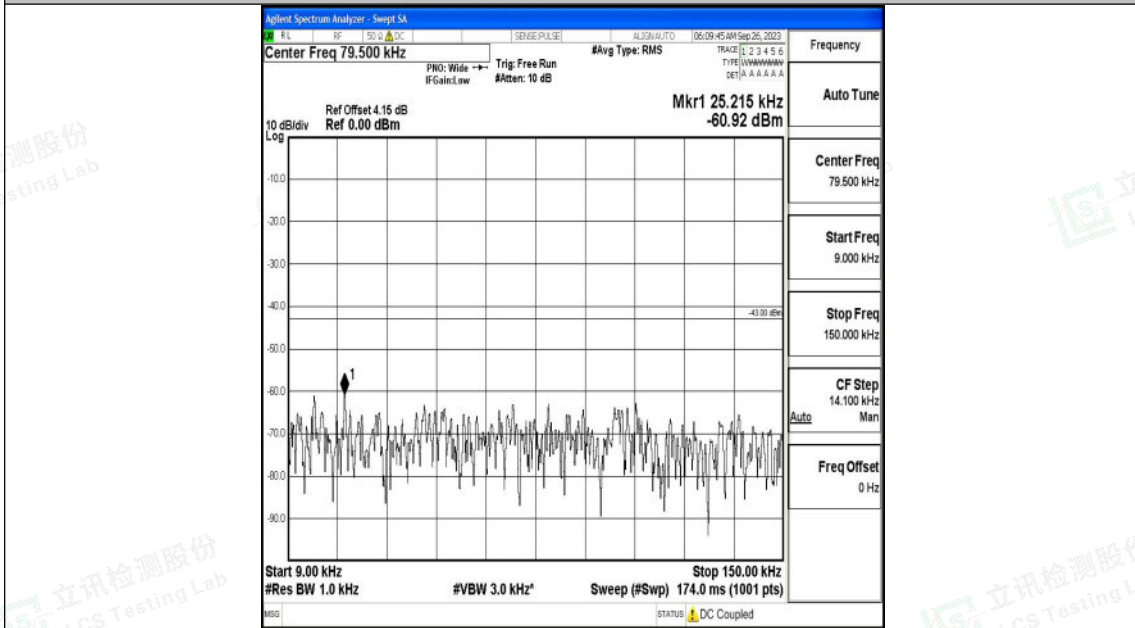

Band2_1.4MHz_16QAM_18900_1RB#0_0.009~0.15_0.009~0.15

Shenzhen LCS Compliance Testing Laboratory Ltd.
Add: 101, 201 Bldg A & 301 Bldg C, Juji Industrial Park Yabianxueziwei, Shajing Street,
Baoan District, Shenzhen, 518000, China
Tel: +(86) 0755-82591330 | E-mail: webmaster@lcs-cert.com | Web: www.lcs-cert.com
Scan code to check authenticity