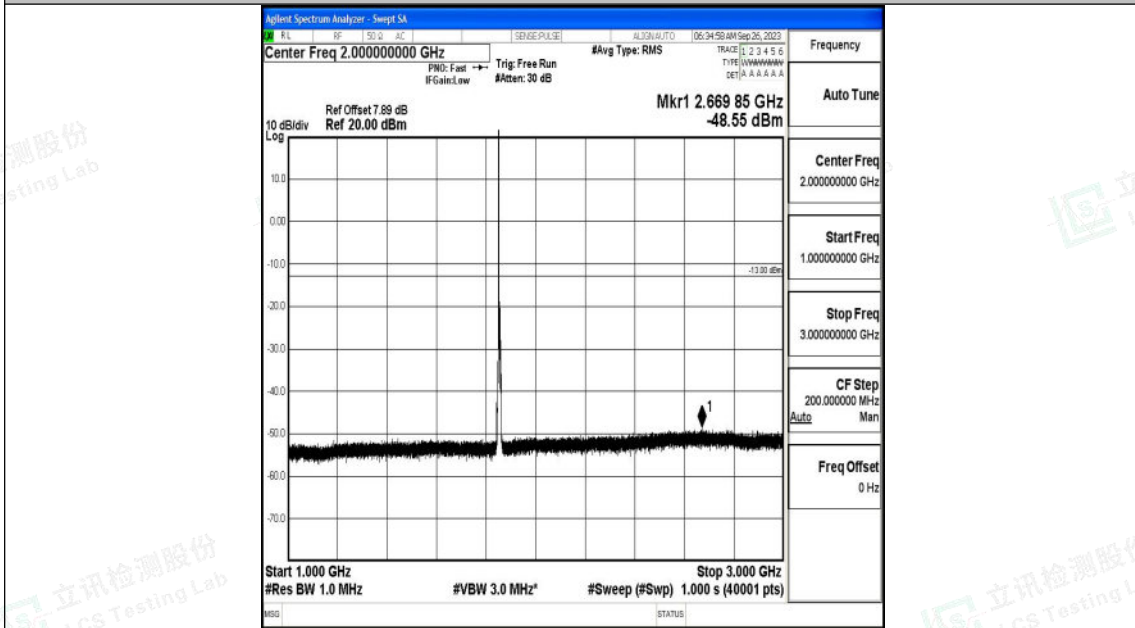

Band2_5MHz_QPSK_18625_1RB#0_1000~3000_1000~3000

Shenzhen LCS Compliance Testing Laboratory Ltd.
Add: 101, 201 Bldg A & 301 Bldg C, Juji Industrial Park Yabianxueziwei, Shajing Street,
Baoan District, Shenzhen, 518000, China
Tel: +(86) 0755-82591330 | E-mail: webmaster@lcs-cert.com | Web: www.lcs-cert.com
Scan code to check authenticity