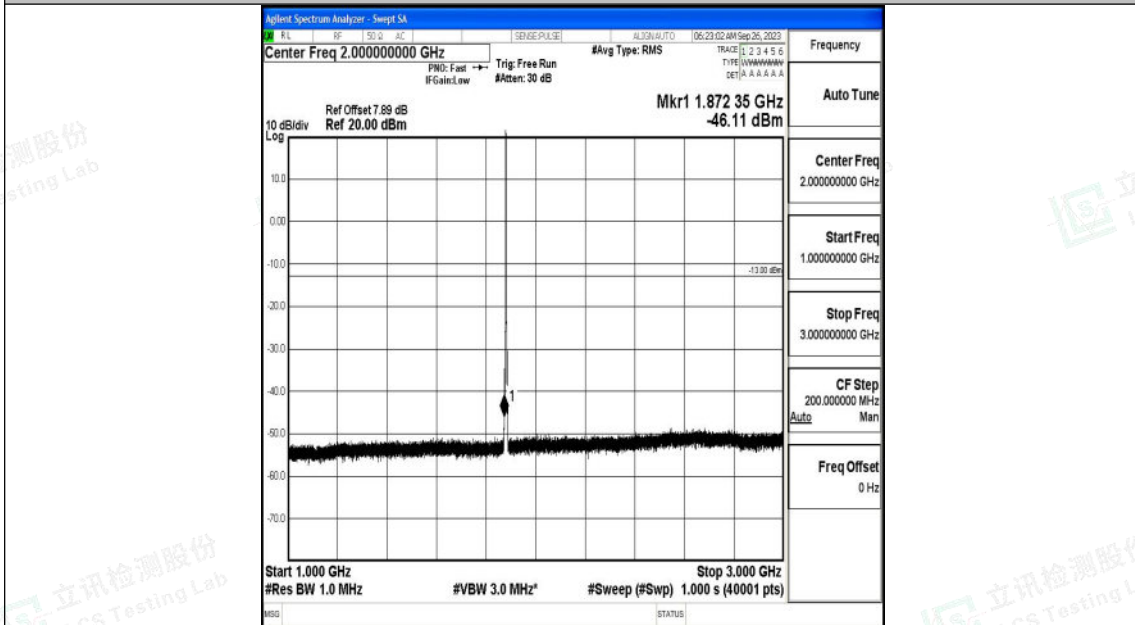

Band2_3MHz_QPSK_18900_1RB#0_1000~3000_1000~3000

Shenzhen LCS Compliance Testing Laboratory Ltd.
Add: 101, 201 Bldg A & 301 Bldg C, Juji Industrial Park Yabianxueziwei, Shajing Street,
Baoan District, Shenzhen, 518000, China
Tel: +(86) 0755-82591330 | E-mail: webmaster@lcs-cert.com | Web: www.lcs-cert.com
Scan code to check authenticity