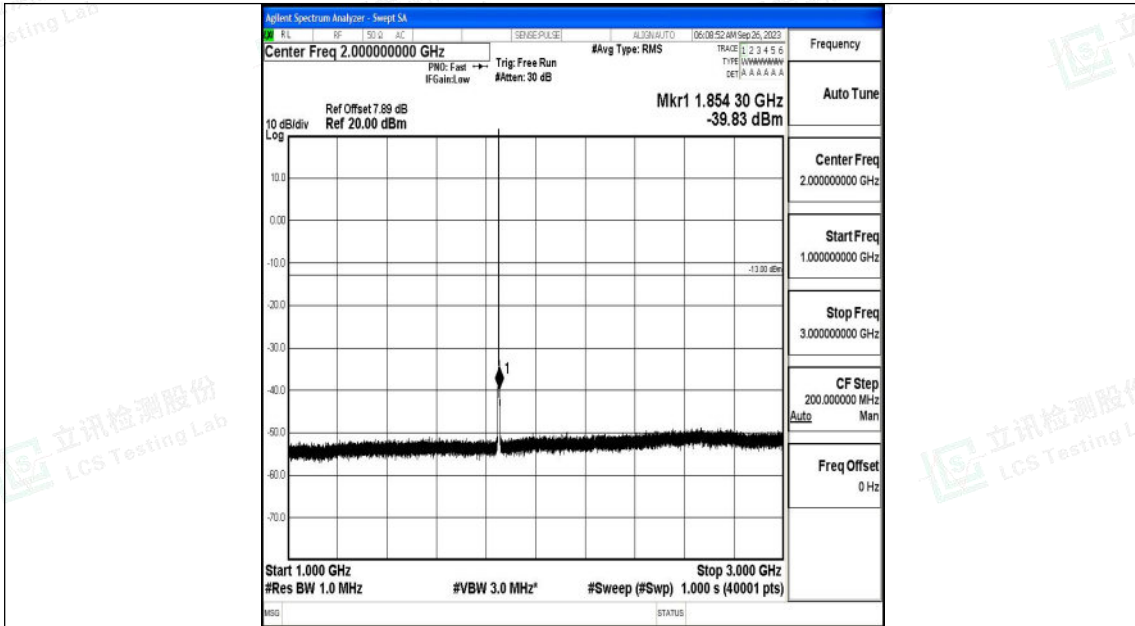

Band2_1.4MHz_16QAM_18607_1RB#0_1000~3000_1000~3000