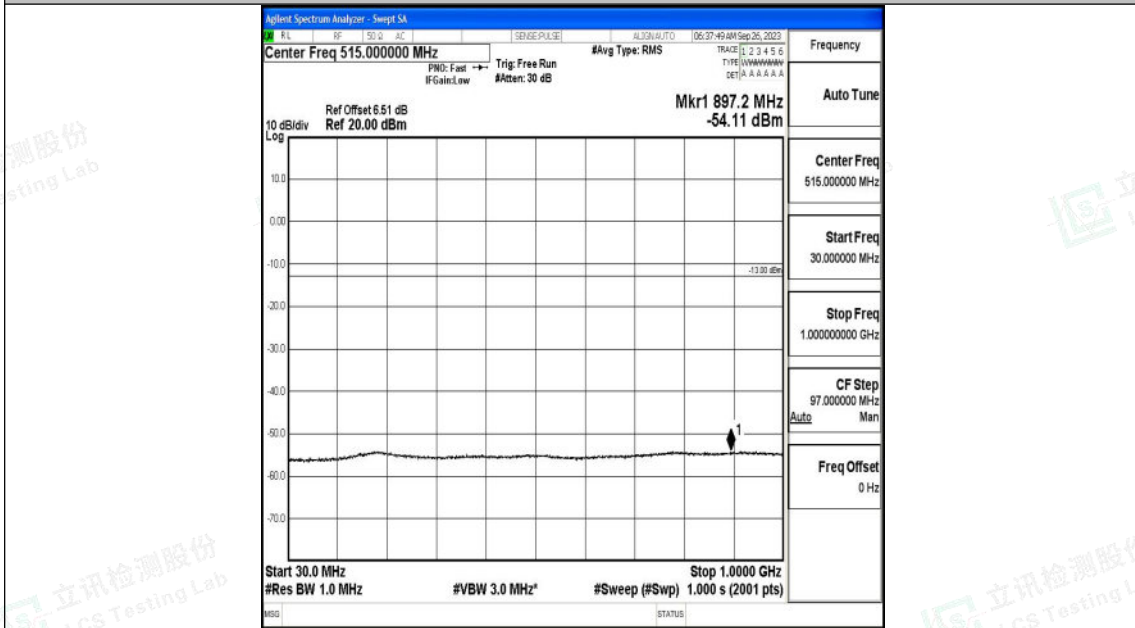

Band2\_5MHz\_QPSK\_19175\_1RB#0\_3000~20000\_3000~20000

Band2\_5MHz\_16QAM\_19175\_1RB#0\_0.009~0.15\_0.009~0.15

Band2\_5MHz\_16QAM\_19175\_1RB#0\_0.15~30\_0.15~30

Band2\_5MHz\_16QAM\_19175\_1RB#0\_30~1000\_30~1000