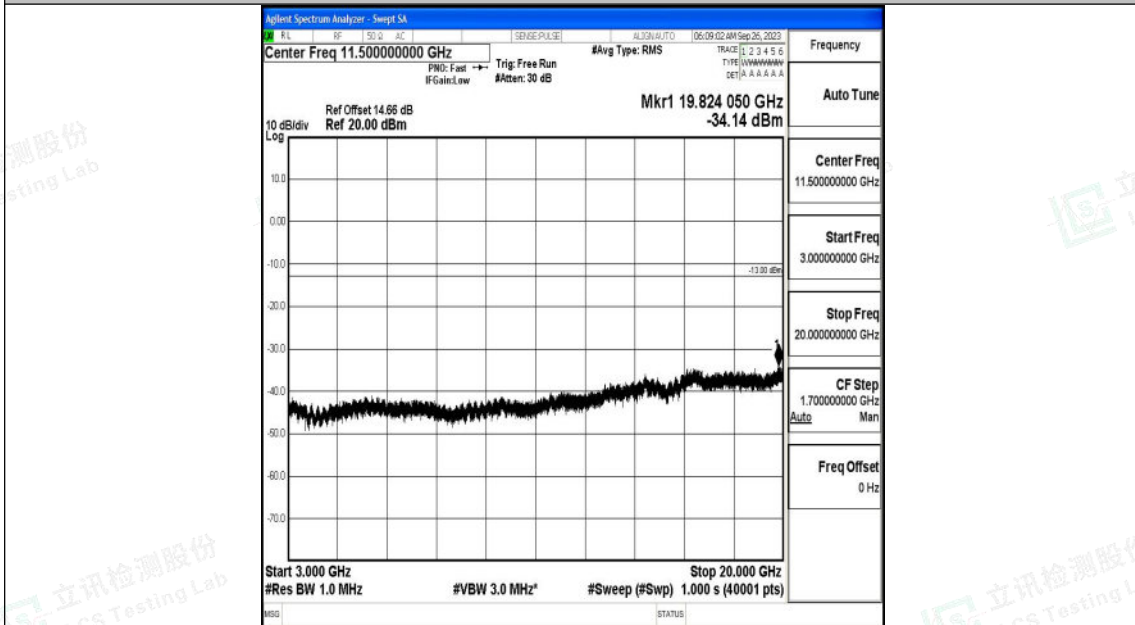

Band2_1.4MHz_16QAM_18607_1RB#0_3000~20000_3000~20000

Shenzhen LCS Compliance Testing Laboratory Ltd.
Add: 101, 201 Bldg A & 301 Bldg C, Juji Industrial Park Yabianxueziwei, Shajing Street,
Baoan District, Shenzhen, 518000, China
Tel: +(86) 0755-82591330 | E-mail: webmaster@lcs-cert.com | Web: www.lcs-cert.com
Scan code to check authenticity