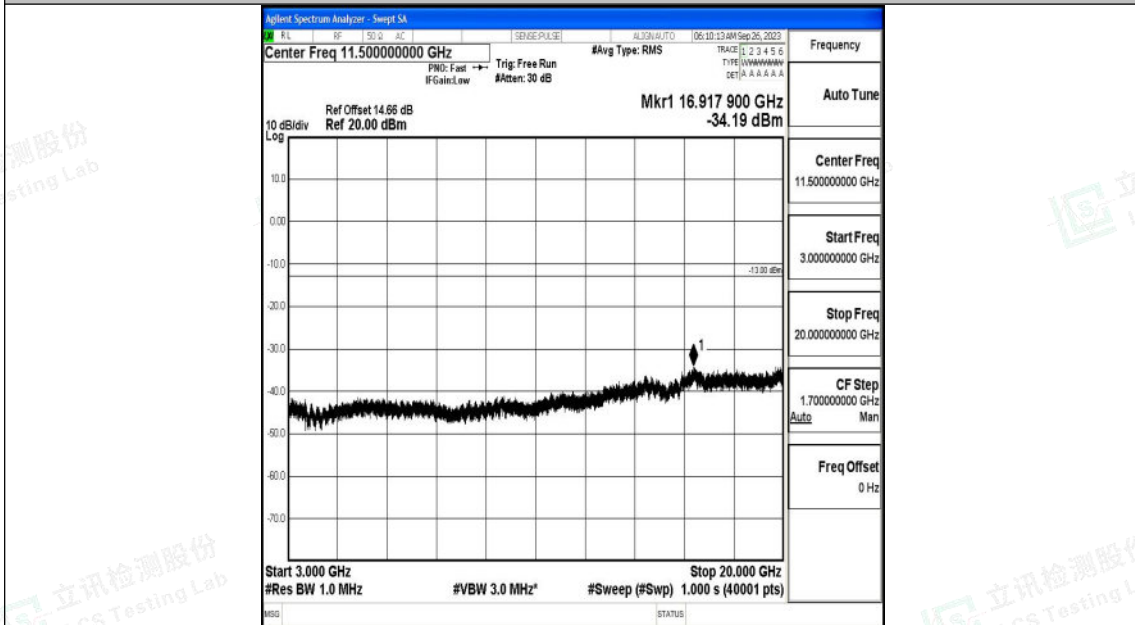

Band2\_1.4MHz\_16QAM\_18900\_1RB#0\_0.15~30\_0.15~30

Band2\_1.4MHz\_16QAM\_18900\_1RB#0\_30~1000\_30~1000

Band2\_1.4MHz\_16QAM\_18900\_1RB#0\_1000~3000\_1000~3000

Band2\_1.4MHz\_16QAM\_18900\_1RB#0\_3000~20000\_3000~20000