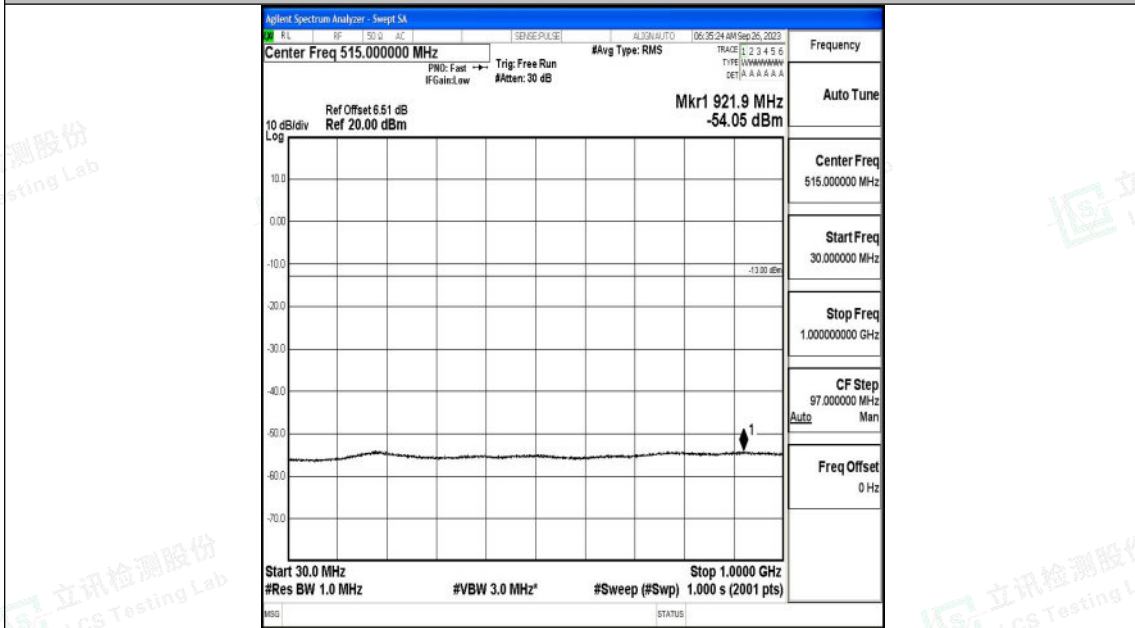

Band2_5MHz_16QAM_18625_1RB#0_30~1000_30~1000