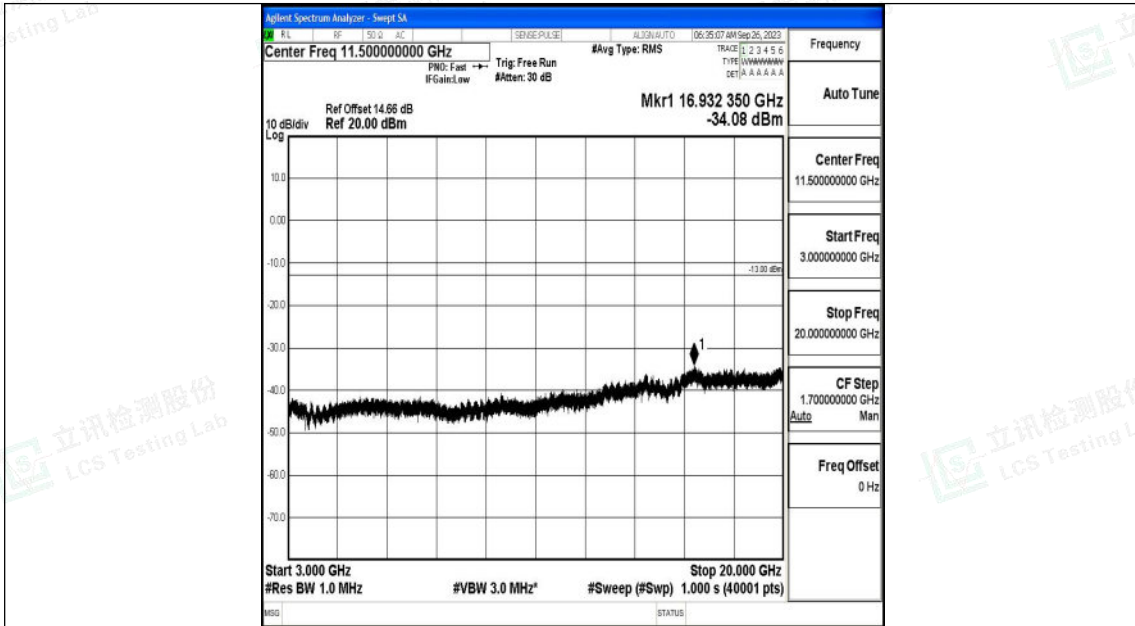

Band2\_5MHz\_QPSK\_18625\_1RB#0\_30~1000\_30~1000

Band2\_5MHz\_QPSK\_18625\_1RB#0\_1000~3000\_1000~3000

Shenzhen LCS Compliance Testing Laboratory Ltd.  
 Add: 101, 201 Bldg A & 301 Bldg C, Juji Industrial Park Yabianxueziwei, Shajing Street,  
 Baoan District, Shenzhen, 518000, China  
 Tel: +(86) 0755-82591330 | E-mail: webmaster@lcs-cert.com | Web: www.lcs-cert.com  
 Scan code to check authenticity