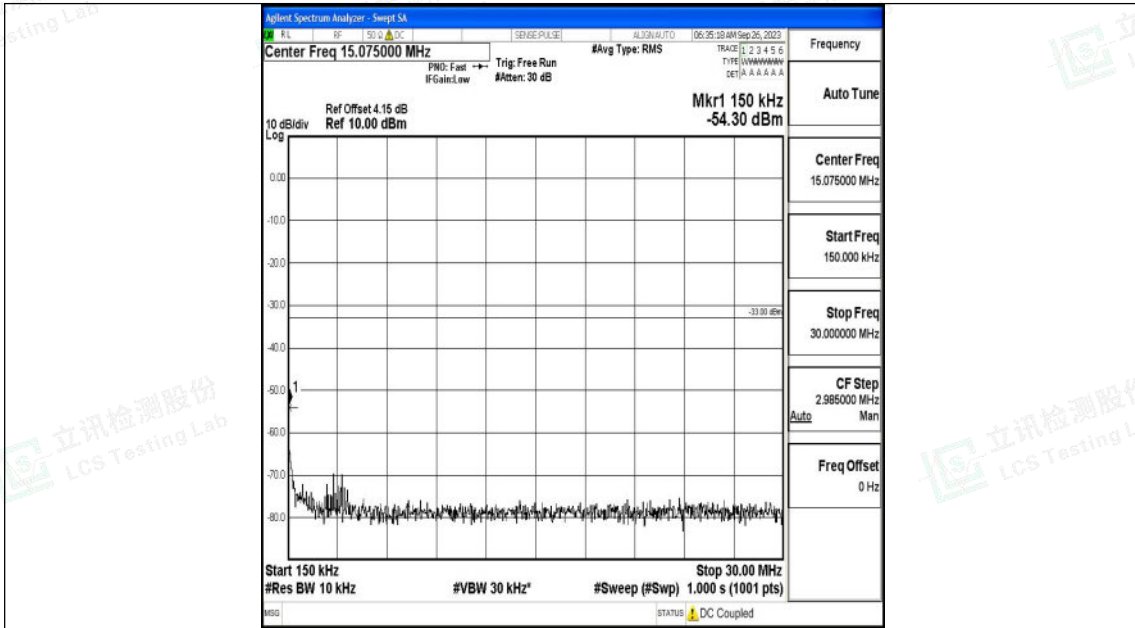

Band2_5MHz_16QAM_18625_1RB#0_0.15~30_0.15~30