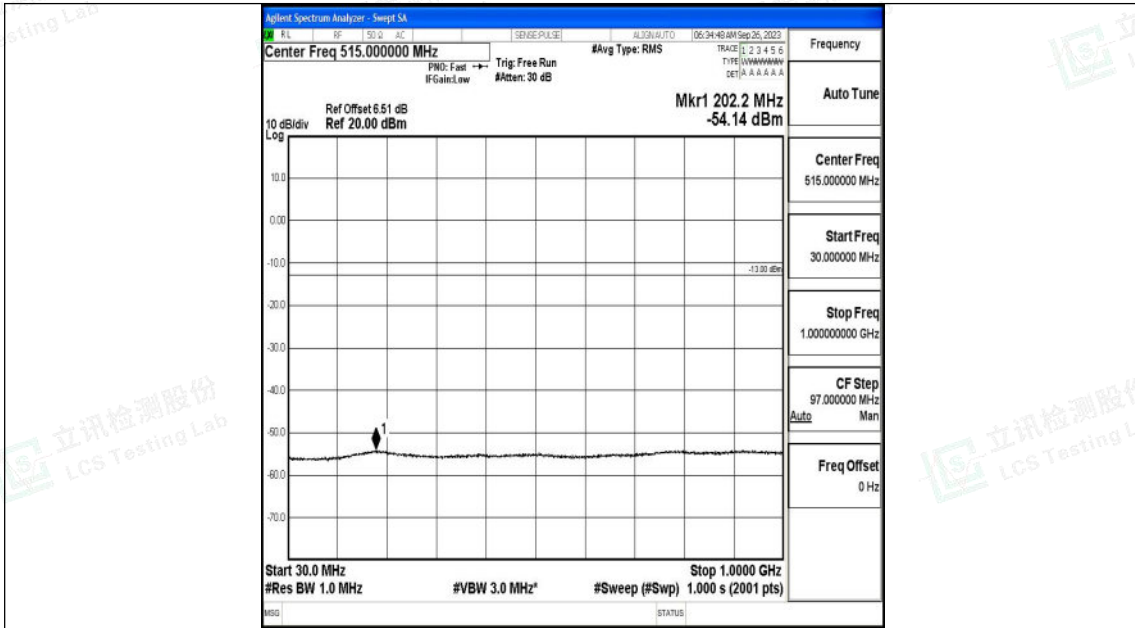

Band2_5MHz_QPSK_18625_1RB#0_30~1000_30~1000