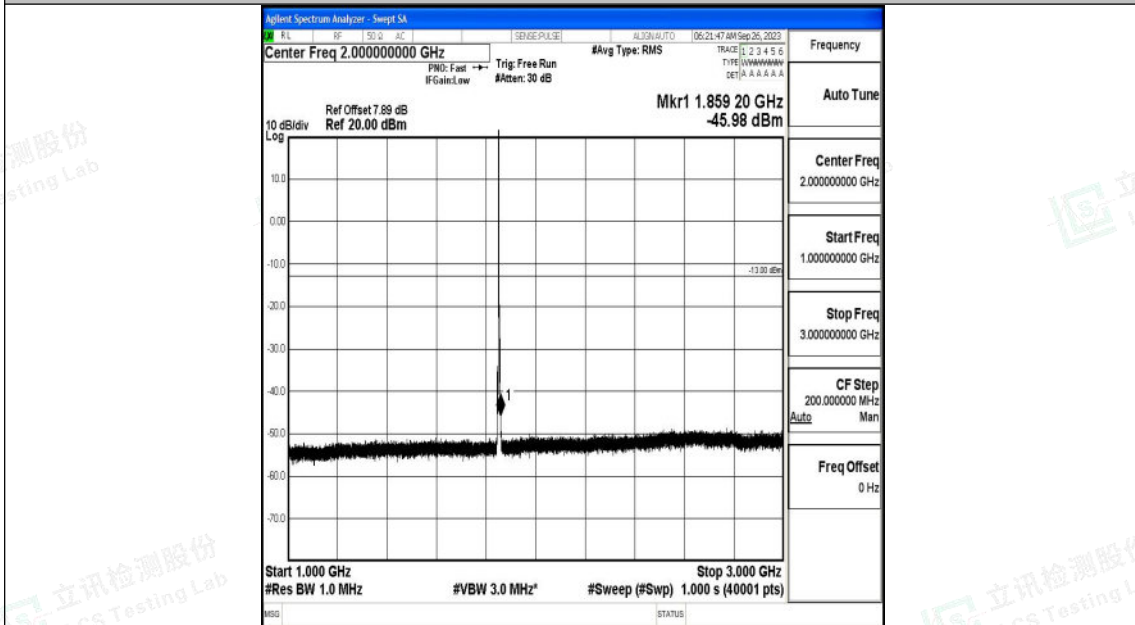

Band2_3MHz_QPSK_18615_1RB#0_1000~3000_1000~3000

Shenzhen LCS Compliance Testing Laboratory Ltd.
Add: 101, 201 Bldg A & 301 Bldg C, Juji Industrial Park Yabianxueziwei, Shajing Street,
Baoan District, Shenzhen, 518000, China
Tel: +(86) 0755-82591330 | E-mail: webmaster@lcs-cert.com | Web: www.lcs-cert.com
Scan code to check authenticity