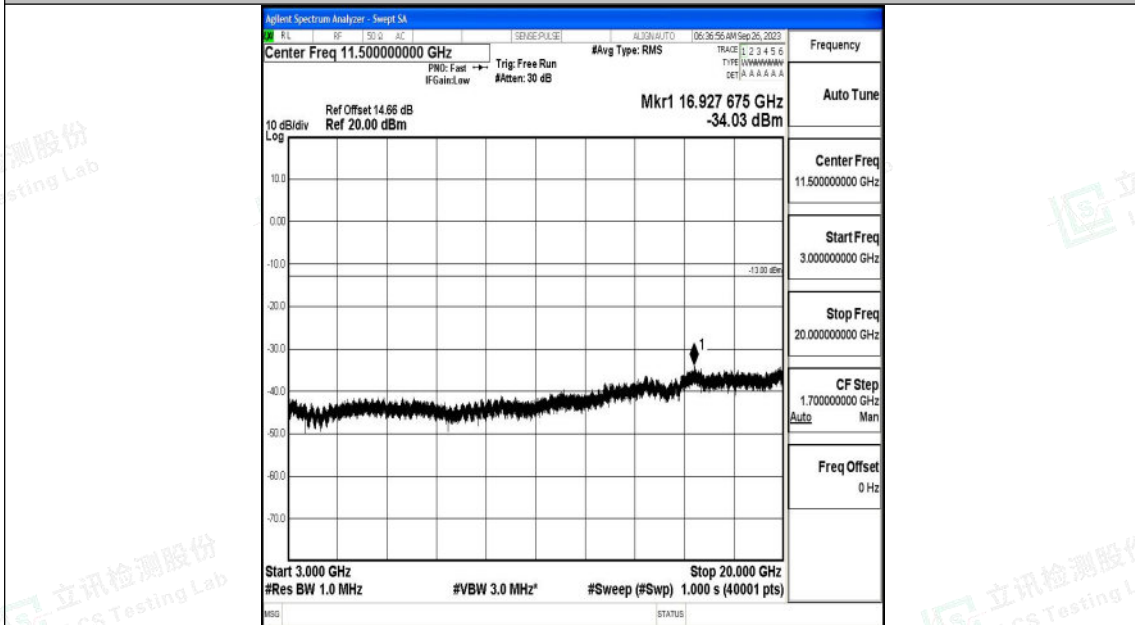

Band2_5MHz_16QAM_18900_1RB#0_3000~20000_3000~20000

Shenzhen LCS Compliance Testing Laboratory Ltd.
Add: 101, 201 Bldg A & 301 Bldg C, Juji Industrial Park Yabianxueziwei, Shajing Street,
Baoan District, Shenzhen, 518000, China
Tel: +(86) 0755-82591330 | E-mail: webmaster@lcs-cert.com | Web: www.lcs-cert.com
Scan code to check authenticity