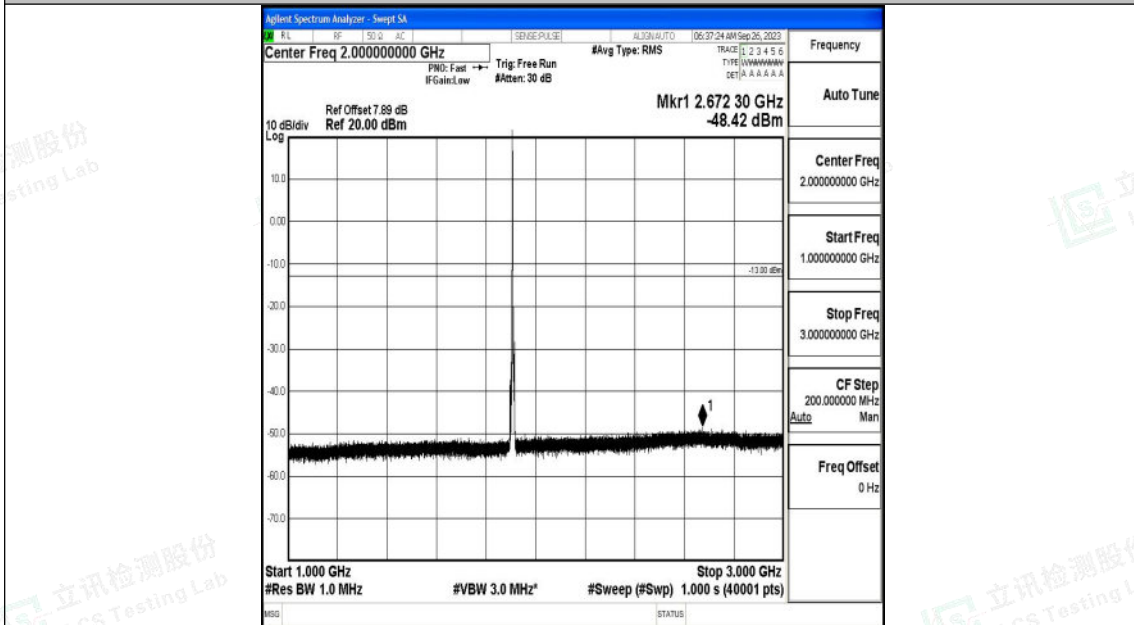

Band2\_5MHz\_QPSK\_19175\_1RB#0\_0.009~0.15\_0.009~0.15

Band2\_5MHz\_QPSK\_19175\_1RB#0\_0.15~30\_0.15~30

Band2\_5MHz\_QPSK\_19175\_1RB#0\_30~1000\_30~1000

Band2\_5MHz\_QPSK\_19175\_1RB#0\_1000~3000\_1000~3000