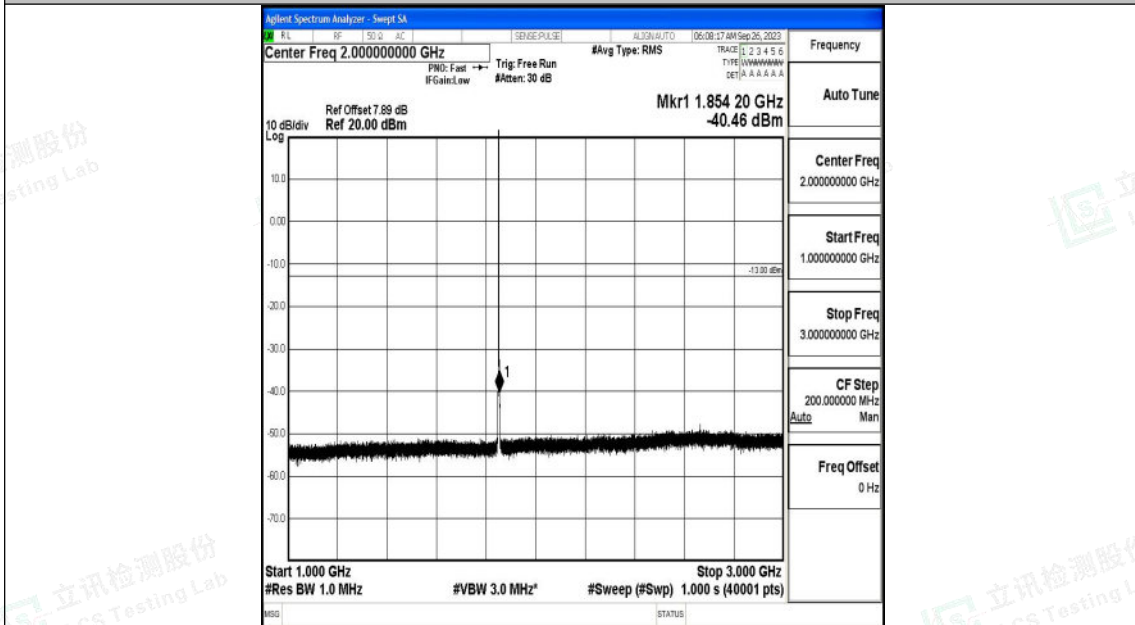

Band2_1.4MHz_QPSK_18607_1RB#0_1000~3000_1000~3000

Shenzhen LCS Compliance Testing Laboratory Ltd.
Add: 101, 201 Bldg A & 301 Bldg C, Juji Industrial Park Yabianxueziwei, Shajing Street,
Baoan District, Shenzhen, 518000, China
Tel: +(86) 0755-82591330 | E-mail: webmaster@lcs-cert.com | Web: www.lcs-cert.com
Scan code to check authenticity