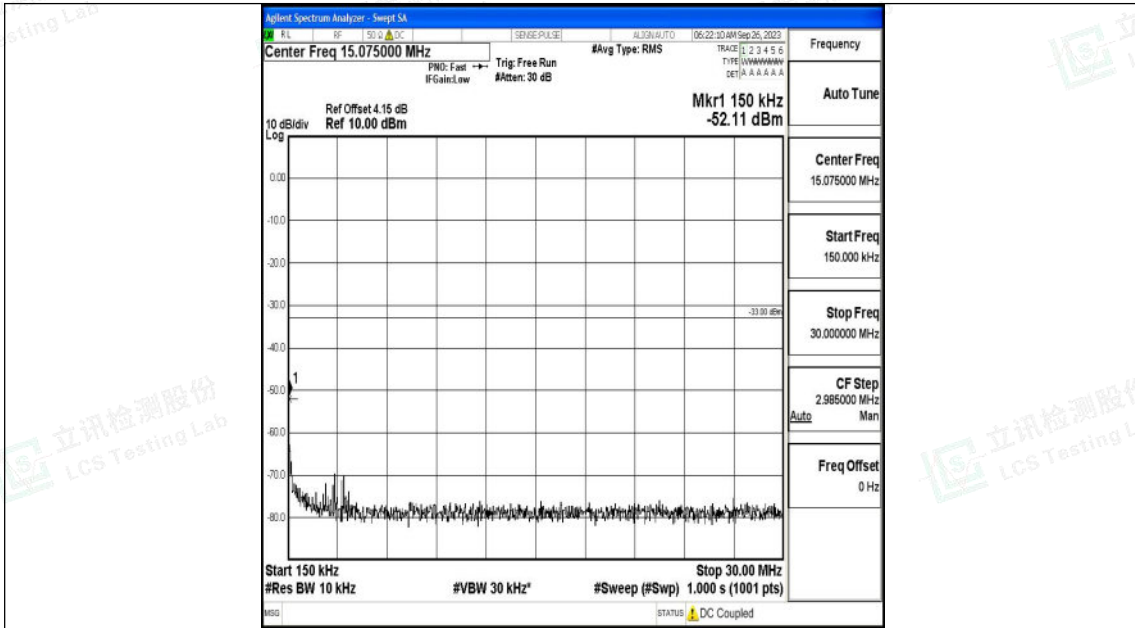

Band2_3MHz_16QAM_18615_1RB#0_0.15~30_0.15~30