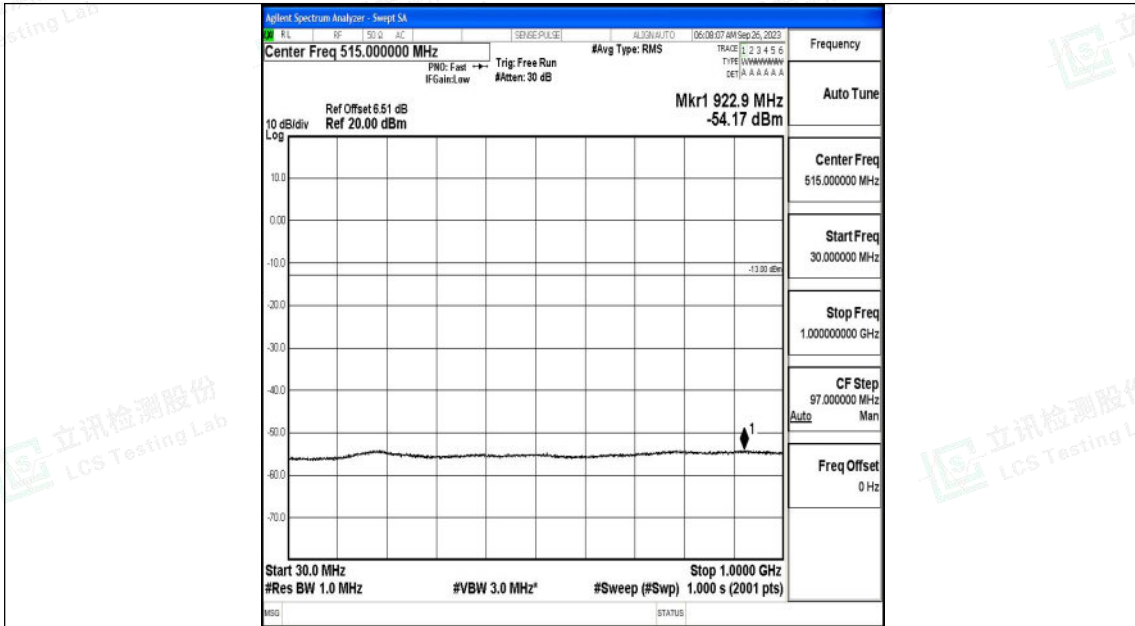

### Test Graphs

Band2\_1.4MHz\_QPSK\_18607\_1RB#0\_0.009~0.15\_0.009~0.15

Band2\_1.4MHz\_QPSK\_18607\_1RB#0\_0.15~30\_0.15~30

Shenzhen LCS Compliance Testing Laboratory Ltd.  
 Add: 101, 201 Bldg A & 301 Bldg C, Juji Industrial Park Yabianxueziwei, Shajing Street,  
 Baoan District, Shenzhen, 518000, China  
 Tel: +(86) 0755-82591330 | E-mail: webmaster@lcs-cert.com | Web: www.lcs-cert.com  
 Scan code to check authenticity