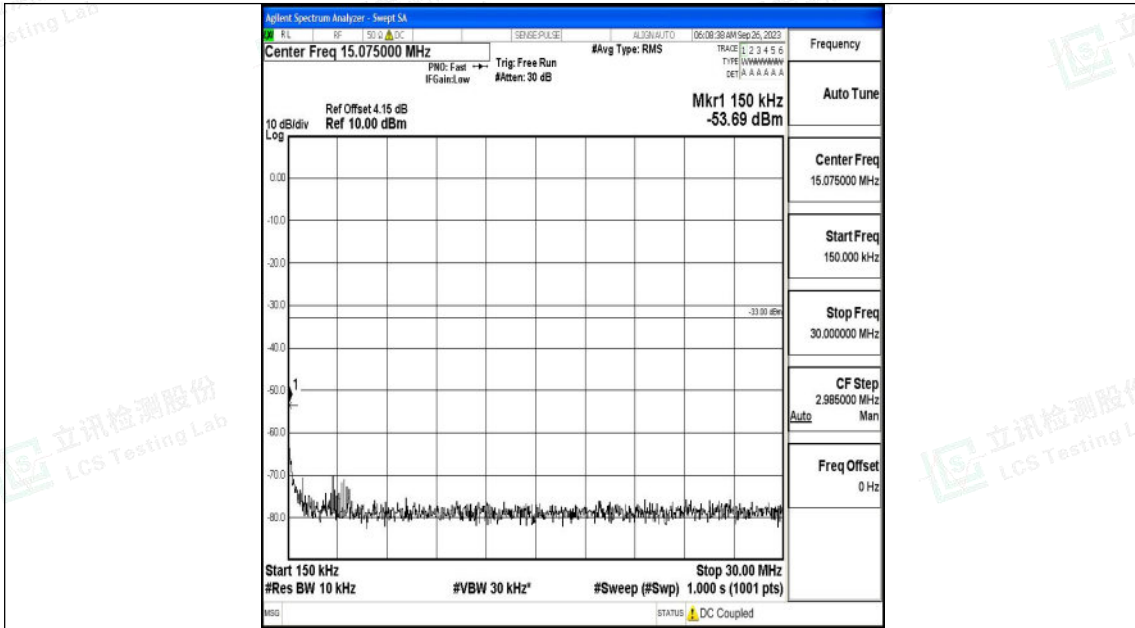

Band2_1.4MHz_16QAM_18607_1RB#0_0.15~30_0.15~30