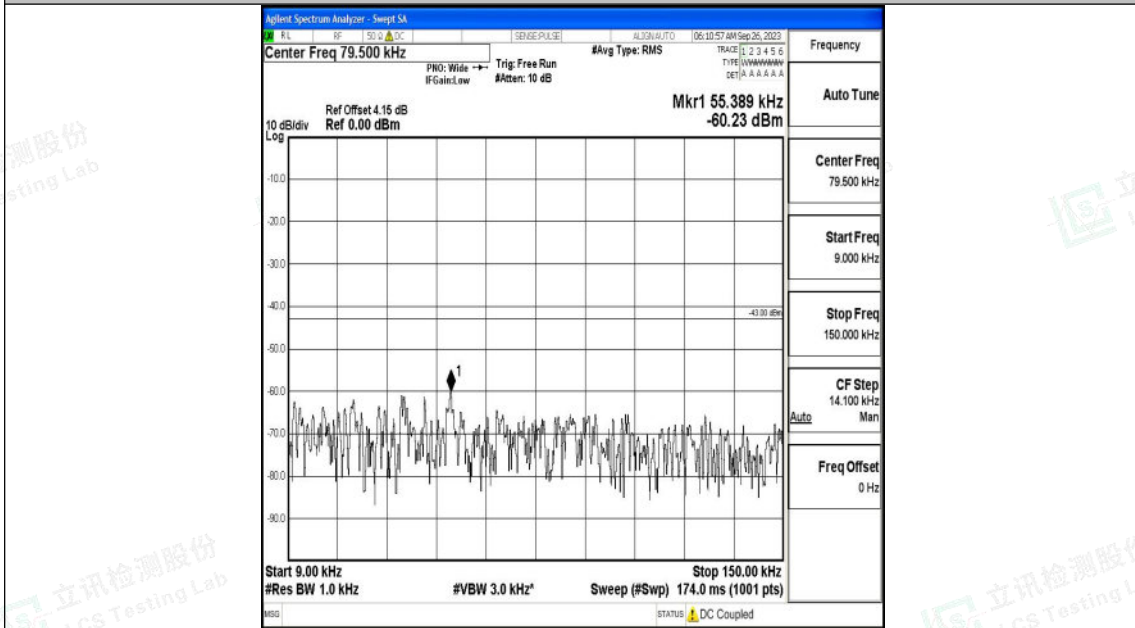

Band2_1.4MHz_16QAM_19193_1RB#0_0.009~0.15_0.009~0.15

Shenzhen LCS Compliance Testing Laboratory Ltd.
Add: 101, 201 Bldg A & 301 Bldg C, Juji Industrial Park Yabianxueziwei, Shajing Street,
Baoan District, Shenzhen, 518000, China
Tel: +(86) 0755-82591330 | E-mail: webmaster@lcs-cert.com | Web: www.lcs-cert.com
Scan code to check authenticity