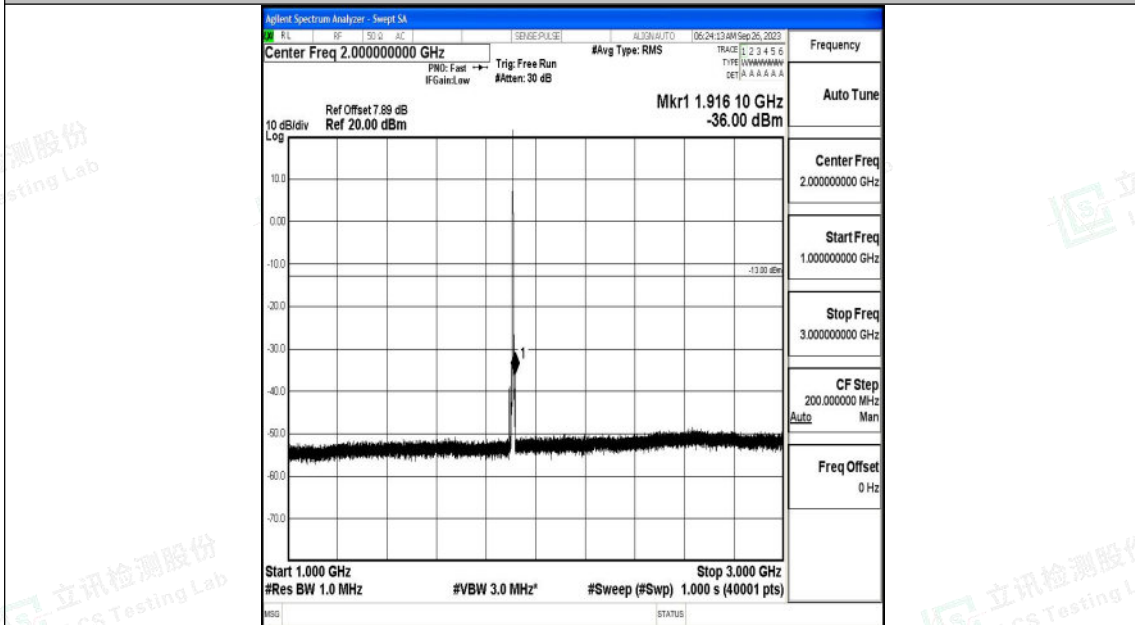

Band2_3MHz_QPSK_19185_1RB#0_1000~3000_1000~3000

Shenzhen LCS Compliance Testing Laboratory Ltd.
Add: 101, 201 Bldg A & 301 Bldg C, Juji Industrial Park Yabianxueziwei, Shajing Street,
Baoan District, Shenzhen, 518000, China
Tel: +(86) 0755-82591330 | E-mail: webmaster@lcs-cert.com | Web: www.lcs-cert.com
Scan code to check authenticity