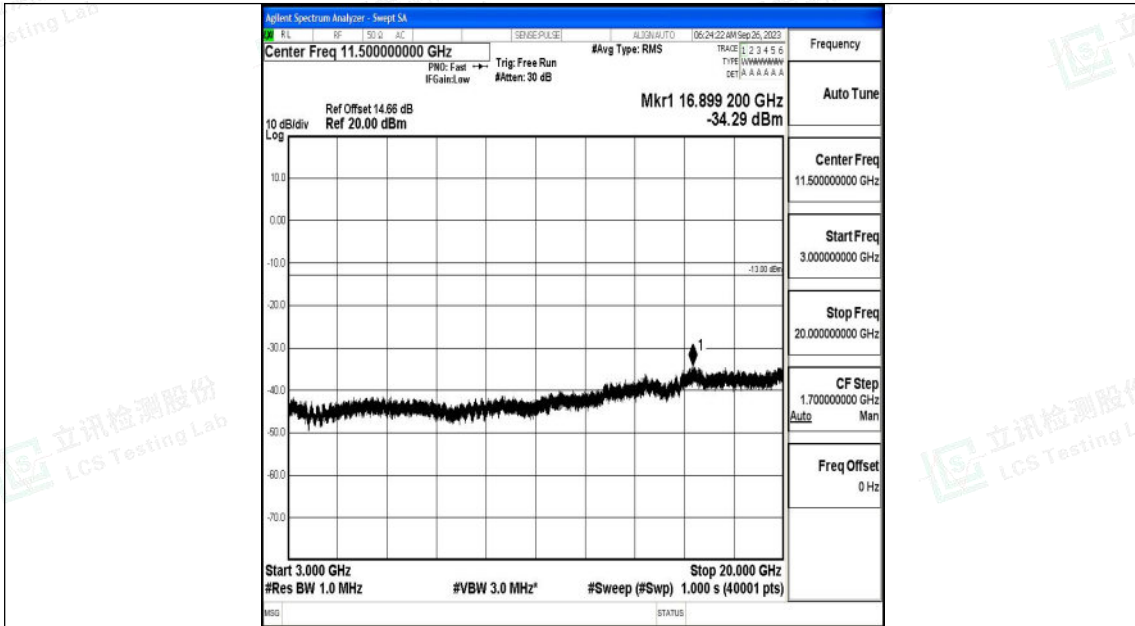

Band2\_3MHz\_QPSK\_19185\_1RB#0\_3000~20000\_3000~20000

Band2\_3MHz\_16QAM\_19185\_1RB#0\_0.009~0.15\_0.009~0.15

Band2\_3MHz\_16QAM\_19185\_1RB#0\_0.15~30\_0.15~30

Band2\_3MHz\_16QAM\_19185\_1RB#0\_30~1000\_30~1000