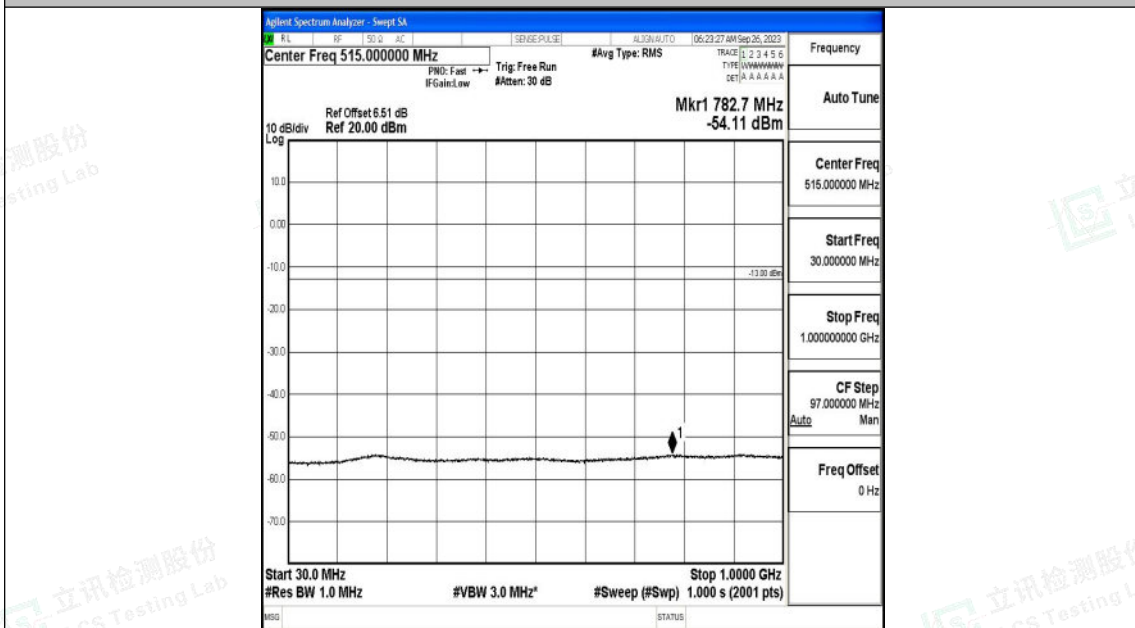

Band2_3MHz_16QAM_18900_1RB#0_30~1000_30~1000

Shenzhen LCS Compliance Testing Laboratory Ltd.
Add: 101, 201 Bldg A & 301 Bldg C, Juji Industrial Park Yabianxueziwei, Shajing Street,
Baoan District, Shenzhen, 518000, China
Tel: +(86) 0755-82591330 | E-mail: webmaster@lcs-cert.com | Web: www.lcs-cert.com
Scan code to check authenticity