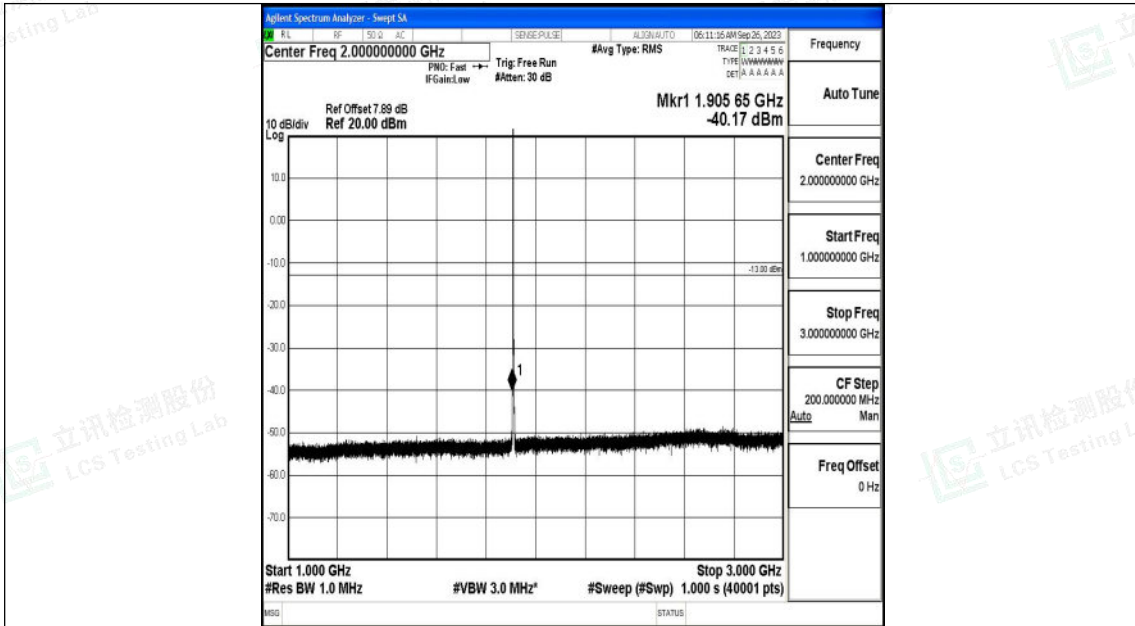

Band2_1.4MHz_16QAM_19193_1RB#0_1000~3000_1000~3000