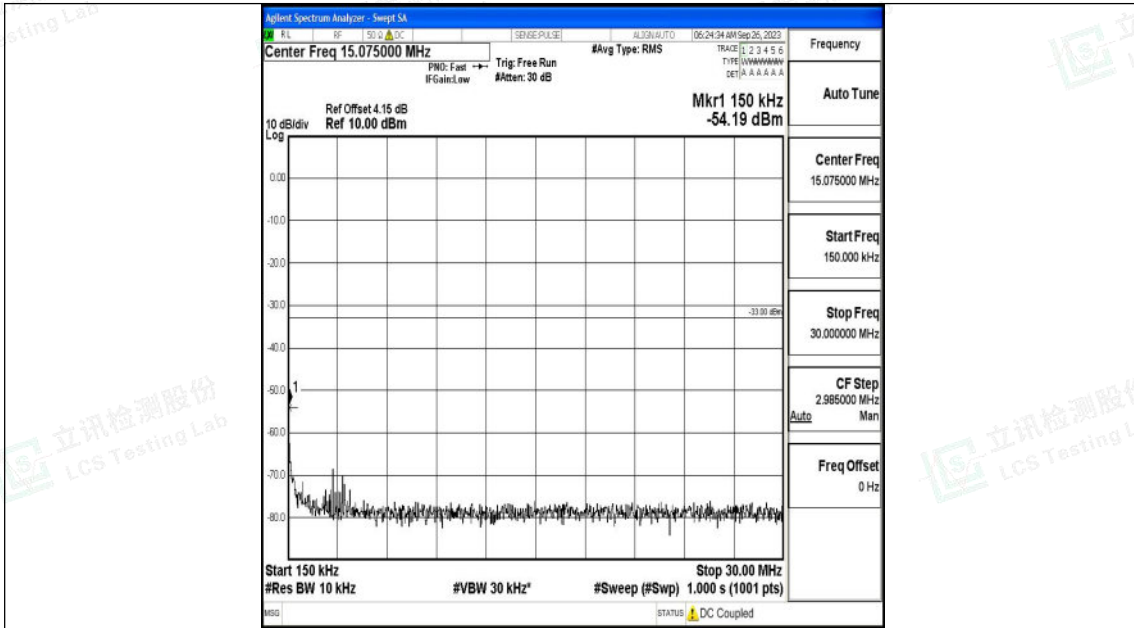

Band2_3MHz_16QAM_19185_1RB#0_0.15~30_0.15~30