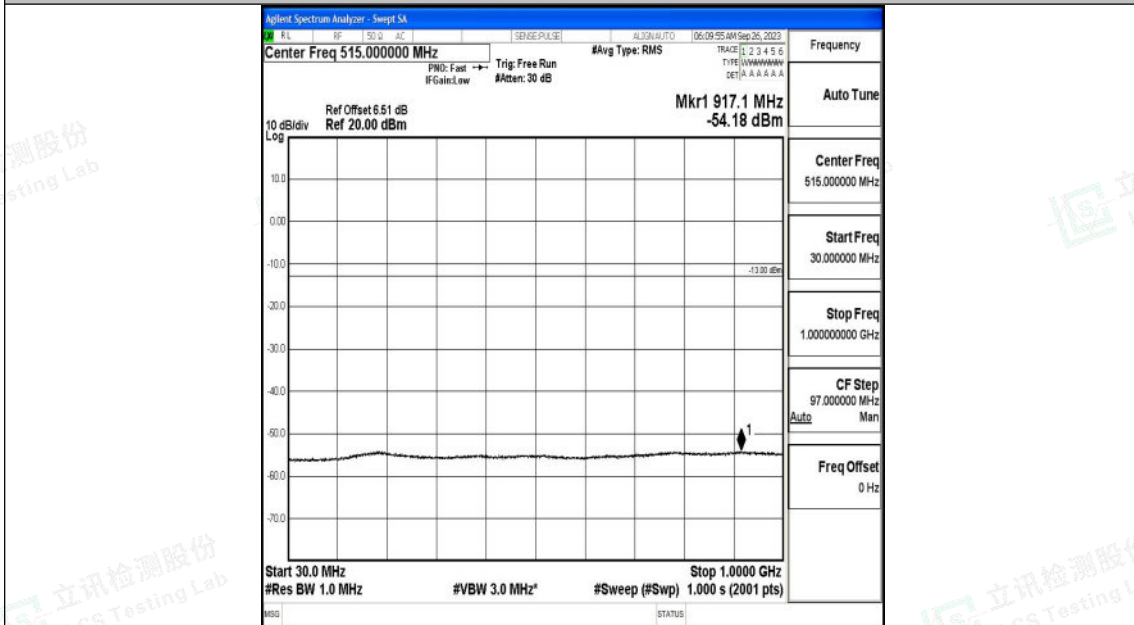

Band2_1.4MHz_16QAM_18900_1RB#0_30~1000_30~1000