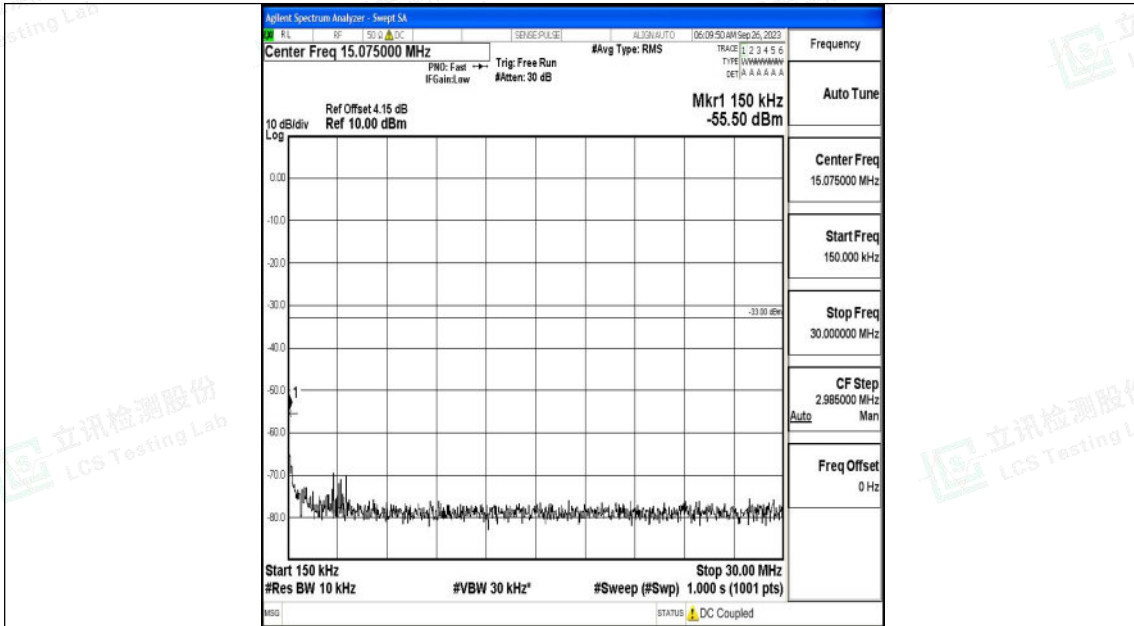

Band2_1.4MHz_16QAM_18900_1RB#0_0.15~30_0.15~30