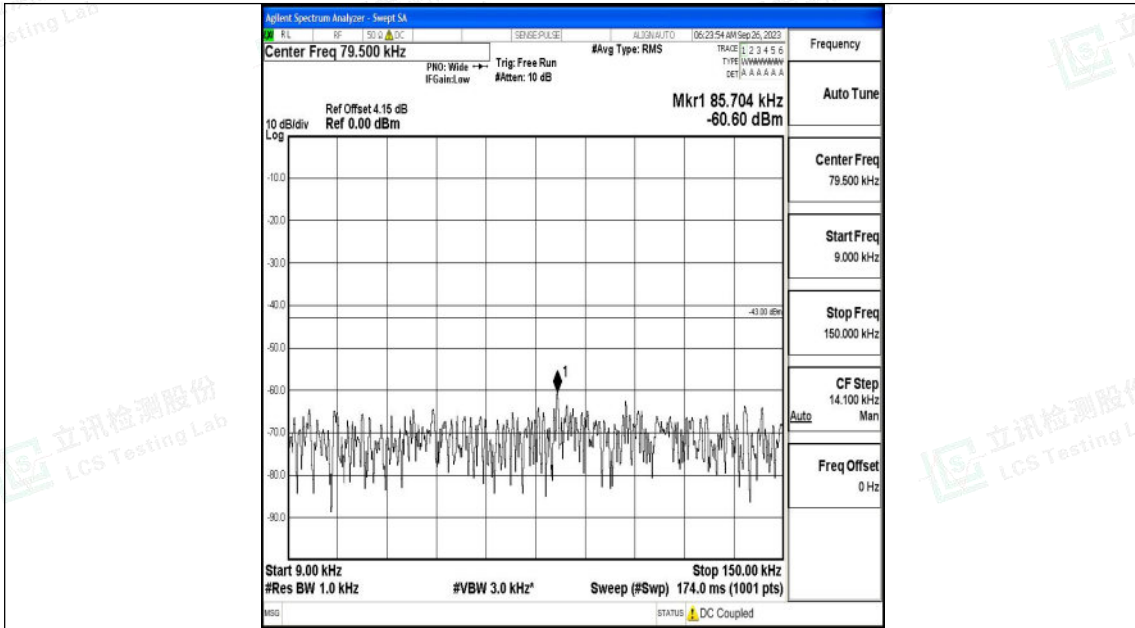

Band2_3MHz_QPSK_19185_1RB#0_0.009~0.15_0.009~0.15