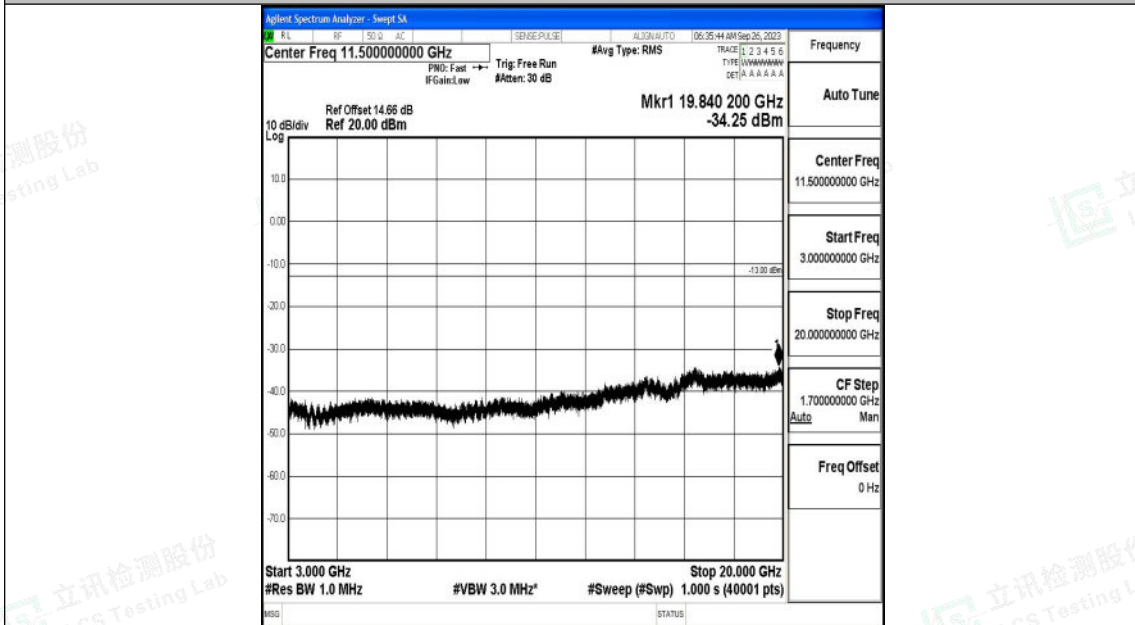

Band2\_5MHz\_16QAM\_18625\_1RB#0\_0.15~30\_0.15~30

Band2\_5MHz\_16QAM\_18625\_1RB#0\_30~1000\_30~1000

Band2\_5MHz\_16QAM\_18625\_1RB#0\_1000~3000\_1000~3000

Band2\_5MHz\_16QAM\_18625\_1RB#0\_3000~20000\_3000~20000