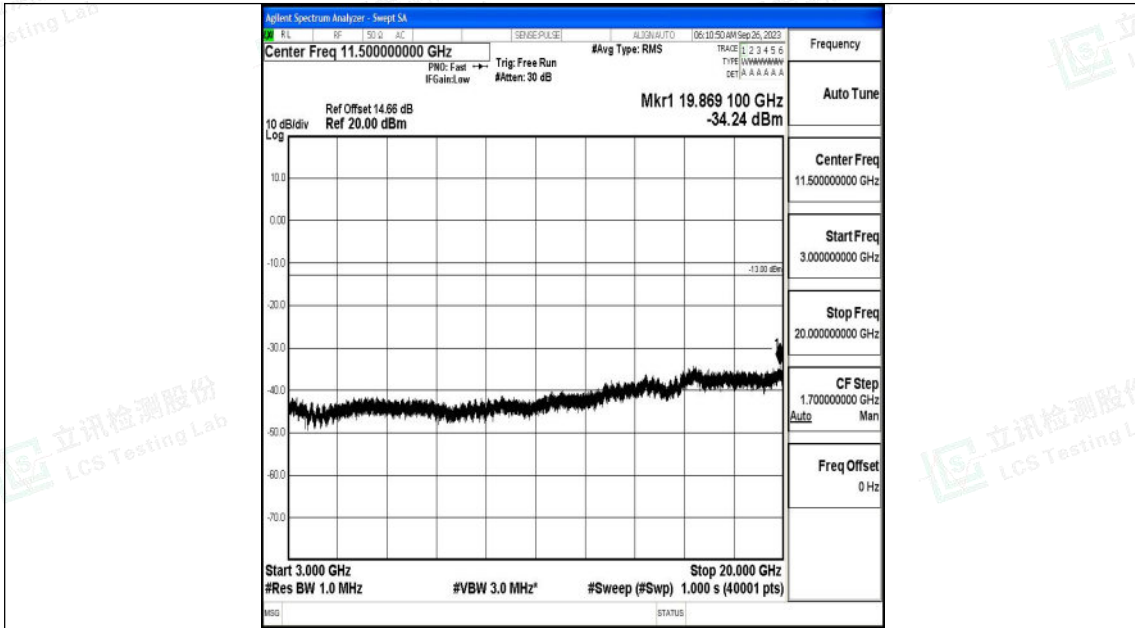

Band2\_1.4MHz\_QPSK\_19193\_1RB#0\_30~1000\_30~1000

Band2\_1.4MHz\_QPSK\_19193\_1RB#0\_1000~3000\_1000~3000

Shenzhen LCS Compliance Testing Laboratory Ltd.  
 Add: 101, 201 Bldg A & 301 Bldg C, Juji Industrial Park Yabianxueziwei, Shajing Street,  
 Baoan District, Shenzhen, 518000, China  
 Tel: +(86) 0755-82591330 | E-mail: webmaster@lcs-cert.com | Web: www.lcs-cert.com  
 Scan code to check authenticity