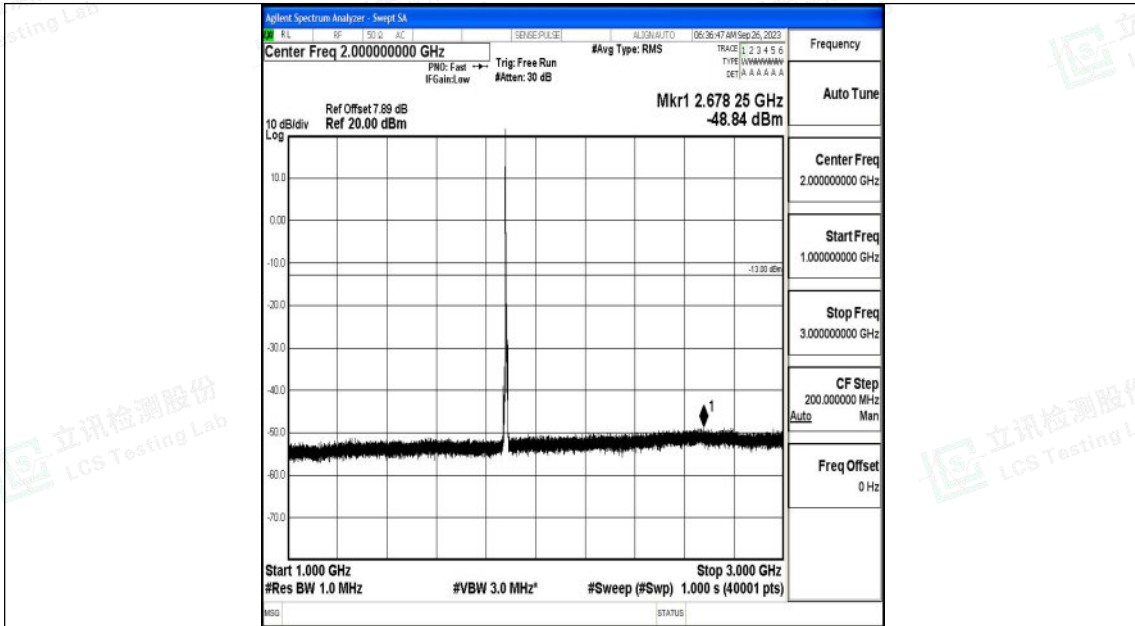

Band2\_5MHz\_QPSK\_18900\_1RB#0\_3000~20000\_3000~20000

Band2\_5MHz\_16QAM\_18900\_1RB#0\_0.009~0.15\_0.009~0.15

Band2\_5MHz\_16QAM\_18900\_1RB#0\_0.15~30\_0.15~30

Band2\_5MHz\_16QAM\_18900\_1RB#0\_30~1000\_30~1000