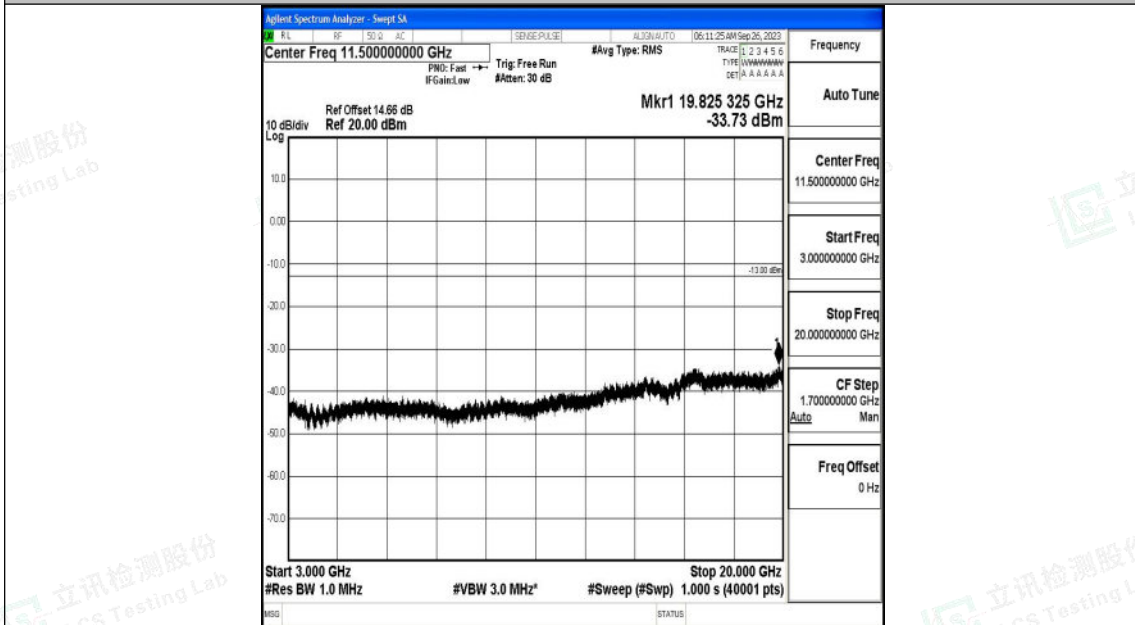

Band2_1.4MHz_16QAM_19193_1RB#0_3000~20000_3000~20000

Shenzhen LCS Compliance Testing Laboratory Ltd.
Add: 101, 201 Bldg A & 301 Bldg C, Juji Industrial Park Yabianxueziwei, Shajing Street,
Baoan District, Shenzhen, 518000, China
Tel: +(86) 0755-82591330 | E-mail: webmaster@lcs-cert.com | Web: www.lcs-cert.com
Scan code to check authenticity