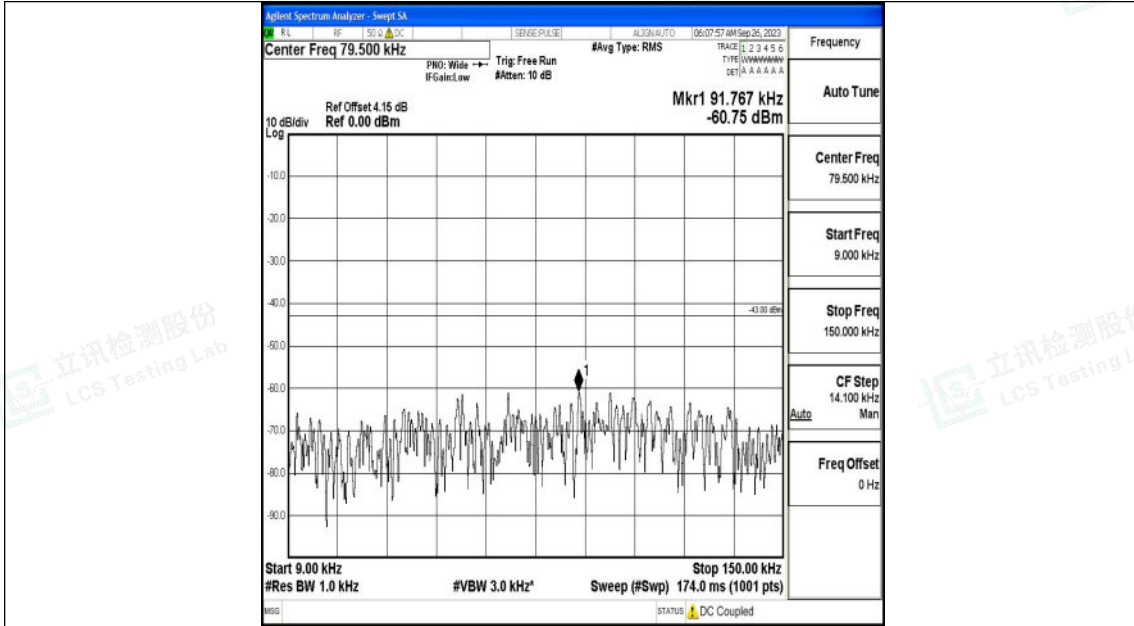

Test Graphs

Band2_1.4MHz_QPSK_18607_1RB#0_0.009~0.15_0.009~0.15