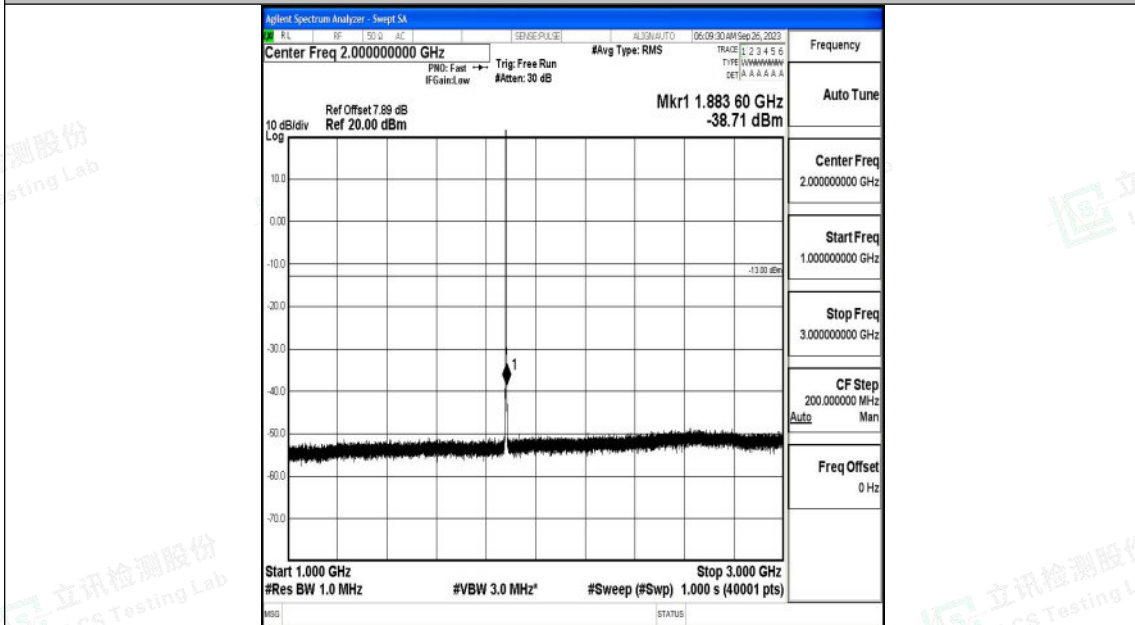

Band2_1.4MHz_QPSK_18900_1RB#0_1000~3000_1000~3000

Shenzhen LCS Compliance Testing Laboratory Ltd.
Add: 101, 201 Bldg A & 301 Bldg C, Juji Industrial Park Yabianxueziwei, Shajing Street,
Baoan District, Shenzhen, 518000, China
Tel: +(86) 0755-82591330 | E-mail: webmaster@lcs-cert.com | Web: www.lcs-cert.com
Scan code to check authenticity