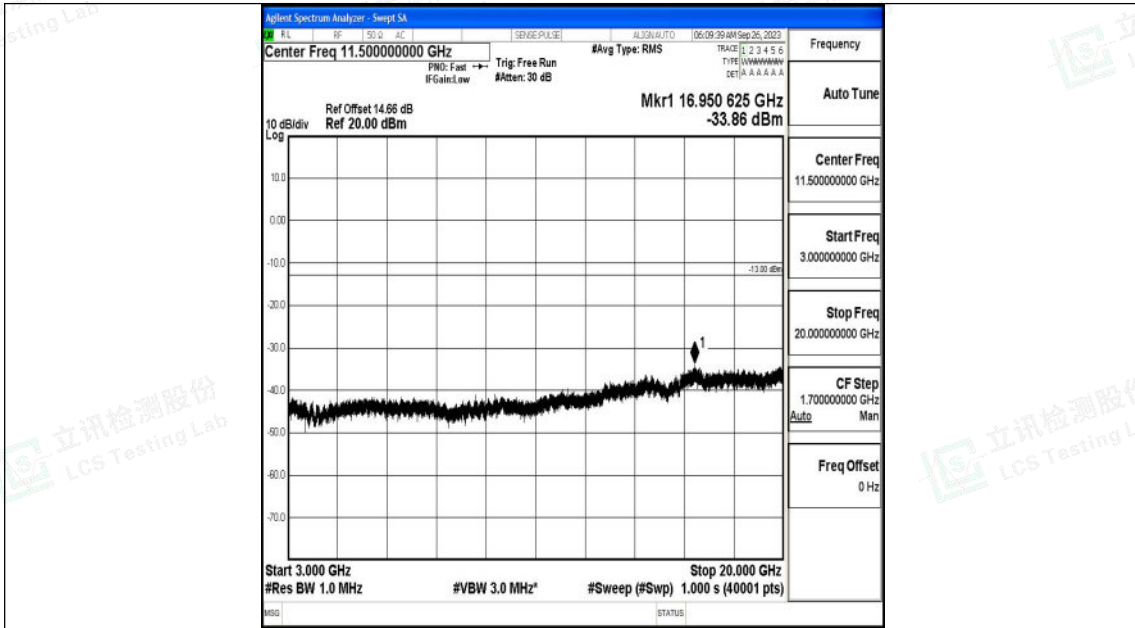

Band2\_1.4MHz\_QPSK\_18900\_1RB#0\_30~1000\_30~1000

Band2\_1.4MHz\_QPSK\_18900\_1RB#0\_1000~3000\_1000~3000

Shenzhen LCS Compliance Testing Laboratory Ltd.  
 Add: 101, 201 Bldg A & 301 Bldg C, Juji Industrial Park Yabianxueziwei, Shajing Street,  
 Baoan District, Shenzhen, 518000, China  
 Tel: +(86) 0755-82591330 | E-mail: webmaster@lcs-cert.com | Web: www.lcs-cert.com  
 Scan code to check authenticity