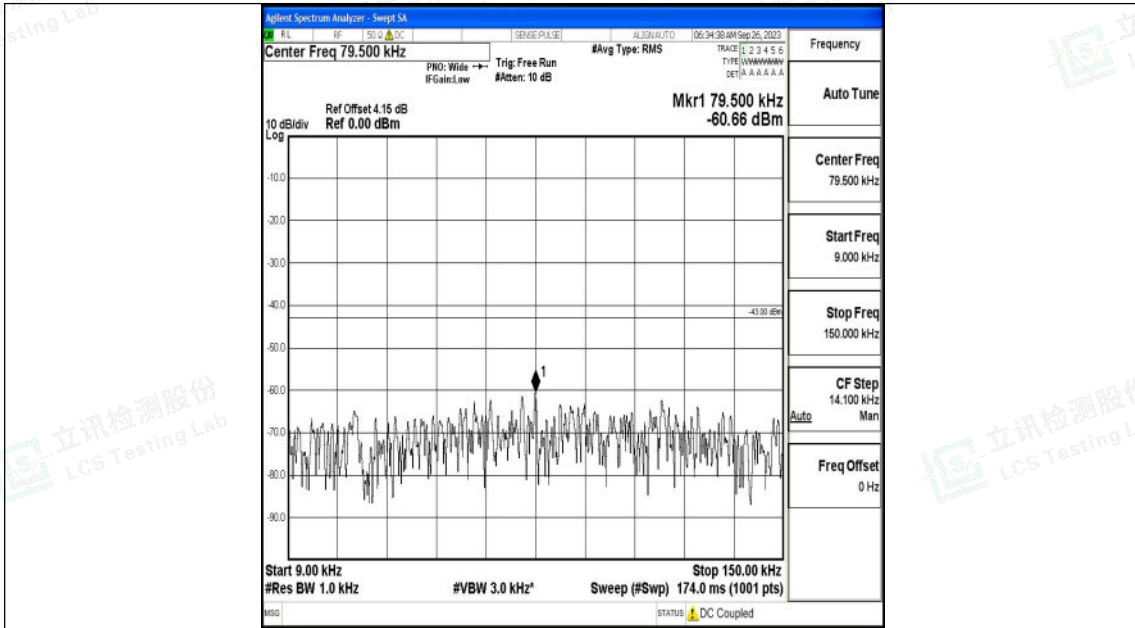

Band2_5MHz_QPSK_18625_1RB#0_0.009~0.15_0.009~0.15