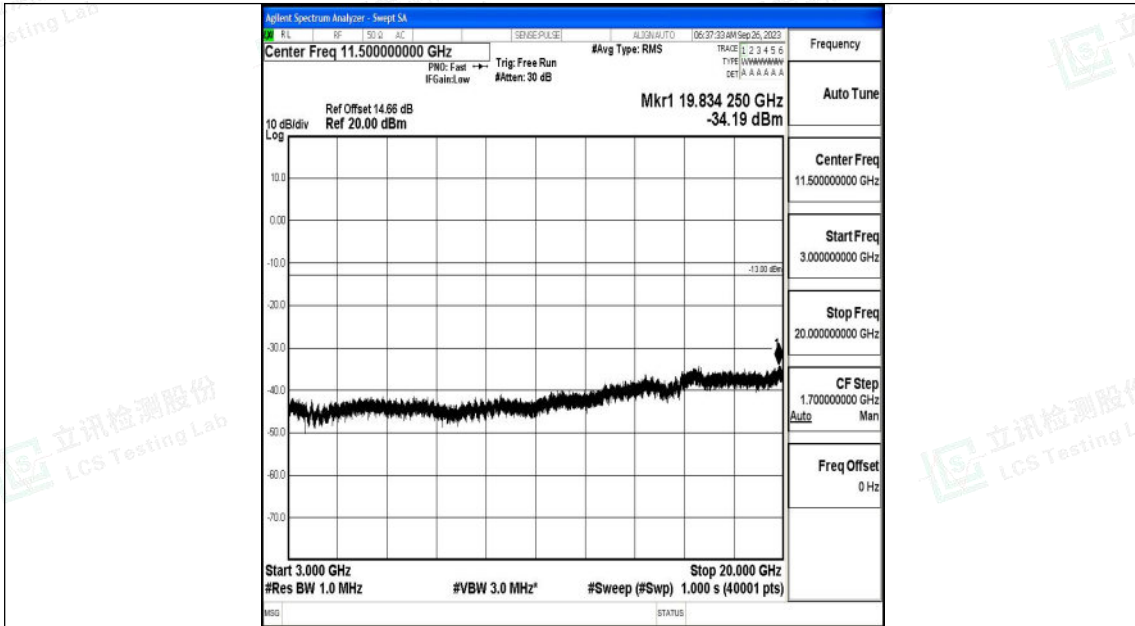

Band2_5MHz_QPSK_19175_1RB#0_3000~20000_3000~20000