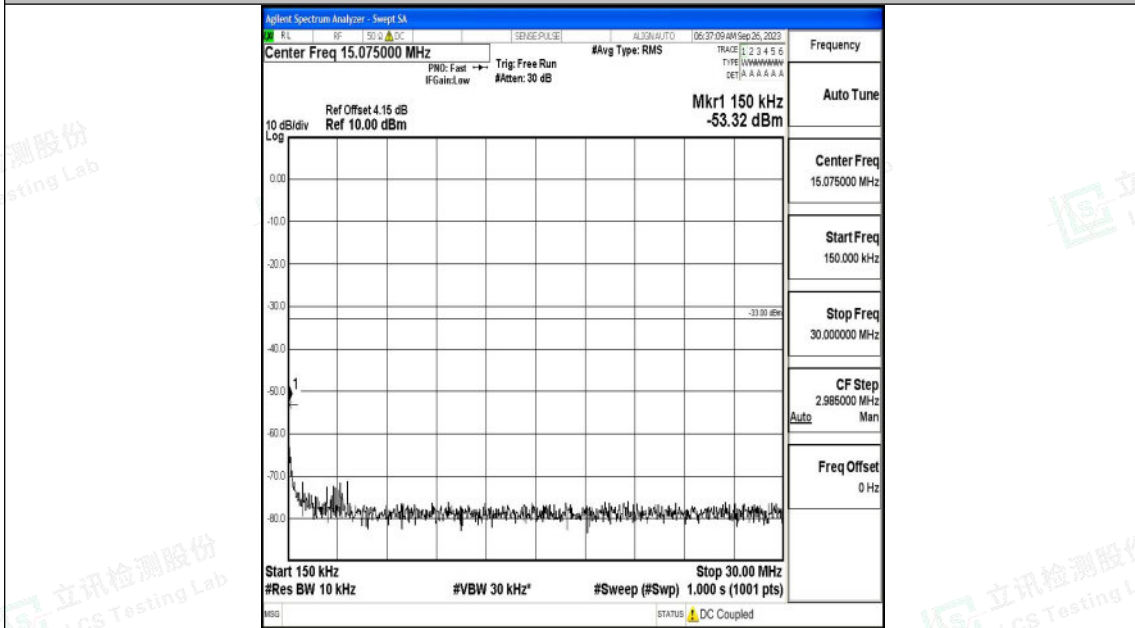

Band2_5MHz_QPSK_19175_1RB#0_0.15~30_0.15~30