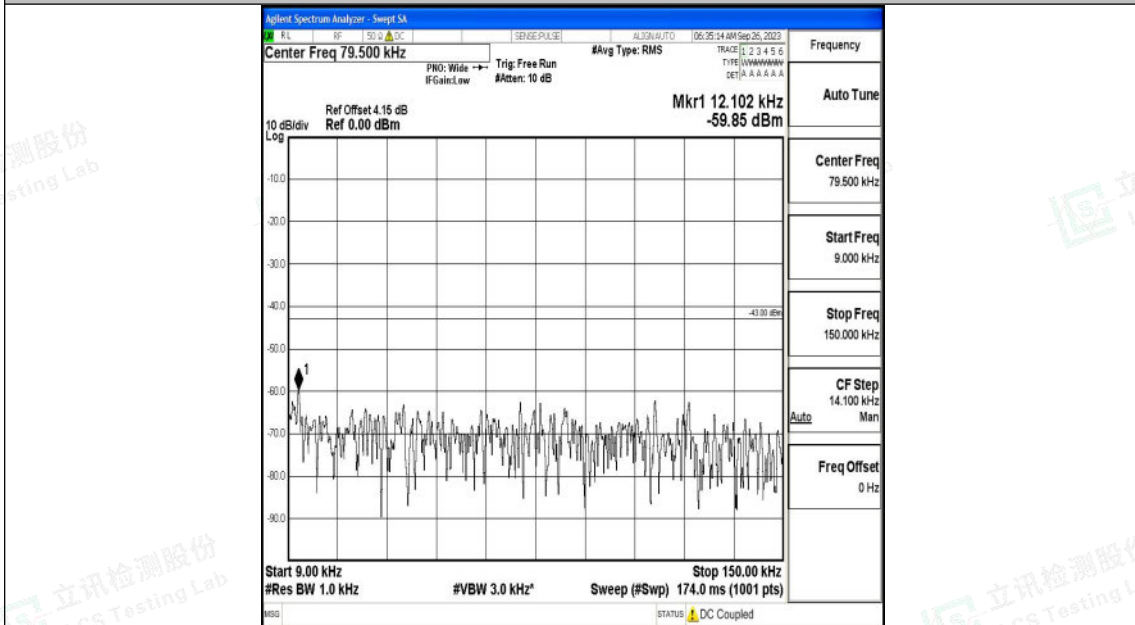

Band2_5MHz_16QAM_18625_1RB#0_0.009~0.15_0.009~0.15

Shenzhen LCS Compliance Testing Laboratory Ltd.
Add: 101, 201 Bldg A & 301 Bldg C, Juji Industrial Park Yabianxueziwei, Shajing Street,
Baoan District, Shenzhen, 518000, China
Tel: +(86) 0755-82591330 | E-mail: webmaster@lcs-cert.com | Web: www.lcs-cert.com
Scan code to check authenticity