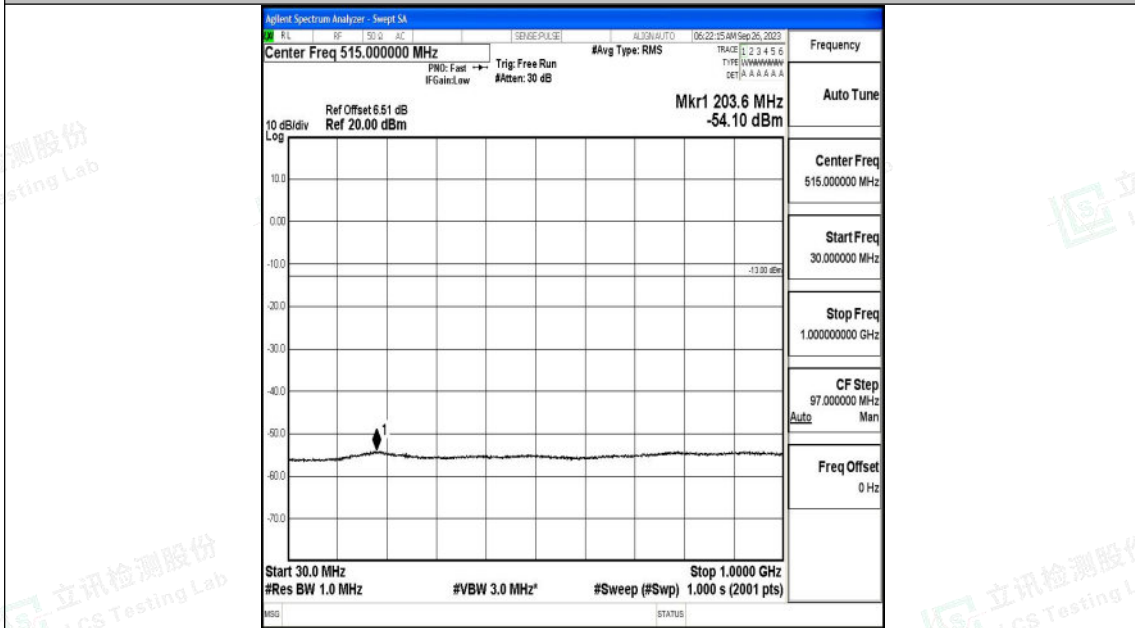

Band2\_3MHz\_QPSK\_18615\_1RB#0\_3000~20000\_3000~20000

Band2\_3MHz\_16QAM\_18615\_1RB#0\_0.009~0.15\_0.009~0.15

Band2\_3MHz\_16QAM\_18615\_1RB#0\_0.15~30\_0.15~30

Band2\_3MHz\_16QAM\_18615\_1RB#0\_30~1000\_30~1000