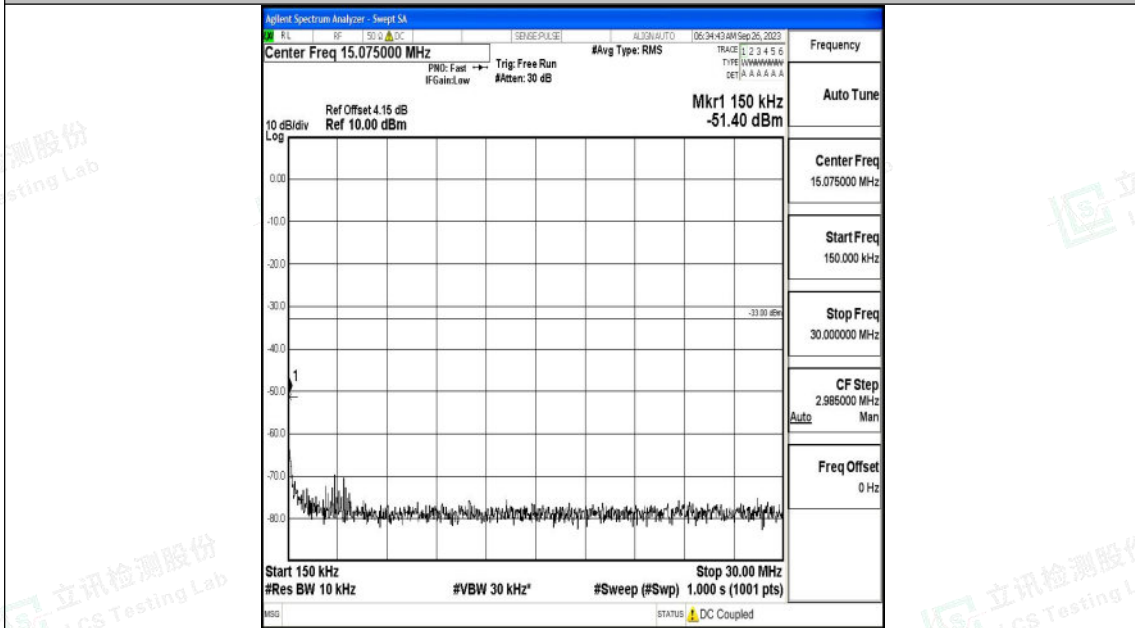

Band2_5MHz_QPSK_18625_1RB#0_0.15~30_0.15~30

Shenzhen LCS Compliance Testing Laboratory Ltd.
Add: 101, 201 Bldg A & 301 Bldg C, Juji Industrial Park Yabianxueziwei, Shajing Street,
Baoan District, Shenzhen, 518000, China
Tel: +(86) 0755-82591330 | E-mail: webmaster@lcs-cert.com | Web: www.lcs-cert.com
Scan code to check authenticity