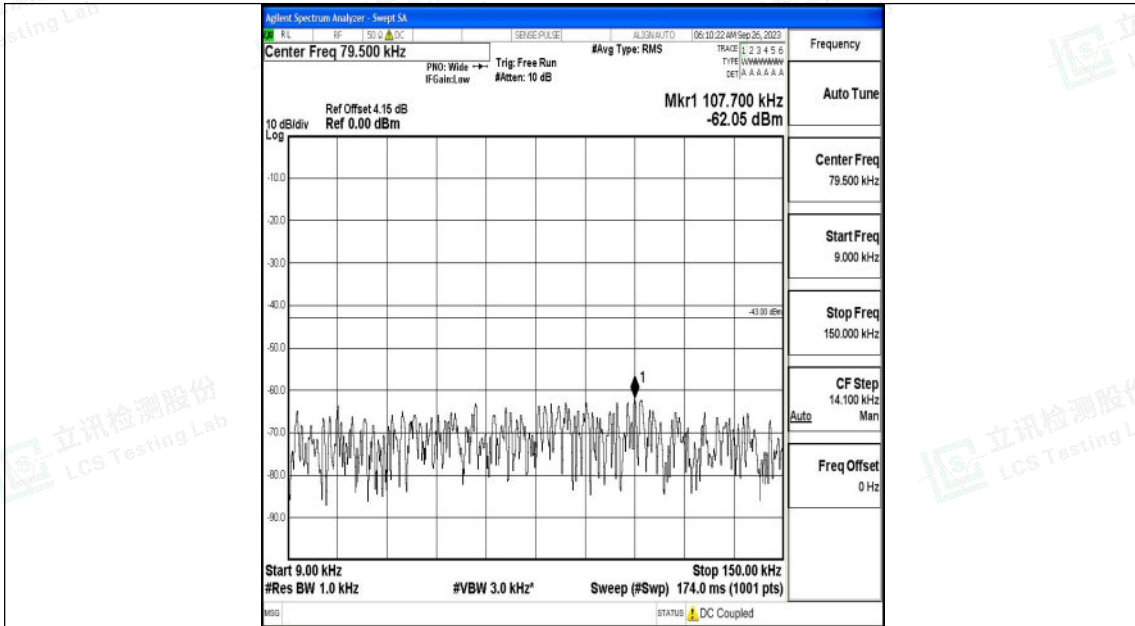

Band2_1.4MHz_QPSK_19193_1RB#0_0.009~0.15_0.009~0.15