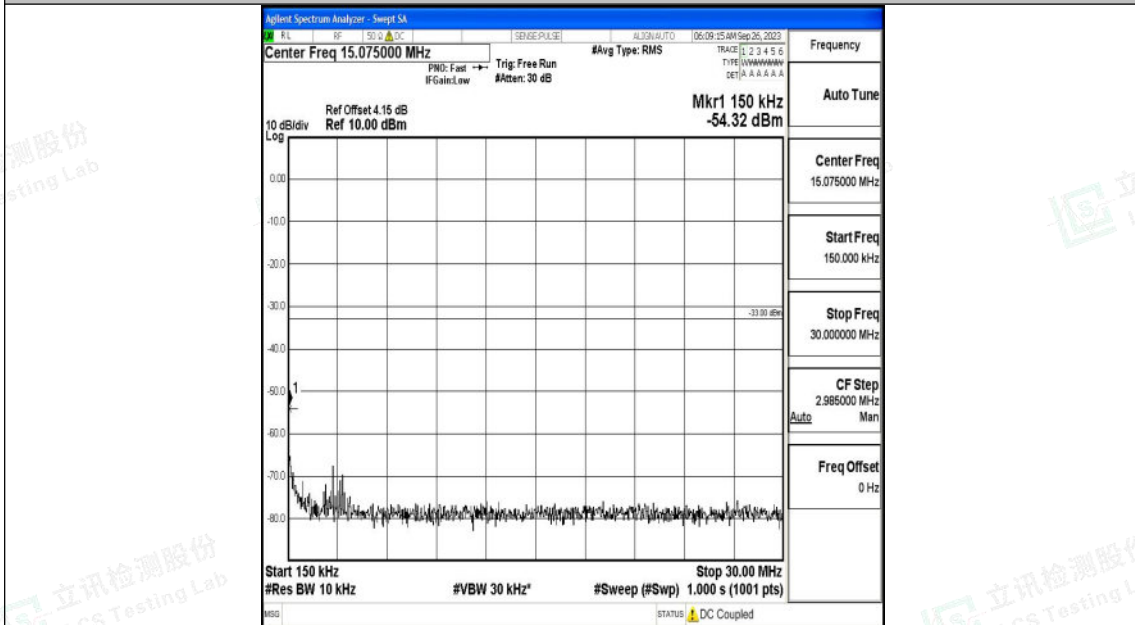

Band2_1.4MHz_QPSK_18900_1RB#0_0.15~30_0.15~30

Shenzhen LCS Compliance Testing Laboratory Ltd.
Add: 101, 201 Bldg A & 301 Bldg C, Juji Industrial Park Yabianxueziwei, Shajing Street,
Baoan District, Shenzhen, 518000, China
Tel: +(86) 0755-82591330 | E-mail: webmaster@lcs-cert.com | Web: www.lcs-cert.com
Scan code to check authenticity