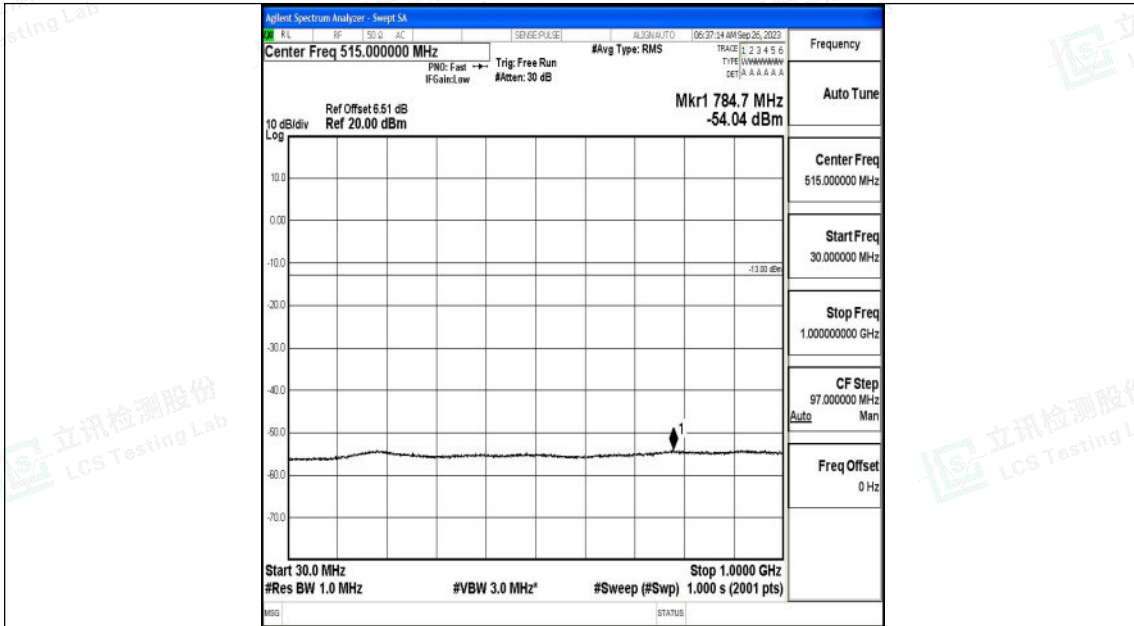

Band2_5MHz_QPSK_19175_1RB#0_30~1000_30~1000