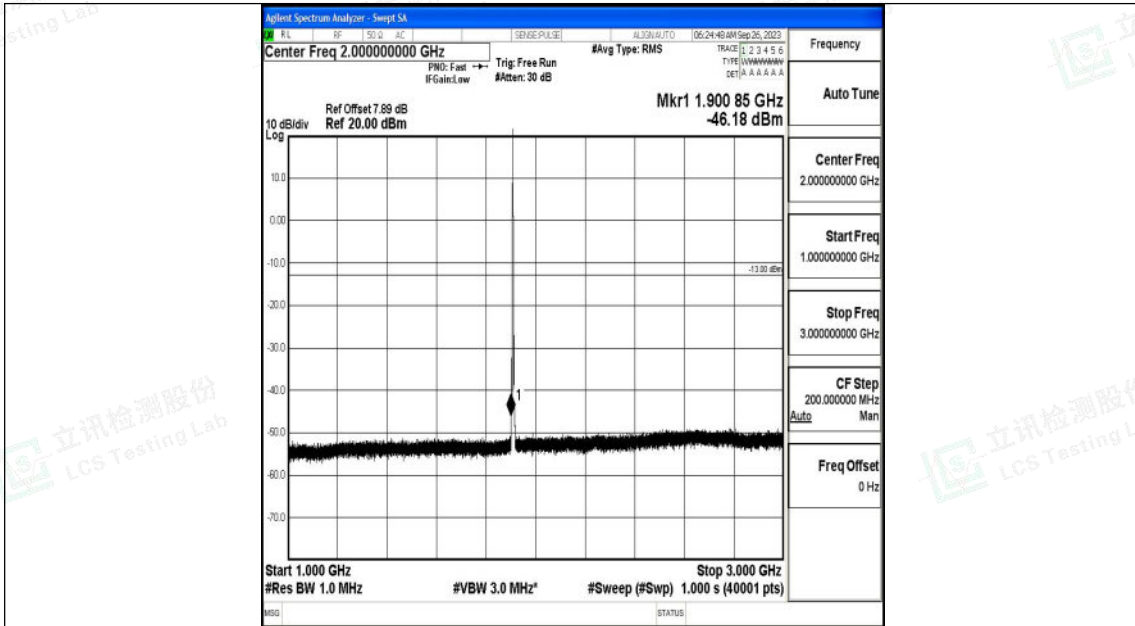

Band2_3MHz_16QAM_19185_1RB#0_1000~3000_1000~3000