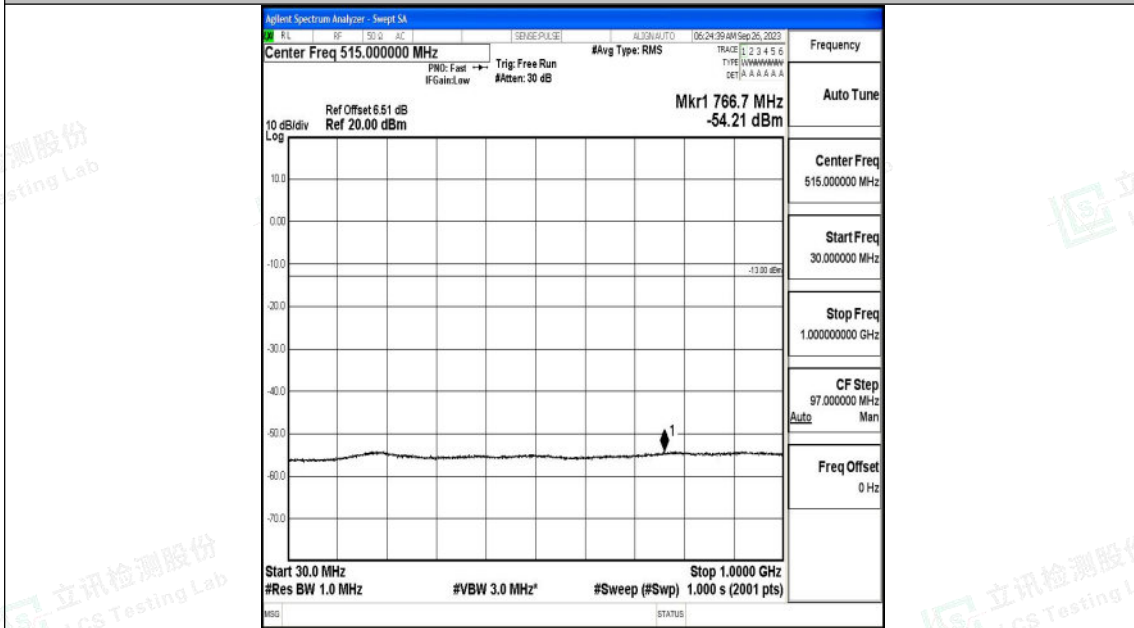

Band2\_3MHz\_QPSK\_19185\_1RB#0\_3000~20000\_3000~20000

Band2\_3MHz\_16QAM\_19185\_1RB#0\_0.009~0.15\_0.009~0.15

Band2\_3MHz\_16QAM\_19185\_1RB#0\_0.15~30\_0.15~30

Band2\_3MHz\_16QAM\_19185\_1RB#0\_30~1000\_30~1000