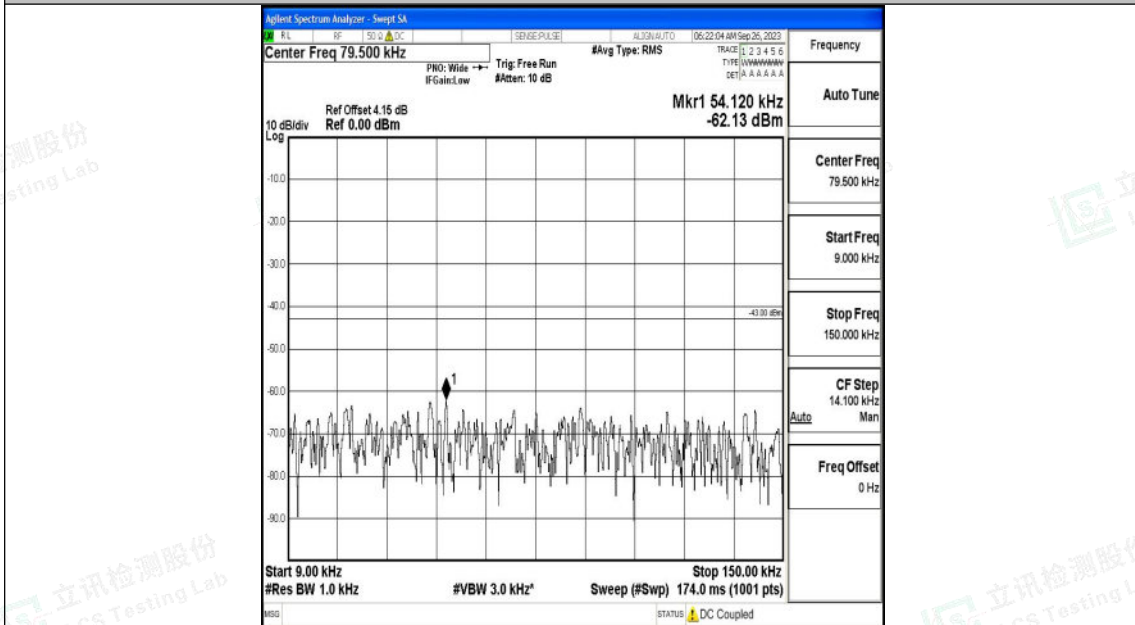

Band2_3MHz_16QAM_18615_1RB#0_0.009~0.15_0.009~0.15