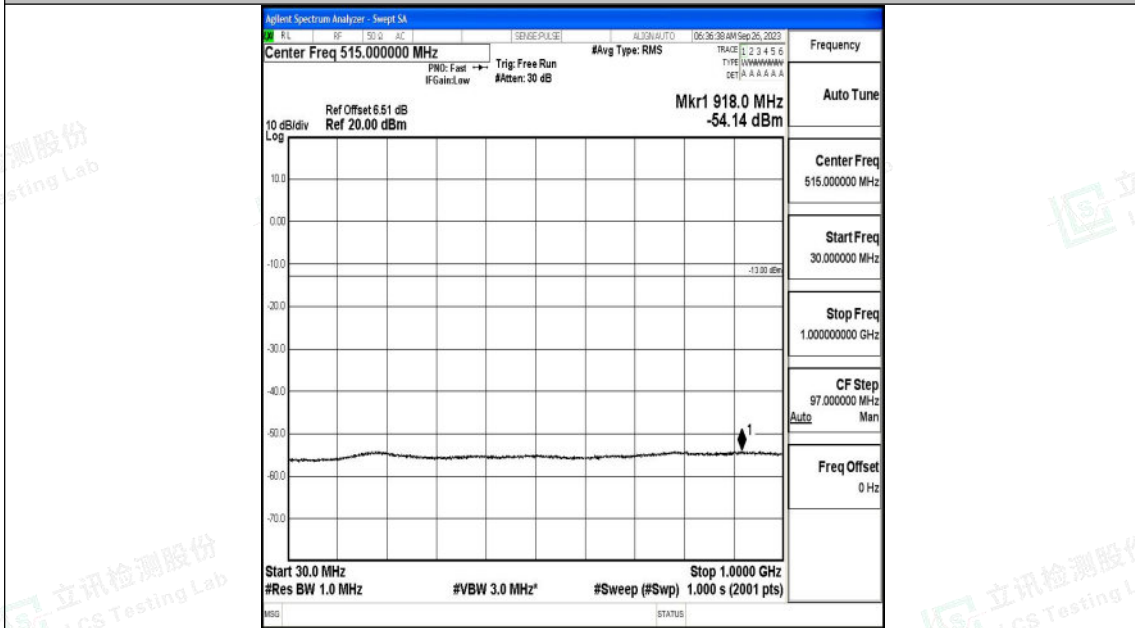

Band2\_5MHz\_QPSK\_18900\_1RB#0\_3000~20000\_3000~20000

Band2\_5MHz\_16QAM\_18900\_1RB#0\_0.009~0.15\_0.009~0.15

Band2\_5MHz\_16QAM\_18900\_1RB#0\_0.15~30\_0.15~30

Band2\_5MHz\_16QAM\_18900\_1RB#0\_30~1000\_30~1000