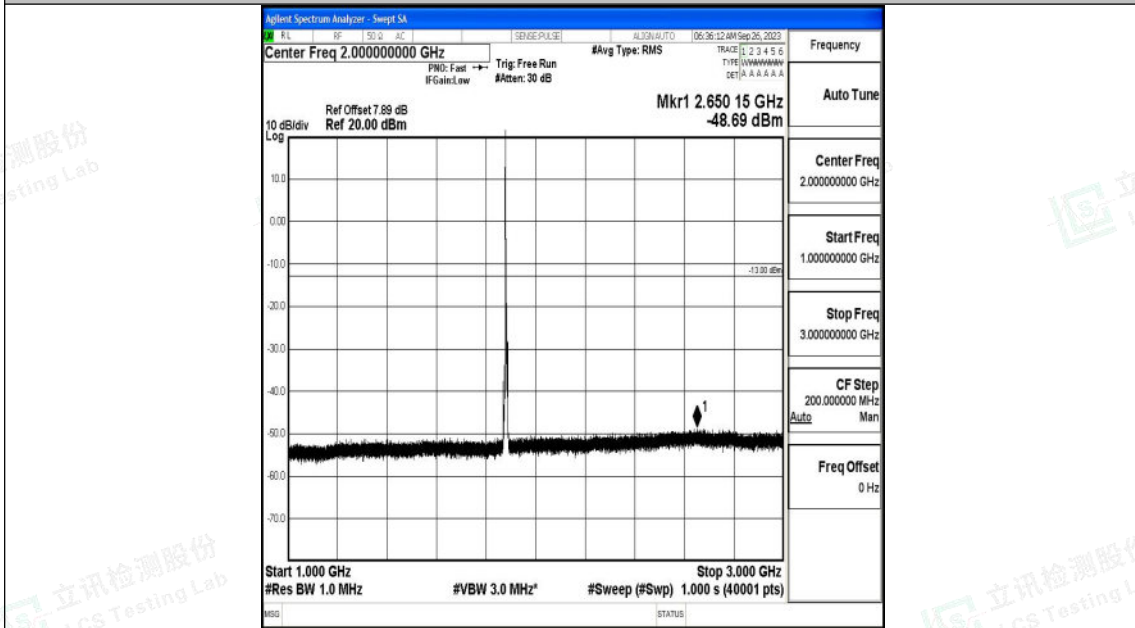

Band2\_5MHz\_QPSK\_18900\_1RB#0\_0.009~0.15\_0.009~0.15

Band2\_5MHz\_QPSK\_18900\_1RB#0\_0.15~30\_0.15~30

Band2\_5MHz\_QPSK\_18900\_1RB#0\_30~1000\_30~1000

Band2\_5MHz\_QPSK\_18900\_1RB#0\_1000~3000\_1000~3000