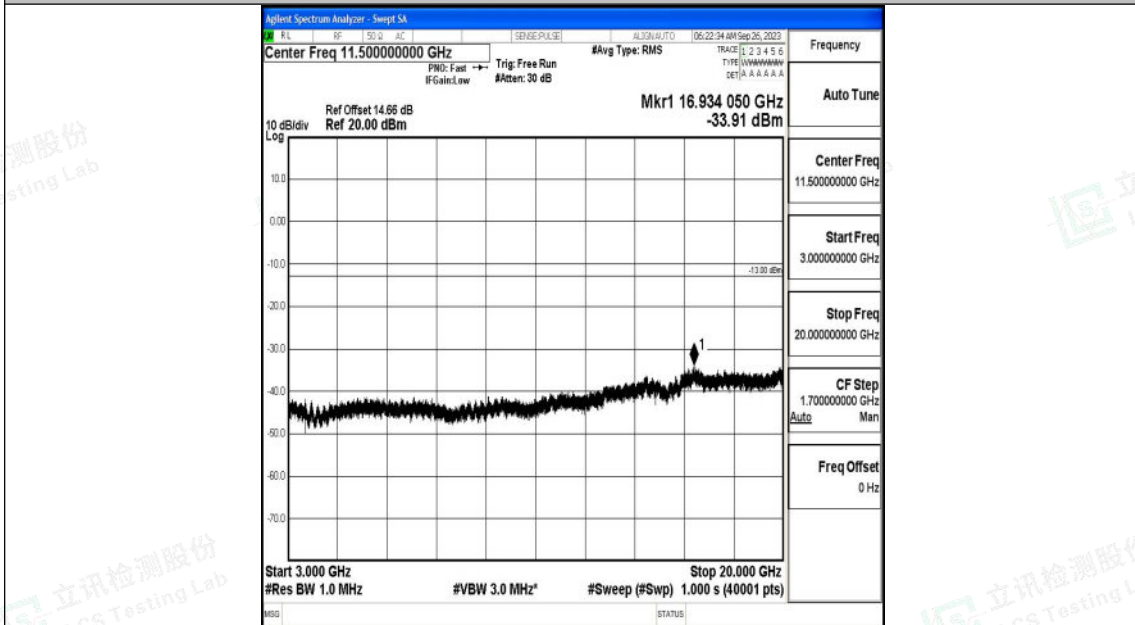

Band2_3MHz_16QAM_18615_1RB#0_3000~20000_3000~20000

Shenzhen LCS Compliance Testing Laboratory Ltd.
Add: 101, 201 Bldg A & 301 Bldg C, Juji Industrial Park Yabianxueziwei, Shajing Street,
Baoan District, Shenzhen, 518000, China
Tel: +(86) 0755-82591330 | E-mail: webmaster@lcs-cert.com | Web: www.lcs-cert.com
Scan code to check authenticity