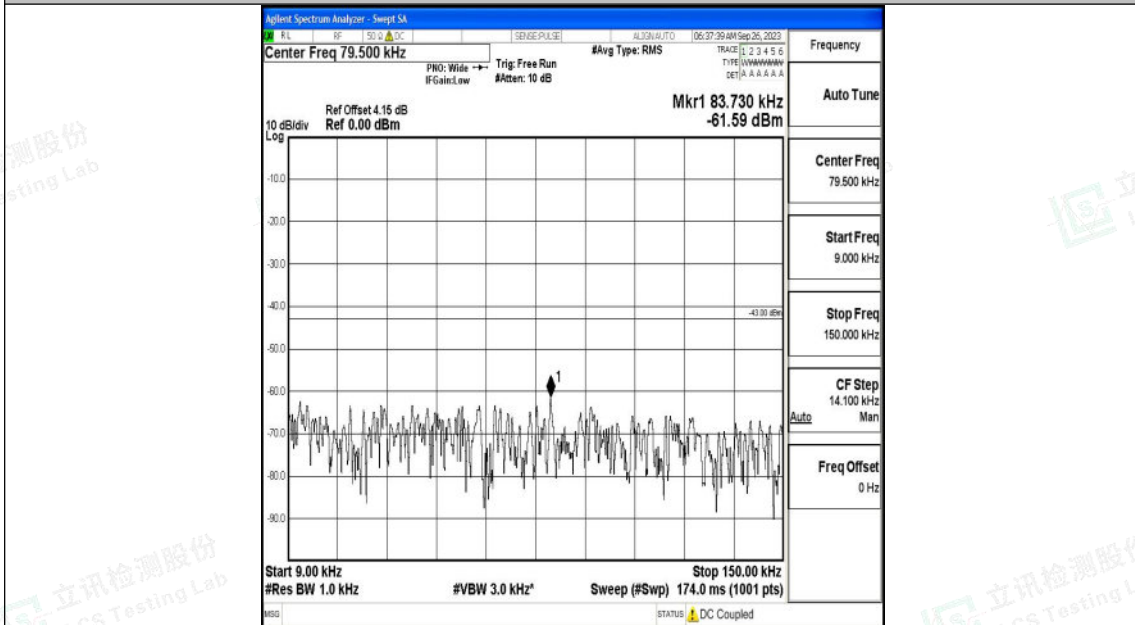

Band2_5MHz_16QAM_19175_1RB#0_0.009~0.15_0.009~0.15