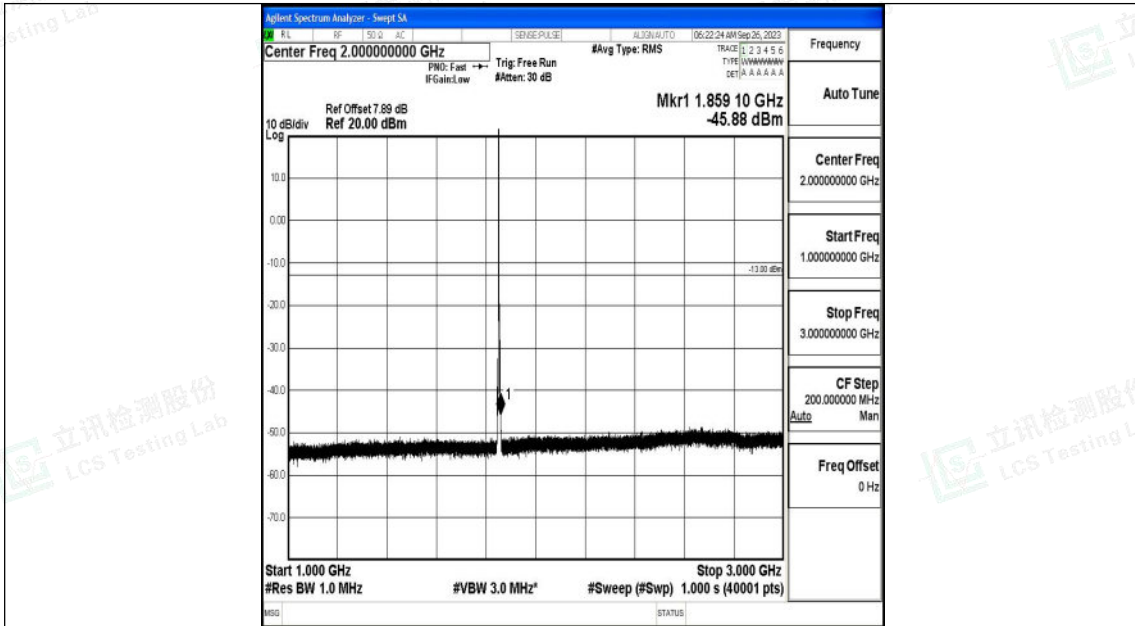

Band2_3MHz_16QAM_18615_1RB#0_1000~3000_1000~3000