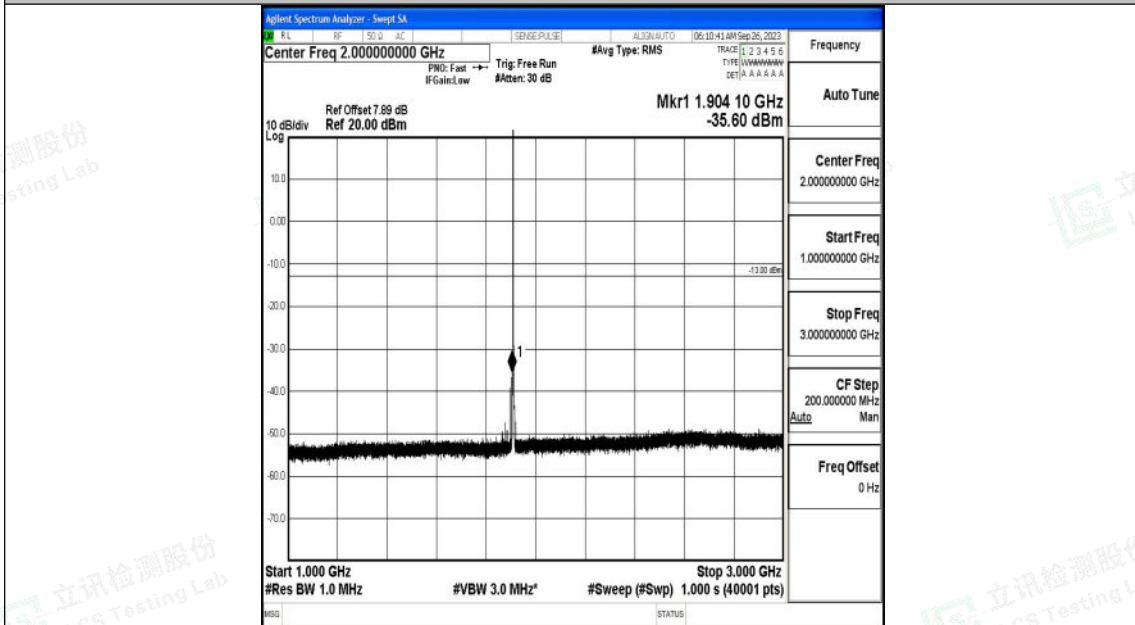

Band2_1.4MHz_QPSK_19193_1RB#0_1000~3000_1000~3000

Shenzhen LCS Compliance Testing Laboratory Ltd.
Add: 101, 201 Bldg A & 301 Bldg C, Juji Industrial Park Yabianxueziwei, Shajing Street,
Baoan District, Shenzhen, 518000, China
Tel: +(86) 0755-82591330 | E-mail: webmaster@lcs-cert.com | Web: www.lcs-cert.com
Scan code to check authenticity