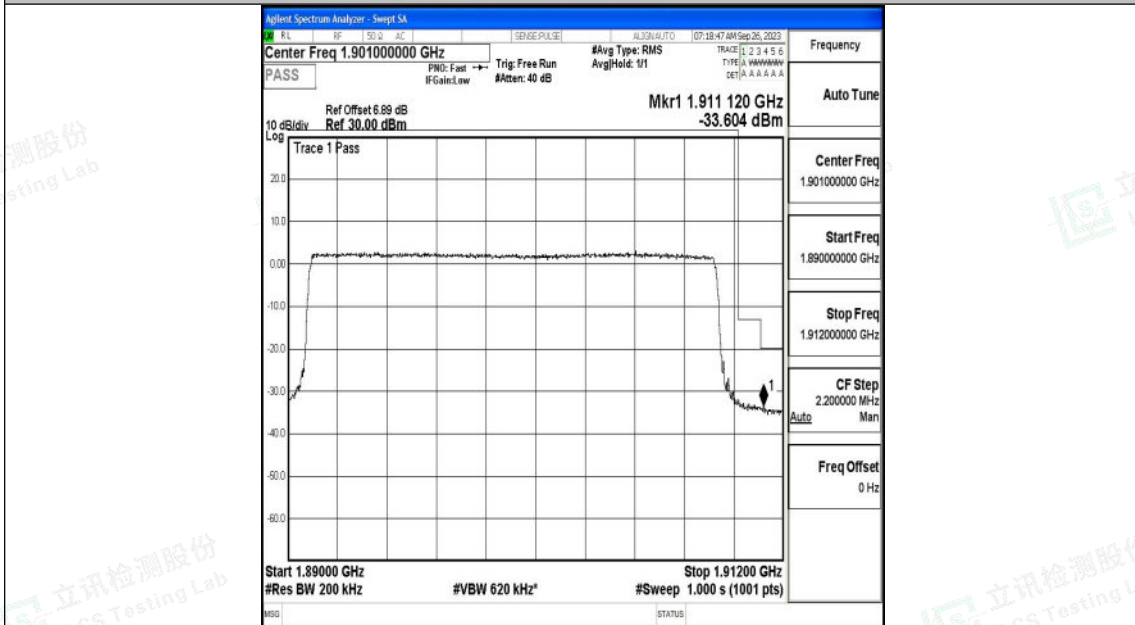

Band2\_20MHz\_QPSK\_19100\_100RB#0

Band2\_20MHz\_16QAM\_19100\_100RB#0

Shenzhen LCS Compliance Testing Laboratory Ltd.  
Add: 101, 201 Bldg A & 301 Bldg C, Juji Industrial Park Yabianxueziwei, Shajing Street,  
Baoan District, Shenzhen, 518000, China  
Tel: +(86) 0755-82591330 | E-mail: webmaster@lcs-cert.com | Web: www.lcs-cert.com  
Scan code to check authenticity