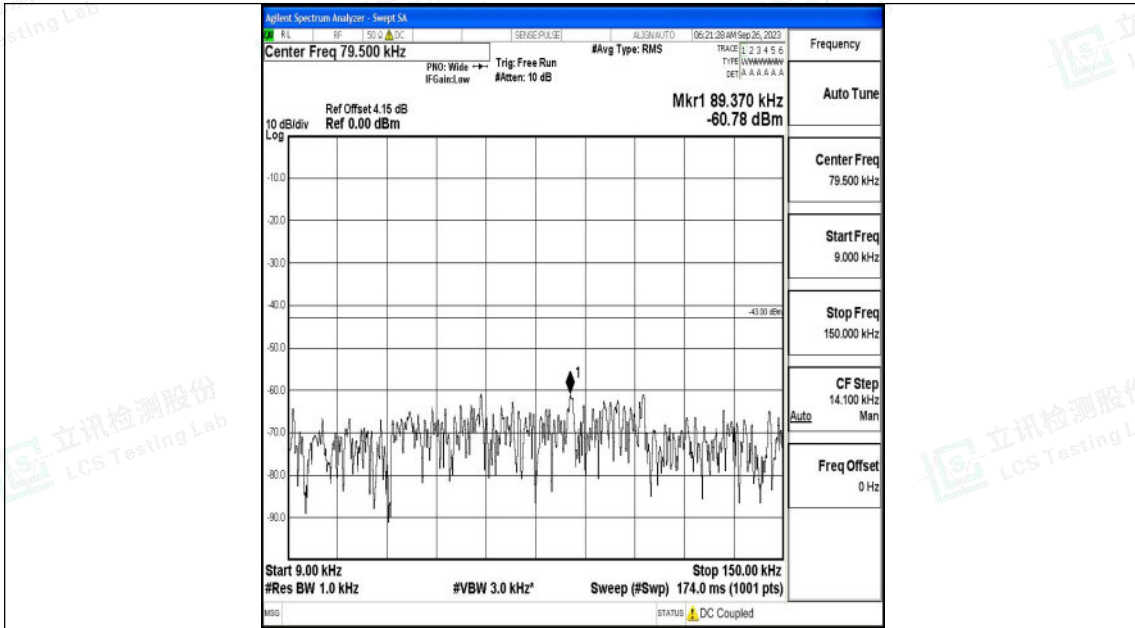

Band2_3MHz_QPSK_18615_1RB#0_0.009~0.15_0.009~0.15