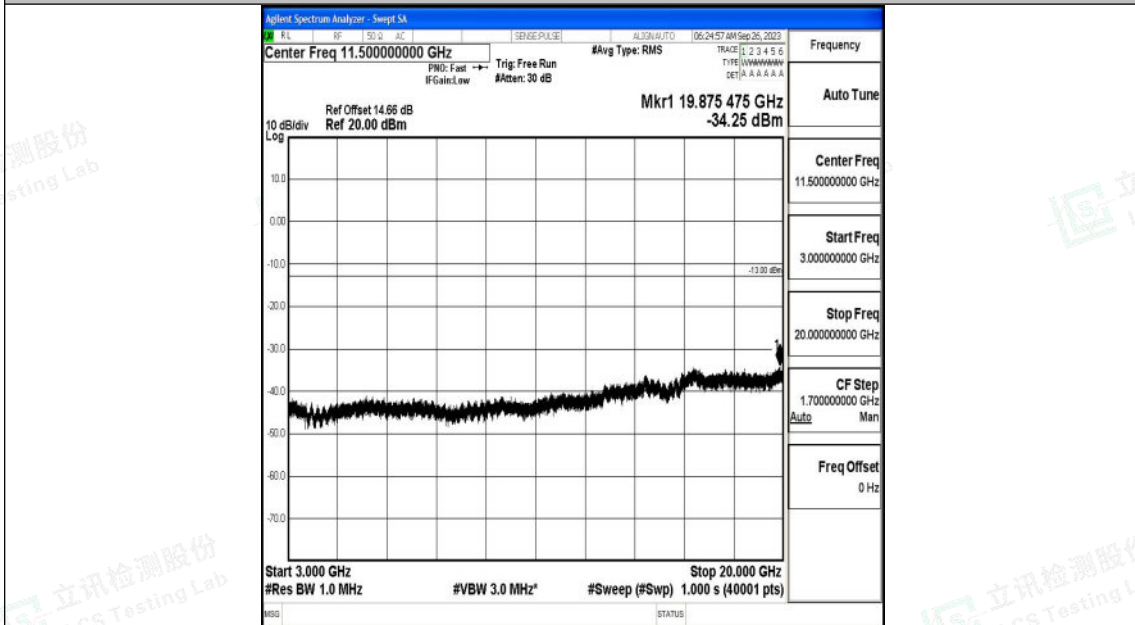

Band2_3MHz_16QAM_19185_1RB#0_3000~20000_3000~20000

Shenzhen LCS Compliance Testing Laboratory Ltd.
Add: 101, 201 Bldg A & 301 Bldg C, Juji Industrial Park Yabianxueziwei, Shajing Street,
Baoan District, Shenzhen, 518000, China
Tel: +(86) 0755-82591330 | E-mail: webmaster@lcs-cert.com | Web: www.lcs-cert.com
Scan code to check authenticity