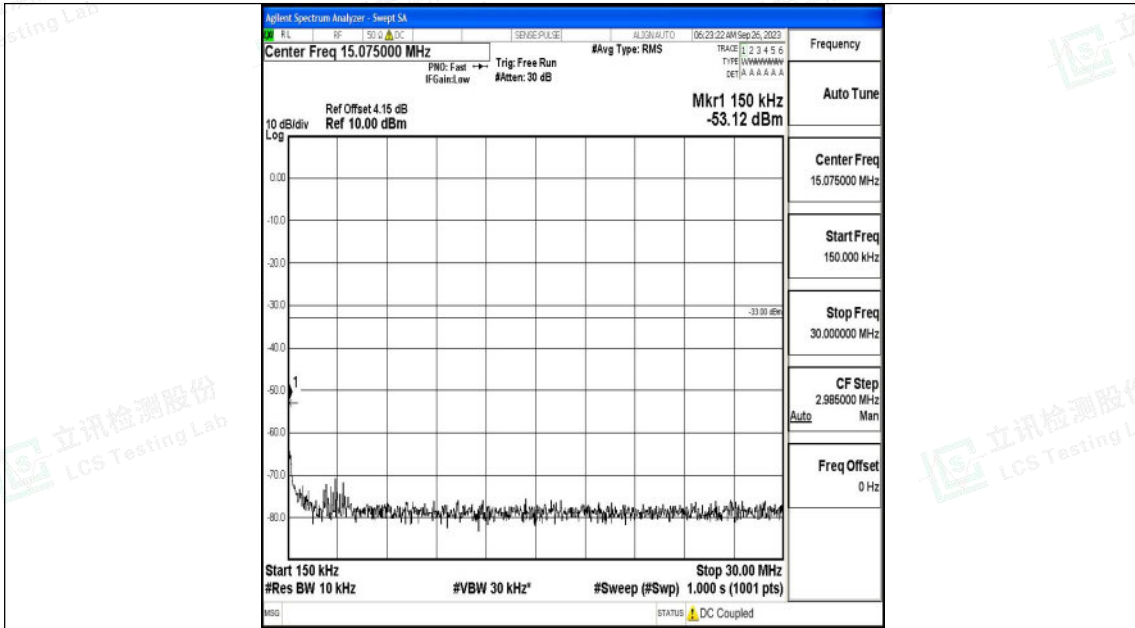

Band2_3MHz_16QAM_18900_1RB#0_0.15~30_0.15~30