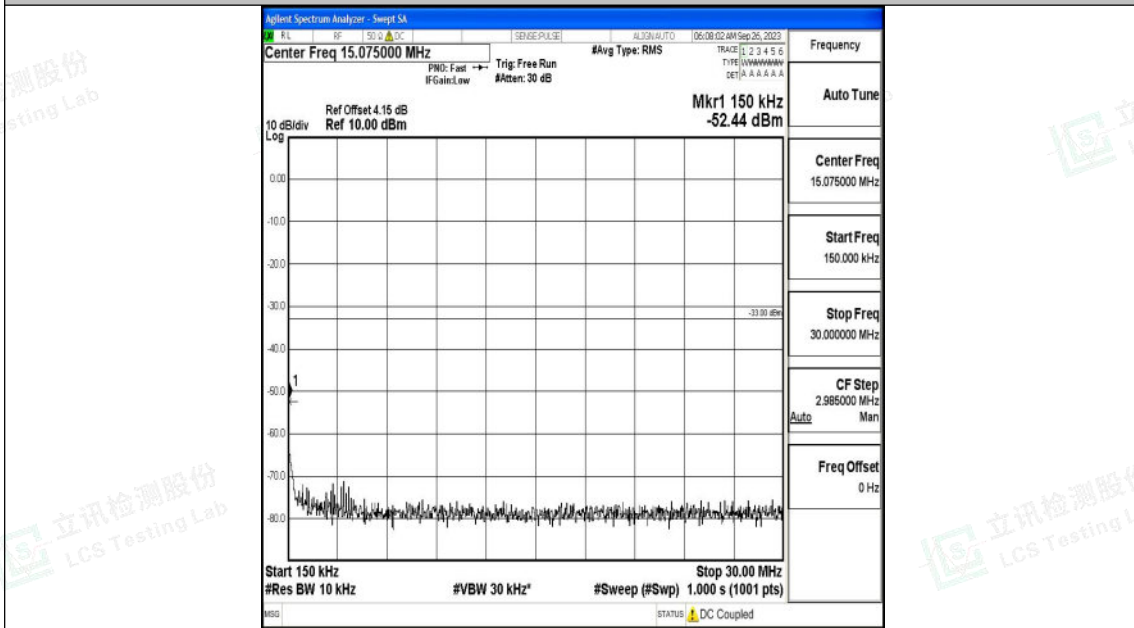

Band2_1.4MHz_QPSK_18607_1RB#0_0.15~30_0.15~30

Shenzhen LCS Compliance Testing Laboratory Ltd.
Add: 101, 201 Bldg A & 301 Bldg C, Juji Industrial Park Yabianxueziwei, Shajing Street,
Baoan District, Shenzhen, 518000, China
Tel: +(86) 0755-82591330 | E-mail: webmaster@lcs-cert.com | Web: www.lcs-cert.com
Scan code to check authenticity