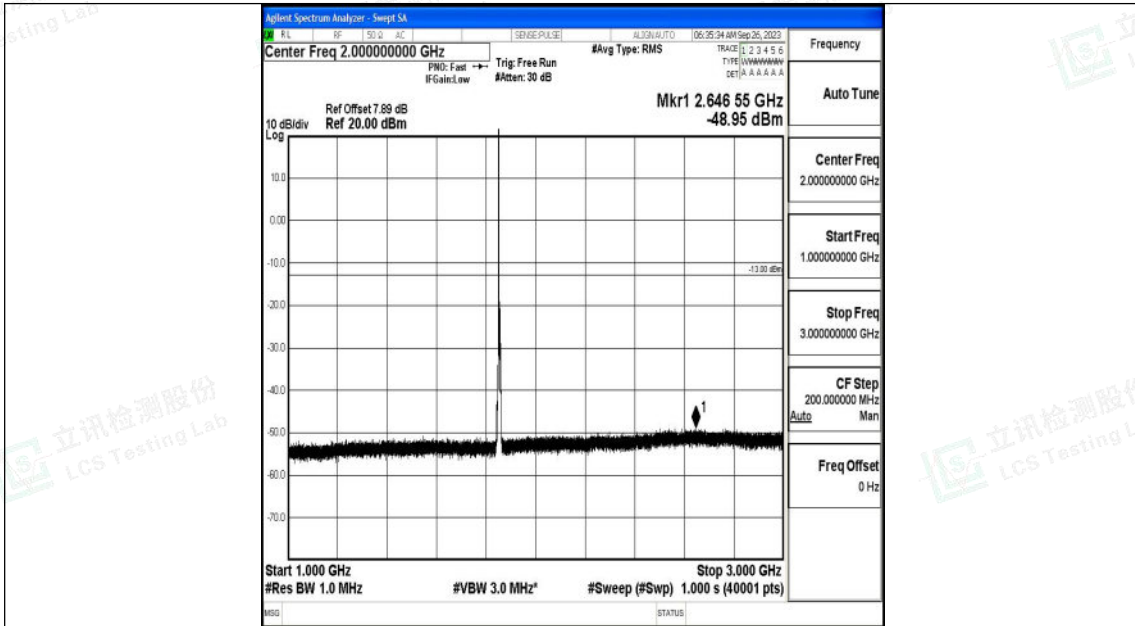

Band2_5MHz_16QAM_18625_1RB#0_1000~3000_1000~3000