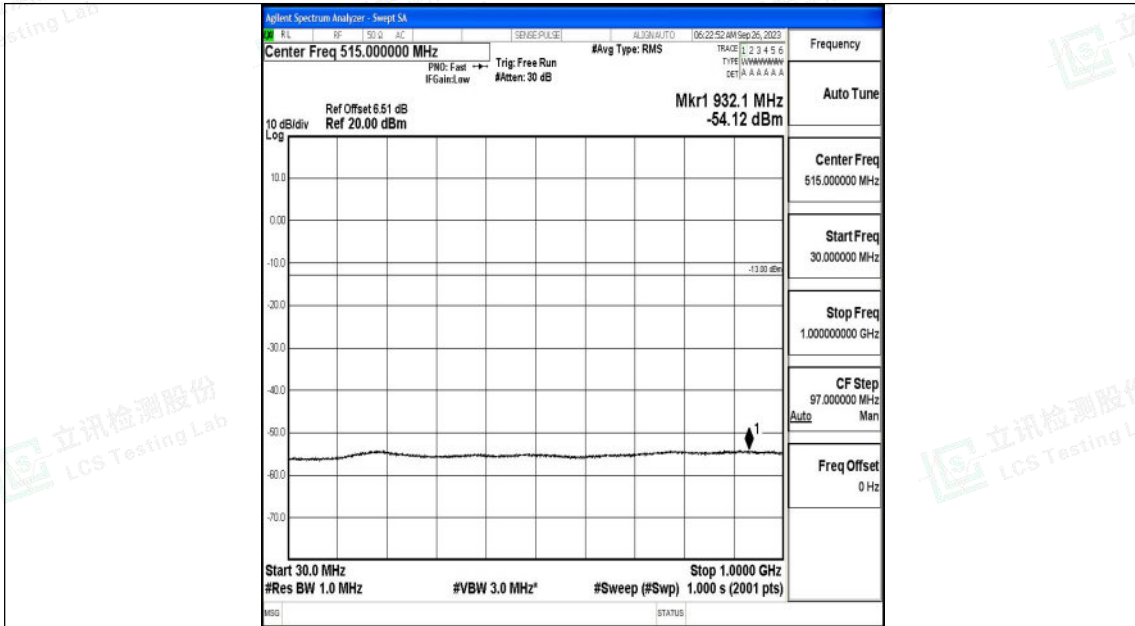

Band2_3MHz_QPSK_18900_1RB#0_30~1000_30~1000