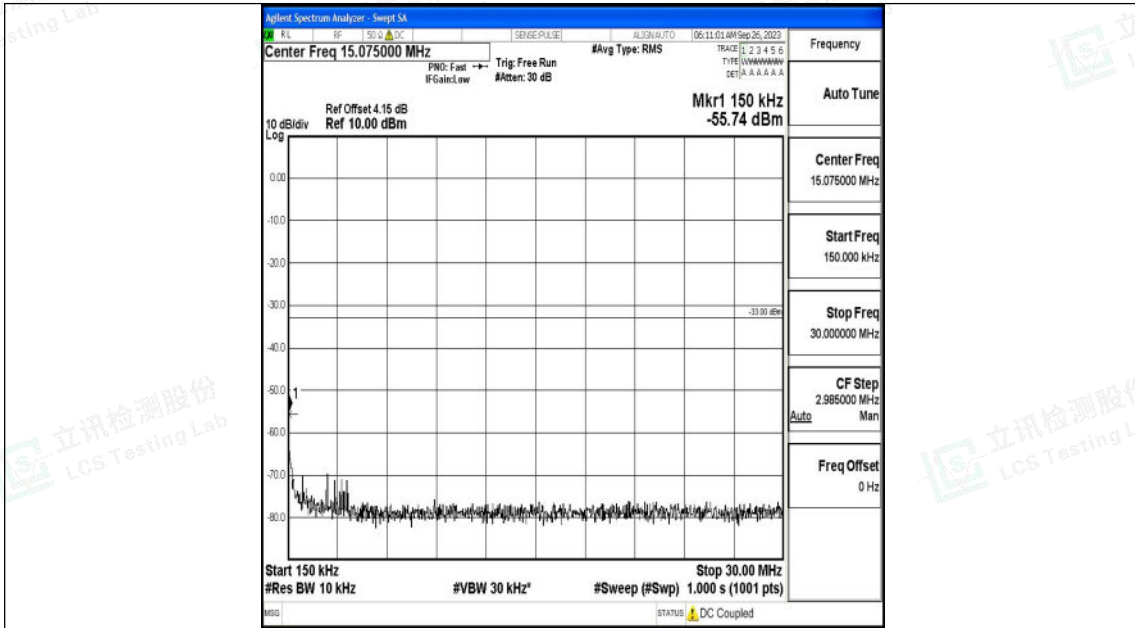

Band2_1.4MHz_16QAM_19193_1RB#0_0.15~30_0.15~30