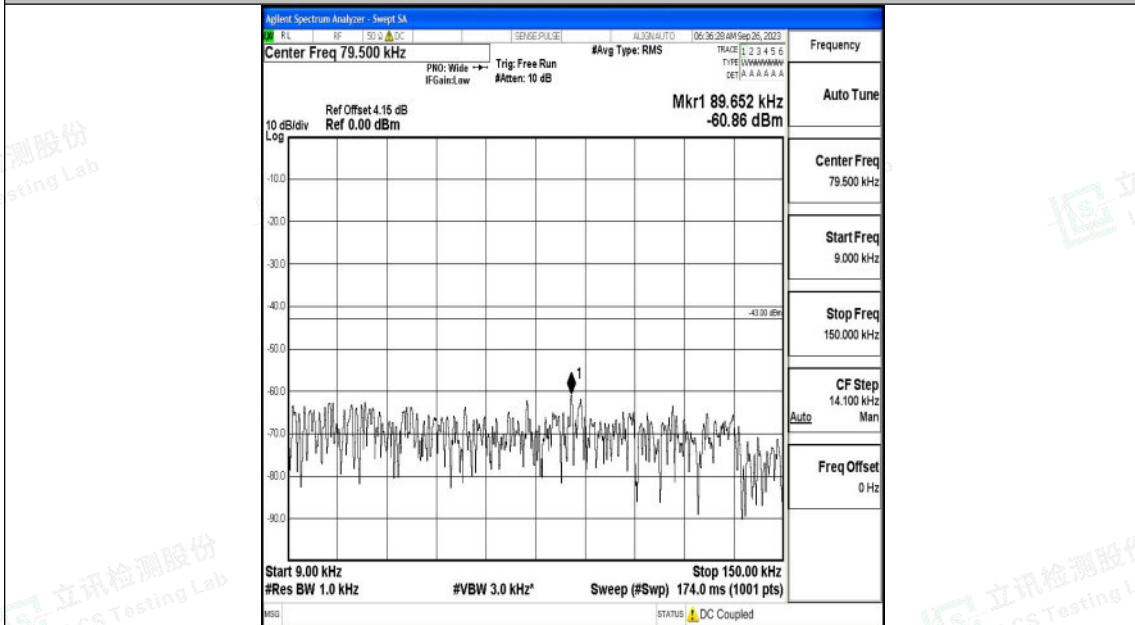

Band2_5MHz_16QAM_18900_1RB#0_0.009~0.15_0.009~0.15