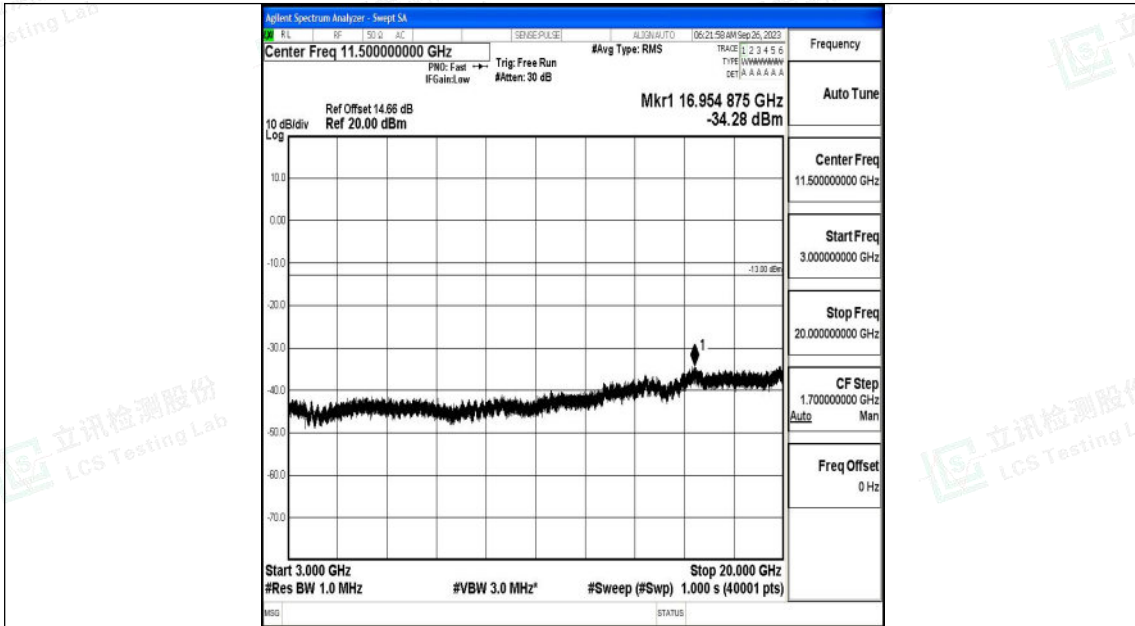

Band2\_3MHz\_QPSK\_18615\_1RB#0\_30~1000\_30~1000

Band2\_3MHz\_QPSK\_18615\_1RB#0\_1000~3000\_1000~3000

Shenzhen LCS Compliance Testing Laboratory Ltd.  
 Add: 101, 201 Bldg A & 301 Bldg C, Juji Industrial Park Yabianxueziwei, Shajing Street,  
 Baoan District, Shenzhen, 518000, China  
 Tel: +(86) 0755-82591330 | E-mail: webmaster@lcs-cert.com | Web: www.lcs-cert.com  
 Scan code to check authenticity