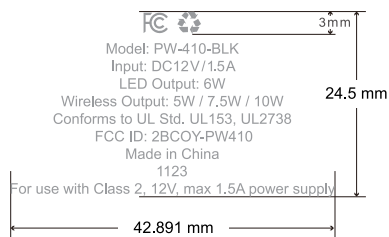

BOTTOM VIEW

CERTIFICATION ARTWORK
SHOULD BE CENTERED

COOL GRAY 7C

TRIM COLOR