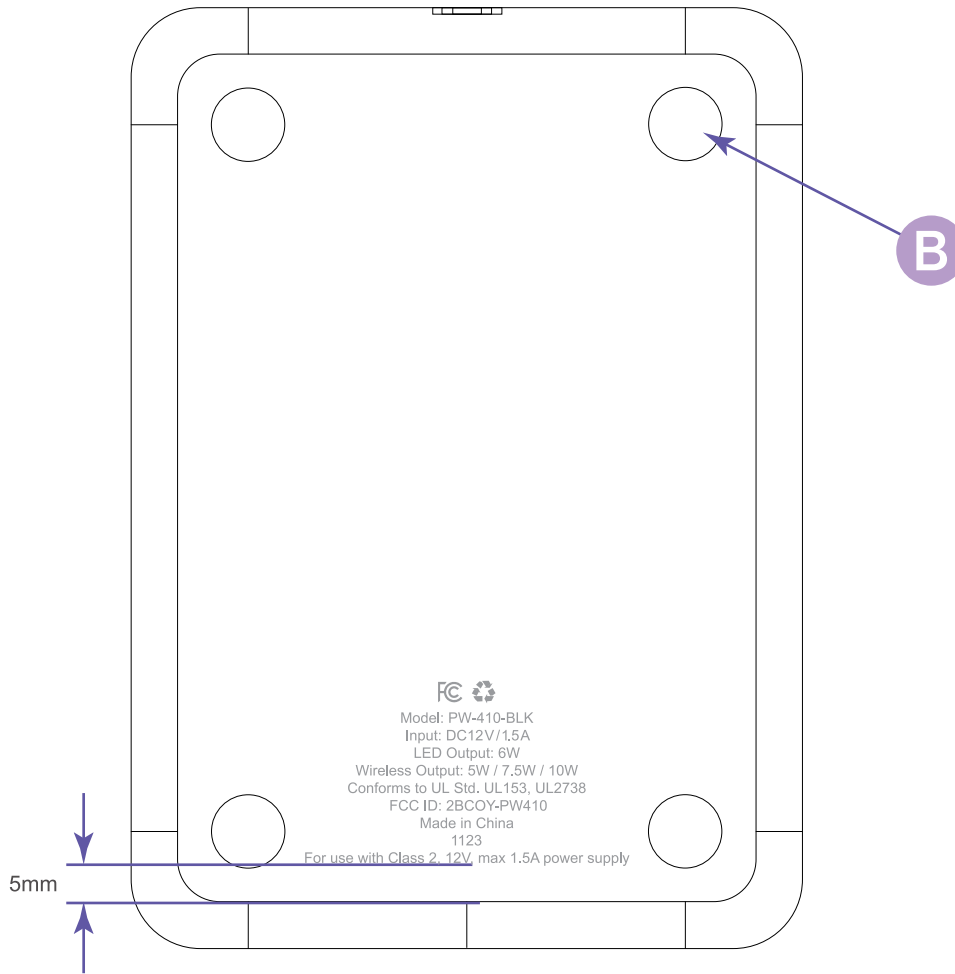

BOTTOM VIEW

CERTIFICATION ARTWORK
SHOULD BE CENTERED

COOL GRAY 7C

TRIM COLOR