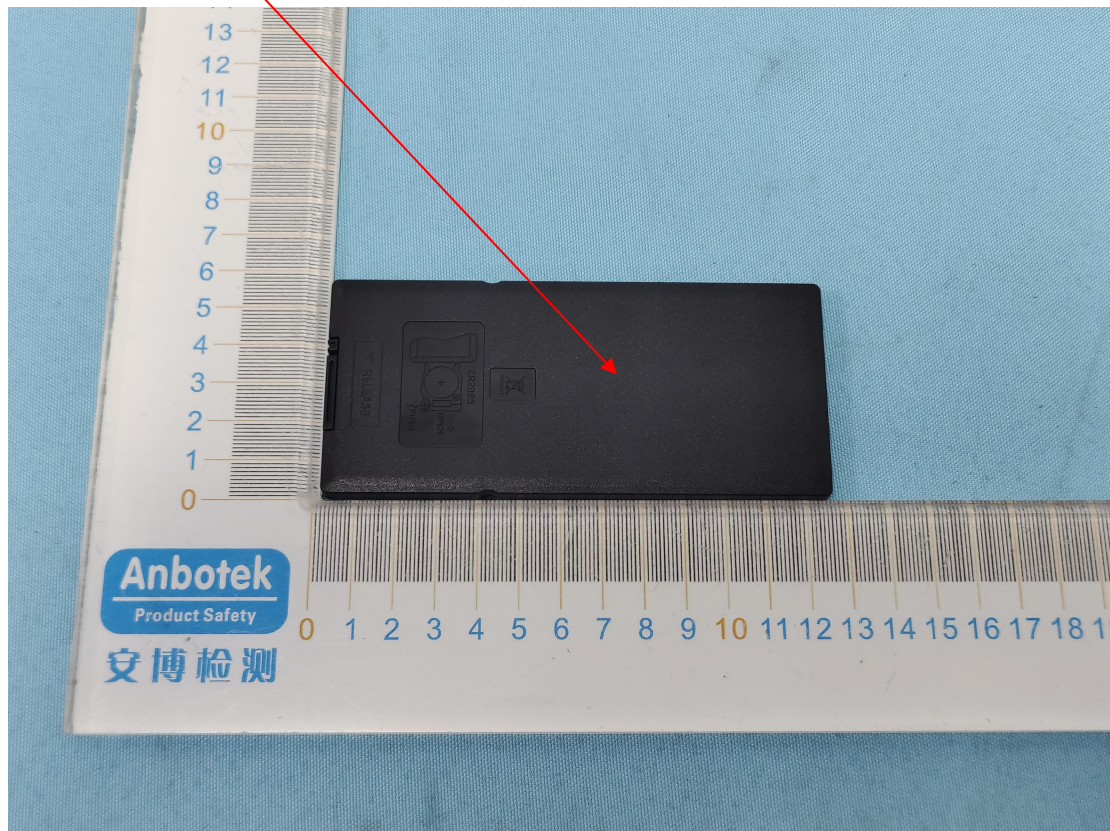

Label Location On EUT

Label

Product Name: Remote Control(RGB)

Model No.: 058-6

FCC ID: 2BCON-058-6

IC:32516-0586

This device complies with Part 15 of the FCC Rules. Operation is subject to the following two conditions: