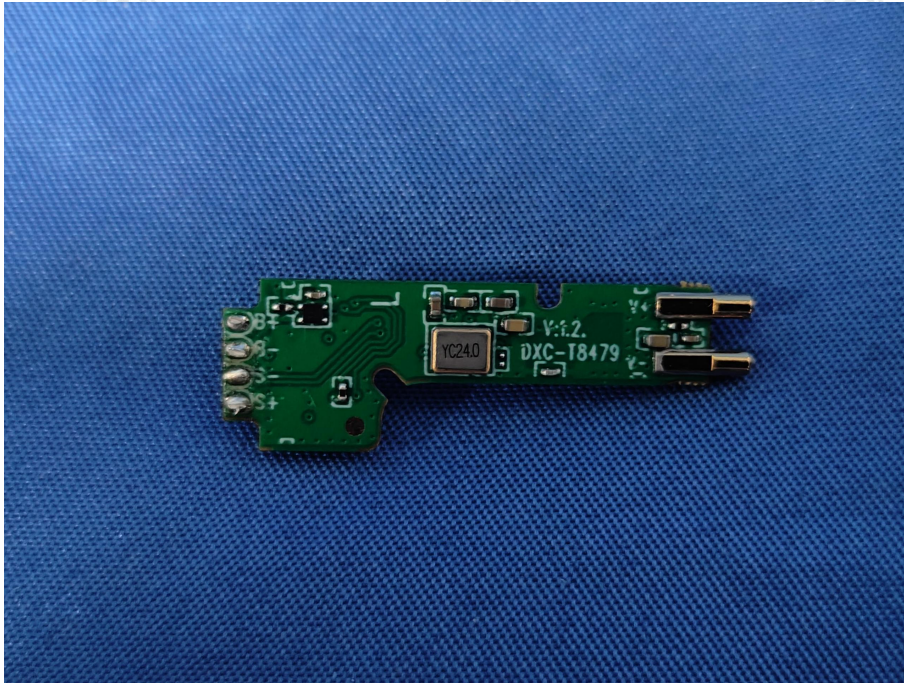

EUT PHOTO (Internal Photos)

ZHONGHAN

FCC ID: 2BCOF-GOPODS

ZHONGHAN

FCC ID: 2BCOF-GOPODS

ZHONGHAN

FCC ID: 2BCOF-GOPODS

ZHONGHAN

FCC ID: 2BCOF-GOPODS

ZHONGHAN

FCC ID: 2BCOF-GOPODS

ZHONGHAN

FCC ID: 2BCOF-GOPODS

ZHONGHAN

FCC ID: 2BCOF-GOPODS

\*\*\*\*\* END OF REPORT \*\*\*\*\*