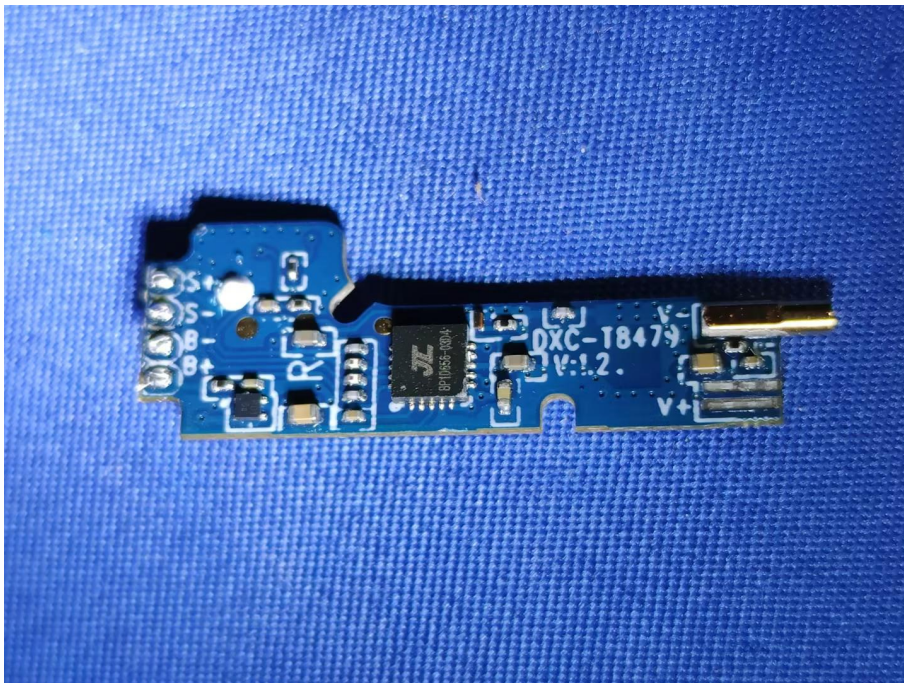

EUT PHOTO (Internal Photos)

ZHONGHAN

FCC ID: 2BCOF-GOPODS

ZHONGHAN

FCC ID: 2BCOF-GOPODS

ZHONGHAN

FCC ID: 2BCOF-GOPODS

ZHONGHAN

FCC ID: 2BCOF-GOPODS

ZHONGHAN

FCC ID: 2BCOF-GOPODS

ZHONGHAN

FCC ID: 2BCOF-GOPODS

ZHONGHAN

FCC ID: 2BCOF-GOPODS

\*\*\*\*\* END OF REPORT \*\*\*\*\*