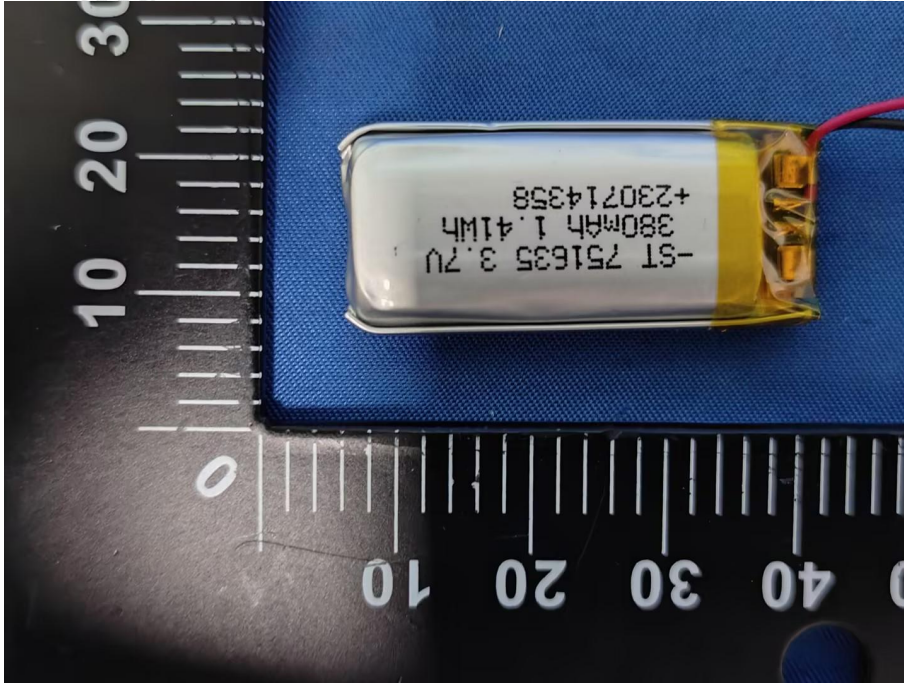

EUT PHOTO (Internal Photos)

ZHONGHAN

FCC ID: 2BCOF-GOPODS

ZHONGHAN

FCC ID: 2BCOF-GOPODS

ZHONGHAN

FCC ID: 2BCOF-GOPODS

ZHONGHAN