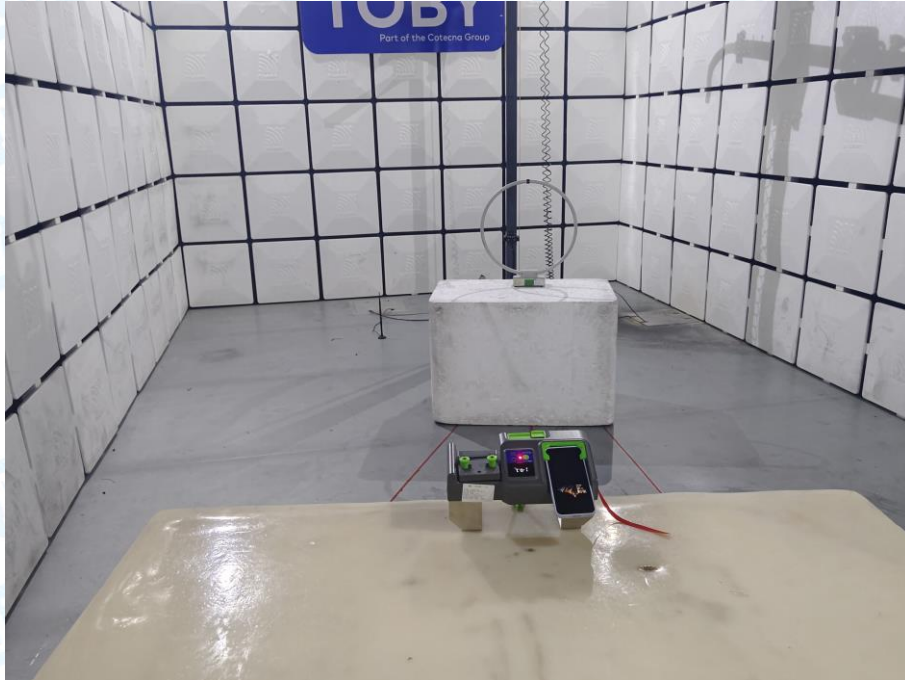

Appendix V EUT Test Photographs

Photo of Setup for Radiated Emission (Below 1 GHz)

Photo of Setup for Radiated Emission (Above 1 GHz)

Radiated Spurious Emission ((9KHz~30MHz))

-----END OF REPORT-----