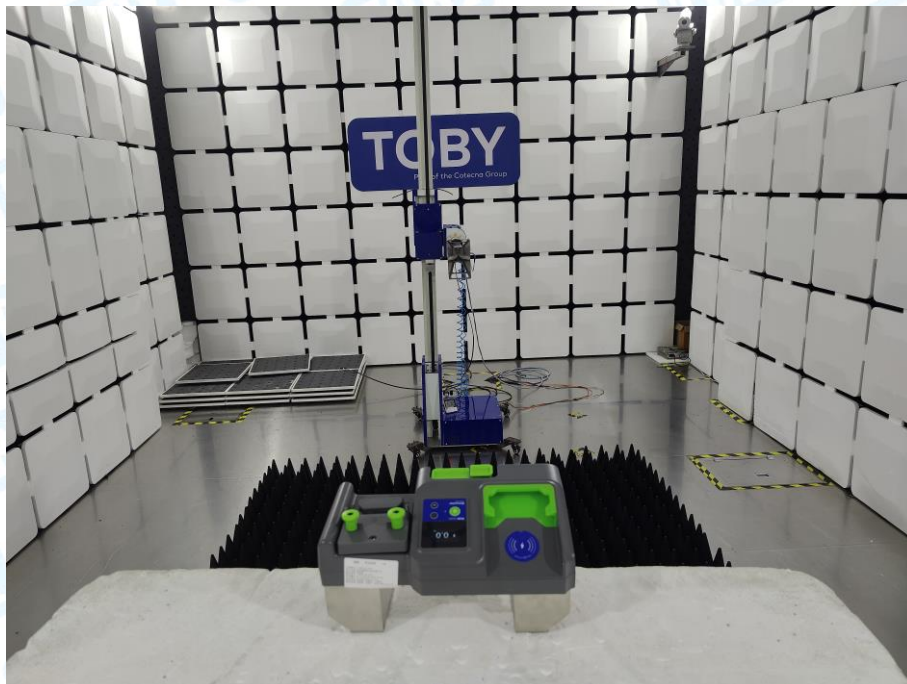

Appendix V EUT Test Photographs

Photo of Setup for Radiated Emission (Below 1 GHz)

Photo of Setup for Radiated Emission (Above 1 GHz)

Radiated Spurious Emission ((9KHz~30MHz))

-----END OF REPORT-----