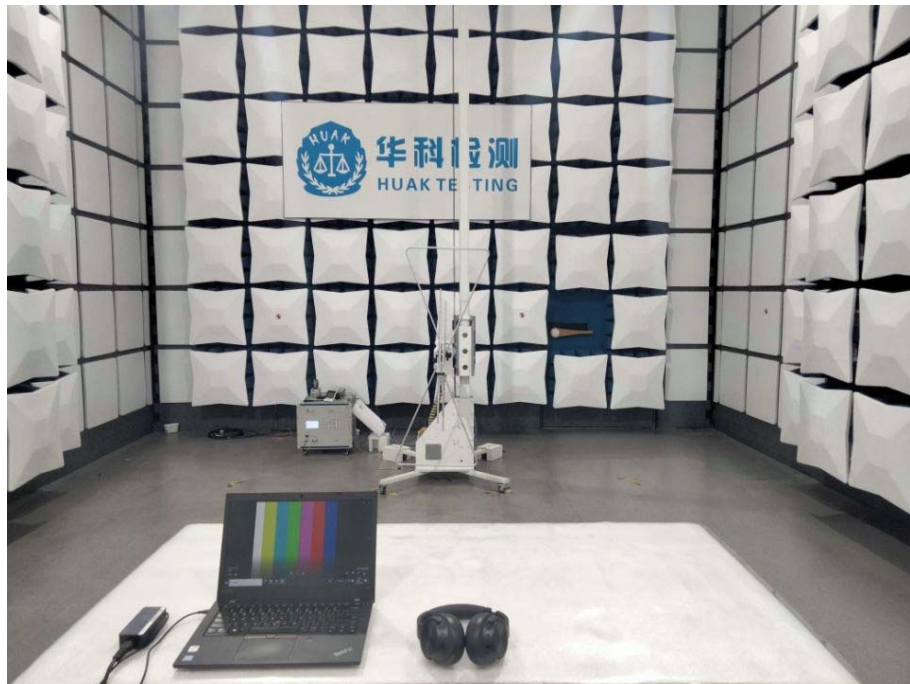

Model: FM20 Black
Radiated Emission

Conducted Emission