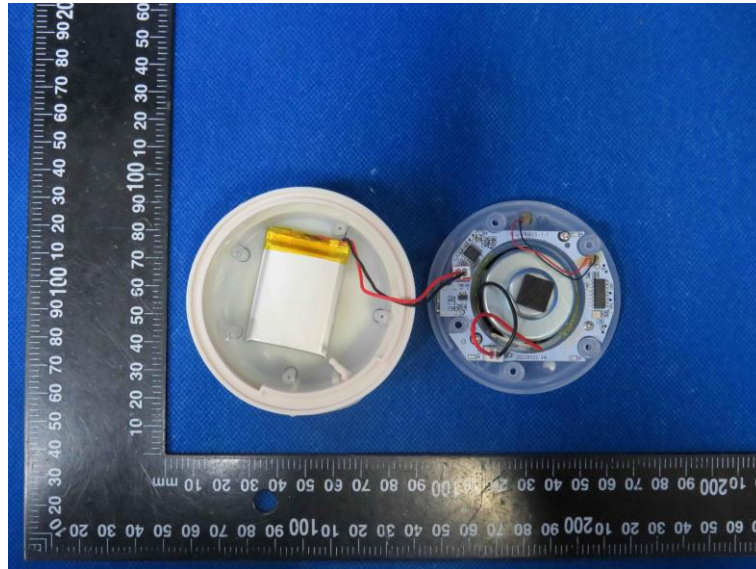

Product Name: tumbler speaker

Model No.: NY06

### Internal Photo

-----End-----