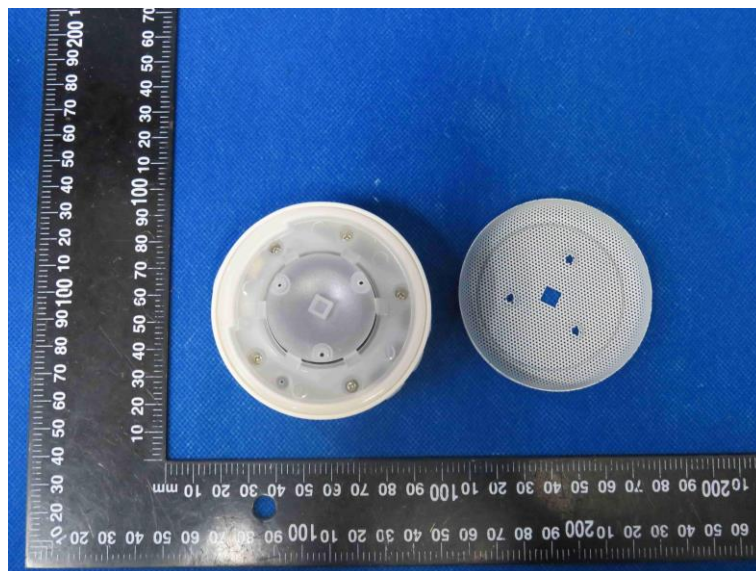

Product Name: tumbler speaker

Model No.: NY06

## EUT Constructional Details

### Internal Photo

-----End-----