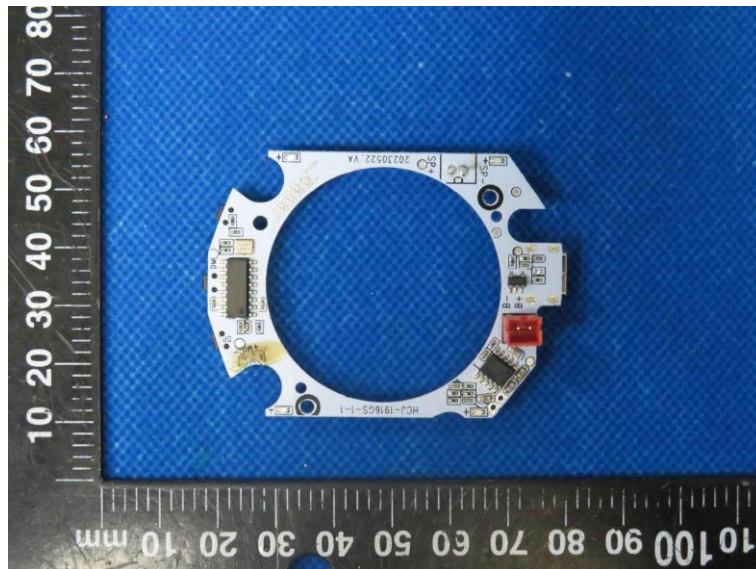

Product Name: tumbler speaker

Model No.: NY06

## EUT Constructional Details

### Internal Photo

-----End-----