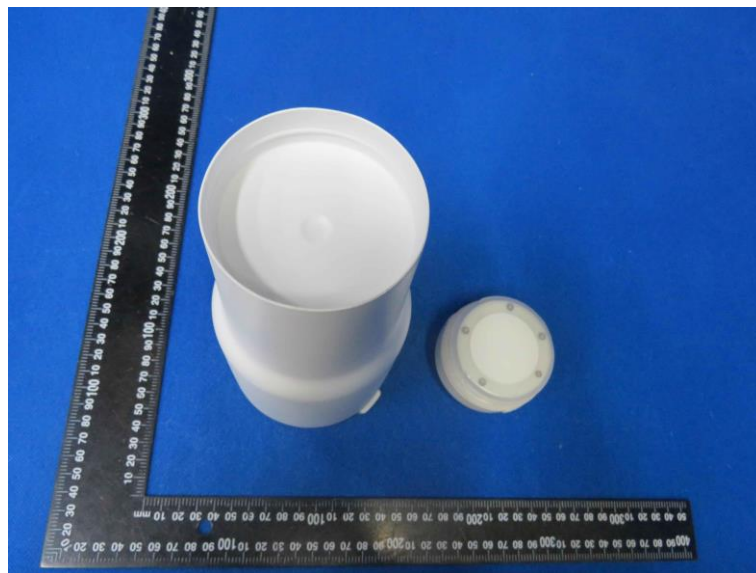

Product Name: tumbler speaker

Model No.: NY06

### Internal Photo

-----End-----