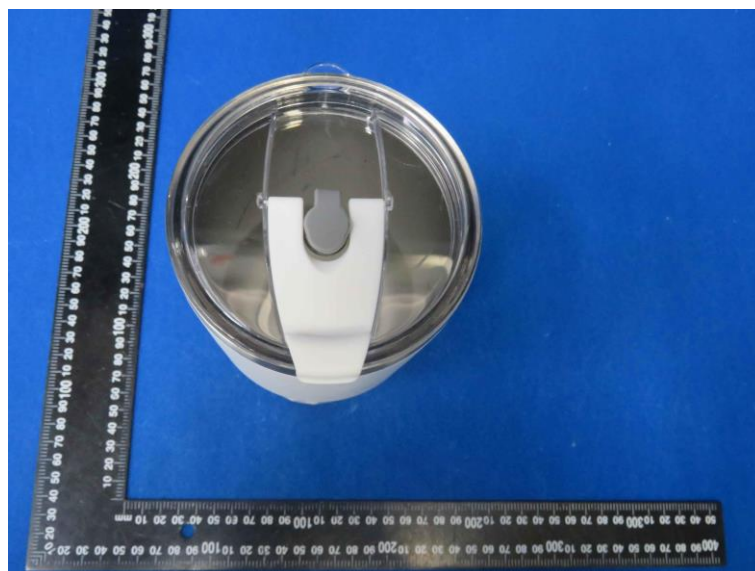

Product Name: tumbler speaker

Model No.: NY06

EUT Constructional Details

External Photo

-----End-----