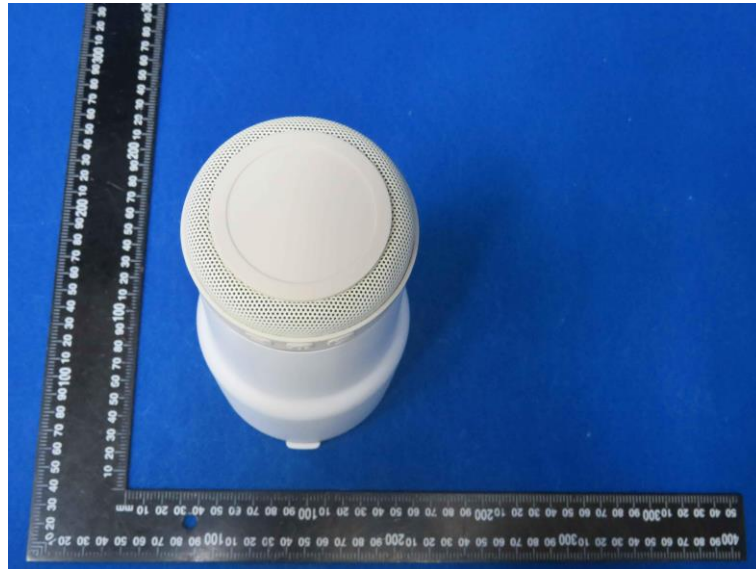

Product Name: tumbler speaker

Model No.: NY06

EUT Constructional Details

External Photo

-----End-----