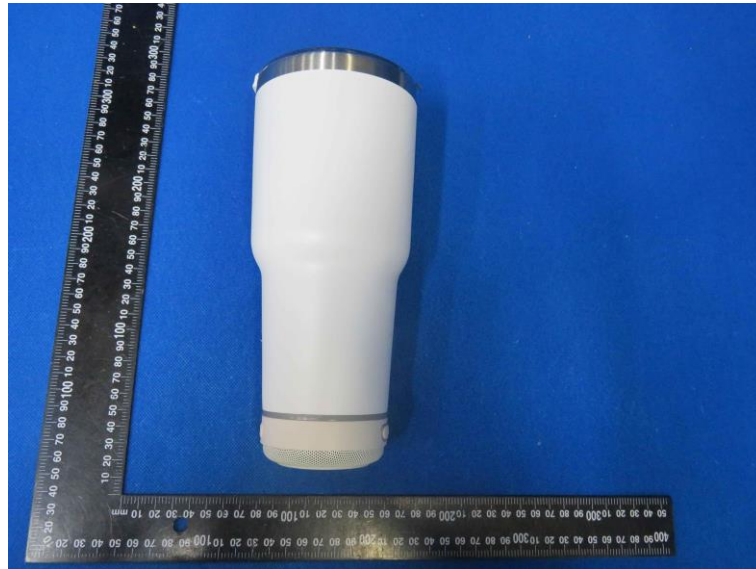

Product Name: tumbler speaker

Model No.: NY06

EUT Constructional Details

External Photo

-----End-----