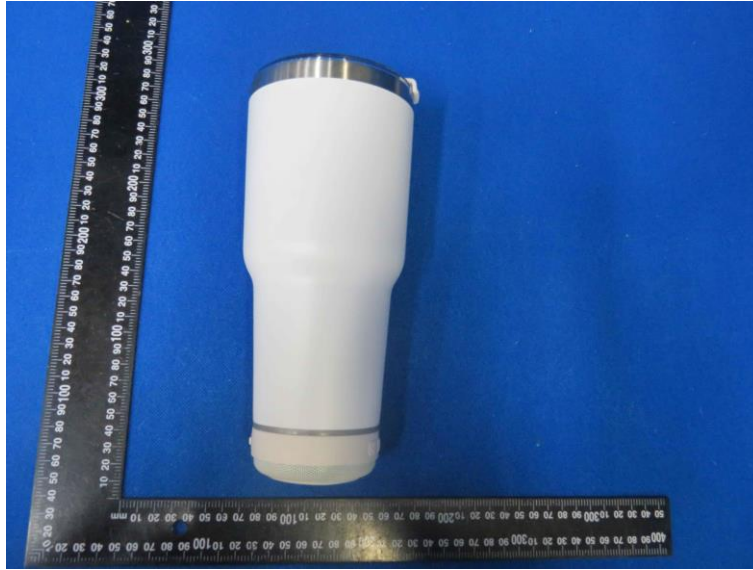

Product Name: tumbler speaker

Model No.: NY06

EUT Constructional Details

External Photo

-----End-----